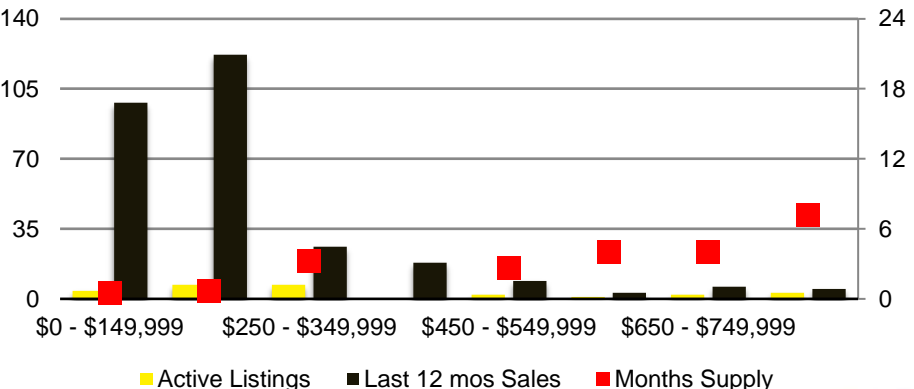

CHEROKEE COUNTY INVENTORY BY PRICE POINT

DAWSON COUNTY QUICK N'DICATORS

DAWSON COUNTY SALES VOLUME VS SUPPLY

DAWSON COUNTY MONTHS OF SUPPLY

DAWSON COUNTY 12 MONTH AVERAGE SALES PRICE

DAWSON COUNTY SALES BY PRICE POINT

DAWSON COUNTY INVENTORY BY PRICE POINT

FORSYTH COUNTY QUICK N'DICATORS

FORSYTH COUNTY SALES VOLUME VS SUPPLY

FORSYTH COUNTY MONTHS OF SUPPLY

FORSYTH COUNTY 12 MONTH AVERAGE SALES PRICE

FORSYTH COUNTY SALES BY PRICE POINT

FORSYTH COUNTY INVENTORY BY PRICE POINT

FRANKLIN COUNTY QUICK N'DICATORS

FRANKLIN COUNTY SALES VOLUME VS SUPPLY

FRANKLIN COUNTY MONTHS OF SUPPLY

FRANKLIN COUNTY 12 MONTH AVERAGE SALES PRICE

FRANKLIN COUNTY SALES BY PRICE POINT