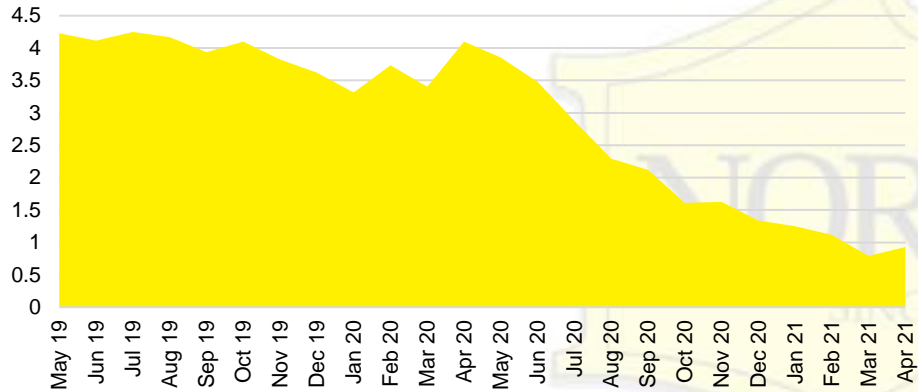

CHEROKEE COUNTY INVENTORY BY PRICE POINT

DAWSON COUNTY QUICK N'DICATORS

DAWSON COUNTY SALES VOLUME VS SUPPLY

DAWSON COUNTY MONTHS OF SUPPLY

DAWSON COUNTY 12 MONTH AVERAGE SALES PRICE

DAWSON COUNTY SALES BY PRICE POINT