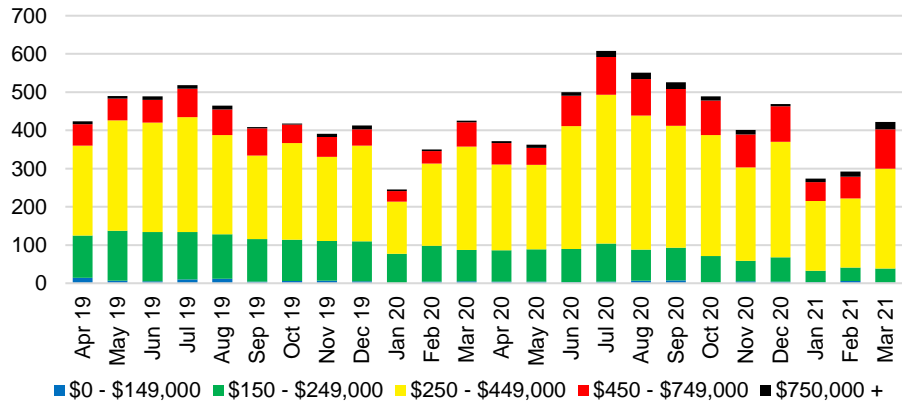

BANKS COUNTY INVENTORY BY SALES POINT

BARROW COUNTY QUICK N'DICATORS

BARROW COUNTY SALES VOLUME VS SUPPLY

BARROW COUNTY MONTHS OF SUPPLY

BARROW COUNTY 12 MONTH AVERAGE SALES PRICE

BARROW COUNTY SALES BY PRICE POINT

BARROW COUNTY INVENTORY BY PRICE POINT

CHEROKEE COUNTY QUICK N'DICATORS

CHEROKEE COUNTY SALES VOLUME VS SUPPLY

CHEROKEE COUNTY MONTHS OF SUPPLY

CHEROKEE COUNTY 12 MONTH AVERAGE SALES PRICE

CHEROKEE COUNTY SALES BY PRICE POINT

CHEROKEE COUNTY INVENTORY BY PRICE POINT

DAWSON COUNTY QUICK N'DICATORS

DAWSON COUNTY SALES VOLUME VS SUPPLY

DAWSON COUNTY MONTHS OF SUPPLY

DAWSON COUNTY 12 MONTH AVERAGE SALES PRICE

DAWSON COUNTY SALES BY PRICE POINT