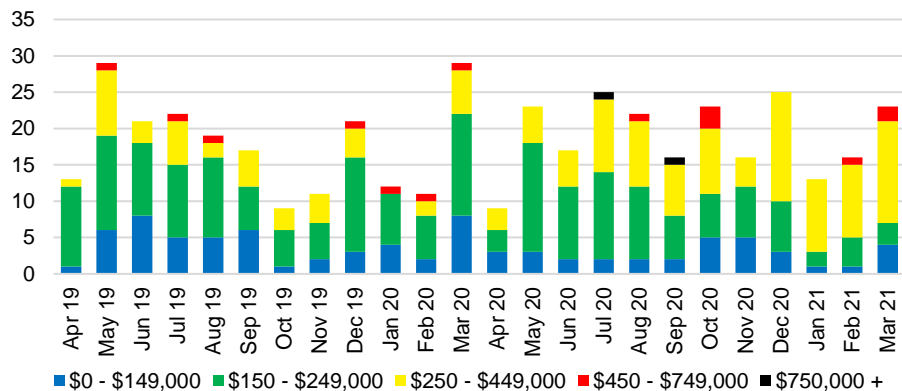

NORTH GEORGIA INVENTORY BY PRICE POINT

BANKS COUNTY QUICK N'DICATORS

BANKS COUNTY SALES VOLUME VS SUPPLY

BANKS COUNTY MONTHS OF SUPPLY

BANKS COUNTY 12 MONTH AVERAGE SALES PRICE

BANKS COUNTY SALES BY PRICE POINT

BANKS COUNTY INVENTORY BY SALES POINT

BARROW COUNTY QUICK N'DICATORS

BARROW COUNTY SALES VOLUME VS SUPPLY

BARROW COUNTY MONTHS OF SUPPLY

BARROW COUNTY 12 MONTH AVERAGE SALES PRICE

BARROW COUNTY SALES BY PRICE POINT