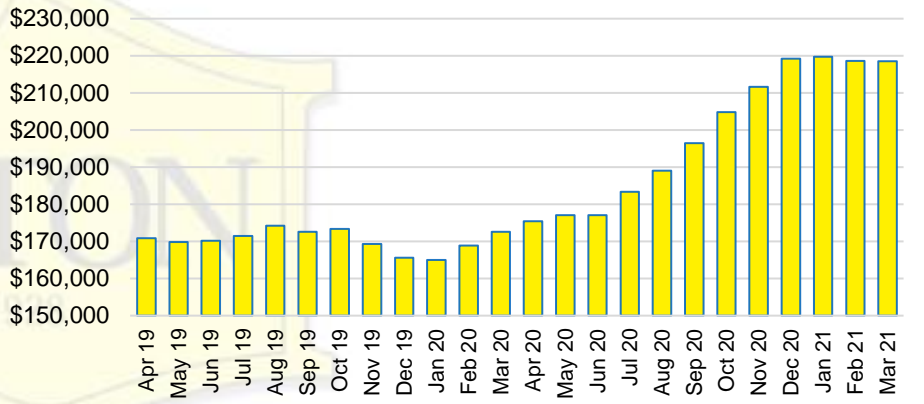

DAWSON COUNTY INVENTORY BY PRICE POINT

FORSYTH COUNTY QUICK N'DICATORS

FORSYTH COUNTY SALES VOLUME VS SUPPLY

FORSYTH COUNTY MONTHS OF SUPPLY

FORSYTH COUNTY 12 MONTH AVERAGE SALES PRICE

FORSYTH COUNTY SALES BY PRICE POINT

FORSYTH COUNTY INVENTORY BY PRICE POINT

FRANKLIN COUNTY QUICK N'DICATORS

FRANKLIN COUNTY SALES VOLUME VS SUPPLY

FRANKLIN COUNTY MONTHS OF SUPPLY

FRANKLIN COUNTY 12 MONTH AVERAGE SALES PRICE

FRANKLIN COUNTY SALES BY PRICE POINT