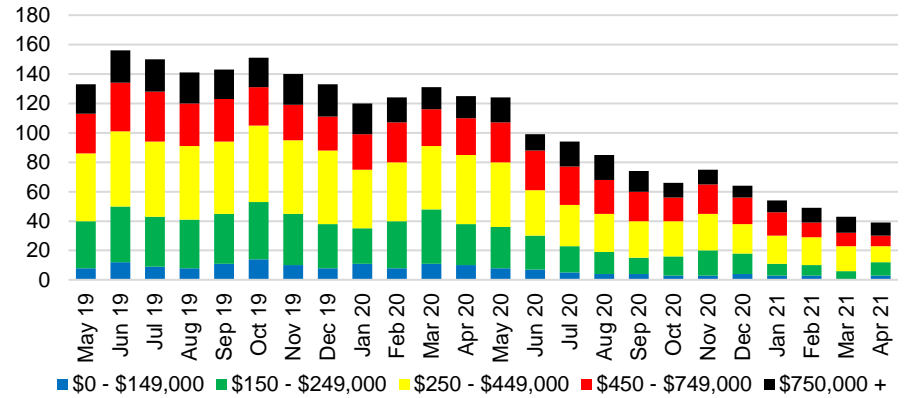

LUMPKIN COUNTY INVENTORY BY PRICE POINT