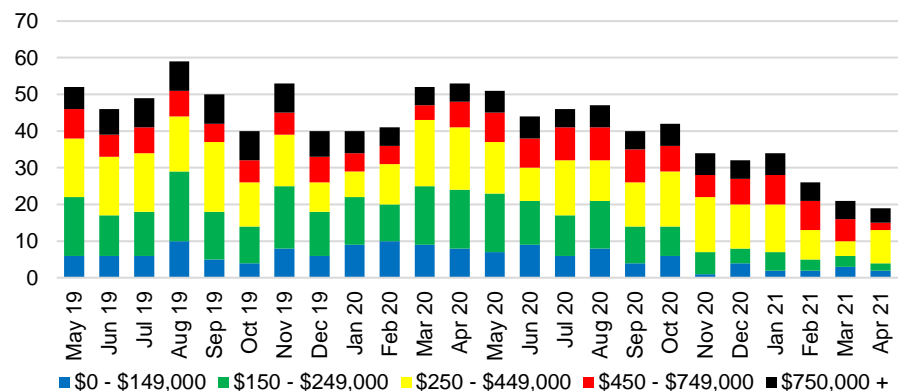

NORTH GEORGIA INVENTORY BY PRICE POINT

BANKS COUNTY QUICK N'DICATORS

BANKS COUNTY SALES VOLUME VS SUPPLY

BANKS COUNTY MONTHS OF SUPPLY

BANKS COUNTY 12 MONTH AVERAGE SALES PRICE

BANKS COUNTY SALES BY PRICE POINT

BANKS COUNTY INVENTORY BY SALES POINT

BARROW COUNTY QUICK N'DICATORS

BARROW COUNTY SALES VOLUME VS SUPPLY

BARROW COUNTY MONTHS OF SUPPLY

BARROW COUNTY 12 MONTH AVERAGE SALES PRICE

BARROW COUNTY SALES BY PRICE POINT

WALTON COUNTY INVENTORY BY PRICE POINT

WHITE COUNTY QUICK N'DICATORS

WHITE COUNTY SALES VOLUME VS SUPPLY

WHITE COUNTY MONTHS OF SUPPLY

WHITE COUNTY 12 MONTH AVERAGE SALES PRICE

WHITE COUNTY SALES BY PRICE POINT