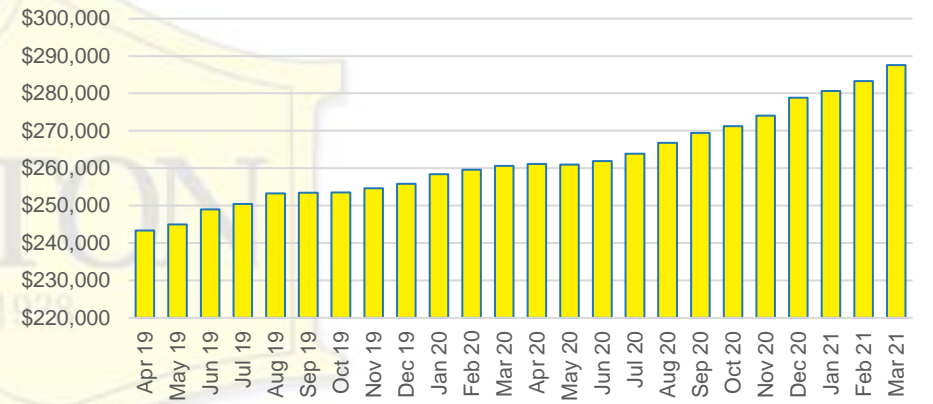

HALL COUNTY INVENTORY BY PRICE POINT

JACKSON COUNTY QUICK N'DICATORS

JACKSON COUNTY SALES VOLUME VS SUPPLY

JACKSON COUNTY MONTHS OF SUPPLY

JACKSON COUNTY 12 MONTH AVERAGE SALES PRICE

JACKSON COUNTY SALES BY PRICE POINT