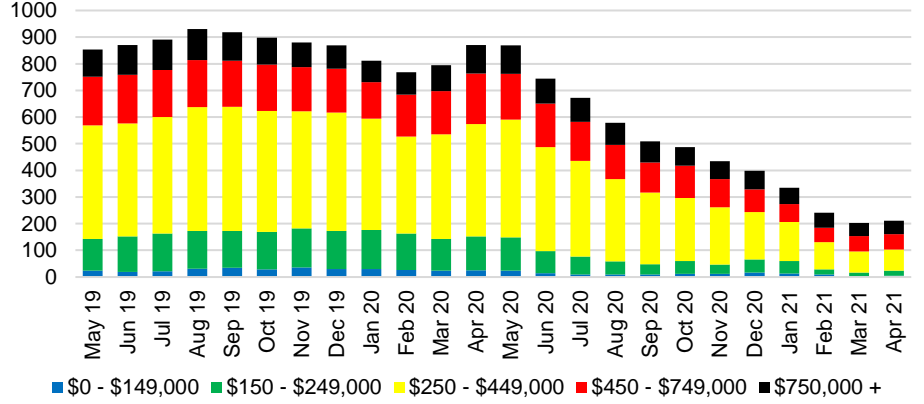

HALL COUNTY INVENTORY BY PRICE POINT