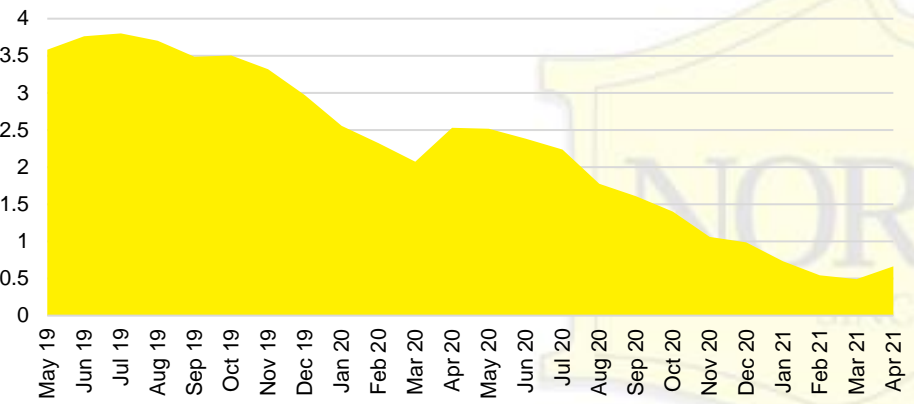

DAWSON COUNTY INVENTORY BY PRICE POINT

FORSYTH COUNTY QUICK N'DICATORS

FORSYTH COUNTY SALES VOLUME VS SUPPLY

FORSYTH COUNTY MONTHS OF SUPPLY

FORSYTH COUNTY 12 MONTH AVERAGE SALES PRICE

FORSYTH COUNTY SALES BY PRICE POINT