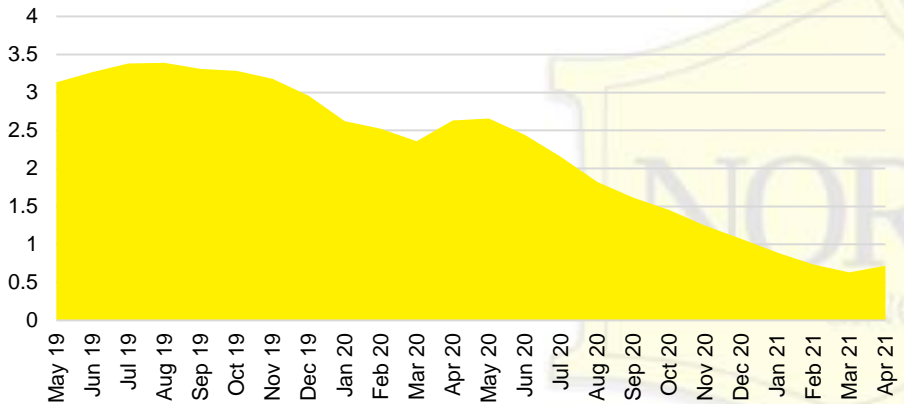

NORTH GEORGIA DEEP DIVE MARKET DATA

April 2021

APRIL 2021

DEEPER DIVE

NORTH GEORGIA QUICK N'DICATORS

NORTH GEORGIA MONTHS OF SUPPLY

NORTH GEORGIA SALES VOLUME VS SUPPLY

NORTH GEORGIA SALES BY PRICE POINT