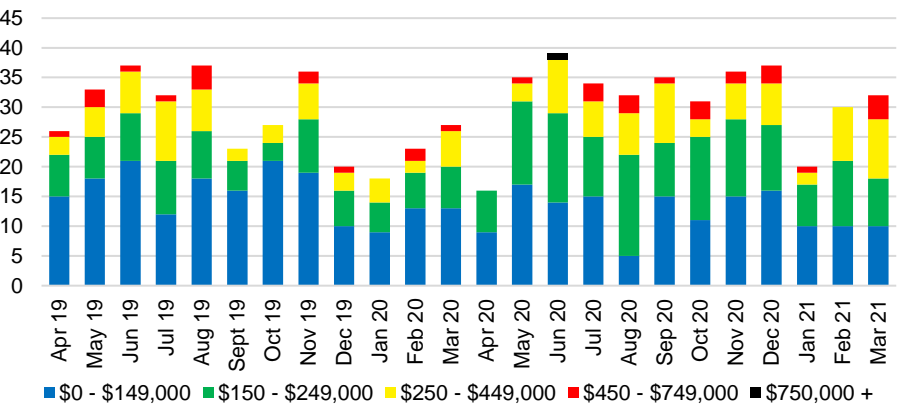

RABUN COUNTY INVENTORY BY PRICE POINT

STEPHENS COUNTY QUICK N'DICATORS

STEPHENS COUNTY SALES VOLUME VS SUPPLY

STEPHENS COUNTY MONTHS OF SUPPLY

STEPHENS COUNTY 12 MONTH AVERAGE SALES PRICE

STEPHENS COUNTY SALES BY PRICE POINT