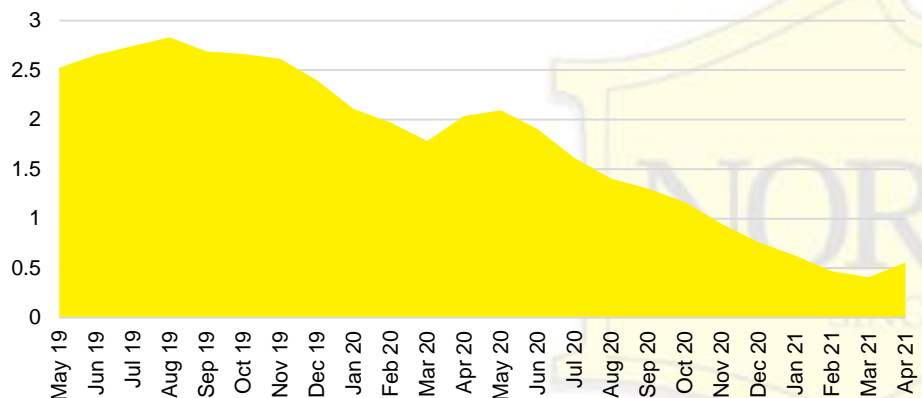

FRANKLIN COUNTY INVENTORY BY PRICE POINT

GWINNETT COUNTY QUICK N'DICATORS

GWINNETT COUNTY SALES VOLUME VS SUPPLY

GWINNETT COUNTY MONTHS OF SUPPLY

GWINNETT COUNTY 12 MONTH AVERAGE SALES PRICE

GWINNETT COUNTY SALES BY PRICE POINT