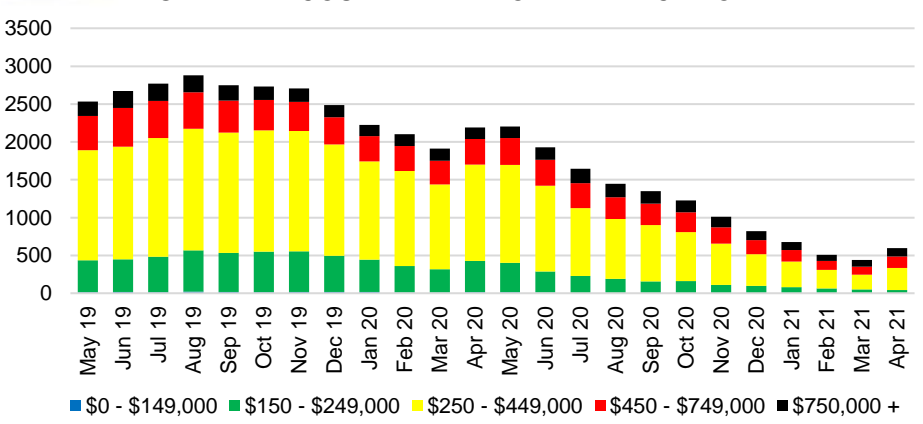

GWINNETT COUNTY INVENTORY BY PRICE POINT