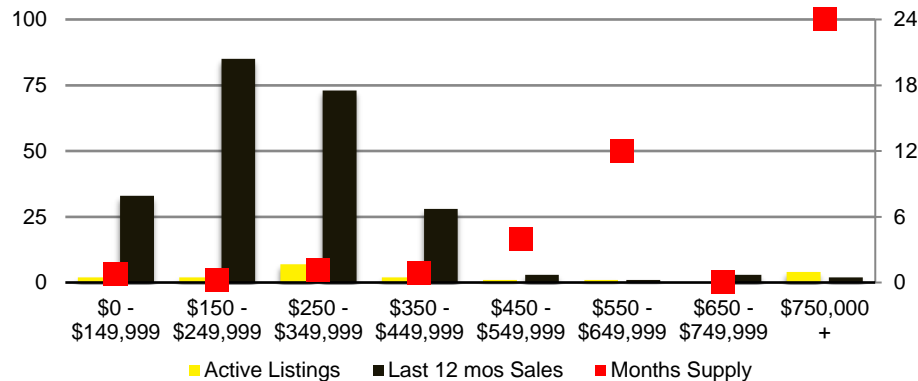

NORTH GEORGIA DEEP DIVE MARKET DATA

April 2021

APRIL 2021

DEEPER DIVE

NORTH GEORGIA QUICK N'DICATORS

NORTH GEORGIA MONTHS OF SUPPLY

NORTH GEORGIA SALES VOLUME VS SUPPLY

NORTH GEORGIA SALES BY PRICE POINT

NORTH GEORGIA INVENTORY BY PRICE POINT

BANKS COUNTY QUICK N'DICATORS

BANKS COUNTY SALES VOLUME VS SUPPLY

BANKS COUNTY MONTHS OF SUPPLY

BANKS COUNTY 12 MONTH AVERAGE SALES PRICE

BANKS COUNTY SALES BY PRICE POINT

WALTON COUNTY INVENTORY BY PRICE POINT

WHITE COUNTY QUICK N'DICATORS

WHITE COUNTY SALES VOLUME VS SUPPLY

WHITE COUNTY MONTHS OF SUPPLY

WHITE COUNTY 12 MONTH AVERAGE SALES PRICE

WHITE COUNTY SALES BY PRICE POINT