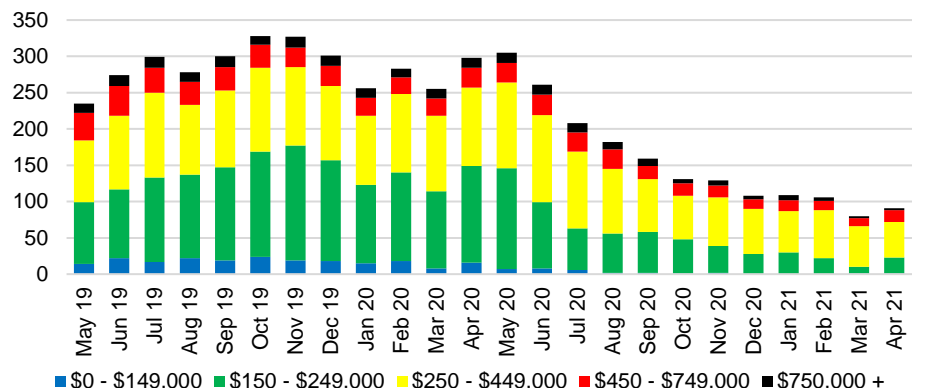

BANKS COUNTY INVENTORY BY SALES POINT

BARROW COUNTY QUICK N'DICATORS

BARROW COUNTY SALES VOLUME VS SUPPLY

BARROW COUNTY MONTHS OF SUPPLY

BARROW COUNTY 12 MONTH AVERAGE SALES PRICE

BARROW COUNTY SALES BY PRICE POINT

BARROW COUNTY INVENTORY BY PRICE POINT

CHEROKEE COUNTY QUICK N'DICATORS

CHEROKEE COUNTY SALES VOLUME VS SUPPLY

CHEROKEE COUNTY MONTHS OF SUPPLY

CHEROKEE COUNTY 12 MONTH AVERAGE SALES PRICE

CHEROKEE COUNTY SALES BY PRICE POINT