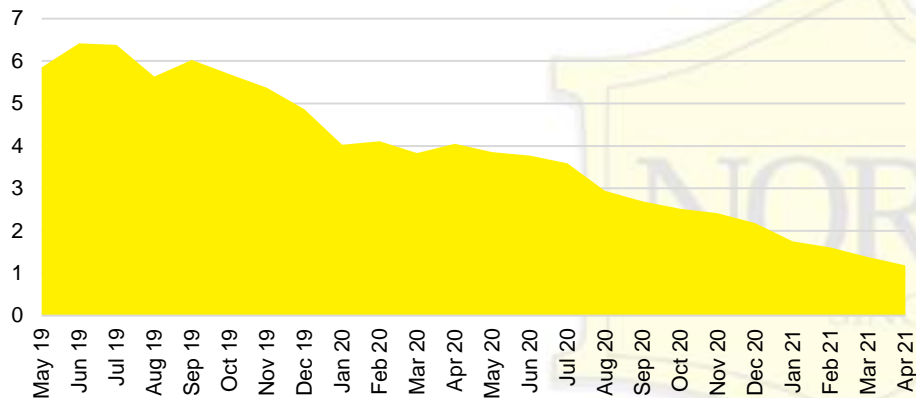

WALTON COUNTY INVENTORY BY PRICE POINT

WHITE COUNTY QUICK N'DICATORS

WHITE COUNTY SALES VOLUME VS SUPPLY

WHITE COUNTY MONTHS OF SUPPLY

WHITE COUNTY 12 MONTH AVERAGE SALES PRICE

WHITE COUNTY SALES BY PRICE POINT

WHITE COUNTY INVENTORY BY PRICE POINT