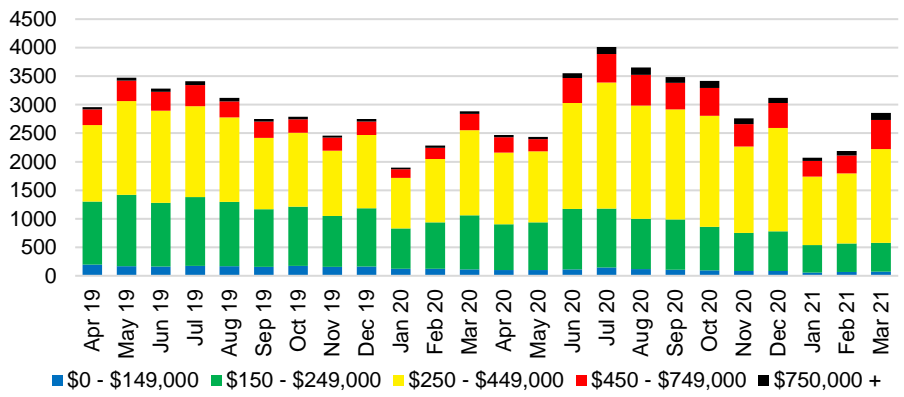

NORTH GEORGIA DEEP DIVE MARKET DATA

April 2021

APRIL 2021

DEEPER DIVE

NORTH GEORGIA QUICK N'DICATORS

NORTH GEORGIA MONTHS OF SUPPLY

NORTH GEORGIA SALES VOLUME VS SUPPLY

NORTH GEORGIA SALES BY PRICE POINT

WALTON COUNTY INVENTORY BY PRICE POINT

WHITE COUNTY QUICK N'DICATORS

WHITE COUNTY SALES VOLUME VS SUPPLY

WHITE COUNTY MONTHS OF SUPPLY

WHITE COUNTY 12 MONTH AVERAGE SALES PRICE

WHITE COUNTY SALES BY PRICE POINT