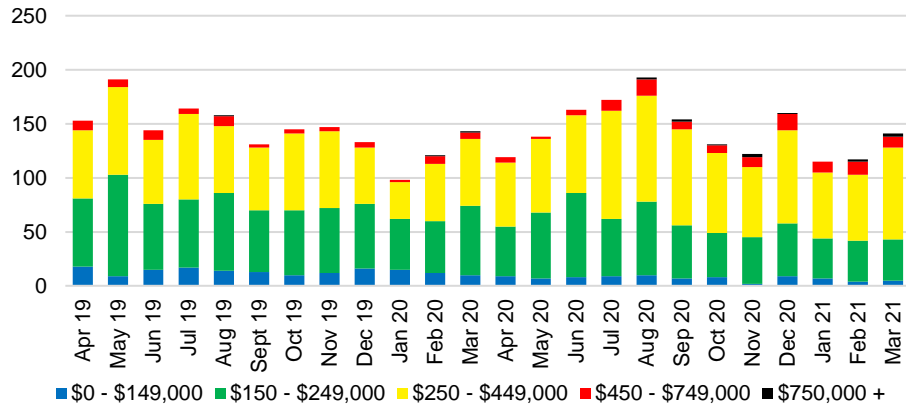

STEPHENS COUNTY INVENTORY BY PRICE POINT

WALTON COUNTY QUICK N'DICATORS

WALTON COUNTY SALES VOLUME VS SUPPLY

WALTON COUNTY MONTHS OF SUPPLY

WALTON COUNTY 12 MONTH AVERAGE SALES PRICE

WALTON COUNTY SALES BY PRICE POINT