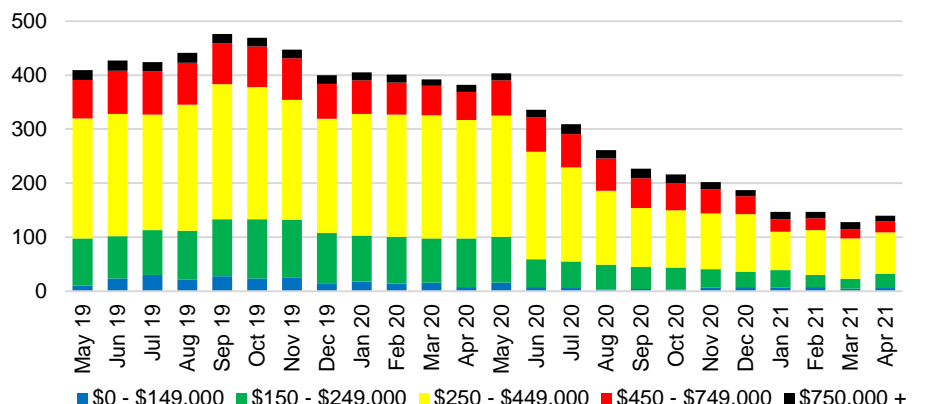

STEPHENS COUNTY INVENTORY BY PRICE POINT

WALTON COUNTY QUICK N'DICATORS

WALTON COUNTY SALES VOLUME VS SUPPLY

WALTON COUNTY MONTHS OF SUPPLY

WALTON COUNTY 12 MONTH AVERAGE SALES PRICE

WALTON COUNTY SALES BY PRICE POINT

WALTON COUNTY INVENTORY BY PRICE POINT

WHITE COUNTY QUICK N'DICATORS

WHITE COUNTY SALES VOLUME VS SUPPLY

WHITE COUNTY MONTHS OF SUPPLY

WHITE COUNTY 12 MONTH AVERAGE SALES PRICE

WHITE COUNTY SALES BY PRICE POINT