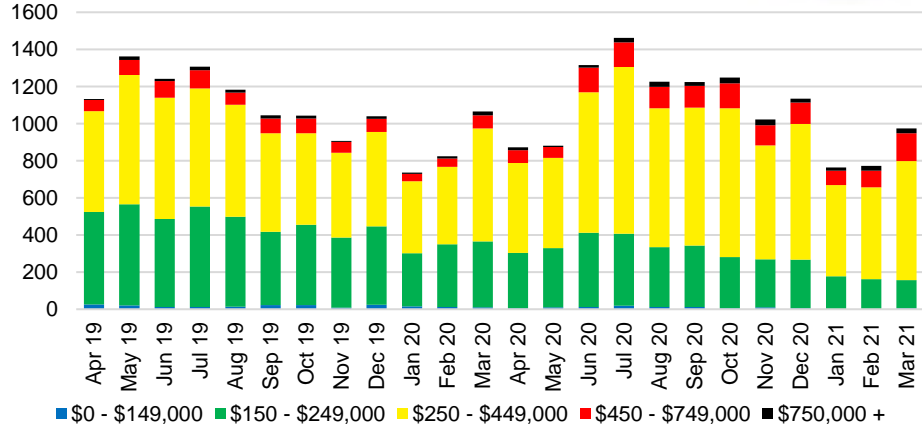

FRANKLIN COUNTY INVENTORY BY PRICE POINT

GWINNETT COUNTY QUICK N'DICATORS

GWINNETT COUNTY SALES VOLUME VS SUPPLY

GWINNETT COUNTY MONTHS OF SUPPLY

GWINNETT COUNTY 12 MONTH AVERAGE SALES PRICE

GWINNETT COUNTY SALES BY PRICE POINT