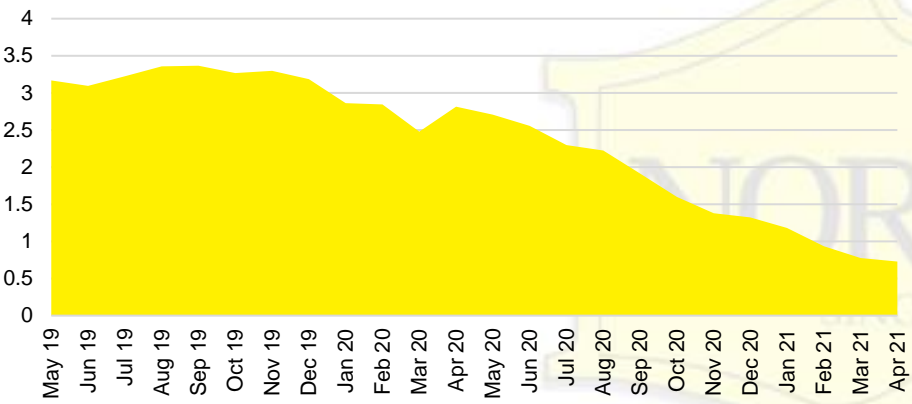

HALL COUNTY INVENTORY BY PRICE POINT

JACKSON COUNTY QUICK N'DICATORS

JACKSON COUNTY SALES VOLUME VS SUPPLY

JACKSON COUNTY MONTHS OF SUPPLY

JACKSON COUNTY 12 MONTH AVERAGE SALES PRICE

JACKSON COUNTY SALES BY PRICE POINT