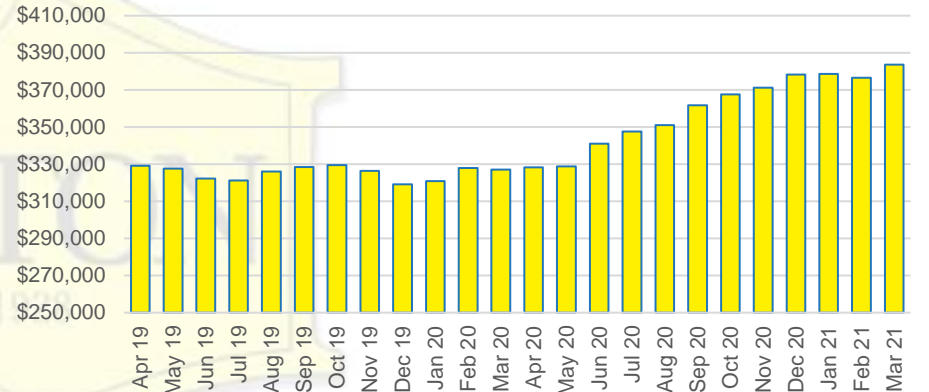

BARROW COUNTY INVENTORY BY PRICE POINT

CHEROKEE COUNTY QUICK N'DICATORS

CHEROKEE COUNTY SALES VOLUME VS SUPPLY

CHEROKEE COUNTY MONTHS OF SUPPLY

CHEROKEE COUNTY 12 MONTH AVERAGE SALES PRICE

CHEROKEE COUNTY SALES BY PRICE POINT

CHEROKEE COUNTY INVENTORY BY PRICE POINT

DAWSON COUNTY QUICK N'DICATORS

DAWSON COUNTY SALES VOLUME VS SUPPLY

DAWSON COUNTY MONTHS OF SUPPLY

DAWSON COUNTY 12 MONTH AVERAGE SALES PRICE

DAWSON COUNTY SALES BY PRICE POINT

DAWSON COUNTY INVENTORY BY PRICE POINT

FORSYTH COUNTY QUICK N'DICATORS

FORSYTH COUNTY SALES VOLUME VS SUPPLY

FORSYTH COUNTY MONTHS OF SUPPLY

FORSYTH COUNTY 12 MONTH AVERAGE SALES PRICE

FORSYTH COUNTY SALES BY PRICE POINT