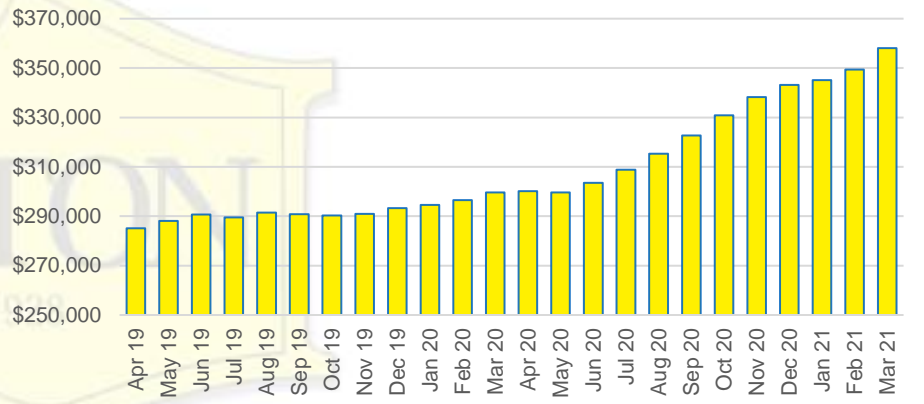

HABERSHAM COUNTY INVENTORY BY PRICE POINT

HALL COUNTY QUICK N'DICATORS

HALL COUNTY SALES VOLUME VS SUPPLY

HALL COUNTY MONTHS OF SUPPLY

HALL COUNTY 12 MONTH AVERAGE SALES PRICE

HALL COUNTY SALES BY PRICE POINT