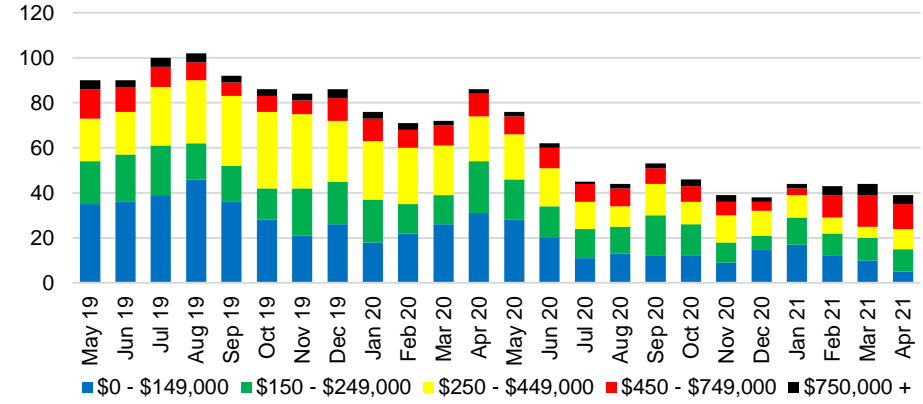

WALTON COUNTY SALES VOLUME VS SUPPLY

STEPHENS COUNTY INVENTORY BY PRICE POINT