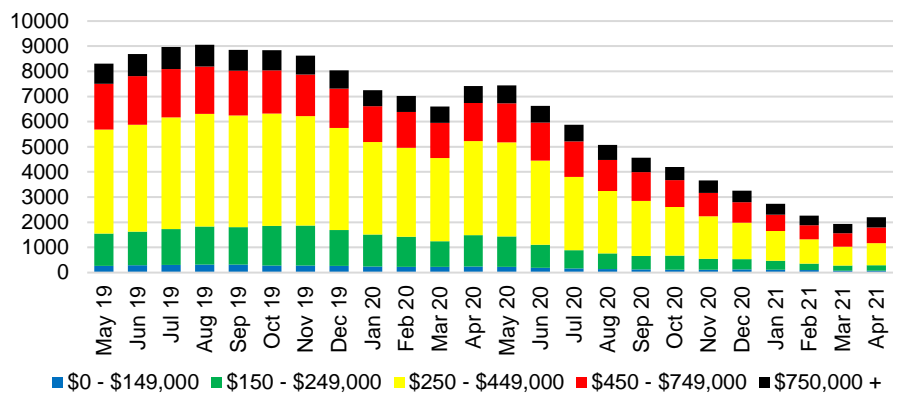

NORTH GEORGIA INVENTORY BY PRICE POINT