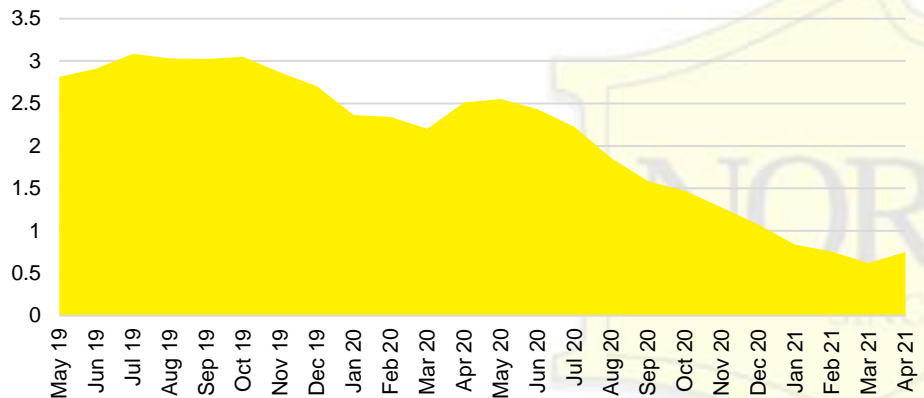

BARROW COUNTY INVENTORY BY PRICE POINT

CHEROKEE COUNTY QUICK N'DICATORS

CHEROKEE COUNTY SALES VOLUME VS SUPPLY

CHEROKEE COUNTY MONTHS OF SUPPLY

CHEROKEE COUNTY 12 MONTH AVERAGE SALES PRICE

CHEROKEE COUNTY SALES BY PRICE POINT