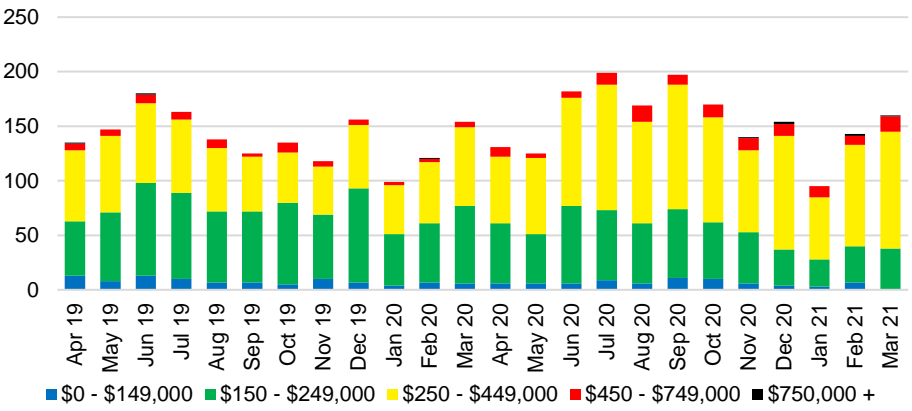

HALL COUNTY INVENTORY BY PRICE POINT

JACKSON COUNTY QUICK N'DICATORS

JACKSON COUNTY SALES VOLUME VS SUPPLY

JACKSON COUNTY MONTHS OF SUPPLY

JACKSON COUNTY 12 MONTH AVERAGE SALES PRICE

JACKSON COUNTY SALES BY PRICE POINT