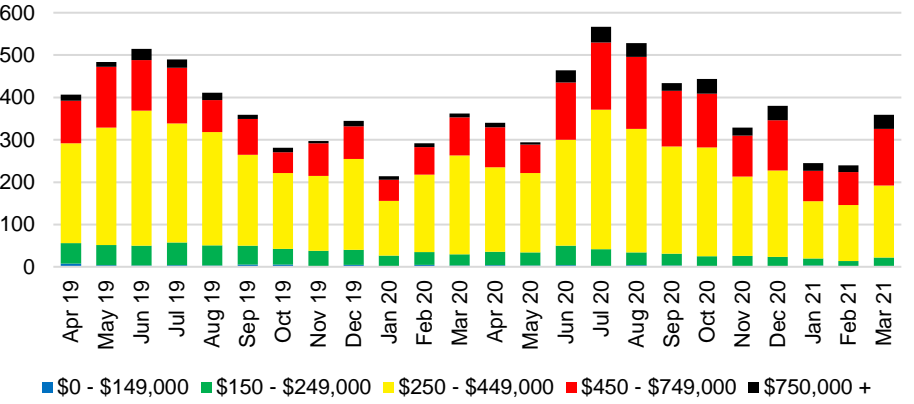

CHEROKEE COUNTY INVENTORY BY PRICE POINT

DAWSON COUNTY QUICK N'DICATORS

DAWSON COUNTY SALES VOLUME VS SUPPLY

DAWSON COUNTY MONTHS OF SUPPLY

DAWSON COUNTY 12 MONTH AVERAGE SALES PRICE

DAWSON COUNTY SALES BY PRICE POINT

DAWSON COUNTY INVENTORY BY PRICE POINT

FORSYTH COUNTY QUICK N'DICATORS

FORSYTH COUNTY SALES VOLUME VS SUPPLY

FORSYTH COUNTY MONTHS OF SUPPLY

FORSYTH COUNTY 12 MONTH AVERAGE SALES PRICE

FORSYTH COUNTY SALES BY PRICE POINT