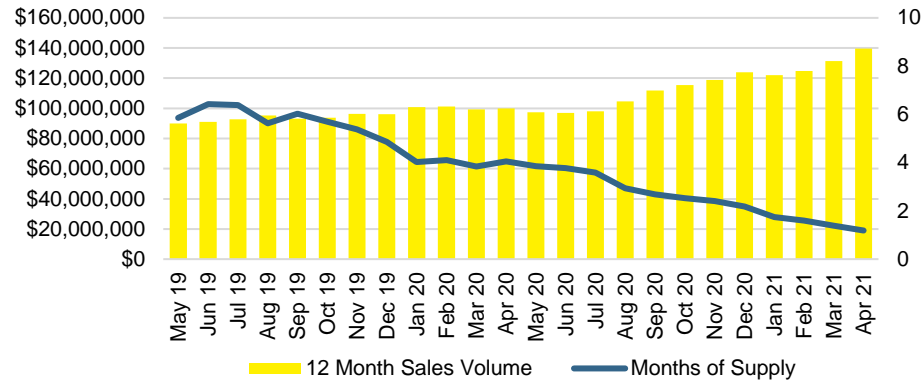

WHITE COUNTY 12 MONTH AVERAGE SALES PRICE