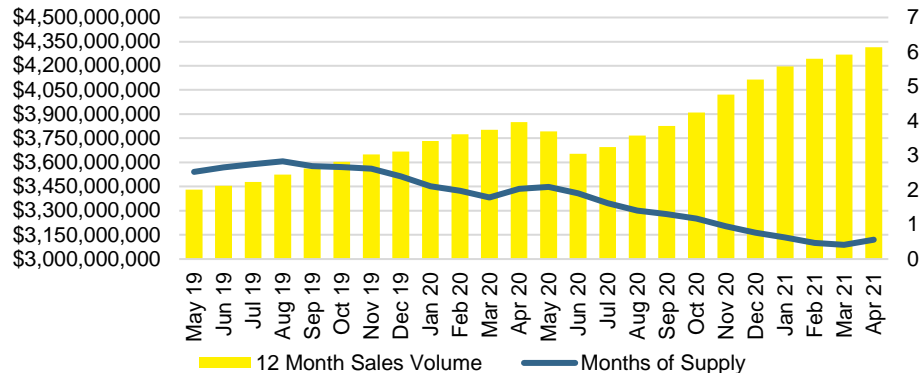

GWINNETT COUNTY SALES VOLUME VS SUPPLY