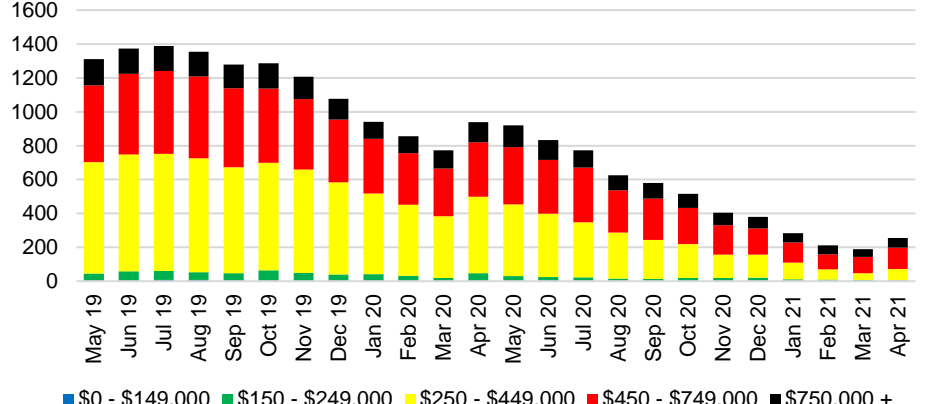

CHEROKEE COUNTY INVENTORY BY PRICE POINT

DAWSON COUNTY QUICK N'DICATORS

DAWSON COUNTY SALES VOLUME VS SUPPLY

DAWSON COUNTY MONTHS OF SUPPLY

DAWSON COUNTY 12 MONTH AVERAGE SALES PRICE

DAWSON COUNTY SALES BY PRICE POINT

DAWSON COUNTY INVENTORY BY PRICE POINT

FORSYTH COUNTY QUICK N'DICATORS

FORSYTH COUNTY SALES VOLUME VS SUPPLY

FORSYTH COUNTY MONTHS OF SUPPLY

FORSYTH COUNTY 12 MONTH AVERAGE SALES PRICE

FORSYTH COUNTY SALES BY PRICE POINT

FORSYTH COUNTY INVENTORY BY PRICE POINT

FRANKLIN COUNTY QUICK N'DICATORS

FRANKLIN COUNTY SALES VOLUME VS SUPPLY

FRANKLIN COUNTY MONTHS OF SUPPLY

FRANKLIN COUNTY 12 MONTH AVERAGE SALES PRICE

FRANKLIN COUNTY SALES BY PRICE POINT