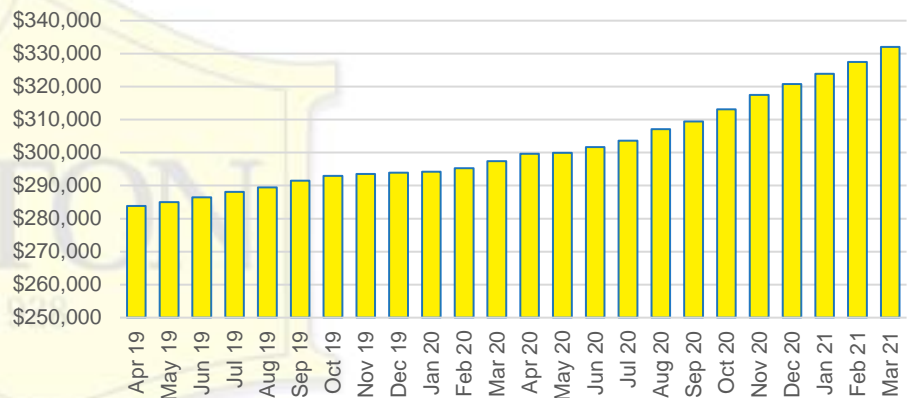

FRANKLIN COUNTY INVENTORY BY PRICE POINT

GWINNETT COUNTY QUICK N'DICATORS

GWINNETT COUNTY SALES VOLUME VS SUPPLY

GWINNETT COUNTY MONTHS OF SUPPLY

GWINNETT COUNTY 12 MONTH AVERAGE SALES PRICE

GWINNETT COUNTY SALES BY PRICE POINT