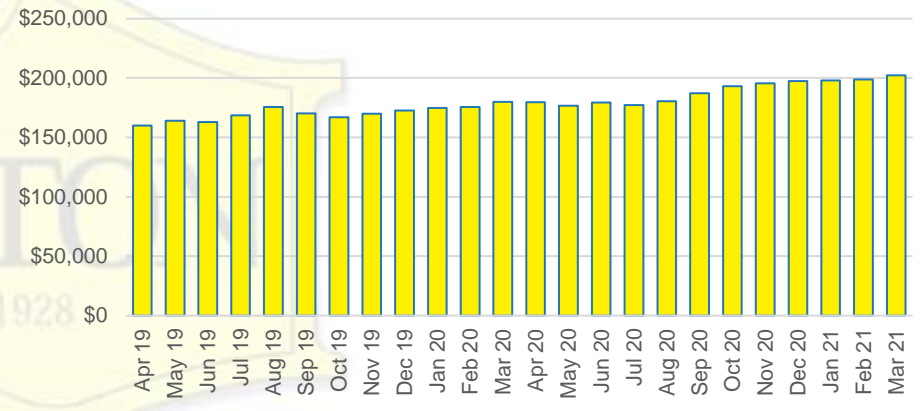

RABUN COUNTY INVENTORY BY PRICE POINT

STEPHENS COUNTY QUICK N'DICATORS

STEPHENS COUNTY SALES VOLUME VS SUPPLY

STEPHENS COUNTY MONTHS OF SUPPLY

STEPHENS COUNTY 12 MONTH AVERAGE SALES PRICE

STEPHENS COUNTY SALES BY PRICE POINT