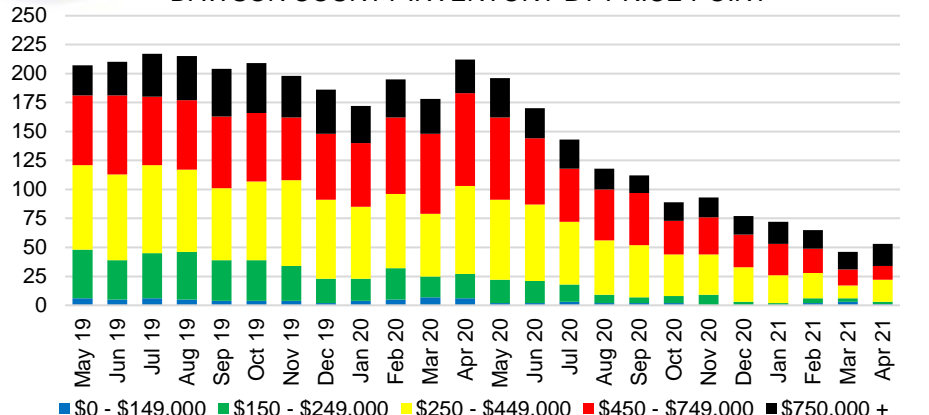

BARROW COUNTY INVENTORY BY PRICE POINT

CHEROKEE COUNTY QUICK N'DICATORS

CHEROKEE COUNTY SALES VOLUME VS SUPPLY

CHEROKEE COUNTY MONTHS OF SUPPLY

CHEROKEE COUNTY 12 MONTH AVERAGE SALES PRICE

CHEROKEE COUNTY SALES BY PRICE POINT

CHEROKEE COUNTY INVENTORY BY PRICE POINT

DAWSON COUNTY QUICK N'DICATORS

DAWSON COUNTY SALES VOLUME VS SUPPLY

DAWSON COUNTY MONTHS OF SUPPLY

DAWSON COUNTY 12 MONTH AVERAGE SALES PRICE

DAWSON COUNTY SALES BY PRICE POINT

DAWSON COUNTY INVENTORY BY PRICE POINT

FORSYTH COUNTY QUICK N'DICATORS

FORSYTH COUNTY SALES VOLUME VS SUPPLY

FORSYTH COUNTY MONTHS OF SUPPLY

FORSYTH COUNTY 12 MONTH AVERAGE SALES PRICE

FORSYTH COUNTY SALES BY PRICE POINT