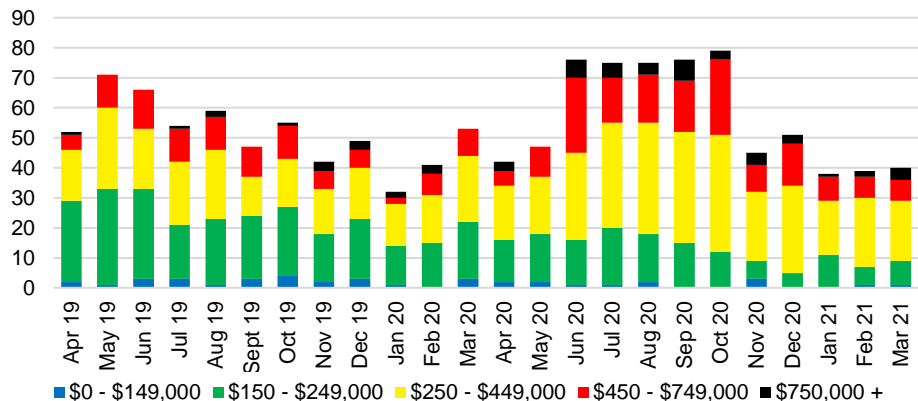

BARROW COUNTY INVENTORY BY PRICE POINT

CHEROKEE COUNTY QUICK N'DICATORS

CHEROKEE COUNTY SALES VOLUME VS SUPPLY

CHEROKEE COUNTY MONTHS OF SUPPLY

CHEROKEE COUNTY 12 MONTH AVERAGE SALES PRICE

CHEROKEE COUNTY SALES BY PRICE POINT

CHEROKEE COUNTY INVENTORY BY PRICE POINT

DAWSON COUNTY QUICK N'DICATORS

DAWSON COUNTY SALES VOLUME VS SUPPLY

DAWSON COUNTY MONTHS OF SUPPLY

DAWSON COUNTY 12 MONTH AVERAGE SALES PRICE

DAWSON COUNTY SALES BY PRICE POINT

DAWSON COUNTY INVENTORY BY PRICE POINT

FORSYTH COUNTY QUICK N'DICATORS

FORSYTH COUNTY SALES VOLUME VS SUPPLY

FORSYTH COUNTY MONTHS OF SUPPLY

FORSYTH COUNTY 12 MONTH AVERAGE SALES PRICE

FORSYTH COUNTY SALES BY PRICE POINT