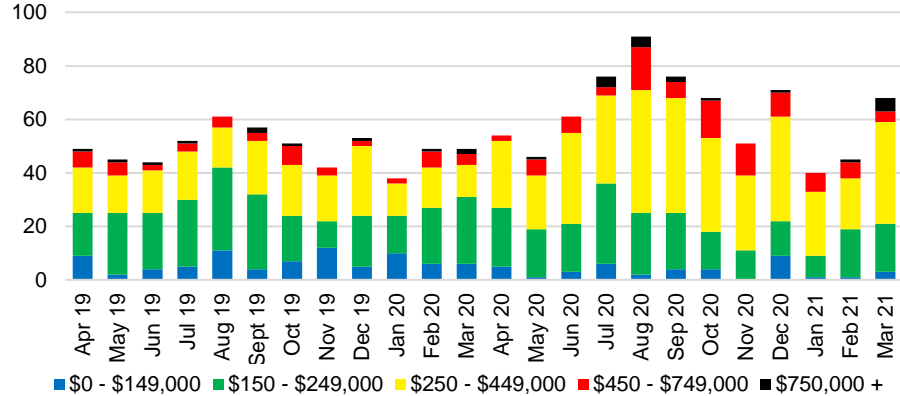

LUMPKIN COUNTY INVENTORY BY PRICE POINT

PICKENS COUNTY QUICK N'DICATORS

PICKENS COUNTY SALES VOLUME VS SUPPLY

PICKENS COUNTY MONTHS OF SUPPLY

PICKENS COUNTY 12 MONTH AVERAGE SALES PRICE

PICKENS COUNTY SALES BY PRICE POINT

PICKENS COUNTY INVENTORY BY PRICE POINT

RABUN COUNTY QUICK N'DICATORS

RABUN COUNTY SALES VOLUME VS SUPPLY

RABUN COUNTY MONTHS OF SUPPLY

RABUN COUNTY 12 MONTH AVERAGE SALES PRICE

RABUN COUNTY SALES BY PRICE POINT