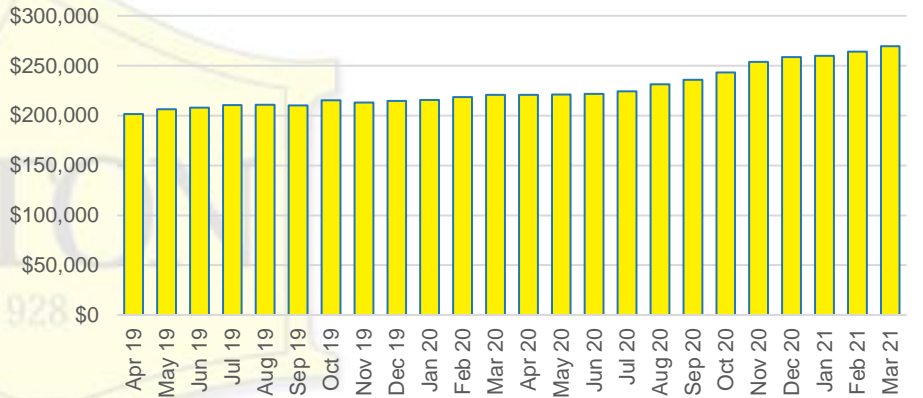

GWINNETT COUNTY INVENTORY BY PRICE POINT

HABERSHAM COUNTY QUICK N'DICATORS

HABERSHAM COUNTY SALES VOLUME VS SUPPLY

HABERSHAM COUNTY MONTHS OF SUPPLY

HABERSHAM COUNTY 12 MONTH AVERAGE SALES PRICE

HABERSHAM COUNTY SALES BY PRICE POINT