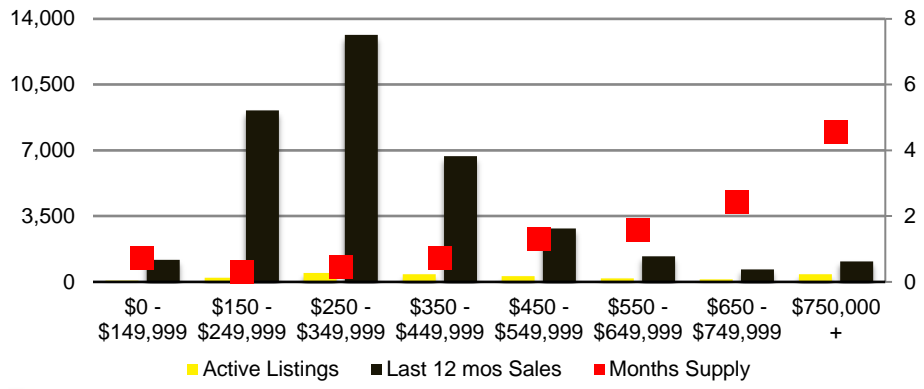

NORTH GEORGIA DEEP DIVE MARKET DATA

April 2021

APRIL 2021

DEEPER DIVE

NORTH GEORGIA QUICK N'DICATORS

NORTH GEORGIA MONTHS OF SUPPLY

NORTH GEORGIA SALES VOLUME VS SUPPLY

NORTH GEORGIA SALES BY PRICE POINT

NORTH GEORGIA INVENTORY BY PRICE POINT

BANKS COUNTY QUICK N'DICATORS

BANKS COUNTY SALES VOLUME VS SUPPLY

BANKS COUNTY MONTHS OF SUPPLY

BANKS COUNTY 12 MONTH AVERAGE SALES PRICE

BANKS COUNTY SALES BY PRICE POINT

WALTON COUNTY INVENTORY BY PRICE POINT

WHITE COUNTY QUICK N'DICATORS

WHITE COUNTY SALES VOLUME VS SUPPLY

WHITE COUNTY MONTHS OF SUPPLY

WHITE COUNTY 12 MONTH AVERAGE SALES PRICE

WHITE COUNTY SALES BY PRICE POINT