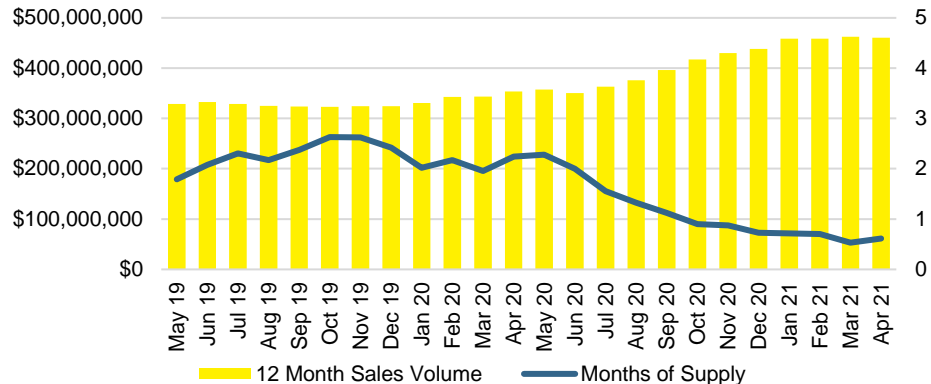

NORTH GEORGIA DEEP DIVE MARKET DATA

April 2021

APRIL 2021

DEEPER DIVE

NORTH GEORGIA QUICK N'DICATORS

NORTH GEORGIA MONTHS OF SUPPLY

NORTH GEORGIA SALES VOLUME VS SUPPLY

NORTH GEORGIA SALES BY PRICE POINT

NORTH GEORGIA INVENTORY BY PRICE POINT

BANKS COUNTY QUICK N'DICATORS

BANKS COUNTY SALES VOLUME VS SUPPLY

BANKS COUNTY MONTHS OF SUPPLY

BANKS COUNTY 12 MONTH AVERAGE SALES PRICE

BANKS COUNTY SALES BY PRICE POINT

BANKS COUNTY INVENTORY BY SALES POINT

BARROW COUNTY QUICK N'DICATORS

BARROW COUNTY SALES VOLUME VS SUPPLY

BARROW COUNTY MONTHS OF SUPPLY

BARROW COUNTY 12 MONTH AVERAGE SALES PRICE

BARROW COUNTY SALES BY PRICE POINT