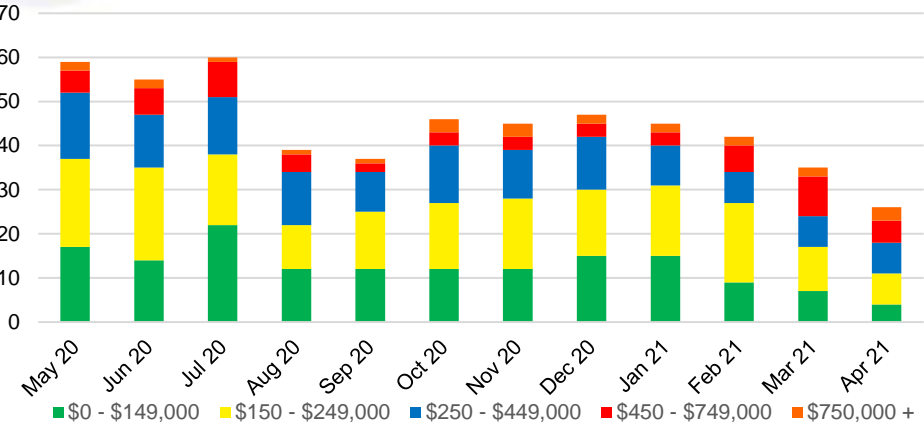

FRANKLIN COUNTY INVENTORY BY PRICE POINT