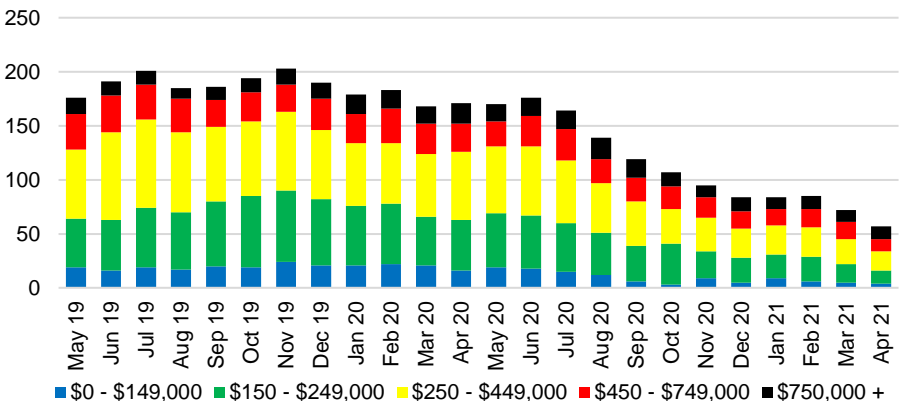

HABERSHAM COUNTY INVENTORY BY PRICE POINT