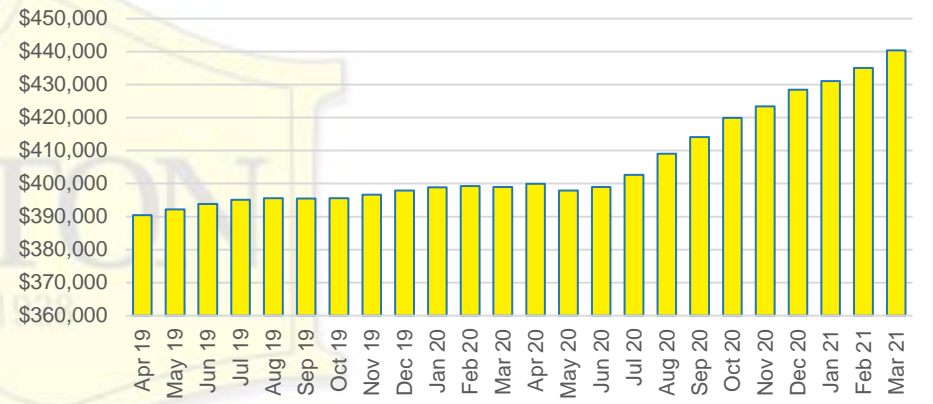

DAWSON COUNTY INVENTORY BY PRICE POINT

FORSYTH COUNTY QUICK N'DICATORS

FORSYTH COUNTY SALES VOLUME VS SUPPLY

FORSYTH COUNTY MONTHS OF SUPPLY

FORSYTH COUNTY 12 MONTH AVERAGE SALES PRICE

FORSYTH COUNTY SALES BY PRICE POINT