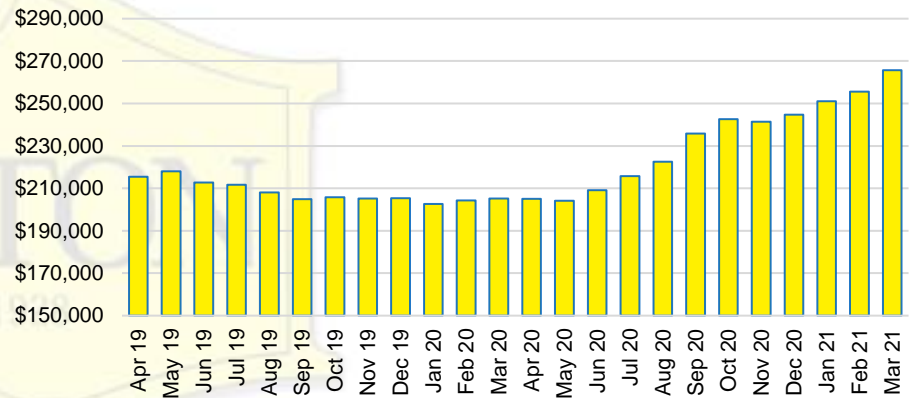

NORTH GEORGIA INVENTORY BY PRICE POINT

BANKS COUNTY QUICK N'DICATORS

BANKS COUNTY SALES VOLUME VS SUPPLY

BANKS COUNTY MONTHS OF SUPPLY

BANKS COUNTY 12 MONTH AVERAGE SALES PRICE

BANKS COUNTY SALES BY PRICE POINT

BANKS COUNTY INVENTORY BY SALES POINT

BARROW COUNTY QUICK N'DICATORS

BARROW COUNTY SALES VOLUME VS SUPPLY

BARROW COUNTY MONTHS OF SUPPLY

BARROW COUNTY 12 MONTH AVERAGE SALES PRICE

BARROW COUNTY SALES BY PRICE POINT