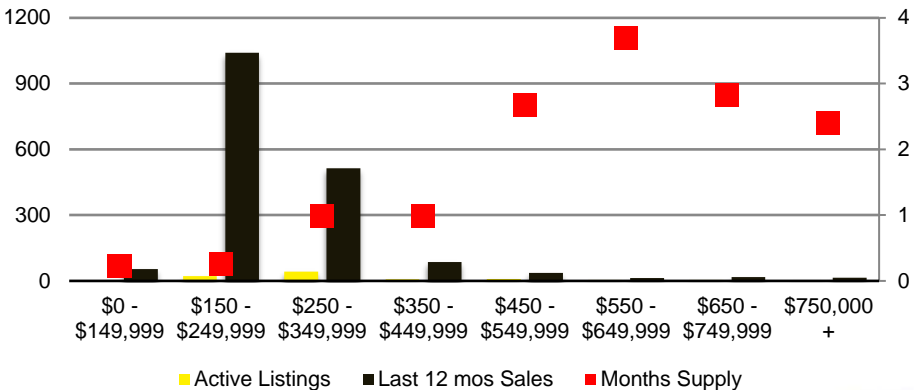

NORTH GEORGIA DEEP DIVE MARKET DATA

April 2021

APRIL 2021

DEEPER DIVE

NORTH GEORGIA QUICK N'DICATORS

NORTH GEORGIA MONTHS OF SUPPLY

NORTH GEORGIA SALES VOLUME VS SUPPLY

NORTH GEORGIA SALES BY PRICE POINT

NORTH GEORGIA INVENTORY BY PRICE POINT

BANKS COUNTY QUICK N'DICATORS

BANKS COUNTY SALES VOLUME VS SUPPLY

BANKS COUNTY MONTHS OF SUPPLY

BANKS COUNTY 12 MONTH AVERAGE SALES PRICE

BANKS COUNTY SALES BY PRICE POINT

BANKS COUNTY INVENTORY BY SALES POINT

BARROW COUNTY QUICK N'DICATORS

BARROW COUNTY SALES VOLUME VS SUPPLY

BARROW COUNTY MONTHS OF SUPPLY

BARROW COUNTY 12 MONTH AVERAGE SALES PRICE

BARROW COUNTY SALES BY PRICE POINT

WALTON COUNTY INVENTORY BY PRICE POINT

WHITE COUNTY QUICK N'DICATORS

WHITE COUNTY SALES VOLUME VS SUPPLY

WHITE COUNTY MONTHS OF SUPPLY

WHITE COUNTY 12 MONTH AVERAGE SALES PRICE

WHITE COUNTY SALES BY PRICE POINT