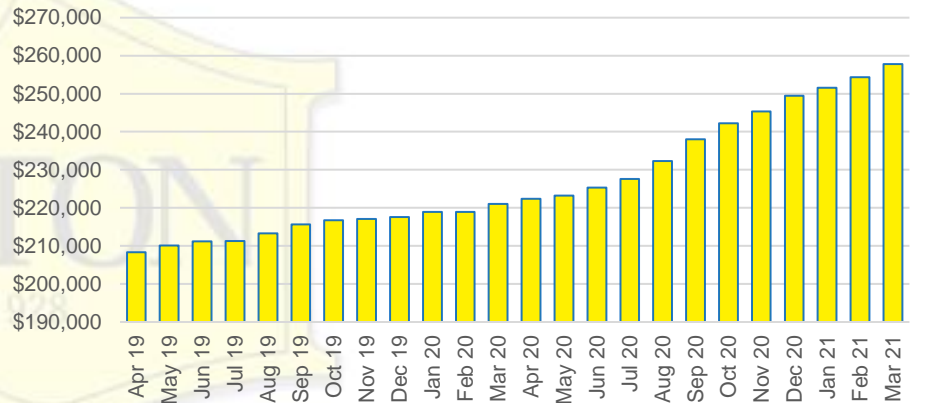

BANKS COUNTY INVENTORY BY SALES POINT

BARROW COUNTY QUICK N'DICATORS

BARROW COUNTY SALES VOLUME VS SUPPLY

BARROW COUNTY MONTHS OF SUPPLY

BARROW COUNTY 12 MONTH AVERAGE SALES PRICE

BARROW COUNTY SALES BY PRICE POINT

BARROW COUNTY INVENTORY BY PRICE POINT

CHEROKEE COUNTY QUICK N'DICATORS

CHEROKEE COUNTY SALES VOLUME VS SUPPLY

CHEROKEE COUNTY MONTHS OF SUPPLY

CHEROKEE COUNTY 12 MONTH AVERAGE SALES PRICE

CHEROKEE COUNTY SALES BY PRICE POINT