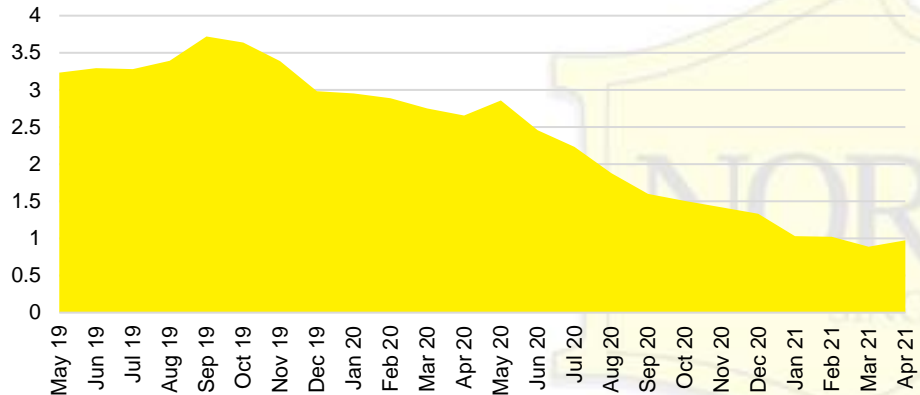

STEPHENS COUNTY INVENTORY BY PRICE POINT

WALTON COUNTY QUICK N'DICATORS

WALTON COUNTY SALES VOLUME VS SUPPLY

WALTON COUNTY MONTHS OF SUPPLY

WALTON COUNTY 12 MONTH AVERAGE SALES PRICE

WALTON COUNTY SALES BY PRICE POINT