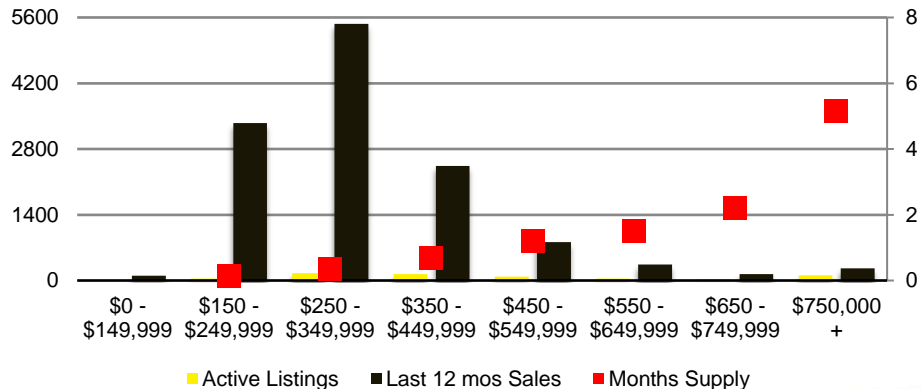

DAWSON COUNTY INVENTORY BY PRICE POINT

FORSYTH COUNTY QUICK N'DICATORS

FORSYTH COUNTY SALES VOLUME VS SUPPLY

FORSYTH COUNTY MONTHS OF SUPPLY

FORSYTH COUNTY 12 MONTH AVERAGE SALES PRICE

FORSYTH COUNTY SALES BY PRICE POINT

FORSYTH COUNTY INVENTORY BY PRICE POINT

FRANKLIN COUNTY QUICK N'DICATORS

FRANKLIN COUNTY SALES VOLUME VS SUPPLY

FRANKLIN COUNTY MONTHS OF SUPPLY

FRANKLIN COUNTY 12 MONTH AVERAGE SALES PRICE

FRANKLIN COUNTY SALES BY PRICE POINT

FRANKLIN COUNTY INVENTORY BY PRICE POINT

GWINNETT COUNTY QUICK N'DICATORS

GWINNETT COUNTY SALES VOLUME VS SUPPLY

GWINNETT COUNTY MONTHS OF SUPPLY

GWINNETT COUNTY 12 MONTH AVERAGE SALES PRICE

GWINNETT COUNTY SALES BY PRICE POINT