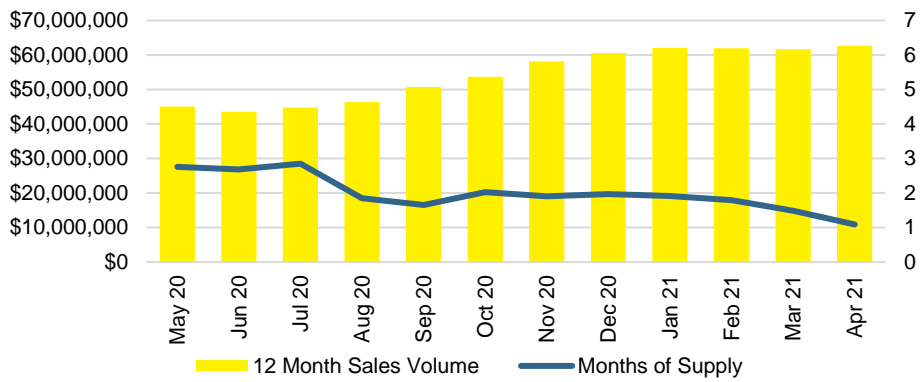

FRANKLIN COUNTY SALES VOLUME VS SUPPLY