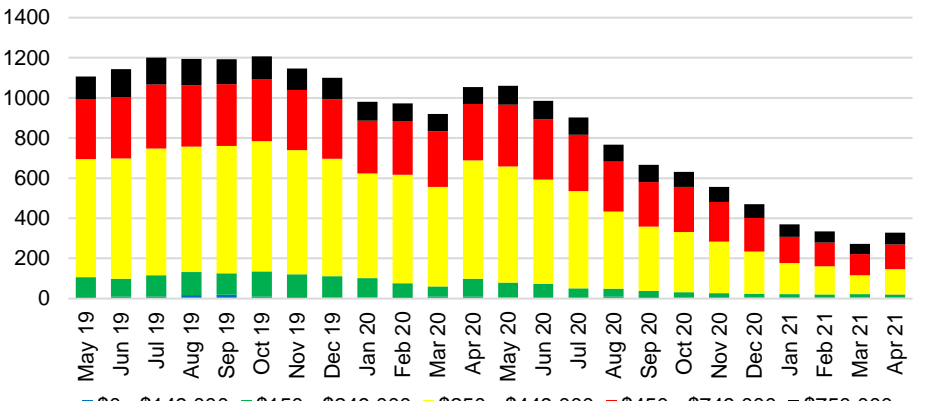

BANKS COUNTY INVENTORY BY SALES POINT

BARROW COUNTY QUICK N'DICATORS

BARROW COUNTY SALES VOLUME VS SUPPLY

BARROW COUNTY MONTHS OF SUPPLY

BARROW COUNTY 12 MONTH AVERAGE SALES PRICE

BARROW COUNTY SALES BY PRICE POINT

BARROW COUNTY INVENTORY BY PRICE POINT

CHEROKEE COUNTY QUICK N'DICATORS

CHEROKEE COUNTY SALES VOLUME VS SUPPLY

CHEROKEE COUNTY MONTHS OF SUPPLY

CHEROKEE COUNTY 12 MONTH AVERAGE SALES PRICE

CHEROKEE COUNTY SALES BY PRICE POINT

CHEROKEE COUNTY INVENTORY BY PRICE POINT

DAWSON COUNTY QUICK N'DICATORS

DAWSON COUNTY SALES VOLUME VS SUPPLY

DAWSON COUNTY MONTHS OF SUPPLY

DAWSON COUNTY 12 MONTH AVERAGE SALES PRICE

DAWSON COUNTY SALES BY PRICE POINT