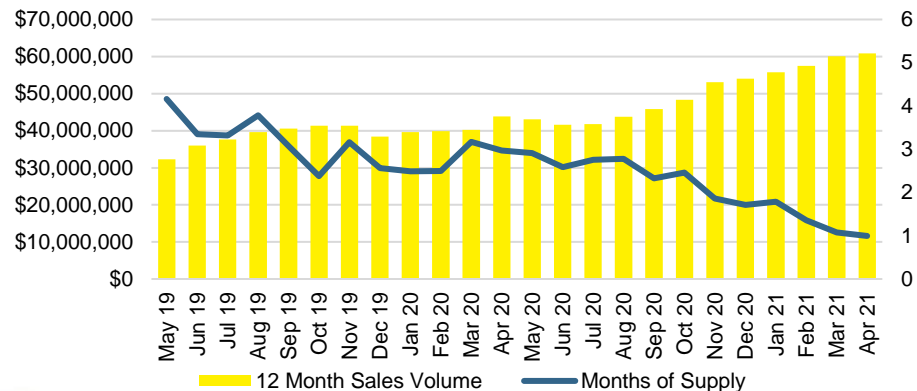

BANKS COUNTY SALES VOLUME VS SUPPLY