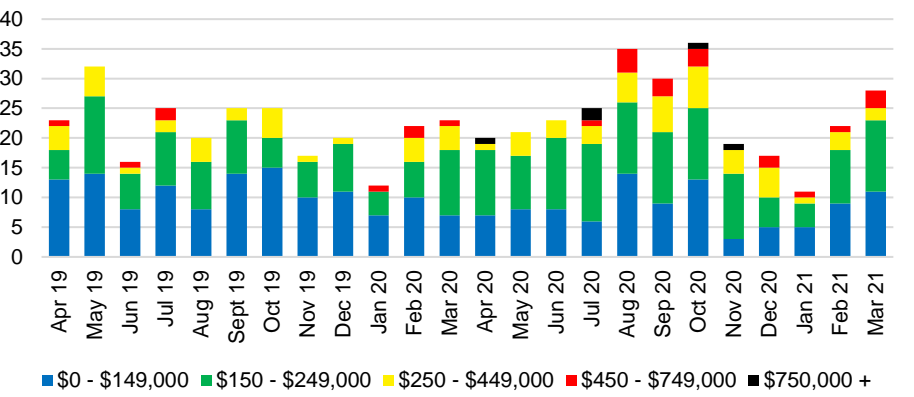

DAWSON COUNTY INVENTORY BY PRICE POINT

FORSYTH COUNTY QUICK N'DICATORS

FORSYTH COUNTY SALES VOLUME VS SUPPLY

FORSYTH COUNTY MONTHS OF SUPPLY

FORSYTH COUNTY 12 MONTH AVERAGE SALES PRICE

FORSYTH COUNTY SALES BY PRICE POINT

FORSYTH COUNTY INVENTORY BY PRICE POINT

FRANKLIN COUNTY QUICK N'DICATORS

FRANKLIN COUNTY SALES VOLUME VS SUPPLY

FRANKLIN COUNTY MONTHS OF SUPPLY

FRANKLIN COUNTY 12 MONTH AVERAGE SALES PRICE

FRANKLIN COUNTY SALES BY PRICE POINT