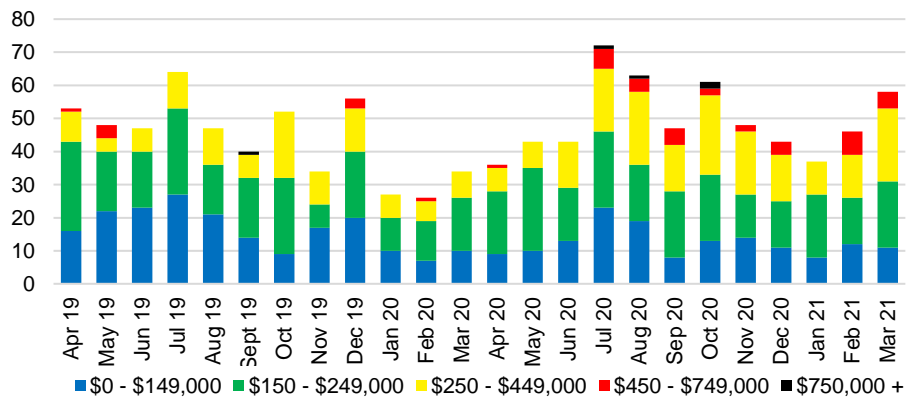

WALTON COUNTY INVENTORY BY PRICE POINT

WHITE COUNTY QUICK N'DICATORS

WHITE COUNTY SALES VOLUME VS SUPPLY

WHITE COUNTY MONTHS OF SUPPLY

WHITE COUNTY 12 MONTH AVERAGE SALES PRICE

WHITE COUNTY SALES BY PRICE POINT

WHITE COUNTY INVENTORY BY PRICE POINT