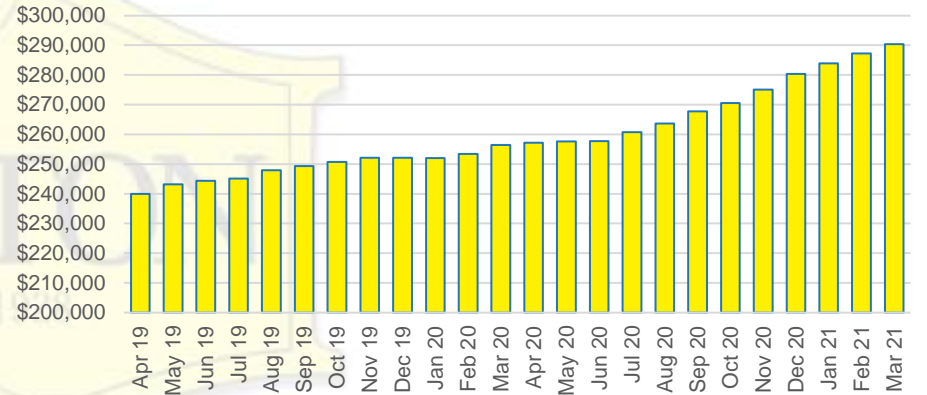

STEPHENS COUNTY INVENTORY BY PRICE POINT

WALTON COUNTY QUICK N'DICATORS

WALTON COUNTY SALES VOLUME VS SUPPLY

WALTON COUNTY MONTHS OF SUPPLY

WALTON COUNTY 12 MONTH AVERAGE SALES PRICE

WALTON COUNTY SALES BY PRICE POINT