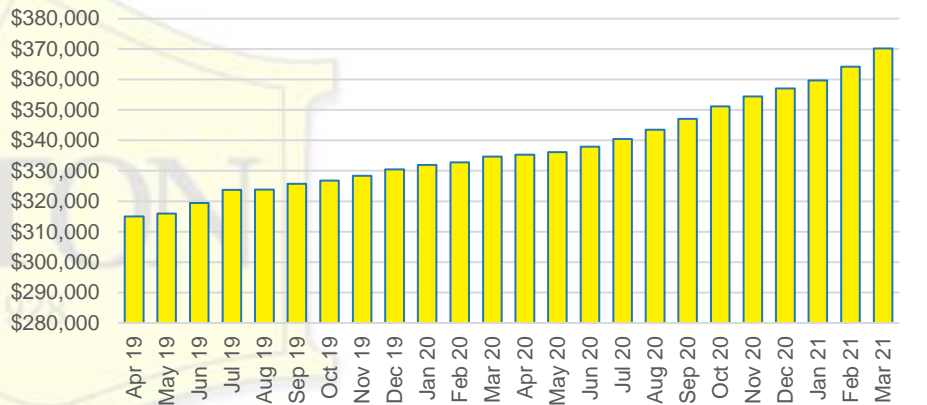

BARROW COUNTY INVENTORY BY PRICE POINT

CHEROKEE COUNTY QUICK N'DICATORS

CHEROKEE COUNTY SALES VOLUME VS SUPPLY

CHEROKEE COUNTY MONTHS OF SUPPLY

CHEROKEE COUNTY 12 MONTH AVERAGE SALES PRICE

CHEROKEE COUNTY SALES BY PRICE POINT