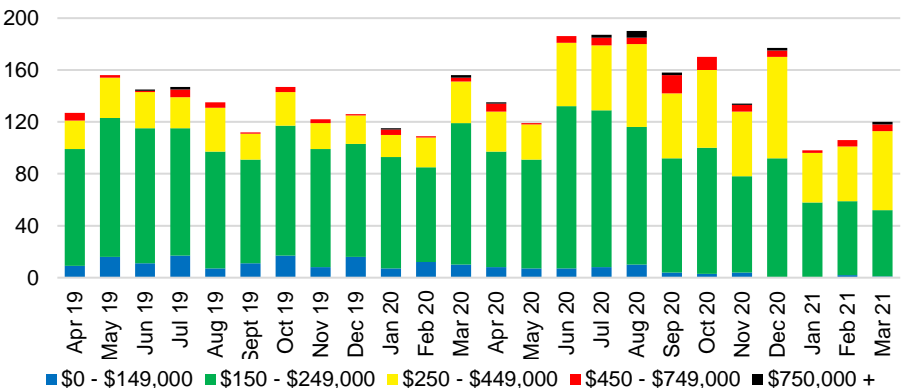

BANKS COUNTY INVENTORY BY SALES POINT

BARROW COUNTY QUICK N'DICATORS

BARROW COUNTY SALES VOLUME VS SUPPLY

BARROW COUNTY MONTHS OF SUPPLY

BARROW COUNTY 12 MONTH AVERAGE SALES PRICE

BARROW COUNTY SALES BY PRICE POINT

BARROW COUNTY INVENTORY BY PRICE POINT

CHEROKEE COUNTY QUICK N'DICATORS

CHEROKEE COUNTY SALES VOLUME VS SUPPLY

CHEROKEE COUNTY MONTHS OF SUPPLY

CHEROKEE COUNTY 12 MONTH AVERAGE SALES PRICE

CHEROKEE COUNTY SALES BY PRICE POINT