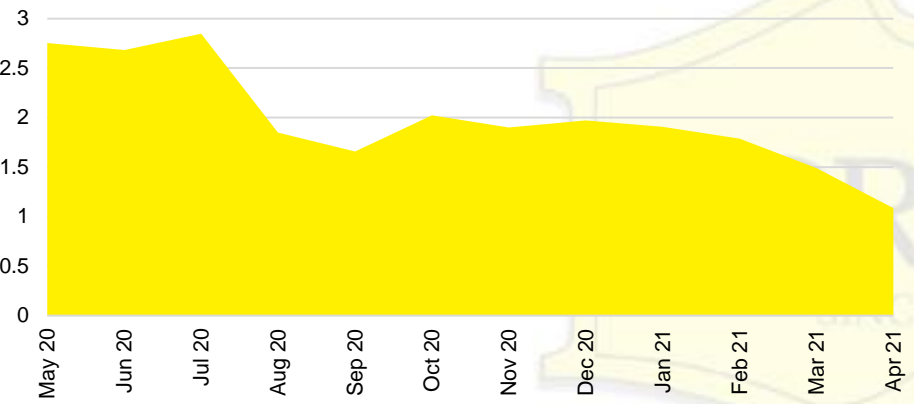

FORSYTH COUNTY INVENTORY BY PRICE POINT

FRANKLIN COUNTY QUICK N'DICATORS

FRANKLIN COUNTY SALES VOLUME VS SUPPLY

FRANKLIN COUNTY MONTHS OF SUPPLY

FRANKLIN COUNTY 12 MONTH AVERAGE SALES PRICE

FRANKLIN COUNTY SALES BY PRICE POINT