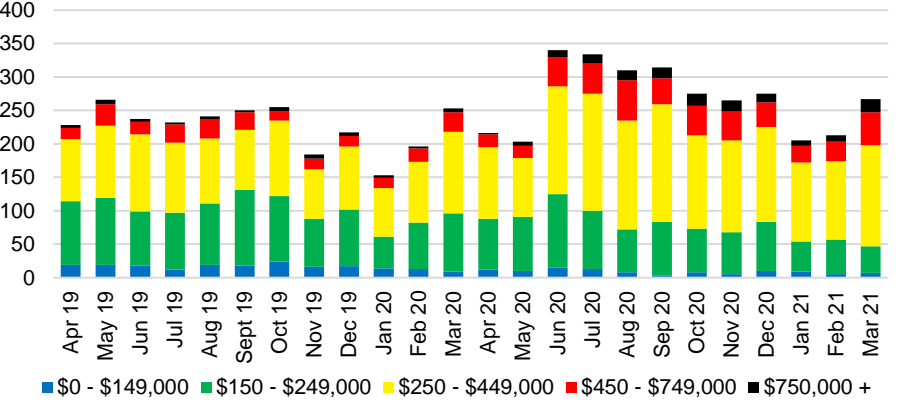

HABERSHAM COUNTY INVENTORY BY PRICE POINT

HALL COUNTY QUICK N'DICATORS

HALL COUNTY SALES VOLUME VS SUPPLY

HALL COUNTY MONTHS OF SUPPLY

HALL COUNTY 12 MONTH AVERAGE SALES PRICE

HALL COUNTY SALES BY PRICE POINT