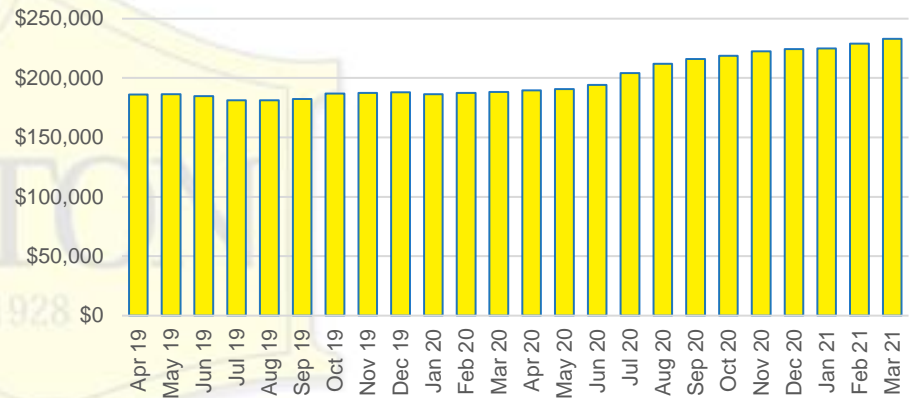

WALTON COUNTY INVENTORY BY PRICE POINT

WHITE COUNTY QUICK N'DICATORS

WHITE COUNTY SALES VOLUME VS SUPPLY

WHITE COUNTY MONTHS OF SUPPLY

WHITE COUNTY 12 MONTH AVERAGE SALES PRICE

WHITE COUNTY SALES BY PRICE POINT

WHITE COUNTY INVENTORY BY PRICE POINT