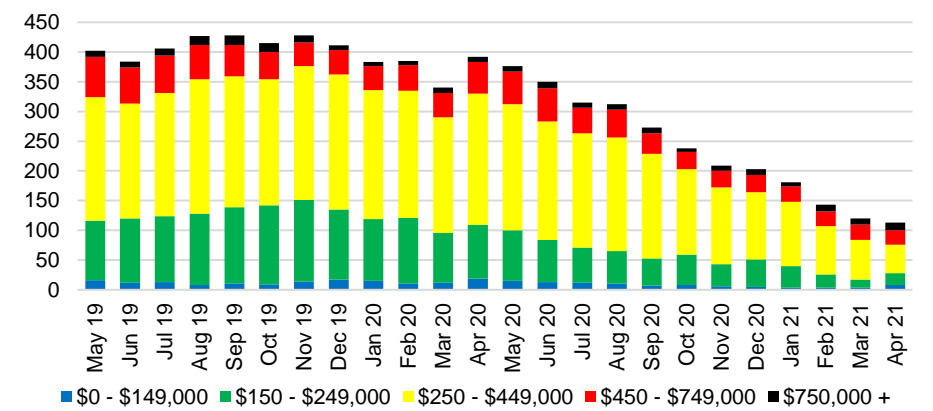

JACKSON COUNTY INVENTORY BY PRICE POINT