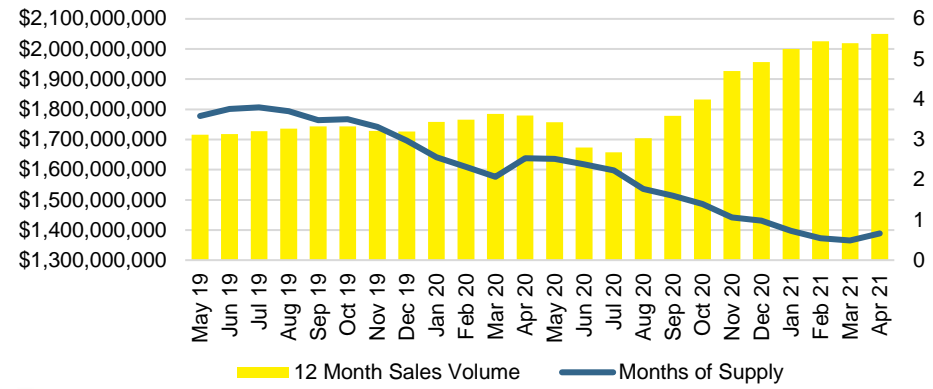

CHEROKEE COUNTY INVENTORY BY PRICE POINT

DAWSON COUNTY QUICK N'DICATORS

DAWSON COUNTY SALES VOLUME VS SUPPLY

DAWSON COUNTY MONTHS OF SUPPLY

DAWSON COUNTY 12 MONTH AVERAGE SALES PRICE

DAWSON COUNTY SALES BY PRICE POINT

DAWSON COUNTY INVENTORY BY PRICE POINT

FORSYTH COUNTY QUICK N'DICATORS

FORSYTH COUNTY SALES VOLUME VS SUPPLY

FORSYTH COUNTY MONTHS OF SUPPLY

FORSYTH COUNTY 12 MONTH AVERAGE SALES PRICE

FORSYTH COUNTY SALES BY PRICE POINT