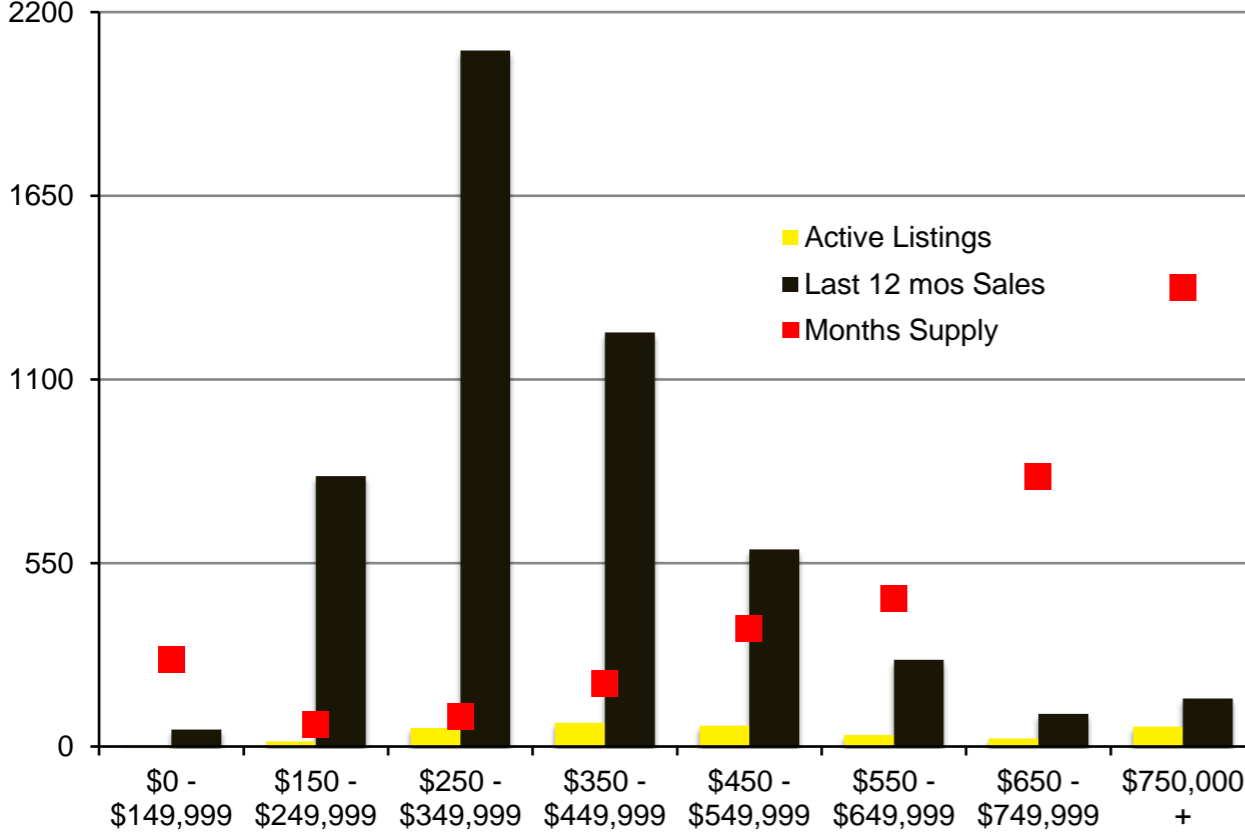

N INDICATORS

APRIL 2021

NORTH GEORGIA APRIL 2021

Banks County - April 2021

Barrow County - April 2021

Cherokee County - April 2021

Dawson County - April 2021

Forsyth County - April 2021

Franklin County - April 2021

Gwinnett County - April 2021

Habersham County - April 2021

Hall County - April 2021

Jackson County - April 2021

Lumpkin County - April 2021

Pickens County - April 2021

Rabun County - April 2021

Stephens County - April 2021

Walton County - April 2021

White County - April 2021