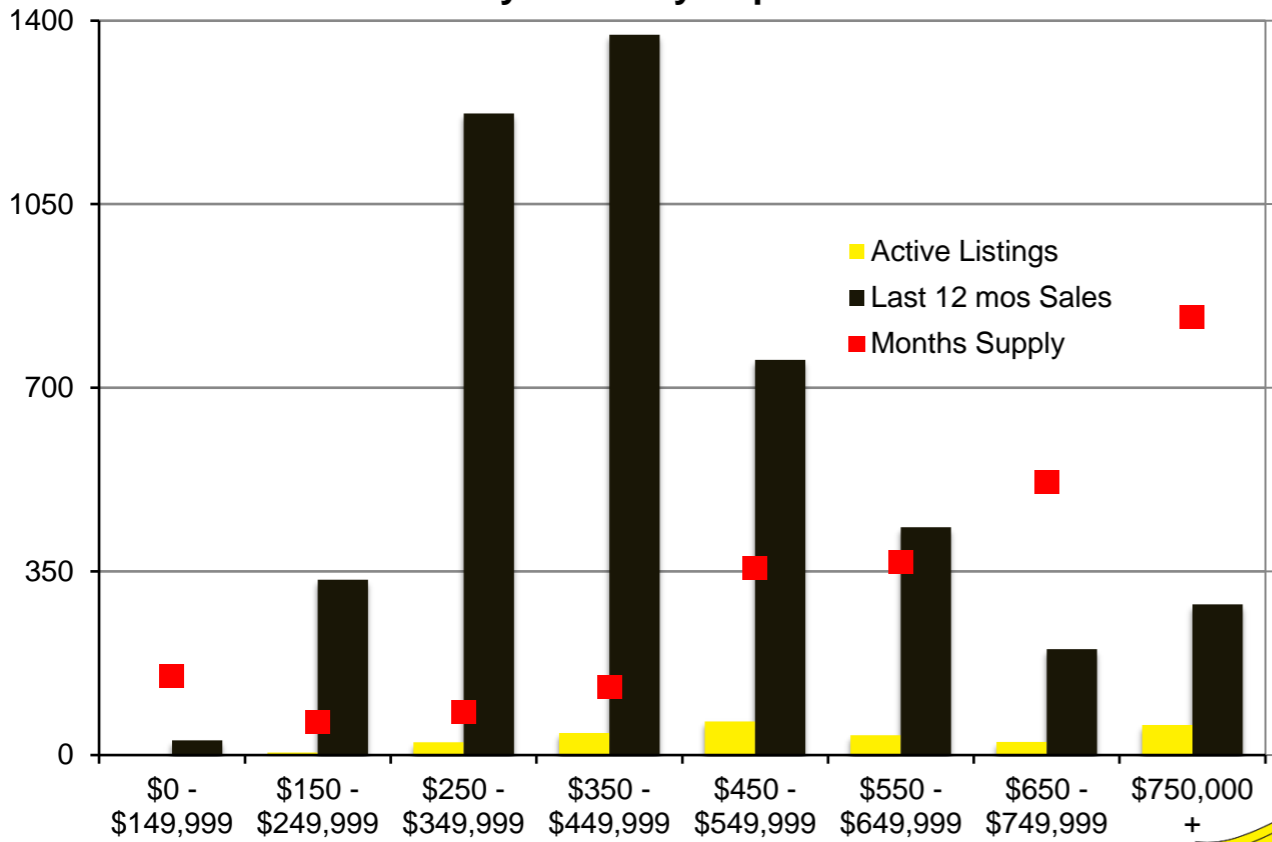

N INDICATORS

APRIL 2021

NORTH GEORGIA APRIL 2021

Banks County - April 2021

Barrow County - April 2021

Cherokee County - April 2021

Dawson County - April 2021

Forsyth County - April 2021

Franklin County - April 2021

Gwinnett County - April 2021

Habersham County - April 2021

Hall County - April 2021

Jackson County - April 2021

Lumpkin County - April 2021

Pickens County - April 2021

Rabun County - April 2021

Stephens County - April 2021

Walton County - April 2021

White County - April 2021