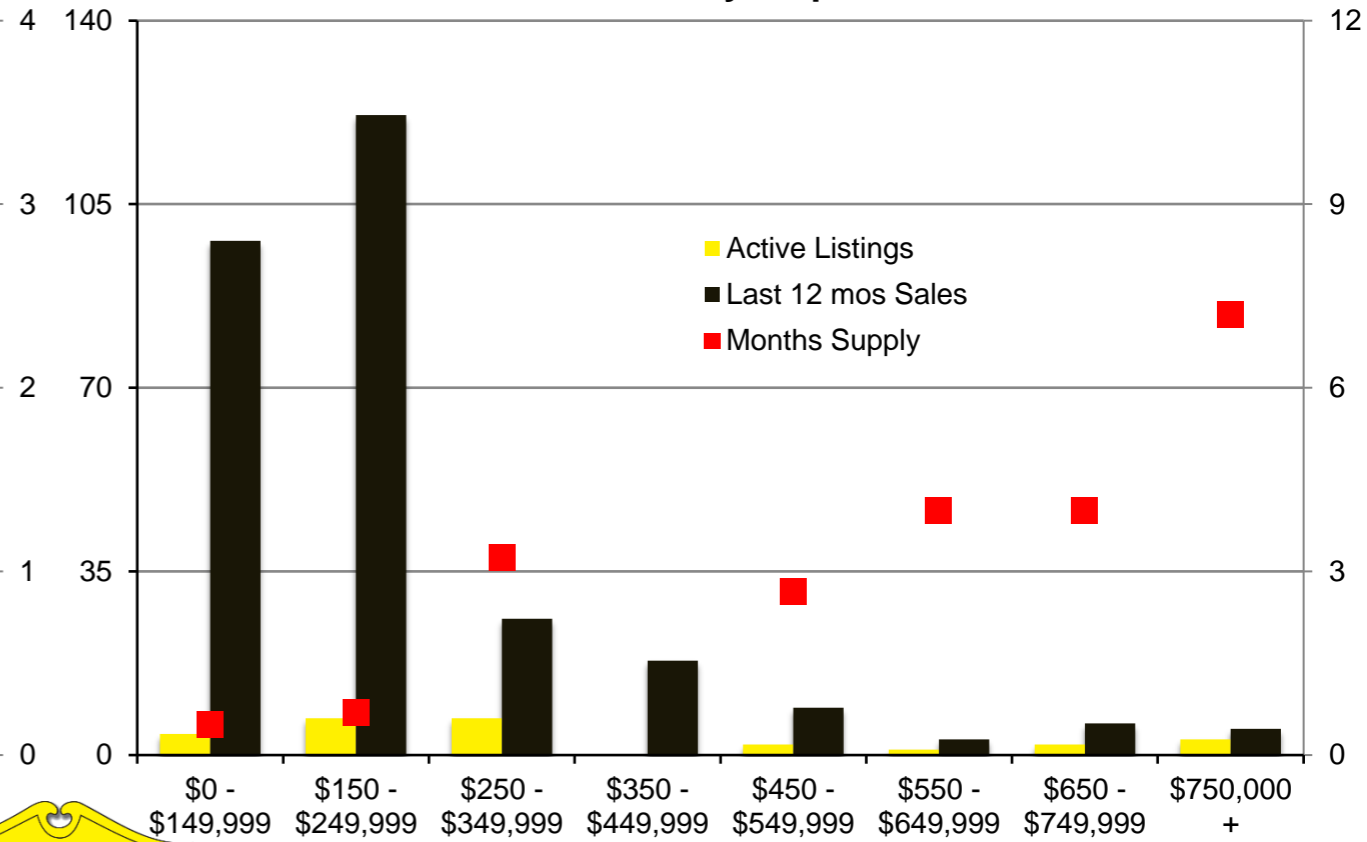

N INDICATORS

APRIL 2021

NORTH GEORGIA APRIL 2021

Banks County - April 2021

Barrow County - April 2021

Cherokee County - April 2021

Dawson County - April 2021

Forsyth County - April 2021

Franklin County - April 2021

Gwinnett County - April 2021

Habersham County - April 2021

Hall County - April 2021

Jackson County - April 2021

Lumpkin County - April 2021

Pickens County - April 2021

Rabun County - April 2021

Stephens County - April 2021

Walton County - April 2021

White County - April 2021