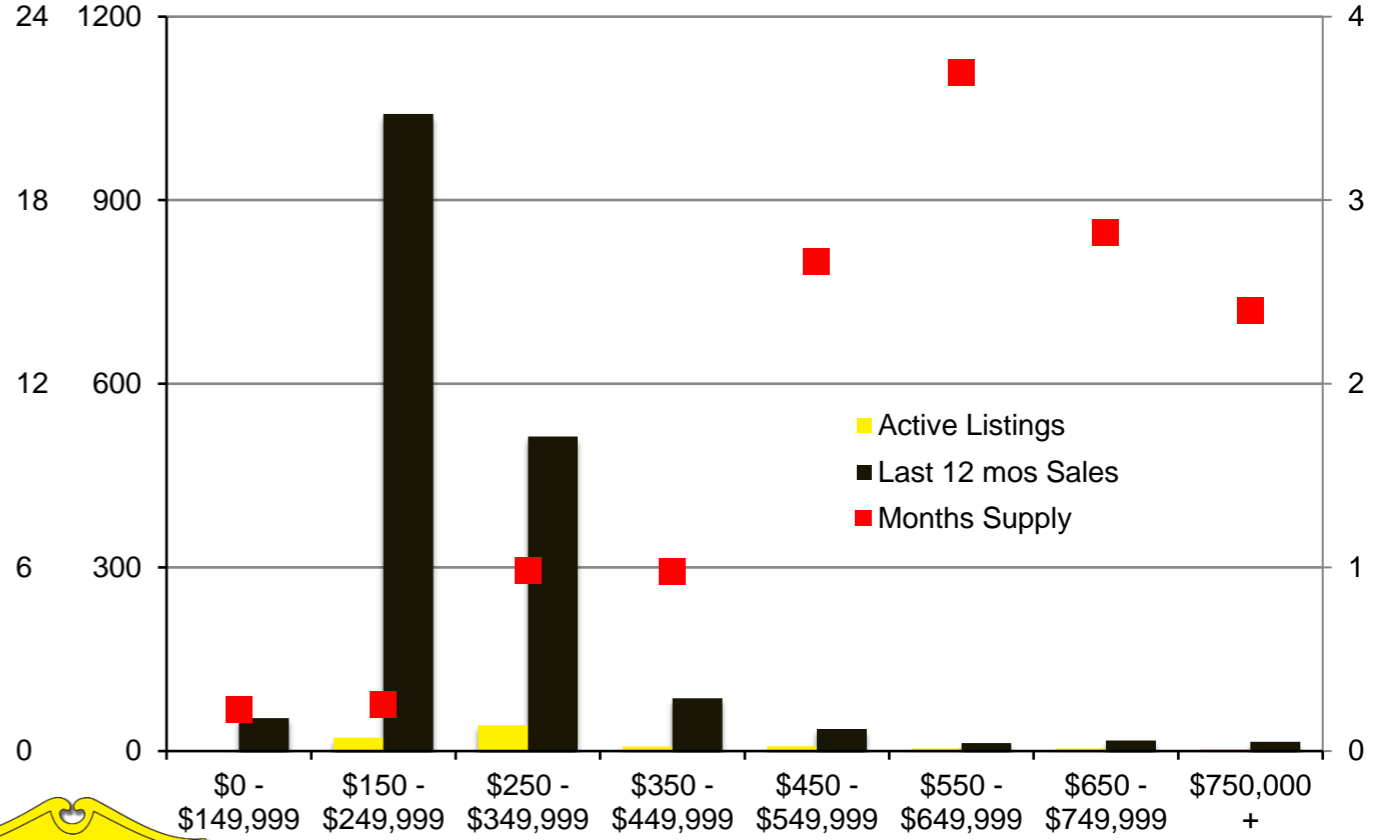

N INDICATORS

APRIL 2021

NORTH GEORGIA APRIL 2021

Banks County - April 2021

Barrow County - April 2021

Cherokee County - April 2021

Dawson County - April 2021

Forsyth County - April 2021

Franklin County - April 2021

Gwinnett County - April 2021

Habersham County - April 2021

Hall County - April 2021

Jackson County - April 2021

Lumpkin County - April 2021

Pickens County - April 2021

Rabun County - April 2021

Stephens County - April 2021

Walton County - April 2021

White County - April 2021