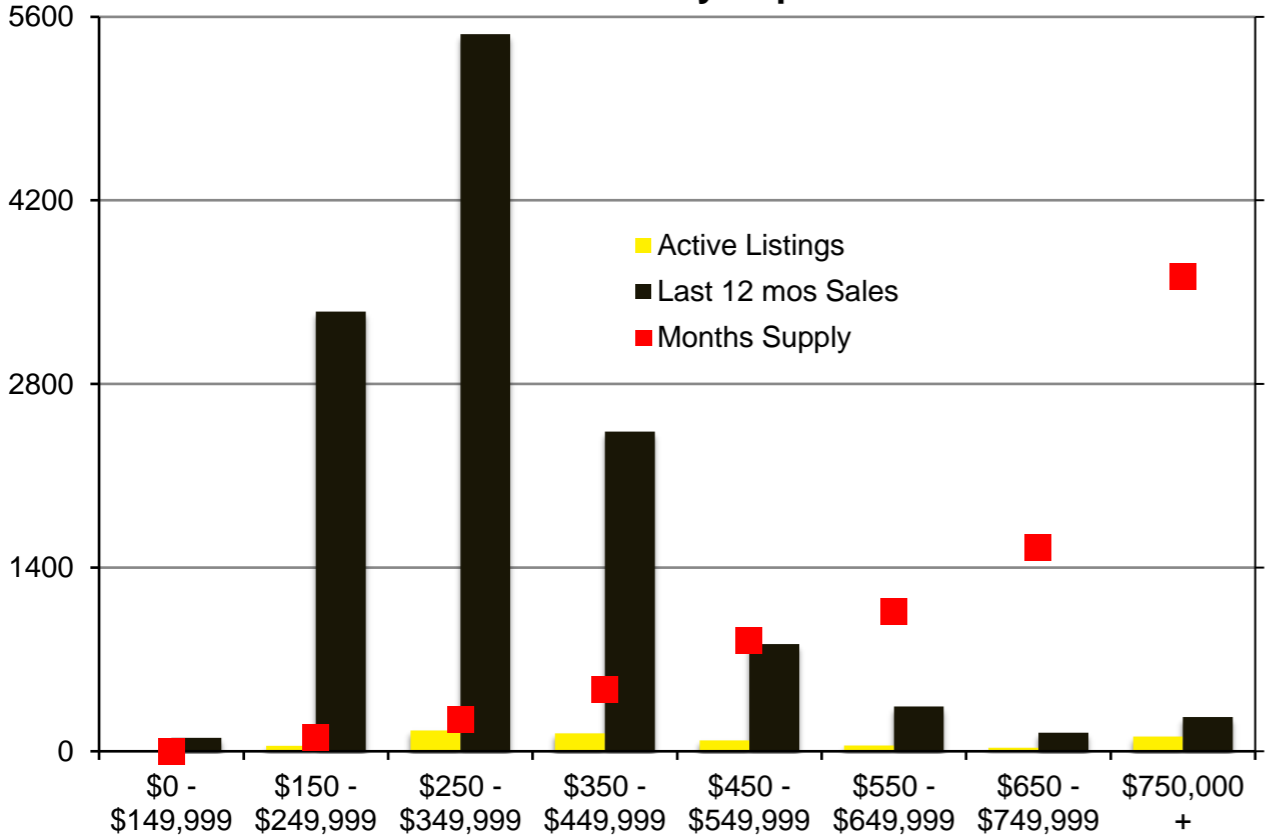

N INDICATORS

APRIL 2021

NORTH GEORGIA APRIL 2021

Banks County - April 2021

Barrow County - April 2021

Cherokee County - April 2021

Dawson County - April 2021

Forsyth County - April 2021

Franklin County - April 2021

Gwinnett County - April 2021

Habersham County - April 2021

Hall County - April 2021

Jackson County - April 2021

Lumpkin County - April 2021

Pickens County - April 2021

Rabun County - April 2021

Stephens County - April 2021

Walton County - April 2021

White County - April 2021