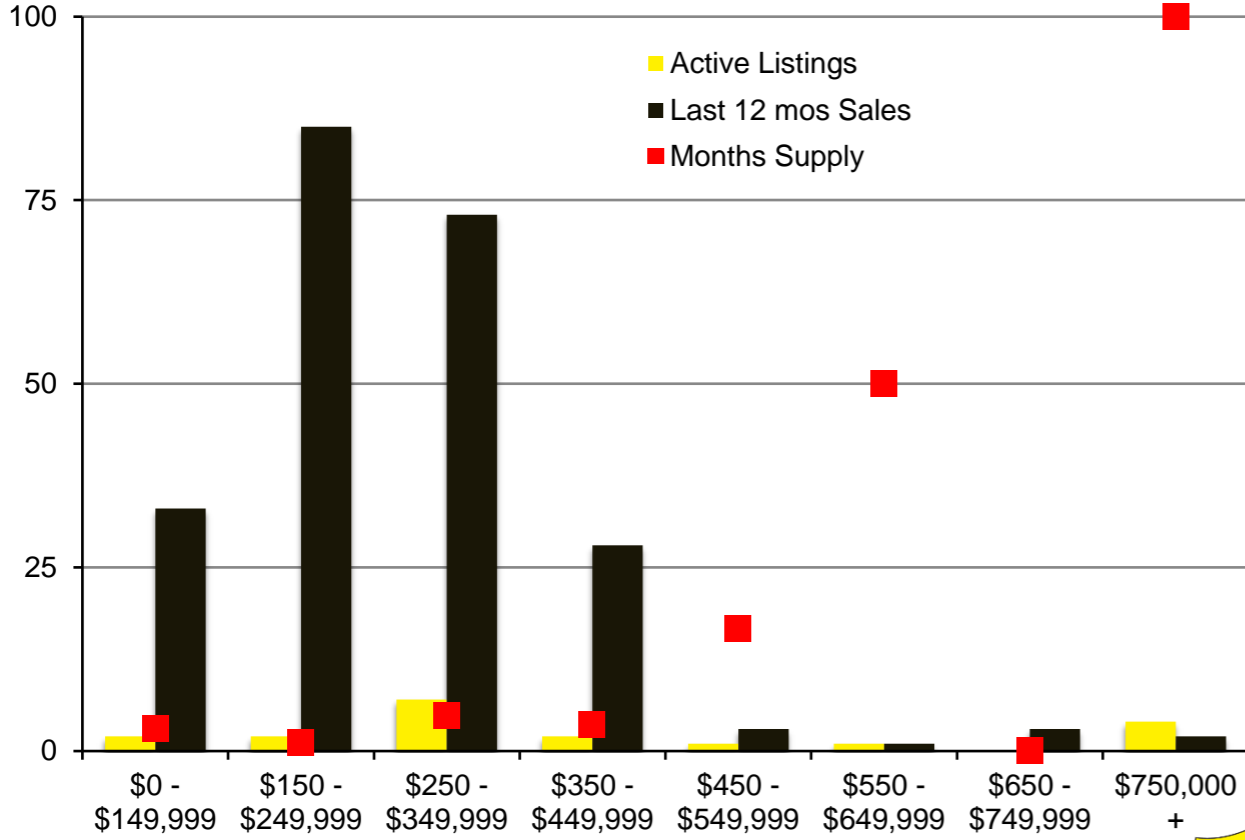

N INDICATORS

APRIL 2021

NORTH GEORGIA APRIL 2021

Banks County - April 2021

Barrow County - April 2021

Cherokee County - April 2021

Dawson County - April 2021

Forsyth County - April 2021

Franklin County - April 2021

Gwinnett County - April 2021

Habersham County - April 2021

Hall County - April 2021

Jackson County - April 2021

Lumpkin County - April 2021

Pickens County - April 2021

Rabun County - April 2021

Stephens County - April 2021

Walton County - April 2021

White County - April 2021