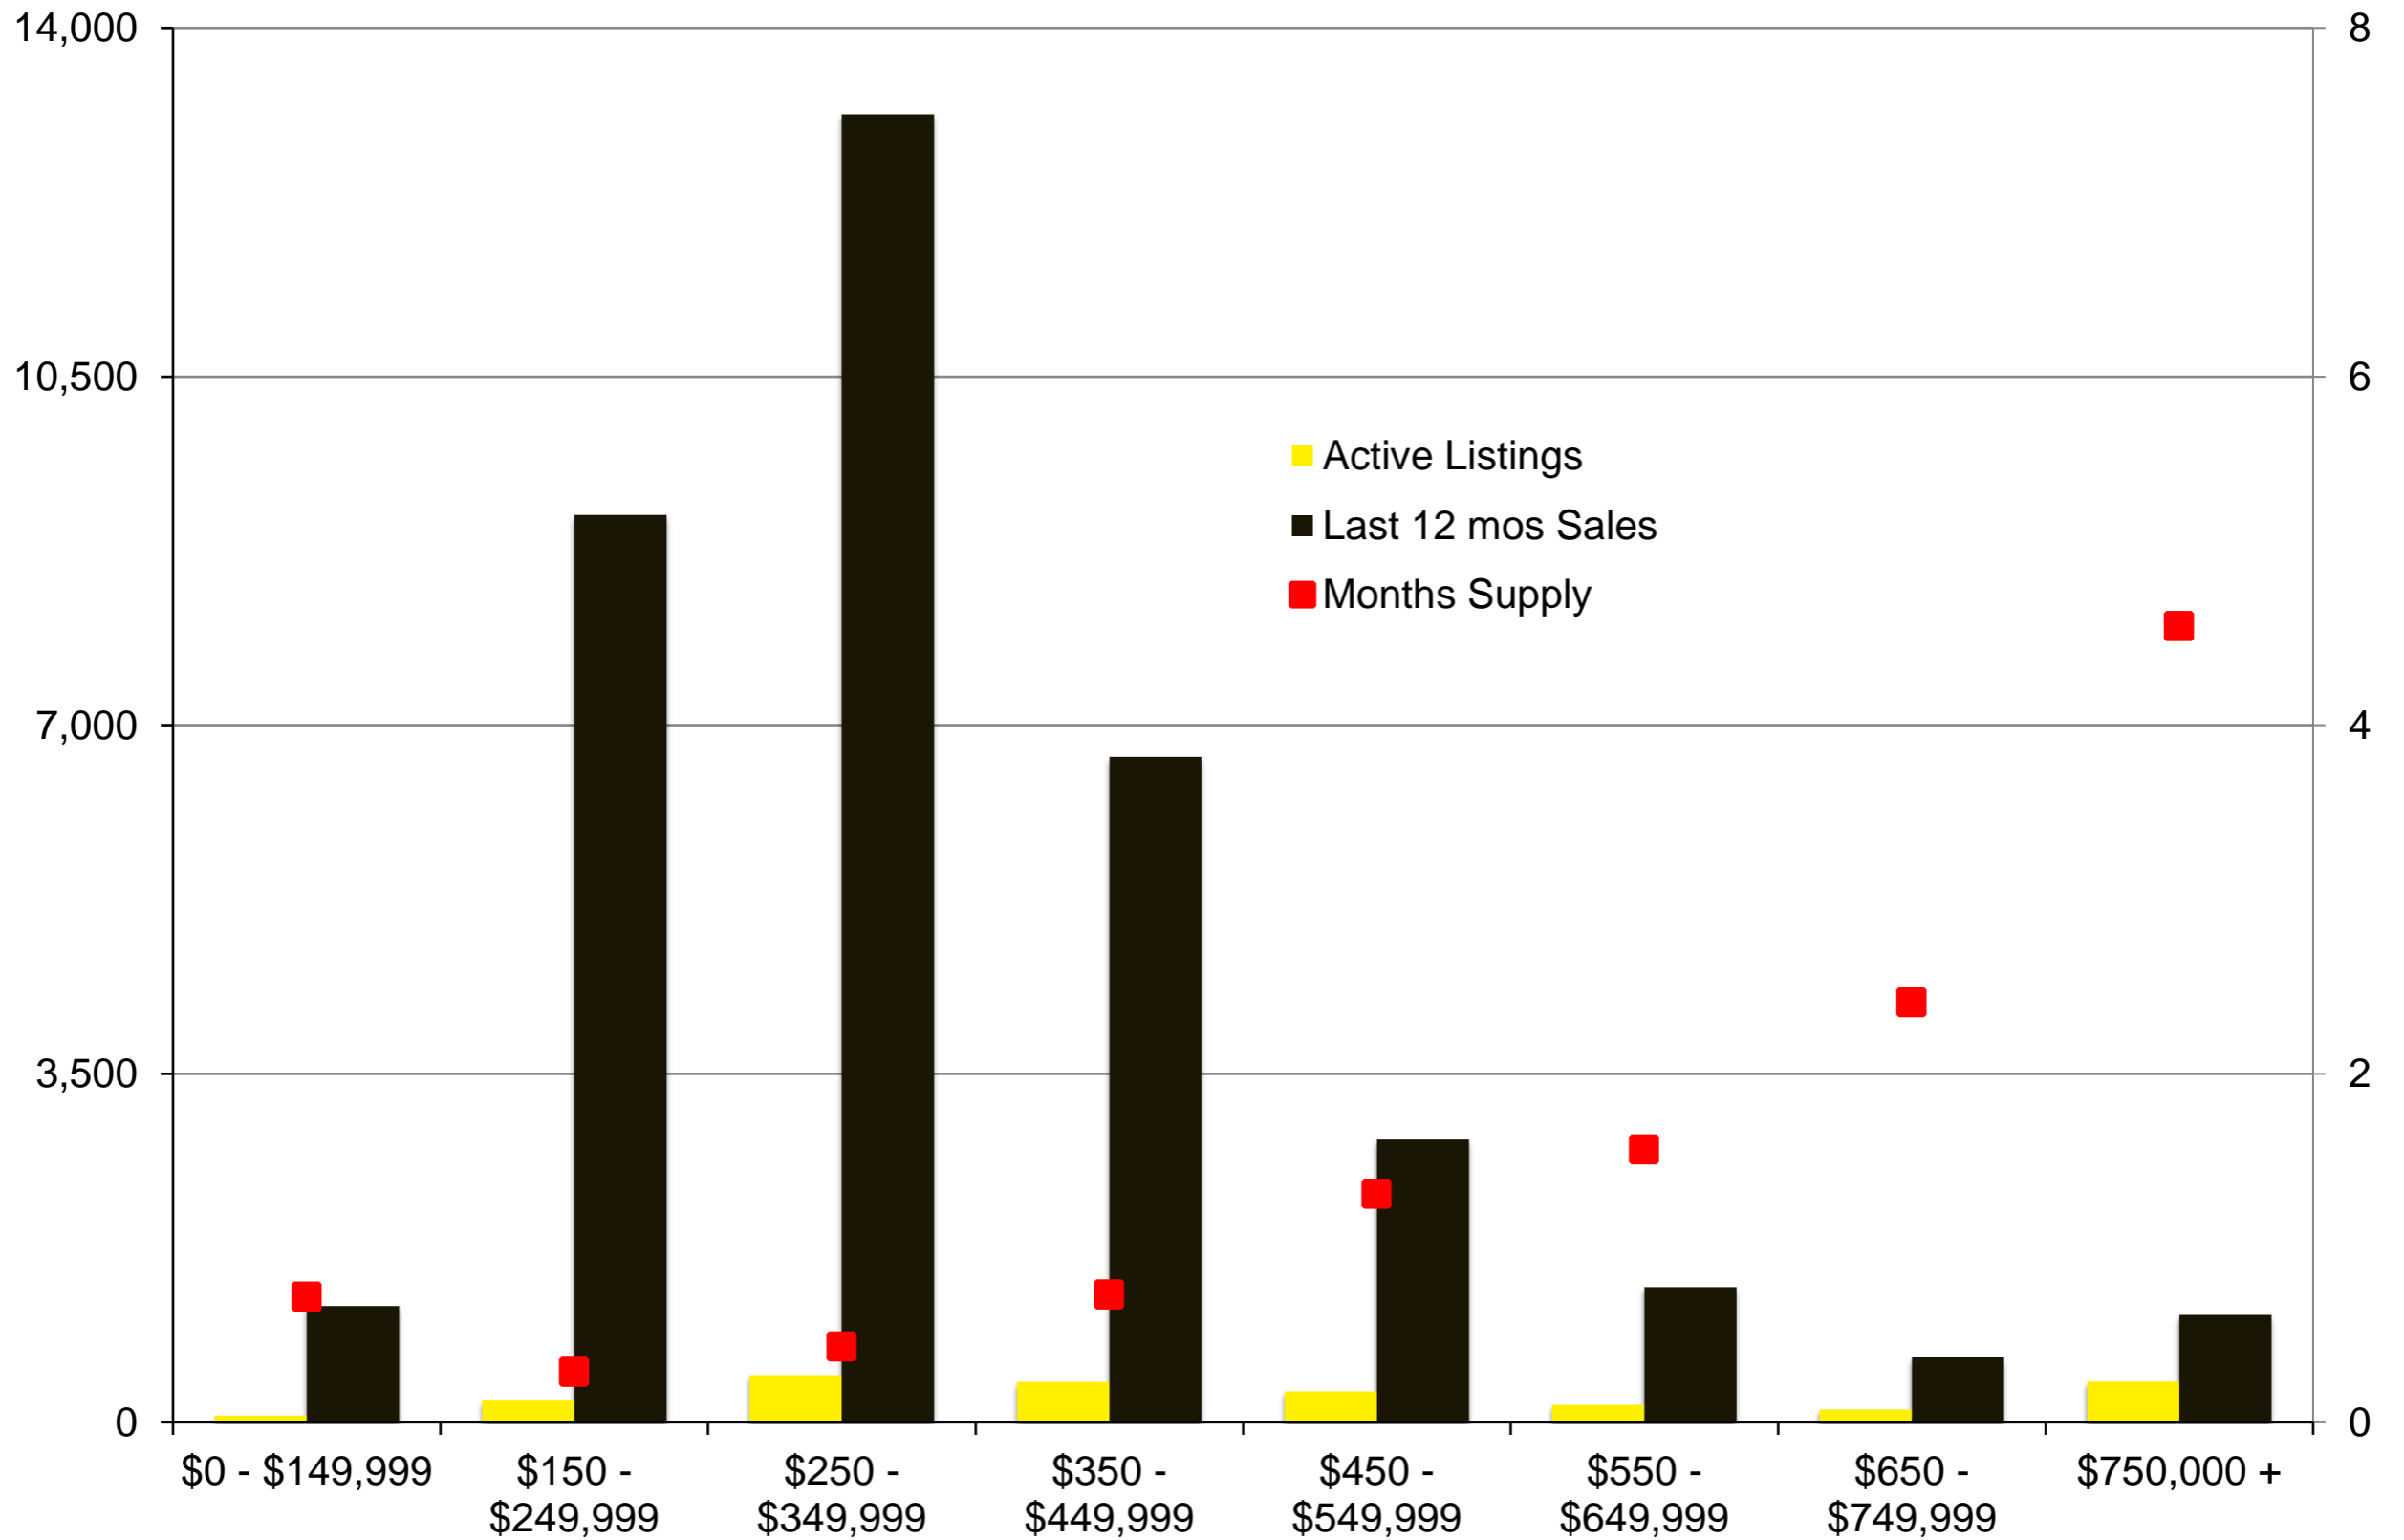

N INDICATORS

APRIL 2021

NORTH GEORGIA APRIL 2021

Banks County - April 2021

Barrow County - April 2021

Cherokee County - April 2021

Dawson County - April 2021

Forsyth County - April 2021

Franklin County - April 2021

Gwinnett County - April 2021

Habersham County - April 2021

Hall County - April 2021

Jackson County - April 2021

Lumpkin County - April 2021

Pickens County - April 2021

Rabun County - April 2021

Stephens County - April 2021

Walton County - April 2021

White County - April 2021