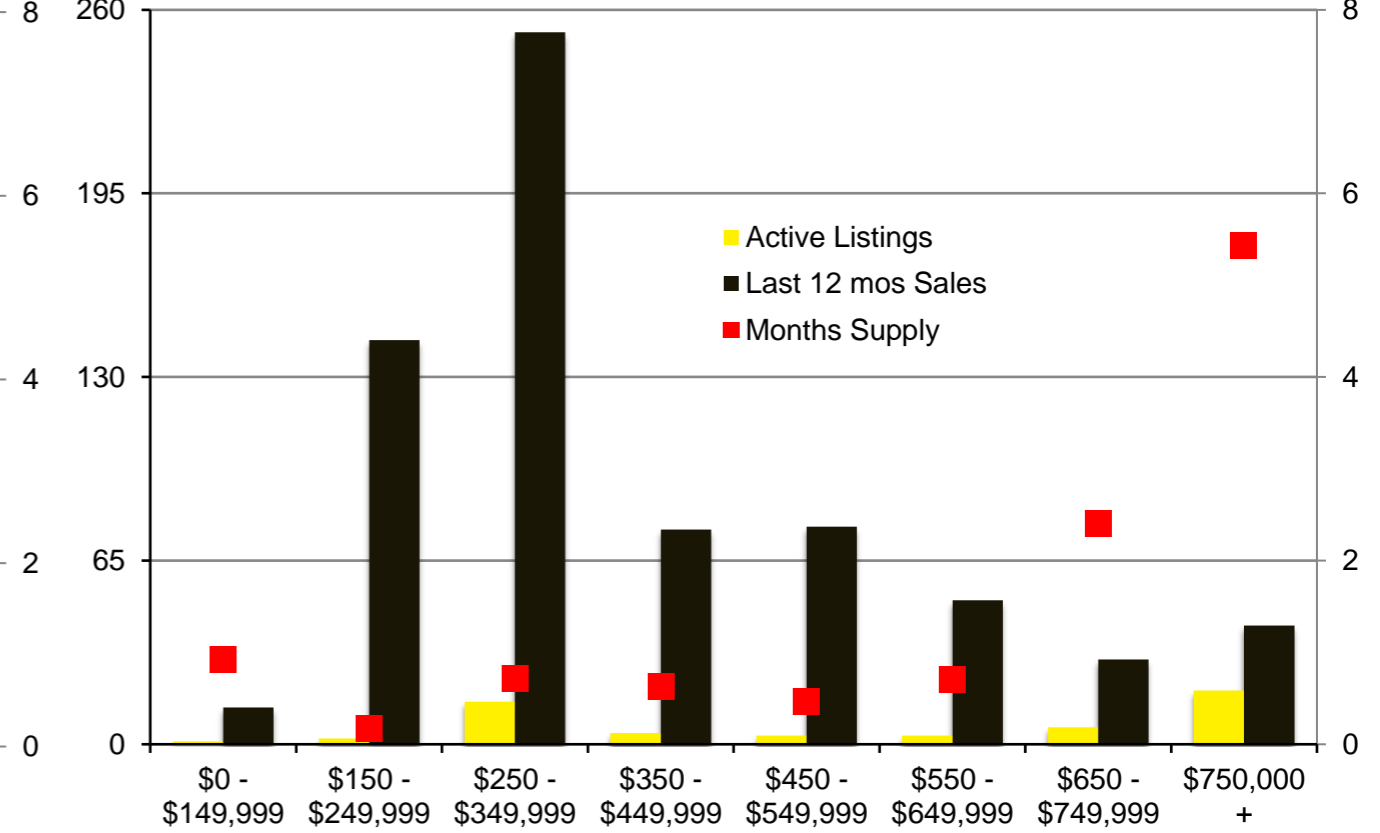

N INDICATORS

APRIL 2021

NORTH GEORGIA APRIL 2021

Banks County - April 2021

Barrow County - April 2021

Cherokee County - April 2021

Dawson County - April 2021

Forsyth County - April 2021

Franklin County - April 2021

Gwinnett County - April 2021

Habersham County - April 2021

Hall County - April 2021

Jackson County - April 2021

Lumpkin County - April 2021

Pickens County - April 2021

Rabun County - April 2021

Stephens County - April 2021

Walton County - April 2021

White County - April 2021