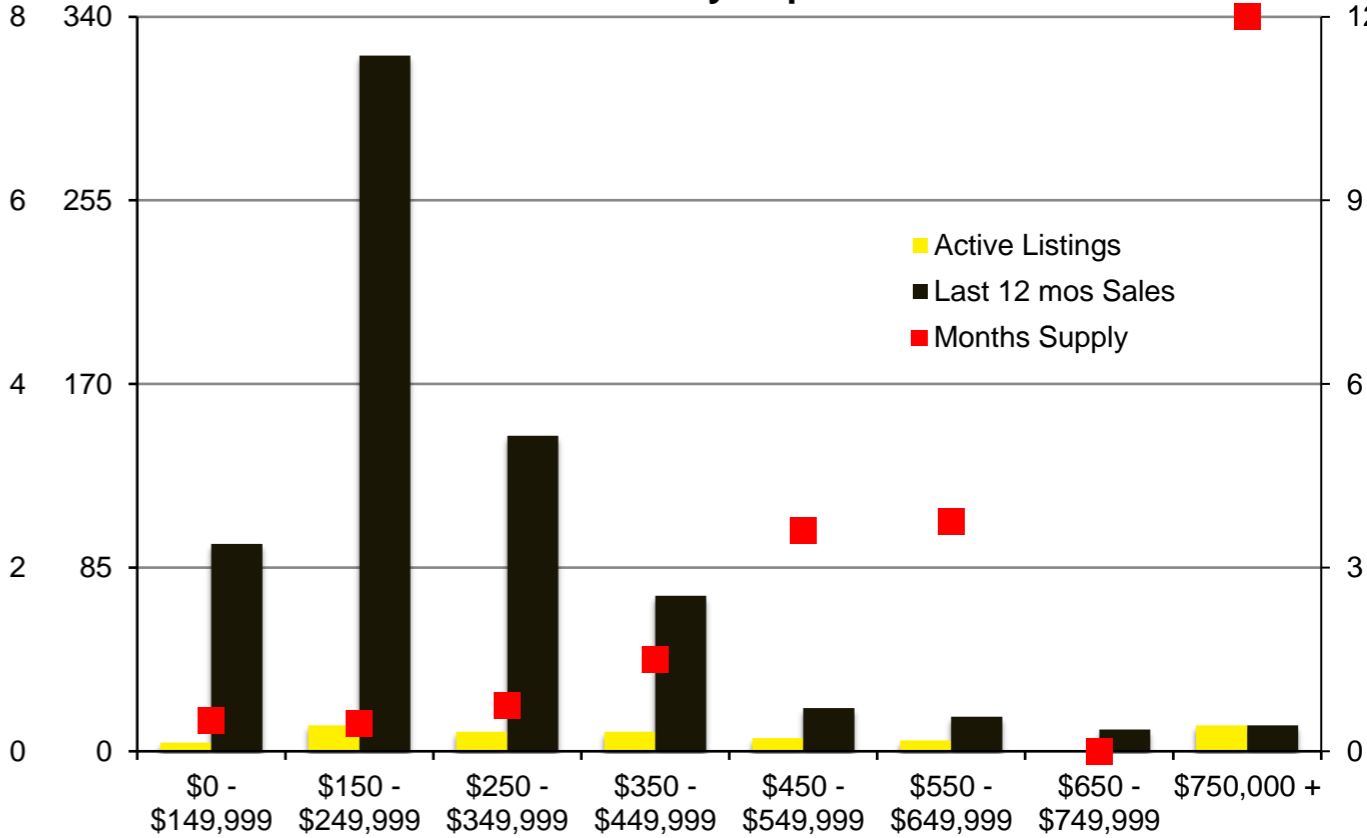

N INDICATORS

APRIL 2021

NORTH GEORGIA APRIL 2021

Banks County - April 2021

Barrow County - April 2021

Cherokee County - April 2021

Dawson County - April 2021

Forsyth County - April 2021

Franklin County - April 2021

Gwinnett County - April 2021

Habersham County - April 2021

Hall County - April 2021

Jackson County - April 2021

Lumpkin County - April 2021

Pickens County - April 2021

Rabun County - April 2021

Stephens County - April 2021

Walton County - April 2021

White County - April 2021