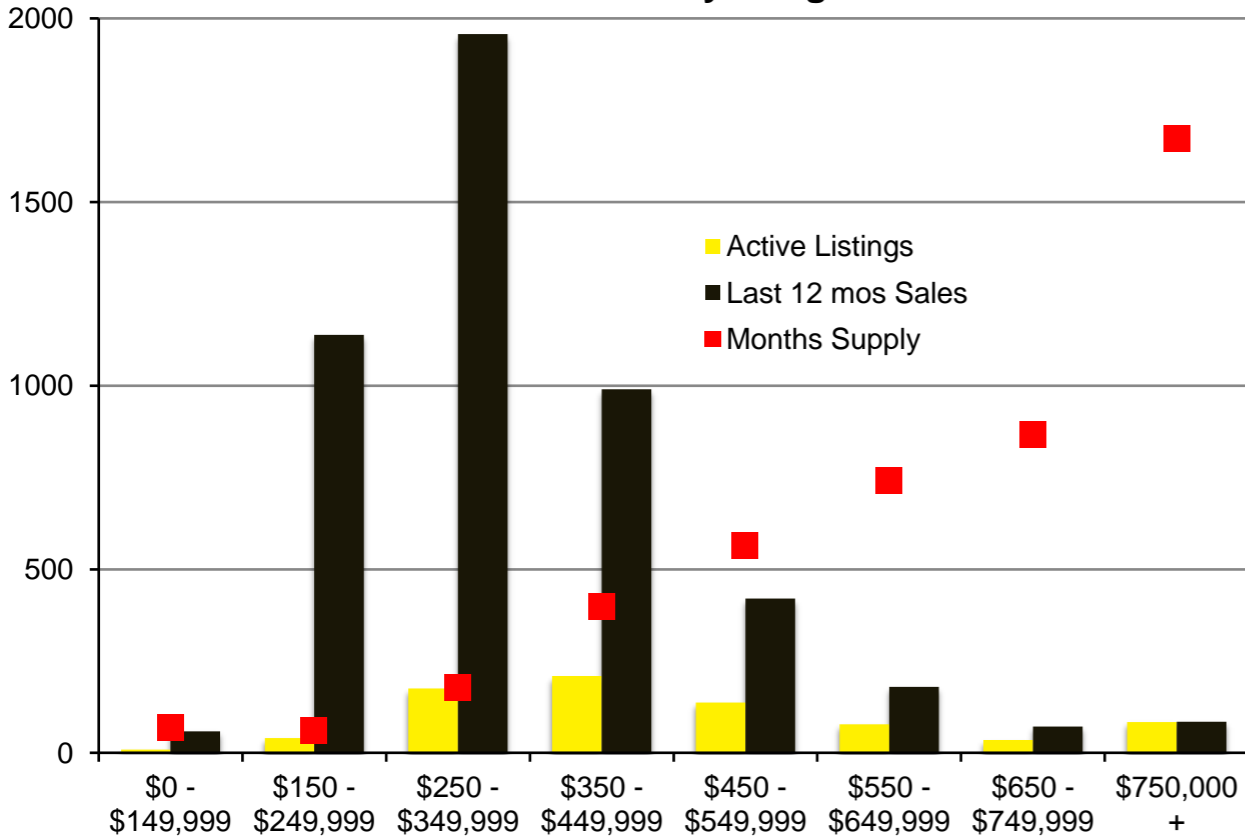

INDICATORS

AUGUST 2020

NORTH GEORGIA – AUGUST 2020

Banks County - August 2020

Barrow County - August 2020

Cherokee County - August 2020

Dawson County - August 2020

Forsyth County - August 2020

Franklin County - August 2020

Gwinnett County - August 2020

Habersham County - August 2020

Hall County - August 2020

Jackson County - August 2020

Lumpkin County - August 2020

Pickens County - August 2020

Rabun County - August 2020

Stephens County - August 2020

Walton County - August 2020

White County - June 2020