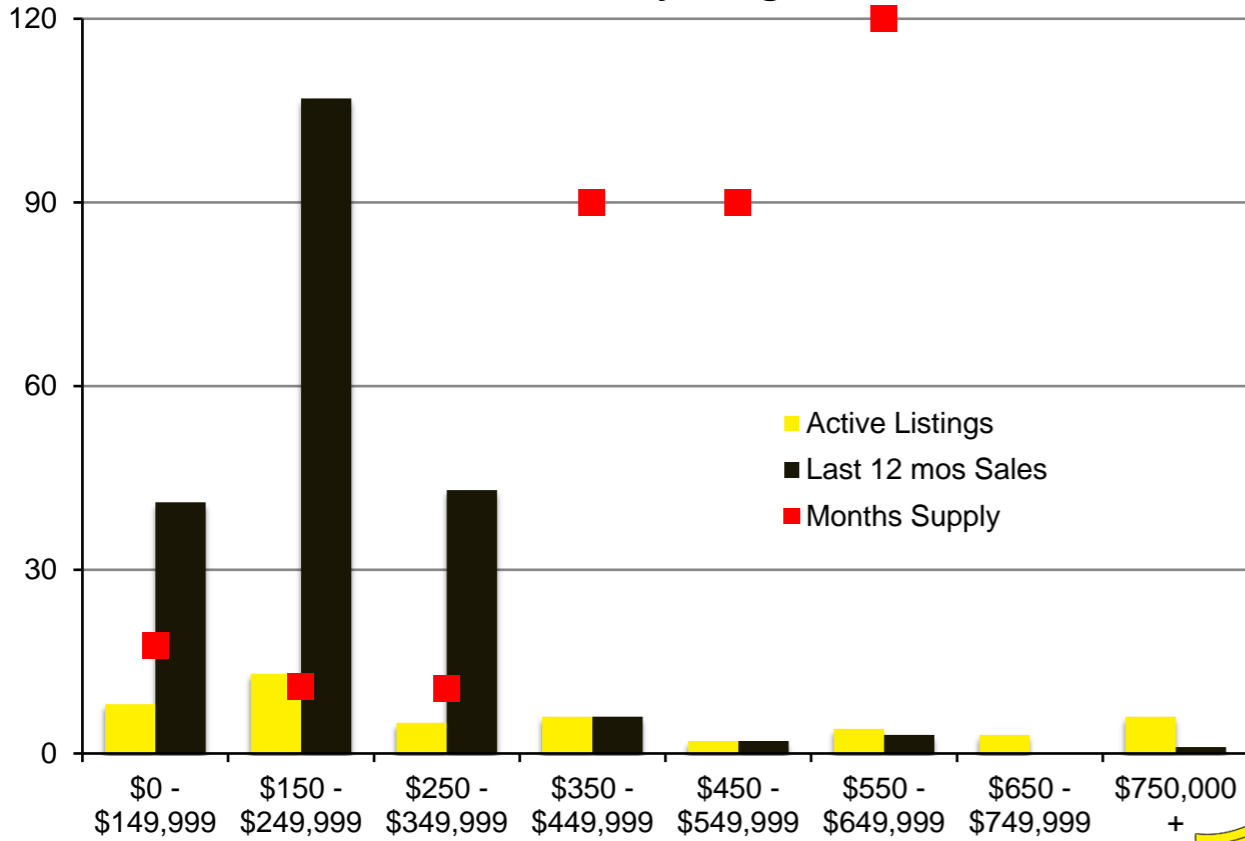

INDICATORS

AUGUST 2020

NORTH GEORGIA – AUGUST 2020

Banks County - August 2020

Barrow County - August 2020

Cherokee County - August 2020

Dawson County - August 2020

Forsyth County - August 2020

Franklin County - August 2020

Gwinnett County - August 2020

Habersham County - August 2020

Hall County - August 2020

Jackson County - August 2020

Lumpkin County - August 2020

Pickens County - August 2020

Rabun County - August 2020

Stephens County - August 2020

Walton County - August 2020

White County - June 2020