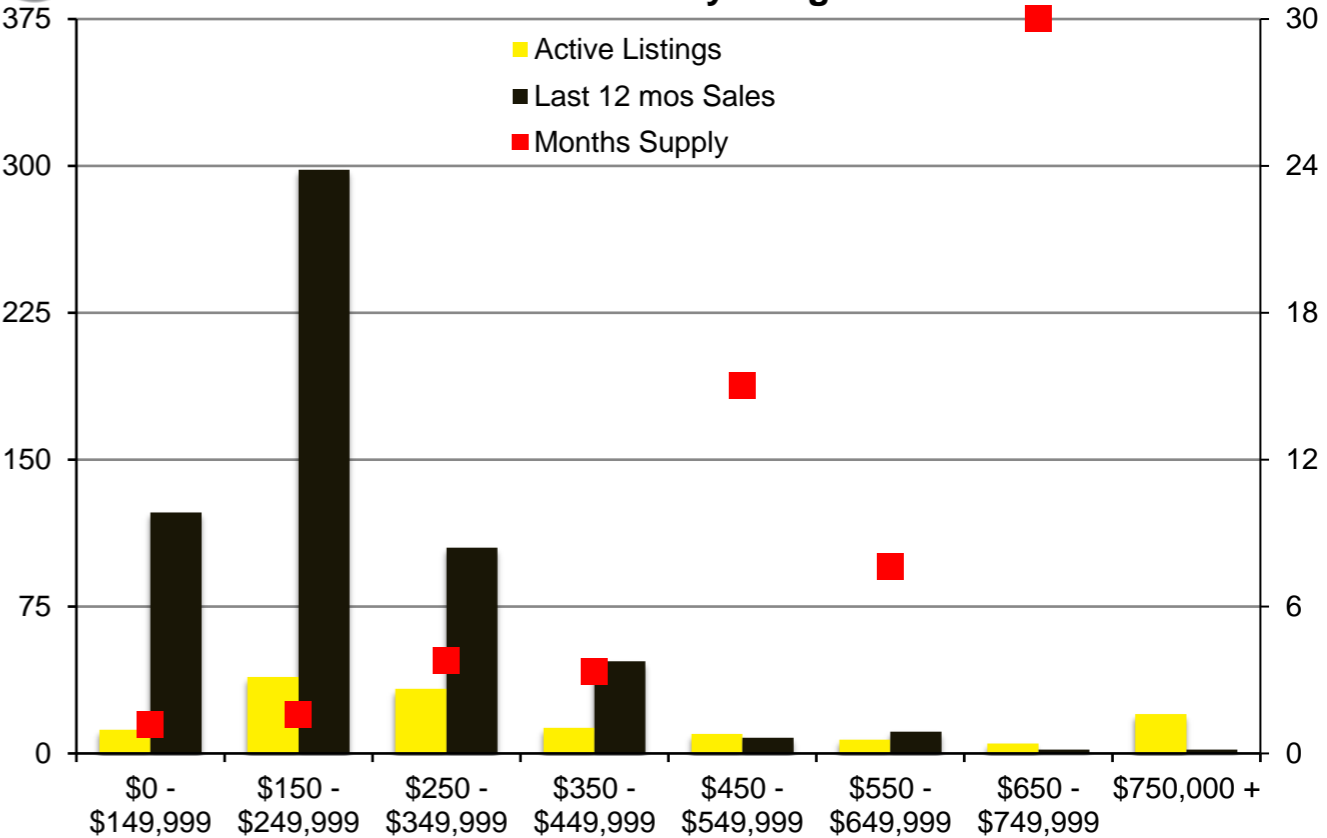

INDICATORS

AUGUST 2020

NORTH GEORGIA – AUGUST 2020

Banks County - August 2020

Barrow County - August 2020

Cherokee County - August 2020

Dawson County - August 2020

Forsyth County - August 2020

Franklin County - August 2020

Gwinnett County - August 2020

Habersham County - August 2020

Hall County - August 2020

Jackson County - August 2020

Lumpkin County - August 2020

Pickens County - August 2020

Rabun County - August 2020

Stephens County - August 2020

Walton County - August 2020

White County - June 2020