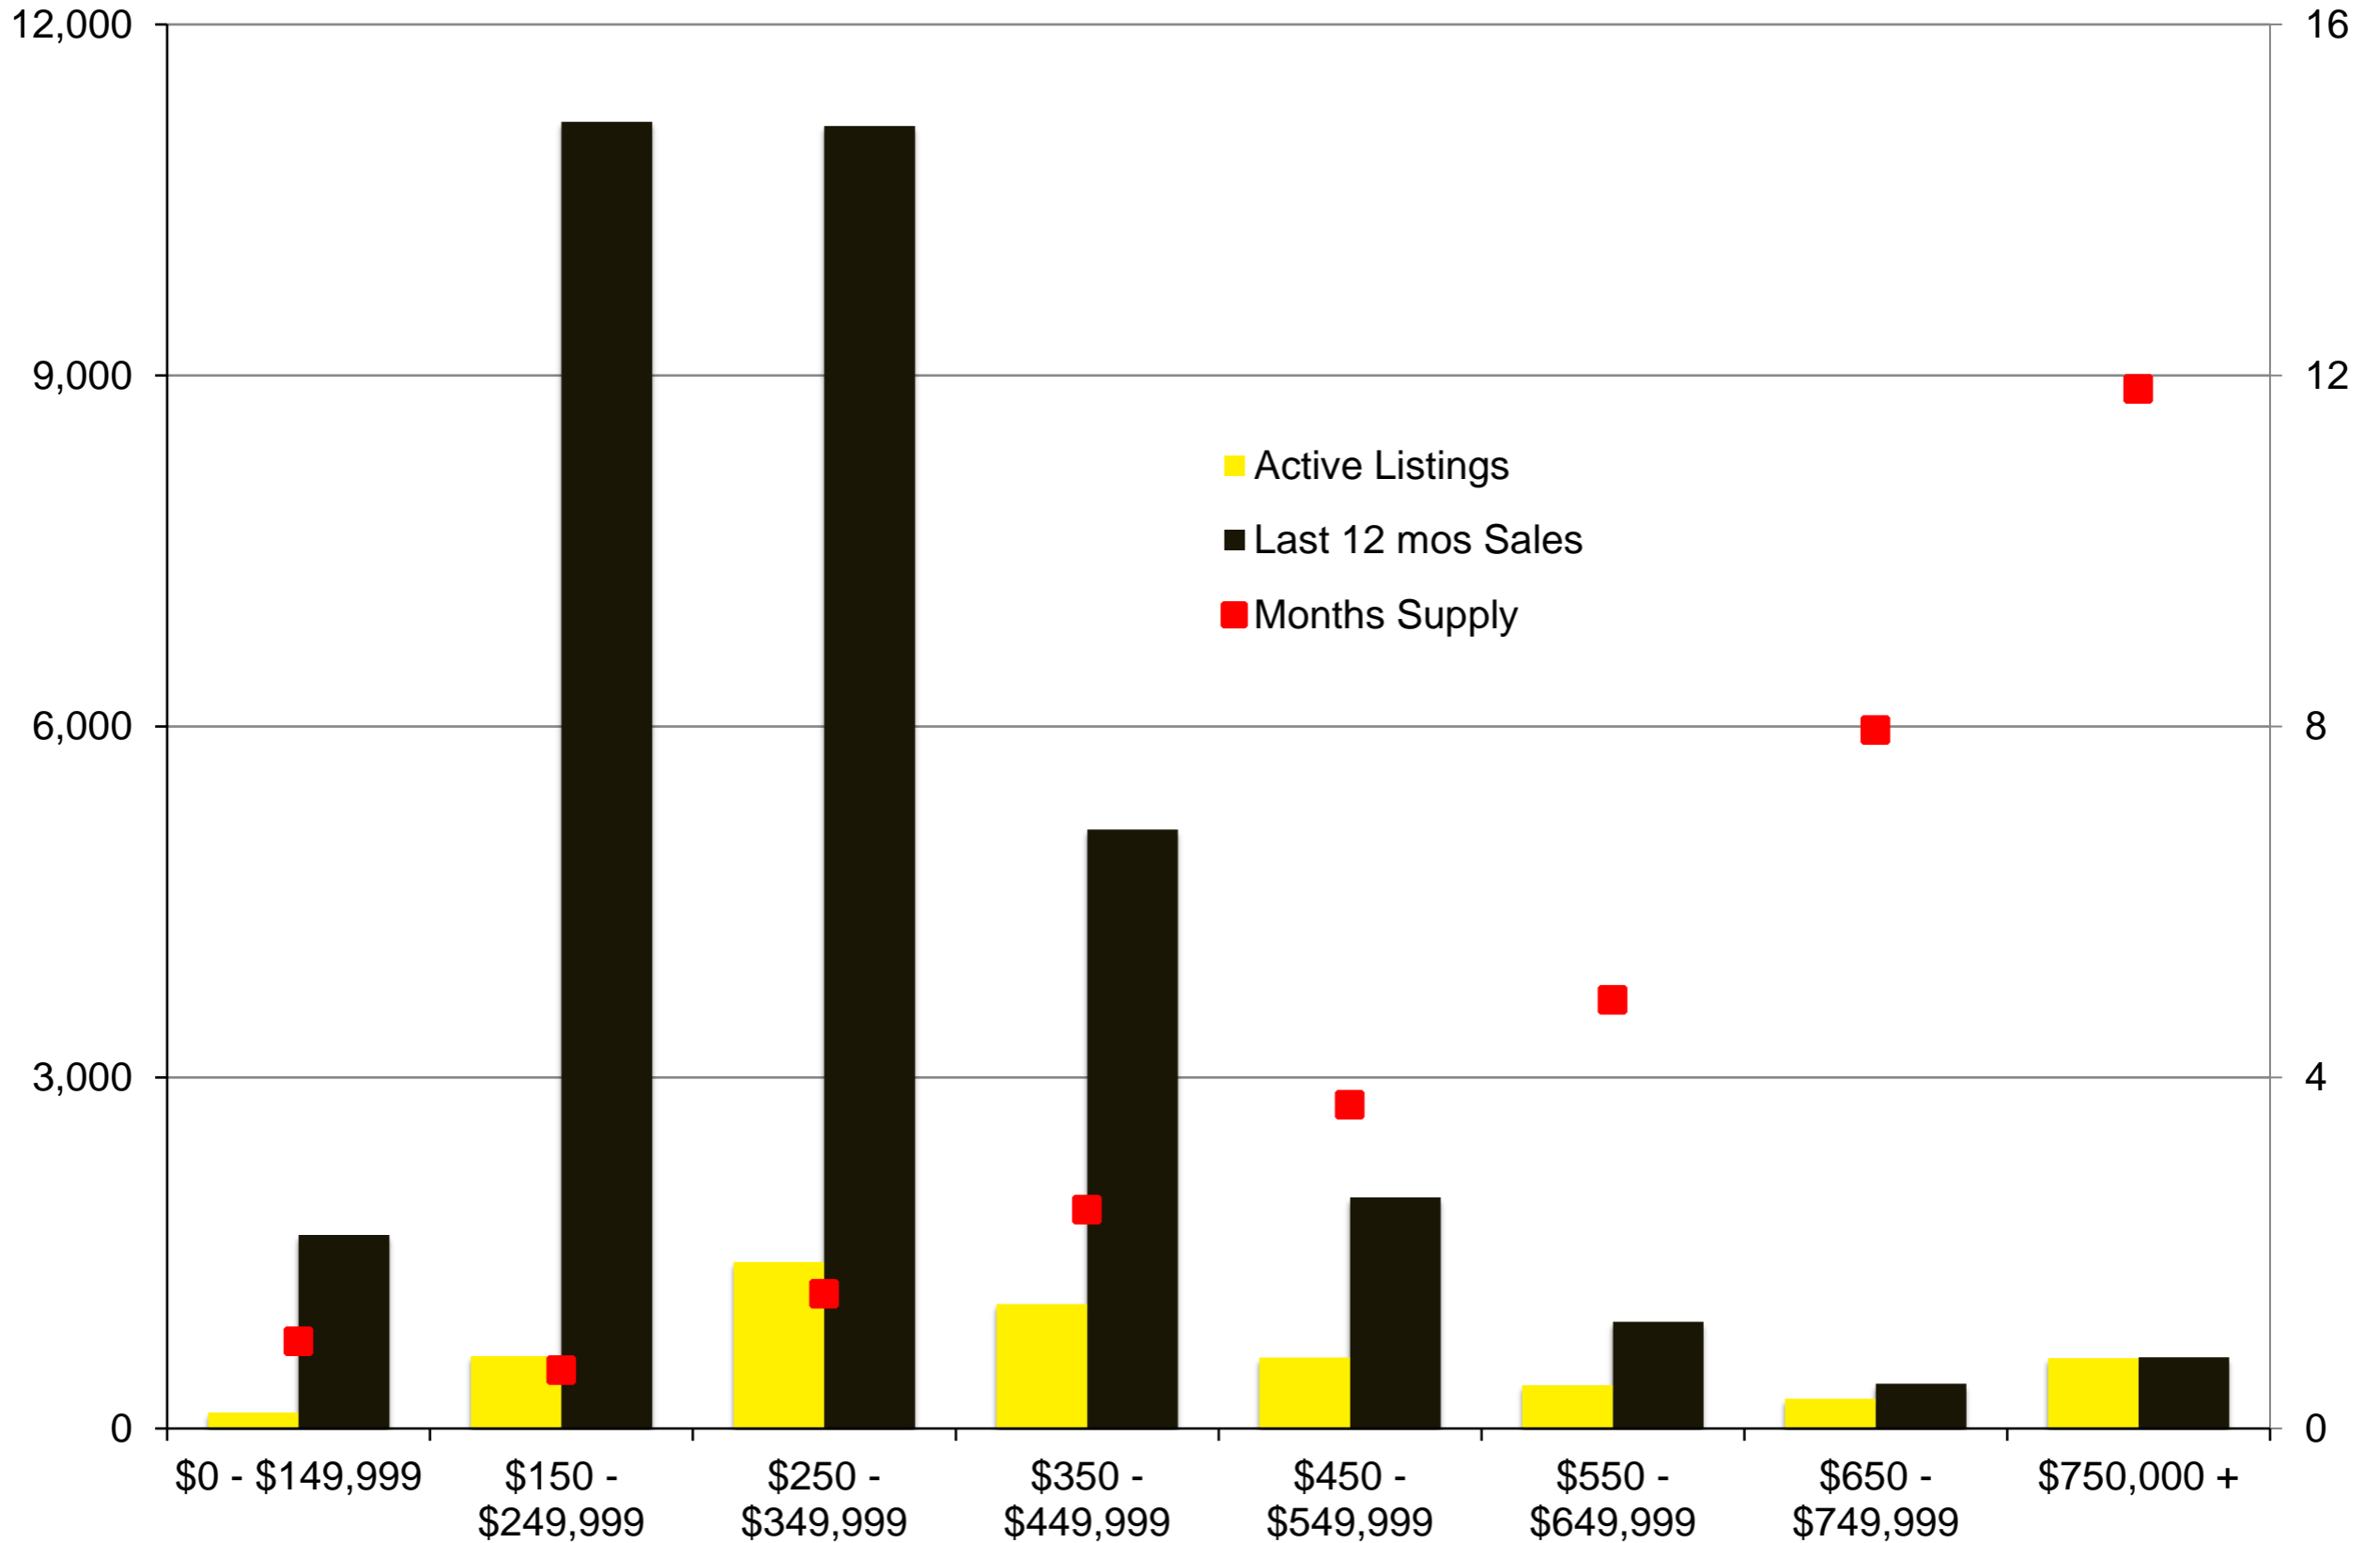

INDICATORS

AUGUST 2020

NORTH GEORGIA – AUGUST 2020

Banks County - August 2020

Barrow County - August 2020

Cherokee County - August 2020

Dawson County - August 2020

Forsyth County - August 2020

Franklin County - August 2020

Gwinnett County - August 2020

Habersham County - August 2020

Hall County - August 2020

Jackson County - August 2020

Lumpkin County - August 2020

Pickens County - August 2020

Rabun County - August 2020

Stephens County - August 2020

Walton County - August 2020

White County - June 2020