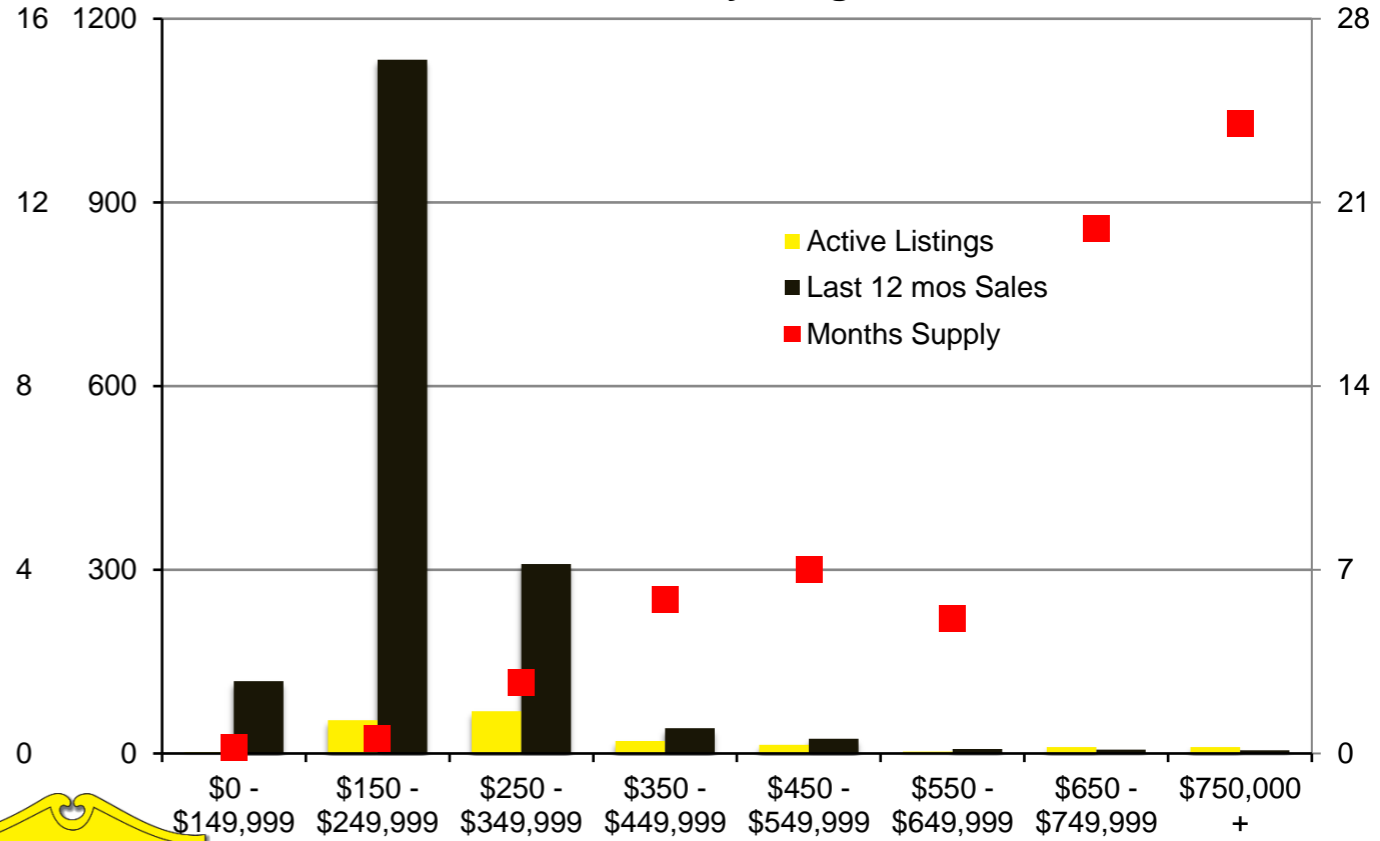

INDICATORS

AUGUST 2020

NORTH GEORGIA – AUGUST 2020

Banks County - August 2020

Barrow County - August 2020

Cherokee County - August 2020

Dawson County - August 2020

Forsyth County - August 2020

Franklin County - August 2020

Gwinnett County - August 2020

Habersham County - August 2020

Hall County - August 2020

Jackson County - August 2020

Lumpkin County - August 2020

Pickens County - August 2020

Rabun County - August 2020

Stephens County - August 2020

Walton County - August 2020

White County - June 2020