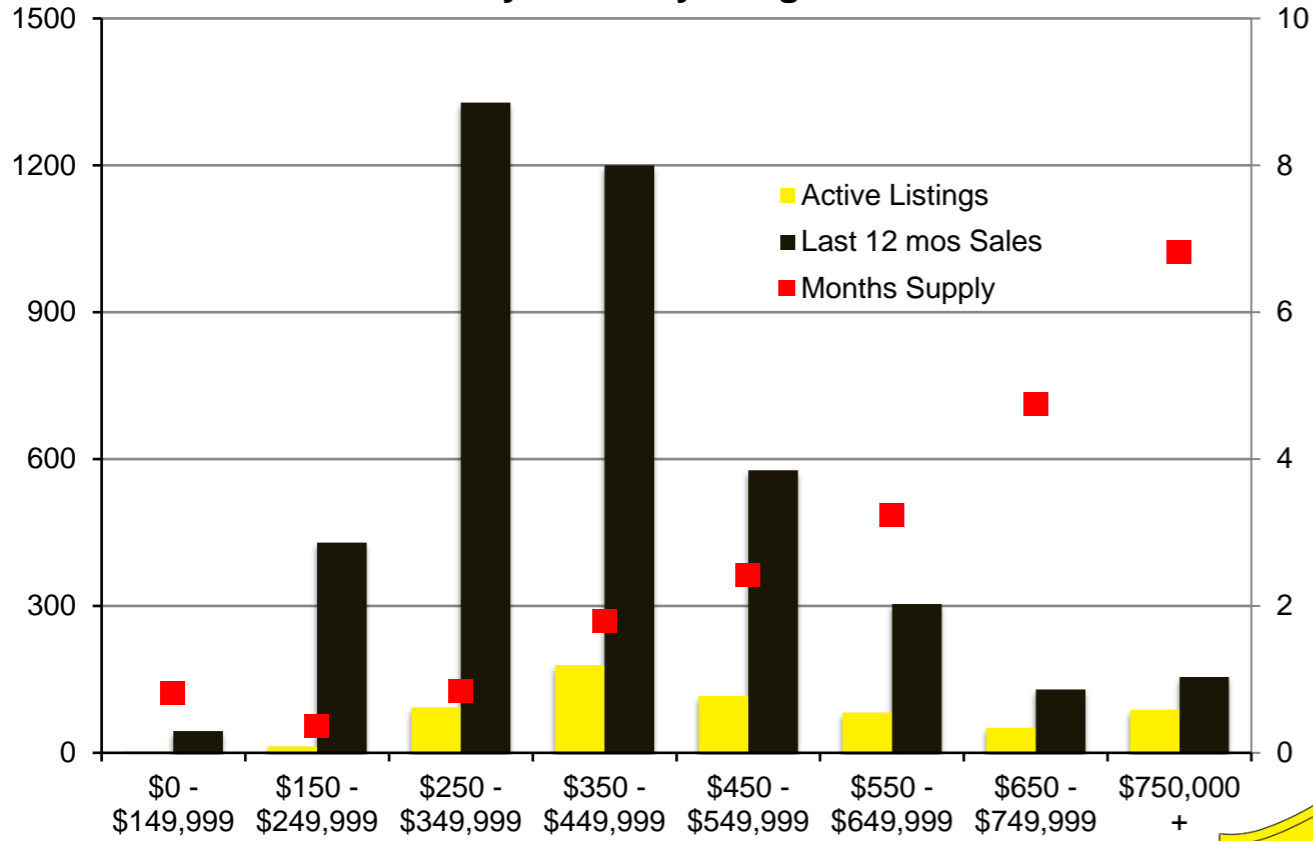

INDICATORS

AUGUST 2020

NORTH GEORGIA – AUGUST 2020

Banks County - August 2020

Barrow County - August 2020

Cherokee County - August 2020

Dawson County - August 2020

Forsyth County - August 2020

Franklin County - August 2020

Gwinnett County - August 2020

Habersham County - August 2020

Hall County - August 2020

Jackson County - August 2020

Lumpkin County - August 2020

Pickens County - August 2020

Rabun County - August 2020

Stephens County - August 2020

Walton County - August 2020

White County - June 2020