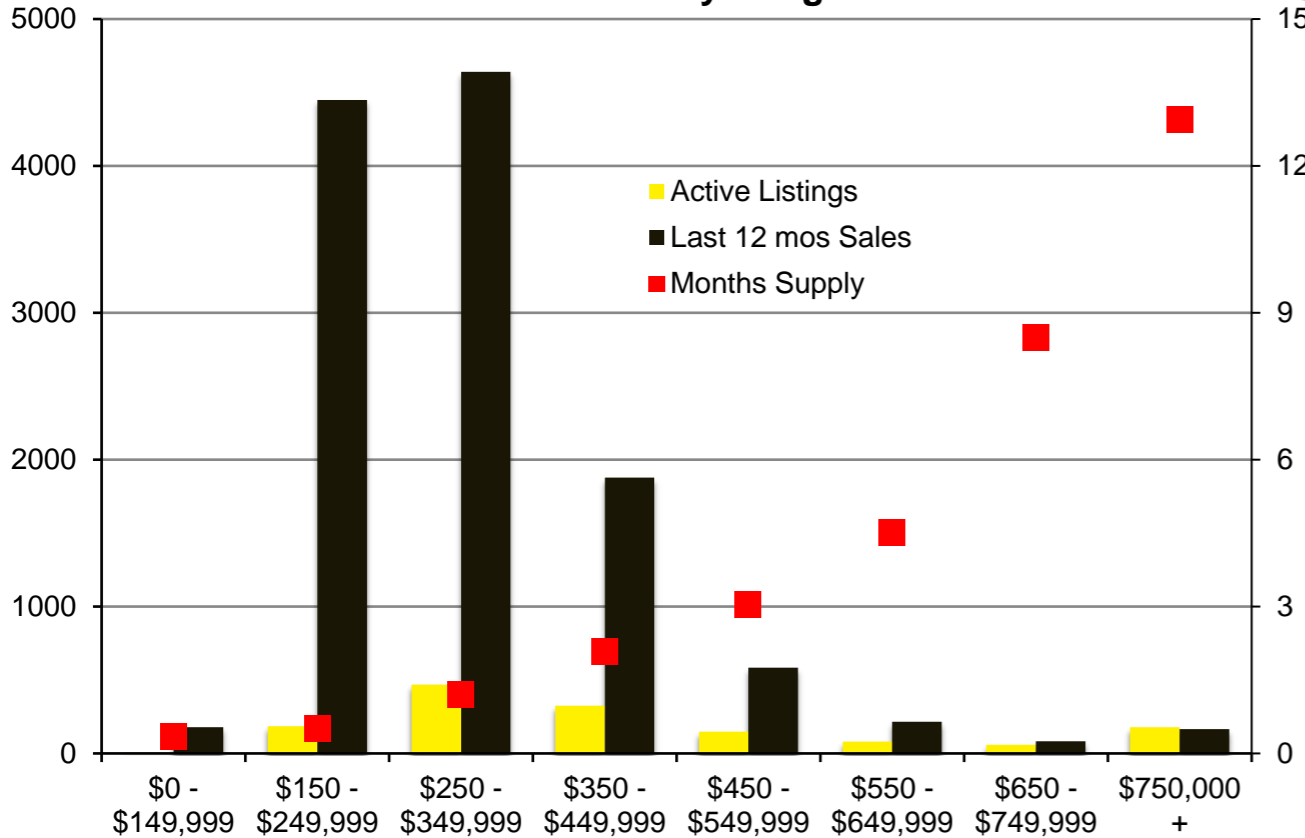

INDICATORS

AUGUST 2020

NORTH GEORGIA – AUGUST 2020

Banks County - August 2020

Barrow County - August 2020

Cherokee County - August 2020

Dawson County - August 2020

Forsyth County - August 2020

Franklin County - August 2020

Gwinnett County - August 2020

Habersham County - August 2020

Hall County - August 2020

Jackson County - August 2020

Lumpkin County - August 2020

Pickens County - August 2020

Rabun County - August 2020

Stephens County - August 2020

Walton County - August 2020

White County - June 2020