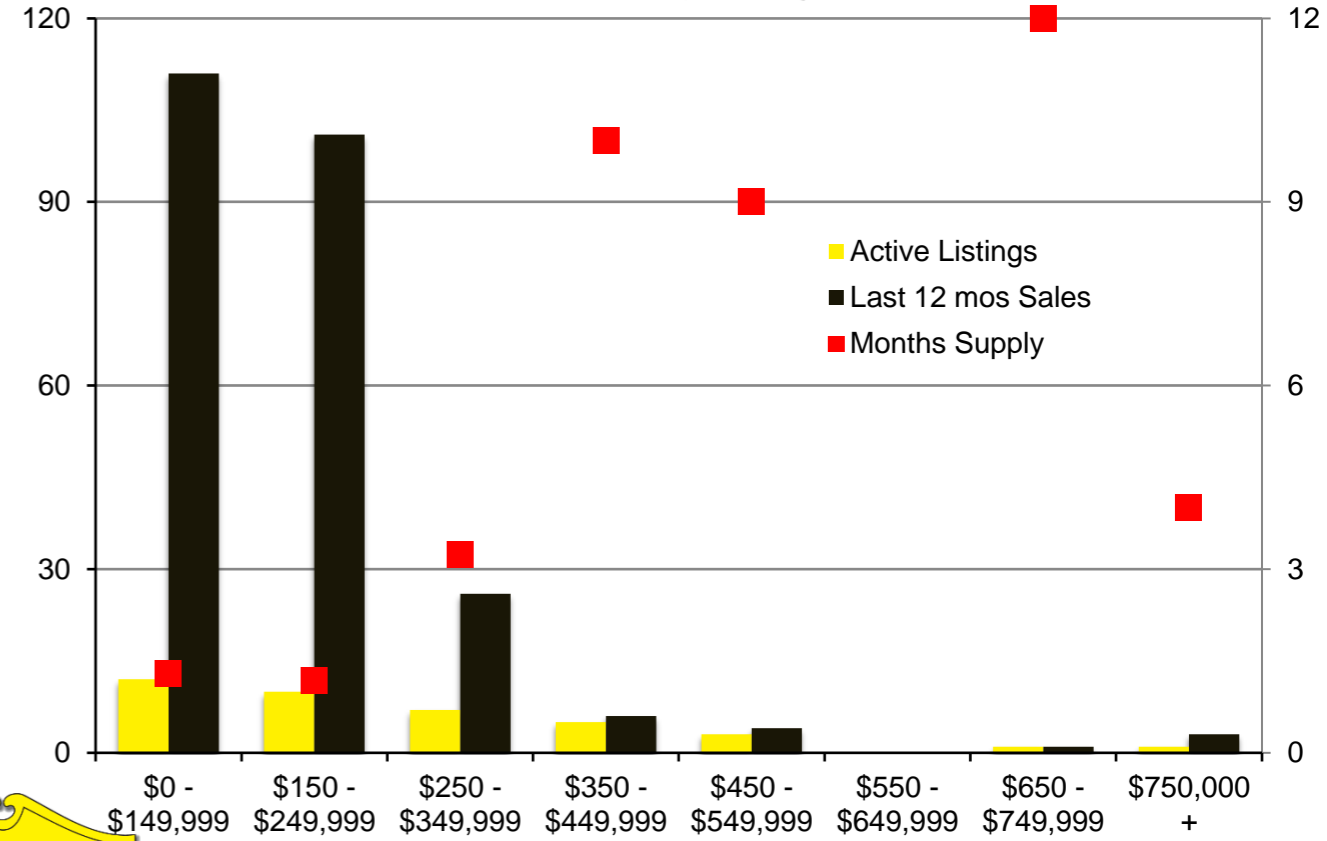

INDICATORS

AUGUST 2020

NORTH GEORGIA – AUGUST 2020

Banks County - August 2020

Barrow County - August 2020

Cherokee County - August 2020

Dawson County - August 2020

Forsyth County - August 2020

Franklin County - August 2020

Gwinnett County - August 2020

Habersham County - August 2020

Hall County - August 2020

Jackson County - August 2020

Lumpkin County - August 2020

Pickens County - August 2020

Rabun County - August 2020

Stephens County - August 2020

Walton County - August 2020

White County - June 2020