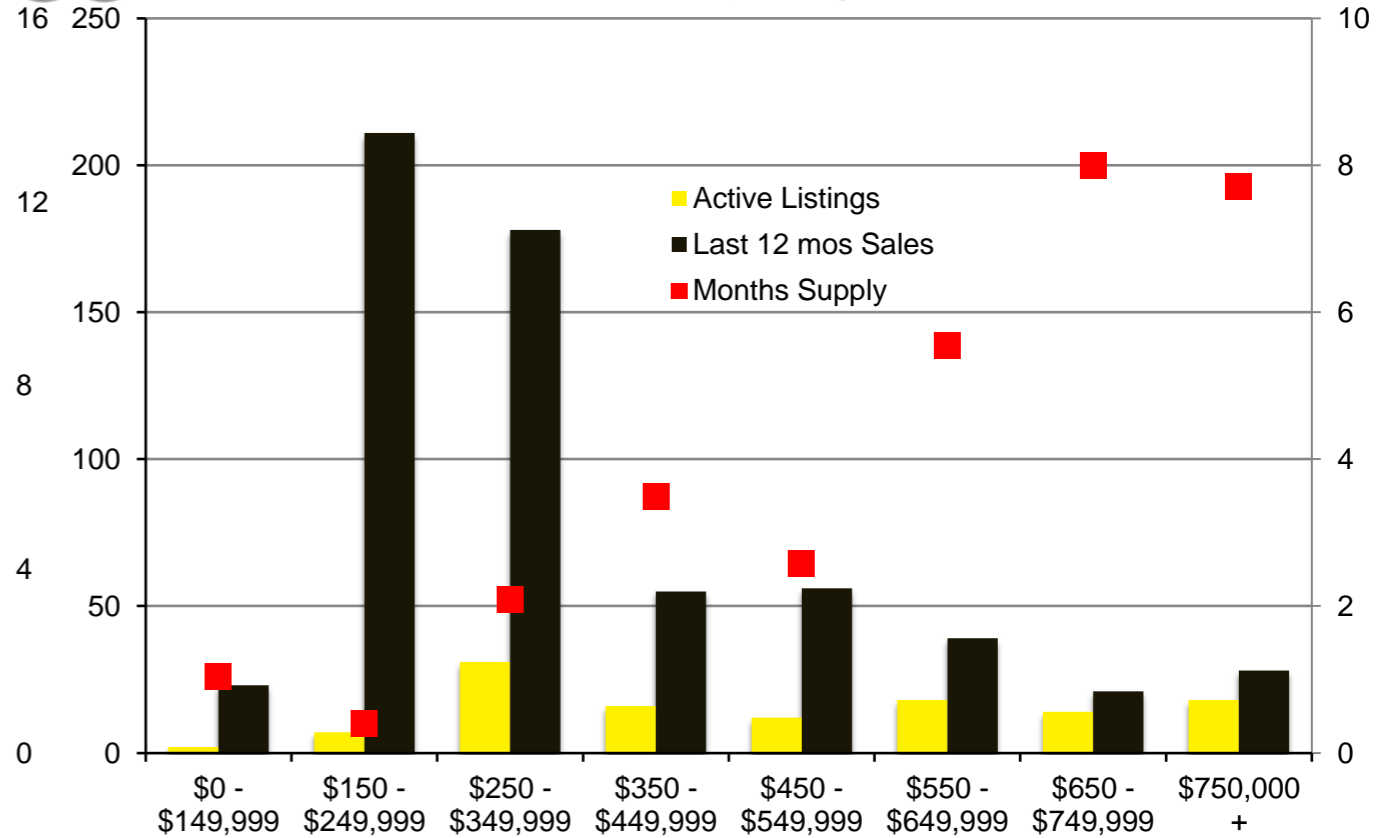

INDICATORS

AUGUST 2020

NORTH GEORGIA – AUGUST 2020

Banks County - August 2020

Barrow County - August 2020

Cherokee County - August 2020

Dawson County - August 2020

Forsyth County - August 2020

Franklin County - August 2020

Gwinnett County - August 2020

Habersham County - August 2020

Hall County - August 2020

Jackson County - August 2020

Lumpkin County - August 2020

Pickens County - August 2020

Rabun County - August 2020

Stephens County - August 2020

Walton County - August 2020

White County - June 2020