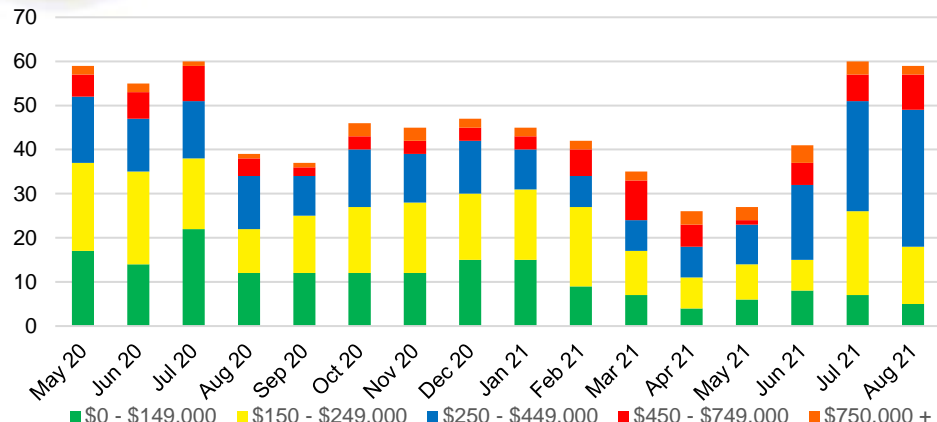

GWINNETT COUNTY SALES VOLUME VS SUPPLY