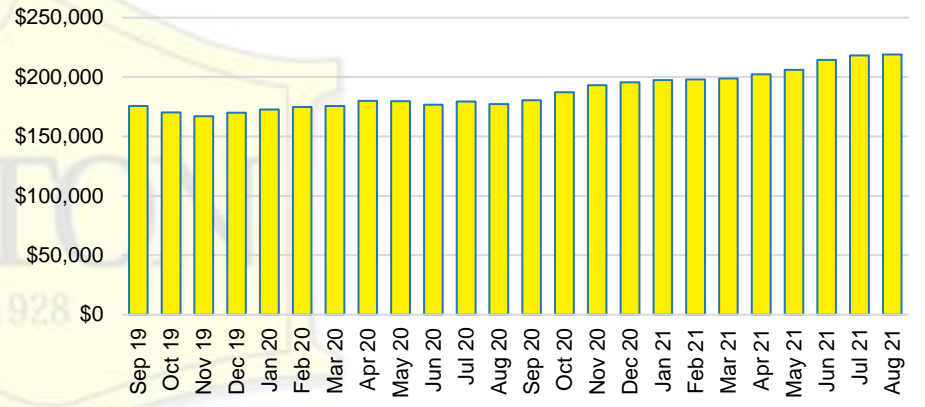

RABUN COUNTY INVENTORY BY PRICE POINT

STEPHENS COUNTY QUICK N'DICATORS

STEPHENS COUNTY SALES VOLUME VS SUPPLY

STEPHENS COUNTY MONTHS OF SUPPLY

STEPHENS COUNTY 12 MONTH AVERAGE SALES PRICE

STEPHENS COUNTY SALES BY PRICE POINT