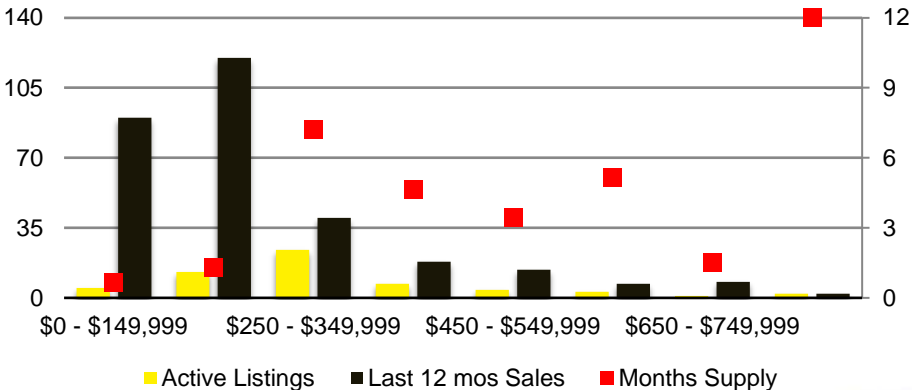

CHEROKEE COUNTY INVENTORY BY PRICE POINT

DAWSON COUNTY QUICK N'DICATORS

DAWSON COUNTY SALES VOLUME VS SUPPLY

DAWSON COUNTY MONTHS OF SUPPLY

DAWSON COUNTY 12 MONTH AVERAGE SALES PRICE

DAWSON COUNTY SALES BY PRICE POINT

DAWSON COUNTY INVENTORY BY PRICE POINT

FORSYTH COUNTY QUICK N'DICATORS

FORSYTH COUNTY SALES VOLUME VS SUPPLY

FORSYTH COUNTY MONTHS OF SUPPLY

FORSYTH COUNTY 12 MONTH AVERAGE SALES PRICE

FORSYTH COUNTY SALES BY PRICE POINT

FORSYTH COUNTY INVENTORY BY PRICE POINT

FRANKLIN COUNTY QUICK N'DICATORS

FRANKLIN COUNTY SALES VOLUME VS SUPPLY

FRANKLIN COUNTY MONTHS OF SUPPLY

FRANKLIN COUNTY 12 MONTH AVERAGE SALES PRICE

FRANKLIN COUNTY SALES BY PRICE POINT