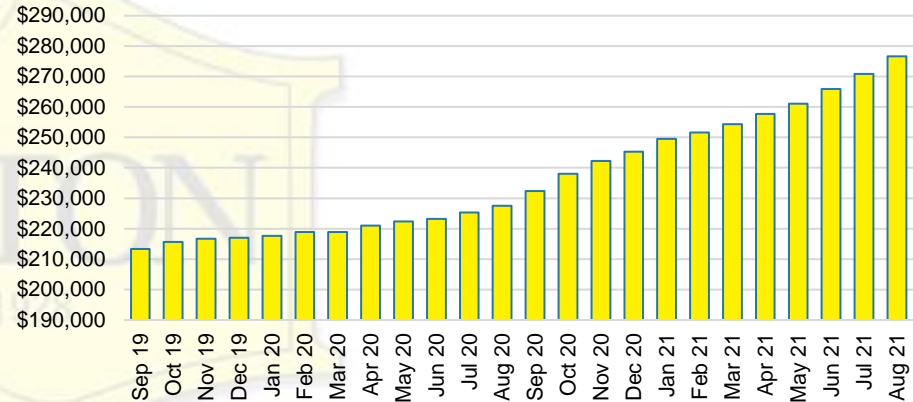

BANKS COUNTY INVENTORY BY SALES POINT

BARROW COUNTY QUICK N'DICATORS

BARROW COUNTY SALES VOLUME VS SUPPLY

BARROW COUNTY MONTHS OF SUPPLY

BARROW COUNTY 12 MONTH AVERAGE SALES PRICE

BARROW COUNTY SALES BY PRICE POINT

BARROW COUNTY INVENTORY BY PRICE POINT

CHEROKEE COUNTY QUICK N'DICATORS

CHEROKEE COUNTY SALES VOLUME VS SUPPLY

CHEROKEE COUNTY MONTHS OF SUPPLY

CHEROKEE COUNTY 12 MONTH AVERAGE SALES PRICE

CHEROKEE COUNTY SALES BY PRICE POINT