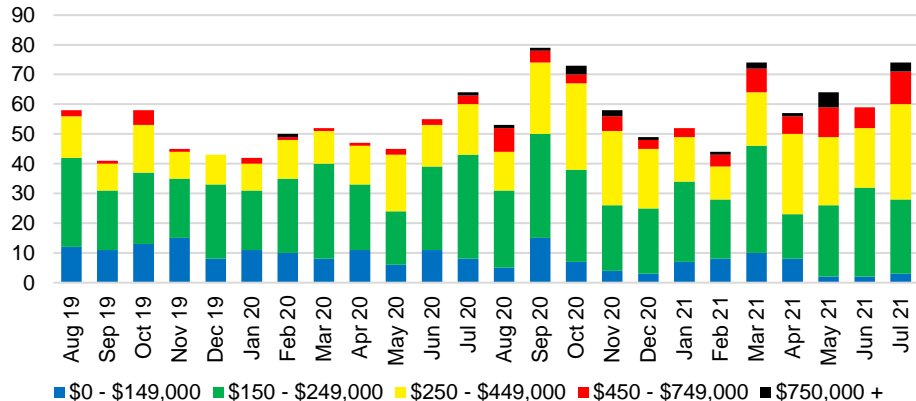

GWINNETT COUNTY INVENTORY BY PRICE POINT

HABERSHAM COUNTY QUICK N'DICATORS

HABERSHAM COUNTY SALES VOLUME VS SUPPLY

HABERSHAM COUNTY MONTHS OF SUPPLY

HABERSHAM COUNTY 12 MONTH AVERAGE SALES PRICE

HABERSHAM COUNTY SALES BY PRICE POINT