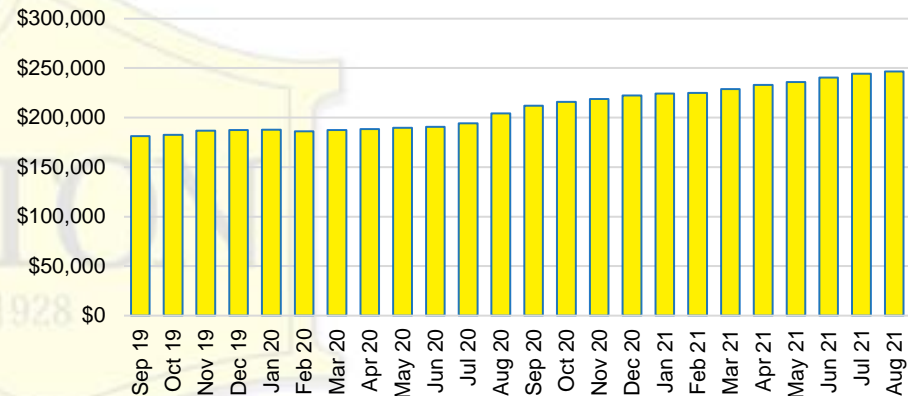

WALTON COUNTY INVENTORY BY PRICE POINT

WHITE COUNTY QUICK N'DICATORS

WHITE COUNTY SALES VOLUME VS SUPPLY

WHITE COUNTY MONTHS OF SUPPLY

WHITE COUNTY 12 MONTH AVERAGE SALES PRICE

WHITE COUNTY SALES BY PRICE POINT

WHITE COUNTY INVENTORY BY PRICE POINT