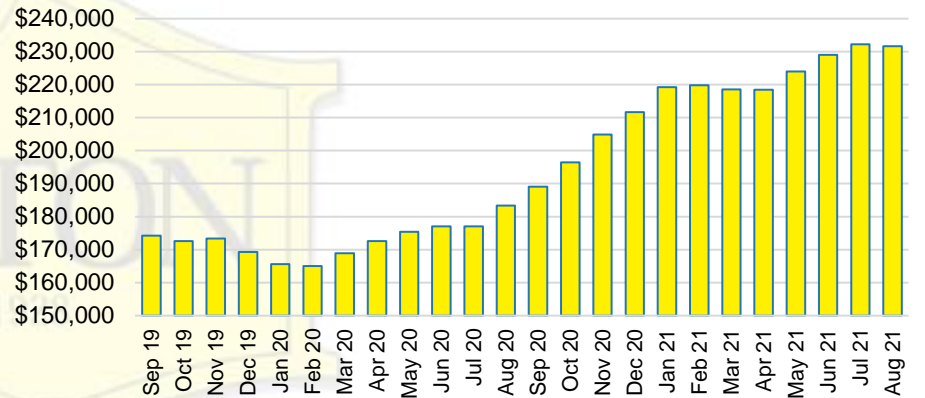

FORSYTH COUNTY INVENTORY BY PRICE POINT

FRANKLIN COUNTY QUICK N'DICATORS

FRANKLIN COUNTY SALES VOLUME VS SUPPLY

FRANKLIN COUNTY MONTHS OF SUPPLY

FRANKLIN COUNTY 12 MONTH AVERAGE SALES PRICE

FRANKLIN COUNTY SALES BY PRICE POINT