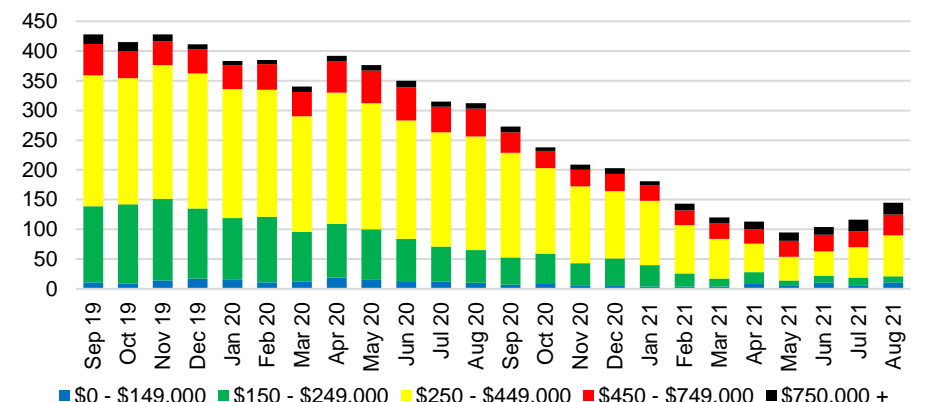

JACKSON COUNTY INVENTORY BY PRICE POINT