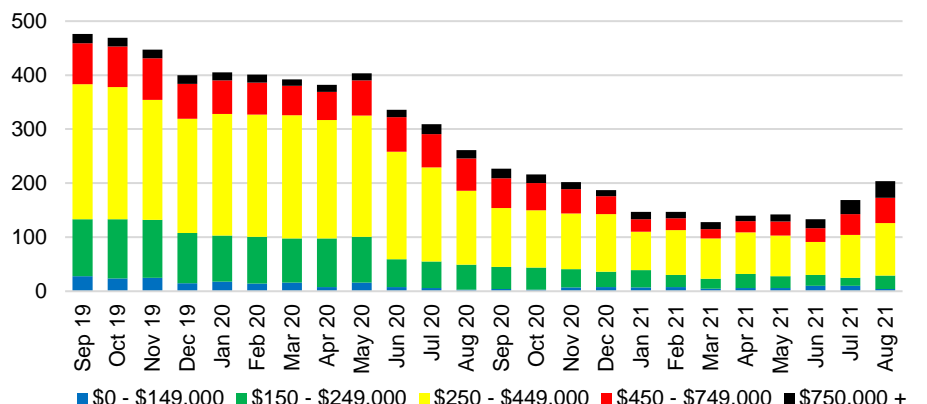

STEPHENS COUNTY INVENTORY BY PRICE POINT

WALTON COUNTY QUICK N'DICATORS

WALTON COUNTY SALES VOLUME VS SUPPLY

WALTON COUNTY MONTHS OF SUPPLY

WALTON COUNTY 12 MONTH AVERAGE SALES PRICE

WALTON COUNTY SALES BY PRICE POINT

WALTON COUNTY INVENTORY BY PRICE POINT

WHITE COUNTY QUICK N'DICATORS

WHITE COUNTY SALES VOLUME VS SUPPLY

WHITE COUNTY MONTHS OF SUPPLY

WHITE COUNTY 12 MONTH AVERAGE SALES PRICE

WHITE COUNTY SALES BY PRICE POINT