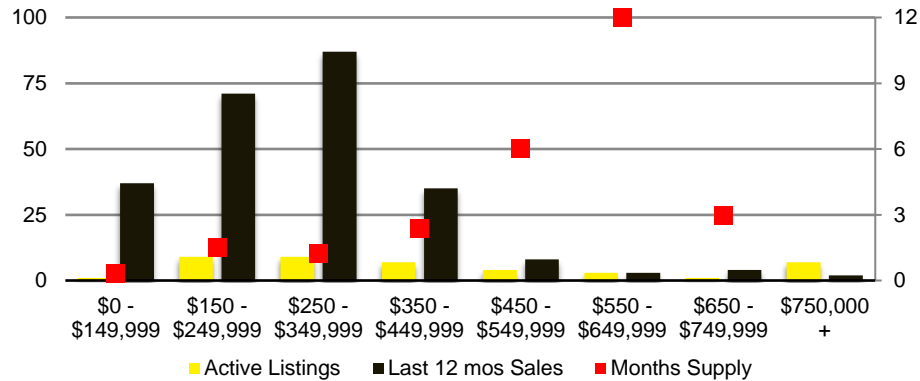

NORTH GEORGIA DEEP DIVE MARKET DATA

August 2021

AUGUST 2021

DEEP DIVE

NORTH GEORGIA QUICK N'DICATORS

NORTH GEORGIA MONTHS OF SUPPLY

NORTH GEORGIA SALES VOLUME VS SUPPLY

NORTH GEORGIA SALES BY PRICE POINT

NORTH GEORGIA INVENTORY BY PRICE POINT

BANKS COUNTY QUICK N'DICATORS

BANKS COUNTY SALES VOLUME VS SUPPLY

BANKS COUNTY MONTHS OF SUPPLY

BANKS COUNTY 12 MONTH AVERAGE SALES PRICE

BANKS COUNTY SALES BY PRICE POINT

WALTON COUNTY INVENTORY BY PRICE POINT

WHITE COUNTY QUICK N'DICATORS

WHITE COUNTY SALES VOLUME VS SUPPLY

WHITE COUNTY MONTHS OF SUPPLY

WHITE COUNTY 12 MONTH AVERAGE SALES PRICE

WHITE COUNTY SALES BY PRICE POINT