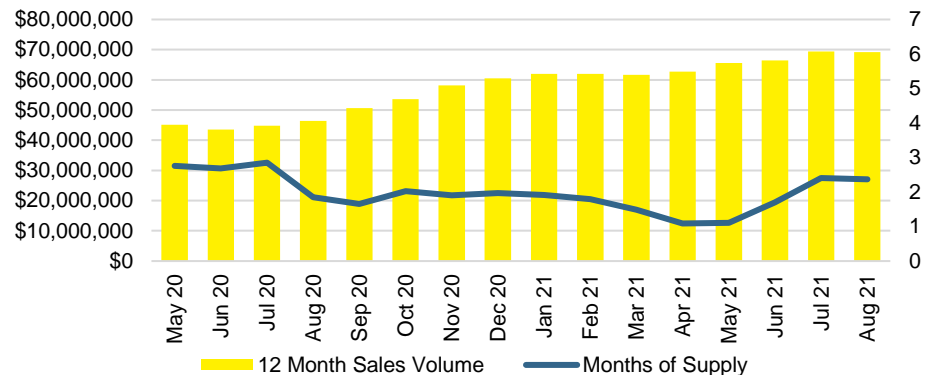

FRANKLIN COUNTY 12 MONTH AVERAGE SALES PRICE