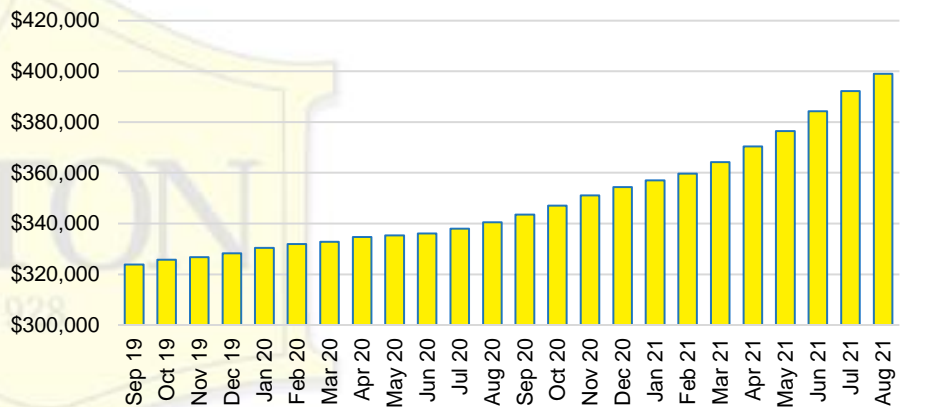

BANKS COUNTY INVENTORY BY SALES POINT

BARROW COUNTY QUICK N'DICATORS

BARROW COUNTY SALES VOLUME VS SUPPLY

BARROW COUNTY MONTHS OF SUPPLY

BARROW COUNTY 12 MONTH AVERAGE SALES PRICE

BARROW COUNTY SALES BY PRICE POINT

BARROW COUNTY INVENTORY BY PRICE POINT

CHEROKEE COUNTY QUICK N'DICATORS

CHEROKEE COUNTY SALES VOLUME VS SUPPLY

CHEROKEE COUNTY MONTHS OF SUPPLY

CHEROKEE COUNTY 12 MONTH AVERAGE SALES PRICE

CHEROKEE COUNTY SALES BY PRICE POINT