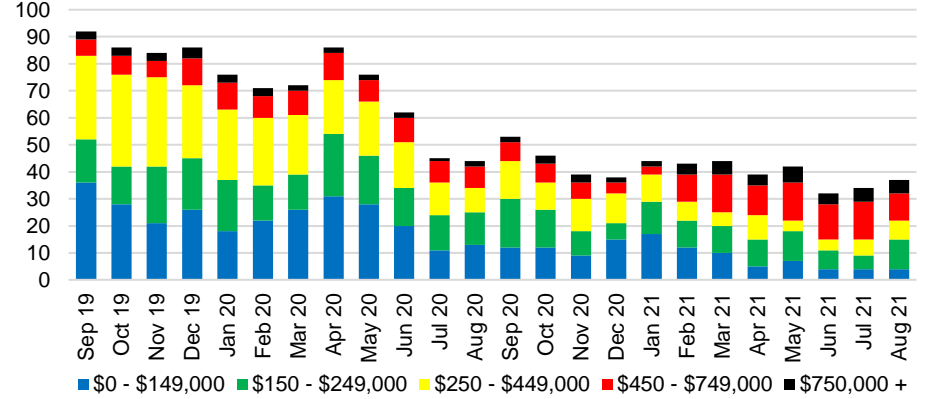

WALTON COUNTY SALES VOLUME VS SUPPLY

STEPHENS COUNTY INVENTORY BY PRICE POINT