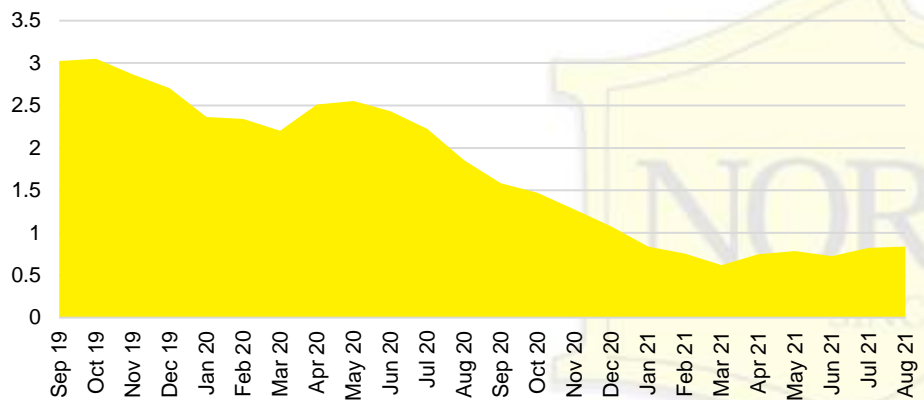

BARROW COUNTY INVENTORY BY PRICE POINT

CHEROKEE COUNTY QUICK N'DICATORS

CHEROKEE COUNTY SALES VOLUME VS SUPPLY

CHEROKEE COUNTY MONTHS OF SUPPLY

CHEROKEE COUNTY 12 MONTH AVERAGE SALES PRICE

CHEROKEE COUNTY SALES BY PRICE POINT