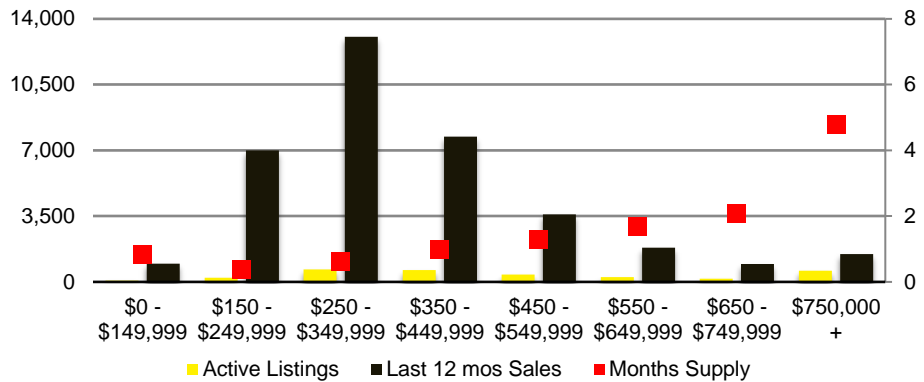

NORTH GEORGIA DEEP DIVE MARKET DATA

August 2021

AUGUST 2021

DEEP DIVE

NORTH GEORGIA QUICK N'DICATORS

NORTH GEORGIA MONTHS OF SUPPLY

NORTH GEORGIA SALES VOLUME VS SUPPLY

NORTH GEORGIA SALES BY PRICE POINT

NORTH GEORGIA INVENTORY BY PRICE POINT

BANKS COUNTY QUICK N'DICATORS

BANKS COUNTY SALES VOLUME VS SUPPLY

BANKS COUNTY MONTHS OF SUPPLY

BANKS COUNTY 12 MONTH AVERAGE SALES PRICE

BANKS COUNTY SALES BY PRICE POINT

WALTON COUNTY INVENTORY BY PRICE POINT

WHITE COUNTY QUICK N'DICATORS

WHITE COUNTY SALES VOLUME VS SUPPLY

WHITE COUNTY MONTHS OF SUPPLY

WHITE COUNTY 12 MONTH AVERAGE SALES PRICE

WHITE COUNTY SALES BY PRICE POINT