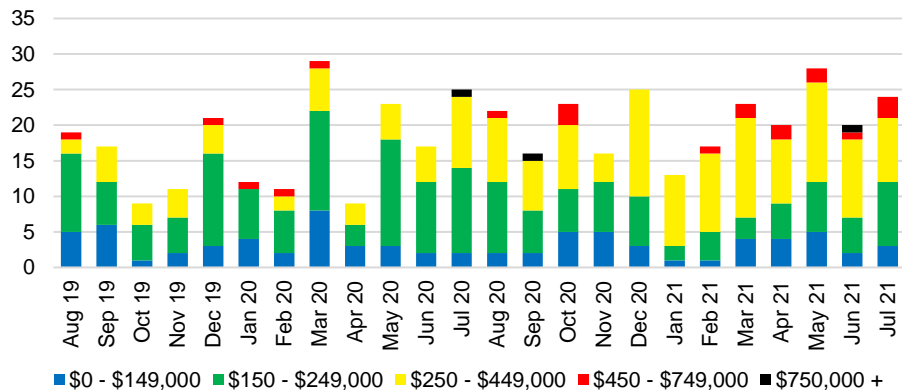

NORTH GEORGIA INVENTORY BY PRICE POINT

BANKS COUNTY QUICK N'DICATORS

BANKS COUNTY SALES VOLUME VS SUPPLY

BANKS COUNTY MONTHS OF SUPPLY

BANKS COUNTY 12 MONTH AVERAGE SALES PRICE

BANKS COUNTY SALES BY PRICE POINT

BANKS COUNTY INVENTORY BY SALES POINT

BARROW COUNTY QUICK N'DICATORS

BARROW COUNTY SALES VOLUME VS SUPPLY

BARROW COUNTY MONTHS OF SUPPLY

BARROW COUNTY 12 MONTH AVERAGE SALES PRICE

BARROW COUNTY SALES BY PRICE POINT

WALTON COUNTY INVENTORY BY PRICE POINT

WHITE COUNTY QUICK N'DICATORS

WHITE COUNTY SALES VOLUME VS SUPPLY

WHITE COUNTY MONTHS OF SUPPLY

WHITE COUNTY 12 MONTH AVERAGE SALES PRICE

WHITE COUNTY SALES BY PRICE POINT