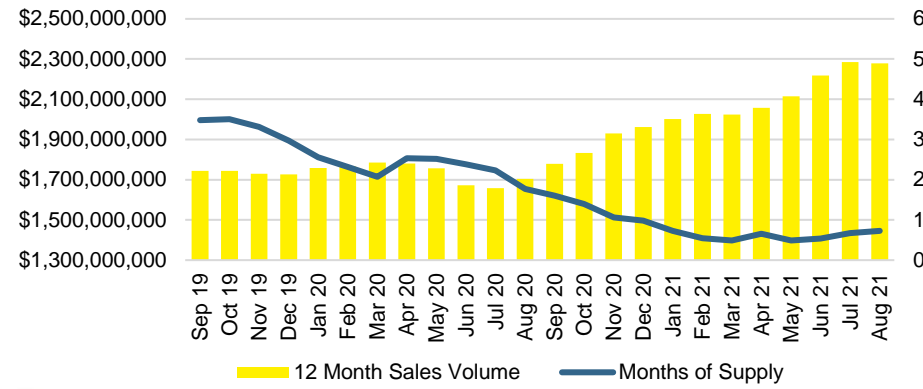

BARROW COUNTY INVENTORY BY PRICE POINT

CHEROKEE COUNTY QUICK N'DICATORS

CHEROKEE COUNTY SALES VOLUME VS SUPPLY

CHEROKEE COUNTY MONTHS OF SUPPLY

CHEROKEE COUNTY 12 MONTH AVERAGE SALES PRICE

CHEROKEE COUNTY SALES BY PRICE POINT

CHEROKEE COUNTY INVENTORY BY PRICE POINT

DAWSON COUNTY QUICK N'DICATORS

DAWSON COUNTY SALES VOLUME VS SUPPLY

DAWSON COUNTY MONTHS OF SUPPLY

DAWSON COUNTY 12 MONTH AVERAGE SALES PRICE

DAWSON COUNTY SALES BY PRICE POINT

DAWSON COUNTY INVENTORY BY PRICE POINT

FORSYTH COUNTY QUICK N'DICATORS

FORSYTH COUNTY SALES VOLUME VS SUPPLY

FORSYTH COUNTY MONTHS OF SUPPLY

FORSYTH COUNTY 12 MONTH AVERAGE SALES PRICE

FORSYTH COUNTY SALES BY PRICE POINT