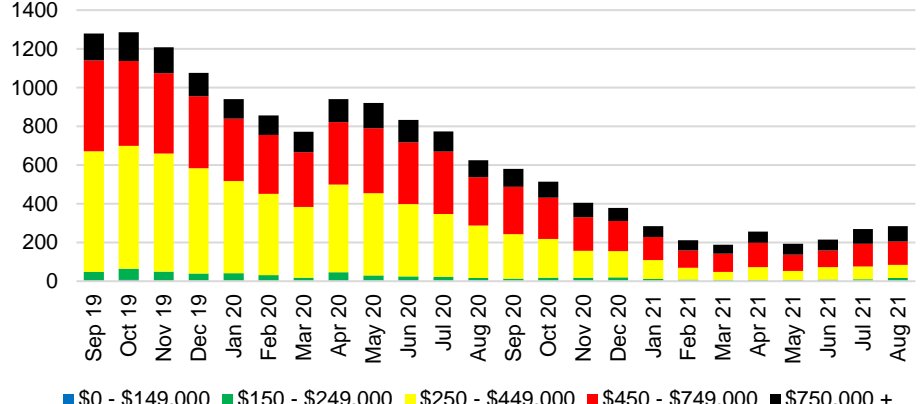

CHEROKEE COUNTY INVENTORY BY PRICE POINT

DAWSON COUNTY QUICK N'DICATORS

DAWSON COUNTY SALES VOLUME VS SUPPLY

DAWSON COUNTY MONTHS OF SUPPLY

DAWSON COUNTY 12 MONTH AVERAGE SALES PRICE

DAWSON COUNTY SALES BY PRICE POINT

DAWSON COUNTY INVENTORY BY PRICE POINT

FORSYTH COUNTY QUICK N'DICATORS

FORSYTH COUNTY SALES VOLUME VS SUPPLY

FORSYTH COUNTY MONTHS OF SUPPLY

FORSYTH COUNTY 12 MONTH AVERAGE SALES PRICE

FORSYTH COUNTY SALES BY PRICE POINT

FORSYTH COUNTY INVENTORY BY PRICE POINT

FRANKLIN COUNTY QUICK N'DICATORS

FRANKLIN COUNTY SALES VOLUME VS SUPPLY

FRANKLIN COUNTY MONTHS OF SUPPLY

FRANKLIN COUNTY 12 MONTH AVERAGE SALES PRICE

FRANKLIN COUNTY SALES BY PRICE POINT