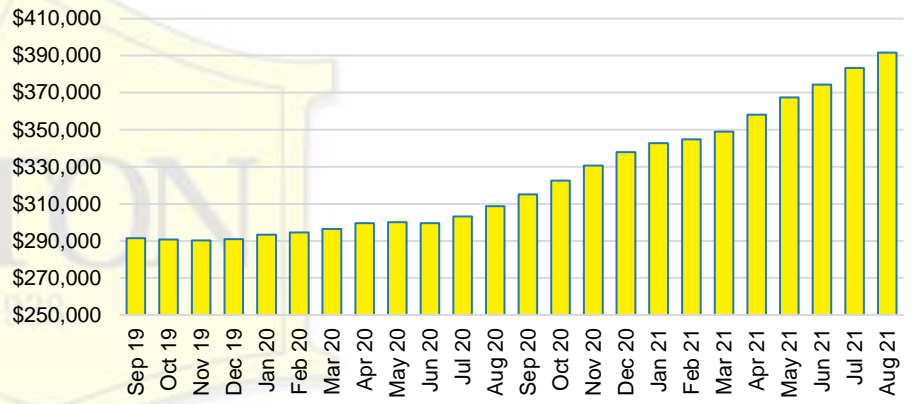

HABERSHAM COUNTY INVENTORY BY PRICE POINT

HALL COUNTY QUICK N'DICATORS

HALL COUNTY SALES VOLUME VS SUPPLY

HALL COUNTY MONTHS OF SUPPLY

HALL COUNTY 12 MONTH AVERAGE SALES PRICE

HALL COUNTY SALES BY PRICE POINT