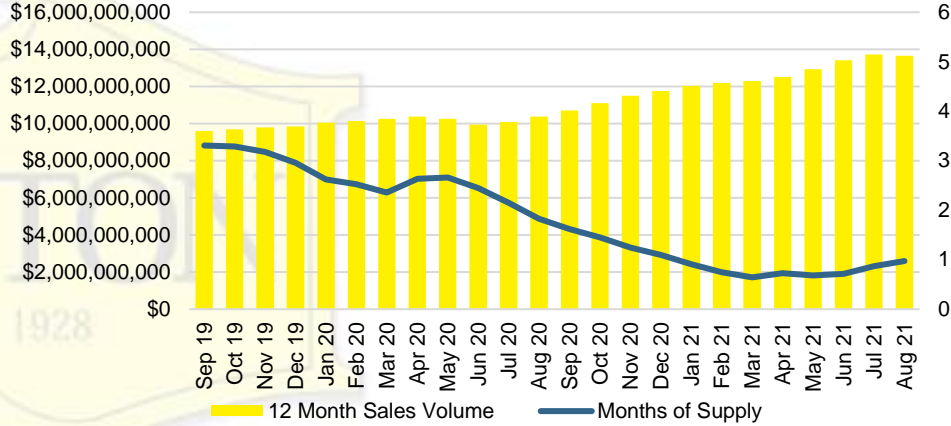

NORTH GEORGIA DEEP DIVE MARKET DATA

August 2021

AUGUST 2021

DEEP DIVE

NORTH GEORGIA QUICK N'DICATORS

NORTH GEORGIA MONTHS OF SUPPLY

NORTH GEORGIA SALES VOLUME VS SUPPLY

NORTH GEORGIA SALES BY PRICE POINT