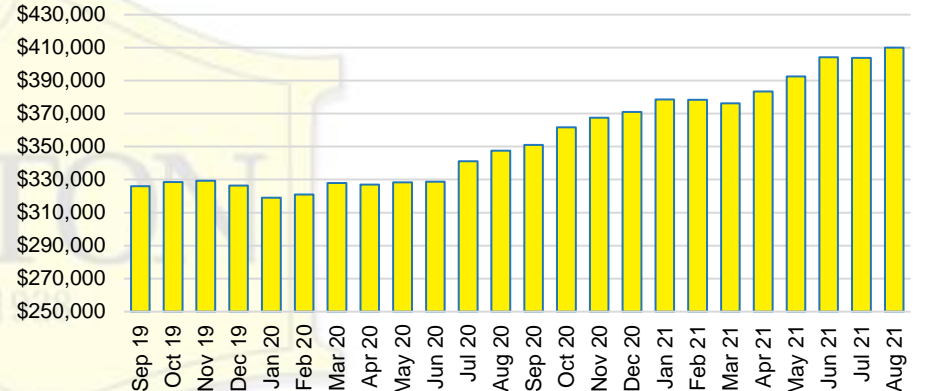

BARROW COUNTY INVENTORY BY PRICE POINT

CHEROKEE COUNTY QUICK N'DICATORS

CHEROKEE COUNTY SALES VOLUME VS SUPPLY

CHEROKEE COUNTY MONTHS OF SUPPLY

CHEROKEE COUNTY 12 MONTH AVERAGE SALES PRICE

CHEROKEE COUNTY SALES BY PRICE POINT

CHEROKEE COUNTY INVENTORY BY PRICE POINT

DAWSON COUNTY QUICK N'DICATORS

DAWSON COUNTY SALES VOLUME VS SUPPLY

DAWSON COUNTY MONTHS OF SUPPLY

DAWSON COUNTY 12 MONTH AVERAGE SALES PRICE

DAWSON COUNTY SALES BY PRICE POINT

DAWSON COUNTY INVENTORY BY PRICE POINT

FORSYTH COUNTY QUICK N'DICATORS

FORSYTH COUNTY SALES VOLUME VS SUPPLY

FORSYTH COUNTY MONTHS OF SUPPLY

FORSYTH COUNTY 12 MONTH AVERAGE SALES PRICE

FORSYTH COUNTY SALES BY PRICE POINT