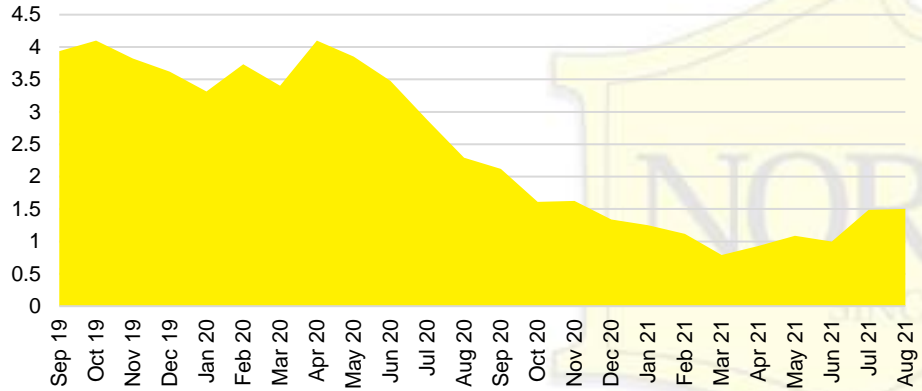

CHEROKEE COUNTY INVENTORY BY PRICE POINT

DAWSON COUNTY QUICK N'DICATORS

DAWSON COUNTY SALES VOLUME VS SUPPLY

DAWSON COUNTY MONTHS OF SUPPLY

DAWSON COUNTY 12 MONTH AVERAGE SALES PRICE

DAWSON COUNTY SALES BY PRICE POINT