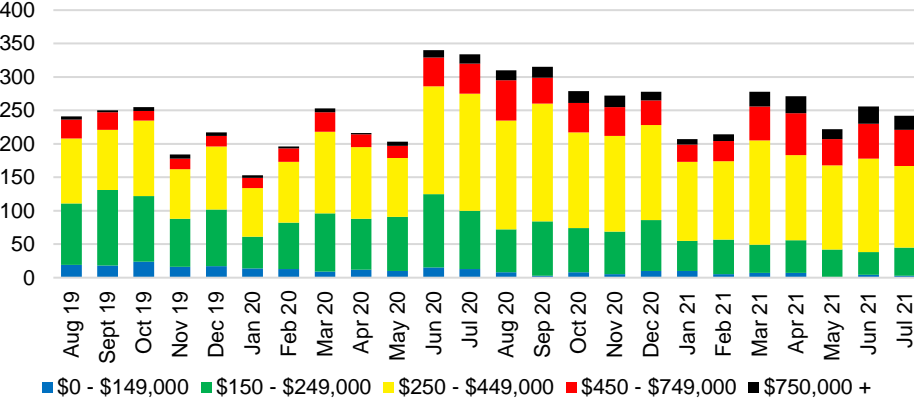

HABERSHAM COUNTY INVENTORY BY PRICE POINT

HALL COUNTY QUICK N'DICATORS

HALL COUNTY SALES VOLUME VS SUPPLY

HALL COUNTY MONTHS OF SUPPLY

HALL COUNTY 12 MONTH AVERAGE SALES PRICE

HALL COUNTY SALES BY PRICE POINT