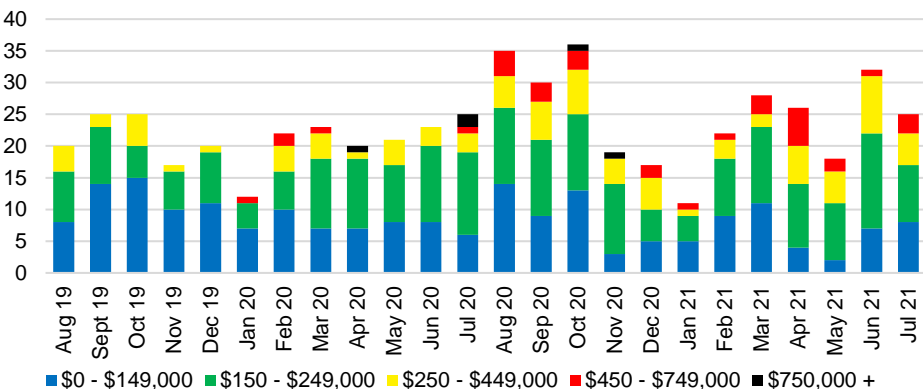

DAWSON COUNTY INVENTORY BY PRICE POINT

FORSYTH COUNTY QUICK N'DICATORS

FORSYTH COUNTY SALES VOLUME VS SUPPLY

FORSYTH COUNTY MONTHS OF SUPPLY

FORSYTH COUNTY 12 MONTH AVERAGE SALES PRICE

FORSYTH COUNTY SALES BY PRICE POINT

FORSYTH COUNTY INVENTORY BY PRICE POINT

FRANKLIN COUNTY QUICK N'DICATORS

FRANKLIN COUNTY SALES VOLUME VS SUPPLY

FRANKLIN COUNTY MONTHS OF SUPPLY

FRANKLIN COUNTY 12 MONTH AVERAGE SALES PRICE

FRANKLIN COUNTY SALES BY PRICE POINT