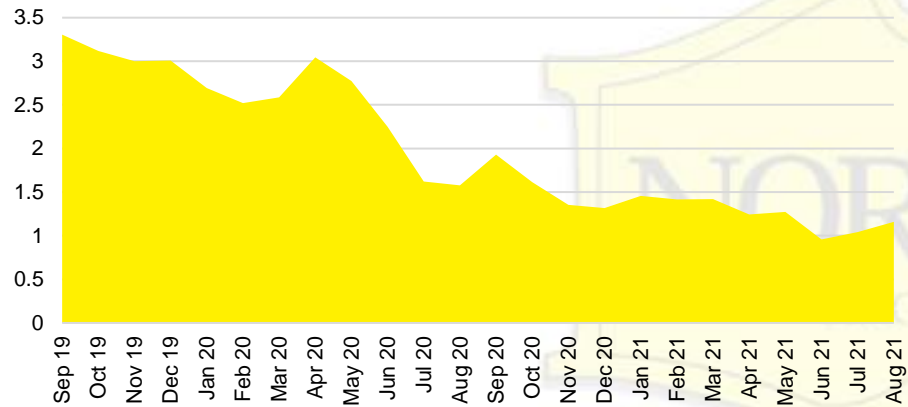

RABUN COUNTY INVENTORY BY PRICE POINT

STEPHENS COUNTY QUICK N'DICATORS

STEPHENS COUNTY SALES VOLUME VS SUPPLY

STEPHENS COUNTY MONTHS OF SUPPLY

STEPHENS COUNTY 12 MONTH AVERAGE SALES PRICE

STEPHENS COUNTY SALES BY PRICE POINT