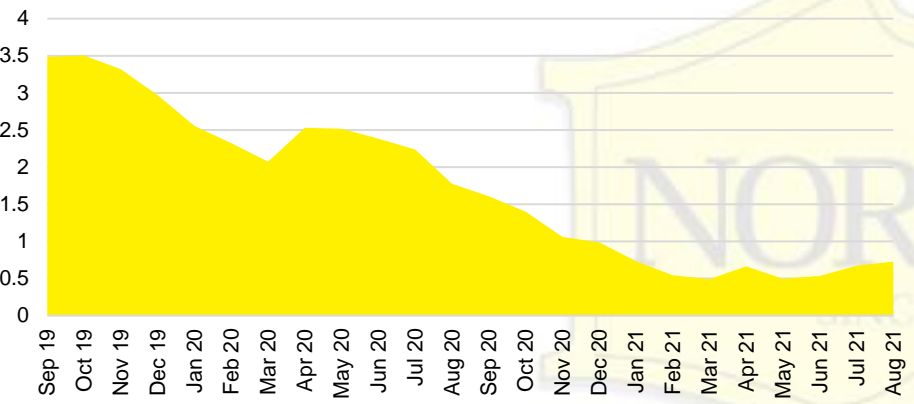

DAWSON COUNTY INVENTORY BY PRICE POINT

FORSYTH COUNTY QUICK N'DICATORS

FORSYTH COUNTY SALES VOLUME VS SUPPLY

FORSYTH COUNTY MONTHS OF SUPPLY

FORSYTH COUNTY 12 MONTH AVERAGE SALES PRICE

FORSYTH COUNTY SALES BY PRICE POINT