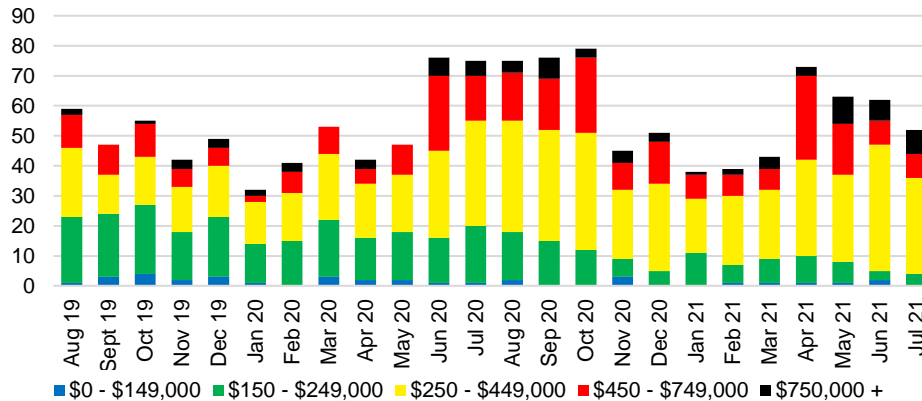

BARROW COUNTY INVENTORY BY PRICE POINT

CHEROKEE COUNTY QUICK N'DICATORS

CHEROKEE COUNTY SALES VOLUME VS SUPPLY

CHEROKEE COUNTY MONTHS OF SUPPLY

CHEROKEE COUNTY 12 MONTH AVERAGE SALES PRICE

CHEROKEE COUNTY SALES BY PRICE POINT

CHEROKEE COUNTY INVENTORY BY PRICE POINT

DAWSON COUNTY QUICK N'DICATORS

DAWSON COUNTY SALES VOLUME VS SUPPLY

DAWSON COUNTY MONTHS OF SUPPLY

DAWSON COUNTY 12 MONTH AVERAGE SALES PRICE

DAWSON COUNTY SALES BY PRICE POINT

DAWSON COUNTY INVENTORY BY PRICE POINT

FORSYTH COUNTY QUICK N'DICATORS

FORSYTH COUNTY SALES VOLUME VS SUPPLY

FORSYTH COUNTY MONTHS OF SUPPLY

FORSYTH COUNTY 12 MONTH AVERAGE SALES PRICE

FORSYTH COUNTY SALES BY PRICE POINT