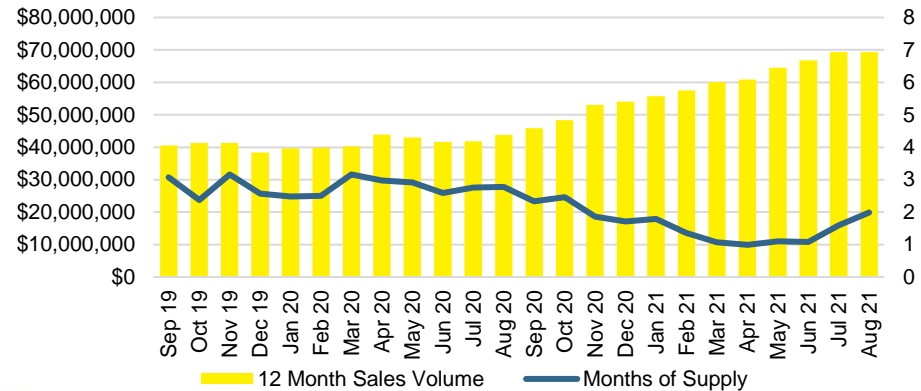

BANKS COUNTY SALES VOLUME VS SUPPLY