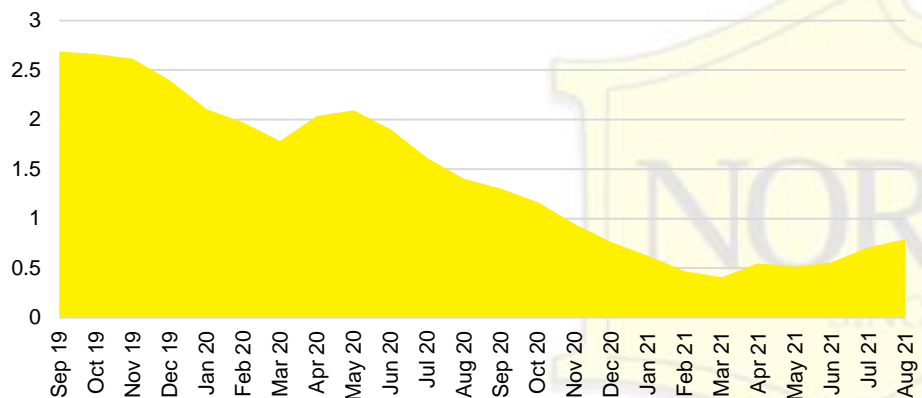

FRANKLIN COUNTY INVENTORY BY PRICE POINT

GWINNETT COUNTY QUICK N'DICATORS

GWINNETT COUNTY SALES VOLUME VS SUPPLY

GWINNETT COUNTY MONTHS OF SUPPLY

GWINNETT COUNTY 12 MONTH AVERAGE SALES PRICE

GWINNETT COUNTY SALES BY PRICE POINT