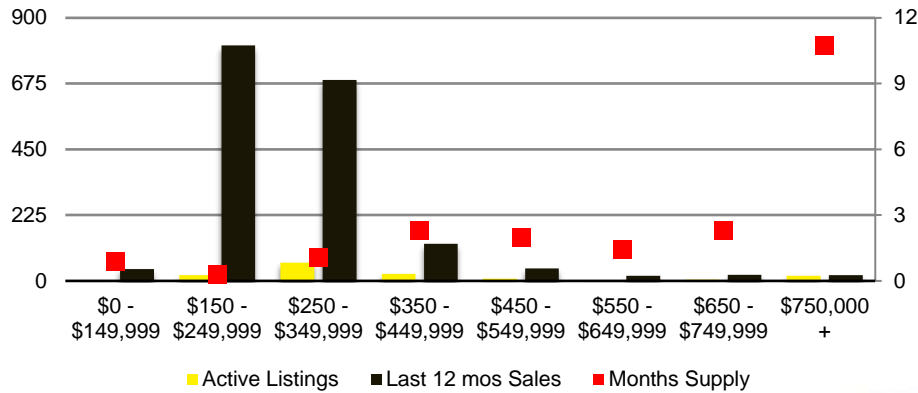

NORTH GEORGIA INVENTORY BY PRICE POINT

BANKS COUNTY QUICK N'DICATORS

BANKS COUNTY SALES VOLUME VS SUPPLY

BANKS COUNTY MONTHS OF SUPPLY

BANKS COUNTY 12 MONTH AVERAGE SALES PRICE

BANKS COUNTY SALES BY PRICE POINT

BANKS COUNTY INVENTORY BY SALES POINT

BARROW COUNTY QUICK N'DICATORS

BARROW COUNTY SALES VOLUME VS SUPPLY

BARROW COUNTY MONTHS OF SUPPLY

BARROW COUNTY 12 MONTH AVERAGE SALES PRICE

BARROW COUNTY SALES BY PRICE POINT

WALTON COUNTY INVENTORY BY PRICE POINT

WHITE COUNTY QUICK N'DICATORS

WHITE COUNTY SALES VOLUME VS SUPPLY

WHITE COUNTY MONTHS OF SUPPLY

WHITE COUNTY 12 MONTH AVERAGE SALES PRICE

WHITE COUNTY SALES BY PRICE POINT