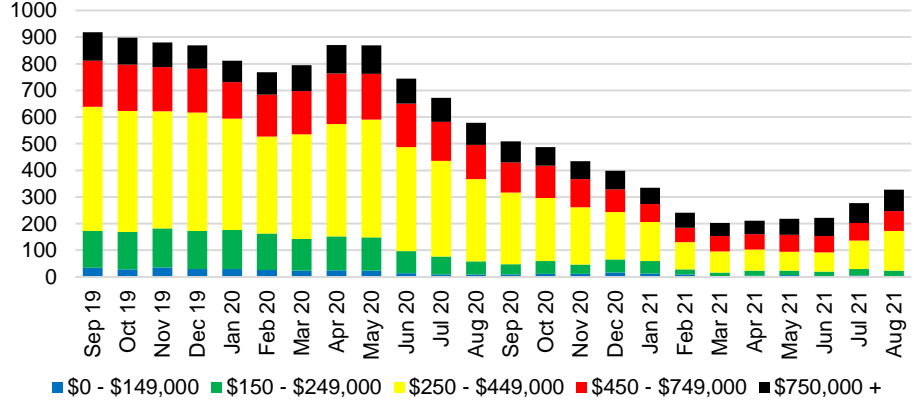

HALL COUNTY INVENTORY BY PRICE POINT