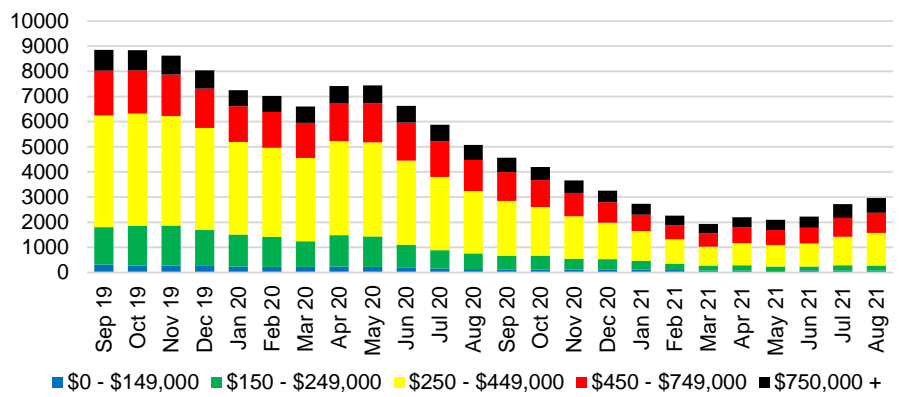

NORTH GEORGIA INVENTORY BY PRICE POINT