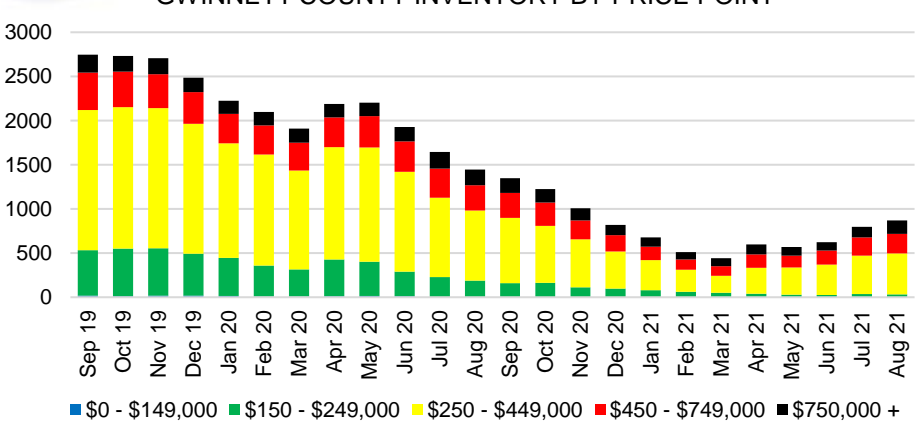

HABERSHAM COUNTY SALES VOLUME VS SUPPLY