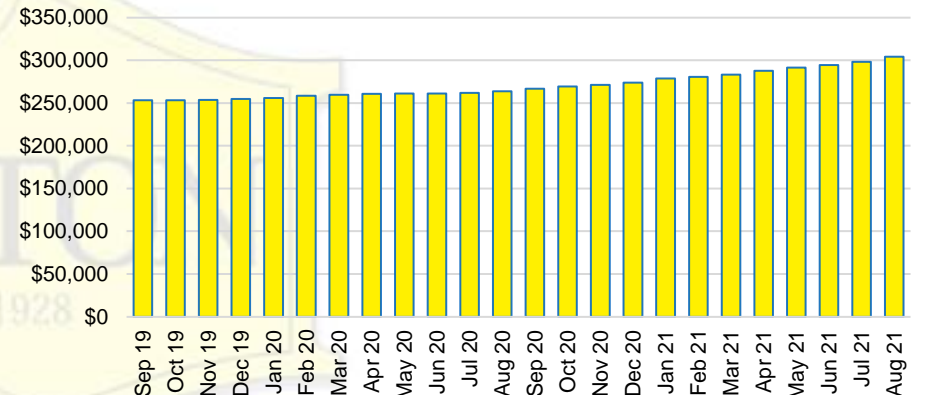

HALL COUNTY INVENTORY BY PRICE POINT

JACKSON COUNTY QUICK N'DICATORS

JACKSON COUNTY SALES VOLUME VS SUPPLY

JACKSON COUNTY MONTHS OF SUPPLY

JACKSON COUNTY 12 MONTH AVERAGE SALES PRICE

JACKSON COUNTY SALES BY PRICE POINT