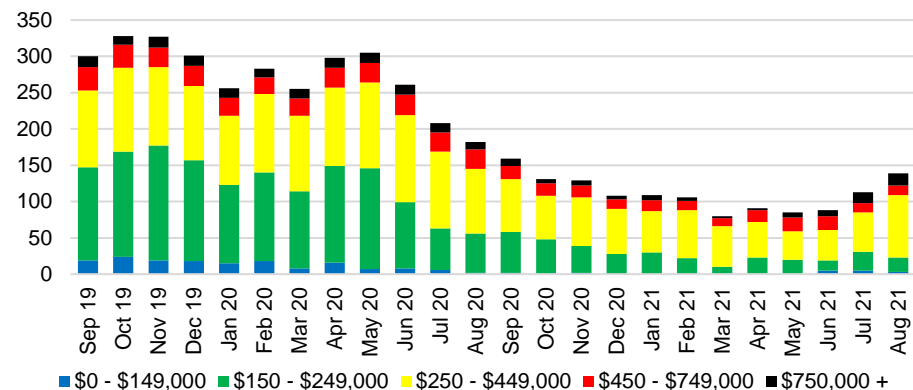

BANKS COUNTY INVENTORY BY SALES POINT

BARROW COUNTY QUICK N'DICATORS

BARROW COUNTY SALES VOLUME VS SUPPLY

BARROW COUNTY MONTHS OF SUPPLY

BARROW COUNTY 12 MONTH AVERAGE SALES PRICE

BARROW COUNTY SALES BY PRICE POINT

BARROW COUNTY INVENTORY BY PRICE POINT

CHEROKEE COUNTY QUICK N'DICATORS

CHEROKEE COUNTY SALES VOLUME VS SUPPLY

CHEROKEE COUNTY MONTHS OF SUPPLY

CHEROKEE COUNTY 12 MONTH AVERAGE SALES PRICE

CHEROKEE COUNTY SALES BY PRICE POINT