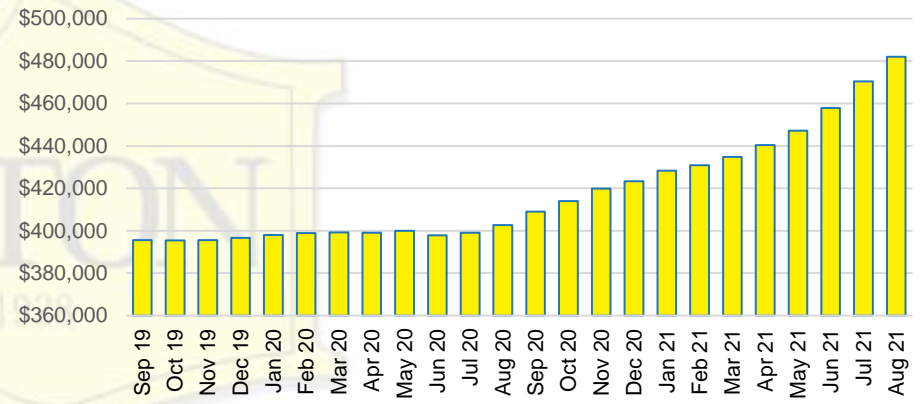

DAWSON COUNTY INVENTORY BY PRICE POINT

FORSYTH COUNTY QUICK N'DICATORS

FORSYTH COUNTY SALES VOLUME VS SUPPLY

FORSYTH COUNTY MONTHS OF SUPPLY

FORSYTH COUNTY 12 MONTH AVERAGE SALES PRICE

FORSYTH COUNTY SALES BY PRICE POINT