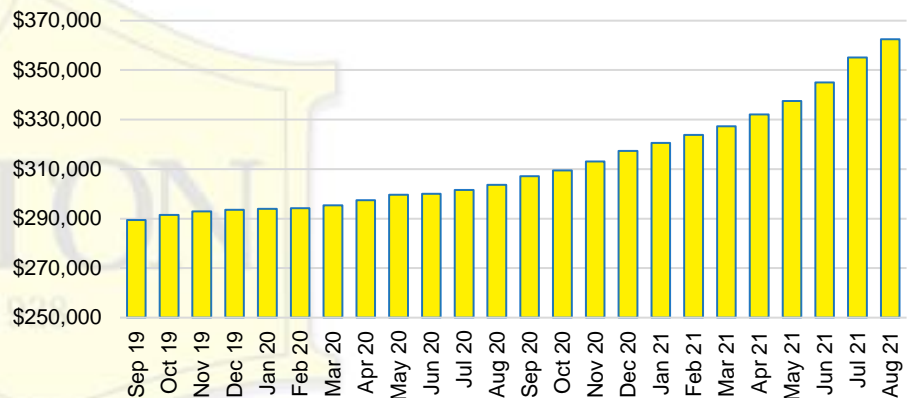

FRANKLIN COUNTY INVENTORY BY PRICE POINT

GWINNETT COUNTY QUICK N'DICATORS

GWINNETT COUNTY SALES VOLUME VS SUPPLY

GWINNETT COUNTY MONTHS OF SUPPLY

GWINNETT COUNTY 12 MONTH AVERAGE SALES PRICE

GWINNETT COUNTY SALES BY PRICE POINT