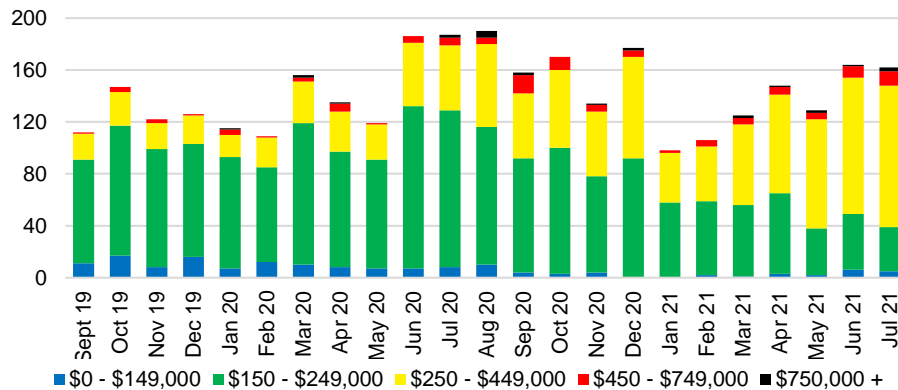

BANKS COUNTY INVENTORY BY SALES POINT

BARROW COUNTY QUICK N'DICATORS

BARROW COUNTY SALES VOLUME VS SUPPLY

BARROW COUNTY MONTHS OF SUPPLY

BARROW COUNTY 12 MONTH AVERAGE SALES PRICE

BARROW COUNTY SALES BY PRICE POINT

BARROW COUNTY INVENTORY BY PRICE POINT

CHEROKEE COUNTY QUICK N'DICATORS

CHEROKEE COUNTY SALES VOLUME VS SUPPLY

CHEROKEE COUNTY MONTHS OF SUPPLY

CHEROKEE COUNTY 12 MONTH AVERAGE SALES PRICE

CHEROKEE COUNTY SALES BY PRICE POINT