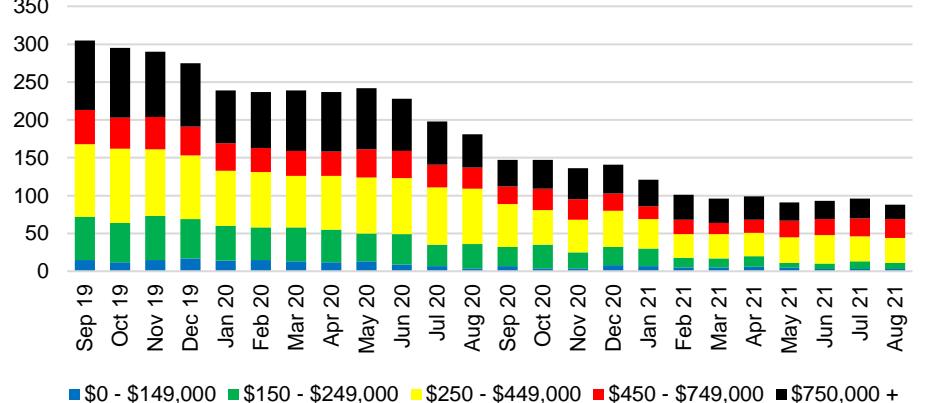

RABUN COUNTY INVENTORY BY PRICE POINT