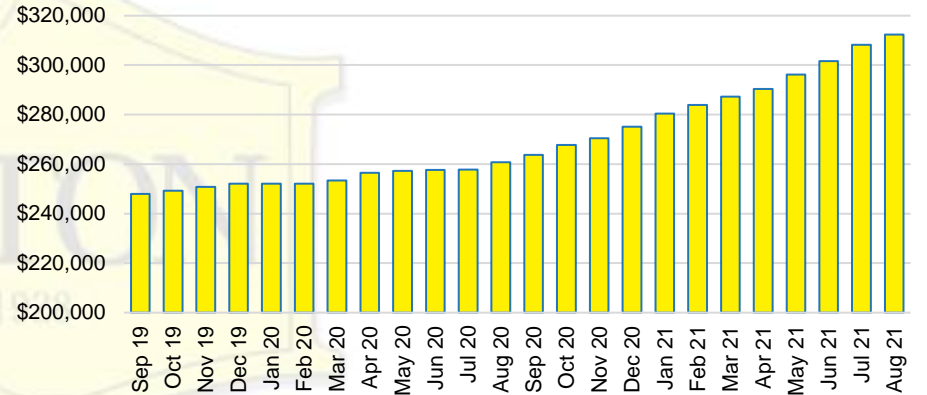

STEPHENS COUNTY INVENTORY BY PRICE POINT

WALTON COUNTY QUICK N'DICATORS

WALTON COUNTY SALES VOLUME VS SUPPLY

WALTON COUNTY MONTHS OF SUPPLY

WALTON COUNTY 12 MONTH AVERAGE SALES PRICE

WALTON COUNTY SALES BY PRICE POINT