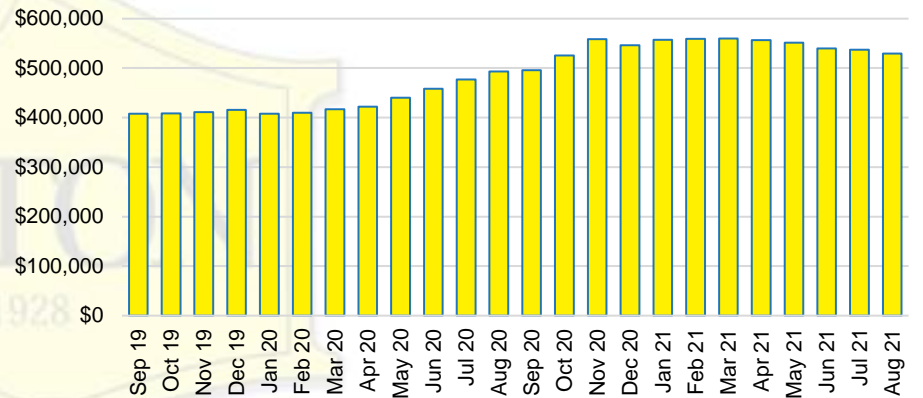

PICKENS COUNTY INVENTORY BY PRICE POINT

RABUN COUNTY QUICK N'DICATORS

RABUN COUNTY SALES VOLUME VS SUPPLY

RABUN COUNTY MONTHS OF SUPPLY

RABUN COUNTY 12 MONTH AVERAGE SALES PRICE

RABUN COUNTY SALES BY PRICE POINT