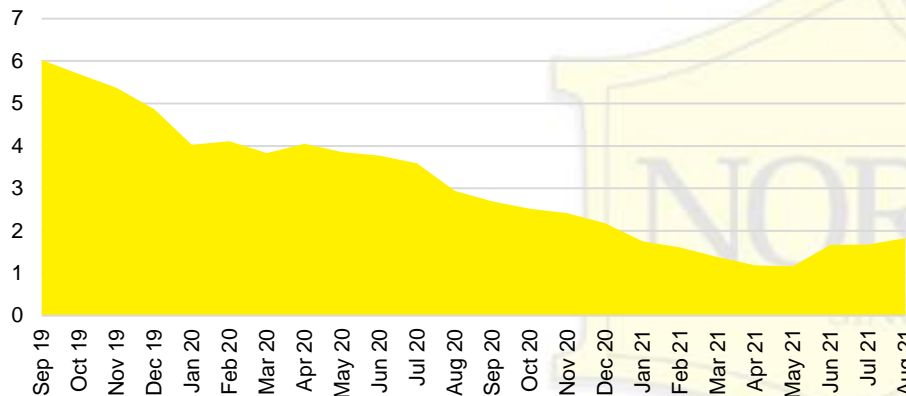

WALTON COUNTY INVENTORY BY PRICE POINT

WHITE COUNTY QUICK N'DICATORS

WHITE COUNTY SALES VOLUME VS SUPPLY

WHITE COUNTY MONTHS OF SUPPLY

WHITE COUNTY 12 MONTH AVERAGE SALES PRICE

WHITE COUNTY SALES BY PRICE POINT

WHITE COUNTY INVENTORY BY PRICE POINT