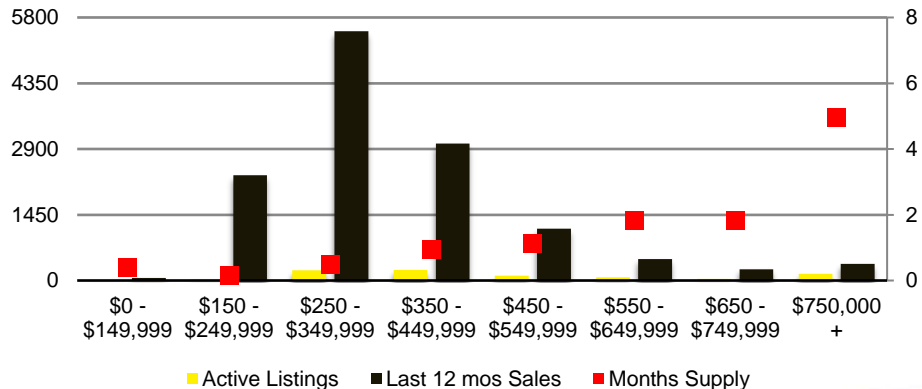

DAWSON COUNTY INVENTORY BY PRICE POINT

FORSYTH COUNTY QUICK N'DICATORS

FORSYTH COUNTY SALES VOLUME VS SUPPLY

FORSYTH COUNTY MONTHS OF SUPPLY

FORSYTH COUNTY 12 MONTH AVERAGE SALES PRICE

FORSYTH COUNTY SALES BY PRICE POINT

FORSYTH COUNTY INVENTORY BY PRICE POINT

FRANKLIN COUNTY QUICK N'DICATORS

FRANKLIN COUNTY SALES VOLUME VS SUPPLY

FRANKLIN COUNTY MONTHS OF SUPPLY

FRANKLIN COUNTY 12 MONTH AVERAGE SALES PRICE

FRANKLIN COUNTY SALES BY PRICE POINT

FRANKLIN COUNTY INVENTORY BY PRICE POINT

GWINNETT COUNTY QUICK N'DICATORS

GWINNETT COUNTY SALES VOLUME VS SUPPLY

GWINNETT COUNTY MONTHS OF SUPPLY

GWINNETT COUNTY 12 MONTH AVERAGE SALES PRICE

GWINNETT COUNTY SALES BY PRICE POINT