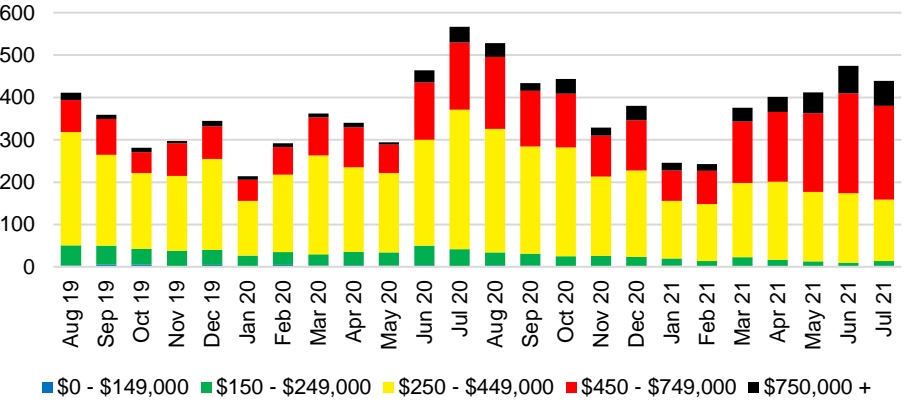

CHEROKEE COUNTY INVENTORY BY PRICE POINT

DAWSON COUNTY QUICK N'DICATORS

DAWSON COUNTY SALES VOLUME VS SUPPLY

DAWSON COUNTY MONTHS OF SUPPLY

DAWSON COUNTY 12 MONTH AVERAGE SALES PRICE

DAWSON COUNTY SALES BY PRICE POINT

DAWSON COUNTY INVENTORY BY PRICE POINT

FORSYTH COUNTY QUICK N'DICATORS

FORSYTH COUNTY SALES VOLUME VS SUPPLY

FORSYTH COUNTY MONTHS OF SUPPLY

FORSYTH COUNTY 12 MONTH AVERAGE SALES PRICE

FORSYTH COUNTY SALES BY PRICE POINT