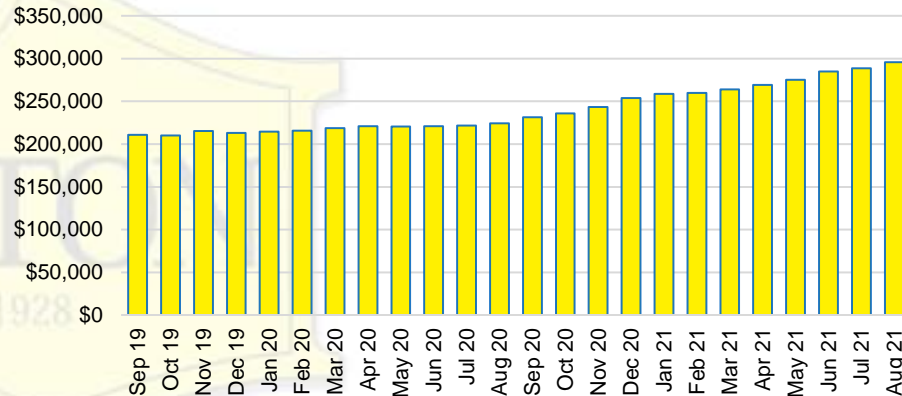

GWINNETT COUNTY INVENTORY BY PRICE POINT

HABERSHAM COUNTY QUICK N'DICATORS

HABERSHAM COUNTY SALES VOLUME VS SUPPLY

HABERSHAM COUNTY MONTHS OF SUPPLY

HABERSHAM COUNTY 12 MONTH AVERAGE SALES PRICE

HABERSHAM COUNTY SALES BY PRICE POINT