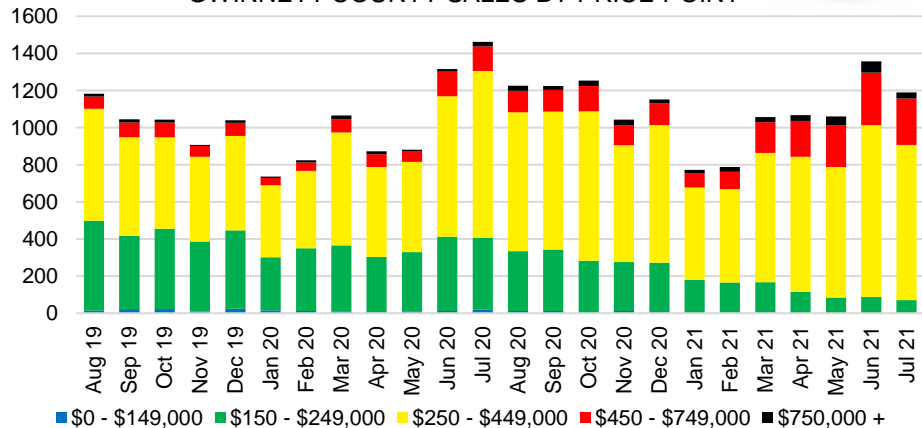

FRANKLIN COUNTY INVENTORY BY PRICE POINT

GWINNETT COUNTY QUICK N'DICATORS

GWINNETT COUNTY SALES VOLUME VS SUPPLY

GWINNETT COUNTY MONTHS OF SUPPLY

GWINNETT COUNTY 12 MONTH AVERAGE SALES PRICE

GWINNETT COUNTY SALES BY PRICE POINT