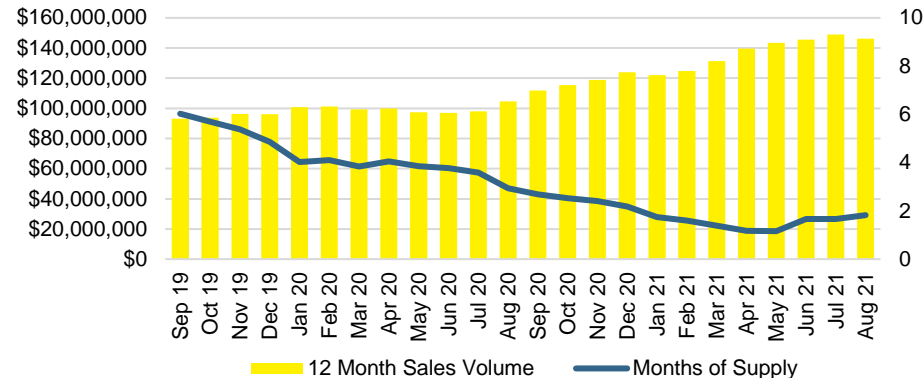

WHITE COUNTY 12 MONTH AVERAGE SALES PRICE