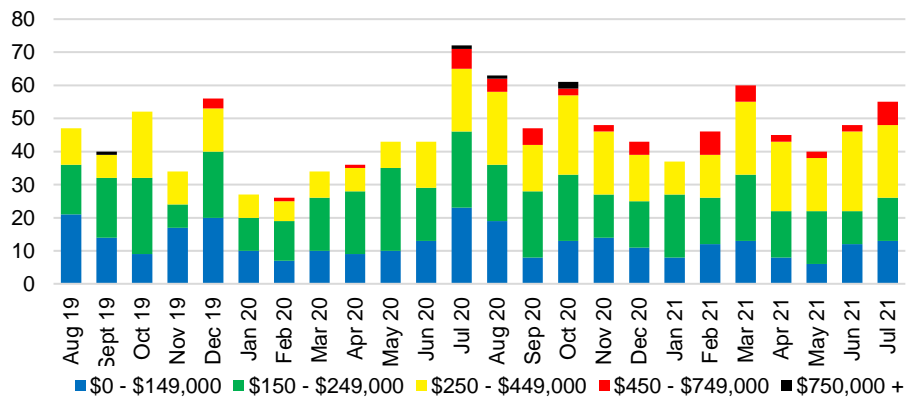

WALTON COUNTY INVENTORY BY PRICE POINT

WHITE COUNTY QUICK N'DICATORS

WHITE COUNTY SALES VOLUME VS SUPPLY

WHITE COUNTY MONTHS OF SUPPLY

WHITE COUNTY 12 MONTH AVERAGE SALES PRICE

WHITE COUNTY SALES BY PRICE POINT

WHITE COUNTY INVENTORY BY PRICE POINT