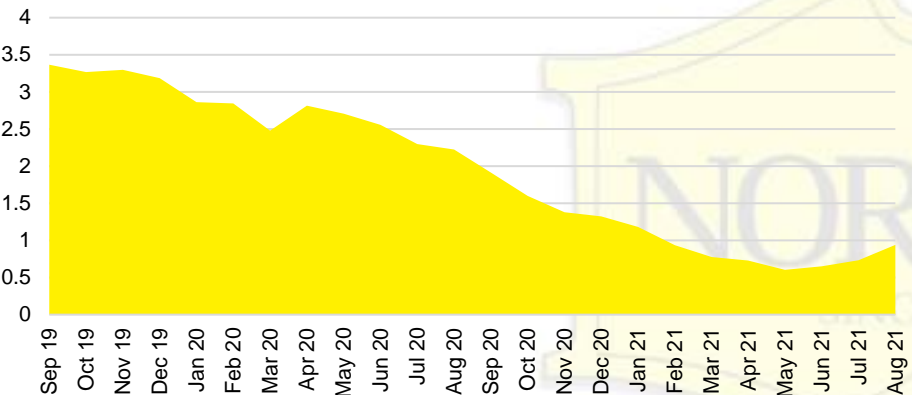

HALL COUNTY INVENTORY BY PRICE POINT

JACKSON COUNTY QUICK N'DICATORS

JACKSON COUNTY SALES VOLUME VS SUPPLY

JACKSON COUNTY MONTHS OF SUPPLY

JACKSON COUNTY 12 MONTH AVERAGE SALES PRICE

JACKSON COUNTY SALES BY PRICE POINT