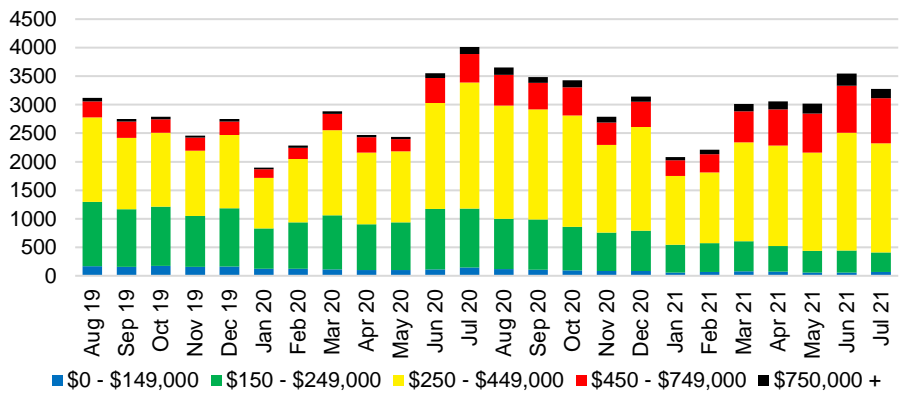

NORTH GEORGIA DEEP DIVE MARKET DATA

August 2021

AUGUST 2021

DEEP DIVE

NORTH GEORGIA QUICK N'DICATORS

NORTH GEORGIA MONTHS OF SUPPLY

NORTH GEORGIA SALES VOLUME VS SUPPLY

NORTH GEORGIA SALES BY PRICE POINT

WALTON COUNTY INVENTORY BY PRICE POINT

WHITE COUNTY QUICK N'DICATORS

WHITE COUNTY SALES VOLUME VS SUPPLY

WHITE COUNTY MONTHS OF SUPPLY

WHITE COUNTY 12 MONTH AVERAGE SALES PRICE

WHITE COUNTY SALES BY PRICE POINT