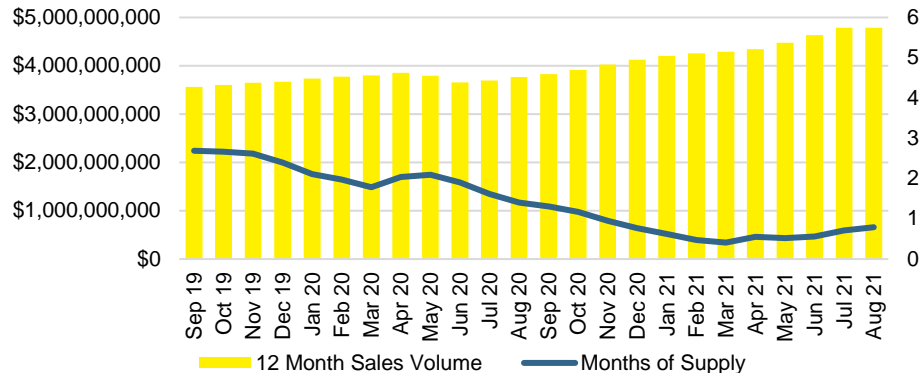

GWINNETT COUNTY 12 MONTH AVERAGE SALES PRICE