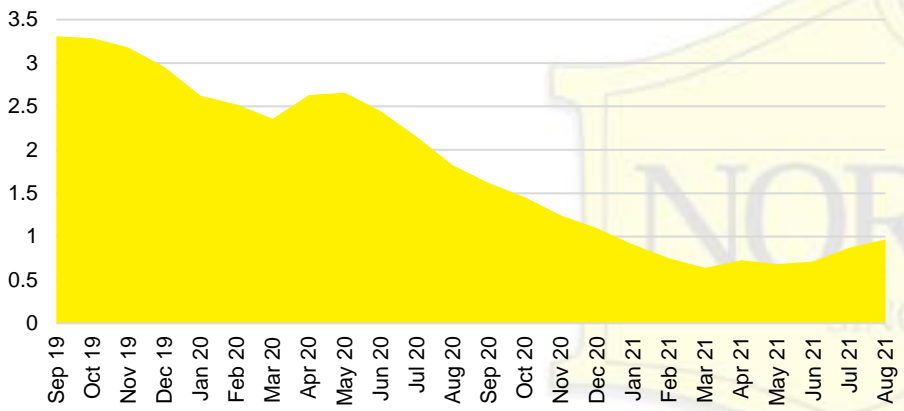

NORTH GEORGIA DEEP DIVE MARKET DATA

August 2021

AUGUST 2021

DEEP DIVE

NORTH GEORGIA QUICK N'DICATORS

NORTH GEORGIA MONTHS OF SUPPLY

NORTH GEORGIA SALES VOLUME VS SUPPLY

NORTH GEORGIA SALES BY PRICE POINT