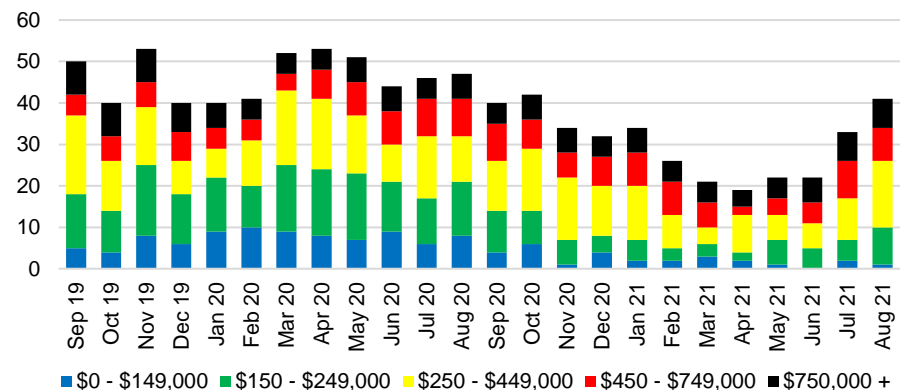

NORTH GEORGIA INVENTORY BY PRICE POINT

BANKS COUNTY QUICK N'DICATORS

BANKS COUNTY SALES VOLUME VS SUPPLY

BANKS COUNTY MONTHS OF SUPPLY

BANKS COUNTY 12 MONTH AVERAGE SALES PRICE

BANKS COUNTY SALES BY PRICE POINT

BANKS COUNTY INVENTORY BY SALES POINT

BARROW COUNTY QUICK N'DICATORS

BARROW COUNTY SALES VOLUME VS SUPPLY

BARROW COUNTY MONTHS OF SUPPLY

BARROW COUNTY 12 MONTH AVERAGE SALES PRICE

BARROW COUNTY SALES BY PRICE POINT

WALTON COUNTY INVENTORY BY PRICE POINT

WHITE COUNTY QUICK N'DICATORS

WHITE COUNTY SALES VOLUME VS SUPPLY

WHITE COUNTY MONTHS OF SUPPLY

WHITE COUNTY 12 MONTH AVERAGE SALES PRICE

WHITE COUNTY SALES BY PRICE POINT