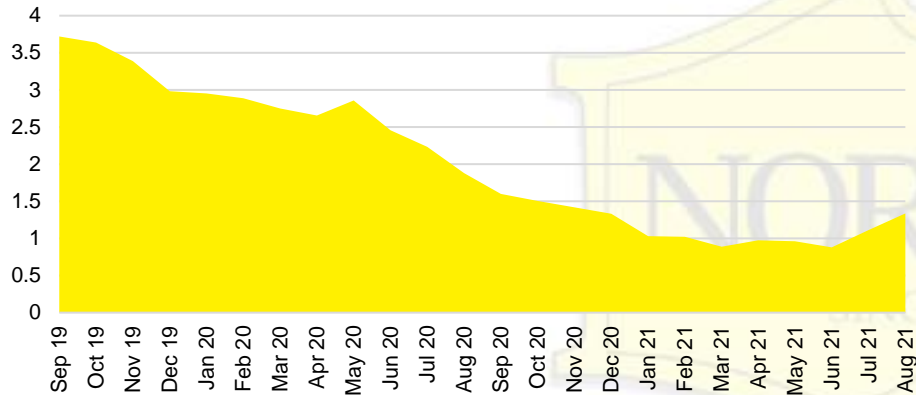

STEPHENS COUNTY INVENTORY BY PRICE POINT

WALTON COUNTY QUICK N'DICATORS

WALTON COUNTY SALES VOLUME VS SUPPLY

WALTON COUNTY MONTHS OF SUPPLY

WALTON COUNTY 12 MONTH AVERAGE SALES PRICE

WALTON COUNTY SALES BY PRICE POINT