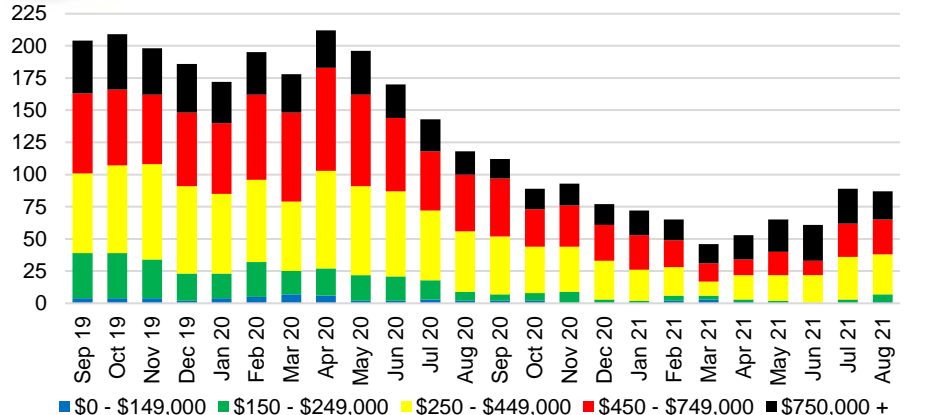

BARROW COUNTY INVENTORY BY PRICE POINT

CHEROKEE COUNTY QUICK N'DICATORS

CHEROKEE COUNTY SALES VOLUME VS SUPPLY

CHEROKEE COUNTY MONTHS OF SUPPLY

CHEROKEE COUNTY 12 MONTH AVERAGE SALES PRICE

CHEROKEE COUNTY SALES BY PRICE POINT

CHEROKEE COUNTY INVENTORY BY PRICE POINT

DAWSON COUNTY QUICK N'DICATORS

DAWSON COUNTY SALES VOLUME VS SUPPLY

DAWSON COUNTY MONTHS OF SUPPLY

DAWSON COUNTY 12 MONTH AVERAGE SALES PRICE

DAWSON COUNTY SALES BY PRICE POINT

DAWSON COUNTY INVENTORY BY PRICE POINT

FORSYTH COUNTY QUICK N'DICATORS

FORSYTH COUNTY SALES VOLUME VS SUPPLY

FORSYTH COUNTY MONTHS OF SUPPLY

FORSYTH COUNTY 12 MONTH AVERAGE SALES PRICE

FORSYTH COUNTY SALES BY PRICE POINT