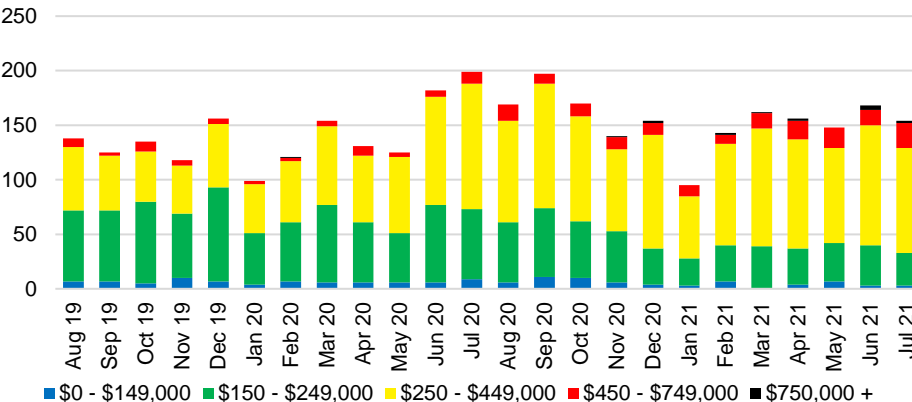

HALL COUNTY INVENTORY BY PRICE POINT

JACKSON COUNTY QUICK N'DICATORS

JACKSON COUNTY SALES VOLUME VS SUPPLY

JACKSON COUNTY MONTHS OF SUPPLY

JACKSON COUNTY 12 MONTH AVERAGE SALES PRICE

JACKSON COUNTY SALES BY PRICE POINT