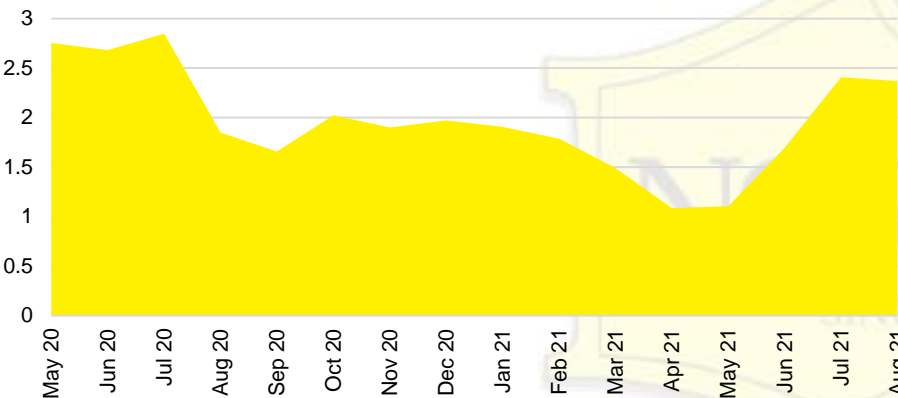

FORSYTH COUNTY INVENTORY BY PRICE POINT

FRANKLIN COUNTY QUICK N'DICATORS

FRANKLIN COUNTY SALES VOLUME VS SUPPLY

FRANKLIN COUNTY MONTHS OF SUPPLY

FRANKLIN COUNTY 12 MONTH AVERAGE SALES PRICE

FRANKLIN COUNTY SALES BY PRICE POINT