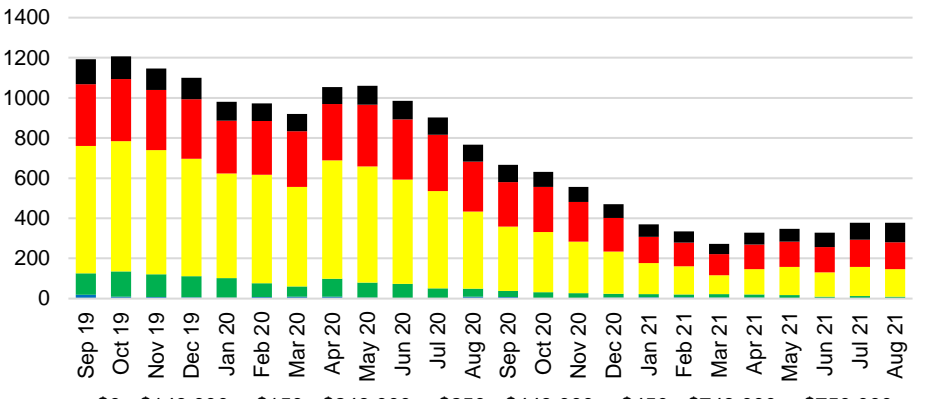

BANKS COUNTY INVENTORY BY SALES POINT

BARROW COUNTY QUICK N'DICATORS

BARROW COUNTY SALES VOLUME VS SUPPLY

BARROW COUNTY MONTHS OF SUPPLY

BARROW COUNTY 12 MONTH AVERAGE SALES PRICE

BARROW COUNTY SALES BY PRICE POINT

BARROW COUNTY INVENTORY BY PRICE POINT

CHEROKEE COUNTY QUICK N'DICATORS

CHEROKEE COUNTY SALES VOLUME VS SUPPLY

CHEROKEE COUNTY MONTHS OF SUPPLY

CHEROKEE COUNTY 12 MONTH AVERAGE SALES PRICE

CHEROKEE COUNTY SALES BY PRICE POINT

CHEROKEE COUNTY INVENTORY BY PRICE POINT

DAWSON COUNTY QUICK N'DICATORS

DAWSON COUNTY SALES VOLUME VS SUPPLY

DAWSON COUNTY MONTHS OF SUPPLY

DAWSON COUNTY 12 MONTH AVERAGE SALES PRICE

DAWSON COUNTY SALES BY PRICE POINT