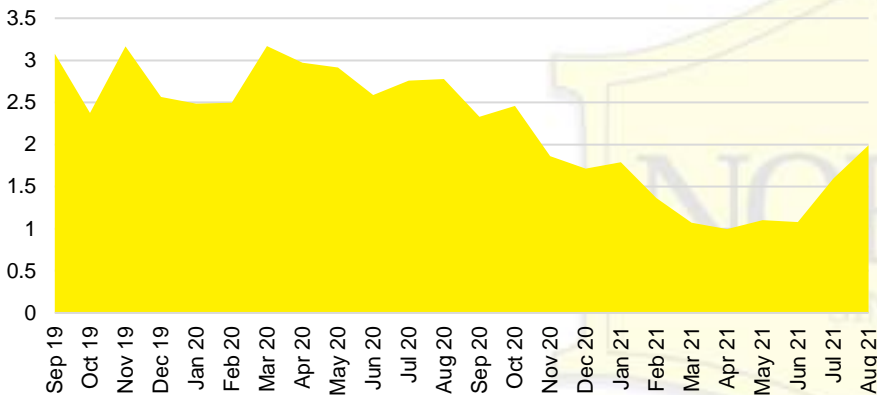

NORTH GEORGIA INVENTORY BY PRICE POINT

BANKS COUNTY QUICK N'DICATORS

BANKS COUNTY SALES VOLUME VS SUPPLY

BANKS COUNTY MONTHS OF SUPPLY

BANKS COUNTY 12 MONTH AVERAGE SALES PRICE

BANKS COUNTY SALES BY PRICE POINT

BANKS COUNTY INVENTORY BY SALES POINT

BARROW COUNTY QUICK N'DICATORS

BARROW COUNTY SALES VOLUME VS SUPPLY

BARROW COUNTY MONTHS OF SUPPLY

BARROW COUNTY 12 MONTH AVERAGE SALES PRICE

BARROW COUNTY SALES BY PRICE POINT