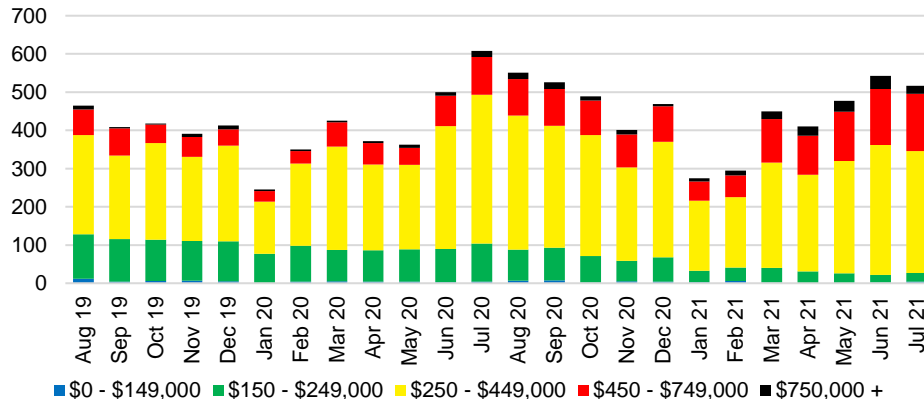

BANKS COUNTY INVENTORY BY SALES POINT

BARROW COUNTY QUICK N'DICATORS

BARROW COUNTY SALES VOLUME VS SUPPLY

BARROW COUNTY MONTHS OF SUPPLY

BARROW COUNTY 12 MONTH AVERAGE SALES PRICE

BARROW COUNTY SALES BY PRICE POINT

BARROW COUNTY INVENTORY BY PRICE POINT

CHEROKEE COUNTY QUICK N'DICATORS

CHEROKEE COUNTY SALES VOLUME VS SUPPLY

CHEROKEE COUNTY MONTHS OF SUPPLY

CHEROKEE COUNTY 12 MONTH AVERAGE SALES PRICE

CHEROKEE COUNTY SALES BY PRICE POINT

CHEROKEE COUNTY INVENTORY BY PRICE POINT

DAWSON COUNTY QUICK N'DICATORS

DAWSON COUNTY SALES VOLUME VS SUPPLY

DAWSON COUNTY MONTHS OF SUPPLY

DAWSON COUNTY 12 MONTH AVERAGE SALES PRICE

DAWSON COUNTY SALES BY PRICE POINT