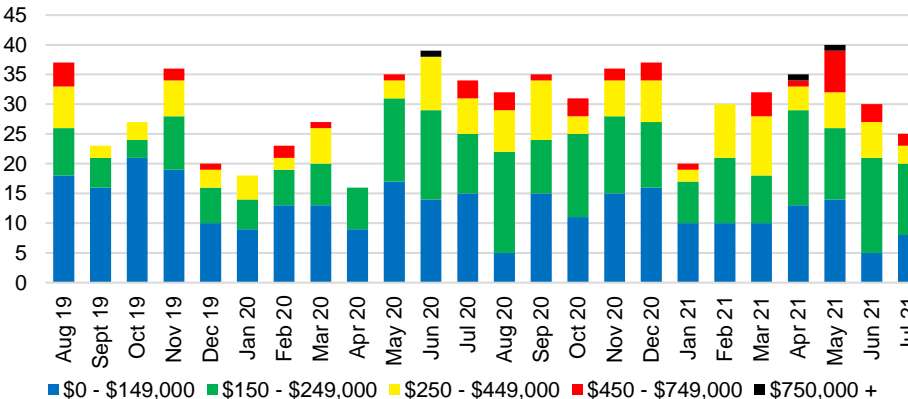

RABUN COUNTY INVENTORY BY PRICE POINT

STEPHENS COUNTY QUICK N'DICATORS

STEPHENS COUNTY SALES VOLUME VS SUPPLY

STEPHENS COUNTY MONTHS OF SUPPLY

STEPHENS COUNTY 12 MONTH AVERAGE SALES PRICE

STEPHENS COUNTY SALES BY PRICE POINT