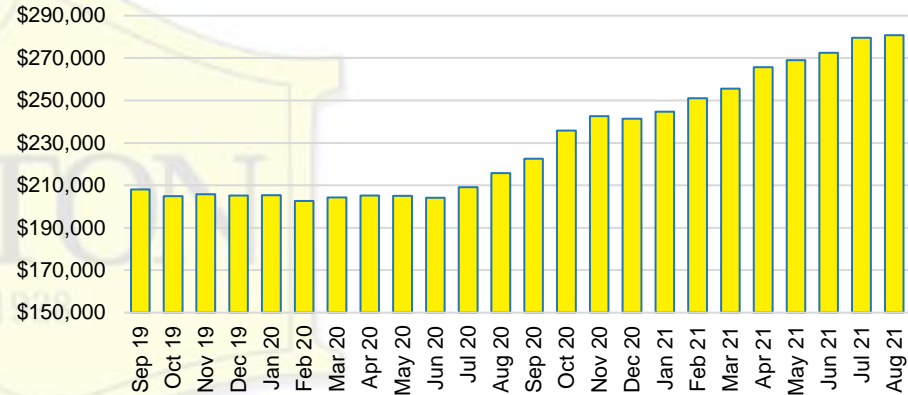

NORTH GEORGIA INVENTORY BY PRICE POINT

BANKS COUNTY QUICK N'DICATORS

BANKS COUNTY SALES VOLUME VS SUPPLY

BANKS COUNTY MONTHS OF SUPPLY

BANKS COUNTY 12 MONTH AVERAGE SALES PRICE

BANKS COUNTY SALES BY PRICE POINT

BANKS COUNTY INVENTORY BY SALES POINT

BARROW COUNTY QUICK N'DICATORS

BARROW COUNTY SALES VOLUME VS SUPPLY

BARROW COUNTY MONTHS OF SUPPLY

BARROW COUNTY 12 MONTH AVERAGE SALES PRICE

BARROW COUNTY SALES BY PRICE POINT