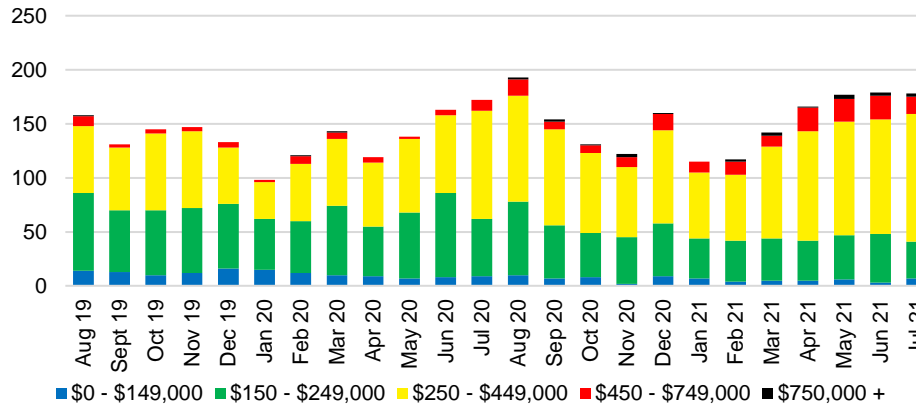

STEPHENS COUNTY INVENTORY BY PRICE POINT

WALTON COUNTY QUICK N'DICATORS

WALTON COUNTY SALES VOLUME VS SUPPLY

WALTON COUNTY MONTHS OF SUPPLY

WALTON COUNTY 12 MONTH AVERAGE SALES PRICE

WALTON COUNTY SALES BY PRICE POINT