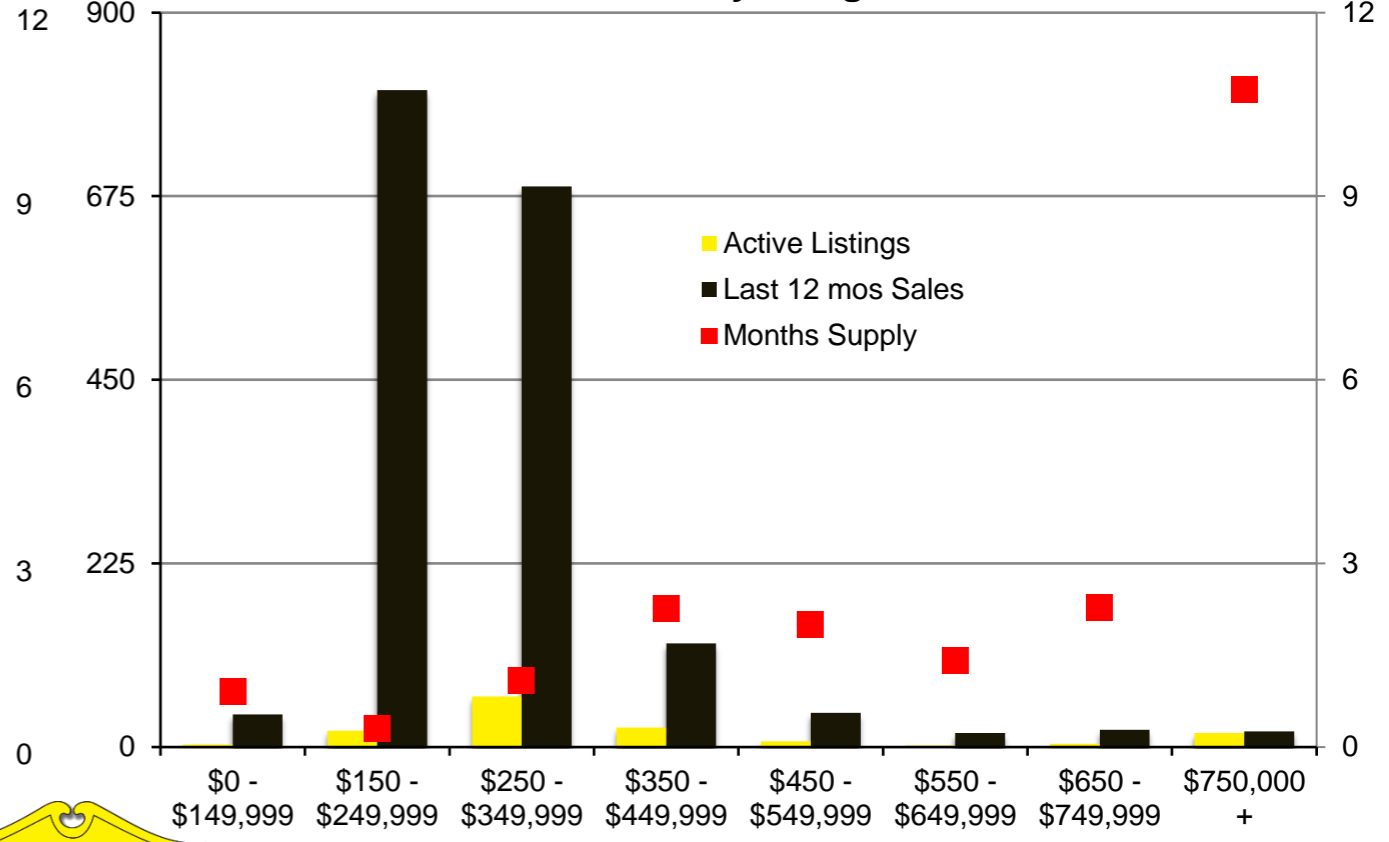

N INDICATORS

AUGUST 2021

NORTH GEORGIA AUGUST 2021

Banks County - August 2021

Barrow County - August 2021

Cherokee County - August 2021

Dawson County - August 2021

Forsyth County - August 2021

Franklin County - August 2021

Gwinnett County - August 2021

Habersham County - August 2021

Hall County – August 2021

Jackson County - August 2021

Lumpkin County - August 2021

Pickens County – August 2021

Rabun County – August 2021

Stephens County - August 2021

Walton County – August 2021

White County - August 2021