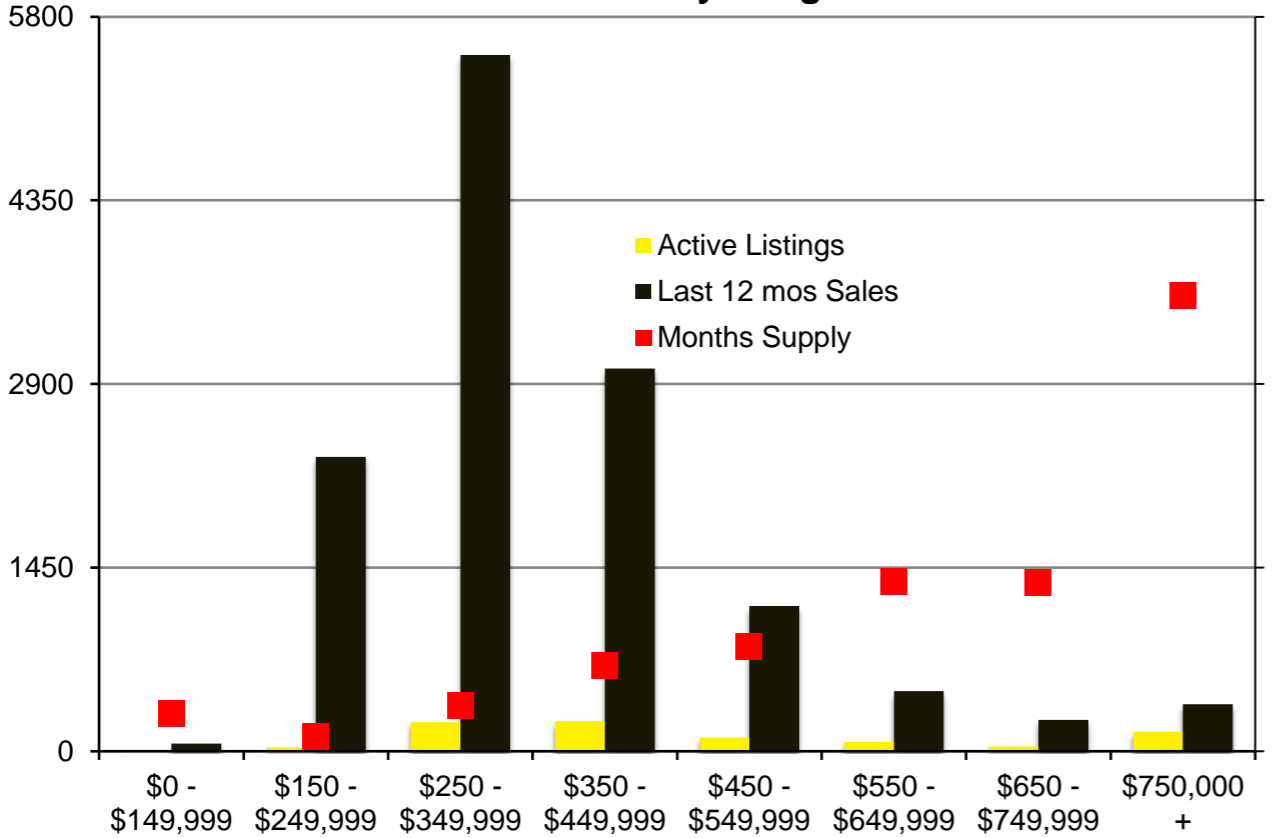

N INDICATORS

AUGUST 2021

NORTH GEORGIA AUGUST 2021

Banks County - August 2021

Barrow County - August 2021

Cherokee County - August 2021

Dawson County - August 2021

Forsyth County - August 2021

Franklin County - August 2021

Gwinnett County - August 2021

Habersham County - August 2021

Hall County – August 2021

Jackson County - August 2021

Lumpkin County - August 2021

Pickens County – August 2021

Rabun County – August 2021

Stephens County - August 2021

Walton County – August 2021

White County - August 2021