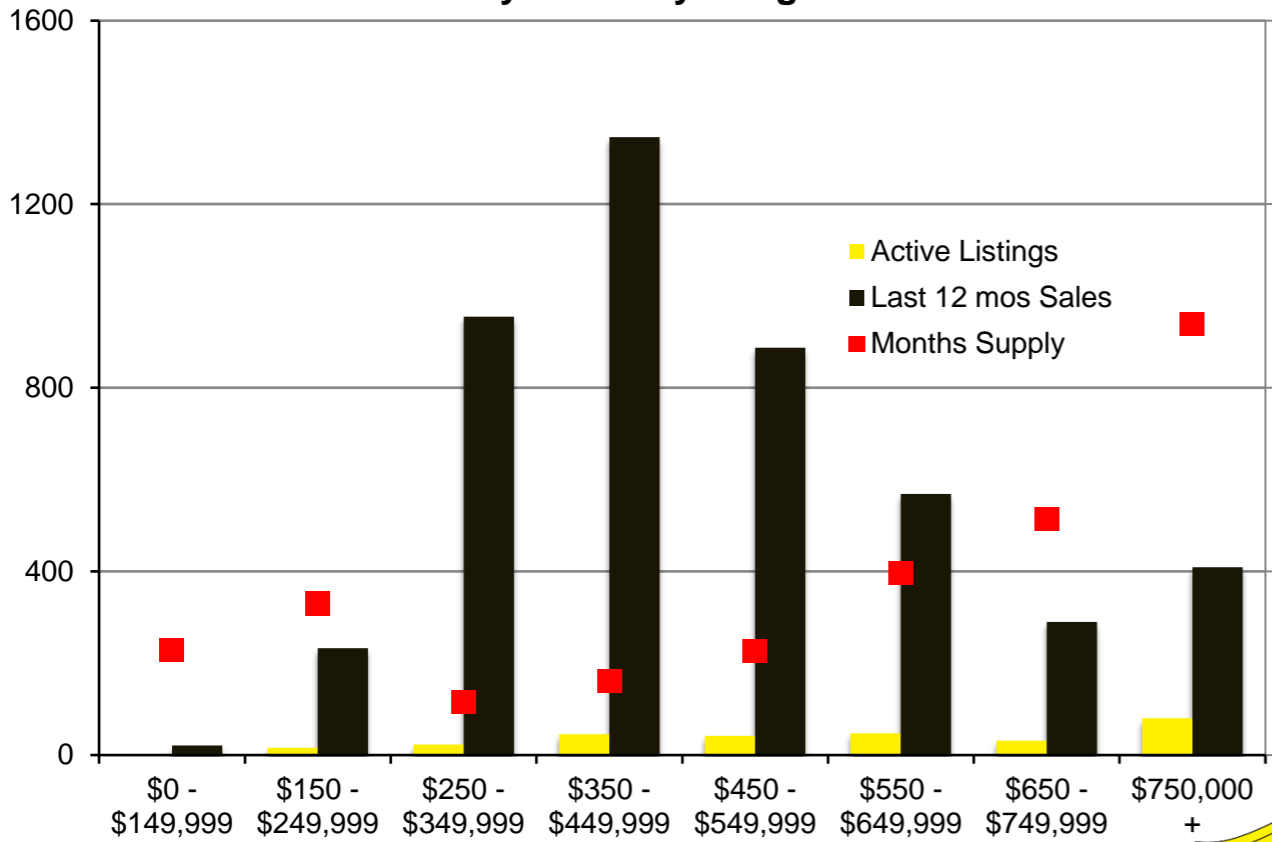

N INDICATORS

AUGUST 2021

NORTH GEORGIA AUGUST 2021

Banks County - August 2021

Barrow County - August 2021

Cherokee County - August 2021

Dawson County - August 2021

Forsyth County - August 2021

Franklin County - August 2021

Gwinnett County - August 2021

Habersham County - August 2021

Hall County – August 2021

Jackson County - August 2021

Lumpkin County - August 2021

Pickens County – August 2021

Rabun County – August 2021

Stephens County - August 2021

Walton County – August 2021

White County - August 2021