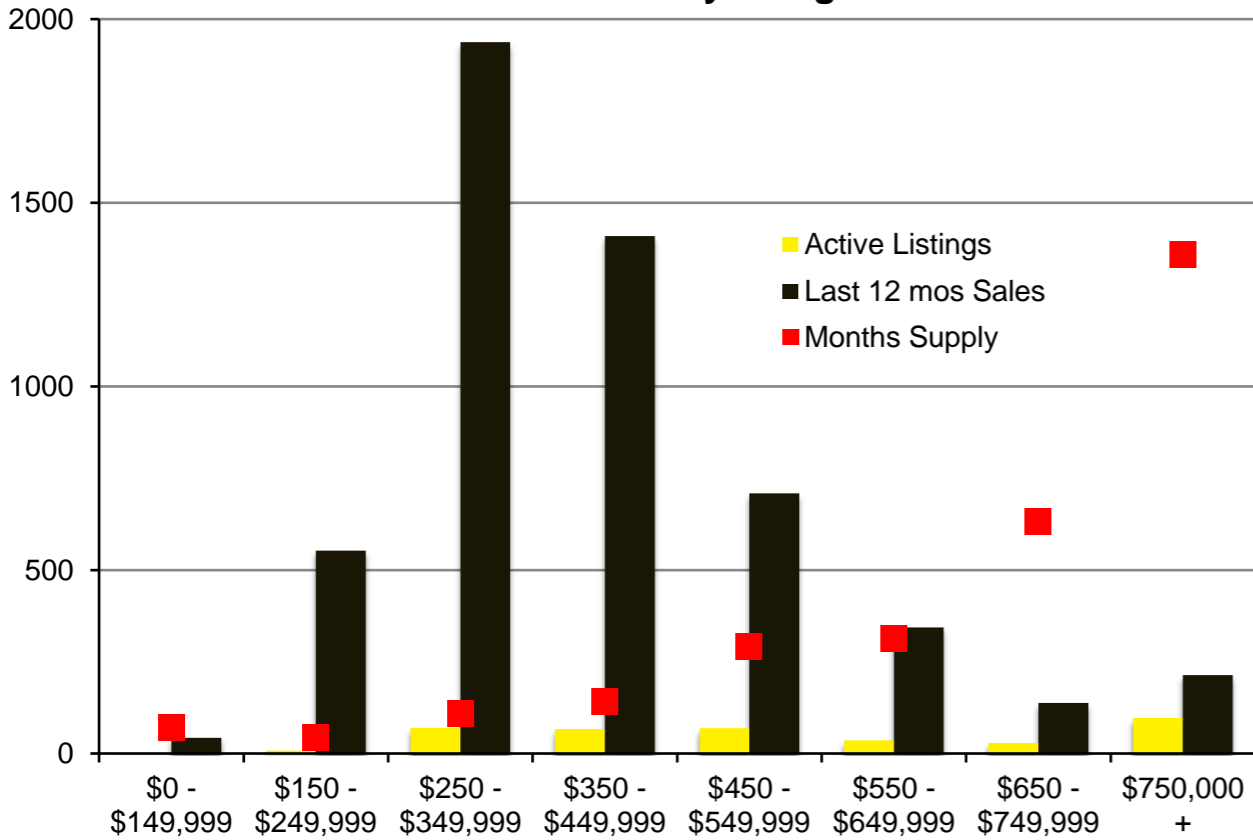

N INDICATORS

AUGUST 2021

NORTH GEORGIA AUGUST 2021

Banks County - August 2021

Barrow County - August 2021

Cherokee County - August 2021

Dawson County - August 2021

Forsyth County - August 2021

Franklin County - August 2021

Gwinnett County - August 2021

Habersham County - August 2021

Hall County – August 2021

Jackson County - August 2021

Lumpkin County - August 2021

Pickens County – August 2021

Rabun County – August 2021

Stephens County - August 2021

Walton County – August 2021

White County - August 2021