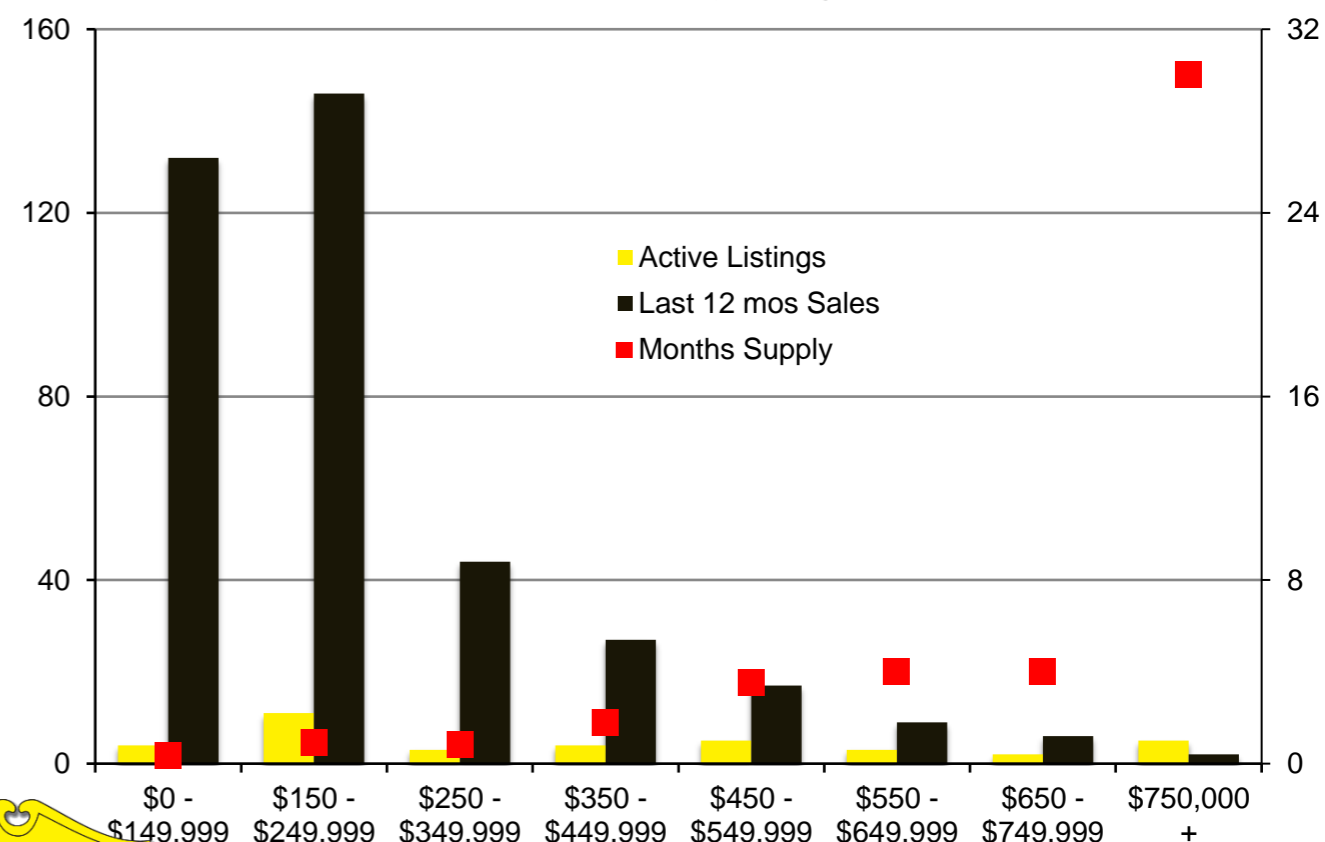

N INDICATORS

AUGUST 2021

NORTH GEORGIA AUGUST 2021

Banks County - August 2021

Barrow County - August 2021

Cherokee County - August 2021

Dawson County - August 2021

Forsyth County - August 2021

Franklin County - August 2021

Gwinnett County - August 2021

Habersham County - August 2021

Hall County – August 2021

Jackson County - August 2021

Lumpkin County - August 2021

Pickens County – August 2021

Rabun County – August 2021

Stephens County - August 2021

Walton County – August 2021

White County - August 2021