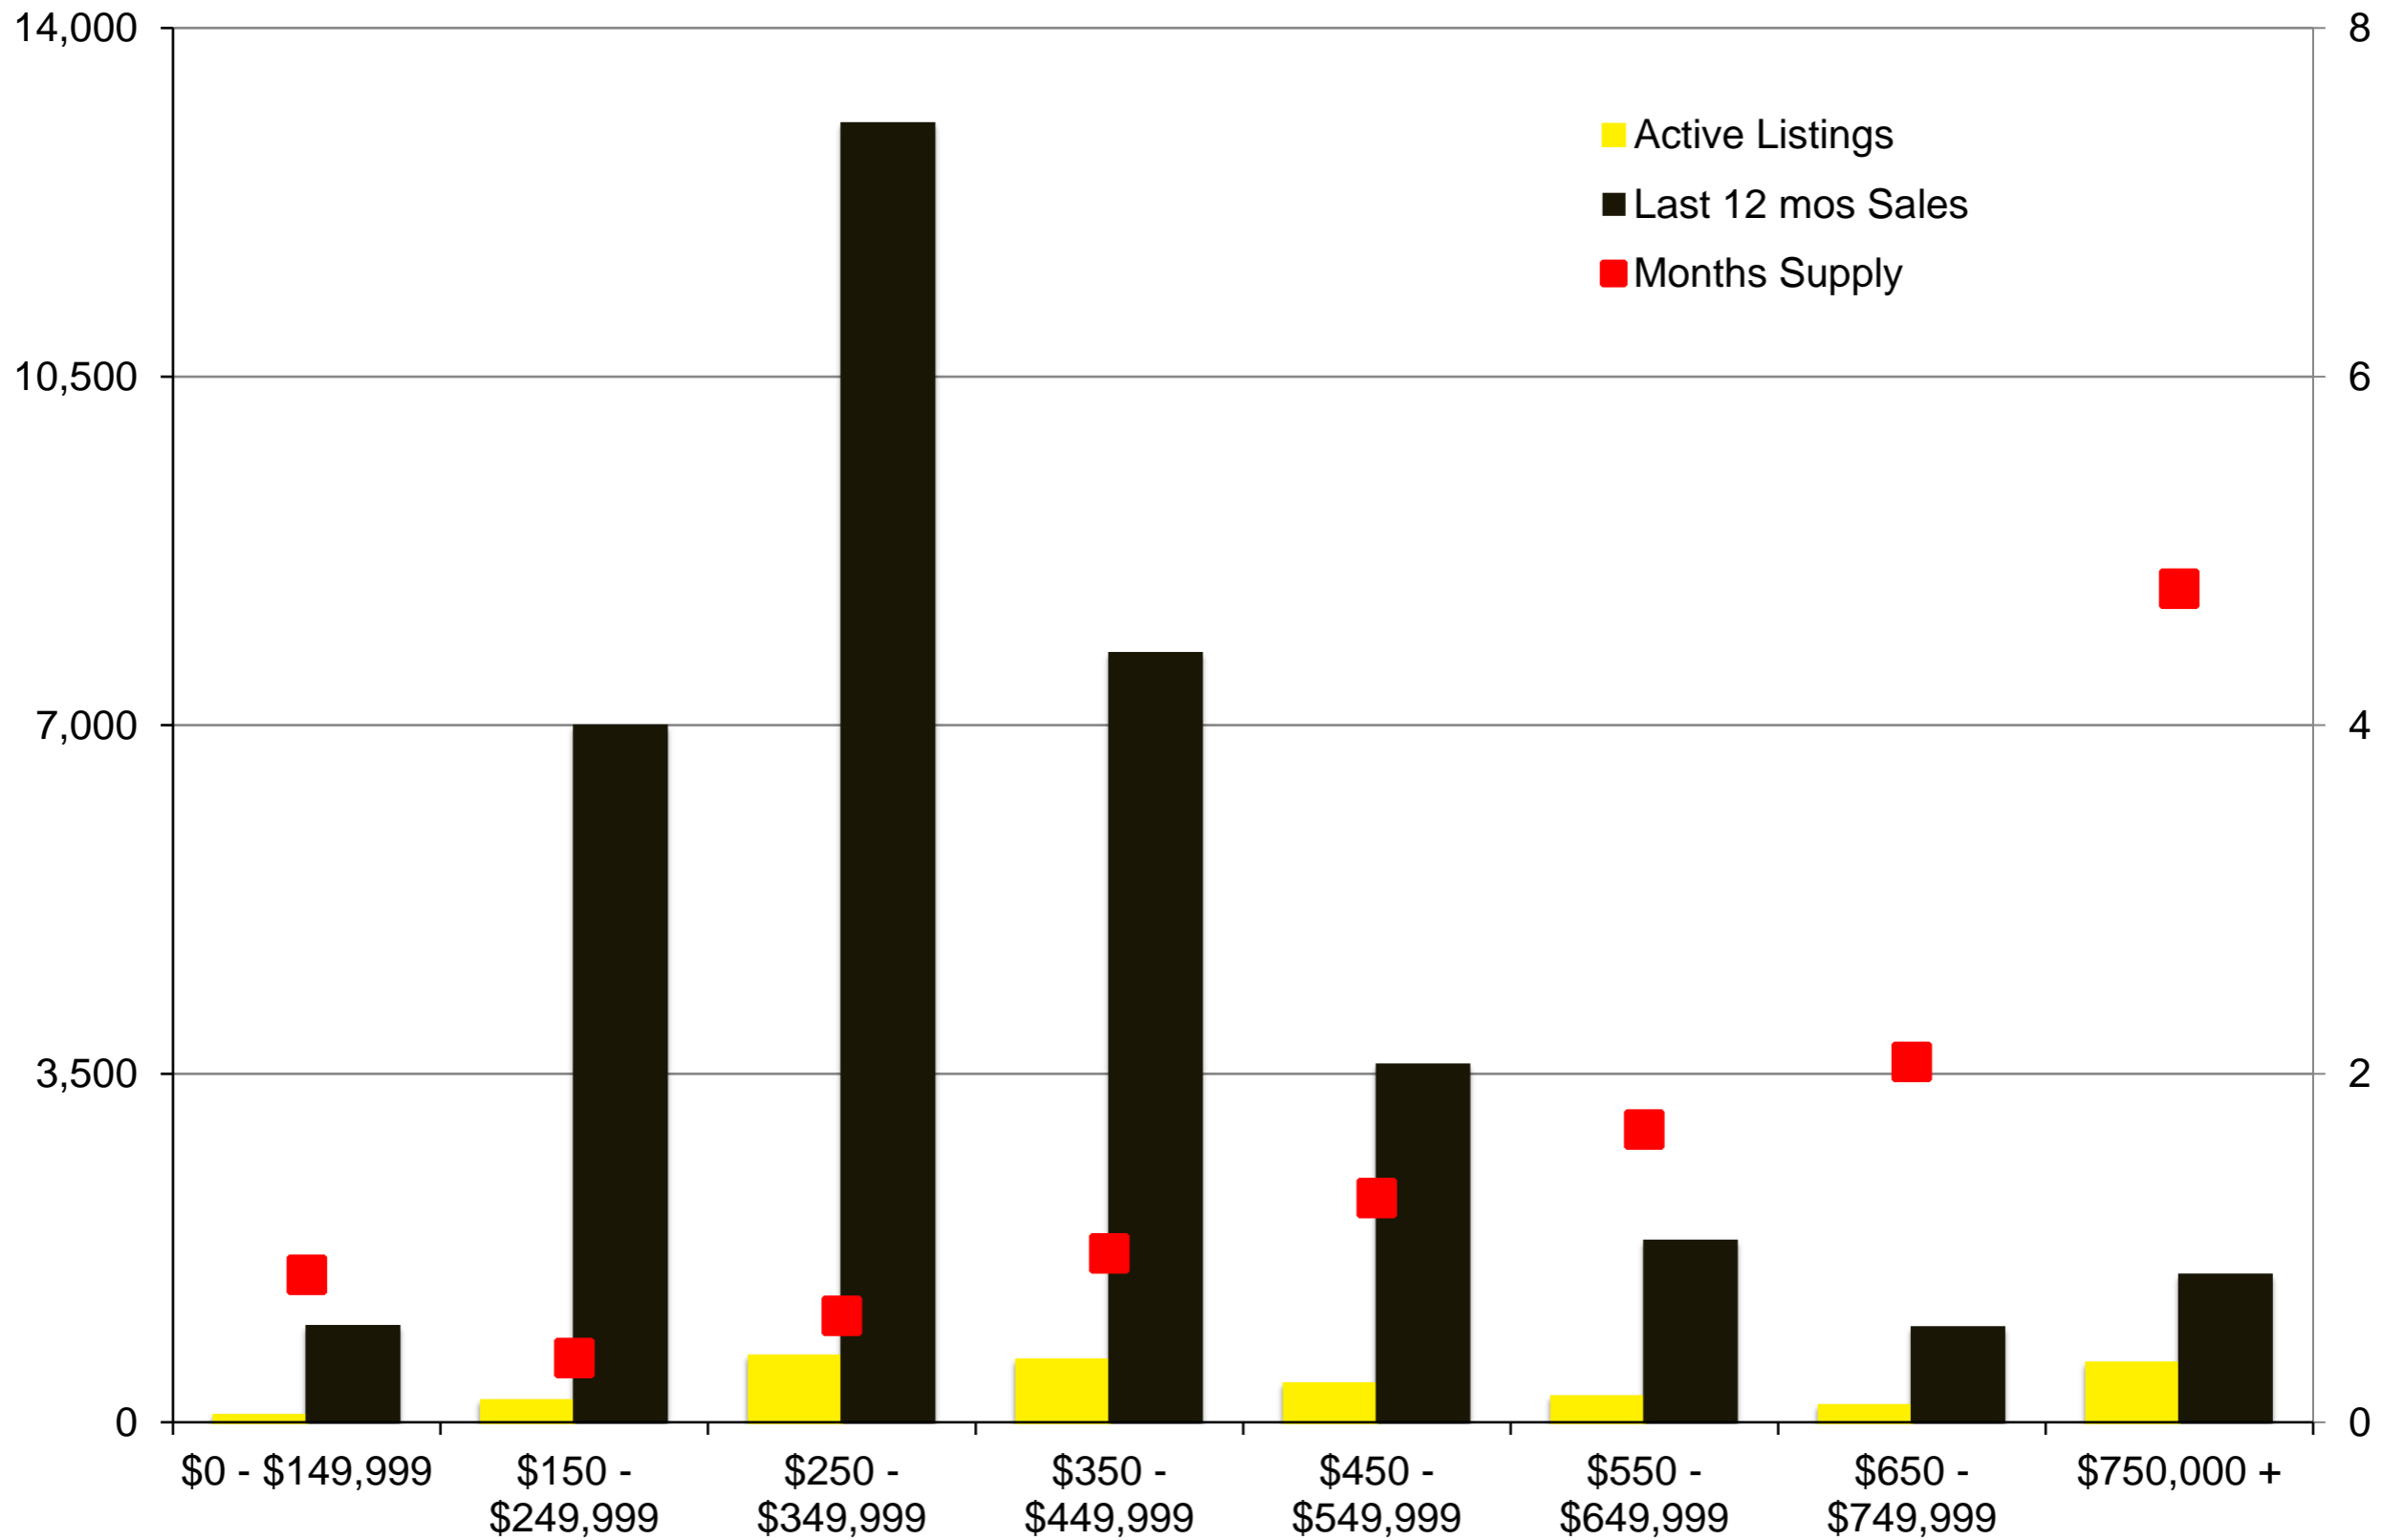

N INDICATORS

AUGUST 2021

NORTH GEORGIA AUGUST 2021

Banks County - August 2021

Barrow County - August 2021

Cherokee County - August 2021

Dawson County - August 2021

Forsyth County - August 2021

Franklin County - August 2021

Gwinnett County - August 2021

Habersham County - August 2021

Hall County – August 2021

Jackson County - August 2021

Lumpkin County - August 2021

Pickens County – August 2021

Rabun County – August 2021

Stephens County - August 2021

Walton County – August 2021

White County - August 2021