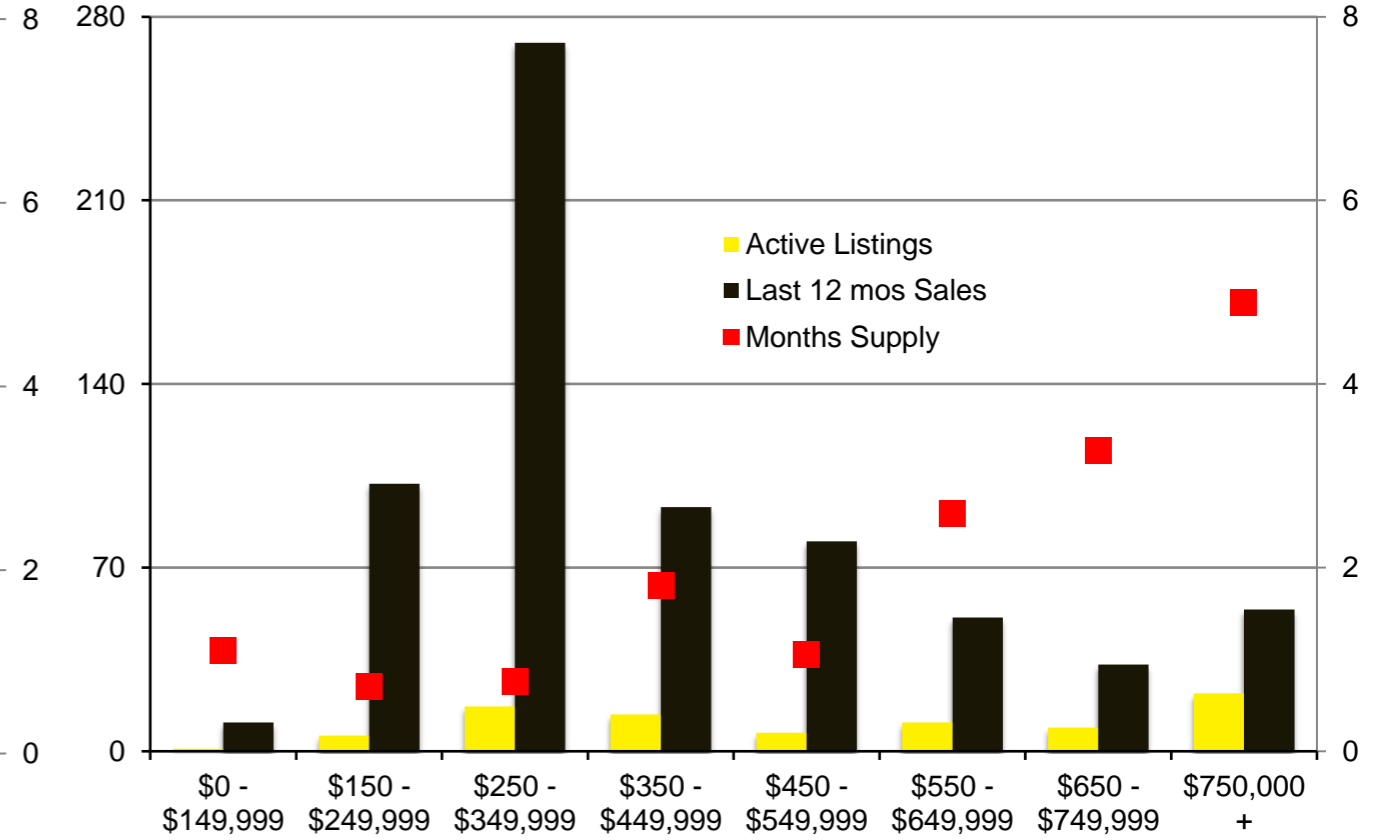

N INDICATORS

AUGUST 2021

NORTH GEORGIA AUGUST 2021

Banks County - August 2021

Barrow County - August 2021

Cherokee County - August 2021

Dawson County - August 2021

Forsyth County - August 2021

Franklin County - August 2021

Gwinnett County - August 2021

Habersham County - August 2021

Hall County – August 2021

Jackson County - August 2021

Lumpkin County - August 2021

Pickens County – August 2021

Rabun County – August 2021

Stephens County - August 2021

Walton County – August 2021

White County - August 2021