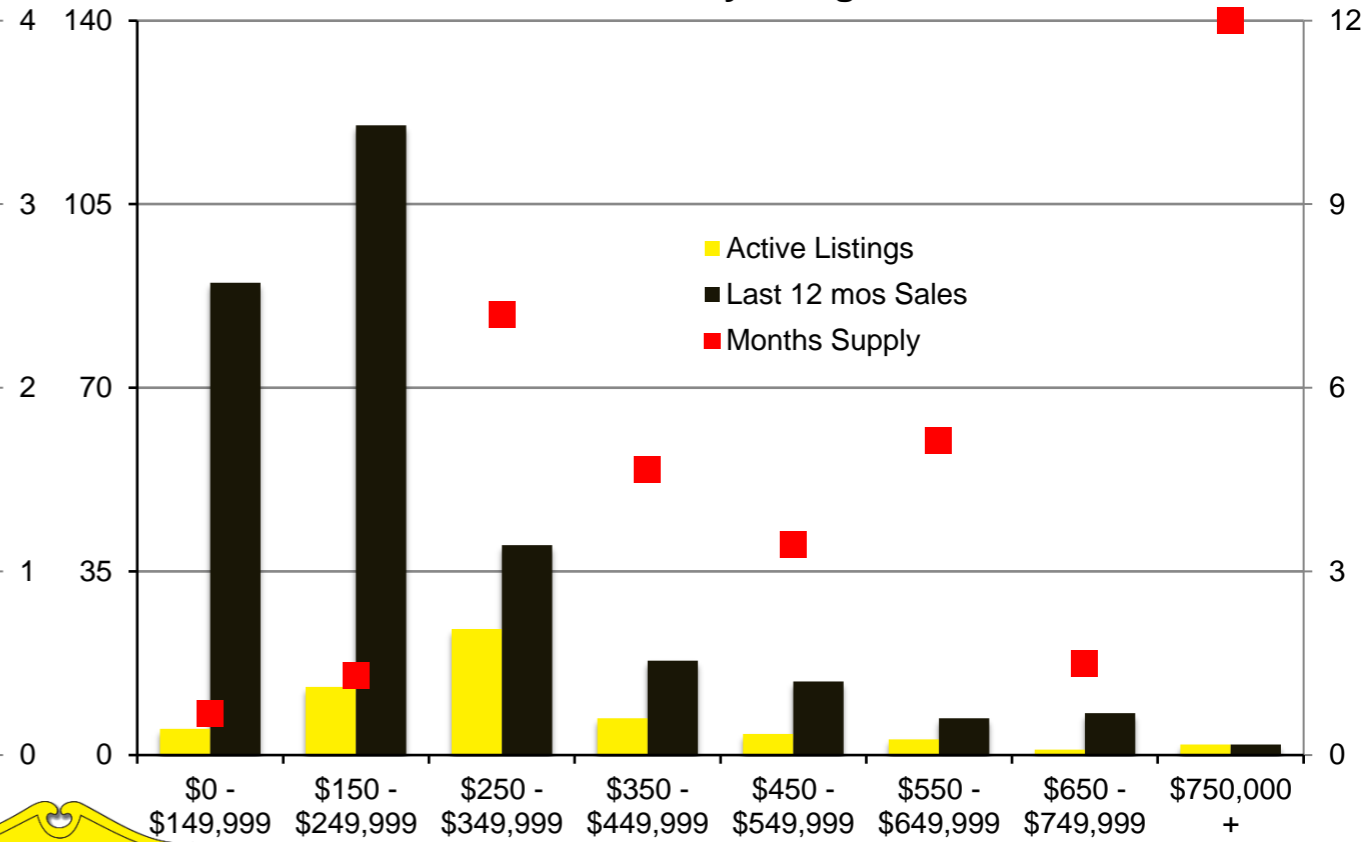

N INDICATORS

AUGUST 2021

NORTH GEORGIA AUGUST 2021

Banks County - August 2021

Barrow County - August 2021

Cherokee County - August 2021

Dawson County - August 2021

Forsyth County - August 2021

Franklin County - August 2021

Gwinnett County - August 2021

Habersham County - August 2021

Hall County – August 2021

Jackson County - August 2021

Lumpkin County - August 2021

Pickens County – August 2021

Rabun County – August 2021

Stephens County - August 2021

Walton County – August 2021

White County - August 2021