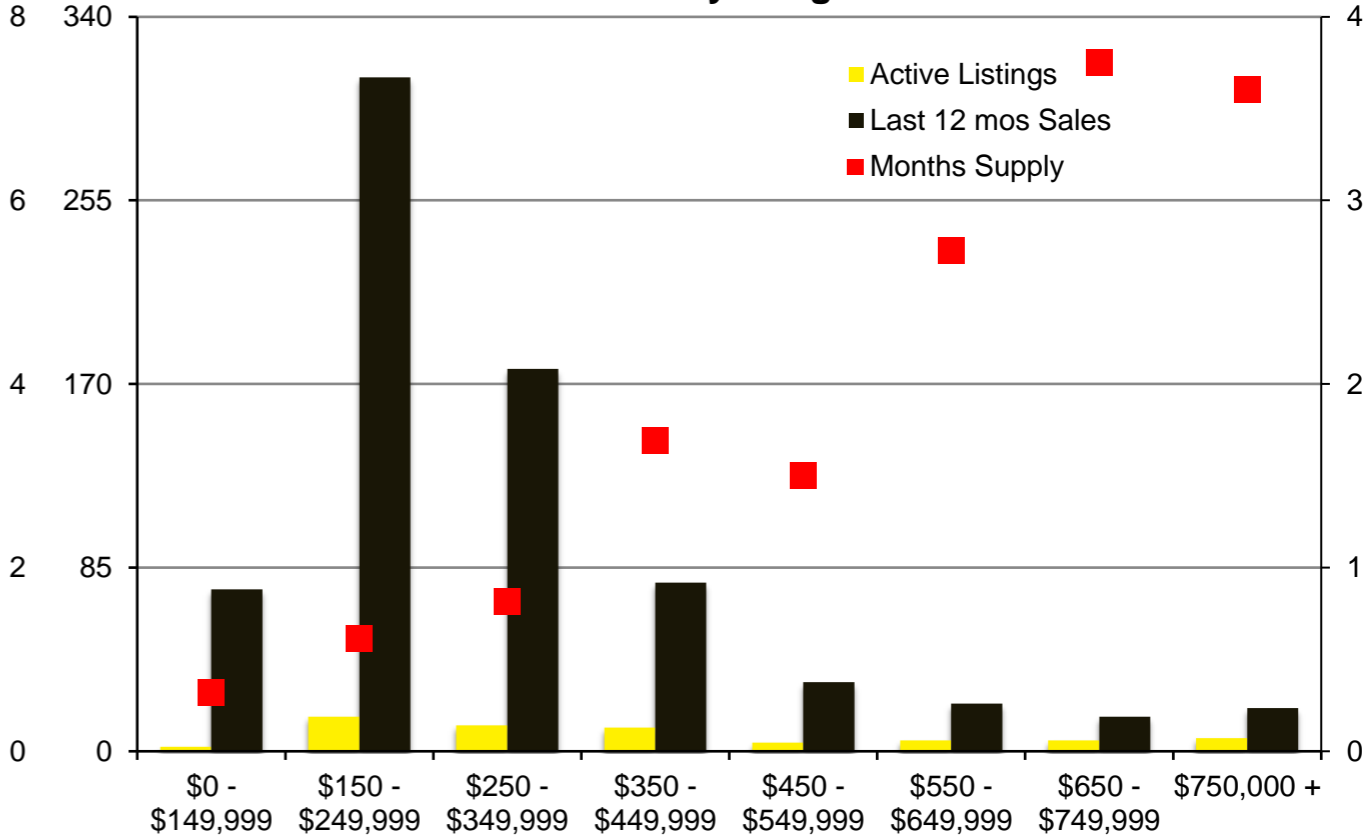

N INDICATORS

AUGUST 2021

NORTH GEORGIA AUGUST 2021

Banks County - August 2021

Barrow County - August 2021

Cherokee County - August 2021

Dawson County - August 2021

Forsyth County - August 2021

Franklin County - August 2021

Gwinnett County - August 2021

Habersham County - August 2021

Hall County – August 2021

Jackson County - August 2021

Lumpkin County - August 2021

Pickens County – August 2021

Rabun County – August 2021

Stephens County - August 2021

Walton County – August 2021

White County - August 2021