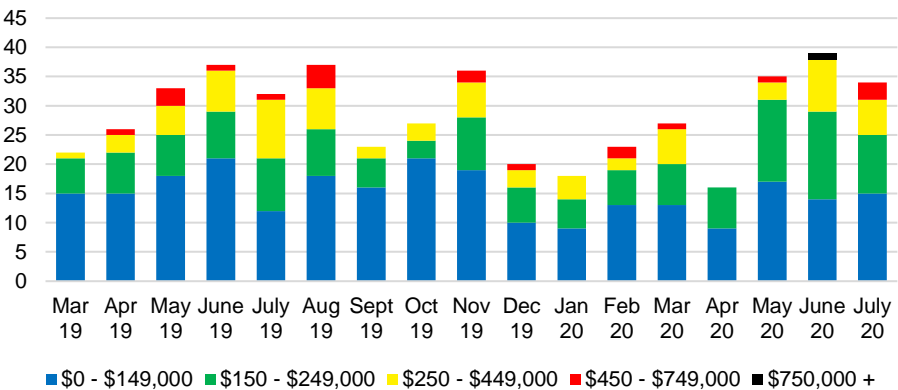

STEPHENS COUNTY SALES BY PRICE POINT