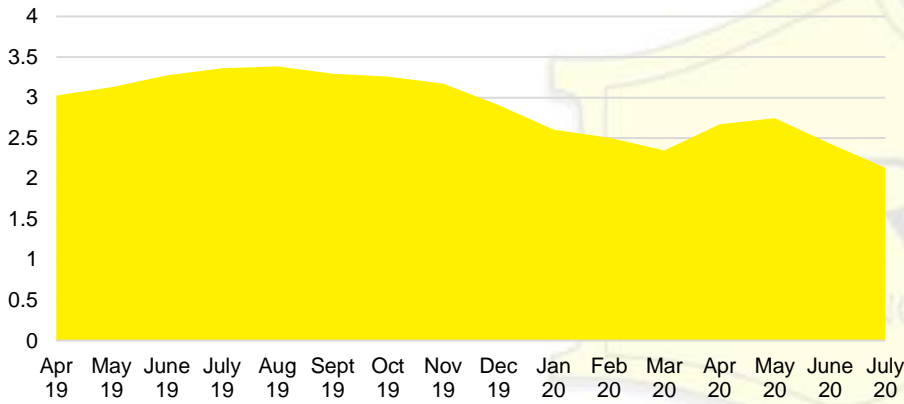

NORTH GEORGIA MONTHS OF SUPPLY