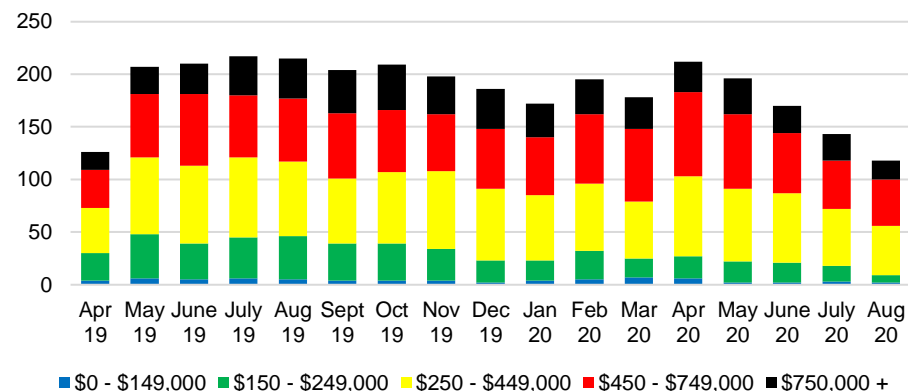

DAWSON COUNTY INVENTORY BY PRICE POINT