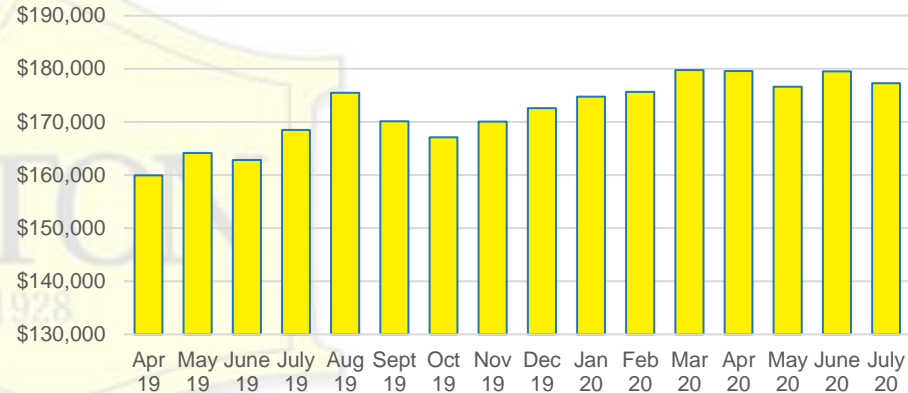

STEPHENS COUNTY 12 MONTH AVERAGE SALES PRICE