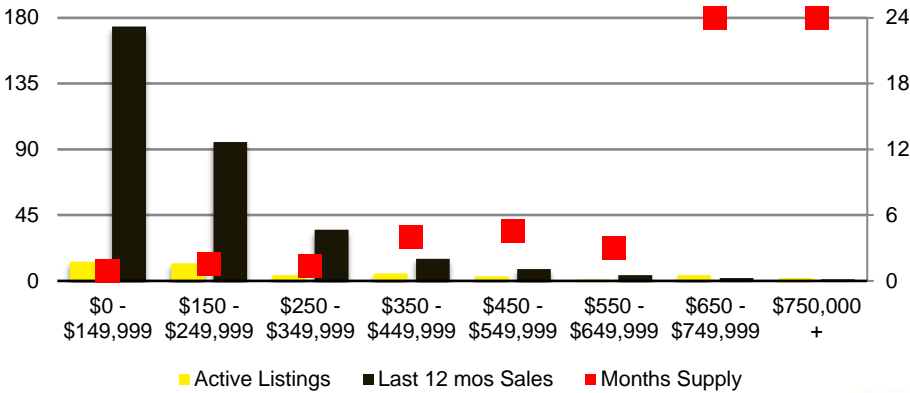

STEPHENS COUNTY QUICK N'DICATORS