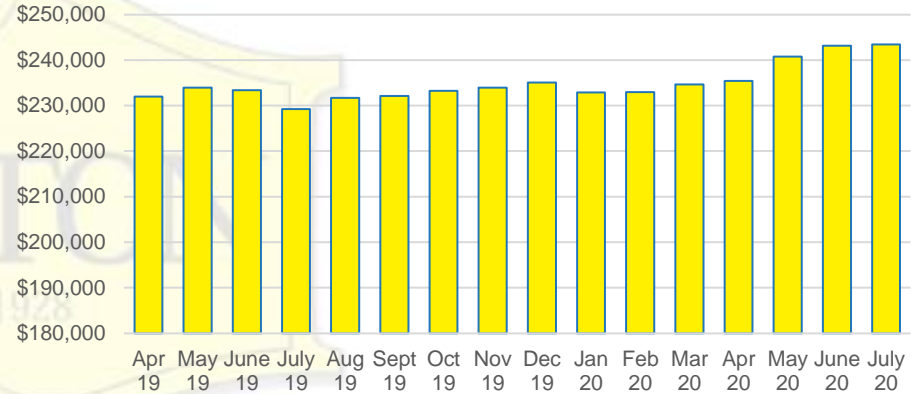

LUMPKIN COUNTY AVERAGE SALES PRICE