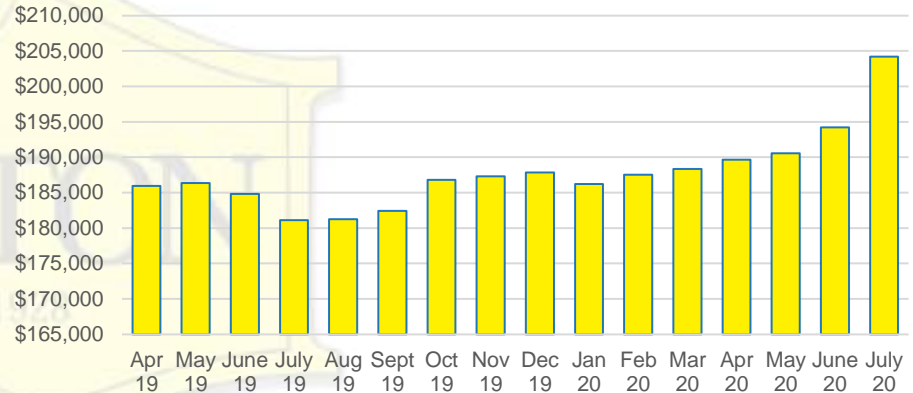

WHITE COUNTY 12 MONTH AVERAGE SALES PRICE