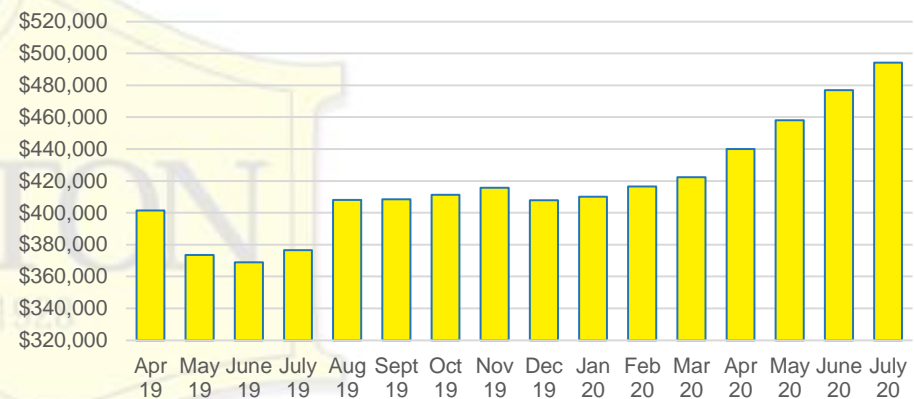

RABUN COUNTY 12 MONTH AVERAGE SALES PRICE