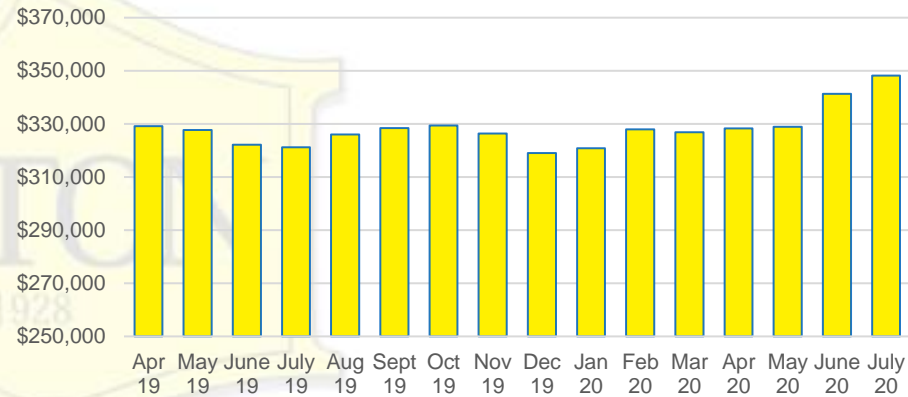

DAWSON COUNTY 12 MONTH AVERAGE SALES PRICE