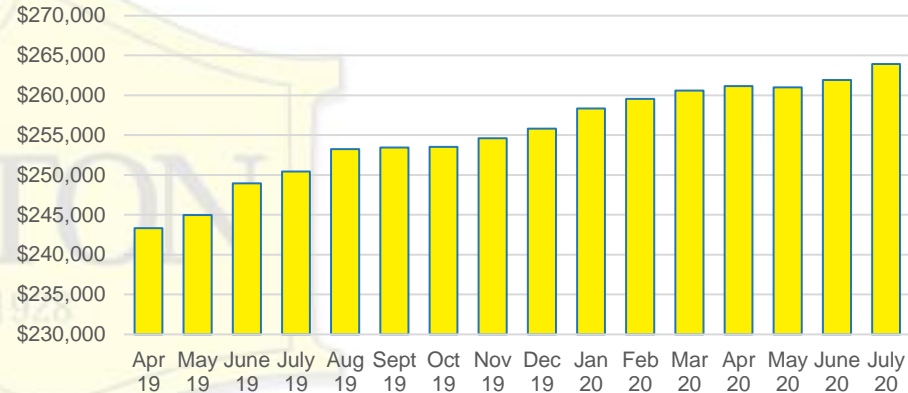

JACKSON COUNTY 12 MONTH AVERAGE SALES PRICE