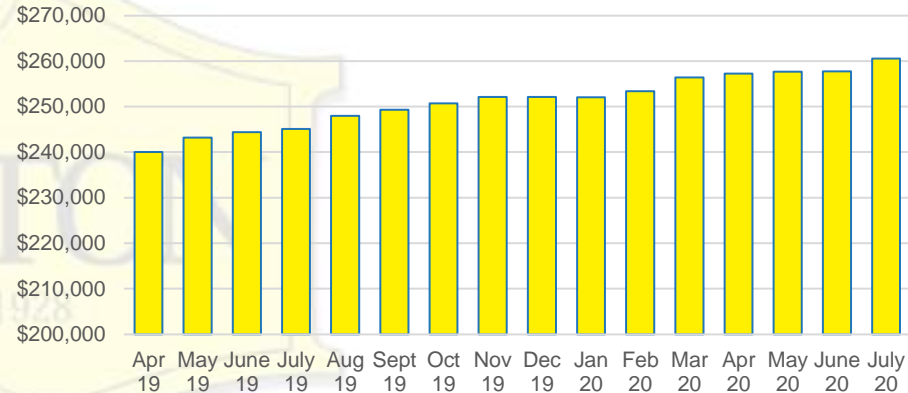

WALTON COUNTY 12 MONTH AVERAGE SALES PRICE