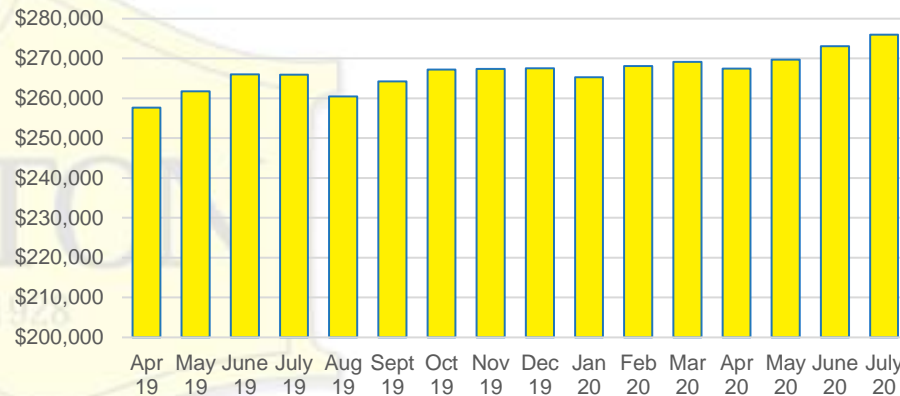

PICKENS COUNTY 12 MONTH AVERAGE SALES PRICE