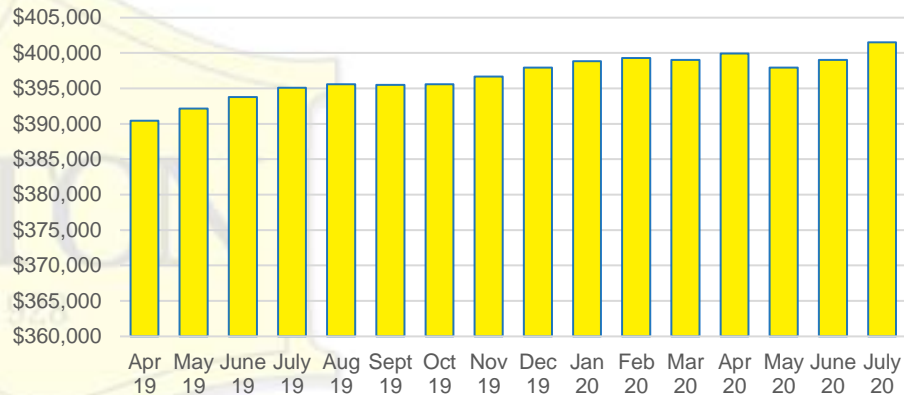

FORSYTH COUNTY 12 MONTH AVERAGE SALES PRICE