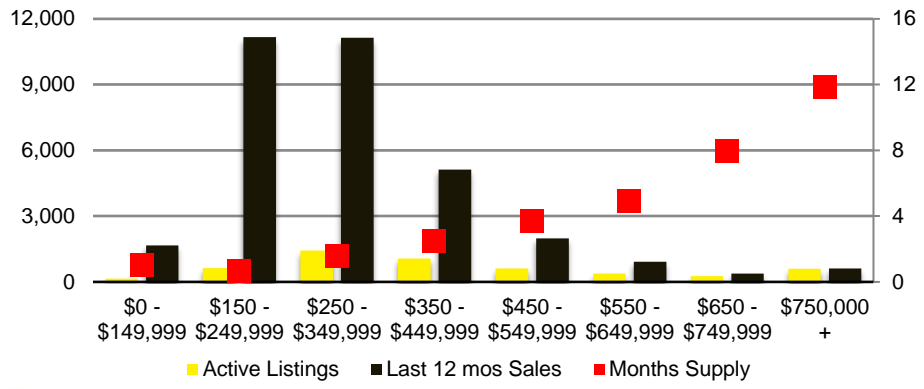

AUGUST 2020

DEEPER DIVE

NORTH GEORGIA QUICK N'DICATORS