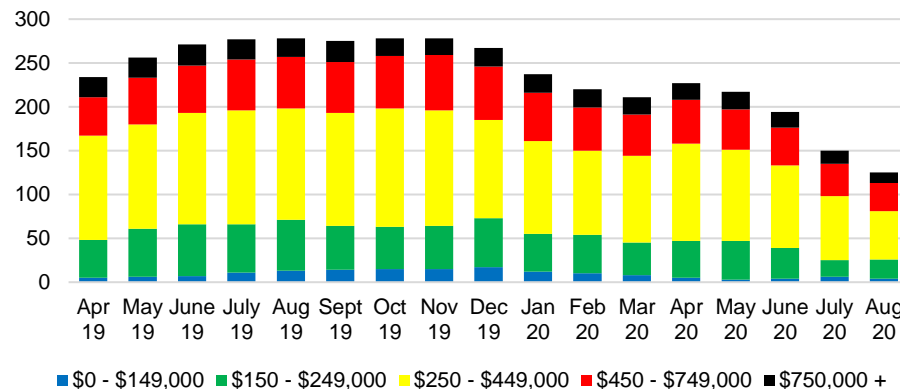

PICKENS COUNTY INVENTORY BY PRICE POINT