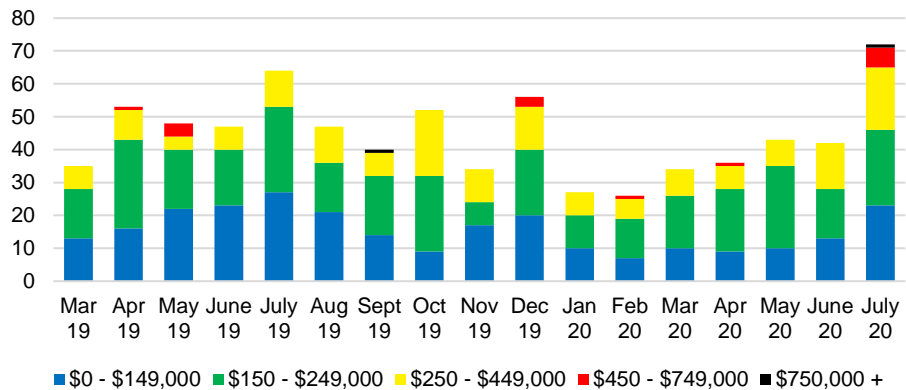

WHITE COUNTY SALES BY PRICE POINT