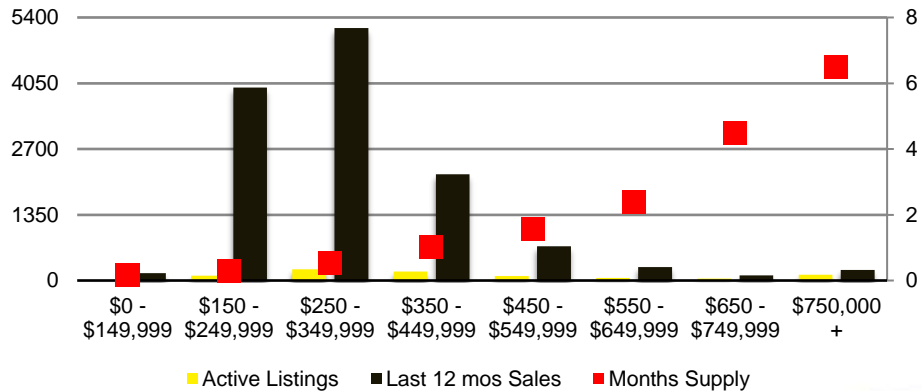

DAWSON COUNTY INVENTORY BY PRICE POINT

FORSYTH COUNTY QUICK N'DICATORS

FORSYTH COUNTY SALES VOLUME VS SUPPLY

FORSYTH COUNTY MONTHS OF SUPPLY

FORSYTH COUNTY 12 MONTH AVERAGE SALES PRICE

FORSYTH COUNTY SALES BY PRICE POINT

FORSYTH COUNTY INVENTORY BY PRICE POINT

FRANKLIN COUNTY QUICK N'DICATORS

FRANKLIN COUNTY 12 MONTH AVERAGE SALES PRICE

FRANKLIN COUNTY SALES BY PRICE POINT

GWINNETT COUNTY QUICK N'DICATORS

GWINNETT COUNTY SALES VOLUME VS SUPPLY

GWINNETT COUNTY MONTHS OF SUPPLY

GWINNETT COUNTY 12 MONTH AVERAGE SALES PRICE

GWINNETT COUNTY SALES BY PRICE POINT

GWINNETT COUNTY INVENTORY BY PRICE POINT

HABERSHAM COUNTY QUICK N'DICATORS

HABERSHAM COUNTY SALES VOLUME VS SUPPLY