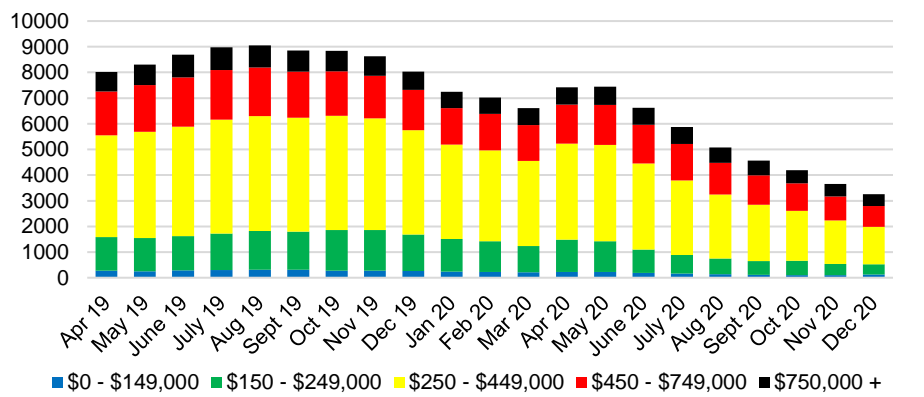

NORTH GEORGIA INVENTORY BY PRICE POINT