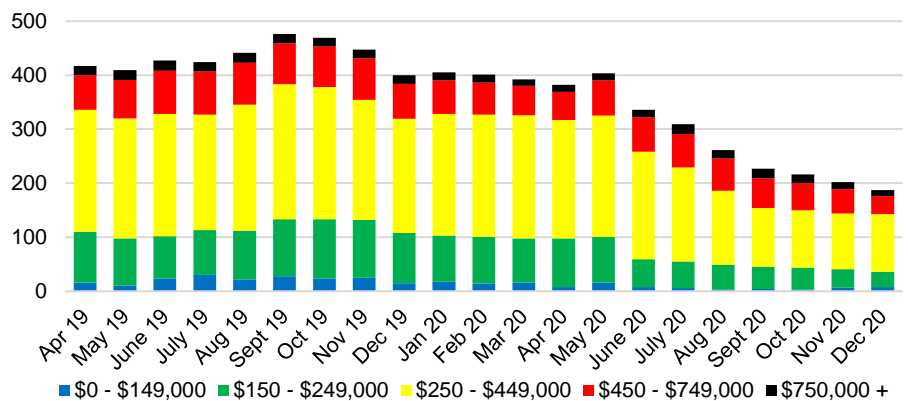

WALTON COUNTY MONTHS OF SUPPLY

WALTON COUNTY 12 MONTH AVERAGE SALES PRICE

WALTON COUNTY SALES BY PRICE POINT

WALTON COUNTY INVENTORY BY PRICE POINT

WHITE COUNTY QUICK N'DICATORS

WHITE COUNTY SALES VOLUME VS SUPPLY

WHITE COUNTY MONTHS OF SUPPLY

WHITE COUNTY 12 MONTH AVERAGE SALES PRICE

WHITE COUNTY SALES BY PRICE POINT

WHITE COUNTY INVENTORY BY PRICE POINT