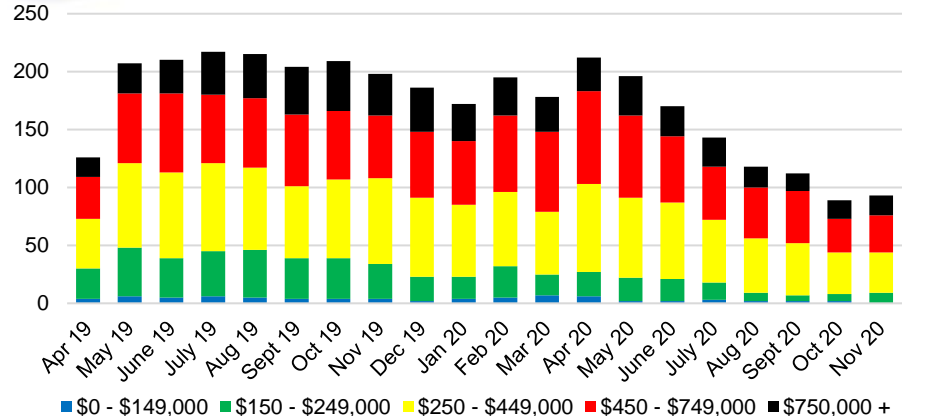

BARROW COUNTY INVENTORY BY PRICE POINT

CHEROKEE COUNTY QUICK N'DICATORS

CHEROKEE COUNTY SALES VOLUME VS SUPPLY

CHEROKEE COUNTY MONTHS OF SUPPLY

CHEROKEE COUNTY 12 MONTH AVERAGE SALES PRICE

CHEROKEE COUNTY SALES BY PRICE POINT

CHEROKEE COUNTY INVENTORY BY PRICE POINT

DAWSON COUNTY QUICK N'DICATORS

DAWSON COUNTY SALES VOLUME VS SUPPLY

DAWSON COUNTY MONTHS OF SUPPLY

DAWSON COUNTY 12 MONTH AVERAGE SALES PRICE

DAWSON COUNTY SALES BY PRICE POINT

DAWSON COUNTY INVENTORY BY PRICE POINT

FORSYTH COUNTY QUICK N'DICATORS

FORSYTH COUNTY SALES VOLUME VS SUPPLY

FORSYTH COUNTY MONTHS OF SUPPLY

FORSYTH COUNTY 12 MONTH AVERAGE SALES PRICE

FORSYTH COUNTY SALES BY PRICE POINT