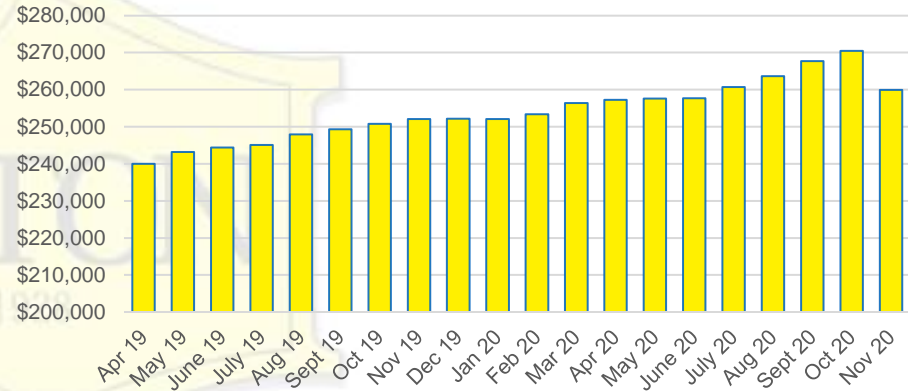

WALTON COUNTY INVENTORY BY PRICE POINT