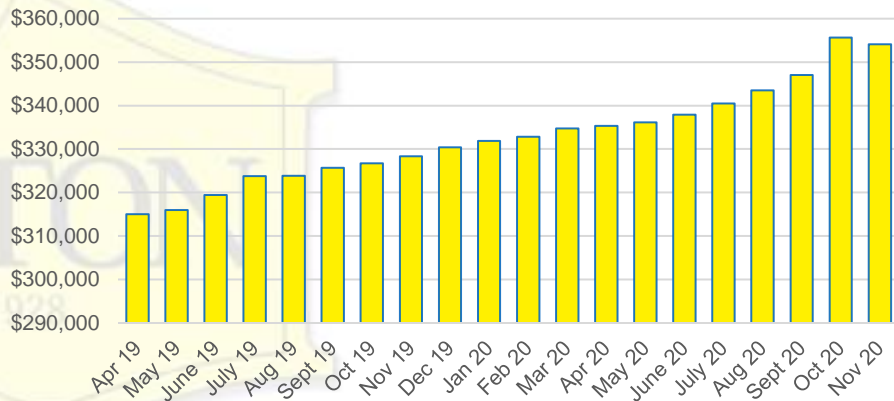

BANKS COUNTY INVENTORY BY SALES POINT

BARROW COUNTY QUICK N'DICATORS

BARROW COUNTY SALES VOLUME VS SUPPLY

BARROW COUNTY MONTHS OF SUPPLY

BARROW COUNTY 12 MONTH AVERAGE SALES PRICE

BARROW COUNTY SALES BY PRICE POINT

BARROW COUNTY INVENTORY BY PRICE POINT

CHEROKEE COUNTY QUICK N'DICATORS

CHEROKEE COUNTY SALES VOLUME VS SUPPLY

CHEROKEE COUNTY MONTHS OF SUPPLY

CHEROKEE COUNTY 12 MONTH AVERAGE SALES PRICE

CHEROKEE COUNTY SALES BY PRICE POINT

CHEROKEE COUNTY INVENTORY BY PRICE POINT

DAWSON COUNTY QUICK N'DICATORS

DAWSON COUNTY SALES VOLUME VS SUPPLY

DAWSON COUNTY MONTHS OF SUPPLY

DAWSON COUNTY 12 MONTH AVERAGE SALES PRICE

DAWSON COUNTY SALES BY PRICE POINT