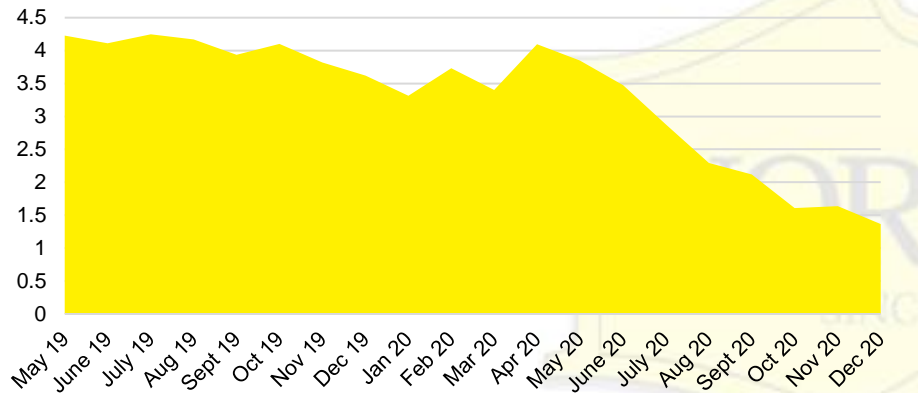

CHEROKEE COUNTY INVENTORY BY PRICE POINT

DAWSON COUNTY QUICK N'DICATORS

DAWSON COUNTY SALES VOLUME VS SUPPLY

DAWSON COUNTY MONTHS OF SUPPLY

DAWSON COUNTY 12 MONTH AVERAGE SALES PRICE

DAWSON COUNTY SALES BY PRICE POINT

DAWSON COUNTY INVENTORY BY PRICE POINT

FORSYTH COUNTY QUICK N'DICATORS

FORSYTH COUNTY SALES VOLUME VS SUPPLY

FORSYTH COUNTY MONTHS OF SUPPLY

FORSYTH COUNTY 12 MONTH AVERAGE SALES PRICE

FORSYTH COUNTY SALES BY PRICE POINT