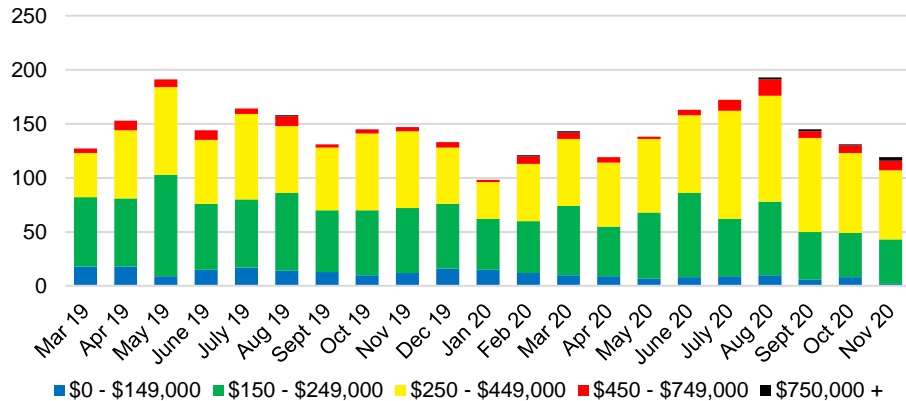

WHITE COUNTY QUICK N'DICATORS