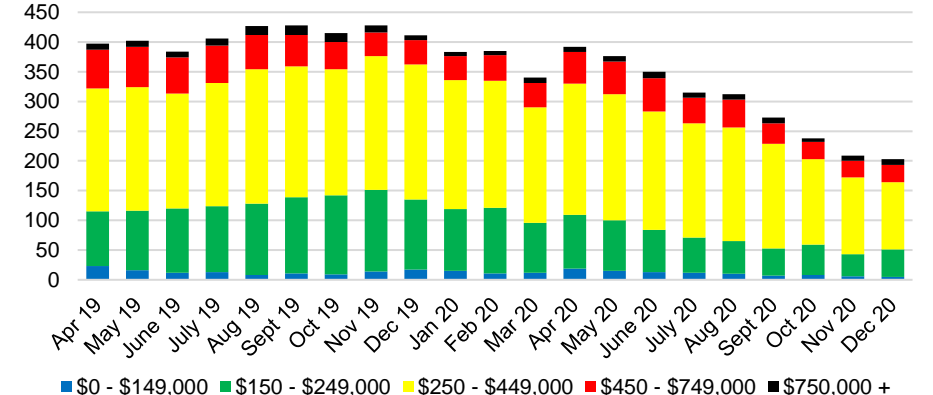

JACKSON COUNTY MONTHS OF SUPPLY

JACKSON COUNTY 12 MONTH AVERAGE SALES PRICE

JACKSON COUNTY SALES BY PRICE POINT

JACKSON COUNTY INVENTORY BY PRICE POINT

LUMPKIN COUNTY QUICK N'DICATORS

LUMPKIN COUNTY SALES VOLUME VS SUPPLY