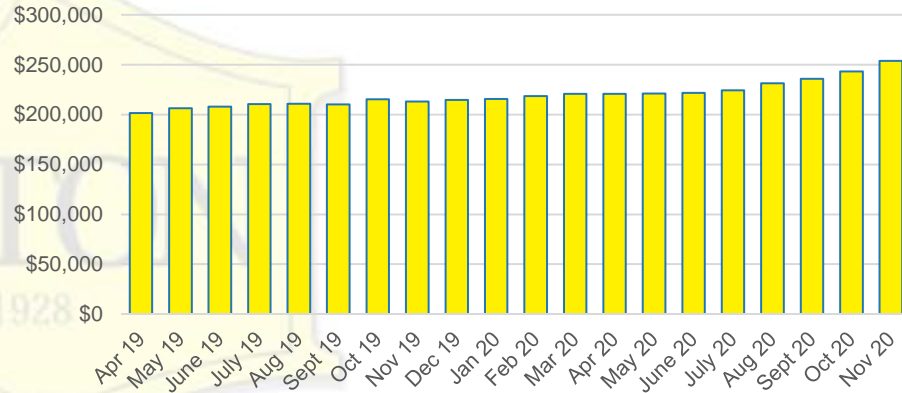

HABERSHAM COUNTY INVENTORY BY PRICE POINT