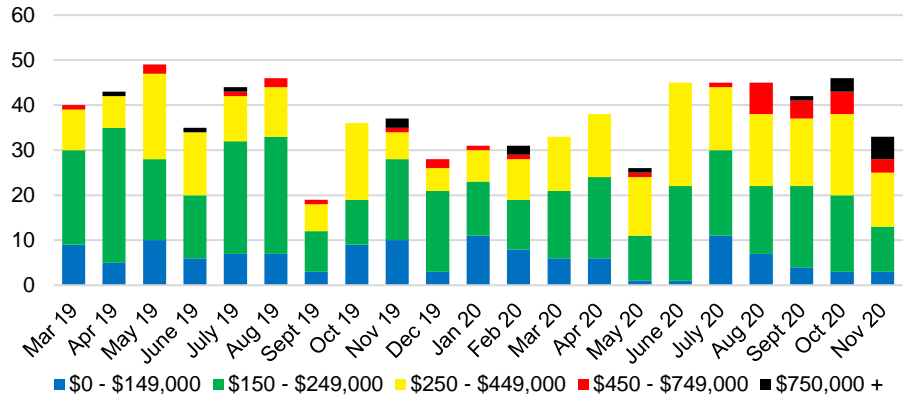

PICKENS COUNTY QUICK N'DICATORS