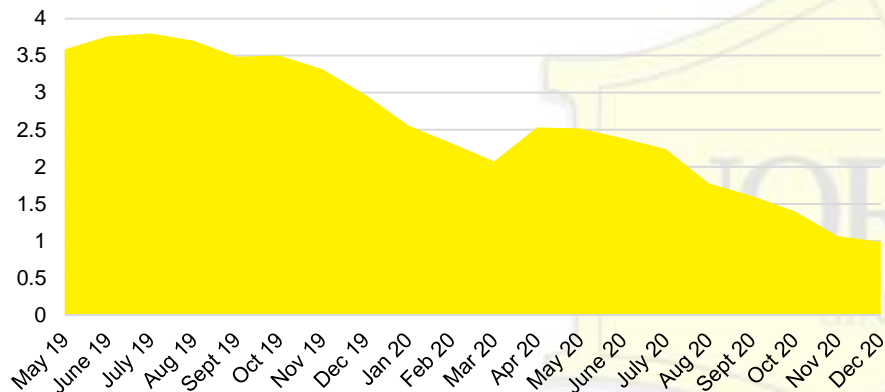

DAWSON COUNTY INVENTORY BY PRICE POINT

FORSYTH COUNTY QUICK N'DICATORS

FORSYTH COUNTY SALES VOLUME VS SUPPLY

FORSYTH COUNTY MONTHS OF SUPPLY

FORSYTH COUNTY 12 MONTH AVERAGE SALES PRICE

FORSYTH COUNTY SALES BY PRICE POINT