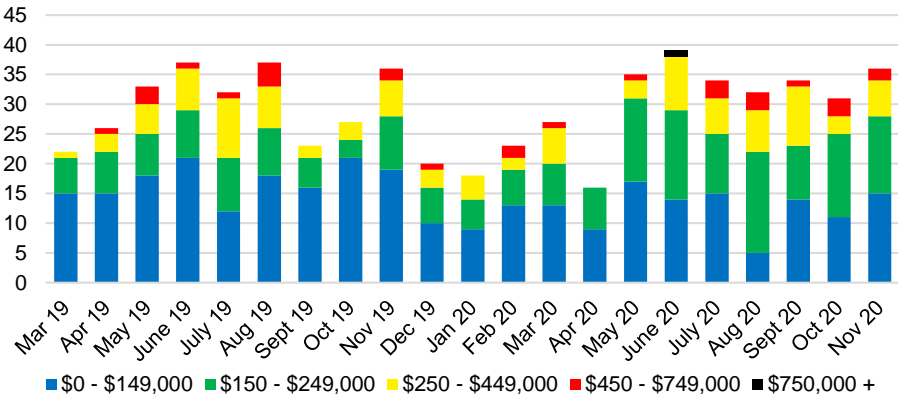

WALTON COUNTY QUICK N'DICATORS