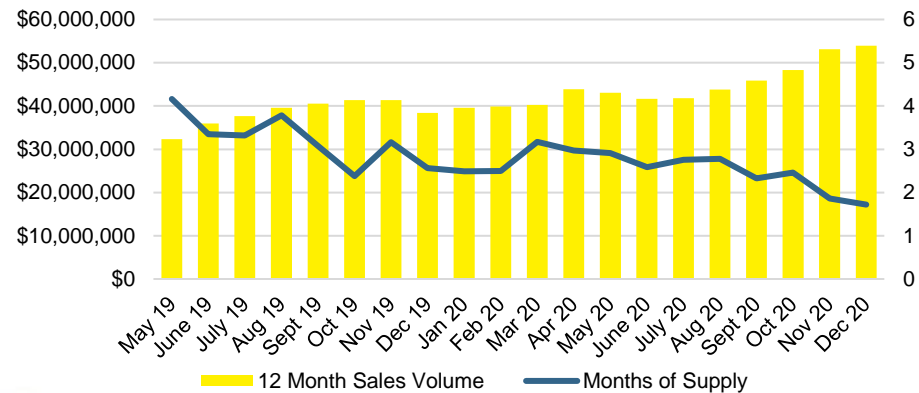

BANKS COUNTY SALES VOLUME VS SUPPLY