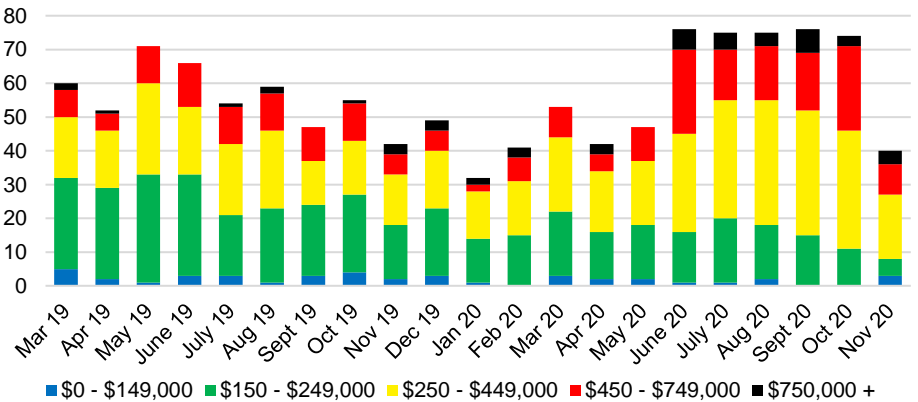

BARROW COUNTY INVENTORY BY PRICE POINT

CHEROKEE COUNTY QUICK N'DICATORS

CHEROKEE COUNTY SALES VOLUME VS SUPPLY

CHEROKEE COUNTY MONTHS OF SUPPLY

CHEROKEE COUNTY 12 MONTH AVERAGE SALES PRICE

CHEROKEE COUNTY SALES BY PRICE POINT

CHEROKEE COUNTY INVENTORY BY PRICE POINT

DAWSON COUNTY QUICK N'DICATORS

DAWSON COUNTY SALES VOLUME VS SUPPLY

DAWSON COUNTY MONTHS OF SUPPLY

DAWSON COUNTY 12 MONTH AVERAGE SALES PRICE

DAWSON COUNTY SALES BY PRICE POINT

DAWSON COUNTY INVENTORY BY PRICE POINT

FORSYTH COUNTY QUICK N'DICATORS

FORSYTH COUNTY SALES VOLUME VS SUPPLY

FORSYTH COUNTY MONTHS OF SUPPLY

FORSYTH COUNTY 12 MONTH AVERAGE SALES PRICE

FORSYTH COUNTY SALES BY PRICE POINT