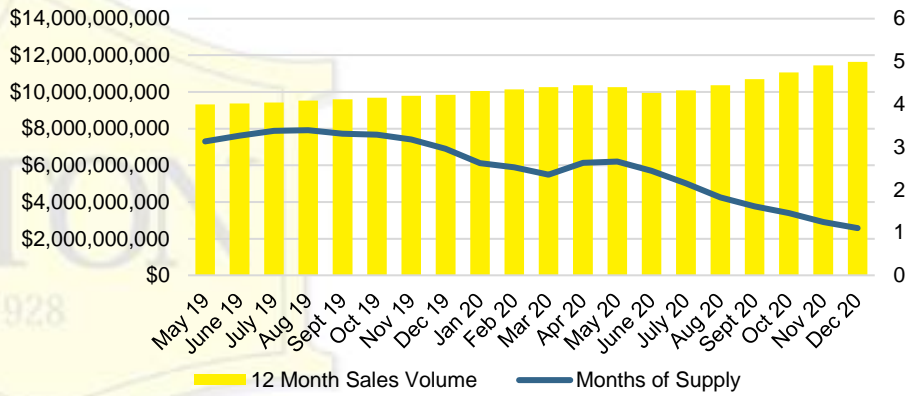

NORTH GEORGIA DEEP DIVE MARKET DATA

December 2020

DECEMBER 2020

DEEPER DIVE

NORTH GEORGIA QUICK N'DICATORS

NORTH GEORGIA MONTHS OF SUPPLY

NORTH GEORGIA SALES VOLUME VS SUPPLY

NORTH GEORGIA SALES BY PRICE POINT