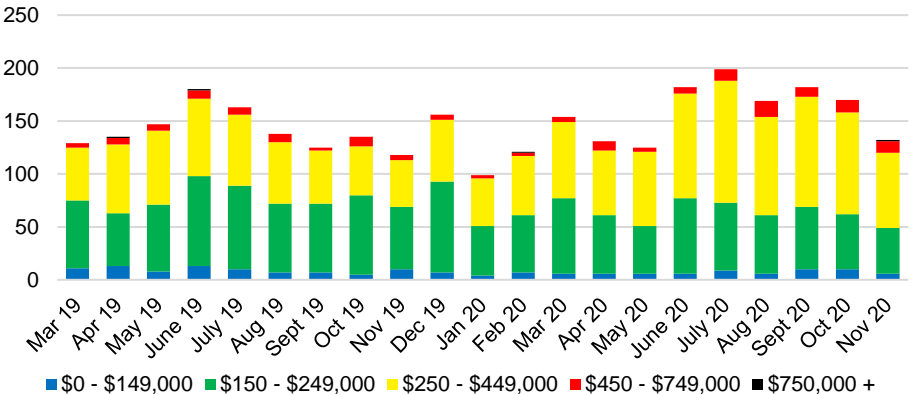

LUMPKIN COUNTY QUICK N'DICATORS

JACKSON COUNTY SALES BY PRICE POINT