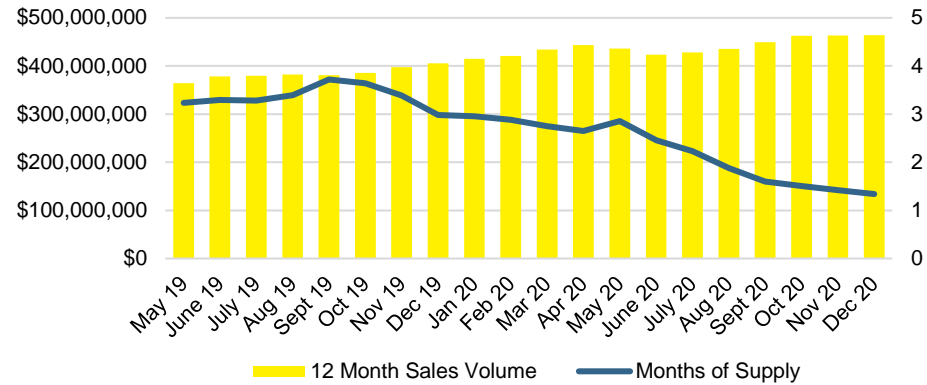

STEPHENS COUNTY MONTHS OF SUPPLY

STEPHENS COUNTY 12 MONTH AVERAGE SALES PRICE

STEPHENS COUNTY SALES BY PRICE POINT

STEPHENS COUNTY INVENTORY BY PRICE POINT

WALTON COUNTY QUICK N'DICATORS

WALTON COUNTY SALES VOLUME VS SUPPLY