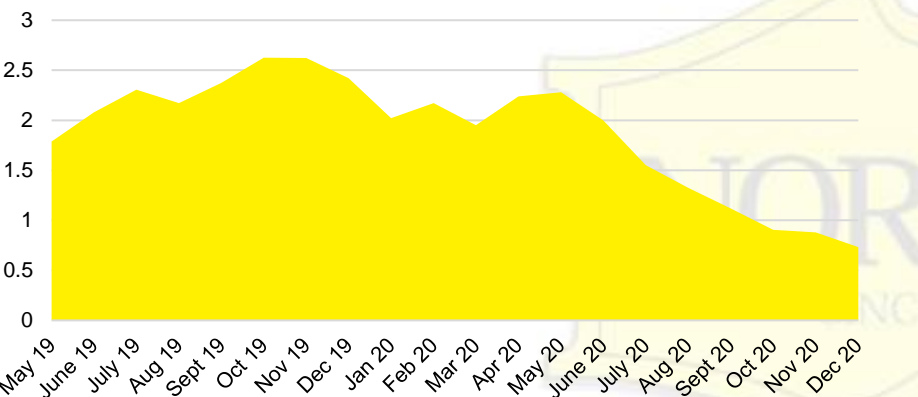

BANKS COUNTY INVENTORY BY SALES POINT

BARROW COUNTY QUICK N'DICATORS

BARROW COUNTY SALES VOLUME VS SUPPLY

BARROW COUNTY MONTHS OF SUPPLY

BARROW COUNTY 12 MONTH AVERAGE SALES PRICE

BARROW COUNTY SALES BY PRICE POINT

BARROW COUNTY INVENTORY BY PRICE POINT

CHEROKEE COUNTY QUICK N'DICATORS

CHEROKEE COUNTY SALES VOLUME VS SUPPLY

CHEROKEE COUNTY MONTHS OF SUPPLY

CHEROKEE COUNTY 12 MONTH AVERAGE SALES PRICE

CHEROKEE COUNTY SALES BY PRICE POINT