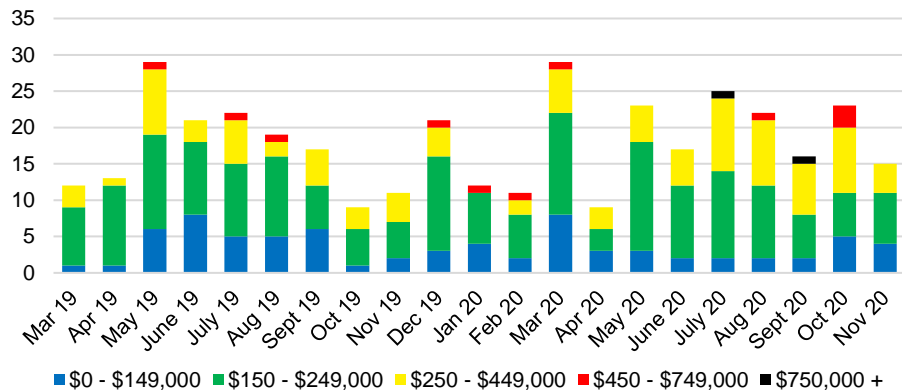

NORTH GEORGIA DEEP DIVE MARKET DATA

December 2020

DECEMBER 2020

DEEPER DIVE

NORTH GEORGIA QUICK N'DICATORS

NORTH GEORGIA MONTHS OF SUPPLY

NORTH GEORGIA SALES VOLUME VS SUPPLY

NORTH GEORGIA SALES BY PRICE POINT

NORTH GEORGIA INVENTORY BY PRICE POINT

BANKS COUNTY QUICK N'DICATORS

BANKS COUNTY SALES VOLUME VS SUPPLY

BANKS COUNTY MONTHS OF SUPPLY

BANKS COUNTY 12 MONTH AVERAGE SALES PRICE

BANKS COUNTY SALES BY PRICE POINT

BANKS COUNTY INVENTORY BY SALES POINT

BARROW COUNTY QUICK N'DICATORS

BARROW COUNTY SALES VOLUME VS SUPPLY

BARROW COUNTY MONTHS OF SUPPLY

BARROW COUNTY 12 MONTH AVERAGE SALES PRICE

BARROW COUNTY SALES BY PRICE POINT

WHITE COUNTY MONTHS OF SUPPLY

WHITE COUNTY 12 MONTH AVERAGE SALES PRICE

WHITE COUNTY SALES BY PRICE POINT

WHITE COUNTY INVENTORY BY PRICE POINT