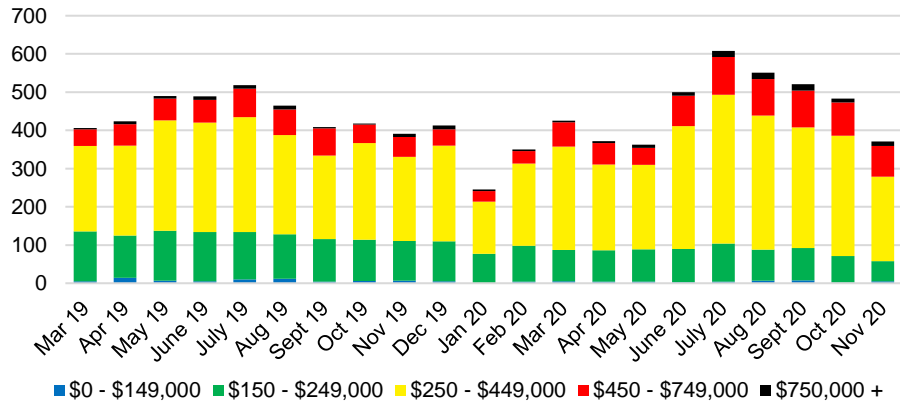

BANKS COUNTY INVENTORY BY SALES POINT

BARROW COUNTY QUICK N'DICATORS

BARROW COUNTY SALES VOLUME VS SUPPLY

BARROW COUNTY MONTHS OF SUPPLY

BARROW COUNTY 12 MONTH AVERAGE SALES PRICE

BARROW COUNTY SALES BY PRICE POINT

BARROW COUNTY INVENTORY BY PRICE POINT

CHEROKEE COUNTY QUICK N'DICATORS

CHEROKEE COUNTY SALES VOLUME VS SUPPLY

CHEROKEE COUNTY MONTHS OF SUPPLY

CHEROKEE COUNTY 12 MONTH AVERAGE SALES PRICE

CHEROKEE COUNTY SALES BY PRICE POINT

CHEROKEE COUNTY INVENTORY BY PRICE POINT

DAWSON COUNTY QUICK N'DICATORS

DAWSON COUNTY SALES VOLUME VS SUPPLY

DAWSON COUNTY MONTHS OF SUPPLY

DAWSON COUNTY 12 MONTH AVERAGE SALES PRICE

DAWSON COUNTY SALES BY PRICE POINT