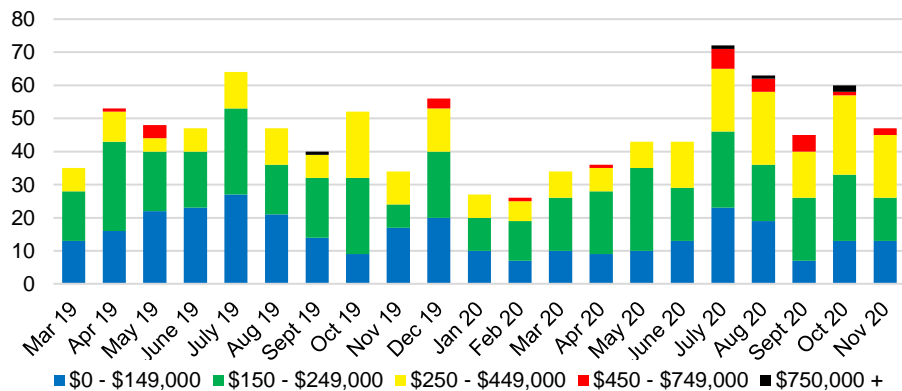

WALTON COUNTY MONTHS OF SUPPLY

WALTON COUNTY 12 MONTH AVERAGE SALES PRICE

WALTON COUNTY SALES BY PRICE POINT

WALTON COUNTY INVENTORY BY PRICE POINT

WHITE COUNTY QUICK N'DICATORS

WHITE COUNTY SALES VOLUME VS SUPPLY

WHITE COUNTY MONTHS OF SUPPLY

WHITE COUNTY 12 MONTH AVERAGE SALES PRICE

WHITE COUNTY SALES BY PRICE POINT

WHITE COUNTY INVENTORY BY PRICE POINT