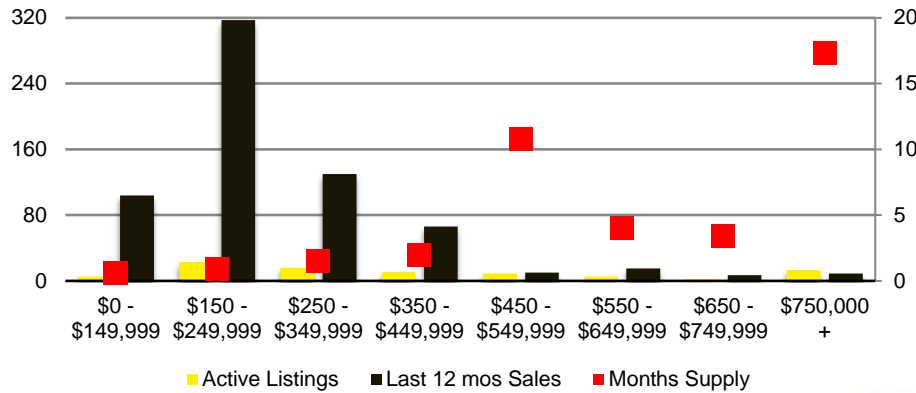

FORSYTH COUNTY INVENTORY BY PRICE POINT

FRANKLIN COUNTY QUICK N'DICATORS

FRANKLIN COUNTY 12 MONTH AVERAGE SALES PRICE

FRANKLIN COUNTY SALES BY PRICE POINT

GWINNETT COUNTY QUICK N'DICATORS

GWINNETT COUNTY SALES VOLUME VS SUPPLY

GWINNETT COUNTY MONTHS OF SUPPLY

GWINNETT COUNTY 12 MONTH AVERAGE SALES PRICE

GWINNETT COUNTY SALES BY PRICE POINT

GWINNETT COUNTY INVENTORY BY PRICE POINT

HABERSHAM COUNTY QUICK N'DICATORS

HABERSHAM COUNTY SALES VOLUME VS SUPPLY