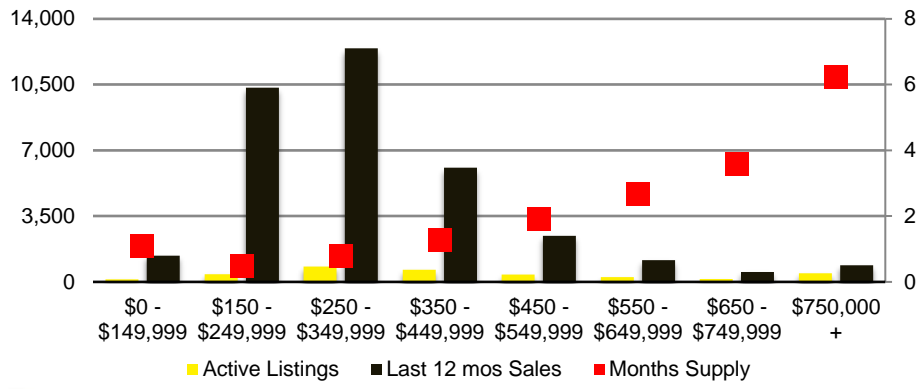

NORTH GEORGIA DEEP DIVE MARKET DATA

December 2020

DECEMBER 2020

DEEPER DIVE

NORTH GEORGIA QUICK N'DICATORS

NORTH GEORGIA MONTHS OF SUPPLY

NORTH GEORGIA SALES VOLUME VS SUPPLY

NORTH GEORGIA SALES BY PRICE POINT

NORTH GEORGIA INVENTORY BY PRICE POINT

BANKS COUNTY QUICK N'DICATORS

BANKS COUNTY SALES VOLUME VS SUPPLY

BANKS COUNTY MONTHS OF SUPPLY

BANKS COUNTY 12 MONTH AVERAGE SALES PRICE

BANKS COUNTY SALES BY PRICE POINT

WALTON COUNTY MONTHS OF SUPPLY

WALTON COUNTY 12 MONTH AVERAGE SALES PRICE

WALTON COUNTY SALES BY PRICE POINT

WALTON COUNTY INVENTORY BY PRICE POINT

WHITE COUNTY QUICK N'DICATORS

WHITE COUNTY SALES VOLUME VS SUPPLY

WHITE COUNTY MONTHS OF SUPPLY

WHITE COUNTY 12 MONTH AVERAGE SALES PRICE

WHITE COUNTY SALES BY PRICE POINT

WHITE COUNTY INVENTORY BY PRICE POINT