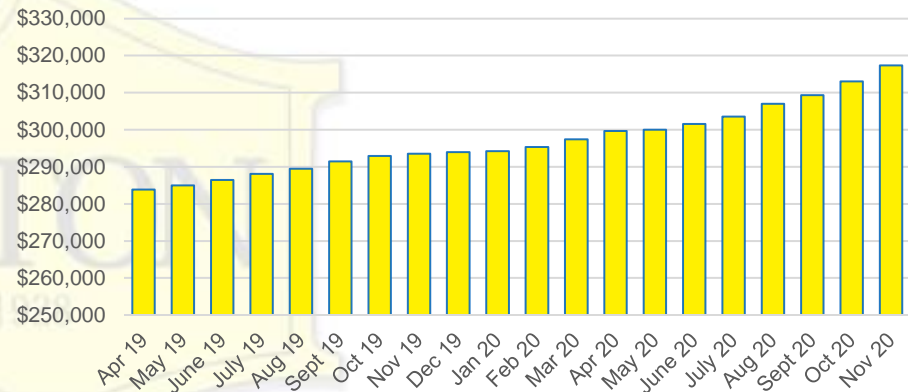

GWINNETT COUNTY 12 MONTH AVERAGE SALES PRICE