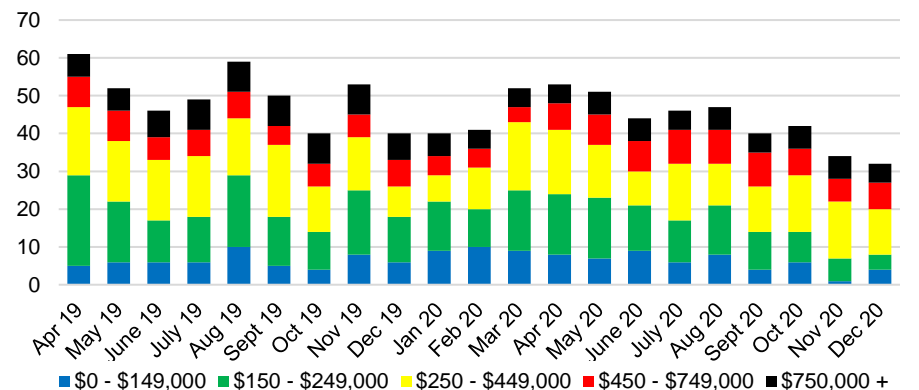

NORTH GEORGIA INVENTORY BY PRICE POINT

BANKS COUNTY QUICK N'DICATORS

BANKS COUNTY SALES VOLUME VS SUPPLY

BANKS COUNTY MONTHS OF SUPPLY

BANKS COUNTY 12 MONTH AVERAGE SALES PRICE

BANKS COUNTY SALES BY PRICE POINT

BANKS COUNTY INVENTORY BY SALES POINT

BARROW COUNTY QUICK N'DICATORS

BARROW COUNTY SALES VOLUME VS SUPPLY

BARROW COUNTY MONTHS OF SUPPLY

BARROW COUNTY 12 MONTH AVERAGE SALES PRICE

BARROW COUNTY SALES BY PRICE POINT

WALTON COUNTY MONTHS OF SUPPLY

WALTON COUNTY 12 MONTH AVERAGE SALES PRICE

WALTON COUNTY SALES BY PRICE POINT

WALTON COUNTY INVENTORY BY PRICE POINT

WHITE COUNTY QUICK N'DICATORS

WHITE COUNTY SALES VOLUME VS SUPPLY

WHITE COUNTY MONTHS OF SUPPLY

WHITE COUNTY 12 MONTH AVERAGE SALES PRICE

WHITE COUNTY SALES BY PRICE POINT

WHITE COUNTY INVENTORY BY PRICE POINT