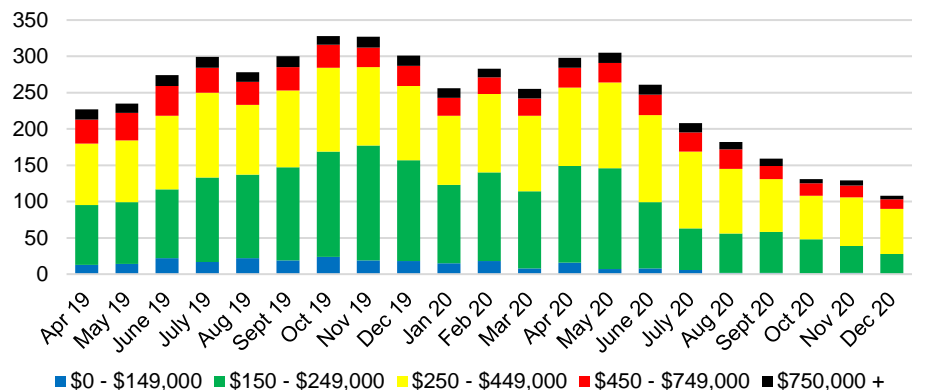

BANKS COUNTY INVENTORY BY SALES POINT

BARROW COUNTY QUICK N'DICATORS

BARROW COUNTY SALES VOLUME VS SUPPLY

BARROW COUNTY MONTHS OF SUPPLY

BARROW COUNTY 12 MONTH AVERAGE SALES PRICE

BARROW COUNTY SALES BY PRICE POINT

BARROW COUNTY INVENTORY BY PRICE POINT

CHEROKEE COUNTY QUICK N'DICATORS

CHEROKEE COUNTY SALES VOLUME VS SUPPLY

CHEROKEE COUNTY MONTHS OF SUPPLY

CHEROKEE COUNTY 12 MONTH AVERAGE SALES PRICE

CHEROKEE COUNTY SALES BY PRICE POINT