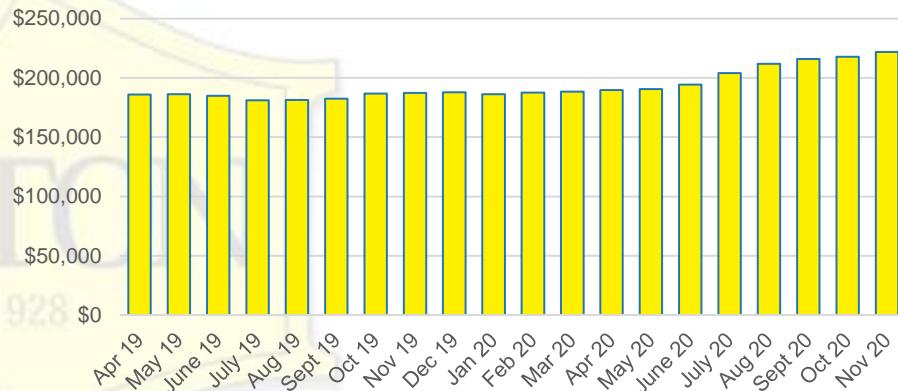

WALTON COUNTY MONTHS OF SUPPLY

WALTON COUNTY 12 MONTH AVERAGE SALES PRICE

WALTON COUNTY SALES BY PRICE POINT

WALTON COUNTY INVENTORY BY PRICE POINT

WHITE COUNTY QUICK N'DICATORS

WHITE COUNTY SALES VOLUME VS SUPPLY

WHITE COUNTY MONTHS OF SUPPLY

WHITE COUNTY 12 MONTH AVERAGE SALES PRICE

WHITE COUNTY SALES BY PRICE POINT

WHITE COUNTY INVENTORY BY PRICE POINT