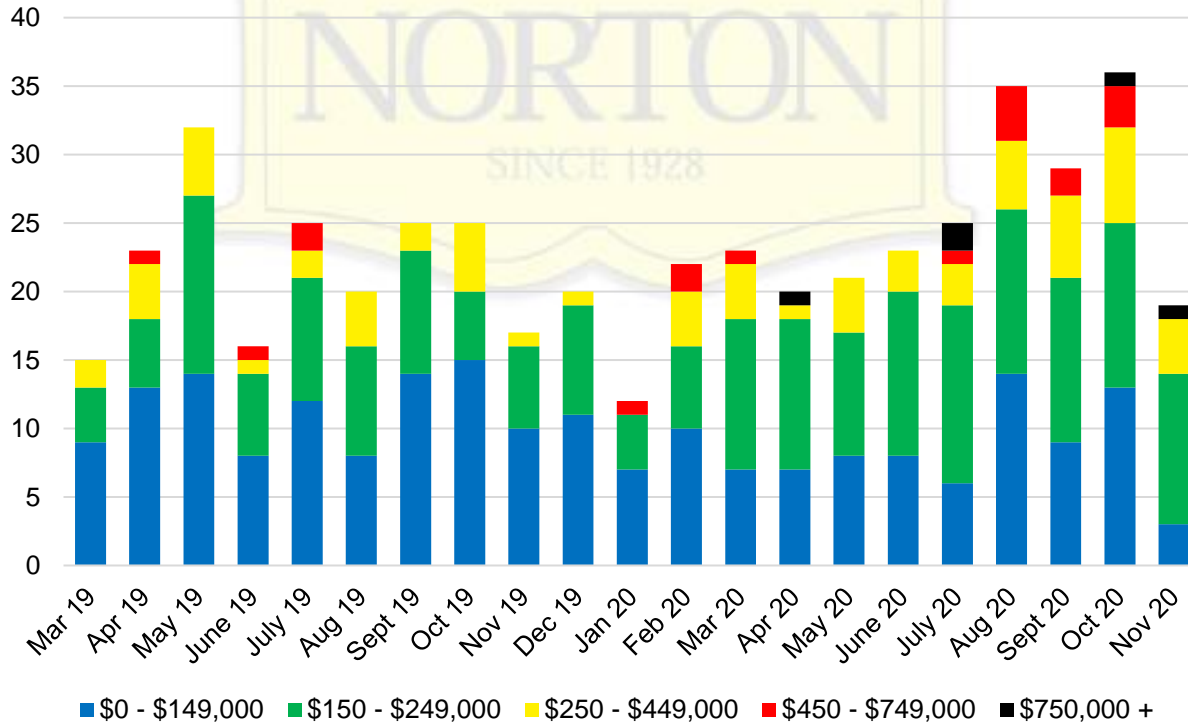

FORSYTH COUNTY INVENTORY BY PRICE POINT

FRANKLIN COUNTY QUICK N'DICATORS

FRANKLIN COUNTY 12 MONTH AVERAGE SALES PRICE

FRANKLIN COUNTY SALES BY PRICE POINT

GWINNETT COUNTY QUICK N'DICATORS

GWINNETT COUNTY SALES VOLUME VS SUPPLY