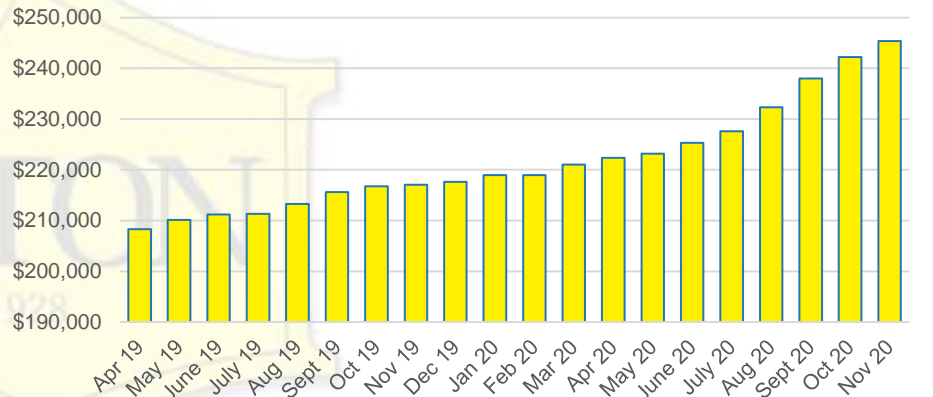

BANKS COUNTY INVENTORY BY SALES POINT

BARROW COUNTY QUICK N'DICATORS

BARROW COUNTY SALES VOLUME VS SUPPLY

BARROW COUNTY MONTHS OF SUPPLY

BARROW COUNTY 12 MONTH AVERAGE SALES PRICE

BARROW COUNTY SALES BY PRICE POINT

BARROW COUNTY INVENTORY BY PRICE POINT

CHEROKEE COUNTY QUICK N'DICATORS

CHEROKEE COUNTY SALES VOLUME VS SUPPLY

CHEROKEE COUNTY MONTHS OF SUPPLY

CHEROKEE COUNTY 12 MONTH AVERAGE SALES PRICE

CHEROKEE COUNTY SALES BY PRICE POINT