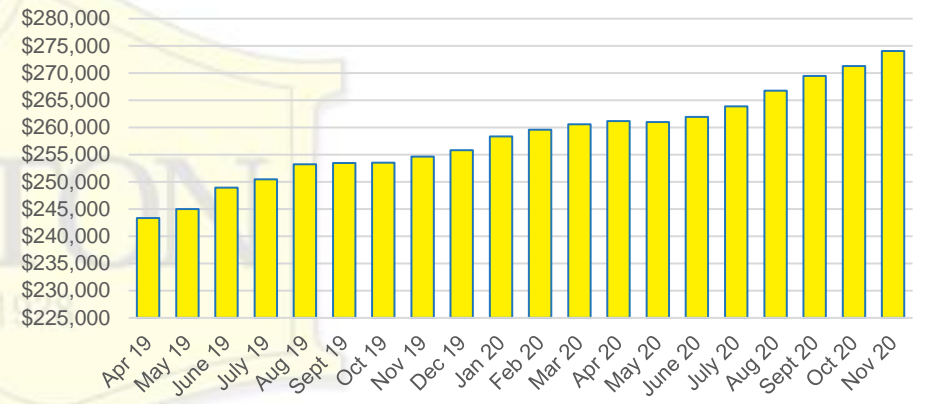

JACKSON COUNTY 12 MONTH AVERAGE SALES PRICE