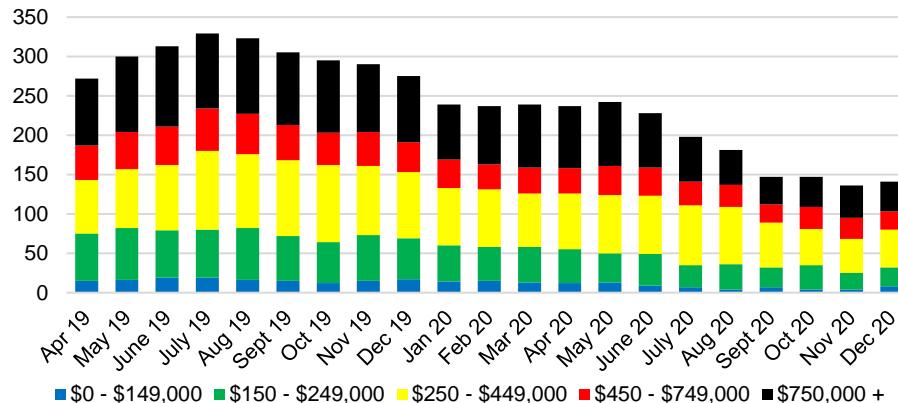

RABUN COUNTY MONTHS OF SUPPLY

RABUN COUNTY 12 MONTH AVERAGE SALES PRICE

RABUN COUNTY SALES BY PRICE POINT

RABUN COUNTY INVENTORY BY PRICE POINT

STEPHENS COUNTY QUICK N'DICATORS

STEPHENS COUNTY SALES VOLUME VS SUPPLY