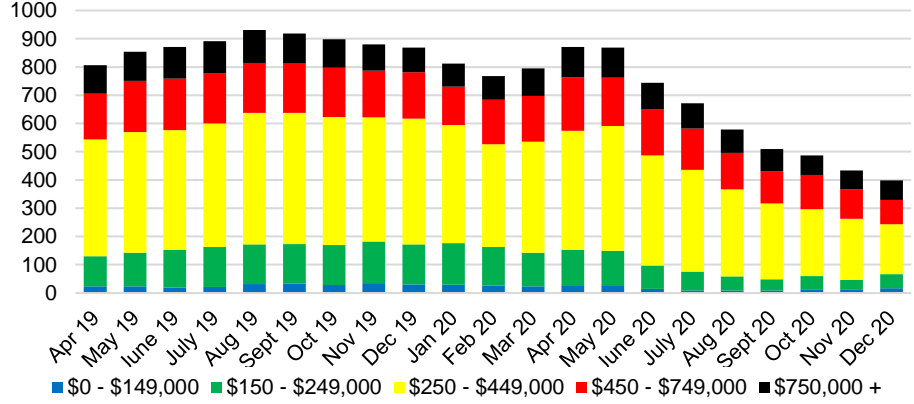

HALL COUNTY MONTHS OF SUPPLY

HALL COUNTY 12 MONTH AVERAGE SALES PRICE

HALL COUNTY SALES BY PRICE POINT

HALL COUNTY INVENTORY BY PRICE POINT

JACKSON COUNTY QUICK N'DICATORS

JACKSON COUNTY SALES VOLUME VS SUPPLY