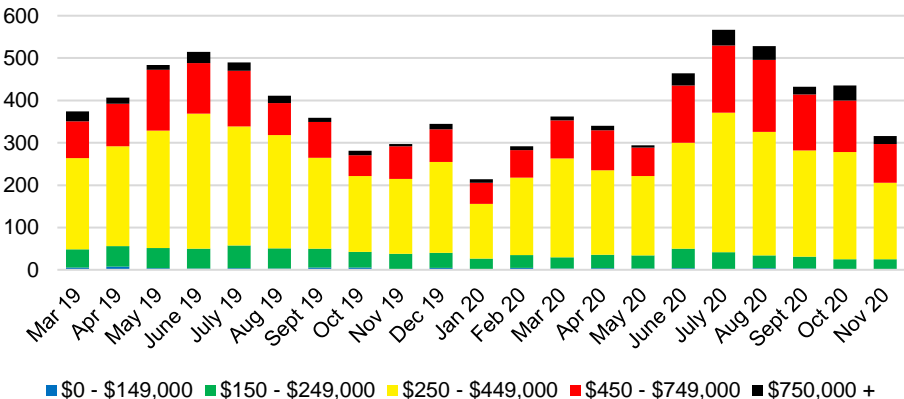

CHEROKEE COUNTY INVENTORY BY PRICE POINT

DAWSON COUNTY QUICK N'DICATORS

DAWSON COUNTY SALES VOLUME VS SUPPLY

DAWSON COUNTY MONTHS OF SUPPLY

DAWSON COUNTY 12 MONTH AVERAGE SALES PRICE

DAWSON COUNTY SALES BY PRICE POINT

DAWSON COUNTY INVENTORY BY PRICE POINT

FORSYTH COUNTY QUICK N'DICATORS

FORSYTH COUNTY SALES VOLUME VS SUPPLY

FORSYTH COUNTY MONTHS OF SUPPLY

FORSYTH COUNTY 12 MONTH AVERAGE SALES PRICE

FORSYTH COUNTY SALES BY PRICE POINT

FORSYTH COUNTY INVENTORY BY PRICE POINT

FRANKLIN COUNTY QUICK N'DICATORS

FRANKLIN COUNTY 12 MONTH AVERAGE SALES PRICE

FRANKLIN COUNTY SALES BY PRICE POINT

GWINNETT COUNTY QUICK N'DICATORS

GWINNETT COUNTY SALES VOLUME VS SUPPLY