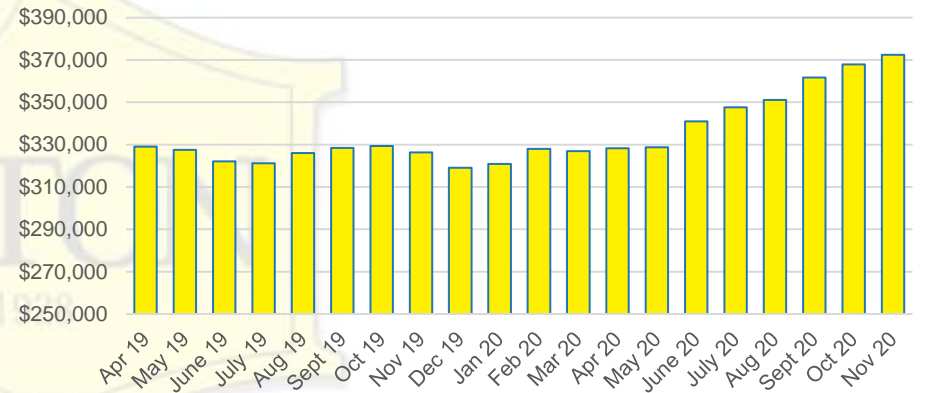

BARROW COUNTY INVENTORY BY PRICE POINT

CHEROKEE COUNTY QUICK N'DICATORS

CHEROKEE COUNTY SALES VOLUME VS SUPPLY

CHEROKEE COUNTY MONTHS OF SUPPLY

CHEROKEE COUNTY 12 MONTH AVERAGE SALES PRICE

CHEROKEE COUNTY SALES BY PRICE POINT

CHEROKEE COUNTY INVENTORY BY PRICE POINT

DAWSON COUNTY QUICK N'DICATORS

DAWSON COUNTY SALES VOLUME VS SUPPLY

DAWSON COUNTY MONTHS OF SUPPLY

DAWSON COUNTY 12 MONTH AVERAGE SALES PRICE

DAWSON COUNTY SALES BY PRICE POINT

DAWSON COUNTY INVENTORY BY PRICE POINT

FORSYTH COUNTY QUICK N'DICATORS

FORSYTH COUNTY SALES VOLUME VS SUPPLY

FORSYTH COUNTY MONTHS OF SUPPLY

FORSYTH COUNTY 12 MONTH AVERAGE SALES PRICE

FORSYTH COUNTY SALES BY PRICE POINT