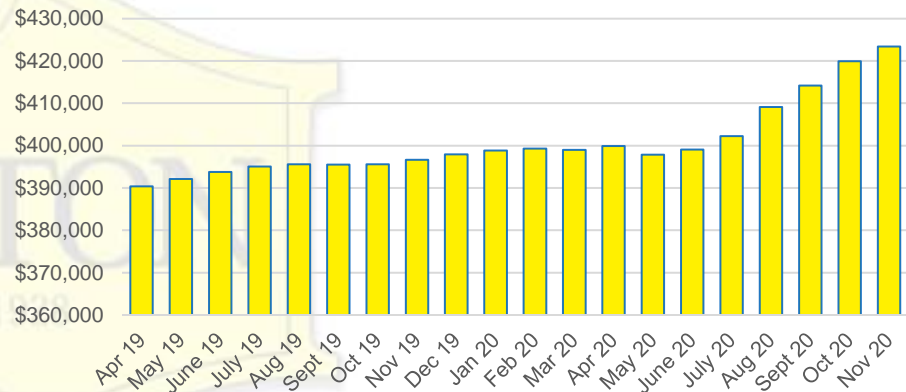

DAWSON COUNTY INVENTORY BY PRICE POINT

FORSYTH COUNTY QUICK N'DICATORS

FORSYTH COUNTY SALES VOLUME VS SUPPLY

FORSYTH COUNTY MONTHS OF SUPPLY

FORSYTH COUNTY 12 MONTH AVERAGE SALES PRICE

FORSYTH COUNTY SALES BY PRICE POINT