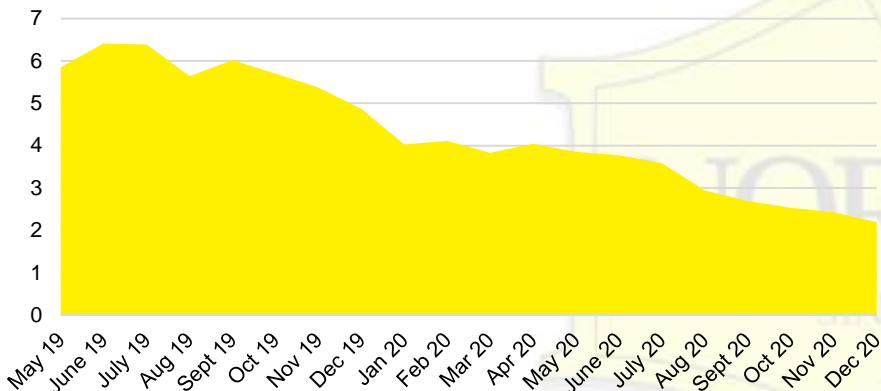

WALTON COUNTY MONTHS OF SUPPLY

WALTON COUNTY 12 MONTH AVERAGE SALES PRICE

WALTON COUNTY SALES BY PRICE POINT

WALTON COUNTY INVENTORY BY PRICE POINT

WHITE COUNTY QUICK N'DICATORS

WHITE COUNTY SALES VOLUME VS SUPPLY

WHITE COUNTY MONTHS OF SUPPLY

WHITE COUNTY 12 MONTH AVERAGE SALES PRICE

WHITE COUNTY SALES BY PRICE POINT

WHITE COUNTY INVENTORY BY PRICE POINT