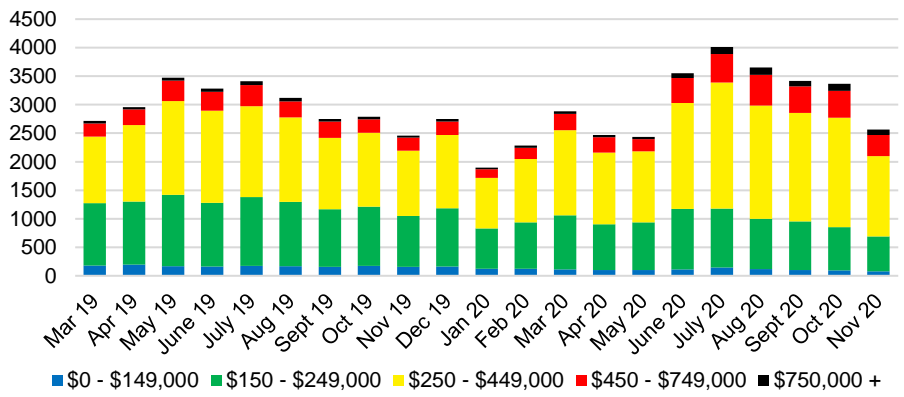

NORTH GEORGIA DEEP DIVE MARKET DATA

December 2020

DECEMBER 2020

DEEPER DIVE

NORTH GEORGIA QUICK N'DICATORS

NORTH GEORGIA MONTHS OF SUPPLY

NORTH GEORGIA SALES VOLUME VS SUPPLY

NORTH GEORGIA SALES BY PRICE POINT

WALTON COUNTY MONTHS OF SUPPLY

WALTON COUNTY 12 MONTH AVERAGE SALES PRICE

WALTON COUNTY SALES BY PRICE POINT

WALTON COUNTY INVENTORY BY PRICE POINT

WHITE COUNTY QUICK N'DICATORS

WHITE COUNTY SALES VOLUME VS SUPPLY

WHITE COUNTY MONTHS OF SUPPLY

WHITE COUNTY 12 MONTH AVERAGE SALES PRICE

WHITE COUNTY SALES BY PRICE POINT

WHITE COUNTY INVENTORY BY PRICE POINT