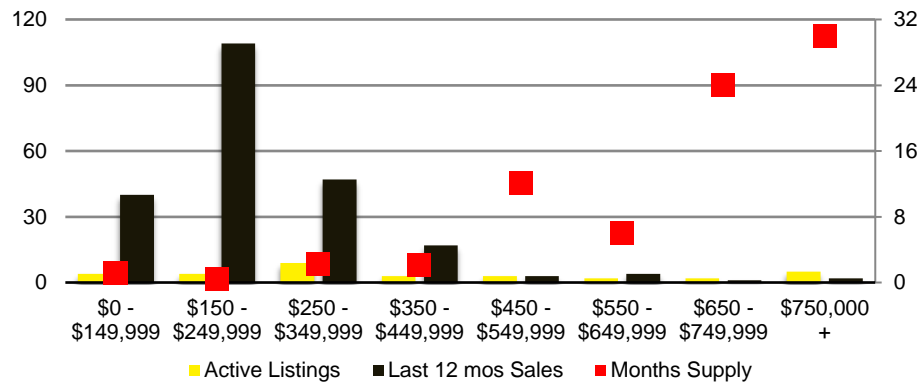

NORTH GEORGIA DEEP DIVE MARKET DATA

December 2020

DECEMBER 2020

DEEPER DIVE

NORTH GEORGIA QUICK N'DICATORS

NORTH GEORGIA MONTHS OF SUPPLY

NORTH GEORGIA SALES VOLUME VS SUPPLY

NORTH GEORGIA SALES BY PRICE POINT

NORTH GEORGIA INVENTORY BY PRICE POINT

BANKS COUNTY QUICK N'DICATORS

BANKS COUNTY SALES VOLUME VS SUPPLY

BANKS COUNTY MONTHS OF SUPPLY

BANKS COUNTY 12 MONTH AVERAGE SALES PRICE

BANKS COUNTY SALES BY PRICE POINT

WALTON COUNTY MONTHS OF SUPPLY

WALTON COUNTY 12 MONTH AVERAGE SALES PRICE

WALTON COUNTY SALES BY PRICE POINT

WALTON COUNTY INVENTORY BY PRICE POINT

WHITE COUNTY QUICK N'DICATORS

WHITE COUNTY SALES VOLUME VS SUPPLY

WHITE COUNTY MONTHS OF SUPPLY

WHITE COUNTY 12 MONTH AVERAGE SALES PRICE

WHITE COUNTY SALES BY PRICE POINT

WHITE COUNTY INVENTORY BY PRICE POINT