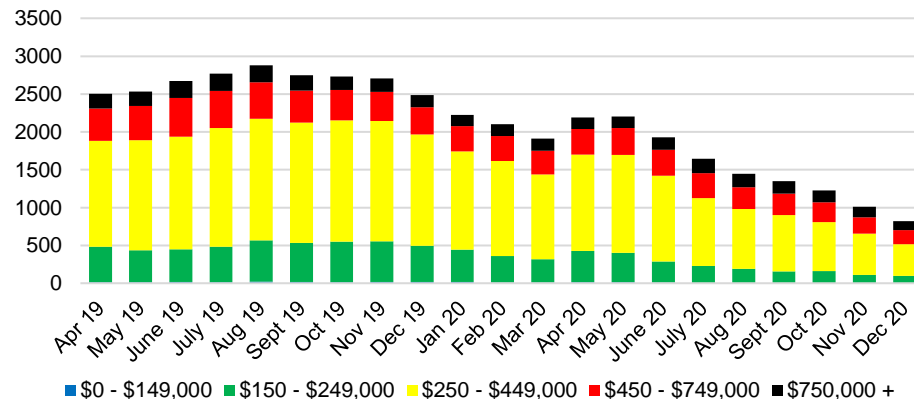

GWINNETT COUNTY MONTHS OF SUPPLY

GWINNETT COUNTY 12 MONTH AVERAGE SALES PRICE

GWINNETT COUNTY SALES BY PRICE POINT

GWINNETT COUNTY INVENTORY BY PRICE POINT

HABERSHAM COUNTY QUICK N'DICATORS

HABERSHAM COUNTY SALES VOLUME VS SUPPLY