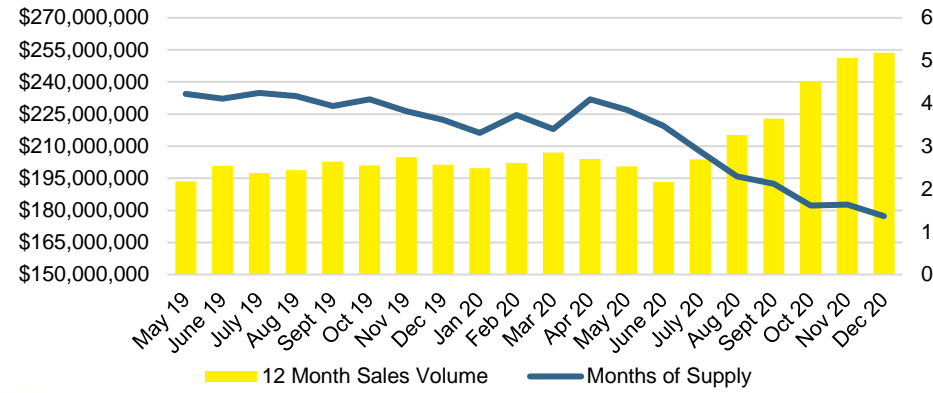

DAWSON COUNTY SALES VOLUME VS SUPPLY