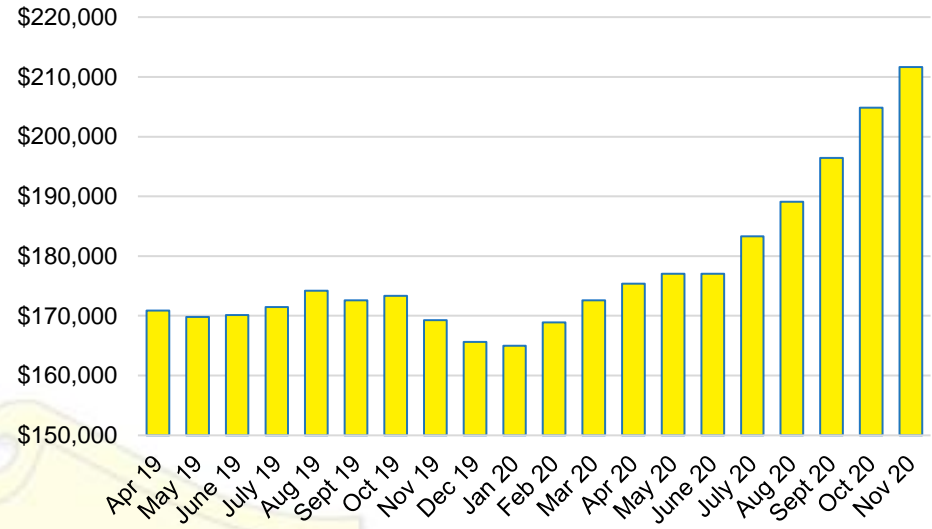

FRANKLIN COUNTY 12 MONTH AVERAGE SALES PRICE