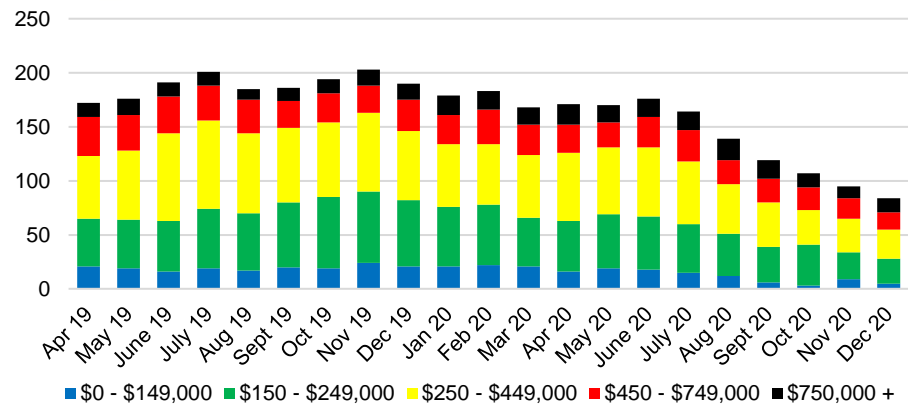

HABERSHAM COUNTY MONTHS OF SUPPLY

HABERSHAM COUNTY 12 MONTH AVERAGE SALES PRICE

HABERSHAM COUNTY SALES BY PRICE POINT

HABERSHAM COUNTY INVENTORY BY PRICE POINT

HALL COUNTY QUICK N'DICATORS

HALL COUNTY SALES VOLUME VS SUPPLY