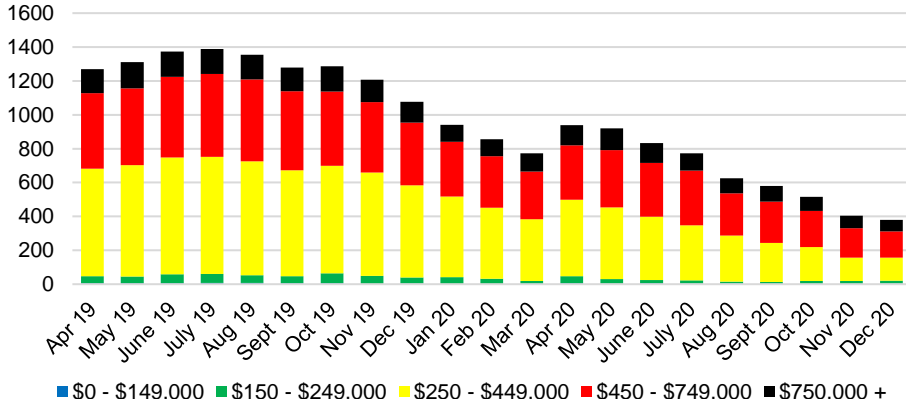

CHEROKEE COUNTY INVENTORY BY PRICE POINT

DAWSON COUNTY QUICK N'DICATORS

DAWSON COUNTY SALES VOLUME VS SUPPLY

DAWSON COUNTY MONTHS OF SUPPLY

DAWSON COUNTY 12 MONTH AVERAGE SALES PRICE

DAWSON COUNTY SALES BY PRICE POINT

DAWSON COUNTY INVENTORY BY PRICE POINT

FORSYTH COUNTY QUICK N'DICATORS

FORSYTH COUNTY SALES VOLUME VS SUPPLY

FORSYTH COUNTY MONTHS OF SUPPLY

FORSYTH COUNTY 12 MONTH AVERAGE SALES PRICE

FORSYTH COUNTY SALES BY PRICE POINT

FORSYTH COUNTY INVENTORY BY PRICE POINT

FRANKLIN COUNTY QUICK N'DICATORS

FRANKLIN COUNTY 12 MONTH AVERAGE SALES PRICE

FRANKLIN COUNTY SALES BY PRICE POINT

GWINNETT COUNTY QUICK N'DICATORS

GWINNETT COUNTY SALES VOLUME VS SUPPLY