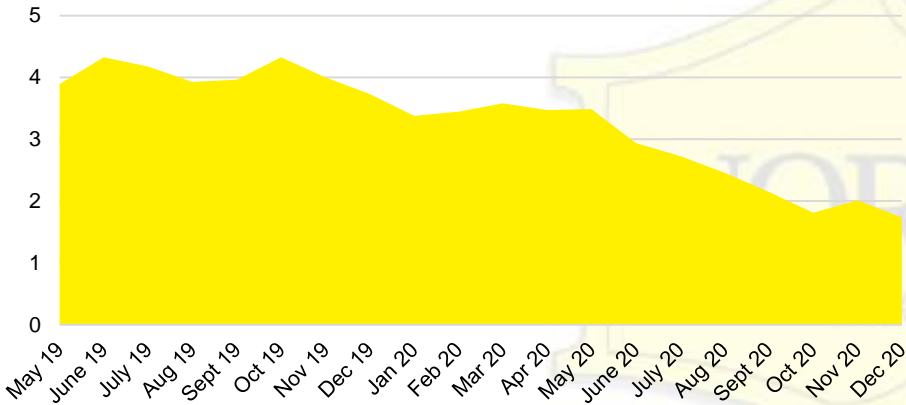

LUMPKIN COUNTY SALES BY PRICE POINT