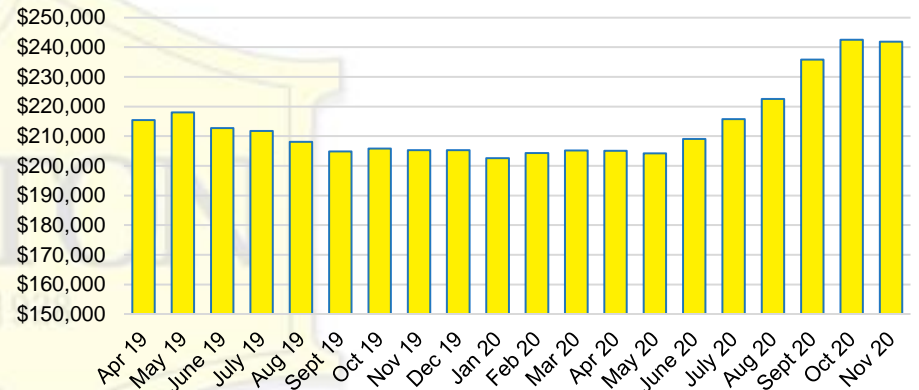

NORTH GEORGIA INVENTORY BY PRICE POINT

BANKS COUNTY QUICK N'DICATORS

BANKS COUNTY SALES VOLUME VS SUPPLY

BANKS COUNTY MONTHS OF SUPPLY

BANKS COUNTY 12 MONTH AVERAGE SALES PRICE

BANKS COUNTY SALES BY PRICE POINT

BANKS COUNTY INVENTORY BY SALES POINT

BARROW COUNTY QUICK N'DICATORS

BARROW COUNTY SALES VOLUME VS SUPPLY

BARROW COUNTY MONTHS OF SUPPLY

BARROW COUNTY 12 MONTH AVERAGE SALES PRICE

BARROW COUNTY SALES BY PRICE POINT