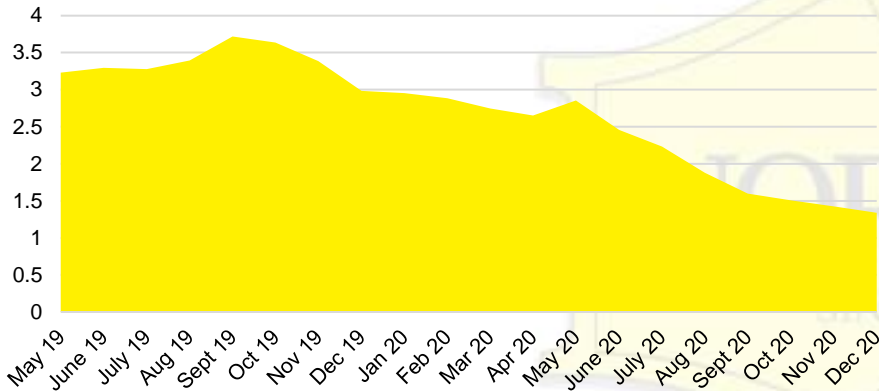

WALTON COUNTY SALES BY PRICE POINT