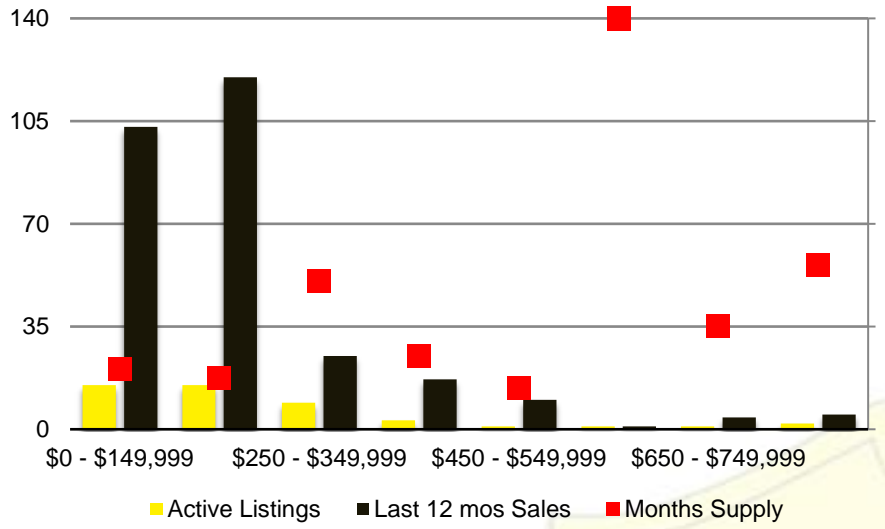

CHEROKEE COUNTY INVENTORY BY PRICE POINT

DAWSON COUNTY QUICK N'DICATORS

DAWSON COUNTY SALES VOLUME VS SUPPLY

DAWSON COUNTY MONTHS OF SUPPLY

DAWSON COUNTY 12 MONTH AVERAGE SALES PRICE

DAWSON COUNTY SALES BY PRICE POINT

DAWSON COUNTY INVENTORY BY PRICE POINT

FORSYTH COUNTY QUICK N'DICATORS

FORSYTH COUNTY SALES VOLUME VS SUPPLY

FORSYTH COUNTY MONTHS OF SUPPLY

FORSYTH COUNTY 12 MONTH AVERAGE SALES PRICE

FORSYTH COUNTY SALES BY PRICE POINT

FORSYTH COUNTY INVENTORY BY PRICE POINT

FRANKLIN COUNTY QUICK N'DICATORS

FRANKLIN COUNTY 12 MONTH AVERAGE SALES PRICE

FRANKLIN COUNTY SALES BY PRICE POINT

GWINNETT COUNTY QUICK N'DICATORS

GWINNETT COUNTY SALES VOLUME VS SUPPLY