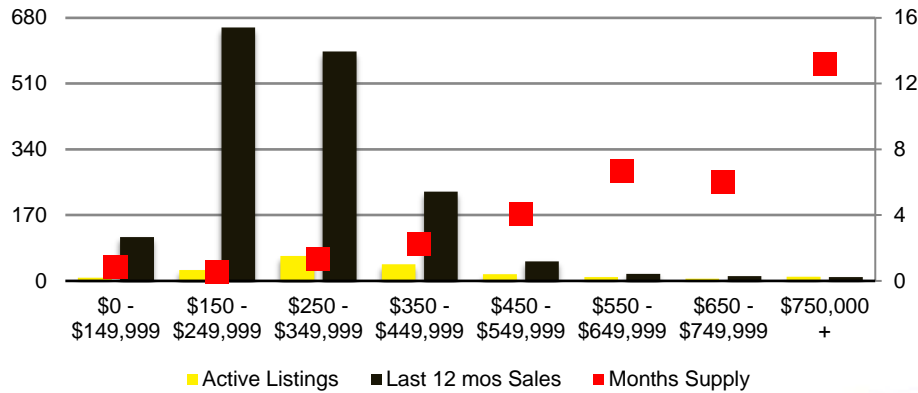

RABUN COUNTY MONTHS OF SUPPLY

RABUN COUNTY 12 MONTH AVERAGE SALES PRICE

RABUN COUNTY SALES BY PRICE POINT

RABUN COUNTY INVENTORY BY PRICE POINT

STEPHENS COUNTY QUICK N'DICATORS

STEPHENS COUNTY SALES VOLUME VS SUPPLY

STEPHENS COUNTY MONTHS OF SUPPLY

STEPHENS COUNTY 12 MONTH AVERAGE SALES PRICE

STEPHENS COUNTY SALES BY PRICE POINT

STEPHENS COUNTY INVENTORY BY PRICE POINT

WALTON COUNTY QUICK N'DICATORS

WALTON COUNTY SALES VOLUME VS SUPPLY