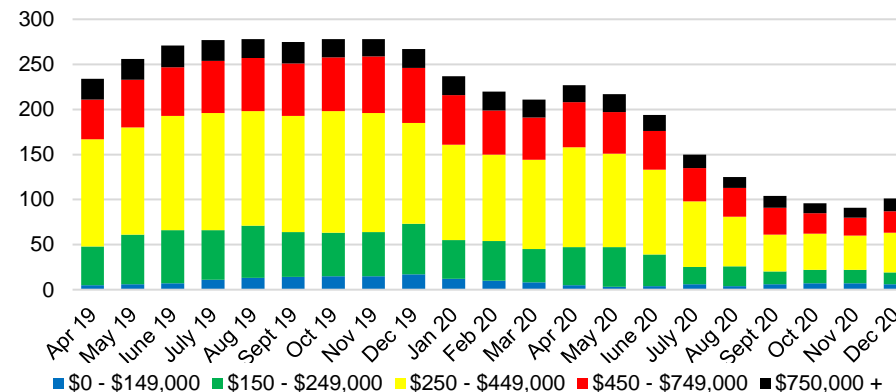

PICKENS COUNTY MONTHS OF SUPPLY

PICKENS COUNTY 12 MONTH AVERAGE SALES PRICE

PICKENS COUNTY SALES BY PRICE POINT

PICKENS COUNTY INVENTORY BY PRICE POINT

RABUN COUNTY QUICK N'DICATORS

RABUN COUNTY SALES VOLUME VS SUPPLY

RABUN COUNTY MONTHS OF SUPPLY

RABUN COUNTY 12 MONTH AVERAGE SALES PRICE

RABUN COUNTY SALES BY PRICE POINT

RABUN COUNTY INVENTORY BY PRICE POINT

STEPHENS COUNTY QUICK N'DICATORS

STEPHENS COUNTY SALES VOLUME VS SUPPLY