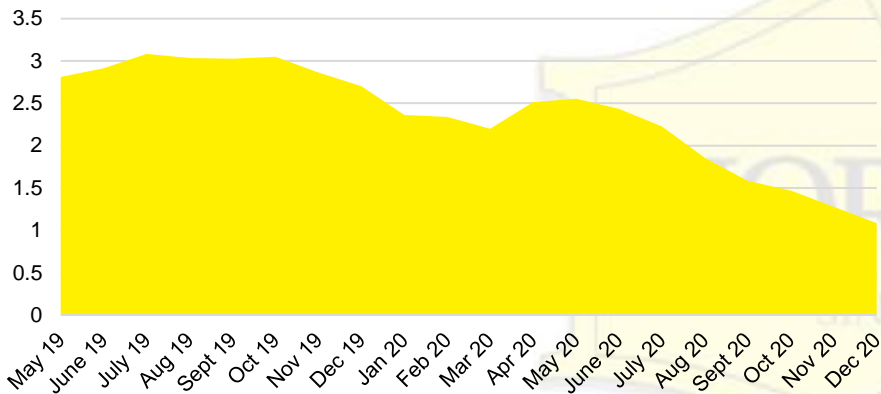

BARROW COUNTY INVENTORY BY PRICE POINT

CHEROKEE COUNTY QUICK N'DICATORS

CHEROKEE COUNTY SALES VOLUME VS SUPPLY

CHEROKEE COUNTY MONTHS OF SUPPLY

CHEROKEE COUNTY 12 MONTH AVERAGE SALES PRICE

CHEROKEE COUNTY SALES BY PRICE POINT