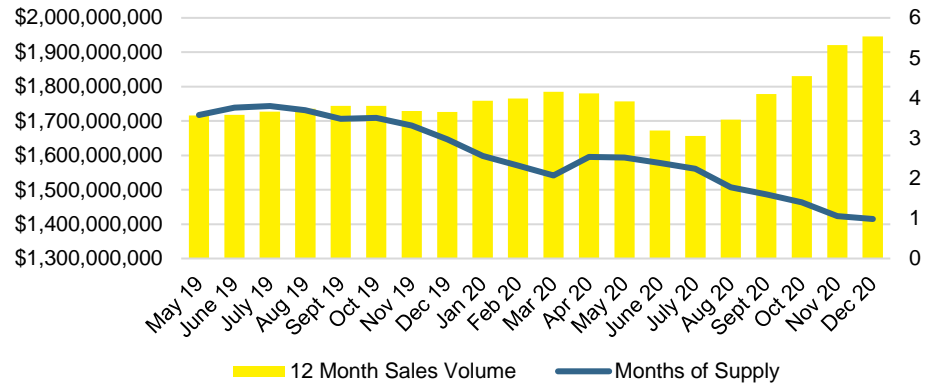

CHEROKEE COUNTY INVENTORY BY PRICE POINT

DAWSON COUNTY QUICK N'DICATORS

DAWSON COUNTY SALES VOLUME VS SUPPLY

DAWSON COUNTY MONTHS OF SUPPLY

DAWSON COUNTY 12 MONTH AVERAGE SALES PRICE

DAWSON COUNTY SALES BY PRICE POINT

DAWSON COUNTY INVENTORY BY PRICE POINT

FORSYTH COUNTY QUICK N'DICATORS

FORSYTH COUNTY SALES VOLUME VS SUPPLY

FORSYTH COUNTY MONTHS OF SUPPLY

FORSYTH COUNTY 12 MONTH AVERAGE SALES PRICE

FORSYTH COUNTY SALES BY PRICE POINT