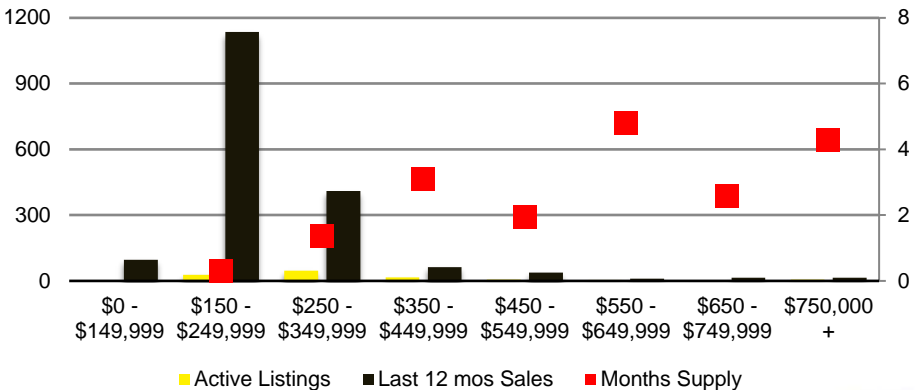

NORTH GEORGIA INVENTORY BY PRICE POINT

BANKS COUNTY QUICK N'DICATORS

BANKS COUNTY SALES VOLUME VS SUPPLY

BANKS COUNTY MONTHS OF SUPPLY

BANKS COUNTY 12 MONTH AVERAGE SALES PRICE

BANKS COUNTY SALES BY PRICE POINT

BANKS COUNTY INVENTORY BY SALES POINT

BARROW COUNTY QUICK N'DICATORS

BARROW COUNTY SALES VOLUME VS SUPPLY

BARROW COUNTY MONTHS OF SUPPLY

BARROW COUNTY 12 MONTH AVERAGE SALES PRICE

BARROW COUNTY SALES BY PRICE POINT

WALTON COUNTY MONTHS OF SUPPLY

WALTON COUNTY 12 MONTH AVERAGE SALES PRICE

WALTON COUNTY SALES BY PRICE POINT

WALTON COUNTY INVENTORY BY PRICE POINT

WHITE COUNTY QUICK N'DICATORS

WHITE COUNTY SALES VOLUME VS SUPPLY

WHITE COUNTY MONTHS OF SUPPLY

WHITE COUNTY 12 MONTH AVERAGE SALES PRICE

WHITE COUNTY SALES BY PRICE POINT

WHITE COUNTY INVENTORY BY PRICE POINT