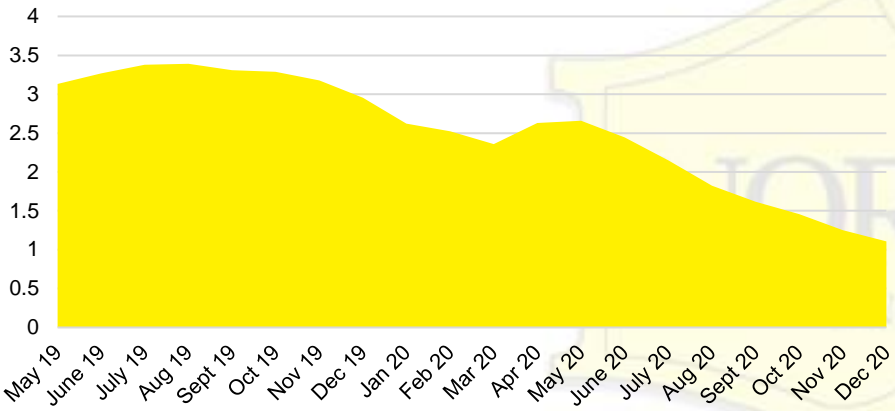

NORTH GEORGIA DEEP DIVE MARKET DATA

December 2020

DECEMBER 2020

DEEPER DIVE

NORTH GEORGIA QUICK N'DICATORS

NORTH GEORGIA MONTHS OF SUPPLY

NORTH GEORGIA SALES VOLUME VS SUPPLY

NORTH GEORGIA SALES BY PRICE POINT