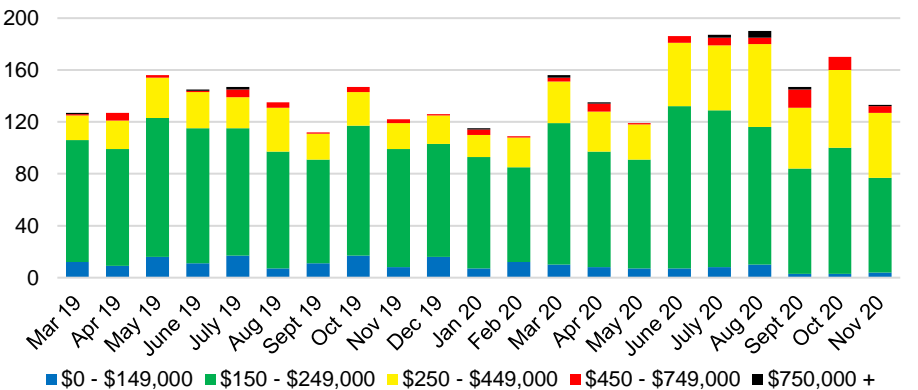

BANKS COUNTY INVENTORY BY SALES POINT

BARROW COUNTY QUICK N'DICATORS

BARROW COUNTY SALES VOLUME VS SUPPLY

BARROW COUNTY MONTHS OF SUPPLY

BARROW COUNTY 12 MONTH AVERAGE SALES PRICE

BARROW COUNTY SALES BY PRICE POINT

BARROW COUNTY INVENTORY BY PRICE POINT

CHEROKEE COUNTY QUICK N'DICATORS

CHEROKEE COUNTY SALES VOLUME VS SUPPLY

CHEROKEE COUNTY MONTHS OF SUPPLY

CHEROKEE COUNTY 12 MONTH AVERAGE SALES PRICE

CHEROKEE COUNTY SALES BY PRICE POINT