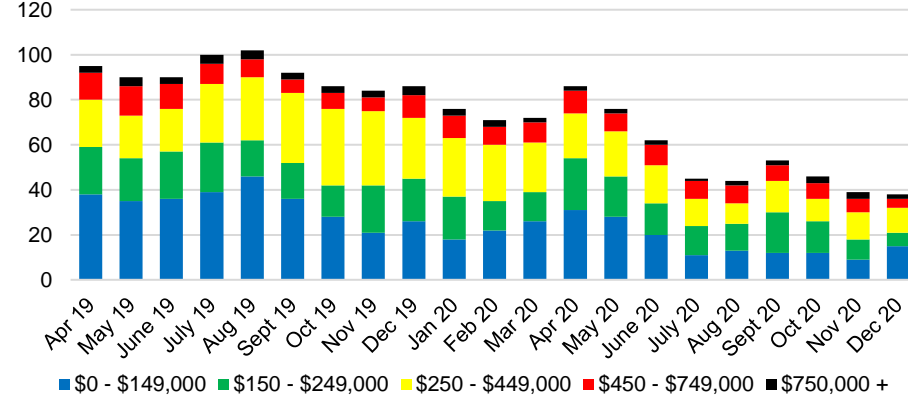

RABUN COUNTY MONTHS OF SUPPLY

RABUN COUNTY 12 MONTH AVERAGE SALES PRICE

RABUN COUNTY SALES BY PRICE POINT

RABUN COUNTY INVENTORY BY PRICE POINT

STEPHENS COUNTY QUICK N'DICATORS

STEPHENS COUNTY SALES VOLUME VS SUPPLY

STEPHENS COUNTY MONTHS OF SUPPLY

STEPHENS COUNTY 12 MONTH AVERAGE SALES PRICE

STEPHENS COUNTY SALES BY PRICE POINT

STEPHENS COUNTY INVENTORY BY PRICE POINT

WALTON COUNTY QUICK N'DICATORS

WALTON COUNTY SALES VOLUME VS SUPPLY

WALTON COUNTY MONTHS OF SUPPLY

WALTON COUNTY 12 MONTH AVERAGE SALES PRICE

WALTON COUNTY SALES BY PRICE POINT

WALTON COUNTY INVENTORY BY PRICE POINT

WHITE COUNTY QUICK N'DICATORS

WHITE COUNTY SALES VOLUME VS SUPPLY