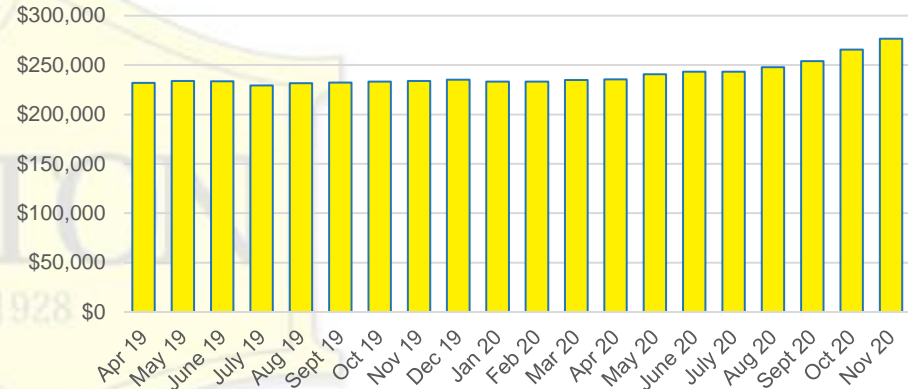

LUMPKIN COUNTY INVENTORY BY PRICE POINT