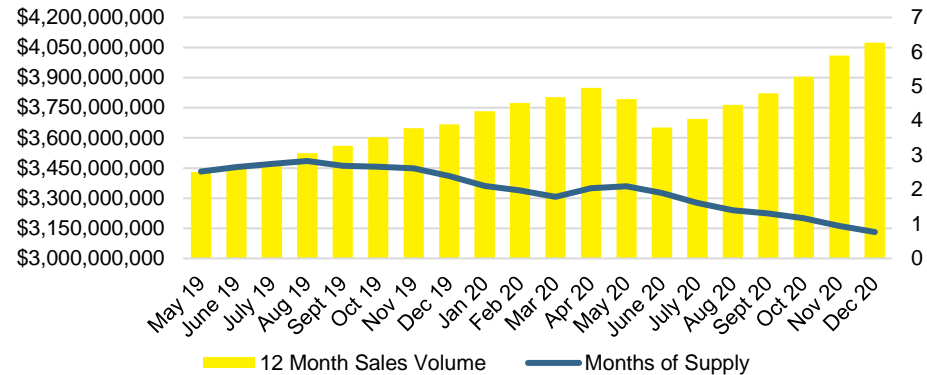

DAWSON COUNTY INVENTORY BY PRICE POINT

FORSYTH COUNTY QUICK N'DICATORS

FORSYTH COUNTY SALES VOLUME VS SUPPLY

FORSYTH COUNTY MONTHS OF SUPPLY

FORSYTH COUNTY 12 MONTH AVERAGE SALES PRICE

FORSYTH COUNTY SALES BY PRICE POINT

FORSYTH COUNTY INVENTORY BY PRICE POINT

FRANKLIN COUNTY QUICK N'DICATORS

FRANKLIN COUNTY 12 MONTH AVERAGE SALES PRICE

FRANKLIN COUNTY SALES BY PRICE POINT

GWINNETT COUNTY QUICK N'DICATORS

GWINNETT COUNTY SALES VOLUME VS SUPPLY