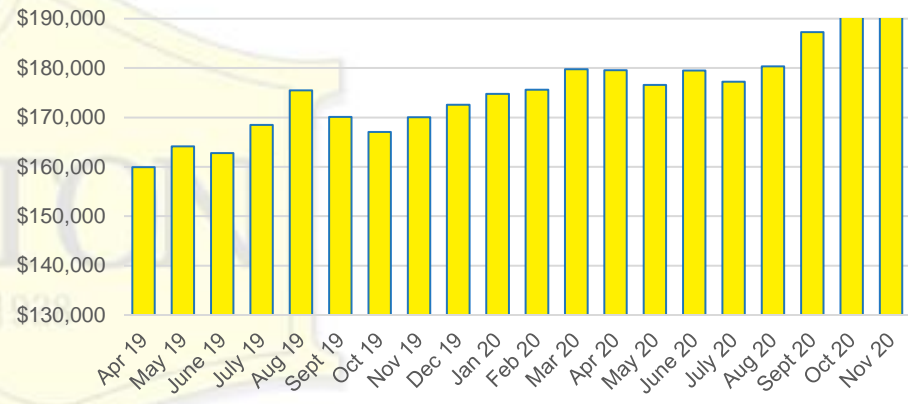

STEPHENS COUNTY INVENTORY BY PRICE POINT