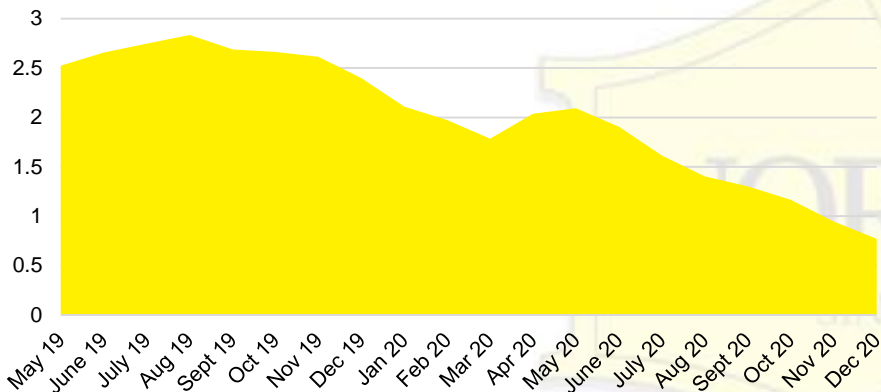

GWINNETT COUNTY MONTHS OF SUPPLY