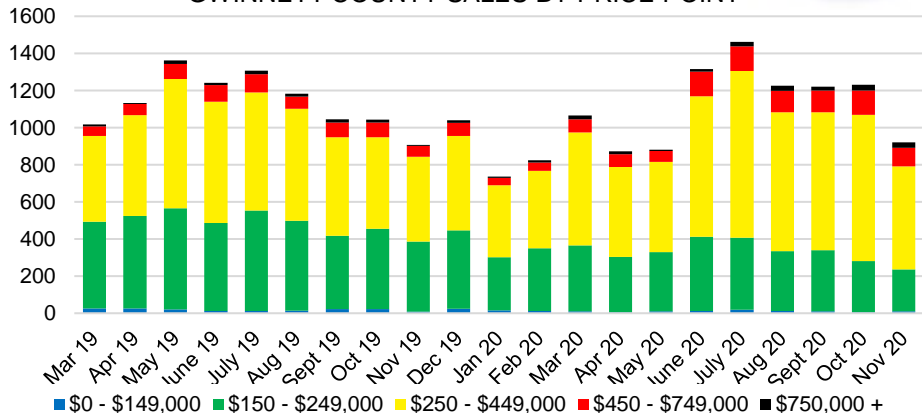

HABERSHAM COUNTY QUICK N'DICATORS

GWINNETT COUNTY SALES BY PRICE POINT