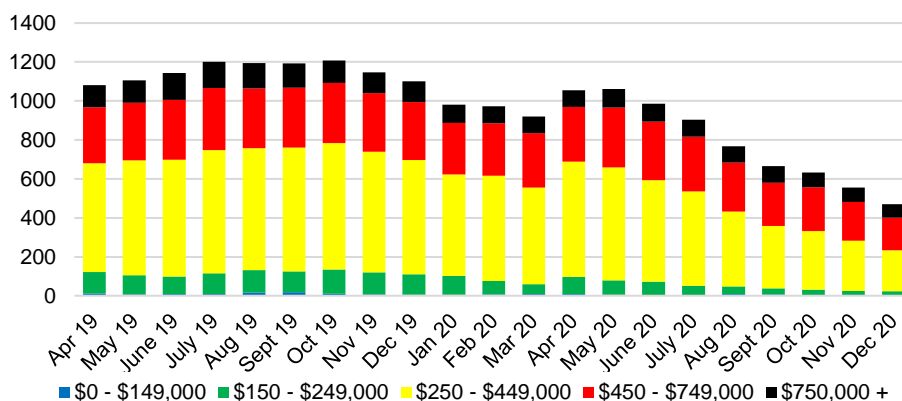

BANKS COUNTY INVENTORY BY SALES POINT

BARROW COUNTY QUICK N'DICATORS

BARROW COUNTY SALES VOLUME VS SUPPLY

BARROW COUNTY MONTHS OF SUPPLY

BARROW COUNTY 12 MONTH AVERAGE SALES PRICE

BARROW COUNTY SALES BY PRICE POINT

BARROW COUNTY INVENTORY BY PRICE POINT

CHEROKEE COUNTY QUICK N'DICATORS

CHEROKEE COUNTY SALES VOLUME VS SUPPLY

CHEROKEE COUNTY MONTHS OF SUPPLY

CHEROKEE COUNTY 12 MONTH AVERAGE SALES PRICE

CHEROKEE COUNTY SALES BY PRICE POINT

CHEROKEE COUNTY INVENTORY BY PRICE POINT

DAWSON COUNTY QUICK N'DICATORS

DAWSON COUNTY SALES VOLUME VS SUPPLY

DAWSON COUNTY MONTHS OF SUPPLY

DAWSON COUNTY 12 MONTH AVERAGE SALES PRICE

DAWSON COUNTY SALES BY PRICE POINT