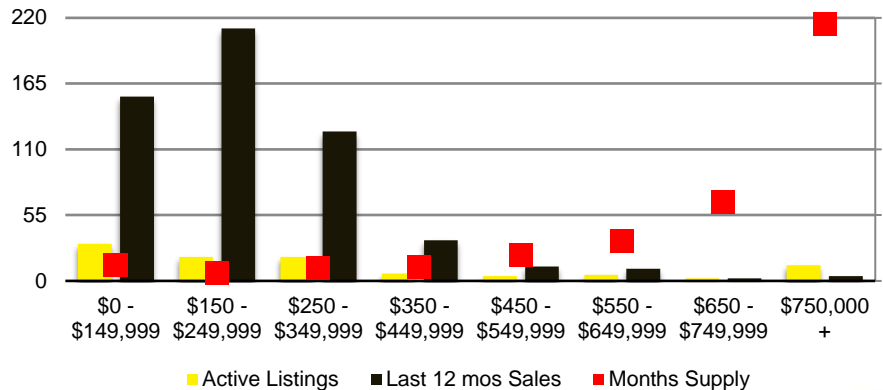

WALTON COUNTY MONTHS OF SUPPLY

WALTON COUNTY 12 MONTH AVERAGE SALES PRICE

WALTON COUNTY SALES BY PRICE POINT

WALTON COUNTY INVENTORY BY PRICE POINT

WHITE COUNTY QUICK N'DICATORS

WHITE COUNTY SALES VOLUME VS SUPPLY

WHITE COUNTY MONTHS OF SUPPLY

WHITE COUNTY 12 MONTH AVERAGE SALES PRICE

WHITE COUNTY SALES BY PRICE POINT

WHITE COUNTY INVENTORY BY PRICE POINT