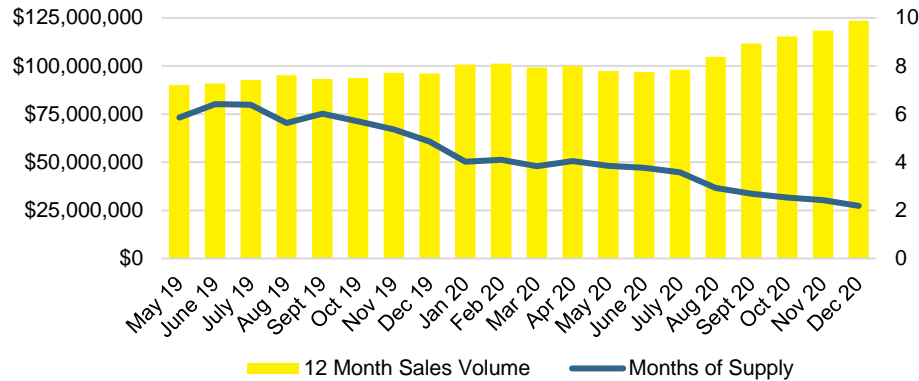

WALTON COUNTY MONTHS OF SUPPLY

WALTON COUNTY 12 MONTH AVERAGE SALES PRICE

WALTON COUNTY SALES BY PRICE POINT

WALTON COUNTY INVENTORY BY PRICE POINT

WHITE COUNTY QUICK N'DICATORS

WHITE COUNTY SALES VOLUME VS SUPPLY

WHITE COUNTY MONTHS OF SUPPLY

WHITE COUNTY 12 MONTH AVERAGE SALES PRICE

WHITE COUNTY SALES BY PRICE POINT

WHITE COUNTY INVENTORY BY PRICE POINT