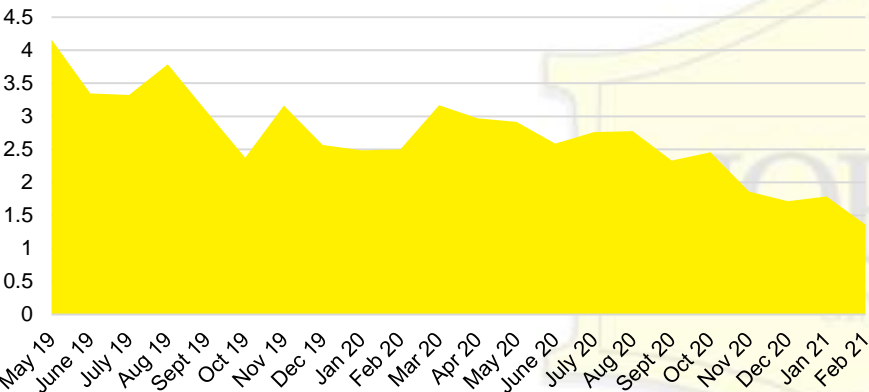

NORTH GEORGIA INVENTORY BY PRICE POINT

BANKS COUNTY QUICK N'DICATORS

BANKS COUNTY SALES VOLUME VS SUPPLY

BANKS COUNTY MONTHS OF SUPPLY

BANKS COUNTY 12 MONTH AVERAGE SALES PRICE

BANKS COUNTY SALES BY PRICE POINT

WHITE COUNTY SALES VOLUME VS SUPPLY

WHITE COUNTY MONTHS OF SUPPLY

WHITE COUNTY 12 MONTH AVERAGE SALES PRICE

WHITE COUNTY SALES BY PRICE POINT

WHITE COUNTY INVENTORY BY PRICE POINT