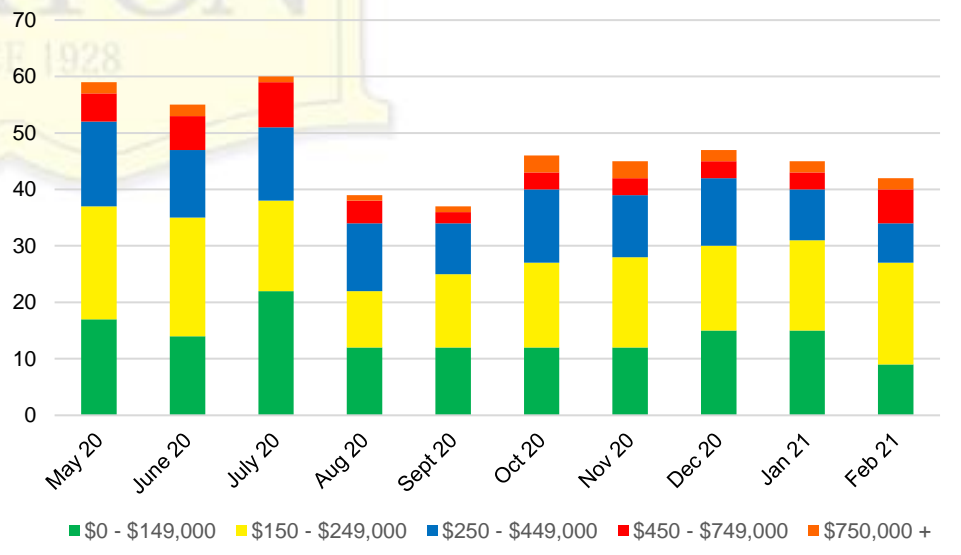

FORSYTH COUNTY INVENTORY BY PRICE POINT

FRANKLIN COUNTY QUICK N'DICATORS

FRANKLIN COUNTY 12 MONTH AVERAGE SALES PRICE

FRANKLIN COUNTY SALES BY PRICE POINT

FRANKLIN COUNTY INVENTORY BY PRICE POINT

GWINNETT COUNTY QUICK N'DICATORS