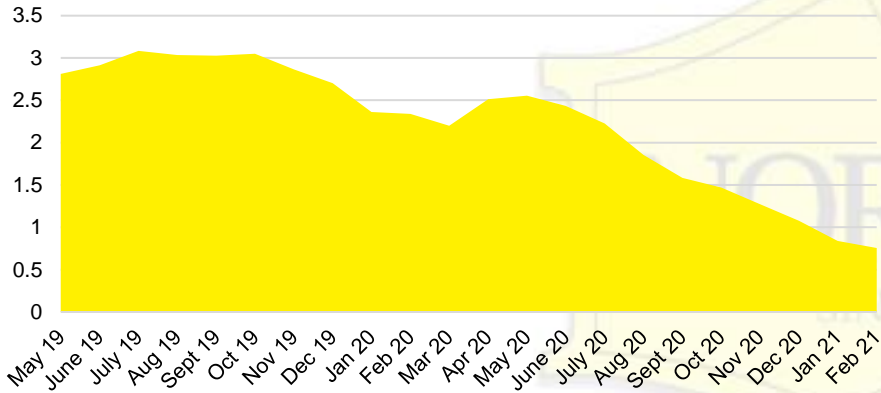

BARROW COUNTY INVENTORY BY PRICE POINT

CHEROKEE COUNTY QUICK N'DICATORS

CHEROKEE COUNTY SALES VOLUME VS SUPPLY

CHEROKEE COUNTY MONTHS OF SUPPLY

CHEROKEE COUNTY 12 MONTH AVERAGE SALES PRICE

CHEROKEE COUNTY SALES BY PRICE POINT