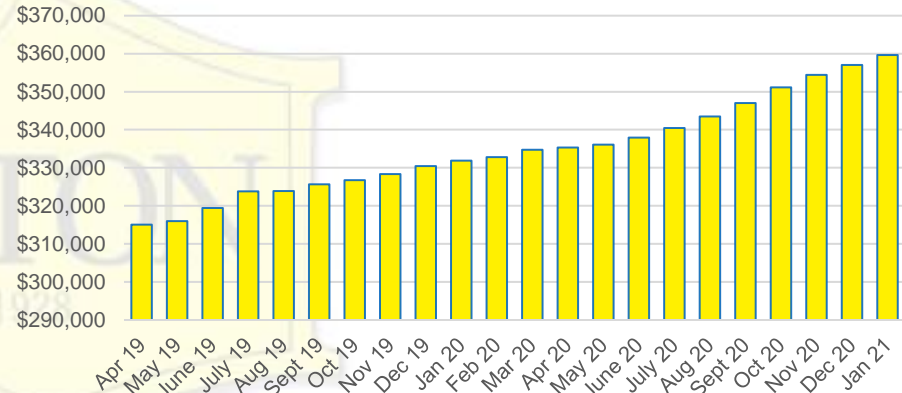

BANKS COUNTY INVENTORY BY SALES POINT

BARROW COUNTY QUICK N'DICATORS

BARROW COUNTY SALES VOLUME VS SUPPLY

BARROW COUNTY MONTHS OF SUPPLY

BARROW COUNTY 12 MONTH AVERAGE SALES PRICE

BARROW COUNTY SALES BY PRICE POINT

BARROW COUNTY INVENTORY BY PRICE POINT

CHEROKEE COUNTY QUICK N'DICATORS

CHEROKEE COUNTY SALES VOLUME VS SUPPLY

CHEROKEE COUNTY MONTHS OF SUPPLY

CHEROKEE COUNTY 12 MONTH AVERAGE SALES PRICE

CHEROKEE COUNTY SALES BY PRICE POINT

CHEROKEE COUNTY INVENTORY BY PRICE POINT

DAWSON COUNTY QUICK N'DICATORS

DAWSON COUNTY SALES VOLUME VS SUPPLY

DAWSON COUNTY MONTHS OF SUPPLY

DAWSON COUNTY 12 MONTH AVERAGE SALES PRICE

DAWSON COUNTY SALES BY PRICE POINT