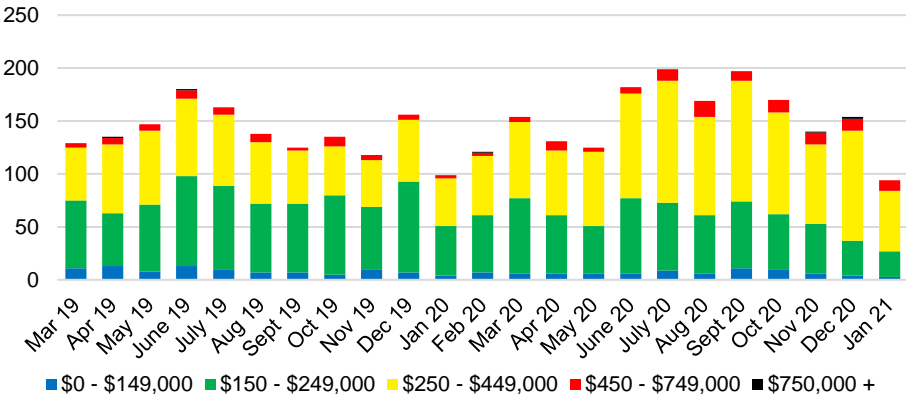

JACKSON COUNTY SALES VOLUME VS SUPPLY

JACKSON COUNTY MONTHS OF SUPPLY

JACKSON COUNTY 12 MONTH AVERAGE SALES PRICE

JACKSON COUNTY SALES BY PRICE POINT

JACKSON COUNTY INVENTORY BY PRICE POINT

LUMPKIN COUNTY QUICK N'DICATORS