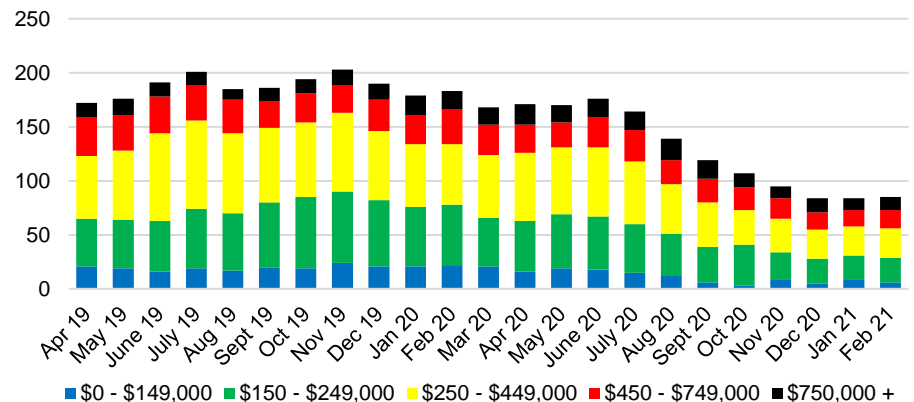

HABERSHAM COUNTY SALES VOLUME VS SUPPLY

HABERSHAM COUNTY MONTHS OF SUPPLY

HABERSHAM COUNTY 12 MONTH AVERAGE SALES PRICE

HABERSHAM COUNTY SALES BY PRICE POINT

HABERSHAM COUNTY INVENTORY BY PRICE POINT

HALL COUNTY QUICK N'DICATORS