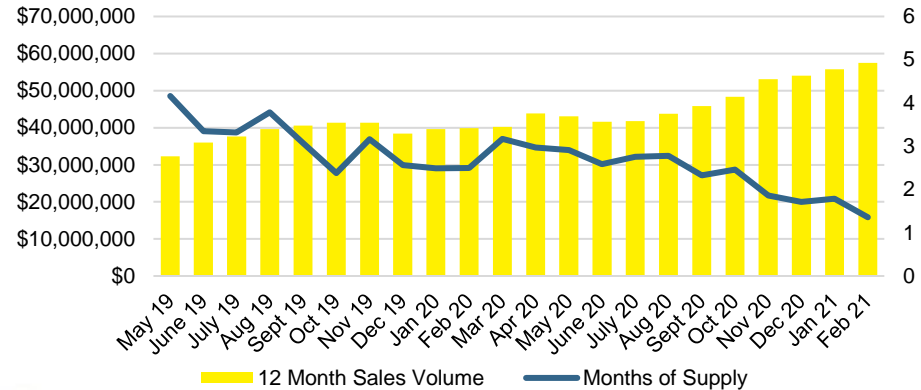

BANKS COUNTY SALES VOLUME VS SUPPLY