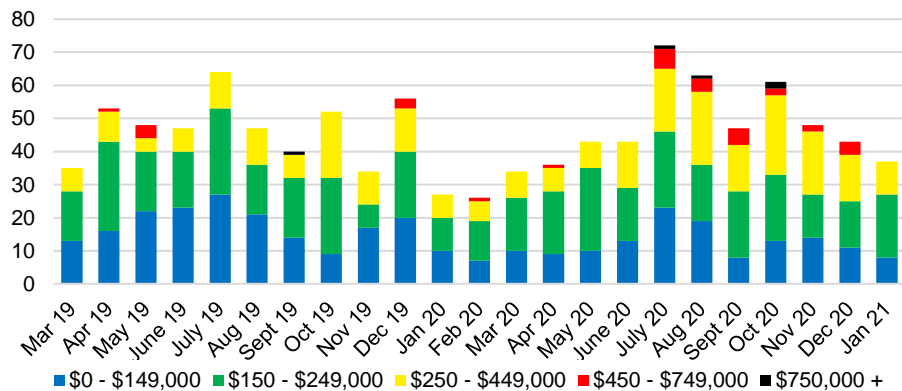

WHITE COUNTY SALES VOLUME VS SUPPLY

WHITE COUNTY MONTHS OF SUPPLY

WHITE COUNTY 12 MONTH AVERAGE SALES PRICE

WHITE COUNTY SALES BY PRICE POINT

WHITE COUNTY INVENTORY BY PRICE POINT