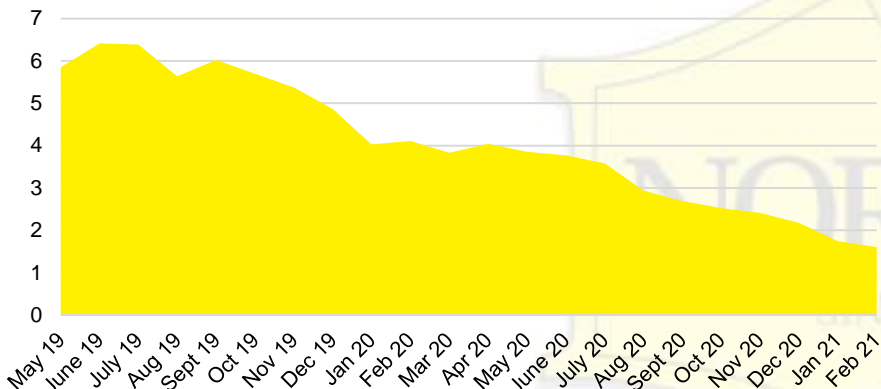

WALTON COUNTY SALES VOLUME VS SUPPLY

WALTON COUNTY MONTHS OF SUPPLY

WALTON COUNTY 12 MONTH AVERAGE SALES PRICE

WALTON COUNTY SALES BY PRICE POINT

WALTON COUNTY INVENTORY BY PRICE POINT

WHITE COUNTY QUICK N'DICATORS

WHITE COUNTY SALES VOLUME VS SUPPLY

WHITE COUNTY MONTHS OF SUPPLY

WHITE COUNTY 12 MONTH AVERAGE SALES PRICE

WHITE COUNTY SALES BY PRICE POINT

WHITE COUNTY INVENTORY BY PRICE POINT