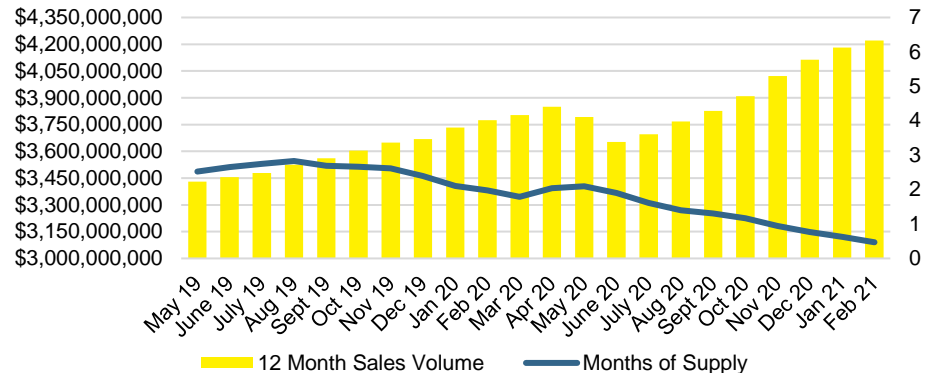

GWINNETT COUNTY SALES VOLUME VS SUPPLY