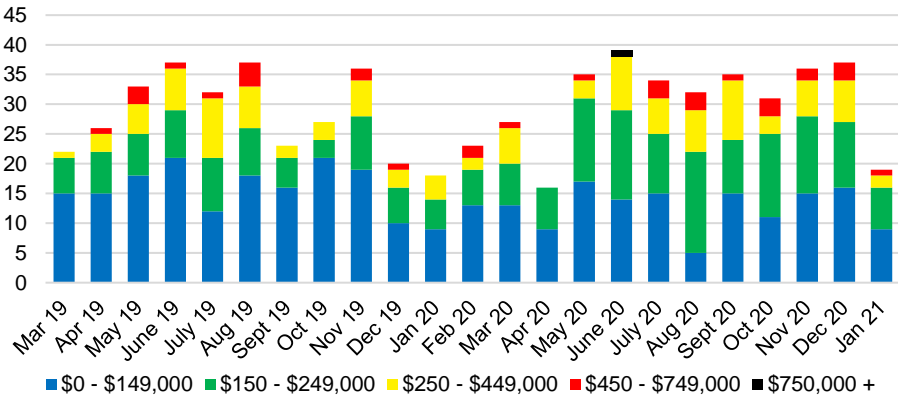

RABUN COUNTY SALES VOLUME VS SUPPLY

RABUN COUNTY MONTHS OF SUPPLY

RABUN COUNTY 12 MONTH AVERAGE SALES PRICE

RABUN COUNTY SALES BY PRICE POINT

RABUN COUNTY INVENTORY BY PRICE POINT

STEPHENS COUNTY QUICK N'DICATORS

STEPHENS COUNTY SALES VOLUME VS SUPPLY

STEPHENS COUNTY MONTHS OF SUPPLY

STEPHENS COUNTY 12 MONTH AVERAGE SALES PRICE

STEPHENS COUNTY SALES BY PRICE POINT

STEPHENS COUNTY INVENTORY BY PRICE POINT

WALTON COUNTY QUICK N'DICATORS