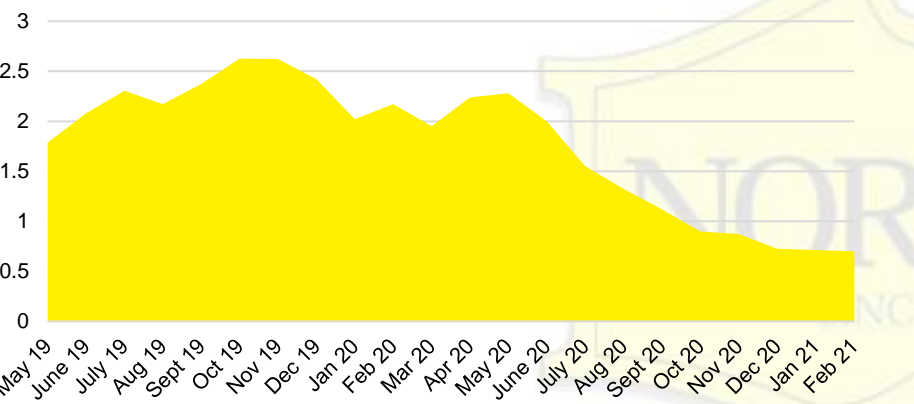

BANKS COUNTY INVENTORY BY SALES POINT

BARROW COUNTY QUICK N'DICATORS

BARROW COUNTY SALES VOLUME VS SUPPLY

BARROW COUNTY MONTHS OF SUPPLY

BARROW COUNTY 12 MONTH AVERAGE SALES PRICE

BARROW COUNTY SALES BY PRICE POINT

BARROW COUNTY INVENTORY BY PRICE POINT

CHEROKEE COUNTY QUICK N'DICATORS

CHEROKEE COUNTY SALES VOLUME VS SUPPLY

CHEROKEE COUNTY MONTHS OF SUPPLY

CHEROKEE COUNTY 12 MONTH AVERAGE SALES PRICE

CHEROKEE COUNTY SALES BY PRICE POINT