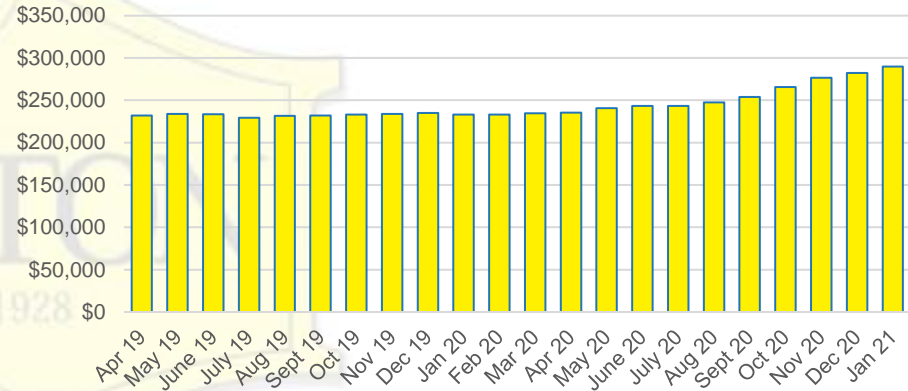

LUMPKIN COUNTY AVERAGE SALES PRICE