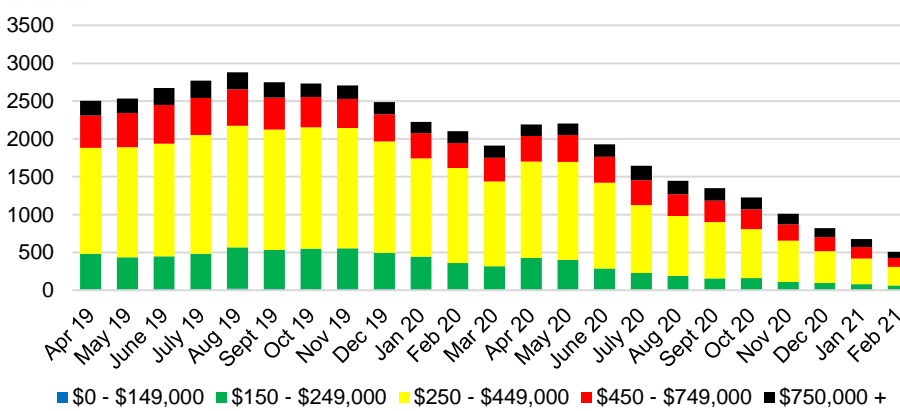

GWINNETT COUNTY SALES VOLUME VS SUPPLY

GWINNETT COUNTY MONTHS OF SUPPLY

GWINNETT COUNTY 12 MONTH AVERAGE SALES PRICE

GWINNETT COUNTY SALES BY PRICE POINT

GWINNETT COUNTY INVENTORY BY PRICE POINT

HABERSHAM COUNTY QUICK N'DICATORS