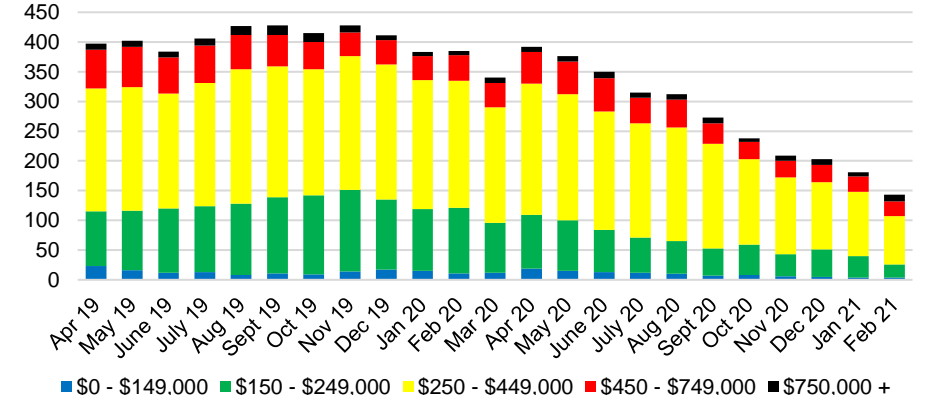

JACKSON COUNTY SALES VOLUME VS SUPPLY

JACKSON COUNTY MONTHS OF SUPPLY

JACKSON COUNTY 12 MONTH AVERAGE SALES PRICE

JACKSON COUNTY SALES BY PRICE POINT

JACKSON COUNTY INVENTORY BY PRICE POINT

LUMPKIN COUNTY QUICK N'DICATORS