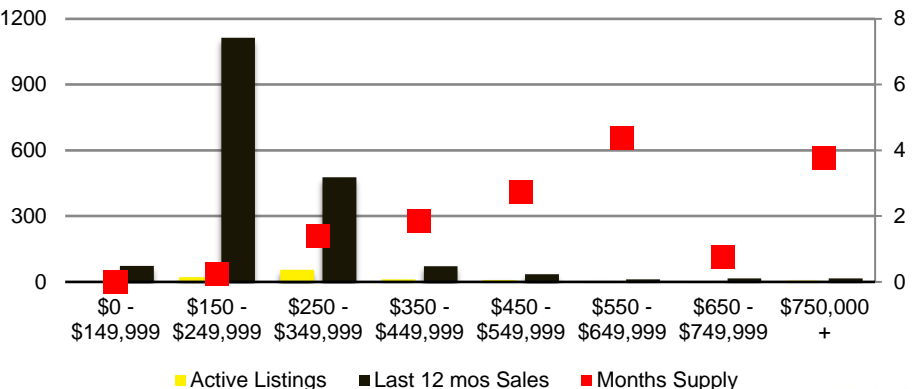

NORTH GEORGIA INVENTORY BY PRICE POINT

BANKS COUNTY QUICK N'DICATORS

BANKS COUNTY SALES VOLUME VS SUPPLY

BANKS COUNTY MONTHS OF SUPPLY

BANKS COUNTY 12 MONTH AVERAGE SALES PRICE

BANKS COUNTY SALES BY PRICE POINT

BANKS COUNTY INVENTORY BY SALES POINT

BARROW COUNTY QUICK N'DICATORS

BARROW COUNTY SALES VOLUME VS SUPPLY

BARROW COUNTY MONTHS OF SUPPLY

BARROW COUNTY 12 MONTH AVERAGE SALES PRICE

BARROW COUNTY SALES BY PRICE POINT

WALTON COUNTY SALES VOLUME VS SUPPLY

WALTON COUNTY MONTHS OF SUPPLY

WALTON COUNTY 12 MONTH AVERAGE SALES PRICE

WALTON COUNTY SALES BY PRICE POINT

WALTON COUNTY INVENTORY BY PRICE POINT

WHITE COUNTY QUICK N'DICATORS

WHITE COUNTY SALES VOLUME VS SUPPLY

WHITE COUNTY MONTHS OF SUPPLY

WHITE COUNTY 12 MONTH AVERAGE SALES PRICE

WHITE COUNTY SALES BY PRICE POINT

WHITE COUNTY INVENTORY BY PRICE POINT