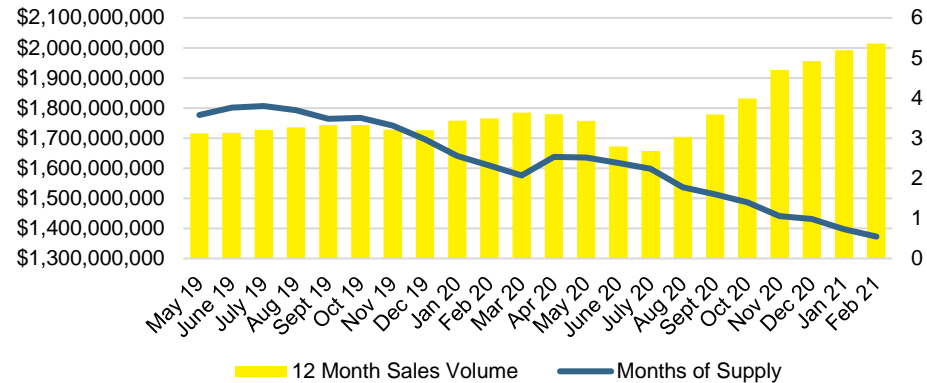

CHEROKEE COUNTY INVENTORY BY PRICE POINT

DAWSON COUNTY QUICK N'DICATORS

DAWSON COUNTY SALES VOLUME VS SUPPLY

DAWSON COUNTY MONTHS OF SUPPLY

DAWSON COUNTY 12 MONTH AVERAGE SALES PRICE

DAWSON COUNTY SALES BY PRICE POINT

DAWSON COUNTY INVENTORY BY PRICE POINT

FORSYTH COUNTY QUICK N'DICATORS

FORSYTH COUNTY SALES VOLUME VS SUPPLY

FORSYTH COUNTY MONTHS OF SUPPLY

FORSYTH COUNTY 12 MONTH AVERAGE SALES PRICE

FORSYTH COUNTY SALES BY PRICE POINT