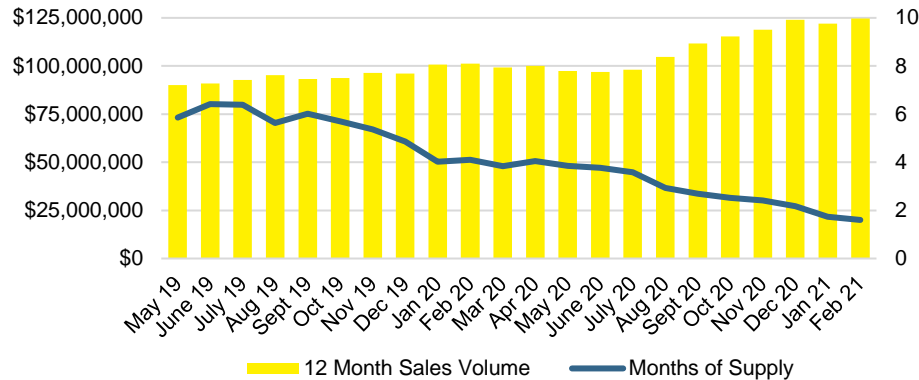

WHITE COUNTY 12 MONTH AVERAGE SALES PRICE