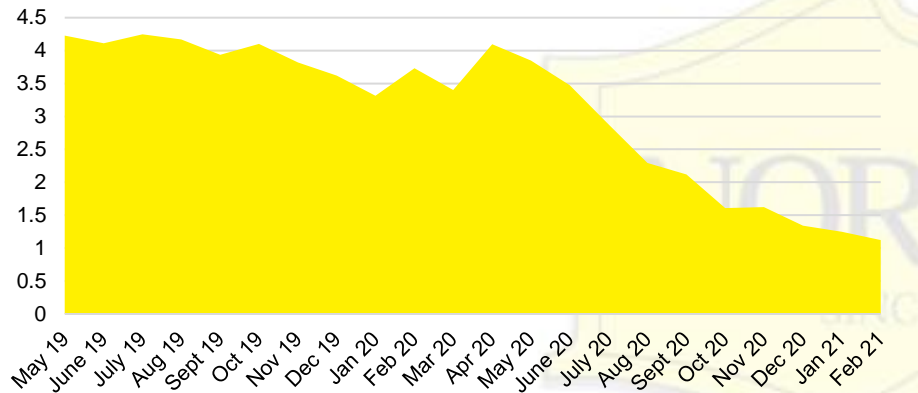

CHEROKEE COUNTY INVENTORY BY PRICE POINT

DAWSON COUNTY QUICK N'DICATORS

DAWSON COUNTY SALES VOLUME VS SUPPLY

DAWSON COUNTY MONTHS OF SUPPLY

DAWSON COUNTY 12 MONTH AVERAGE SALES PRICE

DAWSON COUNTY SALES BY PRICE POINT

DAWSON COUNTY INVENTORY BY PRICE POINT

FORSYTH COUNTY QUICK N'DICATORS

FORSYTH COUNTY SALES VOLUME VS SUPPLY

FORSYTH COUNTY MONTHS OF SUPPLY

FORSYTH COUNTY 12 MONTH AVERAGE SALES PRICE

FORSYTH COUNTY SALES BY PRICE POINT