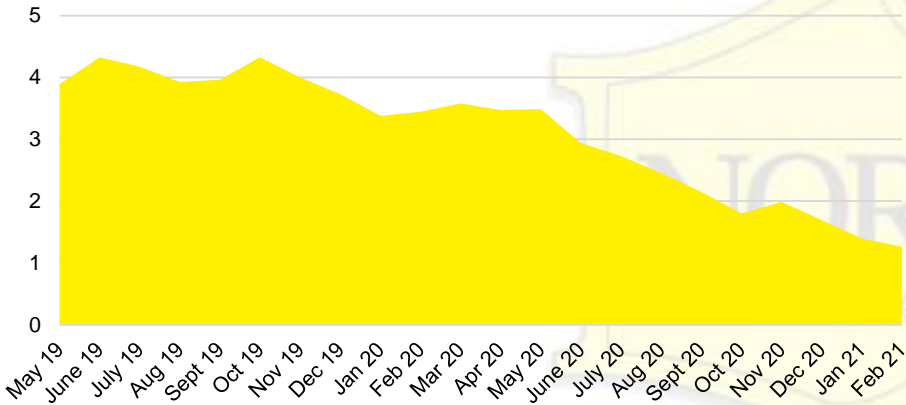

LUMPKIN COUNTY MONTHS OF SUPPLY