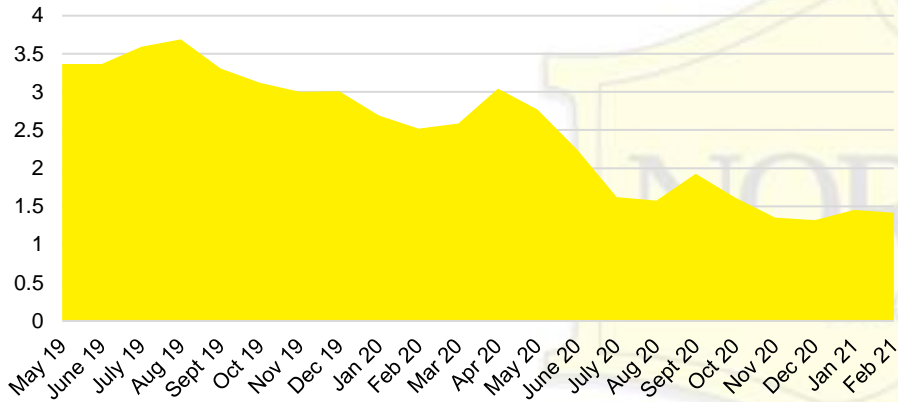

STEPHENS COUNTY MONTHS OF SUPPLY