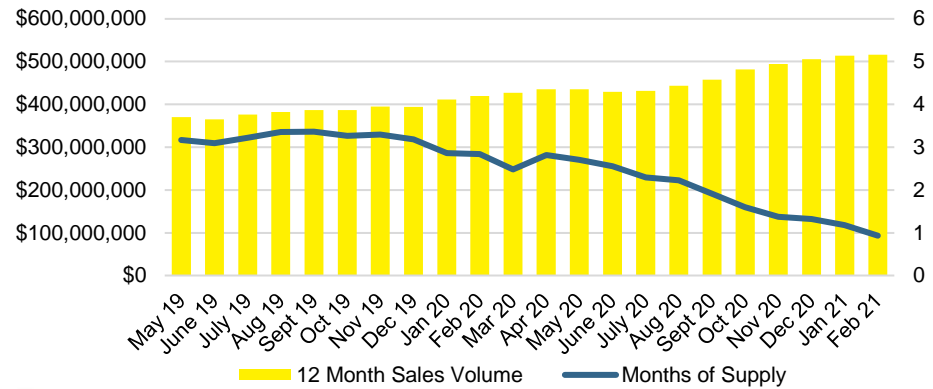

JACKSON COUNTY SALES VOLUME VS SUPPLY