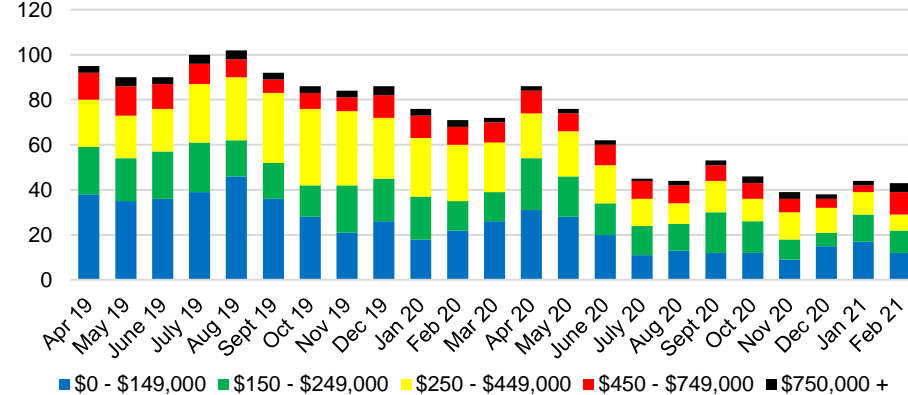

RABUN COUNTY SALES VOLUME VS SUPPLY

RABUN COUNTY MONTHS OF SUPPLY

RABUN COUNTY 12 MONTH AVERAGE SALES PRICE

RABUN COUNTY SALES BY PRICE POINT

RABUN COUNTY INVENTORY BY PRICE POINT

STEPHENS COUNTY QUICK N'DICATORS

STEPHENS COUNTY SALES VOLUME VS SUPPLY

STEPHENS COUNTY MONTHS OF SUPPLY

STEPHENS COUNTY 12 MONTH AVERAGE SALES PRICE

STEPHENS COUNTY SALES BY PRICE POINT

STEPHENS COUNTY INVENTORY BY PRICE POINT

WALTON COUNTY QUICK N'DICATORS