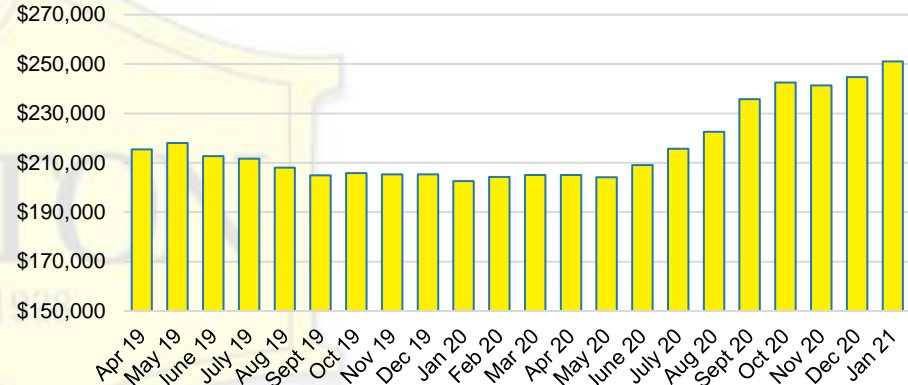

NORTH GEORGIA DEEP DIVE MARKET DATA

February 2021

FEBRUARY 2021

DEEPER DIVE

NORTH GEORGIA QUICK N'DICATORS

NORTH GEORGIA MONTHS OF SUPPLY

NORTH GEORGIA SALES VOLUME VS SUPPLY

NORTH GEORGIA SALES BY PRICE POINT

NORTH GEORGIA INVENTORY BY PRICE POINT

BANKS COUNTY QUICK N'DICATORS

BANKS COUNTY SALES VOLUME VS SUPPLY

BANKS COUNTY MONTHS OF SUPPLY

BANKS COUNTY 12 MONTH AVERAGE SALES PRICE

BANKS COUNTY SALES BY PRICE POINT

BANKS COUNTY INVENTORY BY SALES POINT

BARROW COUNTY QUICK N'DICATORS

BARROW COUNTY SALES VOLUME VS SUPPLY

BARROW COUNTY MONTHS OF SUPPLY

BARROW COUNTY 12 MONTH AVERAGE SALES PRICE

BARROW COUNTY SALES BY PRICE POINT