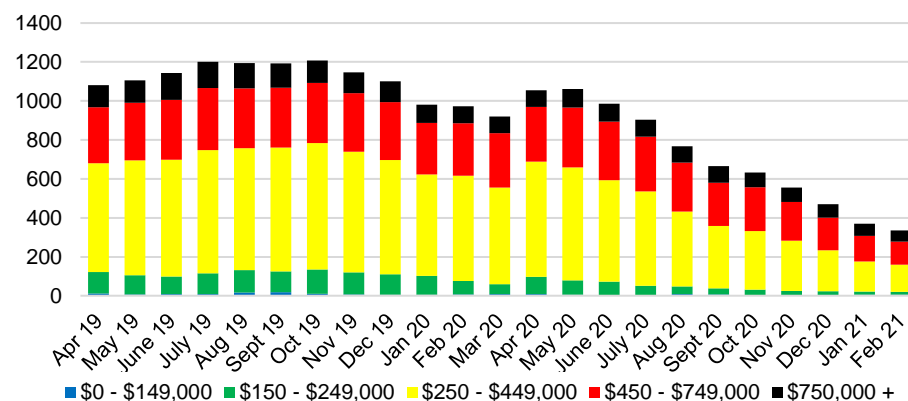

BANKS COUNTY INVENTORY BY SALES POINT

BARROW COUNTY QUICK N'DICATORS

BARROW COUNTY SALES VOLUME VS SUPPLY

BARROW COUNTY MONTHS OF SUPPLY

BARROW COUNTY 12 MONTH AVERAGE SALES PRICE

BARROW COUNTY SALES BY PRICE POINT

BARROW COUNTY INVENTORY BY PRICE POINT

CHEROKEE COUNTY QUICK N'DICATORS

CHEROKEE COUNTY SALES VOLUME VS SUPPLY

CHEROKEE COUNTY MONTHS OF SUPPLY

CHEROKEE COUNTY 12 MONTH AVERAGE SALES PRICE

CHEROKEE COUNTY SALES BY PRICE POINT

CHEROKEE COUNTY INVENTORY BY PRICE POINT

DAWSON COUNTY QUICK N'DICATORS

DAWSON COUNTY SALES VOLUME VS SUPPLY

DAWSON COUNTY MONTHS OF SUPPLY

DAWSON COUNTY 12 MONTH AVERAGE SALES PRICE

DAWSON COUNTY SALES BY PRICE POINT