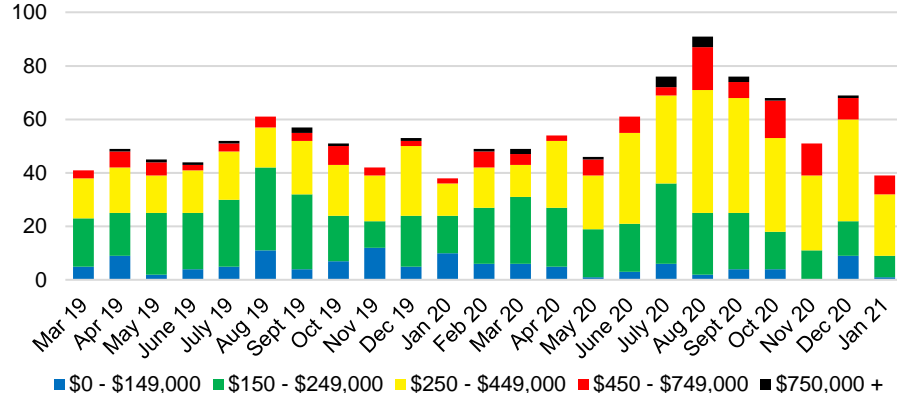

PICKENS COUNTY SALES VOLUME VS SUPPLY

PICKENS COUNTY MONTHS OF SUPPLY

PICKENS COUNTY 12 MONTH AVERAGE SALES PRICE

PICKENS COUNTY SALES BY PRICE POINT

PICKENS COUNTY INVENTORY BY PRICE POINT

RABUN COUNTY QUICK N'DICATORS

RABUN COUNTY SALES VOLUME VS SUPPLY

RABUN COUNTY MONTHS OF SUPPLY

RABUN COUNTY 12 MONTH AVERAGE SALES PRICE

RABUN COUNTY SALES BY PRICE POINT

RABUN COUNTY INVENTORY BY PRICE POINT

STEPHENS COUNTY QUICK N'DICATORS