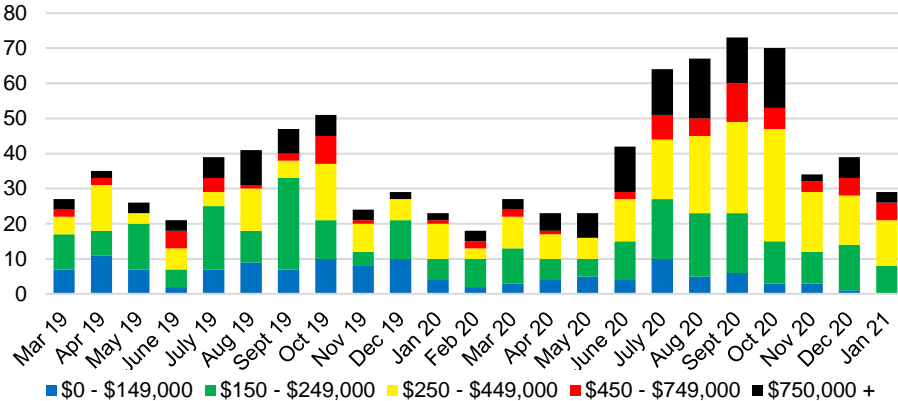

RABUN COUNTY SALES VOLUME VS SUPPLY

RABUN COUNTY MONTHS OF SUPPLY

RABUN COUNTY 12 MONTH AVERAGE SALES PRICE

RABUN COUNTY SALES BY PRICE POINT

RABUN COUNTY INVENTORY BY PRICE POINT

STEPHENS COUNTY QUICK N'DICATORS