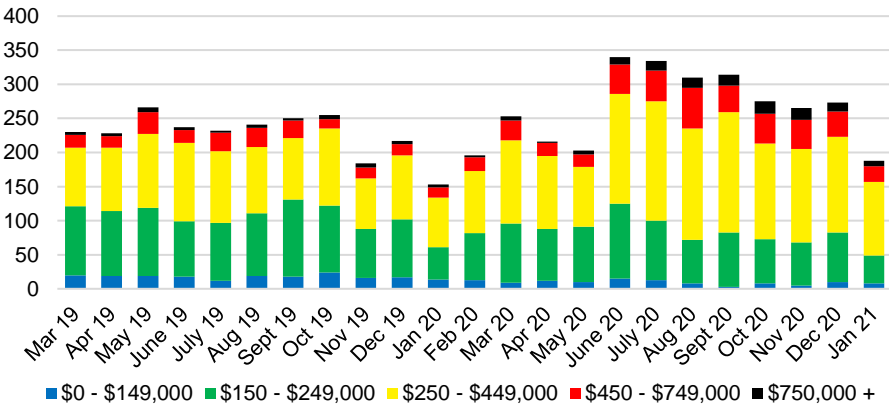

HALL COUNTY SALES VOLUME VS SUPPLY

HALL COUNTY MONTHS OF SUPPLY

HALL COUNTY 12 MONTH AVERAGE SALES PRICE

HALL COUNTY SALES BY PRICE POINT

HALL COUNTY INVENTORY BY PRICE POINT

JACKSON COUNTY QUICK N'DICATORS