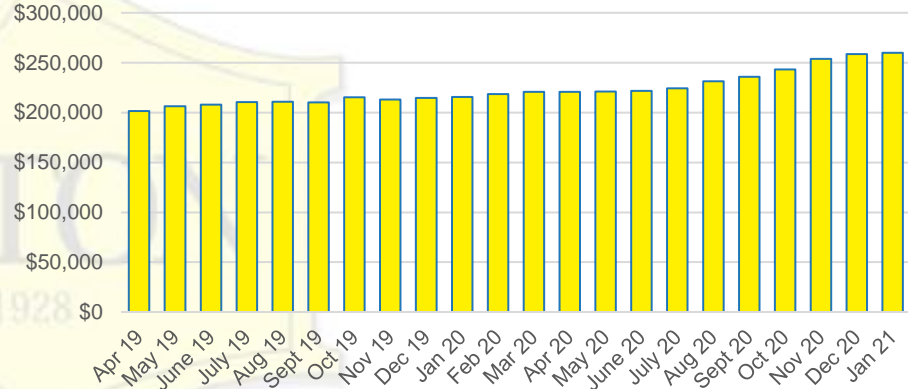

HABERSHAM COUNTY INVENTORY BY PRICE POINT