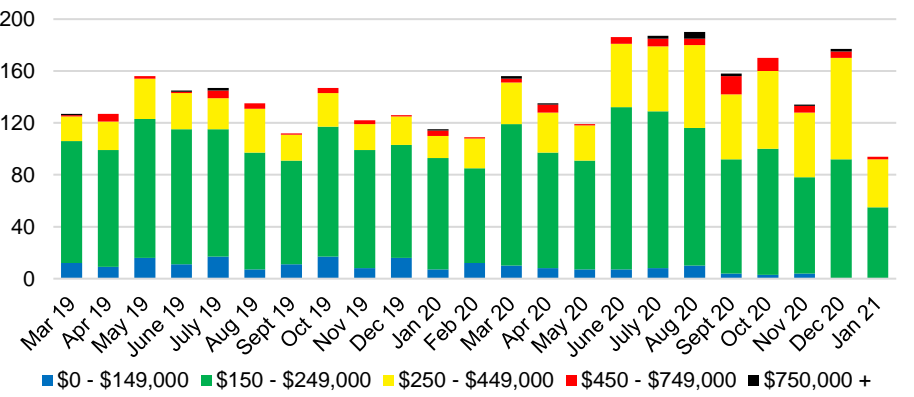

BANKS COUNTY INVENTORY BY SALES POINT

BARROW COUNTY QUICK N'DICATORS

BARROW COUNTY SALES VOLUME VS SUPPLY

BARROW COUNTY MONTHS OF SUPPLY

BARROW COUNTY 12 MONTH AVERAGE SALES PRICE

BARROW COUNTY SALES BY PRICE POINT

BARROW COUNTY INVENTORY BY PRICE POINT

CHEROKEE COUNTY QUICK N'DICATORS

CHEROKEE COUNTY SALES VOLUME VS SUPPLY

CHEROKEE COUNTY MONTHS OF SUPPLY

CHEROKEE COUNTY 12 MONTH AVERAGE SALES PRICE

CHEROKEE COUNTY SALES BY PRICE POINT