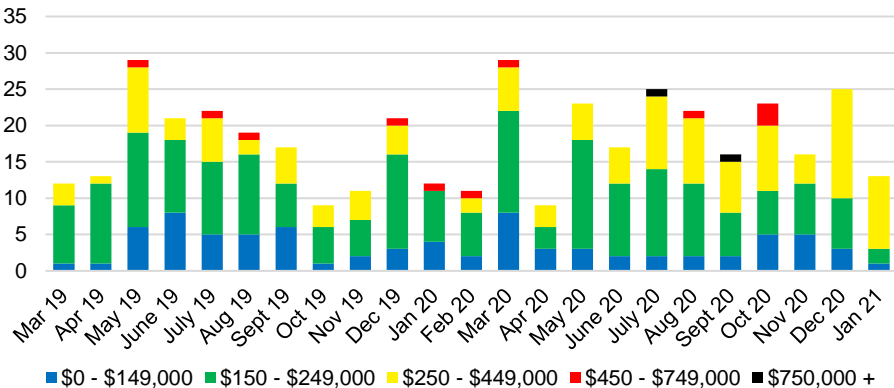

NORTH GEORGIA DEEP DIVE MARKET DATA

February 2021

FEBRUARY 2021

DEEPER DIVE

NORTH GEORGIA QUICK N'DICATORS

NORTH GEORGIA MONTHS OF SUPPLY

NORTH GEORGIA SALES VOLUME VS SUPPLY

NORTH GEORGIA SALES BY PRICE POINT

NORTH GEORGIA INVENTORY BY PRICE POINT

BANKS COUNTY QUICK N'DICATORS

BANKS COUNTY SALES VOLUME VS SUPPLY

BANKS COUNTY MONTHS OF SUPPLY

BANKS COUNTY 12 MONTH AVERAGE SALES PRICE

BANKS COUNTY SALES BY PRICE POINT

BANKS COUNTY INVENTORY BY SALES POINT

BARROW COUNTY QUICK N'DICATORS

BARROW COUNTY SALES VOLUME VS SUPPLY

BARROW COUNTY MONTHS OF SUPPLY

BARROW COUNTY 12 MONTH AVERAGE SALES PRICE

BARROW COUNTY SALES BY PRICE POINT

WHITE COUNTY SALES VOLUME VS SUPPLY

WHITE COUNTY MONTHS OF SUPPLY

WHITE COUNTY 12 MONTH AVERAGE SALES PRICE

WHITE COUNTY SALES BY PRICE POINT

WHITE COUNTY INVENTORY BY PRICE POINT