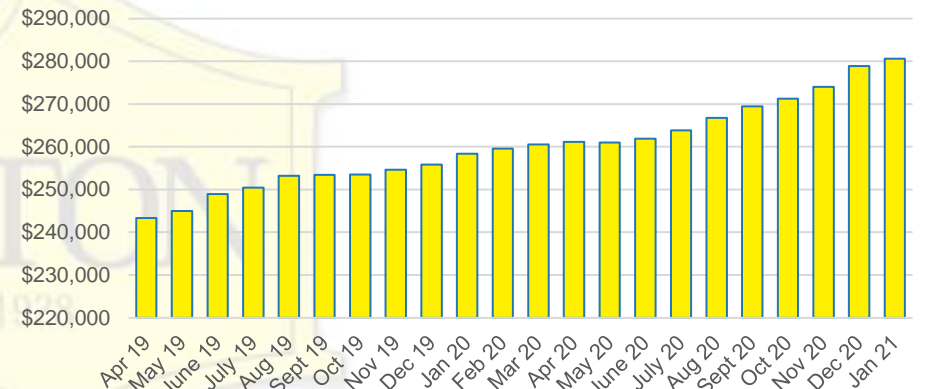

JACKSON COUNTY 12 MONTH AVERAGE SALES PRICE