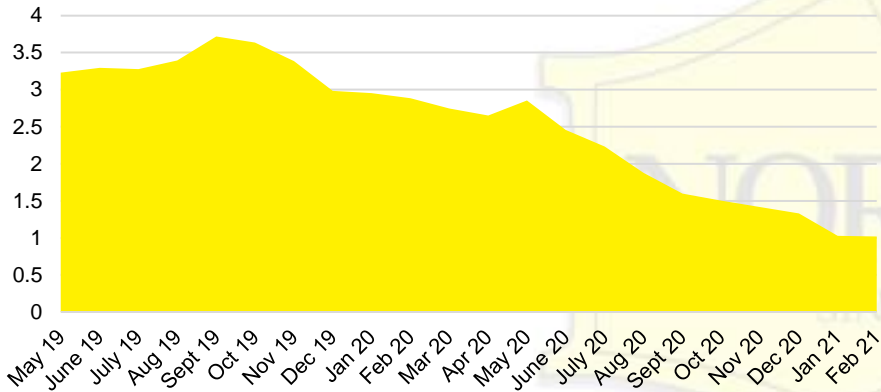

WALTON COUNTY SALES BY PRICE POINT