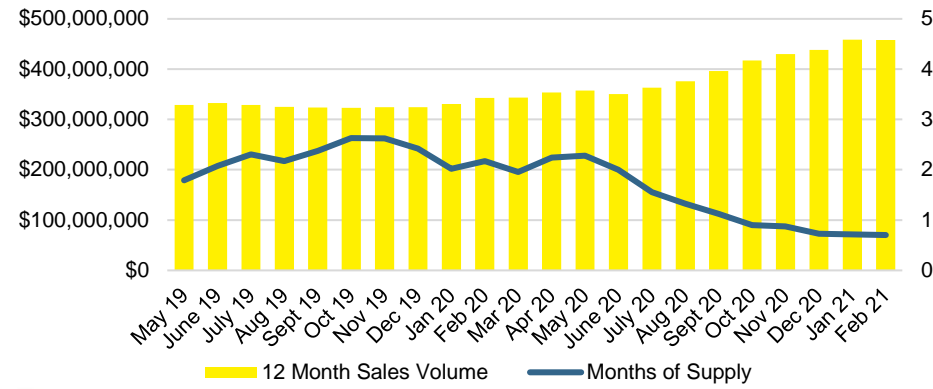

BARROW COUNTY SALES VOLUME VS SUPPLY