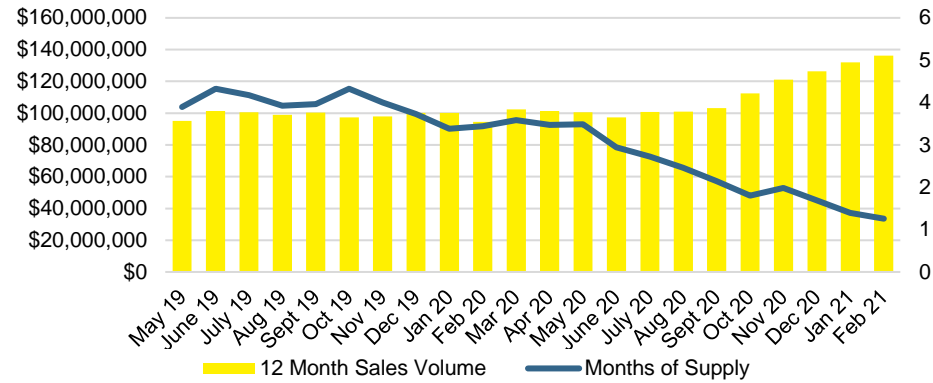

LUMPKIN COUNTY SALES VOLUME VS SUPPLY