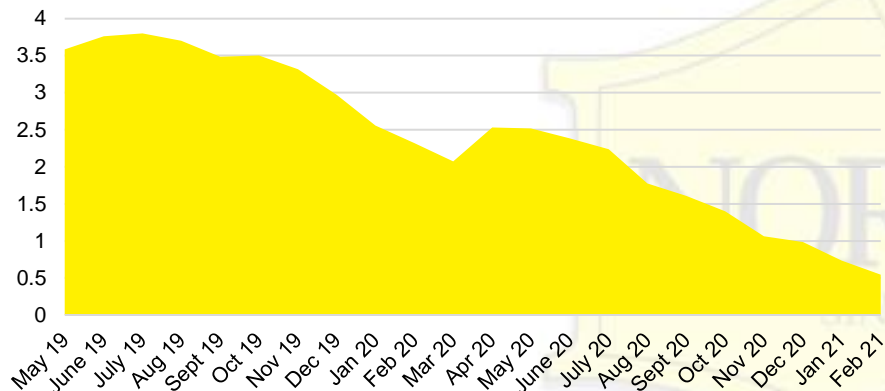

DAWSON COUNTY INVENTORY BY PRICE POINT

FORSYTH COUNTY QUICK N'DICATORS

FORSYTH COUNTY SALES VOLUME VS SUPPLY

FORSYTH COUNTY MONTHS OF SUPPLY

FORSYTH COUNTY 12 MONTH AVERAGE SALES PRICE

FORSYTH COUNTY SALES BY PRICE POINT