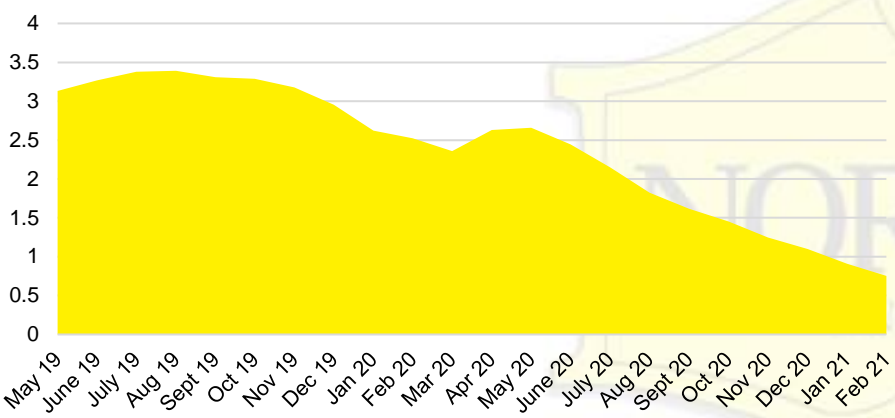

NORTH GEORGIA DEEP DIVE MARKET DATA

February 2021

FEBRUARY 2021

DEEPER DIVE

NORTH GEORGIA QUICK N'DICATORS

NORTH GEORGIA MONTHS OF SUPPLY

NORTH GEORGIA SALES VOLUME VS SUPPLY

NORTH GEORGIA SALES BY PRICE POINT

WHITE COUNTY SALES VOLUME VS SUPPLY

WHITE COUNTY MONTHS OF SUPPLY

WHITE COUNTY 12 MONTH AVERAGE SALES PRICE

WHITE COUNTY SALES BY PRICE POINT

WHITE COUNTY INVENTORY BY PRICE POINT