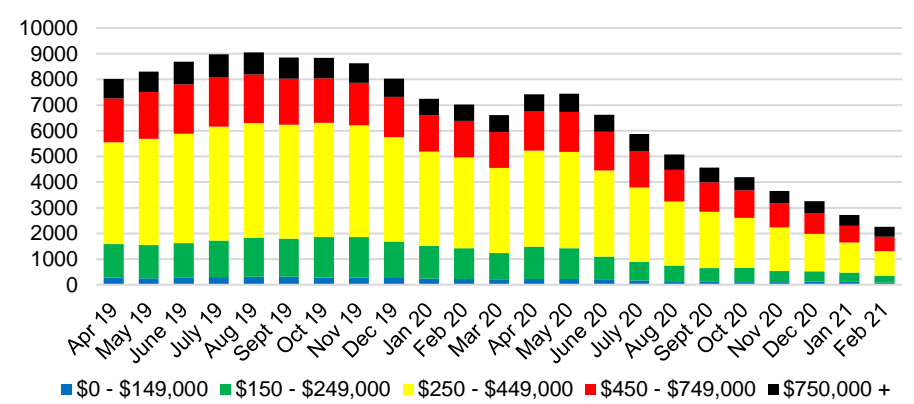

NORTH GEORGIA INVENTORY BY PRICE POINT