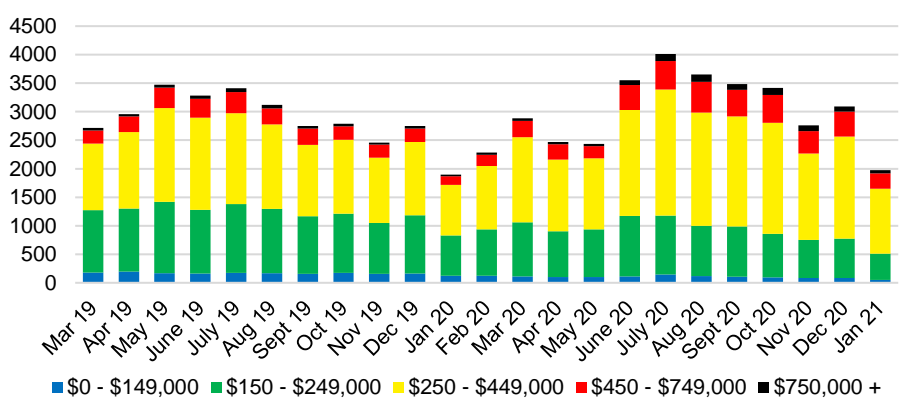

NORTH GEORGIA DEEP DIVE MARKET DATA

February 2021

FEBRUARY 2021

DEEPER DIVE

NORTH GEORGIA QUICK N'DICATORS

NORTH GEORGIA MONTHS OF SUPPLY

NORTH GEORGIA SALES VOLUME VS SUPPLY

NORTH GEORGIA SALES BY PRICE POINT

WHITE COUNTY SALES VOLUME VS SUPPLY

WHITE COUNTY MONTHS OF SUPPLY

WHITE COUNTY 12 MONTH AVERAGE SALES PRICE

WHITE COUNTY SALES BY PRICE POINT

WHITE COUNTY INVENTORY BY PRICE POINT