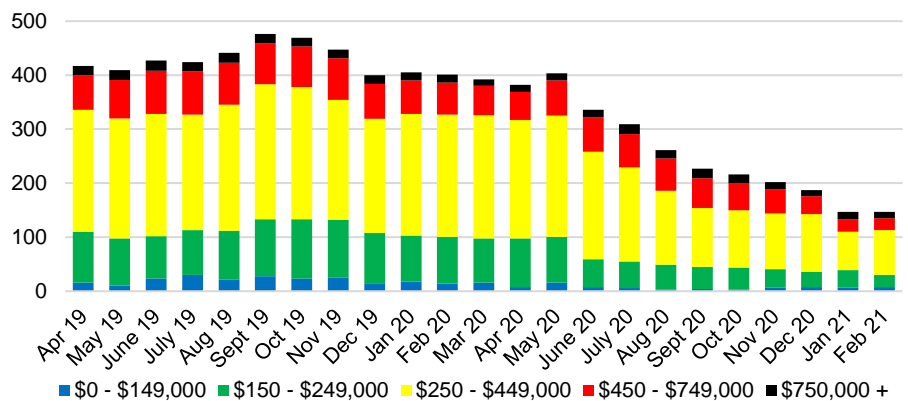

WALTON COUNTY SALES VOLUME VS SUPPLY

WALTON COUNTY MONTHS OF SUPPLY

WALTON COUNTY 12 MONTH AVERAGE SALES PRICE

WALTON COUNTY SALES BY PRICE POINT

WALTON COUNTY INVENTORY BY PRICE POINT

WHITE COUNTY QUICK N'DICATORS

WHITE COUNTY SALES VOLUME VS SUPPLY

WHITE COUNTY MONTHS OF SUPPLY

WHITE COUNTY 12 MONTH AVERAGE SALES PRICE

WHITE COUNTY SALES BY PRICE POINT

WHITE COUNTY INVENTORY BY PRICE POINT