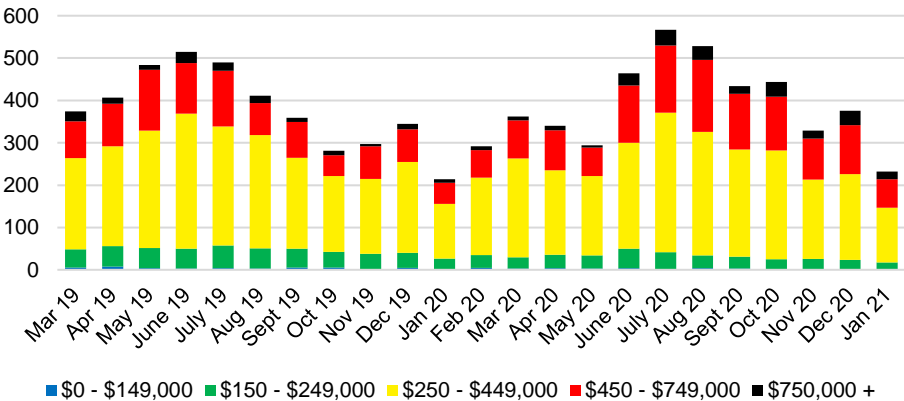

CHEROKEE COUNTY INVENTORY BY PRICE POINT

DAWSON COUNTY QUICK N'DICATORS

DAWSON COUNTY SALES VOLUME VS SUPPLY

DAWSON COUNTY MONTHS OF SUPPLY

DAWSON COUNTY 12 MONTH AVERAGE SALES PRICE

DAWSON COUNTY SALES BY PRICE POINT

DAWSON COUNTY INVENTORY BY PRICE POINT

FORSYTH COUNTY QUICK N'DICATORS

FORSYTH COUNTY SALES VOLUME VS SUPPLY

FORSYTH COUNTY MONTHS OF SUPPLY

FORSYTH COUNTY 12 MONTH AVERAGE SALES PRICE

FORSYTH COUNTY SALES BY PRICE POINT

FORSYTH COUNTY INVENTORY BY PRICE POINT

FRANKLIN COUNTY QUICK N'DICATORS

FRANKLIN COUNTY 12 MONTH AVERAGE SALES PRICE

FRANKLIN COUNTY SALES BY PRICE POINT

FRANKLIN COUNTY INVENTORY BY PRICE POINT

GWINNETT COUNTY QUICK N'DICATORS