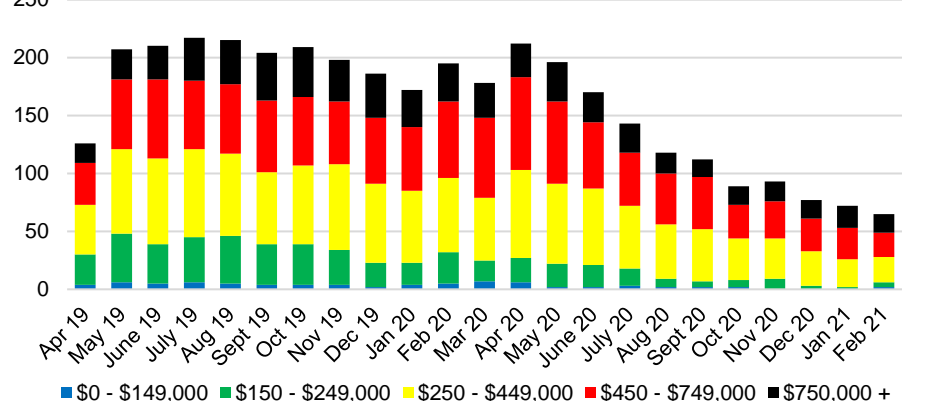

BARROW COUNTY INVENTORY BY PRICE POINT

CHEROKEE COUNTY QUICK N'DICATORS

CHEROKEE COUNTY SALES VOLUME VS SUPPLY

CHEROKEE COUNTY MONTHS OF SUPPLY

CHEROKEE COUNTY 12 MONTH AVERAGE SALES PRICE

CHEROKEE COUNTY SALES BY PRICE POINT

CHEROKEE COUNTY INVENTORY BY PRICE POINT

DAWSON COUNTY QUICK N'DICATORS

DAWSON COUNTY SALES VOLUME VS SUPPLY

DAWSON COUNTY MONTHS OF SUPPLY

DAWSON COUNTY 12 MONTH AVERAGE SALES PRICE

DAWSON COUNTY SALES BY PRICE POINT

DAWSON COUNTY INVENTORY BY PRICE POINT

FORSYTH COUNTY QUICK N'DICATORS

FORSYTH COUNTY SALES VOLUME VS SUPPLY

FORSYTH COUNTY MONTHS OF SUPPLY

FORSYTH COUNTY 12 MONTH AVERAGE SALES PRICE

FORSYTH COUNTY SALES BY PRICE POINT