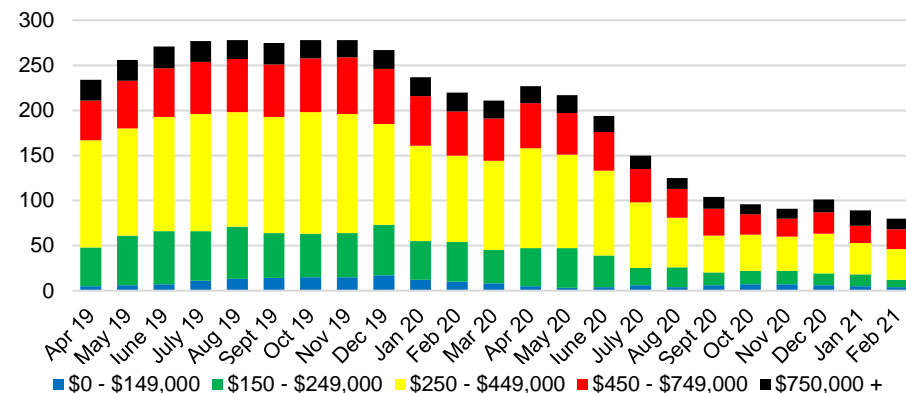

PICKENS COUNTY SALES VOLUME VS SUPPLY

PICKENS COUNTY MONTHS OF SUPPLY

PICKENS COUNTY 12 MONTH AVERAGE SALES PRICE

PICKENS COUNTY SALES BY PRICE POINT

PICKENS COUNTY INVENTORY BY PRICE POINT

RABUN COUNTY QUICK N'DICATORS

RABUN COUNTY SALES VOLUME VS SUPPLY

RABUN COUNTY MONTHS OF SUPPLY

RABUN COUNTY 12 MONTH AVERAGE SALES PRICE

RABUN COUNTY SALES BY PRICE POINT

RABUN COUNTY INVENTORY BY PRICE POINT

STEPHENS COUNTY QUICK N'DICATORS