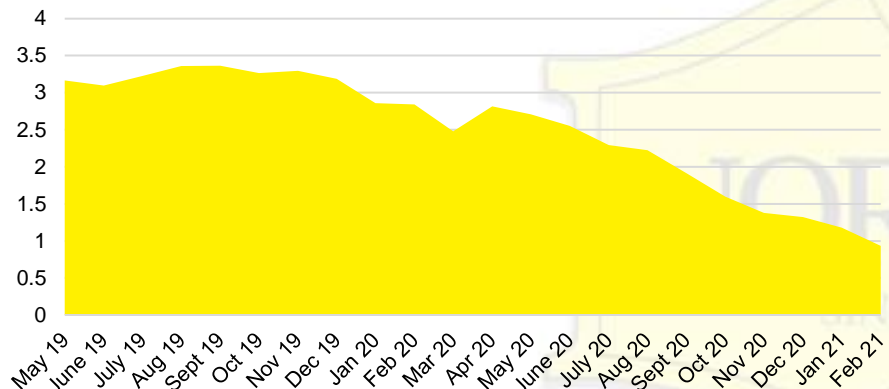

JACKSON COUNTY MONTHS OF SUPPLY