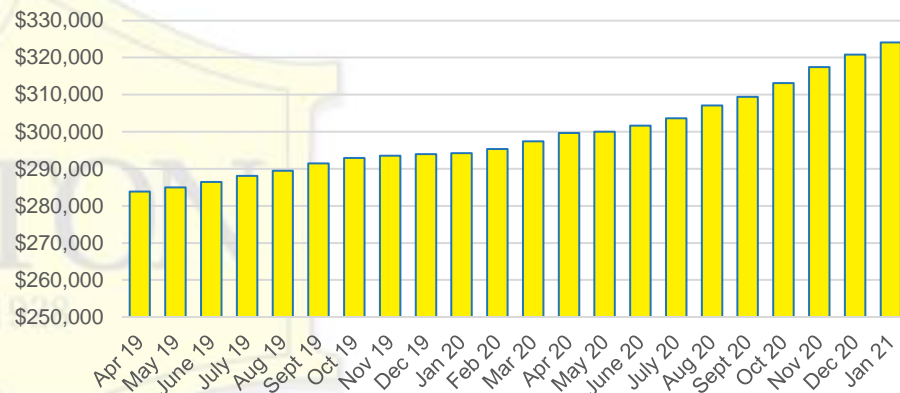

GWINNETT COUNTY 12 MONTH AVERAGE SALES PRICE