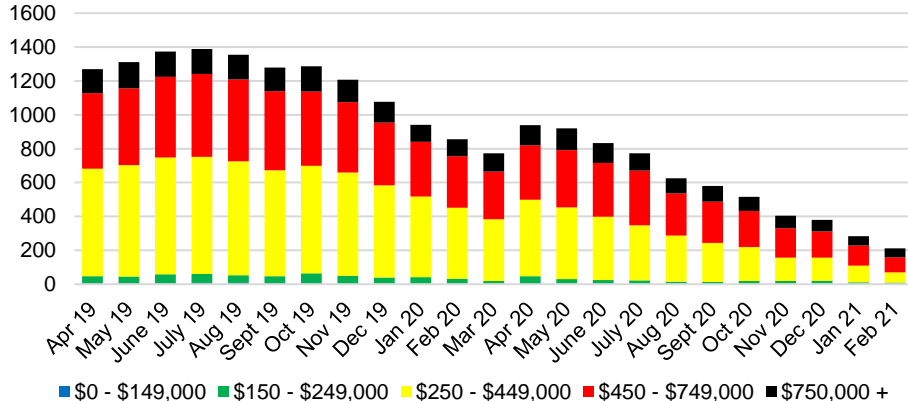

CHEROKEE COUNTY INVENTORY BY PRICE POINT

DAWSON COUNTY QUICK N'DICATORS

DAWSON COUNTY SALES VOLUME VS SUPPLY

DAWSON COUNTY MONTHS OF SUPPLY

DAWSON COUNTY 12 MONTH AVERAGE SALES PRICE

DAWSON COUNTY SALES BY PRICE POINT

DAWSON COUNTY INVENTORY BY PRICE POINT

FORSYTH COUNTY QUICK N'DICATORS

FORSYTH COUNTY SALES VOLUME VS SUPPLY

FORSYTH COUNTY MONTHS OF SUPPLY

FORSYTH COUNTY 12 MONTH AVERAGE SALES PRICE

FORSYTH COUNTY SALES BY PRICE POINT

FORSYTH COUNTY INVENTORY BY PRICE POINT

FRANKLIN COUNTY QUICK N'DICATORS

FRANKLIN COUNTY 12 MONTH AVERAGE SALES PRICE

FRANKLIN COUNTY SALES BY PRICE POINT

FRANKLIN COUNTY INVENTORY BY PRICE POINT

GWINNETT COUNTY QUICK N'DICATORS