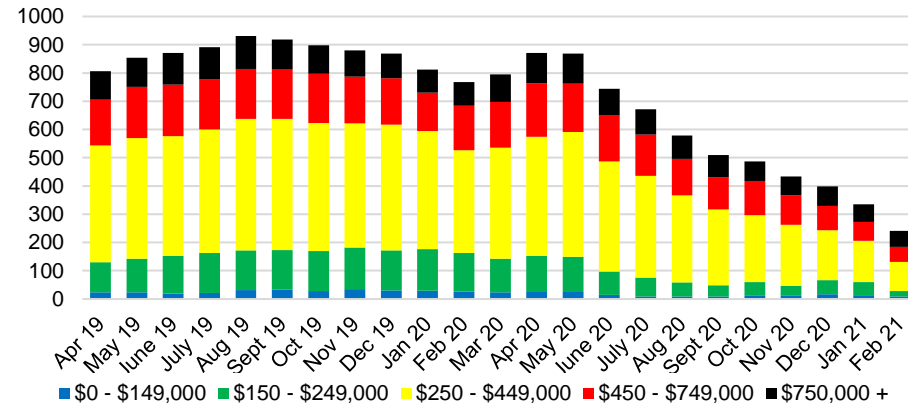

HALL COUNTY SALES VOLUME VS SUPPLY

HALL COUNTY MONTHS OF SUPPLY

HALL COUNTY 12 MONTH AVERAGE SALES PRICE

HALL COUNTY SALES BY PRICE POINT

HALL COUNTY INVENTORY BY PRICE POINT

JACKSON COUNTY QUICK N'DICATORS