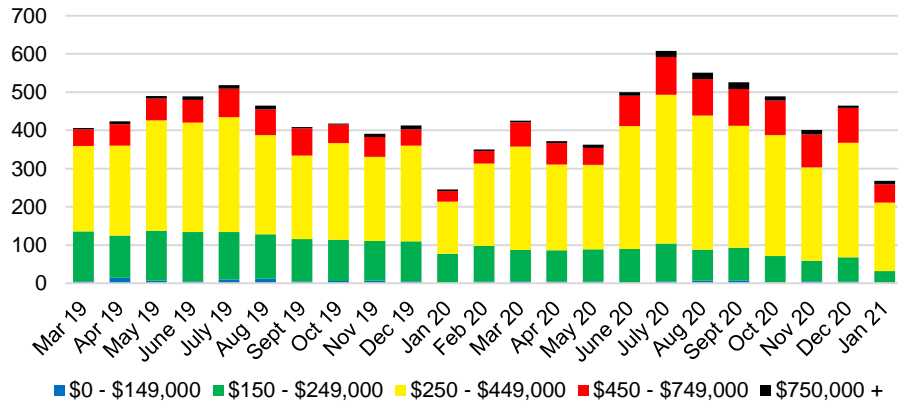

BANKS COUNTY INVENTORY BY SALES POINT

BARROW COUNTY QUICK N'DICATORS

BARROW COUNTY SALES VOLUME VS SUPPLY

BARROW COUNTY MONTHS OF SUPPLY

BARROW COUNTY 12 MONTH AVERAGE SALES PRICE

BARROW COUNTY SALES BY PRICE POINT

BARROW COUNTY INVENTORY BY PRICE POINT

CHEROKEE COUNTY QUICK N'DICATORS

CHEROKEE COUNTY SALES VOLUME VS SUPPLY

CHEROKEE COUNTY MONTHS OF SUPPLY

CHEROKEE COUNTY 12 MONTH AVERAGE SALES PRICE

CHEROKEE COUNTY SALES BY PRICE POINT

CHEROKEE COUNTY INVENTORY BY PRICE POINT

DAWSON COUNTY QUICK N'DICATORS

DAWSON COUNTY SALES VOLUME VS SUPPLY

DAWSON COUNTY MONTHS OF SUPPLY

DAWSON COUNTY 12 MONTH AVERAGE SALES PRICE

DAWSON COUNTY SALES BY PRICE POINT