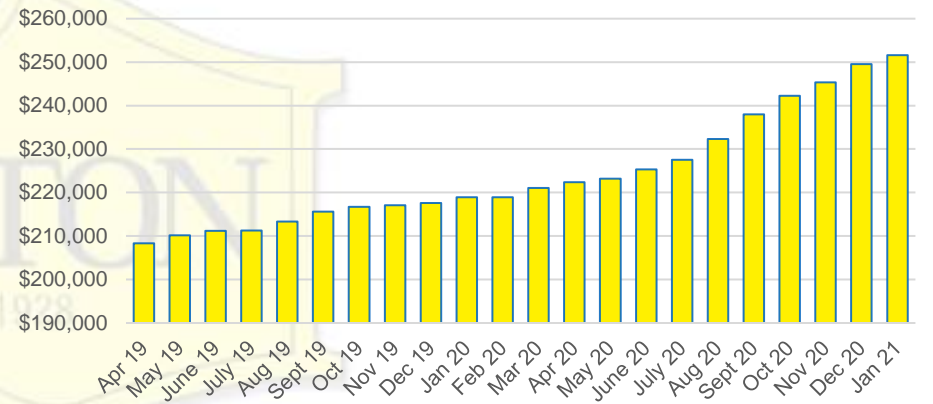

BANKS COUNTY INVENTORY BY SALES POINT

BARROW COUNTY QUICK N'DICATORS

BARROW COUNTY SALES VOLUME VS SUPPLY

BARROW COUNTY MONTHS OF SUPPLY

BARROW COUNTY 12 MONTH AVERAGE SALES PRICE

BARROW COUNTY SALES BY PRICE POINT

BARROW COUNTY INVENTORY BY PRICE POINT

CHEROKEE COUNTY QUICK N'DICATORS

CHEROKEE COUNTY SALES VOLUME VS SUPPLY

CHEROKEE COUNTY MONTHS OF SUPPLY

CHEROKEE COUNTY 12 MONTH AVERAGE SALES PRICE

CHEROKEE COUNTY SALES BY PRICE POINT