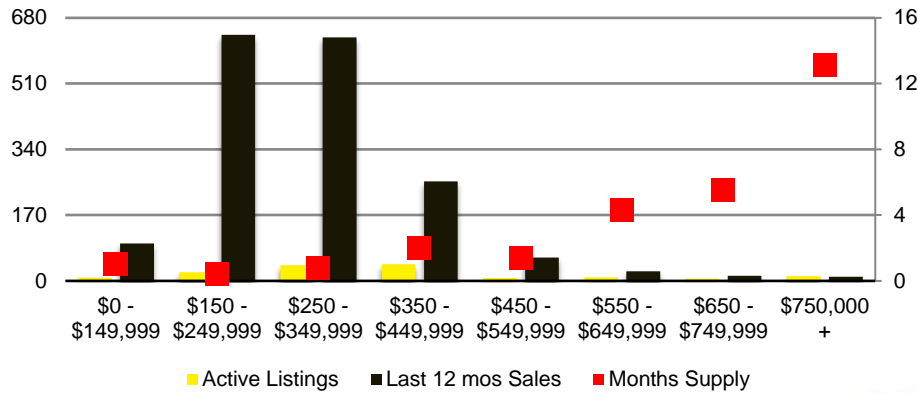

RABUN COUNTY SALES VOLUME VS SUPPLY

RABUN COUNTY MONTHS OF SUPPLY

RABUN COUNTY 12 MONTH AVERAGE SALES PRICE

RABUN COUNTY SALES BY PRICE POINT

RABUN COUNTY INVENTORY BY PRICE POINT

STEPHENS COUNTY QUICK N'DICATORS

STEPHENS COUNTY SALES VOLUME VS SUPPLY

STEPHENS COUNTY MONTHS OF SUPPLY

STEPHENS COUNTY 12 MONTH AVERAGE SALES PRICE

STEPHENS COUNTY SALES BY PRICE POINT

STEPHENS COUNTY INVENTORY BY PRICE POINT

WALTON COUNTY QUICK N'DICATORS