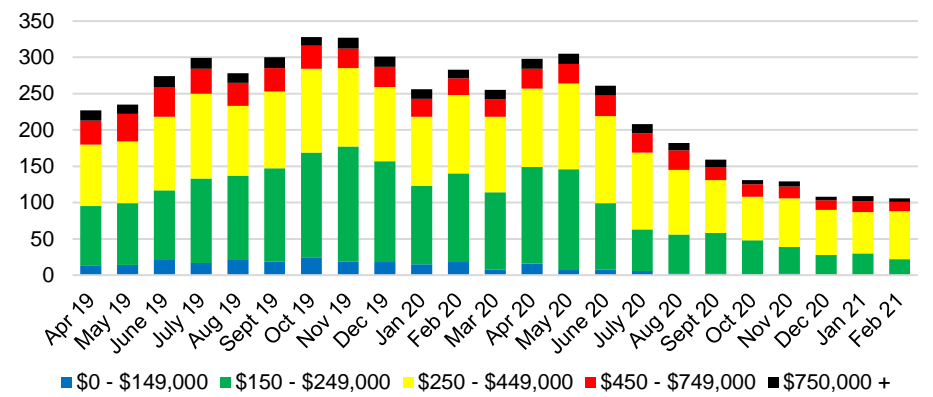

BANKS COUNTY INVENTORY BY SALES POINT

BARROW COUNTY QUICK N'DICATORS

BARROW COUNTY SALES VOLUME VS SUPPLY

BARROW COUNTY MONTHS OF SUPPLY

BARROW COUNTY 12 MONTH AVERAGE SALES PRICE

BARROW COUNTY SALES BY PRICE POINT

BARROW COUNTY INVENTORY BY PRICE POINT

CHEROKEE COUNTY QUICK N'DICATORS

CHEROKEE COUNTY SALES VOLUME VS SUPPLY

CHEROKEE COUNTY MONTHS OF SUPPLY

CHEROKEE COUNTY 12 MONTH AVERAGE SALES PRICE

CHEROKEE COUNTY SALES BY PRICE POINT