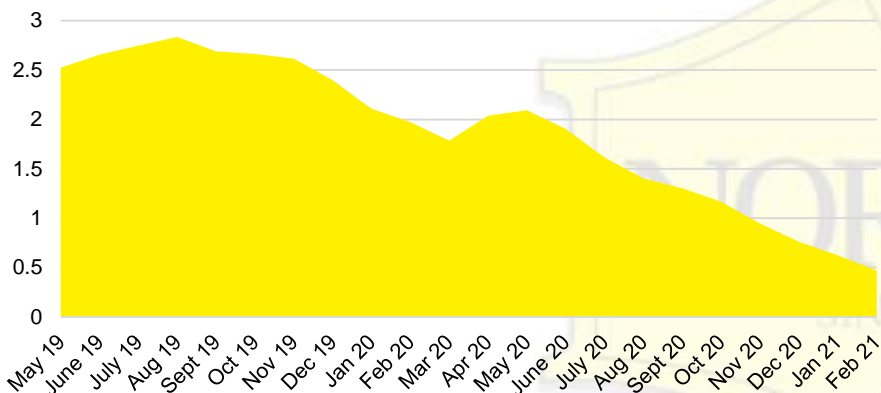

GWINNETT COUNTY MONTHS OF SUPPLY