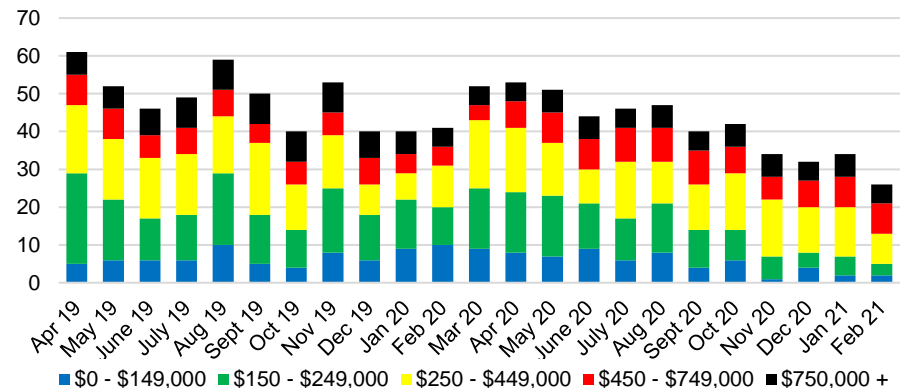

NORTH GEORGIA DEEP DIVE MARKET DATA

February 2021

FEBRUARY 2021

DEEPER DIVE

NORTH GEORGIA QUICK N'DICATORS

NORTH GEORGIA MONTHS OF SUPPLY

NORTH GEORGIA SALES VOLUME VS SUPPLY

NORTH GEORGIA SALES BY PRICE POINT

NORTH GEORGIA INVENTORY BY PRICE POINT

BANKS COUNTY QUICK N'DICATORS

BANKS COUNTY SALES VOLUME VS SUPPLY

BANKS COUNTY MONTHS OF SUPPLY

BANKS COUNTY 12 MONTH AVERAGE SALES PRICE

BANKS COUNTY SALES BY PRICE POINT

BANKS COUNTY INVENTORY BY SALES POINT

BARROW COUNTY QUICK N'DICATORS

BARROW COUNTY SALES VOLUME VS SUPPLY

BARROW COUNTY MONTHS OF SUPPLY

BARROW COUNTY 12 MONTH AVERAGE SALES PRICE

BARROW COUNTY SALES BY PRICE POINT

WHITE COUNTY SALES VOLUME VS SUPPLY

WHITE COUNTY MONTHS OF SUPPLY

WHITE COUNTY 12 MONTH AVERAGE SALES PRICE

WHITE COUNTY SALES BY PRICE POINT

WHITE COUNTY INVENTORY BY PRICE POINT