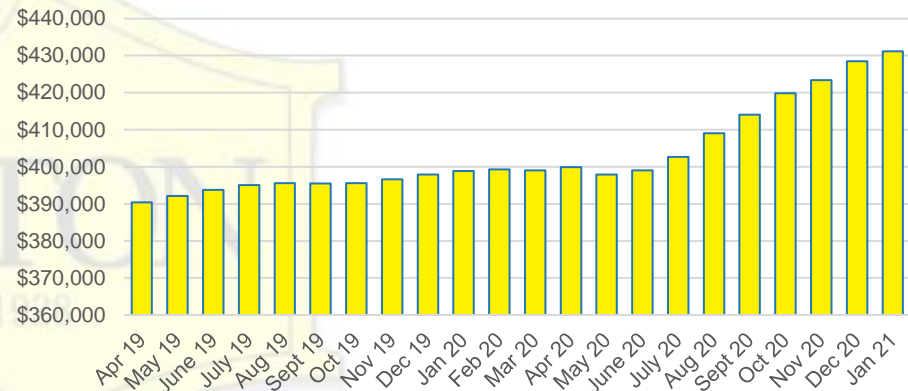

CHEROKEE COUNTY INVENTORY BY PRICE POINT

DAWSON COUNTY QUICK N'DICATORS

DAWSON COUNTY SALES VOLUME VS SUPPLY

DAWSON COUNTY MONTHS OF SUPPLY

DAWSON COUNTY 12 MONTH AVERAGE SALES PRICE

DAWSON COUNTY SALES BY PRICE POINT

DAWSON COUNTY INVENTORY BY PRICE POINT

FORSYTH COUNTY QUICK N'DICATORS

FORSYTH COUNTY SALES VOLUME VS SUPPLY

FORSYTH COUNTY MONTHS OF SUPPLY

FORSYTH COUNTY 12 MONTH AVERAGE SALES PRICE

FORSYTH COUNTY SALES BY PRICE POINT