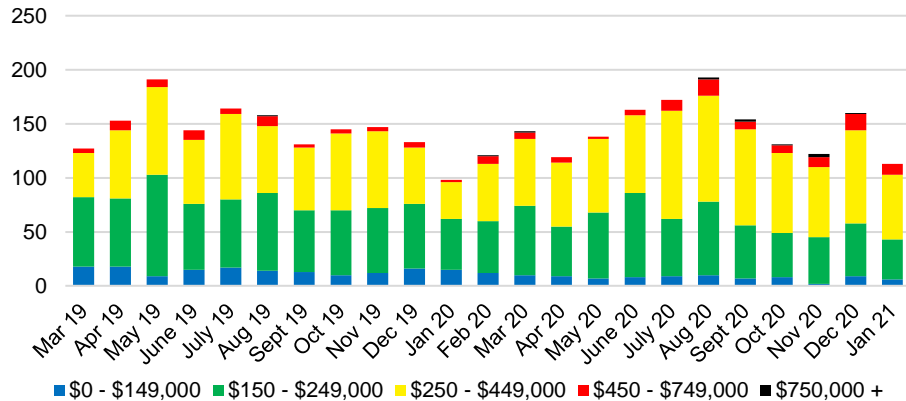

WALTON COUNTY SALES VOLUME VS SUPPLY

WALTON COUNTY MONTHS OF SUPPLY

WALTON COUNTY 12 MONTH AVERAGE SALES PRICE

WALTON COUNTY SALES BY PRICE POINT

WALTON COUNTY INVENTORY BY PRICE POINT

WHITE COUNTY QUICK N'DICATORS

WHITE COUNTY SALES VOLUME VS SUPPLY

WHITE COUNTY MONTHS OF SUPPLY

WHITE COUNTY 12 MONTH AVERAGE SALES PRICE

WHITE COUNTY SALES BY PRICE POINT

WHITE COUNTY INVENTORY BY PRICE POINT