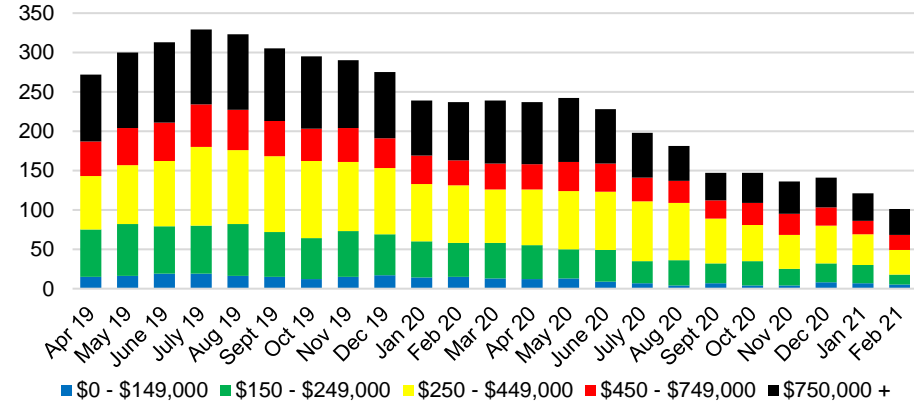

RABUN COUNTY SALES VOLUME VS SUPPLY

RABUN COUNTY MONTHS OF SUPPLY

RABUN COUNTY 12 MONTH AVERAGE SALES PRICE

RABUN COUNTY SALES BY PRICE POINT

RABUN COUNTY INVENTORY BY PRICE POINT

STEPHENS COUNTY QUICK N'DICATORS