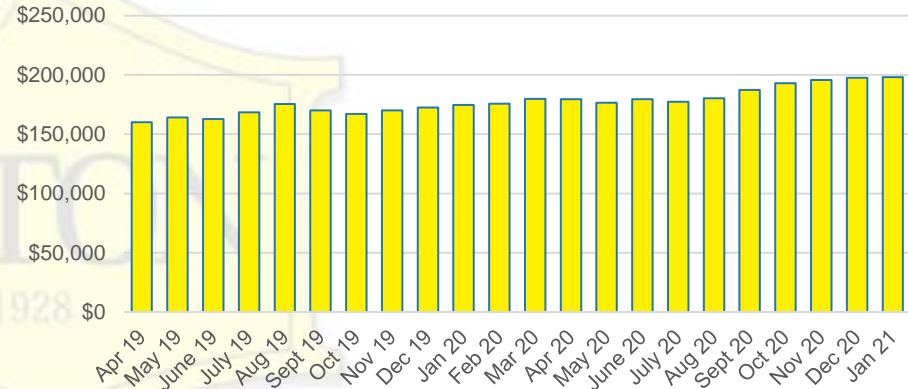

STEPHENS COUNTY 12 MONTH AVERAGE SALES PRICE