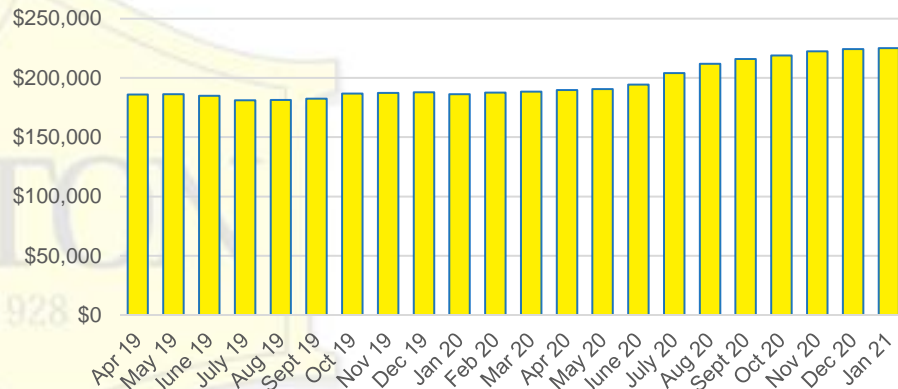

WALTON COUNTY SALES VOLUME VS SUPPLY

WALTON COUNTY MONTHS OF SUPPLY

WALTON COUNTY 12 MONTH AVERAGE SALES PRICE

WALTON COUNTY SALES BY PRICE POINT

WALTON COUNTY INVENTORY BY PRICE POINT

WHITE COUNTY QUICK N'DICATORS

WHITE COUNTY SALES VOLUME VS SUPPLY

WHITE COUNTY MONTHS OF SUPPLY

WHITE COUNTY 12 MONTH AVERAGE SALES PRICE

WHITE COUNTY SALES BY PRICE POINT

WHITE COUNTY INVENTORY BY PRICE POINT