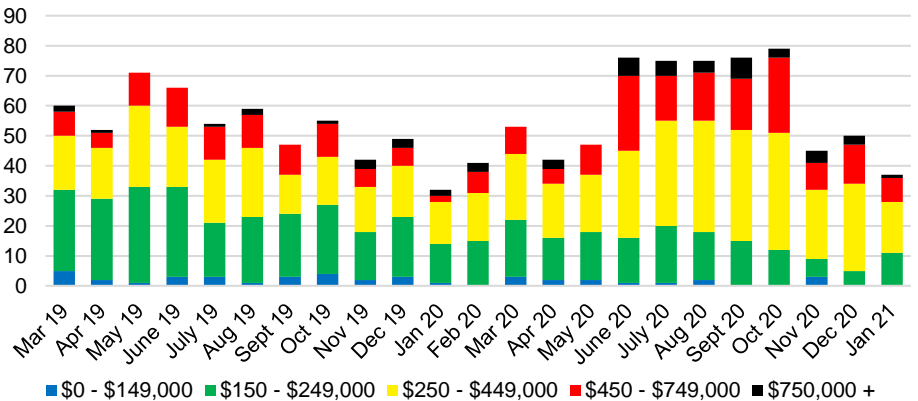

BARROW COUNTY INVENTORY BY PRICE POINT

CHEROKEE COUNTY QUICK N'DICATORS

CHEROKEE COUNTY SALES VOLUME VS SUPPLY

CHEROKEE COUNTY MONTHS OF SUPPLY

CHEROKEE COUNTY 12 MONTH AVERAGE SALES PRICE

CHEROKEE COUNTY SALES BY PRICE POINT

CHEROKEE COUNTY INVENTORY BY PRICE POINT

DAWSON COUNTY QUICK N'DICATORS

DAWSON COUNTY SALES VOLUME VS SUPPLY

DAWSON COUNTY MONTHS OF SUPPLY

DAWSON COUNTY 12 MONTH AVERAGE SALES PRICE

DAWSON COUNTY SALES BY PRICE POINT

DAWSON COUNTY INVENTORY BY PRICE POINT

FORSYTH COUNTY QUICK N'DICATORS

FORSYTH COUNTY SALES VOLUME VS SUPPLY

FORSYTH COUNTY MONTHS OF SUPPLY

FORSYTH COUNTY 12 MONTH AVERAGE SALES PRICE

FORSYTH COUNTY SALES BY PRICE POINT