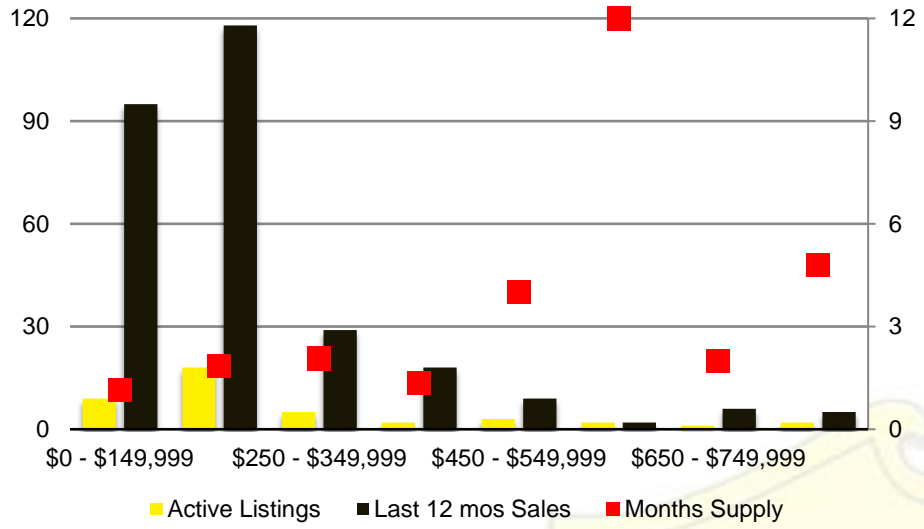

CHEROKEE COUNTY INVENTORY BY PRICE POINT

DAWSON COUNTY QUICK N'DICATORS

DAWSON COUNTY SALES VOLUME VS SUPPLY

DAWSON COUNTY MONTHS OF SUPPLY

DAWSON COUNTY 12 MONTH AVERAGE SALES PRICE

DAWSON COUNTY SALES BY PRICE POINT

DAWSON COUNTY INVENTORY BY PRICE POINT

FORSYTH COUNTY QUICK N'DICATORS

FORSYTH COUNTY SALES VOLUME VS SUPPLY

FORSYTH COUNTY MONTHS OF SUPPLY

FORSYTH COUNTY 12 MONTH AVERAGE SALES PRICE

FORSYTH COUNTY SALES BY PRICE POINT

FORSYTH COUNTY INVENTORY BY PRICE POINT

FRANKLIN COUNTY QUICK N'DICATORS

FRANKLIN COUNTY 12 MONTH AVERAGE SALES PRICE

FRANKLIN COUNTY SALES BY PRICE POINT

FRANKLIN COUNTY INVENTORY BY PRICE POINT

GWINNETT COUNTY QUICK N'DICATORS