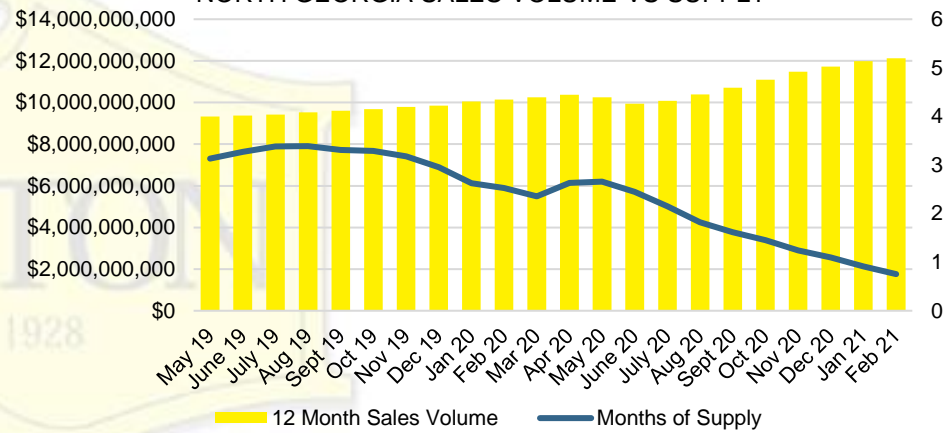

NORTH GEORGIA DEEP DIVE MARKET DATA

February 2021

FEBRUARY 2021

DEEPER DIVE

NORTH GEORGIA QUICK N'DICATORS

NORTH GEORGIA MONTHS OF SUPPLY

NORTH GEORGIA SALES VOLUME VS SUPPLY

NORTH GEORGIA SALES BY PRICE POINT