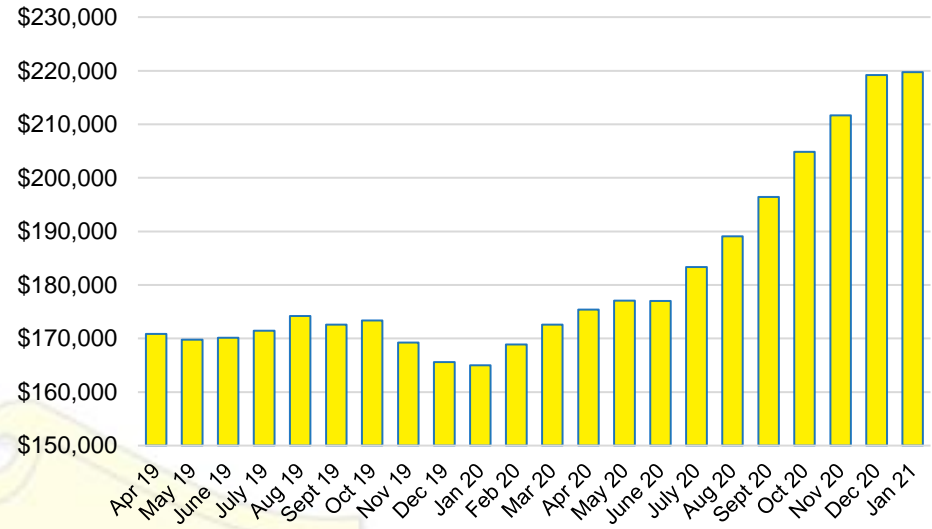

FRANKLIN COUNTY 12 MONTH AVERAGE SALES PRICE