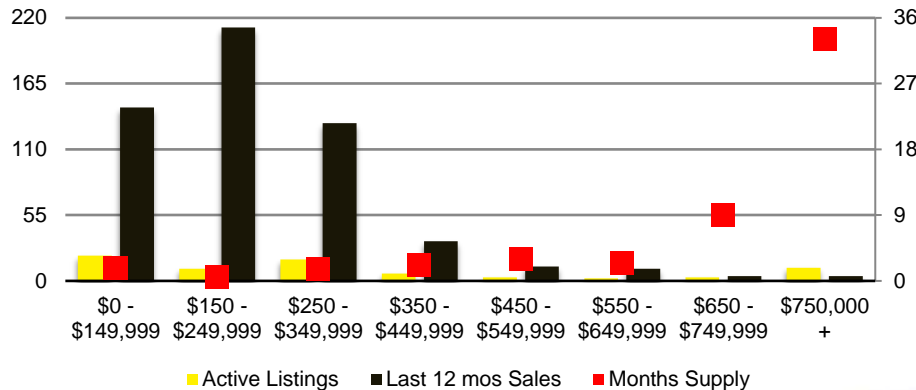

WALTON COUNTY SALES VOLUME VS SUPPLY

WALTON COUNTY MONTHS OF SUPPLY

WALTON COUNTY 12 MONTH AVERAGE SALES PRICE

WALTON COUNTY SALES BY PRICE POINT

WALTON COUNTY INVENTORY BY PRICE POINT

WHITE COUNTY QUICK N'DICATORS

WHITE COUNTY SALES VOLUME VS SUPPLY

WHITE COUNTY MONTHS OF SUPPLY

WHITE COUNTY 12 MONTH AVERAGE SALES PRICE

WHITE COUNTY SALES BY PRICE POINT

WHITE COUNTY INVENTORY BY PRICE POINT