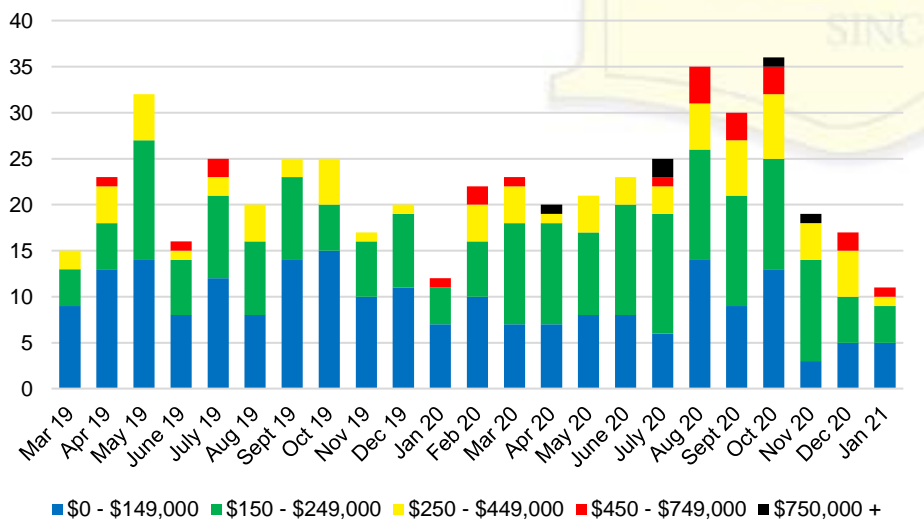

FORSYTH COUNTY INVENTORY BY PRICE POINT

FRANKLIN COUNTY QUICK N'DICATORS

FRANKLIN COUNTY 12 MONTH AVERAGE SALES PRICE

FRANKLIN COUNTY SALES BY PRICE POINT

FRANKLIN COUNTY INVENTORY BY PRICE POINT

GWINNETT COUNTY QUICK N'DICATORS