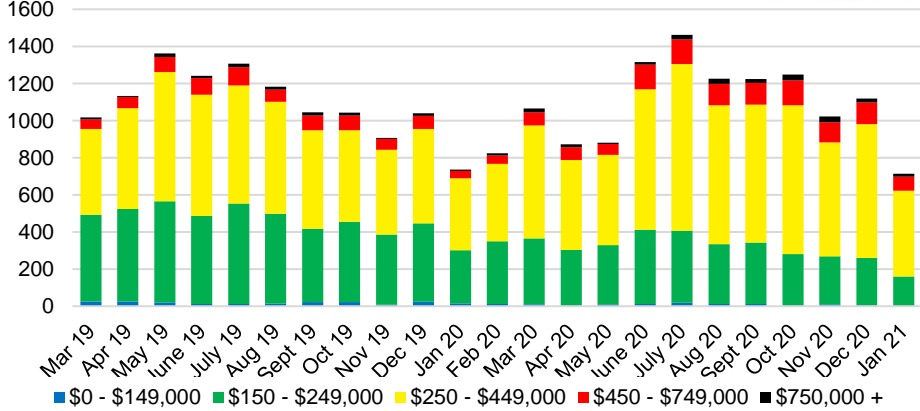

GWINNETT COUNTY SALES VOLUME VS SUPPLY

GWINNETT COUNTY MONTHS OF SUPPLY

GWINNETT COUNTY 12 MONTH AVERAGE SALES PRICE

GWINNETT COUNTY SALES BY PRICE POINT

GWINNETT COUNTY INVENTORY BY PRICE POINT

HABERSHAM COUNTY QUICK N'DICATORS