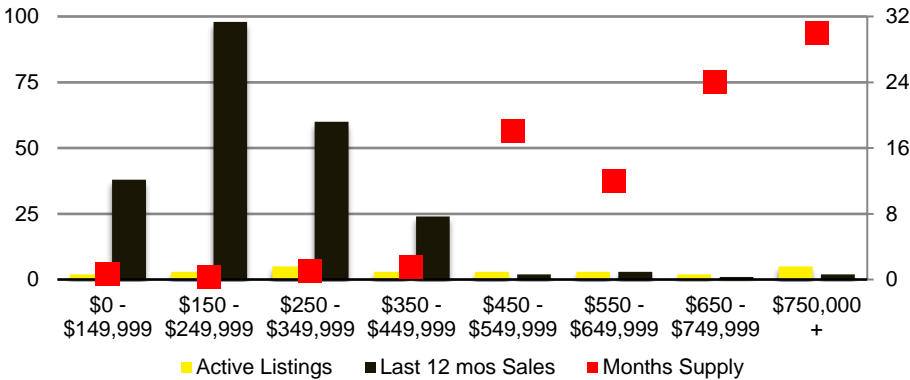

NORTH GEORGIA DEEP DIVE MARKET DATA

February 2021

FEBRUARY 2021

DEEPER DIVE

NORTH GEORGIA QUICK N'DICATORS

NORTH GEORGIA MONTHS OF SUPPLY

NORTH GEORGIA SALES VOLUME VS SUPPLY

NORTH GEORGIA SALES BY PRICE POINT

NORTH GEORGIA INVENTORY BY PRICE POINT

BANKS COUNTY QUICK N'DICATORS

BANKS COUNTY SALES VOLUME VS SUPPLY

BANKS COUNTY MONTHS OF SUPPLY

BANKS COUNTY 12 MONTH AVERAGE SALES PRICE

BANKS COUNTY SALES BY PRICE POINT

WALTON COUNTY SALES VOLUME VS SUPPLY

WALTON COUNTY MONTHS OF SUPPLY

WALTON COUNTY 12 MONTH AVERAGE SALES PRICE

WALTON COUNTY SALES BY PRICE POINT

WALTON COUNTY INVENTORY BY PRICE POINT

WHITE COUNTY QUICK N'DICATORS

WHITE COUNTY SALES VOLUME VS SUPPLY

WHITE COUNTY MONTHS OF SUPPLY

WHITE COUNTY 12 MONTH AVERAGE SALES PRICE

WHITE COUNTY SALES BY PRICE POINT

WHITE COUNTY INVENTORY BY PRICE POINT