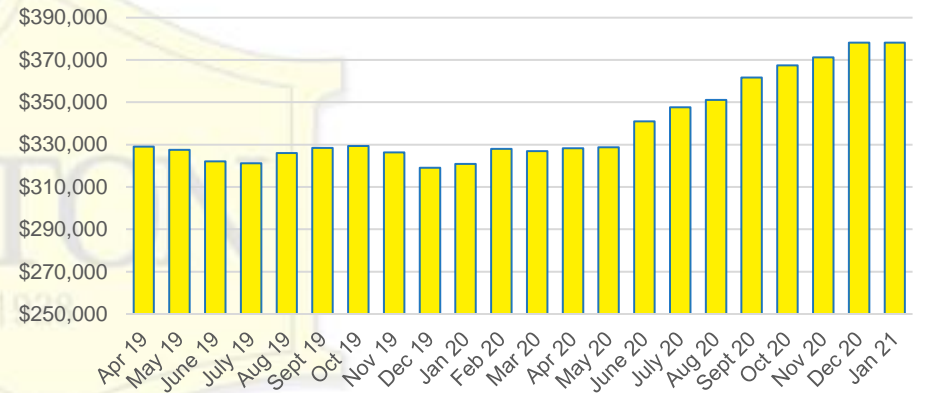

BARROW COUNTY INVENTORY BY PRICE POINT

CHEROKEE COUNTY QUICK N'DICATORS

CHEROKEE COUNTY SALES VOLUME VS SUPPLY

CHEROKEE COUNTY MONTHS OF SUPPLY

CHEROKEE COUNTY 12 MONTH AVERAGE SALES PRICE

CHEROKEE COUNTY SALES BY PRICE POINT

CHEROKEE COUNTY INVENTORY BY PRICE POINT

DAWSON COUNTY QUICK N'DICATORS

DAWSON COUNTY SALES VOLUME VS SUPPLY

DAWSON COUNTY MONTHS OF SUPPLY

DAWSON COUNTY 12 MONTH AVERAGE SALES PRICE

DAWSON COUNTY SALES BY PRICE POINT

DAWSON COUNTY INVENTORY BY PRICE POINT

FORSYTH COUNTY QUICK N'DICATORS

FORSYTH COUNTY SALES VOLUME VS SUPPLY

FORSYTH COUNTY MONTHS OF SUPPLY

FORSYTH COUNTY 12 MONTH AVERAGE SALES PRICE

FORSYTH COUNTY SALES BY PRICE POINT