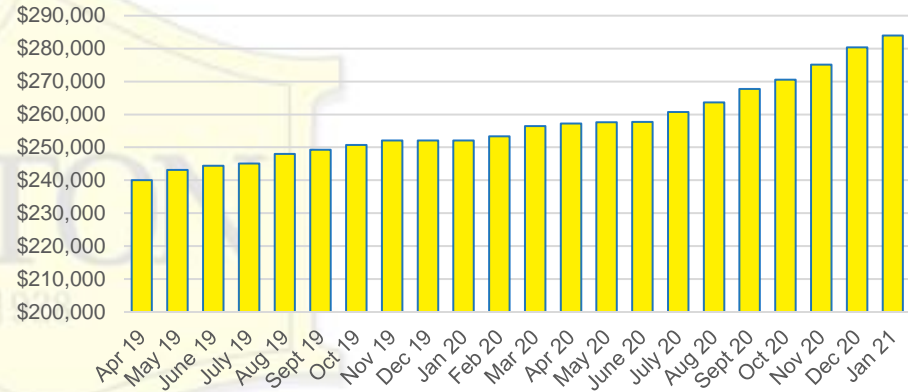

WALTON COUNTY INVENTORY BY PRICE POINT