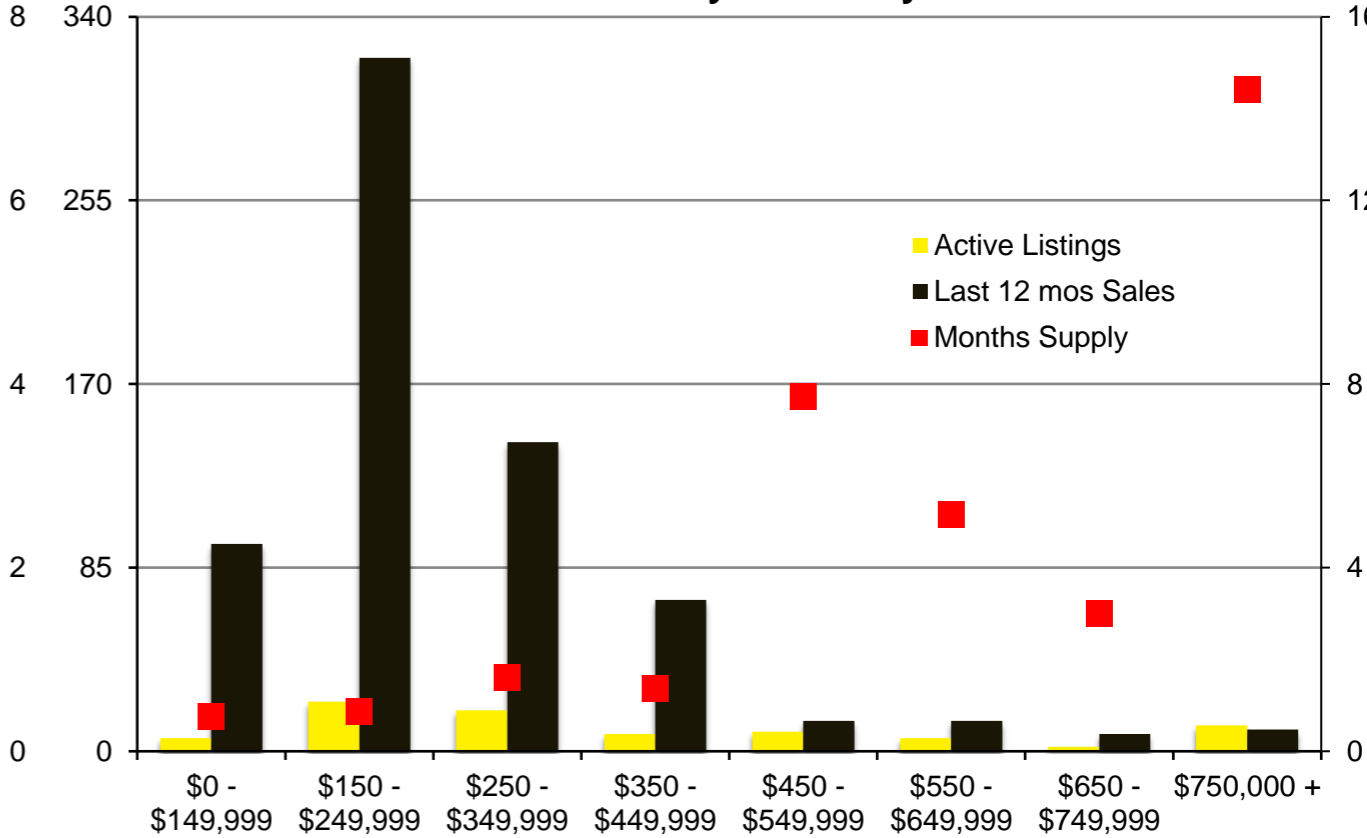

N INDICATORS

FEBRUARY 2021

NORTH GEORGIA FEBRUARY 2021

Banks County - February 2021

Barrow County - February 2021

Cherokee County - February 2021

Dawson County - February 2021

Forsyth County - February 2021

Franklin County - February 2021

Gwinnett County - February 2021

Habersham County - February 2021

Hall County - February 2021

Jackson County - February 2021

Lumpkin County - February 2021

Pickens County - February 2021

Rabun County - February 2021

Stephens County - February 2021

Walton County - February 2021

White County - February 2021