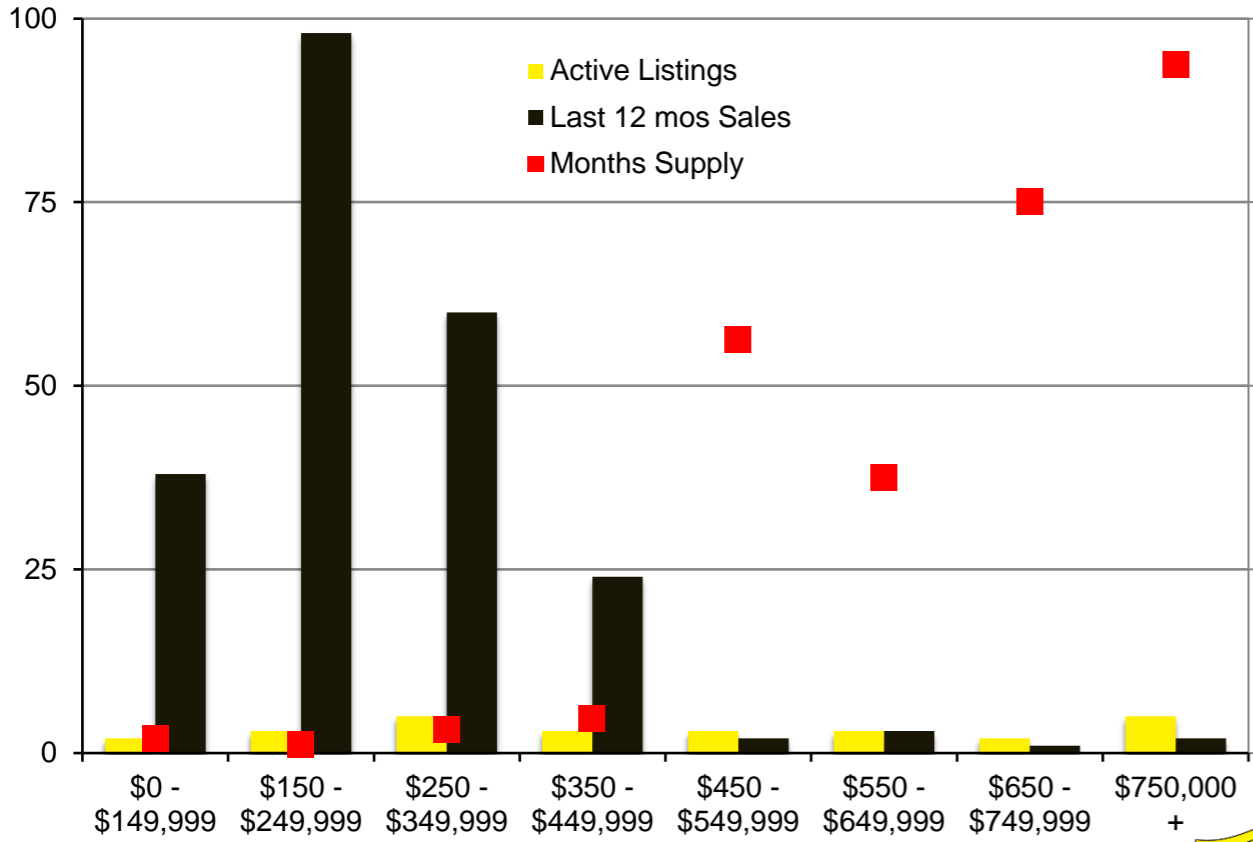

N INDICATORS

FEBRUARY 2021

NORTH GEORGIA FEBRUARY 2021

Banks County - February 2021

Barrow County - February 2021

Cherokee County - February 2021

Dawson County - February 2021

Forsyth County - February 2021

Franklin County - February 2021

Gwinnett County - February 2021

Habersham County - February 2021

Hall County - February 2021

Jackson County - February 2021

Lumpkin County - February 2021

Pickens County - February 2021

Rabun County - February 2021

Stephens County - February 2021

Walton County - February 2021

White County - February 2021