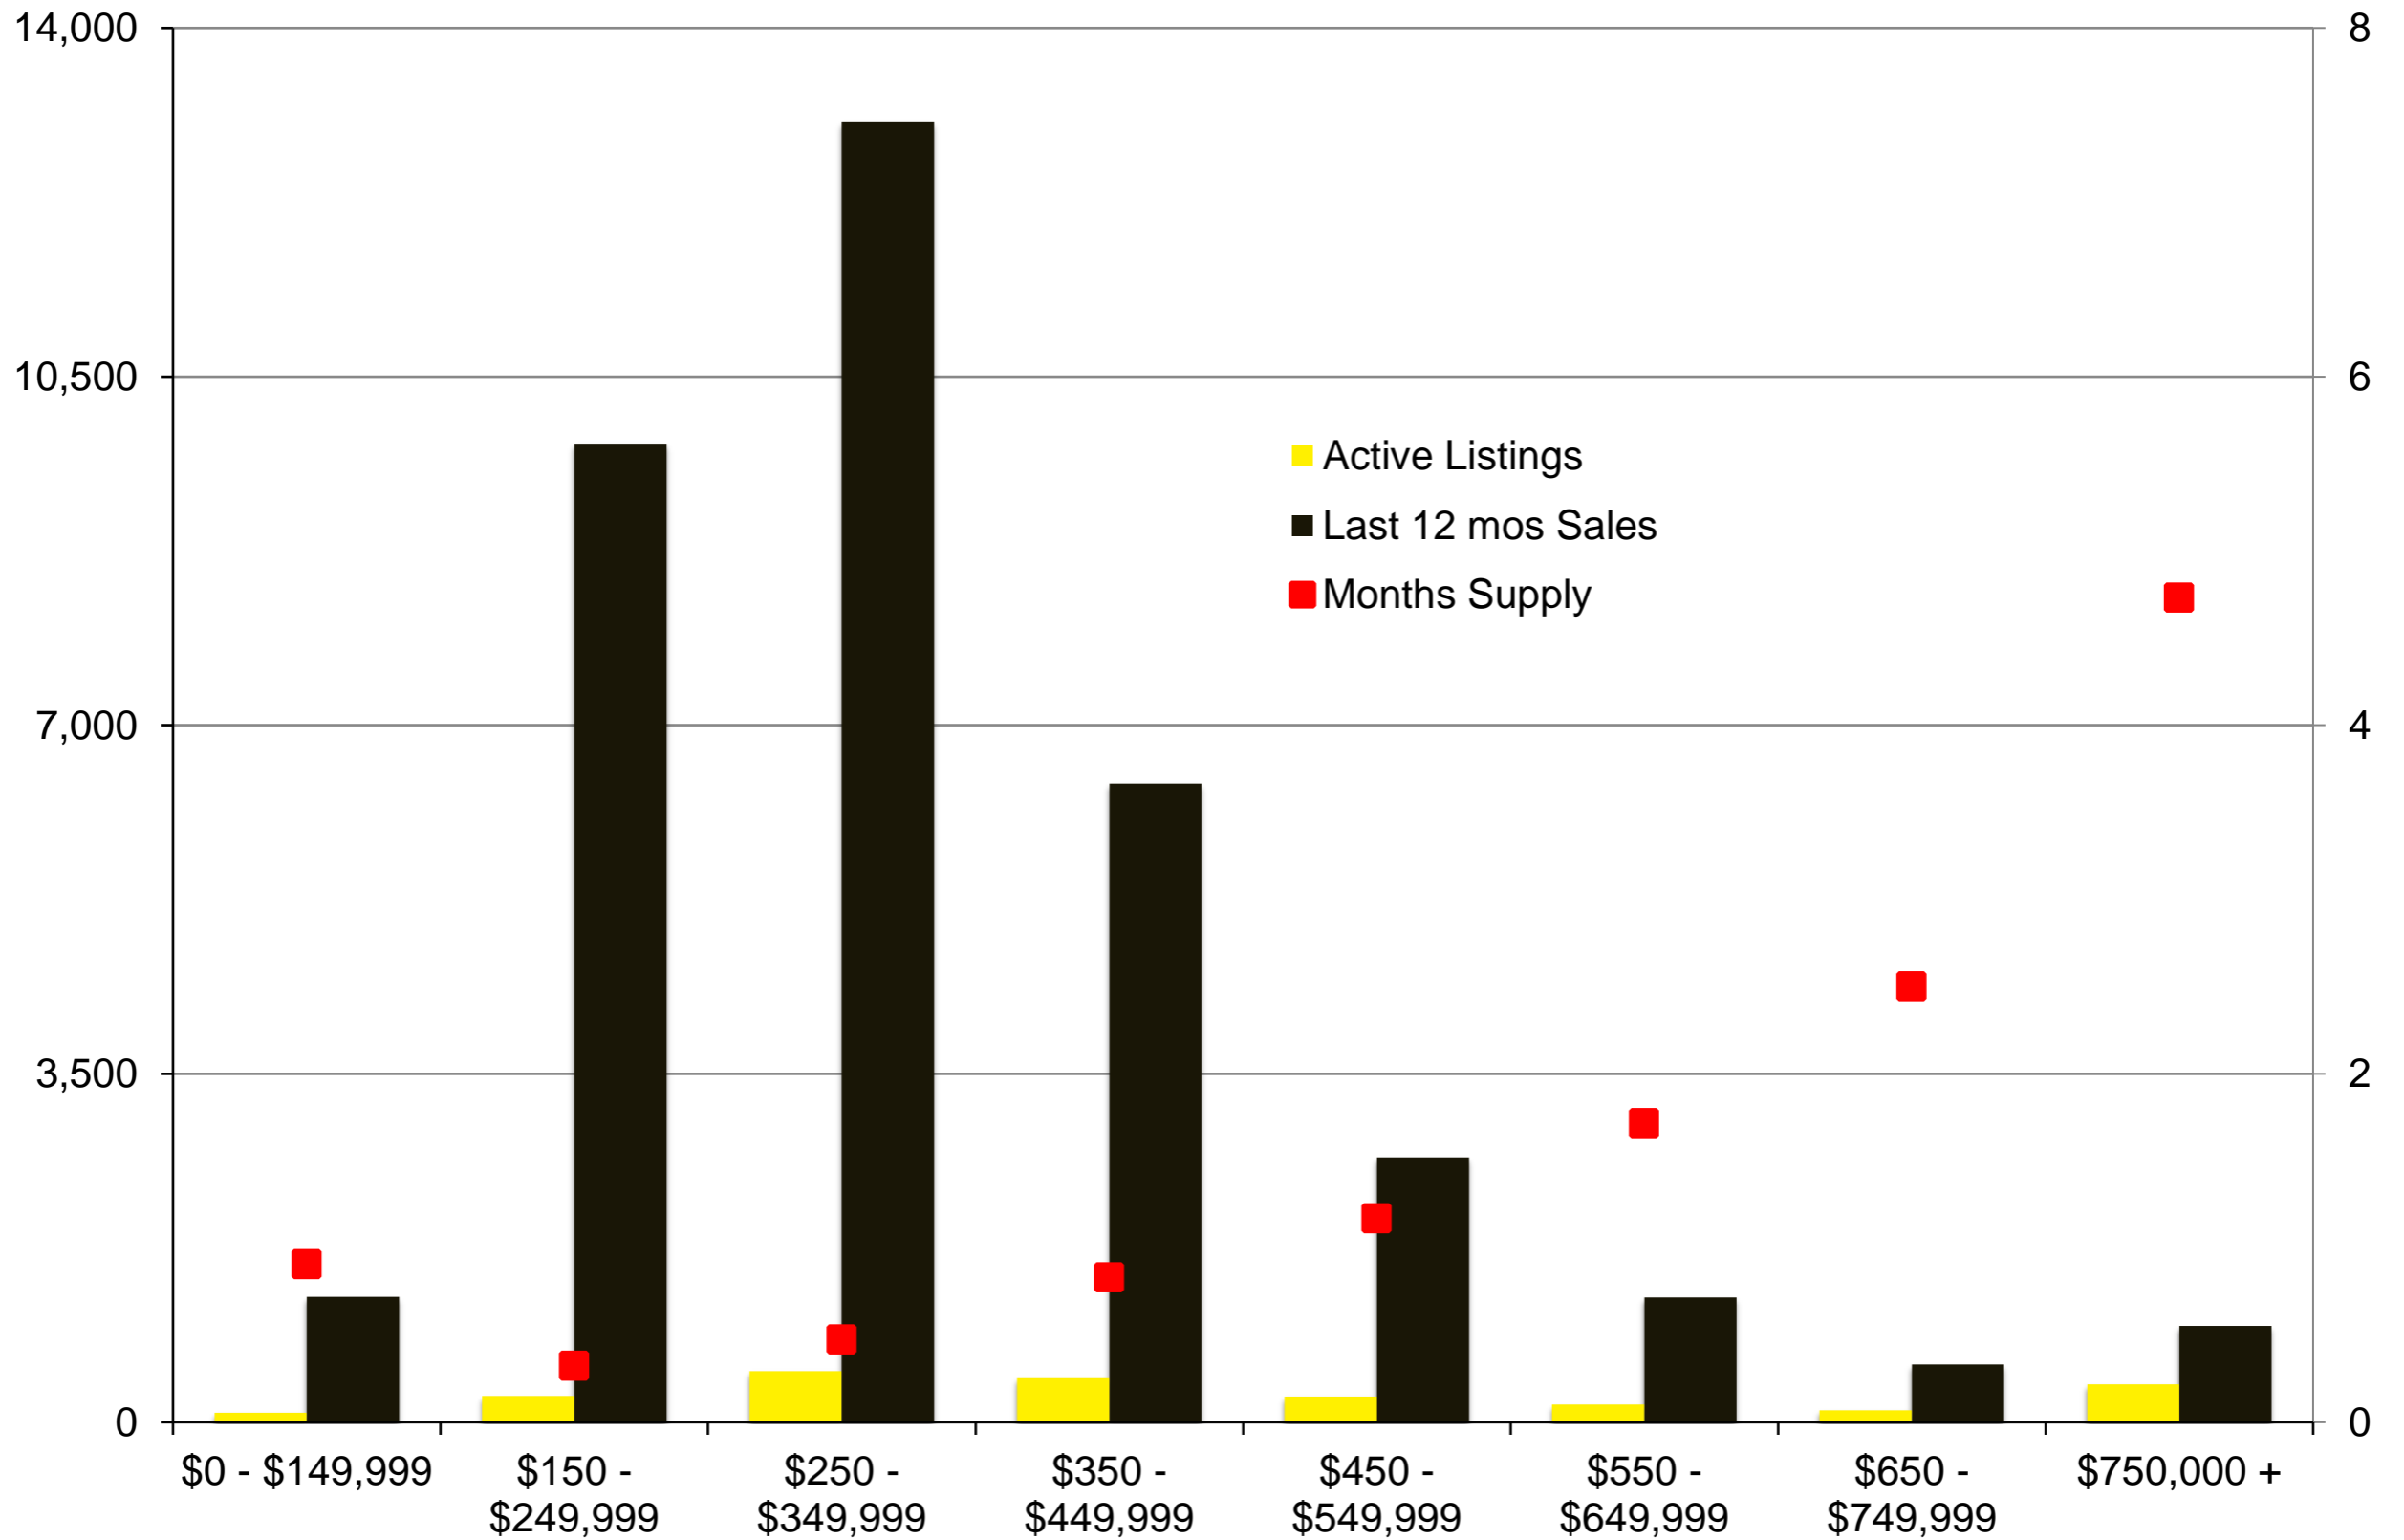

N INDICATORS

FEBRUARY 2021

NORTH GEORGIA FEBRUARY 2021

Banks County - February 2021

Barrow County - February 2021

Cherokee County - February 2021

Dawson County - February 2021

Forsyth County - February 2021

Franklin County - February 2021

Gwinnett County - February 2021

Habersham County - February 2021

Hall County - February 2021

Jackson County - February 2021

Lumpkin County - February 2021

Pickens County - February 2021

Rabun County - February 2021

Stephens County - February 2021

Walton County - February 2021

White County - February 2021