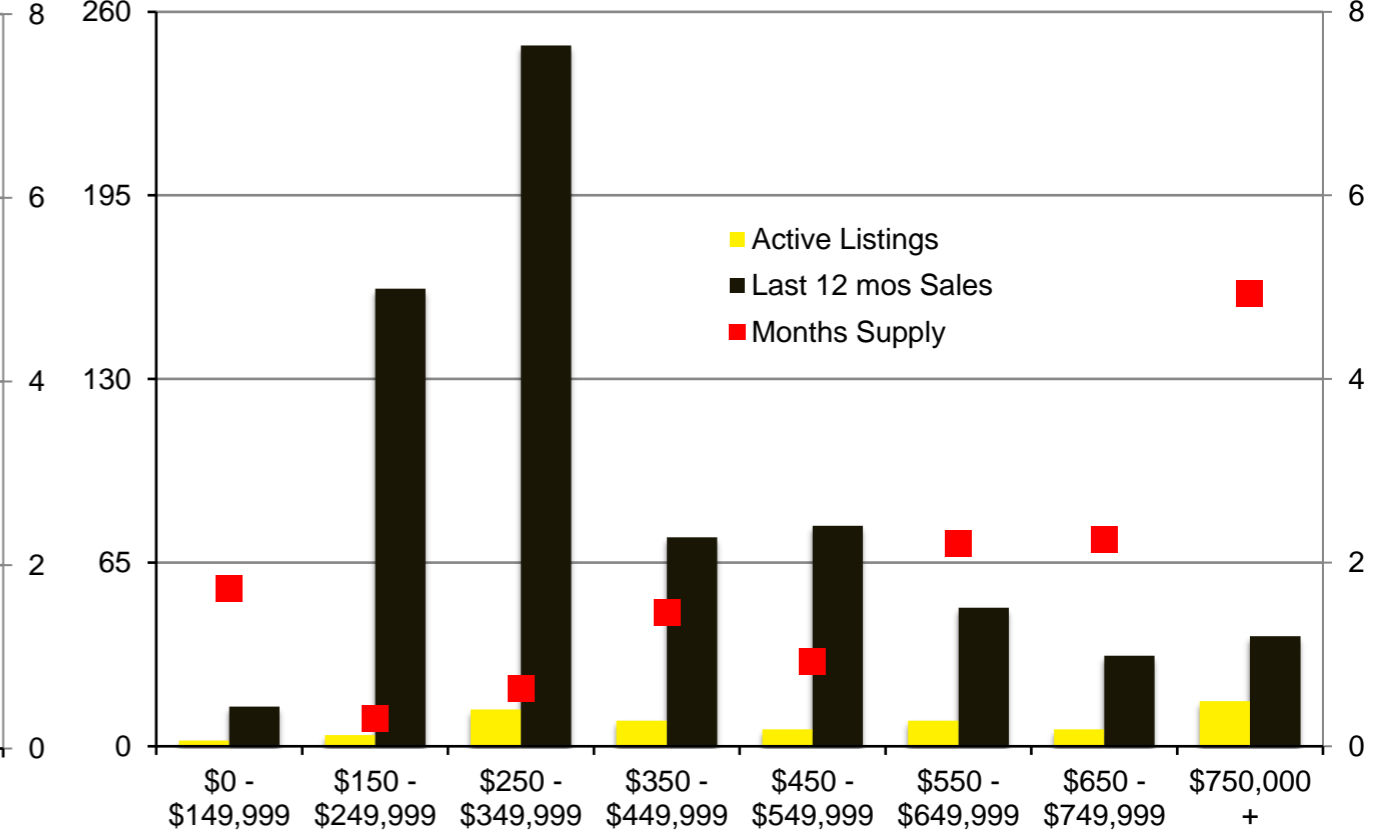

N INDICATORS

FEBRUARY 2021

NORTH GEORGIA FEBRUARY 2021

Banks County - February 2021

Barrow County - February 2021

Cherokee County - February 2021

Dawson County - February 2021

Forsyth County - February 2021

Franklin County - February 2021

Gwinnett County - February 2021

Habersham County - February 2021

Hall County - February 2021

Jackson County - February 2021

Lumpkin County - February 2021

Pickens County - February 2021

Rabun County - February 2021

Stephens County - February 2021

Walton County - February 2021

White County - February 2021