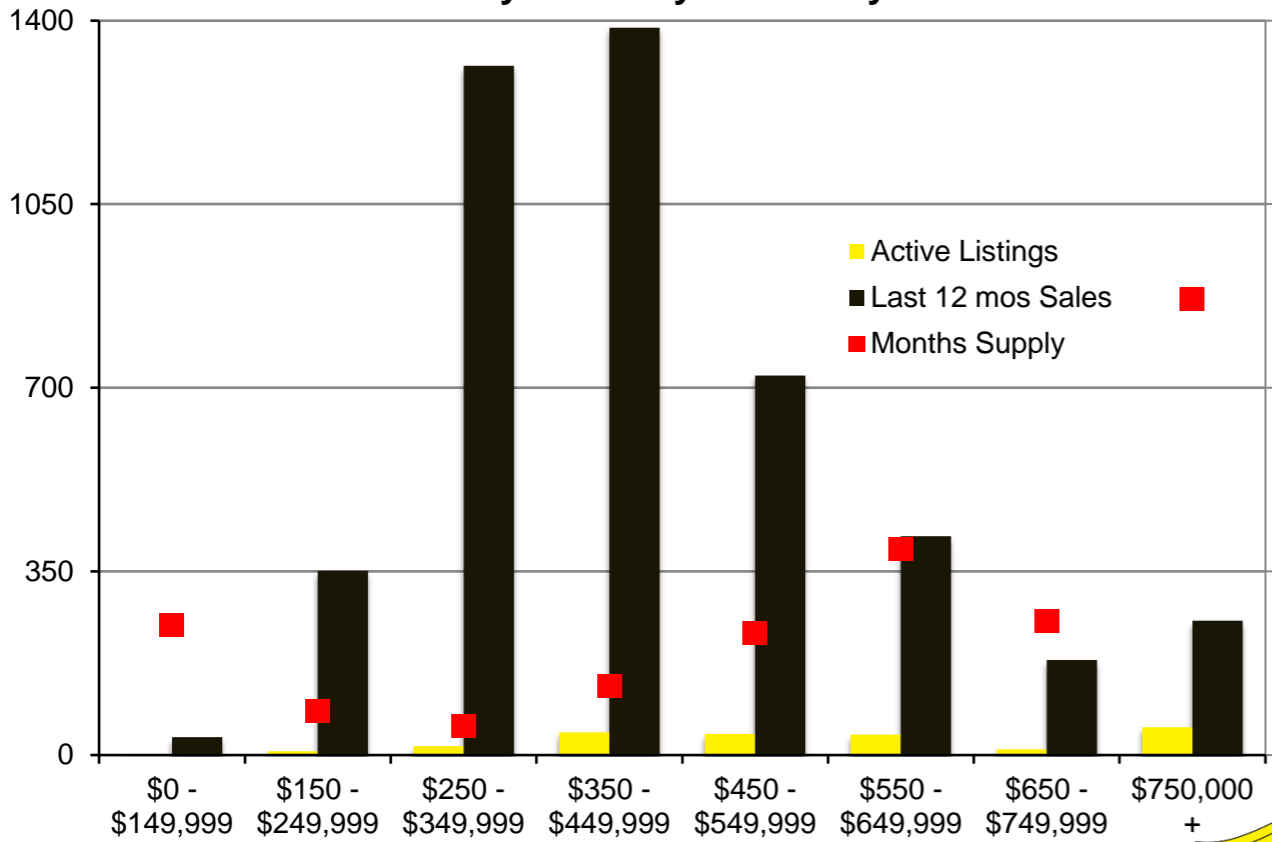

N INDICATORS

FEBRUARY 2021

NORTH GEORGIA FEBRUARY 2021

Banks County - February 2021

Barrow County - February 2021

Cherokee County - February 2021

Dawson County - February 2021

Forsyth County - February 2021

Franklin County - February 2021

Gwinnett County - February 2021

Habersham County - February 2021

Hall County - February 2021

Jackson County - February 2021

Lumpkin County - February 2021

Pickens County - February 2021

Rabun County - February 2021

Stephens County - February 2021

Walton County - February 2021

White County - February 2021