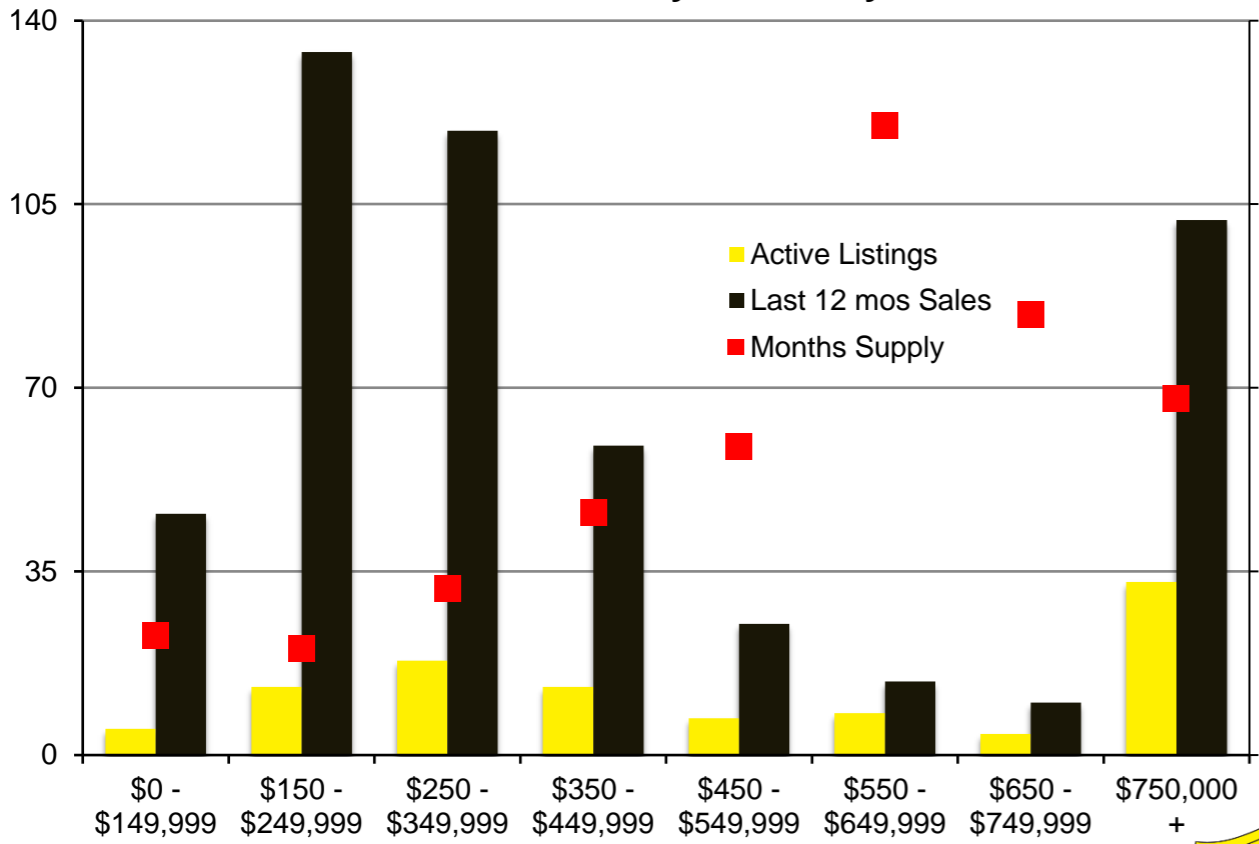

N INDICATORS

FEBRUARY 2021

NORTH GEORGIA FEBRUARY 2021

Banks County - February 2021

Barrow County - February 2021

Cherokee County - February 2021

Dawson County - February 2021

Forsyth County - February 2021

Franklin County - February 2021

Gwinnett County - February 2021

Habersham County - February 2021

Hall County - February 2021

Jackson County - February 2021

Lumpkin County - February 2021

Pickens County - February 2021

Rabun County - February 2021

Stephens County - February 2021

Walton County - February 2021

White County - February 2021