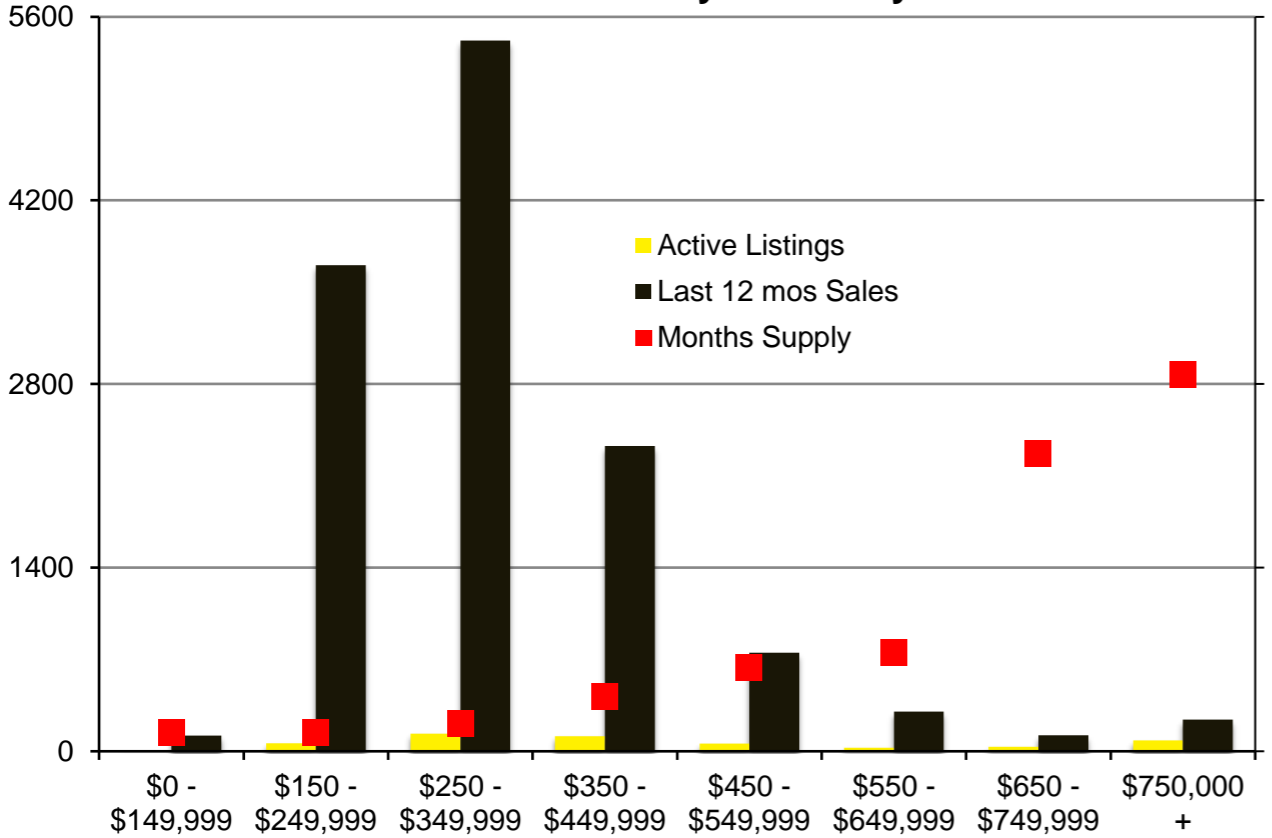

N INDICATORS

FEBRUARY 2021

NORTH GEORGIA FEBRUARY 2021

Banks County - February 2021

Barrow County - February 2021

Cherokee County - February 2021

Dawson County - February 2021

Forsyth County - February 2021

Franklin County - February 2021

Gwinnett County - February 2021

Habersham County - February 2021

Hall County - February 2021

Jackson County - February 2021

Lumpkin County - February 2021

Pickens County - February 2021

Rabun County - February 2021

Stephens County - February 2021

Walton County - February 2021

White County - February 2021