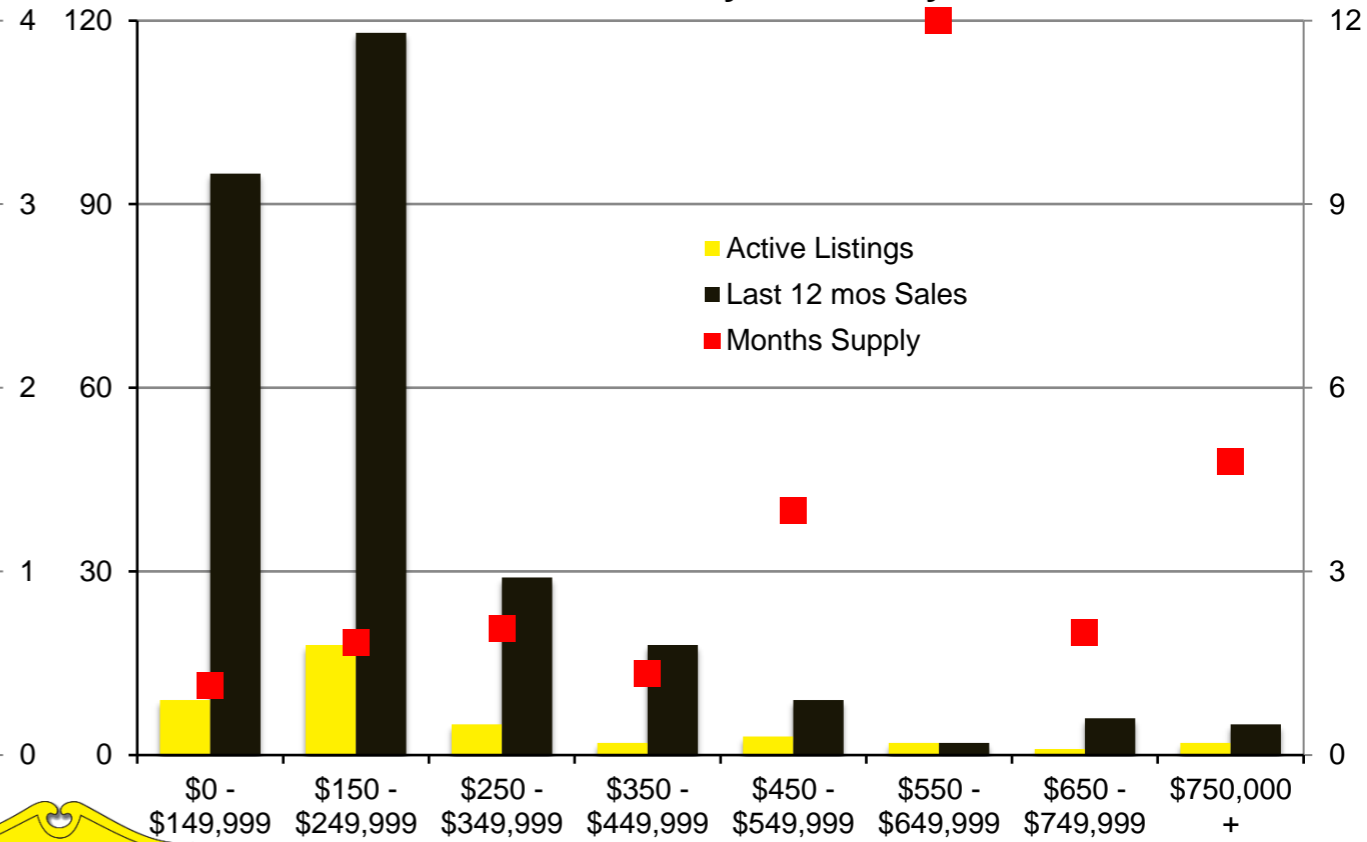

N INDICATORS

FEBRUARY 2021

NORTH GEORGIA FEBRUARY 2021

Banks County - February 2021

Barrow County - February 2021

Cherokee County - February 2021

Dawson County - February 2021

Forsyth County - February 2021

Franklin County - February 2021

Gwinnett County - February 2021

Habersham County - February 2021

Hall County - February 2021

Jackson County - February 2021

Lumpkin County - February 2021

Pickens County - February 2021

Rabun County - February 2021

Stephens County - February 2021

Walton County - February 2021

White County - February 2021