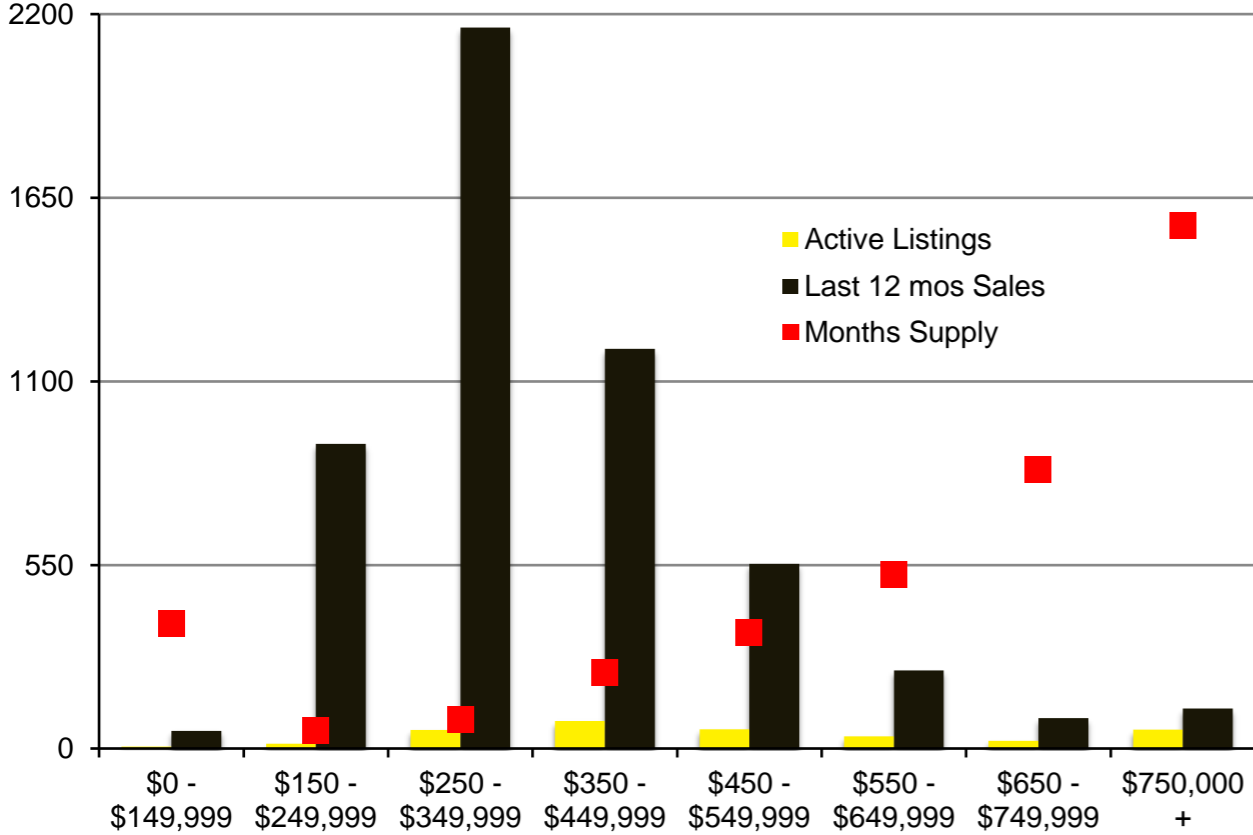

N INDICATORS

FEBRUARY 2021

NORTH GEORGIA FEBRUARY 2021

Banks County - February 2021

Barrow County - February 2021

Cherokee County - February 2021

Dawson County - February 2021

Forsyth County - February 2021

Franklin County - February 2021

Gwinnett County - February 2021

Habersham County - February 2021

Hall County - February 2021

Jackson County - February 2021

Lumpkin County - February 2021

Pickens County - February 2021

Rabun County - February 2021

Stephens County - February 2021

Walton County - February 2021

White County - February 2021