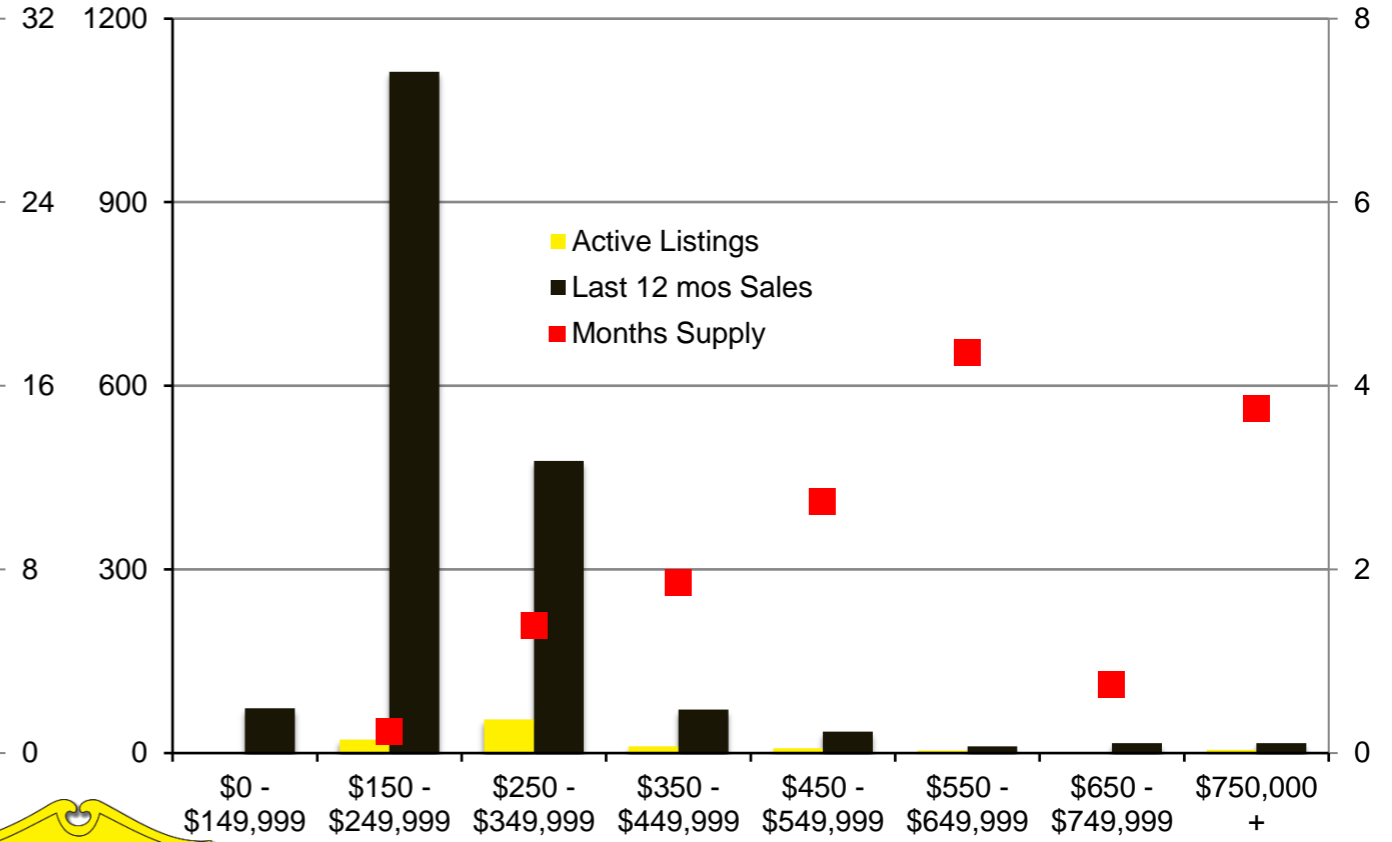

N INDICATORS

FEBRUARY 2021

NORTH GEORGIA FEBRUARY 2021

Banks County - February 2021

Barrow County - February 2021

Cherokee County - February 2021

Dawson County - February 2021

Forsyth County - February 2021

Franklin County - February 2021

Gwinnett County - February 2021

Habersham County - February 2021

Hall County - February 2021

Jackson County - February 2021

Lumpkin County - February 2021

Pickens County - February 2021

Rabun County - February 2021

Stephens County - February 2021

Walton County - February 2021

White County - February 2021