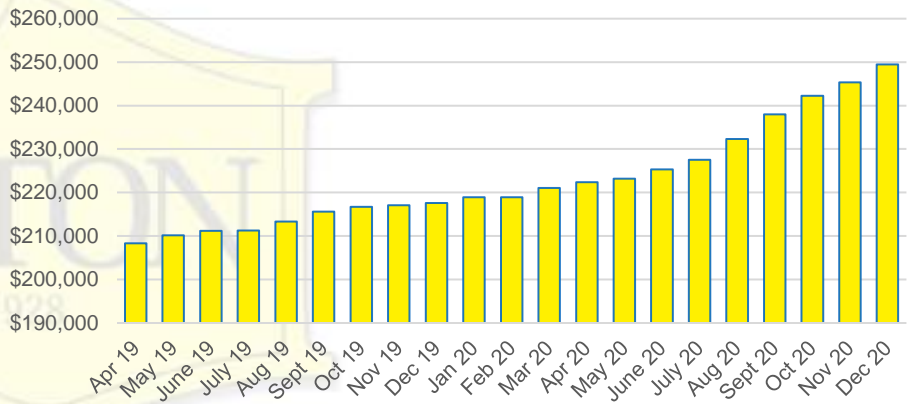

BANKS COUNTY INVENTORY BY SALES POINT

BARROW COUNTY QUICK N'DICATORS

BARROW COUNTY SALES VOLUME VS SUPPLY

BARROW COUNTY MONTHS OF SUPPLY

BARROW COUNTY 12 MONTH AVERAGE SALES PRICE

BARROW COUNTY SALES BY PRICE POINT

BARROW COUNTY INVENTORY BY PRICE POINT

CHEROKEE COUNTY QUICK N'DICATORS

CHEROKEE COUNTY SALES VOLUME VS SUPPLY

CHEROKEE COUNTY MONTHS OF SUPPLY

CHEROKEE COUNTY 12 MONTH AVERAGE SALES PRICE

CHEROKEE COUNTY SALES BY PRICE POINT