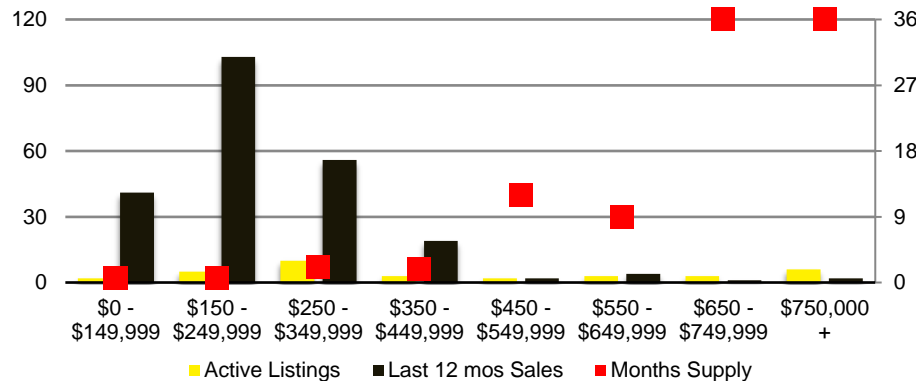

NORTH GEORGIA DEEP DIVE MARKET DATA

January 2021

JANUARY 2021

DEEPER DIVE

NORTH GEORGIA QUICK N'DICATORS

NORTH GEORGIA MONTHS OF SUPPLY

NORTH GEORGIA SALES VOLUME VS SUPPLY

NORTH GEORGIA SALES BY PRICE POINT

NORTH GEORGIA INVENTORY BY PRICE POINT

BANKS COUNTY QUICK N'DICATORS

BANKS COUNTY SALES VOLUME VS SUPPLY

BANKS COUNTY MONTHS OF SUPPLY

BANKS COUNTY 12 MONTH AVERAGE SALES PRICE

BANKS COUNTY SALES BY PRICE POINT

WALTON COUNTY SALES VOLUME VS SUPPLY

WALTON COUNTY MONTHS OF SUPPLY

WALTON COUNTY 12 MONTH AVERAGE SALES PRICE

WALTON COUNTY SALES BY PRICE POINT

WALTON COUNTY INVENTORY BY PRICE POINT

WHITE COUNTY QUICK N'DICATORS

WHITE COUNTY SALES VOLUME VS SUPPLY

WHITE COUNTY MONTHS OF SUPPLY

WHITE COUNTY 12 MONTH AVERAGE SALES PRICE

WHITE COUNTY SALES BY PRICE POINT

WHITE COUNTY INVENTORY BY PRICE POINT