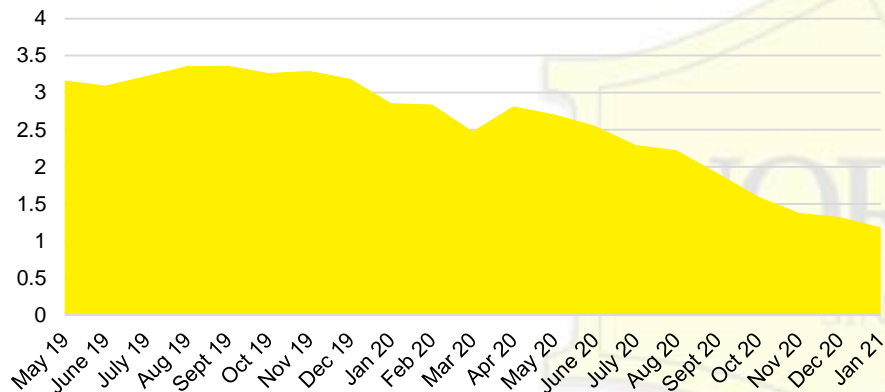

JACKSON COUNTY SALES BY PRICE POINT