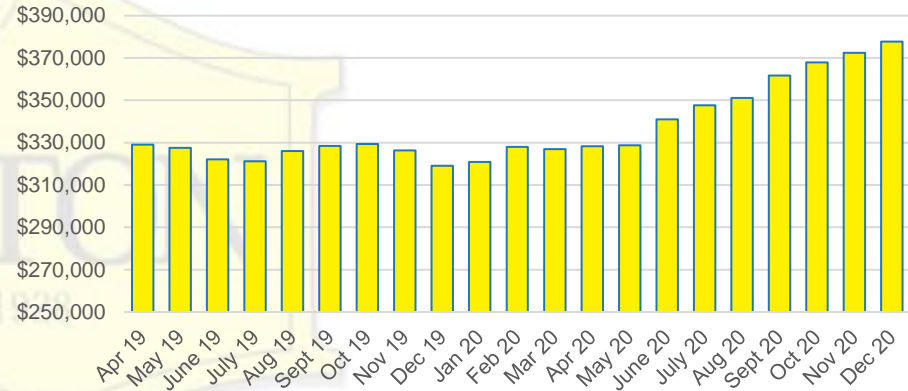

BARROW COUNTY INVENTORY BY PRICE POINT

CHEROKEE COUNTY QUICK N'DICATORS

CHEROKEE COUNTY SALES VOLUME VS SUPPLY

CHEROKEE COUNTY MONTHS OF SUPPLY

CHEROKEE COUNTY 12 MONTH AVERAGE SALES PRICE

CHEROKEE COUNTY SALES BY PRICE POINT

CHEROKEE COUNTY INVENTORY BY PRICE POINT

DAWSON COUNTY QUICK N'DICATORS

DAWSON COUNTY SALES VOLUME VS SUPPLY

DAWSON COUNTY MONTHS OF SUPPLY

DAWSON COUNTY 12 MONTH AVERAGE SALES PRICE

DAWSON COUNTY SALES BY PRICE POINT

DAWSON COUNTY INVENTORY BY PRICE POINT

FORSYTH COUNTY QUICK N'DICATORS

FORSYTH COUNTY SALES VOLUME VS SUPPLY

FORSYTH COUNTY MONTHS OF SUPPLY

FORSYTH COUNTY 12 MONTH AVERAGE SALES PRICE

FORSYTH COUNTY SALES BY PRICE POINT