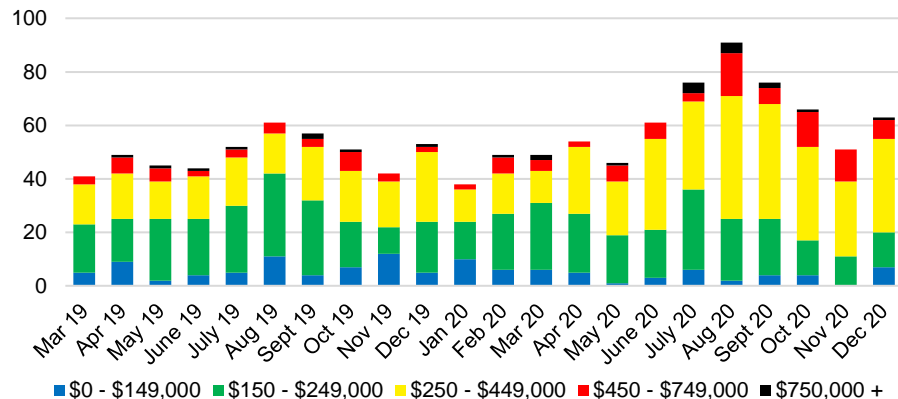

PICKENS COUNTY SALES VOLUME VS SUPPLY

PICKENS COUNTY MONTHS OF SUPPLY

PICKENS COUNTY 12 MONTH AVERAGE SALES PRICE

PICKENS COUNTY SALES BY PRICE POINT

PICKENS COUNTY INVENTORY BY PRICE POINT

RABUN COUNTY QUICK N'DICATORS

RABUN COUNTY SALES VOLUME VS SUPPLY

RABUN COUNTY MONTHS OF SUPPLY

RABUN COUNTY 12 MONTH AVERAGE SALES PRICE

RABUN COUNTY SALES BY PRICE POINT

RABUN COUNTY INVENTORY BY PRICE POINT

STEPHENS COUNTY QUICK N'DICATORS