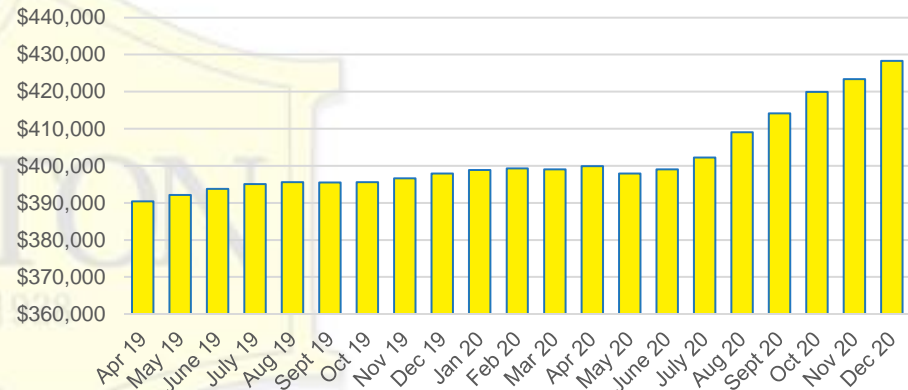

DAWSON COUNTY INVENTORY BY PRICE POINT

FORSYTH COUNTY QUICK N'DICATORS

FORSYTH COUNTY SALES VOLUME VS SUPPLY

FORSYTH COUNTY MONTHS OF SUPPLY

FORSYTH COUNTY 12 MONTH AVERAGE SALES PRICE

FORSYTH COUNTY SALES BY PRICE POINT