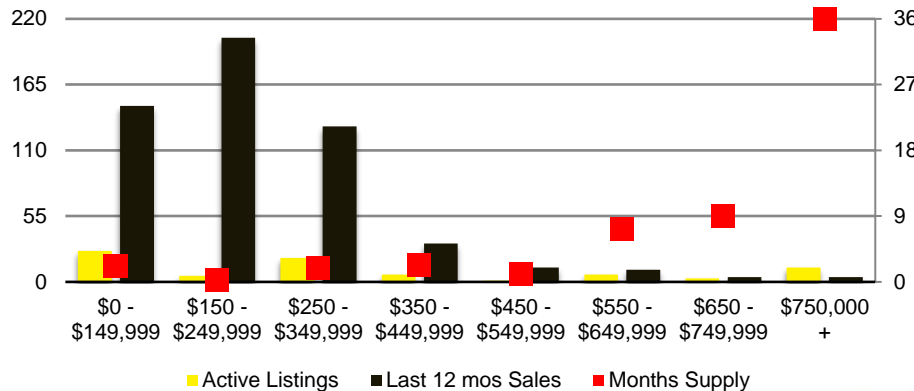

WALTON COUNTY SALES VOLUME VS SUPPLY

WALTON COUNTY MONTHS OF SUPPLY

WALTON COUNTY 12 MONTH AVERAGE SALES PRICE

WALTON COUNTY SALES BY PRICE POINT

WALTON COUNTY INVENTORY BY PRICE POINT

WHITE COUNTY QUICK N'DICATORS

WHITE COUNTY SALES VOLUME VS SUPPLY

WHITE COUNTY MONTHS OF SUPPLY

WHITE COUNTY 12 MONTH AVERAGE SALES PRICE

WHITE COUNTY SALES BY PRICE POINT

WHITE COUNTY INVENTORY BY PRICE POINT