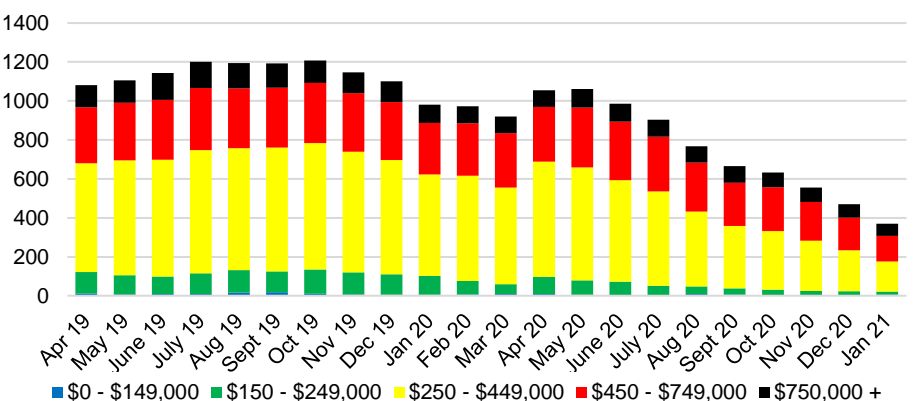

BANKS COUNTY INVENTORY BY SALES POINT

BARROW COUNTY QUICK N'DICATORS

BARROW COUNTY SALES VOLUME VS SUPPLY

BARROW COUNTY MONTHS OF SUPPLY

BARROW COUNTY 12 MONTH AVERAGE SALES PRICE

BARROW COUNTY SALES BY PRICE POINT

BARROW COUNTY INVENTORY BY PRICE POINT

CHEROKEE COUNTY QUICK N'DICATORS

CHEROKEE COUNTY SALES VOLUME VS SUPPLY

CHEROKEE COUNTY MONTHS OF SUPPLY

CHEROKEE COUNTY 12 MONTH AVERAGE SALES PRICE

CHEROKEE COUNTY SALES BY PRICE POINT

CHEROKEE COUNTY INVENTORY BY PRICE POINT

DAWSON COUNTY QUICK N'DICATORS

DAWSON COUNTY SALES VOLUME VS SUPPLY

DAWSON COUNTY MONTHS OF SUPPLY

DAWSON COUNTY 12 MONTH AVERAGE SALES PRICE

DAWSON COUNTY SALES BY PRICE POINT