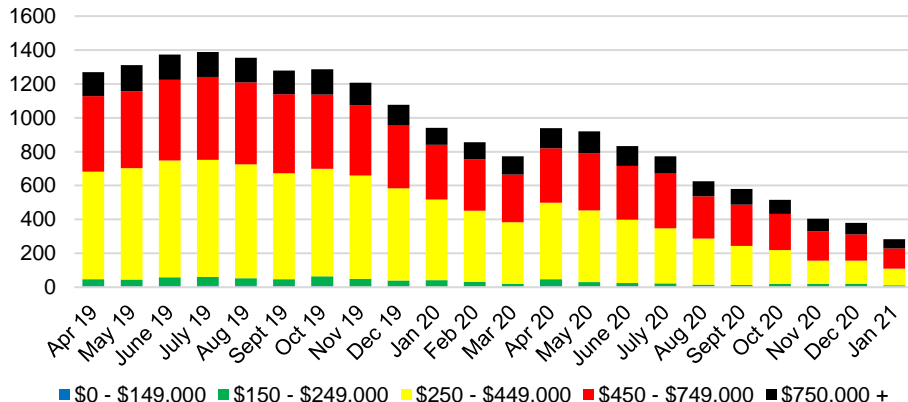

CHEROKEE COUNTY INVENTORY BY PRICE POINT

DAWSON COUNTY QUICK N'DICATORS

DAWSON COUNTY SALES VOLUME VS SUPPLY

DAWSON COUNTY MONTHS OF SUPPLY

DAWSON COUNTY 12 MONTH AVERAGE SALES PRICE

DAWSON COUNTY SALES BY PRICE POINT

DAWSON COUNTY INVENTORY BY PRICE POINT

FORSYTH COUNTY QUICK N'DICATORS

FORSYTH COUNTY SALES VOLUME VS SUPPLY

FORSYTH COUNTY MONTHS OF SUPPLY

FORSYTH COUNTY 12 MONTH AVERAGE SALES PRICE

FORSYTH COUNTY SALES BY PRICE POINT

FORSYTH COUNTY INVENTORY BY PRICE POINT

FRANKLIN COUNTY QUICK N'DICATORS

FRANKLIN COUNTY 12 MONTH AVERAGE SALES PRICE

FRANKLIN COUNTY SALES BY PRICE POINT

FRANKLIN COUNTY INVENTORY BY PRICE POINT

GWINNETT COUNTY QUICK N'DICATORS