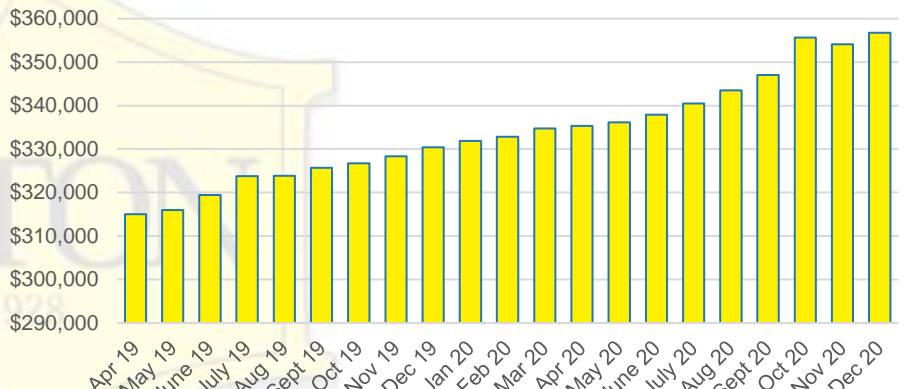

BANKS COUNTY INVENTORY BY SALES POINT

BARROW COUNTY QUICK N'DICATORS

BARROW COUNTY SALES VOLUME VS SUPPLY

BARROW COUNTY MONTHS OF SUPPLY

BARROW COUNTY 12 MONTH AVERAGE SALES PRICE

BARROW COUNTY SALES BY PRICE POINT

BARROW COUNTY INVENTORY BY PRICE POINT

CHEROKEE COUNTY QUICK N'DICATORS

CHEROKEE COUNTY SALES VOLUME VS SUPPLY

CHEROKEE COUNTY MONTHS OF SUPPLY

CHEROKEE COUNTY 12 MONTH AVERAGE SALES PRICE

CHEROKEE COUNTY SALES BY PRICE POINT

CHEROKEE COUNTY INVENTORY BY PRICE POINT

DAWSON COUNTY QUICK N'DICATORS

DAWSON COUNTY SALES VOLUME VS SUPPLY

DAWSON COUNTY MONTHS OF SUPPLY

DAWSON COUNTY 12 MONTH AVERAGE SALES PRICE

DAWSON COUNTY SALES BY PRICE POINT