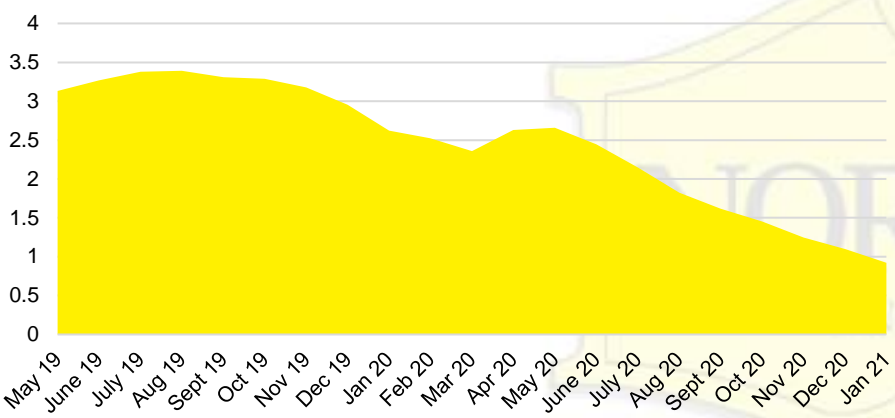

NORTH GEORGIA DEEP DIVE MARKET DATA

January 2021

JANUARY 2021

DEEPER DIVE

NORTH GEORGIA QUICK N'DICATORS

NORTH GEORGIA MONTHS OF SUPPLY

NORTH GEORGIA SALES VOLUME VS SUPPLY

NORTH GEORGIA SALES BY PRICE POINT

WHITE COUNTY SALES VOLUME VS SUPPLY

WHITE COUNTY MONTHS OF SUPPLY

WHITE COUNTY 12 MONTH AVERAGE SALES PRICE

WHITE COUNTY SALES BY PRICE POINT

WHITE COUNTY INVENTORY BY PRICE POINT