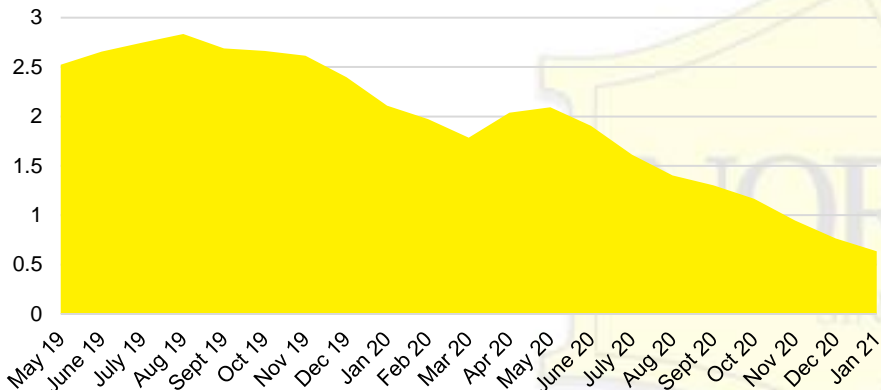

GWINNETT COUNTY MONTHS OF SUPPLY