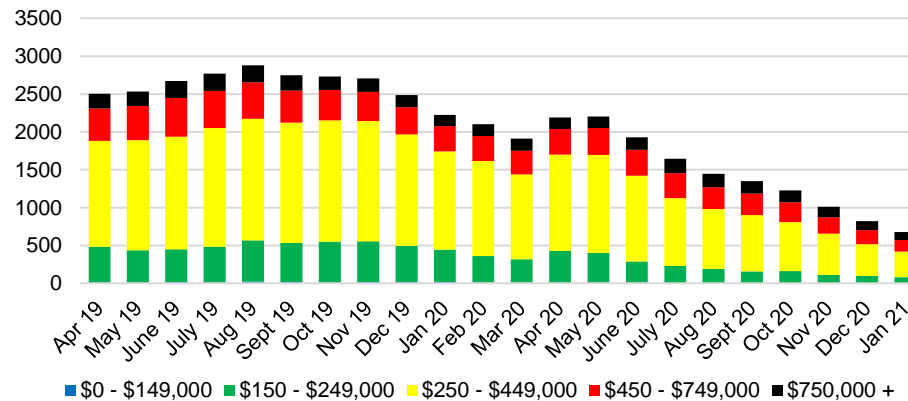

GWINNETT COUNTY SALES VOLUME VS SUPPLY

GWINNETT COUNTY MONTHS OF SUPPLY

GWINNETT COUNTY 12 MONTH AVERAGE SALES PRICE

GWINNETT COUNTY SALES BY PRICE POINT

GWINNETT COUNTY INVENTORY BY PRICE POINT

HABERSHAM COUNTY QUICK N'DICATORS