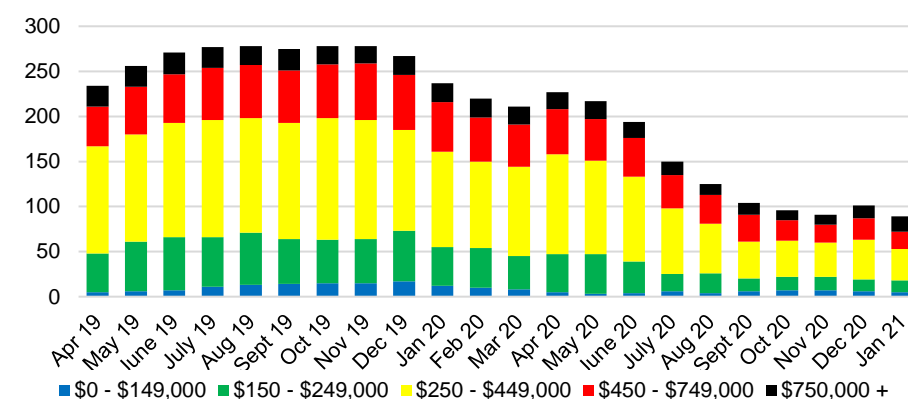

PICKENS COUNTY SALES VOLUME VS SUPPLY

PICKENS COUNTY MONTHS OF SUPPLY

PICKENS COUNTY 12 MONTH AVERAGE SALES PRICE

PICKENS COUNTY SALES BY PRICE POINT

PICKENS COUNTY INVENTORY BY PRICE POINT

RABUN COUNTY QUICK N'DICATORS

RABUN COUNTY SALES VOLUME VS SUPPLY

RABUN COUNTY MONTHS OF SUPPLY

RABUN COUNTY 12 MONTH AVERAGE SALES PRICE

RABUN COUNTY SALES BY PRICE POINT

RABUN COUNTY INVENTORY BY PRICE POINT

STEPHENS COUNTY QUICK N'DICATORS