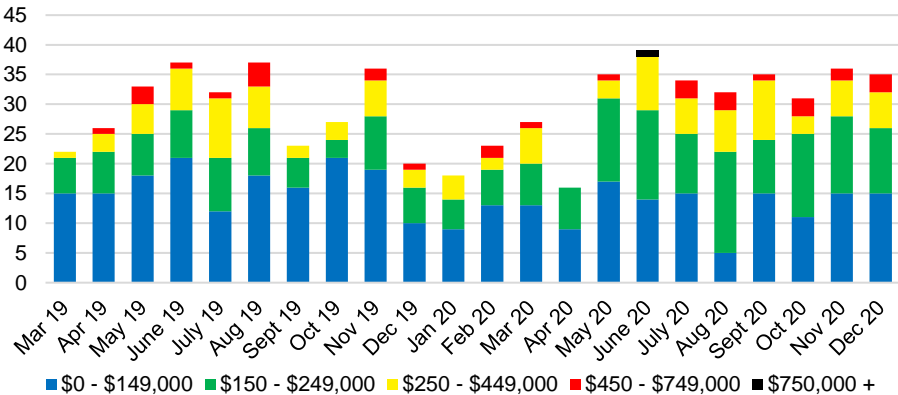

RABUN COUNTY SALES VOLUME VS SUPPLY

RABUN COUNTY MONTHS OF SUPPLY

RABUN COUNTY 12 MONTH AVERAGE SALES PRICE

RABUN COUNTY SALES BY PRICE POINT

RABUN COUNTY INVENTORY BY PRICE POINT

STEPHENS COUNTY QUICK N'DICATORS

STEPHENS COUNTY SALES VOLUME VS SUPPLY

STEPHENS COUNTY MONTHS OF SUPPLY

STEPHENS COUNTY 12 MONTH AVERAGE SALES PRICE

STEPHENS COUNTY SALES BY PRICE POINT

STEPHENS COUNTY INVENTORY BY PRICE POINT

WALTON COUNTY QUICK N'DICATORS