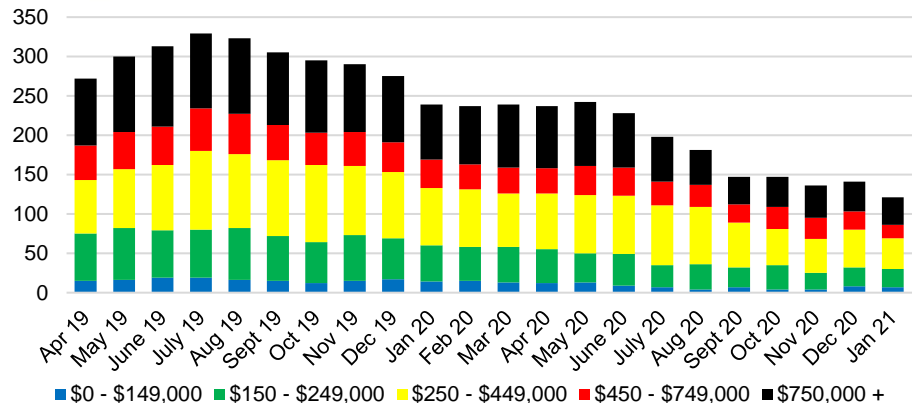

RABUN COUNTY SALES VOLUME VS SUPPLY

RABUN COUNTY MONTHS OF SUPPLY

RABUN COUNTY 12 MONTH AVERAGE SALES PRICE

RABUN COUNTY SALES BY PRICE POINT

RABUN COUNTY INVENTORY BY PRICE POINT

STEPHENS COUNTY QUICK N'DICATORS