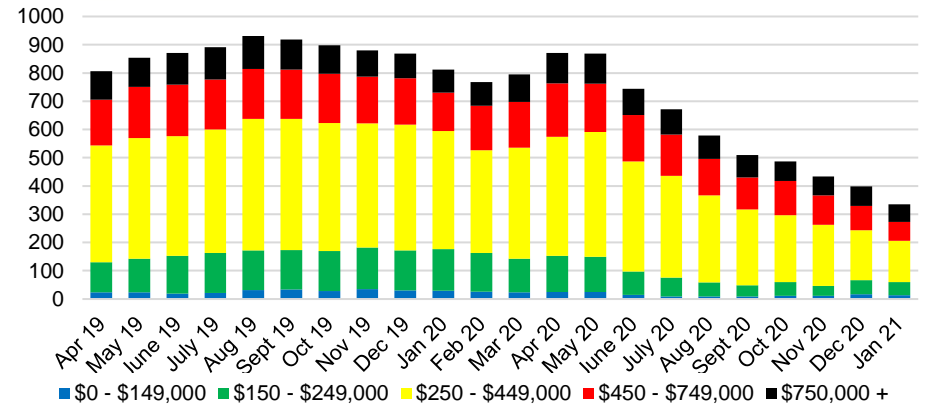

HALL COUNTY SALES VOLUME VS SUPPLY

HALL COUNTY MONTHS OF SUPPLY

HALL COUNTY 12 MONTH AVERAGE SALES PRICE

HALL COUNTY SALES BY PRICE POINT

HALL COUNTY INVENTORY BY PRICE POINT

JACKSON COUNTY QUICK N'DICATORS