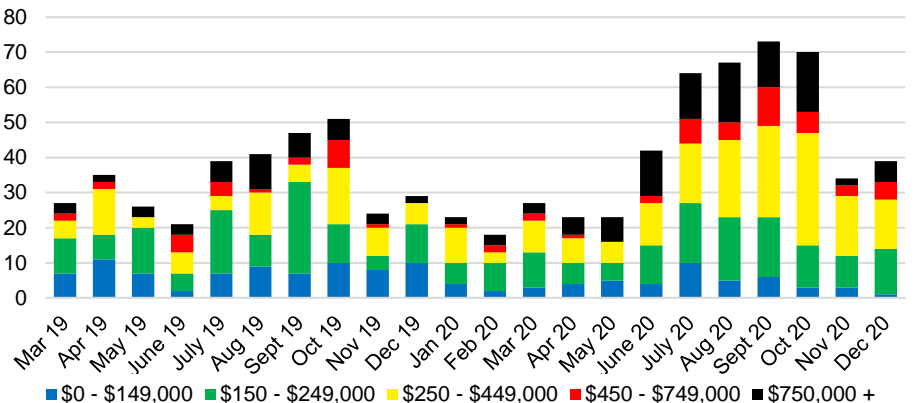

RABUN COUNTY SALES VOLUME VS SUPPLY

RABUN COUNTY MONTHS OF SUPPLY

RABUN COUNTY 12 MONTH AVERAGE SALES PRICE

RABUN COUNTY SALES BY PRICE POINT

RABUN COUNTY INVENTORY BY PRICE POINT

STEPHENS COUNTY QUICK N'DICATORS