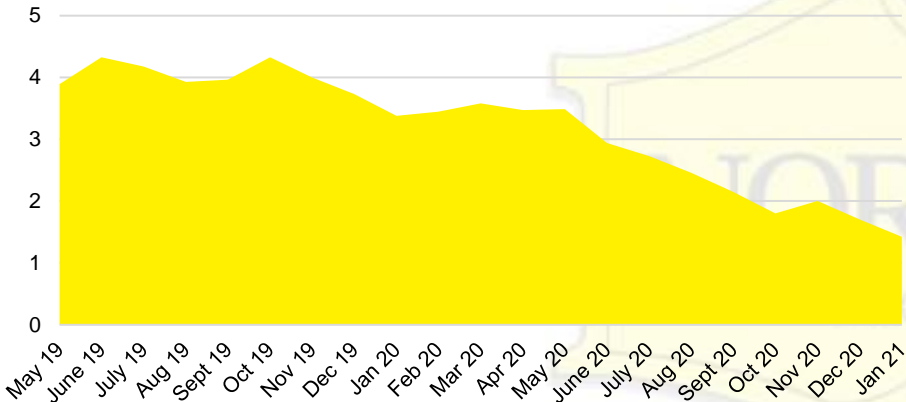

LUMPKIN COUNTY SALES BY PRICE POINT