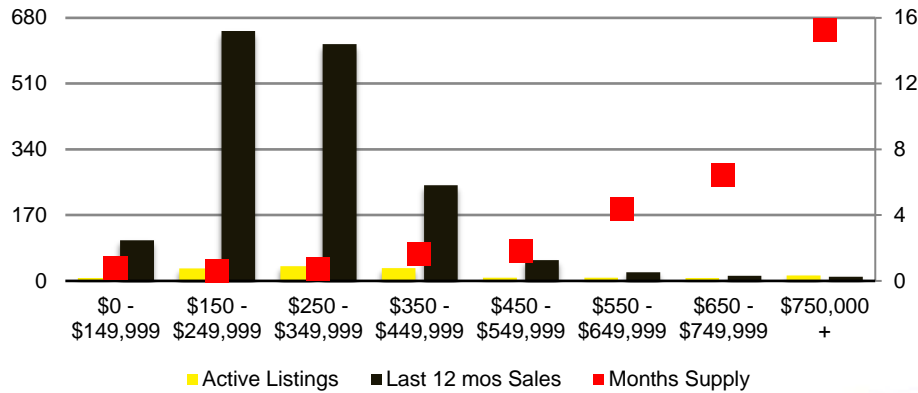

RABUN COUNTY SALES VOLUME VS SUPPLY

RABUN COUNTY MONTHS OF SUPPLY

RABUN COUNTY 12 MONTH AVERAGE SALES PRICE

RABUN COUNTY SALES BY PRICE POINT

RABUN COUNTY INVENTORY BY PRICE POINT

STEPHENS COUNTY QUICK N'DICATORS

STEPHENS COUNTY SALES VOLUME VS SUPPLY

STEPHENS COUNTY MONTHS OF SUPPLY

STEPHENS COUNTY 12 MONTH AVERAGE SALES PRICE

STEPHENS COUNTY SALES BY PRICE POINT

STEPHENS COUNTY INVENTORY BY PRICE POINT

WALTON COUNTY QUICK N'DICATORS