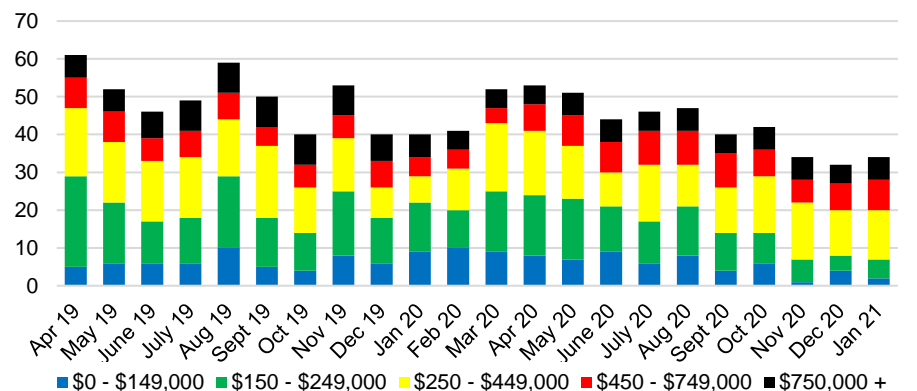

NORTH GEORGIA INVENTORY BY PRICE POINT

BANKS COUNTY QUICK N'DICATORS

BANKS COUNTY SALES VOLUME VS SUPPLY

BANKS COUNTY MONTHS OF SUPPLY

BANKS COUNTY 12 MONTH AVERAGE SALES PRICE

BANKS COUNTY SALES BY PRICE POINT

BANKS COUNTY INVENTORY BY SALES POINT

BARROW COUNTY QUICK N'DICATORS

BARROW COUNTY SALES VOLUME VS SUPPLY

BARROW COUNTY MONTHS OF SUPPLY

BARROW COUNTY 12 MONTH AVERAGE SALES PRICE

BARROW COUNTY SALES BY PRICE POINT

WHITE COUNTY SALES VOLUME VS SUPPLY

WHITE COUNTY MONTHS OF SUPPLY

WHITE COUNTY 12 MONTH AVERAGE SALES PRICE

WHITE COUNTY SALES BY PRICE POINT

WHITE COUNTY INVENTORY BY PRICE POINT