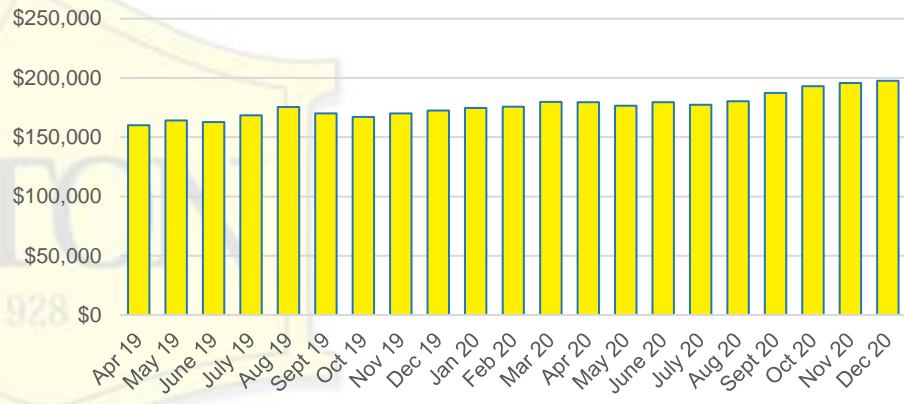

STEPHENS COUNTY 12 MONTH AVERAGE SALES PRICE