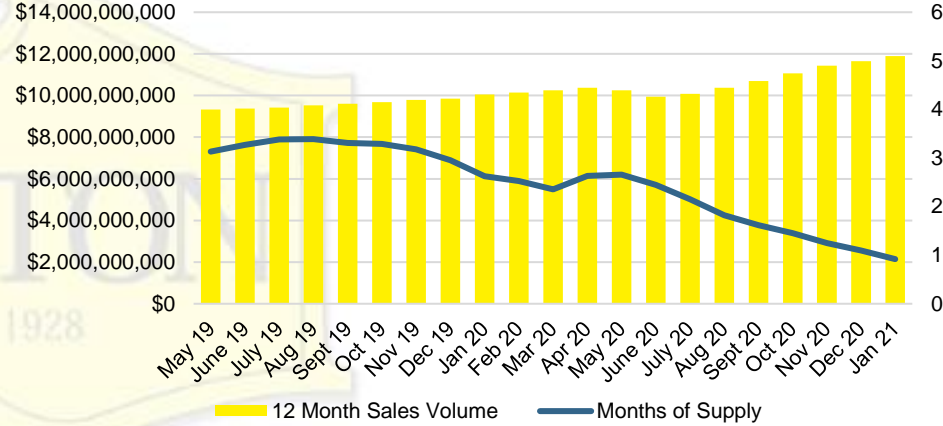

NORTH GEORGIA DEEP DIVE MARKET DATA

January 2021

JANUARY 2021

DEEPER DIVE

NORTH GEORGIA QUICK N'DICATORS

NORTH GEORGIA MONTHS OF SUPPLY

NORTH GEORGIA SALES VOLUME VS SUPPLY

NORTH GEORGIA SALES BY PRICE POINT