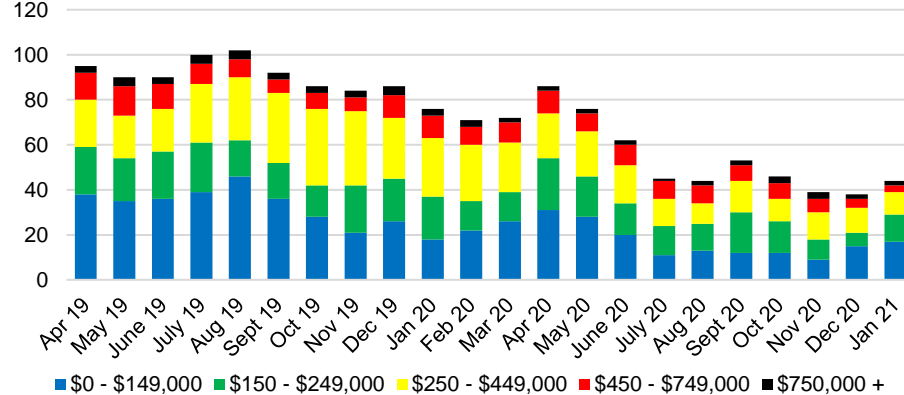

RABUN COUNTY SALES VOLUME VS SUPPLY

RABUN COUNTY MONTHS OF SUPPLY

RABUN COUNTY 12 MONTH AVERAGE SALES PRICE

RABUN COUNTY SALES BY PRICE POINT

RABUN COUNTY INVENTORY BY PRICE POINT

STEPHENS COUNTY QUICK N'DICATORS

STEPHENS COUNTY SALES VOLUME VS SUPPLY

STEPHENS COUNTY MONTHS OF SUPPLY

STEPHENS COUNTY 12 MONTH AVERAGE SALES PRICE

STEPHENS COUNTY SALES BY PRICE POINT

STEPHENS COUNTY INVENTORY BY PRICE POINT

WALTON COUNTY QUICK N'DICATORS