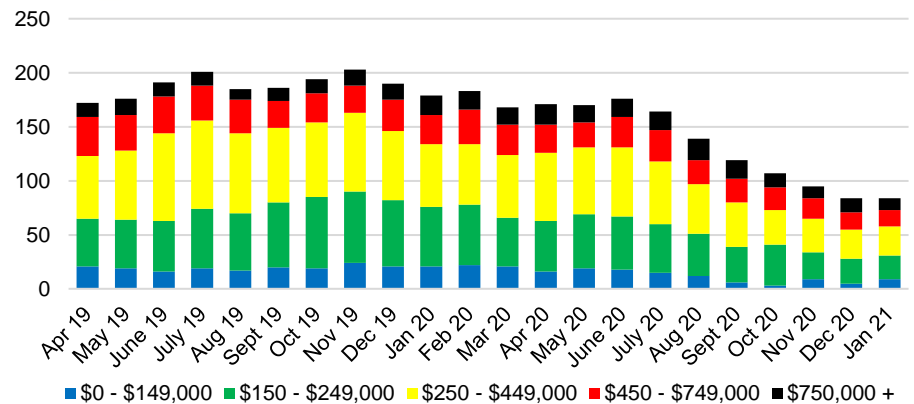

HABERSHAM COUNTY SALES VOLUME VS SUPPLY

HABERSHAM COUNTY MONTHS OF SUPPLY

HABERSHAM COUNTY 12 MONTH AVERAGE SALES PRICE

HABERSHAM COUNTY SALES BY PRICE POINT

HABERSHAM COUNTY INVENTORY BY PRICE POINT

HALL COUNTY QUICK N'DICATORS