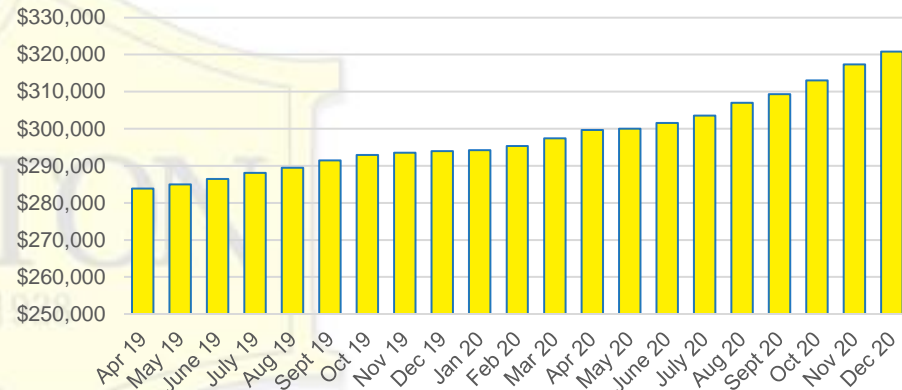

GWINNETT COUNTY 12 MONTH AVERAGE SALES PRICE