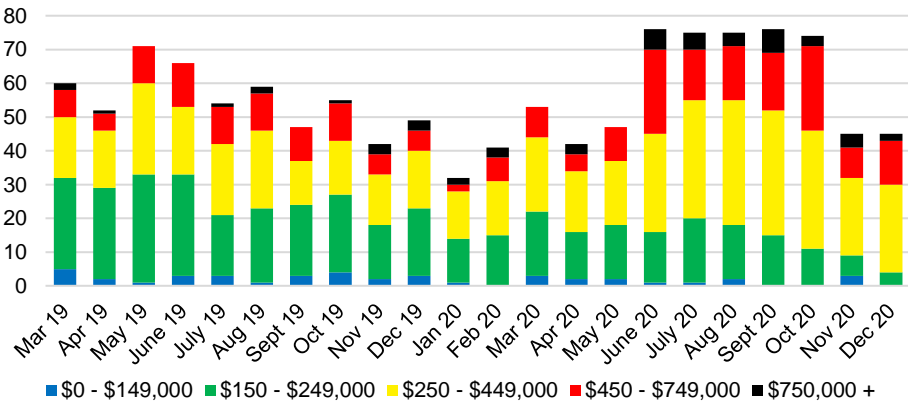

BARROW COUNTY INVENTORY BY PRICE POINT

CHEROKEE COUNTY QUICK N'DICATORS

CHEROKEE COUNTY SALES VOLUME VS SUPPLY

CHEROKEE COUNTY MONTHS OF SUPPLY

CHEROKEE COUNTY 12 MONTH AVERAGE SALES PRICE

CHEROKEE COUNTY SALES BY PRICE POINT

CHEROKEE COUNTY INVENTORY BY PRICE POINT

DAWSON COUNTY QUICK N'DICATORS

DAWSON COUNTY SALES VOLUME VS SUPPLY

DAWSON COUNTY MONTHS OF SUPPLY

DAWSON COUNTY 12 MONTH AVERAGE SALES PRICE

DAWSON COUNTY SALES BY PRICE POINT

DAWSON COUNTY INVENTORY BY PRICE POINT

FORSYTH COUNTY QUICK N'DICATORS

FORSYTH COUNTY SALES VOLUME VS SUPPLY

FORSYTH COUNTY MONTHS OF SUPPLY

FORSYTH COUNTY 12 MONTH AVERAGE SALES PRICE

FORSYTH COUNTY SALES BY PRICE POINT