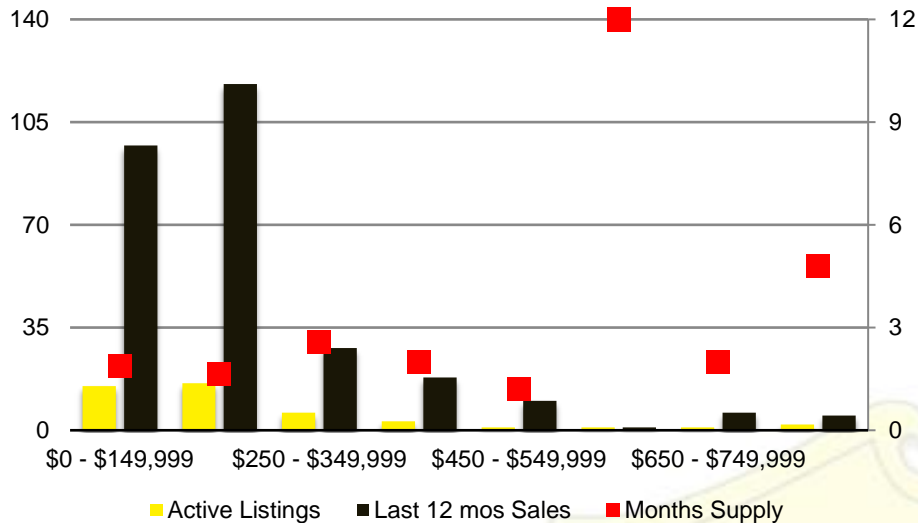

CHEROKEE COUNTY INVENTORY BY PRICE POINT

DAWSON COUNTY QUICK N'DICATORS

DAWSON COUNTY SALES VOLUME VS SUPPLY

DAWSON COUNTY MONTHS OF SUPPLY

DAWSON COUNTY 12 MONTH AVERAGE SALES PRICE

DAWSON COUNTY SALES BY PRICE POINT

DAWSON COUNTY INVENTORY BY PRICE POINT

FORSYTH COUNTY QUICK N'DICATORS

FORSYTH COUNTY SALES VOLUME VS SUPPLY

FORSYTH COUNTY MONTHS OF SUPPLY

FORSYTH COUNTY 12 MONTH AVERAGE SALES PRICE

FORSYTH COUNTY SALES BY PRICE POINT

FORSYTH COUNTY INVENTORY BY PRICE POINT

FRANKLIN COUNTY QUICK N'DICATORS

FRANKLIN COUNTY 12 MONTH AVERAGE SALES PRICE

FRANKLIN COUNTY SALES BY PRICE POINT

FRANKLIN COUNTY INVENTORY BY PRICE POINT

GWINNETT COUNTY QUICK N'DICATORS