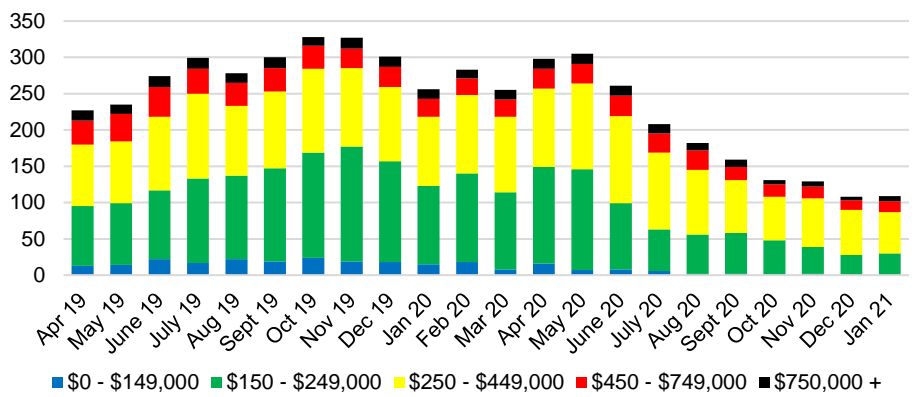

BANKS COUNTY INVENTORY BY SALES POINT

BARROW COUNTY QUICK N'DICATORS

BARROW COUNTY SALES VOLUME VS SUPPLY

BARROW COUNTY MONTHS OF SUPPLY

BARROW COUNTY 12 MONTH AVERAGE SALES PRICE

BARROW COUNTY SALES BY PRICE POINT

BARROW COUNTY INVENTORY BY PRICE POINT

CHEROKEE COUNTY QUICK N'DICATORS

CHEROKEE COUNTY SALES VOLUME VS SUPPLY

CHEROKEE COUNTY MONTHS OF SUPPLY

CHEROKEE COUNTY 12 MONTH AVERAGE SALES PRICE

CHEROKEE COUNTY SALES BY PRICE POINT