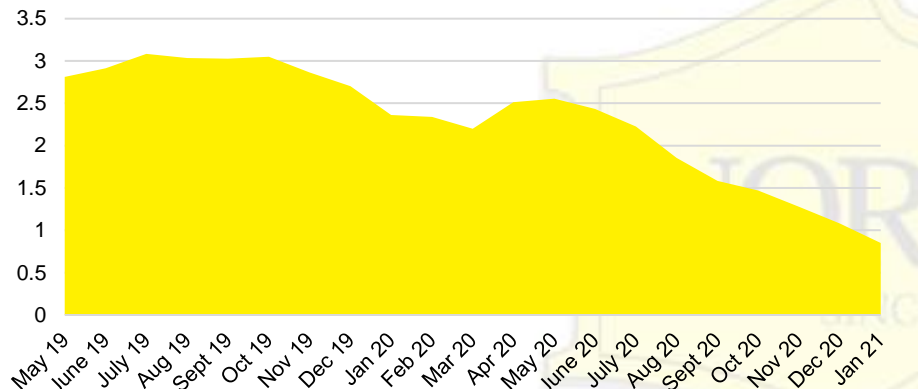

BARROW COUNTY INVENTORY BY PRICE POINT

CHEROKEE COUNTY QUICK N'DICATORS

CHEROKEE COUNTY SALES VOLUME VS SUPPLY

CHEROKEE COUNTY MONTHS OF SUPPLY

CHEROKEE COUNTY 12 MONTH AVERAGE SALES PRICE

CHEROKEE COUNTY SALES BY PRICE POINT