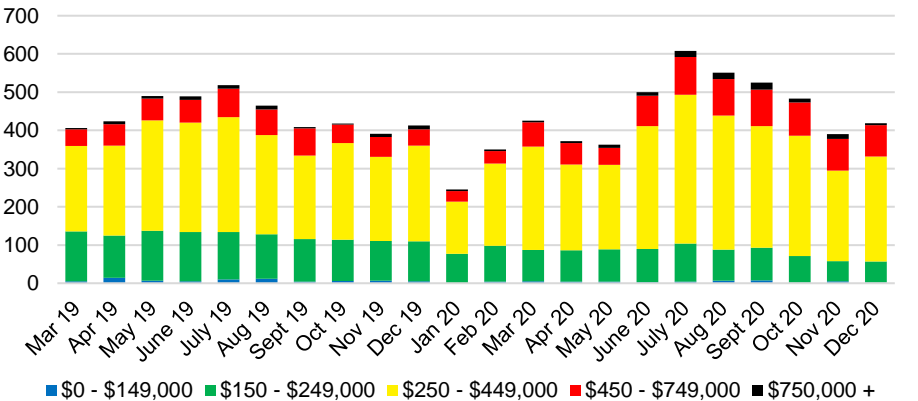

BANKS COUNTY INVENTORY BY SALES POINT

BARROW COUNTY QUICK N'DICATORS

BARROW COUNTY SALES VOLUME VS SUPPLY

BARROW COUNTY MONTHS OF SUPPLY

BARROW COUNTY 12 MONTH AVERAGE SALES PRICE

BARROW COUNTY SALES BY PRICE POINT

BARROW COUNTY INVENTORY BY PRICE POINT

CHEROKEE COUNTY QUICK N'DICATORS

CHEROKEE COUNTY SALES VOLUME VS SUPPLY

CHEROKEE COUNTY MONTHS OF SUPPLY

CHEROKEE COUNTY 12 MONTH AVERAGE SALES PRICE

CHEROKEE COUNTY SALES BY PRICE POINT

CHEROKEE COUNTY INVENTORY BY PRICE POINT

DAWSON COUNTY QUICK N'DICATORS

DAWSON COUNTY SALES VOLUME VS SUPPLY

DAWSON COUNTY MONTHS OF SUPPLY

DAWSON COUNTY 12 MONTH AVERAGE SALES PRICE

DAWSON COUNTY SALES BY PRICE POINT