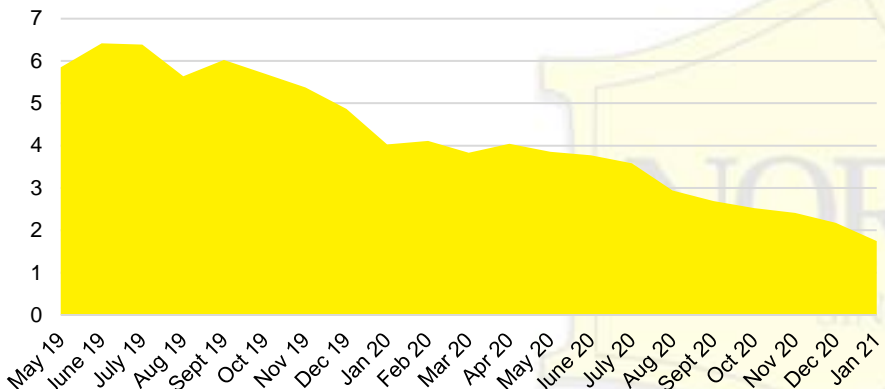

WALTON COUNTY SALES VOLUME VS SUPPLY

WALTON COUNTY MONTHS OF SUPPLY

WALTON COUNTY 12 MONTH AVERAGE SALES PRICE

WALTON COUNTY SALES BY PRICE POINT

WALTON COUNTY INVENTORY BY PRICE POINT

WHITE COUNTY QUICK N'DICATORS

WHITE COUNTY SALES VOLUME VS SUPPLY

WHITE COUNTY MONTHS OF SUPPLY

WHITE COUNTY 12 MONTH AVERAGE SALES PRICE

WHITE COUNTY SALES BY PRICE POINT

WHITE COUNTY INVENTORY BY PRICE POINT