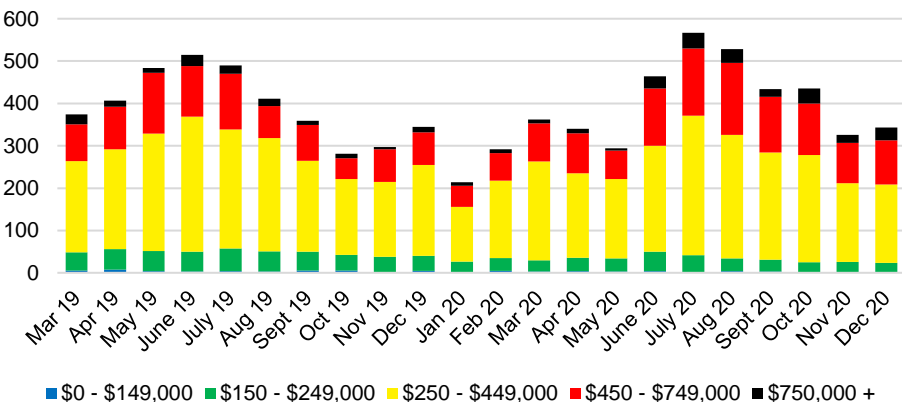

CHEROKEE COUNTY INVENTORY BY PRICE POINT

DAWSON COUNTY QUICK N'DICATORS

DAWSON COUNTY SALES VOLUME VS SUPPLY

DAWSON COUNTY MONTHS OF SUPPLY

DAWSON COUNTY 12 MONTH AVERAGE SALES PRICE

DAWSON COUNTY SALES BY PRICE POINT

DAWSON COUNTY INVENTORY BY PRICE POINT

FORSYTH COUNTY QUICK N'DICATORS

FORSYTH COUNTY SALES VOLUME VS SUPPLY

FORSYTH COUNTY MONTHS OF SUPPLY

FORSYTH COUNTY 12 MONTH AVERAGE SALES PRICE

FORSYTH COUNTY SALES BY PRICE POINT

FORSYTH COUNTY INVENTORY BY PRICE POINT

FRANKLIN COUNTY QUICK N'DICATORS

FRANKLIN COUNTY 12 MONTH AVERAGE SALES PRICE

FRANKLIN COUNTY SALES BY PRICE POINT

FRANKLIN COUNTY INVENTORY BY PRICE POINT

GWINNETT COUNTY QUICK N'DICATORS