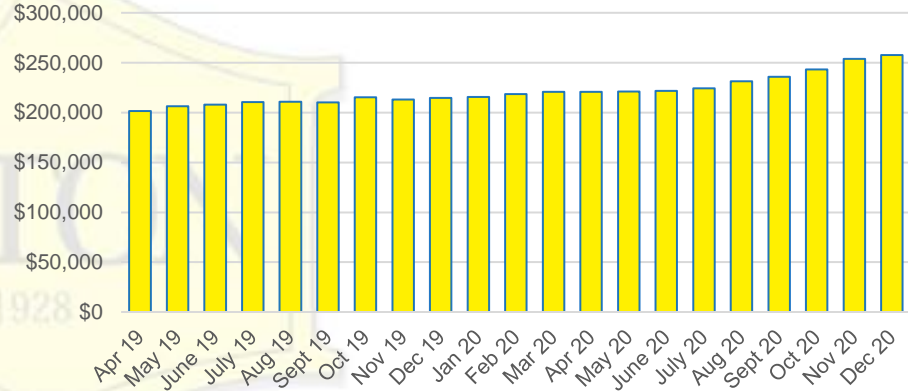

HABERSHAM COUNTY INVENTORY BY PRICE POINT