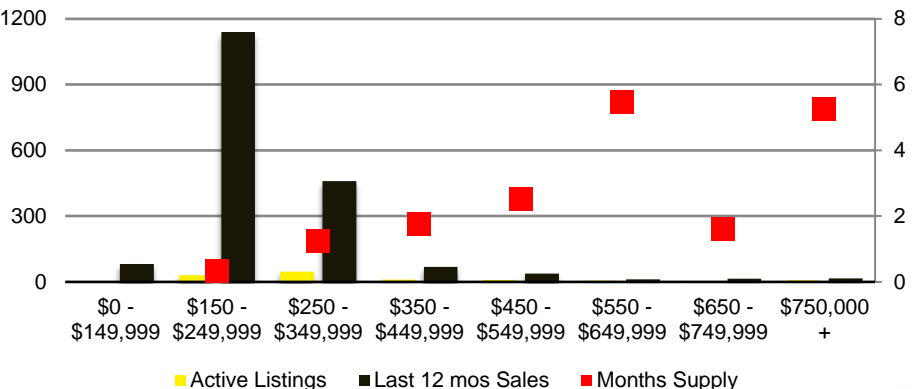

NORTH GEORGIA INVENTORY BY PRICE POINT

BANKS COUNTY QUICK N'DICATORS

BANKS COUNTY SALES VOLUME VS SUPPLY

BANKS COUNTY MONTHS OF SUPPLY

BANKS COUNTY 12 MONTH AVERAGE SALES PRICE

BANKS COUNTY SALES BY PRICE POINT

BANKS COUNTY INVENTORY BY SALES POINT

BARROW COUNTY QUICK N'DICATORS

BARROW COUNTY SALES VOLUME VS SUPPLY

BARROW COUNTY MONTHS OF SUPPLY

BARROW COUNTY 12 MONTH AVERAGE SALES PRICE

BARROW COUNTY SALES BY PRICE POINT

WALTON COUNTY SALES VOLUME VS SUPPLY

WALTON COUNTY MONTHS OF SUPPLY

WALTON COUNTY 12 MONTH AVERAGE SALES PRICE

WALTON COUNTY SALES BY PRICE POINT

WALTON COUNTY INVENTORY BY PRICE POINT

WHITE COUNTY QUICK N'DICATORS

WHITE COUNTY SALES VOLUME VS SUPPLY

WHITE COUNTY MONTHS OF SUPPLY

WHITE COUNTY 12 MONTH AVERAGE SALES PRICE

WHITE COUNTY SALES BY PRICE POINT

WHITE COUNTY INVENTORY BY PRICE POINT