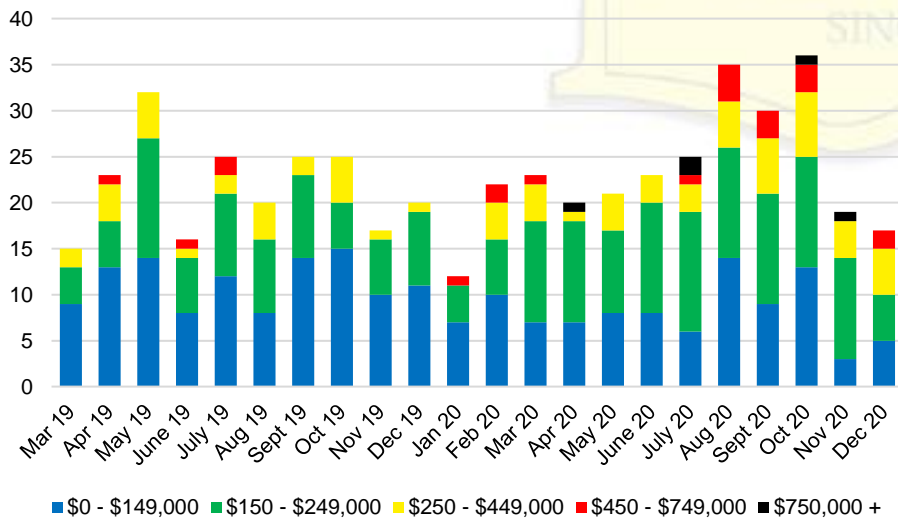

DAWSON COUNTY INVENTORY BY PRICE POINT

FORSYTH COUNTY QUICK N'DICATORS

FORSYTH COUNTY SALES VOLUME VS SUPPLY

FORSYTH COUNTY MONTHS OF SUPPLY

FORSYTH COUNTY 12 MONTH AVERAGE SALES PRICE

FORSYTH COUNTY SALES BY PRICE POINT

FORSYTH COUNTY INVENTORY BY PRICE POINT

FRANKLIN COUNTY QUICK N'DICATORS

FRANKLIN COUNTY 12 MONTH AVERAGE SALES PRICE

FRANKLIN COUNTY SALES BY PRICE POINT

FRANKLIN COUNTY INVENTORY BY PRICE POINT

GWINNETT COUNTY QUICK N'DICATORS