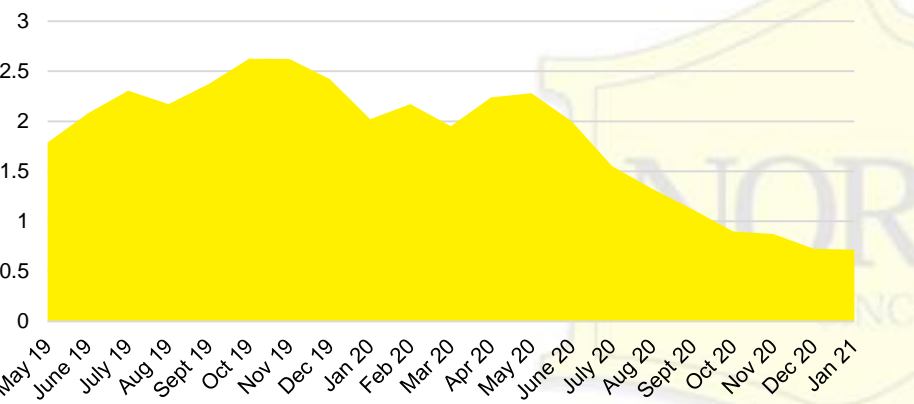

BANKS COUNTY INVENTORY BY SALES POINT

BARROW COUNTY QUICK N'DICATORS

BARROW COUNTY SALES VOLUME VS SUPPLY

BARROW COUNTY MONTHS OF SUPPLY

BARROW COUNTY 12 MONTH AVERAGE SALES PRICE

BARROW COUNTY SALES BY PRICE POINT

BARROW COUNTY INVENTORY BY PRICE POINT

CHEROKEE COUNTY QUICK N'DICATORS

CHEROKEE COUNTY SALES VOLUME VS SUPPLY

CHEROKEE COUNTY MONTHS OF SUPPLY

CHEROKEE COUNTY 12 MONTH AVERAGE SALES PRICE

CHEROKEE COUNTY SALES BY PRICE POINT

WHITE COUNTY SALES VOLUME VS SUPPLY

WHITE COUNTY MONTHS OF SUPPLY

WHITE COUNTY 12 MONTH AVERAGE SALES PRICE

WHITE COUNTY SALES BY PRICE POINT

WHITE COUNTY INVENTORY BY PRICE POINT