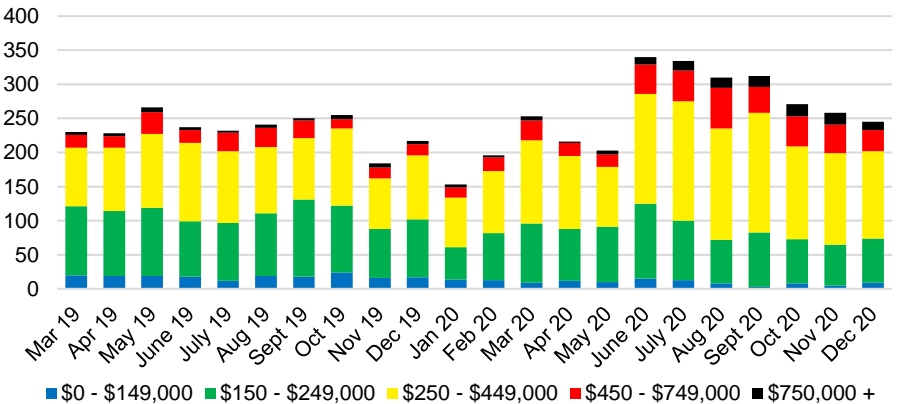

HALL COUNTY SALES VOLUME VS SUPPLY

HALL COUNTY MONTHS OF SUPPLY

HALL COUNTY 12 MONTH AVERAGE SALES PRICE

HALL COUNTY SALES BY PRICE POINT

HALL COUNTY INVENTORY BY PRICE POINT

JACKSON COUNTY QUICK N'DICATORS