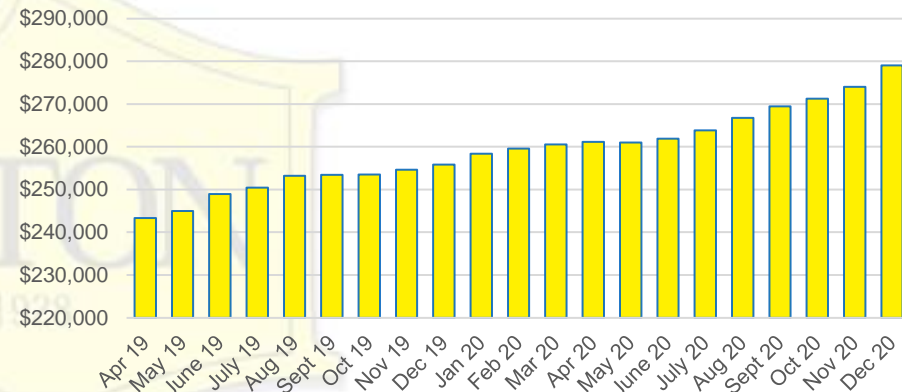

JACKSON COUNTY INVENTORY BY PRICE POINT