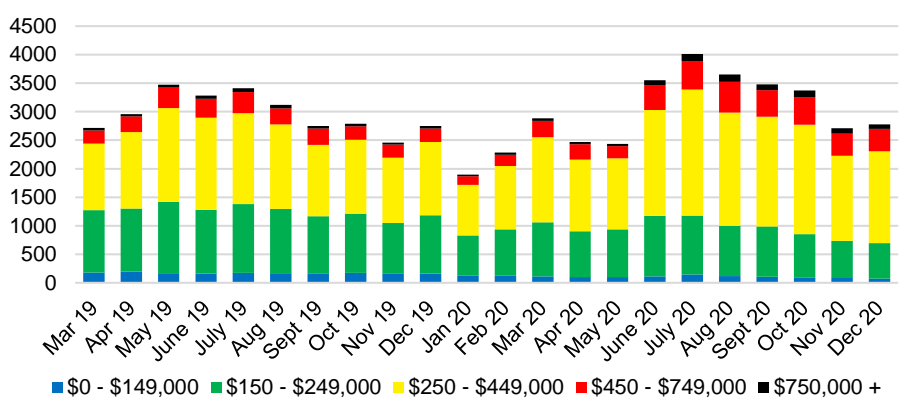

NORTH GEORGIA DEEP DIVE MARKET DATA

January 2021

JANUARY 2021

DEEPER DIVE

NORTH GEORGIA QUICK N'DICATORS

NORTH GEORGIA MONTHS OF SUPPLY

NORTH GEORGIA SALES VOLUME VS SUPPLY

NORTH GEORGIA SALES BY PRICE POINT

WHITE COUNTY SALES VOLUME VS SUPPLY

WHITE COUNTY MONTHS OF SUPPLY

WHITE COUNTY 12 MONTH AVERAGE SALES PRICE

WHITE COUNTY SALES BY PRICE POINT

WHITE COUNTY INVENTORY BY PRICE POINT