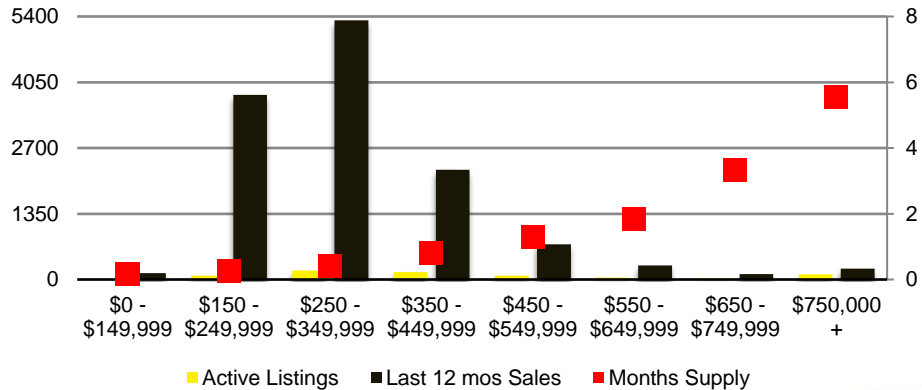

DAWSON COUNTY INVENTORY BY PRICE POINT

FORSYTH COUNTY QUICK N'DICATORS

FORSYTH COUNTY SALES VOLUME VS SUPPLY

FORSYTH COUNTY MONTHS OF SUPPLY

FORSYTH COUNTY 12 MONTH AVERAGE SALES PRICE

FORSYTH COUNTY SALES BY PRICE POINT

FORSYTH COUNTY INVENTORY BY PRICE POINT

FRANKLIN COUNTY QUICK N'DICATORS

FRANKLIN COUNTY 12 MONTH AVERAGE SALES PRICE

FRANKLIN COUNTY SALES BY PRICE POINT

FRANKLIN COUNTY INVENTORY BY PRICE POINT

GWINNETT COUNTY QUICK N'DICATORS

GWINNETT COUNTY SALES VOLUME VS SUPPLY

GWINNETT COUNTY MONTHS OF SUPPLY

GWINNETT COUNTY 12 MONTH AVERAGE SALES PRICE

GWINNETT COUNTY SALES BY PRICE POINT

GWINNETT COUNTY INVENTORY BY PRICE POINT

HABERSHAM COUNTY QUICK N'DICATORS