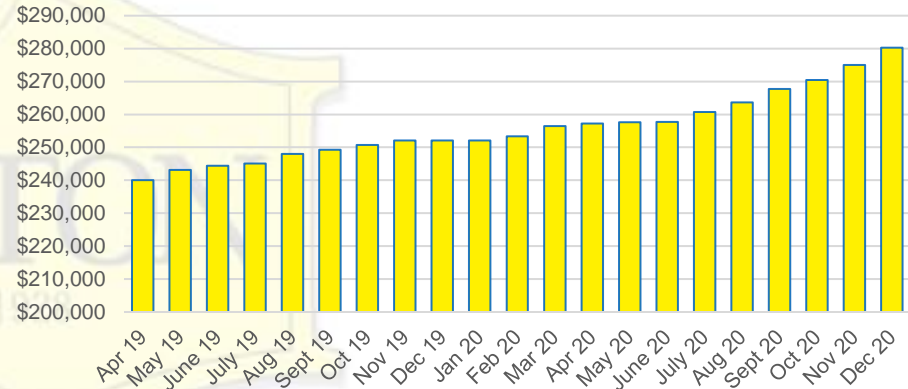

WALTON COUNTY INVENTORY BY PRICE POINT