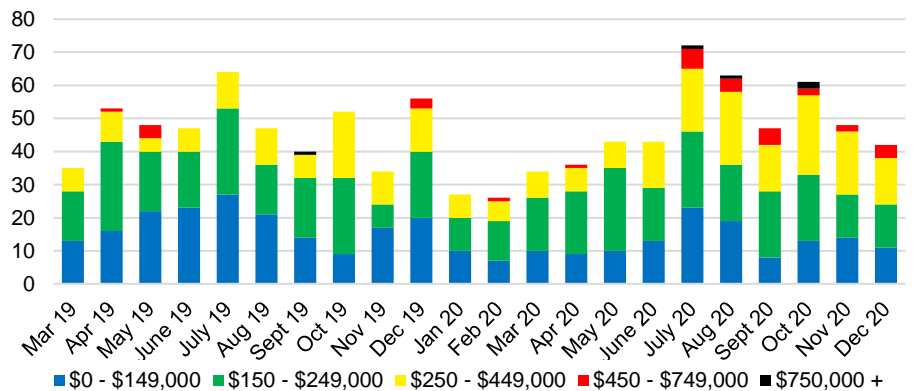

WHITE COUNTY SALES VOLUME VS SUPPLY

WHITE COUNTY MONTHS OF SUPPLY

WHITE COUNTY 12 MONTH AVERAGE SALES PRICE

WHITE COUNTY SALES BY PRICE POINT

WHITE COUNTY INVENTORY BY PRICE POINT