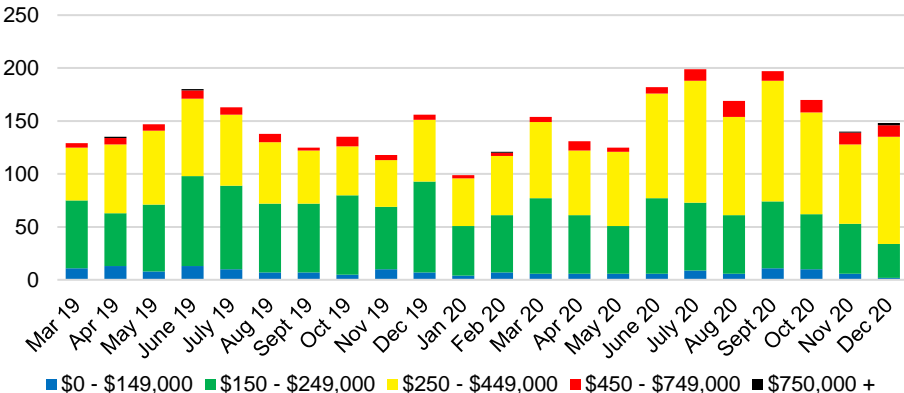

JACKSON COUNTY SALES VOLUME VS SUPPLY

JACKSON COUNTY MONTHS OF SUPPLY

JACKSON COUNTY 12 MONTH AVERAGE SALES PRICE

JACKSON COUNTY SALES BY PRICE POINT

JACKSON COUNTY INVENTORY BY PRICE POINT

LUMPKIN COUNTY QUICK N'DICATORS