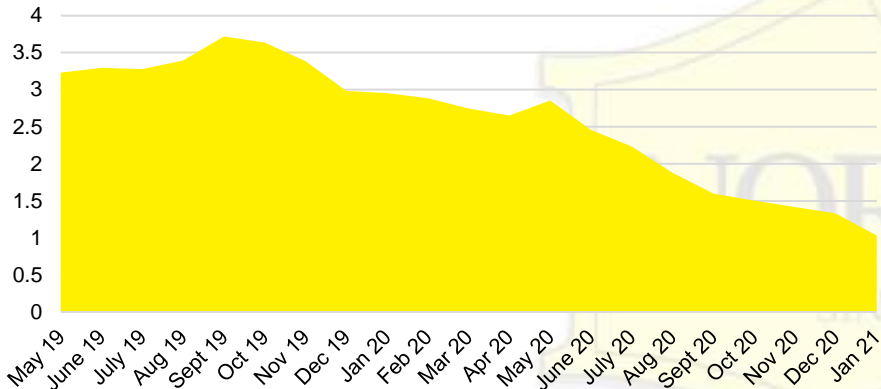

WALTON COUNTY SALES BY PRICE POINT