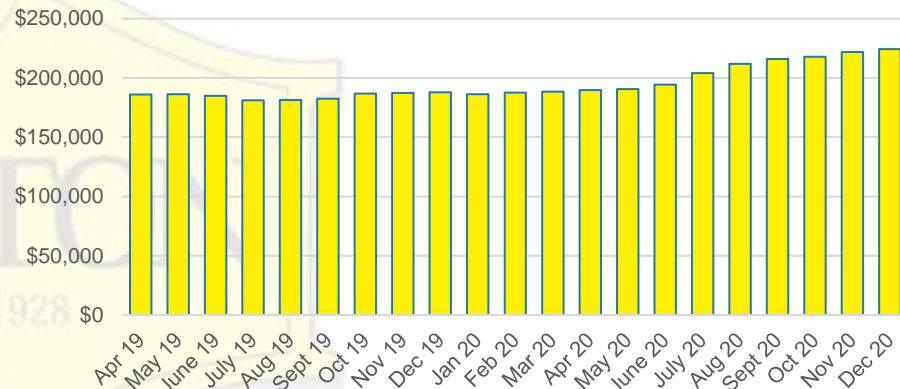

WALTON COUNTY SALES VOLUME VS SUPPLY

WALTON COUNTY MONTHS OF SUPPLY

WALTON COUNTY 12 MONTH AVERAGE SALES PRICE

WALTON COUNTY SALES BY PRICE POINT

WALTON COUNTY INVENTORY BY PRICE POINT

WHITE COUNTY QUICK N'DICATORS

WHITE COUNTY SALES VOLUME VS SUPPLY

WHITE COUNTY MONTHS OF SUPPLY

WHITE COUNTY 12 MONTH AVERAGE SALES PRICE

WHITE COUNTY SALES BY PRICE POINT

WHITE COUNTY INVENTORY BY PRICE POINT