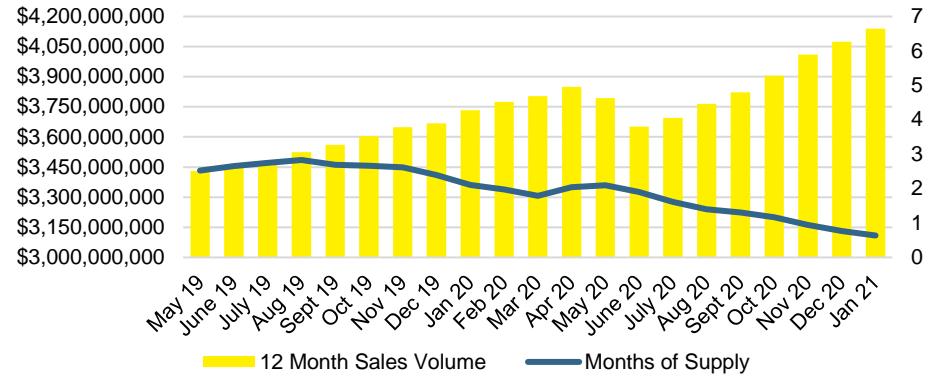

GWINNETT COUNTY SALES VOLUME VS SUPPLY