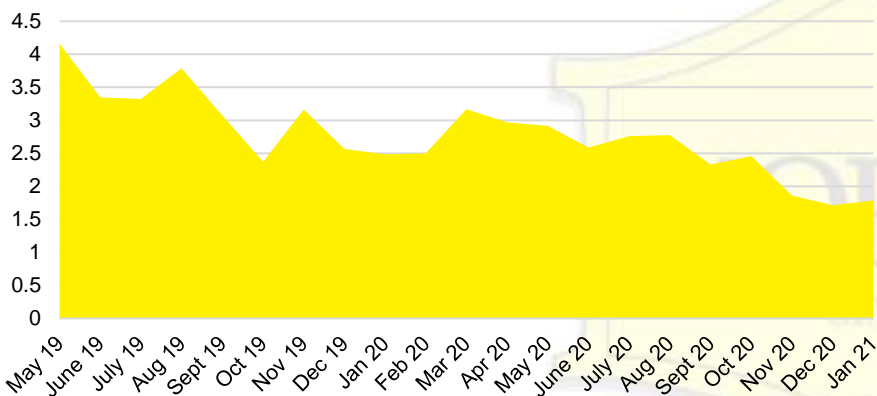

NORTH GEORGIA INVENTORY BY PRICE POINT

BANKS COUNTY QUICK N'DICATORS

BANKS COUNTY SALES VOLUME VS SUPPLY

BANKS COUNTY MONTHS OF SUPPLY

BANKS COUNTY 12 MONTH AVERAGE SALES PRICE

BANKS COUNTY SALES BY PRICE POINT

WHITE COUNTY SALES VOLUME VS SUPPLY

WHITE COUNTY MONTHS OF SUPPLY

WHITE COUNTY 12 MONTH AVERAGE SALES PRICE

WHITE COUNTY SALES BY PRICE POINT

WHITE COUNTY INVENTORY BY PRICE POINT