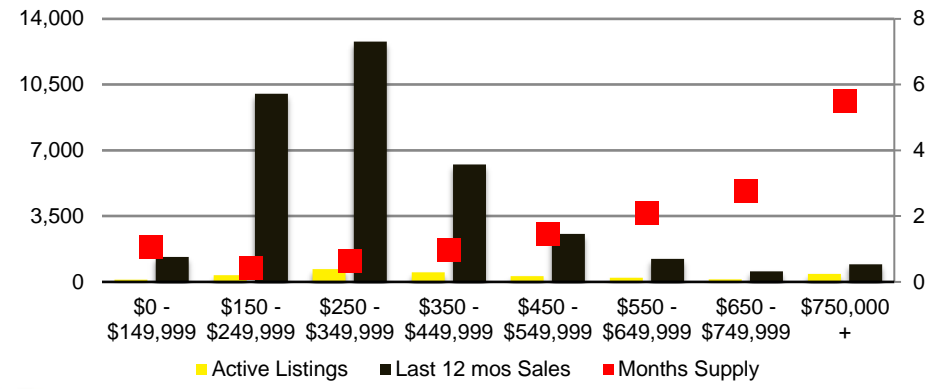

NORTH GEORGIA DEEP DIVE MARKET DATA

January 2021

JANUARY 2021

DEEPER DIVE

NORTH GEORGIA QUICK N'DICATORS

NORTH GEORGIA MONTHS OF SUPPLY

NORTH GEORGIA SALES VOLUME VS SUPPLY

NORTH GEORGIA SALES BY PRICE POINT

NORTH GEORGIA INVENTORY BY PRICE POINT

BANKS COUNTY QUICK N'DICATORS

BANKS COUNTY SALES VOLUME VS SUPPLY

BANKS COUNTY MONTHS OF SUPPLY

BANKS COUNTY 12 MONTH AVERAGE SALES PRICE

BANKS COUNTY SALES BY PRICE POINT

WALTON COUNTY SALES VOLUME VS SUPPLY

WALTON COUNTY MONTHS OF SUPPLY

WALTON COUNTY 12 MONTH AVERAGE SALES PRICE

WALTON COUNTY SALES BY PRICE POINT

WALTON COUNTY INVENTORY BY PRICE POINT

WHITE COUNTY QUICK N'DICATORS

WHITE COUNTY SALES VOLUME VS SUPPLY

WHITE COUNTY MONTHS OF SUPPLY

WHITE COUNTY 12 MONTH AVERAGE SALES PRICE

WHITE COUNTY SALES BY PRICE POINT

WHITE COUNTY INVENTORY BY PRICE POINT