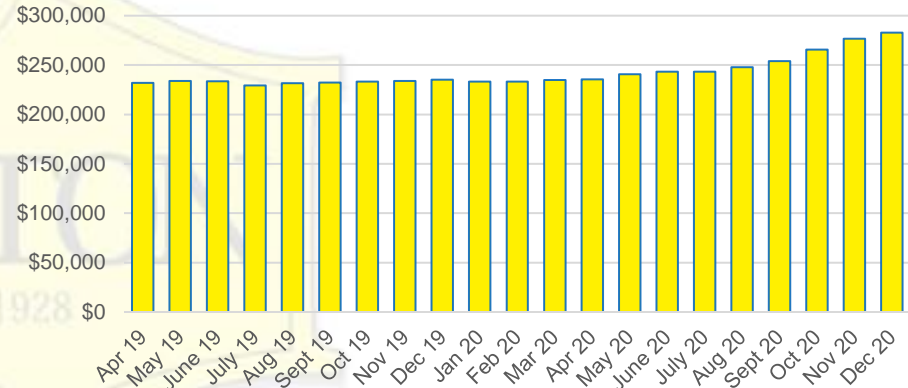

LUMPKIN COUNTY INVENTORY BY PRICE POINT