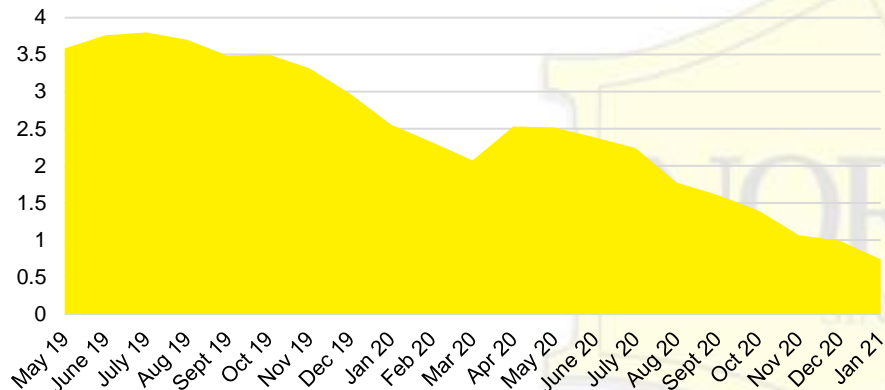

DAWSON COUNTY INVENTORY BY PRICE POINT

FORSYTH COUNTY QUICK N'DICATORS

FORSYTH COUNTY SALES VOLUME VS SUPPLY

FORSYTH COUNTY MONTHS OF SUPPLY

FORSYTH COUNTY 12 MONTH AVERAGE SALES PRICE

FORSYTH COUNTY SALES BY PRICE POINT