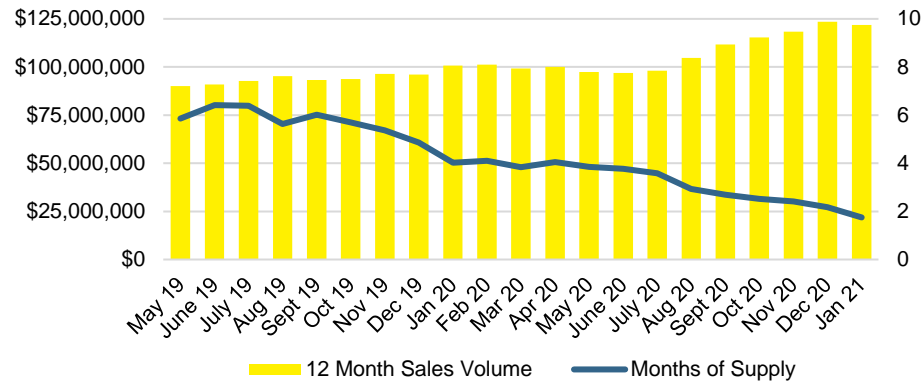

WHITE COUNTY 12 MONTH AVERAGE SALES PRICE