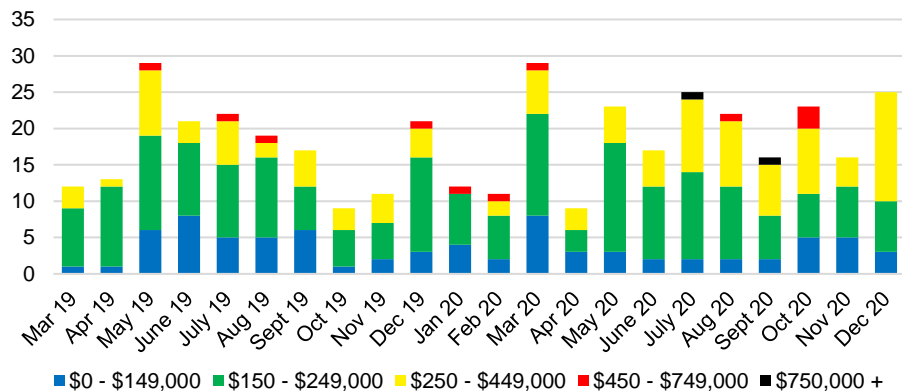

NORTH GEORGIA INVENTORY BY PRICE POINT

BANKS COUNTY QUICK N'DICATORS

BANKS COUNTY SALES VOLUME VS SUPPLY

BANKS COUNTY MONTHS OF SUPPLY

BANKS COUNTY 12 MONTH AVERAGE SALES PRICE

BANKS COUNTY SALES BY PRICE POINT

BANKS COUNTY INVENTORY BY SALES POINT

BARROW COUNTY QUICK N'DICATORS

BARROW COUNTY SALES VOLUME VS SUPPLY

BARROW COUNTY MONTHS OF SUPPLY

BARROW COUNTY 12 MONTH AVERAGE SALES PRICE

BARROW COUNTY SALES BY PRICE POINT

WHITE COUNTY SALES VOLUME VS SUPPLY

WHITE COUNTY MONTHS OF SUPPLY

WHITE COUNTY 12 MONTH AVERAGE SALES PRICE

WHITE COUNTY SALES BY PRICE POINT

WHITE COUNTY INVENTORY BY PRICE POINT