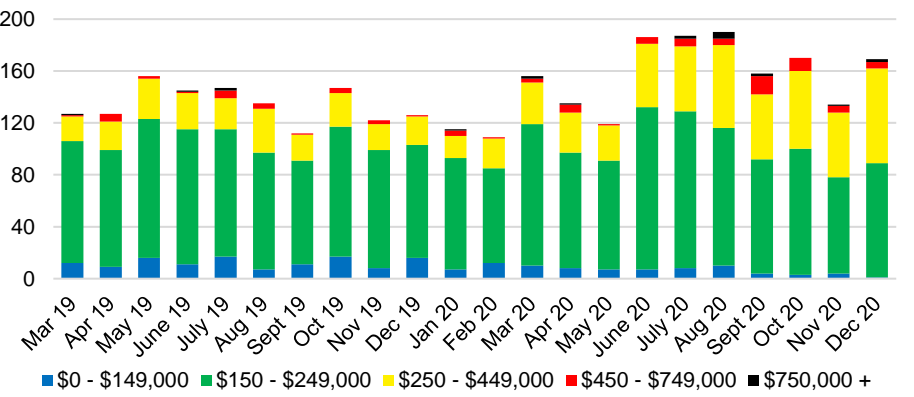

BANKS COUNTY INVENTORY BY SALES POINT

BARROW COUNTY QUICK N'DICATORS

BARROW COUNTY SALES VOLUME VS SUPPLY

BARROW COUNTY MONTHS OF SUPPLY

BARROW COUNTY 12 MONTH AVERAGE SALES PRICE

BARROW COUNTY SALES BY PRICE POINT

BARROW COUNTY INVENTORY BY PRICE POINT

CHEROKEE COUNTY QUICK N'DICATORS

CHEROKEE COUNTY SALES VOLUME VS SUPPLY

CHEROKEE COUNTY MONTHS OF SUPPLY

CHEROKEE COUNTY 12 MONTH AVERAGE SALES PRICE

CHEROKEE COUNTY SALES BY PRICE POINT