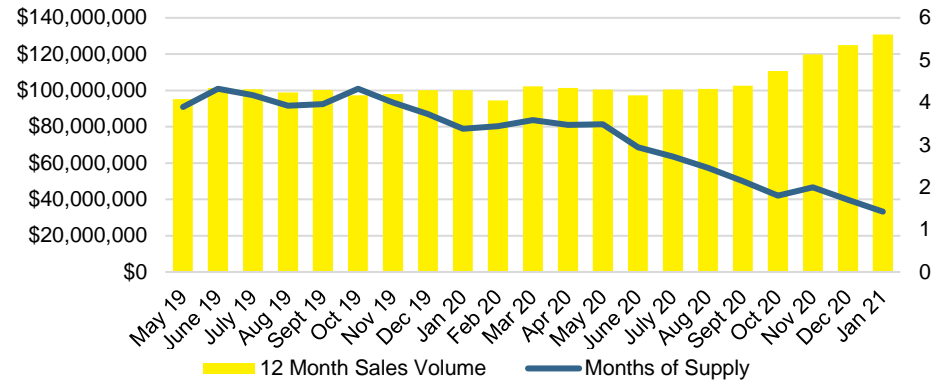

LUMPKIN COUNTY AVERAGE SALES PRICE