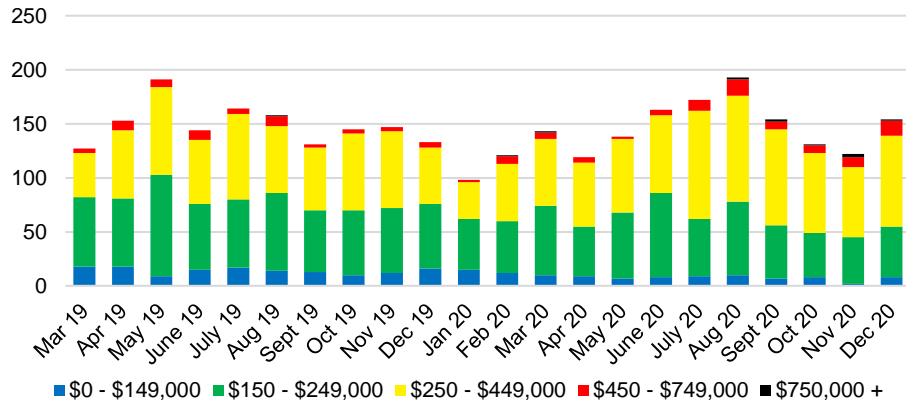

WALTON COUNTY SALES VOLUME VS SUPPLY

WALTON COUNTY MONTHS OF SUPPLY

WALTON COUNTY 12 MONTH AVERAGE SALES PRICE

WALTON COUNTY SALES BY PRICE POINT

WALTON COUNTY INVENTORY BY PRICE POINT

WHITE COUNTY QUICK N'DICATORS

WHITE COUNTY SALES VOLUME VS SUPPLY

WHITE COUNTY MONTHS OF SUPPLY

WHITE COUNTY 12 MONTH AVERAGE SALES PRICE

WHITE COUNTY SALES BY PRICE POINT

WHITE COUNTY INVENTORY BY PRICE POINT