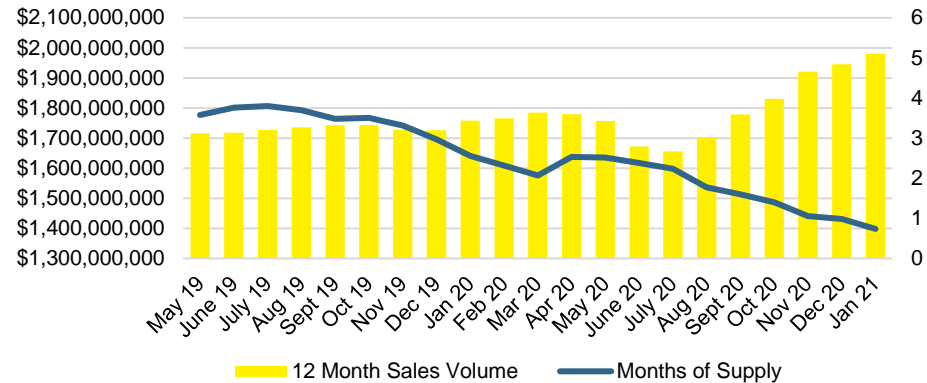

CHEROKEE COUNTY INVENTORY BY PRICE POINT

DAWSON COUNTY QUICK N'DICATORS

DAWSON COUNTY SALES VOLUME VS SUPPLY

DAWSON COUNTY MONTHS OF SUPPLY

DAWSON COUNTY 12 MONTH AVERAGE SALES PRICE

DAWSON COUNTY SALES BY PRICE POINT

DAWSON COUNTY INVENTORY BY PRICE POINT

FORSYTH COUNTY QUICK N'DICATORS

FORSYTH COUNTY SALES VOLUME VS SUPPLY

FORSYTH COUNTY MONTHS OF SUPPLY

FORSYTH COUNTY 12 MONTH AVERAGE SALES PRICE

FORSYTH COUNTY SALES BY PRICE POINT