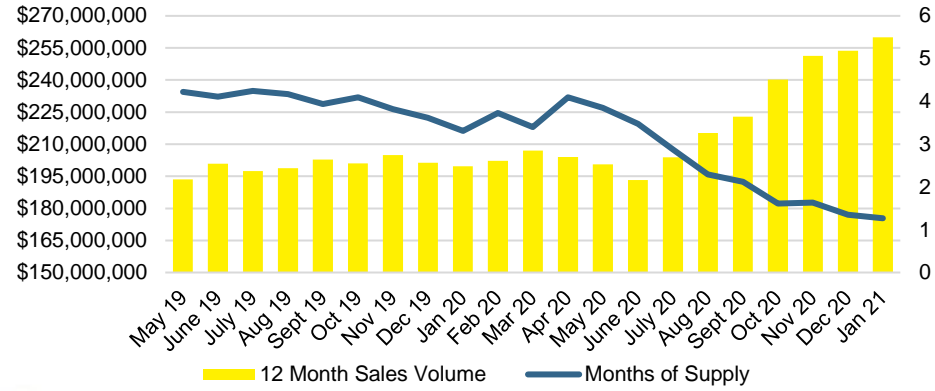

DAWSON COUNTY 12 MONTH AVERAGE SALES PRICE