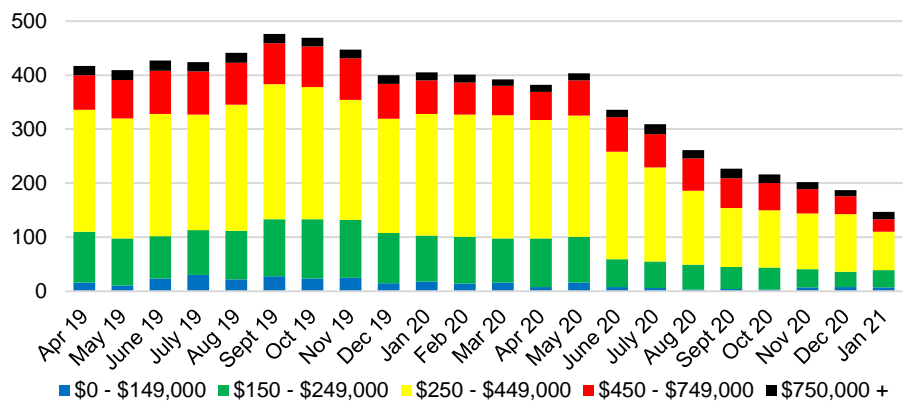

WALTON COUNTY SALES VOLUME VS SUPPLY

WALTON COUNTY MONTHS OF SUPPLY

WALTON COUNTY 12 MONTH AVERAGE SALES PRICE

WALTON COUNTY SALES BY PRICE POINT

WALTON COUNTY INVENTORY BY PRICE POINT

WHITE COUNTY QUICK N'DICATORS

WHITE COUNTY SALES VOLUME VS SUPPLY

WHITE COUNTY MONTHS OF SUPPLY

WHITE COUNTY 12 MONTH AVERAGE SALES PRICE

WHITE COUNTY SALES BY PRICE POINT

WHITE COUNTY INVENTORY BY PRICE POINT