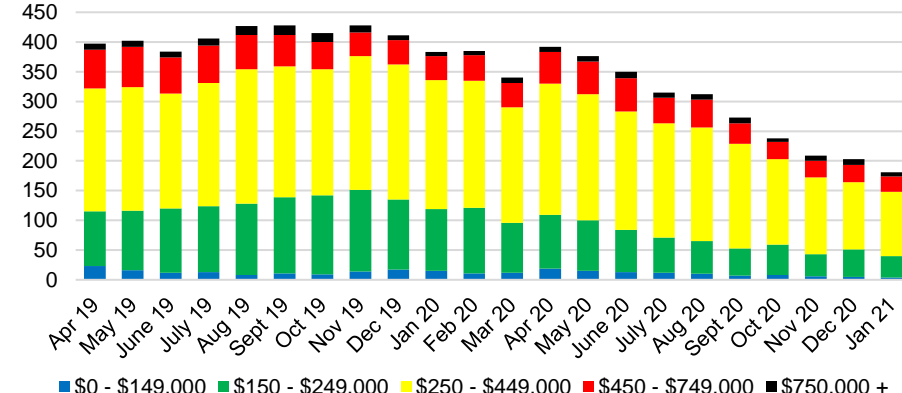

JACKSON COUNTY SALES VOLUME VS SUPPLY

JACKSON COUNTY MONTHS OF SUPPLY

JACKSON COUNTY 12 MONTH AVERAGE SALES PRICE

JACKSON COUNTY SALES BY PRICE POINT

JACKSON COUNTY INVENTORY BY PRICE POINT

LUMPKIN COUNTY QUICK N'DICATORS