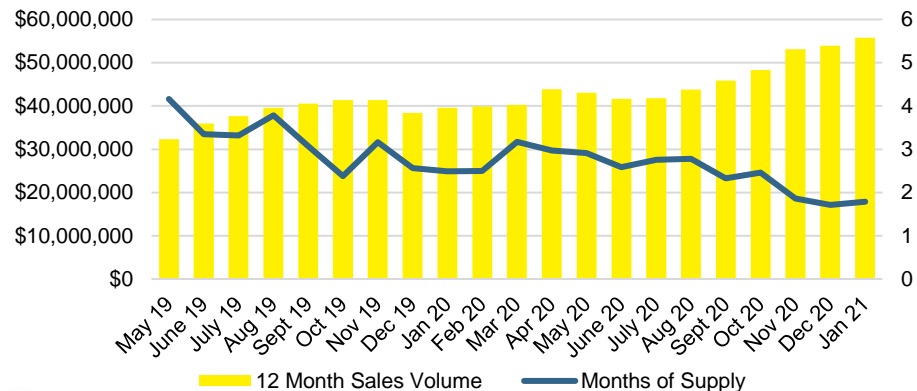

BANKS COUNTY SALES VOLUME VS SUPPLY