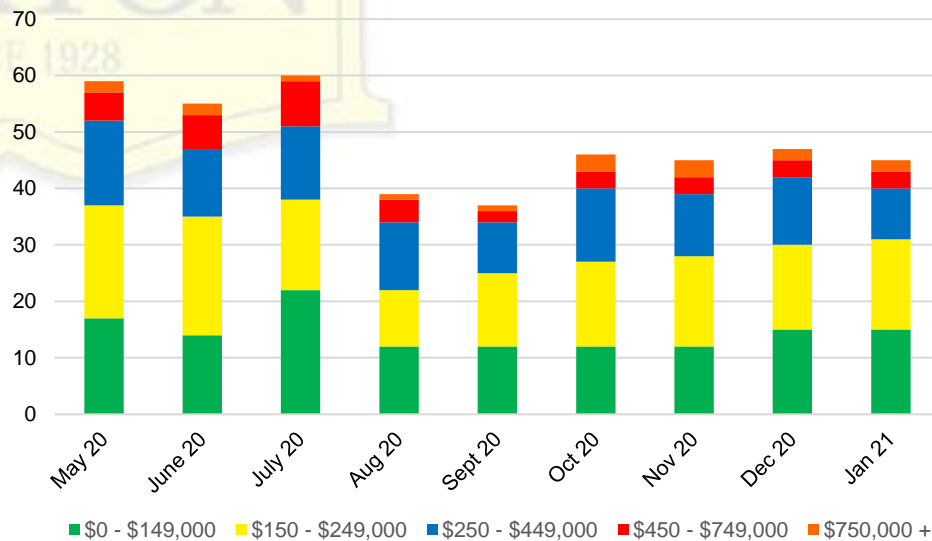

FORSYTH COUNTY INVENTORY BY PRICE POINT

FRANKLIN COUNTY QUICK N'DICATORS

FRANKLIN COUNTY 12 MONTH AVERAGE SALES PRICE

FRANKLIN COUNTY SALES BY PRICE POINT

FRANKLIN COUNTY INVENTORY BY PRICE POINT

GWINNETT COUNTY QUICK N'DICATORS