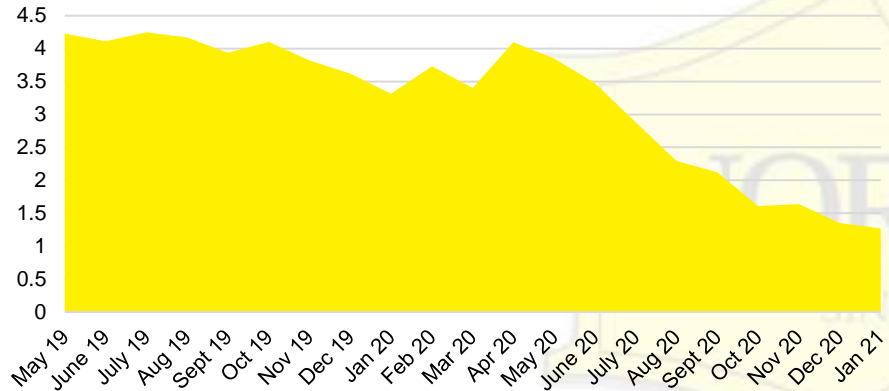

CHEROKEE COUNTY INVENTORY BY PRICE POINT

DAWSON COUNTY QUICK N'DICATORS

DAWSON COUNTY SALES VOLUME VS SUPPLY

DAWSON COUNTY MONTHS OF SUPPLY

DAWSON COUNTY 12 MONTH AVERAGE SALES PRICE

DAWSON COUNTY SALES BY PRICE POINT

DAWSON COUNTY INVENTORY BY PRICE POINT

FORSYTH COUNTY QUICK N'DICATORS

FORSYTH COUNTY SALES VOLUME VS SUPPLY

FORSYTH COUNTY MONTHS OF SUPPLY

FORSYTH COUNTY 12 MONTH AVERAGE SALES PRICE

FORSYTH COUNTY SALES BY PRICE POINT