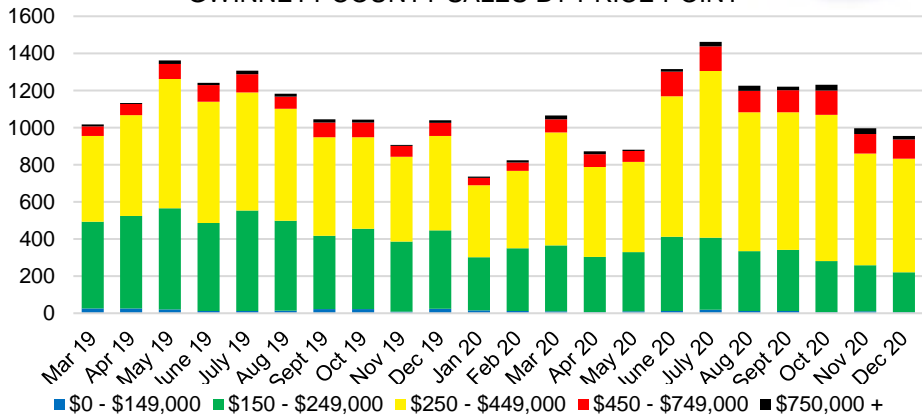

GWINNETT COUNTY SALES VOLUME VS SUPPLY

GWINNETT COUNTY MONTHS OF SUPPLY

GWINNETT COUNTY 12 MONTH AVERAGE SALES PRICE

GWINNETT COUNTY SALES BY PRICE POINT

GWINNETT COUNTY INVENTORY BY PRICE POINT

HABERSHAM COUNTY QUICK N'DICATORS