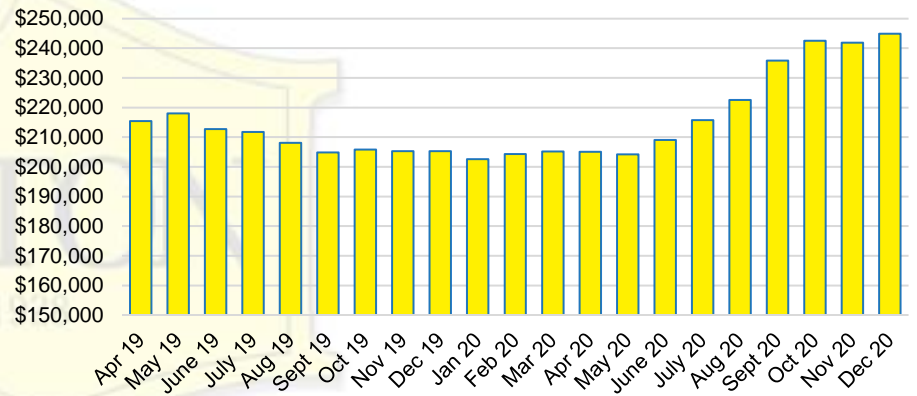

NORTH GEORGIA INVENTORY BY PRICE POINT

BANKS COUNTY QUICK N'DICATORS

BANKS COUNTY SALES VOLUME VS SUPPLY

BANKS COUNTY MONTHS OF SUPPLY

BANKS COUNTY 12 MONTH AVERAGE SALES PRICE

BANKS COUNTY SALES BY PRICE POINT

BANKS COUNTY INVENTORY BY SALES POINT

BARROW COUNTY QUICK N'DICATORS

BARROW COUNTY SALES VOLUME VS SUPPLY

BARROW COUNTY MONTHS OF SUPPLY

BARROW COUNTY 12 MONTH AVERAGE SALES PRICE

BARROW COUNTY SALES BY PRICE POINT