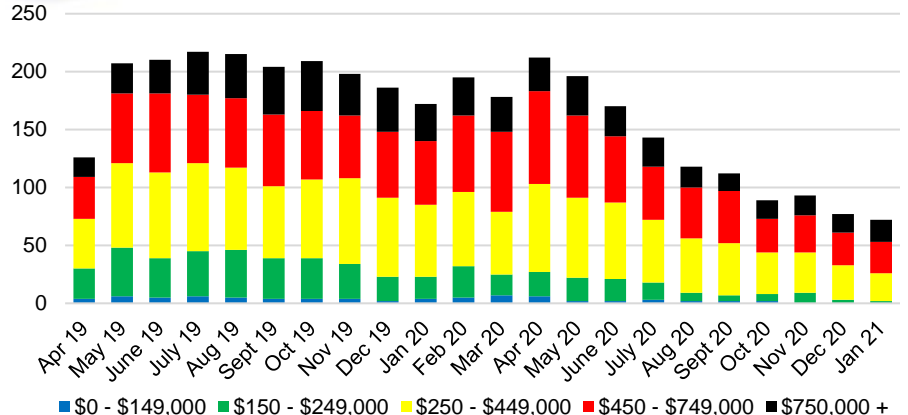

BARROW COUNTY INVENTORY BY PRICE POINT

CHEROKEE COUNTY QUICK N'DICATORS

CHEROKEE COUNTY SALES VOLUME VS SUPPLY

CHEROKEE COUNTY MONTHS OF SUPPLY

CHEROKEE COUNTY 12 MONTH AVERAGE SALES PRICE

CHEROKEE COUNTY SALES BY PRICE POINT

CHEROKEE COUNTY INVENTORY BY PRICE POINT

DAWSON COUNTY QUICK N'DICATORS

DAWSON COUNTY SALES VOLUME VS SUPPLY

DAWSON COUNTY MONTHS OF SUPPLY

DAWSON COUNTY 12 MONTH AVERAGE SALES PRICE

DAWSON COUNTY SALES BY PRICE POINT

DAWSON COUNTY INVENTORY BY PRICE POINT

FORSYTH COUNTY QUICK N'DICATORS

FORSYTH COUNTY SALES VOLUME VS SUPPLY

FORSYTH COUNTY MONTHS OF SUPPLY

FORSYTH COUNTY 12 MONTH AVERAGE SALES PRICE

FORSYTH COUNTY SALES BY PRICE POINT