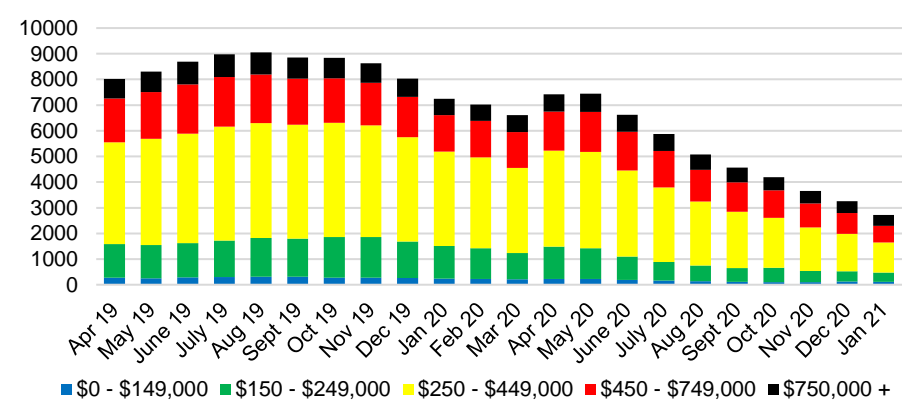

NORTH GEORGIA INVENTORY BY PRICE POINT