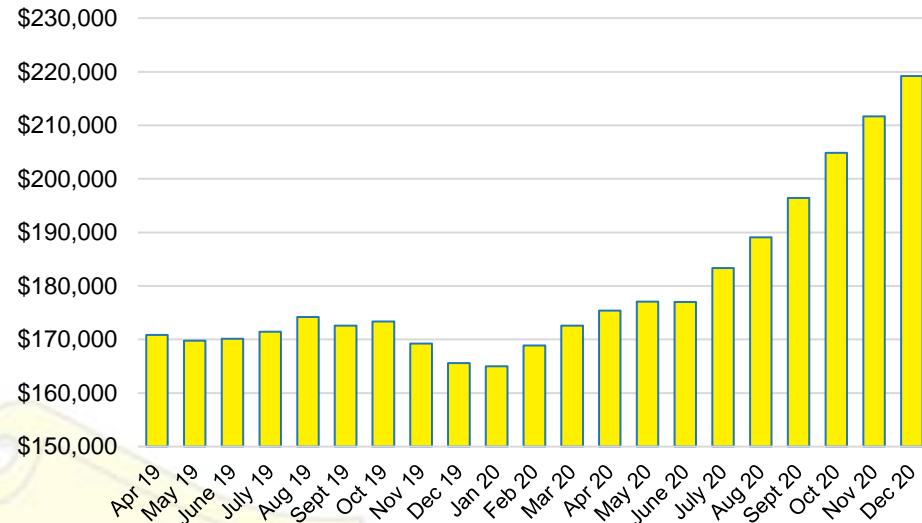

CHEROKEE COUNTY INVENTORY BY PRICE POINT

DAWSON COUNTY QUICK N'DICATORS

DAWSON COUNTY SALES VOLUME VS SUPPLY

DAWSON COUNTY MONTHS OF SUPPLY

DAWSON COUNTY 12 MONTH AVERAGE SALES PRICE

DAWSON COUNTY SALES BY PRICE POINT

DAWSON COUNTY INVENTORY BY PRICE POINT

FORSYTH COUNTY QUICK N'DICATORS

FORSYTH COUNTY SALES VOLUME VS SUPPLY

FORSYTH COUNTY MONTHS OF SUPPLY

FORSYTH COUNTY 12 MONTH AVERAGE SALES PRICE

FORSYTH COUNTY SALES BY PRICE POINT

FORSYTH COUNTY INVENTORY BY PRICE POINT

FRANKLIN COUNTY QUICK N'DICATORS

FRANKLIN COUNTY 12 MONTH AVERAGE SALES PRICE

FRANKLIN COUNTY SALES BY PRICE POINT

FRANKLIN COUNTY INVENTORY BY PRICE POINT

GWINNETT COUNTY QUICK N'DICATORS