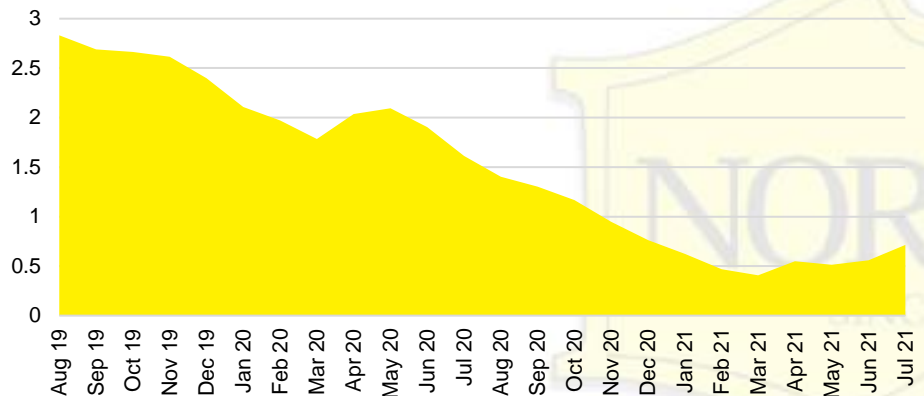

FRANKLIN COUNTY INVENTORY BY PRICE POINT

GWINNETT COUNTY QUICK N'DICATORS

GWINNETT COUNTY SALES VOLUME VS SUPPLY

GWINNETT COUNTY MONTHS OF SUPPLY

GWINNETT COUNTY 12 MONTH AVERAGE SALES PRICE

GWINNETT COUNTY SALES BY PRICE POINT