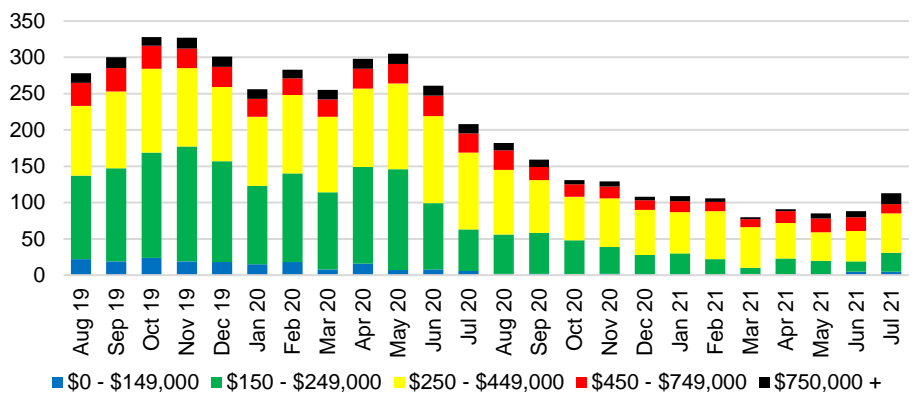

BANKS COUNTY INVENTORY BY SALES POINT

BARROW COUNTY QUICK N'DICATORS

BARROW COUNTY SALES VOLUME VS SUPPLY

BARROW COUNTY MONTHS OF SUPPLY

BARROW COUNTY 12 MONTH AVERAGE SALES PRICE

BARROW COUNTY SALES BY PRICE POINT

BARROW COUNTY INVENTORY BY PRICE POINT

CHEROKEE COUNTY QUICK N'DICATORS

CHEROKEE COUNTY SALES VOLUME VS SUPPLY

CHEROKEE COUNTY MONTHS OF SUPPLY

CHEROKEE COUNTY 12 MONTH AVERAGE SALES PRICE

CHEROKEE COUNTY SALES BY PRICE POINT