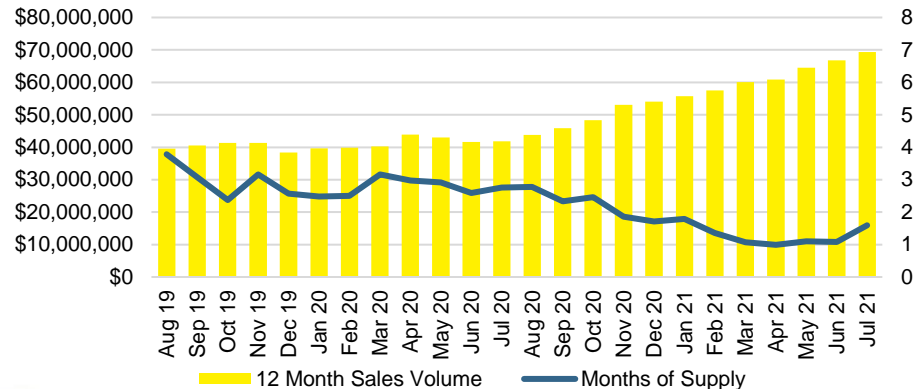

BANKS COUNTY SALES VOLUME VS SUPPLY