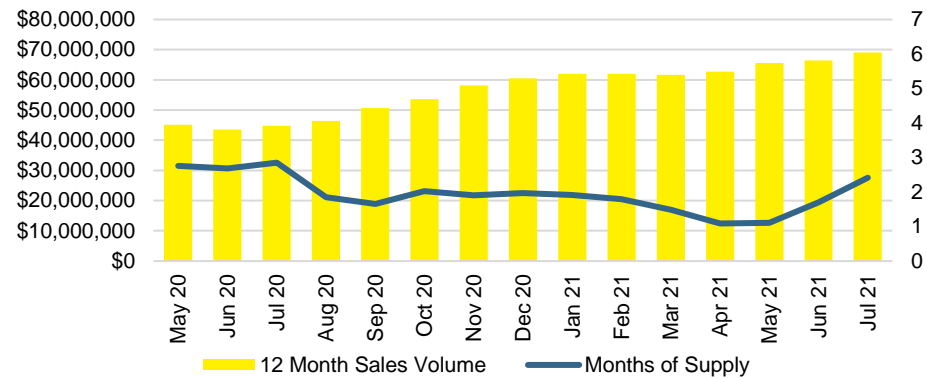

FRANKLIN COUNTY 12 MONTH AVERAGE SALES PRICE