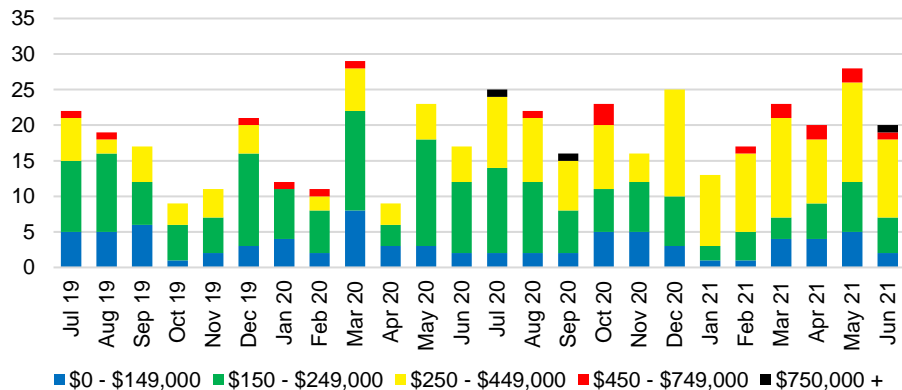

NORTH GEORGIA INVENTORY BY PRICE POINT

BANKS COUNTY QUICK N'DICATORS

BANKS COUNTY SALES VOLUME VS SUPPLY

BANKS COUNTY MONTHS OF SUPPLY

BANKS COUNTY 12 MONTH AVERAGE SALES PRICE

BANKS COUNTY SALES BY PRICE POINT

BANKS COUNTY INVENTORY BY SALES POINT

BARROW COUNTY QUICK N'DICATORS

BARROW COUNTY SALES VOLUME VS SUPPLY

BARROW COUNTY MONTHS OF SUPPLY

BARROW COUNTY 12 MONTH AVERAGE SALES PRICE

BARROW COUNTY SALES BY PRICE POINT

WALTON COUNTY INVENTORY BY PRICE POINT

WHITE COUNTY QUICK N'DICATORS

WHITE COUNTY SALES VOLUME VS SUPPLY

WHITE COUNTY MONTHS OF SUPPLY

WHITE COUNTY 12 MONTH AVERAGE SALES PRICE

WHITE COUNTY SALES BY PRICE POINT