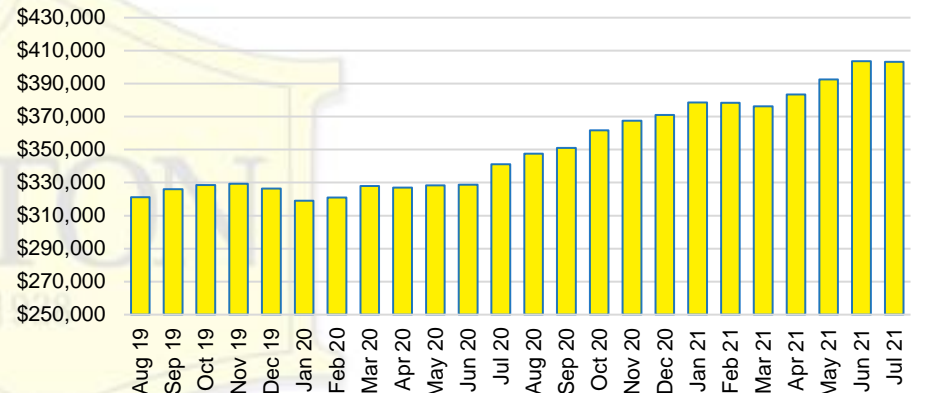

CHEROKEE COUNTY INVENTORY BY PRICE POINT

DAWSON COUNTY QUICK N'DICATORS

DAWSON COUNTY SALES VOLUME VS SUPPLY

DAWSON COUNTY MONTHS OF SUPPLY

DAWSON COUNTY 12 MONTH AVERAGE SALES PRICE

DAWSON COUNTY SALES BY PRICE POINT

DAWSON COUNTY INVENTORY BY PRICE POINT

FORSYTH COUNTY QUICK N'DICATORS

FORSYTH COUNTY SALES VOLUME VS SUPPLY

FORSYTH COUNTY MONTHS OF SUPPLY

FORSYTH COUNTY 12 MONTH AVERAGE SALES PRICE

FORSYTH COUNTY SALES BY PRICE POINT