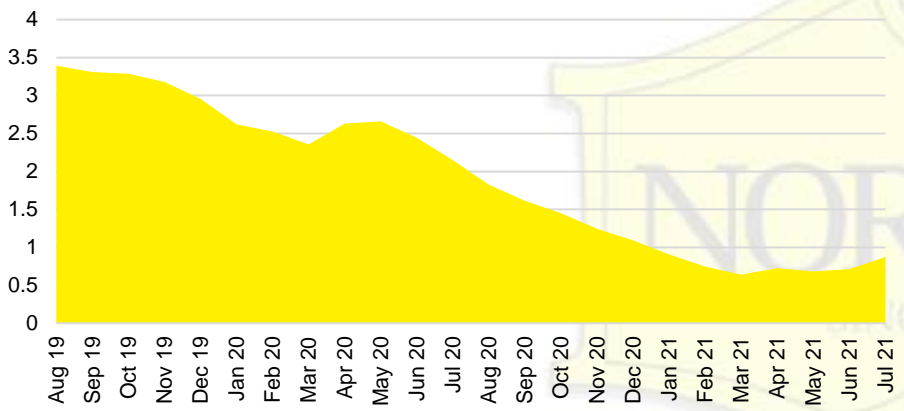

NORTH GEORGIA DEEP DIVE MARKET DATA

July 2021

JULY 2021

DEEP DIVE

NORTH GEORGIA QUICK N'DICATORS

NORTH GEORGIA MONTHS OF SUPPLY

NORTH GEORGIA SALES VOLUME VS SUPPLY

NORTH GEORGIA SALES BY PRICE POINT