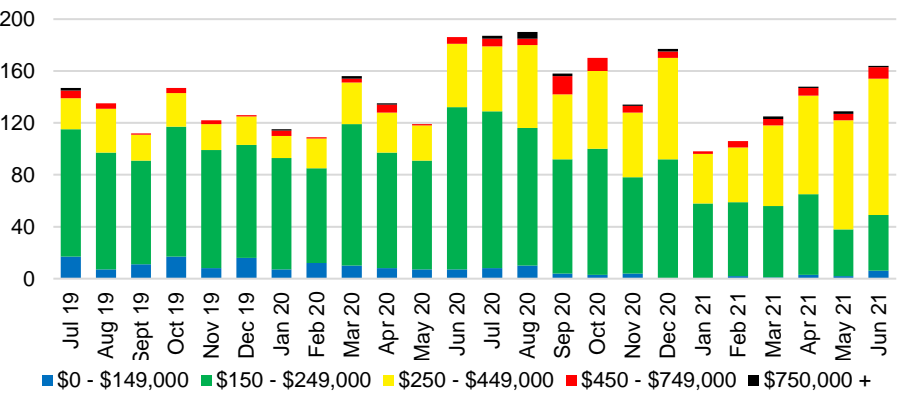

BANKS COUNTY INVENTORY BY SALES POINT

BARROW COUNTY QUICK N'DICATORS

BARROW COUNTY SALES VOLUME VS SUPPLY

BARROW COUNTY MONTHS OF SUPPLY

BARROW COUNTY 12 MONTH AVERAGE SALES PRICE

BARROW COUNTY SALES BY PRICE POINT

BARROW COUNTY INVENTORY BY PRICE POINT

CHEROKEE COUNTY QUICK N'DICATORS

CHEROKEE COUNTY SALES VOLUME VS SUPPLY

CHEROKEE COUNTY MONTHS OF SUPPLY

CHEROKEE COUNTY 12 MONTH AVERAGE SALES PRICE

CHEROKEE COUNTY SALES BY PRICE POINT