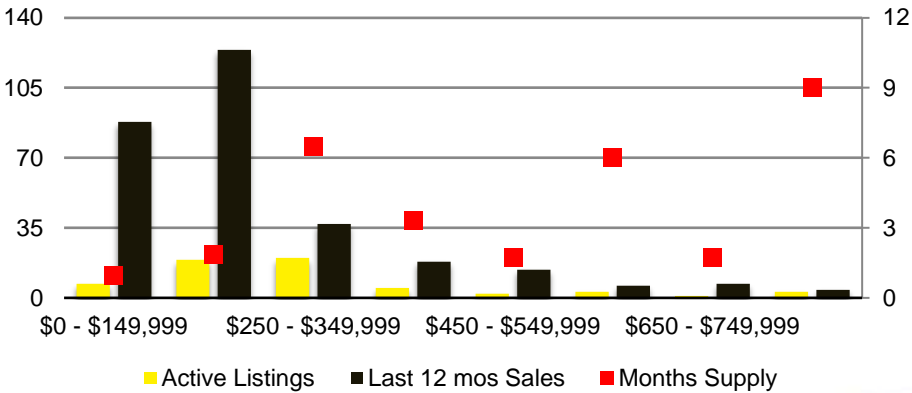

CHEROKEE COUNTY INVENTORY BY PRICE POINT

DAWSON COUNTY QUICK N'DICATORS

DAWSON COUNTY SALES VOLUME VS SUPPLY

DAWSON COUNTY MONTHS OF SUPPLY

DAWSON COUNTY 12 MONTH AVERAGE SALES PRICE

DAWSON COUNTY SALES BY PRICE POINT

DAWSON COUNTY INVENTORY BY PRICE POINT

FORSYTH COUNTY QUICK N'DICATORS

FORSYTH COUNTY SALES VOLUME VS SUPPLY

FORSYTH COUNTY MONTHS OF SUPPLY

FORSYTH COUNTY 12 MONTH AVERAGE SALES PRICE

FORSYTH COUNTY SALES BY PRICE POINT

FORSYTH COUNTY INVENTORY BY PRICE POINT

FRANKLIN COUNTY QUICK N'DICATORS

FRANKLIN COUNTY SALES VOLUME VS SUPPLY

FRANKLIN COUNTY MONTHS OF SUPPLY

FRANKLIN COUNTY 12 MONTH AVERAGE SALES PRICE

FRANKLIN COUNTY SALES BY PRICE POINT