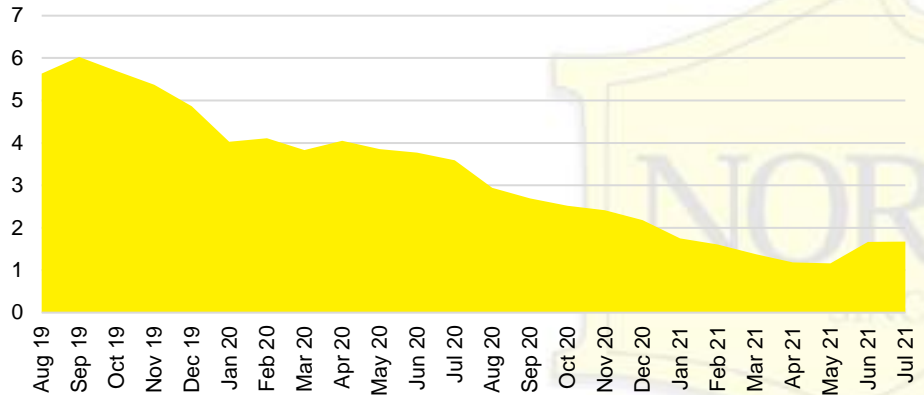

WALTON COUNTY INVENTORY BY PRICE POINT

WHITE COUNTY QUICK N'DICATORS

WHITE COUNTY SALES VOLUME VS SUPPLY

WHITE COUNTY MONTHS OF SUPPLY

WHITE COUNTY 12 MONTH AVERAGE SALES PRICE

WHITE COUNTY SALES BY PRICE POINT

WHITE COUNTY INVENTORY BY PRICE POINT