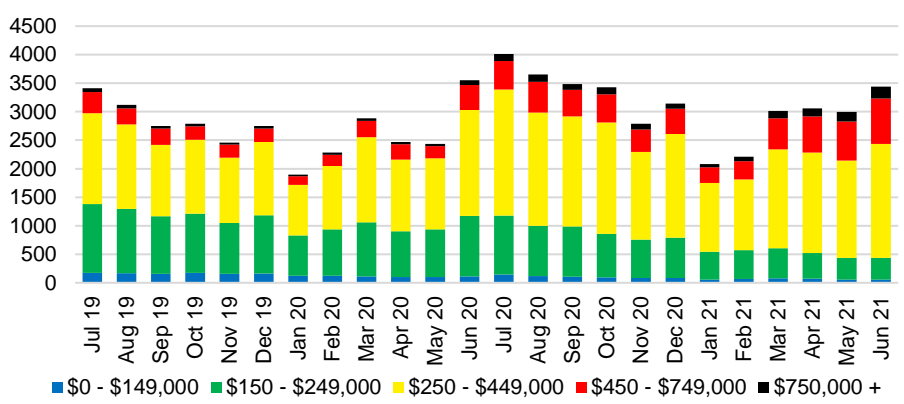

NORTH GEORGIA DEEP DIVE MARKET DATA

July 2021

JULY 2021

DEEP DIVE

NORTH GEORGIA QUICK N'DICATORS

NORTH GEORGIA MONTHS OF SUPPLY

NORTH GEORGIA SALES VOLUME VS SUPPLY

NORTH GEORGIA SALES BY PRICE POINT

WALTON COUNTY INVENTORY BY PRICE POINT

WHITE COUNTY QUICK N'DICATORS

WHITE COUNTY SALES VOLUME VS SUPPLY

WHITE COUNTY MONTHS OF SUPPLY

WHITE COUNTY 12 MONTH AVERAGE SALES PRICE

WHITE COUNTY SALES BY PRICE POINT