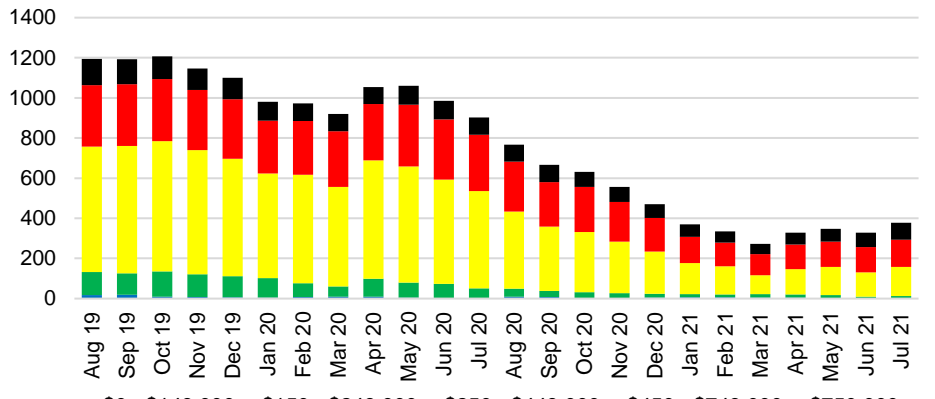

BANKS COUNTY INVENTORY BY SALES POINT

BARROW COUNTY QUICK N'DICATORS

BARROW COUNTY SALES VOLUME VS SUPPLY

BARROW COUNTY MONTHS OF SUPPLY

BARROW COUNTY 12 MONTH AVERAGE SALES PRICE

BARROW COUNTY SALES BY PRICE POINT

BARROW COUNTY INVENTORY BY PRICE POINT

CHEROKEE COUNTY QUICK N'DICATORS

CHEROKEE COUNTY SALES VOLUME VS SUPPLY

CHEROKEE COUNTY MONTHS OF SUPPLY

CHEROKEE COUNTY 12 MONTH AVERAGE SALES PRICE

CHEROKEE COUNTY SALES BY PRICE POINT

CHEROKEE COUNTY INVENTORY BY PRICE POINT

DAWSON COUNTY QUICK N'DICATORS

DAWSON COUNTY SALES VOLUME VS SUPPLY

DAWSON COUNTY MONTHS OF SUPPLY

DAWSON COUNTY 12 MONTH AVERAGE SALES PRICE

DAWSON COUNTY SALES BY PRICE POINT