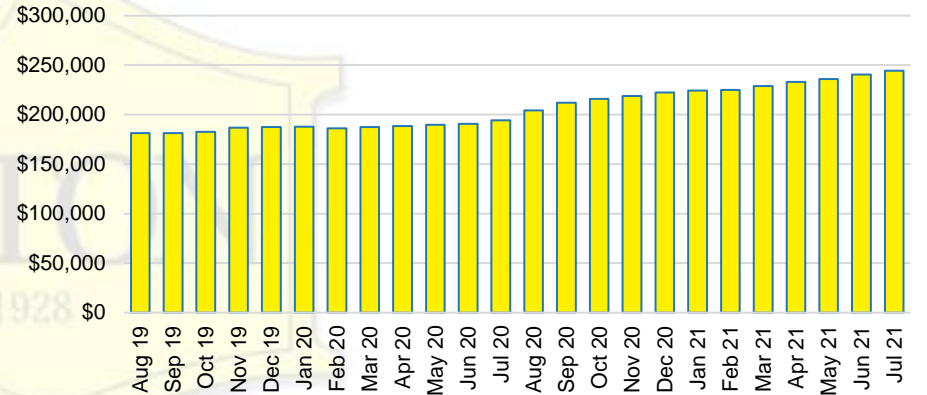

WALTON COUNTY INVENTORY BY PRICE POINT

WHITE COUNTY QUICK N'DICATORS

WHITE COUNTY SALES VOLUME VS SUPPLY

WHITE COUNTY MONTHS OF SUPPLY

WHITE COUNTY 12 MONTH AVERAGE SALES PRICE

WHITE COUNTY SALES BY PRICE POINT

WHITE COUNTY INVENTORY BY PRICE POINT