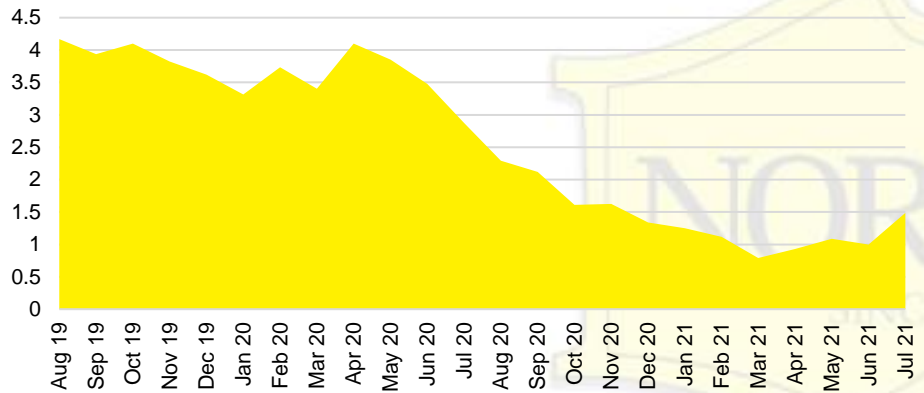

CHEROKEE COUNTY INVENTORY BY PRICE POINT

DAWSON COUNTY QUICK N'DICATORS

DAWSON COUNTY SALES VOLUME VS SUPPLY

DAWSON COUNTY MONTHS OF SUPPLY

DAWSON COUNTY 12 MONTH AVERAGE SALES PRICE

DAWSON COUNTY SALES BY PRICE POINT