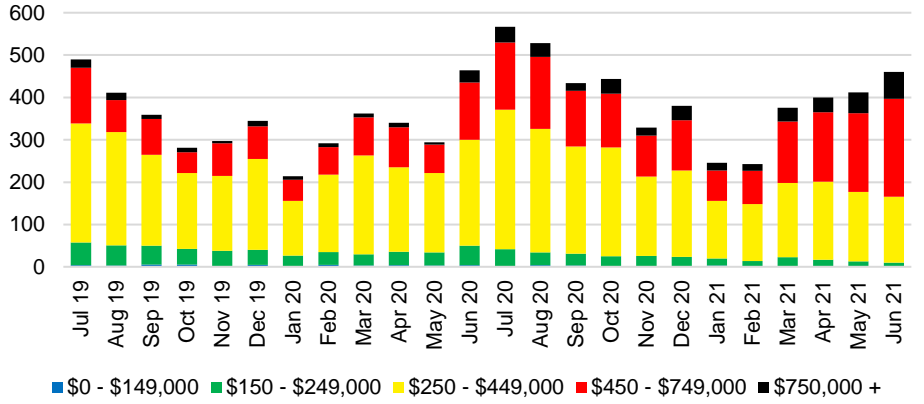

CHEROKEE COUNTY INVENTORY BY PRICE POINT

DAWSON COUNTY QUICK N'DICATORS

DAWSON COUNTY SALES VOLUME VS SUPPLY

DAWSON COUNTY MONTHS OF SUPPLY

DAWSON COUNTY 12 MONTH AVERAGE SALES PRICE

DAWSON COUNTY SALES BY PRICE POINT

DAWSON COUNTY INVENTORY BY PRICE POINT

FORSYTH COUNTY QUICK N'DICATORS

FORSYTH COUNTY SALES VOLUME VS SUPPLY

FORSYTH COUNTY MONTHS OF SUPPLY

FORSYTH COUNTY 12 MONTH AVERAGE SALES PRICE

FORSYTH COUNTY SALES BY PRICE POINT