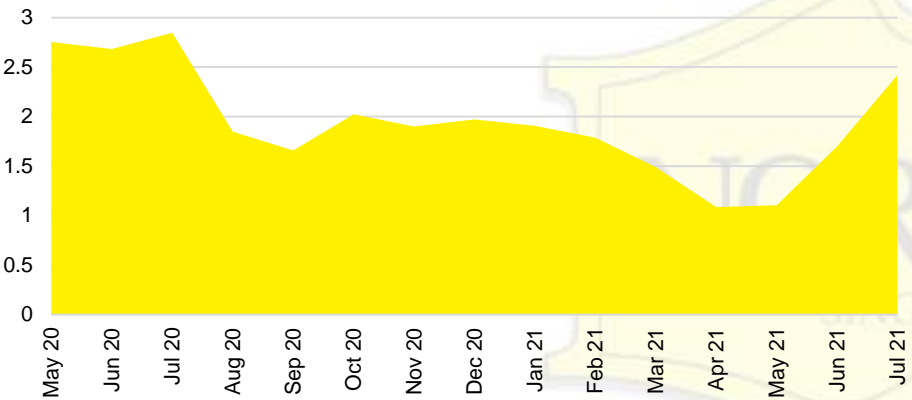

FORSYTH COUNTY INVENTORY BY PRICE POINT

FRANKLIN COUNTY QUICK N'DICATORS

FRANKLIN COUNTY SALES VOLUME VS SUPPLY

FRANKLIN COUNTY MONTHS OF SUPPLY

FRANKLIN COUNTY 12 MONTH AVERAGE SALES PRICE

FRANKLIN COUNTY SALES BY PRICE POINT