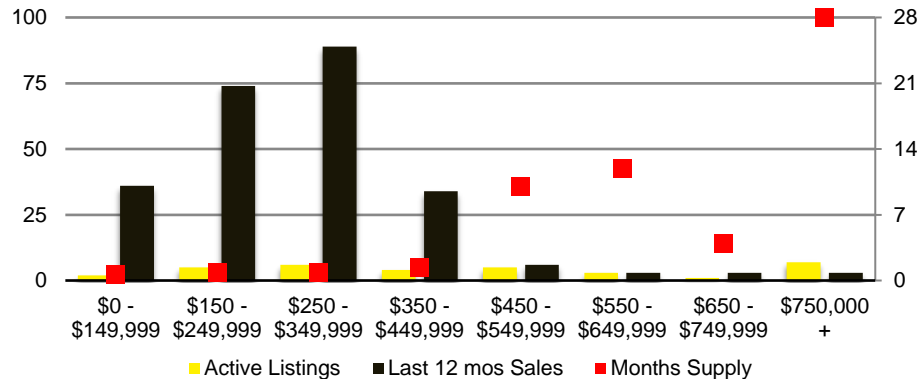

NORTH GEORGIA DEEP DIVE MARKET DATA

July 2021

JULY 2021

DEEP DIVE

NORTH GEORGIA QUICK N'DICATORS

NORTH GEORGIA MONTHS OF SUPPLY

NORTH GEORGIA SALES VOLUME VS SUPPLY

NORTH GEORGIA SALES BY PRICE POINT

NORTH GEORGIA INVENTORY BY PRICE POINT

BANKS COUNTY QUICK N'DICATORS

BANKS COUNTY SALES VOLUME VS SUPPLY

BANKS COUNTY MONTHS OF SUPPLY

BANKS COUNTY 12 MONTH AVERAGE SALES PRICE

BANKS COUNTY SALES BY PRICE POINT

STEPHENS COUNTY INVENTORY BY PRICE POINT

WALTON COUNTY QUICK N'DICATORS

WALTON COUNTY SALES VOLUME VS SUPPLY

WALTON COUNTY MONTHS OF SUPPLY

WALTON COUNTY 12 MONTH AVERAGE SALES PRICE

WALTON COUNTY SALES BY PRICE POINT

WALTON COUNTY INVENTORY BY PRICE POINT

WHITE COUNTY QUICK N'DICATORS

WHITE COUNTY SALES VOLUME VS SUPPLY

WHITE COUNTY MONTHS OF SUPPLY

WHITE COUNTY 12 MONTH AVERAGE SALES PRICE

WHITE COUNTY SALES BY PRICE POINT