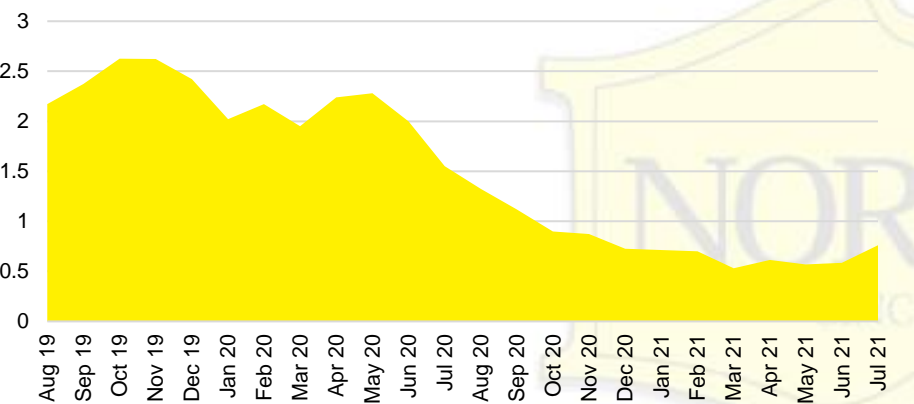

BANKS COUNTY INVENTORY BY SALES POINT

BARROW COUNTY QUICK N'DICATORS

BARROW COUNTY SALES VOLUME VS SUPPLY

BARROW COUNTY MONTHS OF SUPPLY

BARROW COUNTY 12 MONTH AVERAGE SALES PRICE

BARROW COUNTY SALES BY PRICE POINT

BARROW COUNTY INVENTORY BY PRICE POINT

CHEROKEE COUNTY QUICK N'DICATORS

CHEROKEE COUNTY SALES VOLUME VS SUPPLY

CHEROKEE COUNTY MONTHS OF SUPPLY

CHEROKEE COUNTY 12 MONTH AVERAGE SALES PRICE

CHEROKEE COUNTY SALES BY PRICE POINT