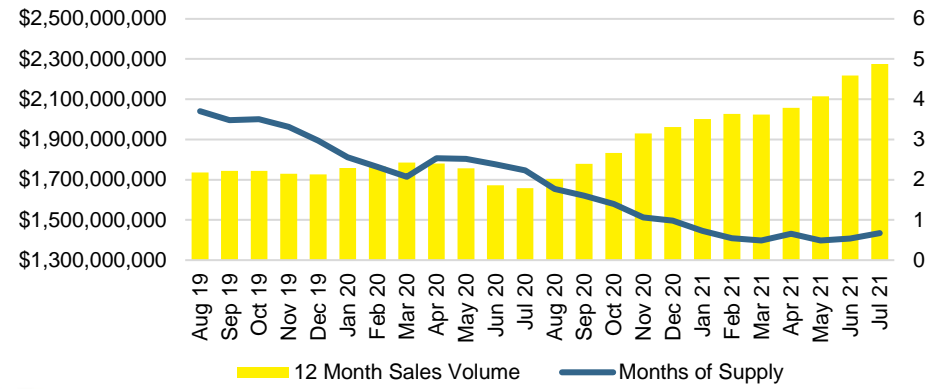

CHEROKEE COUNTY INVENTORY BY PRICE POINT

DAWSON COUNTY QUICK N'DICATORS

DAWSON COUNTY SALES VOLUME VS SUPPLY

DAWSON COUNTY MONTHS OF SUPPLY

DAWSON COUNTY 12 MONTH AVERAGE SALES PRICE

DAWSON COUNTY SALES BY PRICE POINT

DAWSON COUNTY INVENTORY BY PRICE POINT

FORSYTH COUNTY QUICK N'DICATORS

FORSYTH COUNTY SALES VOLUME VS SUPPLY

FORSYTH COUNTY MONTHS OF SUPPLY

FORSYTH COUNTY 12 MONTH AVERAGE SALES PRICE

FORSYTH COUNTY SALES BY PRICE POINT