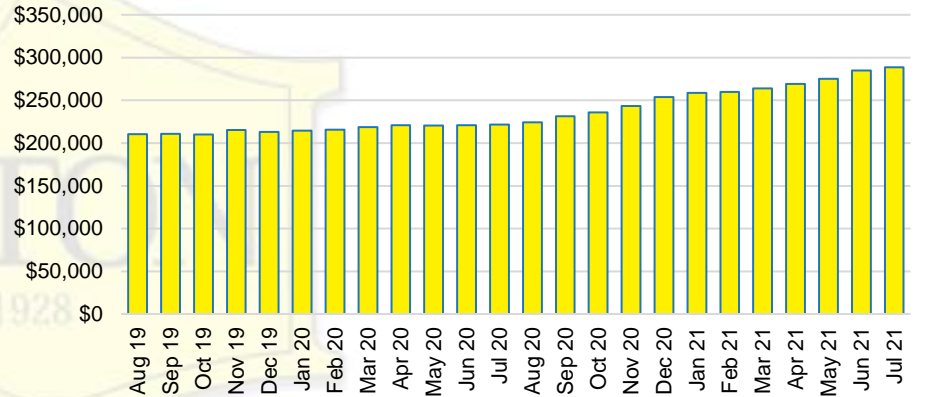

GWINNETT COUNTY INVENTORY BY PRICE POINT

HABERSHAM COUNTY QUICK N'DICATORS

HABERSHAM COUNTY SALES VOLUME VS SUPPLY

HABERSHAM COUNTY MONTHS OF SUPPLY

HABERSHAM COUNTY 12 MONTH AVERAGE SALES PRICE

HABERSHAM COUNTY SALES BY PRICE POINT