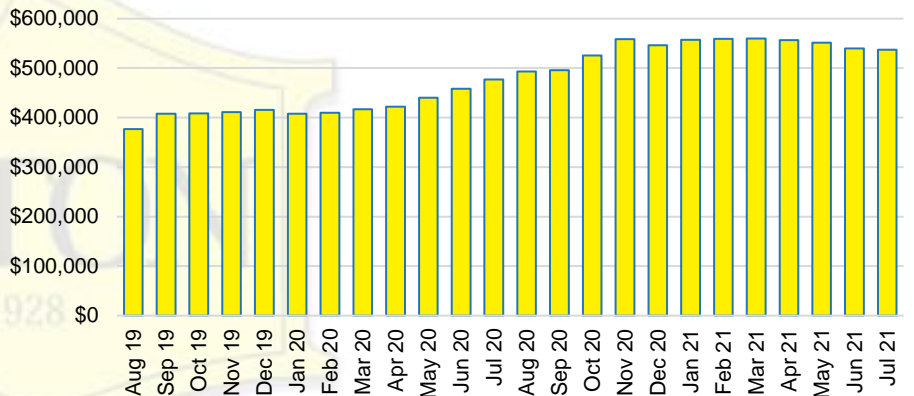

PICKENS COUNTY INVENTORY BY PRICE POINT

RABUN COUNTY QUICK N'DICATORS

RABUN COUNTY SALES VOLUME VS SUPPLY

RABUN COUNTY MONTHS OF SUPPLY

RABUN COUNTY 12 MONTH AVERAGE SALES PRICE

RABUN COUNTY SALES BY PRICE POINT