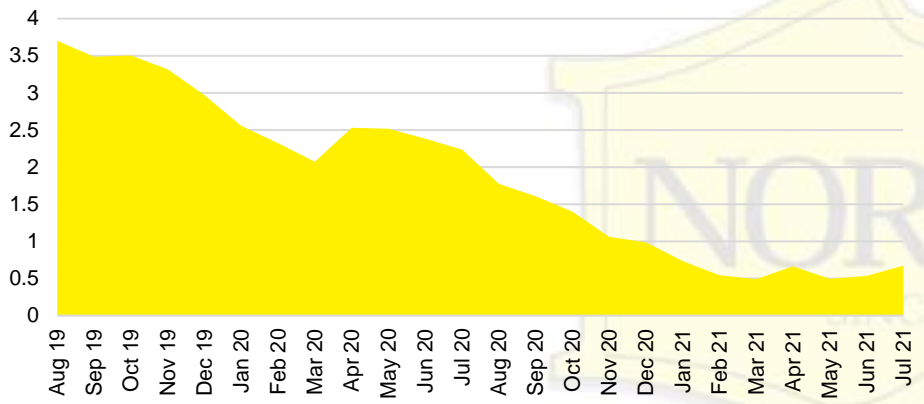

DAWSON COUNTY INVENTORY BY PRICE POINT

FORSYTH COUNTY QUICK N'DICATORS

FORSYTH COUNTY SALES VOLUME VS SUPPLY

FORSYTH COUNTY MONTHS OF SUPPLY

FORSYTH COUNTY 12 MONTH AVERAGE SALES PRICE

FORSYTH COUNTY SALES BY PRICE POINT