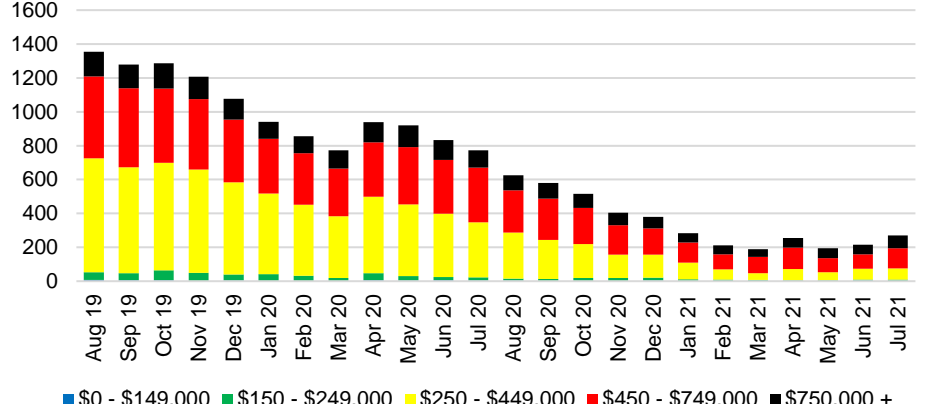

FRANKLIN COUNTY SALES VOLUME VS SUPPLY

FORSYTH COUNTY INVENTORY BY PRICE POINT