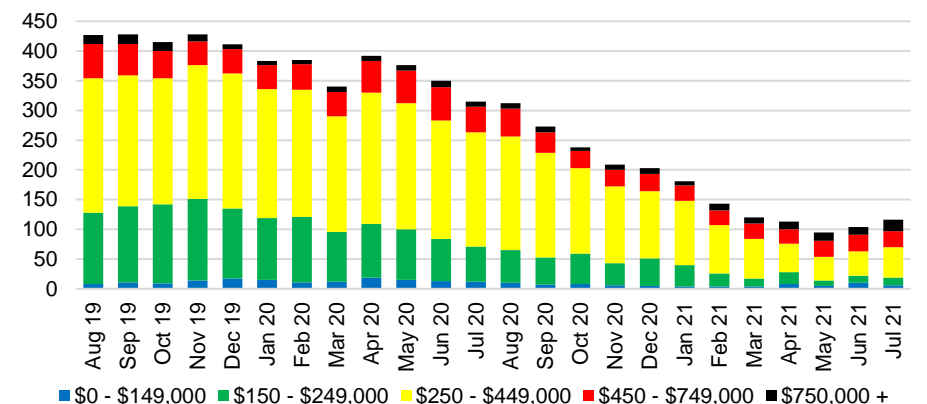

JACKSON COUNTY INVENTORY BY PRICE POINT