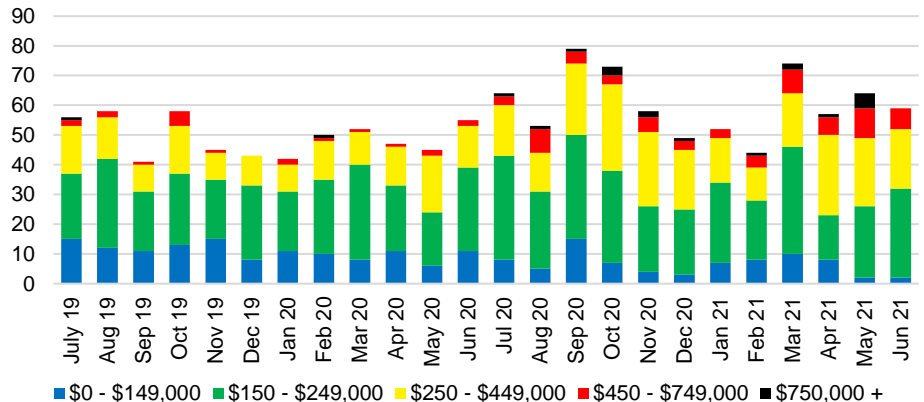

GWINNETT COUNTY INVENTORY BY PRICE POINT

HABERSHAM COUNTY QUICK N'DICATORS

HABERSHAM COUNTY SALES VOLUME VS SUPPLY

HABERSHAM COUNTY MONTHS OF SUPPLY

HABERSHAM COUNTY 12 MONTH AVERAGE SALES PRICE

HABERSHAM COUNTY SALES BY PRICE POINT