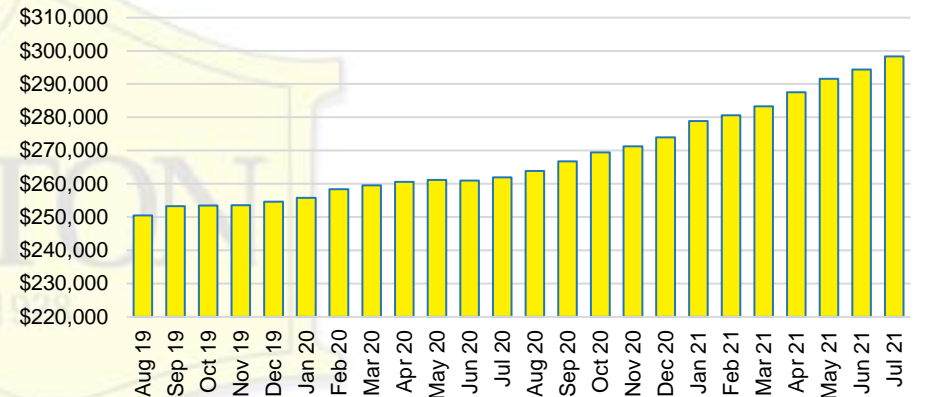

HALL COUNTY INVENTORY BY PRICE POINT

JACKSON COUNTY QUICK N'DICATORS

JACKSON COUNTY SALES VOLUME VS SUPPLY

JACKSON COUNTY MONTHS OF SUPPLY

JACKSON COUNTY 12 MONTH AVERAGE SALES PRICE

JACKSON COUNTY SALES BY PRICE POINT