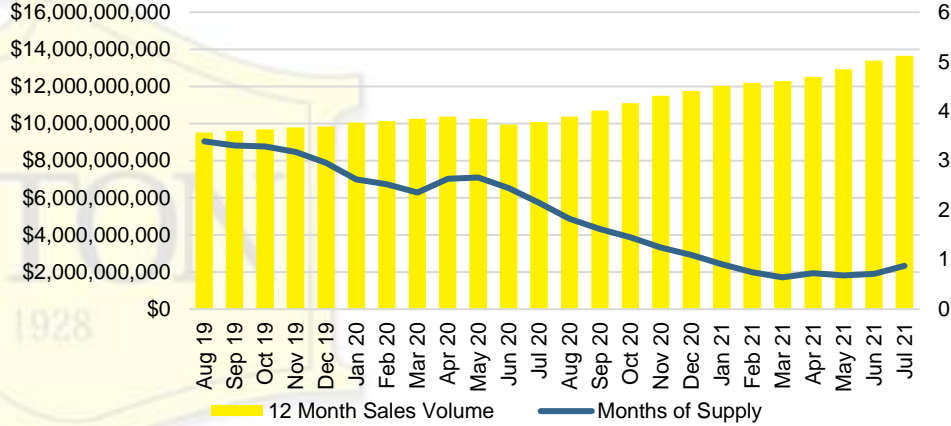

NORTH GEORGIA DEEP DIVE MARKET DATA

July 2021

JULY 2021

DEEP DIVE

NORTH GEORGIA QUICK N'DICATORS

NORTH GEORGIA MONTHS OF SUPPLY

NORTH GEORGIA SALES VOLUME VS SUPPLY

NORTH GEORGIA SALES BY PRICE POINT