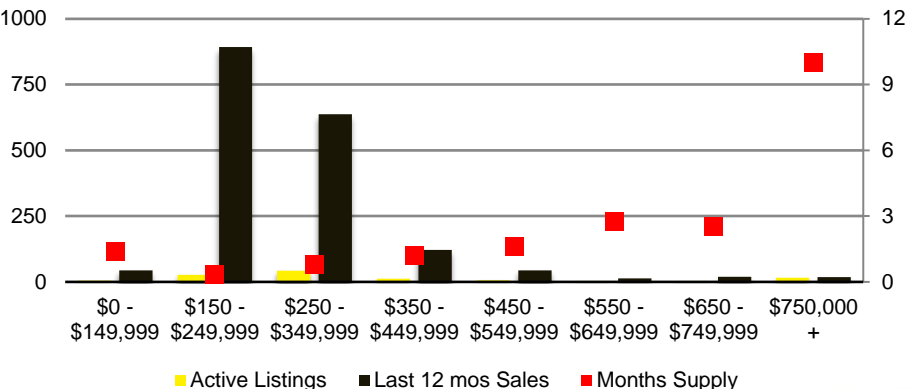

NORTH GEORGIA INVENTORY BY PRICE POINT

BANKS COUNTY QUICK N'DICATORS

BANKS COUNTY SALES VOLUME VS SUPPLY

BANKS COUNTY MONTHS OF SUPPLY

BANKS COUNTY 12 MONTH AVERAGE SALES PRICE

BANKS COUNTY SALES BY PRICE POINT

BANKS COUNTY INVENTORY BY SALES POINT

BARROW COUNTY QUICK N'DICATORS

BARROW COUNTY SALES VOLUME VS SUPPLY

BARROW COUNTY MONTHS OF SUPPLY

BARROW COUNTY 12 MONTH AVERAGE SALES PRICE

BARROW COUNTY SALES BY PRICE POINT

WALTON COUNTY INVENTORY BY PRICE POINT

WHITE COUNTY QUICK N'DICATORS

WHITE COUNTY SALES VOLUME VS SUPPLY

WHITE COUNTY MONTHS OF SUPPLY

WHITE COUNTY 12 MONTH AVERAGE SALES PRICE

WHITE COUNTY SALES BY PRICE POINT