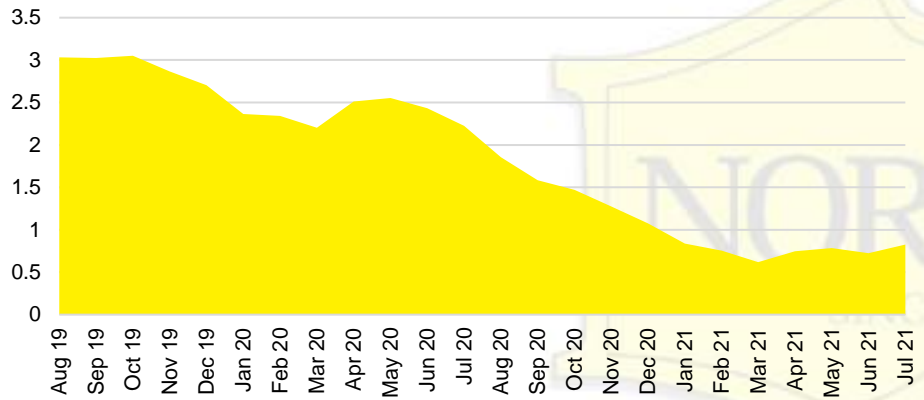

BARROW COUNTY INVENTORY BY PRICE POINT

CHEROKEE COUNTY QUICK N'DICATORS

CHEROKEE COUNTY SALES VOLUME VS SUPPLY

CHEROKEE COUNTY MONTHS OF SUPPLY

CHEROKEE COUNTY 12 MONTH AVERAGE SALES PRICE

CHEROKEE COUNTY SALES BY PRICE POINT