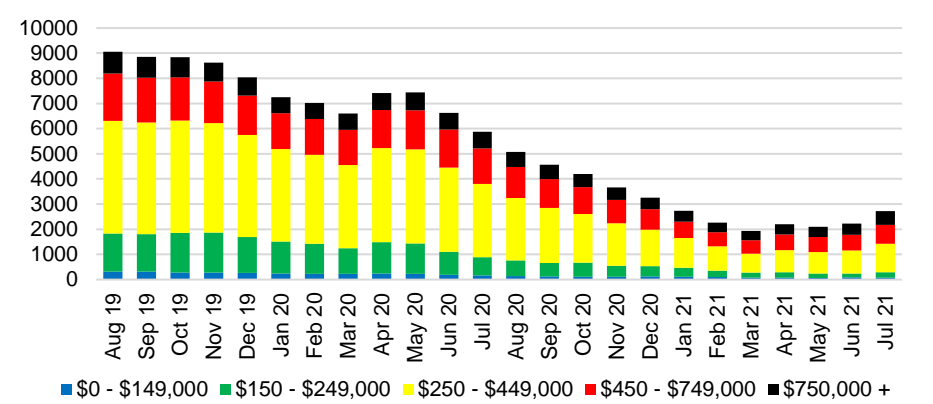

NORTH GEORGIA INVENTORY BY PRICE POINT