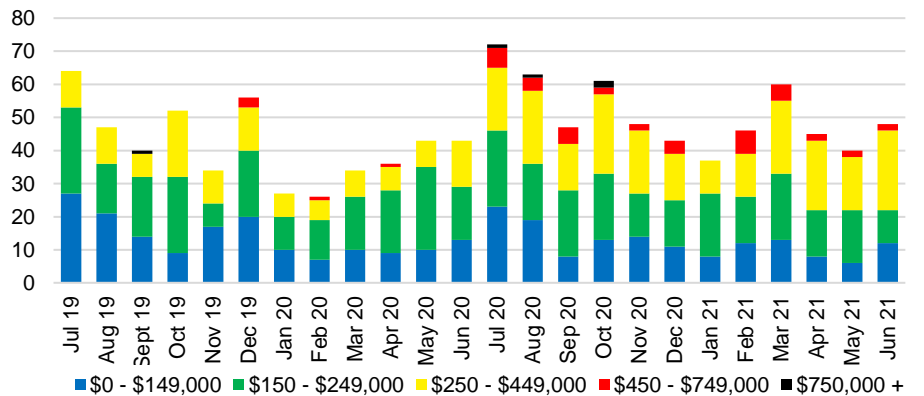

WALTON COUNTY INVENTORY BY PRICE POINT

WHITE COUNTY QUICK N'DICATORS

WHITE COUNTY SALES VOLUME VS SUPPLY

WHITE COUNTY MONTHS OF SUPPLY

WHITE COUNTY 12 MONTH AVERAGE SALES PRICE

WHITE COUNTY SALES BY PRICE POINT

WHITE COUNTY INVENTORY BY PRICE POINT