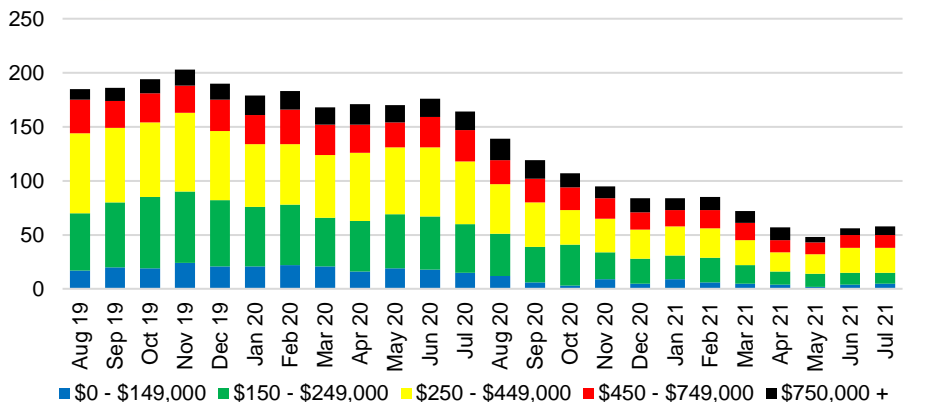

HALL COUNTY SALES VOLUME VS SUPPLY