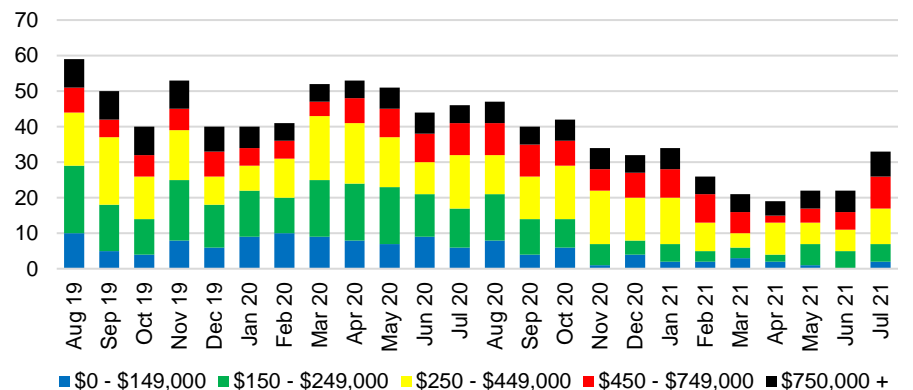

NORTH GEORGIA INVENTORY BY PRICE POINT

BANKS COUNTY QUICK N'DICATORS

BANKS COUNTY SALES VOLUME VS SUPPLY

BANKS COUNTY MONTHS OF SUPPLY

BANKS COUNTY 12 MONTH AVERAGE SALES PRICE

BANKS COUNTY SALES BY PRICE POINT

BANKS COUNTY INVENTORY BY SALES POINT

BARROW COUNTY QUICK N'DICATORS

BARROW COUNTY SALES VOLUME VS SUPPLY

BARROW COUNTY MONTHS OF SUPPLY

BARROW COUNTY 12 MONTH AVERAGE SALES PRICE

BARROW COUNTY SALES BY PRICE POINT

WALTON COUNTY INVENTORY BY PRICE POINT

WHITE COUNTY QUICK N'DICATORS

WHITE COUNTY SALES VOLUME VS SUPPLY

WHITE COUNTY MONTHS OF SUPPLY

WHITE COUNTY 12 MONTH AVERAGE SALES PRICE

WHITE COUNTY SALES BY PRICE POINT