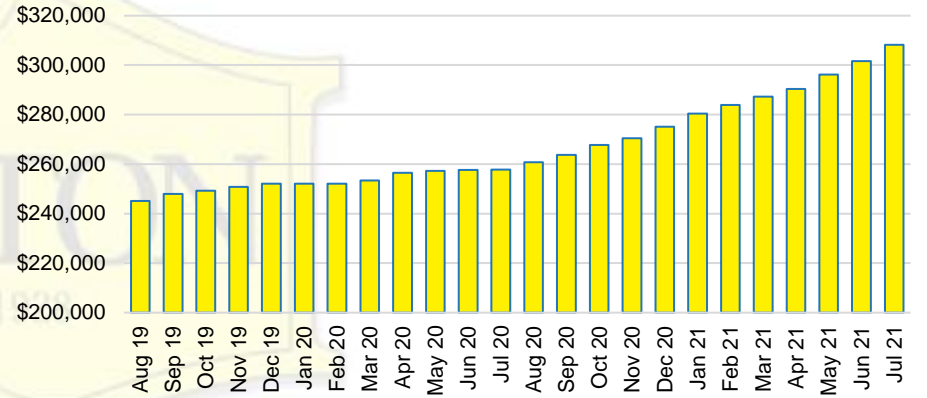

STEPHENS COUNTY INVENTORY BY PRICE POINT

WALTON COUNTY QUICK N'DICATORS

WALTON COUNTY SALES VOLUME VS SUPPLY

WALTON COUNTY MONTHS OF SUPPLY

WALTON COUNTY 12 MONTH AVERAGE SALES PRICE

WALTON COUNTY SALES BY PRICE POINT