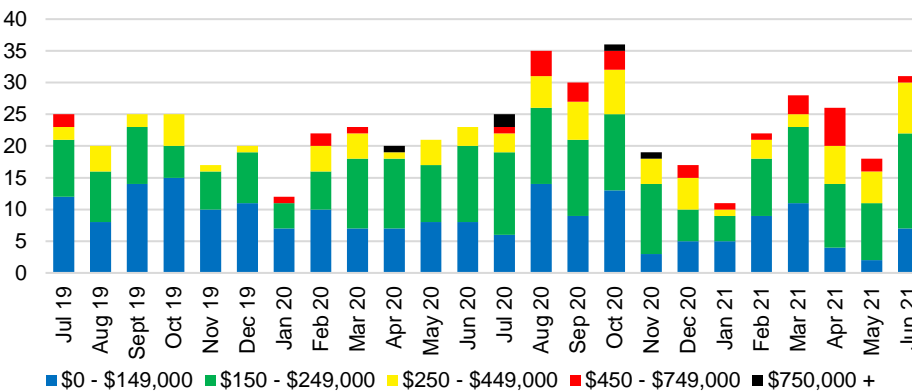

DAWSON COUNTY INVENTORY BY PRICE POINT

FORSYTH COUNTY QUICK N'DICATORS

FORSYTH COUNTY SALES VOLUME VS SUPPLY

FORSYTH COUNTY MONTHS OF SUPPLY

FORSYTH COUNTY 12 MONTH AVERAGE SALES PRICE

FORSYTH COUNTY SALES BY PRICE POINT

FORSYTH COUNTY INVENTORY BY PRICE POINT

FRANKLIN COUNTY QUICK N'DICATORS

FRANKLIN COUNTY SALES VOLUME VS SUPPLY

FRANKLIN COUNTY MONTHS OF SUPPLY

FRANKLIN COUNTY 12 MONTH AVERAGE SALES PRICE

FRANKLIN COUNTY SALES BY PRICE POINT