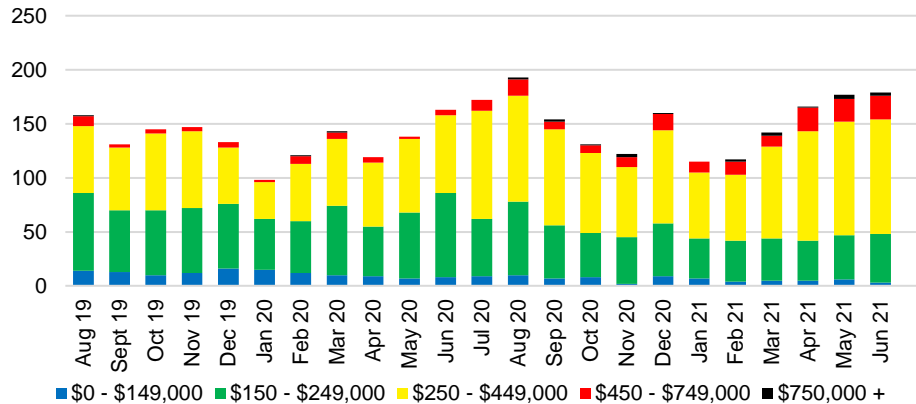

STEPHENS COUNTY INVENTORY BY PRICE POINT

WALTON COUNTY QUICK N'DICATORS

WALTON COUNTY SALES VOLUME VS SUPPLY

WALTON COUNTY MONTHS OF SUPPLY

WALTON COUNTY 12 MONTH AVERAGE SALES PRICE

WALTON COUNTY SALES BY PRICE POINT