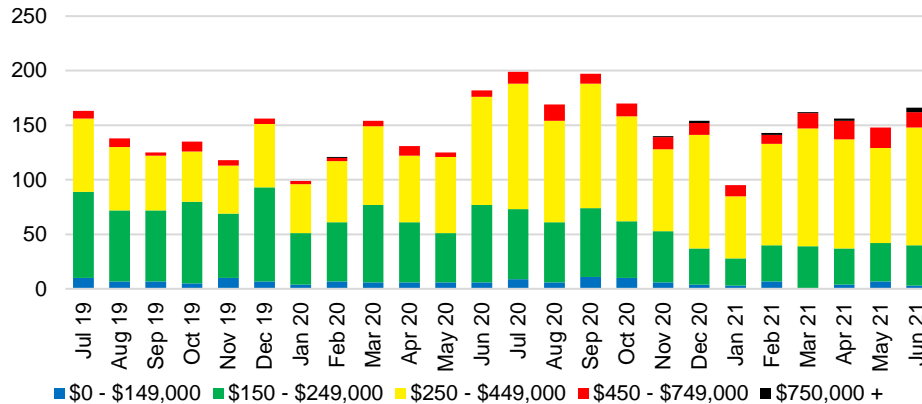

HALL COUNTY INVENTORY BY PRICE POINT

JACKSON COUNTY QUICK N'DICATORS

JACKSON COUNTY SALES VOLUME VS SUPPLY

JACKSON COUNTY MONTHS OF SUPPLY

JACKSON COUNTY 12 MONTH AVERAGE SALES PRICE

JACKSON COUNTY SALES BY PRICE POINT