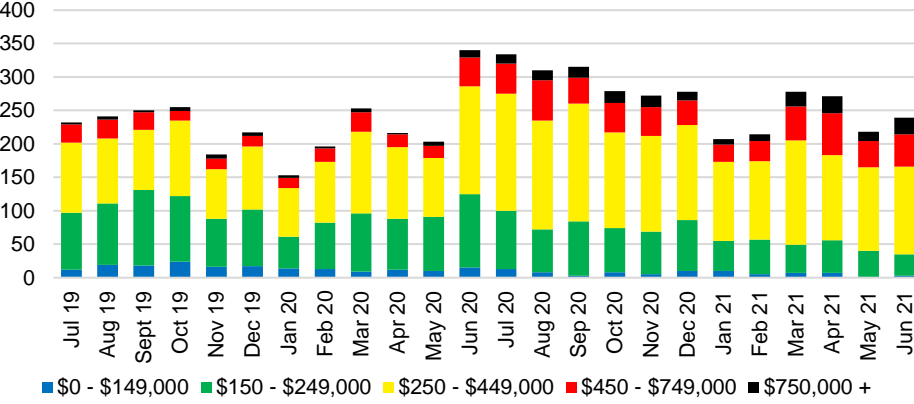

HABERSHAM COUNTY INVENTORY BY PRICE POINT

HALL COUNTY QUICK N'DICATORS

HALL COUNTY SALES VOLUME VS SUPPLY

HALL COUNTY MONTHS OF SUPPLY

HALL COUNTY 12 MONTH AVERAGE SALES PRICE

HALL COUNTY SALES BY PRICE POINT