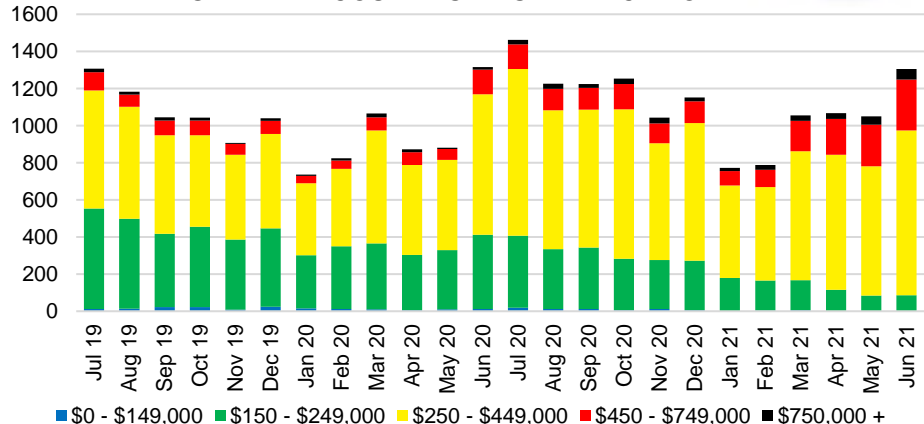

FRANKLIN COUNTY INVENTORY BY PRICE POINT

GWINNETT COUNTY QUICK N'DICATORS

GWINNETT COUNTY SALES VOLUME VS SUPPLY

GWINNETT COUNTY MONTHS OF SUPPLY

GWINNETT COUNTY 12 MONTH AVERAGE SALES PRICE

GWINNETT COUNTY SALES BY PRICE POINT