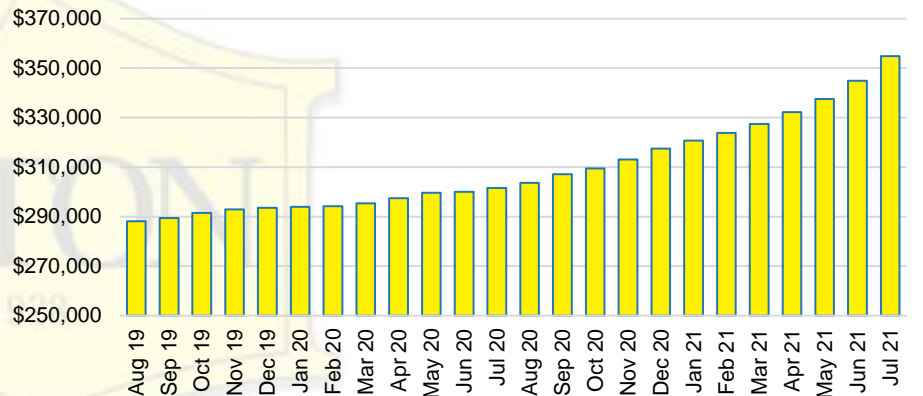

FRANKLIN COUNTY INVENTORY BY PRICE POINT

GWINNETT COUNTY QUICK N'DICATORS

GWINNETT COUNTY SALES VOLUME VS SUPPLY

GWINNETT COUNTY MONTHS OF SUPPLY

GWINNETT COUNTY 12 MONTH AVERAGE SALES PRICE

GWINNETT COUNTY SALES BY PRICE POINT