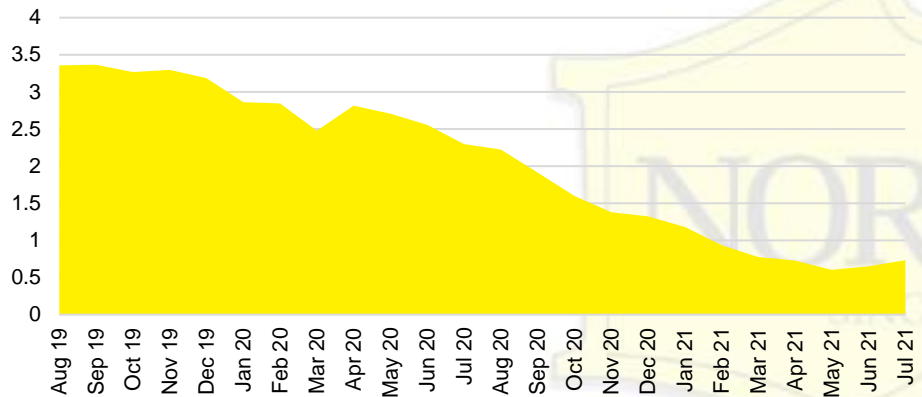

HALL COUNTY INVENTORY BY PRICE POINT

JACKSON COUNTY QUICK N'DICATORS

JACKSON COUNTY SALES VOLUME VS SUPPLY

JACKSON COUNTY MONTHS OF SUPPLY

JACKSON COUNTY 12 MONTH AVERAGE SALES PRICE

JACKSON COUNTY SALES BY PRICE POINT