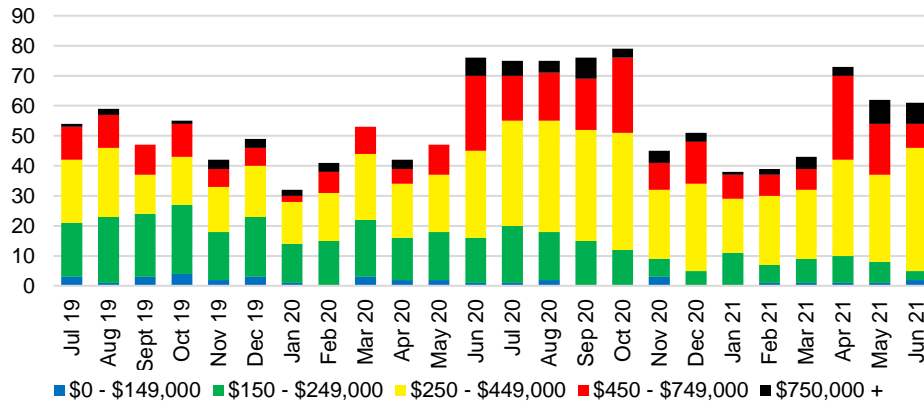

BARROW COUNTY INVENTORY BY PRICE POINT

CHEROKEE COUNTY QUICK N'DICATORS

CHEROKEE COUNTY SALES VOLUME VS SUPPLY

CHEROKEE COUNTY MONTHS OF SUPPLY

CHEROKEE COUNTY 12 MONTH AVERAGE SALES PRICE

CHEROKEE COUNTY SALES BY PRICE POINT

CHEROKEE COUNTY INVENTORY BY PRICE POINT

DAWSON COUNTY QUICK N'DICATORS

DAWSON COUNTY SALES VOLUME VS SUPPLY

DAWSON COUNTY MONTHS OF SUPPLY

DAWSON COUNTY 12 MONTH AVERAGE SALES PRICE

DAWSON COUNTY SALES BY PRICE POINT

DAWSON COUNTY INVENTORY BY PRICE POINT

FORSYTH COUNTY QUICK N'DICATORS

FORSYTH COUNTY SALES VOLUME VS SUPPLY

FORSYTH COUNTY MONTHS OF SUPPLY

FORSYTH COUNTY 12 MONTH AVERAGE SALES PRICE

FORSYTH COUNTY SALES BY PRICE POINT