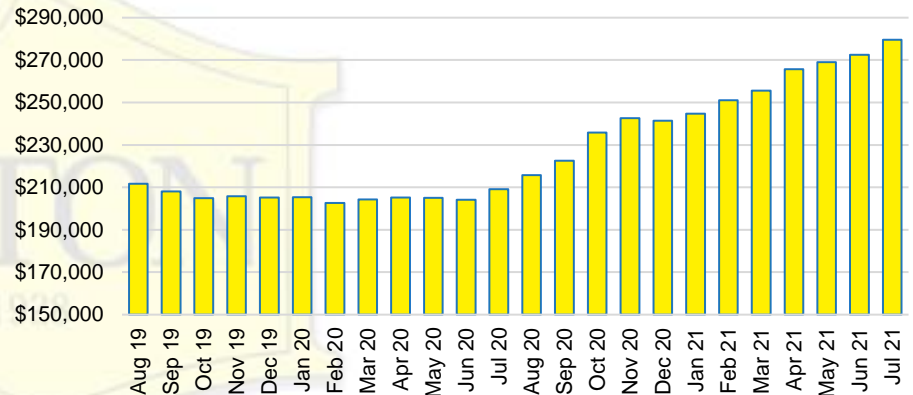

NORTH GEORGIA INVENTORY BY PRICE POINT

BANKS COUNTY QUICK N'DICATORS

BANKS COUNTY SALES VOLUME VS SUPPLY

BANKS COUNTY MONTHS OF SUPPLY

BANKS COUNTY 12 MONTH AVERAGE SALES PRICE

BANKS COUNTY SALES BY PRICE POINT

BANKS COUNTY INVENTORY BY SALES POINT

BARROW COUNTY QUICK N'DICATORS

BARROW COUNTY SALES VOLUME VS SUPPLY

BARROW COUNTY MONTHS OF SUPPLY

BARROW COUNTY 12 MONTH AVERAGE SALES PRICE

BARROW COUNTY SALES BY PRICE POINT