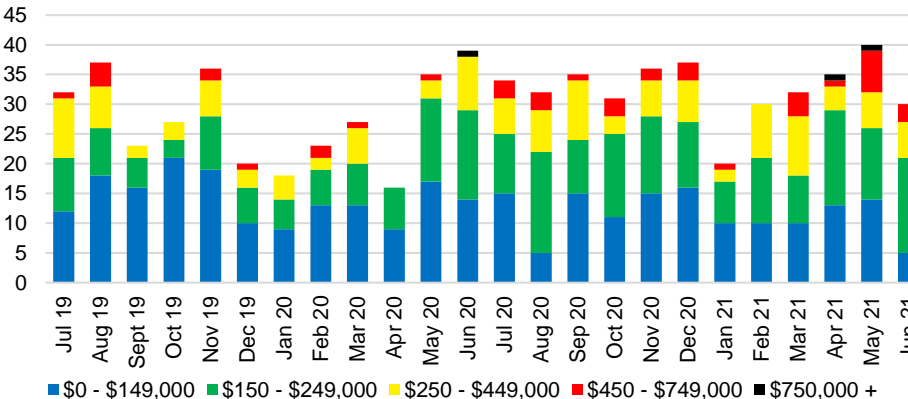

RABUN COUNTY INVENTORY BY PRICE POINT

STEPHENS COUNTY QUICK N'DICATORS

STEPHENS COUNTY SALES VOLUME VS SUPPLY

STEPHENS COUNTY MONTHS OF SUPPLY

STEPHENS COUNTY 12 MONTH AVERAGE SALES PRICE

STEPHENS COUNTY SALES BY PRICE POINT