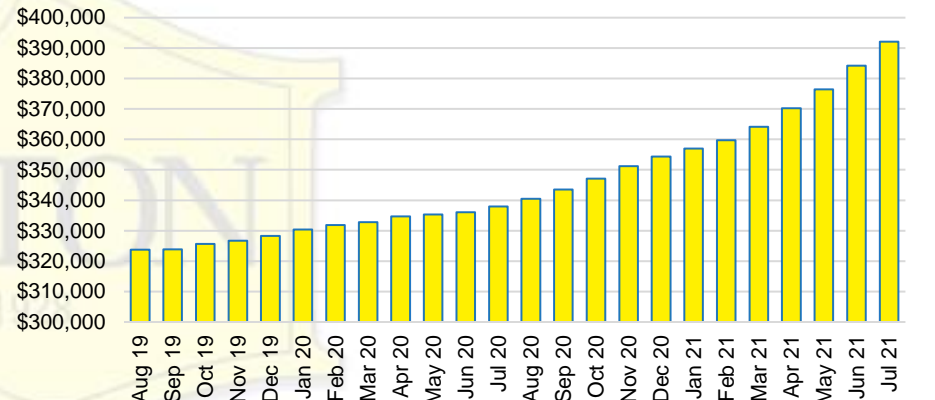

BANKS COUNTY INVENTORY BY SALES POINT

BARROW COUNTY QUICK N'DICATORS

BARROW COUNTY SALES VOLUME VS SUPPLY

BARROW COUNTY MONTHS OF SUPPLY

BARROW COUNTY 12 MONTH AVERAGE SALES PRICE

BARROW COUNTY SALES BY PRICE POINT

BARROW COUNTY INVENTORY BY PRICE POINT

CHEROKEE COUNTY QUICK N'DICATORS

CHEROKEE COUNTY SALES VOLUME VS SUPPLY

CHEROKEE COUNTY MONTHS OF SUPPLY

CHEROKEE COUNTY 12 MONTH AVERAGE SALES PRICE

CHEROKEE COUNTY SALES BY PRICE POINT

CHEROKEE COUNTY INVENTORY BY PRICE POINT

DAWSON COUNTY QUICK N'DICATORS

DAWSON COUNTY SALES VOLUME VS SUPPLY

DAWSON COUNTY MONTHS OF SUPPLY

DAWSON COUNTY 12 MONTH AVERAGE SALES PRICE

DAWSON COUNTY SALES BY PRICE POINT