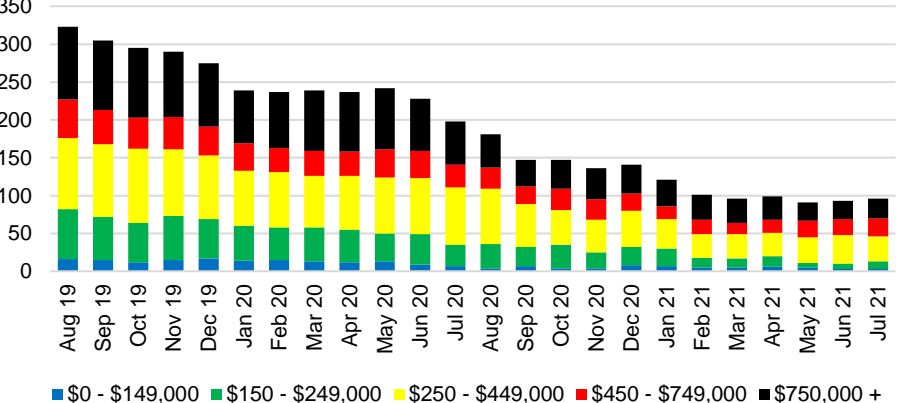

RABUN COUNTY INVENTORY BY PRICE POINT