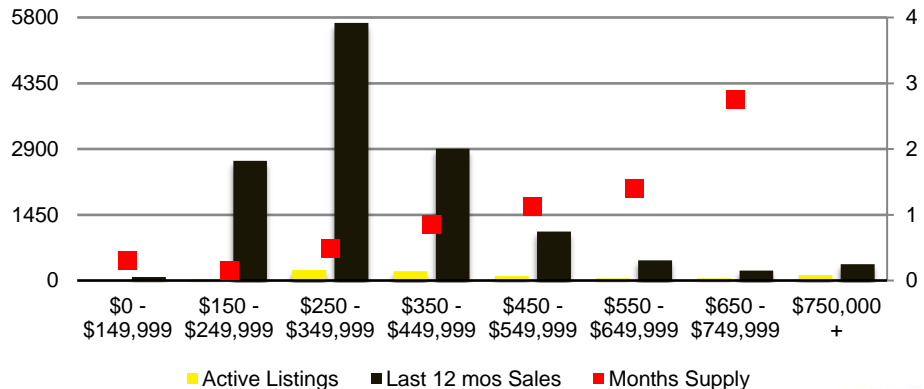

DAWSON COUNTY INVENTORY BY PRICE POINT

FORSYTH COUNTY QUICK N'DICATORS

FORSYTH COUNTY SALES VOLUME VS SUPPLY

FORSYTH COUNTY MONTHS OF SUPPLY

FORSYTH COUNTY 12 MONTH AVERAGE SALES PRICE

FORSYTH COUNTY SALES BY PRICE POINT

FORSYTH COUNTY INVENTORY BY PRICE POINT

FRANKLIN COUNTY QUICK N'DICATORS

FRANKLIN COUNTY SALES VOLUME VS SUPPLY

FRANKLIN COUNTY MONTHS OF SUPPLY

FRANKLIN COUNTY 12 MONTH AVERAGE SALES PRICE

FRANKLIN COUNTY SALES BY PRICE POINT

FRANKLIN COUNTY INVENTORY BY PRICE POINT

GWINNETT COUNTY QUICK N'DICATORS

GWINNETT COUNTY SALES VOLUME VS SUPPLY

GWINNETT COUNTY MONTHS OF SUPPLY

GWINNETT COUNTY 12 MONTH AVERAGE SALES PRICE

GWINNETT COUNTY SALES BY PRICE POINT