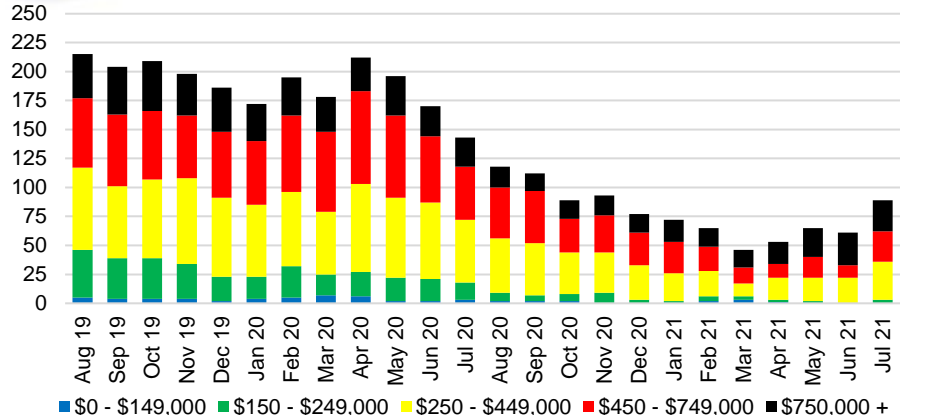

BARROW COUNTY INVENTORY BY PRICE POINT

CHEROKEE COUNTY QUICK N'DICATORS

CHEROKEE COUNTY SALES VOLUME VS SUPPLY

CHEROKEE COUNTY MONTHS OF SUPPLY

CHEROKEE COUNTY 12 MONTH AVERAGE SALES PRICE

CHEROKEE COUNTY SALES BY PRICE POINT

CHEROKEE COUNTY INVENTORY BY PRICE POINT

DAWSON COUNTY QUICK N'DICATORS

DAWSON COUNTY SALES VOLUME VS SUPPLY

DAWSON COUNTY MONTHS OF SUPPLY

DAWSON COUNTY 12 MONTH AVERAGE SALES PRICE

DAWSON COUNTY SALES BY PRICE POINT

DAWSON COUNTY INVENTORY BY PRICE POINT

FORSYTH COUNTY QUICK N'DICATORS

FORSYTH COUNTY SALES VOLUME VS SUPPLY

FORSYTH COUNTY MONTHS OF SUPPLY

FORSYTH COUNTY 12 MONTH AVERAGE SALES PRICE

FORSYTH COUNTY SALES BY PRICE POINT