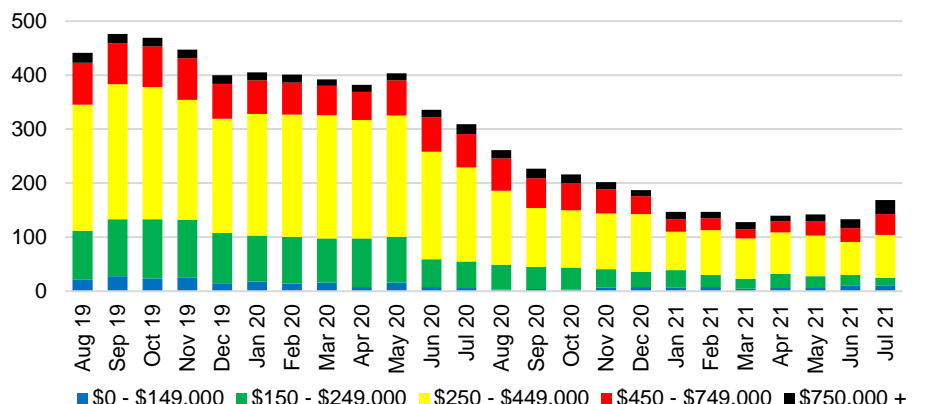

STEPHENS COUNTY INVENTORY BY PRICE POINT

WALTON COUNTY QUICK N'DICATORS

WALTON COUNTY SALES VOLUME VS SUPPLY

WALTON COUNTY MONTHS OF SUPPLY

WALTON COUNTY 12 MONTH AVERAGE SALES PRICE

WALTON COUNTY SALES BY PRICE POINT

WALTON COUNTY INVENTORY BY PRICE POINT

WHITE COUNTY QUICK N'DICATORS

WHITE COUNTY SALES VOLUME VS SUPPLY

WHITE COUNTY MONTHS OF SUPPLY

WHITE COUNTY 12 MONTH AVERAGE SALES PRICE

WHITE COUNTY SALES BY PRICE POINT