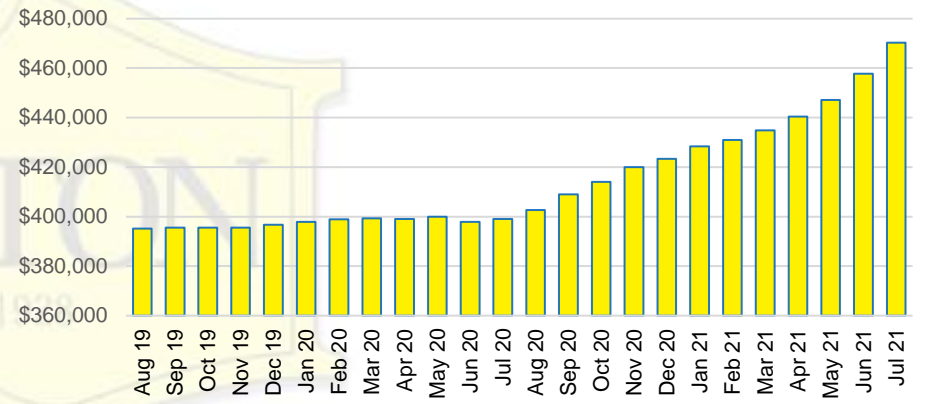

DAWSON COUNTY INVENTORY BY PRICE POINT

FORSYTH COUNTY QUICK N'DICATORS

FORSYTH COUNTY SALES VOLUME VS SUPPLY

FORSYTH COUNTY MONTHS OF SUPPLY

FORSYTH COUNTY 12 MONTH AVERAGE SALES PRICE

FORSYTH COUNTY SALES BY PRICE POINT