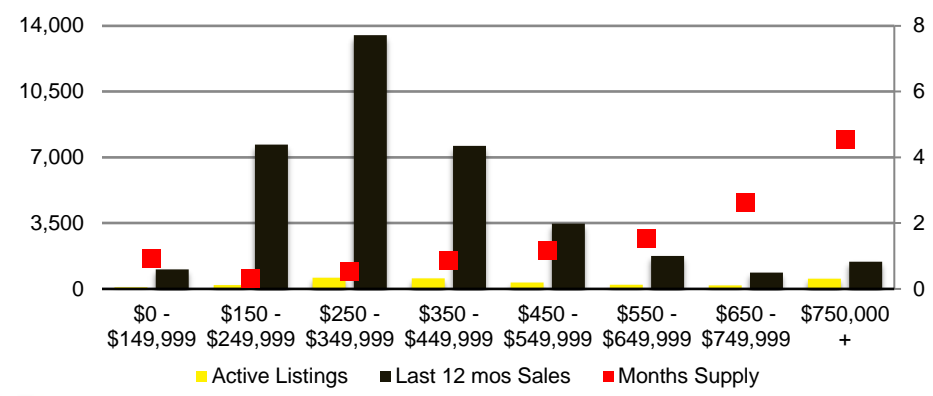

NORTH GEORGIA DEEP DIVE MARKET DATA

July 2021

JULY 2021

DEEP DIVE

NORTH GEORGIA QUICK N'DICATORS

NORTH GEORGIA MONTHS OF SUPPLY

NORTH GEORGIA SALES VOLUME VS SUPPLY

NORTH GEORGIA SALES BY PRICE POINT

WALTON COUNTY INVENTORY BY PRICE POINT

WHITE COUNTY QUICK N'DICATORS

WHITE COUNTY SALES VOLUME VS SUPPLY

WHITE COUNTY MONTHS OF SUPPLY

WHITE COUNTY 12 MONTH AVERAGE SALES PRICE

WHITE COUNTY SALES BY PRICE POINT