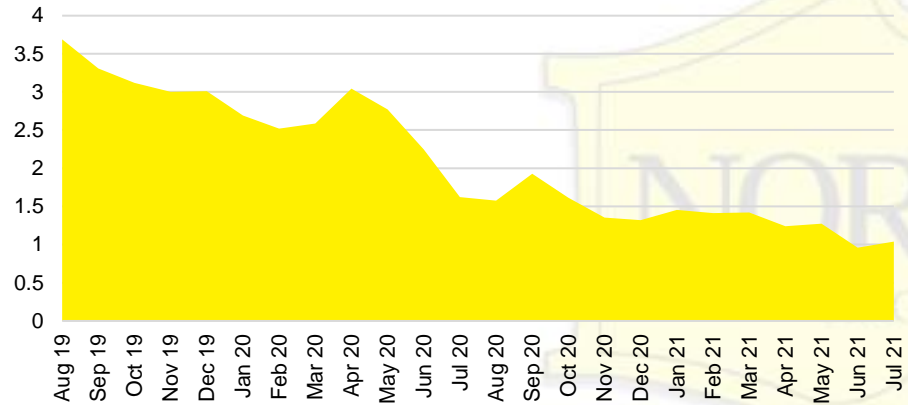

RABUN COUNTY INVENTORY BY PRICE POINT

STEPHENS COUNTY QUICK N'DICATORS

STEPHENS COUNTY SALES VOLUME VS SUPPLY

STEPHENS COUNTY MONTHS OF SUPPLY

STEPHENS COUNTY 12 MONTH AVERAGE SALES PRICE

STEPHENS COUNTY SALES BY PRICE POINT