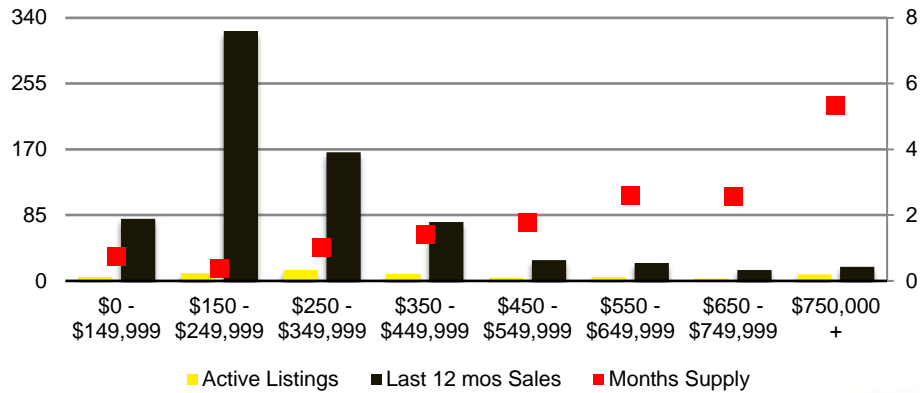

FORSYTH COUNTY INVENTORY BY PRICE POINT

FRANKLIN COUNTY QUICK N'DICATORS

FRANKLIN COUNTY SALES VOLUME VS SUPPLY

FRANKLIN COUNTY MONTHS OF SUPPLY

FRANKLIN COUNTY 12 MONTH AVERAGE SALES PRICE

FRANKLIN COUNTY SALES BY PRICE POINT

FRANKLIN COUNTY INVENTORY BY PRICE POINT

GWINNETT COUNTY QUICK N'DICATORS

GWINNETT COUNTY SALES VOLUME VS SUPPLY

GWINNETT COUNTY MONTHS OF SUPPLY

GWINNETT COUNTY 12 MONTH AVERAGE SALES PRICE

GWINNETT COUNTY SALES BY PRICE POINT

GWINNETT COUNTY INVENTORY BY PRICE POINT

HABERSHAM COUNTY QUICK N'DICATORS

HABERSHAM COUNTY SALES VOLUME VS SUPPLY

HABERSHAM COUNTY MONTHS OF SUPPLY

HABERSHAM COUNTY 12 MONTH AVERAGE SALES PRICE

HABERSHAM COUNTY SALES BY PRICE POINT