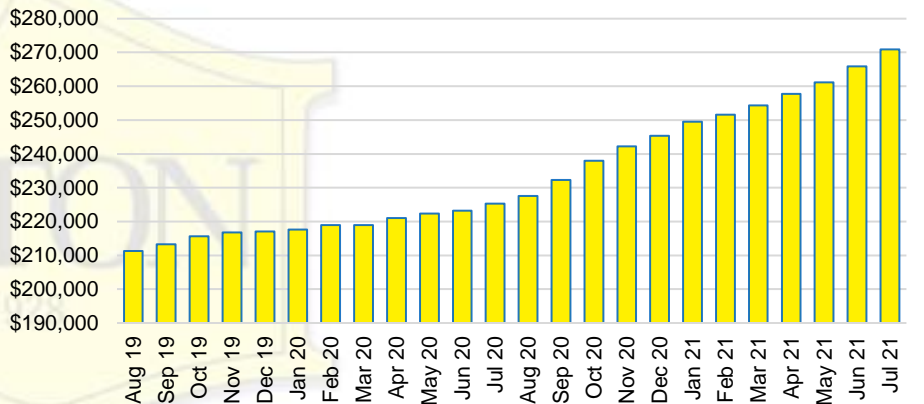

BANKS COUNTY INVENTORY BY SALES POINT

BARROW COUNTY QUICK N'DICATORS

BARROW COUNTY SALES VOLUME VS SUPPLY

BARROW COUNTY MONTHS OF SUPPLY

BARROW COUNTY 12 MONTH AVERAGE SALES PRICE

BARROW COUNTY SALES BY PRICE POINT

BARROW COUNTY INVENTORY BY PRICE POINT

CHEROKEE COUNTY QUICK N'DICATORS

CHEROKEE COUNTY SALES VOLUME VS SUPPLY

CHEROKEE COUNTY MONTHS OF SUPPLY

CHEROKEE COUNTY 12 MONTH AVERAGE SALES PRICE

CHEROKEE COUNTY SALES BY PRICE POINT