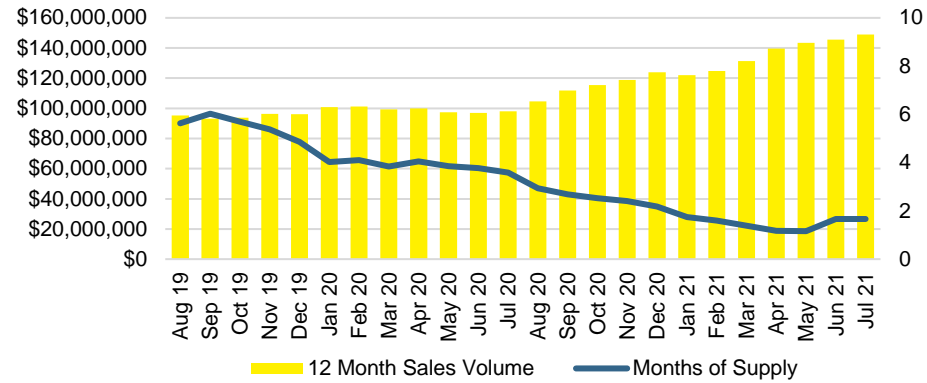

WHITE COUNTY 12 MONTH AVERAGE SALES PRICE