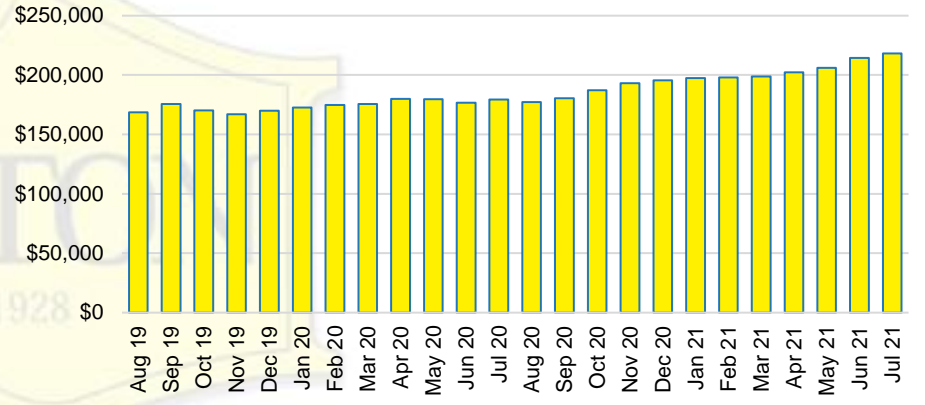

RABUN COUNTY INVENTORY BY PRICE POINT

STEPHENS COUNTY QUICK N'DICATORS

STEPHENS COUNTY SALES VOLUME VS SUPPLY

STEPHENS COUNTY MONTHS OF SUPPLY

STEPHENS COUNTY 12 MONTH AVERAGE SALES PRICE

STEPHENS COUNTY SALES BY PRICE POINT