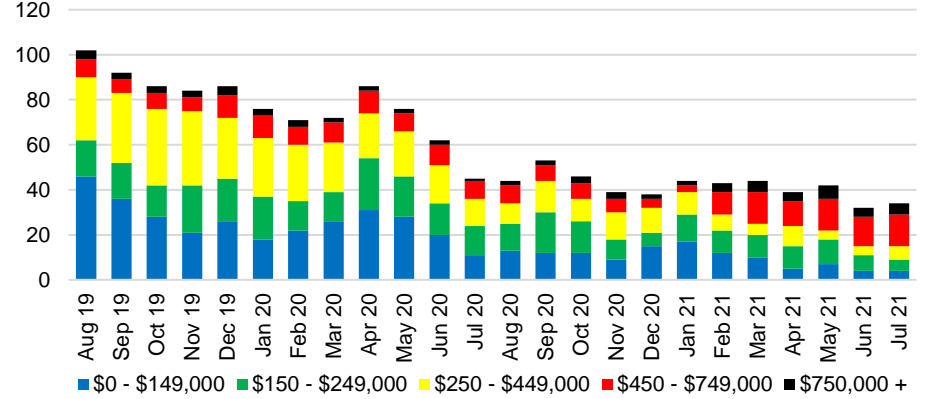

WALTON COUNTY SALES VOLUME VS SUPPLY

STEPHENS COUNTY INVENTORY BY PRICE POINT