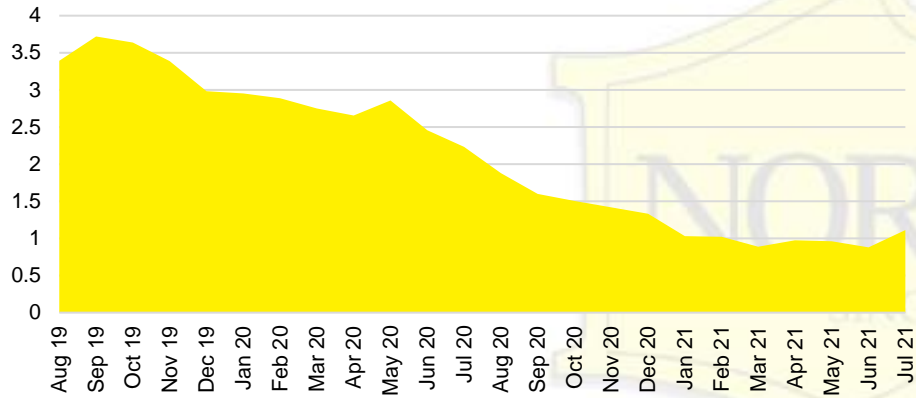

STEPHENS COUNTY INVENTORY BY PRICE POINT

WALTON COUNTY QUICK N'DICATORS

WALTON COUNTY SALES VOLUME VS SUPPLY

WALTON COUNTY MONTHS OF SUPPLY

WALTON COUNTY 12 MONTH AVERAGE SALES PRICE

WALTON COUNTY SALES BY PRICE POINT