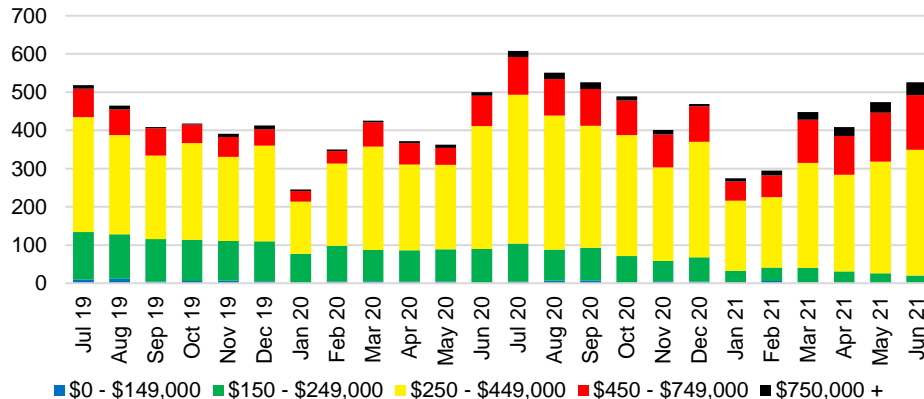

BANKS COUNTY INVENTORY BY SALES POINT

BARROW COUNTY QUICK N'DICATORS

BARROW COUNTY SALES VOLUME VS SUPPLY

BARROW COUNTY MONTHS OF SUPPLY

BARROW COUNTY 12 MONTH AVERAGE SALES PRICE

BARROW COUNTY SALES BY PRICE POINT

BARROW COUNTY INVENTORY BY PRICE POINT

CHEROKEE COUNTY QUICK N'DICATORS

CHEROKEE COUNTY SALES VOLUME VS SUPPLY

CHEROKEE COUNTY MONTHS OF SUPPLY

CHEROKEE COUNTY 12 MONTH AVERAGE SALES PRICE

CHEROKEE COUNTY SALES BY PRICE POINT

CHEROKEE COUNTY INVENTORY BY PRICE POINT

DAWSON COUNTY QUICK N'DICATORS

DAWSON COUNTY SALES VOLUME VS SUPPLY

DAWSON COUNTY MONTHS OF SUPPLY

DAWSON COUNTY 12 MONTH AVERAGE SALES PRICE

DAWSON COUNTY SALES BY PRICE POINT