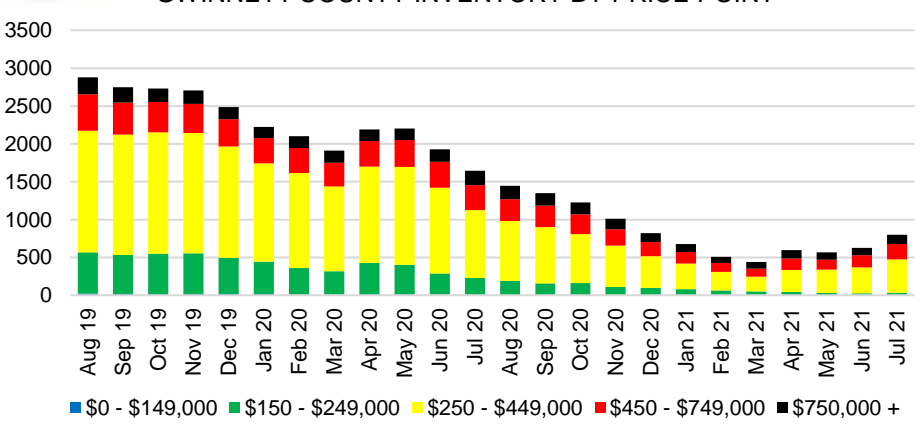

HABERSHAM COUNTY SALES VOLUME VS SUPPLY

GWINNETT COUNTY INVENTORY BY PRICE POINT