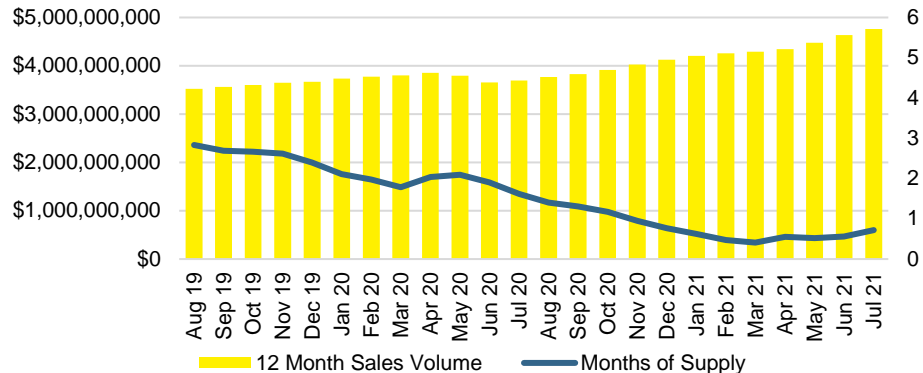

GWINNETT COUNTY SALES VOLUME VS SUPPLY