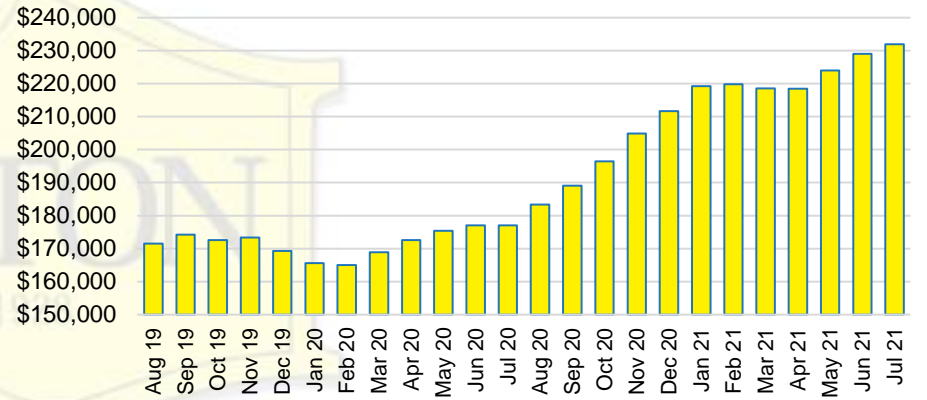

FORSYTH COUNTY INVENTORY BY PRICE POINT

FRANKLIN COUNTY QUICK N'DICATORS

FRANKLIN COUNTY SALES VOLUME VS SUPPLY

FRANKLIN COUNTY MONTHS OF SUPPLY

FRANKLIN COUNTY 12 MONTH AVERAGE SALES PRICE

FRANKLIN COUNTY SALES BY PRICE POINT