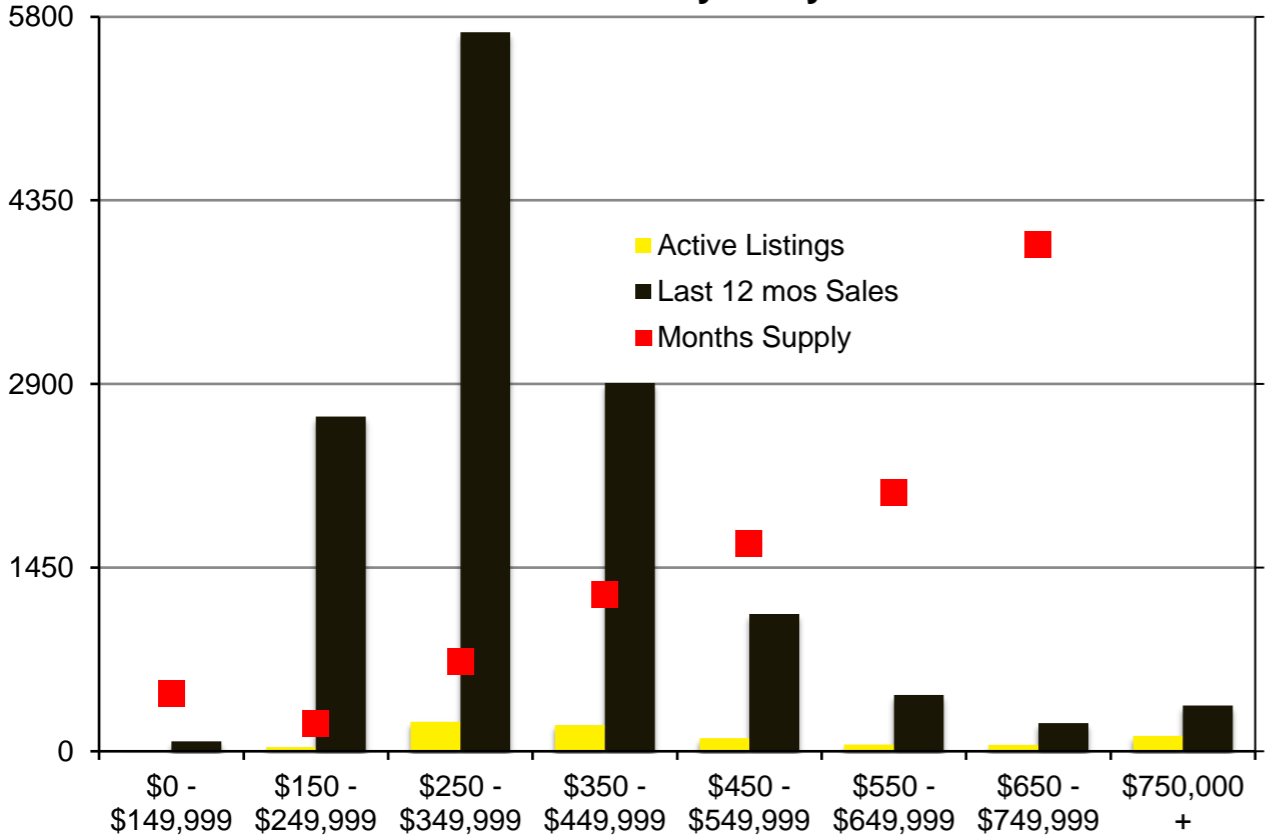

INDICATORS

JULY 2021

NORTH GEORGIA JULY 2021

Banks County - July 2021

Barrow County - July 2021

Cherokee County - July 2021

Dawson County - July 2021

Forsyth County - July 2021

Franklin County - July 2021

Gwinnett County - July 2021

Habersham County - July 2021

Hall County – July 2021

Jackson County - July 2021

Lumpkin County - July 2021

Pickens County – July 2021

Rabun County – July 2021

Stephens County - July 2021

Walton County – July 2021

White County - July 2021