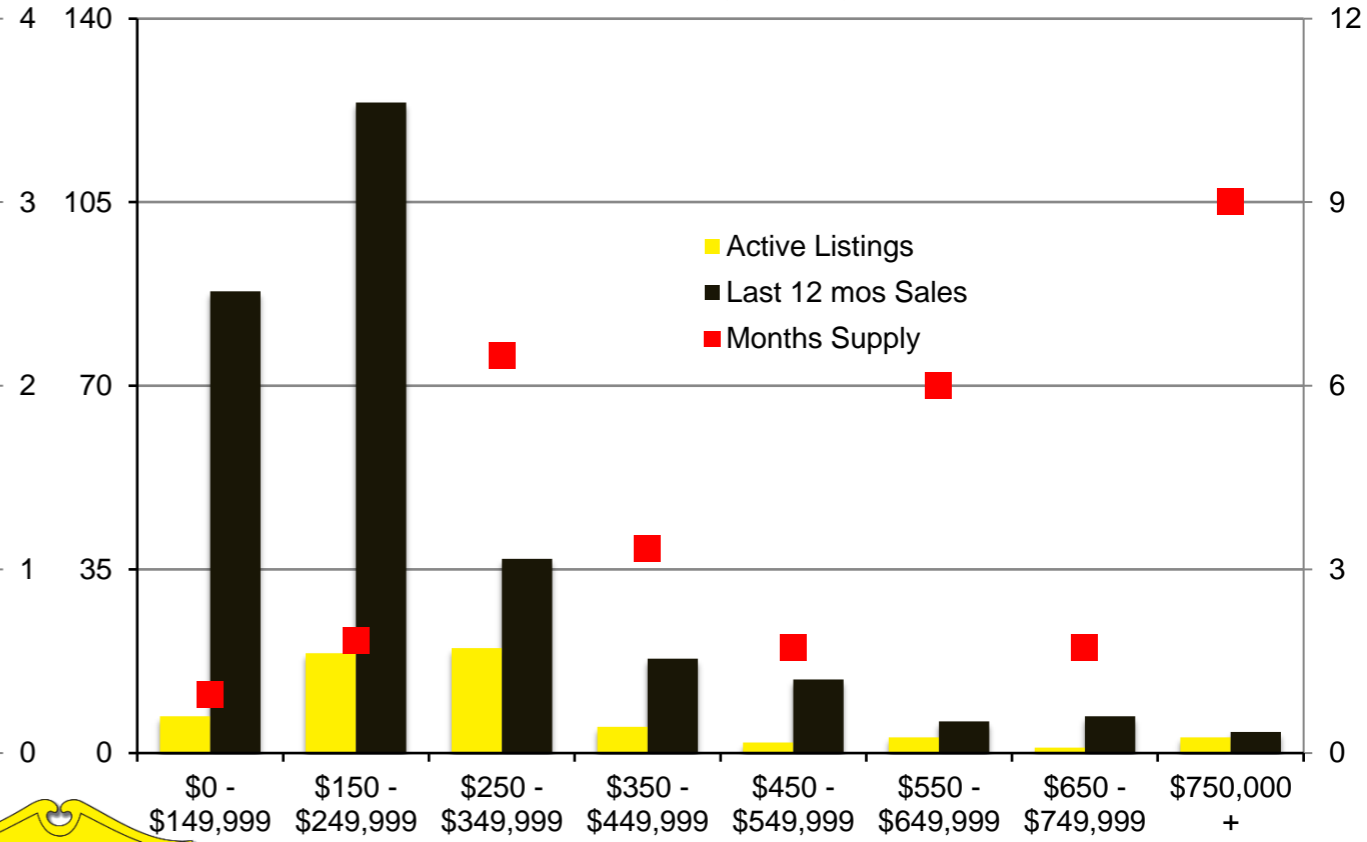

INDICATORS

JULY 2021

NORTH GEORGIA JULY 2021

Banks County - July 2021

Barrow County - July 2021

Cherokee County - July 2021

Dawson County - July 2021

Forsyth County - July 2021

Franklin County - July 2021

Gwinnett County - July 2021

Habersham County - July 2021

Hall County – July 2021

Jackson County - July 2021

Lumpkin County - July 2021

Pickens County – July 2021

Rabun County – July 2021

Stephens County - July 2021

Walton County – July 2021

White County - July 2021