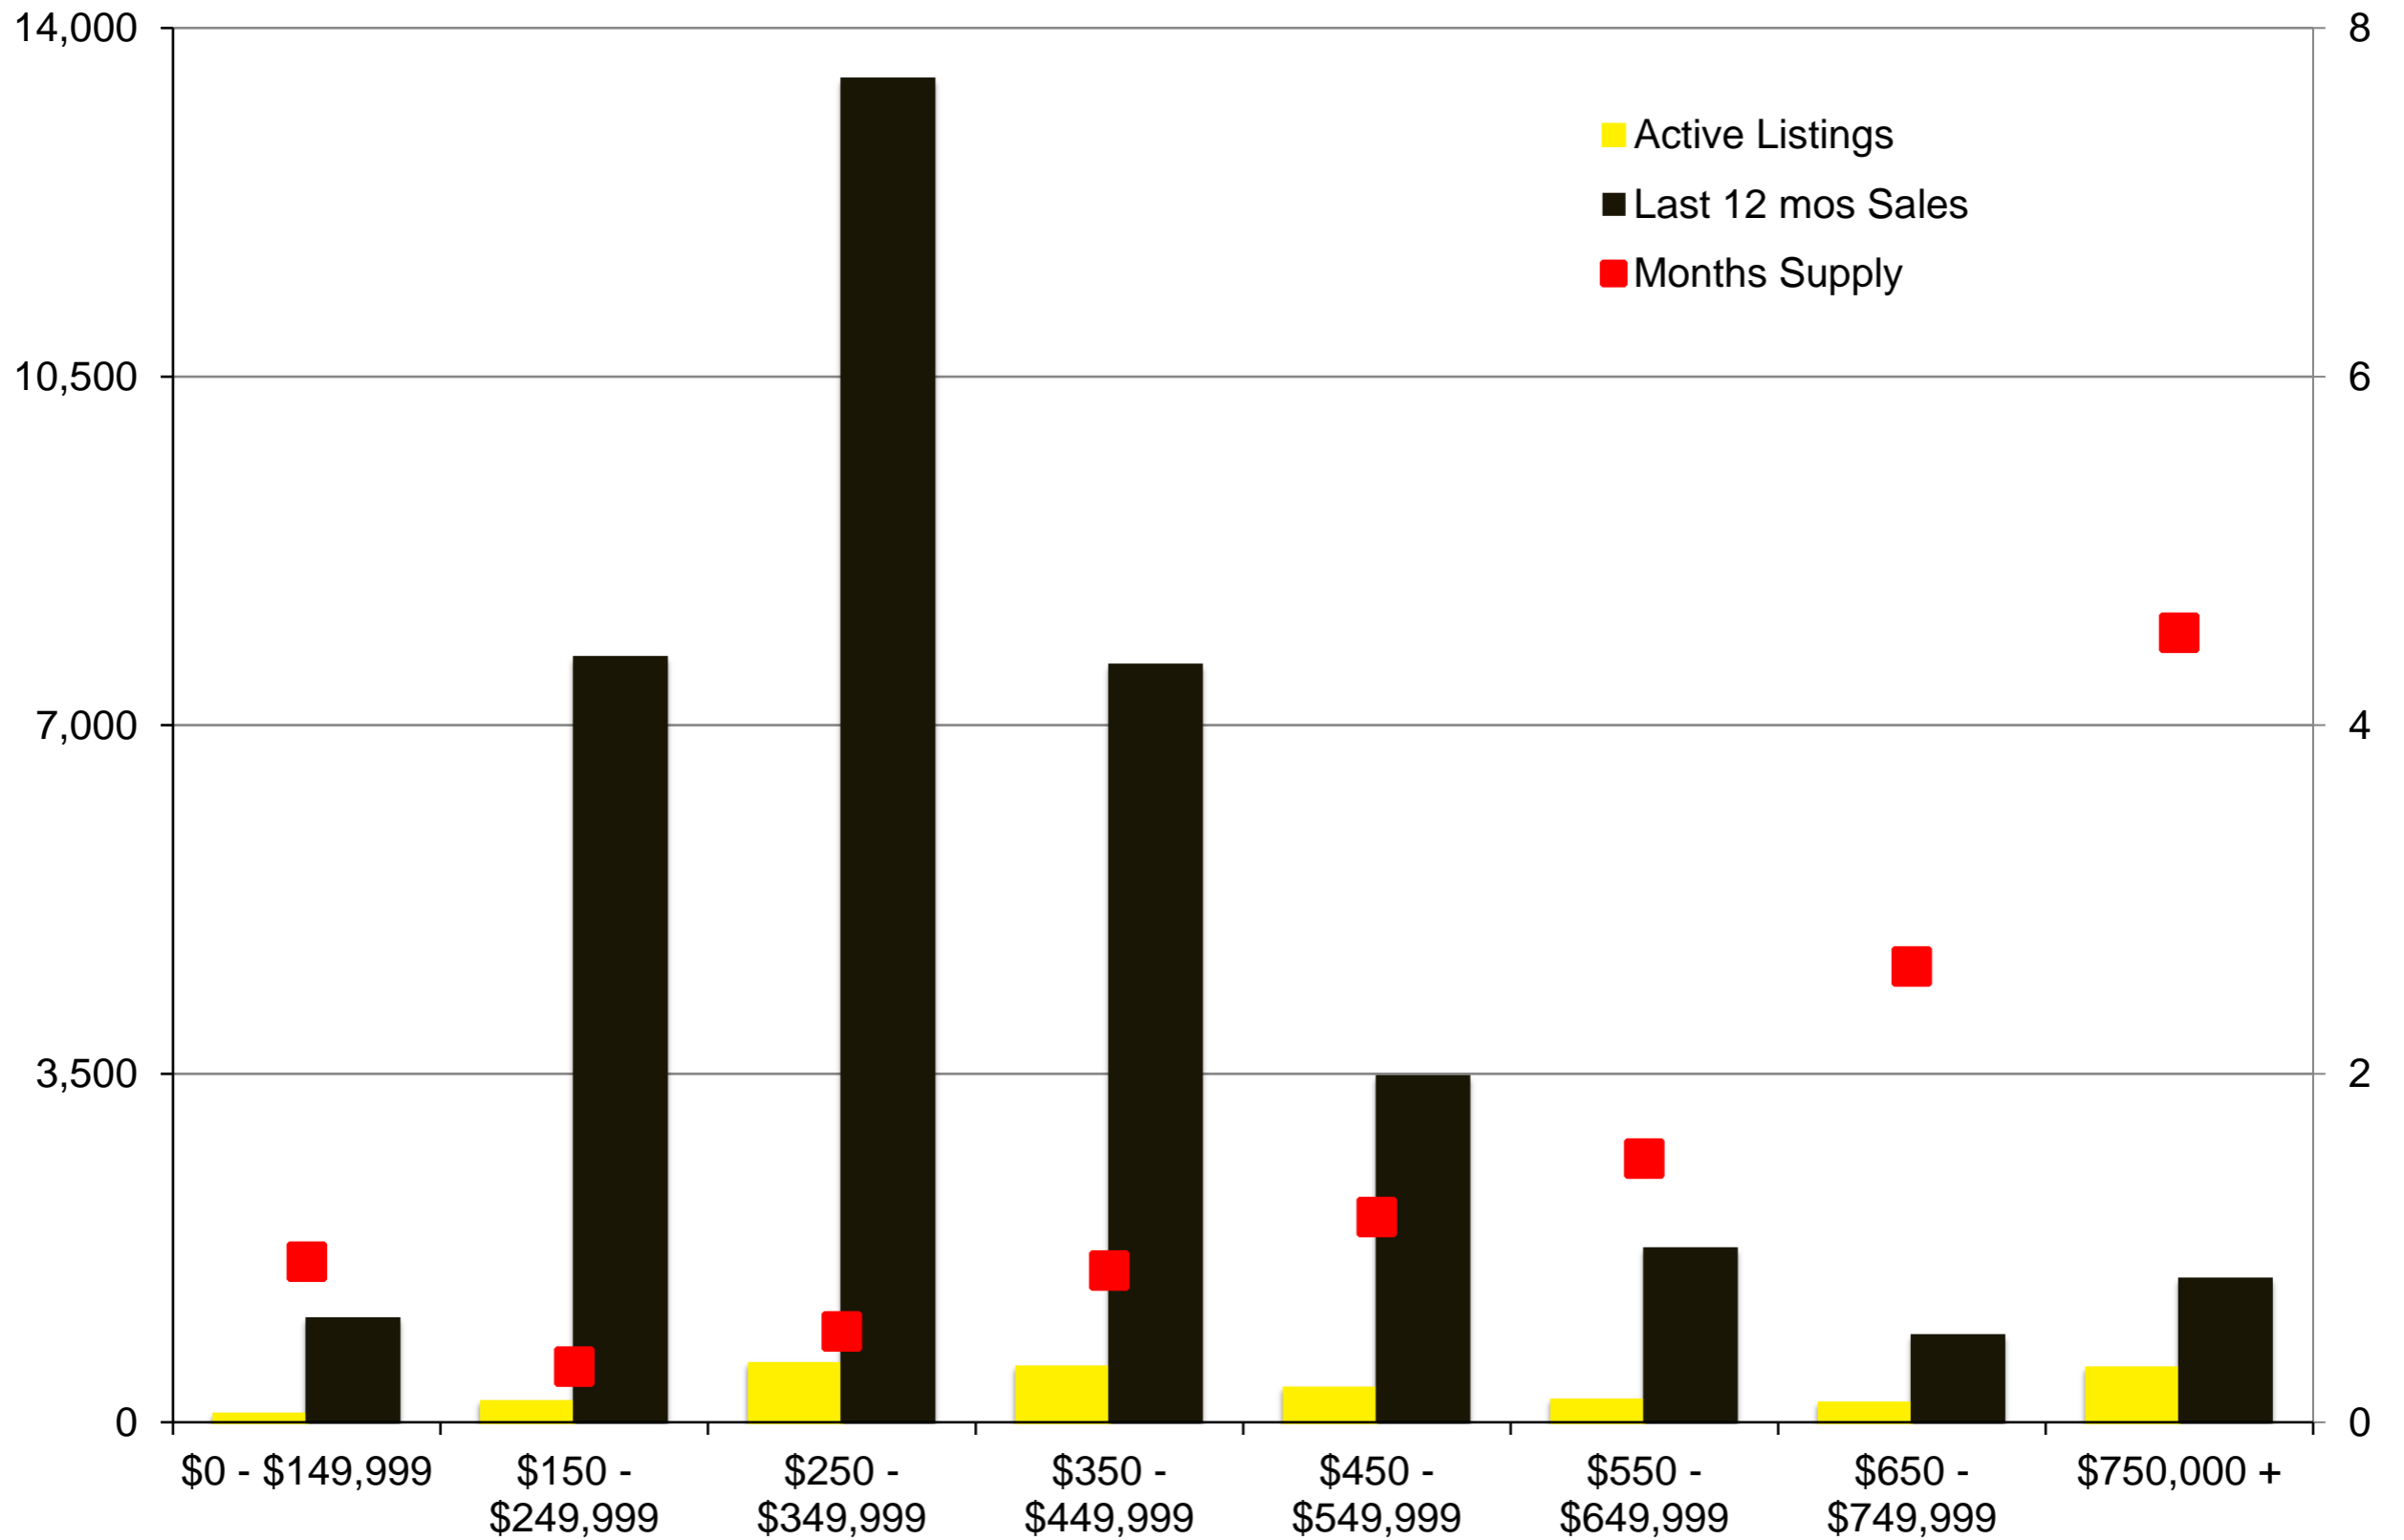

INDICATORS

JULY 2021

NORTH GEORGIA JULY 2021

Banks County - July 2021

Barrow County - July 2021

Cherokee County - July 2021

Dawson County - July 2021

Forsyth County - July 2021

Franklin County - July 2021

Gwinnett County - July 2021

Habersham County - July 2021

Hall County – July 2021

Jackson County - July 2021

Lumpkin County - July 2021

Pickens County – July 2021

Rabun County – July 2021

Stephens County - July 2021

Walton County – July 2021

White County - July 2021