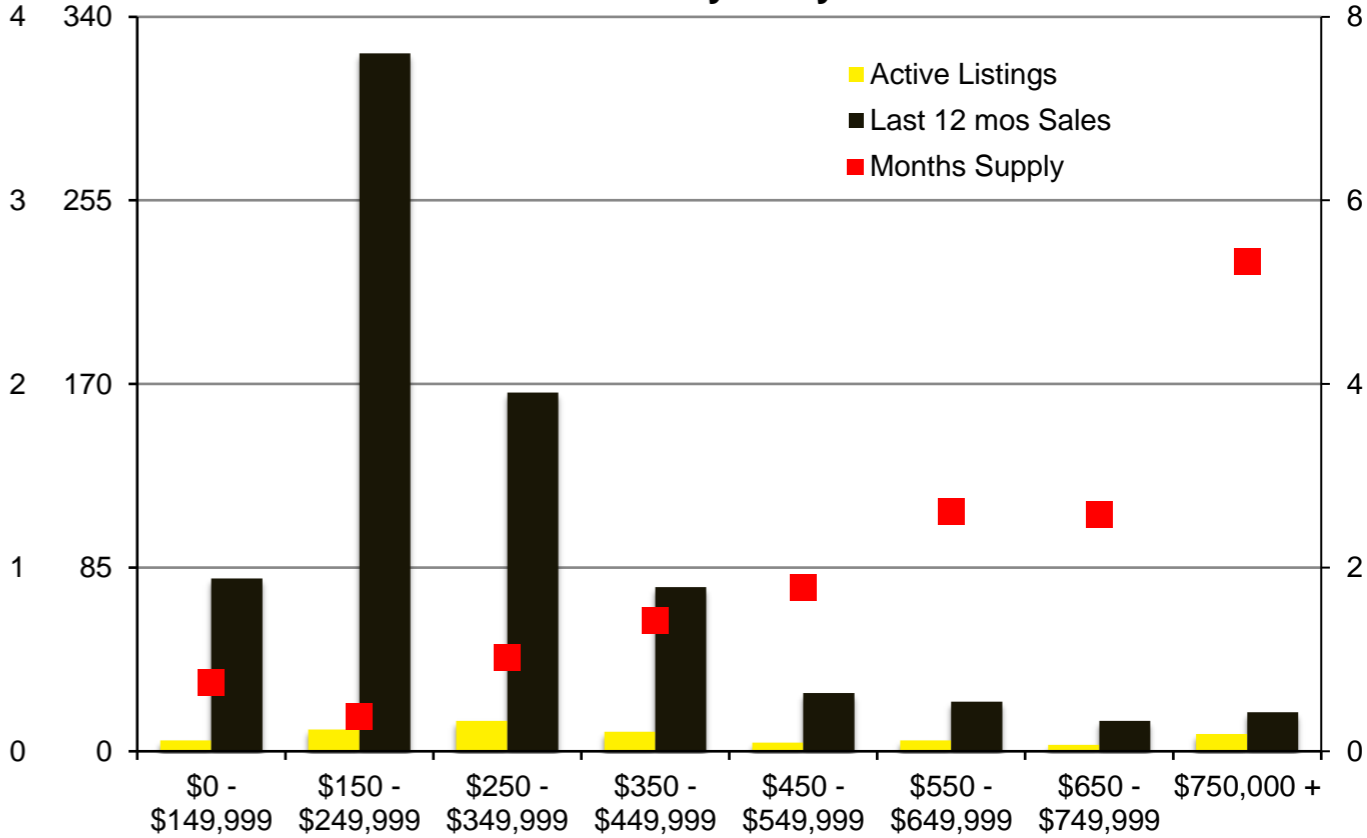

INDICATORS

JULY 2021

NORTH GEORGIA JULY 2021

Banks County - July 2021

Barrow County - July 2021

Cherokee County - July 2021

Dawson County - July 2021

Forsyth County - July 2021

Franklin County - July 2021

Gwinnett County - July 2021

Habersham County - July 2021

Hall County – July 2021

Jackson County - July 2021

Lumpkin County - July 2021

Pickens County – July 2021

Rabun County – July 2021

Stephens County - July 2021

Walton County – July 2021

White County - July 2021