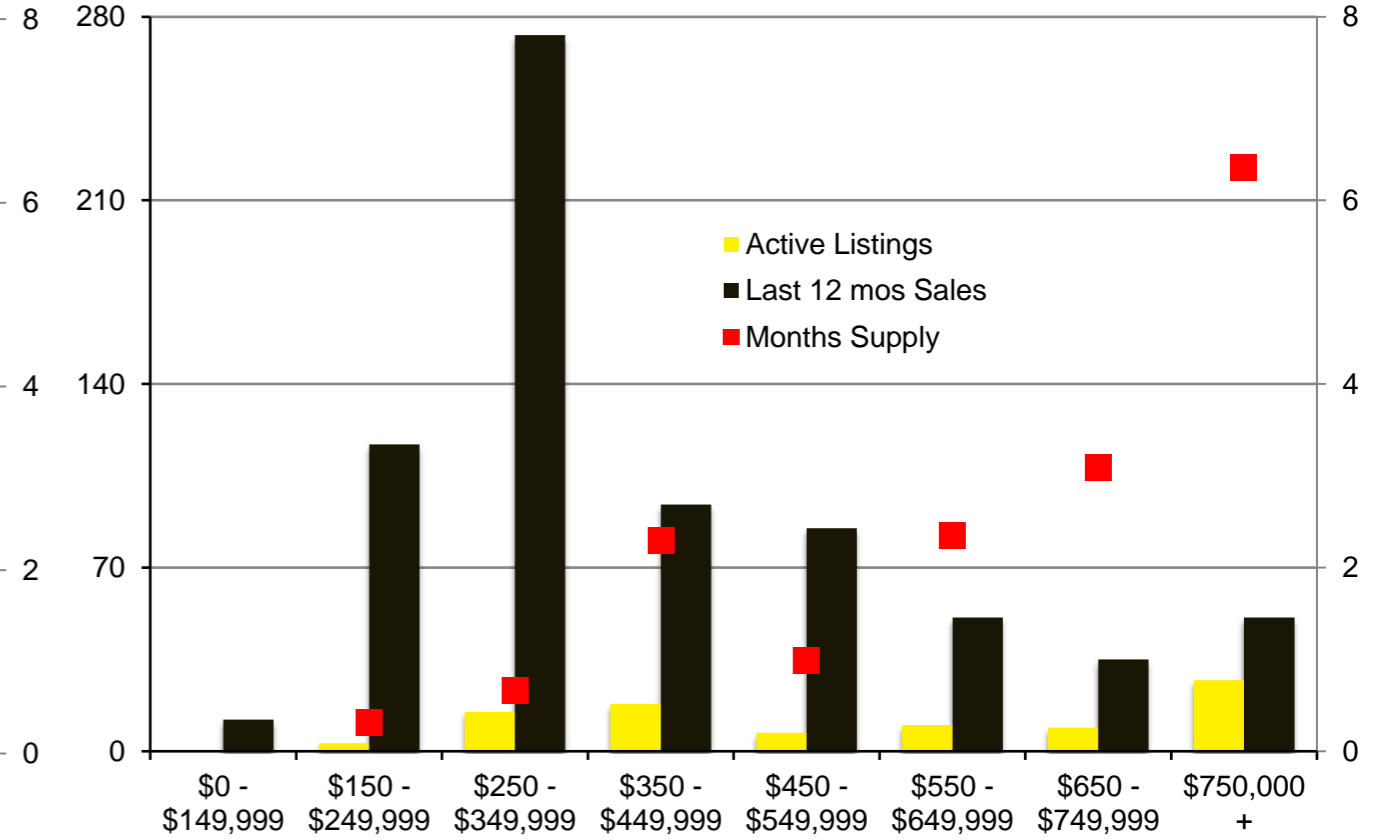

INDICATORS

JULY 2021

NORTH GEORGIA JULY 2021

Banks County - July 2021

Barrow County - July 2021

Cherokee County - July 2021

Dawson County - July 2021

Forsyth County - July 2021

Franklin County - July 2021

Gwinnett County - July 2021

Habersham County - July 2021

Hall County – July 2021

Jackson County - July 2021

Lumpkin County - July 2021

Pickens County – July 2021

Rabun County – July 2021

Stephens County - July 2021

Walton County – July 2021

White County - July 2021