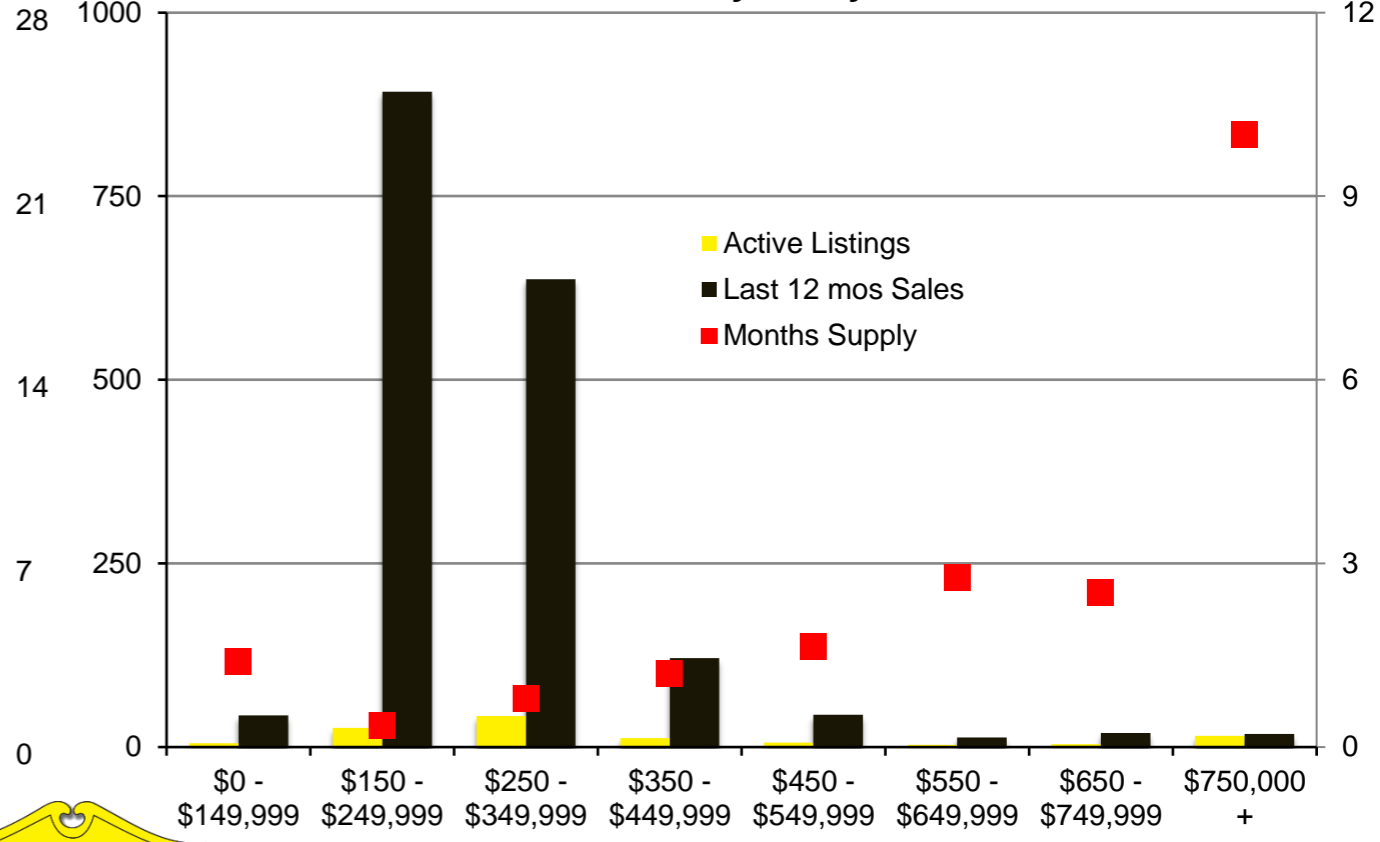

INDICATORS

JULY 2021

NORTH GEORGIA JULY 2021

Banks County - July 2021

Barrow County - July 2021

Cherokee County - July 2021

Dawson County - July 2021

Forsyth County - July 2021

Franklin County - July 2021

Gwinnett County - July 2021

Habersham County - July 2021

Hall County – July 2021

Jackson County - July 2021

Lumpkin County - July 2021

Pickens County – July 2021

Rabun County – July 2021

Stephens County - July 2021

Walton County – July 2021

White County - July 2021