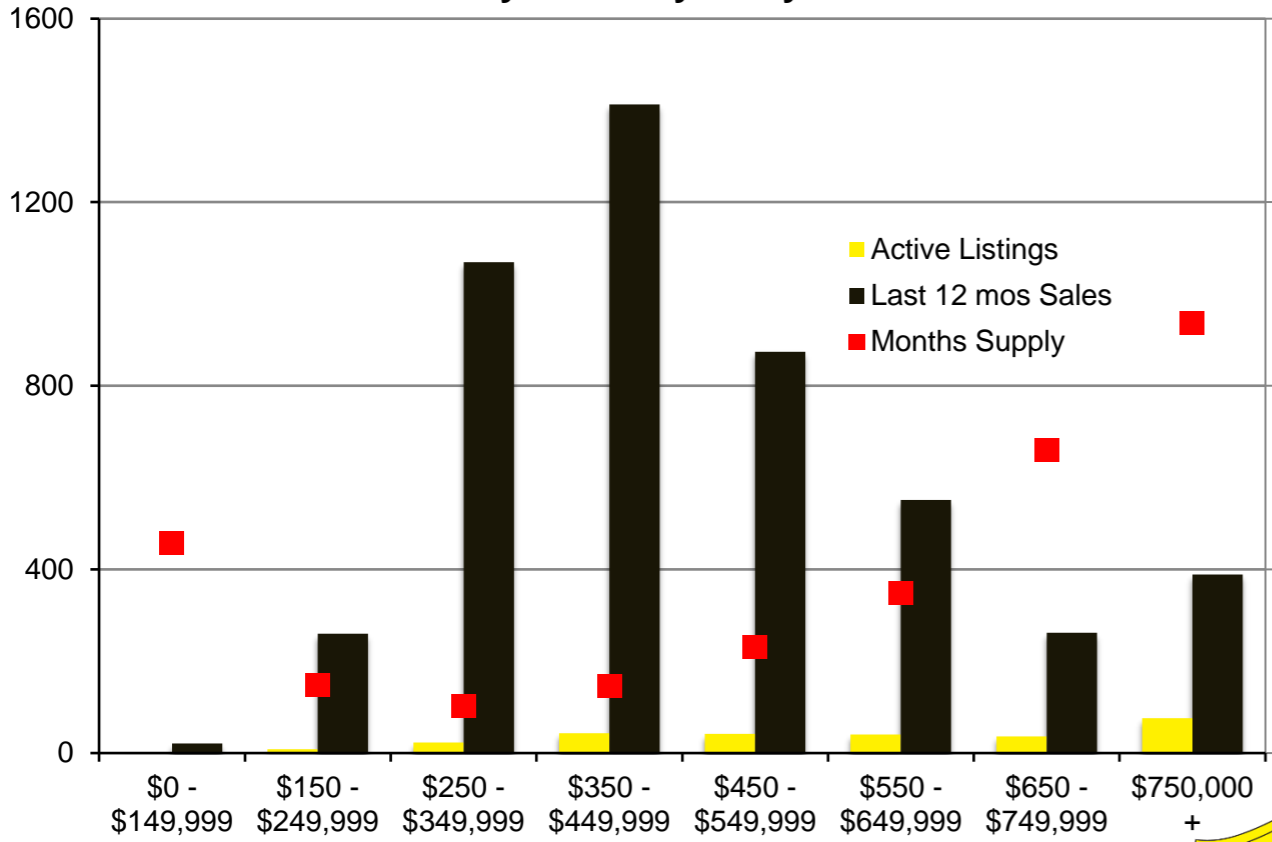

INDICATORS

JULY 2021

NORTH GEORGIA JULY 2021

Banks County - July 2021

Barrow County - July 2021

Cherokee County - July 2021

Dawson County - July 2021

Forsyth County - July 2021

Franklin County - July 2021

Gwinnett County - July 2021

Habersham County - July 2021

Hall County – July 2021

Jackson County - July 2021

Lumpkin County - July 2021

Pickens County – July 2021

Rabun County – July 2021

Stephens County - July 2021

Walton County – July 2021

White County - July 2021