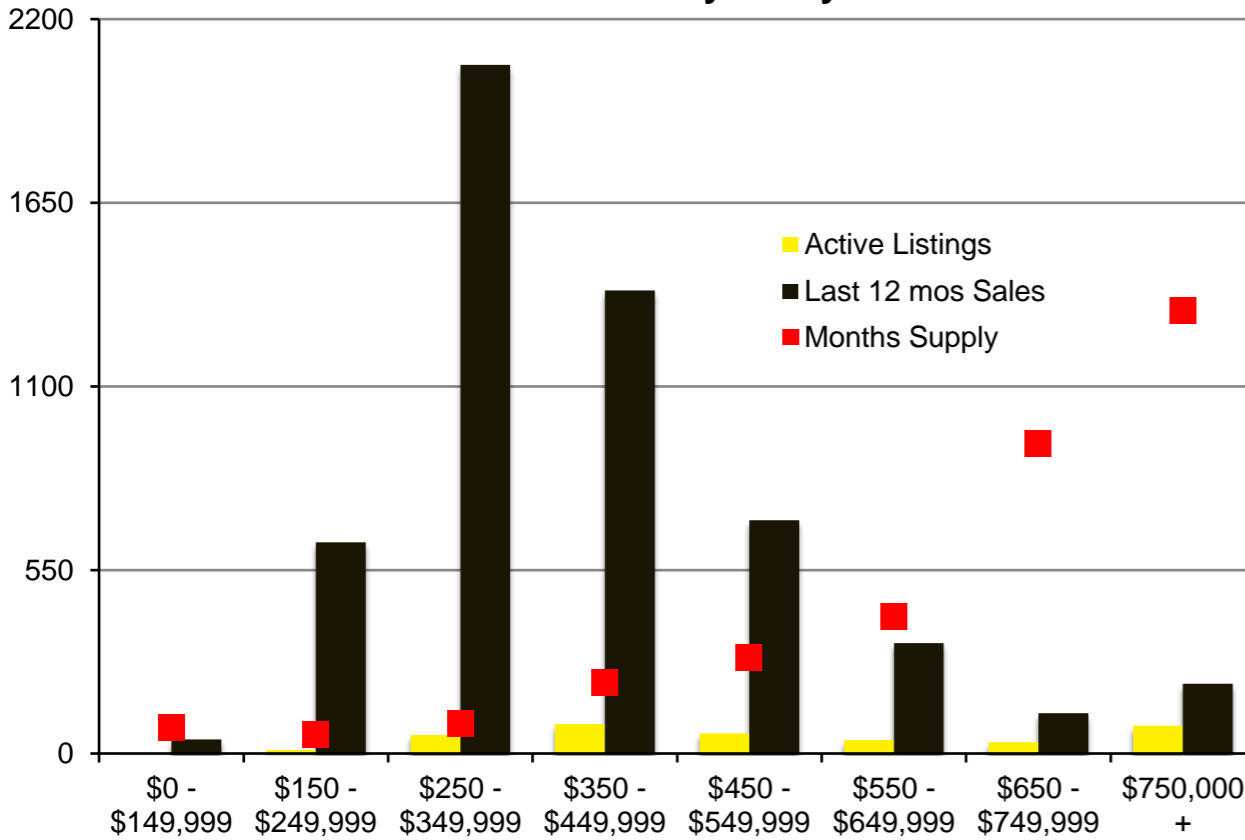

INDICATORS

JULY 2021

NORTH GEORGIA JULY 2021

Banks County - July 2021

Barrow County - July 2021

Cherokee County - July 2021

Dawson County - July 2021

Forsyth County - July 2021

Franklin County - July 2021

Gwinnett County - July 2021

Habersham County - July 2021

Hall County – July 2021

Jackson County - July 2021

Lumpkin County - July 2021

Pickens County – July 2021

Rabun County – July 2021

Stephens County - July 2021

Walton County – July 2021

White County - July 2021