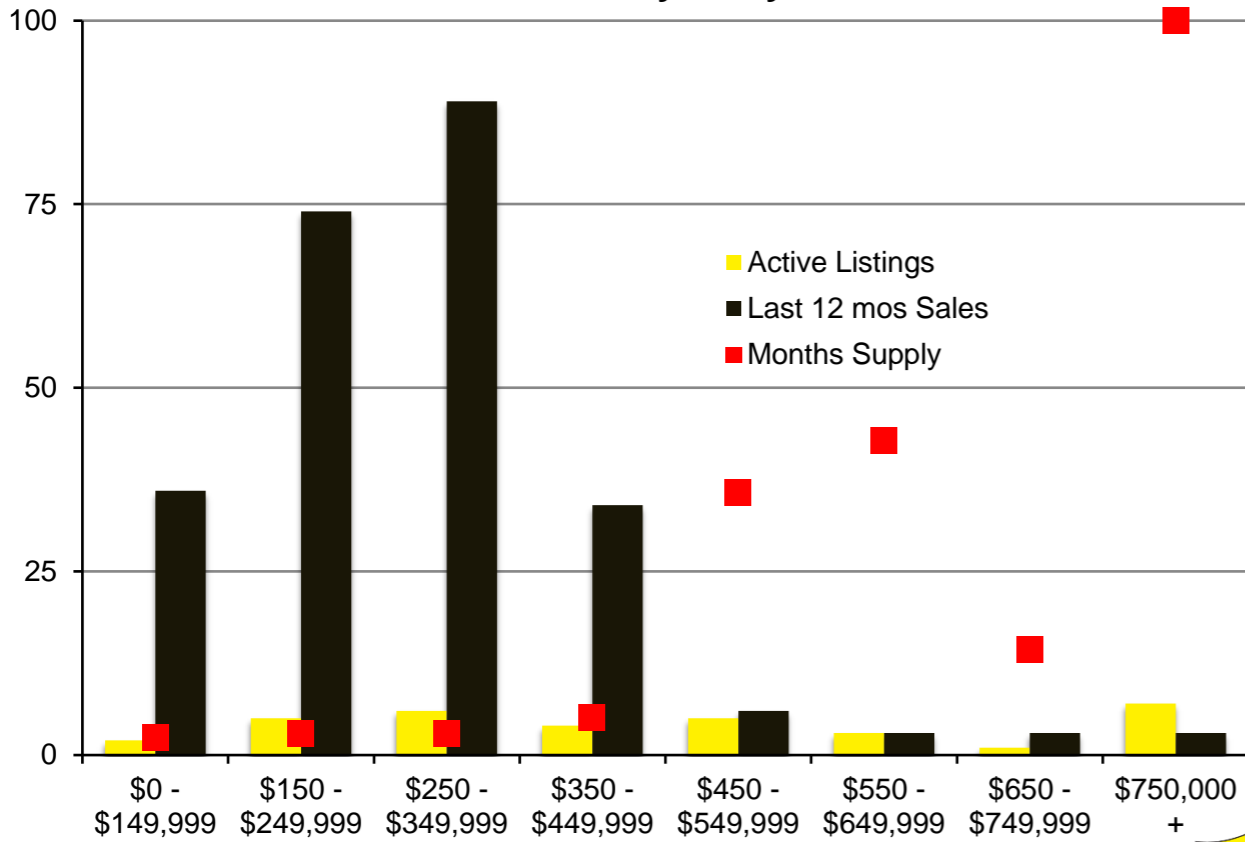

INDICATORS

JULY 2021

NORTH GEORGIA JULY 2021

Banks County - July 2021

Barrow County - July 2021

Cherokee County - July 2021

Dawson County - July 2021

Forsyth County - July 2021

Franklin County - July 2021

Gwinnett County - July 2021

Habersham County - July 2021

Hall County – July 2021

Jackson County - July 2021

Lumpkin County - July 2021

Pickens County – July 2021

Rabun County – July 2021

Stephens County - July 2021

Walton County – July 2021

White County - July 2021