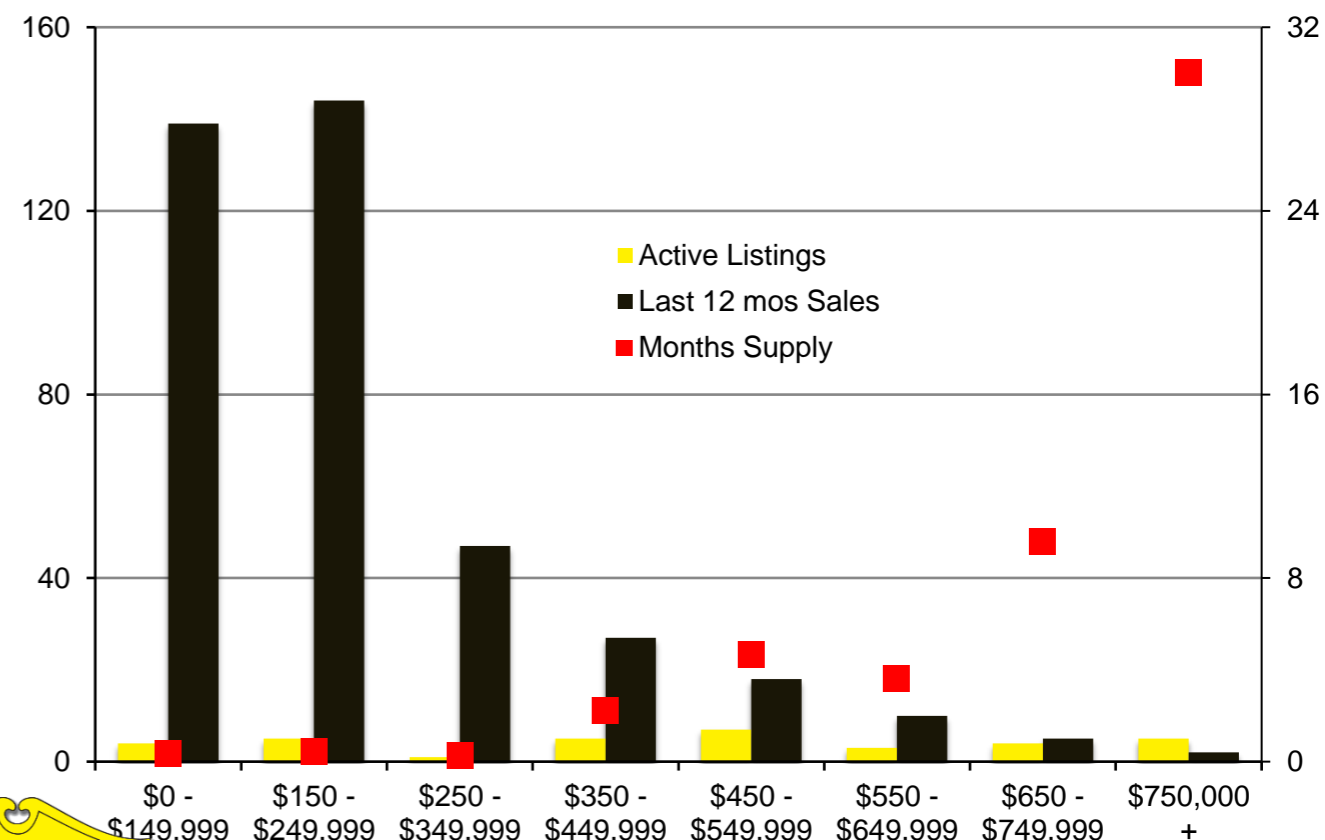

INDICATORS

JULY 2021

NORTH GEORGIA JULY 2021

Banks County - July 2021

Barrow County - July 2021

Cherokee County - July 2021

Dawson County - July 2021

Forsyth County - July 2021

Franklin County - July 2021

Gwinnett County - July 2021

Habersham County - July 2021

Hall County – July 2021

Jackson County - July 2021

Lumpkin County - July 2021

Pickens County – July 2021

Rabun County – July 2021

Stephens County - July 2021

Walton County – July 2021

White County - July 2021