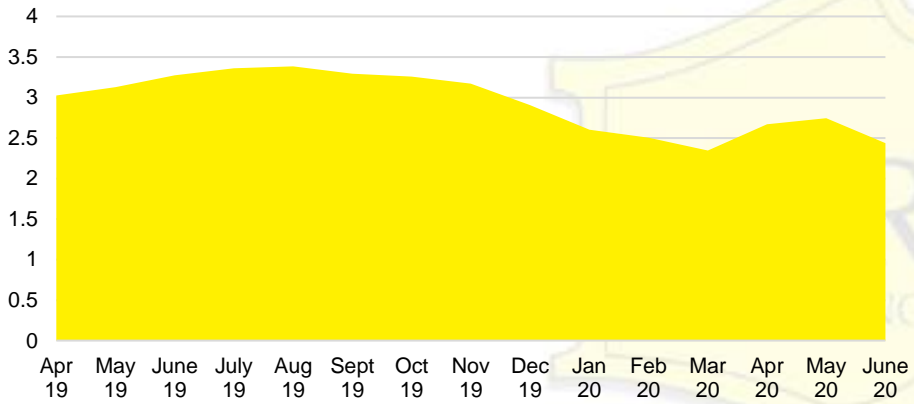

NORTH GEORGIA DEEP DIVE MARKET DATA

July 2020

JULY 2020

DEEPER DIVE

NORTH GEORGIA QUICK N'DICATORS

NORTH GEORGIA MONTHS OF SUPPLY

NORTH GEORGIA SALES VOLUME VS SUPPLY

NORTH GEORGIA SALES BY PRICE POINT