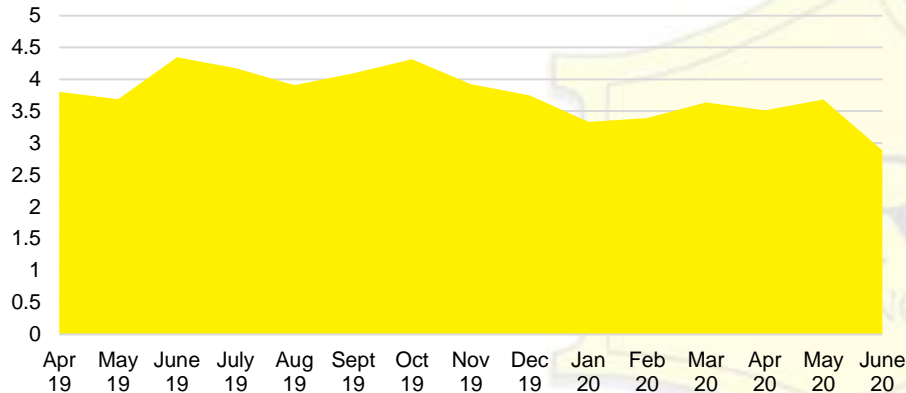

LUMPKIN COUNTY MONTHS OF SUPPLY