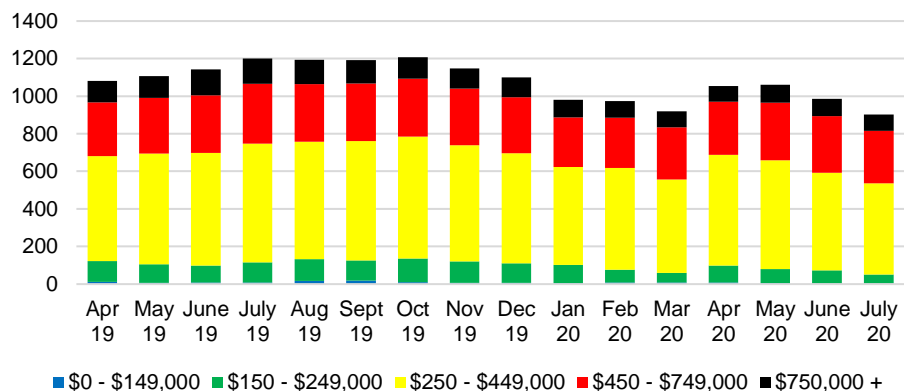

BANKS COUNTY INVENTORY BY SALES POINT

BARROW COUNTY QUICK N'DICATORS

BARROW COUNTY SALES VOLUME VS SUPPLY

BARROW COUNTY MONTHS OF SUPPLY

BARROW COUNTY 12 MONTH AVERAGE SALES PRICE

BARROW COUNTY SALES BY PRICE POINT

BARROW COUNTY INVENTORY BY PRICE POINT

CHEROKEE COUNTY QUICK N'DICATORS

CHEROKEE COUNTY SALES VOLUME VS SUPPLY

CHEROKEE COUNTY MONTHS OF SUPPLY

CHEROKEE COUNTY 12 MONTH AVERAGE SALES PRICE

CHEROKEE COUNTY SALES BY PRICE POINT

CHEROKEE COUNTY INVENTORY BY PRICE POINT

DAWSON COUNTY QUICK N'DICATORS

DAWSON COUNTY SALES VOLUME VS SUPPLY

DAWSON COUNTY MONTHS OF SUPPLY

DAWSON COUNTY 12 MONTH AVERAGE SALES PRICE

DAWSON COUNTY SALES BY PRICE POINT