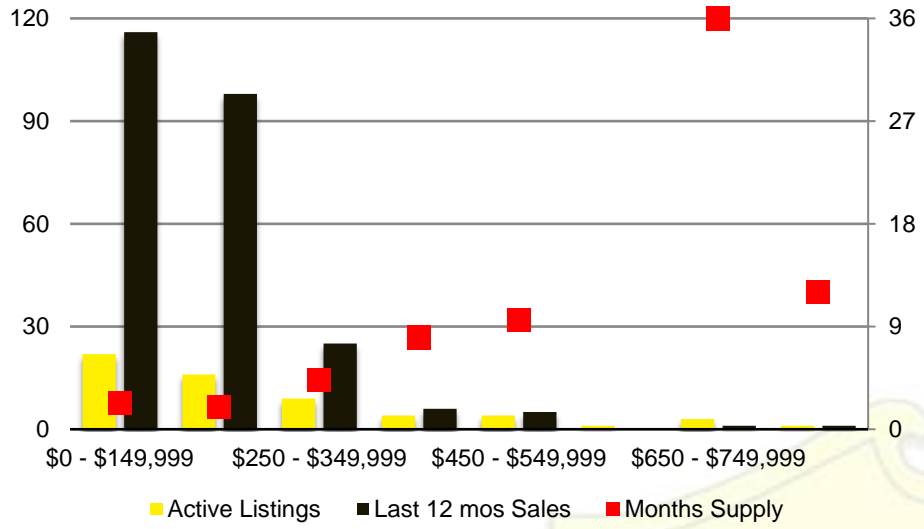

CHEROKEE COUNTY INVENTORY BY PRICE POINT

DAWSON COUNTY QUICK N'DICATORS

DAWSON COUNTY SALES VOLUME VS SUPPLY

DAWSON COUNTY MONTHS OF SUPPLY

DAWSON COUNTY 12 MONTH AVERAGE SALES PRICE

DAWSON COUNTY SALES BY PRICE POINT

DAWSON COUNTY INVENTORY BY PRICE POINT

FORSYTH COUNTY QUICK N'DICATORS

FORSYTH COUNTY SALES VOLUME VS SUPPLY

FORSYTH COUNTY MONTHS OF SUPPLY

FORSYTH COUNTY 12 MONTH AVERAGE SALES PRICE

FORSYTH COUNTY SALES BY PRICE POINT

FORSYTH COUNTY INVENTORY BY PRICE POINT

FRANKLIN COUNTY QUICK N'DICATORS

FRANKLIN COUTY 12 MONTH AVERAGE SALES PRICE

FRANKLIN COUNTY SALES BY PRICE POINT

GWINNETT COUNTY QUICK N'DICATORS

GWINNETT COUNTY SALES VOLUME VS SUPPLY