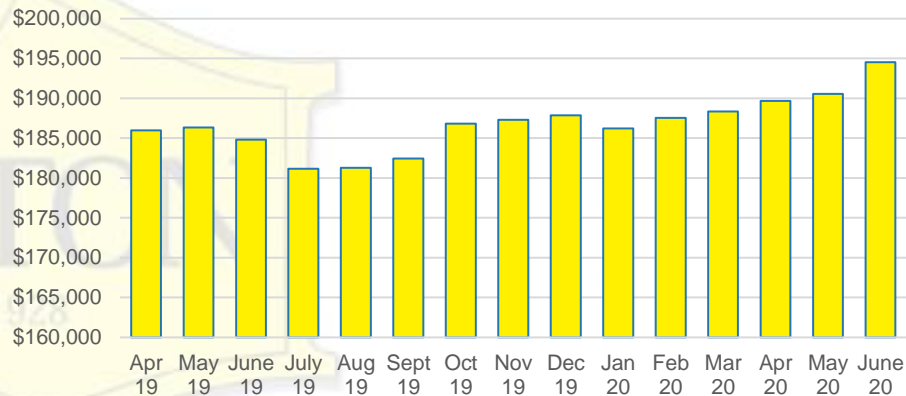

WALTON COUNTY MONTHS OF SUPPLY

WALTON COUTY 12 MONTH AVERAGE SALES PRICE

WALTON COUNTY SALES BY PRICE POINT

WALTON COUNTY INVENTORY BY PRICE POINT

WHITE COUNTY QUICK N'DICATORS

WHITE COUNTY SALES VOLUME VS SUPPLY

WHITE COUNTY MONTHS OF SUPPLY

WHITE COUTY 12 MONTH AVERAGE SALES PRICE

WHITE COUNTY SALES BY PRICE POINT

WHITE COUNTY INVENTORY BY PRICE POINT