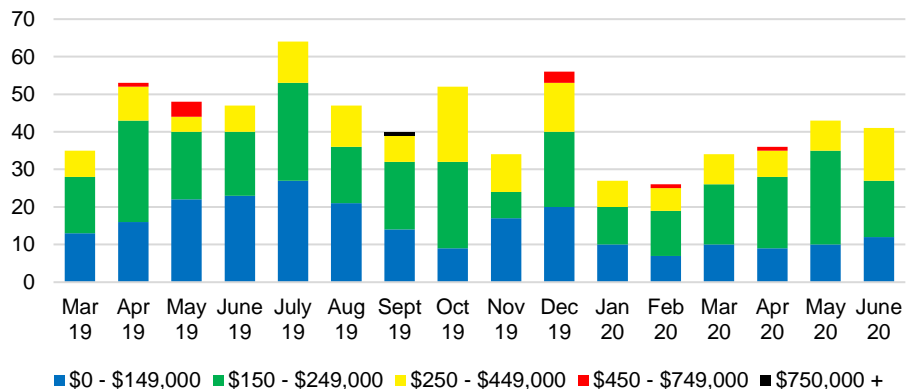

WALTON COUNTY MONTHS OF SUPPLY

WALTON COUTY 12 MONTH AVERAGE SALES PRICE

WALTON COUNTY SALES BY PRICE POINT

WALTON COUNTY INVENTORY BY PRICE POINT

WHITE COUNTY QUICK N'DICATORS

WHITE COUNTY SALES VOLUME VS SUPPLY

WHITE COUNTY MONTHS OF SUPPLY

WHITE COUTY 12 MONTH AVERAGE SALES PRICE

WHITE COUNTY SALES BY PRICE POINT

WHITE COUNTY INVENTORY BY PRICE POINT