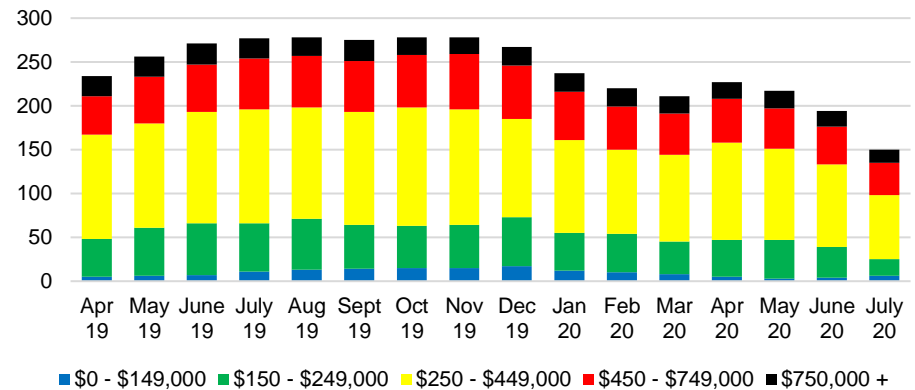

PICKENS COUNTY MONTHS OF SUPPLY

PICKENS COUNTY 12 MONTH AVERAGE SALES PRICE

PICKENS COUNTY SALES BY PRICE POINT

PICKENS COUNTY INVENTORY BY PRICE POINT

RABUN COUNTY QUICK N'DICATORS

RABUN COUNTY SALES VOLUME VS SUPPLY

RABUN COUNTY MONTHS OF SUPPLY

RABUN COUNTY 12 MONTH AVERAGE SALES PRICE

RABUN COUNTY SALES BY PRICE POINT

RABUN COUNTY INVENTORY BY PRICE POINT

STEPHENS COUNTY QUICK N'DICATORS

STEPHENS COUNTY SALES VOLUME VS SUPPLY