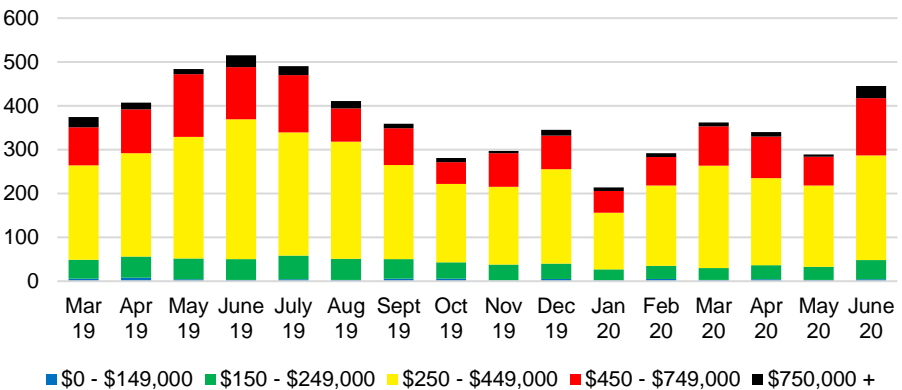

CHEROKEE COUNTY INVENTORY BY PRICE POINT

DAWSON COUNTY QUICK N'DICATORS

DAWSON COUNTY SALES VOLUME VS SUPPLY

DAWSON COUNTY MONTHS OF SUPPLY

DAWSON COUNTY 12 MONTH AVERAGE SALES PRICE

DAWSON COUNTY SALES BY PRICE POINT

DAWSON COUNTY INVENTORY BY PRICE POINT

FORSYTH COUNTY QUICK N'DICATORS

FORSYTH COUNTY SALES VOLUME VS SUPPLY

FORSYTH COUNTY MONTHS OF SUPPLY

FORSYTH COUNTY 12 MONTH AVERAGE SALES PRICE

FORSYTH COUNTY SALES BY PRICE POINT

FORSYTH COUNTY INVENTORY BY PRICE POINT

FRANKLIN COUNTY QUICK N'DICATORS

FRANKLIN COUTY 12 MONTH AVERAGE SALES PRICE

FRANKLIN COUNTY SALES BY PRICE POINT

GWINNETT COUNTY QUICK N'DICATORS

GWINNETT COUNTY SALES VOLUME VS SUPPLY