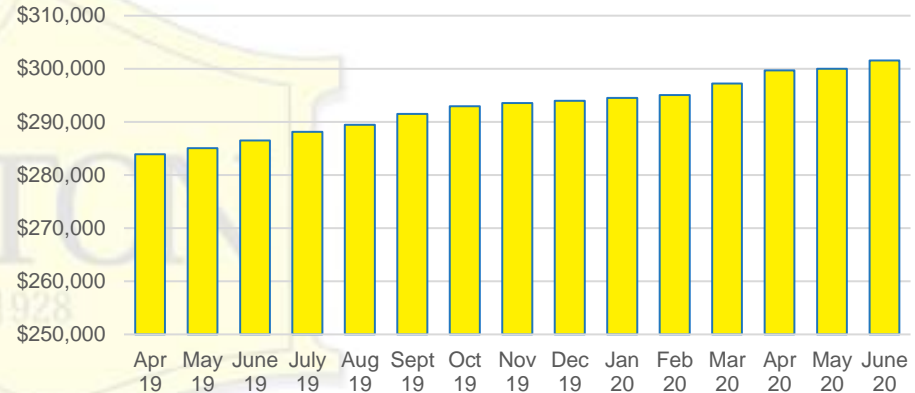

GWINNETT COUNTY 12 MONTH AVERAGE SALES PRICE