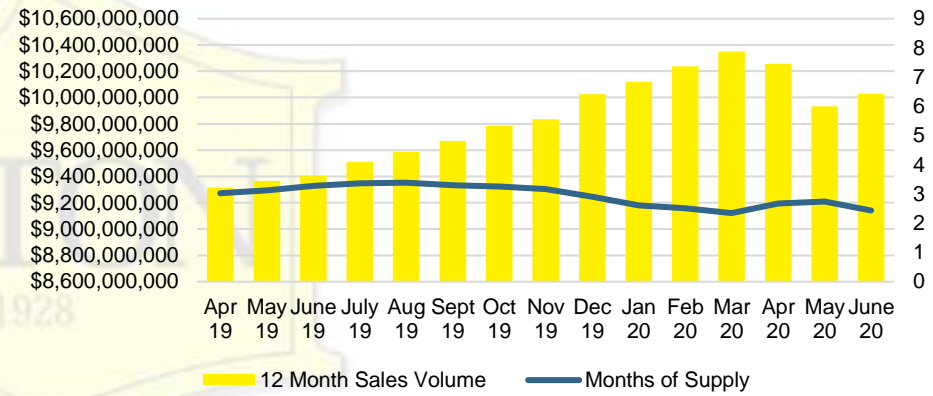

NORTH GEORGIA DEEP DIVE MARKET DATA

July 2020

JULY 2020

DEEPER DIVE

NORTH GEORGIA QUICK N'DICATORS

NORTH GEORGIA MONTHS OF SUPPLY

NORTH GEORGIA SALES VOLUME VS SUPPLY

NORTH GEORGIA SALES BY PRICE POINT