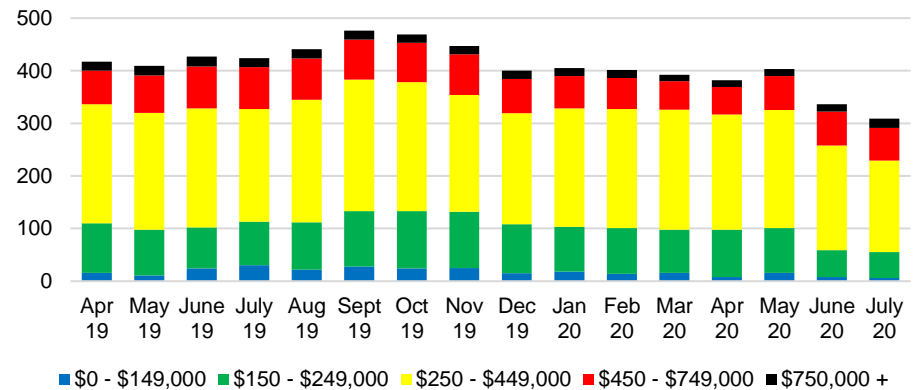

WALTON COUNTY MONTHS OF SUPPLY

WALTON COUTY 12 MONTH AVERAGE SALES PRICE

WALTON COUNTY SALES BY PRICE POINT

WALTON COUNTY INVENTORY BY PRICE POINT

WHITE COUNTY QUICK N'DICATORS

WHITE COUNTY SALES VOLUME VS SUPPLY

WHITE COUNTY MONTHS OF SUPPLY

WHITE COUTY 12 MONTH AVERAGE SALES PRICE

WHITE COUNTY SALES BY PRICE POINT

WHITE COUNTY INVENTORY BY PRICE POINT