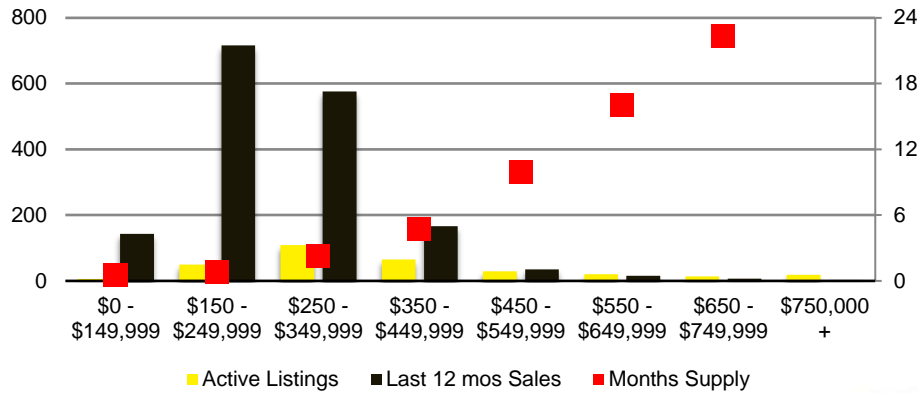

RABUN COUNTY MONTHS OF SUPPLY

RABUN COUNTY 12 MONTH AVERAGE SALES PRICE

RABUN COUNTY SALES BY PRICE POINT

RABUN COUNTY INVENTORY BY PRICE POINT

STEPHENS COUNTY QUICK N'DICATORS

STEPHENS COUNTY SALES VOLUME VS SUPPLY

STEPHENS COUNTY MONTHS OF SUPPLY

STEPHENS COUNTY 12 MONTH AVERAGE SALES PRICE

STEPHENS COUNTY SALES BY PRICE POINT

STEPHENS COUNTY INVENTORY BY PRICE POINT

WALTON COUNTY QUICK N'DICATORS

WALTON COUNTY SALES VOLUME VS SUPPLY