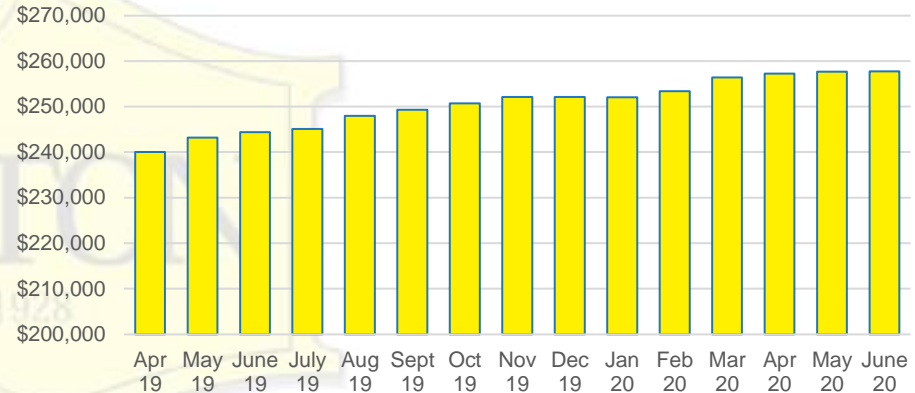

WALTON COUTY 12 MONTH AVERAGE SALES PRICE