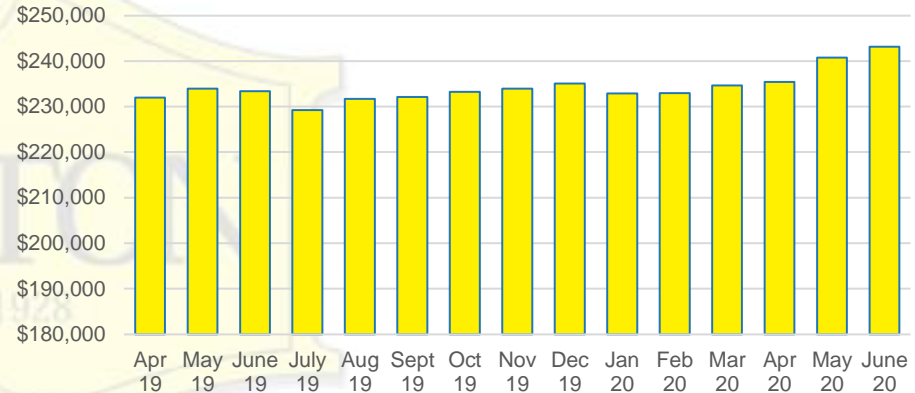

LUMPKIN COUNTY AVERAGE SALES PRICE