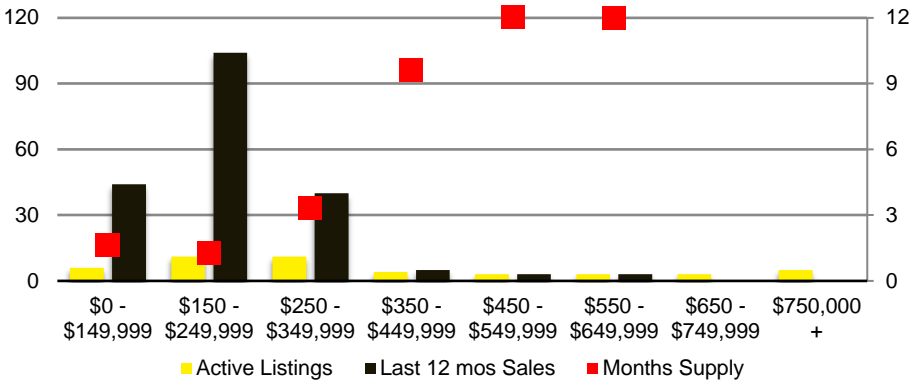

NORTH GEORGIA DEEP DIVE MARKET DATA

July 2020

JULY 2020

DEEPER DIVE

NORTH GEORGIA QUICK N'DICATORS

NORTH GEORGIA MONTHS OF SUPPLY

NORTH GEORGIA SALES VOLUME VS SUPPLY

NORTH GEORGIA SALES BY PRICE POINT

NORTH GEORGIA INVENTORY BY PRICE POINT

BANKS COUNTY QUICK N'DICATORS

BANKS COUNTY SALES VOLUME VS SUPPLY

BANKS COUNTY MONTHS OF SUPPLY

BANKS COUNTY 12 MONTH AVERAGE SALES PRICE

BANKS COUNTY SALES BY PRICE POINT

WALTON COUNTY MONTHS OF SUPPLY

WALTON COUTY 12 MONTH AVERAGE SALES PRICE

WALTON COUNTY SALES BY PRICE POINT

WALTON COUNTY INVENTORY BY PRICE POINT

WHITE COUNTY QUICK N'DICATORS

WHITE COUNTY SALES VOLUME VS SUPPLY

WHITE COUNTY MONTHS OF SUPPLY

WHITE COUTY 12 MONTH AVERAGE SALES PRICE

WHITE COUNTY SALES BY PRICE POINT

WHITE COUNTY INVENTORY BY PRICE POINT