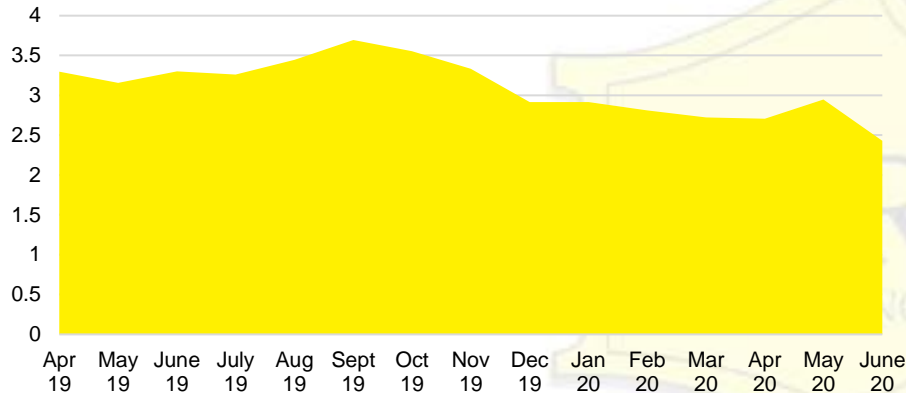

WALTON COUNTY MONTHS OF SUPPLY