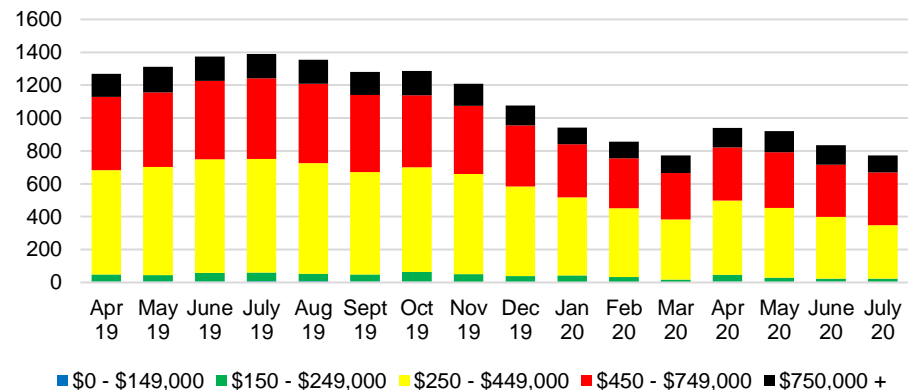

CHEROKEE COUNTY INVENTORY BY PRICE POINT

DAWSON COUNTY QUICK N'DICATORS

DAWSON COUNTY SALES VOLUME VS SUPPLY

DAWSON COUNTY MONTHS OF SUPPLY

DAWSON COUNTY 12 MONTH AVERAGE SALES PRICE

DAWSON COUNTY SALES BY PRICE POINT

DAWSON COUNTY INVENTORY BY PRICE POINT

FORSYTH COUNTY QUICK N'DICATORS

FORSYTH COUNTY SALES VOLUME VS SUPPLY

FORSYTH COUNTY MONTHS OF SUPPLY

FORSYTH COUNTY 12 MONTH AVERAGE SALES PRICE

FORSYTH COUNTY SALES BY PRICE POINT

FORSYTH COUNTY INVENTORY BY PRICE POINT

FRANKLIN COUNTY QUICK N'DICATORS

FRANKLIN COUTY 12 MONTH AVERAGE SALES PRICE

FRANKLIN COUNTY SALES BY PRICE POINT

GWINNETT COUNTY QUICK N'DICATORS

GWINNETT COUNTY SALES VOLUME VS SUPPLY