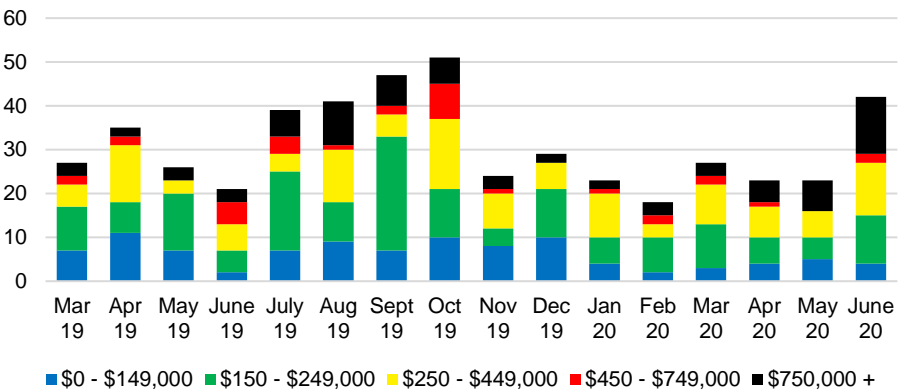

PICKENS COUNTY MONTHS OF SUPPLY

PICKENS COUNTY 12 MONTH AVERAGE SALES PRICE

PICKENS COUNTY SALES BY PRICE POINT

PICKENS COUNTY INVENTORY BY PRICE POINT

RABUN COUNTY QUICK N'DICATORS

RABUN COUNTY SALES VOLUME VS SUPPLY

RABUN COUNTY MONTHS OF SUPPLY

RABUN COUNTY 12 MONTH AVERAGE SALES PRICE

RABUN COUNTY SALES BY PRICE POINT

RABUN COUNTY INVENTORY BY PRICE POINT

STEPHENS COUNTY QUICK N'DICATORS

STEPHENS COUNTY SALES VOLUME VS SUPPLY