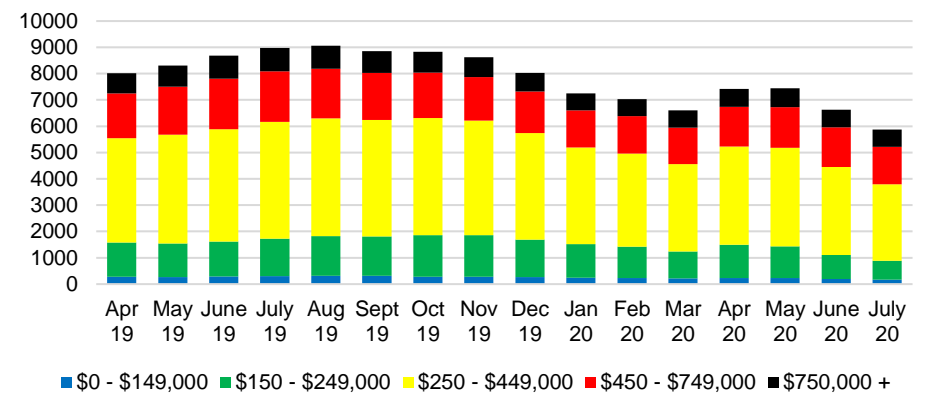

NORTH GEORGIA INVENTORY BY PRICE POINT