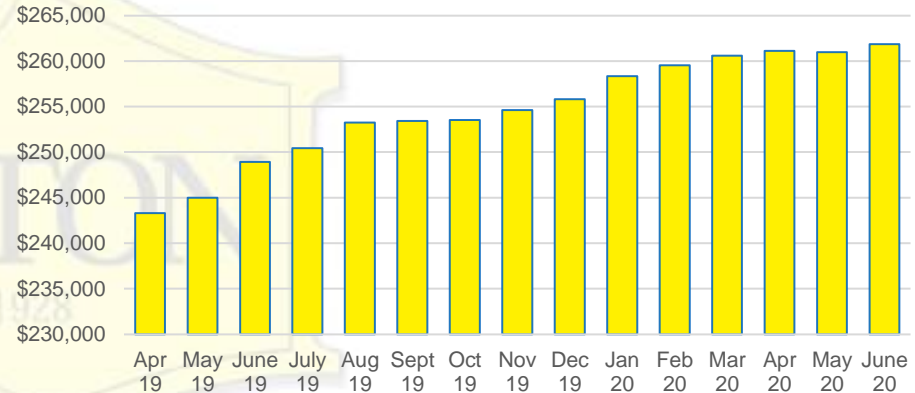

JACKSON COUTY 12 MONTH AVERAGE SALES PRICE