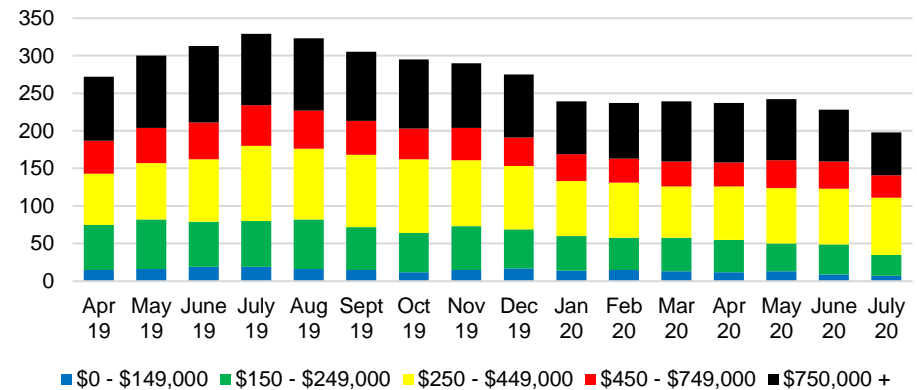

RABUN COUNTY MONTHS OF SUPPLY

RABUN COUNTY 12 MONTH AVERAGE SALES PRICE

RABUN COUNTY SALES BY PRICE POINT

RABUN COUNTY INVENTORY BY PRICE POINT

STEPHENS COUNTY QUICK N'DICATORS

STEPHENS COUNTY SALES VOLUME VS SUPPLY