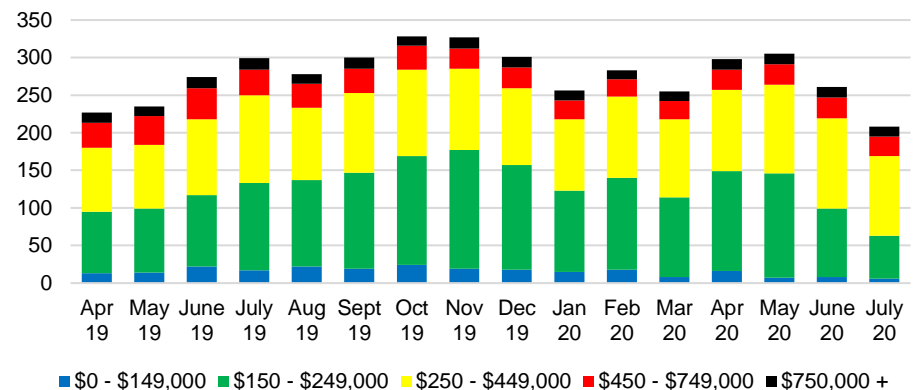

BANKS COUNTY INVENTORY BY SALES POINT

BARROW COUNTY QUICK N'DICATORS

BARROW COUNTY SALES VOLUME VS SUPPLY

BARROW COUNTY MONTHS OF SUPPLY

BARROW COUNTY 12 MONTH AVERAGE SALES PRICE

BARROW COUNTY SALES BY PRICE POINT

BARROW COUNTY INVENTORY BY PRICE POINT

CHEROKEE COUNTY QUICK N'DICATORS

CHEROKEE COUNTY SALES VOLUME VS SUPPLY

CHEROKEE COUNTY MONTHS OF SUPPLY

CHEROKEE COUNTY 12 MONTH AVERAGE SALES PRICE

CHEROKEE COUNTY SALES BY PRICE POINT