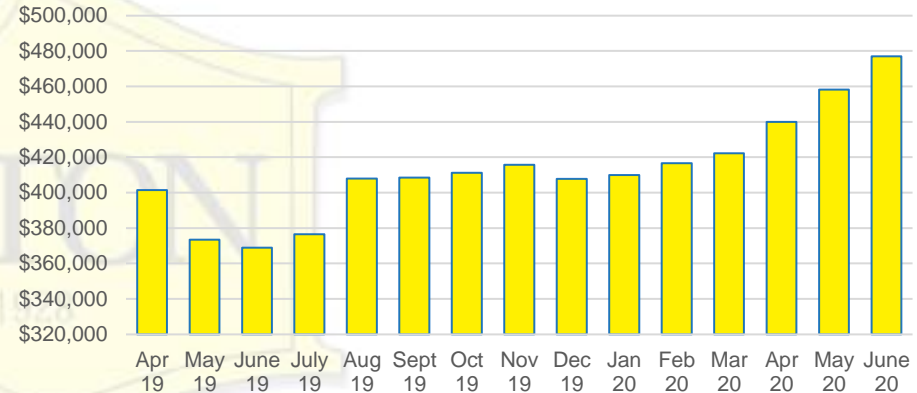

PICKENS COUNTY MONTHS OF SUPPLY

PICKENS COUNTY 12 MONTH AVERAGE SALES PRICE

PICKENS COUNTY SALES BY PRICE POINT

PICKENS COUNTY INVENTORY BY PRICE POINT

RABUN COUNTY QUICK N'DICATORS

RABUN COUNTY SALES VOLUME VS SUPPLY

RABUN COUNTY MONTHS OF SUPPLY

RABUN COUNTY 12 MONTH AVERAGE SALES PRICE

RABUN COUNTY SALES BY PRICE POINT

RABUN COUNTY INVENTORY BY PRICE POINT

STEPHENS COUNTY QUICK N'DICATORS

STEPHENS COUNTY SALES VOLUME VS SUPPLY