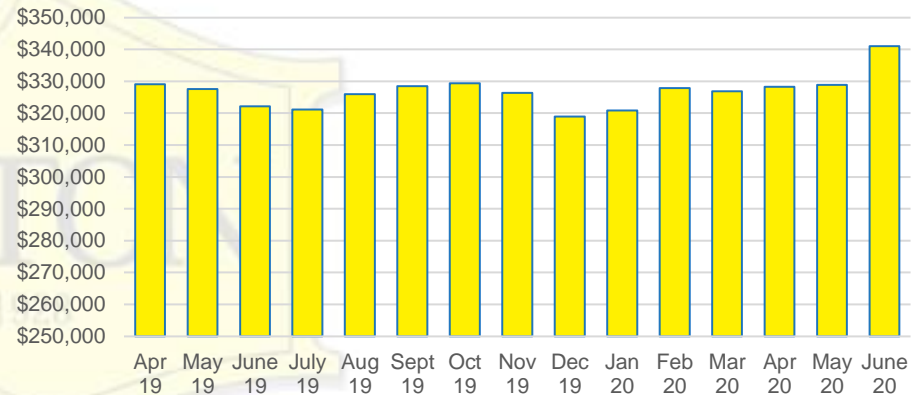

BARROW COUNTY INVENTORY BY PRICE POINT

CHEROKEE COUNTY QUICK N'DICATORS

CHEROKEE COUNTY SALES VOLUME VS SUPPLY

CHEROKEE COUNTY MONTHS OF SUPPLY

CHEROKEE COUNTY 12 MONTH AVERAGE SALES PRICE

CHEROKEE COUNTY SALES BY PRICE POINT

CHEROKEE COUNTY INVENTORY BY PRICE POINT

DAWSON COUNTY QUICK N'DICATORS

DAWSON COUNTY SALES VOLUME VS SUPPLY

DAWSON COUNTY MONTHS OF SUPPLY

DAWSON COUNTY 12 MONTH AVERAGE SALES PRICE

DAWSON COUNTY SALES BY PRICE POINT

DAWSON COUNTY INVENTORY BY PRICE POINT

FORSYTH COUNTY QUICK N'DICATORS

FORSYTH COUNTY SALES VOLUME VS SUPPLY

FORSYTH COUNTY MONTHS OF SUPPLY

FORSYTH COUNTY 12 MONTH AVERAGE SALES PRICE

FORSYTH COUNTY SALES BY PRICE POINT