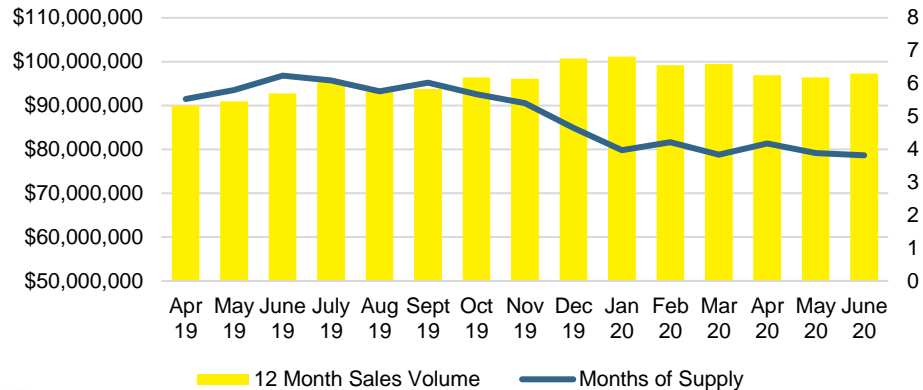

WALTON COUNTY MONTHS OF SUPPLY

WALTON COUTY 12 MONTH AVERAGE SALES PRICE

WALTON COUNTY SALES BY PRICE POINT

WALTON COUNTY INVENTORY BY PRICE POINT

WHITE COUNTY QUICK N'DICATORS

WHITE COUNTY SALES VOLUME VS SUPPLY

WHITE COUNTY MONTHS OF SUPPLY

WHITE COUTY 12 MONTH AVERAGE SALES PRICE

WHITE COUNTY SALES BY PRICE POINT

WHITE COUNTY INVENTORY BY PRICE POINT