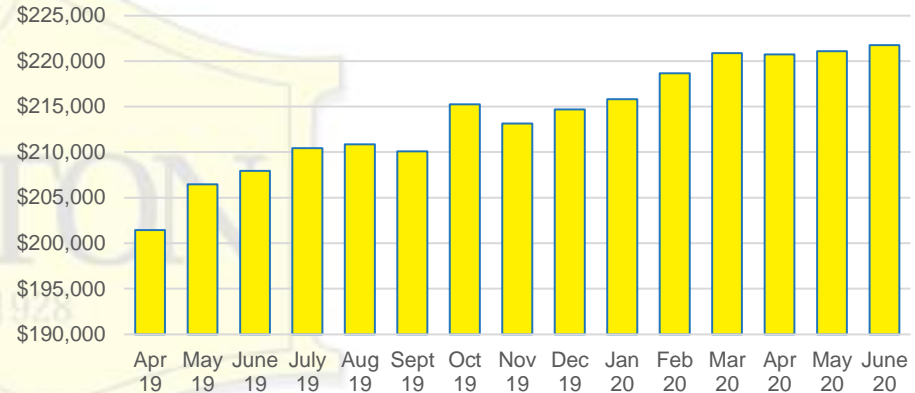

HABERSHAM COUNTY 12 MONTH AVERAGE SALES PRICE