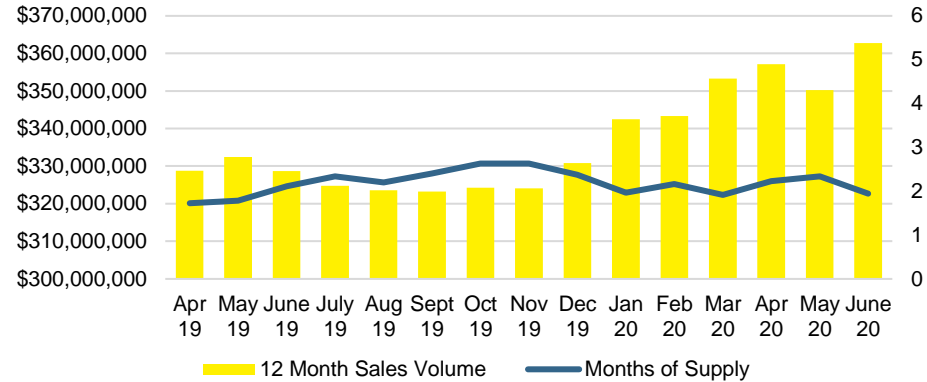

NORTH GEORGIA INVENTORY BY PRICE POINT

BANKS COUNTY QUICK N'DICATORS

BANKS COUNTY SALES VOLUME VS SUPPLY

BANKS COUNTY MONTHS OF SUPPLY

BANKS COUNTY 12 MONTH AVERAGE SALES PRICE

BANKS COUNTY SALES BY PRICE POINT

BANKS COUNTY INVENTORY BY SALES POINT

BARROW COUNTY QUICK N'DICATORS

BARROW COUNTY SALES VOLUME VS SUPPLY

BARROW COUNTY MONTHS OF SUPPLY

BARROW COUNTY 12 MONTH AVERAGE SALES PRICE

BARROW COUNTY SALES BY PRICE POINT