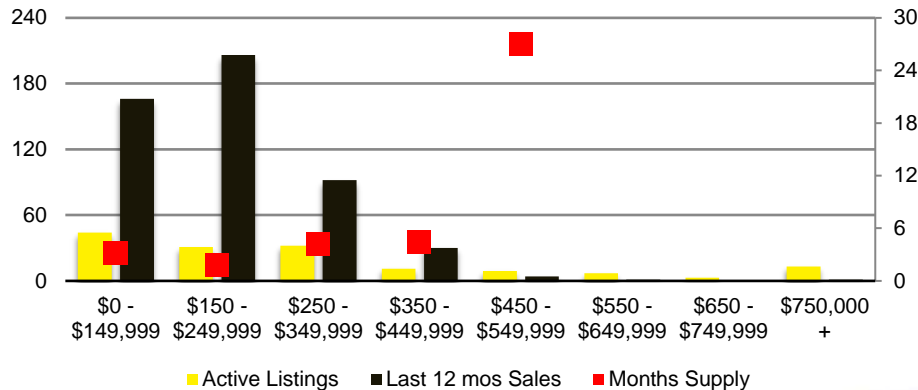

WALTON COUNTY MONTHS OF SUPPLY

WALTON COUTY 12 MONTH AVERAGE SALES PRICE

WALTON COUNTY SALES BY PRICE POINT

WALTON COUNTY INVENTORY BY PRICE POINT

WHITE COUNTY QUICK N'DICATORS

WHITE COUNTY SALES VOLUME VS SUPPLY

WHITE COUNTY MONTHS OF SUPPLY

WHITE COUTY 12 MONTH AVERAGE SALES PRICE

WHITE COUNTY SALES BY PRICE POINT

WHITE COUNTY INVENTORY BY PRICE POINT