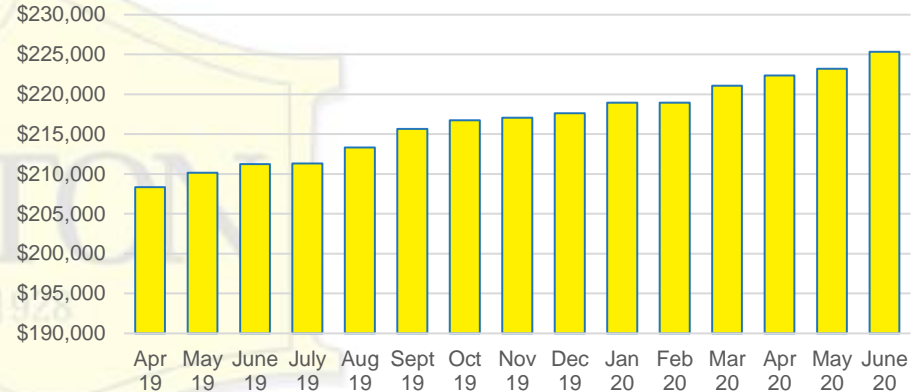

BANKS COUNTY INVENTORY BY SALES POINT

BARROW COUNTY QUICK N'DICATORS

BARROW COUNTY SALES VOLUME VS SUPPLY

BARROW COUNTY MONTHS OF SUPPLY

BARROW COUNTY 12 MONTH AVERAGE SALES PRICE

BARROW COUNTY SALES BY PRICE POINT

BARROW COUNTY INVENTORY BY PRICE POINT

CHEROKEE COUNTY QUICK N'DICATORS

CHEROKEE COUNTY SALES VOLUME VS SUPPLY

CHEROKEE COUNTY MONTHS OF SUPPLY

CHEROKEE COUNTY 12 MONTH AVERAGE SALES PRICE

CHEROKEE COUNTY SALES BY PRICE POINT