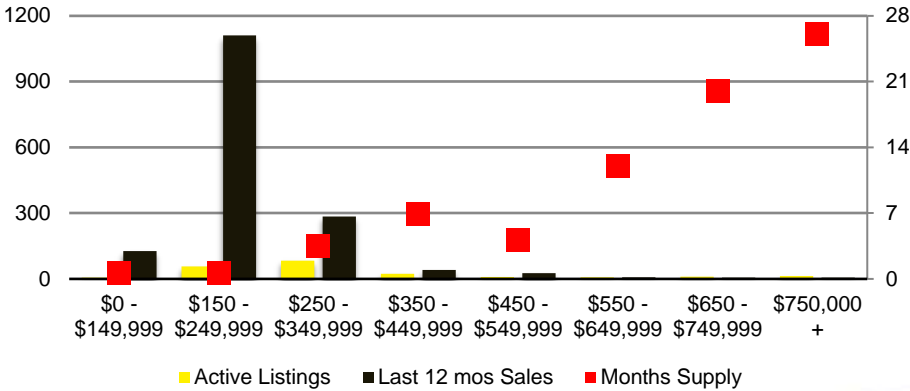

NORTH GEORGIA INVENTORY BY PRICE POINT

BANKS COUNTY QUICK N'DICATORS

BANKS COUNTY SALES VOLUME VS SUPPLY

BANKS COUNTY MONTHS OF SUPPLY

BANKS COUNTY 12 MONTH AVERAGE SALES PRICE

BANKS COUNTY SALES BY PRICE POINT

BANKS COUNTY INVENTORY BY SALES POINT

BARROW COUNTY QUICK N'DICATORS

BARROW COUNTY SALES VOLUME VS SUPPLY

BARROW COUNTY MONTHS OF SUPPLY

BARROW COUNTY 12 MONTH AVERAGE SALES PRICE

BARROW COUNTY SALES BY PRICE POINT

WALTON COUNTY MONTHS OF SUPPLY

WALTON COUTY 12 MONTH AVERAGE SALES PRICE

WALTON COUNTY SALES BY PRICE POINT

WALTON COUNTY INVENTORY BY PRICE POINT

WHITE COUNTY QUICK N'DICATORS

WHITE COUNTY SALES VOLUME VS SUPPLY

WHITE COUNTY MONTHS OF SUPPLY

WHITE COUTY 12 MONTH AVERAGE SALES PRICE

WHITE COUNTY SALES BY PRICE POINT

WHITE COUNTY INVENTORY BY PRICE POINT