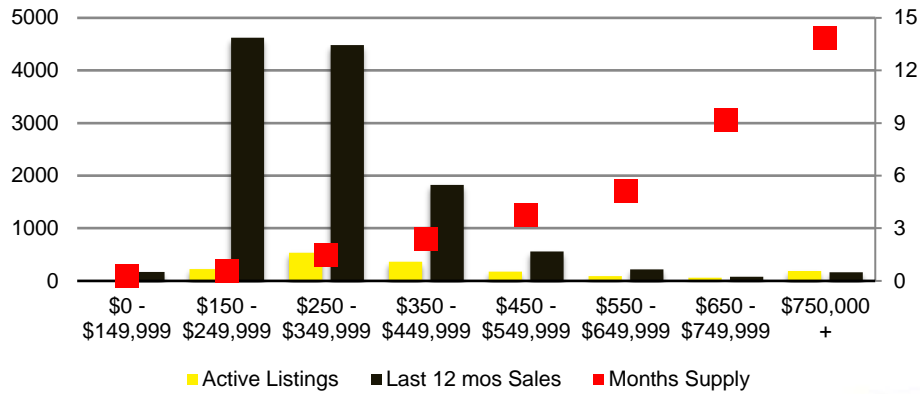

DAWSON COUNTY INVENTORY BY PRICE POINT

FORSYTH COUNTY QUICK N'DICATORS

FORSYTH COUNTY SALES VOLUME VS SUPPLY

FORSYTH COUNTY MONTHS OF SUPPLY

FORSYTH COUNTY 12 MONTH AVERAGE SALES PRICE

FORSYTH COUNTY SALES BY PRICE POINT

FORSYTH COUNTY INVENTORY BY PRICE POINT

FRANKLIN COUNTY QUICK N'DICATORS

FRANKLIN COUTY 12 MONTH AVERAGE SALES PRICE

FRANKLIN COUNTY SALES BY PRICE POINT

GWINNETT COUNTY QUICK N'DICATORS

GWINNETT COUNTY SALES VOLUME VS SUPPLY

GWINNETT COUNTY MONTHS OF SUPPLY

GWINNETT COUNTY 12 MONTH AVERAGE SALES PRICE

GWINNETT COUNTY SALES BY PRICE POINT

GWINNETT COUNTY INVENTORY BY PRICE POINT

HABERSHAM COUNTY QUICK N'DICATORS

HABERSHAM COUNTY SALES VOLUME VS SUPPLY