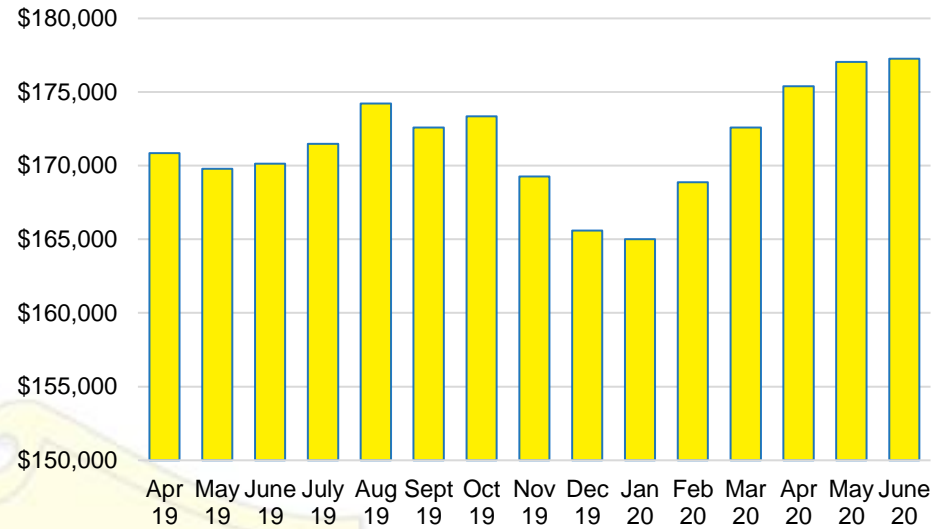

FRANKLIN COUTY 12 MONTH AVERAGE SALES PRICE