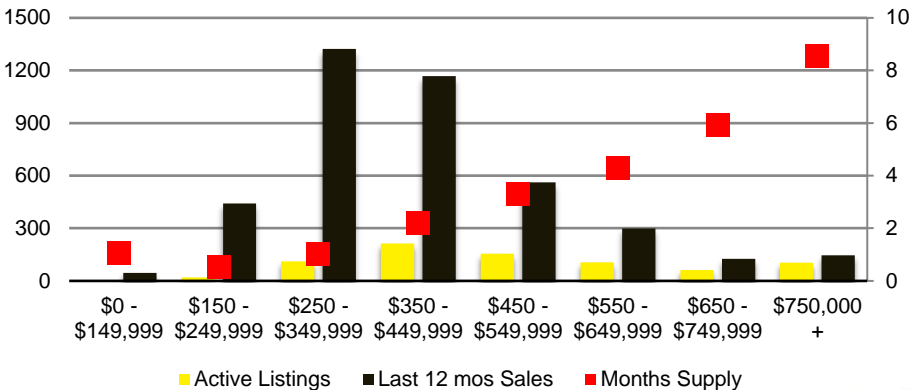

BARROW COUNTY INVENTORY BY PRICE POINT

CHEROKEE COUNTY QUICK N'DICATORS

CHEROKEE COUNTY SALES VOLUME VS SUPPLY

CHEROKEE COUNTY MONTHS OF SUPPLY

CHEROKEE COUNTY 12 MONTH AVERAGE SALES PRICE

CHEROKEE COUNTY SALES BY PRICE POINT

CHEROKEE COUNTY INVENTORY BY PRICE POINT

DAWSON COUNTY QUICK N'DICATORS

DAWSON COUNTY SALES VOLUME VS SUPPLY

DAWSON COUNTY MONTHS OF SUPPLY

DAWSON COUNTY 12 MONTH AVERAGE SALES PRICE

DAWSON COUNTY SALES BY PRICE POINT

DAWSON COUNTY INVENTORY BY PRICE POINT

FORSYTH COUNTY QUICK N'DICATORS

FORSYTH COUNTY SALES VOLUME VS SUPPLY

FORSYTH COUNTY MONTHS OF SUPPLY

FORSYTH COUNTY 12 MONTH AVERAGE SALES PRICE

FORSYTH COUNTY SALES BY PRICE POINT