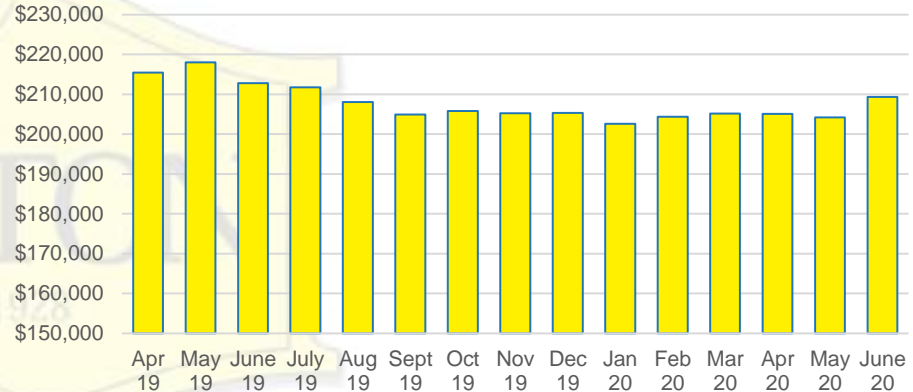

NORTH GEORGIA INVENTORY BY PRICE POINT

BANKS COUNTY QUICK N'DICATORS

BANKS COUNTY SALES VOLUME VS SUPPLY

BANKS COUNTY MONTHS OF SUPPLY

BANKS COUNTY 12 MONTH AVERAGE SALES PRICE

BANKS COUNTY SALES BY PRICE POINT

BANKS COUNTY INVENTORY BY SALES POINT

BARROW COUNTY QUICK N'DICATORS

BARROW COUNTY SALES VOLUME VS SUPPLY

BARROW COUNTY MONTHS OF SUPPLY

BARROW COUNTY 12 MONTH AVERAGE SALES PRICE

BARROW COUNTY SALES BY PRICE POINT