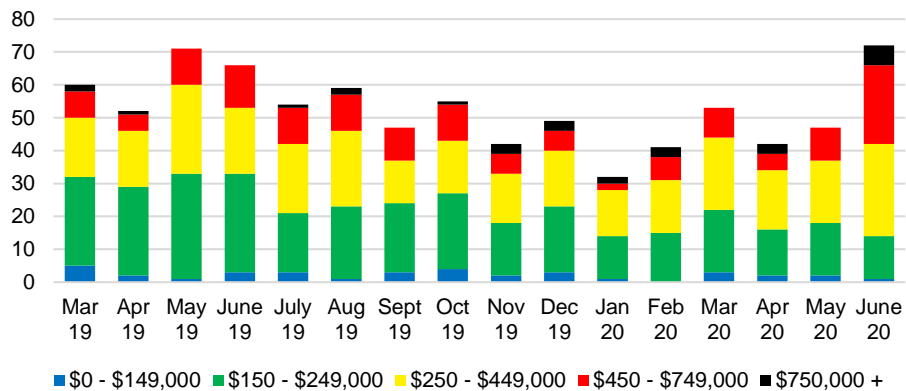

BARROW COUNTY INVENTORY BY PRICE POINT

CHEROKEE COUNTY QUICK N'DICATORS

CHEROKEE COUNTY SALES VOLUME VS SUPPLY

CHEROKEE COUNTY MONTHS OF SUPPLY

CHEROKEE COUNTY 12 MONTH AVERAGE SALES PRICE

CHEROKEE COUNTY SALES BY PRICE POINT

CHEROKEE COUNTY INVENTORY BY PRICE POINT

DAWSON COUNTY QUICK N'DICATORS

DAWSON COUNTY SALES VOLUME VS SUPPLY

DAWSON COUNTY MONTHS OF SUPPLY

DAWSON COUNTY 12 MONTH AVERAGE SALES PRICE

DAWSON COUNTY SALES BY PRICE POINT

DAWSON COUNTY INVENTORY BY PRICE POINT

FORSYTH COUNTY QUICK N'DICATORS

FORSYTH COUNTY SALES VOLUME VS SUPPLY

FORSYTH COUNTY MONTHS OF SUPPLY

FORSYTH COUNTY 12 MONTH AVERAGE SALES PRICE

FORSYTH COUNTY SALES BY PRICE POINT