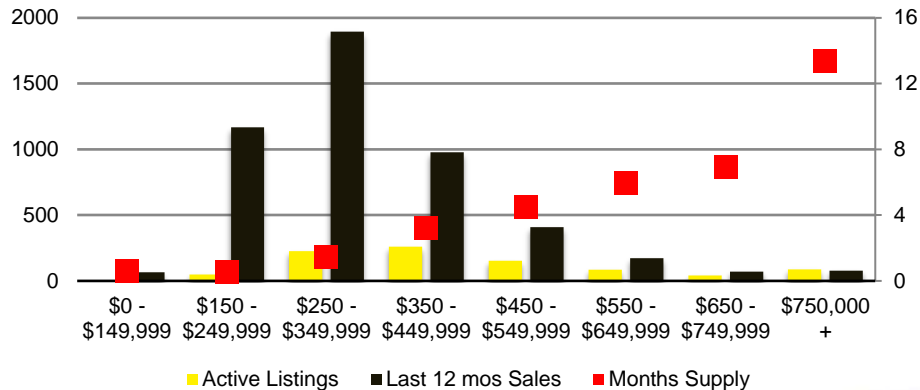

BANKS COUNTY INVENTORY BY SALES POINT

BARROW COUNTY QUICK N'DICATORS

BARROW COUNTY SALES VOLUME VS SUPPLY

BARROW COUNTY MONTHS OF SUPPLY

BARROW COUNTY 12 MONTH AVERAGE SALES PRICE

BARROW COUNTY SALES BY PRICE POINT

BARROW COUNTY INVENTORY BY PRICE POINT

CHEROKEE COUNTY QUICK N'DICATORS

CHEROKEE COUNTY SALES VOLUME VS SUPPLY

CHEROKEE COUNTY MONTHS OF SUPPLY

CHEROKEE COUNTY 12 MONTH AVERAGE SALES PRICE

CHEROKEE COUNTY SALES BY PRICE POINT

WALTON COUNTY MONTHS OF SUPPLY

WALTON COUTY 12 MONTH AVERAGE SALES PRICE

WALTON COUNTY SALES BY PRICE POINT

WALTON COUNTY INVENTORY BY PRICE POINT

WHITE COUNTY QUICK N'DICATORS

WHITE COUNTY SALES VOLUME VS SUPPLY

WHITE COUNTY MONTHS OF SUPPLY

WHITE COUTY 12 MONTH AVERAGE SALES PRICE

WHITE COUNTY SALES BY PRICE POINT

WHITE COUNTY INVENTORY BY PRICE POINT