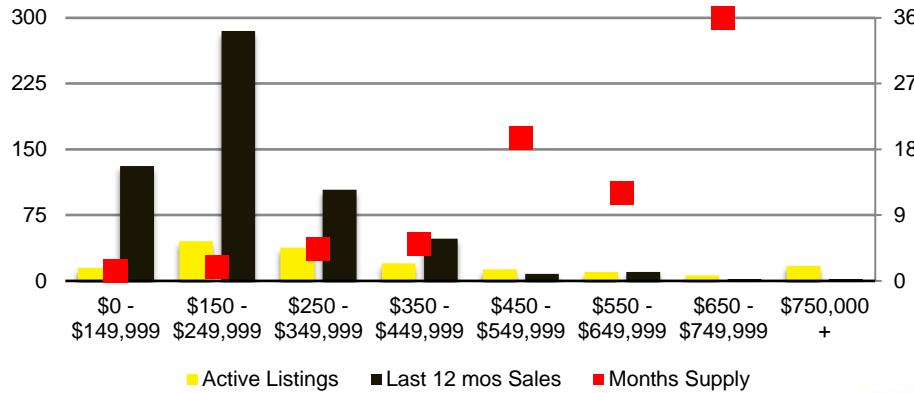

FORSYTH COUNTY INVENTORY BY PRICE POINT

FRANKLIN COUNTY QUICK N'DICATORS

FRANKLIN COUTY 12 MONTH AVERAGE SALES PRICE

FRANKLIN COUNTY SALES BY PRICE POINT

GWINNETT COUNTY QUICK N'DICATORS

GWINNETT COUNTY SALES VOLUME VS SUPPLY

GWINNETT COUNTY MONTHS OF SUPPLY

GWINNETT COUNTY 12 MONTH AVERAGE SALES PRICE

GWINNETT COUNTY SALES BY PRICE POINT

GWINNETT COUNTY INVENTORY BY PRICE POINT

HABERSHAM COUNTY QUICK N'DICATORS

HABERSHAM COUNTY SALES VOLUME VS SUPPLY