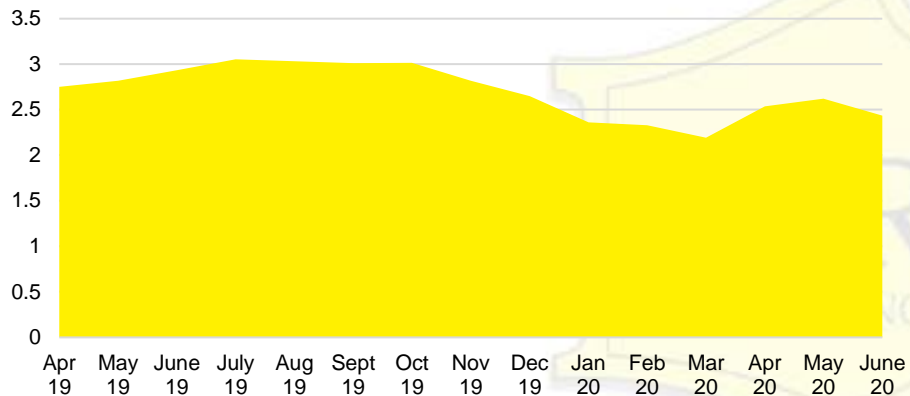

BARROW COUNTY INVENTORY BY PRICE POINT

CHEROKEE COUNTY QUICK N'DICATORS

CHEROKEE COUNTY SALES VOLUME VS SUPPLY

CHEROKEE COUNTY MONTHS OF SUPPLY

CHEROKEE COUNTY 12 MONTH AVERAGE SALES PRICE

CHEROKEE COUNTY SALES BY PRICE POINT