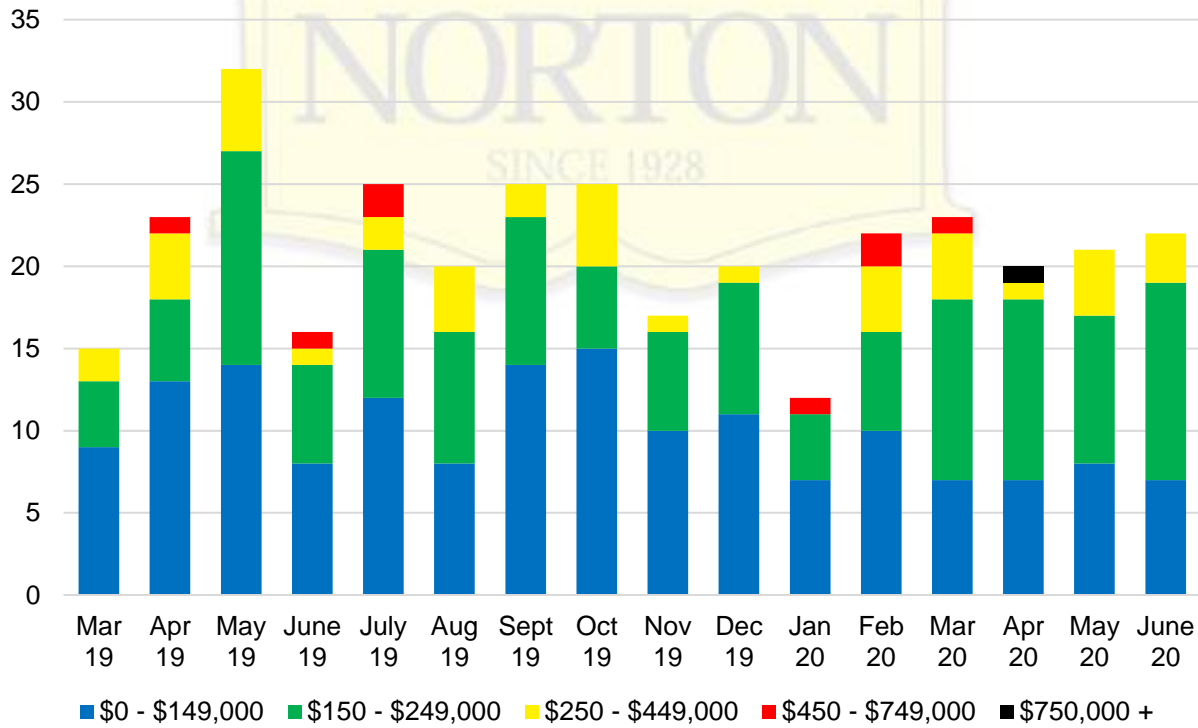

FORSYTH COUNTY INVENTORY BY PRICE POINT

FRANKLIN COUNTY QUICK N'DICATORS

FRANKLIN COUTY 12 MONTH AVERAGE SALES PRICE

FRANKLIN COUNTY SALES BY PRICE POINT

GWINNETT COUNTY QUICK N'DICATORS

GWINNETT COUNTY SALES VOLUME VS SUPPLY