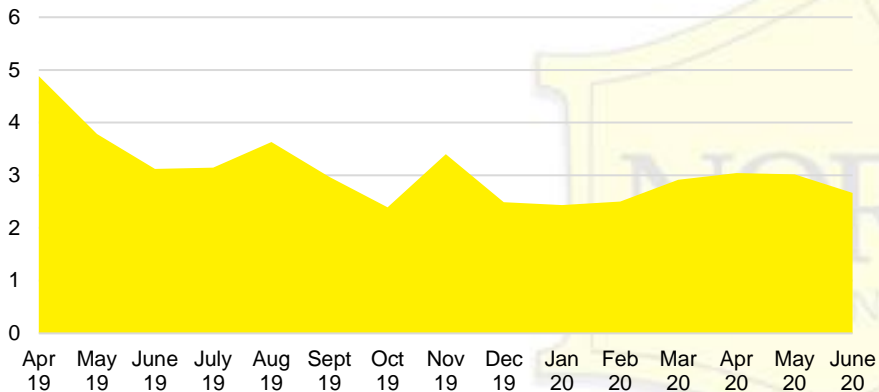

BANKS COUNTY MONTHS OF SUPPLY