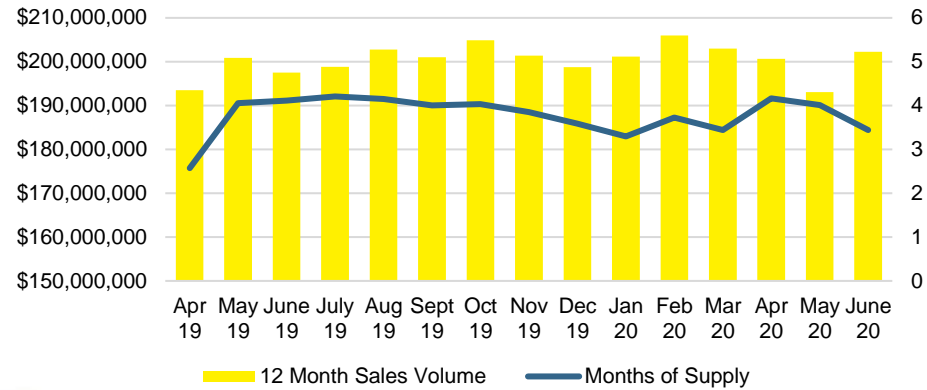

DAWSON COUNTY SALES VOLUME VS SUPPLY