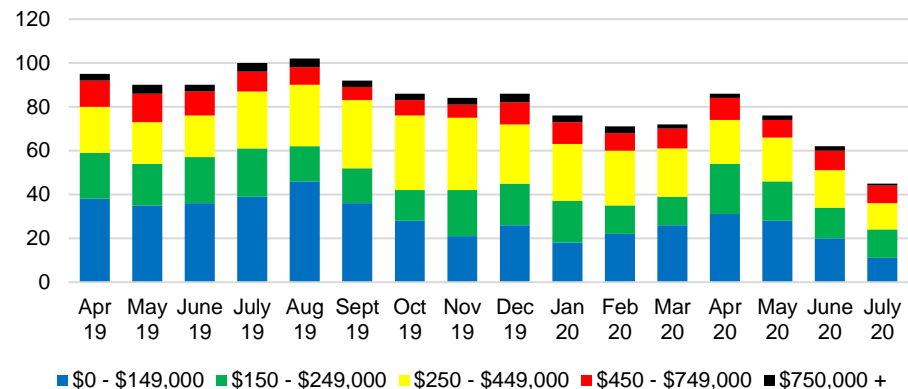

RABUN COUNTY MONTHS OF SUPPLY

RABUN COUNTY 12 MONTH AVERAGE SALES PRICE

RABUN COUNTY SALES BY PRICE POINT

RABUN COUNTY INVENTORY BY PRICE POINT

STEPHENS COUNTY QUICK N'DICATORS

STEPHENS COUNTY SALES VOLUME VS SUPPLY

STEPHENS COUNTY MONTHS OF SUPPLY

STEPHENS COUNTY 12 MONTH AVERAGE SALES PRICE

STEPHENS COUNTY SALES BY PRICE POINT

STEPHENS COUNTY INVENTORY BY PRICE POINT

WALTON COUNTY QUICK N'DICATORS

WALTON COUNTY SALES VOLUME VS SUPPLY