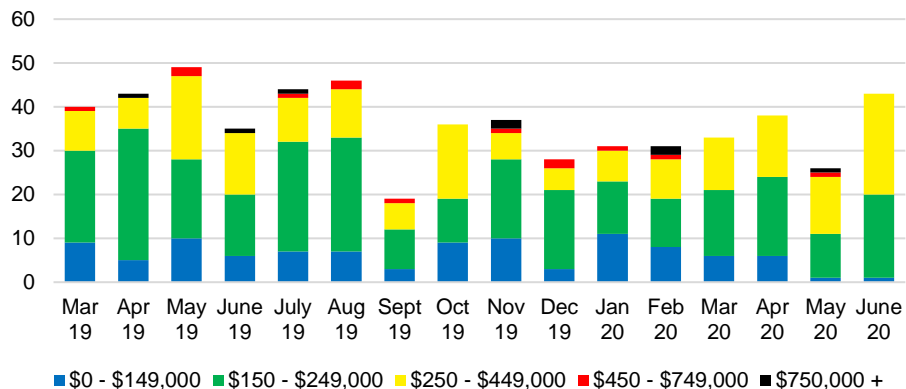

LUMPKIN COUNTY SALES BY PRICE POINT