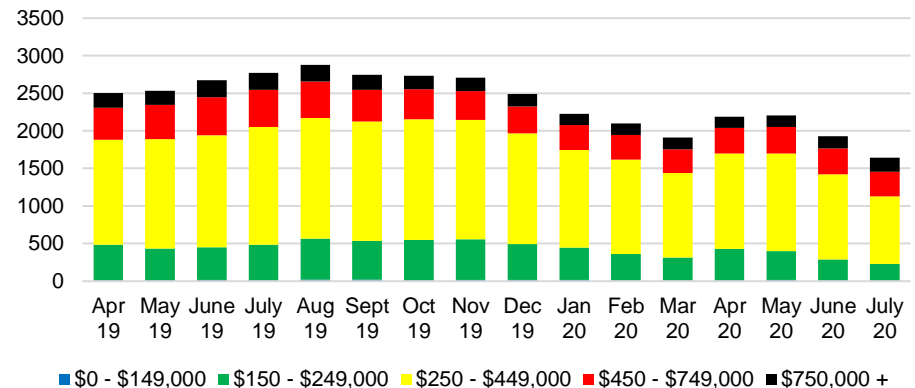

GWINNETT COUNTY MONTHS OF SUPPLY

GWINNETT COUNTY 12 MONTH AVERAGE SALES PRICE

GWINNETT COUNTY SALES BY PRICE POINT

GWINNETT COUNTY INVENTORY BY PRICE POINT

HABERSHAM COUNTY QUICK N'DICATORS

HABERSHAM COUNTY SALES VOLUME VS SUPPLY