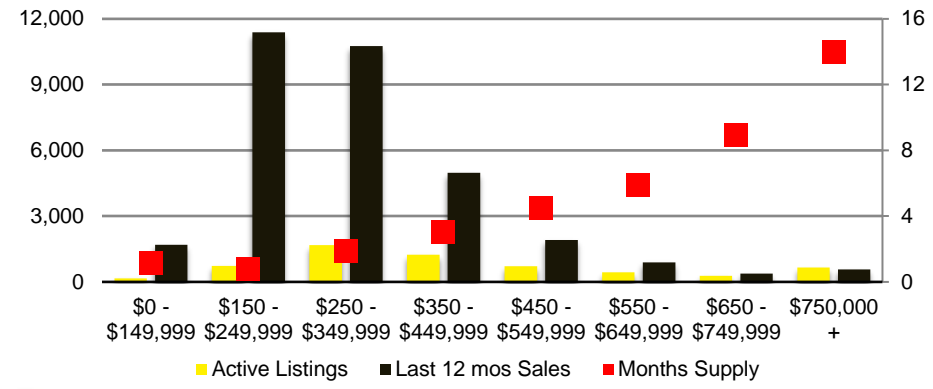

NORTH GEORGIA DEEP DIVE MARKET DATA

July 2020

JULY 2020

DEEPER DIVE

NORTH GEORGIA QUICK N'DICATORS

NORTH GEORGIA MONTHS OF SUPPLY

NORTH GEORGIA SALES VOLUME VS SUPPLY

NORTH GEORGIA SALES BY PRICE POINT

NORTH GEORGIA INVENTORY BY PRICE POINT

BANKS COUNTY QUICK N'DICATORS

BANKS COUNTY SALES VOLUME VS SUPPLY

BANKS COUNTY MONTHS OF SUPPLY

BANKS COUNTY 12 MONTH AVERAGE SALES PRICE

BANKS COUNTY SALES BY PRICE POINT

WALTON COUNTY MONTHS OF SUPPLY

WALTON COUTY 12 MONTH AVERAGE SALES PRICE

WALTON COUNTY SALES BY PRICE POINT

WALTON COUNTY INVENTORY BY PRICE POINT

WHITE COUNTY QUICK N'DICATORS

WHITE COUNTY SALES VOLUME VS SUPPLY

WHITE COUNTY MONTHS OF SUPPLY

WHITE COUTY 12 MONTH AVERAGE SALES PRICE

WHITE COUNTY SALES BY PRICE POINT

WHITE COUNTY INVENTORY BY PRICE POINT