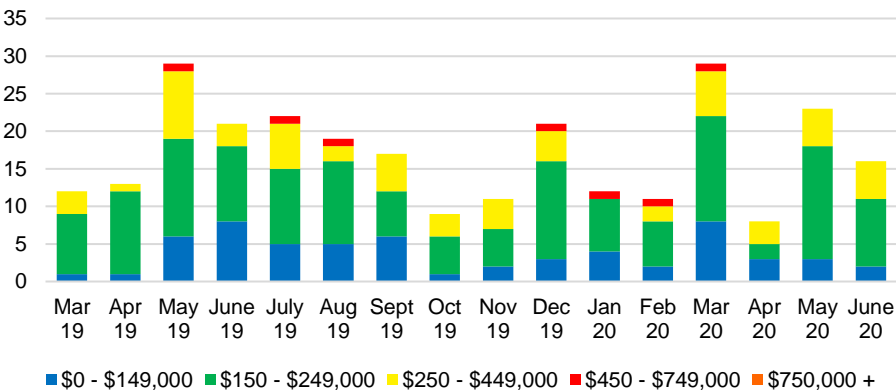

NORTH GEORGIA INVENTORY BY PRICE POINT

BANKS COUNTY QUICK N'DICATORS

BANKS COUNTY SALES VOLUME VS SUPPLY

BANKS COUNTY MONTHS OF SUPPLY

BANKS COUNTY 12 MONTH AVERAGE SALES PRICE

BANKS COUNTY SALES BY PRICE POINT

BANKS COUNTY INVENTORY BY SALES POINT

BARROW COUNTY QUICK N'DICATORS

BARROW COUNTY SALES VOLUME VS SUPPLY

BARROW COUNTY MONTHS OF SUPPLY

BARROW COUNTY 12 MONTH AVERAGE SALES PRICE

BARROW COUNTY SALES BY PRICE POINT

WALTON COUNTY MONTHS OF SUPPLY

WALTON COUTY 12 MONTH AVERAGE SALES PRICE

WALTON COUNTY SALES BY PRICE POINT

WALTON COUNTY INVENTORY BY PRICE POINT

WHITE COUNTY QUICK N'DICATORS

WHITE COUNTY SALES VOLUME VS SUPPLY

WHITE COUNTY MONTHS OF SUPPLY

WHITE COUTY 12 MONTH AVERAGE SALES PRICE

WHITE COUNTY SALES BY PRICE POINT

WHITE COUNTY INVENTORY BY PRICE POINT