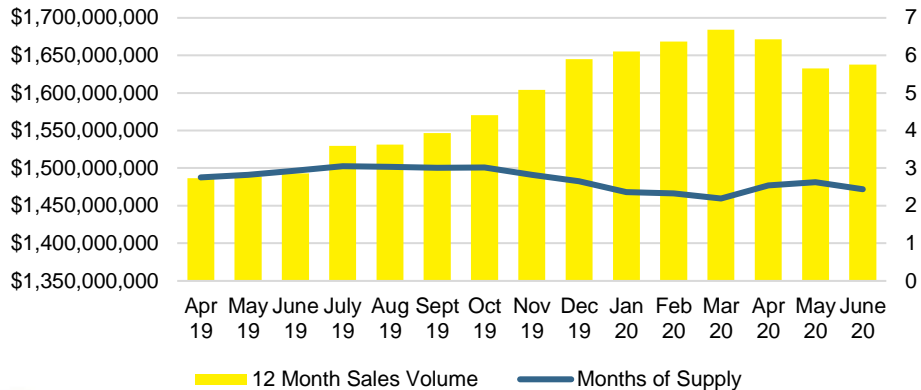

BANKS COUNTY INVENTORY BY SALES POINT

BARROW COUNTY QUICK N'DICATORS

BARROW COUNTY SALES VOLUME VS SUPPLY

BARROW COUNTY MONTHS OF SUPPLY

BARROW COUNTY 12 MONTH AVERAGE SALES PRICE

BARROW COUNTY SALES BY PRICE POINT

BARROW COUNTY INVENTORY BY PRICE POINT

CHEROKEE COUNTY QUICK N'DICATORS

CHEROKEE COUNTY SALES VOLUME VS SUPPLY

CHEROKEE COUNTY MONTHS OF SUPPLY

CHEROKEE COUNTY 12 MONTH AVERAGE SALES PRICE

CHEROKEE COUNTY SALES BY PRICE POINT