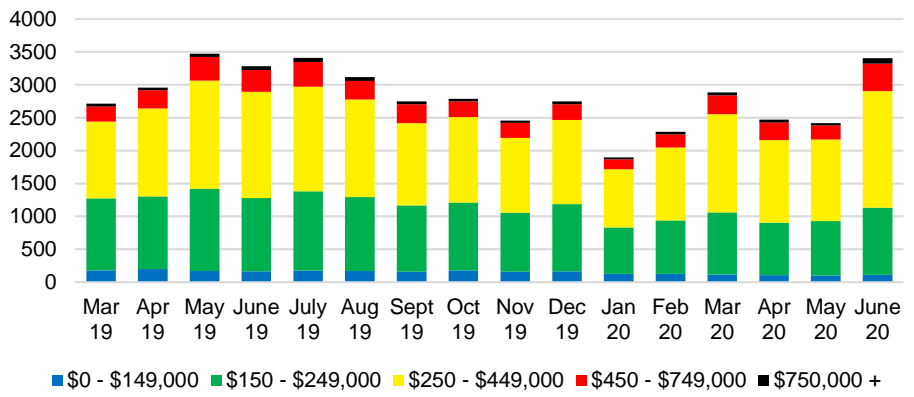

NORTH GEORGIA DEEP DIVE MARKET DATA

July 2020

JULY 2020

DEEPER DIVE

NORTH GEORGIA QUICK N'DICATORS

NORTH GEORGIA MONTHS OF SUPPLY

NORTH GEORGIA SALES VOLUME VS SUPPLY

NORTH GEORGIA SALES BY PRICE POINT

WALTON COUNTY MONTHS OF SUPPLY

WALTON COUTY 12 MONTH AVERAGE SALES PRICE

WALTON COUNTY SALES BY PRICE POINT

WALTON COUNTY INVENTORY BY PRICE POINT

WHITE COUNTY QUICK N'DICATORS

WHITE COUNTY SALES VOLUME VS SUPPLY

WHITE COUNTY MONTHS OF SUPPLY

WHITE COUTY 12 MONTH AVERAGE SALES PRICE

WHITE COUNTY SALES BY PRICE POINT

WHITE COUNTY INVENTORY BY PRICE POINT