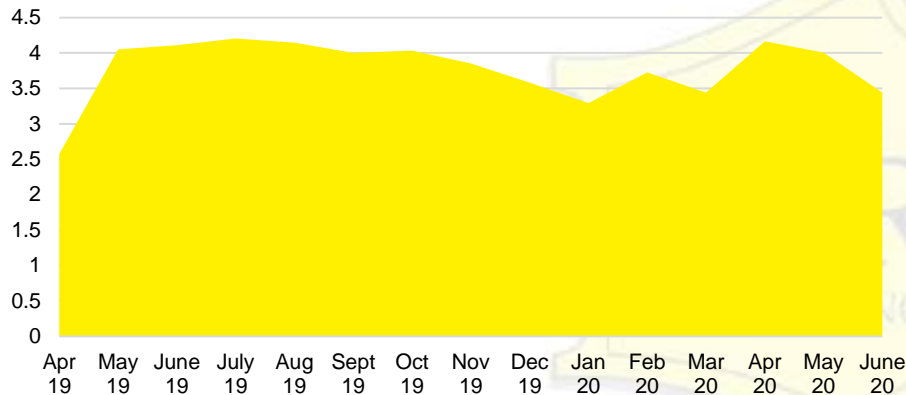

CHEROKEE COUNTY INVENTORY BY PRICE POINT

DAWSON COUNTY QUICK N'DICATORS

DAWSON COUNTY SALES VOLUME VS SUPPLY

DAWSON COUNTY MONTHS OF SUPPLY

DAWSON COUNTY 12 MONTH AVERAGE SALES PRICE

DAWSON COUNTY SALES BY PRICE POINT