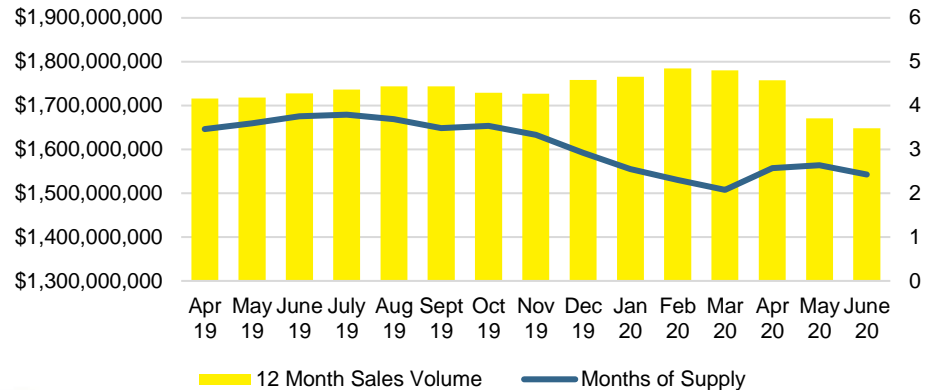

BARROW COUNTY INVENTORY BY PRICE POINT

CHEROKEE COUNTY QUICK N'DICATORS

CHEROKEE COUNTY SALES VOLUME VS SUPPLY

CHEROKEE COUNTY MONTHS OF SUPPLY

CHEROKEE COUNTY 12 MONTH AVERAGE SALES PRICE

CHEROKEE COUNTY SALES BY PRICE POINT

CHEROKEE COUNTY INVENTORY BY PRICE POINT

DAWSON COUNTY QUICK N'DICATORS

DAWSON COUNTY SALES VOLUME VS SUPPLY

DAWSON COUNTY MONTHS OF SUPPLY

DAWSON COUNTY 12 MONTH AVERAGE SALES PRICE

DAWSON COUNTY SALES BY PRICE POINT

DAWSON COUNTY INVENTORY BY PRICE POINT

FORSYTH COUNTY QUICK N'DICATORS

FORSYTH COUNTY SALES VOLUME VS SUPPLY

FORSYTH COUNTY MONTHS OF SUPPLY

FORSYTH COUNTY 12 MONTH AVERAGE SALES PRICE

FORSYTH COUNTY SALES BY PRICE POINT