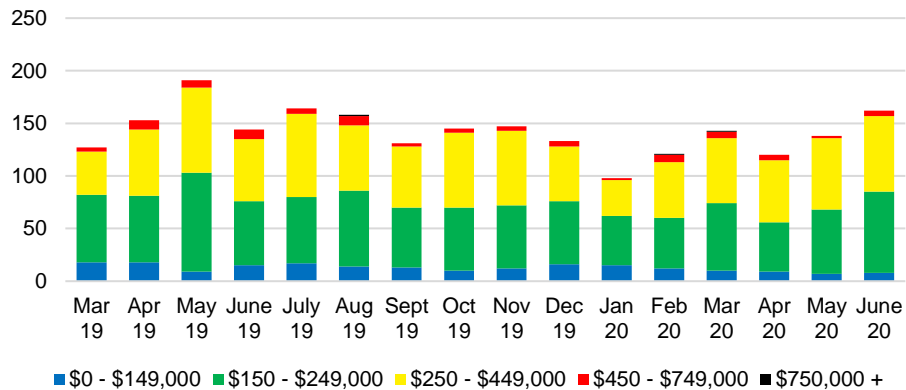

WALTON COUNTY SALES BY PRICE POINT