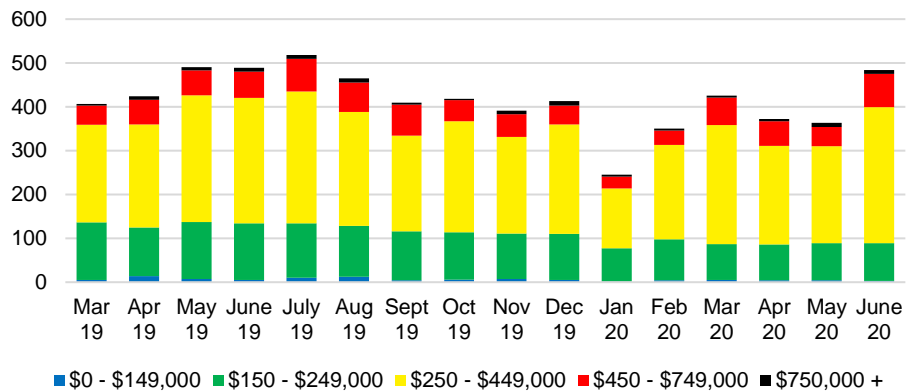

BANKS COUNTY INVENTORY BY SALES POINT

BARROW COUNTY QUICK N'DICATORS

BARROW COUNTY SALES VOLUME VS SUPPLY

BARROW COUNTY MONTHS OF SUPPLY

BARROW COUNTY 12 MONTH AVERAGE SALES PRICE

BARROW COUNTY SALES BY PRICE POINT

BARROW COUNTY INVENTORY BY PRICE POINT

CHEROKEE COUNTY QUICK N'DICATORS

CHEROKEE COUNTY SALES VOLUME VS SUPPLY

CHEROKEE COUNTY MONTHS OF SUPPLY

CHEROKEE COUNTY 12 MONTH AVERAGE SALES PRICE

CHEROKEE COUNTY SALES BY PRICE POINT

CHEROKEE COUNTY INVENTORY BY PRICE POINT

DAWSON COUNTY QUICK N'DICATORS

DAWSON COUNTY SALES VOLUME VS SUPPLY

DAWSON COUNTY MONTHS OF SUPPLY

DAWSON COUNTY 12 MONTH AVERAGE SALES PRICE

DAWSON COUNTY SALES BY PRICE POINT