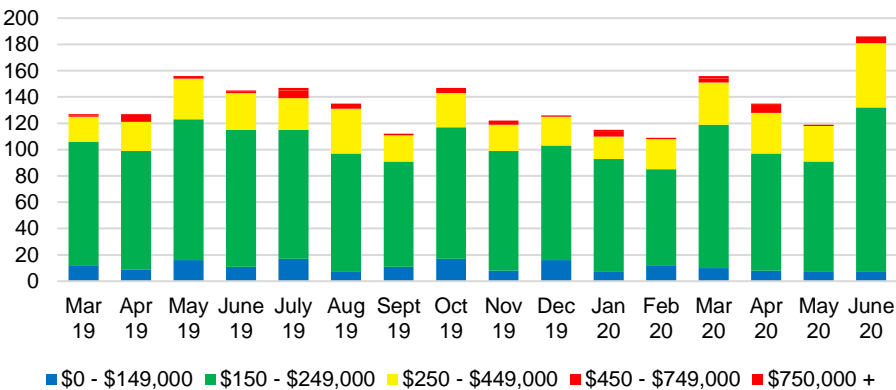

BANKS COUNTY INVENTORY BY SALES POINT

BARROW COUNTY QUICK N'DICATORS

BARROW COUNTY SALES VOLUME VS SUPPLY

BARROW COUNTY MONTHS OF SUPPLY

BARROW COUNTY 12 MONTH AVERAGE SALES PRICE

BARROW COUNTY SALES BY PRICE POINT

BARROW COUNTY INVENTORY BY PRICE POINT

CHEROKEE COUNTY QUICK N'DICATORS

CHEROKEE COUNTY SALES VOLUME VS SUPPLY

CHEROKEE COUNTY MONTHS OF SUPPLY

CHEROKEE COUNTY 12 MONTH AVERAGE SALES PRICE

CHEROKEE COUNTY SALES BY PRICE POINT