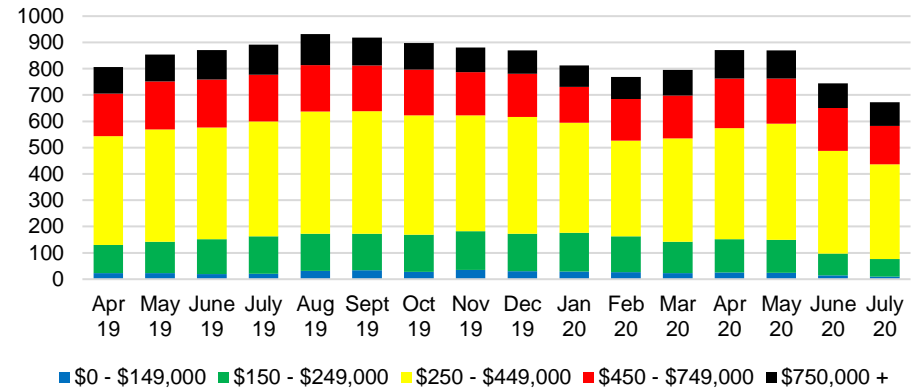

HALL COUNTY MONTHS OF SUPPLY

HALL COUNTY 12 MONTH AVERAGE SALES PRICE

HALL COUNTY SALES BY PRICE POINT

HALL COUNTY INVENTORY BY PRICE POINT

JACKSON COUNTY QUICK N'DICATORS

JACKSON COUNTY SALES VOLUME VS SUPPLY