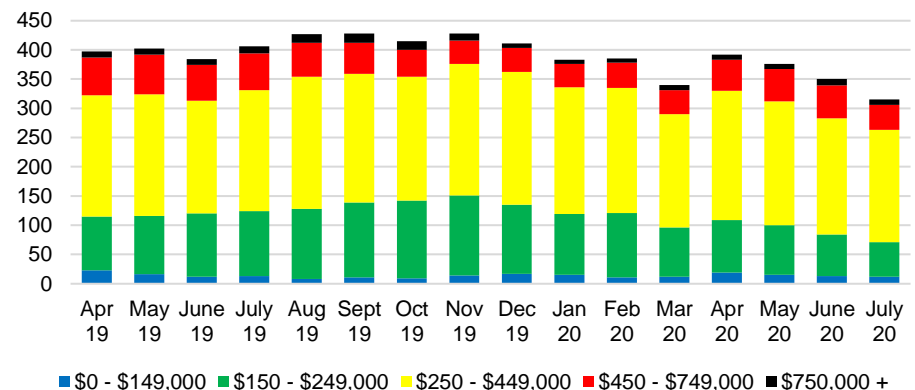

JACKSON COUNTY MONTHS OF SUPPLY

JACKSON COUTY 12 MONTH AVERAGE SALES PRICE

JACKSON COUNTY SALES BY PRICE POINT

JACKSON COUNTY INVENTORY BY PRICE POINT

LUMPKIN COUNTY QUICK N'DICATORS

LUMPKIN COUNTY SALES VOLUME VS SUPPLY