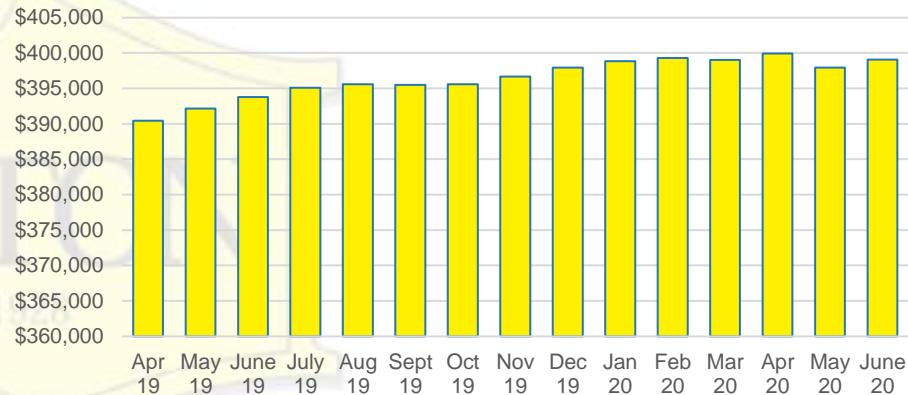

DAWSON COUNTY INVENTORY BY PRICE POINT

FORSYTH COUNTY QUICK N'DICATORS

FORSYTH COUNTY SALES VOLUME VS SUPPLY

FORSYTH COUNTY MONTHS OF SUPPLY

FORSYTH COUNTY 12 MONTH AVERAGE SALES PRICE

FORSYTH COUNTY SALES BY PRICE POINT