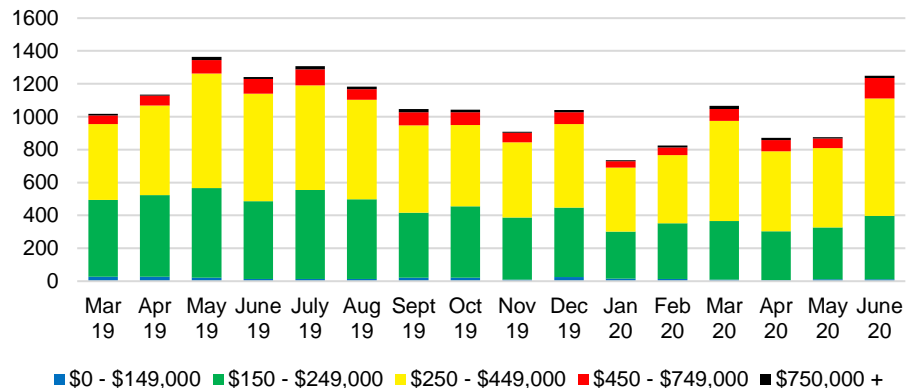

DAWSON COUNTY INVENTORY BY PRICE POINT

FORSYTH COUNTY QUICK N'DICATORS

FORSYTH COUNTY SALES VOLUME VS SUPPLY

FORSYTH COUNTY MONTHS OF SUPPLY

FORSYTH COUNTY 12 MONTH AVERAGE SALES PRICE

FORSYTH COUNTY SALES BY PRICE POINT

FORSYTH COUNTY INVENTORY BY PRICE POINT

FRANKLIN COUNTY QUICK N'DICATORS

FRANKLIN COUTY 12 MONTH AVERAGE SALES PRICE

FRANKLIN COUNTY SALES BY PRICE POINT

GWINNETT COUNTY QUICK N'DICATORS

GWINNETT COUNTY SALES VOLUME VS SUPPLY

GWINNETT COUNTY MONTHS OF SUPPLY

GWINNETT COUNTY 12 MONTH AVERAGE SALES PRICE

GWINNETT COUNTY SALES BY PRICE POINT

GWINNETT COUNTY INVENTORY BY PRICE POINT

HABERSHAM COUNTY QUICK N'DICATORS

HABERSHAM COUNTY SALES VOLUME VS SUPPLY