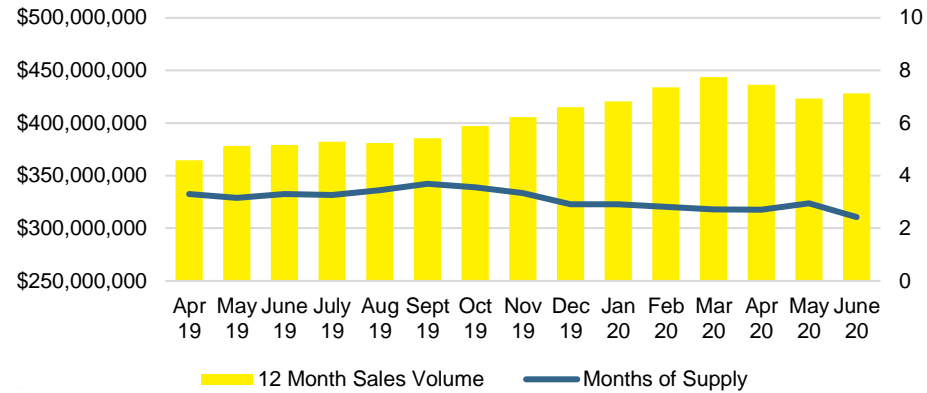

STEPHENS COUNTY MONTHS OF SUPPLY

STEPHENS COUNTY 12 MONTH AVERAGE SALES PRICE

STEPHENS COUNTY SALES BY PRICE POINT

STEPHENS COUNTY INVENTORY BY PRICE POINT

WALTON COUNTY QUICK N'DICATORS

WALTON COUNTY SALES VOLUME VS SUPPLY