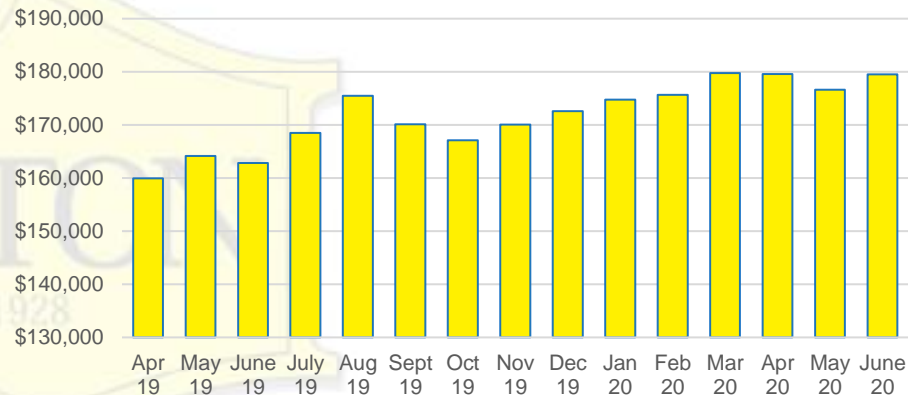

STEPHENS COUNTY 12 MONTH AVERAGE SALES PRICE