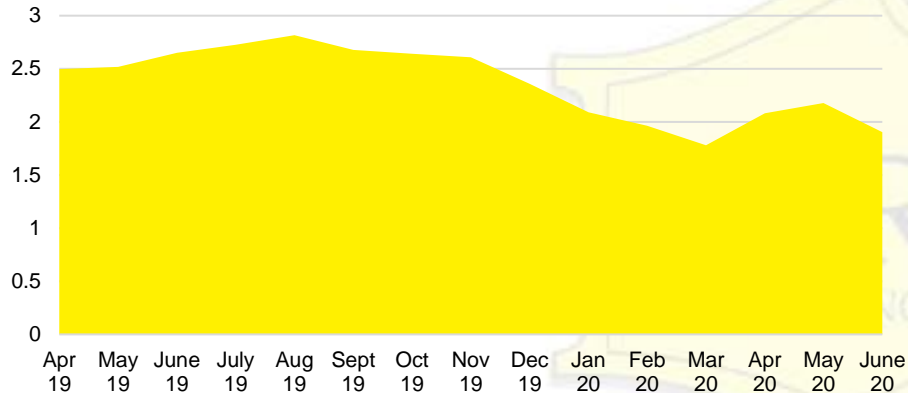

GWINNETT COUNTY MONTHS OF SUPPLY