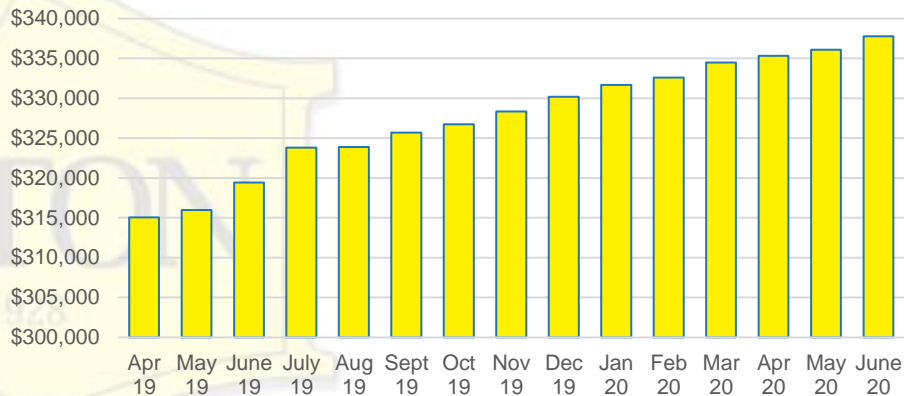

BANKS COUNTY INVENTORY BY SALES POINT

BARROW COUNTY QUICK N'DICATORS

BARROW COUNTY SALES VOLUME VS SUPPLY

BARROW COUNTY MONTHS OF SUPPLY

BARROW COUNTY 12 MONTH AVERAGE SALES PRICE

BARROW COUNTY SALES BY PRICE POINT

BARROW COUNTY INVENTORY BY PRICE POINT

CHEROKEE COUNTY QUICK N'DICATORS

CHEROKEE COUNTY SALES VOLUME VS SUPPLY

CHEROKEE COUNTY MONTHS OF SUPPLY

CHEROKEE COUNTY 12 MONTH AVERAGE SALES PRICE

CHEROKEE COUNTY SALES BY PRICE POINT

CHEROKEE COUNTY INVENTORY BY PRICE POINT

DAWSON COUNTY QUICK N'DICATORS

DAWSON COUNTY SALES VOLUME VS SUPPLY

DAWSON COUNTY MONTHS OF SUPPLY

DAWSON COUNTY 12 MONTH AVERAGE SALES PRICE

DAWSON COUNTY SALES BY PRICE POINT