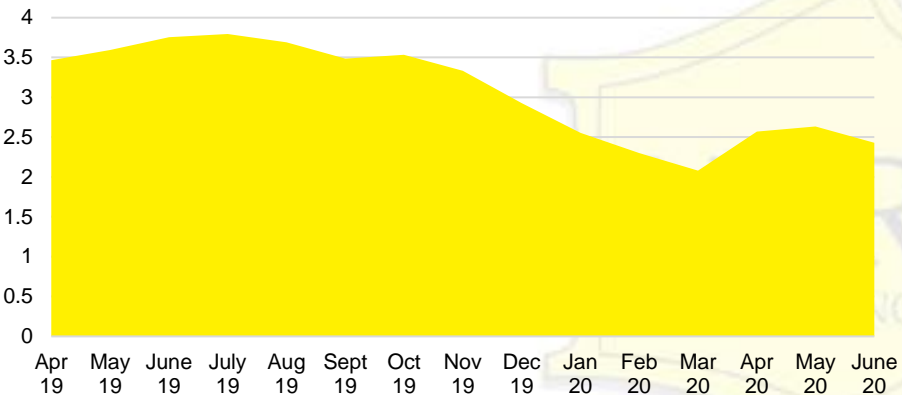

DAWSON COUNTY INVENTORY BY PRICE POINT

FORSYTH COUNTY QUICK N'DICATORS

FORSYTH COUNTY SALES VOLUME VS SUPPLY

FORSYTH COUNTY MONTHS OF SUPPLY

FORSYTH COUNTY 12 MONTH AVERAGE SALES PRICE

FORSYTH COUNTY SALES BY PRICE POINT