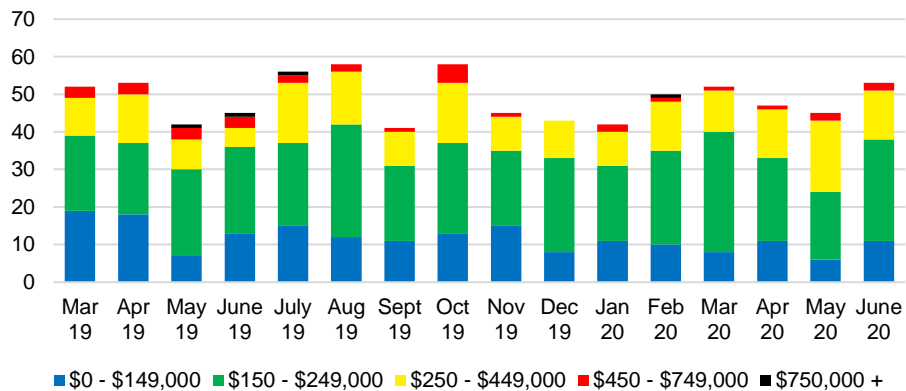

HABERSHAM COUNTY SALES BY PRICE POINT