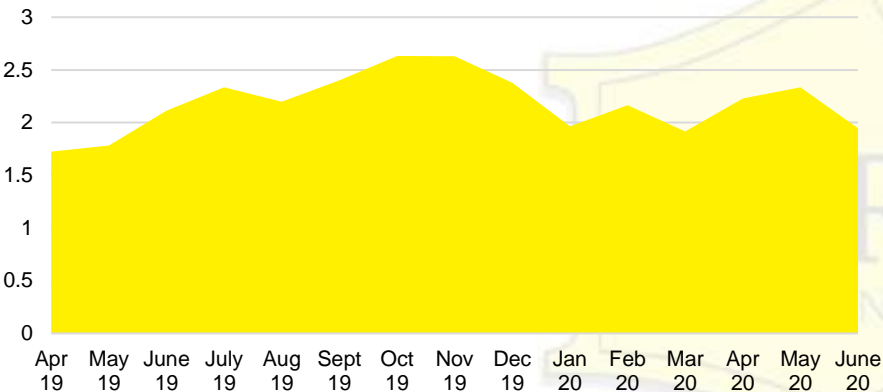

BANKS COUNTY INVENTORY BY SALES POINT

BARROW COUNTY QUICK N'DICATORS

BARROW COUNTY SALES VOLUME VS SUPPLY

BARROW COUNTY MONTHS OF SUPPLY

BARROW COUNTY 12 MONTH AVERAGE SALES PRICE

BARROW COUNTY SALES BY PRICE POINT

BARROW COUNTY INVENTORY BY PRICE POINT

CHEROKEE COUNTY QUICK N'DICATORS

CHEROKEE COUNTY SALES VOLUME VS SUPPLY

CHEROKEE COUNTY MONTHS OF SUPPLY

CHEROKEE COUNTY 12 MONTH AVERAGE SALES PRICE

CHEROKEE COUNTY SALES BY PRICE POINT