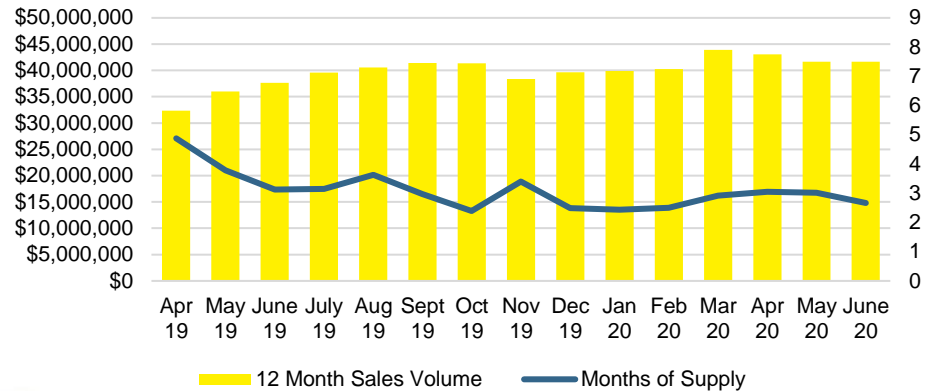

BANKS COUNTY SALES VOLUME VS SUPPLY