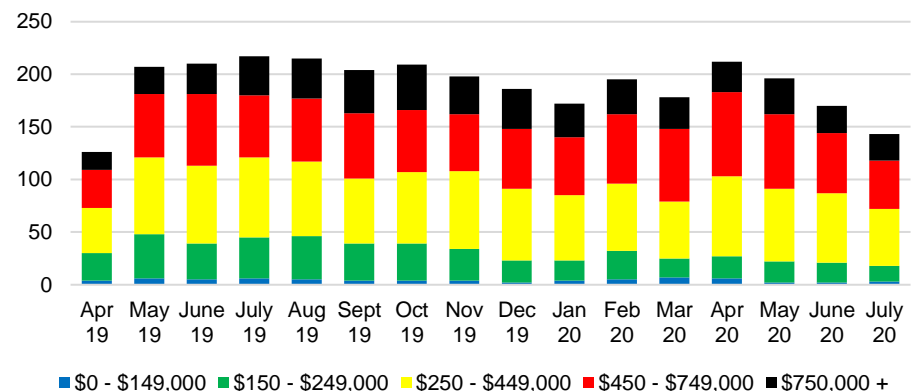

BARROW COUNTY INVENTORY BY PRICE POINT

CHEROKEE COUNTY QUICK N'DICATORS

CHEROKEE COUNTY SALES VOLUME VS SUPPLY

CHEROKEE COUNTY MONTHS OF SUPPLY

CHEROKEE COUNTY 12 MONTH AVERAGE SALES PRICE

CHEROKEE COUNTY SALES BY PRICE POINT

CHEROKEE COUNTY INVENTORY BY PRICE POINT

DAWSON COUNTY QUICK N'DICATORS

DAWSON COUNTY SALES VOLUME VS SUPPLY

DAWSON COUNTY MONTHS OF SUPPLY

DAWSON COUNTY 12 MONTH AVERAGE SALES PRICE

DAWSON COUNTY SALES BY PRICE POINT

DAWSON COUNTY INVENTORY BY PRICE POINT

FORSYTH COUNTY QUICK N'DICATORS

FORSYTH COUNTY SALES VOLUME VS SUPPLY

FORSYTH COUNTY MONTHS OF SUPPLY

FORSYTH COUNTY 12 MONTH AVERAGE SALES PRICE

FORSYTH COUNTY SALES BY PRICE POINT