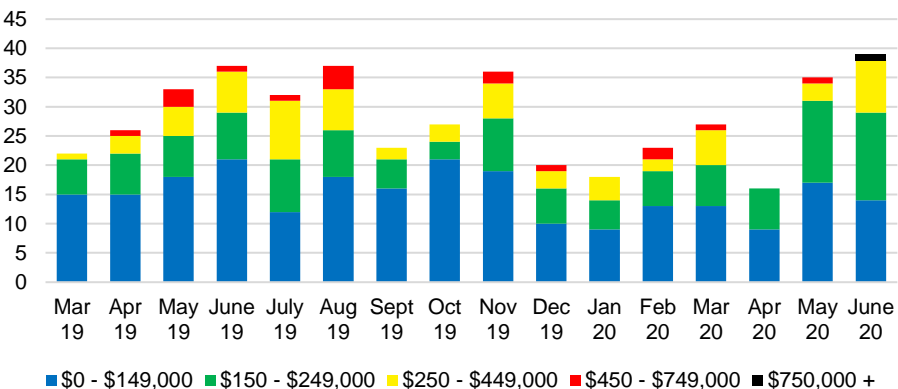

STEPHENS COUNTY SALES BY PRICE POINT