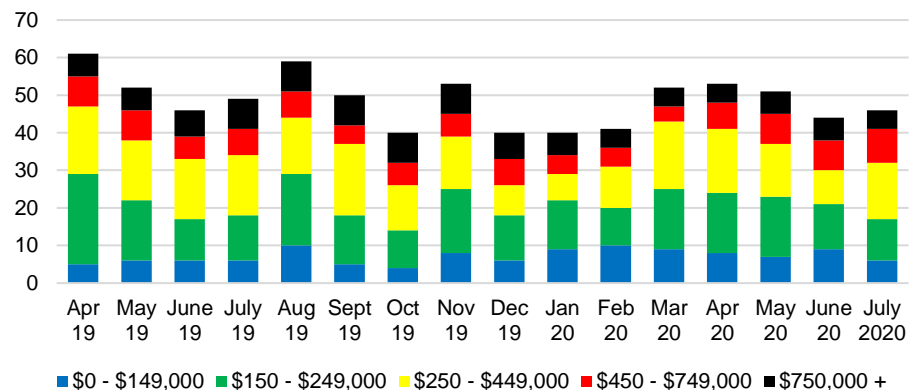

NORTH GEORGIA INVENTORY BY PRICE POINT

BANKS COUNTY QUICK N'DICATORS

BANKS COUNTY SALES VOLUME VS SUPPLY

BANKS COUNTY MONTHS OF SUPPLY

BANKS COUNTY 12 MONTH AVERAGE SALES PRICE

BANKS COUNTY SALES BY PRICE POINT

BANKS COUNTY INVENTORY BY SALES POINT

BARROW COUNTY QUICK N'DICATORS

BARROW COUNTY SALES VOLUME VS SUPPLY

BARROW COUNTY MONTHS OF SUPPLY

BARROW COUNTY 12 MONTH AVERAGE SALES PRICE

BARROW COUNTY SALES BY PRICE POINT

WALTON COUNTY MONTHS OF SUPPLY

WALTON COUTY 12 MONTH AVERAGE SALES PRICE

WALTON COUNTY SALES BY PRICE POINT

WALTON COUNTY INVENTORY BY PRICE POINT

WHITE COUNTY QUICK N'DICATORS

WHITE COUNTY SALES VOLUME VS SUPPLY

WHITE COUNTY MONTHS OF SUPPLY

WHITE COUTY 12 MONTH AVERAGE SALES PRICE

WHITE COUNTY SALES BY PRICE POINT

WHITE COUNTY INVENTORY BY PRICE POINT