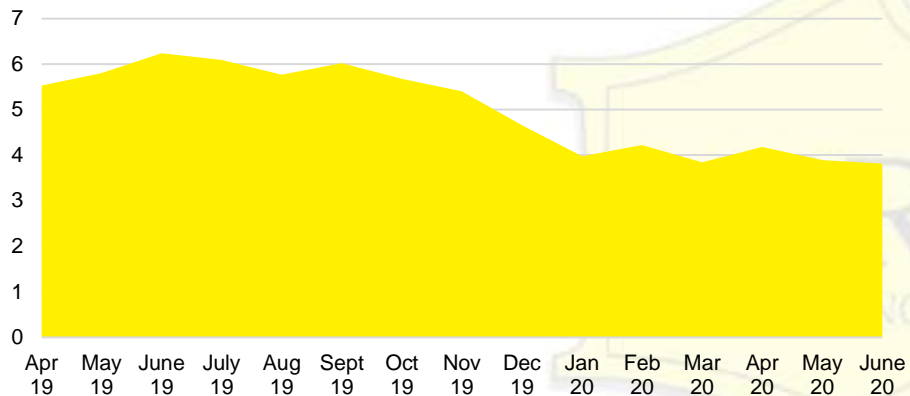

WALTON COUNTY MONTHS OF SUPPLY

WALTON COUTY 12 MONTH AVERAGE SALES PRICE

WALTON COUNTY SALES BY PRICE POINT

WALTON COUNTY INVENTORY BY PRICE POINT

WHITE COUNTY QUICK N'DICATORS

WHITE COUNTY SALES VOLUME VS SUPPLY

WHITE COUNTY MONTHS OF SUPPLY

WHITE COUTY 12 MONTH AVERAGE SALES PRICE

WHITE COUNTY SALES BY PRICE POINT

WHITE COUNTY INVENTORY BY PRICE POINT