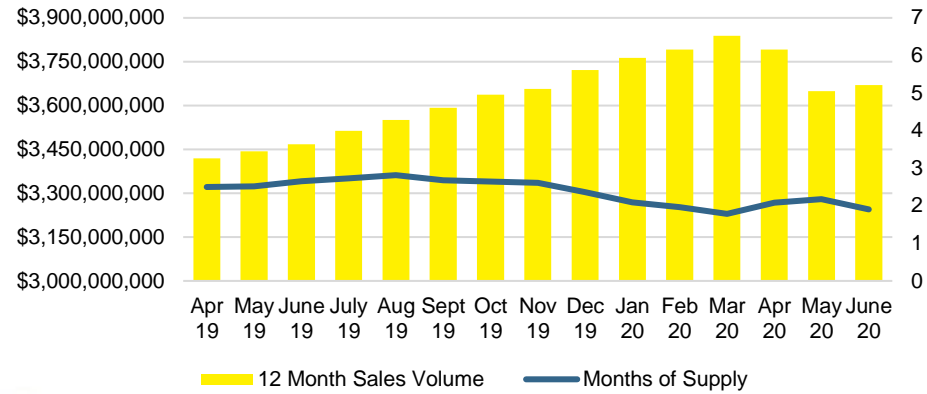

DAWSON COUNTY INVENTORY BY PRICE POINT

FORSYTH COUNTY QUICK N'DICATORS

FORSYTH COUNTY SALES VOLUME VS SUPPLY

FORSYTH COUNTY MONTHS OF SUPPLY

FORSYTH COUNTY 12 MONTH AVERAGE SALES PRICE

FORSYTH COUNTY SALES BY PRICE POINT

FORSYTH COUNTY INVENTORY BY PRICE POINT

FRANKLIN COUNTY QUICK N'DICATORS

FRANKLIN COUTY 12 MONTH AVERAGE SALES PRICE

FRANKLIN COUNTY SALES BY PRICE POINT

GWINNETT COUNTY QUICK N'DICATORS

GWINNETT COUNTY SALES VOLUME VS SUPPLY