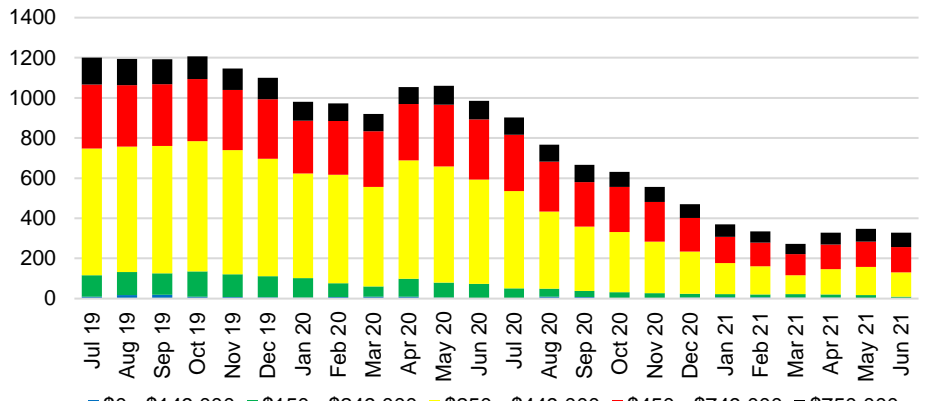

BANKS COUNTY INVENTORY BY SALES POINT

BARROW COUNTY QUICK N'DICATORS

BARROW COUNTY SALES VOLUME VS SUPPLY

BARROW COUNTY MONTHS OF SUPPLY

BARROW COUNTY 12 MONTH AVERAGE SALES PRICE

BARROW COUNTY SALES BY PRICE POINT

BARROW COUNTY INVENTORY BY PRICE POINT

CHEROKEE COUNTY QUICK N'DICATORS

CHEROKEE COUNTY SALES VOLUME VS SUPPLY

CHEROKEE COUNTY MONTHS OF SUPPLY

CHEROKEE COUNTY 12 MONTH AVERAGE SALES PRICE

CHEROKEE COUNTY SALES BY PRICE POINT

CHEROKEE COUNTY INVENTORY BY PRICE POINT

DAWSON COUNTY QUICK N'DICATORS

DAWSON COUNTY SALES VOLUME VS SUPPLY

DAWSON COUNTY MONTHS OF SUPPLY

DAWSON COUNTY 12 MONTH AVERAGE SALES PRICE

DAWSON COUNTY SALES BY PRICE POINT