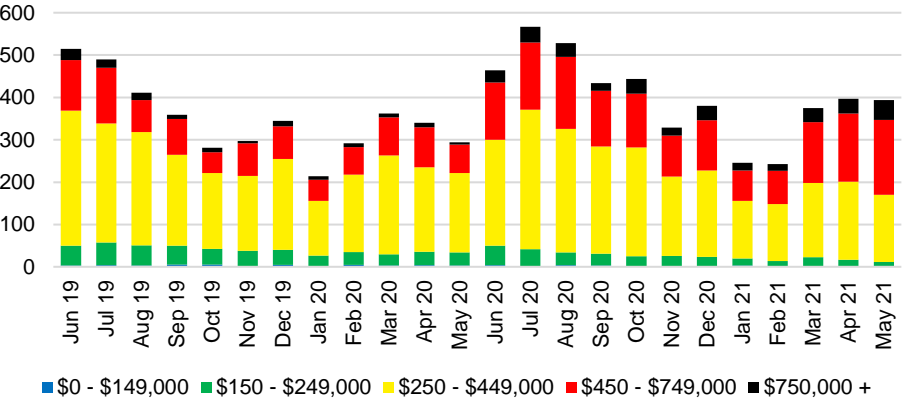

CHEROKEE COUNTY INVENTORY BY PRICE POINT

DAWSON COUNTY QUICK N'DICATORS

DAWSON COUNTY SALES VOLUME VS SUPPLY

DAWSON COUNTY MONTHS OF SUPPLY

DAWSON COUNTY 12 MONTH AVERAGE SALES PRICE

DAWSON COUNTY SALES BY PRICE POINT

DAWSON COUNTY INVENTORY BY PRICE POINT

FORSYTH COUNTY QUICK N'DICATORS

FORSYTH COUNTY SALES VOLUME VS SUPPLY

FORSYTH COUNTY MONTHS OF SUPPLY

FORSYTH COUNTY 12 MONTH AVERAGE SALES PRICE

FORSYTH COUNTY SALES BY PRICE POINT