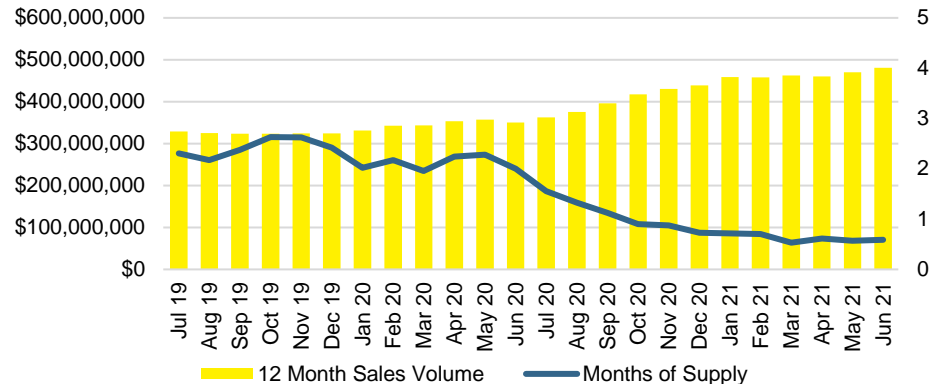

NORTH GEORGIA DEEP DIVE MARKET DATA

June 2021

JUNE 2021

DEEPER DIVE

NORTH GEORGIA QUICK N'DICATORS

NORTH GEORGIA MONTHS OF SUPPLY

NORTH GEORGIA SALES VOLUME VS SUPPLY

NORTH GEORGIA SALES BY PRICE POINT

NORTH GEORGIA INVENTORY BY PRICE POINT

BANKS COUNTY QUICK N'DICATORS

BANKS COUNTY SALES VOLUME VS SUPPLY

BANKS COUNTY MONTHS OF SUPPLY

BANKS COUNTY 12 MONTH AVERAGE SALES PRICE

BANKS COUNTY SALES BY PRICE POINT

BANKS COUNTY INVENTORY BY SALES POINT

BARROW COUNTY QUICK N'DICATORS

BARROW COUNTY SALES VOLUME VS SUPPLY

BARROW COUNTY MONTHS OF SUPPLY

BARROW COUNTY 12 MONTH AVERAGE SALES PRICE

BARROW COUNTY SALES BY PRICE POINT