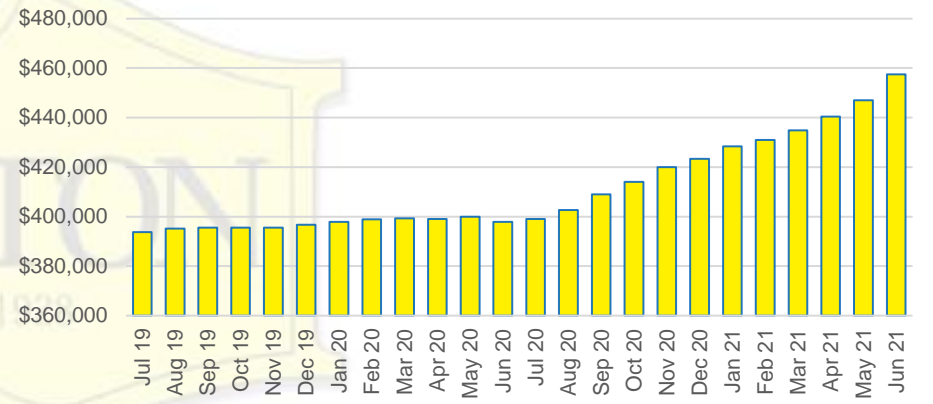

DAWSON COUNTY INVENTORY BY PRICE POINT

FORSYTH COUNTY QUICK N'DICATORS

FORSYTH COUNTY SALES VOLUME VS SUPPLY

FORSYTH COUNTY MONTHS OF SUPPLY

FORSYTH COUNTY 12 MONTH AVERAGE SALES PRICE

FORSYTH COUNTY SALES BY PRICE POINT