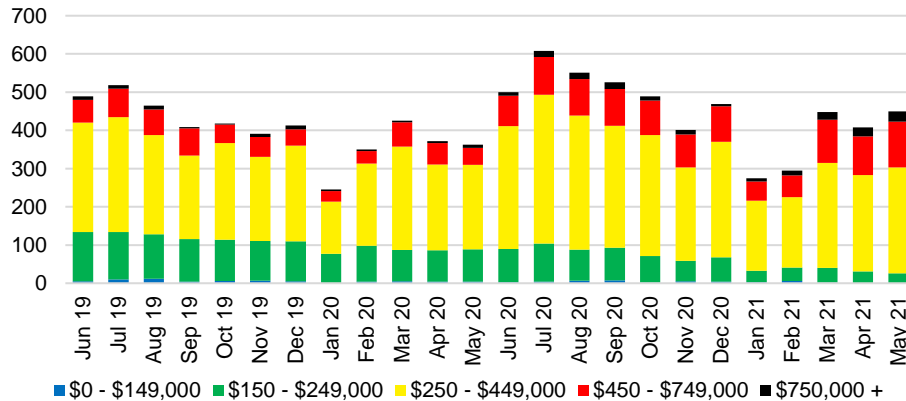

BANKS COUNTY INVENTORY BY SALES POINT

BARROW COUNTY QUICK N'DICATORS

BARROW COUNTY SALES VOLUME VS SUPPLY

BARROW COUNTY MONTHS OF SUPPLY

BARROW COUNTY 12 MONTH AVERAGE SALES PRICE

BARROW COUNTY SALES BY PRICE POINT

BARROW COUNTY INVENTORY BY PRICE POINT

CHEROKEE COUNTY QUICK N'DICATORS

CHEROKEE COUNTY SALES VOLUME VS SUPPLY

CHEROKEE COUNTY MONTHS OF SUPPLY

CHEROKEE COUNTY 12 MONTH AVERAGE SALES PRICE

CHEROKEE COUNTY SALES BY PRICE POINT

CHEROKEE COUNTY INVENTORY BY PRICE POINT

DAWSON COUNTY QUICK N'DICATORS

DAWSON COUNTY SALES VOLUME VS SUPPLY

DAWSON COUNTY MONTHS OF SUPPLY

DAWSON COUNTY 12 MONTH AVERAGE SALES PRICE

DAWSON COUNTY SALES BY PRICE POINT