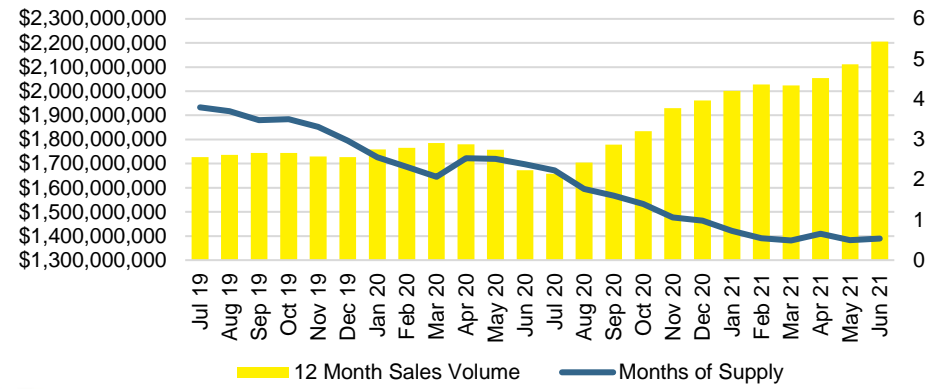

CHEROKEE COUNTY INVENTORY BY PRICE POINT

DAWSON COUNTY QUICK N'DICATORS

DAWSON COUNTY SALES VOLUME VS SUPPLY

DAWSON COUNTY MONTHS OF SUPPLY

DAWSON COUNTY 12 MONTH AVERAGE SALES PRICE

DAWSON COUNTY SALES BY PRICE POINT

DAWSON COUNTY INVENTORY BY PRICE POINT

FORSYTH COUNTY QUICK N'DICATORS

FORSYTH COUNTY SALES VOLUME VS SUPPLY

FORSYTH COUNTY MONTHS OF SUPPLY

FORSYTH COUNTY 12 MONTH AVERAGE SALES PRICE

FORSYTH COUNTY SALES BY PRICE POINT