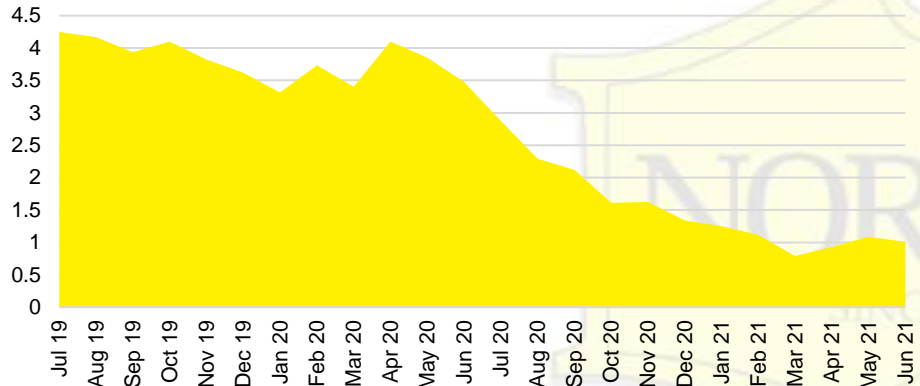

CHEROKEE COUNTY INVENTORY BY PRICE POINT

DAWSON COUNTY QUICK N'DICATORS

DAWSON COUNTY SALES VOLUME VS SUPPLY

DAWSON COUNTY MONTHS OF SUPPLY

DAWSON COUNTY 12 MONTH AVERAGE SALES PRICE

DAWSON COUNTY SALES BY PRICE POINT