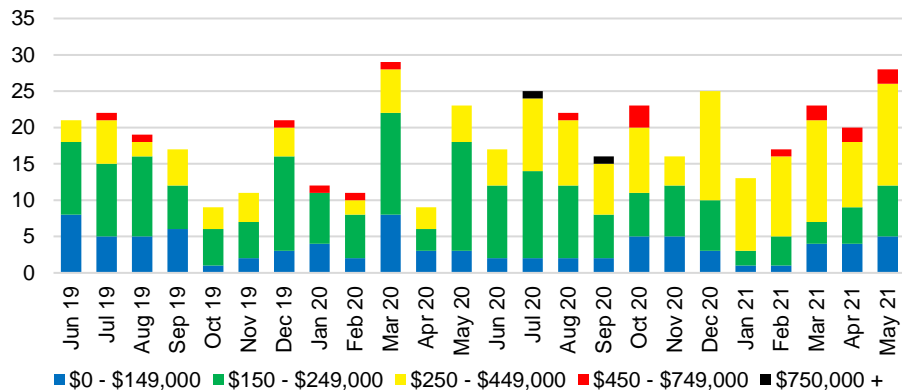

NORTH GEORGIA INVENTORY BY PRICE POINT

BANKS COUNTY QUICK N'DICATORS

BANKS COUNTY SALES VOLUME VS SUPPLY

BANKS COUNTY MONTHS OF SUPPLY

BANKS COUNTY 12 MONTH AVERAGE SALES PRICE

BANKS COUNTY SALES BY PRICE POINT

BANKS COUNTY INVENTORY BY SALES POINT

BARROW COUNTY QUICK N'DICATORS

BARROW COUNTY SALES VOLUME VS SUPPLY

BARROW COUNTY MONTHS OF SUPPLY

BARROW COUNTY 12 MONTH AVERAGE SALES PRICE

BARROW COUNTY SALES BY PRICE POINT