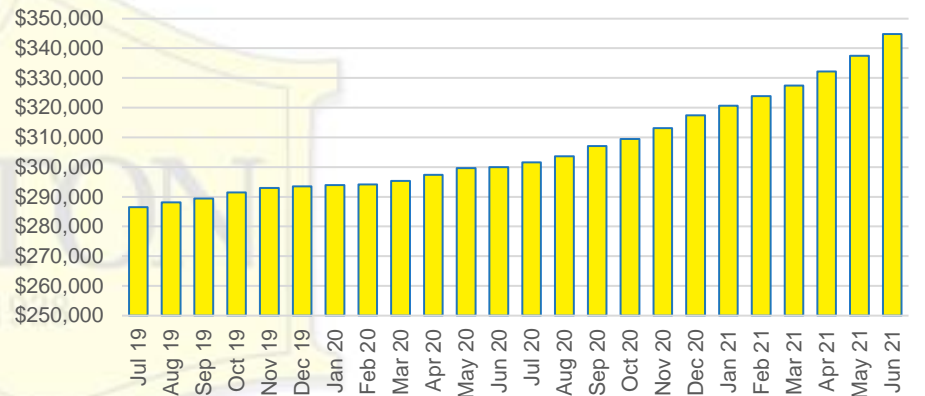

FRANKLIN COUNTY INVENTORY BY PRICE POINT

GWINNETT COUNTY QUICK N'DICATORS

GWINNETT COUNTY SALES VOLUME VS SUPPLY

GWINNETT COUNTY MONTHS OF SUPPLY

GWINNETT COUNTY 12 MONTH AVERAGE SALES PRICE

GWINNETT COUNTY SALES BY PRICE POINT