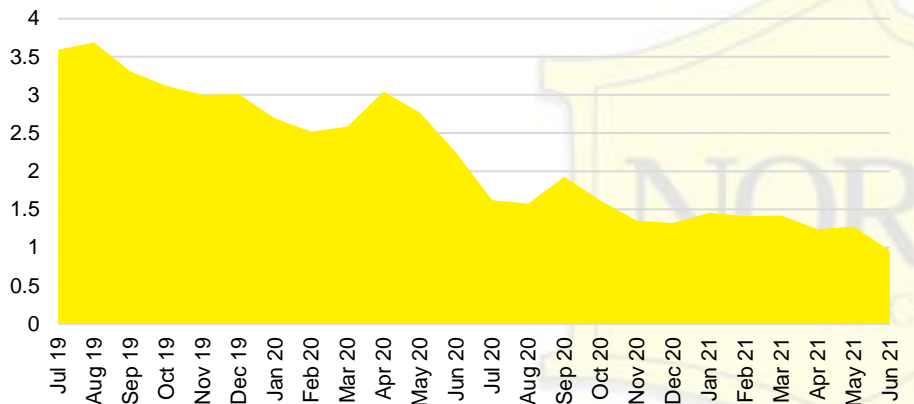

RABUN COUNTY INVENTORY BY PRICE POINT

STEPHENS COUNTY QUICK N'DICATORS

STEPHENS COUNTY SALES VOLUME VS SUPPLY

STEPHENS COUNTY MONTHS OF SUPPLY

STEPHENS COUNTY 12 MONTH AVERAGE SALES PRICE

STEPHENS COUNTY SALES BY PRICE POINT