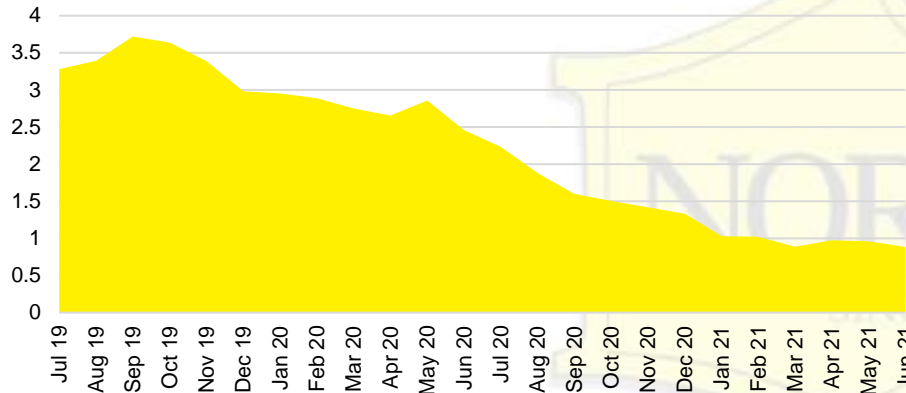

STEPHENS COUNTY INVENTORY BY PRICE POINT

WALTON COUNTY QUICK N'DICATORS

WALTON COUNTY SALES VOLUME VS SUPPLY

WALTON COUNTY MONTHS OF SUPPLY

WALTON COUNTY 12 MONTH AVERAGE SALES PRICE

WALTON COUNTY SALES BY PRICE POINT