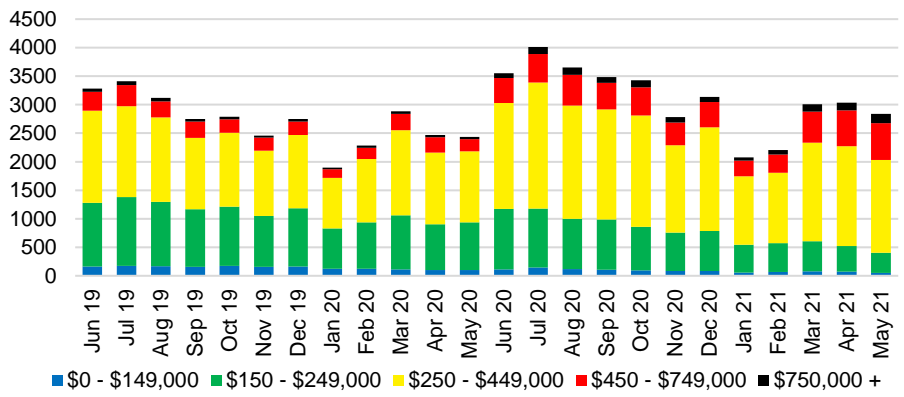

NORTH GEORGIA DEEP DIVE MARKET DATA

June 2021

JUNE 2021

DEEPER DIVE

NORTH GEORGIA QUICK N'DICATORS

NORTH GEORGIA MONTHS OF SUPPLY

NORTH GEORGIA SALES VOLUME VS SUPPLY

NORTH GEORGIA SALES BY PRICE POINT

WALTON COUNTY INVENTORY BY PRICE POINT

WHITE COUNTY QUICK N'DICATORS

WHITE COUNTY SALES VOLUME VS SUPPLY

WHITE COUNTY MONTHS OF SUPPLY

WHITE COUNTY 12 MONTH AVERAGE SALES PRICE

WHITE COUNTY SALES BY PRICE POINT