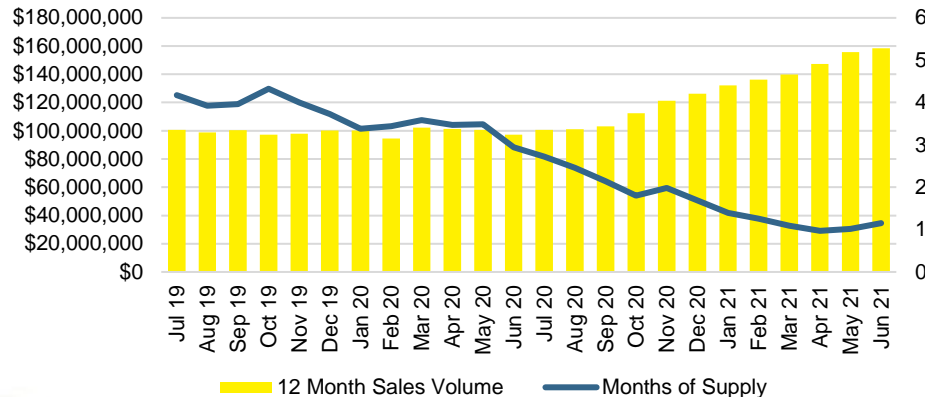

LUMPKIN COUNTY SALES VOLUME VS SUPPLY