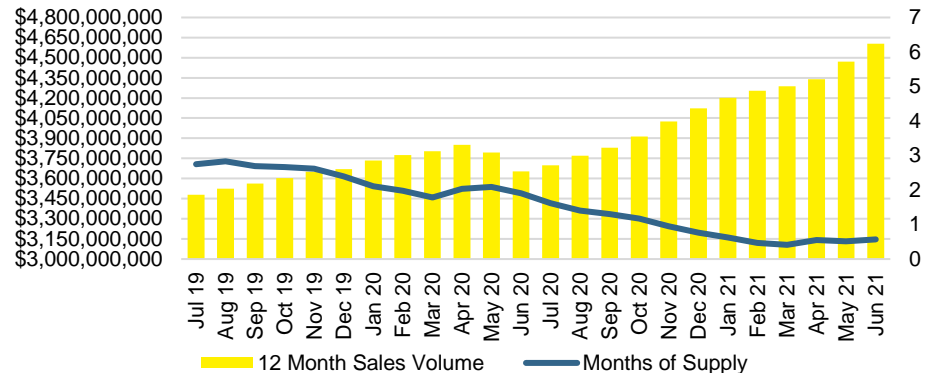

GWINNETT COUNTY SALES VOLUME VS SUPPLY