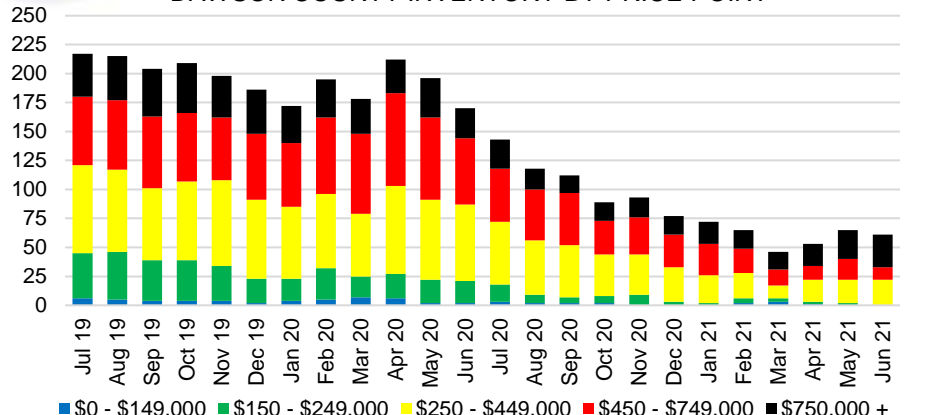

BARROW COUNTY INVENTORY BY PRICE POINT

CHEROKEE COUNTY QUICK N'DICATORS

CHEROKEE COUNTY SALES VOLUME VS SUPPLY

CHEROKEE COUNTY MONTHS OF SUPPLY

CHEROKEE COUNTY 12 MONTH AVERAGE SALES PRICE

CHEROKEE COUNTY SALES BY PRICE POINT

CHEROKEE COUNTY INVENTORY BY PRICE POINT

DAWSON COUNTY QUICK N'DICATORS

DAWSON COUNTY SALES VOLUME VS SUPPLY

DAWSON COUNTY MONTHS OF SUPPLY

DAWSON COUNTY 12 MONTH AVERAGE SALES PRICE

DAWSON COUNTY SALES BY PRICE POINT

DAWSON COUNTY INVENTORY BY PRICE POINT

FORSYTH COUNTY QUICK N'DICATORS

FORSYTH COUNTY SALES VOLUME VS SUPPLY

FORSYTH COUNTY MONTHS OF SUPPLY

FORSYTH COUNTY 12 MONTH AVERAGE SALES PRICE

FORSYTH COUNTY SALES BY PRICE POINT