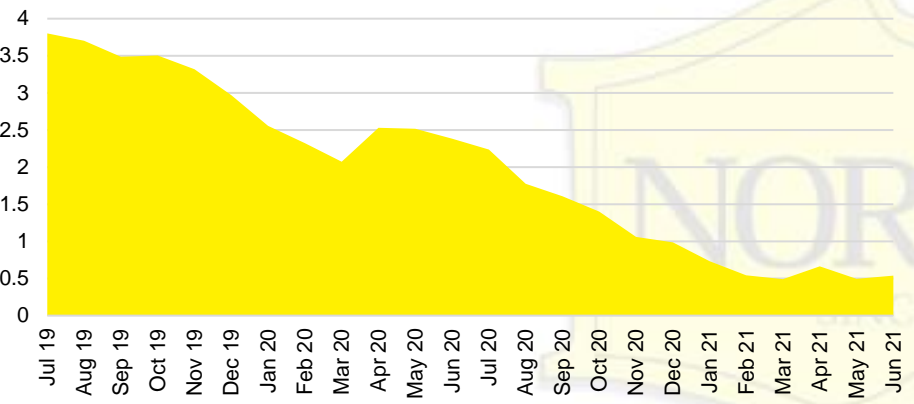

DAWSON COUNTY INVENTORY BY PRICE POINT

FORSYTH COUNTY QUICK N'DICATORS

FORSYTH COUNTY SALES VOLUME VS SUPPLY

FORSYTH COUNTY MONTHS OF SUPPLY

FORSYTH COUNTY 12 MONTH AVERAGE SALES PRICE

FORSYTH COUNTY SALES BY PRICE POINT