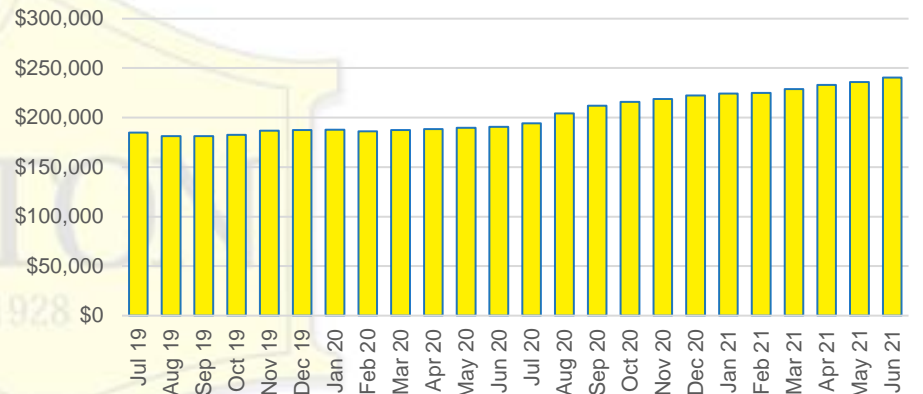

WALTON COUNTY INVENTORY BY PRICE POINT

WHITE COUNTY QUICK N'DICATORS

WHITE COUNTY SALES VOLUME VS SUPPLY

WHITE COUNTY MONTHS OF SUPPLY

WHITE COUNTY 12 MONTH AVERAGE SALES PRICE

WHITE COUNTY SALES BY PRICE POINT

WHITE COUNTY INVENTORY BY PRICE POINT