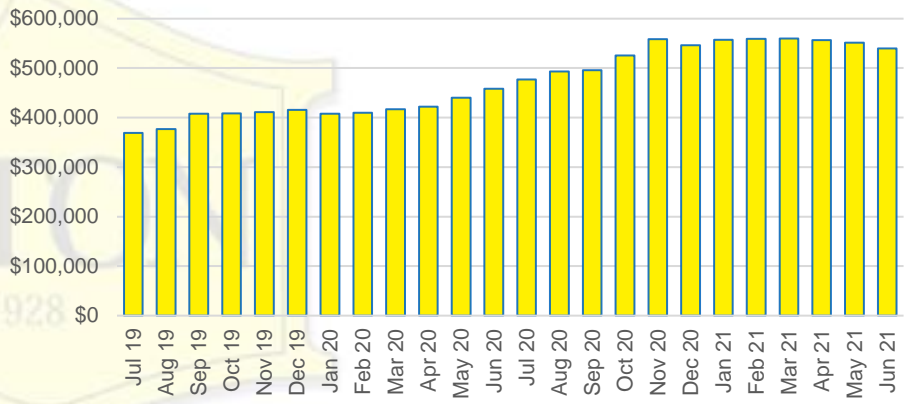

PICKENS COUNTY INVENTORY BY PRICE POINT

RABUN COUNTY QUICK N'DICATORS

RABUN COUNTY SALES VOLUME VS SUPPLY

RABUN COUNTY MONTHS OF SUPPLY

RABUN COUNTY 12 MONTH AVERAGE SALES PRICE

RABUN COUNTY SALES BY PRICE POINT