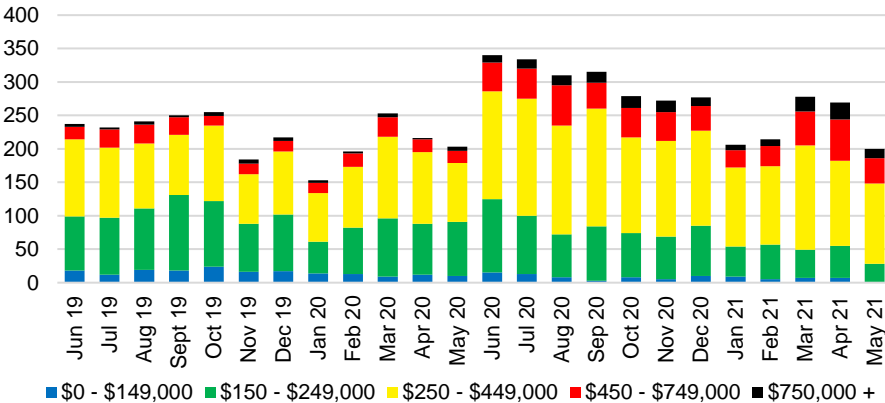

HABERSHAM COUNTY INVENTORY BY PRICE POINT

HALL COUNTY QUICK N'DICATORS

HALL COUNTY SALES VOLUME VS SUPPLY

HALL COUNTY MONTHS OF SUPPLY

HALL COUNTY 12 MONTH AVERAGE SALES PRICE

HALL COUNTY SALES BY PRICE POINT