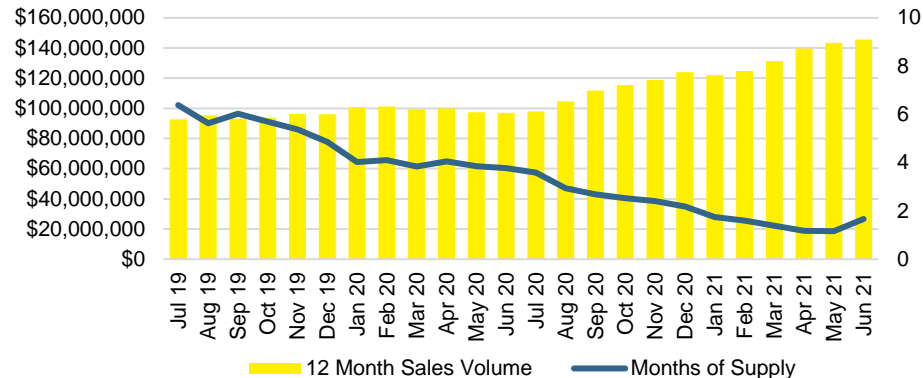

WHITE COUNTY 12 MONTH AVERAGE SALES PRICE