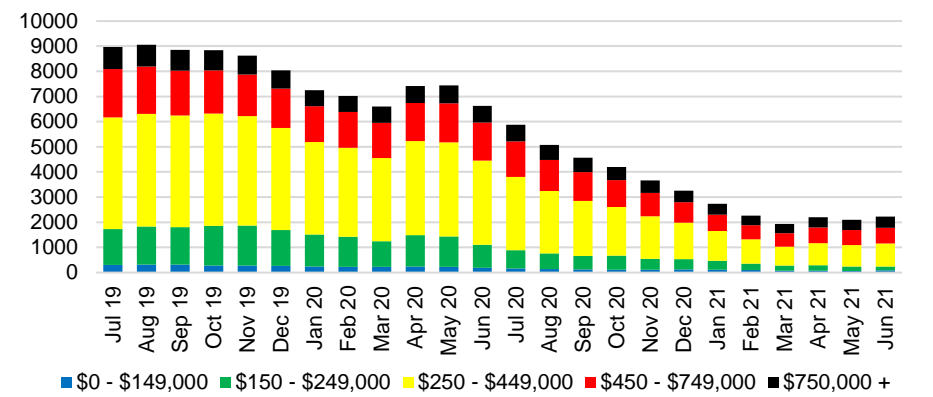

NORTH GEORGIA INVENTORY BY PRICE POINT