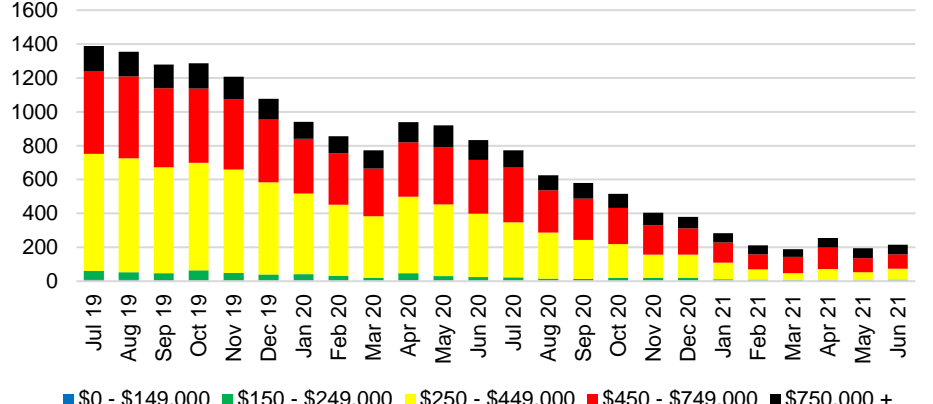

FORSYTH COUNTY INVENTORY BY PRICE POINT