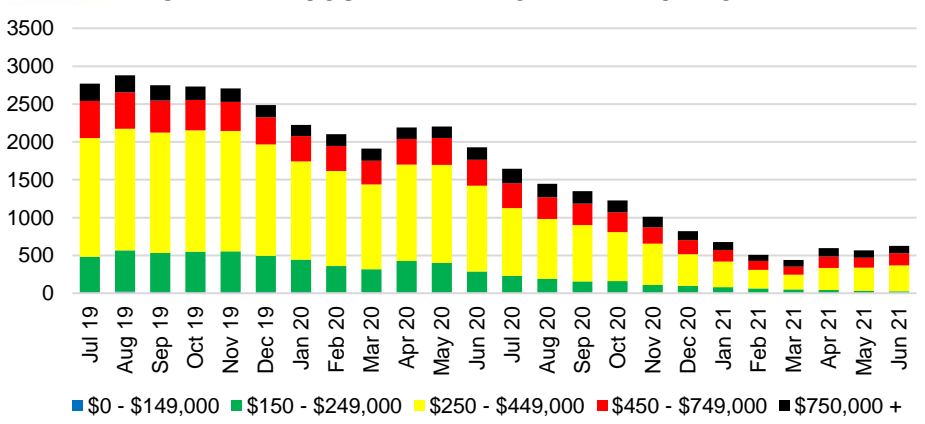

GWINNETT COUNTY INVENTORY BY PRICE POINT