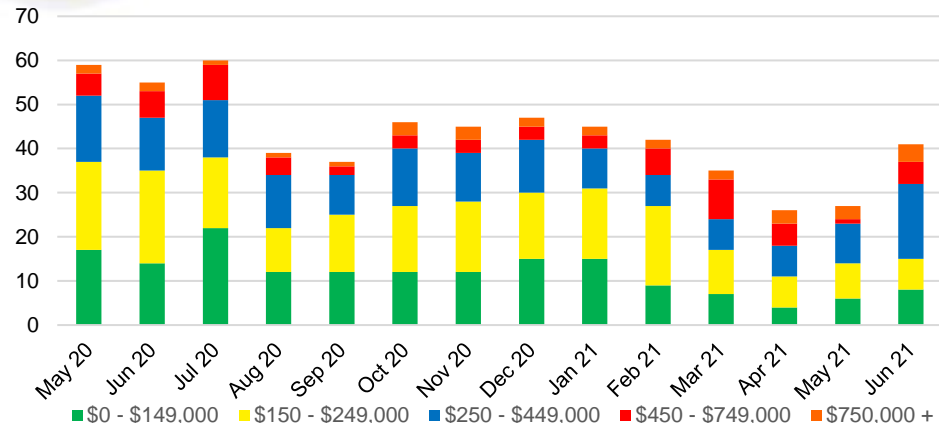

FRANKLIN COUNTY INVENTORY BY PRICE POINT