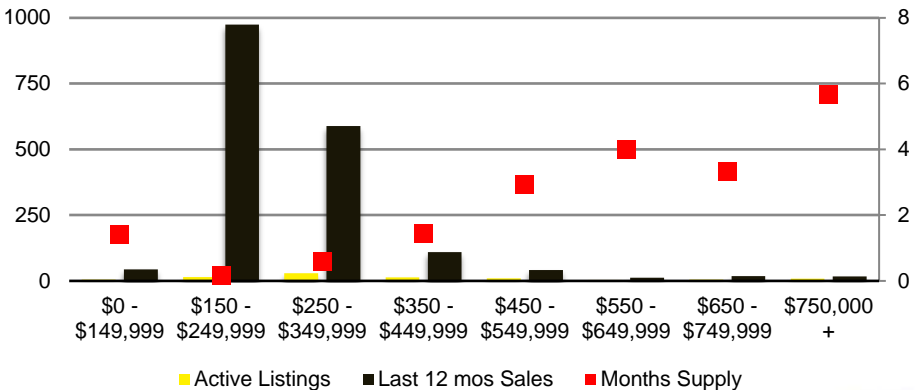

NORTH GEORGIA INVENTORY BY PRICE POINT

BANKS COUNTY QUICK N'DICATORS

BANKS COUNTY SALES VOLUME VS SUPPLY

BANKS COUNTY MONTHS OF SUPPLY

BANKS COUNTY 12 MONTH AVERAGE SALES PRICE

BANKS COUNTY SALES BY PRICE POINT

BANKS COUNTY INVENTORY BY SALES POINT

BARROW COUNTY QUICK N'DICATORS

BARROW COUNTY SALES VOLUME VS SUPPLY

BARROW COUNTY MONTHS OF SUPPLY

BARROW COUNTY 12 MONTH AVERAGE SALES PRICE

BARROW COUNTY SALES BY PRICE POINT

WALTON COUNTY INVENTORY BY PRICE POINT

WHITE COUNTY QUICK N'DICATORS

WHITE COUNTY SALES VOLUME VS SUPPLY

WHITE COUNTY MONTHS OF SUPPLY

WHITE COUNTY 12 MONTH AVERAGE SALES PRICE

WHITE COUNTY SALES BY PRICE POINT