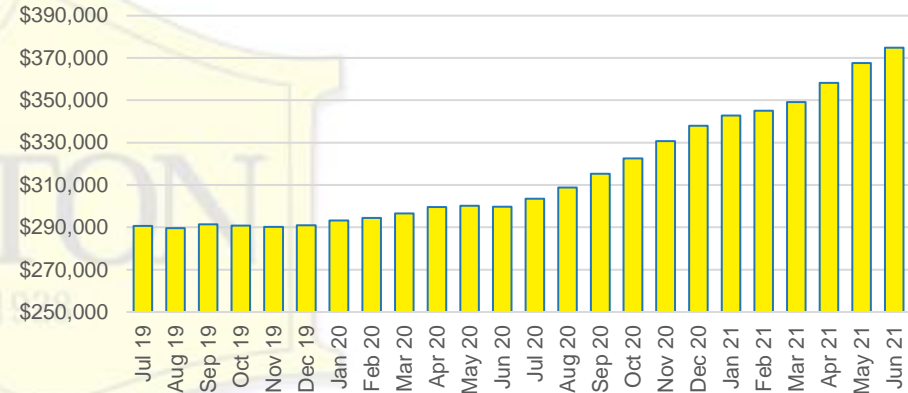

HABERSHAM COUNTY INVENTORY BY PRICE POINT

HALL COUNTY QUICK N'DICATORS

HALL COUNTY SALES VOLUME VS SUPPLY

HALL COUNTY MONTHS OF SUPPLY

HALL COUNTY 12 MONTH AVERAGE SALES PRICE

HALL COUNTY SALES BY PRICE POINT