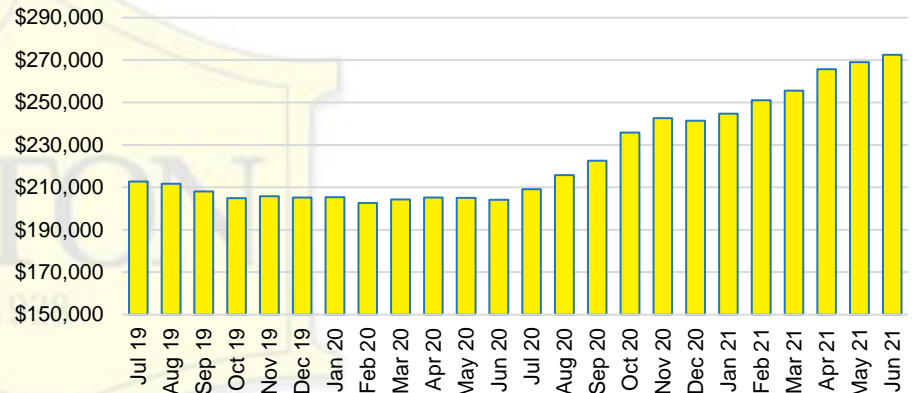

NORTH GEORGIA INVENTORY BY PRICE POINT

BANKS COUNTY QUICK N'DICATORS

BANKS COUNTY SALES VOLUME VS SUPPLY

BANKS COUNTY MONTHS OF SUPPLY

BANKS COUNTY 12 MONTH AVERAGE SALES PRICE

BANKS COUNTY SALES BY PRICE POINT

BANKS COUNTY INVENTORY BY SALES POINT

BARROW COUNTY QUICK N'DICATORS

BARROW COUNTY SALES VOLUME VS SUPPLY

BARROW COUNTY MONTHS OF SUPPLY

BARROW COUNTY 12 MONTH AVERAGE SALES PRICE

BARROW COUNTY SALES BY PRICE POINT