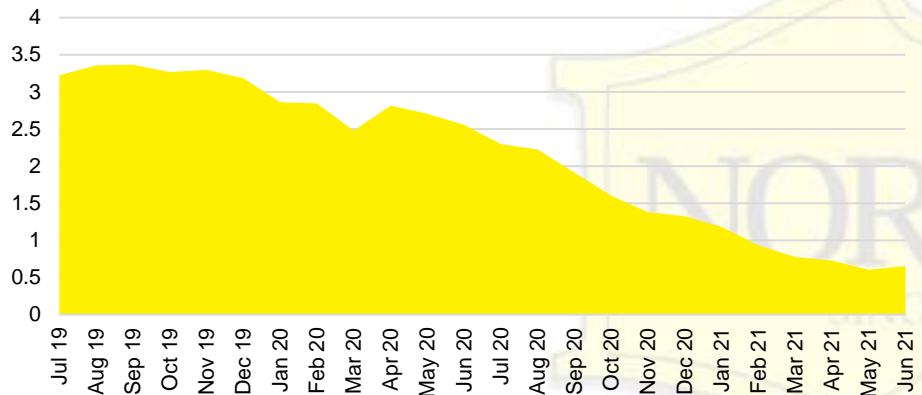

HALL COUNTY INVENTORY BY PRICE POINT

JACKSON COUNTY QUICK N'DICATORS

JACKSON COUNTY SALES VOLUME VS SUPPLY

JACKSON COUNTY MONTHS OF SUPPLY

JACKSON COUNTY 12 MONTH AVERAGE SALES PRICE

JACKSON COUNTY SALES BY PRICE POINT