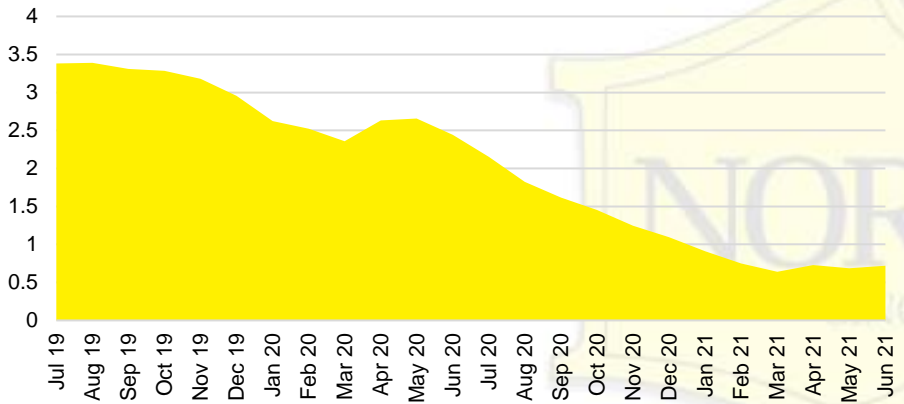

NORTH GEORGIA DEEP DIVE MARKET DATA

June 2021

JUNE 2021

DEEPER DIVE

NORTH GEORGIA QUICK N'DICATORS

NORTH GEORGIA MONTHS OF SUPPLY

NORTH GEORGIA SALES VOLUME VS SUPPLY

NORTH GEORGIA SALES BY PRICE POINT