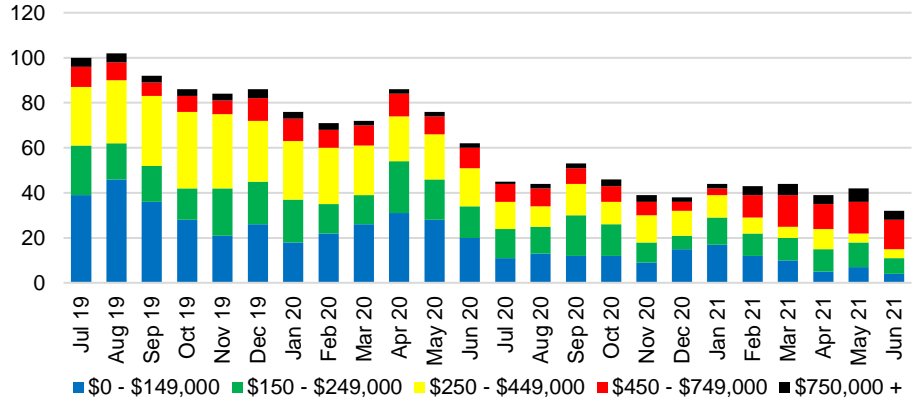

STEPHENS COUNTY INVENTORY BY PRICE POINT