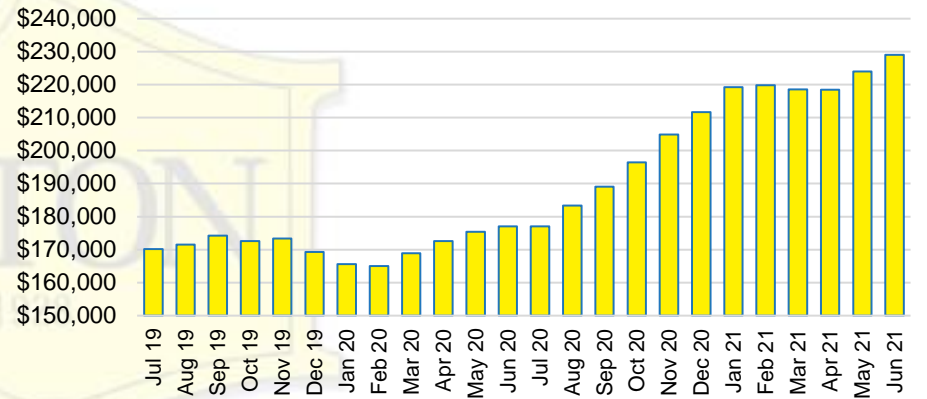

FORSYTH COUNTY INVENTORY BY PRICE POINT

FRANKLIN COUNTY QUICK N'DICATORS

FRANKLIN COUNTY SALES VOLUME VS SUPPLY

FRANKLIN COUNTY MONTHS OF SUPPLY

FRANKLIN COUNTY 12 MONTH AVERAGE SALES PRICE

FRANKLIN COUNTY SALES BY PRICE POINT