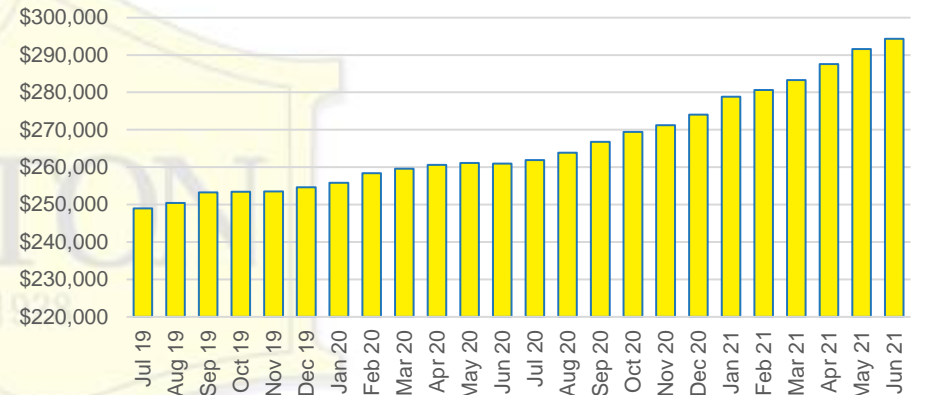

HALL COUNTY INVENTORY BY PRICE POINT

JACKSON COUNTY QUICK N'DICATORS

JACKSON COUNTY SALES VOLUME VS SUPPLY

JACKSON COUNTY MONTHS OF SUPPLY

JACKSON COUNTY 12 MONTH AVERAGE SALES PRICE

JACKSON COUNTY SALES BY PRICE POINT