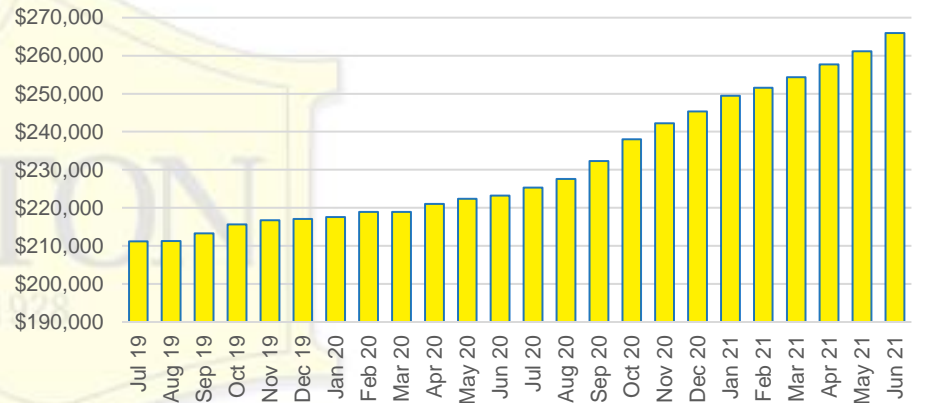

BANKS COUNTY INVENTORY BY SALES POINT

BARROW COUNTY QUICK N'DICATORS

BARROW COUNTY SALES VOLUME VS SUPPLY

BARROW COUNTY MONTHS OF SUPPLY

BARROW COUNTY 12 MONTH AVERAGE SALES PRICE

BARROW COUNTY SALES BY PRICE POINT

BARROW COUNTY INVENTORY BY PRICE POINT

CHEROKEE COUNTY QUICK N'DICATORS

CHEROKEE COUNTY SALES VOLUME VS SUPPLY

CHEROKEE COUNTY MONTHS OF SUPPLY

CHEROKEE COUNTY 12 MONTH AVERAGE SALES PRICE

CHEROKEE COUNTY SALES BY PRICE POINT