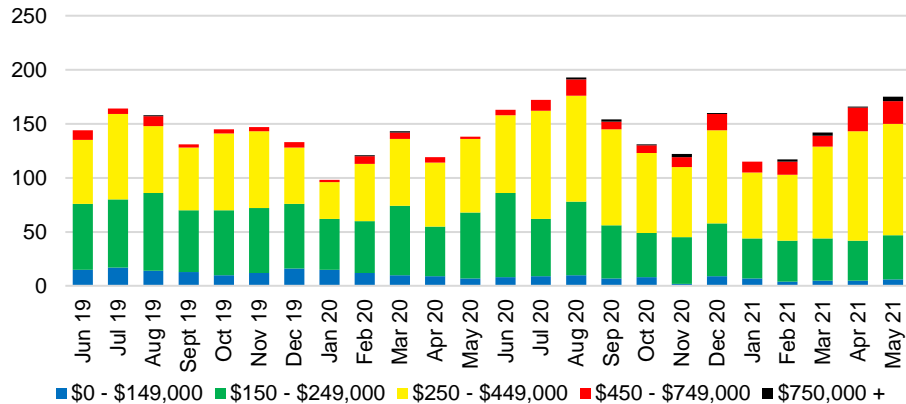

STEPHENS COUNTY INVENTORY BY PRICE POINT

WALTON COUNTY QUICK N'DICATORS

WALTON COUNTY SALES VOLUME VS SUPPLY

WALTON COUNTY MONTHS OF SUPPLY

WALTON COUNTY 12 MONTH AVERAGE SALES PRICE

WALTON COUNTY SALES BY PRICE POINT