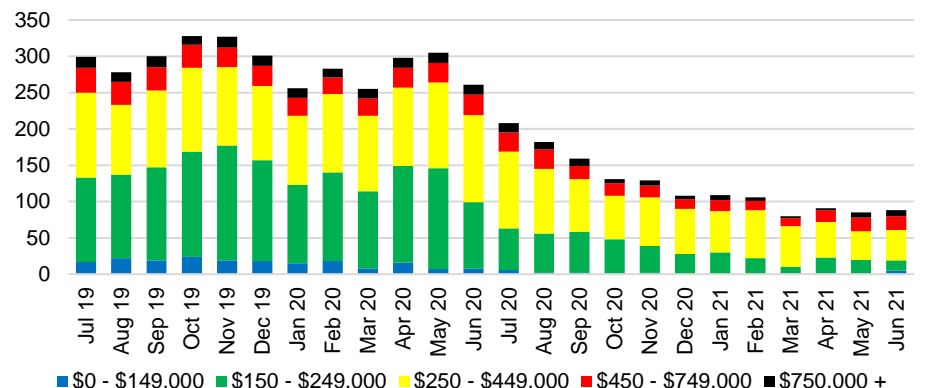

BANKS COUNTY INVENTORY BY SALES POINT

BARROW COUNTY QUICK N'DICATORS

BARROW COUNTY SALES VOLUME VS SUPPLY

BARROW COUNTY MONTHS OF SUPPLY

BARROW COUNTY 12 MONTH AVERAGE SALES PRICE

BARROW COUNTY SALES BY PRICE POINT

BARROW COUNTY INVENTORY BY PRICE POINT

CHEROKEE COUNTY QUICK N'DICATORS

CHEROKEE COUNTY SALES VOLUME VS SUPPLY

CHEROKEE COUNTY MONTHS OF SUPPLY

CHEROKEE COUNTY 12 MONTH AVERAGE SALES PRICE

CHEROKEE COUNTY SALES BY PRICE POINT