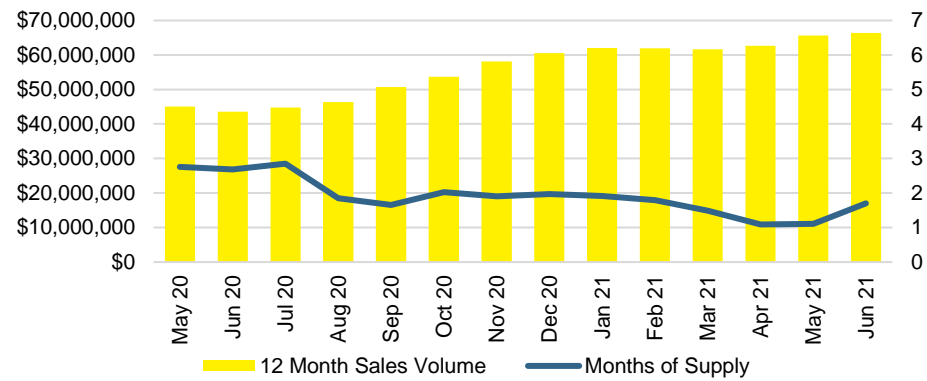

FRANKLIN COUNTY SALES VOLUME VS SUPPLY