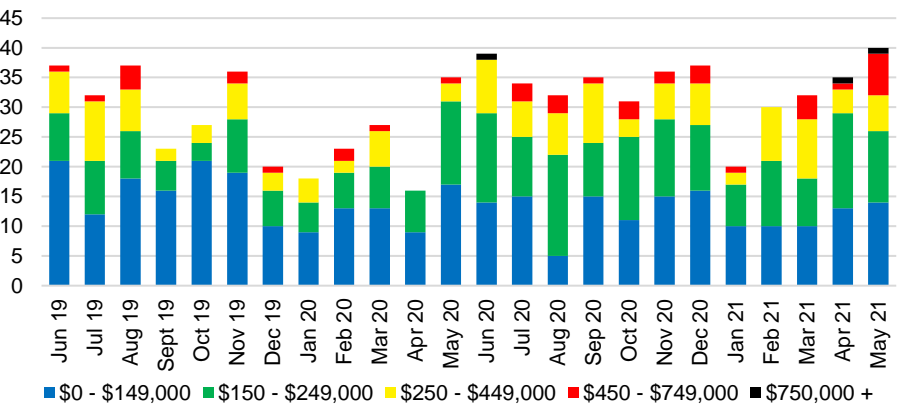

RABUN COUNTY INVENTORY BY PRICE POINT

STEPHENS COUNTY QUICK N'DICATORS

STEPHENS COUNTY SALES VOLUME VS SUPPLY

STEPHENS COUNTY MONTHS OF SUPPLY

STEPHENS COUNTY 12 MONTH AVERAGE SALES PRICE

STEPHENS COUNTY SALES BY PRICE POINT