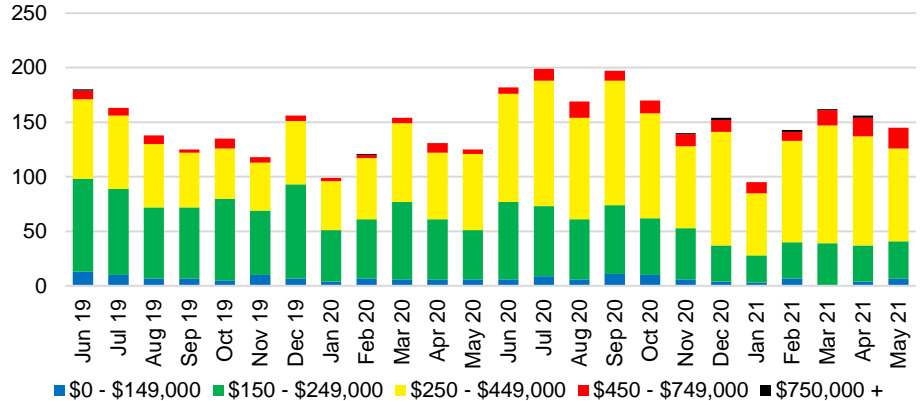

HALL COUNTY INVENTORY BY PRICE POINT

JACKSON COUNTY QUICK N'DICATORS

JACKSON COUNTY SALES VOLUME VS SUPPLY

JACKSON COUNTY MONTHS OF SUPPLY

JACKSON COUNTY 12 MONTH AVERAGE SALES PRICE

JACKSON COUNTY SALES BY PRICE POINT