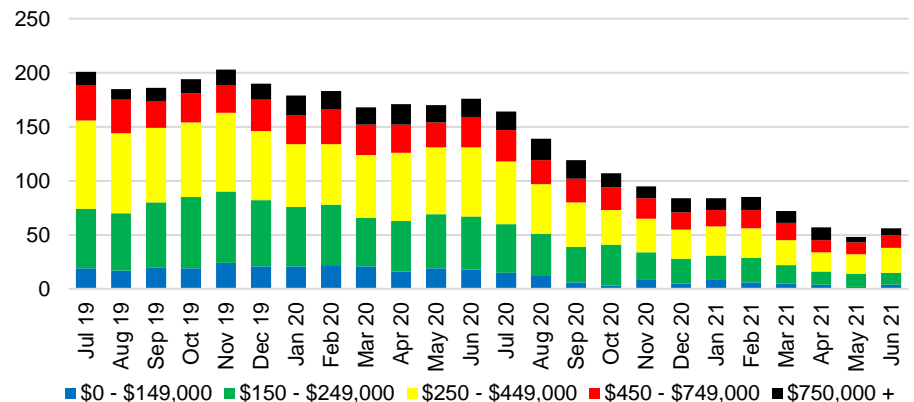

HABERSHAM COUNTY INVENTORY BY PRICE POINT