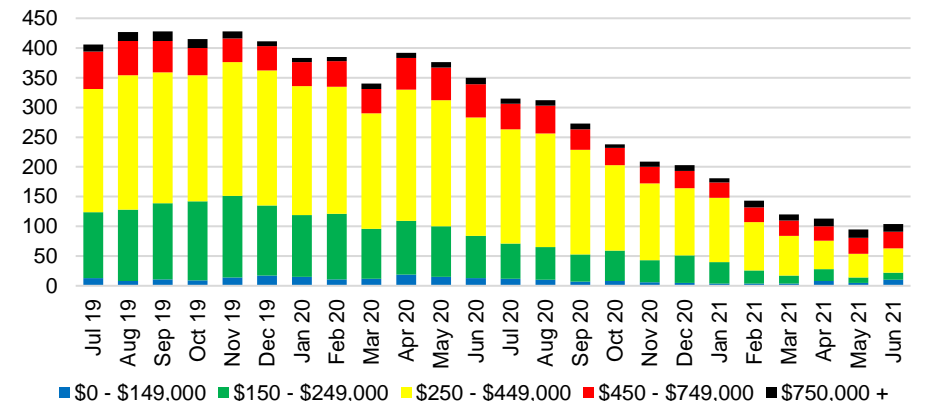

JACKSON COUNTY INVENTORY BY PRICE POINT