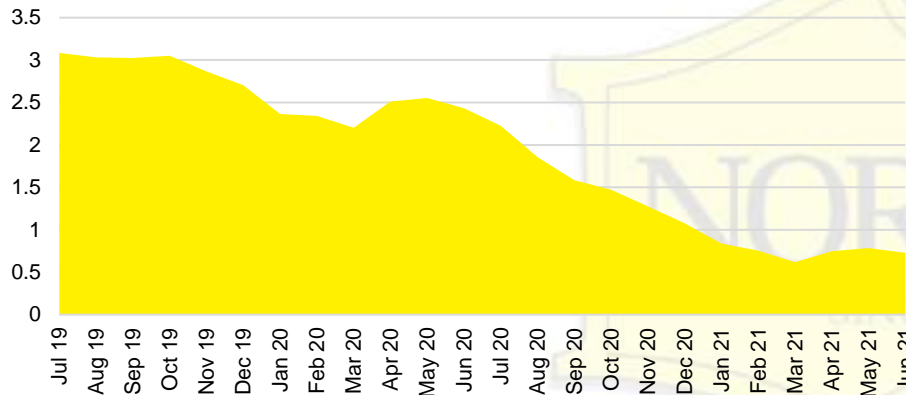

BARROW COUNTY INVENTORY BY PRICE POINT

CHEROKEE COUNTY QUICK N'DICATORS

CHEROKEE COUNTY SALES VOLUME VS SUPPLY

CHEROKEE COUNTY MONTHS OF SUPPLY

CHEROKEE COUNTY 12 MONTH AVERAGE SALES PRICE

CHEROKEE COUNTY SALES BY PRICE POINT