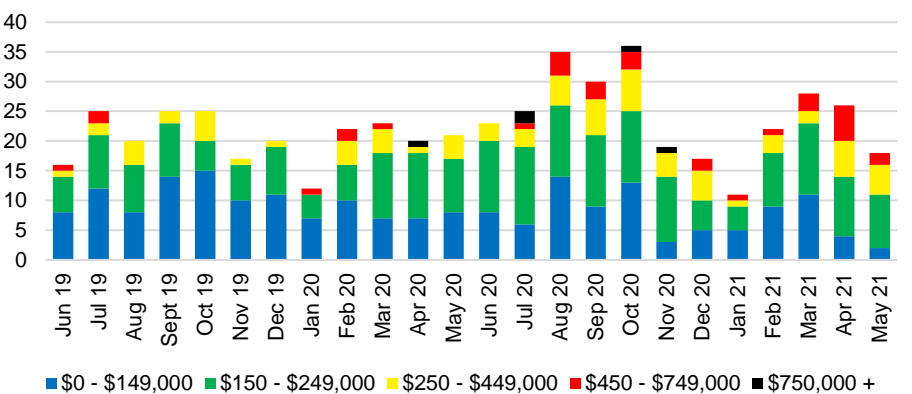

DAWSON COUNTY INVENTORY BY PRICE POINT

FORSYTH COUNTY QUICK N'DICATORS

FORSYTH COUNTY SALES VOLUME VS SUPPLY

FORSYTH COUNTY MONTHS OF SUPPLY

FORSYTH COUNTY 12 MONTH AVERAGE SALES PRICE

FORSYTH COUNTY SALES BY PRICE POINT

FORSYTH COUNTY INVENTORY BY PRICE POINT

FRANKLIN COUNTY QUICK N'DICATORS

FRANKLIN COUNTY SALES VOLUME VS SUPPLY

FRANKLIN COUNTY MONTHS OF SUPPLY

FRANKLIN COUNTY 12 MONTH AVERAGE SALES PRICE

FRANKLIN COUNTY SALES BY PRICE POINT