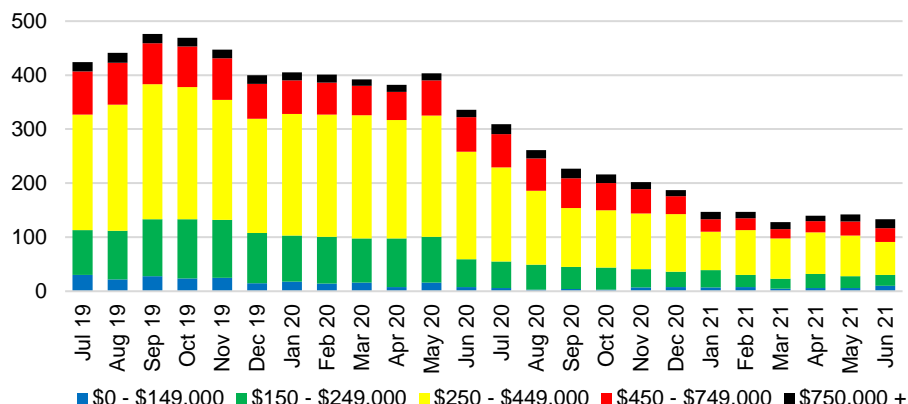

STEPHENS COUNTY INVENTORY BY PRICE POINT

WALTON COUNTY QUICK N'DICATORS

WALTON COUNTY SALES VOLUME VS SUPPLY

WALTON COUNTY MONTHS OF SUPPLY

WALTON COUNTY 12 MONTH AVERAGE SALES PRICE

WALTON COUNTY SALES BY PRICE POINT

WALTON COUNTY INVENTORY BY PRICE POINT

WHITE COUNTY QUICK N'DICATORS

WHITE COUNTY SALES VOLUME VS SUPPLY

WHITE COUNTY MONTHS OF SUPPLY

WHITE COUNTY 12 MONTH AVERAGE SALES PRICE

WHITE COUNTY SALES BY PRICE POINT