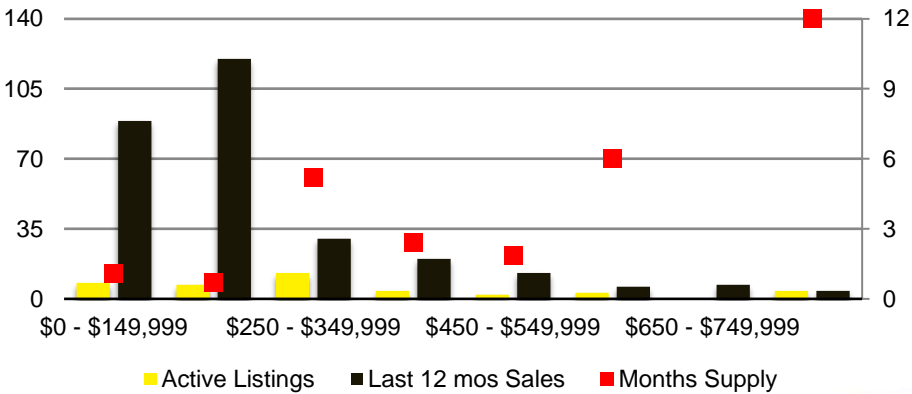

CHEROKEE COUNTY INVENTORY BY PRICE POINT

DAWSON COUNTY QUICK N'DICATORS

DAWSON COUNTY SALES VOLUME VS SUPPLY

DAWSON COUNTY MONTHS OF SUPPLY

DAWSON COUNTY 12 MONTH AVERAGE SALES PRICE

DAWSON COUNTY SALES BY PRICE POINT

DAWSON COUNTY INVENTORY BY PRICE POINT

FORSYTH COUNTY QUICK N'DICATORS

FORSYTH COUNTY SALES VOLUME VS SUPPLY

FORSYTH COUNTY MONTHS OF SUPPLY

FORSYTH COUNTY 12 MONTH AVERAGE SALES PRICE

FORSYTH COUNTY SALES BY PRICE POINT

FORSYTH COUNTY INVENTORY BY PRICE POINT

FRANKLIN COUNTY QUICK N'DICATORS

FRANKLIN COUNTY SALES VOLUME VS SUPPLY

FRANKLIN COUNTY MONTHS OF SUPPLY

FRANKLIN COUNTY 12 MONTH AVERAGE SALES PRICE

FRANKLIN COUNTY SALES BY PRICE POINT