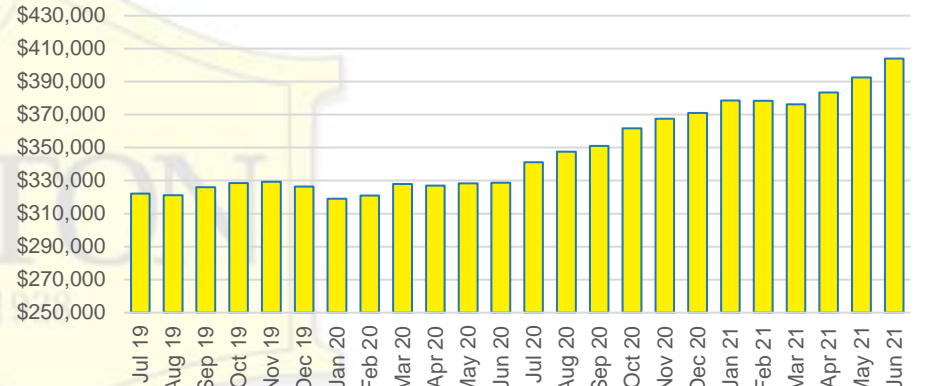

CHEROKEE COUNTY INVENTORY BY PRICE POINT

DAWSON COUNTY QUICK N'DICATORS

DAWSON COUNTY SALES VOLUME VS SUPPLY

DAWSON COUNTY MONTHS OF SUPPLY

DAWSON COUNTY 12 MONTH AVERAGE SALES PRICE

DAWSON COUNTY SALES BY PRICE POINT

DAWSON COUNTY INVENTORY BY PRICE POINT

FORSYTH COUNTY QUICK N'DICATORS

FORSYTH COUNTY SALES VOLUME VS SUPPLY

FORSYTH COUNTY MONTHS OF SUPPLY

FORSYTH COUNTY 12 MONTH AVERAGE SALES PRICE

FORSYTH COUNTY SALES BY PRICE POINT