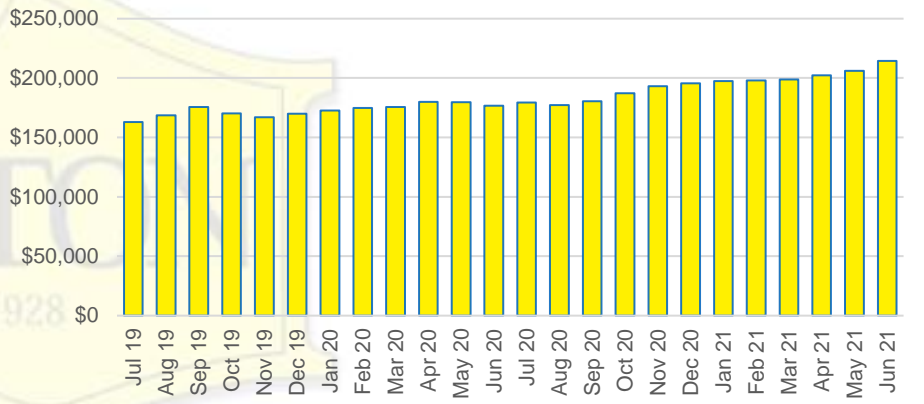

RABUN COUNTY INVENTORY BY PRICE POINT

STEPHENS COUNTY QUICK N'DICATORS

STEPHENS COUNTY SALES VOLUME VS SUPPLY

STEPHENS COUNTY MONTHS OF SUPPLY

STEPHENS COUNTY 12 MONTH AVERAGE SALES PRICE

STEPHENS COUNTY SALES BY PRICE POINT