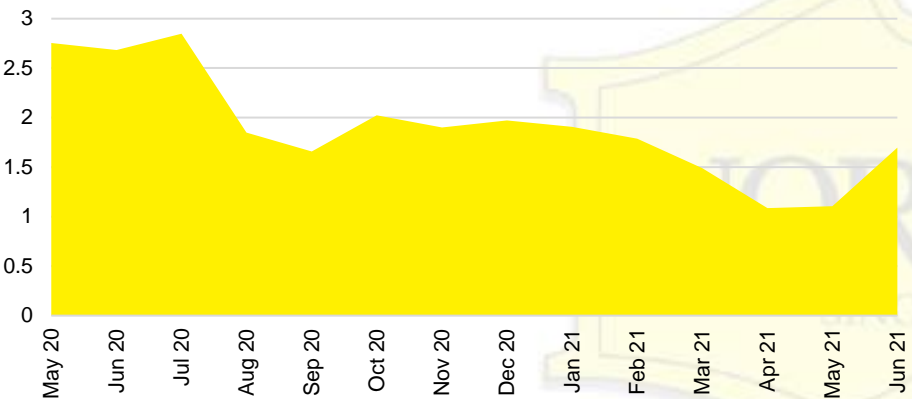

FORSYTH COUNTY INVENTORY BY PRICE POINT

FRANKLIN COUNTY QUICK N'DICATORS

FRANKLIN COUNTY SALES VOLUME VS SUPPLY

FRANKLIN COUNTY MONTHS OF SUPPLY

FRANKLIN COUNTY 12 MONTH AVERAGE SALES PRICE

FRANKLIN COUNTY SALES BY PRICE POINT