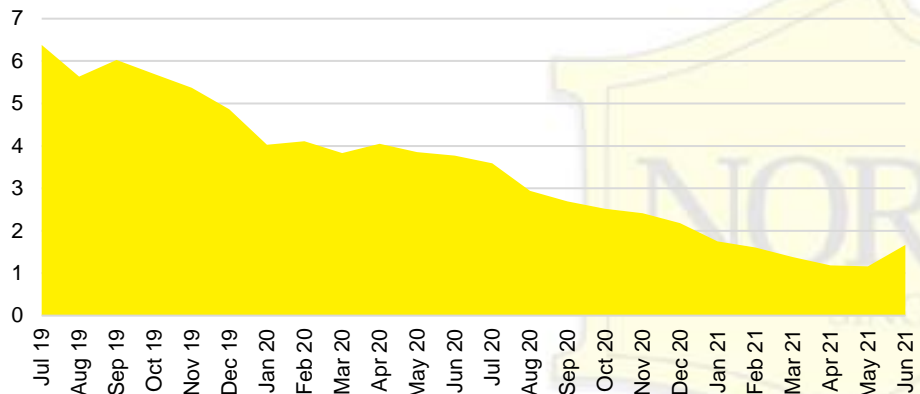

WALTON COUNTY INVENTORY BY PRICE POINT

WHITE COUNTY QUICK N'DICATORS

WHITE COUNTY SALES VOLUME VS SUPPLY

WHITE COUNTY MONTHS OF SUPPLY

WHITE COUNTY 12 MONTH AVERAGE SALES PRICE

WHITE COUNTY SALES BY PRICE POINT

WHITE COUNTY INVENTORY BY PRICE POINT