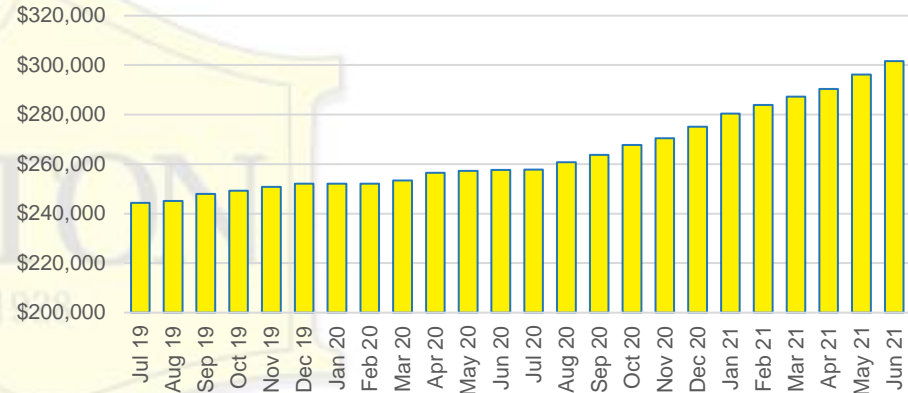

STEPHENS COUNTY INVENTORY BY PRICE POINT

WALTON COUNTY QUICK N'DICATORS

WALTON COUNTY SALES VOLUME VS SUPPLY

WALTON COUNTY MONTHS OF SUPPLY

WALTON COUNTY 12 MONTH AVERAGE SALES PRICE

WALTON COUNTY SALES BY PRICE POINT