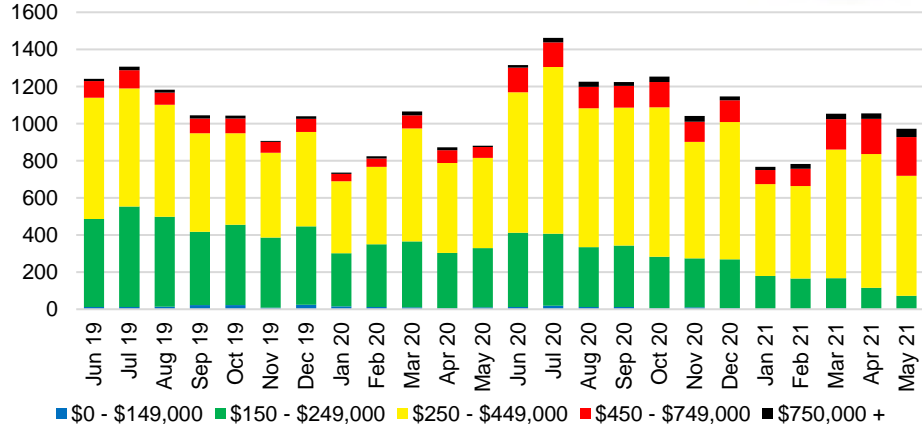

FRANKLIN COUNTY INVENTORY BY PRICE POINT

GWINNETT COUNTY QUICK N'DICATORS

GWINNETT COUNTY SALES VOLUME VS SUPPLY

GWINNETT COUNTY MONTHS OF SUPPLY

GWINNETT COUNTY 12 MONTH AVERAGE SALES PRICE

GWINNETT COUNTY SALES BY PRICE POINT