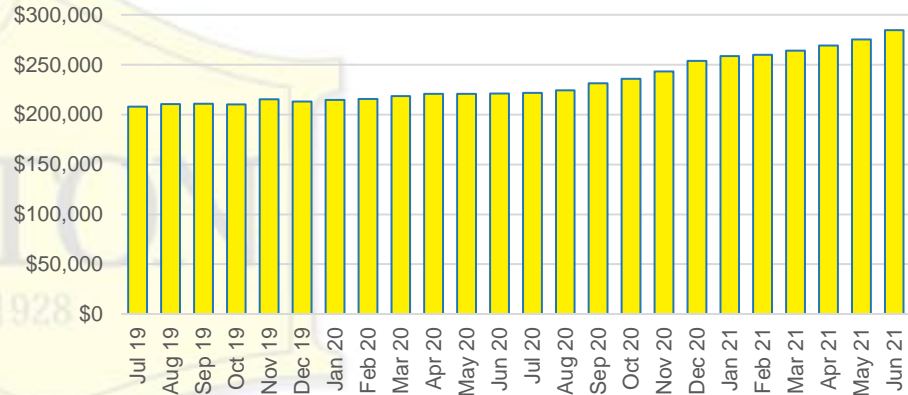

GWINNETT COUNTY INVENTORY BY PRICE POINT

HABERSHAM COUNTY QUICK N'DICATORS

HABERSHAM COUNTY SALES VOLUME VS SUPPLY

HABERSHAM COUNTY MONTHS OF SUPPLY

HABERSHAM COUNTY 12 MONTH AVERAGE SALES PRICE

HABERSHAM COUNTY SALES BY PRICE POINT