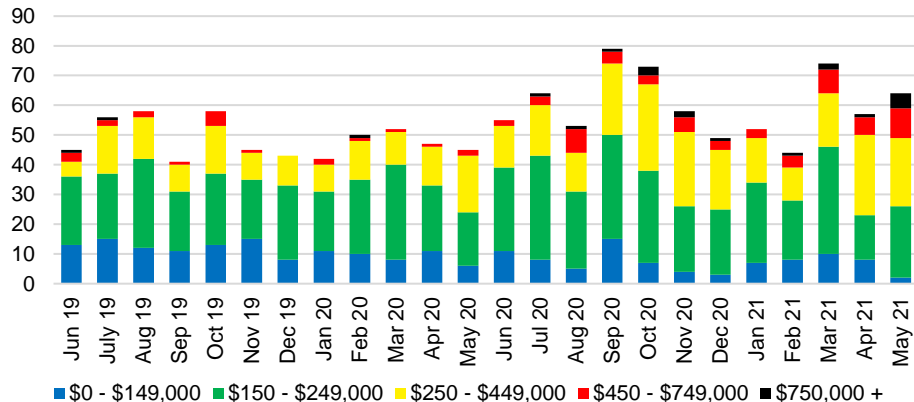

GWINNETT COUNTY INVENTORY BY PRICE POINT

HABERSHAM COUNTY QUICK N'DICATORS

HABERSHAM COUNTY SALES VOLUME VS SUPPLY

HABERSHAM COUNTY MONTHS OF SUPPLY

HABERSHAM COUNTY 12 MONTH AVERAGE SALES PRICE

HABERSHAM COUNTY SALES BY PRICE POINT