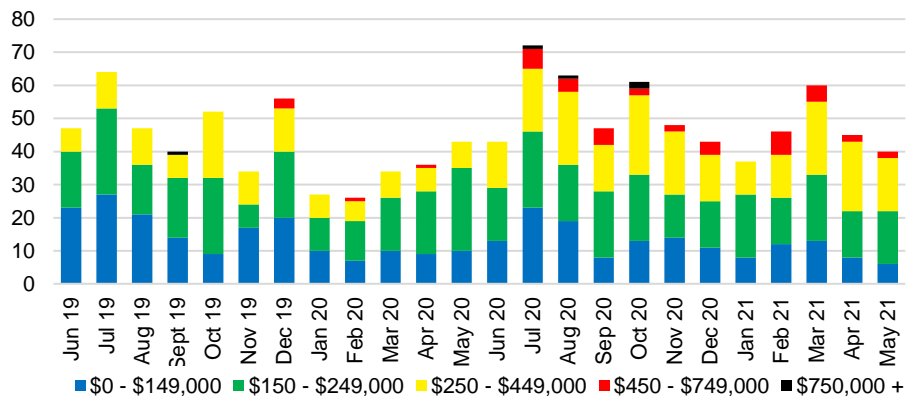

WALTON COUNTY INVENTORY BY PRICE POINT

WHITE COUNTY QUICK N'DICATORS

WHITE COUNTY SALES VOLUME VS SUPPLY

WHITE COUNTY MONTHS OF SUPPLY

WHITE COUNTY 12 MONTH AVERAGE SALES PRICE

WHITE COUNTY SALES BY PRICE POINT

WHITE COUNTY INVENTORY BY PRICE POINT