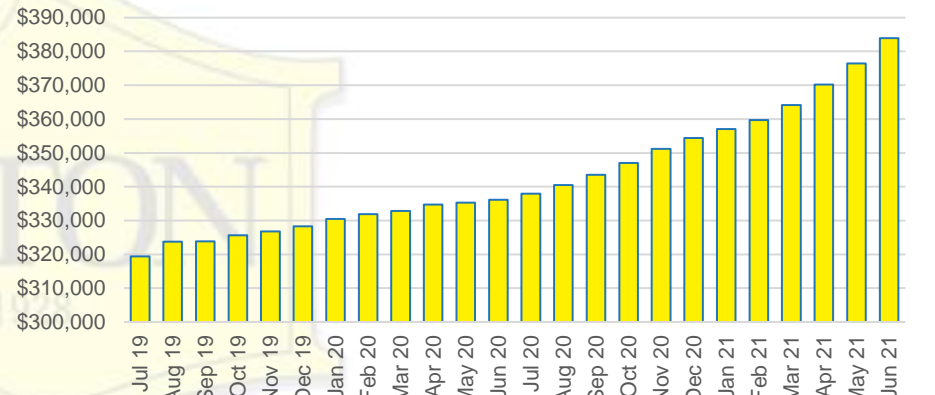

BANKS COUNTY INVENTORY BY SALES POINT

BARROW COUNTY QUICK N'DICATORS

BARROW COUNTY SALES VOLUME VS SUPPLY

BARROW COUNTY MONTHS OF SUPPLY

BARROW COUNTY 12 MONTH AVERAGE SALES PRICE

BARROW COUNTY SALES BY PRICE POINT

BARROW COUNTY INVENTORY BY PRICE POINT

CHEROKEE COUNTY QUICK N'DICATORS

CHEROKEE COUNTY SALES VOLUME VS SUPPLY

CHEROKEE COUNTY MONTHS OF SUPPLY

CHEROKEE COUNTY 12 MONTH AVERAGE SALES PRICE

CHEROKEE COUNTY SALES BY PRICE POINT

CHEROKEE COUNTY INVENTORY BY PRICE POINT

DAWSON COUNTY QUICK N'DICATORS

DAWSON COUNTY SALES VOLUME VS SUPPLY

DAWSON COUNTY MONTHS OF SUPPLY

DAWSON COUNTY 12 MONTH AVERAGE SALES PRICE

DAWSON COUNTY SALES BY PRICE POINT