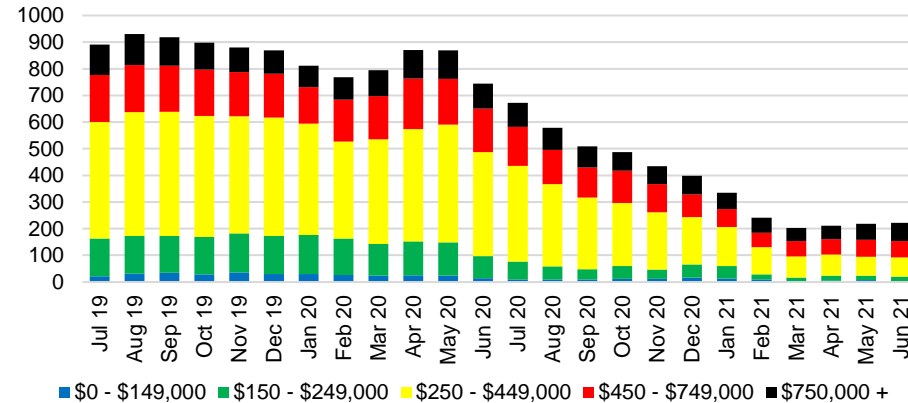

HALL COUNTY INVENTORY BY PRICE POINT