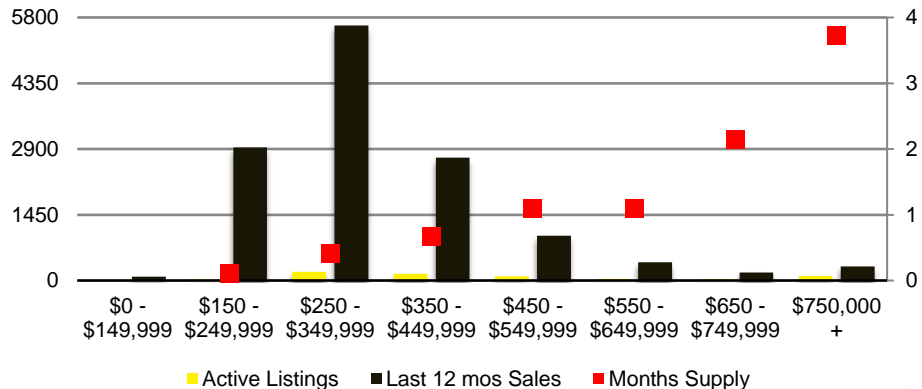

DAWSON COUNTY INVENTORY BY PRICE POINT

FORSYTH COUNTY QUICK N'DICATORS

FORSYTH COUNTY SALES VOLUME VS SUPPLY

FORSYTH COUNTY MONTHS OF SUPPLY

FORSYTH COUNTY 12 MONTH AVERAGE SALES PRICE

FORSYTH COUNTY SALES BY PRICE POINT

FORSYTH COUNTY INVENTORY BY PRICE POINT

FRANKLIN COUNTY QUICK N'DICATORS

FRANKLIN COUNTY SALES VOLUME VS SUPPLY

FRANKLIN COUNTY MONTHS OF SUPPLY

FRANKLIN COUNTY 12 MONTH AVERAGE SALES PRICE

FRANKLIN COUNTY SALES BY PRICE POINT

FRANKLIN COUNTY INVENTORY BY PRICE POINT

GWINNETT COUNTY QUICK N'DICATORS

GWINNETT COUNTY SALES VOLUME VS SUPPLY

GWINNETT COUNTY MONTHS OF SUPPLY

GWINNETT COUNTY 12 MONTH AVERAGE SALES PRICE

GWINNETT COUNTY SALES BY PRICE POINT