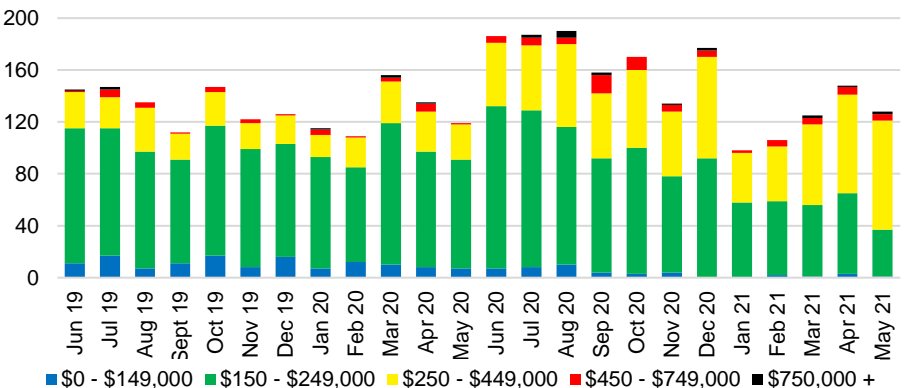

BANKS COUNTY INVENTORY BY SALES POINT

BARROW COUNTY QUICK N'DICATORS

BARROW COUNTY SALES VOLUME VS SUPPLY

BARROW COUNTY MONTHS OF SUPPLY

BARROW COUNTY 12 MONTH AVERAGE SALES PRICE

BARROW COUNTY SALES BY PRICE POINT

BARROW COUNTY INVENTORY BY PRICE POINT

CHEROKEE COUNTY QUICK N'DICATORS

CHEROKEE COUNTY SALES VOLUME VS SUPPLY

CHEROKEE COUNTY MONTHS OF SUPPLY

CHEROKEE COUNTY 12 MONTH AVERAGE SALES PRICE

CHEROKEE COUNTY SALES BY PRICE POINT