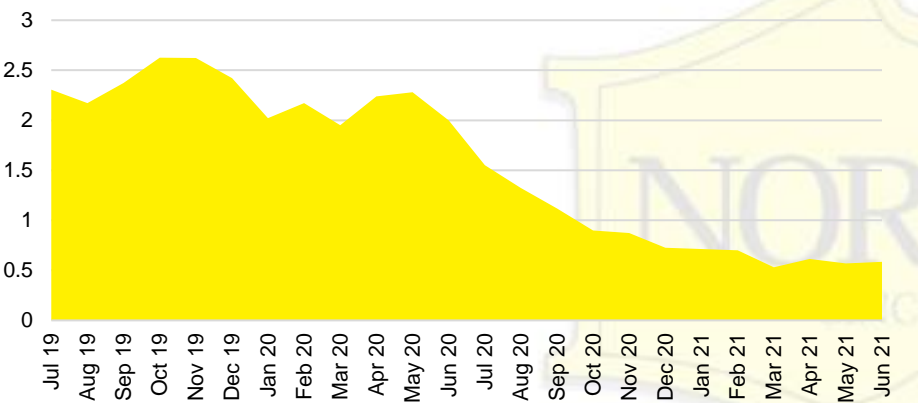

BANKS COUNTY INVENTORY BY SALES POINT

BARROW COUNTY QUICK N'DICATORS

BARROW COUNTY SALES VOLUME VS SUPPLY

BARROW COUNTY MONTHS OF SUPPLY

BARROW COUNTY 12 MONTH AVERAGE SALES PRICE

BARROW COUNTY SALES BY PRICE POINT

BARROW COUNTY INVENTORY BY PRICE POINT

CHEROKEE COUNTY QUICK N'DICATORS

CHEROKEE COUNTY SALES VOLUME VS SUPPLY

CHEROKEE COUNTY MONTHS OF SUPPLY

CHEROKEE COUNTY 12 MONTH AVERAGE SALES PRICE

CHEROKEE COUNTY SALES BY PRICE POINT