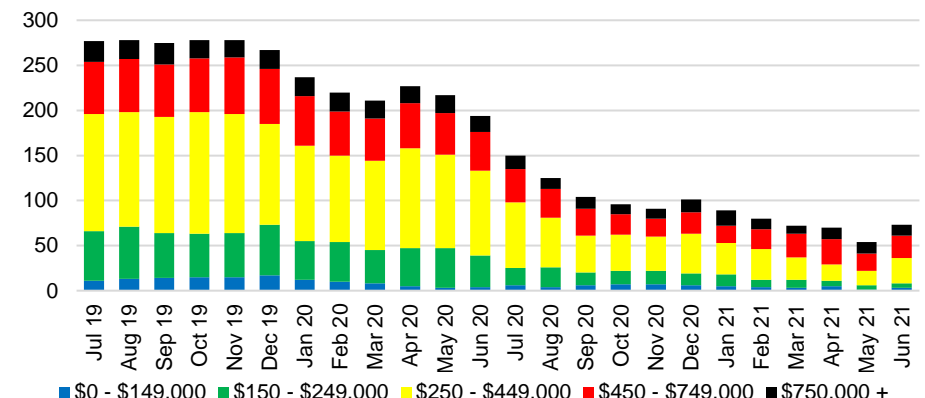

LUMPKIN COUNTY INVENTORY BY PRICE POINT

PICKENS COUNTY QUICK N'DICATORS

PICKENS COUNTY SALES VOLUME VS SUPPLY

PICKENS COUNTY MONTHS OF SUPPLY

PICKENS COUNTY 12 MONTH AVERAGE SALES PRICE

PICKENS COUNTY SALES BY PRICE POINT

PICKENS COUNTY INVENTORY BY PRICE POINT

RABUN COUNTY QUICK N'DICATORS

RABUN COUNTY SALES VOLUME VS SUPPLY

RABUN COUNTY MONTHS OF SUPPLY

RABUN COUNTY 12 MONTH AVERAGE SALES PRICE

RABUN COUNTY SALES BY PRICE POINT