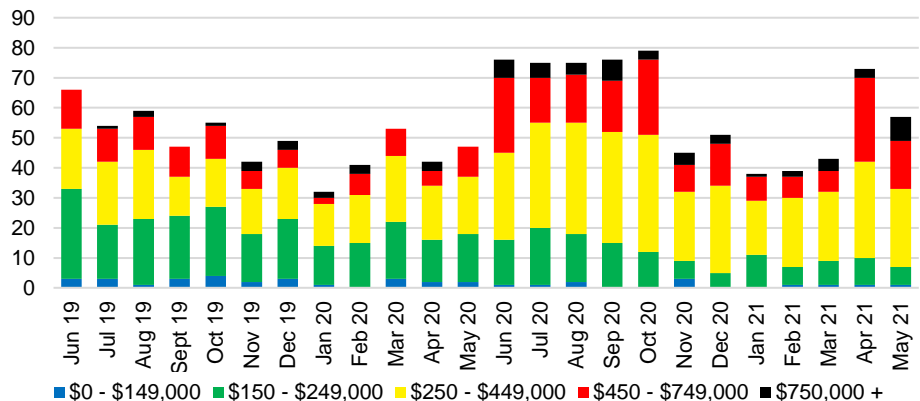

BARROW COUNTY INVENTORY BY PRICE POINT

CHEROKEE COUNTY QUICK N'DICATORS

CHEROKEE COUNTY SALES VOLUME VS SUPPLY

CHEROKEE COUNTY MONTHS OF SUPPLY

CHEROKEE COUNTY 12 MONTH AVERAGE SALES PRICE

CHEROKEE COUNTY SALES BY PRICE POINT

CHEROKEE COUNTY INVENTORY BY PRICE POINT

DAWSON COUNTY QUICK N'DICATORS

DAWSON COUNTY SALES VOLUME VS SUPPLY

DAWSON COUNTY MONTHS OF SUPPLY

DAWSON COUNTY 12 MONTH AVERAGE SALES PRICE

DAWSON COUNTY SALES BY PRICE POINT

DAWSON COUNTY INVENTORY BY PRICE POINT

FORSYTH COUNTY QUICK N'DICATORS

FORSYTH COUNTY SALES VOLUME VS SUPPLY

FORSYTH COUNTY MONTHS OF SUPPLY

FORSYTH COUNTY 12 MONTH AVERAGE SALES PRICE

FORSYTH COUNTY SALES BY PRICE POINT