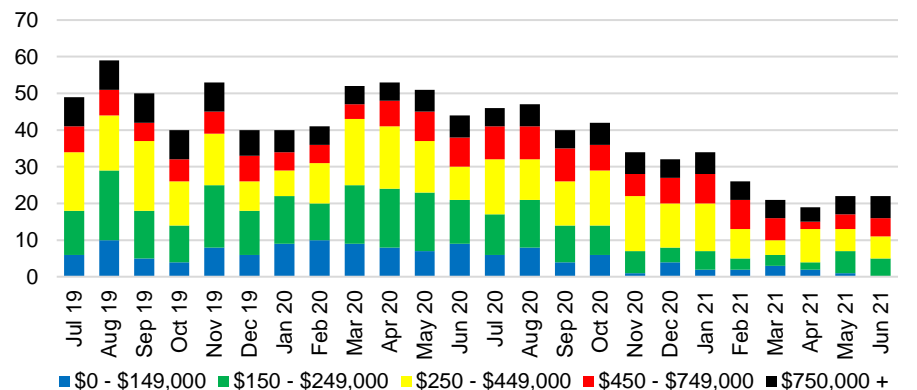

NORTH GEORGIA INVENTORY BY PRICE POINT

BANKS COUNTY QUICK N'DICATORS

BANKS COUNTY SALES VOLUME VS SUPPLY

BANKS COUNTY MONTHS OF SUPPLY

BANKS COUNTY 12 MONTH AVERAGE SALES PRICE

BANKS COUNTY SALES BY PRICE POINT

BANKS COUNTY INVENTORY BY SALES POINT

BARROW COUNTY QUICK N'DICATORS

BARROW COUNTY SALES VOLUME VS SUPPLY

BARROW COUNTY MONTHS OF SUPPLY

BARROW COUNTY 12 MONTH AVERAGE SALES PRICE

BARROW COUNTY SALES BY PRICE POINT

WALTON COUNTY INVENTORY BY PRICE POINT

WHITE COUNTY QUICK N'DICATORS

WHITE COUNTY SALES VOLUME VS SUPPLY

WHITE COUNTY MONTHS OF SUPPLY

WHITE COUNTY 12 MONTH AVERAGE SALES PRICE

WHITE COUNTY SALES BY PRICE POINT