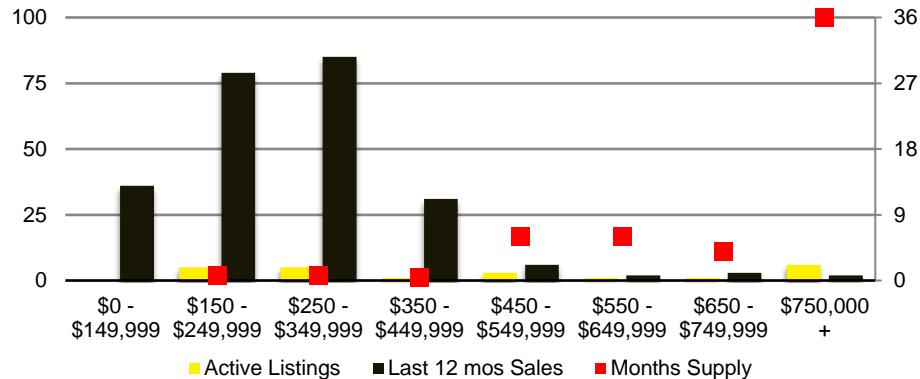

NORTH GEORGIA DEEP DIVE MARKET DATA

June 2021

JUNE 2021

DEEPER DIVE

NORTH GEORGIA QUICK N'DICATORS

NORTH GEORGIA MONTHS OF SUPPLY

NORTH GEORGIA SALES VOLUME VS SUPPLY

NORTH GEORGIA SALES BY PRICE POINT

NORTH GEORGIA INVENTORY BY PRICE POINT

BANKS COUNTY QUICK N'DICATORS

BANKS COUNTY SALES VOLUME VS SUPPLY

BANKS COUNTY MONTHS OF SUPPLY

BANKS COUNTY 12 MONTH AVERAGE SALES PRICE

BANKS COUNTY SALES BY PRICE POINT

WALTON COUNTY INVENTORY BY PRICE POINT

WHITE COUNTY QUICK N'DICATORS

WHITE COUNTY SALES VOLUME VS SUPPLY

WHITE COUNTY MONTHS OF SUPPLY

WHITE COUNTY 12 MONTH AVERAGE SALES PRICE

WHITE COUNTY SALES BY PRICE POINT