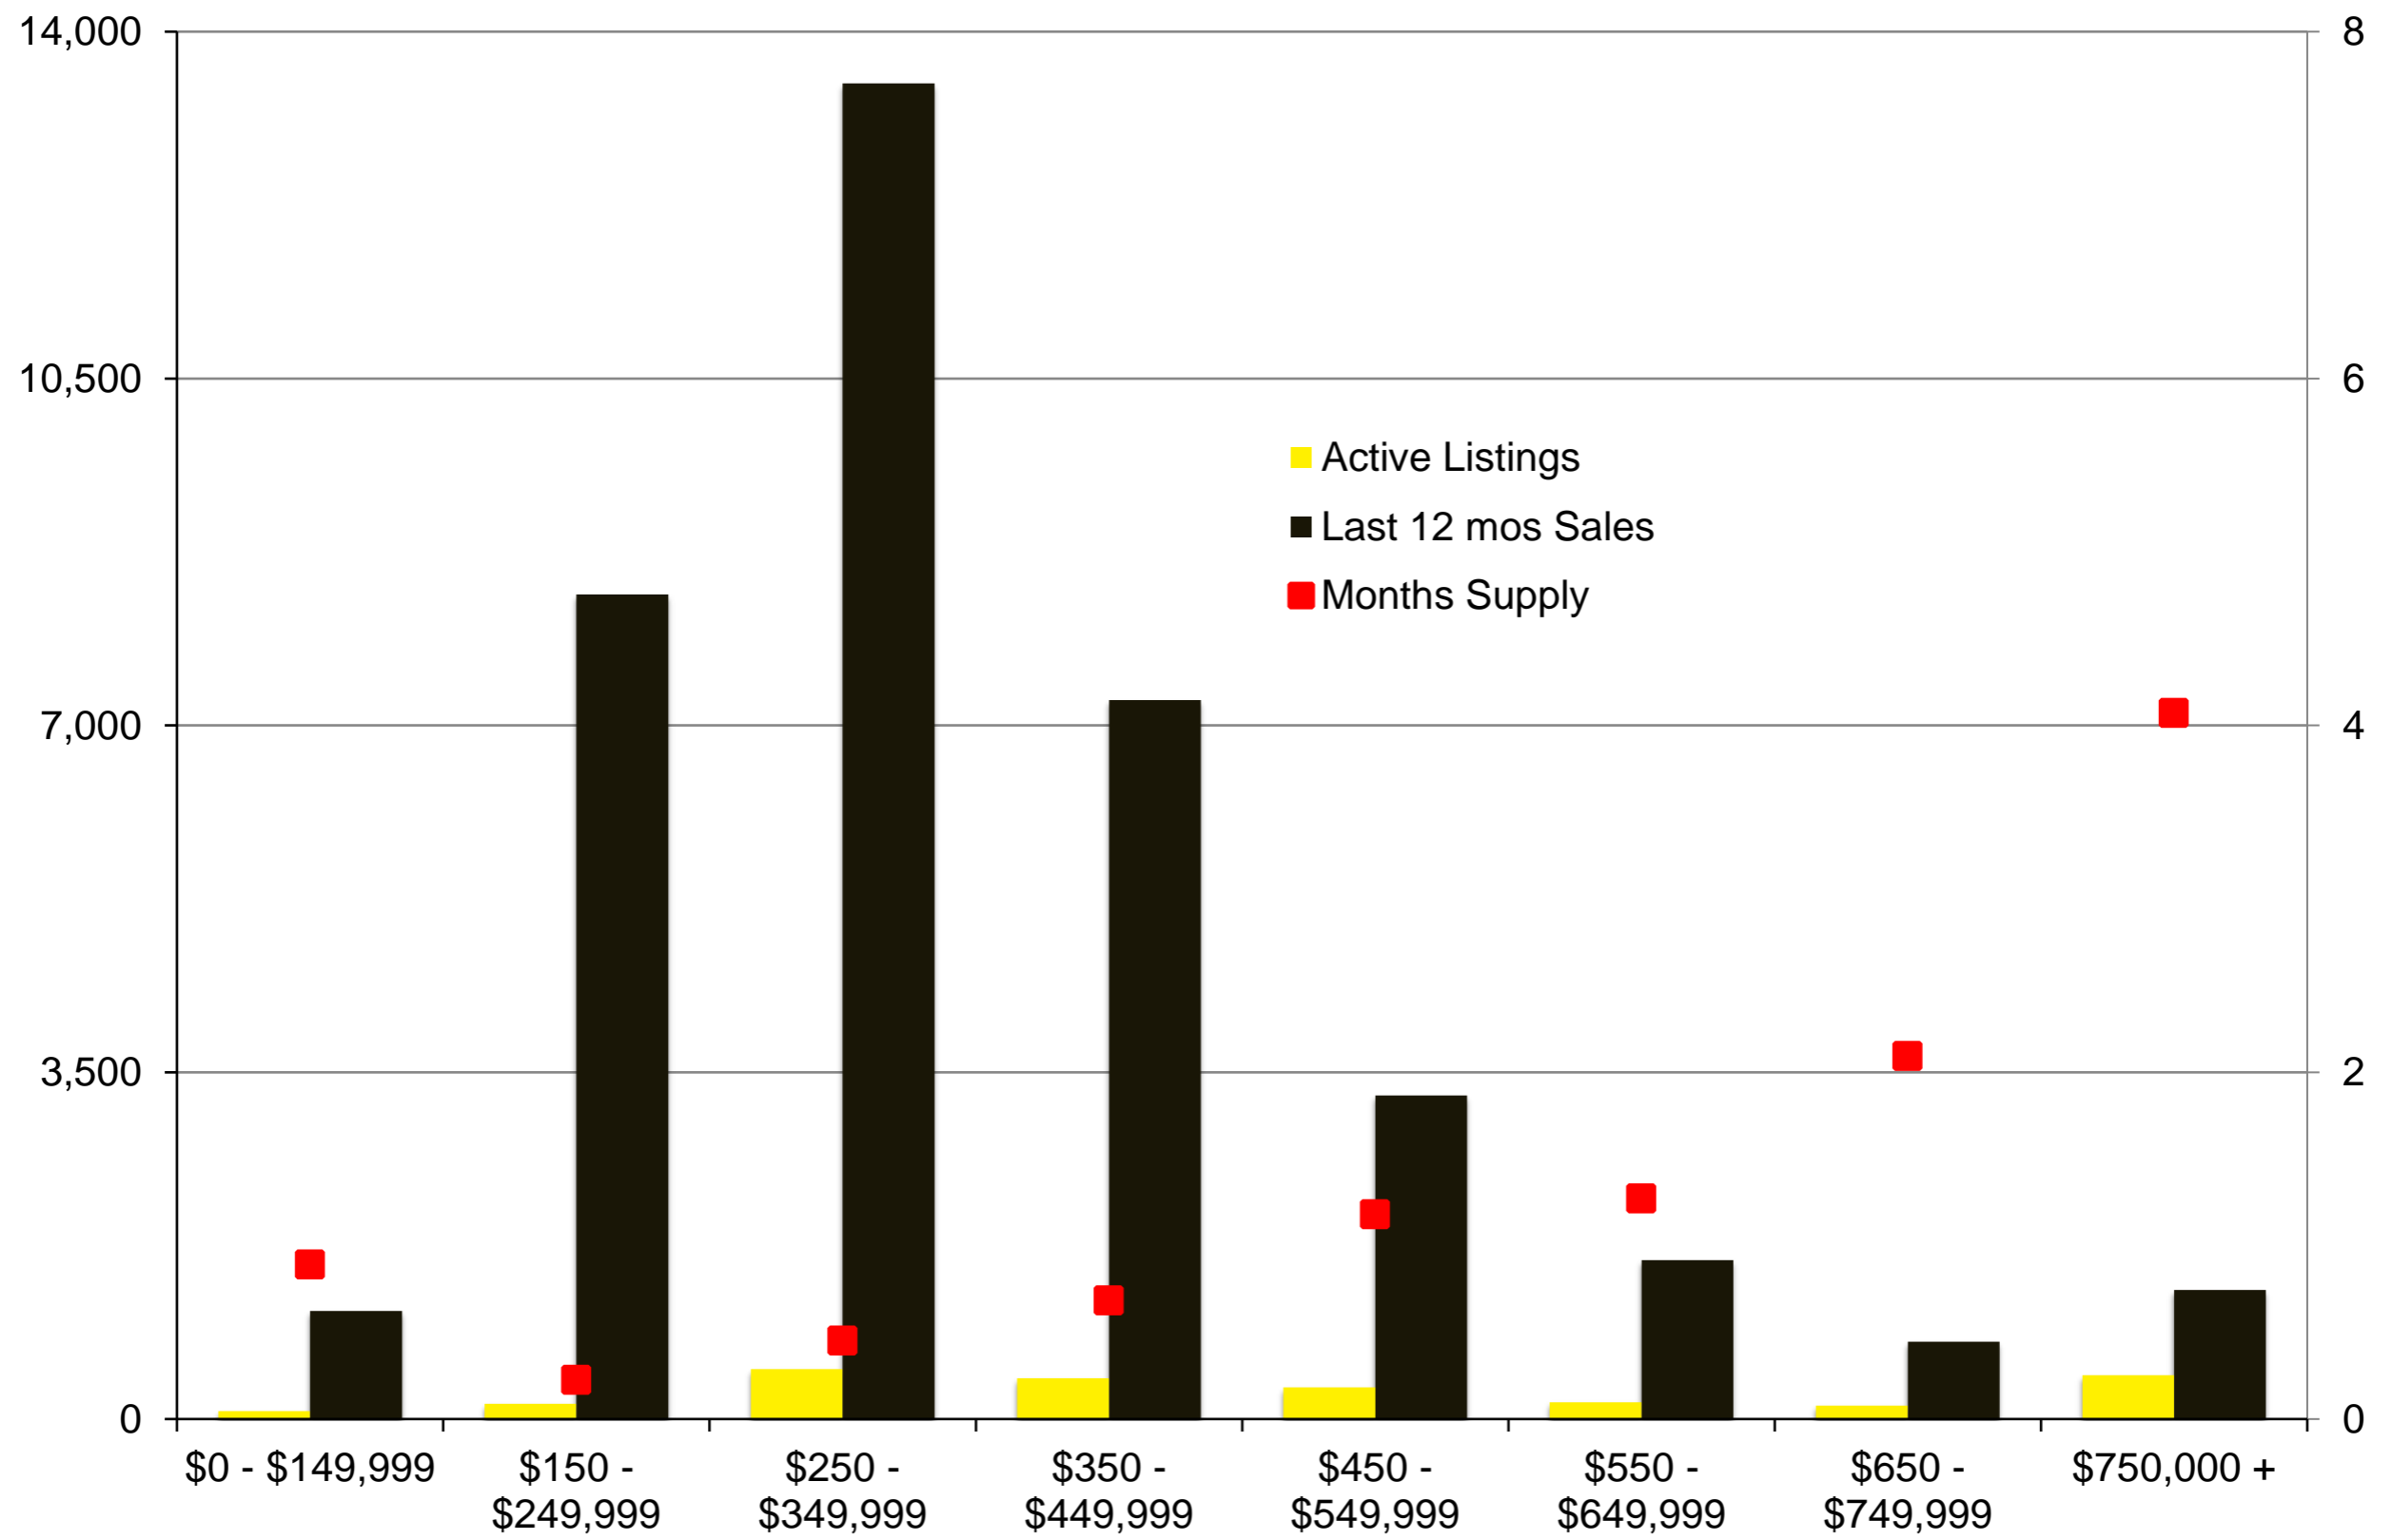

INDICATORS

JUNE 2021

NORTH GEORGIA JUNE 2021

N'dicators is a monthly publication of The Norton Agency data from FMLS and GMLS sources we deem reliable. For more information contact info@gonorton.com
Copyright Norton Native Intelligence 2021.

Banks County - June 2021

Barrow County - June 2021

Cherokee County - June 2021

Dawson County - June 2021

Forsyth County - June 2021

Franklin County - June 2021

Gwinnett County - June 2021

Habersham County - June 2021

Hall County – June 2021

Jackson County - June 2021

Lumpkin County - June 2021

Pickens County – June 2021

Rabun County – June 2021

Stephens County - June 2021

Walton County - June 2021

White County - June 2021