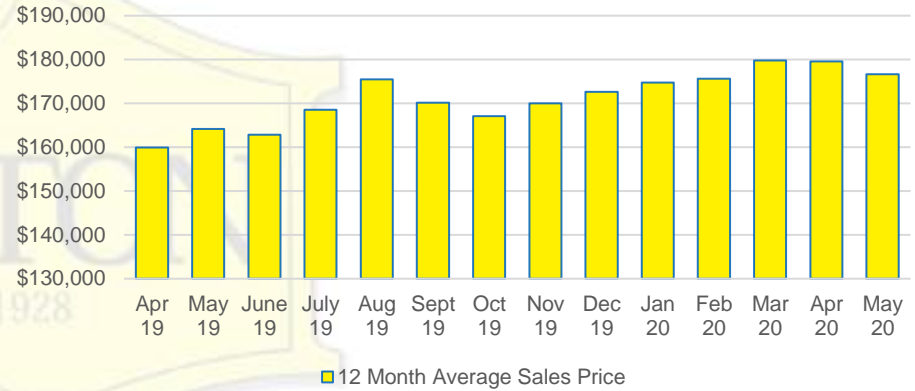

STEPHENS COUNTY AVERAGE SALES PRICE