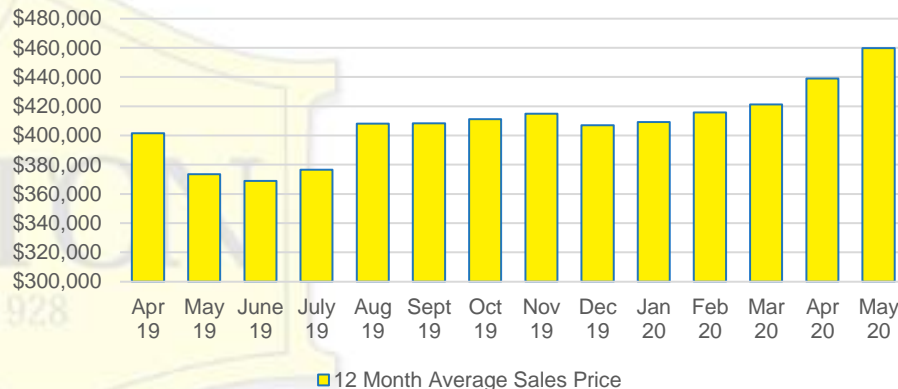

RABUN COUNTY AVERAGE SALES PRICE