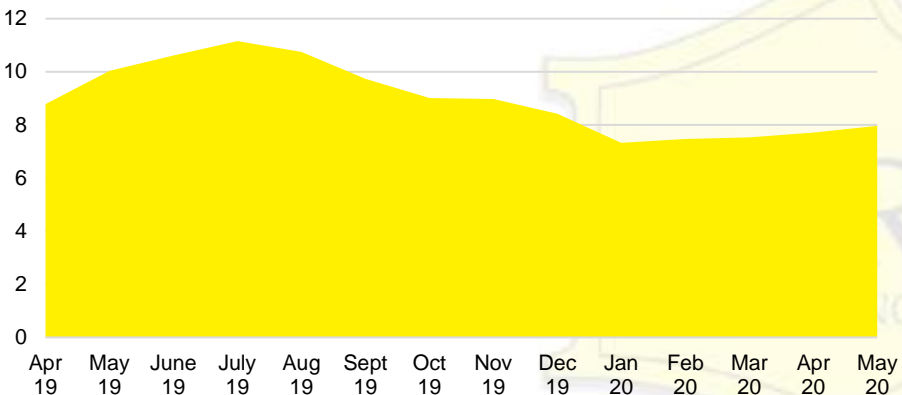

RABUN COUNTY MONTHS OF SUPPLY