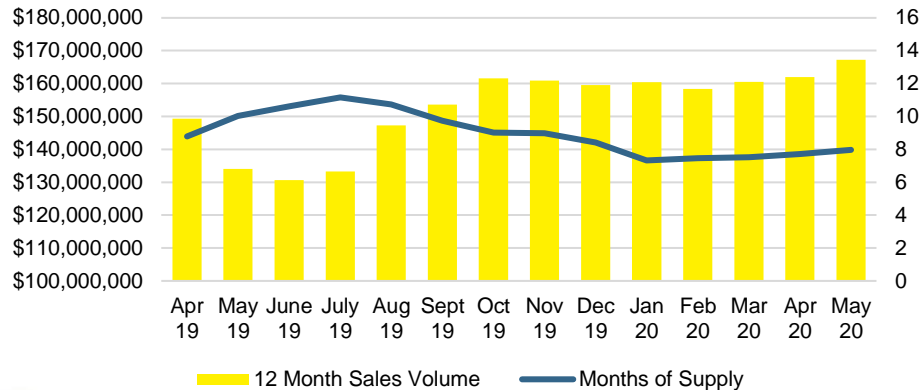

RABUN COUNTY SALES VOLUME VS SUPPLY