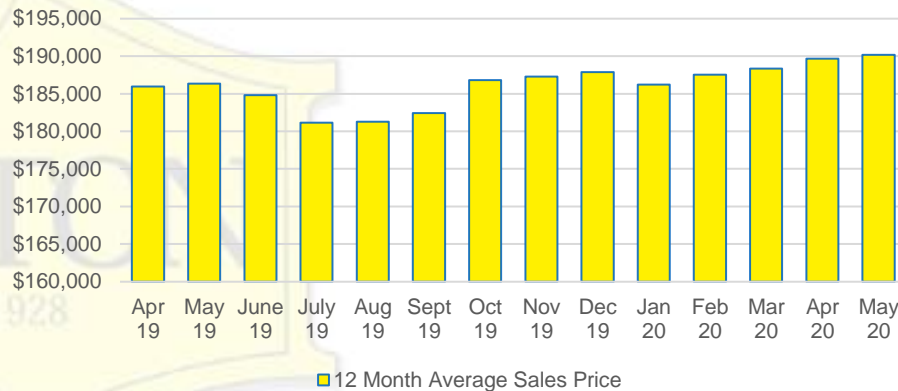

WHITE COUNTY AVERAGE SALES PRICE