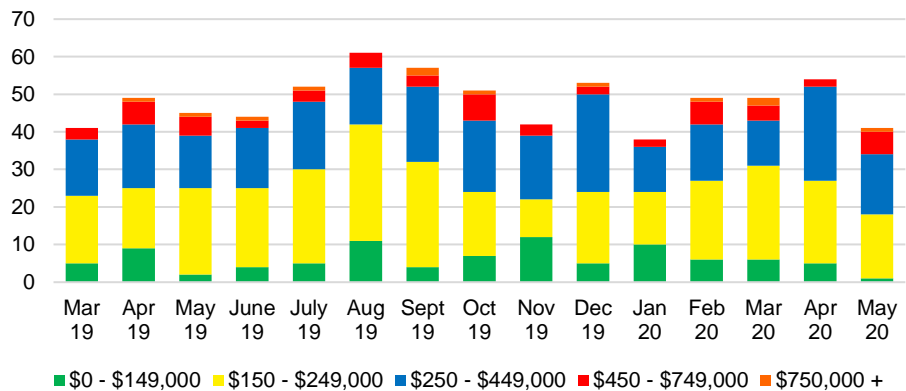

PICKENS COUNTY SALES BY PRICE POINT