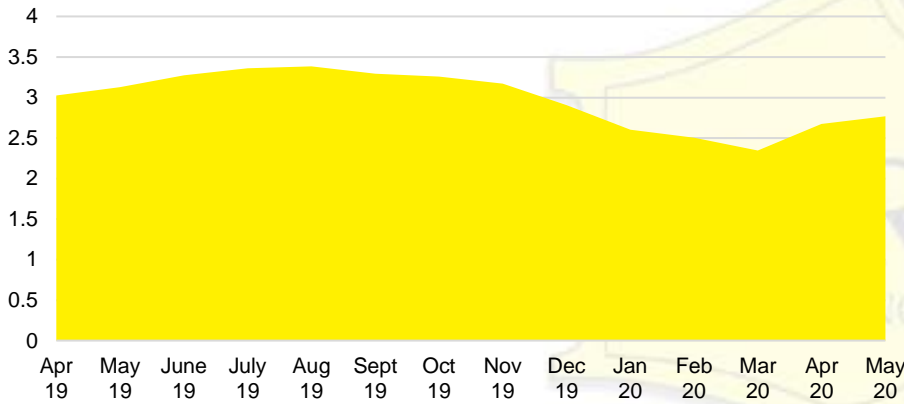

NORTH GEORGIA MONTHS OF SUPPLY