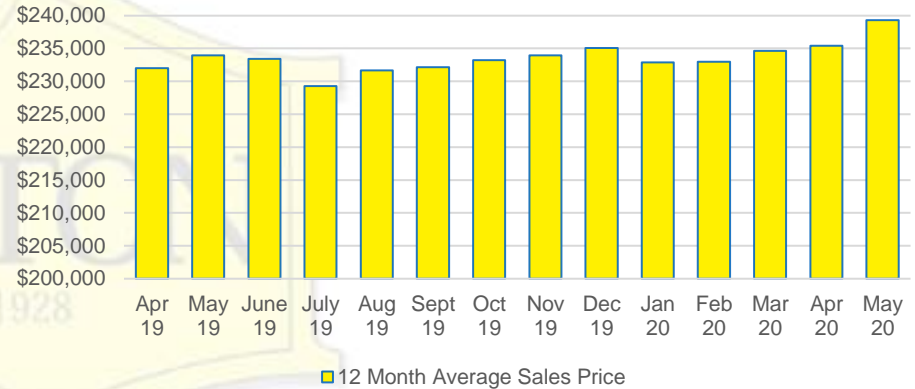

LUMPKIN COUNTY AVERAGE SALES PRICE