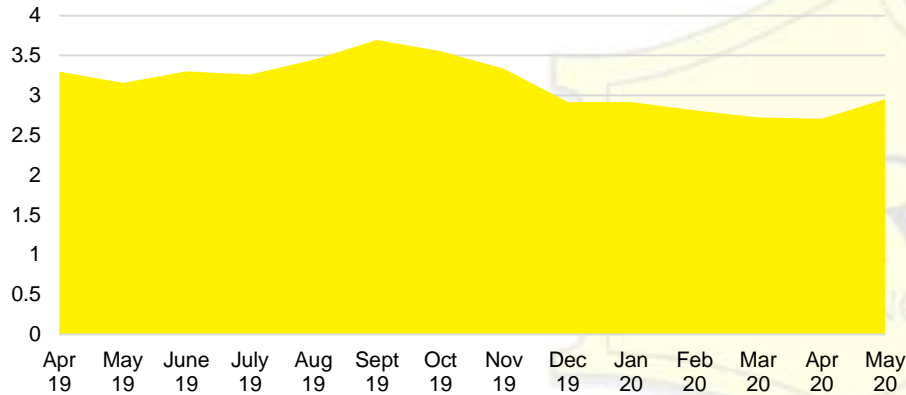

WALTON COUNTY MONTHS OF SUPPLY