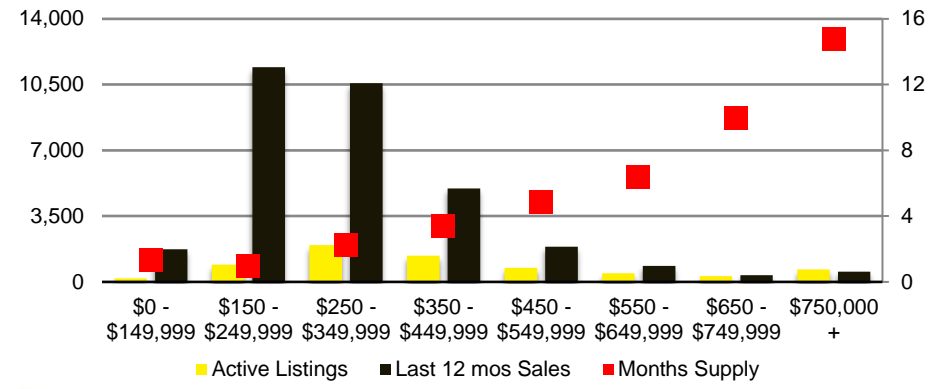

DEEPER DIVE

NORTH GEORGIA QUICK N'DICATORS