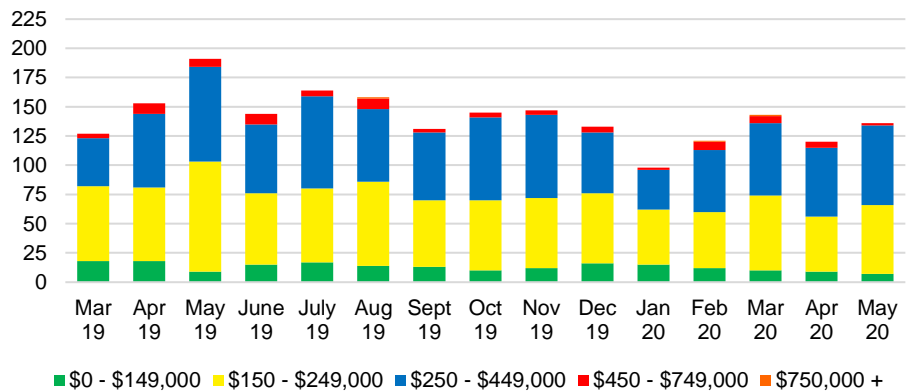

WALTON COUNTY SALES BY PRICE POINT