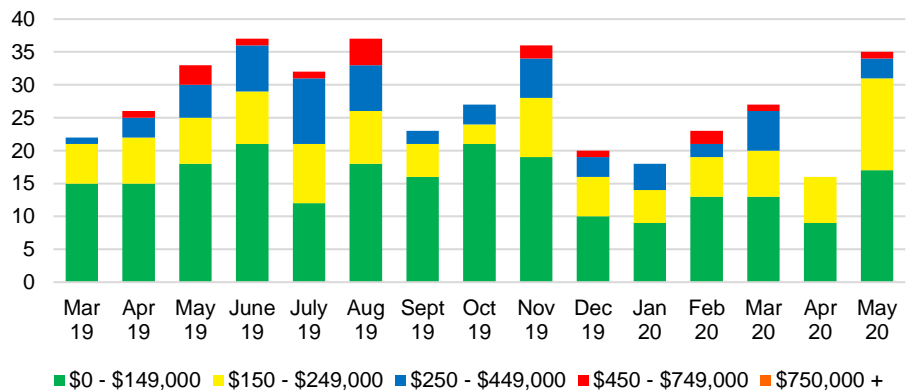

STEPHENS COUNTY SALES BY PRICE POINT