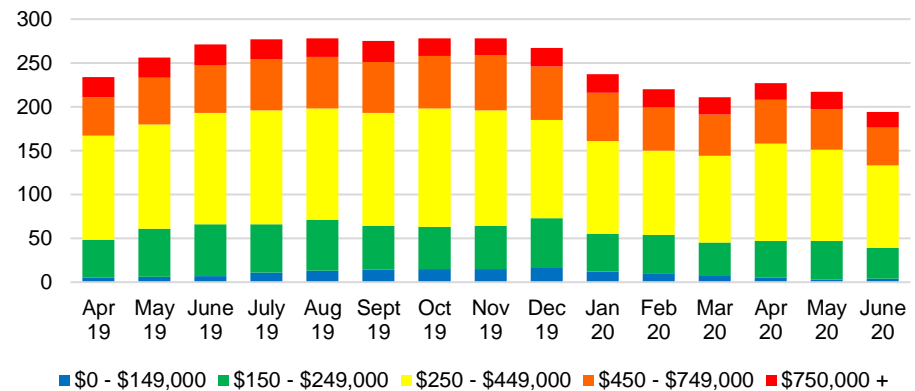

PICKENS COUNTY INVENTORY BY PRICE POINT