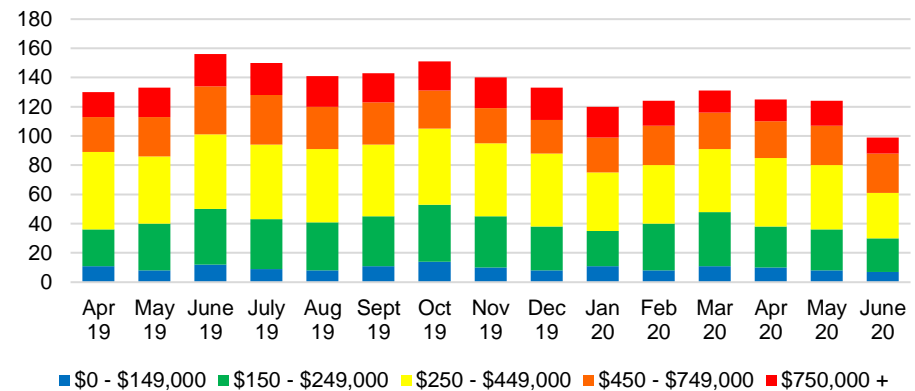

LUMPKIN COUNTY INVENTORY BY PRICE POINT