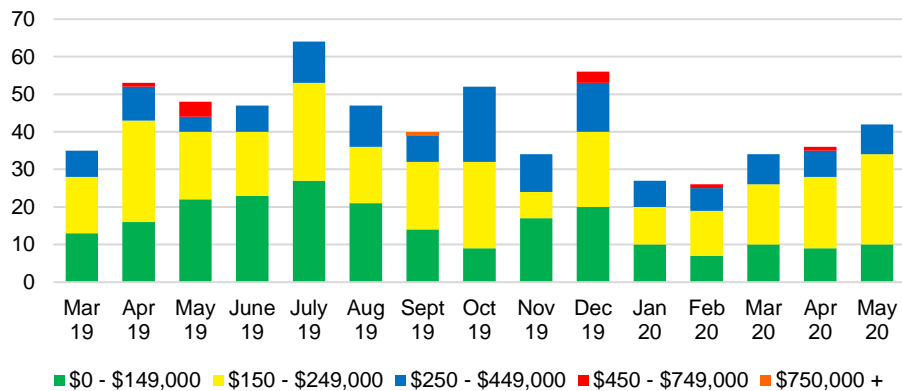

WHITE COUNTY SALES BY PRICE POINT