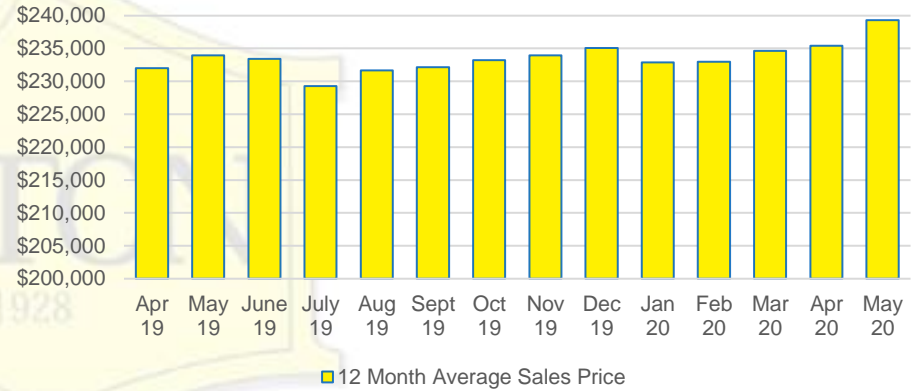

LUMPKIN COUTY AVERAGE SALES PRICE