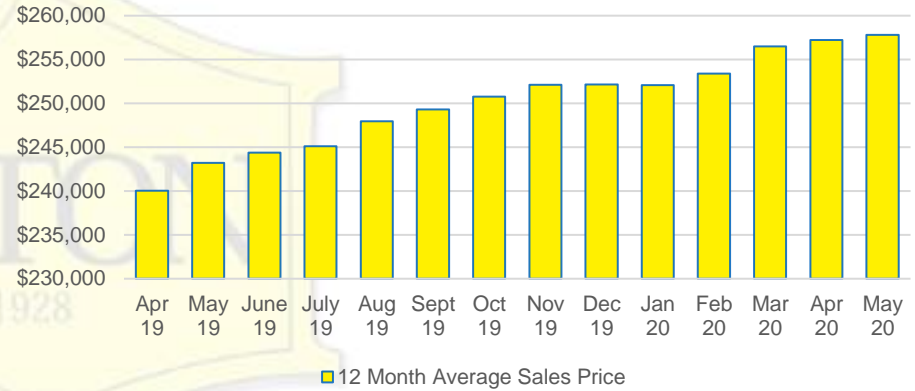

WALTON COUNTY AVERAGE SALES PRICE