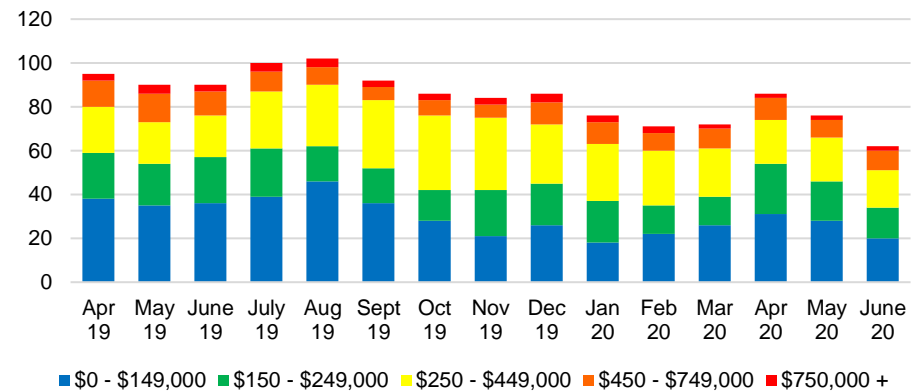

STEPHENS COUNTY INVENTORY BY PRICE POINT