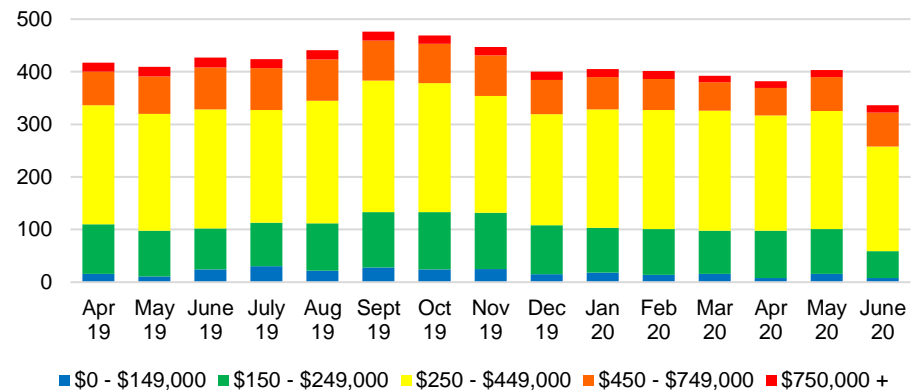

WALTON COUNTY INVENTORY BY PRICE POINT