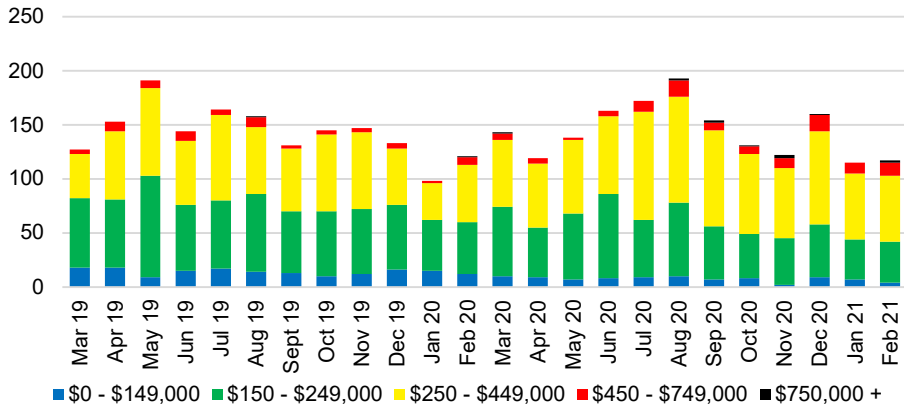

STEPHENS COUNTY INVENTORY BY PRICE POINT

WALTON COUNTY QUICK N'DICATORS

WALTON COUNTY SALES VOLUME VS SUPPLY

WALTON COUNTY MONTHS OF SUPPLY

WALTON COUNTY 12 MONTH AVERAGE SALES PRICE

WALTON COUNTY SALES BY PRICE POINT