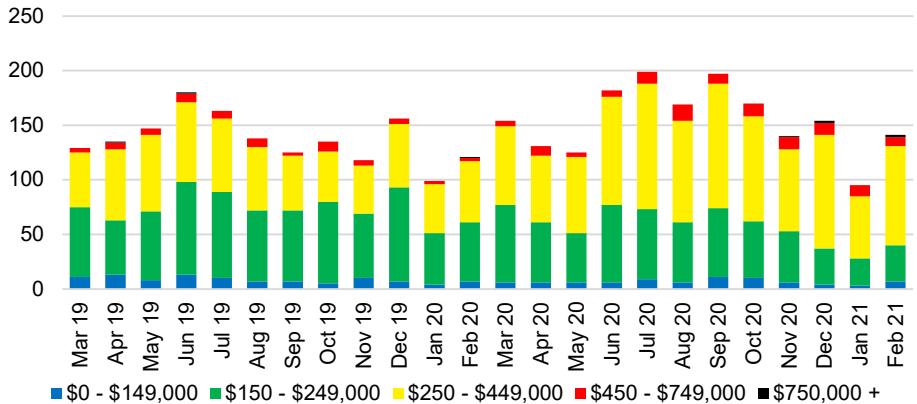

HALL COUNTY INVENTORY BY PRICE POINT

JACKSON COUNTY QUICK N'DICATORS

JACKSON COUNTY SALES VOLUME VS SUPPLY

JACKSON COUNTY MONTHS OF SUPPLY

JACKSON COUNTY 12 MONTH AVERAGE SALES PRICE

JACKSON COUNTY SALES BY PRICE POINT