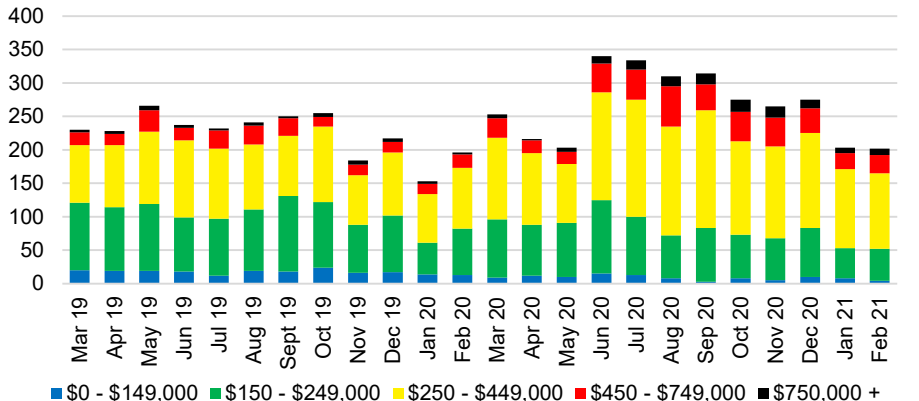

HABERSHAM COUNTY INVENTORY BY PRICE POINT

HALL COUNTY QUICK N'DICATORS

HALL COUNTY SALES VOLUME VS SUPPLY

HALL COUNTY MONTHS OF SUPPLY

HALL COUNTY 12 MONTH AVERAGE SALES PRICE

HALL COUNTY SALES BY PRICE POINT