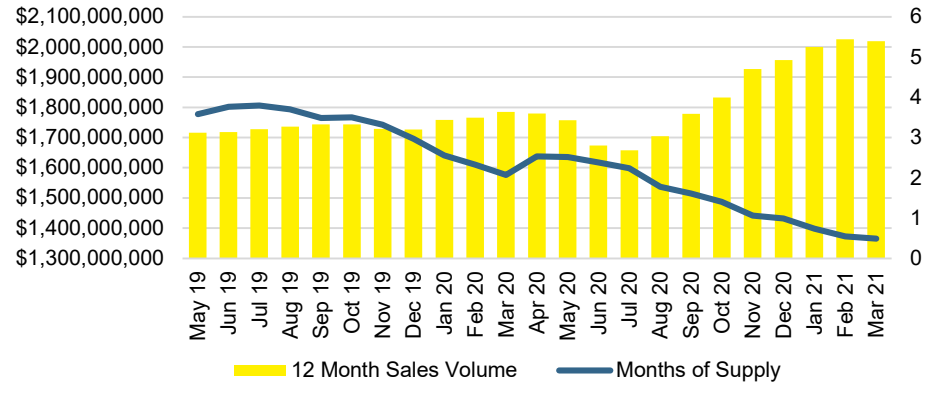

CHEROKEE COUNTY INVENTORY BY PRICE POINT

DAWSON COUNTY QUICK INDICATORS

DAWSON COUNTY SALES VOLUME VS SUPPLY

DAWSON COUNTY MONTHS OF SUPPLY

DAWSON COUNTY 12 MONTH AVERAGE SALES PRICE

DAWSON COUNTY SALES BY PRICE POINT

DAWSON COUNTY INVENTORY BY PRICE POINT

FORSYTH COUNTY QUICK N'DICATORS

FORSYTH COUNTY SALES VOLUME VS SUPPLY

FORSYTH COUNTY MONTHS OF SUPPLY

FORSYTH COUNTY 12 MONTH AVERAGE SALES PRICE

FORSYTH COUNTY SALES BY PRICE POINT