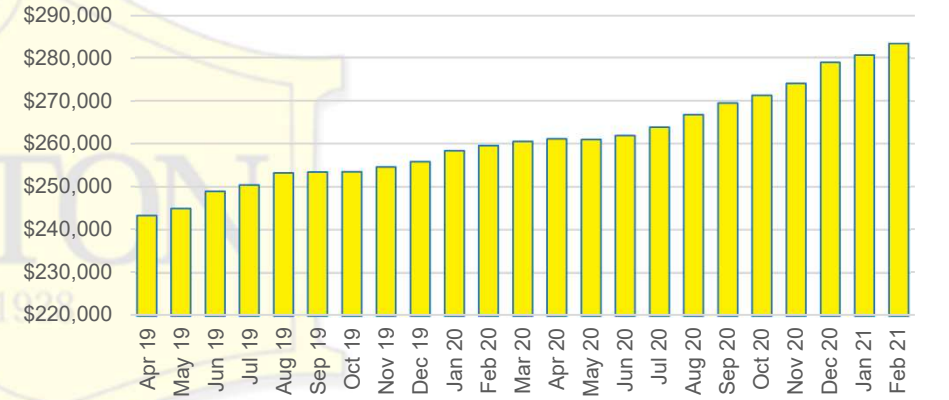

HALL COUNTY INVENTORY BY PRICE POINT

JACKSON COUNTY QUICK N'DICATORS

JACKSON COUNTY SALES VOLUME VS SUPPLY

JACKSON COUNTY MONTHS OF SUPPLY

JACKSON COUNTY 12 MONTH AVERAGE SALES PRICE

JACKSON COUNTY SALES BY PRICE POINT