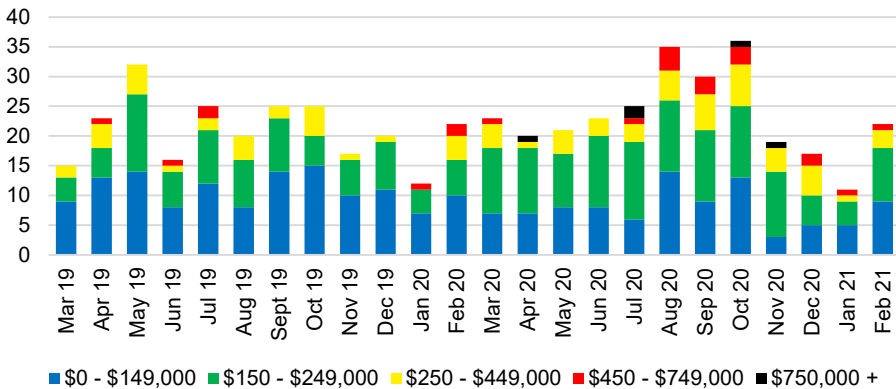

DAWSON COUNTY INVENTORY BY PRICE POINT

FORSYTH COUNTY QUICK N'DICATORS

FORSYTH COUNTY SALES VOLUME VS SUPPLY

FORSYTH COUNTY MONTHS OF SUPPLY

FORSYTH COUNTY 12 MONTH AVERAGE SALES PRICE

FORSYTH COUNTY SALES BY PRICE POINT

FORSYTH COUNTY INVENTORY BY PRICE POINT

FRANKLIN COUNTY QUICK N'DICATORS

FRANKLIN COUNTY SALES VOLUME VS SUPPLY

FRANKLIN COUNTY MONTHS OF SUPPLY

FRANKLIN COUNTY 12 MONTH AVERAGE SALES PRICE

FRANKLIN COUNTY SALES BY PRICE POINT