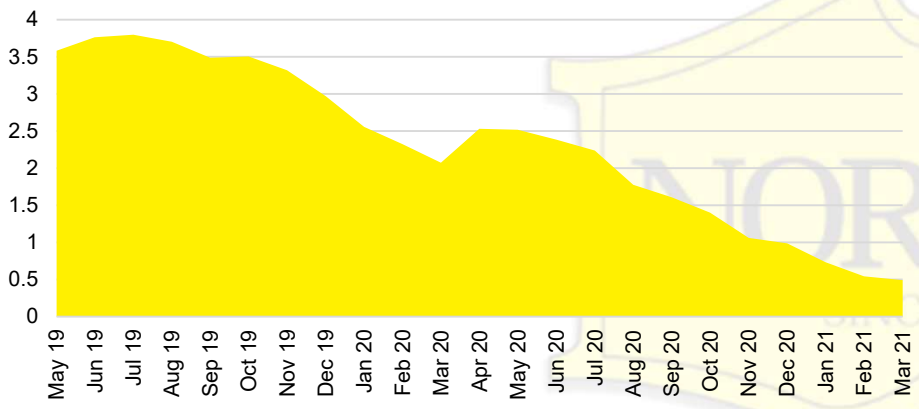

CHEROKEE COUNTY INVENTORY BY PRICE POINT

DAWSON COUNTY QUICK INDICATORS

DAWSON COUNTY SALES VOLUME VS SUPPLY

DAWSON COUNTY MONTHS OF SUPPLY

DAWSON COUNTY 12 MONTH AVERAGE SALES PRICE

DAWSON COUNTY SALES BY PRICE POINT

DAWSON COUNTY INVENTORY BY PRICE POINT

FORSYTH COUNTY QUICK N'DICATORS

FORSYTH COUNTY SALES VOLUME VS SUPPLY

FORSYTH COUNTY MONTHS OF SUPPLY

FORSYTH COUNTY 12 MONTH AVERAGE SALES PRICE

FORSYTH COUNTY SALES BY PRICE POINT