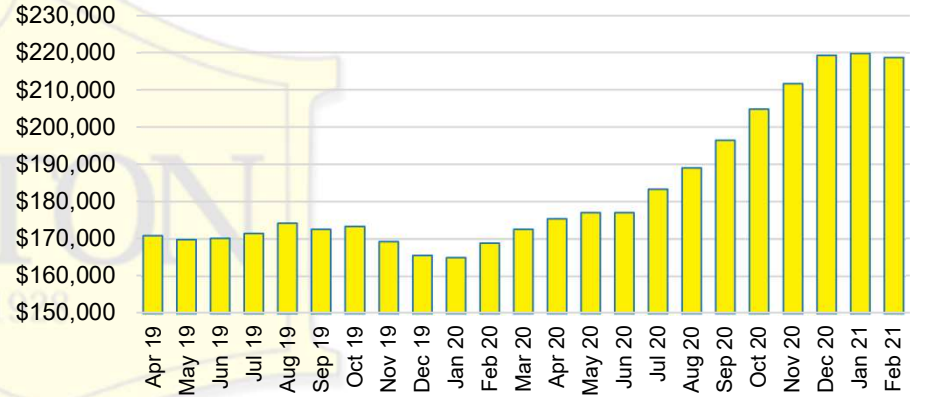

DAWSON COUNTY INVENTORY BY PRICE POINT

FORSYTH COUNTY QUICK N'DICATORS

FORSYTH COUNTY SALES VOLUME VS SUPPLY

FORSYTH COUNTY MONTHS OF SUPPLY

FORSYTH COUNTY 12 MONTH AVERAGE SALES PRICE

FORSYTH COUNTY SALES BY PRICE POINT

FORSYTH COUNTY INVENTORY BY PRICE POINT

FRANKLIN COUNTY QUICK N'DICATORS

FRANKLIN COUNTY SALES VOLUME VS SUPPLY

FRANKLIN COUNTY MONTHS OF SUPPLY

FRANKLIN COUNTY 12 MONTH AVERAGE SALES PRICE

FRANKLIN COUNTY SALES BY PRICE POINT