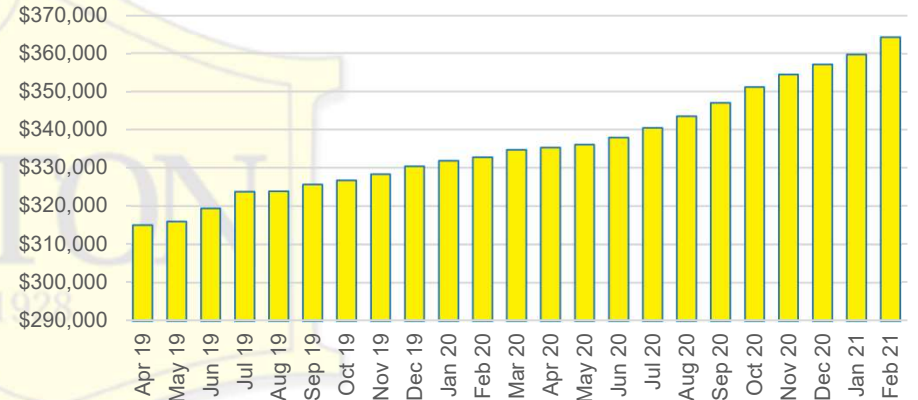

BANKS COUNTY INVENTORY BY SALES POINT

BARROW COUNTY QUICK N'DICATORS

BARROW COUNTY SALES VOLUME VS SUPPLY

BARROW COUNTY MONTHS OF SUPPLY

BARROW COUNTY 12 MONTH AVERAGE SALES PRICE

BARROW COUNTY SALES BY PRICE POINT

BARROW COUNTY INVENTORY BY PRICE POINT

CHEROKEE COUNTY QUICK N'DICATORS

CHEROKEE COUNTY SALES VOLUME VS SUPPLY

CHEROKEE COUNTY MONTHS OF SUPPLY

CHEROKEE COUNTY 12 MONTH AVERAGE SALES PRICE

CHEROKEE COUNTY SALES BY PRICE POINT

CHEROKEE COUNTY INVENTORY BY PRICE POINT

DAWSON COUNTY QUICK INDICATORS

DAWSON COUNTY SALES VOLUME VS SUPPLY

DAWSON COUNTY MONTHS OF SUPPLY

DAWSON COUNTY 12 MONTH AVERAGE SALES PRICE

DAWSON COUNTY SALES BY PRICE POINT