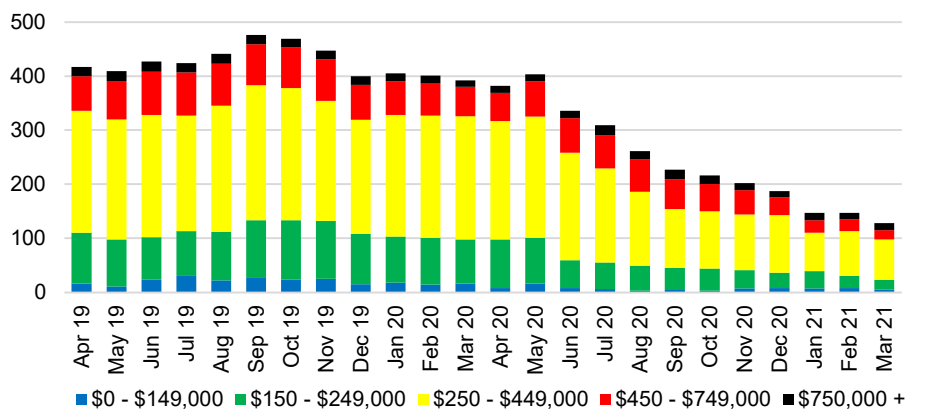

WALTON COUNTY INVENTORY BY PRICE POINT