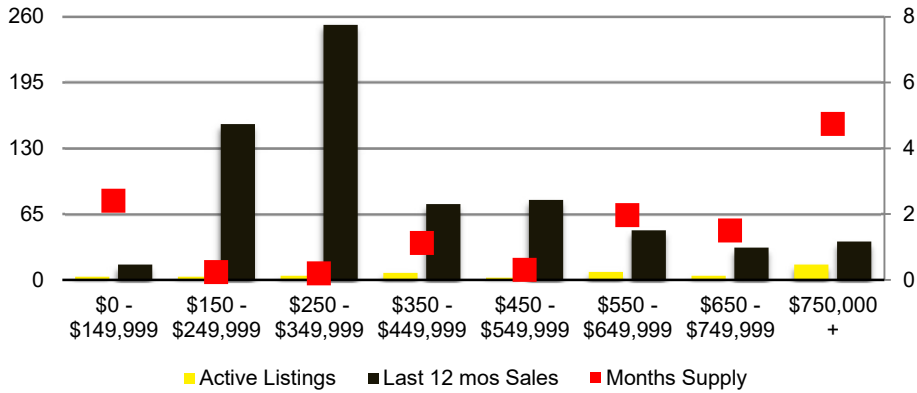

BANKS COUNTY INVENTORY BY SALES POINT

BARROW COUNTY QUICK N'DICATORS

BARROW COUNTY SALES VOLUME VS SUPPLY

BARROW COUNTY MONTHS OF SUPPLY

BARROW COUNTY 12 MONTH AVERAGE SALES PRICE

BARROW COUNTY SALES BY PRICE POINT

BARROW COUNTY INVENTORY BY PRICE POINT

CHEROKEE COUNTY QUICK N'DICATORS

CHEROKEE COUNTY SALES VOLUME VS SUPPLY

CHEROKEE COUNTY MONTHS OF SUPPLY

CHEROKEE COUNTY 12 MONTH AVERAGE SALES PRICE

CHEROKEE COUNTY SALES BY PRICE POINT

CHEROKEE COUNTY INVENTORY BY PRICE POINT

DAWSON COUNTY QUICK INDICATORS

DAWSON COUNTY SALES VOLUME VS SUPPLY

DAWSON COUNTY MONTHS OF SUPPLY

DAWSON COUNTY 12 MONTH AVERAGE SALES PRICE

DAWSON COUNTY SALES BY PRICE POINT

WALTON COUNTY INVENTORY BY PRICE POINT

WHITE COUNTY QUICK N'DICATORS

WHITE COUNTY SALES VOLUME VS SUPPLY

WHITE COUNTY MONTHS OF SUPPLY

WHITE COUNTY 12 MONTH AVERAGE SALES PRICE

WHITE COUNTY SALES BY PRICE POINT