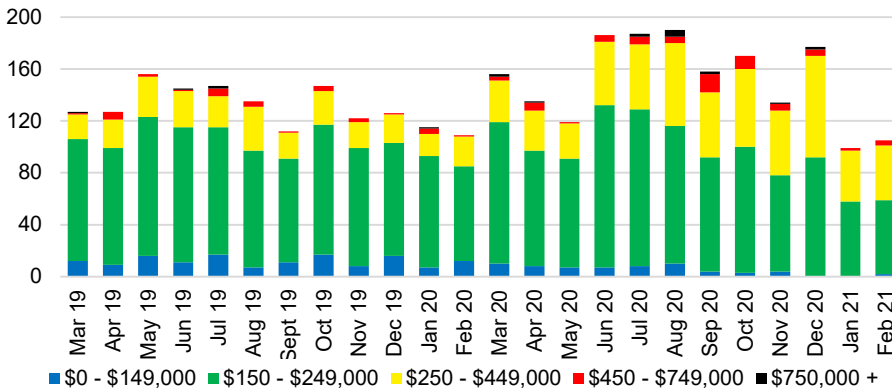

BANKS COUNTY INVENTORY BY SALES POINT

BARROW COUNTY QUICK N'DICATORS

BARROW COUNTY SALES VOLUME VS SUPPLY

BARROW COUNTY MONTHS OF SUPPLY

BARROW COUNTY 12 MONTH AVERAGE SALES PRICE

BARROW COUNTY SALES BY PRICE POINT

BARROW COUNTY INVENTORY BY PRICE POINT

CHEROKEE COUNTY QUICK N'DICATORS

CHEROKEE COUNTY SALES VOLUME VS SUPPLY

CHEROKEE COUNTY MONTHS OF SUPPLY

CHEROKEE COUNTY 12 MONTH AVERAGE SALES PRICE

CHEROKEE COUNTY SALES BY PRICE POINT