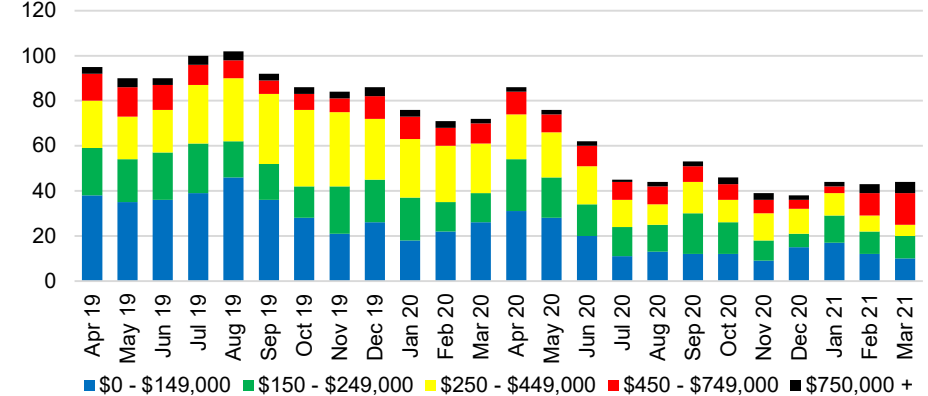

STEPHENS COUNTY INVENTORY BY PRICE POINT