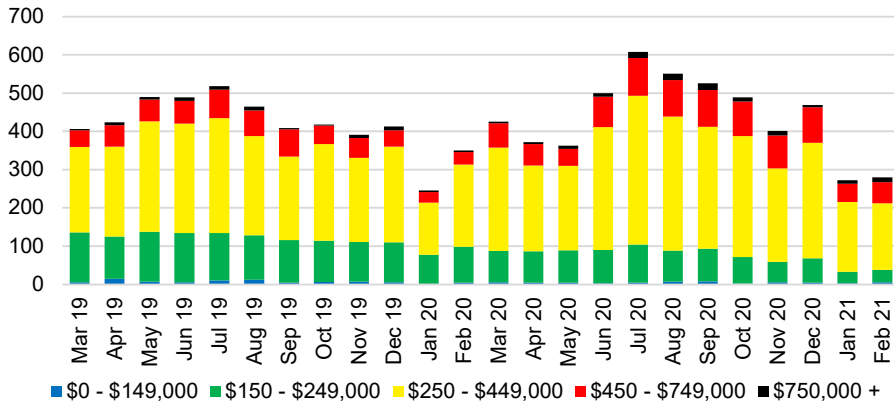

BANKS COUNTY INVENTORY BY SALES POINT

BARROW COUNTY QUICK N'DICATORS

BARROW COUNTY SALES VOLUME VS SUPPLY

BARROW COUNTY MONTHS OF SUPPLY

BARROW COUNTY 12 MONTH AVERAGE SALES PRICE

BARROW COUNTY SALES BY PRICE POINT

BARROW COUNTY INVENTORY BY PRICE POINT

CHEROKEE COUNTY QUICK N'DICATORS

CHEROKEE COUNTY SALES VOLUME VS SUPPLY

CHEROKEE COUNTY MONTHS OF SUPPLY

CHEROKEE COUNTY 12 MONTH AVERAGE SALES PRICE

CHEROKEE COUNTY SALES BY PRICE POINT

CHEROKEE COUNTY INVENTORY BY PRICE POINT

DAWSON COUNTY QUICK INDICATORS

DAWSON COUNTY SALES VOLUME VS SUPPLY

DAWSON COUNTY MONTHS OF SUPPLY

DAWSON COUNTY 12 MONTH AVERAGE SALES PRICE

DAWSON COUNTY SALES BY PRICE POINT