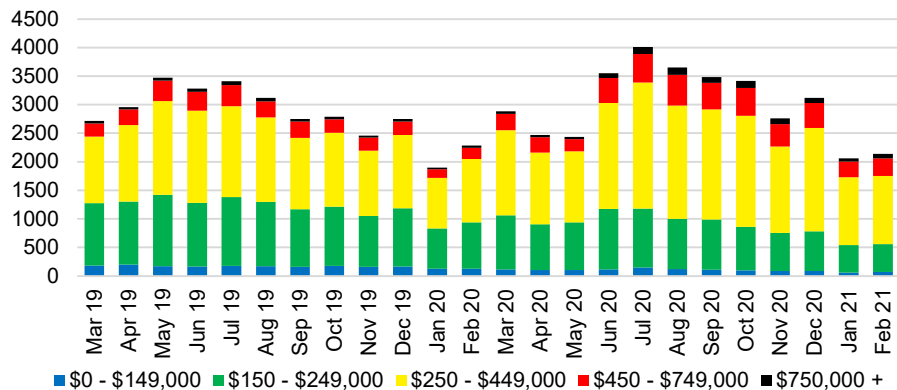

NORTH GEORGIA DEEP DIVE MARKET DATA

March 2021

MARCH 2021

DEEPER DIVE

NORTH GEORGIA QUICK N'DICATORS

NORTH GEORGIA MONTHS OF SUPPLY

NORTH GEORGIA SALES VOLUME VS SUPPLY

NORTH GEORGIA SALES BY PRICE POINT

WALTON COUNTY INVENTORY BY PRICE POINT

WHITE COUNTY QUICK N'DICATORS

WHITE COUNTY SALES VOLUME VS SUPPLY

WHITE COUNTY MONTHS OF SUPPLY

WHITE COUNTY 12 MONTH AVERAGE SALES PRICE

WHITE COUNTY SALES BY PRICE POINT