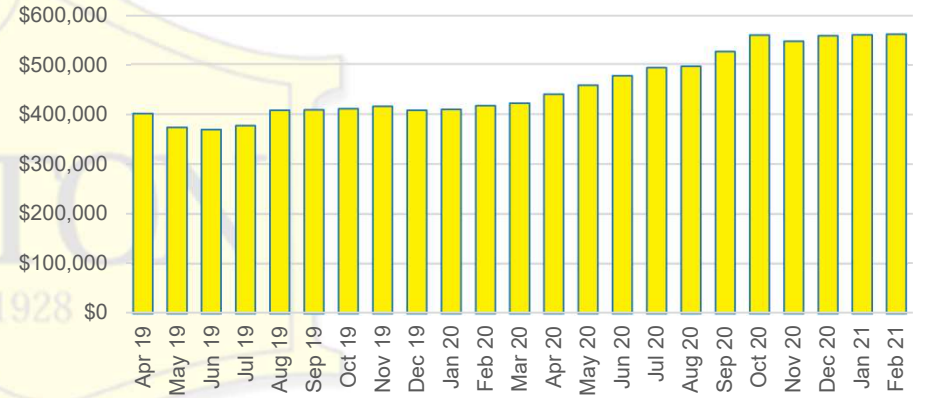

PICKENS COUNTY INVENTORY BY PRICE POINT

RABUN COUNTY QUICK N'DICATORS

RABUN COUNTY SALES VOLUME VS SUPPLY

RABUN COUNTY MONTHS OF SUPPLY

RABUN COUNTY 12 MONTH AVERAGE SALES PRICE

RABUN COUNTY SALES BY PRICE POINT