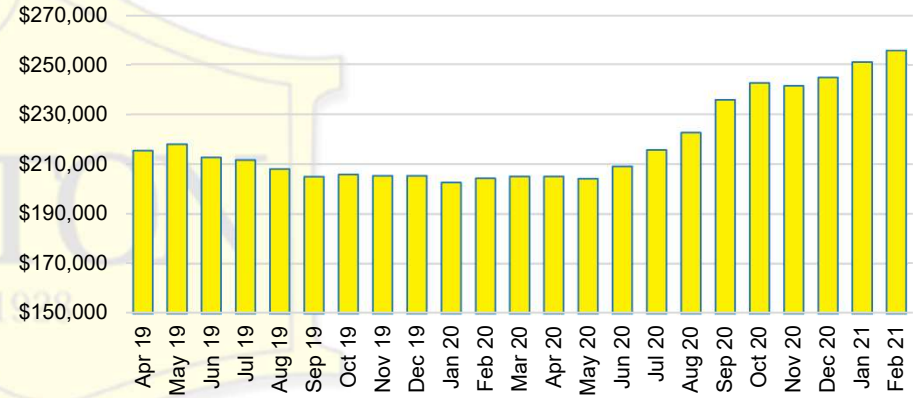

NORTH GEORGIA INVENTORY BY PRICE POINT

BANKS COUNTY QUICK N'DICATORS

BANKS COUNTY SALES VOLUME VS SUPPLY

BANKS COUNTY MONTHS OF SUPPLY

BANKS COUNTY 12 MONTH AVERAGE SALES PRICE

BANKS COUNTY SALES BY PRICE POINT

BANKS COUNTY INVENTORY BY SALES POINT

BARROW COUNTY QUICK N'DICATORS

BARROW COUNTY SALES VOLUME VS SUPPLY

BARROW COUNTY MONTHS OF SUPPLY

BARROW COUNTY 12 MONTH AVERAGE SALES PRICE

BARROW COUNTY SALES BY PRICE POINT