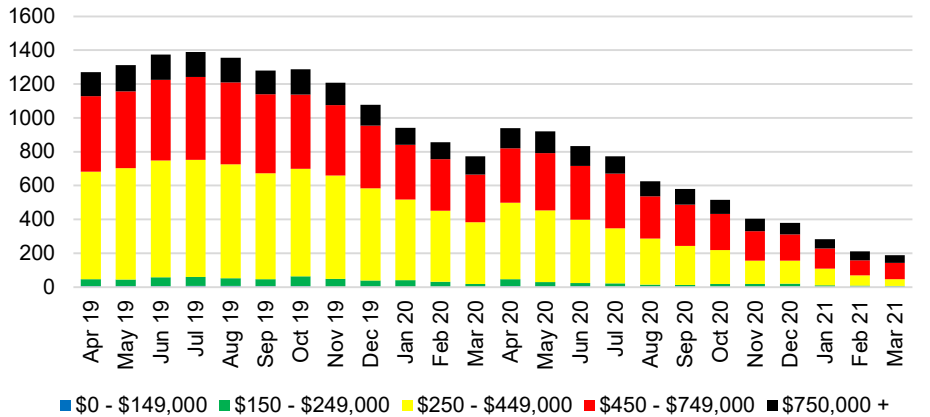

FORSYTH COUNTY INVENTORY BY PRICE POINT