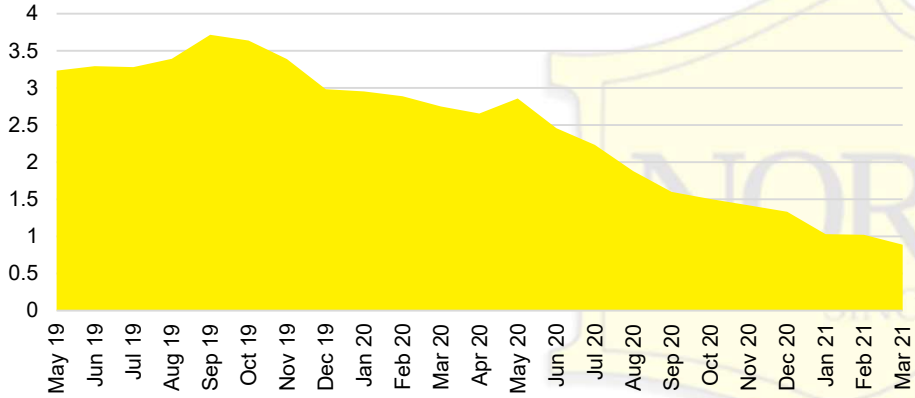

STEPHENS COUNTY INVENTORY BY PRICE POINT

WALTON COUNTY QUICK N'DICATORS

WALTON COUNTY SALES VOLUME VS SUPPLY

WALTON COUNTY MONTHS OF SUPPLY

WALTON COUNTY 12 MONTH AVERAGE SALES PRICE

WALTON COUNTY SALES BY PRICE POINT