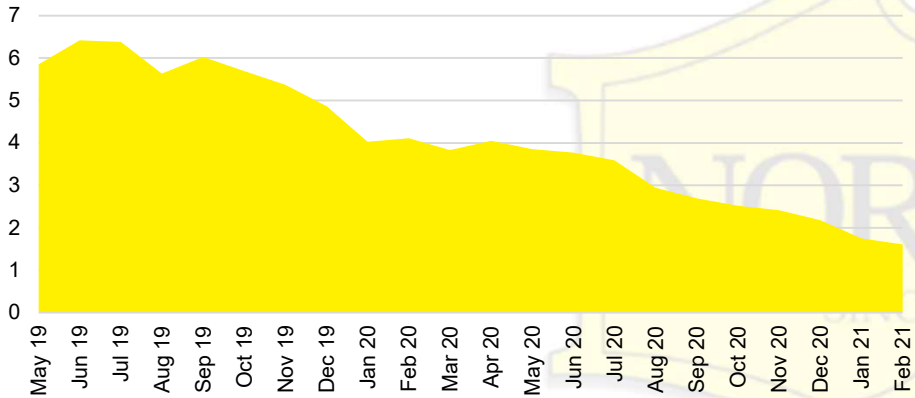

WALTON COUNTY INVENTORY BY PRICE POINT

WHITE COUNTY QUICK N'DICATORS

WHITE COUNTY SALES VOLUME VS SUPPLY

WHITE COUNTY MONTHS OF SUPPLY

WHITE COUNTY 12 MONTH AVERAGE SALES PRICE

WHITE COUNTY SALES BY PRICE POINT

WHITE COUNTY INVENTORY BY PRICE POINT