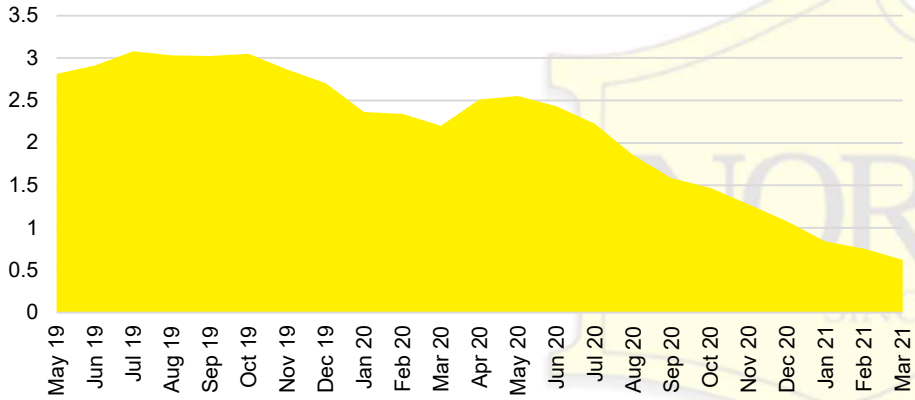

BARROW COUNTY INVENTORY BY PRICE POINT

CHEROKEE COUNTY QUICK N'DICATORS

CHEROKEE COUNTY SALES VOLUME VS SUPPLY

CHEROKEE COUNTY MONTHS OF SUPPLY

CHEROKEE COUNTY 12 MONTH AVERAGE SALES PRICE

CHEROKEE COUNTY SALES BY PRICE POINT

CHEROKEE COUNTY INVENTORY BY PRICE POINT

DAWSON COUNTY QUICK INDICATORS

DAWSON COUNTY SALES VOLUME VS SUPPLY

DAWSON COUNTY MONTHS OF SUPPLY

DAWSON COUNTY 12 MONTH AVERAGE SALES PRICE

DAWSON COUNTY SALES BY PRICE POINT