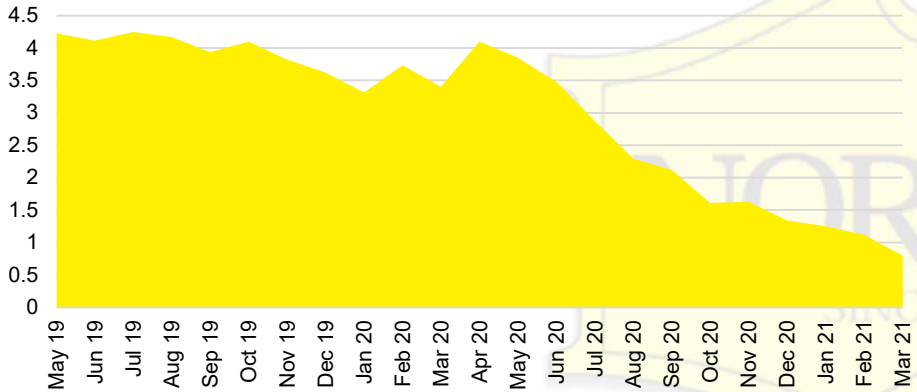

CHEROKEE COUNTY INVENTORY BY PRICE POINT

DAWSON COUNTY QUICK INDICATORS

DAWSON COUNTY SALES VOLUME VS SUPPLY

DAWSON COUNTY MONTHS OF SUPPLY

DAWSON COUNTY 12 MONTH AVERAGE SALES PRICE

DAWSON COUNTY SALES BY PRICE POINT