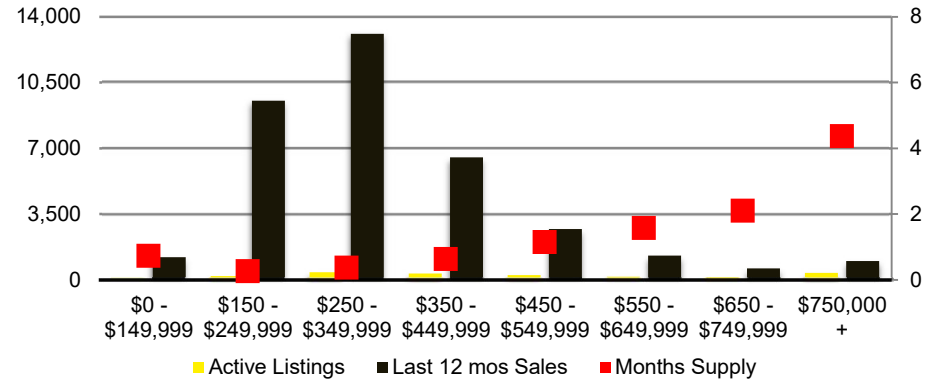

NORTH GEORGIA DEEP DIVE MARKET DATA

March 2021

MARCH 2021

DEEPER DIVE

NORTH GEORGIA QUICK N'DICATORS

NORTH GEORGIA MONTHS OF SUPPLY

NORTH GEORGIA SALES VOLUME VS SUPPLY

NORTH GEORGIA SALES BY PRICE POINT

NORTH GEORGIA INVENTORY BY PRICE POINT

BANKS COUNTY QUICK N'DICATORS

BANKS COUNTY SALES VOLUME VS SUPPLY

BANKS COUNTY MONTHS OF SUPPLY

BANKS COUNTY 12 MONTH AVERAGE SALES PRICE

BANKS COUNTY SALES BY PRICE POINT

WALTON COUNTY INVENTORY BY PRICE POINT

WHITE COUNTY QUICK N'DICATORS

WHITE COUNTY SALES VOLUME VS SUPPLY

WHITE COUNTY MONTHS OF SUPPLY

WHITE COUNTY 12 MONTH AVERAGE SALES PRICE

WHITE COUNTY SALES BY PRICE POINT