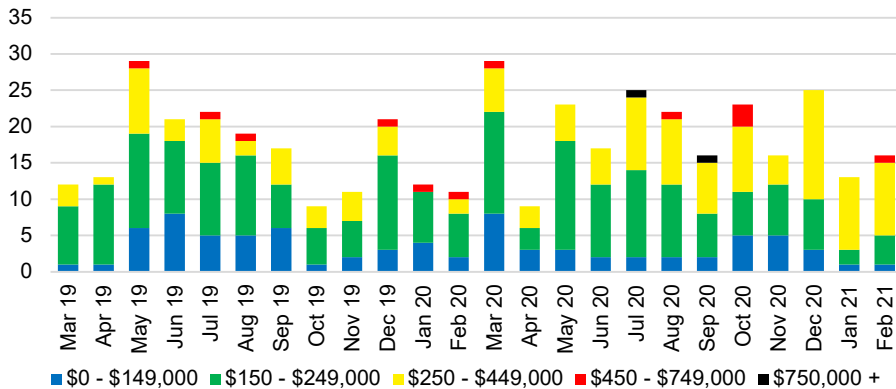

NORTH GEORGIA INVENTORY BY PRICE POINT

BANKS COUNTY QUICK N'DICATORS

BANKS COUNTY SALES VOLUME VS SUPPLY

BANKS COUNTY MONTHS OF SUPPLY

BANKS COUNTY 12 MONTH AVERAGE SALES PRICE

BANKS COUNTY SALES BY PRICE POINT

BANKS COUNTY INVENTORY BY SALES POINT

BARROW COUNTY QUICK N'DICATORS

BARROW COUNTY SALES VOLUME VS SUPPLY

BARROW COUNTY MONTHS OF SUPPLY

BARROW COUNTY 12 MONTH AVERAGE SALES PRICE

BARROW COUNTY SALES BY PRICE POINT

WALTON COUNTY INVENTORY BY PRICE POINT

WHITE COUNTY QUICK N'DICATORS

WHITE COUNTY SALES VOLUME VS SUPPLY

WHITE COUNTY MONTHS OF SUPPLY

WHITE COUNTY 12 MONTH AVERAGE SALES PRICE

WHITE COUNTY SALES BY PRICE POINT