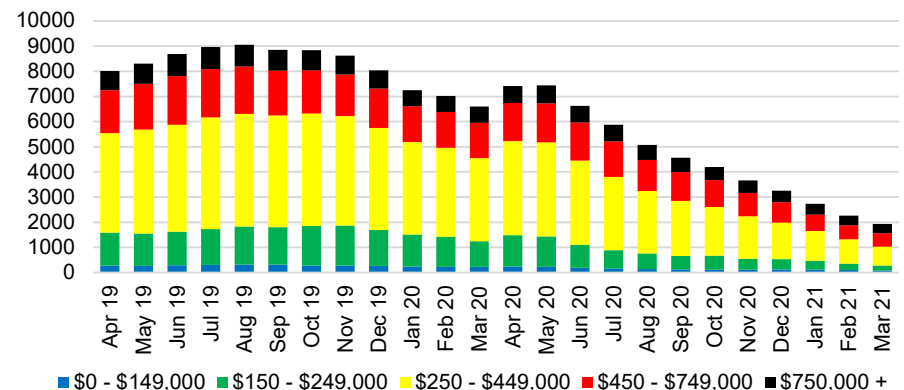

NORTH GEORGIA INVENTORY BY PRICE POINT