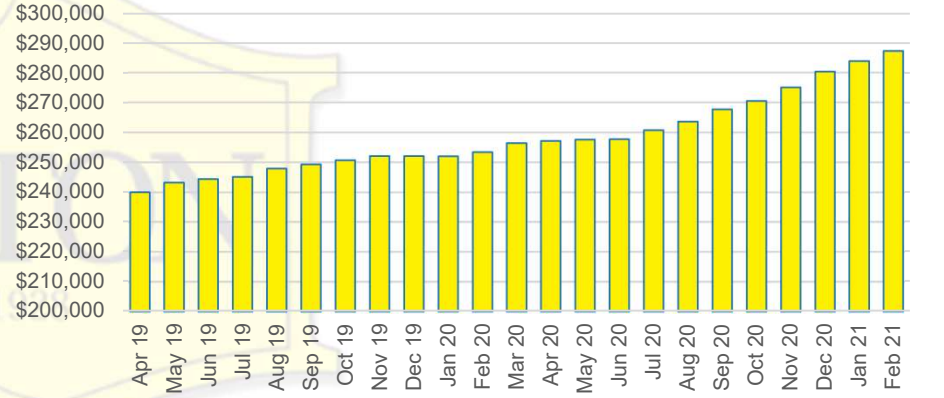

STEPHENS COUNTY INVENTORY BY PRICE POINT

WALTON COUNTY QUICK N'DICATORS

WALTON COUNTY SALES VOLUME VS SUPPLY

WALTON COUNTY MONTHS OF SUPPLY

WALTON COUNTY 12 MONTH AVERAGE SALES PRICE

WALTON COUNTY SALES BY PRICE POINT