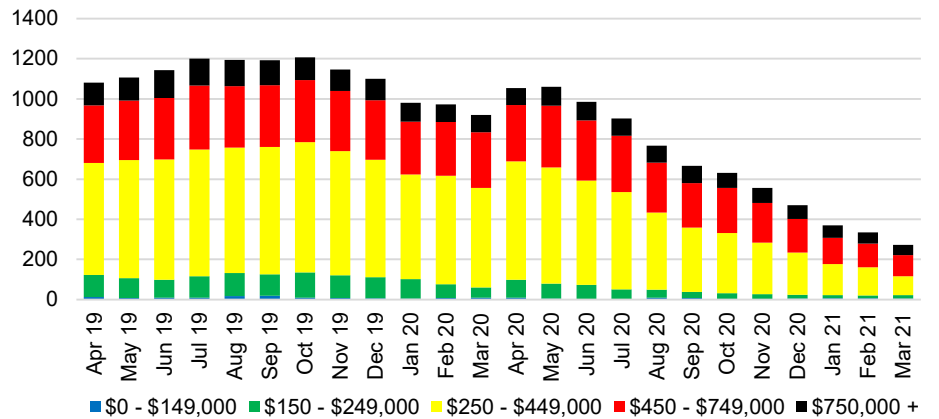

BANKS COUNTY INVENTORY BY SALES POINT

BARROW COUNTY QUICK N'DICATORS

BARROW COUNTY SALES VOLUME VS SUPPLY

BARROW COUNTY MONTHS OF SUPPLY

BARROW COUNTY 12 MONTH AVERAGE SALES PRICE

BARROW COUNTY SALES BY PRICE POINT

BARROW COUNTY INVENTORY BY PRICE POINT

CHEROKEE COUNTY QUICK N'DICATORS

CHEROKEE COUNTY SALES VOLUME VS SUPPLY

CHEROKEE COUNTY MONTHS OF SUPPLY

CHEROKEE COUNTY 12 MONTH AVERAGE SALES PRICE

CHEROKEE COUNTY SALES BY PRICE POINT

CHEROKEE COUNTY INVENTORY BY PRICE POINT

DAWSON COUNTY QUICK INDICATORS

DAWSON COUNTY SALES VOLUME VS SUPPLY

DAWSON COUNTY MONTHS OF SUPPLY

DAWSON COUNTY 12 MONTH AVERAGE SALES PRICE

DAWSON COUNTY SALES BY PRICE POINT