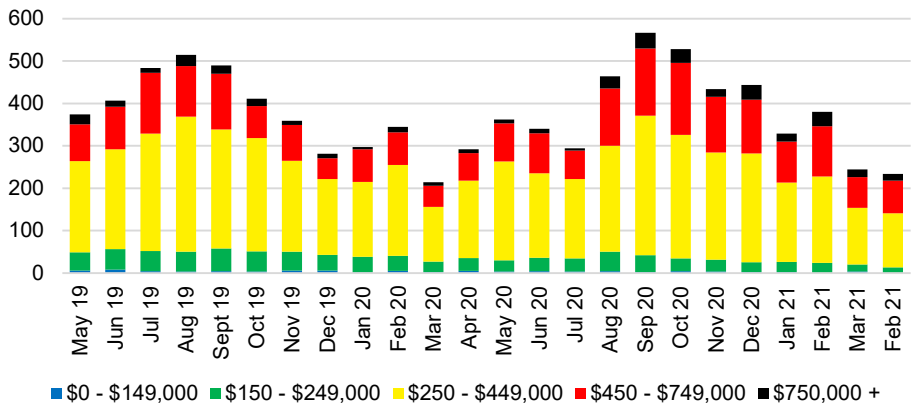

CHEROKEE COUNTY INVENTORY BY PRICE POINT

DAWSON COUNTY QUICK INDICATORS

DAWSON COUNTY SALES VOLUME VS SUPPLY

DAWSON COUNTY MONTHS OF SUPPLY

DAWSON COUNTY 12 MONTH AVERAGE SALES PRICE

DAWSON COUNTY SALES BY PRICE POINT

DAWSON COUNTY INVENTORY BY PRICE POINT

FORSYTH COUNTY QUICK N'DICATORS

FORSYTH COUNTY SALES VOLUME VS SUPPLY

FORSYTH COUNTY MONTHS OF SUPPLY

FORSYTH COUNTY 12 MONTH AVERAGE SALES PRICE

FORSYTH COUNTY SALES BY PRICE POINT

FORSYTH COUNTY INVENTORY BY PRICE POINT

FRANKLIN COUNTY QUICK N'DICATORS

FRANKLIN COUNTY SALES VOLUME VS SUPPLY

FRANKLIN COUNTY MONTHS OF SUPPLY

FRANKLIN COUNTY 12 MONTH AVERAGE SALES PRICE

FRANKLIN COUNTY SALES BY PRICE POINT