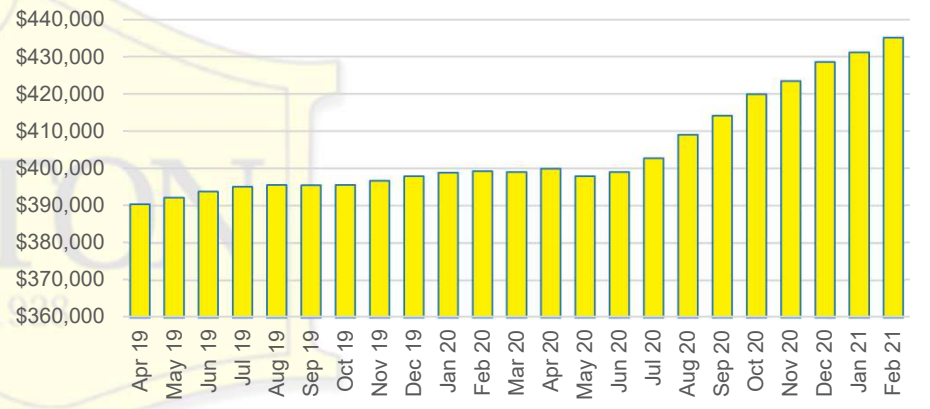

CHEROKEE COUNTY INVENTORY BY PRICE POINT

DAWSON COUNTY QUICK INDICATORS

DAWSON COUNTY SALES VOLUME VS SUPPLY

DAWSON COUNTY MONTHS OF SUPPLY

DAWSON COUNTY 12 MONTH AVERAGE SALES PRICE

DAWSON COUNTY SALES BY PRICE POINT

DAWSON COUNTY INVENTORY BY PRICE POINT

FORSYTH COUNTY QUICK N'DICATORS

FORSYTH COUNTY SALES VOLUME VS SUPPLY

FORSYTH COUNTY MONTHS OF SUPPLY

FORSYTH COUNTY 12 MONTH AVERAGE SALES PRICE

FORSYTH COUNTY SALES BY PRICE POINT