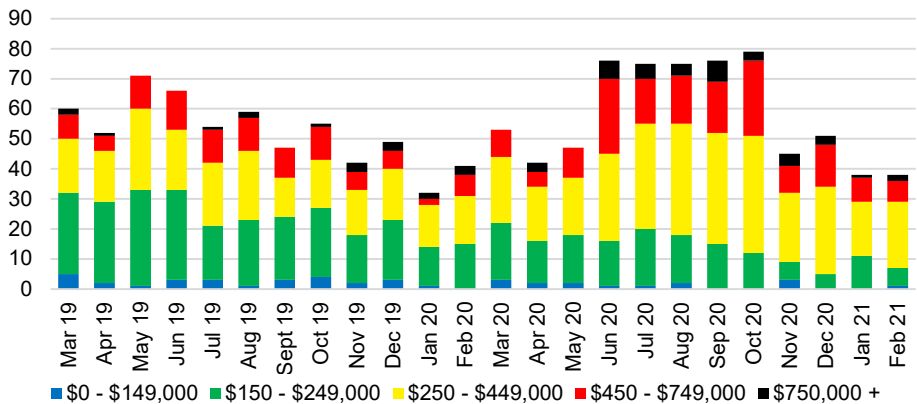

BARROW COUNTY INVENTORY BY PRICE POINT

CHEROKEE COUNTY QUICK N'DICATORS

CHEROKEE COUNTY SALES VOLUME VS SUPPLY

CHEROKEE COUNTY MONTHS OF SUPPLY

CHEROKEE COUNTY 12 MONTH AVERAGE SALES PRICE

CHEROKEE COUNTY SALES BY PRICE POINT

CHEROKEE COUNTY INVENTORY BY PRICE POINT

DAWSON COUNTY QUICK INDICATORS

DAWSON COUNTY SALES VOLUME VS SUPPLY

DAWSON COUNTY MONTHS OF SUPPLY

DAWSON COUNTY 12 MONTH AVERAGE SALES PRICE

DAWSON COUNTY SALES BY PRICE POINT

DAWSON COUNTY INVENTORY BY PRICE POINT

FORSYTH COUNTY QUICK N'DICATORS

FORSYTH COUNTY SALES VOLUME VS SUPPLY

FORSYTH COUNTY MONTHS OF SUPPLY

FORSYTH COUNTY 12 MONTH AVERAGE SALES PRICE

FORSYTH COUNTY SALES BY PRICE POINT