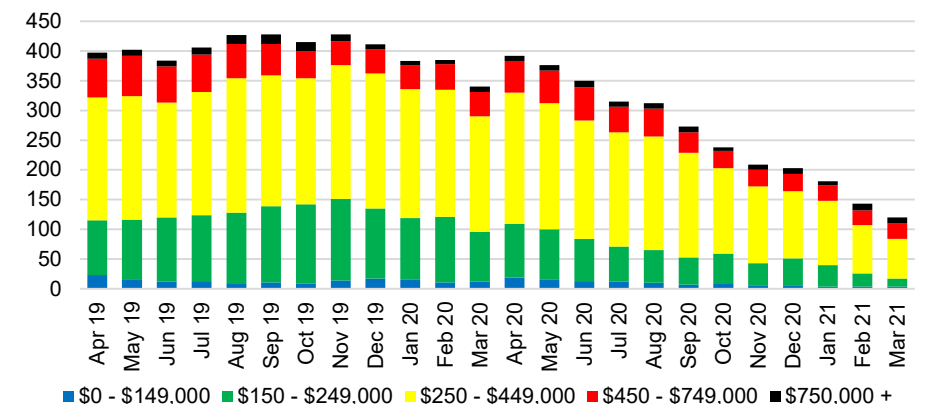

JACKSON COUNTY INVENTORY BY PRICE POINT