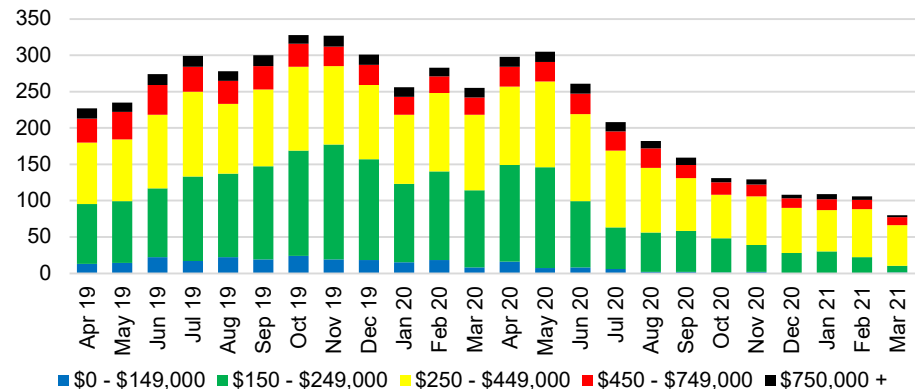

BANKS COUNTY INVENTORY BY SALES POINT

BARROW COUNTY QUICK N'DICATORS

BARROW COUNTY SALES VOLUME VS SUPPLY

BARROW COUNTY MONTHS OF SUPPLY

BARROW COUNTY 12 MONTH AVERAGE SALES PRICE

BARROW COUNTY SALES BY PRICE POINT

BARROW COUNTY INVENTORY BY PRICE POINT

CHEROKEE COUNTY QUICK N'DICATORS

CHEROKEE COUNTY SALES VOLUME VS SUPPLY

CHEROKEE COUNTY MONTHS OF SUPPLY

CHEROKEE COUNTY 12 MONTH AVERAGE SALES PRICE

CHEROKEE COUNTY SALES BY PRICE POINT