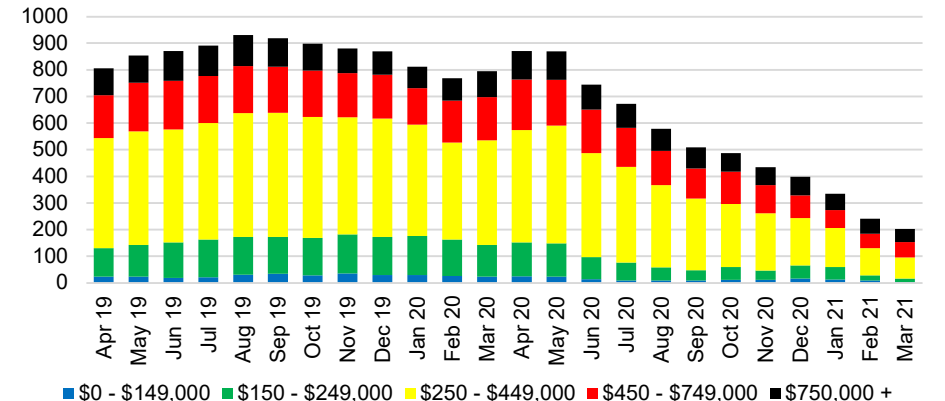

HALL COUNTY INVENTORY BY PRICE POINT