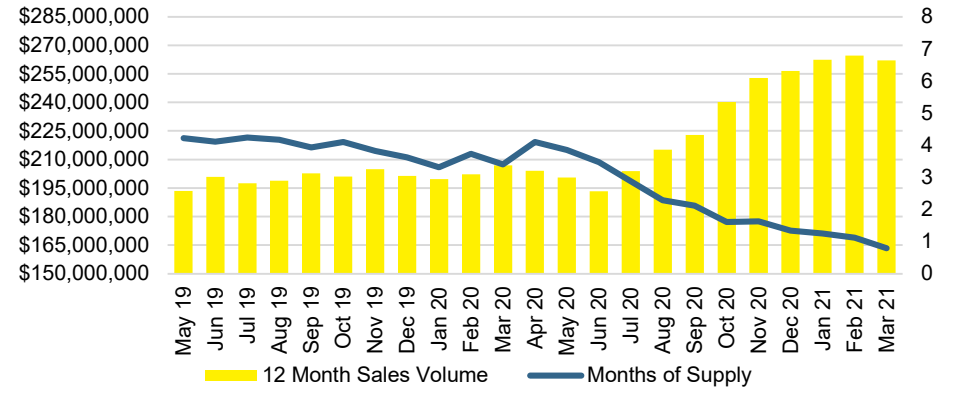

BARROW COUNTY INVENTORY BY PRICE POINT

CHEROKEE COUNTY QUICK N'DICATORS

CHEROKEE COUNTY SALES VOLUME VS SUPPLY

CHEROKEE COUNTY MONTHS OF SUPPLY

CHEROKEE COUNTY 12 MONTH AVERAGE SALES PRICE

CHEROKEE COUNTY SALES BY PRICE POINT

CHEROKEE COUNTY INVENTORY BY PRICE POINT

DAWSON COUNTY QUICK INDICATORS

DAWSON COUNTY SALES VOLUME VS SUPPLY

DAWSON COUNTY MONTHS OF SUPPLY

DAWSON COUNTY 12 MONTH AVERAGE SALES PRICE

DAWSON COUNTY SALES BY PRICE POINT