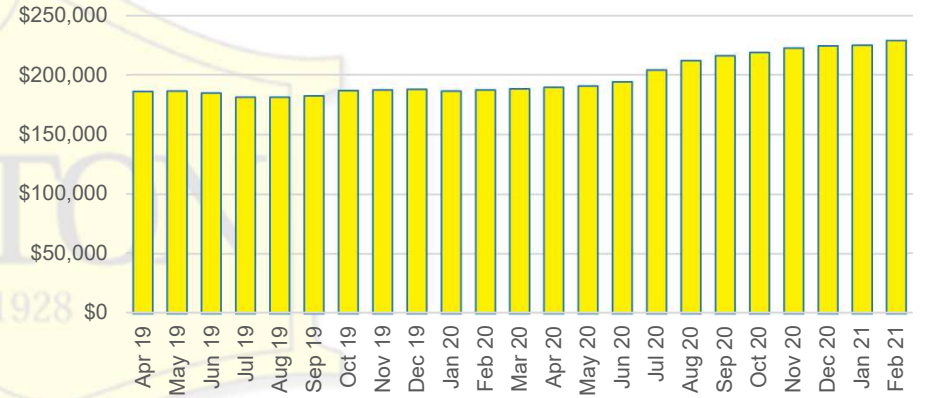

WALTON COUNTY INVENTORY BY PRICE POINT

WHITE COUNTY QUICK N'DICATORS

WHITE COUNTY SALES VOLUME VS SUPPLY

WHITE COUNTY MONTHS OF SUPPLY

WHITE COUNTY 12 MONTH AVERAGE SALES PRICE

WHITE COUNTY SALES BY PRICE POINT

WHITE COUNTY INVENTORY BY PRICE POINT