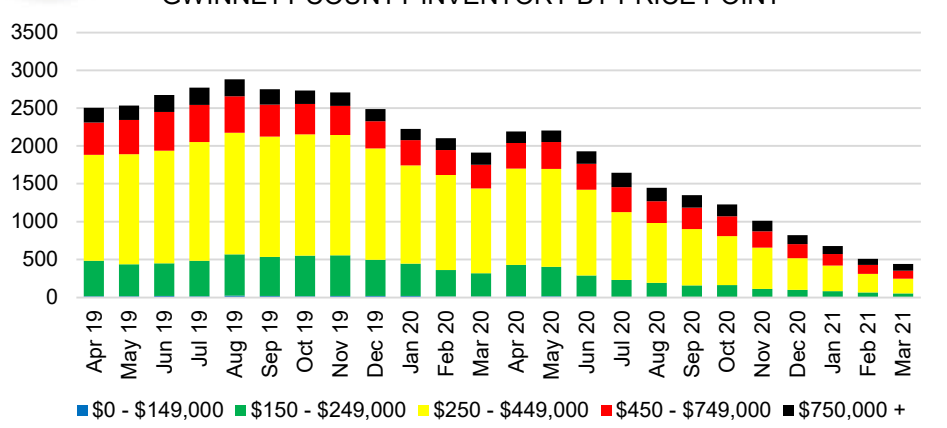

GWINNETT COUNTY INVENTORY BY PRICE POINT