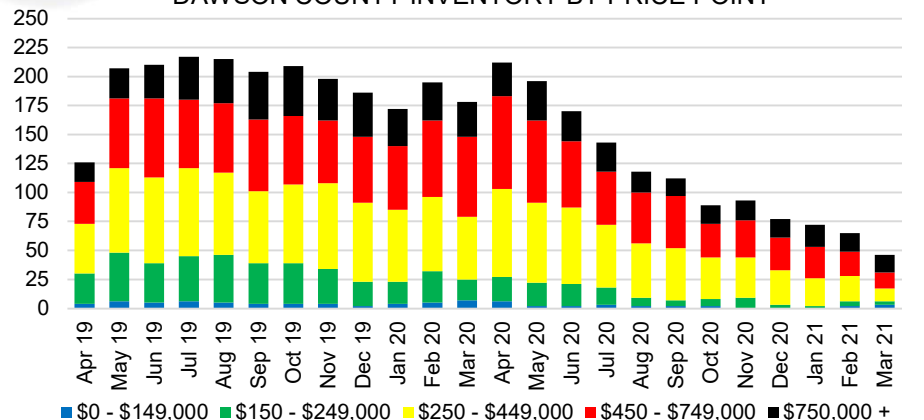

BARROW COUNTY INVENTORY BY PRICE POINT

CHEROKEE COUNTY QUICK N'DICATORS

CHEROKEE COUNTY SALES VOLUME VS SUPPLY

CHEROKEE COUNTY MONTHS OF SUPPLY

CHEROKEE COUNTY 12 MONTH AVERAGE SALES PRICE

CHEROKEE COUNTY SALES BY PRICE POINT

CHEROKEE COUNTY INVENTORY BY PRICE POINT

DAWSON COUNTY QUICK INDICATORS

DAWSON COUNTY SALES VOLUME VS SUPPLY

DAWSON COUNTY MONTHS OF SUPPLY

DAWSON COUNTY 12 MONTH AVERAGE SALES PRICE

DAWSON COUNTY SALES BY PRICE POINT

DAWSON COUNTY INVENTORY BY PRICE POINT

FORSYTH COUNTY QUICK N'DICATORS

FORSYTH COUNTY SALES VOLUME VS SUPPLY

FORSYTH COUNTY MONTHS OF SUPPLY

FORSYTH COUNTY 12 MONTH AVERAGE SALES PRICE

FORSYTH COUNTY SALES BY PRICE POINT