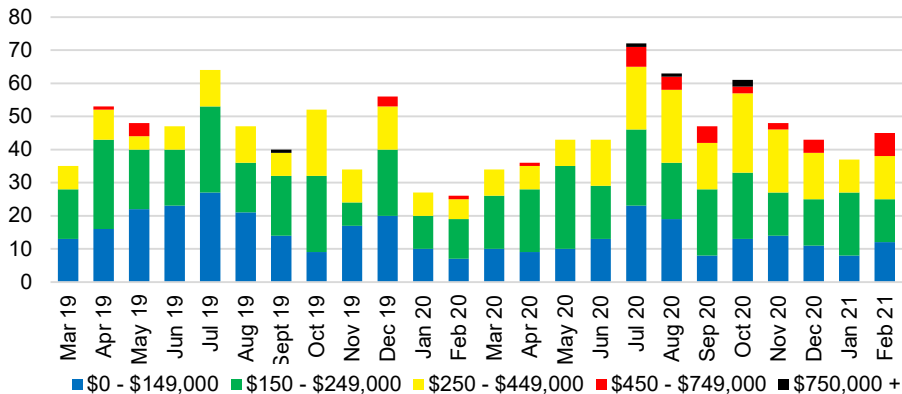

WALTON COUNTY INVENTORY BY PRICE POINT

WHITE COUNTY QUICK N'DICATORS

WHITE COUNTY SALES VOLUME VS SUPPLY

WHITE COUNTY MONTHS OF SUPPLY

WHITE COUNTY 12 MONTH AVERAGE SALES PRICE

WHITE COUNTY SALES BY PRICE POINT

WHITE COUNTY INVENTORY BY PRICE POINT