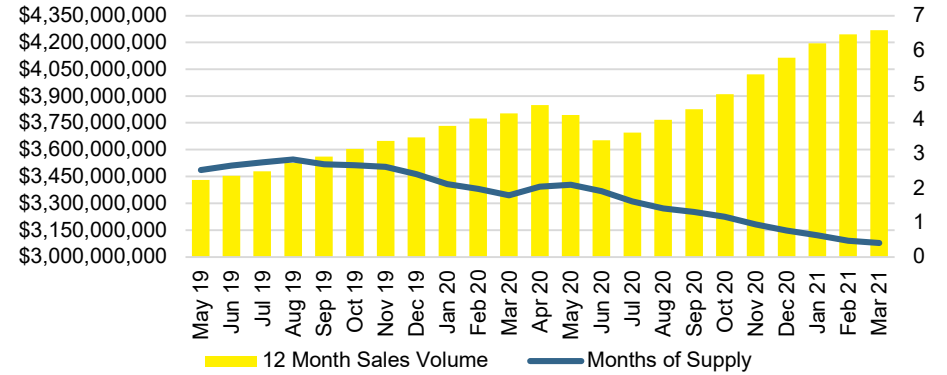

GWINNETT COUNTY SALES VOLUME VS SUPPLY