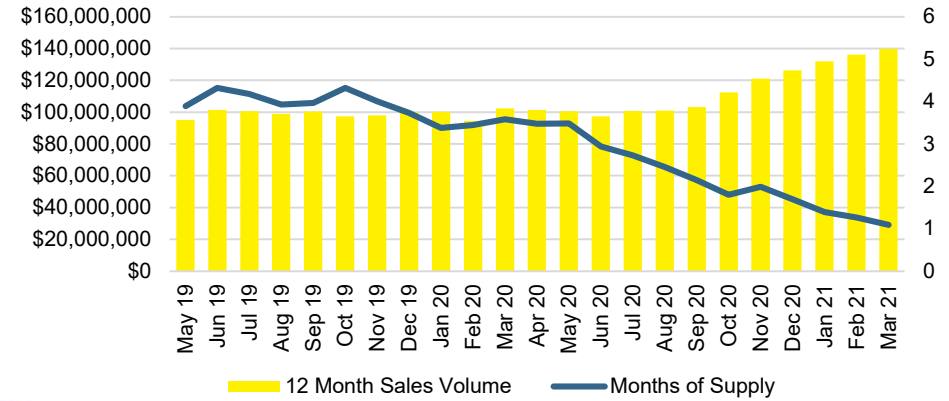

LUMPKIN COUNTY SALES VOLUME VS SUPPLY