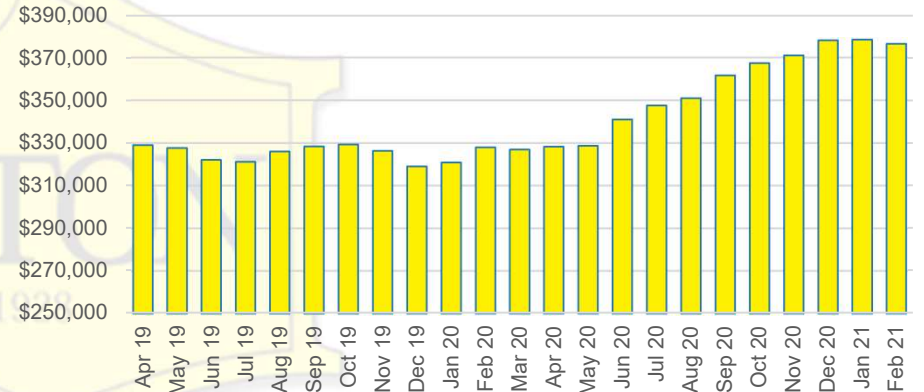

CHEROKEE COUNTY INVENTORY BY PRICE POINT

DAWSON COUNTY QUICK INDICATORS

DAWSON COUNTY SALES VOLUME VS SUPPLY

DAWSON COUNTY MONTHS OF SUPPLY

DAWSON COUNTY 12 MONTH AVERAGE SALES PRICE

DAWSON COUNTY SALES BY PRICE POINT

DAWSON COUNTY INVENTORY BY PRICE POINT

FORSYTH COUNTY QUICK N'DICATORS

FORSYTH COUNTY SALES VOLUME VS SUPPLY

FORSYTH COUNTY MONTHS OF SUPPLY

FORSYTH COUNTY 12 MONTH AVERAGE SALES PRICE

FORSYTH COUNTY SALES BY PRICE POINT