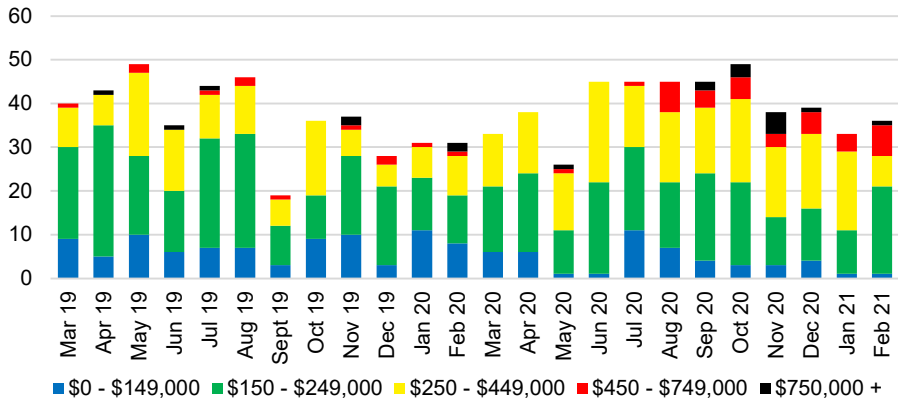

JACKSON COUNTY INVENTORY BY PRICE POINT

LUMPKIN COUNTY QUICK N'DICATORS

LUMPKIN COUNTY SALES VOLUME VS SUPPLY

LUMPKIN COUNTY MONTHS OF SUPPLY

LUMPKIN COUNTY AVERAGE SALES PRICE

LUMPKIN COUNTY SALES BY PRICE POINT

LUMPKIN COUNTY INVENTORY BY PRICE POINT

PICKENS COUNTY QUICK INDICATORS

PICKENS COUNTY SALES VOLUME VS SUPPLY

PICKENS COUNTY MONTHS OF SUPPLY

PICKENS COUNTY 12 MONTH AVERAGE SALES PRICE

PICKENS COUNTY SALES BY PRICE POINT