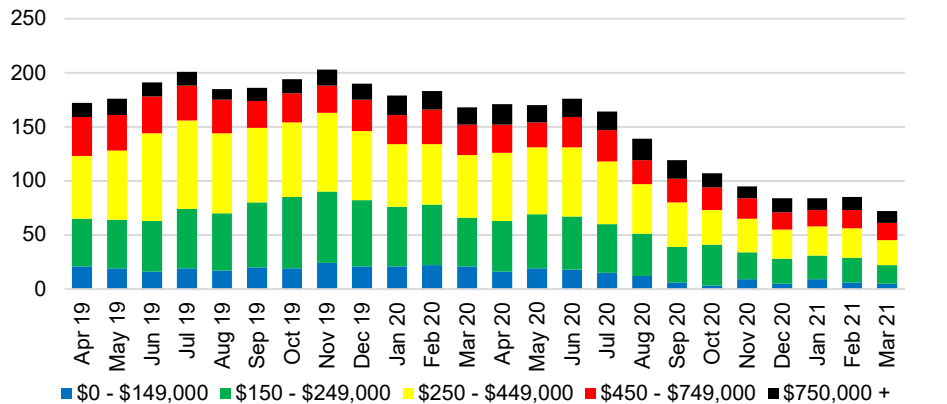

HABERSHAM COUNTY INVENTORY BY PRICE POINT