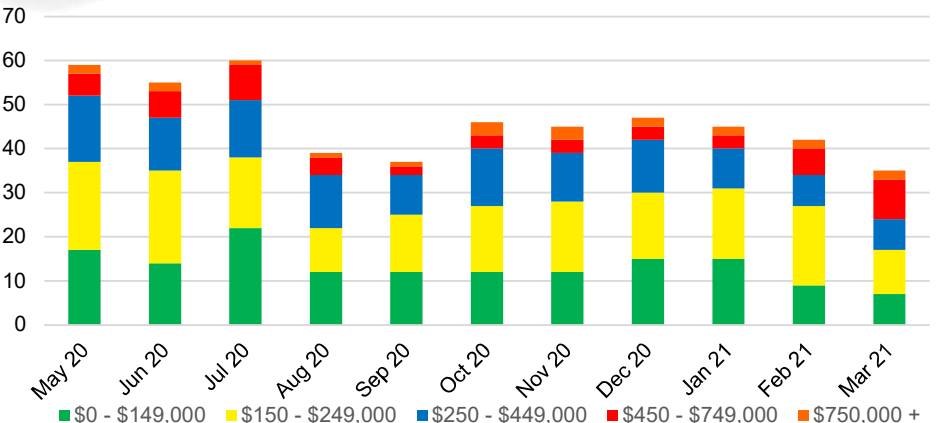

FRANKLIN COUNTY INVENTORY BY PRICE POINT