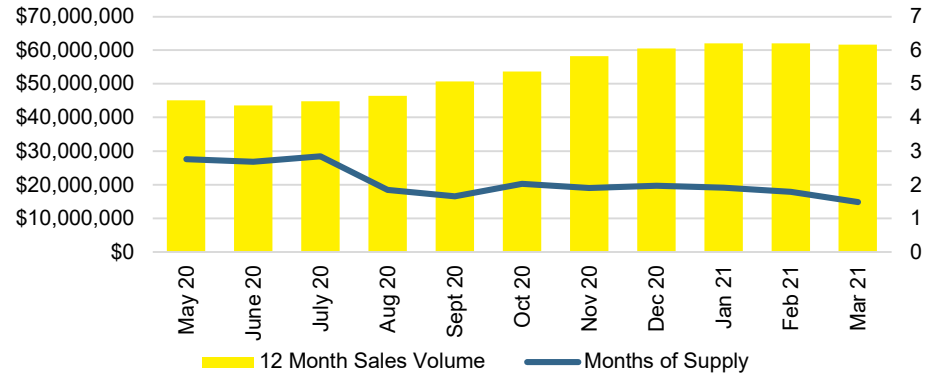

FRANKLIN COUNTY SALES VOLUME VS SUPPLY