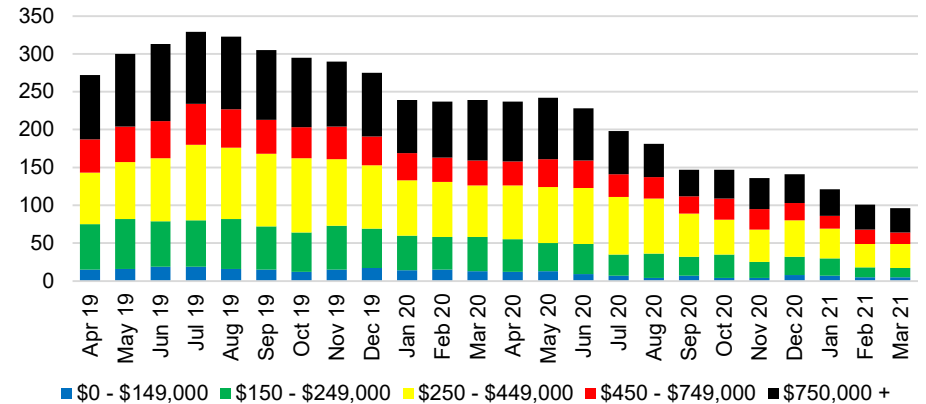

RABUN COUNTY INVENTORY BY PRICE POINT