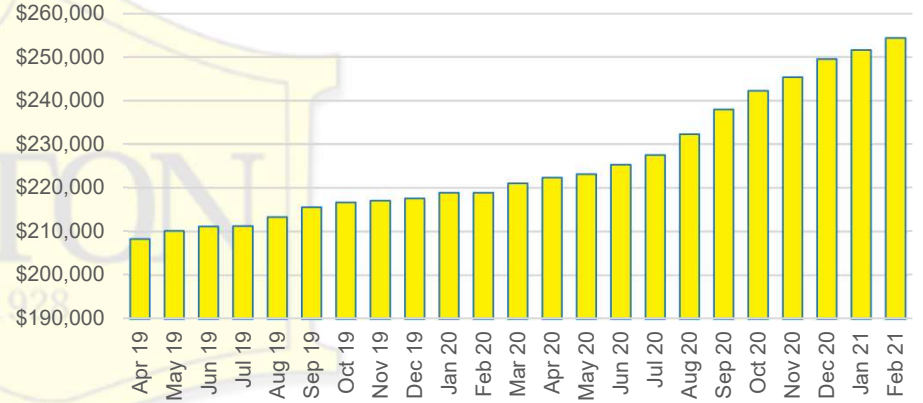

BANKS COUNTY INVENTORY BY SALES POINT

BARROW COUNTY QUICK N'DICATORS

BARROW COUNTY SALES VOLUME VS SUPPLY

BARROW COUNTY MONTHS OF SUPPLY

BARROW COUNTY 12 MONTH AVERAGE SALES PRICE

BARROW COUNTY SALES BY PRICE POINT

BARROW COUNTY INVENTORY BY PRICE POINT

CHEROKEE COUNTY QUICK N'DICATORS

CHEROKEE COUNTY SALES VOLUME VS SUPPLY

CHEROKEE COUNTY MONTHS OF SUPPLY

CHEROKEE COUNTY 12 MONTH AVERAGE SALES PRICE

CHEROKEE COUNTY SALES BY PRICE POINT