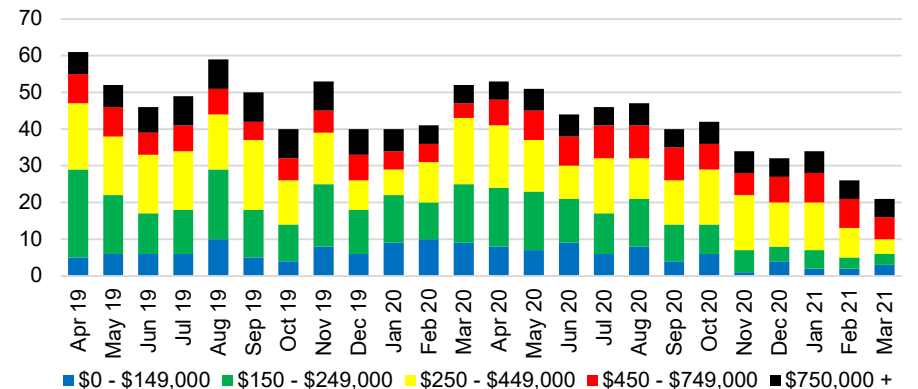

NORTH GEORGIA INVENTORY BY PRICE POINT

BANKS COUNTY QUICK N'DICATORS

BANKS COUNTY SALES VOLUME VS SUPPLY

BANKS COUNTY MONTHS OF SUPPLY

BANKS COUNTY 12 MONTH AVERAGE SALES PRICE

BANKS COUNTY SALES BY PRICE POINT

BANKS COUNTY INVENTORY BY SALES POINT

BARROW COUNTY QUICK N'DICATORS

BARROW COUNTY SALES VOLUME VS SUPPLY

BARROW COUNTY MONTHS OF SUPPLY

BARROW COUNTY 12 MONTH AVERAGE SALES PRICE

BARROW COUNTY SALES BY PRICE POINT

WALTON COUNTY INVENTORY BY PRICE POINT

WHITE COUNTY QUICK N'DICATORS

WHITE COUNTY SALES VOLUME VS SUPPLY

WHITE COUNTY MONTHS OF SUPPLY

WHITE COUNTY 12 MONTH AVERAGE SALES PRICE

WHITE COUNTY SALES BY PRICE POINT