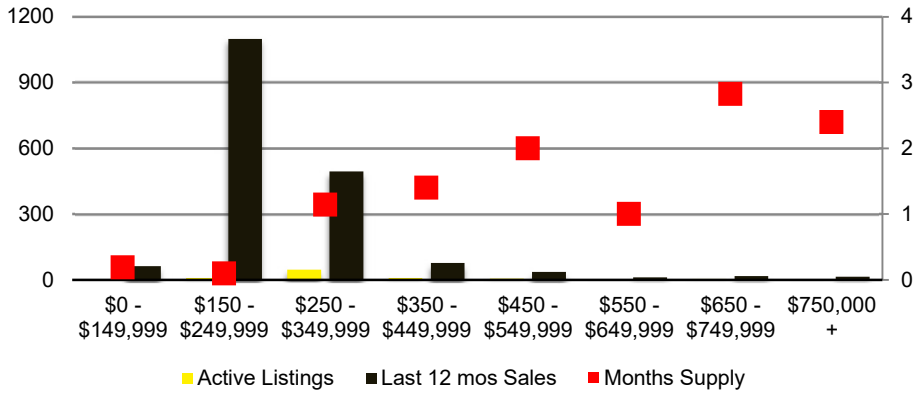

NORTH GEORGIA INVENTORY BY PRICE POINT

BANKS COUNTY QUICK N'DICATORS

BANKS COUNTY SALES VOLUME VS SUPPLY

BANKS COUNTY MONTHS OF SUPPLY

BANKS COUNTY 12 MONTH AVERAGE SALES PRICE

BANKS COUNTY SALES BY PRICE POINT

BANKS COUNTY INVENTORY BY SALES POINT

BARROW COUNTY QUICK N'DICATORS

BARROW COUNTY SALES VOLUME VS SUPPLY

BARROW COUNTY MONTHS OF SUPPLY

BARROW COUNTY 12 MONTH AVERAGE SALES PRICE

BARROW COUNTY SALES BY PRICE POINT

WALTON COUNTY INVENTORY BY PRICE POINT

WHITE COUNTY QUICK N'DICATORS

WHITE COUNTY SALES VOLUME VS SUPPLY

WHITE COUNTY MONTHS OF SUPPLY

WHITE COUNTY 12 MONTH AVERAGE SALES PRICE

WHITE COUNTY SALES BY PRICE POINT