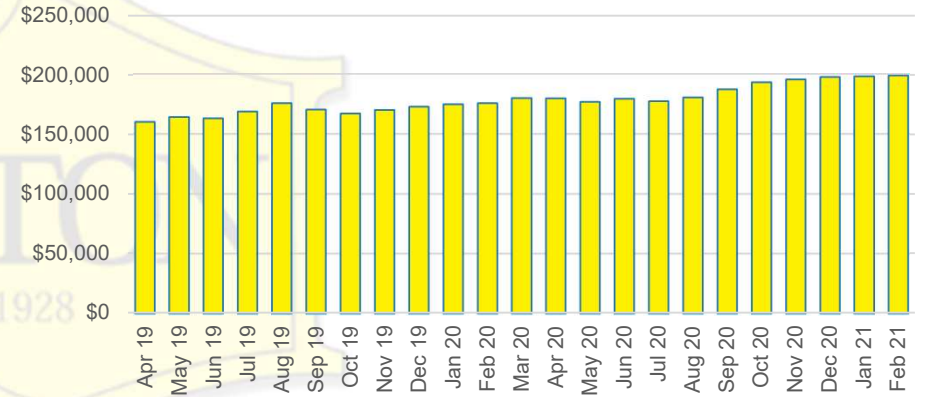

RABUN COUNTY INVENTORY BY PRICE POINT

STEPHENS COUNTY QUICK N'DICATORS

STEPHENS COUNTY SALES VOLUME VS SUPPLY

STEPHENS COUNTY MONTHS OF SUPPLY

STEPHENS COUNTY 12 MONTH AVERAGE SALES PRICE

STEPHENS COUNTY SALES BY PRICE POINT