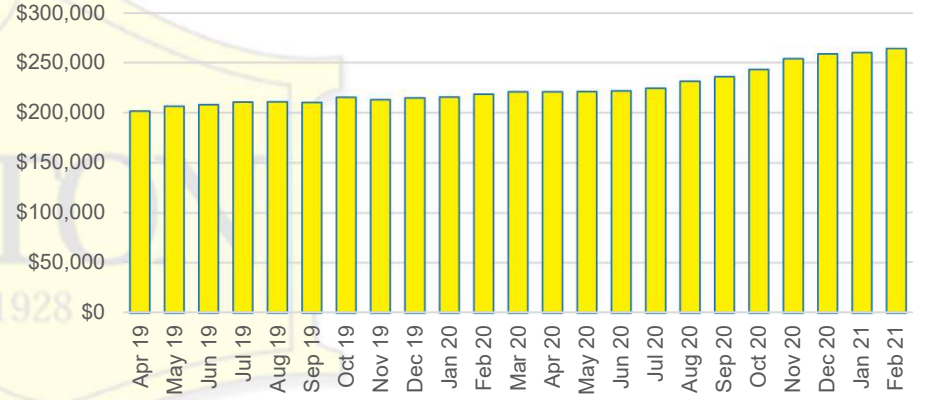

GWINNETT COUNTY INVENTORY BY PRICE POINT

HABERSHAM COUNTY QUICK N'DICATORS

HABERSHAM COUNTY SALES VOLUME VS SUPPLY

HABERSHAM COUNTY MONTHS OF SUPPLY

HABERSHAM COUNTY 12 MONTH AVERAGE SALES PRICE

HABERSHAM COUNTY SALES BY PRICE POINT