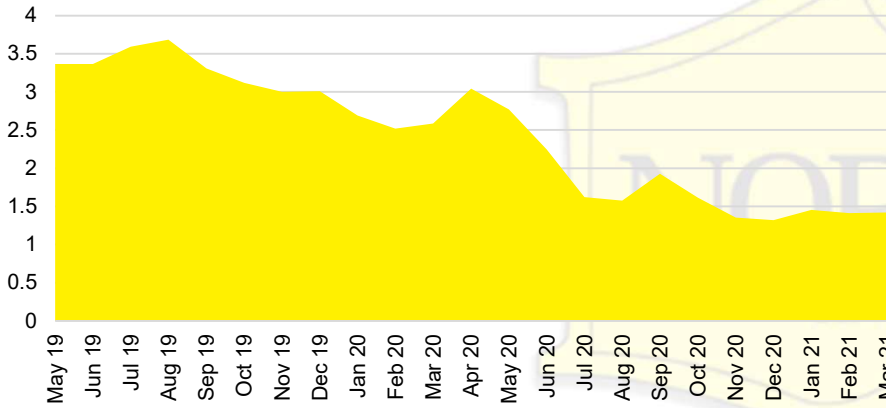

RABUN COUNTY INVENTORY BY PRICE POINT

STEPHENS COUNTY QUICK N'DICATORS

STEPHENS COUNTY SALES VOLUME VS SUPPLY

STEPHENS COUNTY MONTHS OF SUPPLY

STEPHENS COUNTY 12 MONTH AVERAGE SALES PRICE

STEPHENS COUNTY SALES BY PRICE POINT