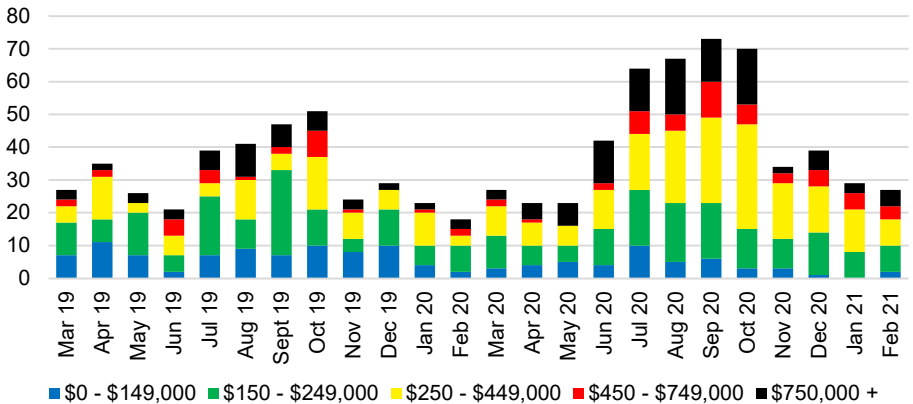

LUMPKIN COUNTY INVENTORY BY PRICE POINT

PICKENS COUNTY QUICK INDICATORS

PICKENS COUNTY SALES VOLUME VS SUPPLY

PICKENS COUNTY MONTHS OF SUPPLY

PICKENS COUNTY 12 MONTH AVERAGE SALES PRICE

PICKENS COUNTY SALES BY PRICE POINT

PICKENS COUNTY INVENTORY BY PRICE POINT

RABUN COUNTY QUICK N'DICATORS

RABUN COUNTY SALES VOLUME VS SUPPLY

RABUN COUNTY MONTHS OF SUPPLY

RABUN COUNTY 12 MONTH AVERAGE SALES PRICE

RABUN COUNTY SALES BY PRICE POINT