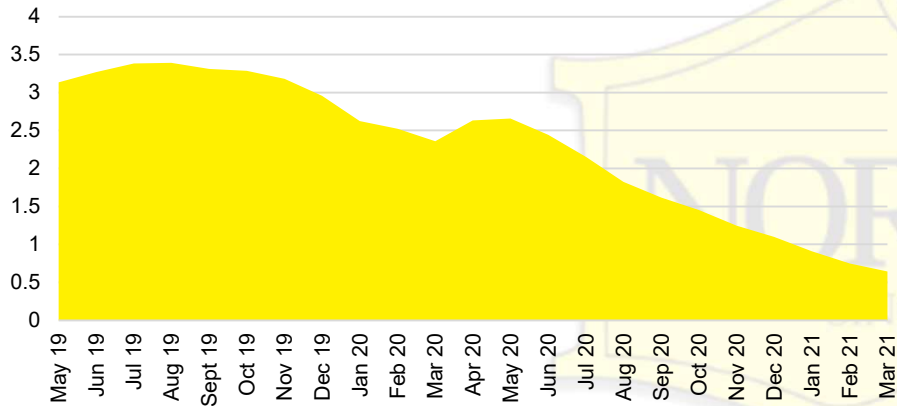

NORTH GEORGIA DEEP DIVE MARKET DATA

March 2021

MARCH 2021

DEEPER DIVE

NORTH GEORGIA QUICK N'DICATORS

NORTH GEORGIA MONTHS OF SUPPLY

NORTH GEORGIA SALES VOLUME VS SUPPLY

NORTH GEORGIA SALES BY PRICE POINT