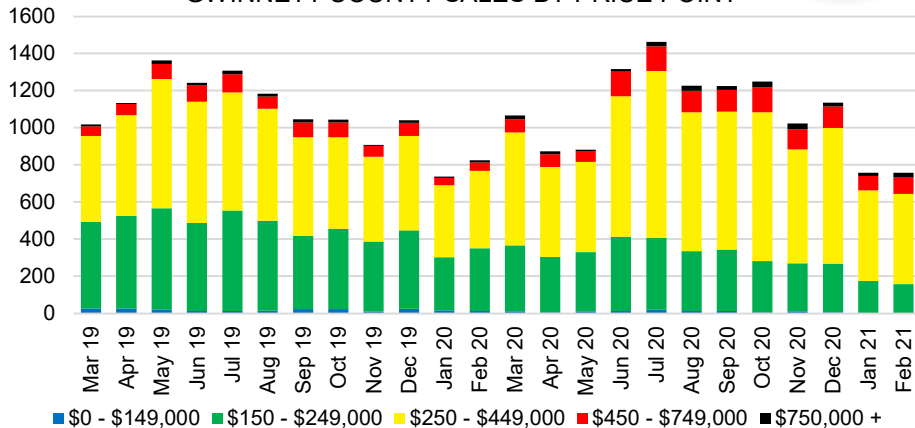

FRANKLIN COUNTY INVENTORY BY PRICE POINT

GWINNETT COUNTY QUICK N'DICATORS

GWINNETT COUNTY SALES VOLUME VS SUPPLY

GWINNETT COUNTY MONTHS OF SUPPLY

GWINNETT COUNTY 12 MONTH AVERAGE SALES PRICE

GWINNETT COUNTY SALES BY PRICE POINT