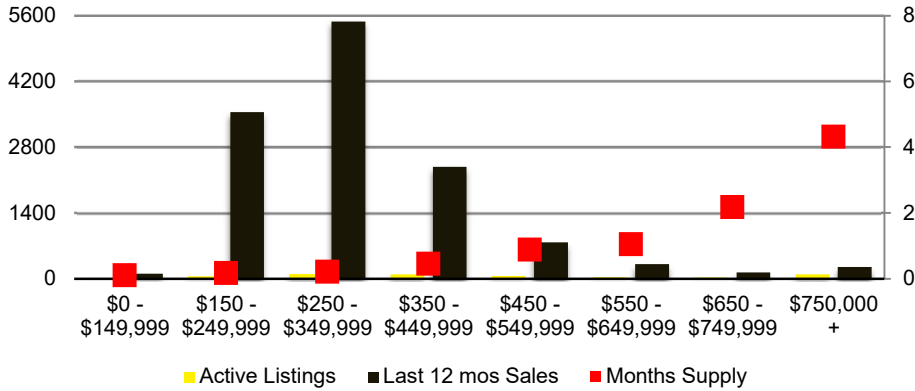

DAWSON COUNTY INVENTORY BY PRICE POINT

FORSYTH COUNTY QUICK N'DICATORS

FORSYTH COUNTY SALES VOLUME VS SUPPLY

FORSYTH COUNTY MONTHS OF SUPPLY

FORSYTH COUNTY 12 MONTH AVERAGE SALES PRICE

FORSYTH COUNTY SALES BY PRICE POINT

FORSYTH COUNTY INVENTORY BY PRICE POINT

FRANKLIN COUNTY QUICK N'DICATORS

FRANKLIN COUNTY SALES VOLUME VS SUPPLY

FRANKLIN COUNTY MONTHS OF SUPPLY

FRANKLIN COUNTY 12 MONTH AVERAGE SALES PRICE

FRANKLIN COUNTY SALES BY PRICE POINT

FRANKLIN COUNTY INVENTORY BY PRICE POINT

GWINNETT COUNTY QUICK N'DICATORS

GWINNETT COUNTY SALES VOLUME VS SUPPLY

GWINNETT COUNTY MONTHS OF SUPPLY

GWINNETT COUNTY 12 MONTH AVERAGE SALES PRICE

GWINNETT COUNTY SALES BY PRICE POINT