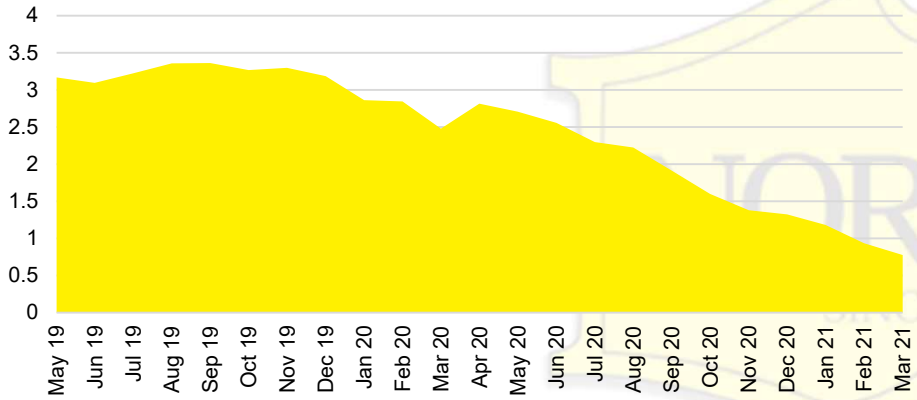

HALL COUNTY INVENTORY BY PRICE POINT

JACKSON COUNTY QUICK N'DICATORS

JACKSON COUNTY SALES VOLUME VS SUPPLY

JACKSON COUNTY MONTHS OF SUPPLY

JACKSON COUNTY 12 MONTH AVERAGE SALES PRICE

JACKSON COUNTY SALES BY PRICE POINT