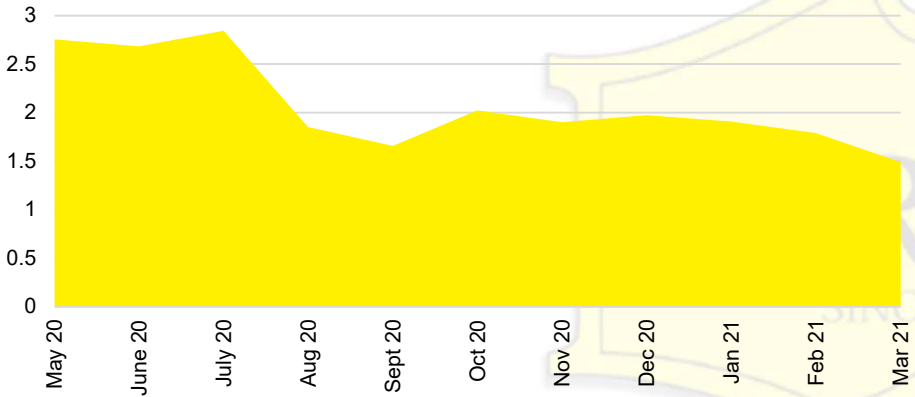

FORSYTH COUNTY INVENTORY BY PRICE POINT

FRANKLIN COUNTY QUICK N'DICATORS

FRANKLIN COUNTY SALES VOLUME VS SUPPLY

FRANKLIN COUNTY MONTHS OF SUPPLY

FRANKLIN COUNTY 12 MONTH AVERAGE SALES PRICE

FRANKLIN COUNTY SALES BY PRICE POINT