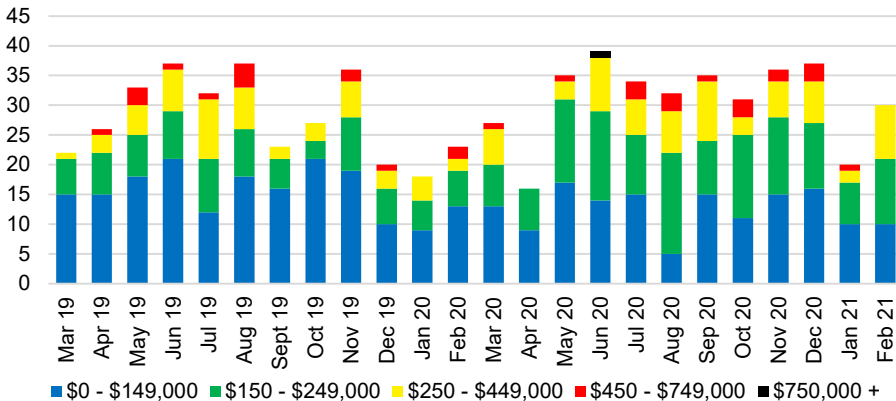

RABUN COUNTY INVENTORY BY PRICE POINT

STEPHENS COUNTY QUICK N'DICATORS

STEPHENS COUNTY SALES VOLUME VS SUPPLY

STEPHENS COUNTY MONTHS OF SUPPLY

STEPHENS COUNTY 12 MONTH AVERAGE SALES PRICE

STEPHENS COUNTY SALES BY PRICE POINT