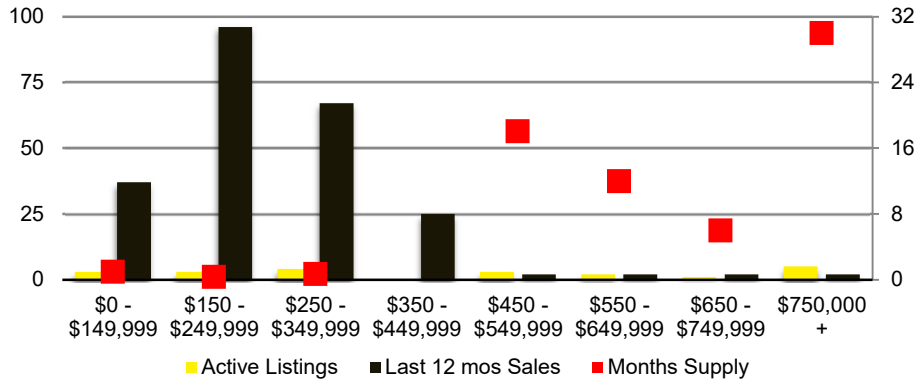

NORTH GEORGIA DEEP DIVE MARKET DATA

March 2021

MARCH 2021

DEEPER DIVE

NORTH GEORGIA QUICK N'DICATORS

NORTH GEORGIA MONTHS OF SUPPLY

NORTH GEORGIA SALES VOLUME VS SUPPLY

NORTH GEORGIA SALES BY PRICE POINT

NORTH GEORGIA INVENTORY BY PRICE POINT

BANKS COUNTY QUICK N'DICATORS

BANKS COUNTY SALES VOLUME VS SUPPLY

BANKS COUNTY MONTHS OF SUPPLY

BANKS COUNTY 12 MONTH AVERAGE SALES PRICE

BANKS COUNTY SALES BY PRICE POINT

WALTON COUNTY INVENTORY BY PRICE POINT

WHITE COUNTY QUICK N'DICATORS

WHITE COUNTY SALES VOLUME VS SUPPLY

WHITE COUNTY MONTHS OF SUPPLY

WHITE COUNTY 12 MONTH AVERAGE SALES PRICE

WHITE COUNTY SALES BY PRICE POINT