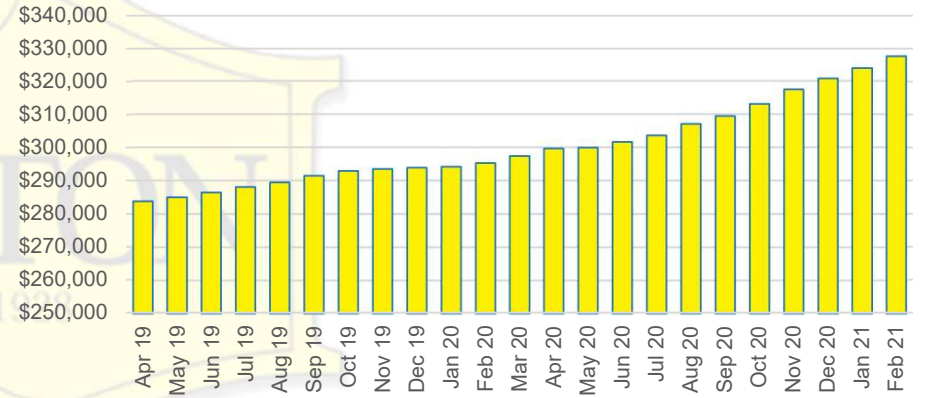

FRANKLIN COUNTY INVENTORY BY PRICE POINT

GWINNETT COUNTY QUICK N'DICATORS

GWINNETT COUNTY SALES VOLUME VS SUPPLY

GWINNETT COUNTY MONTHS OF SUPPLY

GWINNETT COUNTY 12 MONTH AVERAGE SALES PRICE

GWINNETT COUNTY SALES BY PRICE POINT