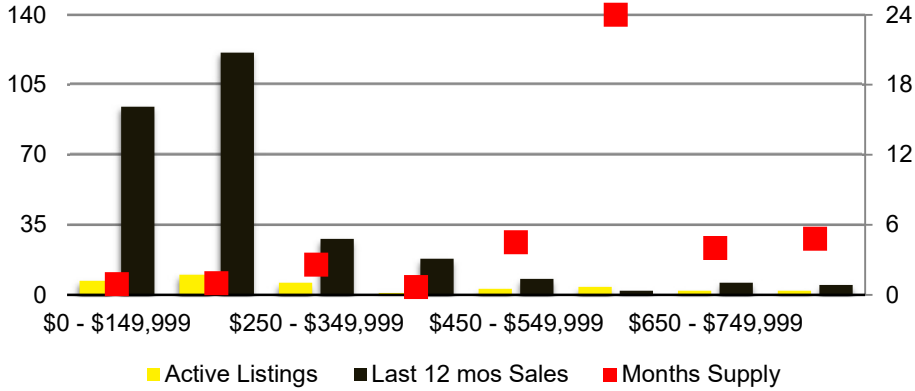

CHEROKEE COUNTY INVENTORY BY PRICE POINT

DAWSON COUNTY QUICK INDICATORS

DAWSON COUNTY SALES VOLUME VS SUPPLY

DAWSON COUNTY MONTHS OF SUPPLY

DAWSON COUNTY 12 MONTH AVERAGE SALES PRICE

DAWSON COUNTY SALES BY PRICE POINT

DAWSON COUNTY INVENTORY BY PRICE POINT

FORSYTH COUNTY QUICK N'DICATORS

FORSYTH COUNTY SALES VOLUME VS SUPPLY

FORSYTH COUNTY MONTHS OF SUPPLY

FORSYTH COUNTY 12 MONTH AVERAGE SALES PRICE

FORSYTH COUNTY SALES BY PRICE POINT

FORSYTH COUNTY INVENTORY BY PRICE POINT

FRANKLIN COUNTY QUICK N'DICATORS

FRANKLIN COUNTY SALES VOLUME VS SUPPLY

FRANKLIN COUNTY MONTHS OF SUPPLY

FRANKLIN COUNTY 12 MONTH AVERAGE SALES PRICE

FRANKLIN COUNTY SALES BY PRICE POINT