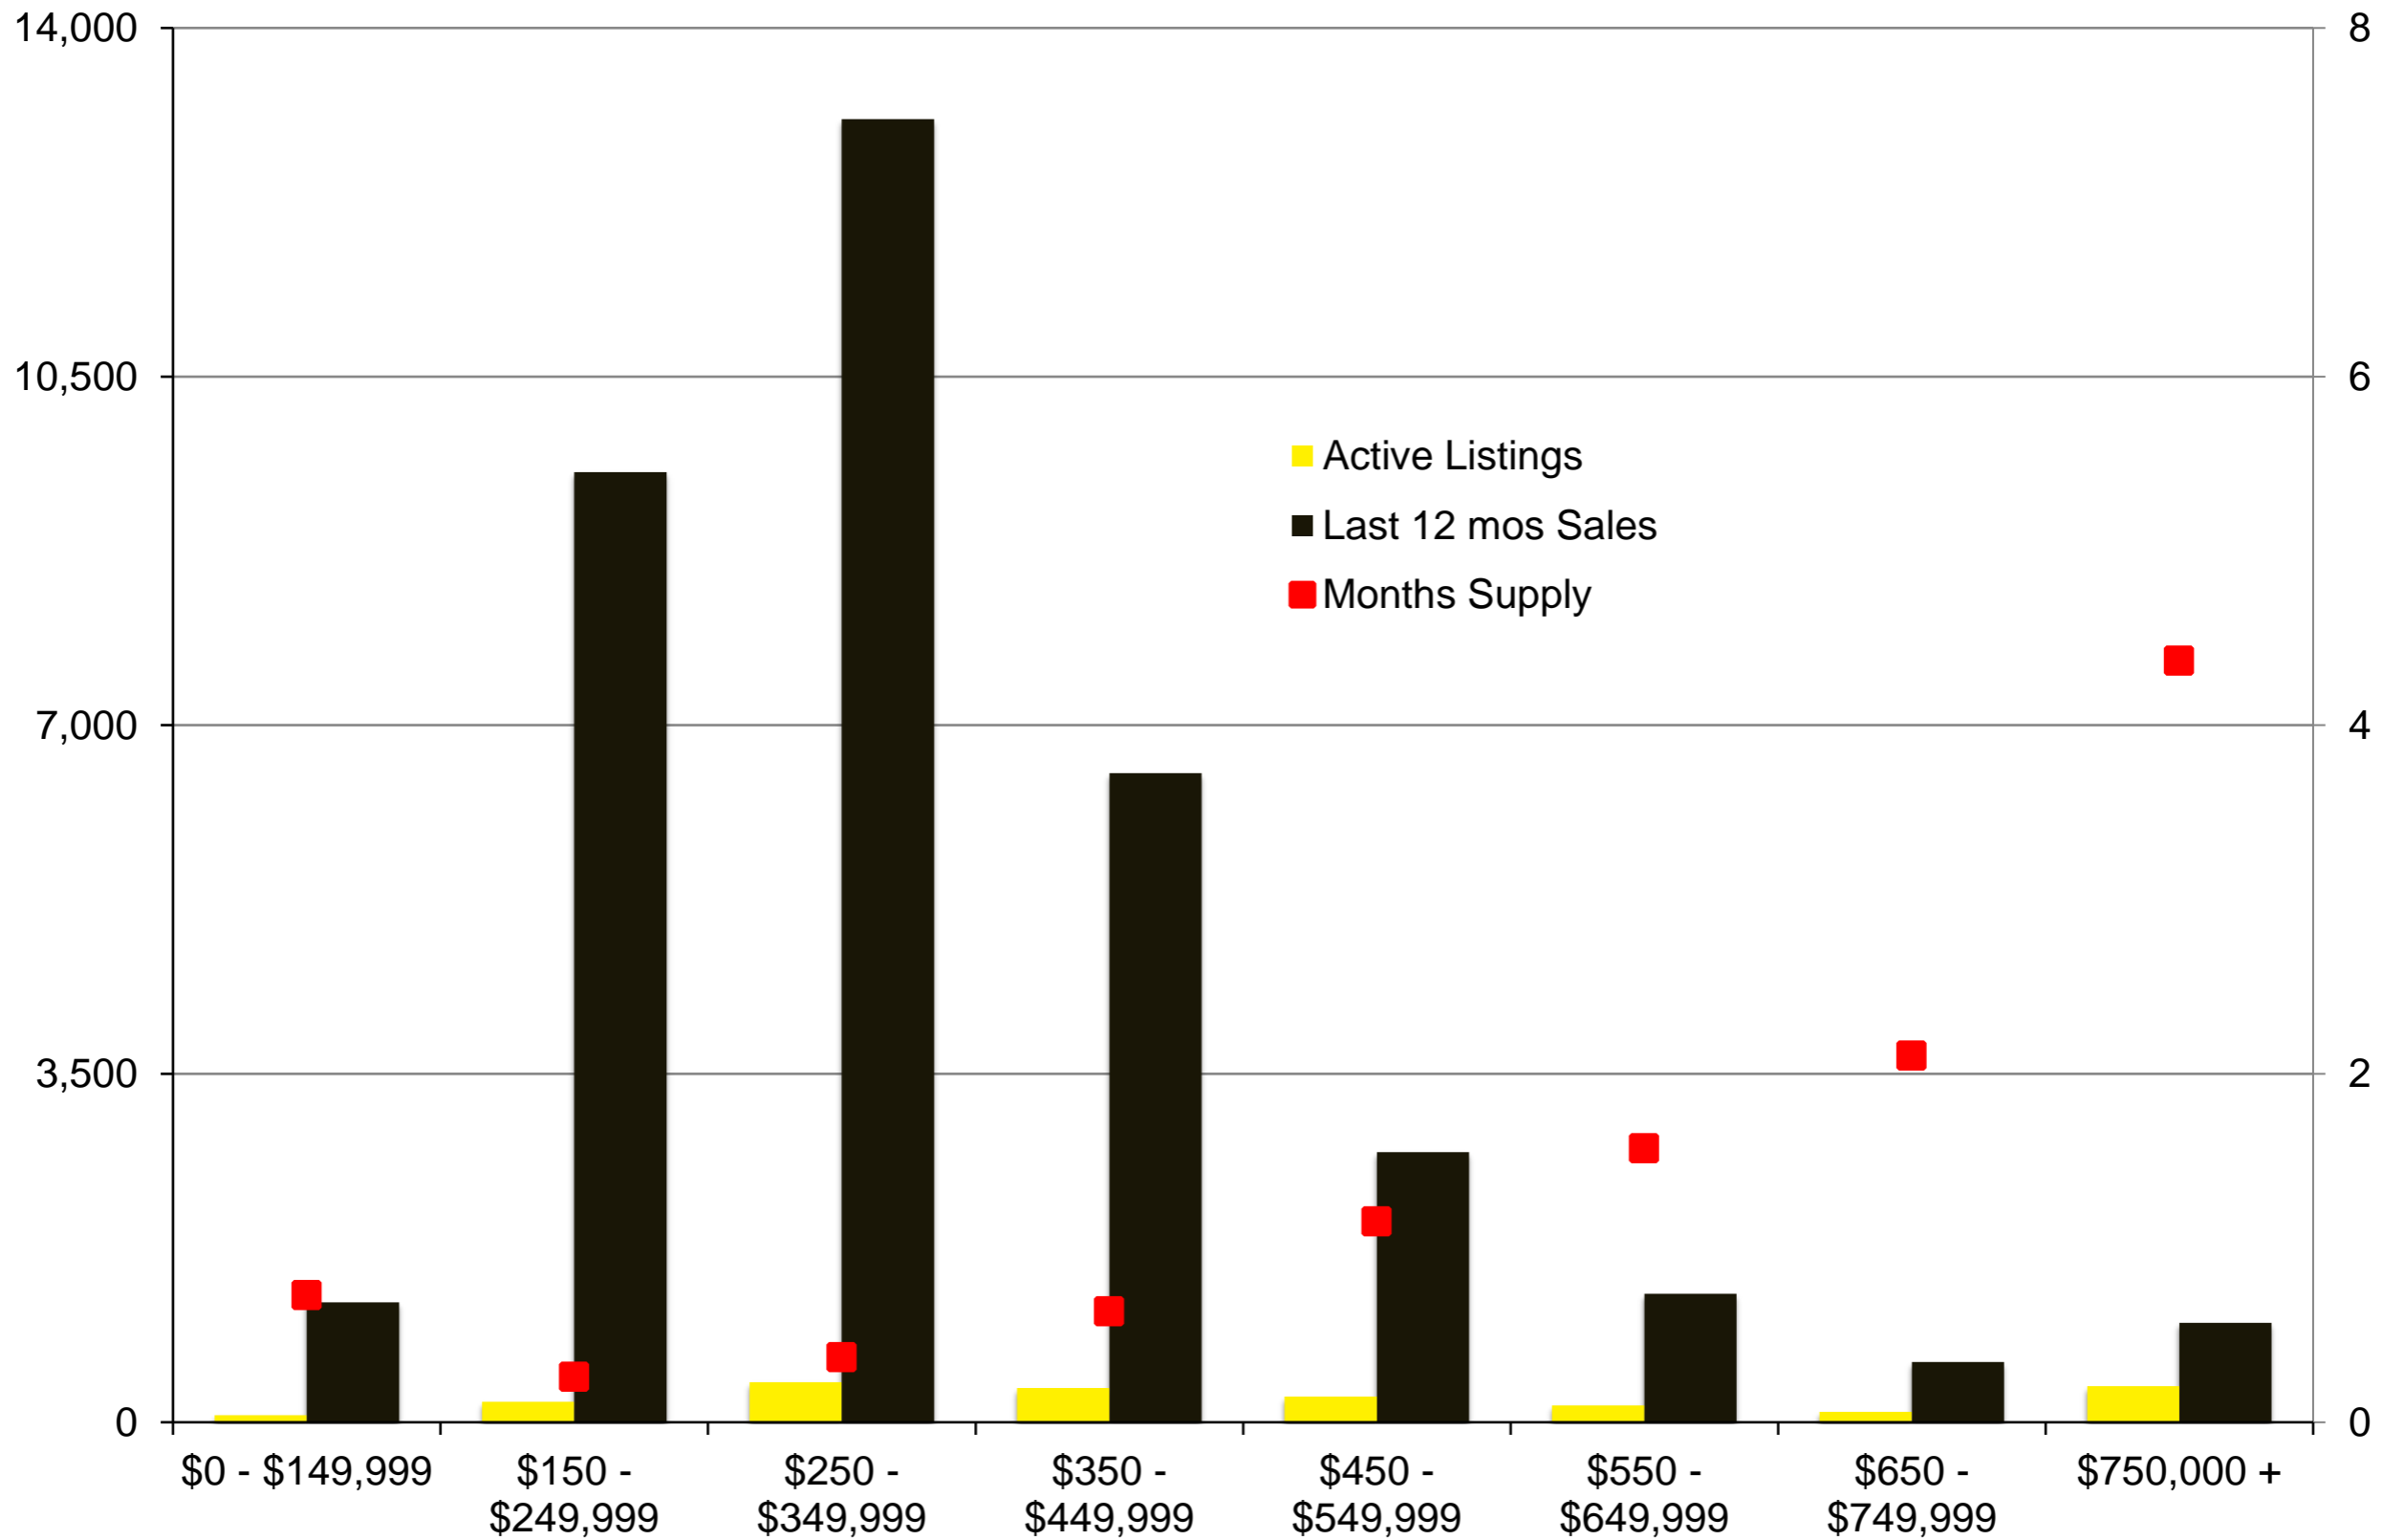

N INDICATORS

MARCH 2021

NORTH GEORGIA MARCH 2021

Banks County - March 2021

Barrow County - March 2021

Cherokee County - March 2021

Dawson County - March 2021

Forsyth County - March 2021

Franklin County - March 2021

Gwinnett County - March 2021

Habersham County - March 2021

Hall County - March 2021

Jackson County - March 2021

Lumpkin County - March 2021

Pickens County - March 2021

Rabun County - March 2021

Stephens County - March 2021

Walton County - March 2021

White County - March 2021