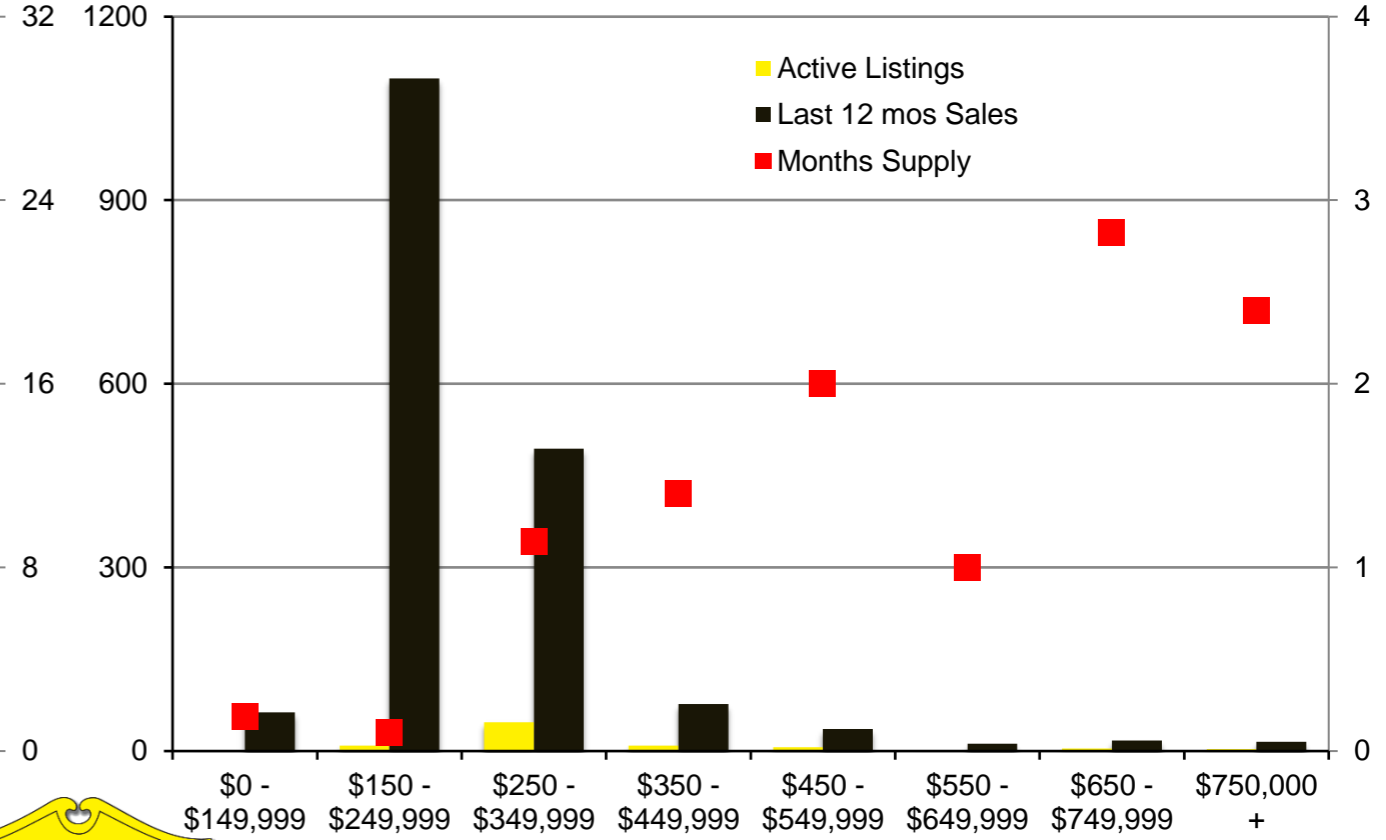

N INDICATORS

MARCH 2021

NORTH GEORGIA MARCH 2021

Banks County - March 2021

Barrow County - March 2021

Cherokee County - March 2021

Dawson County - March 2021

Forsyth County - March 2021

Franklin County - March 2021

Gwinnett County - March 2021

Habersham County - March 2021

Hall County - March 2021

Jackson County - March 2021

Lumpkin County - March 2021

Pickens County - March 2021

Rabun County - March 2021

Stephens County - March 2021

Walton County - March 2021

White County - March 2021