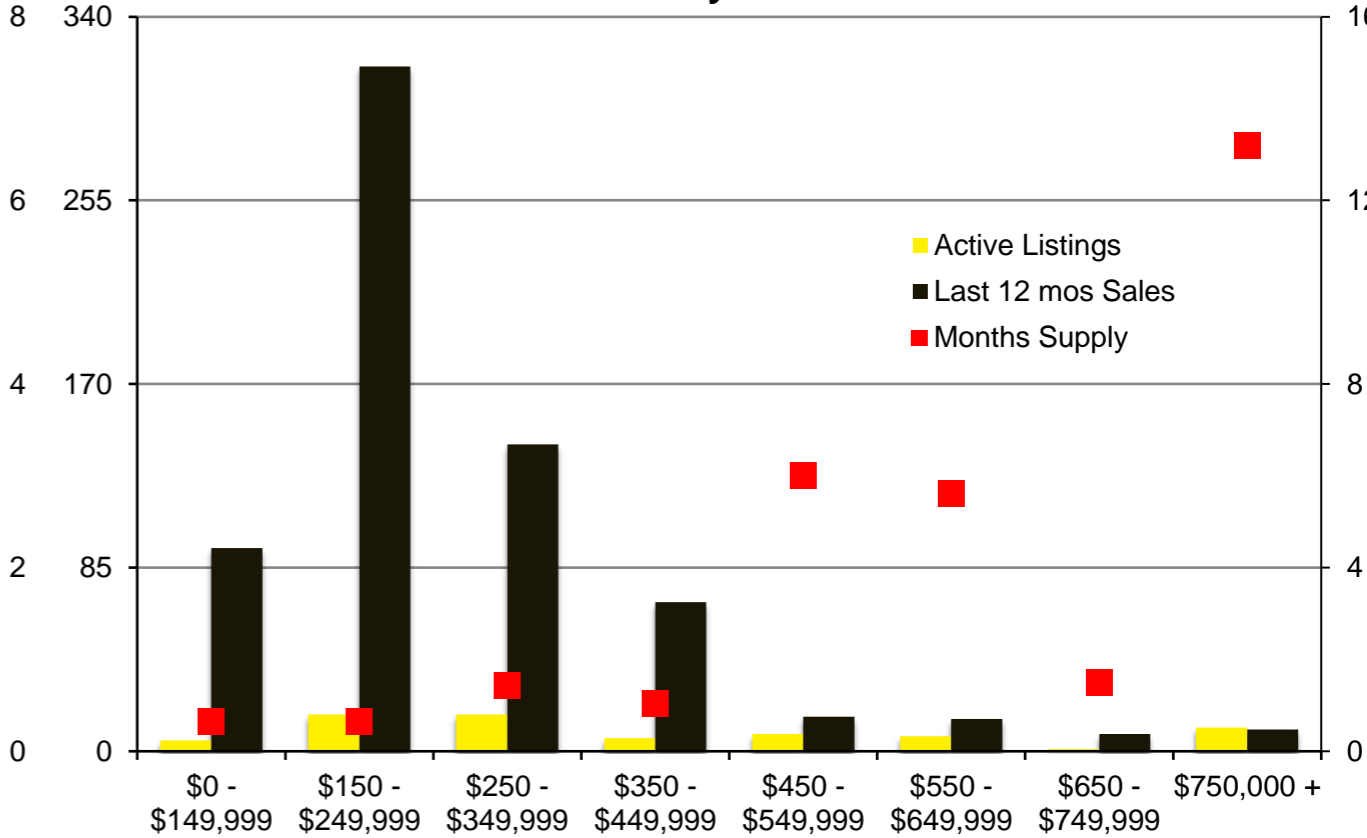

N INDICATORS

MARCH 2021

NORTH GEORGIA MARCH 2021

Banks County - March 2021

Barrow County - March 2021

Cherokee County - March 2021

Dawson County - March 2021

Forsyth County - March 2021

Franklin County - March 2021

Gwinnett County - March 2021

Habersham County - March 2021

Hall County - March 2021

Jackson County - March 2021

Lumpkin County - March 2021

Pickens County - March 2021

Rabun County - March 2021

Stephens County - March 2021

Walton County - March 2021

White County - March 2021