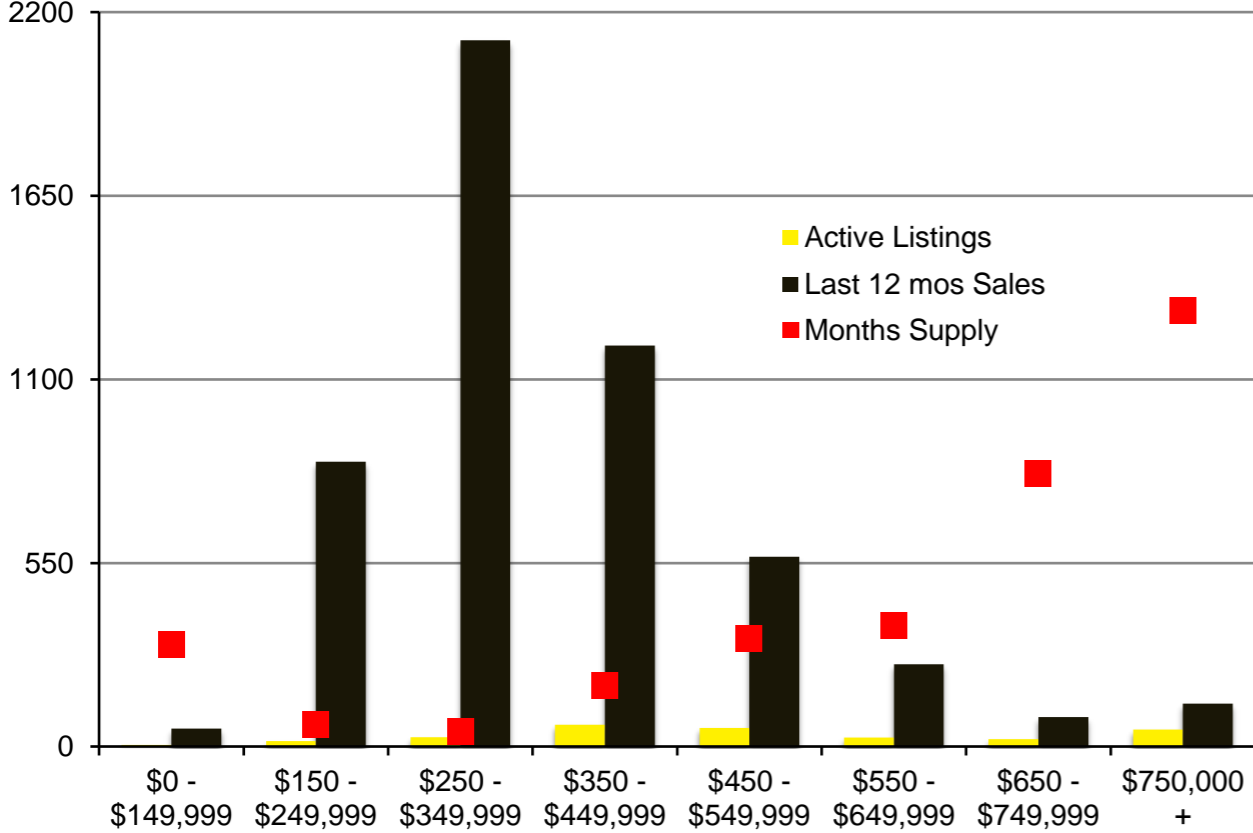

N INDICATORS

MARCH 2021

NORTH GEORGIA MARCH 2021

Banks County - March 2021

Barrow County - March 2021

Cherokee County - March 2021

Dawson County - March 2021

Forsyth County - March 2021

Franklin County - March 2021

Gwinnett County - March 2021

Habersham County - March 2021

Hall County - March 2021

Jackson County - March 2021

Lumpkin County - March 2021

Pickens County - March 2021

Rabun County - March 2021

Stephens County - March 2021

Walton County - March 2021

White County - March 2021