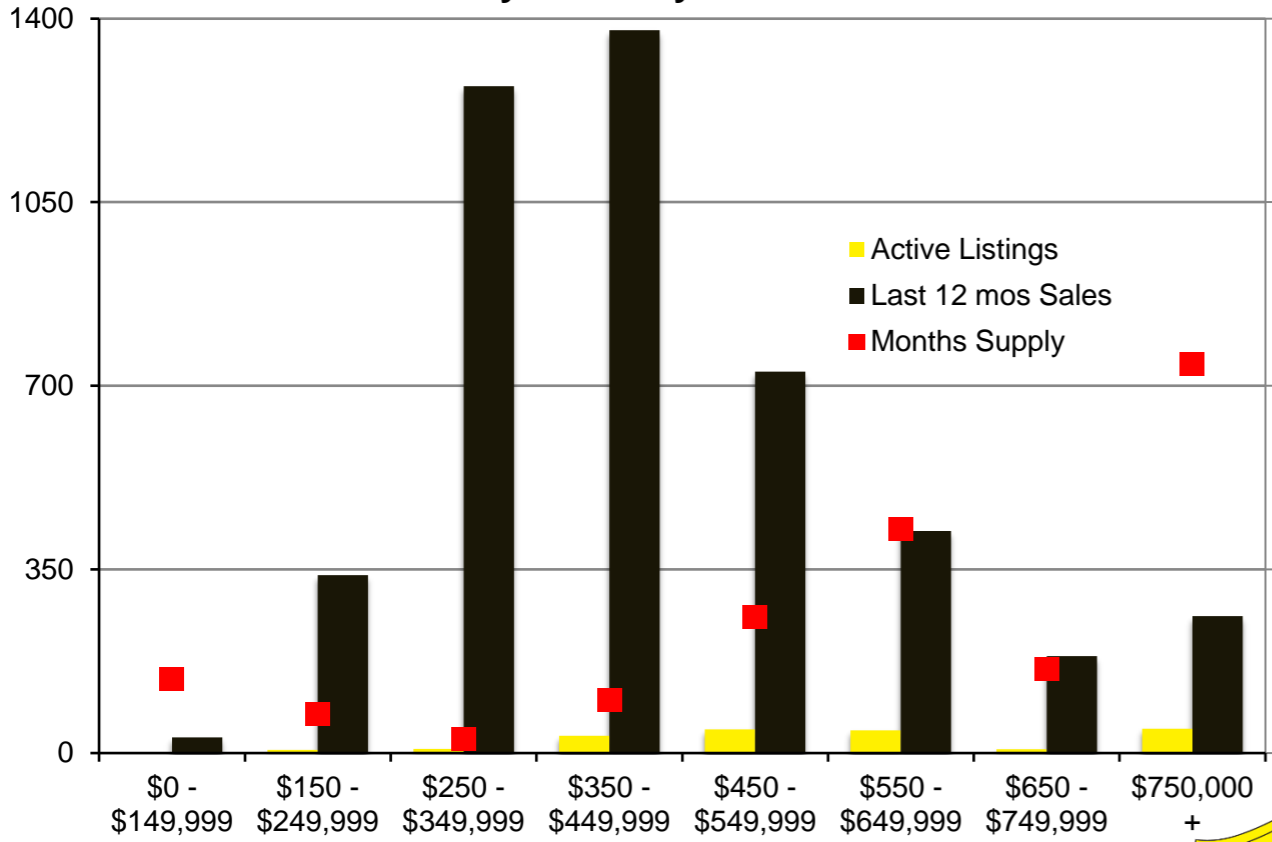

N INDICATORS

MARCH 2021

NORTH GEORGIA MARCH 2021

Banks County - March 2021

Barrow County - March 2021

Cherokee County - March 2021

Dawson County - March 2021

Forsyth County - March 2021

Franklin County - March 2021

Gwinnett County - March 2021

Habersham County - March 2021

Hall County - March 2021

Jackson County - March 2021

Lumpkin County - March 2021

Pickens County - March 2021

Rabun County - March 2021

Stephens County - March 2021

Walton County - March 2021

White County - March 2021