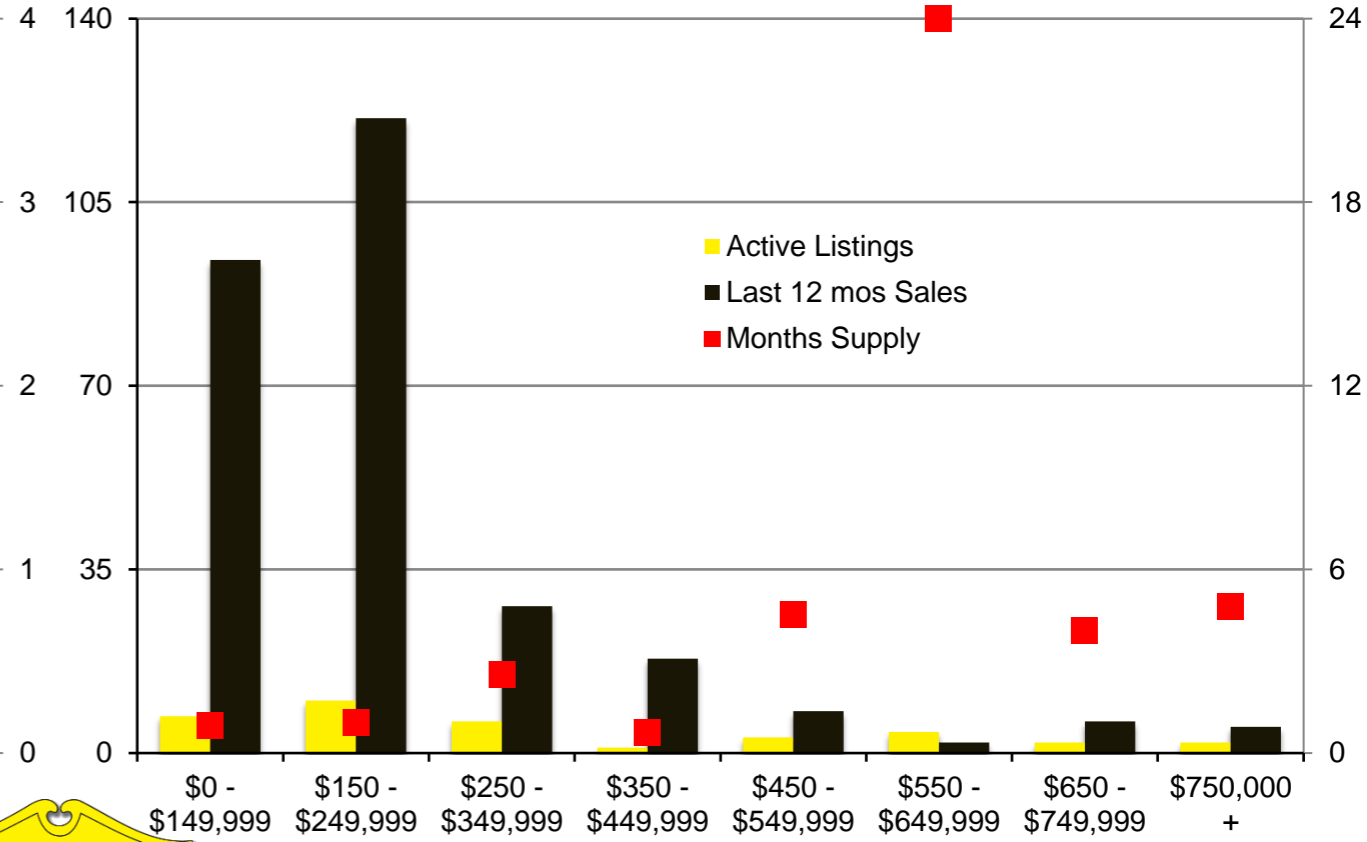

N INDICATORS

MARCH 2021

NORTH GEORGIA MARCH 2021

Banks County - March 2021

Barrow County - March 2021

Cherokee County - March 2021

Dawson County - March 2021

Forsyth County - March 2021

Franklin County - March 2021

Gwinnett County - March 2021

Habersham County - March 2021

Hall County - March 2021

Jackson County - March 2021

Lumpkin County - March 2021

Pickens County - March 2021

Rabun County - March 2021

Stephens County - March 2021

Walton County - March 2021

White County - March 2021