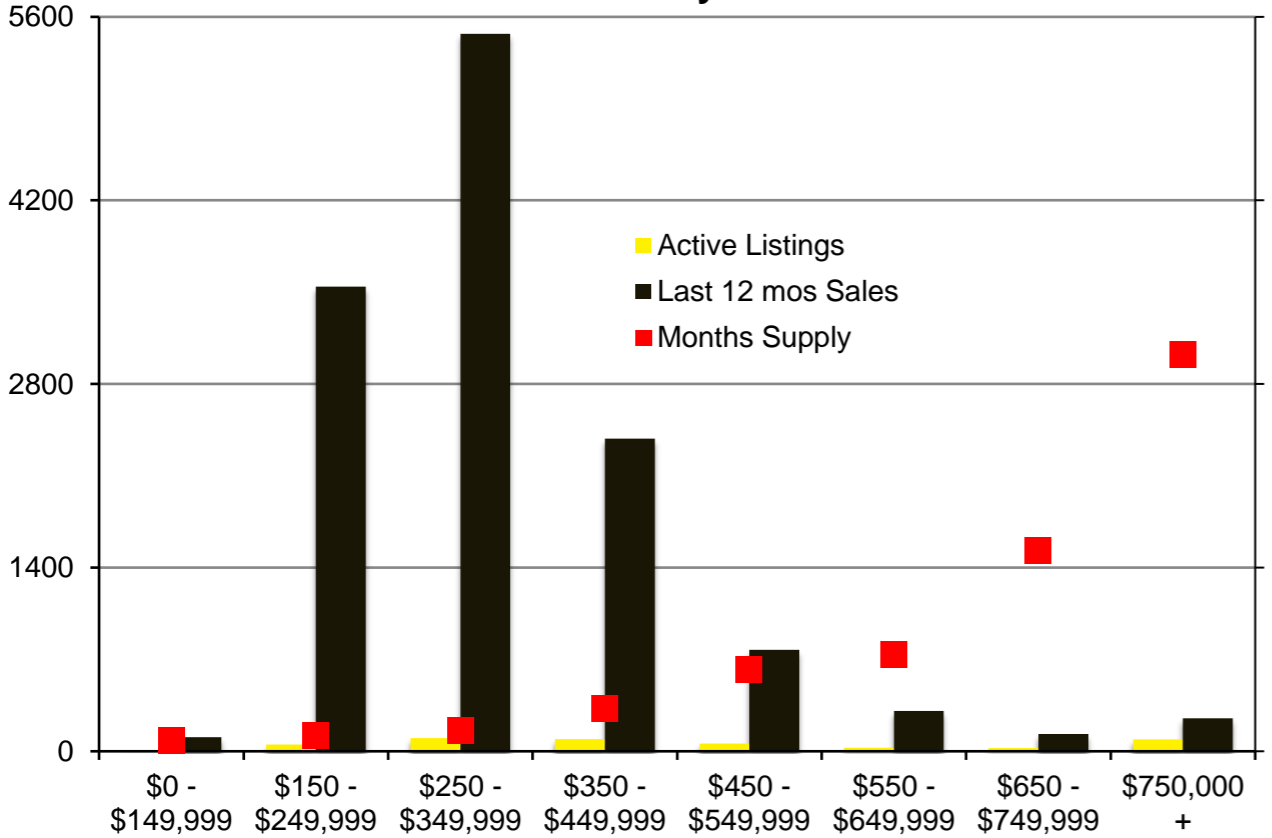

N INDICATORS

MARCH 2021

NORTH GEORGIA MARCH 2021

Banks County - March 2021

Barrow County - March 2021

Cherokee County - March 2021

Dawson County - March 2021

Forsyth County - March 2021

Franklin County - March 2021

Gwinnett County - March 2021

Habersham County - March 2021

Hall County - March 2021

Jackson County - March 2021

Lumpkin County - March 2021

Pickens County - March 2021

Rabun County - March 2021

Stephens County - March 2021

Walton County - March 2021

White County - March 2021