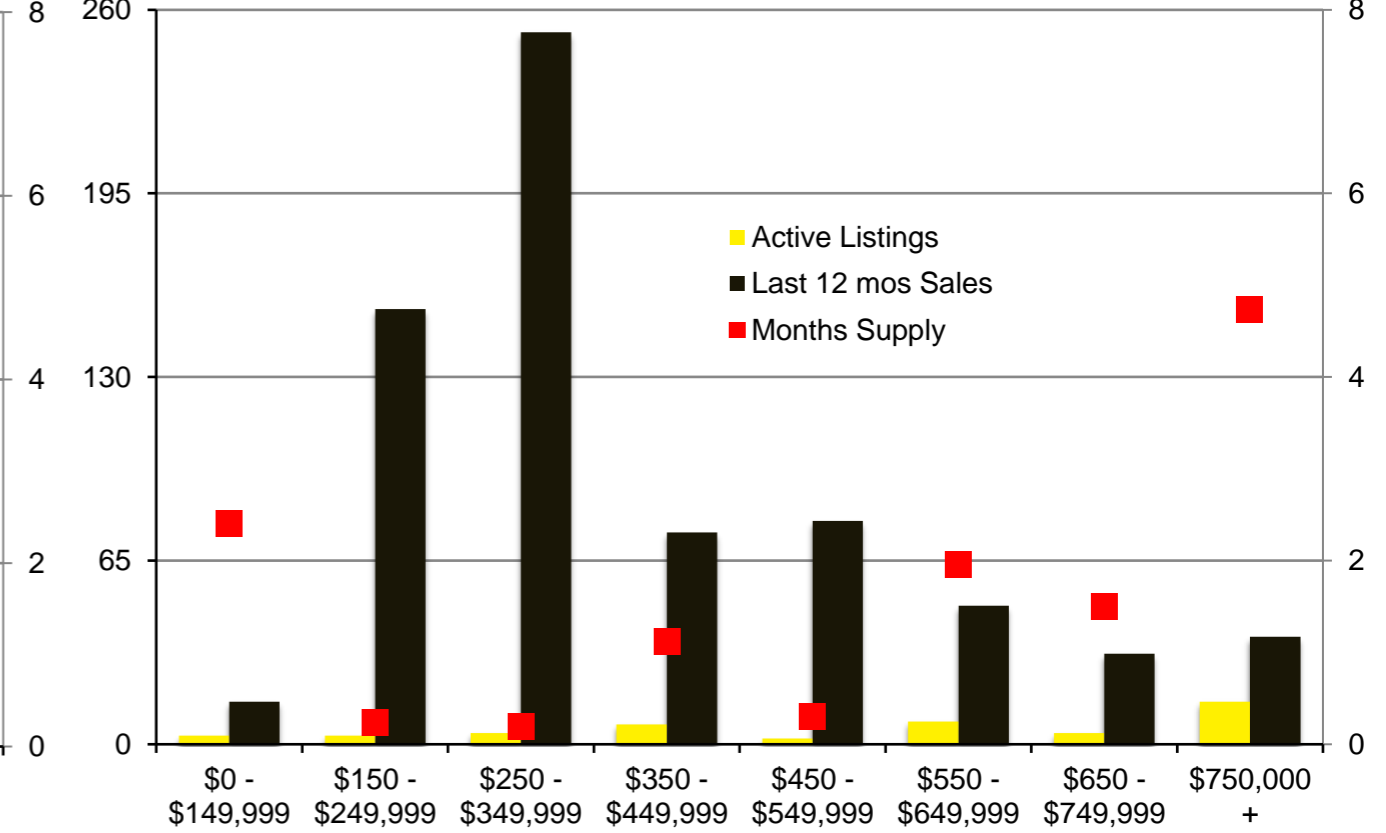

N INDICATORS

MARCH 2021

NORTH GEORGIA MARCH 2021

Banks County - March 2021

Barrow County - March 2021

Cherokee County - March 2021

Dawson County - March 2021

Forsyth County - March 2021

Franklin County - March 2021

Gwinnett County - March 2021

Habersham County - March 2021

Hall County - March 2021

Jackson County - March 2021

Lumpkin County - March 2021

Pickens County - March 2021

Rabun County - March 2021

Stephens County - March 2021

Walton County - March 2021

White County - March 2021