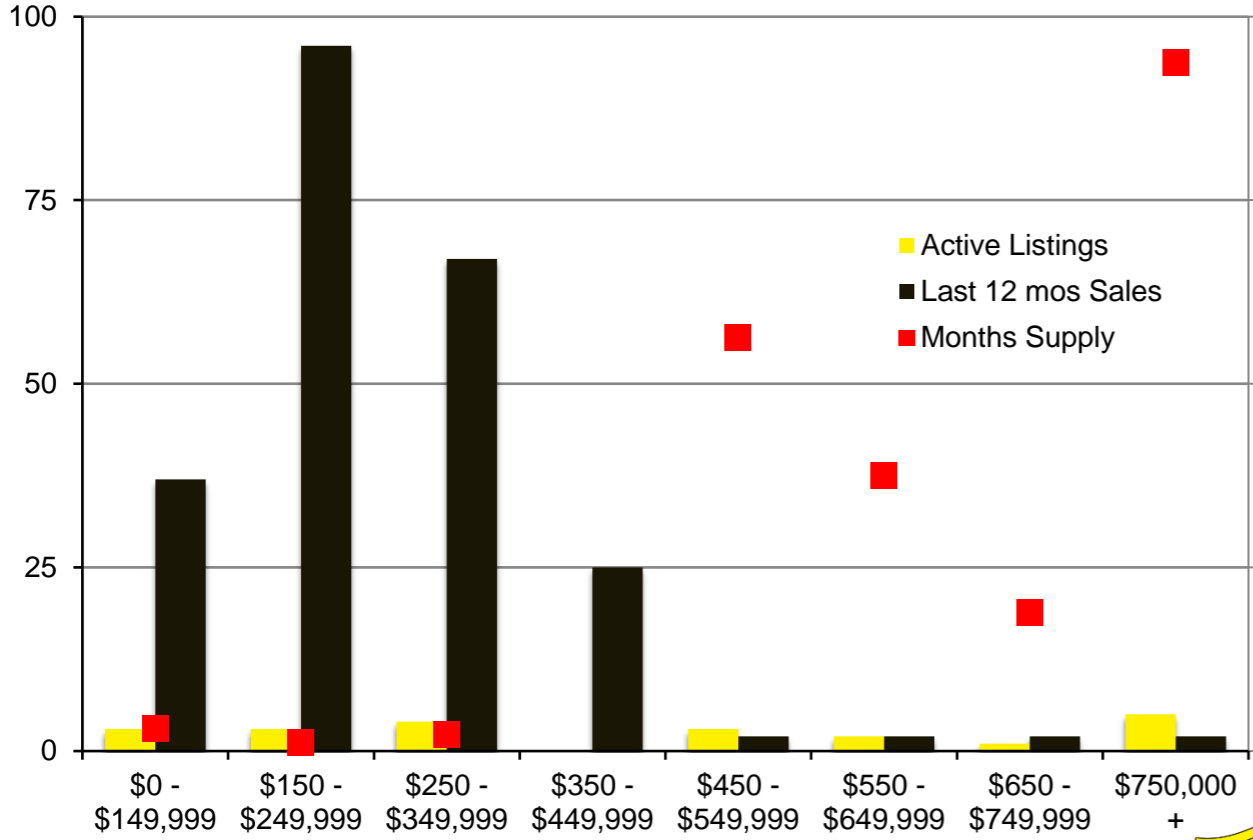

N INDICATORS

MARCH 2021

NORTH GEORGIA MARCH 2021

Banks County - March 2021

Barrow County - March 2021

Cherokee County - March 2021

Dawson County - March 2021

Forsyth County - March 2021

Franklin County - March 2021

Gwinnett County - March 2021

Habersham County - March 2021

Hall County - March 2021

Jackson County - March 2021

Lumpkin County - March 2021

Pickens County - March 2021

Rabun County - March 2021

Stephens County - March 2021

Walton County - March 2021

White County - March 2021