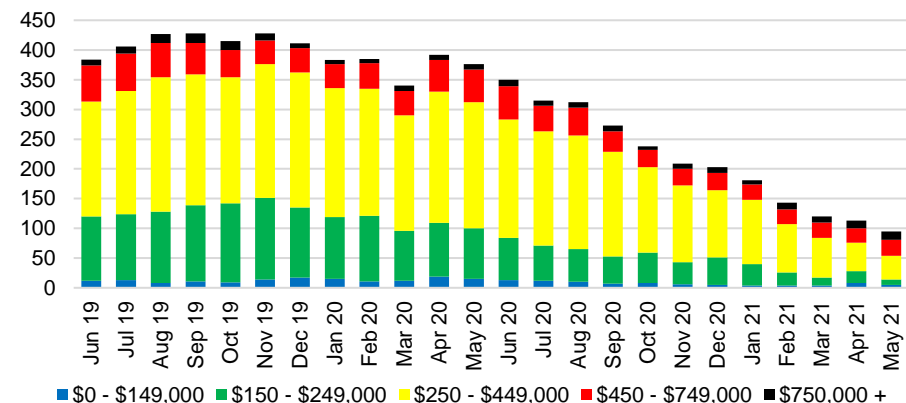

JACKSON COUNTY INVENTORY BY PRICE POINT