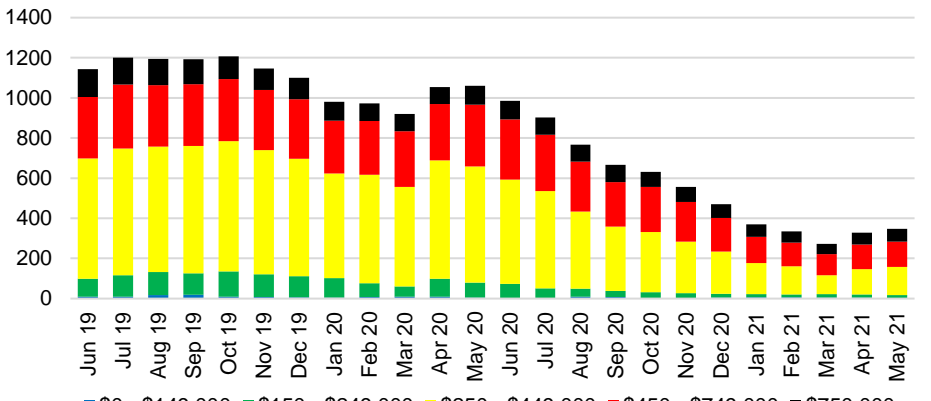

BANKS COUNTY INVENTORY BY SALES POINT

BARROW COUNTY QUICK N'DICATORS

BARROW COUNTY SALES VOLUME VS SUPPLY

BARROW COUNTY MONTHS OF SUPPLY

BARROW COUNTY 12 MONTH AVERAGE SALES PRICE

BARROW COUNTY SALES BY PRICE POINT

BARROW COUNTY INVENTORY BY PRICE POINT

CHEROKEE COUNTY QUICK N'DICATORS

CHEROKEE COUNTY SALES VOLUME VS SUPPLY

CHEROKEE COUNTY MONTHS OF SUPPLY

CHEROKEE COUNTY 12 MONTH AVERAGE SALES PRICE

CHEROKEE COUNTY SALES BY PRICE POINT

CHEROKEE COUNTY INVENTORY BY PRICE POINT

DAWSON COUNTY QUICK N'DICATORS

DAWSON COUNTY SALES VOLUME VS SUPPLY

DAWSON COUNTY MONTHS OF SUPPLY

DAWSON COUNTY 12 MONTH AVERAGE SALES PRICE

DAWSON COUNTY SALES BY PRICE POINT