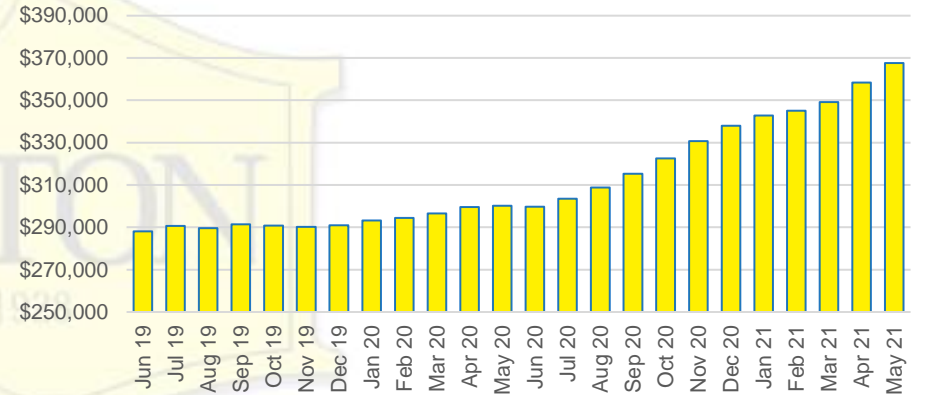

HABERSHAM COUNTY INVENTORY BY PRICE POINT

HALL COUNTY QUICK N'DICATORS

HALL COUNTY SALES VOLUME VS SUPPLY

HALL COUNTY MONTHS OF SUPPLY

HALL COUNTY 12 MONTH AVERAGE SALES PRICE

HALL COUNTY SALES BY PRICE POINT