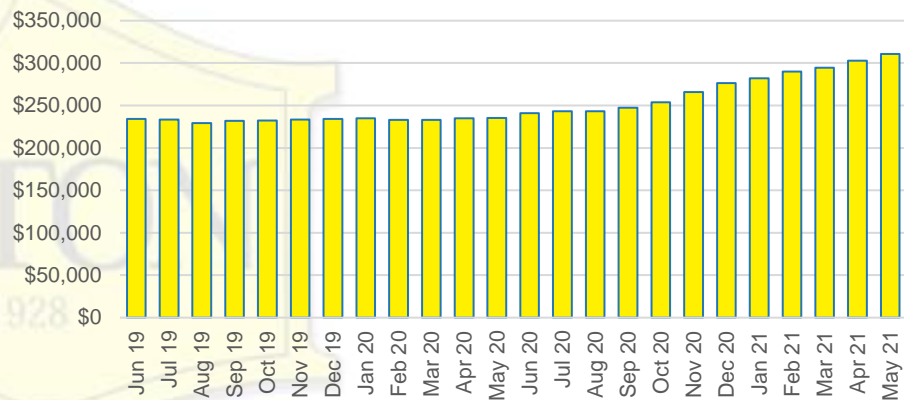

JACKSON COUNTY INVENTORY BY PRICE POINT

LUMPKIN COUNTY QUICK N'DICATORS

LUMPKIN COUNTY SALES VOLUME VS SUPPLY

LUMPKIN COUNTY MONTHS OF SUPPLY

LUMPKIN COUNTY AVERAGE SALES PRICE

LUMPKIN COUNTY SALES BY PRICE POINT