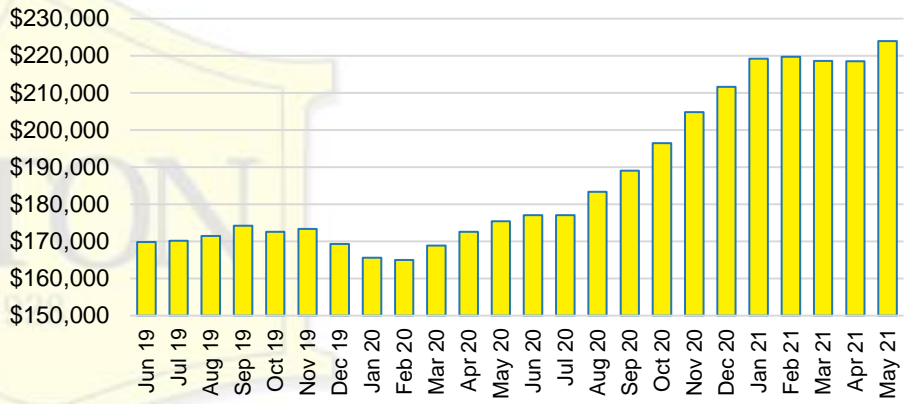

DAWSON COUNTY INVENTORY BY PRICE POINT

FORSYTH COUNTY QUICK N'DICATORS

FORSYTH COUNTY SALES VOLUME VS SUPPLY

FORSYTH COUNTY MONTHS OF SUPPLY

FORSYTH COUNTY 12 MONTH AVERAGE SALES PRICE

FORSYTH COUNTY SALES BY PRICE POINT

FORSYTH COUNTY INVENTORY BY PRICE POINT

FRANKLIN COUNTY QUICK N'DICATORS

FRANKLIN COUNTY SALES VOLUME VS SUPPLY

FRANKLIN COUNTY MONTHS OF SUPPLY

FRANKLIN COUNTY 12 MONTH AVERAGE SALES PRICE

FRANKLIN COUNTY SALES BY PRICE POINT