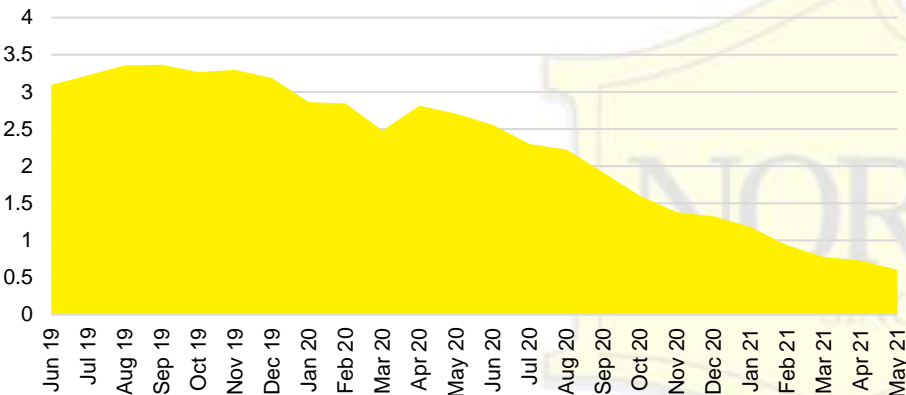

HALL COUNTY INVENTORY BY PRICE POINT

JACKSON COUNTY QUICK N'DICATORS

JACKSON COUNTY SALES VOLUME VS SUPPLY

JACKSON COUNTY MONTHS OF SUPPLY

JACKSON COUNTY 12 MONTH AVERAGE SALES PRICE

JACKSON COUNTY SALES BY PRICE POINT