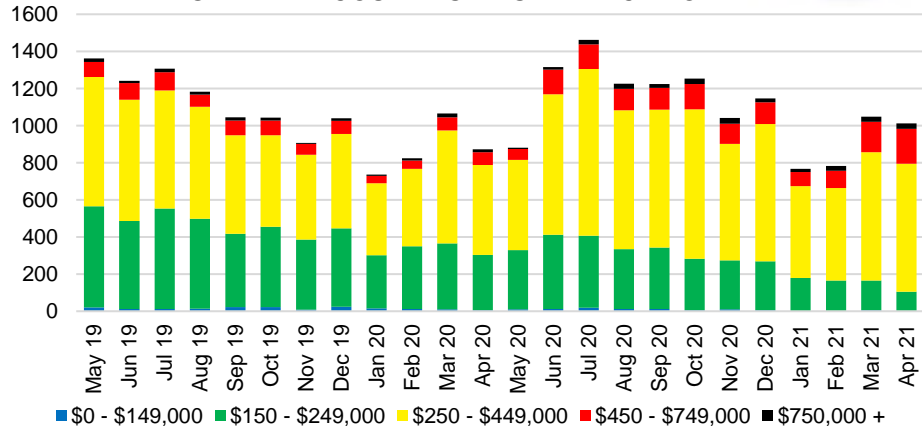

FRANKLIN COUNTY INVENTORY BY PRICE POINT

GWINNETT COUNTY QUICK N'DICATORS

GWINNETT COUNTY SALES VOLUME VS SUPPLY

GWINNETT COUNTY MONTHS OF SUPPLY

GWINNETT COUNTY 12 MONTH AVERAGE SALES PRICE

GWINNETT COUNTY SALES BY PRICE POINT