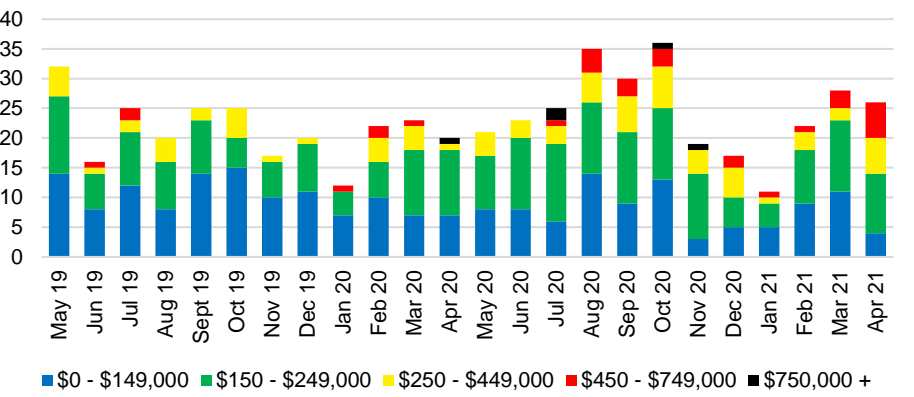

DAWSON COUNTY INVENTORY BY PRICE POINT

FORSYTH COUNTY QUICK N'DICATORS

FORSYTH COUNTY SALES VOLUME VS SUPPLY

FORSYTH COUNTY MONTHS OF SUPPLY

FORSYTH COUNTY 12 MONTH AVERAGE SALES PRICE

FORSYTH COUNTY SALES BY PRICE POINT

FORSYTH COUNTY INVENTORY BY PRICE POINT

FRANKLIN COUNTY QUICK N'DICATORS

FRANKLIN COUNTY SALES VOLUME VS SUPPLY

FRANKLIN COUNTY MONTHS OF SUPPLY

FRANKLIN COUNTY 12 MONTH AVERAGE SALES PRICE

FRANKLIN COUNTY SALES BY PRICE POINT