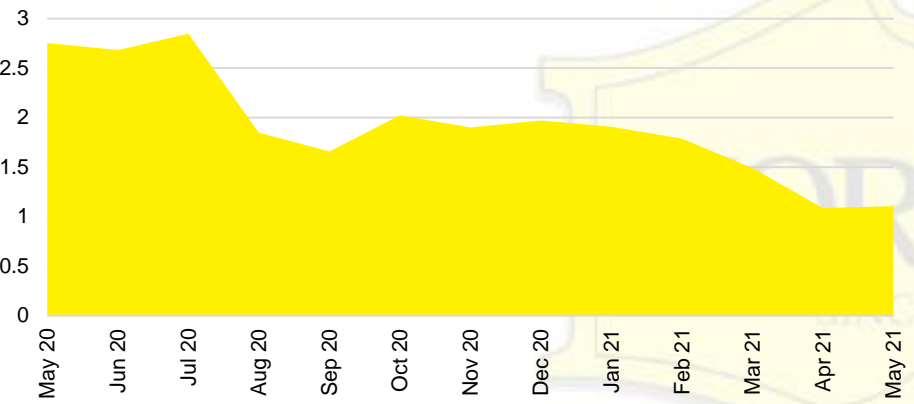

FORSYTH COUNTY INVENTORY BY PRICE POINT

FRANKLIN COUNTY QUICK N'DICATORS

FRANKLIN COUNTY SALES VOLUME VS SUPPLY

FRANKLIN COUNTY MONTHS OF SUPPLY

FRANKLIN COUNTY 12 MONTH AVERAGE SALES PRICE

FRANKLIN COUNTY SALES BY PRICE POINT