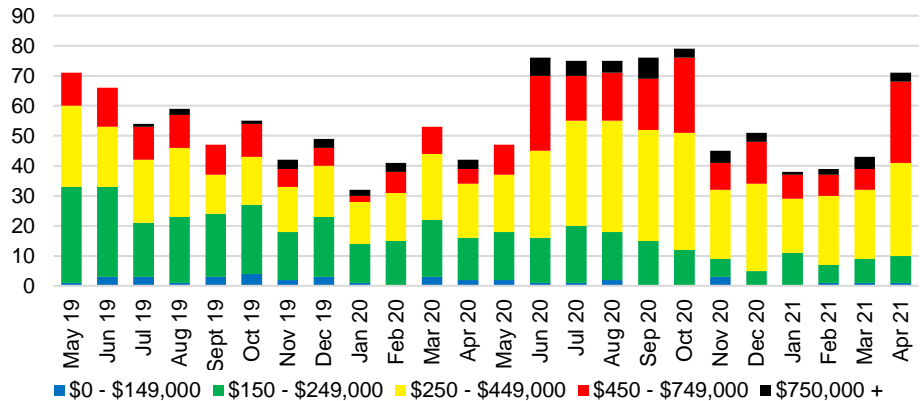

BARROW COUNTY INVENTORY BY PRICE POINT

CHEROKEE COUNTY QUICK N'DICATORS

CHEROKEE COUNTY SALES VOLUME VS SUPPLY

CHEROKEE COUNTY MONTHS OF SUPPLY

CHEROKEE COUNTY 12 MONTH AVERAGE SALES PRICE

CHEROKEE COUNTY SALES BY PRICE POINT

CHEROKEE COUNTY INVENTORY BY PRICE POINT

DAWSON COUNTY QUICK N'DICATORS

DAWSON COUNTY SALES VOLUME VS SUPPLY

DAWSON COUNTY MONTHS OF SUPPLY

DAWSON COUNTY 12 MONTH AVERAGE SALES PRICE

DAWSON COUNTY SALES BY PRICE POINT

DAWSON COUNTY INVENTORY BY PRICE POINT

FORSYTH COUNTY QUICK N'DICATORS

FORSYTH COUNTY SALES VOLUME VS SUPPLY

FORSYTH COUNTY MONTHS OF SUPPLY

FORSYTH COUNTY 12 MONTH AVERAGE SALES PRICE

FORSYTH COUNTY SALES BY PRICE POINT