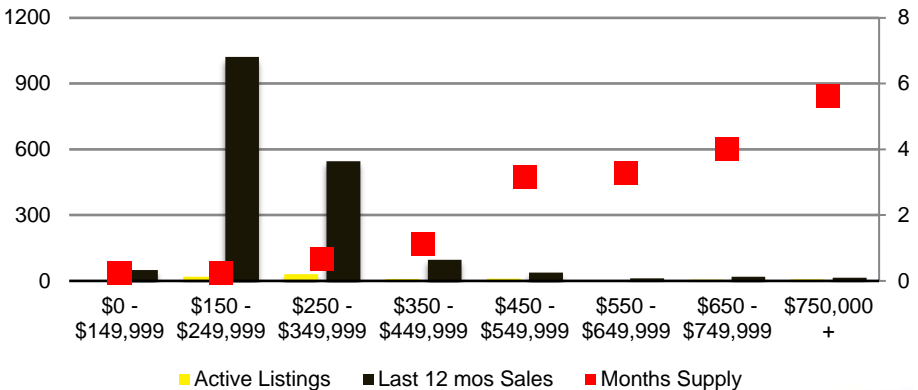

NORTH GEORGIA INVENTORY BY PRICE POINT

BANKS COUNTY QUICK N'DICATORS

BANKS COUNTY SALES VOLUME VS SUPPLY

BANKS COUNTY MONTHS OF SUPPLY

BANKS COUNTY 12 MONTH AVERAGE SALES PRICE

BANKS COUNTY SALES BY PRICE POINT

BANKS COUNTY INVENTORY BY SALES POINT

BARROW COUNTY QUICK N'DICATORS

BARROW COUNTY SALES VOLUME VS SUPPLY

BARROW COUNTY MONTHS OF SUPPLY

BARROW COUNTY 12 MONTH AVERAGE SALES PRICE

BARROW COUNTY SALES BY PRICE POINT

WALTON COUNTY INVENTORY BY PRICE POINT

WHITE COUNTY QUICK N'DICATORS

WHITE COUNTY SALES VOLUME VS SUPPLY

WHITE COUNTY MONTHS OF SUPPLY

WHITE COUNTY 12 MONTH AVERAGE SALES PRICE

WHITE COUNTY SALES BY PRICE POINT