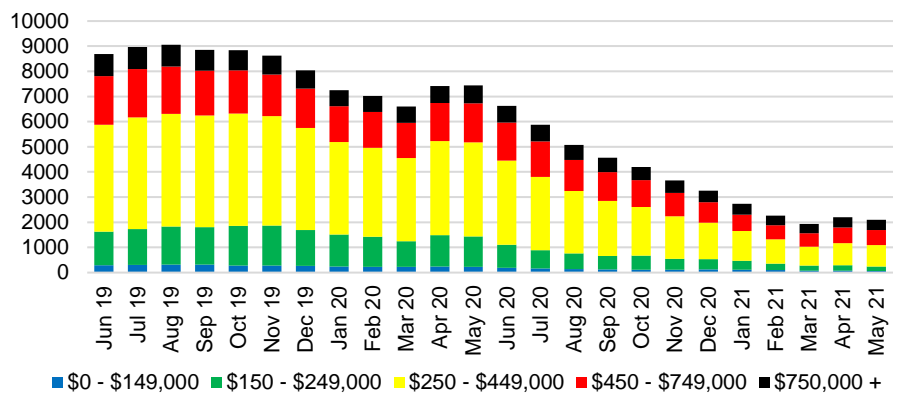

NORTH GEORGIA INVENTORY BY PRICE POINT