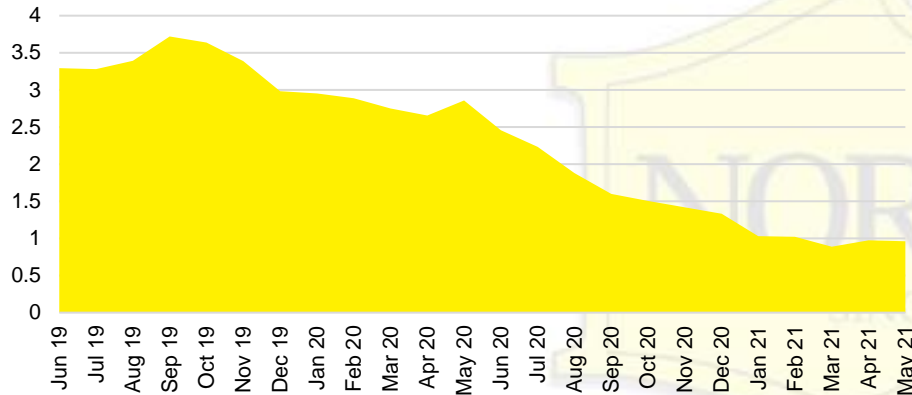

STEPHENS COUNTY INVENTORY BY PRICE POINT

WALTON COUNTY QUICK N'DICATORS

WALTON COUNTY SALES VOLUME VS SUPPLY

WALTON COUNTY MONTHS OF SUPPLY

WALTON COUNTY 12 MONTH AVERAGE SALES PRICE

WALTON COUNTY SALES BY PRICE POINT