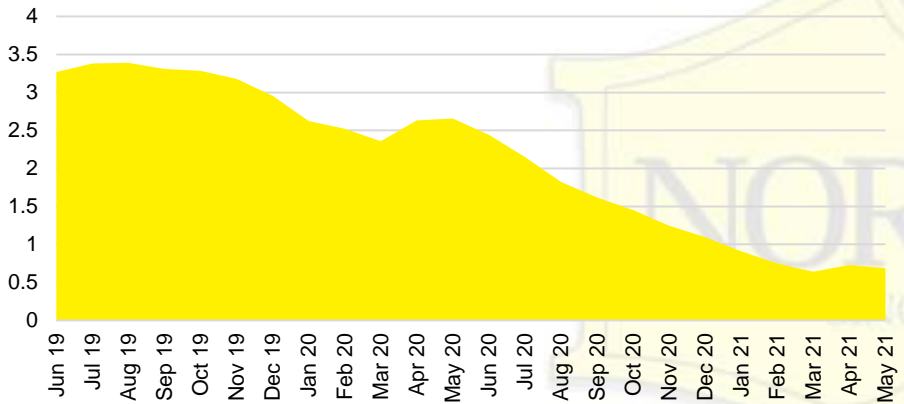

NORTH GEORGIA DEEP DIVE MARKET DATA

May 2021

MAY 2021

DEEPER DIVE

NORTH GEORGIA QUICK N'DICATORS

NORTH GEORGIA MONTHS OF SUPPLY

NORTH GEORGIA SALES VOLUME VS SUPPLY

NORTH GEORGIA SALES BY PRICE POINT