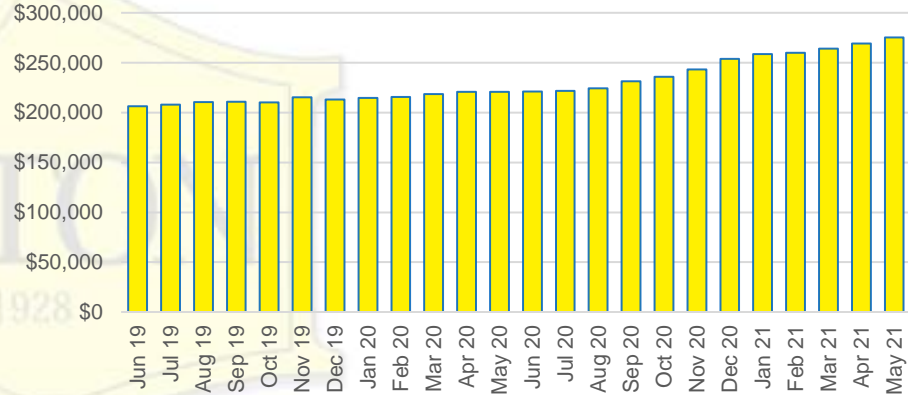

GWINNETT COUNTY INVENTORY BY PRICE POINT

HABERSHAM COUNTY QUICK N'DICATORS

HABERSHAM COUNTY SALES VOLUME VS SUPPLY

HABERSHAM COUNTY MONTHS OF SUPPLY

HABERSHAM COUNTY 12 MONTH AVERAGE SALES PRICE

HABERSHAM COUNTY SALES BY PRICE POINT