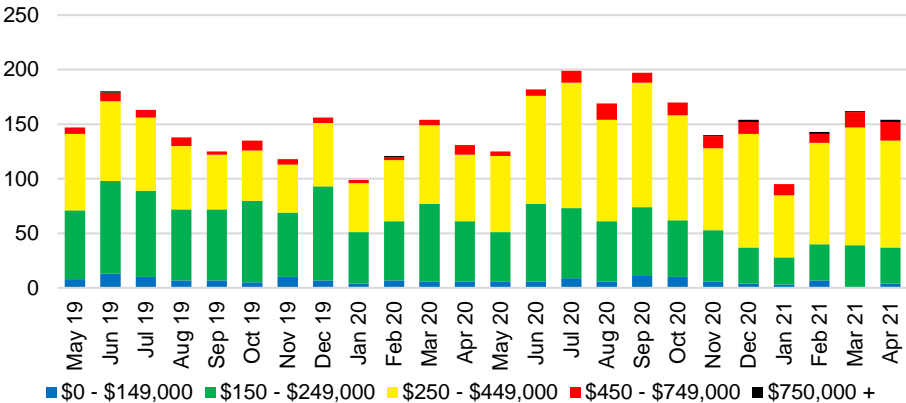

HALL COUNTY INVENTORY BY PRICE POINT

JACKSON COUNTY QUICK N'DICATORS

JACKSON COUNTY SALES VOLUME VS SUPPLY

JACKSON COUNTY MONTHS OF SUPPLY

JACKSON COUNTY 12 MONTH AVERAGE SALES PRICE

JACKSON COUNTY SALES BY PRICE POINT