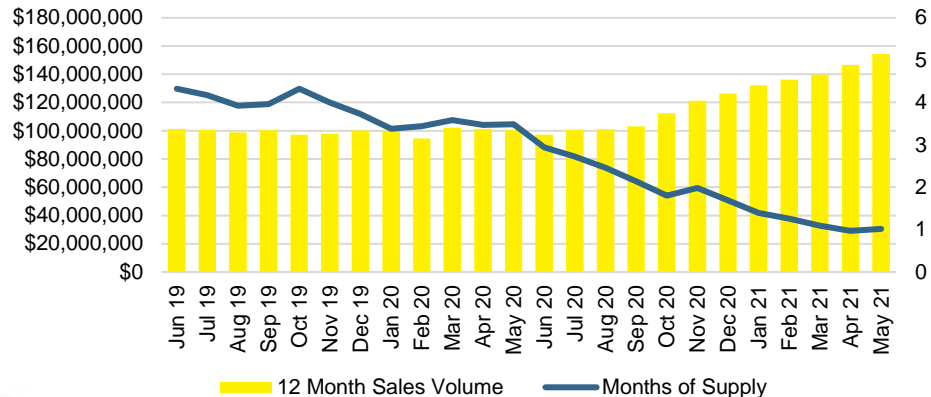

LUMPKIN COUNTY SALES VOLUME VS SUPPLY