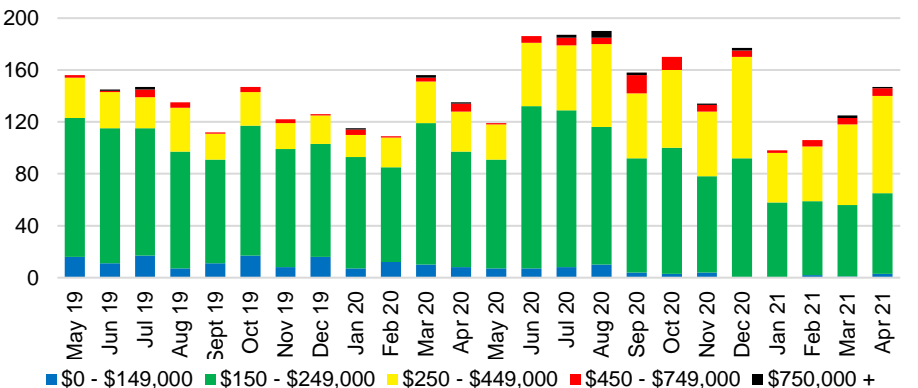

BANKS COUNTY INVENTORY BY SALES POINT

BARROW COUNTY QUICK N'DICATORS

BARROW COUNTY SALES VOLUME VS SUPPLY

BARROW COUNTY MONTHS OF SUPPLY

BARROW COUNTY 12 MONTH AVERAGE SALES PRICE

BARROW COUNTY SALES BY PRICE POINT

BARROW COUNTY INVENTORY BY PRICE POINT

CHEROKEE COUNTY QUICK N'DICATORS

CHEROKEE COUNTY SALES VOLUME VS SUPPLY

CHEROKEE COUNTY MONTHS OF SUPPLY

CHEROKEE COUNTY 12 MONTH AVERAGE SALES PRICE

CHEROKEE COUNTY SALES BY PRICE POINT