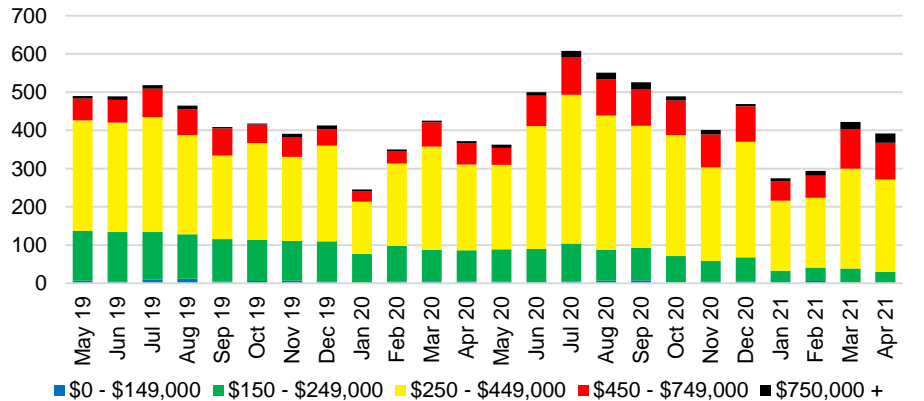

BANKS COUNTY INVENTORY BY SALES POINT

BARROW COUNTY QUICK N'DICATORS

BARROW COUNTY SALES VOLUME VS SUPPLY

BARROW COUNTY MONTHS OF SUPPLY

BARROW COUNTY 12 MONTH AVERAGE SALES PRICE

BARROW COUNTY SALES BY PRICE POINT

BARROW COUNTY INVENTORY BY PRICE POINT

CHEROKEE COUNTY QUICK N'DICATORS

CHEROKEE COUNTY SALES VOLUME VS SUPPLY

CHEROKEE COUNTY MONTHS OF SUPPLY

CHEROKEE COUNTY 12 MONTH AVERAGE SALES PRICE

CHEROKEE COUNTY SALES BY PRICE POINT

CHEROKEE COUNTY INVENTORY BY PRICE POINT

DAWSON COUNTY QUICK N'DICATORS

DAWSON COUNTY SALES VOLUME VS SUPPLY

DAWSON COUNTY MONTHS OF SUPPLY

DAWSON COUNTY 12 MONTH AVERAGE SALES PRICE

DAWSON COUNTY SALES BY PRICE POINT