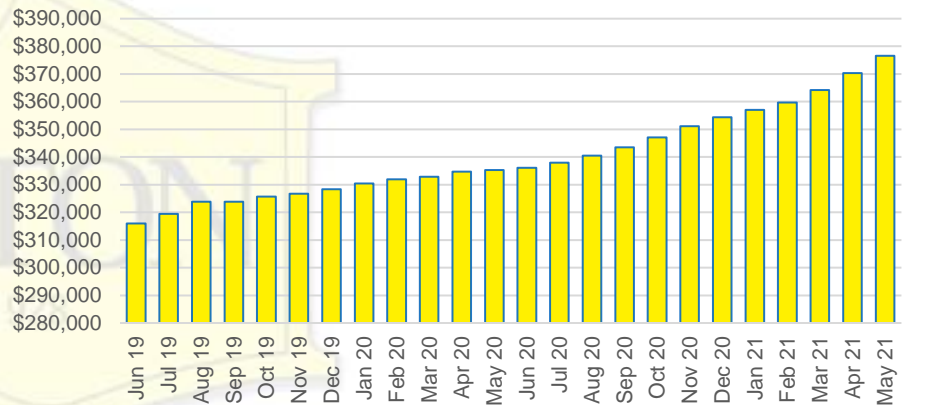

BANKS COUNTY INVENTORY BY SALES POINT

BARROW COUNTY QUICK N'DICATORS

BARROW COUNTY SALES VOLUME VS SUPPLY

BARROW COUNTY MONTHS OF SUPPLY

BARROW COUNTY 12 MONTH AVERAGE SALES PRICE

BARROW COUNTY SALES BY PRICE POINT

BARROW COUNTY INVENTORY BY PRICE POINT

CHEROKEE COUNTY QUICK N'DICATORS

CHEROKEE COUNTY SALES VOLUME VS SUPPLY

CHEROKEE COUNTY MONTHS OF SUPPLY

CHEROKEE COUNTY 12 MONTH AVERAGE SALES PRICE

CHEROKEE COUNTY SALES BY PRICE POINT