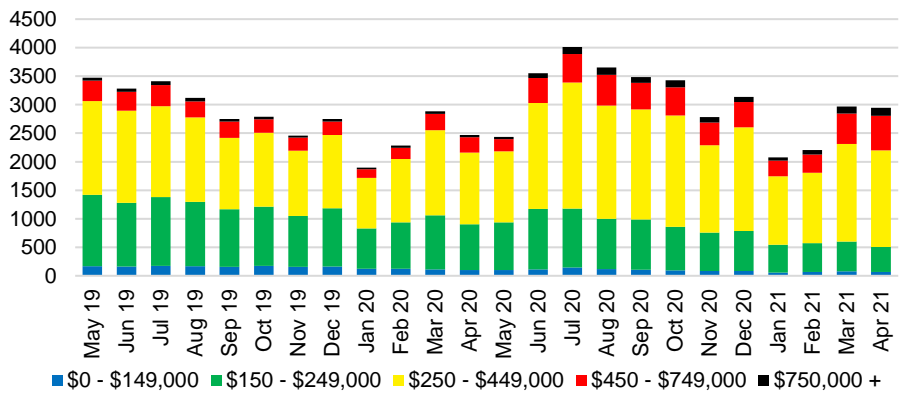

NORTH GEORGIA DEEP DIVE MARKET DATA

May 2021

MAY 2021

DEEPER DIVE

NORTH GEORGIA QUICK N'DICATORS

NORTH GEORGIA MONTHS OF SUPPLY

NORTH GEORGIA SALES VOLUME VS SUPPLY

NORTH GEORGIA SALES BY PRICE POINT

WALTON COUNTY INVENTORY BY PRICE POINT

WHITE COUNTY QUICK N'DICATORS

WHITE COUNTY SALES VOLUME VS SUPPLY

WHITE COUNTY MONTHS OF SUPPLY

WHITE COUNTY 12 MONTH AVERAGE SALES PRICE

WHITE COUNTY SALES BY PRICE POINT