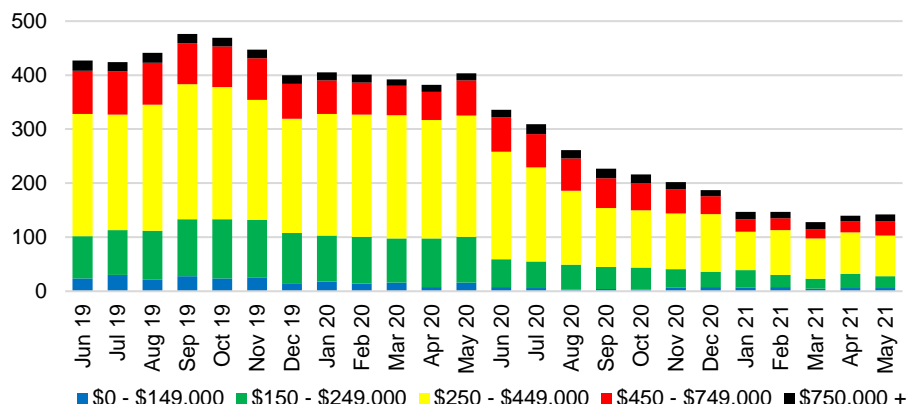

STEPHENS COUNTY INVENTORY BY PRICE POINT

WALTON COUNTY QUICK N'DICATORS

WALTON COUNTY SALES VOLUME VS SUPPLY

WALTON COUNTY MONTHS OF SUPPLY

WALTON COUNTY 12 MONTH AVERAGE SALES PRICE

WALTON COUNTY SALES BY PRICE POINT

WALTON COUNTY INVENTORY BY PRICE POINT

WHITE COUNTY QUICK N'DICATORS

WHITE COUNTY SALES VOLUME VS SUPPLY

WHITE COUNTY MONTHS OF SUPPLY

WHITE COUNTY 12 MONTH AVERAGE SALES PRICE

WHITE COUNTY SALES BY PRICE POINT