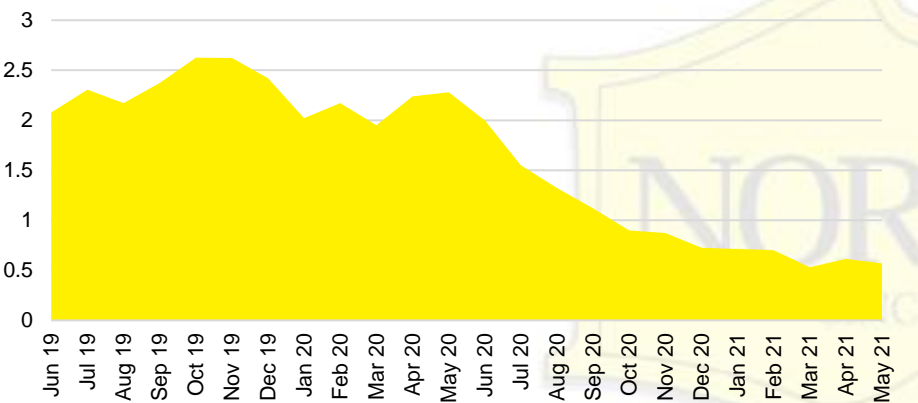

BANKS COUNTY INVENTORY BY SALES POINT

BARROW COUNTY QUICK N'DICATORS

BARROW COUNTY SALES VOLUME VS SUPPLY

BARROW COUNTY MONTHS OF SUPPLY

BARROW COUNTY 12 MONTH AVERAGE SALES PRICE

BARROW COUNTY SALES BY PRICE POINT

BARROW COUNTY INVENTORY BY PRICE POINT

CHEROKEE COUNTY QUICK N'DICATORS

CHEROKEE COUNTY SALES VOLUME VS SUPPLY

CHEROKEE COUNTY MONTHS OF SUPPLY

CHEROKEE COUNTY 12 MONTH AVERAGE SALES PRICE

CHEROKEE COUNTY SALES BY PRICE POINT