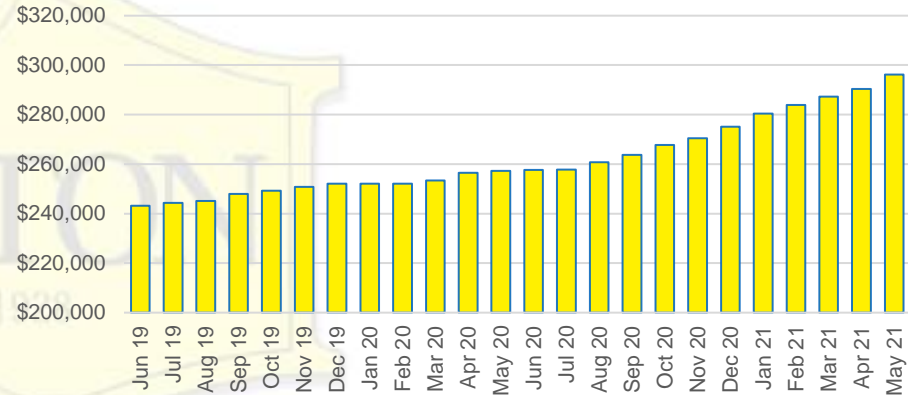

STEPHENS COUNTY INVENTORY BY PRICE POINT

WALTON COUNTY QUICK N'DICATORS

WALTON COUNTY SALES VOLUME VS SUPPLY

WALTON COUNTY MONTHS OF SUPPLY

WALTON COUNTY 12 MONTH AVERAGE SALES PRICE

WALTON COUNTY SALES BY PRICE POINT