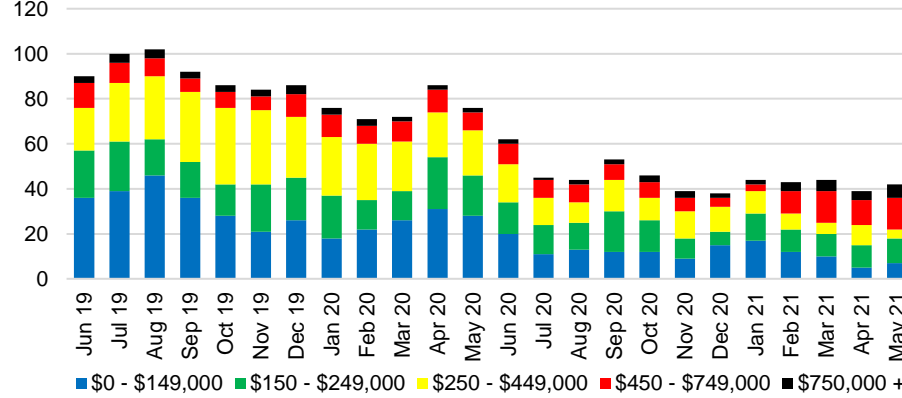

STEPHENS COUNTY INVENTORY BY PRICE POINT