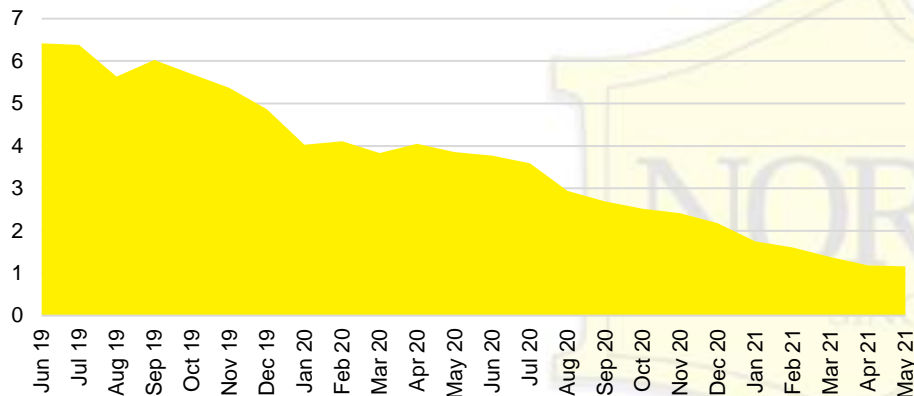

WALTON COUNTY INVENTORY BY PRICE POINT

WHITE COUNTY QUICK N'DICATORS

WHITE COUNTY SALES VOLUME VS SUPPLY

WHITE COUNTY MONTHS OF SUPPLY

WHITE COUNTY 12 MONTH AVERAGE SALES PRICE

WHITE COUNTY SALES BY PRICE POINT

WHITE COUNTY INVENTORY BY PRICE POINT