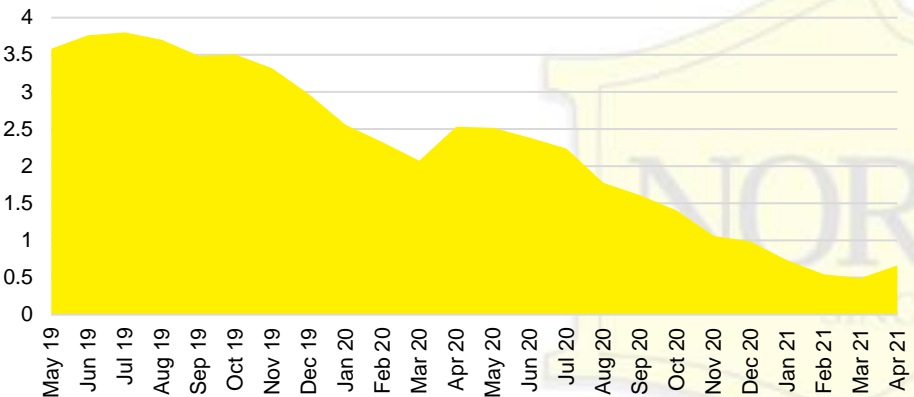

DAWSON COUNTY INVENTORY BY PRICE POINT

FORSYTH COUNTY QUICK N'DICATORS

FORSYTH COUNTY SALES VOLUME VS SUPPLY

FORSYTH COUNTY MONTHS OF SUPPLY

FORSYTH COUNTY 12 MONTH AVERAGE SALES PRICE

FORSYTH COUNTY SALES BY PRICE POINT