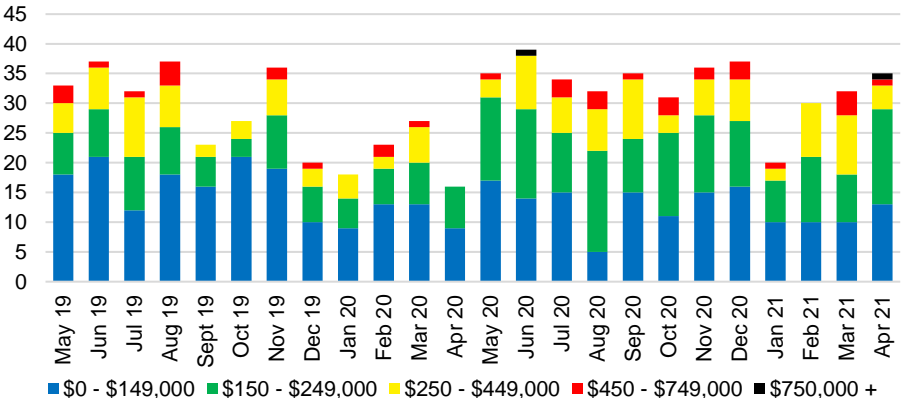

RABUN COUNTY INVENTORY BY PRICE POINT

STEPHENS COUNTY QUICK N'DICATORS

STEPHENS COUNTY SALES VOLUME VS SUPPLY

STEPHENS COUNTY MONTHS OF SUPPLY

STEPHENS COUNTY 12 MONTH AVERAGE SALES PRICE

STEPHENS COUNTY SALES BY PRICE POINT