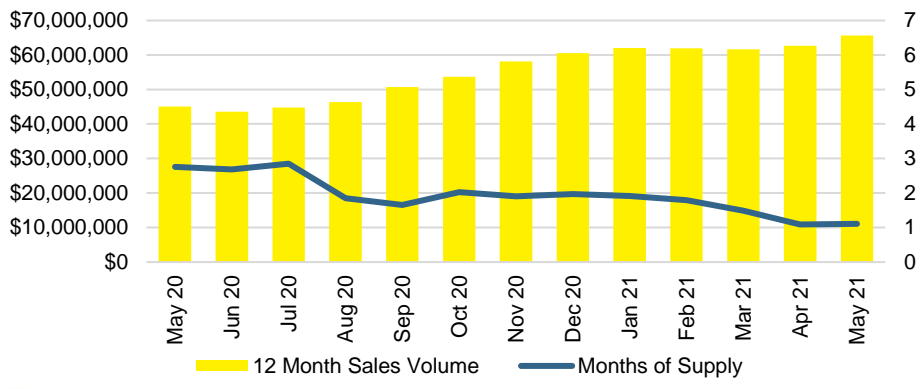

FRANKLIN COUNTY SALES VOLUME VS SUPPLY