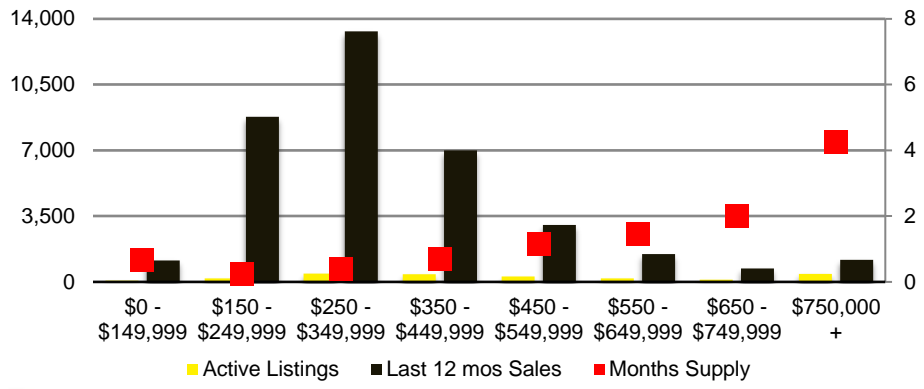

NORTH GEORGIA DEEP DIVE MARKET DATA

May 2021

MAY 2021

DEEPER DIVE

NORTH GEORGIA QUICK N'DICATORS

NORTH GEORGIA MONTHS OF SUPPLY

NORTH GEORGIA SALES VOLUME VS SUPPLY

NORTH GEORGIA SALES BY PRICE POINT

NORTH GEORGIA INVENTORY BY PRICE POINT

BANKS COUNTY QUICK N'DICATORS

BANKS COUNTY SALES VOLUME VS SUPPLY

BANKS COUNTY MONTHS OF SUPPLY

BANKS COUNTY 12 MONTH AVERAGE SALES PRICE

BANKS COUNTY SALES BY PRICE POINT

WALTON COUNTY INVENTORY BY PRICE POINT

WHITE COUNTY QUICK N'DICATORS

WHITE COUNTY SALES VOLUME VS SUPPLY

WHITE COUNTY MONTHS OF SUPPLY

WHITE COUNTY 12 MONTH AVERAGE SALES PRICE

WHITE COUNTY SALES BY PRICE POINT