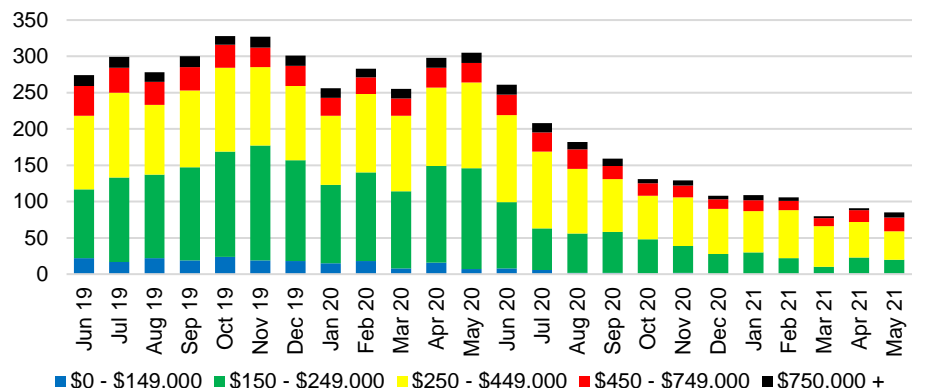

BANKS COUNTY INVENTORY BY SALES POINT

BARROW COUNTY QUICK N'DICATORS

BARROW COUNTY SALES VOLUME VS SUPPLY

BARROW COUNTY MONTHS OF SUPPLY

BARROW COUNTY 12 MONTH AVERAGE SALES PRICE

BARROW COUNTY SALES BY PRICE POINT

BARROW COUNTY INVENTORY BY PRICE POINT

CHEROKEE COUNTY QUICK N'DICATORS

CHEROKEE COUNTY SALES VOLUME VS SUPPLY

CHEROKEE COUNTY MONTHS OF SUPPLY

CHEROKEE COUNTY 12 MONTH AVERAGE SALES PRICE

CHEROKEE COUNTY SALES BY PRICE POINT