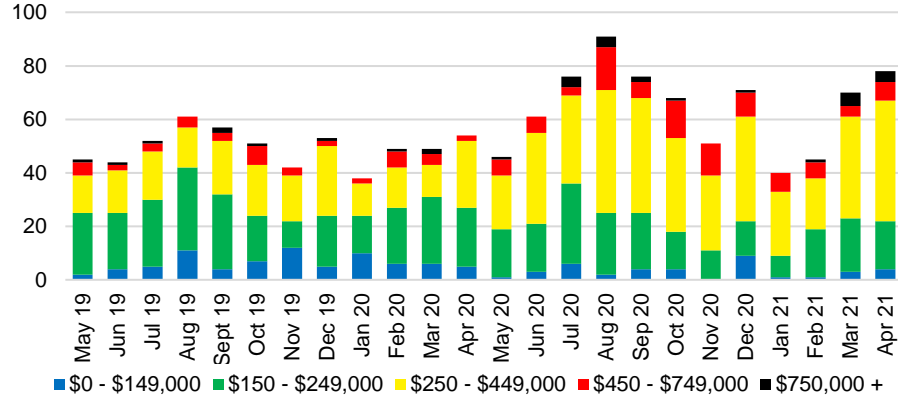

LUMPKIN COUNTY INVENTORY BY PRICE POINT

PICKENS COUNTY QUICK N'DICATORS

PICKENS COUNTY SALES VOLUME VS SUPPLY

PICKENS COUNTY MONTHS OF SUPPLY

PICKENS COUNTY 12 MONTH AVERAGE SALES PRICE

PICKENS COUNTY SALES BY PRICE POINT

PICKENS COUNTY INVENTORY BY PRICE POINT

RABUN COUNTY QUICK N'DICATORS

RABUN COUNTY SALES VOLUME VS SUPPLY

RABUN COUNTY MONTHS OF SUPPLY

RABUN COUNTY 12 MONTH AVERAGE SALES PRICE

RABUN COUNTY SALES BY PRICE POINT