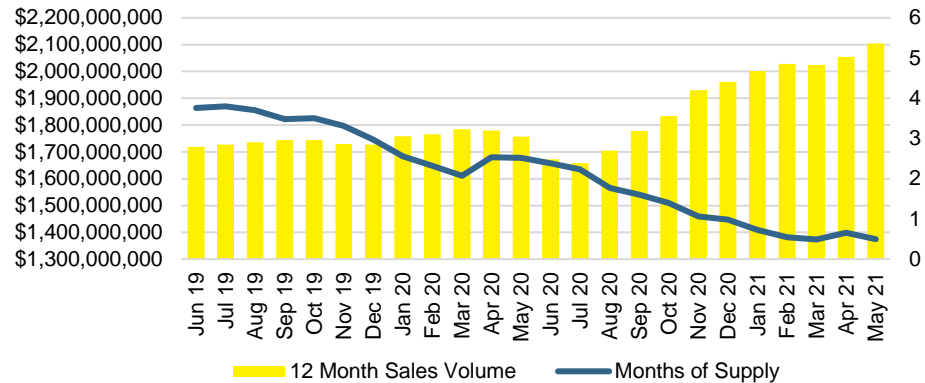

CHEROKEE COUNTY INVENTORY BY PRICE POINT

DAWSON COUNTY QUICK N'DICATORS

DAWSON COUNTY SALES VOLUME VS SUPPLY

DAWSON COUNTY MONTHS OF SUPPLY

DAWSON COUNTY 12 MONTH AVERAGE SALES PRICE

DAWSON COUNTY SALES BY PRICE POINT

DAWSON COUNTY INVENTORY BY PRICE POINT

FORSYTH COUNTY QUICK N'DICATORS

FORSYTH COUNTY SALES VOLUME VS SUPPLY

FORSYTH COUNTY MONTHS OF SUPPLY

FORSYTH COUNTY 12 MONTH AVERAGE SALES PRICE

FORSYTH COUNTY SALES BY PRICE POINT