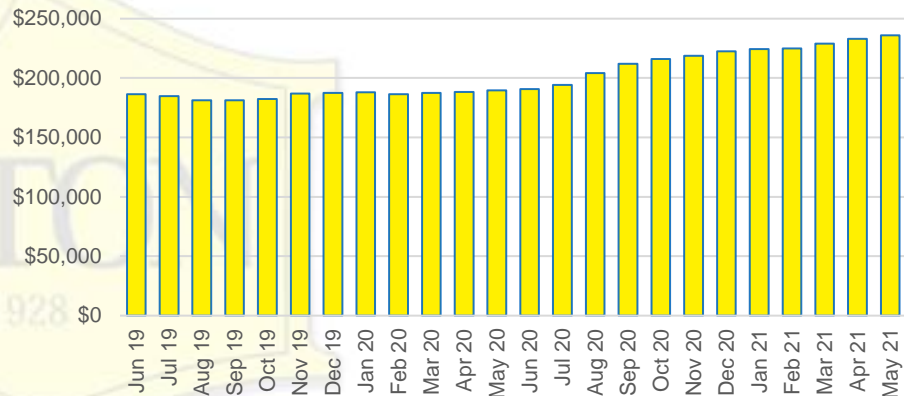

WALTON COUNTY INVENTORY BY PRICE POINT

WHITE COUNTY QUICK N'DICATORS

WHITE COUNTY SALES VOLUME VS SUPPLY

WHITE COUNTY MONTHS OF SUPPLY

WHITE COUNTY 12 MONTH AVERAGE SALES PRICE

WHITE COUNTY SALES BY PRICE POINT

WHITE COUNTY INVENTORY BY PRICE POINT