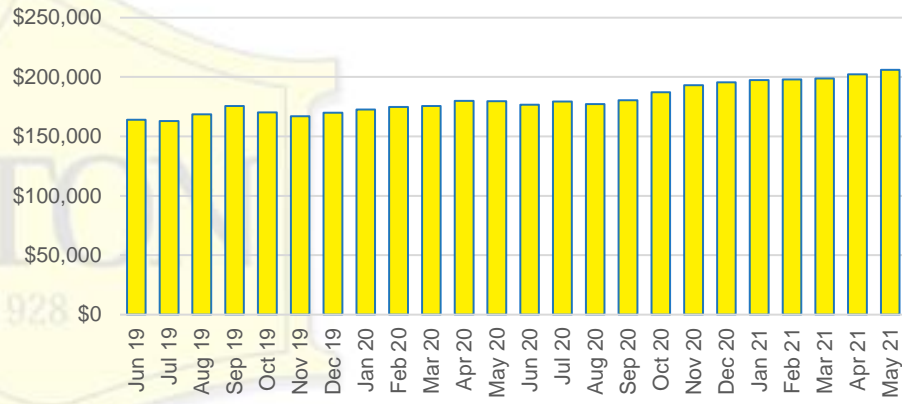

RABUN COUNTY INVENTORY BY PRICE POINT

STEPHENS COUNTY QUICK N'DICATORS

STEPHENS COUNTY SALES VOLUME VS SUPPLY

STEPHENS COUNTY MONTHS OF SUPPLY

STEPHENS COUNTY 12 MONTH AVERAGE SALES PRICE

STEPHENS COUNTY SALES BY PRICE POINT