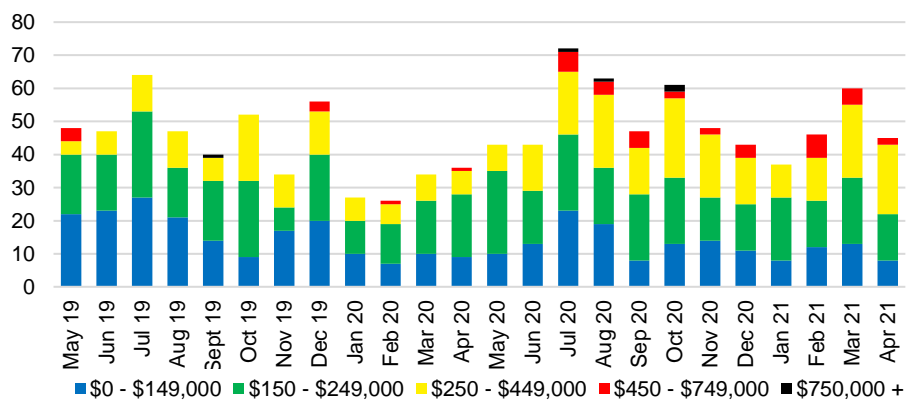

WALTON COUNTY INVENTORY BY PRICE POINT

WHITE COUNTY QUICK N'DICATORS

WHITE COUNTY SALES VOLUME VS SUPPLY

WHITE COUNTY MONTHS OF SUPPLY

WHITE COUNTY 12 MONTH AVERAGE SALES PRICE

WHITE COUNTY SALES BY PRICE POINT

WHITE COUNTY INVENTORY BY PRICE POINT