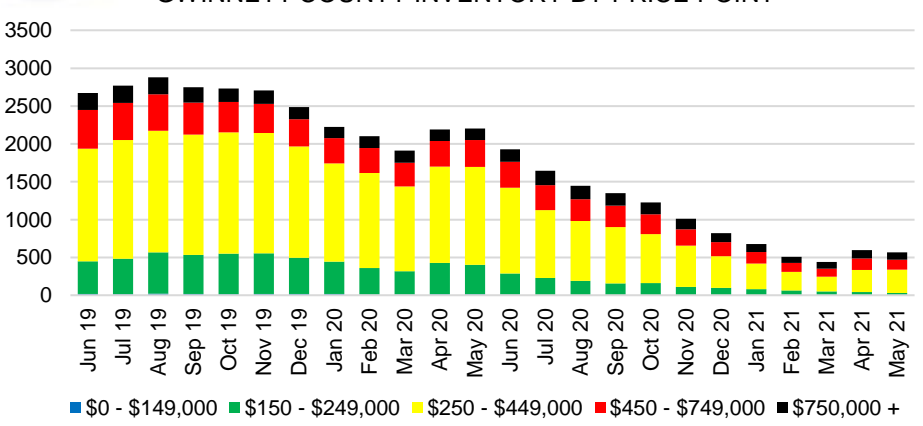

GWINNETT COUNTY INVENTORY BY PRICE POINT