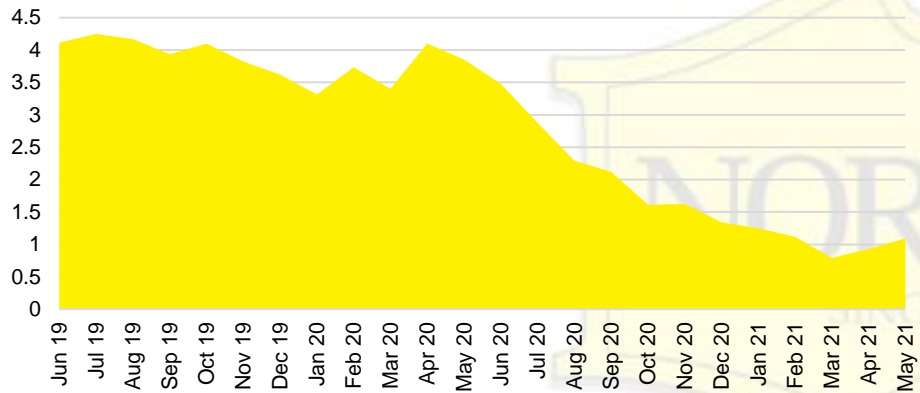

CHEROKEE COUNTY INVENTORY BY PRICE POINT

DAWSON COUNTY QUICK N'DICATORS

DAWSON COUNTY SALES VOLUME VS SUPPLY

DAWSON COUNTY MONTHS OF SUPPLY

DAWSON COUNTY 12 MONTH AVERAGE SALES PRICE

DAWSON COUNTY SALES BY PRICE POINT