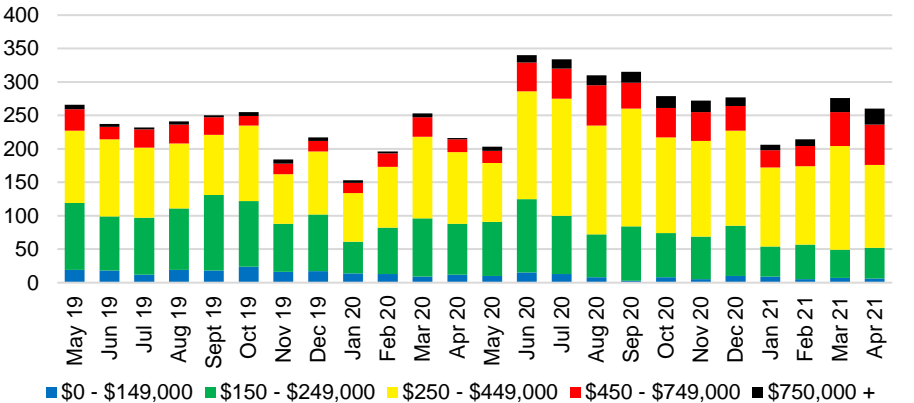

HABERSHAM COUNTY INVENTORY BY PRICE POINT

HALL COUNTY QUICK N'DICATORS

HALL COUNTY SALES VOLUME VS SUPPLY

HALL COUNTY MONTHS OF SUPPLY

HALL COUNTY 12 MONTH AVERAGE SALES PRICE

HALL COUNTY SALES BY PRICE POINT