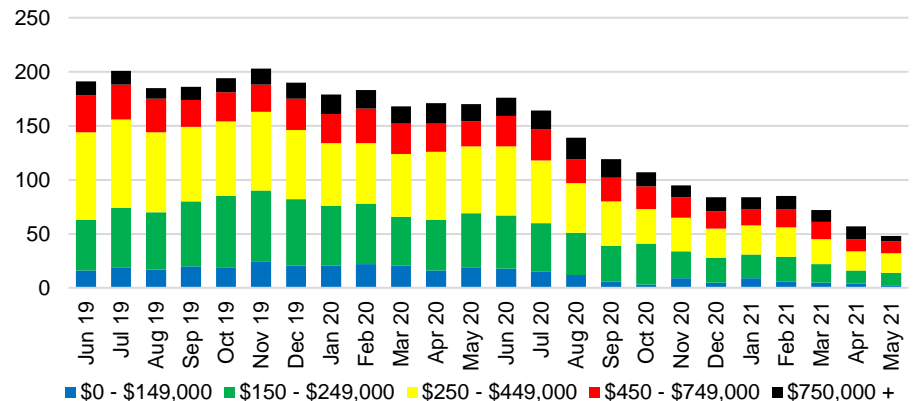

HABERSHAM COUNTY INVENTORY BY PRICE POINT