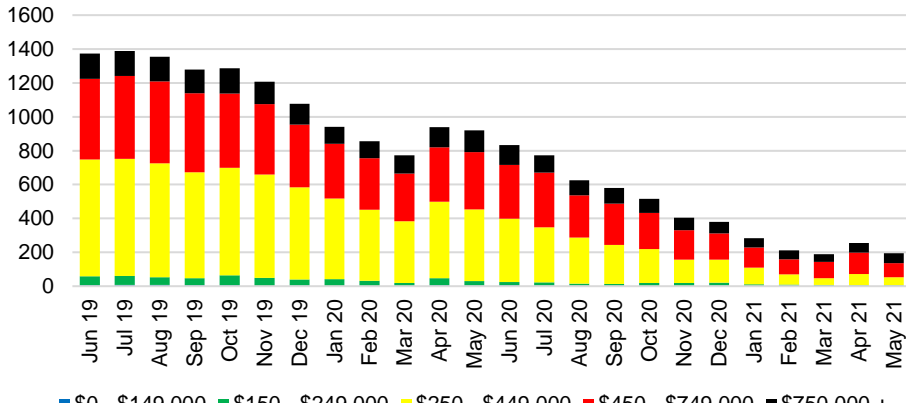

FORSYTH COUNTY INVENTORY BY PRICE POINT