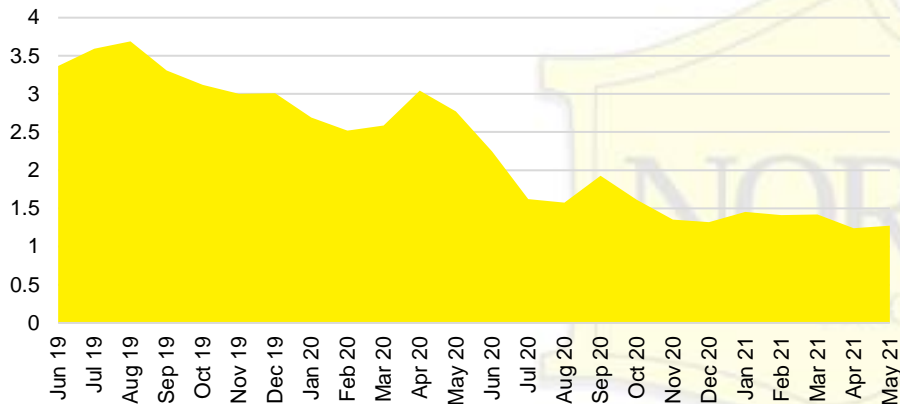

RABUN COUNTY INVENTORY BY PRICE POINT

STEPHENS COUNTY QUICK N'DICATORS

STEPHENS COUNTY SALES VOLUME VS SUPPLY

STEPHENS COUNTY MONTHS OF SUPPLY

STEPHENS COUNTY 12 MONTH AVERAGE SALES PRICE

STEPHENS COUNTY SALES BY PRICE POINT