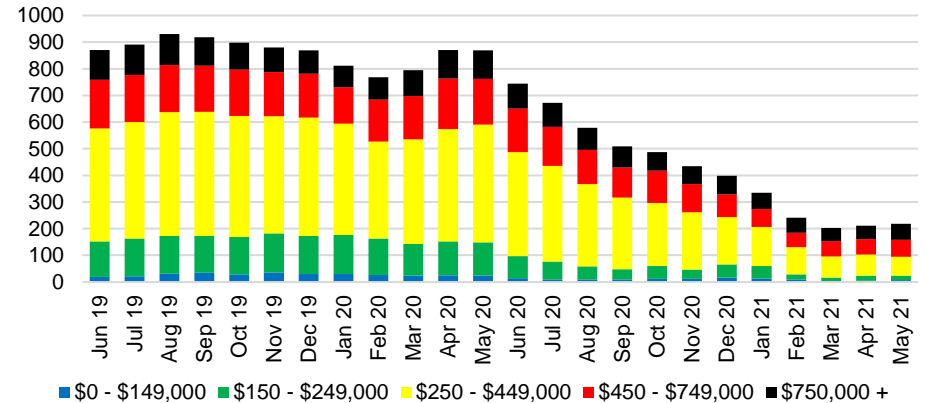

HALL COUNTY INVENTORY BY PRICE POINT