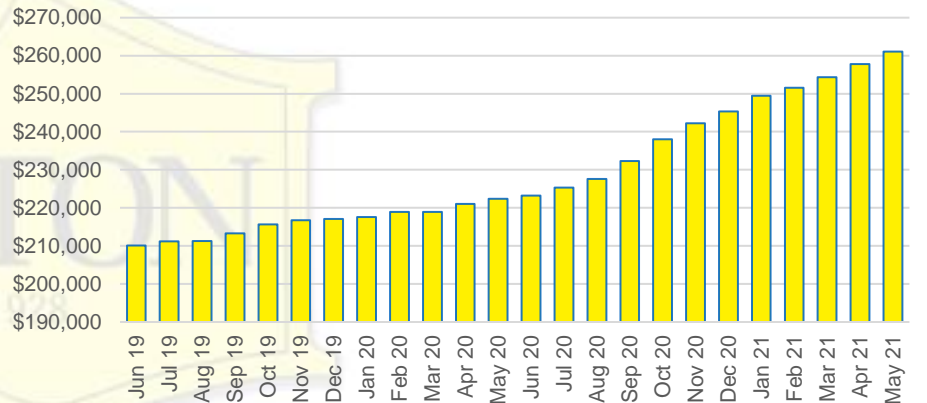

BANKS COUNTY INVENTORY BY SALES POINT

BARROW COUNTY QUICK N'DICATORS

BARROW COUNTY SALES VOLUME VS SUPPLY

BARROW COUNTY MONTHS OF SUPPLY

BARROW COUNTY 12 MONTH AVERAGE SALES PRICE

BARROW COUNTY SALES BY PRICE POINT

BARROW COUNTY INVENTORY BY PRICE POINT

CHEROKEE COUNTY QUICK N'DICATORS

CHEROKEE COUNTY SALES VOLUME VS SUPPLY

CHEROKEE COUNTY MONTHS OF SUPPLY

CHEROKEE COUNTY 12 MONTH AVERAGE SALES PRICE

CHEROKEE COUNTY SALES BY PRICE POINT