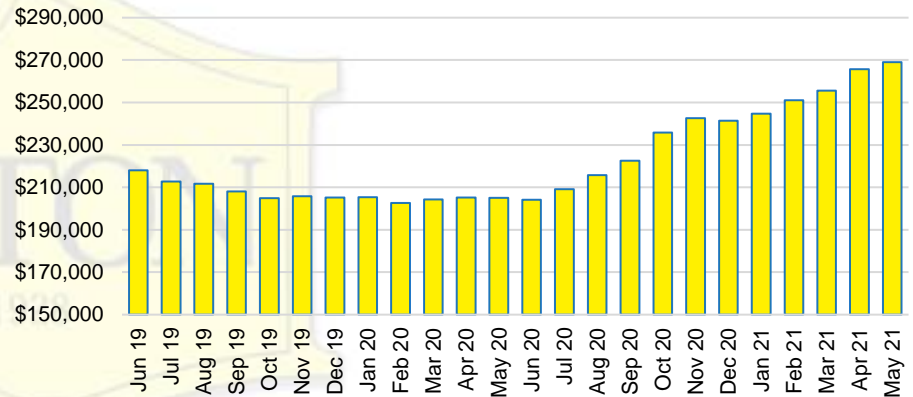

NORTH GEORGIA INVENTORY BY PRICE POINT

BANKS COUNTY QUICK N'DICATORS

BANKS COUNTY SALES VOLUME VS SUPPLY

BANKS COUNTY MONTHS OF SUPPLY

BANKS COUNTY 12 MONTH AVERAGE SALES PRICE

BANKS COUNTY SALES BY PRICE POINT

BANKS COUNTY INVENTORY BY SALES POINT

BARROW COUNTY QUICK N'DICATORS

BARROW COUNTY SALES VOLUME VS SUPPLY

BARROW COUNTY MONTHS OF SUPPLY

BARROW COUNTY 12 MONTH AVERAGE SALES PRICE

BARROW COUNTY SALES BY PRICE POINT