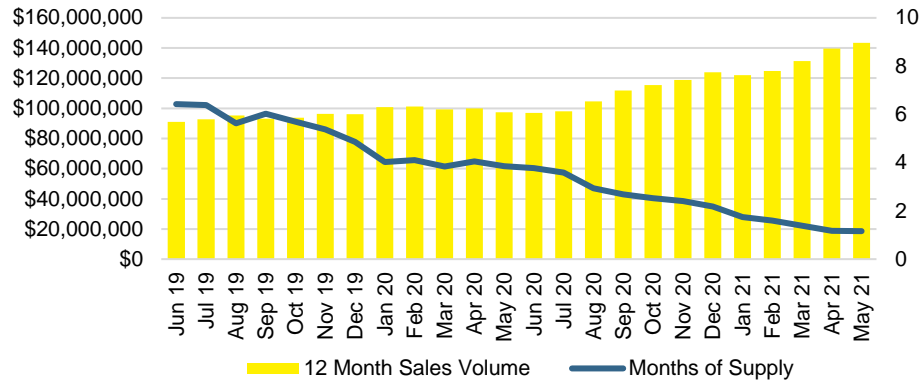

WHITE COUNTY 12 MONTH AVERAGE SALES PRICE