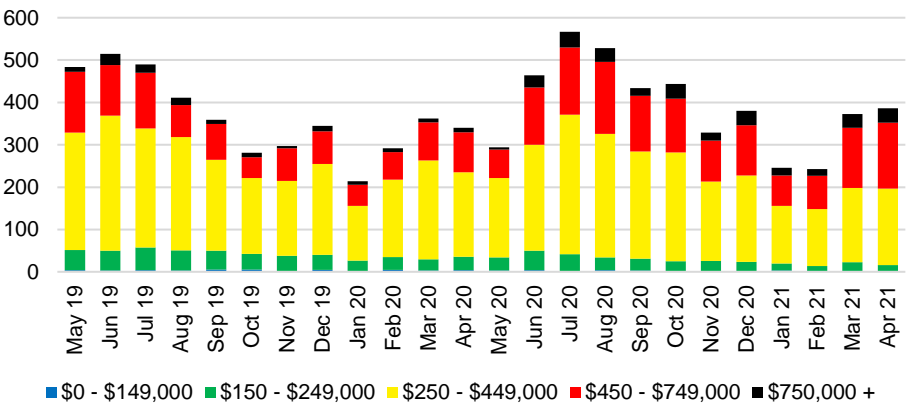

CHEROKEE COUNTY INVENTORY BY PRICE POINT

DAWSON COUNTY QUICK N'DICATORS

DAWSON COUNTY SALES VOLUME VS SUPPLY

DAWSON COUNTY MONTHS OF SUPPLY

DAWSON COUNTY 12 MONTH AVERAGE SALES PRICE

DAWSON COUNTY SALES BY PRICE POINT

DAWSON COUNTY INVENTORY BY PRICE POINT

FORSYTH COUNTY QUICK N'DICATORS

FORSYTH COUNTY SALES VOLUME VS SUPPLY

FORSYTH COUNTY MONTHS OF SUPPLY

FORSYTH COUNTY 12 MONTH AVERAGE SALES PRICE

FORSYTH COUNTY SALES BY PRICE POINT

FORSYTH COUNTY INVENTORY BY PRICE POINT

FRANKLIN COUNTY QUICK N'DICATORS

FRANKLIN COUNTY SALES VOLUME VS SUPPLY

FRANKLIN COUNTY MONTHS OF SUPPLY

FRANKLIN COUNTY 12 MONTH AVERAGE SALES PRICE

FRANKLIN COUNTY SALES BY PRICE POINT