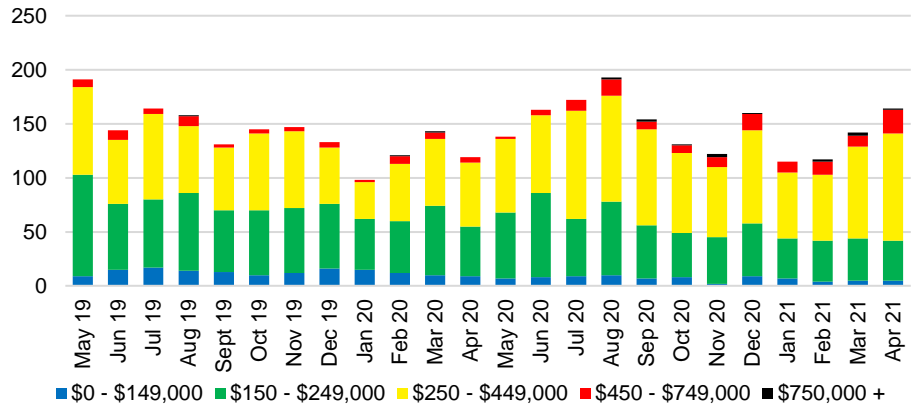

STEPHENS COUNTY INVENTORY BY PRICE POINT

WALTON COUNTY QUICK N'DICATORS

WALTON COUNTY SALES VOLUME VS SUPPLY

WALTON COUNTY MONTHS OF SUPPLY

WALTON COUNTY 12 MONTH AVERAGE SALES PRICE

WALTON COUNTY SALES BY PRICE POINT