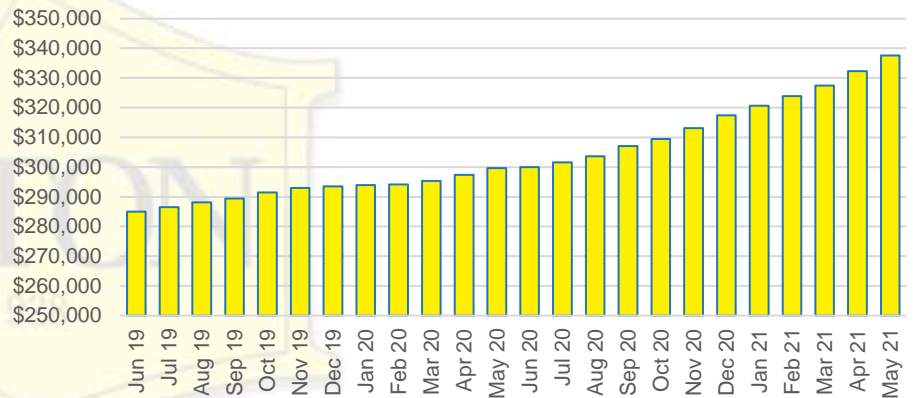

FRANKLIN COUNTY INVENTORY BY PRICE POINT

GWINNETT COUNTY QUICK N'DICATORS

GWINNETT COUNTY SALES VOLUME VS SUPPLY

GWINNETT COUNTY MONTHS OF SUPPLY

GWINNETT COUNTY 12 MONTH AVERAGE SALES PRICE

GWINNETT COUNTY SALES BY PRICE POINT