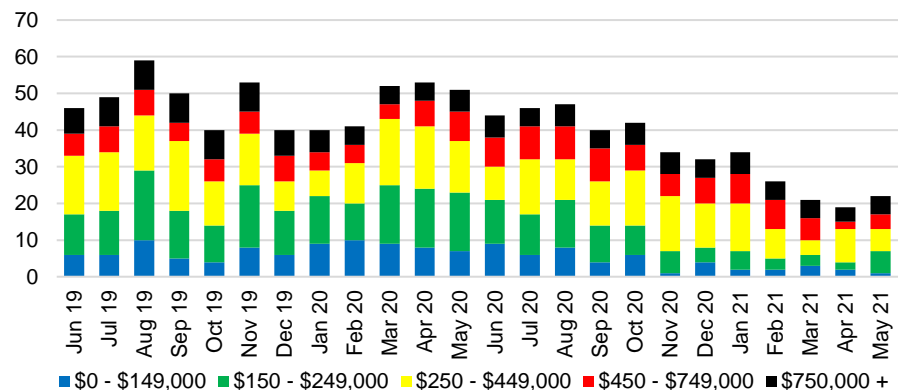

NORTH GEORGIA INVENTORY BY PRICE POINT

BANKS COUNTY QUICK N'DICATORS

BANKS COUNTY SALES VOLUME VS SUPPLY

BANKS COUNTY MONTHS OF SUPPLY

BANKS COUNTY 12 MONTH AVERAGE SALES PRICE

BANKS COUNTY SALES BY PRICE POINT

BANKS COUNTY INVENTORY BY SALES POINT

BARROW COUNTY QUICK N'DICATORS

BARROW COUNTY SALES VOLUME VS SUPPLY

BARROW COUNTY MONTHS OF SUPPLY

BARROW COUNTY 12 MONTH AVERAGE SALES PRICE

BARROW COUNTY SALES BY PRICE POINT

WALTON COUNTY INVENTORY BY PRICE POINT

WHITE COUNTY QUICK N'DICATORS

WHITE COUNTY SALES VOLUME VS SUPPLY

WHITE COUNTY MONTHS OF SUPPLY

WHITE COUNTY 12 MONTH AVERAGE SALES PRICE

WHITE COUNTY SALES BY PRICE POINT