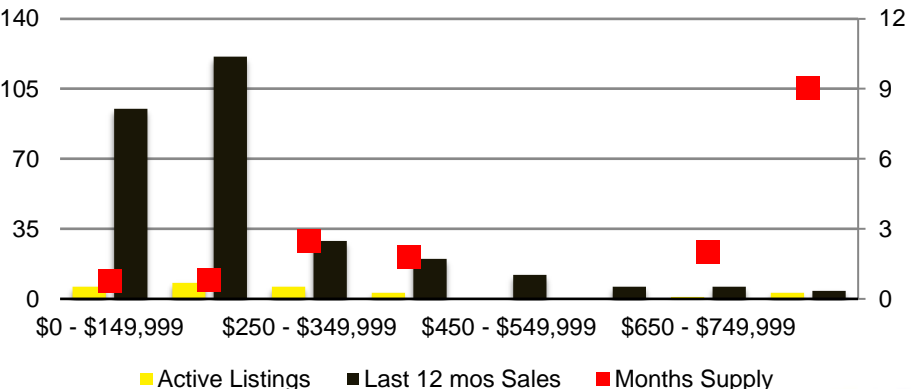

CHEROKEE COUNTY INVENTORY BY PRICE POINT

DAWSON COUNTY QUICK N'DICATORS

DAWSON COUNTY SALES VOLUME VS SUPPLY

DAWSON COUNTY MONTHS OF SUPPLY

DAWSON COUNTY 12 MONTH AVERAGE SALES PRICE

DAWSON COUNTY SALES BY PRICE POINT

DAWSON COUNTY INVENTORY BY PRICE POINT

FORSYTH COUNTY QUICK N'DICATORS

FORSYTH COUNTY SALES VOLUME VS SUPPLY

FORSYTH COUNTY MONTHS OF SUPPLY

FORSYTH COUNTY 12 MONTH AVERAGE SALES PRICE

FORSYTH COUNTY SALES BY PRICE POINT

FORSYTH COUNTY INVENTORY BY PRICE POINT

FRANKLIN COUNTY QUICK N'DICATORS

FRANKLIN COUNTY SALES VOLUME VS SUPPLY

FRANKLIN COUNTY MONTHS OF SUPPLY

FRANKLIN COUNTY 12 MONTH AVERAGE SALES PRICE

FRANKLIN COUNTY SALES BY PRICE POINT