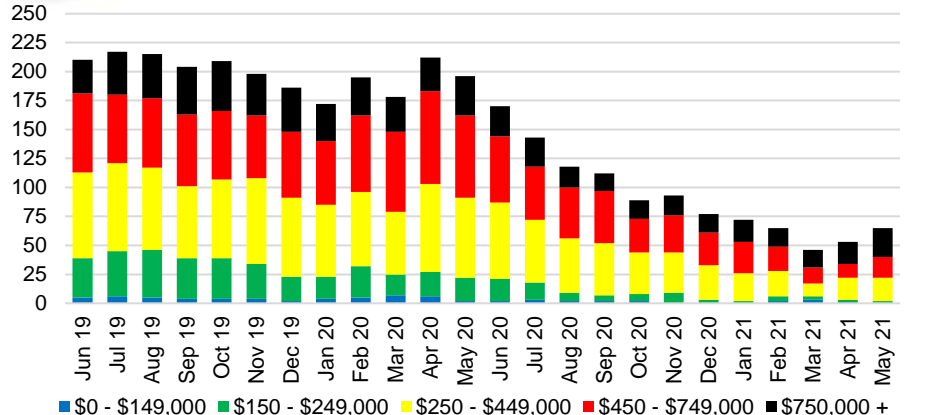

BARROW COUNTY INVENTORY BY PRICE POINT

CHEROKEE COUNTY QUICK N'DICATORS

CHEROKEE COUNTY SALES VOLUME VS SUPPLY

CHEROKEE COUNTY MONTHS OF SUPPLY

CHEROKEE COUNTY 12 MONTH AVERAGE SALES PRICE

CHEROKEE COUNTY SALES BY PRICE POINT

CHEROKEE COUNTY INVENTORY BY PRICE POINT

DAWSON COUNTY QUICK N'DICATORS

DAWSON COUNTY SALES VOLUME VS SUPPLY

DAWSON COUNTY MONTHS OF SUPPLY

DAWSON COUNTY 12 MONTH AVERAGE SALES PRICE

DAWSON COUNTY SALES BY PRICE POINT

DAWSON COUNTY INVENTORY BY PRICE POINT

FORSYTH COUNTY QUICK N'DICATORS

FORSYTH COUNTY SALES VOLUME VS SUPPLY

FORSYTH COUNTY MONTHS OF SUPPLY

FORSYTH COUNTY 12 MONTH AVERAGE SALES PRICE

FORSYTH COUNTY SALES BY PRICE POINT