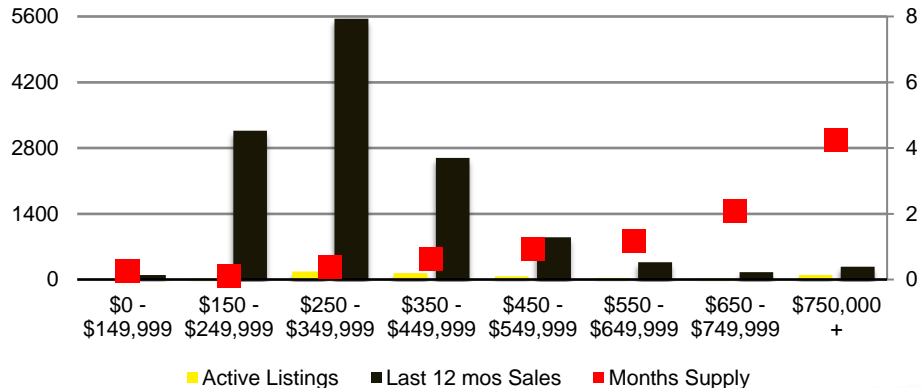

DAWSON COUNTY INVENTORY BY PRICE POINT

FORSYTH COUNTY QUICK N'DICATORS

FORSYTH COUNTY SALES VOLUME VS SUPPLY

FORSYTH COUNTY MONTHS OF SUPPLY

FORSYTH COUNTY 12 MONTH AVERAGE SALES PRICE

FORSYTH COUNTY SALES BY PRICE POINT

FORSYTH COUNTY INVENTORY BY PRICE POINT

FRANKLIN COUNTY QUICK N'DICATORS

FRANKLIN COUNTY SALES VOLUME VS SUPPLY

FRANKLIN COUNTY MONTHS OF SUPPLY

FRANKLIN COUNTY 12 MONTH AVERAGE SALES PRICE

FRANKLIN COUNTY SALES BY PRICE POINT

FRANKLIN COUNTY INVENTORY BY PRICE POINT

GWINNETT COUNTY QUICK N'DICATORS

GWINNETT COUNTY SALES VOLUME VS SUPPLY

GWINNETT COUNTY MONTHS OF SUPPLY

GWINNETT COUNTY 12 MONTH AVERAGE SALES PRICE

GWINNETT COUNTY SALES BY PRICE POINT