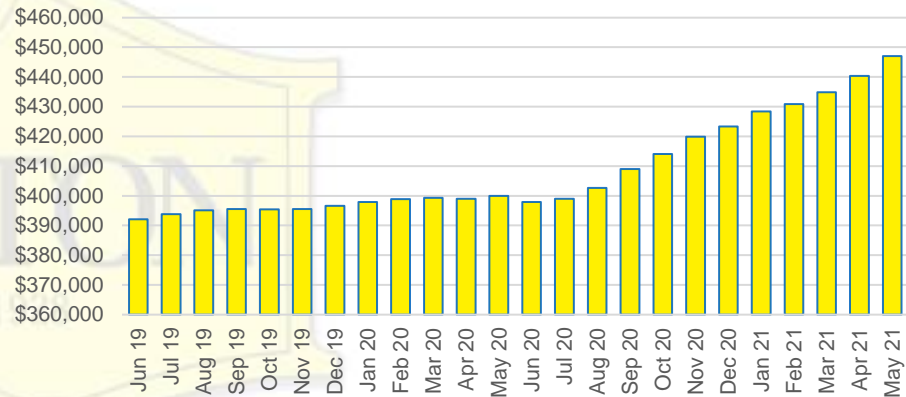

DAWSON COUNTY INVENTORY BY PRICE POINT

FORSYTH COUNTY QUICK N'DICATORS

FORSYTH COUNTY SALES VOLUME VS SUPPLY

FORSYTH COUNTY MONTHS OF SUPPLY

FORSYTH COUNTY 12 MONTH AVERAGE SALES PRICE

FORSYTH COUNTY SALES BY PRICE POINT