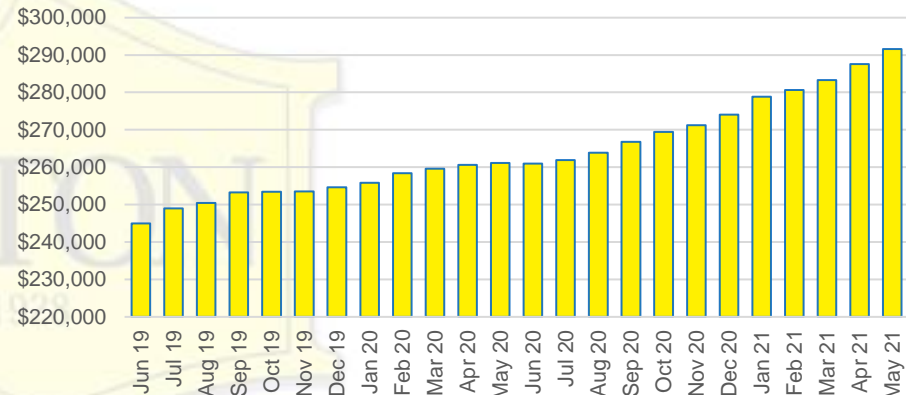

HALL COUNTY INVENTORY BY PRICE POINT

JACKSON COUNTY QUICK N'DICATORS

JACKSON COUNTY SALES VOLUME VS SUPPLY

JACKSON COUNTY MONTHS OF SUPPLY

JACKSON COUNTY 12 MONTH AVERAGE SALES PRICE

JACKSON COUNTY SALES BY PRICE POINT