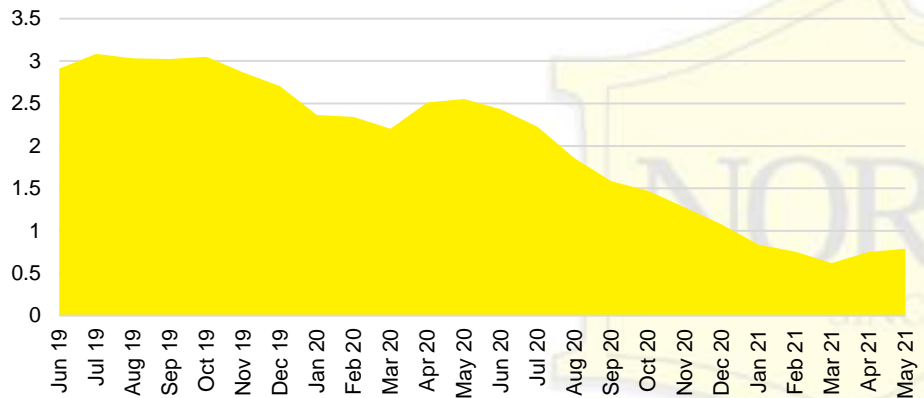

BARROW COUNTY INVENTORY BY PRICE POINT

CHEROKEE COUNTY QUICK N'DICATORS

CHEROKEE COUNTY SALES VOLUME VS SUPPLY

CHEROKEE COUNTY MONTHS OF SUPPLY

CHEROKEE COUNTY 12 MONTH AVERAGE SALES PRICE

CHEROKEE COUNTY SALES BY PRICE POINT