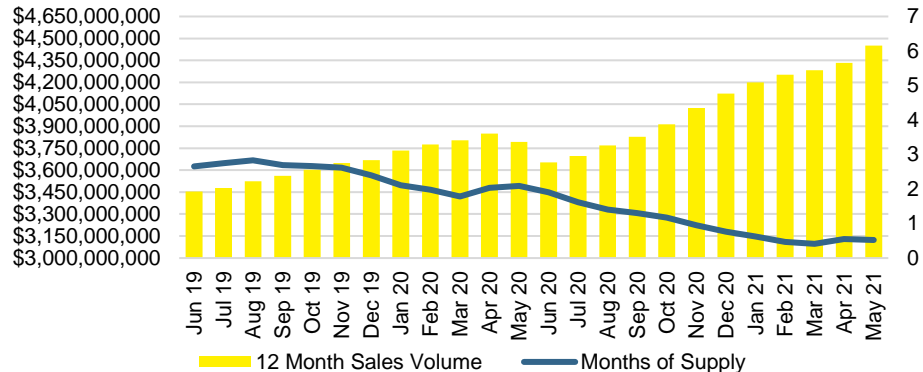

GWINNETT COUNTY SALES VOLUME VS SUPPLY