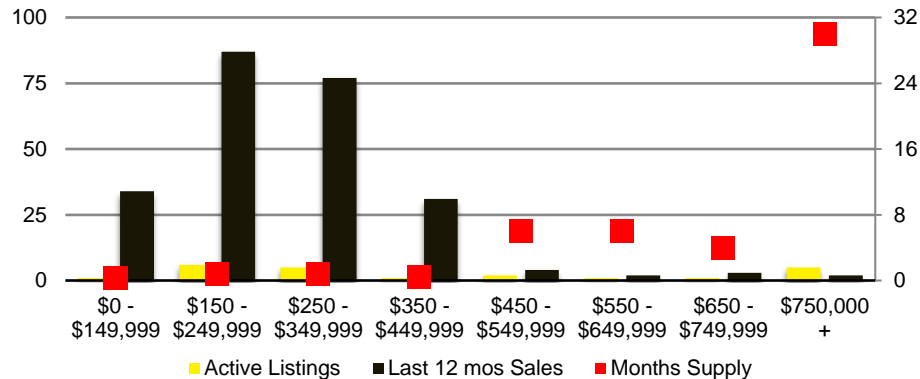

NORTH GEORGIA DEEP DIVE MARKET DATA

May 2021

MAY 2021

DEEPER DIVE

NORTH GEORGIA QUICK N'DICATORS

NORTH GEORGIA MONTHS OF SUPPLY

NORTH GEORGIA SALES VOLUME VS SUPPLY

NORTH GEORGIA SALES BY PRICE POINT

NORTH GEORGIA INVENTORY BY PRICE POINT

BANKS COUNTY QUICK N'DICATORS

BANKS COUNTY SALES VOLUME VS SUPPLY

BANKS COUNTY MONTHS OF SUPPLY

BANKS COUNTY 12 MONTH AVERAGE SALES PRICE

BANKS COUNTY SALES BY PRICE POINT

WALTON COUNTY INVENTORY BY PRICE POINT

WHITE COUNTY QUICK N'DICATORS

WHITE COUNTY SALES VOLUME VS SUPPLY

WHITE COUNTY MONTHS OF SUPPLY

WHITE COUNTY 12 MONTH AVERAGE SALES PRICE

WHITE COUNTY SALES BY PRICE POINT