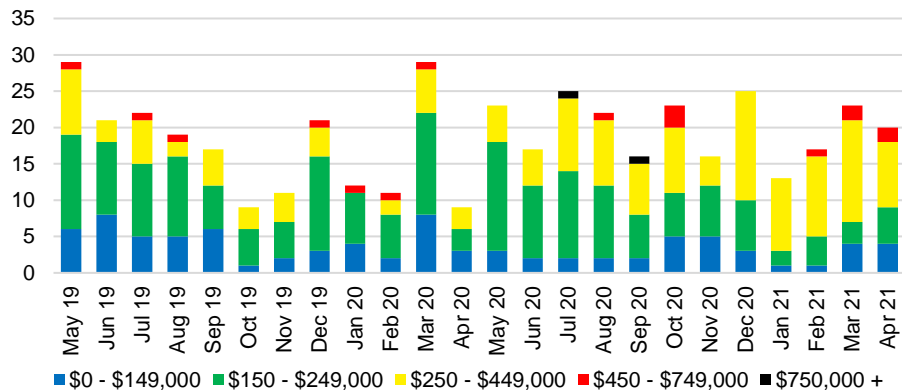

NORTH GEORGIA INVENTORY BY PRICE POINT

BANKS COUNTY QUICK N'DICATORS

BANKS COUNTY SALES VOLUME VS SUPPLY

BANKS COUNTY MONTHS OF SUPPLY

BANKS COUNTY 12 MONTH AVERAGE SALES PRICE

BANKS COUNTY SALES BY PRICE POINT

BANKS COUNTY INVENTORY BY SALES POINT

BARROW COUNTY QUICK N'DICATORS

BARROW COUNTY SALES VOLUME VS SUPPLY

BARROW COUNTY MONTHS OF SUPPLY

BARROW COUNTY 12 MONTH AVERAGE SALES PRICE

BARROW COUNTY SALES BY PRICE POINT