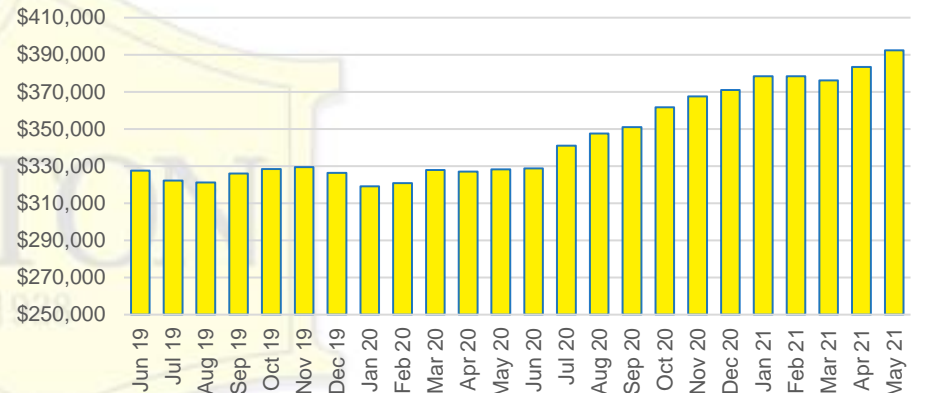

CHEROKEE COUNTY INVENTORY BY PRICE POINT

DAWSON COUNTY QUICK N'DICATORS

DAWSON COUNTY SALES VOLUME VS SUPPLY

DAWSON COUNTY MONTHS OF SUPPLY

DAWSON COUNTY 12 MONTH AVERAGE SALES PRICE

DAWSON COUNTY SALES BY PRICE POINT

DAWSON COUNTY INVENTORY BY PRICE POINT

FORSYTH COUNTY QUICK N'DICATORS

FORSYTH COUNTY SALES VOLUME VS SUPPLY

FORSYTH COUNTY MONTHS OF SUPPLY

FORSYTH COUNTY 12 MONTH AVERAGE SALES PRICE

FORSYTH COUNTY SALES BY PRICE POINT