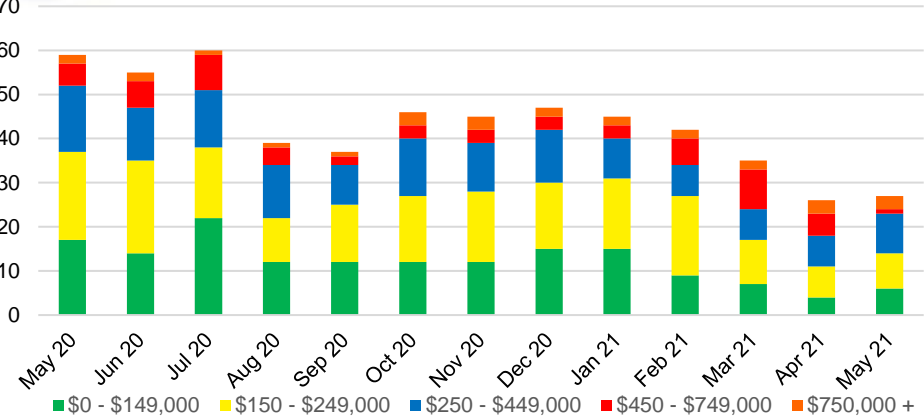

FRANKLIN COUNTY INVENTORY BY PRICE POINT