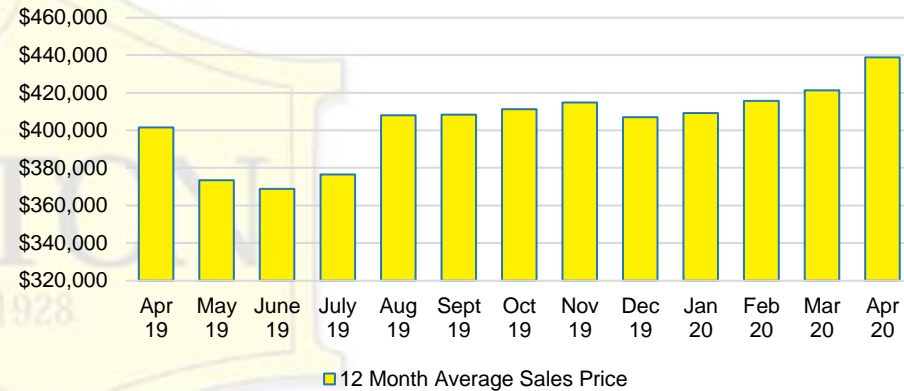

RABUN COUNTY INVENTORY BY PRICE POINT