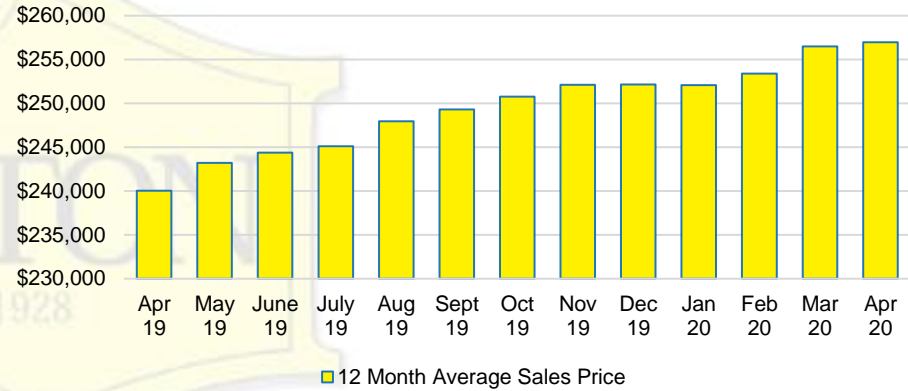

WALTON COUNTY INVENTORY BY PRICE POINT