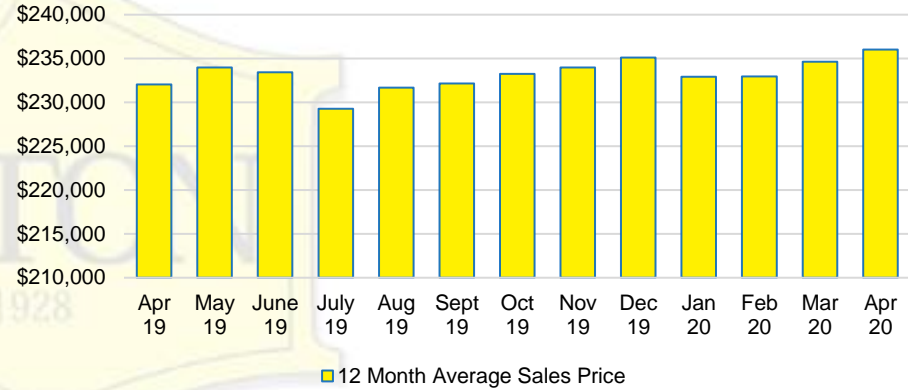

LUMPKIN COUNTY INVENTORY BY PRICE POINT