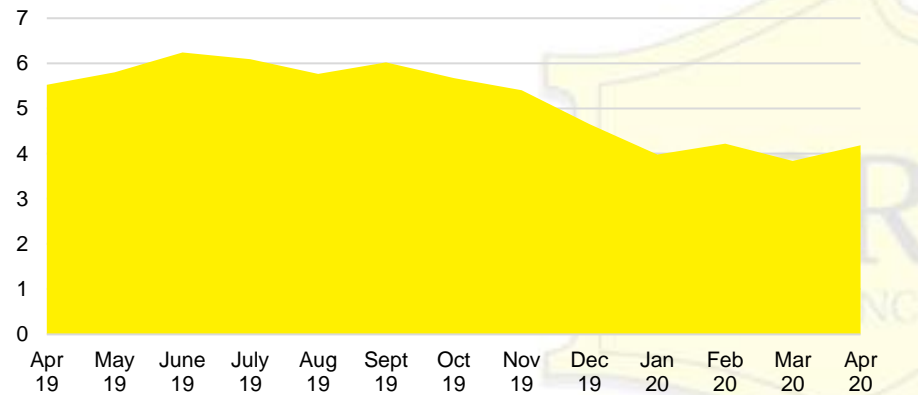

BANKS COUNTY SALES BY PRICE POINT