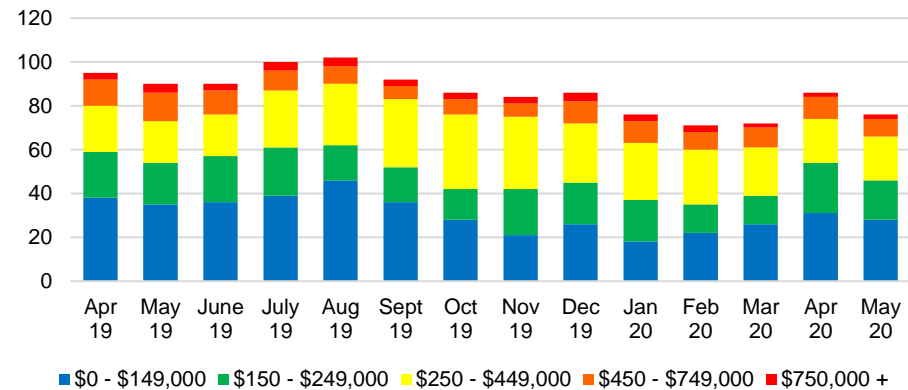

WALTON COUNTY SALES VOLUME VS SUPPLY

STEPHENS COUNTY INVENTORY BY PRICE POINT