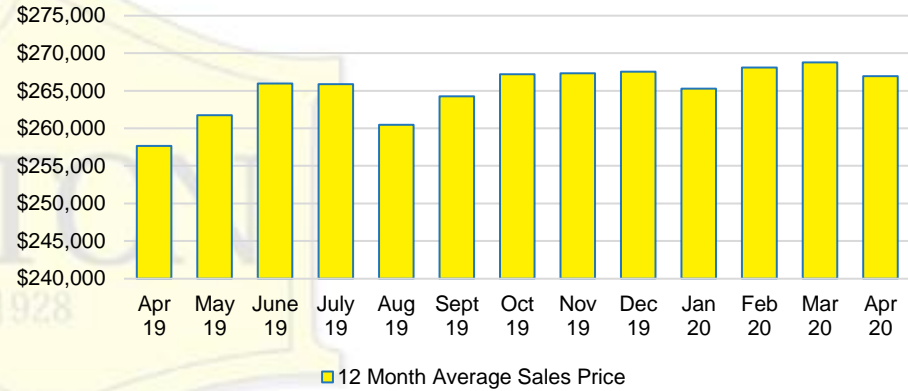

PICKENS COUNTY AVERAGE SALES PRICE