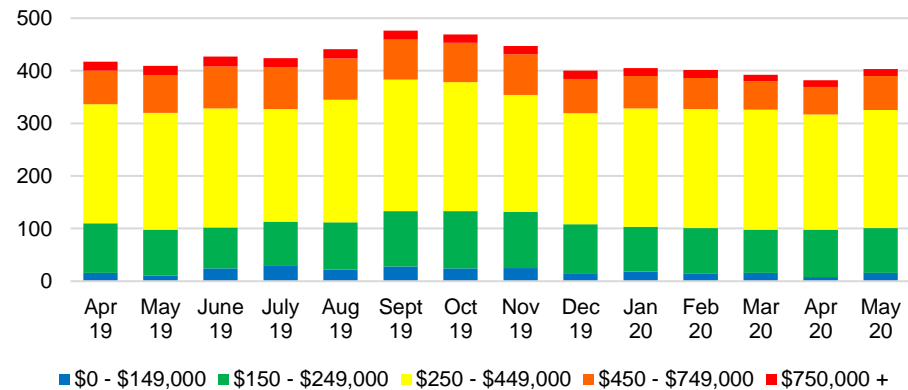

WHITE COUNTY SALES VOLUME VS SUPPLY