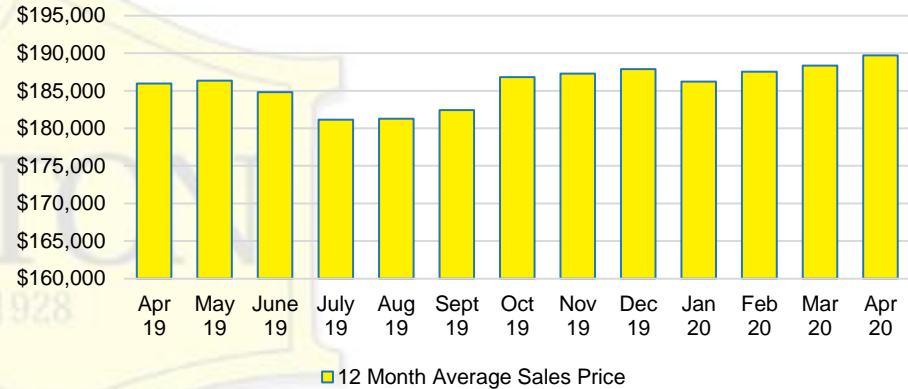

WHITE COUNTY INVENTORY BY PRICE POINT