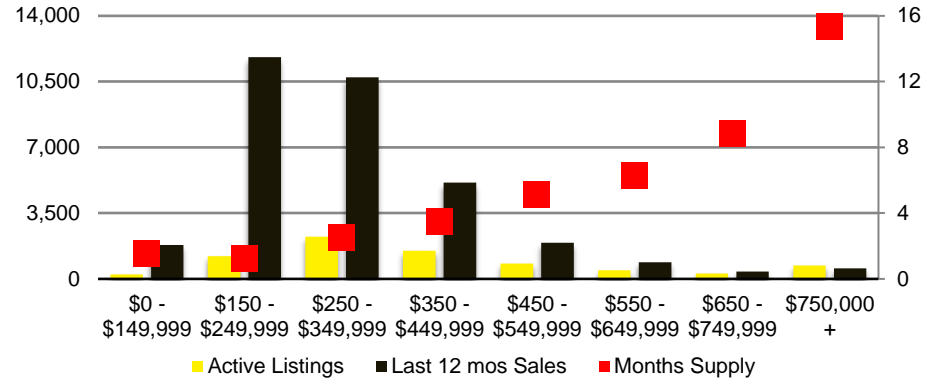

MAY 2020

NORTH GEORGIA QUICK N'DICATORS