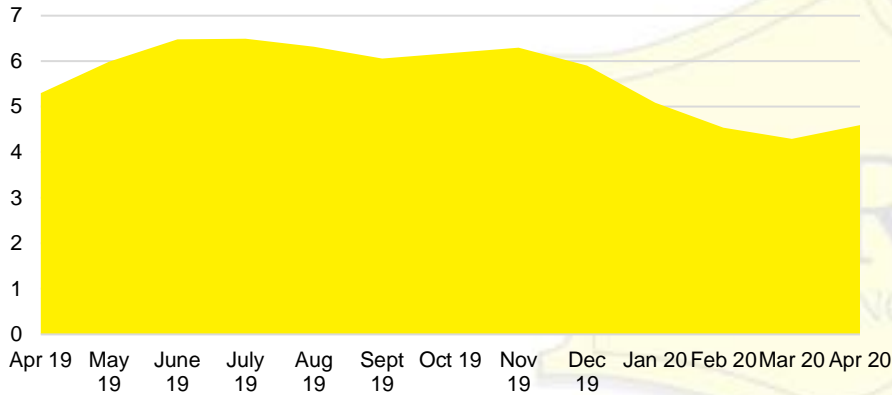

PICKENS COUNTY MONTHS OF SUPPLY