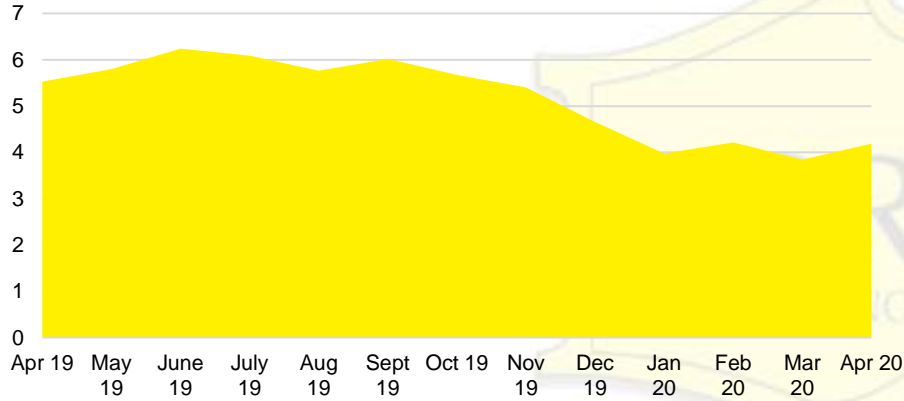

NORTH GEORGIA MONTHS OF SUPPLY