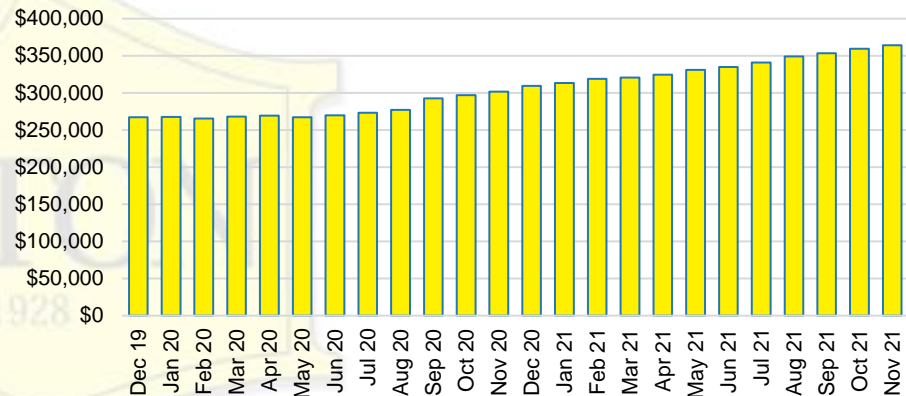

PICKENS COUNTY 12 MONTH AVERAGE SALES PRICE