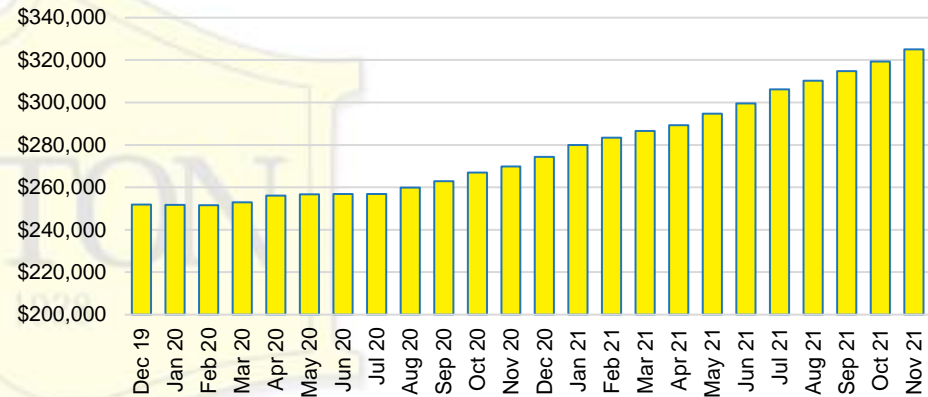

WALTON COUNTY 12 MONTH AVERAGE SALES PRICE