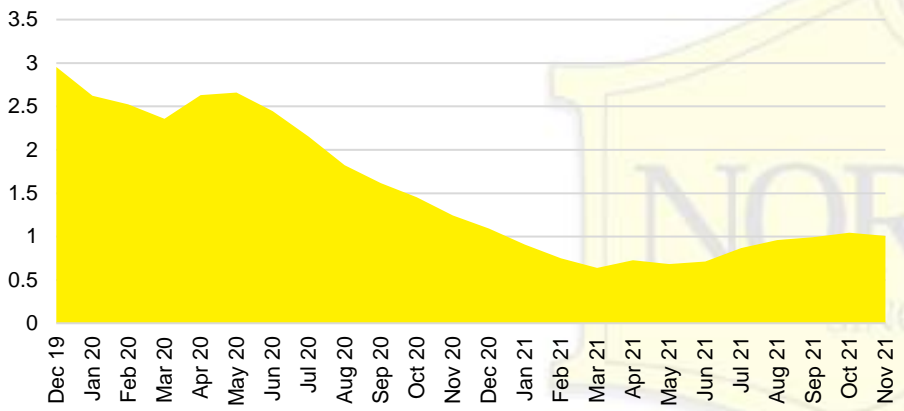

NORTH GEORGIA INVENTORY MONTHS OF SUPPLY