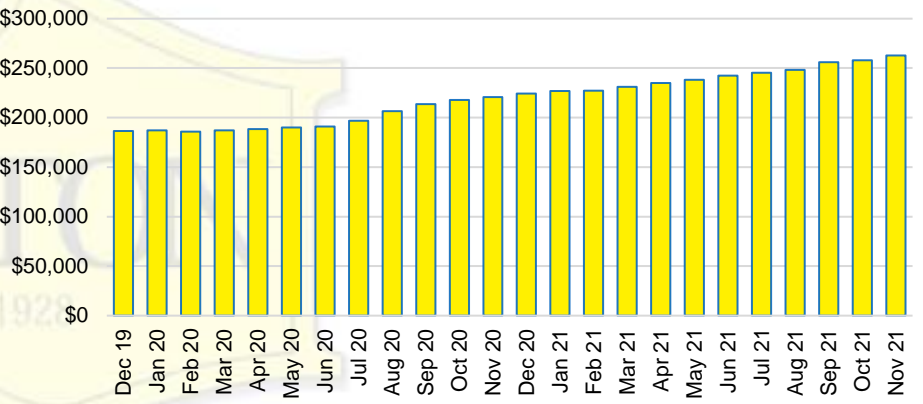

WHITE COUNTY INVENTORY BY PRICE POINT