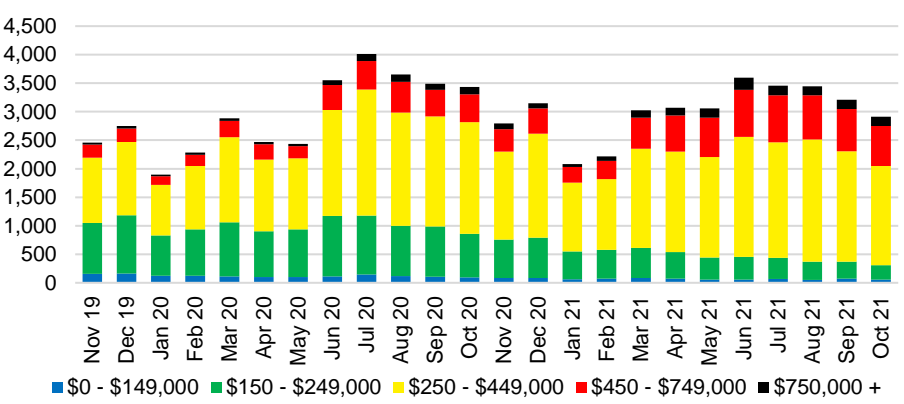

# NORTH GEORGIA DEEP DIVE MARKET DATA

November 2021

# NOVEMBER 2021 DEEP DIVE

NORTH GEORGIA QUICK N'DICATORS

NORTH GEORGIA INVENTORY MONTHS OF SUPPLY

NORTH GEORGIA SALES VOLUME VS SUPPLY

NORTH GEORGIA SALES BY PRICE POINT

NORTH GEORGIA INVENTORY BY PRICE POINT