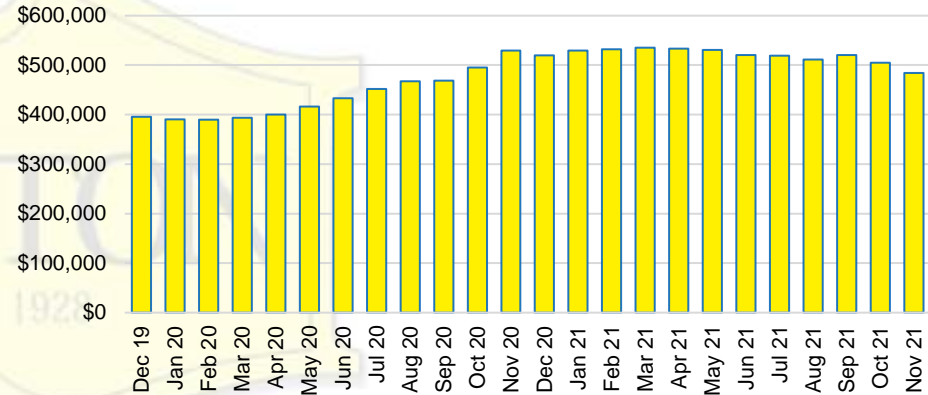

RABUN COUNTY 12 MONTH AVERAGE SALES PRICE