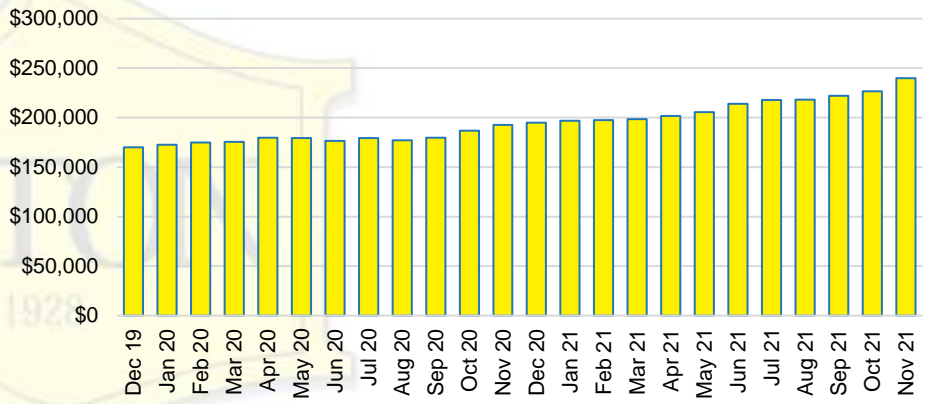

STEPHENS COUNTY 12 MONTH AVERAGE SALES PRICE