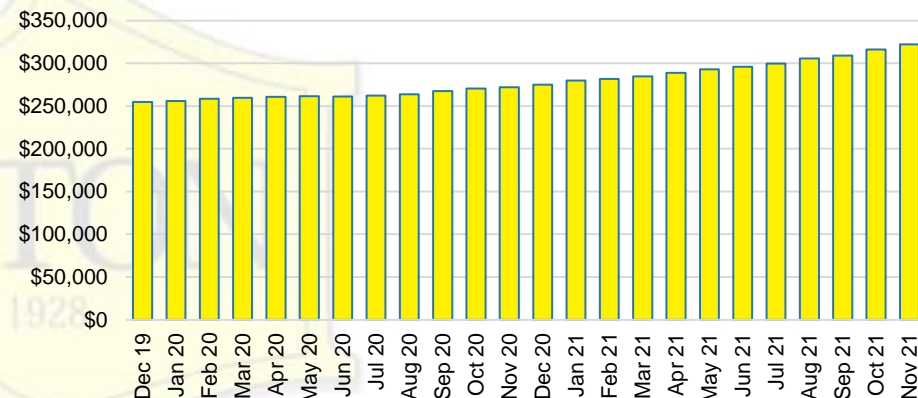

JACKSON COUNTY 12 MONTH AVERAGE SALES PRICE