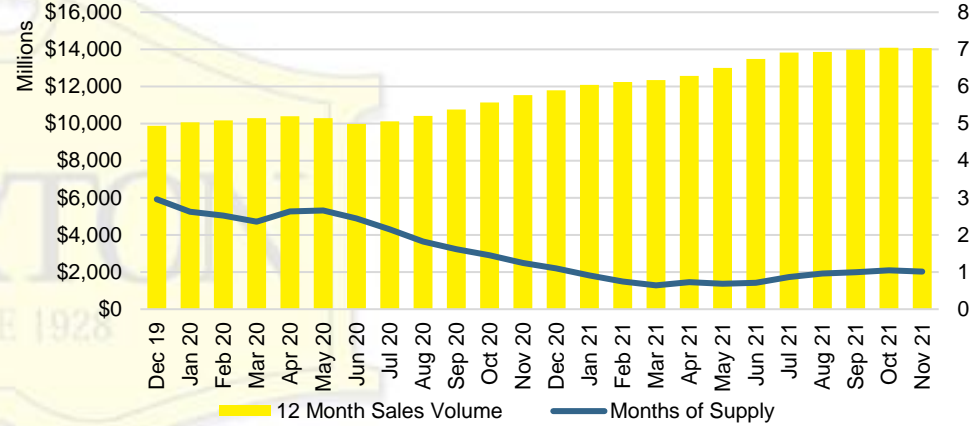

# NORTH GEORGIA DEEP DIVE MARKET DATA

November 2021

# NOVEMBER 2021 DEEP DIVE

NORTH GEORGIA QUICK N'DICATORS

NORTH GEORGIA INVENTORY MONTHS OF SUPPLY

NORTH GEORGIA SALES VOLUME VS SUPPLY

NORTH GEORGIA SALES BY PRICE POINT

NORTH GEORGIA INVENTORY BY PRICE POINT