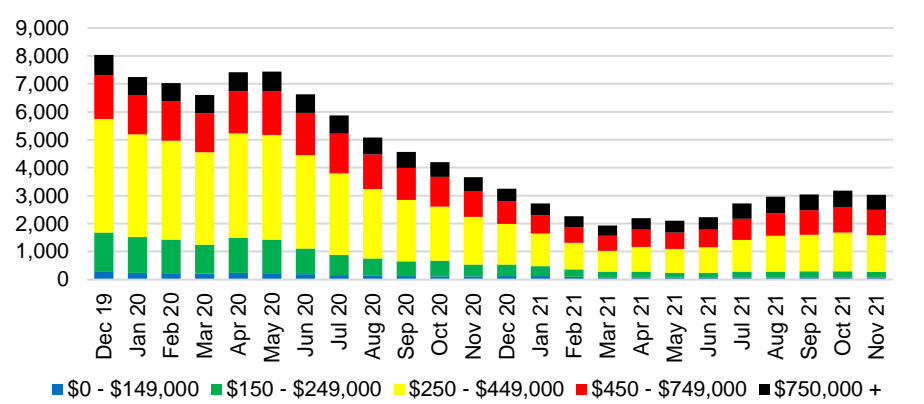

# NORTH GEORGIA DEEP DIVE MARKET DATA

November 2021

# NOVEMBER 2021 DEEP DIVE

NORTH GEORGIA QUICK N'DICATORS

NORTH GEORGIA INVENTORY MONTHS OF SUPPLY

NORTH GEORGIA SALES VOLUME VS SUPPLY

NORTH GEORGIA SALES BY PRICE POINT

NORTH GEORGIA INVENTORY BY PRICE POINT