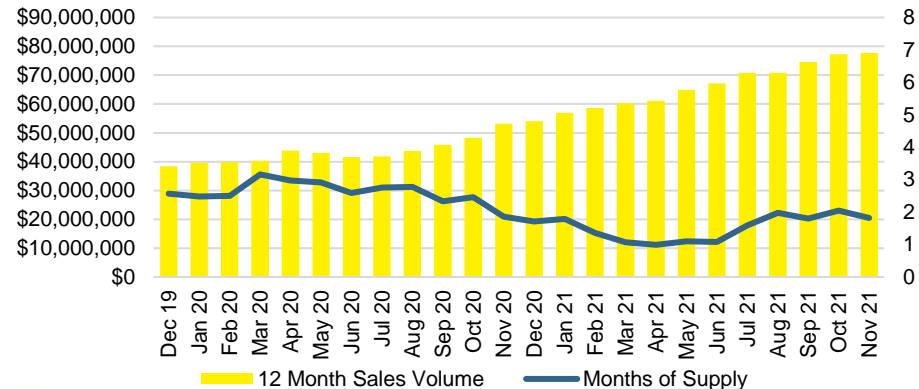

BANKS COUNTY SALES VOLUME VS SUPPLY