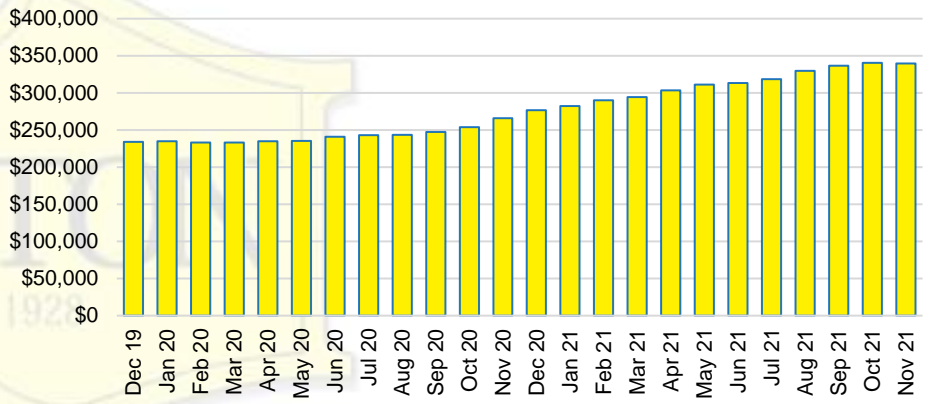

LUMPKIN COUNTY AVERAGE SALES PRICE