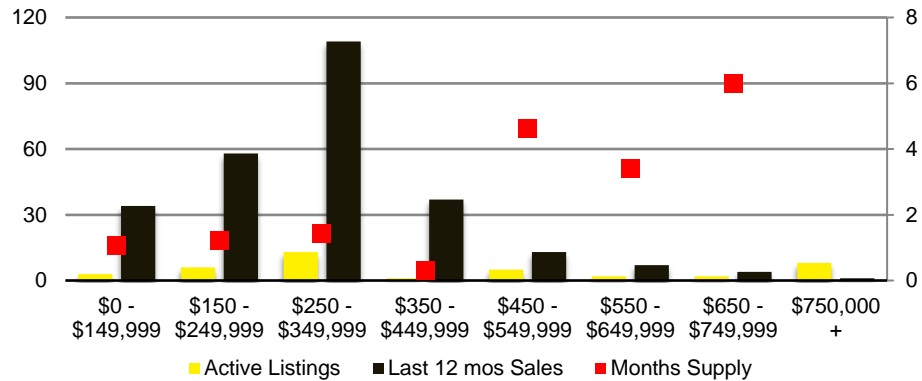

# NORTH GEORGIA DEEP DIVE MARKET DATA

November 2021

# NOVEMBER 2021 DEEP DIVE

NORTH GEORGIA QUICK N'DICATORS

NORTH GEORGIA INVENTORY MONTHS OF SUPPLY

NORTH GEORGIA SALES VOLUME VS SUPPLY

NORTH GEORGIA SALES BY PRICE POINT

NORTH GEORGIA INVENTORY BY PRICE POINT

### BANKS COUNTY SALES VOLUME VS SUPPLY