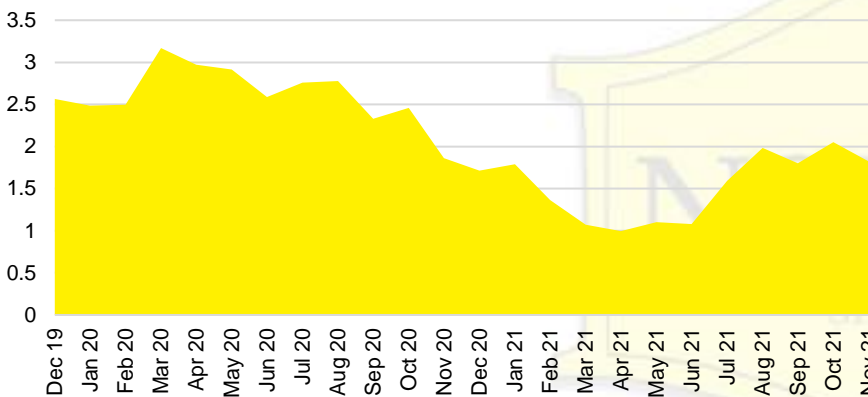

BANKS COUNTY INVENTORY MONTHS OF SUPPLY