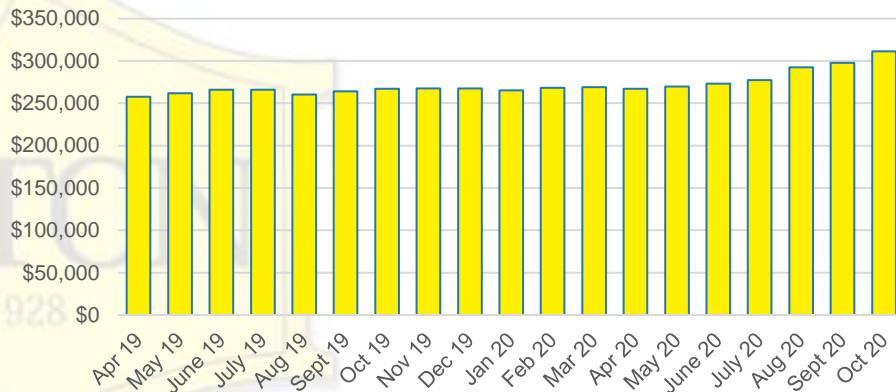

PICKENS COUNTY 12 MONTH AVERAGE SALES PRICE