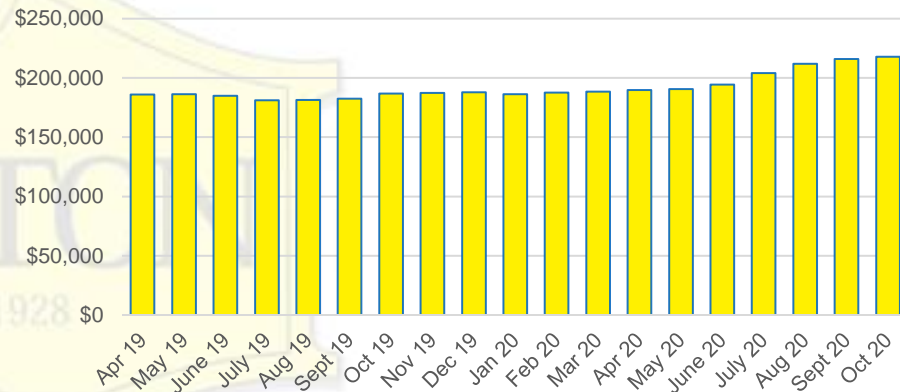

WHITE COUNTY INVENTORY BY PRICE POINT