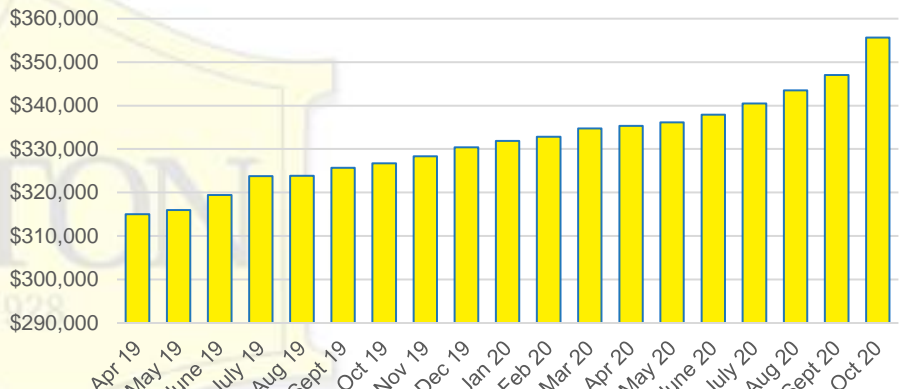

### BARROW COUNTY SALES BY PRICE POINT

### BARROW COUNTY INVENTORY BY PRICE POINT

CHEROKEE COUNTY QUICK N'DICATORS

CHEROKEE COUNTY SALES VOLUME VS SUPPLY

CHEROKEE COUNTY MONTHS OF SUPPLY

CHEROKEE COUNTY 12 MONTH AVERAGE SALES PRICE

CHEROKEE COUNTY SALES BY PRICE POINT