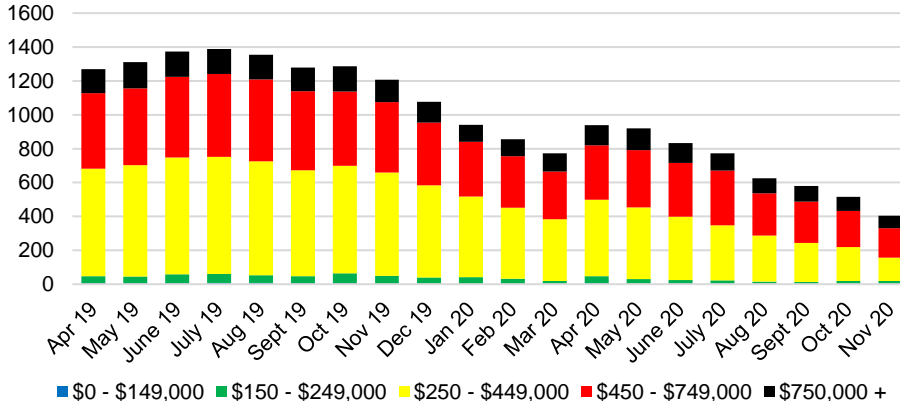

FORSYTH COUNTY INVENTORY BY PRICE POINT