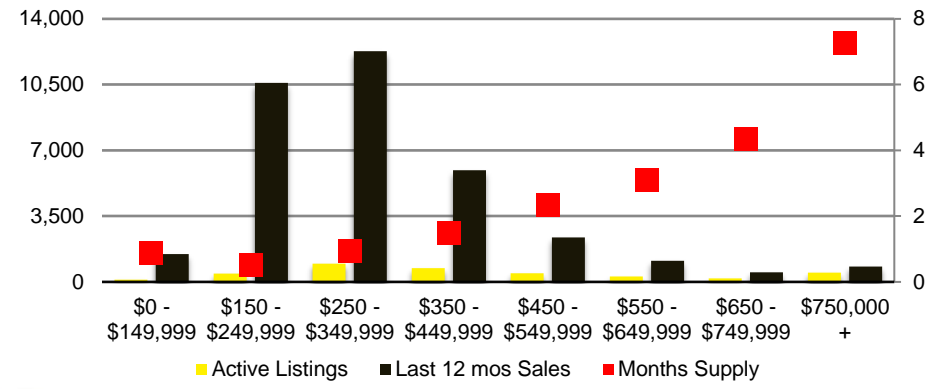

NOVEMBER 2020

DEEPER DIVE

NORTH GEORGIA QUICK N'DICATORS