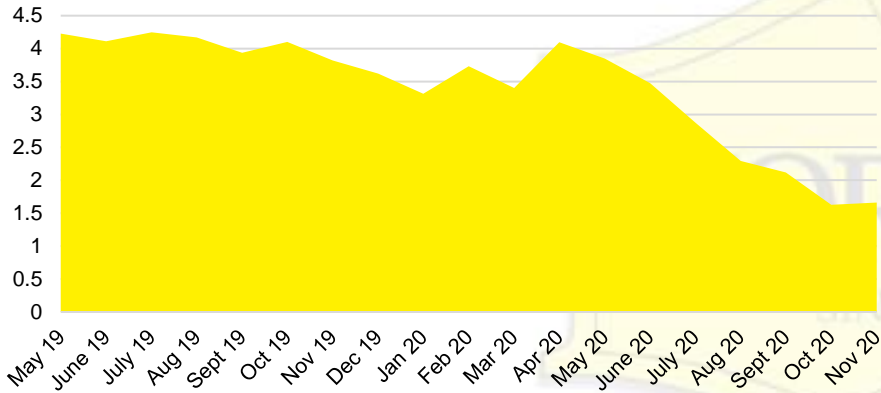

DAWSON COUNTY MONTHS OF SUPPLY