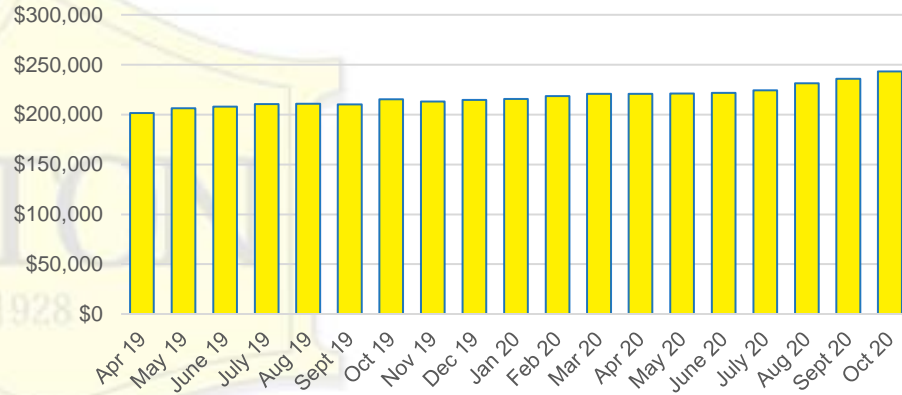

HABERSHAM COUNTY 12 MONTH AVERAGE SALES PRICE