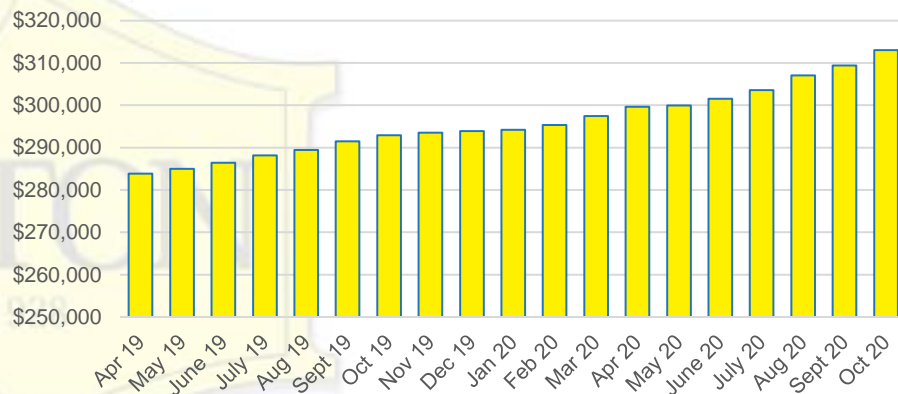

GWINNETT COUNTY 12 MONTH AVERAGE SALES PRICE