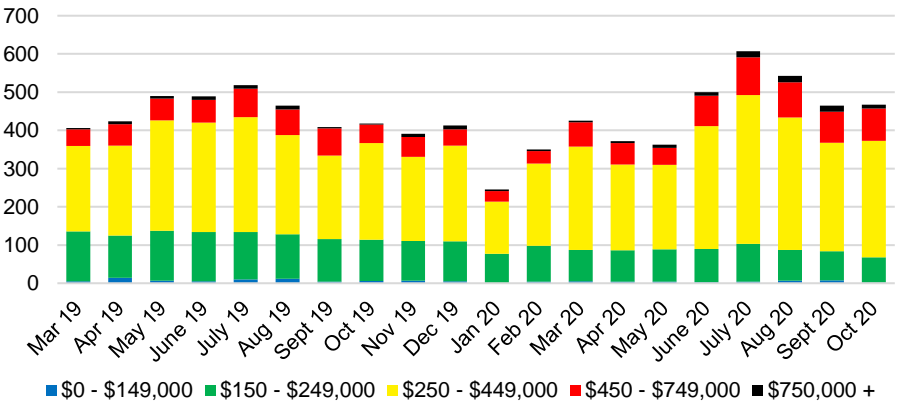

### BARROW COUNTY SALES BY PRICE POINT

### BARROW COUNTY INVENTORY BY PRICE POINT

CHEROKEE COUNTY QUICK N'DICATORS

CHEROKEE COUNTY SALES VOLUME VS SUPPLY

CHEROKEE COUNTY MONTHS OF SUPPLY

CHEROKEE COUNTY 12 MONTH AVERAGE SALES PRICE

CHEROKEE COUNTY SALES BY PRICE POINT

CHEROKEE COUNTY INVENTORY BY PRICE POINT