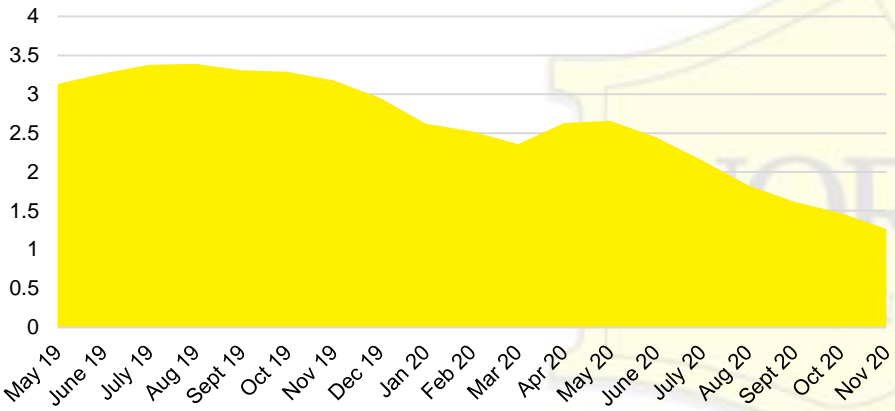

NORTH GEORGIA MONTHS OF SUPPLY