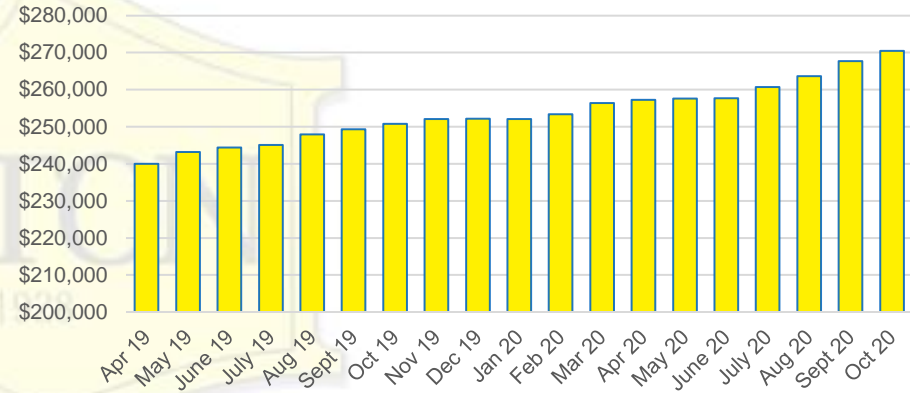

WALTON COUNTY INVENTORY BY PRICE POINT