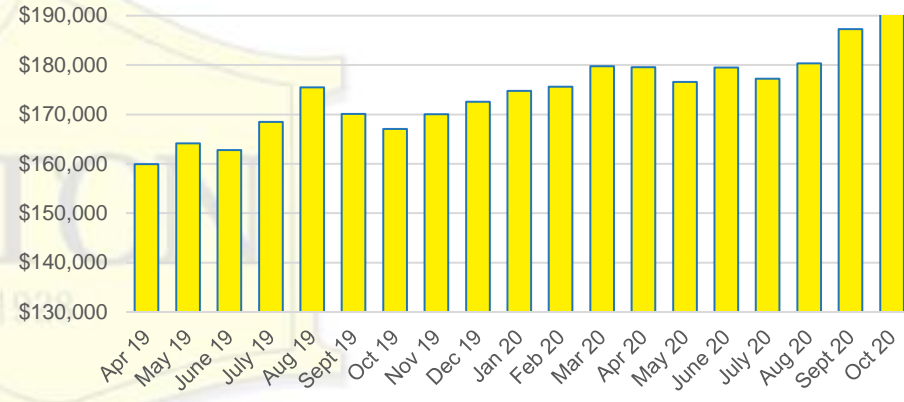

STEPHENS COUNTY 12 MONTH AVERAGE SALES PRICE