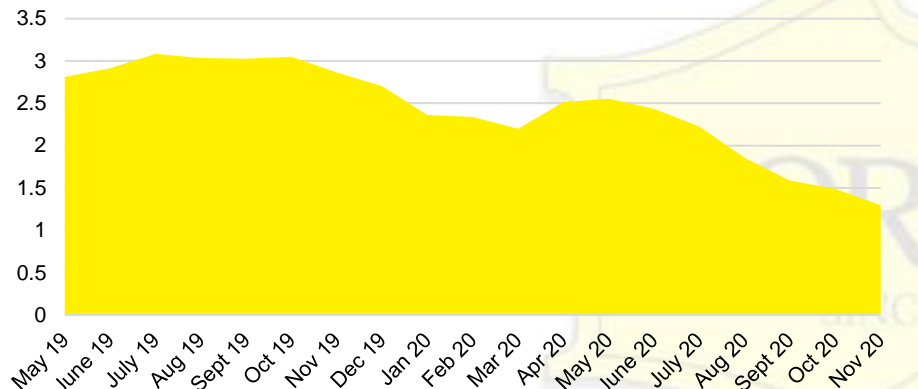

### BARROW COUNTY SALES BY PRICE POINT

### BARROW COUNTY INVENTORY BY PRICE POINT

CHEROKEE COUNTY QUICK N'DICATORS

CHEROKEE COUNTY SALES VOLUME VS SUPPLY

CHEROKEE COUNTY MONTHS OF SUPPLY

CHEROKEE COUNTY 12 MONTH AVERAGE SALES PRICE

CHEROKEE COUNTY SALES BY PRICE POINT