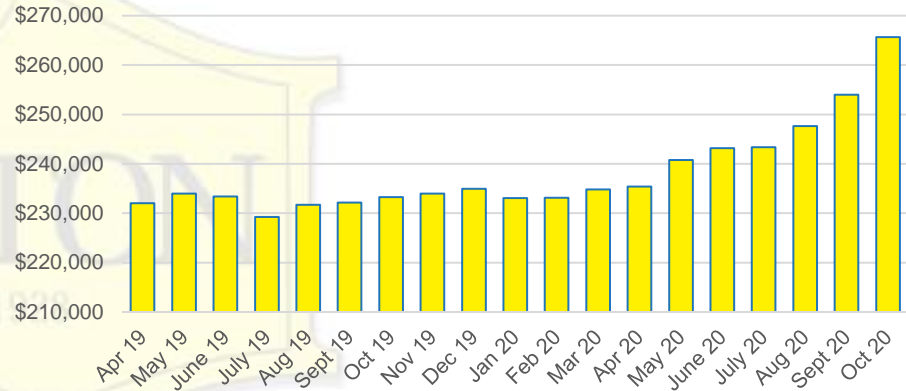

LUMPKIN COUNTY AVERAGE SALES PRICE