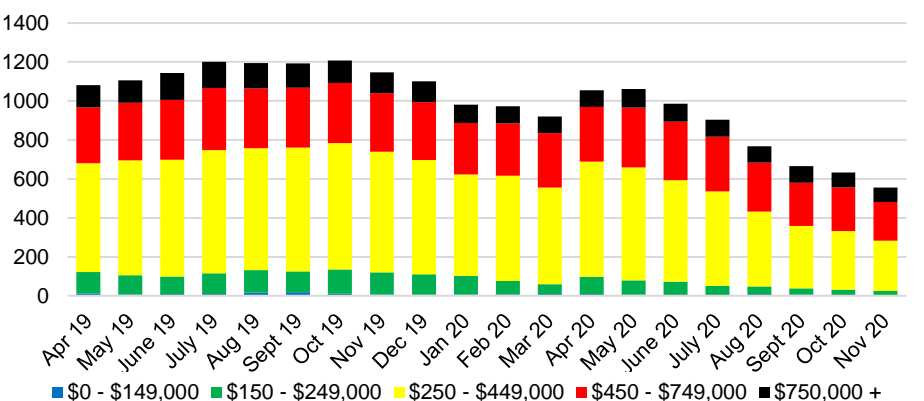

### BARROW COUNTY SALES BY PRICE POINT

### BARROW COUNTY INVENTORY BY PRICE POINT

CHEROKEE COUNTY QUICK N'DICATORS

CHEROKEE COUNTY SALES VOLUME VS SUPPLY

CHEROKEE COUNTY MONTHS OF SUPPLY

CHEROKEE COUNTY 12 MONTH AVERAGE SALES PRICE

CHEROKEE COUNTY SALES BY PRICE POINT

CHEROKEE COUNTY INVENTORY BY PRICE POINT