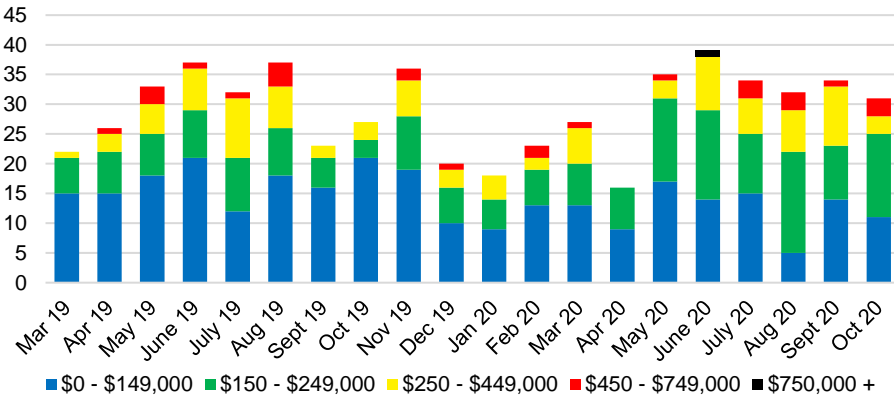

WALTON COUNTY QUICK N'DICATORS

STEPHENS COUNTY SALES BY PRICE POINT