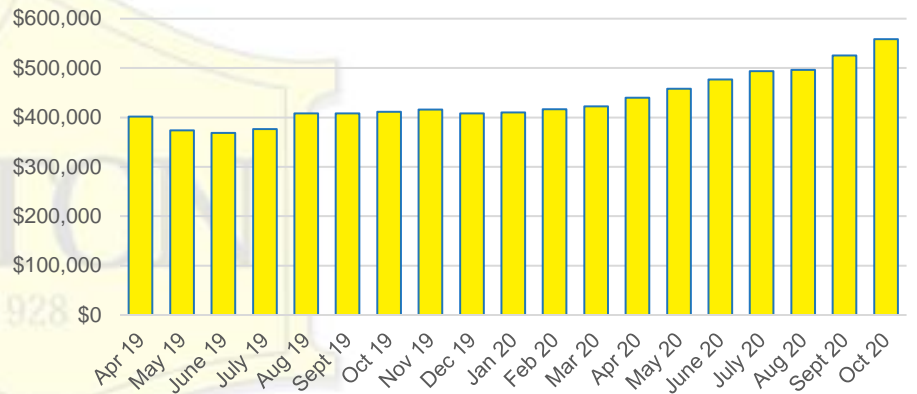

RABUN COUNTY 12 MONTH AVERAGE SALES PRICE