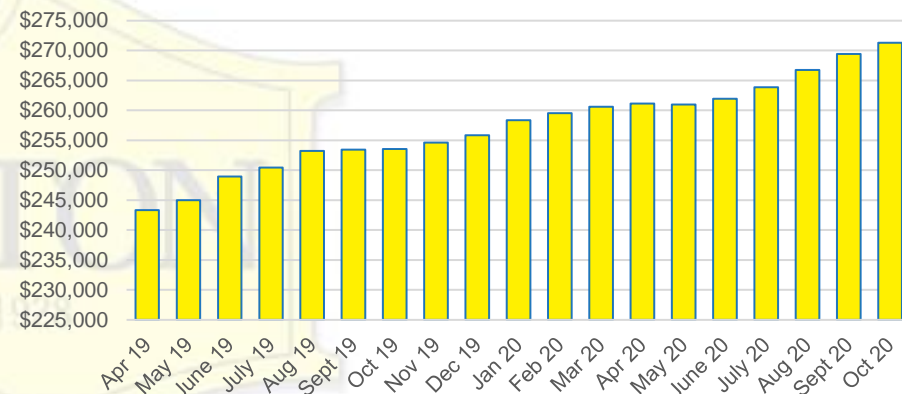

JACKSON COUNTY 12 MONTH AVERAGE SALES PRICE