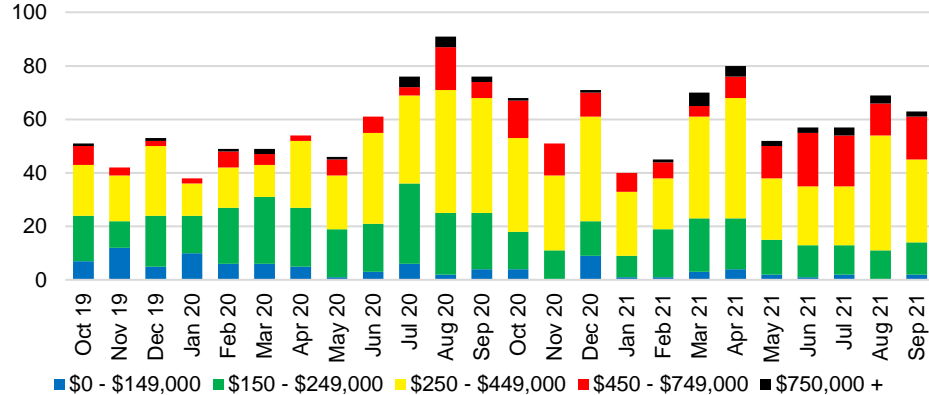

LUMPKIN COUNTY SALES BY PRICE POINT

LUMPKIN COUNTY INVENTORY BY PRICE POINT

PICKENS COUNTY QUICK N'DICATORS

PICKENS COUNTY SALES VOLUME VS SUPPLY

PICKENS COUNTY INVENTORY MONTHS OF SUPPLY

PICKENS COUNTY 12 MONTH AVERAGE SALES PRICE

PICKENS COUNTY SALES BY PRICE POINT

PICKENS COUNTY INVENTORY BY PRICE POINT

RABUN COUNTY QUICK N'DICATORS

RABUN COUNTY SALES VOLUME VS SUPPLY

RABUN COUNTY INVENTORY MONTHS OF SUPPLY

RABUN COUNTY 12 MONTH AVERAGE SALES PRICE