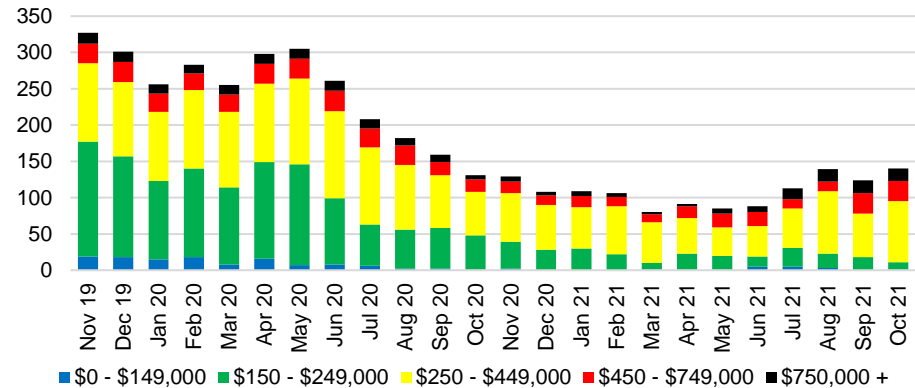

BANKS COUNTY INVENTORY BY SALES POINT

BARROW COUNTY QUICK N'DICATORS

BARROW COUNTY SALES VOLUME VS SUPPLY

BARROW COUNTY INVENTORY MONTHS OF SUPPLY

BARROW COUNTY 12 MONTH AVERAGE SALES PRICE

BARROW COUNTY SALES BY PRICE POINT

BARROW COUNTY INVENTORY BY PRICE POINT

CHEROKEE COUNTY QUICK N'DICATORS

CHEROKEE COUNTY SALES VOLUME VS SUPPLY

CHEROKEE COUNTY INVENTORY MONTHS OF SUPPLY

CHEROKEE COUNTY 12 MONTH AVERAGE SALES PRICE

CHEROKEE COUNTY SALES BY PRICE POINT