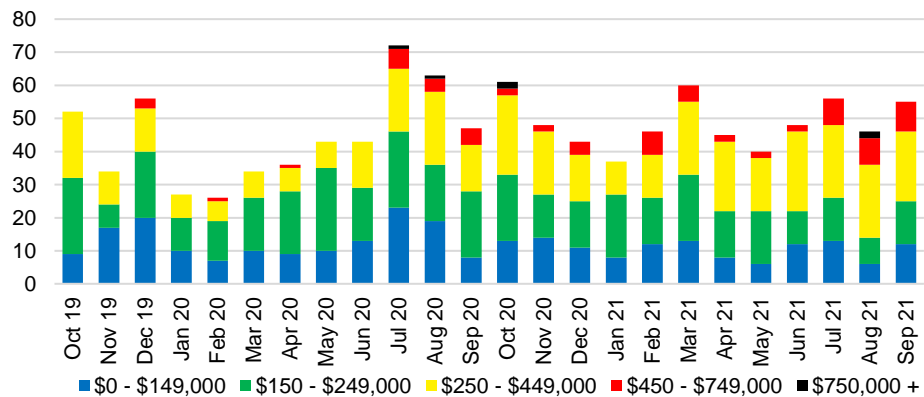

WALTON COUNTY SALES BY PRICE POINT

WALTON COUNTY INVENTORY BY PRICE POINT

WHITE COUNTY QUICK N'DICATORS

WHITE COUNTY SALES VOLUME VS SUPPLY

WHITE COUNTY INVENTORY MONTHS OF SUPPLY

WHITE COUNTY 12 MONTH AVERAGE SALES PRICE

WHITE COUNTY SALES BY PRICE POINT

WHITE COUNTY INVENTORY BY PRICE POINT