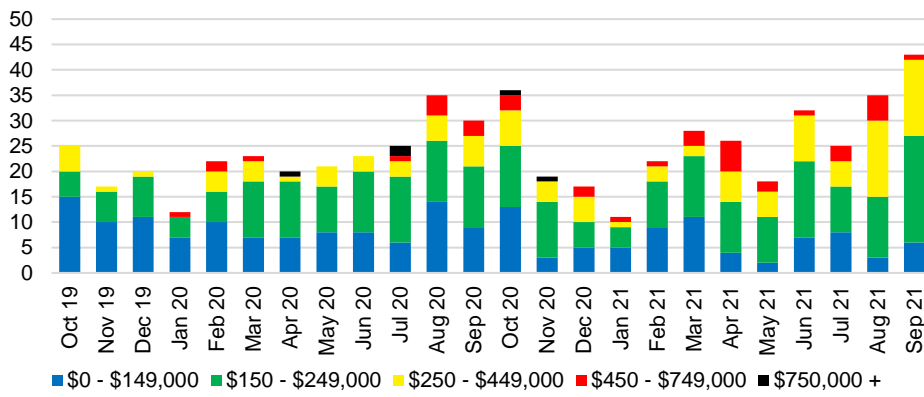

DAWSON COUNTY INVENTORY BY PRICE POINT

FORSYTH COUNTY QUICK N'DICATORS

FORSYTH COUNTY SALES VOLUME VS SUPPLY

FORSYTH COUNTY INVENTORY MONTHS OF SUPPLY

FORSYTH COUNTY 12 MONTH AVERAGE SALES PRICE

FORSYTH COUNTY SALES BY PRICE POINT

FORSYTH COUNTY INVENTORY BY PRICE POINT

FRANKLIN COUNTY QUICK N'DICATORS

FRANKLIN COUNTY SALES VOLUME VS SUPPLY

FRANKLIN COUNTY INVENTORY MONTHS OF SUPPLY

FRANKLIN COUNTY 12 MONTH AVERAGE SALES PRICE

FRANKLIN COUNTY SALES BY PRICE POINT