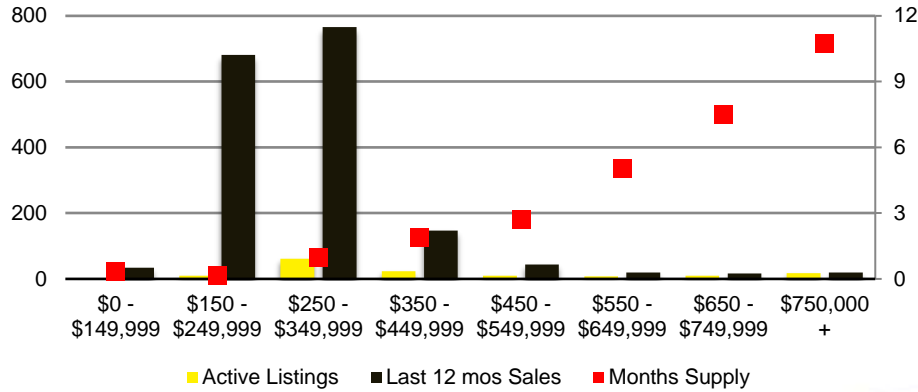

NORTH GEORGIA DEEP DIVE MARKET DATA

October 2021

OCTOBER 2021 DEEP DIVE

NORTH GEORGIA QUICK N'DICATORS

NORTH GEORGIA INVENTORY MONTHS OF SUPPLY

NORTH GEORGIA SALES VOLUME VS SUPPLY

NORTH GEORGIA SALES BY PRICE POINT

NORTH GEORGIA INVENTORY BY PRICE POINT

BANKS COUNTY QUICK N'DICATORS

BANKS COUNTY SALES VOLUME VS SUPPLY

BANKS COUNTY INVENTORY MONTHS OF SUPPLY

BANKS COUNTY 12 MONTH AVERAGE SALES PRICE

BANKS COUNTY SALES BY PRICE POINT

BANKS COUNTY INVENTORY BY SALES POINT

BARROW COUNTY QUICK N'DICATORS

BARROW COUNTY SALES VOLUME VS SUPPLY

BARROW COUNTY INVENTORY MONTHS OF SUPPLY

BARROW COUNTY 12 MONTH AVERAGE SALES PRICE

BARROW COUNTY SALES BY PRICE POINT

WALTON COUNTY SALES BY PRICE POINT

WALTON COUNTY INVENTORY BY PRICE POINT

WHITE COUNTY QUICK N'DICATORS

WHITE COUNTY SALES VOLUME VS SUPPLY

WHITE COUNTY INVENTORY MONTHS OF SUPPLY

WHITE COUNTY 12 MONTH AVERAGE SALES PRICE