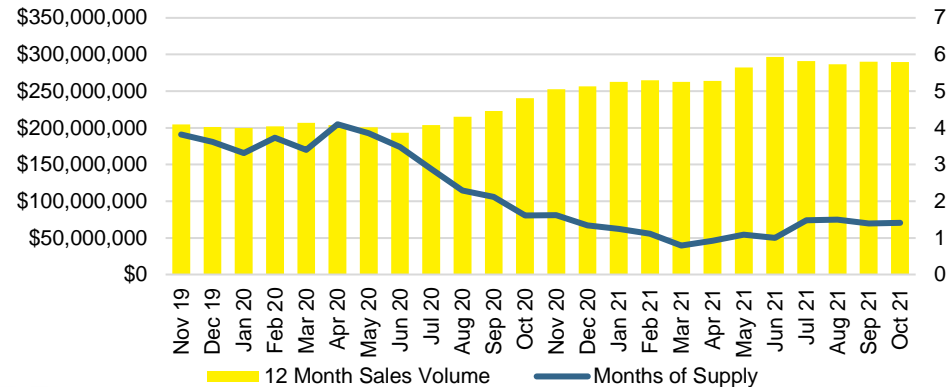

DAWSON COUNTY SALES VOLUME VS SUPPLY