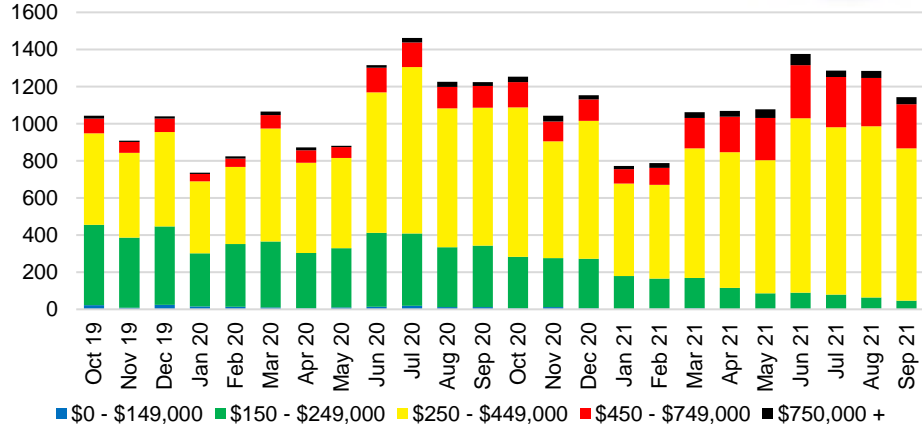

FRANKLIN COUNTY INVENTORY BY PRICE POINT

GWINNETT COUNTY QUICK N'DICATORS

GWINNETT COUNTY SALES VOLUME VS SUPPLY

GWINNETT COUNTY INVENTORY MONTHS OF SUPPLY

GWINNETT COUNTY 12 MONTH AVERAGE SALES PRICE

GWINNETT COUNTY SALES BY PRICE POINT