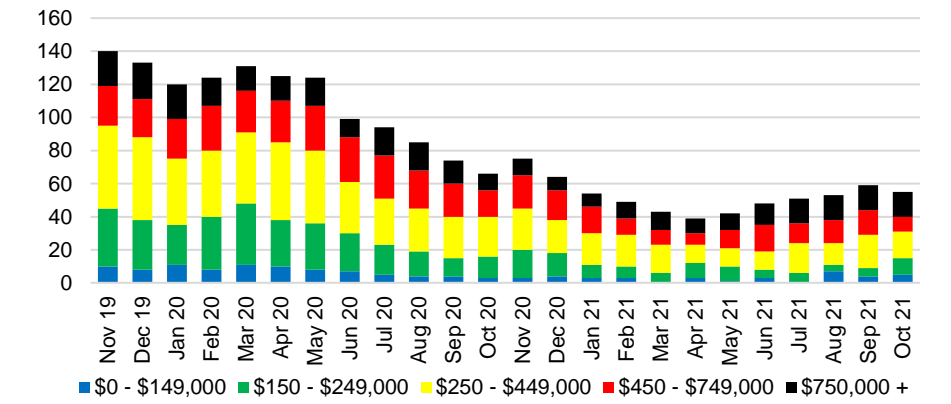

LUMPKIN COUNTY INVENTORY BY PRICE POINT