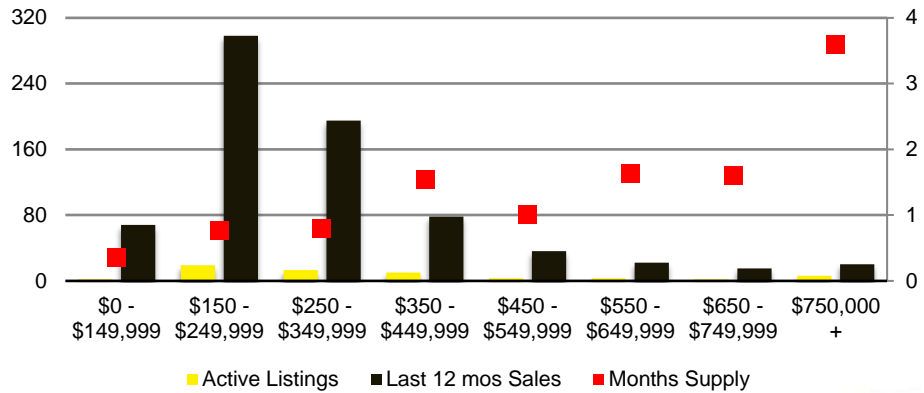

FORSYTH COUNTY INVENTORY BY PRICE POINT

FRANKLIN COUNTY QUICK N'DICATORS

FRANKLIN COUNTY SALES VOLUME VS SUPPLY

FRANKLIN COUNTY INVENTORY MONTHS OF SUPPLY

FRANKLIN COUNTY 12 MONTH AVERAGE SALES PRICE

FRANKLIN COUNTY SALES BY PRICE POINT

FRANKLIN COUNTY INVENTORY BY PRICE POINT

GWINNETT COUNTY QUICK N'DICATORS

GWINNETT COUNTY SALES VOLUME VS SUPPLY

GWINNETT COUNTY INVENTORY MONTHS OF SUPPLY

GWINNETT COUNTY 12 MONTH AVERAGE SALES PRICE

GWINNETT COUNTY SALES BY PRICE POINT

GWINNETT COUNTY INVENTORY BY PRICE POINT

HABERSHAM COUNTY QUICK N'DICATORS

HABERSHAM COUNTY SALES VOLUME VS SUPPLY

HABERSHAM COUNTY INVENTORY MONTHS OF SUPPLY

HABERSHAM COUNTY 12 MONTH AVERAGE SALES PRICE