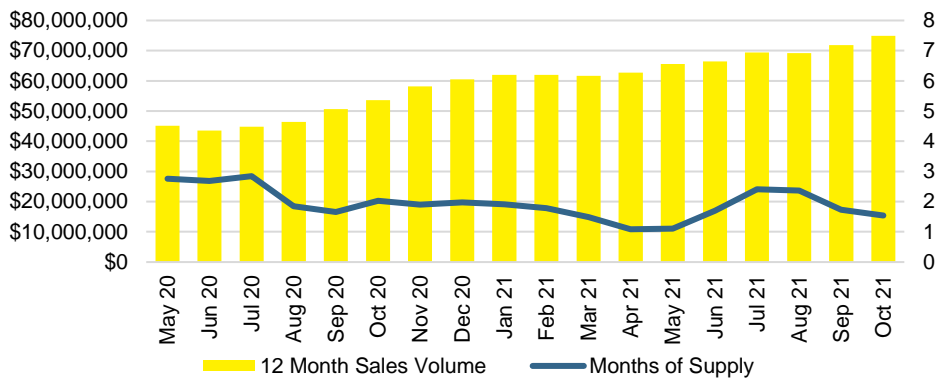

FRANKLIN COUNTY SALES VOLUME VS SUPPLY