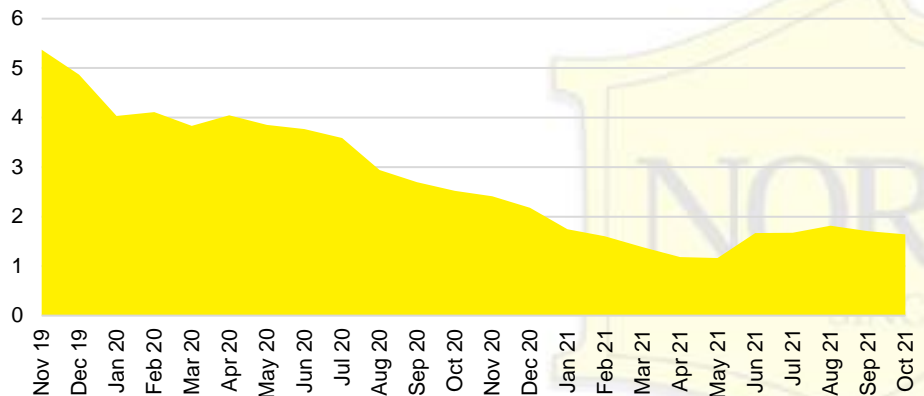

WALTON COUNTY SALES BY PRICE POINT

WALTON COUNTY INVENTORY BY PRICE POINT

WHITE COUNTY QUICK N'DICATORS

WHITE COUNTY SALES VOLUME VS SUPPLY

WHITE COUNTY INVENTORY MONTHS OF SUPPLY

WHITE COUNTY 12 MONTH AVERAGE SALES PRICE

WHITE COUNTY SALES BY PRICE POINT

WHITE COUNTY INVENTORY BY PRICE POINT