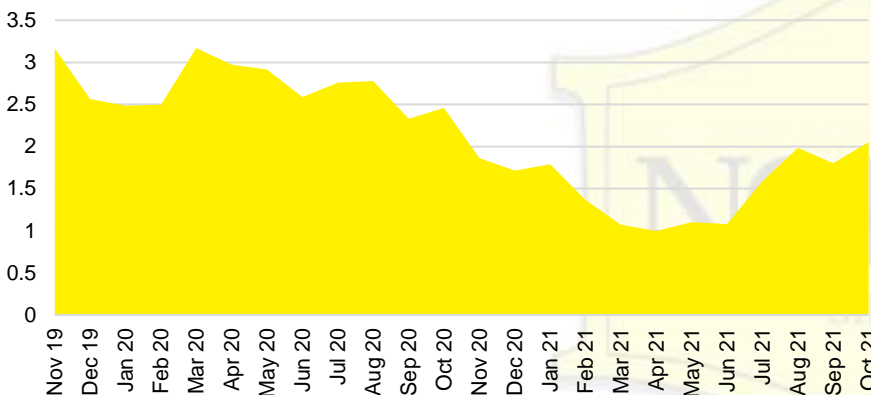

NORTH GEORGIA INVENTORY BY PRICE POINT

BANKS COUNTY QUICK N'DICATORS

BANKS COUNTY SALES VOLUME VS SUPPLY

BANKS COUNTY INVENTORY MONTHS OF SUPPLY

BANKS COUNTY 12 MONTH AVERAGE SALES PRICE

BANKS COUNTY SALES BY PRICE POINT

BANKS COUNTY INVENTORY BY SALES POINT

BARROW COUNTY QUICK N'DICATORS

BARROW COUNTY SALES VOLUME VS SUPPLY

BARROW COUNTY INVENTORY MONTHS OF SUPPLY

BARROW COUNTY 12 MONTH AVERAGE SALES PRICE

BARROW COUNTY SALES BY PRICE POINT