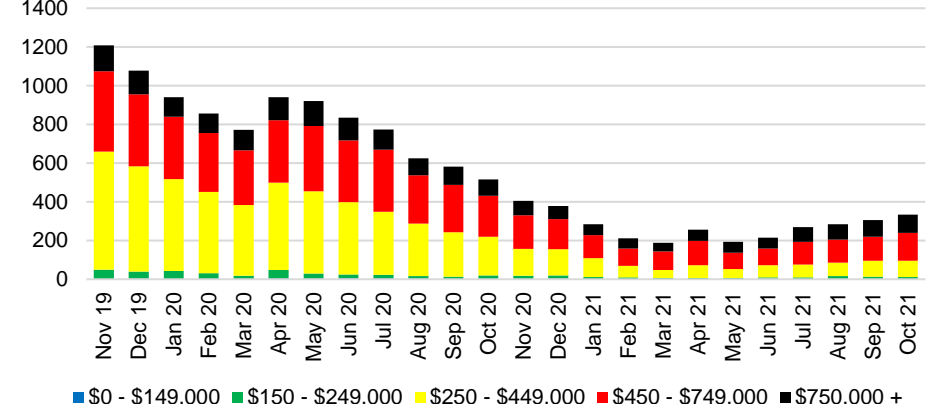

CHEROKEE COUNTY INVENTORY BY PRICE POINT

DAWSON COUNTY QUICK N'DICATORS

DAWSON COUNTY SALES VOLUME VS SUPPLY

DAWSON COUNTY INVENTORY MONTHS OF SUPPLY

DAWSON COUNTY 12 MONTH AVERAGE SALES PRICE

DAWSON COUNTY SALES BY PRICE POINT

DAWSON COUNTY INVENTORY BY PRICE POINT

FORSYTH COUNTY QUICK N'DICATORS

FORSYTH COUNTY SALES VOLUME VS SUPPLY

FORSYTH COUNTY INVENTORY MONTHS OF SUPPLY

FORSYTH COUNTY 12 MONTH AVERAGE SALES PRICE

FORSYTH COUNTY SALES BY PRICE POINT

FORSYTH COUNTY INVENTORY BY PRICE POINT

FRANKLIN COUNTY QUICK N'DICATORS

FRANKLIN COUNTY SALES VOLUME VS SUPPLY

FRANKLIN COUNTY INVENTORY MONTHS OF SUPPLY

FRANKLIN COUNTY 12 MONTH AVERAGE SALES PRICE

FRANKLIN COUNTY SALES BY PRICE POINT