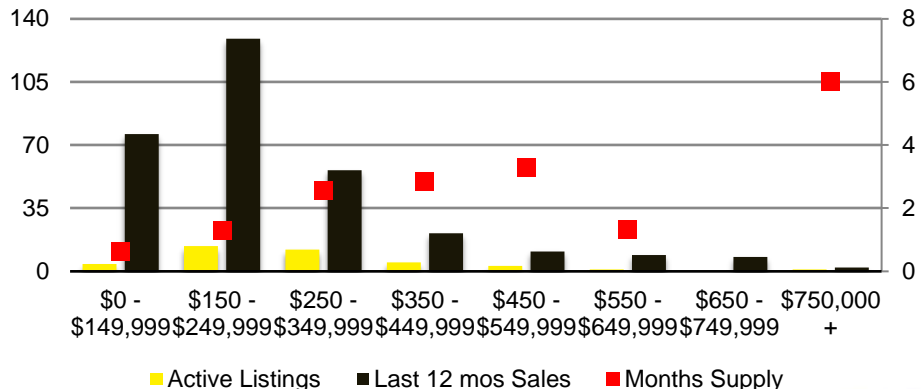

CHEROKEE COUNTY INVENTORY BY PRICE POINT

DAWSON COUNTY QUICK N'DICATORS

DAWSON COUNTY SALES VOLUME VS SUPPLY

DAWSON COUNTY INVENTORY MONTHS OF SUPPLY

DAWSON COUNTY 12 MONTH AVERAGE SALES PRICE

DAWSON COUNTY SALES BY PRICE POINT

DAWSON COUNTY INVENTORY BY PRICE POINT

FORSYTH COUNTY QUICK N'DICATORS

FORSYTH COUNTY SALES VOLUME VS SUPPLY

FORSYTH COUNTY INVENTORY MONTHS OF SUPPLY

FORSYTH COUNTY 12 MONTH AVERAGE SALES PRICE

FORSYTH COUNTY SALES BY PRICE POINT

FORSYTH COUNTY INVENTORY BY PRICE POINT

FRANKLIN COUNTY QUICK N'DICATORS

FRANKLIN COUNTY SALES VOLUME VS SUPPLY

FRANKLIN COUNTY INVENTORY MONTHS OF SUPPLY

FRANKLIN COUNTY 12 MONTH AVERAGE SALES PRICE

FRANKLIN COUNTY SALES BY PRICE POINT