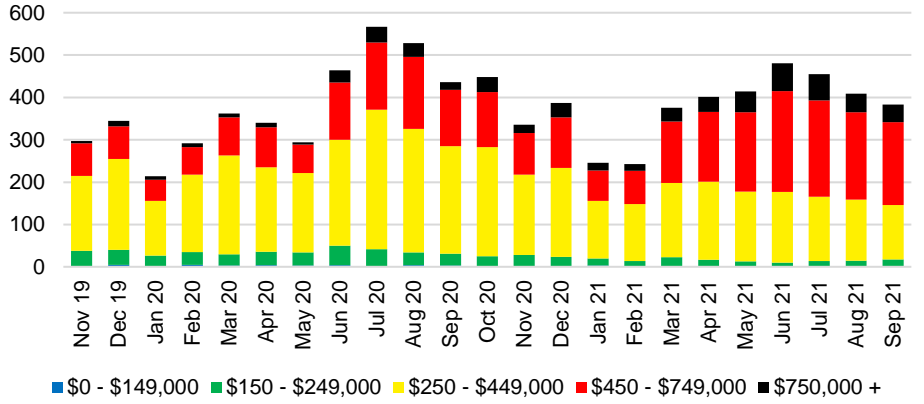

CHEROKEE COUNTY INVENTORY BY PRICE POINT

DAWSON COUNTY QUICK N'DICATORS

DAWSON COUNTY SALES VOLUME VS SUPPLY

DAWSON COUNTY INVENTORY MONTHS OF SUPPLY

DAWSON COUNTY 12 MONTH AVERAGE SALES PRICE

DAWSON COUNTY SALES BY PRICE POINT

DAWSON COUNTY INVENTORY BY PRICE POINT

FORSYTH COUNTY QUICK N'DICATORS

FORSYTH COUNTY SALES VOLUME VS SUPPLY

FORSYTH COUNTY INVENTORY MONTHS OF SUPPLY

FORSYTH COUNTY 12 MONTH AVERAGE SALES PRICE

FORSYTH COUNTY SALES BY PRICE POINT

FORSYTH COUNTY INVENTORY BY PRICE POINT

FRANKLIN COUNTY QUICK N'DICATORS

FRANKLIN COUNTY SALES VOLUME VS SUPPLY

FRANKLIN COUNTY INVENTORY MONTHS OF SUPPLY

FRANKLIN COUNTY 12 MONTH AVERAGE SALES PRICE

FRANKLIN COUNTY SALES BY PRICE POINT