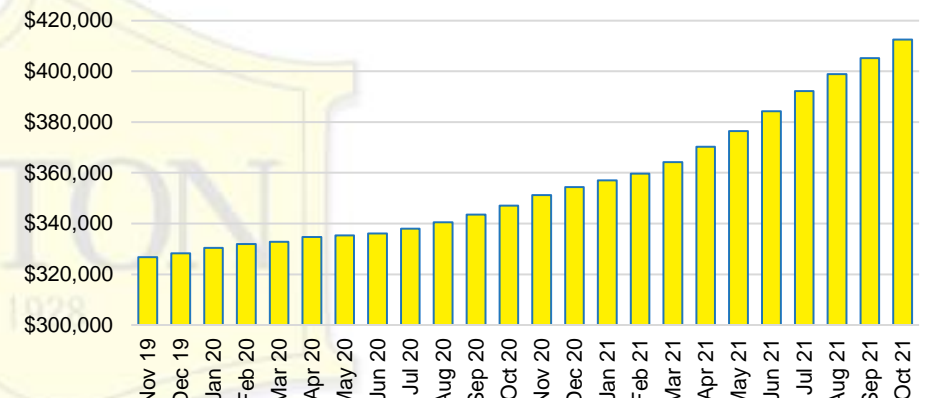

BANKS COUNTY INVENTORY BY SALES POINT

BARROW COUNTY QUICK N'DICATORS

BARROW COUNTY SALES VOLUME VS SUPPLY

BARROW COUNTY INVENTORY MONTHS OF SUPPLY

BARROW COUNTY 12 MONTH AVERAGE SALES PRICE

BARROW COUNTY SALES BY PRICE POINT

BARROW COUNTY INVENTORY BY PRICE POINT

CHEROKEE COUNTY QUICK N'DICATORS

CHEROKEE COUNTY SALES VOLUME VS SUPPLY

CHEROKEE COUNTY INVENTORY MONTHS OF SUPPLY

CHEROKEE COUNTY 12 MONTH AVERAGE SALES PRICE

CHEROKEE COUNTY SALES BY PRICE POINT

CHEROKEE COUNTY INVENTORY BY PRICE POINT

DAWSON COUNTY QUICK N'DICATORS

DAWSON COUNTY SALES VOLUME VS SUPPLY

DAWSON COUNTY INVENTORY MONTHS OF SUPPLY

DAWSON COUNTY 12 MONTH AVERAGE SALES PRICE

DAWSON COUNTY SALES BY PRICE POINT