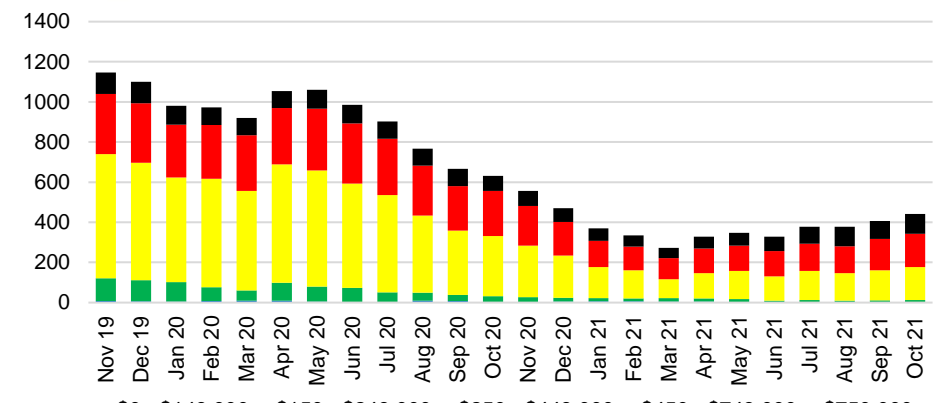

BANKS COUNTY INVENTORY BY SALES POINT

BARROW COUNTY QUICK N'DICATORS

BARROW COUNTY SALES VOLUME VS SUPPLY

BARROW COUNTY INVENTORY MONTHS OF SUPPLY

BARROW COUNTY 12 MONTH AVERAGE SALES PRICE

BARROW COUNTY SALES BY PRICE POINT

BARROW COUNTY INVENTORY BY PRICE POINT

CHEROKEE COUNTY QUICK N'DICATORS

CHEROKEE COUNTY SALES VOLUME VS SUPPLY

CHEROKEE COUNTY INVENTORY MONTHS OF SUPPLY

CHEROKEE COUNTY 12 MONTH AVERAGE SALES PRICE

CHEROKEE COUNTY SALES BY PRICE POINT

CHEROKEE COUNTY INVENTORY BY PRICE POINT

DAWSON COUNTY QUICK N'DICATORS

DAWSON COUNTY SALES VOLUME VS SUPPLY

DAWSON COUNTY INVENTORY MONTHS OF SUPPLY

DAWSON COUNTY 12 MONTH AVERAGE SALES PRICE

DAWSON COUNTY SALES BY PRICE POINT