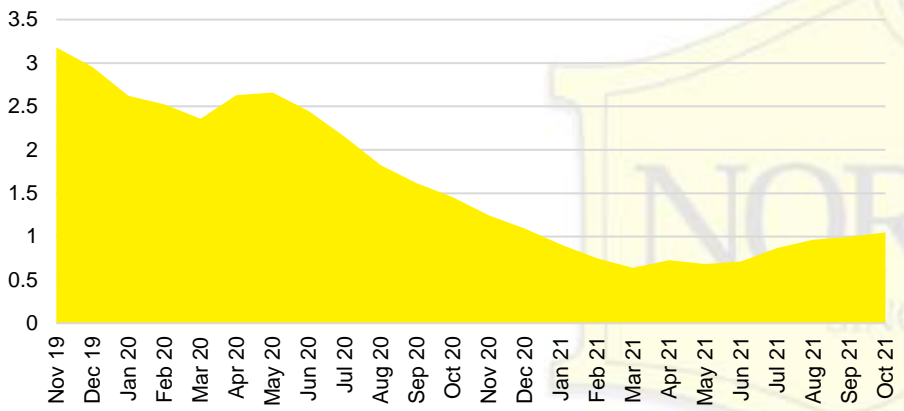

NORTH GEORGIA DEEP DIVE MARKET DATA

October 2021

OCTOBER 2021 DEEP DIVE

NORTH GEORGIA QUICK N'DICATORS

NORTH GEORGIA INVENTORY MONTHS OF SUPPLY

NORTH GEORGIA SALES VOLUME VS SUPPLY

NORTH GEORGIA SALES BY PRICE POINT