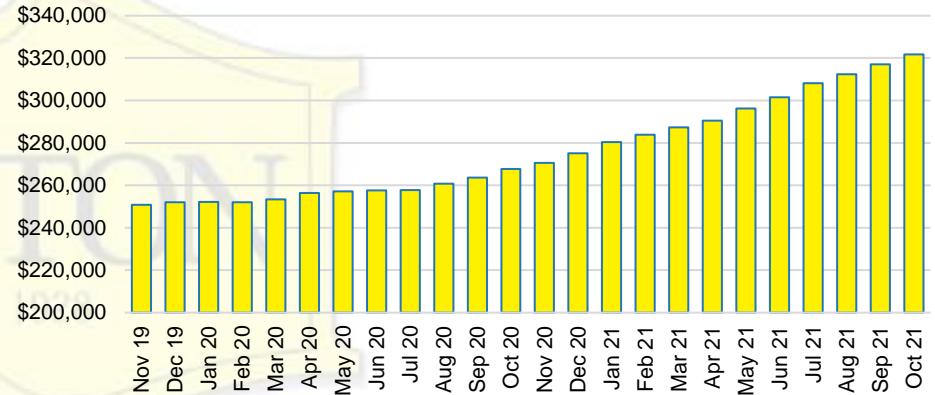

STEPHENS COUNTY SALES BY PRICE POINT

STEPHENS COUNTY INVENTORY BY PRICE POINT

WALTON COUNTY QUICK N'DICATORS

WALTON COUNTY SALES VOLUME VS SUPPLY

WALTON COUNTY INVENTORY MONTHS OF SUPPLY

WALTON COUNTY 12 MONTH AVERAGE SALES PRICE