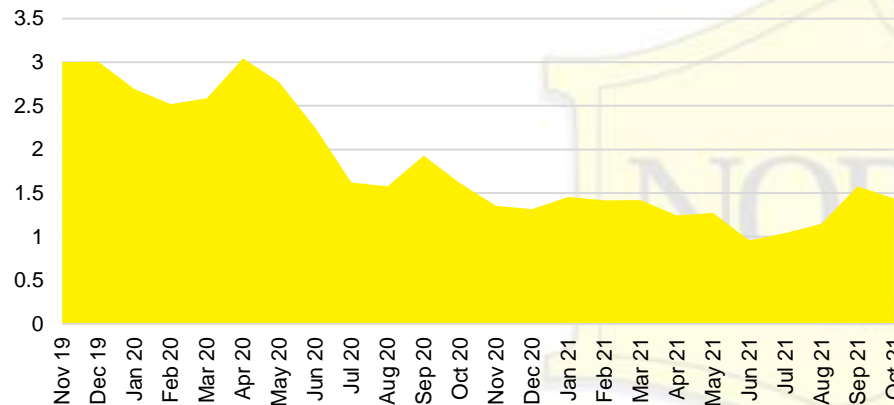

RABUN COUNTY SALES BY PRICE POINT

RABUN COUNTY INVENTORY BY PRICE POINT

STEPHENS COUNTY QUICK N'DICATORS

STEPHENS COUNTY SALES VOLUME VS SUPPLY

STEPHENS COUNTY INVENTORY MONTHS OF SUPPLY

STEPHENS COUNTY 12 MONTH AVERAGE SALES PRICE