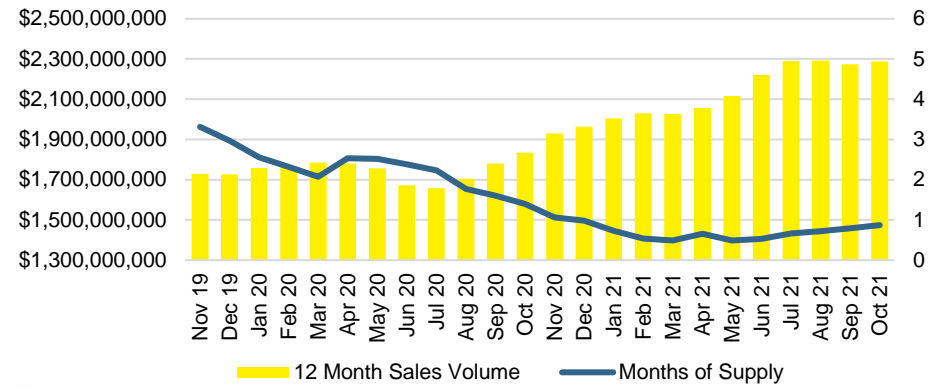

BARROW COUNTY INVENTORY BY PRICE POINT

CHEROKEE COUNTY QUICK N'DICATORS

CHEROKEE COUNTY SALES VOLUME VS SUPPLY

CHEROKEE COUNTY INVENTORY MONTHS OF SUPPLY

CHEROKEE COUNTY 12 MONTH AVERAGE SALES PRICE

CHEROKEE COUNTY SALES BY PRICE POINT

CHEROKEE COUNTY INVENTORY BY PRICE POINT

DAWSON COUNTY QUICK N'DICATORS

DAWSON COUNTY SALES VOLUME VS SUPPLY

DAWSON COUNTY INVENTORY MONTHS OF SUPPLY

DAWSON COUNTY 12 MONTH AVERAGE SALES PRICE

DAWSON COUNTY SALES BY PRICE POINT

DAWSON COUNTY INVENTORY BY PRICE POINT

FORSYTH COUNTY QUICK N'DICATORS

FORSYTH COUNTY SALES VOLUME VS SUPPLY

FORSYTH COUNTY INVENTORY MONTHS OF SUPPLY

FORSYTH COUNTY 12 MONTH AVERAGE SALES PRICE

FORSYTH COUNTY SALES BY PRICE POINT