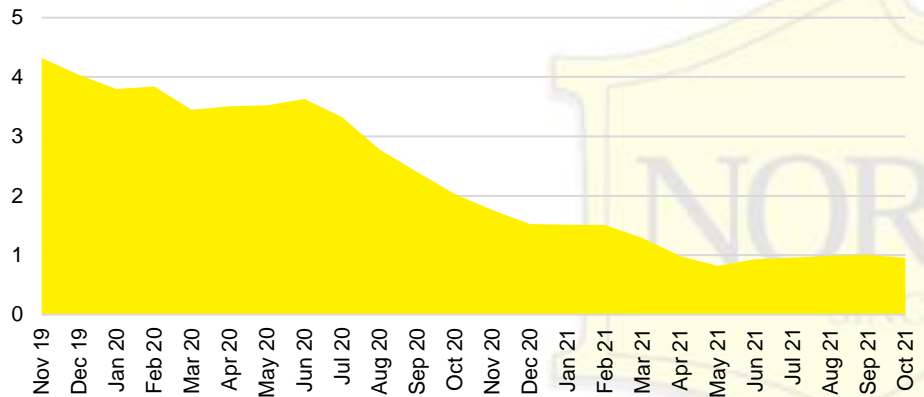

GWINNETT COUNTY INVENTORY BY PRICE POINT

HABERSHAM COUNTY QUICK N'DICATORS

HABERSHAM COUNTY SALES VOLUME VS SUPPLY

HABERSHAM COUNTY INVENTORY MONTHS OF SUPPLY

HABERSHAM COUNTY 12 MONTH AVERAGE SALES PRICE