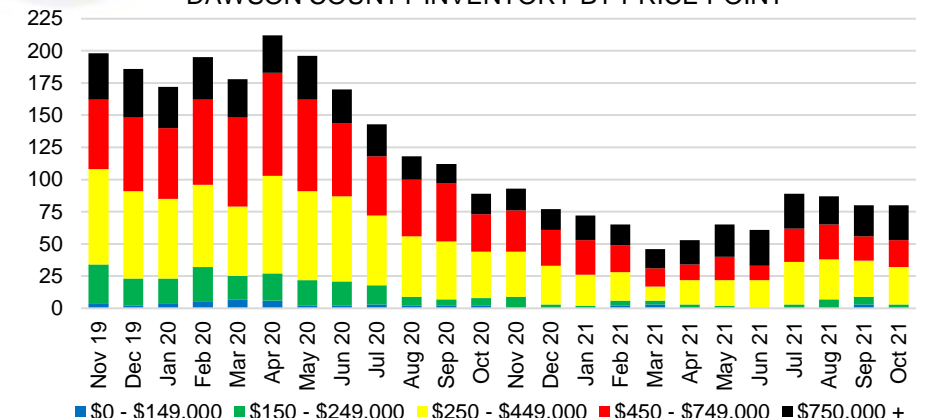

BARROW COUNTY INVENTORY BY PRICE POINT

CHEROKEE COUNTY QUICK N'DICATORS

CHEROKEE COUNTY SALES VOLUME VS SUPPLY

CHEROKEE COUNTY INVENTORY MONTHS OF SUPPLY

CHEROKEE COUNTY 12 MONTH AVERAGE SALES PRICE

CHEROKEE COUNTY SALES BY PRICE POINT

CHEROKEE COUNTY INVENTORY BY PRICE POINT

DAWSON COUNTY QUICK N'DICATORS

DAWSON COUNTY SALES VOLUME VS SUPPLY

DAWSON COUNTY INVENTORY MONTHS OF SUPPLY

DAWSON COUNTY 12 MONTH AVERAGE SALES PRICE

DAWSON COUNTY SALES BY PRICE POINT

DAWSON COUNTY INVENTORY BY PRICE POINT

FORSYTH COUNTY QUICK N'DICATORS

FORSYTH COUNTY SALES VOLUME VS SUPPLY

FORSYTH COUNTY INVENTORY MONTHS OF SUPPLY

FORSYTH COUNTY 12 MONTH AVERAGE SALES PRICE

FORSYTH COUNTY SALES BY PRICE POINT