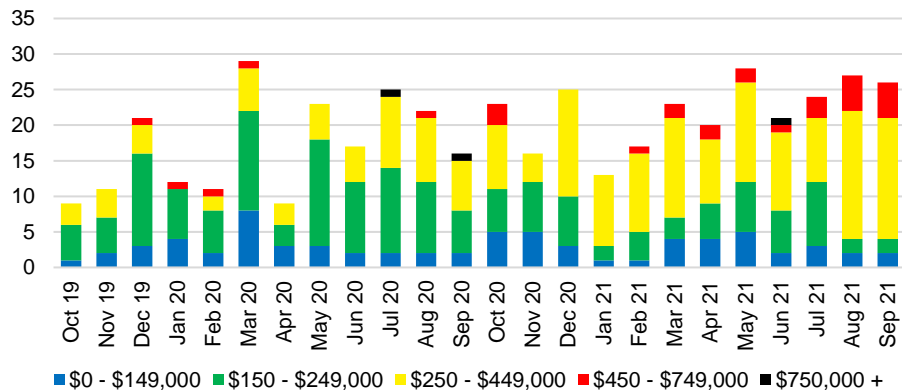

NORTH GEORGIA INVENTORY BY PRICE POINT

BANKS COUNTY QUICK N'DICATORS

BANKS COUNTY SALES VOLUME VS SUPPLY

BANKS COUNTY INVENTORY MONTHS OF SUPPLY

BANKS COUNTY 12 MONTH AVERAGE SALES PRICE

BANKS COUNTY SALES BY PRICE POINT

BANKS COUNTY INVENTORY BY SALES POINT

BARROW COUNTY QUICK N'DICATORS

BARROW COUNTY SALES VOLUME VS SUPPLY

BARROW COUNTY INVENTORY MONTHS OF SUPPLY

BARROW COUNTY 12 MONTH AVERAGE SALES PRICE

BARROW COUNTY SALES BY PRICE POINT