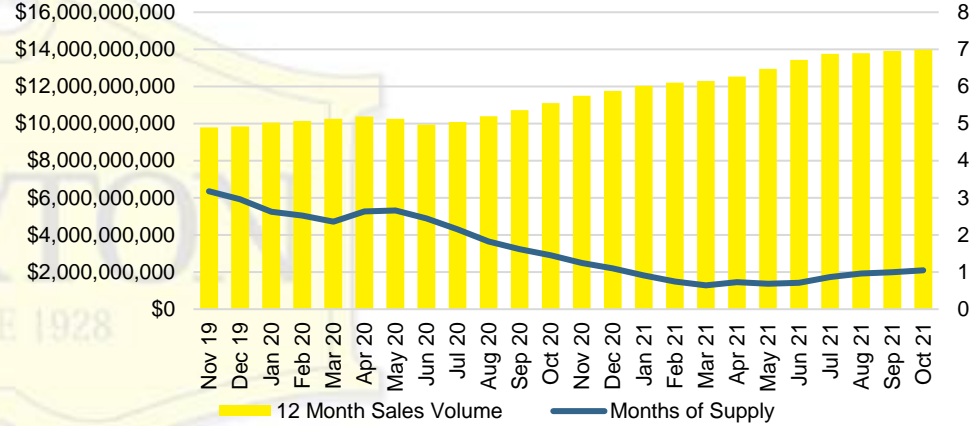

NORTH GEORGIA DEEP DIVE MARKET DATA

October 2021

OCTOBER 2021 DEEP DIVE

NORTH GEORGIA QUICK N'DICATORS

NORTH GEORGIA INVENTORY MONTHS OF SUPPLY

NORTH GEORGIA SALES VOLUME VS SUPPLY

NORTH GEORGIA SALES BY PRICE POINT