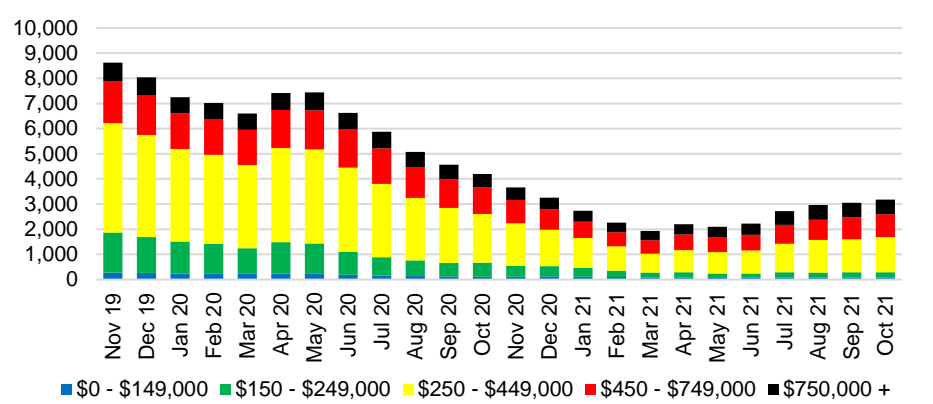

NORTH GEORGIA INVENTORY BY PRICE POINT