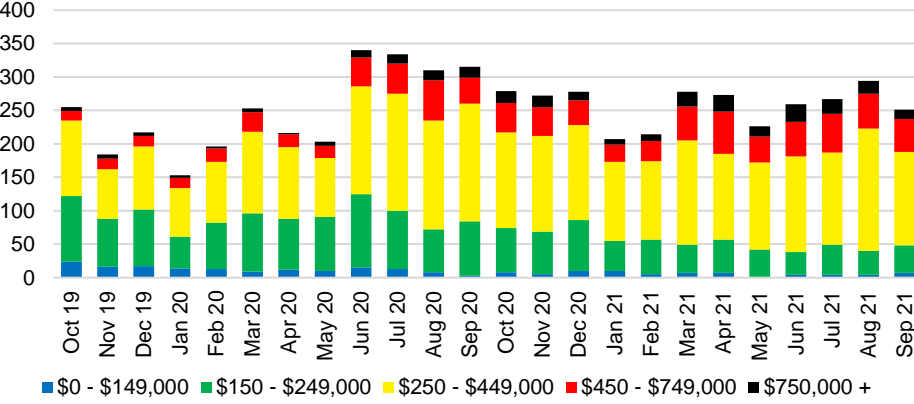

HALL COUNTY SALES BY PRICE POINT