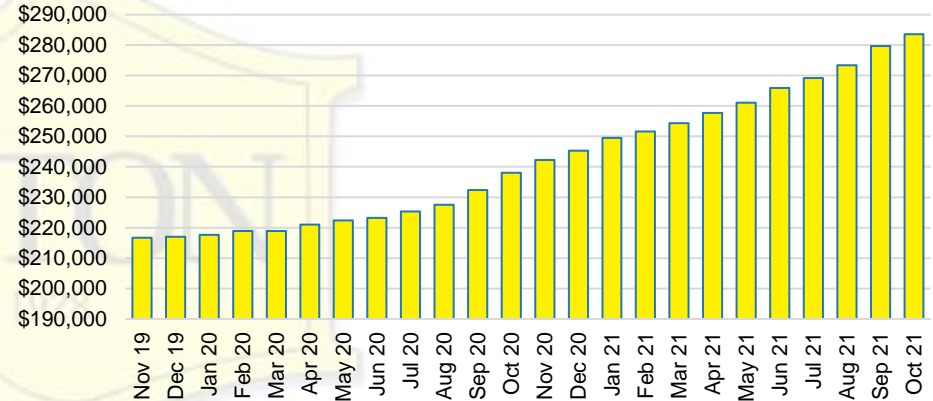

BANKS COUNTY INVENTORY BY SALES POINT

BARROW COUNTY QUICK N'DICATORS

BARROW COUNTY SALES VOLUME VS SUPPLY

BARROW COUNTY INVENTORY MONTHS OF SUPPLY

BARROW COUNTY 12 MONTH AVERAGE SALES PRICE

BARROW COUNTY SALES BY PRICE POINT

BARROW COUNTY INVENTORY BY PRICE POINT

CHEROKEE COUNTY QUICK N'DICATORS

CHEROKEE COUNTY SALES VOLUME VS SUPPLY

CHEROKEE COUNTY INVENTORY MONTHS OF SUPPLY

CHEROKEE COUNTY 12 MONTH AVERAGE SALES PRICE

CHEROKEE COUNTY SALES BY PRICE POINT