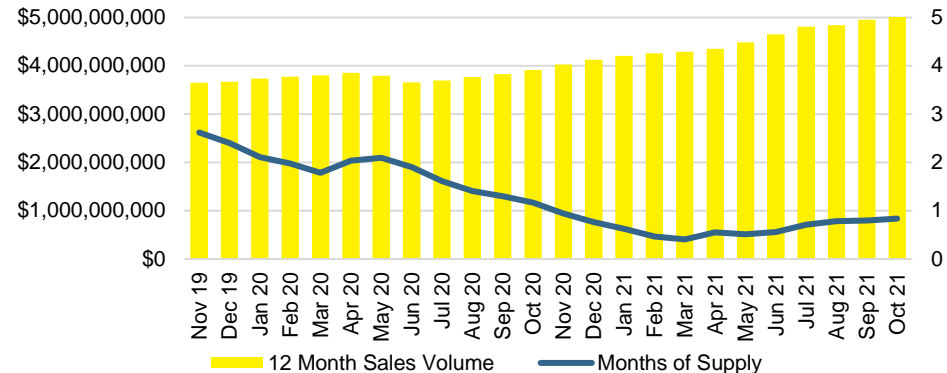

GWINNETT COUNTY SALES VOLUME VS SUPPLY