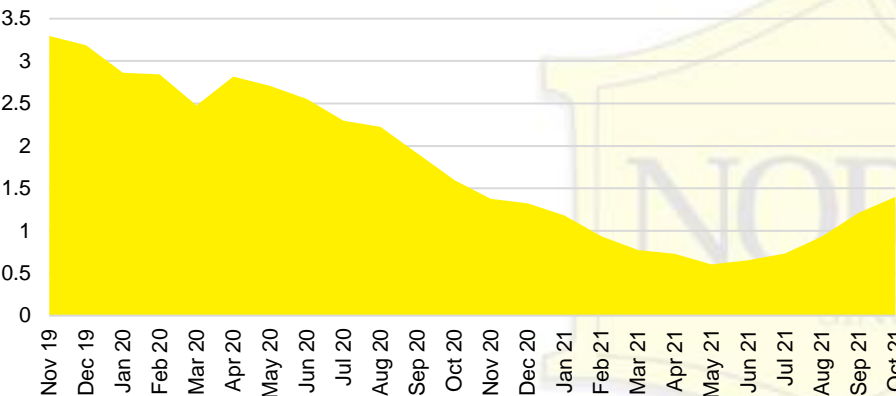

HALL COUNTY SALES BY PRICE POINT

HALL COUNTY INVENTORY BY PRICE POINT

JACKSON COUNTY QUICK N'DICATORS

JACKSON COUNTY SALES VOLUME VS SUPPLY

JACKSON COUNTY INVENTORY MONTHS OF SUPPLY

JACKSON COUNTY 12 MONTH AVERAGE SALES PRICE