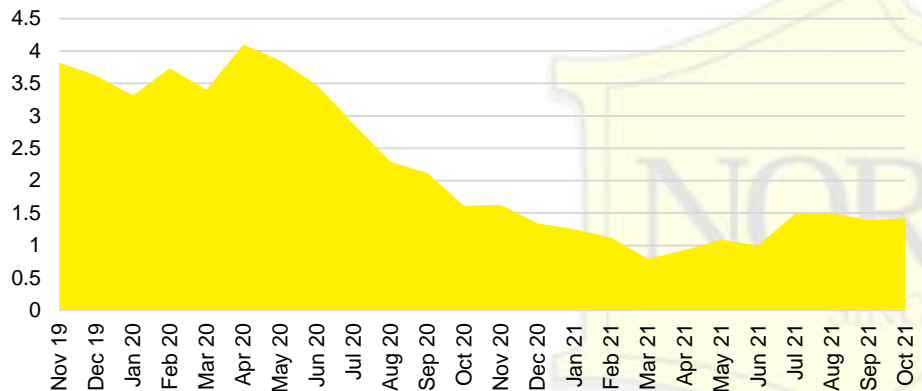

CHEROKEE COUNTY INVENTORY BY PRICE POINT

DAWSON COUNTY QUICK N'DICATORS

DAWSON COUNTY SALES VOLUME VS SUPPLY

DAWSON COUNTY INVENTORY MONTHS OF SUPPLY

DAWSON COUNTY 12 MONTH AVERAGE SALES PRICE

DAWSON COUNTY SALES BY PRICE POINT

DAWSON COUNTY INVENTORY BY PRICE POINT

FORSYTH COUNTY QUICK N'DICATORS

FORSYTH COUNTY SALES VOLUME VS SUPPLY

FORSYTH COUNTY INVENTORY MONTHS OF SUPPLY

FORSYTH COUNTY 12 MONTH AVERAGE SALES PRICE

FORSYTH COUNTY SALES BY PRICE POINT