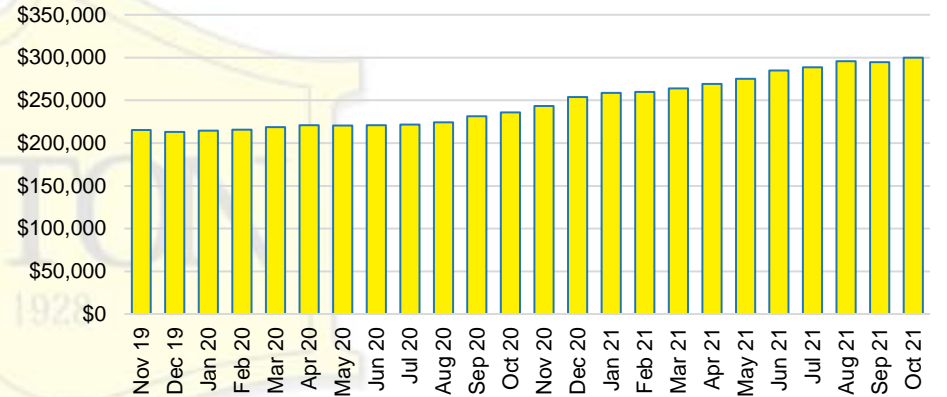

GWINNETT COUNTY INVENTORY BY PRICE POINT

HABERSHAM COUNTY QUICK N'DICATORS

HABERSHAM COUNTY SALES VOLUME VS SUPPLY

HABERSHAM COUNTY INVENTORY MONTHS OF SUPPLY

HABERSHAM COUNTY 12 MONTH AVERAGE SALES PRICE