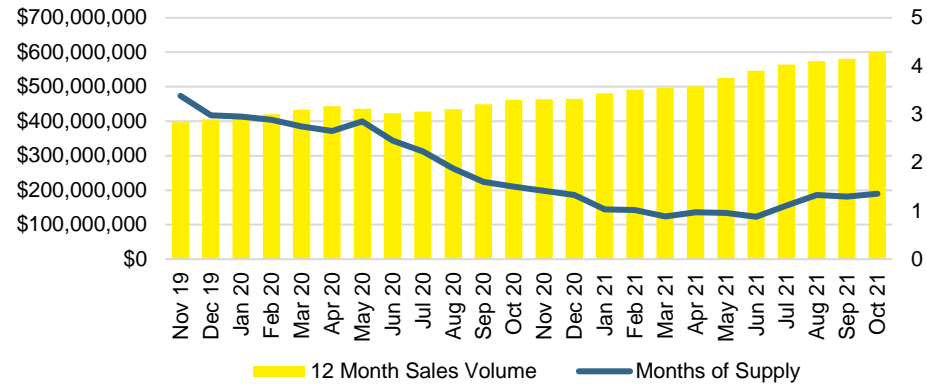

STEPHENS COUNTY SALES BY PRICE POINT

STEPHENS COUNTY INVENTORY BY PRICE POINT

WALTON COUNTY QUICK N'DICATORS

WALTON COUNTY SALES VOLUME VS SUPPLY

WALTON COUNTY INVENTORY MONTHS OF SUPPLY

WALTON COUNTY 12 MONTH AVERAGE SALES PRICE