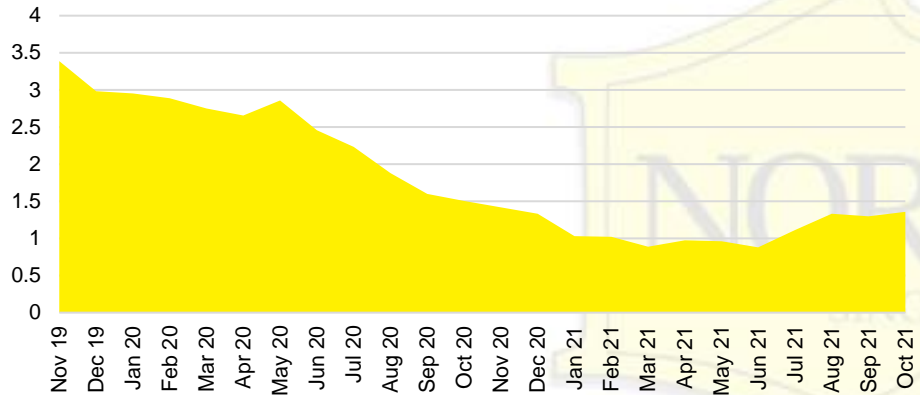

STEPHENS COUNTY SALES BY PRICE POINT

STEPHENS COUNTY INVENTORY BY PRICE POINT

WALTON COUNTY QUICK N'DICATORS

WALTON COUNTY SALES VOLUME VS SUPPLY

WALTON COUNTY INVENTORY MONTHS OF SUPPLY

WALTON COUNTY 12 MONTH AVERAGE SALES PRICE