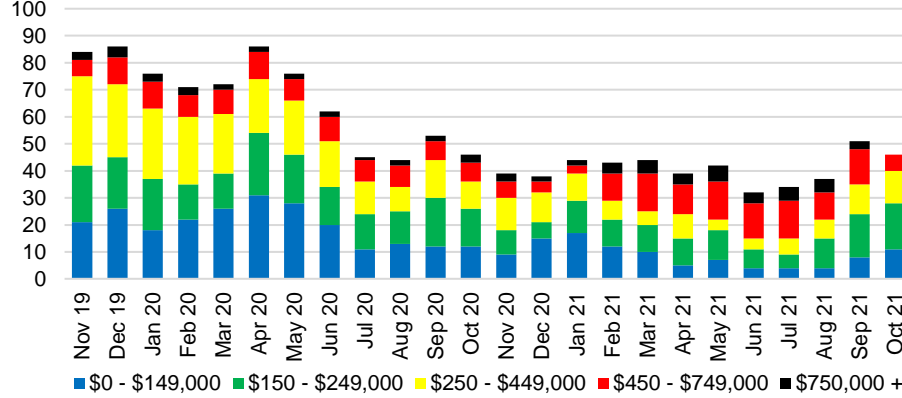

WALTON COUNTY SALES VOLUME VS SUPPLY

STEPHENS COUNTY INVENTORY BY PRICE POINT