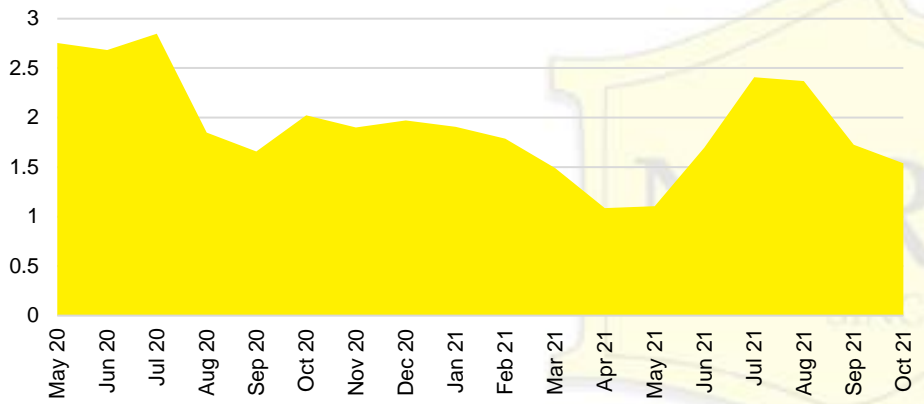

FORSYTH COUNTY INVENTORY BY PRICE POINT

FRANKLIN COUNTY QUICK N'DICATORS

FRANKLIN COUNTY SALES VOLUME VS SUPPLY

FRANKLIN COUNTY INVENTORY MONTHS OF SUPPLY

FRANKLIN COUNTY 12 MONTH AVERAGE SALES PRICE

FRANKLIN COUNTY SALES BY PRICE POINT