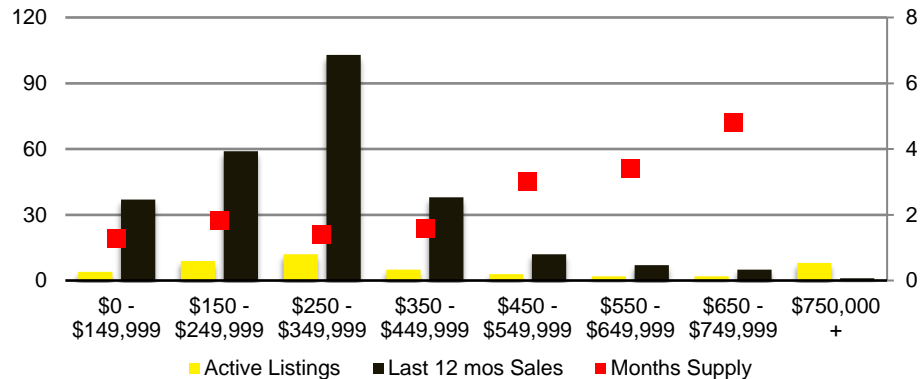

NORTH GEORGIA DEEP DIVE MARKET DATA

October 2021

OCTOBER 2021 DEEP DIVE

NORTH GEORGIA QUICK N'DICATORS

NORTH GEORGIA INVENTORY MONTHS OF SUPPLY

NORTH GEORGIA SALES VOLUME VS SUPPLY

NORTH GEORGIA SALES BY PRICE POINT

NORTH GEORGIA INVENTORY BY PRICE POINT

BANKS COUNTY QUICK N'DICATORS

BANKS COUNTY SALES VOLUME VS SUPPLY

BANKS COUNTY INVENTORY MONTHS OF SUPPLY

BANKS COUNTY 12 MONTH AVERAGE SALES PRICE

BANKS COUNTY SALES BY PRICE POINT

WALTON COUNTY SALES BY PRICE POINT

WALTON COUNTY INVENTORY BY PRICE POINT

WHITE COUNTY QUICK N'DICATORS

WHITE COUNTY SALES VOLUME VS SUPPLY

WHITE COUNTY INVENTORY MONTHS OF SUPPLY

WHITE COUNTY 12 MONTH AVERAGE SALES PRICE