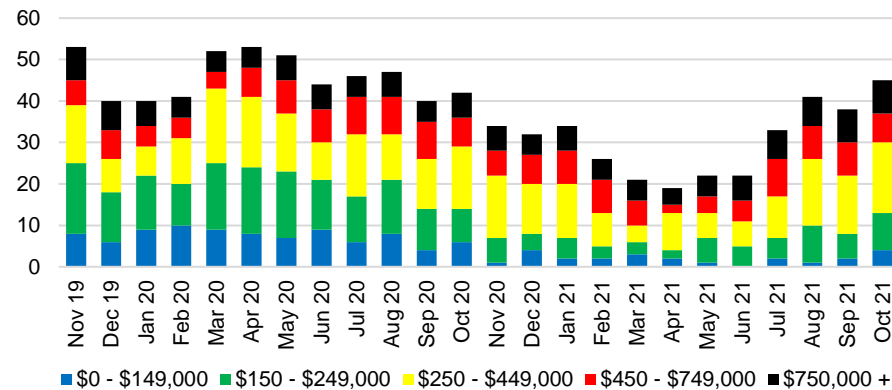

NORTH GEORGIA INVENTORY BY PRICE POINT

BANKS COUNTY QUICK N'DICATORS

BANKS COUNTY SALES VOLUME VS SUPPLY

BANKS COUNTY INVENTORY MONTHS OF SUPPLY

BANKS COUNTY 12 MONTH AVERAGE SALES PRICE

BANKS COUNTY SALES BY PRICE POINT

BANKS COUNTY INVENTORY BY SALES POINT

BARROW COUNTY QUICK N'DICATORS

BARROW COUNTY SALES VOLUME VS SUPPLY

BARROW COUNTY INVENTORY MONTHS OF SUPPLY

BARROW COUNTY 12 MONTH AVERAGE SALES PRICE

BARROW COUNTY SALES BY PRICE POINT