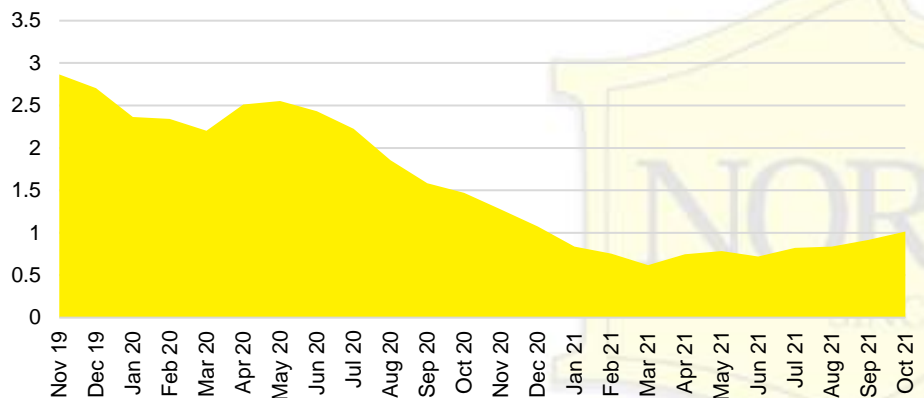

BARROW COUNTY INVENTORY BY PRICE POINT

CHEROKEE COUNTY QUICK N'DICATORS

CHEROKEE COUNTY SALES VOLUME VS SUPPLY

CHEROKEE COUNTY INVENTORY MONTHS OF SUPPLY

CHEROKEE COUNTY 12 MONTH AVERAGE SALES PRICE

CHEROKEE COUNTY SALES BY PRICE POINT