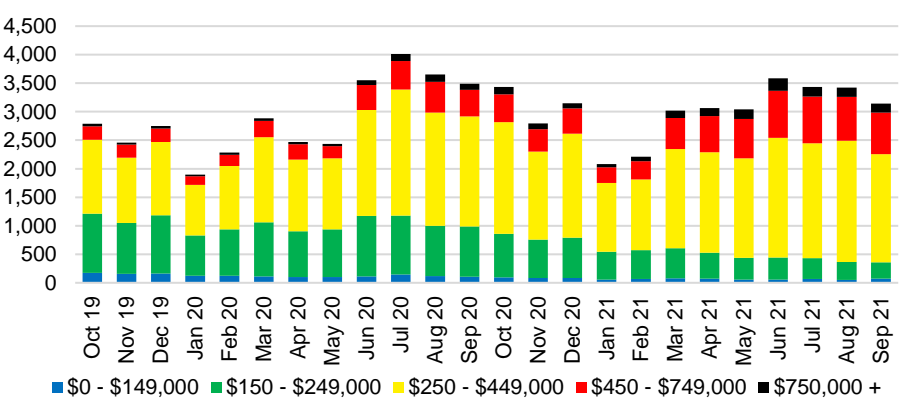

NORTH GEORGIA DEEP DIVE MARKET DATA

October 2021

OCTOBER 2021 DEEP DIVE

NORTH GEORGIA QUICK N'DICATORS

NORTH GEORGIA INVENTORY MONTHS OF SUPPLY

NORTH GEORGIA SALES VOLUME VS SUPPLY

NORTH GEORGIA SALES BY PRICE POINT