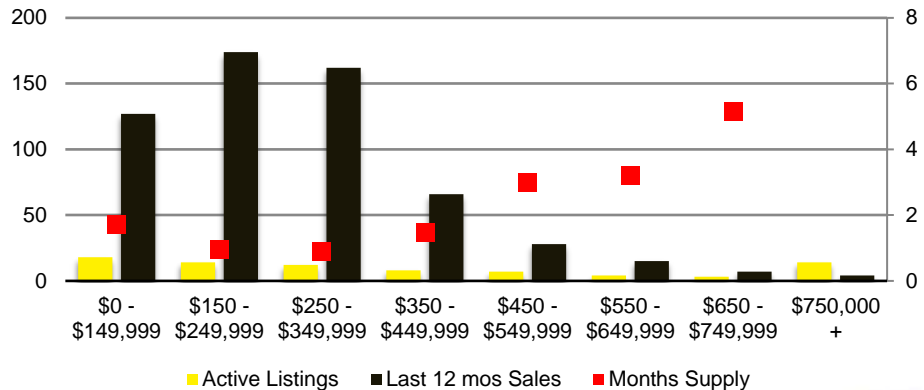

RABUN COUNTY SALES BY PRICE POINT

RABUN COUNTY INVENTORY BY PRICE POINT

STEPHENS COUNTY QUICK N'DICATORS

STEPHENS COUNTY SALES VOLUME VS SUPPLY

STEPHENS COUNTY INVENTORY MONTHS OF SUPPLY

STEPHENS COUNTY 12 MONTH AVERAGE SALES PRICE

STEPHENS COUNTY SALES BY PRICE POINT

STEPHENS COUNTY INVENTORY BY PRICE POINT

WALTON COUNTY QUICK N'DICATORS

WALTON COUNTY SALES VOLUME VS SUPPLY

WALTON COUNTY INVENTORY MONTHS OF SUPPLY

WALTON COUNTY 12 MONTH AVERAGE SALES PRICE

WALTON COUNTY SALES BY PRICE POINT

WALTON COUNTY INVENTORY BY PRICE POINT

WHITE COUNTY QUICK N'DICATORS

WHITE COUNTY SALES VOLUME VS SUPPLY

WHITE COUNTY INVENTORY MONTHS OF SUPPLY

WHITE COUNTY 12 MONTH AVERAGE SALES PRICE