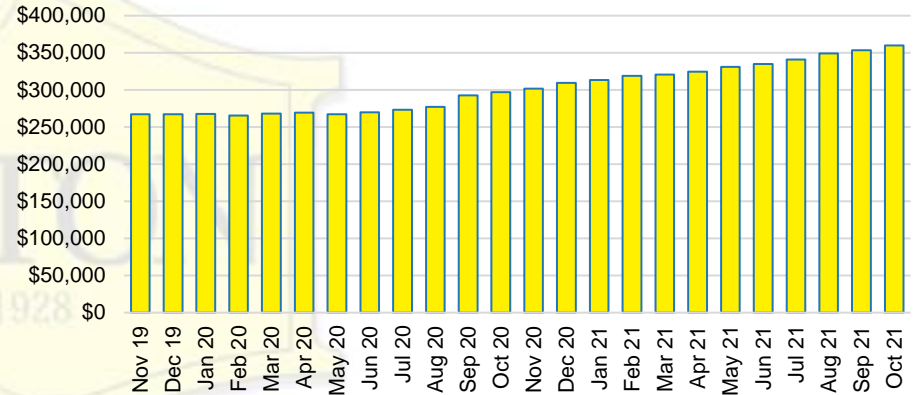

LUMPKIN COUNTY SALES BY PRICE POINT

LUMPKIN COUNTY INVENTORY BY PRICE POINT

PICKENS COUNTY QUICK N'DICATORS

PICKENS COUNTY SALES VOLUME VS SUPPLY

PICKENS COUNTY INVENTORY MONTHS OF SUPPLY

PICKENS COUNTY 12 MONTH AVERAGE SALES PRICE