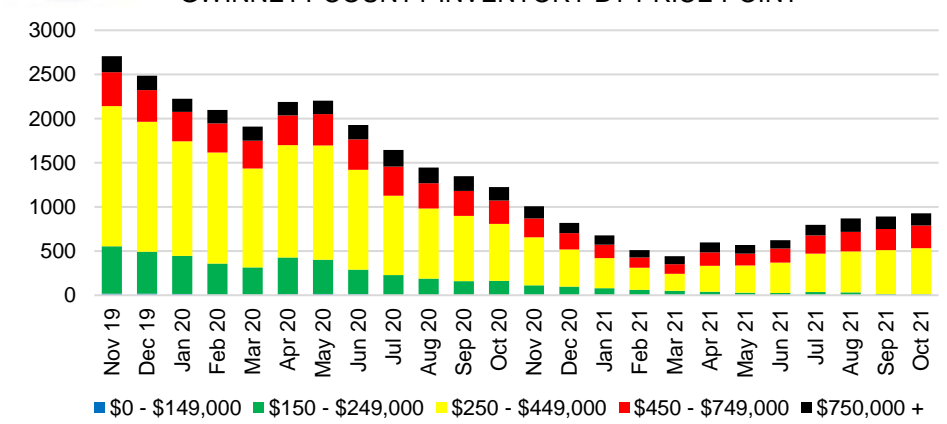

HABERSHAM COUNTY SALES VOLUME VS SUPPLY

GWINNETT COUNTY INVENTORY BY PRICE POINT