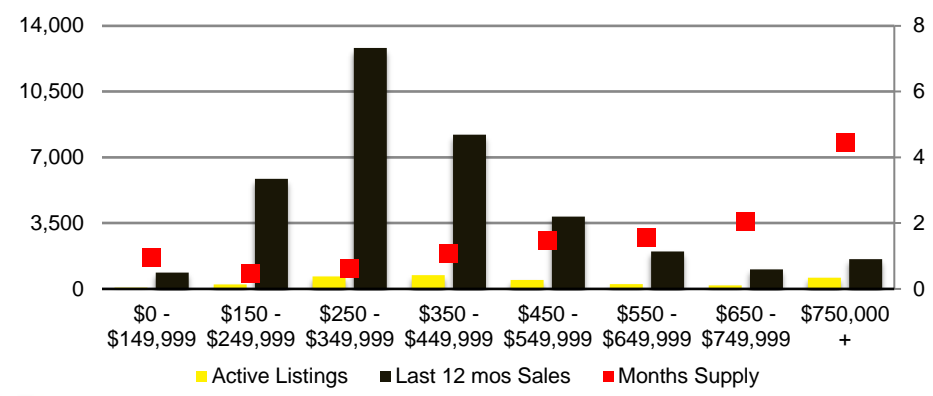

NORTH GEORGIA DEEP DIVE MARKET DATA

October 2021

OCTOBER 2021 DEEP DIVE

NORTH GEORGIA QUICK N'DICATORS

NORTH GEORGIA INVENTORY MONTHS OF SUPPLY

NORTH GEORGIA SALES VOLUME VS SUPPLY

NORTH GEORGIA SALES BY PRICE POINT

WALTON COUNTY SALES BY PRICE POINT

WALTON COUNTY INVENTORY BY PRICE POINT

WHITE COUNTY QUICK N'DICATORS

WHITE COUNTY SALES VOLUME VS SUPPLY

WHITE COUNTY INVENTORY MONTHS OF SUPPLY

WHITE COUNTY 12 MONTH AVERAGE SALES PRICE