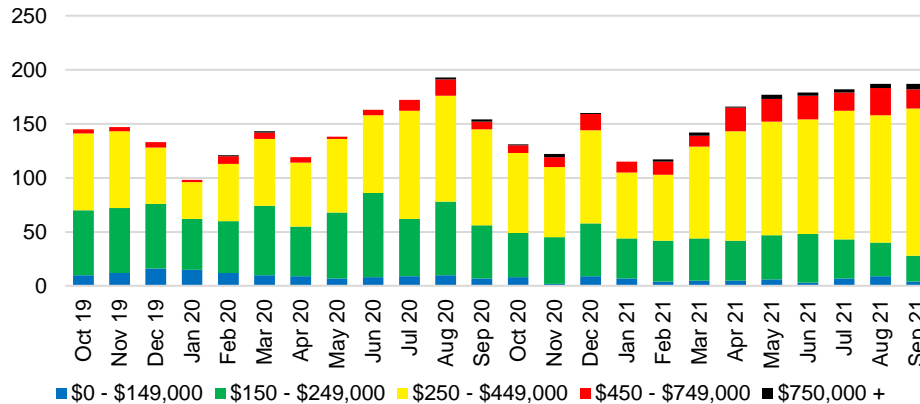

WHITE COUNTY QUICK N'DICATORS