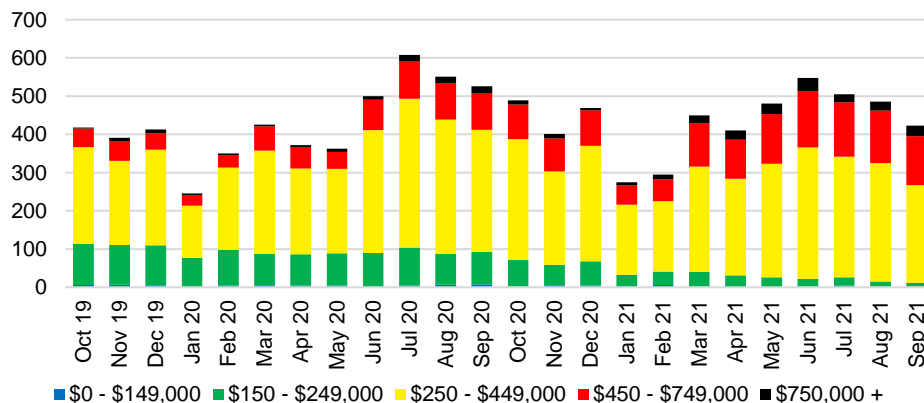

BANKS COUNTY INVENTORY BY SALES POINT

BARROW COUNTY QUICK N'DICATORS

BARROW COUNTY SALES VOLUME VS SUPPLY

BARROW COUNTY INVENTORY MONTHS OF SUPPLY

BARROW COUNTY 12 MONTH AVERAGE SALES PRICE

BARROW COUNTY SALES BY PRICE POINT

BARROW COUNTY INVENTORY BY PRICE POINT

CHEROKEE COUNTY QUICK N'DICATORS

CHEROKEE COUNTY SALES VOLUME VS SUPPLY

CHEROKEE COUNTY INVENTORY MONTHS OF SUPPLY

CHEROKEE COUNTY 12 MONTH AVERAGE SALES PRICE

CHEROKEE COUNTY SALES BY PRICE POINT

CHEROKEE COUNTY INVENTORY BY PRICE POINT

DAWSON COUNTY QUICK N'DICATORS

DAWSON COUNTY SALES VOLUME VS SUPPLY

DAWSON COUNTY INVENTORY MONTHS OF SUPPLY

DAWSON COUNTY 12 MONTH AVERAGE SALES PRICE

DAWSON COUNTY SALES BY PRICE POINT