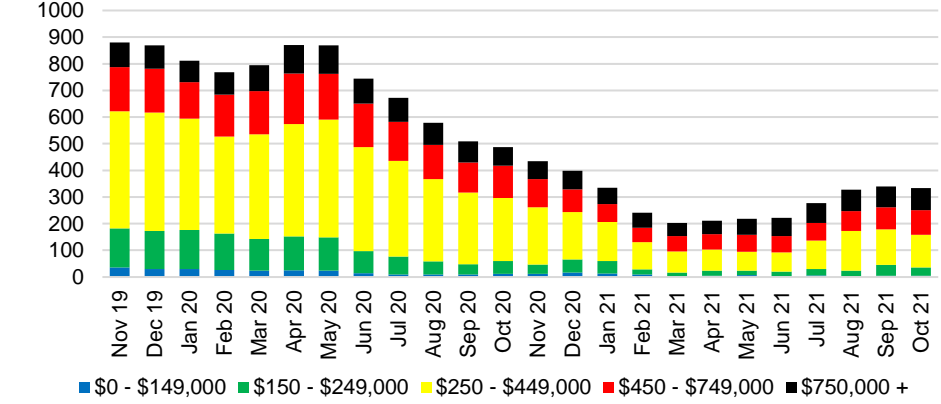

HALL COUNTY INVENTORY BY PRICE POINT