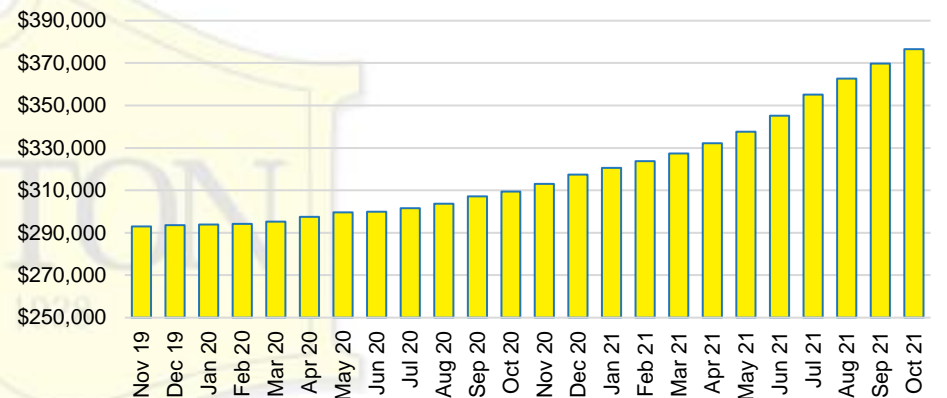

FRANKLIN COUNTY INVENTORY BY PRICE POINT

GWINNETT COUNTY QUICK N'DICATORS

GWINNETT COUNTY SALES VOLUME VS SUPPLY

GWINNETT COUNTY INVENTORY MONTHS OF SUPPLY

GWINNETT COUNTY 12 MONTH AVERAGE SALES PRICE

GWINNETT COUNTY SALES BY PRICE POINT