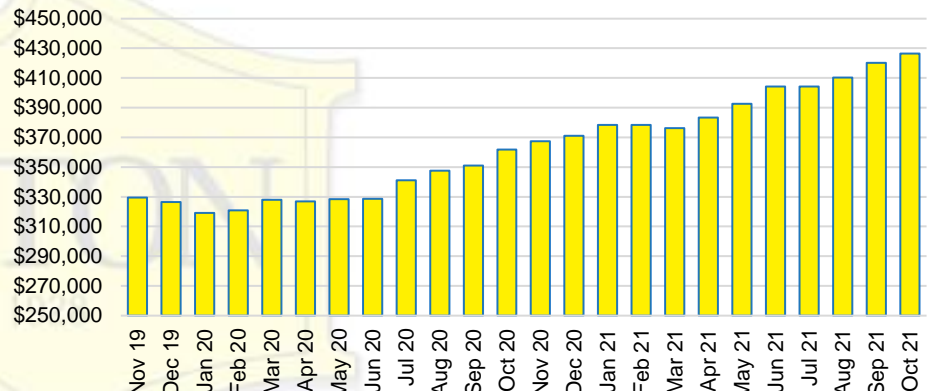

BARROW COUNTY INVENTORY BY PRICE POINT

CHEROKEE COUNTY QUICK N'DICATORS

CHEROKEE COUNTY SALES VOLUME VS SUPPLY

CHEROKEE COUNTY INVENTORY MONTHS OF SUPPLY

CHEROKEE COUNTY 12 MONTH AVERAGE SALES PRICE

CHEROKEE COUNTY SALES BY PRICE POINT

CHEROKEE COUNTY INVENTORY BY PRICE POINT

DAWSON COUNTY QUICK N'DICATORS

DAWSON COUNTY SALES VOLUME VS SUPPLY

DAWSON COUNTY INVENTORY MONTHS OF SUPPLY

DAWSON COUNTY 12 MONTH AVERAGE SALES PRICE

DAWSON COUNTY SALES BY PRICE POINT

DAWSON COUNTY INVENTORY BY PRICE POINT

FORSYTH COUNTY QUICK N'DICATORS

FORSYTH COUNTY SALES VOLUME VS SUPPLY

FORSYTH COUNTY INVENTORY MONTHS OF SUPPLY

FORSYTH COUNTY 12 MONTH AVERAGE SALES PRICE

FORSYTH COUNTY SALES BY PRICE POINT