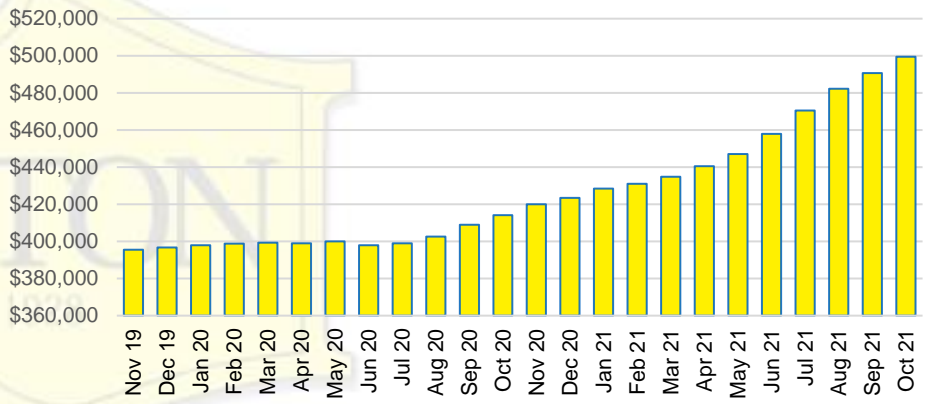

DAWSON COUNTY INVENTORY BY PRICE POINT

FORSYTH COUNTY QUICK N'DICATORS

FORSYTH COUNTY SALES VOLUME VS SUPPLY

FORSYTH COUNTY INVENTORY MONTHS OF SUPPLY

FORSYTH COUNTY 12 MONTH AVERAGE SALES PRICE

FORSYTH COUNTY SALES BY PRICE POINT