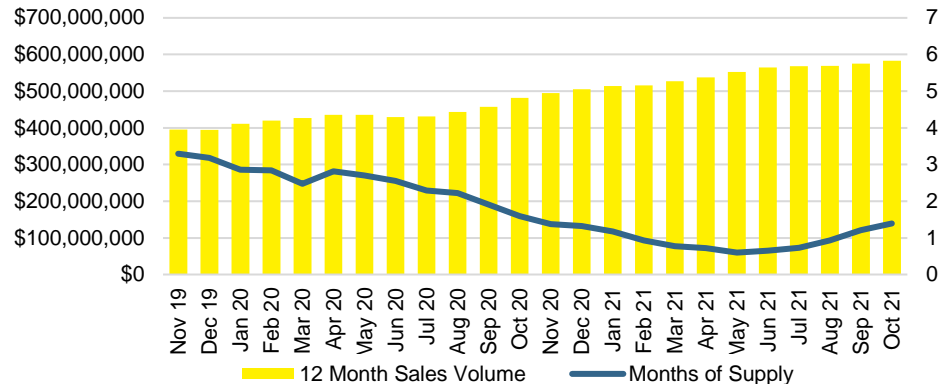

HALL COUNTY SALES BY PRICE POINT

HALL COUNTY INVENTORY BY PRICE POINT

JACKSON COUNTY QUICK N'DICATORS

JACKSON COUNTY SALES VOLUME VS SUPPLY

JACKSON COUNTY INVENTORY MONTHS OF SUPPLY

JACKSON COUNTY 12 MONTH AVERAGE SALES PRICE