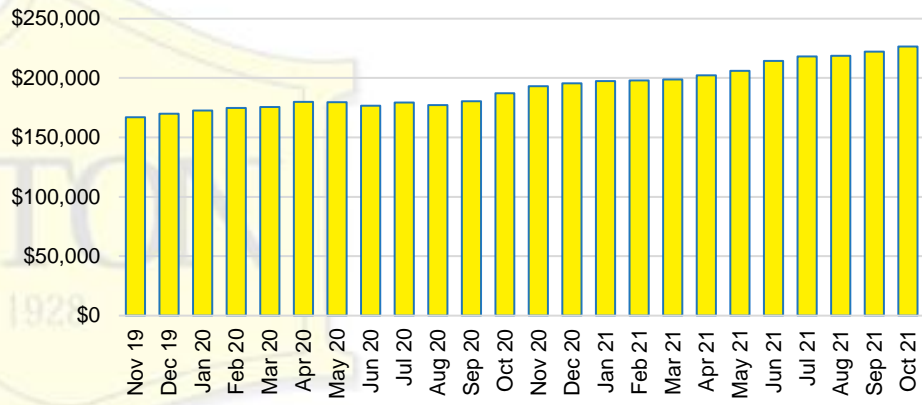

RABUN COUNTY SALES BY PRICE POINT

RABUN COUNTY INVENTORY BY PRICE POINT

STEPHENS COUNTY QUICK N'DICATORS

STEPHENS COUNTY SALES VOLUME VS SUPPLY

STEPHENS COUNTY INVENTORY MONTHS OF SUPPLY

STEPHENS COUNTY 12 MONTH AVERAGE SALES PRICE