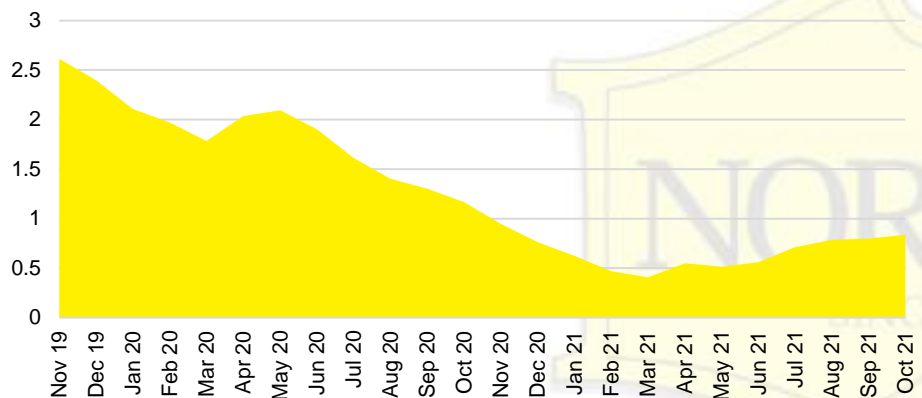

FRANKLIN COUNTY INVENTORY BY PRICE POINT

GWINNETT COUNTY QUICK N'DICATORS

GWINNETT COUNTY SALES VOLUME VS SUPPLY

GWINNETT COUNTY INVENTORY MONTHS OF SUPPLY

GWINNETT COUNTY 12 MONTH AVERAGE SALES PRICE

GWINNETT COUNTY SALES BY PRICE POINT