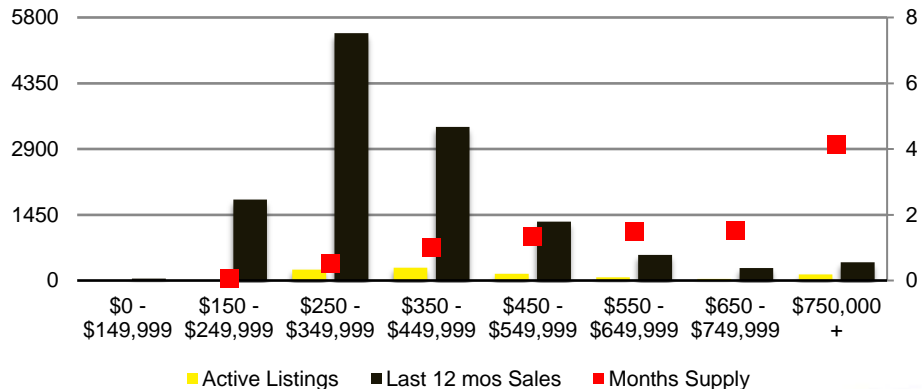

DAWSON COUNTY INVENTORY BY PRICE POINT

FORSYTH COUNTY QUICK N'DICATORS

FORSYTH COUNTY SALES VOLUME VS SUPPLY

FORSYTH COUNTY INVENTORY MONTHS OF SUPPLY

FORSYTH COUNTY 12 MONTH AVERAGE SALES PRICE

FORSYTH COUNTY SALES BY PRICE POINT

FORSYTH COUNTY INVENTORY BY PRICE POINT

FRANKLIN COUNTY QUICK N'DICATORS

FRANKLIN COUNTY SALES VOLUME VS SUPPLY

FRANKLIN COUNTY INVENTORY MONTHS OF SUPPLY

FRANKLIN COUNTY 12 MONTH AVERAGE SALES PRICE

FRANKLIN COUNTY SALES BY PRICE POINT

FRANKLIN COUNTY INVENTORY BY PRICE POINT

GWINNETT COUNTY QUICK N'DICATORS

GWINNETT COUNTY SALES VOLUME VS SUPPLY

GWINNETT COUNTY INVENTORY MONTHS OF SUPPLY

GWINNETT COUNTY 12 MONTH AVERAGE SALES PRICE

GWINNETT COUNTY SALES BY PRICE POINT