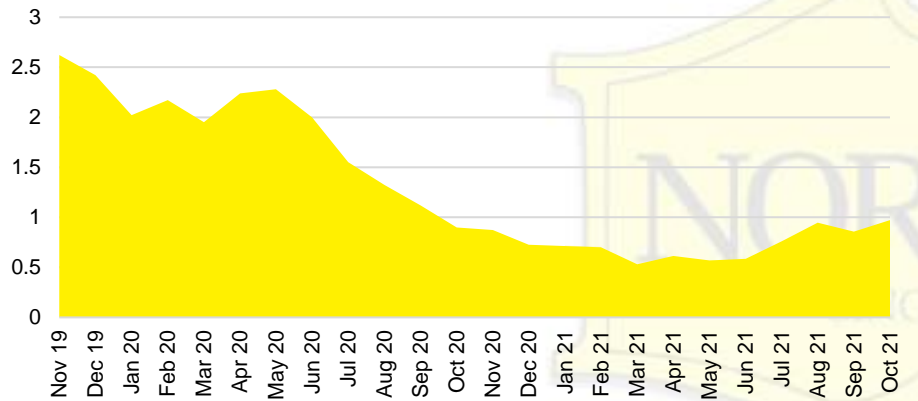

BANKS COUNTY INVENTORY BY SALES POINT

BARROW COUNTY QUICK N'DICATORS

BARROW COUNTY SALES VOLUME VS SUPPLY

BARROW COUNTY INVENTORY MONTHS OF SUPPLY

BARROW COUNTY 12 MONTH AVERAGE SALES PRICE

BARROW COUNTY SALES BY PRICE POINT

BARROW COUNTY INVENTORY BY PRICE POINT

CHEROKEE COUNTY QUICK N'DICATORS

CHEROKEE COUNTY SALES VOLUME VS SUPPLY

CHEROKEE COUNTY INVENTORY MONTHS OF SUPPLY

CHEROKEE COUNTY 12 MONTH AVERAGE SALES PRICE

CHEROKEE COUNTY SALES BY PRICE POINT