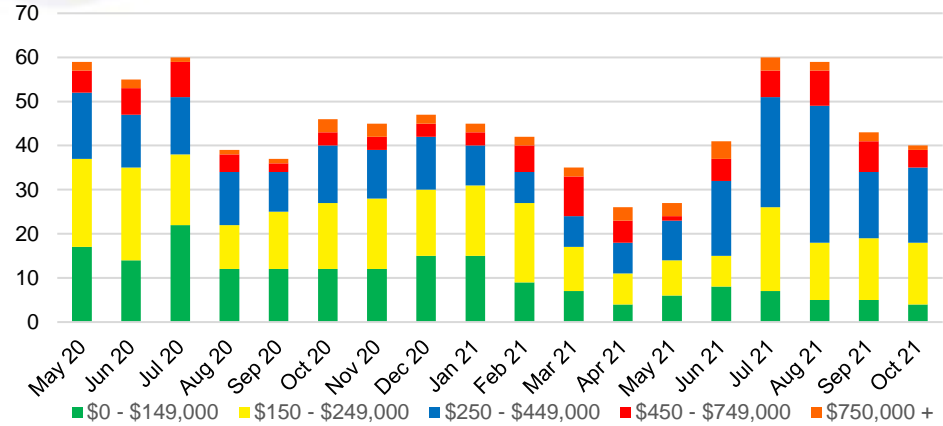

FRANKLIN COUNTY INVENTORY BY PRICE POINT