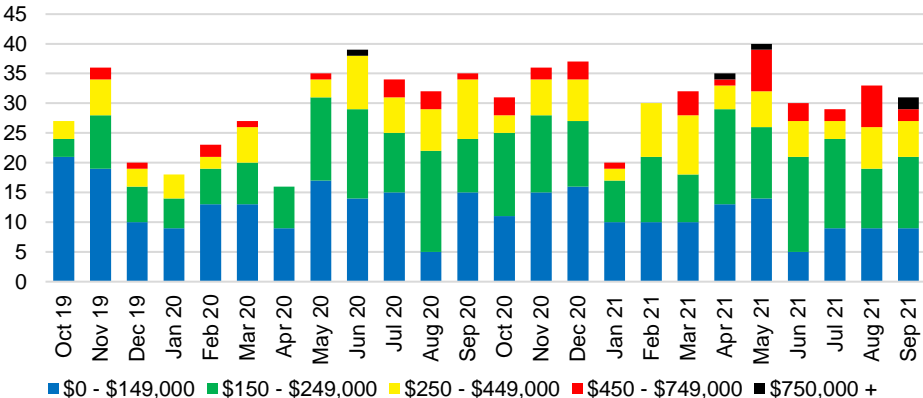

WALTON COUNTY QUICK N'DICATORS

STEPHENS COUNTY SALES BY PRICE POINT