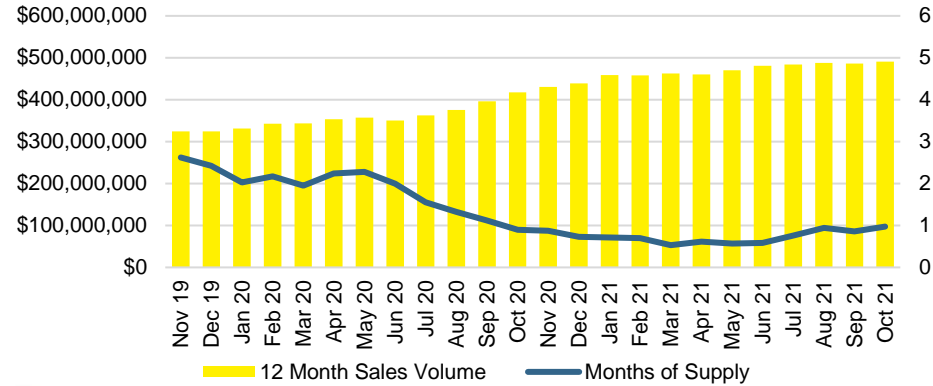

NORTH GEORGIA DEEP DIVE MARKET DATA

October 2021

OCTOBER 2021 DEEP DIVE

NORTH GEORGIA QUICK N'DICATORS

NORTH GEORGIA INVENTORY MONTHS OF SUPPLY

NORTH GEORGIA SALES VOLUME VS SUPPLY

NORTH GEORGIA SALES BY PRICE POINT

NORTH GEORGIA INVENTORY BY PRICE POINT

BANKS COUNTY QUICK N'DICATORS

BANKS COUNTY SALES VOLUME VS SUPPLY

BANKS COUNTY INVENTORY MONTHS OF SUPPLY

BANKS COUNTY 12 MONTH AVERAGE SALES PRICE

BANKS COUNTY SALES BY PRICE POINT

BANKS COUNTY INVENTORY BY SALES POINT

BARROW COUNTY QUICK N'DICATORS

BARROW COUNTY SALES VOLUME VS SUPPLY

BARROW COUNTY INVENTORY MONTHS OF SUPPLY

BARROW COUNTY 12 MONTH AVERAGE SALES PRICE

BARROW COUNTY SALES BY PRICE POINT