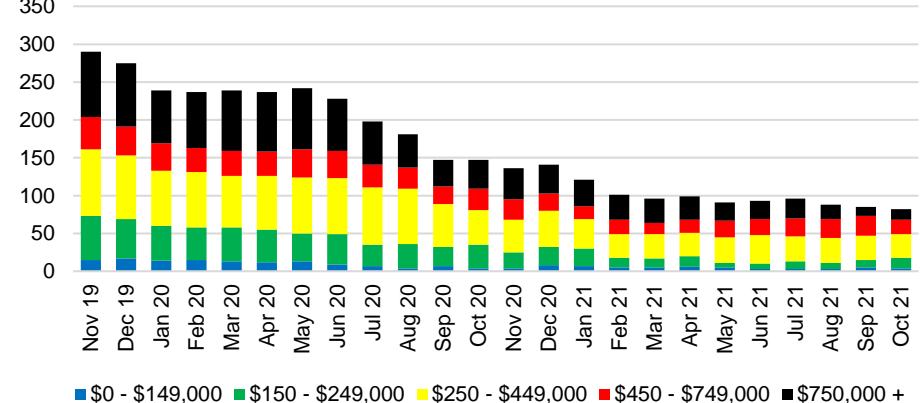

LUMPKIN COUNTY SALES BY PRICE POINT

LUMPKIN COUNTY INVENTORY BY PRICE POINT

PICKENS COUNTY QUICK N'DICATORS

PICKENS COUNTY SALES VOLUME VS SUPPLY

PICKENS COUNTY INVENTORY MONTHS OF SUPPLY

PICKENS COUNTY 12 MONTH AVERAGE SALES PRICE

PICKENS COUNTY SALES BY PRICE POINT

PICKENS COUNTY INVENTORY BY PRICE POINT

RABUN COUNTY QUICK N'DICATORS

RABUN COUNTY SALES VOLUME VS SUPPLY

RABUN COUNTY INVENTORY MONTHS OF SUPPLY

RABUN COUNTY 12 MONTH AVERAGE SALES PRICE

RABUN COUNTY SALES BY PRICE POINT

RABUN COUNTY INVENTORY BY PRICE POINT

STEPHENS COUNTY QUICK N'DICATORS

STEPHENS COUNTY SALES VOLUME VS SUPPLY

STEPHENS COUNTY INVENTORY MONTHS OF SUPPLY

STEPHENS COUNTY 12 MONTH AVERAGE SALES PRICE