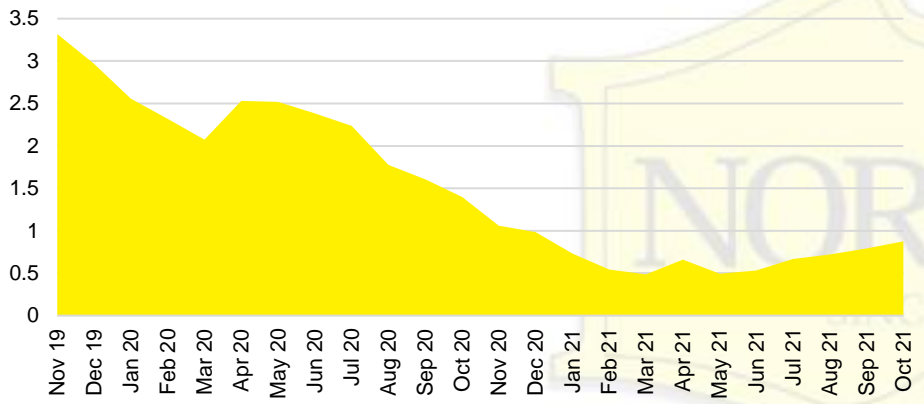

DAWSON COUNTY INVENTORY BY PRICE POINT

FORSYTH COUNTY QUICK N'DICATORS

FORSYTH COUNTY SALES VOLUME VS SUPPLY

FORSYTH COUNTY INVENTORY MONTHS OF SUPPLY

FORSYTH COUNTY 12 MONTH AVERAGE SALES PRICE

FORSYTH COUNTY SALES BY PRICE POINT