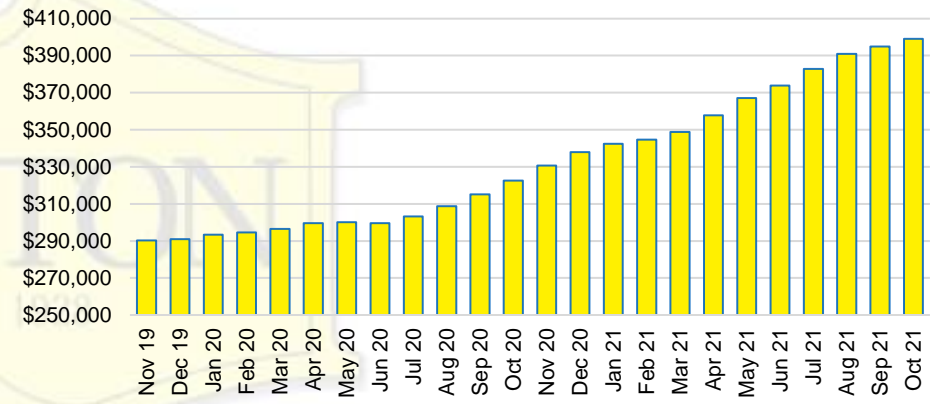

HABERSHAM COUNTY SALES BY PRICE POINT

HABERSHAM COUNTY INVENTORY BY PRICE POINT

HALL COUNTY QUICK N'DICATORS

HALL COUNTY SALES VOLUME VS SUPPLY

HALL COUNTY INVENTORY MONTHS OF SUPPLY

HALL COUNTY 12 MONTH AVERAGE SALES PRICE