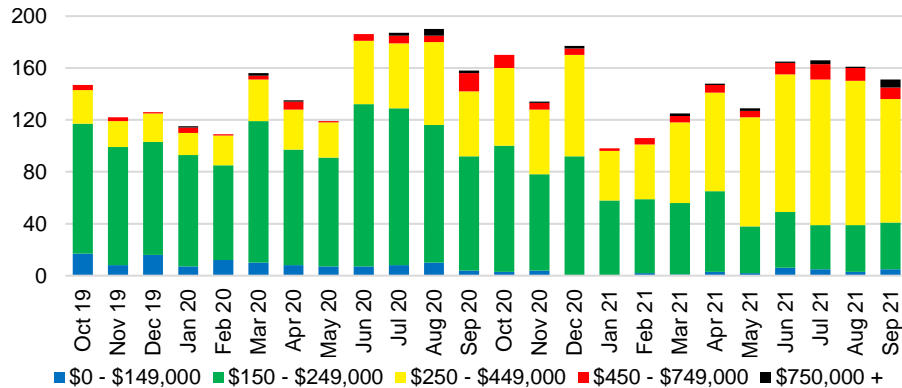

BANKS COUNTY INVENTORY BY SALES POINT

BARROW COUNTY QUICK N'DICATORS

BARROW COUNTY SALES VOLUME VS SUPPLY

BARROW COUNTY INVENTORY MONTHS OF SUPPLY

BARROW COUNTY 12 MONTH AVERAGE SALES PRICE

BARROW COUNTY SALES BY PRICE POINT

BARROW COUNTY INVENTORY BY PRICE POINT

CHEROKEE COUNTY QUICK N'DICATORS

CHEROKEE COUNTY SALES VOLUME VS SUPPLY

CHEROKEE COUNTY INVENTORY MONTHS OF SUPPLY

CHEROKEE COUNTY 12 MONTH AVERAGE SALES PRICE

CHEROKEE COUNTY SALES BY PRICE POINT