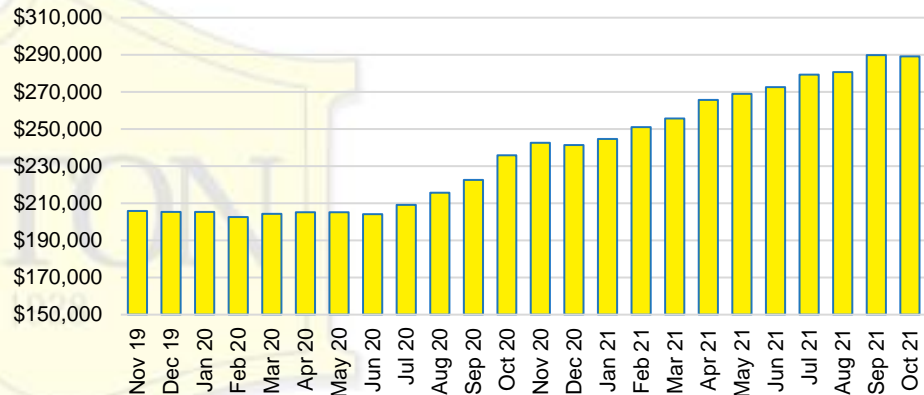

NORTH GEORGIA INVENTORY BY PRICE POINT

BANKS COUNTY QUICK N'DICATORS

BANKS COUNTY SALES VOLUME VS SUPPLY

BANKS COUNTY INVENTORY MONTHS OF SUPPLY

BANKS COUNTY 12 MONTH AVERAGE SALES PRICE

BANKS COUNTY SALES BY PRICE POINT

BANKS COUNTY INVENTORY BY SALES POINT

BARROW COUNTY QUICK N'DICATORS

BARROW COUNTY SALES VOLUME VS SUPPLY

BARROW COUNTY INVENTORY MONTHS OF SUPPLY

BARROW COUNTY 12 MONTH AVERAGE SALES PRICE

BARROW COUNTY SALES BY PRICE POINT