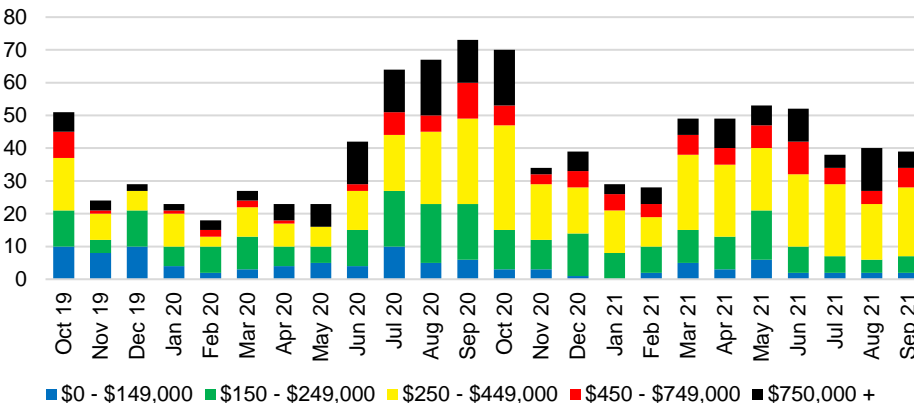

PICKENS COUNTY SALES BY PRICE POINT

PICKENS COUNTY INVENTORY BY PRICE POINT

RABUN COUNTY QUICK N'DICATORS

RABUN COUNTY SALES VOLUME VS SUPPLY

RABUN COUNTY INVENTORY MONTHS OF SUPPLY

RABUN COUNTY 12 MONTH AVERAGE SALES PRICE

RABUN COUNTY SALES BY PRICE POINT

RABUN COUNTY INVENTORY BY PRICE POINT

STEPHENS COUNTY QUICK N'DICATORS

STEPHENS COUNTY SALES VOLUME VS SUPPLY

STEPHENS COUNTY INVENTORY MONTHS OF SUPPLY

STEPHENS COUNTY 12 MONTH AVERAGE SALES PRICE