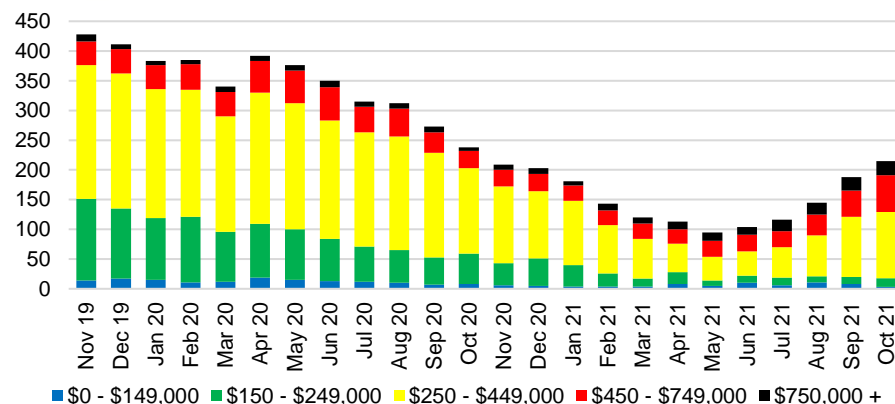

JACKSON COUNTY INVENTORY BY PRICE POINT