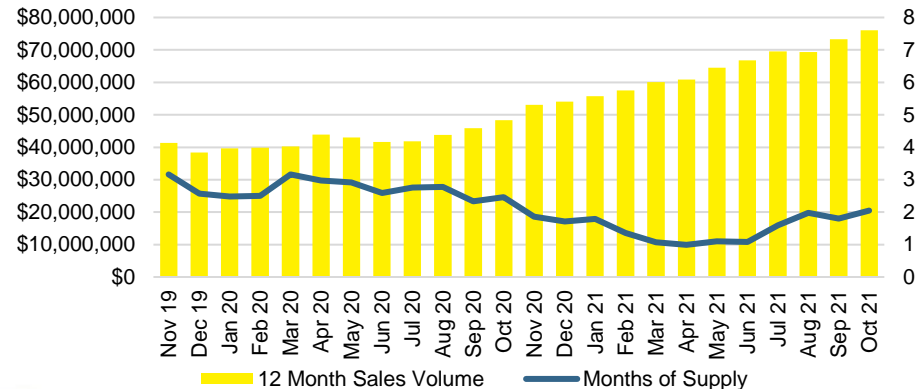

BANKS COUNTY SALES VOLUME VS SUPPLY