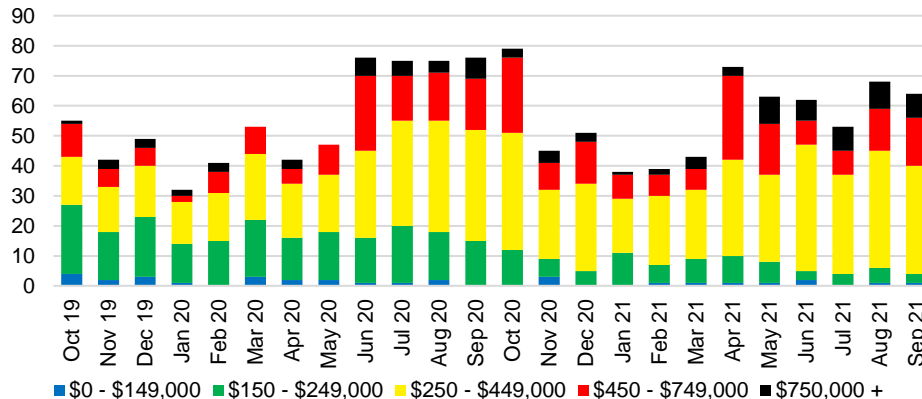

BARROW COUNTY INVENTORY BY PRICE POINT

CHEROKEE COUNTY QUICK N'DICATORS

CHEROKEE COUNTY SALES VOLUME VS SUPPLY

CHEROKEE COUNTY INVENTORY MONTHS OF SUPPLY

CHEROKEE COUNTY 12 MONTH AVERAGE SALES PRICE

CHEROKEE COUNTY SALES BY PRICE POINT

CHEROKEE COUNTY INVENTORY BY PRICE POINT

DAWSON COUNTY QUICK N'DICATORS

DAWSON COUNTY SALES VOLUME VS SUPPLY

DAWSON COUNTY INVENTORY MONTHS OF SUPPLY

DAWSON COUNTY 12 MONTH AVERAGE SALES PRICE

DAWSON COUNTY SALES BY PRICE POINT

DAWSON COUNTY INVENTORY BY PRICE POINT

FORSYTH COUNTY QUICK N'DICATORS

FORSYTH COUNTY SALES VOLUME VS SUPPLY

FORSYTH COUNTY INVENTORY MONTHS OF SUPPLY

FORSYTH COUNTY 12 MONTH AVERAGE SALES PRICE

FORSYTH COUNTY SALES BY PRICE POINT