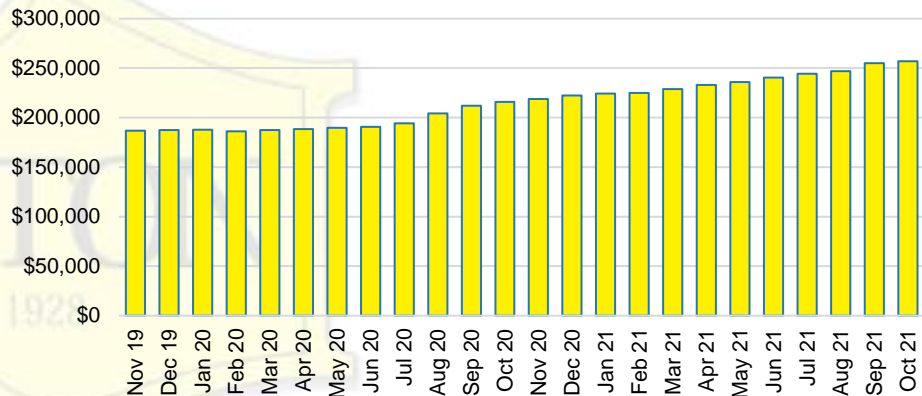

WALTON COUNTY SALES BY PRICE POINT

WALTON COUNTY INVENTORY BY PRICE POINT

WHITE COUNTY QUICK N'DICATORS

WHITE COUNTY SALES VOLUME VS SUPPLY

WHITE COUNTY INVENTORY MONTHS OF SUPPLY

WHITE COUNTY 12 MONTH AVERAGE SALES PRICE

WHITE COUNTY SALES BY PRICE POINT

WHITE COUNTY INVENTORY BY PRICE POINT