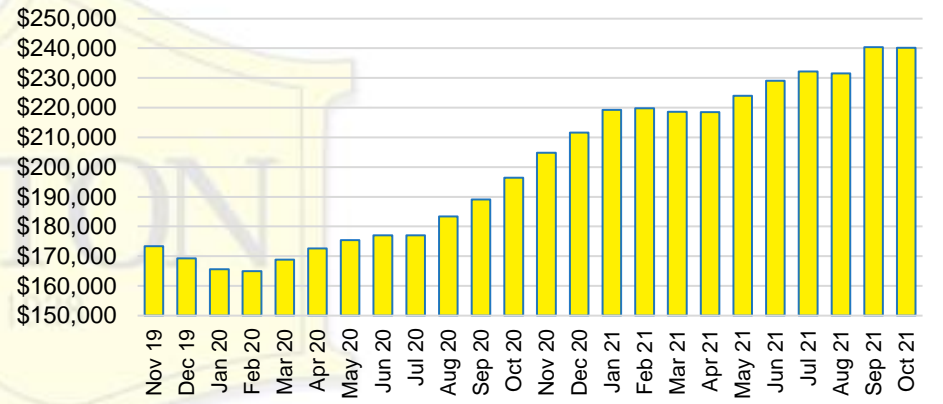

FORSYTH COUNTY INVENTORY BY PRICE POINT

FRANKLIN COUNTY QUICK N'DICATORS

FRANKLIN COUNTY SALES VOLUME VS SUPPLY

FRANKLIN COUNTY INVENTORY MONTHS OF SUPPLY

FRANKLIN COUNTY 12 MONTH AVERAGE SALES PRICE

FRANKLIN COUNTY SALES BY PRICE POINT