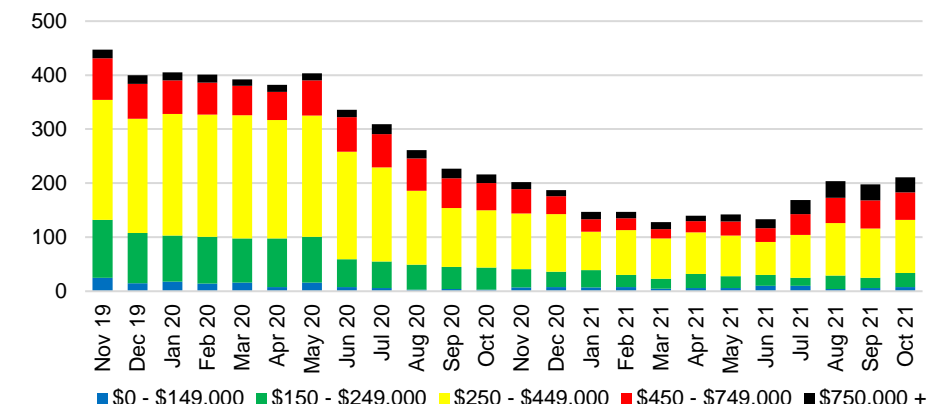

STEPHENS COUNTY SALES BY PRICE POINT

STEPHENS COUNTY INVENTORY BY PRICE POINT

WALTON COUNTY QUICK N'DICATORS

WALTON COUNTY SALES VOLUME VS SUPPLY

WALTON COUNTY INVENTORY MONTHS OF SUPPLY

WALTON COUNTY 12 MONTH AVERAGE SALES PRICE

WALTON COUNTY SALES BY PRICE POINT

WALTON COUNTY INVENTORY BY PRICE POINT

WHITE COUNTY QUICK N'DICATORS

WHITE COUNTY SALES VOLUME VS SUPPLY

WHITE COUNTY INVENTORY MONTHS OF SUPPLY

WHITE COUNTY 12 MONTH AVERAGE SALES PRICE