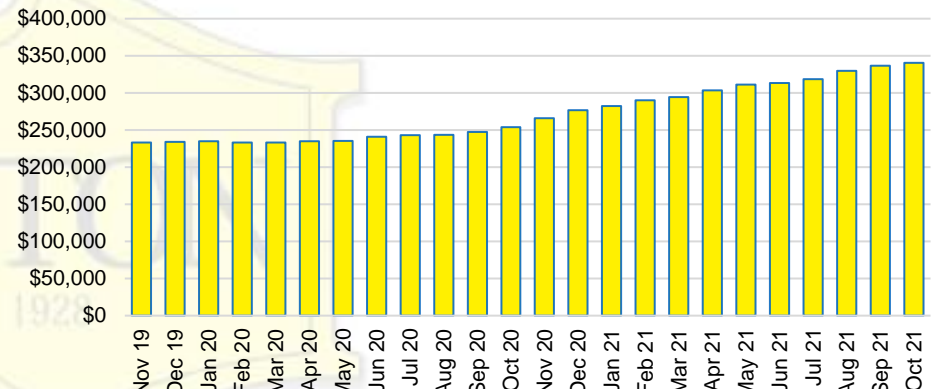

JACKSON COUNTY SALES BY PRICE POINT

JACKSON COUNTY INVENTORY BY PRICE POINT

LUMPKIN COUNTY QUICK N'DICATORS

LUMPKIN COUNTY SALES VOLUME VS SUPPLY

LUMPKIN COUNTY INVENTORY MONTHS OF SUPPLY

LUMPKIN COUNTY AVERAGE SALES PRICE