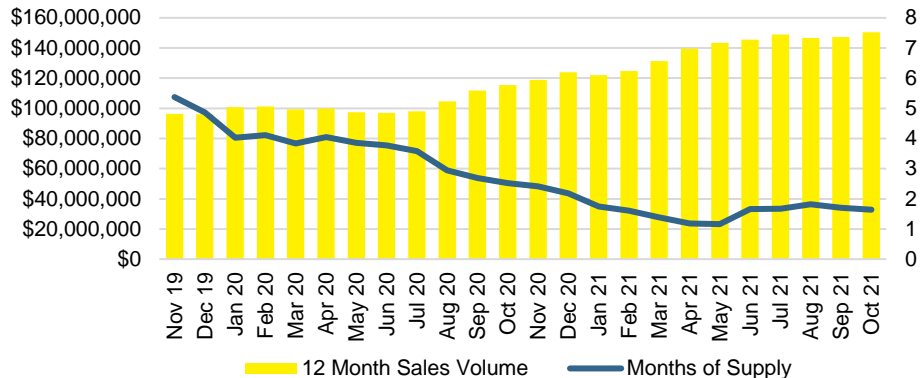

WALTON COUNTY SALES BY PRICE POINT

WALTON COUNTY INVENTORY BY PRICE POINT

WHITE COUNTY QUICK N'DICATORS

WHITE COUNTY SALES VOLUME VS SUPPLY

WHITE COUNTY INVENTORY MONTHS OF SUPPLY

WHITE COUNTY 12 MONTH AVERAGE SALES PRICE