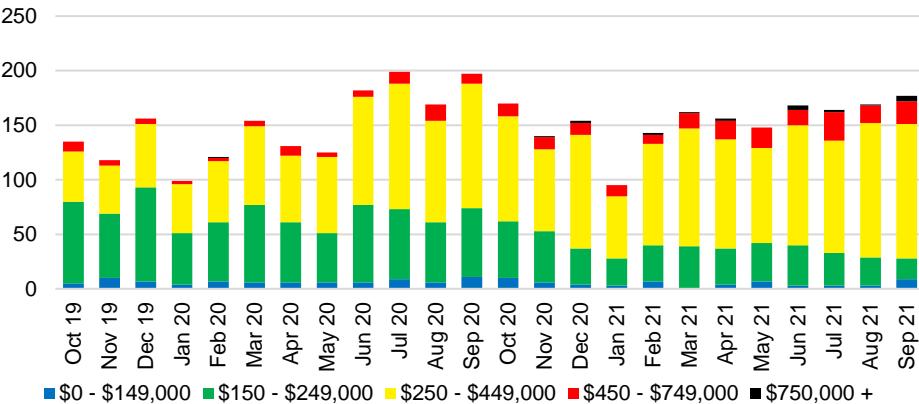

JACKSON COUNTY SALES BY PRICE POINT