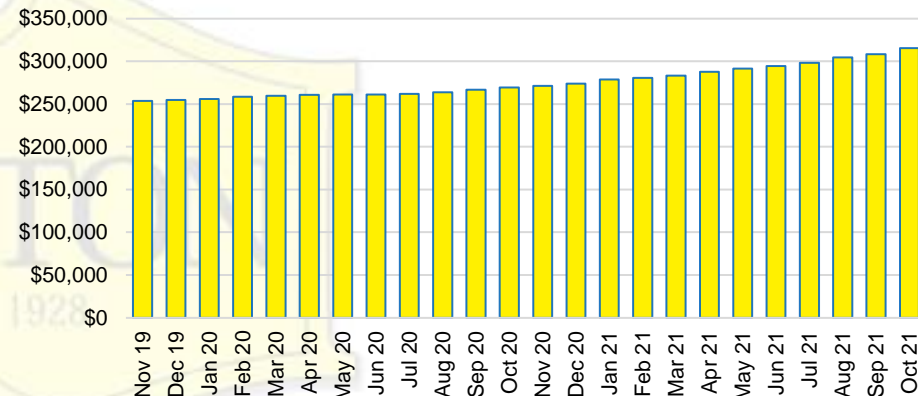

HALL COUNTY SALES BY PRICE POINT

HALL COUNTY INVENTORY BY PRICE POINT

JACKSON COUNTY QUICK N'DICATORS

JACKSON COUNTY SALES VOLUME VS SUPPLY

JACKSON COUNTY INVENTORY MONTHS OF SUPPLY

JACKSON COUNTY 12 MONTH AVERAGE SALES PRICE