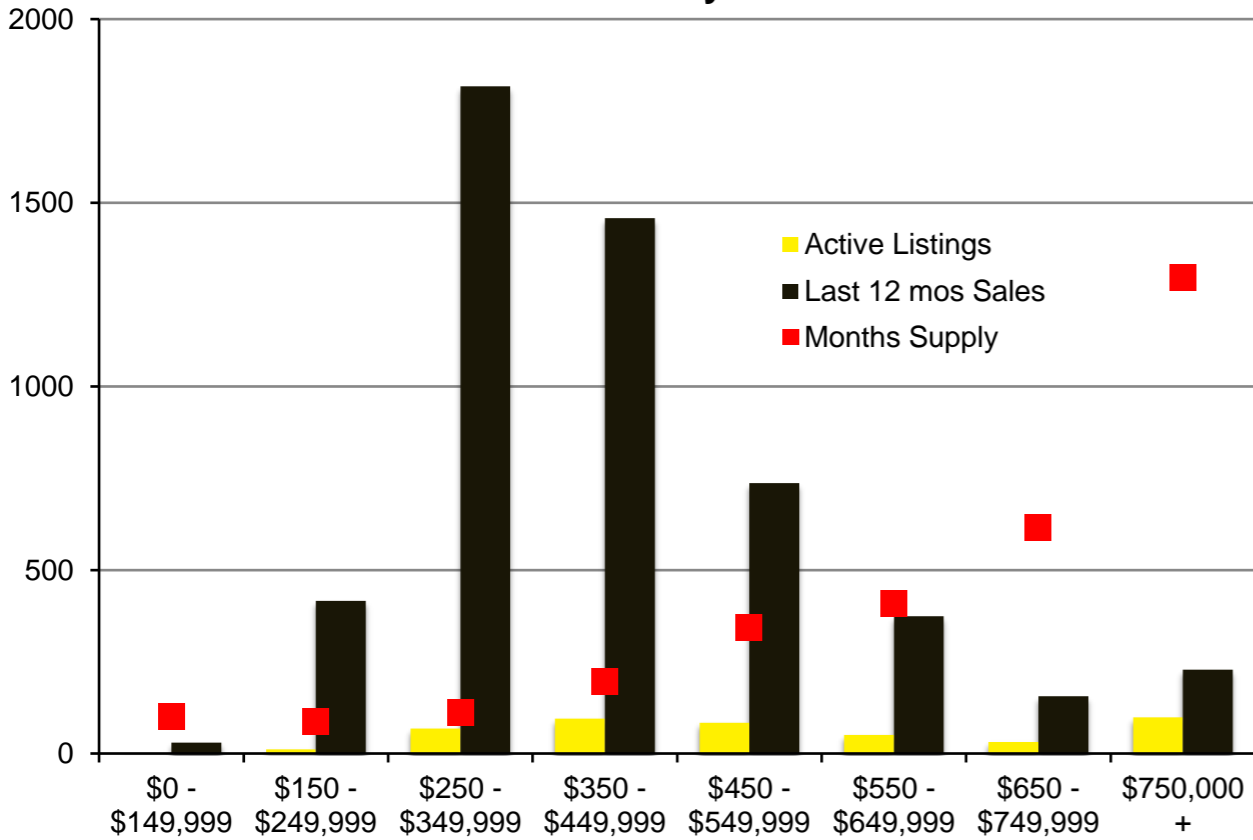

N INDICATORS

OCTOBER 2021

NORTH GEORGIA OCTOBER 2021

Banks County - October 2021

Barrow County - October 2021

Cherokee County - October 2021

Dawson County - October 2021

Forsyth County - October 2021

Franklin County - October 2021

Gwinnett County - October 2021

Habersham County - October 2021

Hall County – October 2021

Jackson County - October 2021

Lumpkin County - October 2021

Pickens County – October 2021

Rabun County – October 2021

Stephens County - October 2021

Walton County – October 2021

White County - October 2021