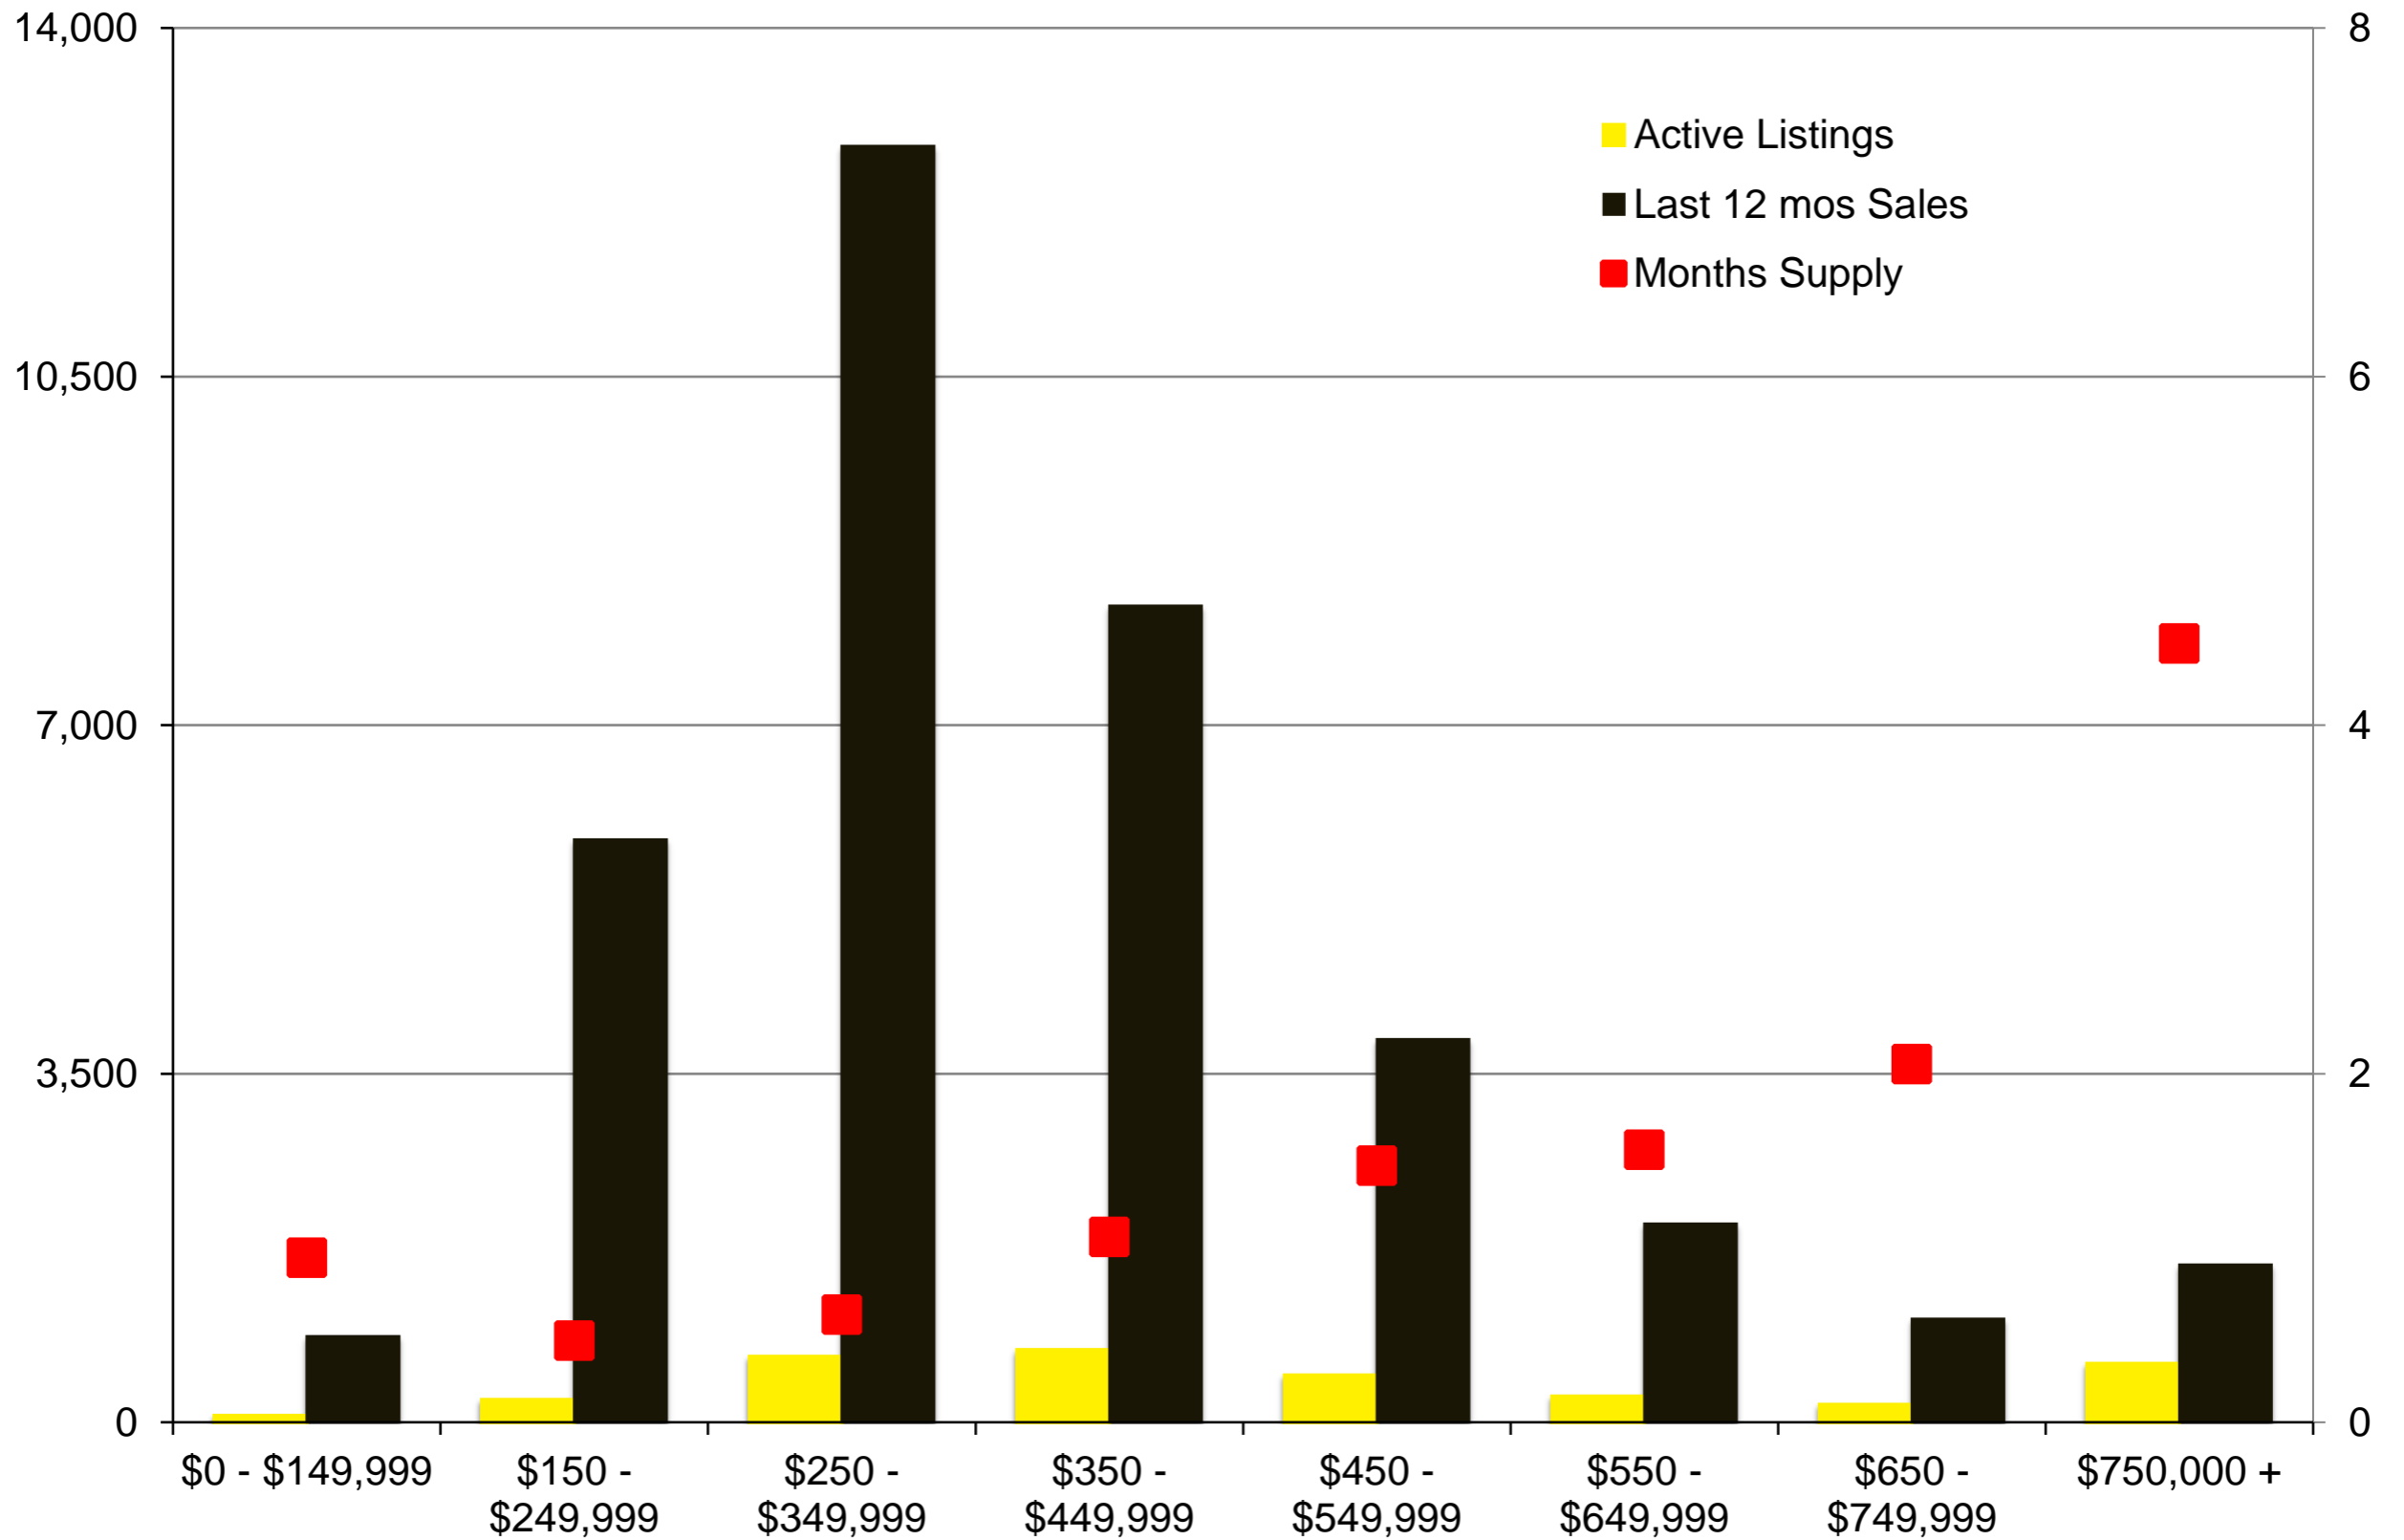

N INDICATORS

OCTOBER 2021

NORTH GEORGIA OCTOBER 2021

Banks County - October 2021

Barrow County - October 2021

Cherokee County - October 2021

Dawson County - October 2021

Forsyth County - October 2021

Franklin County - October 2021

Gwinnett County - October 2021

Habersham County - October 2021

Hall County – October 2021

Jackson County - October 2021

Lumpkin County - October 2021

Pickens County – October 2021

Rabun County – October 2021

Stephens County - October 2021

Walton County – October 2021

White County - October 2021