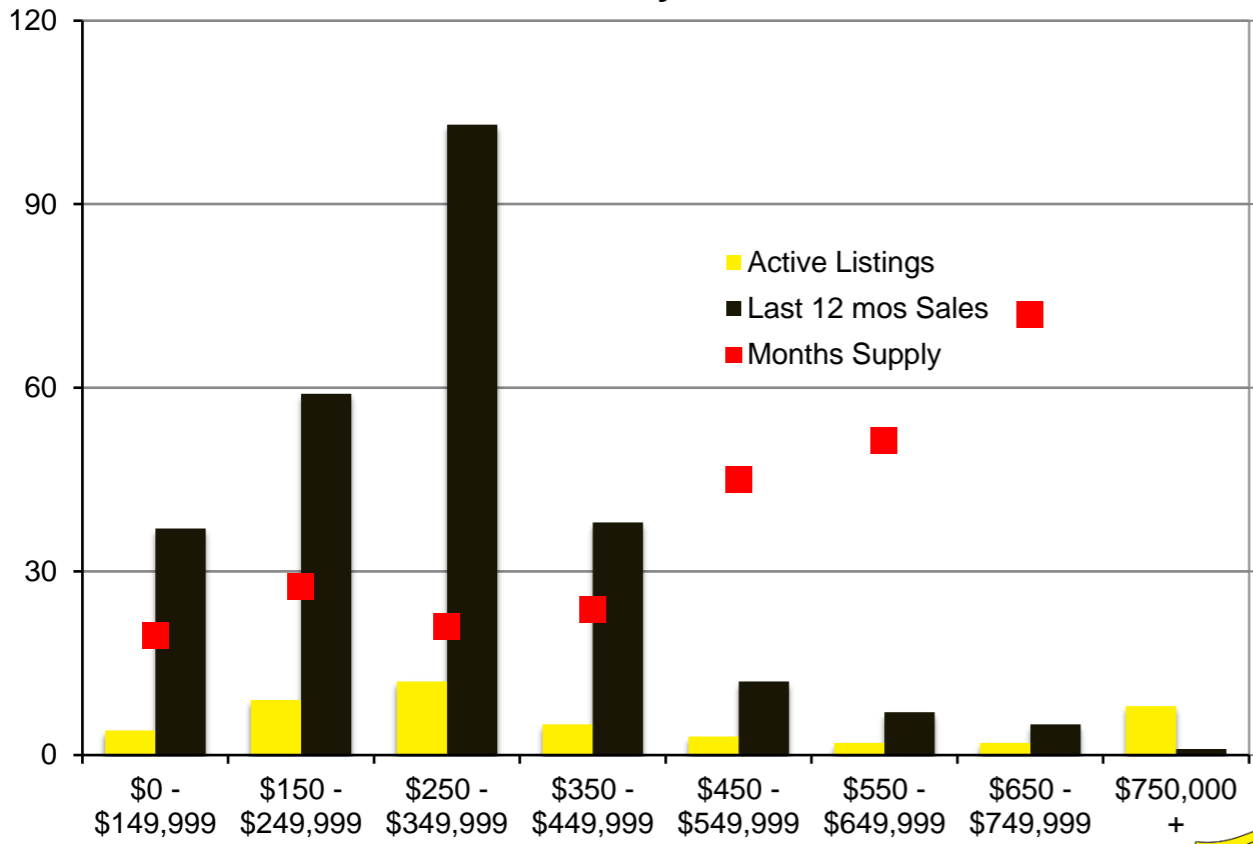

N INDICATORS

OCTOBER 2021

NORTH GEORGIA OCTOBER 2021

Banks County - October 2021

Barrow County - October 2021

Cherokee County - October 2021

Dawson County - October 2021

Forsyth County - October 2021

Franklin County - October 2021

Gwinnett County - October 2021

Habersham County - October 2021

Hall County – October 2021

Jackson County - October 2021

Lumpkin County - October 2021

Pickens County – October 2021

Rabun County – October 2021

Stephens County - October 2021

Walton County – October 2021

White County - October 2021