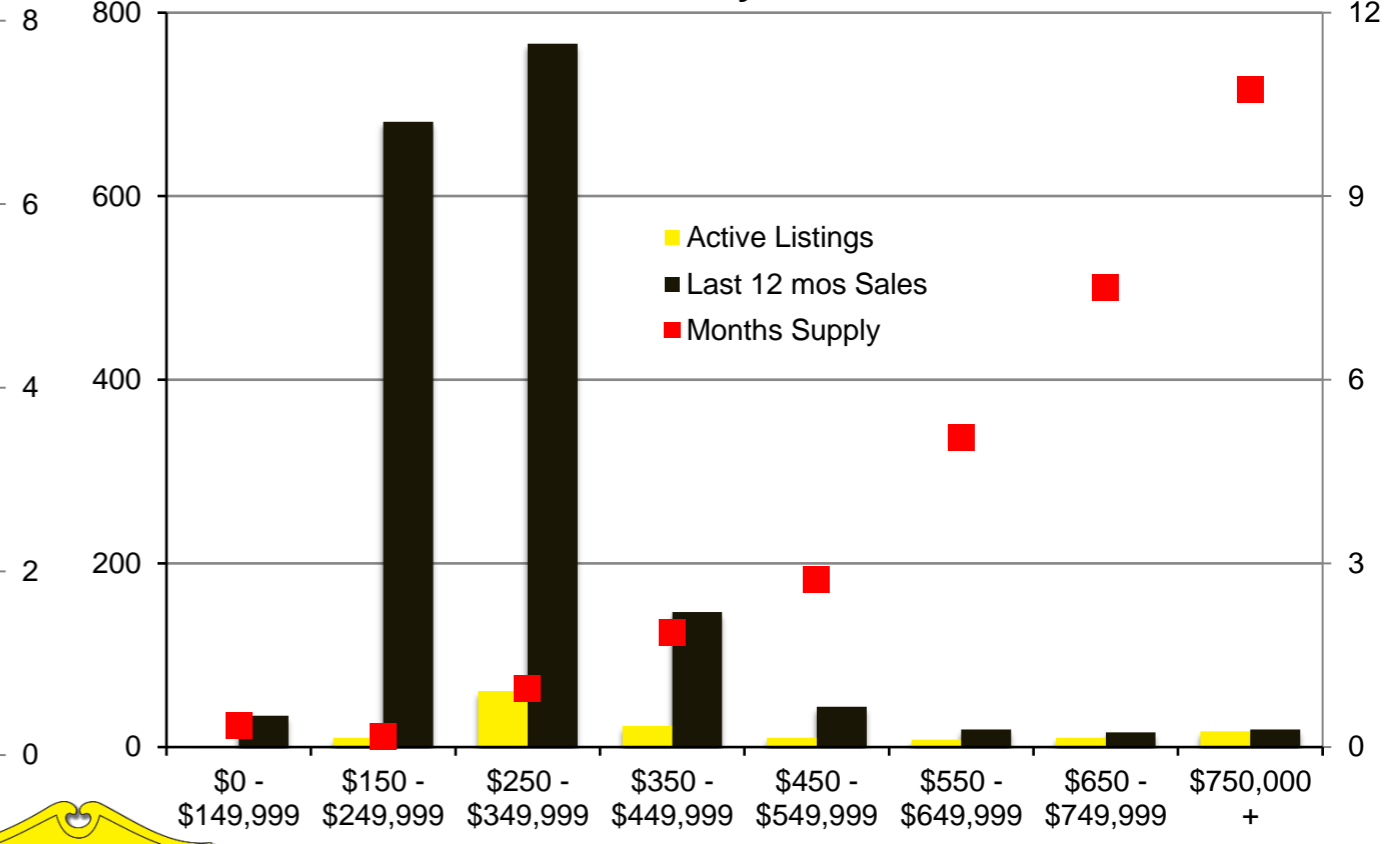

N INDICATORS

OCTOBER 2021

NORTH GEORGIA OCTOBER 2021

Banks County - October 2021

Barrow County - October 2021

Cherokee County - October 2021

Dawson County - October 2021

Forsyth County - October 2021

Franklin County - October 2021

Gwinnett County - October 2021

Habersham County - October 2021

Hall County – October 2021

Jackson County - October 2021

Lumpkin County - October 2021

Pickens County – October 2021

Rabun County – October 2021

Stephens County - October 2021

Walton County – October 2021

White County - October 2021