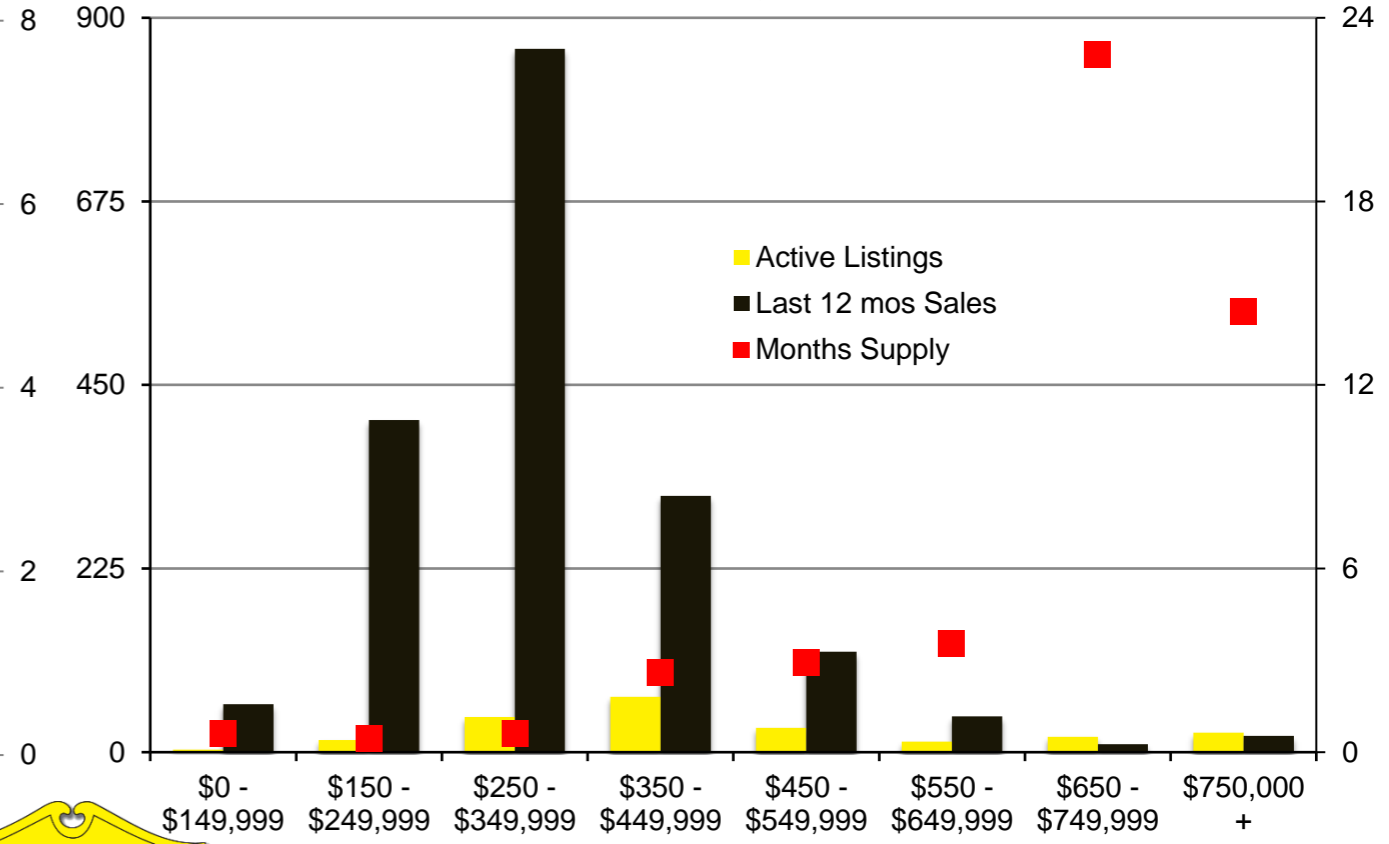

N INDICATORS

OCTOBER 2021

NORTH GEORGIA OCTOBER 2021

Banks County - October 2021

Barrow County - October 2021

Cherokee County - October 2021

Dawson County - October 2021

Forsyth County - October 2021

Franklin County - October 2021

Gwinnett County - October 2021

Habersham County - October 2021

Hall County – October 2021

Jackson County - October 2021

Lumpkin County - October 2021

Pickens County – October 2021

Rabun County – October 2021

Stephens County - October 2021

Walton County – October 2021

White County - October 2021