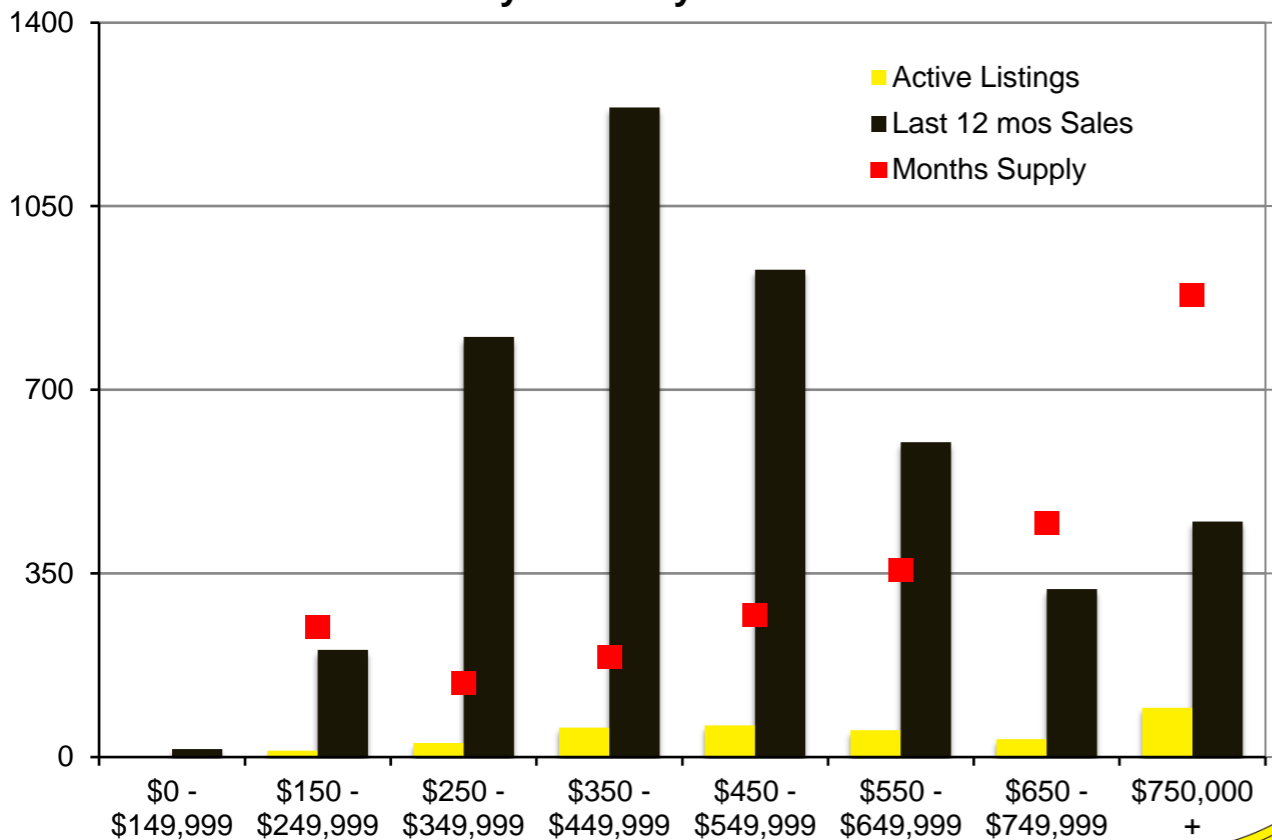

N INDICATORS

OCTOBER 2021

NORTH GEORGIA OCTOBER 2021

Banks County - October 2021

Barrow County - October 2021

Cherokee County - October 2021

Dawson County - October 2021

Forsyth County - October 2021

Franklin County - October 2021

Gwinnett County - October 2021

Habersham County - October 2021

Hall County – October 2021

Jackson County - October 2021

Lumpkin County - October 2021

Pickens County – October 2021

Rabun County – October 2021

Stephens County - October 2021

Walton County – October 2021

White County - October 2021