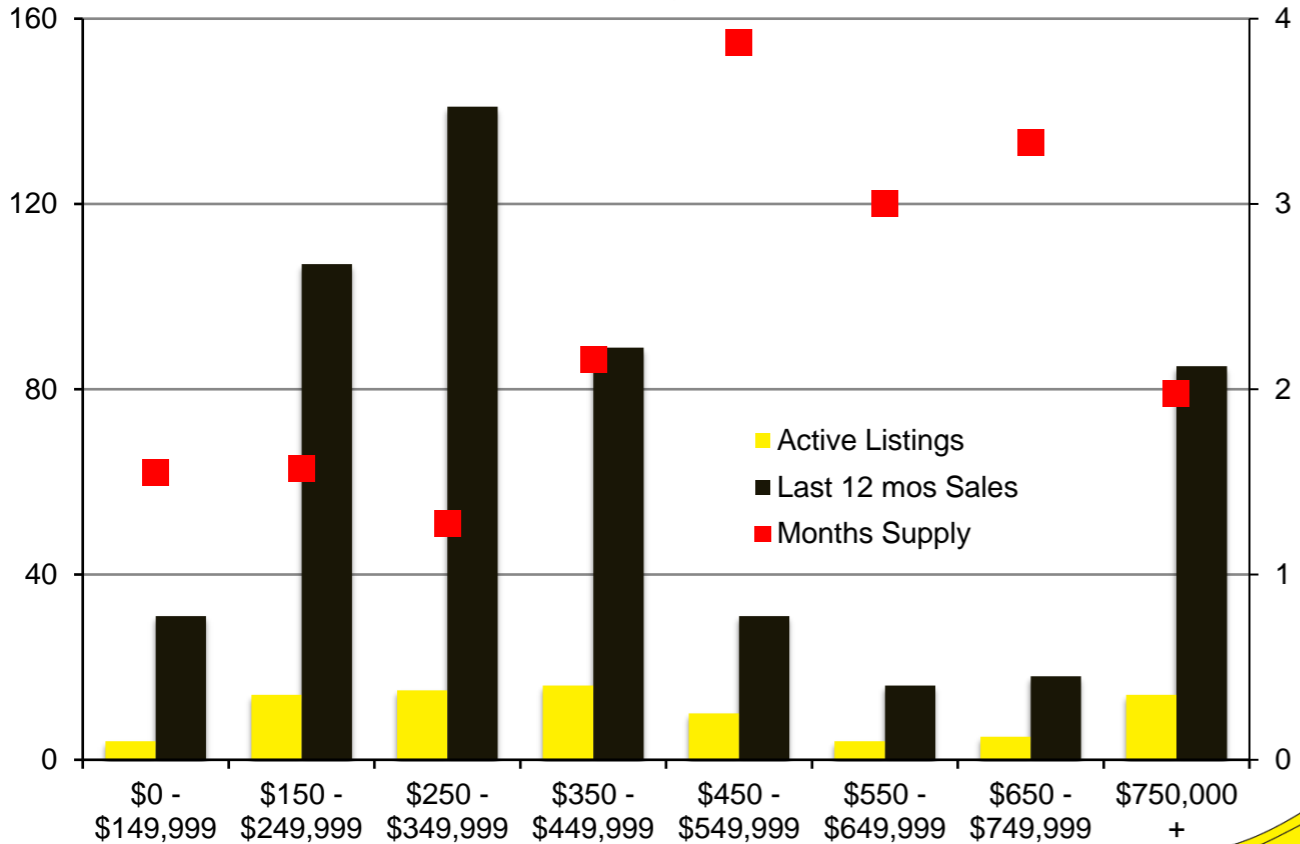

N INDICATORS

OCTOBER 2021

NORTH GEORGIA OCTOBER 2021

Banks County - October 2021

Barrow County - October 2021

Cherokee County - October 2021

Dawson County - October 2021

Forsyth County - October 2021

Franklin County - October 2021

Gwinnett County - October 2021

Habersham County - October 2021

Hall County – October 2021

Jackson County - October 2021

Lumpkin County - October 2021

Pickens County – October 2021

Rabun County – October 2021

Stephens County - October 2021

Walton County – October 2021

White County - October 2021