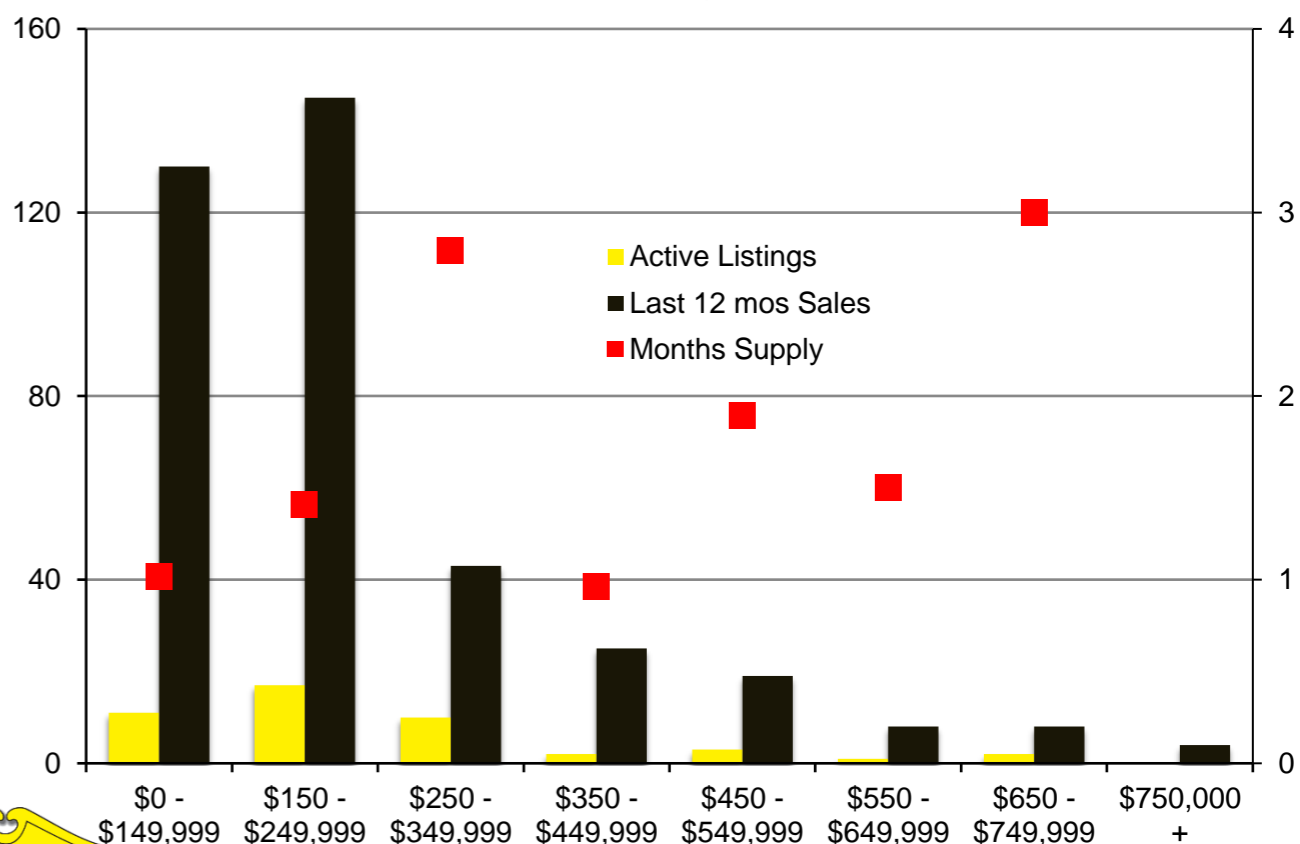

N INDICATORS

OCTOBER 2021

NORTH GEORGIA OCTOBER 2021

Banks County - October 2021

Barrow County - October 2021

Cherokee County - October 2021

Dawson County - October 2021

Forsyth County - October 2021

Franklin County - October 2021

Gwinnett County - October 2021

Habersham County - October 2021

Hall County – October 2021

Jackson County - October 2021

Lumpkin County - October 2021

Pickens County – October 2021

Rabun County – October 2021

Stephens County - October 2021

Walton County – October 2021

White County - October 2021