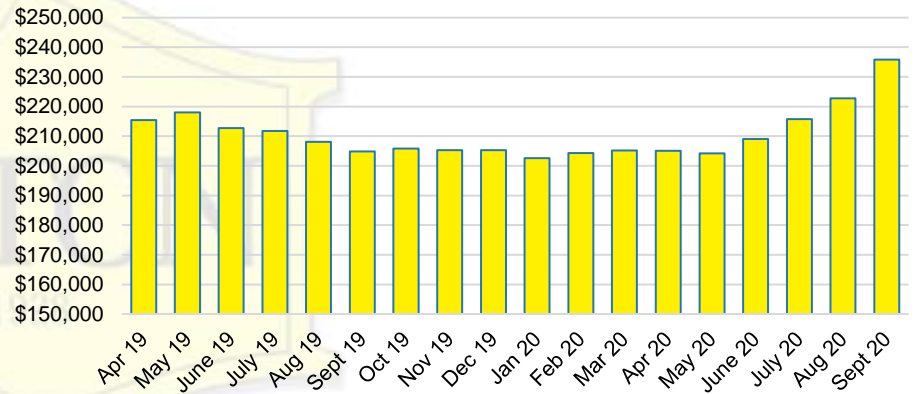

NORTH GEORGIA DEEP DIVE MARKET DATA

October 2020

OCTOBER 2020

DEEPER DIVE

NORTH GEORGIA QUICK N'DICATORS

NORTH GEORGIA MONTHS OF SUPPLY

NORTH GEORGIA SALES VOLUME VS SUPPLY

NORTH GEORGIA SALES BY PRICE POINT

NORTH GEORGIA INVENTORY BY PRICE POINT

BANKS COUNTY QUICK N'DICATORS

BANKS COUNTY SALES VOLUME VS SUPPLY

BANKS COUNTY MONTHS OF SUPPLY

BANKS COUNTY 12 MONTH AVERAGE SALES PRICE

BANKS COUNTY SALES BY PRICE POINT

BANKS COUNTY INVENTORY BY SALES POINT

BARROW COUNTY QUICK N'DICATORS

BARROW COUNTY SALES VOLUME VS SUPPLY

BARROW COUNTY MONTHS OF SUPPLY

BARROW COUNTY 12 MONTH AVERAGE SALES PRICE

BARROW COUNTY SALES BY PRICE POINT