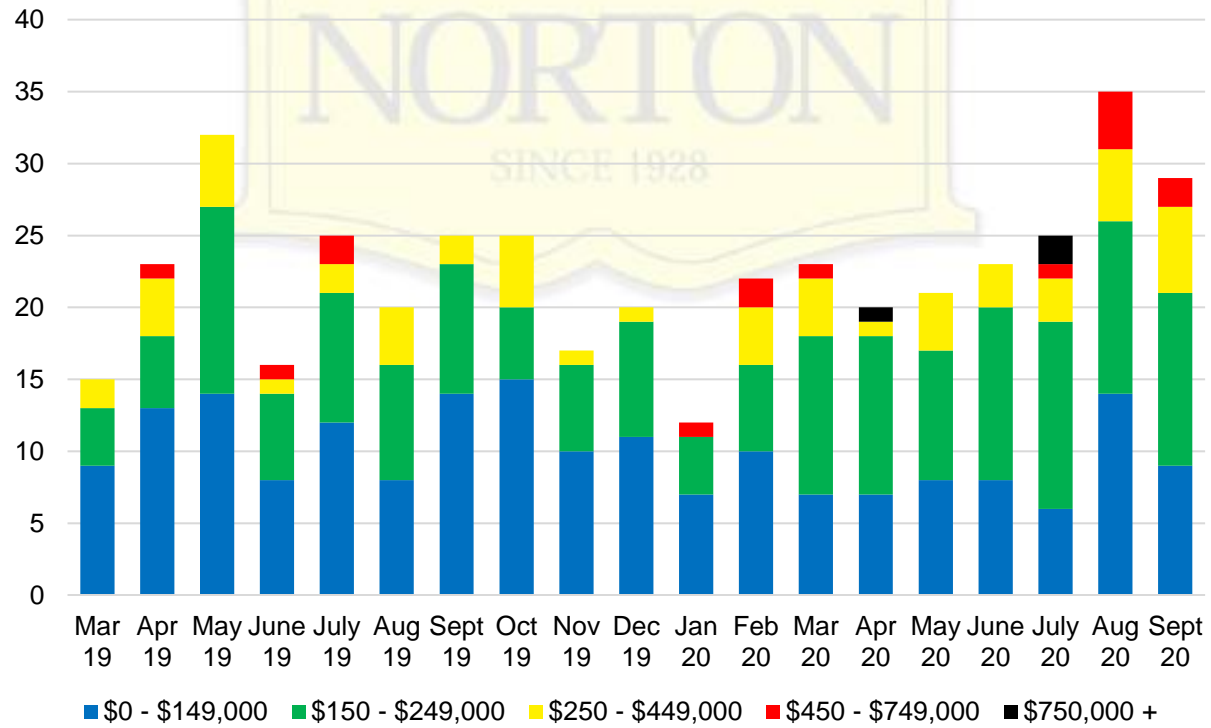

FORSYTH COUNTY INVENTORY BY PRICE POINT

FRANKLIN COUNTY QUICK N'DICATORS

FRANKLIN COUNTY 12 MONTH AVERAGE SALES PRICE

FRANKLIN COUNTY SALES BY PRICE POINT

GWINNETT COUNTY QUICK N'DICATORS

GWINNETT COUNTY SALES VOLUME VS SUPPLY