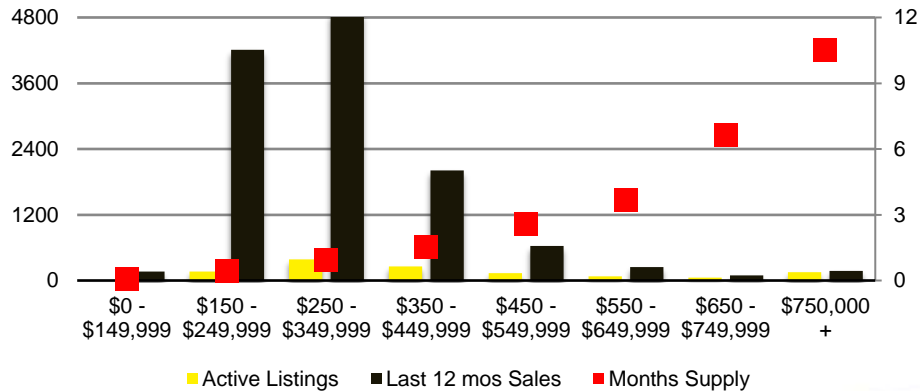

DAWSON COUNTY INVENTORY BY PRICE POINT

FORSYTH COUNTY QUICK N'DICATORS

FORSYTH COUNTY SALES VOLUME VS SUPPLY

FORSYTH COUNTY MONTHS OF SUPPLY

FORSYTH COUNTY 12 MONTH AVERAGE SALES PRICE

FORSYTH COUNTY SALES BY PRICE POINT

FORSYTH COUNTY INVENTORY BY PRICE POINT

FRANKLIN COUNTY QUICK N'DICATORS

FRANKLIN COUNTY 12 MONTH AVERAGE SALES PRICE

FRANKLIN COUNTY SALES BY PRICE POINT

GWINNETT COUNTY QUICK N'DICATORS

GWINNETT COUNTY SALES VOLUME VS SUPPLY

GWINNETT COUNTY MONTHS OF SUPPLY

GWINNETT COUNTY 12 MONTH AVERAGE SALES PRICE

GWINNETT COUNTY SALES BY PRICE POINT

GWINNETT COUNTY INVENTORY BY PRICE POINT

HABERSHAM COUNTY QUICK N'DICATORS

HABERSHAM COUNTY SALES VOLUME VS SUPPLY