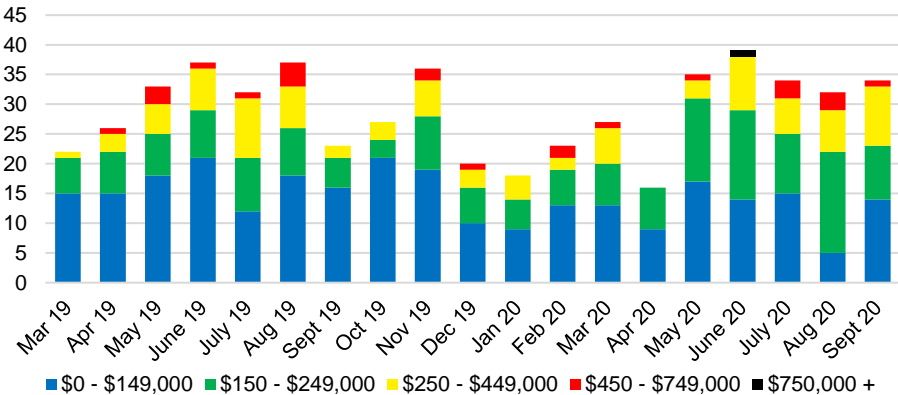

WALTON COUNTY QUICK N'DICATORS

STEPHENS COUNTY SALES BY PRICE POINT