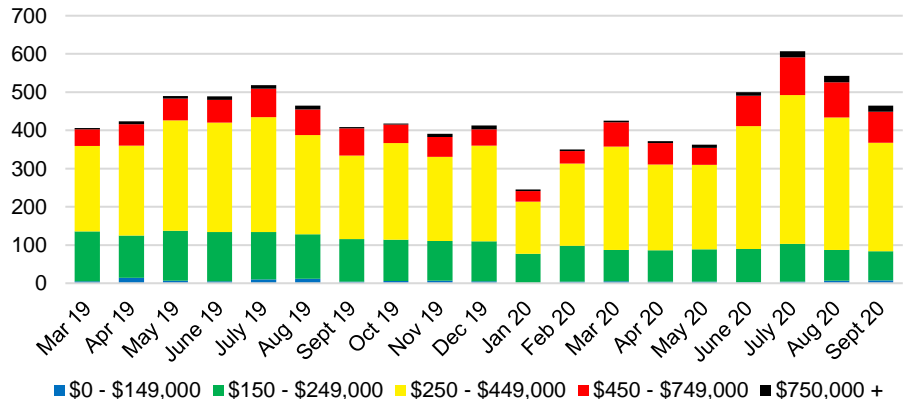

BANKS COUNTY INVENTORY BY SALES POINT

BARROW COUNTY QUICK N'DICATORS

BARROW COUNTY SALES VOLUME VS SUPPLY

BARROW COUNTY MONTHS OF SUPPLY

BARROW COUNTY 12 MONTH AVERAGE SALES PRICE

BARROW COUNTY SALES BY PRICE POINT

BARROW COUNTY INVENTORY BY PRICE POINT

CHEROKEE COUNTY QUICK N'DICATORS

CHEROKEE COUNTY SALES VOLUME VS SUPPLY

CHEROKEE COUNTY MONTHS OF SUPPLY

CHEROKEE COUNTY 12 MONTH AVERAGE SALES PRICE

CHEROKEE COUNTY SALES BY PRICE POINT

CHEROKEE COUNTY INVENTORY BY PRICE POINT

DAWSON COUNTY QUICK N'DICATORS

DAWSON COUNTY SALES VOLUME VS SUPPLY

DAWSON COUNTY MONTHS OF SUPPLY

DAWSON COUNTY 12 MONTH AVERAGE SALES PRICE

DAWSON COUNTY SALES BY PRICE POINT