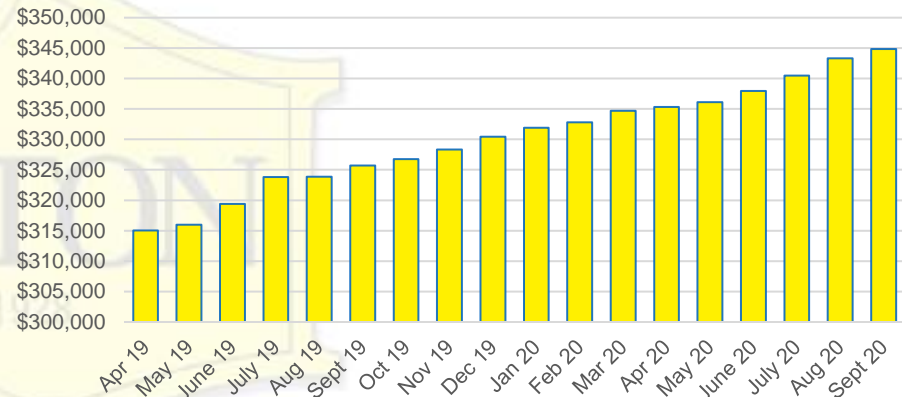

BARROW COUNTY INVENTORY BY PRICE POINT

CHEROKEE COUNTY QUICK N'DICATORS

CHEROKEE COUNTY SALES VOLUME VS SUPPLY

CHEROKEE COUNTY MONTHS OF SUPPLY

CHEROKEE COUNTY 12 MONTH AVERAGE SALES PRICE

CHEROKEE COUNTY SALES BY PRICE POINT