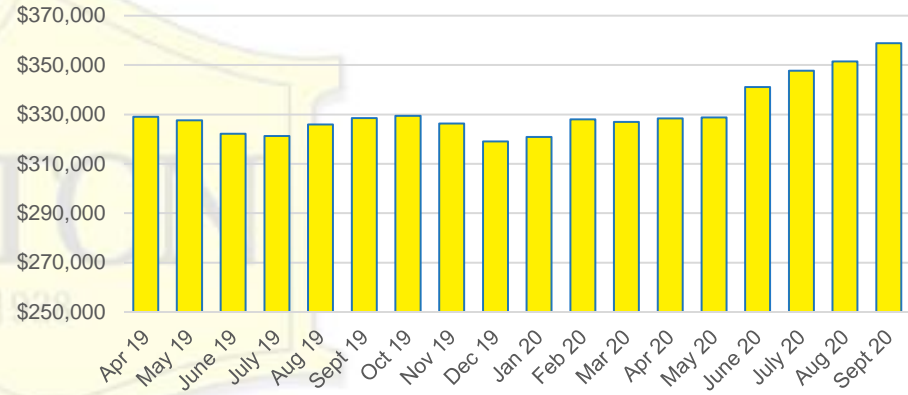

CHEROKEE COUNTY INVENTORY BY PRICE POINT

DAWSON COUNTY QUICK N'DICATORS

DAWSON COUNTY SALES VOLUME VS SUPPLY

DAWSON COUNTY MONTHS OF SUPPLY

DAWSON COUNTY 12 MONTH AVERAGE SALES PRICE

DAWSON COUNTY SALES BY PRICE POINT

DAWSON COUNTY INVENTORY BY PRICE POINT

FORSYTH COUNTY QUICK N'DICATORS

FORSYTH COUNTY SALES VOLUME VS SUPPLY

FORSYTH COUNTY MONTHS OF SUPPLY

FORSYTH COUNTY 12 MONTH AVERAGE SALES PRICE

FORSYTH COUNTY SALES BY PRICE POINT