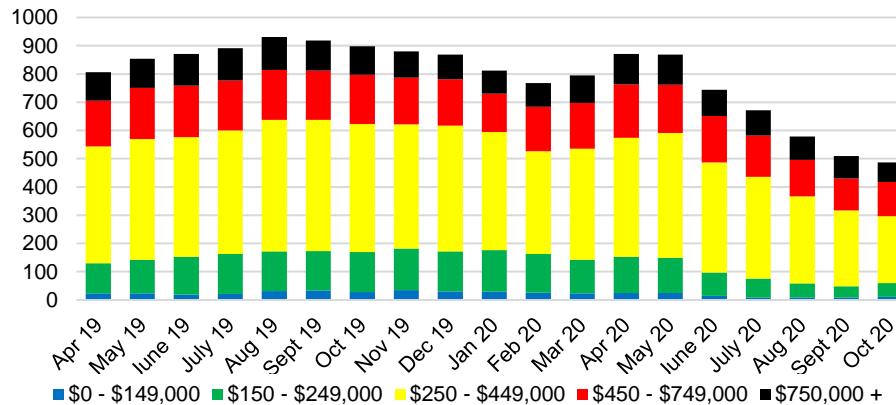

HALL COUNTY MONTHS OF SUPPLY

HALL COUNTY 12 MONTH AVERAGE SALES PRICE

HALL COUNTY SALES BY PRICE POINT

HALL COUNTY INVENTORY BY PRICE POINT

JACKSON COUNTY QUICK N'DICATORS

JACKSON COUNTY SALES VOLUME VS SUPPLY