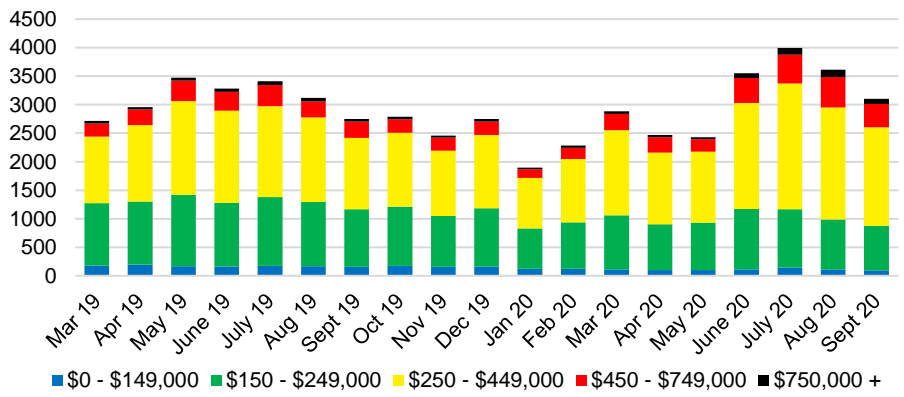

NORTH GEORGIA DEEP DIVE MARKET DATA

October 2020

OCTOBER 2020

DEEPER DIVE

NORTH GEORGIA QUICK N'DICATORS

NORTH GEORGIA MONTHS OF SUPPLY

NORTH GEORGIA SALES VOLUME VS SUPPLY

NORTH GEORGIA SALES BY PRICE POINT

WALTON COUNTY MONTHS OF SUPPLY

WALTON COUNTY 12 MONTH AVERAGE SALES PRICE

WALTON COUNTY SALES BY PRICE POINT

WALTON COUNTY INVENTORY BY PRICE POINT

WHITE COUNTY QUICK N'DICATORS

WHITE COUNTY SALES VOLUME VS SUPPLY

WHITE COUNTY MONTHS OF SUPPLY

WHITE COUNTY 12 MONTH AVERAGE SALES PRICE

WHITE COUNTY SALES BY PRICE POINT

WHITE COUNTY INVENTORY BY PRICE POINT