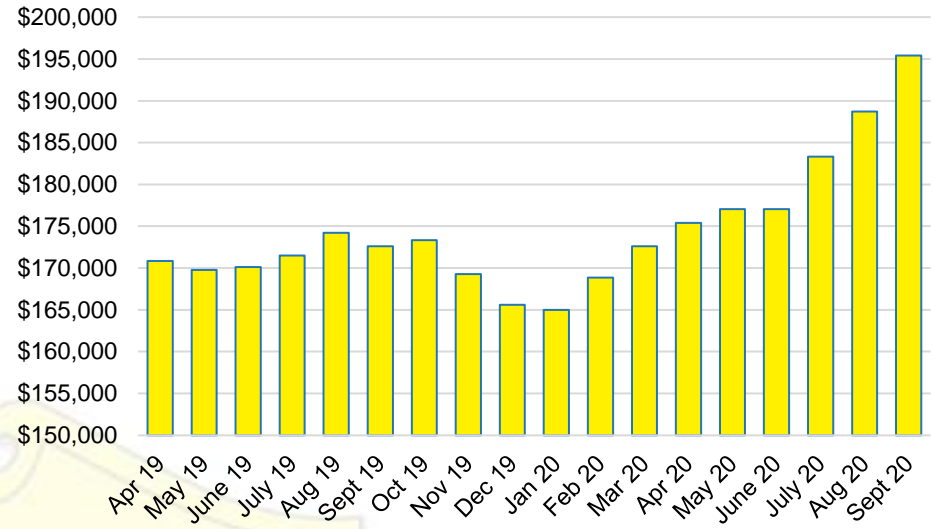

FRANKLIN COUNTY 12 MONTH AVERAGE SALES PRICE