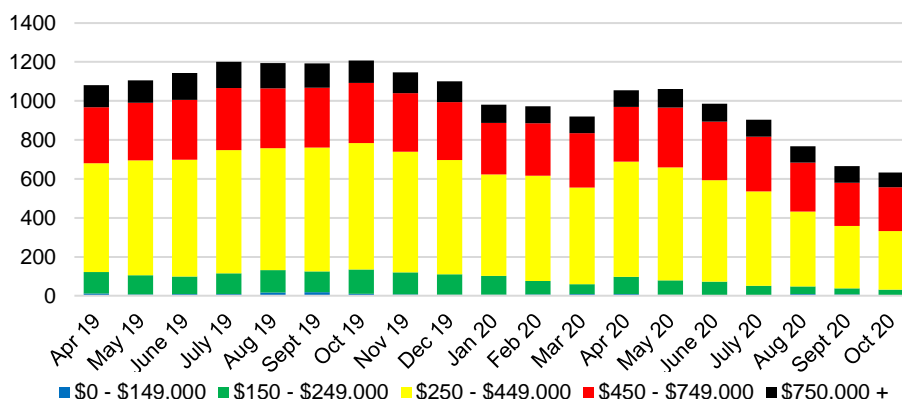

BANKS COUNTY INVENTORY BY SALES POINT

BARROW COUNTY QUICK N'DICATORS

BARROW COUNTY SALES VOLUME VS SUPPLY

BARROW COUNTY MONTHS OF SUPPLY

BARROW COUNTY 12 MONTH AVERAGE SALES PRICE

BARROW COUNTY SALES BY PRICE POINT

BARROW COUNTY INVENTORY BY PRICE POINT

CHEROKEE COUNTY QUICK N'DICATORS

CHEROKEE COUNTY SALES VOLUME VS SUPPLY

CHEROKEE COUNTY MONTHS OF SUPPLY

CHEROKEE COUNTY 12 MONTH AVERAGE SALES PRICE

CHEROKEE COUNTY SALES BY PRICE POINT

CHEROKEE COUNTY INVENTORY BY PRICE POINT

DAWSON COUNTY QUICK N'DICATORS

DAWSON COUNTY SALES VOLUME VS SUPPLY

DAWSON COUNTY MONTHS OF SUPPLY

DAWSON COUNTY 12 MONTH AVERAGE SALES PRICE

DAWSON COUNTY SALES BY PRICE POINT