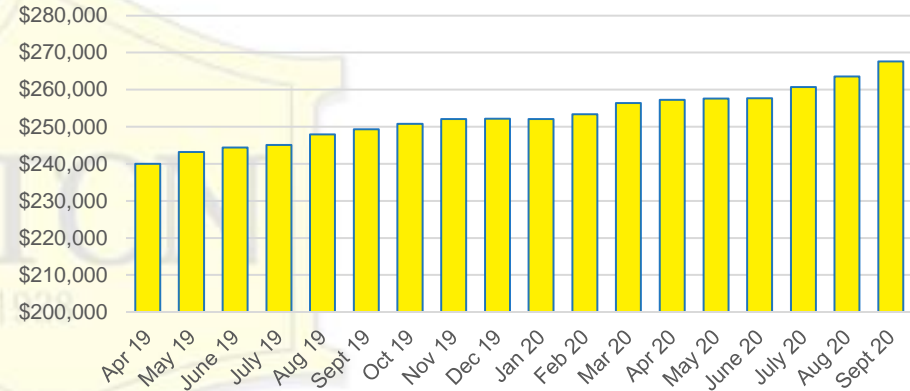

WALTON COUNTY INVENTORY BY PRICE POINT