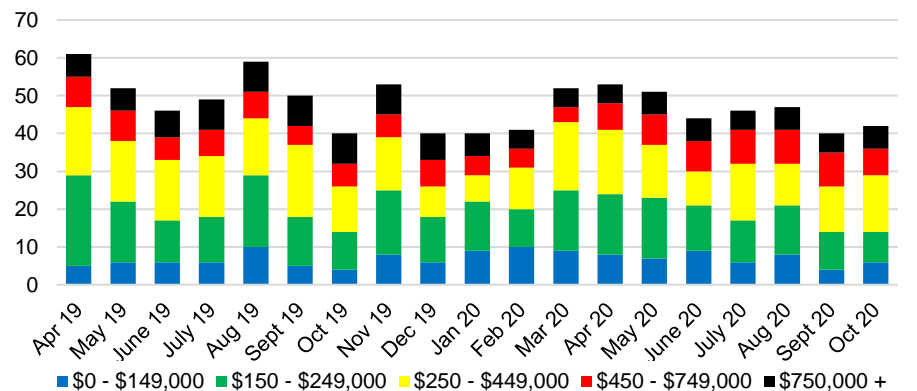

NORTH GEORGIA INVENTORY BY PRICE POINT

BANKS COUNTY QUICK N'DICATORS

BANKS COUNTY SALES VOLUME VS SUPPLY

BANKS COUNTY MONTHS OF SUPPLY

BANKS COUNTY 12 MONTH AVERAGE SALES PRICE

BANKS COUNTY SALES BY PRICE POINT

BANKS COUNTY INVENTORY BY SALES POINT

BARROW COUNTY QUICK N'DICATORS

BARROW COUNTY SALES VOLUME VS SUPPLY

BARROW COUNTY MONTHS OF SUPPLY

BARROW COUNTY 12 MONTH AVERAGE SALES PRICE

BARROW COUNTY SALES BY PRICE POINT

WALTON COUNTY MONTHS OF SUPPLY

WALTON COUNTY 12 MONTH AVERAGE SALES PRICE

WALTON COUNTY SALES BY PRICE POINT

WALTON COUNTY INVENTORY BY PRICE POINT

WHITE COUNTY QUICK N'DICATORS

WHITE COUNTY SALES VOLUME VS SUPPLY

WHITE COUNTY MONTHS OF SUPPLY

WHITE COUNTY 12 MONTH AVERAGE SALES PRICE

WHITE COUNTY SALES BY PRICE POINT

WHITE COUNTY INVENTORY BY PRICE POINT