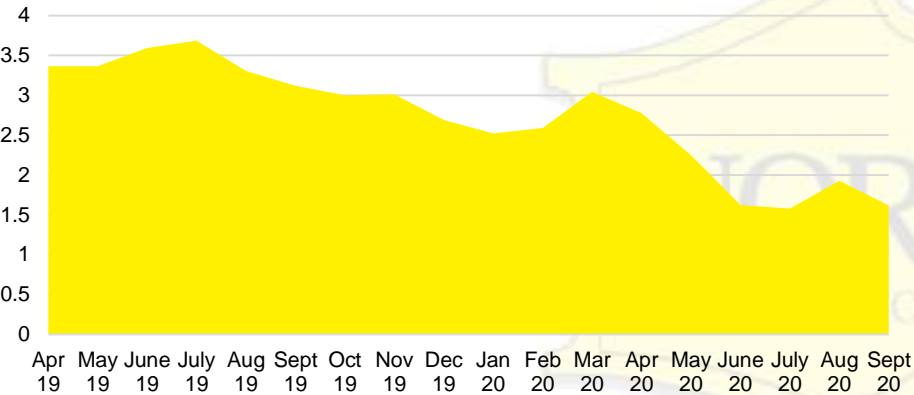

STEPHENS COUNTY MONTHS OF SUPPLY