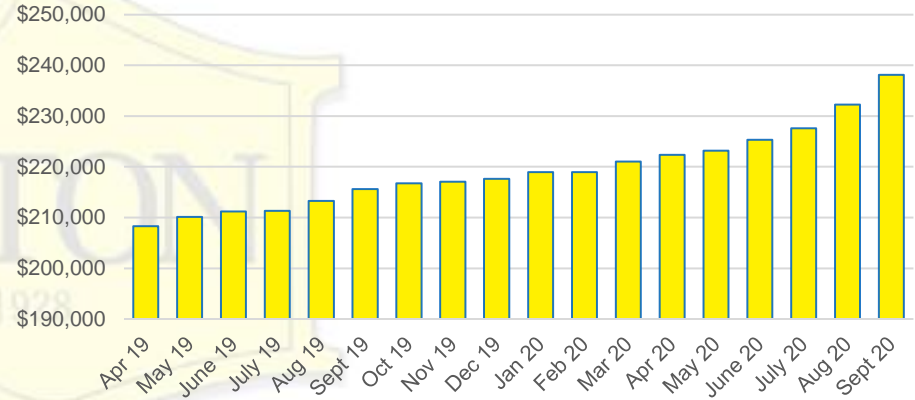

BANKS COUNTY INVENTORY BY SALES POINT

BARROW COUNTY QUICK N'DICATORS

BARROW COUNTY SALES VOLUME VS SUPPLY

BARROW COUNTY MONTHS OF SUPPLY

BARROW COUNTY 12 MONTH AVERAGE SALES PRICE

BARROW COUNTY SALES BY PRICE POINT

BARROW COUNTY INVENTORY BY PRICE POINT

CHEROKEE COUNTY QUICK N'DICATORS

CHEROKEE COUNTY SALES VOLUME VS SUPPLY

CHEROKEE COUNTY MONTHS OF SUPPLY

CHEROKEE COUNTY 12 MONTH AVERAGE SALES PRICE

CHEROKEE COUNTY SALES BY PRICE POINT