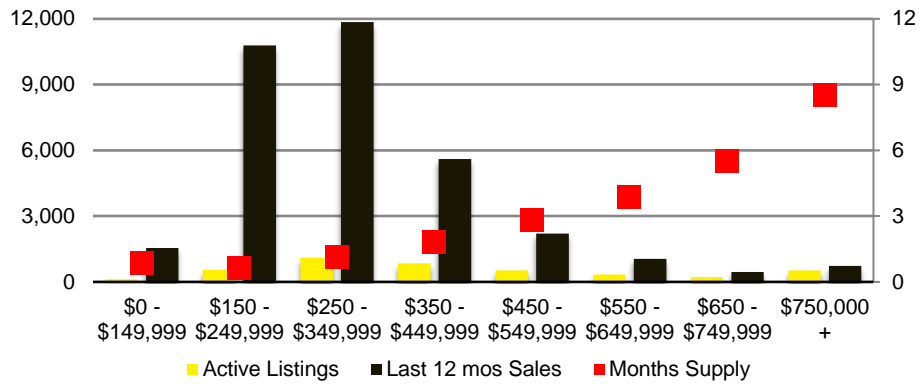

NORTH GEORGIA DEEP DIVE MARKET DATA

October 2020

OCTOBER 2020

DEEPER DIVE

NORTH GEORGIA QUICK N'DICATORS

NORTH GEORGIA MONTHS OF SUPPLY

NORTH GEORGIA SALES VOLUME VS SUPPLY

NORTH GEORGIA SALES BY PRICE POINT

NORTH GEORGIA INVENTORY BY PRICE POINT

BANKS COUNTY QUICK N'DICATORS

BANKS COUNTY SALES VOLUME VS SUPPLY

BANKS COUNTY MONTHS OF SUPPLY

BANKS COUNTY 12 MONTH AVERAGE SALES PRICE

BANKS COUNTY SALES BY PRICE POINT

WALTON COUNTY MONTHS OF SUPPLY

WALTON COUNTY 12 MONTH AVERAGE SALES PRICE

WALTON COUNTY SALES BY PRICE POINT

WALTON COUNTY INVENTORY BY PRICE POINT

WHITE COUNTY QUICK N'DICATORS

WHITE COUNTY SALES VOLUME VS SUPPLY

WHITE COUNTY MONTHS OF SUPPLY

WHITE COUNTY 12 MONTH AVERAGE SALES PRICE

WHITE COUNTY SALES BY PRICE POINT

WHITE COUNTY INVENTORY BY PRICE POINT