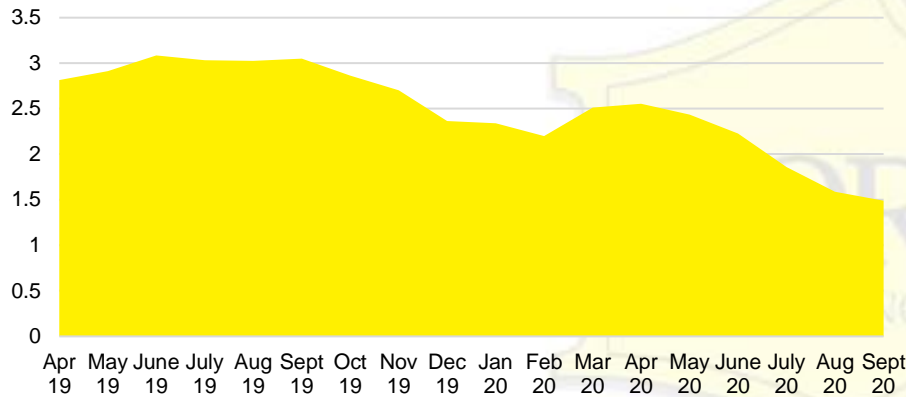

BARROW COUNTY INVENTORY BY PRICE POINT

CHEROKEE COUNTY QUICK N'DICATORS

CHEROKEE COUNTY SALES VOLUME VS SUPPLY

CHEROKEE COUNTY MONTHS OF SUPPLY

CHEROKEE COUNTY 12 MONTH AVERAGE SALES PRICE

CHEROKEE COUNTY SALES BY PRICE POINT