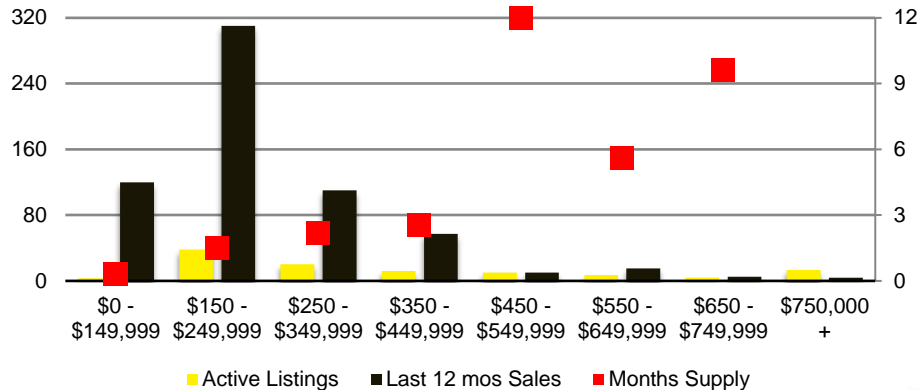

FORSYTH COUNTY INVENTORY BY PRICE POINT

FRANKLIN COUNTY QUICK N'DICATORS

FRANKLIN COUNTY 12 MONTH AVERAGE SALES PRICE

FRANKLIN COUNTY SALES BY PRICE POINT

GWINNETT COUNTY QUICK N'DICATORS

GWINNETT COUNTY SALES VOLUME VS SUPPLY

GWINNETT COUNTY MONTHS OF SUPPLY

GWINNETT COUNTY 12 MONTH AVERAGE SALES PRICE

GWINNETT COUNTY SALES BY PRICE POINT

GWINNETT COUNTY INVENTORY BY PRICE POINT

HABERSHAM COUNTY QUICK N'DICATORS

HABERSHAM COUNTY SALES VOLUME VS SUPPLY