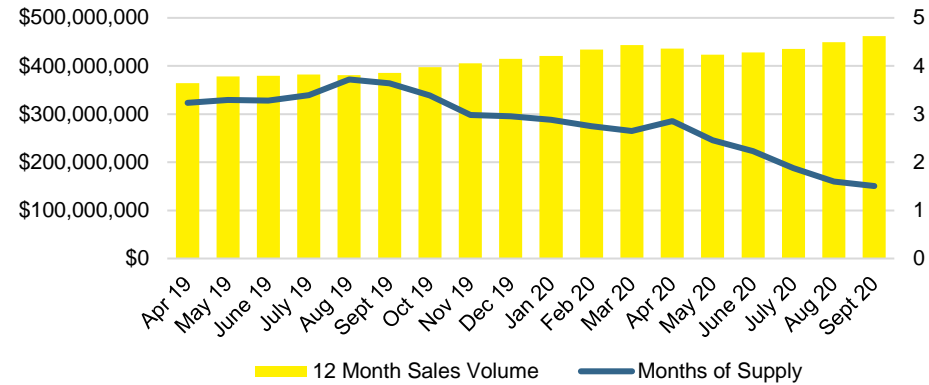

STEPHENS COUNTY MONTHS OF SUPPLY

STEPHENS COUNTY 12 MONTH AVERAGE SALES PRICE

STEPHENS COUNTY SALES BY PRICE POINT

STEPHENS COUNTY INVENTORY BY PRICE POINT

WALTON COUNTY QUICK N'DICATORS

WALTON COUNTY SALES VOLUME VS SUPPLY