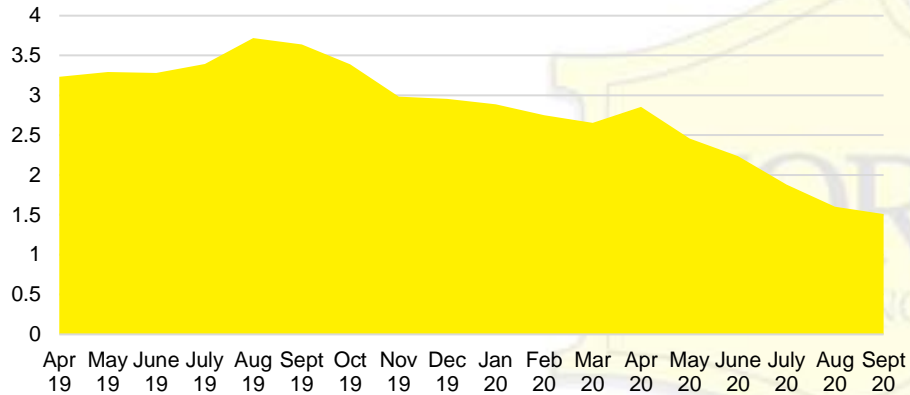

WALTON COUNTY SALES BY PRICE POINT