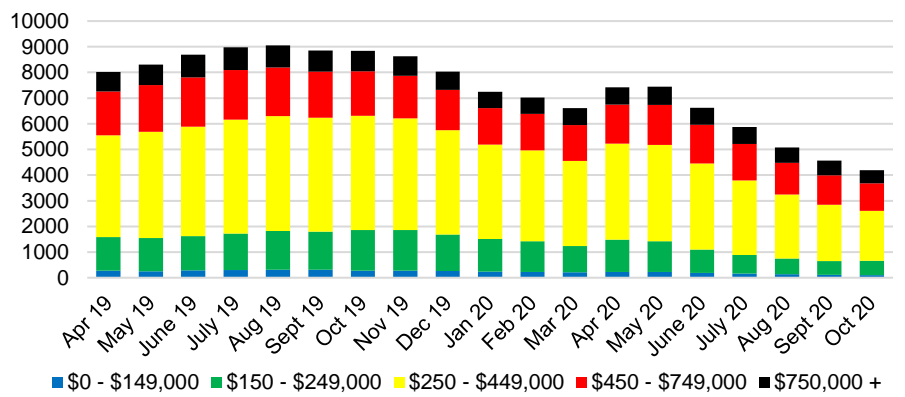

NORTH GEORGIA INVENTORY BY PRICE POINT