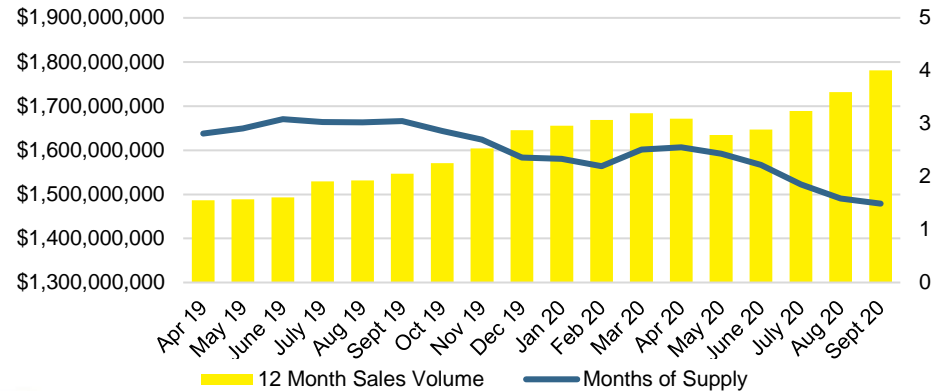

BANKS COUNTY INVENTORY BY SALES POINT

BARROW COUNTY QUICK N'DICATORS

BARROW COUNTY SALES VOLUME VS SUPPLY

BARROW COUNTY MONTHS OF SUPPLY

BARROW COUNTY 12 MONTH AVERAGE SALES PRICE

BARROW COUNTY SALES BY PRICE POINT

BARROW COUNTY INVENTORY BY PRICE POINT

CHEROKEE COUNTY QUICK N'DICATORS

CHEROKEE COUNTY SALES VOLUME VS SUPPLY

CHEROKEE COUNTY MONTHS OF SUPPLY

CHEROKEE COUNTY 12 MONTH AVERAGE SALES PRICE

CHEROKEE COUNTY SALES BY PRICE POINT