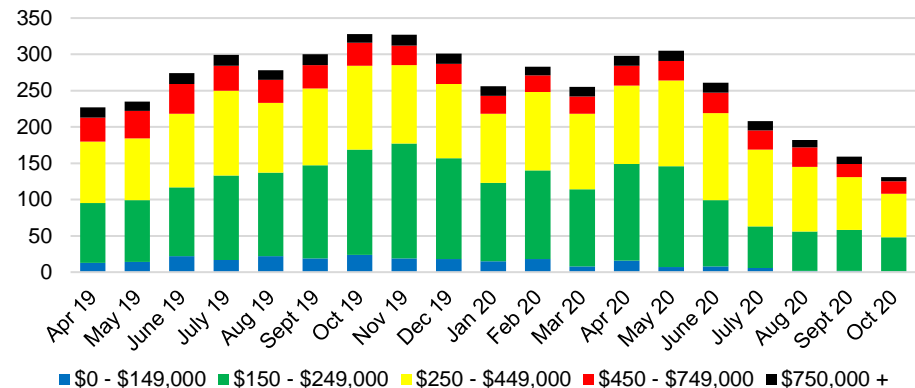

BANKS COUNTY INVENTORY BY SALES POINT

BARROW COUNTY QUICK N'DICATORS

BARROW COUNTY SALES VOLUME VS SUPPLY

BARROW COUNTY MONTHS OF SUPPLY

BARROW COUNTY 12 MONTH AVERAGE SALES PRICE

BARROW COUNTY SALES BY PRICE POINT

BARROW COUNTY INVENTORY BY PRICE POINT

CHEROKEE COUNTY QUICK N'DICATORS

CHEROKEE COUNTY SALES VOLUME VS SUPPLY

CHEROKEE COUNTY MONTHS OF SUPPLY

CHEROKEE COUNTY 12 MONTH AVERAGE SALES PRICE

CHEROKEE COUNTY SALES BY PRICE POINT