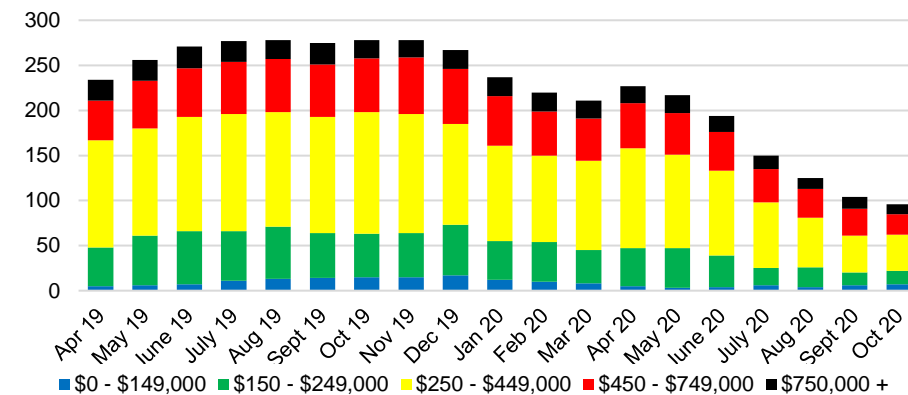

PICKENS COUNTY MONTHS OF SUPPLY

PICKENS COUNTY 12 MONTH AVERAGE SALES PRICE

PICKENS COUNTY SALES BY PRICE POINT

PICKENS COUNTY INVENTORY BY PRICE POINT

RABUN COUNTY QUICK N'DICATORS

RABUN COUNTY SALES VOLUME VS SUPPLY

RABUN COUNTY MONTHS OF SUPPLY

RABUN COUNTY 12 MONTH AVERAGE SALES PRICE

RABUN COUNTY SALES BY PRICE POINT

RABUN COUNTY INVENTORY BY PRICE POINT

STEPHENS COUNTY QUICK N'DICATORS

STEPHENS COUNTY SALES VOLUME VS SUPPLY