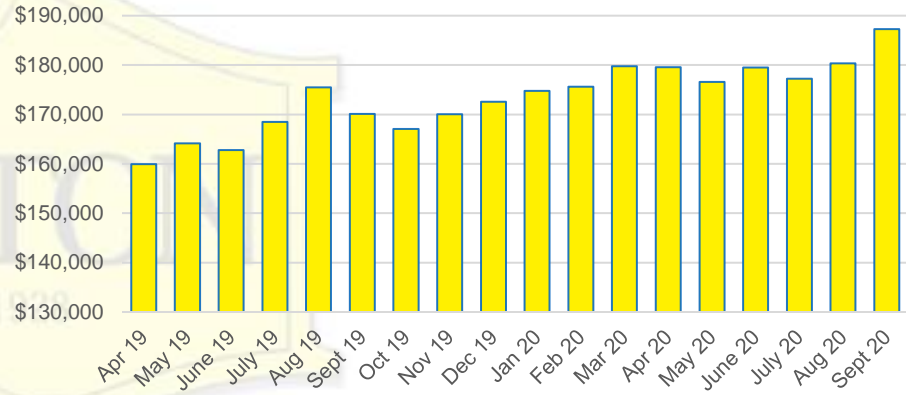

STEPHENS COUNTY 12 MONTH AVERAGE SALES PRICE