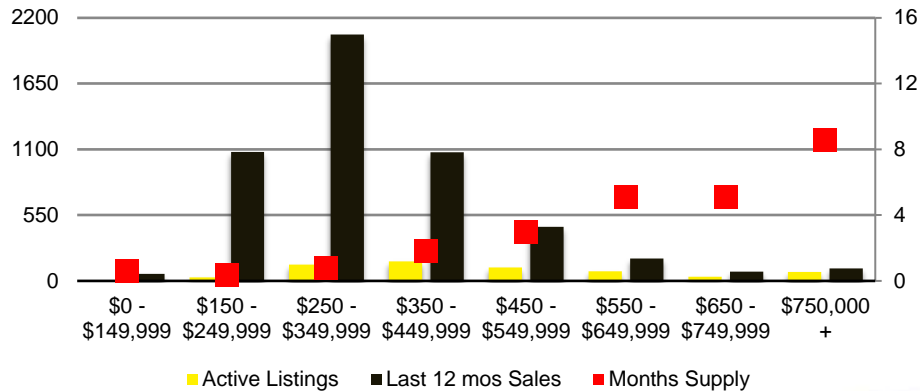

BANKS COUNTY INVENTORY BY SALES POINT

BARROW COUNTY QUICK N'DICATORS

BARROW COUNTY SALES VOLUME VS SUPPLY

BARROW COUNTY MONTHS OF SUPPLY

BARROW COUNTY 12 MONTH AVERAGE SALES PRICE

BARROW COUNTY SALES BY PRICE POINT

BARROW COUNTY INVENTORY BY PRICE POINT

CHEROKEE COUNTY QUICK N'DICATORS

CHEROKEE COUNTY SALES VOLUME VS SUPPLY

CHEROKEE COUNTY MONTHS OF SUPPLY

CHEROKEE COUNTY 12 MONTH AVERAGE SALES PRICE

CHEROKEE COUNTY SALES BY PRICE POINT

WALTON COUNTY MONTHS OF SUPPLY

WALTON COUNTY 12 MONTH AVERAGE SALES PRICE

WALTON COUNTY SALES BY PRICE POINT

WALTON COUNTY INVENTORY BY PRICE POINT

WHITE COUNTY QUICK N'DICATORS

WHITE COUNTY SALES VOLUME VS SUPPLY

WHITE COUNTY MONTHS OF SUPPLY

WHITE COUNTY 12 MONTH AVERAGE SALES PRICE

WHITE COUNTY SALES BY PRICE POINT

WHITE COUNTY INVENTORY BY PRICE POINT