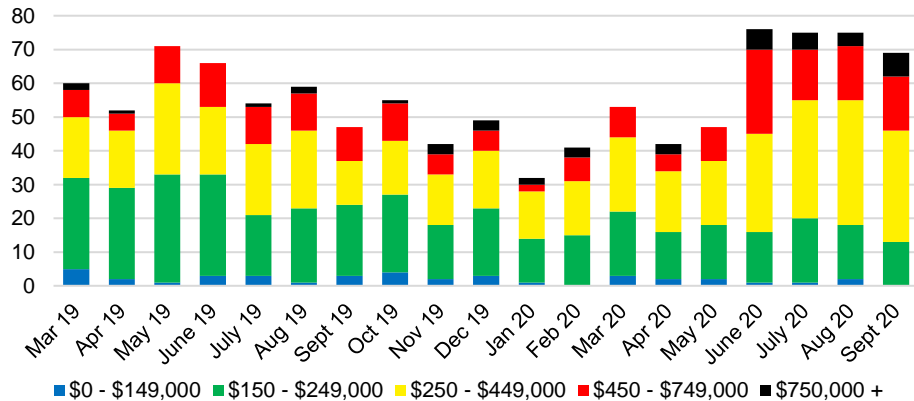

BARROW COUNTY INVENTORY BY PRICE POINT

CHEROKEE COUNTY QUICK N'DICATORS

CHEROKEE COUNTY SALES VOLUME VS SUPPLY

CHEROKEE COUNTY MONTHS OF SUPPLY

CHEROKEE COUNTY 12 MONTH AVERAGE SALES PRICE

CHEROKEE COUNTY SALES BY PRICE POINT

CHEROKEE COUNTY INVENTORY BY PRICE POINT

DAWSON COUNTY QUICK N'DICATORS

DAWSON COUNTY SALES VOLUME VS SUPPLY

DAWSON COUNTY MONTHS OF SUPPLY

DAWSON COUNTY 12 MONTH AVERAGE SALES PRICE

DAWSON COUNTY SALES BY PRICE POINT

DAWSON COUNTY INVENTORY BY PRICE POINT

FORSYTH COUNTY QUICK N'DICATORS

FORSYTH COUNTY SALES VOLUME VS SUPPLY

FORSYTH COUNTY MONTHS OF SUPPLY

FORSYTH COUNTY 12 MONTH AVERAGE SALES PRICE

FORSYTH COUNTY SALES BY PRICE POINT