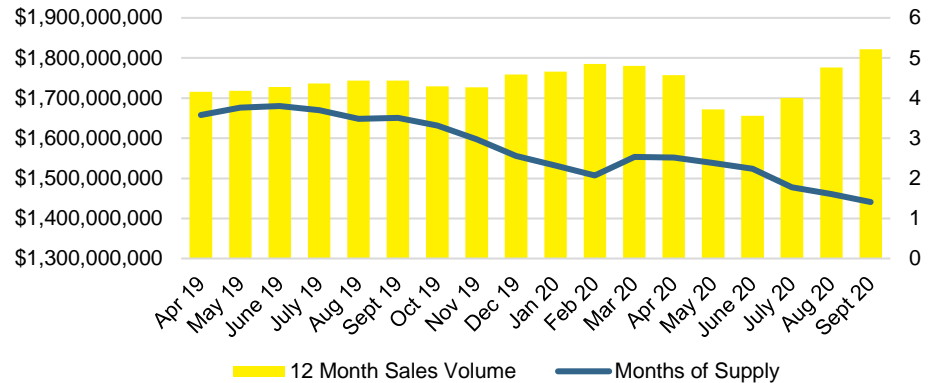

BARROW COUNTY INVENTORY BY PRICE POINT

CHEROKEE COUNTY QUICK N'DICATORS

CHEROKEE COUNTY SALES VOLUME VS SUPPLY

CHEROKEE COUNTY MONTHS OF SUPPLY

CHEROKEE COUNTY 12 MONTH AVERAGE SALES PRICE

CHEROKEE COUNTY SALES BY PRICE POINT

CHEROKEE COUNTY INVENTORY BY PRICE POINT

DAWSON COUNTY QUICK N'DICATORS

DAWSON COUNTY SALES VOLUME VS SUPPLY

DAWSON COUNTY MONTHS OF SUPPLY

DAWSON COUNTY 12 MONTH AVERAGE SALES PRICE

DAWSON COUNTY SALES BY PRICE POINT

DAWSON COUNTY INVENTORY BY PRICE POINT

FORSYTH COUNTY QUICK N'DICATORS

FORSYTH COUNTY SALES VOLUME VS SUPPLY

FORSYTH COUNTY MONTHS OF SUPPLY

FORSYTH COUNTY 12 MONTH AVERAGE SALES PRICE

FORSYTH COUNTY SALES BY PRICE POINT