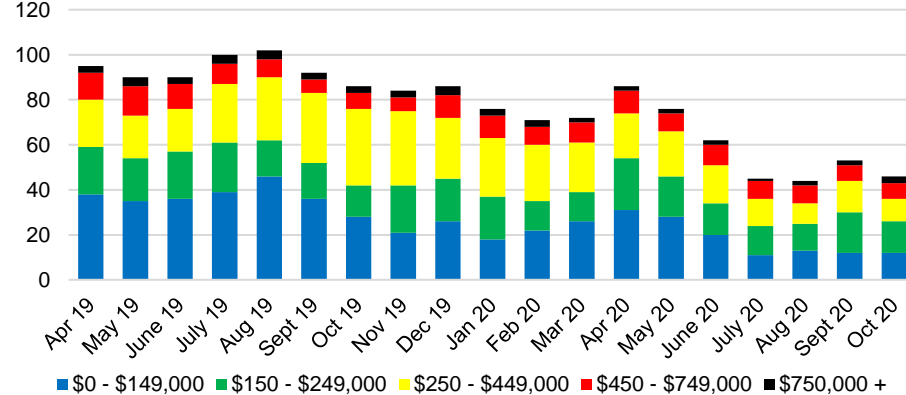

RABUN COUNTY MONTHS OF SUPPLY

RABUN COUNTY 12 MONTH AVERAGE SALES PRICE

RABUN COUNTY SALES BY PRICE POINT

RABUN COUNTY INVENTORY BY PRICE POINT

STEPHENS COUNTY QUICK N'DICATORS

STEPHENS COUNTY SALES VOLUME VS SUPPLY

STEPHENS COUNTY MONTHS OF SUPPLY

STEPHENS COUNTY 12 MONTH AVERAGE SALES PRICE

STEPHENS COUNTY SALES BY PRICE POINT

STEPHENS COUNTY INVENTORY BY PRICE POINT

WALTON COUNTY QUICK N'DICATORS

WALTON COUNTY SALES VOLUME VS SUPPLY