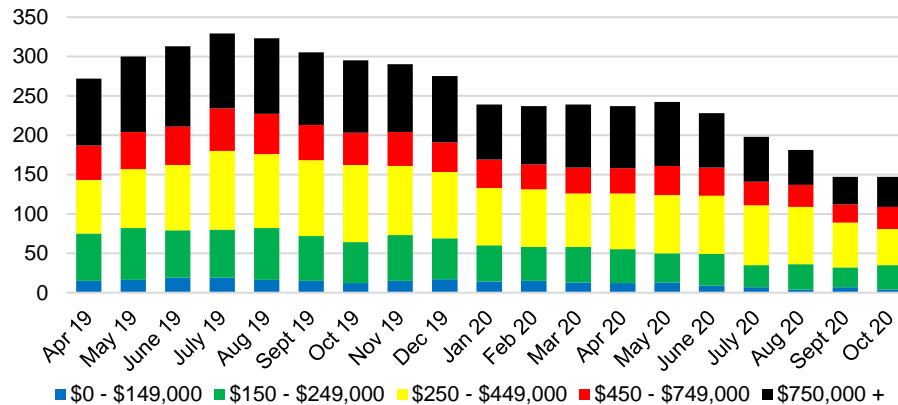

RABUN COUNTY MONTHS OF SUPPLY

RABUN COUNTY 12 MONTH AVERAGE SALES PRICE

RABUN COUNTY SALES BY PRICE POINT

RABUN COUNTY INVENTORY BY PRICE POINT

STEPHENS COUNTY QUICK N'DICATORS

STEPHENS COUNTY SALES VOLUME VS SUPPLY