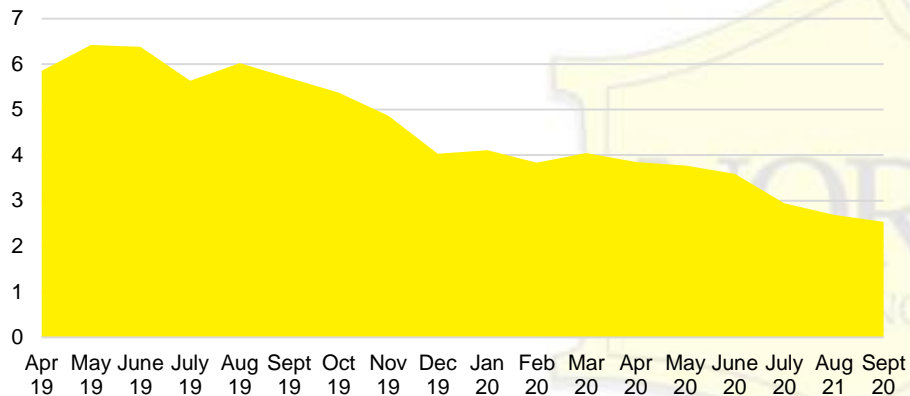

WALTON COUNTY MONTHS OF SUPPLY

WALTON COUNTY 12 MONTH AVERAGE SALES PRICE

WALTON COUNTY SALES BY PRICE POINT

WALTON COUNTY INVENTORY BY PRICE POINT

WHITE COUNTY QUICK N'DICATORS

WHITE COUNTY SALES VOLUME VS SUPPLY

WHITE COUNTY MONTHS OF SUPPLY

WHITE COUNTY 12 MONTH AVERAGE SALES PRICE

WHITE COUNTY SALES BY PRICE POINT

WHITE COUNTY INVENTORY BY PRICE POINT