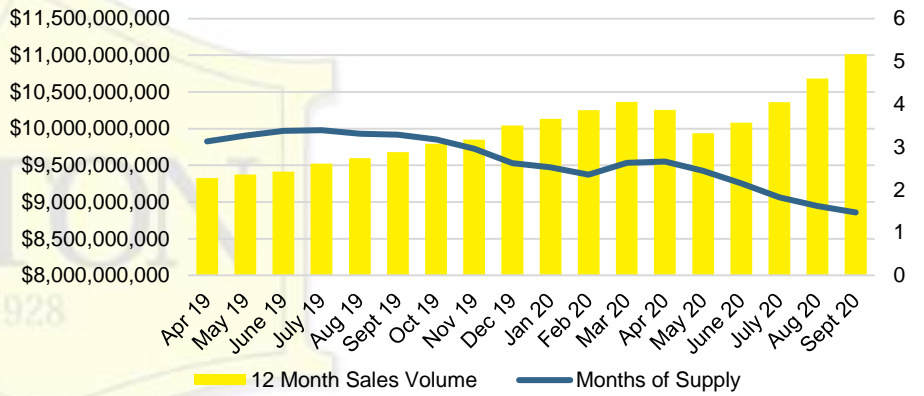

NORTH GEORGIA DEEP DIVE MARKET DATA

October 2020

OCTOBER 2020

DEEPER DIVE

NORTH GEORGIA QUICK N'DICATORS

NORTH GEORGIA MONTHS OF SUPPLY

NORTH GEORGIA SALES VOLUME VS SUPPLY

NORTH GEORGIA SALES BY PRICE POINT