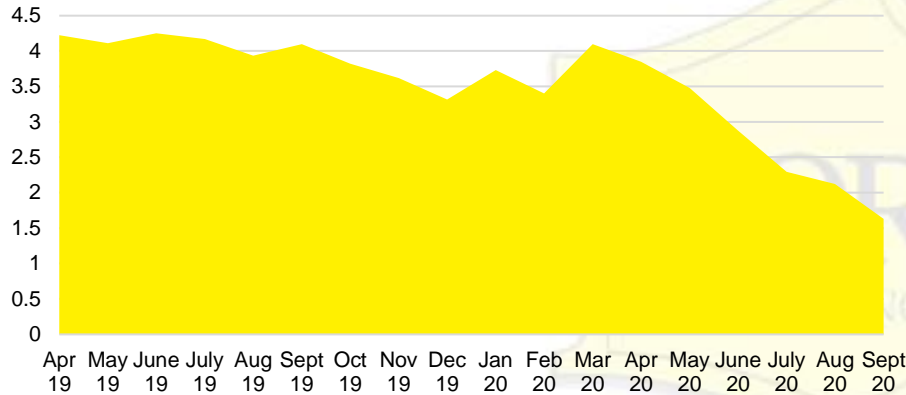

CHEROKEE COUNTY INVENTORY BY PRICE POINT

DAWSON COUNTY QUICK N'DICATORS

DAWSON COUNTY SALES VOLUME VS SUPPLY

DAWSON COUNTY MONTHS OF SUPPLY

DAWSON COUNTY 12 MONTH AVERAGE SALES PRICE

DAWSON COUNTY SALES BY PRICE POINT

DAWSON COUNTY INVENTORY BY PRICE POINT

FORSYTH COUNTY QUICK N'DICATORS

FORSYTH COUNTY SALES VOLUME VS SUPPLY

FORSYTH COUNTY MONTHS OF SUPPLY

FORSYTH COUNTY 12 MONTH AVERAGE SALES PRICE

FORSYTH COUNTY SALES BY PRICE POINT