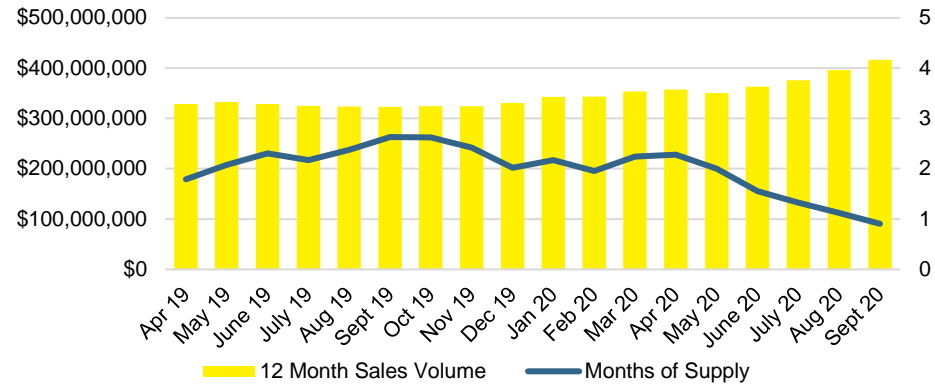

NORTH GEORGIA INVENTORY BY PRICE POINT

BANKS COUNTY QUICK N'DICATORS

BANKS COUNTY SALES VOLUME VS SUPPLY

BANKS COUNTY MONTHS OF SUPPLY

BANKS COUNTY 12 MONTH AVERAGE SALES PRICE

BANKS COUNTY SALES BY PRICE POINT

BANKS COUNTY INVENTORY BY SALES POINT

BARROW COUNTY QUICK N'DICATORS

BARROW COUNTY SALES VOLUME VS SUPPLY

BARROW COUNTY MONTHS OF SUPPLY

BARROW COUNTY 12 MONTH AVERAGE SALES PRICE

BARROW COUNTY SALES BY PRICE POINT