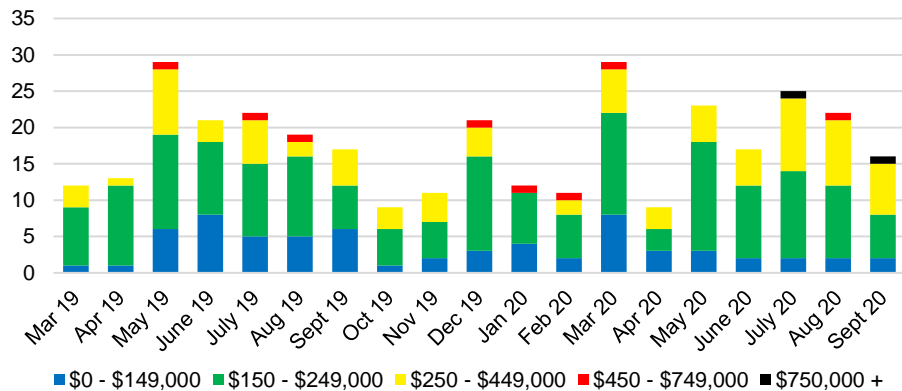

NORTH GEORGIA INVENTORY BY PRICE POINT

BANKS COUNTY QUICK N'DICATORS

BANKS COUNTY SALES VOLUME VS SUPPLY

BANKS COUNTY MONTHS OF SUPPLY

BANKS COUNTY 12 MONTH AVERAGE SALES PRICE

BANKS COUNTY SALES BY PRICE POINT

BANKS COUNTY INVENTORY BY SALES POINT

BARROW COUNTY QUICK N'DICATORS

BARROW COUNTY SALES VOLUME VS SUPPLY

BARROW COUNTY MONTHS OF SUPPLY

BARROW COUNTY 12 MONTH AVERAGE SALES PRICE

BARROW COUNTY SALES BY PRICE POINT

WHITE COUNTY MONTHS OF SUPPLY

WHITE COUNTY 12 MONTH AVERAGE SALES PRICE

WHITE COUNTY SALES BY PRICE POINT

WHITE COUNTY INVENTORY BY PRICE POINT