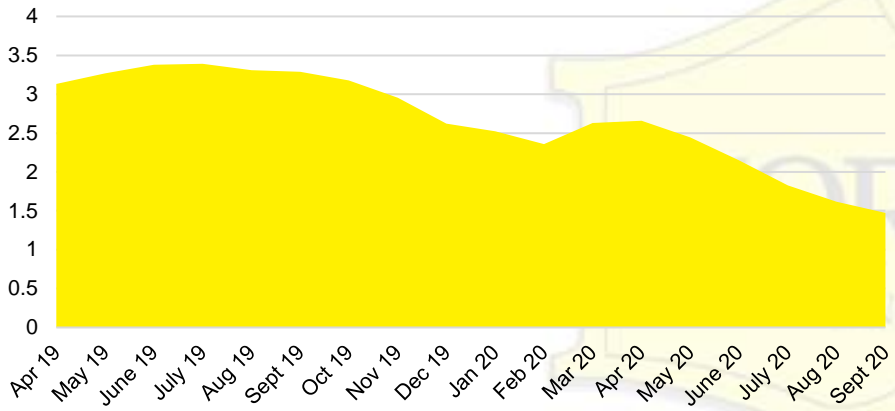

NORTH GEORGIA DEEP DIVE MARKET DATA

October 2020

OCTOBER 2020

DEEPER DIVE

NORTH GEORGIA QUICK N'DICATORS

NORTH GEORGIA MONTHS OF SUPPLY

NORTH GEORGIA SALES VOLUME VS SUPPLY

NORTH GEORGIA SALES BY PRICE POINT