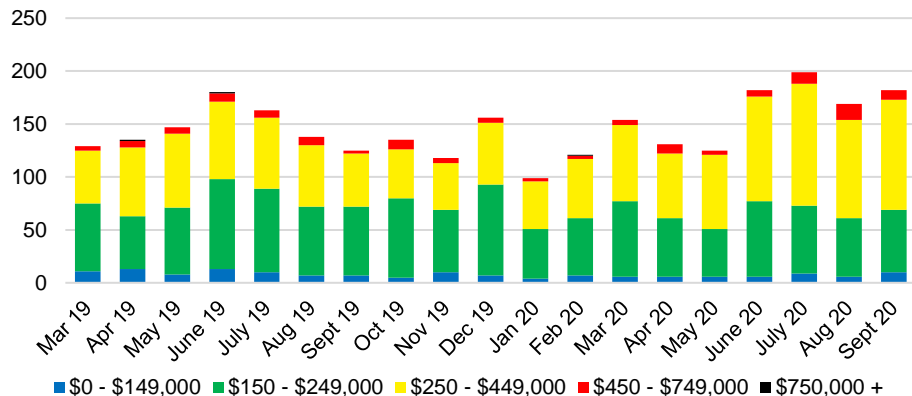

HALL COUNTY MONTHS OF SUPPLY

HALL COUNTY 12 MONTH AVERAGE SALES PRICE

HALL COUNTY SALES BY PRICE POINT

HALL COUNTY INVENTORY BY PRICE POINT

JACKSON COUNTY QUICK N'DICATORS

JACKSON COUNTY SALES VOLUME VS SUPPLY

JACKSON COUNTY MONTHS OF SUPPLY

JACKSON COUNTY 12 MONTH AVERAGE SALES PRICE

JACKSON COUNTY SALES BY PRICE POINT

JACKSON COUNTY INVENTORY BY PRICE POINT

LUMPKIN COUNTY QUICK N'DICATORS

LUMPKIN COUNTY SALES VOLUME VS SUPPLY