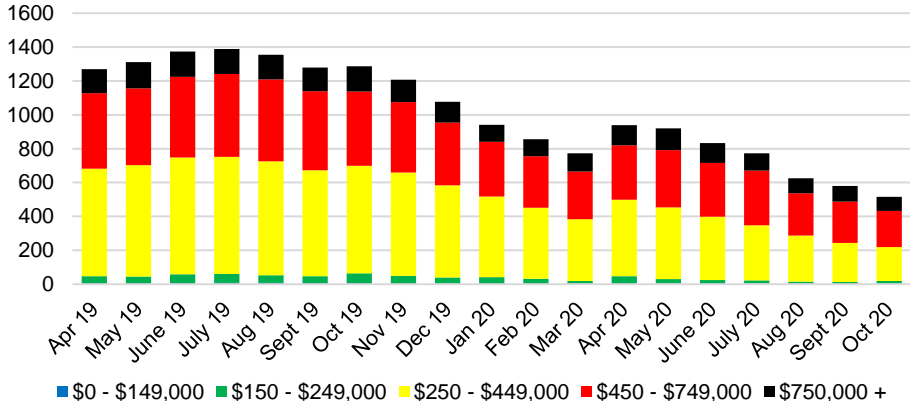

CHEROKEE COUNTY INVENTORY BY PRICE POINT

DAWSON COUNTY QUICK N'DICATORS

DAWSON COUNTY SALES VOLUME VS SUPPLY

DAWSON COUNTY MONTHS OF SUPPLY

DAWSON COUNTY 12 MONTH AVERAGE SALES PRICE

DAWSON COUNTY SALES BY PRICE POINT

DAWSON COUNTY INVENTORY BY PRICE POINT

FORSYTH COUNTY QUICK N'DICATORS

FORSYTH COUNTY SALES VOLUME VS SUPPLY

FORSYTH COUNTY MONTHS OF SUPPLY

FORSYTH COUNTY 12 MONTH AVERAGE SALES PRICE

FORSYTH COUNTY SALES BY PRICE POINT

FORSYTH COUNTY INVENTORY BY PRICE POINT

FRANKLIN COUNTY QUICK N'DICATORS

FRANKLIN COUNTY 12 MONTH AVERAGE SALES PRICE

FRANKLIN COUNTY SALES BY PRICE POINT

GWINNETT COUNTY QUICK N'DICATORS

GWINNETT COUNTY SALES VOLUME VS SUPPLY