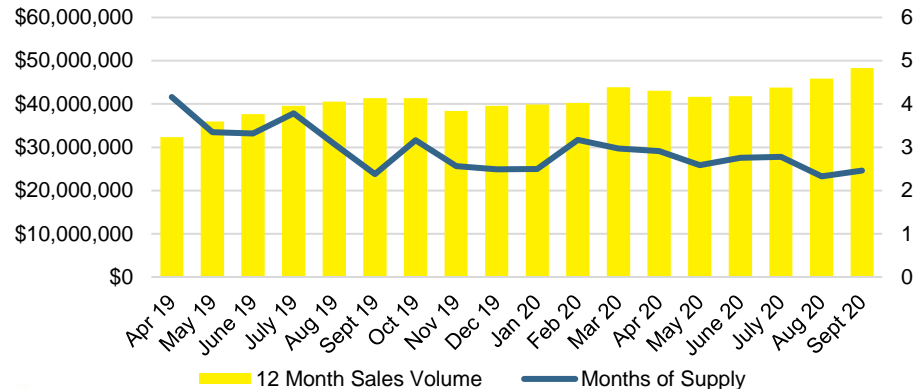

BANKS COUNTY SALES VOLUME VS SUPPLY