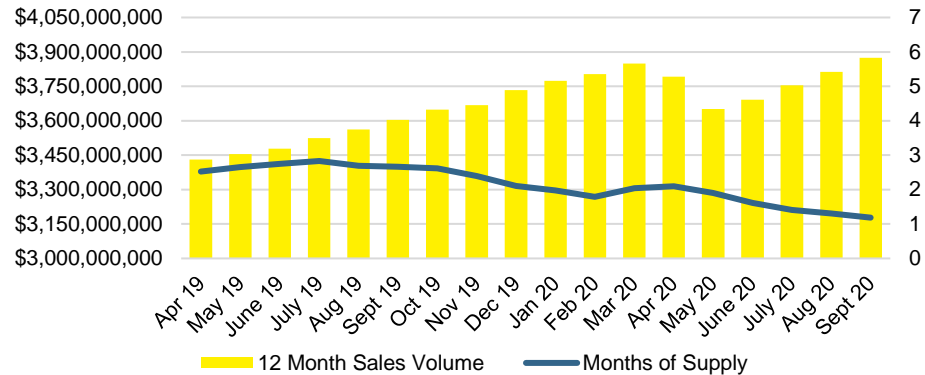

DAWSON COUNTY INVENTORY BY PRICE POINT

FORSYTH COUNTY QUICK N'DICATORS

FORSYTH COUNTY SALES VOLUME VS SUPPLY

FORSYTH COUNTY MONTHS OF SUPPLY

FORSYTH COUNTY 12 MONTH AVERAGE SALES PRICE

FORSYTH COUNTY SALES BY PRICE POINT

FORSYTH COUNTY INVENTORY BY PRICE POINT

FRANKLIN COUNTY QUICK N'DICATORS

FRANKLIN COUNTY 12 MONTH AVERAGE SALES PRICE

FRANKLIN COUNTY SALES BY PRICE POINT

GWINNETT COUNTY QUICK N'DICATORS

GWINNETT COUNTY SALES VOLUME VS SUPPLY