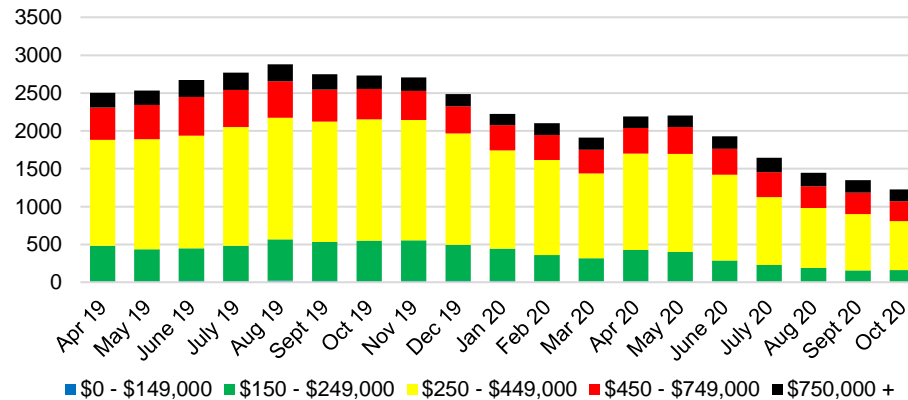

GWINNETT COUNTY MONTHS OF SUPPLY

GWINNETT COUNTY 12 MONTH AVERAGE SALES PRICE

GWINNETT COUNTY SALES BY PRICE POINT

GWINNETT COUNTY INVENTORY BY PRICE POINT

HABERSHAM COUNTY QUICK N'DICATORS

HABERSHAM COUNTY SALES VOLUME VS SUPPLY