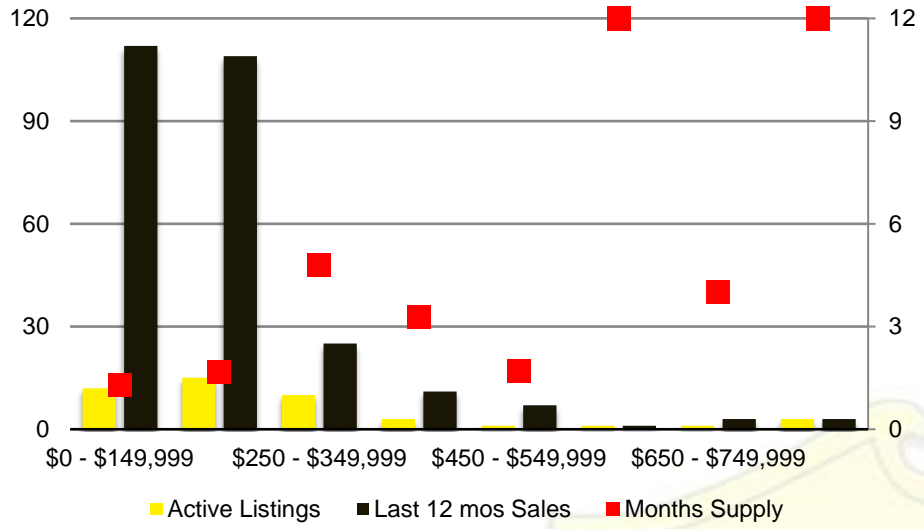

CHEROKEE COUNTY INVENTORY BY PRICE POINT

DAWSON COUNTY QUICK N'DICATORS

DAWSON COUNTY SALES VOLUME VS SUPPLY

DAWSON COUNTY MONTHS OF SUPPLY

DAWSON COUNTY 12 MONTH AVERAGE SALES PRICE

DAWSON COUNTY SALES BY PRICE POINT

DAWSON COUNTY INVENTORY BY PRICE POINT

FORSYTH COUNTY QUICK N'DICATORS

FORSYTH COUNTY SALES VOLUME VS SUPPLY

FORSYTH COUNTY MONTHS OF SUPPLY

FORSYTH COUNTY 12 MONTH AVERAGE SALES PRICE

FORSYTH COUNTY SALES BY PRICE POINT

FORSYTH COUNTY INVENTORY BY PRICE POINT

FRANKLIN COUNTY QUICK N'DICATORS

FRANKLIN COUNTY 12 MONTH AVERAGE SALES PRICE

FRANKLIN COUNTY SALES BY PRICE POINT

GWINNETT COUNTY QUICK N'DICATORS

GWINNETT COUNTY SALES VOLUME VS SUPPLY