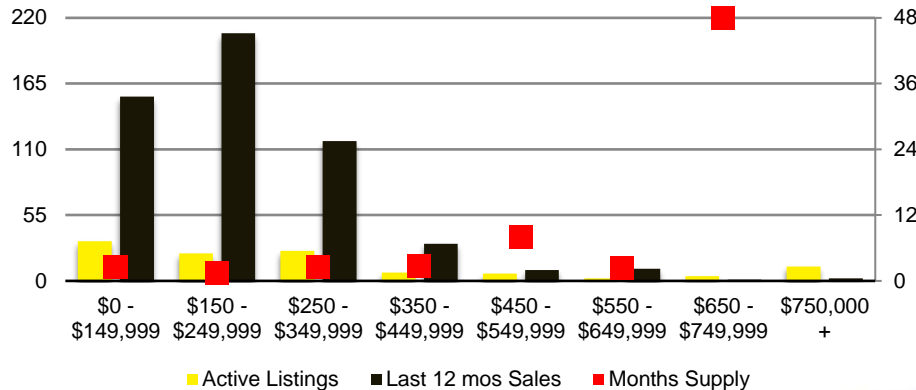

WALTON COUNTY MONTHS OF SUPPLY

WALTON COUNTY 12 MONTH AVERAGE SALES PRICE

WALTON COUNTY SALES BY PRICE POINT

WALTON COUNTY INVENTORY BY PRICE POINT

WHITE COUNTY QUICK N'DICATORS

WHITE COUNTY SALES VOLUME VS SUPPLY

WHITE COUNTY MONTHS OF SUPPLY

WHITE COUNTY 12 MONTH AVERAGE SALES PRICE

WHITE COUNTY SALES BY PRICE POINT

WHITE COUNTY INVENTORY BY PRICE POINT