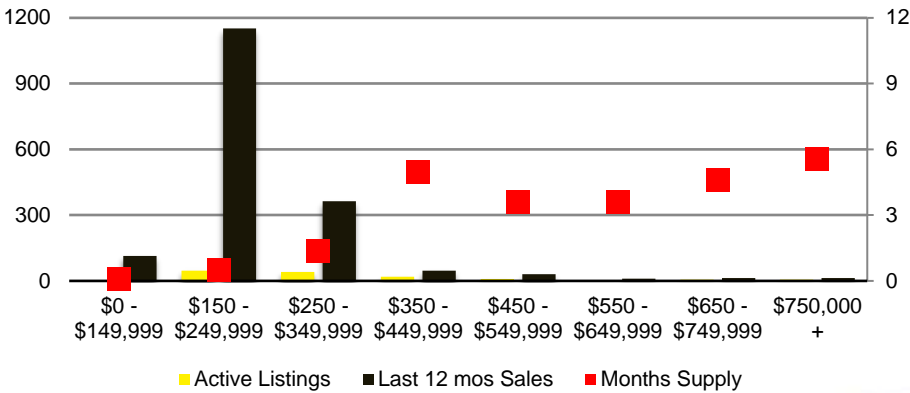

NORTH GEORGIA INVENTORY BY PRICE POINT

BANKS COUNTY QUICK N'DICATORS

BANKS COUNTY SALES VOLUME VS SUPPLY

BANKS COUNTY MONTHS OF SUPPLY

BANKS COUNTY 12 MONTH AVERAGE SALES PRICE

BANKS COUNTY SALES BY PRICE POINT

BANKS COUNTY INVENTORY BY SALES POINT

BARROW COUNTY QUICK N'DICATORS

BARROW COUNTY SALES VOLUME VS SUPPLY

BARROW COUNTY MONTHS OF SUPPLY

BARROW COUNTY 12 MONTH AVERAGE SALES PRICE

BARROW COUNTY SALES BY PRICE POINT

WALTON COUNTY MONTHS OF SUPPLY

WALTON COUNTY 12 MONTH AVERAGE SALES PRICE

WALTON COUNTY SALES BY PRICE POINT

WALTON COUNTY INVENTORY BY PRICE POINT

WHITE COUNTY QUICK N'DICATORS

WHITE COUNTY SALES VOLUME VS SUPPLY

WHITE COUNTY MONTHS OF SUPPLY

WHITE COUNTY 12 MONTH AVERAGE SALES PRICE

WHITE COUNTY SALES BY PRICE POINT

WHITE COUNTY INVENTORY BY PRICE POINT