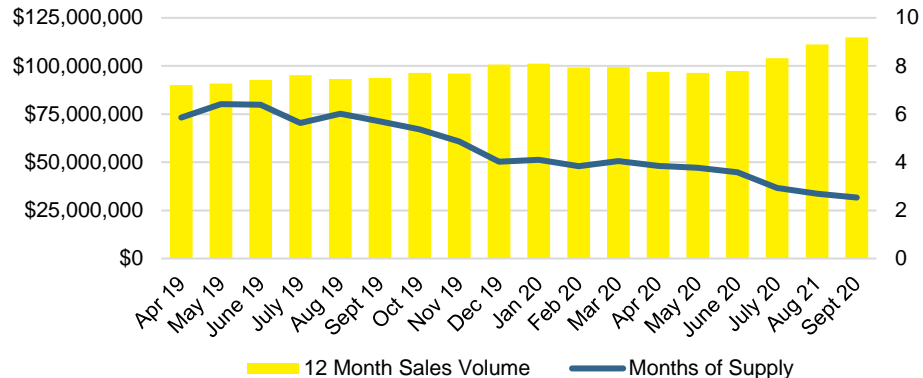

WALTON COUNTY MONTHS OF SUPPLY

WALTON COUNTY 12 MONTH AVERAGE SALES PRICE

WALTON COUNTY SALES BY PRICE POINT

WALTON COUNTY INVENTORY BY PRICE POINT

WHITE COUNTY QUICK N'DICATORS

WHITE COUNTY SALES VOLUME VS SUPPLY

WHITE COUNTY MONTHS OF SUPPLY

WHITE COUNTY 12 MONTH AVERAGE SALES PRICE

WHITE COUNTY SALES BY PRICE POINT

WHITE COUNTY INVENTORY BY PRICE POINT