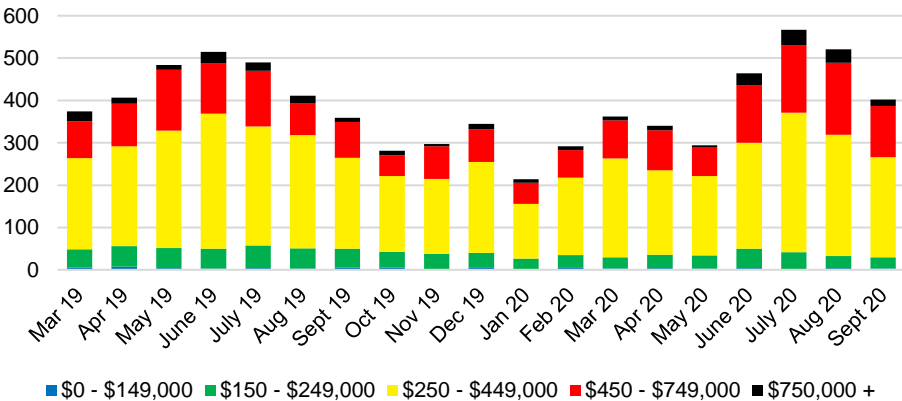

CHEROKEE COUNTY INVENTORY BY PRICE POINT

DAWSON COUNTY QUICK N'DICATORS

DAWSON COUNTY SALES VOLUME VS SUPPLY

DAWSON COUNTY MONTHS OF SUPPLY

DAWSON COUNTY 12 MONTH AVERAGE SALES PRICE

DAWSON COUNTY SALES BY PRICE POINT

DAWSON COUNTY INVENTORY BY PRICE POINT

FORSYTH COUNTY QUICK N'DICATORS

FORSYTH COUNTY SALES VOLUME VS SUPPLY

FORSYTH COUNTY MONTHS OF SUPPLY

FORSYTH COUNTY 12 MONTH AVERAGE SALES PRICE

FORSYTH COUNTY SALES BY PRICE POINT

FORSYTH COUNTY INVENTORY BY PRICE POINT

FRANKLIN COUNTY QUICK N'DICATORS

FRANKLIN COUNTY 12 MONTH AVERAGE SALES PRICE

FRANKLIN COUNTY SALES BY PRICE POINT

GWINNETT COUNTY QUICK N'DICATORS

GWINNETT COUNTY SALES VOLUME VS SUPPLY