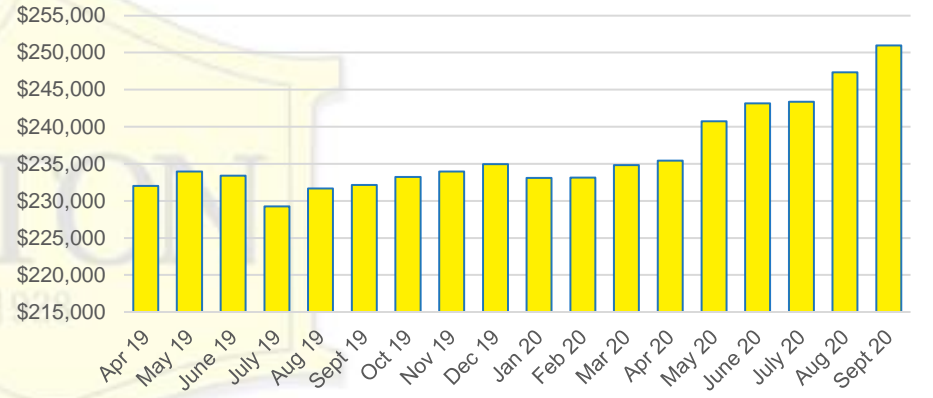

LUMPKIN COUNTY AVERAGE SALES PRICE