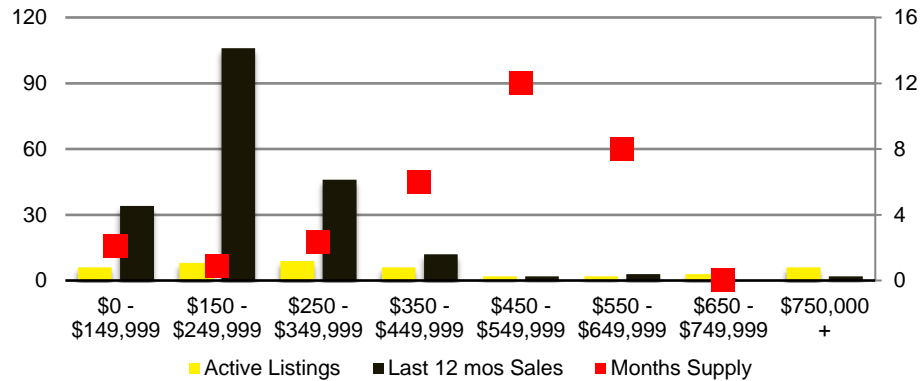

NORTH GEORGIA DEEP DIVE MARKET DATA

October 2020

OCTOBER 2020

DEEPER DIVE

NORTH GEORGIA QUICK N'DICATORS

NORTH GEORGIA MONTHS OF SUPPLY

NORTH GEORGIA SALES VOLUME VS SUPPLY

NORTH GEORGIA SALES BY PRICE POINT

NORTH GEORGIA INVENTORY BY PRICE POINT

BANKS COUNTY QUICK N'DICATORS

BANKS COUNTY SALES VOLUME VS SUPPLY

BANKS COUNTY MONTHS OF SUPPLY

BANKS COUNTY 12 MONTH AVERAGE SALES PRICE

BANKS COUNTY SALES BY PRICE POINT

WALTON COUNTY MONTHS OF SUPPLY

WALTON COUNTY 12 MONTH AVERAGE SALES PRICE

WALTON COUNTY SALES BY PRICE POINT

WALTON COUNTY INVENTORY BY PRICE POINT

WHITE COUNTY QUICK N'DICATORS

WHITE COUNTY SALES VOLUME VS SUPPLY

WHITE COUNTY MONTHS OF SUPPLY

WHITE COUNTY 12 MONTH AVERAGE SALES PRICE

WHITE COUNTY SALES BY PRICE POINT

WHITE COUNTY INVENTORY BY PRICE POINT