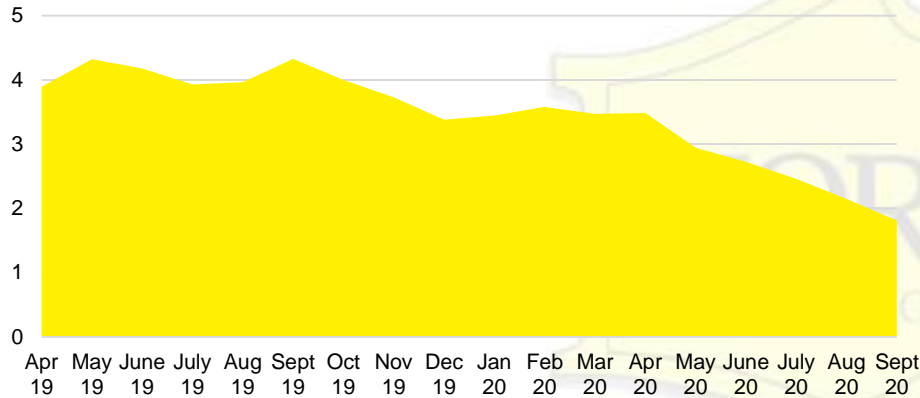

LUMPKIN COUNTY MONTHS OF SUPPLY