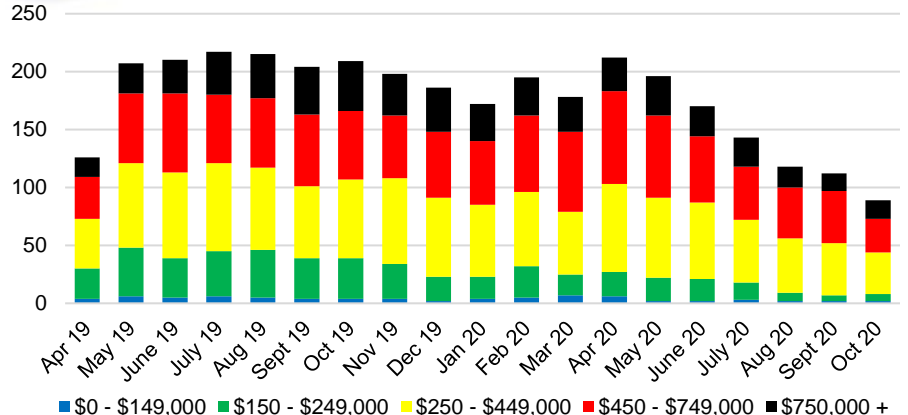

BARROW COUNTY INVENTORY BY PRICE POINT

CHEROKEE COUNTY QUICK N'DICATORS

CHEROKEE COUNTY SALES VOLUME VS SUPPLY

CHEROKEE COUNTY MONTHS OF SUPPLY

CHEROKEE COUNTY 12 MONTH AVERAGE SALES PRICE

CHEROKEE COUNTY SALES BY PRICE POINT

CHEROKEE COUNTY INVENTORY BY PRICE POINT

DAWSON COUNTY QUICK N'DICATORS

DAWSON COUNTY SALES VOLUME VS SUPPLY

DAWSON COUNTY MONTHS OF SUPPLY

DAWSON COUNTY 12 MONTH AVERAGE SALES PRICE

DAWSON COUNTY SALES BY PRICE POINT

DAWSON COUNTY INVENTORY BY PRICE POINT

FORSYTH COUNTY QUICK N'DICATORS

FORSYTH COUNTY SALES VOLUME VS SUPPLY

FORSYTH COUNTY MONTHS OF SUPPLY

FORSYTH COUNTY 12 MONTH AVERAGE SALES PRICE

FORSYTH COUNTY SALES BY PRICE POINT