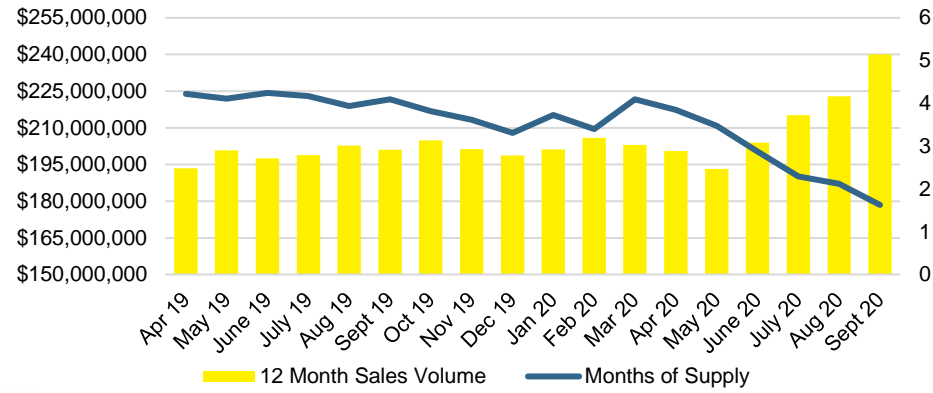

DAWSON COUNTY SALES VOLUME VS SUPPLY