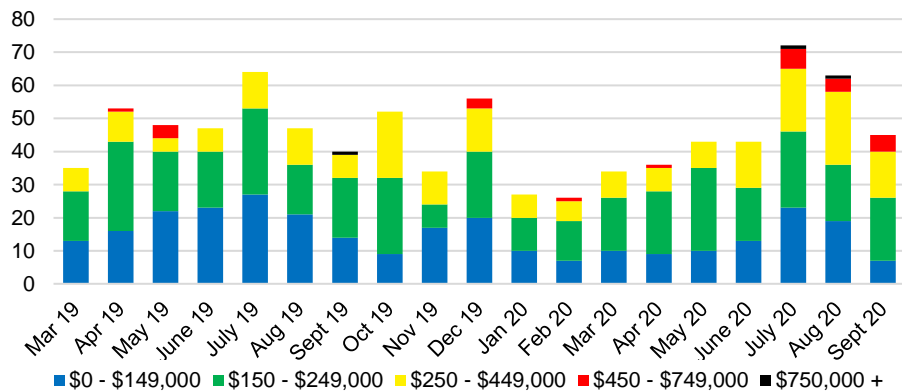

WALTON COUNTY MONTHS OF SUPPLY

WALTON COUNTY 12 MONTH AVERAGE SALES PRICE

WALTON COUNTY SALES BY PRICE POINT

WALTON COUNTY INVENTORY BY PRICE POINT

WHITE COUNTY QUICK N'DICATORS

WHITE COUNTY SALES VOLUME VS SUPPLY

WHITE COUNTY MONTHS OF SUPPLY

WHITE COUNTY 12 MONTH AVERAGE SALES PRICE

WHITE COUNTY SALES BY PRICE POINT

WHITE COUNTY INVENTORY BY PRICE POINT