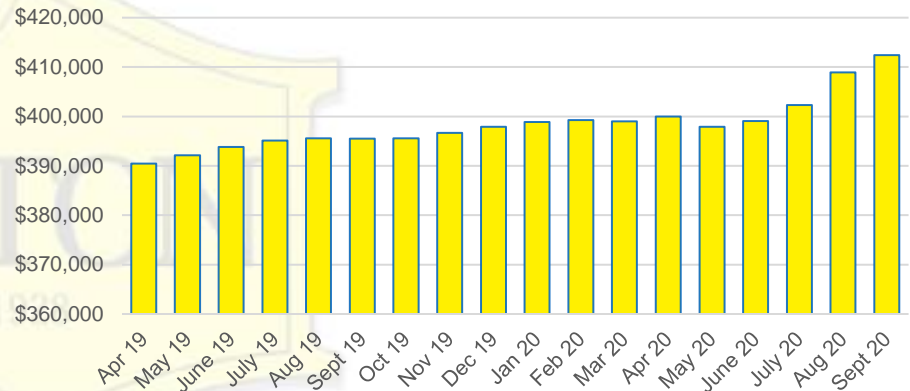

DAWSON COUNTY INVENTORY BY PRICE POINT

FORSYTH COUNTY QUICK N'DICATORS

FORSYTH COUNTY SALES VOLUME VS SUPPLY

FORSYTH COUNTY MONTHS OF SUPPLY

FORSYTH COUNTY 12 MONTH AVERAGE SALES PRICE

FORSYTH COUNTY SALES BY PRICE POINT