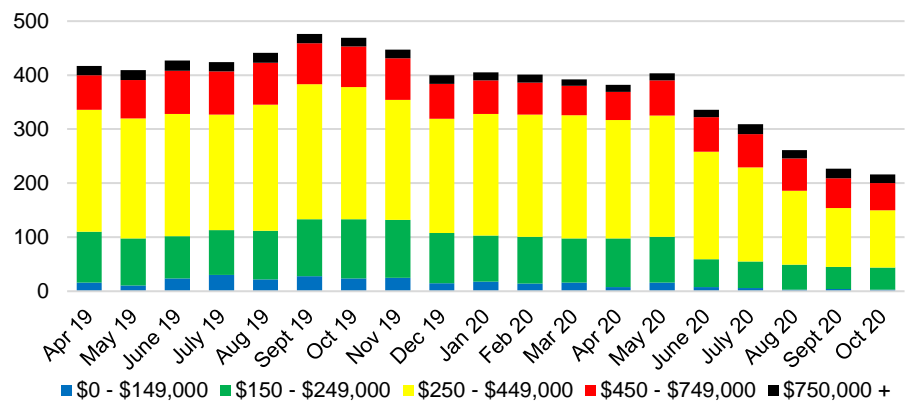

WALTON COUNTY MONTHS OF SUPPLY

WALTON COUNTY 12 MONTH AVERAGE SALES PRICE

WALTON COUNTY SALES BY PRICE POINT

WALTON COUNTY INVENTORY BY PRICE POINT

WHITE COUNTY QUICK N'DICATORS

WHITE COUNTY SALES VOLUME VS SUPPLY

WHITE COUNTY MONTHS OF SUPPLY

WHITE COUNTY 12 MONTH AVERAGE SALES PRICE

WHITE COUNTY SALES BY PRICE POINT

WHITE COUNTY INVENTORY BY PRICE POINT