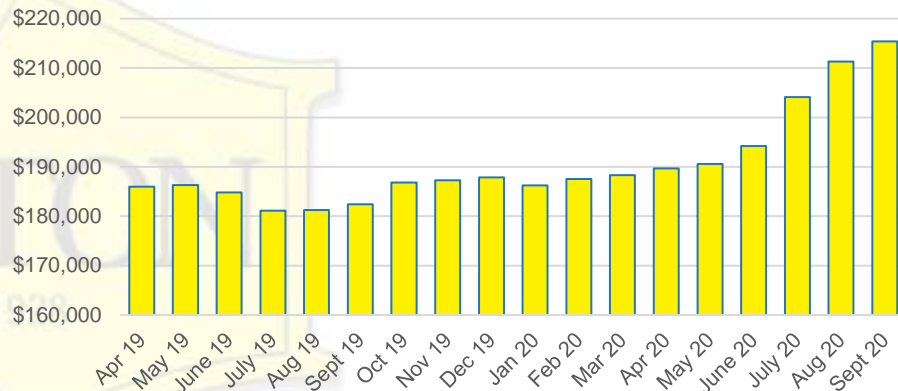

WALTON COUNTY MONTHS OF SUPPLY

WALTON COUNTY 12 MONTH AVERAGE SALES PRICE

WALTON COUNTY SALES BY PRICE POINT

WALTON COUNTY INVENTORY BY PRICE POINT

WHITE COUNTY QUICK N'DICATORS

WHITE COUNTY SALES VOLUME VS SUPPLY

WHITE COUNTY MONTHS OF SUPPLY

WHITE COUNTY 12 MONTH AVERAGE SALES PRICE

WHITE COUNTY SALES BY PRICE POINT

WHITE COUNTY INVENTORY BY PRICE POINT