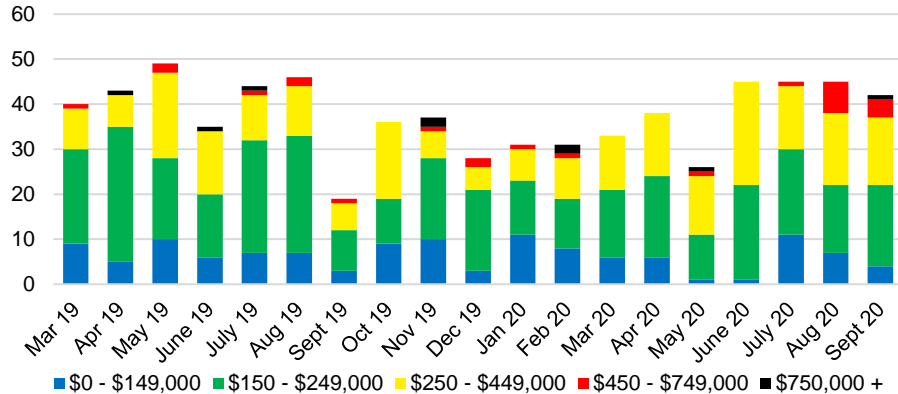

LUMPKIN COUNTY SALES BY PRICE POINT