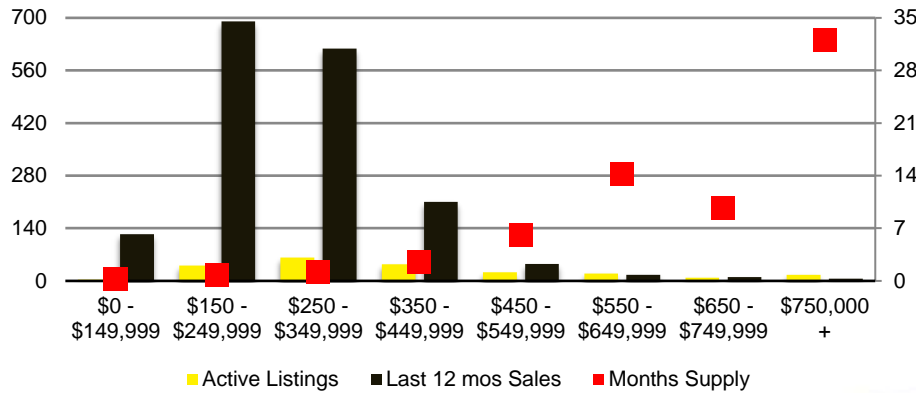

RABUN COUNTY MONTHS OF SUPPLY

RABUN COUNTY 12 MONTH AVERAGE SALES PRICE

RABUN COUNTY SALES BY PRICE POINT

RABUN COUNTY INVENTORY BY PRICE POINT

STEPHENS COUNTY QUICK N'DICATORS

STEPHENS COUNTY SALES VOLUME VS SUPPLY

STEPHENS COUNTY MONTHS OF SUPPLY

STEPHENS COUNTY 12 MONTH AVERAGE SALES PRICE

STEPHENS COUNTY SALES BY PRICE POINT

STEPHENS COUNTY INVENTORY BY PRICE POINT

WALTON COUNTY QUICK N'DICATORS

WALTON COUNTY SALES VOLUME VS SUPPLY