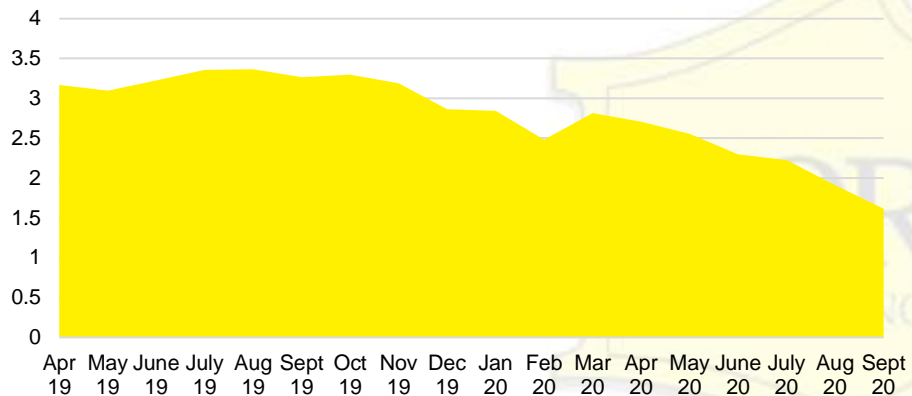

JACKSON COUNTY MONTHS OF SUPPLY