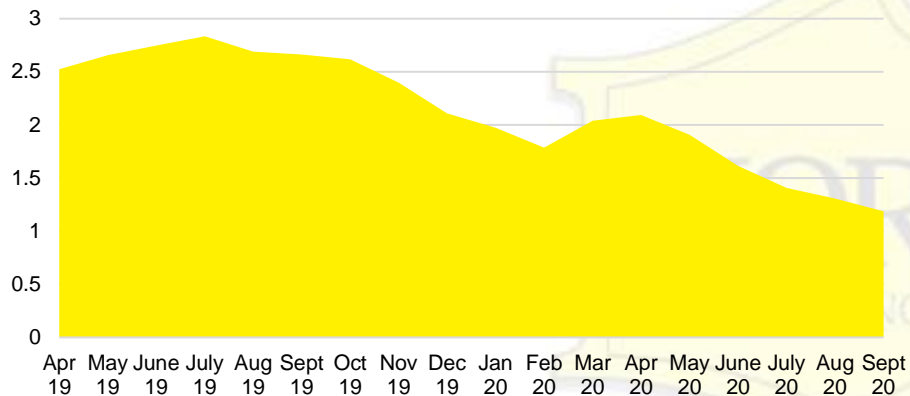

GWINNETT COUNTY MONTHS OF SUPPLY