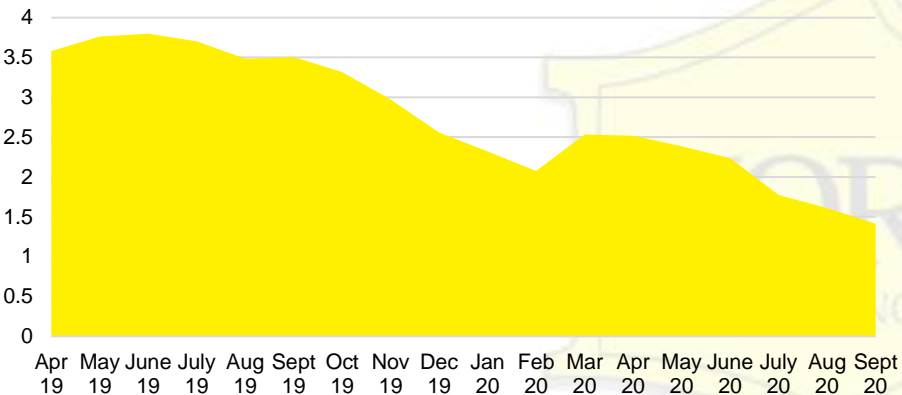

DAWSON COUNTY INVENTORY BY PRICE POINT

FORSYTH COUNTY QUICK N'DICATORS

FORSYTH COUNTY SALES VOLUME VS SUPPLY

FORSYTH COUNTY MONTHS OF SUPPLY

FORSYTH COUNTY 12 MONTH AVERAGE SALES PRICE

FORSYTH COUNTY SALES BY PRICE POINT