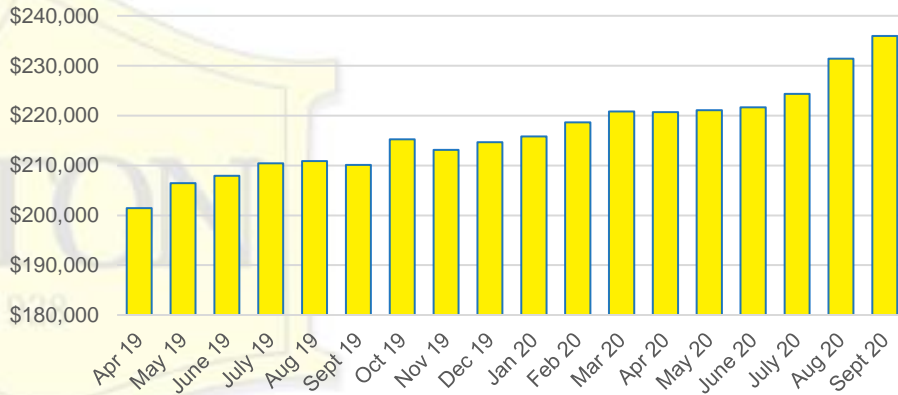

HABERSHAM COUNTY 12 MONTH AVERAGE SALES PRICE