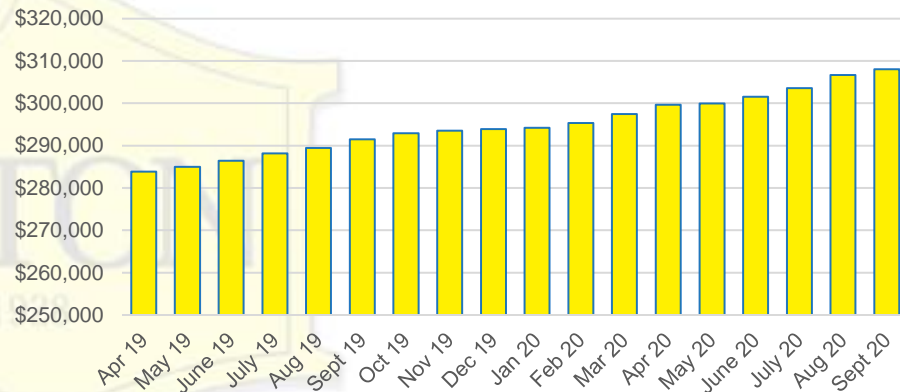

GWINNETT COUNTY 12 MONTH AVERAGE SALES PRICE