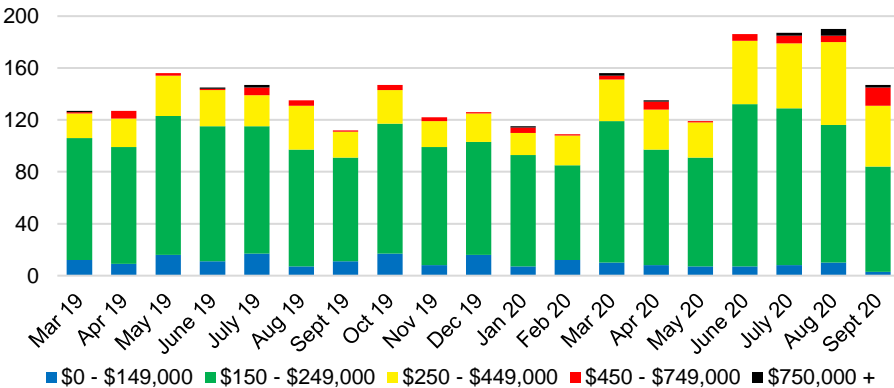

BANKS COUNTY INVENTORY BY SALES POINT

BARROW COUNTY QUICK N'DICATORS

BARROW COUNTY SALES VOLUME VS SUPPLY

BARROW COUNTY MONTHS OF SUPPLY

BARROW COUNTY 12 MONTH AVERAGE SALES PRICE

BARROW COUNTY SALES BY PRICE POINT

BARROW COUNTY INVENTORY BY PRICE POINT

CHEROKEE COUNTY QUICK N'DICATORS

CHEROKEE COUNTY SALES VOLUME VS SUPPLY

CHEROKEE COUNTY MONTHS OF SUPPLY

CHEROKEE COUNTY 12 MONTH AVERAGE SALES PRICE

CHEROKEE COUNTY SALES BY PRICE POINT