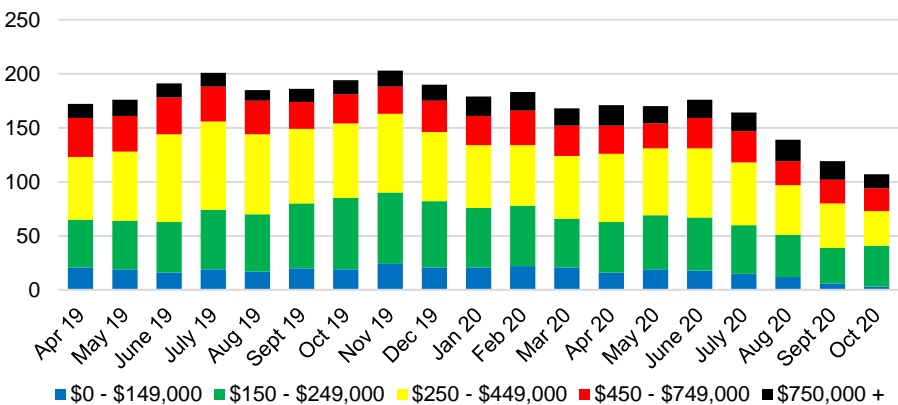

HABERSHAM COUNTY MONTHS OF SUPPLY

HABERSHAM COUNTY 12 MONTH AVERAGE SALES PRICE

HABERSHAM COUNTY SALES BY PRICE POINT

HABERSHAM COUNTY INVENTORY BY PRICE POINT

HALL COUNTY QUICK N'DICATORS

HALL COUNTY SALES VOLUME VS SUPPLY