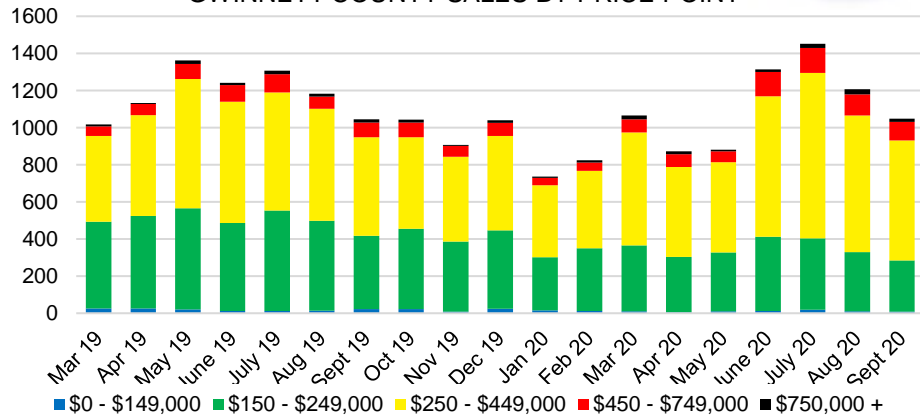

GWINNETT COUNTY SALES BY PRICE POINT