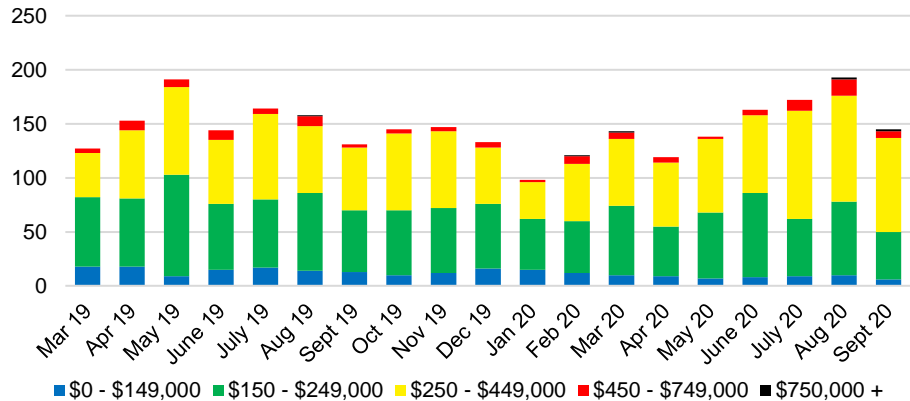

WHITE COUNTY QUICK N'DICATORS