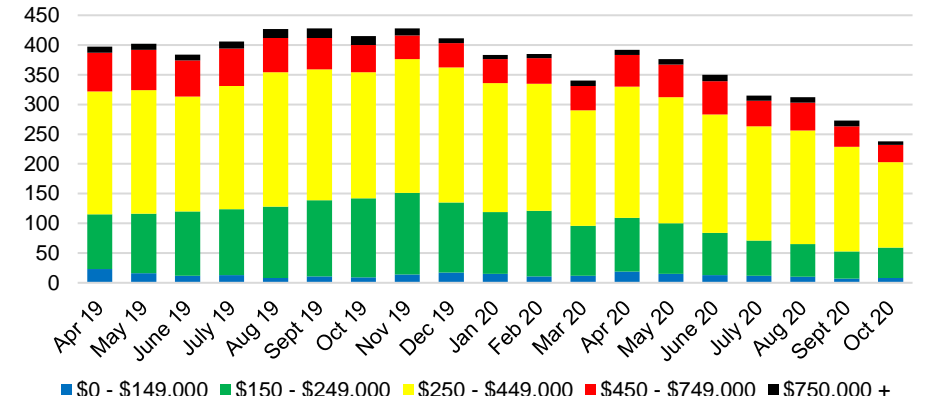

JACKSON COUNTY MONTHS OF SUPPLY

JACKSON COUNTY 12 MONTH AVERAGE SALES PRICE

JACKSON COUNTY SALES BY PRICE POINT

JACKSON COUNTY INVENTORY BY PRICE POINT

LUMPKIN COUNTY QUICK N'DICATORS

LUMPKIN COUNTY SALES VOLUME VS SUPPLY