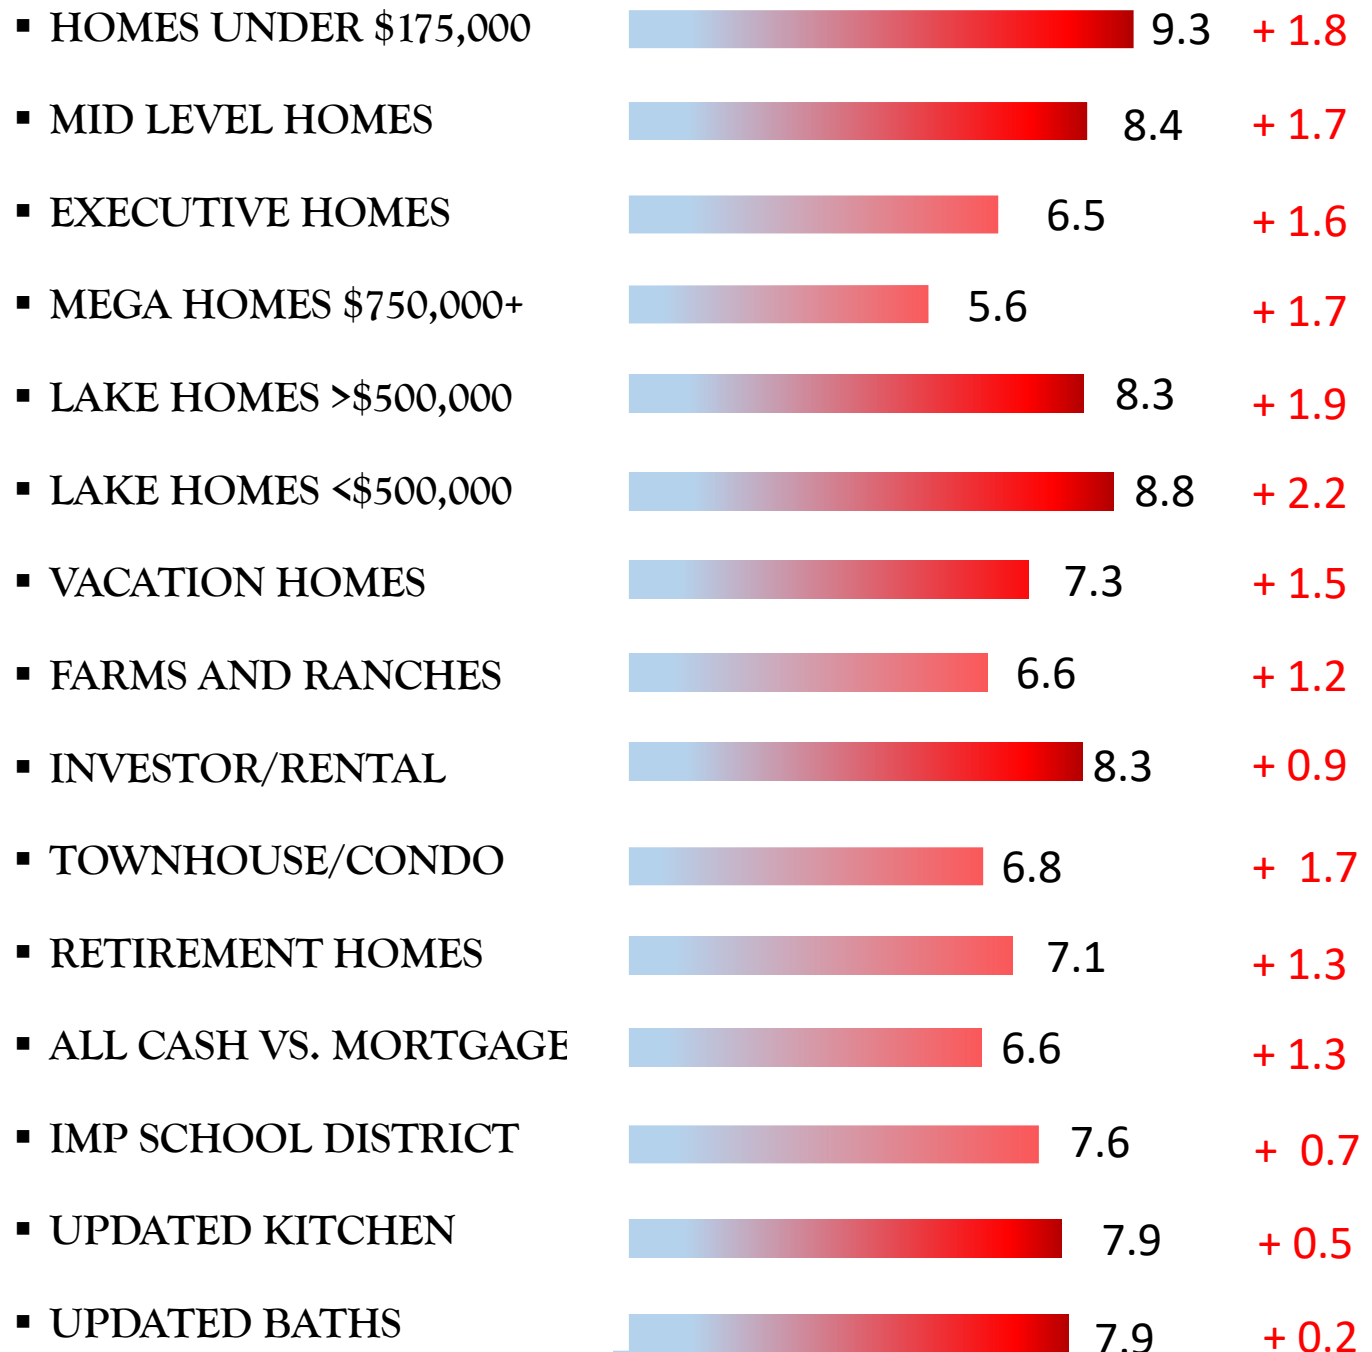

NORTON

RESIDENTIAL MARKET TEMPERATURE

Q4 2020

COLD

HOT

1

10

Changes in comparison to Q4 2019