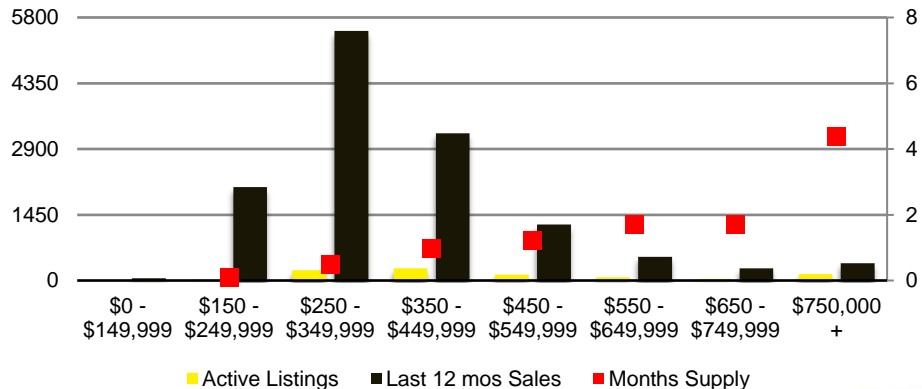

DAWSON COUNTY INVENTORY BY PRICE POINT

FORSYTH COUNTY QUICK N'DICATORS

FORSYTH COUNTY SALES VOLUME VS SUPPLY

FORSYTH COUNTY MONTHS OF SUPPLY

FORSYTH COUNTY 12 MONTH AVERAGE SALES PRICE

FORSYTH COUNTY SALES BY PRICE POINT

FORSYTH COUNTY INVENTORY BY PRICE POINT

FRANKLIN COUNTY QUICK N'DICATORS

FRANKLIN COUNTY SALES VOLUME VS SUPPLY

FRANKLIN COUNTY MONTHS OF SUPPLY

FRANKLIN COUNTY 12 MONTH AVERAGE SALES PRICE

FRANKLIN COUNTY SALES BY PRICE POINT

FRANKLIN COUNTY INVENTORY BY PRICE POINT

GWINNETT COUNTY QUICK N'DICATORS

GWINNETT COUNTY SALES VOLUME VS SUPPLY

GWINNETT COUNTY MONTHS OF SUPPLY

GWINNETT COUNTY 12 MONTH AVERAGE SALES PRICE

GWINNETT COUNTY SALES BY PRICE POINT