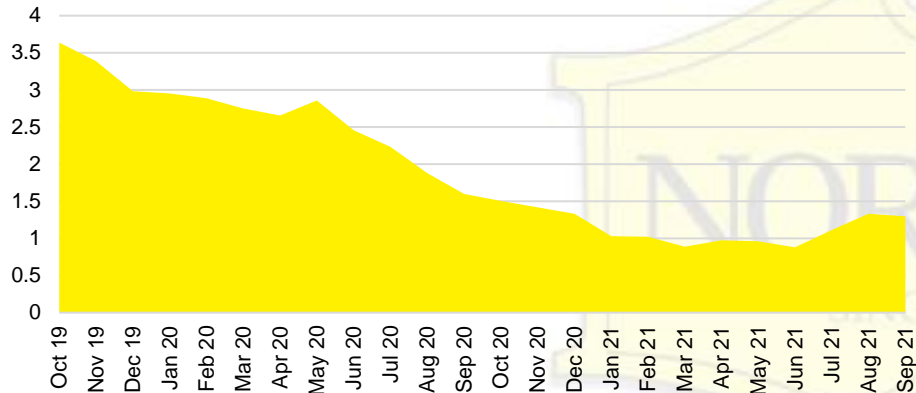

STEPHENS COUNTY INVENTORY BY PRICE POINT

WALTON COUNTY QUICK N'DICATORS

WALTON COUNTY SALES VOLUME VS SUPPLY

WALTON COUNTY MONTHS OF SUPPLY

WALTON COUNTY 12 MONTH AVERAGE SALES PRICE

WALTON COUNTY SALES BY PRICE POINT