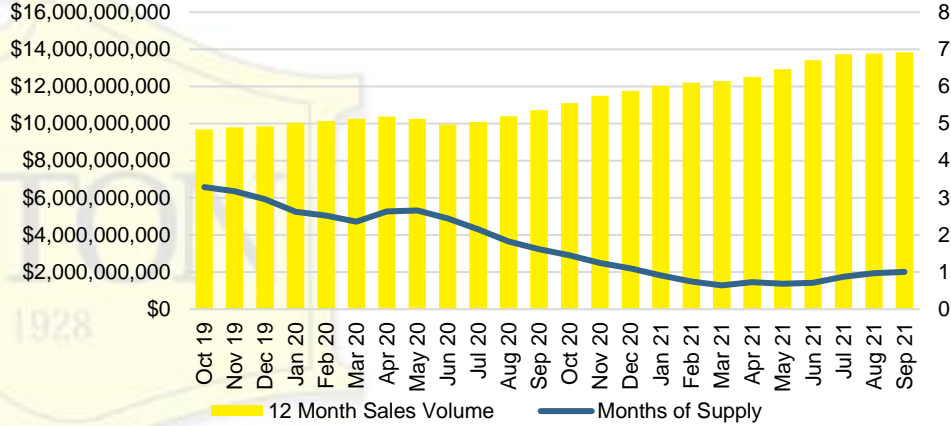

NORTH GEORGIA DEEP DIVE MARKET DATA

September 2021

SEPTEMBER 2021 DEEP DIVE

NORTH GEORGIA QUICK N'DICATORS

NORTH GEORGIA MONTHS OF SUPPLY

NORTH GEORGIA SALES VOLUME VS SUPPLY

NORTH GEORGIA SALES BY PRICE POINT