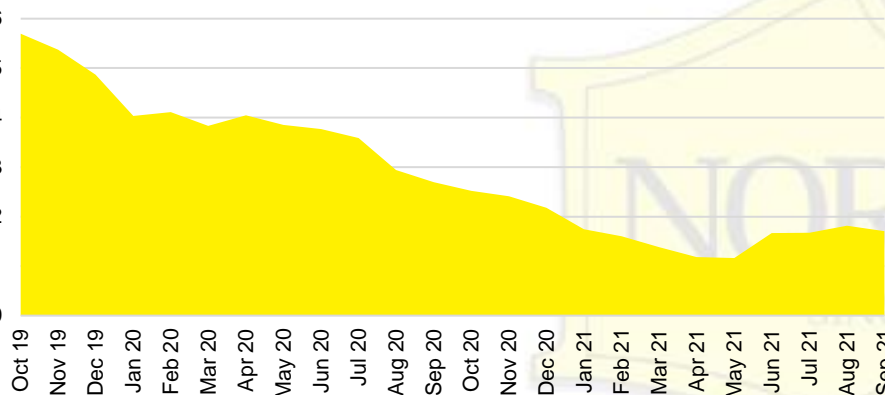

WALTON COUNTY INVENTORY BY PRICE POINT

WHITE COUNTY QUICK N'DICATORS

WHITE COUNTY SALES VOLUME VS SUPPLY

WHITE COUNTY MONTHS OF SUPPLY

WHITE COUNTY 12 MONTH AVERAGE SALES PRICE

WHITE COUNTY SALES BY PRICE POINT

WHITE COUNTY INVENTORY BY PRICE POINT