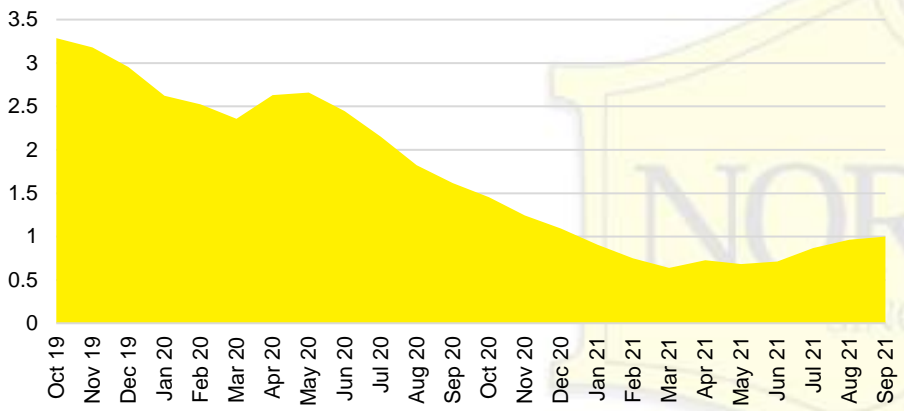

NORTH GEORGIA DEEP DIVE MARKET DATA

September 2021

SEPTEMBER 2021 DEEP DIVE

NORTH GEORGIA QUICK N'DICATORS

NORTH GEORGIA MONTHS OF SUPPLY

NORTH GEORGIA SALES VOLUME VS SUPPLY

NORTH GEORGIA SALES BY PRICE POINT