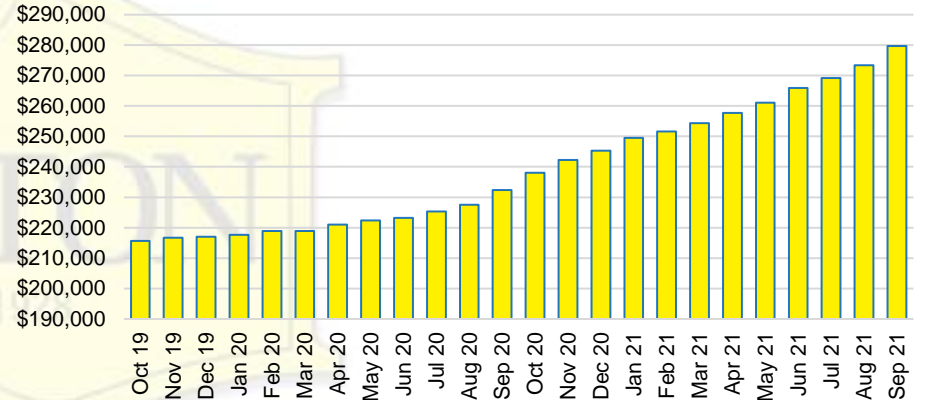

BANKS COUNTY INVENTORY BY SALES POINT

BARROW COUNTY QUICK N'DICATORS

BARROW COUNTY SALES VOLUME VS SUPPLY

BARROW COUNTY MONTHS OF SUPPLY

BARROW COUNTY 12 MONTH AVERAGE SALES PRICE

BARROW COUNTY SALES BY PRICE POINT

BARROW COUNTY INVENTORY BY PRICE POINT

CHEROKEE COUNTY QUICK N'DICATORS

CHEROKEE COUNTY SALES VOLUME VS SUPPLY

CHEROKEE COUNTY MONTHS OF SUPPLY

CHEROKEE COUNTY 12 MONTH AVERAGE SALES PRICE

CHEROKEE COUNTY SALES BY PRICE POINT