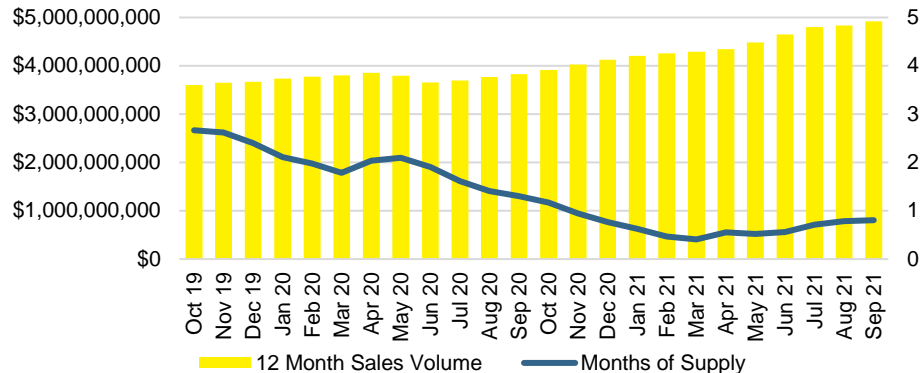

GWINNETT COUNTY SALES VOLUME VS SUPPLY