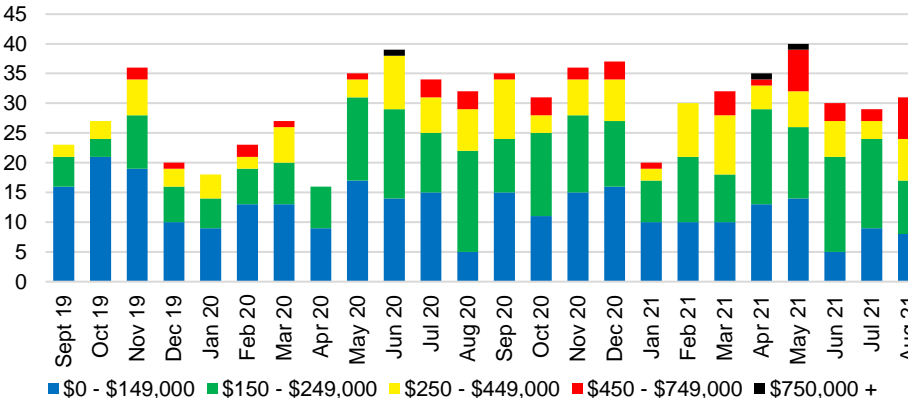

PICKENS COUNTY INVENTORY BY PRICE POINT

RABUN COUNTY QUICK N'DICATORS

RABUN COUNTY SALES VOLUME VS SUPPLY

RABUN COUNTY MONTHS OF SUPPLY

RABUN COUNTY 12 MONTH AVERAGE SALES PRICE

RABUN COUNTY SALES BY PRICE POINT

RABUN COUNTY INVENTORY BY PRICE POINT

STEPHENS COUNTY QUICK N'DICATORS

STEPHENS COUNTY SALES VOLUME VS SUPPLY

STEPHENS COUNTY MONTHS OF SUPPLY

STEPHENS COUNTY 12 MONTH AVERAGE SALES PRICE

STEPHENS COUNTY SALES BY PRICE POINT