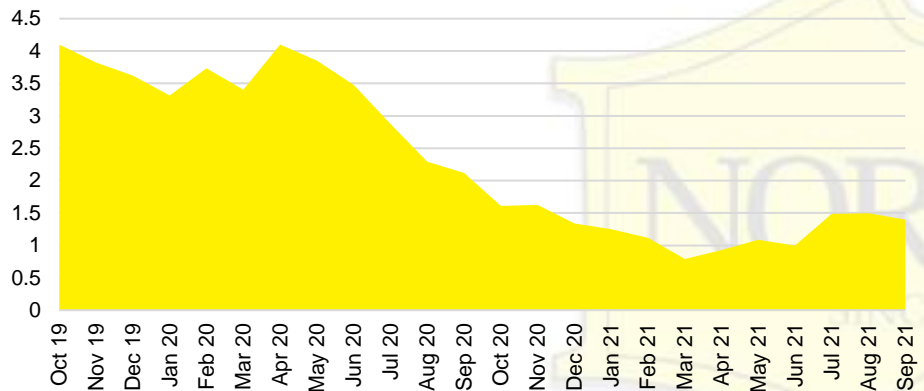

CHEROKEE COUNTY INVENTORY BY PRICE POINT

DAWSON COUNTY QUICK N'DICATORS

DAWSON COUNTY SALES VOLUME VS SUPPLY

DAWSON COUNTY MONTHS OF SUPPLY

DAWSON COUNTY 12 MONTH AVERAGE SALES PRICE

DAWSON COUNTY SALES BY PRICE POINT

DAWSON COUNTY INVENTORY BY PRICE POINT

FORSYTH COUNTY QUICK N'DICATORS

FORSYTH COUNTY SALES VOLUME VS SUPPLY

FORSYTH COUNTY MONTHS OF SUPPLY

FORSYTH COUNTY 12 MONTH AVERAGE SALES PRICE

FORSYTH COUNTY SALES BY PRICE POINT