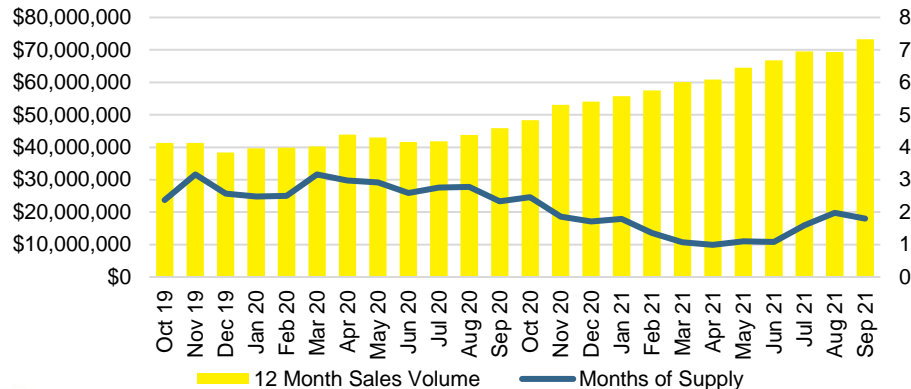

BANKS COUNTY SALES VOLUME VS SUPPLY