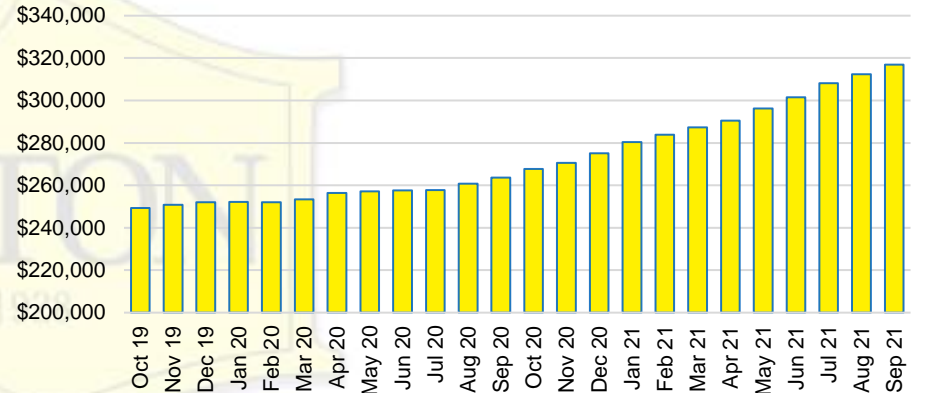

STEPHENS COUNTY INVENTORY BY PRICE POINT

WALTON COUNTY QUICK N'DICATORS

WALTON COUNTY SALES VOLUME VS SUPPLY

WALTON COUNTY MONTHS OF SUPPLY

WALTON COUNTY 12 MONTH AVERAGE SALES PRICE

WALTON COUNTY SALES BY PRICE POINT