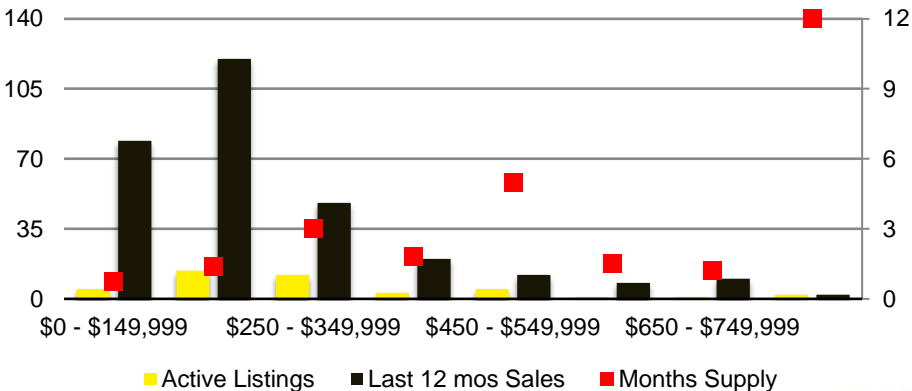

CHEROKEE COUNTY INVENTORY BY PRICE POINT

DAWSON COUNTY QUICK N'DICATORS

DAWSON COUNTY SALES VOLUME VS SUPPLY

DAWSON COUNTY MONTHS OF SUPPLY

DAWSON COUNTY 12 MONTH AVERAGE SALES PRICE

DAWSON COUNTY SALES BY PRICE POINT

DAWSON COUNTY INVENTORY BY PRICE POINT

FORSYTH COUNTY QUICK N'DICATORS

FORSYTH COUNTY SALES VOLUME VS SUPPLY

FORSYTH COUNTY MONTHS OF SUPPLY

FORSYTH COUNTY 12 MONTH AVERAGE SALES PRICE

FORSYTH COUNTY SALES BY PRICE POINT

FORSYTH COUNTY INVENTORY BY PRICE POINT

FRANKLIN COUNTY QUICK N'DICATORS

FRANKLIN COUNTY SALES VOLUME VS SUPPLY

FRANKLIN COUNTY MONTHS OF SUPPLY

FRANKLIN COUNTY 12 MONTH AVERAGE SALES PRICE

FRANKLIN COUNTY SALES BY PRICE POINT