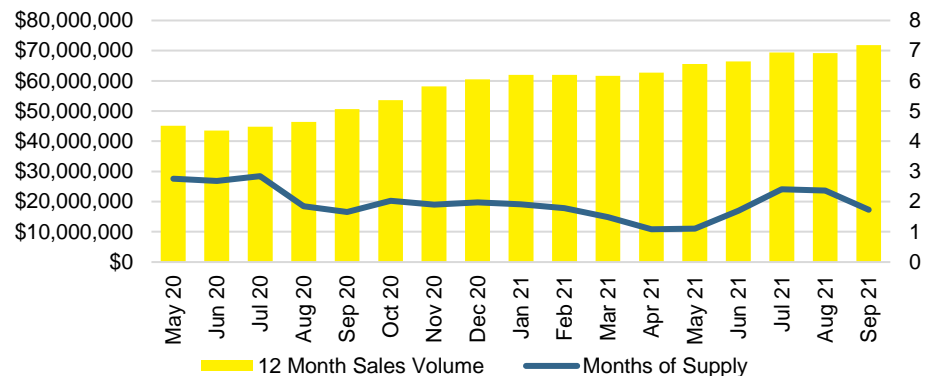

FRANKLIN COUNTY 12 MONTH AVERAGE SALES PRICE