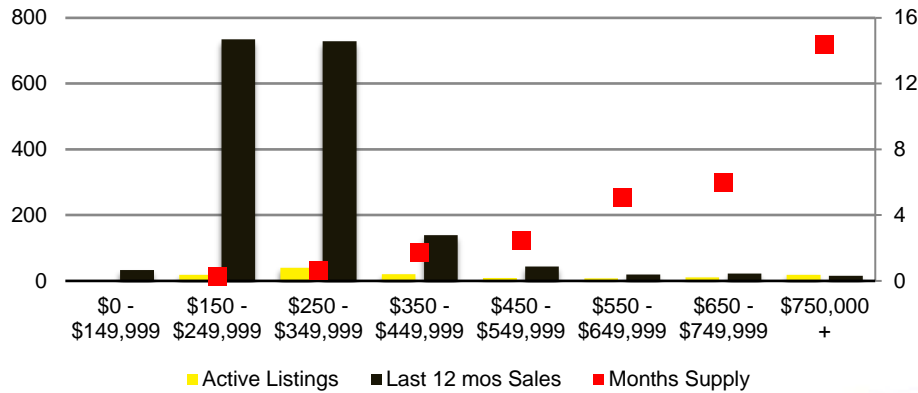

NORTH GEORGIA INVENTORY BY PRICE POINT

BANKS COUNTY QUICK N'DICATORS

BANKS COUNTY SALES VOLUME VS SUPPLY

BANKS COUNTY MONTHS OF SUPPLY

BANKS COUNTY 12 MONTH AVERAGE SALES PRICE

BANKS COUNTY SALES BY PRICE POINT

BANKS COUNTY INVENTORY BY SALES POINT

BARROW COUNTY QUICK N'DICATORS

BARROW COUNTY SALES VOLUME VS SUPPLY

BARROW COUNTY MONTHS OF SUPPLY

BARROW COUNTY 12 MONTH AVERAGE SALES PRICE

BARROW COUNTY SALES BY PRICE POINT

WALTON COUNTY INVENTORY BY PRICE POINT

WHITE COUNTY QUICK N'DICATORS

WHITE COUNTY SALES VOLUME VS SUPPLY

WHITE COUNTY MONTHS OF SUPPLY

WHITE COUNTY 12 MONTH AVERAGE SALES PRICE

WHITE COUNTY SALES BY PRICE POINT