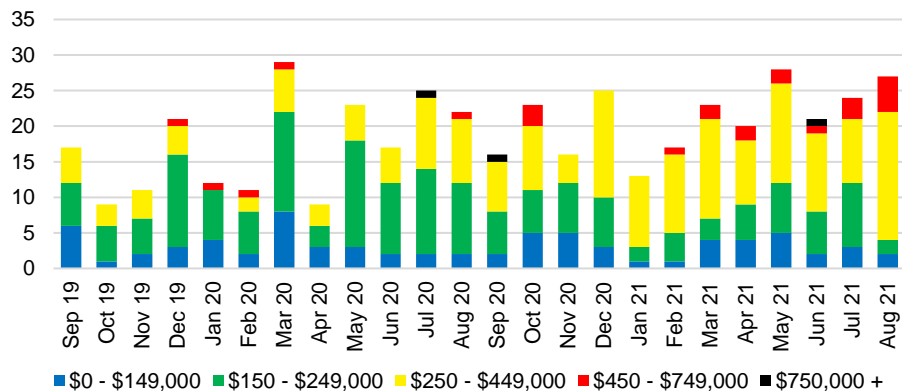

NORTH GEORGIA INVENTORY BY PRICE POINT

BANKS COUNTY QUICK N'DICATORS

BANKS COUNTY SALES VOLUME VS SUPPLY

BANKS COUNTY MONTHS OF SUPPLY

BANKS COUNTY 12 MONTH AVERAGE SALES PRICE

BANKS COUNTY SALES BY PRICE POINT

BANKS COUNTY INVENTORY BY SALES POINT

BARROW COUNTY QUICK N'DICATORS

BARROW COUNTY SALES VOLUME VS SUPPLY

BARROW COUNTY MONTHS OF SUPPLY

BARROW COUNTY 12 MONTH AVERAGE SALES PRICE

BARROW COUNTY SALES BY PRICE POINT