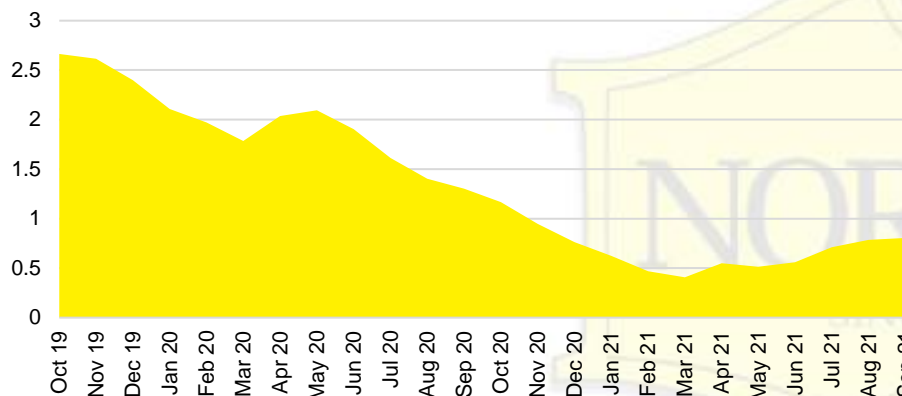

FRANKLIN COUNTY INVENTORY BY PRICE POINT

GWINNETT COUNTY QUICK N'DICATORS

GWINNETT COUNTY SALES VOLUME VS SUPPLY

GWINNETT COUNTY MONTHS OF SUPPLY

GWINNETT COUNTY 12 MONTH AVERAGE SALES PRICE

GWINNETT COUNTY SALES BY PRICE POINT