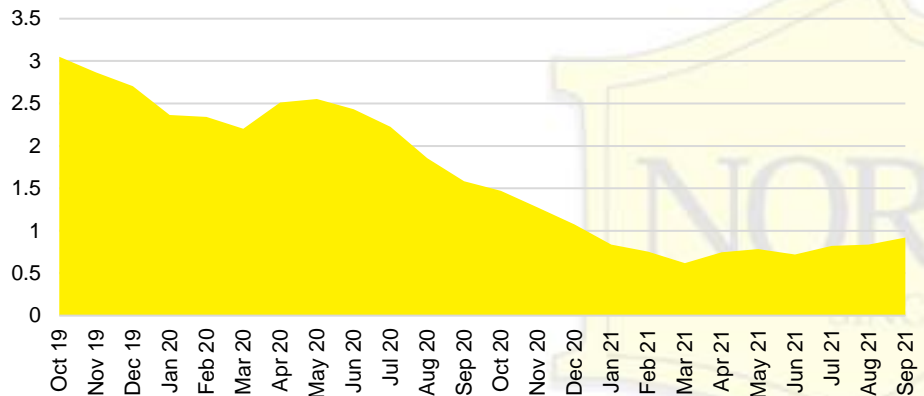

BARROW COUNTY INVENTORY BY PRICE POINT

CHEROKEE COUNTY QUICK N'DICATORS

CHEROKEE COUNTY SALES VOLUME VS SUPPLY

CHEROKEE COUNTY MONTHS OF SUPPLY

CHEROKEE COUNTY 12 MONTH AVERAGE SALES PRICE

CHEROKEE COUNTY SALES BY PRICE POINT