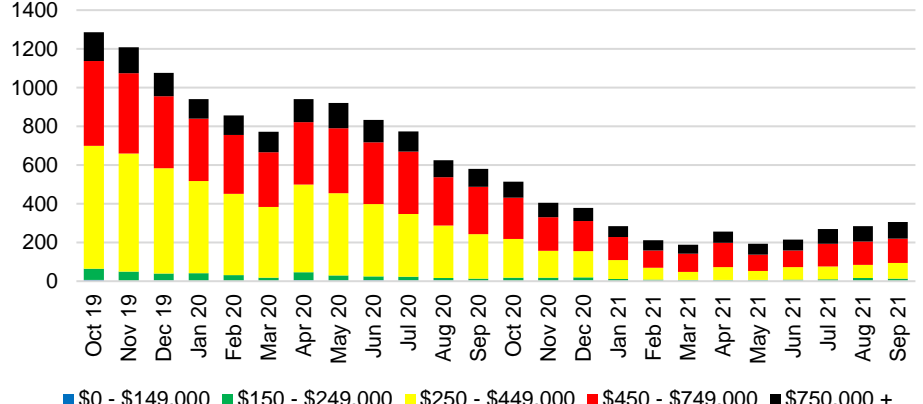

FRANKLIN COUNTY SALES VOLUME VS SUPPLY

FORSYTH COUNTY INVENTORY BY PRICE POINT