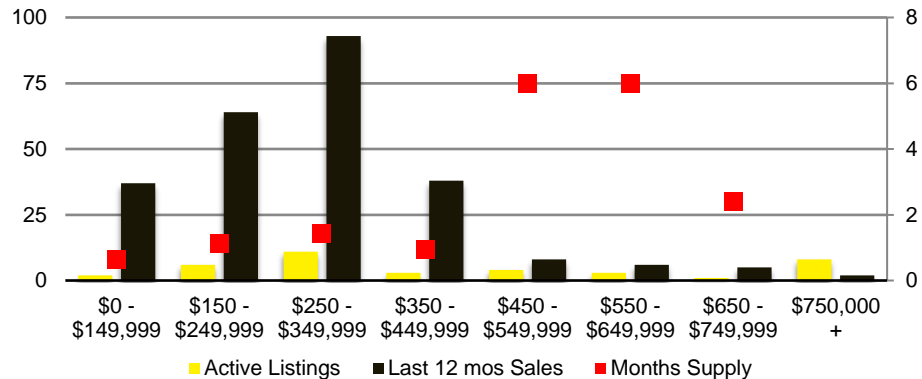

NORTH GEORGIA DEEP DIVE MARKET DATA

September 2021

SEPTEMBER 2021 DEEP DIVE

NORTH GEORGIA QUICK N'DICATORS

NORTH GEORGIA MONTHS OF SUPPLY

NORTH GEORGIA SALES VOLUME VS SUPPLY

NORTH GEORGIA SALES BY PRICE POINT

NORTH GEORGIA INVENTORY BY PRICE POINT

BANKS COUNTY QUICK N'DICATORS

BANKS COUNTY SALES VOLUME VS SUPPLY

BANKS COUNTY MONTHS OF SUPPLY

BANKS COUNTY 12 MONTH AVERAGE SALES PRICE

BANKS COUNTY SALES BY PRICE POINT

STEPHENS COUNTY INVENTORY BY PRICE POINT

WALTON COUNTY QUICK N'DICATORS

WALTON COUNTY SALES VOLUME VS SUPPLY

WALTON COUNTY MONTHS OF SUPPLY

WALTON COUNTY 12 MONTH AVERAGE SALES PRICE

WALTON COUNTY SALES BY PRICE POINT

WALTON COUNTY INVENTORY BY PRICE POINT

WHITE COUNTY QUICK N'DICATORS

WHITE COUNTY SALES VOLUME VS SUPPLY

WHITE COUNTY MONTHS OF SUPPLY

WHITE COUNTY 12 MONTH AVERAGE SALES PRICE

WHITE COUNTY SALES BY PRICE POINT