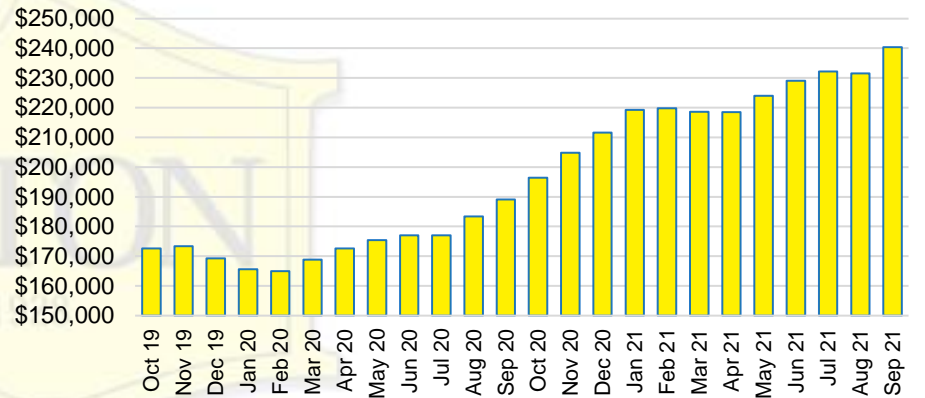

DAWSON COUNTY INVENTORY BY PRICE POINT

FORSYTH COUNTY QUICK N'DICATORS

FORSYTH COUNTY SALES VOLUME VS SUPPLY

FORSYTH COUNTY MONTHS OF SUPPLY

FORSYTH COUNTY 12 MONTH AVERAGE SALES PRICE

FORSYTH COUNTY SALES BY PRICE POINT

FORSYTH COUNTY INVENTORY BY PRICE POINT

FRANKLIN COUNTY QUICK N'DICATORS

FRANKLIN COUNTY SALES VOLUME VS SUPPLY

FRANKLIN COUNTY MONTHS OF SUPPLY

FRANKLIN COUNTY 12 MONTH AVERAGE SALES PRICE

FRANKLIN COUNTY SALES BY PRICE POINT