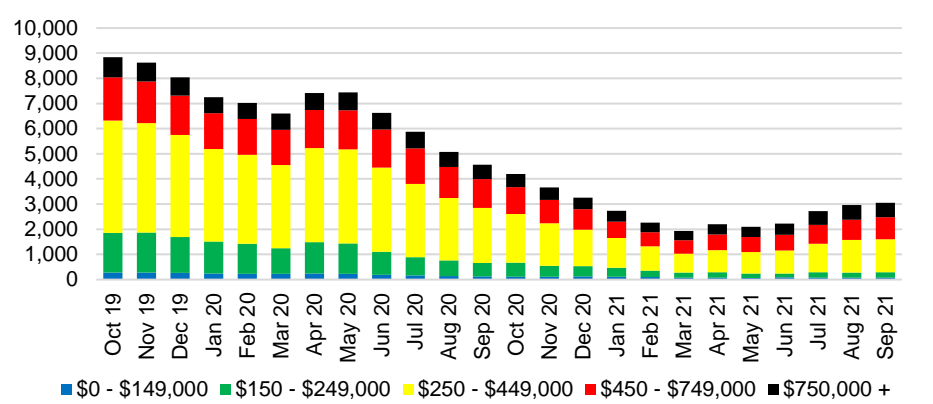

NORTH GEORGIA INVENTORY BY PRICE POINT