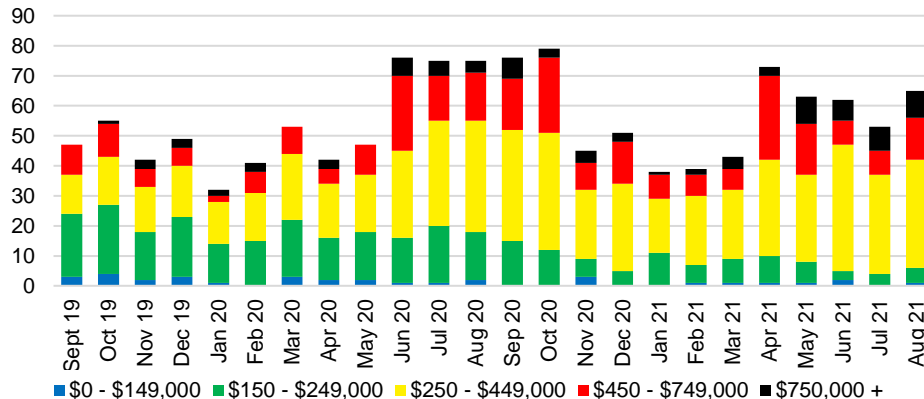

BARROW COUNTY INVENTORY BY PRICE POINT

CHEROKEE COUNTY QUICK N'DICATORS

CHEROKEE COUNTY SALES VOLUME VS SUPPLY

CHEROKEE COUNTY MONTHS OF SUPPLY

CHEROKEE COUNTY 12 MONTH AVERAGE SALES PRICE

CHEROKEE COUNTY SALES BY PRICE POINT

CHEROKEE COUNTY INVENTORY BY PRICE POINT

DAWSON COUNTY QUICK N'DICATORS

DAWSON COUNTY SALES VOLUME VS SUPPLY

DAWSON COUNTY MONTHS OF SUPPLY

DAWSON COUNTY 12 MONTH AVERAGE SALES PRICE

DAWSON COUNTY SALES BY PRICE POINT

DAWSON COUNTY INVENTORY BY PRICE POINT

FORSYTH COUNTY QUICK N'DICATORS

FORSYTH COUNTY SALES VOLUME VS SUPPLY

FORSYTH COUNTY MONTHS OF SUPPLY

FORSYTH COUNTY 12 MONTH AVERAGE SALES PRICE

FORSYTH COUNTY SALES BY PRICE POINT