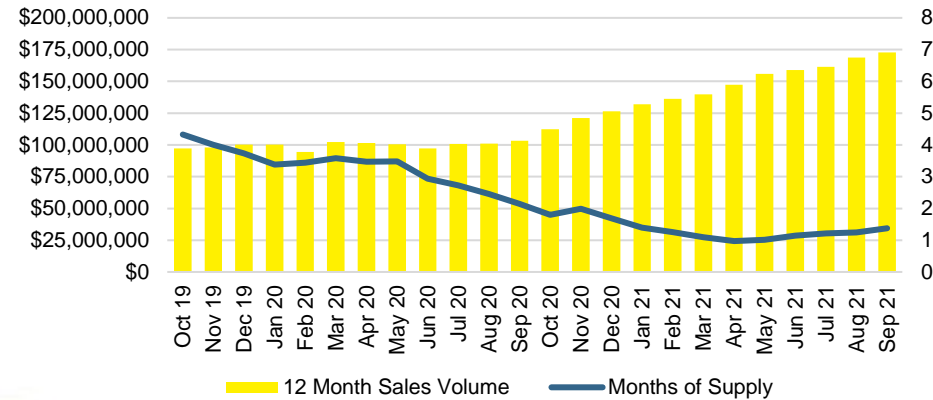

LUMPKIN COUNTY SALES VOLUME VS SUPPLY