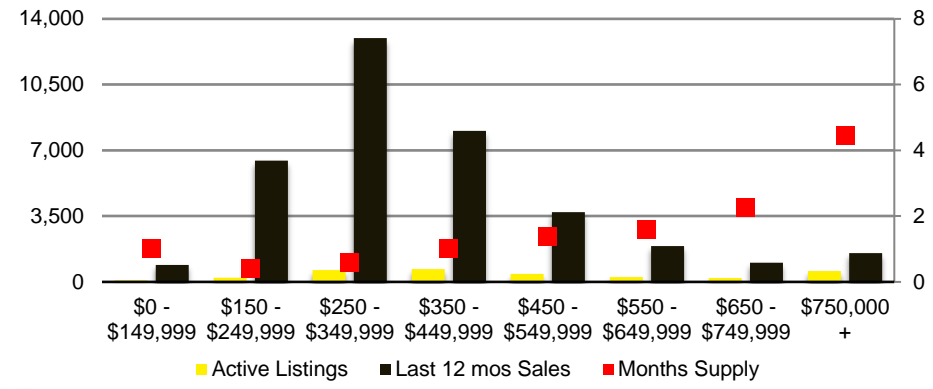

NORTH GEORGIA DEEP DIVE MARKET DATA

September 2021

SEPTEMBER 2021 DEEP DIVE

NORTH GEORGIA QUICK N'DICATORS

NORTH GEORGIA MONTHS OF SUPPLY

NORTH GEORGIA SALES VOLUME VS SUPPLY

NORTH GEORGIA SALES BY PRICE POINT

NORTH GEORGIA INVENTORY BY PRICE POINT

BANKS COUNTY QUICK N'DICATORS

BANKS COUNTY SALES VOLUME VS SUPPLY

BANKS COUNTY MONTHS OF SUPPLY

BANKS COUNTY 12 MONTH AVERAGE SALES PRICE

BANKS COUNTY SALES BY PRICE POINT

WALTON COUNTY INVENTORY BY PRICE POINT

WHITE COUNTY QUICK N'DICATORS

WHITE COUNTY SALES VOLUME VS SUPPLY

WHITE COUNTY MONTHS OF SUPPLY

WHITE COUNTY 12 MONTH AVERAGE SALES PRICE

WHITE COUNTY SALES BY PRICE POINT