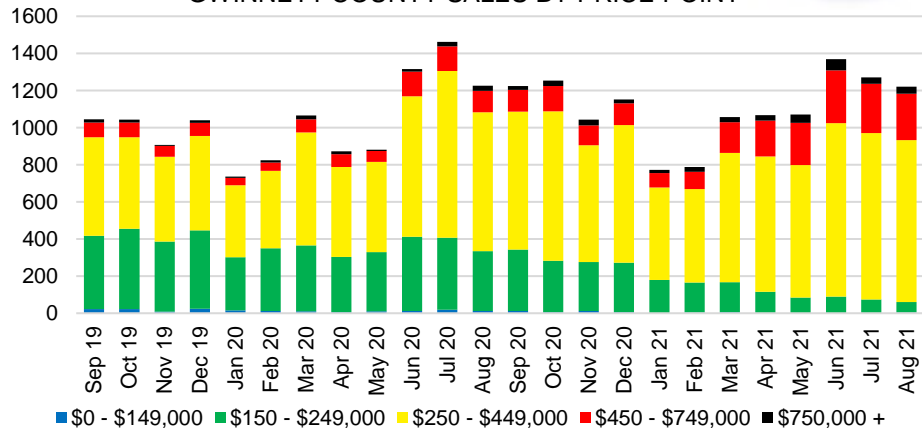

FRANKLIN COUNTY INVENTORY BY PRICE POINT

GWINNETT COUNTY QUICK N'DICATORS

GWINNETT COUNTY SALES VOLUME VS SUPPLY

GWINNETT COUNTY MONTHS OF SUPPLY

GWINNETT COUNTY 12 MONTH AVERAGE SALES PRICE

GWINNETT COUNTY SALES BY PRICE POINT