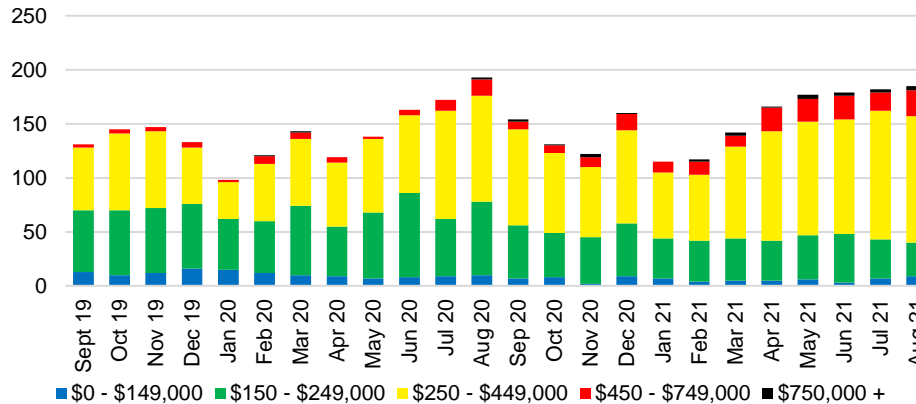

STEPHENS COUNTY INVENTORY BY PRICE POINT

WALTON COUNTY QUICK N'DICATORS

WALTON COUNTY SALES VOLUME VS SUPPLY

WALTON COUNTY MONTHS OF SUPPLY

WALTON COUNTY 12 MONTH AVERAGE SALES PRICE

WALTON COUNTY SALES BY PRICE POINT