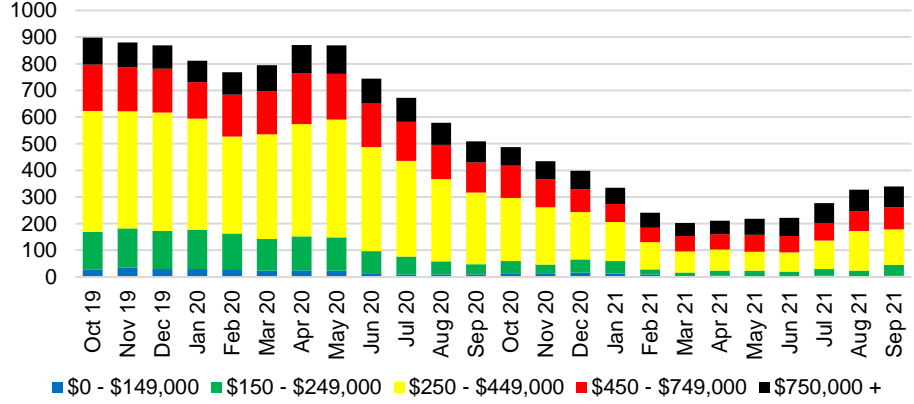

JACKSON COUNTY SALES VOLUME VS SUPPLY

HALL COUNTY INVENTORY BY PRICE POINT