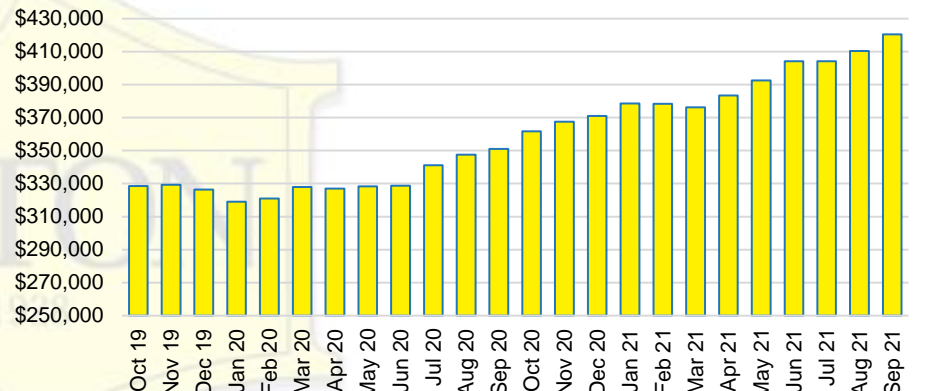

BARROW COUNTY INVENTORY BY PRICE POINT

CHEROKEE COUNTY QUICK N'DICATORS

CHEROKEE COUNTY SALES VOLUME VS SUPPLY

CHEROKEE COUNTY MONTHS OF SUPPLY

CHEROKEE COUNTY 12 MONTH AVERAGE SALES PRICE

CHEROKEE COUNTY SALES BY PRICE POINT

CHEROKEE COUNTY INVENTORY BY PRICE POINT

DAWSON COUNTY QUICK N'DICATORS

DAWSON COUNTY SALES VOLUME VS SUPPLY

DAWSON COUNTY MONTHS OF SUPPLY

DAWSON COUNTY 12 MONTH AVERAGE SALES PRICE

DAWSON COUNTY SALES BY PRICE POINT

DAWSON COUNTY INVENTORY BY PRICE POINT

FORSYTH COUNTY QUICK N'DICATORS

FORSYTH COUNTY SALES VOLUME VS SUPPLY

FORSYTH COUNTY MONTHS OF SUPPLY

FORSYTH COUNTY 12 MONTH AVERAGE SALES PRICE

FORSYTH COUNTY SALES BY PRICE POINT