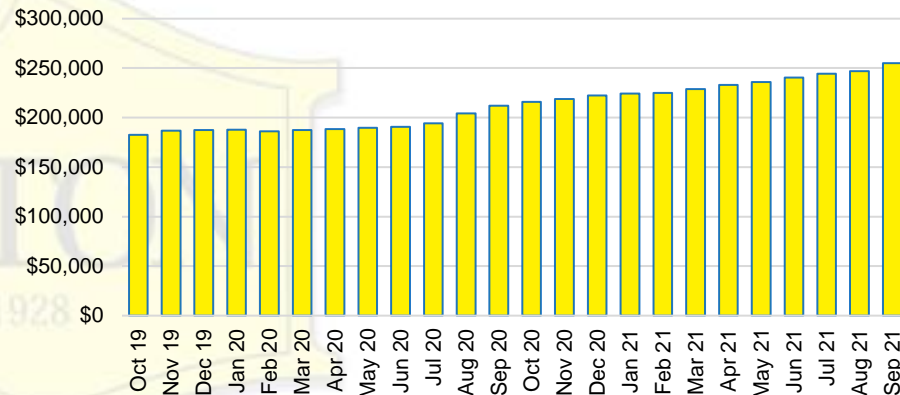

WALTON COUNTY INVENTORY BY PRICE POINT

WHITE COUNTY QUICK N'DICATORS

WHITE COUNTY SALES VOLUME VS SUPPLY

WHITE COUNTY MONTHS OF SUPPLY

WHITE COUNTY 12 MONTH AVERAGE SALES PRICE

WHITE COUNTY SALES BY PRICE POINT

WHITE COUNTY INVENTORY BY PRICE POINT