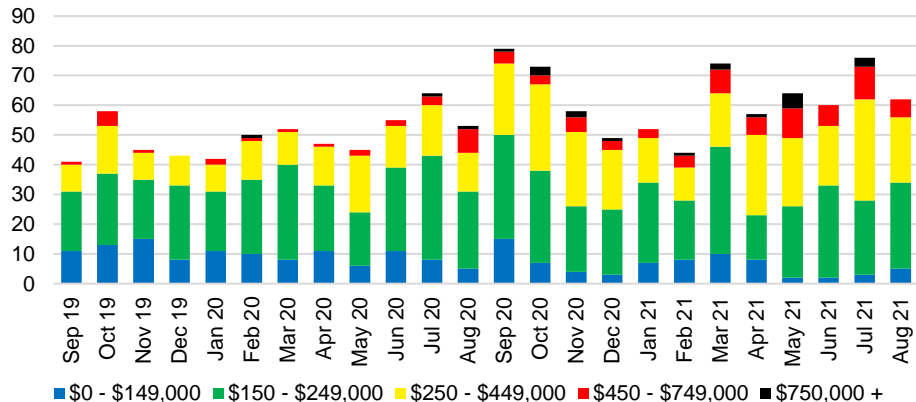

GWINNETT COUNTY INVENTORY BY PRICE POINT

HABERSHAM COUNTY QUICK N'DICATORS

HABERSHAM COUNTY SALES VOLUME VS SUPPLY

HABERSHAM COUNTY MONTHS OF SUPPLY

HABERSHAM COUNTY 12 MONTH AVERAGE SALES PRICE

HABERSHAM COUNTY SALES BY PRICE POINT