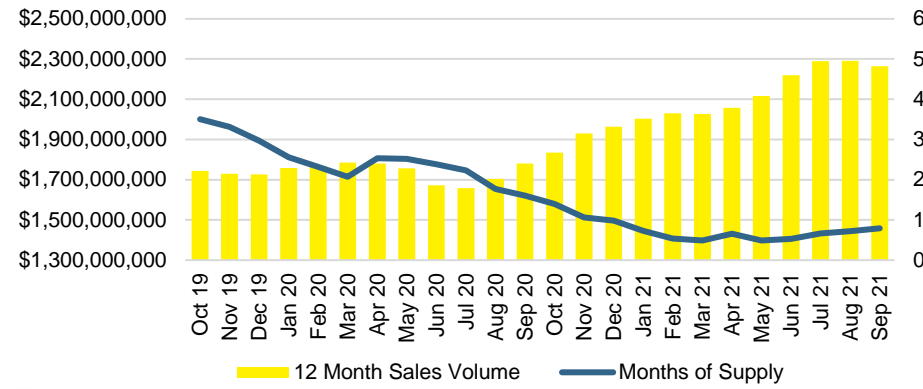

BARROW COUNTY INVENTORY BY PRICE POINT

CHEROKEE COUNTY QUICK N'DICATORS

CHEROKEE COUNTY SALES VOLUME VS SUPPLY

CHEROKEE COUNTY MONTHS OF SUPPLY

CHEROKEE COUNTY 12 MONTH AVERAGE SALES PRICE

CHEROKEE COUNTY SALES BY PRICE POINT

CHEROKEE COUNTY INVENTORY BY PRICE POINT

DAWSON COUNTY QUICK N'DICATORS

DAWSON COUNTY SALES VOLUME VS SUPPLY

DAWSON COUNTY MONTHS OF SUPPLY

DAWSON COUNTY 12 MONTH AVERAGE SALES PRICE

DAWSON COUNTY SALES BY PRICE POINT

DAWSON COUNTY INVENTORY BY PRICE POINT

FORSYTH COUNTY QUICK N'DICATORS

FORSYTH COUNTY SALES VOLUME VS SUPPLY

FORSYTH COUNTY MONTHS OF SUPPLY

FORSYTH COUNTY 12 MONTH AVERAGE SALES PRICE

FORSYTH COUNTY SALES BY PRICE POINT