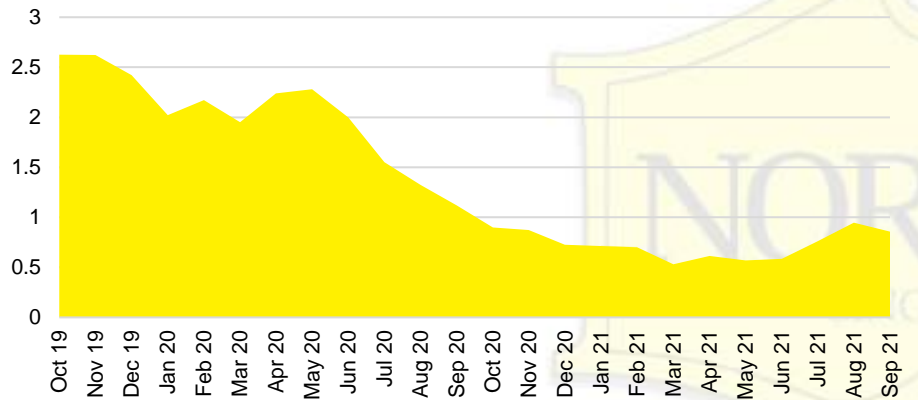

BANKS COUNTY INVENTORY BY SALES POINT

BARROW COUNTY QUICK N'DICATORS

BARROW COUNTY SALES VOLUME VS SUPPLY

BARROW COUNTY MONTHS OF SUPPLY

BARROW COUNTY 12 MONTH AVERAGE SALES PRICE

BARROW COUNTY SALES BY PRICE POINT

BARROW COUNTY INVENTORY BY PRICE POINT

CHEROKEE COUNTY QUICK N'DICATORS

CHEROKEE COUNTY SALES VOLUME VS SUPPLY

CHEROKEE COUNTY MONTHS OF SUPPLY

CHEROKEE COUNTY 12 MONTH AVERAGE SALES PRICE

CHEROKEE COUNTY SALES BY PRICE POINT