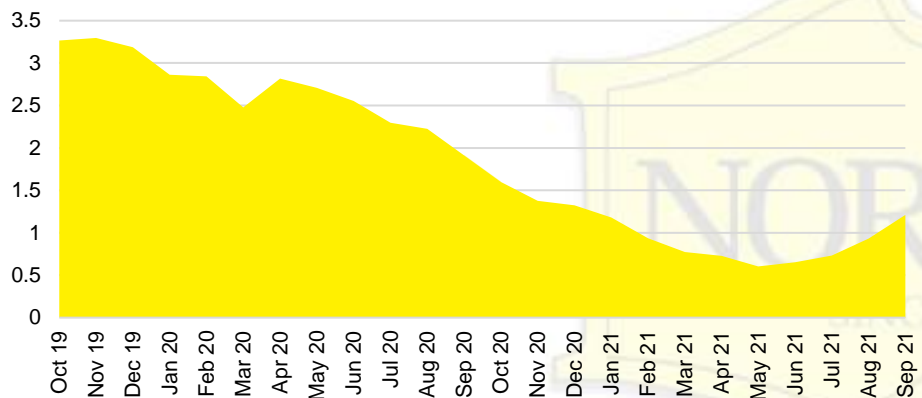

HALL COUNTY INVENTORY BY PRICE POINT

JACKSON COUNTY QUICK N'DICATORS

JACKSON COUNTY SALES VOLUME VS SUPPLY

JACKSON COUNTY MONTHS OF SUPPLY

JACKSON COUNTY 12 MONTH AVERAGE SALES PRICE

JACKSON COUNTY SALES BY PRICE POINT