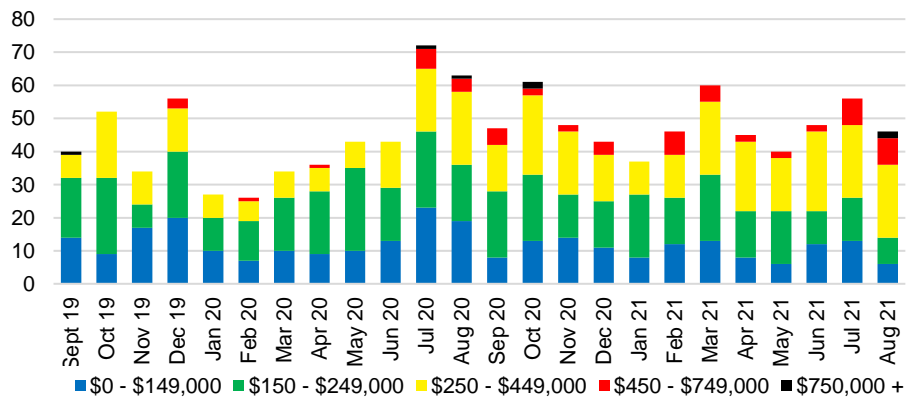

WALTON COUNTY INVENTORY BY PRICE POINT

WHITE COUNTY QUICK N'DICATORS

WHITE COUNTY SALES VOLUME VS SUPPLY

WHITE COUNTY MONTHS OF SUPPLY

WHITE COUNTY 12 MONTH AVERAGE SALES PRICE

WHITE COUNTY SALES BY PRICE POINT

WHITE COUNTY INVENTORY BY PRICE POINT