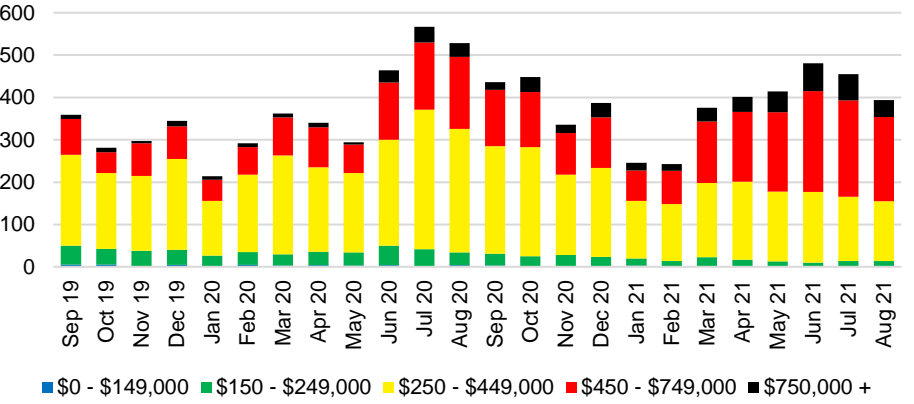

CHEROKEE COUNTY INVENTORY BY PRICE POINT

DAWSON COUNTY QUICK N'DICATORS

DAWSON COUNTY SALES VOLUME VS SUPPLY

DAWSON COUNTY MONTHS OF SUPPLY

DAWSON COUNTY 12 MONTH AVERAGE SALES PRICE

DAWSON COUNTY SALES BY PRICE POINT

DAWSON COUNTY INVENTORY BY PRICE POINT

FORSYTH COUNTY QUICK N'DICATORS

FORSYTH COUNTY SALES VOLUME VS SUPPLY

FORSYTH COUNTY MONTHS OF SUPPLY

FORSYTH COUNTY 12 MONTH AVERAGE SALES PRICE

FORSYTH COUNTY SALES BY PRICE POINT