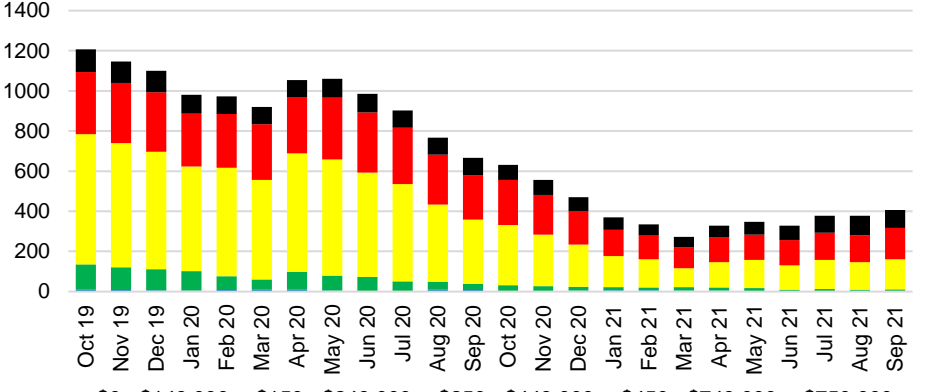

BANKS COUNTY INVENTORY BY SALES POINT

BARROW COUNTY QUICK N'DICATORS

BARROW COUNTY SALES VOLUME VS SUPPLY

BARROW COUNTY MONTHS OF SUPPLY

BARROW COUNTY 12 MONTH AVERAGE SALES PRICE

BARROW COUNTY SALES BY PRICE POINT

BARROW COUNTY INVENTORY BY PRICE POINT

CHEROKEE COUNTY QUICK N'DICATORS

CHEROKEE COUNTY SALES VOLUME VS SUPPLY

CHEROKEE COUNTY MONTHS OF SUPPLY

CHEROKEE COUNTY 12 MONTH AVERAGE SALES PRICE

CHEROKEE COUNTY SALES BY PRICE POINT

CHEROKEE COUNTY INVENTORY BY PRICE POINT

DAWSON COUNTY QUICK N'DICATORS

DAWSON COUNTY SALES VOLUME VS SUPPLY

DAWSON COUNTY MONTHS OF SUPPLY

DAWSON COUNTY 12 MONTH AVERAGE SALES PRICE

DAWSON COUNTY SALES BY PRICE POINT