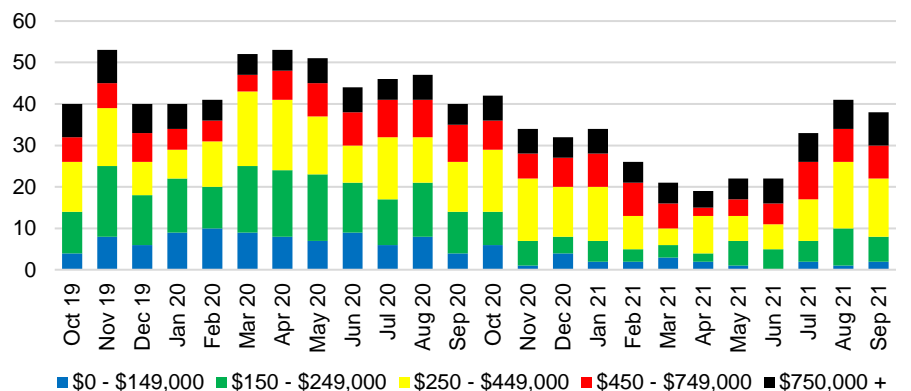

NORTH GEORGIA INVENTORY BY PRICE POINT

BANKS COUNTY QUICK N'DICATORS

BANKS COUNTY SALES VOLUME VS SUPPLY

BANKS COUNTY MONTHS OF SUPPLY

BANKS COUNTY 12 MONTH AVERAGE SALES PRICE

BANKS COUNTY SALES BY PRICE POINT

BANKS COUNTY INVENTORY BY SALES POINT

BARROW COUNTY QUICK N'DICATORS

BARROW COUNTY SALES VOLUME VS SUPPLY

BARROW COUNTY MONTHS OF SUPPLY

BARROW COUNTY 12 MONTH AVERAGE SALES PRICE

BARROW COUNTY SALES BY PRICE POINT

WALTON COUNTY INVENTORY BY PRICE POINT

WHITE COUNTY QUICK N'DICATORS

WHITE COUNTY SALES VOLUME VS SUPPLY

WHITE COUNTY MONTHS OF SUPPLY

WHITE COUNTY 12 MONTH AVERAGE SALES PRICE

WHITE COUNTY SALES BY PRICE POINT