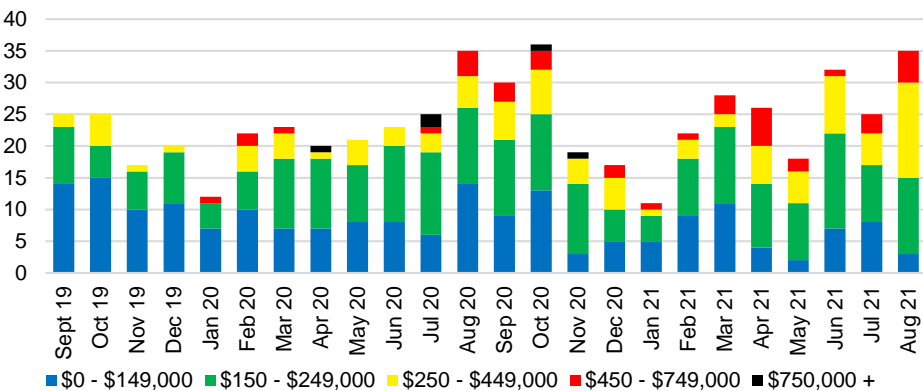

DAWSON COUNTY INVENTORY BY PRICE POINT

FORSYTH COUNTY QUICK N'DICATORS

FORSYTH COUNTY SALES VOLUME VS SUPPLY

FORSYTH COUNTY MONTHS OF SUPPLY

FORSYTH COUNTY 12 MONTH AVERAGE SALES PRICE

FORSYTH COUNTY SALES BY PRICE POINT

FORSYTH COUNTY INVENTORY BY PRICE POINT

FRANKLIN COUNTY QUICK N'DICATORS

FRANKLIN COUNTY SALES VOLUME VS SUPPLY

FRANKLIN COUNTY MONTHS OF SUPPLY

FRANKLIN COUNTY 12 MONTH AVERAGE SALES PRICE

FRANKLIN COUNTY SALES BY PRICE POINT