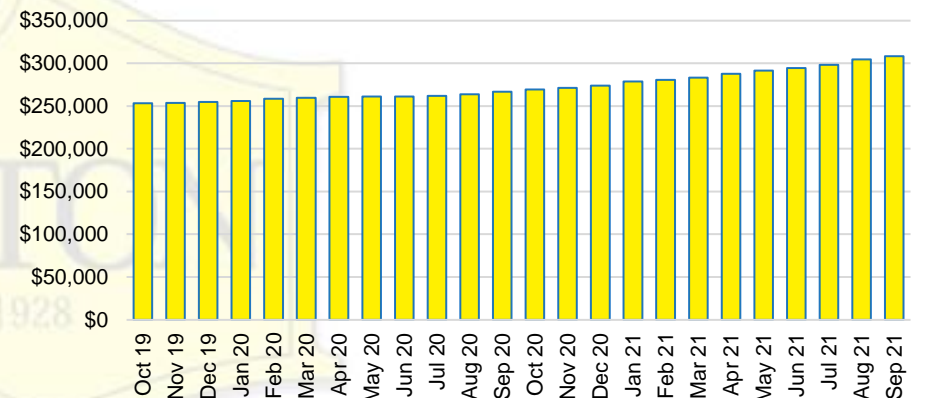

HALL COUNTY INVENTORY BY PRICE POINT

JACKSON COUNTY QUICK N'DICATORS

JACKSON COUNTY SALES VOLUME VS SUPPLY

JACKSON COUNTY MONTHS OF SUPPLY

JACKSON COUNTY 12 MONTH AVERAGE SALES PRICE

JACKSON COUNTY SALES BY PRICE POINT