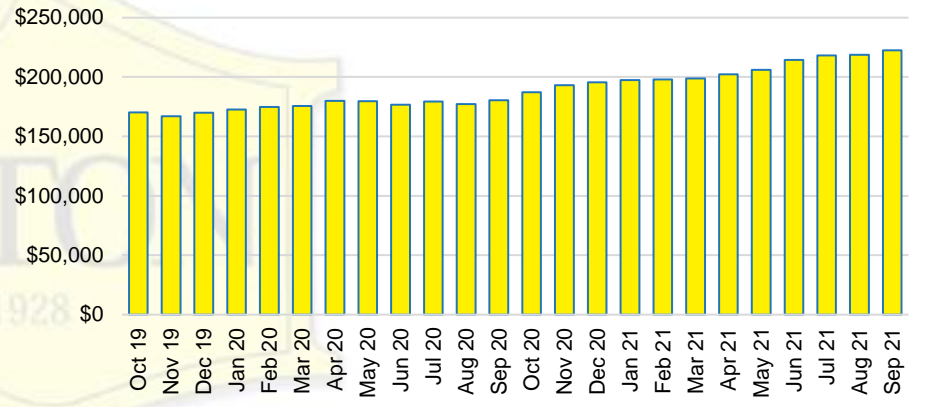

RABUN COUNTY INVENTORY BY PRICE POINT

STEPHENS COUNTY QUICK N'DICATORS

STEPHENS COUNTY SALES VOLUME VS SUPPLY

STEPHENS COUNTY MONTHS OF SUPPLY

STEPHENS COUNTY 12 MONTH AVERAGE SALES PRICE

STEPHENS COUNTY SALES BY PRICE POINT