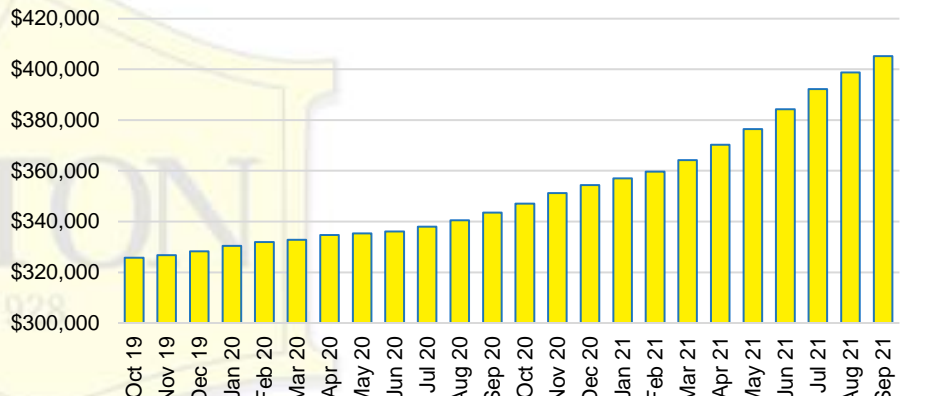

BANKS COUNTY INVENTORY BY SALES POINT

BARROW COUNTY QUICK N'DICATORS

BARROW COUNTY SALES VOLUME VS SUPPLY

BARROW COUNTY MONTHS OF SUPPLY

BARROW COUNTY 12 MONTH AVERAGE SALES PRICE

BARROW COUNTY SALES BY PRICE POINT

BARROW COUNTY INVENTORY BY PRICE POINT

CHEROKEE COUNTY QUICK N'DICATORS

CHEROKEE COUNTY SALES VOLUME VS SUPPLY

CHEROKEE COUNTY MONTHS OF SUPPLY

CHEROKEE COUNTY 12 MONTH AVERAGE SALES PRICE

CHEROKEE COUNTY SALES BY PRICE POINT

CHEROKEE COUNTY INVENTORY BY PRICE POINT

DAWSON COUNTY QUICK N'DICATORS

DAWSON COUNTY SALES VOLUME VS SUPPLY

DAWSON COUNTY MONTHS OF SUPPLY

DAWSON COUNTY 12 MONTH AVERAGE SALES PRICE

DAWSON COUNTY SALES BY PRICE POINT