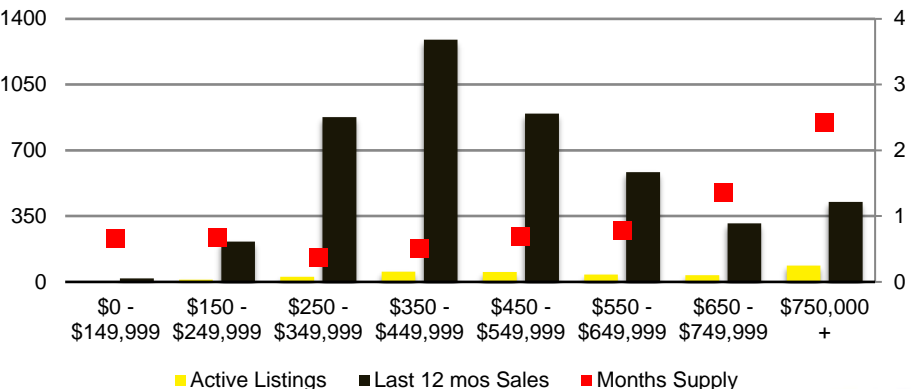

BARROW COUNTY INVENTORY BY PRICE POINT

CHEROKEE COUNTY QUICK N'DICATORS

CHEROKEE COUNTY SALES VOLUME VS SUPPLY

CHEROKEE COUNTY MONTHS OF SUPPLY

CHEROKEE COUNTY 12 MONTH AVERAGE SALES PRICE

CHEROKEE COUNTY SALES BY PRICE POINT

CHEROKEE COUNTY INVENTORY BY PRICE POINT

DAWSON COUNTY QUICK N'DICATORS

DAWSON COUNTY SALES VOLUME VS SUPPLY

DAWSON COUNTY MONTHS OF SUPPLY

DAWSON COUNTY 12 MONTH AVERAGE SALES PRICE

DAWSON COUNTY SALES BY PRICE POINT

DAWSON COUNTY INVENTORY BY PRICE POINT

FORSYTH COUNTY QUICK N'DICATORS

FORSYTH COUNTY SALES VOLUME VS SUPPLY

FORSYTH COUNTY MONTHS OF SUPPLY

FORSYTH COUNTY 12 MONTH AVERAGE SALES PRICE

FORSYTH COUNTY SALES BY PRICE POINT