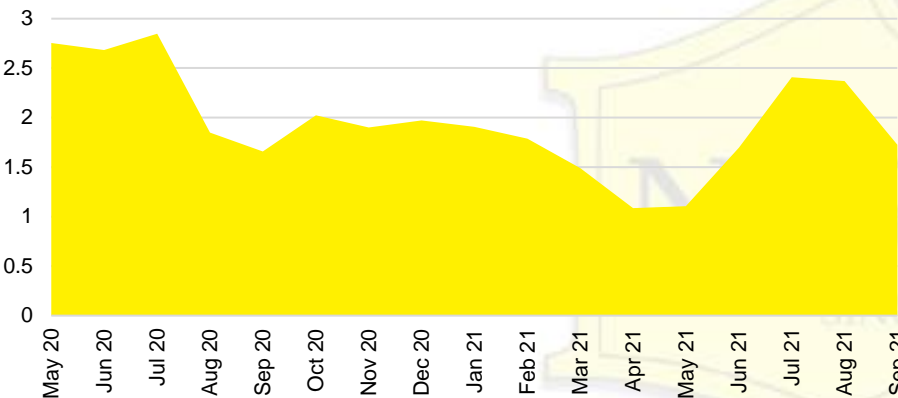

FORSYTH COUNTY INVENTORY BY PRICE POINT

FRANKLIN COUNTY QUICK N'DICATORS

FRANKLIN COUNTY SALES VOLUME VS SUPPLY

FRANKLIN COUNTY MONTHS OF SUPPLY

FRANKLIN COUNTY 12 MONTH AVERAGE SALES PRICE

FRANKLIN COUNTY SALES BY PRICE POINT