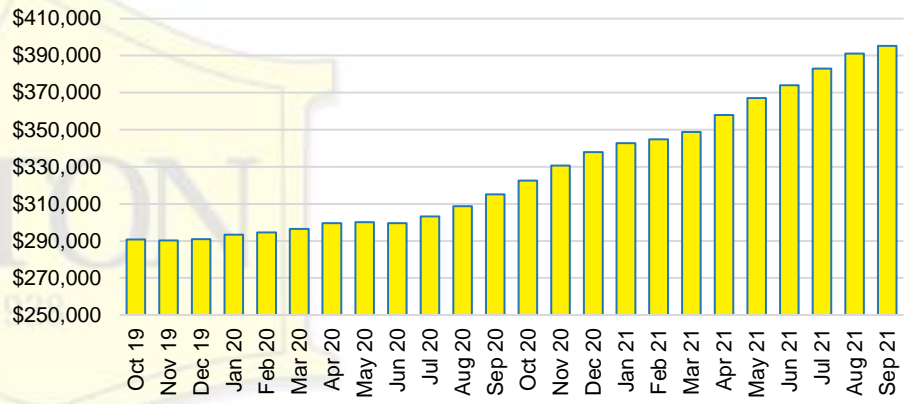

HABERSHAM COUNTY INVENTORY BY PRICE POINT

HALL COUNTY QUICK N'DICATORS

HALL COUNTY SALES VOLUME VS SUPPLY

HALL COUNTY MONTHS OF SUPPLY

HALL COUNTY 12 MONTH AVERAGE SALES PRICE

HALL COUNTY SALES BY PRICE POINT