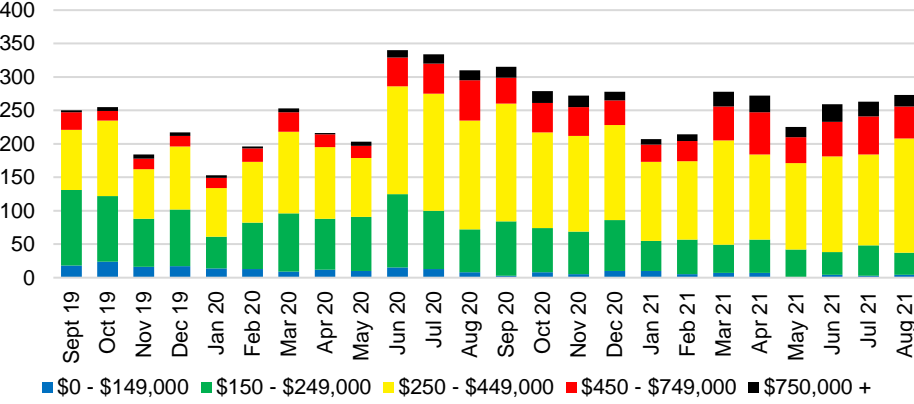

HABERSHAM COUNTY INVENTORY BY PRICE POINT

HALL COUNTY QUICK N'DICATORS

HALL COUNTY SALES VOLUME VS SUPPLY

HALL COUNTY MONTHS OF SUPPLY

HALL COUNTY 12 MONTH AVERAGE SALES PRICE

HALL COUNTY SALES BY PRICE POINT