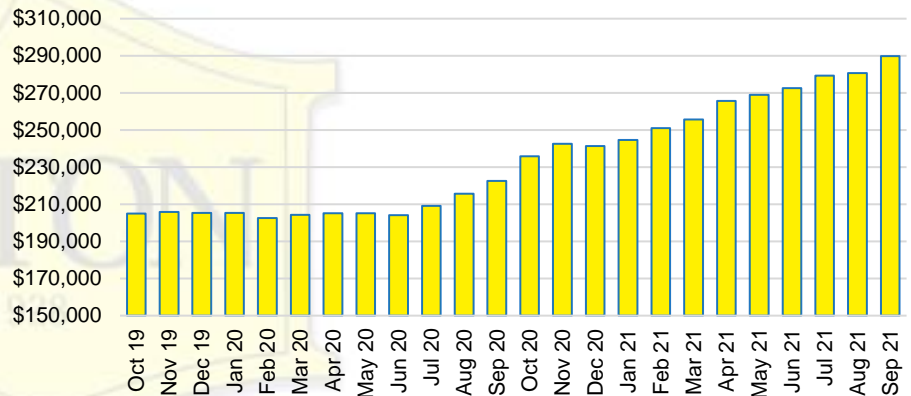

NORTH GEORGIA INVENTORY BY PRICE POINT

BANKS COUNTY QUICK N'DICATORS

BANKS COUNTY SALES VOLUME VS SUPPLY

BANKS COUNTY MONTHS OF SUPPLY

BANKS COUNTY 12 MONTH AVERAGE SALES PRICE

BANKS COUNTY SALES BY PRICE POINT

BANKS COUNTY INVENTORY BY SALES POINT

BARROW COUNTY QUICK N'DICATORS

BARROW COUNTY SALES VOLUME VS SUPPLY

BARROW COUNTY MONTHS OF SUPPLY

BARROW COUNTY 12 MONTH AVERAGE SALES PRICE

BARROW COUNTY SALES BY PRICE POINT