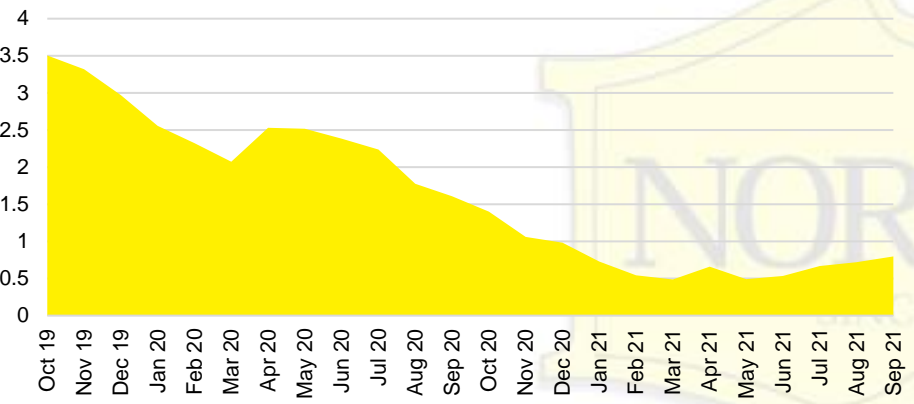

DAWSON COUNTY INVENTORY BY PRICE POINT

FORSYTH COUNTY QUICK N'DICATORS

FORSYTH COUNTY SALES VOLUME VS SUPPLY

FORSYTH COUNTY MONTHS OF SUPPLY

FORSYTH COUNTY 12 MONTH AVERAGE SALES PRICE

FORSYTH COUNTY SALES BY PRICE POINT