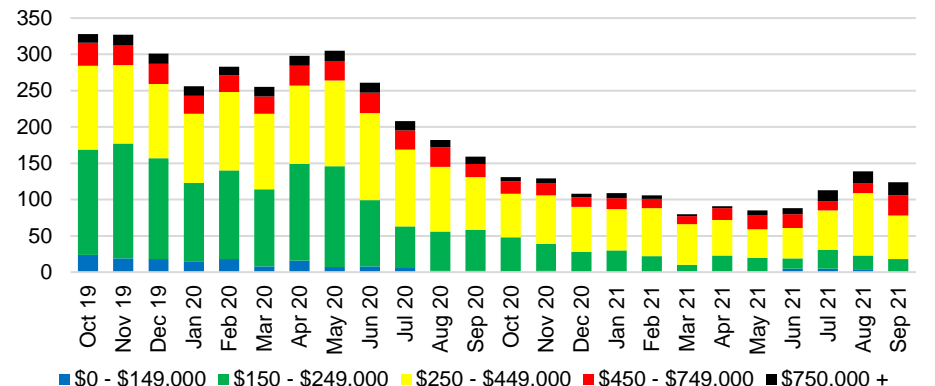

BANKS COUNTY INVENTORY BY SALES POINT

BARROW COUNTY QUICK N'DICATORS

BARROW COUNTY SALES VOLUME VS SUPPLY

BARROW COUNTY MONTHS OF SUPPLY

BARROW COUNTY 12 MONTH AVERAGE SALES PRICE

BARROW COUNTY SALES BY PRICE POINT

BARROW COUNTY INVENTORY BY PRICE POINT

CHEROKEE COUNTY QUICK N'DICATORS

CHEROKEE COUNTY SALES VOLUME VS SUPPLY

CHEROKEE COUNTY MONTHS OF SUPPLY

CHEROKEE COUNTY 12 MONTH AVERAGE SALES PRICE

CHEROKEE COUNTY SALES BY PRICE POINT