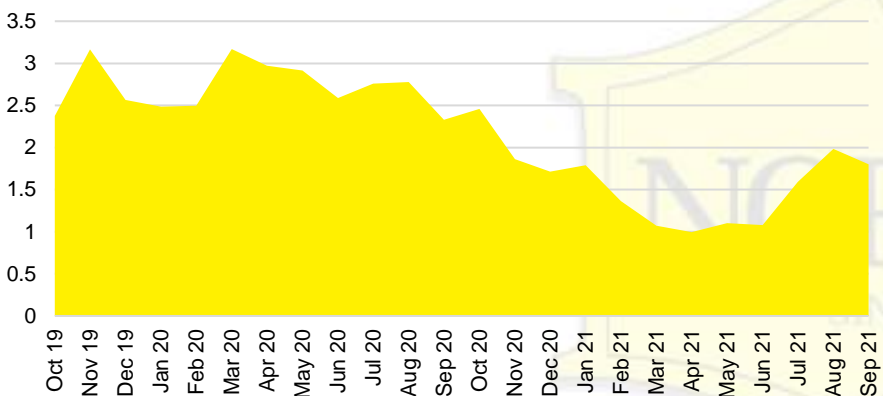

NORTH GEORGIA INVENTORY BY PRICE POINT

BANKS COUNTY QUICK N'DICATORS

BANKS COUNTY SALES VOLUME VS SUPPLY

BANKS COUNTY MONTHS OF SUPPLY

BANKS COUNTY 12 MONTH AVERAGE SALES PRICE

BANKS COUNTY SALES BY PRICE POINT

BANKS COUNTY INVENTORY BY SALES POINT

BARROW COUNTY QUICK N'DICATORS

BARROW COUNTY SALES VOLUME VS SUPPLY

BARROW COUNTY MONTHS OF SUPPLY

BARROW COUNTY 12 MONTH AVERAGE SALES PRICE

BARROW COUNTY SALES BY PRICE POINT