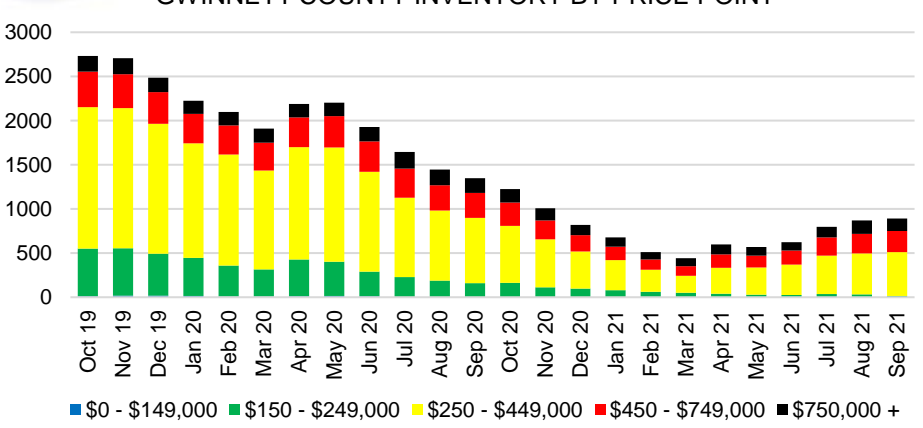

HABERSHAM COUNTY SALES VOLUME VS SUPPLY

GWINNETT COUNTY INVENTORY BY PRICE POINT