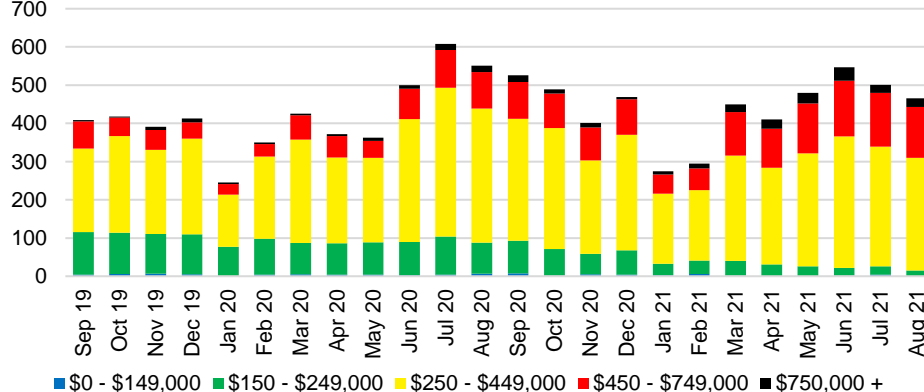

BANKS COUNTY INVENTORY BY SALES POINT

BARROW COUNTY QUICK N'DICATORS

BARROW COUNTY SALES VOLUME VS SUPPLY

BARROW COUNTY MONTHS OF SUPPLY

BARROW COUNTY 12 MONTH AVERAGE SALES PRICE

BARROW COUNTY SALES BY PRICE POINT

BARROW COUNTY INVENTORY BY PRICE POINT

CHEROKEE COUNTY QUICK N'DICATORS

CHEROKEE COUNTY SALES VOLUME VS SUPPLY

CHEROKEE COUNTY MONTHS OF SUPPLY

CHEROKEE COUNTY 12 MONTH AVERAGE SALES PRICE

CHEROKEE COUNTY SALES BY PRICE POINT

CHEROKEE COUNTY INVENTORY BY PRICE POINT

DAWSON COUNTY QUICK N'DICATORS

DAWSON COUNTY SALES VOLUME VS SUPPLY

DAWSON COUNTY MONTHS OF SUPPLY

DAWSON COUNTY 12 MONTH AVERAGE SALES PRICE

DAWSON COUNTY SALES BY PRICE POINT