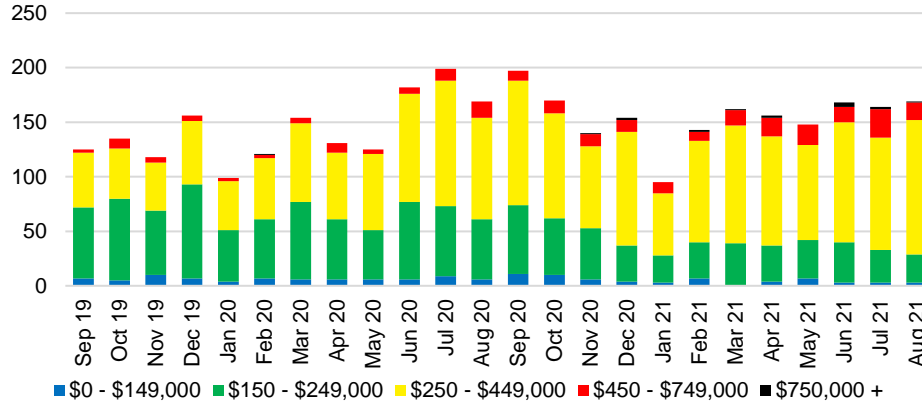

HALL COUNTY INVENTORY BY PRICE POINT

JACKSON COUNTY QUICK N'DICATORS

JACKSON COUNTY SALES VOLUME VS SUPPLY

JACKSON COUNTY MONTHS OF SUPPLY

JACKSON COUNTY 12 MONTH AVERAGE SALES PRICE

JACKSON COUNTY SALES BY PRICE POINT