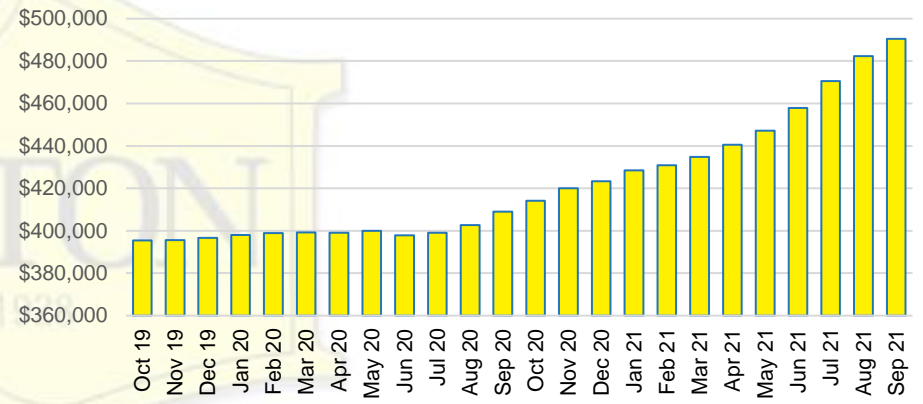

DAWSON COUNTY INVENTORY BY PRICE POINT

FORSYTH COUNTY QUICK N'DICATORS

FORSYTH COUNTY SALES VOLUME VS SUPPLY

FORSYTH COUNTY MONTHS OF SUPPLY

FORSYTH COUNTY 12 MONTH AVERAGE SALES PRICE

FORSYTH COUNTY SALES BY PRICE POINT