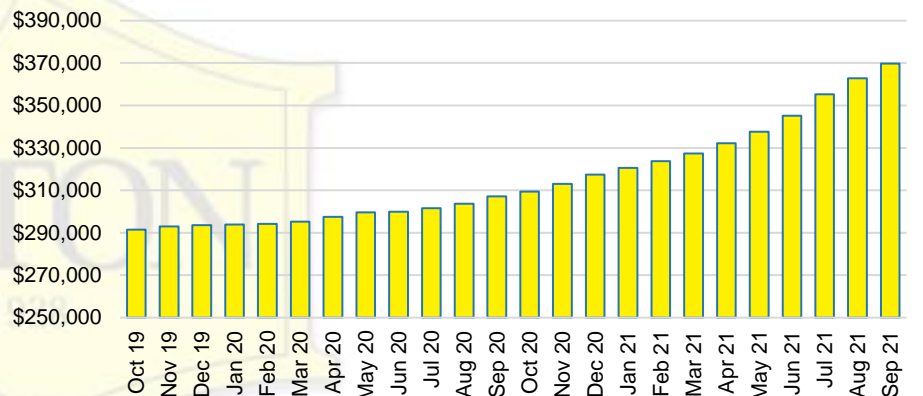

FRANKLIN COUNTY INVENTORY BY PRICE POINT

GWINNETT COUNTY QUICK N'DICATORS

GWINNETT COUNTY SALES VOLUME VS SUPPLY

GWINNETT COUNTY MONTHS OF SUPPLY

GWINNETT COUNTY 12 MONTH AVERAGE SALES PRICE

GWINNETT COUNTY SALES BY PRICE POINT