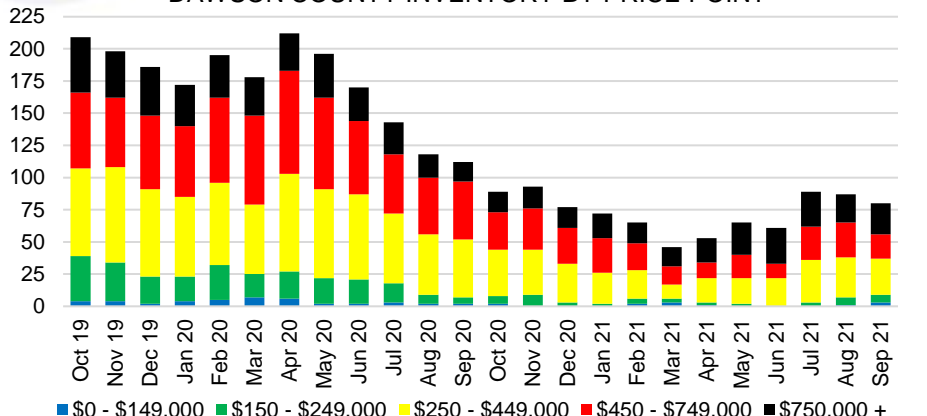

BARROW COUNTY INVENTORY BY PRICE POINT

CHEROKEE COUNTY QUICK N'DICATORS

CHEROKEE COUNTY SALES VOLUME VS SUPPLY

CHEROKEE COUNTY MONTHS OF SUPPLY

CHEROKEE COUNTY 12 MONTH AVERAGE SALES PRICE

CHEROKEE COUNTY SALES BY PRICE POINT

CHEROKEE COUNTY INVENTORY BY PRICE POINT

DAWSON COUNTY QUICK N'DICATORS

DAWSON COUNTY SALES VOLUME VS SUPPLY

DAWSON COUNTY MONTHS OF SUPPLY

DAWSON COUNTY 12 MONTH AVERAGE SALES PRICE

DAWSON COUNTY SALES BY PRICE POINT

DAWSON COUNTY INVENTORY BY PRICE POINT

FORSYTH COUNTY QUICK N'DICATORS

FORSYTH COUNTY SALES VOLUME VS SUPPLY

FORSYTH COUNTY MONTHS OF SUPPLY

FORSYTH COUNTY 12 MONTH AVERAGE SALES PRICE

FORSYTH COUNTY SALES BY PRICE POINT