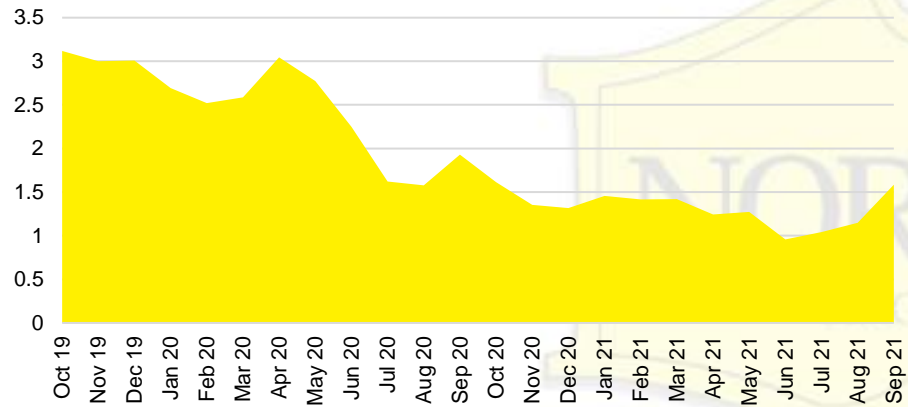

RABUN COUNTY INVENTORY BY PRICE POINT

STEPHENS COUNTY QUICK N'DICATORS

STEPHENS COUNTY SALES VOLUME VS SUPPLY

STEPHENS COUNTY MONTHS OF SUPPLY

STEPHENS COUNTY 12 MONTH AVERAGE SALES PRICE

STEPHENS COUNTY SALES BY PRICE POINT