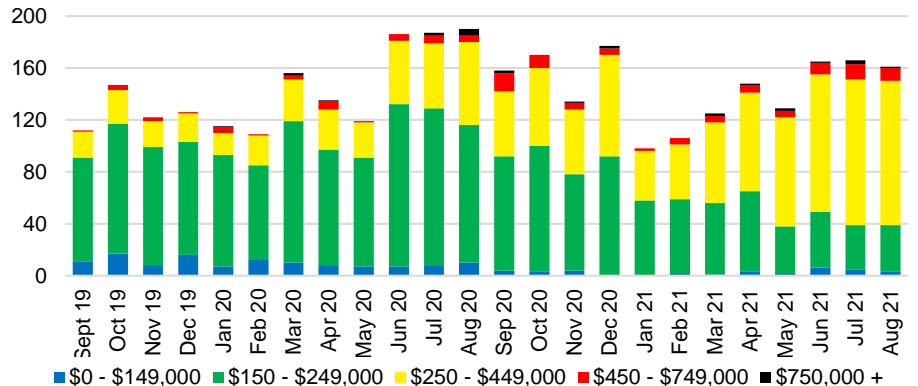

BANKS COUNTY INVENTORY BY SALES POINT

BARROW COUNTY QUICK N'DICATORS

BARROW COUNTY SALES VOLUME VS SUPPLY

BARROW COUNTY MONTHS OF SUPPLY

BARROW COUNTY 12 MONTH AVERAGE SALES PRICE

BARROW COUNTY SALES BY PRICE POINT

BARROW COUNTY INVENTORY BY PRICE POINT

CHEROKEE COUNTY QUICK N'DICATORS

CHEROKEE COUNTY SALES VOLUME VS SUPPLY

CHEROKEE COUNTY MONTHS OF SUPPLY

CHEROKEE COUNTY 12 MONTH AVERAGE SALES PRICE

CHEROKEE COUNTY SALES BY PRICE POINT