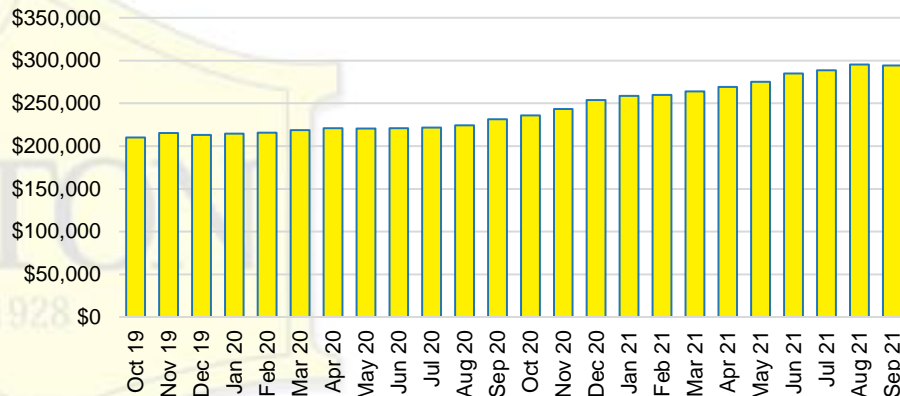

GWINNETT COUNTY INVENTORY BY PRICE POINT

HABERSHAM COUNTY QUICK N'DICATORS

HABERSHAM COUNTY SALES VOLUME VS SUPPLY

HABERSHAM COUNTY MONTHS OF SUPPLY

HABERSHAM COUNTY 12 MONTH AVERAGE SALES PRICE

HABERSHAM COUNTY SALES BY PRICE POINT