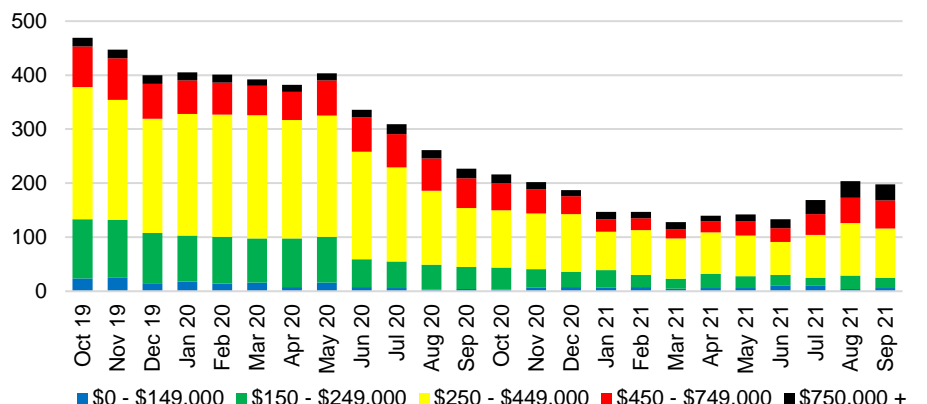

STEPHENS COUNTY INVENTORY BY PRICE POINT

WALTON COUNTY QUICK N'DICATORS

WALTON COUNTY SALES VOLUME VS SUPPLY

WALTON COUNTY MONTHS OF SUPPLY

WALTON COUNTY 12 MONTH AVERAGE SALES PRICE

WALTON COUNTY SALES BY PRICE POINT

WALTON COUNTY INVENTORY BY PRICE POINT

WHITE COUNTY QUICK N'DICATORS

WHITE COUNTY SALES VOLUME VS SUPPLY

WHITE COUNTY MONTHS OF SUPPLY

WHITE COUNTY 12 MONTH AVERAGE SALES PRICE

WHITE COUNTY SALES BY PRICE POINT