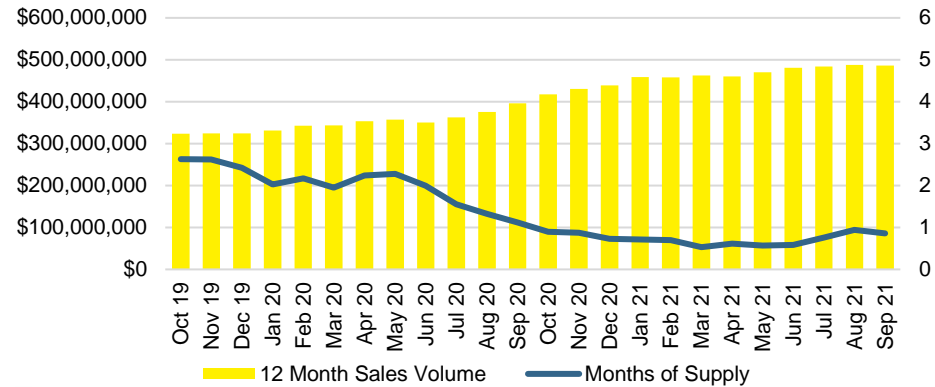

NORTH GEORGIA INVENTORY BY PRICE POINT

BANKS COUNTY QUICK N'DICATORS

BANKS COUNTY SALES VOLUME VS SUPPLY

BANKS COUNTY MONTHS OF SUPPLY

BANKS COUNTY 12 MONTH AVERAGE SALES PRICE

BANKS COUNTY SALES BY PRICE POINT

BANKS COUNTY INVENTORY BY SALES POINT

BARROW COUNTY QUICK N'DICATORS

BARROW COUNTY SALES VOLUME VS SUPPLY

BARROW COUNTY MONTHS OF SUPPLY

BARROW COUNTY 12 MONTH AVERAGE SALES PRICE

BARROW COUNTY SALES BY PRICE POINT