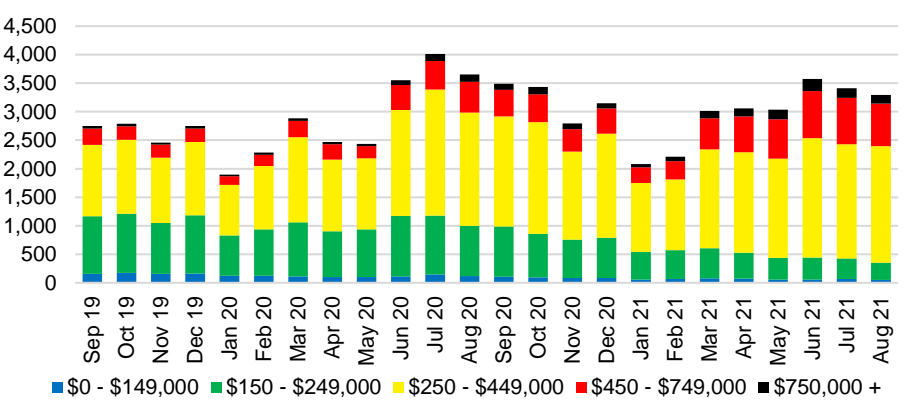

NORTH GEORGIA DEEP DIVE MARKET DATA

September 2021

SEPTEMBER 2021 DEEP DIVE

NORTH GEORGIA QUICK N'DICATORS

NORTH GEORGIA MONTHS OF SUPPLY

NORTH GEORGIA SALES VOLUME VS SUPPLY

NORTH GEORGIA SALES BY PRICE POINT

WALTON COUNTY INVENTORY BY PRICE POINT

WHITE COUNTY QUICK N'DICATORS

WHITE COUNTY SALES VOLUME VS SUPPLY

WHITE COUNTY MONTHS OF SUPPLY

WHITE COUNTY 12 MONTH AVERAGE SALES PRICE

WHITE COUNTY SALES BY PRICE POINT