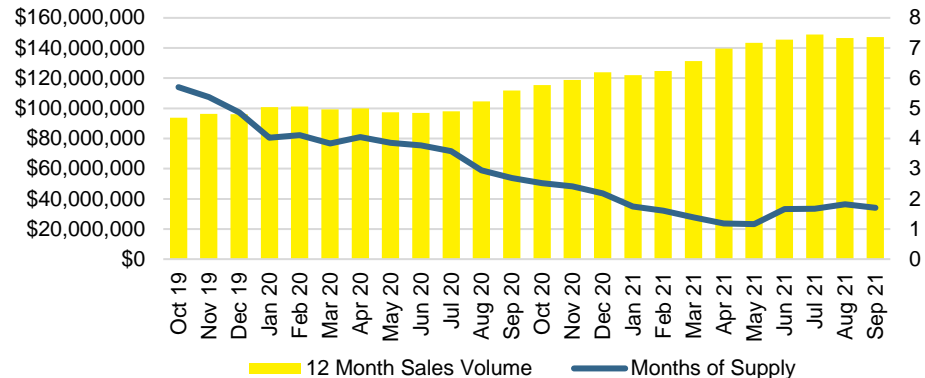

WHITE COUNTY 12 MONTH AVERAGE SALES PRICE