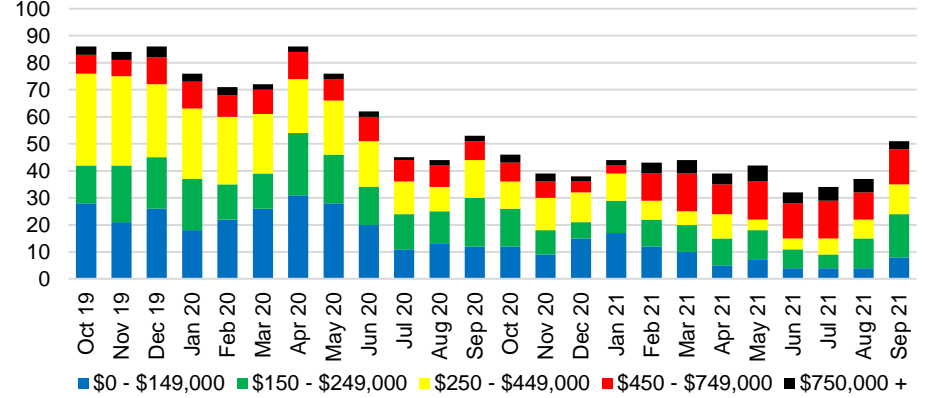

WALTON COUNTY SALES VOLUME VS SUPPLY

STEPHENS COUNTY INVENTORY BY PRICE POINT