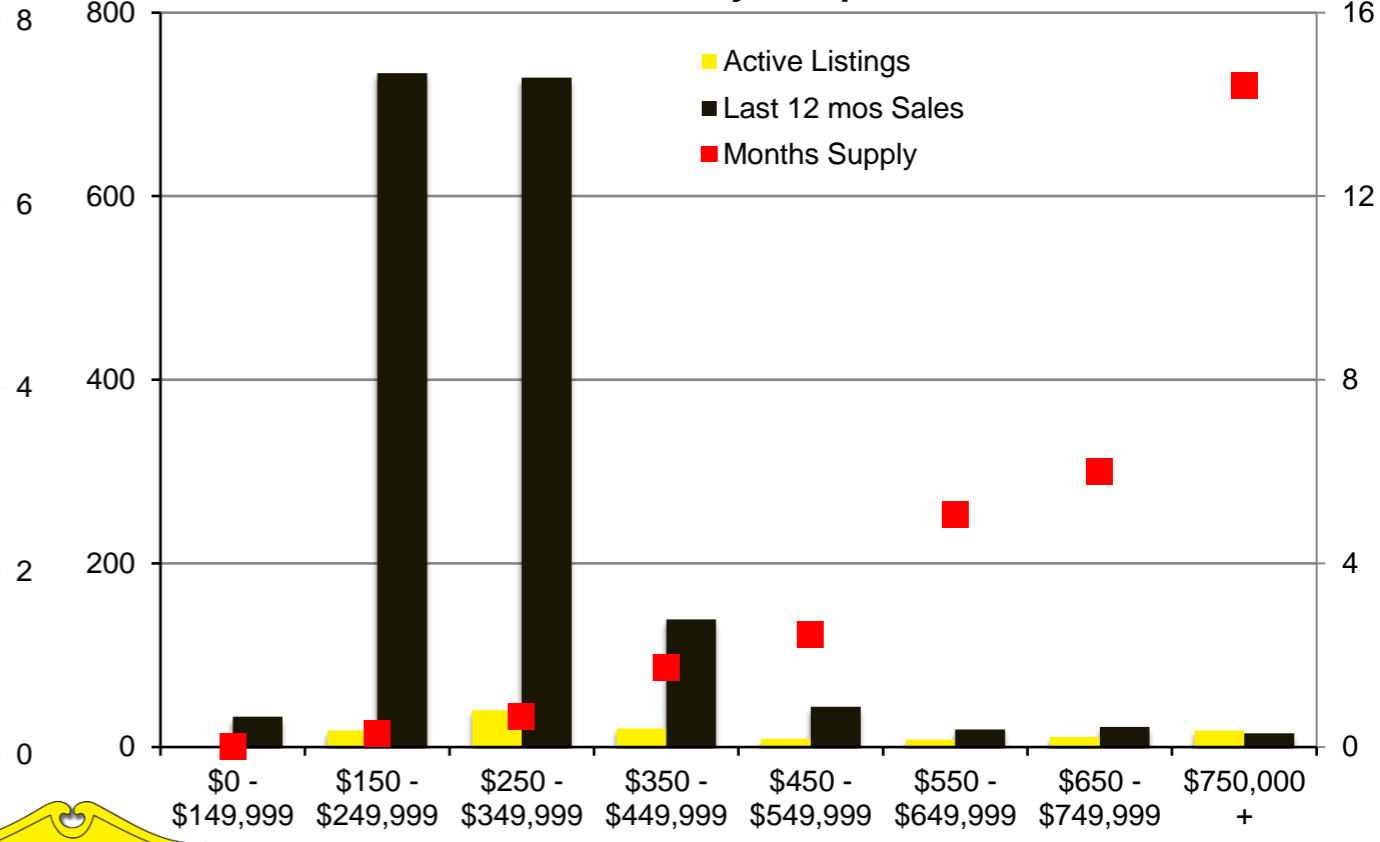

N INDICATORS

SEPTEMBER 2021

NORTH GEORGIA SEPTEMBER 2021

Indicators is a monthly publication of The Norton Agency data from FMLS and GMLS sources we deem reliable. For more information contact info@gonorton.com
Copyright Norton Native Intelligence 2021.

Banks County - September 2021

Barrow County - September 2021

Cherokee County - September 2021

Dawson County - September 2021

Forsyth County - September 2021

Franklin County - August 2021

Gwinnett County - September 2021

Habersham County - September 2021

Hall County – September 2021

Jackson County - September 2021

Lumpkin County - September 2021

Pickens County – September 2021

Rabun County – September 2021

Stephens County - September 2021