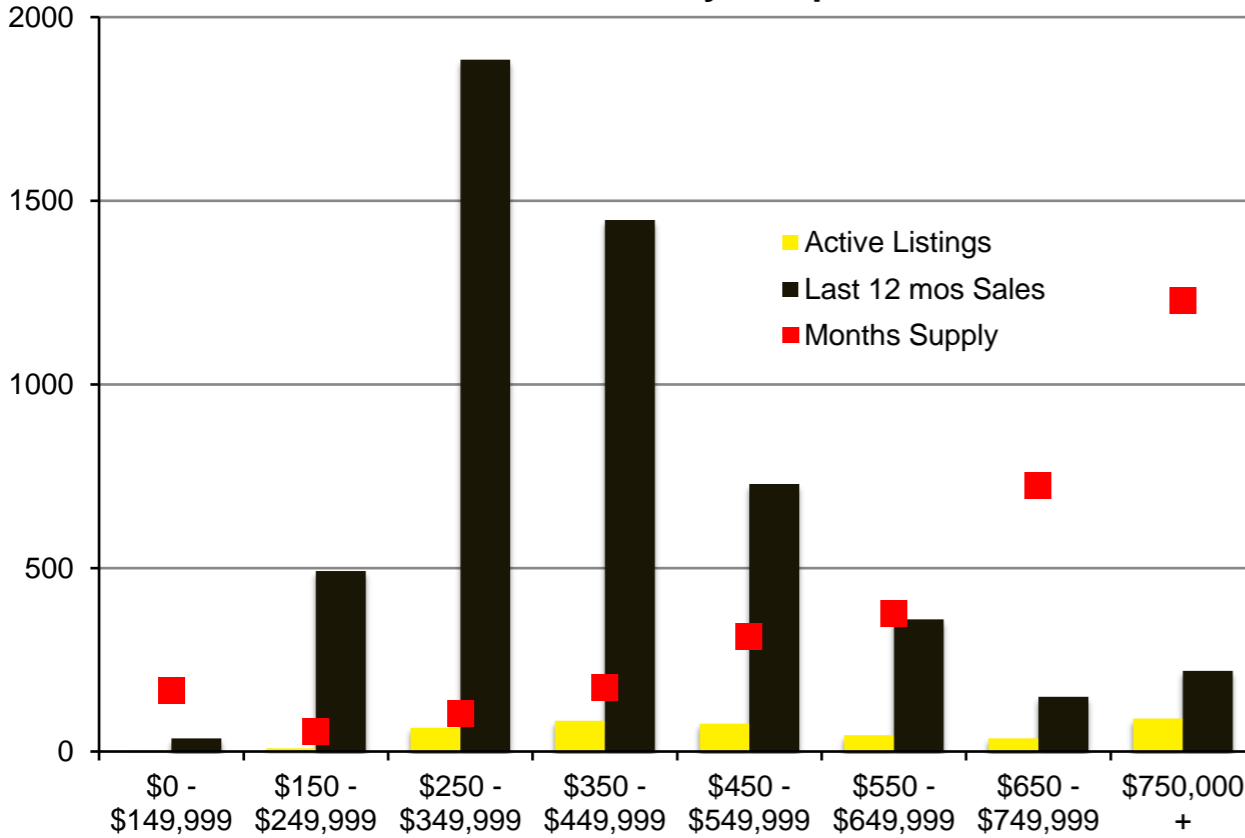

N INDICATORS

SEPTEMBER 2021

NORTH GEORGIA SEPTEMBER 2021

Indicators is a monthly publication of The Norton Agency data from FMLS and GMLS sources we deem reliable. For more information contact info@gonorton.com
Copyright Norton Native Intelligence 2021.

Banks County - September 2021

Barrow County - September 2021

Cherokee County - September 2021

Dawson County - September 2021

Forsyth County - September 2021

Franklin County - August 2021

Gwinnett County - September 2021

Habersham County - September 2021

Hall County – September 2021

Jackson County - September 2021

Lumpkin County - September 2021

Pickens County – September 2021

Rabun County – September 2021

Stephens County - September 2021