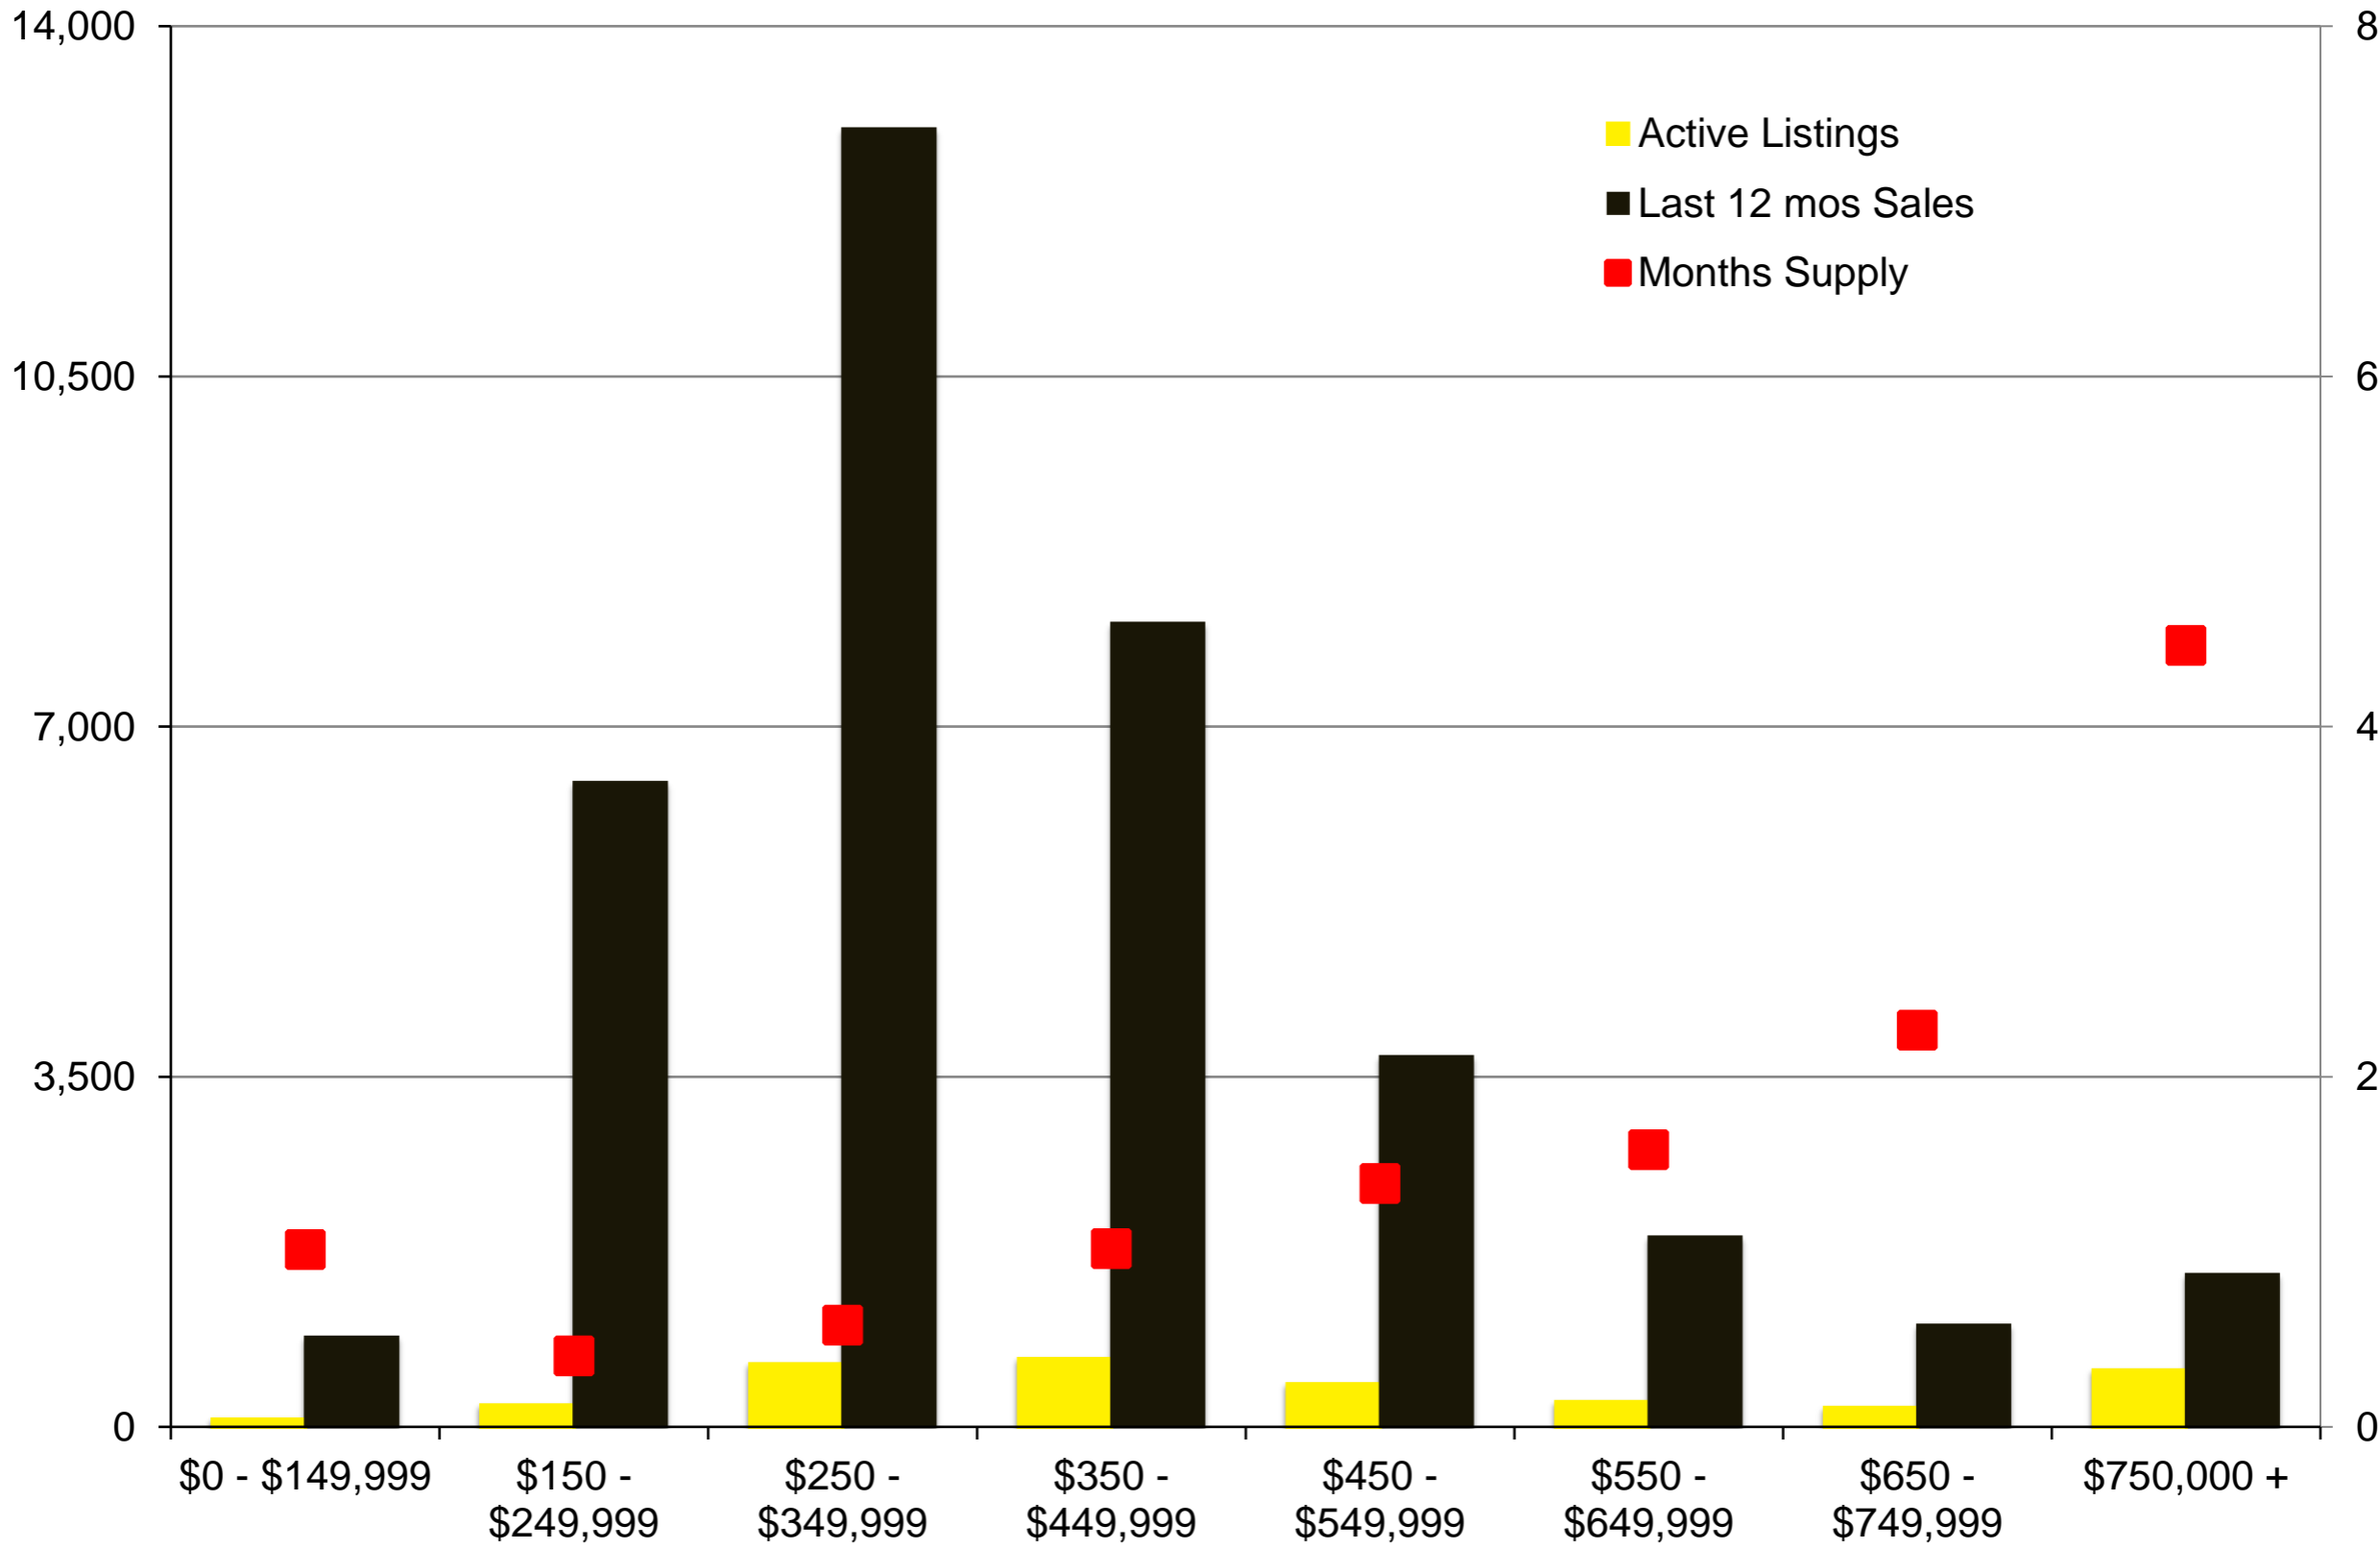

N INDICATORS

SEPTEMBER 2021

NORTH GEORGIA SEPTEMBER 2021

Indicators is a monthly publication of The Norton Agency data from FMLS and GMLS sources we deem reliable. For more information contact info@gonorton.com
Copyright Norton Native Intelligence 2021.

Banks County - September 2021

Barrow County - September 2021

Cherokee County - September 2021

Dawson County - September 2021

Forsyth County - September 2021

Franklin County - August 2021

Gwinnett County - September 2021

Habersham County - September 2021

Hall County – September 2021

Jackson County - September 2021

Lumpkin County - September 2021

Pickens County – September 2021

Rabun County – September 2021

Stephens County - September 2021

Walton County – September 2021

White County - September 2021