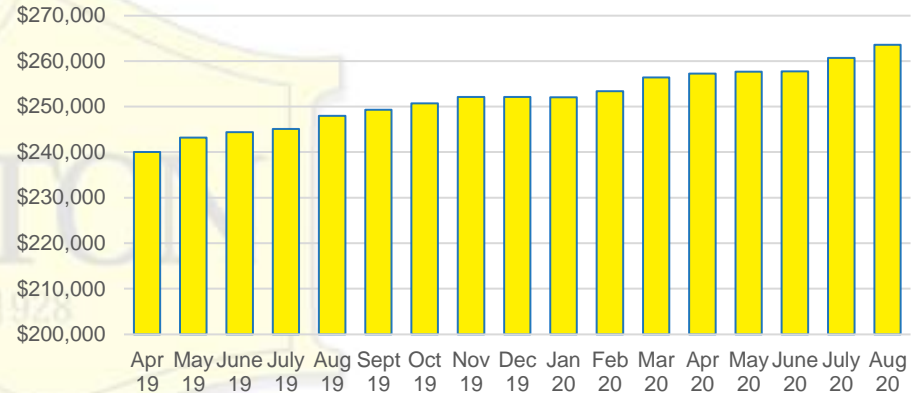

WALTON COUNTY 12 MONTH AVERAGE SALES PRICE