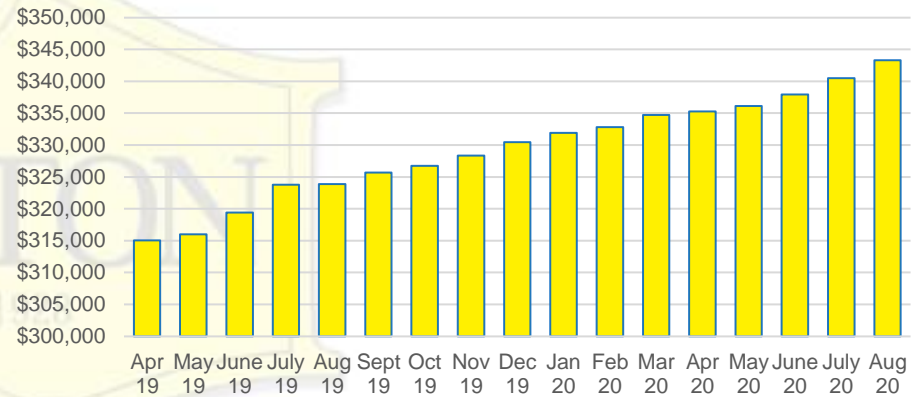

BANKS COUNTY INVENTORY BY SALES POINT

BARROW COUNTY QUICK N'DICATORS

BARROW COUNTY SALES VOLUME VS SUPPLY

BARROW COUNTY MONTHS OF SUPPLY

BARROW COUNTY 12 MONTH AVERAGE SALES PRICE

BARROW COUNTY SALES BY PRICE POINT

BARROW COUNTY INVENTORY BY PRICE POINT

CHEROKEE COUNTY QUICK N'DICATORS

CHEROKEE COUNTY SALES VOLUME VS SUPPLY

CHEROKEE COUNTY MONTHS OF SUPPLY

CHEROKEE COUNTY 12 MONTH AVERAGE SALES PRICE

CHEROKEE COUNTY SALES BY PRICE POINT

CHEROKEE COUNTY INVENTORY BY PRICE POINT

DAWSON COUNTY QUICK N'DICATORS

DAWSON COUNTY SALES VOLUME VS SUPPLY

DAWSON COUNTY MONTHS OF SUPPLY

DAWSON COUNTY 12 MONTH AVERAGE SALES PRICE

DAWSON COUNTY SALES BY PRICE POINT