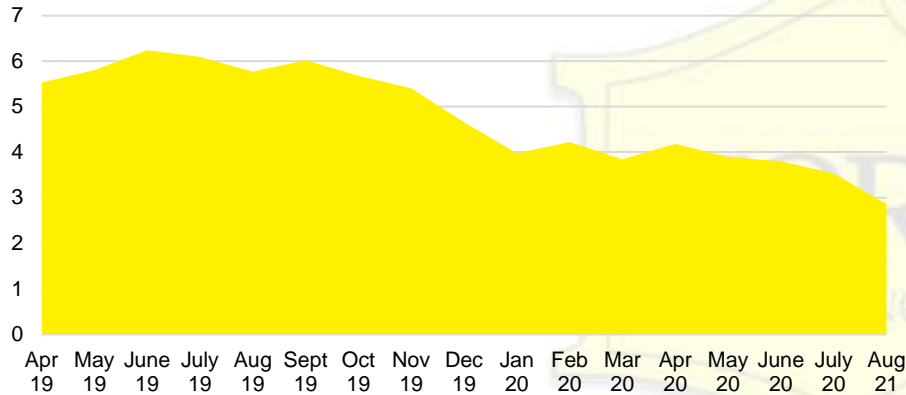

WALTON COUNTY MONTHS OF SUPPLY

WALTON COUNTY 12 MONTH AVERAGE SALES PRICE

WALTON COUNTY SALES BY PRICE POINT

WALTON COUNTY INVENTORY BY PRICE POINT

WHITE COUNTY QUICK N'DICATORS

WHITE COUNTY SALES VOLUME VS SUPPLY

WHITE COUNTY MONTHS OF SUPPLY

WHITE COUNTY 12 MONTH AVERAGE SALES PRICE

WHITE COUNTY SALES BY PRICE POINT

WHITE COUNTY INVENTORY BY PRICE POINT