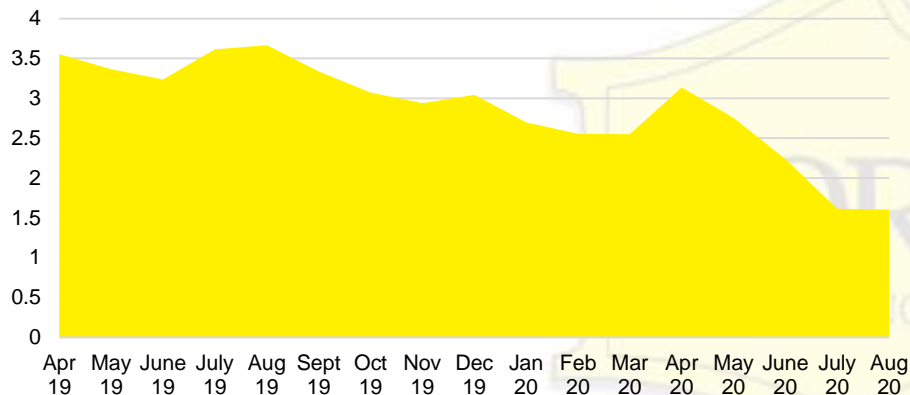

STEPHENS COUNTY MONTHS OF SUPPLY