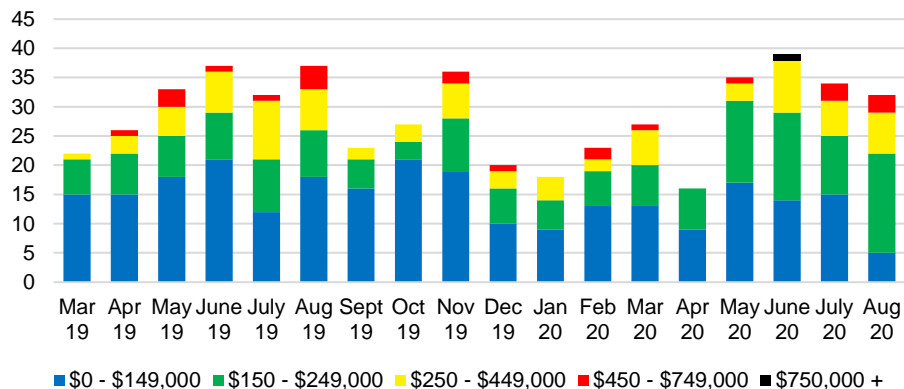

STEPHENS COUNTY SALES BY PRICE POINT