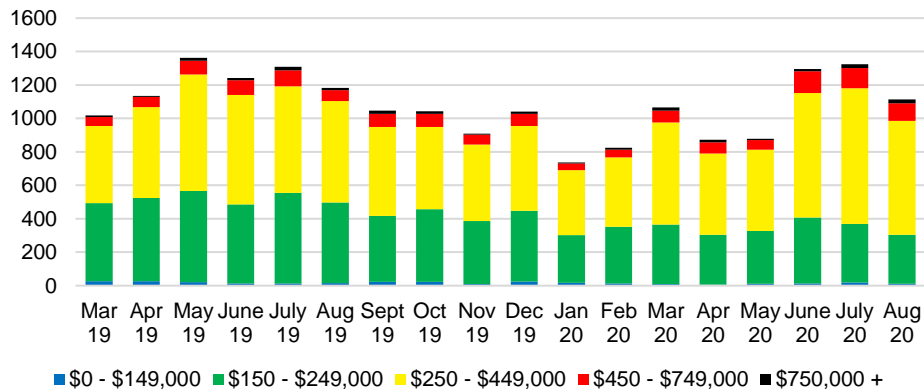

DAWSON COUNTY INVENTORY BY PRICE POINT

FORSYTH COUNTY QUICK N'DICATORS

FORSYTH COUNTY SALES VOLUME VS SUPPLY

FORSYTH COUNTY MONTHS OF SUPPLY

FORSYTH COUNTY 12 MONTH AVERAGE SALES PRICE

FORSYTH COUNTY SALES BY PRICE POINT

FORSYTH COUNTY INVENTORY BY PRICE POINT

FRANKLIN COUNTY QUICK N'DICATORS

FRANKLIN COUNTY 12 MONTH AVERAGE SALES PRICE

FRANKLIN COUNTY SALES BY PRICE POINT

GWINNETT COUNTY QUICK N'DICATORS

GWINNETT COUNTY SALES VOLUME VS SUPPLY

GWINNETT COUNTY MONTHS OF SUPPLY

GWINNETT COUNTY 12 MONTH AVERAGE SALES PRICE

GWINNETT COUNTY SALES BY PRICE POINT

GWINNETT COUNTY INVENTORY BY PRICE POINT

HABERSHAM COUNTY QUICK N'DICATORS

HABERSHAM COUNTY SALES VOLUME VS SUPPLY