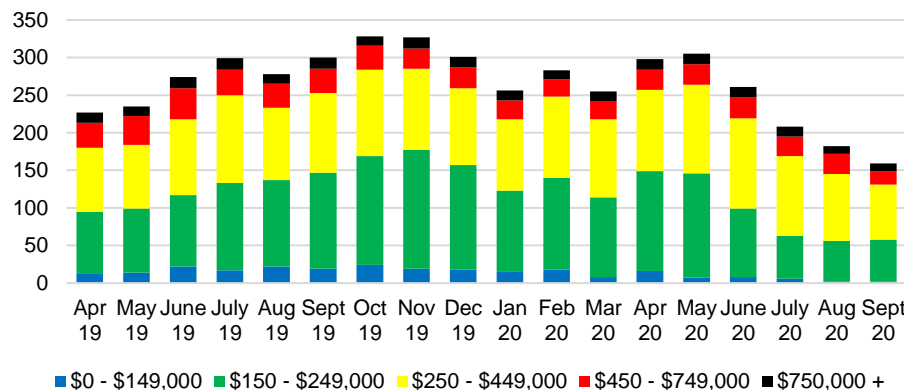

BANKS COUNTY INVENTORY BY SALES POINT

BARROW COUNTY QUICK N'DICATORS

BARROW COUNTY SALES VOLUME VS SUPPLY

BARROW COUNTY MONTHS OF SUPPLY

BARROW COUNTY 12 MONTH AVERAGE SALES PRICE

BARROW COUNTY SALES BY PRICE POINT

BARROW COUNTY INVENTORY BY PRICE POINT

CHEROKEE COUNTY QUICK N'DICATORS

CHEROKEE COUNTY SALES VOLUME VS SUPPLY

CHEROKEE COUNTY MONTHS OF SUPPLY

CHEROKEE COUNTY 12 MONTH AVERAGE SALES PRICE

CHEROKEE COUNTY SALES BY PRICE POINT