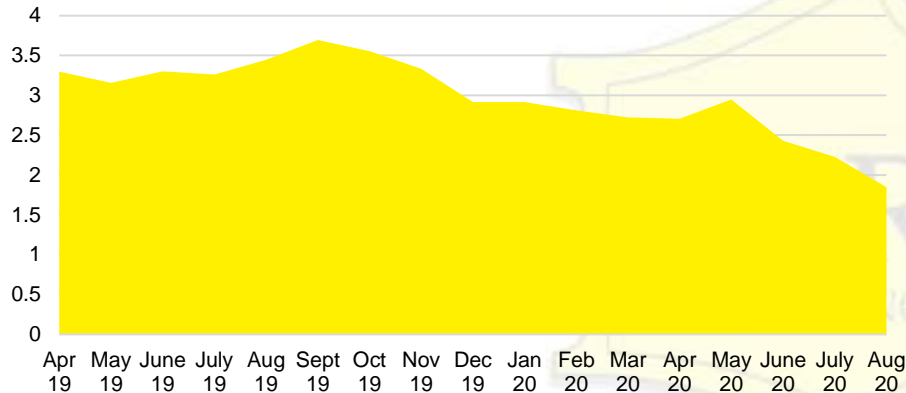

WALTON COUNTY MONTHS OF SUPPLY