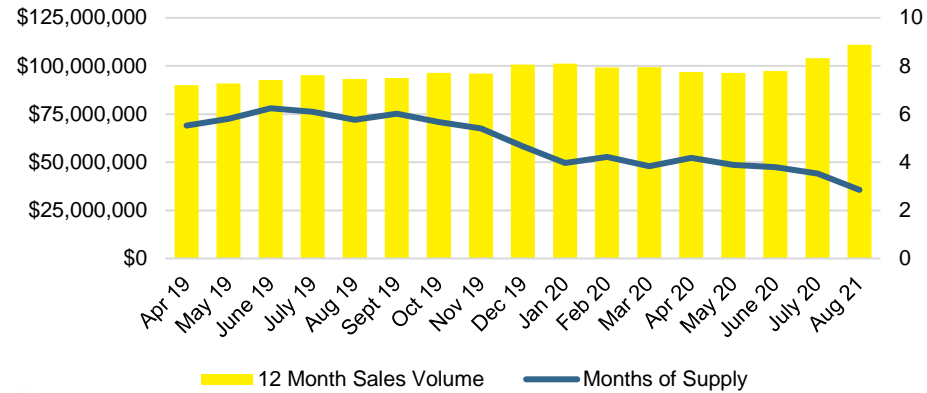

WALTON COUNTY MONTHS OF SUPPLY

WALTON COUNTY 12 MONTH AVERAGE SALES PRICE

WALTON COUNTY SALES BY PRICE POINT

WALTON COUNTY INVENTORY BY PRICE POINT

WHITE COUNTY QUICK N'DICATORS

WHITE COUNTY SALES VOLUME VS SUPPLY

WHITE COUNTY MONTHS OF SUPPLY

WHITE COUNTY 12 MONTH AVERAGE SALES PRICE

WHITE COUNTY SALES BY PRICE POINT

WHITE COUNTY INVENTORY BY PRICE POINT