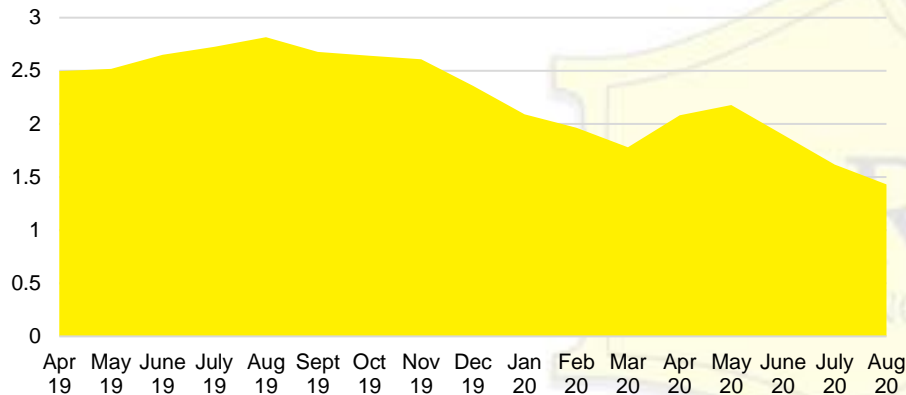

GWINNETT COUNTY MONTHS OF SUPPLY