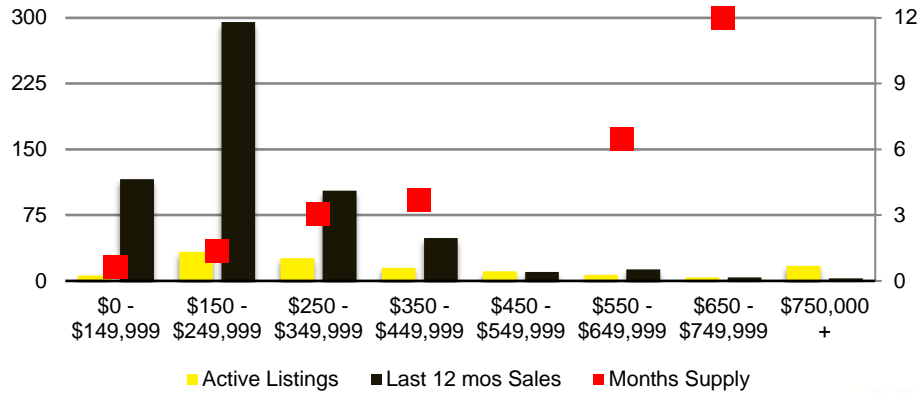

FORSYTH COUNTY INVENTORY BY PRICE POINT

FRANKLIN COUNTY QUICK N'DICATORS

FRANKLIN COUNTY 12 MONTH AVERAGE SALES PRICE

FRANKLIN COUNTY SALES BY PRICE POINT

GWINNETT COUNTY QUICK N'DICATORS

GWINNETT COUNTY SALES VOLUME VS SUPPLY

GWINNETT COUNTY MONTHS OF SUPPLY

GWINNETT COUNTY 12 MONTH AVERAGE SALES PRICE

GWINNETT COUNTY SALES BY PRICE POINT

GWINNETT COUNTY INVENTORY BY PRICE POINT

HABERSHAM COUNTY QUICK N'DICATORS

HABERSHAM COUNTY SALES VOLUME VS SUPPLY