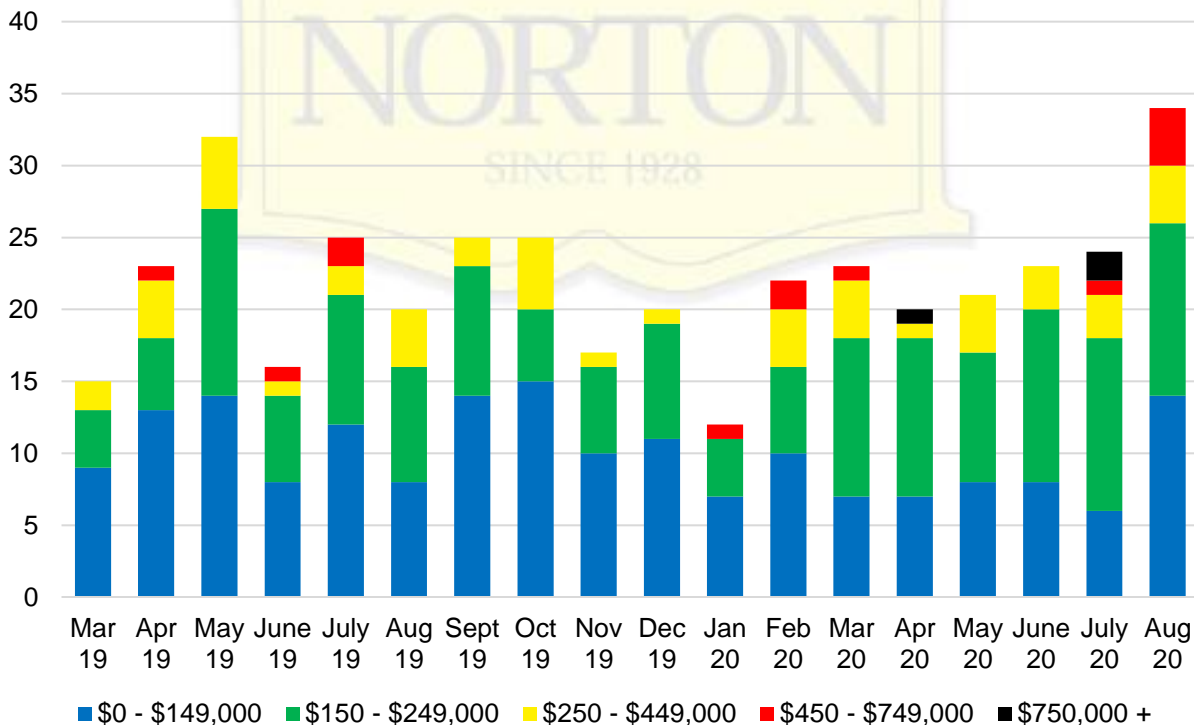

DAWSON COUNTY INVENTORY BY PRICE POINT

FORSYTH COUNTY QUICK N'DICATORS

FORSYTH COUNTY SALES VOLUME VS SUPPLY

FORSYTH COUNTY MONTHS OF SUPPLY

FORSYTH COUNTY 12 MONTH AVERAGE SALES PRICE

FORSYTH COUNTY SALES BY PRICE POINT

FORSYTH COUNTY INVENTORY BY PRICE POINT

FRANKLIN COUNTY QUICK N'DICATORS

FRANKLIN COUNTY 12 MONTH AVERAGE SALES PRICE

FRANKLIN COUNTY SALES BY PRICE POINT

GWINNETT COUNTY QUICK N'DICATORS

GWINNETT COUNTY SALES VOLUME VS SUPPLY