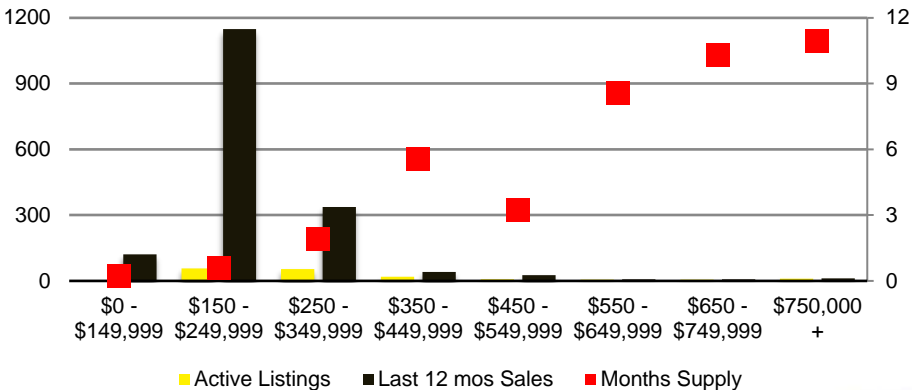

NORTH GEORGIA INVENTORY BY PRICE POINT

BANKS COUNTY QUICK N'DICATORS

BANKS COUNTY SALES VOLUME VS SUPPLY

BANKS COUNTY MONTHS OF SUPPLY

BANKS COUNTY 12 MONTH AVERAGE SALES PRICE

BANKS COUNTY SALES BY PRICE POINT

BANKS COUNTY INVENTORY BY SALES POINT

BARROW COUNTY QUICK N'DICATORS

BARROW COUNTY SALES VOLUME VS SUPPLY

BARROW COUNTY MONTHS OF SUPPLY

BARROW COUNTY 12 MONTH AVERAGE SALES PRICE

BARROW COUNTY SALES BY PRICE POINT

WALTON COUNTY MONTHS OF SUPPLY

WALTON COUNTY 12 MONTH AVERAGE SALES PRICE

WALTON COUNTY SALES BY PRICE POINT

WALTON COUNTY INVENTORY BY PRICE POINT

WHITE COUNTY QUICK N'DICATORS

WHITE COUNTY SALES VOLUME VS SUPPLY

WHITE COUNTY MONTHS OF SUPPLY

WHITE COUNTY 12 MONTH AVERAGE SALES PRICE

WHITE COUNTY SALES BY PRICE POINT

WHITE COUNTY INVENTORY BY PRICE POINT