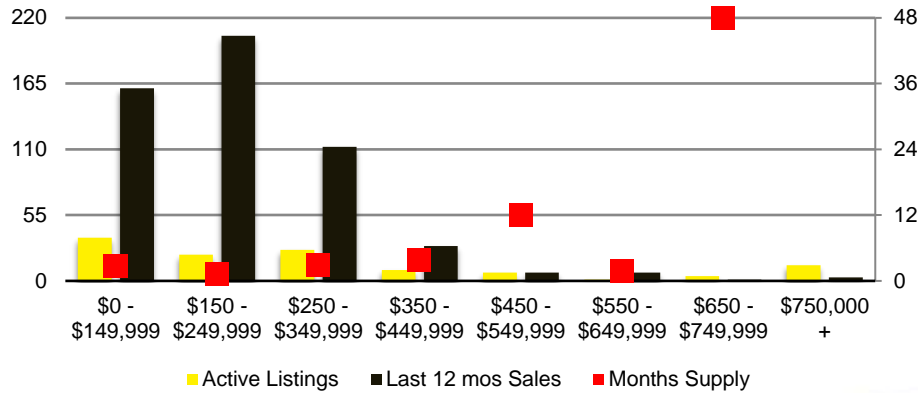

WALTON COUNTY MONTHS OF SUPPLY

WALTON COUNTY 12 MONTH AVERAGE SALES PRICE

WALTON COUNTY SALES BY PRICE POINT

WALTON COUNTY INVENTORY BY PRICE POINT

WHITE COUNTY QUICK N'DICATORS

WHITE COUNTY SALES VOLUME VS SUPPLY

WHITE COUNTY MONTHS OF SUPPLY

WHITE COUNTY 12 MONTH AVERAGE SALES PRICE

WHITE COUNTY SALES BY PRICE POINT

WHITE COUNTY INVENTORY BY PRICE POINT