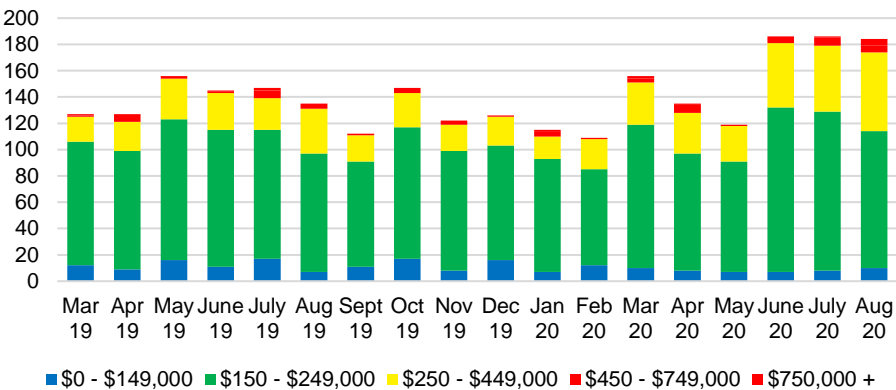

BANKS COUNTY INVENTORY BY SALES POINT

BARROW COUNTY QUICK N'DICATORS

BARROW COUNTY SALES VOLUME VS SUPPLY

BARROW COUNTY MONTHS OF SUPPLY

BARROW COUNTY 12 MONTH AVERAGE SALES PRICE

BARROW COUNTY SALES BY PRICE POINT

BARROW COUNTY INVENTORY BY PRICE POINT

CHEROKEE COUNTY QUICK N'DICATORS

CHEROKEE COUNTY SALES VOLUME VS SUPPLY

CHEROKEE COUNTY MONTHS OF SUPPLY

CHEROKEE COUNTY 12 MONTH AVERAGE SALES PRICE

CHEROKEE COUNTY SALES BY PRICE POINT