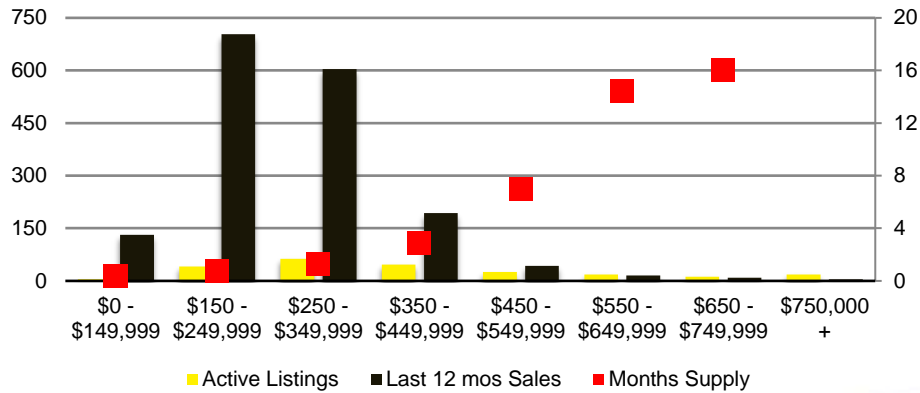

RABUN COUNTY MONTHS OF SUPPLY

RABUN COUNTY 12 MONTH AVERAGE SALES PRICE

RABUN COUNTY SALES BY PRICE POINT

RABUN COUNTY INVENTORY BY PRICE POINT

STEPHENS COUNTY QUICK N'DICATORS

STEPHENS COUNTY SALES VOLUME VS SUPPLY

STEPHENS COUNTY MONTHS OF SUPPLY

STEPHENS COUNTY 12 MONTH AVERAGE SALES PRICE

STEPHENS COUNTY SALES BY PRICE POINT

STEPHENS COUNTY INVENTORY BY PRICE POINT

WALTON COUNTY QUICK N'DICATORS

WALTON COUNTY SALES VOLUME VS SUPPLY