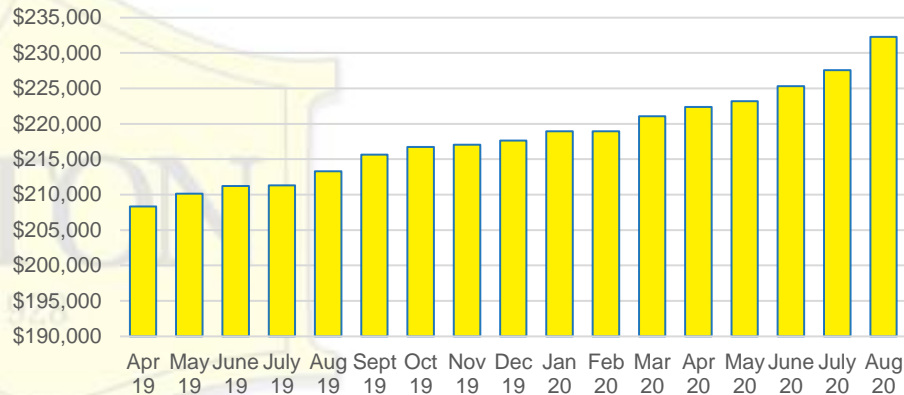

BANKS COUNTY INVENTORY BY SALES POINT

BARROW COUNTY QUICK N'DICATORS

BARROW COUNTY SALES VOLUME VS SUPPLY

BARROW COUNTY MONTHS OF SUPPLY

BARROW COUNTY 12 MONTH AVERAGE SALES PRICE

BARROW COUNTY SALES BY PRICE POINT

BARROW COUNTY INVENTORY BY PRICE POINT

CHEROKEE COUNTY QUICK N'DICATORS

CHEROKEE COUNTY SALES VOLUME VS SUPPLY

CHEROKEE COUNTY MONTHS OF SUPPLY

CHEROKEE COUNTY 12 MONTH AVERAGE SALES PRICE

CHEROKEE COUNTY SALES BY PRICE POINT