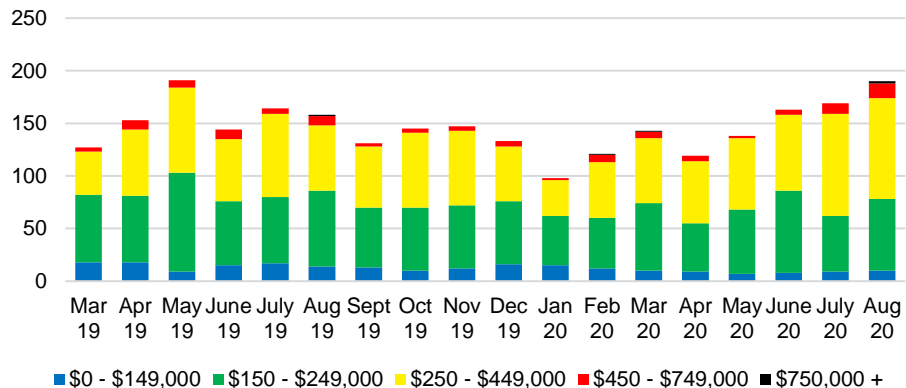

WALTON COUNTY SALES BY PRICE POINT