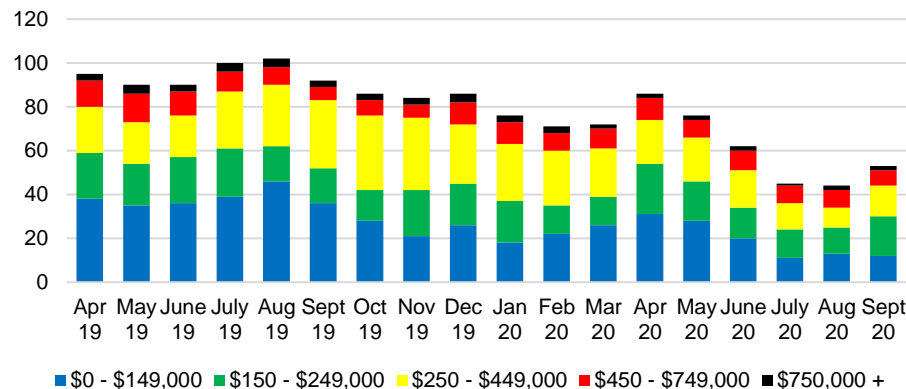

RABUN COUNTY MONTHS OF SUPPLY

RABUN COUNTY 12 MONTH AVERAGE SALES PRICE

RABUN COUNTY SALES BY PRICE POINT

RABUN COUNTY INVENTORY BY PRICE POINT

STEPHENS COUNTY QUICK N'DICATORS

STEPHENS COUNTY SALES VOLUME VS SUPPLY

STEPHENS COUNTY MONTHS OF SUPPLY

STEPHENS COUNTY 12 MONTH AVERAGE SALES PRICE

STEPHENS COUNTY SALES BY PRICE POINT

STEPHENS COUNTY INVENTORY BY PRICE POINT

WALTON COUNTY QUICK N'DICATORS

WALTON COUNTY SALES VOLUME VS SUPPLY