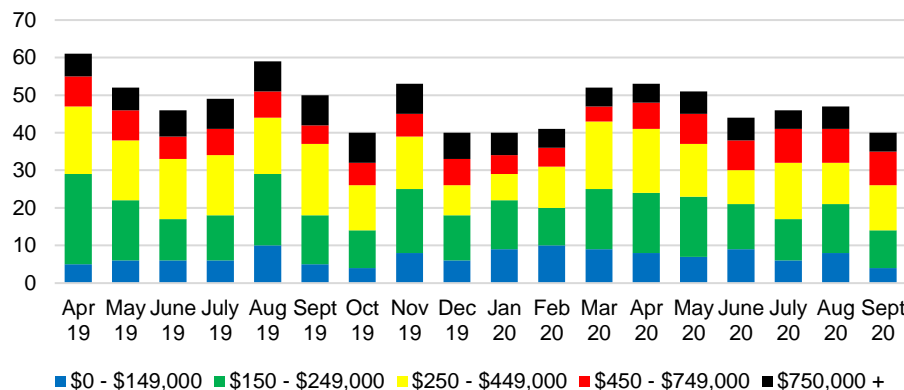

NORTH GEORGIA INVENTORY BY PRICE POINT

BANKS COUNTY QUICK N'DICATORS

BANKS COUNTY SALES VOLUME VS SUPPLY

BANKS COUNTY MONTHS OF SUPPLY

BANKS COUNTY 12 MONTH AVERAGE SALES PRICE

BANKS COUNTY SALES BY PRICE POINT

BANKS COUNTY INVENTORY BY SALES POINT

BARROW COUNTY QUICK N'DICATORS

BARROW COUNTY SALES VOLUME VS SUPPLY

BARROW COUNTY MONTHS OF SUPPLY

BARROW COUNTY 12 MONTH AVERAGE SALES PRICE

BARROW COUNTY SALES BY PRICE POINT

WALTON COUNTY MONTHS OF SUPPLY

WALTON COUNTY 12 MONTH AVERAGE SALES PRICE

WALTON COUNTY SALES BY PRICE POINT

WALTON COUNTY INVENTORY BY PRICE POINT

WHITE COUNTY QUICK N'DICATORS

WHITE COUNTY SALES VOLUME VS SUPPLY

WHITE COUNTY MONTHS OF SUPPLY

WHITE COUNTY 12 MONTH AVERAGE SALES PRICE

WHITE COUNTY SALES BY PRICE POINT

WHITE COUNTY INVENTORY BY PRICE POINT