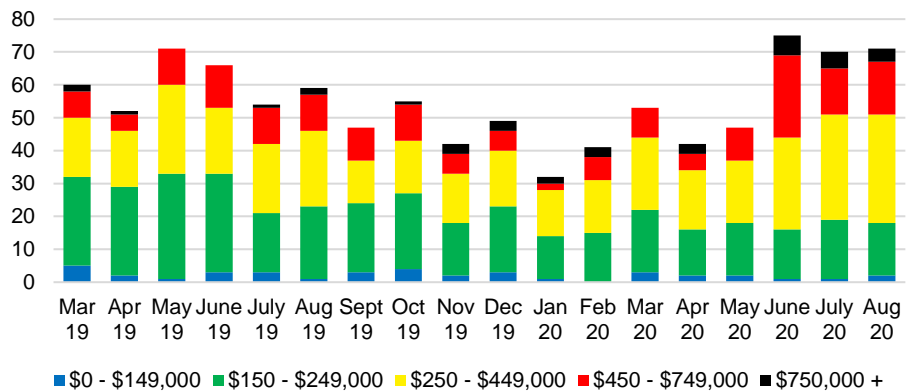

BARROW COUNTY INVENTORY BY PRICE POINT

CHEROKEE COUNTY QUICK N'DICATORS

CHEROKEE COUNTY SALES VOLUME VS SUPPLY

CHEROKEE COUNTY MONTHS OF SUPPLY

CHEROKEE COUNTY 12 MONTH AVERAGE SALES PRICE

CHEROKEE COUNTY SALES BY PRICE POINT

CHEROKEE COUNTY INVENTORY BY PRICE POINT

DAWSON COUNTY QUICK N'DICATORS

DAWSON COUNTY SALES VOLUME VS SUPPLY

DAWSON COUNTY MONTHS OF SUPPLY

DAWSON COUNTY 12 MONTH AVERAGE SALES PRICE

DAWSON COUNTY SALES BY PRICE POINT

DAWSON COUNTY INVENTORY BY PRICE POINT

FORSYTH COUNTY QUICK N'DICATORS

FORSYTH COUNTY SALES VOLUME VS SUPPLY

FORSYTH COUNTY MONTHS OF SUPPLY

FORSYTH COUNTY 12 MONTH AVERAGE SALES PRICE

FORSYTH COUNTY SALES BY PRICE POINT