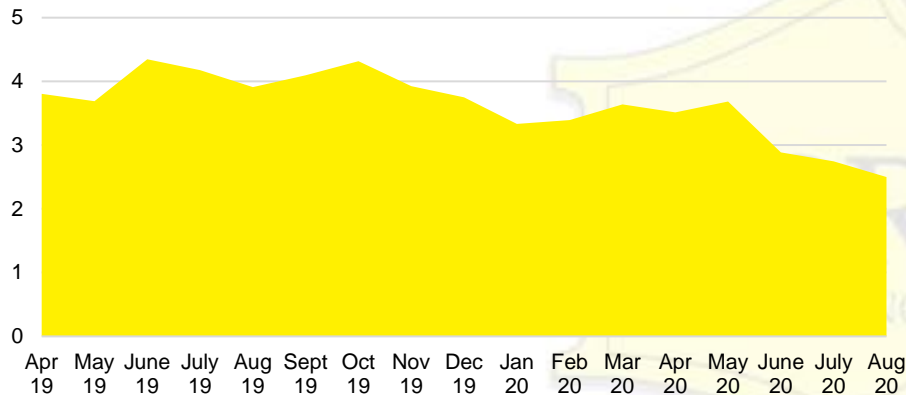

LUMPKIN COUNTY MONTHS OF SUPPLY