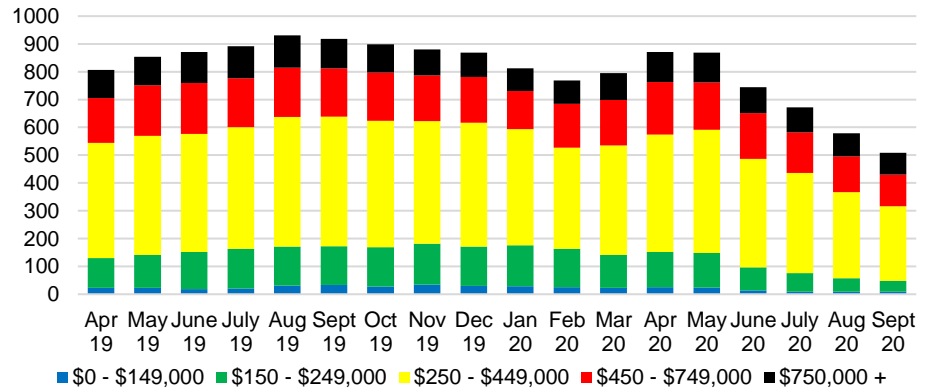

HALL COUNTY MONTHS OF SUPPLY

HALL COUNTY 12 MONTH AVERAGE SALES PRICE

HALL COUNTY SALES BY PRICE POINT

HALL COUNTY INVENTORY BY PRICE POINT

JACKSON COUNTY QUICK N'DICATORS

JACKSON COUNTY SALES VOLUME VS SUPPLY