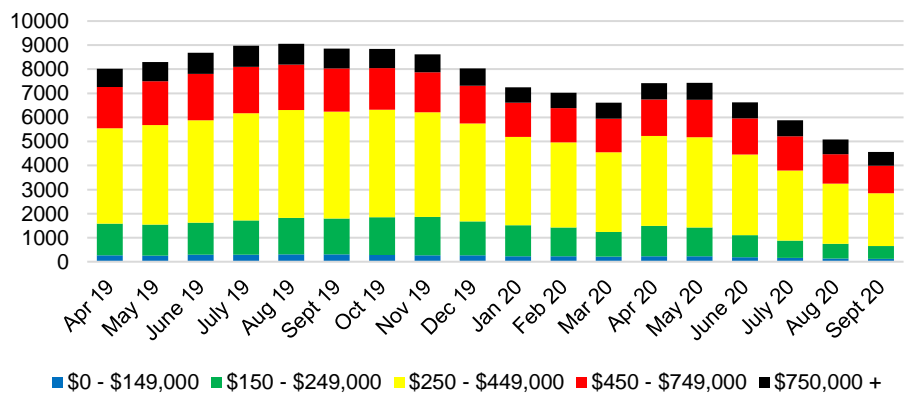

NORTH GEORGIA INVENTORY BY PRICE POINT