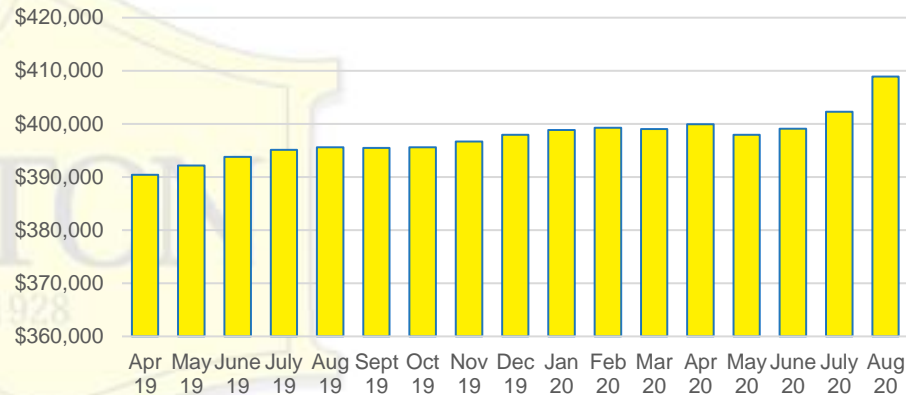

DAWSON COUNTY INVENTORY BY PRICE POINT

FORSYTH COUNTY QUICK N'DICATORS

FORSYTH COUNTY SALES VOLUME VS SUPPLY

FORSYTH COUNTY MONTHS OF SUPPLY

FORSYTH COUNTY 12 MONTH AVERAGE SALES PRICE

FORSYTH COUNTY SALES BY PRICE POINT