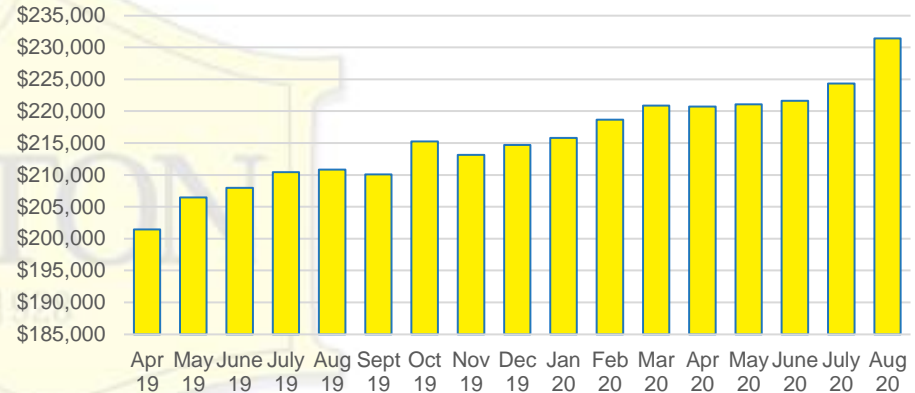

HABERSHAM COUNTY 12 MONTH AVERAGE SALES PRICE