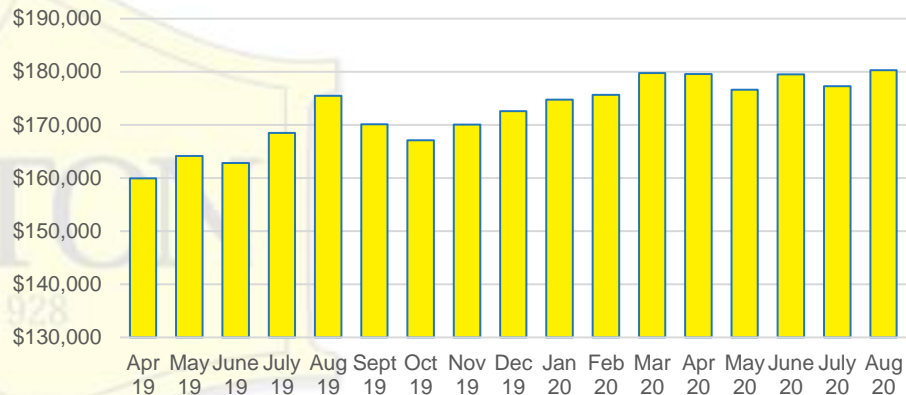

STEPHENS COUNTY 12 MONTH AVERAGE SALES PRICE