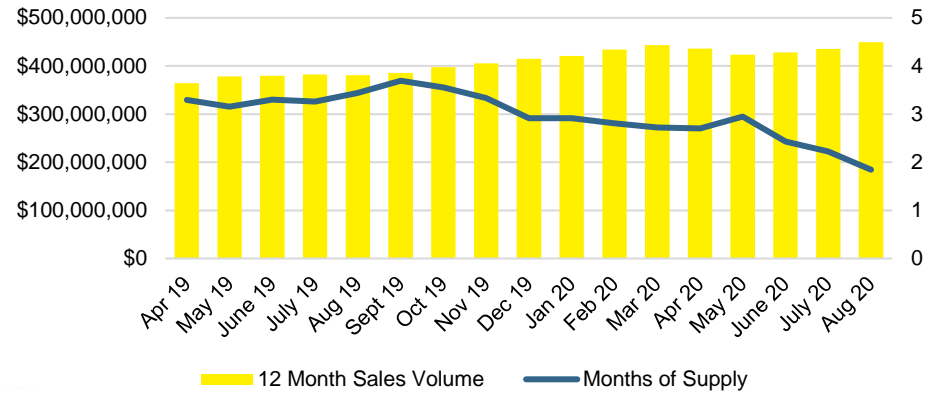

STEPHENS COUNTY MONTHS OF SUPPLY

STEPHENS COUNTY 12 MONTH AVERAGE SALES PRICE

STEPHENS COUNTY SALES BY PRICE POINT

STEPHENS COUNTY INVENTORY BY PRICE POINT

WALTON COUNTY QUICK N'DICATORS

WALTON COUNTY SALES VOLUME VS SUPPLY