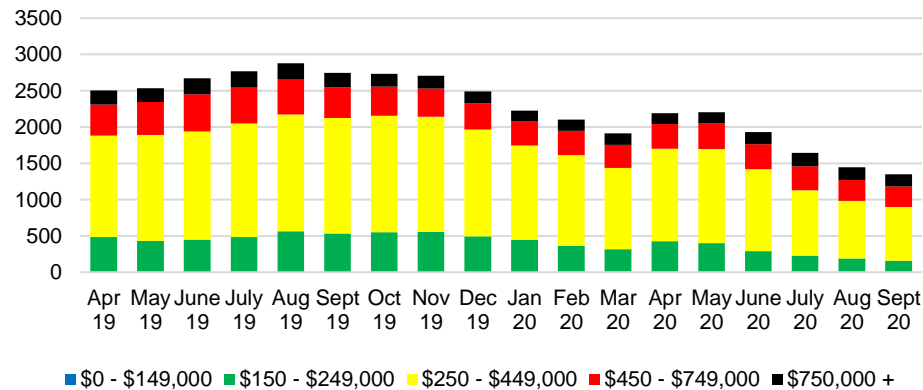

GWINNETT COUNTY MONTHS OF SUPPLY

GWINNETT COUNTY 12 MONTH AVERAGE SALES PRICE

GWINNETT COUNTY SALES BY PRICE POINT

GWINNETT COUNTY INVENTORY BY PRICE POINT

HABERSHAM COUNTY QUICK N'DICATORS

HABERSHAM COUNTY SALES VOLUME VS SUPPLY