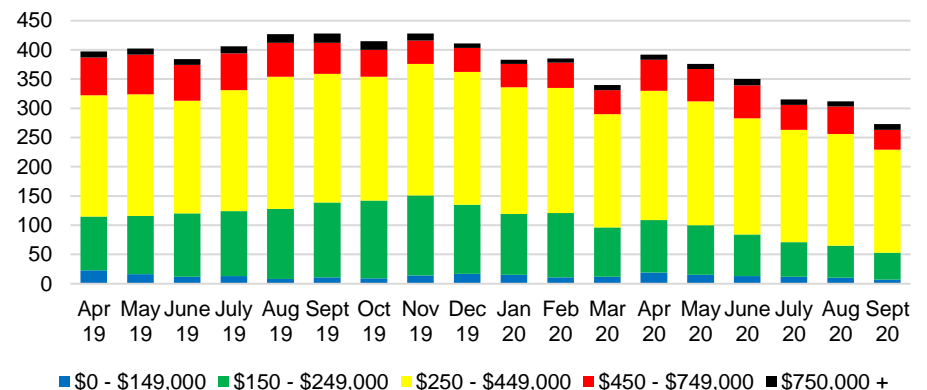

JACKSON COUNTY MONTHS OF SUPPLY

JACKSON COUNTY 12 MONTH AVERAGE SALES PRICE

JACKSON COUNTY SALES BY PRICE POINT

JACKSON COUNTY INVENTORY BY PRICE POINT

LUMPKIN COUNTY QUICK N'DICATORS

LUMPKIN COUNTY SALES VOLUME VS SUPPLY