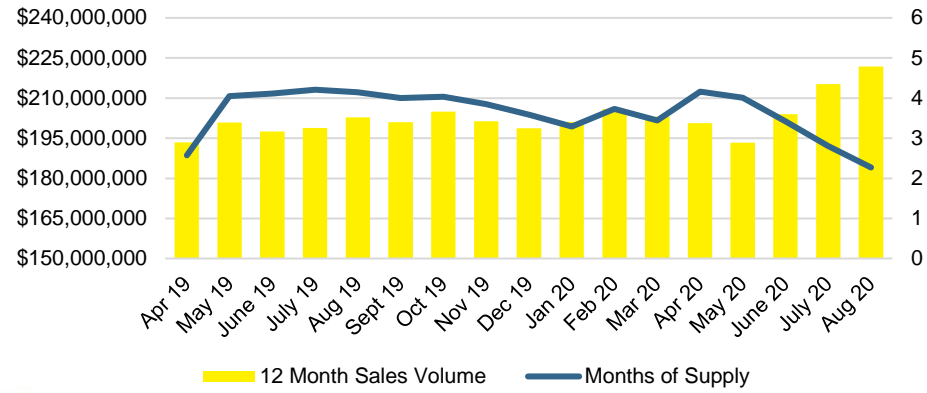

DAWSON COUNTY SALES VOLUME VS SUPPLY