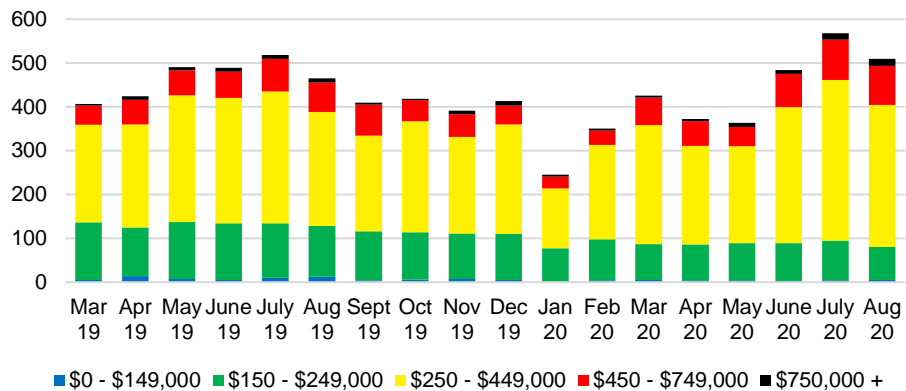

BANKS COUNTY INVENTORY BY SALES POINT

BARROW COUNTY QUICK N'DICATORS

BARROW COUNTY SALES VOLUME VS SUPPLY

BARROW COUNTY MONTHS OF SUPPLY

BARROW COUNTY 12 MONTH AVERAGE SALES PRICE

BARROW COUNTY SALES BY PRICE POINT

BARROW COUNTY INVENTORY BY PRICE POINT

CHEROKEE COUNTY QUICK N'DICATORS

CHEROKEE COUNTY SALES VOLUME VS SUPPLY

CHEROKEE COUNTY MONTHS OF SUPPLY

CHEROKEE COUNTY 12 MONTH AVERAGE SALES PRICE

CHEROKEE COUNTY SALES BY PRICE POINT

CHEROKEE COUNTY INVENTORY BY PRICE POINT

DAWSON COUNTY QUICK N'DICATORS

DAWSON COUNTY SALES VOLUME VS SUPPLY

DAWSON COUNTY MONTHS OF SUPPLY

DAWSON COUNTY 12 MONTH AVERAGE SALES PRICE

DAWSON COUNTY SALES BY PRICE POINT