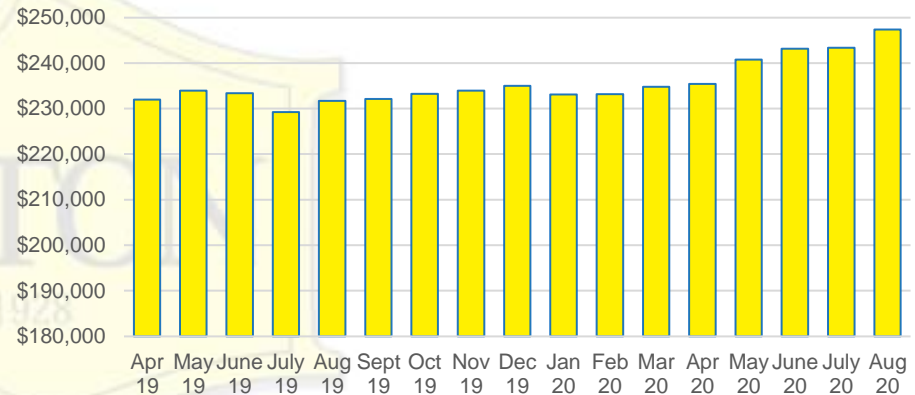

LUMPKIN COUNTY AVERAGE SALES PRICE