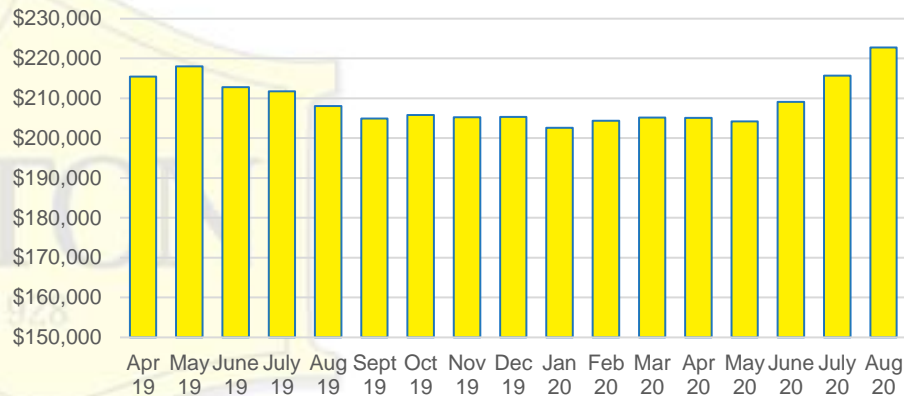

NORTH GEORGIA INVENTORY BY PRICE POINT

BANKS COUNTY QUICK N'DICATORS

BANKS COUNTY SALES VOLUME VS SUPPLY

BANKS COUNTY MONTHS OF SUPPLY

BANKS COUNTY 12 MONTH AVERAGE SALES PRICE

BANKS COUNTY SALES BY PRICE POINT

BANKS COUNTY INVENTORY BY SALES POINT

BARROW COUNTY QUICK N'DICATORS

BARROW COUNTY SALES VOLUME VS SUPPLY

BARROW COUNTY MONTHS OF SUPPLY

BARROW COUNTY 12 MONTH AVERAGE SALES PRICE

BARROW COUNTY SALES BY PRICE POINT