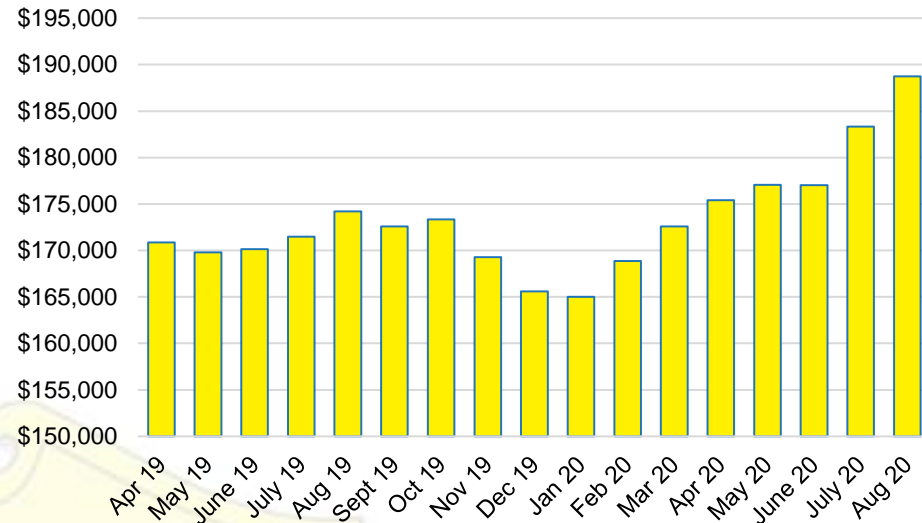

CHEROKEE COUNTY INVENTORY BY PRICE POINT

DAWSON COUNTY QUICK N'DICATORS

DAWSON COUNTY SALES VOLUME VS SUPPLY

DAWSON COUNTY MONTHS OF SUPPLY

DAWSON COUNTY 12 MONTH AVERAGE SALES PRICE

DAWSON COUNTY SALES BY PRICE POINT

DAWSON COUNTY INVENTORY BY PRICE POINT

FORSYTH COUNTY QUICK N'DICATORS

FORSYTH COUNTY SALES VOLUME VS SUPPLY

FORSYTH COUNTY MONTHS OF SUPPLY

FORSYTH COUNTY 12 MONTH AVERAGE SALES PRICE

FORSYTH COUNTY SALES BY PRICE POINT

FORSYTH COUNTY INVENTORY BY PRICE POINT

FRANKLIN COUNTY QUICK N'DICATORS

FRANKLIN COUNTY 12 MONTH AVERAGE SALES PRICE

FRANKLIN COUNTY SALES BY PRICE POINT

GWINNETT COUNTY QUICK N'DICATORS

GWINNETT COUNTY SALES VOLUME VS SUPPLY