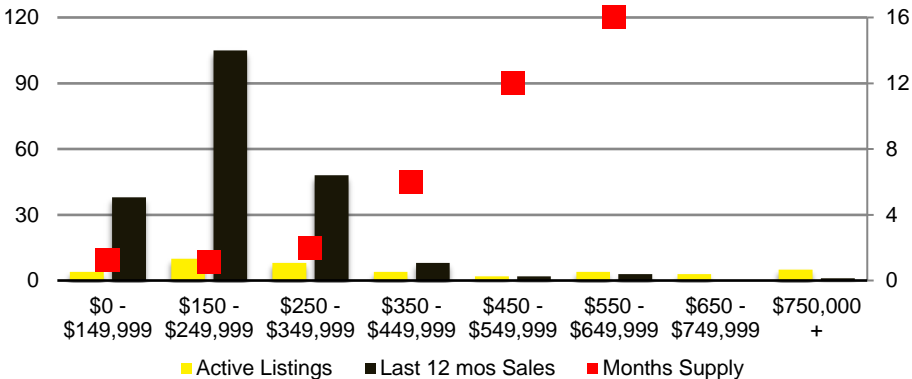

NORTH GEORGIA DEEP DIVE MARKET DATA

September 2020

SEPTEMBER 2020

DEEPER DIVE

NORTH GEORGIA QUICK N'DICATORS

NORTH GEORGIA MONTHS OF SUPPLY

NORTH GEORGIA SALES VOLUME VS SUPPLY

NORTH GEORGIA SALES BY PRICE POINT

NORTH GEORGIA INVENTORY BY PRICE POINT

BANKS COUNTY QUICK N'DICATORS

BANKS COUNTY SALES VOLUME VS SUPPLY

BANKS COUNTY MONTHS OF SUPPLY

BANKS COUNTY 12 MONTH AVERAGE SALES PRICE

BANKS COUNTY SALES BY PRICE POINT

WALTON COUNTY MONTHS OF SUPPLY

WALTON COUNTY 12 MONTH AVERAGE SALES PRICE

WALTON COUNTY SALES BY PRICE POINT

WALTON COUNTY INVENTORY BY PRICE POINT

WHITE COUNTY QUICK N'DICATORS

WHITE COUNTY SALES VOLUME VS SUPPLY

WHITE COUNTY MONTHS OF SUPPLY

WHITE COUNTY 12 MONTH AVERAGE SALES PRICE

WHITE COUNTY SALES BY PRICE POINT

WHITE COUNTY INVENTORY BY PRICE POINT