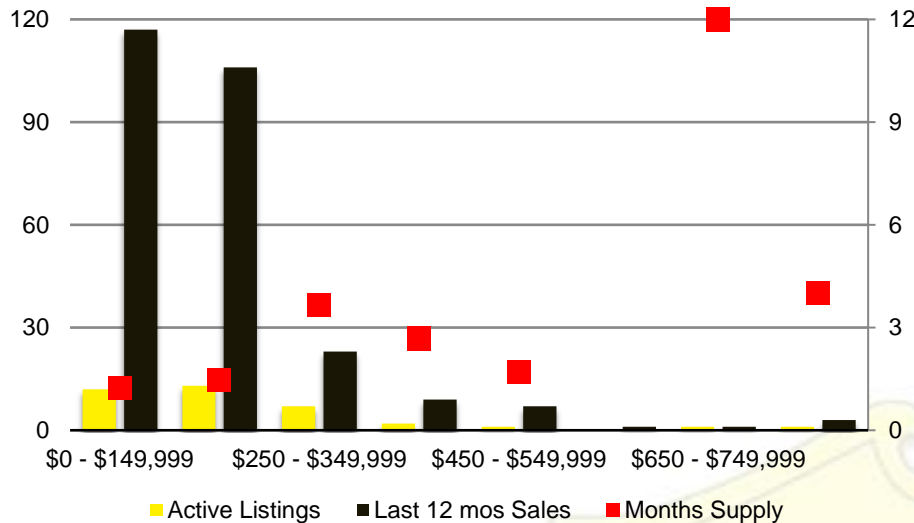

CHEROKEE COUNTY INVENTORY BY PRICE POINT

DAWSON COUNTY QUICK N'DICATORS

DAWSON COUNTY SALES VOLUME VS SUPPLY

DAWSON COUNTY MONTHS OF SUPPLY

DAWSON COUNTY 12 MONTH AVERAGE SALES PRICE

DAWSON COUNTY SALES BY PRICE POINT

DAWSON COUNTY INVENTORY BY PRICE POINT

FORSYTH COUNTY QUICK N'DICATORS

FORSYTH COUNTY SALES VOLUME VS SUPPLY

FORSYTH COUNTY MONTHS OF SUPPLY

FORSYTH COUNTY 12 MONTH AVERAGE SALES PRICE

FORSYTH COUNTY SALES BY PRICE POINT

FORSYTH COUNTY INVENTORY BY PRICE POINT

FRANKLIN COUNTY QUICK N'DICATORS

FRANKLIN COUNTY 12 MONTH AVERAGE SALES PRICE

FRANKLIN COUNTY SALES BY PRICE POINT

GWINNETT COUNTY QUICK N'DICATORS

GWINNETT COUNTY SALES VOLUME VS SUPPLY