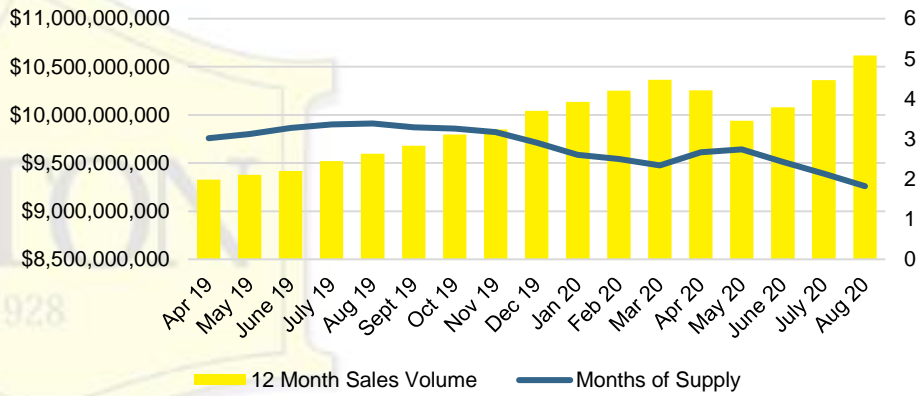

NORTH GEORGIA DEEP DIVE MARKET DATA

September 2020

SEPTEMBER 2020

DEEPER DIVE

NORTH GEORGIA QUICK N'DICATORS

NORTH GEORGIA MONTHS OF SUPPLY

NORTH GEORGIA SALES VOLUME VS SUPPLY

NORTH GEORGIA SALES BY PRICE POINT