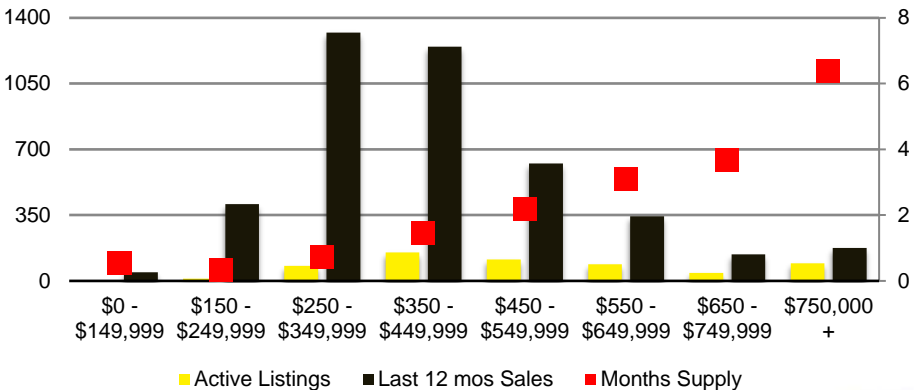

BARROW COUNTY INVENTORY BY PRICE POINT

CHEROKEE COUNTY QUICK N'DICATORS

CHEROKEE COUNTY SALES VOLUME VS SUPPLY

CHEROKEE COUNTY MONTHS OF SUPPLY

CHEROKEE COUNTY 12 MONTH AVERAGE SALES PRICE

CHEROKEE COUNTY SALES BY PRICE POINT

CHEROKEE COUNTY INVENTORY BY PRICE POINT

DAWSON COUNTY QUICK N'DICATORS

DAWSON COUNTY SALES VOLUME VS SUPPLY

DAWSON COUNTY MONTHS OF SUPPLY

DAWSON COUNTY 12 MONTH AVERAGE SALES PRICE

DAWSON COUNTY SALES BY PRICE POINT

DAWSON COUNTY INVENTORY BY PRICE POINT

FORSYTH COUNTY QUICK N'DICATORS

FORSYTH COUNTY SALES VOLUME VS SUPPLY

FORSYTH COUNTY MONTHS OF SUPPLY

FORSYTH COUNTY 12 MONTH AVERAGE SALES PRICE

FORSYTH COUNTY SALES BY PRICE POINT