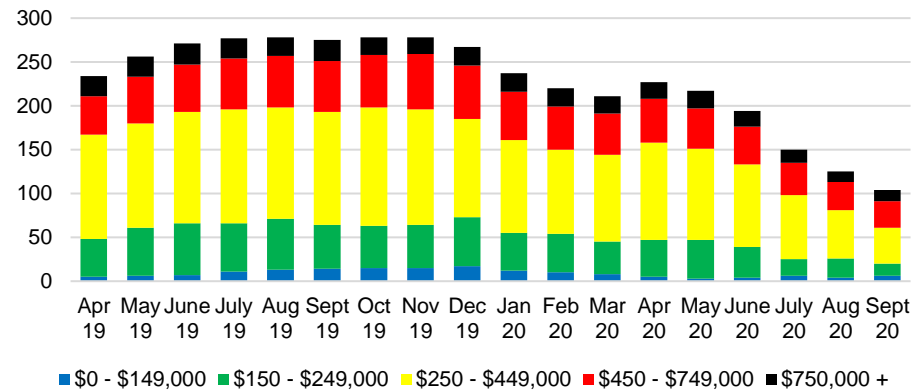

PICKENS COUNTY MONTHS OF SUPPLY

PICKENS COUNTY 12 MONTH AVERAGE SALES PRICE

PICKENS COUNTY SALES BY PRICE POINT

PICKENS COUNTY INVENTORY BY PRICE POINT

RABUN COUNTY QUICK N'DICATORS

RABUN COUNTY SALES VOLUME VS SUPPLY

RABUN COUNTY MONTHS OF SUPPLY

RABUN COUNTY 12 MONTH AVERAGE SALES PRICE

RABUN COUNTY SALES BY PRICE POINT

RABUN COUNTY INVENTORY BY PRICE POINT

STEPHENS COUNTY QUICK N'DICATORS

STEPHENS COUNTY SALES VOLUME VS SUPPLY