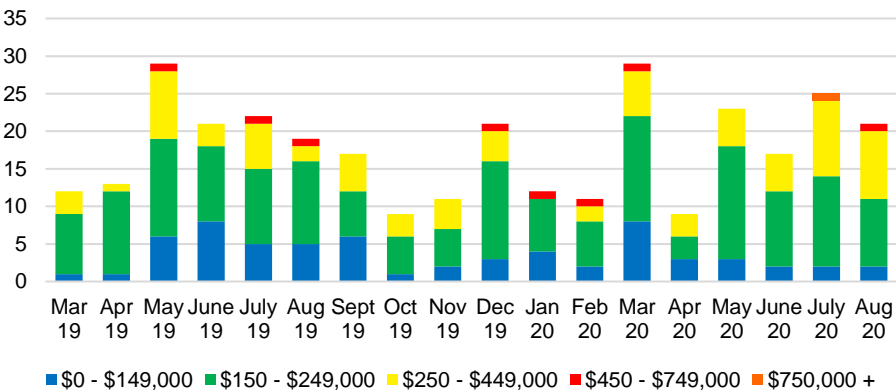

NORTH GEORGIA INVENTORY BY PRICE POINT

BANKS COUNTY QUICK N'DICATORS

BANKS COUNTY SALES VOLUME VS SUPPLY

BANKS COUNTY MONTHS OF SUPPLY

BANKS COUNTY 12 MONTH AVERAGE SALES PRICE

BANKS COUNTY SALES BY PRICE POINT

BANKS COUNTY INVENTORY BY SALES POINT

BARROW COUNTY QUICK N'DICATORS

BARROW COUNTY SALES VOLUME VS SUPPLY

BARROW COUNTY MONTHS OF SUPPLY

BARROW COUNTY 12 MONTH AVERAGE SALES PRICE

BARROW COUNTY SALES BY PRICE POINT

WALTON COUNTY MONTHS OF SUPPLY

WALTON COUNTY 12 MONTH AVERAGE SALES PRICE

WALTON COUNTY SALES BY PRICE POINT

WALTON COUNTY INVENTORY BY PRICE POINT

WHITE COUNTY QUICK N'DICATORS

WHITE COUNTY SALES VOLUME VS SUPPLY

WHITE COUNTY MONTHS OF SUPPLY

WHITE COUNTY 12 MONTH AVERAGE SALES PRICE

WHITE COUNTY SALES BY PRICE POINT

WHITE COUNTY INVENTORY BY PRICE POINT