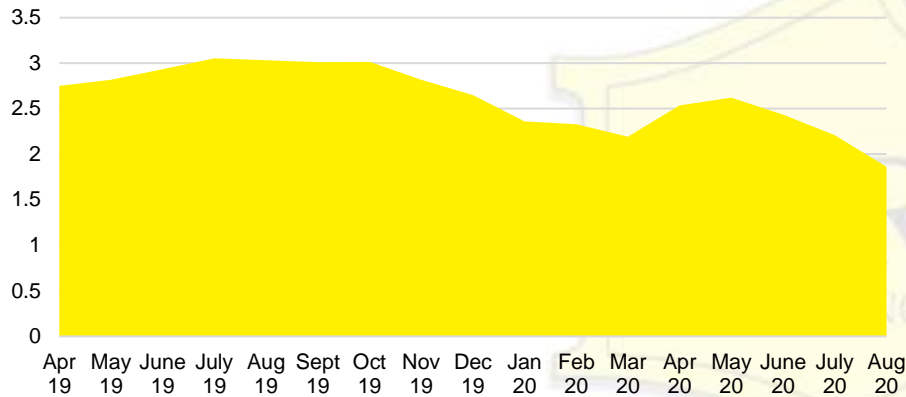

BARROW COUNTY INVENTORY BY PRICE POINT

CHEROKEE COUNTY QUICK N'DICATORS

CHEROKEE COUNTY SALES VOLUME VS SUPPLY

CHEROKEE COUNTY MONTHS OF SUPPLY

CHEROKEE COUNTY 12 MONTH AVERAGE SALES PRICE

CHEROKEE COUNTY SALES BY PRICE POINT