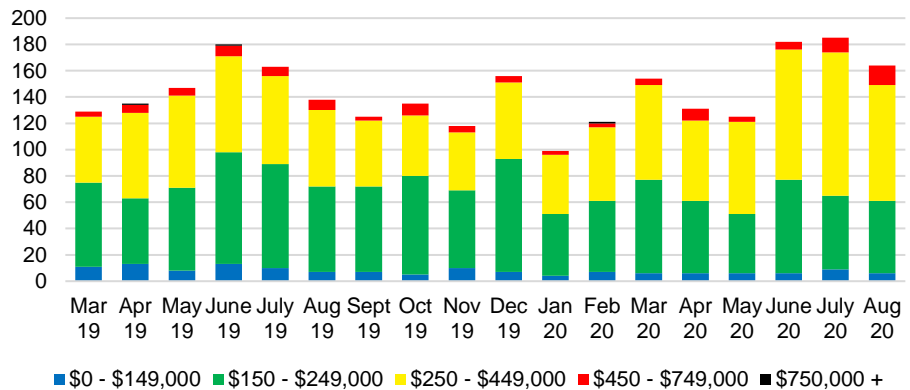

JACKSON COUNTY SALES BY PRICE POINT