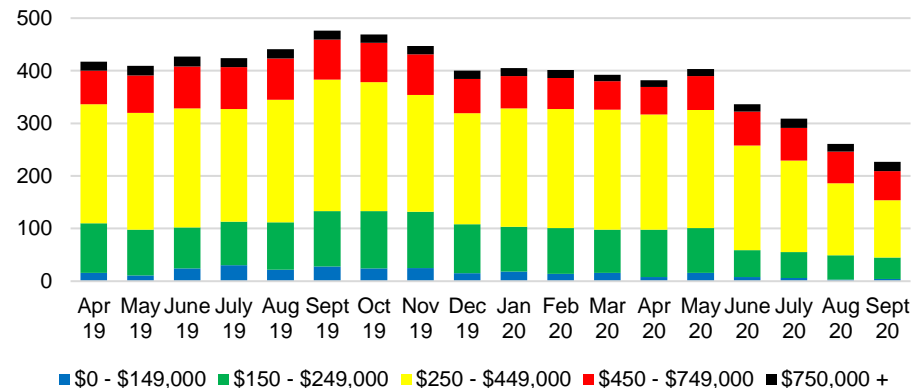

WALTON COUNTY MONTHS OF SUPPLY

WALTON COUNTY 12 MONTH AVERAGE SALES PRICE

WALTON COUNTY SALES BY PRICE POINT

WALTON COUNTY INVENTORY BY PRICE POINT

WHITE COUNTY QUICK N'DICATORS

WHITE COUNTY SALES VOLUME VS SUPPLY

WHITE COUNTY MONTHS OF SUPPLY

WHITE COUNTY 12 MONTH AVERAGE SALES PRICE

WHITE COUNTY SALES BY PRICE POINT

WHITE COUNTY INVENTORY BY PRICE POINT