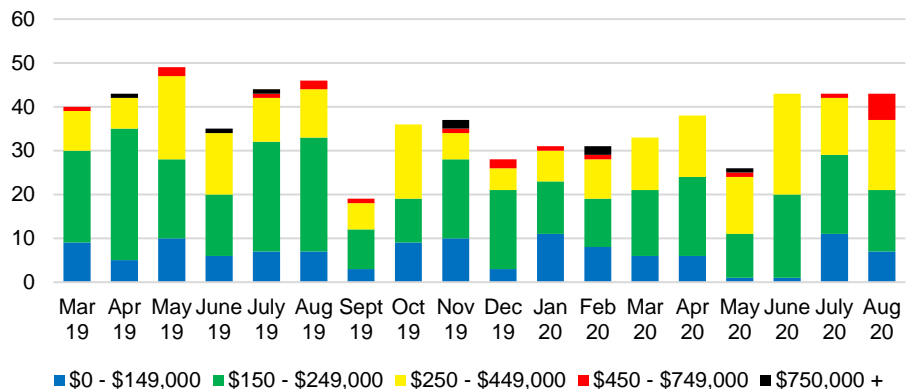

LUMPKIN COUNTY SALES BY PRICE POINT