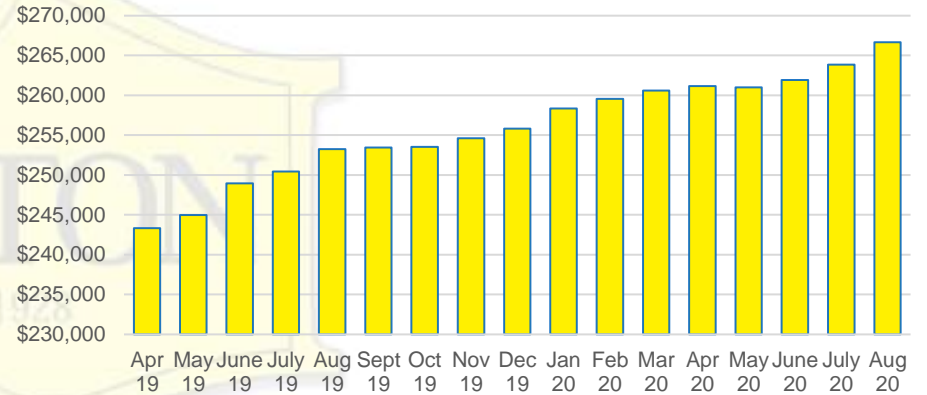

JACKSON COUNTY 12 MONTH AVERAGE SALES PRICE