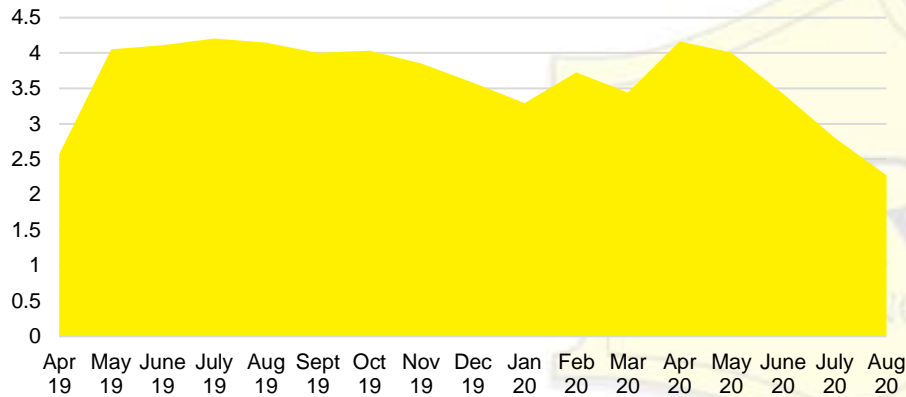

CHEROKEE COUNTY INVENTORY BY PRICE POINT

DAWSON COUNTY QUICK N'DICATORS

DAWSON COUNTY SALES VOLUME VS SUPPLY

DAWSON COUNTY MONTHS OF SUPPLY

DAWSON COUNTY 12 MONTH AVERAGE SALES PRICE

DAWSON COUNTY SALES BY PRICE POINT