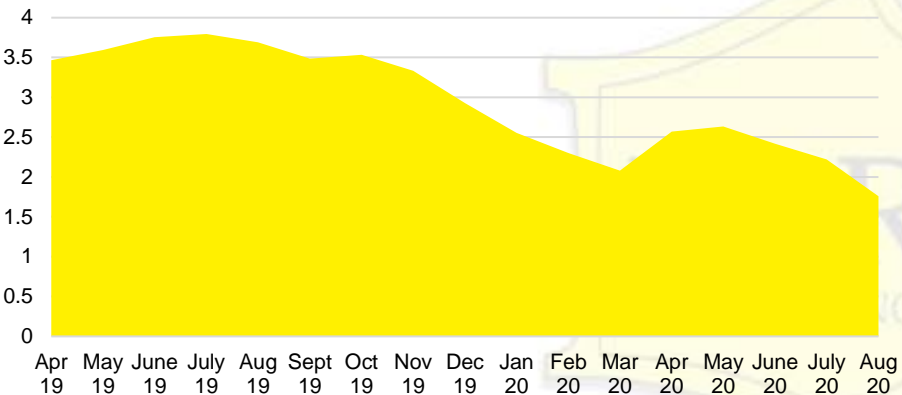

DAWSON COUNTY INVENTORY BY PRICE POINT

FORSYTH COUNTY QUICK N'DICATORS

FORSYTH COUNTY SALES VOLUME VS SUPPLY

FORSYTH COUNTY MONTHS OF SUPPLY

FORSYTH COUNTY 12 MONTH AVERAGE SALES PRICE

FORSYTH COUNTY SALES BY PRICE POINT