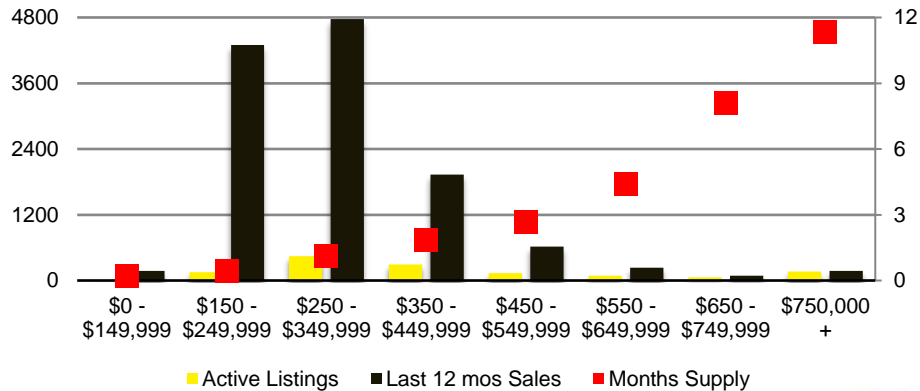

DAWSON COUNTY INVENTORY BY PRICE POINT

FORSYTH COUNTY QUICK N'DICATORS

FORSYTH COUNTY SALES VOLUME VS SUPPLY

FORSYTH COUNTY MONTHS OF SUPPLY

FORSYTH COUNTY 12 MONTH AVERAGE SALES PRICE

FORSYTH COUNTY SALES BY PRICE POINT

FORSYTH COUNTY INVENTORY BY PRICE POINT

FRANKLIN COUNTY QUICK N'DICATORS

FRANKLIN COUNTY 12 MONTH AVERAGE SALES PRICE

FRANKLIN COUNTY SALES BY PRICE POINT

GWINNETT COUNTY QUICK N'DICATORS

GWINNETT COUNTY SALES VOLUME VS SUPPLY

GWINNETT COUNTY MONTHS OF SUPPLY

GWINNETT COUNTY 12 MONTH AVERAGE SALES PRICE

GWINNETT COUNTY SALES BY PRICE POINT

GWINNETT COUNTY INVENTORY BY PRICE POINT

HABERSHAM COUNTY QUICK N'DICATORS

HABERSHAM COUNTY SALES VOLUME VS SUPPLY