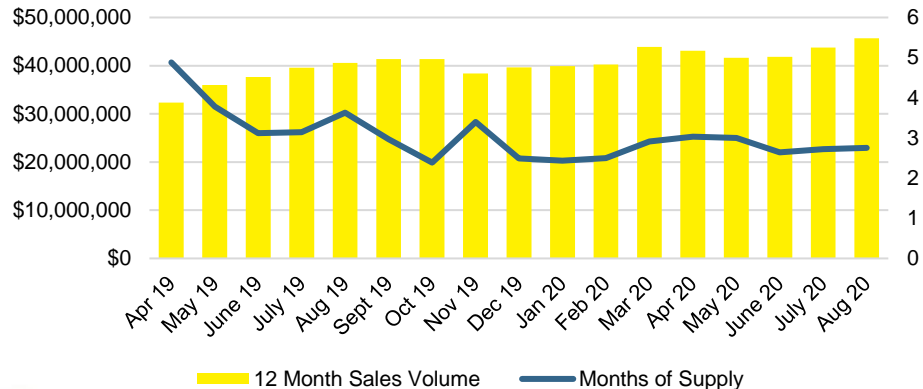

BANKS COUNTY SALES VOLUME VS SUPPLY