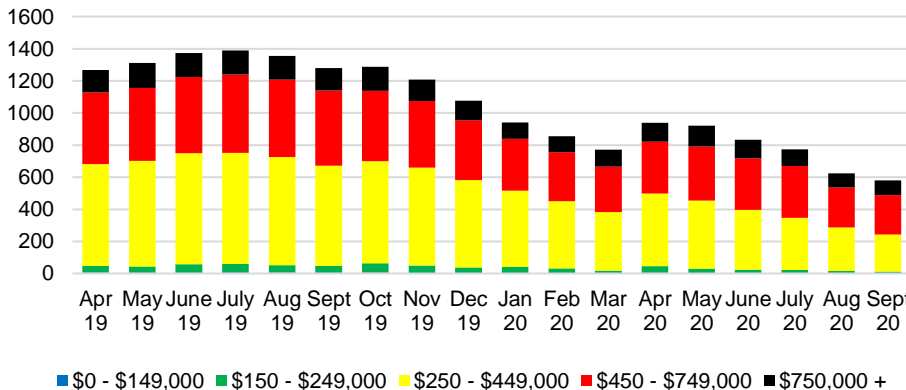

CHEROKEE COUNTY INVENTORY BY PRICE POINT

DAWSON COUNTY QUICK N'DICATORS

DAWSON COUNTY SALES VOLUME VS SUPPLY

DAWSON COUNTY MONTHS OF SUPPLY

DAWSON COUNTY 12 MONTH AVERAGE SALES PRICE

DAWSON COUNTY SALES BY PRICE POINT

DAWSON COUNTY INVENTORY BY PRICE POINT

FORSYTH COUNTY QUICK N'DICATORS

FORSYTH COUNTY SALES VOLUME VS SUPPLY

FORSYTH COUNTY MONTHS OF SUPPLY

FORSYTH COUNTY 12 MONTH AVERAGE SALES PRICE

FORSYTH COUNTY SALES BY PRICE POINT

FORSYTH COUNTY INVENTORY BY PRICE POINT

FRANKLIN COUNTY QUICK N'DICATORS

FRANKLIN COUNTY 12 MONTH AVERAGE SALES PRICE

FRANKLIN COUNTY SALES BY PRICE POINT

GWINNETT COUNTY QUICK N'DICATORS

GWINNETT COUNTY SALES VOLUME VS SUPPLY