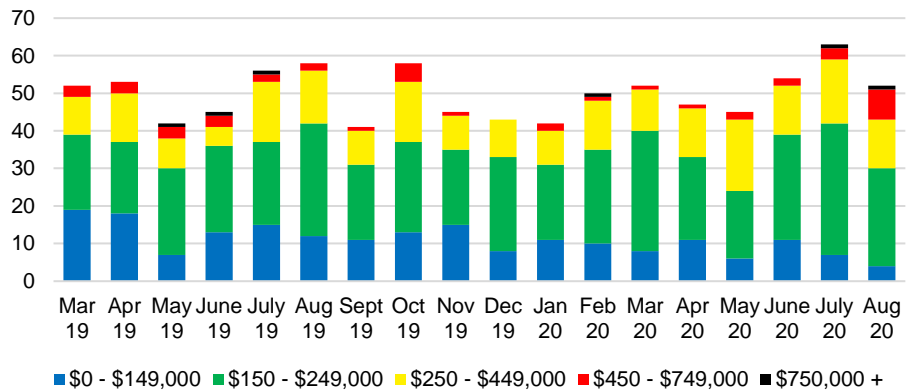

HABERSHAM COUNTY SALES BY PRICE POINT