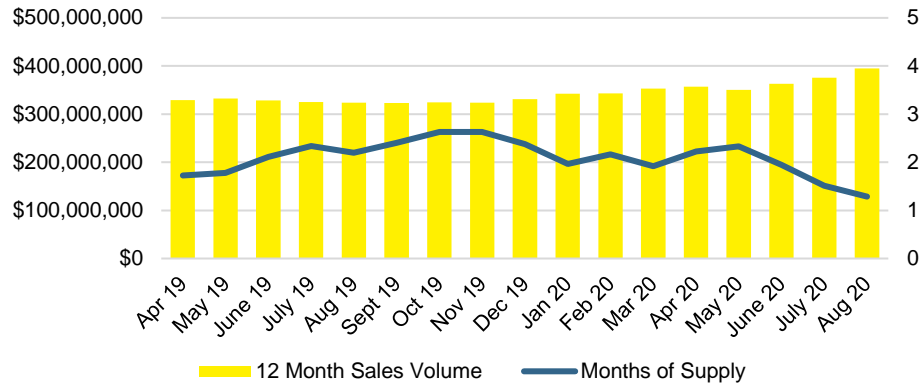

NORTH GEORGIA INVENTORY BY PRICE POINT

BANKS COUNTY QUICK N'DICATORS

BANKS COUNTY SALES VOLUME VS SUPPLY

BANKS COUNTY MONTHS OF SUPPLY

BANKS COUNTY 12 MONTH AVERAGE SALES PRICE

BANKS COUNTY SALES BY PRICE POINT

BANKS COUNTY INVENTORY BY SALES POINT

BARROW COUNTY QUICK N'DICATORS

BARROW COUNTY SALES VOLUME VS SUPPLY

BARROW COUNTY MONTHS OF SUPPLY

BARROW COUNTY 12 MONTH AVERAGE SALES PRICE

BARROW COUNTY SALES BY PRICE POINT