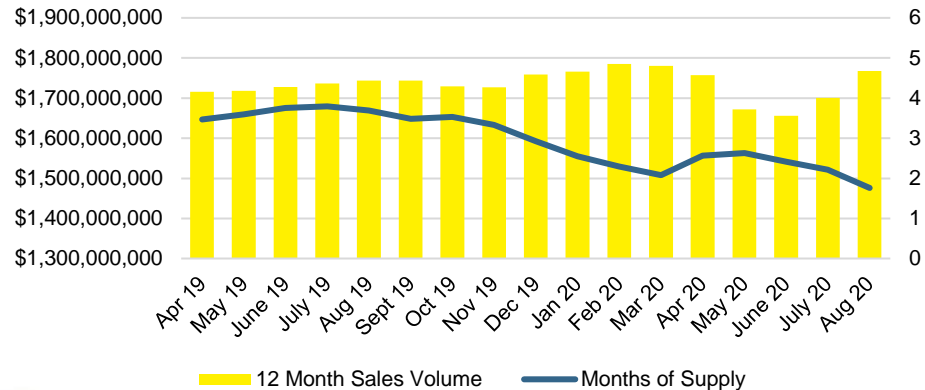

CHEROKEE COUNTY INVENTORY BY PRICE POINT

DAWSON COUNTY QUICK N'DICATORS

DAWSON COUNTY SALES VOLUME VS SUPPLY

DAWSON COUNTY MONTHS OF SUPPLY

DAWSON COUNTY 12 MONTH AVERAGE SALES PRICE

DAWSON COUNTY SALES BY PRICE POINT

DAWSON COUNTY INVENTORY BY PRICE POINT

FORSYTH COUNTY QUICK N'DICATORS

FORSYTH COUNTY SALES VOLUME VS SUPPLY

FORSYTH COUNTY MONTHS OF SUPPLY

FORSYTH COUNTY 12 MONTH AVERAGE SALES PRICE

FORSYTH COUNTY SALES BY PRICE POINT