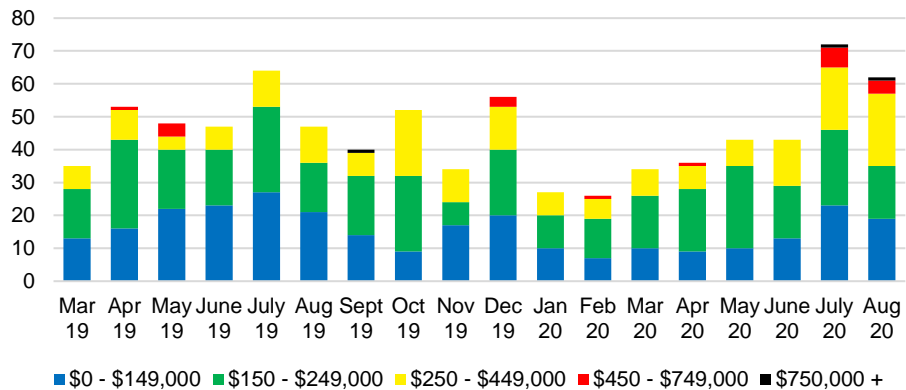

WALTON COUNTY MONTHS OF SUPPLY

WALTON COUNTY 12 MONTH AVERAGE SALES PRICE

WALTON COUNTY SALES BY PRICE POINT

WALTON COUNTY INVENTORY BY PRICE POINT

WHITE COUNTY QUICK N'DICATORS

WHITE COUNTY SALES VOLUME VS SUPPLY

WHITE COUNTY MONTHS OF SUPPLY

WHITE COUNTY 12 MONTH AVERAGE SALES PRICE

WHITE COUNTY SALES BY PRICE POINT

WHITE COUNTY INVENTORY BY PRICE POINT