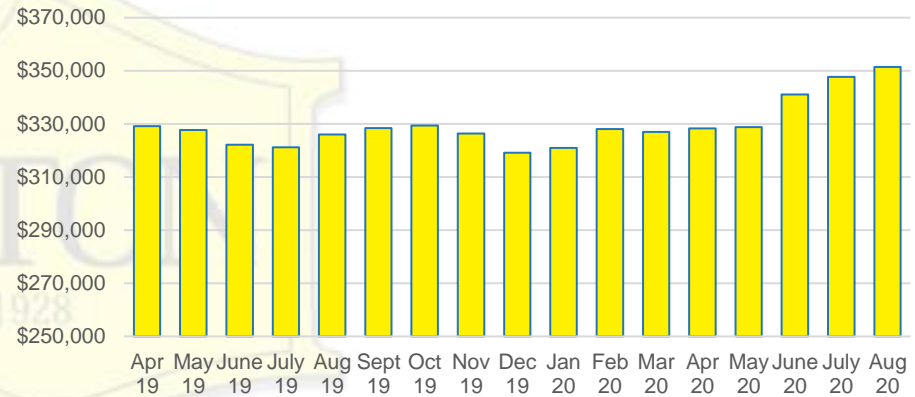

BARROW COUNTY INVENTORY BY PRICE POINT

CHEROKEE COUNTY QUICK N'DICATORS

CHEROKEE COUNTY SALES VOLUME VS SUPPLY

CHEROKEE COUNTY MONTHS OF SUPPLY

CHEROKEE COUNTY 12 MONTH AVERAGE SALES PRICE

CHEROKEE COUNTY SALES BY PRICE POINT

CHEROKEE COUNTY INVENTORY BY PRICE POINT

DAWSON COUNTY QUICK N'DICATORS

DAWSON COUNTY SALES VOLUME VS SUPPLY

DAWSON COUNTY MONTHS OF SUPPLY

DAWSON COUNTY 12 MONTH AVERAGE SALES PRICE

DAWSON COUNTY SALES BY PRICE POINT

DAWSON COUNTY INVENTORY BY PRICE POINT

FORSYTH COUNTY QUICK N'DICATORS

FORSYTH COUNTY SALES VOLUME VS SUPPLY

FORSYTH COUNTY MONTHS OF SUPPLY

FORSYTH COUNTY 12 MONTH AVERAGE SALES PRICE

FORSYTH COUNTY SALES BY PRICE POINT