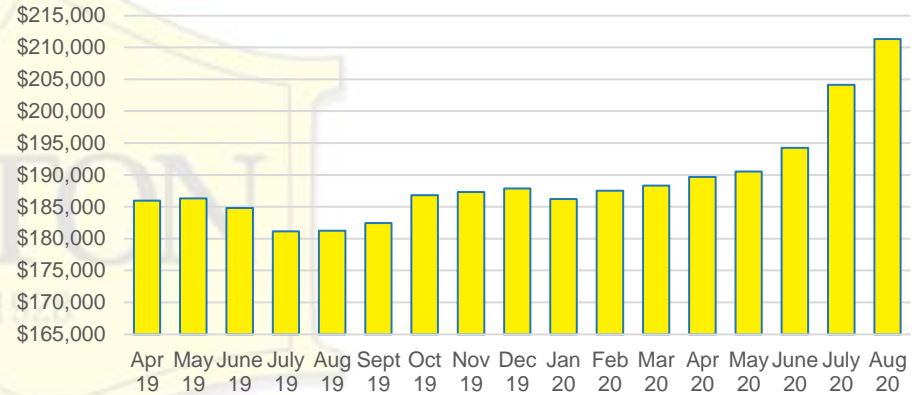

WALTON COUNTY MONTHS OF SUPPLY

WALTON COUNTY 12 MONTH AVERAGE SALES PRICE

WALTON COUNTY SALES BY PRICE POINT

WALTON COUNTY INVENTORY BY PRICE POINT

WHITE COUNTY QUICK N'DICATORS

WHITE COUNTY SALES VOLUME VS SUPPLY

WHITE COUNTY MONTHS OF SUPPLY

WHITE COUNTY 12 MONTH AVERAGE SALES PRICE

WHITE COUNTY SALES BY PRICE POINT

WHITE COUNTY INVENTORY BY PRICE POINT