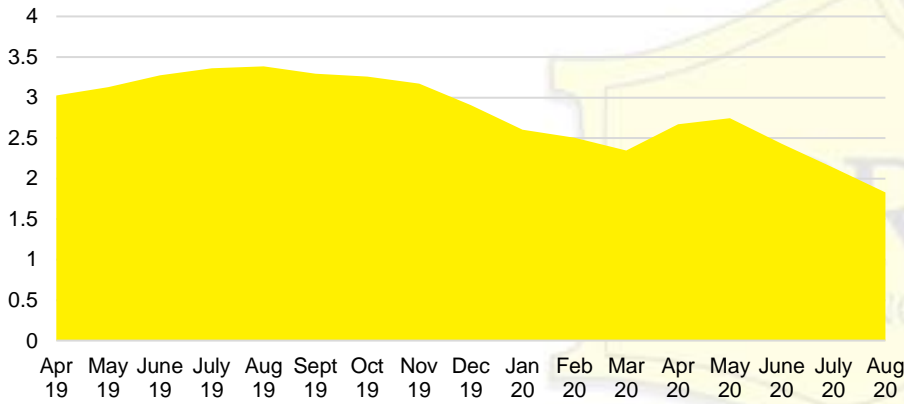

NORTH GEORGIA DEEP DIVE MARKET DATA

September 2020

SEPTEMBER 2020

DEEPER DIVE

NORTH GEORGIA QUICK N'DICATORS

NORTH GEORGIA MONTHS OF SUPPLY

NORTH GEORGIA SALES VOLUME VS SUPPLY

NORTH GEORGIA SALES BY PRICE POINT