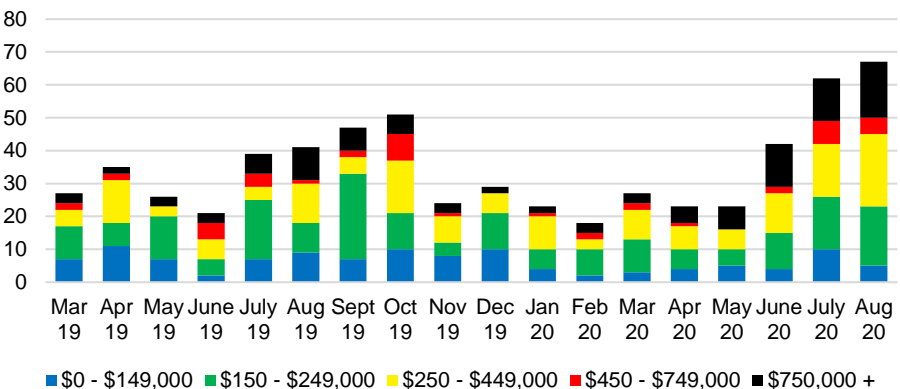

PICKENS COUNTY MONTHS OF SUPPLY

PICKENS COUNTY 12 MONTH AVERAGE SALES PRICE

PICKENS COUNTY SALES BY PRICE POINT

PICKENS COUNTY INVENTORY BY PRICE POINT

RABUN COUNTY QUICK N'DICATORS

RABUN COUNTY SALES VOLUME VS SUPPLY

RABUN COUNTY MONTHS OF SUPPLY

RABUN COUNTY 12 MONTH AVERAGE SALES PRICE

RABUN COUNTY SALES BY PRICE POINT

RABUN COUNTY INVENTORY BY PRICE POINT

STEPHENS COUNTY QUICK N'DICATORS

STEPHENS COUNTY SALES VOLUME VS SUPPLY