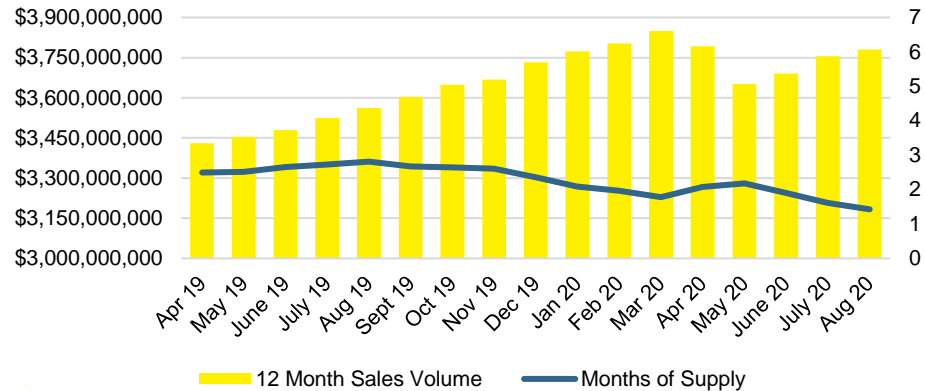

DAWSON COUNTY INVENTORY BY PRICE POINT

FORSYTH COUNTY QUICK N'DICATORS

FORSYTH COUNTY SALES VOLUME VS SUPPLY

FORSYTH COUNTY MONTHS OF SUPPLY

FORSYTH COUNTY 12 MONTH AVERAGE SALES PRICE

FORSYTH COUNTY SALES BY PRICE POINT

FORSYTH COUNTY INVENTORY BY PRICE POINT

FRANKLIN COUNTY QUICK N'DICATORS

FRANKLIN COUNTY 12 MONTH AVERAGE SALES PRICE

FRANKLIN COUNTY SALES BY PRICE POINT

GWINNETT COUNTY QUICK N'DICATORS

GWINNETT COUNTY SALES VOLUME VS SUPPLY