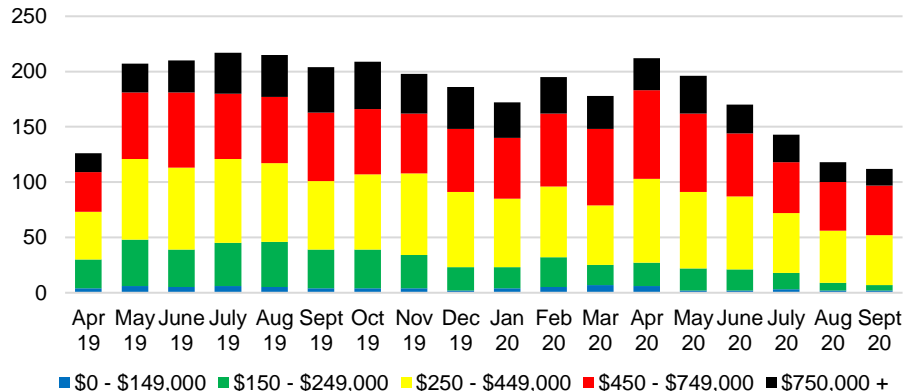

BARROW COUNTY INVENTORY BY PRICE POINT

CHEROKEE COUNTY QUICK N'DICATORS

CHEROKEE COUNTY SALES VOLUME VS SUPPLY

CHEROKEE COUNTY MONTHS OF SUPPLY

CHEROKEE COUNTY 12 MONTH AVERAGE SALES PRICE

CHEROKEE COUNTY SALES BY PRICE POINT

CHEROKEE COUNTY INVENTORY BY PRICE POINT

DAWSON COUNTY QUICK N'DICATORS

DAWSON COUNTY SALES VOLUME VS SUPPLY

DAWSON COUNTY MONTHS OF SUPPLY

DAWSON COUNTY 12 MONTH AVERAGE SALES PRICE

DAWSON COUNTY SALES BY PRICE POINT

DAWSON COUNTY INVENTORY BY PRICE POINT

FORSYTH COUNTY QUICK N'DICATORS

FORSYTH COUNTY SALES VOLUME VS SUPPLY

FORSYTH COUNTY MONTHS OF SUPPLY

FORSYTH COUNTY 12 MONTH AVERAGE SALES PRICE

FORSYTH COUNTY SALES BY PRICE POINT