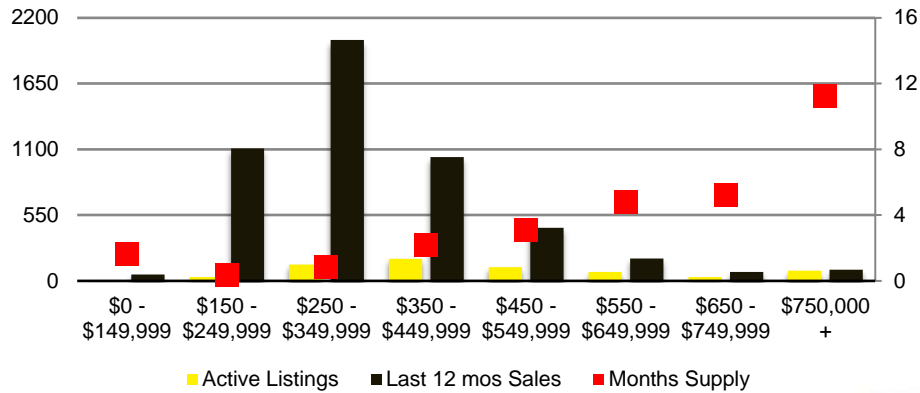

BANKS COUNTY INVENTORY BY SALES POINT

BARROW COUNTY QUICK N'DICATORS

BARROW COUNTY SALES VOLUME VS SUPPLY

BARROW COUNTY MONTHS OF SUPPLY

BARROW COUNTY 12 MONTH AVERAGE SALES PRICE

BARROW COUNTY SALES BY PRICE POINT

BARROW COUNTY INVENTORY BY PRICE POINT

CHEROKEE COUNTY QUICK N'DICATORS

CHEROKEE COUNTY SALES VOLUME VS SUPPLY

CHEROKEE COUNTY MONTHS OF SUPPLY

CHEROKEE COUNTY 12 MONTH AVERAGE SALES PRICE

CHEROKEE COUNTY SALES BY PRICE POINT

WALTON COUNTY MONTHS OF SUPPLY

WALTON COUNTY 12 MONTH AVERAGE SALES PRICE

WALTON COUNTY SALES BY PRICE POINT

WALTON COUNTY INVENTORY BY PRICE POINT

WHITE COUNTY QUICK N'DICATORS

WHITE COUNTY SALES VOLUME VS SUPPLY

WHITE COUNTY MONTHS OF SUPPLY

WHITE COUNTY 12 MONTH AVERAGE SALES PRICE

WHITE COUNTY SALES BY PRICE POINT

WHITE COUNTY INVENTORY BY PRICE POINT