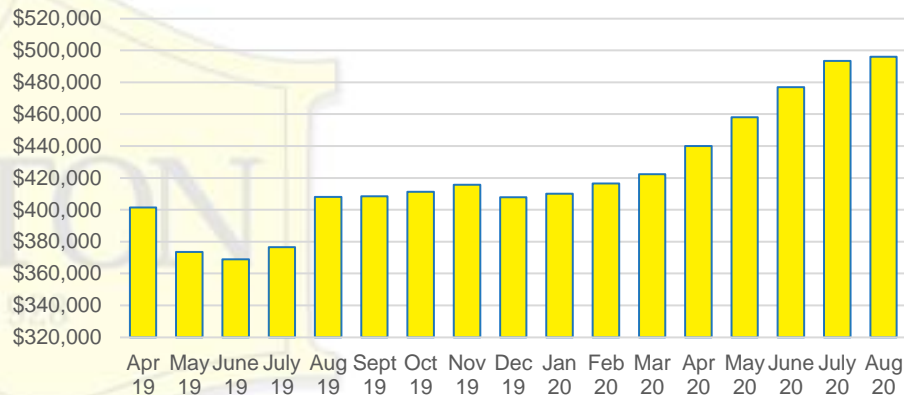

PICKENS COUNTY MONTHS OF SUPPLY

PICKENS COUNTY 12 MONTH AVERAGE SALES PRICE

PICKENS COUNTY SALES BY PRICE POINT

PICKENS COUNTY INVENTORY BY PRICE POINT

RABUN COUNTY QUICK N'DICATORS

RABUN COUNTY SALES VOLUME VS SUPPLY

RABUN COUNTY MONTHS OF SUPPLY

RABUN COUNTY 12 MONTH AVERAGE SALES PRICE

RABUN COUNTY SALES BY PRICE POINT

RABUN COUNTY INVENTORY BY PRICE POINT

STEPHENS COUNTY QUICK N'DICATORS

STEPHENS COUNTY SALES VOLUME VS SUPPLY