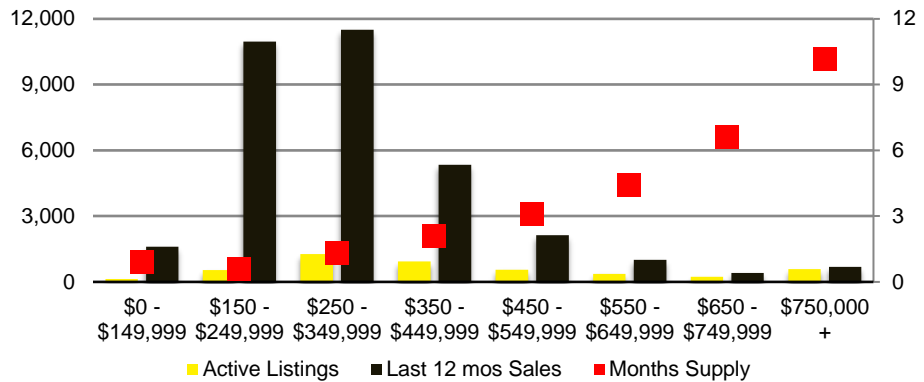

NORTH GEORGIA DEEP DIVE MARKET DATA

September 2020

SEPTEMBER 2020

DEEPER DIVE

NORTH GEORGIA QUICK N'DICATORS

NORTH GEORGIA MONTHS OF SUPPLY

NORTH GEORGIA SALES VOLUME VS SUPPLY

NORTH GEORGIA SALES BY PRICE POINT

NORTH GEORGIA INVENTORY BY PRICE POINT

BANKS COUNTY QUICK N'DICATORS

BANKS COUNTY SALES VOLUME VS SUPPLY

BANKS COUNTY MONTHS OF SUPPLY

BANKS COUNTY 12 MONTH AVERAGE SALES PRICE

BANKS COUNTY SALES BY PRICE POINT

WALTON COUNTY MONTHS OF SUPPLY

WALTON COUNTY 12 MONTH AVERAGE SALES PRICE

WALTON COUNTY SALES BY PRICE POINT

WALTON COUNTY INVENTORY BY PRICE POINT

WHITE COUNTY QUICK N'DICATORS

WHITE COUNTY SALES VOLUME VS SUPPLY

WHITE COUNTY MONTHS OF SUPPLY

WHITE COUNTY 12 MONTH AVERAGE SALES PRICE

WHITE COUNTY SALES BY PRICE POINT

WHITE COUNTY INVENTORY BY PRICE POINT