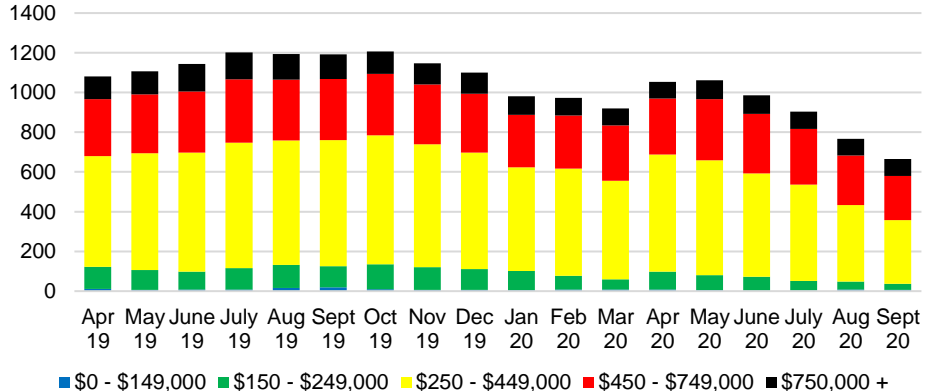

BANKS COUNTY INVENTORY BY SALES POINT

BARROW COUNTY QUICK N'DICATORS

BARROW COUNTY SALES VOLUME VS SUPPLY

BARROW COUNTY MONTHS OF SUPPLY

BARROW COUNTY 12 MONTH AVERAGE SALES PRICE

BARROW COUNTY SALES BY PRICE POINT

BARROW COUNTY INVENTORY BY PRICE POINT

CHEROKEE COUNTY QUICK N'DICATORS

CHEROKEE COUNTY SALES VOLUME VS SUPPLY

CHEROKEE COUNTY MONTHS OF SUPPLY

CHEROKEE COUNTY 12 MONTH AVERAGE SALES PRICE

CHEROKEE COUNTY SALES BY PRICE POINT

CHEROKEE COUNTY INVENTORY BY PRICE POINT

DAWSON COUNTY QUICK N'DICATORS

DAWSON COUNTY SALES VOLUME VS SUPPLY

DAWSON COUNTY MONTHS OF SUPPLY

DAWSON COUNTY 12 MONTH AVERAGE SALES PRICE

DAWSON COUNTY SALES BY PRICE POINT