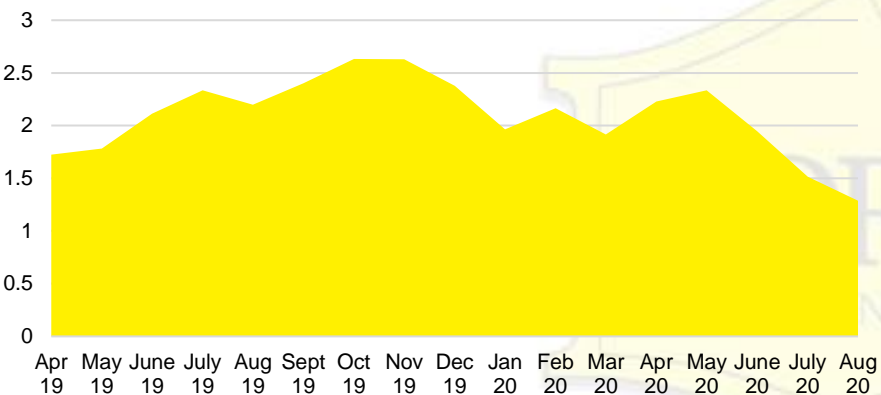

BANKS COUNTY INVENTORY BY SALES POINT

BARROW COUNTY QUICK N'DICATORS

BARROW COUNTY SALES VOLUME VS SUPPLY

BARROW COUNTY MONTHS OF SUPPLY

BARROW COUNTY 12 MONTH AVERAGE SALES PRICE

BARROW COUNTY SALES BY PRICE POINT

BARROW COUNTY INVENTORY BY PRICE POINT

CHEROKEE COUNTY QUICK N'DICATORS

CHEROKEE COUNTY SALES VOLUME VS SUPPLY

CHEROKEE COUNTY MONTHS OF SUPPLY

CHEROKEE COUNTY 12 MONTH AVERAGE SALES PRICE

CHEROKEE COUNTY SALES BY PRICE POINT