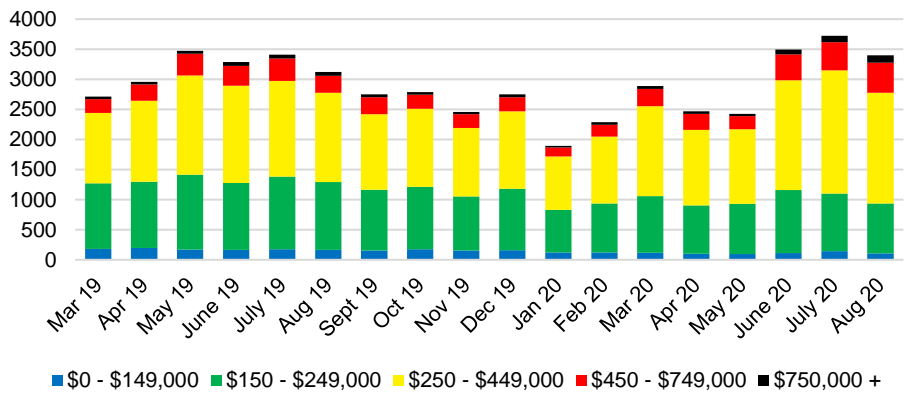

NORTH GEORGIA DEEP DIVE MARKET DATA

September 2020

SEPTEMBER 2020

DEEPER DIVE

NORTH GEORGIA QUICK N'DICATORS

NORTH GEORGIA MONTHS OF SUPPLY

NORTH GEORGIA SALES VOLUME VS SUPPLY

NORTH GEORGIA SALES BY PRICE POINT

WHITE COUNTY MONTHS OF SUPPLY

WHITE COUNTY 12 MONTH AVERAGE SALES PRICE

WHITE COUNTY SALES BY PRICE POINT

WHITE COUNTY INVENTORY BY PRICE POINT