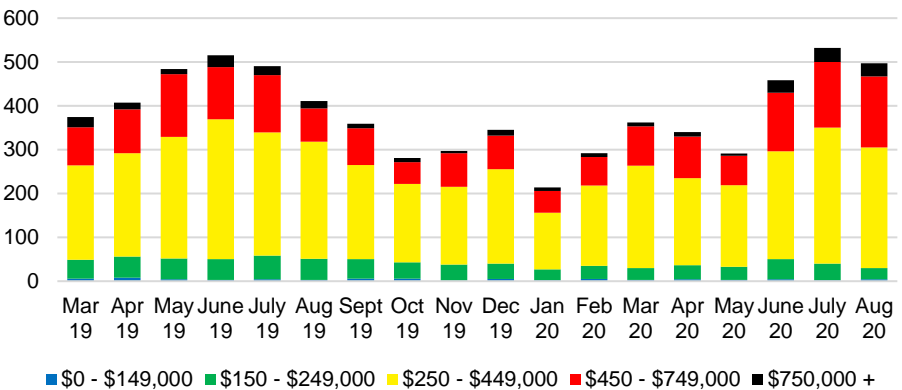

CHEROKEE COUNTY INVENTORY BY PRICE POINT

DAWSON COUNTY QUICK N'DICATORS

DAWSON COUNTY SALES VOLUME VS SUPPLY

DAWSON COUNTY MONTHS OF SUPPLY

DAWSON COUNTY 12 MONTH AVERAGE SALES PRICE

DAWSON COUNTY SALES BY PRICE POINT

DAWSON COUNTY INVENTORY BY PRICE POINT

FORSYTH COUNTY QUICK N'DICATORS

FORSYTH COUNTY SALES VOLUME VS SUPPLY

FORSYTH COUNTY MONTHS OF SUPPLY

FORSYTH COUNTY 12 MONTH AVERAGE SALES PRICE

FORSYTH COUNTY SALES BY PRICE POINT

FORSYTH COUNTY INVENTORY BY PRICE POINT

FRANKLIN COUNTY QUICK N'DICATORS

FRANKLIN COUNTY 12 MONTH AVERAGE SALES PRICE

FRANKLIN COUNTY SALES BY PRICE POINT

GWINNETT COUNTY QUICK N'DICATORS

GWINNETT COUNTY SALES VOLUME VS SUPPLY