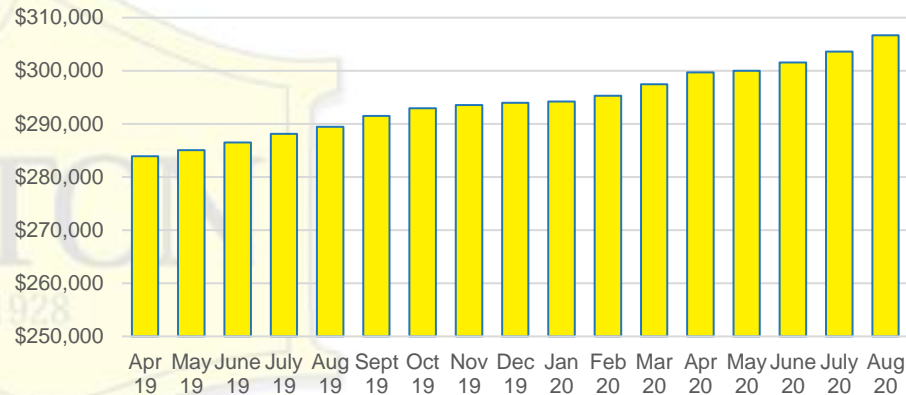

GWINNETT COUNTY 12 MONTH AVERAGE SALES PRICE