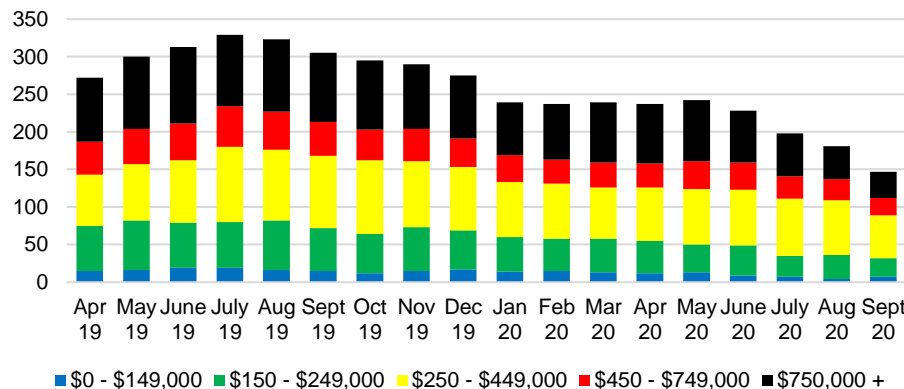

RABUN COUNTY MONTHS OF SUPPLY

RABUN COUNTY 12 MONTH AVERAGE SALES PRICE

RABUN COUNTY SALES BY PRICE POINT

RABUN COUNTY INVENTORY BY PRICE POINT

STEPHENS COUNTY QUICK N'DICATORS

STEPHENS COUNTY SALES VOLUME VS SUPPLY