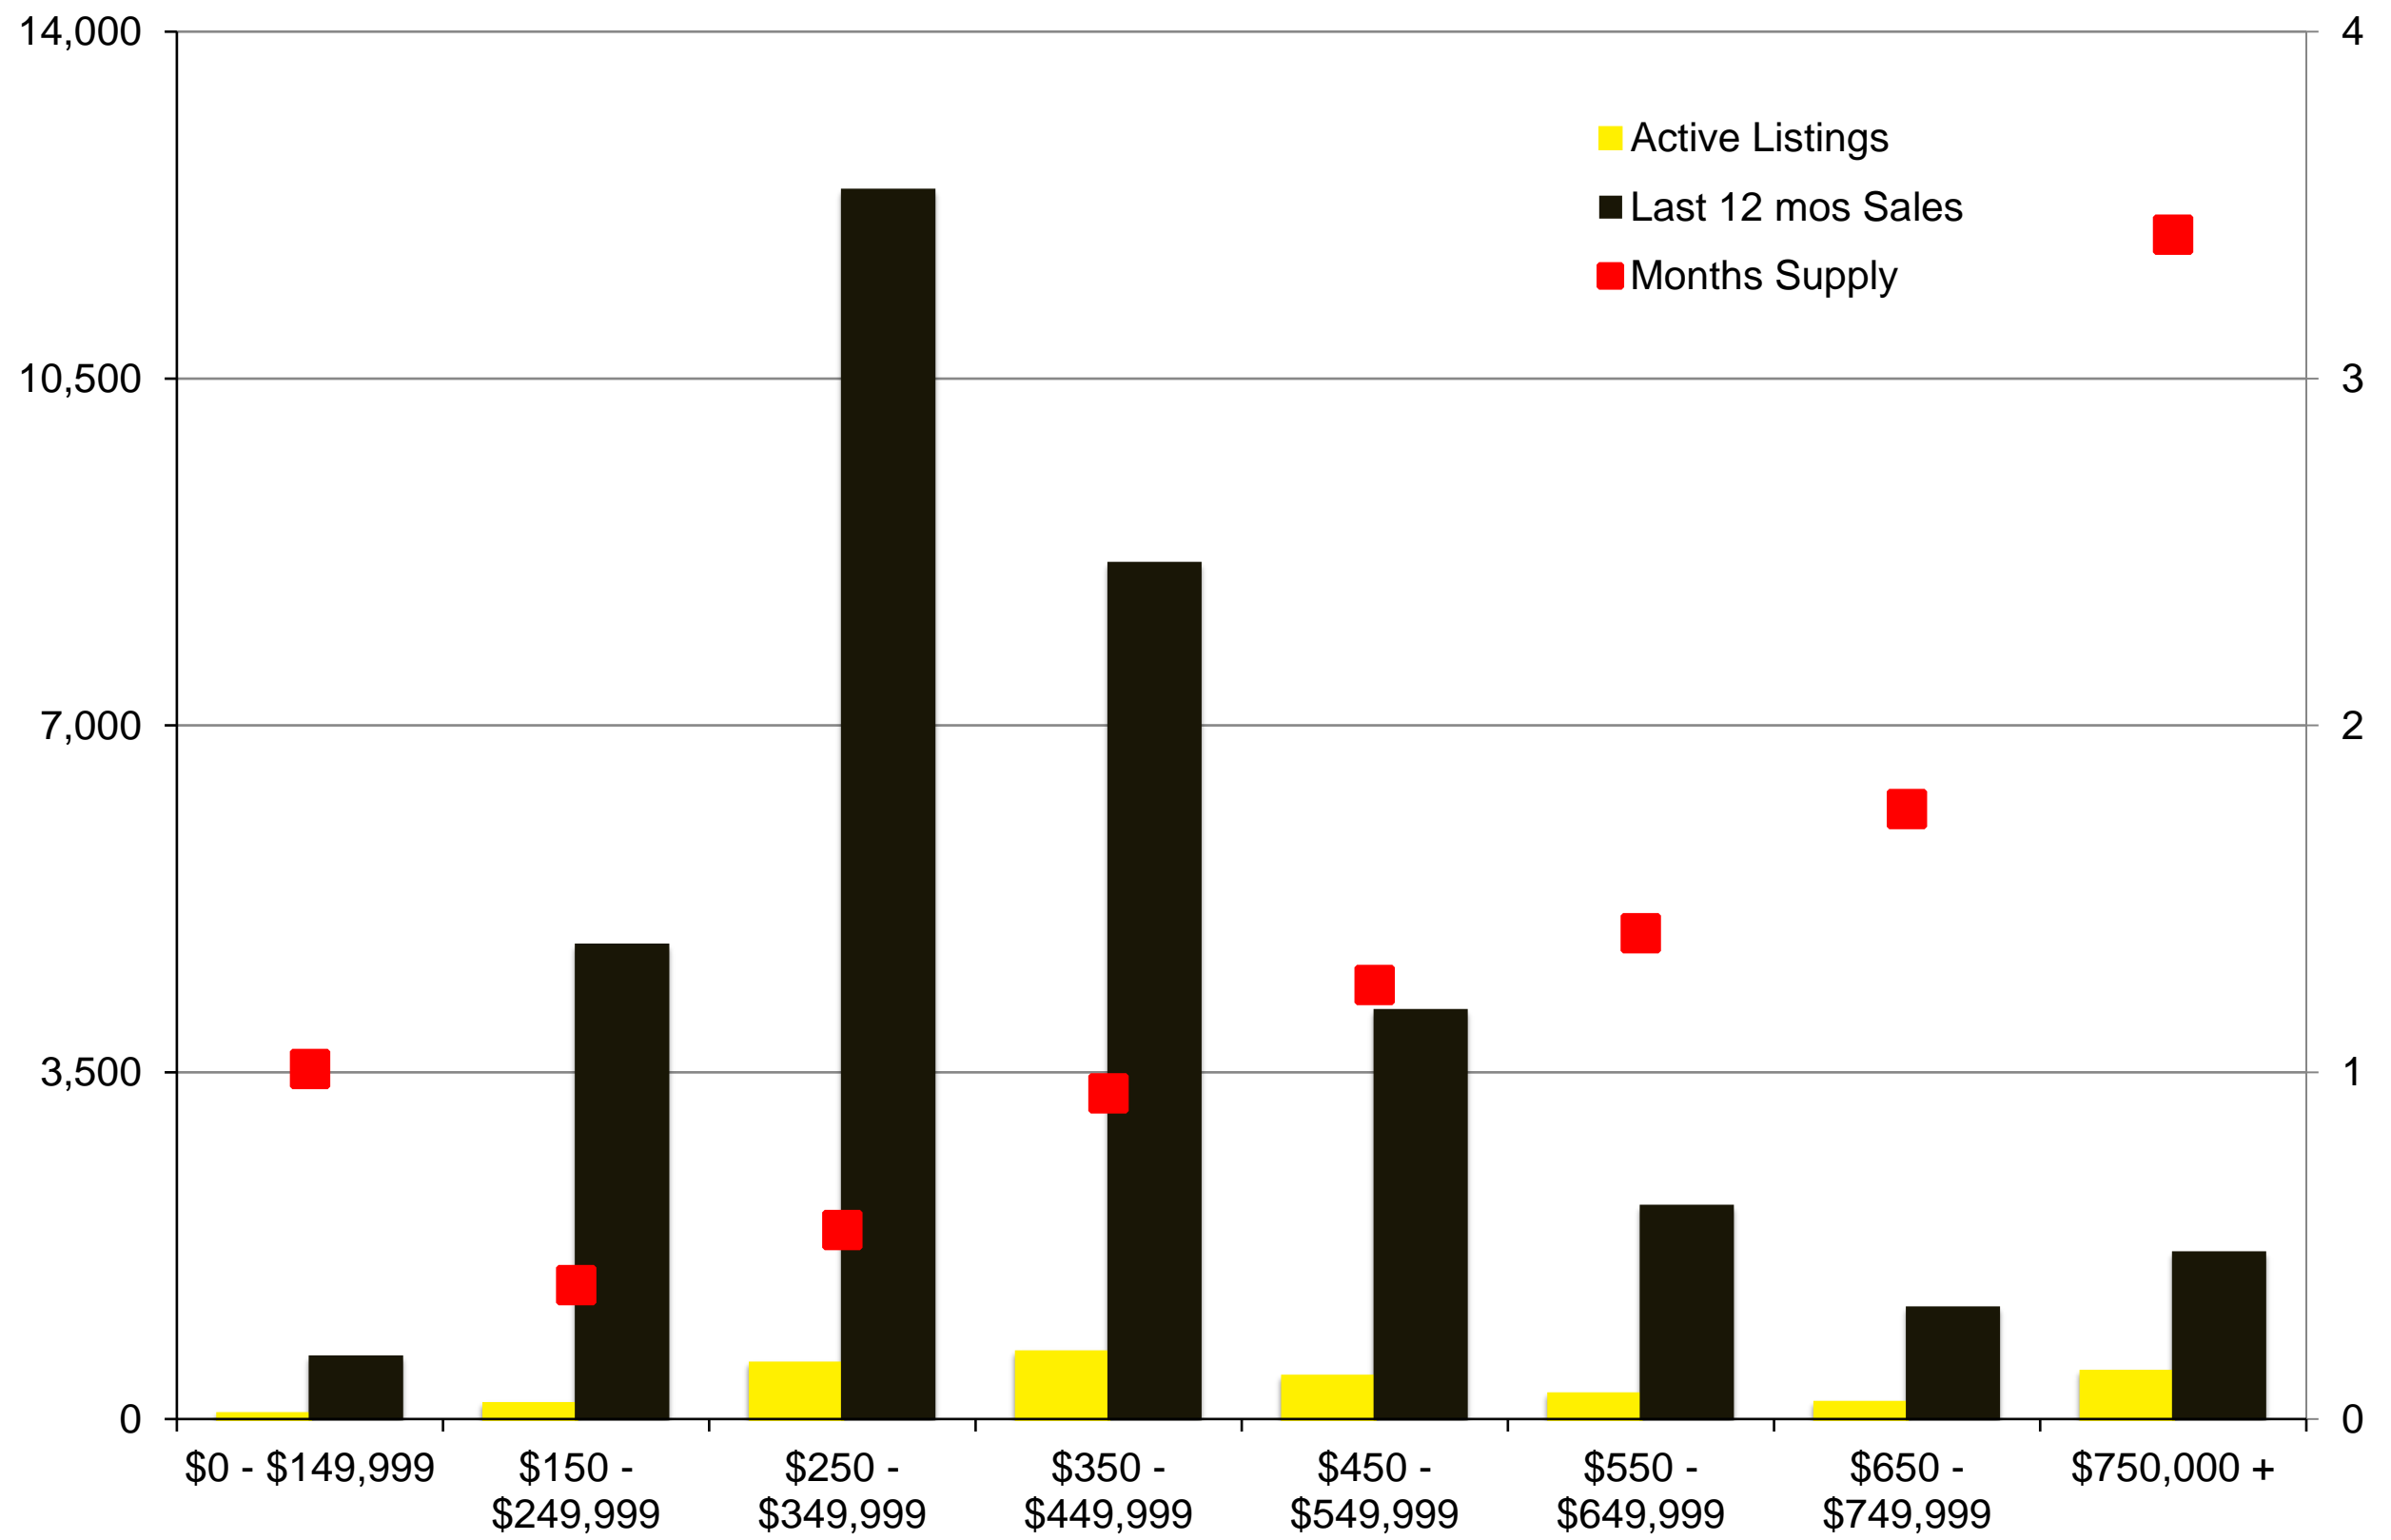

N INDICATORS

DECEMBER 2021

NORTH GEORGIA DECEMBER 2021

N'icators is a monthly publication of The Norton Agency data from FMLS and GMLS sources we deem reliable. For more information contact info@gonorton.com
Copyright Norton Native Intelligence 2021.

Banks County - December 2021

Barrow County - December 2021

Cherokee County - December 2021

Dawson County - December 2021

Forsyth County - December 2021

Franklin County - December 2021

Gwinnett County - December 2021

Habersham County - December 2021

Hall County – December 2021

Jackson County - December 2021

Lumpkin County - December 2021

Pickens County – December 2021

Rabun County – December 2021

Stephens County - December 2021

Walton County – December 2021

White County - December 2021