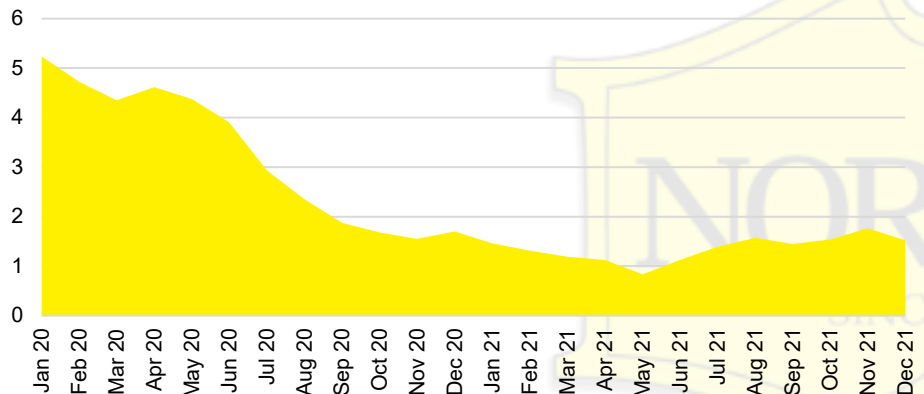

PICKENS COUNTY INVENTORY MONTHS OF SUPPLY