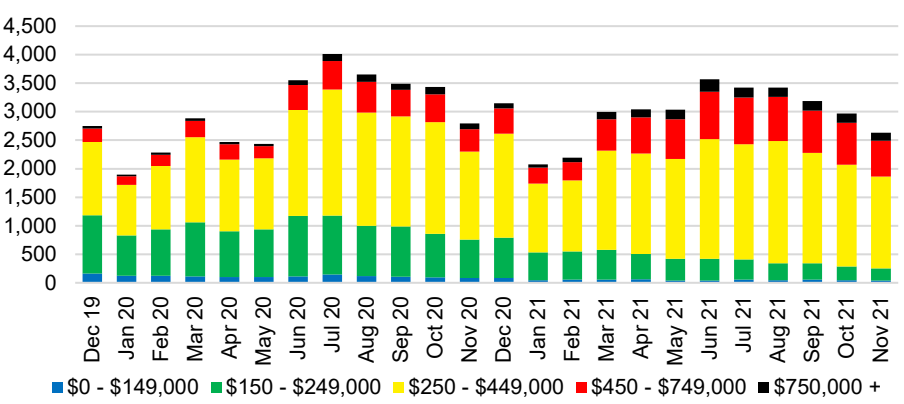

# DECEMBER 2021 DEEP DIVE

NORTH GEORGIA QUICK N'DICATORS

NORTH GEORGIA INVENTORY MONTHS OF SUPPLY

NORTH GEORGIA SALES VOLUME VS SUPPLY

NORTH GEORGIA SALES BY PRICE POINT

NORTH GEORGIA INVENTORY BY PRICE POINT