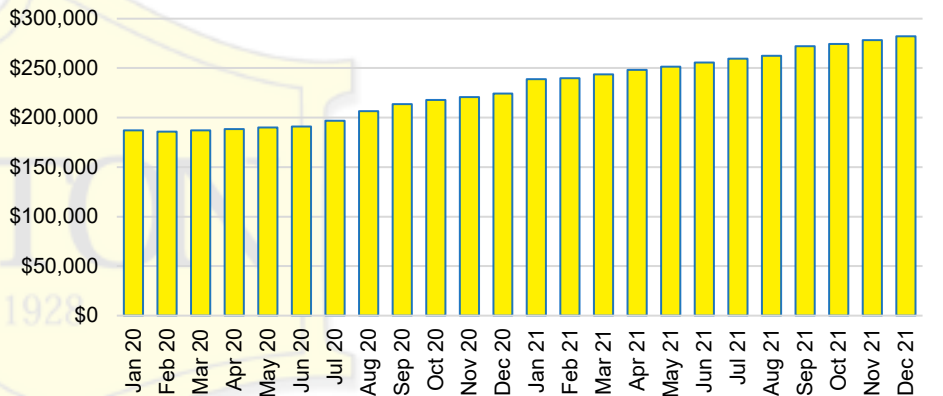

WHITE COUNTY INVENTORY BY PRICE POINT