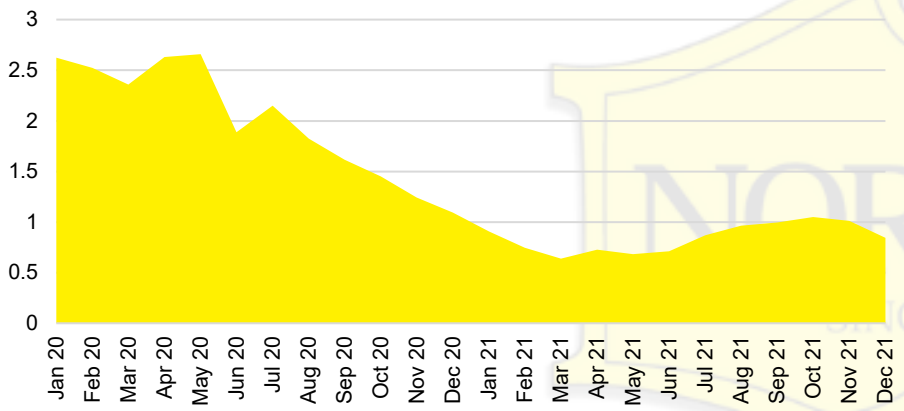

NORTH GEORGIA INVENTORY MONTHS OF SUPPLY