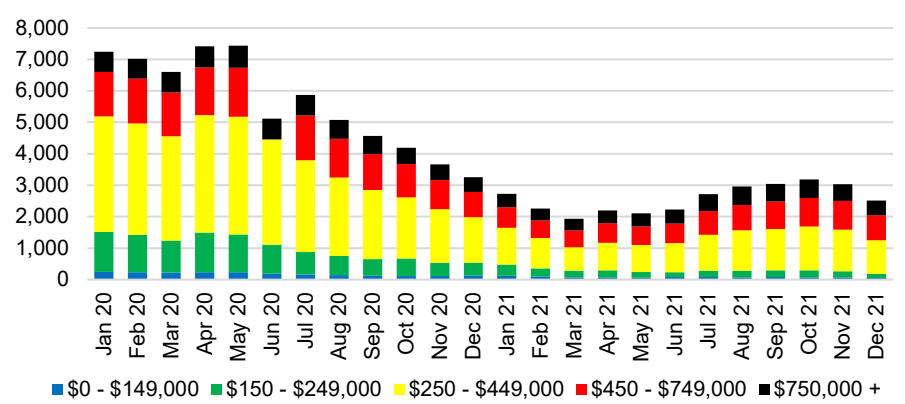

# NORTH GEORGIA DEEP DIVE MARKET DATA

December 2021

# DECEMBER 2021 DEEP DIVE

NORTH GEORGIA QUICK N'DICATORS

NORTH GEORGIA INVENTORY MONTHS OF SUPPLY

NORTH GEORGIA SALES VOLUME VS SUPPLY

NORTH GEORGIA SALES BY PRICE POINT

NORTH GEORGIA INVENTORY BY PRICE POINT