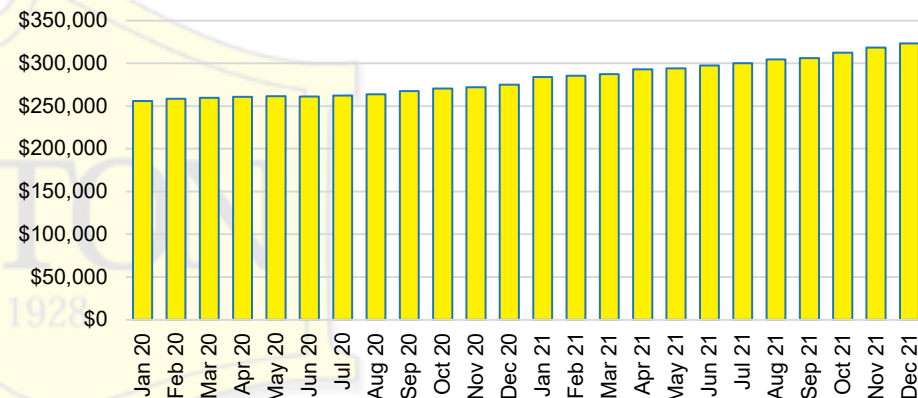

JACKSON COUNTY 12 MONTH AVERAGE SALES PRICE