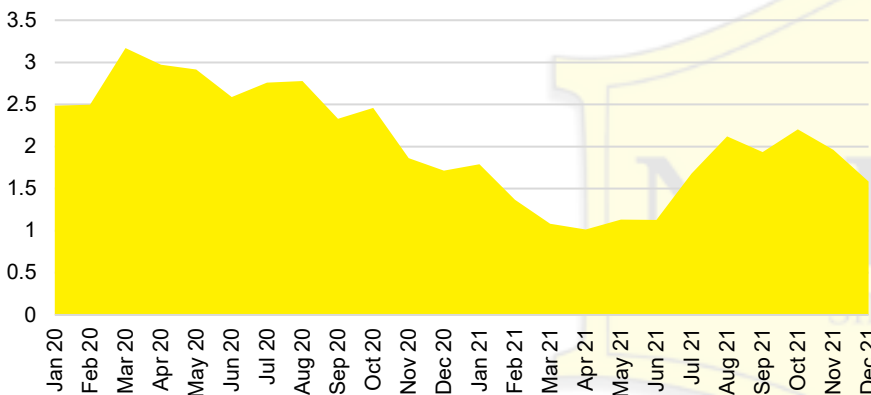

BANKS COUNTY INVENTORY MONTHS OF SUPPLY