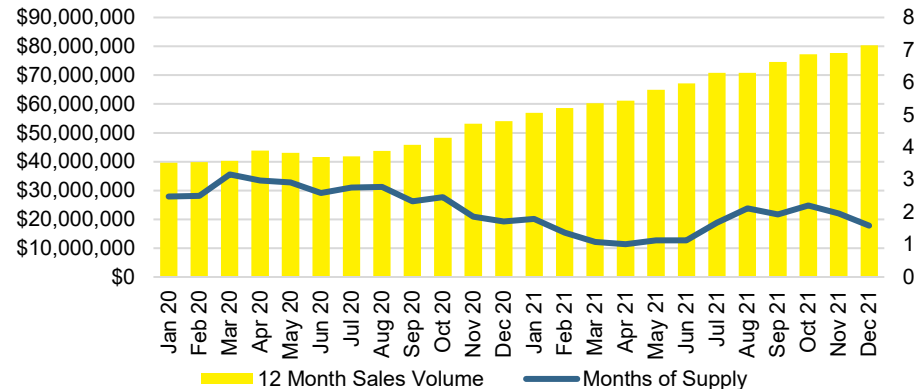

BANKS COUNTY SALES VOLUME VS SUPPLY