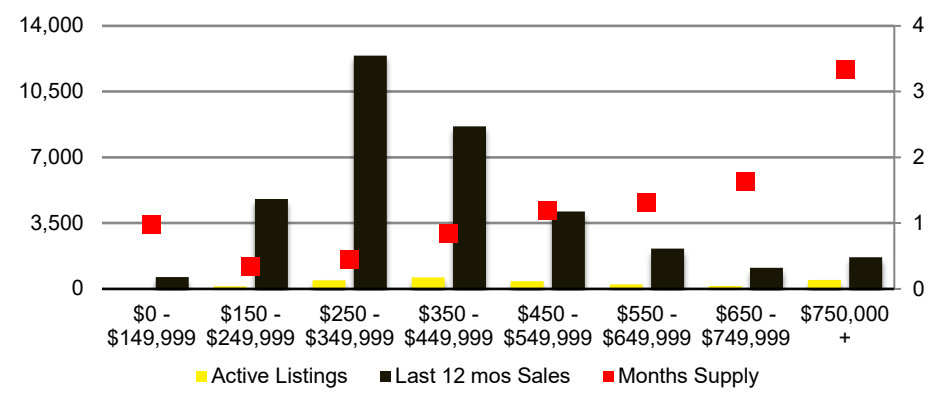

DECEMBER 2021 DEEP DIVE

NORTH GEORGIA QUICK N'DICATORS