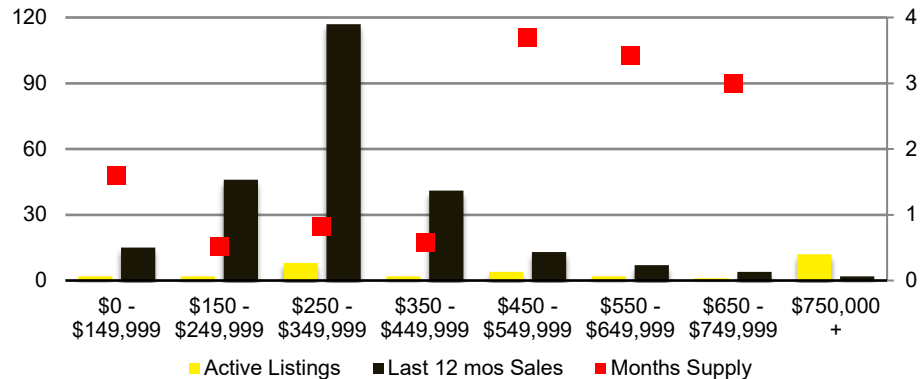

# NORTH GEORGIA DEEP DIVE MARKET DATA

December 2021

# DECEMBER 2021 DEEP DIVE

NORTH GEORGIA QUICK N'DICATORS

NORTH GEORGIA INVENTORY MONTHS OF SUPPLY

NORTH GEORGIA SALES VOLUME VS SUPPLY

NORTH GEORGIA SALES BY PRICE POINT

NORTH GEORGIA INVENTORY BY PRICE POINT

### BANKS COUNTY SALES VOLUME VS SUPPLY