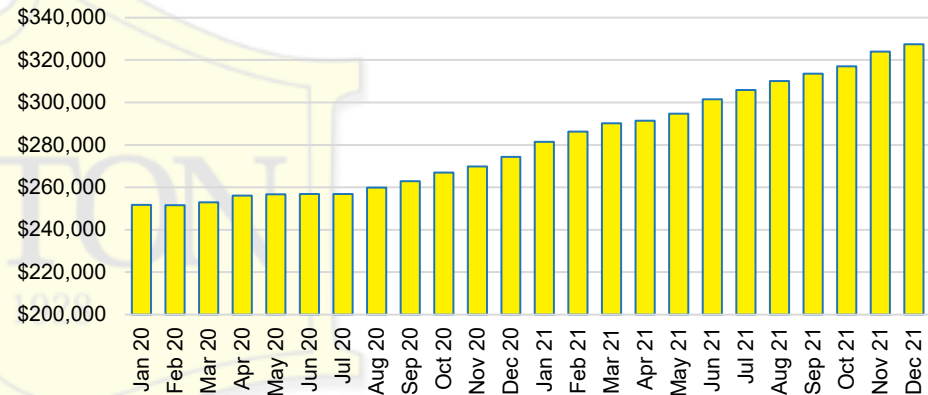

WALTON COUNTY 12 MONTH AVERAGE SALES PRICE