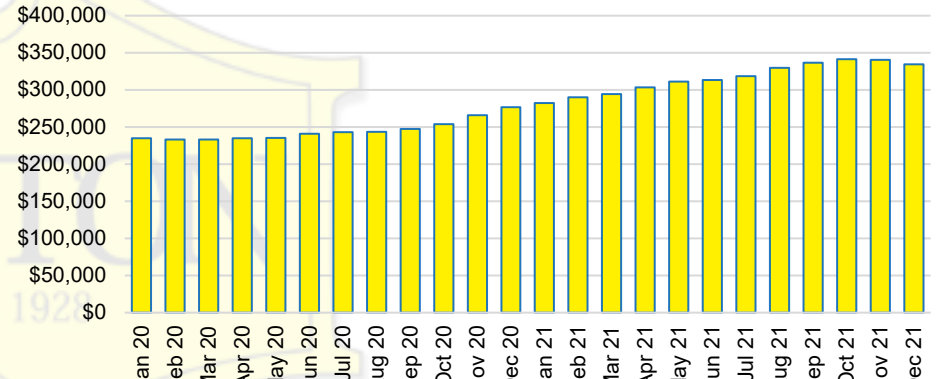

LUMPKIN COUNTY AVERAGE SALES PRICE