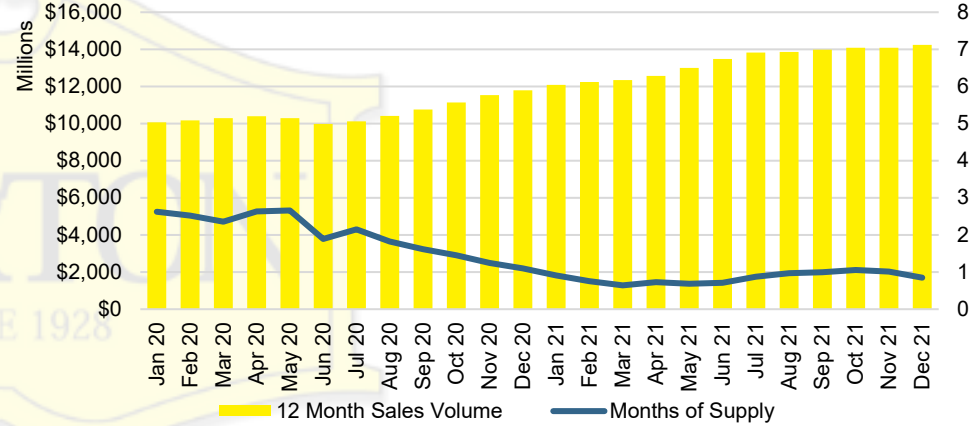

# NORTH GEORGIA DEEP DIVE MARKET DATA

December 2021

# DECEMBER 2021 DEEP DIVE

NORTH GEORGIA QUICK N'DICATORS

NORTH GEORGIA INVENTORY MONTHS OF SUPPLY

NORTH GEORGIA SALES VOLUME VS SUPPLY

NORTH GEORGIA SALES BY PRICE POINT

NORTH GEORGIA INVENTORY BY PRICE POINT