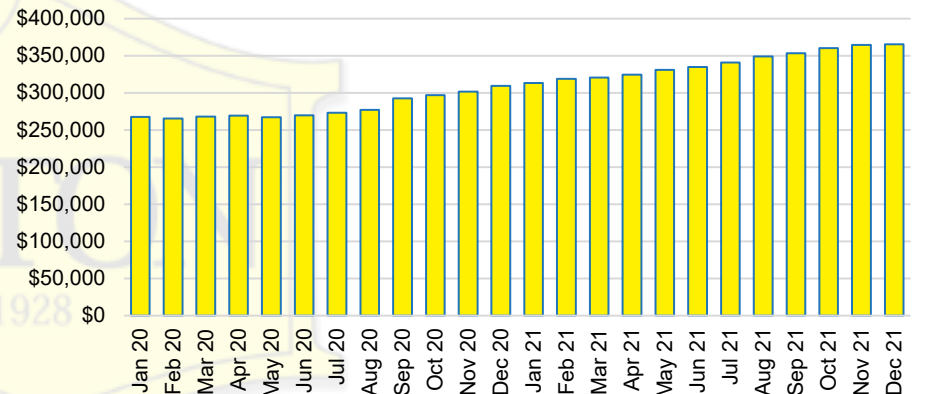

PICKENS COUNTY 12 MONTH AVERAGE SALES PRICE