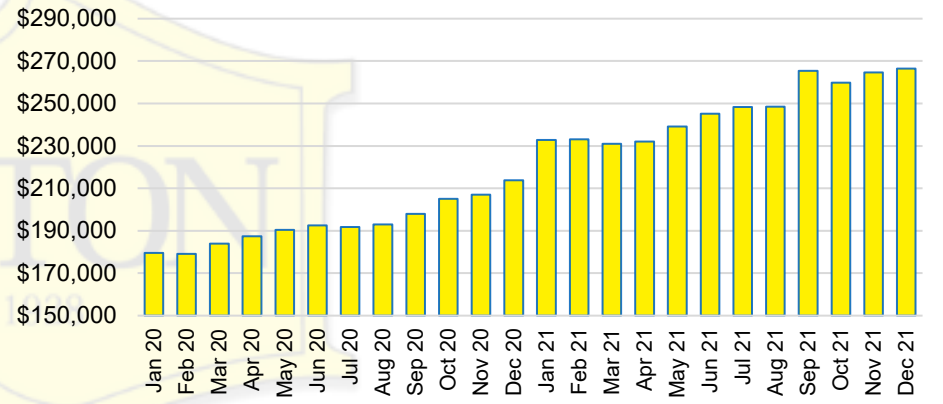

FRANKLIN COUNTY 12 MONTH AVERAGE SALES PRICE