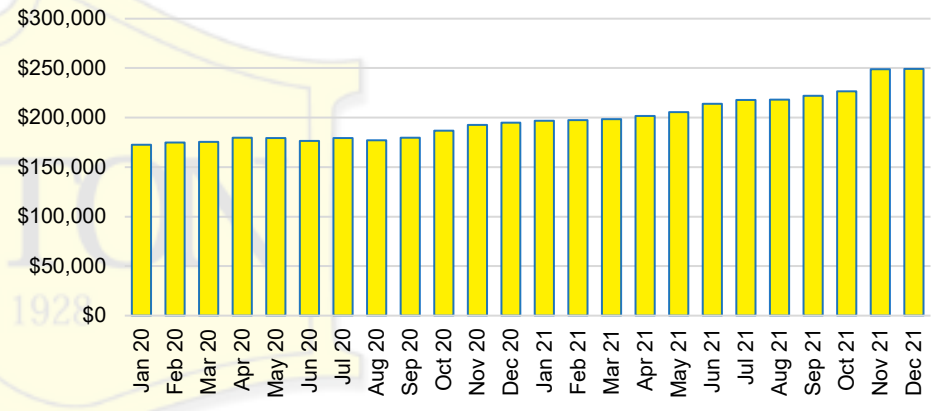

STEPHENS COUNTY 12 MONTH AVERAGE SALES PRICE