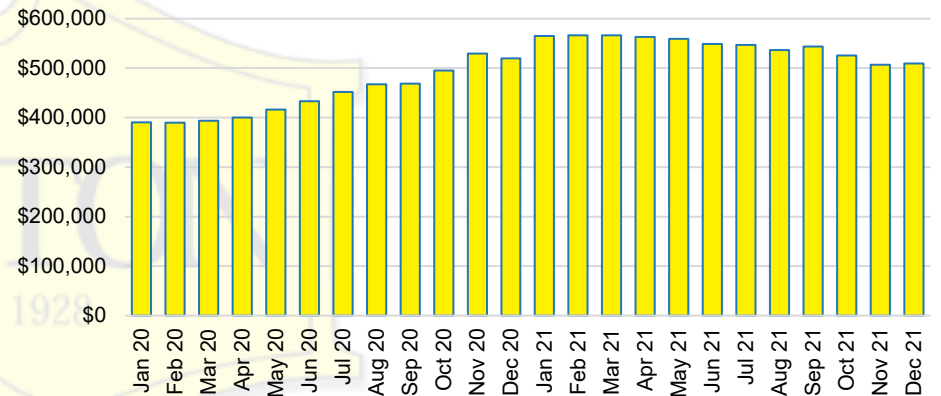

RABUN COUNTY 12 MONTH AVERAGE SALES PRICE