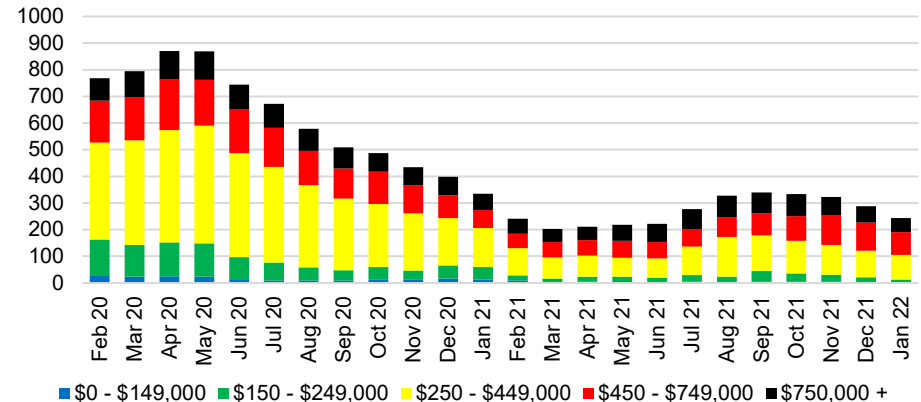

HALL COUNTY INVENTORY BY PRICE POINT