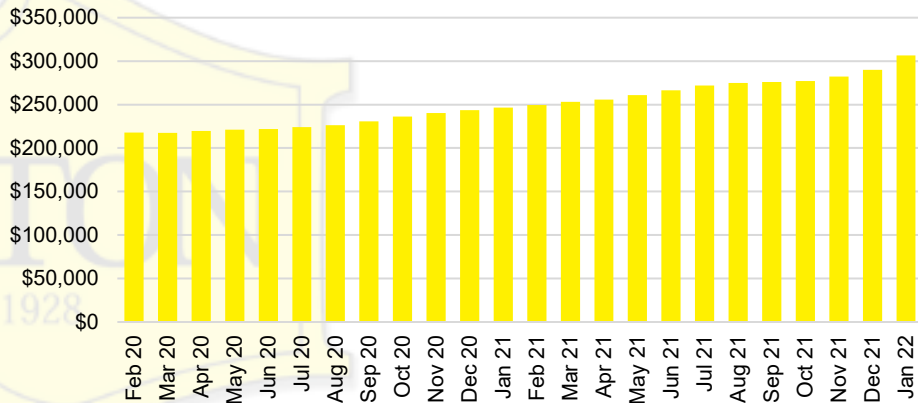

BANKS COUNTY INVENTORY BY SALES POINT

BARROW COUNTY QUICK N'DICATORS

BARROW COUNTY SALES VOLUME VS SUPPLY

BARROW COUNTY INVENTORY MONTHS OF SUPPLY

BARROW COUNTY 12 MONTH AVERAGE SALES PRICE

BARROW COUNTY SALES BY PRICE POINT

BARROW COUNTY INVENTORY BY PRICE POINT

CHEROKEE COUNTY QUICK N'DICATORS

CHEROKEE COUNTY SALES VOLUME VS SUPPLY

CHEROKEE COUNTY INVENTORY MONTHS OF SUPPLY

CHEROKEE COUNTY 12 MONTH AVERAGE SALES PRICE

CHEROKEE COUNTY SALES BY PRICE POINT