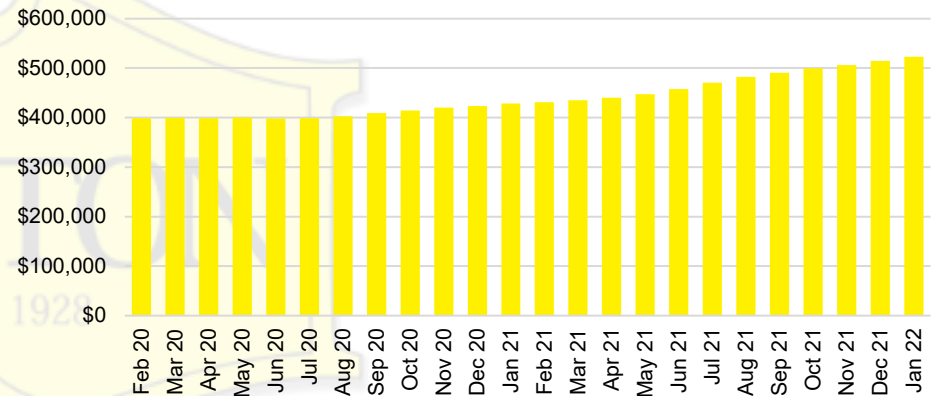

DAWSON COUNTY INVENTORY BY PRICE POINT

FORSYTH COUNTY QUICK N'DICATORS

FORSYTH COUNTY SALES VOLUME VS SUPPLY

FORSYTH COUNTY INVENTORY MONTHS OF SUPPLY

FORSYTH COUNTY 12 MONTH AVERAGE SALES PRICE

FORSYTH COUNTY SALES BY PRICE POINT