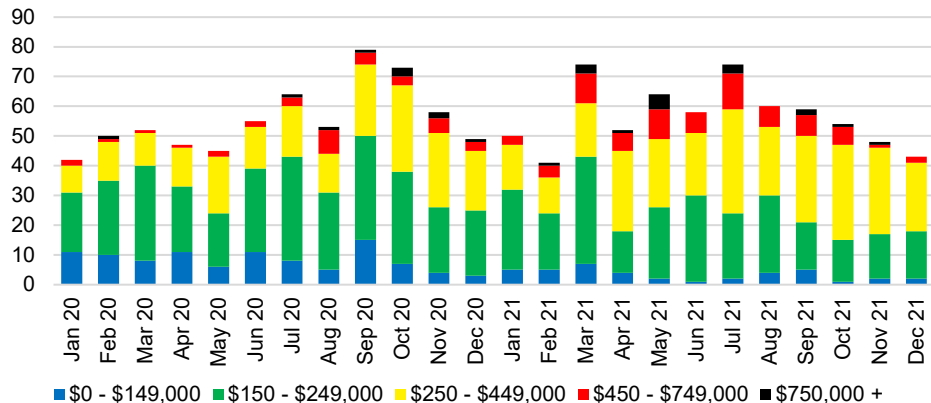

HABERSHAM COUNTY SALES BY PRICE POINT