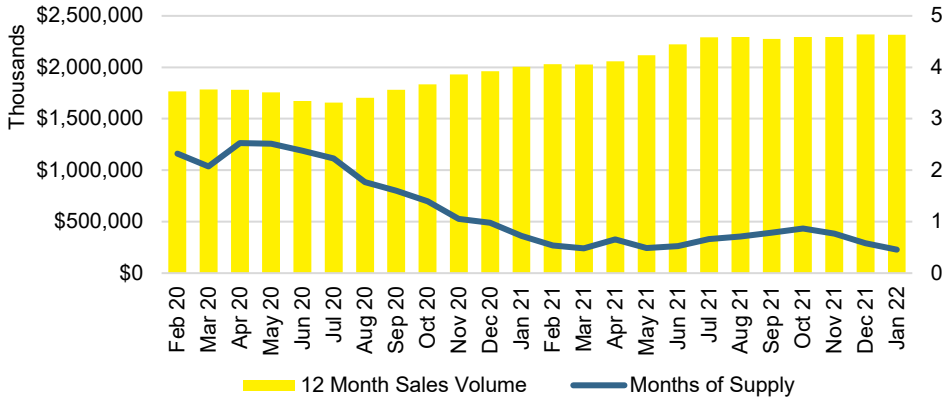

BARROW COUNTY INVENTORY BY PRICE POINT

CHEROKEE COUNTY QUICK N'DICATORS

CHEROKEE COUNTY SALES VOLUME VS SUPPLY

CHEROKEE COUNTY INVENTORY MONTHS OF SUPPLY

CHEROKEE COUNTY 12 MONTH AVERAGE SALES PRICE

CHEROKEE COUNTY SALES BY PRICE POINT

CHEROKEE COUNTY INVENTORY BY PRICE POINT

DAWSON COUNTY QUICK N'DICATORS

DAWSON COUNTY SALES VOLUME VS SUPPLY

DAWSON COUNTY INVENTORY MONTHS OF SUPPLY

DAWSON COUNTY 12 MONTH AVERAGE SALES PRICE

DAWSON COUNTY SALES BY PRICE POINT

DAWSON COUNTY INVENTORY BY PRICE POINT

FORSYTH COUNTY QUICK N'DICATORS

FORSYTH COUNTY SALES VOLUME VS SUPPLY

FORSYTH COUNTY INVENTORY MONTHS OF SUPPLY

FORSYTH COUNTY 12 MONTH AVERAGE SALES PRICE

FORSYTH COUNTY SALES BY PRICE POINT