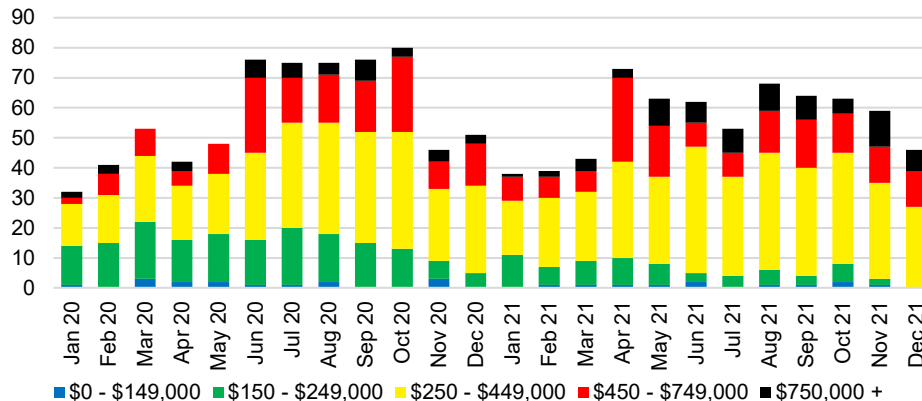

BARROW COUNTY INVENTORY BY PRICE POINT

CHEROKEE COUNTY QUICK N'DICATORS

CHEROKEE COUNTY SALES VOLUME VS SUPPLY

CHEROKEE COUNTY INVENTORY MONTHS OF SUPPLY

CHEROKEE COUNTY 12 MONTH AVERAGE SALES PRICE

CHEROKEE COUNTY SALES BY PRICE POINT

CHEROKEE COUNTY INVENTORY BY PRICE POINT

DAWSON COUNTY QUICK N'DICATORS

DAWSON COUNTY SALES VOLUME VS SUPPLY

DAWSON COUNTY INVENTORY MONTHS OF SUPPLY

DAWSON COUNTY 12 MONTH AVERAGE SALES PRICE

DAWSON COUNTY SALES BY PRICE POINT

DAWSON COUNTY INVENTORY BY PRICE POINT

FORSYTH COUNTY QUICK N'DICATORS

FORSYTH COUNTY SALES VOLUME VS SUPPLY

FORSYTH COUNTY INVENTORY MONTHS OF SUPPLY

FORSYTH COUNTY 12 MONTH AVERAGE SALES PRICE

FORSYTH COUNTY SALES BY PRICE POINT