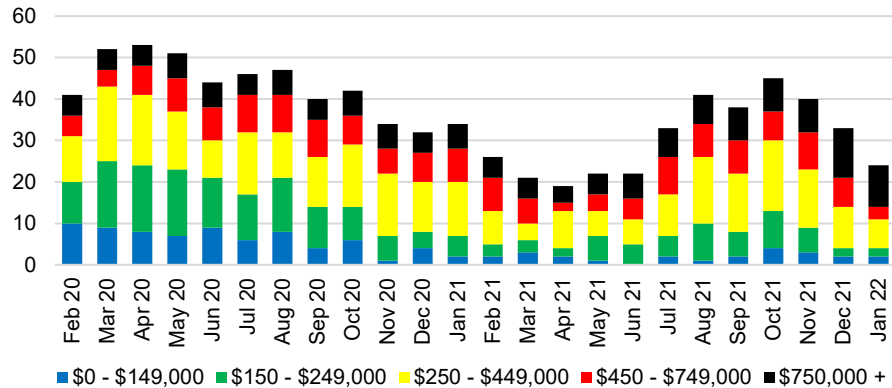

NORTH GEORGIA INVENTORY BY PRICE POINT

BANKS COUNTY QUICK N'DICATORS

BANKS COUNTY SALES VOLUME VS SUPPLY

BANKS COUNTY INVENTORY MONTHS OF SUPPLY

BANKS COUNTY 12 MONTH AVERAGE SALES PRICE

BANKS COUNTY SALES BY PRICE POINT

BANKS COUNTY INVENTORY BY SALES POINT

BARROW COUNTY QUICK N'DICATORS

BARROW COUNTY SALES VOLUME VS SUPPLY

BARROW COUNTY INVENTORY MONTHS OF SUPPLY

BARROW COUNTY 12 MONTH AVERAGE SALES PRICE

BARROW COUNTY SALES BY PRICE POINT