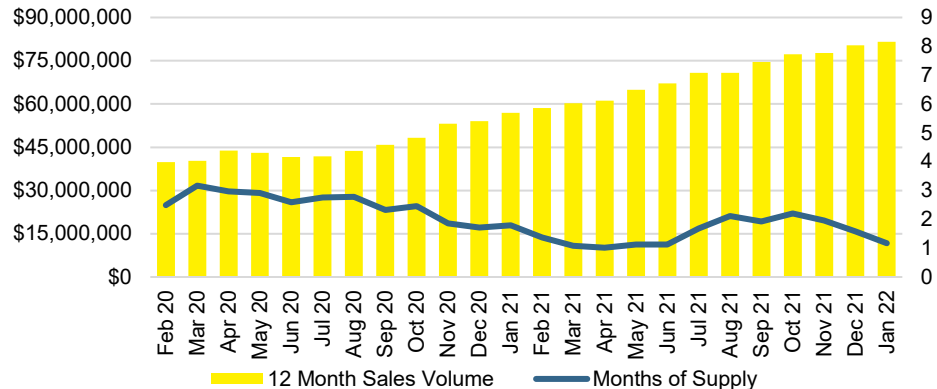

BANKS COUNTY SALES VOLUME VS SUPPLY