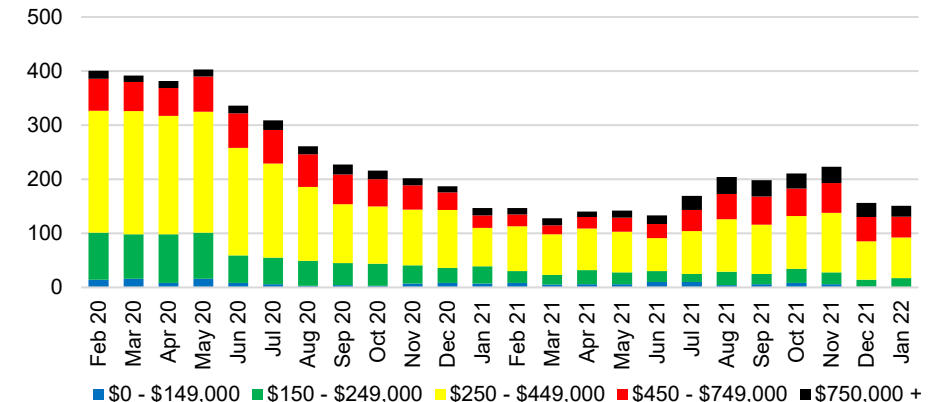

STEPHENS COUNTY SALES BY PRICE POINT

STEPHENS COUNTY INVENTORY BY PRICE POINT

WALTON COUNTY QUICK N'DICATORS

WALTON COUNTY SALES VOLUME VS SUPPLY

WALTON COUNTY INVENTORY MONTHS OF SUPPLY

WALTON COUNTY 12 MONTH AVERAGE SALES PRICE

WALTON COUNTY SALES BY PRICE POINT

WALTON COUNTY INVENTORY BY PRICE POINT

WHITE COUNTY QUICK N'DICATORS

WHITE COUNTY SALES VOLUME VS SUPPLY

WHITE COUNTY INVENTORY MONTHS OF SUPPLY

WHITE COUNTY 12 MONTH AVERAGE SALES PRICE