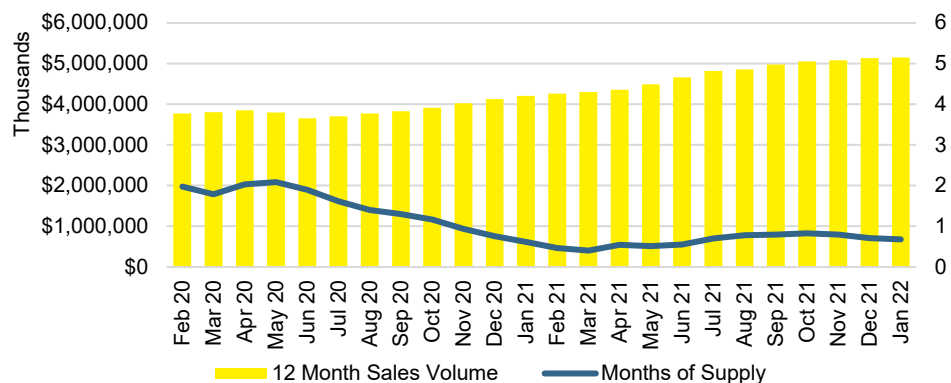

GWINNETT COUNTY SALES VOLUME VS SUPPLY