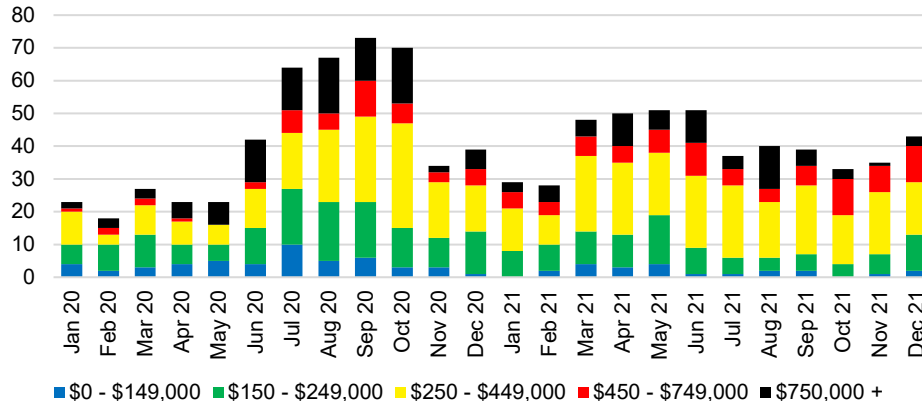

PICKENS COUNTY SALES BY PRICE POINT

PICKENS COUNTY INVENTORY BY PRICE POINT

RABUN COUNTY QUICK N'DICATORS

RABUN COUNTY SALES VOLUME VS SUPPLY

RABUN COUNTY INVENTORY MONTHS OF SUPPLY

RABUN COUNTY 12 MONTH AVERAGE SALES PRICE

RABUN COUNTY SALES BY PRICE POINT

RABUN COUNTY INVENTORY BY PRICE POINT

STEPHENS COUNTY QUICK N'DICATORS

STEPHENS COUNTY SALES VOLUME VS SUPPLY

STEPHENS COUNTY INVENTORY MONTHS OF SUPPLY

STEPHENS COUNTY 12 MONTH AVERAGE SALES PRICE