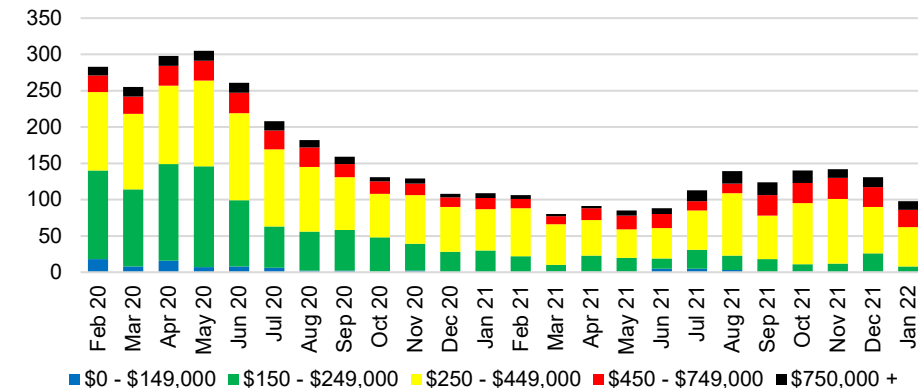

BANKS COUNTY INVENTORY BY SALES POINT

BARROW COUNTY QUICK N'DICATORS

BARROW COUNTY SALES VOLUME VS SUPPLY

BARROW COUNTY INVENTORY MONTHS OF SUPPLY

BARROW COUNTY 12 MONTH AVERAGE SALES PRICE

BARROW COUNTY SALES BY PRICE POINT

BARROW COUNTY INVENTORY BY PRICE POINT

CHEROKEE COUNTY QUICK N'DICATORS

CHEROKEE COUNTY SALES VOLUME VS SUPPLY

CHEROKEE COUNTY INVENTORY MONTHS OF SUPPLY

CHEROKEE COUNTY 12 MONTH AVERAGE SALES PRICE

CHEROKEE COUNTY SALES BY PRICE POINT