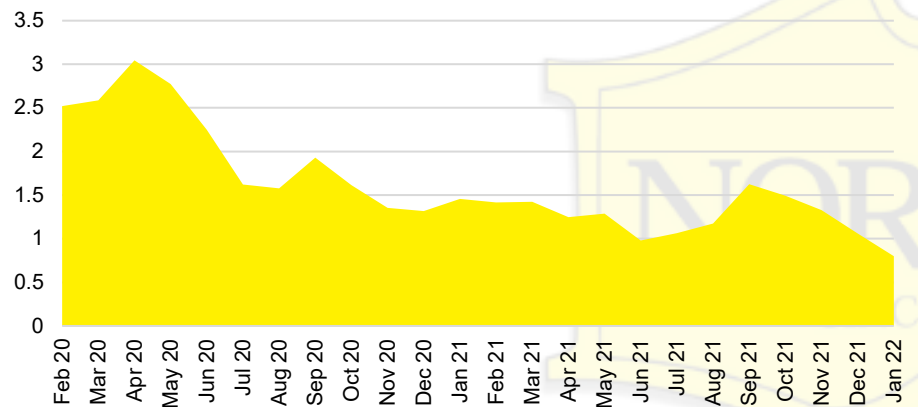

PICKENS COUNTY SALES BY PRICE POINT

PICKENS COUNTY INVENTORY BY PRICE POINT

RABUN COUNTY QUICK N'DICATORS

RABUN COUNTY SALES VOLUME VS SUPPLY

RABUN COUNTY INVENTORY MONTHS OF SUPPLY

RABUN COUNTY 12 MONTH AVERAGE SALES PRICE

RABUN COUNTY SALES BY PRICE POINT

RABUN COUNTY INVENTORY BY PRICE POINT

STEPHENS COUNTY QUICK N'DICATORS

STEPHENS COUNTY SALES VOLUME VS SUPPLY

STEPHENS COUNTY INVENTORY MONTHS OF SUPPLY

STEPHENS COUNTY 12 MONTH AVERAGE SALES PRICE