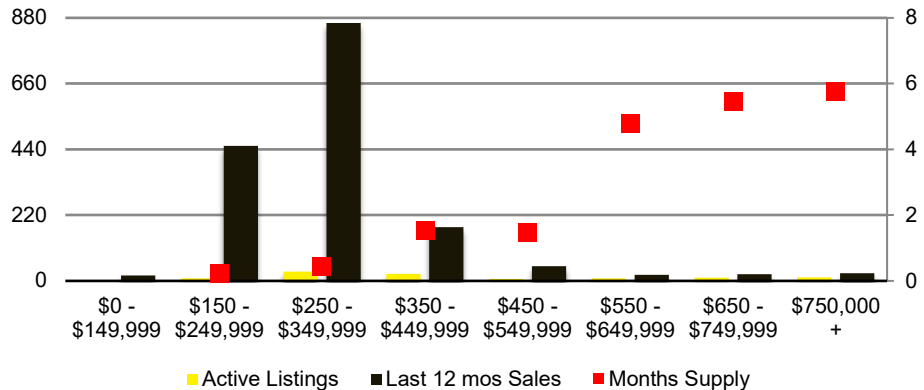

NORTH GEORGIA INVENTORY BY PRICE POINT

BANKS COUNTY QUICK N'DICATORS

BANKS COUNTY SALES VOLUME VS SUPPLY

BANKS COUNTY INVENTORY MONTHS OF SUPPLY

BANKS COUNTY 12 MONTH AVERAGE SALES PRICE

BANKS COUNTY SALES BY PRICE POINT

BANKS COUNTY INVENTORY BY SALES POINT

BARROW COUNTY QUICK N'DICATORS

BARROW COUNTY SALES VOLUME VS SUPPLY

BARROW COUNTY INVENTORY MONTHS OF SUPPLY

BARROW COUNTY 12 MONTH AVERAGE SALES PRICE

BARROW COUNTY SALES BY PRICE POINT

WALTON COUNTY SALES BY PRICE POINT

WALTON COUNTY INVENTORY BY PRICE POINT

WHITE COUNTY QUICK N'DICATORS

WHITE COUNTY SALES VOLUME VS SUPPLY

WHITE COUNTY INVENTORY MONTHS OF SUPPLY

WHITE COUNTY 12 MONTH AVERAGE SALES PRICE