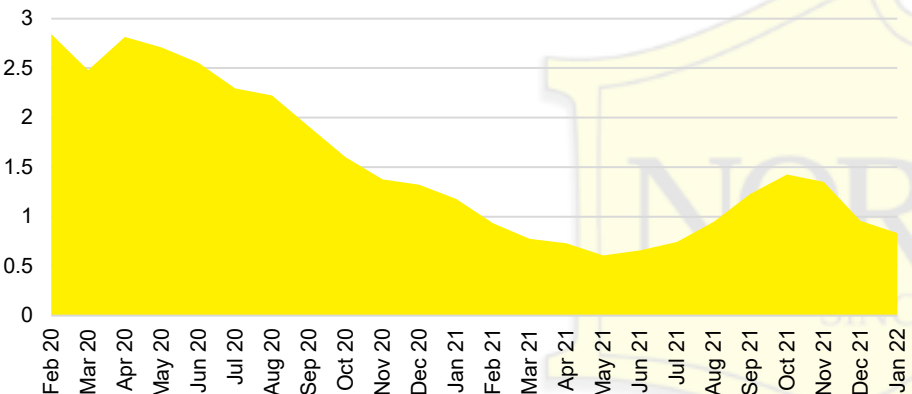

HALL COUNTY SALES BY PRICE POINT

HALL COUNTY INVENTORY BY PRICE POINT

JACKSON COUNTY QUICK N'DICATORS

JACKSON COUNTY SALES VOLUME VS SUPPLY

JACKSON COUNTY INVENTORY MONTHS OF SUPPLY

JACKSON COUNTY 12 MONTH AVERAGE SALES PRICE