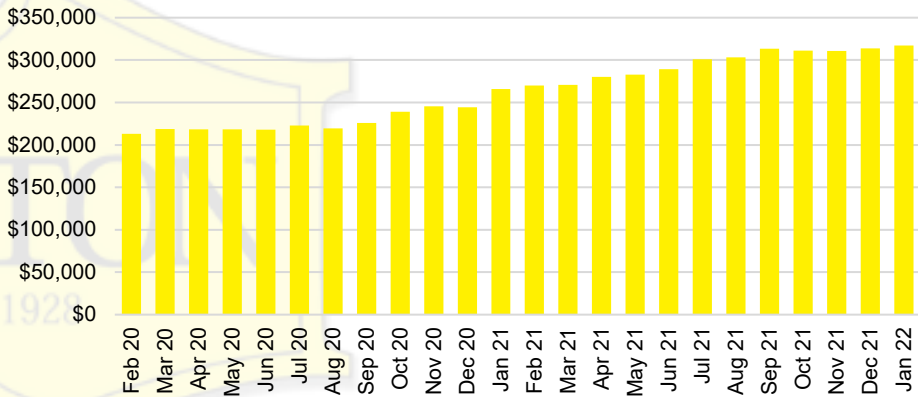

NORTH GEORGIA INVENTORY BY PRICE POINT

BANKS COUNTY QUICK N'DICATORS

BANKS COUNTY SALES VOLUME VS SUPPLY

BANKS COUNTY INVENTORY MONTHS OF SUPPLY

BANKS COUNTY 12 MONTH AVERAGE SALES PRICE

BANKS COUNTY SALES BY PRICE POINT

BANKS COUNTY INVENTORY BY SALES POINT

BARROW COUNTY QUICK N'DICATORS

BARROW COUNTY SALES VOLUME VS SUPPLY

BARROW COUNTY INVENTORY MONTHS OF SUPPLY

BARROW COUNTY 12 MONTH AVERAGE SALES PRICE

BARROW COUNTY SALES BY PRICE POINT