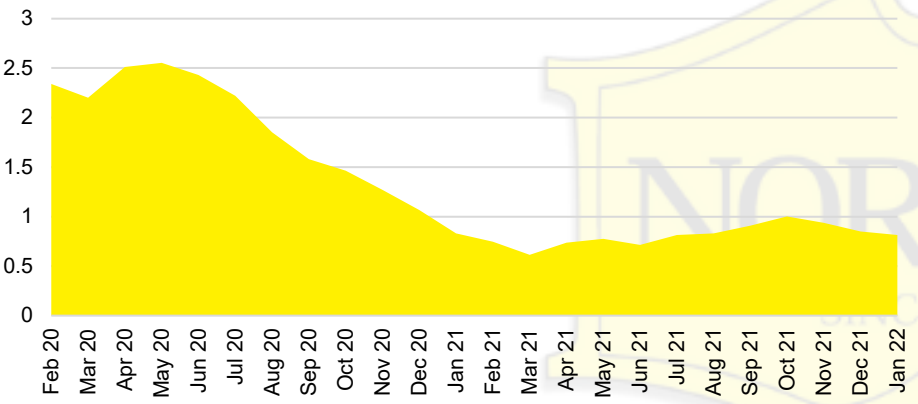

BARROW COUNTY INVENTORY BY PRICE POINT

CHEROKEE COUNTY QUICK N'DICATORS

CHEROKEE COUNTY SALES VOLUME VS SUPPLY

CHEROKEE COUNTY INVENTORY MONTHS OF SUPPLY

CHEROKEE COUNTY 12 MONTH AVERAGE SALES PRICE

CHEROKEE COUNTY SALES BY PRICE POINT

CHEROKEE COUNTY INVENTORY BY PRICE POINT

DAWSON COUNTY QUICK N'DICATORS

DAWSON COUNTY SALES VOLUME VS SUPPLY

DAWSON COUNTY INVENTORY MONTHS OF SUPPLY

DAWSON COUNTY 12 MONTH AVERAGE SALES PRICE

DAWSON COUNTY SALES BY PRICE POINT