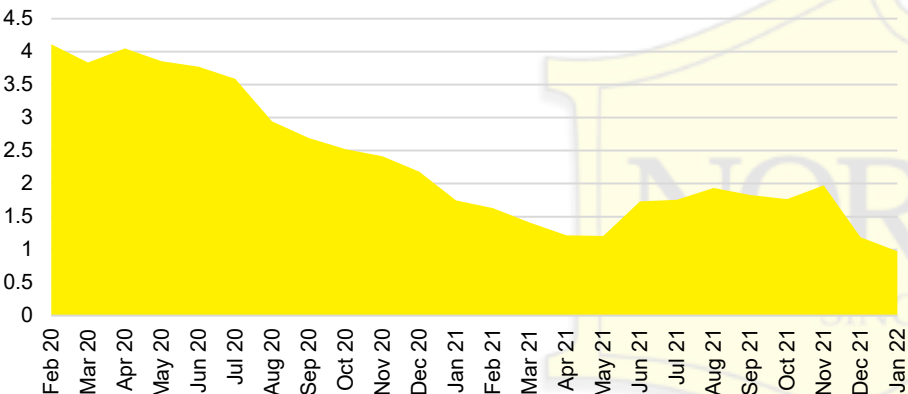

WALTON COUNTY SALES BY PRICE POINT

WALTON COUNTY INVENTORY BY PRICE POINT

WHITE COUNTY QUICK N'DICATORS

WHITE COUNTY SALES VOLUME VS SUPPLY

WHITE COUNTY INVENTORY MONTHS OF SUPPLY

WHITE COUNTY 12 MONTH AVERAGE SALES PRICE

WHITE COUNTY SALES BY PRICE POINT

WHITE COUNTY INVENTORY BY PRICE POINT