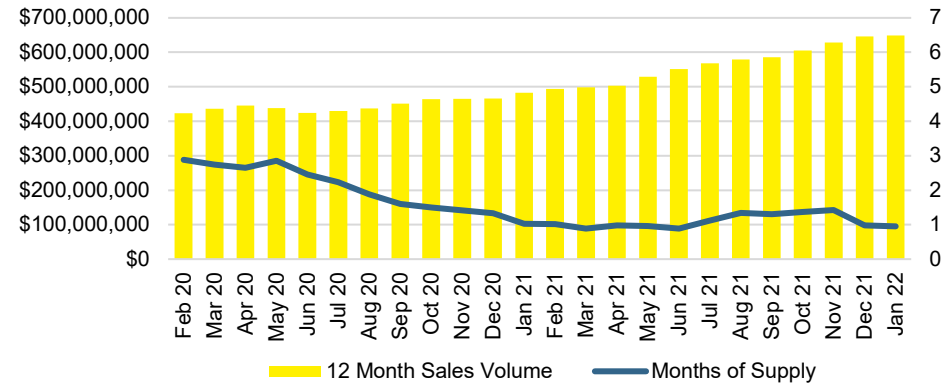

STEPHENS COUNTY SALES BY PRICE POINT

STEPHENS COUNTY INVENTORY BY PRICE POINT

WALTON COUNTY QUICK N'DICATORS

WALTON COUNTY SALES VOLUME VS SUPPLY

WALTON COUNTY INVENTORY MONTHS OF SUPPLY

WALTON COUNTY 12 MONTH AVERAGE SALES PRICE