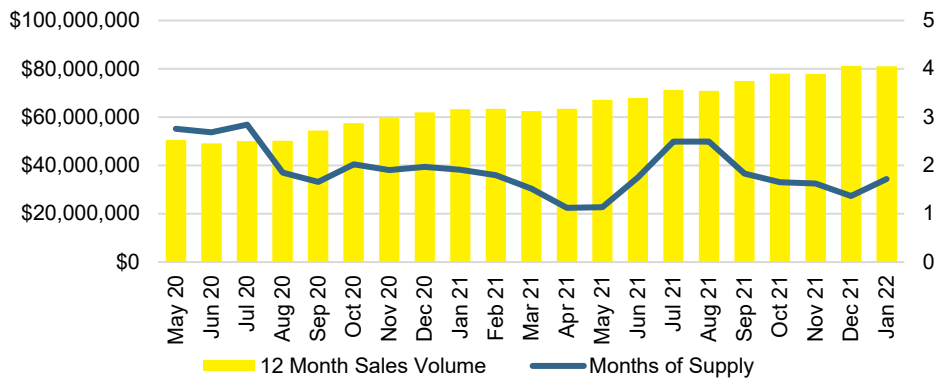

FRANKLIN COUNTY SALES VOLUME VS SUPPLY