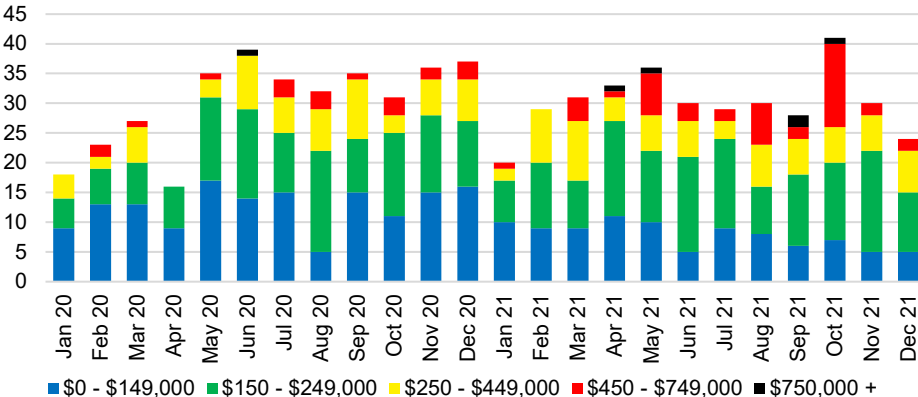

WALTON COUNTY QUICK N'DICATORS

STEPHENS COUNTY SALES BY PRICE POINT