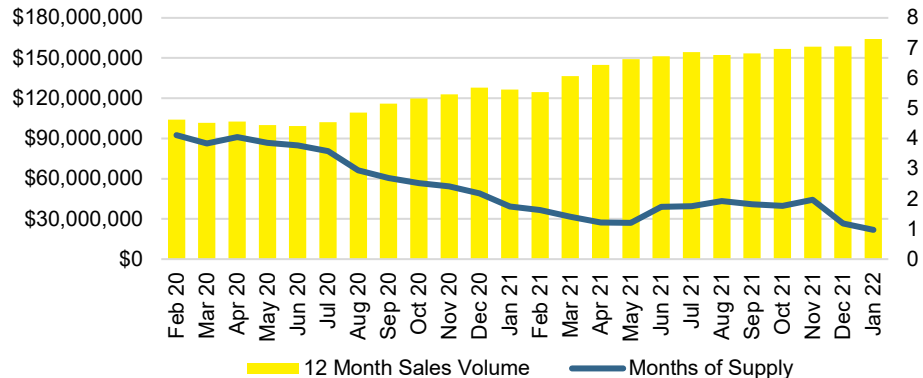

WALTON COUNTY SALES BY PRICE POINT

WALTON COUNTY INVENTORY BY PRICE POINT

WHITE COUNTY QUICK N'DICATORS

WHITE COUNTY SALES VOLUME VS SUPPLY

WHITE COUNTY INVENTORY MONTHS OF SUPPLY

WHITE COUNTY 12 MONTH AVERAGE SALES PRICE