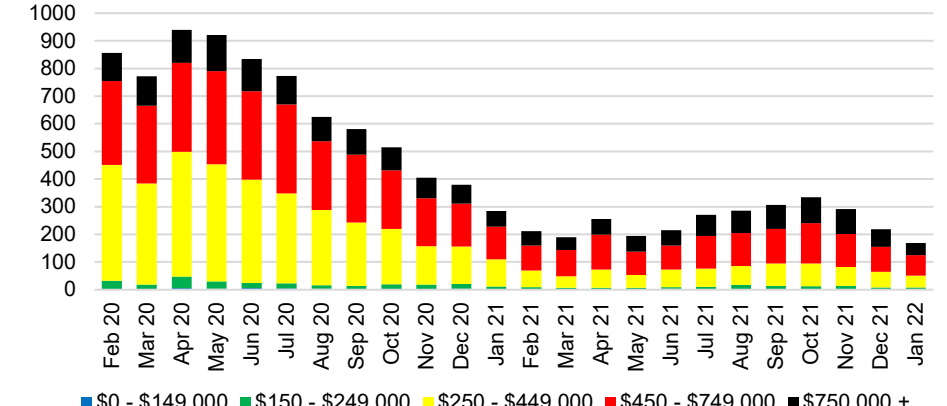

FORSYTH COUNTY INVENTORY BY PRICE POINT