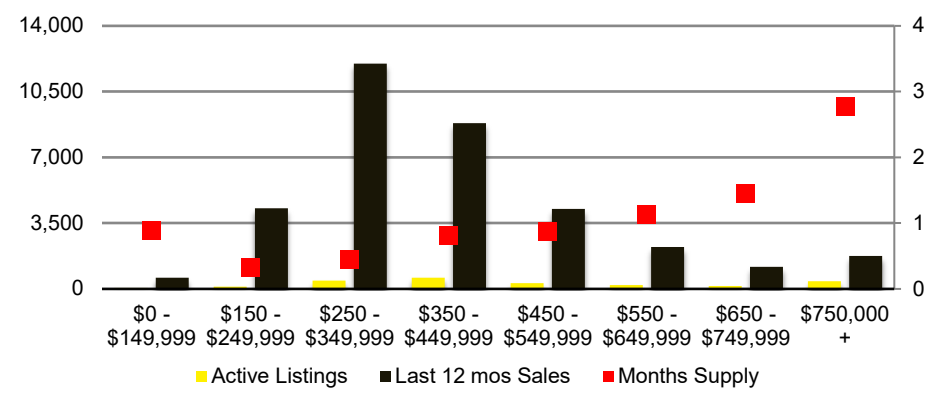

NORTH GEORGIA DEEP DIVE MARKET DATA

January 2022

JANUARY 2022 DEEP DIVE

NORTH GEORGIA QUICK N'DICATORS

NORTH GEORGIA INVENTORY MONTHS OF SUPPLY

NORTH GEORGIA SALES VOLUME VS SUPPLY

NORTH GEORGIA SALES BY PRICE POINT

WALTON COUNTY SALES BY PRICE POINT

WALTON COUNTY INVENTORY BY PRICE POINT

WHITE COUNTY QUICK N'DICATORS

WHITE COUNTY SALES VOLUME VS SUPPLY

WHITE COUNTY INVENTORY MONTHS OF SUPPLY

WHITE COUNTY 12 MONTH AVERAGE SALES PRICE