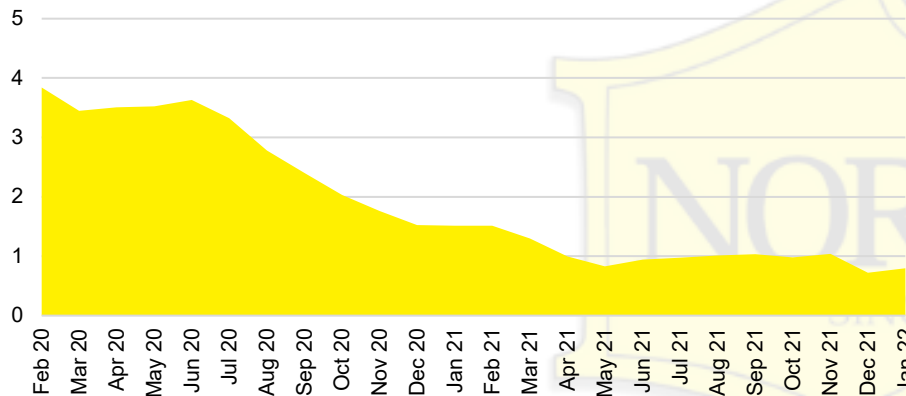

GWINNETT COUNTY INVENTORY BY PRICE POINT

HABERSHAM COUNTY QUICK N'DICATORS

HABERSHAM COUNTY SALES VOLUME VS SUPPLY

HABERSHAM COUNTY INVENTORY MONTHS OF SUPPLY

HABERSHAM COUNTY 12 MONTH AVERAGE SALES PRICE