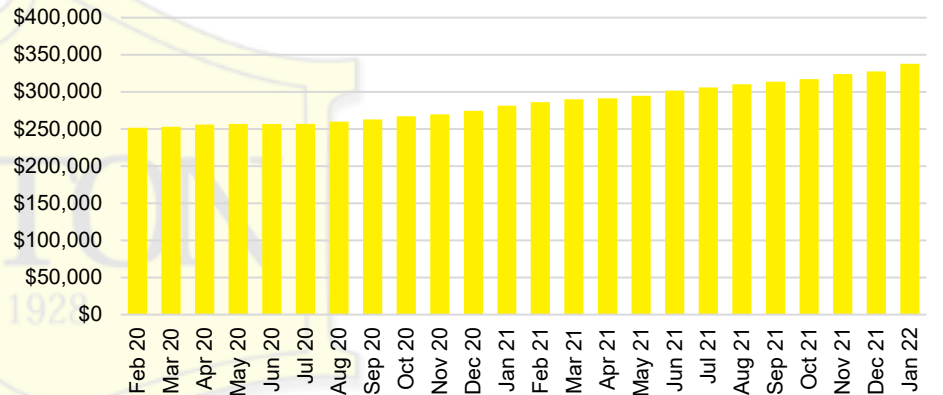

STEPHENS COUNTY SALES BY PRICE POINT

STEPHENS COUNTY INVENTORY BY PRICE POINT

WALTON COUNTY QUICK N'DICATORS

WALTON COUNTY SALES VOLUME VS SUPPLY

WALTON COUNTY INVENTORY MONTHS OF SUPPLY

WALTON COUNTY 12 MONTH AVERAGE SALES PRICE