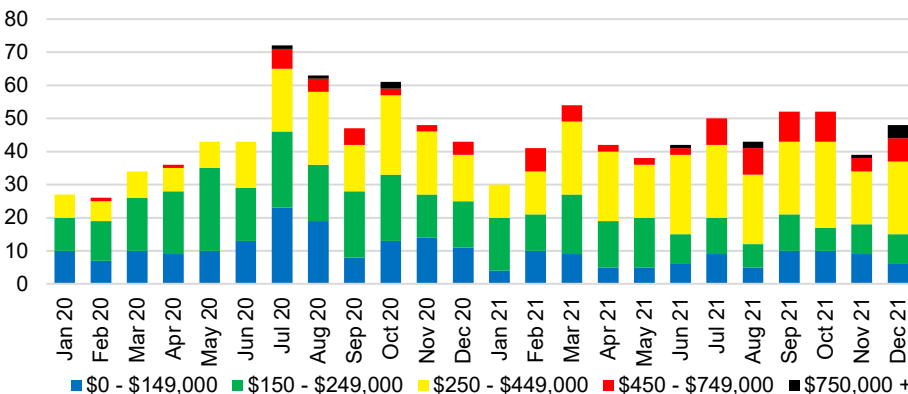

WALTON COUNTY SALES BY PRICE POINT

WALTON COUNTY INVENTORY BY PRICE POINT

WHITE COUNTY QUICK N'DICATORS

WHITE COUNTY SALES VOLUME VS SUPPLY

WHITE COUNTY INVENTORY MONTHS OF SUPPLY

WHITE COUNTY 12 MONTH AVERAGE SALES PRICE

WHITE COUNTY SALES BY PRICE POINT

WHITE COUNTY INVENTORY BY PRICE POINT