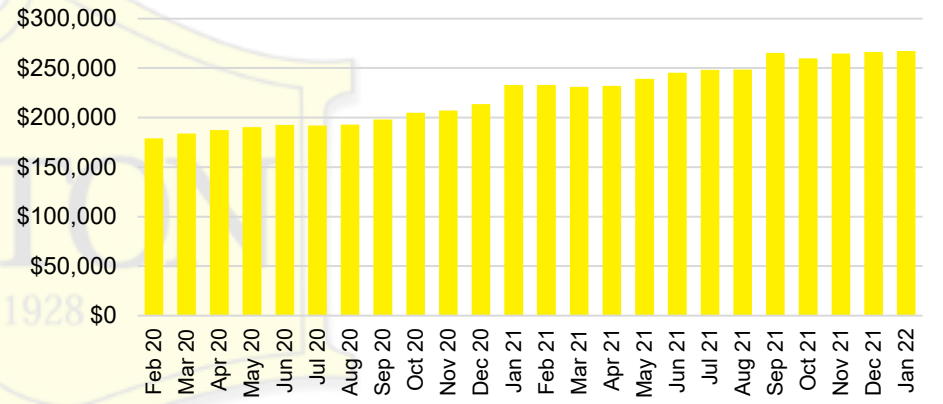

FORSYTH COUNTY INVENTORY BY PRICE POINT

FRANKLIN COUNTY QUICK N'DICATORS

FRANKLIN COUNTY SALES VOLUME VS SUPPLY

FRANKLIN COUNTY INVENTORY MONTHS OF SUPPLY

FRANKLIN COUNTY 12 MONTH AVERAGE SALES PRICE

FRANKLIN COUNTY SALES BY PRICE POINT