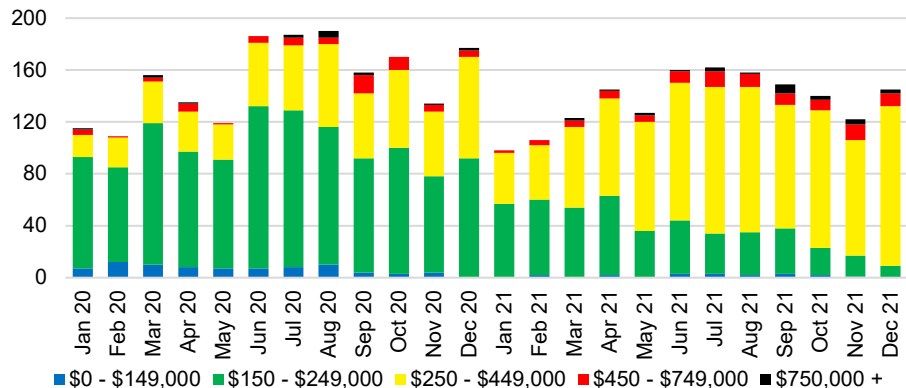

BANKS COUNTY INVENTORY BY SALES POINT

BARROW COUNTY QUICK N'DICATORS

BARROW COUNTY SALES VOLUME VS SUPPLY

BARROW COUNTY INVENTORY MONTHS OF SUPPLY

BARROW COUNTY 12 MONTH AVERAGE SALES PRICE

BARROW COUNTY SALES BY PRICE POINT

BARROW COUNTY INVENTORY BY PRICE POINT

CHEROKEE COUNTY QUICK N'DICATORS

CHEROKEE COUNTY SALES VOLUME VS SUPPLY

CHEROKEE COUNTY INVENTORY MONTHS OF SUPPLY

CHEROKEE COUNTY 12 MONTH AVERAGE SALES PRICE

CHEROKEE COUNTY SALES BY PRICE POINT