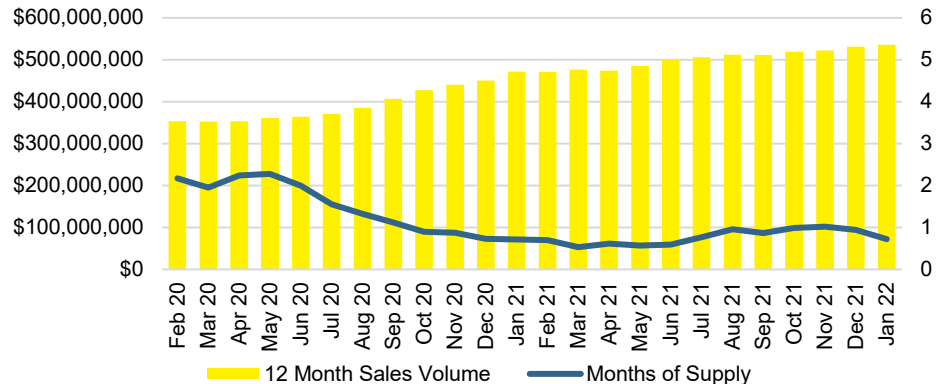

NORTH GEORGIA INVENTORY BY PRICE POINT

BANKS COUNTY QUICK N'DICATORS

BANKS COUNTY SALES VOLUME VS SUPPLY

BANKS COUNTY INVENTORY MONTHS OF SUPPLY

BANKS COUNTY 12 MONTH AVERAGE SALES PRICE

BANKS COUNTY SALES BY PRICE POINT

BANKS COUNTY INVENTORY BY SALES POINT

BARROW COUNTY QUICK N'DICATORS

BARROW COUNTY SALES VOLUME VS SUPPLY

BARROW COUNTY INVENTORY MONTHS OF SUPPLY

BARROW COUNTY 12 MONTH AVERAGE SALES PRICE

BARROW COUNTY SALES BY PRICE POINT