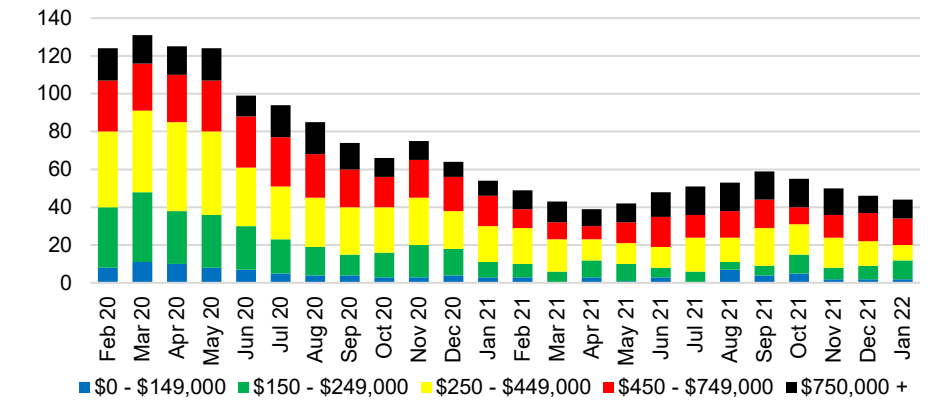

PICKENS COUNTY SALES VOLUME VS SUPPLY

LUMPKIN COUNTY INVENTORY BY PRICE POINT