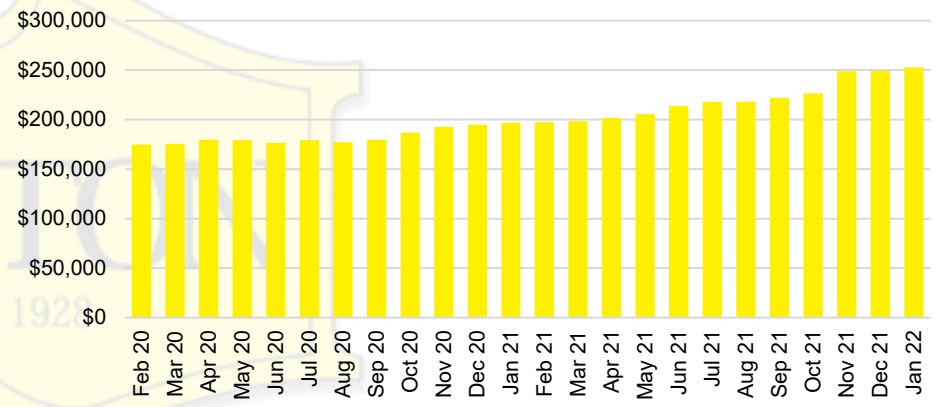

RABUN COUNTY SALES BY PRICE POINT

RABUN COUNTY INVENTORY BY PRICE POINT

STEPHENS COUNTY QUICK N'DICATORS

STEPHENS COUNTY SALES VOLUME VS SUPPLY

STEPHENS COUNTY INVENTORY MONTHS OF SUPPLY

STEPHENS COUNTY 12 MONTH AVERAGE SALES PRICE