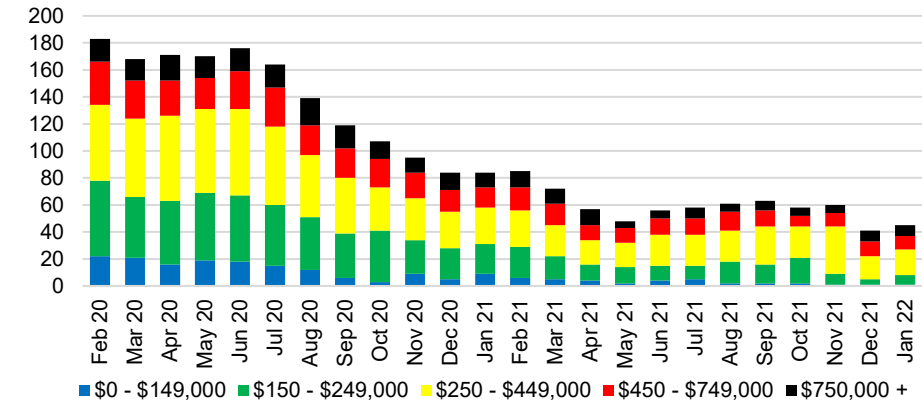

HABERSHAM COUNTY INVENTORY BY PRICE POINT