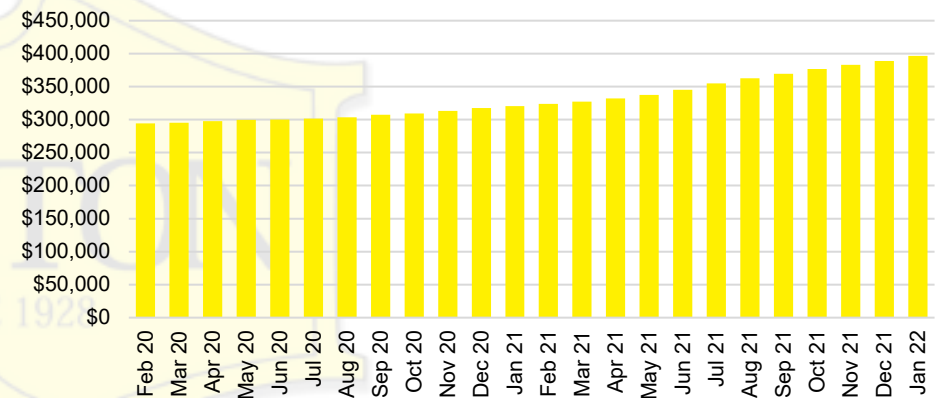

FRANKLIN COUNTY INVENTORY BY PRICE POINT

GWINNETT COUNTY QUICK N'DICATORS

GWINNETT COUNTY SALES VOLUME VS SUPPLY

GWINNETT COUNTY INVENTORY MONTHS OF SUPPLY

GWINNETT COUNTY 12 MONTH AVERAGE SALES PRICE

GWINNETT COUNTY SALES BY PRICE POINT