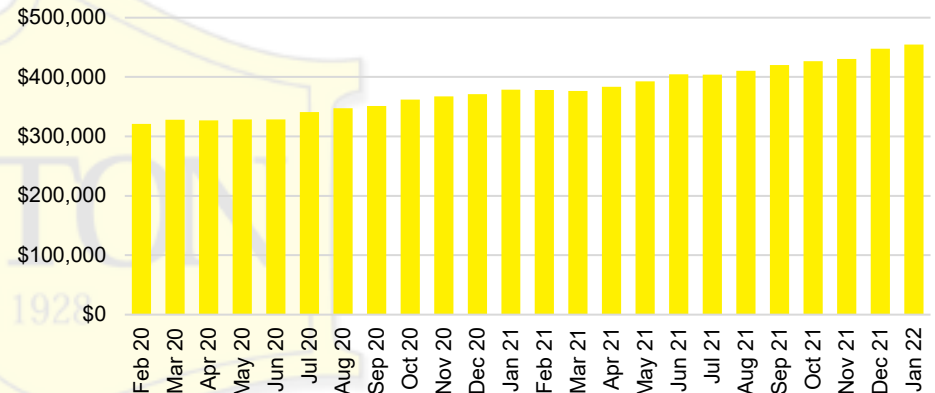

CHEROKEE COUNTY INVENTORY BY PRICE POINT

DAWSON COUNTY QUICK N'DICATORS

DAWSON COUNTY SALES VOLUME VS SUPPLY

DAWSON COUNTY INVENTORY MONTHS OF SUPPLY

DAWSON COUNTY 12 MONTH AVERAGE SALES PRICE

DAWSON COUNTY SALES BY PRICE POINT