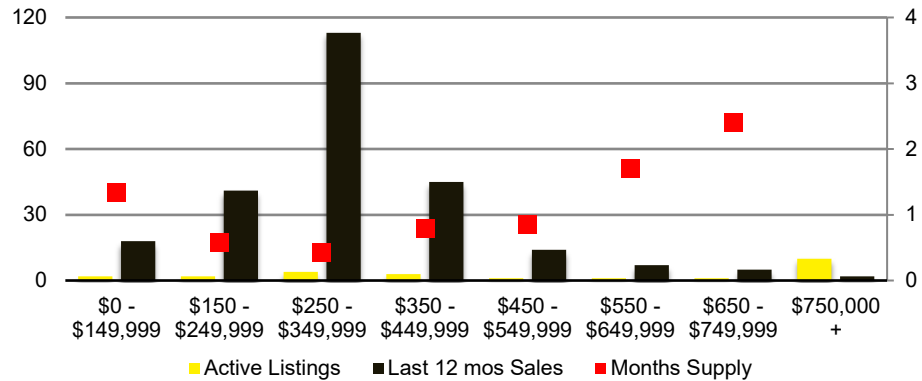

NORTH GEORGIA DEEP DIVE MARKET DATA

January 2022

JANUARY 2022 DEEP DIVE

NORTH GEORGIA QUICK N'DICATORS

NORTH GEORGIA INVENTORY MONTHS OF SUPPLY

NORTH GEORGIA SALES VOLUME VS SUPPLY

NORTH GEORGIA SALES BY PRICE POINT

NORTH GEORGIA INVENTORY BY PRICE POINT

BANKS COUNTY QUICK N'DICATORS

BANKS COUNTY SALES VOLUME VS SUPPLY

BANKS COUNTY INVENTORY MONTHS OF SUPPLY

BANKS COUNTY 12 MONTH AVERAGE SALES PRICE

BANKS COUNTY SALES BY PRICE POINT

WALTON COUNTY SALES BY PRICE POINT

WALTON COUNTY INVENTORY BY PRICE POINT

WHITE COUNTY QUICK N'DICATORS

WHITE COUNTY SALES VOLUME VS SUPPLY

WHITE COUNTY INVENTORY MONTHS OF SUPPLY

WHITE COUNTY 12 MONTH AVERAGE SALES PRICE