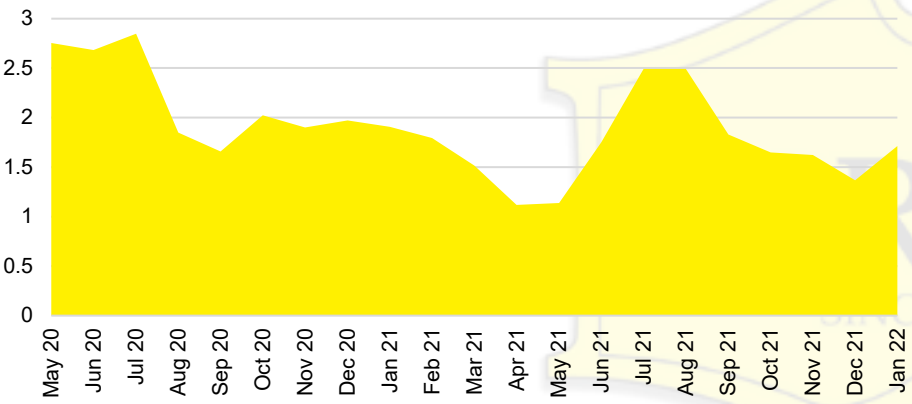

FORSYTH COUNTY INVENTORY BY PRICE POINT

FRANKLIN COUNTY QUICK N'DICATORS

FRANKLIN COUNTY SALES VOLUME VS SUPPLY

FRANKLIN COUNTY INVENTORY MONTHS OF SUPPLY

FRANKLIN COUNTY 12 MONTH AVERAGE SALES PRICE

FRANKLIN COUNTY SALES BY PRICE POINT