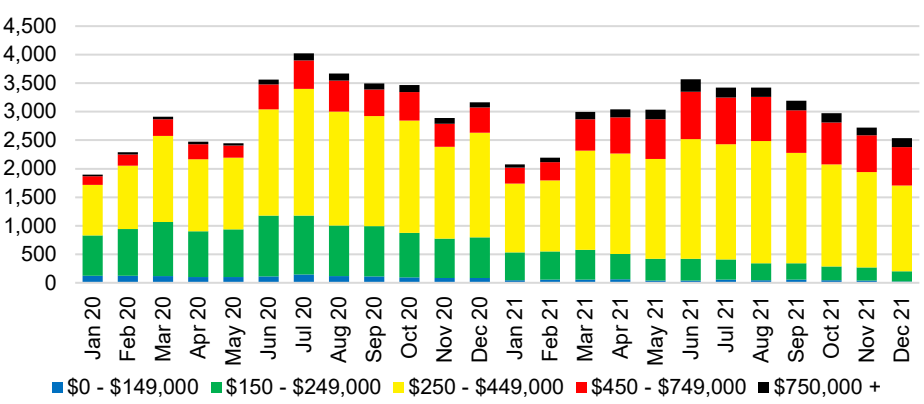

NORTH GEORGIA DEEP DIVE MARKET DATA

January 2022

JANUARY 2022 DEEP DIVE

NORTH GEORGIA QUICK N'DICATORS

NORTH GEORGIA INVENTORY MONTHS OF SUPPLY

NORTH GEORGIA SALES VOLUME VS SUPPLY

NORTH GEORGIA SALES BY PRICE POINT