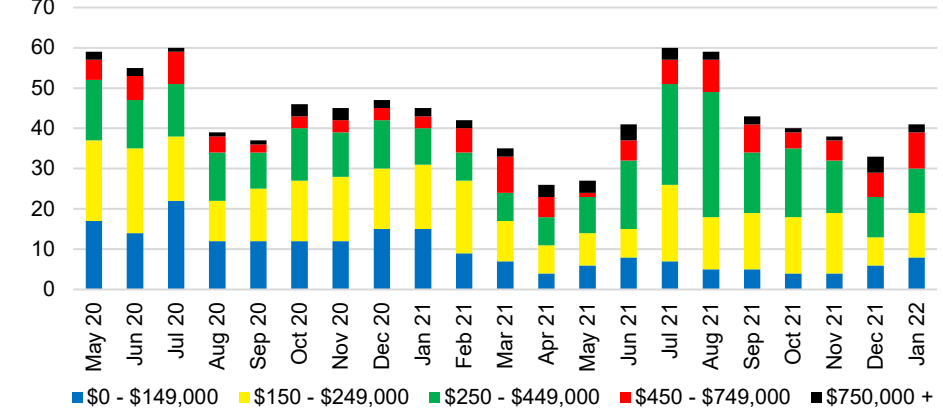

FRANKLIN COUNTY INVENTORY BY PRICE POINT