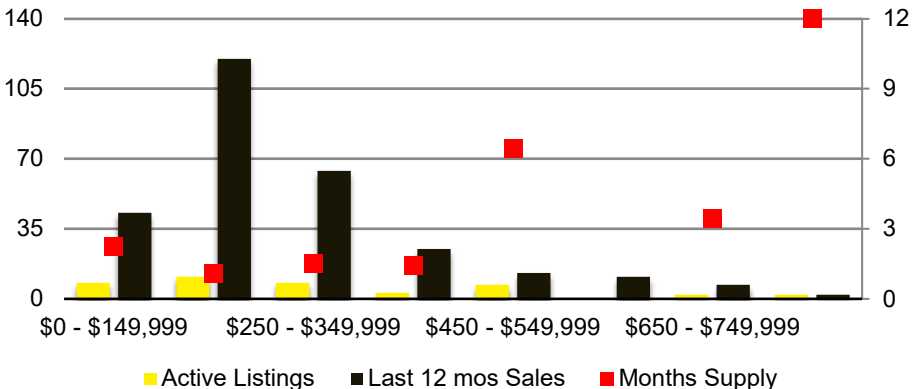

CHEROKEE COUNTY INVENTORY BY PRICE POINT

DAWSON COUNTY QUICK N'DICATORS

DAWSON COUNTY SALES VOLUME VS SUPPLY

DAWSON COUNTY INVENTORY MONTHS OF SUPPLY

DAWSON COUNTY 12 MONTH AVERAGE SALES PRICE

DAWSON COUNTY SALES BY PRICE POINT

DAWSON COUNTY INVENTORY BY PRICE POINT

FORSYTH COUNTY QUICK N'DICATORS

FORSYTH COUNTY SALES VOLUME VS SUPPLY

FORSYTH COUNTY INVENTORY MONTHS OF SUPPLY

FORSYTH COUNTY 12 MONTH AVERAGE SALES PRICE

FORSYTH COUNTY SALES BY PRICE POINT

FORSYTH COUNTY INVENTORY BY PRICE POINT

FRANKLIN COUNTY QUICK N'DICATORS

FRANKLIN COUNTY SALES VOLUME VS SUPPLY

FRANKLIN COUNTY INVENTORY MONTHS OF SUPPLY

FRANKLIN COUNTY 12 MONTH AVERAGE SALES PRICE

FRANKLIN COUNTY SALES BY PRICE POINT