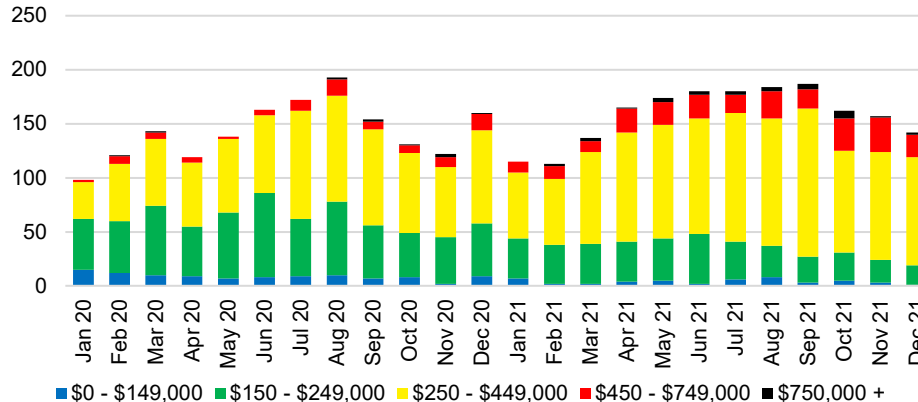

STEPHENS COUNTY SALES BY PRICE POINT

STEPHENS COUNTY INVENTORY BY PRICE POINT

WALTON COUNTY QUICK N'DICATORS

WALTON COUNTY SALES VOLUME VS SUPPLY

WALTON COUNTY INVENTORY MONTHS OF SUPPLY

WALTON COUNTY 12 MONTH AVERAGE SALES PRICE

WALTON COUNTY SALES BY PRICE POINT

WALTON COUNTY INVENTORY BY PRICE POINT

WHITE COUNTY QUICK N'DICATORS

WHITE COUNTY SALES VOLUME VS SUPPLY

WHITE COUNTY INVENTORY MONTHS OF SUPPLY

WHITE COUNTY 12 MONTH AVERAGE SALES PRICE