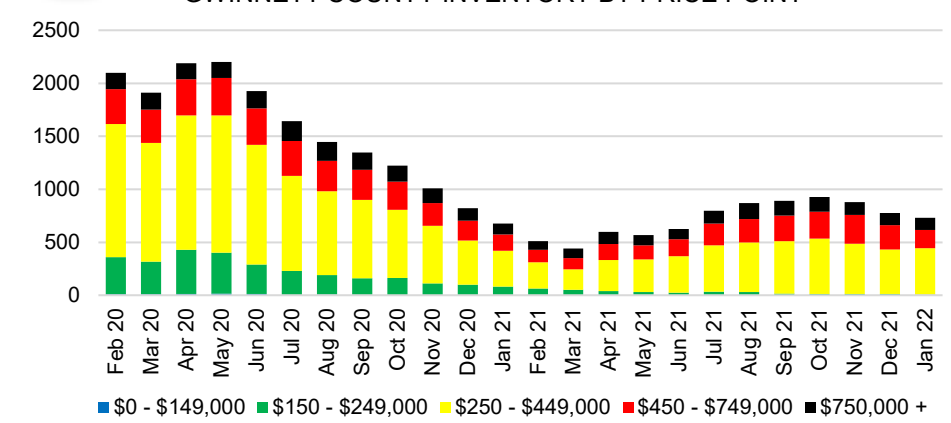

GWINNETT COUNTY INVENTORY BY PRICE POINT