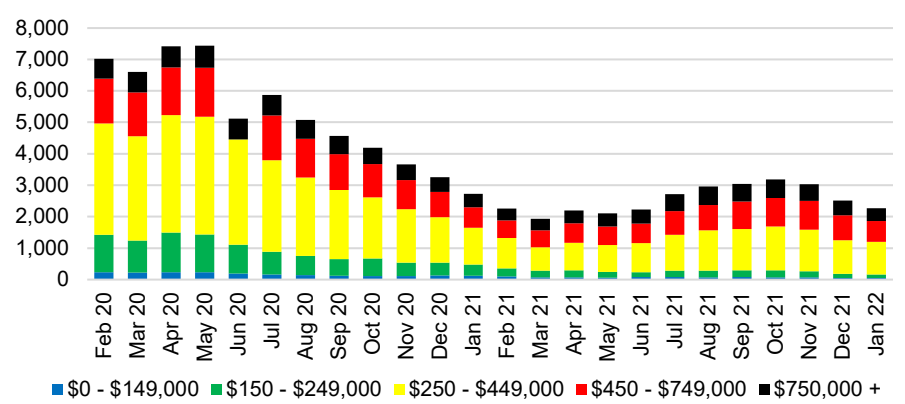

NORTH GEORGIA INVENTORY BY PRICE POINT