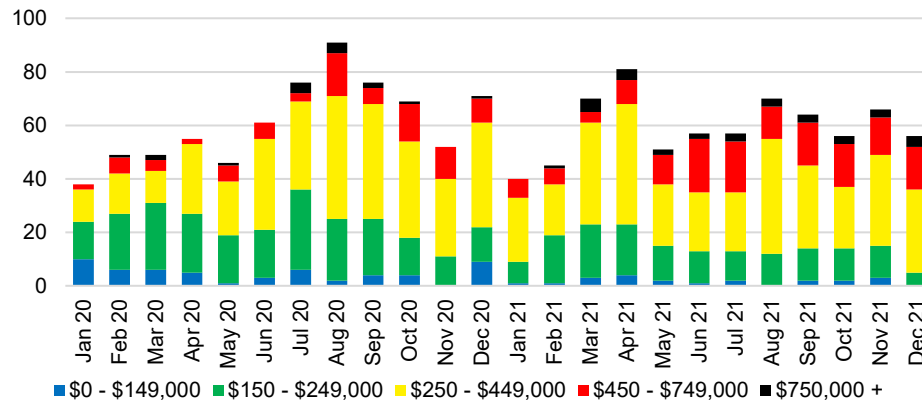

LUMPKIN COUNTY SALES BY PRICE POINT

LUMPKIN COUNTY INVENTORY BY PRICE POINT

PICKENS COUNTY QUICK N'DICATORS

PICKENS COUNTY SALES VOLUME VS SUPPLY

PICKENS COUNTY INVENTORY MONTHS OF SUPPLY

PICKENS COUNTY 12 MONTH AVERAGE SALES PRICE

PICKENS COUNTY SALES BY PRICE POINT

PICKENS COUNTY INVENTORY BY PRICE POINT

RABUN COUNTY QUICK N'DICATORS

RABUN COUNTY SALES VOLUME VS SUPPLY

RABUN COUNTY INVENTORY MONTHS OF SUPPLY

RABUN COUNTY 12 MONTH AVERAGE SALES PRICE