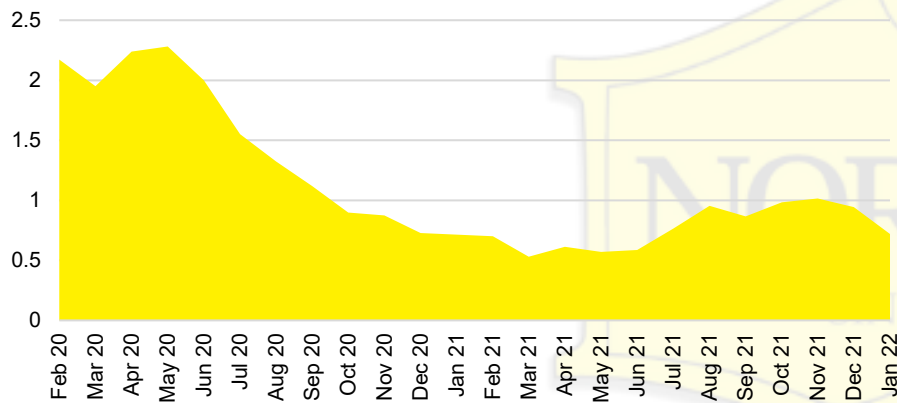

BANKS COUNTY INVENTORY BY SALES POINT

BARROW COUNTY QUICK N'DICATORS

BARROW COUNTY SALES VOLUME VS SUPPLY

BARROW COUNTY INVENTORY MONTHS OF SUPPLY

BARROW COUNTY 12 MONTH AVERAGE SALES PRICE

BARROW COUNTY SALES BY PRICE POINT

BARROW COUNTY INVENTORY BY PRICE POINT

CHEROKEE COUNTY QUICK N'DICATORS

CHEROKEE COUNTY SALES VOLUME VS SUPPLY

CHEROKEE COUNTY INVENTORY MONTHS OF SUPPLY

CHEROKEE COUNTY 12 MONTH AVERAGE SALES PRICE

CHEROKEE COUNTY SALES BY PRICE POINT