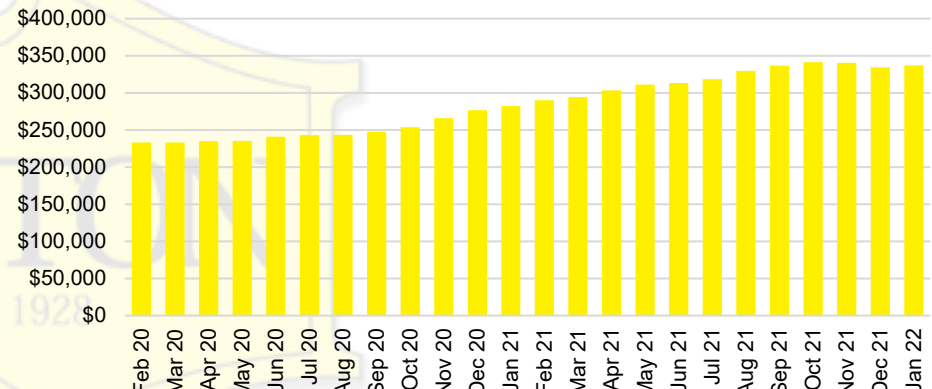

JACKSON COUNTY SALES BY PRICE POINT

JACKSON COUNTY INVENTORY BY PRICE POINT

LUMPKIN COUNTY QUICK N'DICATORS

LUMPKIN COUNTY SALES VOLUME VS SUPPLY

LUMPKIN COUNTY INVENTORY MONTHS OF SUPPLY

LUMPKIN COUNTY AVERAGE SALES PRICE