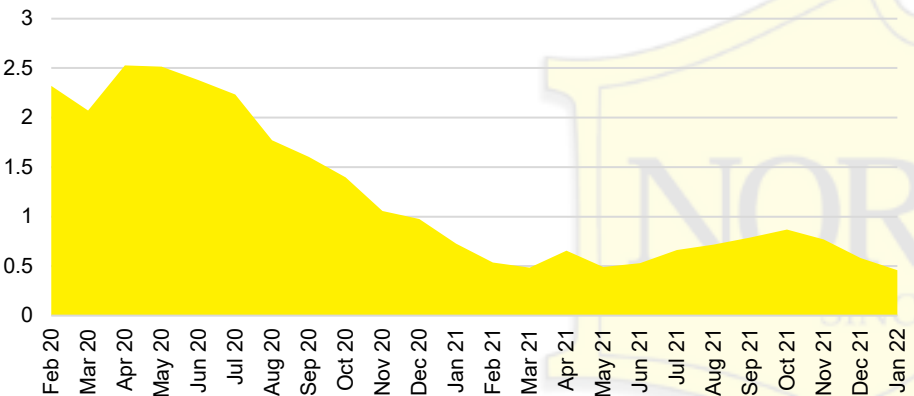

DAWSON COUNTY INVENTORY BY PRICE POINT

FORSYTH COUNTY QUICK N'DICATORS

FORSYTH COUNTY SALES VOLUME VS SUPPLY

FORSYTH COUNTY INVENTORY MONTHS OF SUPPLY

FORSYTH COUNTY 12 MONTH AVERAGE SALES PRICE

FORSYTH COUNTY SALES BY PRICE POINT