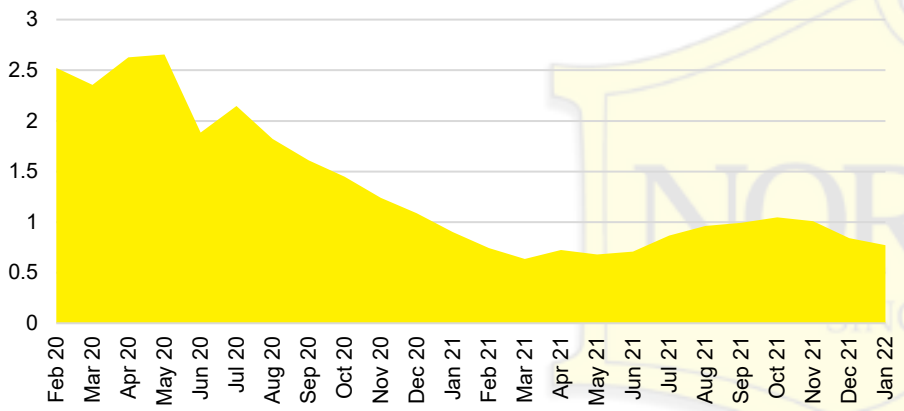

NORTH GEORGIA DEEP DIVE MARKET DATA

January 2022

JANUARY 2022 DEEP DIVE

NORTH GEORGIA QUICK N'DICATORS

NORTH GEORGIA INVENTORY MONTHS OF SUPPLY

NORTH GEORGIA SALES VOLUME VS SUPPLY

NORTH GEORGIA SALES BY PRICE POINT