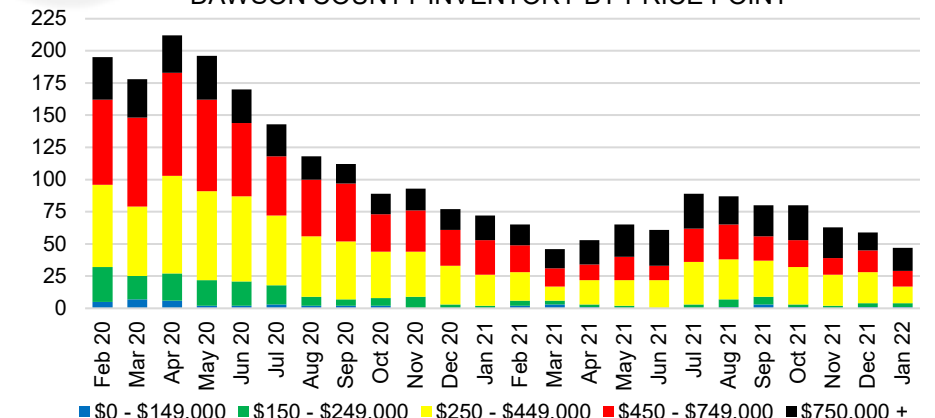

BARROW COUNTY INVENTORY BY PRICE POINT

CHEROKEE COUNTY QUICK N'DICATORS

CHEROKEE COUNTY SALES VOLUME VS SUPPLY

CHEROKEE COUNTY INVENTORY MONTHS OF SUPPLY

CHEROKEE COUNTY 12 MONTH AVERAGE SALES PRICE

CHEROKEE COUNTY SALES BY PRICE POINT

CHEROKEE COUNTY INVENTORY BY PRICE POINT

DAWSON COUNTY QUICK N'DICATORS

DAWSON COUNTY SALES VOLUME VS SUPPLY

DAWSON COUNTY INVENTORY MONTHS OF SUPPLY

DAWSON COUNTY 12 MONTH AVERAGE SALES PRICE

DAWSON COUNTY SALES BY PRICE POINT

DAWSON COUNTY INVENTORY BY PRICE POINT

FORSYTH COUNTY QUICK N'DICATORS

FORSYTH COUNTY SALES VOLUME VS SUPPLY

FORSYTH COUNTY INVENTORY MONTHS OF SUPPLY

FORSYTH COUNTY 12 MONTH AVERAGE SALES PRICE

FORSYTH COUNTY SALES BY PRICE POINT