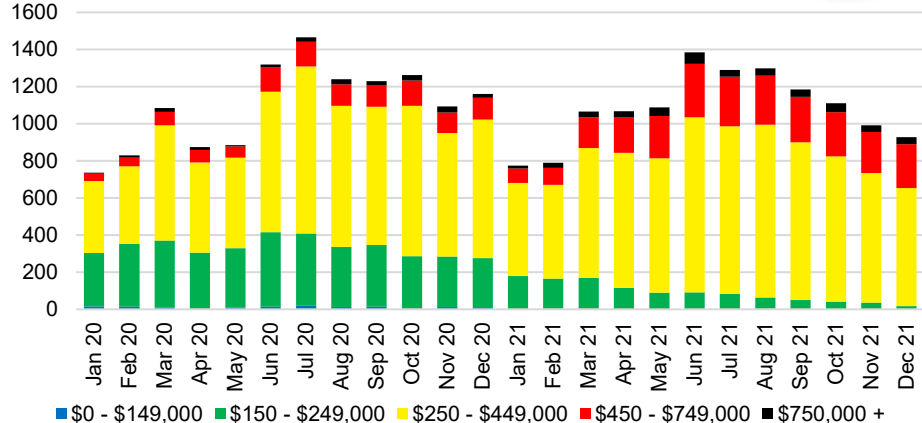

FRANKLIN COUNTY INVENTORY BY PRICE POINT

GWINNETT COUNTY QUICK N'DICATORS

GWINNETT COUNTY SALES VOLUME VS SUPPLY

GWINNETT COUNTY INVENTORY MONTHS OF SUPPLY

GWINNETT COUNTY 12 MONTH AVERAGE SALES PRICE

GWINNETT COUNTY SALES BY PRICE POINT