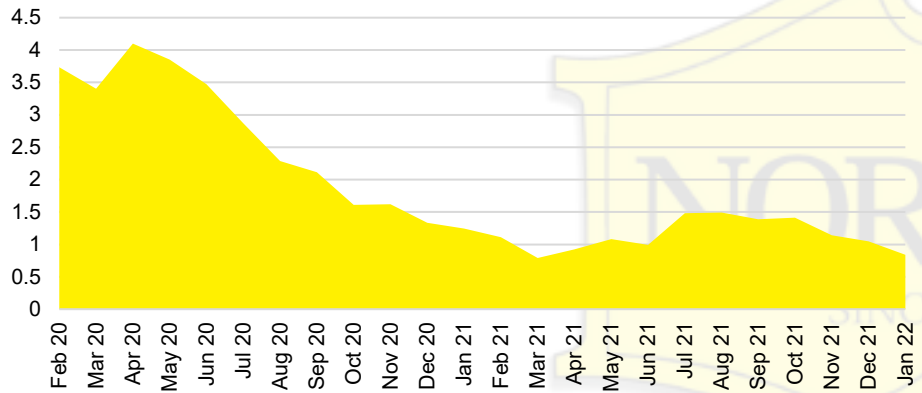

CHEROKEE COUNTY INVENTORY BY PRICE POINT

DAWSON COUNTY QUICK N'DICATORS

DAWSON COUNTY SALES VOLUME VS SUPPLY

DAWSON COUNTY INVENTORY MONTHS OF SUPPLY

DAWSON COUNTY 12 MONTH AVERAGE SALES PRICE

DAWSON COUNTY SALES BY PRICE POINT

DAWSON COUNTY INVENTORY BY PRICE POINT

FORSYTH COUNTY QUICK N'DICATORS

FORSYTH COUNTY SALES VOLUME VS SUPPLY

FORSYTH COUNTY INVENTORY MONTHS OF SUPPLY

FORSYTH COUNTY 12 MONTH AVERAGE SALES PRICE

FORSYTH COUNTY SALES BY PRICE POINT