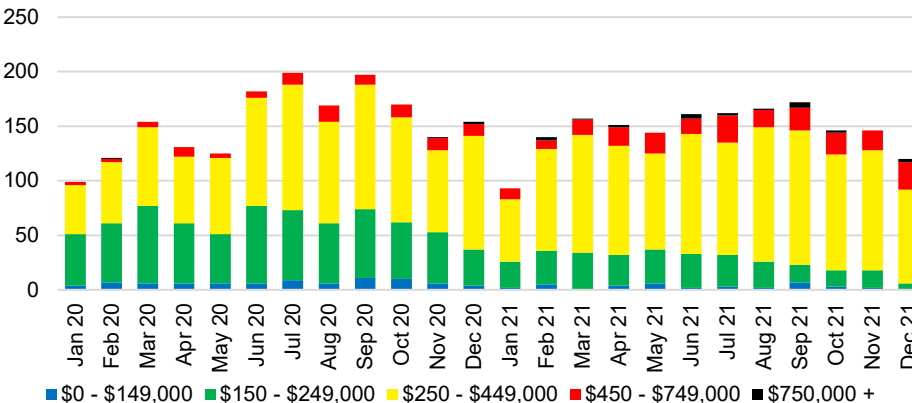

JACKSON COUNTY SALES BY PRICE POINT