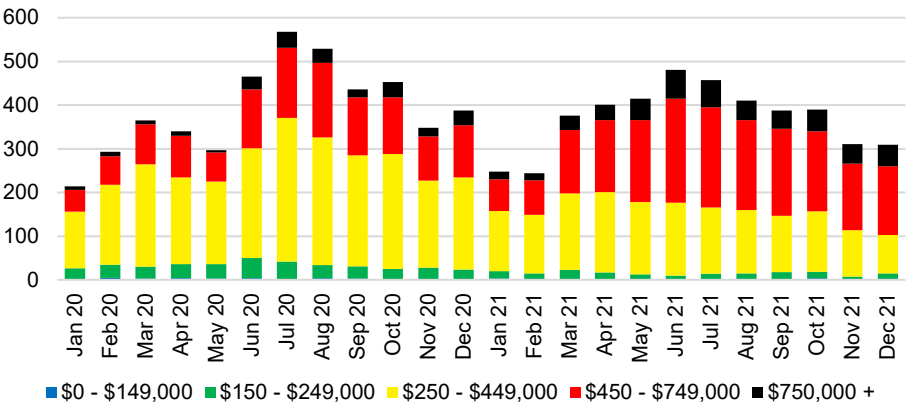

CHEROKEE COUNTY INVENTORY BY PRICE POINT

DAWSON COUNTY QUICK N'DICATORS

DAWSON COUNTY SALES VOLUME VS SUPPLY

DAWSON COUNTY INVENTORY MONTHS OF SUPPLY

DAWSON COUNTY 12 MONTH AVERAGE SALES PRICE

DAWSON COUNTY SALES BY PRICE POINT

DAWSON COUNTY INVENTORY BY PRICE POINT

FORSYTH COUNTY QUICK N'DICATORS

FORSYTH COUNTY SALES VOLUME VS SUPPLY

FORSYTH COUNTY INVENTORY MONTHS OF SUPPLY

FORSYTH COUNTY 12 MONTH AVERAGE SALES PRICE

FORSYTH COUNTY SALES BY PRICE POINT

FORSYTH COUNTY INVENTORY BY PRICE POINT

FRANKLIN COUNTY QUICK N'DICATORS

FRANKLIN COUNTY SALES VOLUME VS SUPPLY

FRANKLIN COUNTY INVENTORY MONTHS OF SUPPLY

FRANKLIN COUNTY 12 MONTH AVERAGE SALES PRICE

FRANKLIN COUNTY SALES BY PRICE POINT