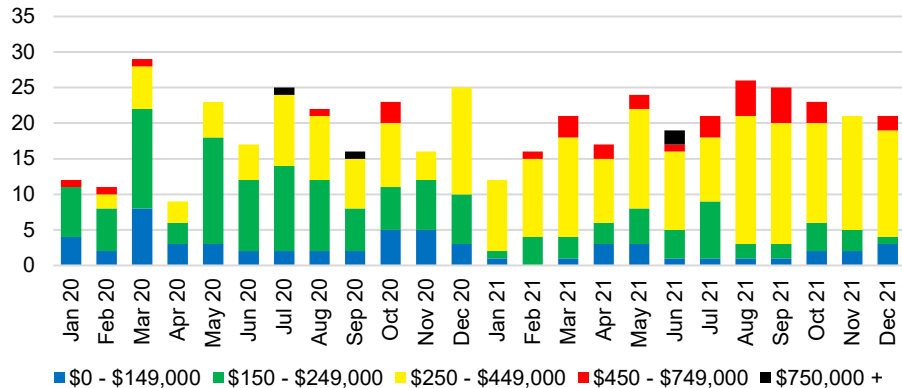

NORTH GEORGIA INVENTORY BY PRICE POINT

BANKS COUNTY QUICK N'DICATORS

BANKS COUNTY SALES VOLUME VS SUPPLY

BANKS COUNTY INVENTORY MONTHS OF SUPPLY

BANKS COUNTY 12 MONTH AVERAGE SALES PRICE

BANKS COUNTY SALES BY PRICE POINT

BANKS COUNTY INVENTORY BY SALES POINT

BARROW COUNTY QUICK N'DICATORS

BARROW COUNTY SALES VOLUME VS SUPPLY

BARROW COUNTY INVENTORY MONTHS OF SUPPLY

BARROW COUNTY 12 MONTH AVERAGE SALES PRICE

BARROW COUNTY SALES BY PRICE POINT