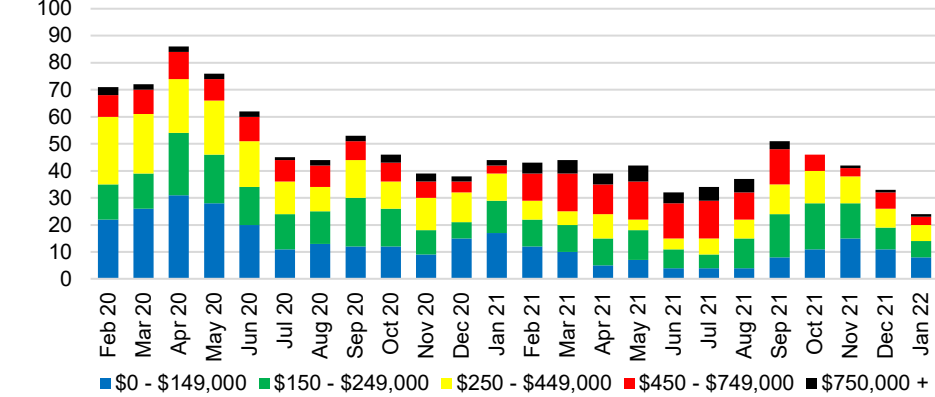

WALTON COUNTY SALES VOLUME VS SUPPLY

STEPHENS COUNTY INVENTORY BY PRICE POINT