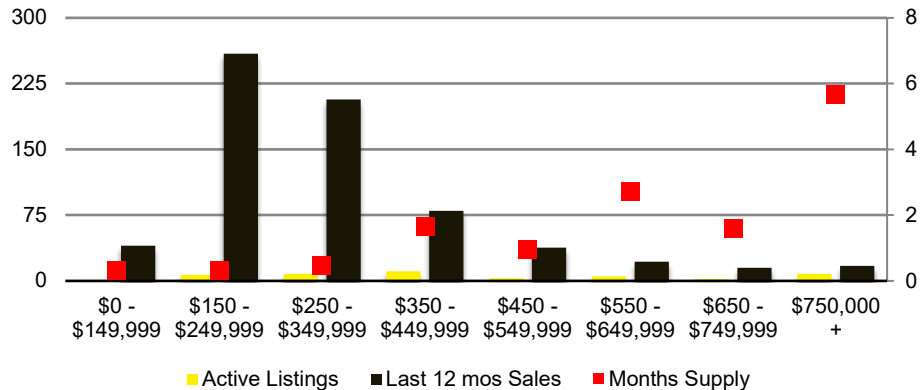

FORSYTH COUNTY INVENTORY BY PRICE POINT

FRANKLIN COUNTY QUICK N'DICATORS

FRANKLIN COUNTY SALES VOLUME VS SUPPLY

FRANKLIN COUNTY INVENTORY MONTHS OF SUPPLY

FRANKLIN COUNTY 12 MONTH AVERAGE SALES PRICE

FRANKLIN COUNTY SALES BY PRICE POINT

FRANKLIN COUNTY INVENTORY BY PRICE POINT

GWINNETT COUNTY QUICK N'DICATORS

GWINNETT COUNTY SALES VOLUME VS SUPPLY

GWINNETT COUNTY INVENTORY MONTHS OF SUPPLY

GWINNETT COUNTY 12 MONTH AVERAGE SALES PRICE

GWINNETT COUNTY SALES BY PRICE POINT

GWINNETT COUNTY INVENTORY BY PRICE POINT

HABERSHAM COUNTY QUICK N'DICATORS

HABERSHAM COUNTY SALES VOLUME VS SUPPLY

HABERSHAM COUNTY INVENTORY MONTHS OF SUPPLY

HABERSHAM COUNTY 12 MONTH AVERAGE SALES PRICE