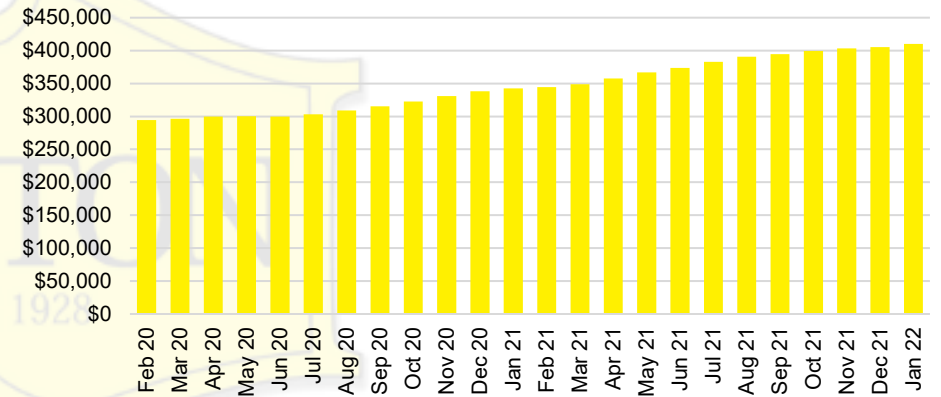

HABERSHAM COUNTY SALES BY PRICE POINT

HABERSHAM COUNTY INVENTORY BY PRICE POINT

HALL COUNTY QUICK N'DICATORS

HALL COUNTY SALES VOLUME VS SUPPLY

HALL COUNTY INVENTORY MONTHS OF SUPPLY

HALL COUNTY 12 MONTH AVERAGE SALES PRICE