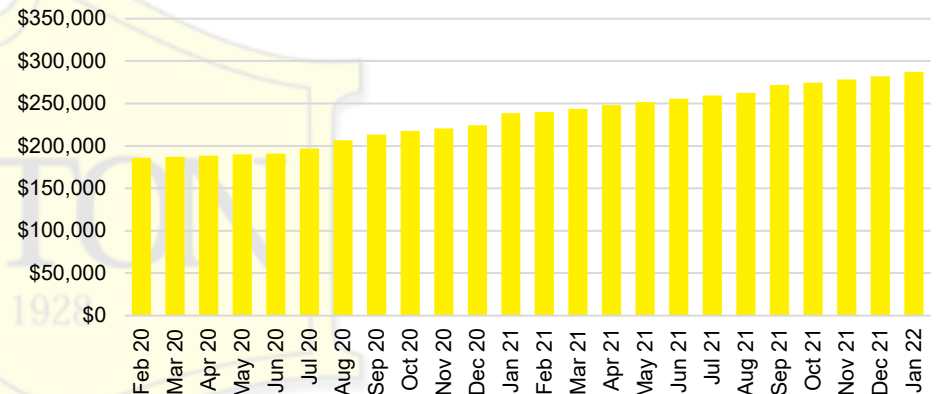

WALTON COUNTY SALES BY PRICE POINT

WALTON COUNTY INVENTORY BY PRICE POINT

WHITE COUNTY QUICK N'DICATORS

WHITE COUNTY SALES VOLUME VS SUPPLY

WHITE COUNTY INVENTORY MONTHS OF SUPPLY

WHITE COUNTY 12 MONTH AVERAGE SALES PRICE

WHITE COUNTY SALES BY PRICE POINT

WHITE COUNTY INVENTORY BY PRICE POINT