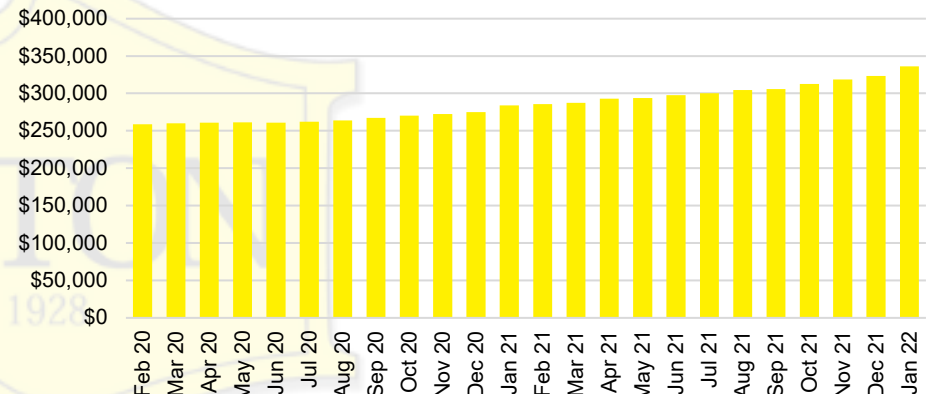

HALL COUNTY SALES BY PRICE POINT

HALL COUNTY INVENTORY BY PRICE POINT

JACKSON COUNTY QUICK N'DICATORS

JACKSON COUNTY SALES VOLUME VS SUPPLY

JACKSON COUNTY INVENTORY MONTHS OF SUPPLY

JACKSON COUNTY 12 MONTH AVERAGE SALES PRICE