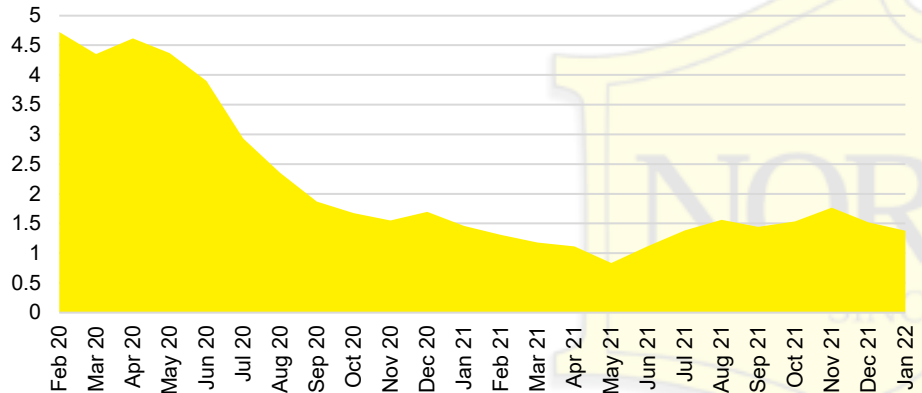

LUMPKIN COUNTY SALES BY PRICE POINT

LUMPKIN COUNTY INVENTORY BY PRICE POINT

PICKENS COUNTY QUICK N'DICATORS

PICKENS COUNTY SALES VOLUME VS SUPPLY

PICKENS COUNTY INVENTORY MONTHS OF SUPPLY

PICKENS COUNTY 12 MONTH AVERAGE SALES PRICE

PICKENS COUNTY SALES BY PRICE POINT

PICKENS COUNTY INVENTORY BY PRICE POINT

RABUN COUNTY QUICK N'DICATORS

RABUN COUNTY SALES VOLUME VS SUPPLY

RABUN COUNTY INVENTORY MONTHS OF SUPPLY

RABUN COUNTY 12 MONTH AVERAGE SALES PRICE