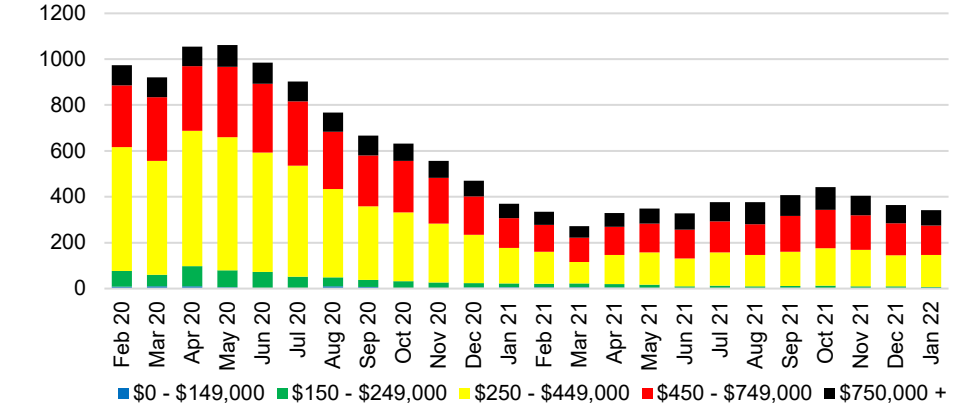

BANKS COUNTY INVENTORY BY SALES POINT

BARROW COUNTY QUICK N'DICATORS

BARROW COUNTY SALES VOLUME VS SUPPLY

BARROW COUNTY INVENTORY MONTHS OF SUPPLY

BARROW COUNTY 12 MONTH AVERAGE SALES PRICE

BARROW COUNTY SALES BY PRICE POINT

BARROW COUNTY INVENTORY BY PRICE POINT

CHEROKEE COUNTY QUICK N'DICATORS

CHEROKEE COUNTY SALES VOLUME VS SUPPLY

CHEROKEE COUNTY INVENTORY MONTHS OF SUPPLY

CHEROKEE COUNTY 12 MONTH AVERAGE SALES PRICE

CHEROKEE COUNTY SALES BY PRICE POINT

CHEROKEE COUNTY INVENTORY BY PRICE POINT

DAWSON COUNTY QUICK N'DICATORS

DAWSON COUNTY SALES VOLUME VS SUPPLY

DAWSON COUNTY INVENTORY MONTHS OF SUPPLY

DAWSON COUNTY 12 MONTH AVERAGE SALES PRICE

DAWSON COUNTY SALES BY PRICE POINT