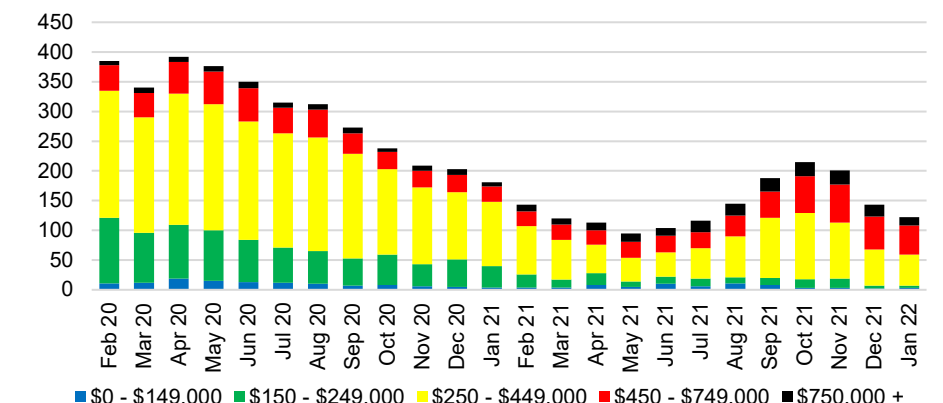

JACKSON COUNTY INVENTORY BY PRICE POINT