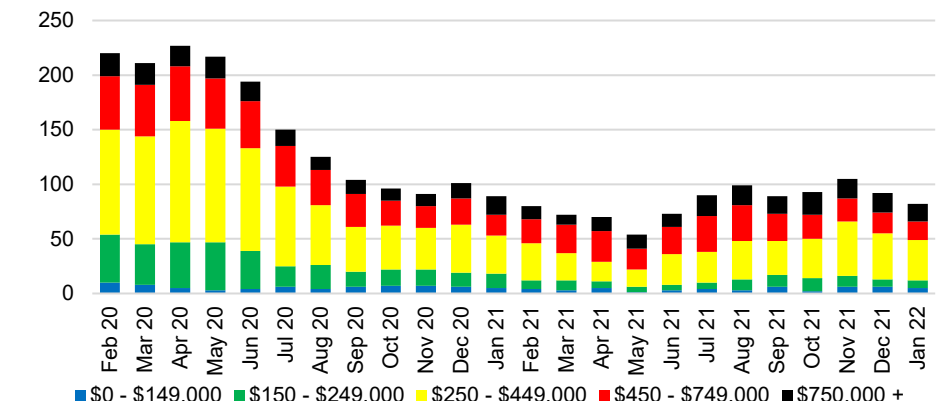

LUMPKIN COUNTY SALES BY PRICE POINT

LUMPKIN COUNTY INVENTORY BY PRICE POINT

PICKENS COUNTY QUICK N'DICATORS

PICKENS COUNTY SALES VOLUME VS SUPPLY

PICKENS COUNTY INVENTORY MONTHS OF SUPPLY

PICKENS COUNTY 12 MONTH AVERAGE SALES PRICE

PICKENS COUNTY SALES BY PRICE POINT

PICKENS COUNTY INVENTORY BY PRICE POINT

RABUN COUNTY QUICK N'DICATORS

RABUN COUNTY SALES VOLUME VS SUPPLY

RABUN COUNTY INVENTORY MONTHS OF SUPPLY

RABUN COUNTY 12 MONTH AVERAGE SALES PRICE