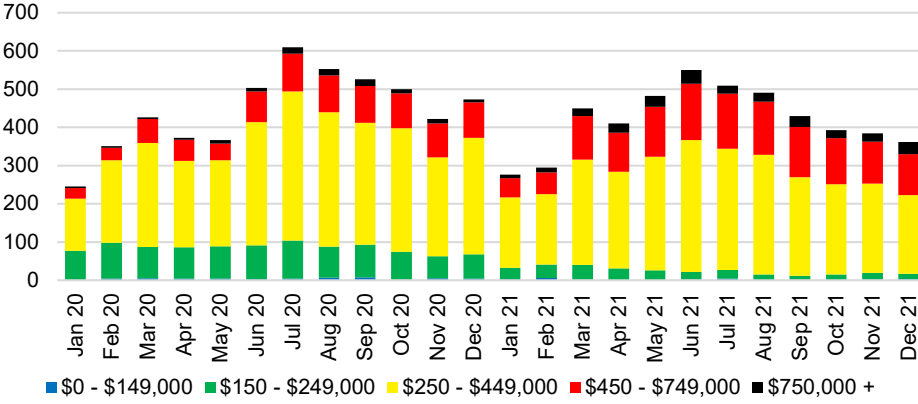

BANKS COUNTY INVENTORY BY SALES POINT

BARROW COUNTY QUICK N'DICATORS

BARROW COUNTY SALES VOLUME VS SUPPLY

BARROW COUNTY INVENTORY MONTHS OF SUPPLY

BARROW COUNTY 12 MONTH AVERAGE SALES PRICE

BARROW COUNTY SALES BY PRICE POINT

BARROW COUNTY INVENTORY BY PRICE POINT

CHEROKEE COUNTY QUICK N'DICATORS

CHEROKEE COUNTY SALES VOLUME VS SUPPLY

CHEROKEE COUNTY INVENTORY MONTHS OF SUPPLY

CHEROKEE COUNTY 12 MONTH AVERAGE SALES PRICE

CHEROKEE COUNTY SALES BY PRICE POINT

CHEROKEE COUNTY INVENTORY BY PRICE POINT

DAWSON COUNTY QUICK N'DICATORS

DAWSON COUNTY SALES VOLUME VS SUPPLY

DAWSON COUNTY INVENTORY MONTHS OF SUPPLY

DAWSON COUNTY 12 MONTH AVERAGE SALES PRICE

DAWSON COUNTY SALES BY PRICE POINT