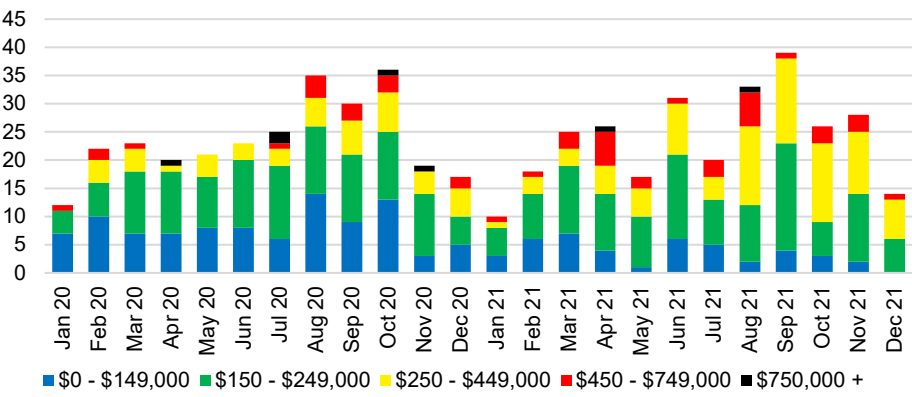

DAWSON COUNTY INVENTORY BY PRICE POINT

FORSYTH COUNTY QUICK N'DICATORS

FORSYTH COUNTY SALES VOLUME VS SUPPLY

FORSYTH COUNTY INVENTORY MONTHS OF SUPPLY

FORSYTH COUNTY 12 MONTH AVERAGE SALES PRICE

FORSYTH COUNTY SALES BY PRICE POINT

FORSYTH COUNTY INVENTORY BY PRICE POINT

FRANKLIN COUNTY QUICK N'DICATORS

FRANKLIN COUNTY SALES VOLUME VS SUPPLY

FRANKLIN COUNTY INVENTORY MONTHS OF SUPPLY

FRANKLIN COUNTY 12 MONTH AVERAGE SALES PRICE

FRANKLIN COUNTY SALES BY PRICE POINT