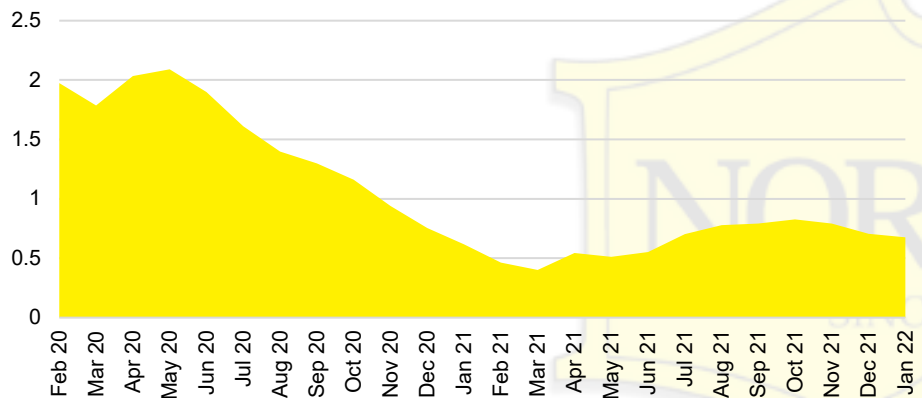

FRANKLIN COUNTY INVENTORY BY PRICE POINT

GWINNETT COUNTY QUICK N'DICATORS

GWINNETT COUNTY SALES VOLUME VS SUPPLY

GWINNETT COUNTY INVENTORY MONTHS OF SUPPLY

GWINNETT COUNTY 12 MONTH AVERAGE SALES PRICE

GWINNETT COUNTY SALES BY PRICE POINT