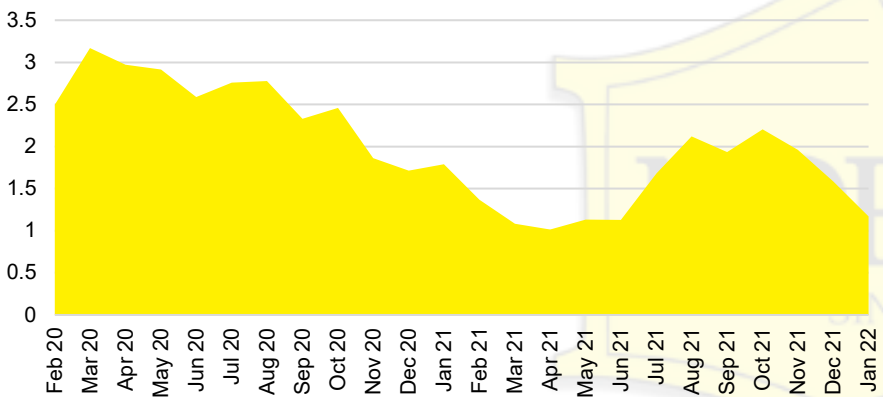

NORTH GEORGIA INVENTORY BY PRICE POINT

BANKS COUNTY QUICK N'DICATORS

BANKS COUNTY SALES VOLUME VS SUPPLY

BANKS COUNTY INVENTORY MONTHS OF SUPPLY

BANKS COUNTY 12 MONTH AVERAGE SALES PRICE

BANKS COUNTY SALES BY PRICE POINT