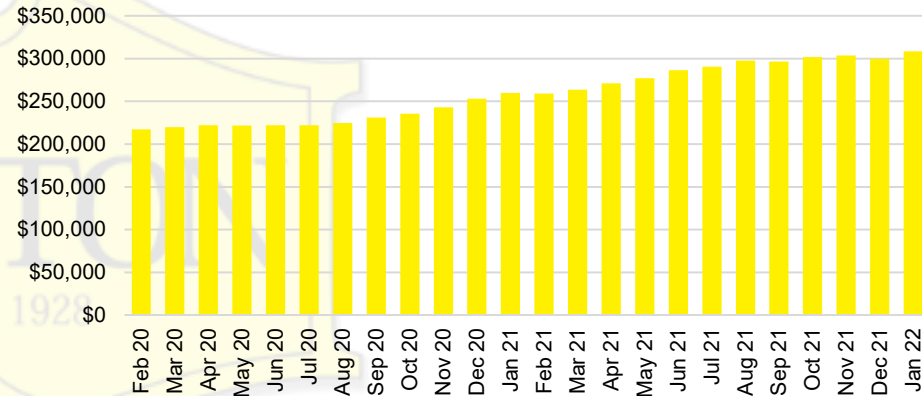

GWINNETT COUNTY INVENTORY BY PRICE POINT

HABERSHAM COUNTY QUICK N'DICATORS

HABERSHAM COUNTY SALES VOLUME VS SUPPLY

HABERSHAM COUNTY INVENTORY MONTHS OF SUPPLY

HABERSHAM COUNTY 12 MONTH AVERAGE SALES PRICE