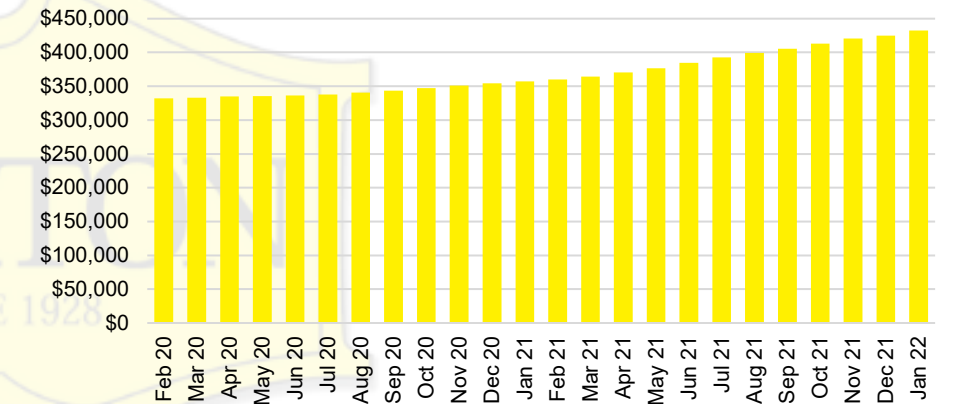

BANKS COUNTY INVENTORY BY SALES POINT

BARROW COUNTY QUICK N'DICATORS

BARROW COUNTY SALES VOLUME VS SUPPLY

BARROW COUNTY INVENTORY MONTHS OF SUPPLY

BARROW COUNTY 12 MONTH AVERAGE SALES PRICE

BARROW COUNTY SALES BY PRICE POINT

BARROW COUNTY INVENTORY BY PRICE POINT

CHEROKEE COUNTY QUICK N'DICATORS

CHEROKEE COUNTY SALES VOLUME VS SUPPLY

CHEROKEE COUNTY INVENTORY MONTHS OF SUPPLY

CHEROKEE COUNTY 12 MONTH AVERAGE SALES PRICE

CHEROKEE COUNTY SALES BY PRICE POINT