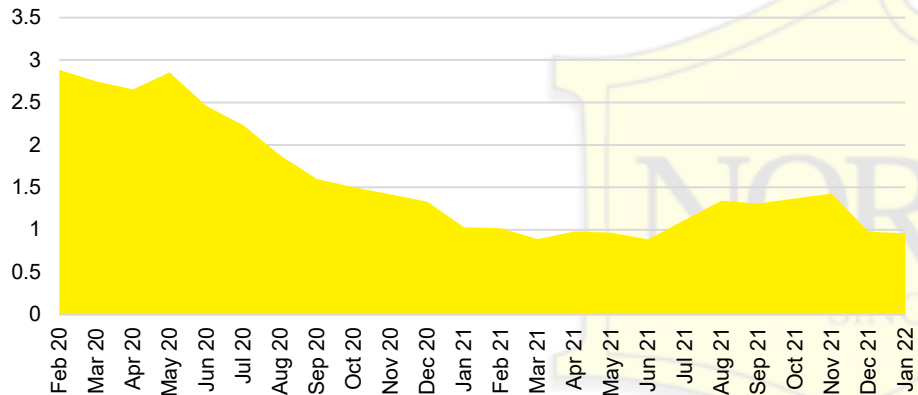

STEPHENS COUNTY SALES BY PRICE POINT

STEPHENS COUNTY INVENTORY BY PRICE POINT

WALTON COUNTY QUICK N'DICATORS

WALTON COUNTY SALES VOLUME VS SUPPLY

WALTON COUNTY INVENTORY MONTHS OF SUPPLY

WALTON COUNTY 12 MONTH AVERAGE SALES PRICE