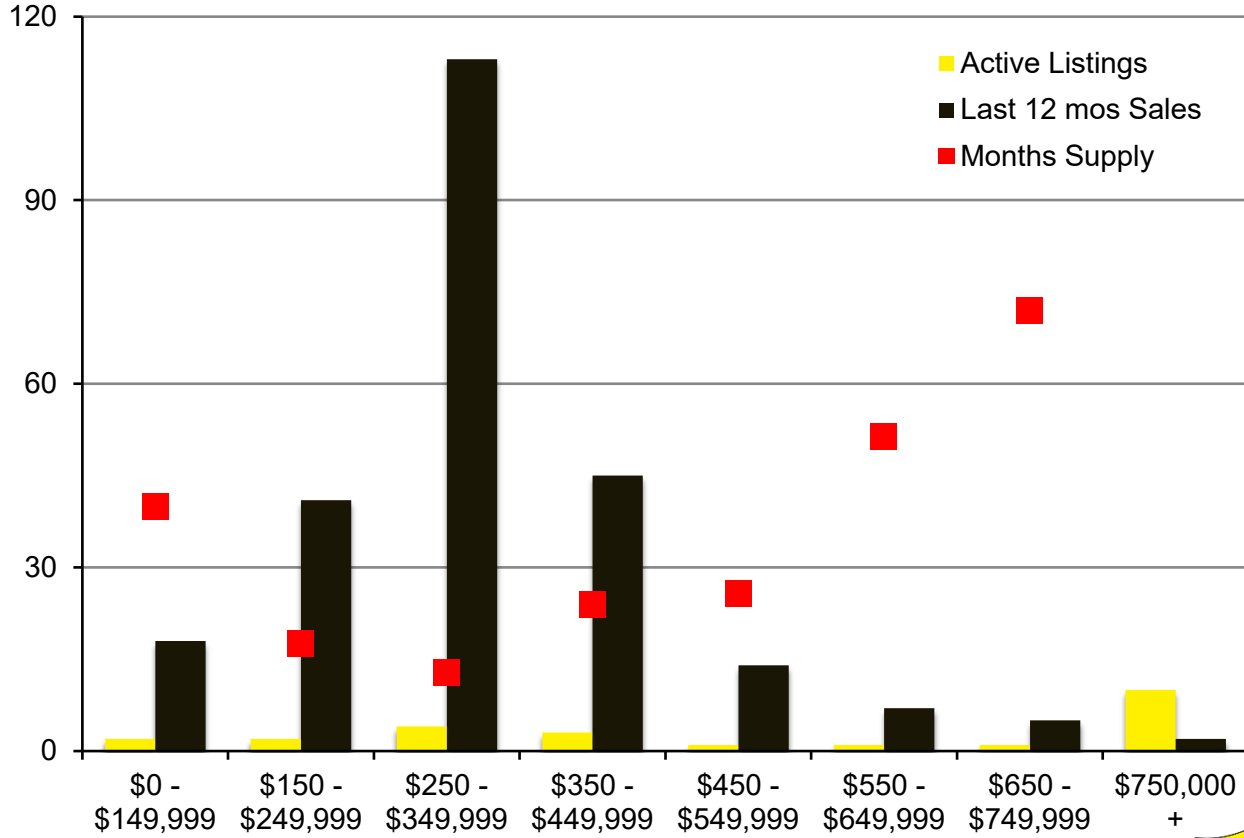

N INDICATORS

JANUARY 2022

NORTH GEORGIA

JANUARY 2022

Banks County – January 2022

Barrow County – January 2022

Cherokee County – January 2022

Dawson County - January 2022

Forsyth County - January 2022

Franklin County - January 2022

Gwinnett County - January 2022

Habersham County - January 2022

Hall County – January 2022

Jackson County - January 2022

Lumpkin County - January 2022

Pickens County – January 2022

Rabun County – January 2022

Stephens County - January 2022

Walton County – January 2022

White County - January 2022