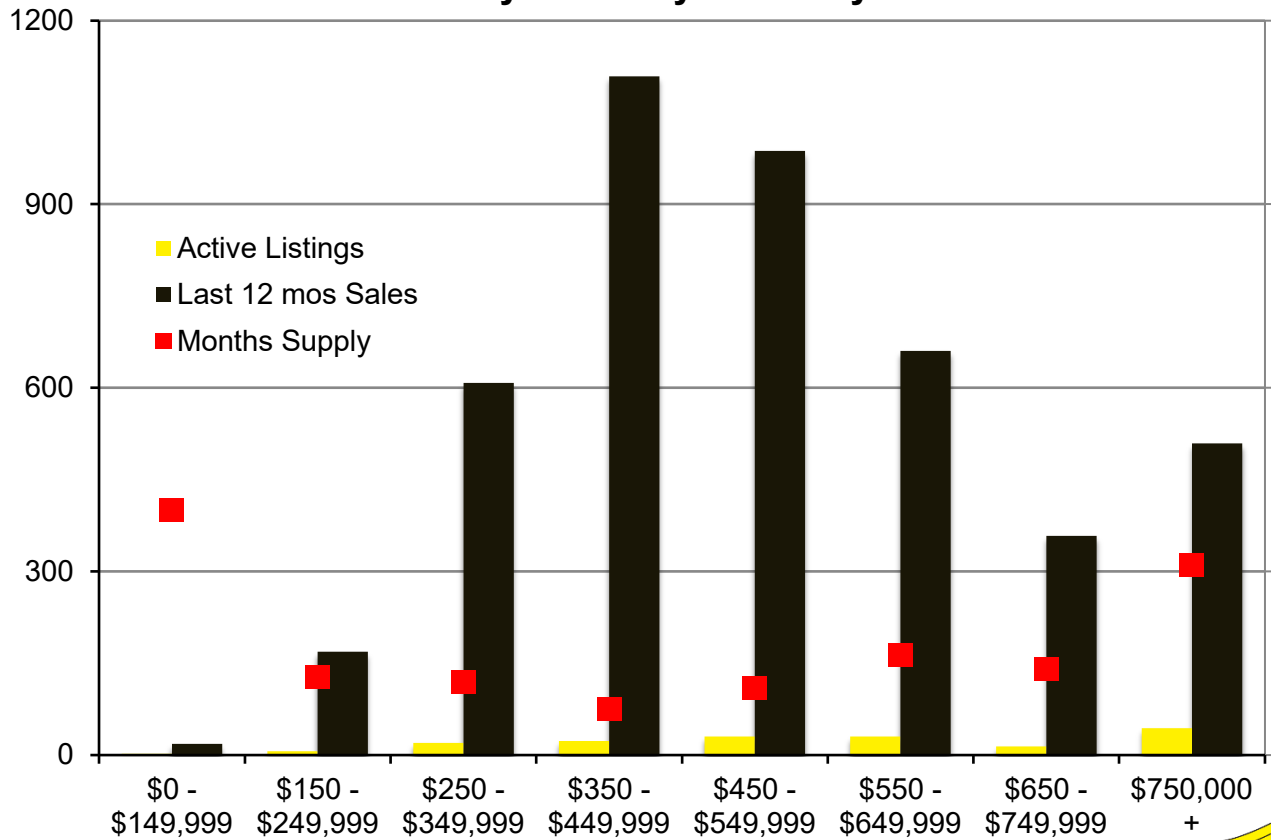

N INDICATORS

JANUARY 2022

NORTH GEORGIA

JANUARY 2022

Banks County – January 2022

Barrow County – January 2022

Cherokee County – January 2022

Dawson County - January 2022

Forsyth County - January 2022

Franklin County - January 2022

Gwinnett County - January 2022

Habersham County - January 2022

Hall County – January 2022

Jackson County - January 2022

Lumpkin County - January 2022

Pickens County – January 2022

Rabun County – January 2022

Stephens County - January 2022

Walton County – January 2022

White County - January 2022