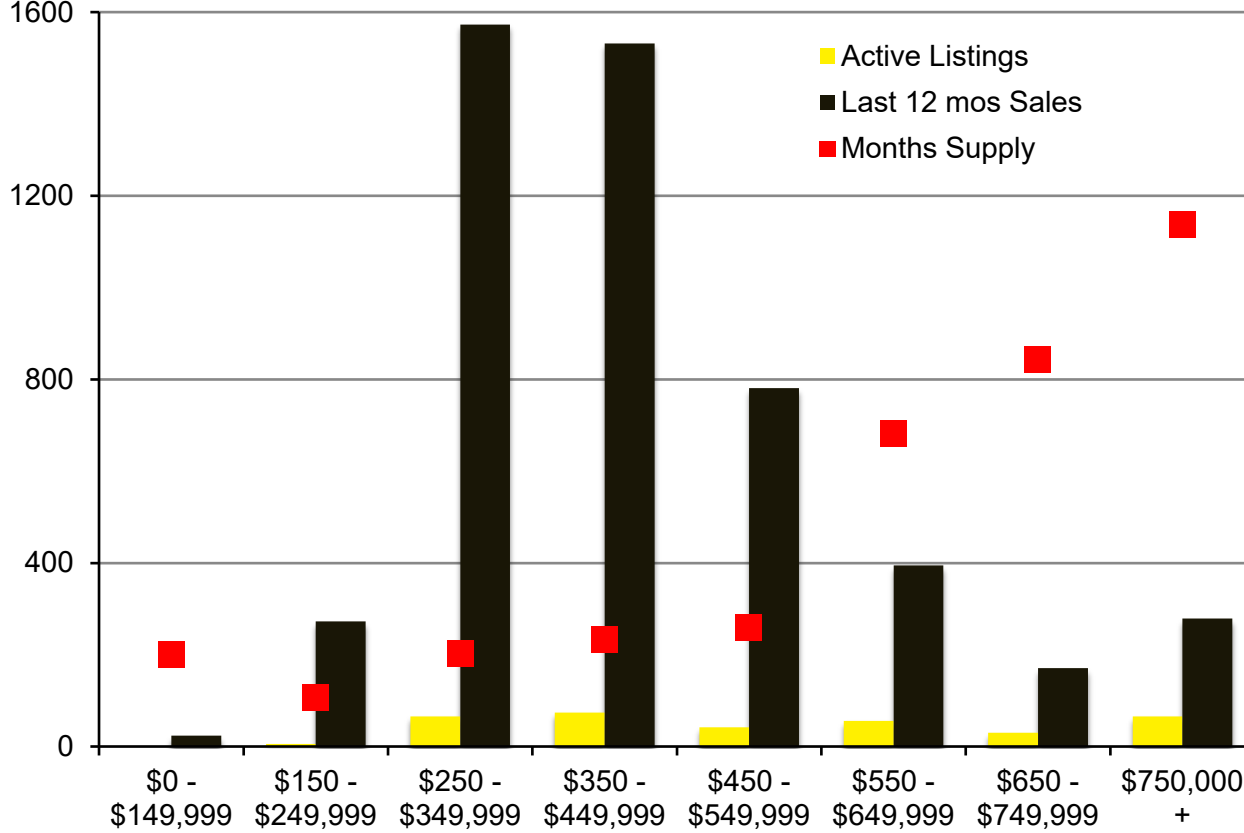

N INDICATORS

JANUARY 2022

NORTH GEORGIA

JANUARY 2022

Banks County – January 2022

Barrow County – January 2022

Cherokee County – January 2022

Dawson County - January 2022

Forsyth County - January 2022

Franklin County - January 2022

Gwinnett County - January 2022

Habersham County - January 2022

Hall County – January 2022

Jackson County - January 2022

Lumpkin County - January 2022

Pickens County – January 2022

Rabun County – January 2022

Stephens County - January 2022

Walton County – January 2022

White County - January 2022