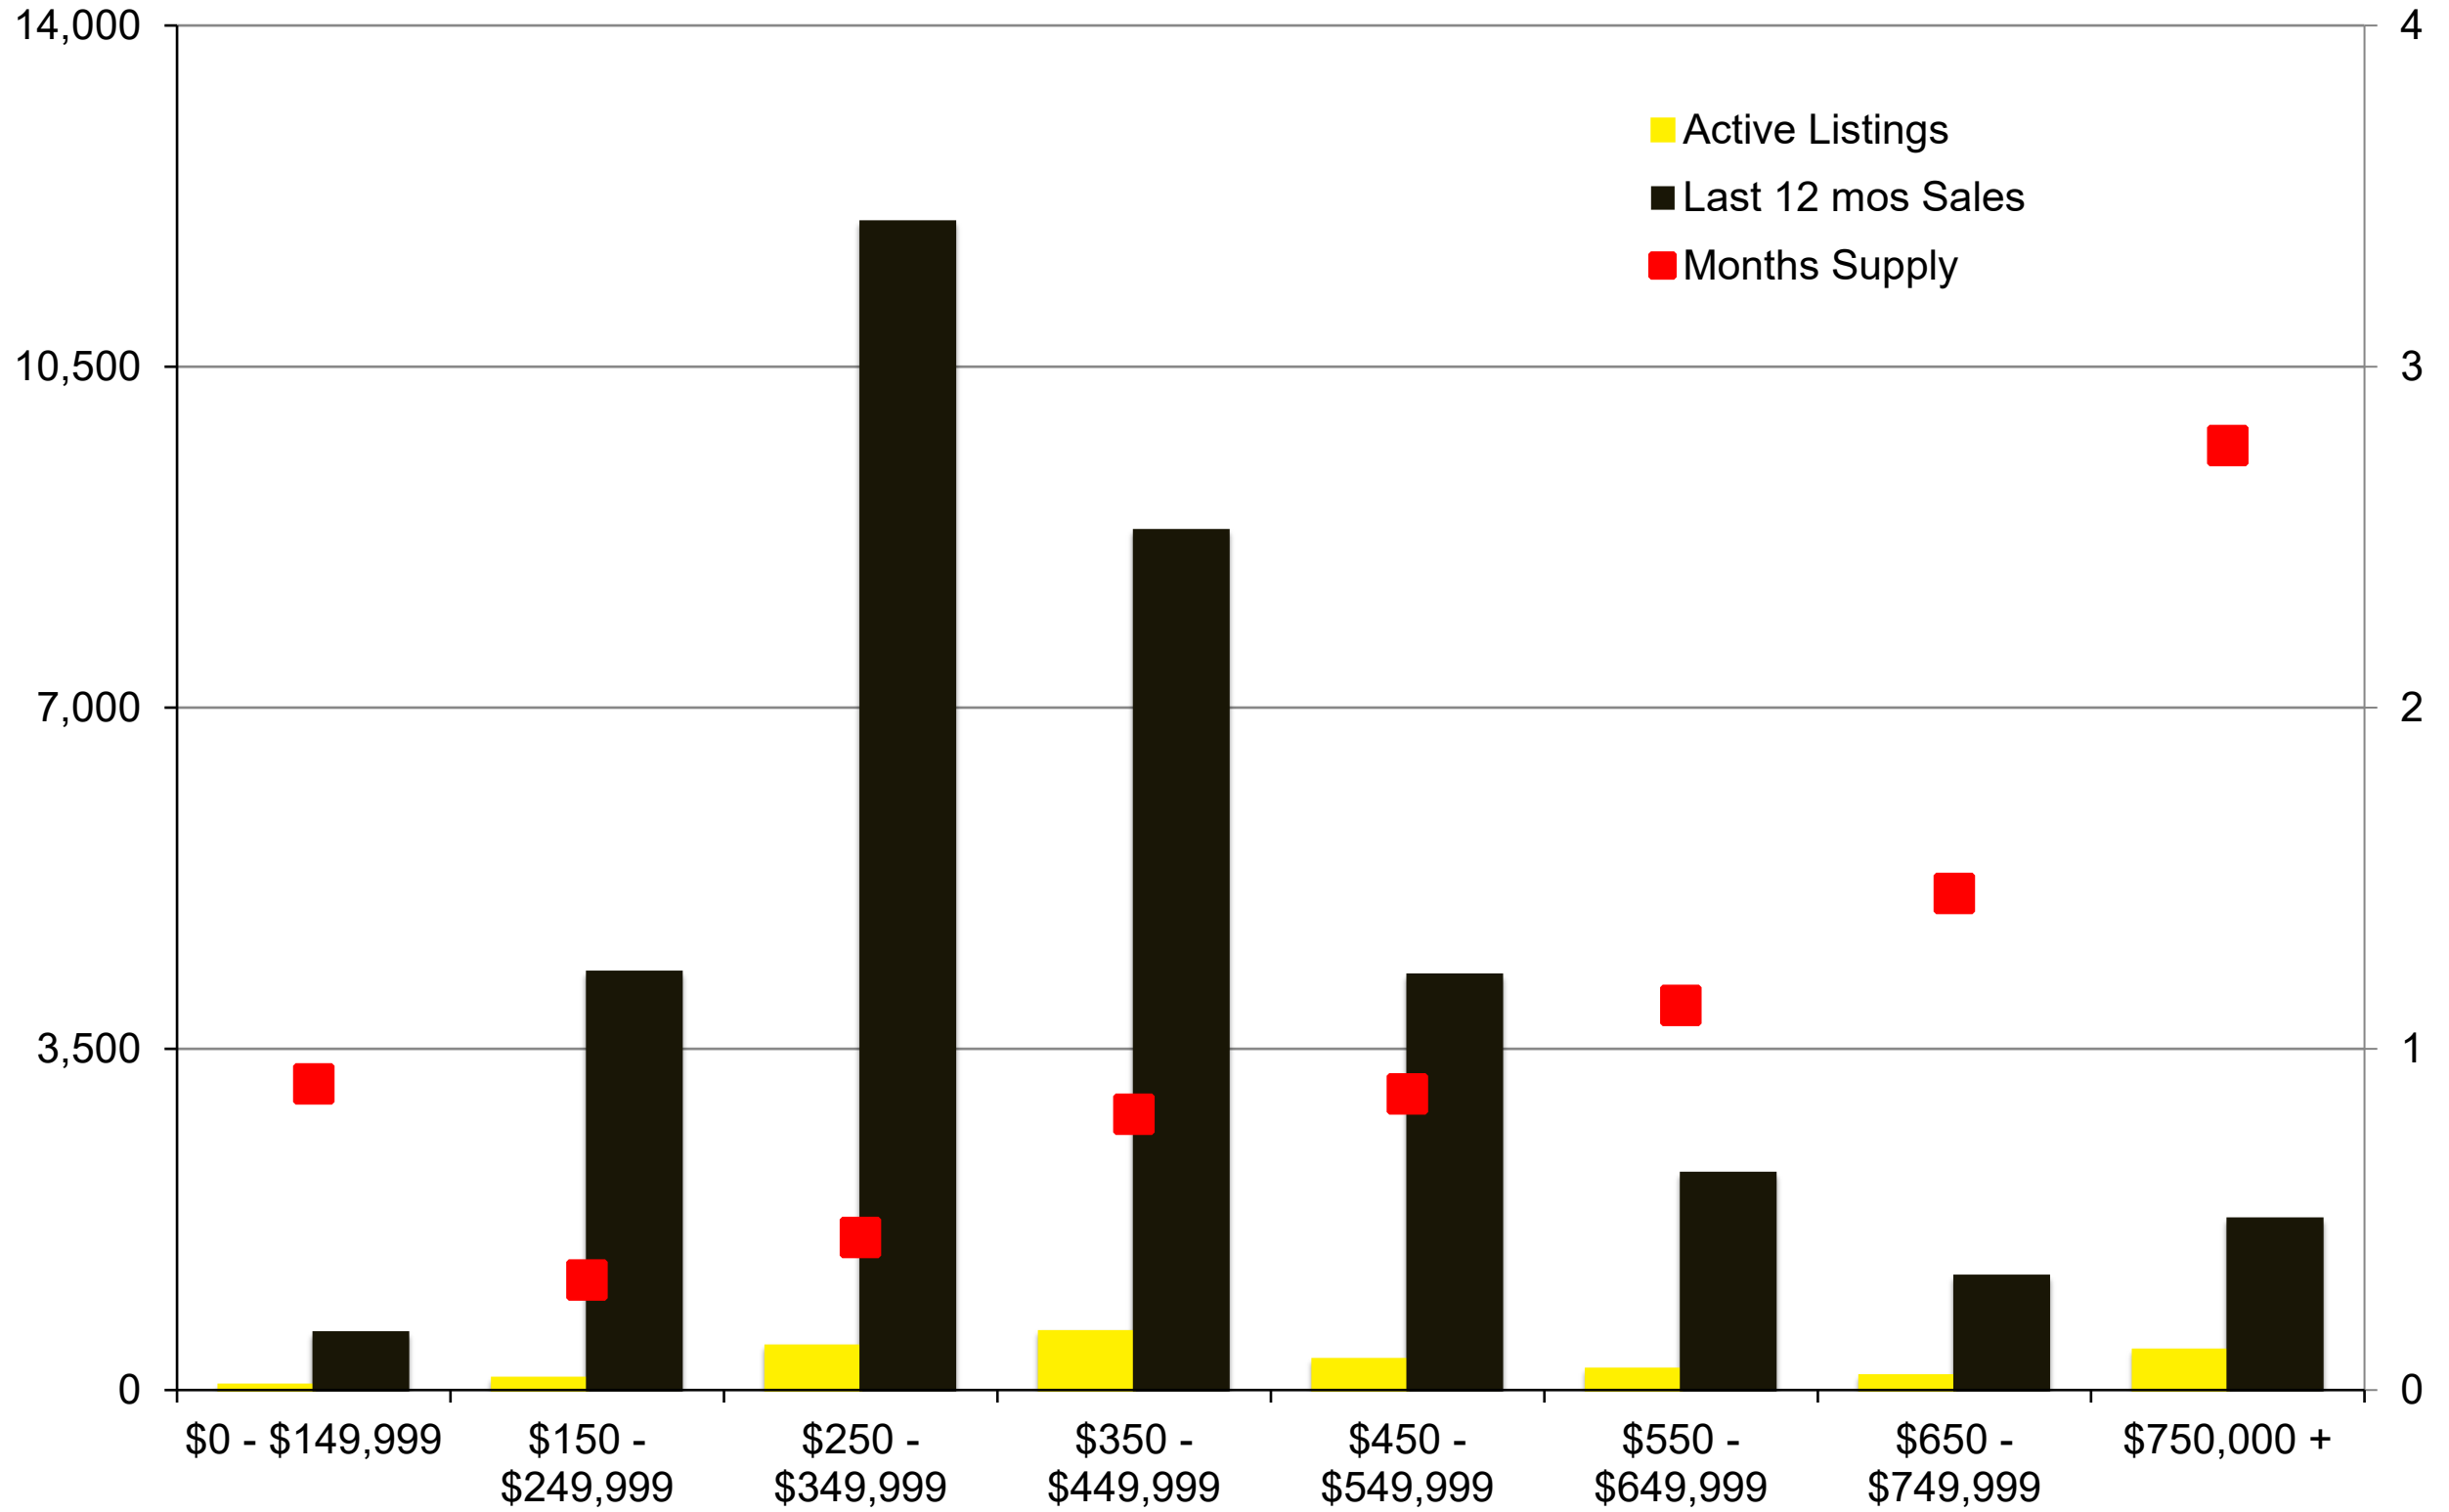

N INDICATORS

JANUARY 2022

NORTH GEORGIA

JANUARY 2022

Banks County – January 2022

Barrow County – January 2022

Cherokee County – January 2022

Dawson County - January 2022

Forsyth County - January 2022

Franklin County - January 2022

Gwinnett County - January 2022

Habersham County - January 2022

Hall County – January 2022

Jackson County - January 2022

Lumpkin County - January 2022

Pickens County – January 2022

Rabun County – January 2022

Stephens County - January 2022

Walton County – January 2022

White County - January 2022