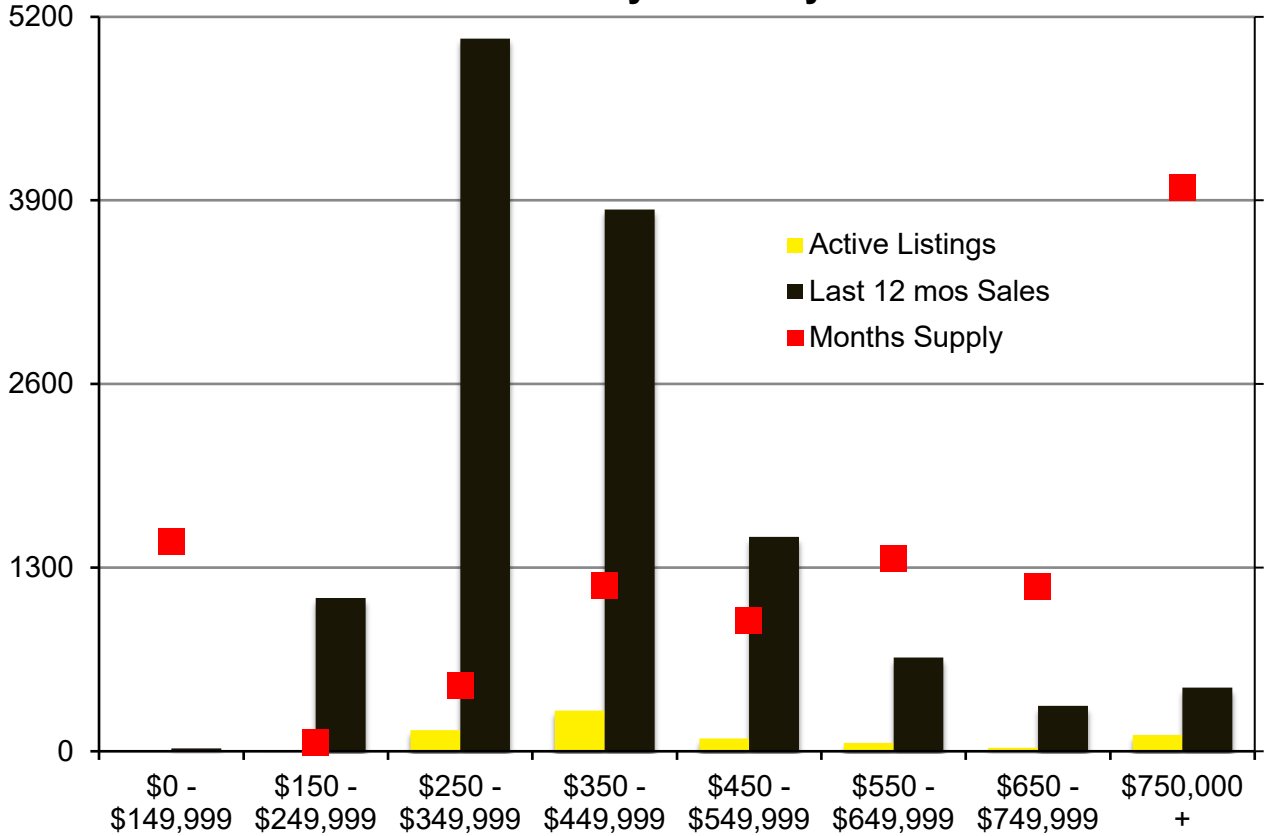

N INDICATORS

JANUARY 2022

NORTH GEORGIA

JANUARY 2022

Banks County – January 2022

Barrow County – January 2022

Cherokee County – January 2022

Dawson County - January 2022

Forsyth County - January 2022

Franklin County - January 2022

Gwinnett County - January 2022

Habersham County - January 2022

Hall County – January 2022

Jackson County - January 2022

Lumpkin County - January 2022

Pickens County – January 2022

Rabun County – January 2022

Stephens County - January 2022

Walton County – January 2022

White County - January 2022