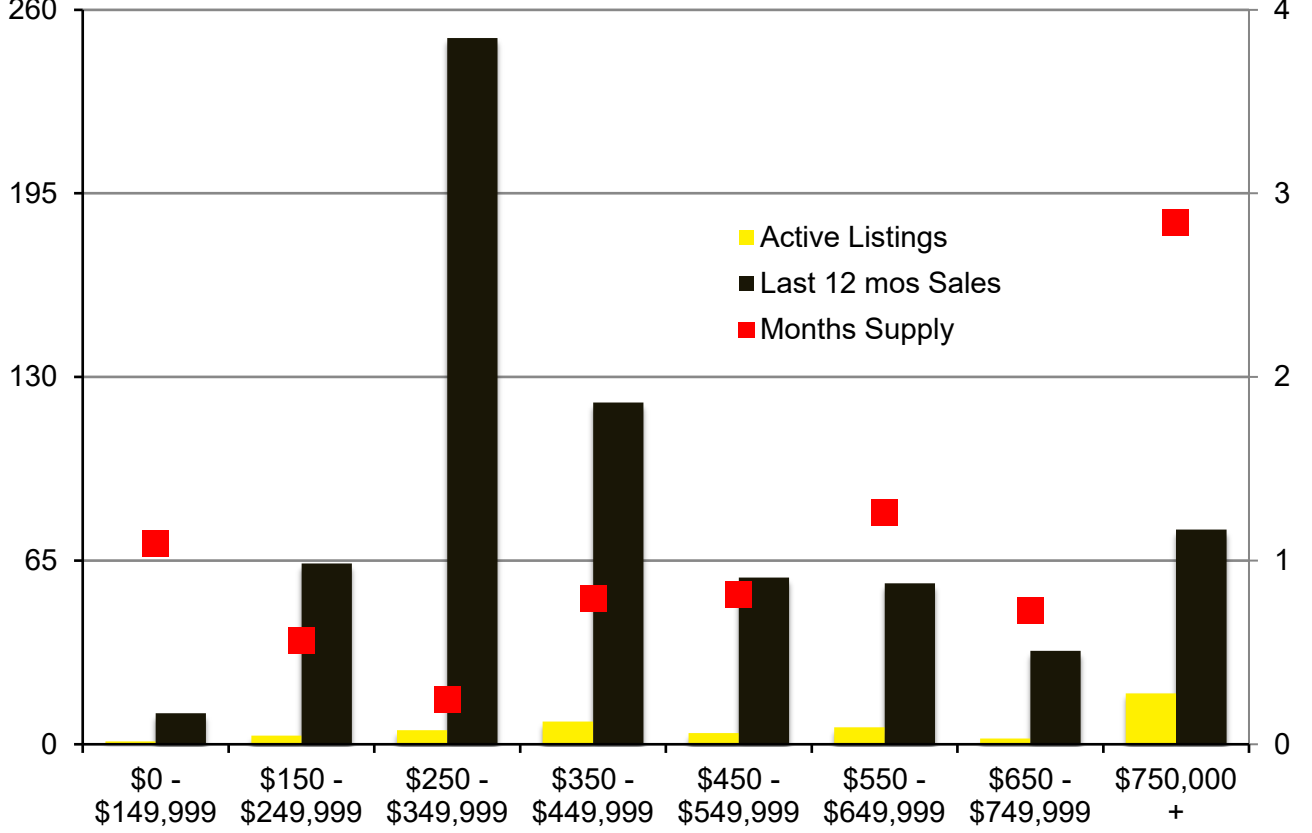

N INDICATORS

JANUARY 2022

NORTH GEORGIA

JANUARY 2022

Banks County – January 2022

Barrow County – January 2022

Cherokee County – January 2022

Dawson County - January 2022

Forsyth County - January 2022

Franklin County - January 2022

Gwinnett County - January 2022

Habersham County - January 2022

Hall County – January 2022

Jackson County - January 2022

Lumpkin County - January 2022

Pickens County – January 2022

Rabun County – January 2022

Stephens County - January 2022

Walton County – January 2022

White County - January 2022