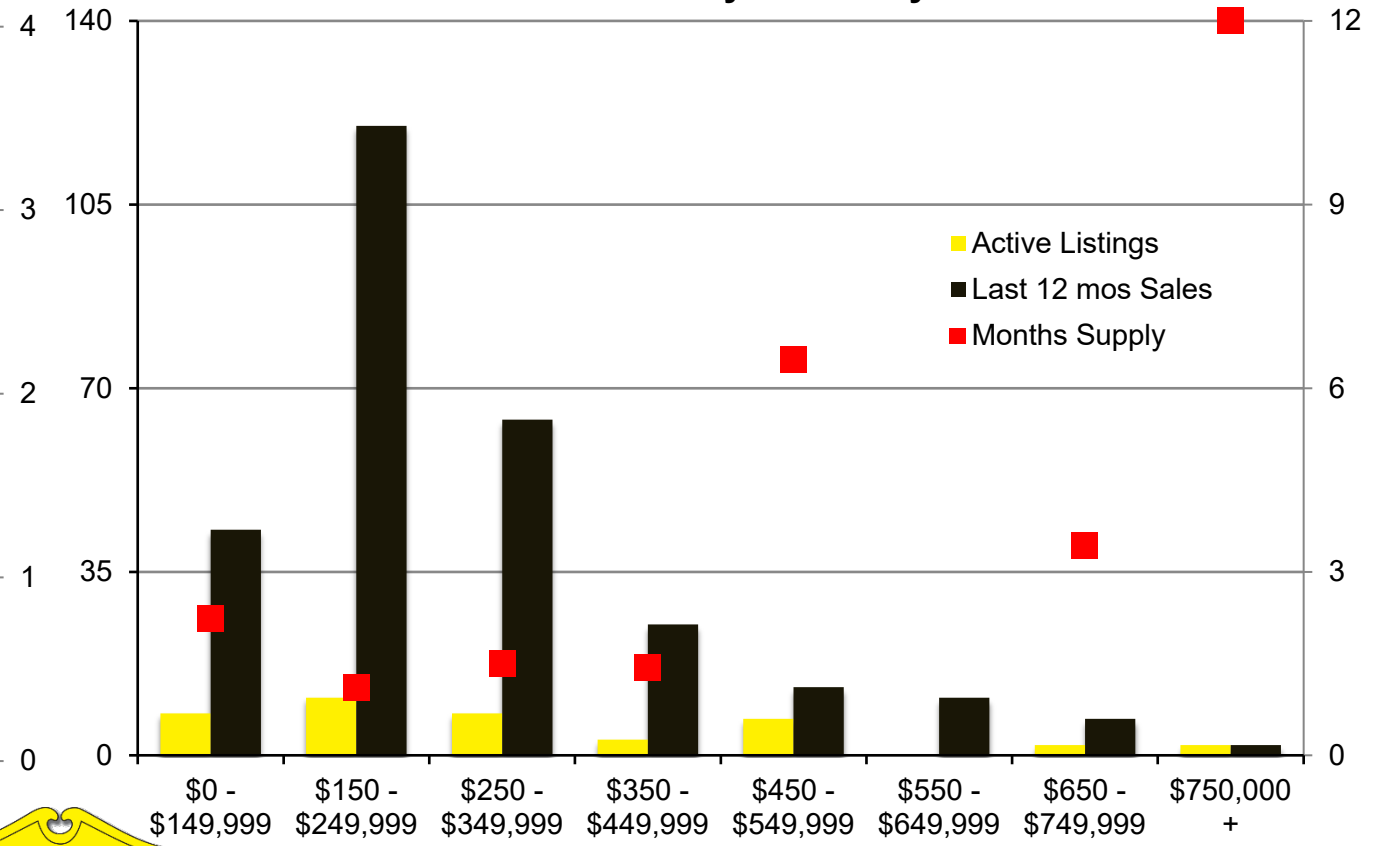

N INDICATORS

JANUARY 2022

NORTH GEORGIA

JANUARY 2022

Banks County – January 2022

Barrow County – January 2022

Cherokee County – January 2022

Dawson County - January 2022

Forsyth County - January 2022

Franklin County - January 2022

Gwinnett County - January 2022

Habersham County - January 2022

Hall County – January 2022

Jackson County - January 2022

Lumpkin County - January 2022

Pickens County – January 2022

Rabun County – January 2022

Stephens County - January 2022

Walton County – January 2022

White County - January 2022