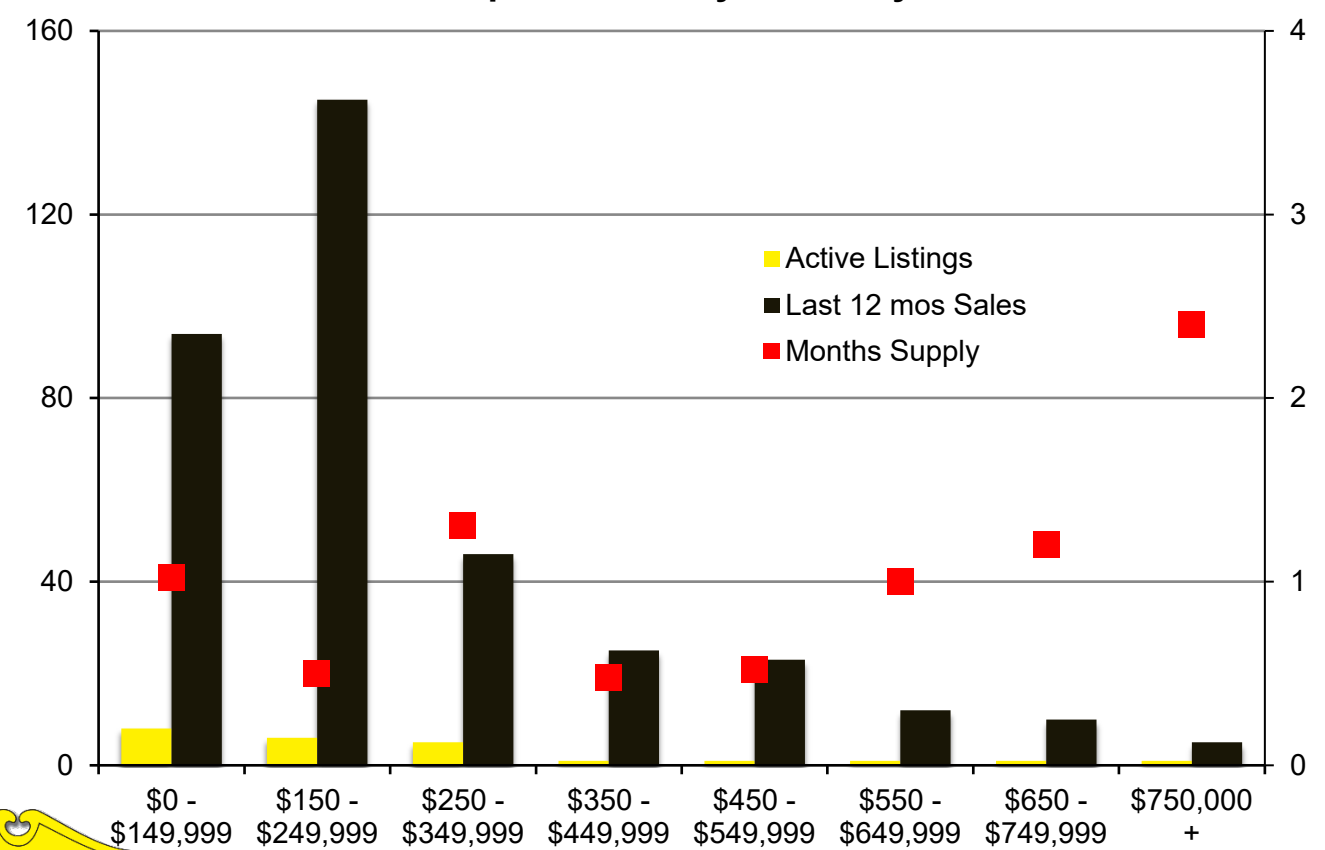

N INDICATORS

JANUARY 2022

NORTH GEORGIA

JANUARY 2022

Banks County – January 2022

Barrow County – January 2022

Cherokee County – January 2022

Dawson County - January 2022

Forsyth County - January 2022

Franklin County - January 2022

Gwinnett County - January 2022

Habersham County - January 2022

Hall County – January 2022

Jackson County - January 2022

Lumpkin County - January 2022

Pickens County – January 2022

Rabun County – January 2022

Stephens County - January 2022

Walton County – January 2022

White County - January 2022