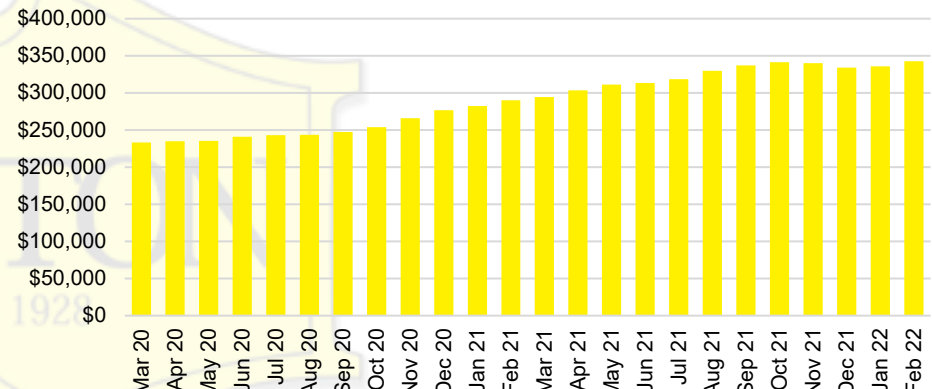

LUMPKIN COUNTY AVERAGE SALES PRICE