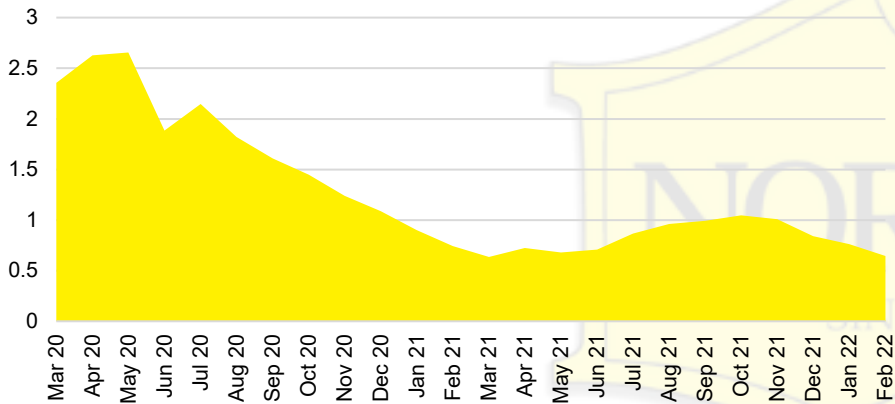

NORTH GEORGIA INVENTORY MONTHS OF SUPPLY