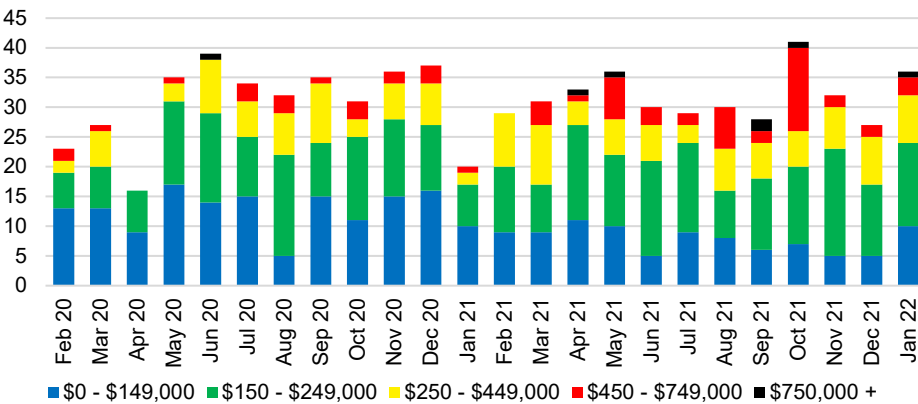

WALTON COUNTY QUICK N'DICATORS