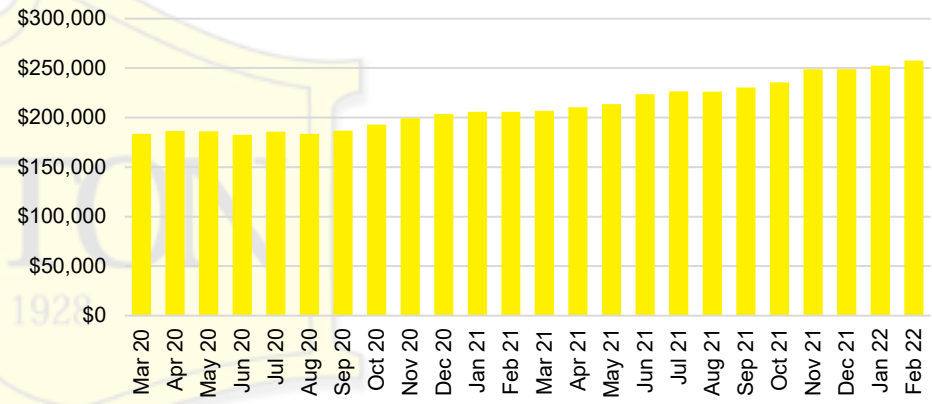

STEPHENS COUNTY INVENTORY BY PRICE POINT