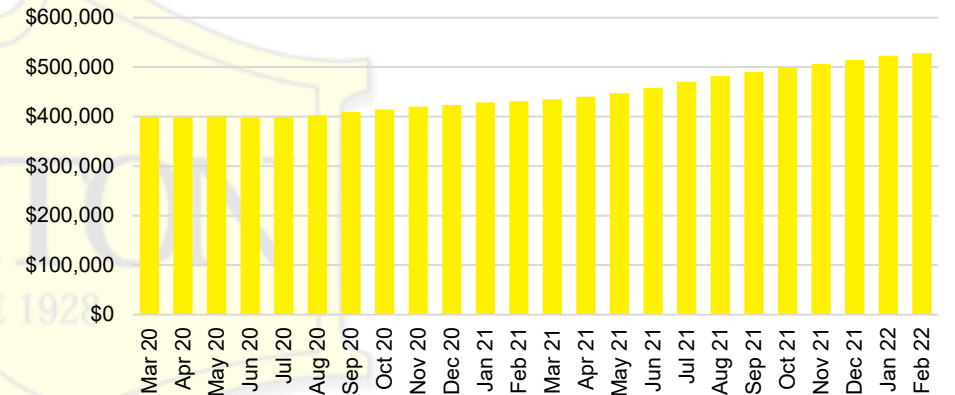

FORSYTH COUNTY 12 MONTH AVERAGE SALES PRICE