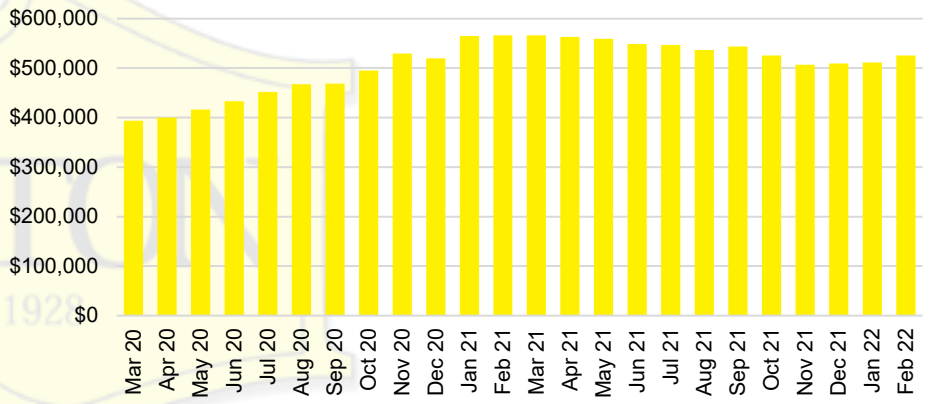

RABUN COUNTY 12 MONTH AVERAGE SALES PRICE