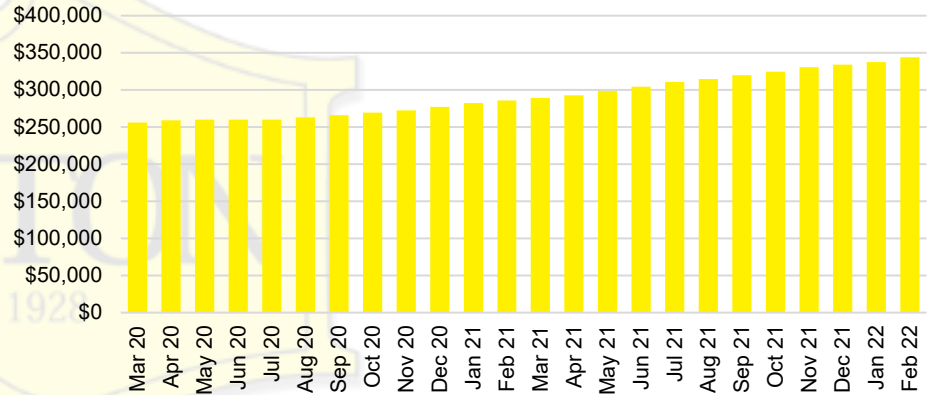

WALTON COUNTY INVENTORY BY PRICE POINT