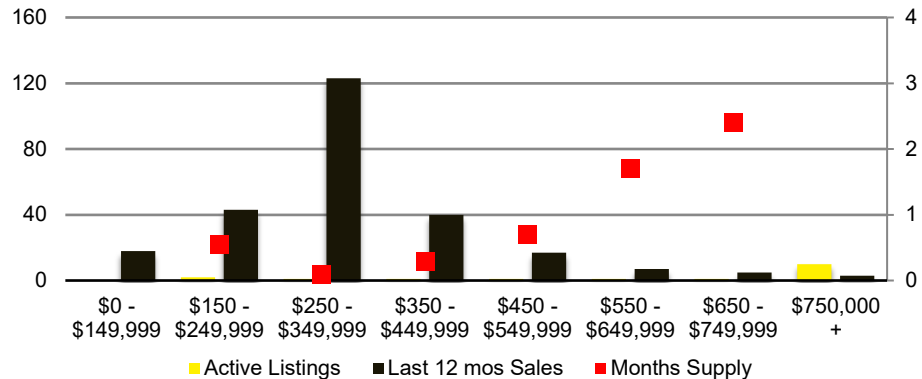

# NORTH GEORGIA DEEP DIVE MARKET DATA

February 2022

# FEBRUARY 2022 DEEP DIVE

NORTH GEORGIA QUICK N'DICATORS

NORTH GEORGIA INVENTORY MONTHS OF SUPPLY

NORTH GEORGIA SALES VOLUME VS SUPPLY

NORTH GEORGIA SALES BY PRICE POINT

NORTH GEORGIA INVENTORY BY PRICE POINT

### BANKS COUNTY SALES VOLUME VS SUPPLY