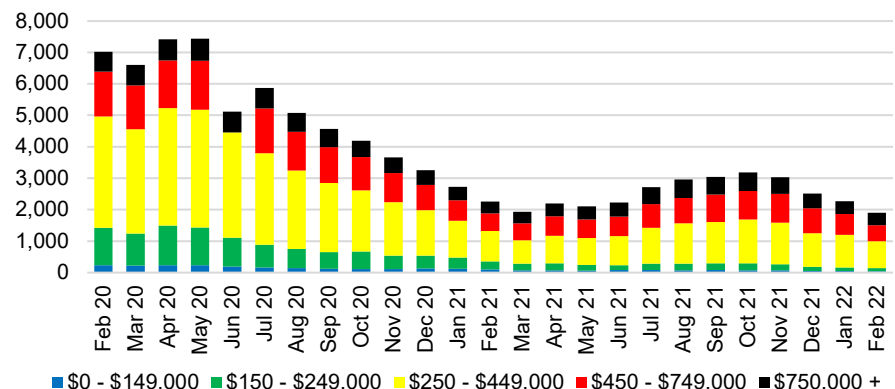

# FEBRUARY 2022 DEEP DIVE

NORTH GEORGIA QUICK N'DICATORS

NORTH GEORGIA INVENTORY MONTHS OF SUPPLY

NORTH GEORGIA SALES VOLUME VS SUPPLY

NORTH GEORGIA SALES BY PRICE POINT

NORTH GEORGIA INVENTORY BY PRICE POINT