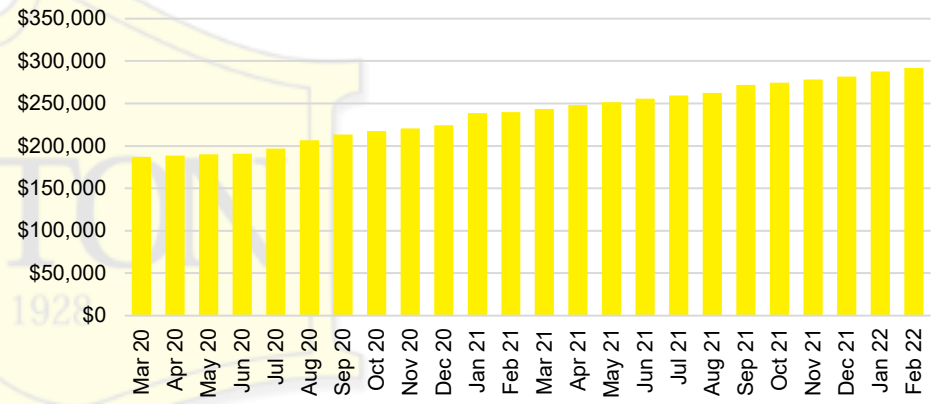

WHITE COUNTY INVENTORY BY PRICE POINT