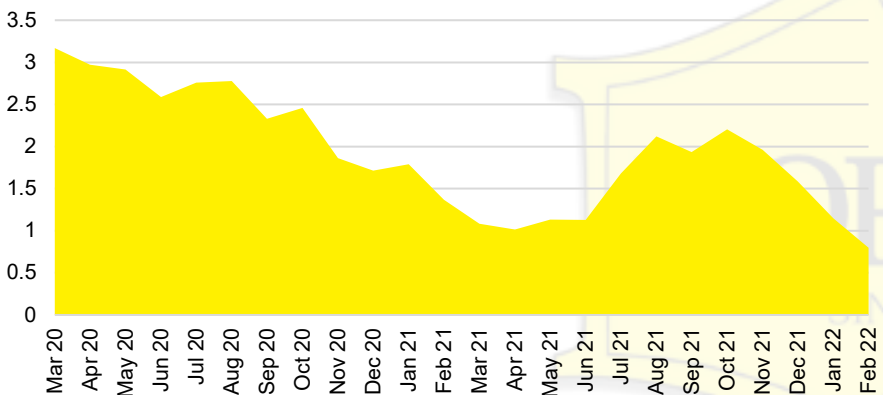

BANKS COUNTY INVENTORY MONTHS OF SUPPLY