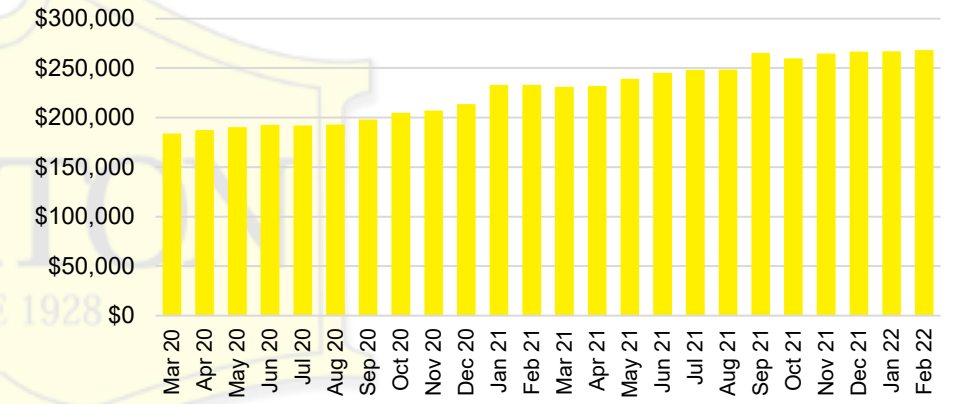

FRANKLIN COUNTY 12 MONTH AVERAGE SALES PRICE