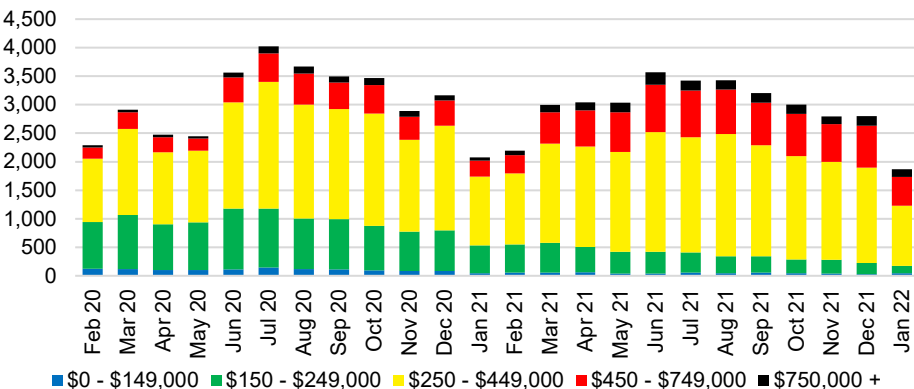

# FEBRUARY 2022 DEEP DIVE

NORTH GEORGIA QUICK N'DICATORS

NORTH GEORGIA INVENTORY MONTHS OF SUPPLY

NORTH GEORGIA SALES VOLUME VS SUPPLY

NORTH GEORGIA SALES BY PRICE POINT

NORTH GEORGIA INVENTORY BY PRICE POINT