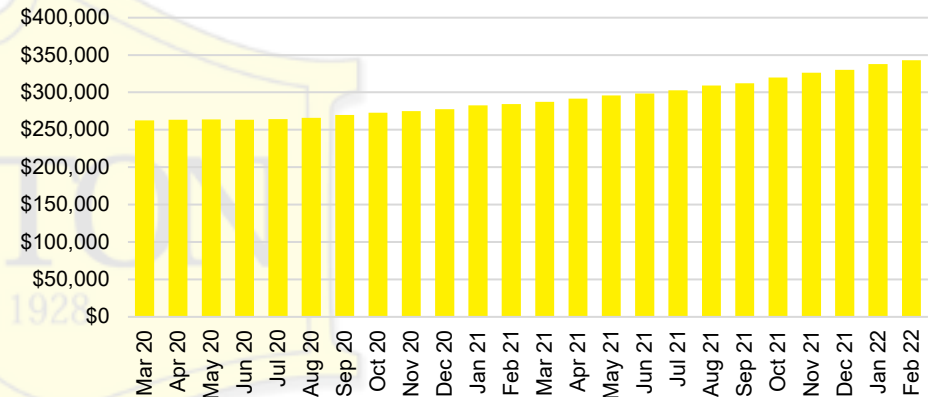

JACKSON COUNTY 12 MONTH AVERAGE SALES PRICE