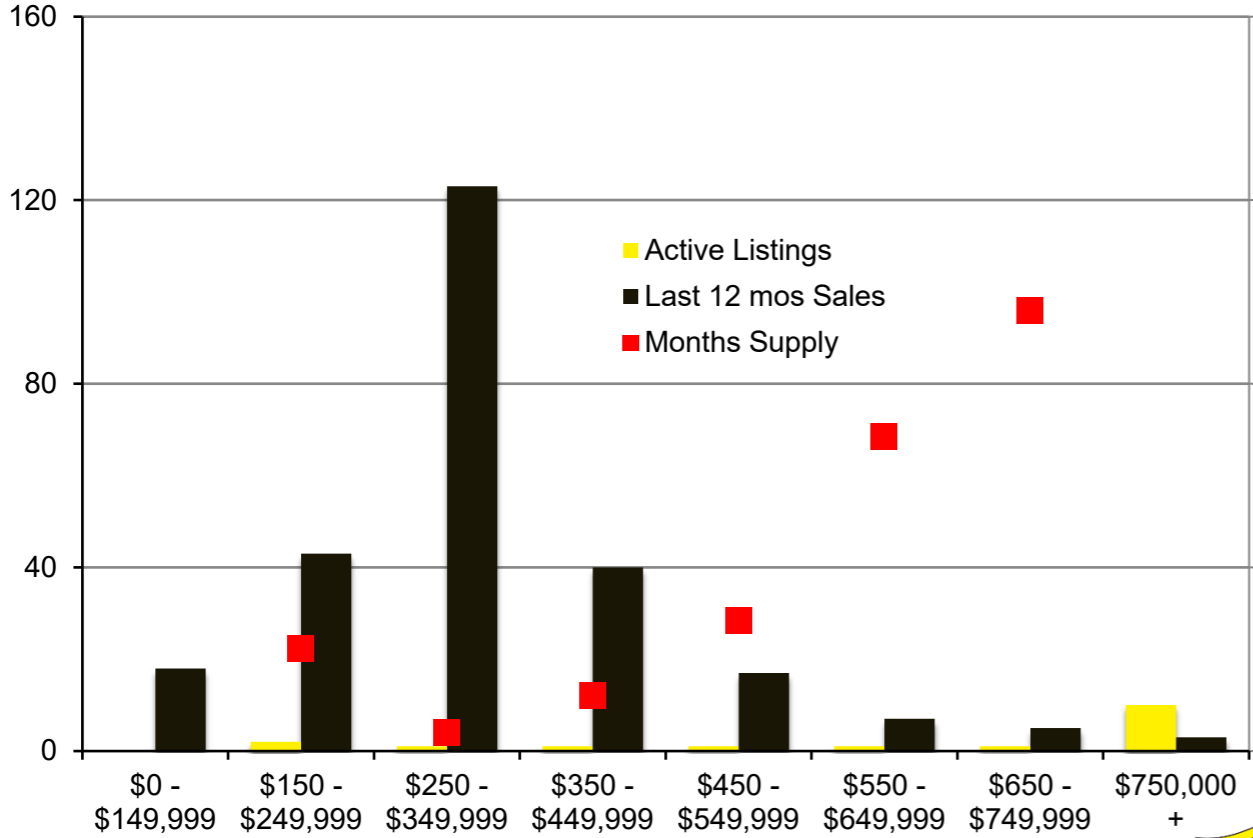

N INDICATORS

FEBRUARY 2022

NORTH GEORGIA

FEBRUARY 2022

Banks County – February 2022

Barrow County – February 2022

Cherokee County – February 2022

Dawson County - February 2022

Forsyth County - February 2022

Franklin County - February 2022

Gwinnett County - February 2022

Habersham County - February 2022

Hall County – February 2022

Jackson County - February 2022

Lumpkin County - February 2022

Pickens County – February 2022

Rabun County – February 2022

Stephens County - February 2022

Walton County – February 2022

White County - February 2022