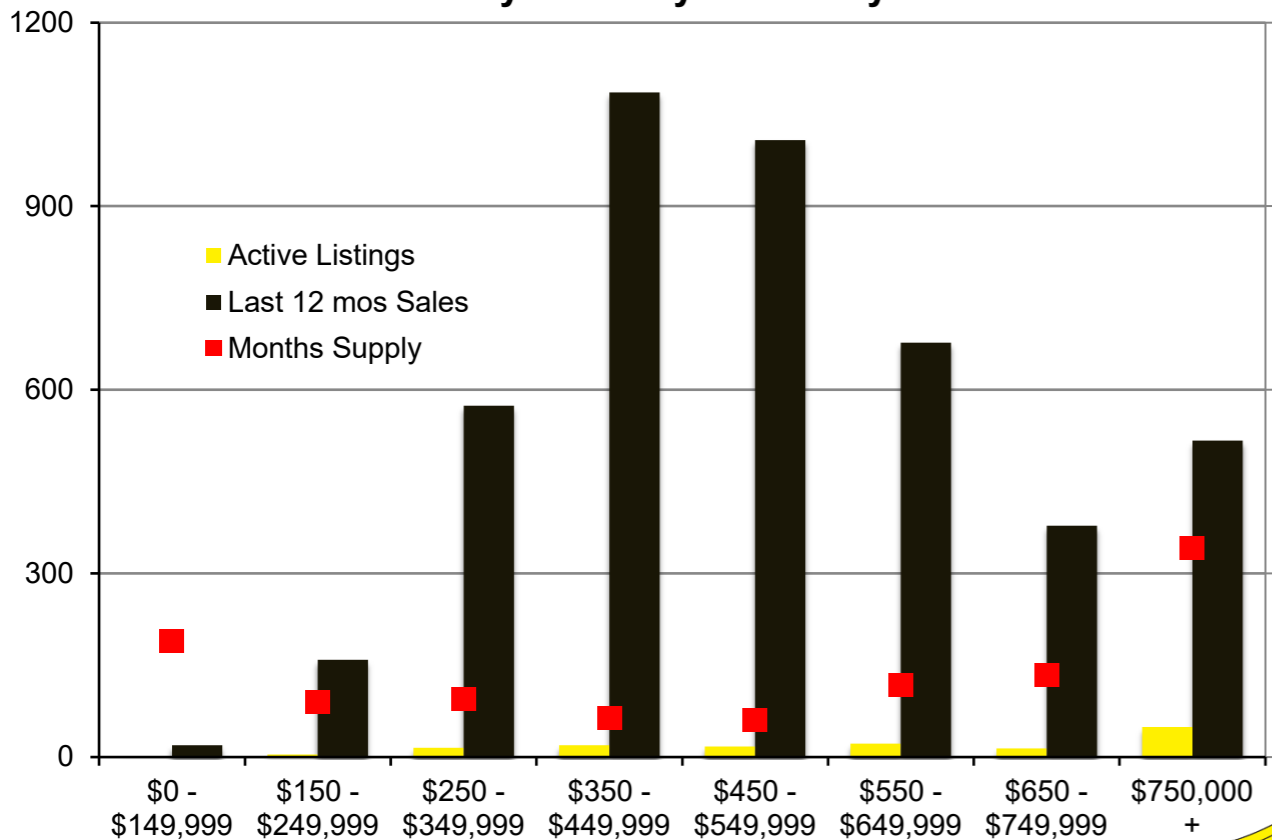

N INDICATORS

FEBRUARY 2022

NORTH GEORGIA

FEBRUARY 2022

Banks County – February 2022

Barrow County – February 2022

Cherokee County – February 2022

Dawson County - February 2022

Forsyth County - February 2022

Franklin County - February 2022

Gwinnett County - February 2022

Habersham County - February 2022

Hall County – February 2022

Jackson County - February 2022

Lumpkin County - February 2022

Pickens County – February 2022

Rabun County – February 2022

Stephens County - February 2022

Walton County – February 2022

White County - February 2022