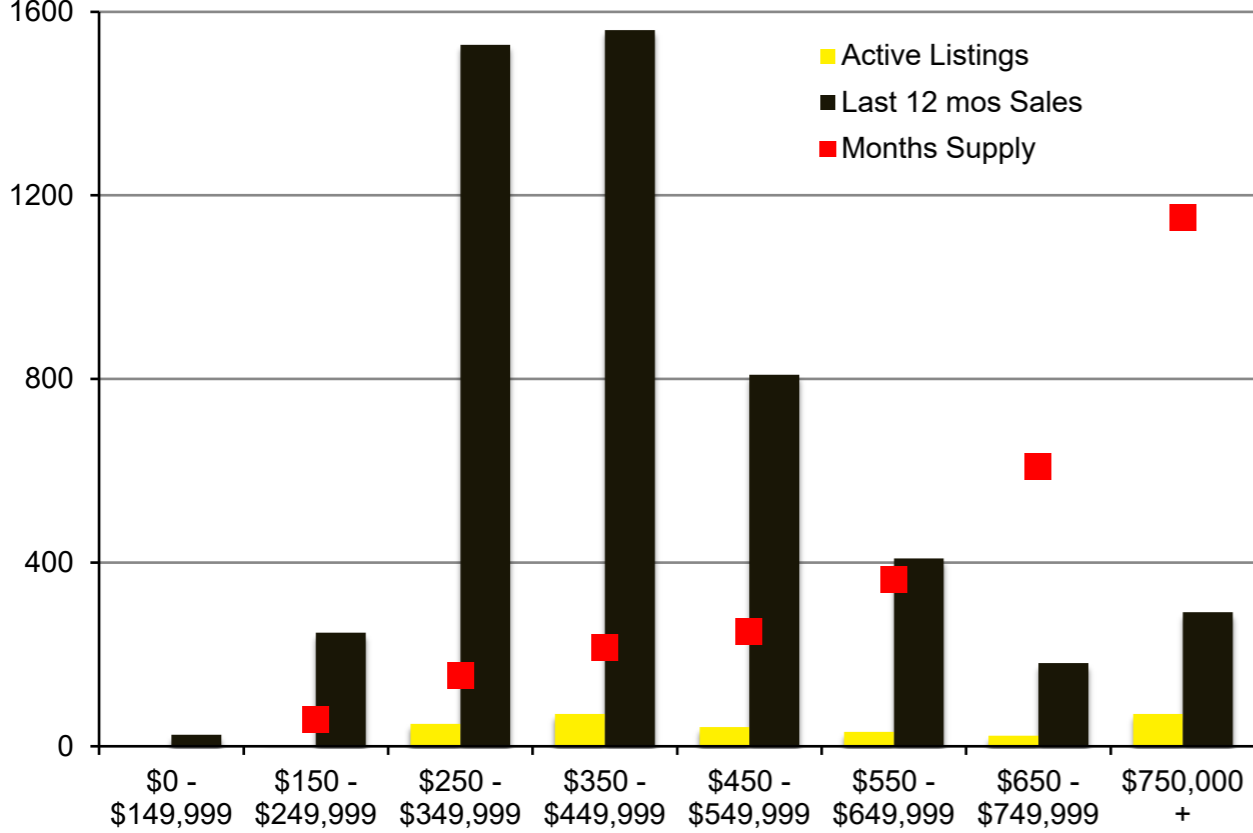

N INDICATORS

FEBRUARY 2022

NORTH GEORGIA

FEBRUARY 2022

Banks County – February 2022

Barrow County – February 2022

Cherokee County – February 2022

Dawson County - February 2022

Forsyth County - February 2022

Franklin County - February 2022

Gwinnett County - February 2022

Habersham County - February 2022

Hall County – February 2022

Jackson County - February 2022

Lumpkin County - February 2022

Pickens County – February 2022

Rabun County – February 2022

Stephens County - February 2022

Walton County – February 2022

White County - February 2022