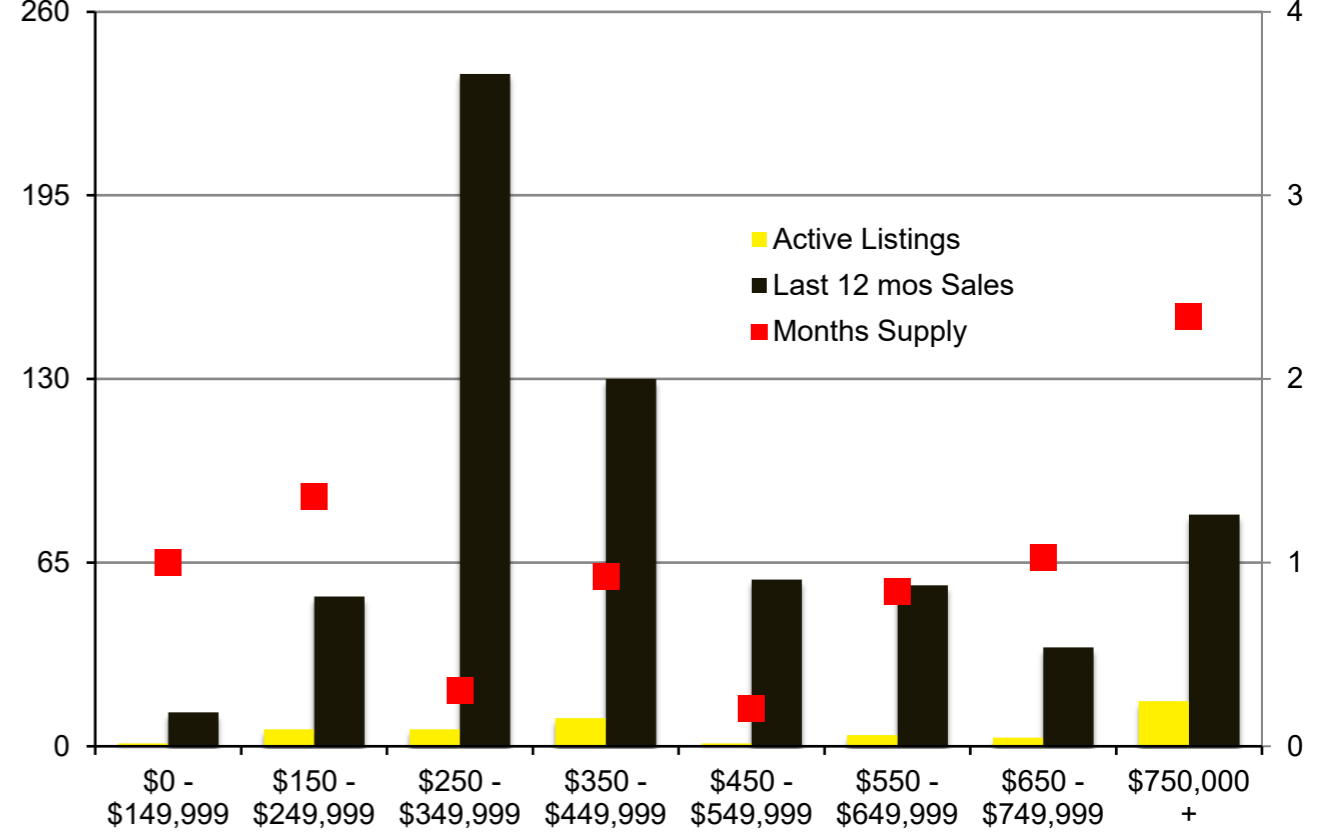

N INDICATORS

FEBRUARY 2022

NORTH GEORGIA

FEBRUARY 2022

Banks County – February 2022

Barrow County – February 2022

Cherokee County – February 2022

Dawson County - February 2022

Forsyth County - February 2022

Franklin County - February 2022

Gwinnett County - February 2022

Habersham County - February 2022

Hall County – February 2022

Jackson County - February 2022

Lumpkin County - February 2022

Pickens County – February 2022

Rabun County – February 2022

Stephens County - February 2022

Walton County – February 2022

White County - February 2022