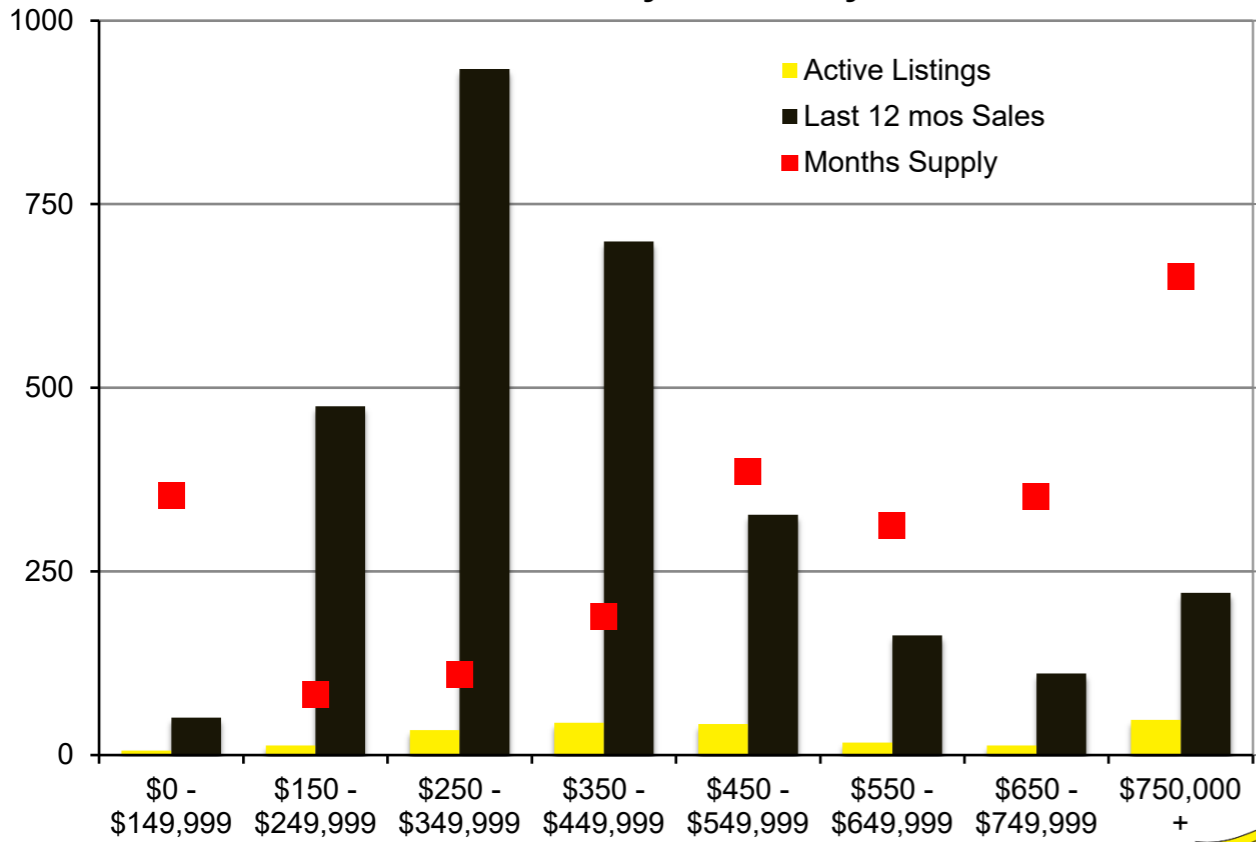

N INDICATORS

FEBRUARY 2022

NORTH GEORGIA

FEBRUARY 2022

Banks County – February 2022

Barrow County – February 2022

Cherokee County – February 2022

Dawson County - February 2022

Forsyth County - February 2022

Franklin County - February 2022

Gwinnett County - February 2022

Habersham County - February 2022

Hall County – February 2022

Jackson County - February 2022

Lumpkin County - February 2022

Pickens County – February 2022

Rabun County – February 2022

Stephens County - February 2022

Walton County – February 2022

White County - February 2022