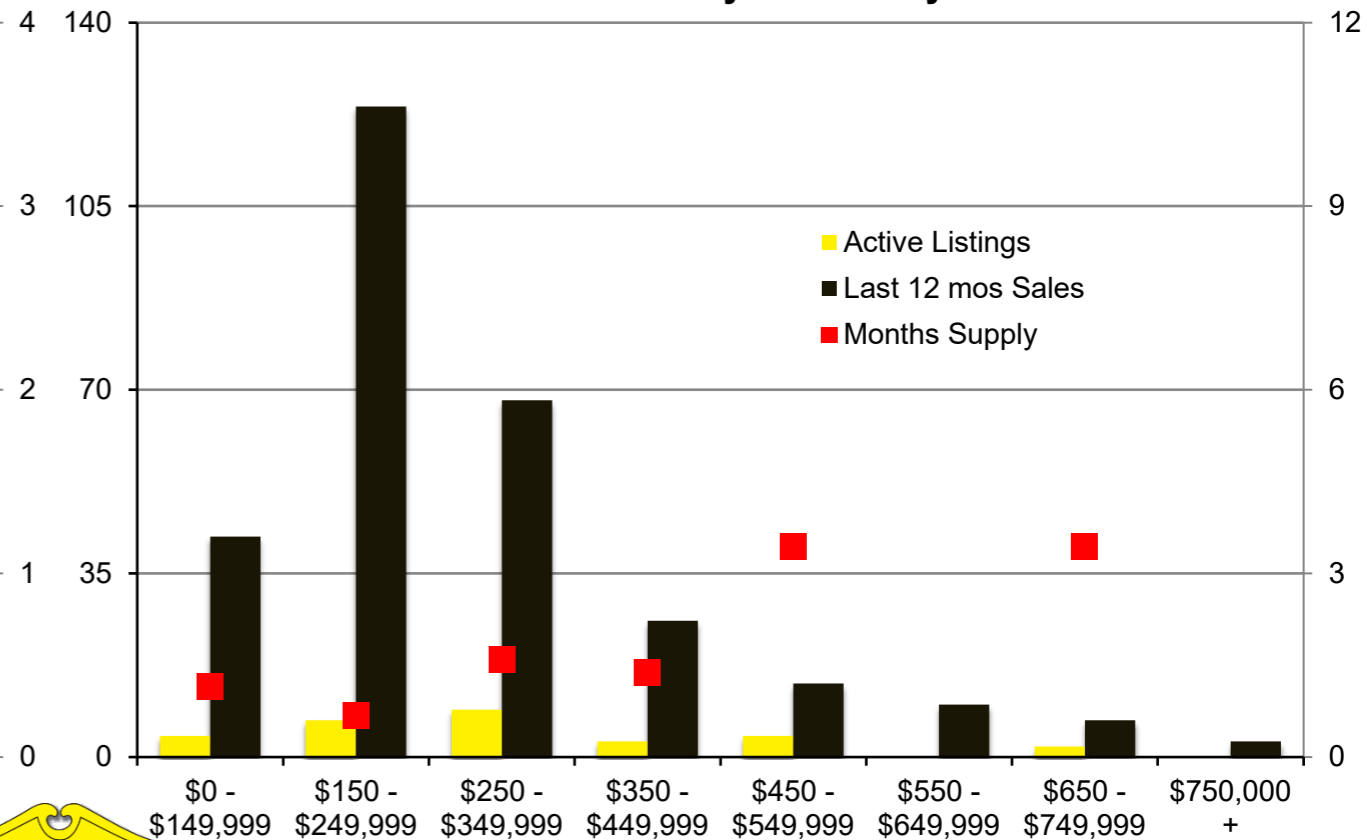

N INDICATORS

FEBRUARY 2022

NORTH GEORGIA

FEBRUARY 2022

Banks County – February 2022

Barrow County – February 2022

Cherokee County – February 2022

Dawson County - February 2022

Forsyth County - February 2022

Franklin County - February 2022

Gwinnett County - February 2022

Habersham County - February 2022

Hall County – February 2022

Jackson County - February 2022

Lumpkin County - February 2022

Pickens County – February 2022

Rabun County – February 2022

Stephens County - February 2022

Walton County – February 2022

White County - February 2022