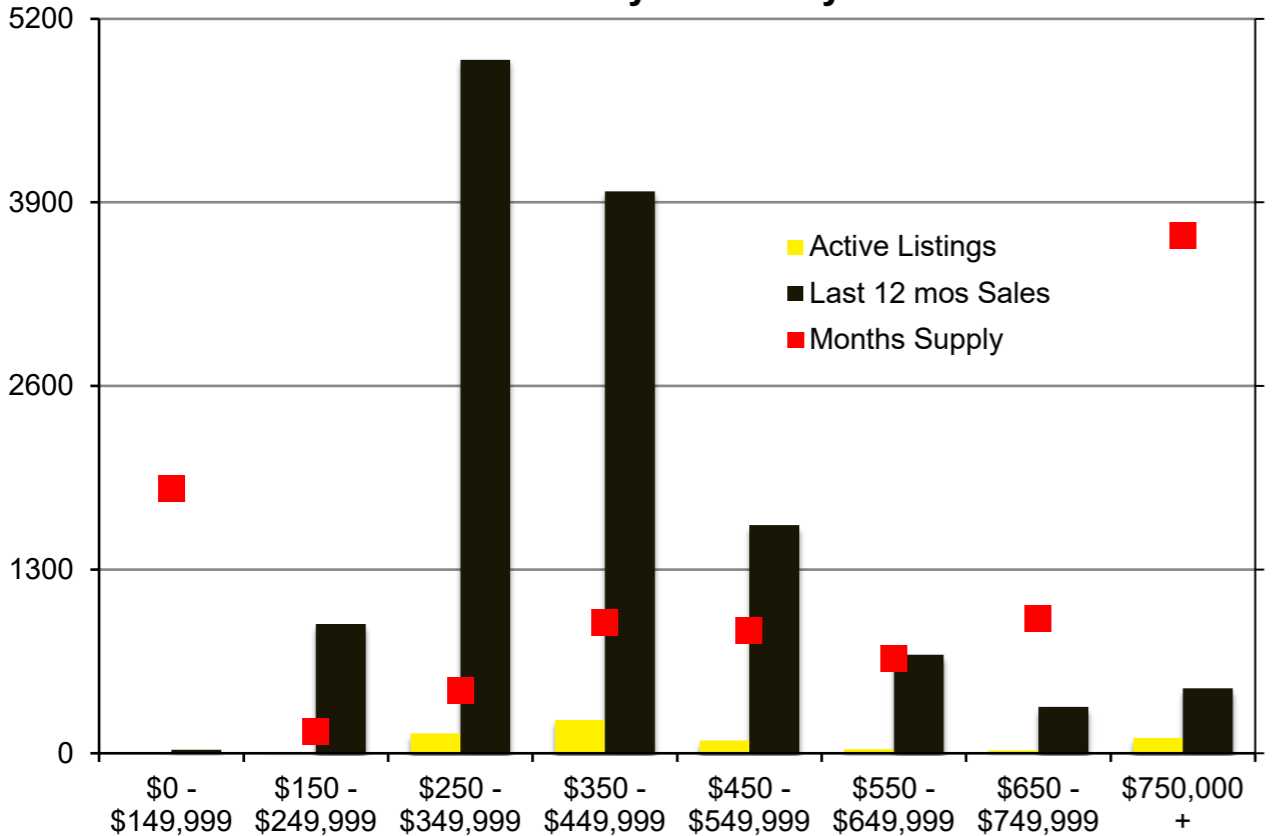

N INDICATORS

FEBRUARY 2022

NORTH GEORGIA

FEBRUARY 2022

Banks County – February 2022

Barrow County – February 2022

Cherokee County – February 2022

Dawson County - February 2022

Forsyth County - February 2022

Franklin County - February 2022

Gwinnett County - February 2022

Habersham County - February 2022

Hall County – February 2022

Jackson County - February 2022

Lumpkin County - February 2022

Pickens County – February 2022

Rabun County – February 2022

Stephens County - February 2022

Walton County – February 2022

White County - February 2022