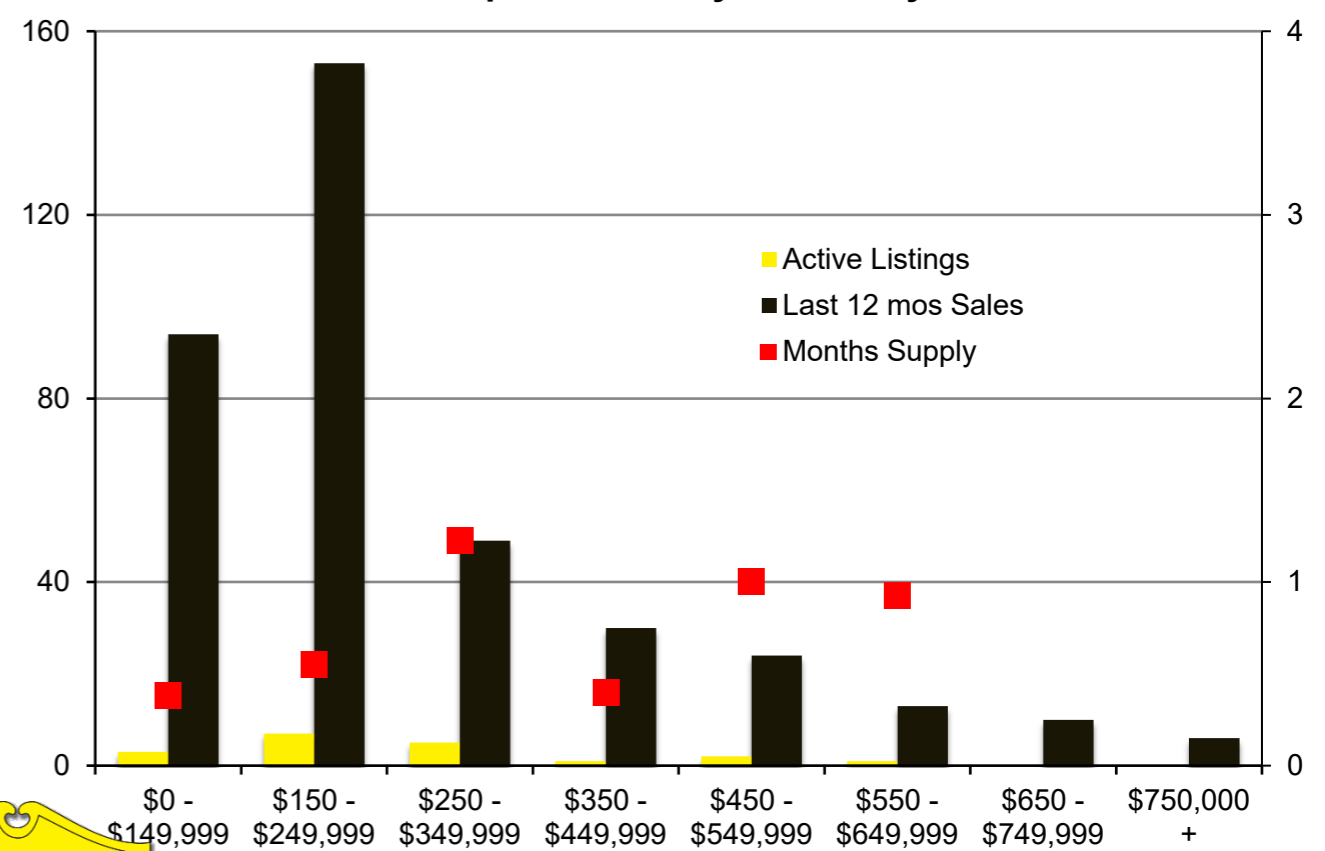

N INDICATORS

FEBRUARY 2022

NORTH GEORGIA

FEBRUARY 2022

Banks County – February 2022

Barrow County – February 2022

Cherokee County – February 2022

Dawson County - February 2022

Forsyth County - February 2022

Franklin County - February 2022

Gwinnett County - February 2022

Habersham County - February 2022

Hall County – February 2022

Jackson County - February 2022

Lumpkin County - February 2022

Pickens County – February 2022

Rabun County – February 2022

Stephens County - February 2022

Walton County – February 2022

White County - February 2022