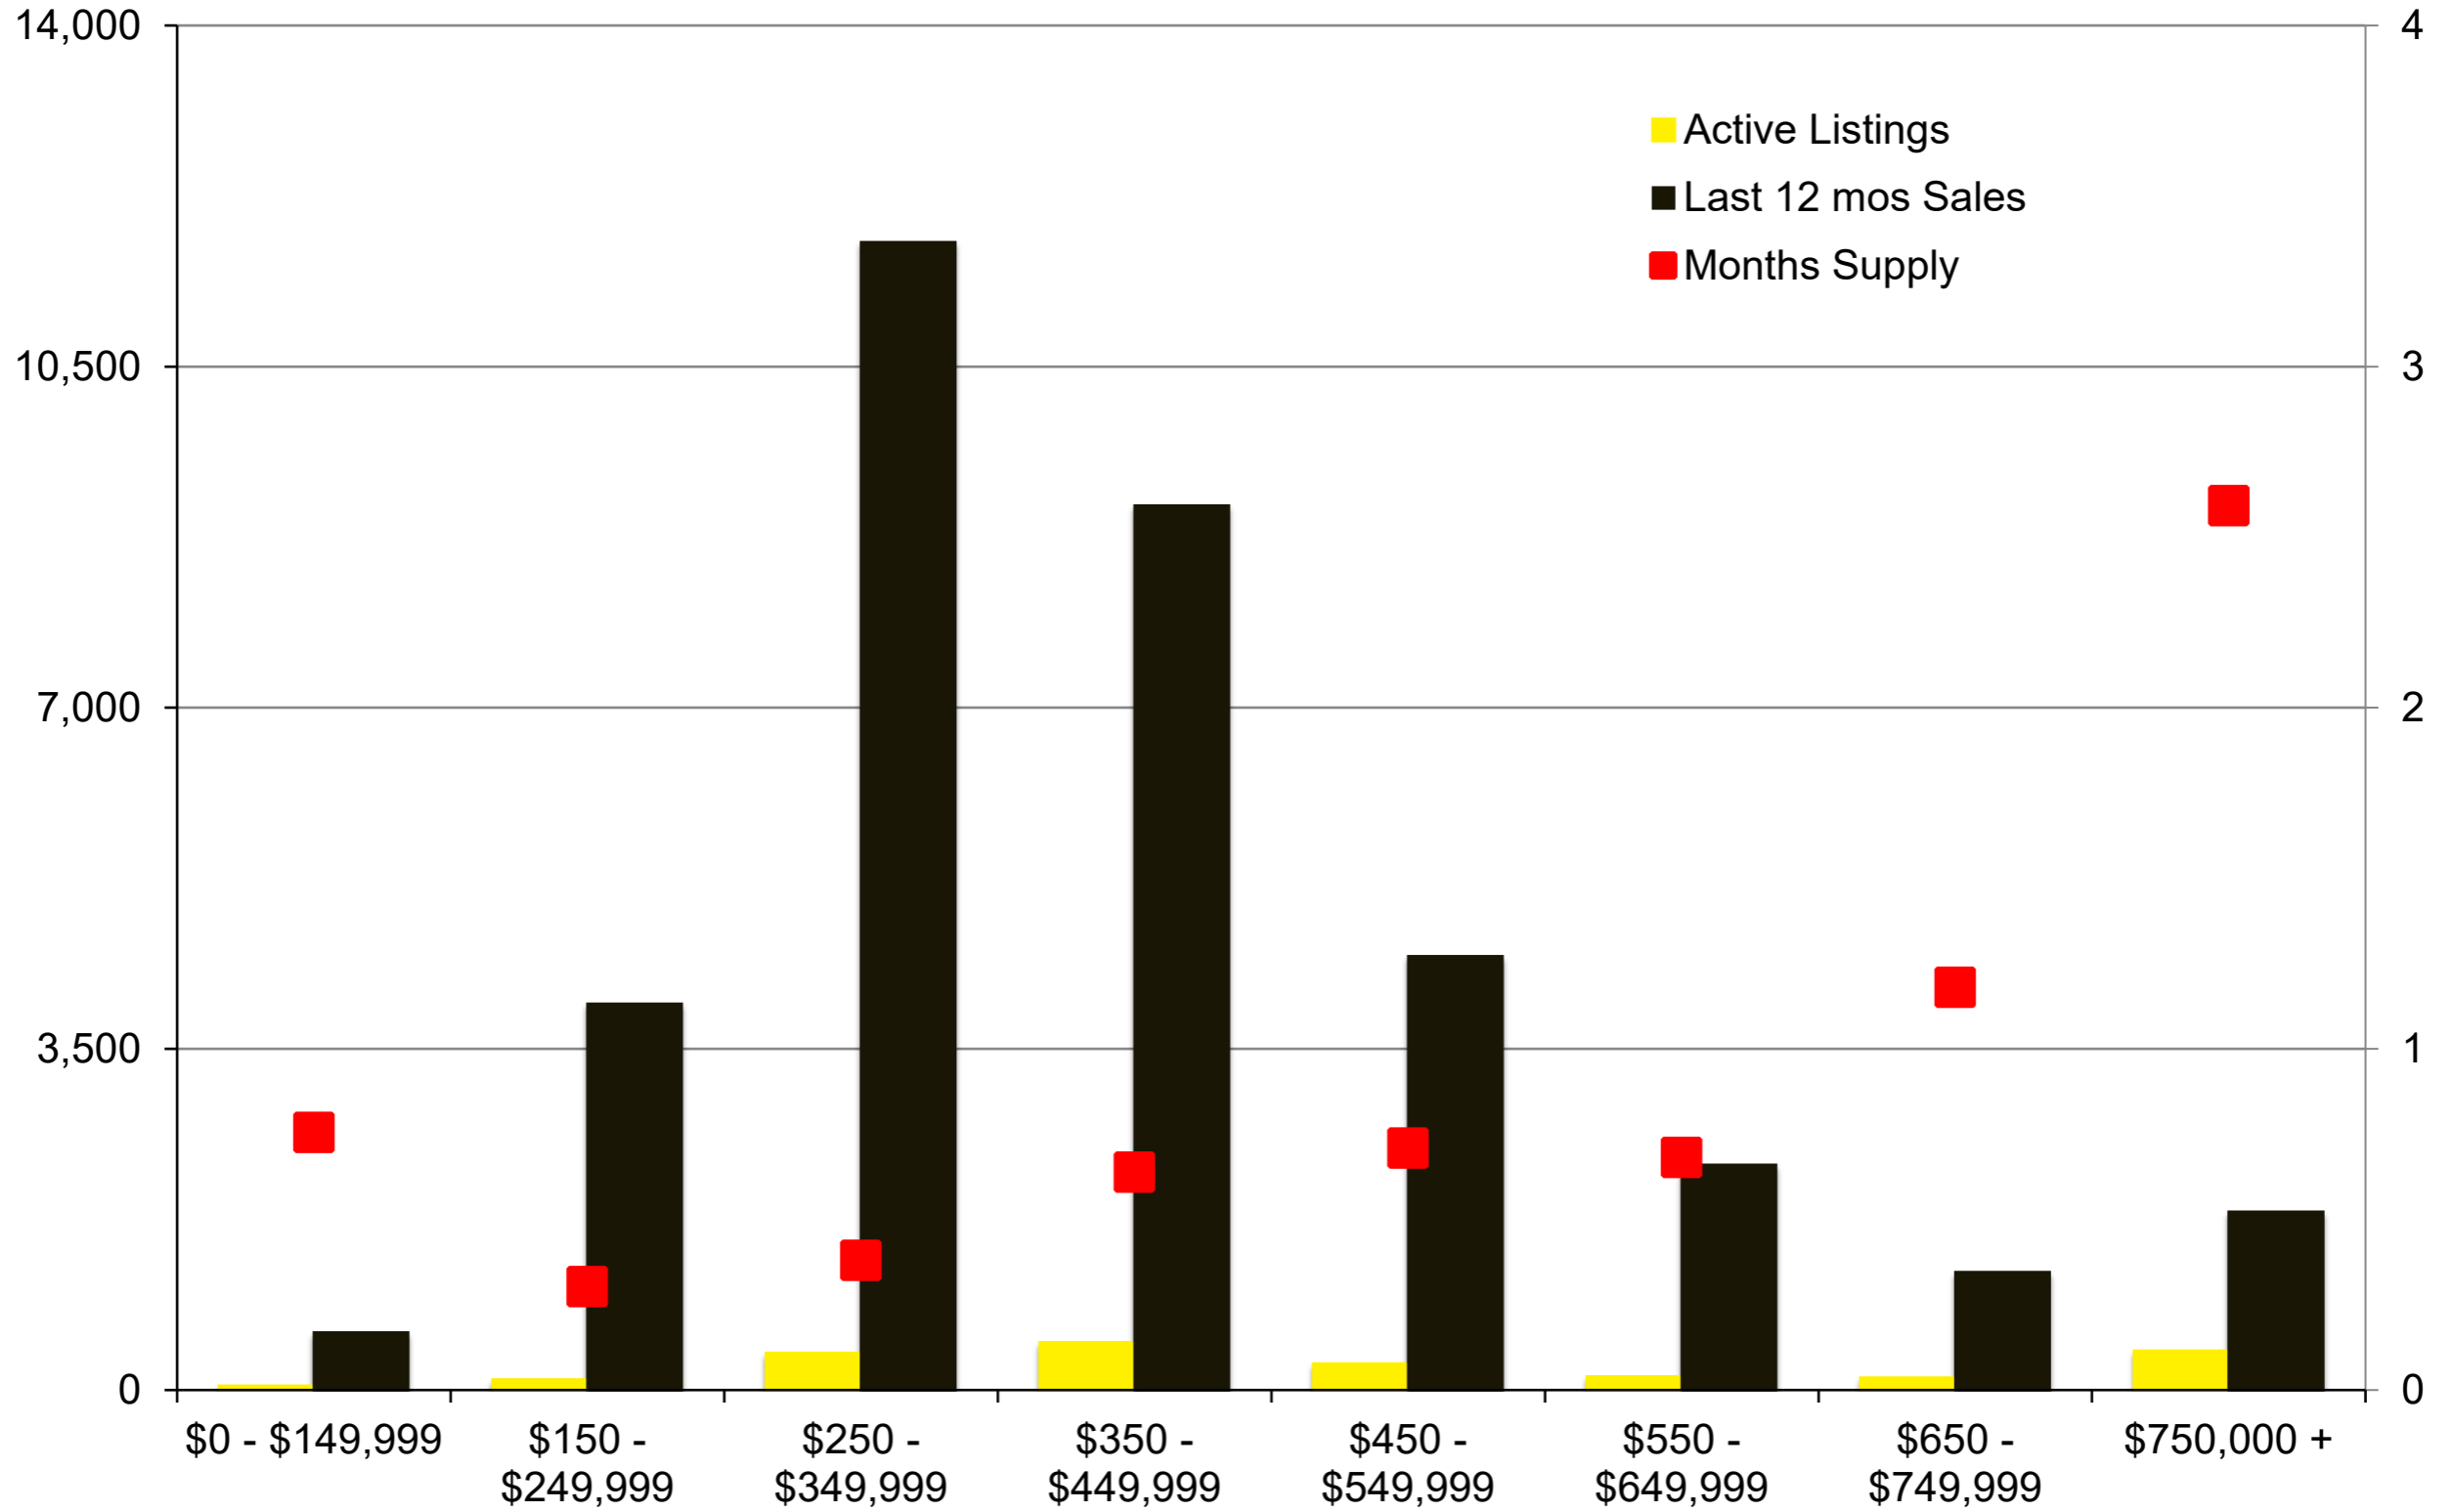

N INDICATORS

FEBRUARY 2022

NORTH GEORGIA

FEBRUARY 2022

Banks County – February 2022

Barrow County – February 2022

Cherokee County – February 2022

Dawson County - February 2022

Forsyth County - February 2022

Franklin County - February 2022

Gwinnett County - February 2022

Habersham County - February 2022

Hall County – February 2022

Jackson County - February 2022

Lumpkin County - February 2022

Pickens County – February 2022

Rabun County – February 2022

Stephens County - February 2022

Walton County – February 2022

White County - February 2022