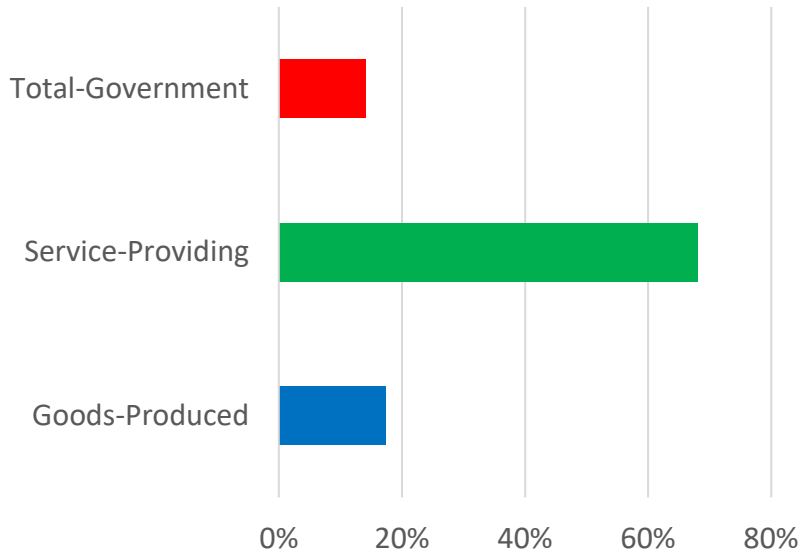

CHEROKEE

CHEROKEE COUNTY

UNEMPLOYMENT SNAPSHOT

- 126,581 RESIDENTS CURRENTLY EMPLOYED.
- 2021 UNEMPLOYMENT RATE: 4.9%
- DEC 2021 UNEMPLOYMENT RATE: 1.8%

CHEROKEE COUNTY

HISTORICAL POPULATION

Source: US Census