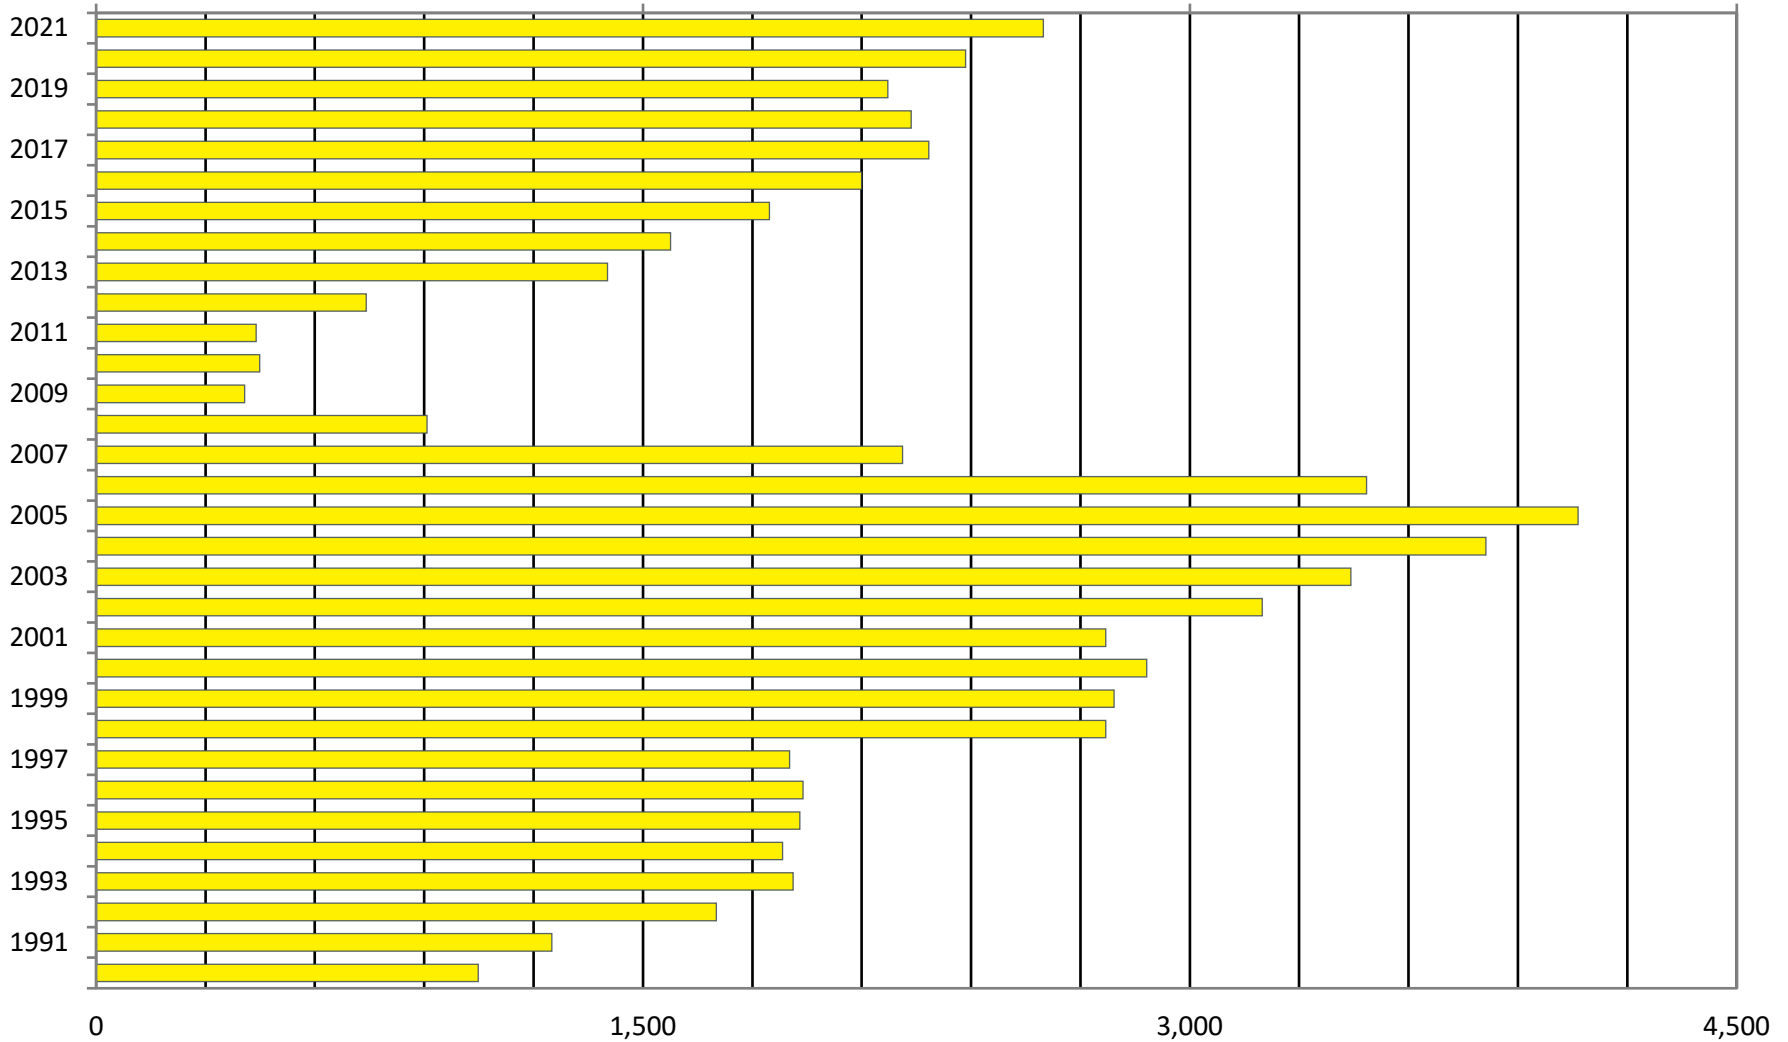

CHEROKEE COUNTY

SINGLE FAMILY BUILDING PERMITS