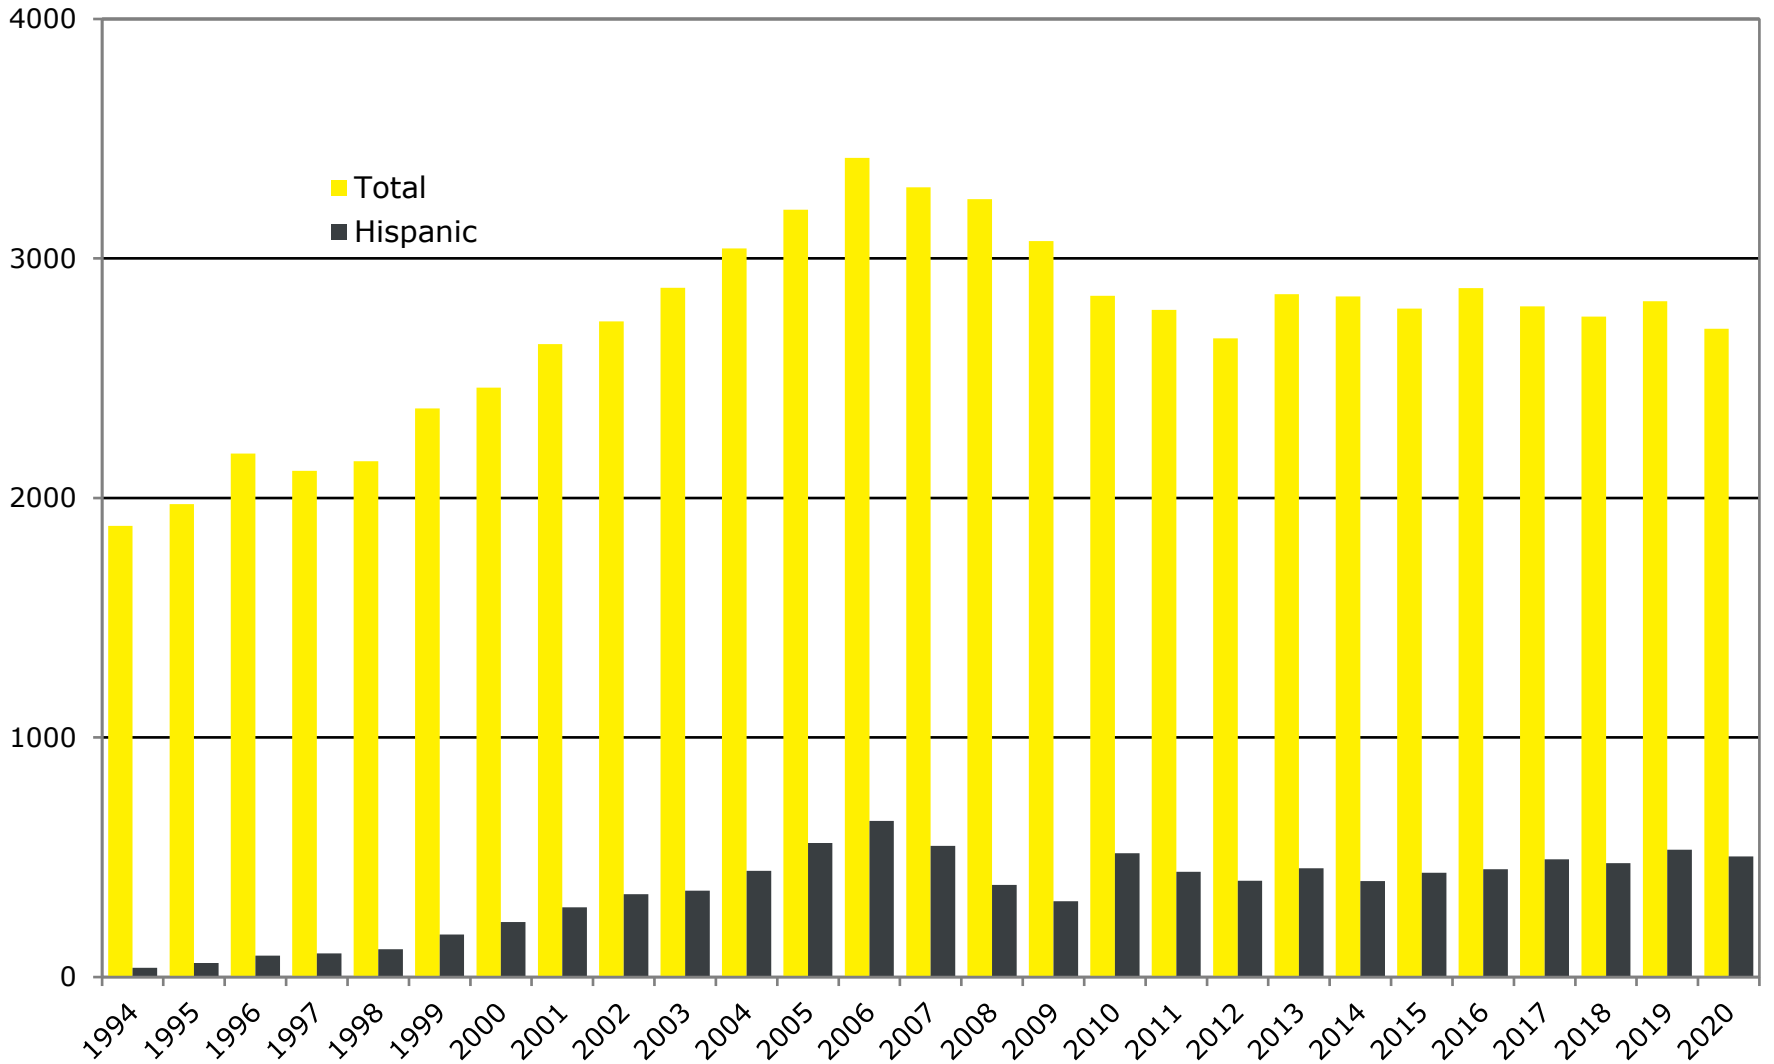

CHEROKEE

CHEROKEE COUNTY

UNEMPLOYMENT SNAPSHOT

- 126,581 RESIDENTS CURRENTLY EMPLOYED.
- 2021 UNEMPLOYMENT RATE: 4.9%
- DEC 2021 UNEMPLOYMENT RATE: 1.8%

CHEROKEE COUNTY

HISTORICAL POPULATION

Source: US Census

CHEROKEE COUNTY

2020 POPULATION BY AGE

Source: GA Dept of Public Health

CHEROKEE COUNTY

TOTAL VS HISPANIC BIRTHS

Source: GA Dept of Human Resources, Division of Public Health, Office of Health Information and Policy