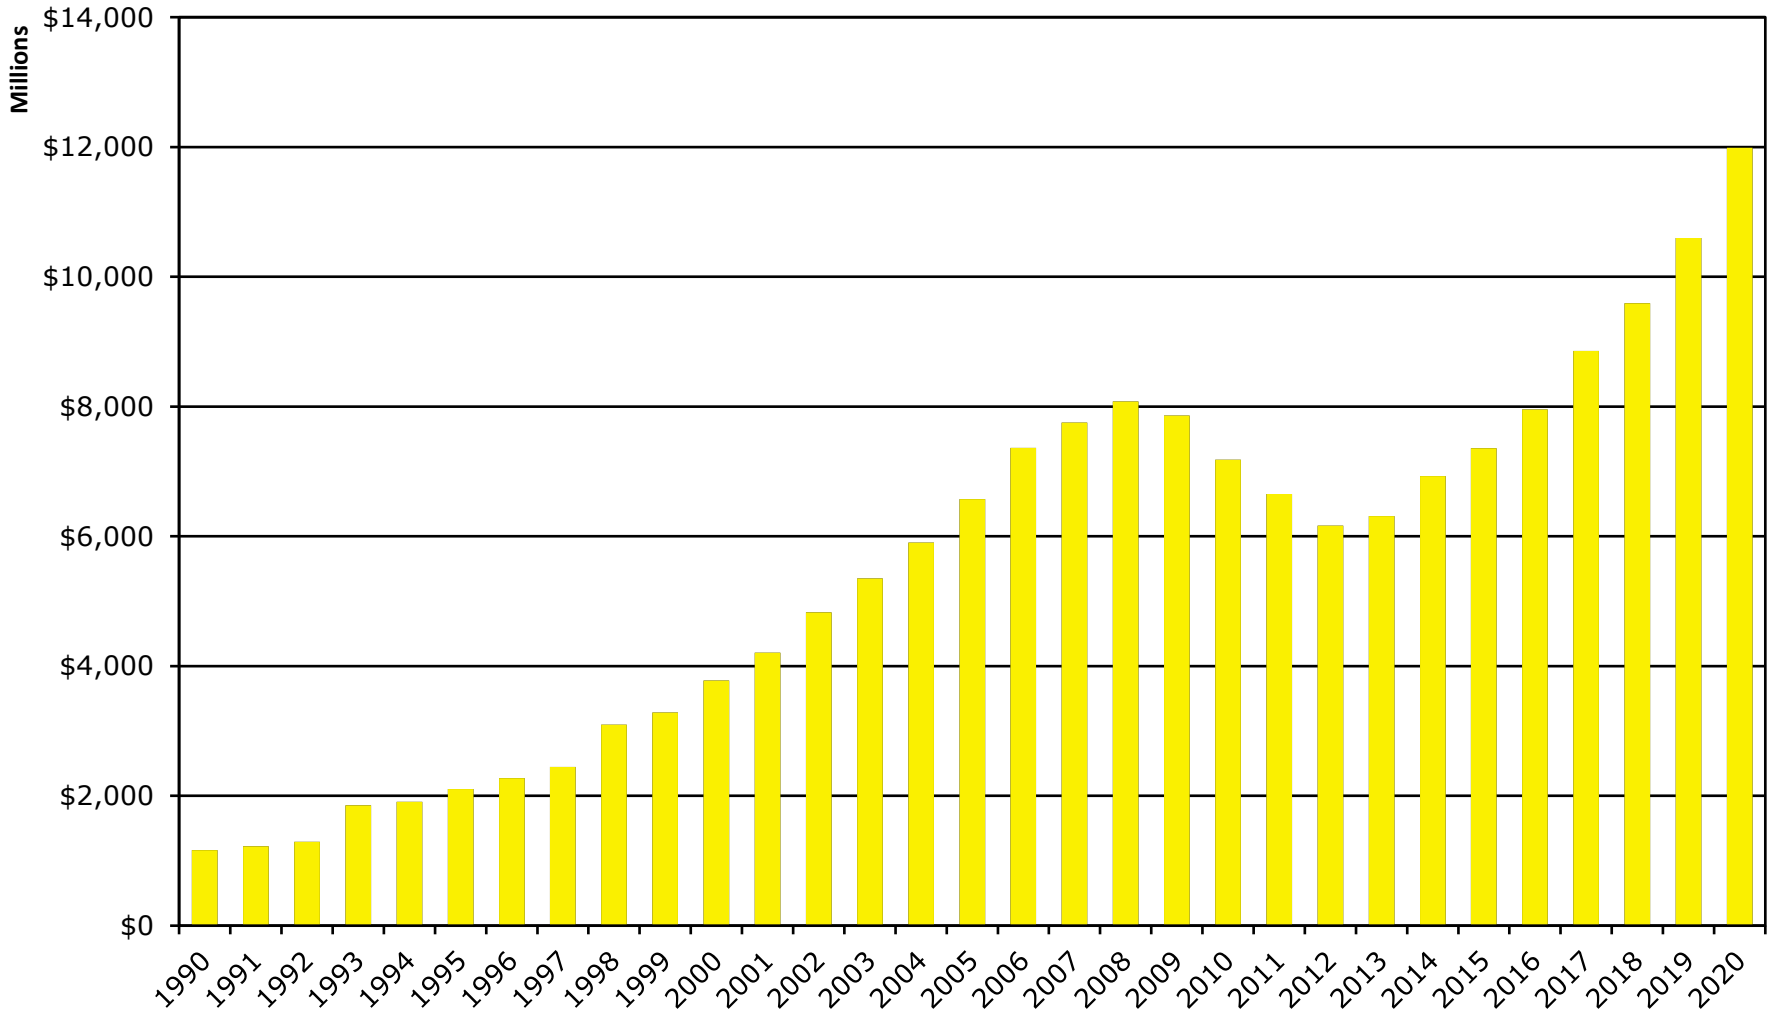

CHEROKEE COUNTY

TAX DIGEST INFORMATION

Gross Digest 40% of Assessed Value

Source: GA Dept of Revenue Consolidated Tax Digest