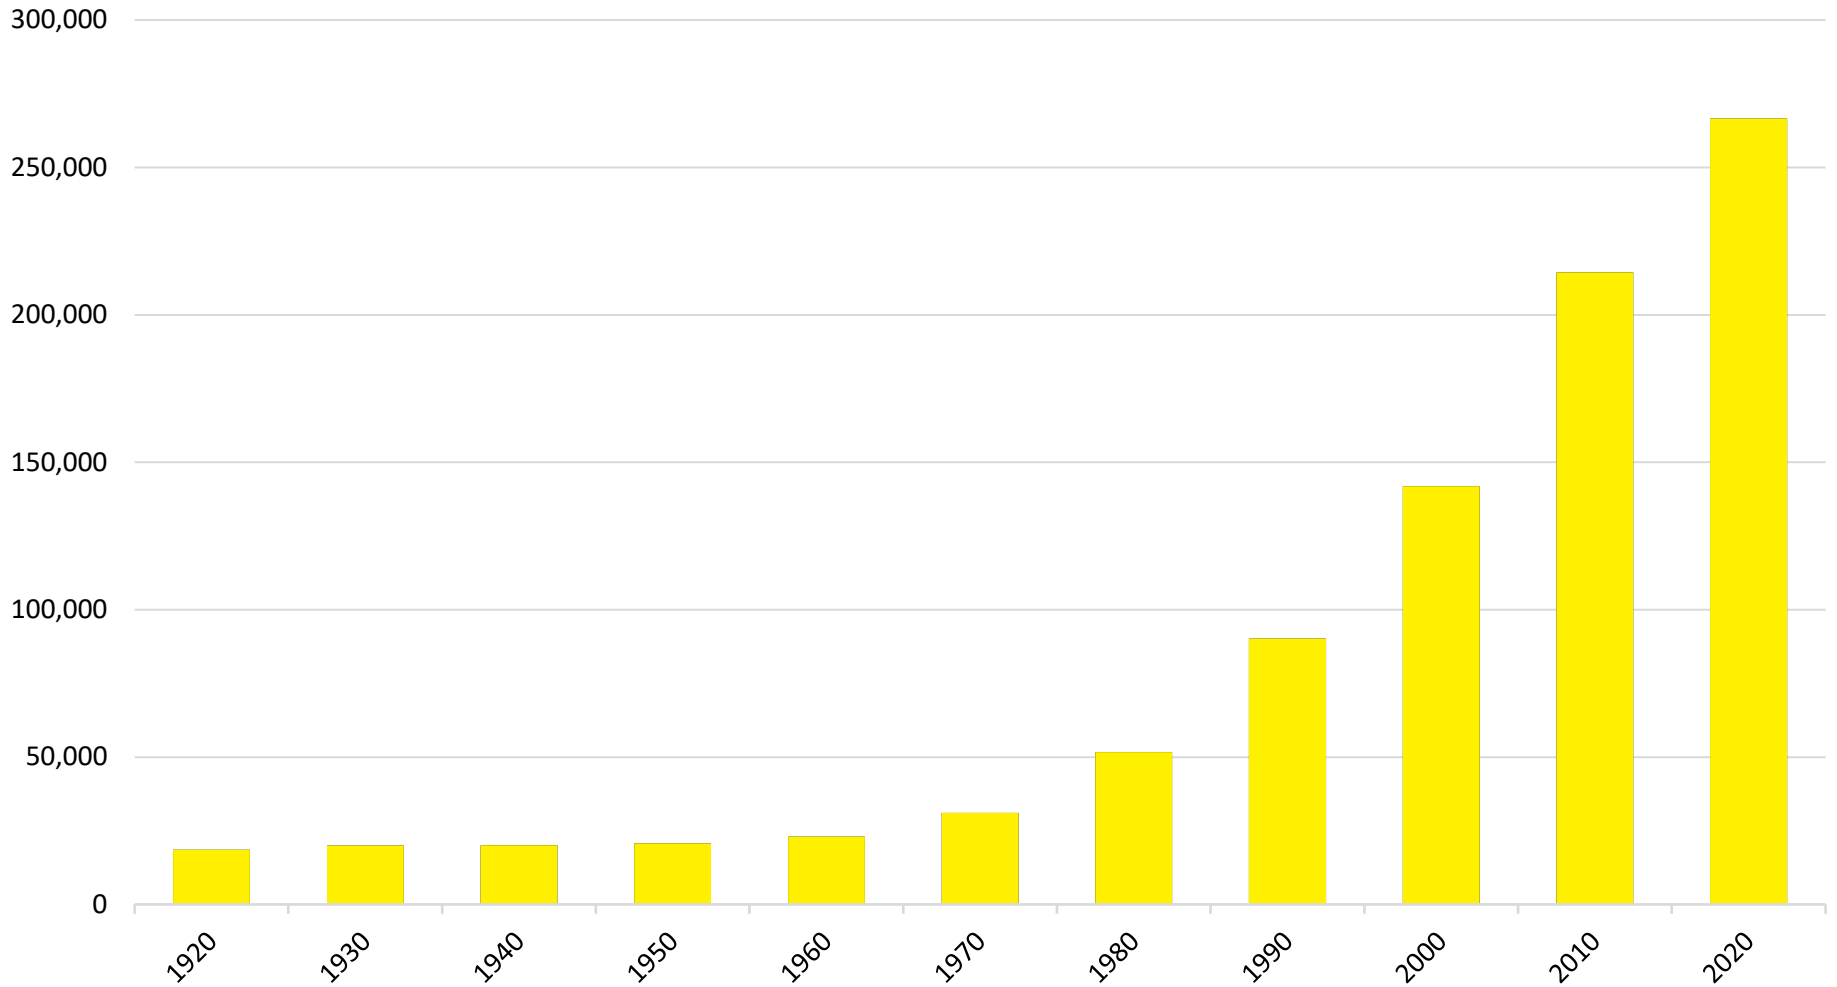

CHEROKEE

CHEROKEE COUNTY

UNEMPLOYMENT SNAPSHOT

- 126,581 RESIDENTS CURRENTLY EMPLOYED.
- 2021 UNEMPLOYMENT RATE: 4.9%
- DEC 2021 UNEMPLOYMENT RATE: 1.8%

CHEROKEE COUNTY

HISTORICAL POPULATION

Source: US Census