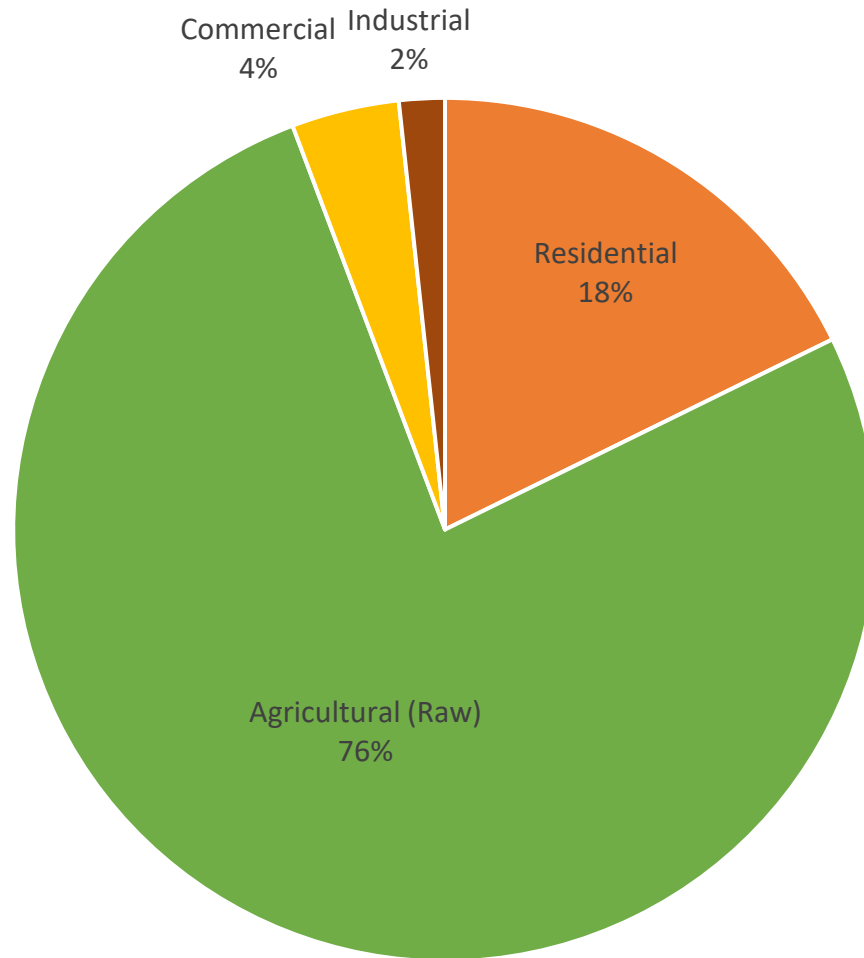

MOBILE HOME PERMITS

Source: Cherokee County Planning & Zoning

CHEROKEE COUNTY

ZONED ACREAGE

2020

Source: GA Dept of Revenue County Tax Digest

CHEROKEE COUNTY

COMMUTING IN
2018