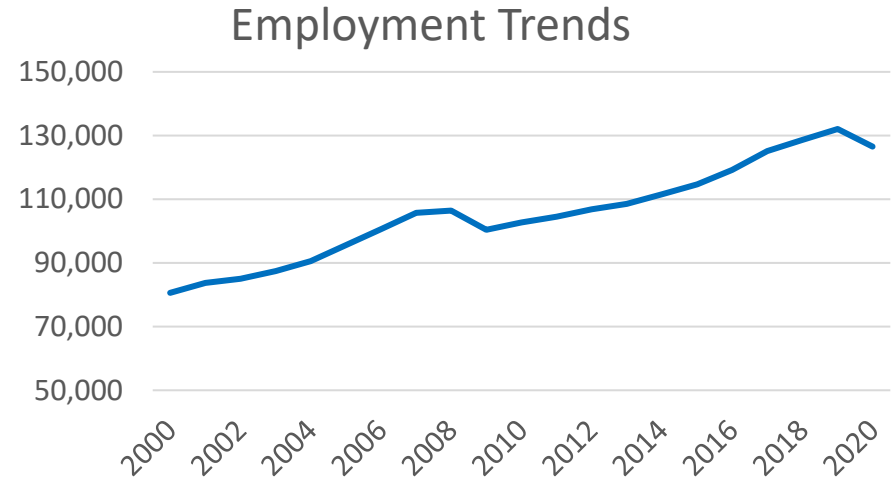

CHEROKEE

CHEROKEE COUNTY

UNEMPLOYMENT SNAPSHOT

- 126,581 RESIDENTS CURRENTLY EMPLOYED.
- 2021 UNEMPLOYMENT RATE: 4.9%
- DEC 2021 UNEMPLOYMENT RATE: 1.8%

CHEROKEE COUNTY

HISTORICAL POPULATION

Source: US Census