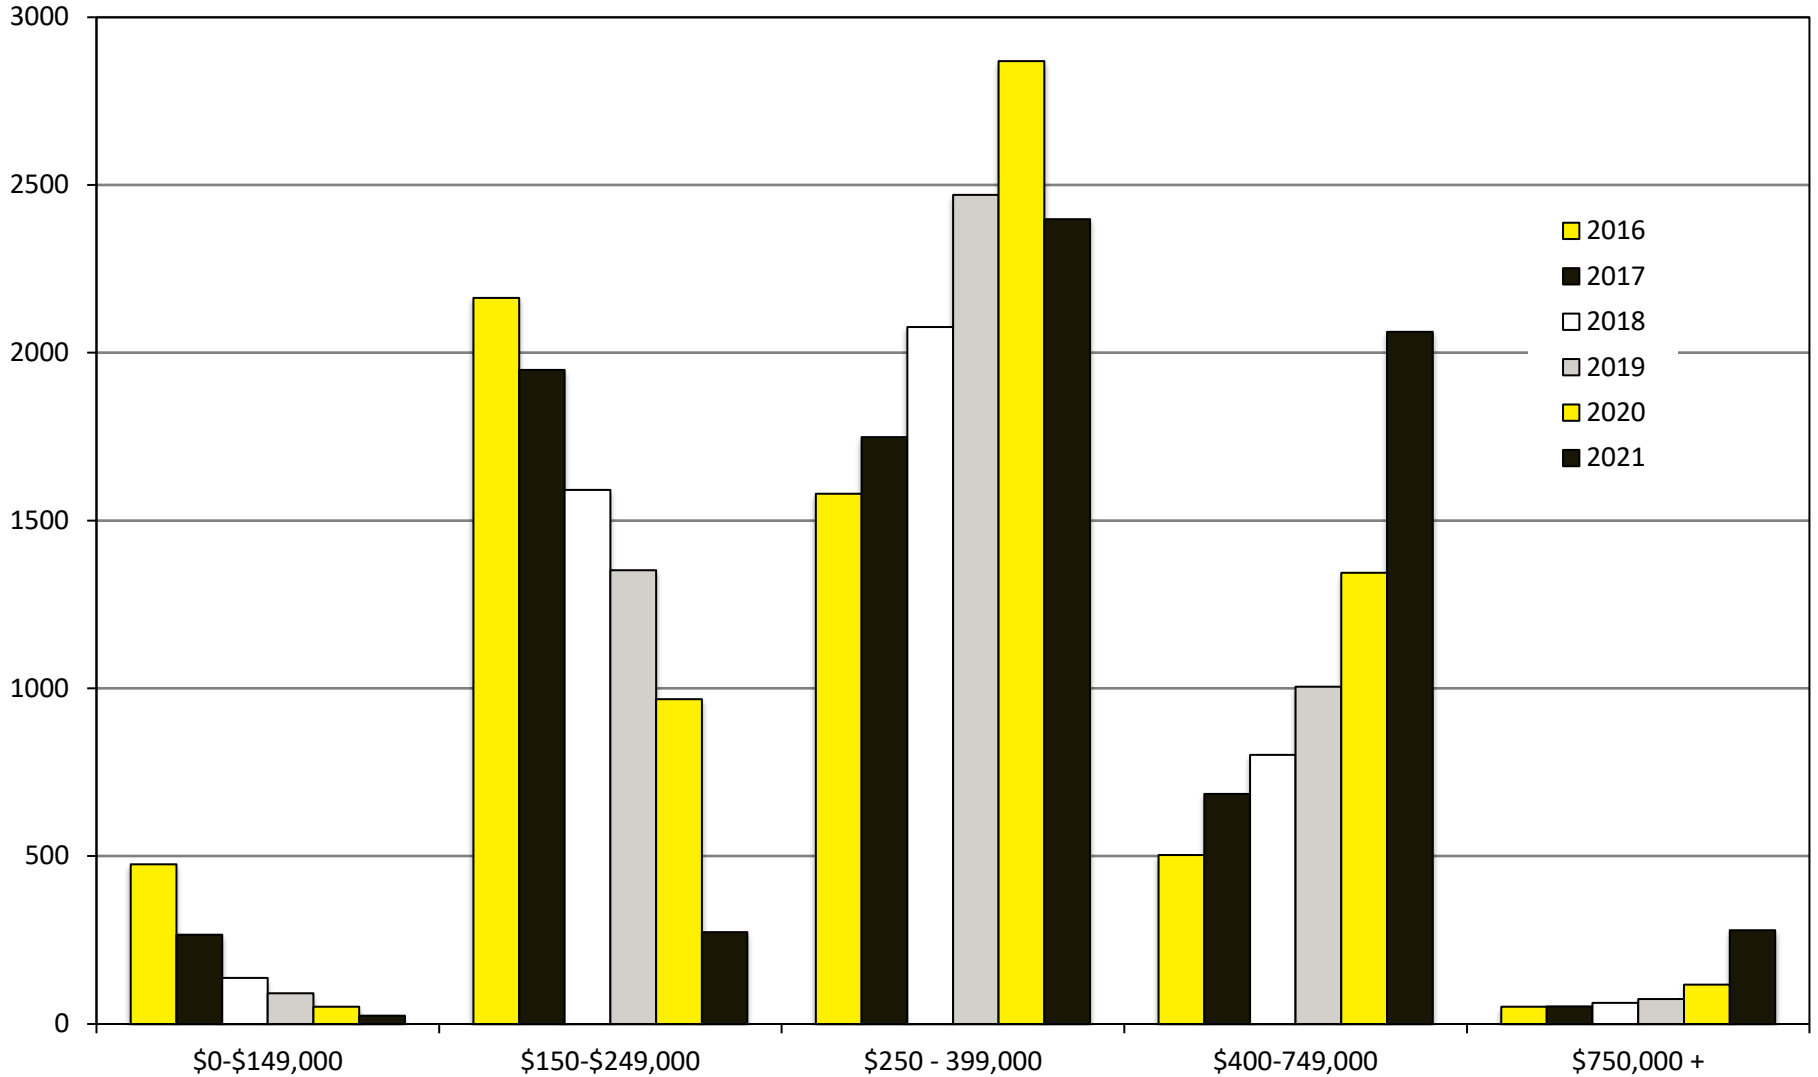

CHEROKEE COUNTY

SINGLE FAMILY HOME SALES