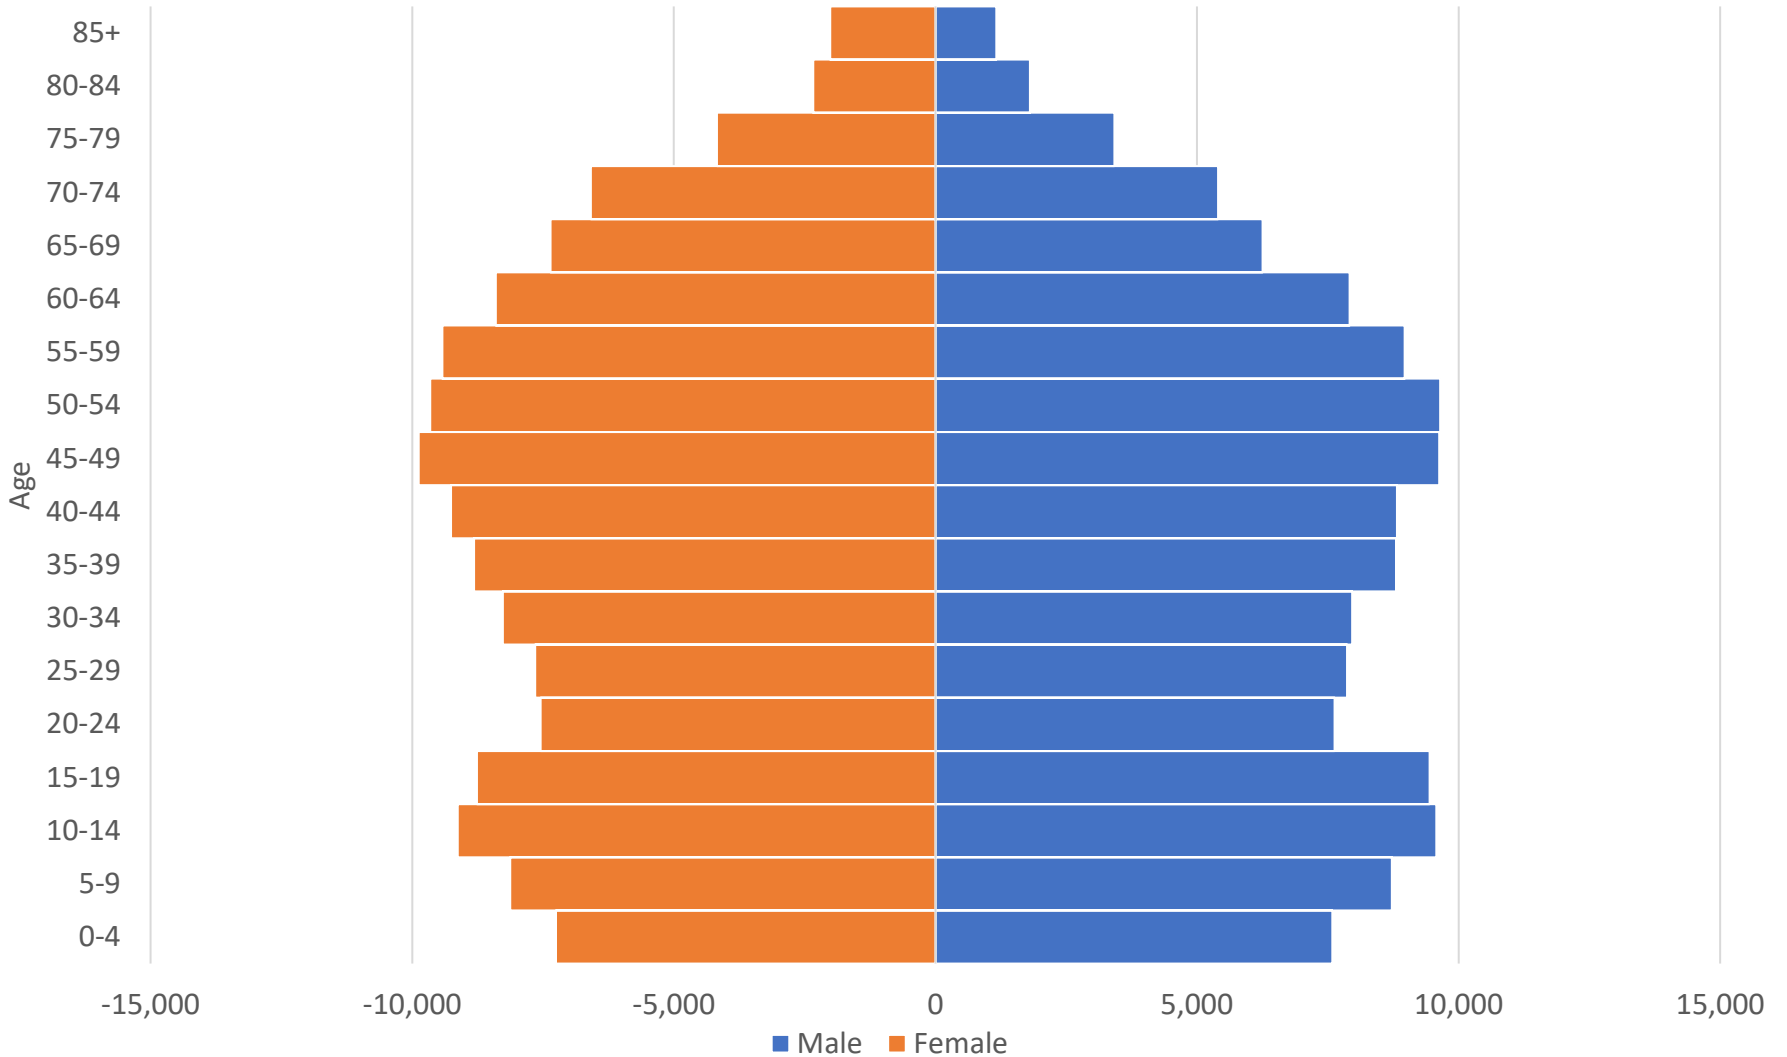

CHEROKEE COUNTY

2020 POPULATION BY AGE

Source: GA Dept of Public Health