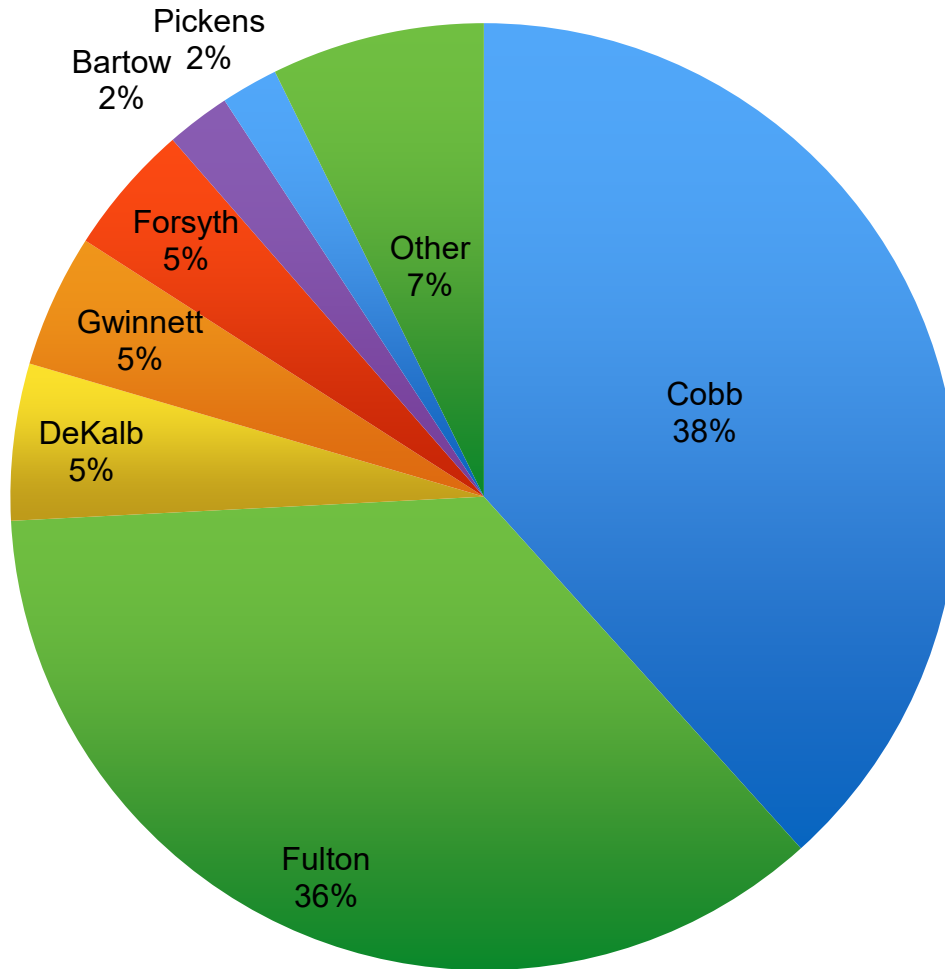

CHEROKEE COUNTY

COMMUTING OUT
2018

Source: GA Dept of Labor