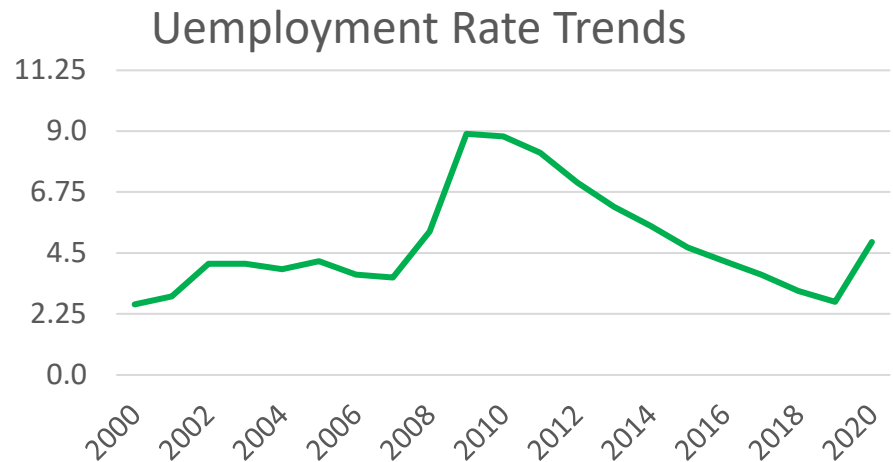

CHEROKEE

CHEROKEE COUNTY

UNEMPLOYMENT SNAPSHOT

- 126,581 RESIDENTS CURRENTLY EMPLOYED.
- 2021 UNEMPLOYMENT RATE: 4.9%
- DEC 2021 UNEMPLOYMENT RATE: 1.8%

CHEROKEE COUNTY

HISTORICAL POPULATION

Source: US Census