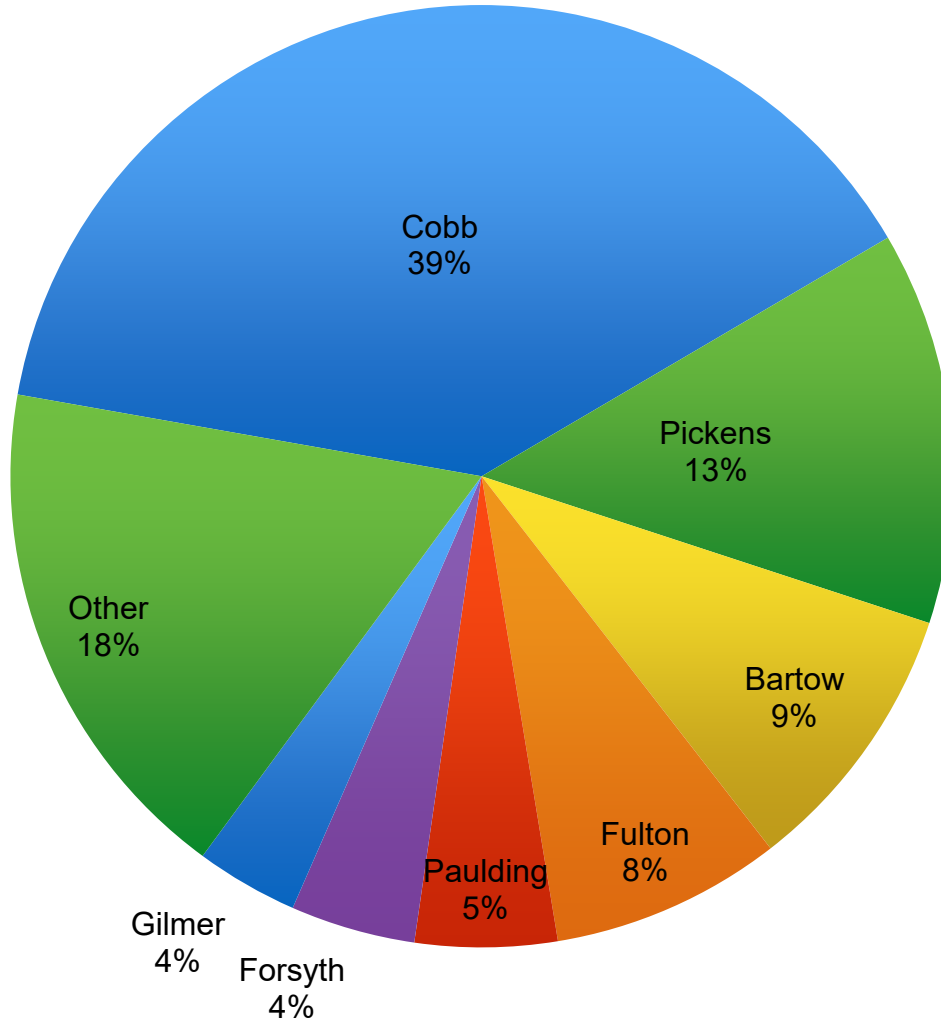

MOBILE HOME PERMITS

Source: Cherokee County Planning & Zoning

CHEROKEE COUNTY

ZONED ACREAGE

2020

Source: GA Dept of Revenue County Tax Digest

CHEROKEE COUNTY

COMMUTING IN
2018