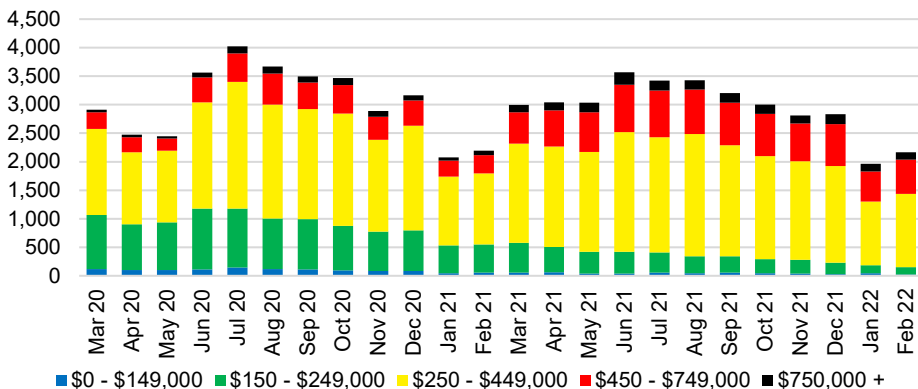

# MARCH 2022 DEEP DIVE

NORTH GEORGIA QUICK N'DICATORS

NORTH GEORGIA INVENTORY MONTHS OF SUPPLY

NORTH GEORGIA SALES VOLUME VS SUPPLY

NORTH GEORGIA SALES BY PRICE POINT

NORTH GEORGIA INVENTORY BY PRICE POINT