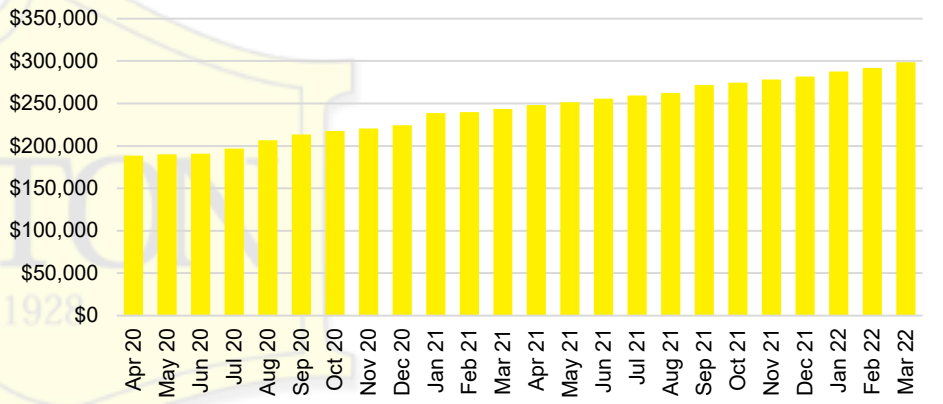

WHITE COUNTY INVENTORY BY PRICE POINT