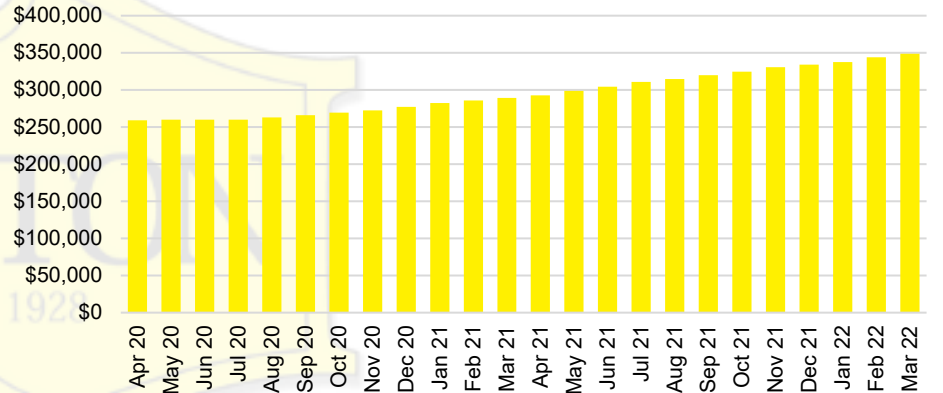

WALTON COUNTY 12 MONTH AVERAGE SALES PRICE