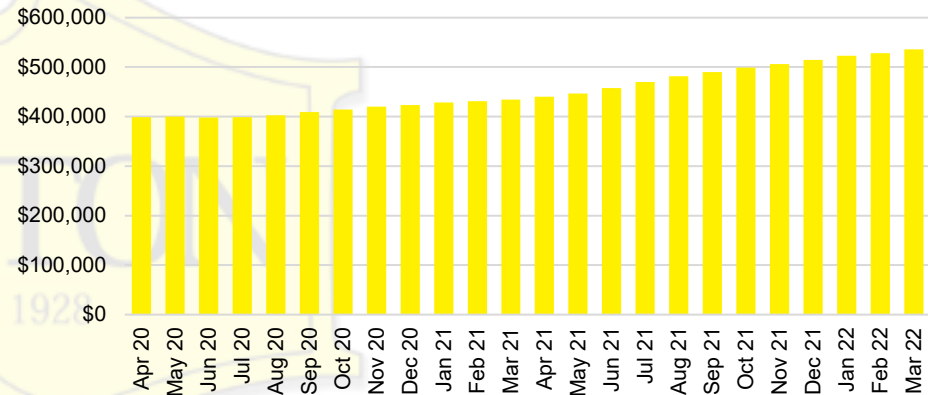

FORSYTH COUNTY 12 MONTH AVERAGE SALES PRICE