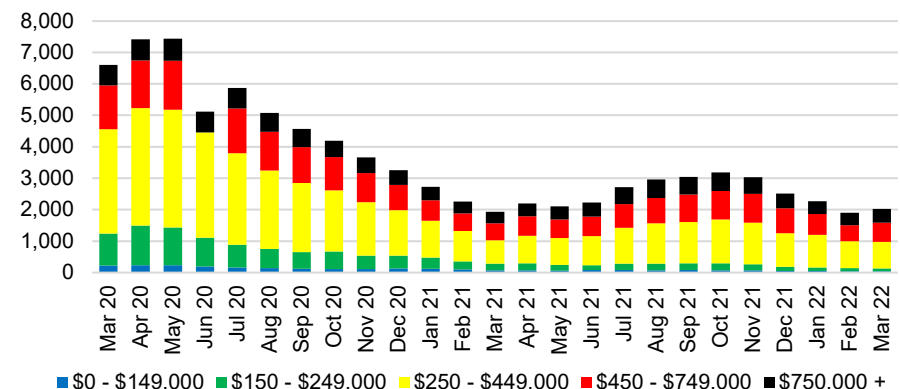

# MARCH 2022 DEEP DIVE

NORTH GEORGIA QUICK N'DICATORS

NORTH GEORGIA INVENTORY MONTHS OF SUPPLY

NORTH GEORGIA SALES VOLUME VS SUPPLY

NORTH GEORGIA SALES BY PRICE POINT

NORTH GEORGIA INVENTORY BY PRICE POINT