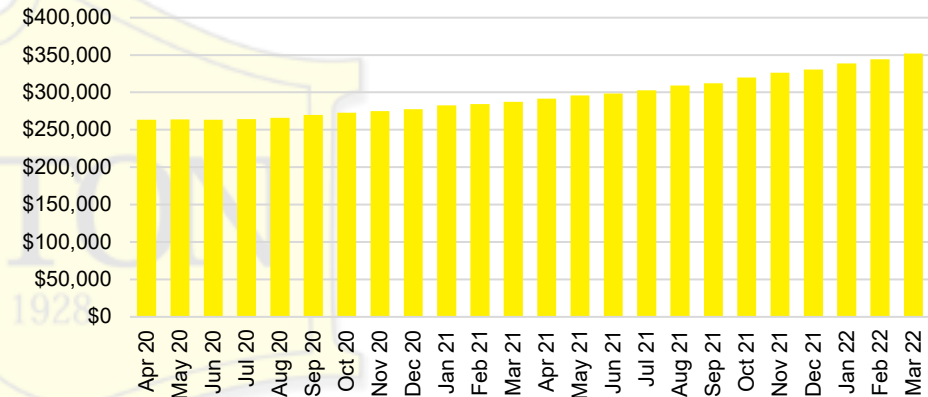

JACKSON COUNTY 12 MONTH AVERAGE SALES PRICE