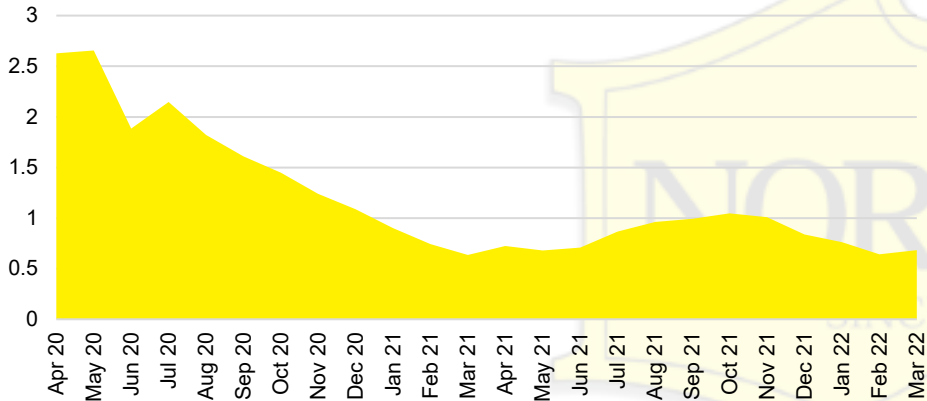

NORTH GEORGIA INVENTORY MONTHS OF SUPPLY