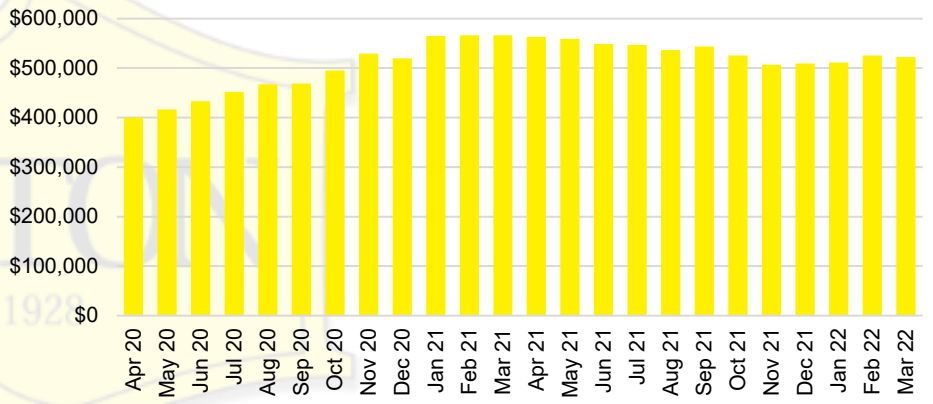

RABUN COUNTY 12 MONTH AVERAGE SALES PRICE