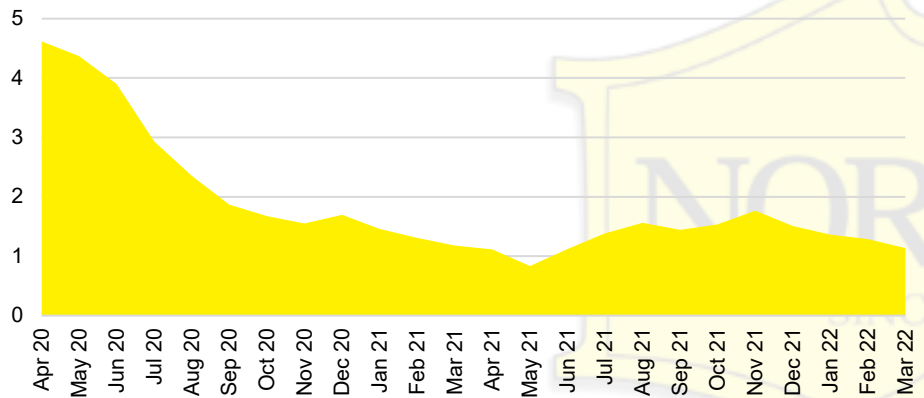

PICKENS COUNTY INVENTORY MONTHS OF SUPPLY