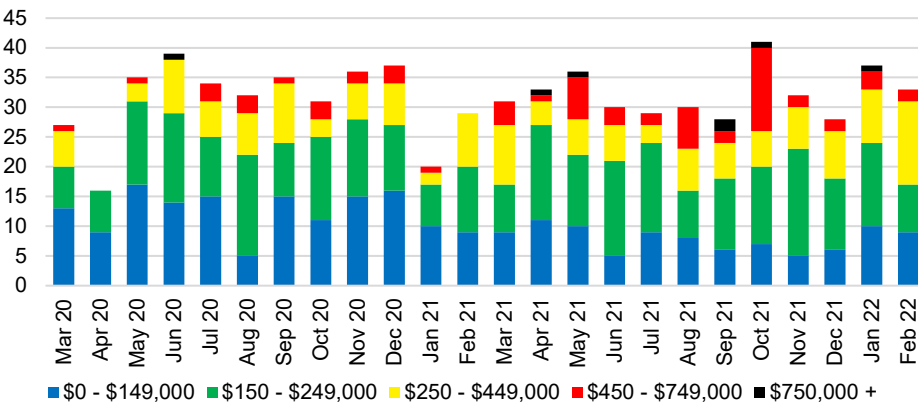

STEPHENS COUNTY SALES BY PRICE POINT