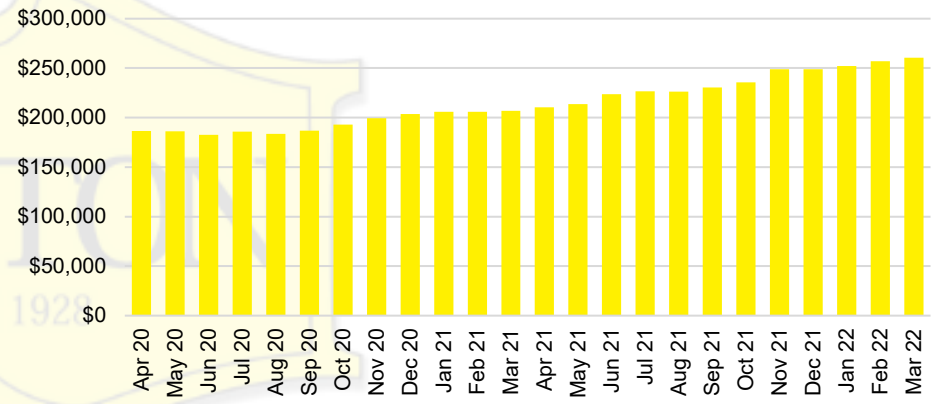

STEPHENS COUNTY 12 MONTH AVERAGE SALES PRICE