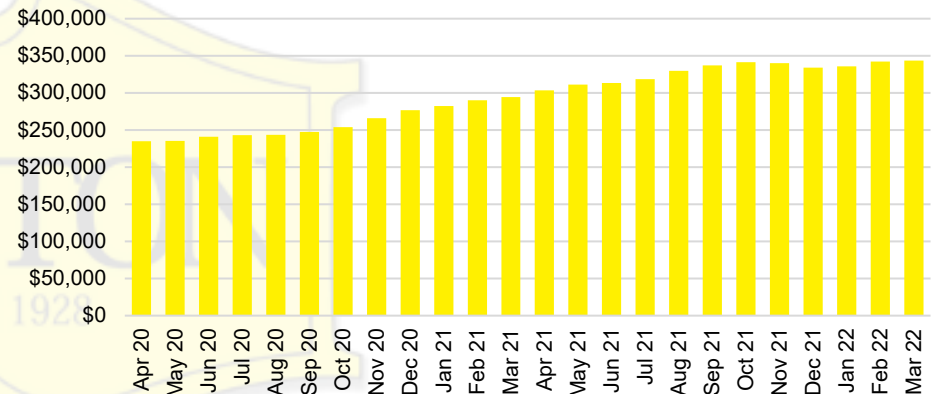

LUMPKIN COUNTY AVERAGE SALES PRICE