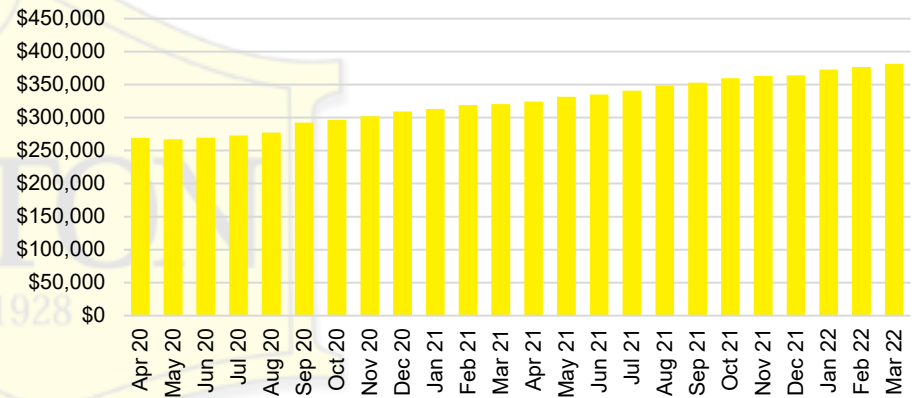

PICKENS COUNTY 12 MONTH AVERAGE SALES PRICE