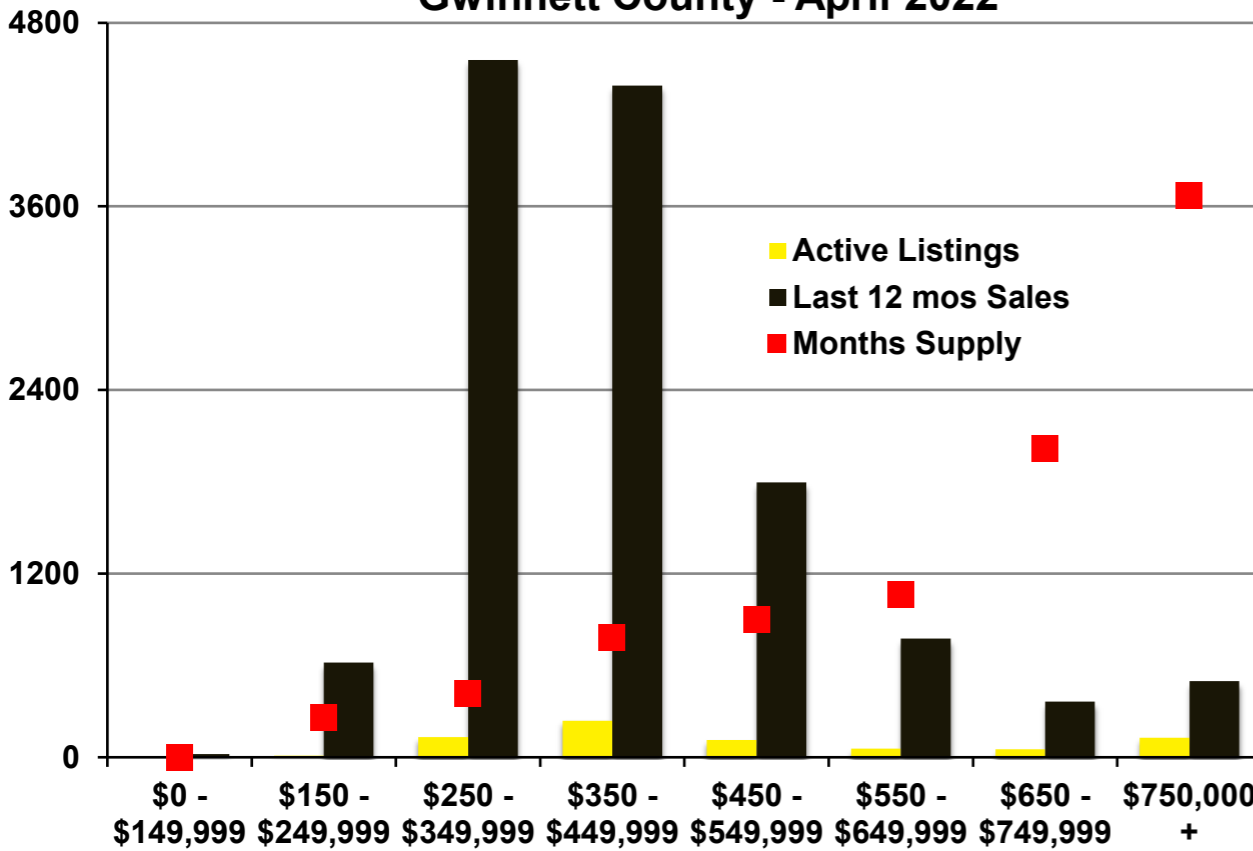

N INDICATORS

APRIL 2022

NORTH GEORGIA

APRIL 2022

Banks County – April 2022

Barrow County – April 2022

Cherokee County – April 2022

Dawson County - April 2022

Forsyth County - April 2022

Franklin County - April 2022

Gwinnett County - April 2022

Habersham County - April 2022

Hall County – April 2022

Jackson County - April 2022

Lumpkin County - April 2022

Pickens County – April 2022

Rabun County – April 2022

Stephens County - April 2022

Walton County – April 2022

White County - April 2022