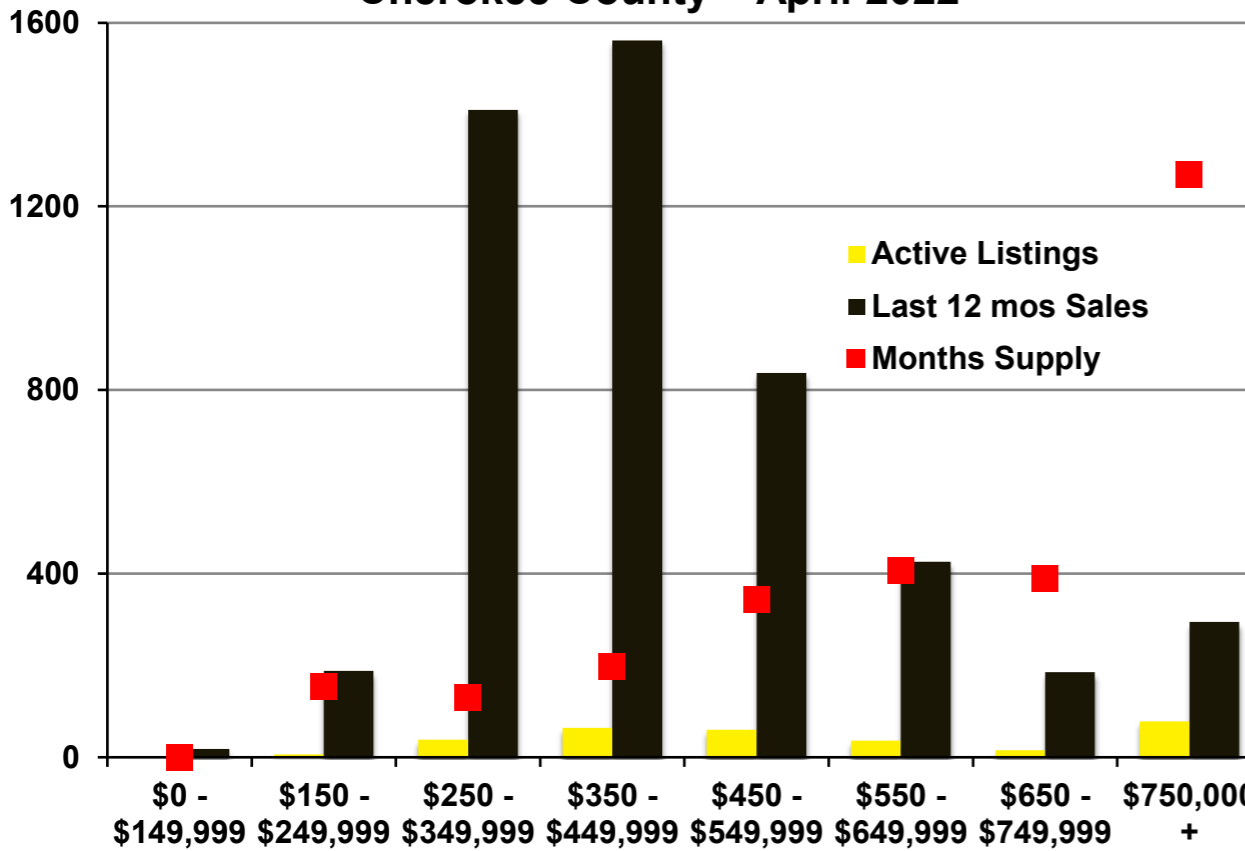

N INDICATORS

APRIL 2022

NORTH GEORGIA

APRIL 2022

Banks County – April 2022

Barrow County – April 2022

Cherokee County – April 2022

Dawson County - April 2022

Forsyth County - April 2022

Franklin County - April 2022

Gwinnett County - April 2022

Habersham County - April 2022

Hall County – April 2022

Jackson County - April 2022

Lumpkin County - April 2022

Pickens County – April 2022

Rabun County – April 2022

Stephens County - April 2022

Walton County – April 2022

White County - April 2022