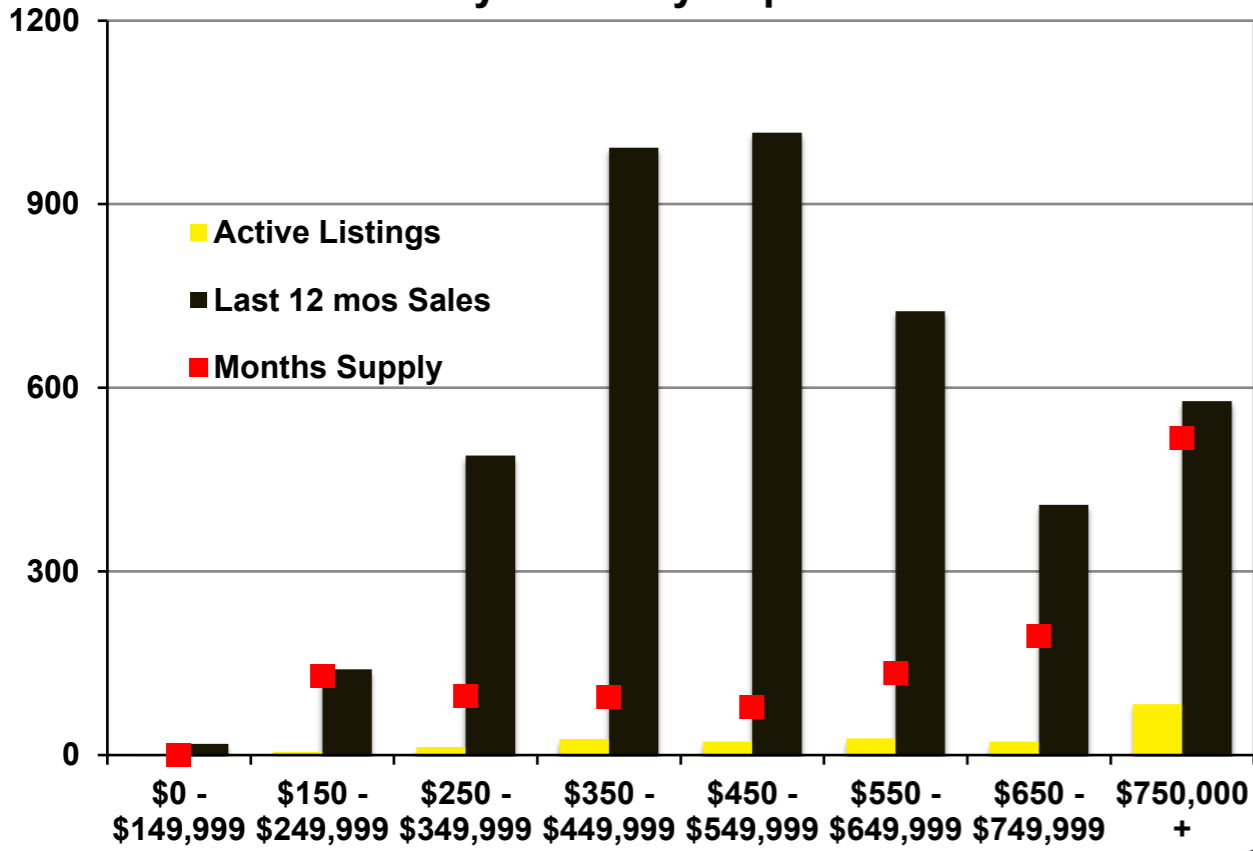

N INDICATORS

APRIL 2022

NORTH GEORGIA

APRIL 2022

Banks County – April 2022

Barrow County – April 2022

Cherokee County – April 2022

Dawson County - April 2022

Forsyth County - April 2022

Franklin County - April 2022

Gwinnett County - April 2022

Habersham County - April 2022

Hall County – April 2022

Jackson County - April 2022

Lumpkin County - April 2022

Pickens County – April 2022

Rabun County – April 2022

Stephens County - April 2022

Walton County – April 2022

White County - April 2022