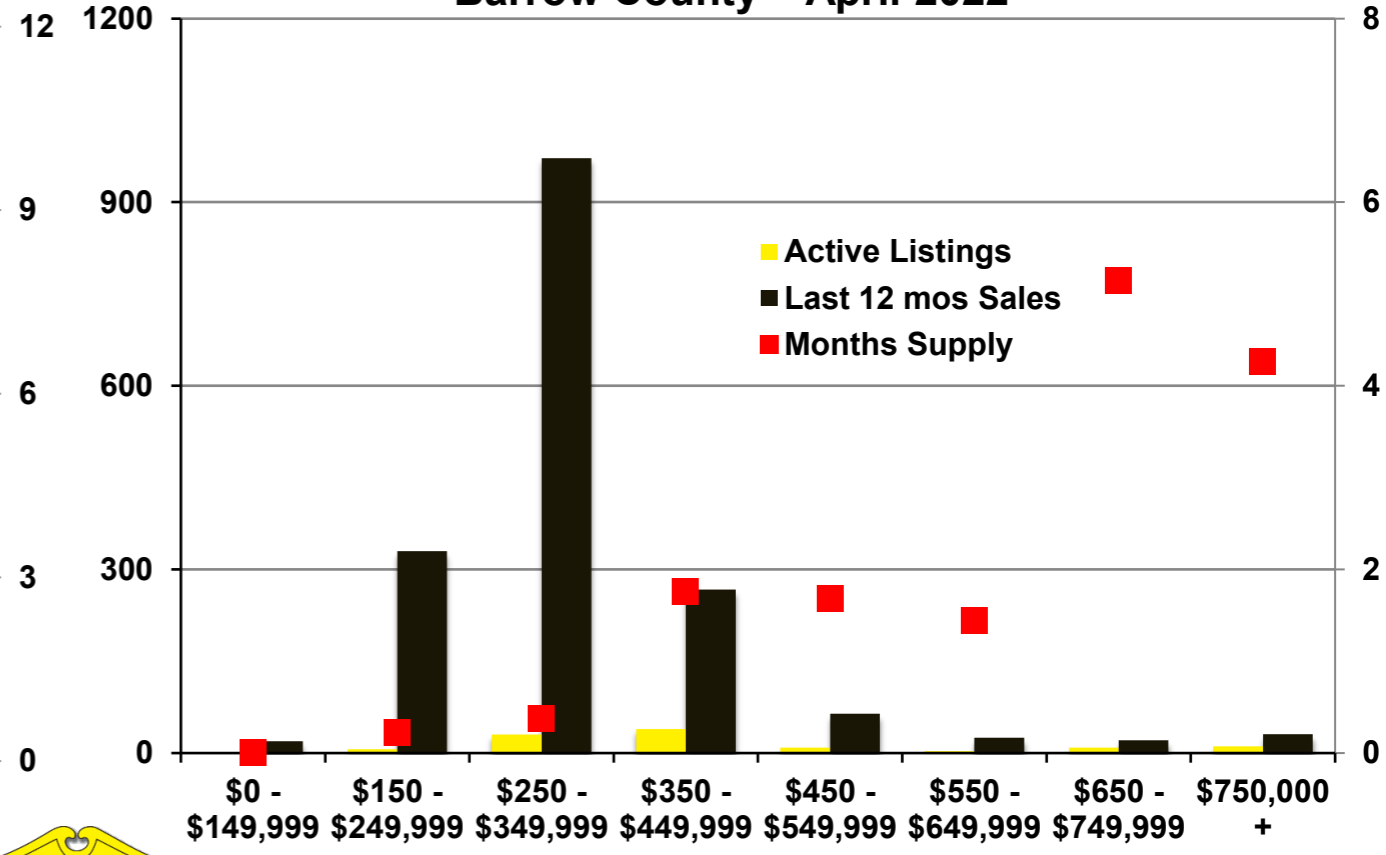

N INDICATORS

APRIL 2022

NORTH GEORGIA

APRIL 2022

Banks County – April 2022

Barrow County – April 2022

Cherokee County – April 2022

Dawson County - April 2022

Forsyth County - April 2022

Franklin County - April 2022

Gwinnett County - April 2022

Habersham County - April 2022

Hall County – April 2022

Jackson County - April 2022

Lumpkin County - April 2022

Pickens County – April 2022

Rabun County – April 2022

Stephens County - April 2022

Walton County – April 2022

White County - April 2022