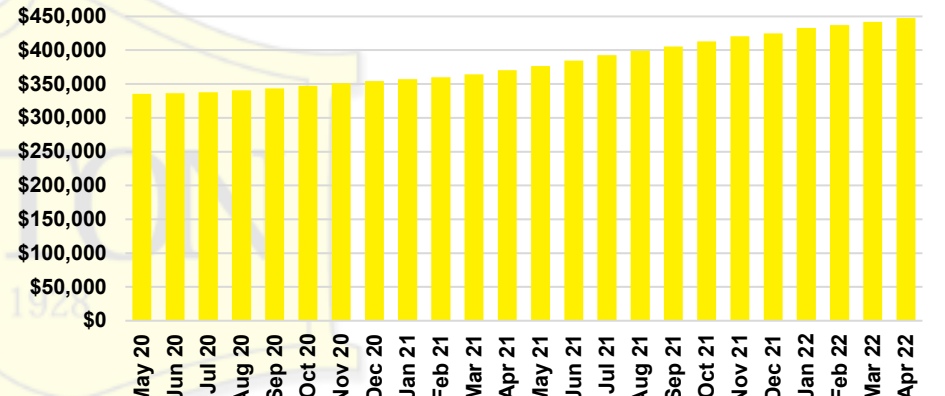

BANKS COUNTY INVENTORY BY SALES POINT

BARROW COUNTY QUICK N'DICATORS

BARROW COUNTY SALES VOLUME VS SUPPLY

BARROW COUNTY INVENTORY MONTHS OF SUPPLY

BARROW COUNTY 12 MONTH AVERAGE SALES PRICE

BARROW COUNTY SALES BY PRICE POINT

BARROW COUNTY INVENTORY BY PRICE POINT

CHEROKEE COUNTY QUICK N'DICATORS

CHEROKEE COUNTY SALES VOLUME VS SUPPLY

CHEROKEE COUNTY INVENTORY MONTHS OF SUPPLY

CHEROKEE COUNTY 12 MONTH AVERAGE SALES PRICE

CHEROKEE COUNTY SALES BY PRICE POINT