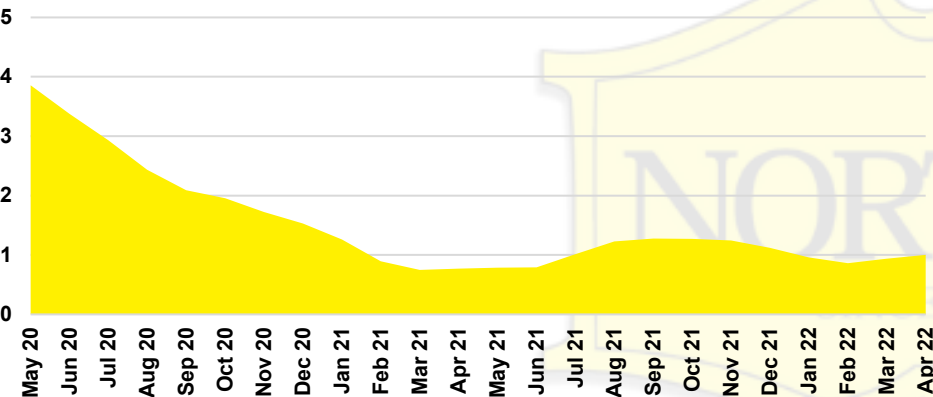

HABERSHAM COUNTY SALES BY PRICE POINT

HABERSHAM COUNTY INVENTORY BY PRICE POINT

HALL COUNTY QUICK N'DICATORS

HALL COUNTY SALES VOLUME VS SUPPLY

HALL COUNTY INVENTORY MONTHS OF SUPPLY

HALL COUNTY 12 MONTH AVERAGE SALES PRICE