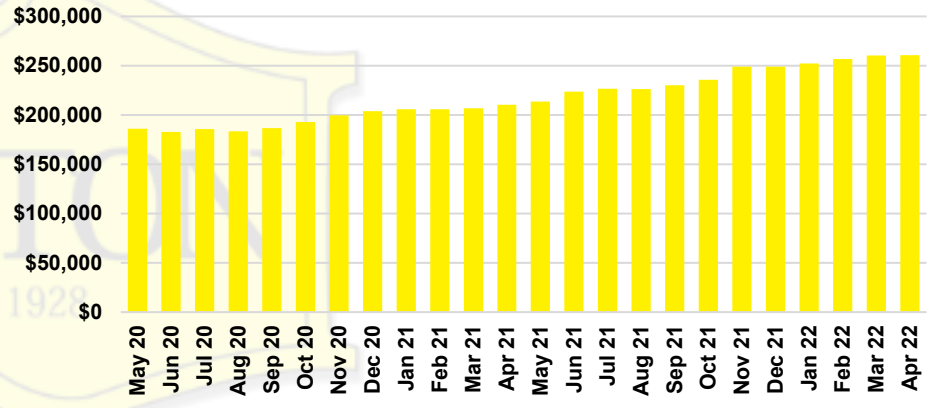

RABUN COUNTY SALES BY PRICE POINT

RABUN COUNTY INVENTORY BY PRICE POINT

STEPHENS COUNTY QUICK N'DICATORS

STEPHENS COUNTY SALES VOLUME VS SUPPLY

STEPHENS COUNTY INVENTORY MONTHS OF SUPPLY

STEPHENS COUNTY 12 MONTH AVERAGE SALES PRICE