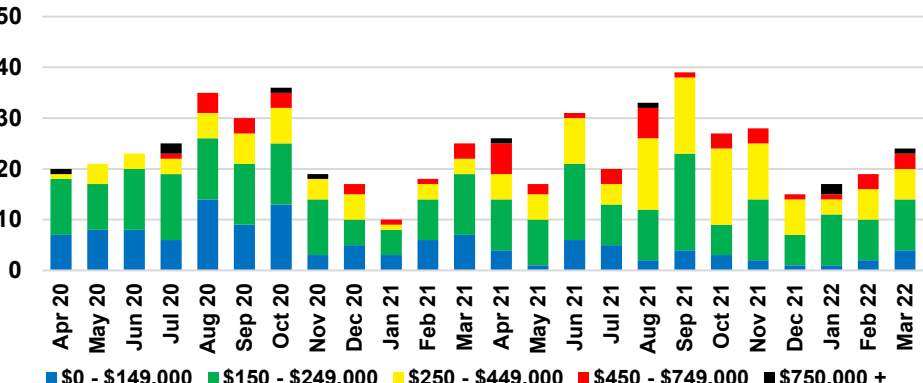

DAWSON COUNTY INVENTORY BY PRICE POINT

FORSYTH COUNTY QUICK N'DICATORS

FORSYTH COUNTY SALES VOLUME VS SUPPLY

FORSYTH COUNTY INVENTORY MONTHS OF SUPPLY

FORSYTH COUNTY 12 MONTH AVERAGE SALES PRICE

FORSYTH COUNTY SALES BY PRICE POINT

FORSYTH COUNTY INVENTORY BY PRICE POINT

FRANKLIN COUNTY QUICK N'DICATORS

FRANKLIN COUNTY SALES VOLUME VS SUPPLY

FRANKLIN COUNTY INVENTORY MONTHS OF SUPPLY

FRANKLIN COUNTY 12 MONTH AVERAGE SALES PRICE

FRANKLIN COUNTY SALES BY PRICE POINT