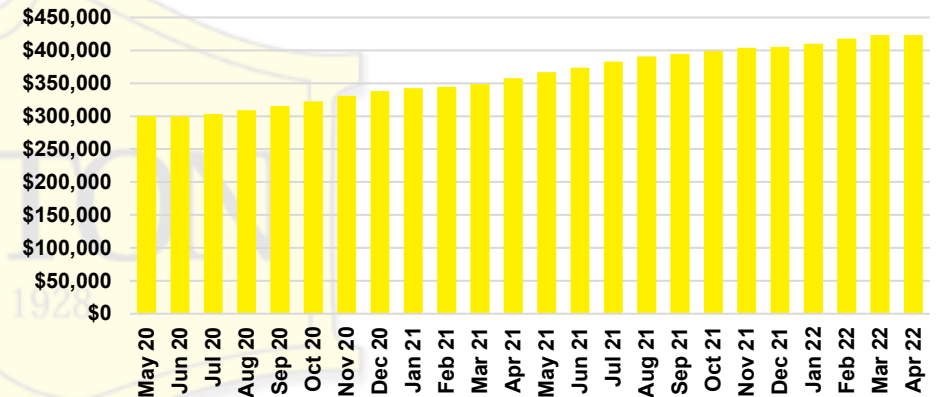

HABERSHAM COUNTY SALES BY PRICE POINT

HABERSHAM COUNTY INVENTORY BY PRICE POINT

HALL COUNTY QUICK N'DICATORS

HALL COUNTY SALES VOLUME VS SUPPLY

HALL COUNTY INVENTORY MONTHS OF SUPPLY

HALL COUNTY 12 MONTH AVERAGE SALES PRICE