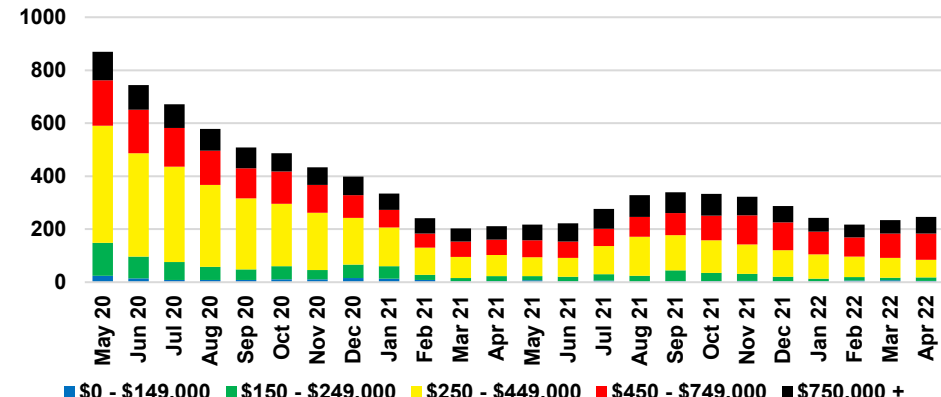

HALL COUNTY INVENTORY BY PRICE POINT