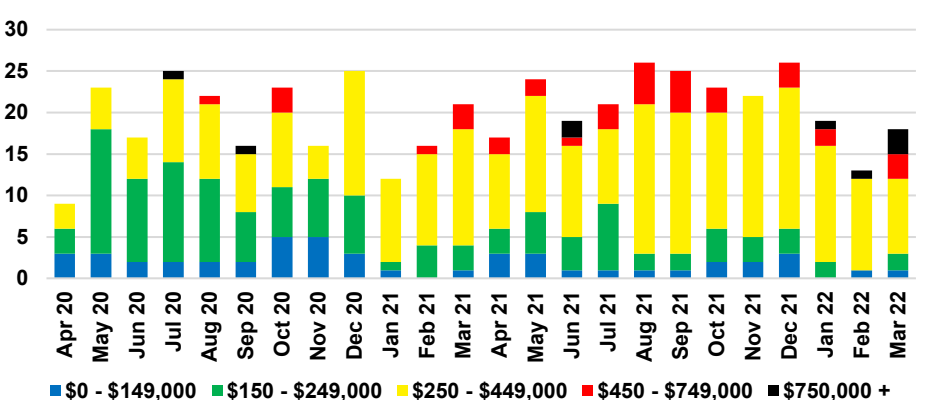

NORTH GEORGIA DEEP DIVE MARKET DATA

April 2022

APRIL 2022 DEEP DIVE

NORTH GEORGIA QUICK N'DICATORS

NORTH GEORGIA INVENTORY MONTHS OF SUPPLY

NORTH GEORGIA SALES VOLUME VS SUPPLY

NORTH GEORGIA SALES BY PRICE POINT

NORTH GEORGIA INVENTORY BY PRICE POINT

BANKS COUNTY QUICK N'DICATORS

BANKS COUNTY SALES VOLUME VS SUPPLY

BANKS COUNTY INVENTORY MONTHS OF SUPPLY

BANKS COUNTY 12 MONTH AVERAGE SALES PRICE

BANKS COUNTY SALES BY PRICE POINT

BANKS COUNTY INVENTORY BY SALES POINT

BARROW COUNTY QUICK N'DICATORS

BARROW COUNTY SALES VOLUME VS SUPPLY

BARROW COUNTY INVENTORY MONTHS OF SUPPLY

BARROW COUNTY 12 MONTH AVERAGE SALES PRICE

BARROW COUNTY SALES BY PRICE POINT