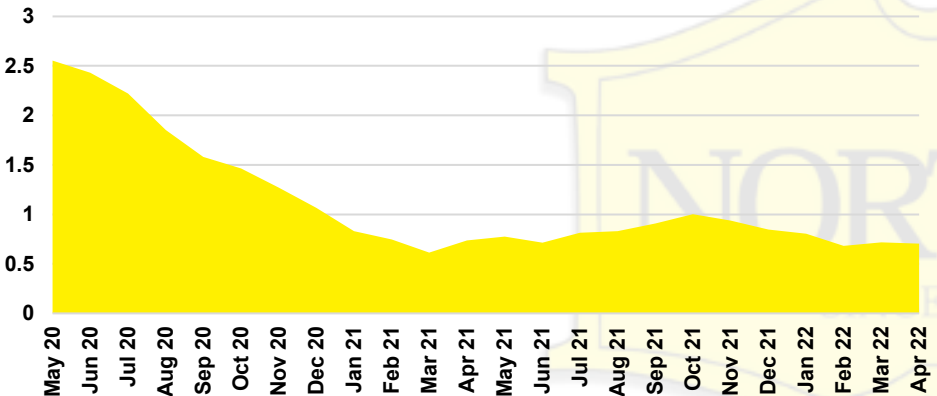

BARROW COUNTY INVENTORY BY PRICE POINT

CHEROKEE COUNTY QUICK N'DICATORS

CHEROKEE COUNTY SALES VOLUME VS SUPPLY

CHEROKEE COUNTY INVENTORY MONTHS OF SUPPLY

CHEROKEE COUNTY 12 MONTH AVERAGE SALES PRICE

CHEROKEE COUNTY SALES BY PRICE POINT