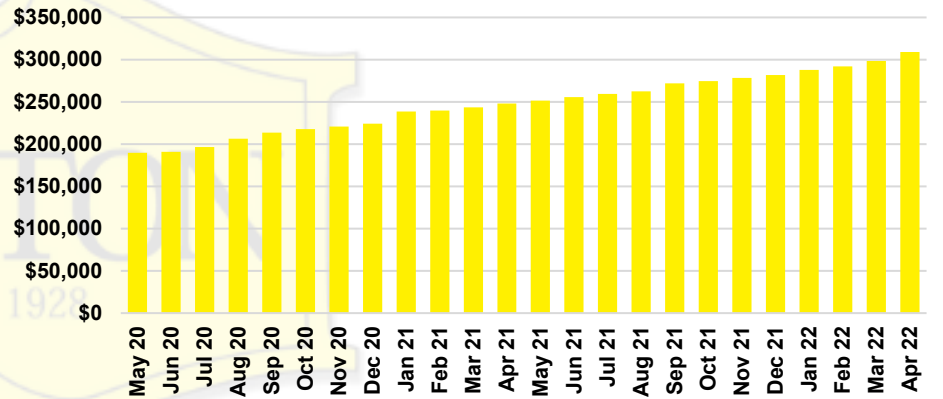

WALTON COUNTY SALES BY PRICE POINT

WALTON COUNTY INVENTORY BY PRICE POINT

WHITE COUNTY QUICK N'DICATORS

WHITE COUNTY SALES VOLUME VS SUPPLY

WHITE COUNTY INVENTORY MONTHS OF SUPPLY

WHITE COUNTY 12 MONTH AVERAGE SALES PRICE

WHITE COUNTY SALES BY PRICE POINT

WHITE COUNTY INVENTORY BY PRICE POINT