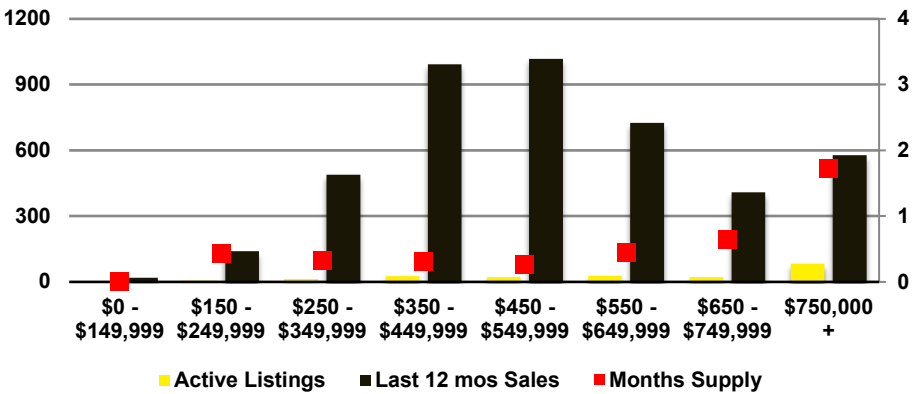

BARROW COUNTY INVENTORY BY PRICE POINT

CHEROKEE COUNTY QUICK N'DICATORS

CHEROKEE COUNTY SALES VOLUME VS SUPPLY

CHEROKEE COUNTY INVENTORY MONTHS OF SUPPLY

CHEROKEE COUNTY 12 MONTH AVERAGE SALES PRICE

CHEROKEE COUNTY SALES BY PRICE POINT

CHEROKEE COUNTY INVENTORY BY PRICE POINT

DAWSON COUNTY QUICK N'DICATORS

DAWSON COUNTY SALES VOLUME VS SUPPLY

DAWSON COUNTY INVENTORY MONTHS OF SUPPLY

DAWSON COUNTY 12 MONTH AVERAGE SALES PRICE

DAWSON COUNTY SALES BY PRICE POINT

DAWSON COUNTY INVENTORY BY PRICE POINT

FORSYTH COUNTY QUICK N'DICATORS

FORSYTH COUNTY SALES VOLUME VS SUPPLY

FORSYTH COUNTY INVENTORY MONTHS OF SUPPLY

FORSYTH COUNTY 12 MONTH AVERAGE SALES PRICE

FORSYTH COUNTY SALES BY PRICE POINT