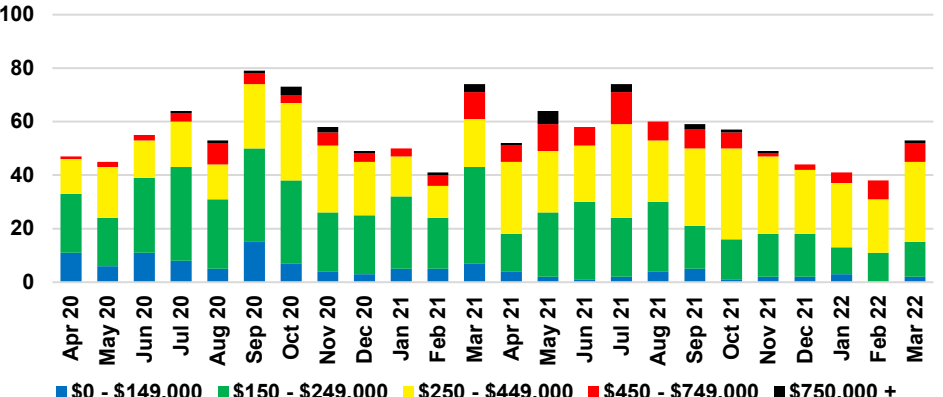

HABERSHAM COUNTY SALES BY PRICE POINT