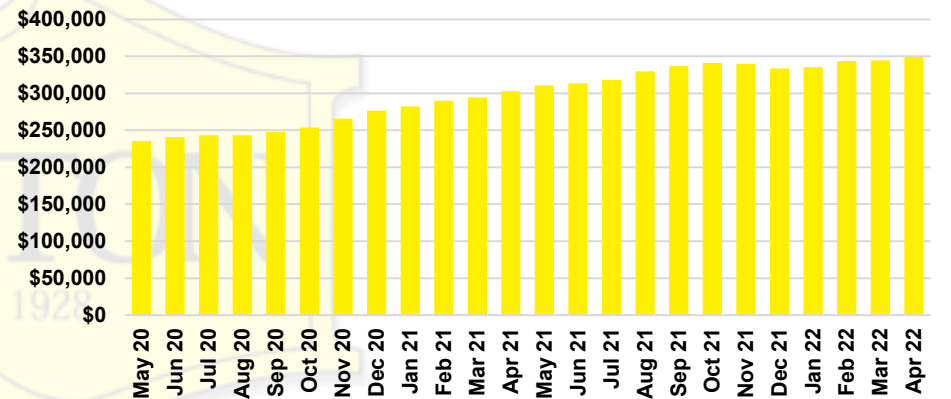

JACKSON COUNTY SALES BY PRICE POINT

JACKSON COUNTY INVENTORY BY PRICE POINT

LUMPKIN COUNTY QUICK N'DICATORS

LUMPKIN COUNTY SALES VOLUME VS SUPPLY

LUMPKIN COUNTY INVENTORY MONTHS OF SUPPLY

LUMPKIN COUNTY AVERAGE SALES PRICE