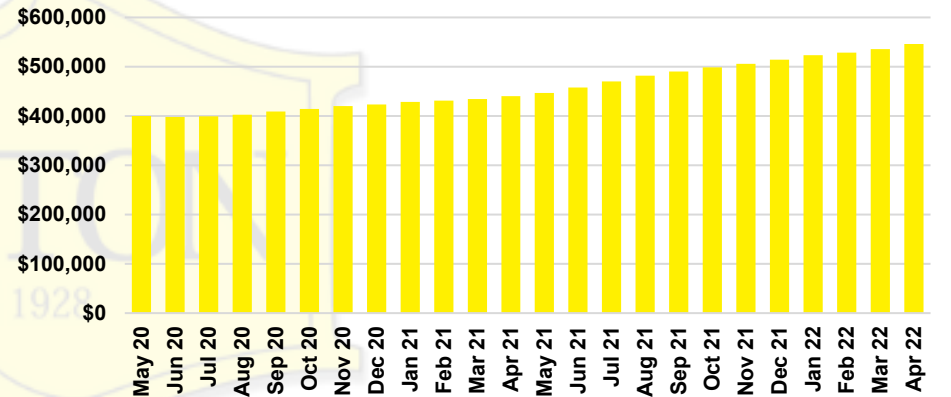

DAWSON COUNTY INVENTORY BY PRICE POINT

FORSYTH COUNTY QUICK N'DICATORS

FORSYTH COUNTY SALES VOLUME VS SUPPLY

FORSYTH COUNTY INVENTORY MONTHS OF SUPPLY

FORSYTH COUNTY 12 MONTH AVERAGE SALES PRICE

FORSYTH COUNTY SALES BY PRICE POINT