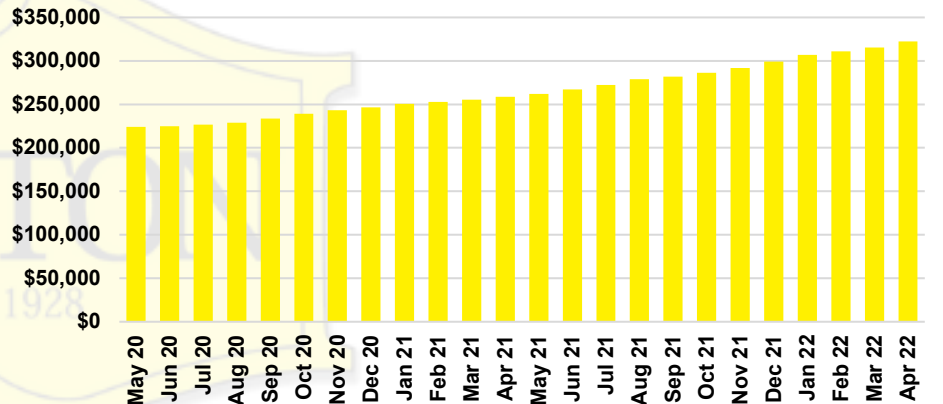

BANKS COUNTY INVENTORY BY SALES POINT

BARROW COUNTY QUICK N'DICATORS

BARROW COUNTY SALES VOLUME VS SUPPLY

BARROW COUNTY INVENTORY MONTHS OF SUPPLY

BARROW COUNTY 12 MONTH AVERAGE SALES PRICE

BARROW COUNTY SALES BY PRICE POINT

BARROW COUNTY INVENTORY BY PRICE POINT

CHEROKEE COUNTY QUICK N'DICATORS

CHEROKEE COUNTY SALES VOLUME VS SUPPLY

CHEROKEE COUNTY INVENTORY MONTHS OF SUPPLY

CHEROKEE COUNTY 12 MONTH AVERAGE SALES PRICE

CHEROKEE COUNTY SALES BY PRICE POINT