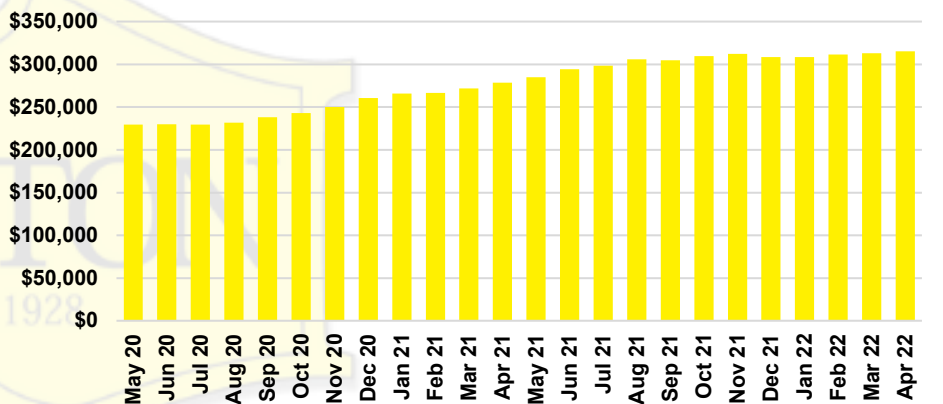

GWINNETT COUNTY INVENTORY BY PRICE POINT

HABERSHAM COUNTY QUICK N' DICATORS

HABERSHAM COUNTY SALES VOLUME VS SUPPLY

HABERSHAM COUNTY INVENTORY MONTHS OF SUPPLY

HABERSHAM COUNTY 12 MONTH AVERAGE SALES PRICE