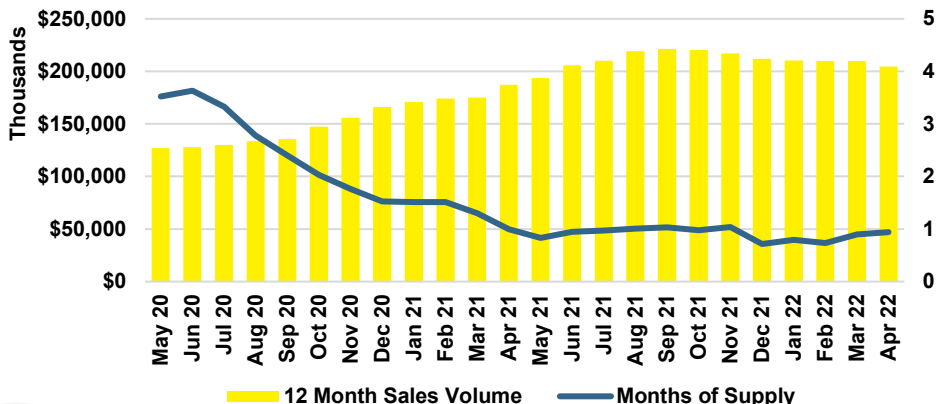

HABERSHAM COUNTY SALES VOLUME VS SUPPLY