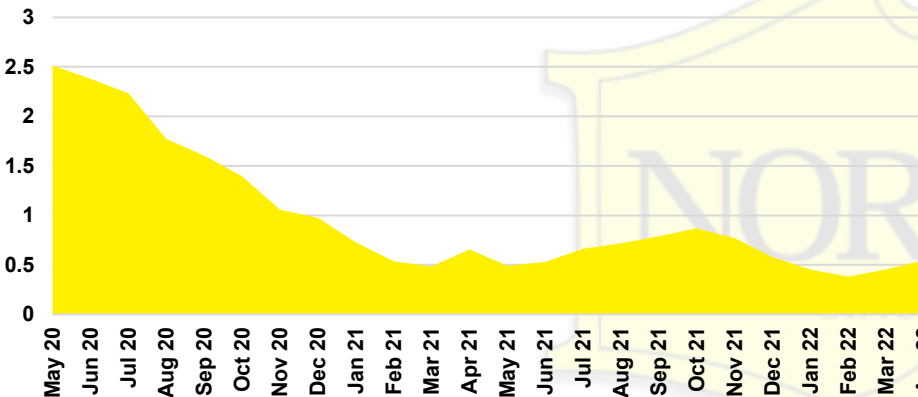

DAWSON COUNTY INVENTORY BY PRICE POINT

FORSYTH COUNTY QUICK N'DICATORS

FORSYTH COUNTY SALES VOLUME VS SUPPLY

FORSYTH COUNTY INVENTORY MONTHS OF SUPPLY

FORSYTH COUNTY 12 MONTH AVERAGE SALES PRICE

FORSYTH COUNTY SALES BY PRICE POINT