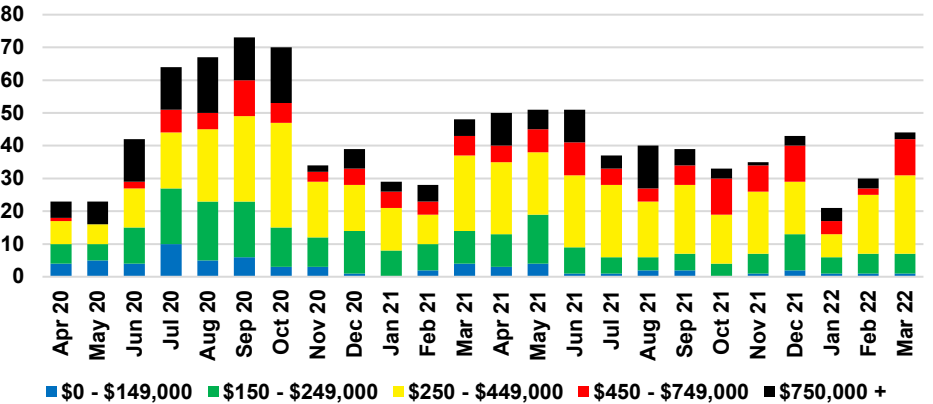

PICKENS COUNTY SALES BY PRICE POINT

PICKENS COUNTY INVENTORY BY PRICE POINT

RABUN COUNTY QUICK N'DICATORS

RABUN COUNTY SALES VOLUME VS SUPPLY

RABUN COUNTY INVENTORY MONTHS OF SUPPLY

RABUN COUNTY 12 MONTH AVERAGE SALES PRICE

RABUN COUNTY SALES BY PRICE POINT

RABUN COUNTY INVENTORY BY PRICE POINT

STEPHENS COUNTY QUICK N'DICATORS

STEPHENS COUNTY SALES VOLUME VS SUPPLY

STEPHENS COUNTY INVENTORY MONTHS OF SUPPLY

STEPHENS COUNTY 12 MONTH AVERAGE SALES PRICE