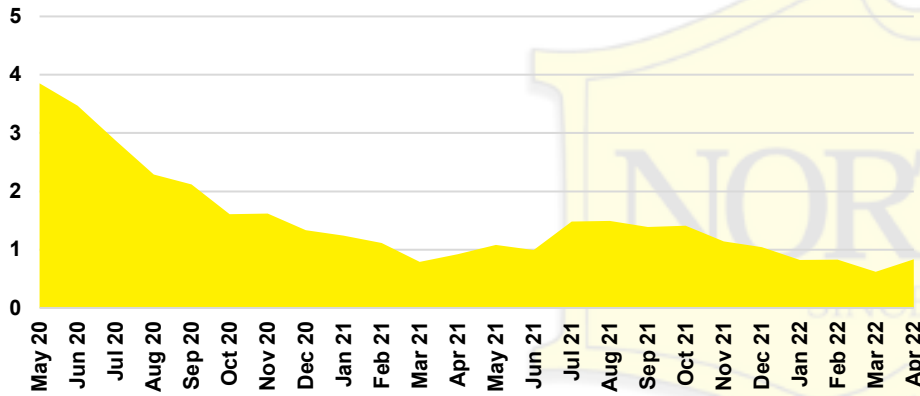

BARROW COUNTY INVENTORY BY PRICE POINT

CHEROKEE COUNTY QUICK N'DICATORS

CHEROKEE COUNTY SALES VOLUME VS SUPPLY

CHEROKEE COUNTY INVENTORY MONTHS OF SUPPLY

CHEROKEE COUNTY 12 MONTH AVERAGE SALES PRICE

CHEROKEE COUNTY SALES BY PRICE POINT

CHEROKEE COUNTY INVENTORY BY PRICE POINT

DAWSON COUNTY QUICK N'DICATORS

DAWSON COUNTY SALES VOLUME VS SUPPLY

DAWSON COUNTY INVENTORY MONTHS OF SUPPLY

DAWSON COUNTY 12 MONTH AVERAGE SALES PRICE

DAWSON COUNTY SALES BY PRICE POINT

DAWSON COUNTY INVENTORY BY PRICE POINT

FORSYTH COUNTY QUICK N'DICATORS

FORSYTH COUNTY SALES VOLUME VS SUPPLY

FORSYTH COUNTY INVENTORY MONTHS OF SUPPLY

FORSYTH COUNTY 12 MONTH AVERAGE SALES PRICE

FORSYTH COUNTY SALES BY PRICE POINT