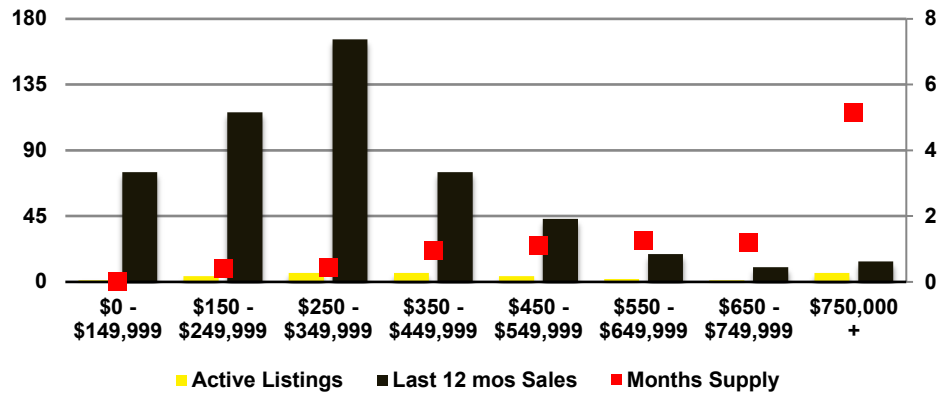

RABUN COUNTY SALES BY PRICE POINT

RABUN COUNTY INVENTORY BY PRICE POINT

STEPHENS COUNTY QUICK N'DICATORS

STEPHENS COUNTY SALES VOLUME VS SUPPLY

STEPHENS COUNTY INVENTORY MONTHS OF SUPPLY

STEPHENS COUNTY 12 MONTH AVERAGE SALES PRICE

STEPHENS COUNTY SALES BY PRICE POINT

STEPHENS COUNTY INVENTORY BY PRICE POINT

WALTON COUNTY QUICK N'DICATORS

WALTON COUNTY SALES VOLUME VS SUPPLY

WALTON COUNTY INVENTORY MONTHS OF SUPPLY

WALTON COUNTY 12 MONTH AVERAGE SALES PRICE

WALTON COUNTY SALES BY PRICE POINT

WALTON COUNTY INVENTORY BY PRICE POINT

WHITE COUNTY QUICK N'DICATORS

WHITE COUNTY SALES VOLUME VS SUPPLY

WHITE COUNTY INVENTORY MONTHS OF SUPPLY

WHITE COUNTY 12 MONTH AVERAGE SALES PRICE