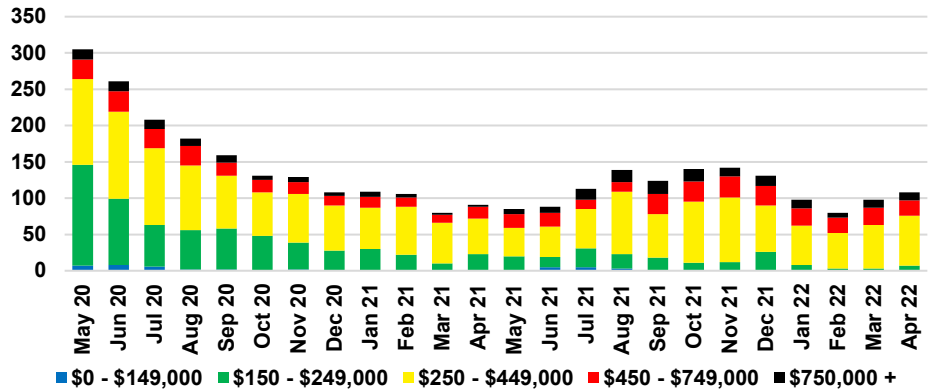

BANKS COUNTY INVENTORY BY SALES POINT

BARROW COUNTY QUICK N'DICATORS

BARROW COUNTY SALES VOLUME VS SUPPLY

BARROW COUNTY INVENTORY MONTHS OF SUPPLY

BARROW COUNTY 12 MONTH AVERAGE SALES PRICE

BARROW COUNTY SALES BY PRICE POINT

BARROW COUNTY INVENTORY BY PRICE POINT

CHEROKEE COUNTY QUICK N'DICATORS

CHEROKEE COUNTY SALES VOLUME VS SUPPLY

CHEROKEE COUNTY INVENTORY MONTHS OF SUPPLY

CHEROKEE COUNTY 12 MONTH AVERAGE SALES PRICE

CHEROKEE COUNTY SALES BY PRICE POINT