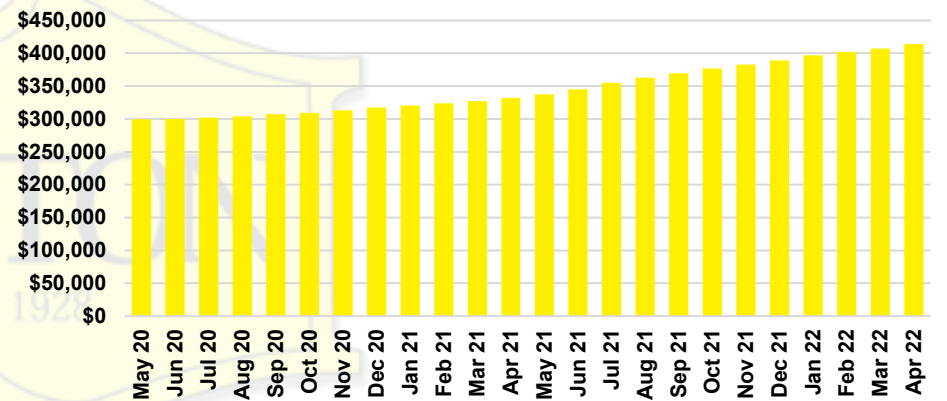

FRANKLIN COUNTY INVENTORY BY PRICE POINT

GWINNETT COUNTY QUICK N'DICATORS

GWINNETT COUNTY SALES VOLUME VS SUPPLY

GWINNETT COUNTY INVENTORY MONTHS OF SUPPLY

GWINNETT COUNTY 12 MONTH AVERAGE SALES PRICE

GWINNETT COUNTY SALES BY PRICE POINT