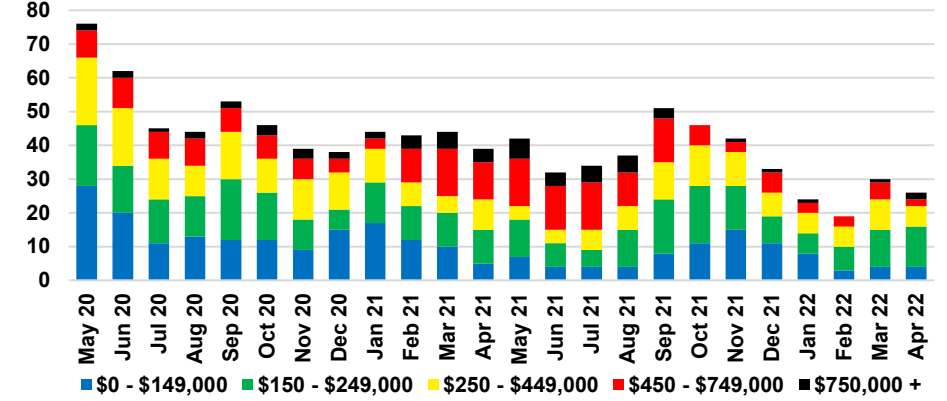

STEPHENS COUNTY INVENTORY BY PRICE POINT