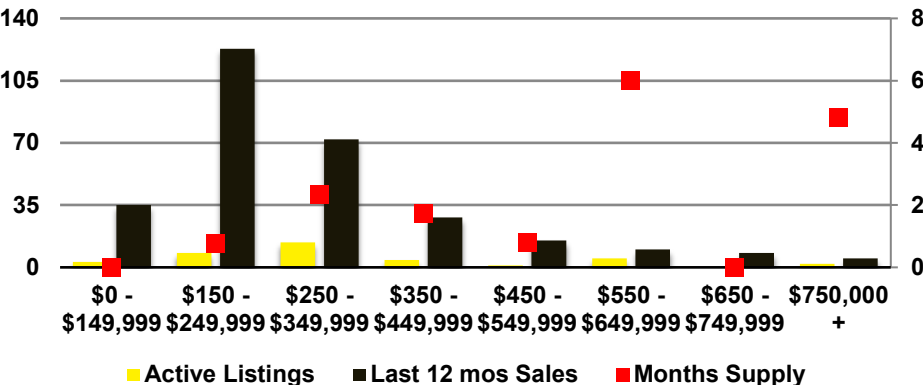

CHEROKEE COUNTY INVENTORY BY PRICE POINT

DAWSON COUNTY QUICK N'DICATORS

DAWSON COUNTY SALES VOLUME VS SUPPLY

DAWSON COUNTY INVENTORY MONTHS OF SUPPLY

DAWSON COUNTY 12 MONTH AVERAGE SALES PRICE

DAWSON COUNTY SALES BY PRICE POINT

DAWSON COUNTY INVENTORY BY PRICE POINT

FORSYTH COUNTY QUICK N'DICATORS

FORSYTH COUNTY SALES VOLUME VS SUPPLY

FORSYTH COUNTY INVENTORY MONTHS OF SUPPLY

FORSYTH COUNTY 12 MONTH AVERAGE SALES PRICE

FORSYTH COUNTY SALES BY PRICE POINT

FORSYTH COUNTY INVENTORY BY PRICE POINT

FRANKLIN COUNTY QUICK N'DICATORS

FRANKLIN COUNTY SALES VOLUME VS SUPPLY

FRANKLIN COUNTY INVENTORY MONTHS OF SUPPLY

FRANKLIN COUNTY 12 MONTH AVERAGE SALES PRICE

FRANKLIN COUNTY SALES BY PRICE POINT