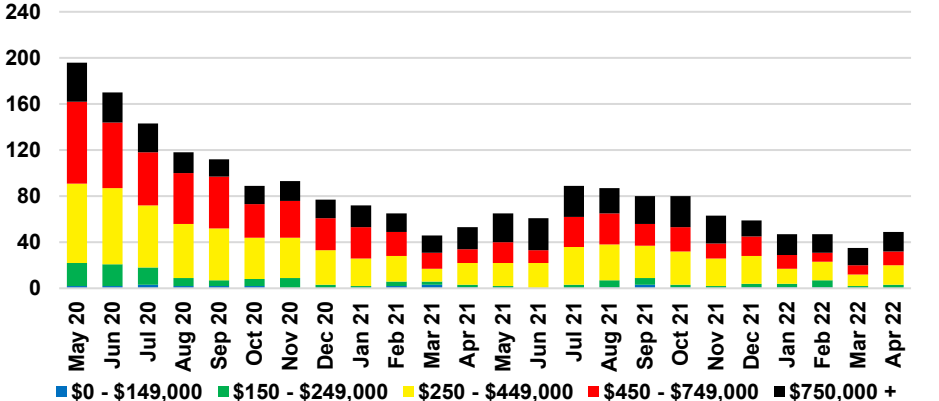

BARROW COUNTY INVENTORY BY PRICE POINT

CHEROKEE COUNTY QUICK N'DICATORS

CHEROKEE COUNTY SALES VOLUME VS SUPPLY

CHEROKEE COUNTY INVENTORY MONTHS OF SUPPLY

CHEROKEE COUNTY 12 MONTH AVERAGE SALES PRICE

CHEROKEE COUNTY SALES BY PRICE POINT

CHEROKEE COUNTY INVENTORY BY PRICE POINT

DAWSON COUNTY QUICK N'DICATORS

DAWSON COUNTY SALES VOLUME VS SUPPLY

DAWSON COUNTY INVENTORY MONTHS OF SUPPLY

DAWSON COUNTY 12 MONTH AVERAGE SALES PRICE

DAWSON COUNTY SALES BY PRICE POINT

DAWSON COUNTY INVENTORY BY PRICE POINT

FORSYTH COUNTY QUICK N'DICATORS

FORSYTH COUNTY SALES VOLUME VS SUPPLY

FORSYTH COUNTY INVENTORY MONTHS OF SUPPLY

FORSYTH COUNTY 12 MONTH AVERAGE SALES PRICE

FORSYTH COUNTY SALES BY PRICE POINT