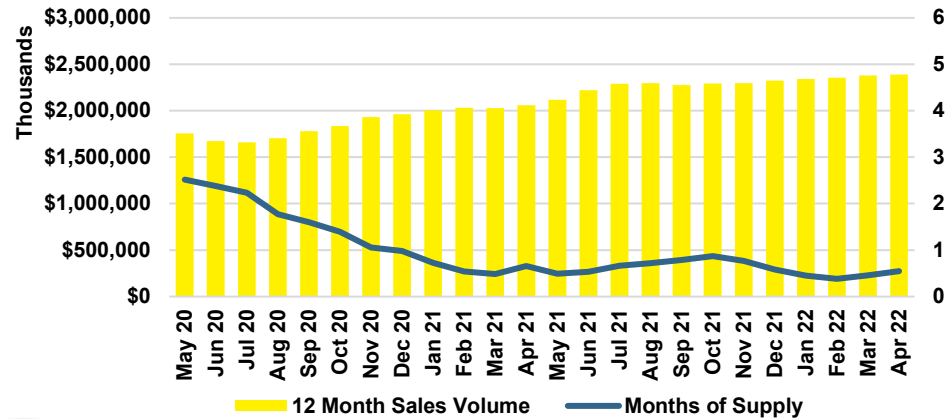

BARROW COUNTY INVENTORY BY PRICE POINT

CHEROKEE COUNTY QUICK N'DICATORS

CHEROKEE COUNTY SALES VOLUME VS SUPPLY

CHEROKEE COUNTY INVENTORY MONTHS OF SUPPLY

CHEROKEE COUNTY 12 MONTH AVERAGE SALES PRICE

CHEROKEE COUNTY SALES BY PRICE POINT

CHEROKEE COUNTY INVENTORY BY PRICE POINT

DAWSON COUNTY QUICK N'DICATORS

DAWSON COUNTY SALES VOLUME VS SUPPLY

DAWSON COUNTY INVENTORY MONTHS OF SUPPLY

DAWSON COUNTY 12 MONTH AVERAGE SALES PRICE

DAWSON COUNTY SALES BY PRICE POINT

DAWSON COUNTY INVENTORY BY PRICE POINT

FORSYTH COUNTY QUICK N'DICATORS

FORSYTH COUNTY SALES VOLUME VS SUPPLY

FORSYTH COUNTY INVENTORY MONTHS OF SUPPLY

FORSYTH COUNTY 12 MONTH AVERAGE SALES PRICE

FORSYTH COUNTY SALES BY PRICE POINT