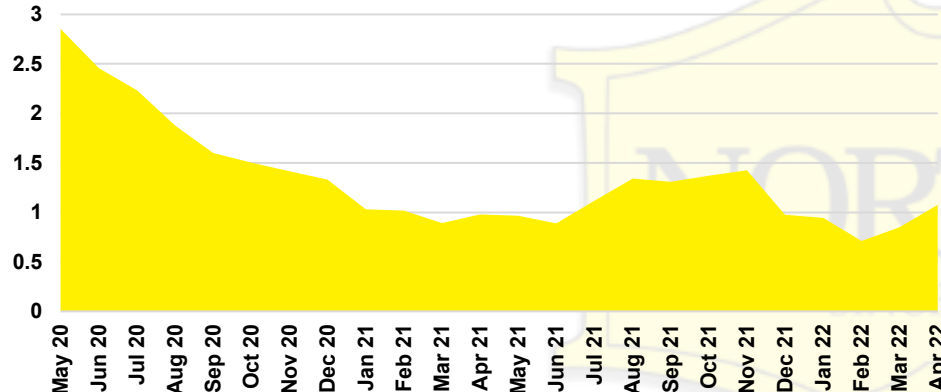

STEPHENS COUNTY SALES BY PRICE POINT

STEPHENS COUNTY INVENTORY BY PRICE POINT

WALTON COUNTY QUICK N'DICATORS

WALTON COUNTY SALES VOLUME VS SUPPLY

WALTON COUNTY INVENTORY MONTHS OF SUPPLY

WALTON COUNTY 12 MONTH AVERAGE SALES PRICE