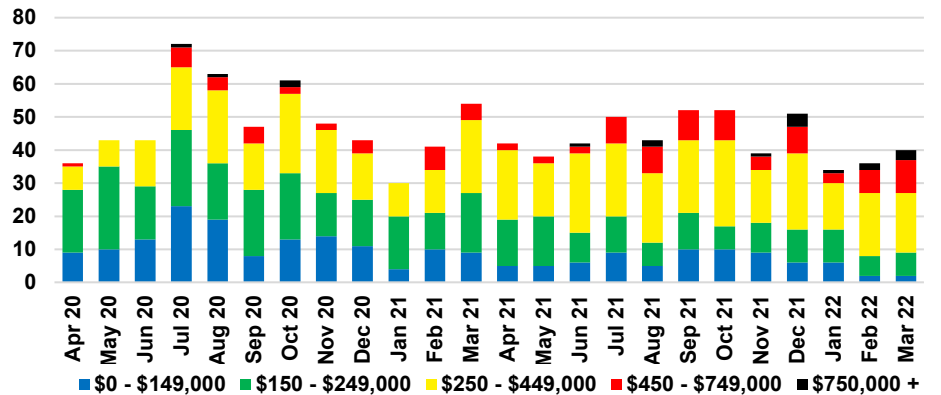

WALTON COUNTY SALES BY PRICE POINT

WALTON COUNTY INVENTORY BY PRICE POINT

WHITE COUNTY QUICK N'DICATORS

WHITE COUNTY SALES VOLUME VS SUPPLY

WHITE COUNTY INVENTORY MONTHS OF SUPPLY

WHITE COUNTY 12 MONTH AVERAGE SALES PRICE

WHITE COUNTY SALES BY PRICE POINT

WHITE COUNTY INVENTORY BY PRICE POINT