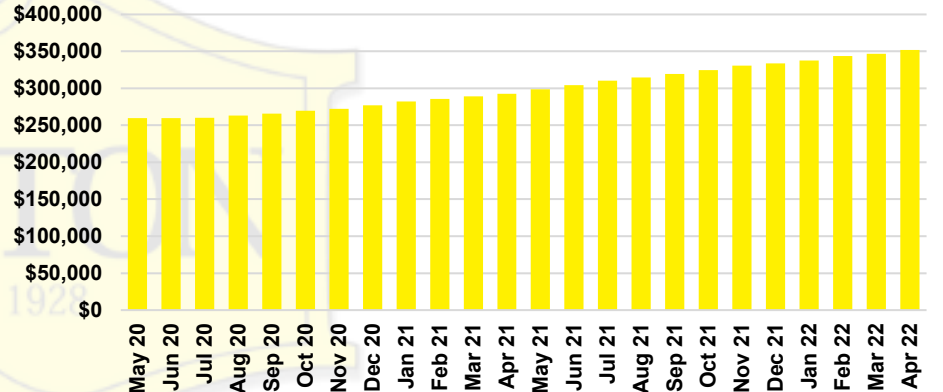

STEPHENS COUNTY SALES BY PRICE POINT

STEPHENS COUNTY INVENTORY BY PRICE POINT

WALTON COUNTY QUICK N'DICATORS

WALTON COUNTY SALES VOLUME VS SUPPLY

WALTON COUNTY INVENTORY MONTHS OF SUPPLY

WALTON COUNTY 12 MONTH AVERAGE SALES PRICE