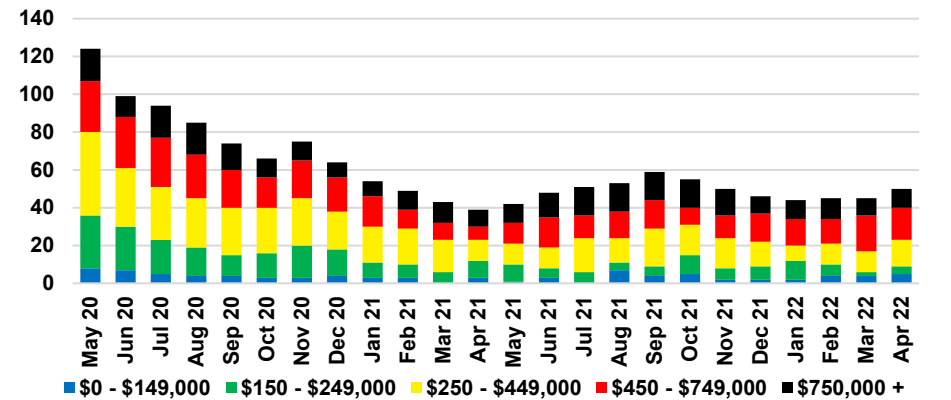

LUMPKIN COUNTY INVENTORY BY PRICE POINT