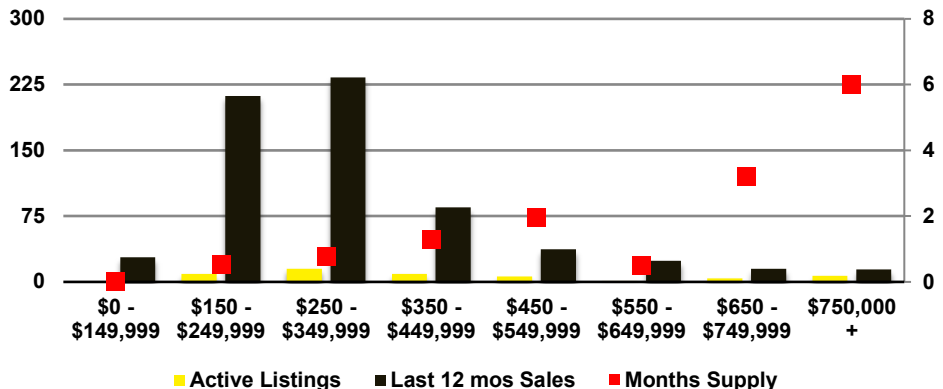

FORSYTH COUNTY INVENTORY BY PRICE POINT

FRANKLIN COUNTY QUICK N'DICATORS

FRANKLIN COUNTY SALES VOLUME VS SUPPLY

FRANKLIN COUNTY INVENTORY MONTHS OF SUPPLY

FRANKLIN COUNTY 12 MONTH AVERAGE SALES PRICE

FRANKLIN COUNTY SALES BY PRICE POINT

FRANKLIN COUNTY INVENTORY BY PRICE POINT

GWINNETT COUNTY QUICK N'DICATORS

GWINNETT COUNTY SALES VOLUME VS SUPPLY

GWINNETT COUNTY INVENTORY MONTHS OF SUPPLY

GWINNETT COUNTY 12 MONTH AVERAGE SALES PRICE

GWINNETT COUNTY SALES BY PRICE POINT

GWINNETT COUNTY INVENTORY BY PRICE POINT

HABERSHAM COUNTY QUICK N' DICATORS

HABERSHAM COUNTY SALES VOLUME VS SUPPLY

HABERSHAM COUNTY INVENTORY MONTHS OF SUPPLY

HABERSHAM COUNTY 12 MONTH AVERAGE SALES PRICE