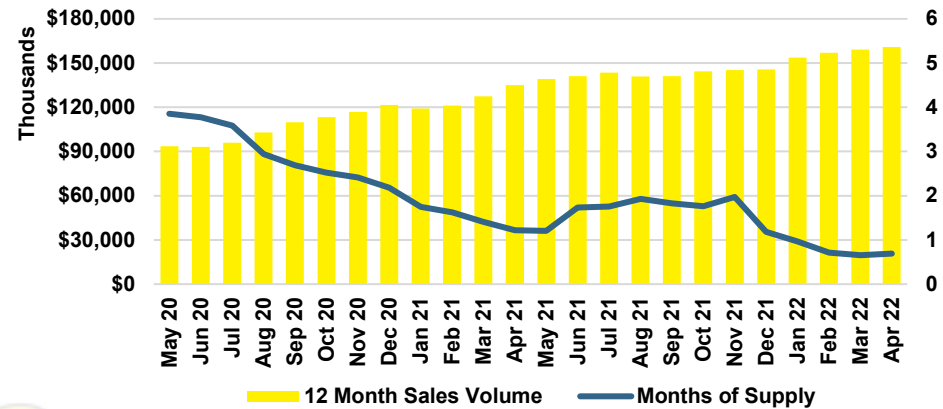

WALTON COUNTY SALES BY PRICE POINT

WALTON COUNTY INVENTORY BY PRICE POINT

WHITE COUNTY QUICK N'DICATORS

WHITE COUNTY SALES VOLUME VS SUPPLY

WHITE COUNTY INVENTORY MONTHS OF SUPPLY

WHITE COUNTY 12 MONTH AVERAGE SALES PRICE

WHITE COUNTY SALES BY PRICE POINT

WHITE COUNTY INVENTORY BY PRICE POINT