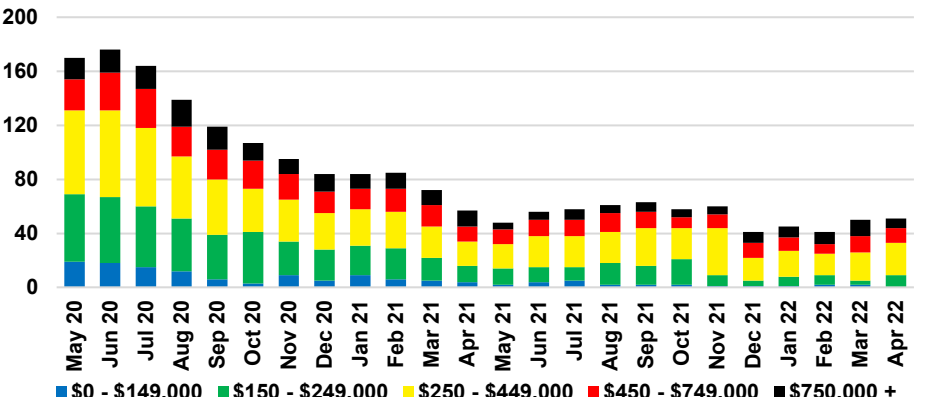

HABERSHAM COUNTY INVENTORY BY PRICE POINT