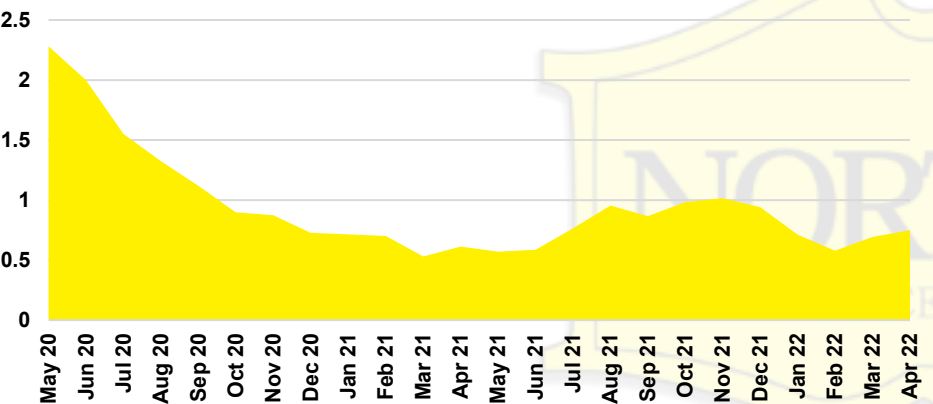

BANKS COUNTY INVENTORY BY SALES POINT

BARROW COUNTY QUICK N'DICATORS

BARROW COUNTY SALES VOLUME VS SUPPLY

BARROW COUNTY INVENTORY MONTHS OF SUPPLY

BARROW COUNTY 12 MONTH AVERAGE SALES PRICE

BARROW COUNTY SALES BY PRICE POINT

BARROW COUNTY INVENTORY BY PRICE POINT

CHEROKEE COUNTY QUICK N'DICATORS

CHEROKEE COUNTY SALES VOLUME VS SUPPLY

CHEROKEE COUNTY INVENTORY MONTHS OF SUPPLY

CHEROKEE COUNTY 12 MONTH AVERAGE SALES PRICE

CHEROKEE COUNTY SALES BY PRICE POINT