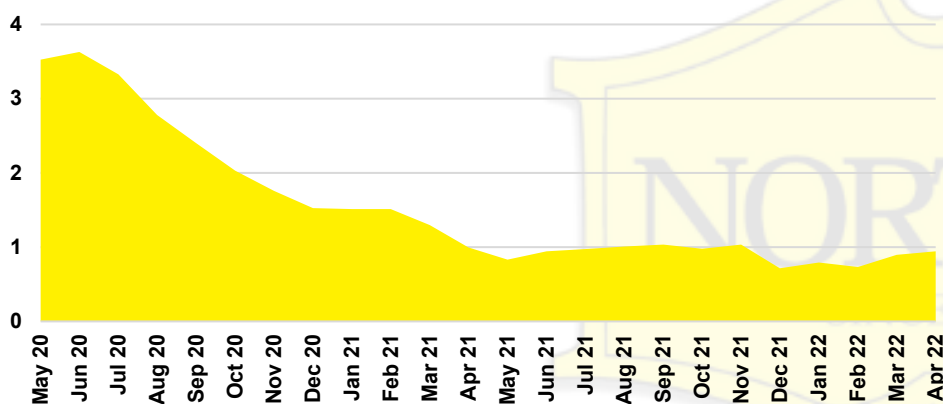

GWINNETT COUNTY INVENTORY BY PRICE POINT

HABERSHAM COUNTY QUICK N' DICATORS

HABERSHAM COUNTY SALES VOLUME VS SUPPLY

HABERSHAM COUNTY INVENTORY MONTHS OF SUPPLY

HABERSHAM COUNTY 12 MONTH AVERAGE SALES PRICE