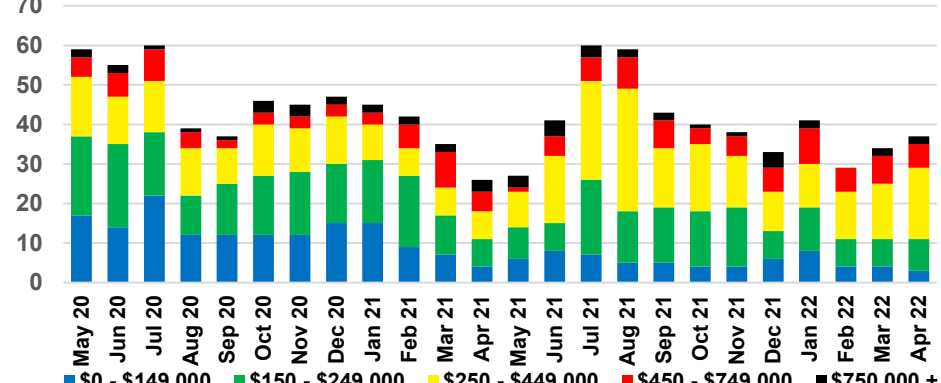

FRANKLIN COUNTY INVENTORY BY PRICE POINT