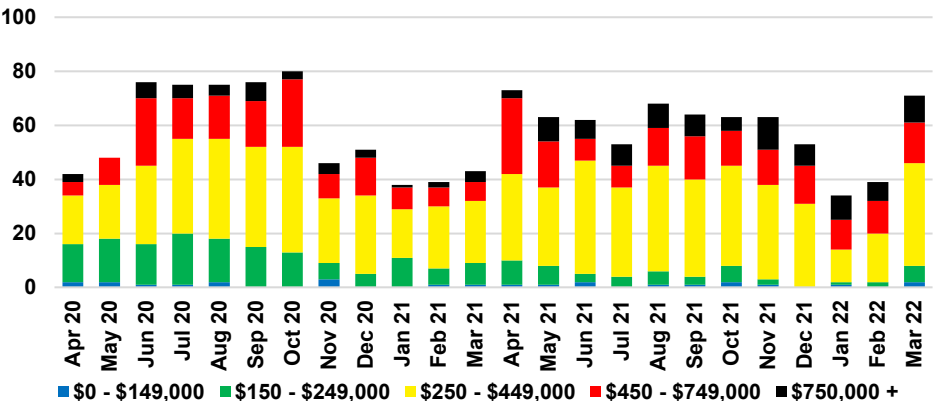

BARROW COUNTY INVENTORY BY PRICE POINT

CHEROKEE COUNTY QUICK N'DICATORS

CHEROKEE COUNTY SALES VOLUME VS SUPPLY

CHEROKEE COUNTY INVENTORY MONTHS OF SUPPLY

CHEROKEE COUNTY 12 MONTH AVERAGE SALES PRICE

CHEROKEE COUNTY SALES BY PRICE POINT

CHEROKEE COUNTY INVENTORY BY PRICE POINT

DAWSON COUNTY QUICK N'DICATORS

DAWSON COUNTY SALES VOLUME VS SUPPLY

DAWSON COUNTY INVENTORY MONTHS OF SUPPLY

DAWSON COUNTY 12 MONTH AVERAGE SALES PRICE

DAWSON COUNTY SALES BY PRICE POINT

DAWSON COUNTY INVENTORY BY PRICE POINT

FORSYTH COUNTY QUICK N'DICATORS

FORSYTH COUNTY SALES VOLUME VS SUPPLY

FORSYTH COUNTY INVENTORY MONTHS OF SUPPLY

FORSYTH COUNTY 12 MONTH AVERAGE SALES PRICE

FORSYTH COUNTY SALES BY PRICE POINT