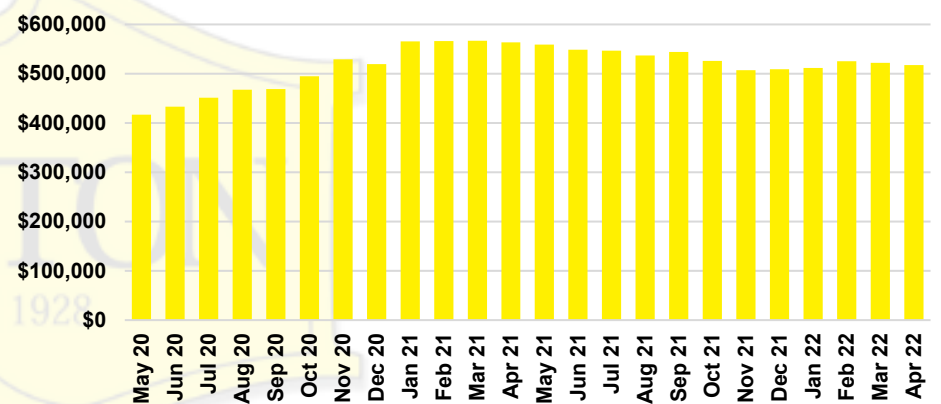

PICKENS COUNTY SALES BY PRICE POINT

PICKENS COUNTY INVENTORY BY PRICE POINT

RABUN COUNTY QUICK N'DICATORS

RABUN COUNTY SALES VOLUME VS SUPPLY

RABUN COUNTY INVENTORY MONTHS OF SUPPLY

RABUN COUNTY 12 MONTH AVERAGE SALES PRICE