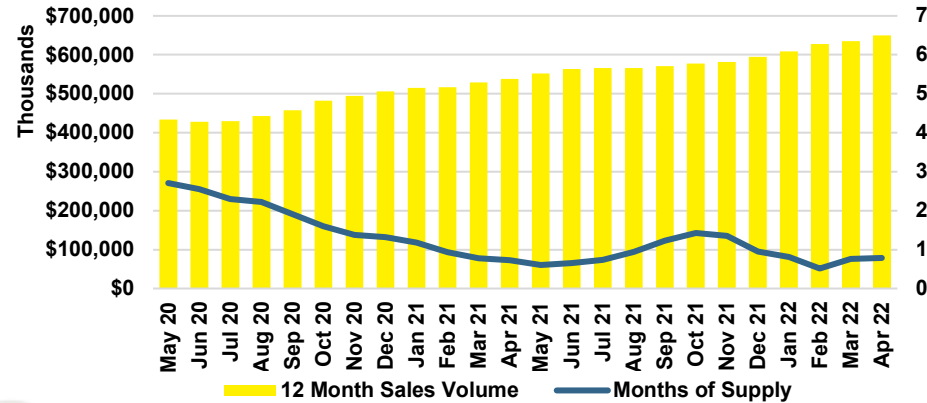

HALL COUNTY SALES BY PRICE POINT

HALL COUNTY INVENTORY BY PRICE POINT

JACKSON COUNTY QUICK N'DICATORS

JACKSON COUNTY SALES VOLUME VS SUPPLY

JACKSON COUNTY INVENTORY MONTHS OF SUPPLY

JACKSON COUNTY 12 MONTH AVERAGE SALES PRICE