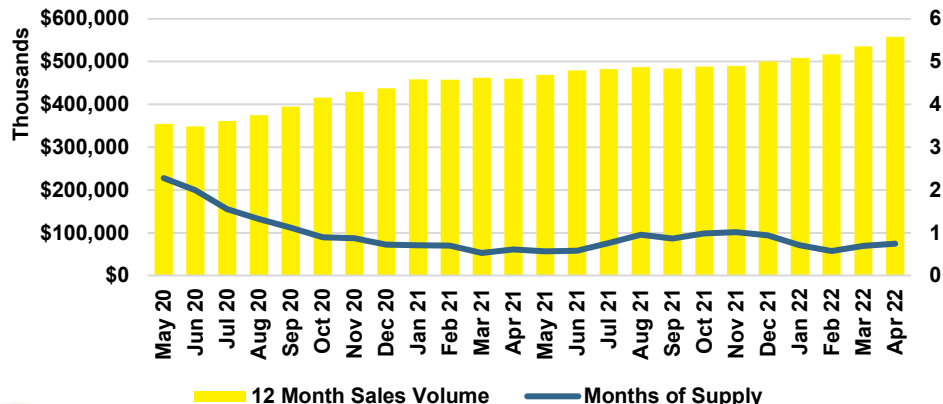

NORTH GEORGIA DEEP DIVE MARKET DATA

April 2022

APRIL 2022 DEEP DIVE

NORTH GEORGIA QUICK N'DICATORS

NORTH GEORGIA INVENTORY MONTHS OF SUPPLY

NORTH GEORGIA SALES VOLUME VS SUPPLY

NORTH GEORGIA SALES BY PRICE POINT

NORTH GEORGIA INVENTORY BY PRICE POINT

BANKS COUNTY QUICK N'DICATORS

BANKS COUNTY SALES VOLUME VS SUPPLY

BANKS COUNTY INVENTORY MONTHS OF SUPPLY

BANKS COUNTY 12 MONTH AVERAGE SALES PRICE

BANKS COUNTY SALES BY PRICE POINT

BANKS COUNTY INVENTORY BY SALES POINT

BARROW COUNTY QUICK N'DICATORS

BARROW COUNTY SALES VOLUME VS SUPPLY

BARROW COUNTY INVENTORY MONTHS OF SUPPLY

BARROW COUNTY 12 MONTH AVERAGE SALES PRICE

BARROW COUNTY SALES BY PRICE POINT