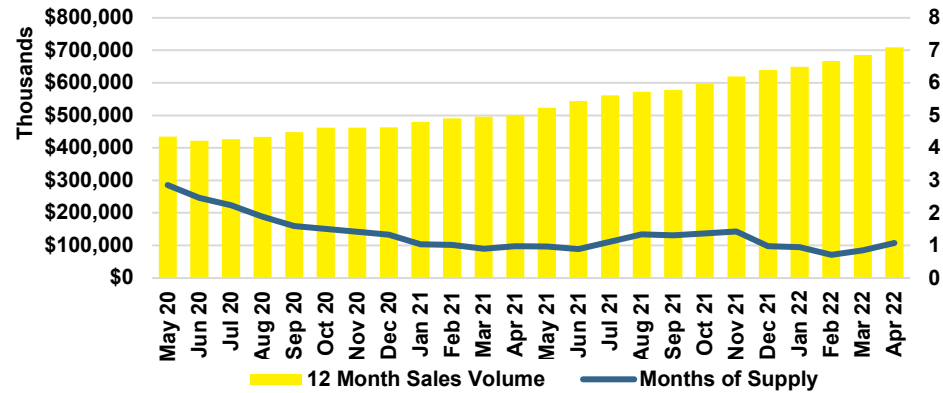

STEPHENS COUNTY SALES BY PRICE POINT

STEPHENS COUNTY INVENTORY BY PRICE POINT

WALTON COUNTY QUICK N'DICATORS

WALTON COUNTY SALES VOLUME VS SUPPLY

WALTON COUNTY INVENTORY MONTHS OF SUPPLY

WALTON COUNTY 12 MONTH AVERAGE SALES PRICE