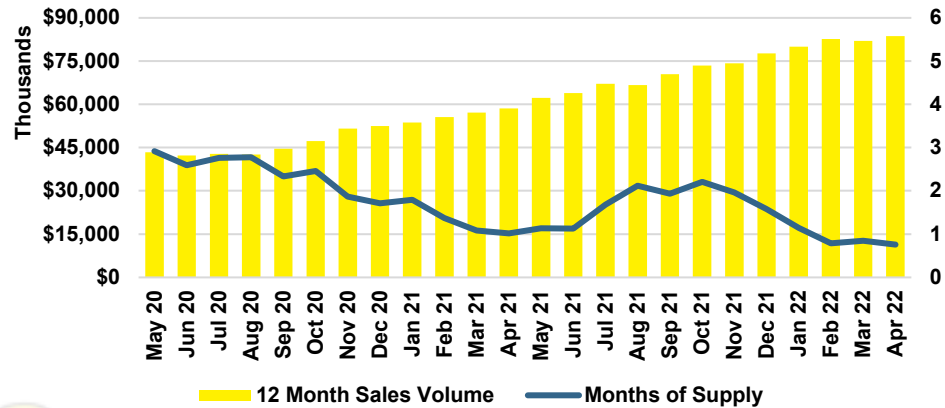

BANKS COUNTY SALES VOLUME VS SUPPLY