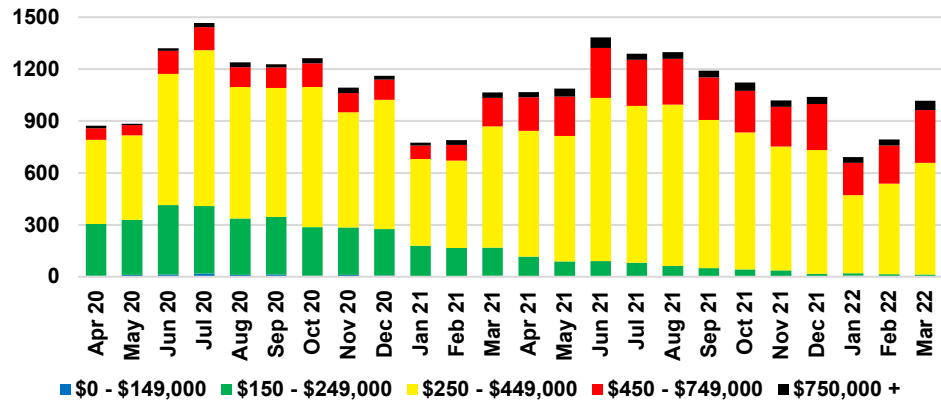

FRANKLIN COUNTY INVENTORY BY PRICE POINT

GWINNETT COUNTY QUICK N'DICATORS

GWINNETT COUNTY SALES VOLUME VS SUPPLY

GWINNETT COUNTY INVENTORY MONTHS OF SUPPLY

GWINNETT COUNTY 12 MONTH AVERAGE SALES PRICE

GWINNETT COUNTY SALES BY PRICE POINT