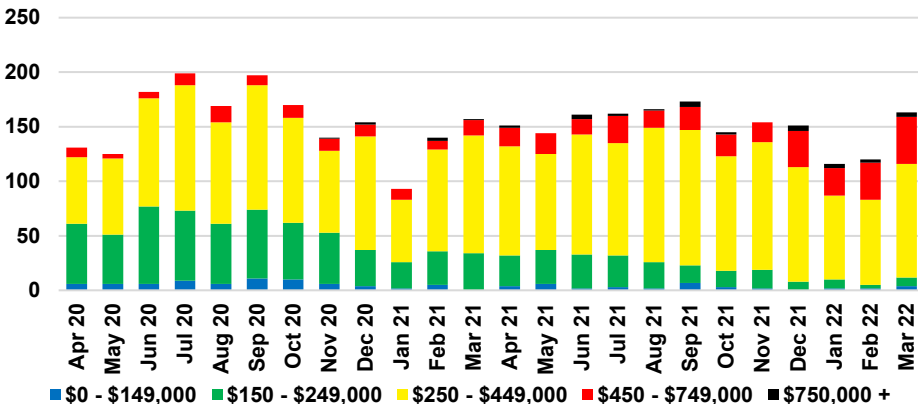

JACKSON COUNTY SALES BY PRICE POINT