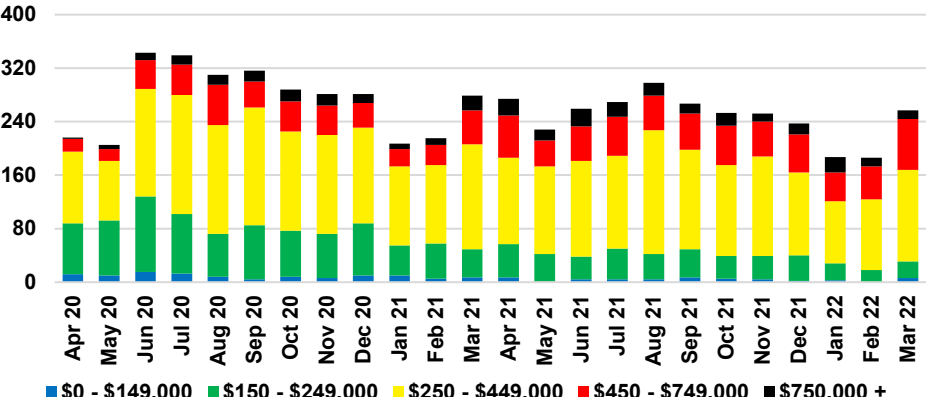

HALL COUNTY SALES BY PRICE POINT