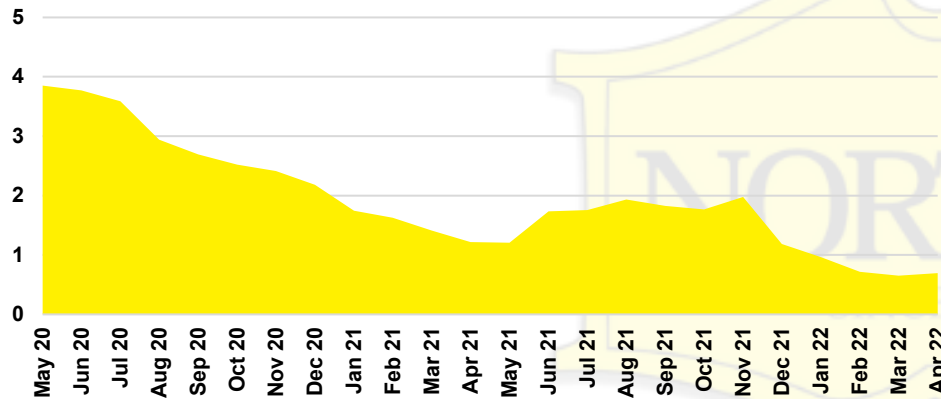

WALTON COUNTY SALES BY PRICE POINT

WALTON COUNTY INVENTORY BY PRICE POINT

WHITE COUNTY QUICK N'DICATORS

WHITE COUNTY SALES VOLUME VS SUPPLY

WHITE COUNTY INVENTORY MONTHS OF SUPPLY

WHITE COUNTY 12 MONTH AVERAGE SALES PRICE

WHITE COUNTY SALES BY PRICE POINT

WHITE COUNTY INVENTORY BY PRICE POINT