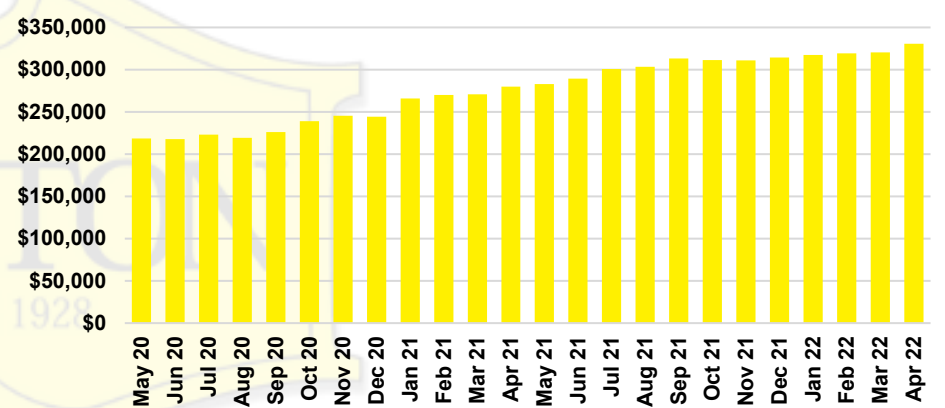

NORTH GEORGIA INVENTORY BY PRICE POINT

BANKS COUNTY QUICK N'DICATORS

BANKS COUNTY SALES VOLUME VS SUPPLY

BANKS COUNTY INVENTORY MONTHS OF SUPPLY

BANKS COUNTY 12 MONTH AVERAGE SALES PRICE

BANKS COUNTY SALES BY PRICE POINT

BANKS COUNTY INVENTORY BY SALES POINT

BARROW COUNTY QUICK N'DICATORS

BARROW COUNTY SALES VOLUME VS SUPPLY

BARROW COUNTY INVENTORY MONTHS OF SUPPLY

BARROW COUNTY 12 MONTH AVERAGE SALES PRICE

BARROW COUNTY SALES BY PRICE POINT