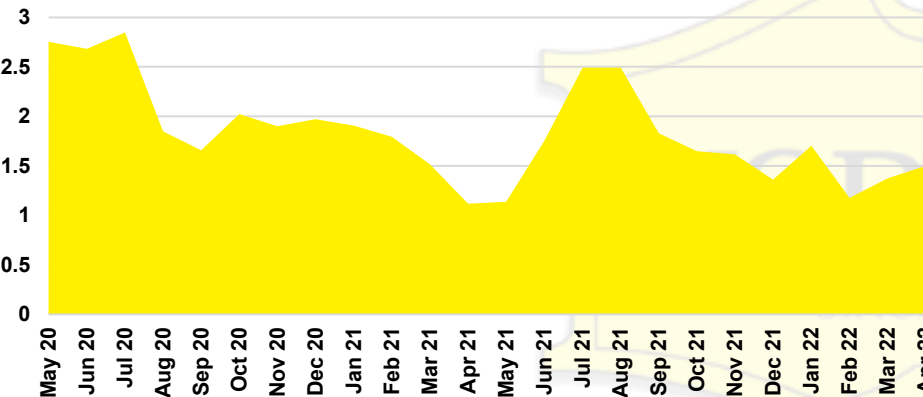

FORSYTH COUNTY INVENTORY BY PRICE POINT

FRANKLIN COUNTY QUICK N'DICATORS

FRANKLIN COUNTY SALES VOLUME VS SUPPLY

FRANKLIN COUNTY INVENTORY MONTHS OF SUPPLY

FRANKLIN COUNTY 12 MONTH AVERAGE SALES PRICE

FRANKLIN COUNTY SALES BY PRICE POINT