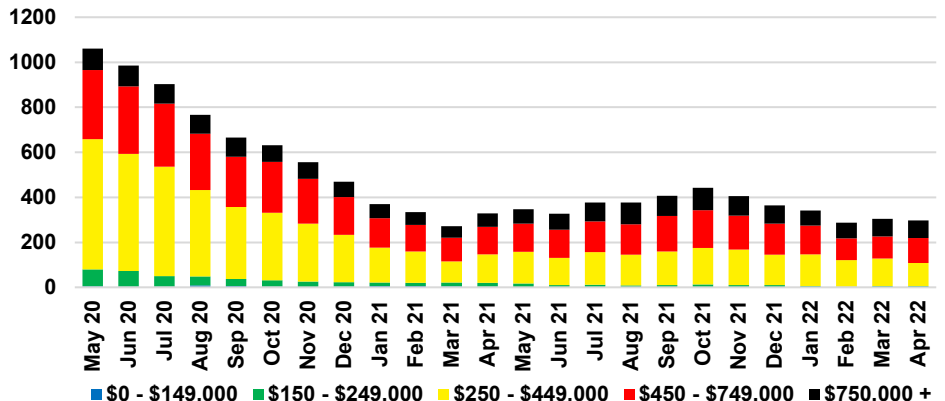

BANKS COUNTY INVENTORY BY SALES POINT

BARROW COUNTY QUICK N'DICATORS

BARROW COUNTY SALES VOLUME VS SUPPLY

BARROW COUNTY INVENTORY MONTHS OF SUPPLY

BARROW COUNTY 12 MONTH AVERAGE SALES PRICE

BARROW COUNTY SALES BY PRICE POINT

BARROW COUNTY INVENTORY BY PRICE POINT

CHEROKEE COUNTY QUICK N'DICATORS

CHEROKEE COUNTY SALES VOLUME VS SUPPLY

CHEROKEE COUNTY INVENTORY MONTHS OF SUPPLY

CHEROKEE COUNTY 12 MONTH AVERAGE SALES PRICE

CHEROKEE COUNTY SALES BY PRICE POINT

CHEROKEE COUNTY INVENTORY BY PRICE POINT

DAWSON COUNTY QUICK N'DICATORS

DAWSON COUNTY SALES VOLUME VS SUPPLY

DAWSON COUNTY INVENTORY MONTHS OF SUPPLY

DAWSON COUNTY 12 MONTH AVERAGE SALES PRICE

DAWSON COUNTY SALES BY PRICE POINT