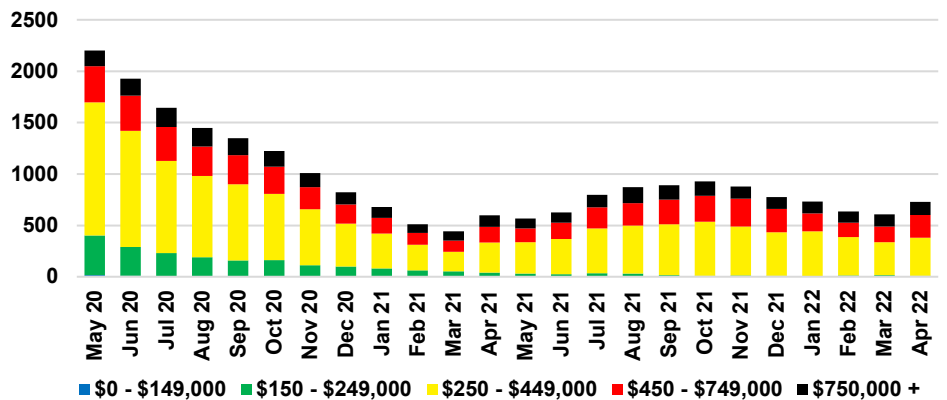

GWINNETT COUNTY INVENTORY BY PRICE POINT