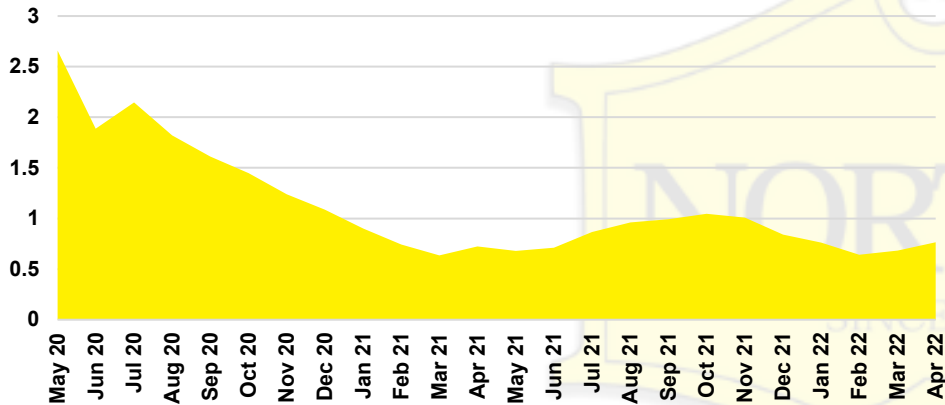

NORTH GEORGIA DEEP DIVE MARKET DATA

April 2022

APRIL 2022 DEEP DIVE

NORTH GEORGIA QUICK N'DICATORS

NORTH GEORGIA INVENTORY MONTHS OF SUPPLY

NORTH GEORGIA SALES VOLUME VS SUPPLY

NORTH GEORGIA SALES BY PRICE POINT