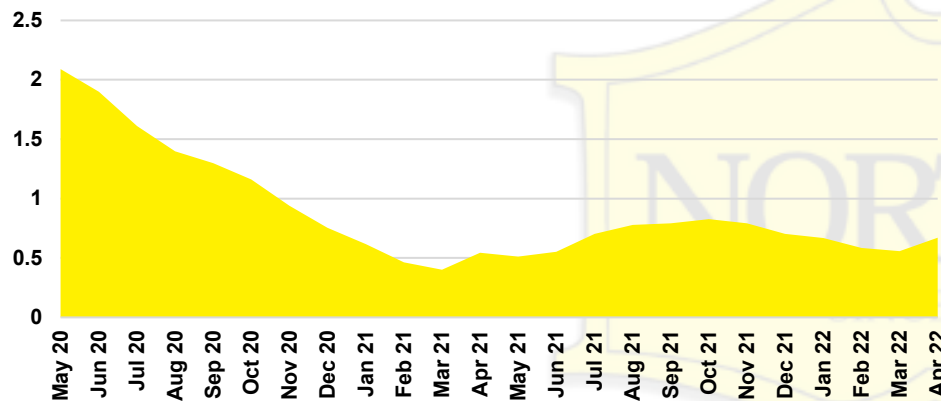

FRANKLIN COUNTY INVENTORY BY PRICE POINT

GWINNETT COUNTY QUICK N'DICATORS

GWINNETT COUNTY SALES VOLUME VS SUPPLY

GWINNETT COUNTY INVENTORY MONTHS OF SUPPLY

GWINNETT COUNTY 12 MONTH AVERAGE SALES PRICE

GWINNETT COUNTY SALES BY PRICE POINT