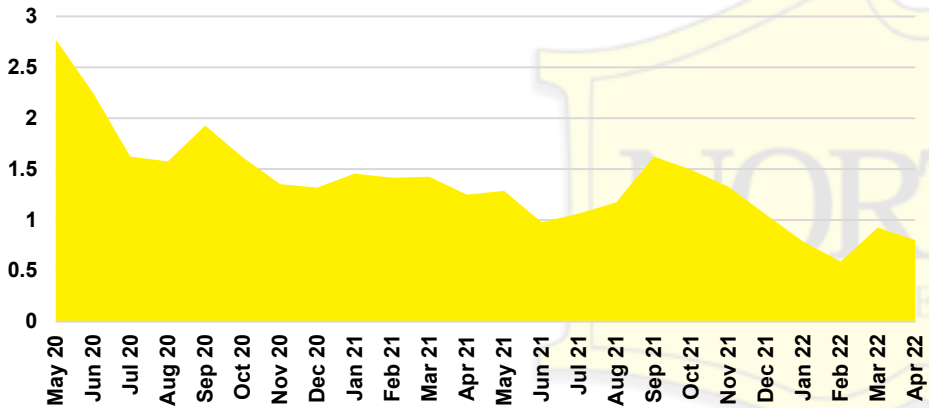

RABUN COUNTY SALES BY PRICE POINT

RABUN COUNTY INVENTORY BY PRICE POINT

STEPHENS COUNTY QUICK N'DICATORS

STEPHENS COUNTY SALES VOLUME VS SUPPLY

STEPHENS COUNTY INVENTORY MONTHS OF SUPPLY

STEPHENS COUNTY 12 MONTH AVERAGE SALES PRICE