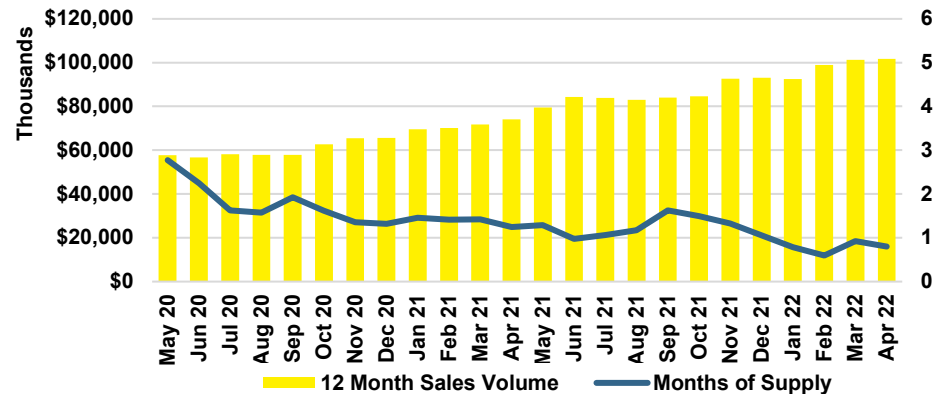

PICKENS COUNTY SALES BY PRICE POINT

PICKENS COUNTY INVENTORY BY PRICE POINT

RABUN COUNTY QUICK N'DICATORS

RABUN COUNTY SALES VOLUME VS SUPPLY

RABUN COUNTY INVENTORY MONTHS OF SUPPLY

RABUN COUNTY 12 MONTH AVERAGE SALES PRICE

RABUN COUNTY SALES BY PRICE POINT

RABUN COUNTY INVENTORY BY PRICE POINT

STEPHENS COUNTY QUICK N'DICATORS

STEPHENS COUNTY SALES VOLUME VS SUPPLY

STEPHENS COUNTY INVENTORY MONTHS OF SUPPLY

STEPHENS COUNTY 12 MONTH AVERAGE SALES PRICE