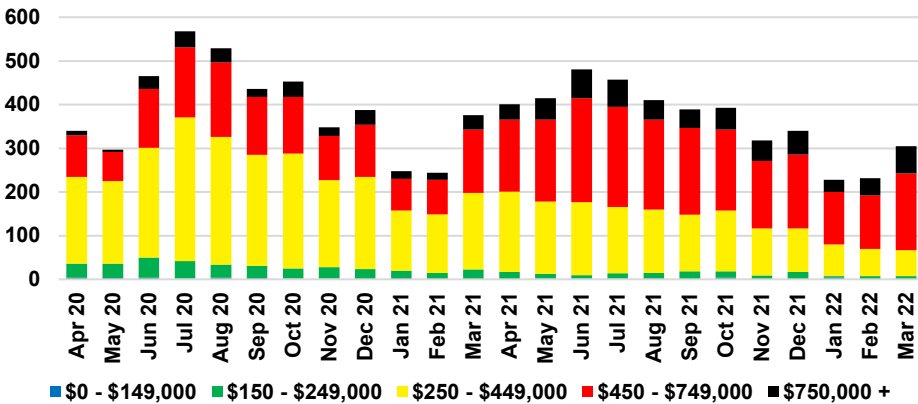

CHEROKEE COUNTY INVENTORY BY PRICE POINT

DAWSON COUNTY QUICK N'DICATORS

DAWSON COUNTY SALES VOLUME VS SUPPLY

DAWSON COUNTY INVENTORY MONTHS OF SUPPLY

DAWSON COUNTY 12 MONTH AVERAGE SALES PRICE

DAWSON COUNTY SALES BY PRICE POINT

DAWSON COUNTY INVENTORY BY PRICE POINT

FORSYTH COUNTY QUICK N'DICATORS

FORSYTH COUNTY SALES VOLUME VS SUPPLY

FORSYTH COUNTY INVENTORY MONTHS OF SUPPLY

FORSYTH COUNTY 12 MONTH AVERAGE SALES PRICE

FORSYTH COUNTY SALES BY PRICE POINT

FORSYTH COUNTY INVENTORY BY PRICE POINT

FRANKLIN COUNTY QUICK N'DICATORS

FRANKLIN COUNTY SALES VOLUME VS SUPPLY

FRANKLIN COUNTY INVENTORY MONTHS OF SUPPLY

FRANKLIN COUNTY 12 MONTH AVERAGE SALES PRICE

FRANKLIN COUNTY SALES BY PRICE POINT