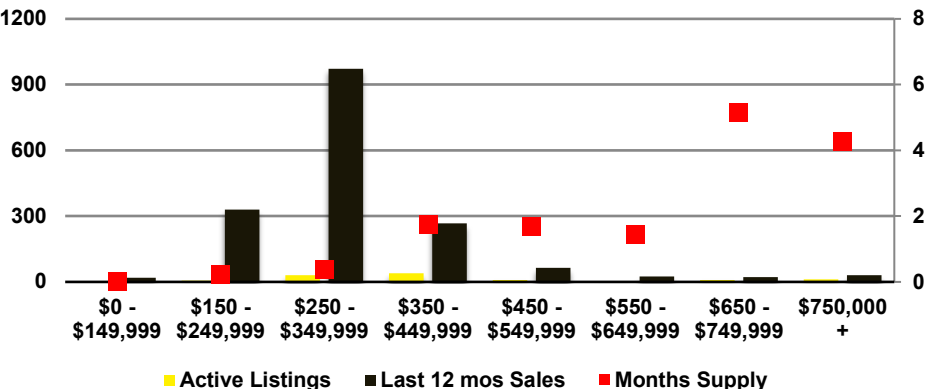

NORTH GEORGIA DEEP DIVE MARKET DATA

April 2022

APRIL 2022 DEEP DIVE

NORTH GEORGIA QUICK N'DICATORS

NORTH GEORGIA INVENTORY MONTHS OF SUPPLY

NORTH GEORGIA SALES VOLUME VS SUPPLY

NORTH GEORGIA SALES BY PRICE POINT

NORTH GEORGIA INVENTORY BY PRICE POINT

BANKS COUNTY QUICK N'DICATORS

BANKS COUNTY SALES VOLUME VS SUPPLY

BANKS COUNTY INVENTORY MONTHS OF SUPPLY

BANKS COUNTY 12 MONTH AVERAGE SALES PRICE

BANKS COUNTY SALES BY PRICE POINT

BANKS COUNTY INVENTORY BY SALES POINT

BARROW COUNTY QUICK N'DICATORS

BARROW COUNTY SALES VOLUME VS SUPPLY

BARROW COUNTY INVENTORY MONTHS OF SUPPLY

BARROW COUNTY 12 MONTH AVERAGE SALES PRICE

BARROW COUNTY SALES BY PRICE POINT

WALTON COUNTY SALES BY PRICE POINT

WALTON COUNTY INVENTORY BY PRICE POINT

WHITE COUNTY QUICK N'DICATORS

WHITE COUNTY SALES VOLUME VS SUPPLY

WHITE COUNTY INVENTORY MONTHS OF SUPPLY

WHITE COUNTY 12 MONTH AVERAGE SALES PRICE