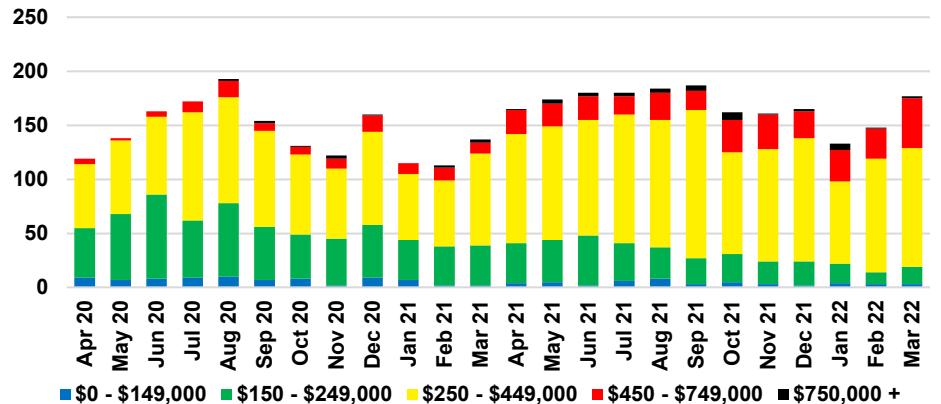

STEPHENS COUNTY SALES BY PRICE POINT

STEPHENS COUNTY INVENTORY BY PRICE POINT

WALTON COUNTY QUICK N'DICATORS

WALTON COUNTY SALES VOLUME VS SUPPLY

WALTON COUNTY INVENTORY MONTHS OF SUPPLY

WALTON COUNTY 12 MONTH AVERAGE SALES PRICE

WALTON COUNTY SALES BY PRICE POINT

WALTON COUNTY INVENTORY BY PRICE POINT

WHITE COUNTY QUICK N'DICATORS

WHITE COUNTY SALES VOLUME VS SUPPLY

WHITE COUNTY INVENTORY MONTHS OF SUPPLY

WHITE COUNTY 12 MONTH AVERAGE SALES PRICE