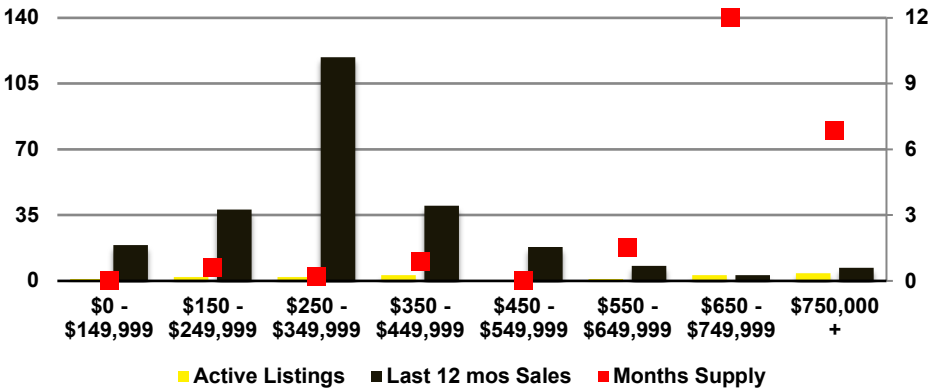

NORTH GEORGIA DEEP DIVE MARKET DATA

April 2022

APRIL 2022 DEEP DIVE

NORTH GEORGIA QUICK N'DICATORS

NORTH GEORGIA INVENTORY MONTHS OF SUPPLY

NORTH GEORGIA SALES VOLUME VS SUPPLY

NORTH GEORGIA SALES BY PRICE POINT

NORTH GEORGIA INVENTORY BY PRICE POINT

BANKS COUNTY QUICK N'DICATORS

BANKS COUNTY SALES VOLUME VS SUPPLY

BANKS COUNTY INVENTORY MONTHS OF SUPPLY

BANKS COUNTY 12 MONTH AVERAGE SALES PRICE

BANKS COUNTY SALES BY PRICE POINT

WALTON COUNTY SALES BY PRICE POINT

WALTON COUNTY INVENTORY BY PRICE POINT

WHITE COUNTY QUICK N'DICATORS

WHITE COUNTY SALES VOLUME VS SUPPLY

WHITE COUNTY INVENTORY MONTHS OF SUPPLY

WHITE COUNTY 12 MONTH AVERAGE SALES PRICE