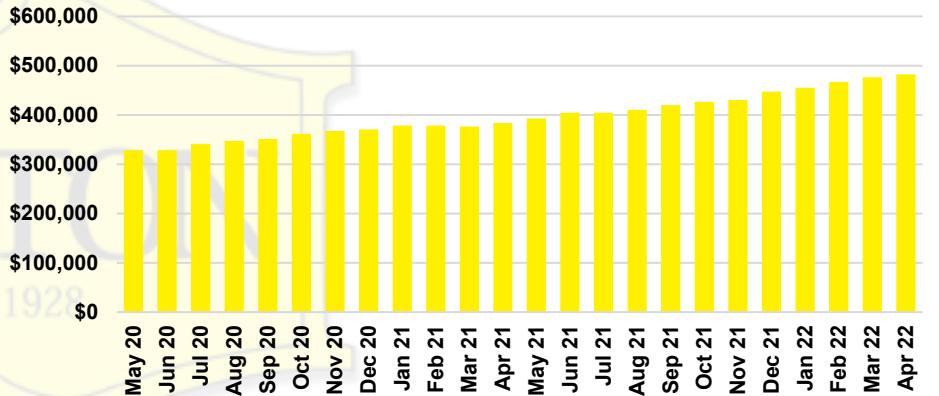

CHEROKEE COUNTY INVENTORY BY PRICE POINT

DAWSON COUNTY QUICK N'DICATORS

DAWSON COUNTY SALES VOLUME VS SUPPLY

DAWSON COUNTY INVENTORY MONTHS OF SUPPLY

DAWSON COUNTY 12 MONTH AVERAGE SALES PRICE

DAWSON COUNTY SALES BY PRICE POINT