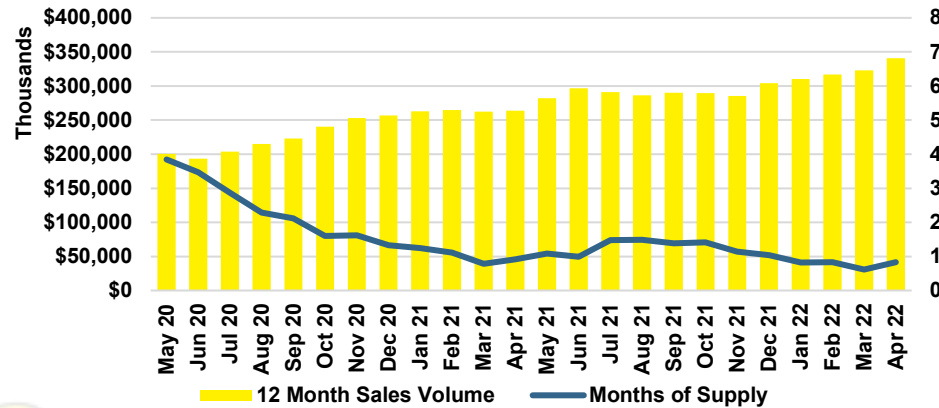

DAWSON COUNTY SALES VOLUME VS SUPPLY