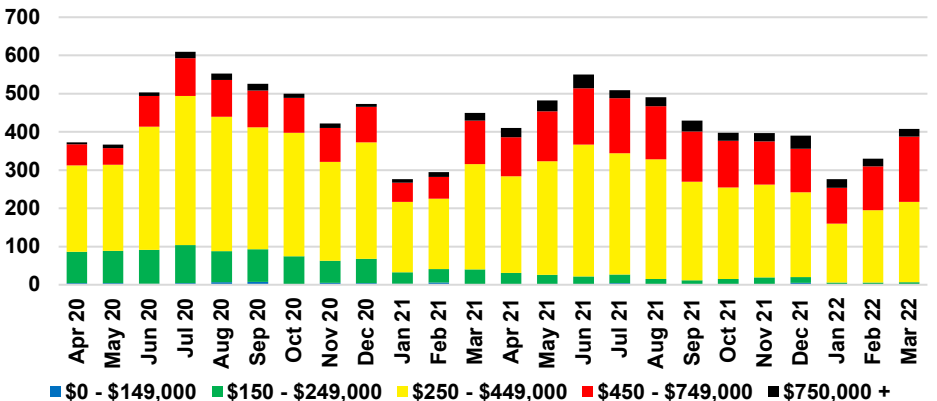

BANKS COUNTY INVENTORY BY SALES POINT

BARROW COUNTY QUICK N'DICATORS

BARROW COUNTY SALES VOLUME VS SUPPLY

BARROW COUNTY INVENTORY MONTHS OF SUPPLY

BARROW COUNTY 12 MONTH AVERAGE SALES PRICE

BARROW COUNTY SALES BY PRICE POINT

BARROW COUNTY INVENTORY BY PRICE POINT

CHEROKEE COUNTY QUICK N'DICATORS

CHEROKEE COUNTY SALES VOLUME VS SUPPLY

CHEROKEE COUNTY INVENTORY MONTHS OF SUPPLY

CHEROKEE COUNTY 12 MONTH AVERAGE SALES PRICE

CHEROKEE COUNTY SALES BY PRICE POINT

CHEROKEE COUNTY INVENTORY BY PRICE POINT

DAWSON COUNTY QUICK N'DICATORS

DAWSON COUNTY SALES VOLUME VS SUPPLY

DAWSON COUNTY INVENTORY MONTHS OF SUPPLY

DAWSON COUNTY 12 MONTH AVERAGE SALES PRICE

DAWSON COUNTY SALES BY PRICE POINT