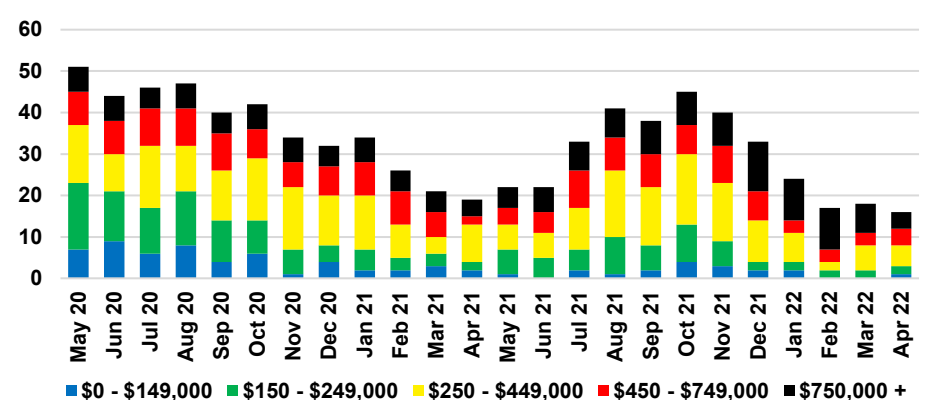

NORTH GEORGIA INVENTORY BY PRICE POINT

BANKS COUNTY QUICK N'DICATORS

BANKS COUNTY SALES VOLUME VS SUPPLY

BANKS COUNTY INVENTORY MONTHS OF SUPPLY

BANKS COUNTY 12 MONTH AVERAGE SALES PRICE

BANKS COUNTY SALES BY PRICE POINT

BANKS COUNTY INVENTORY BY SALES POINT

BARROW COUNTY QUICK N'DICATORS

BARROW COUNTY SALES VOLUME VS SUPPLY

BARROW COUNTY INVENTORY MONTHS OF SUPPLY

BARROW COUNTY 12 MONTH AVERAGE SALES PRICE

BARROW COUNTY SALES BY PRICE POINT