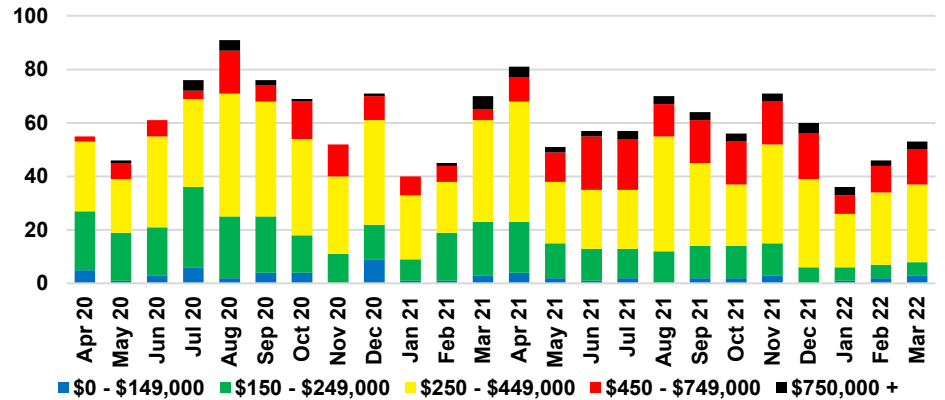

LUMPKIN COUNTY SALES BY PRICE POINT

LUMPKIN COUNTY INVENTORY BY PRICE POINT

PICKENS COUNTY QUICK N'DICATORS

PICKENS COUNTY SALES VOLUME VS SUPPLY

PICKENS COUNTY INVENTORY MONTHS OF SUPPLY

PICKENS COUNTY 12 MONTH AVERAGE SALES PRICE

PICKENS COUNTY SALES BY PRICE POINT

PICKENS COUNTY INVENTORY BY PRICE POINT

RABUN COUNTY QUICK N'DICATORS

RABUN COUNTY SALES VOLUME VS SUPPLY

RABUN COUNTY INVENTORY MONTHS OF SUPPLY

RABUN COUNTY 12 MONTH AVERAGE SALES PRICE