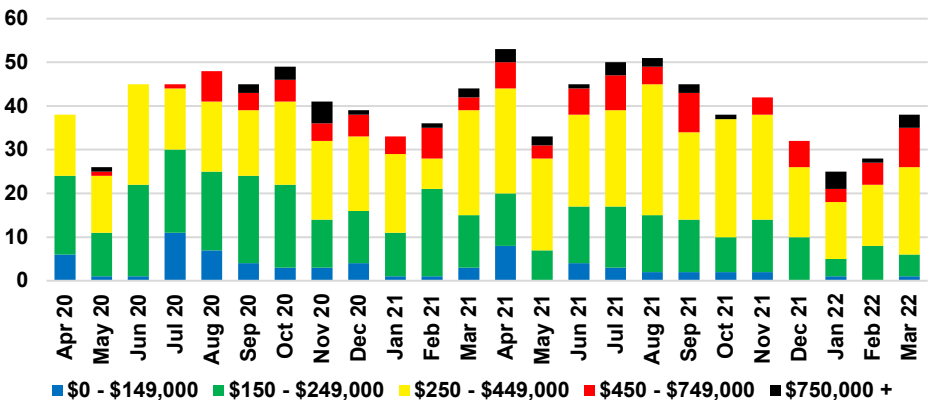

LUMPKIN COUNTY SALES BY PRICE POINT