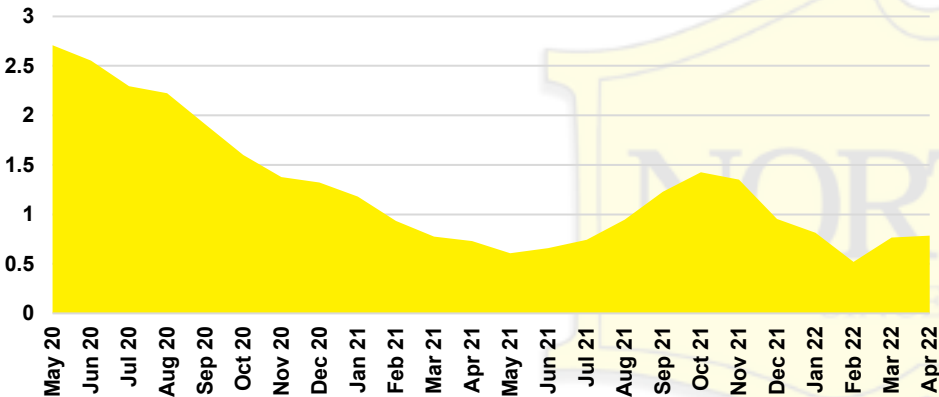

HALL COUNTY SALES BY PRICE POINT

HALL COUNTY INVENTORY BY PRICE POINT

JACKSON COUNTY QUICK N'DICATORS

JACKSON COUNTY SALES VOLUME VS SUPPLY

JACKSON COUNTY INVENTORY MONTHS OF SUPPLY

JACKSON COUNTY 12 MONTH AVERAGE SALES PRICE