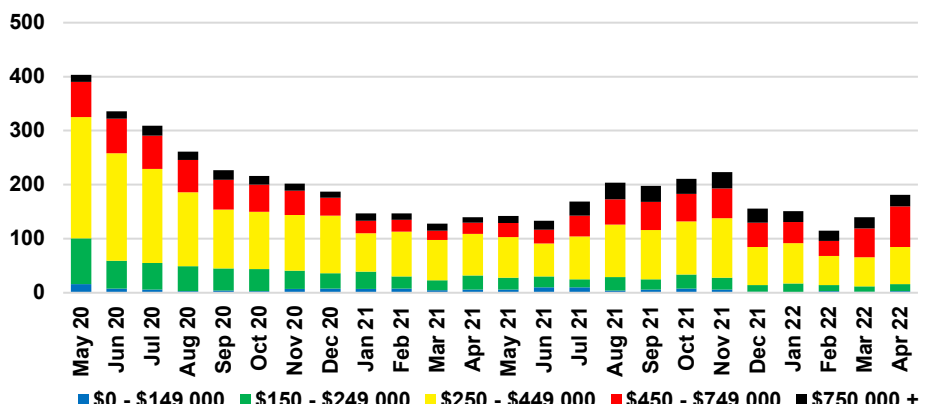

WALTON COUNTY INVENTORY BY PRICE POINT