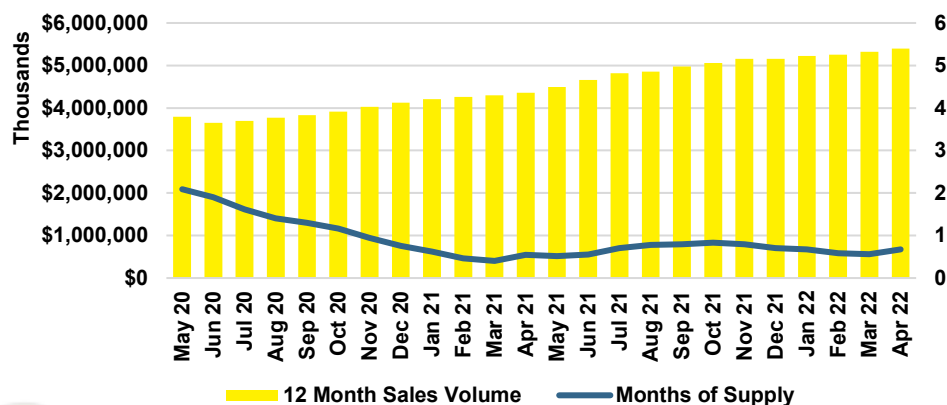

GWINNETT COUNTY SALES VOLUME VS SUPPLY