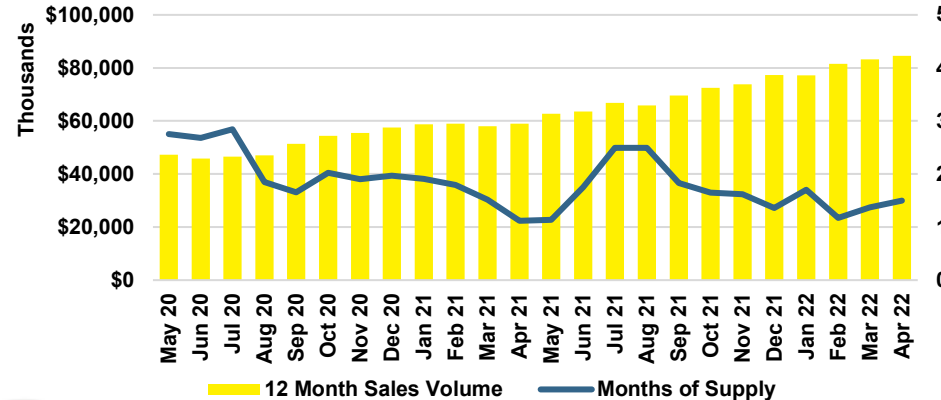

FRANKLIN COUNTY SALES VOLUME VS SUPPLY