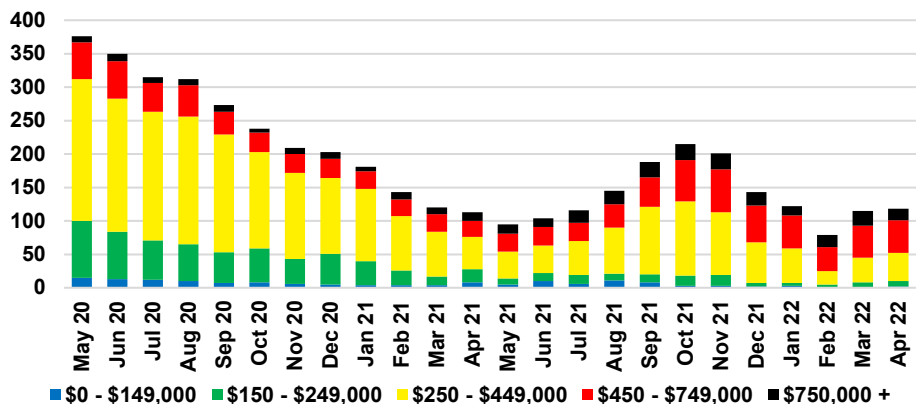

JACKSON COUNTY INVENTORY BY PRICE POINT