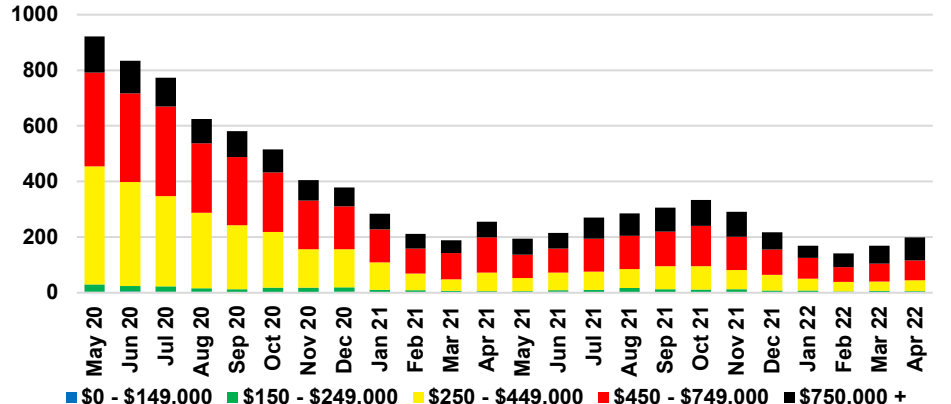

FORSYTH COUNTY INVENTORY BY PRICE POINT