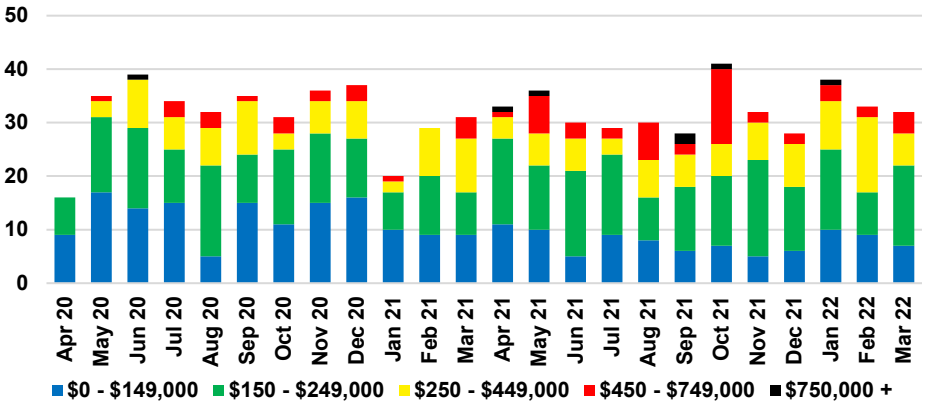

STEPHENS COUNTY SALES BY PRICE POINT