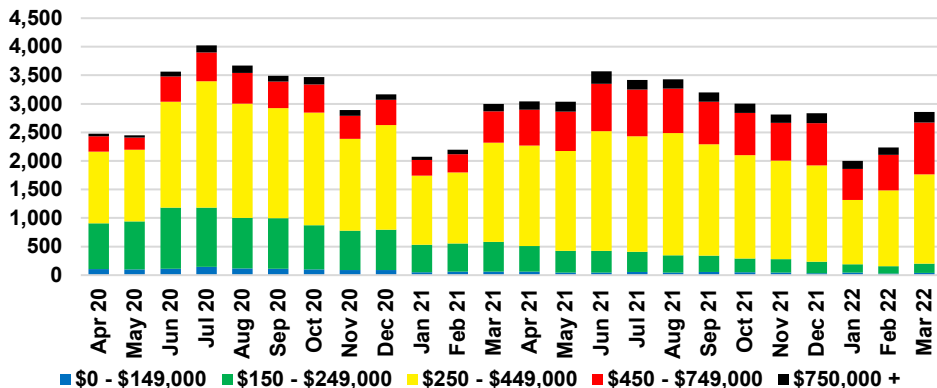

NORTH GEORGIA DEEP DIVE MARKET DATA

April 2022

APRIL 2022 DEEP DIVE

NORTH GEORGIA QUICK N'DICATORS

NORTH GEORGIA INVENTORY MONTHS OF SUPPLY

NORTH GEORGIA SALES VOLUME VS SUPPLY

NORTH GEORGIA SALES BY PRICE POINT