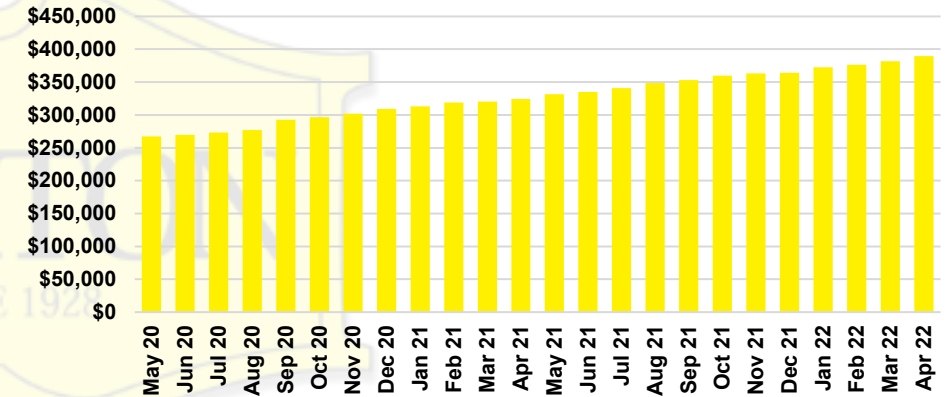

LUMPKIN COUNTY SALES BY PRICE POINT

LUMPKIN COUNTY INVENTORY BY PRICE POINT

PICKENS COUNTY QUICK N'DICATORS

PICKENS COUNTY SALES VOLUME VS SUPPLY

PICKENS COUNTY INVENTORY MONTHS OF SUPPLY

PICKENS COUNTY 12 MONTH AVERAGE SALES PRICE