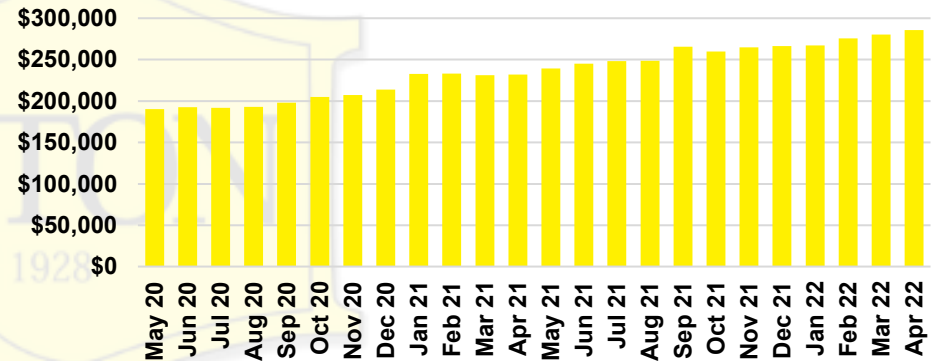

FORSYTH COUNTY INVENTORY BY PRICE POINT

FRANKLIN COUNTY QUICK N'DICATORS

FRANKLIN COUNTY SALES VOLUME VS SUPPLY

FRANKLIN COUNTY INVENTORY MONTHS OF SUPPLY

FRANKLIN COUNTY 12 MONTH AVERAGE SALES PRICE

FRANKLIN COUNTY SALES BY PRICE POINT