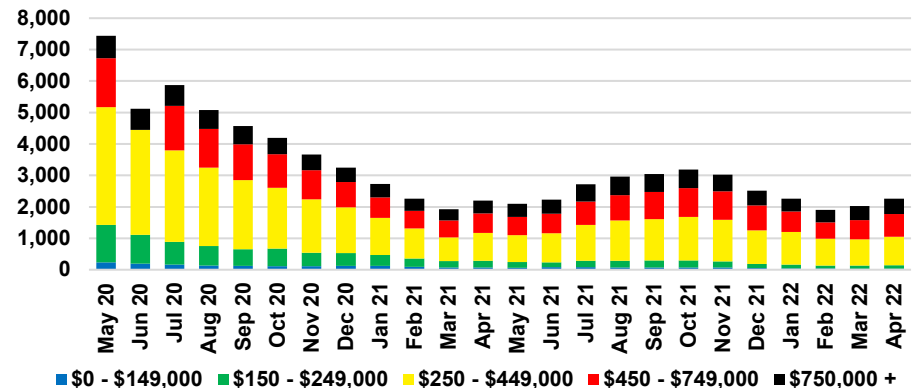

NORTH GEORGIA INVENTORY BY PRICE POINT