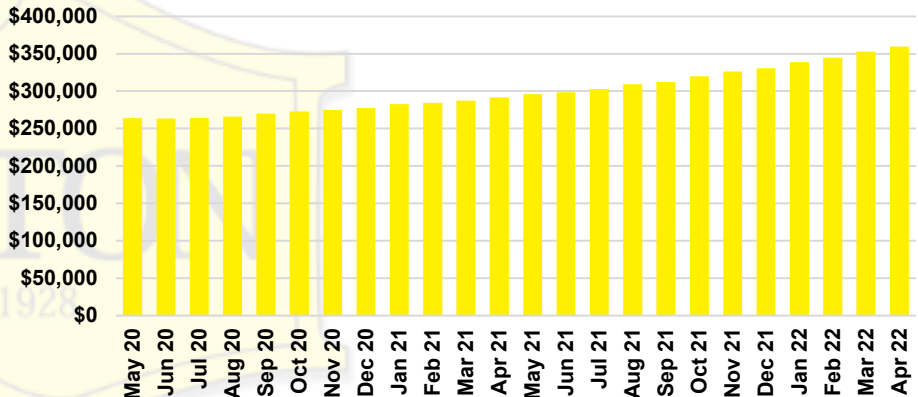

HALL COUNTY SALES BY PRICE POINT

HALL COUNTY INVENTORY BY PRICE POINT

JACKSON COUNTY QUICK N'DICATORS

JACKSON COUNTY SALES VOLUME VS SUPPLY

JACKSON COUNTY INVENTORY MONTHS OF SUPPLY

JACKSON COUNTY 12 MONTH AVERAGE SALES PRICE