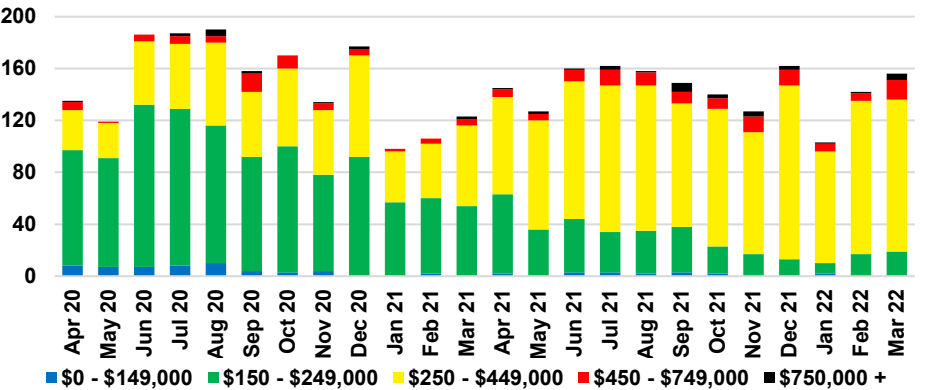

BANKS COUNTY INVENTORY BY SALES POINT

BARROW COUNTY QUICK N'DICATORS

BARROW COUNTY SALES VOLUME VS SUPPLY

BARROW COUNTY INVENTORY MONTHS OF SUPPLY

BARROW COUNTY 12 MONTH AVERAGE SALES PRICE

BARROW COUNTY SALES BY PRICE POINT

BARROW COUNTY INVENTORY BY PRICE POINT

CHEROKEE COUNTY QUICK N'DICATORS

CHEROKEE COUNTY SALES VOLUME VS SUPPLY

CHEROKEE COUNTY INVENTORY MONTHS OF SUPPLY

CHEROKEE COUNTY 12 MONTH AVERAGE SALES PRICE

CHEROKEE COUNTY SALES BY PRICE POINT