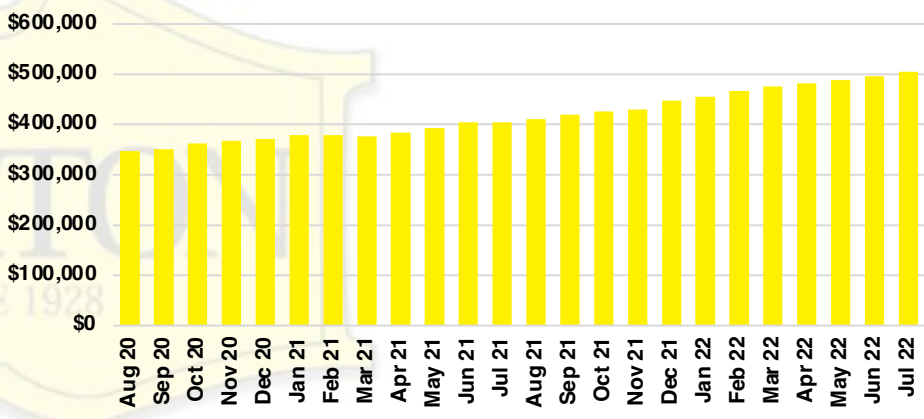

DAWSON COUNTY 12 MONTH AVERAGE SALES PRICE