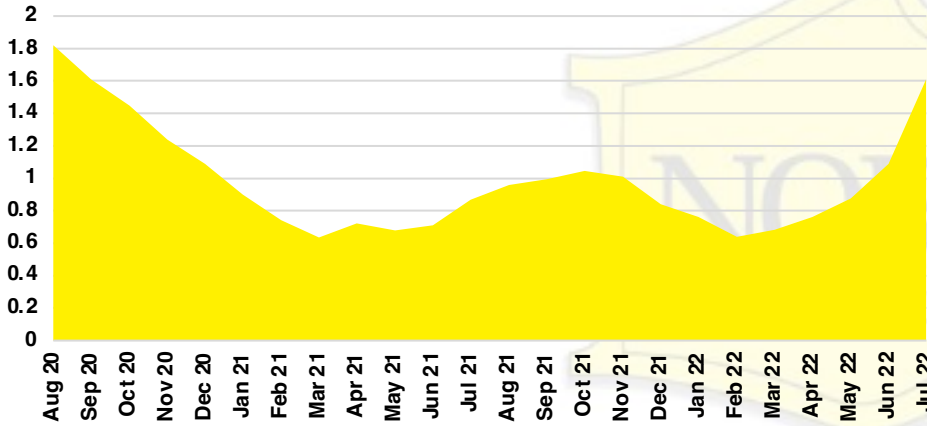

NORTH GEORGIA INVENTORY MONTHS OF SUPPLY