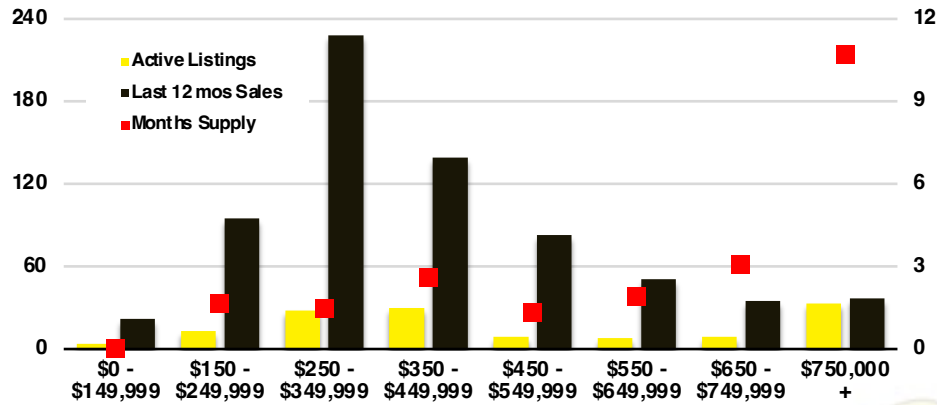

PICKENS COUNTY QUICK N'DICATORS