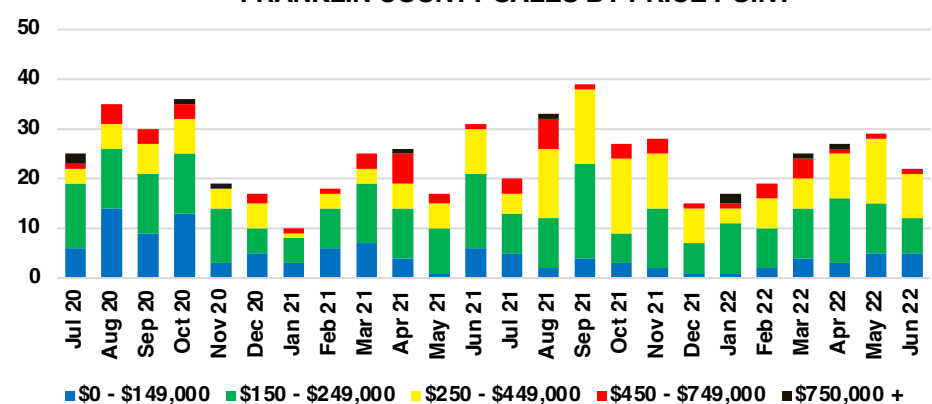

FRANKLIN COUNTY SALES BY PRICE POINT