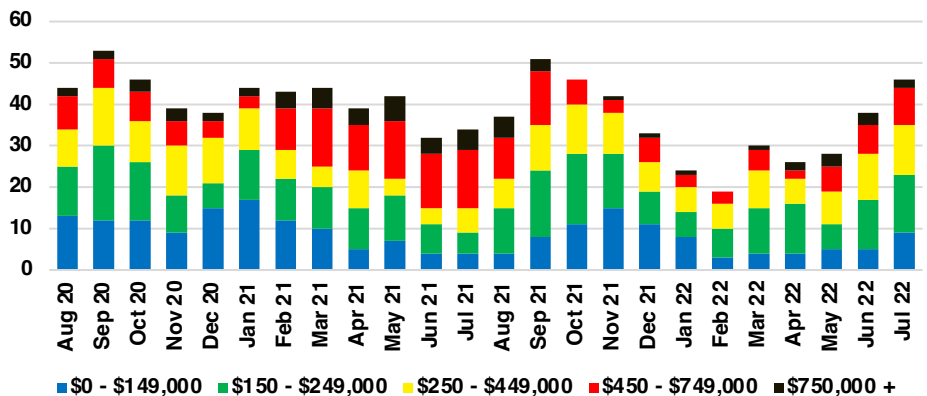

STEPHENS COUNTY INVENTORY BY PRICE POINT