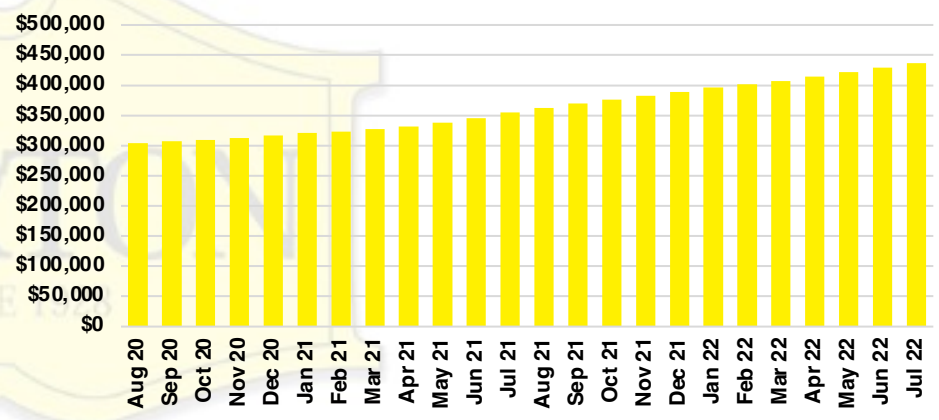

GWINNETT COUNTY 12 MONTH AVERAGE SALES PRICE