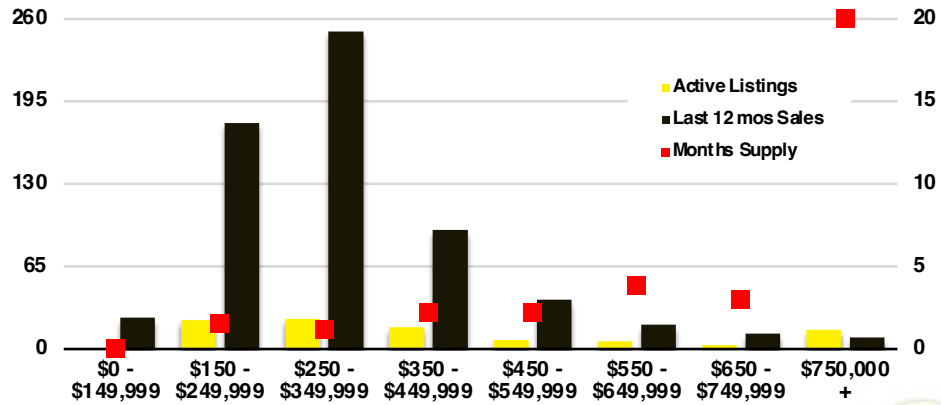

HABERSHAM COUNTY QUICK N'DICATORS