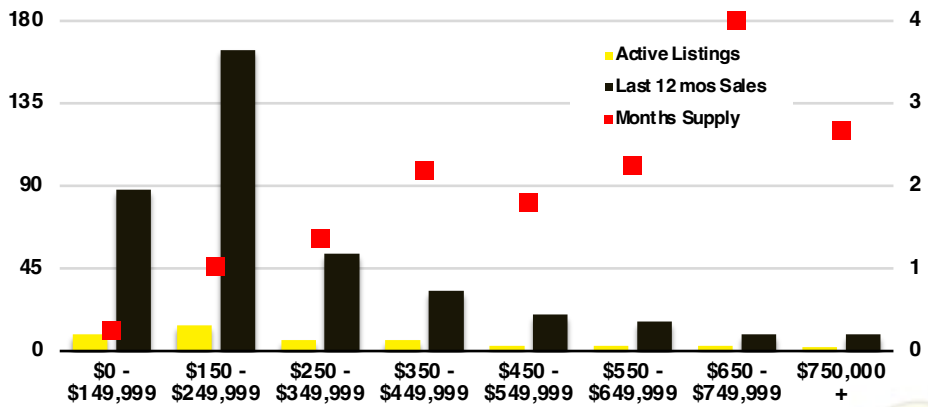

STEPHENS COUNTY QUICK N'DICATORS