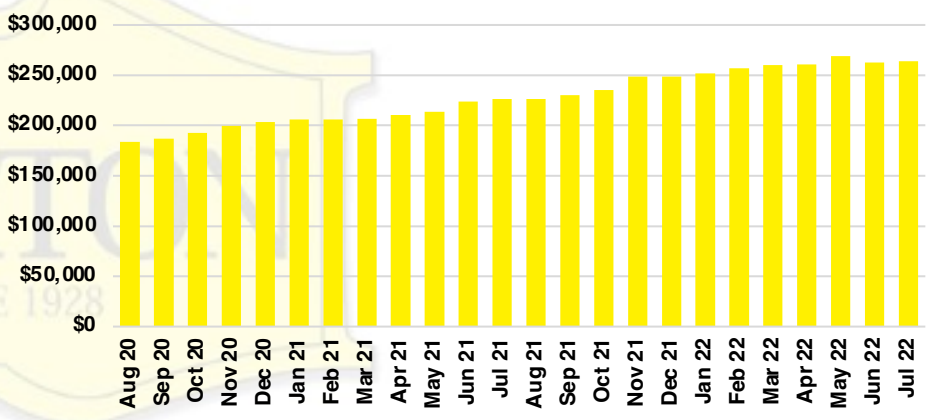

STEPHENS COUNTY 12 MONTH AVERAGE SALES PRICE