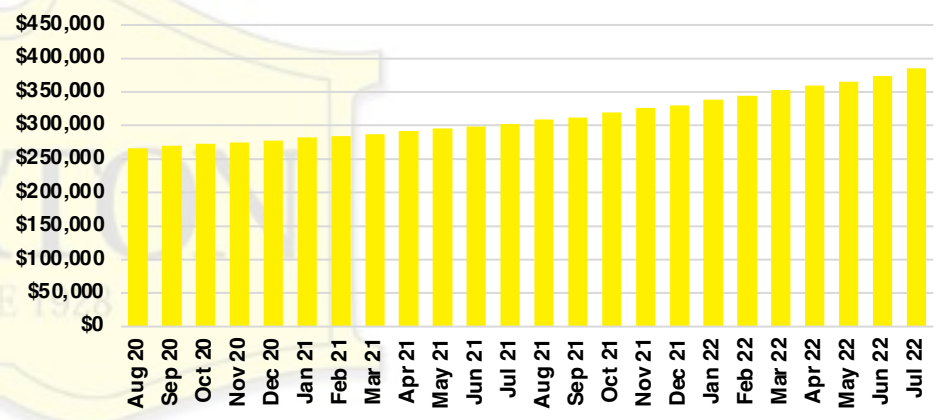

JACKSON COUNTY 12 MONTH AVERAGE SALES PRICE