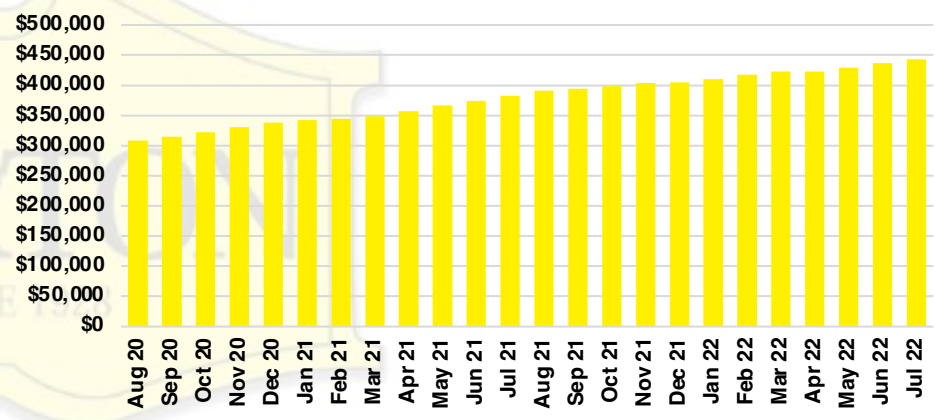

HALL COUNTY 12 MONTH AVERAGE SALES PRICE