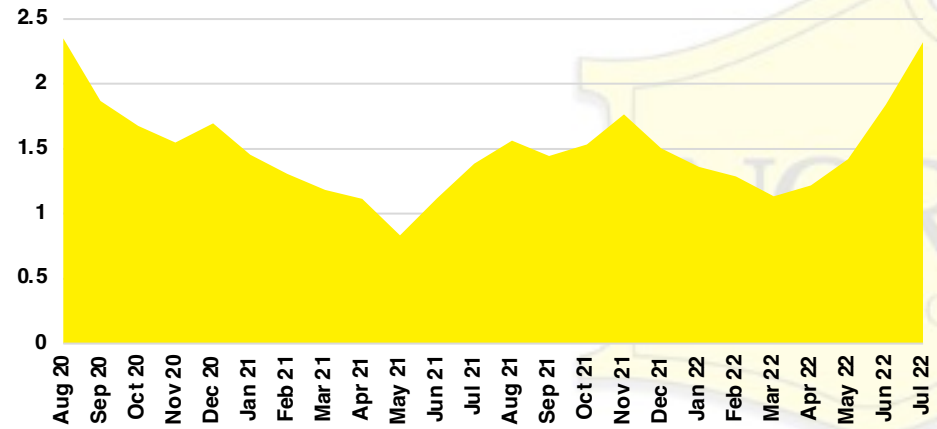

PICKENS COUNTY INVENTORY MONTHS OF SUPPLY