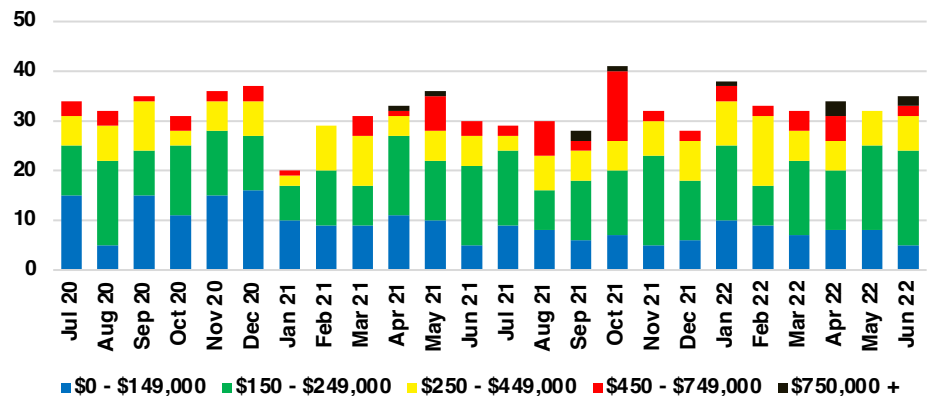

STEPHENS COUNTY SALES BY PRICE POINT