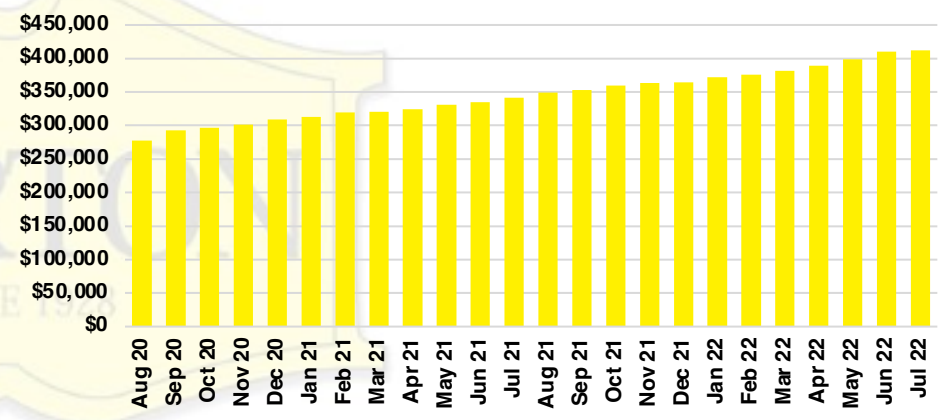

PICKENS COUNTY 12 MONTH AVERAGE SALES PRICE