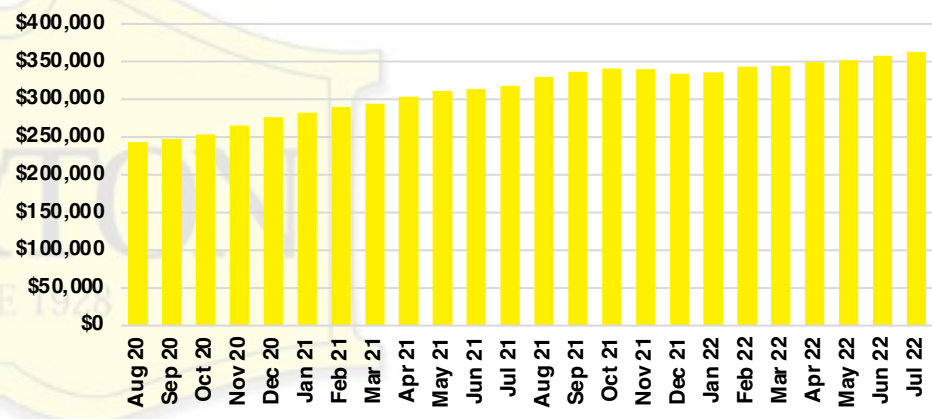

LUMPKIN COUNTY 12 MONTH AVERAGE SALES PRICE