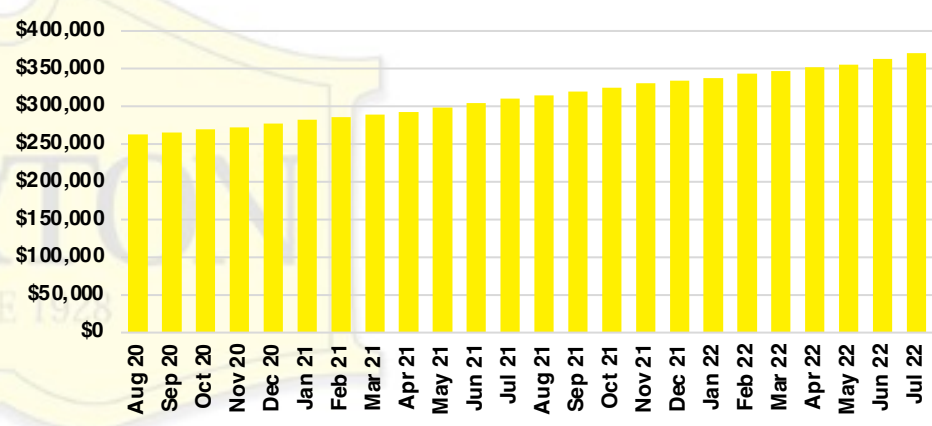

WALTON COUNTY 12 MONTH AVERAGE SALES PRICE