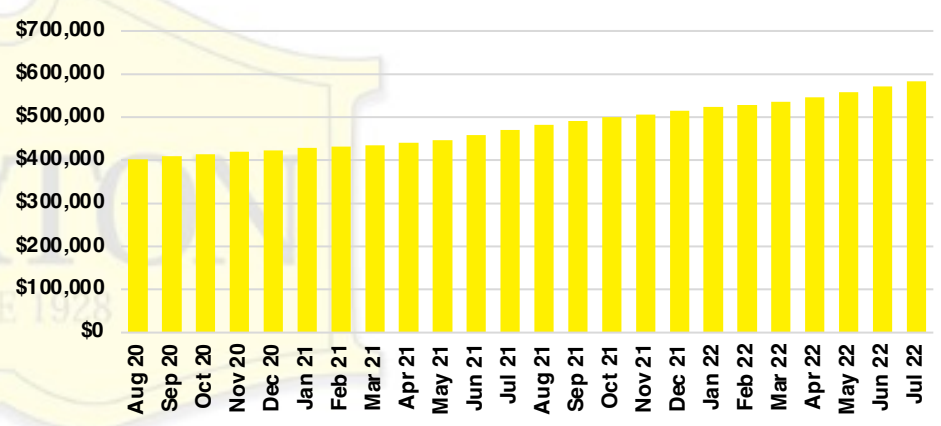

FORSYTH COUNTY 12 MONTH AVERAGE SALES PRICE