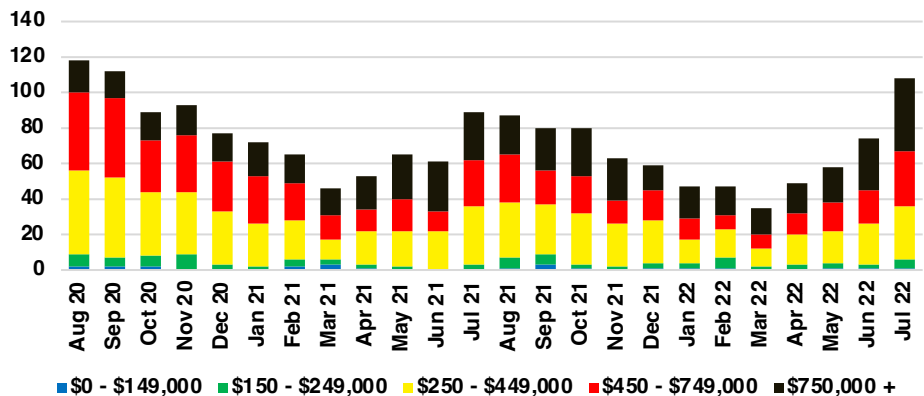

DAWSON COUNTY INVENTORY BY PRICE POINT