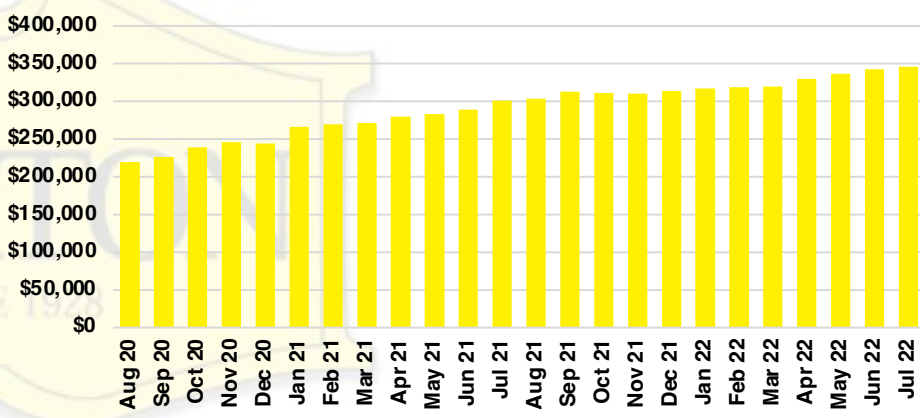

BANKS COUNTY 12 MONTH AVERAGE SALES PRICE