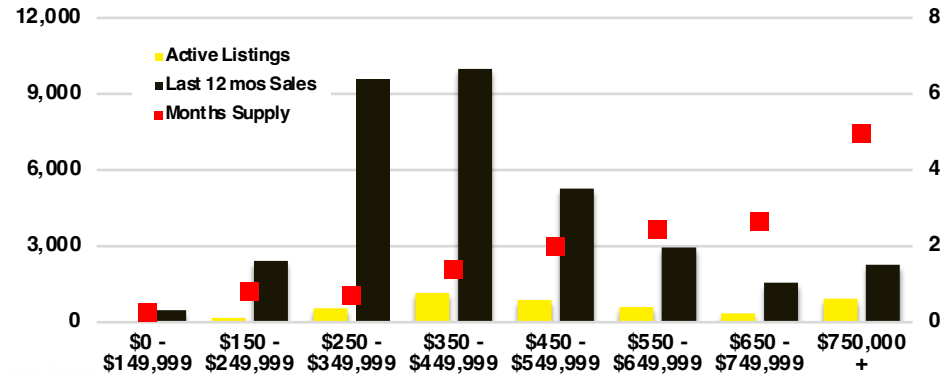

DEEP DIVE

NORTH GEORGIA QUICK N' DICATORS