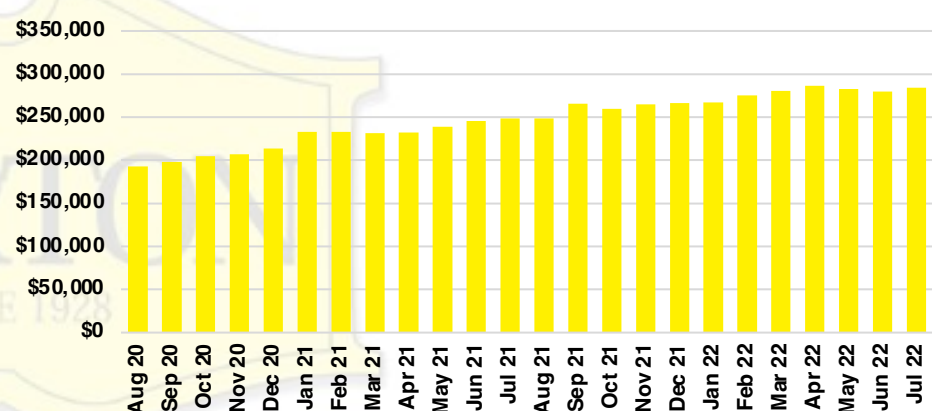

FRANKLIN COUNTY 12 MONTH AVERAGE SALES PRICE