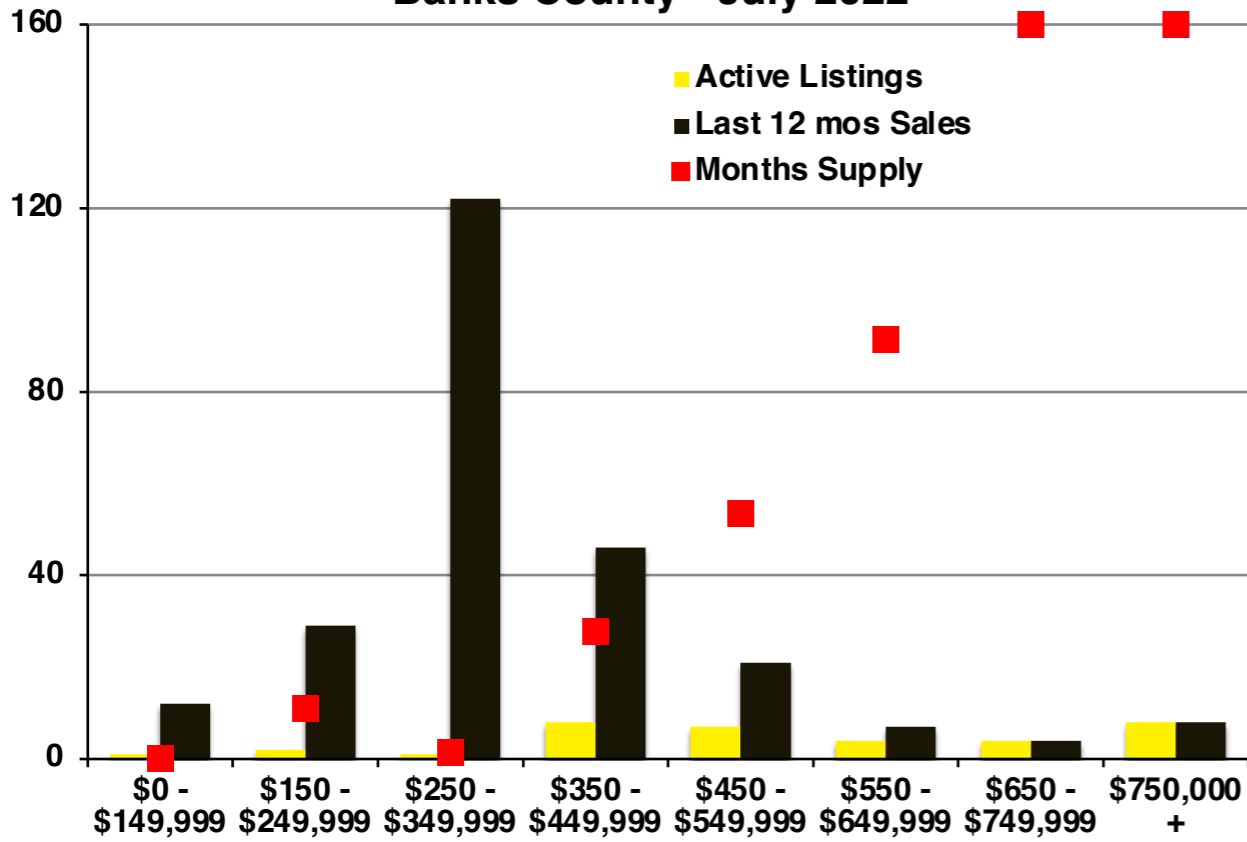

N INDICATORS

July 2022

NORTH GEORGIA JULY 2022

Banks County - July 2022

Barrow County - July 2022

Cherokee County - July 2022

Dawson County - July 2022

Forsyth County - July 2022

Franklin County - July 2022

Gwinnett County - July 2022

Habersham County - July 2022

Hall County - July 2022

Jackson County - July 2022

Lumpkin County - July 2022

Pickens County - July 2022

Rabun County - July 2022

Stephens County - July 2022

Walton County - July 2022

White County - July 2022