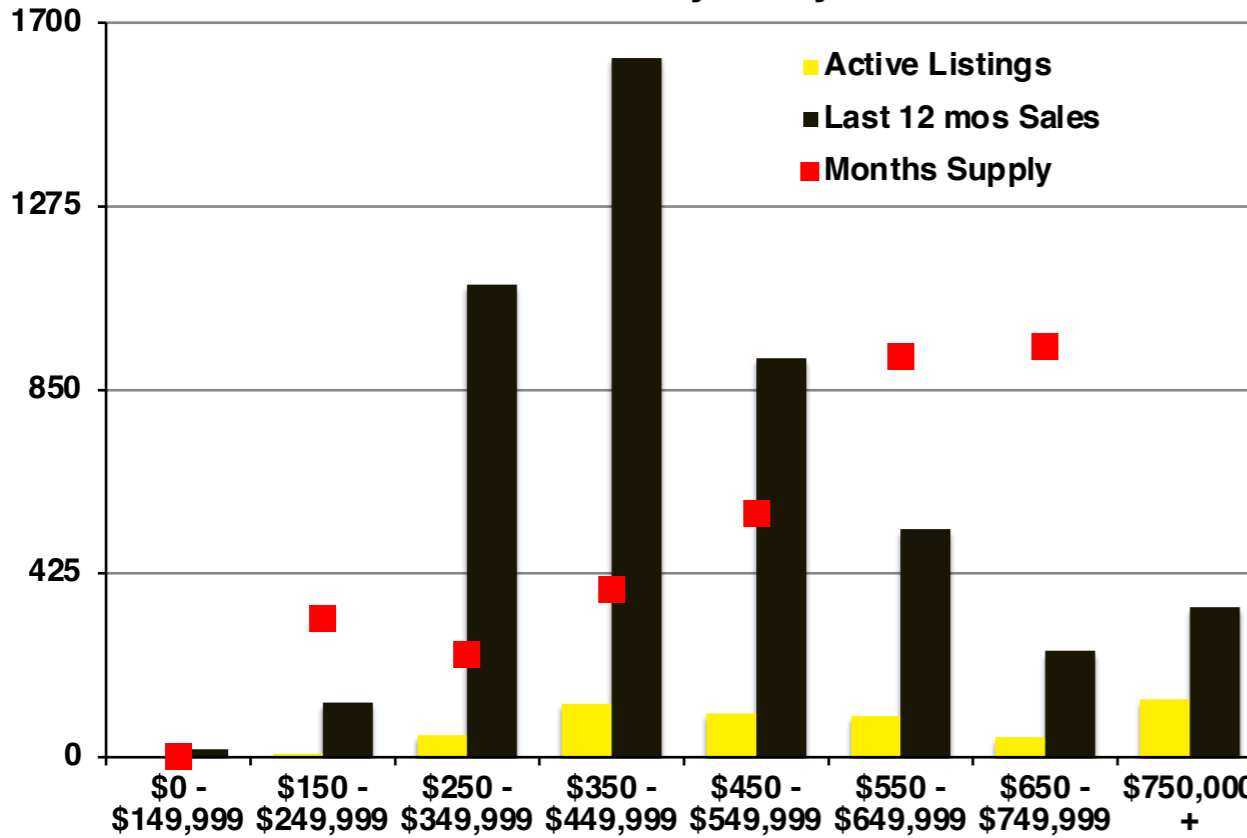

N INDICATORS

July 2022

NORTH GEORGIA JULY 2022

Banks County - July 2022

Barrow County - July 2022

Cherokee County - July 2022

Dawson County - July 2022

Forsyth County - July 2022

Franklin County - July 2022

Gwinnett County - July 2022

Habersham County - July 2022

Hall County - July 2022

Jackson County - July 2022

Lumpkin County - July 2022

Pickens County - July 2022

Rabun County - July 2022

Stephens County - July 2022

Walton County - July 2022

White County - July 2022