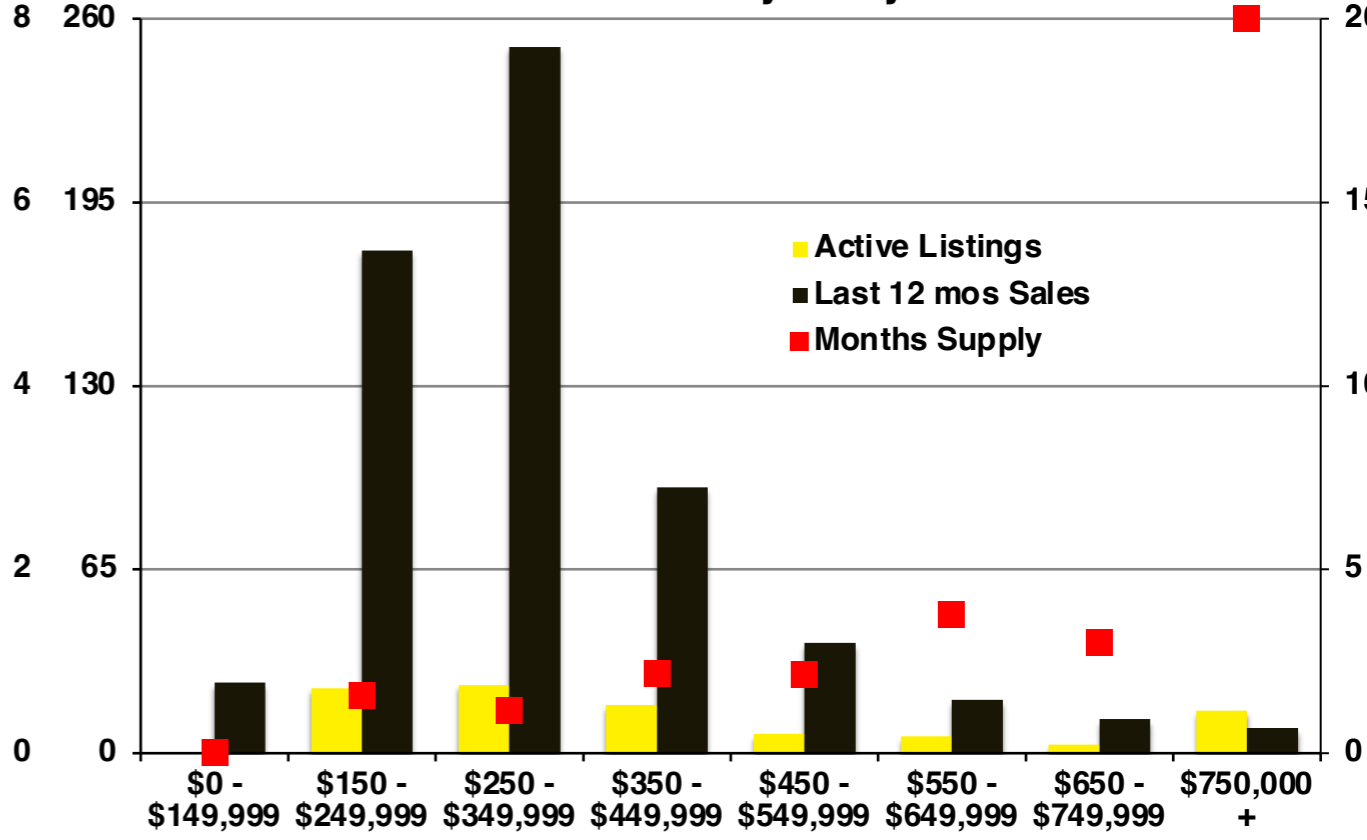

N INDICATORS

July 2022

NORTH GEORGIA JULY 2022

Banks County - July 2022

Barrow County - July 2022

Cherokee County - July 2022

Dawson County - July 2022

Forsyth County - July 2022

Franklin County - July 2022

Gwinnett County - July 2022

Habersham County - July 2022

Hall County - July 2022

Jackson County - July 2022

Lumpkin County - July 2022

Pickens County - July 2022

Rabun County - July 2022

Stephens County - July 2022

Walton County - July 2022

White County - July 2022