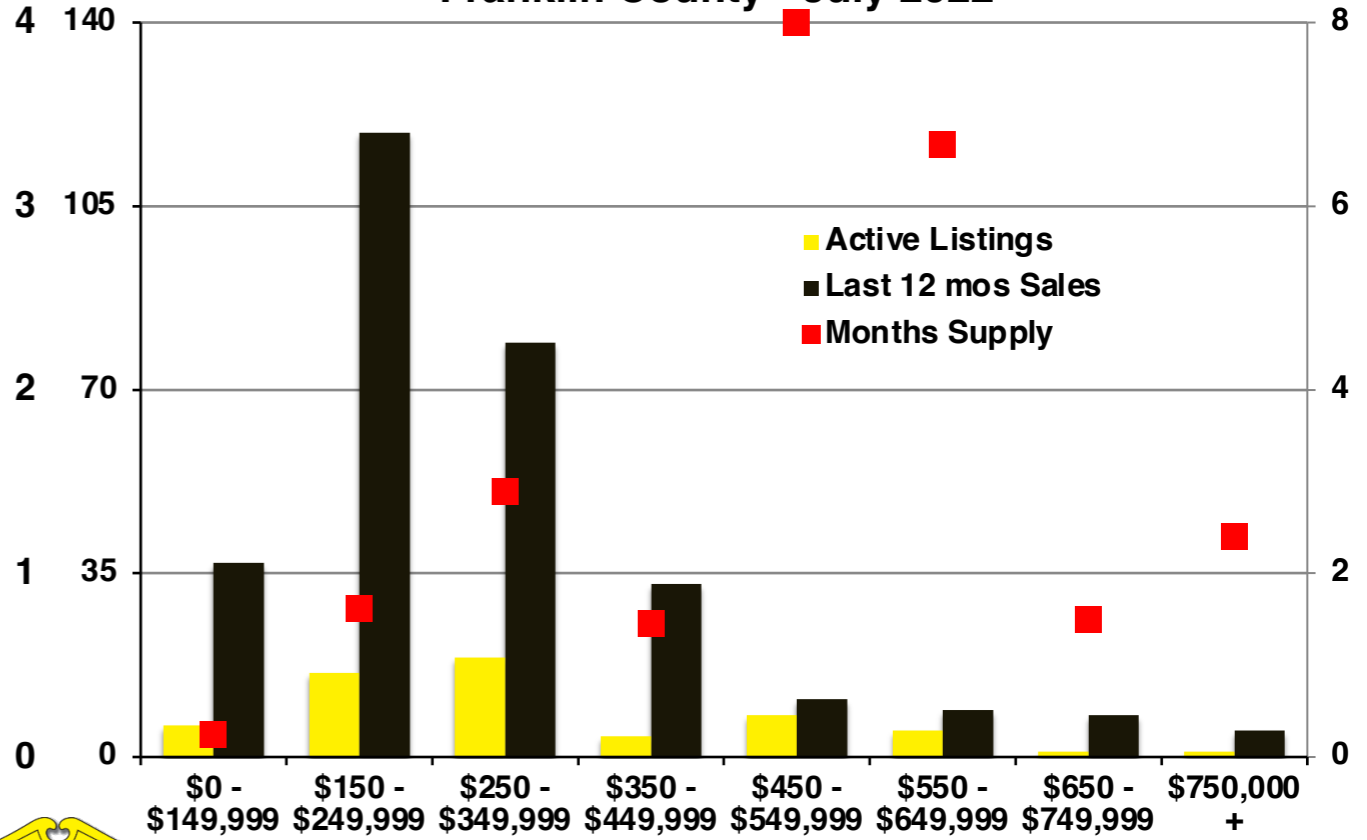

N INDICATORS

July 2022

NORTH GEORGIA JULY 2022

Banks County - July 2022

Barrow County - July 2022

Cherokee County - July 2022

Dawson County - July 2022

Forsyth County - July 2022

Franklin County - July 2022

Gwinnett County - July 2022

Habersham County - July 2022

Hall County - July 2022

Jackson County - July 2022

Lumpkin County - July 2022

Pickens County - July 2022

Rabun County - July 2022

Stephens County - July 2022

Walton County - July 2022

White County - July 2022