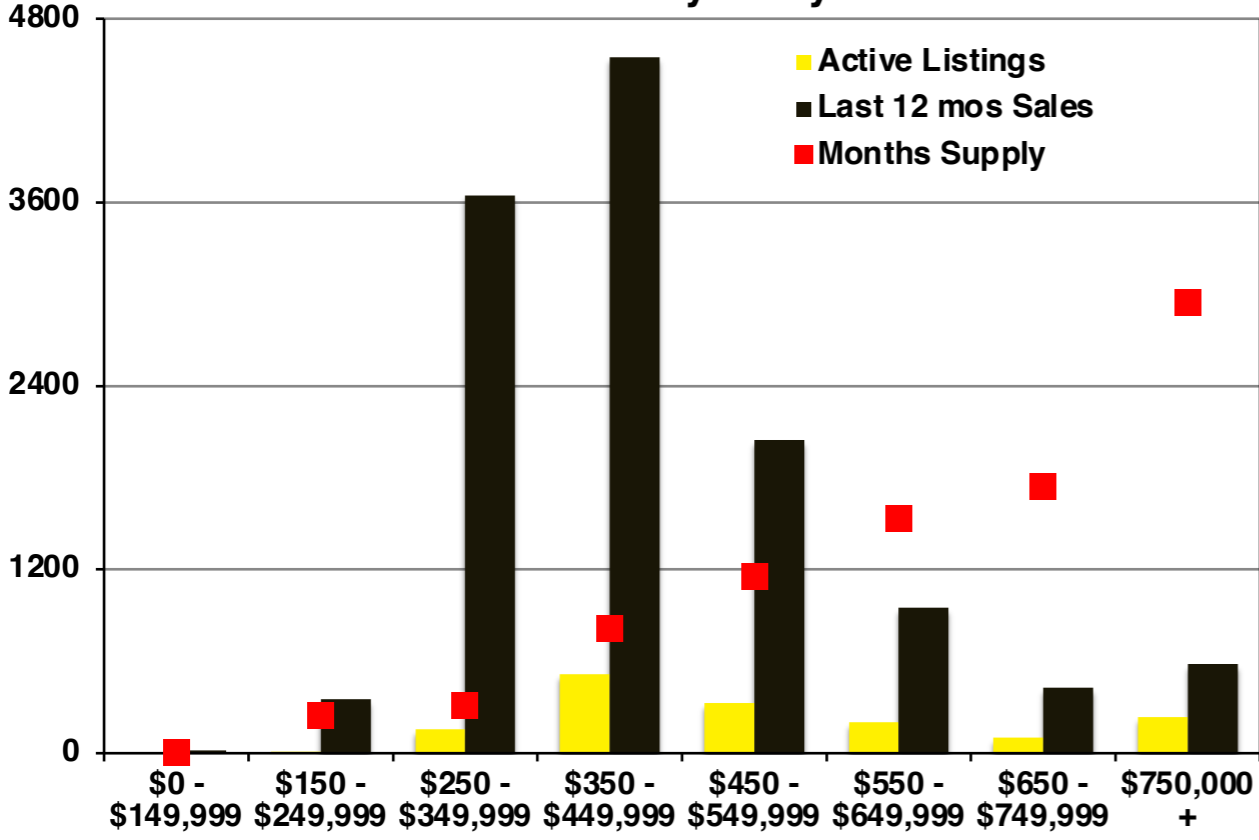

N INDICATORS

July 2022

NORTH GEORGIA JULY 2022

Banks County - July 2022

Barrow County - July 2022

Cherokee County - July 2022

Dawson County - July 2022

Forsyth County - July 2022

Franklin County - July 2022

Gwinnett County - July 2022

Habersham County - July 2022

Hall County - July 2022

Jackson County - July 2022

Lumpkin County - July 2022

Pickens County - July 2022

Rabun County - July 2022

Stephens County - July 2022

Walton County - July 2022

White County - July 2022