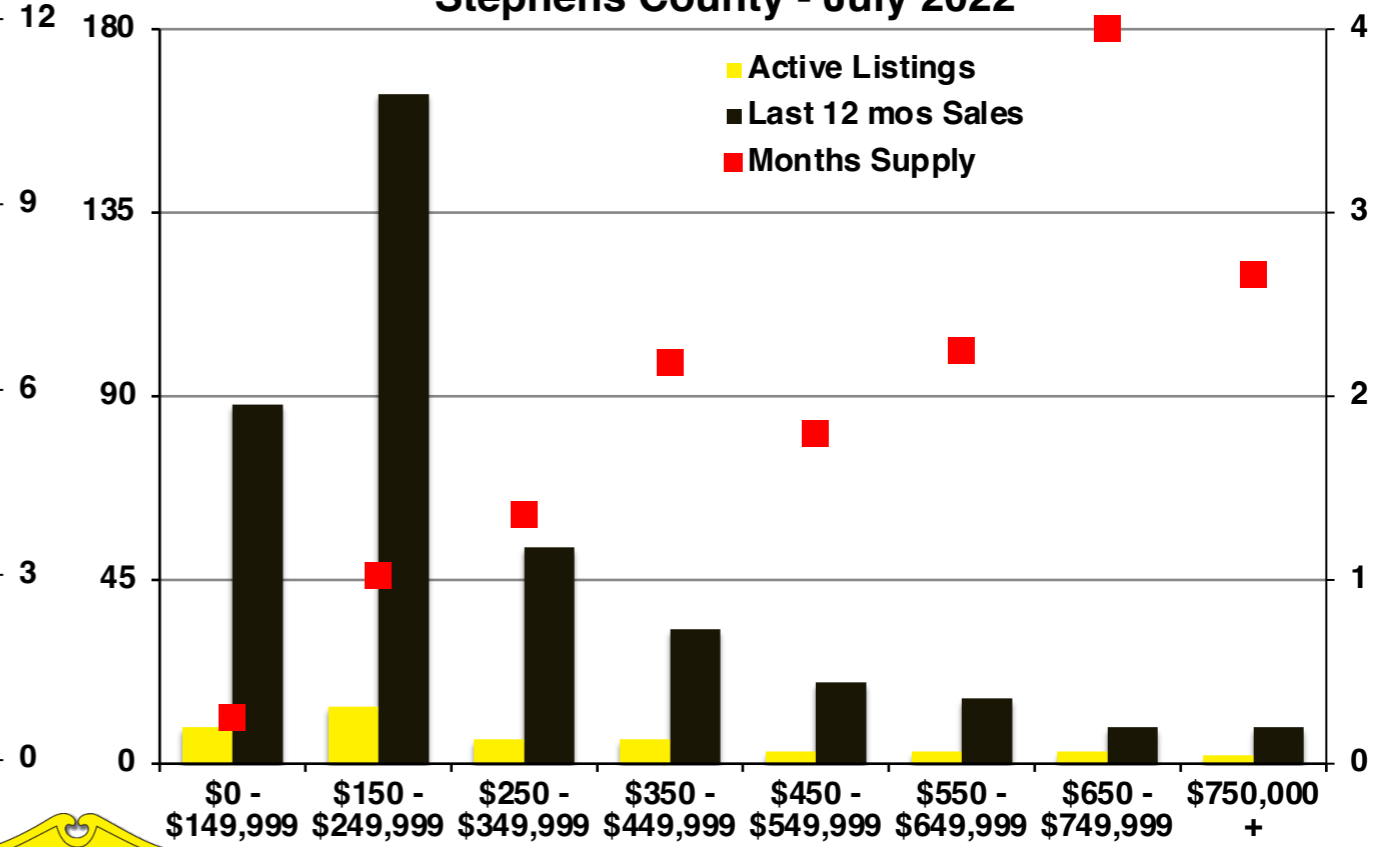

N INDICATORS

July 2022

NORTH GEORGIA JULY 2022

Banks County - July 2022

Barrow County - July 2022

Cherokee County - July 2022

Dawson County - July 2022

Forsyth County - July 2022

Franklin County - July 2022

Gwinnett County - July 2022

Habersham County - July 2022

Hall County - July 2022

Jackson County - July 2022

Lumpkin County - July 2022

Pickens County - July 2022

Rabun County - July 2022

Stephens County - July 2022

Walton County - July 2022

White County - July 2022