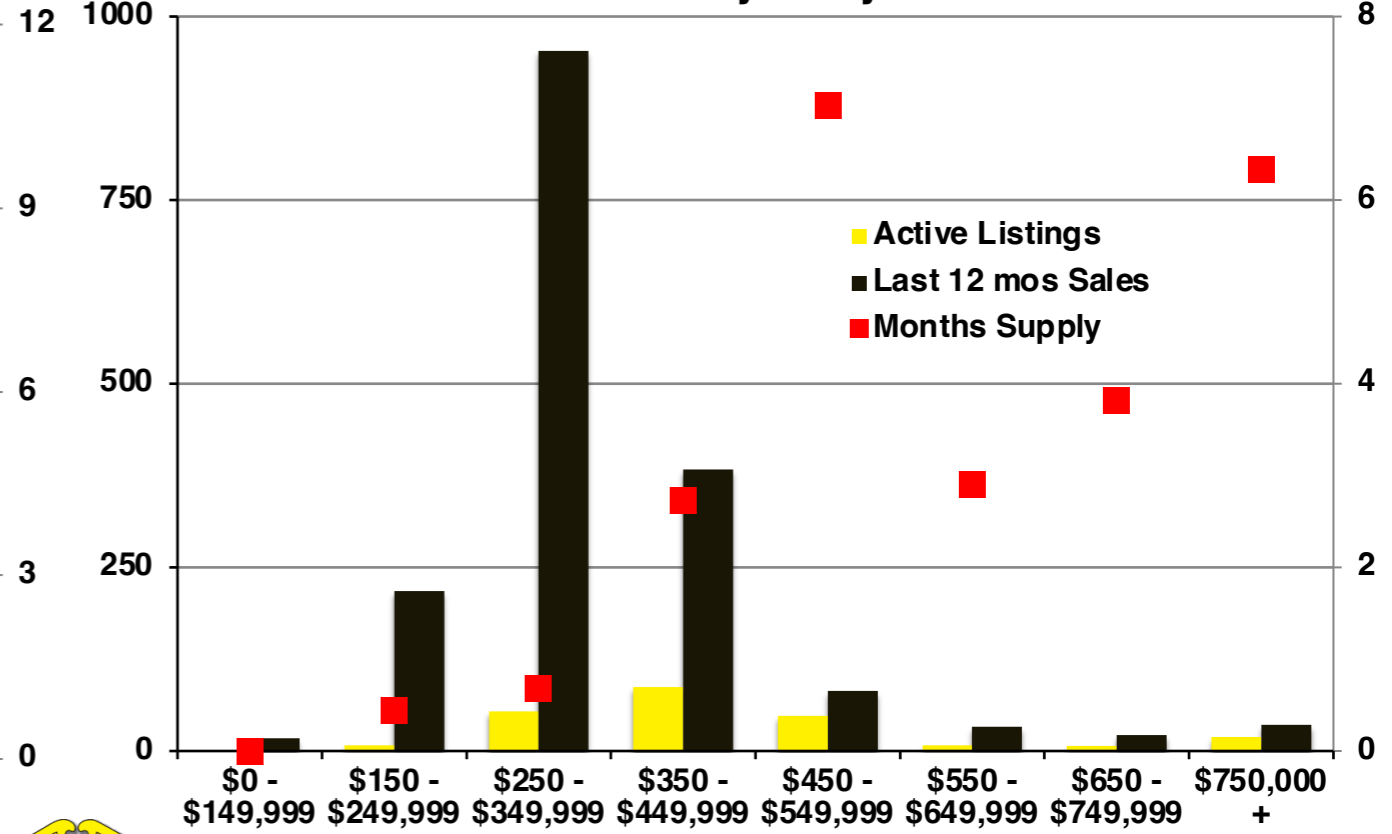

N INDICATORS

July 2022

NORTH GEORGIA JULY 2022

Banks County - July 2022

Barrow County - July 2022

Cherokee County - July 2022

Dawson County - July 2022

Forsyth County - July 2022

Franklin County - July 2022

Gwinnett County - July 2022

Habersham County - July 2022

Hall County - July 2022

Jackson County - July 2022

Lumpkin County - July 2022

Pickens County - July 2022

Rabun County - July 2022

Stephens County - July 2022

Walton County - July 2022

White County - July 2022