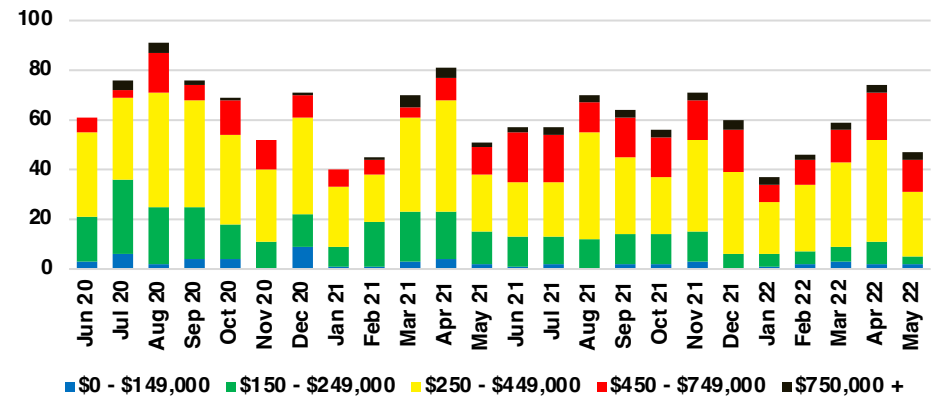

LUMPKIN COUNTY SALES BY PRICE POINT

LUMPKIN COUNTY INVENTORY BY PRICE POINT

PICKENS COUNTY QUICK N'DICATORS

PICKENS COUNTY SALES VOLUME VS SUPPLY

PICKENS COUNTY INVENTORY MONTHS OF SUPPLY

PICKENS COUNTY 12 MONTH AVERAGE SALES PRICE

PICKENS COUNTY SALES BY PRICE POINT

PICKENS COUNTY INVENTORY BY PRICE POINT

RABUN COUNTY QUICK N' DICATORS

RABUN COUNTY SALES VOLUME VS SUPPLY

RABUN COUNTY INVENTORY MONTHS OF SUPPLY

RABUN COUNTY 12 MONTH AVERAGE SALES PRICE