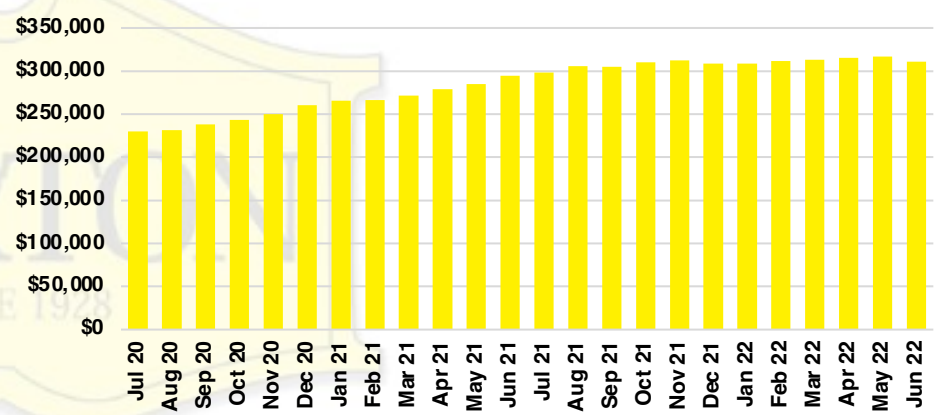

GWINNETT COUNTY INVENTORY BY PRICE POINT

HABERSHAM COUNTY QUICK N'DICATORS

HABERSHAM COUNTY SALES VOLUME VS SUPPLY

HABERSHAM COUNTY INVENTORY MONTHS OF SUPPLY

HABERSHAM COUNTY 12 MONTH AVERAGE SALES PRICE