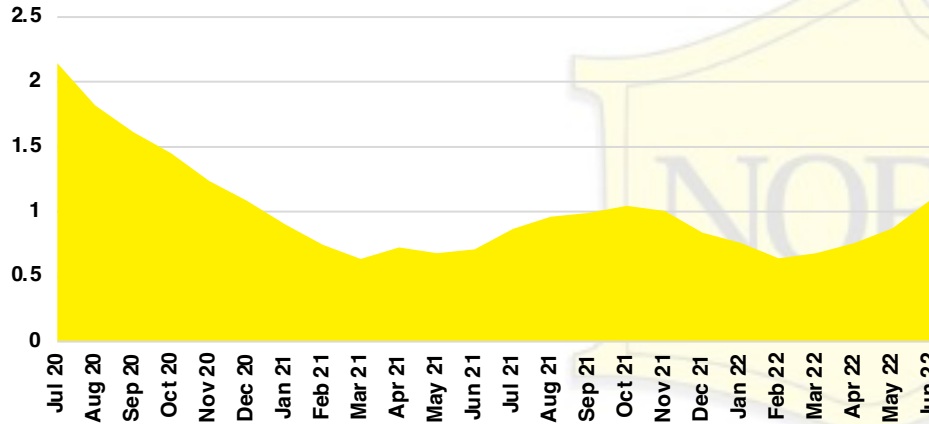

NORTH GEORGIA DEEP DIVE MARKET DATA

June 2022

JUNE 2022

DEEP DIVE

NORTH GEORGIA QUICK N' DICATORS

NORTH GEORGIA INVENTORY MONTHS OF SUPPLY

NORTH GEORGIA SALES VOLUME VS SUPPLY

NORTH GEORGIA SALES BY PRICE POINT