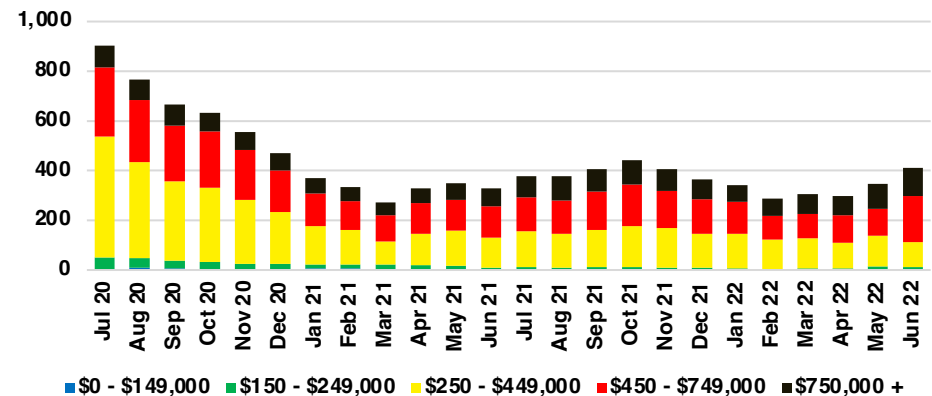

BANKS COUNTY INVENTORY BY PRICE POINT

BARROW COUNTY QUICK N'DICATORS

BARROW COUNTY SALES VOLUME VS SUPPLY

BARROW COUNTY INVENTORY MONTHS OF SUPPLY

BARROW COUNTY 12 MONTH AVERAGE SALES PRICE

BARROW COUNTY SALES BY PRICE POINT

BARROW COUNTY INVENTORY BY PRICE POINT

CHEROKEE COUNTY QUICK N'DICATORS

CHEROKEE COUNTY SALES VOLUME VS SUPPLY

CHEROKEE COUNTY INVENTORY MONTHS OF SUPPLY

CHEROKEE COUNTY 12 MONTH AVERAGE SALES PRICE

CHEROKEE COUNTY SALES BY PRICE POINT

CHEROKEE COUNTY INVENTORY BY PRICE POINT

DAWSON COUNTY QUICK N'DICATORS

DAWSON COUNTY SALES VOLUME VS SUPPLY

DAWSON COUNTY INVENTORY MONTHS OF SUPPLY

DAWSON COUNTY 12 MONTH AVERAGE SALES PRICE

DAWSON COUNTY SALES BY PRICE POINT