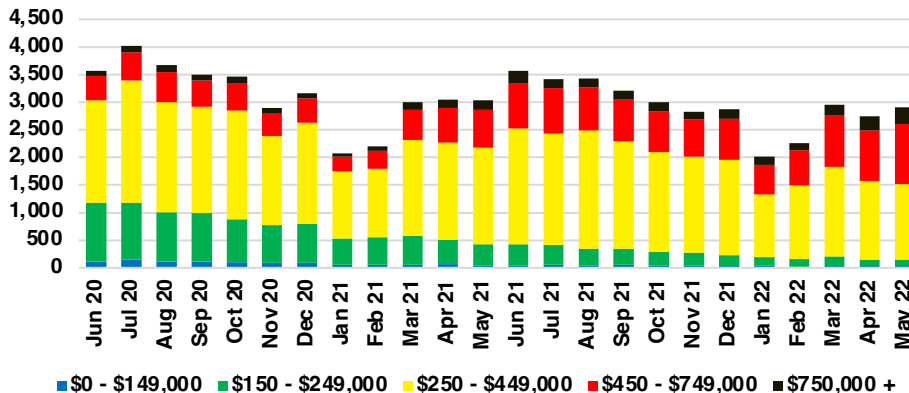

NORTH GEORGIA DEEP DIVE MARKET DATA

June 2022

JUNE 2022

DEEP DIVE

NORTH GEORGIA QUICK N' DICATORS

NORTH GEORGIA INVENTORY MONTHS OF SUPPLY

NORTH GEORGIA SALES VOLUME VS SUPPLY

NORTH GEORGIA SALES BY PRICE POINT