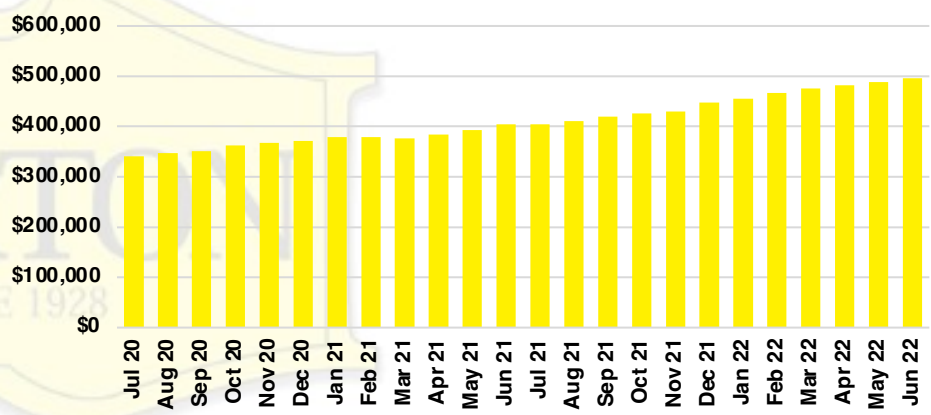

CHEROKEE COUNTY INVENTORY BY PRICE POINT

DAWSON COUNTY QUICK N'DICATORS

DAWSON COUNTY SALES VOLUME VS SUPPLY

DAWSON COUNTY INVENTORY MONTHS OF SUPPLY

DAWSON COUNTY 12 MONTH AVERAGE SALES PRICE

DAWSON COUNTY SALES BY PRICE POINT

DAWSON COUNTY INVENTORY BY PRICE POINT

FORSYTH COUNTY QUICK N'DICATORS

FORSYTH COUNTY SALES VOLUME VS SUPPLY

FORSYTH COUNTY INVENTORY MONTHS OF SUPPLY

FORSYTH COUNTY 12 MONTH AVERAGE SALES PRICE

FORSYTH COUNTY SALES BY PRICE POINT