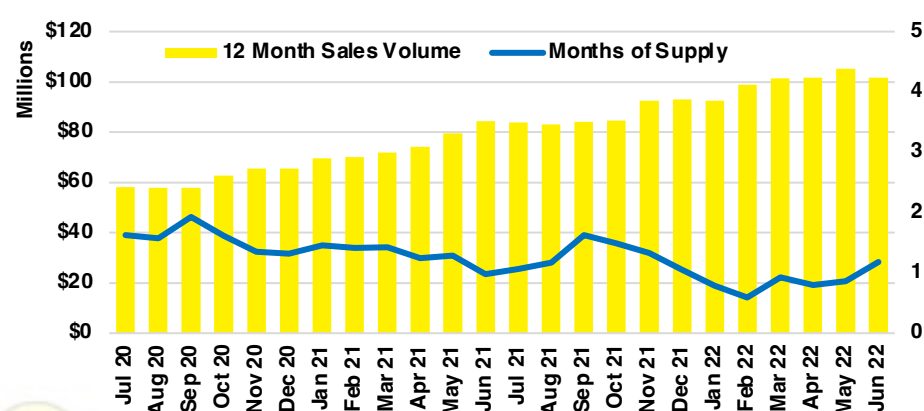

RABUN COUNTY SALES BY PRICE POINT

RABUN COUNTY INVENTORY BY PRICE POINT

STEPHENS COUNTY QUICK N'DICATORS

STEPHENS COUNTY SALES VOLUME VS SUPPLY

STEPHENS COUNTY INVENTORY MONTHS OF SUPPLY

STEPHENS COUNTY 12 MONTH AVERAGE SALES PRICE