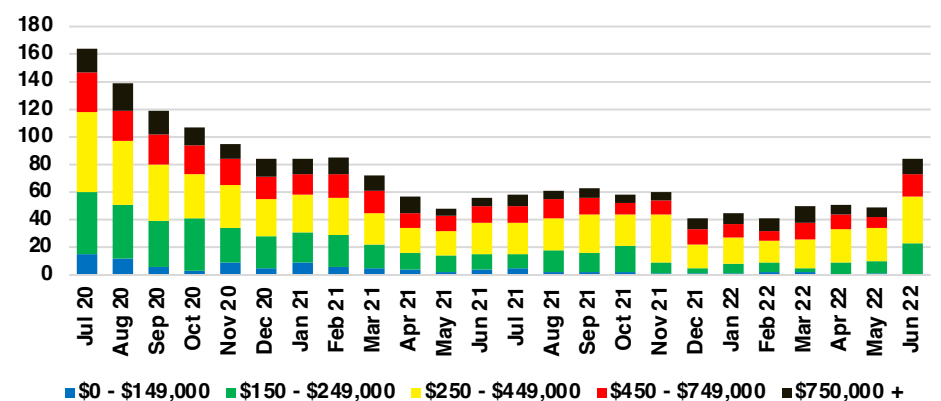

HABERSHAM COUNTY INVENTORY BY PRICE POINT