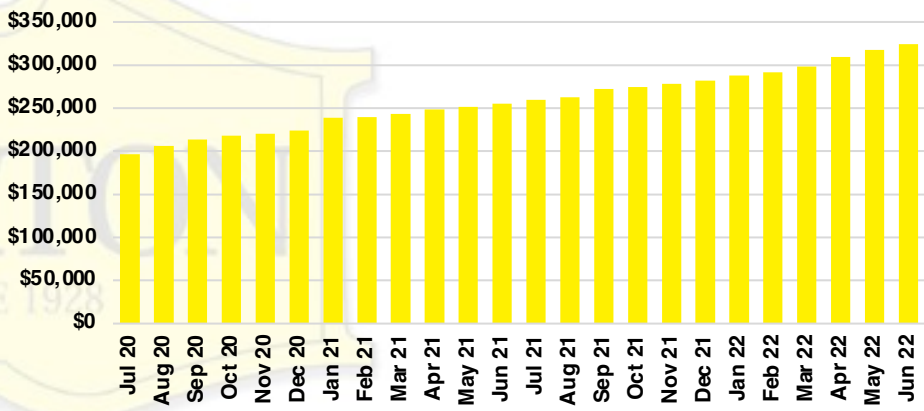

WALTON COUNTY SALES BY PRICE POINT

WALTON COUNTY INVENTORY BY PRICE POINT

WHITE COUNTY QUICK N' DICATORS

WHITE COUNTY SALES VOLUME VS SUPPLY

WHITE COUNTY INVENTORY MONTHS OF SUPPLY

WHITE COUNTY 12 MONTH AVERAGE SALES PRICE

WHITE COUNTY SALES BY PRICE POINT

WHITE COUNTY INVENTORY BY PRICE POINT