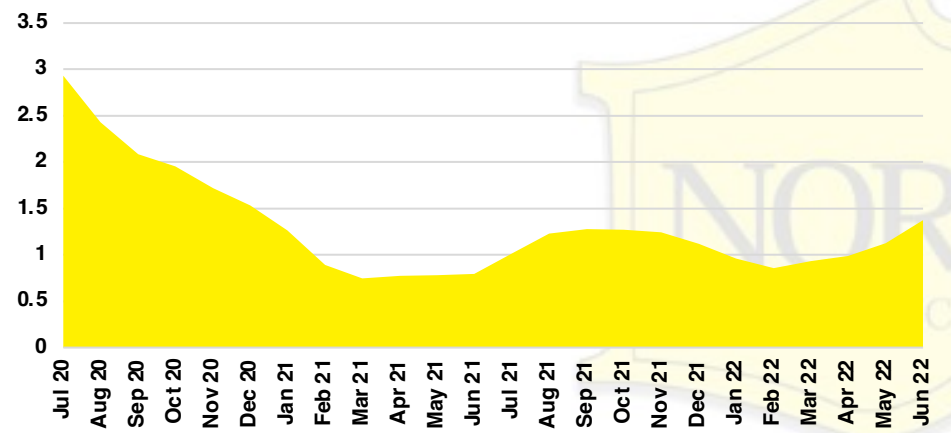

HABERSHAM COUNTY SALES BY PRICE POINT

HABERSHAM COUNTY INVENTORY BY PRICE POINT

HALL COUNTY QUICK N'DICATORS

HALL COUNTY SALES VOLUME VS SUPPLY

HALL COUNTY INVENTORY MONTHS OF SUPPLY

HALL COUNTY 12 MONTH AVERAGE SALES PRICE