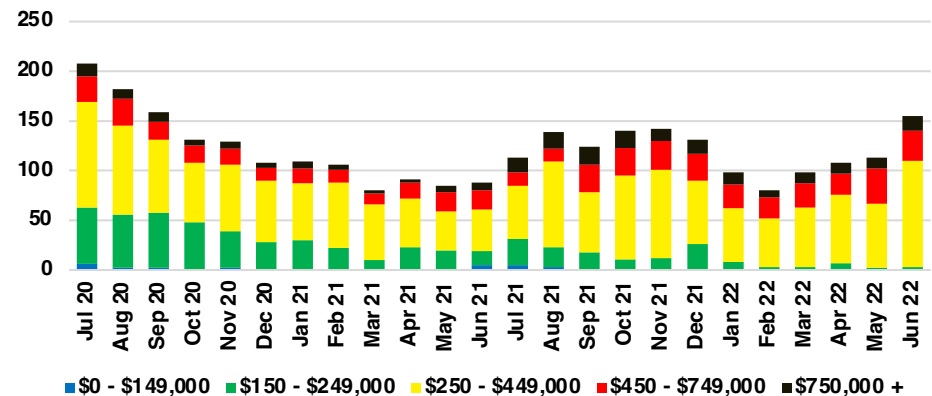

BANKS COUNTY INVENTORY BY PRICE POINT

BARROW COUNTY QUICK N'DICATORS

BARROW COUNTY SALES VOLUME VS SUPPLY

BARROW COUNTY INVENTORY MONTHS OF SUPPLY

BARROW COUNTY 12 MONTH AVERAGE SALES PRICE

BARROW COUNTY SALES BY PRICE POINT

BARROW COUNTY INVENTORY BY PRICE POINT

CHEROKEE COUNTY QUICK N'DICATORS

CHEROKEE COUNTY SALES VOLUME VS SUPPLY

CHEROKEE COUNTY INVENTORY MONTHS OF SUPPLY

CHEROKEE COUNTY 12 MONTH AVERAGE SALES PRICE

CHEROKEE COUNTY SALES BY PRICE POINT