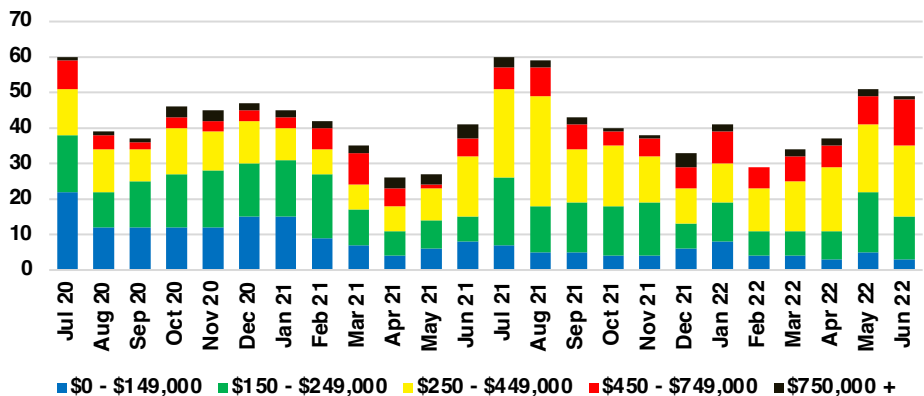

FRANKLIN COUNTY INVENTORY BY PRICE POINT