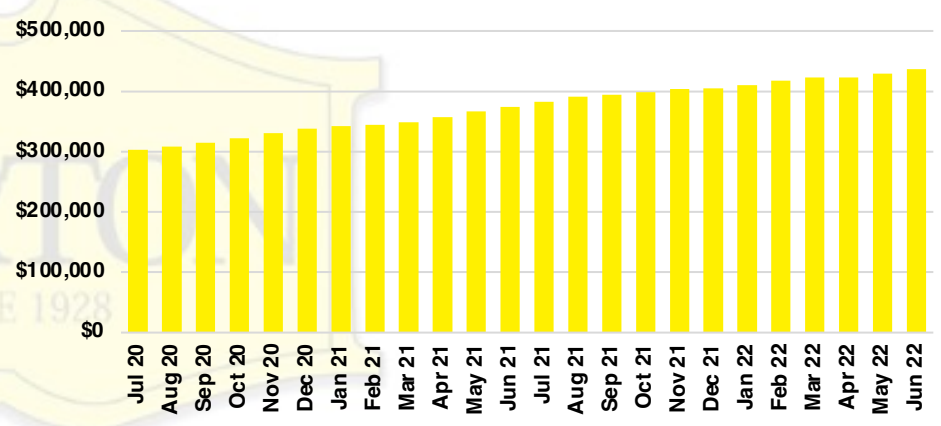

HABERSHAM COUNTY SALES BY PRICE POINT

HABERSHAM COUNTY INVENTORY BY PRICE POINT

HALL COUNTY QUICK N'DICATORS

HALL COUNTY SALES VOLUME VS SUPPLY

HALL COUNTY INVENTORY MONTHS OF SUPPLY

HALL COUNTY 12 MONTH AVERAGE SALES PRICE