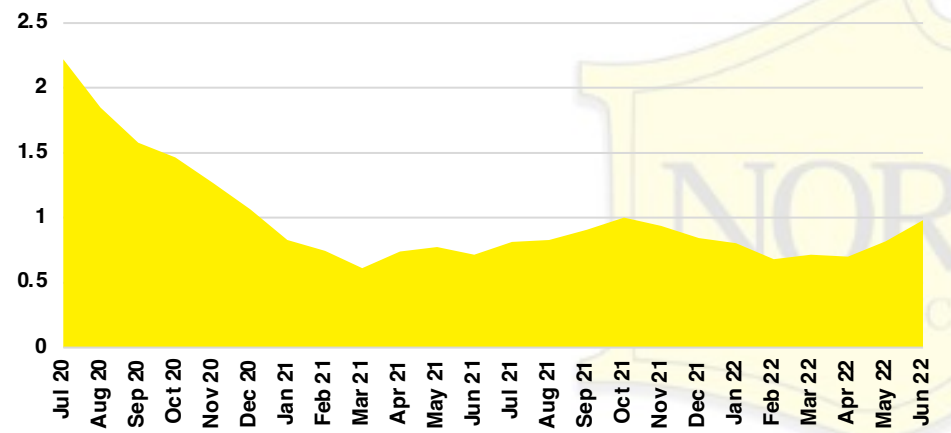

BARROW COUNTY INVENTORY BY PRICE POINT

CHEROKEE COUNTY QUICK N'DICATORS

CHEROKEE COUNTY SALES VOLUME VS SUPPLY

CHEROKEE COUNTY INVENTORY MONTHS OF SUPPLY

CHEROKEE COUNTY 12 MONTH AVERAGE SALES PRICE

CHEROKEE COUNTY SALES BY PRICE POINT