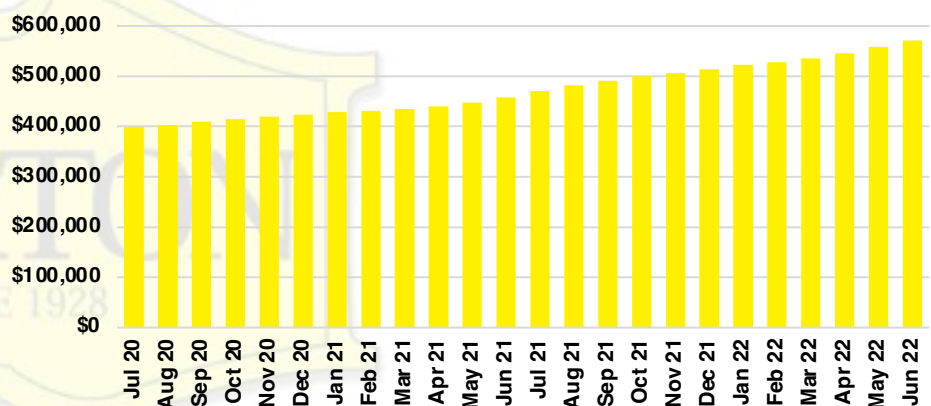

DAWSON COUNTY INVENTORY BY PRICE POINT

FORSYTH COUNTY QUICK N'DICATORS

FORSYTH COUNTY SALES VOLUME VS SUPPLY

FORSYTH COUNTY INVENTORY MONTHS OF SUPPLY

FORSYTH COUNTY 12 MONTH AVERAGE SALES PRICE

FORSYTH COUNTY SALES BY PRICE POINT