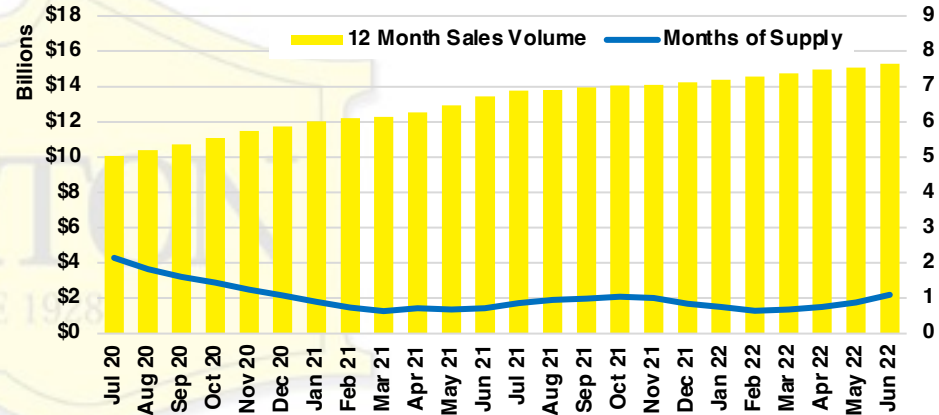

NORTH GEORGIA DEEP DIVE MARKET DATA

June 2022

JUNE 2022

DEEP DIVE

NORTH GEORGIA QUICK N' DICATORS

NORTH GEORGIA INVENTORY MONTHS OF SUPPLY

NORTH GEORGIA SALES VOLUME VS SUPPLY

NORTH GEORGIA SALES BY PRICE POINT