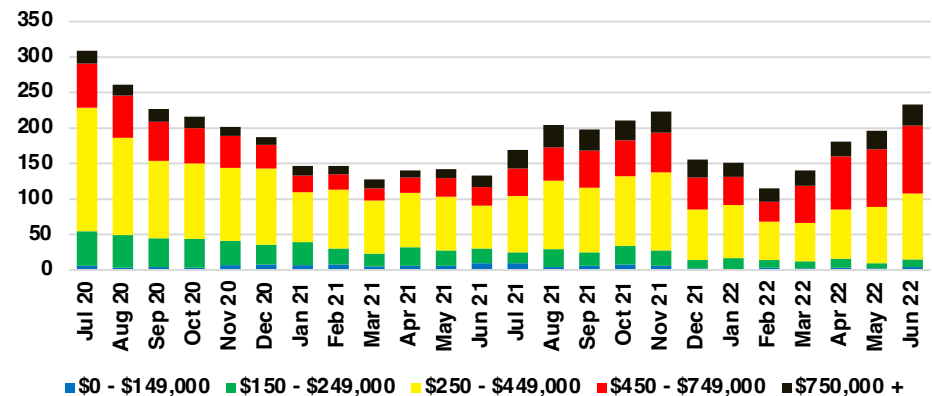

STEPHENS COUNTY SALES BY PRICE POINT

STEPHENS COUNTY INVENTORY BY PRICE POINT

WALTON COUNTY QUICK N'DICATORS

WALTON COUNTY SALES VOLUME VS SUPPLY

WALTON COUNTY INVENTORY MONTHS OF SUPPLY

WALTON COUNTY 12 MONTH AVERAGE SALES PRICE

WALTON COUNTY SALES BY PRICE POINT

WALTON COUNTY INVENTORY BY PRICE POINT

WHITE COUNTY QUICK N' DICATORS

WHITE COUNTY SALES VOLUME VS SUPPLY

WHITE COUNTY INVENTORY MONTHS OF SUPPLY

WHITE COUNTY 12 MONTH AVERAGE SALES PRICE