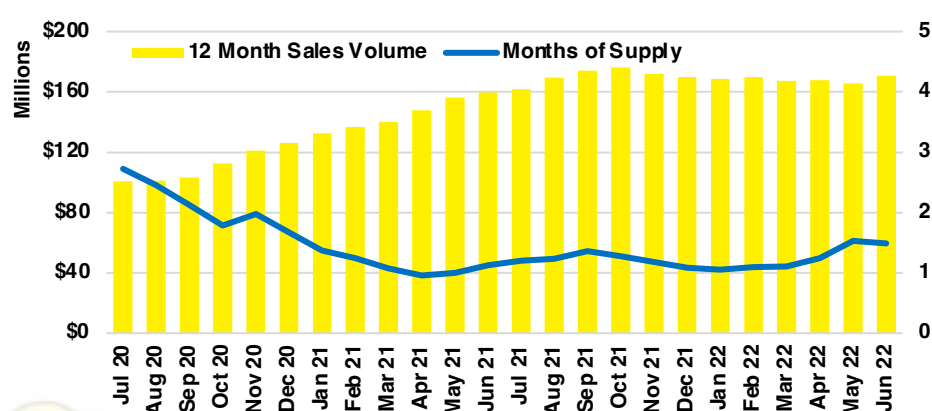

JACKSON COUNTY SALES BY PRICE POINT

JACKSON COUNTY INVENTORY BY PRICE POINT

LUMPKIN COUNTY QUICK N'DICATORS

LUMPKIN COUNTY SALES VOLUME VS SUPPLY

LUMPKIN COUNTY INVENTORY MONTHS OF SUPPLY

LUMPKIN COUNTY 12 MONTH AVERAGE SALES PRICE