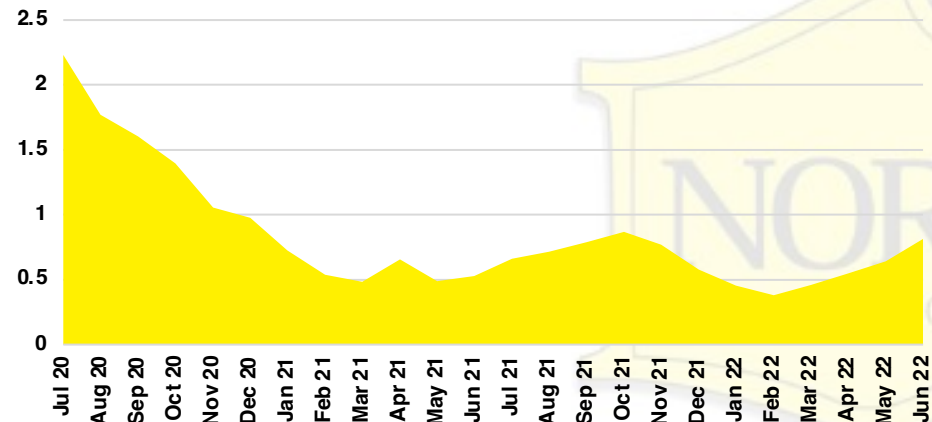

DAWSON COUNTY INVENTORY BY PRICE POINT

FORSYTH COUNTY QUICK N'DICATORS

FORSYTH COUNTY SALES VOLUME VS SUPPLY

FORSYTH COUNTY INVENTORY MONTHS OF SUPPLY

FORSYTH COUNTY 12 MONTH AVERAGE SALES PRICE

FORSYTH COUNTY SALES BY PRICE POINT