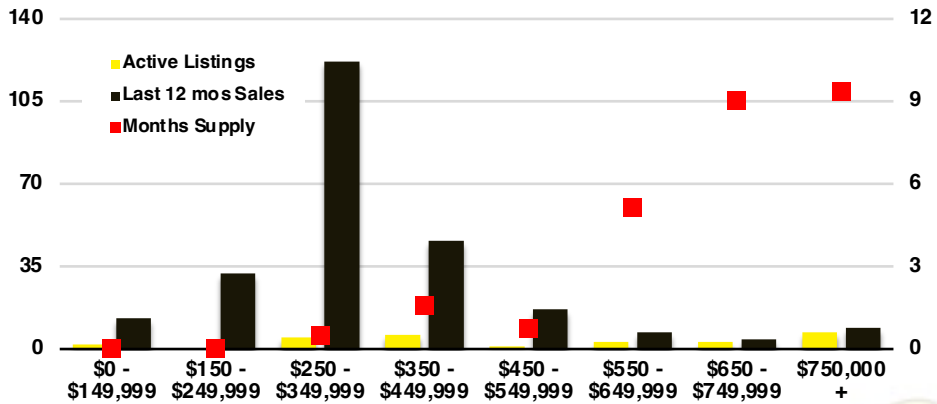

BANKS COUNTY QUICK N'DICATORS