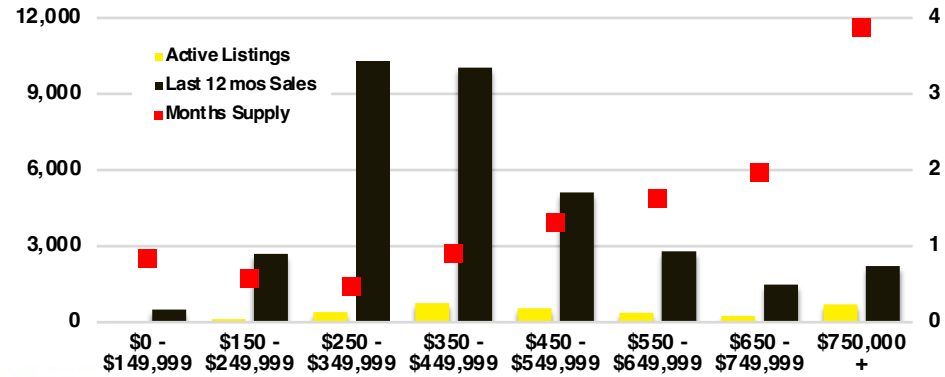

NORTH GEORGIA DEEP DIVE MARKET DATA

June 2022

JUNE 2022

DEEP DIVE

NORTH GEORGIA QUICK N' DICATORS

NORTH GEORGIA INVENTORY MONTHS OF SUPPLY

NORTH GEORGIA SALES VOLUME VS SUPPLY

NORTH GEORGIA SALES BY PRICE POINT

WALTON COUNTY SALES BY PRICE POINT

WALTON COUNTY INVENTORY BY PRICE POINT

WHITE COUNTY QUICK N' DICATORS

WHITE COUNTY SALES VOLUME VS SUPPLY

WHITE COUNTY INVENTORY MONTHS OF SUPPLY

WHITE COUNTY 12 MONTH AVERAGE SALES PRICE