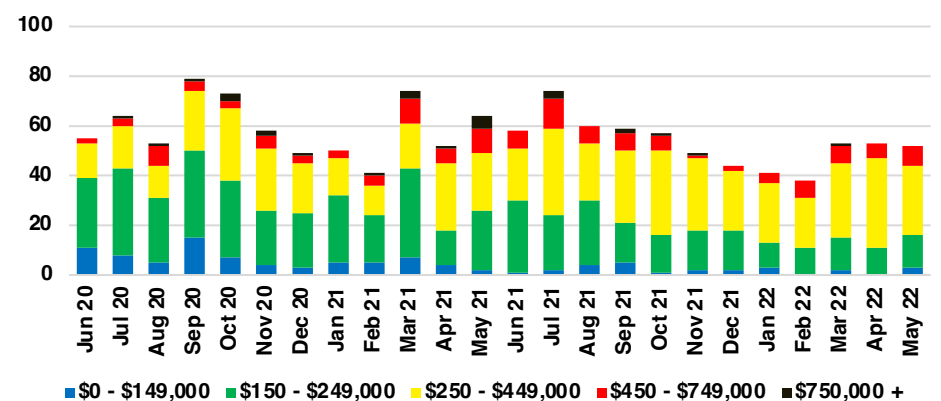

HABERSHAM COUNTY SALES BY PRICE POINT