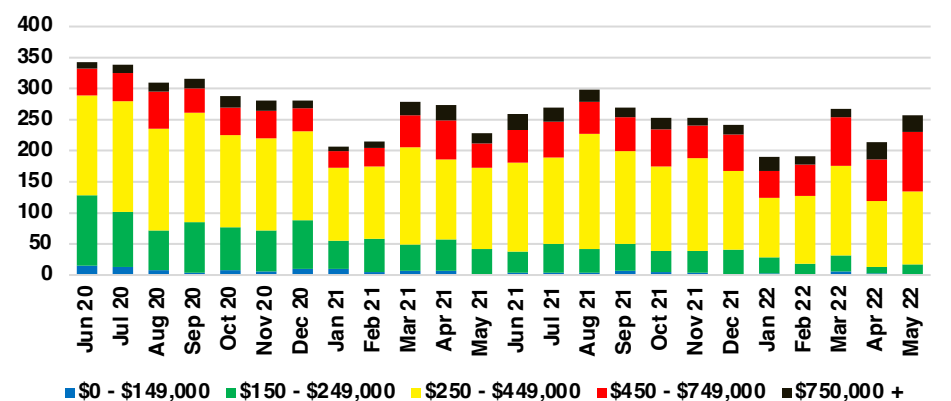

HALL COUNTY SALES BY PRICE POINT