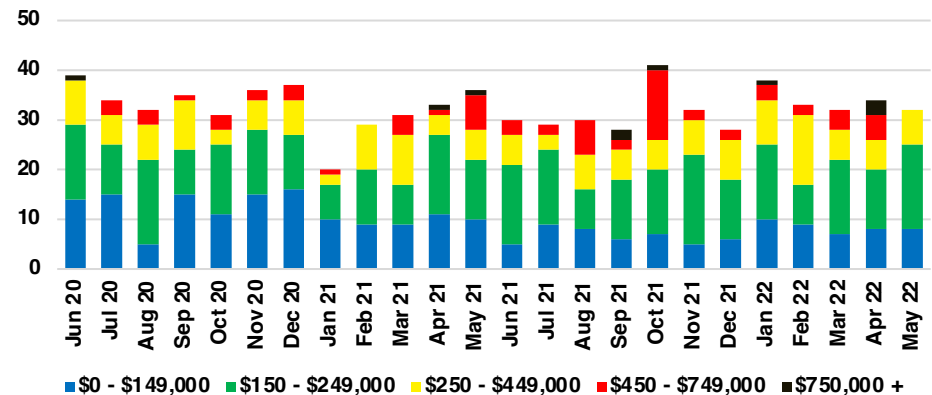

STEPHENS COUNTY SALES BY PRICE POINT