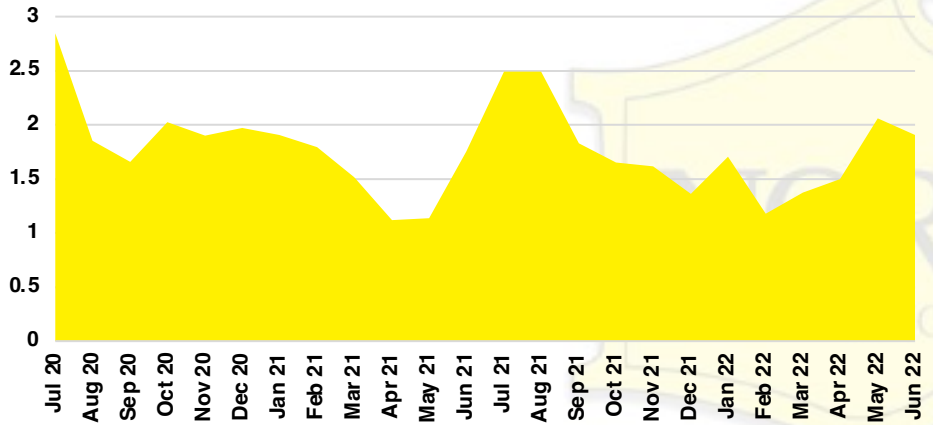

FORSYTH COUNTY INVENTORY BY PRICE POINT

FRANKLIN COUNTY QUICK N'DICATORS

FRANKLIN COUNTY SALES VOLUME VS SUPPLY

FRANKLIN COUNTY INVENTORY MONTHS OF SUPPLY

FRANKLIN COUNTY 12 MONTH AVERAGE SALES PRICE

FRANKLIN COUNTY SALES BY PRICE POINT