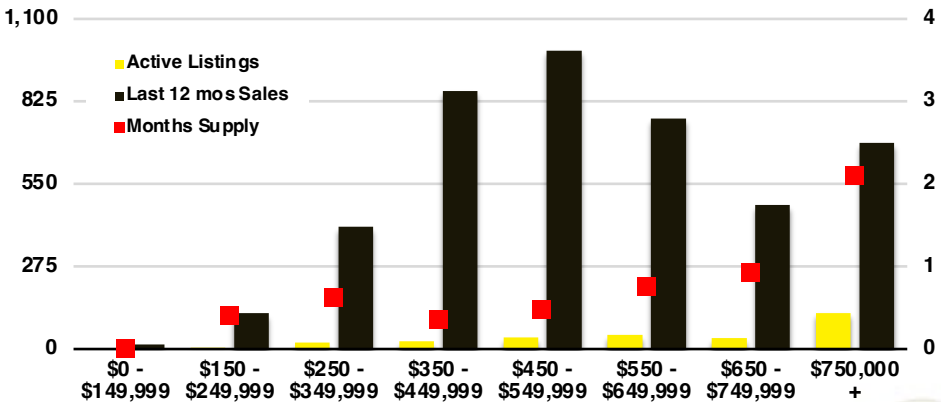

BARROW COUNTY INVENTORY BY PRICE POINT

CHEROKEE COUNTY QUICK N'DICATORS

CHEROKEE COUNTY SALES VOLUME VS SUPPLY

CHEROKEE COUNTY INVENTORY MONTHS OF SUPPLY

CHEROKEE COUNTY 12 MONTH AVERAGE SALES PRICE

CHEROKEE COUNTY SALES BY PRICE POINT

CHEROKEE COUNTY INVENTORY BY PRICE POINT

DAWSON COUNTY QUICK N'DICATORS

DAWSON COUNTY SALES VOLUME VS SUPPLY

DAWSON COUNTY INVENTORY MONTHS OF SUPPLY

DAWSON COUNTY 12 MONTH AVERAGE SALES PRICE

DAWSON COUNTY SALES BY PRICE POINT

DAWSON COUNTY INVENTORY BY PRICE POINT

FORSYTH COUNTY QUICK N'DICATORS

FORSYTH COUNTY SALES VOLUME VS SUPPLY

FORSYTH COUNTY INVENTORY MONTHS OF SUPPLY

FORSYTH COUNTY 12 MONTH AVERAGE SALES PRICE

FORSYTH COUNTY SALES BY PRICE POINT