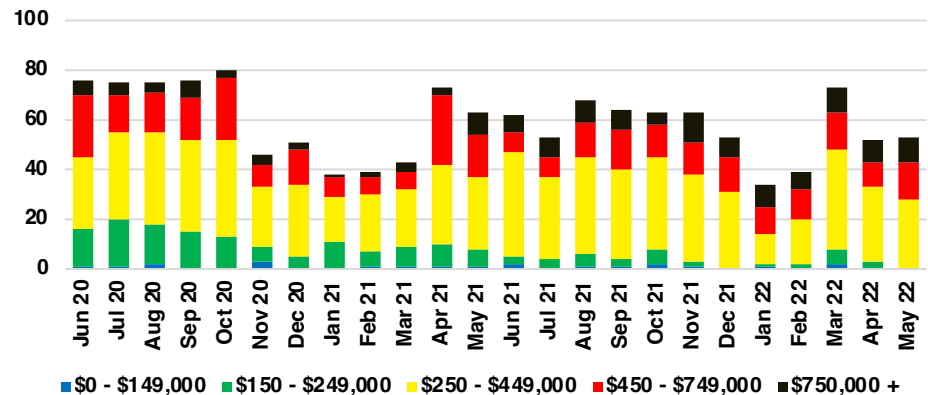

BARROW COUNTY INVENTORY BY PRICE POINT

CHEROKEE COUNTY QUICK N'DICATORS

CHEROKEE COUNTY SALES VOLUME VS SUPPLY

CHEROKEE COUNTY INVENTORY MONTHS OF SUPPLY

CHEROKEE COUNTY 12 MONTH AVERAGE SALES PRICE

CHEROKEE COUNTY SALES BY PRICE POINT

CHEROKEE COUNTY INVENTORY BY PRICE POINT

DAWSON COUNTY QUICK N'DICATORS

DAWSON COUNTY SALES VOLUME VS SUPPLY

DAWSON COUNTY INVENTORY MONTHS OF SUPPLY

DAWSON COUNTY 12 MONTH AVERAGE SALES PRICE

DAWSON COUNTY SALES BY PRICE POINT

DAWSON COUNTY INVENTORY BY PRICE POINT

FORSYTH COUNTY QUICK N'DICATORS

FORSYTH COUNTY SALES VOLUME VS SUPPLY

FORSYTH COUNTY INVENTORY MONTHS OF SUPPLY

FORSYTH COUNTY 12 MONTH AVERAGE SALES PRICE

FORSYTH COUNTY SALES BY PRICE POINT