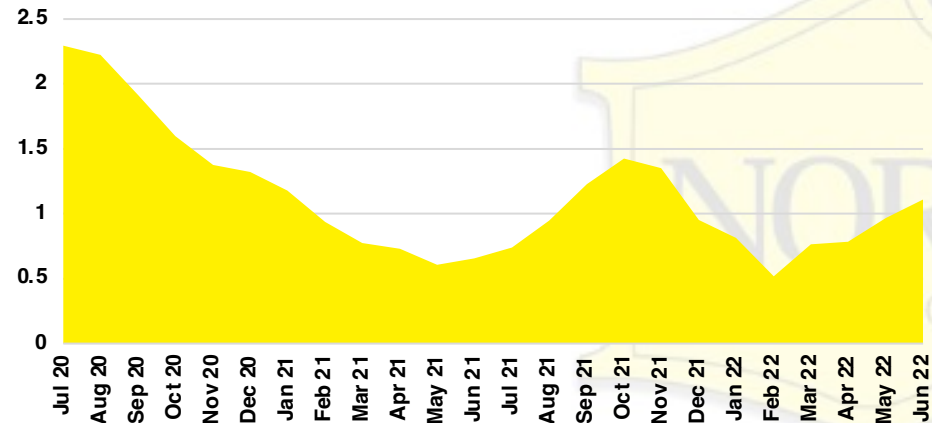

HALL COUNTY SALES BY PRICE POINT

HALL COUNTY INVENTORY BY PRICE POINT

JACKSON COUNTY QUICK N'DICATORS

JACKSON COUNTY SALES VOLUME VS SUPPLY

JACKSON COUNTY INVENTORY MONTHS OF SUPPLY

JACKSON COUNTY 12 MONTH AVERAGE SALES PRICE