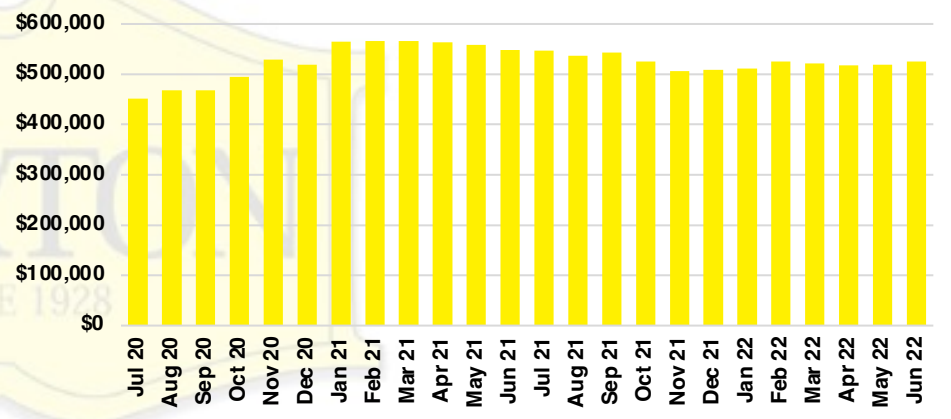

PICKENS COUNTY SALES BY PRICE POINT

PICKENS COUNTY INVENTORY BY PRICE POINT

RABUN COUNTY QUICK N' DICATORS

RABUN COUNTY SALES VOLUME VS SUPPLY

RABUN COUNTY INVENTORY MONTHS OF SUPPLY

RABUN COUNTY 12 MONTH AVERAGE SALES PRICE