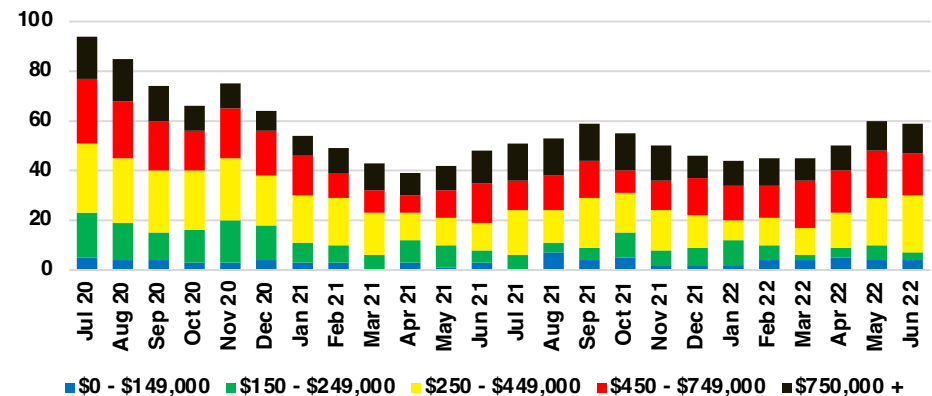

LUMPKIN COUNTY INVENTORY BY PRICE POINT