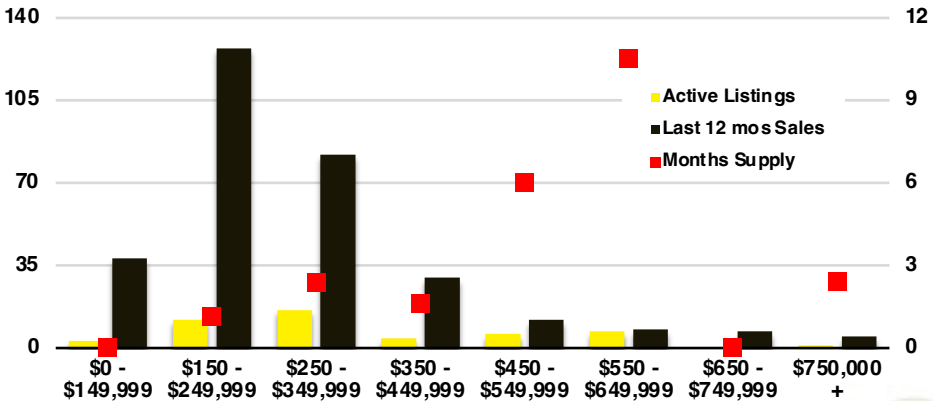

CHEROKEE COUNTY INVENTORY BY PRICE POINT

DAWSON COUNTY QUICK N'DICATORS

DAWSON COUNTY SALES VOLUME VS SUPPLY

DAWSON COUNTY INVENTORY MONTHS OF SUPPLY

DAWSON COUNTY 12 MONTH AVERAGE SALES PRICE

DAWSON COUNTY SALES BY PRICE POINT

DAWSON COUNTY INVENTORY BY PRICE POINT

FORSYTH COUNTY QUICK N'DICATORS

FORSYTH COUNTY SALES VOLUME VS SUPPLY

FORSYTH COUNTY INVENTORY MONTHS OF SUPPLY

FORSYTH COUNTY 12 MONTH AVERAGE SALES PRICE

FORSYTH COUNTY SALES BY PRICE POINT

FORSYTH COUNTY INVENTORY BY PRICE POINT

FRANKLIN COUNTY QUICK N'DICATORS

FRANKLIN COUNTY SALES VOLUME VS SUPPLY

FRANKLIN COUNTY INVENTORY MONTHS OF SUPPLY

FRANKLIN COUNTY 12 MONTH AVERAGE SALES PRICE

FRANKLIN COUNTY SALES BY PRICE POINT