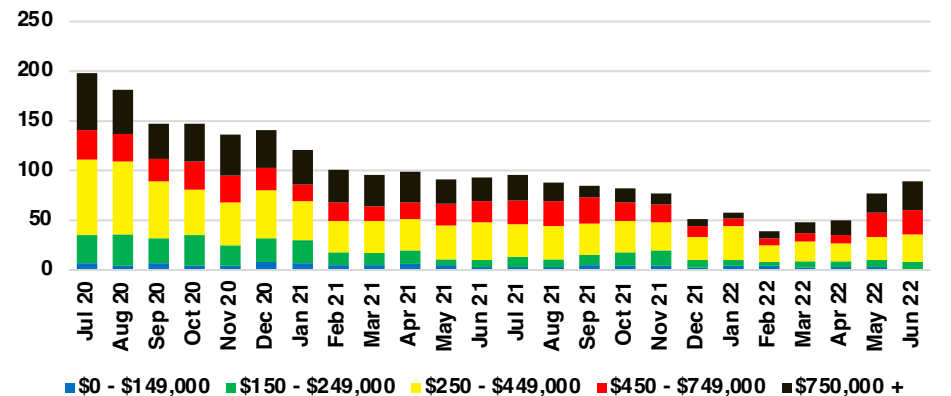

RABUN COUNTY INVENTORY BY PRICE POINT