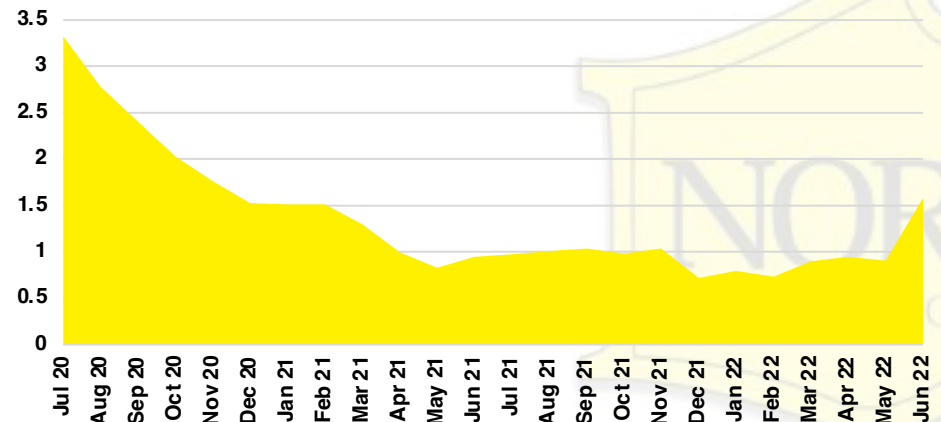

GWINNETT COUNTY INVENTORY BY PRICE POINT

HABERSHAM COUNTY QUICK N'DICATORS

HABERSHAM COUNTY SALES VOLUME VS SUPPLY

HABERSHAM COUNTY INVENTORY MONTHS OF SUPPLY

HABERSHAM COUNTY 12 MONTH AVERAGE SALES PRICE