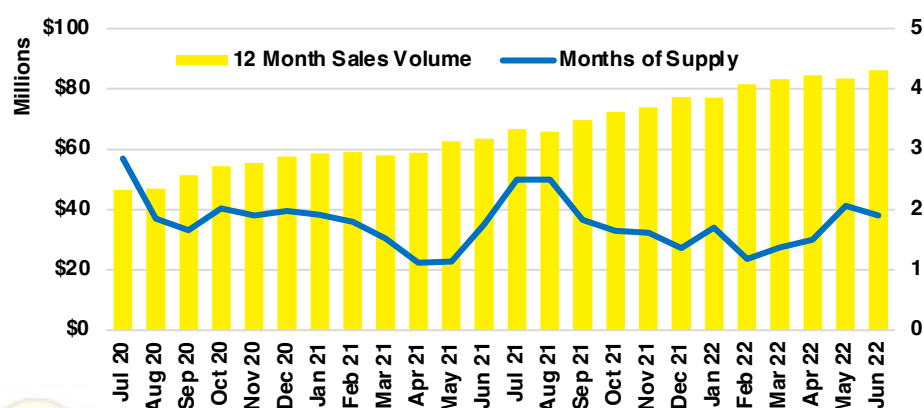

FRANKLIN COUNTY SALES VOLUME VS SUPPLY