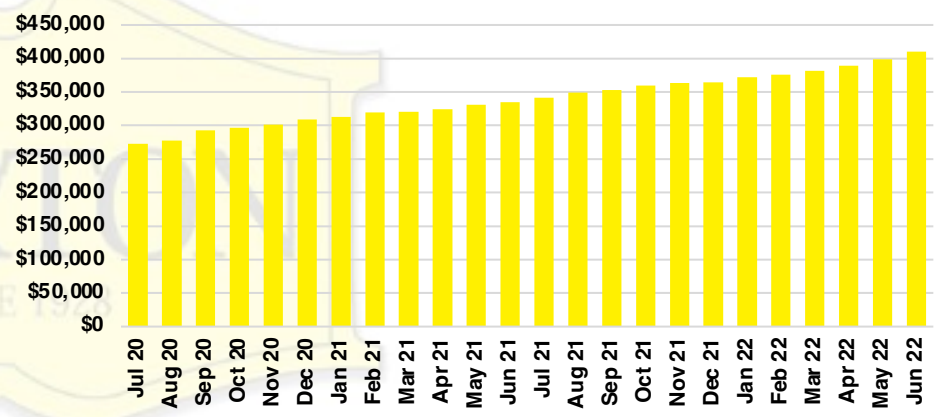

LUMPKIN COUNTY SALES BY PRICE POINT

LUMPKIN COUNTY INVENTORY BY PRICE POINT

PICKENS COUNTY QUICK N'DICATORS

PICKENS COUNTY SALES VOLUME VS SUPPLY

PICKENS COUNTY INVENTORY MONTHS OF SUPPLY

PICKENS COUNTY 12 MONTH AVERAGE SALES PRICE