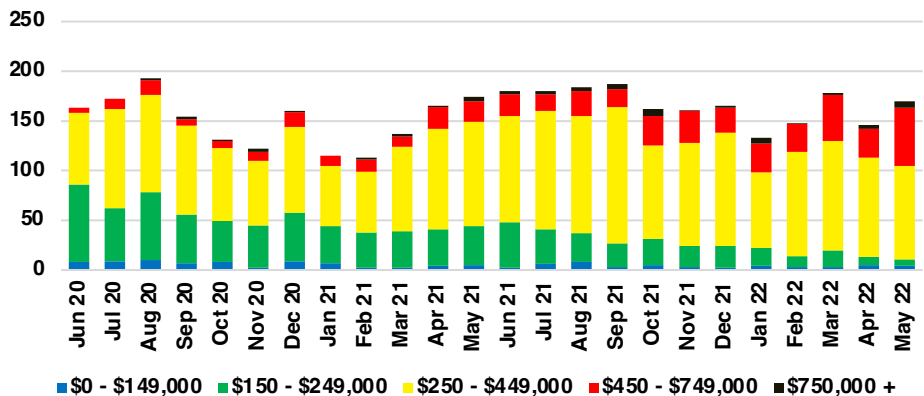

STEPHENS COUNTY SALES BY PRICE POINT

STEPHENS COUNTY INVENTORY BY PRICE POINT

WALTON COUNTY QUICK N'DICATORS

WALTON COUNTY SALES VOLUME VS SUPPLY

WALTON COUNTY INVENTORY MONTHS OF SUPPLY

WALTON COUNTY 12 MONTH AVERAGE SALES PRICE

WALTON COUNTY SALES BY PRICE POINT

WALTON COUNTY INVENTORY BY PRICE POINT

WHITE COUNTY QUICK N' DICATORS

WHITE COUNTY SALES VOLUME VS SUPPLY

WHITE COUNTY INVENTORY MONTHS OF SUPPLY

WHITE COUNTY 12 MONTH AVERAGE SALES PRICE