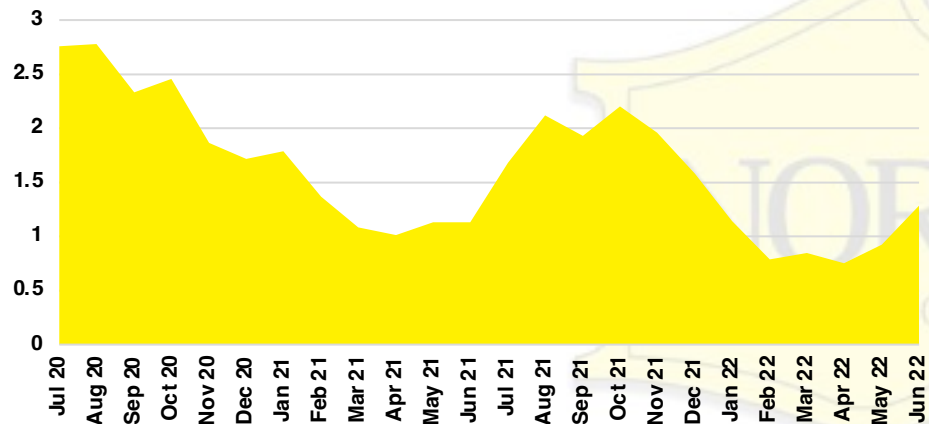

NORTH GEORGIA INVENTORY BY PRICE POINT

BANKS COUNTY QUICK N'DICATORS

BANKS COUNTY SALES VOLUME VS SUPPLY

BANKS COUNTY INVENTORY MONTHS OF SUPPLY

BANKS COUNTY 12 MONTH AVERAGE SALES PRICE

BANKS COUNTY SALES BY PRICE POINT

BANKS COUNTY INVENTORY BY PRICE POINT

BARROW COUNTY QUICK N'DICATORS

BARROW COUNTY SALES VOLUME VS SUPPLY

BARROW COUNTY INVENTORY MONTHS OF SUPPLY

BARROW COUNTY 12 MONTH AVERAGE SALES PRICE

BARROW COUNTY SALES BY PRICE POINT