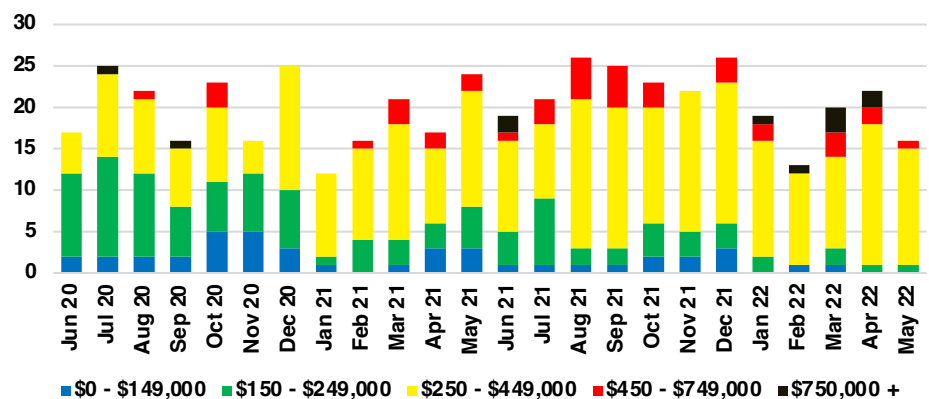

NORTH GEORGIA DEEP DIVE MARKET DATA

June 2022

JUNE 2022

DEEP DIVE

NORTH GEORGIA QUICK N' DICATORS

NORTH GEORGIA INVENTORY MONTHS OF SUPPLY

NORTH GEORGIA SALES VOLUME VS SUPPLY

NORTH GEORGIA SALES BY PRICE POINT

NORTH GEORGIA INVENTORY BY PRICE POINT

BANKS COUNTY QUICK N'DICATORS

BANKS COUNTY SALES VOLUME VS SUPPLY

BANKS COUNTY INVENTORY MONTHS OF SUPPLY

BANKS COUNTY 12 MONTH AVERAGE SALES PRICE

BANKS COUNTY SALES BY PRICE POINT

BANKS COUNTY INVENTORY BY PRICE POINT

BARROW COUNTY QUICK N'DICATORS

BARROW COUNTY SALES VOLUME VS SUPPLY

BARROW COUNTY INVENTORY MONTHS OF SUPPLY

BARROW COUNTY 12 MONTH AVERAGE SALES PRICE

BARROW COUNTY SALES BY PRICE POINT