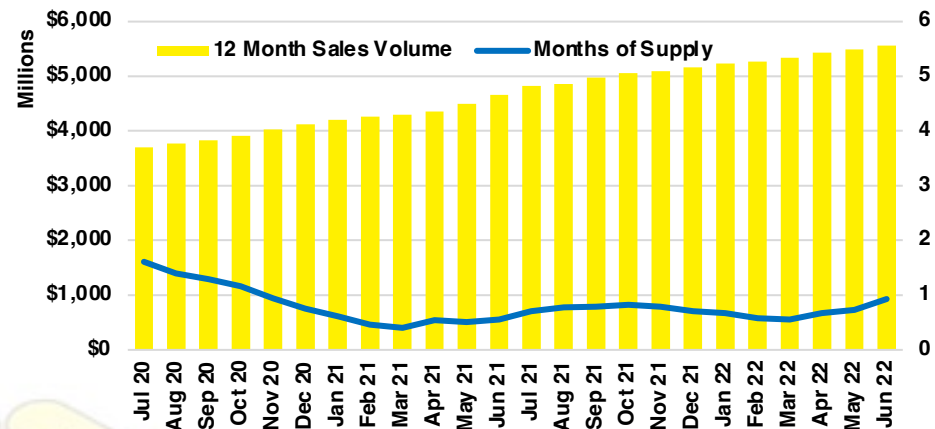

GWINNETT COUNTY SALES VOLUME VS SUPPLY