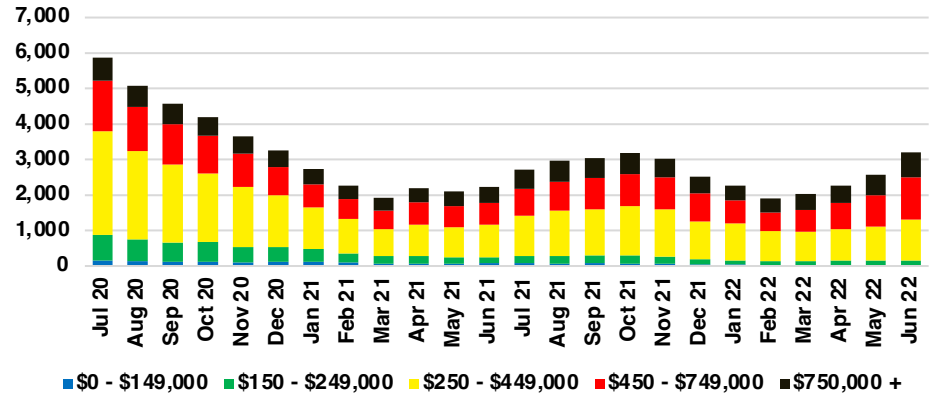

NORTH GEORGIA INVENTORY BY PRICE POINT