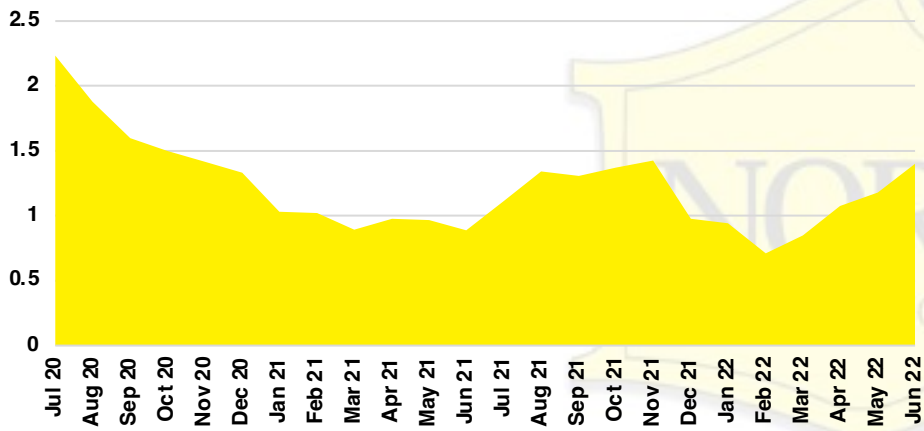

STEPHENS COUNTY SALES BY PRICE POINT

STEPHENS COUNTY INVENTORY BY PRICE POINT

WALTON COUNTY QUICK N'DICATORS

WALTON COUNTY SALES VOLUME VS SUPPLY

WALTON COUNTY INVENTORY MONTHS OF SUPPLY

WALTON COUNTY 12 MONTH AVERAGE SALES PRICE