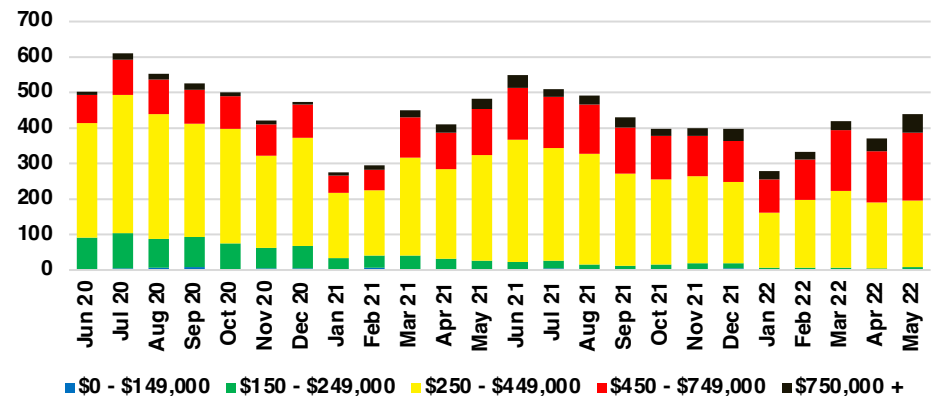

BANKS COUNTY INVENTORY BY PRICE POINT

BARROW COUNTY QUICK N'DICATORS

BARROW COUNTY SALES VOLUME VS SUPPLY

BARROW COUNTY INVENTORY MONTHS OF SUPPLY

BARROW COUNTY 12 MONTH AVERAGE SALES PRICE

BARROW COUNTY SALES BY PRICE POINT

BARROW COUNTY INVENTORY BY PRICE POINT

CHEROKEE COUNTY QUICK N'DICATORS

CHEROKEE COUNTY SALES VOLUME VS SUPPLY

CHEROKEE COUNTY INVENTORY MONTHS OF SUPPLY

CHEROKEE COUNTY 12 MONTH AVERAGE SALES PRICE

CHEROKEE COUNTY SALES BY PRICE POINT

CHEROKEE COUNTY INVENTORY BY PRICE POINT

DAWSON COUNTY QUICK N'DICATORS

DAWSON COUNTY SALES VOLUME VS SUPPLY

DAWSON COUNTY INVENTORY MONTHS OF SUPPLY

DAWSON COUNTY 12 MONTH AVERAGE SALES PRICE

DAWSON COUNTY SALES BY PRICE POINT