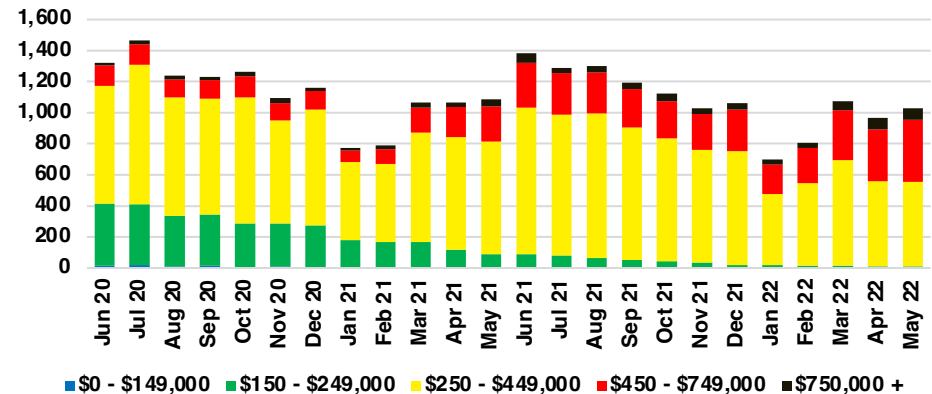

FRANKLIN COUNTY INVENTORY BY PRICE POINT

GWINNETT COUNTY QUICK N'DICATORS

GWINNETT COUNTY SALES VOLUME VS SUPPLY

GWINNETT COUNTY INVENTORY MONTHS OF SUPPLY

GWINNETT COUNTY 12 MONTH AVERAGE SALES PRICE

GWINNETT COUNTY SALES BY PRICE POINT