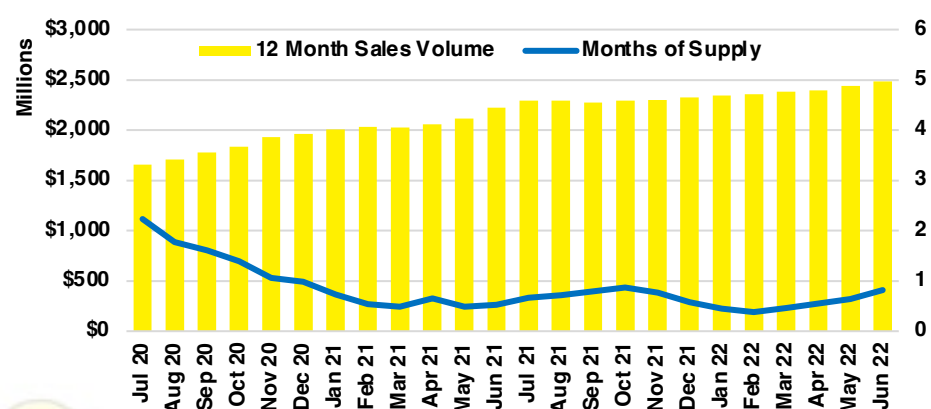

CHEROKEE COUNTY INVENTORY BY PRICE POINT

DAWSON COUNTY QUICK N'DICATORS

DAWSON COUNTY SALES VOLUME VS SUPPLY

DAWSON COUNTY INVENTORY MONTHS OF SUPPLY

DAWSON COUNTY 12 MONTH AVERAGE SALES PRICE

DAWSON COUNTY SALES BY PRICE POINT

DAWSON COUNTY INVENTORY BY PRICE POINT

FORSYTH COUNTY QUICK N'DICATORS

FORSYTH COUNTY SALES VOLUME VS SUPPLY

FORSYTH COUNTY INVENTORY MONTHS OF SUPPLY

FORSYTH COUNTY 12 MONTH AVERAGE SALES PRICE

FORSYTH COUNTY SALES BY PRICE POINT