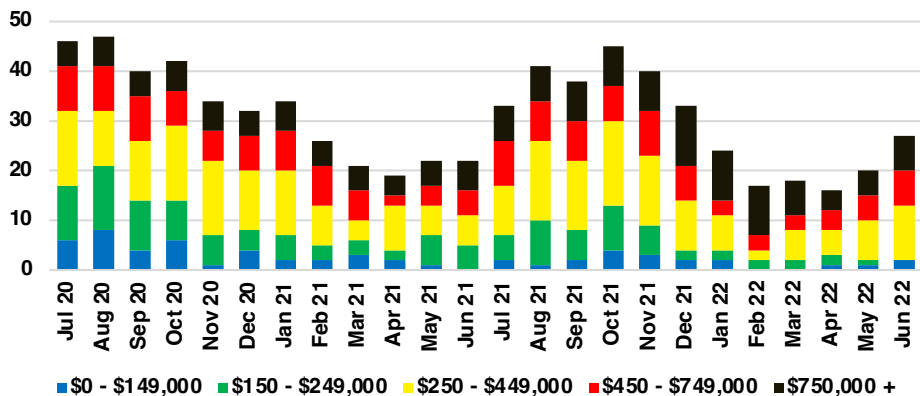

NORTH GEORGIA DEEP DIVE MARKET DATA

June 2022

JUNE 2022

DEEP DIVE

NORTH GEORGIA QUICK N' DICATORS

NORTH GEORGIA INVENTORY MONTHS OF SUPPLY

NORTH GEORGIA SALES VOLUME VS SUPPLY

NORTH GEORGIA SALES BY PRICE POINT

NORTH GEORGIA INVENTORY BY PRICE POINT

BANKS COUNTY QUICK N'DICATORS

BANKS COUNTY SALES VOLUME VS SUPPLY

BANKS COUNTY INVENTORY MONTHS OF SUPPLY

BANKS COUNTY 12 MONTH AVERAGE SALES PRICE

BANKS COUNTY SALES BY PRICE POINT

BANKS COUNTY INVENTORY BY PRICE POINT

BARROW COUNTY QUICK N'DICATORS

BARROW COUNTY SALES VOLUME VS SUPPLY

BARROW COUNTY INVENTORY MONTHS OF SUPPLY

BARROW COUNTY 12 MONTH AVERAGE SALES PRICE

BARROW COUNTY SALES BY PRICE POINT