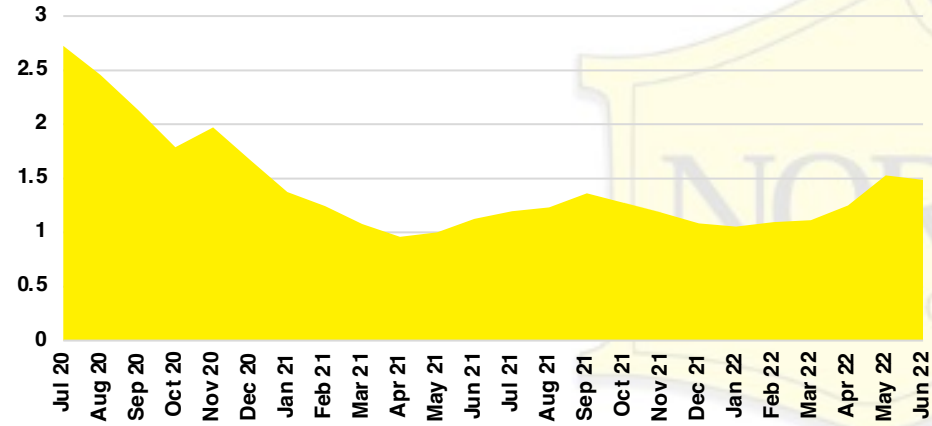

JACKSON COUNTY SALES BY PRICE POINT

JACKSON COUNTY INVENTORY BY PRICE POINT

LUMPKIN COUNTY QUICK N'DICATORS

LUMPKIN COUNTY SALES VOLUME VS SUPPLY

LUMPKIN COUNTY INVENTORY MONTHS OF SUPPLY

LUMPKIN COUNTY 12 MONTH AVERAGE SALES PRICE