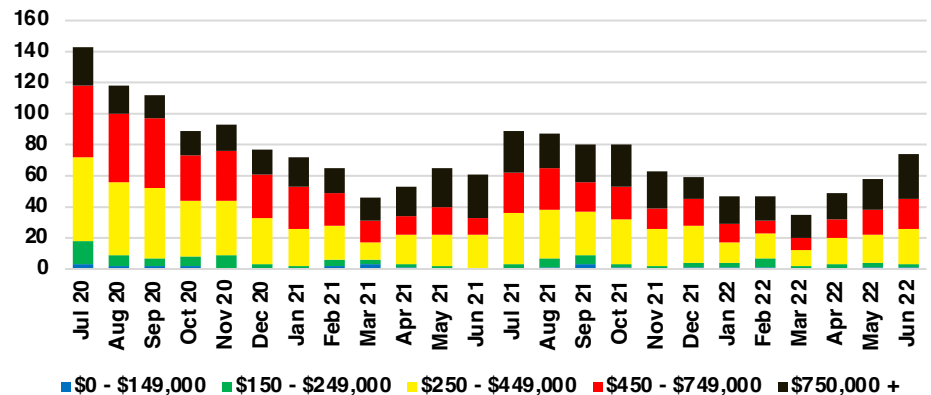

BARROW COUNTY INVENTORY BY PRICE POINT

CHEROKEE COUNTY QUICK N'DICATORS

CHEROKEE COUNTY SALES VOLUME VS SUPPLY

CHEROKEE COUNTY INVENTORY MONTHS OF SUPPLY

CHEROKEE COUNTY 12 MONTH AVERAGE SALES PRICE

CHEROKEE COUNTY SALES BY PRICE POINT

CHEROKEE COUNTY INVENTORY BY PRICE POINT

DAWSON COUNTY QUICK N'DICATORS

DAWSON COUNTY SALES VOLUME VS SUPPLY

DAWSON COUNTY INVENTORY MONTHS OF SUPPLY

DAWSON COUNTY 12 MONTH AVERAGE SALES PRICE

DAWSON COUNTY SALES BY PRICE POINT

DAWSON COUNTY INVENTORY BY PRICE POINT

FORSYTH COUNTY QUICK N'DICATORS

FORSYTH COUNTY SALES VOLUME VS SUPPLY

FORSYTH COUNTY INVENTORY MONTHS OF SUPPLY

FORSYTH COUNTY 12 MONTH AVERAGE SALES PRICE

FORSYTH COUNTY SALES BY PRICE POINT