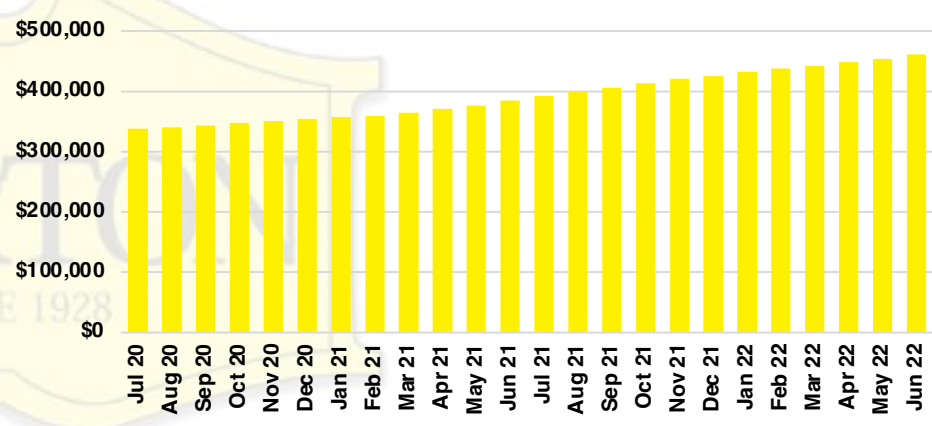

BARROW COUNTY INVENTORY BY PRICE POINT

CHEROKEE COUNTY QUICK N'DICATORS

CHEROKEE COUNTY SALES VOLUME VS SUPPLY

CHEROKEE COUNTY INVENTORY MONTHS OF SUPPLY

CHEROKEE COUNTY 12 MONTH AVERAGE SALES PRICE

CHEROKEE COUNTY SALES BY PRICE POINT