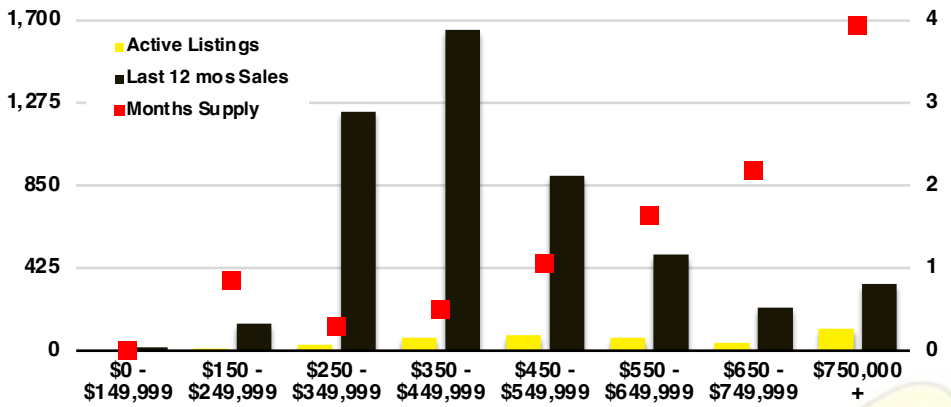

BANKS COUNTY INVENTORY BY PRICE POINT

BARROW COUNTY QUICK N'DICATORS

BARROW COUNTY SALES VOLUME VS SUPPLY

BARROW COUNTY INVENTORY MONTHS OF SUPPLY

BARROW COUNTY 12 MONTH AVERAGE SALES PRICE

BARROW COUNTY SALES BY PRICE POINT

BARROW COUNTY INVENTORY BY PRICE POINT

CHEROKEE COUNTY QUICK N'DICATORS

CHEROKEE COUNTY SALES VOLUME VS SUPPLY

CHEROKEE COUNTY INVENTORY MONTHS OF SUPPLY

CHEROKEE COUNTY 12 MONTH AVERAGE SALES PRICE

CHEROKEE COUNTY SALES BY PRICE POINT

WALTON COUNTY SALES BY PRICE POINT

WALTON COUNTY INVENTORY BY PRICE POINT

WHITE COUNTY QUICK N' DICATORS

WHITE COUNTY SALES VOLUME VS SUPPLY

WHITE COUNTY INVENTORY MONTHS OF SUPPLY

WHITE COUNTY 12 MONTH AVERAGE SALES PRICE