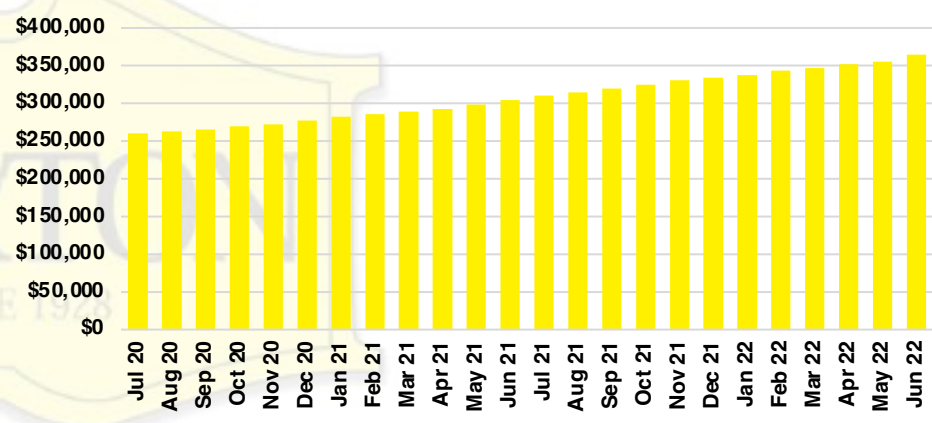

STEPHENS COUNTY SALES BY PRICE POINT

STEPHENS COUNTY INVENTORY BY PRICE POINT

WALTON COUNTY QUICK N'DICATORS

WALTON COUNTY SALES VOLUME VS SUPPLY

WALTON COUNTY INVENTORY MONTHS OF SUPPLY

WALTON COUNTY 12 MONTH AVERAGE SALES PRICE