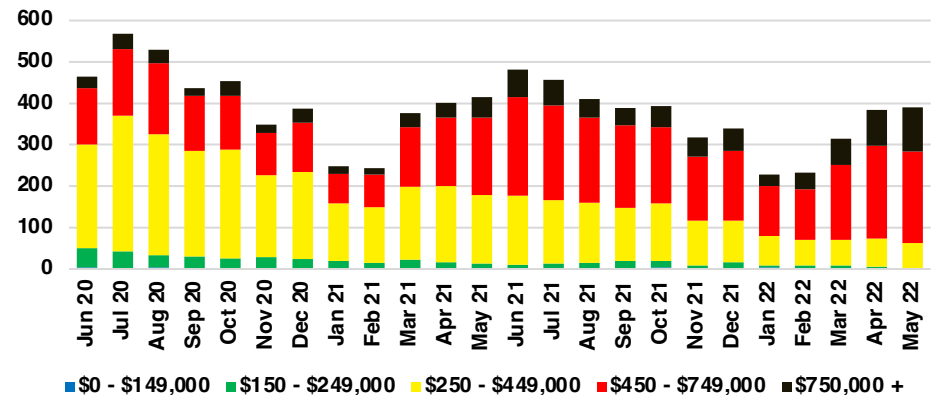

CHEROKEE COUNTY INVENTORY BY PRICE POINT

DAWSON COUNTY QUICK N'DICATORS

DAWSON COUNTY SALES VOLUME VS SUPPLY

DAWSON COUNTY INVENTORY MONTHS OF SUPPLY

DAWSON COUNTY 12 MONTH AVERAGE SALES PRICE

DAWSON COUNTY SALES BY PRICE POINT

DAWSON COUNTY INVENTORY BY PRICE POINT

FORSYTH COUNTY QUICK N'DICATORS

FORSYTH COUNTY SALES VOLUME VS SUPPLY

FORSYTH COUNTY INVENTORY MONTHS OF SUPPLY

FORSYTH COUNTY 12 MONTH AVERAGE SALES PRICE

FORSYTH COUNTY SALES BY PRICE POINT

FORSYTH COUNTY INVENTORY BY PRICE POINT

FRANKLIN COUNTY QUICK N'DICATORS

FRANKLIN COUNTY SALES VOLUME VS SUPPLY

FRANKLIN COUNTY INVENTORY MONTHS OF SUPPLY

FRANKLIN COUNTY 12 MONTH AVERAGE SALES PRICE

FRANKLIN COUNTY SALES BY PRICE POINT