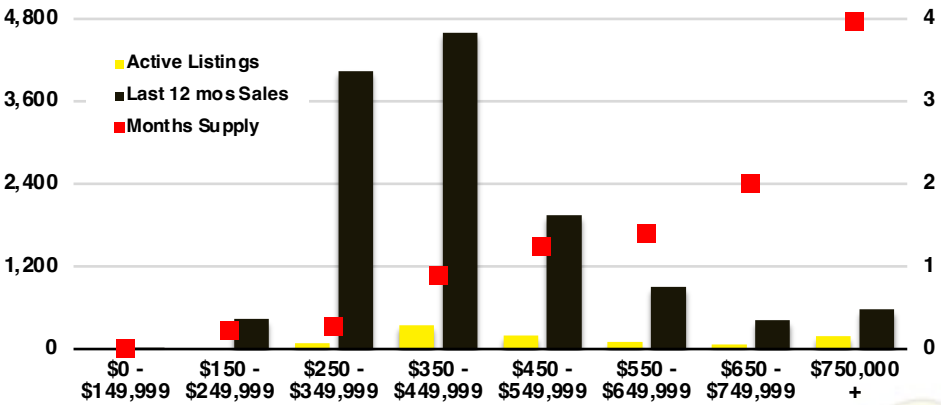

DAWSON COUNTY INVENTORY BY PRICE POINT

FORSYTH COUNTY QUICK N'DICATORS

FORSYTH COUNTY SALES VOLUME VS SUPPLY

FORSYTH COUNTY INVENTORY MONTHS OF SUPPLY

FORSYTH COUNTY 12 MONTH AVERAGE SALES PRICE

FORSYTH COUNTY SALES BY PRICE POINT

FORSYTH COUNTY INVENTORY BY PRICE POINT

FRANKLIN COUNTY QUICK N'DICATORS

FRANKLIN COUNTY SALES VOLUME VS SUPPLY

FRANKLIN COUNTY INVENTORY MONTHS OF SUPPLY

FRANKLIN COUNTY 12 MONTH AVERAGE SALES PRICE

FRANKLIN COUNTY SALES BY PRICE POINT

FRANKLIN COUNTY INVENTORY BY PRICE POINT

GWINNETT COUNTY QUICK N'DICATORS

GWINNETT COUNTY SALES VOLUME VS SUPPLY

GWINNETT COUNTY INVENTORY MONTHS OF SUPPLY

GWINNETT COUNTY 12 MONTH AVERAGE SALES PRICE

GWINNETT COUNTY SALES BY PRICE POINT