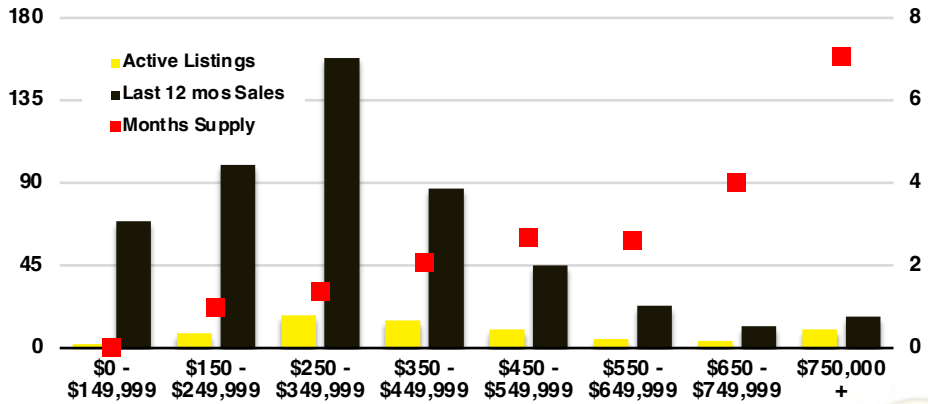

RABUN COUNTY SALES BY PRICE POINT

RABUN COUNTY INVENTORY BY PRICE POINT

STEPHENS COUNTY QUICK N'DICATORS

STEPHENS COUNTY SALES VOLUME VS SUPPLY

STEPHENS COUNTY INVENTORY MONTHS OF SUPPLY

STEPHENS COUNTY 12 MONTH AVERAGE SALES PRICE

STEPHENS COUNTY SALES BY PRICE POINT

STEPHENS COUNTY INVENTORY BY PRICE POINT

WALTON COUNTY QUICK N'DICATORS

WALTON COUNTY SALES VOLUME VS SUPPLY

WALTON COUNTY INVENTORY MONTHS OF SUPPLY

WALTON COUNTY 12 MONTH AVERAGE SALES PRICE

WALTON COUNTY SALES BY PRICE POINT

WALTON COUNTY INVENTORY BY PRICE POINT

WHITE COUNTY QUICK N' DICATORS

WHITE COUNTY SALES VOLUME VS SUPPLY

WHITE COUNTY INVENTORY MONTHS OF SUPPLY

WHITE COUNTY 12 MONTH AVERAGE SALES PRICE