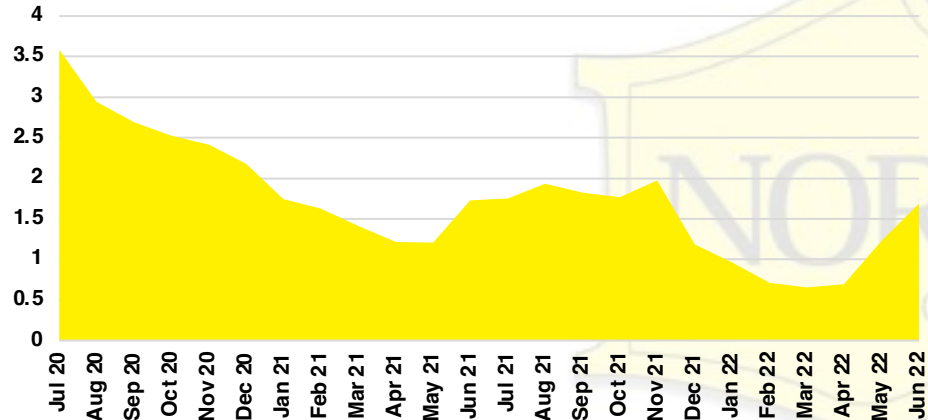

WALTON COUNTY SALES BY PRICE POINT

WALTON COUNTY INVENTORY BY PRICE POINT

WHITE COUNTY QUICK N' DICATORS

WHITE COUNTY SALES VOLUME VS SUPPLY

WHITE COUNTY INVENTORY MONTHS OF SUPPLY

WHITE COUNTY 12 MONTH AVERAGE SALES PRICE

WHITE COUNTY SALES BY PRICE POINT

WHITE COUNTY INVENTORY BY PRICE POINT