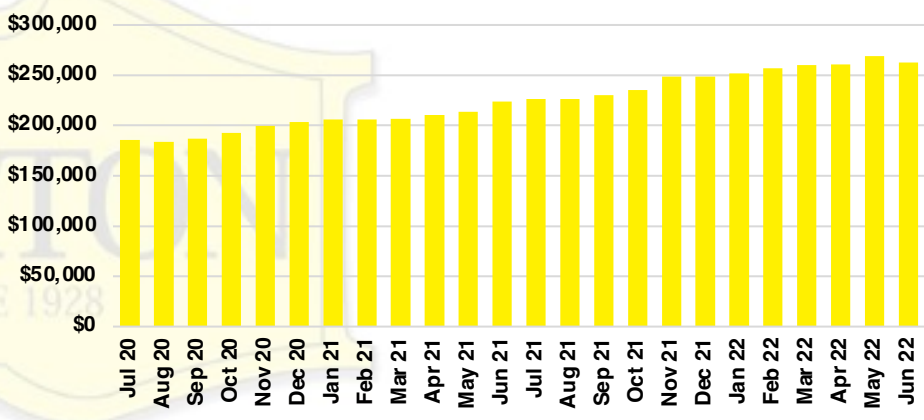

PICKENS COUNTY SALES BY PRICE POINT

PICKENS COUNTY INVENTORY BY PRICE POINT

RABUN COUNTY QUICK N' DICATORS

RABUN COUNTY SALES VOLUME VS SUPPLY

RABUN COUNTY INVENTORY MONTHS OF SUPPLY

RABUN COUNTY 12 MONTH AVERAGE SALES PRICE

RABUN COUNTY SALES BY PRICE POINT

RABUN COUNTY INVENTORY BY PRICE POINT

STEPHENS COUNTY QUICK N'DICATORS

STEPHENS COUNTY SALES VOLUME VS SUPPLY

STEPHENS COUNTY INVENTORY MONTHS OF SUPPLY

STEPHENS COUNTY 12 MONTH AVERAGE SALES PRICE