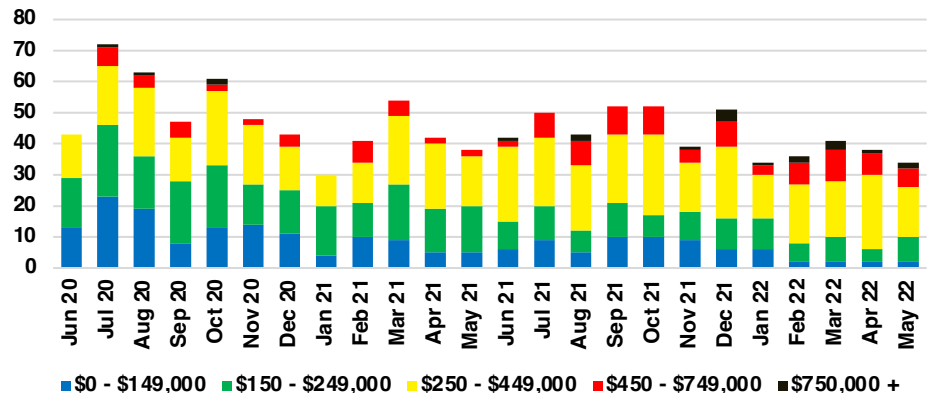

WALTON COUNTY SALES BY PRICE POINT

WALTON COUNTY INVENTORY BY PRICE POINT

WHITE COUNTY QUICK N' DICATORS

WHITE COUNTY SALES VOLUME VS SUPPLY

WHITE COUNTY INVENTORY MONTHS OF SUPPLY

WHITE COUNTY 12 MONTH AVERAGE SALES PRICE

WHITE COUNTY SALES BY PRICE POINT

WHITE COUNTY INVENTORY BY PRICE POINT