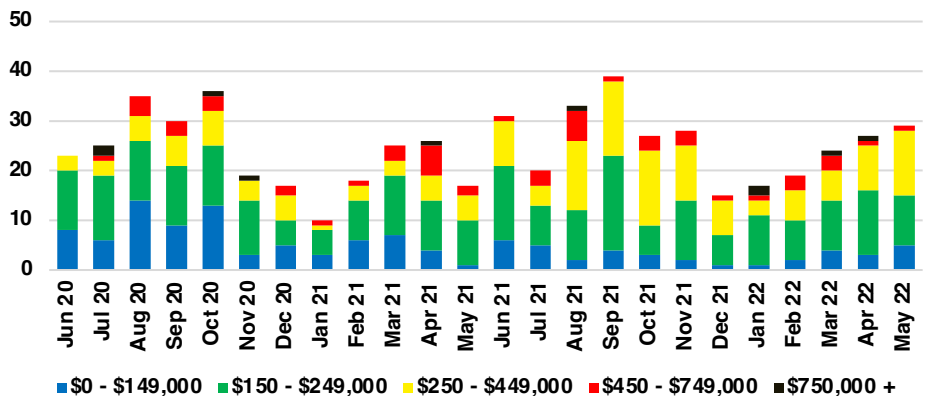

DAWSON COUNTY INVENTORY BY PRICE POINT

FORSYTH COUNTY QUICK N'DICATORS

FORSYTH COUNTY SALES VOLUME VS SUPPLY

FORSYTH COUNTY INVENTORY MONTHS OF SUPPLY

FORSYTH COUNTY 12 MONTH AVERAGE SALES PRICE

FORSYTH COUNTY SALES BY PRICE POINT

FORSYTH COUNTY INVENTORY BY PRICE POINT

FRANKLIN COUNTY QUICK N'DICATORS

FRANKLIN COUNTY SALES VOLUME VS SUPPLY

FRANKLIN COUNTY INVENTORY MONTHS OF SUPPLY

FRANKLIN COUNTY 12 MONTH AVERAGE SALES PRICE

FRANKLIN COUNTY SALES BY PRICE POINT