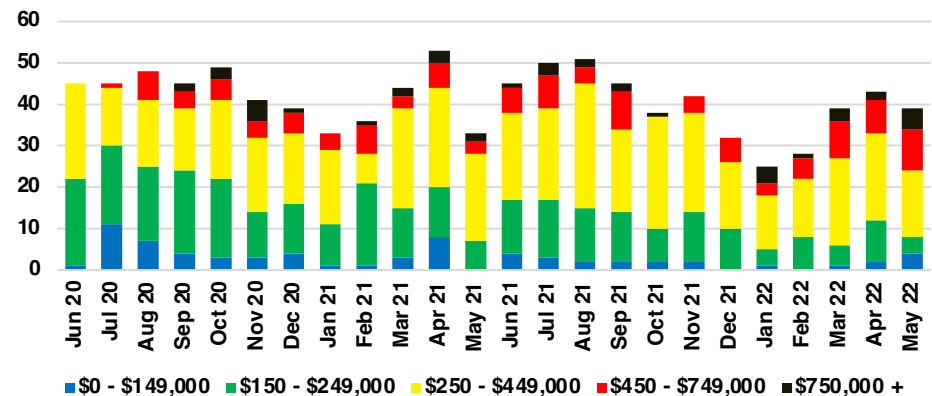

LUMPKIN COUNTY SALES BY PRICE POINT