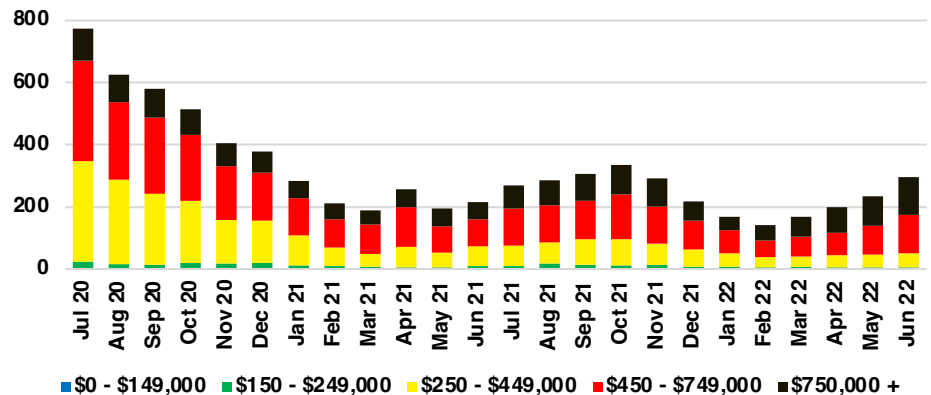

FORSYTH COUNTY INVENTORY BY PRICE POINT