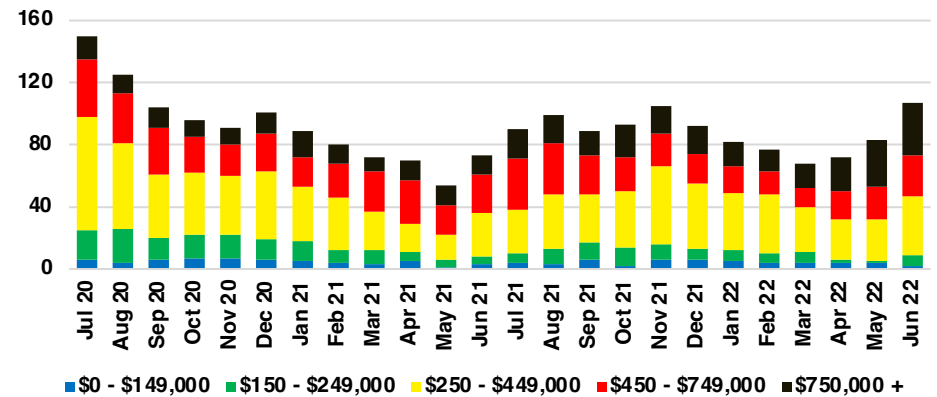

LUMPKIN COUNTY SALES BY PRICE POINT

LUMPKIN COUNTY INVENTORY BY PRICE POINT

PICKENS COUNTY QUICK N'DICATORS

PICKENS COUNTY SALES VOLUME VS SUPPLY

PICKENS COUNTY INVENTORY MONTHS OF SUPPLY

PICKENS COUNTY 12 MONTH AVERAGE SALES PRICE

PICKENS COUNTY SALES BY PRICE POINT

PICKENS COUNTY INVENTORY BY PRICE POINT

RABUN COUNTY QUICK N' DICATORS

RABUN COUNTY SALES VOLUME VS SUPPLY

RABUN COUNTY INVENTORY MONTHS OF SUPPLY

RABUN COUNTY 12 MONTH AVERAGE SALES PRICE