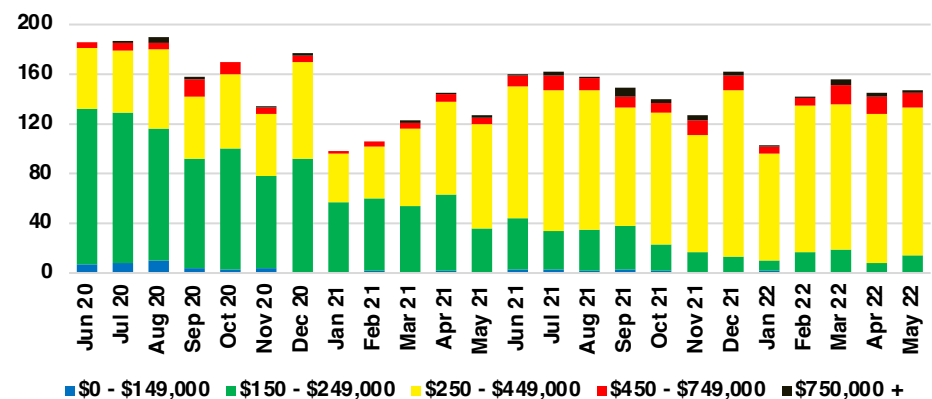

BANKS COUNTY INVENTORY BY PRICE POINT

BARROW COUNTY QUICK N'DICATORS

BARROW COUNTY SALES VOLUME VS SUPPLY

BARROW COUNTY INVENTORY MONTHS OF SUPPLY

BARROW COUNTY 12 MONTH AVERAGE SALES PRICE

BARROW COUNTY SALES BY PRICE POINT

BARROW COUNTY INVENTORY BY PRICE POINT

CHEROKEE COUNTY QUICK N'DICATORS

CHEROKEE COUNTY SALES VOLUME VS SUPPLY

CHEROKEE COUNTY INVENTORY MONTHS OF SUPPLY

CHEROKEE COUNTY 12 MONTH AVERAGE SALES PRICE

CHEROKEE COUNTY SALES BY PRICE POINT