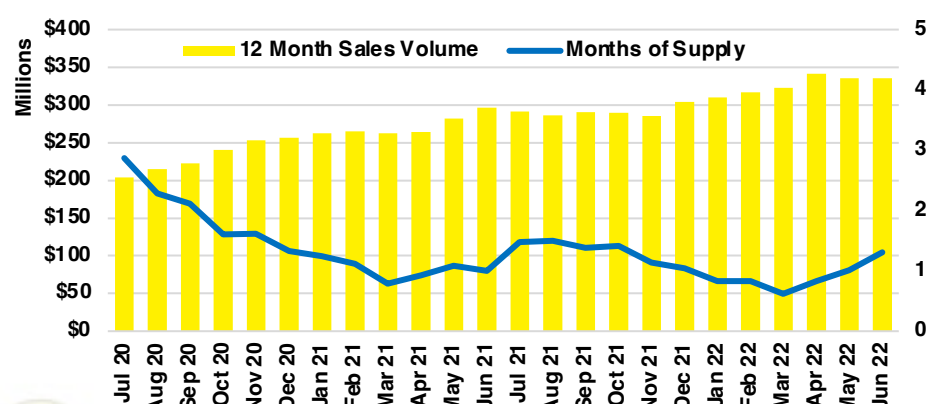

DAWSON COUNTY SALES VOLUME VS SUPPLY