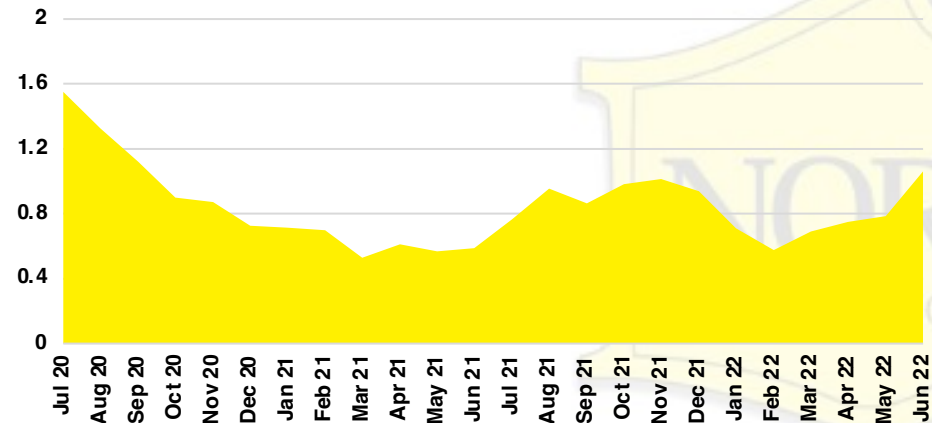

BANKS COUNTY INVENTORY BY PRICE POINT

BARROW COUNTY QUICK N'DICATORS

BARROW COUNTY SALES VOLUME VS SUPPLY

BARROW COUNTY INVENTORY MONTHS OF SUPPLY

BARROW COUNTY 12 MONTH AVERAGE SALES PRICE

BARROW COUNTY SALES BY PRICE POINT

BARROW COUNTY INVENTORY BY PRICE POINT

CHEROKEE COUNTY QUICK N'DICATORS

CHEROKEE COUNTY SALES VOLUME VS SUPPLY

CHEROKEE COUNTY INVENTORY MONTHS OF SUPPLY

CHEROKEE COUNTY 12 MONTH AVERAGE SALES PRICE

CHEROKEE COUNTY SALES BY PRICE POINT