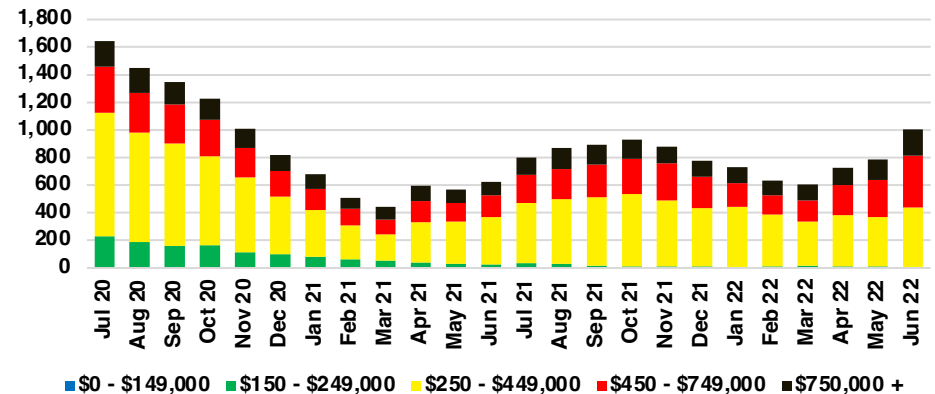

GWINNETT COUNTY INVENTORY BY PRICE POINT