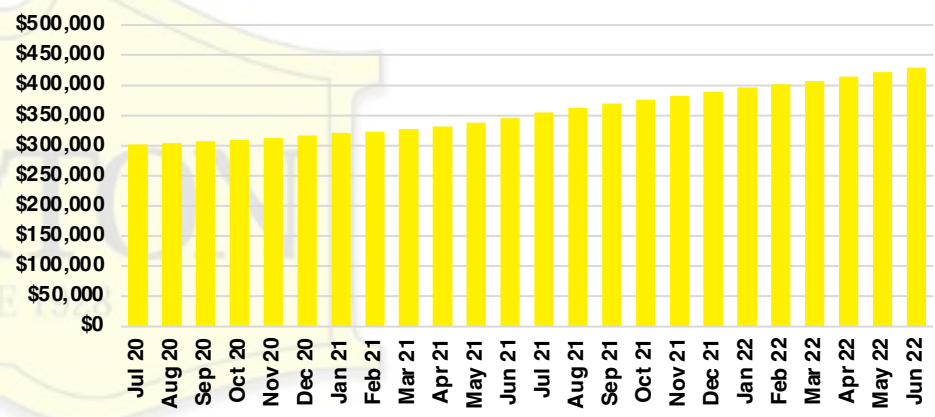

FRANKLIN COUNTY INVENTORY BY PRICE POINT

GWINNETT COUNTY QUICK N'DICATORS

GWINNETT COUNTY SALES VOLUME VS SUPPLY

GWINNETT COUNTY INVENTORY MONTHS OF SUPPLY

GWINNETT COUNTY 12 MONTH AVERAGE SALES PRICE

GWINNETT COUNTY SALES BY PRICE POINT