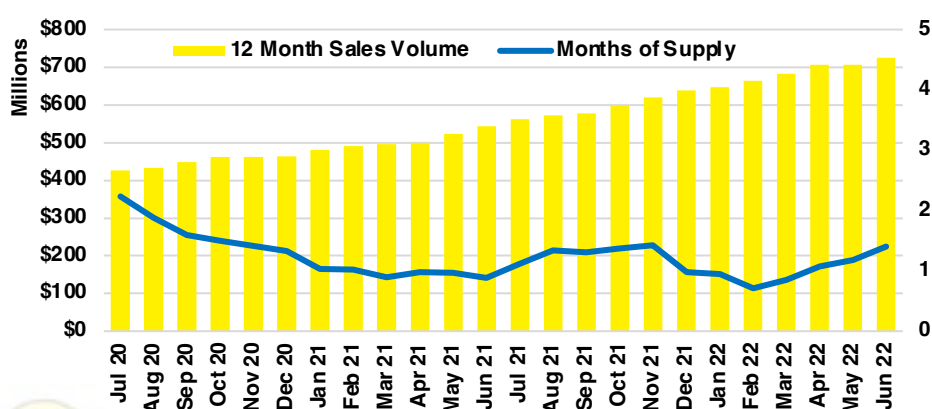

STEPHENS COUNTY SALES BY PRICE POINT

STEPHENS COUNTY INVENTORY BY PRICE POINT

WALTON COUNTY QUICK N'DICATORS

WALTON COUNTY SALES VOLUME VS SUPPLY

WALTON COUNTY INVENTORY MONTHS OF SUPPLY

WALTON COUNTY 12 MONTH AVERAGE SALES PRICE