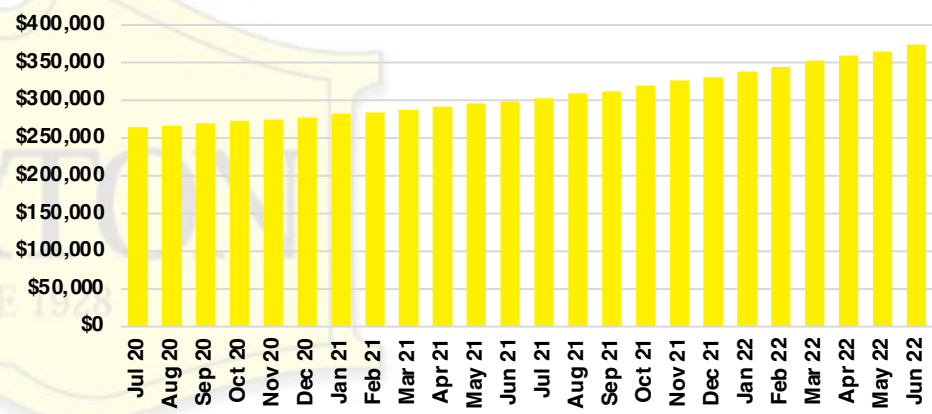

HALL COUNTY SALES BY PRICE POINT

HALL COUNTY INVENTORY BY PRICE POINT

JACKSON COUNTY QUICK N'DICATORS

JACKSON COUNTY SALES VOLUME VS SUPPLY

JACKSON COUNTY INVENTORY MONTHS OF SUPPLY

JACKSON COUNTY 12 MONTH AVERAGE SALES PRICE