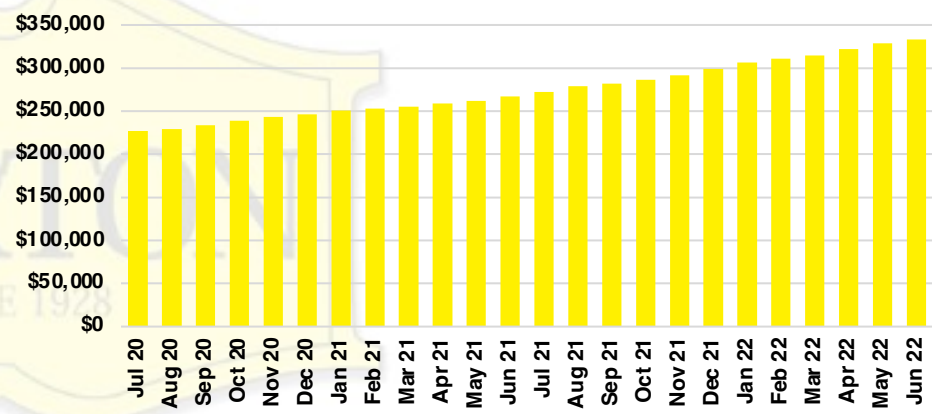

BANKS COUNTY INVENTORY BY PRICE POINT

BARROW COUNTY QUICK N'DICATORS

BARROW COUNTY SALES VOLUME VS SUPPLY

BARROW COUNTY INVENTORY MONTHS OF SUPPLY

BARROW COUNTY 12 MONTH AVERAGE SALES PRICE

BARROW COUNTY SALES BY PRICE POINT

BARROW COUNTY INVENTORY BY PRICE POINT

CHEROKEE COUNTY QUICK N'DICATORS

CHEROKEE COUNTY SALES VOLUME VS SUPPLY

CHEROKEE COUNTY INVENTORY MONTHS OF SUPPLY

CHEROKEE COUNTY 12 MONTH AVERAGE SALES PRICE

CHEROKEE COUNTY SALES BY PRICE POINT