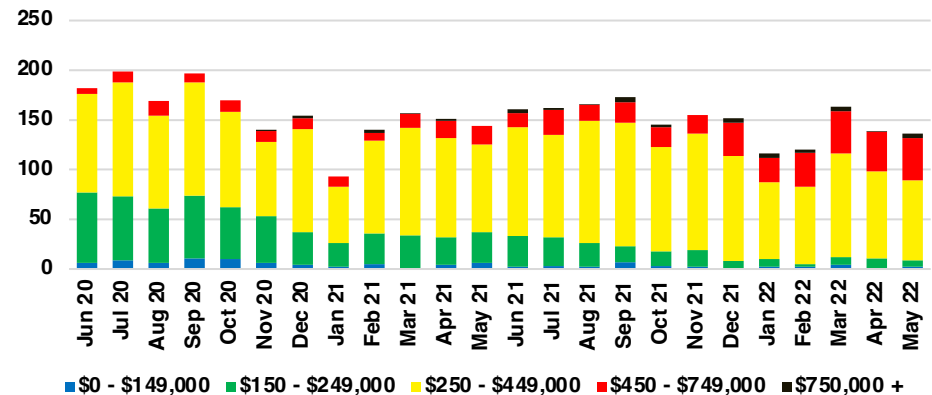

JACKSON COUNTY SALES BY PRICE POINT