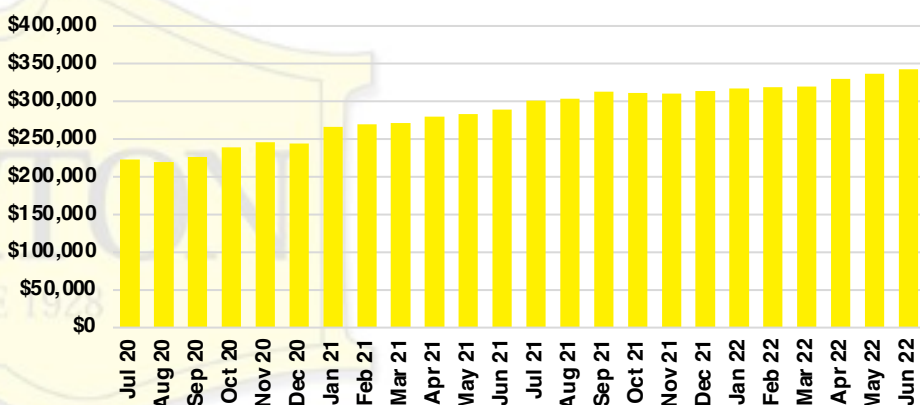

NORTH GEORGIA INVENTORY BY PRICE POINT

BANKS COUNTY QUICK N'DICATORS

BANKS COUNTY SALES VOLUME VS SUPPLY

BANKS COUNTY INVENTORY MONTHS OF SUPPLY

BANKS COUNTY 12 MONTH AVERAGE SALES PRICE

BANKS COUNTY SALES BY PRICE POINT

BANKS COUNTY INVENTORY BY PRICE POINT

BARROW COUNTY QUICK N'DICATORS

BARROW COUNTY SALES VOLUME VS SUPPLY

BARROW COUNTY INVENTORY MONTHS OF SUPPLY

BARROW COUNTY 12 MONTH AVERAGE SALES PRICE

BARROW COUNTY SALES BY PRICE POINT