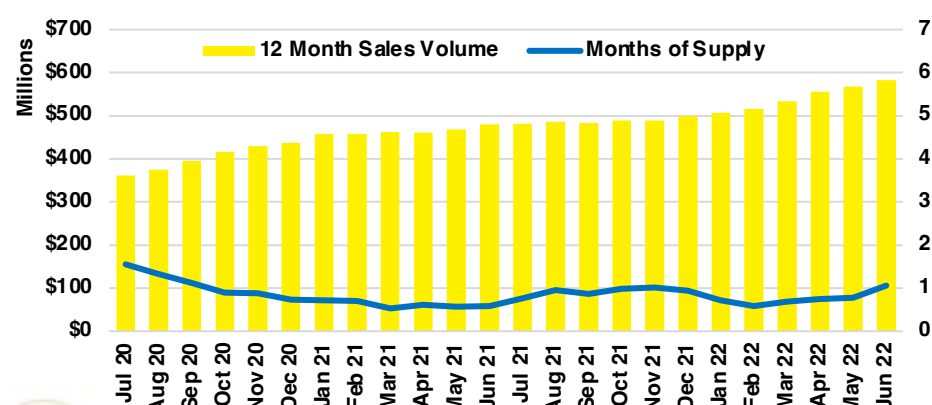

BARROW COUNTY SALES VOLUME VS SUPPLY