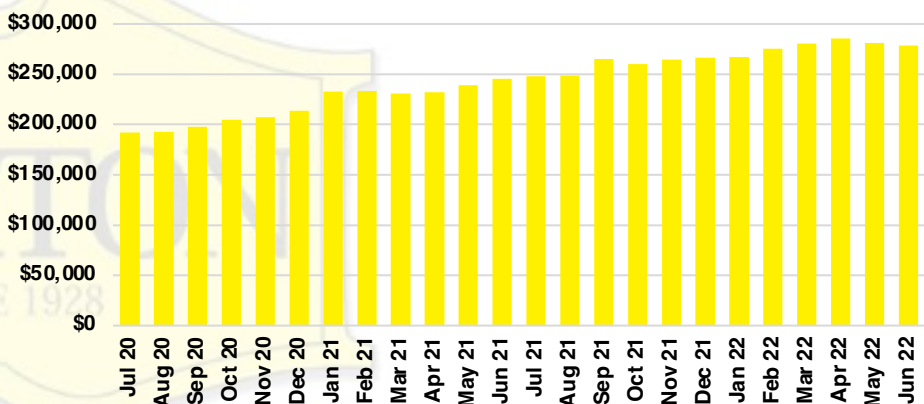

FORSYTH COUNTY INVENTORY BY PRICE POINT

FRANKLIN COUNTY QUICK N'DICATORS

FRANKLIN COUNTY SALES VOLUME VS SUPPLY

FRANKLIN COUNTY INVENTORY MONTHS OF SUPPLY

FRANKLIN COUNTY 12 MONTH AVERAGE SALES PRICE

FRANKLIN COUNTY SALES BY PRICE POINT