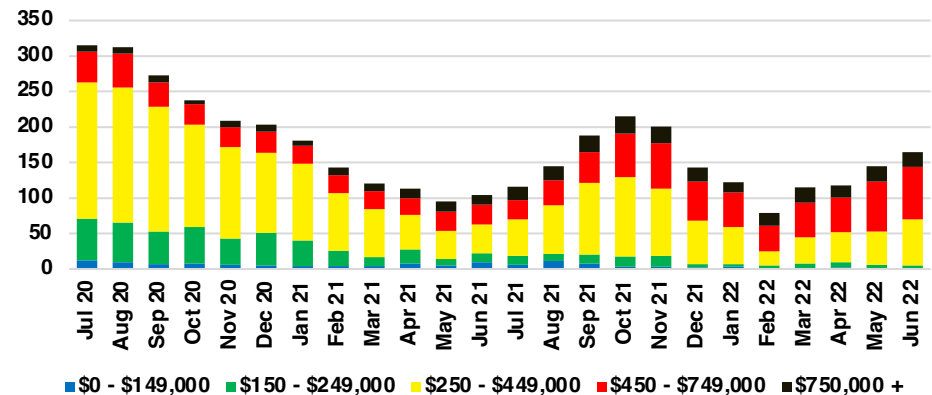

JACKSON COUNTY INVENTORY BY PRICE POINT