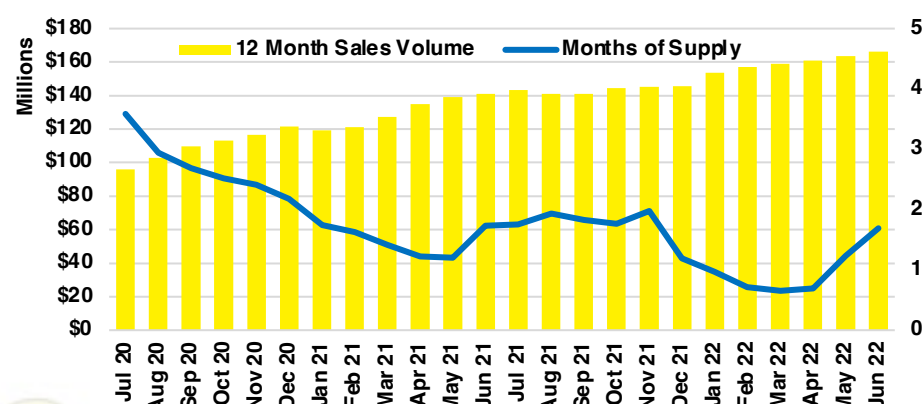

WALTON COUNTY SALES BY PRICE POINT

WALTON COUNTY INVENTORY BY PRICE POINT

WHITE COUNTY QUICK N' DICATORS

WHITE COUNTY SALES VOLUME VS SUPPLY

WHITE COUNTY INVENTORY MONTHS OF SUPPLY

WHITE COUNTY 12 MONTH AVERAGE SALES PRICE