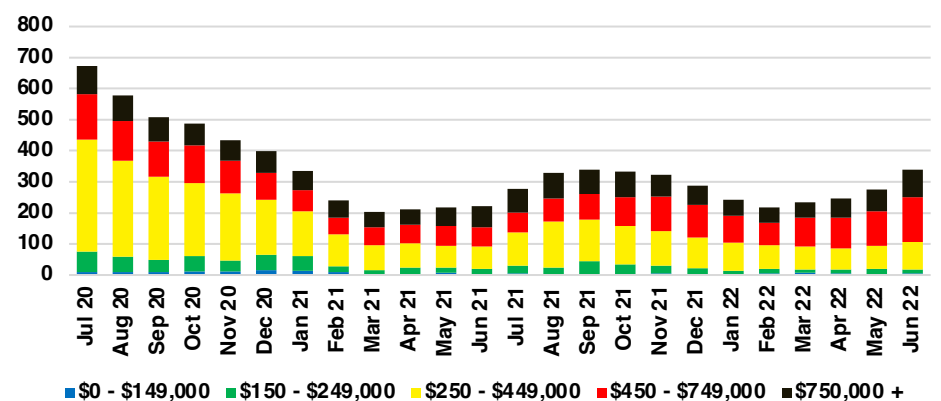

HALL COUNTY INVENTORY BY PRICE POINT