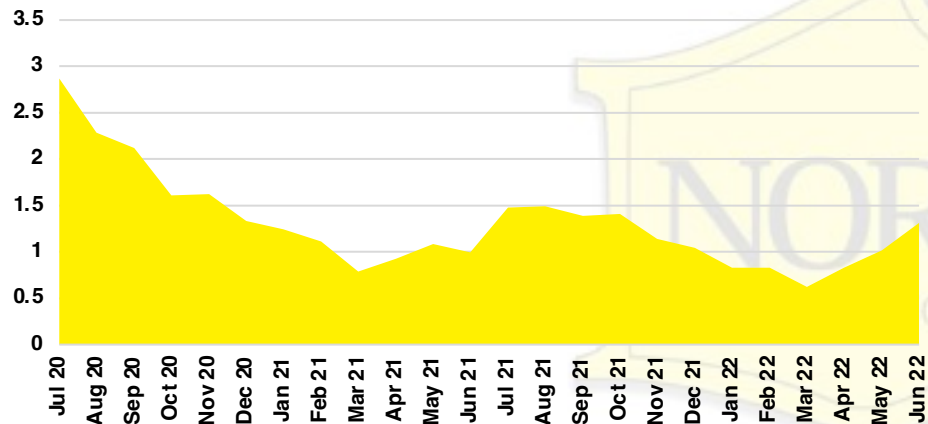

BARROW COUNTY INVENTORY BY PRICE POINT

CHEROKEE COUNTY QUICK N'DICATORS

CHEROKEE COUNTY SALES VOLUME VS SUPPLY

CHEROKEE COUNTY INVENTORY MONTHS OF SUPPLY

CHEROKEE COUNTY 12 MONTH AVERAGE SALES PRICE

CHEROKEE COUNTY SALES BY PRICE POINT

CHEROKEE COUNTY INVENTORY BY PRICE POINT

DAWSON COUNTY QUICK N'DICATORS

DAWSON COUNTY SALES VOLUME VS SUPPLY

DAWSON COUNTY INVENTORY MONTHS OF SUPPLY

DAWSON COUNTY 12 MONTH AVERAGE SALES PRICE

DAWSON COUNTY SALES BY PRICE POINT

DAWSON COUNTY INVENTORY BY PRICE POINT

FORSYTH COUNTY QUICK N'DICATORS

FORSYTH COUNTY SALES VOLUME VS SUPPLY

FORSYTH COUNTY INVENTORY MONTHS OF SUPPLY

FORSYTH COUNTY 12 MONTH AVERAGE SALES PRICE

FORSYTH COUNTY SALES BY PRICE POINT