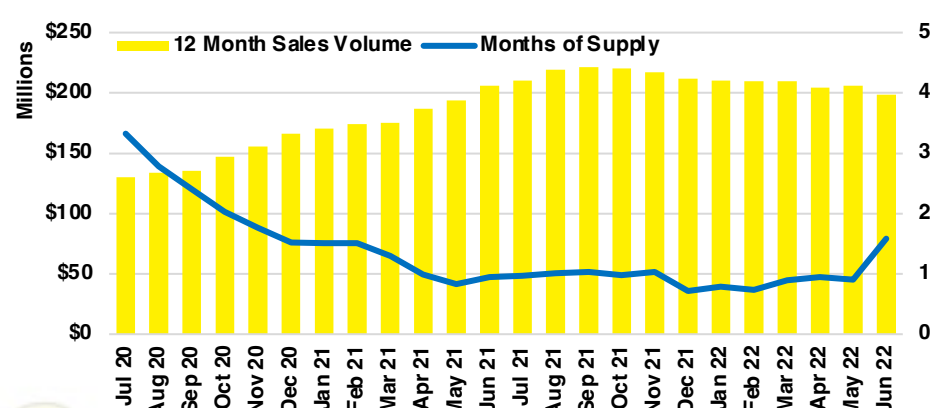

HABERSHAM COUNTY SALES VOLUME VS SUPPLY