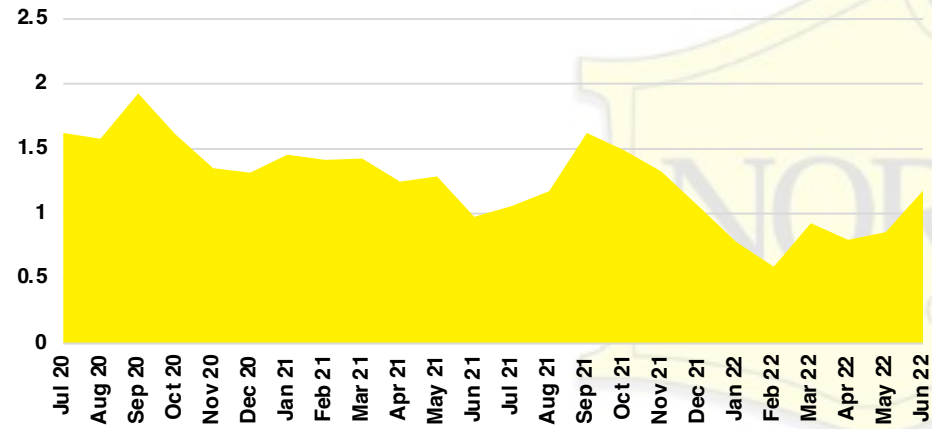

RABUN COUNTY SALES BY PRICE POINT

RABUN COUNTY INVENTORY BY PRICE POINT

STEPHENS COUNTY QUICK N'DICATORS

STEPHENS COUNTY SALES VOLUME VS SUPPLY

STEPHENS COUNTY INVENTORY MONTHS OF SUPPLY

STEPHENS COUNTY 12 MONTH AVERAGE SALES PRICE