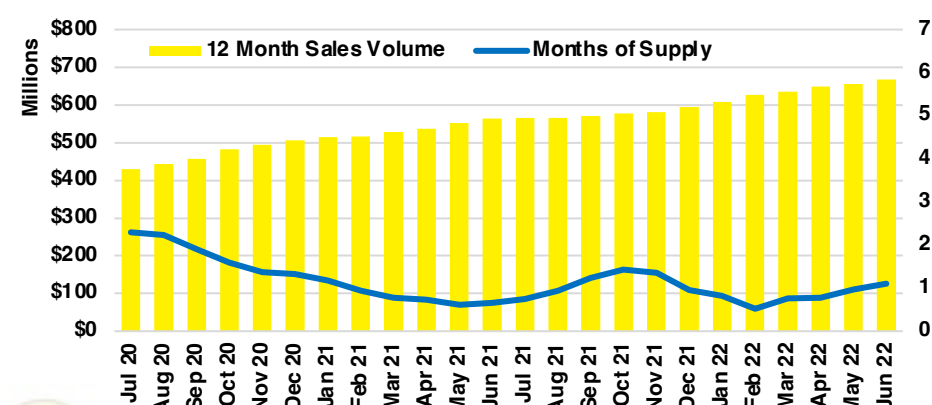

HALL COUNTY SALES BY PRICE POINT

HALL COUNTY INVENTORY BY PRICE POINT

JACKSON COUNTY QUICK N'DICATORS

JACKSON COUNTY SALES VOLUME VS SUPPLY

JACKSON COUNTY INVENTORY MONTHS OF SUPPLY

JACKSON COUNTY 12 MONTH AVERAGE SALES PRICE