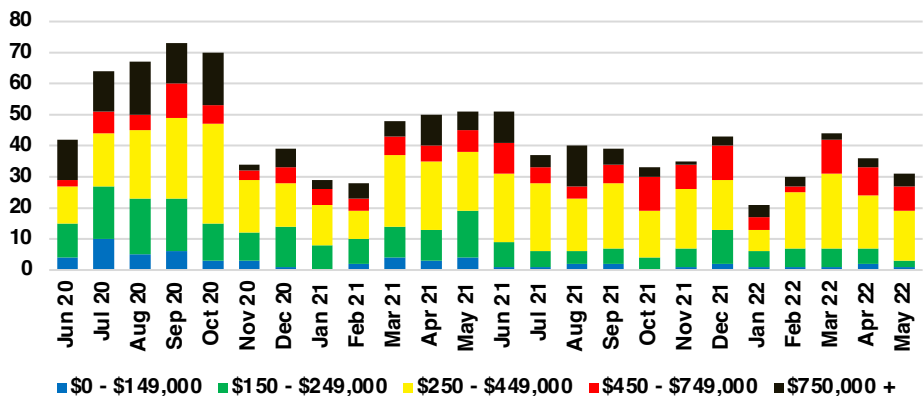

PICKENS COUNTY SALES BY PRICE POINT

PICKENS COUNTY INVENTORY BY PRICE POINT

RABUN COUNTY QUICK N' DICATORS

RABUN COUNTY SALES VOLUME VS SUPPLY

RABUN COUNTY INVENTORY MONTHS OF SUPPLY

RABUN COUNTY 12 MONTH AVERAGE SALES PRICE

RABUN COUNTY SALES BY PRICE POINT

RABUN COUNTY INVENTORY BY PRICE POINT

STEPHENS COUNTY QUICK N'DICATORS

STEPHENS COUNTY SALES VOLUME VS SUPPLY

STEPHENS COUNTY INVENTORY MONTHS OF SUPPLY

STEPHENS COUNTY 12 MONTH AVERAGE SALES PRICE