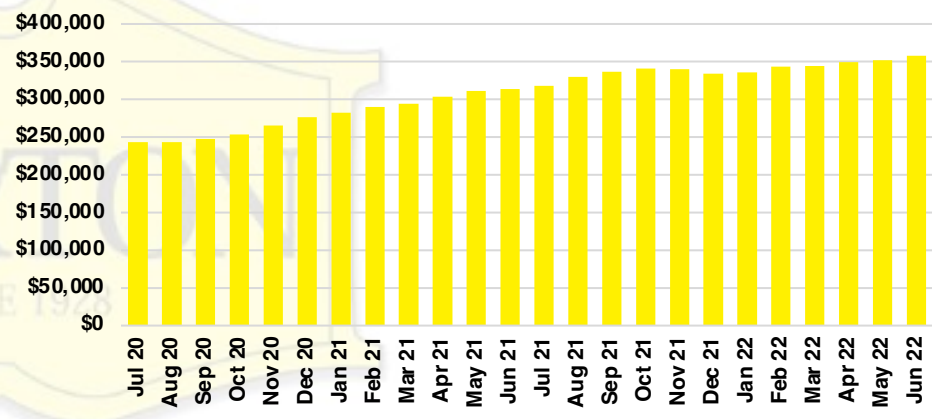

JACKSON COUNTY SALES BY PRICE POINT

JACKSON COUNTY INVENTORY BY PRICE POINT

LUMPKIN COUNTY QUICK N'DICATORS

LUMPKIN COUNTY SALES VOLUME VS SUPPLY

LUMPKIN COUNTY INVENTORY MONTHS OF SUPPLY

LUMPKIN COUNTY 12 MONTH AVERAGE SALES PRICE