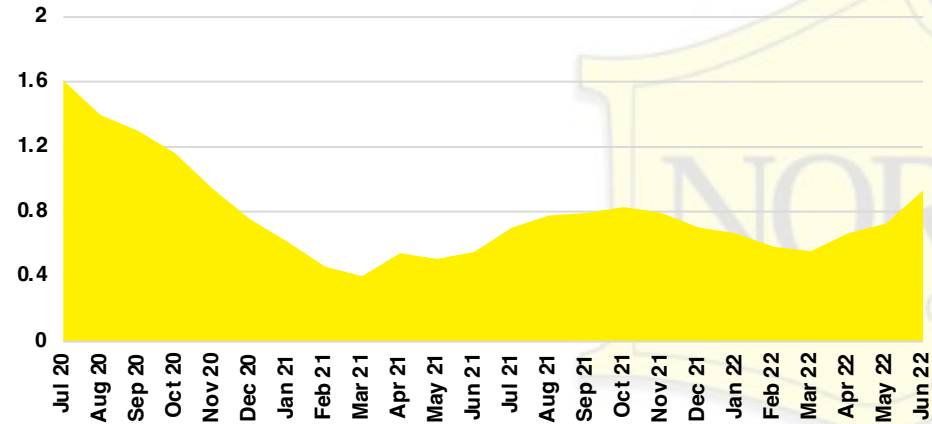

FRANKLIN COUNTY INVENTORY BY PRICE POINT

GWINNETT COUNTY QUICK N'DICATORS

GWINNETT COUNTY SALES VOLUME VS SUPPLY

GWINNETT COUNTY INVENTORY MONTHS OF SUPPLY

GWINNETT COUNTY 12 MONTH AVERAGE SALES PRICE

GWINNETT COUNTY SALES BY PRICE POINT