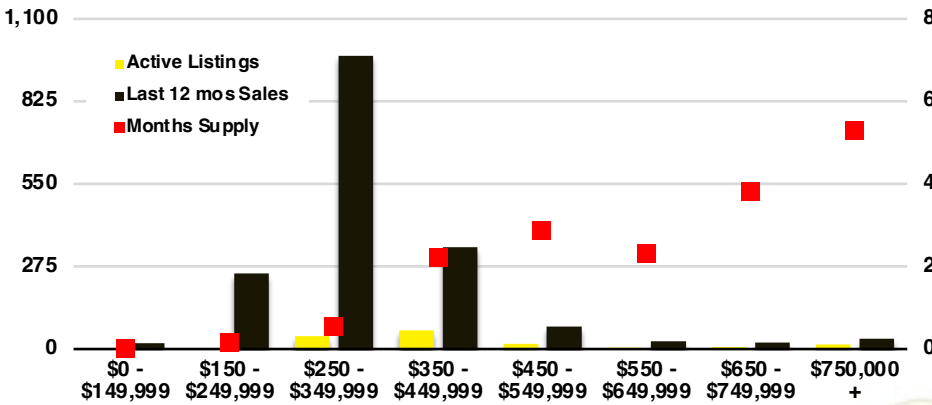

NORTH GEORGIA DEEP DIVE MARKET DATA

June 2022

JUNE 2022

DEEP DIVE

NORTH GEORGIA QUICK N' DICATORS

NORTH GEORGIA INVENTORY MONTHS OF SUPPLY

NORTH GEORGIA SALES VOLUME VS SUPPLY

NORTH GEORGIA SALES BY PRICE POINT

NORTH GEORGIA INVENTORY BY PRICE POINT

BANKS COUNTY QUICK N'DICATORS

BANKS COUNTY SALES VOLUME VS SUPPLY

BANKS COUNTY INVENTORY MONTHS OF SUPPLY

BANKS COUNTY 12 MONTH AVERAGE SALES PRICE

BANKS COUNTY SALES BY PRICE POINT

BANKS COUNTY INVENTORY BY PRICE POINT

BARROW COUNTY QUICK N'DICATORS

BARROW COUNTY SALES VOLUME VS SUPPLY

BARROW COUNTY INVENTORY MONTHS OF SUPPLY

BARROW COUNTY 12 MONTH AVERAGE SALES PRICE

BARROW COUNTY SALES BY PRICE POINT

WALTON COUNTY SALES BY PRICE POINT

WALTON COUNTY INVENTORY BY PRICE POINT

WHITE COUNTY QUICK N' DICATORS

WHITE COUNTY SALES VOLUME VS SUPPLY

WHITE COUNTY INVENTORY MONTHS OF SUPPLY

WHITE COUNTY 12 MONTH AVERAGE SALES PRICE