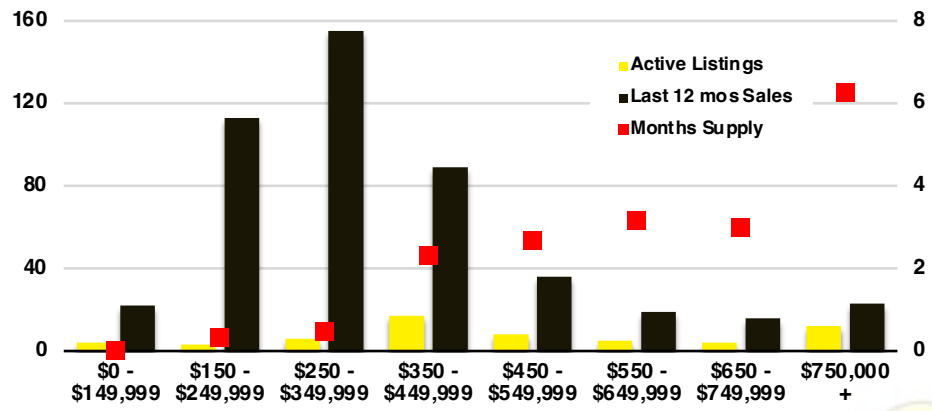

HALL COUNTY SALES BY PRICE POINT

HALL COUNTY INVENTORY BY PRICE POINT

JACKSON COUNTY QUICK N'DICATORS

JACKSON COUNTY SALES VOLUME VS SUPPLY

JACKSON COUNTY INVENTORY MONTHS OF SUPPLY

JACKSON COUNTY 12 MONTH AVERAGE SALES PRICE

JACKSON COUNTY SALES BY PRICE POINT

JACKSON COUNTY INVENTORY BY PRICE POINT

LUMPKIN COUNTY QUICK N'DICATORS

LUMPKIN COUNTY SALES VOLUME VS SUPPLY

LUMPKIN COUNTY INVENTORY MONTHS OF SUPPLY

LUMPKIN COUNTY 12 MONTH AVERAGE SALES PRICE