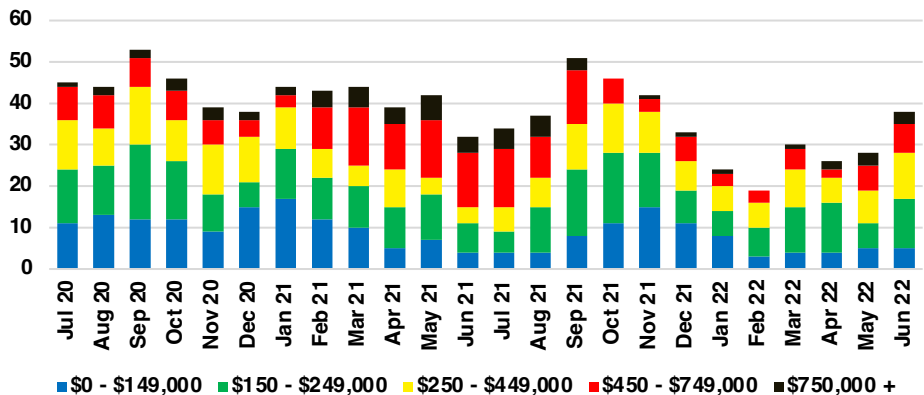

STEPHENS COUNTY INVENTORY BY PRICE POINT