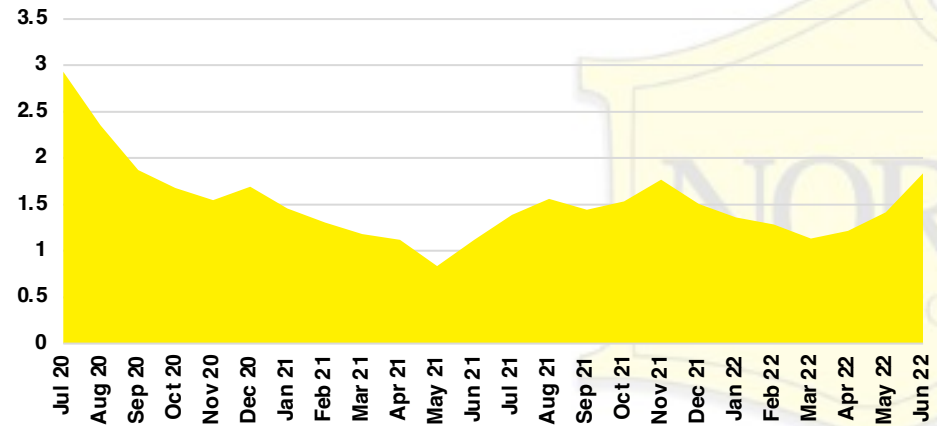

LUMPKIN COUNTY SALES BY PRICE POINT

LUMPKIN COUNTY INVENTORY BY PRICE POINT

PICKENS COUNTY QUICK N'DICATORS

PICKENS COUNTY SALES VOLUME VS SUPPLY

PICKENS COUNTY INVENTORY MONTHS OF SUPPLY

PICKENS COUNTY 12 MONTH AVERAGE SALES PRICE

PICKENS COUNTY SALES BY PRICE POINT

PICKENS COUNTY INVENTORY BY PRICE POINT

RABUN COUNTY QUICK N' DICATORS

RABUN COUNTY SALES VOLUME VS SUPPLY

RABUN COUNTY INVENTORY MONTHS OF SUPPLY

RABUN COUNTY 12 MONTH AVERAGE SALES PRICE