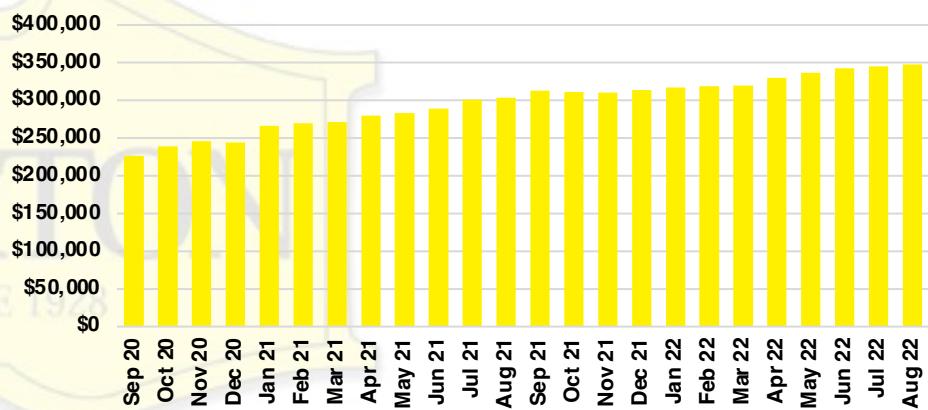

NORTH GEORGIA INVENTORY BY PRICE POINT

BANKS COUNTY QUICK N' DICATORS

BANKS COUNTY SALES VOLUME VS SUPPLY

BANKS COUNTY INVENTORY MONTHS OF SUPPLY

BANKS COUNTY 12 MONTH AVERAGE SALES PRICE

BANKS COUNTY SALES BY PRICE POINT