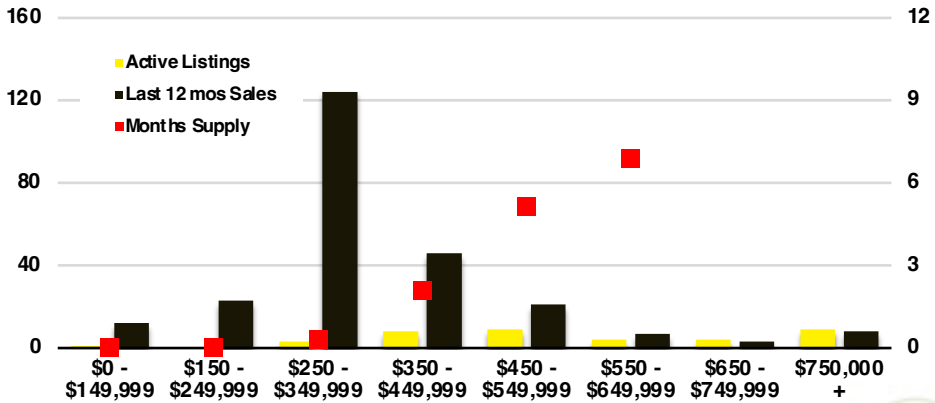

BANKS COUNTY QUICK N' DICATORS