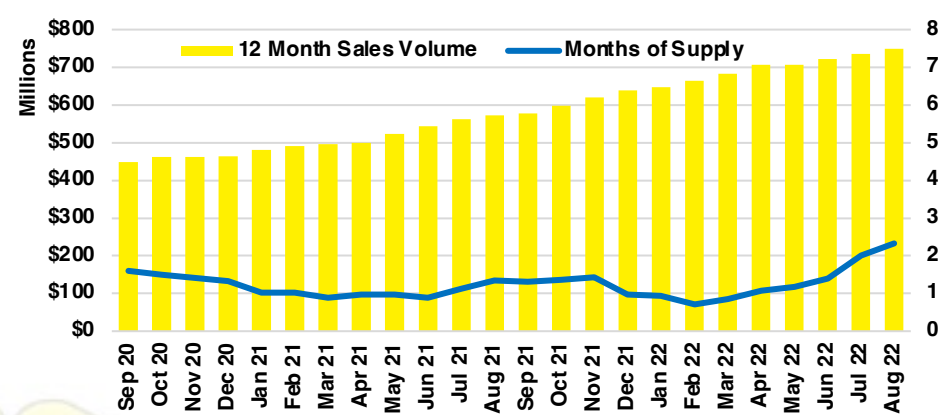

STEPHENS COUNTY SALES BY PRICE POINT

STEPHENS COUNTY INVENTORY BY PRICE POINT

WALTON COUNTY QUICK N' DICATORS

WALTON COUNTY SALES VOLUME VS SUPPLY

WALTON COUNTY INVENTORY MONTHS OF SUPPLY

WALTON COUNTY 12 MONTH AVERAGE SALES PRICE