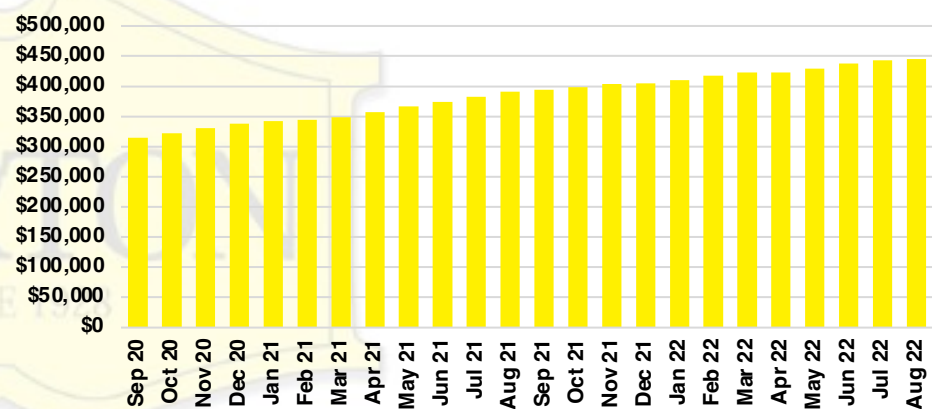

HABERSHAM COUNTY SALES BY PRICE POINT

HABERSHAM COUNTY INVENTORY BY PRICE POINT

HALL COUNTY QUICK N'DICATORS

HALL COUNTY SALES VOLUME VS SUPPLY

HALL COUNTY INVENTORY MONTHS OF SUPPLY

HALL COUNTY 12 MONTH AVERAGE SALES PRICE