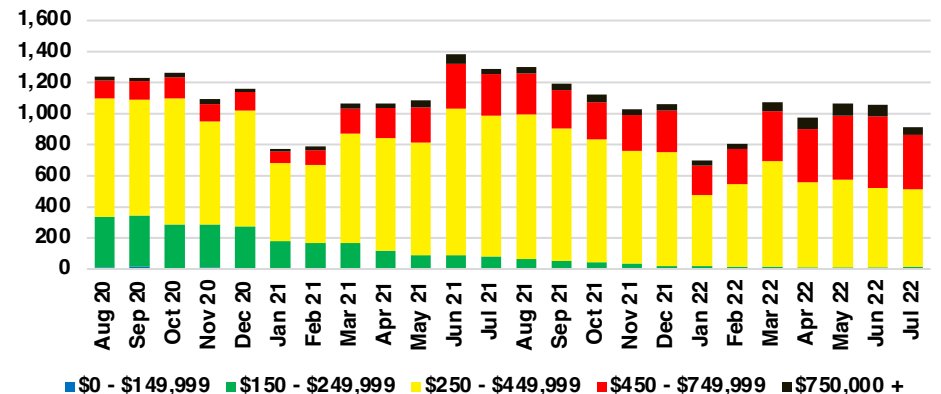

FRANKLIN COUNTY INVENTORY BY PRICE POINT

GWINNETT COUNTY QUICK N'DICATORS

GWINNETT COUNTY SALES VOLUME VS SUPPLY

GWINNETT COUNTY INVENTORY MONTHS OF SUPPLY

GWINNETT COUNTY 12 MONTH AVERAGE SALES PRICE

GWINNETT COUNTY SALES BY PRICE POINT