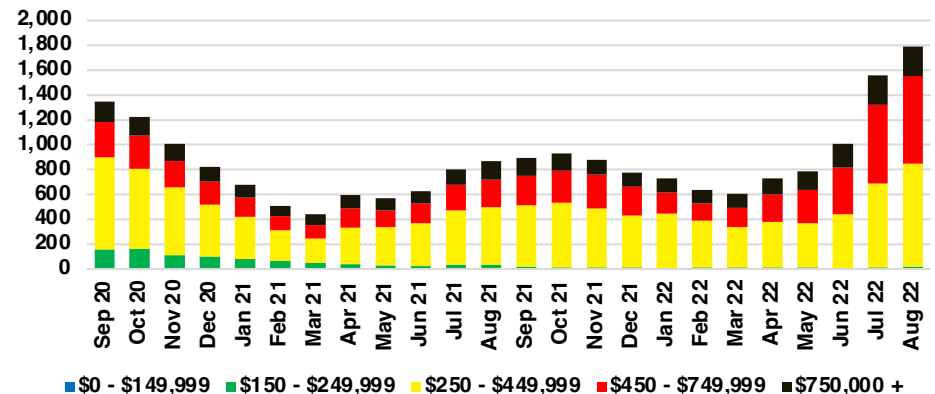

GWINNETT COUNTY INVENTORY BY PRICE POINT