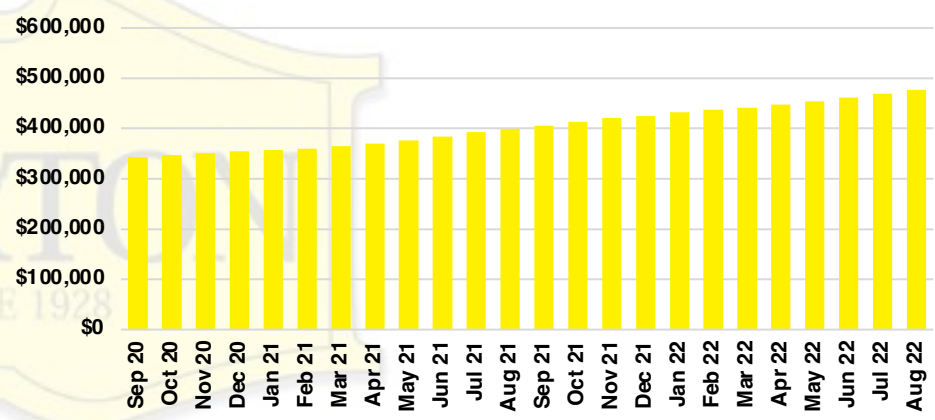

BARROW COUNTY INVENTORY BY PRICE POINT

CHEROKEE COUNTY QUICK N'DICATORS

CHEROKEE COUNTY SALES VOLUME VS SUPPLY

CHEROKEE COUNTY INVENTORY MONTHS OF SUPPLY

CHEROKEE COUNTY 12 MONTH AVERAGE SALES PRICE

CHEROKEE COUNTY SALES BY PRICE POINT