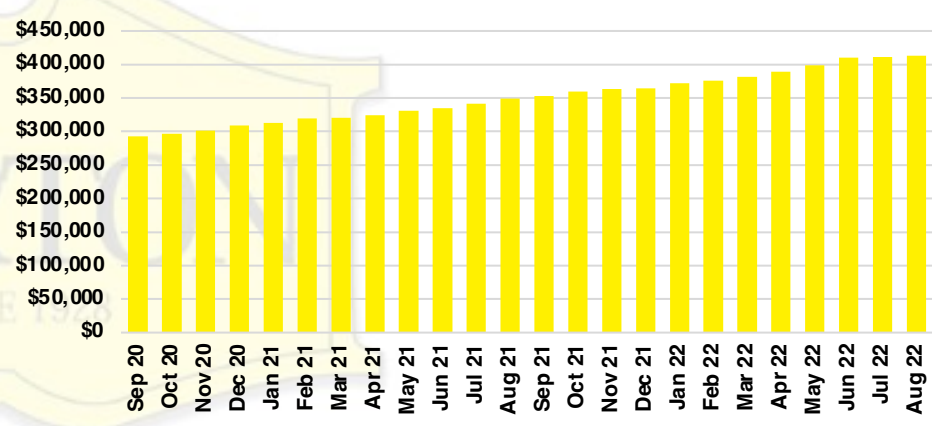

LUMPKIN COUNTY SALES BY PRICE POINT

LUMPKIN COUNTY INVENTORY BY PRICE POINT

PICKENS COUNTY QUICK N'DICATORS

PICKENS COUNTY SALES VOLUME VS SUPPLY

PICKENS COUNTY INVENTORY MONTHS OF SUPPLY

PICKENS COUNTY 12 MONTH AVERAGE SALES PRICE