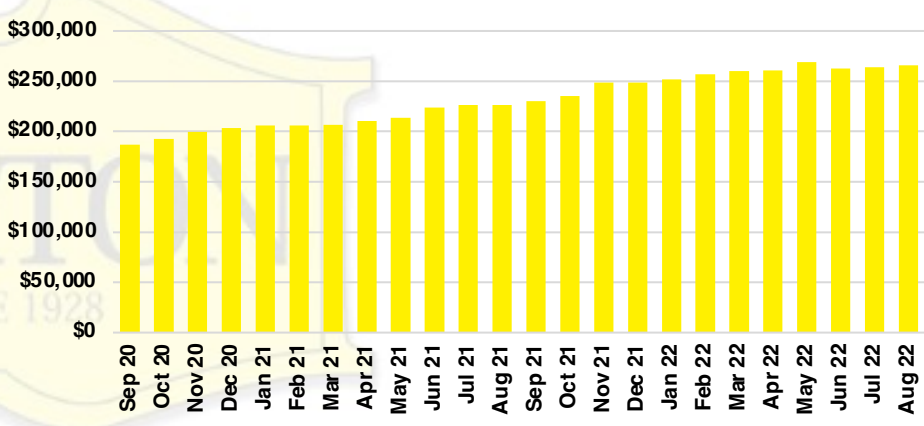

PICKENS COUNTY SALES BY PRICE POINT

PICKENS COUNTY INVENTORY BY PRICE POINT

RABUN COUNTY QUICK N' DICATORS

RABUN COUNTY SALES VOLUME VS SUPPLY

RABUN COUNTY INVENTORY MONTHS OF SUPPLY

RABUN COUNTY 12 MONTH AVERAGE SALES PRICE

RABUN COUNTY SALES BY PRICE POINT

RABUN COUNTY INVENTORY BY PRICE POINT

STEPHENS COUNTY QUICK N'DICATORS

STEPHENS COUNTY SALES VOLUME VS SUPPLY

STEPHENS COUNTY INVENTORY MONTHS OF SUPPLY

STEPHENS COUNTY 12 MONTH AVERAGE SALES PRICE