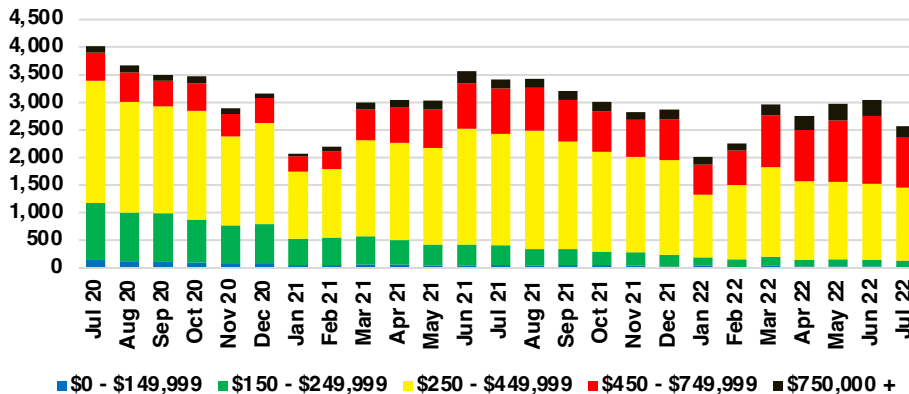

NORTH GEORGIA DEEP DIVE MARKET DATA

August 2022

AUGUST 2022

DEEP DIVE

NORTH GEORGIA QUICK N' DICATORS

NORTH GEORGIA INVENTORY MONTHS OF SUPPLY

NORTH GEORGIA SALES VOLUME VS SUPPLY

NORTH GEORGIA SALES BY PRICE POINT