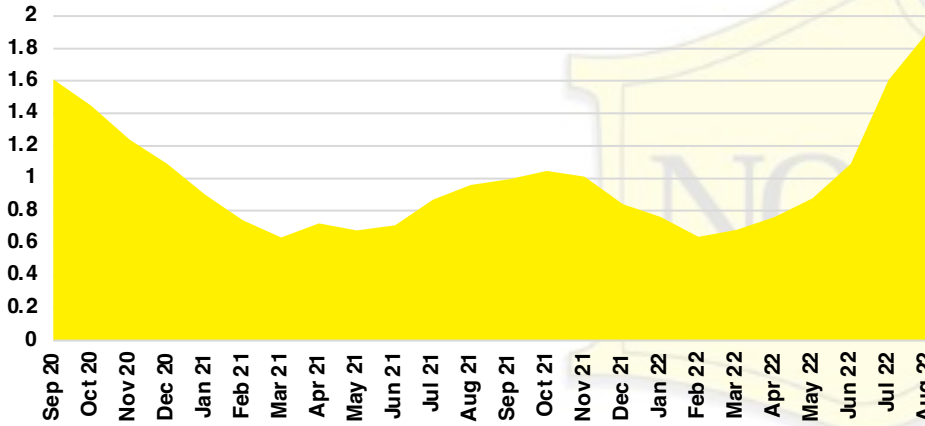

NORTH GEORGIA DEEP DIVE MARKET DATA

August 2022

AUGUST 2022

DEEP DIVE

NORTH GEORGIA QUICK N' DICATORS

NORTH GEORGIA INVENTORY MONTHS OF SUPPLY

NORTH GEORGIA SALES VOLUME VS SUPPLY

NORTH GEORGIA SALES BY PRICE POINT