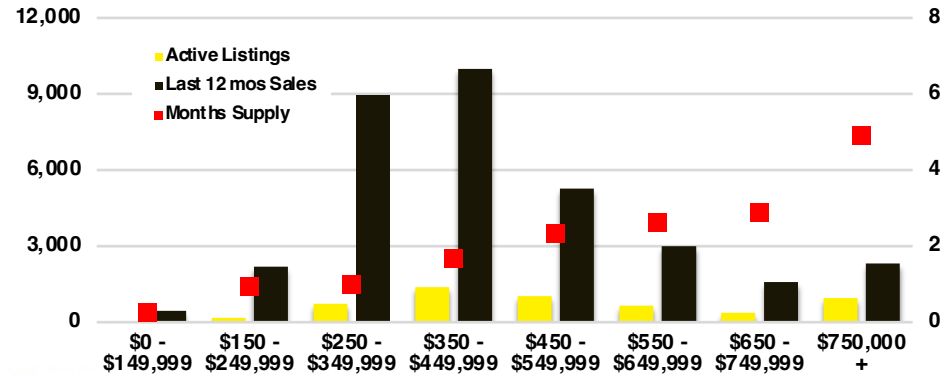

NORTH GEORGIA DEEP DIVE MARKET DATA

August 2022

AUGUST 2022

DEEP DIVE

NORTH GEORGIA QUICK N' DICATORS

NORTH GEORGIA INVENTORY MONTHS OF SUPPLY

NORTH GEORGIA SALES VOLUME VS SUPPLY

NORTH GEORGIA SALES BY PRICE POINT

WALTON COUNTY SALES BY PRICE POINT

WALTON COUNTY INVENTORY BY PRICE POINT

WHITE COUNTY QUICK N' DICATORS

WHITE COUNTY SALES VOLUME VS SUPPLY

WHITE COUNTY INVENTORY MONTHS OF SUPPLY

WHITE COUNTY 12 MONTH AVERAGE SALES PRICE