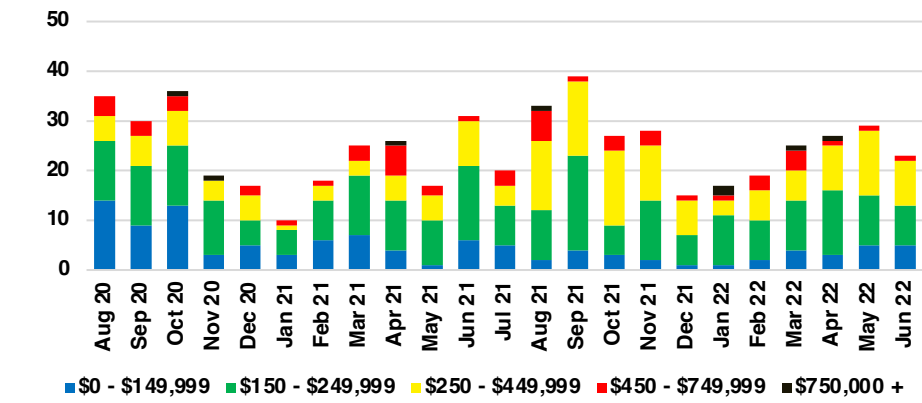

FORSYTH COUNTY INVENTORY BY PRICE POINT

FRANKLIN COUNTY QUICK N'DICATORS

FRANKLIN COUNTY SALES VOLUME VS SUPPLY

FRANKLIN COUNTY INVENTORY MONTHS OF SUPPLY

FRANKLIN COUNTY 12 MONTH AVERAGE SALES PRICE

FRANKLIN COUNTY SALES BY PRICE POINT