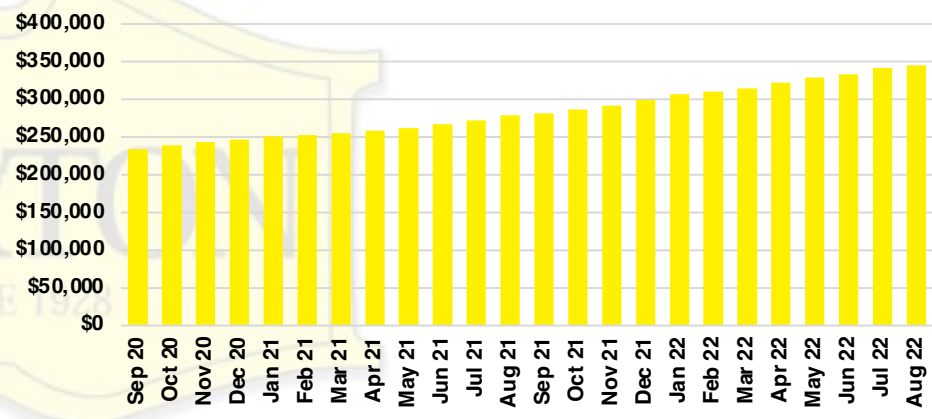

BANKS COUNTY INVENTORY BY PRICE POINT

BARROW COUNTY QUICK N'DICATORS

BARROW COUNTY SALES VOLUME VS SUPPLY

BARROW COUNTY INVENTORY MONTHS OF SUPPLY

BARROW COUNTY 12 MONTH AVERAGE SALES PRICE

BARROW COUNTY SALES BY PRICE POINT