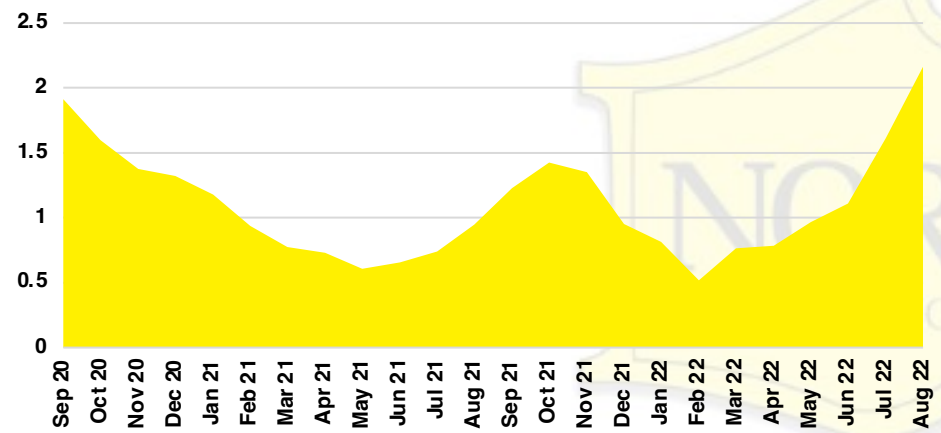

HALL COUNTY SALES BY PRICE POINT

HALL COUNTY INVENTORY BY PRICE POINT

JACKSON COUNTY QUICK N'DICATORS

JACKSON COUNTY SALES VOLUME VS SUPPLY

JACKSON COUNTY INVENTORY MONTHS OF SUPPLY

JACKSON COUNTY 12 MONTH AVERAGE SALES PRICE