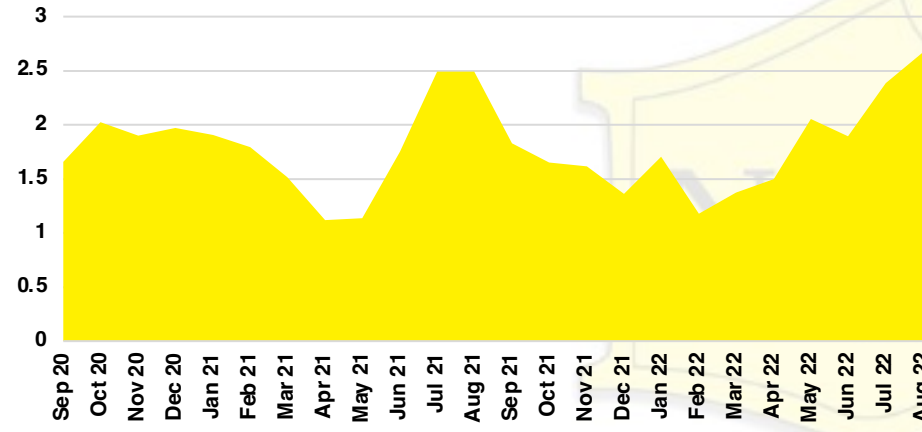

FORSYTH COUNTY INVENTORY BY PRICE POINT

FRANKLIN COUNTY QUICK N'DICATORS

FRANKLIN COUNTY SALES VOLUME VS SUPPLY

FRANKLIN COUNTY INVENTORY MONTHS OF SUPPLY

FRANKLIN COUNTY 12 MONTH AVERAGE SALES PRICE

FRANKLIN COUNTY SALES BY PRICE POINT