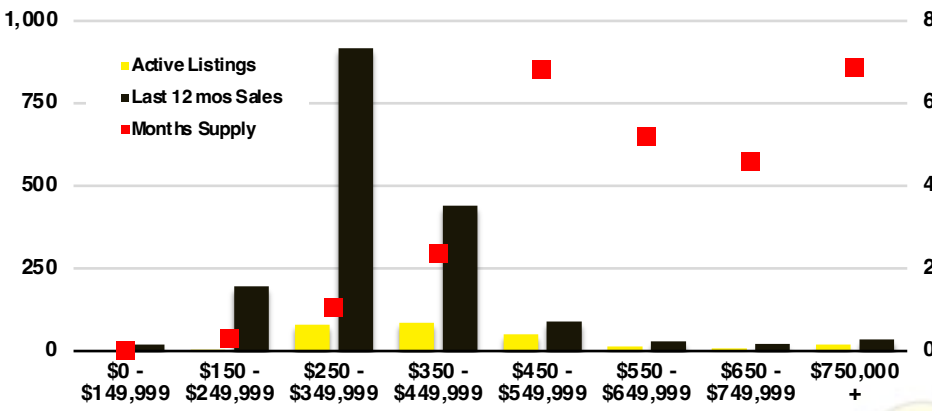

NORTH GEORGIA INVENTORY BY PRICE POINT

BANKS COUNTY QUICK N' DICATORS

BANKS COUNTY SALES VOLUME VS SUPPLY

BANKS COUNTY INVENTORY MONTHS OF SUPPLY

BANKS COUNTY 12 MONTH AVERAGE SALES PRICE

BANKS COUNTY SALES BY PRICE POINT

BANKS COUNTY INVENTORY BY PRICE POINT

BARROW COUNTY QUICK N'DICATORS

BARROW COUNTY SALES VOLUME VS SUPPLY

BARROW COUNTY INVENTORY MONTHS OF SUPPLY

BARROW COUNTY 12 MONTH AVERAGE SALES PRICE

BARROW COUNTY SALES BY PRICE POINT

WALTON COUNTY SALES BY PRICE POINT

WALTON COUNTY INVENTORY BY PRICE POINT

WHITE COUNTY QUICK N' DICATORS

WHITE COUNTY SALES VOLUME VS SUPPLY

WHITE COUNTY INVENTORY MONTHS OF SUPPLY

WHITE COUNTY 12 MONTH AVERAGE SALES PRICE