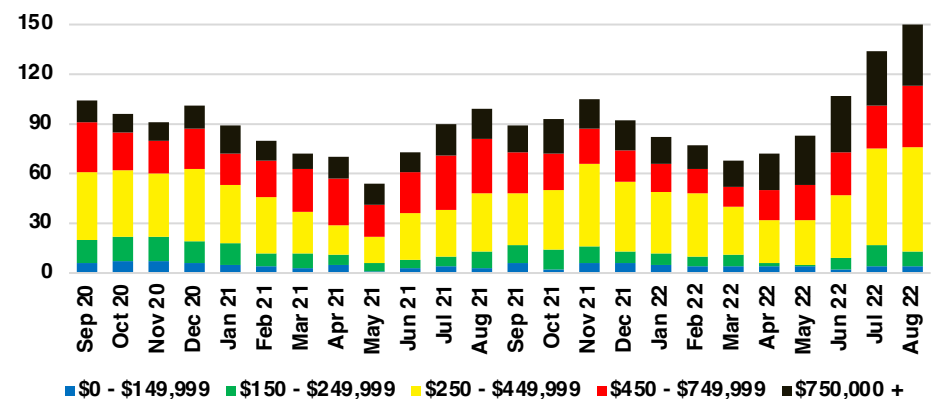

LUMPKIN COUNTY SALES BY PRICE POINT

LUMPKIN COUNTY INVENTORY BY PRICE POINT

PICKENS COUNTY QUICK N'DICATORS

PICKENS COUNTY SALES VOLUME VS SUPPLY

PICKENS COUNTY INVENTORY MONTHS OF SUPPLY

PICKENS COUNTY 12 MONTH AVERAGE SALES PRICE

PICKENS COUNTY SALES BY PRICE POINT

PICKENS COUNTY INVENTORY BY PRICE POINT

RABUN COUNTY QUICK N' DICATORS

RABUN COUNTY SALES VOLUME VS SUPPLY

RABUN COUNTY INVENTORY MONTHS OF SUPPLY

RABUN COUNTY 12 MONTH AVERAGE SALES PRICE