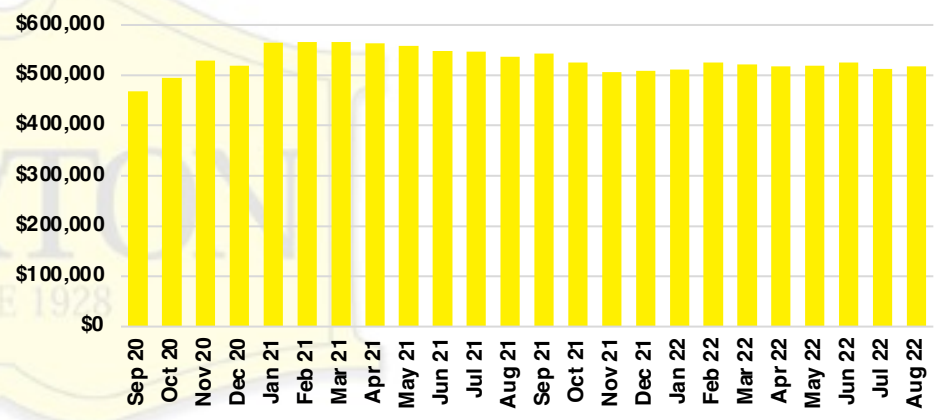

PICKENS COUNTY SALES BY PRICE POINT

PICKENS COUNTY INVENTORY BY PRICE POINT

RABUN COUNTY QUICK N' DICATORS

RABUN COUNTY SALES VOLUME VS SUPPLY

RABUN COUNTY INVENTORY MONTHS OF SUPPLY

RABUN COUNTY 12 MONTH AVERAGE SALES PRICE