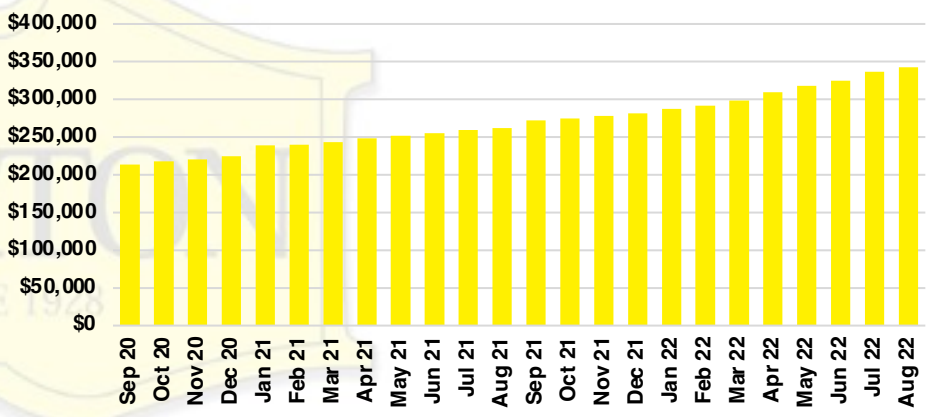

WALTON COUNTY SALES BY PRICE POINT

WALTON COUNTY INVENTORY BY PRICE POINT

WHITE COUNTY QUICK N' DICATORS

WHITE COUNTY SALES VOLUME VS SUPPLY

WHITE COUNTY INVENTORY MONTHS OF SUPPLY

WHITE COUNTY 12 MONTH AVERAGE SALES PRICE

WHITE COUNTY SALES BY PRICE POINT

WHITE COUNTY INVENTORY BY PRICE POINT