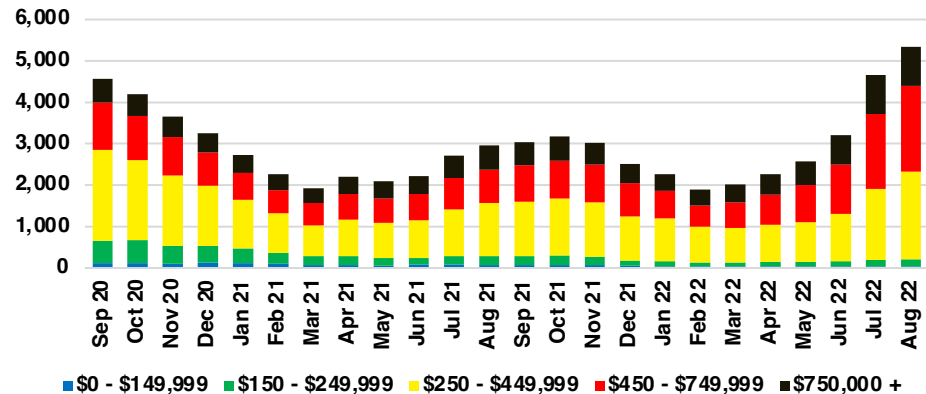

NORTH GEORGIA INVENTORY BY PRICE POINT