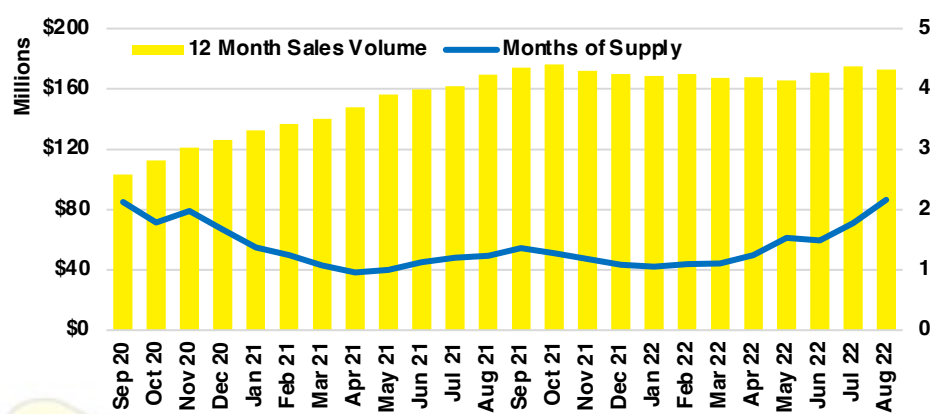

JACKSON COUNTY SALES BY PRICE POINT

JACKSON COUNTY INVENTORY BY PRICE POINT

LUMPKIN COUNTY QUICK N'DICATORS

LUMPKIN COUNTY SALES VOLUME VS SUPPLY

LUMPKIN COUNTY INVENTORY MONTHS OF SUPPLY

LUMPKIN COUNTY 12 MONTH AVERAGE SALES PRICE