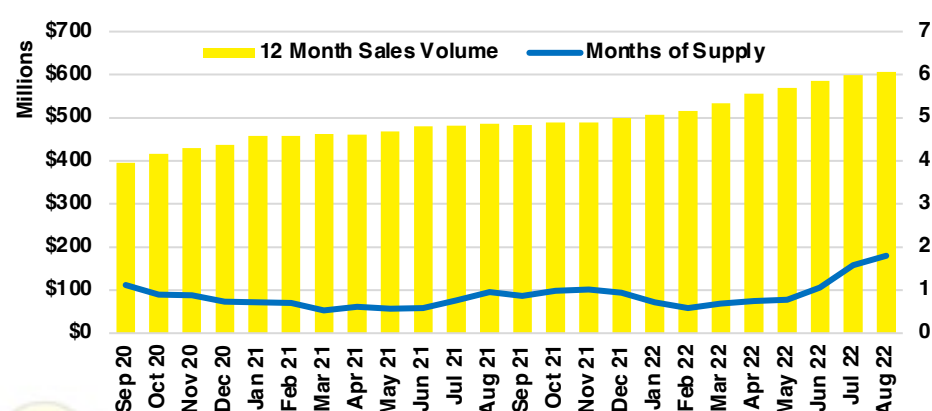

BARROW COUNTY SALES VOLUME VS SUPPLY