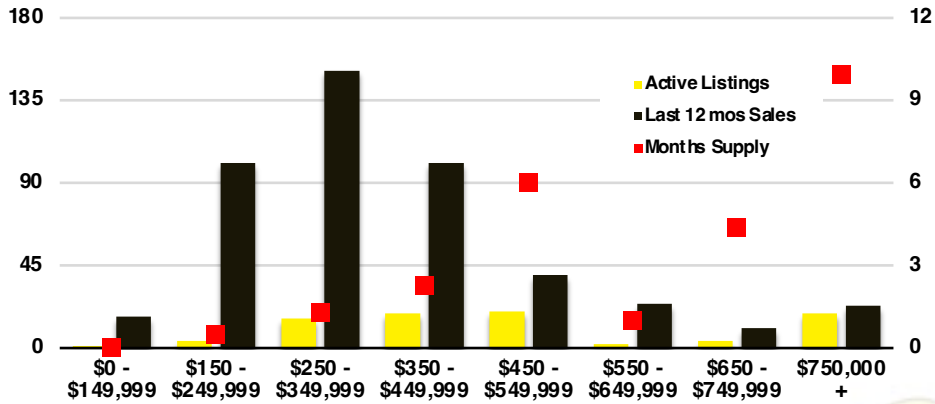

HALL COUNTY SALES BY PRICE POINT

HALL COUNTY INVENTORY BY PRICE POINT

JACKSON COUNTY QUICK N'DICATORS

JACKSON COUNTY SALES VOLUME VS SUPPLY

JACKSON COUNTY INVENTORY MONTHS OF SUPPLY

JACKSON COUNTY 12 MONTH AVERAGE SALES PRICE

JACKSON COUNTY SALES BY PRICE POINT

JACKSON COUNTY INVENTORY BY PRICE POINT

LUMPKIN COUNTY QUICK N'DICATORS

LUMPKIN COUNTY SALES VOLUME VS SUPPLY

LUMPKIN COUNTY INVENTORY MONTHS OF SUPPLY

LUMPKIN COUNTY 12 MONTH AVERAGE SALES PRICE