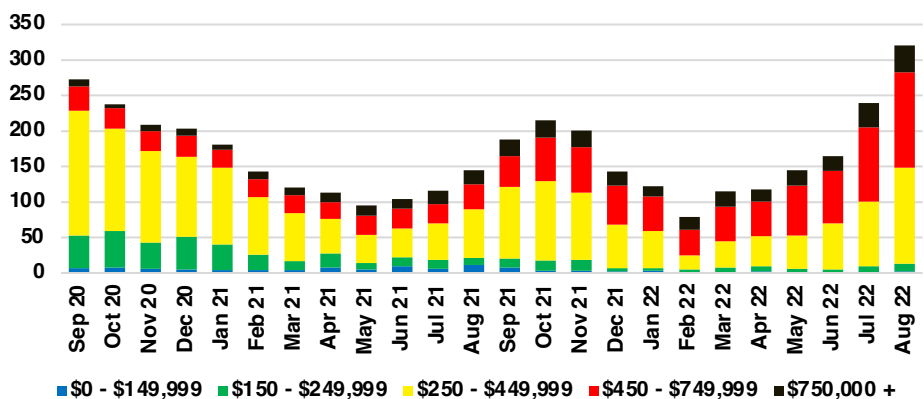

JACKSON COUNTY INVENTORY BY PRICE POINT