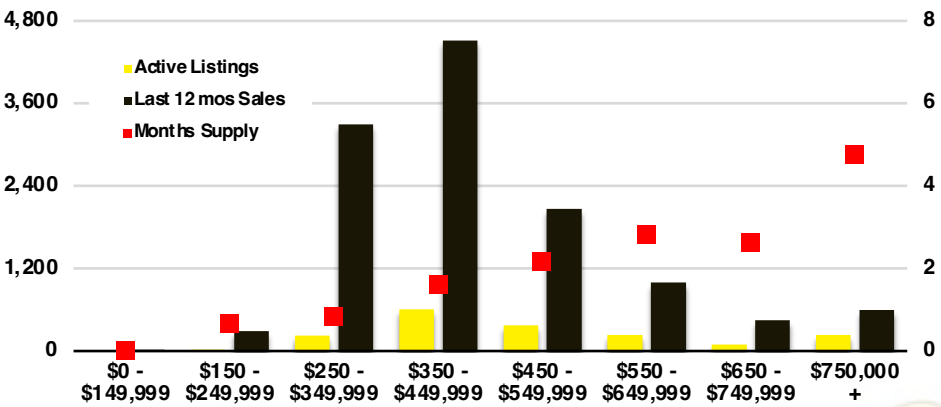

DAWSON COUNTY INVENTORY BY PRICE POINT

FORSYTH COUNTY QUICK N'DICATORS

FORSYTH COUNTY SALES VOLUME VS SUPPLY

FORSYTH COUNTY INVENTORY MONTHS OF SUPPLY

FORSYTH COUNTY 12 MONTH AVERAGE SALES PRICE

FORSYTH COUNTY SALES BY PRICE POINT

FORSYTH COUNTY INVENTORY BY PRICE POINT

FRANKLIN COUNTY QUICK N'DICATORS

FRANKLIN COUNTY SALES VOLUME VS SUPPLY

FRANKLIN COUNTY INVENTORY MONTHS OF SUPPLY

FRANKLIN COUNTY 12 MONTH AVERAGE SALES PRICE

FRANKLIN COUNTY SALES BY PRICE POINT

FRANKLIN COUNTY INVENTORY BY PRICE POINT

GWINNETT COUNTY QUICK N'DICATORS

GWINNETT COUNTY SALES VOLUME VS SUPPLY

GWINNETT COUNTY INVENTORY MONTHS OF SUPPLY

GWINNETT COUNTY 12 MONTH AVERAGE SALES PRICE

GWINNETT COUNTY SALES BY PRICE POINT