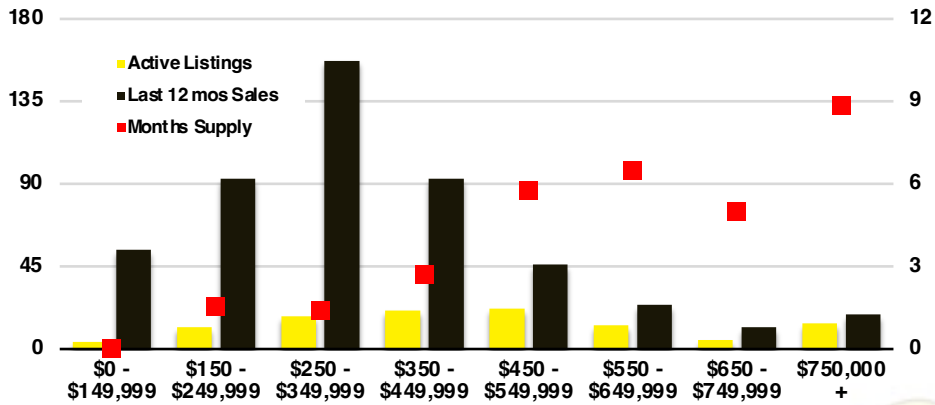

RABUN COUNTY SALES BY PRICE POINT

RABUN COUNTY INVENTORY BY PRICE POINT

STEPHENS COUNTY QUICK N'DICATORS

STEPHENS COUNTY SALES VOLUME VS SUPPLY

STEPHENS COUNTY INVENTORY MONTHS OF SUPPLY

STEPHENS COUNTY 12 MONTH AVERAGE SALES PRICE

STEPHENS COUNTY SALES BY PRICE POINT

STEPHENS COUNTY INVENTORY BY PRICE POINT

WALTON COUNTY QUICK N' DICATORS

WALTON COUNTY SALES VOLUME VS SUPPLY

WALTON COUNTY INVENTORY MONTHS OF SUPPLY

WALTON COUNTY 12 MONTH AVERAGE SALES PRICE

WALTON COUNTY SALES BY PRICE POINT

WALTON COUNTY INVENTORY BY PRICE POINT

WHITE COUNTY QUICK N' DICATORS

WHITE COUNTY SALES VOLUME VS SUPPLY

WHITE COUNTY INVENTORY MONTHS OF SUPPLY

WHITE COUNTY 12 MONTH AVERAGE SALES PRICE