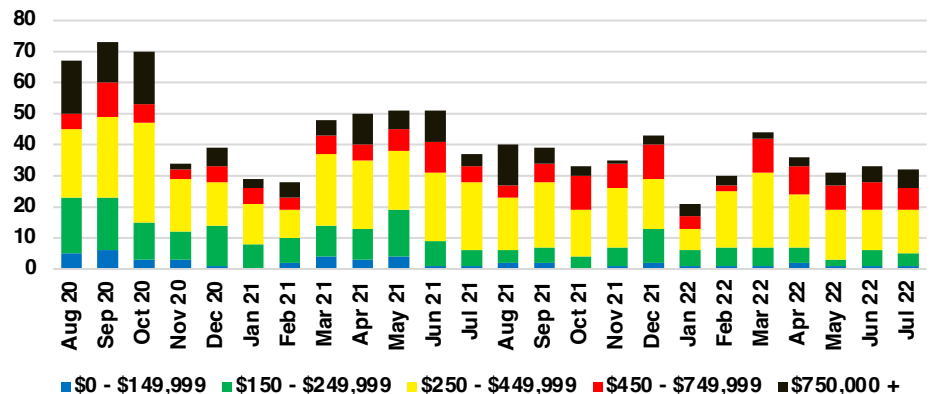

RABUN COUNTY SALES BY PRICE POINT