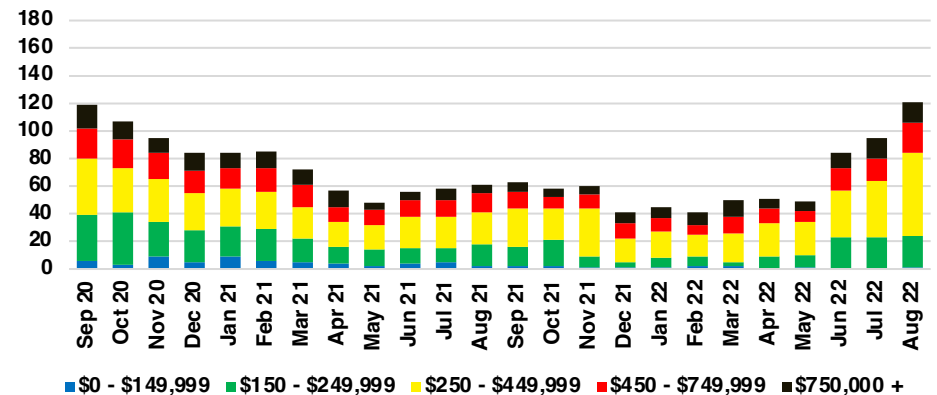

HABERSHAM COUNTY INVENTORY BY PRICE POINT