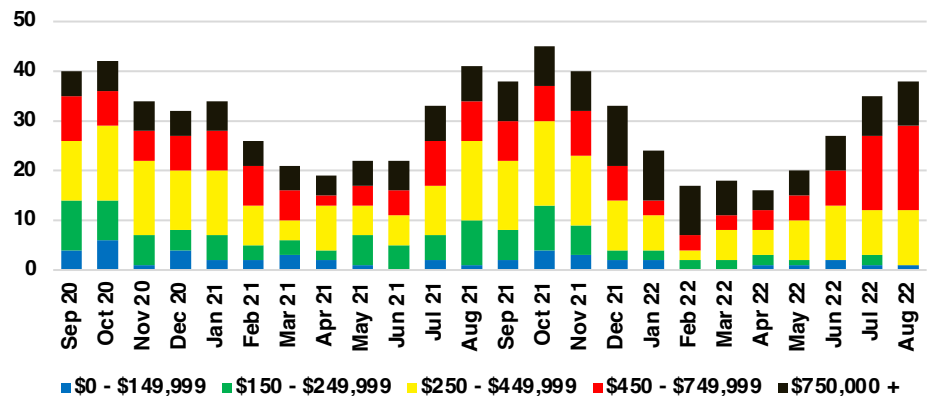

NORTH GEORGIA INVENTORY BY PRICE POINT

BANKS COUNTY QUICK N' DICATORS

BANKS COUNTY SALES VOLUME VS SUPPLY

BANKS COUNTY INVENTORY MONTHS OF SUPPLY

BANKS COUNTY 12 MONTH AVERAGE SALES PRICE

BANKS COUNTY SALES BY PRICE POINT

BANKS COUNTY INVENTORY BY PRICE POINT

BARROW COUNTY QUICK N'DICATORS

BARROW COUNTY SALES VOLUME VS SUPPLY

BARROW COUNTY INVENTORY MONTHS OF SUPPLY

BARROW COUNTY 12 MONTH AVERAGE SALES PRICE

BARROW COUNTY SALES BY PRICE POINT