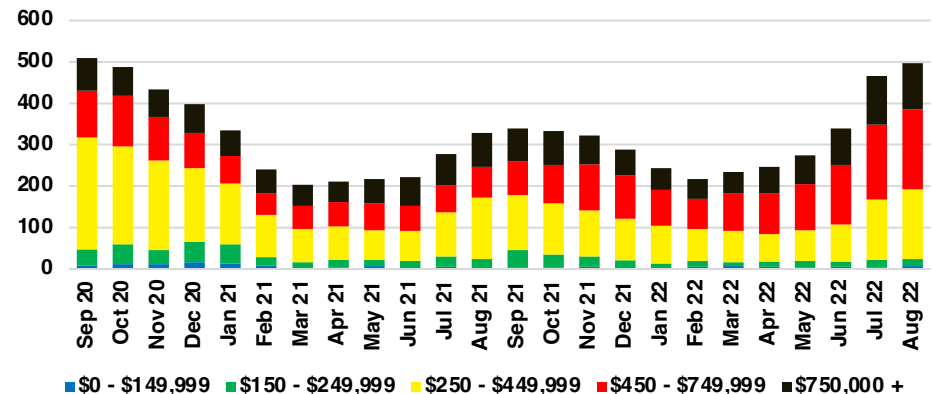

HALL COUNTY INVENTORY BY PRICE POINT