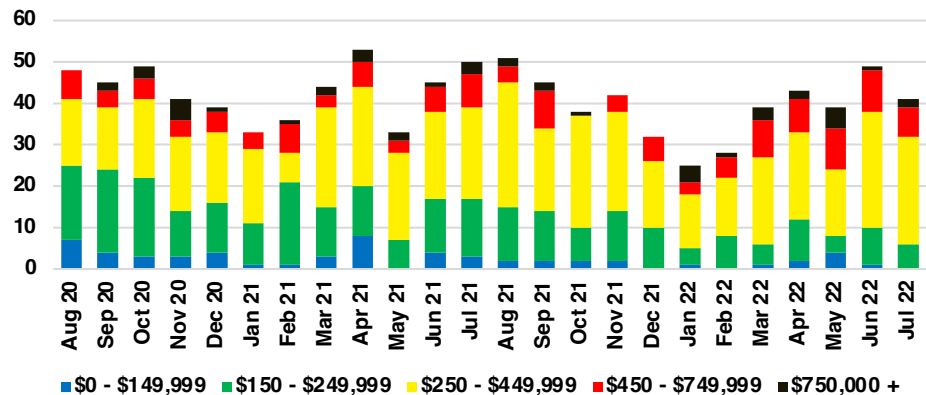

LUMPKIN COUNTY SALES BY PRICE POINT