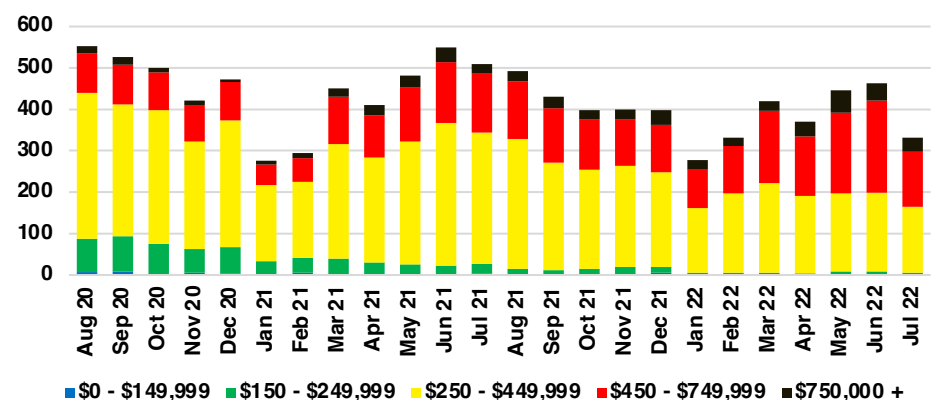

BANKS COUNTY INVENTORY BY PRICE POINT

BARROW COUNTY QUICK N'DICATORS

BARROW COUNTY SALES VOLUME VS SUPPLY

BARROW COUNTY INVENTORY MONTHS OF SUPPLY

BARROW COUNTY 12 MONTH AVERAGE SALES PRICE

BARROW COUNTY SALES BY PRICE POINT

BARROW COUNTY INVENTORY BY PRICE POINT

CHEROKEE COUNTY QUICK N'DICATORS

CHEROKEE COUNTY SALES VOLUME VS SUPPLY

CHEROKEE COUNTY INVENTORY MONTHS OF SUPPLY

CHEROKEE COUNTY 12 MONTH AVERAGE SALES PRICE

CHEROKEE COUNTY SALES BY PRICE POINT

CHEROKEE COUNTY INVENTORY BY PRICE POINT

DAWSON COUNTY QUICK N'DICATORS

DAWSON COUNTY SALES VOLUME VS SUPPLY

DAWSON COUNTY INVENTORY MONTHS OF SUPPLY

DAWSON COUNTY 12 MONTH AVERAGE SALES PRICE

DAWSON COUNTY SALES BY PRICE POINT