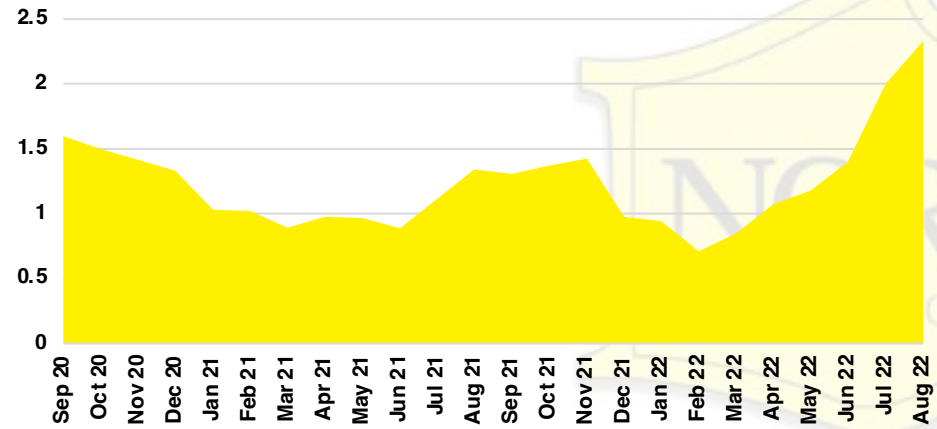

STEPHENS COUNTY SALES BY PRICE POINT

STEPHENS COUNTY INVENTORY BY PRICE POINT

WALTON COUNTY QUICK N' DICATORS

WALTON COUNTY SALES VOLUME VS SUPPLY

WALTON COUNTY INVENTORY MONTHS OF SUPPLY

WALTON COUNTY 12 MONTH AVERAGE SALES PRICE