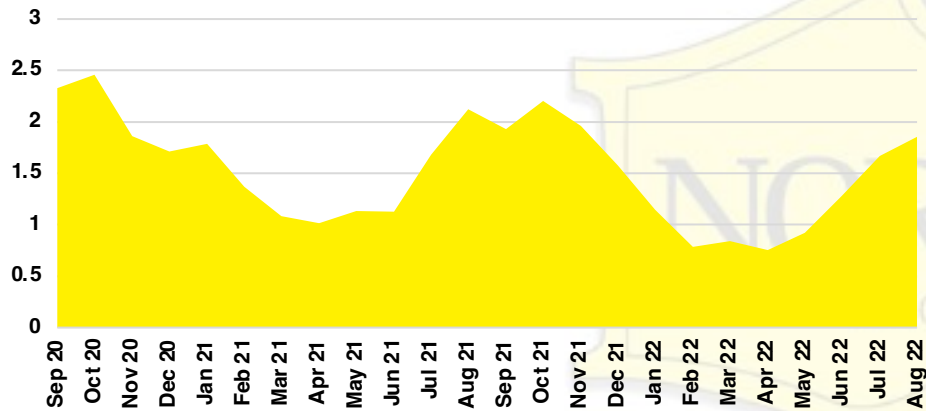

NORTH GEORGIA INVENTORY BY PRICE POINT

BANKS COUNTY QUICK N' DICATORS

BANKS COUNTY SALES VOLUME VS SUPPLY

BANKS COUNTY INVENTORY MONTHS OF SUPPLY

BANKS COUNTY 12 MONTH AVERAGE SALES PRICE

BANKS COUNTY SALES BY PRICE POINT

BANKS COUNTY INVENTORY BY PRICE POINT

BARROW COUNTY QUICK N'DICATORS

BARROW COUNTY SALES VOLUME VS SUPPLY

BARROW COUNTY INVENTORY MONTHS OF SUPPLY

BARROW COUNTY 12 MONTH AVERAGE SALES PRICE

BARROW COUNTY SALES BY PRICE POINT