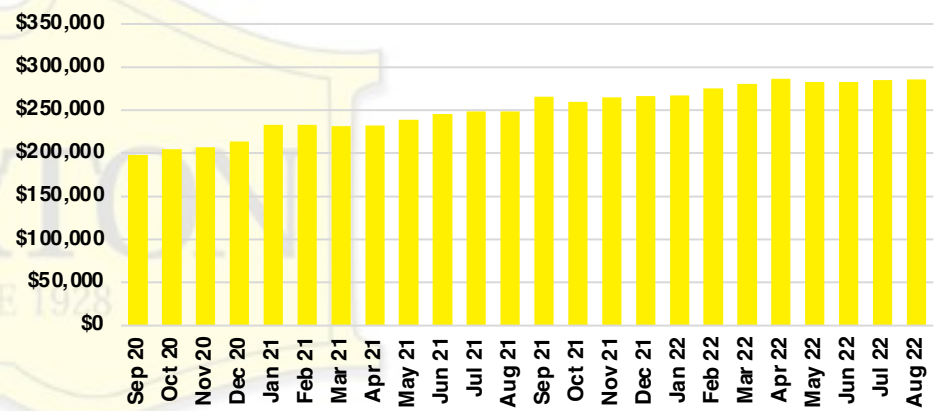

FORSYTH COUNTY INVENTORY BY PRICE POINT

FRANKLIN COUNTY QUICK N'DICATORS

FRANKLIN COUNTY SALES VOLUME VS SUPPLY

FRANKLIN COUNTY INVENTORY MONTHS OF SUPPLY

FRANKLIN COUNTY 12 MONTH AVERAGE SALES PRICE

FRANKLIN COUNTY SALES BY PRICE POINT