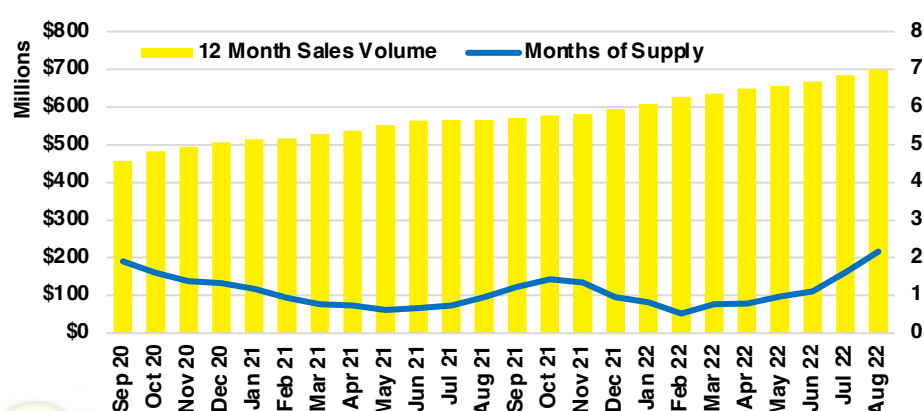

HALL COUNTY SALES BY PRICE POINT

HALL COUNTY INVENTORY BY PRICE POINT

JACKSON COUNTY QUICK N'DICATORS

JACKSON COUNTY SALES VOLUME VS SUPPLY

JACKSON COUNTY INVENTORY MONTHS OF SUPPLY

JACKSON COUNTY 12 MONTH AVERAGE SALES PRICE