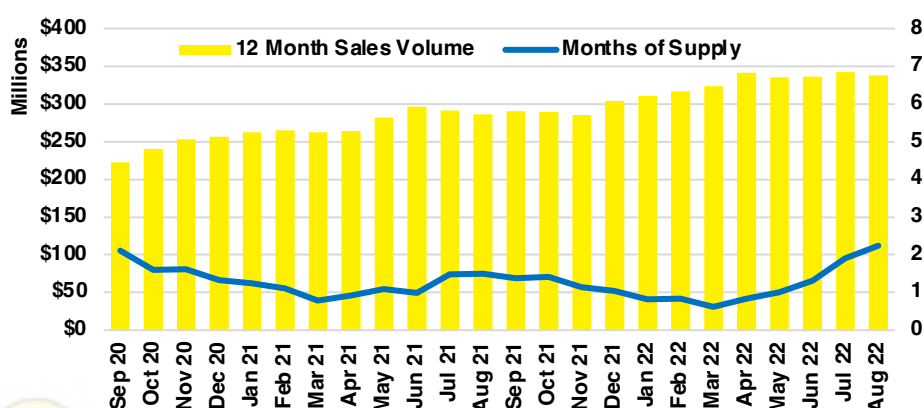

DAWSON COUNTY SALES VOLUME VS SUPPLY