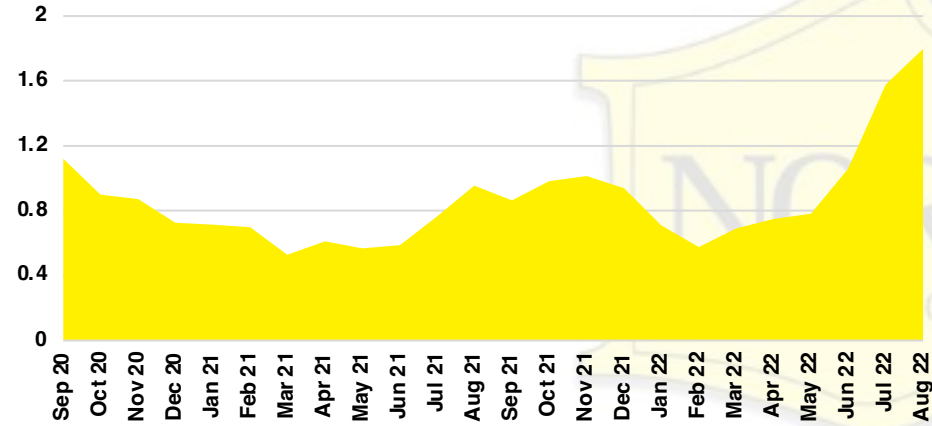

BANKS COUNTY INVENTORY BY PRICE POINT

BARROW COUNTY QUICK N'DICATORS

BARROW COUNTY SALES VOLUME VS SUPPLY

BARROW COUNTY INVENTORY MONTHS OF SUPPLY

BARROW COUNTY 12 MONTH AVERAGE SALES PRICE

BARROW COUNTY SALES BY PRICE POINT

BARROW COUNTY INVENTORY BY PRICE POINT

CHEROKEE COUNTY QUICK N'DICATORS

CHEROKEE COUNTY SALES VOLUME VS SUPPLY

CHEROKEE COUNTY INVENTORY MONTHS OF SUPPLY

CHEROKEE COUNTY 12 MONTH AVERAGE SALES PRICE

CHEROKEE COUNTY SALES BY PRICE POINT