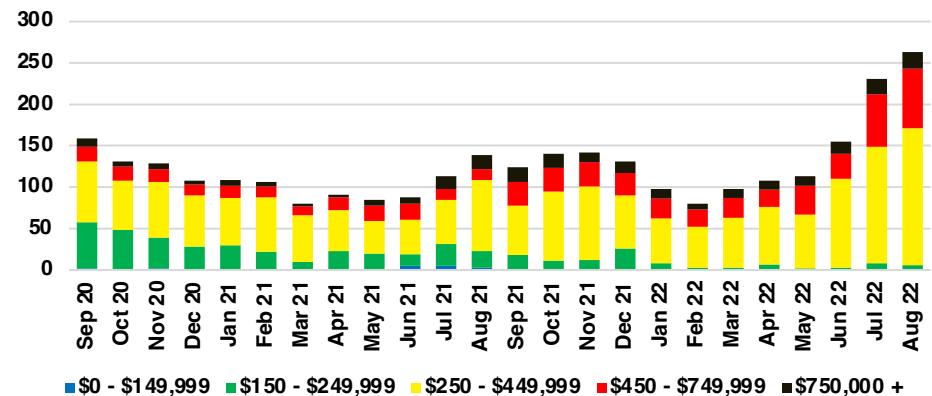

BANKS COUNTY INVENTORY BY PRICE POINT

BARROW COUNTY QUICK N'DICATORS

BARROW COUNTY SALES VOLUME VS SUPPLY

BARROW COUNTY INVENTORY MONTHS OF SUPPLY

BARROW COUNTY 12 MONTH AVERAGE SALES PRICE

BARROW COUNTY SALES BY PRICE POINT

BARROW COUNTY INVENTORY BY PRICE POINT

CHEROKEE COUNTY QUICK N'DICATORS

CHEROKEE COUNTY SALES VOLUME VS SUPPLY

CHEROKEE COUNTY INVENTORY MONTHS OF SUPPLY

CHEROKEE COUNTY 12 MONTH AVERAGE SALES PRICE

CHEROKEE COUNTY SALES BY PRICE POINT