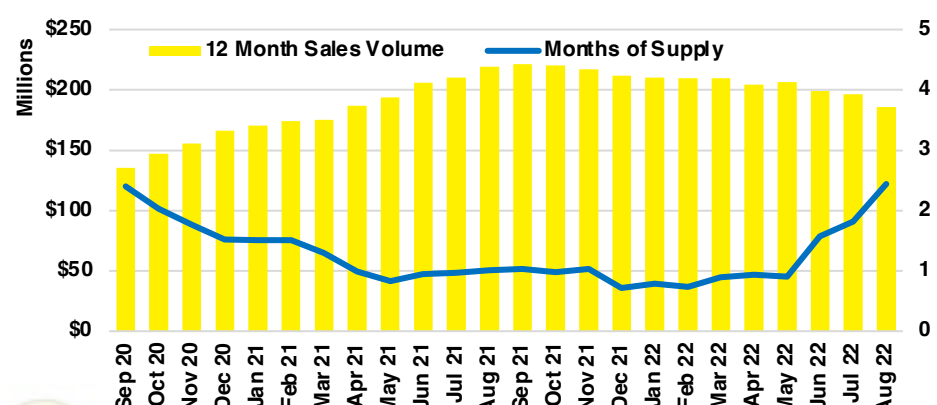

HABERSHAM COUNTY SALES VOLUME VS SUPPLY