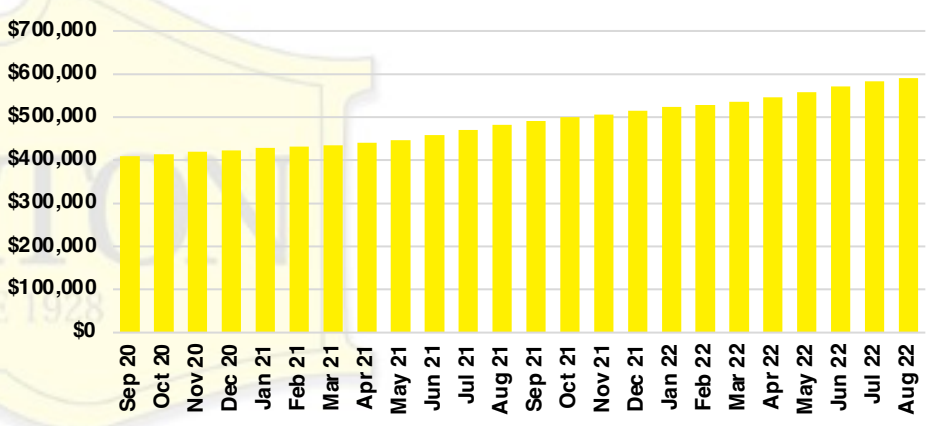

DAWSON COUNTY INVENTORY BY PRICE POINT

FORSYTH COUNTY QUICK N'DICATORS

FORSYTH COUNTY SALES VOLUME VS SUPPLY

FORSYTH COUNTY INVENTORY MONTHS OF SUPPLY

FORSYTH COUNTY 12 MONTH AVERAGE SALES PRICE

FORSYTH COUNTY SALES BY PRICE POINT