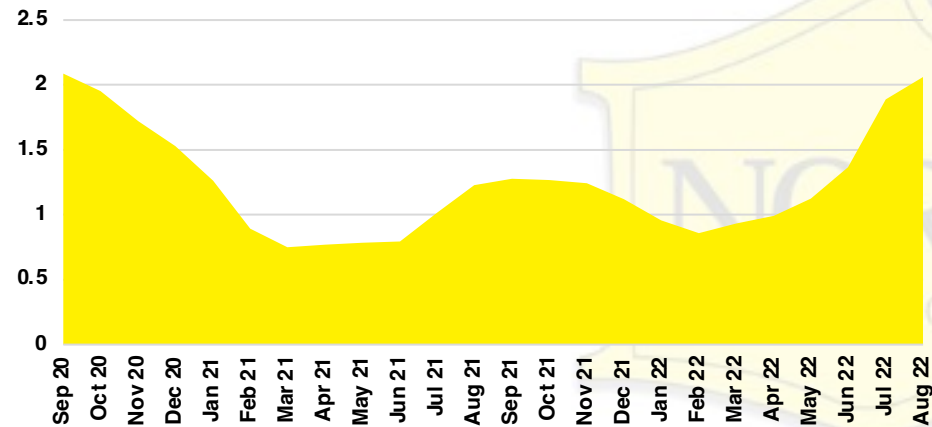

HABERSHAM COUNTY SALES BY PRICE POINT

HABERSHAM COUNTY INVENTORY BY PRICE POINT

HALL COUNTY QUICK N'DICATORS

HALL COUNTY SALES VOLUME VS SUPPLY

HALL COUNTY INVENTORY MONTHS OF SUPPLY

HALL COUNTY 12 MONTH AVERAGE SALES PRICE