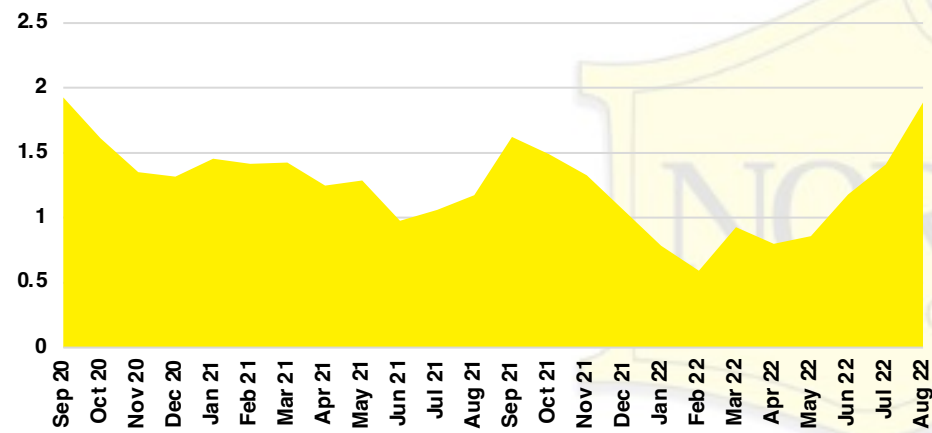

RABUN COUNTY SALES BY PRICE POINT

RABUN COUNTY INVENTORY BY PRICE POINT

STEPHENS COUNTY QUICK N'DICATORS

STEPHENS COUNTY SALES VOLUME VS SUPPLY

STEPHENS COUNTY INVENTORY MONTHS OF SUPPLY

STEPHENS COUNTY 12 MONTH AVERAGE SALES PRICE