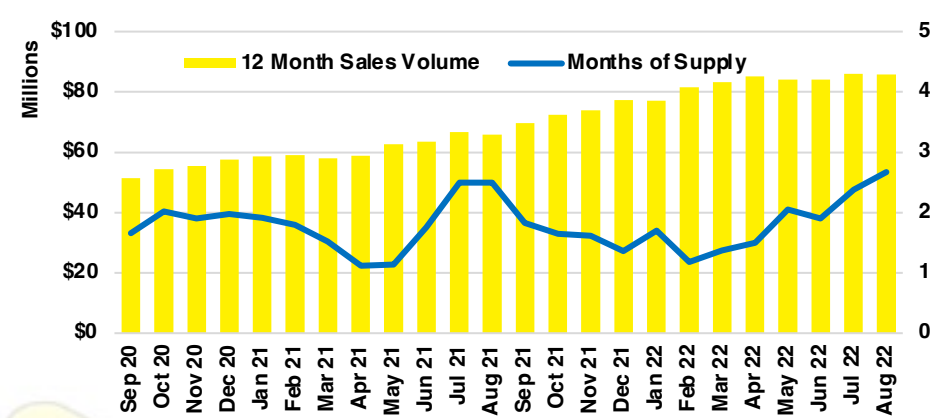

FRANKLIN COUNTY SALES VOLUME VS SUPPLY