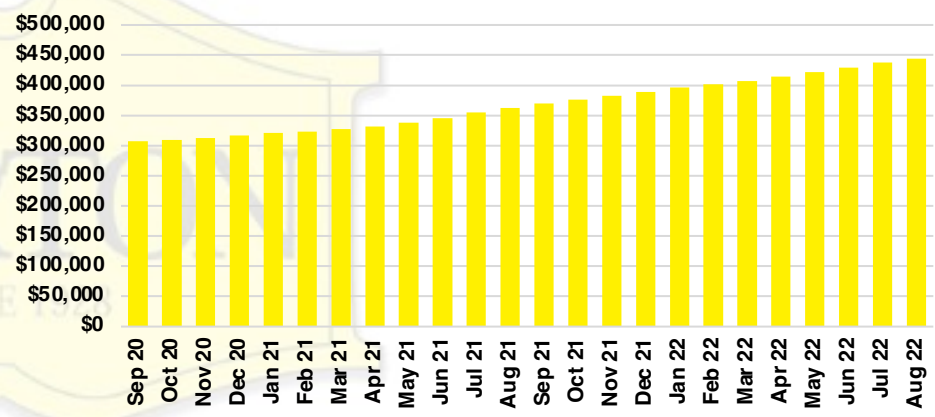

FRANKLIN COUNTY INVENTORY BY PRICE POINT

GWINNETT COUNTY QUICK N'DICATORS

GWINNETT COUNTY SALES VOLUME VS SUPPLY

GWINNETT COUNTY INVENTORY MONTHS OF SUPPLY

GWINNETT COUNTY 12 MONTH AVERAGE SALES PRICE

GWINNETT COUNTY SALES BY PRICE POINT