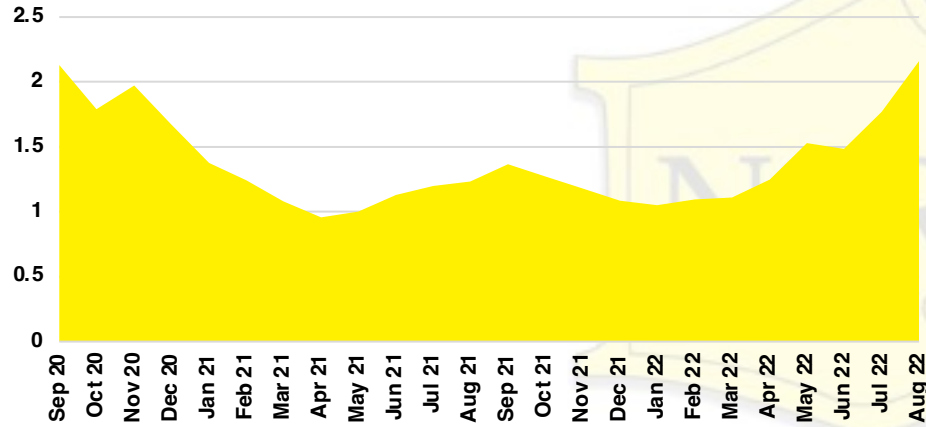

JACKSON COUNTY SALES BY PRICE POINT

JACKSON COUNTY INVENTORY BY PRICE POINT

LUMPKIN COUNTY QUICK N'DICATORS

LUMPKIN COUNTY SALES VOLUME VS SUPPLY

LUMPKIN COUNTY INVENTORY MONTHS OF SUPPLY

LUMPKIN COUNTY 12 MONTH AVERAGE SALES PRICE