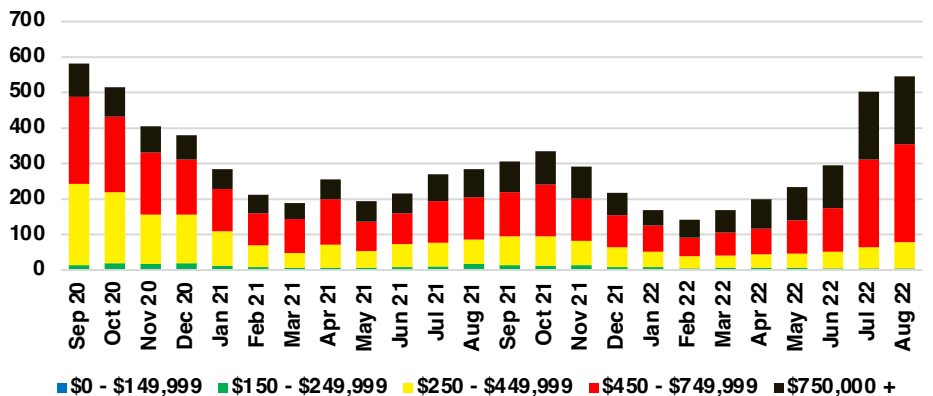

CHEROKEE COUNTY INVENTORY BY PRICE POINT

DAWSON COUNTY QUICK N'DICATORS

DAWSON COUNTY SALES VOLUME VS SUPPLY

DAWSON COUNTY INVENTORY MONTHS OF SUPPLY

DAWSON COUNTY 12 MONTH AVERAGE SALES PRICE

DAWSON COUNTY SALES BY PRICE POINT

DAWSON COUNTY INVENTORY BY PRICE POINT

FORSYTH COUNTY QUICK N'DICATORS

FORSYTH COUNTY SALES VOLUME VS SUPPLY

FORSYTH COUNTY INVENTORY MONTHS OF SUPPLY

FORSYTH COUNTY 12 MONTH AVERAGE SALES PRICE

FORSYTH COUNTY SALES BY PRICE POINT

FORSYTH COUNTY INVENTORY BY PRICE POINT

FRANKLIN COUNTY QUICK N'DICATORS

FRANKLIN COUNTY SALES VOLUME VS SUPPLY

FRANKLIN COUNTY INVENTORY MONTHS OF SUPPLY

FRANKLIN COUNTY 12 MONTH AVERAGE SALES PRICE

FRANKLIN COUNTY SALES BY PRICE POINT