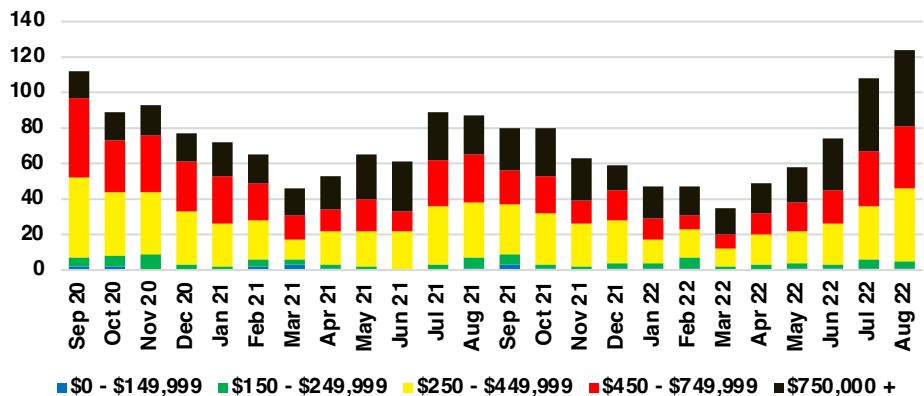

BARROW COUNTY INVENTORY BY PRICE POINT

CHEROKEE COUNTY QUICK N'DICATORS

CHEROKEE COUNTY SALES VOLUME VS SUPPLY

CHEROKEE COUNTY INVENTORY MONTHS OF SUPPLY

CHEROKEE COUNTY 12 MONTH AVERAGE SALES PRICE

CHEROKEE COUNTY SALES BY PRICE POINT

CHEROKEE COUNTY INVENTORY BY PRICE POINT

DAWSON COUNTY QUICK N'DICATORS

DAWSON COUNTY SALES VOLUME VS SUPPLY

DAWSON COUNTY INVENTORY MONTHS OF SUPPLY

DAWSON COUNTY 12 MONTH AVERAGE SALES PRICE

DAWSON COUNTY SALES BY PRICE POINT

DAWSON COUNTY INVENTORY BY PRICE POINT

FORSYTH COUNTY QUICK N'DICATORS

FORSYTH COUNTY SALES VOLUME VS SUPPLY

FORSYTH COUNTY INVENTORY MONTHS OF SUPPLY

FORSYTH COUNTY 12 MONTH AVERAGE SALES PRICE

FORSYTH COUNTY SALES BY PRICE POINT