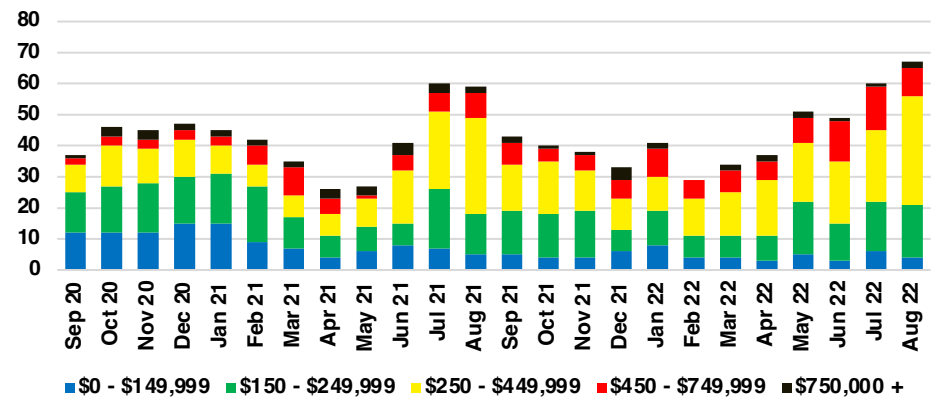

FRANKLIN COUNTY INVENTORY BY PRICE POINT