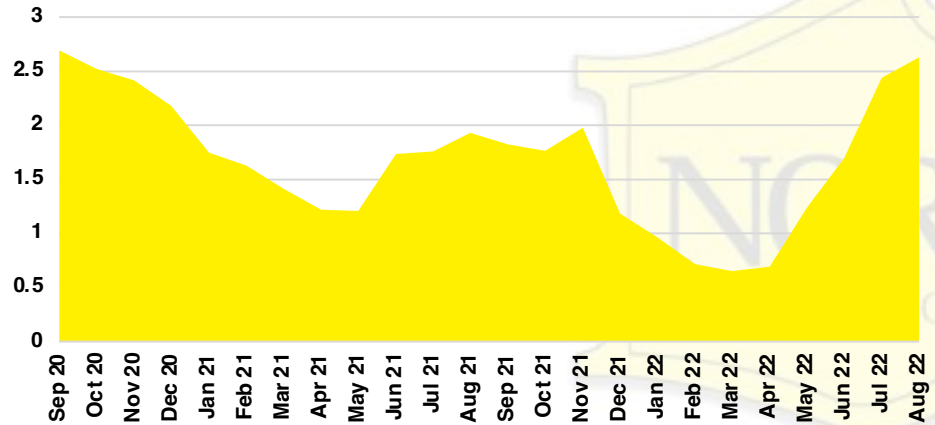

WALTON COUNTY SALES BY PRICE POINT

WALTON COUNTY INVENTORY BY PRICE POINT

WHITE COUNTY QUICK N' DICATORS

WHITE COUNTY SALES VOLUME VS SUPPLY

WHITE COUNTY INVENTORY MONTHS OF SUPPLY

WHITE COUNTY 12 MONTH AVERAGE SALES PRICE

WHITE COUNTY SALES BY PRICE POINT

WHITE COUNTY INVENTORY BY PRICE POINT