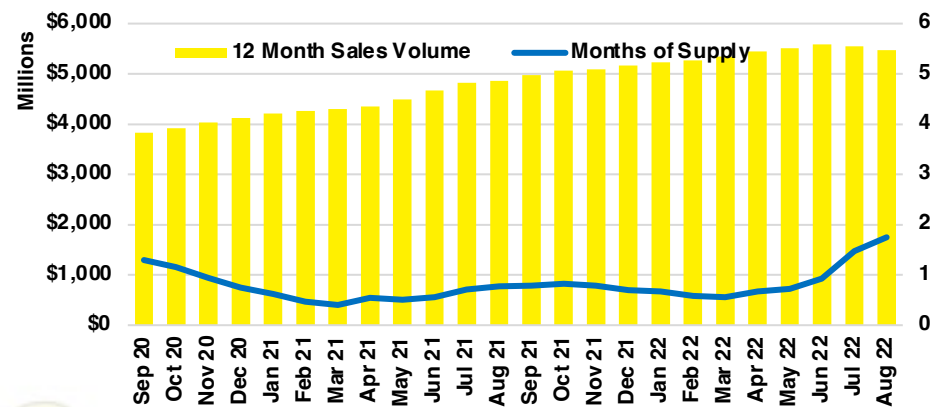

GWINNETT COUNTY SALES VOLUME VS SUPPLY