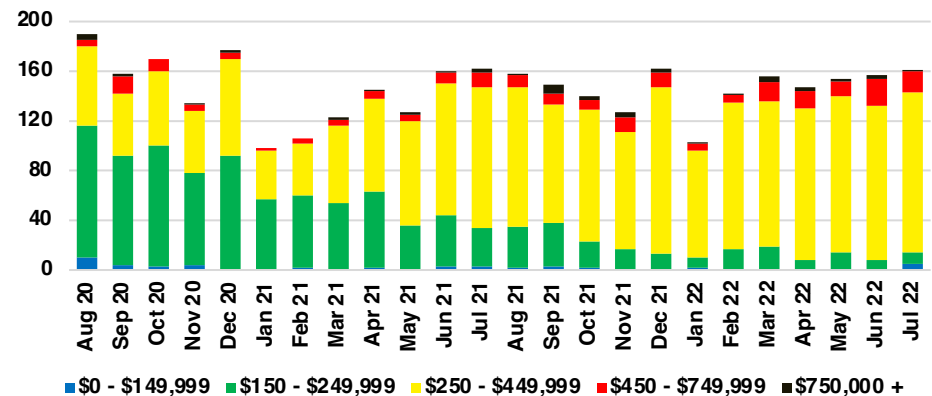

BANKS COUNTY INVENTORY BY PRICE POINT

BARROW COUNTY QUICK N'DICATORS

BARROW COUNTY SALES VOLUME VS SUPPLY

BARROW COUNTY INVENTORY MONTHS OF SUPPLY

BARROW COUNTY 12 MONTH AVERAGE SALES PRICE

BARROW COUNTY SALES BY PRICE POINT

BARROW COUNTY INVENTORY BY PRICE POINT

CHEROKEE COUNTY QUICK N'DICATORS

CHEROKEE COUNTY SALES VOLUME VS SUPPLY

CHEROKEE COUNTY INVENTORY MONTHS OF SUPPLY

CHEROKEE COUNTY 12 MONTH AVERAGE SALES PRICE

CHEROKEE COUNTY SALES BY PRICE POINT