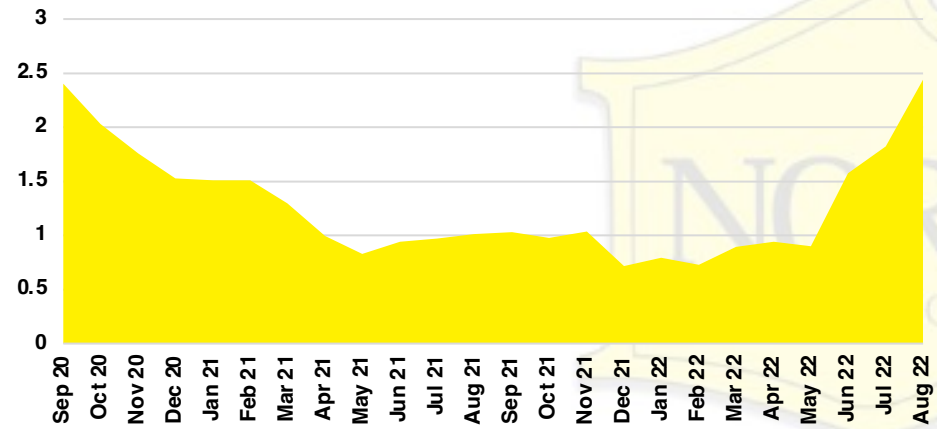

GWINNETT COUNTY INVENTORY BY PRICE POINT

HABERSHAM COUNTY QUICK N'DICATORS

HABERSHAM COUNTY SALES VOLUME VS SUPPLY

HABERSHAM COUNTY INVENTORY MONTHS OF SUPPLY

HABERSHAM COUNTY 12 MONTH AVERAGE SALES PRICE