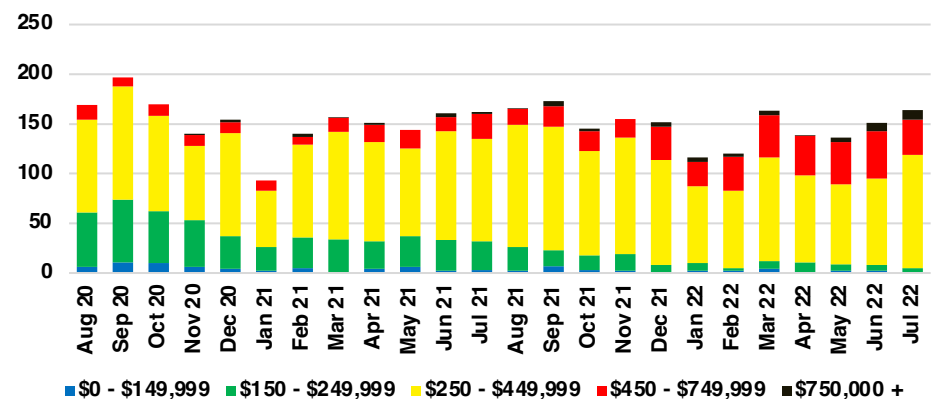

JACKSON COUNTY SALES BY PRICE POINT