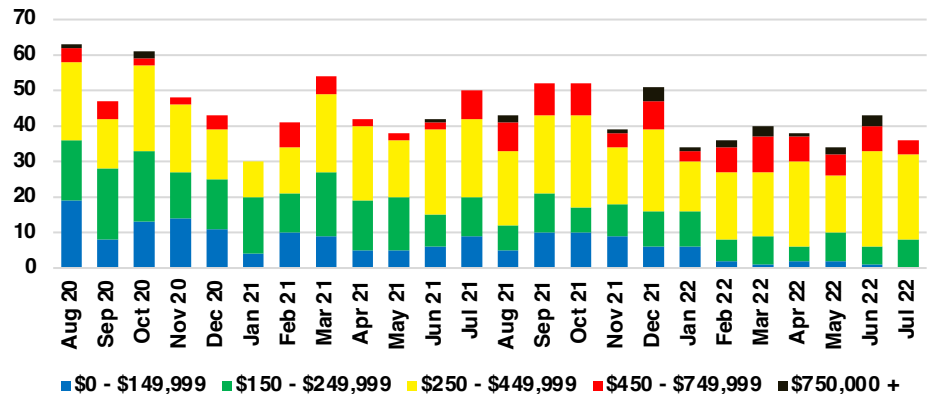

WALTON COUNTY SALES BY PRICE POINT

WALTON COUNTY INVENTORY BY PRICE POINT

WHITE COUNTY QUICK N' DICATORS

WHITE COUNTY SALES VOLUME VS SUPPLY

WHITE COUNTY INVENTORY MONTHS OF SUPPLY

WHITE COUNTY 12 MONTH AVERAGE SALES PRICE

WHITE COUNTY SALES BY PRICE POINT

WHITE COUNTY INVENTORY BY PRICE POINT