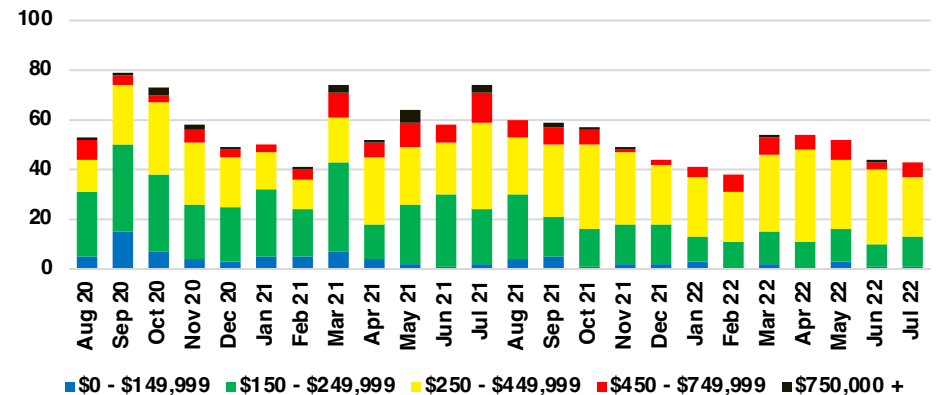

HABERSHAM COUNTY SALES BY PRICE POINT