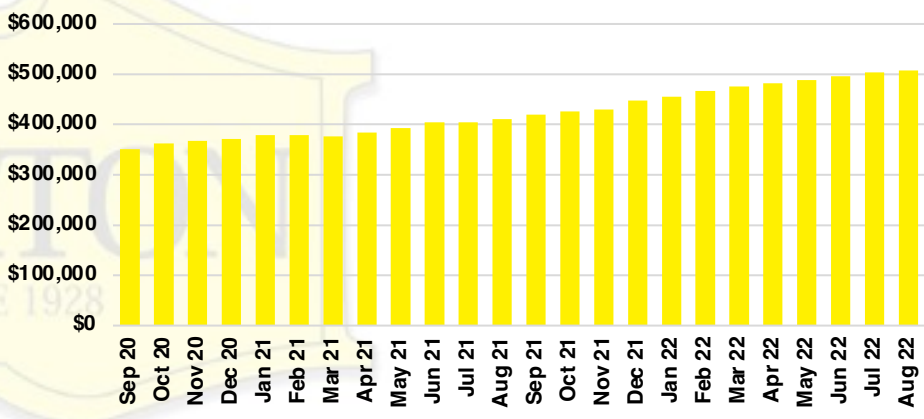

CHEROKEE COUNTY INVENTORY BY PRICE POINT

DAWSON COUNTY QUICK N'DICATORS

DAWSON COUNTY SALES VOLUME VS SUPPLY

DAWSON COUNTY INVENTORY MONTHS OF SUPPLY

DAWSON COUNTY 12 MONTH AVERAGE SALES PRICE

DAWSON COUNTY SALES BY PRICE POINT

DAWSON COUNTY INVENTORY BY PRICE POINT

FORSYTH COUNTY QUICK N'DICATORS

FORSYTH COUNTY SALES VOLUME VS SUPPLY

FORSYTH COUNTY INVENTORY MONTHS OF SUPPLY

FORSYTH COUNTY 12 MONTH AVERAGE SALES PRICE

FORSYTH COUNTY SALES BY PRICE POINT