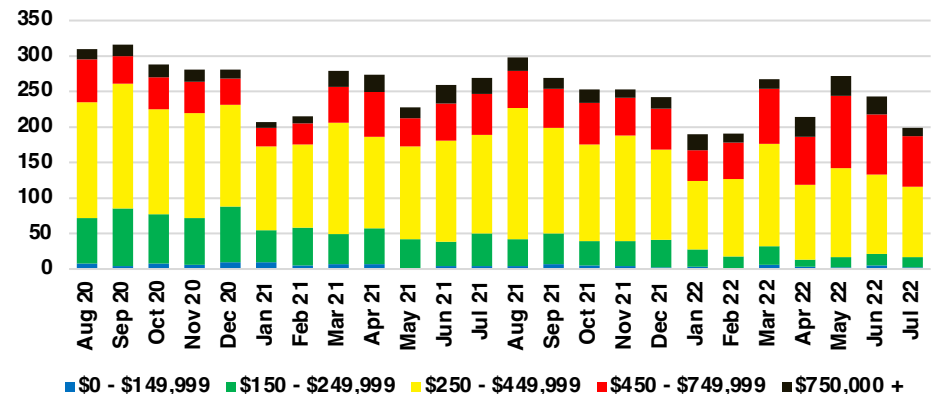

HALL COUNTY SALES BY PRICE POINT