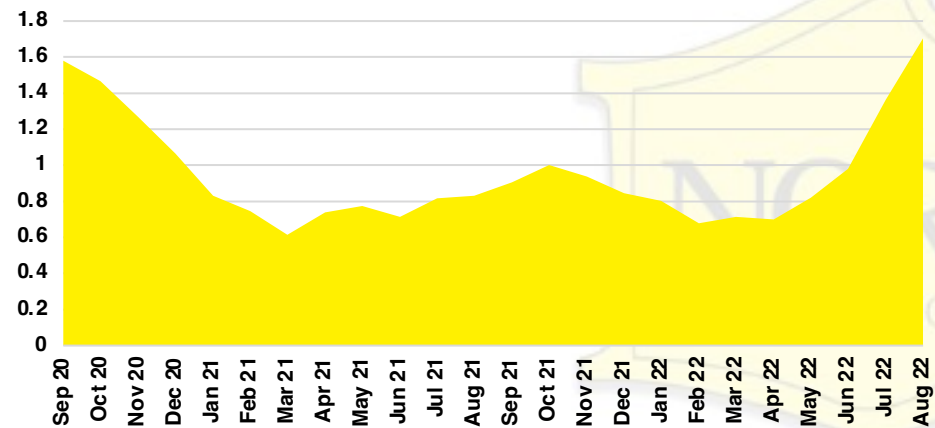

BARROW COUNTY INVENTORY BY PRICE POINT

CHEROKEE COUNTY QUICK N'DICATORS

CHEROKEE COUNTY SALES VOLUME VS SUPPLY

CHEROKEE COUNTY INVENTORY MONTHS OF SUPPLY

CHEROKEE COUNTY 12 MONTH AVERAGE SALES PRICE

CHEROKEE COUNTY SALES BY PRICE POINT

CHEROKEE COUNTY INVENTORY BY PRICE POINT

DAWSON COUNTY QUICK N'DICATORS

DAWSON COUNTY SALES VOLUME VS SUPPLY

DAWSON COUNTY INVENTORY MONTHS OF SUPPLY

DAWSON COUNTY 12 MONTH AVERAGE SALES PRICE

DAWSON COUNTY SALES BY PRICE POINT