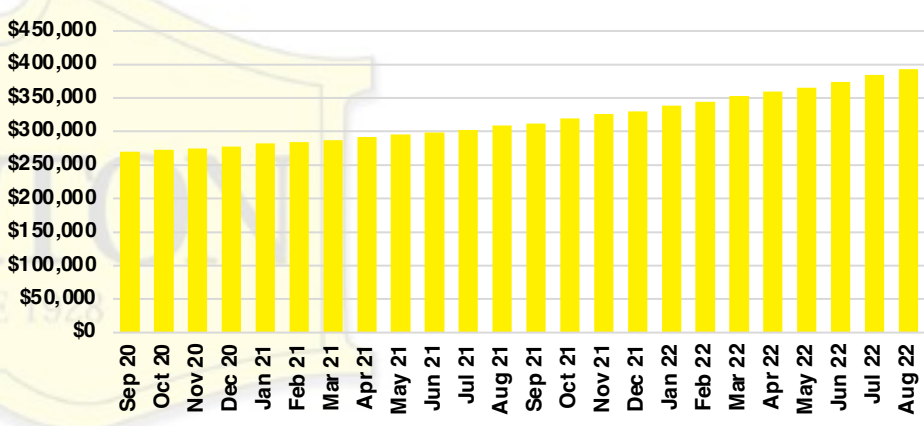

HALL COUNTY SALES BY PRICE POINT

HALL COUNTY INVENTORY BY PRICE POINT

JACKSON COUNTY QUICK N'DICATORS

JACKSON COUNTY SALES VOLUME VS SUPPLY

JACKSON COUNTY INVENTORY MONTHS OF SUPPLY

JACKSON COUNTY 12 MONTH AVERAGE SALES PRICE