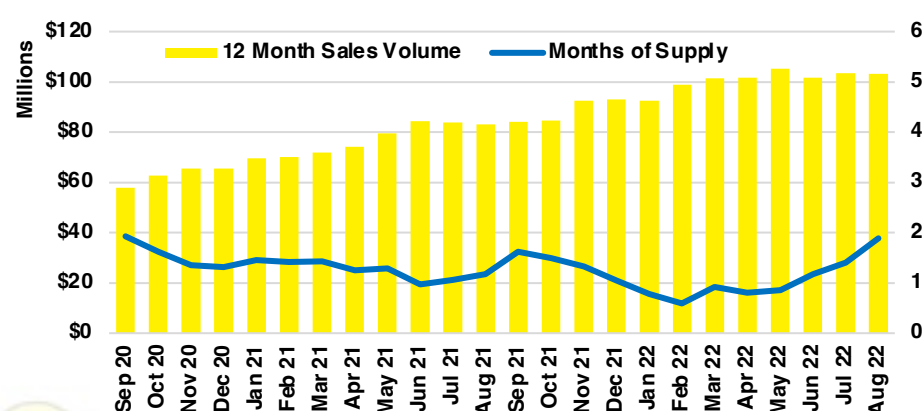

RABUN COUNTY SALES BY PRICE POINT

RABUN COUNTY INVENTORY BY PRICE POINT

STEPHENS COUNTY QUICK N'DICATORS

STEPHENS COUNTY SALES VOLUME VS SUPPLY

STEPHENS COUNTY INVENTORY MONTHS OF SUPPLY

STEPHENS COUNTY 12 MONTH AVERAGE SALES PRICE