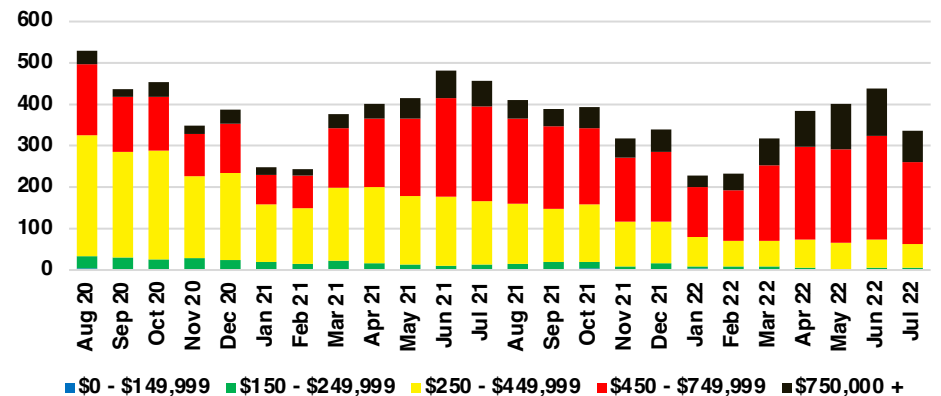

DAWSON COUNTY INVENTORY BY PRICE POINT

FORSYTH COUNTY QUICK N'DICATORS

FORSYTH COUNTY SALES VOLUME VS SUPPLY

FORSYTH COUNTY INVENTORY MONTHS OF SUPPLY

FORSYTH COUNTY 12 MONTH AVERAGE SALES PRICE

FORSYTH COUNTY SALES BY PRICE POINT