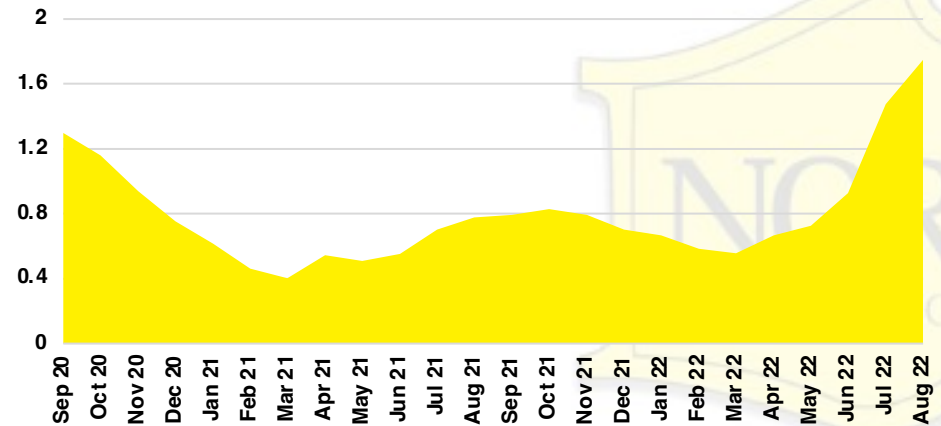

FRANKLIN COUNTY INVENTORY BY PRICE POINT

GWINNETT COUNTY QUICK N'DICATORS

GWINNETT COUNTY SALES VOLUME VS SUPPLY

GWINNETT COUNTY INVENTORY MONTHS OF SUPPLY

GWINNETT COUNTY 12 MONTH AVERAGE SALES PRICE

GWINNETT COUNTY SALES BY PRICE POINT