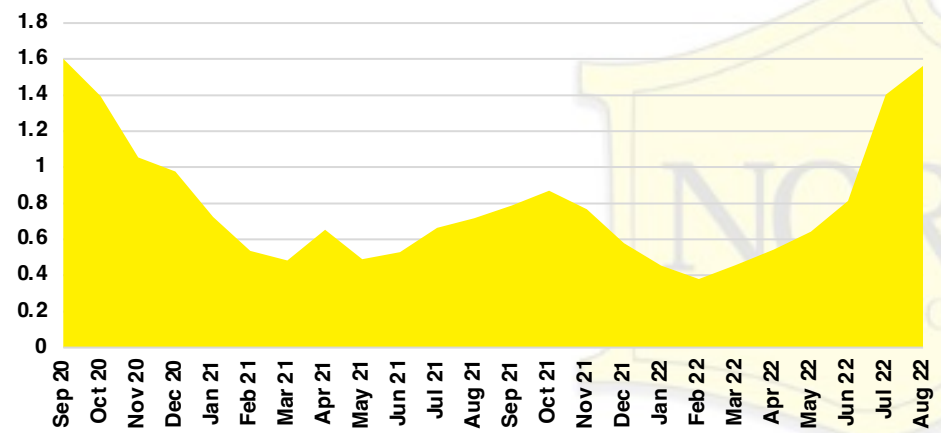

DAWSON COUNTY INVENTORY BY PRICE POINT

FORSYTH COUNTY QUICK N'DICATORS

FORSYTH COUNTY SALES VOLUME VS SUPPLY

FORSYTH COUNTY INVENTORY MONTHS OF SUPPLY

FORSYTH COUNTY 12 MONTH AVERAGE SALES PRICE

FORSYTH COUNTY SALES BY PRICE POINT