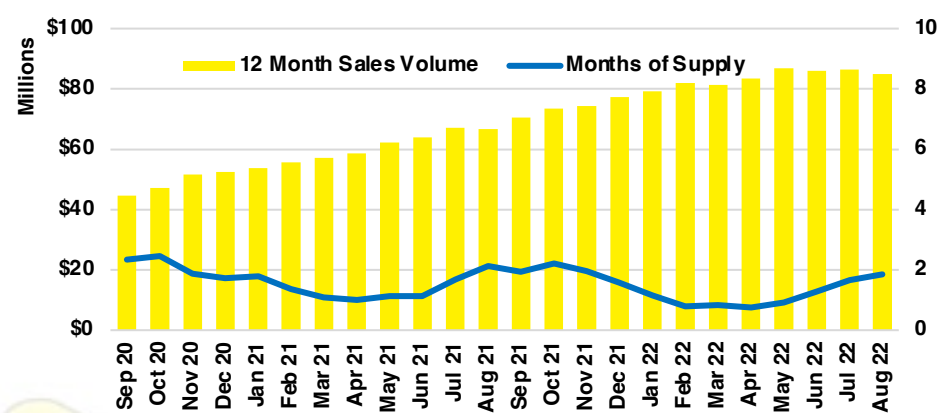

BANKS COUNTY SALES VOLUME VS SUPPLY