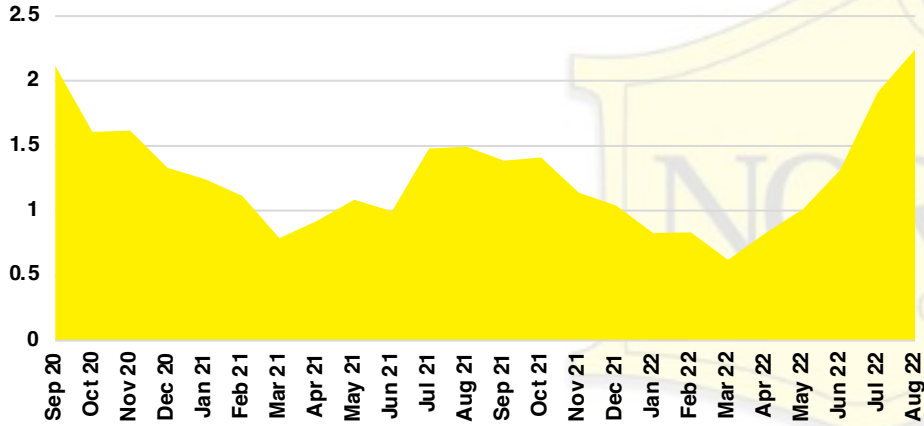

BARROW COUNTY INVENTORY BY PRICE POINT

CHEROKEE COUNTY QUICK N'DICATORS

CHEROKEE COUNTY SALES VOLUME VS SUPPLY

CHEROKEE COUNTY INVENTORY MONTHS OF SUPPLY

CHEROKEE COUNTY 12 MONTH AVERAGE SALES PRICE

CHEROKEE COUNTY SALES BY PRICE POINT

CHEROKEE COUNTY INVENTORY BY PRICE POINT

DAWSON COUNTY QUICK N'DICATORS

DAWSON COUNTY SALES VOLUME VS SUPPLY

DAWSON COUNTY INVENTORY MONTHS OF SUPPLY

DAWSON COUNTY 12 MONTH AVERAGE SALES PRICE

DAWSON COUNTY SALES BY PRICE POINT

DAWSON COUNTY INVENTORY BY PRICE POINT

FORSYTH COUNTY QUICK N'DICATORS

FORSYTH COUNTY SALES VOLUME VS SUPPLY

FORSYTH COUNTY INVENTORY MONTHS OF SUPPLY

FORSYTH COUNTY 12 MONTH AVERAGE SALES PRICE

FORSYTH COUNTY SALES BY PRICE POINT