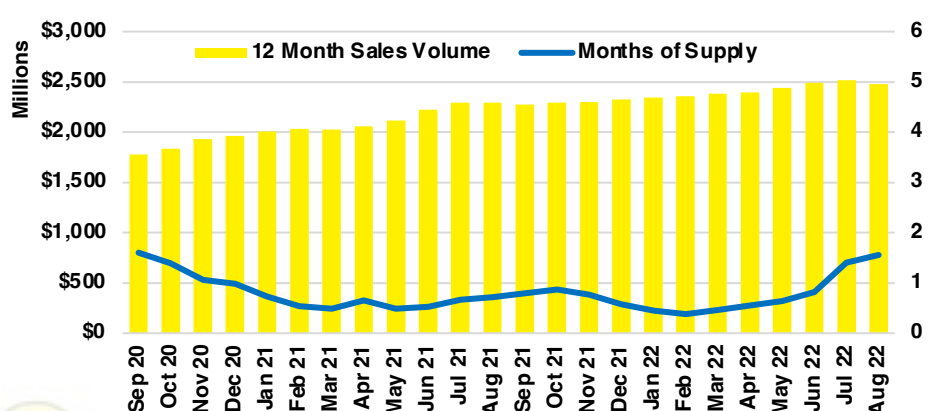

BARROW COUNTY INVENTORY BY PRICE POINT

CHEROKEE COUNTY QUICK N'DICATORS

CHEROKEE COUNTY SALES VOLUME VS SUPPLY

CHEROKEE COUNTY INVENTORY MONTHS OF SUPPLY

CHEROKEE COUNTY 12 MONTH AVERAGE SALES PRICE

CHEROKEE COUNTY SALES BY PRICE POINT

CHEROKEE COUNTY INVENTORY BY PRICE POINT

DAWSON COUNTY QUICK N'DICATORS

DAWSON COUNTY SALES VOLUME VS SUPPLY

DAWSON COUNTY INVENTORY MONTHS OF SUPPLY

DAWSON COUNTY 12 MONTH AVERAGE SALES PRICE

DAWSON COUNTY SALES BY PRICE POINT

DAWSON COUNTY INVENTORY BY PRICE POINT

FORSYTH COUNTY QUICK N'DICATORS

FORSYTH COUNTY SALES VOLUME VS SUPPLY

FORSYTH COUNTY INVENTORY MONTHS OF SUPPLY

FORSYTH COUNTY 12 MONTH AVERAGE SALES PRICE

FORSYTH COUNTY SALES BY PRICE POINT