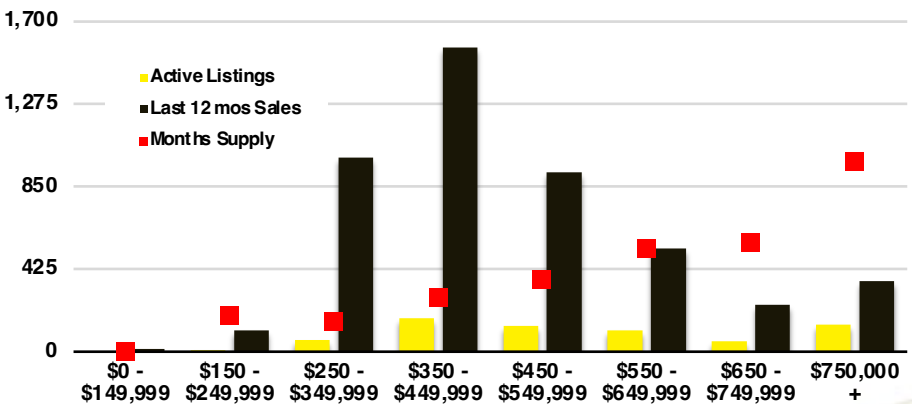

BANKS COUNTY INVENTORY BY PRICE POINT

BARROW COUNTY QUICK N'DICATORS

BARROW COUNTY SALES VOLUME VS SUPPLY

BARROW COUNTY INVENTORY MONTHS OF SUPPLY

BARROW COUNTY 12 MONTH AVERAGE SALES PRICE

BARROW COUNTY SALES BY PRICE POINT

BARROW COUNTY INVENTORY BY PRICE POINT

CHEROKEE COUNTY QUICK N'DICATORS

CHEROKEE COUNTY SALES VOLUME VS SUPPLY

CHEROKEE COUNTY INVENTORY MONTHS OF SUPPLY

CHEROKEE COUNTY 12 MONTH AVERAGE SALES PRICE

CHEROKEE COUNTY SALES BY PRICE POINT

WALTON COUNTY SALES BY PRICE POINT

WALTON COUNTY INVENTORY BY PRICE POINT

WHITE COUNTY QUICK N' DICATORS

WHITE COUNTY SALES VOLUME VS SUPPLY

WHITE COUNTY INVENTORY MONTHS OF SUPPLY

WHITE COUNTY 12 MONTH AVERAGE SALES PRICE