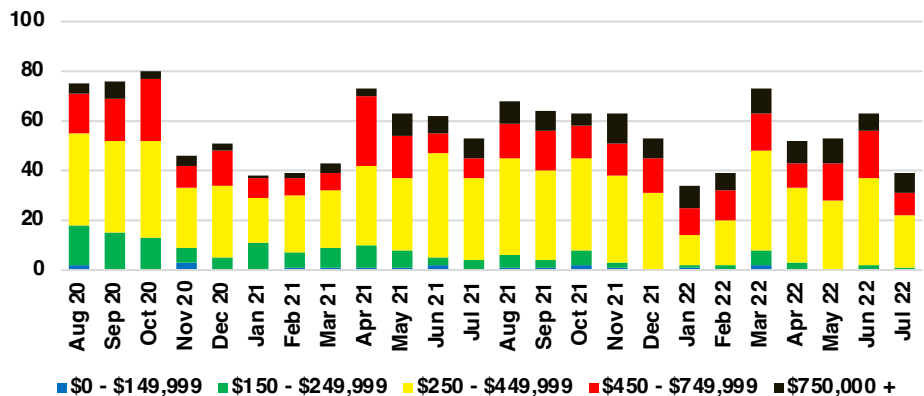

BARROW COUNTY INVENTORY BY PRICE POINT

CHEROKEE COUNTY QUICK N'DICATORS

CHEROKEE COUNTY SALES VOLUME VS SUPPLY

CHEROKEE COUNTY INVENTORY MONTHS OF SUPPLY

CHEROKEE COUNTY 12 MONTH AVERAGE SALES PRICE

CHEROKEE COUNTY SALES BY PRICE POINT

CHEROKEE COUNTY INVENTORY BY PRICE POINT

DAWSON COUNTY QUICK N'DICATORS

DAWSON COUNTY SALES VOLUME VS SUPPLY

DAWSON COUNTY INVENTORY MONTHS OF SUPPLY

DAWSON COUNTY 12 MONTH AVERAGE SALES PRICE

DAWSON COUNTY SALES BY PRICE POINT

DAWSON COUNTY INVENTORY BY PRICE POINT

FORSYTH COUNTY QUICK N'DICATORS

FORSYTH COUNTY SALES VOLUME VS SUPPLY

FORSYTH COUNTY INVENTORY MONTHS OF SUPPLY

FORSYTH COUNTY 12 MONTH AVERAGE SALES PRICE

FORSYTH COUNTY SALES BY PRICE POINT