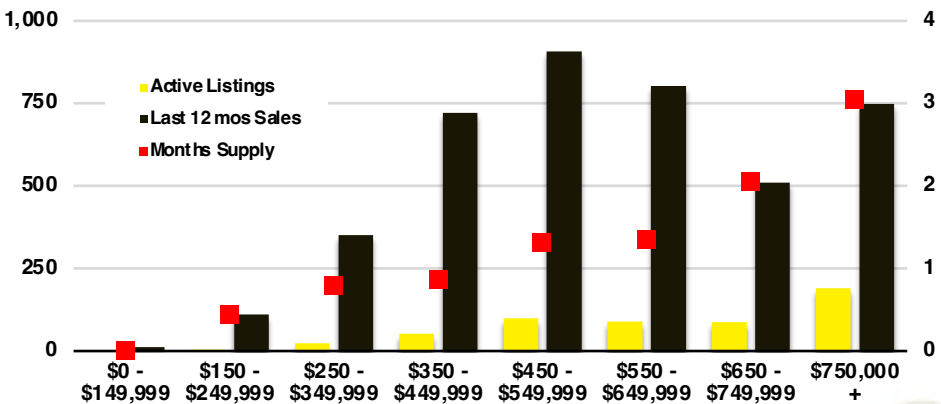

BARROW COUNTY INVENTORY BY PRICE POINT

CHEROKEE COUNTY QUICK N'DICATORS

CHEROKEE COUNTY SALES VOLUME VS SUPPLY

CHEROKEE COUNTY INVENTORY MONTHS OF SUPPLY

CHEROKEE COUNTY 12 MONTH AVERAGE SALES PRICE

CHEROKEE COUNTY SALES BY PRICE POINT

CHEROKEE COUNTY INVENTORY BY PRICE POINT

DAWSON COUNTY QUICK N'DICATORS

DAWSON COUNTY SALES VOLUME VS SUPPLY

DAWSON COUNTY INVENTORY MONTHS OF SUPPLY

DAWSON COUNTY 12 MONTH AVERAGE SALES PRICE

DAWSON COUNTY SALES BY PRICE POINT

DAWSON COUNTY INVENTORY BY PRICE POINT

FORSYTH COUNTY QUICK N'DICATORS

FORSYTH COUNTY SALES VOLUME VS SUPPLY

FORSYTH COUNTY INVENTORY MONTHS OF SUPPLY

FORSYTH COUNTY 12 MONTH AVERAGE SALES PRICE

FORSYTH COUNTY SALES BY PRICE POINT