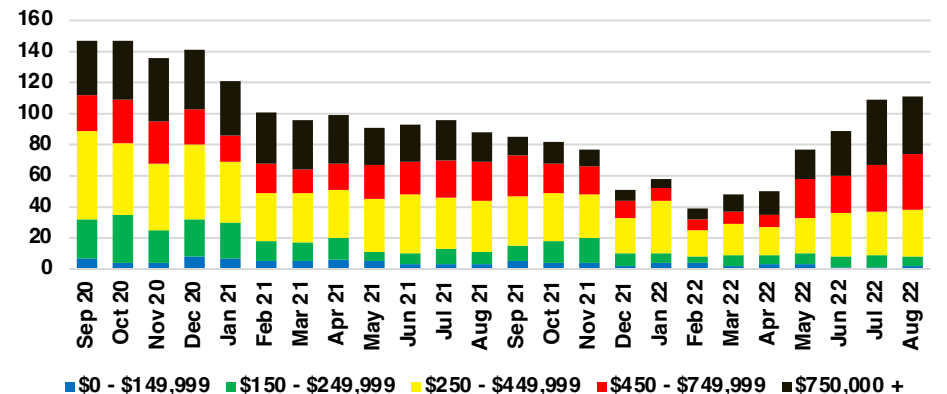

RABUN COUNTY INVENTORY BY PRICE POINT