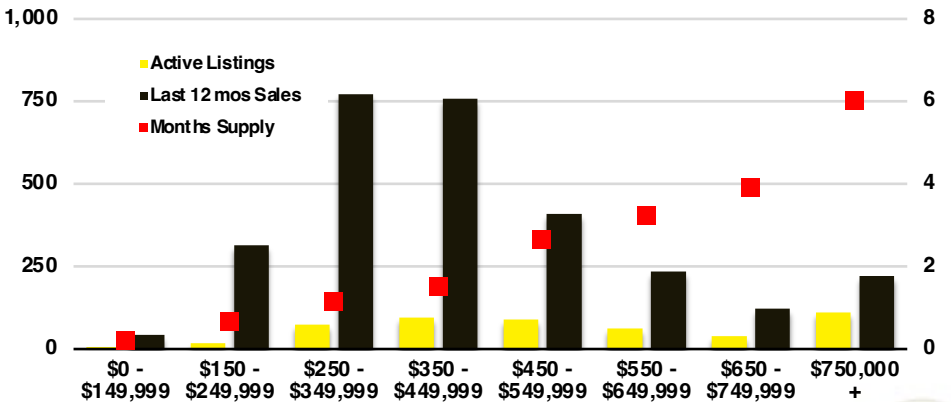

HALL COUNTY QUICK N'DICATORS