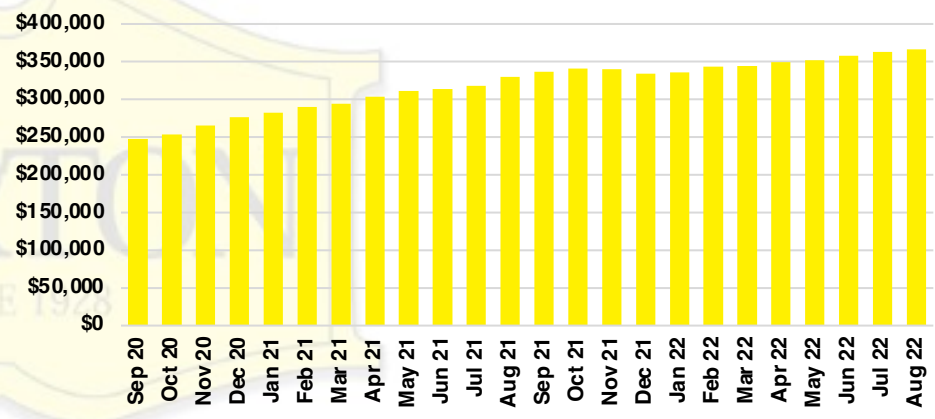

JACKSON COUNTY SALES BY PRICE POINT

JACKSON COUNTY INVENTORY BY PRICE POINT

LUMPKIN COUNTY QUICK N'DICATORS

LUMPKIN COUNTY SALES VOLUME VS SUPPLY

LUMPKIN COUNTY INVENTORY MONTHS OF SUPPLY

LUMPKIN COUNTY 12 MONTH AVERAGE SALES PRICE