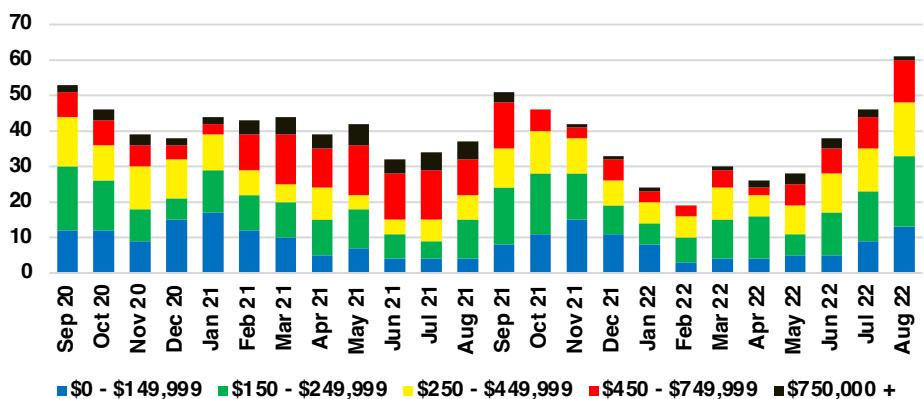

STEPHENS COUNTY INVENTORY BY PRICE POINT