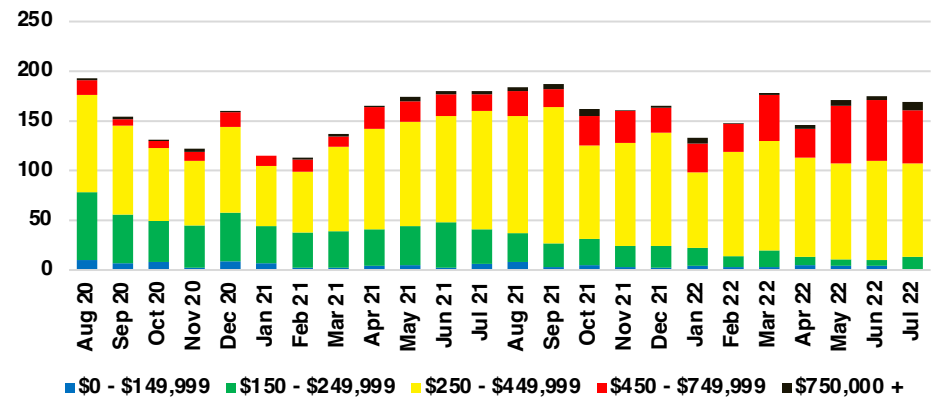

WALTON COUNTY SALES BY PRICE POINT