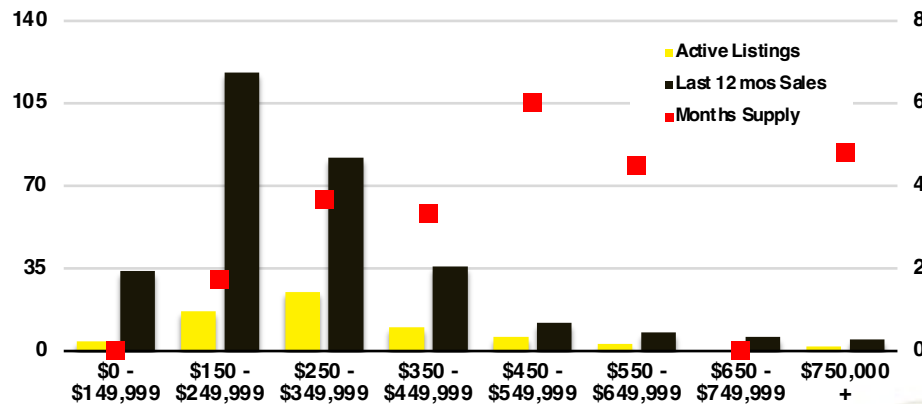

CHEROKEE COUNTY INVENTORY BY PRICE POINT

DAWSON COUNTY QUICK N'DICATORS

DAWSON COUNTY SALES VOLUME VS SUPPLY

DAWSON COUNTY INVENTORY MONTHS OF SUPPLY

DAWSON COUNTY 12 MONTH AVERAGE SALES PRICE

DAWSON COUNTY SALES BY PRICE POINT

DAWSON COUNTY INVENTORY BY PRICE POINT

FORSYTH COUNTY QUICK N'DICATORS

FORSYTH COUNTY SALES VOLUME VS SUPPLY

FORSYTH COUNTY INVENTORY MONTHS OF SUPPLY

FORSYTH COUNTY 12 MONTH AVERAGE SALES PRICE

FORSYTH COUNTY SALES BY PRICE POINT

FORSYTH COUNTY INVENTORY BY PRICE POINT

FRANKLIN COUNTY QUICK N'DICATORS

FRANKLIN COUNTY SALES VOLUME VS SUPPLY

FRANKLIN COUNTY INVENTORY MONTHS OF SUPPLY

FRANKLIN COUNTY 12 MONTH AVERAGE SALES PRICE

FRANKLIN COUNTY SALES BY PRICE POINT