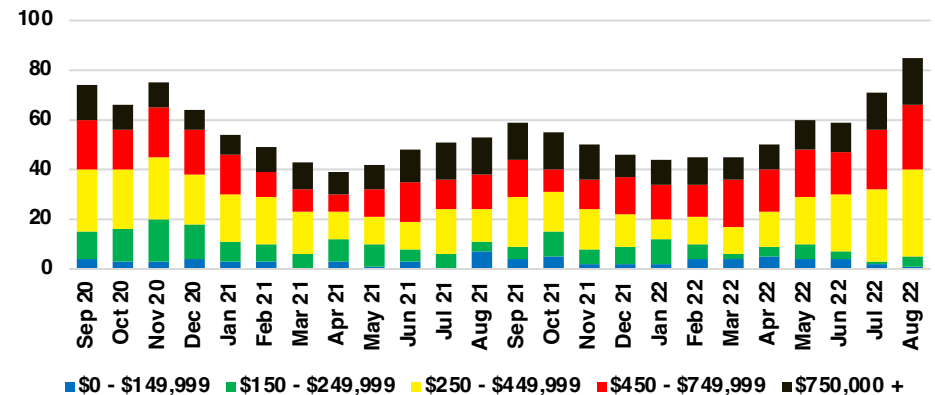

LUMPKIN COUNTY INVENTORY BY PRICE POINT