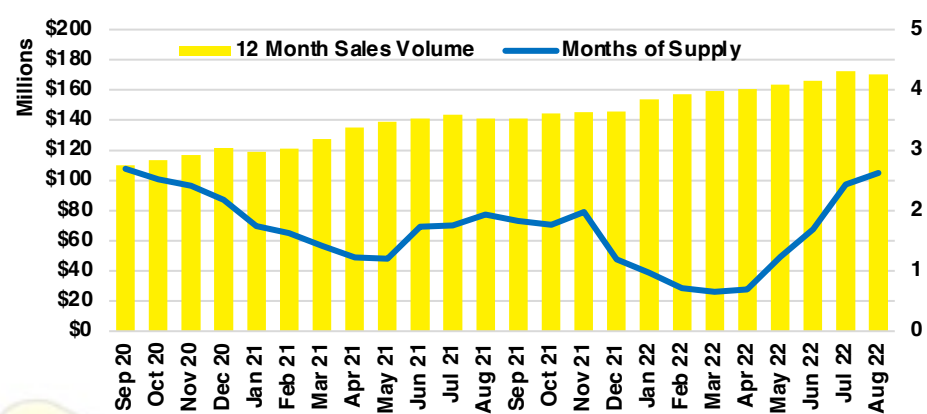

WALTON COUNTY SALES BY PRICE POINT

WALTON COUNTY INVENTORY BY PRICE POINT

WHITE COUNTY QUICK N' DICATORS

WHITE COUNTY SALES VOLUME VS SUPPLY

WHITE COUNTY INVENTORY MONTHS OF SUPPLY

WHITE COUNTY 12 MONTH AVERAGE SALES PRICE