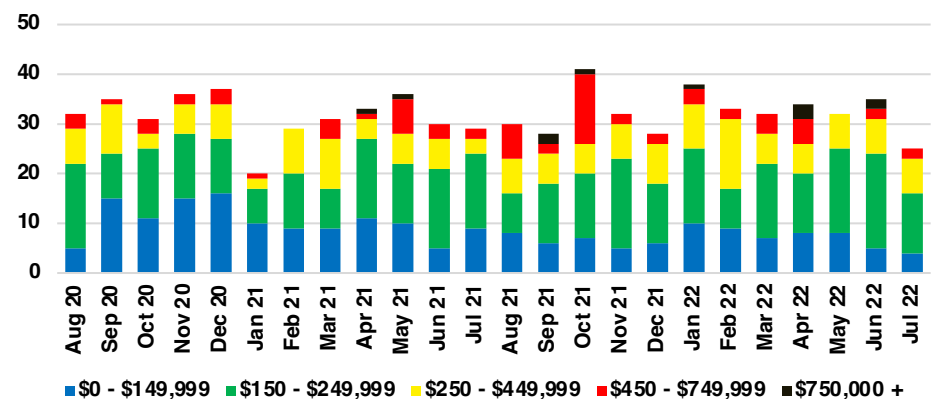

STEPHENS COUNTY SALES BY PRICE POINT