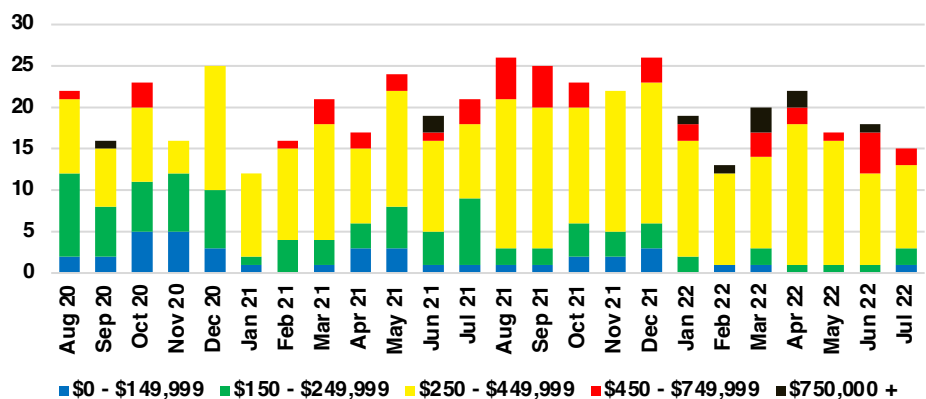

NORTH GEORGIA INVENTORY BY PRICE POINT

BANKS COUNTY QUICK N' DICATORS

BANKS COUNTY SALES VOLUME VS SUPPLY

BANKS COUNTY INVENTORY MONTHS OF SUPPLY

BANKS COUNTY 12 MONTH AVERAGE SALES PRICE

BANKS COUNTY SALES BY PRICE POINT

BANKS COUNTY INVENTORY BY PRICE POINT

BARROW COUNTY QUICK N'DICATORS

BARROW COUNTY SALES VOLUME VS SUPPLY

BARROW COUNTY INVENTORY MONTHS OF SUPPLY

BARROW COUNTY 12 MONTH AVERAGE SALES PRICE

BARROW COUNTY SALES BY PRICE POINT