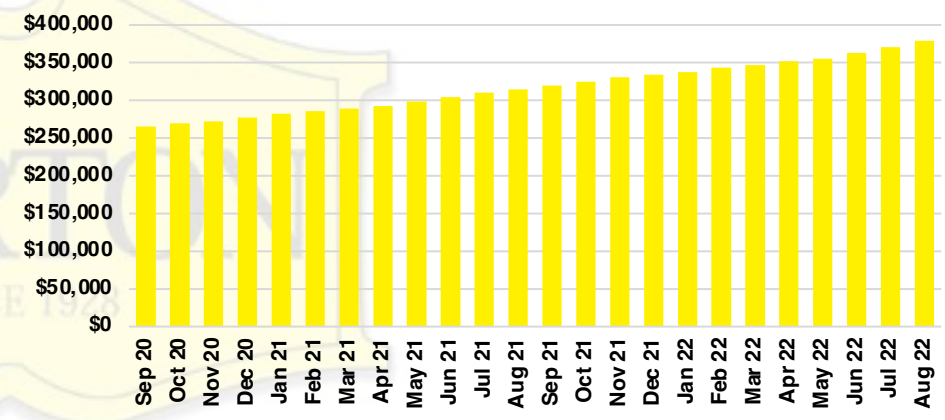

STEPHENS COUNTY SALES BY PRICE POINT

STEPHENS COUNTY INVENTORY BY PRICE POINT

WALTON COUNTY QUICK N' DICATORS

WALTON COUNTY SALES VOLUME VS SUPPLY

WALTON COUNTY INVENTORY MONTHS OF SUPPLY

WALTON COUNTY 12 MONTH AVERAGE SALES PRICE