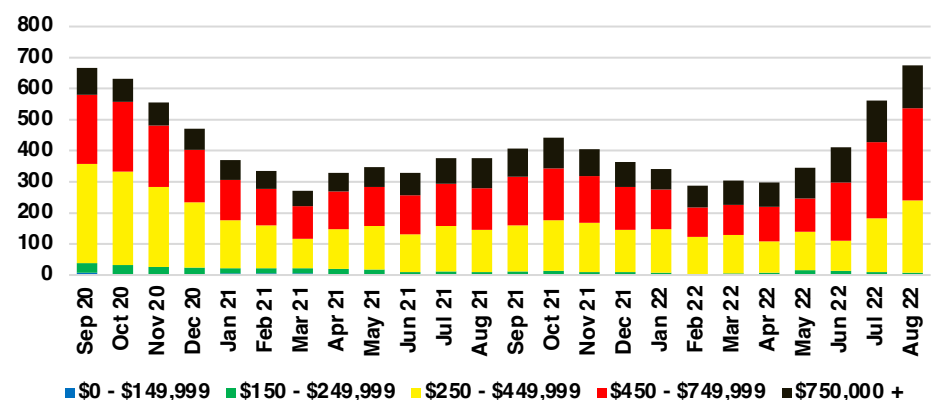

BANKS COUNTY INVENTORY BY PRICE POINT

BARROW COUNTY QUICK N'DICATORS

BARROW COUNTY SALES VOLUME VS SUPPLY

BARROW COUNTY INVENTORY MONTHS OF SUPPLY

BARROW COUNTY 12 MONTH AVERAGE SALES PRICE

BARROW COUNTY SALES BY PRICE POINT

BARROW COUNTY INVENTORY BY PRICE POINT

CHEROKEE COUNTY QUICK N'DICATORS

CHEROKEE COUNTY SALES VOLUME VS SUPPLY

CHEROKEE COUNTY INVENTORY MONTHS OF SUPPLY

CHEROKEE COUNTY 12 MONTH AVERAGE SALES PRICE

CHEROKEE COUNTY SALES BY PRICE POINT

CHEROKEE COUNTY INVENTORY BY PRICE POINT

DAWSON COUNTY QUICK N'DICATORS

DAWSON COUNTY SALES VOLUME VS SUPPLY

DAWSON COUNTY INVENTORY MONTHS OF SUPPLY

DAWSON COUNTY 12 MONTH AVERAGE SALES PRICE

DAWSON COUNTY SALES BY PRICE POINT