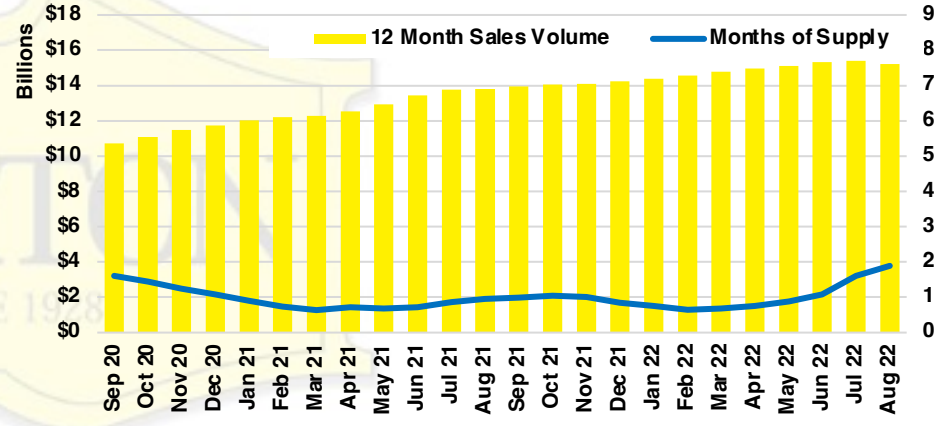

NORTH GEORGIA DEEP DIVE MARKET DATA

August 2022

AUGUST 2022

DEEP DIVE

NORTH GEORGIA QUICK N' DICATORS

NORTH GEORGIA INVENTORY MONTHS OF SUPPLY

NORTH GEORGIA SALES VOLUME VS SUPPLY

NORTH GEORGIA SALES BY PRICE POINT