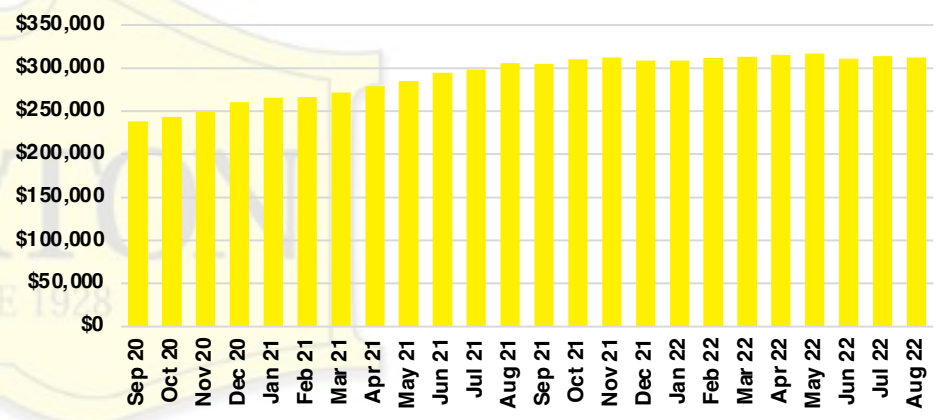

GWINNETT COUNTY INVENTORY BY PRICE POINT

HABERSHAM COUNTY QUICK N'DICATORS

HABERSHAM COUNTY SALES VOLUME VS SUPPLY

HABERSHAM COUNTY INVENTORY MONTHS OF SUPPLY

HABERSHAM COUNTY 12 MONTH AVERAGE SALES PRICE