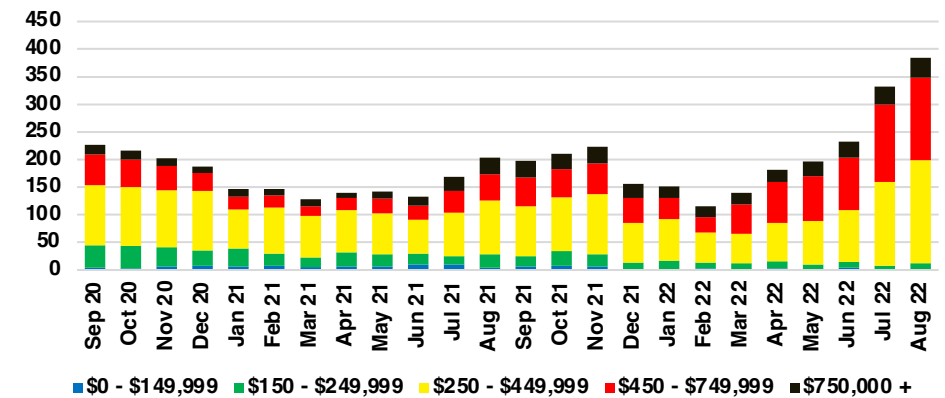

WALTON COUNTY INVENTORY BY PRICE POINT