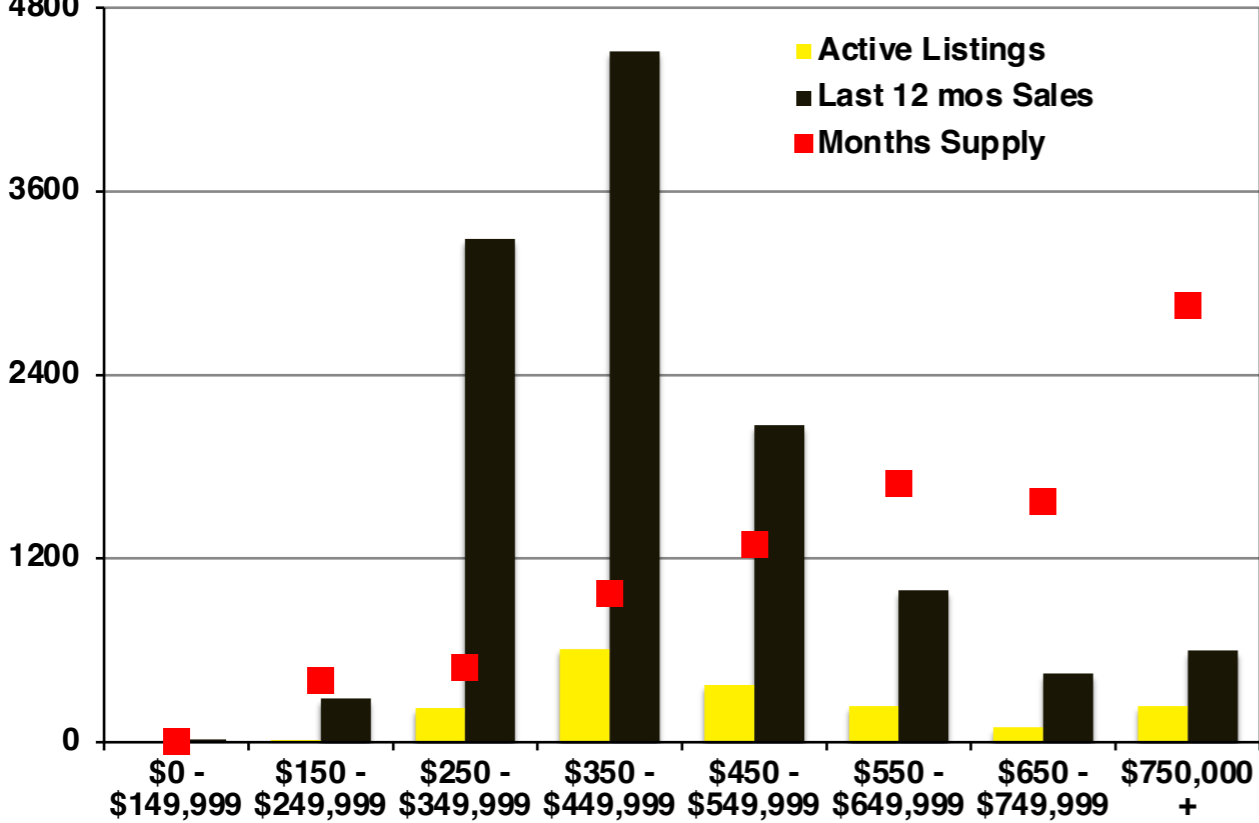

# NORTH GEORGIA AUGUST 2022

**Banks County - August 2022**

**Barrow County - August 2022**

**Cherokee County - August 2022**

**Dawson County - August 2022**

**Forsyth County - August 2022**

**Franklin County - August 2022**

**Gwinnett County - August 2022**

**Habersham County - August 2022**