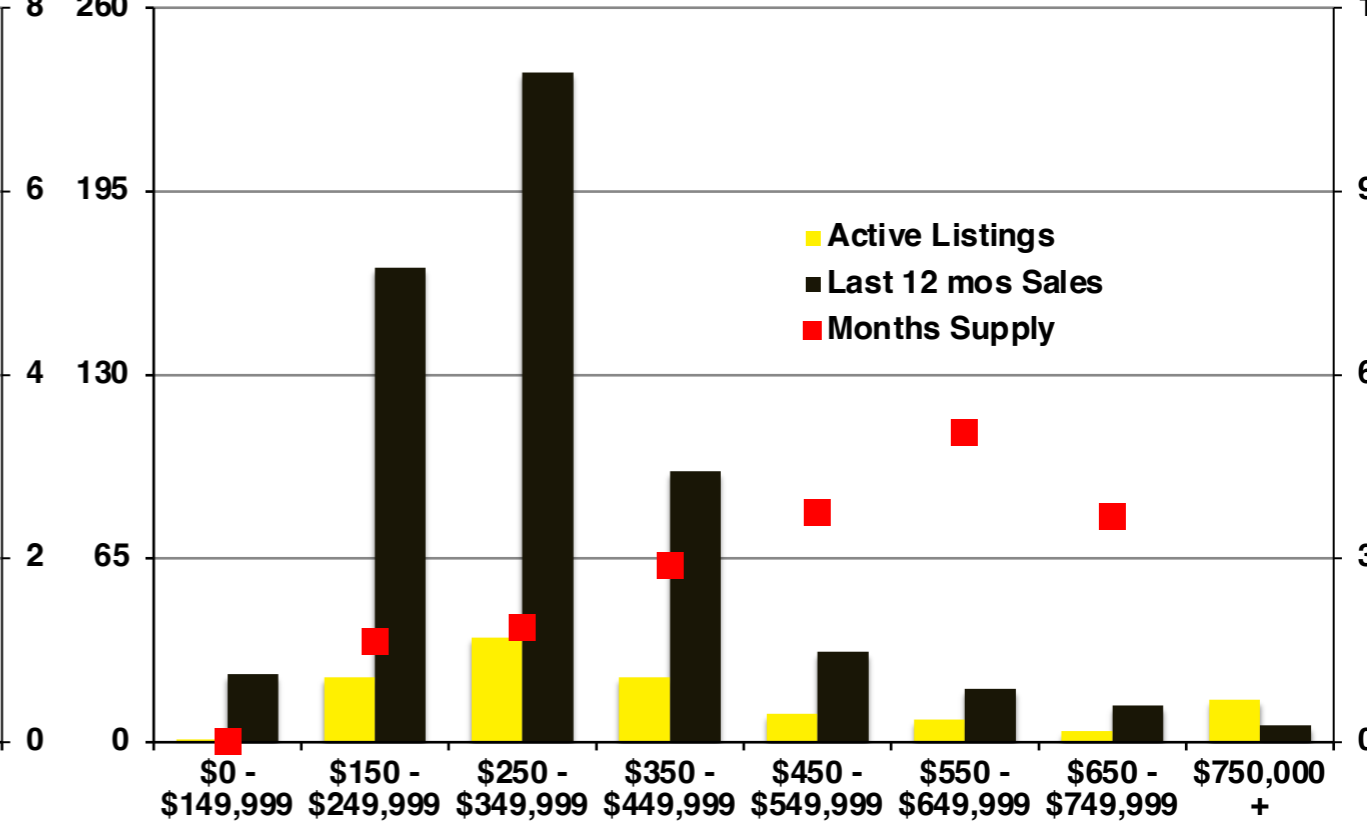

# NORTH GEORGIA AUGUST 2022

**Banks County - August 2022**

**Barrow County - August 2022**

**Cherokee County - August 2022**

**Dawson County - August 2022**

**Forsyth County - August 2022**

**Franklin County - August 2022**

**Gwinnett County - August 2022**

**Habersham County - August 2022**