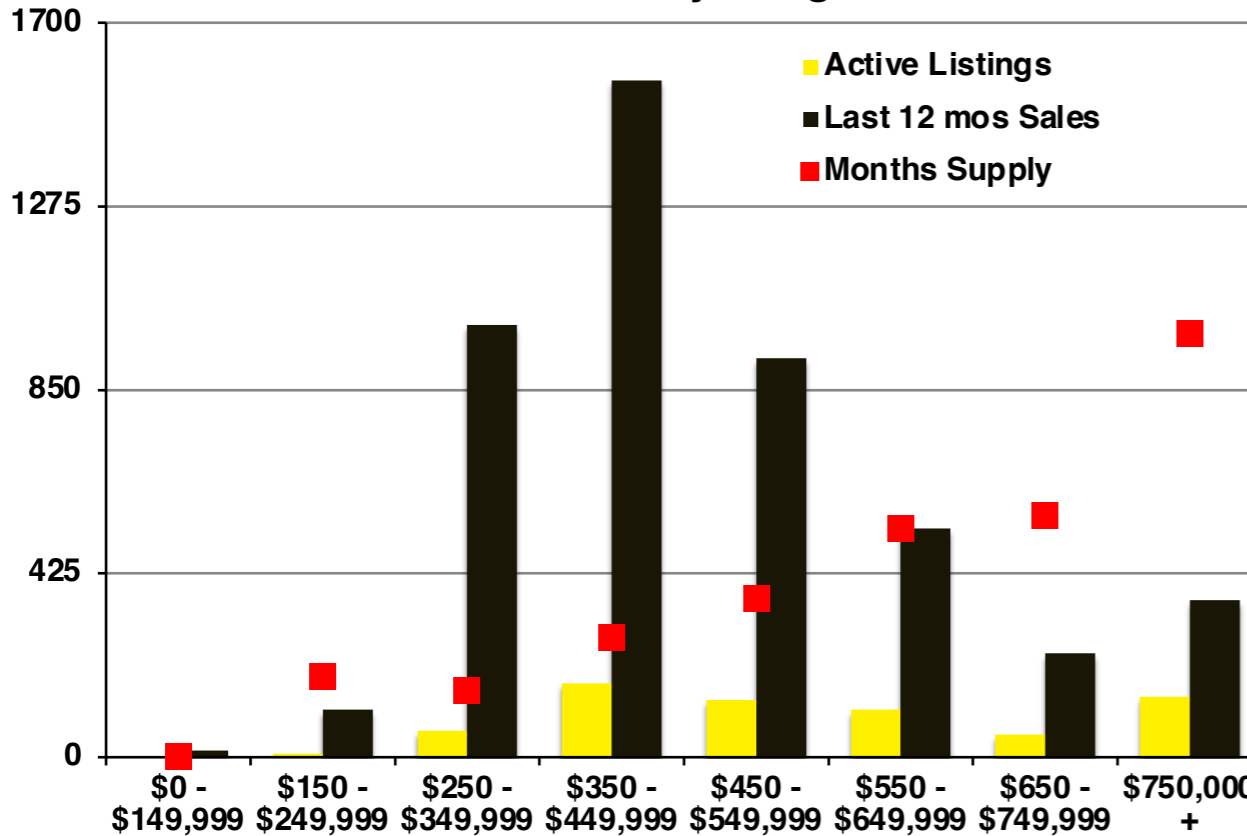

# NORTH GEORGIA AUGUST 2022

**Banks County - August 2022**

**Barrow County - August 2022**

**Cherokee County - August 2022**

**Dawson County - August 2022**

**Forsyth County - August 2022**

**Franklin County - August 2022**

**Gwinnett County - August 2022**

**Habersham County - August 2022**