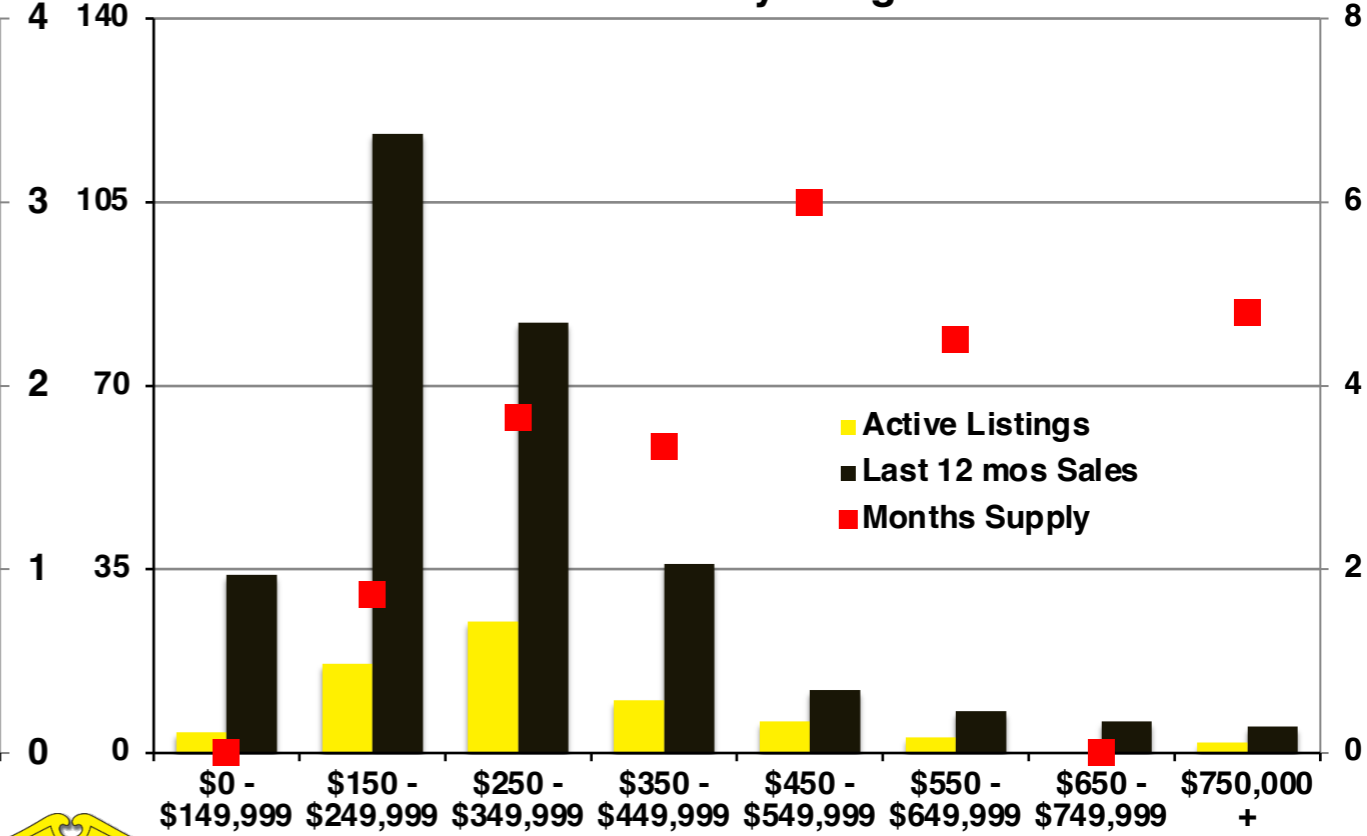

# NORTH GEORGIA AUGUST 2022

**Banks County - August 2022**

**Barrow County - August 2022**

**Cherokee County - August 2022**

**Dawson County - August 2022**

**Forsyth County - August 2022**

**Franklin County - August 2022**

**Gwinnett County - August 2022**

**Habersham County - August 2022**