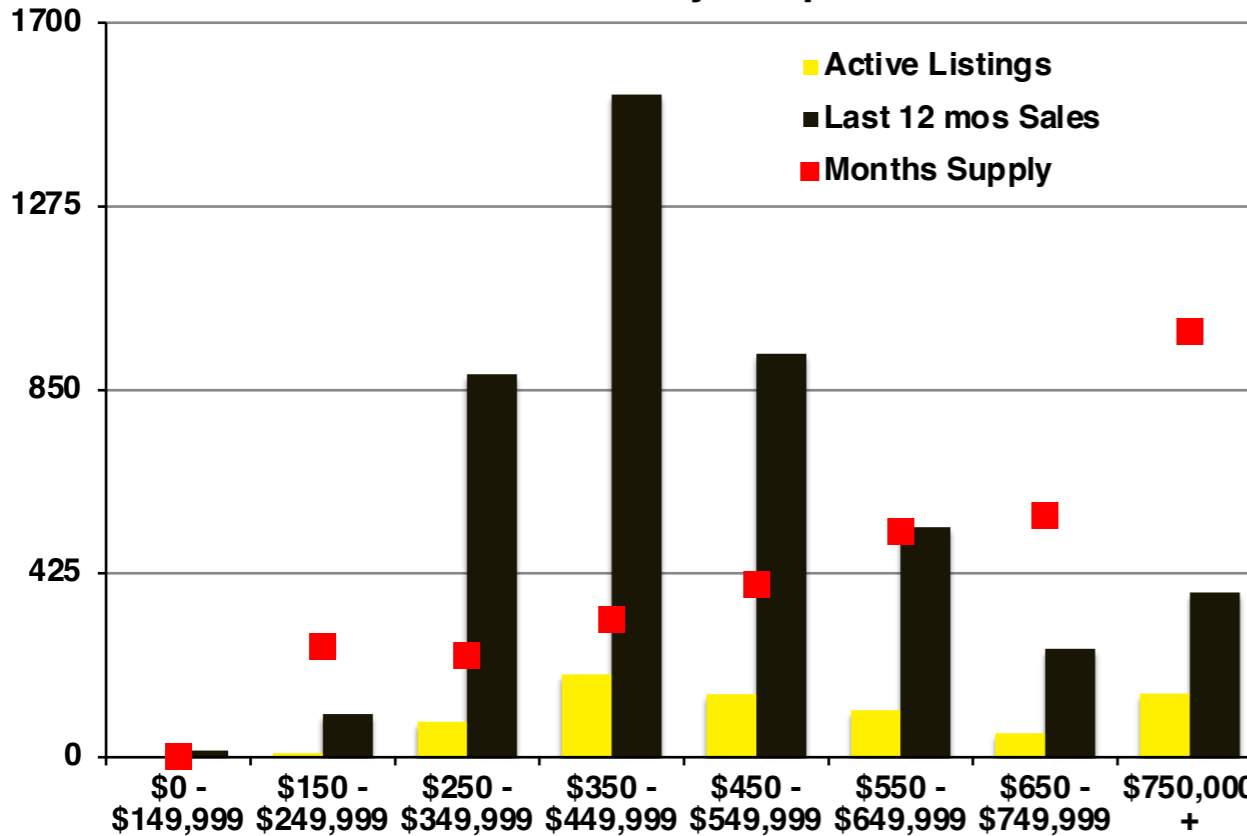

N INDICATORS

September 2022

NORTH GEORGIA SEPTEMBER 2022

Banks County - September 2022

Barrow County - September 2022

Cherokee County - September 2022

Dawson County - September 2022

Forsyth County - September 2022

Franklin County - September 2022

Gwinnett County - September 2022

Habersham County - September 2022

Hall County - September 2022

Jackson County - September 2022

Lumpkin County - September 2022

Pickens County - September 2022

Rabun County - September 2022

Stephens County - September 2022

Walton County - September 2022

White County - September 2022