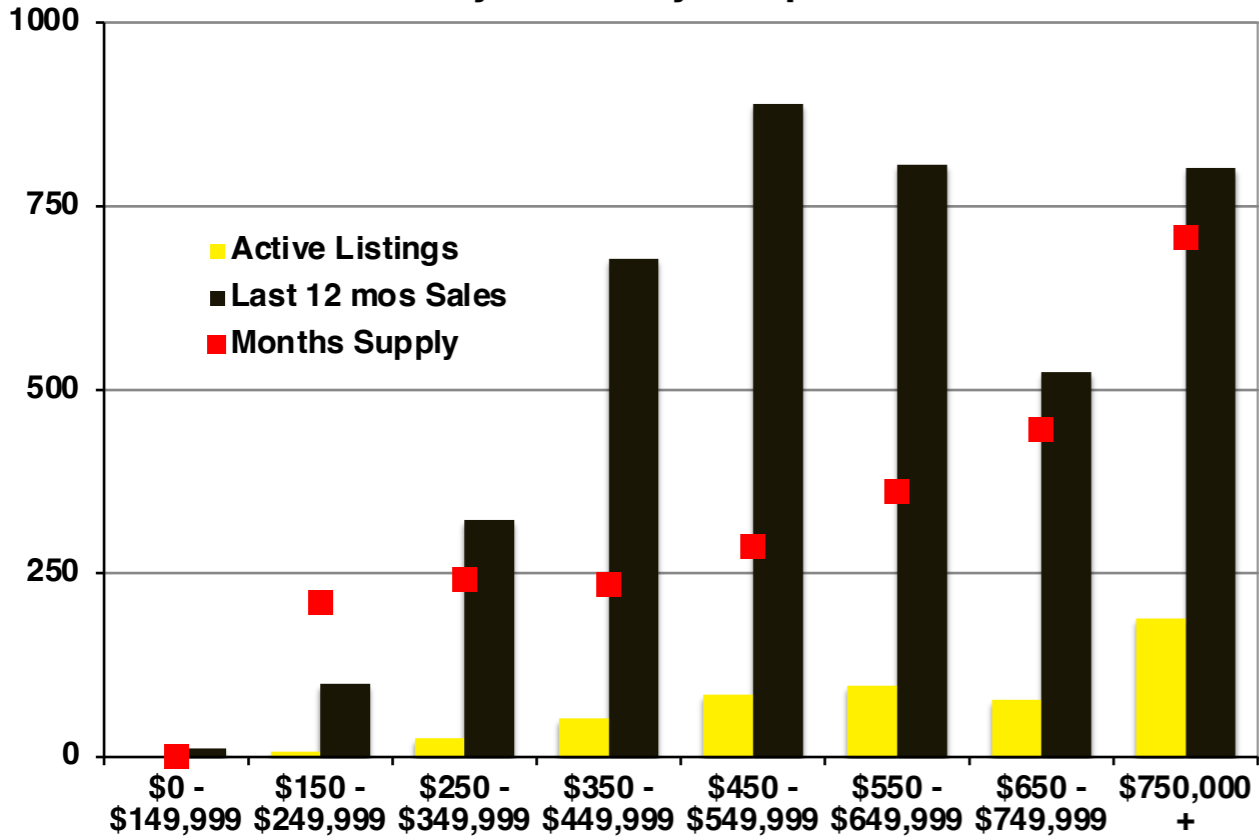

N INDICATORS

September 2022

NORTH GEORGIA SEPTEMBER 2022

Banks County - September 2022

Barrow County - September 2022

Cherokee County - September 2022

Dawson County - September 2022

Forsyth County - September 2022

Franklin County - September 2022

Gwinnett County - September 2022

Habersham County - September 2022

Hall County - September 2022

Jackson County - September 2022

Lumpkin County - September 2022

Pickens County - September 2022

Rabun County - September 2022

Stephens County - September 2022

Walton County - September 2022

White County - September 2022