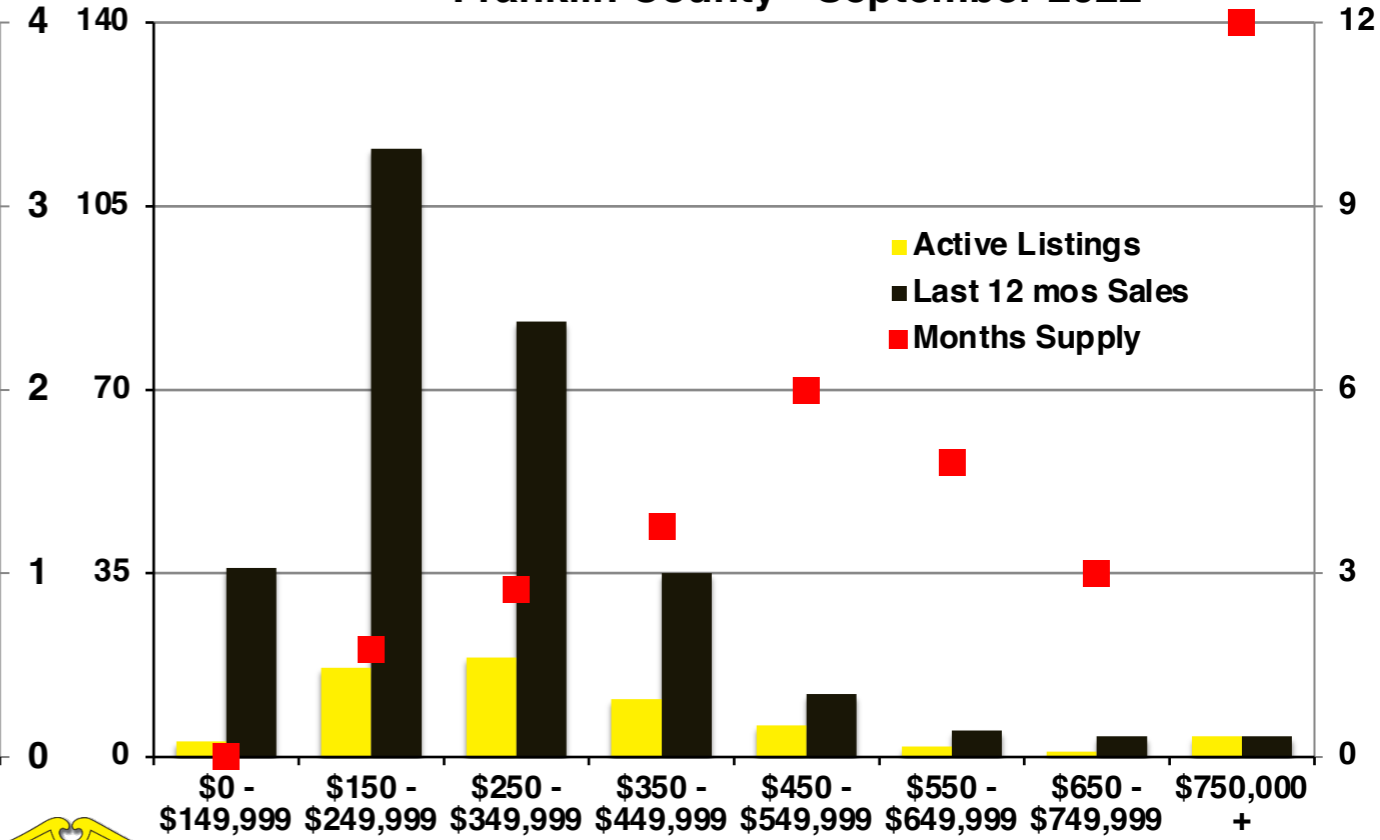

N INDICATORS

September 2022

NORTH GEORGIA SEPTEMBER 2022

Banks County - September 2022

Barrow County - September 2022

Cherokee County - September 2022

Dawson County - September 2022

Forsyth County - September 2022

Franklin County - September 2022

Gwinnett County - September 2022

Habersham County - September 2022

Hall County - September 2022

Jackson County - September 2022

Lumpkin County - September 2022

Pickens County - September 2022

Rabun County - September 2022

Stephens County - September 2022

Walton County - September 2022

White County - September 2022