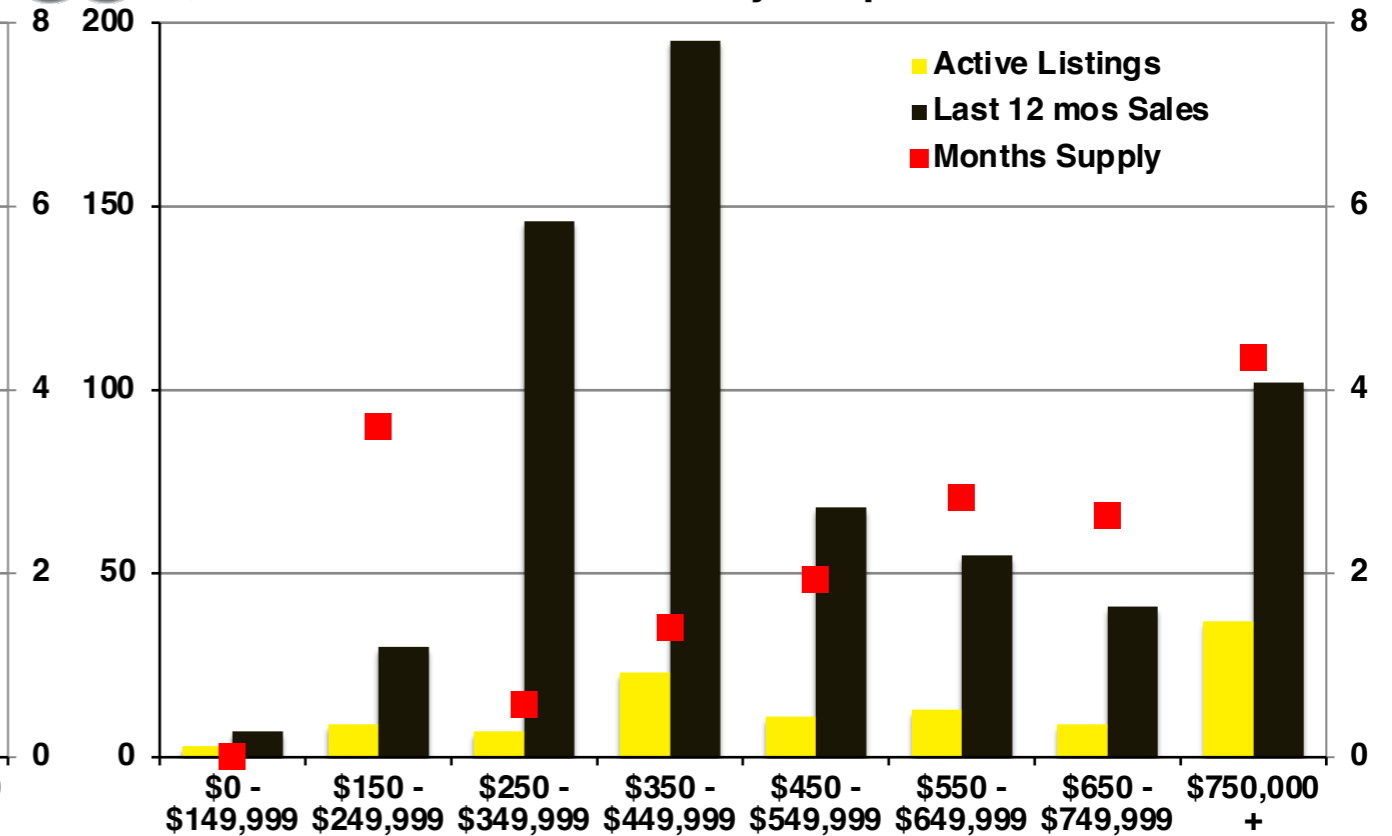

N INDICATORS

September 2022

NORTH GEORGIA SEPTEMBER 2022

Banks County - September 2022

Barrow County - September 2022

Cherokee County - September 2022

Dawson County - September 2022

Forsyth County - September 2022

Franklin County - September 2022

Gwinnett County - September 2022

Habersham County - September 2022

Hall County - September 2022

Jackson County - September 2022

Lumpkin County - September 2022

Pickens County - September 2022

Rabun County - September 2022

Stephens County - September 2022

Walton County - September 2022

White County - September 2022