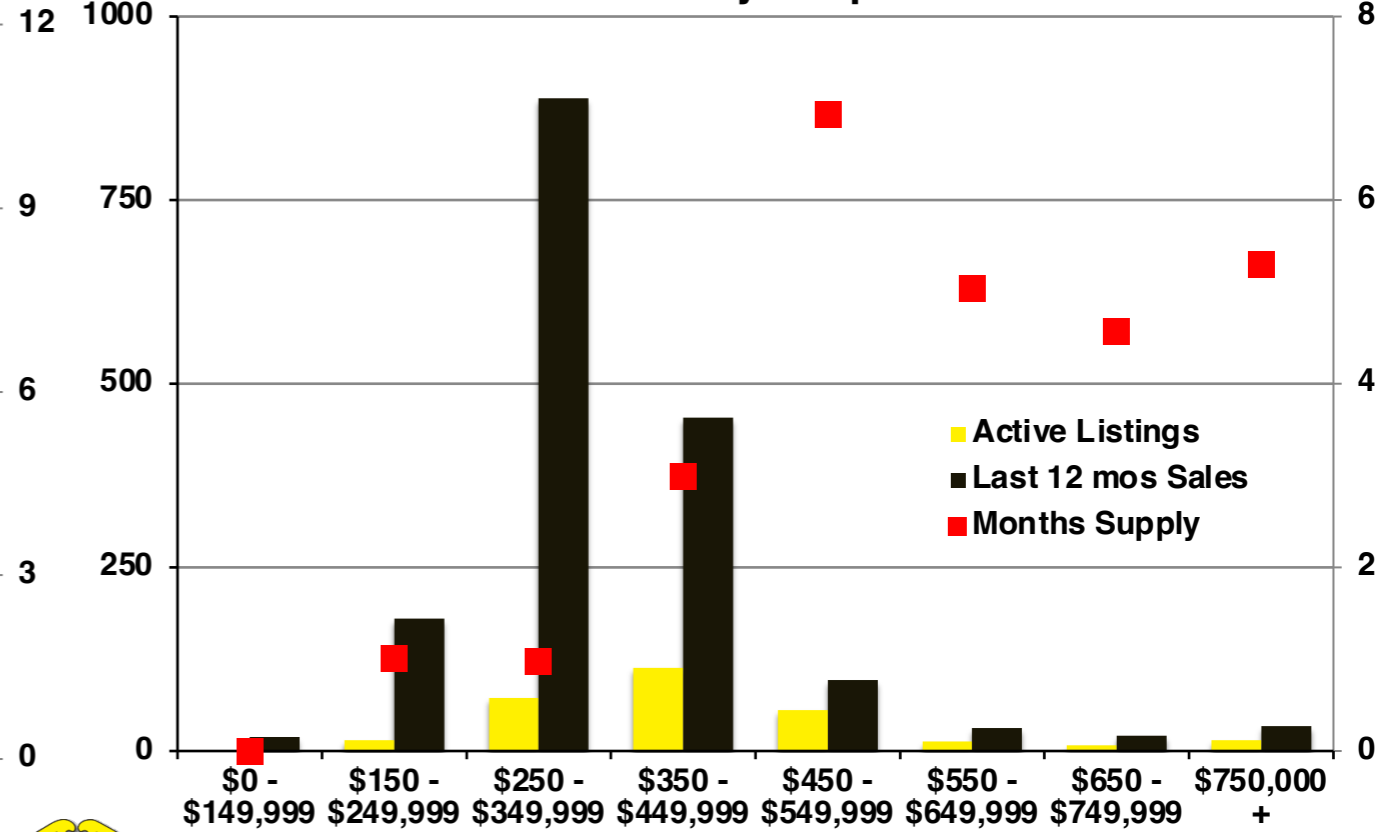

N INDICATORS

September 2022

NORTH GEORGIA SEPTEMBER 2022

Banks County - September 2022

Barrow County - September 2022

Cherokee County - September 2022

Dawson County - September 2022

Forsyth County - September 2022

Franklin County - September 2022

Gwinnett County - September 2022

Habersham County - September 2022

Hall County - September 2022

Jackson County - September 2022

Lumpkin County - September 2022

Pickens County - September 2022

Rabun County - September 2022

Stephens County - September 2022

Walton County - September 2022

White County - September 2022