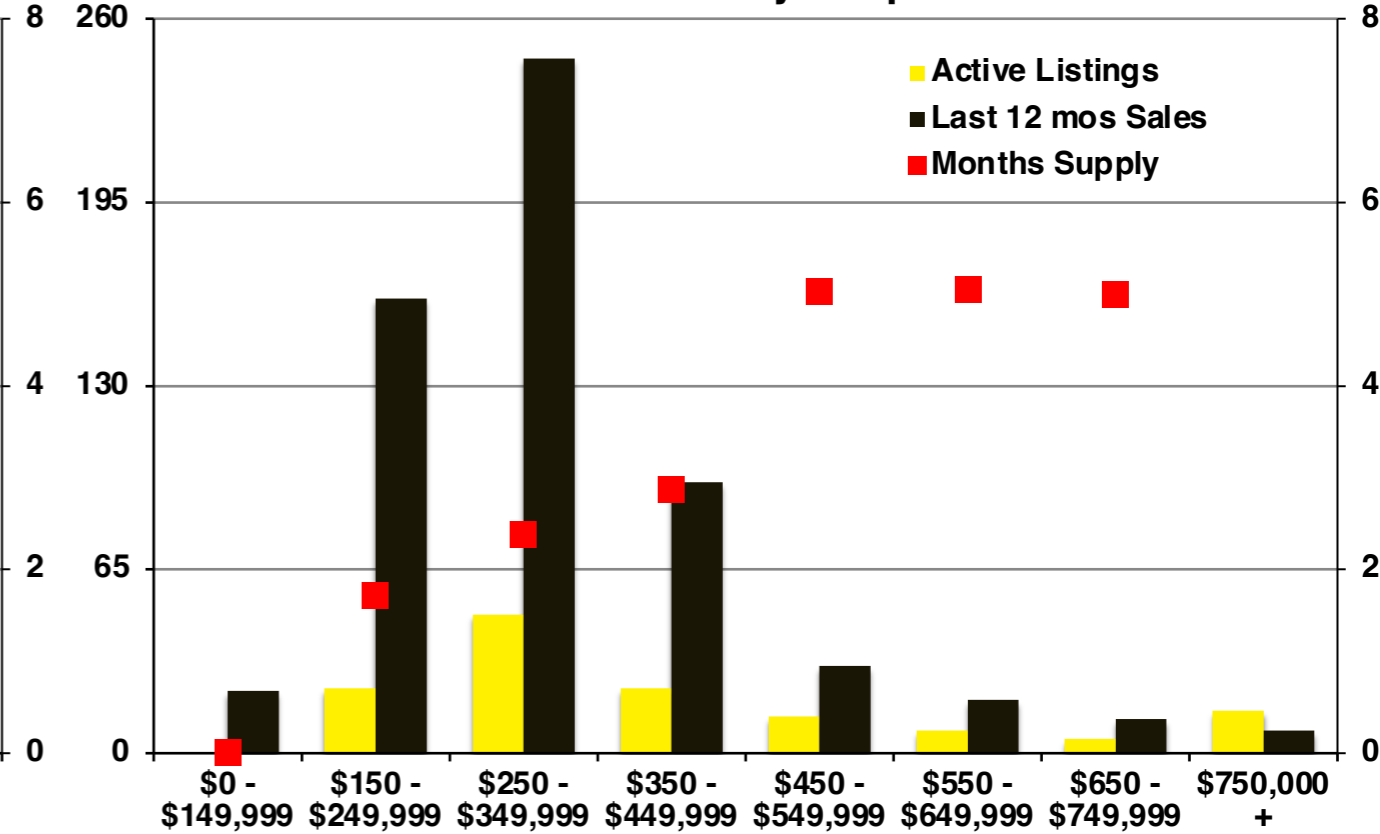

N INDICATORS

September 2022

NORTH GEORGIA SEPTEMBER 2022

Banks County - September 2022

Barrow County - September 2022

Cherokee County - September 2022

Dawson County - September 2022

Forsyth County - September 2022

Franklin County - September 2022

Gwinnett County - September 2022

Habersham County - September 2022

Hall County - September 2022

Jackson County - September 2022

Lumpkin County - September 2022

Pickens County - September 2022

Rabun County - September 2022

Stephens County - September 2022

Walton County - September 2022

White County - September 2022