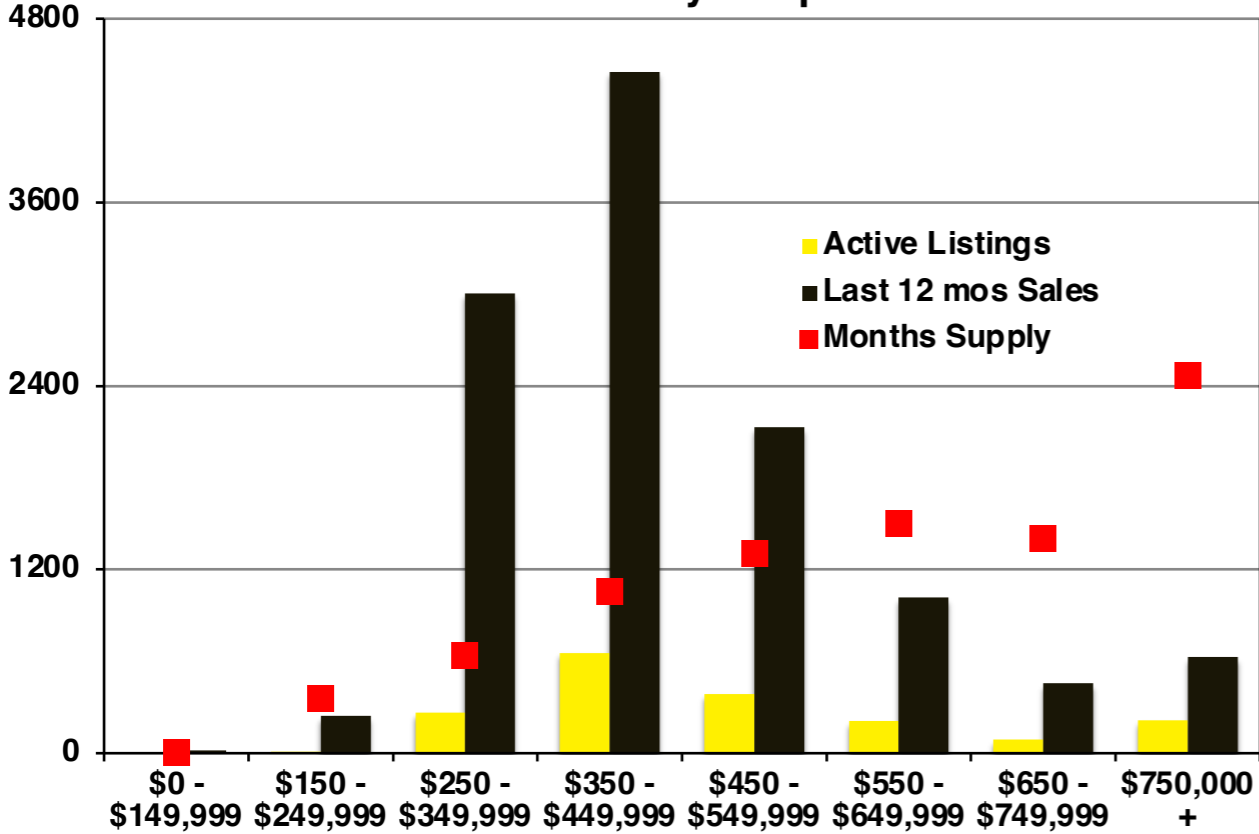

N INDICATORS

September 2022

NORTH GEORGIA SEPTEMBER 2022

Banks County - September 2022

Barrow County - September 2022

Cherokee County - September 2022

Dawson County - September 2022

Forsyth County - September 2022

Franklin County - September 2022

Gwinnett County - September 2022

Habersham County - September 2022

Hall County - September 2022

Jackson County - September 2022

Lumpkin County - September 2022

Pickens County - September 2022

Rabun County - September 2022

Stephens County - September 2022

Walton County - September 2022

White County - September 2022