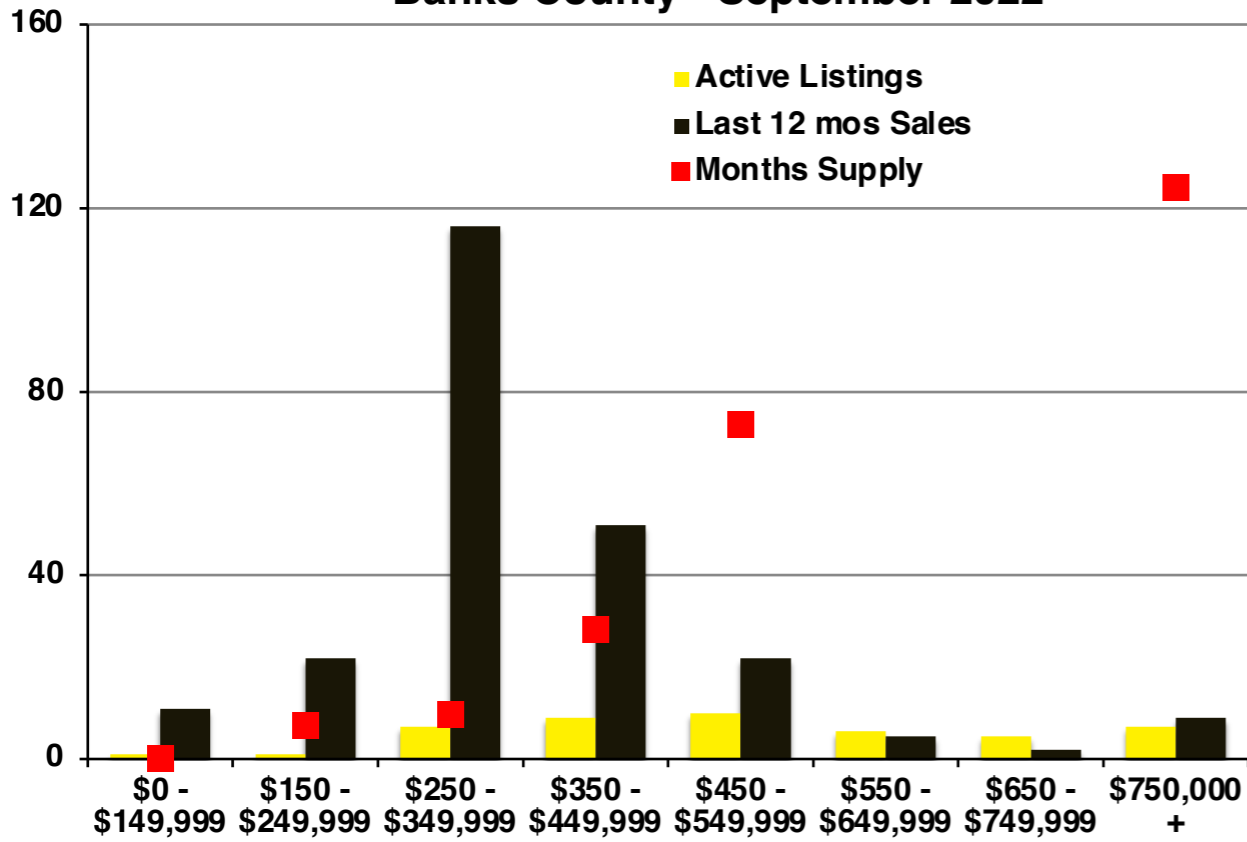

N INDICATORS

September 2022

NORTH GEORGIA SEPTEMBER 2022

Banks County - September 2022

Barrow County - September 2022

Cherokee County - September 2022

Dawson County - September 2022

Forsyth County - September 2022

Franklin County - September 2022

Gwinnett County - September 2022

Habersham County - September 2022

Hall County - September 2022

Jackson County - September 2022

Lumpkin County - September 2022

Pickens County - September 2022

Rabun County - September 2022

Stephens County - September 2022

Walton County - September 2022

White County - September 2022