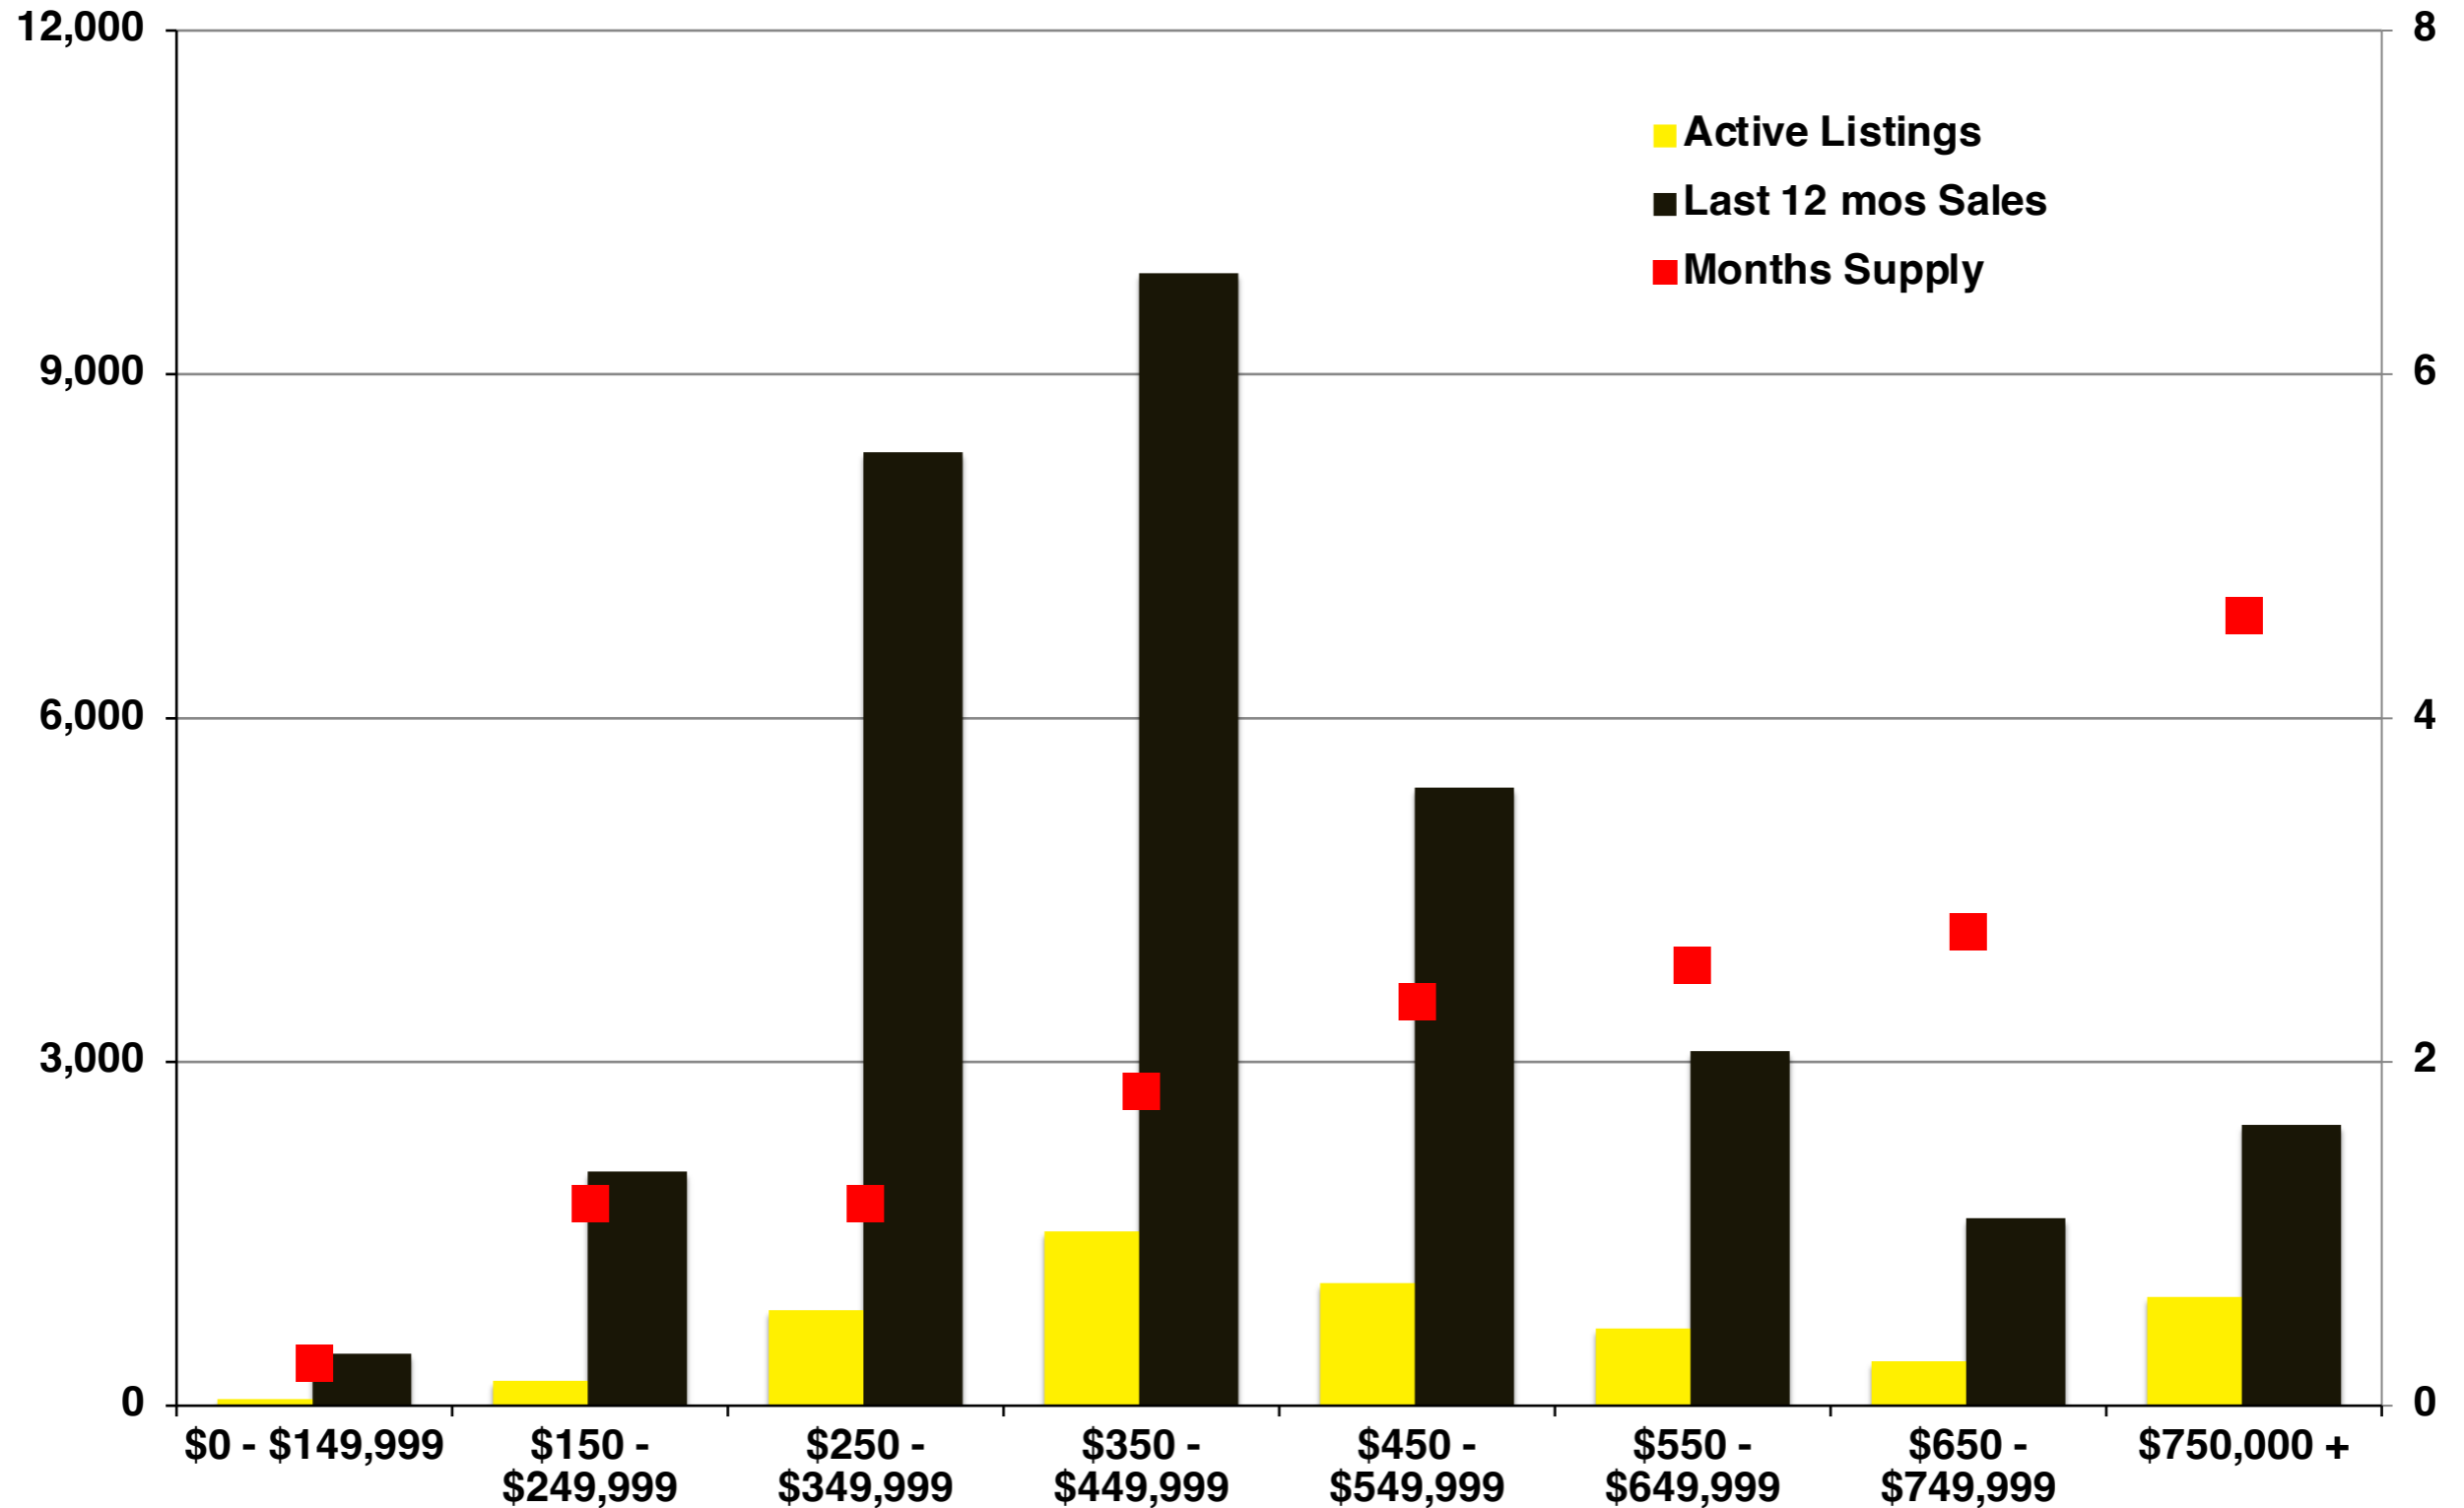

N INDICATORS

September 2022

NORTH GEORGIA SEPTEMBER 2022

Banks County - September 2022

Barrow County - September 2022

Cherokee County - September 2022

Dawson County - September 2022

Forsyth County - September 2022

Franklin County - September 2022

Gwinnett County - September 2022

Habersham County - September 2022

Hall County - September 2022

Jackson County - September 2022

Lumpkin County - September 2022

Pickens County - September 2022

Rabun County - September 2022

Stephens County - September 2022

Walton County - September 2022

White County - September 2022