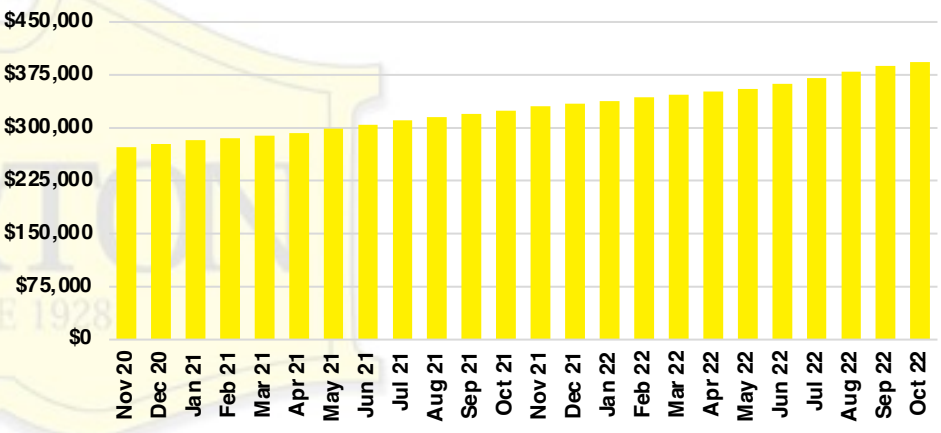

WALTON COUNTY 12 MONTH AVERAGE SALES PRICE