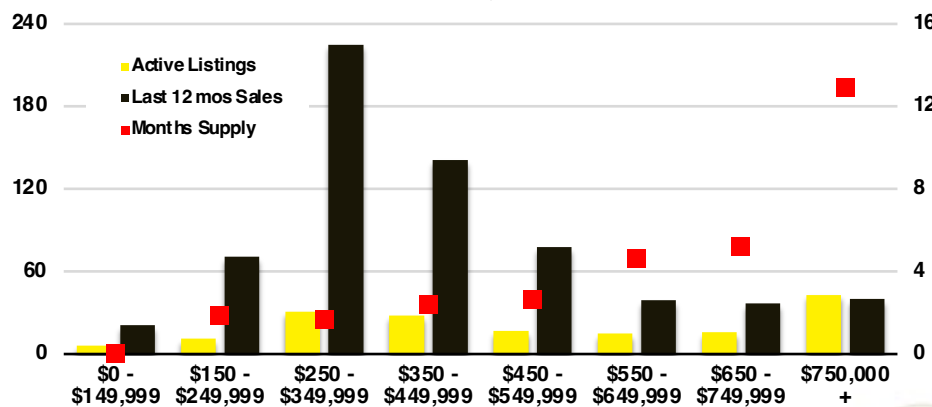

PICKENS COUNTY QUICK N'DICATORS