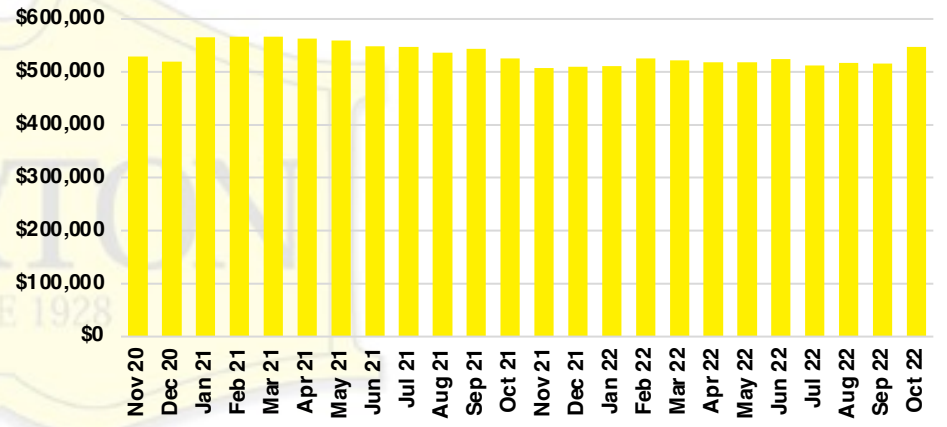

RABUN COUNTY 12 MONTH AVERAGE SALES PRICE