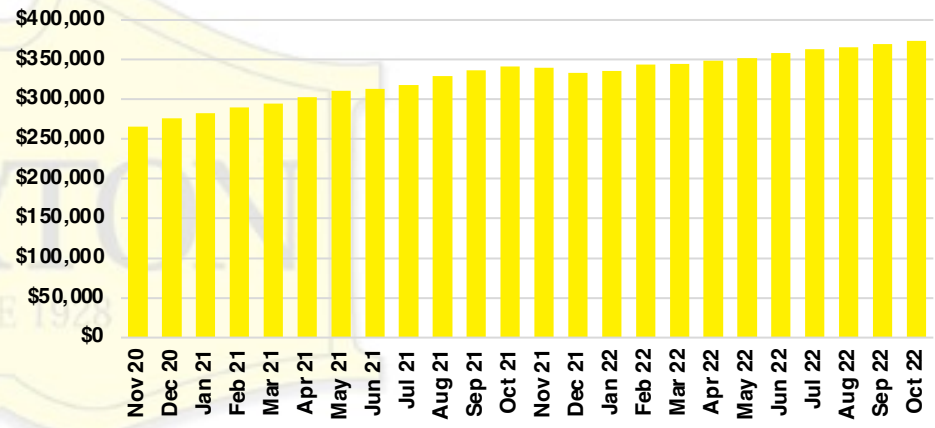

LUMPKIN COUNTY 12 MONTH AVERAGE SALES PRICE