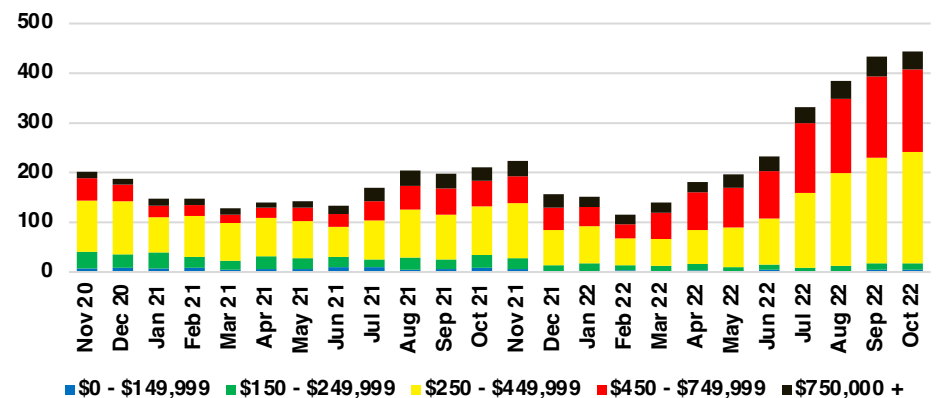

WALTON COUNTY INVENTORY BY PRICE POINT