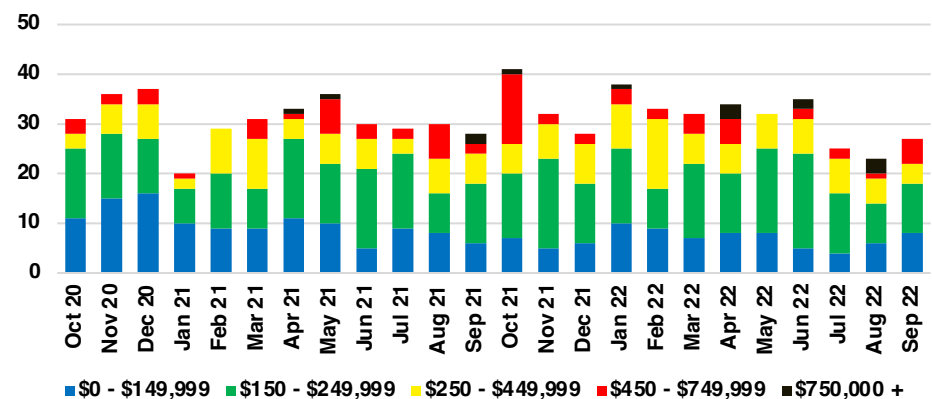

STEPHENS COUNTY SALES BY PRICE POINT