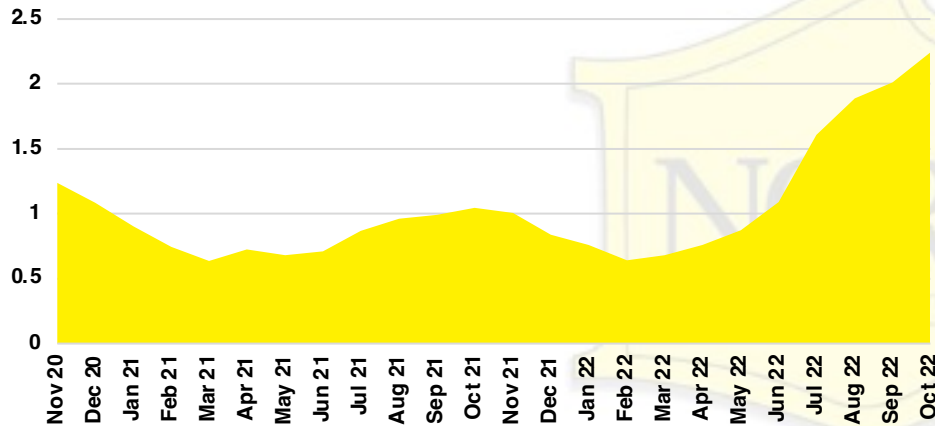

NORTH GEORGIA INVENTORY MONTHS OF SUPPLY