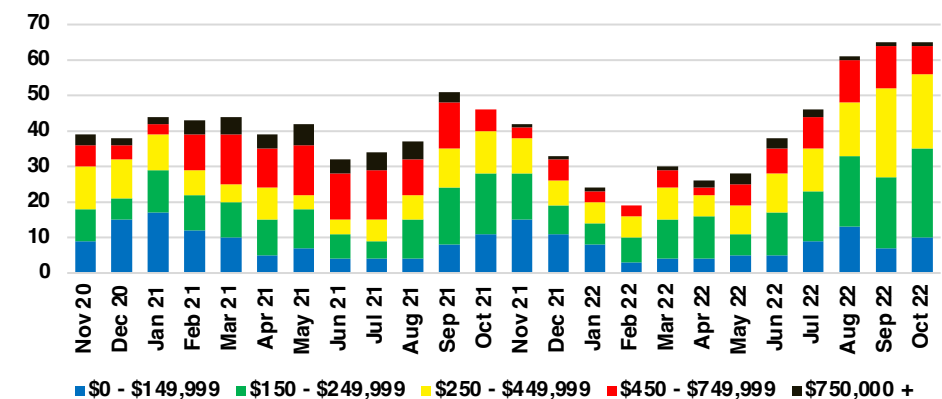

STEPHENS COUNTY INVENTORY BY PRICE POINT