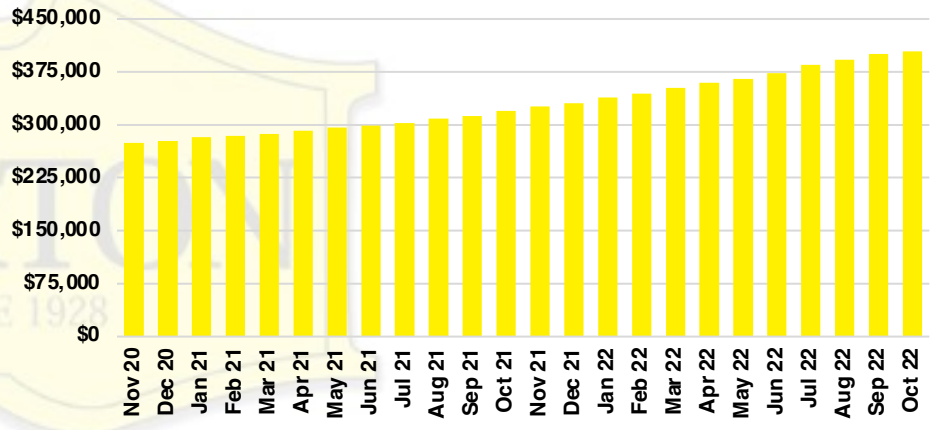

JACKSON COUNTY 12 MONTH AVERAGE SALES PRICE