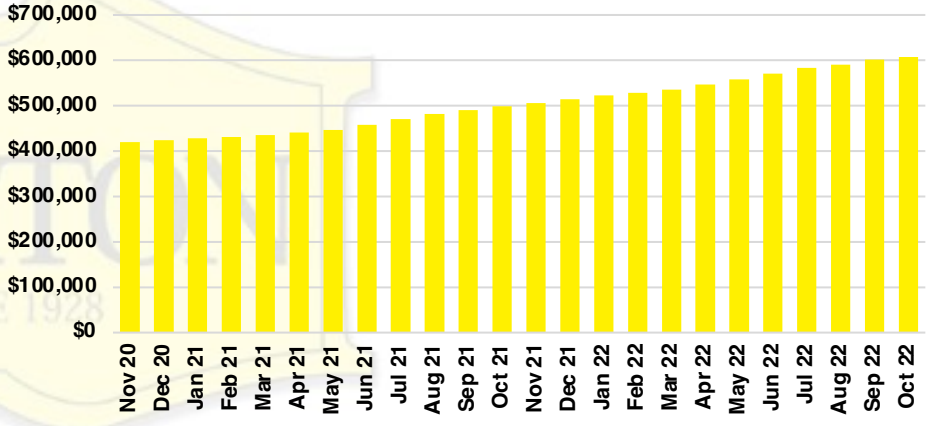

FORSYTH COUNTY 12 MONTH AVERAGE SALES PRICE