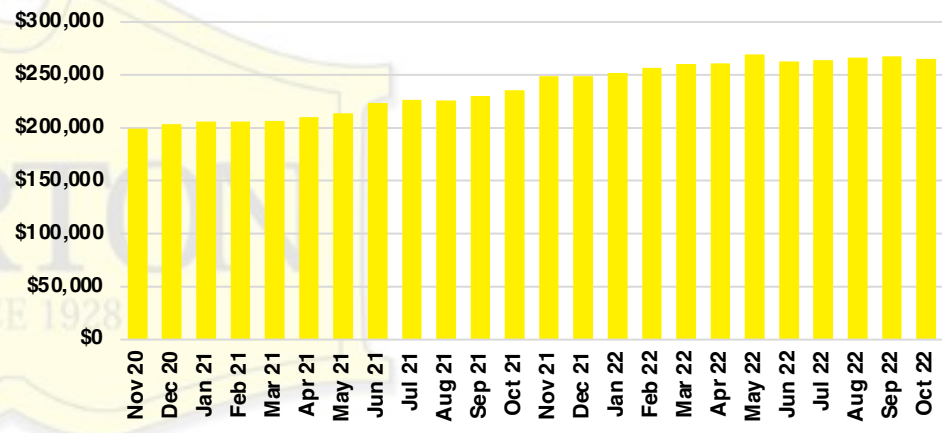

STEPHENS COUNTY 12 MONTH AVERAGE SALES PRICE