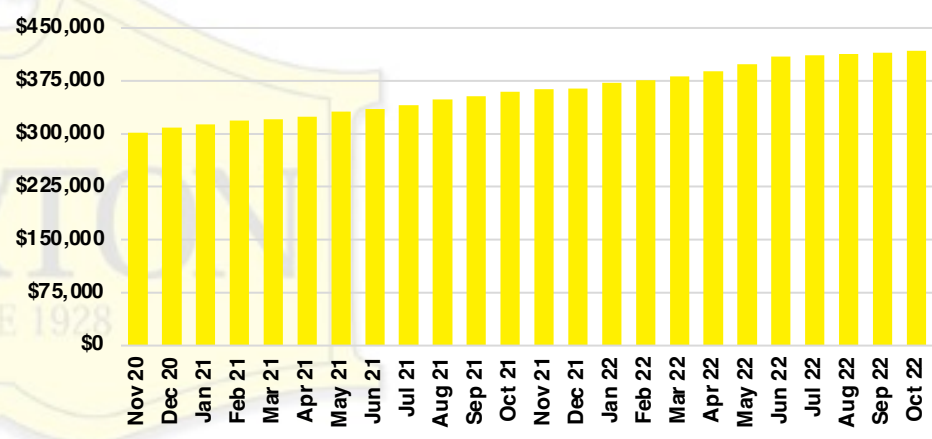

PICKENS COUNTY 12 MONTH AVERAGE SALES PRICE