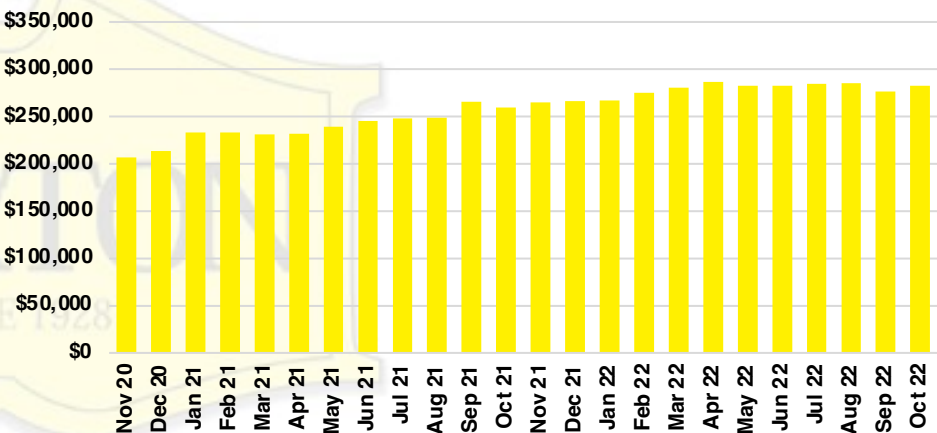

FRANKLIN COUNTY 12 MONTH AVERAGE SALES PRICE