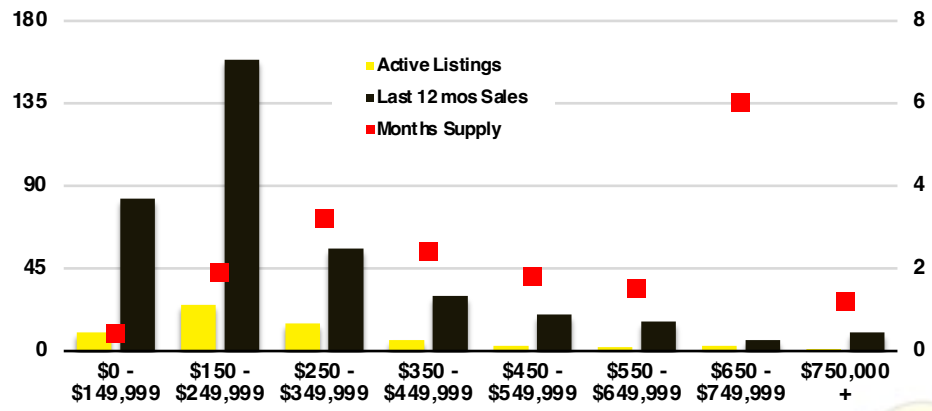

STEPHENS COUNTY QUICK N'DICATORS