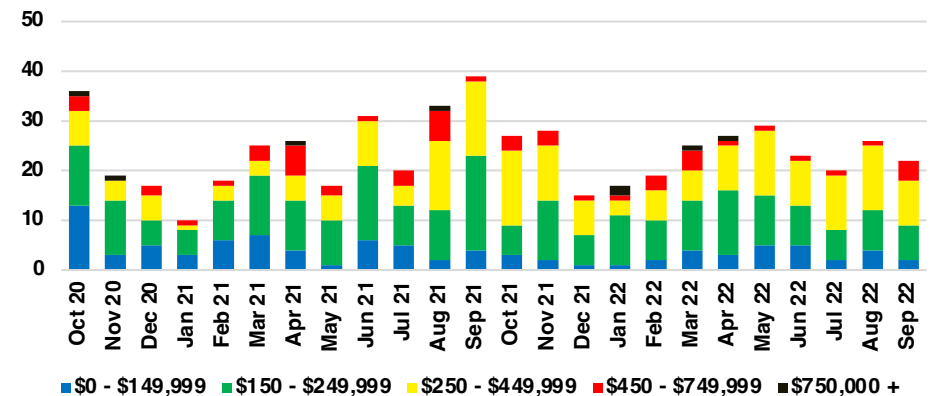

FRANKLIN COUNTY SALES BY PRICE POINT