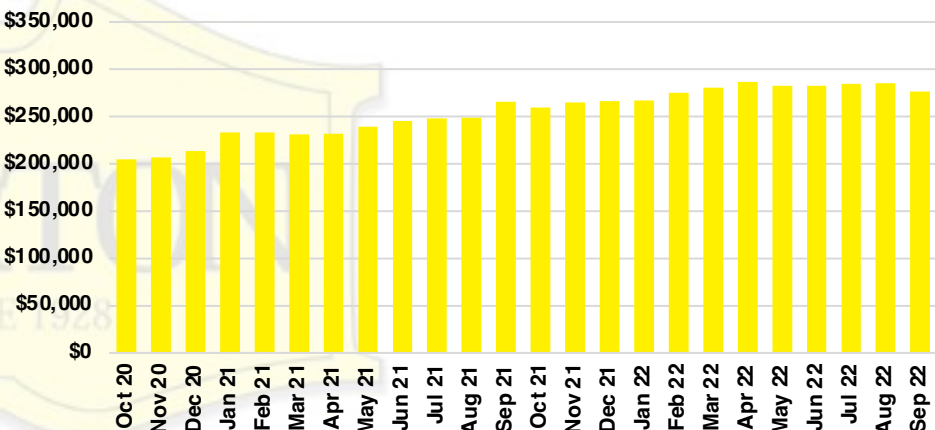

FORSYTH COUNTY INVENTORY BY PRICE POINT

FRANKLIN COUNTY QUICK N' DICATORS

FRANKLIN COUNTY SALES VOLUME VS SUPPLY

FRANKLIN COUNTY INVENTORY MONTHS OF SUPPLY

FRANKLIN COUNTY 12 MONTH AVERAGE SALES PRICE

FRANKLIN COUNTY SALES BY PRICE POINT