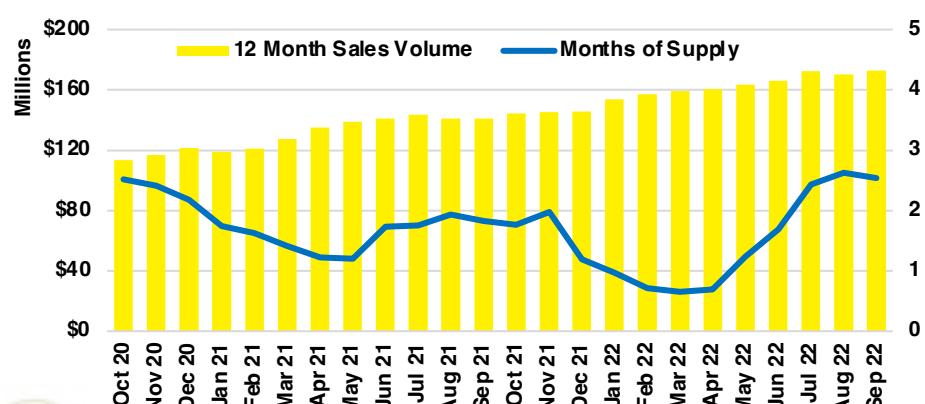

WALTON COUNTY SALES BY PRICE POINT

WALTON COUNTY INVENTORY BY PRICE POINT

WHITE COUNTY QUICK N' DICATORS

WHITE COUNTY SALES VOLUME VS SUPPLY

WHITE COUNTY INVENTORY MONTHS OF SUPPLY

WHITE COUNTY 12 MONTH AVERAGE SALES PRICE