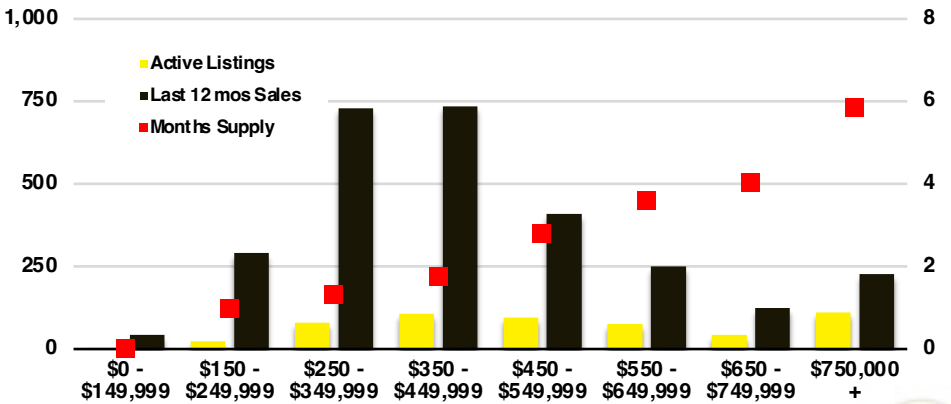

HALL COUNTY QUICK N'DICATORS