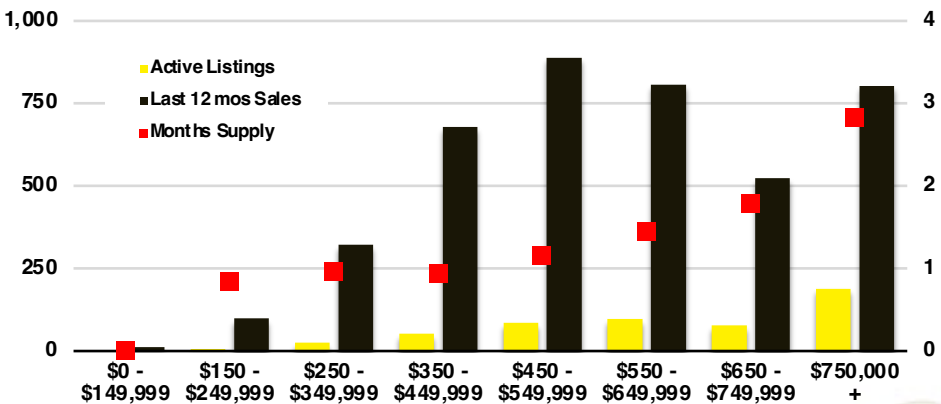

BARROW COUNTY INVENTORY BY PRICE POINT

CHEROKEE COUNTY QUICK N'DICATORS

CHEROKEE COUNTY SALES VOLUME VS SUPPLY

CHEROKEE COUNTY INVENTORY MONTHS OF SUPPLY

CHEROKEE COUNTY 12 MONTH AVERAGE SALES PRICE

CHEROKEE COUNTY SALES BY PRICE POINT

CHEROKEE COUNTY INVENTORY BY PRICE POINT

DAWSON COUNTY QUICK N'DICATORS

DAWSON COUNTY SALES VOLUME VS SUPPLY

DAWSON COUNTY INVENTORY MONTHS OF SUPPLY

DAWSON COUNTY 12 MONTH AVERAGE SALES PRICE

DAWSON COUNTY SALES BY PRICE POINT

DAWSON COUNTY INVENTORY BY PRICE POINT

FORSYTH COUNTY QUICK N'DICATORS

FORSYTH COUNTY SALES VOLUME VS SUPPLY

FORSYTH COUNTY INVENTORY MONTHS OF SUPPLY

FORSYTH COUNTY 12 MONTH AVERAGE SALES PRICE

FORSYTH COUNTY SALES BY PRICE POINT