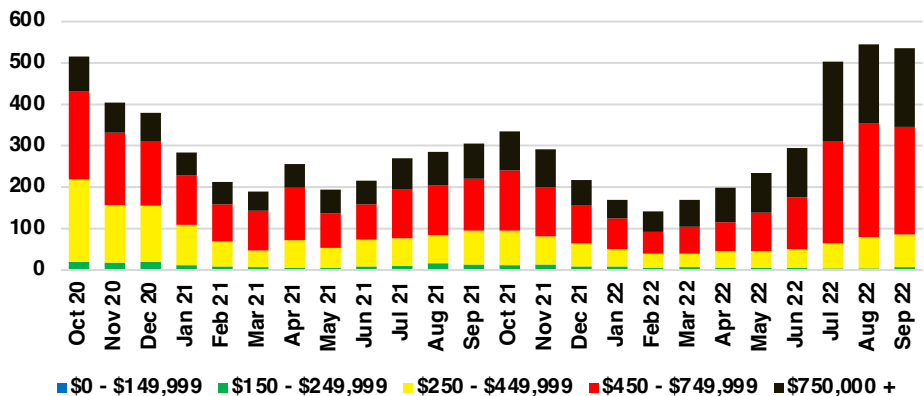

CHEROKEE COUNTY INVENTORY BY PRICE POINT

DAWSON COUNTY QUICK N'DICATORS

DAWSON COUNTY SALES VOLUME VS SUPPLY

DAWSON COUNTY INVENTORY MONTHS OF SUPPLY

DAWSON COUNTY 12 MONTH AVERAGE SALES PRICE

DAWSON COUNTY SALES BY PRICE POINT

DAWSON COUNTY INVENTORY BY PRICE POINT

FORSYTH COUNTY QUICK N'DICATORS

FORSYTH COUNTY SALES VOLUME VS SUPPLY

FORSYTH COUNTY INVENTORY MONTHS OF SUPPLY

FORSYTH COUNTY 12 MONTH AVERAGE SALES PRICE

FORSYTH COUNTY SALES BY PRICE POINT

FORSYTH COUNTY INVENTORY BY PRICE POINT

FRANKLIN COUNTY QUICK N' DICATORS

FRANKLIN COUNTY SALES VOLUME VS SUPPLY

FRANKLIN COUNTY INVENTORY MONTHS OF SUPPLY

FRANKLIN COUNTY 12 MONTH AVERAGE SALES PRICE

FRANKLIN COUNTY SALES BY PRICE POINT