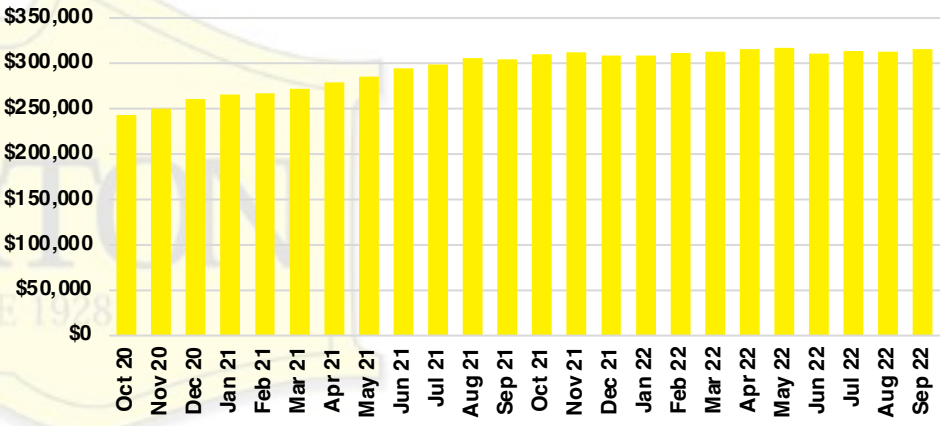

GWINNETT COUNTY INVENTORY BY PRICE POINT

HABERSHAM COUNTY QUICK N' DICATORS

HABERSHAM COUNTY SALES VOLUME VS SUPPLY

HABERSHAM COUNTY INVENTORY MONTHS OF SUPPLY

HABERSHAM COUNTY 12 MONTH AVERAGE SALES PRICE