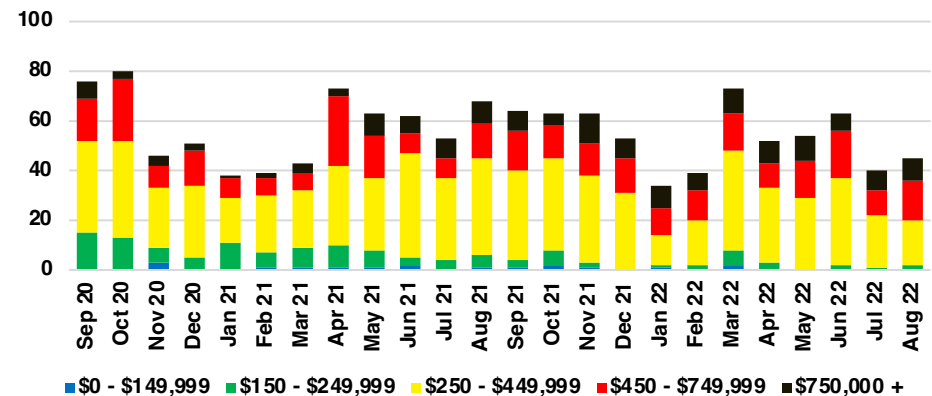

BARROW COUNTY INVENTORY BY PRICE POINT

CHEROKEE COUNTY QUICK N'DICATORS

CHEROKEE COUNTY SALES VOLUME VS SUPPLY

CHEROKEE COUNTY INVENTORY MONTHS OF SUPPLY

CHEROKEE COUNTY 12 MONTH AVERAGE SALES PRICE

CHEROKEE COUNTY SALES BY PRICE POINT

CHEROKEE COUNTY INVENTORY BY PRICE POINT

DAWSON COUNTY QUICK N'DICATORS

DAWSON COUNTY SALES VOLUME VS SUPPLY

DAWSON COUNTY INVENTORY MONTHS OF SUPPLY

DAWSON COUNTY 12 MONTH AVERAGE SALES PRICE

DAWSON COUNTY SALES BY PRICE POINT

DAWSON COUNTY INVENTORY BY PRICE POINT

FORSYTH COUNTY QUICK N'DICATORS

FORSYTH COUNTY SALES VOLUME VS SUPPLY

FORSYTH COUNTY INVENTORY MONTHS OF SUPPLY

FORSYTH COUNTY 12 MONTH AVERAGE SALES PRICE

FORSYTH COUNTY SALES BY PRICE POINT