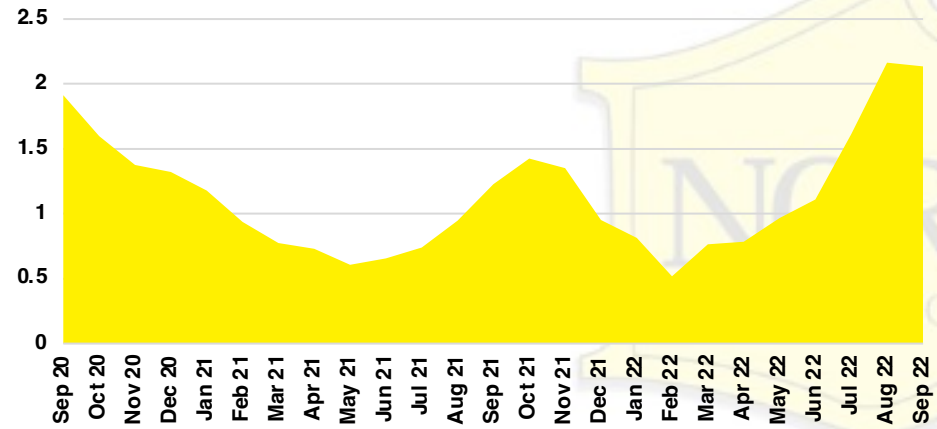

HALL COUNTY SALES BY PRICE POINT

HALL COUNTY INVENTORY BY PRICE POINT

JACKSON COUNTY QUICK N'DICATORS

JACKSON COUNTY SALES VOLUME VS SUPPLY

JACKSON COUNTY INVENTORY MONTHS OF SUPPLY

JACKSON COUNTY 12 MONTH AVERAGE SALES PRICE