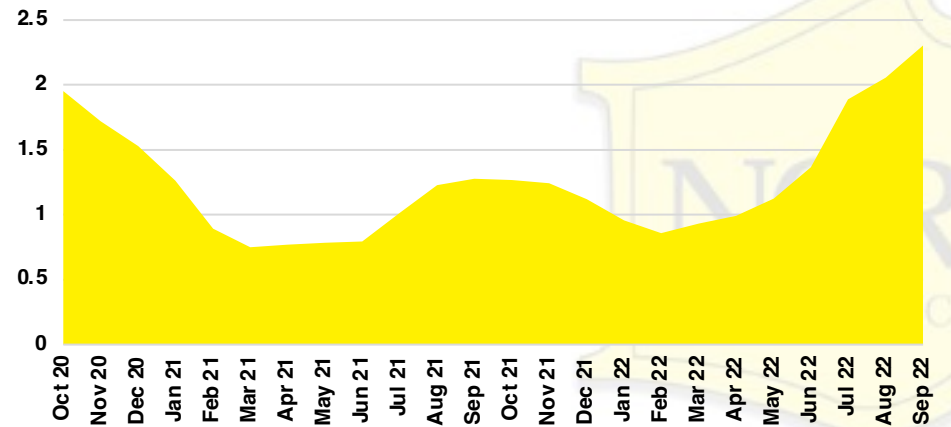

HABERSHAM COUNTY SALES BY PRICE POINT

HABERSHAM COUNTY INVENTORY BY PRICE POINT

HALL COUNTY QUICK N'DICATORS

HALL COUNTY SALES VOLUME VS SUPPLY

HALL COUNTY INVENTORY MONTHS OF SUPPLY

HALL COUNTY 12 MONTH AVERAGE SALES PRICE