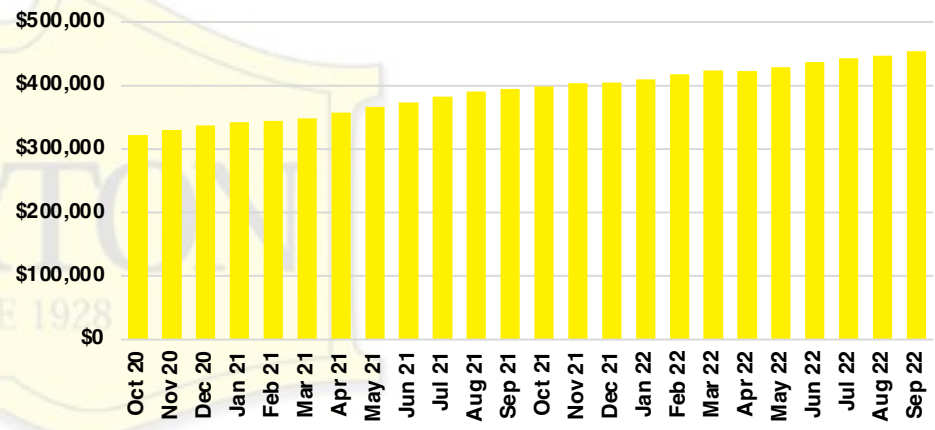

HABERSHAM COUNTY SALES BY PRICE POINT

HABERSHAM COUNTY INVENTORY BY PRICE POINT

HALL COUNTY QUICK N'DICATORS

HALL COUNTY SALES VOLUME VS SUPPLY

HALL COUNTY INVENTORY MONTHS OF SUPPLY

HALL COUNTY 12 MONTH AVERAGE SALES PRICE