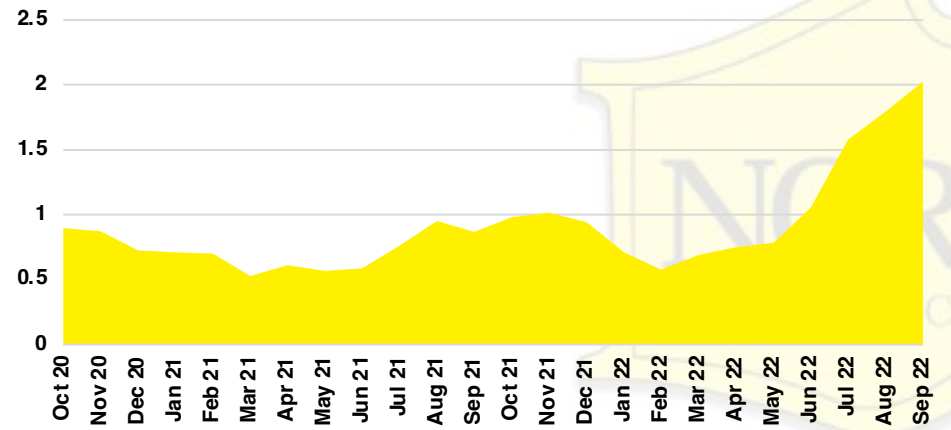

BANKS COUNTY INVENTORY BY PRICE POINT

BARROW COUNTY QUICK N'DICATORS

BARROW COUNTY SALES VOLUME VS SUPPLY

BARROW COUNTY INVENTORY MONTHS OF SUPPLY

BARROW COUNTY 12 MONTH AVERAGE SALES PRICE

BARROW COUNTY SALES BY PRICE POINT

BARROW COUNTY INVENTORY BY PRICE POINT

CHEROKEE COUNTY QUICK N'DICATORS

CHEROKEE COUNTY SALES VOLUME VS SUPPLY

CHEROKEE COUNTY INVENTORY MONTHS OF SUPPLY

CHEROKEE COUNTY 12 MONTH AVERAGE SALES PRICE

CHEROKEE COUNTY SALES BY PRICE POINT