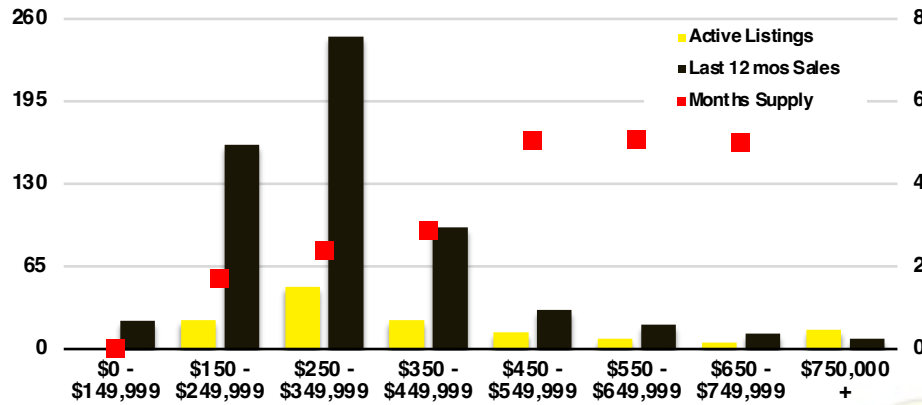

FORSYTH COUNTY INVENTORY BY PRICE POINT

FRANKLIN COUNTY QUICK N' DICATORS

FRANKLIN COUNTY SALES VOLUME VS SUPPLY

FRANKLIN COUNTY INVENTORY MONTHS OF SUPPLY

FRANKLIN COUNTY 12 MONTH AVERAGE SALES PRICE

FRANKLIN COUNTY SALES BY PRICE POINT

FRANKLIN COUNTY INVENTORY BY PRICE POINT

GWINNETT COUNTY QUICK N'DICATORS

GWINNETT COUNTY SALES VOLUME VS SUPPLY

GWINNETT COUNTY INVENTORY MONTHS OF SUPPLY

GWINNETT COUNTY 12 MONTH AVERAGE SALES PRICE

GWINNETT COUNTY SALES BY PRICE POINT

GWINNETT COUNTY INVENTORY BY PRICE POINT

HABERSHAM COUNTY QUICK N' DICATORS

HABERSHAM COUNTY SALES VOLUME VS SUPPLY

HABERSHAM COUNTY INVENTORY MONTHS OF SUPPLY

HABERSHAM COUNTY 12 MONTH AVERAGE SALES PRICE