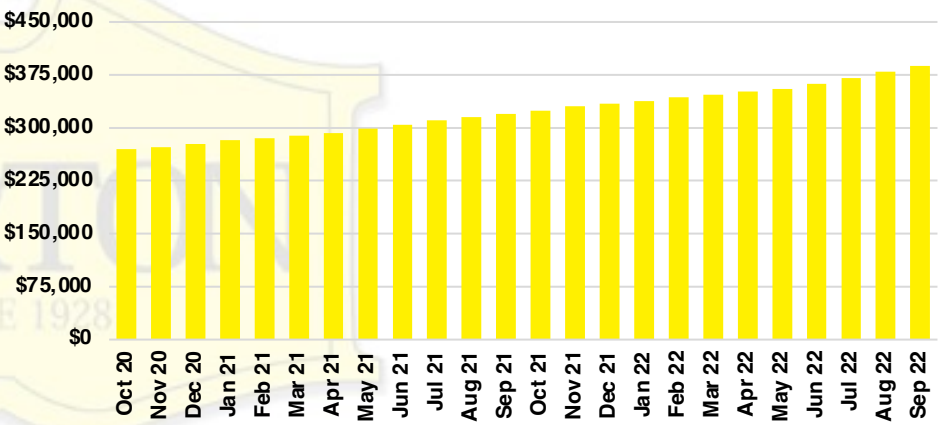

STEPHENS COUNTY SALES BY PRICE POINT

STEPHENS COUNTY INVENTORY BY PRICE POINT

WALTON COUNTY QUICK N' DICATORS

WALTON COUNTY SALES VOLUME VS SUPPLY

WALTON COUNTY INVENTORY MONTHS OF SUPPLY

WALTON COUNTY 12 MONTH AVERAGE SALES PRICE

WALTON COUNTY SALES BY PRICE POINT

WALTON COUNTY INVENTORY BY PRICE POINT

WHITE COUNTY QUICK N' DICATORS

WHITE COUNTY SALES VOLUME VS SUPPLY

WHITE COUNTY INVENTORY MONTHS OF SUPPLY

WHITE COUNTY 12 MONTH AVERAGE SALES PRICE