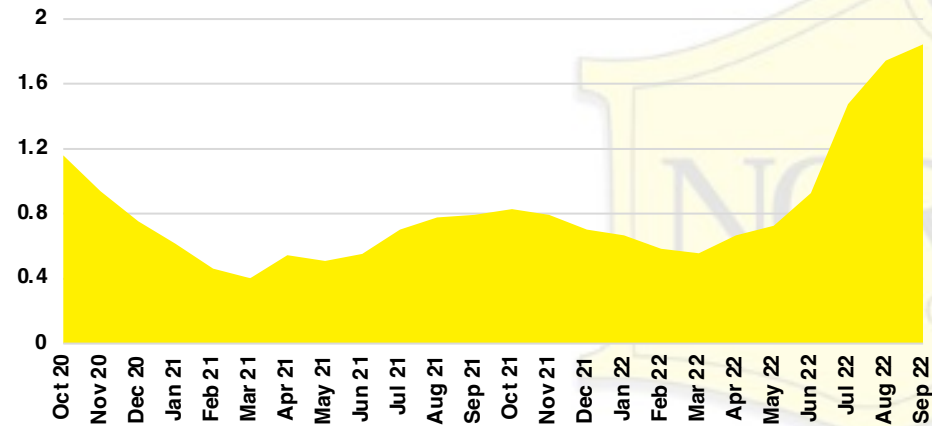

FRANKLIN COUNTY INVENTORY BY PRICE POINT

GWINNETT COUNTY QUICK N'DICATORS

GWINNETT COUNTY SALES VOLUME VS SUPPLY

GWINNETT COUNTY INVENTORY MONTHS OF SUPPLY

GWINNETT COUNTY 12 MONTH AVERAGE SALES PRICE

GWINNETT COUNTY SALES BY PRICE POINT