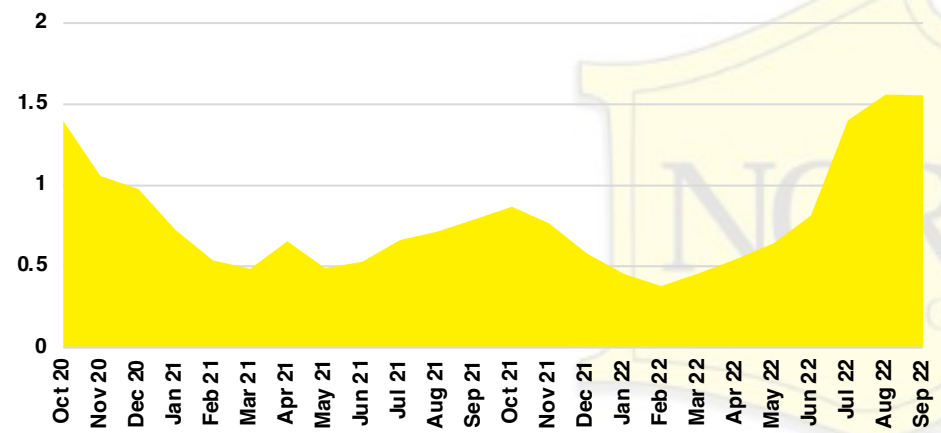

DAWSON COUNTY INVENTORY BY PRICE POINT

FORSYTH COUNTY QUICK N'DICATORS

FORSYTH COUNTY SALES VOLUME VS SUPPLY

FORSYTH COUNTY INVENTORY MONTHS OF SUPPLY

FORSYTH COUNTY 12 MONTH AVERAGE SALES PRICE

FORSYTH COUNTY SALES BY PRICE POINT