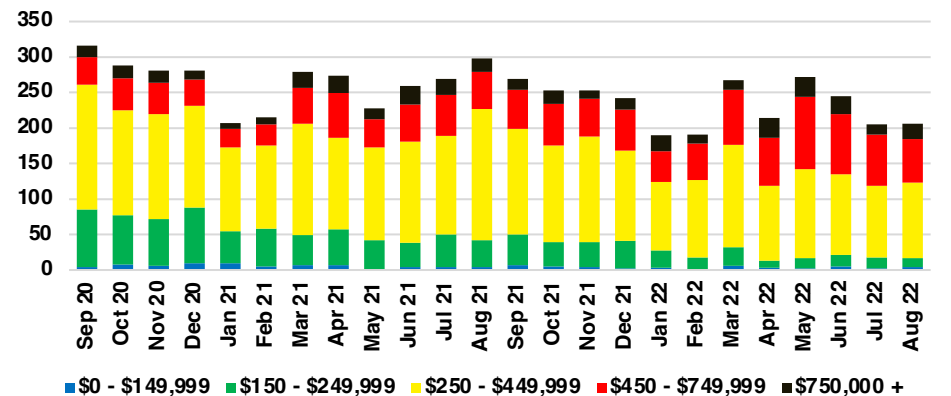

HALL COUNTY SALES BY PRICE POINT