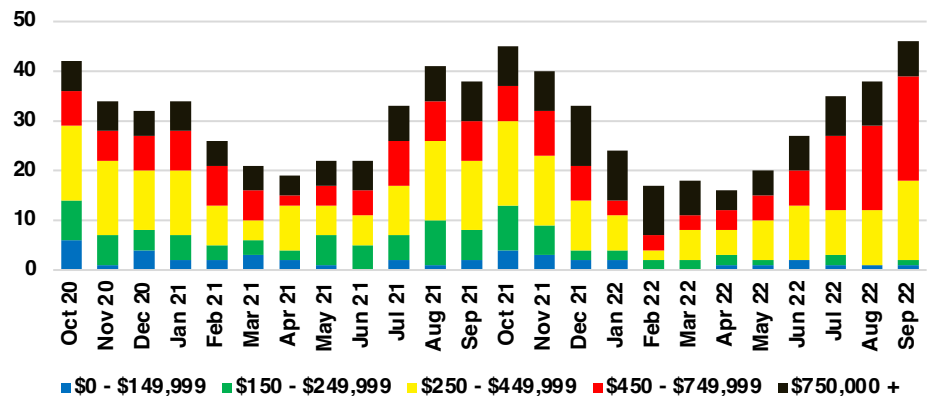

NORTH GEORGIA INVENTORY BY PRICE POINT

BANKS COUNTY QUICK N'DICATORS

BANKS COUNTY SALES VOLUME VS SUPPLY

BANKS COUNTY INVENTORY MONTHS OF SUPPLY

BANKS COUNTY 12 MONTH AVERAGE SALES PRICE

BANKS COUNTY SALES BY PRICE POINT

BANKS COUNTY INVENTORY BY PRICE POINT

BARROW COUNTY QUICK N'DICATORS

BARROW COUNTY SALES VOLUME VS SUPPLY

BARROW COUNTY INVENTORY MONTHS OF SUPPLY

BARROW COUNTY 12 MONTH AVERAGE SALES PRICE

BARROW COUNTY SALES BY PRICE POINT