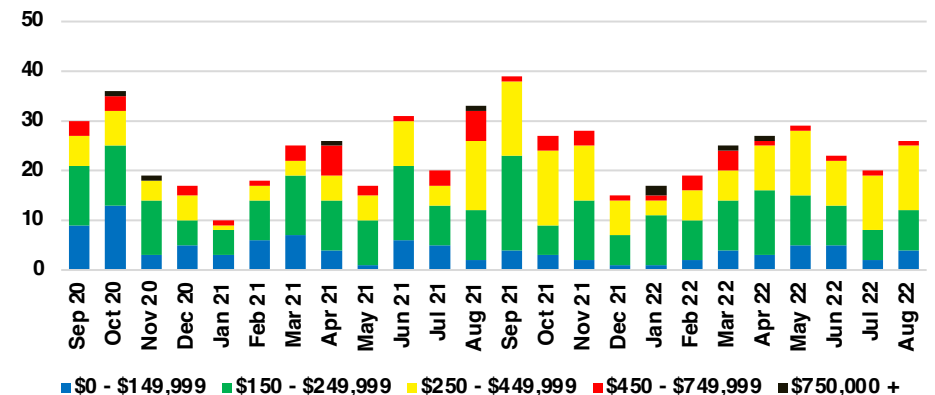

DAWSON COUNTY INVENTORY BY PRICE POINT

FORSYTH COUNTY QUICK N'DICATORS

FORSYTH COUNTY SALES VOLUME VS SUPPLY

FORSYTH COUNTY INVENTORY MONTHS OF SUPPLY

FORSYTH COUNTY 12 MONTH AVERAGE SALES PRICE

FORSYTH COUNTY SALES BY PRICE POINT

FORSYTH COUNTY INVENTORY BY PRICE POINT

FRANKLIN COUNTY QUICK N' DICATORS

FRANKLIN COUNTY SALES VOLUME VS SUPPLY

FRANKLIN COUNTY INVENTORY MONTHS OF SUPPLY

FRANKLIN COUNTY 12 MONTH AVERAGE SALES PRICE

FRANKLIN COUNTY SALES BY PRICE POINT