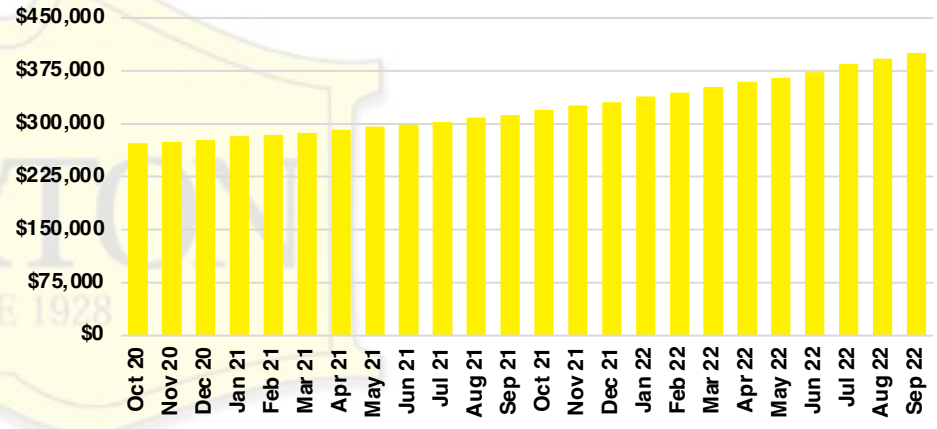

HALL COUNTY SALES BY PRICE POINT

HALL COUNTY INVENTORY BY PRICE POINT

JACKSON COUNTY QUICK N'DICATORS

JACKSON COUNTY SALES VOLUME VS SUPPLY

JACKSON COUNTY INVENTORY MONTHS OF SUPPLY

JACKSON COUNTY 12 MONTH AVERAGE SALES PRICE