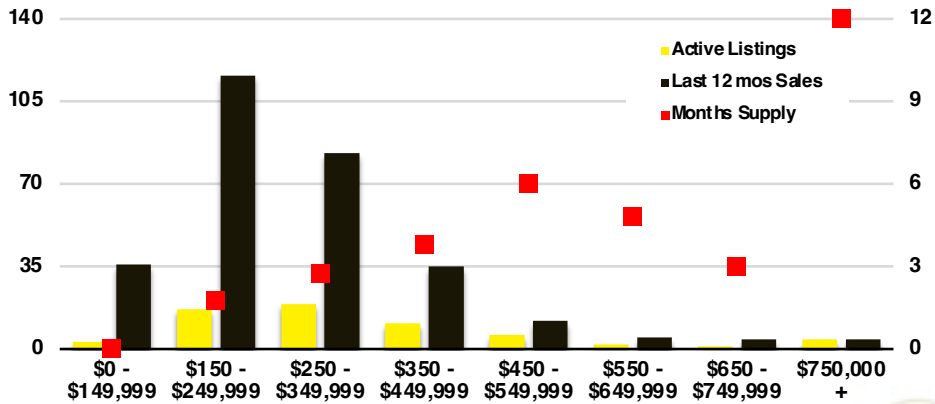

CHEROKEE COUNTY INVENTORY BY PRICE POINT

DAWSON COUNTY QUICK N'DICATORS

DAWSON COUNTY SALES VOLUME VS SUPPLY

DAWSON COUNTY INVENTORY MONTHS OF SUPPLY

DAWSON COUNTY 12 MONTH AVERAGE SALES PRICE

DAWSON COUNTY SALES BY PRICE POINT

DAWSON COUNTY INVENTORY BY PRICE POINT

FORSYTH COUNTY QUICK N'DICATORS

FORSYTH COUNTY SALES VOLUME VS SUPPLY

FORSYTH COUNTY INVENTORY MONTHS OF SUPPLY

FORSYTH COUNTY 12 MONTH AVERAGE SALES PRICE

FORSYTH COUNTY SALES BY PRICE POINT

FORSYTH COUNTY INVENTORY BY PRICE POINT

FRANKLIN COUNTY QUICK N' DICATORS

FRANKLIN COUNTY SALES VOLUME VS SUPPLY

FRANKLIN COUNTY INVENTORY MONTHS OF SUPPLY

FRANKLIN COUNTY 12 MONTH AVERAGE SALES PRICE

FRANKLIN COUNTY SALES BY PRICE POINT