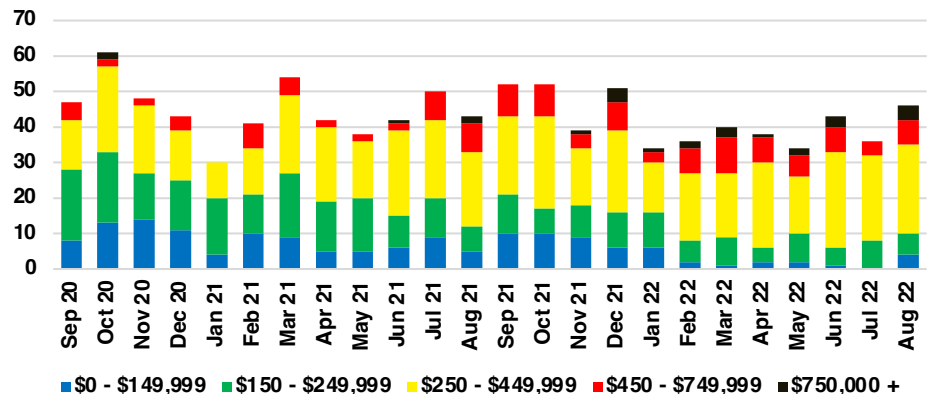

WALTON COUNTY SALES BY PRICE POINT

WALTON COUNTY INVENTORY BY PRICE POINT

WHITE COUNTY QUICK N' DICATORS

WHITE COUNTY SALES VOLUME VS SUPPLY

WHITE COUNTY INVENTORY MONTHS OF SUPPLY

WHITE COUNTY 12 MONTH AVERAGE SALES PRICE

WHITE COUNTY SALES BY PRICE POINT

WHITE COUNTY INVENTORY BY PRICE POINT