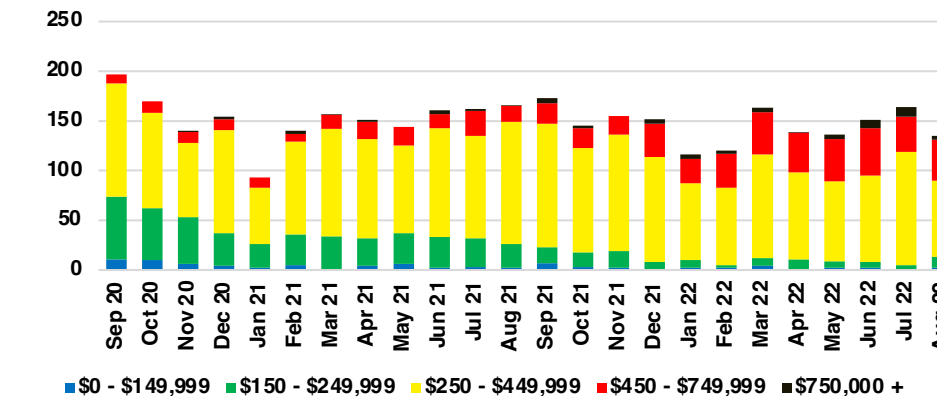

JACKSON COUNTY SALES BY PRICE POINT