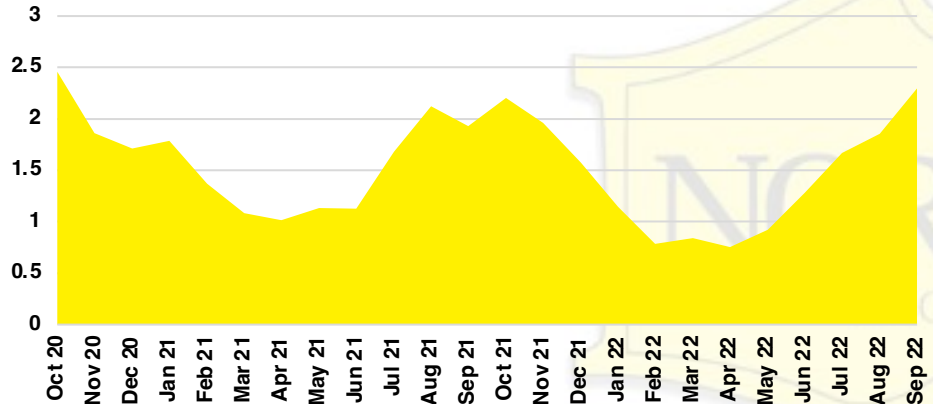

NORTH GEORGIA INVENTORY BY PRICE POINT

BANKS COUNTY QUICK N'DICATORS

BANKS COUNTY SALES VOLUME VS SUPPLY

BANKS COUNTY INVENTORY MONTHS OF SUPPLY

BANKS COUNTY 12 MONTH AVERAGE SALES PRICE

BANKS COUNTY SALES BY PRICE POINT

BANKS COUNTY INVENTORY BY PRICE POINT

BARROW COUNTY QUICK N'DICATORS

BARROW COUNTY SALES VOLUME VS SUPPLY

BARROW COUNTY INVENTORY MONTHS OF SUPPLY

BARROW COUNTY 12 MONTH AVERAGE SALES PRICE

BARROW COUNTY SALES BY PRICE POINT