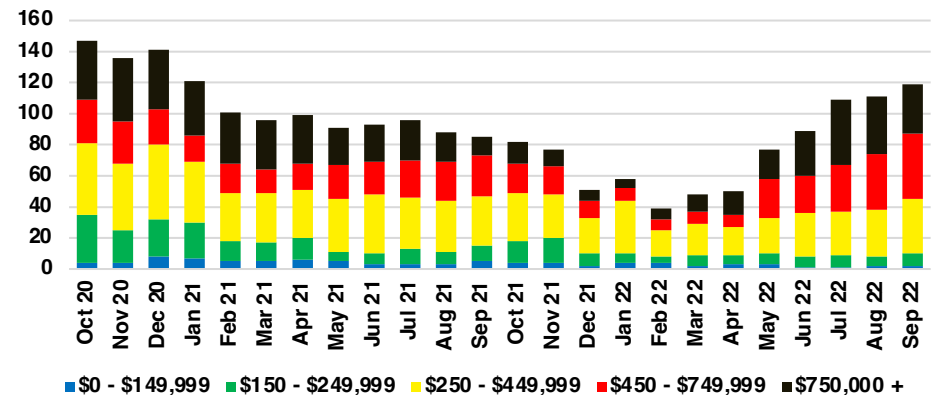

RABUN COUNTY INVENTORY BY PRICE POINT