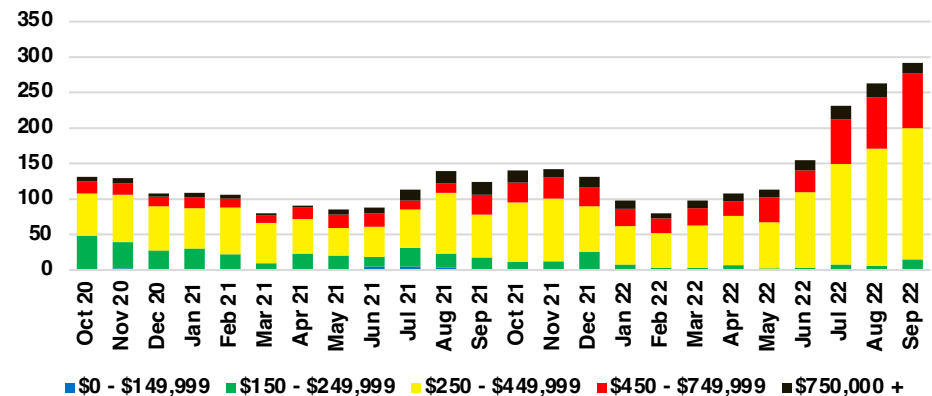

BANKS COUNTY INVENTORY BY PRICE POINT

BARROW COUNTY QUICK N'DICATORS

BARROW COUNTY SALES VOLUME VS SUPPLY

BARROW COUNTY INVENTORY MONTHS OF SUPPLY

BARROW COUNTY 12 MONTH AVERAGE SALES PRICE

BARROW COUNTY SALES BY PRICE POINT

BARROW COUNTY INVENTORY BY PRICE POINT

CHEROKEE COUNTY QUICK N'DICATORS

CHEROKEE COUNTY SALES VOLUME VS SUPPLY

CHEROKEE COUNTY INVENTORY MONTHS OF SUPPLY

CHEROKEE COUNTY 12 MONTH AVERAGE SALES PRICE

CHEROKEE COUNTY SALES BY PRICE POINT