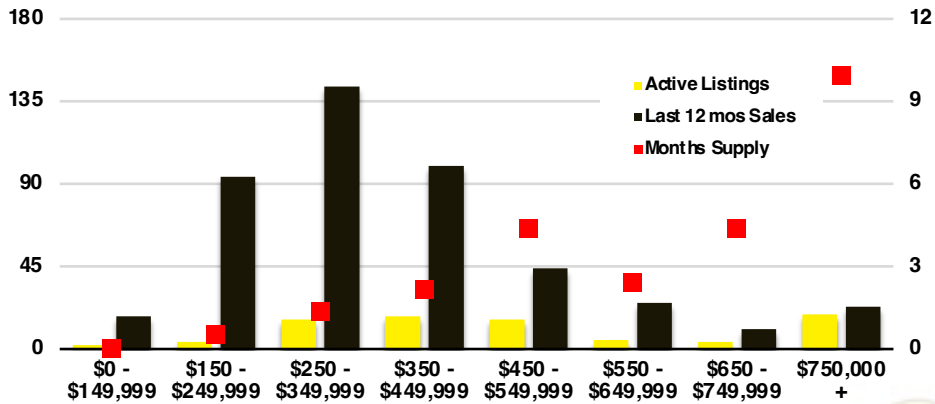

HALL COUNTY SALES BY PRICE POINT

HALL COUNTY INVENTORY BY PRICE POINT

JACKSON COUNTY QUICK N'DICATORS

JACKSON COUNTY SALES VOLUME VS SUPPLY

JACKSON COUNTY INVENTORY MONTHS OF SUPPLY

JACKSON COUNTY 12 MONTH AVERAGE SALES PRICE

JACKSON COUNTY SALES BY PRICE POINT

JACKSON COUNTY INVENTORY BY PRICE POINT

LUMPKIN COUNTY QUICK N'DICATORS

LUMPKIN COUNTY SALES VOLUME VS SUPPLY

LUMPKIN COUNTY INVENTORY MONTHS OF SUPPLY

LUMPKIN COUNTY 12 MONTH AVERAGE SALES PRICE