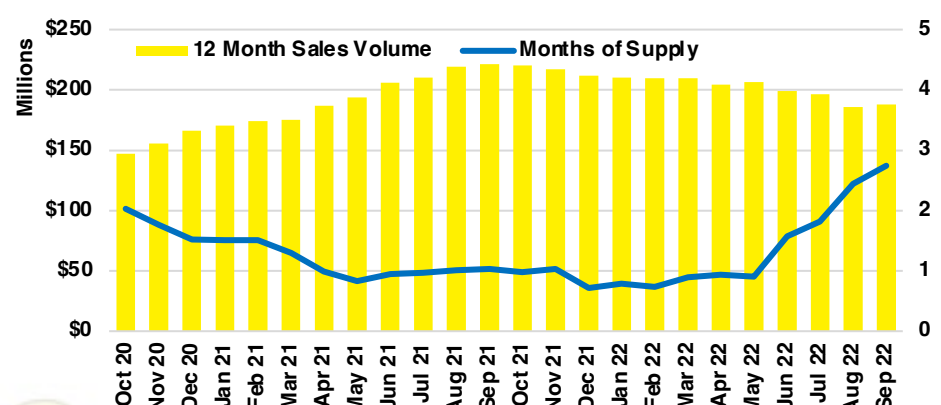

HABERSHAM COUNTY SALES VOLUME VS SUPPLY