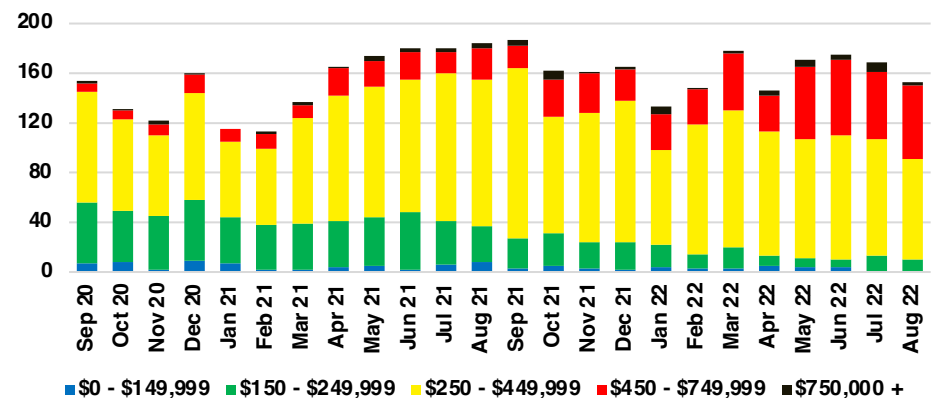

WALTON COUNTY SALES BY PRICE POINT