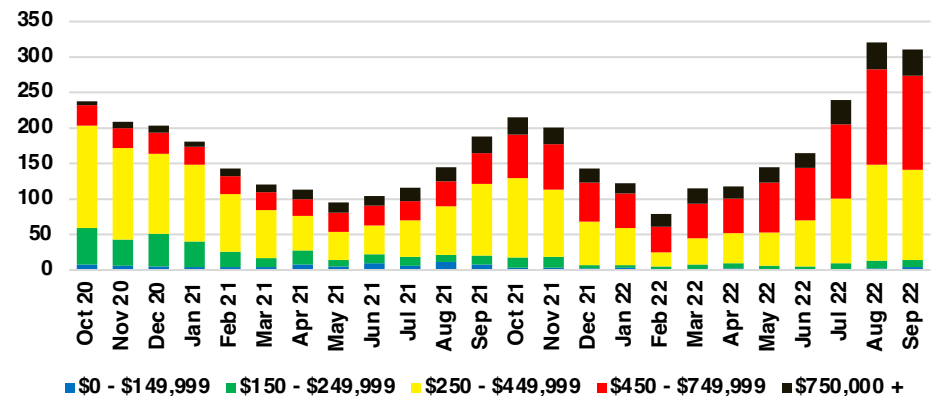

JACKSON COUNTY INVENTORY BY PRICE POINT