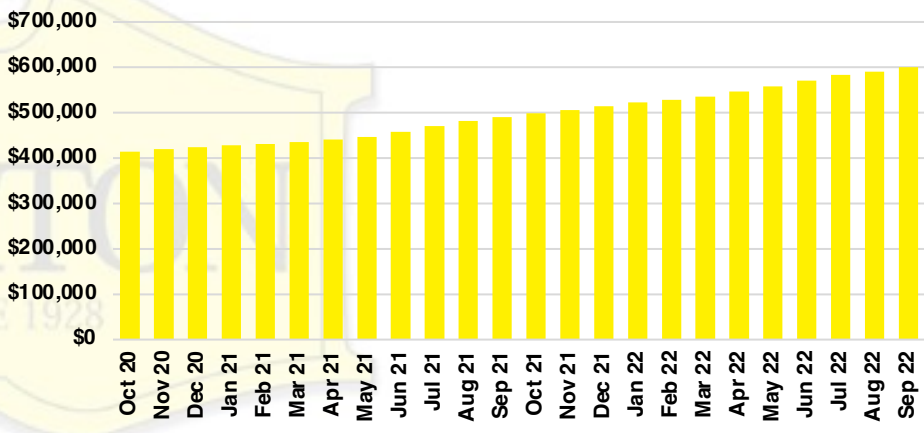

DAWSON COUNTY INVENTORY BY PRICE POINT

FORSYTH COUNTY QUICK N'DICATORS

FORSYTH COUNTY SALES VOLUME VS SUPPLY

FORSYTH COUNTY INVENTORY MONTHS OF SUPPLY

FORSYTH COUNTY 12 MONTH AVERAGE SALES PRICE

FORSYTH COUNTY SALES BY PRICE POINT