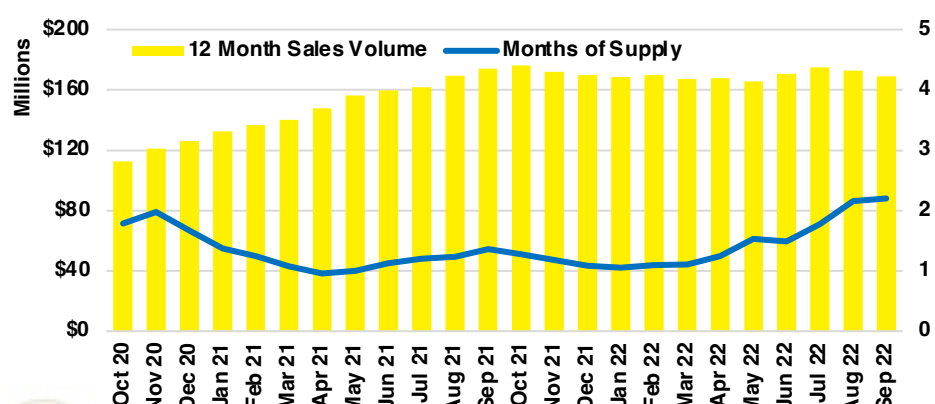

JACKSON COUNTY SALES BY PRICE POINT

JACKSON COUNTY INVENTORY BY PRICE POINT

LUMPKIN COUNTY QUICK N'DICATORS

LUMPKIN COUNTY SALES VOLUME VS SUPPLY

LUMPKIN COUNTY INVENTORY MONTHS OF SUPPLY

LUMPKIN COUNTY 12 MONTH AVERAGE SALES PRICE