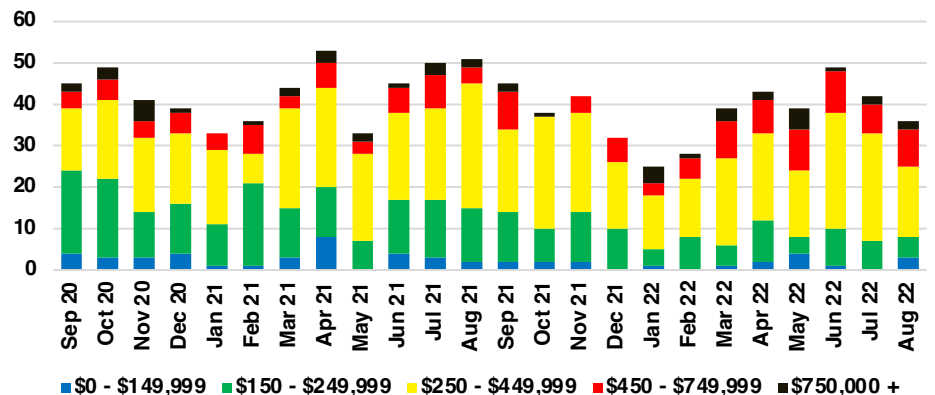

LUMPKIN COUNTY SALES BY PRICE POINT