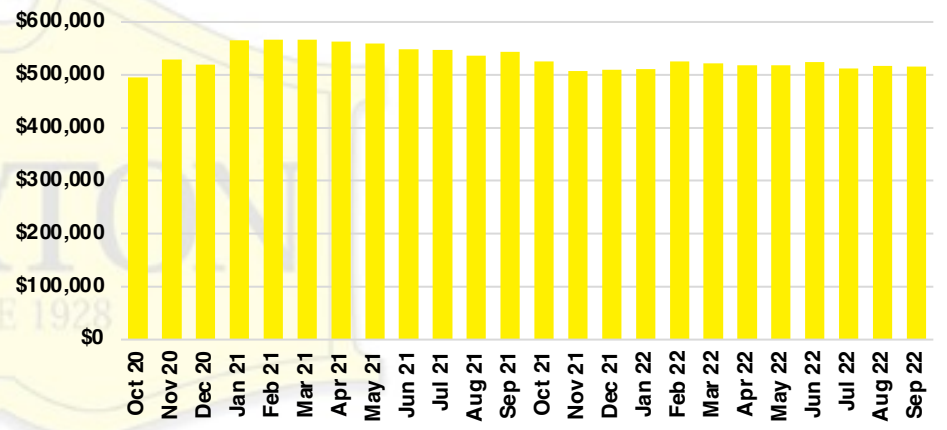

PICKENS COUNTY SALES BY PRICE POINT

PICKENS COUNTY INVENTORY BY PRICE POINT

RABUN COUNTY QUICK N' DICATORS

RABUN COUNTY SALES VOLUME VS SUPPLY

RABUN COUNTY INVENTORY MONTHS OF SUPPLY

RABUN COUNTY 12 MONTH AVERAGE SALES PRICE