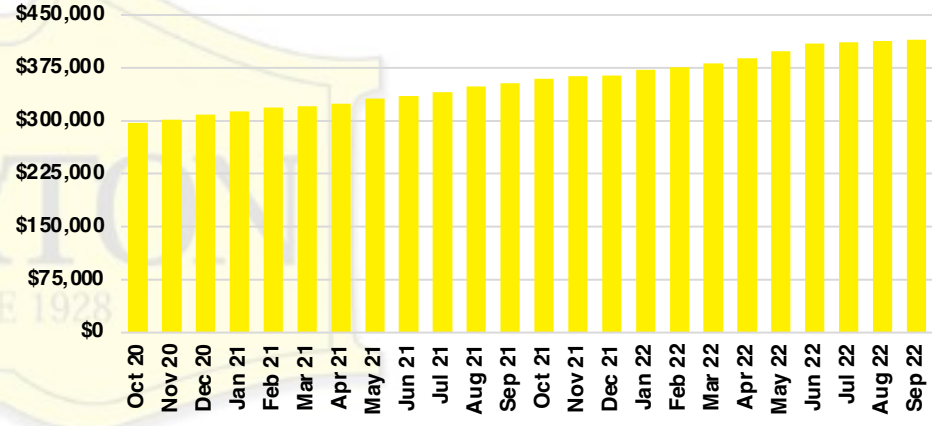

LUMPKIN COUNTY SALES BY PRICE POINT

LUMPKIN COUNTY INVENTORY BY PRICE POINT

PICKENS COUNTY QUICK N'DICATORS

PICKENS COUNTY SALES VOLUME VS SUPPLY

PICKENS COUNTY INVENTORY MONTHS OF SUPPLY

PICKENS COUNTY 12 MONTH AVERAGE SALES PRICE