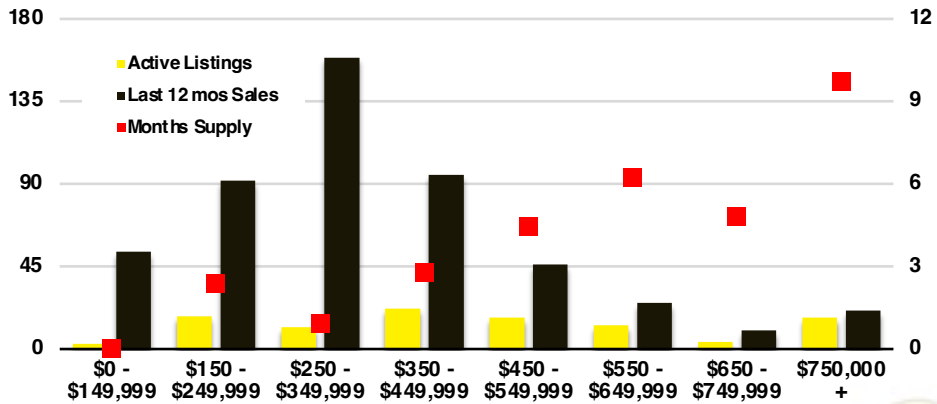

RABUN COUNTY SALES BY PRICE POINT

RABUN COUNTY INVENTORY BY PRICE POINT

STEPHENS COUNTY QUICK N' DICATORS

STEPHENS COUNTY SALES VOLUME VS SUPPLY

STEPHENS COUNTY INVENTORY MONTHS OF SUPPLY

STEPHENS COUNTY 12 MONTH AVERAGE SALES PRICE

STEPHENS COUNTY SALES BY PRICE POINT

STEPHENS COUNTY INVENTORY BY PRICE POINT

WALTON COUNTY QUICK N' DICATORS

WALTON COUNTY SALES VOLUME VS SUPPLY

WALTON COUNTY INVENTORY MONTHS OF SUPPLY

WALTON COUNTY 12 MONTH AVERAGE SALES PRICE

WALTON COUNTY SALES BY PRICE POINT

WALTON COUNTY INVENTORY BY PRICE POINT

WHITE COUNTY QUICK N' DICATORS

WHITE COUNTY SALES VOLUME VS SUPPLY

WHITE COUNTY INVENTORY MONTHS OF SUPPLY

WHITE COUNTY 12 MONTH AVERAGE SALES PRICE