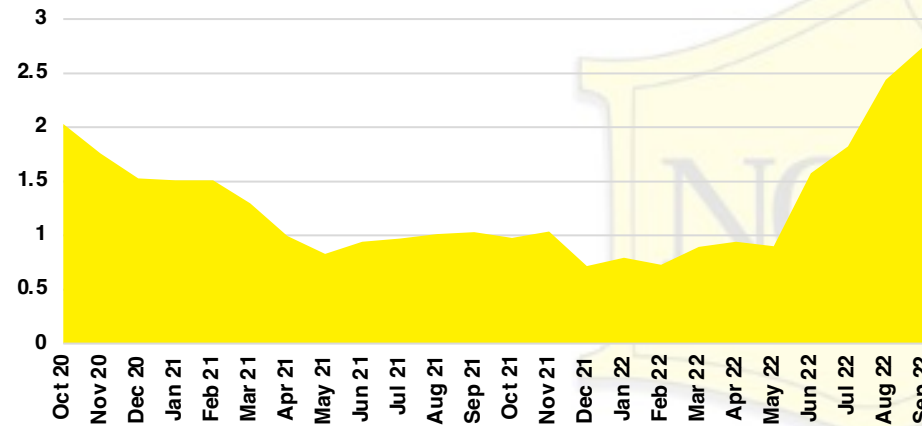

GWINNETT COUNTY INVENTORY BY PRICE POINT

HABERSHAM COUNTY QUICK N' DICATORS

HABERSHAM COUNTY SALES VOLUME VS SUPPLY

HABERSHAM COUNTY INVENTORY MONTHS OF SUPPLY

HABERSHAM COUNTY 12 MONTH AVERAGE SALES PRICE