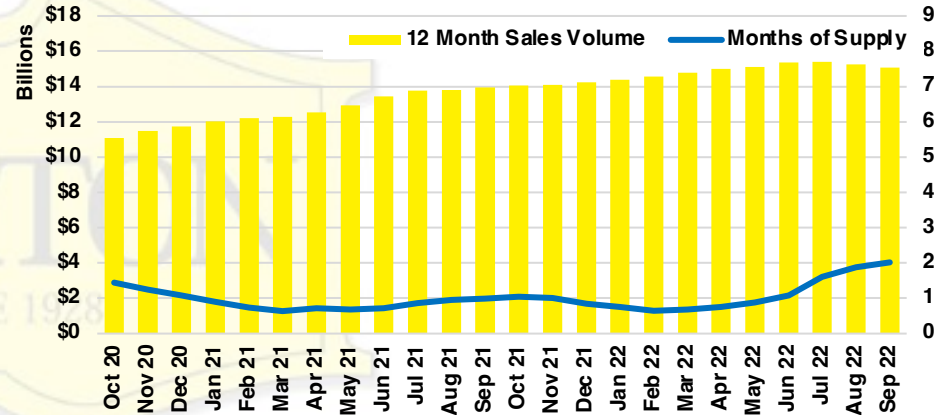

NORTH GEORGIA DEEP DIVE MARKET DATA

September 2022

SEPTEMBER 2022

DEEP DIVE

NORTH GEORGIA QUICK N' DICATORS

NORTH GEORGIA INVENTORY MONTHS OF SUPPLY

NORTH GEORGIA SALES VOLUME VS SUPPLY

NORTH GEORGIA SALES BY PRICE POINT