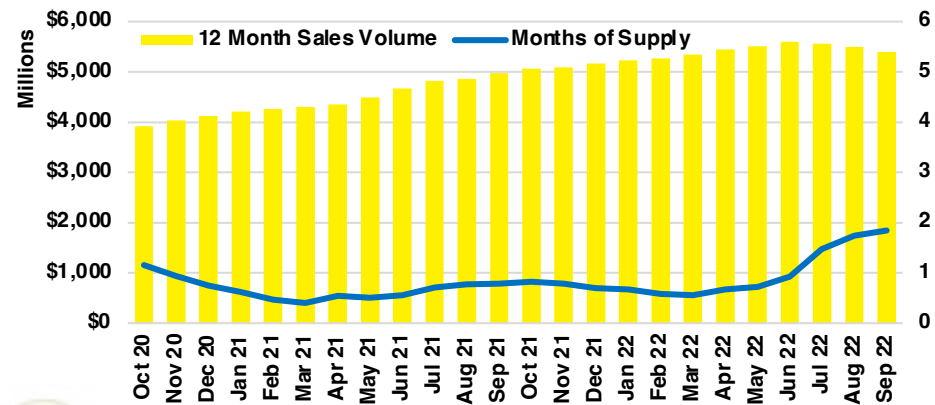

GWINNETT COUNTY SALES VOLUME VS SUPPLY