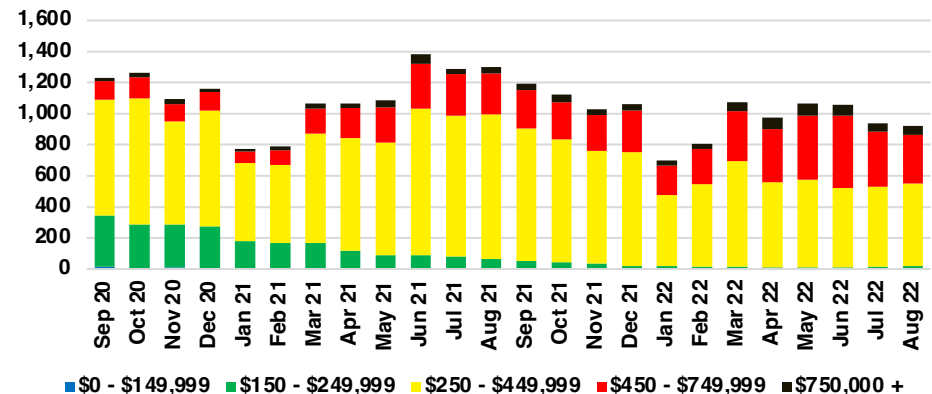

FRANKLIN COUNTY INVENTORY BY PRICE POINT

GWINNETT COUNTY QUICK N'DICATORS

GWINNETT COUNTY SALES VOLUME VS SUPPLY

GWINNETT COUNTY INVENTORY MONTHS OF SUPPLY

GWINNETT COUNTY 12 MONTH AVERAGE SALES PRICE

GWINNETT COUNTY SALES BY PRICE POINT