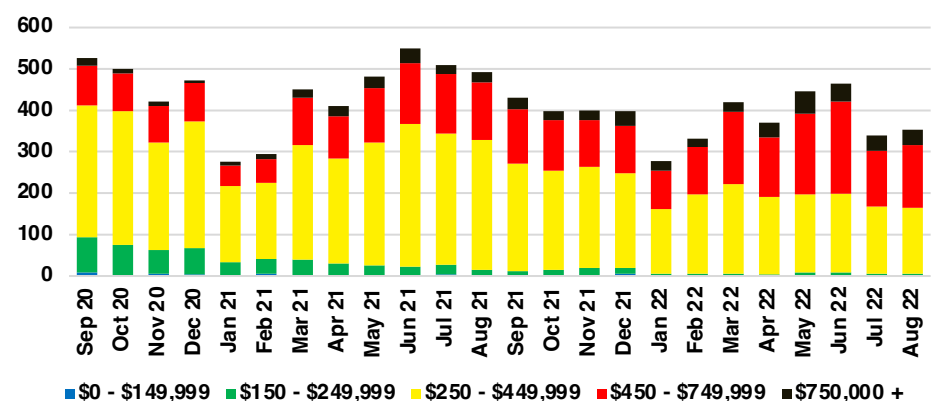

BANKS COUNTY INVENTORY BY PRICE POINT

BARROW COUNTY QUICK N'DICATORS

BARROW COUNTY SALES VOLUME VS SUPPLY

BARROW COUNTY INVENTORY MONTHS OF SUPPLY

BARROW COUNTY 12 MONTH AVERAGE SALES PRICE

BARROW COUNTY SALES BY PRICE POINT

BARROW COUNTY INVENTORY BY PRICE POINT

CHEROKEE COUNTY QUICK N'DICATORS

CHEROKEE COUNTY SALES VOLUME VS SUPPLY

CHEROKEE COUNTY INVENTORY MONTHS OF SUPPLY

CHEROKEE COUNTY 12 MONTH AVERAGE SALES PRICE

CHEROKEE COUNTY SALES BY PRICE POINT

CHEROKEE COUNTY INVENTORY BY PRICE POINT

DAWSON COUNTY QUICK N'DICATORS

DAWSON COUNTY SALES VOLUME VS SUPPLY

DAWSON COUNTY INVENTORY MONTHS OF SUPPLY

DAWSON COUNTY 12 MONTH AVERAGE SALES PRICE

DAWSON COUNTY SALES BY PRICE POINT