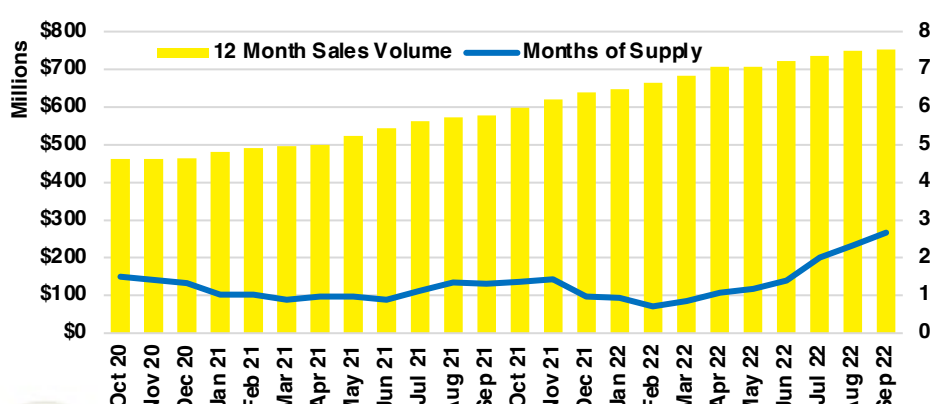

STEPHENS COUNTY SALES BY PRICE POINT

STEPHENS COUNTY INVENTORY BY PRICE POINT

WALTON COUNTY QUICK N' DICATORS

WALTON COUNTY SALES VOLUME VS SUPPLY

WALTON COUNTY INVENTORY MONTHS OF SUPPLY

WALTON COUNTY 12 MONTH AVERAGE SALES PRICE