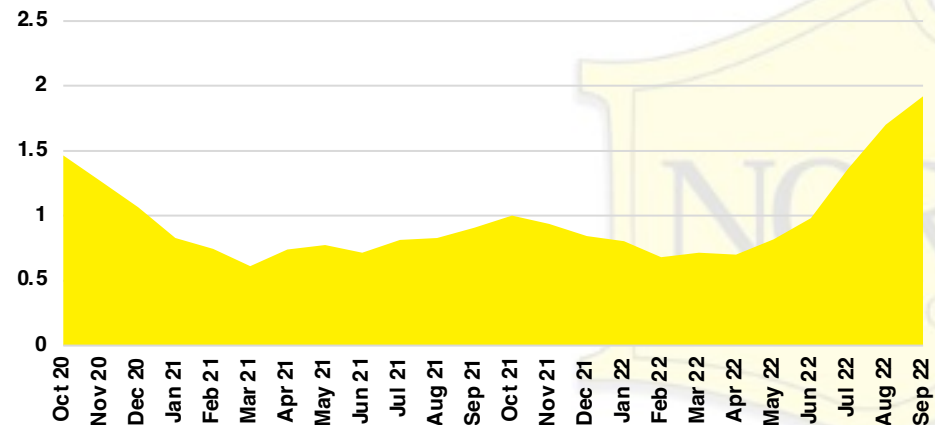

BANKS COUNTY INVENTORY BY PRICE POINT

BARROW COUNTY QUICK N'DICATORS

BARROW COUNTY SALES VOLUME VS SUPPLY

BARROW COUNTY INVENTORY MONTHS OF SUPPLY

BARROW COUNTY 12 MONTH AVERAGE SALES PRICE

BARROW COUNTY SALES BY PRICE POINT

BARROW COUNTY INVENTORY BY PRICE POINT

CHEROKEE COUNTY QUICK N'DICATORS

CHEROKEE COUNTY SALES VOLUME VS SUPPLY

CHEROKEE COUNTY INVENTORY MONTHS OF SUPPLY

CHEROKEE COUNTY 12 MONTH AVERAGE SALES PRICE

CHEROKEE COUNTY SALES BY PRICE POINT

CHEROKEE COUNTY INVENTORY BY PRICE POINT

DAWSON COUNTY QUICK N'DICATORS

DAWSON COUNTY SALES VOLUME VS SUPPLY

DAWSON COUNTY INVENTORY MONTHS OF SUPPLY

DAWSON COUNTY 12 MONTH AVERAGE SALES PRICE

DAWSON COUNTY SALES BY PRICE POINT