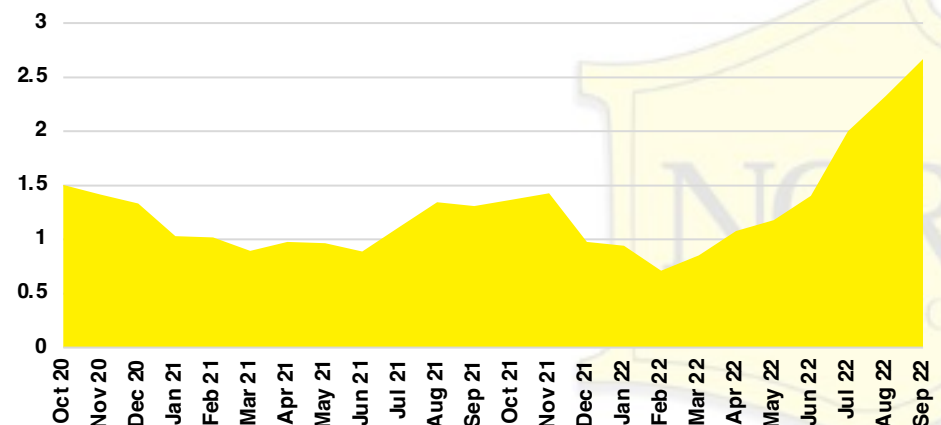

STEPHENS COUNTY SALES BY PRICE POINT

STEPHENS COUNTY INVENTORY BY PRICE POINT

WALTON COUNTY QUICK N' DICATORS

WALTON COUNTY SALES VOLUME VS SUPPLY

WALTON COUNTY INVENTORY MONTHS OF SUPPLY

WALTON COUNTY 12 MONTH AVERAGE SALES PRICE

WALTON COUNTY SALES BY PRICE POINT

WALTON COUNTY INVENTORY BY PRICE POINT

WHITE COUNTY QUICK N' DICATORS

WHITE COUNTY SALES VOLUME VS SUPPLY

WHITE COUNTY INVENTORY MONTHS OF SUPPLY

WHITE COUNTY 12 MONTH AVERAGE SALES PRICE