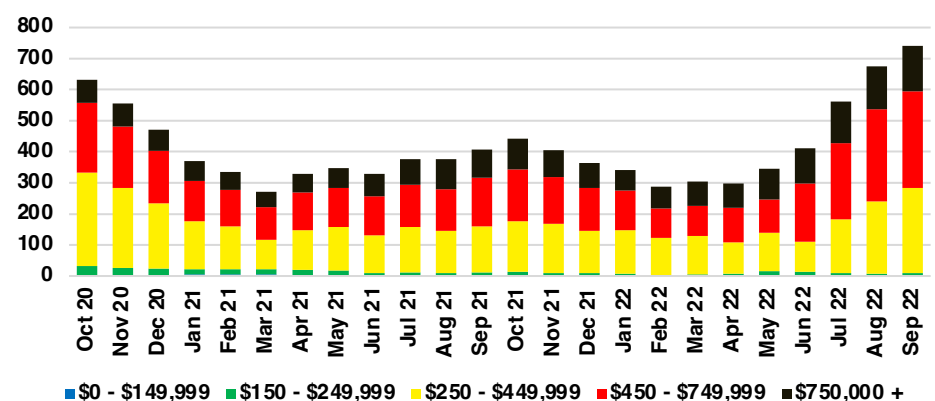

BANKS COUNTY INVENTORY BY PRICE POINT

BARROW COUNTY QUICK N'DICATORS

BARROW COUNTY SALES VOLUME VS SUPPLY

BARROW COUNTY INVENTORY MONTHS OF SUPPLY

BARROW COUNTY 12 MONTH AVERAGE SALES PRICE

BARROW COUNTY SALES BY PRICE POINT

BARROW COUNTY INVENTORY BY PRICE POINT

CHEROKEE COUNTY QUICK N'DICATORS

CHEROKEE COUNTY SALES VOLUME VS SUPPLY

CHEROKEE COUNTY INVENTORY MONTHS OF SUPPLY

CHEROKEE COUNTY 12 MONTH AVERAGE SALES PRICE

CHEROKEE COUNTY SALES BY PRICE POINT

CHEROKEE COUNTY INVENTORY BY PRICE POINT

DAWSON COUNTY QUICK N'DICATORS

DAWSON COUNTY SALES VOLUME VS SUPPLY

DAWSON COUNTY INVENTORY MONTHS OF SUPPLY

DAWSON COUNTY 12 MONTH AVERAGE SALES PRICE

DAWSON COUNTY SALES BY PRICE POINT