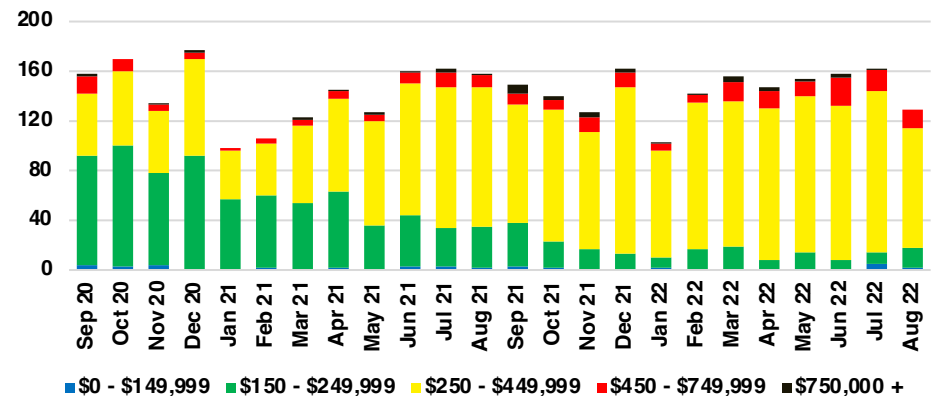

BANKS COUNTY INVENTORY BY PRICE POINT

BARROW COUNTY QUICK N'DICATORS

BARROW COUNTY SALES VOLUME VS SUPPLY

BARROW COUNTY INVENTORY MONTHS OF SUPPLY

BARROW COUNTY 12 MONTH AVERAGE SALES PRICE

BARROW COUNTY SALES BY PRICE POINT

BARROW COUNTY INVENTORY BY PRICE POINT

CHEROKEE COUNTY QUICK N'DICATORS

CHEROKEE COUNTY SALES VOLUME VS SUPPLY

CHEROKEE COUNTY INVENTORY MONTHS OF SUPPLY

CHEROKEE COUNTY 12 MONTH AVERAGE SALES PRICE

CHEROKEE COUNTY SALES BY PRICE POINT