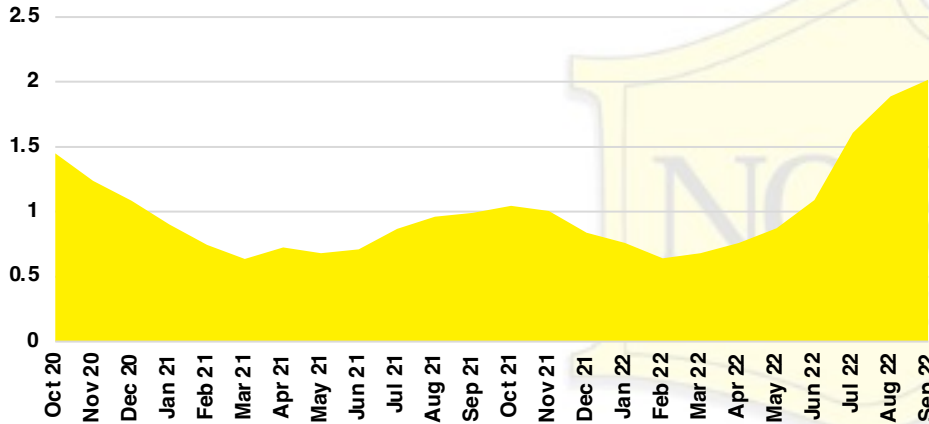

NORTH GEORGIA DEEP DIVE MARKET DATA

September 2022

SEPTEMBER 2022

DEEP DIVE

NORTH GEORGIA QUICK N' DICATORS

NORTH GEORGIA INVENTORY MONTHS OF SUPPLY

NORTH GEORGIA SALES VOLUME VS SUPPLY

NORTH GEORGIA SALES BY PRICE POINT