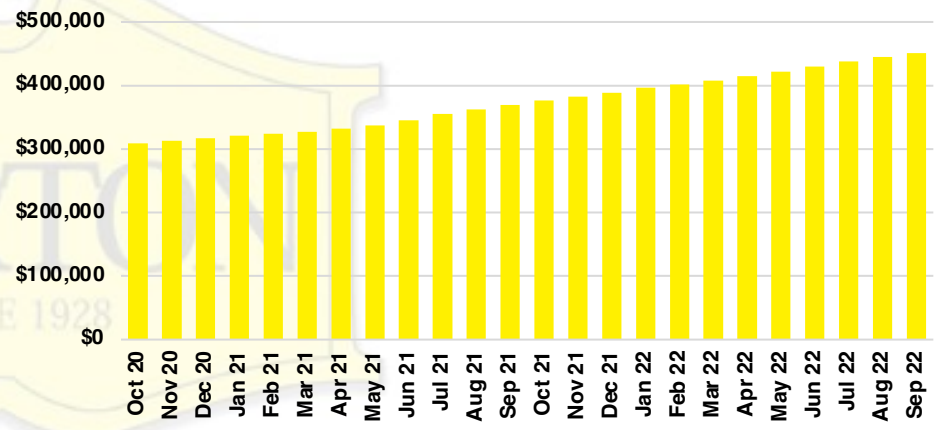

FRANKLIN COUNTY INVENTORY BY PRICE POINT

GWINNETT COUNTY QUICK N'DICATORS

GWINNETT COUNTY SALES VOLUME VS SUPPLY

GWINNETT COUNTY INVENTORY MONTHS OF SUPPLY

GWINNETT COUNTY 12 MONTH AVERAGE SALES PRICE

GWINNETT COUNTY SALES BY PRICE POINT