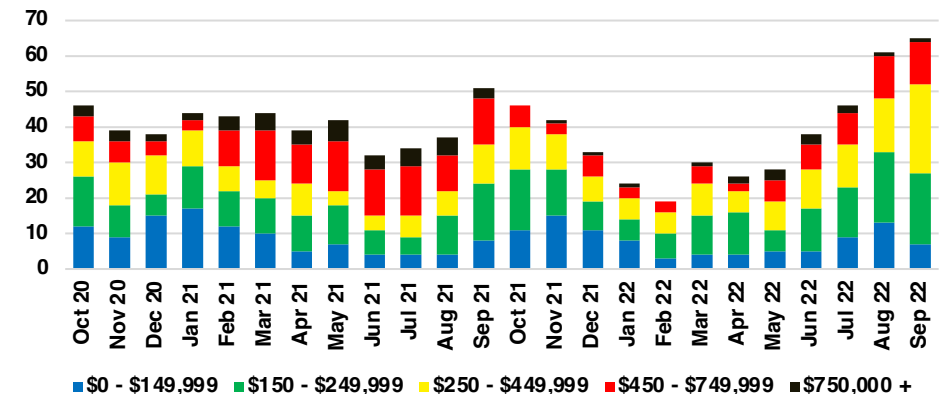

STEPHENS COUNTY INVENTORY BY PRICE POINT