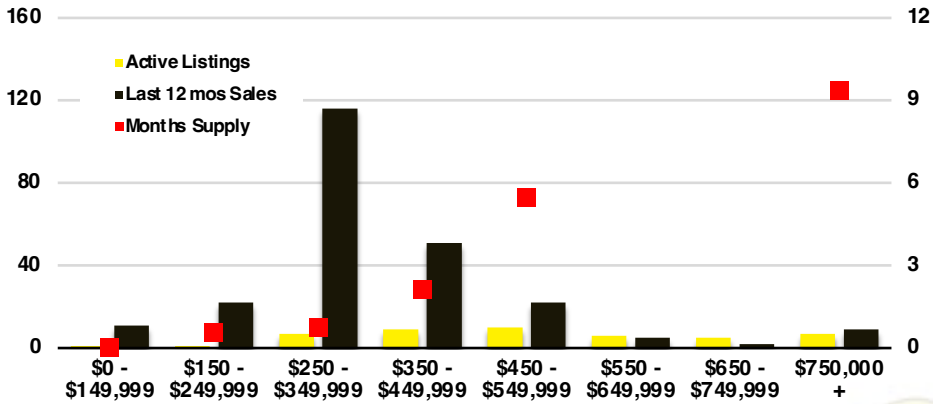

BANKS COUNTY QUICK N'DICATORS