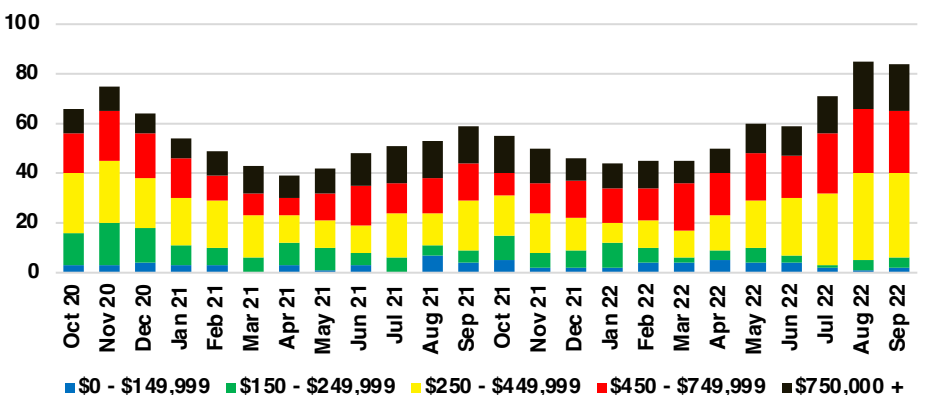

LUMPKIN COUNTY INVENTORY BY PRICE POINT