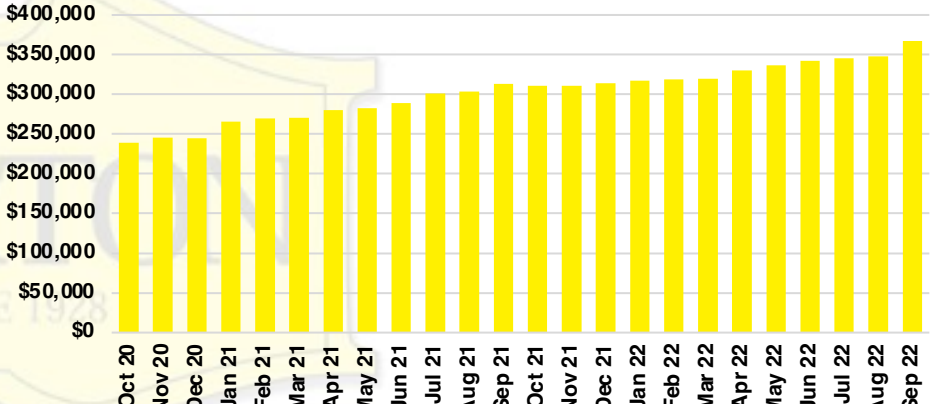

NORTH GEORGIA INVENTORY BY PRICE POINT

BANKS COUNTY QUICK N'DICATORS

BANKS COUNTY SALES VOLUME VS SUPPLY

BANKS COUNTY INVENTORY MONTHS OF SUPPLY

BANKS COUNTY 12 MONTH AVERAGE SALES PRICE

BANKS COUNTY SALES BY PRICE POINT

BANKS COUNTY INVENTORY BY PRICE POINT

BARROW COUNTY QUICK N'DICATORS

BARROW COUNTY SALES VOLUME VS SUPPLY

BARROW COUNTY INVENTORY MONTHS OF SUPPLY

BARROW COUNTY 12 MONTH AVERAGE SALES PRICE

BARROW COUNTY SALES BY PRICE POINT