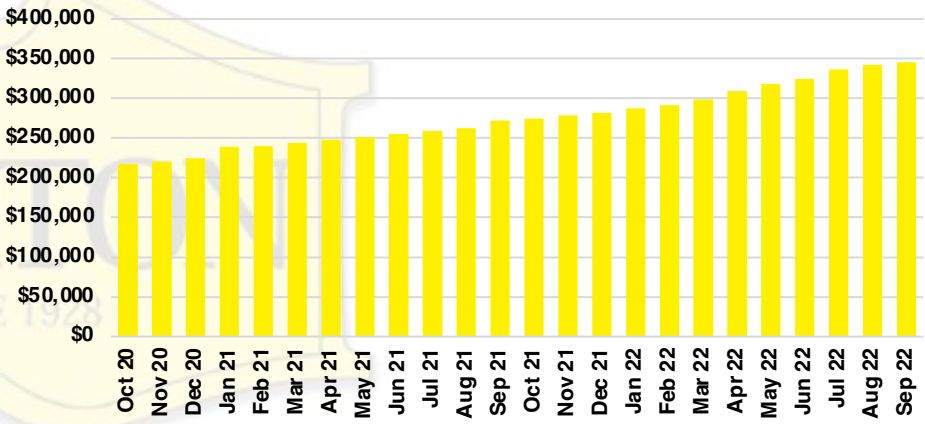

WALTON COUNTY SALES BY PRICE POINT

WALTON COUNTY INVENTORY BY PRICE POINT

WHITE COUNTY QUICK N' DICATORS

WHITE COUNTY SALES VOLUME VS SUPPLY

WHITE COUNTY INVENTORY MONTHS OF SUPPLY

WHITE COUNTY 12 MONTH AVERAGE SALES PRICE

WHITE COUNTY SALES BY PRICE POINT

WHITE COUNTY INVENTORY BY PRICE POINT