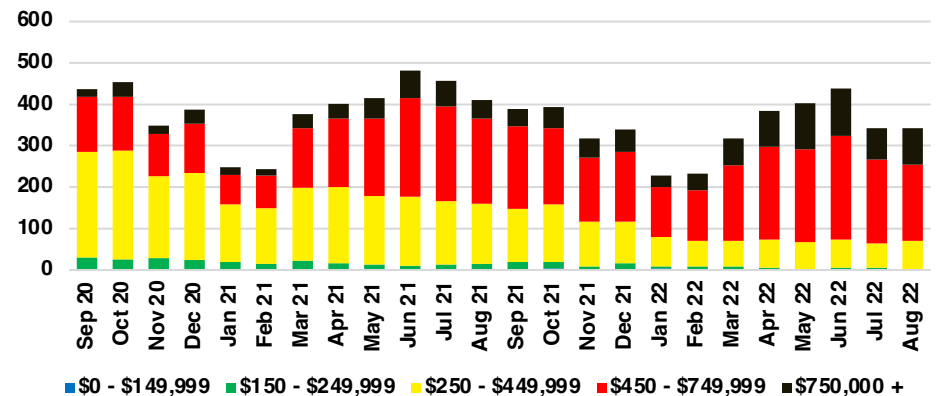

DAWSON COUNTY INVENTORY BY PRICE POINT

FORSYTH COUNTY QUICK N'DICATORS

FORSYTH COUNTY SALES VOLUME VS SUPPLY

FORSYTH COUNTY INVENTORY MONTHS OF SUPPLY

FORSYTH COUNTY 12 MONTH AVERAGE SALES PRICE

FORSYTH COUNTY SALES BY PRICE POINT

FORSYTH COUNTY INVENTORY BY PRICE POINT

FRANKLIN COUNTY QUICK N' DICATORS

FRANKLIN COUNTY SALES VOLUME VS SUPPLY

FRANKLIN COUNTY INVENTORY MONTHS OF SUPPLY

FRANKLIN COUNTY 12 MONTH AVERAGE SALES PRICE

FRANKLIN COUNTY SALES BY PRICE POINT