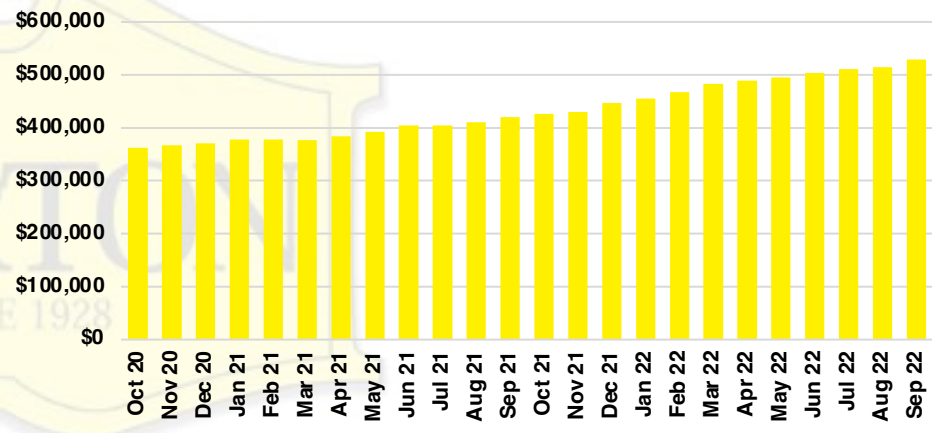

CHEROKEE COUNTY INVENTORY BY PRICE POINT

DAWSON COUNTY QUICK N'DICATORS

DAWSON COUNTY SALES VOLUME VS SUPPLY

DAWSON COUNTY INVENTORY MONTHS OF SUPPLY

DAWSON COUNTY 12 MONTH AVERAGE SALES PRICE

DAWSON COUNTY SALES BY PRICE POINT

DAWSON COUNTY INVENTORY BY PRICE POINT

FORSYTH COUNTY QUICK N'DICATORS

FORSYTH COUNTY SALES VOLUME VS SUPPLY

FORSYTH COUNTY INVENTORY MONTHS OF SUPPLY

FORSYTH COUNTY 12 MONTH AVERAGE SALES PRICE

FORSYTH COUNTY SALES BY PRICE POINT