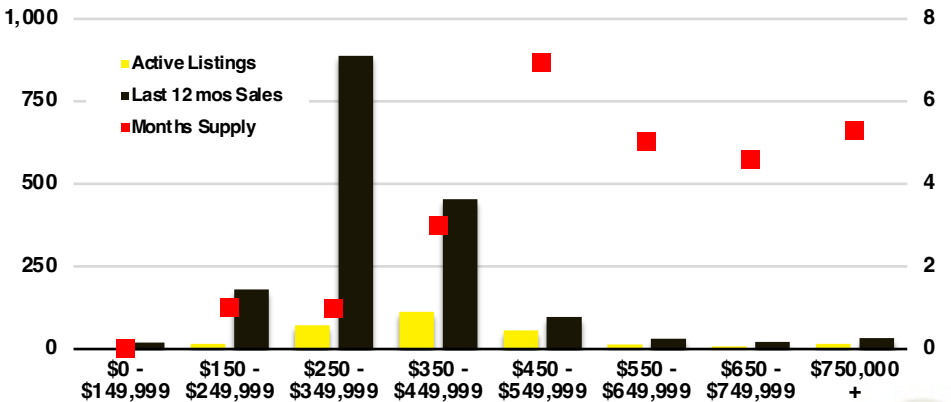

NORTH GEORGIA INVENTORY BY PRICE POINT

BANKS COUNTY QUICK N'DICATORS

BANKS COUNTY SALES VOLUME VS SUPPLY

BANKS COUNTY INVENTORY MONTHS OF SUPPLY

BANKS COUNTY 12 MONTH AVERAGE SALES PRICE

BANKS COUNTY SALES BY PRICE POINT

BANKS COUNTY INVENTORY BY PRICE POINT

BARROW COUNTY QUICK N'DICATORS

BARROW COUNTY SALES VOLUME VS SUPPLY

BARROW COUNTY INVENTORY MONTHS OF SUPPLY

BARROW COUNTY 12 MONTH AVERAGE SALES PRICE

BARROW COUNTY SALES BY PRICE POINT

WALTON COUNTY SALES BY PRICE POINT

WALTON COUNTY INVENTORY BY PRICE POINT

WHITE COUNTY QUICK N' DICATORS

WHITE COUNTY SALES VOLUME VS SUPPLY

WHITE COUNTY INVENTORY MONTHS OF SUPPLY

WHITE COUNTY 12 MONTH AVERAGE SALES PRICE