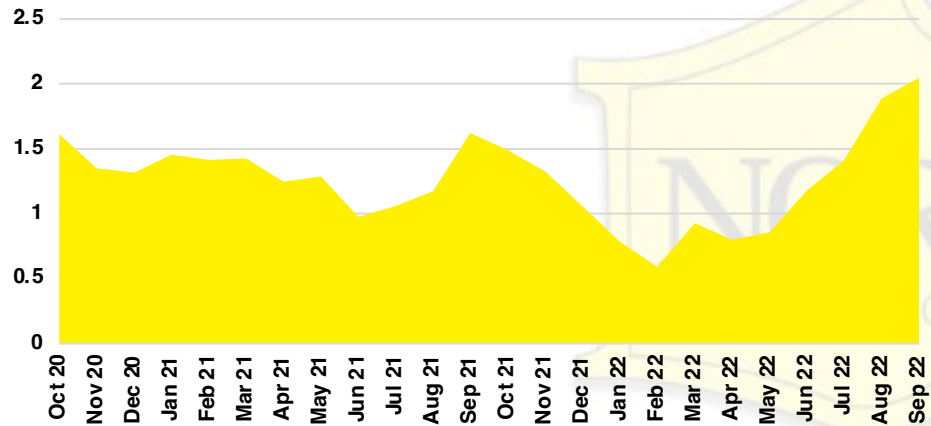

PICKENS COUNTY SALES BY PRICE POINT

PICKENS COUNTY INVENTORY BY PRICE POINT

RABUN COUNTY QUICK N' DICATORS

RABUN COUNTY SALES VOLUME VS SUPPLY

RABUN COUNTY INVENTORY MONTHS OF SUPPLY

RABUN COUNTY 12 MONTH AVERAGE SALES PRICE

RABUN COUNTY SALES BY PRICE POINT

RABUN COUNTY INVENTORY BY PRICE POINT

STEPHENS COUNTY QUICK N' DICATORS

STEPHENS COUNTY SALES VOLUME VS SUPPLY

STEPHENS COUNTY INVENTORY MONTHS OF SUPPLY

STEPHENS COUNTY 12 MONTH AVERAGE SALES PRICE