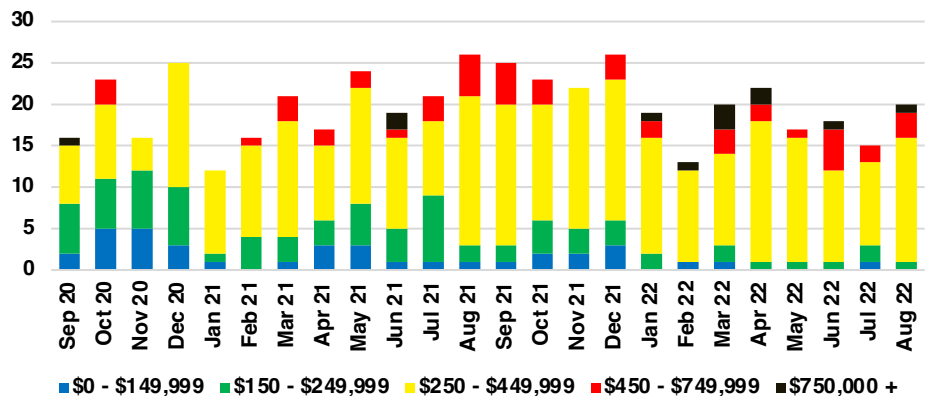

NORTH GEORGIA INVENTORY BY PRICE POINT

BANKS COUNTY QUICK N'DICATORS

BANKS COUNTY SALES VOLUME VS SUPPLY

BANKS COUNTY INVENTORY MONTHS OF SUPPLY

BANKS COUNTY 12 MONTH AVERAGE SALES PRICE

BANKS COUNTY SALES BY PRICE POINT

BANKS COUNTY INVENTORY BY PRICE POINT

BARROW COUNTY QUICK N'DICATORS

BARROW COUNTY SALES VOLUME VS SUPPLY

BARROW COUNTY INVENTORY MONTHS OF SUPPLY

BARROW COUNTY 12 MONTH AVERAGE SALES PRICE

BARROW COUNTY SALES BY PRICE POINT