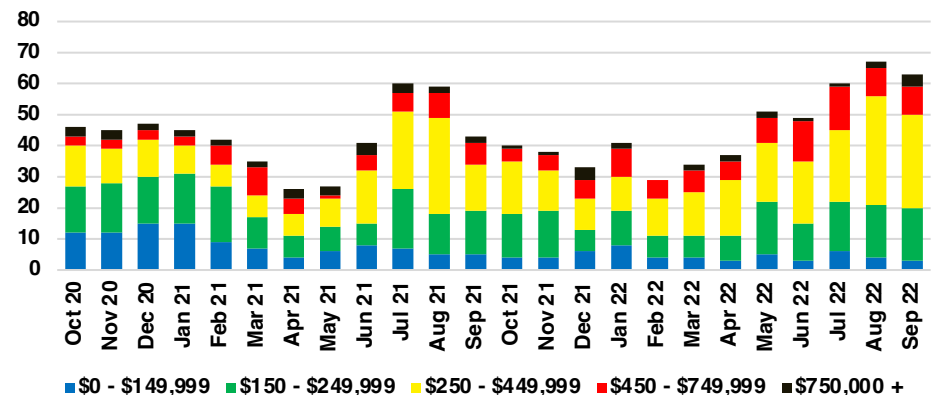

FRANKLIN COUNTY INVENTORY BY PRICE POINT