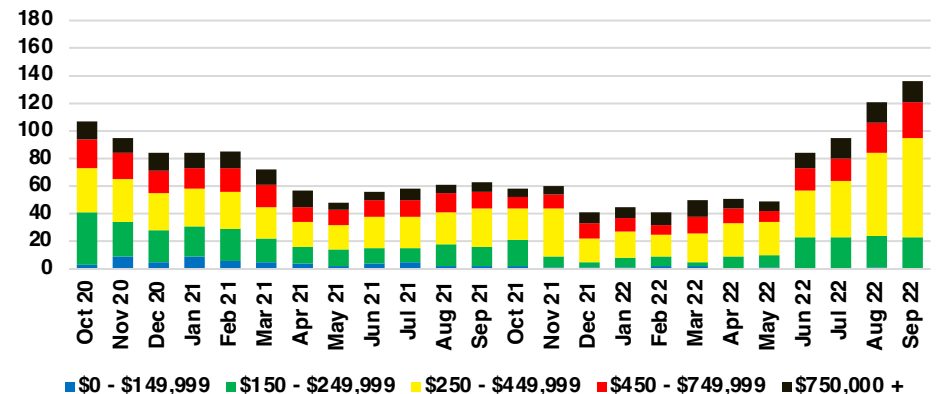

HABERSHAM COUNTY INVENTORY BY PRICE POINT