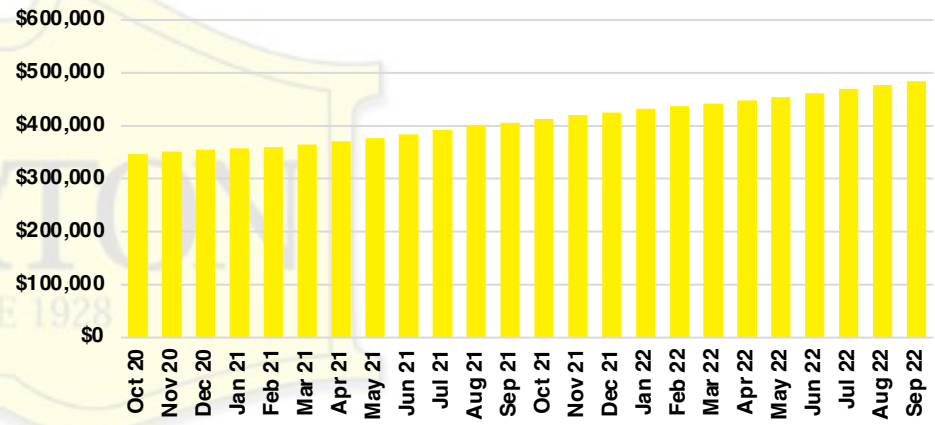

BARROW COUNTY INVENTORY BY PRICE POINT

CHEROKEE COUNTY QUICK N'DICATORS

CHEROKEE COUNTY SALES VOLUME VS SUPPLY

CHEROKEE COUNTY INVENTORY MONTHS OF SUPPLY

CHEROKEE COUNTY 12 MONTH AVERAGE SALES PRICE

CHEROKEE COUNTY SALES BY PRICE POINT