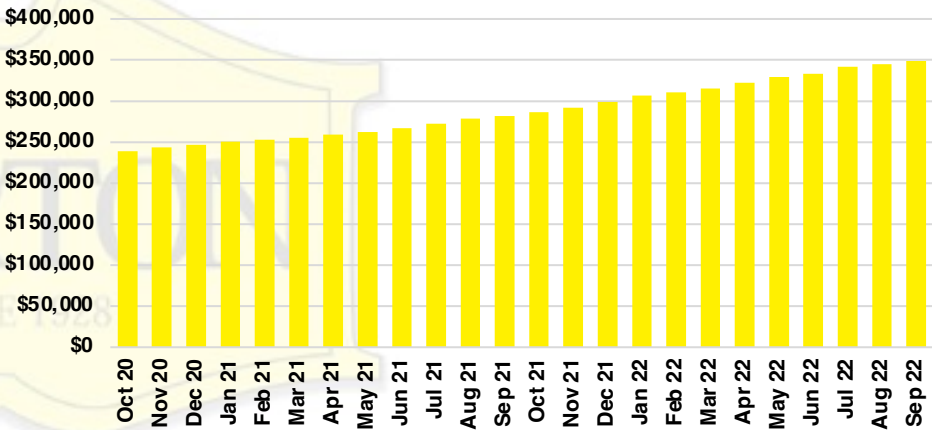

BANKS COUNTY INVENTORY BY PRICE POINT

BARROW COUNTY QUICK N'DICATORS

BARROW COUNTY SALES VOLUME VS SUPPLY

BARROW COUNTY INVENTORY MONTHS OF SUPPLY

BARROW COUNTY 12 MONTH AVERAGE SALES PRICE

BARROW COUNTY SALES BY PRICE POINT

BARROW COUNTY INVENTORY BY PRICE POINT

CHEROKEE COUNTY QUICK N'DICATORS

CHEROKEE COUNTY SALES VOLUME VS SUPPLY

CHEROKEE COUNTY INVENTORY MONTHS OF SUPPLY

CHEROKEE COUNTY 12 MONTH AVERAGE SALES PRICE

CHEROKEE COUNTY SALES BY PRICE POINT