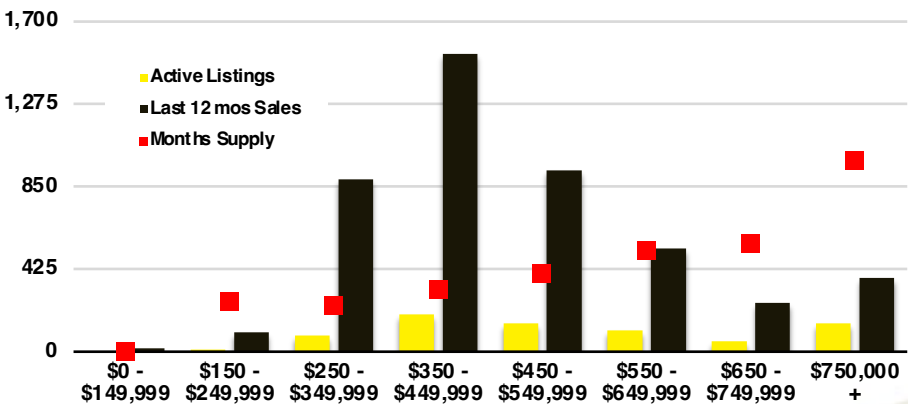

BANKS COUNTY INVENTORY BY PRICE POINT

BARROW COUNTY QUICK N'DICATORS

BARROW COUNTY SALES VOLUME VS SUPPLY

BARROW COUNTY INVENTORY MONTHS OF SUPPLY

BARROW COUNTY 12 MONTH AVERAGE SALES PRICE

BARROW COUNTY SALES BY PRICE POINT

BARROW COUNTY INVENTORY BY PRICE POINT

CHEROKEE COUNTY QUICK N'DICATORS

CHEROKEE COUNTY SALES VOLUME VS SUPPLY

CHEROKEE COUNTY INVENTORY MONTHS OF SUPPLY

CHEROKEE COUNTY 12 MONTH AVERAGE SALES PRICE

CHEROKEE COUNTY SALES BY PRICE POINT

WALTON COUNTY SALES BY PRICE POINT

WALTON COUNTY INVENTORY BY PRICE POINT

WHITE COUNTY QUICK N' DICATORS

WHITE COUNTY SALES VOLUME VS SUPPLY

WHITE COUNTY INVENTORY MONTHS OF SUPPLY

WHITE COUNTY 12 MONTH AVERAGE SALES PRICE