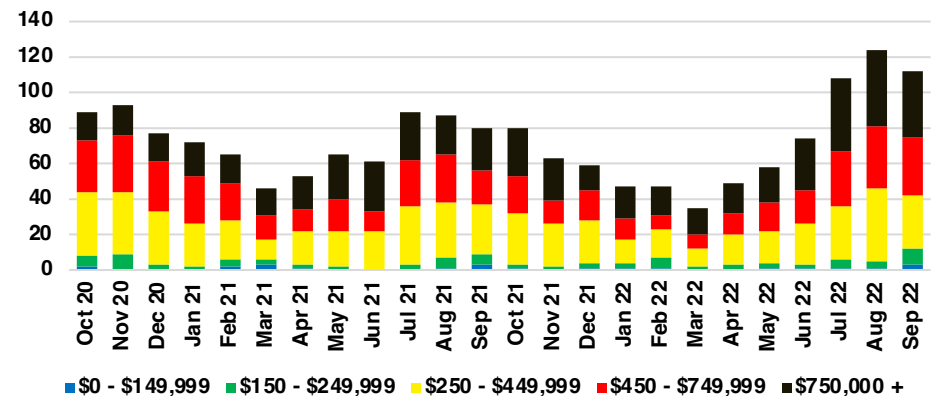

BARROW COUNTY INVENTORY BY PRICE POINT

CHEROKEE COUNTY QUICK N'DICATORS

CHEROKEE COUNTY SALES VOLUME VS SUPPLY

CHEROKEE COUNTY INVENTORY MONTHS OF SUPPLY

CHEROKEE COUNTY 12 MONTH AVERAGE SALES PRICE

CHEROKEE COUNTY SALES BY PRICE POINT

CHEROKEE COUNTY INVENTORY BY PRICE POINT

DAWSON COUNTY QUICK N'DICATORS

DAWSON COUNTY SALES VOLUME VS SUPPLY

DAWSON COUNTY INVENTORY MONTHS OF SUPPLY

DAWSON COUNTY 12 MONTH AVERAGE SALES PRICE

DAWSON COUNTY SALES BY PRICE POINT

DAWSON COUNTY INVENTORY BY PRICE POINT

FORSYTH COUNTY QUICK N'DICATORS

FORSYTH COUNTY SALES VOLUME VS SUPPLY

FORSYTH COUNTY INVENTORY MONTHS OF SUPPLY

FORSYTH COUNTY 12 MONTH AVERAGE SALES PRICE

FORSYTH COUNTY SALES BY PRICE POINT