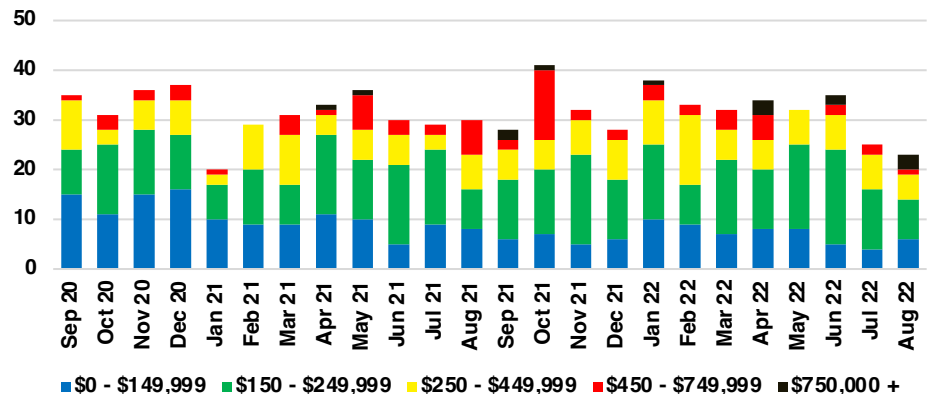

STEPHENS COUNTY SALES BY PRICE POINT