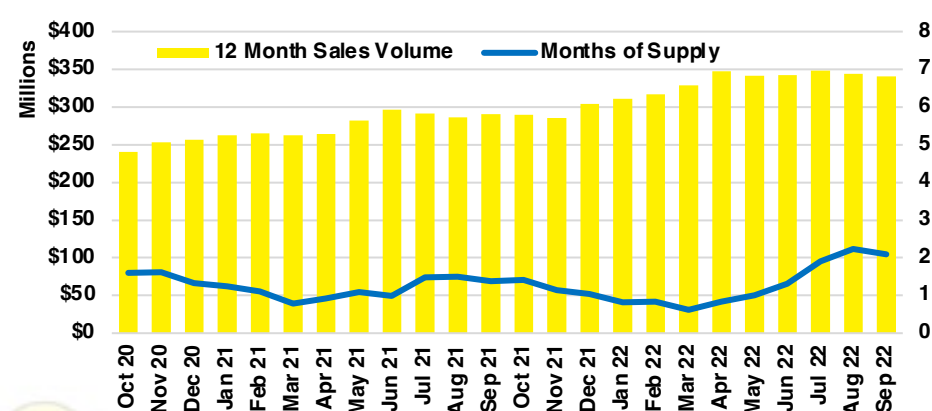

DAWSON COUNTY SALES VOLUME VS SUPPLY