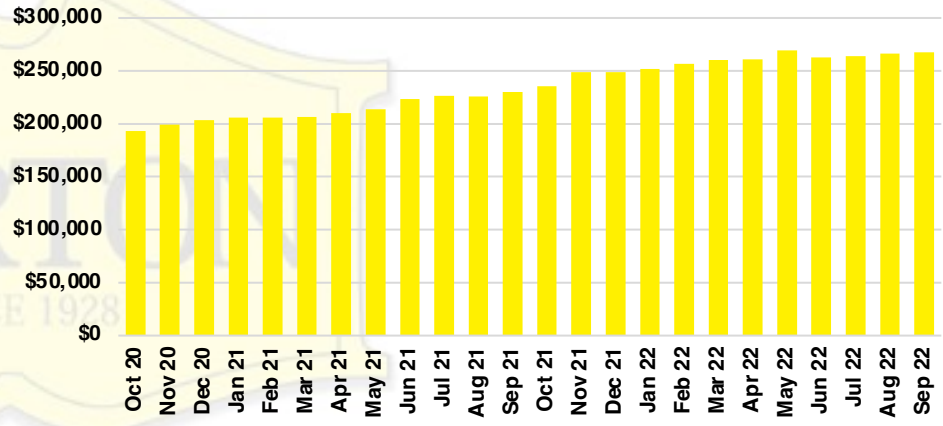

PICKENS COUNTY SALES BY PRICE POINT

PICKENS COUNTY INVENTORY BY PRICE POINT

RABUN COUNTY QUICK N' DICATORS

RABUN COUNTY SALES VOLUME VS SUPPLY

RABUN COUNTY INVENTORY MONTHS OF SUPPLY

RABUN COUNTY 12 MONTH AVERAGE SALES PRICE

RABUN COUNTY SALES BY PRICE POINT

RABUN COUNTY INVENTORY BY PRICE POINT

STEPHENS COUNTY QUICK N' DICATORS

STEPHENS COUNTY SALES VOLUME VS SUPPLY

STEPHENS COUNTY INVENTORY MONTHS OF SUPPLY

STEPHENS COUNTY 12 MONTH AVERAGE SALES PRICE