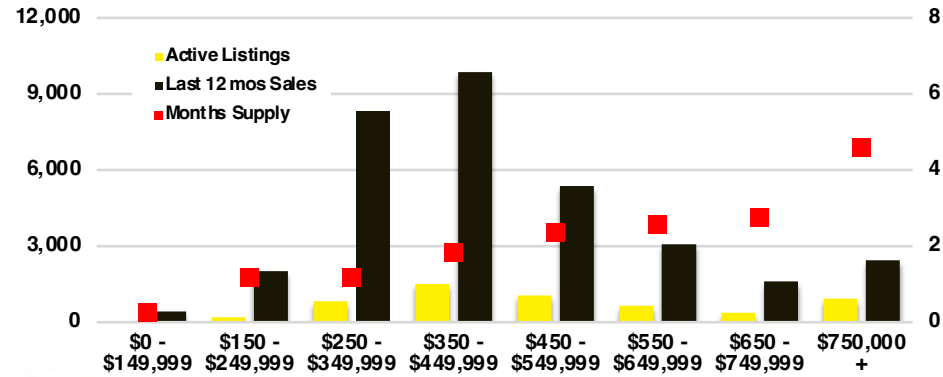

NORTH GEORGIA DEEP DIVE MARKET DATA

September 2022

SEPTEMBER 2022

DEEP DIVE

NORTH GEORGIA QUICK N' DICATORS

NORTH GEORGIA INVENTORY MONTHS OF SUPPLY

NORTH GEORGIA SALES VOLUME VS SUPPLY

NORTH GEORGIA SALES BY PRICE POINT

WALTON COUNTY SALES BY PRICE POINT

WALTON COUNTY INVENTORY BY PRICE POINT

WHITE COUNTY QUICK N' DICATORS

WHITE COUNTY SALES VOLUME VS SUPPLY

WHITE COUNTY INVENTORY MONTHS OF SUPPLY

WHITE COUNTY 12 MONTH AVERAGE SALES PRICE