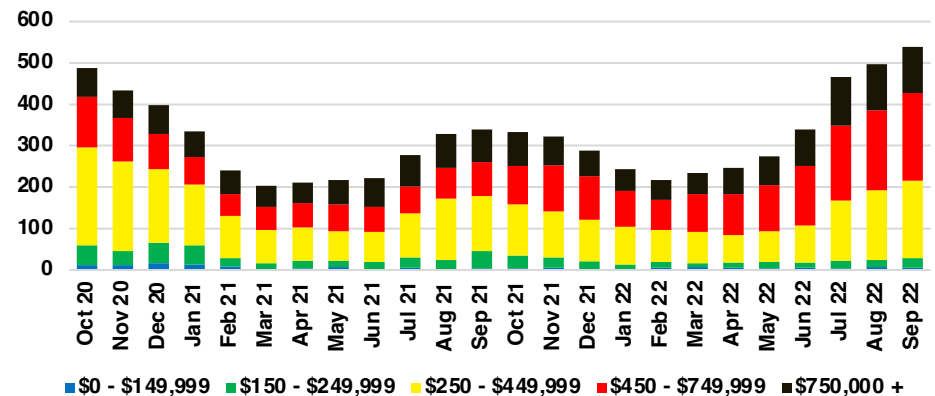

HALL COUNTY INVENTORY BY PRICE POINT