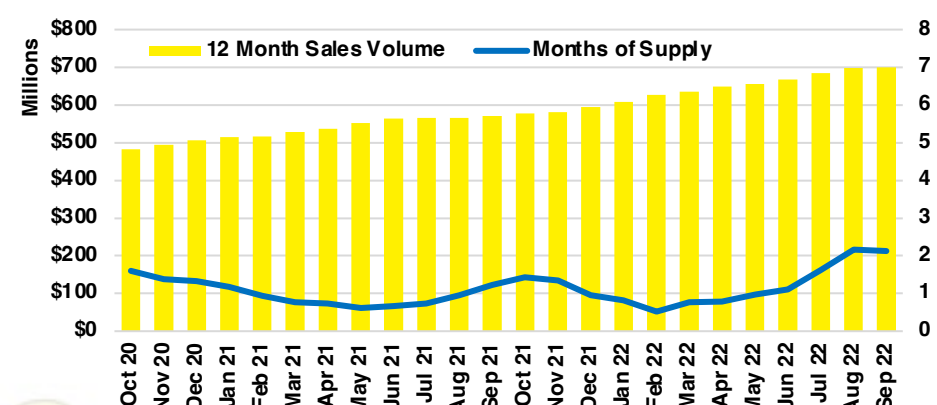

HALL COUNTY SALES BY PRICE POINT

HALL COUNTY INVENTORY BY PRICE POINT

JACKSON COUNTY QUICK N'DICATORS

JACKSON COUNTY SALES VOLUME VS SUPPLY

JACKSON COUNTY INVENTORY MONTHS OF SUPPLY

JACKSON COUNTY 12 MONTH AVERAGE SALES PRICE