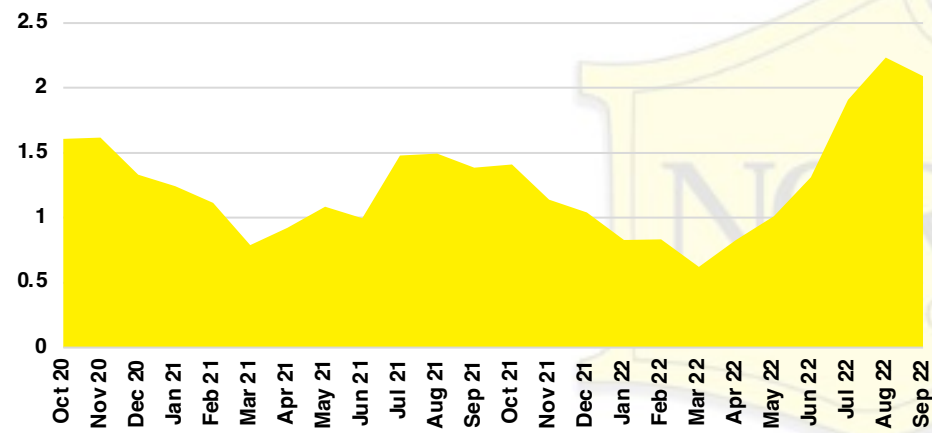

BARROW COUNTY INVENTORY BY PRICE POINT

CHEROKEE COUNTY QUICK N'DICATORS

CHEROKEE COUNTY SALES VOLUME VS SUPPLY

CHEROKEE COUNTY INVENTORY MONTHS OF SUPPLY

CHEROKEE COUNTY 12 MONTH AVERAGE SALES PRICE

CHEROKEE COUNTY SALES BY PRICE POINT

CHEROKEE COUNTY INVENTORY BY PRICE POINT

DAWSON COUNTY QUICK N'DICATORS

DAWSON COUNTY SALES VOLUME VS SUPPLY

DAWSON COUNTY INVENTORY MONTHS OF SUPPLY

DAWSON COUNTY 12 MONTH AVERAGE SALES PRICE

DAWSON COUNTY SALES BY PRICE POINT

DAWSON COUNTY INVENTORY BY PRICE POINT

FORSYTH COUNTY QUICK N'DICATORS

FORSYTH COUNTY SALES VOLUME VS SUPPLY

FORSYTH COUNTY INVENTORY MONTHS OF SUPPLY

FORSYTH COUNTY 12 MONTH AVERAGE SALES PRICE

FORSYTH COUNTY SALES BY PRICE POINT