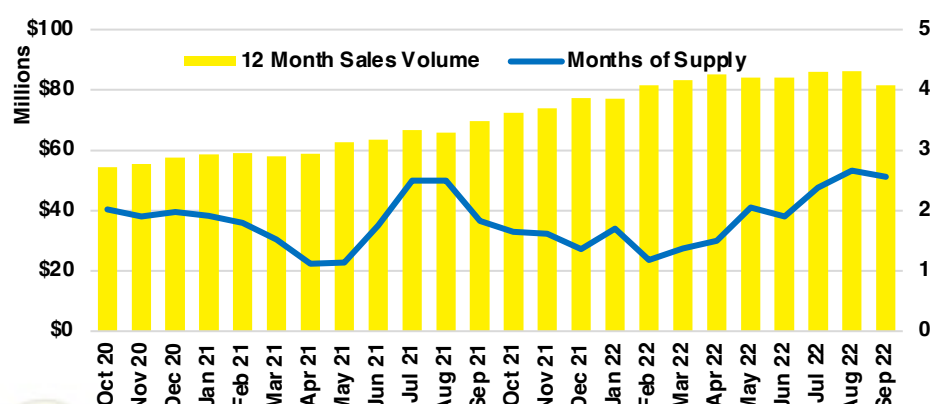

FRANKLIN COUNTY SALES VOLUME VS SUPPLY