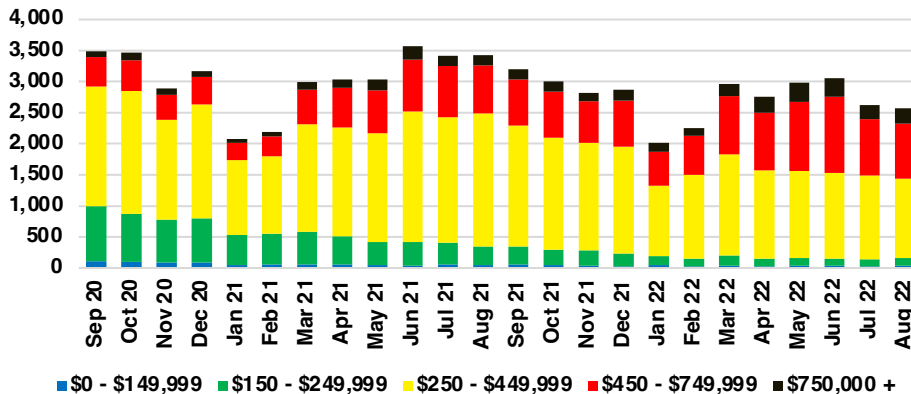

NORTH GEORGIA DEEP DIVE MARKET DATA

September 2022

SEPTEMBER 2022

DEEP DIVE

NORTH GEORGIA QUICK N' DICATORS

NORTH GEORGIA INVENTORY MONTHS OF SUPPLY

NORTH GEORGIA SALES VOLUME VS SUPPLY

NORTH GEORGIA SALES BY PRICE POINT