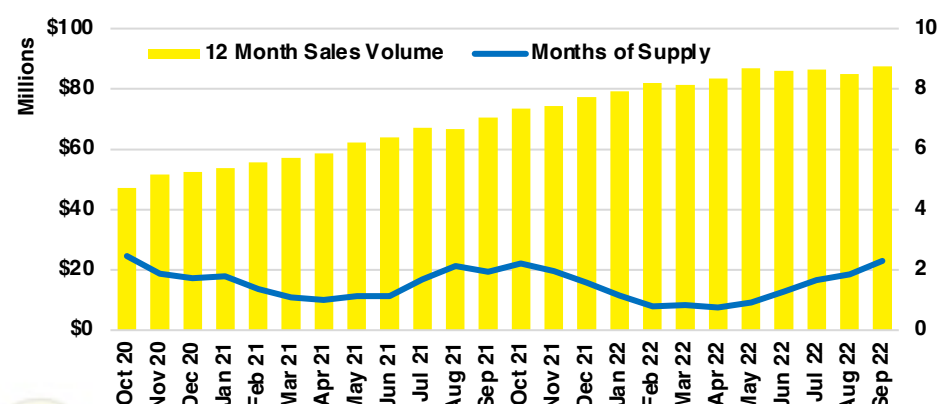

BANKS COUNTY SALES VOLUME VS SUPPLY