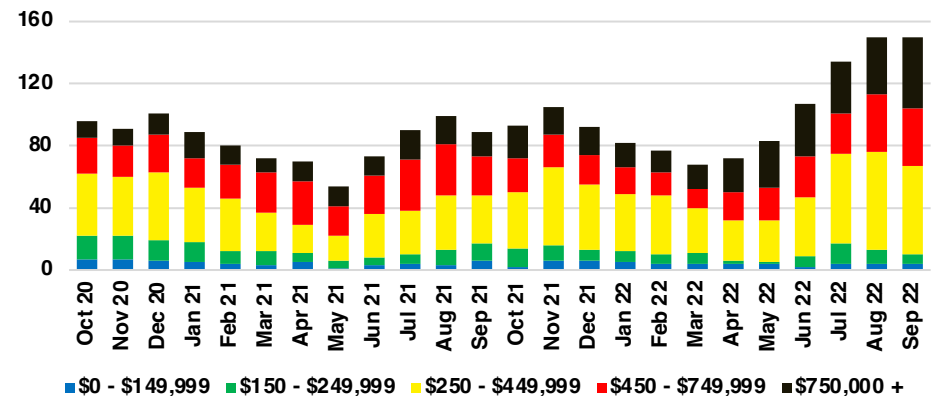

LUMPKIN COUNTY SALES BY PRICE POINT

LUMPKIN COUNTY INVENTORY BY PRICE POINT

PICKENS COUNTY QUICK N'DICATORS

PICKENS COUNTY SALES VOLUME VS SUPPLY

PICKENS COUNTY INVENTORY MONTHS OF SUPPLY

PICKENS COUNTY 12 MONTH AVERAGE SALES PRICE

PICKENS COUNTY SALES BY PRICE POINT

PICKENS COUNTY INVENTORY BY PRICE POINT

RABUN COUNTY QUICK N' DICATORS

RABUN COUNTY SALES VOLUME VS SUPPLY

RABUN COUNTY INVENTORY MONTHS OF SUPPLY

RABUN COUNTY 12 MONTH AVERAGE SALES PRICE