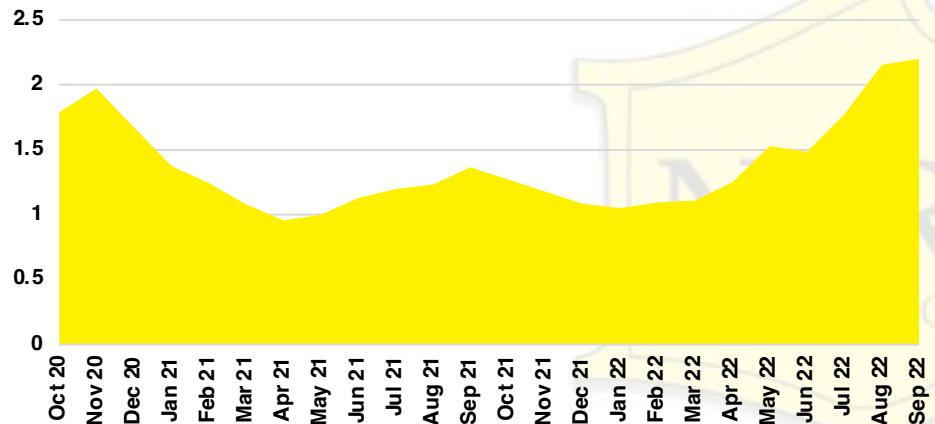

JACKSON COUNTY SALES BY PRICE POINT

JACKSON COUNTY INVENTORY BY PRICE POINT

LUMPKIN COUNTY QUICK N'DICATORS

LUMPKIN COUNTY SALES VOLUME VS SUPPLY

LUMPKIN COUNTY INVENTORY MONTHS OF SUPPLY

LUMPKIN COUNTY 12 MONTH AVERAGE SALES PRICE