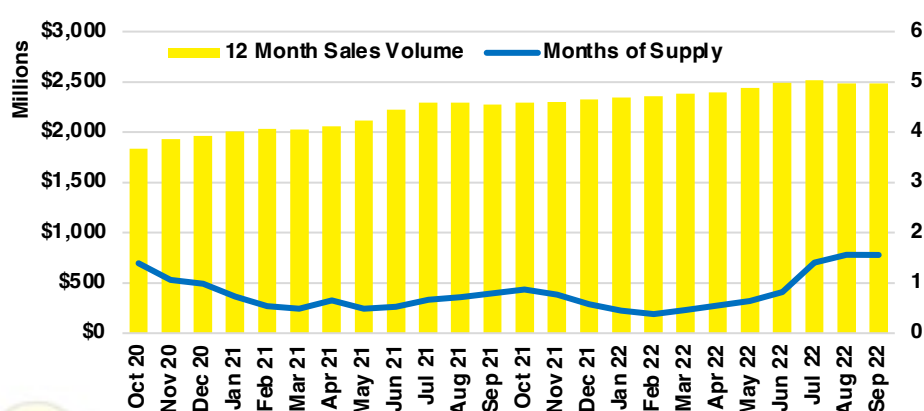

CHEROKEE COUNTY INVENTORY BY PRICE POINT

DAWSON COUNTY QUICK N'DICATORS

DAWSON COUNTY SALES VOLUME VS SUPPLY

DAWSON COUNTY INVENTORY MONTHS OF SUPPLY

DAWSON COUNTY 12 MONTH AVERAGE SALES PRICE

DAWSON COUNTY SALES BY PRICE POINT

DAWSON COUNTY INVENTORY BY PRICE POINT

FORSYTH COUNTY QUICK N'DICATORS

FORSYTH COUNTY SALES VOLUME VS SUPPLY

FORSYTH COUNTY INVENTORY MONTHS OF SUPPLY

FORSYTH COUNTY 12 MONTH AVERAGE SALES PRICE

FORSYTH COUNTY SALES BY PRICE POINT