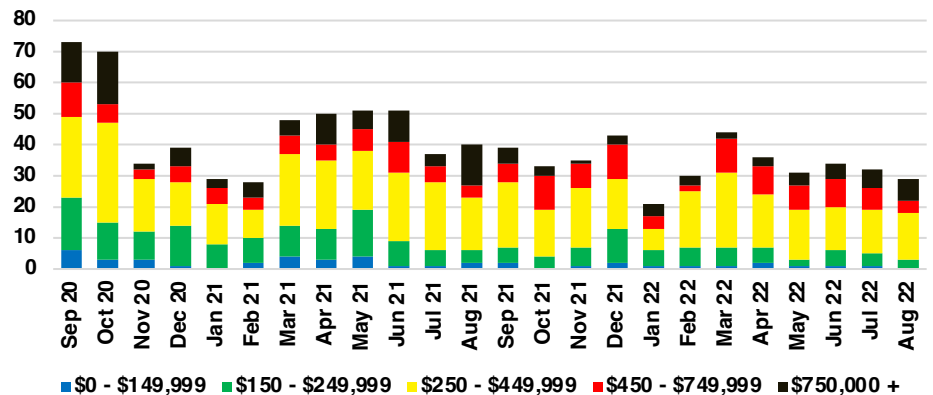

RABUN COUNTY SALES BY PRICE POINT