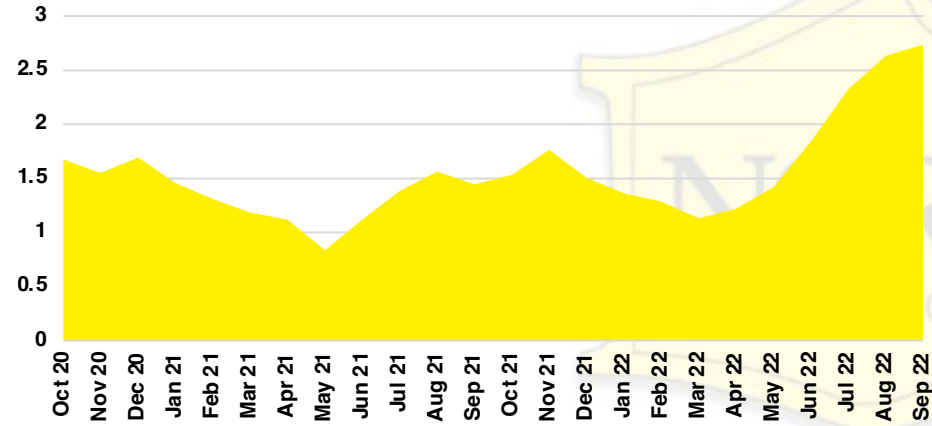

LUMPKIN COUNTY SALES BY PRICE POINT

LUMPKIN COUNTY INVENTORY BY PRICE POINT

PICKENS COUNTY QUICK N'DICATORS

PICKENS COUNTY SALES VOLUME VS SUPPLY

PICKENS COUNTY INVENTORY MONTHS OF SUPPLY

PICKENS COUNTY 12 MONTH AVERAGE SALES PRICE

PICKENS COUNTY SALES BY PRICE POINT

PICKENS COUNTY INVENTORY BY PRICE POINT

RABUN COUNTY QUICK N' DICATORS

RABUN COUNTY SALES VOLUME VS SUPPLY

RABUN COUNTY INVENTORY MONTHS OF SUPPLY

RABUN COUNTY 12 MONTH AVERAGE SALES PRICE