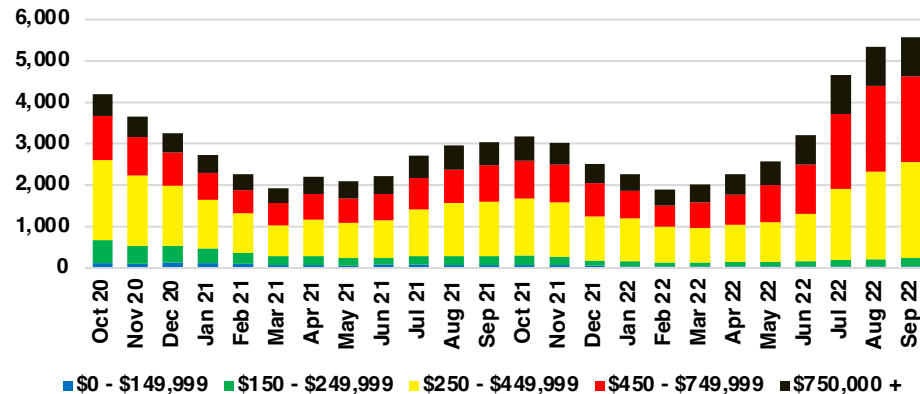

NORTH GEORGIA INVENTORY BY PRICE POINT