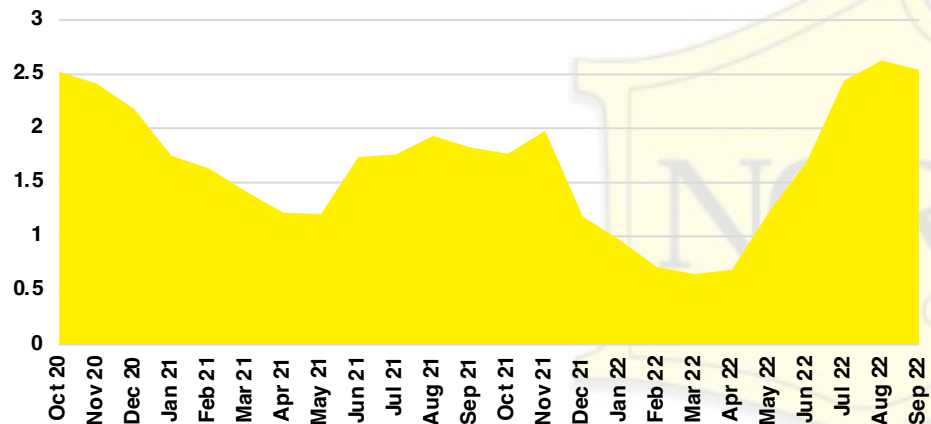

WALTON COUNTY SALES BY PRICE POINT

WALTON COUNTY INVENTORY BY PRICE POINT

WHITE COUNTY QUICK N' DICATORS

WHITE COUNTY SALES VOLUME VS SUPPLY

WHITE COUNTY INVENTORY MONTHS OF SUPPLY

WHITE COUNTY 12 MONTH AVERAGE SALES PRICE

WHITE COUNTY SALES BY PRICE POINT

WHITE COUNTY INVENTORY BY PRICE POINT