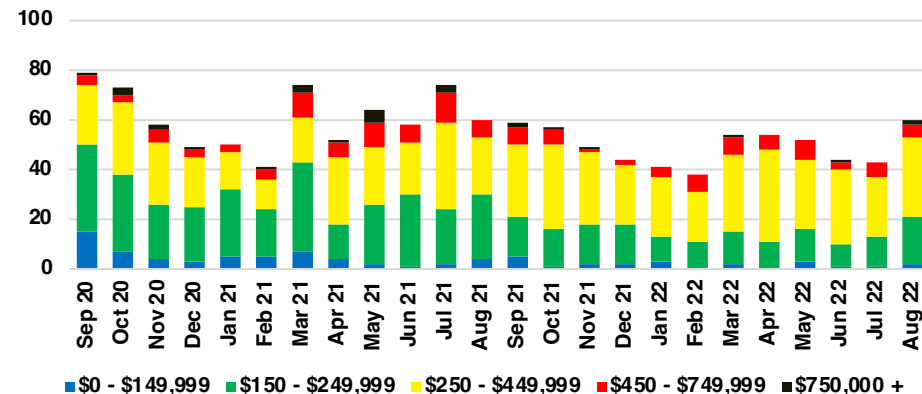

HABERSHAM COUNTY SALES BY PRICE POINT