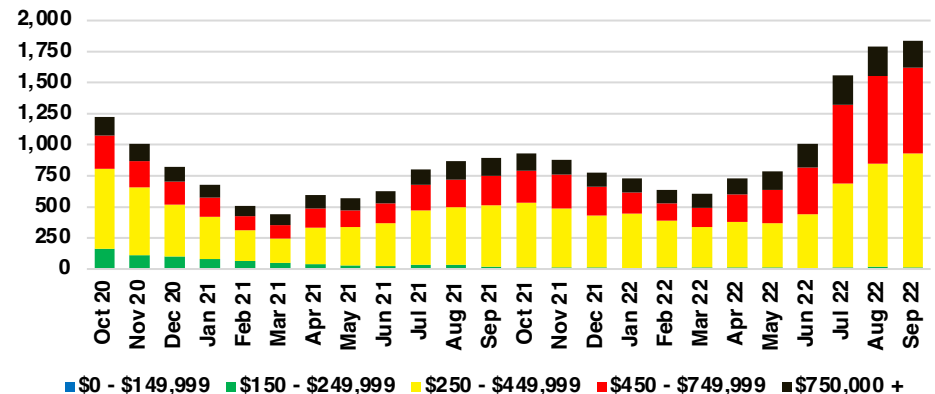

GWINNETT COUNTY INVENTORY BY PRICE POINT