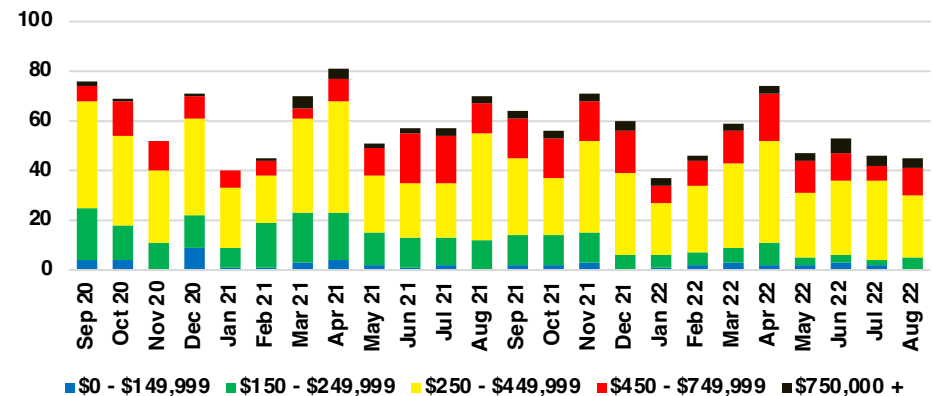

LUMPKIN COUNTY SALES BY PRICE POINT

LUMPKIN COUNTY INVENTORY BY PRICE POINT

PICKENS COUNTY QUICK N'DICATORS

PICKENS COUNTY SALES VOLUME VS SUPPLY

PICKENS COUNTY INVENTORY MONTHS OF SUPPLY

PICKENS COUNTY 12 MONTH AVERAGE SALES PRICE

PICKENS COUNTY SALES BY PRICE POINT

PICKENS COUNTY INVENTORY BY PRICE POINT

RABUN COUNTY QUICK N' DICATORS

RABUN COUNTY SALES VOLUME VS SUPPLY

RABUN COUNTY INVENTORY MONTHS OF SUPPLY

RABUN COUNTY 12 MONTH AVERAGE SALES PRICE