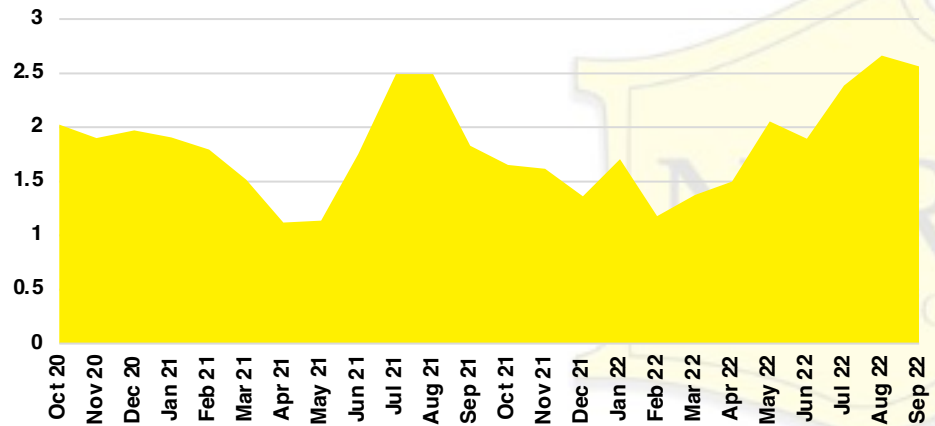

FORSYTH COUNTY INVENTORY BY PRICE POINT

FRANKLIN COUNTY QUICK N' DICATORS

FRANKLIN COUNTY SALES VOLUME VS SUPPLY

FRANKLIN COUNTY INVENTORY MONTHS OF SUPPLY

FRANKLIN COUNTY 12 MONTH AVERAGE SALES PRICE

FRANKLIN COUNTY SALES BY PRICE POINT