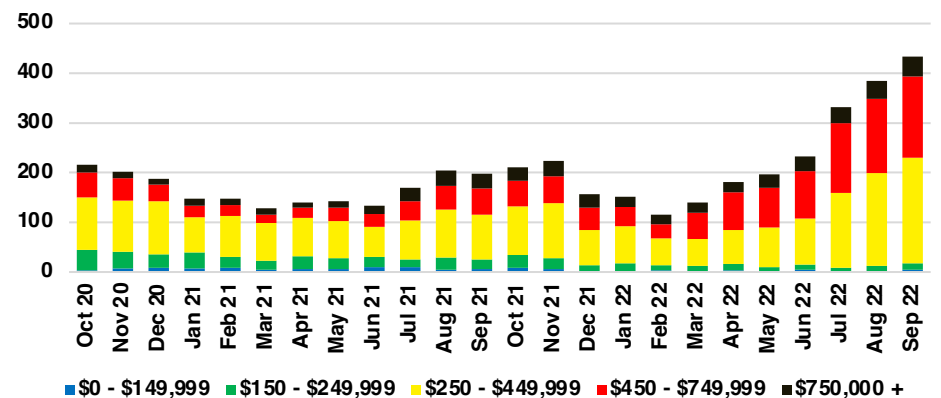

WALTON COUNTY INVENTORY BY PRICE POINT