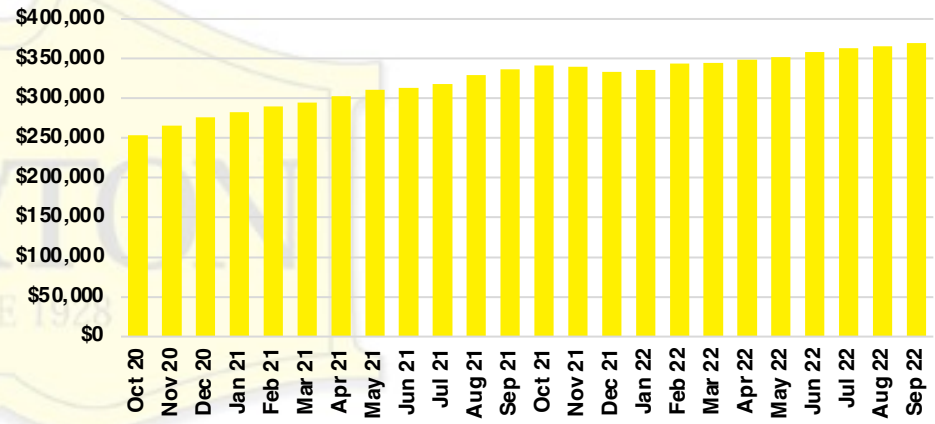

JACKSON COUNTY SALES BY PRICE POINT

JACKSON COUNTY INVENTORY BY PRICE POINT

LUMPKIN COUNTY QUICK N'DICATORS

LUMPKIN COUNTY SALES VOLUME VS SUPPLY

LUMPKIN COUNTY INVENTORY MONTHS OF SUPPLY

LUMPKIN COUNTY 12 MONTH AVERAGE SALES PRICE