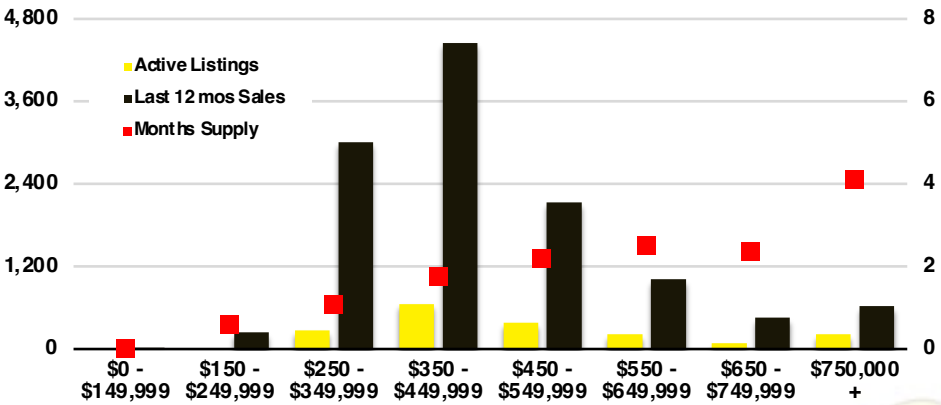

DAWSON COUNTY INVENTORY BY PRICE POINT

FORSYTH COUNTY QUICK N'DICATORS

FORSYTH COUNTY SALES VOLUME VS SUPPLY

FORSYTH COUNTY INVENTORY MONTHS OF SUPPLY

FORSYTH COUNTY 12 MONTH AVERAGE SALES PRICE

FORSYTH COUNTY SALES BY PRICE POINT

FORSYTH COUNTY INVENTORY BY PRICE POINT

FRANKLIN COUNTY QUICK N' DICATORS

FRANKLIN COUNTY SALES VOLUME VS SUPPLY

FRANKLIN COUNTY INVENTORY MONTHS OF SUPPLY

FRANKLIN COUNTY 12 MONTH AVERAGE SALES PRICE

FRANKLIN COUNTY SALES BY PRICE POINT

FRANKLIN COUNTY INVENTORY BY PRICE POINT

GWINNETT COUNTY QUICK N'DICATORS

GWINNETT COUNTY SALES VOLUME VS SUPPLY

GWINNETT COUNTY INVENTORY MONTHS OF SUPPLY

GWINNETT COUNTY 12 MONTH AVERAGE SALES PRICE

GWINNETT COUNTY SALES BY PRICE POINT