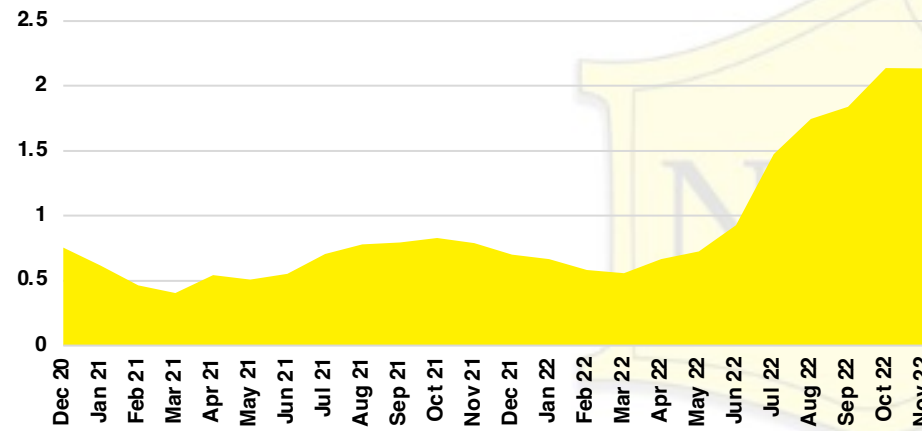

FRANKLIN COUNTY INVENTORY BY PRICE POINT

GWINNETT COUNTY QUICK N'DICATORS

GWINNETT COUNTY SALES VOLUME VS SUPPLY

GWINNETT COUNTY INVENTORY MONTHS OF SUPPLY

GWINNETT COUNTY 12 MONTH AVERAGE SALES PRICE

GWINNETT COUNTY SALES BY PRICE POINT