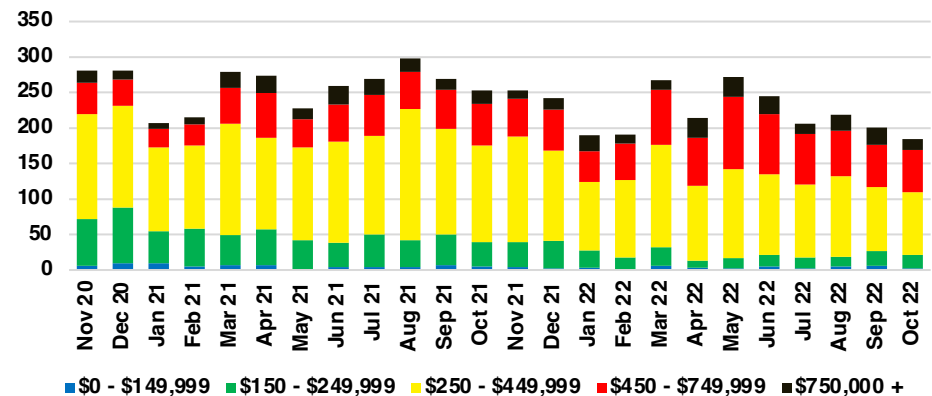

HALL COUNTY SALES BY PRICE POINT