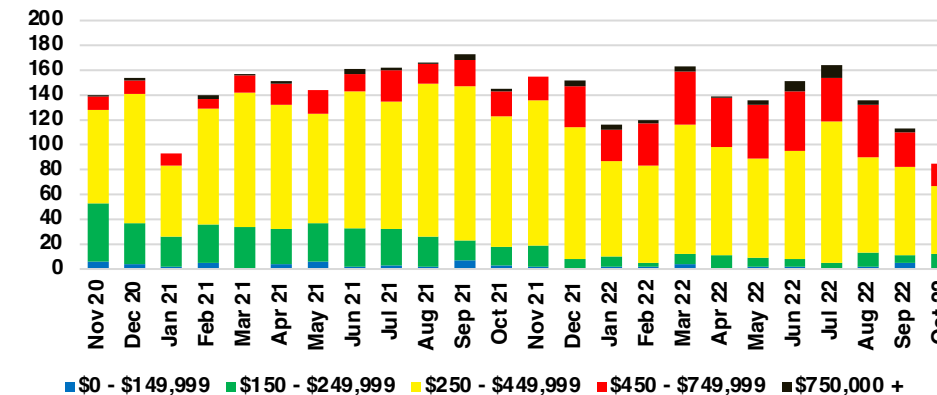

JACKSON COUNTY SALES BY PRICE POINT