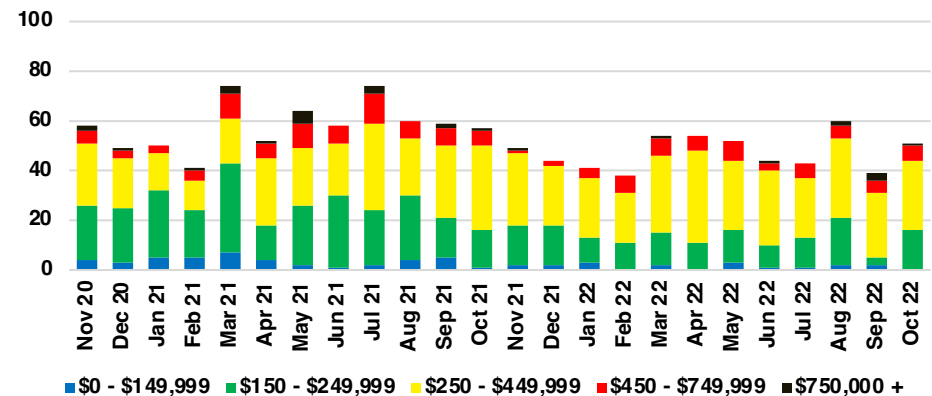

HABERSHAM COUNTY SALES BY PRICE POINT