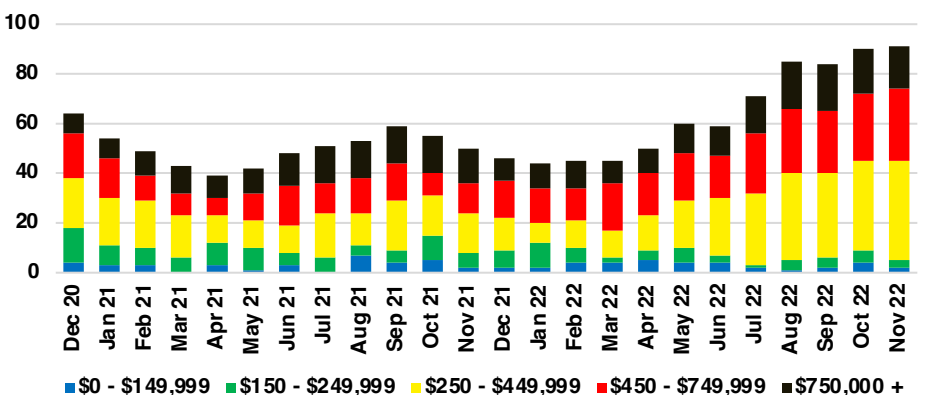

LUMPKIN COUNTY INVENTORY BY PRICE POINT