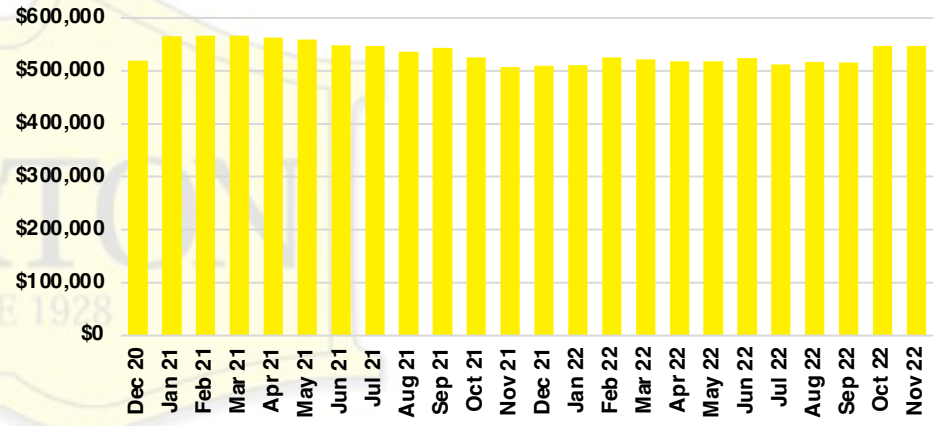

PICKENS COUNTY SALES BY PRICE POINT

PICKENS COUNTY INVENTORY BY PRICE POINT

RABUN COUNTY QUICK N' DICATORS

RABUN COUNTY SALES VOLUME VS SUPPLY

RABUN COUNTY INVENTORY MONTHS OF SUPPLY

RABUN COUNTY 12 MONTH AVERAGE SALES PRICE