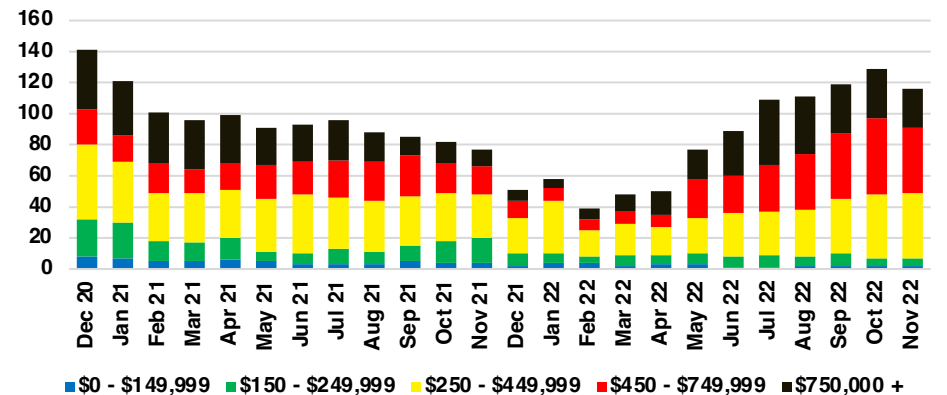

RABUN COUNTY INVENTORY BY PRICE POINT