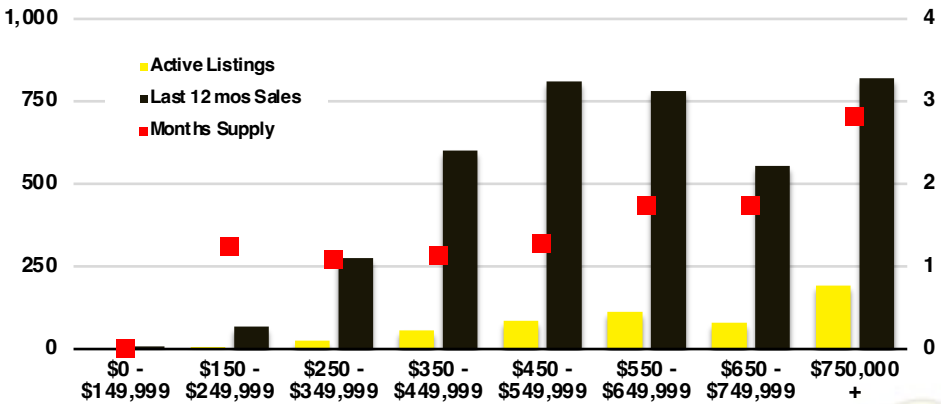

BARROW COUNTY INVENTORY BY PRICE POINT

CHEROKEE COUNTY QUICK N'DICATORS

CHEROKEE COUNTY SALES VOLUME VS SUPPLY

CHEROKEE COUNTY INVENTORY MONTHS OF SUPPLY

CHEROKEE COUNTY 12 MONTH AVERAGE SALES PRICE

CHEROKEE COUNTY SALES BY PRICE POINT

CHEROKEE COUNTY INVENTORY BY PRICE POINT

DAWSON COUNTY QUICK N'DICATORS

DAWSON COUNTY SALES VOLUME VS SUPPLY

DAWSON COUNTY INVENTORY MONTHS OF SUPPLY

DAWSON COUNTY 12 MONTH AVERAGE SALES PRICE

DAWSON COUNTY SALES BY PRICE POINT

DAWSON COUNTY INVENTORY BY PRICE POINT

FORSYTH COUNTY QUICK N'DICATORS

FORSYTH COUNTY SALES VOLUME VS SUPPLY

FORSYTH COUNTY INVENTORY MONTHS OF SUPPLY

FORSYTH COUNTY 12 MONTH AVERAGE SALES PRICE

FORSYTH COUNTY SALES BY PRICE POINT