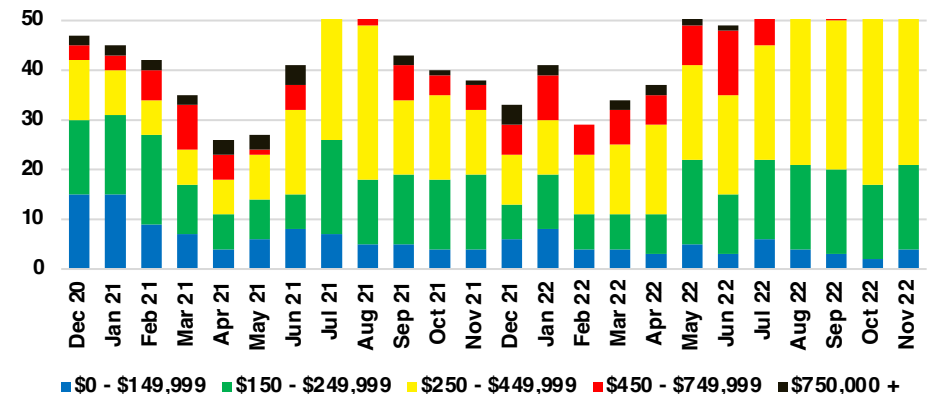

DAWSON COUNTY INVENTORY BY PRICE POINT

FORSYTH COUNTY QUICK N'DICATORS

FORSYTH COUNTY SALES VOLUME VS SUPPLY

FORSYTH COUNTY INVENTORY MONTHS OF SUPPLY

FORSYTH COUNTY 12 MONTH AVERAGE SALES PRICE

FORSYTH COUNTY SALES BY PRICE POINT

FORSYTH COUNTY INVENTORY BY PRICE POINT

FRANKLIN COUNTY QUICK N'DICATORS

FRANKLIN COUNTY SALES VOLUME VS SUPPLY

FRANKLIN COUNTY INVENTORY MONTHS OF SUPPLY

FRANKLIN COUNTY 12 MONTH AVERAGE SALES PRICE

FRANKLIN COUNTY SALES BY PRICE POINT