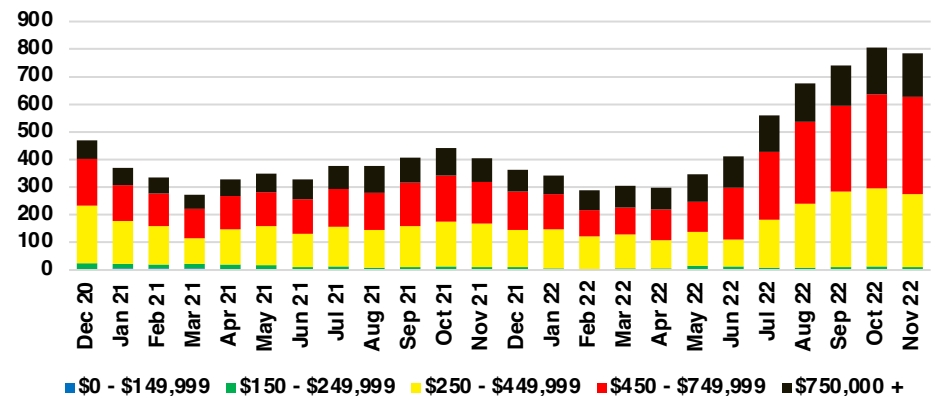

CHEROKEE COUNTY INVENTORY BY PRICE POINT