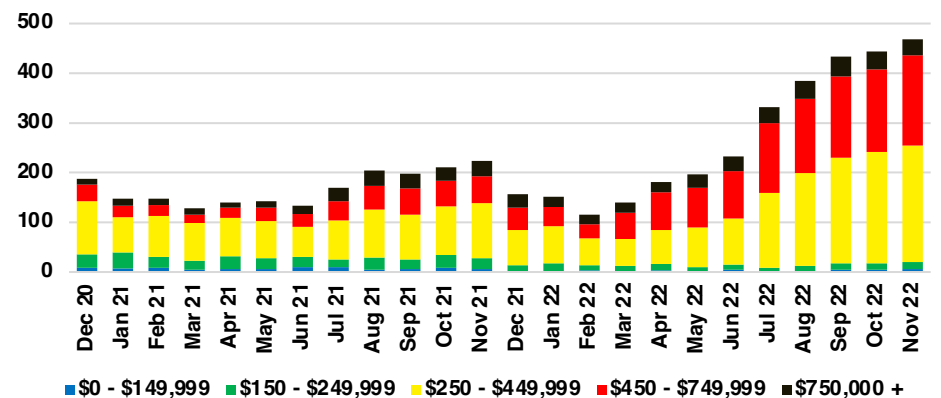

WALTON COUNTY INVENTORY BY PRICE POINT