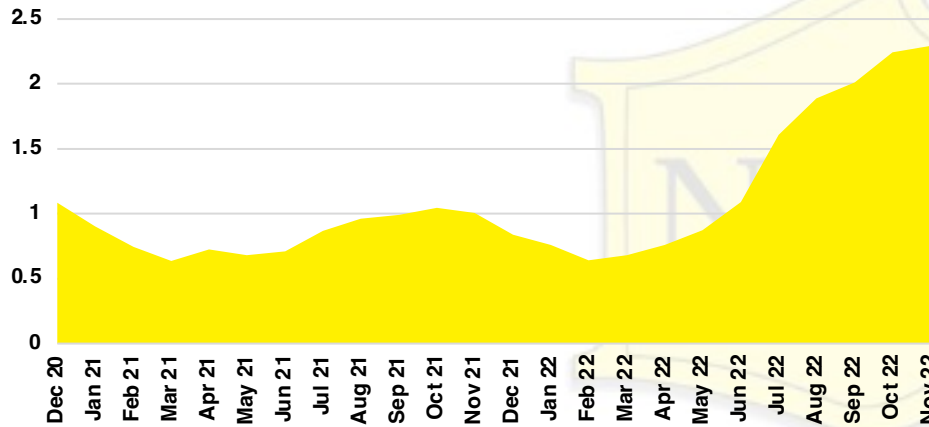

NORTH GEORGIA DEEP DIVE MARKET DATA

November 2022

NOVEMBER 2022

DEEP DIVE

NORTH GEORGIA QUICK N' DICATORS

NORTH GEORGIA INVENTORY MONTHS OF SUPPLY

NORTH GEORGIA SALES VOLUME VS SUPPLY

NORTH GEORGIA SALES BY PRICE POINT