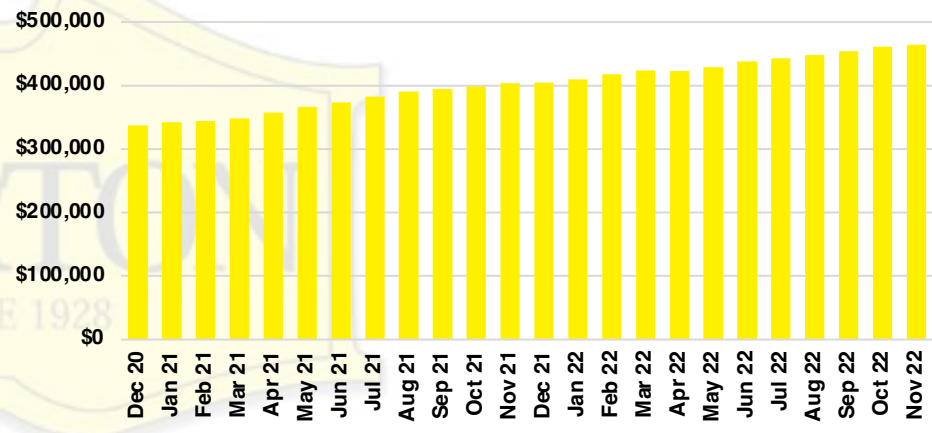

HABERSHAM COUNTY SALES BY PRICE POINT

HABERSHAM COUNTY INVENTORY BY PRICE POINT

HALL COUNTY QUICK N'DICATORS

HALL COUNTY SALES VOLUME VS SUPPLY

HALL COUNTY INVENTORY MONTHS OF SUPPLY

HALL COUNTY 12 MONTH AVERAGE SALES PRICE