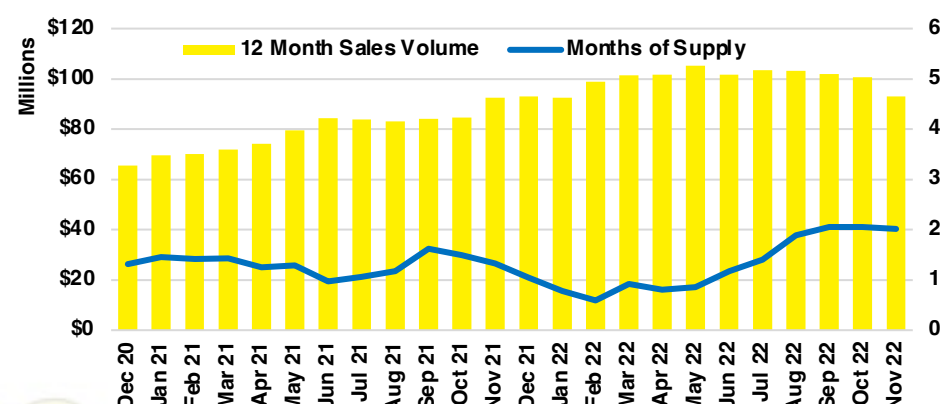

RABUN COUNTY SALES BY PRICE POINT

RABUN COUNTY INVENTORY BY PRICE POINT

STEPHENS COUNTY QUICK N'DICATORS

STEPHENS COUNTY SALES VOLUME VS SUPPLY

STEPHENS COUNTY INVENTORY MONTHS OF SUPPLY

STEPHENS COUNTY 12 MONTH AVERAGE SALES PRICE