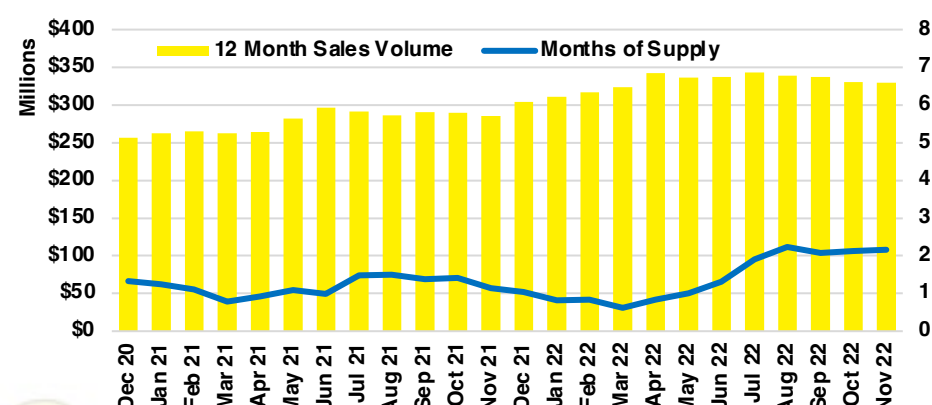

DAWSON COUNTY SALES VOLUME VS SUPPLY