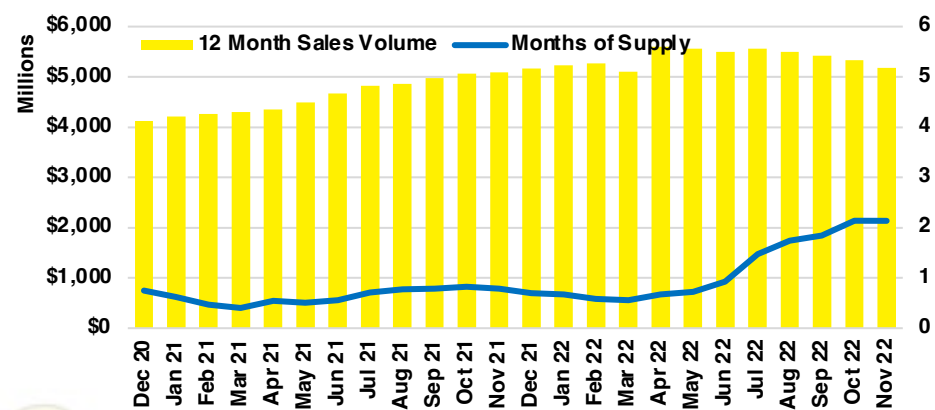

GWINNETT COUNTY SALES VOLUME VS SUPPLY