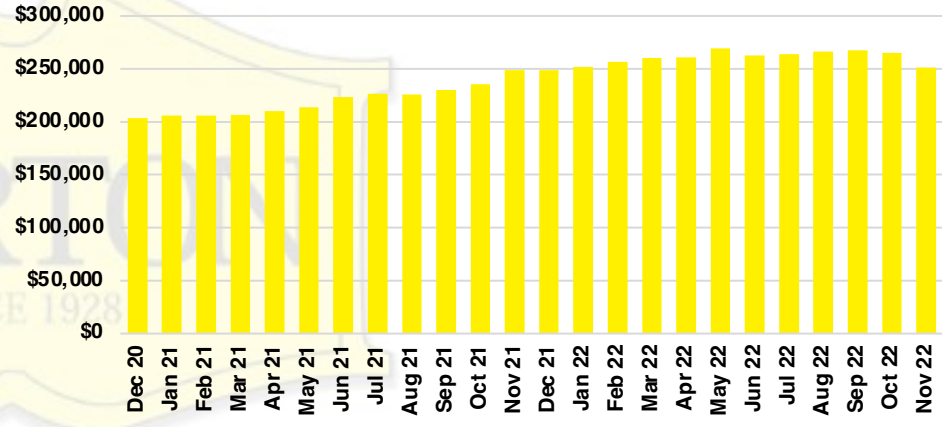

PICKENS COUNTY SALES BY PRICE POINT

PICKENS COUNTY INVENTORY BY PRICE POINT

RABUN COUNTY QUICK N' DICATORS

RABUN COUNTY SALES VOLUME VS SUPPLY

RABUN COUNTY INVENTORY MONTHS OF SUPPLY

RABUN COUNTY 12 MONTH AVERAGE SALES PRICE

RABUN COUNTY SALES BY PRICE POINT

RABUN COUNTY INVENTORY BY PRICE POINT

STEPHENS COUNTY QUICK N'DICATORS

STEPHENS COUNTY SALES VOLUME VS SUPPLY

STEPHENS COUNTY INVENTORY MONTHS OF SUPPLY

STEPHENS COUNTY 12 MONTH AVERAGE SALES PRICE