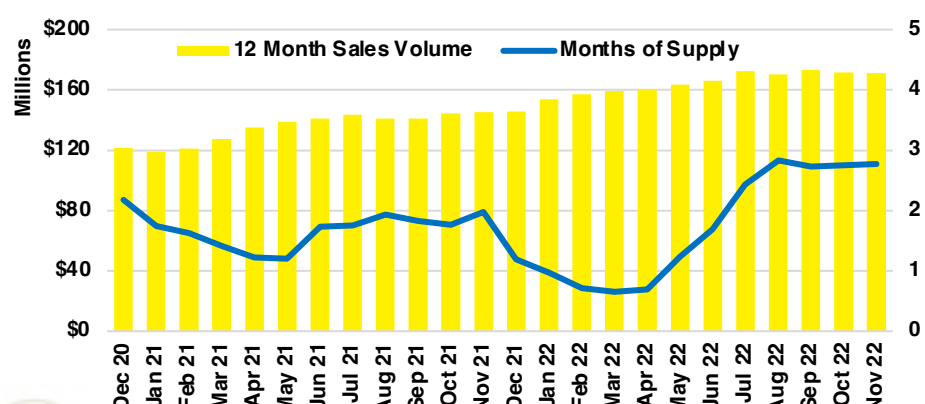

WALTON COUNTY SALES BY PRICE POINT

WALTON COUNTY INVENTORY BY PRICE POINT

WHITE COUNTY QUICK N' DICATORS

WHITE COUNTY SALES VOLUME VS SUPPLY

WHITE COUNTY INVENTORY MONTHS OF SUPPLY

WHITE COUNTY 12 MONTH AVERAGE SALES PRICE