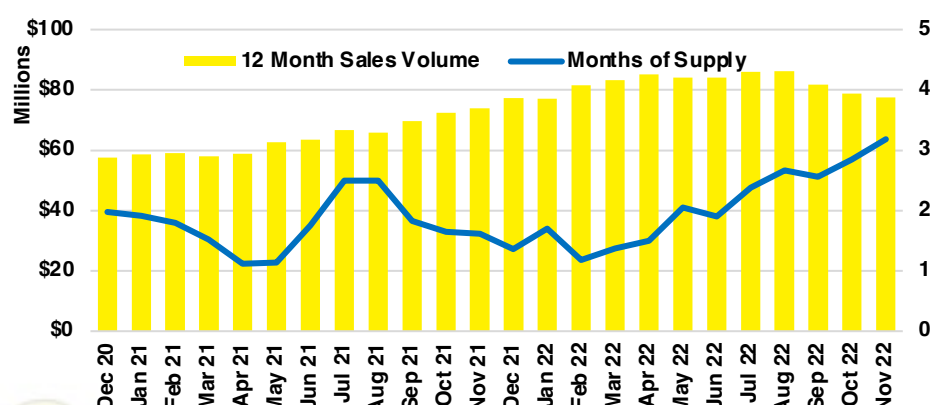

FRANKLIN COUNTY SALES VOLUME VS SUPPLY