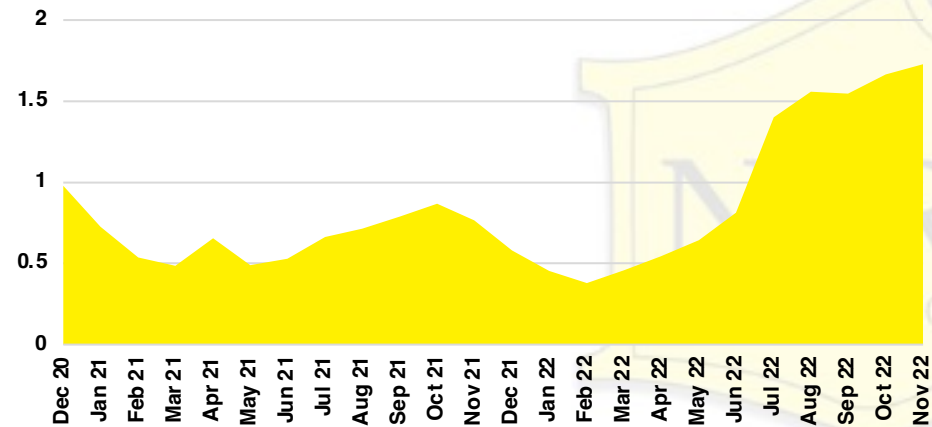

DAWSON COUNTY INVENTORY BY PRICE POINT

FORSYTH COUNTY QUICK N'DICATORS

FORSYTH COUNTY SALES VOLUME VS SUPPLY

FORSYTH COUNTY INVENTORY MONTHS OF SUPPLY

FORSYTH COUNTY 12 MONTH AVERAGE SALES PRICE

FORSYTH COUNTY SALES BY PRICE POINT