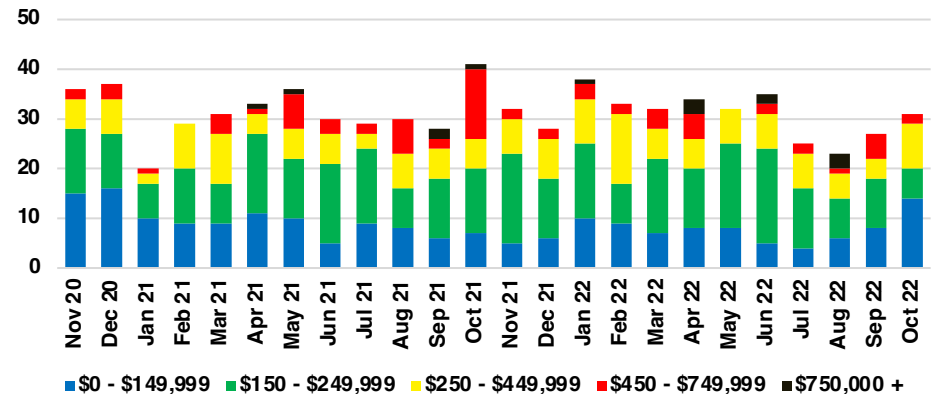

STEPHENS COUNTY SALES BY PRICE POINT