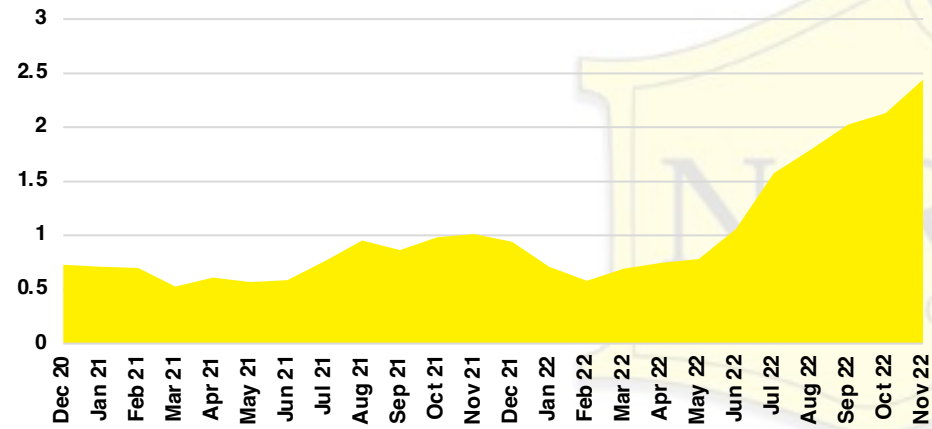

BANKS COUNTY INVENTORY BY PRICE POINT

BARROW COUNTY QUICK N'DICATORS

BARROW COUNTY SALES VOLUME VS SUPPLY

BARROW COUNTY INVENTORY MONTHS OF SUPPLY

BARROW COUNTY 12 MONTH AVERAGE SALES PRICE

BARROW COUNTY SALES BY PRICE POINT

BARROW COUNTY INVENTORY BY PRICE POINT

CHEROKEE COUNTY QUICK N'DICATORS

CHEROKEE COUNTY SALES VOLUME VS SUPPLY

CHEROKEE COUNTY INVENTORY MONTHS OF SUPPLY

CHEROKEE COUNTY 12 MONTH AVERAGE SALES PRICE

CHEROKEE COUNTY SALES BY PRICE POINT