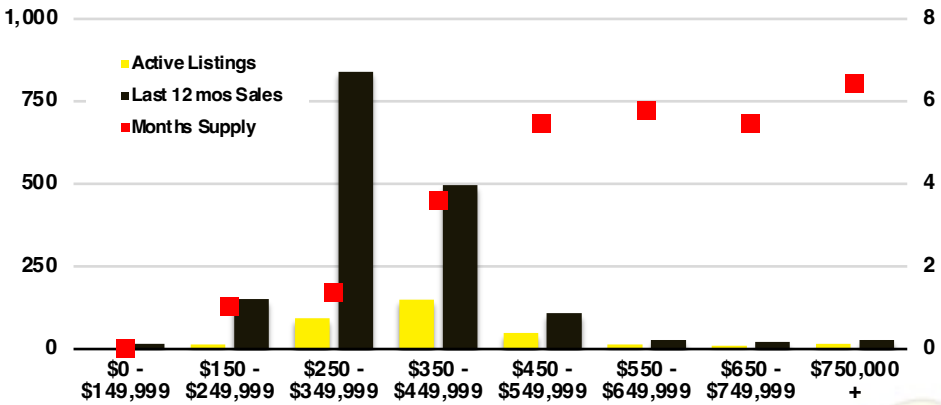

NORTH GEORGIA INVENTORY BY PRICE POINT

BANKS COUNTY QUICK N'DICATORS

BANKS COUNTY SALES VOLUME VS SUPPLY

BANKS COUNTY INVENTORY MONTHS OF SUPPLY

BANKS COUNTY 12 MONTH AVERAGE SALES PRICE

BANKS COUNTY SALES BY PRICE POINT

BANKS COUNTY INVENTORY BY PRICE POINT

BARROW COUNTY QUICK N'DICATORS

BARROW COUNTY SALES VOLUME VS SUPPLY

BARROW COUNTY INVENTORY MONTHS OF SUPPLY

BARROW COUNTY 12 MONTH AVERAGE SALES PRICE

BARROW COUNTY SALES BY PRICE POINT

WALTON COUNTY SALES BY PRICE POINT

WALTON COUNTY INVENTORY BY PRICE POINT

WHITE COUNTY QUICK N' DICATORS

WHITE COUNTY SALES VOLUME VS SUPPLY

WHITE COUNTY INVENTORY MONTHS OF SUPPLY

WHITE COUNTY 12 MONTH AVERAGE SALES PRICE