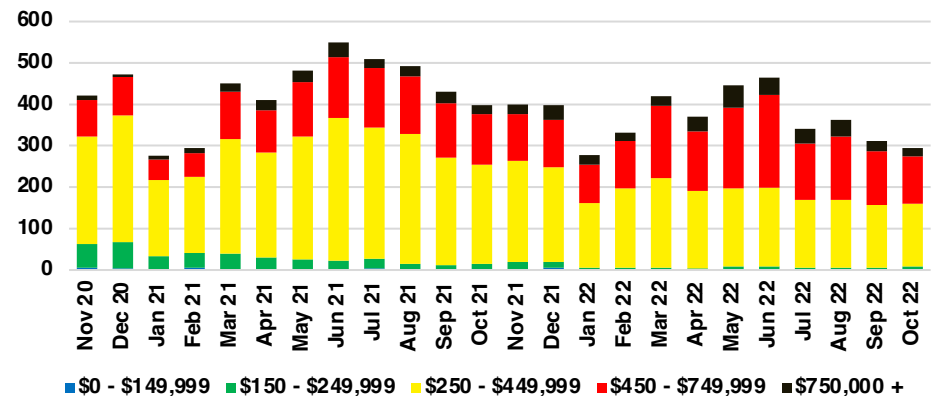

BANKS COUNTY INVENTORY BY PRICE POINT

BARROW COUNTY QUICK N'DICATORS

BARROW COUNTY SALES VOLUME VS SUPPLY

BARROW COUNTY INVENTORY MONTHS OF SUPPLY

BARROW COUNTY 12 MONTH AVERAGE SALES PRICE

BARROW COUNTY SALES BY PRICE POINT

BARROW COUNTY INVENTORY BY PRICE POINT

CHEROKEE COUNTY QUICK N'DICATORS

CHEROKEE COUNTY SALES VOLUME VS SUPPLY

CHEROKEE COUNTY INVENTORY MONTHS OF SUPPLY

CHEROKEE COUNTY 12 MONTH AVERAGE SALES PRICE

CHEROKEE COUNTY SALES BY PRICE POINT

CHEROKEE COUNTY INVENTORY BY PRICE POINT

DAWSON COUNTY QUICK N'DICATORS

DAWSON COUNTY SALES VOLUME VS SUPPLY

DAWSON COUNTY INVENTORY MONTHS OF SUPPLY

DAWSON COUNTY 12 MONTH AVERAGE SALES PRICE

DAWSON COUNTY SALES BY PRICE POINT