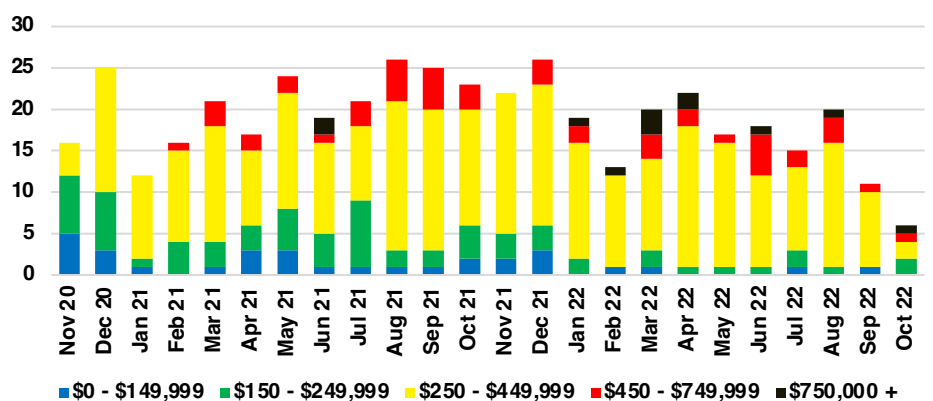

NORTH GEORGIA INVENTORY BY PRICE POINT

BANKS COUNTY QUICK N'DICATORS

BANKS COUNTY SALES VOLUME VS SUPPLY

BANKS COUNTY INVENTORY MONTHS OF SUPPLY

BANKS COUNTY 12 MONTH AVERAGE SALES PRICE

BANKS COUNTY SALES BY PRICE POINT

BANKS COUNTY INVENTORY BY PRICE POINT

BARROW COUNTY QUICK N'DICATORS

BARROW COUNTY SALES VOLUME VS SUPPLY

BARROW COUNTY INVENTORY MONTHS OF SUPPLY

BARROW COUNTY 12 MONTH AVERAGE SALES PRICE

BARROW COUNTY SALES BY PRICE POINT