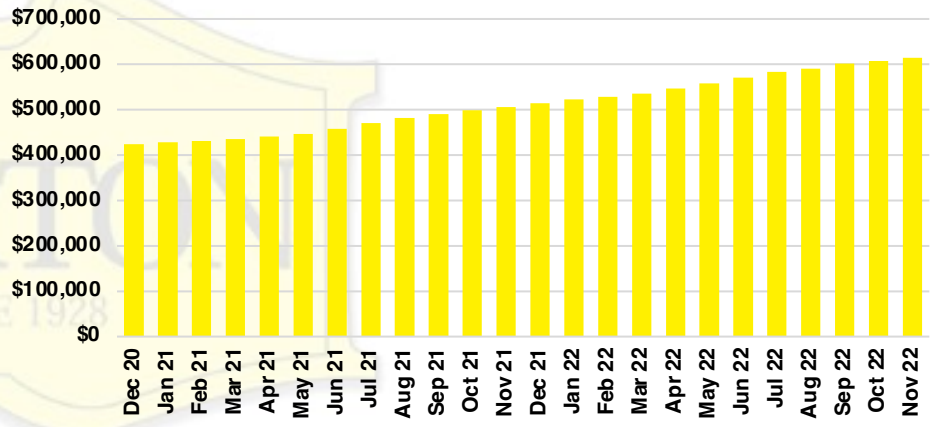

DAWSON COUNTY INVENTORY BY PRICE POINT

FORSYTH COUNTY QUICK N'DICATORS

FORSYTH COUNTY SALES VOLUME VS SUPPLY

FORSYTH COUNTY INVENTORY MONTHS OF SUPPLY

FORSYTH COUNTY 12 MONTH AVERAGE SALES PRICE

FORSYTH COUNTY SALES BY PRICE POINT