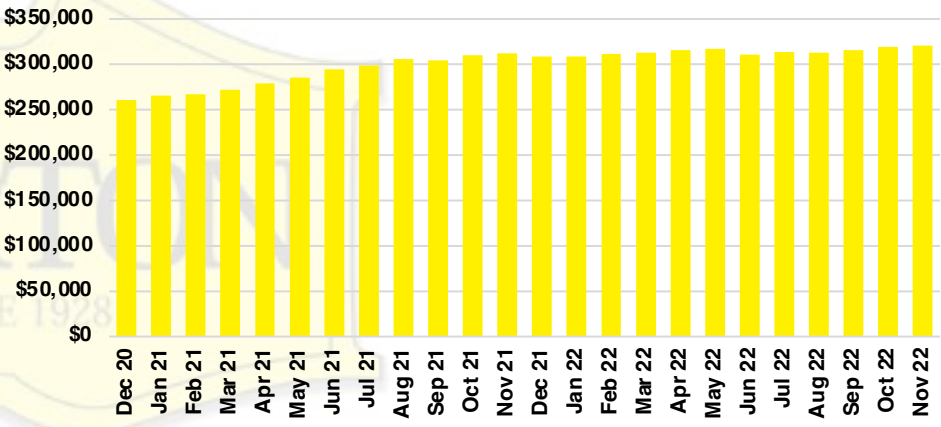

GWINNETT COUNTY INVENTORY BY PRICE POINT

HABERSHAM COUNTY QUICK N'DICATORS

HABERSHAM COUNTY SALES VOLUME VS SUPPLY

HABERSHAM COUNTY INVENTORY MONTHS OF SUPPLY

HABERSHAM COUNTY 12 MONTH AVERAGE SALES PRICE