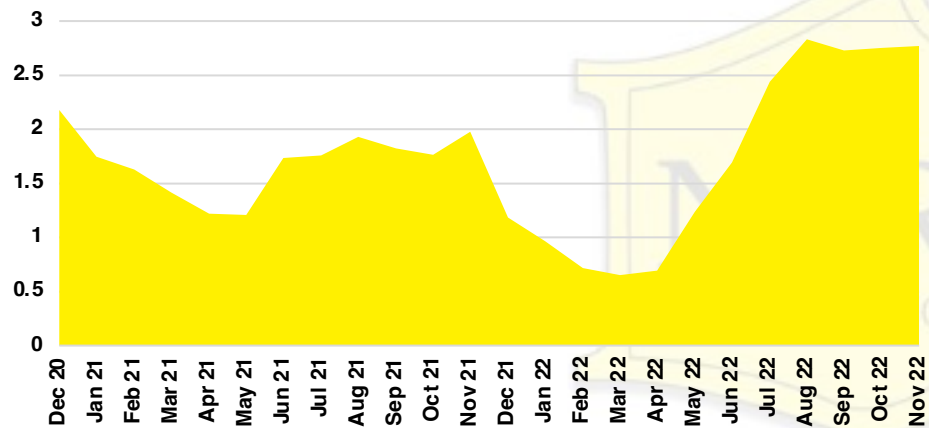

WALTON COUNTY SALES BY PRICE POINT

WALTON COUNTY INVENTORY BY PRICE POINT

WHITE COUNTY QUICK N' DICATORS

WHITE COUNTY SALES VOLUME VS SUPPLY

WHITE COUNTY INVENTORY MONTHS OF SUPPLY

WHITE COUNTY 12 MONTH AVERAGE SALES PRICE

WHITE COUNTY SALES BY PRICE POINT

WHITE COUNTY INVENTORY BY PRICE POINT