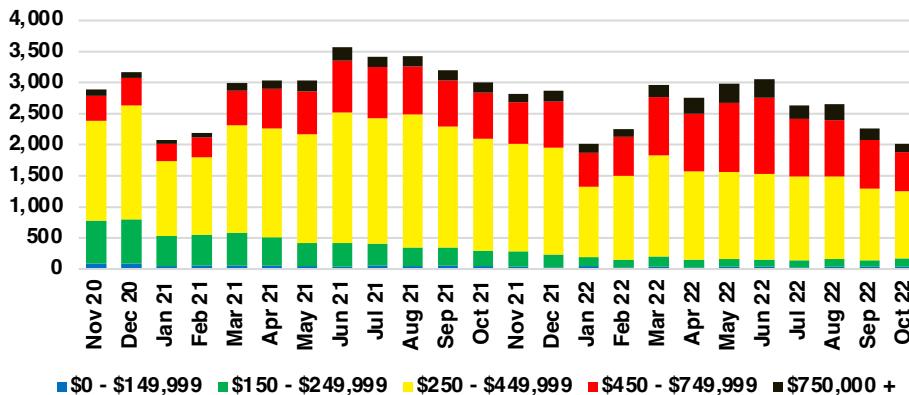

NORTH GEORGIA DEEP DIVE MARKET DATA

November 2022

NOVEMBER 2022

DEEP DIVE

NORTH GEORGIA QUICK N' DICATORS

NORTH GEORGIA INVENTORY MONTHS OF SUPPLY

NORTH GEORGIA SALES VOLUME VS SUPPLY

NORTH GEORGIA SALES BY PRICE POINT