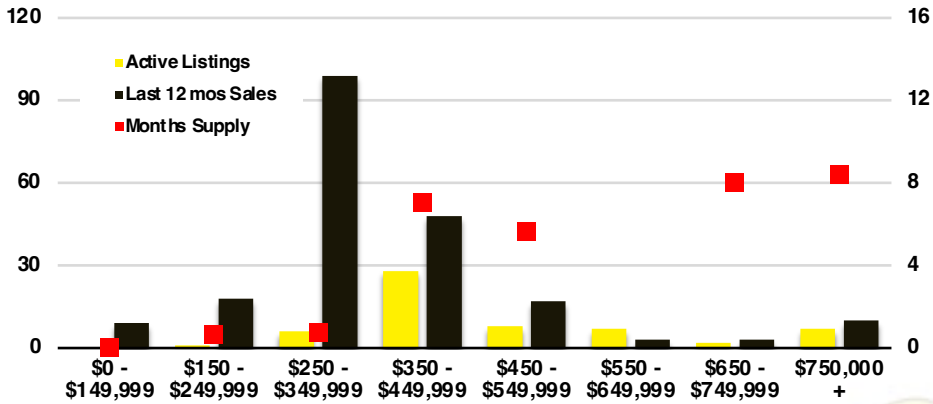

BANKS COUNTY QUICK N'DICATORS