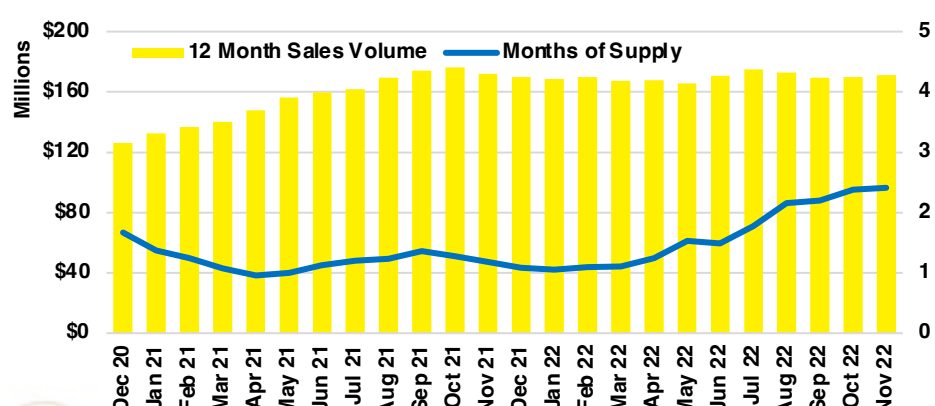

JACKSON COUNTY SALES BY PRICE POINT

JACKSON COUNTY INVENTORY BY PRICE POINT

LUMPKIN COUNTY QUICK N'DICATORS

LUMPKIN COUNTY SALES VOLUME VS SUPPLY

LUMPKIN COUNTY INVENTORY MONTHS OF SUPPLY

LUMPKIN COUNTY 12 MONTH AVERAGE SALES PRICE