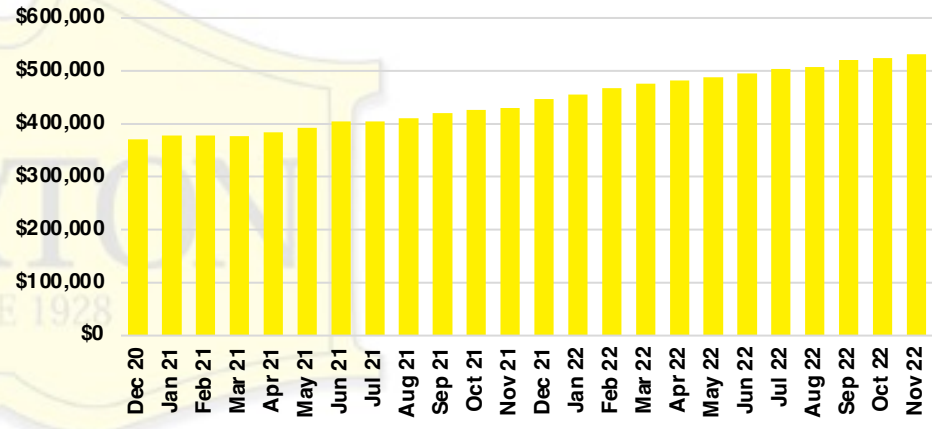

BARROW COUNTY INVENTORY BY PRICE POINT

CHEROKEE COUNTY QUICK N'DICATORS

CHEROKEE COUNTY SALES VOLUME VS SUPPLY

CHEROKEE COUNTY INVENTORY MONTHS OF SUPPLY

CHEROKEE COUNTY 12 MONTH AVERAGE SALES PRICE

CHEROKEE COUNTY SALES BY PRICE POINT

CHEROKEE COUNTY INVENTORY BY PRICE POINT

DAWSON COUNTY QUICK N'DICATORS

DAWSON COUNTY SALES VOLUME VS SUPPLY

DAWSON COUNTY INVENTORY MONTHS OF SUPPLY

DAWSON COUNTY 12 MONTH AVERAGE SALES PRICE

DAWSON COUNTY SALES BY PRICE POINT

DAWSON COUNTY INVENTORY BY PRICE POINT

FORSYTH COUNTY QUICK N'DICATORS

FORSYTH COUNTY SALES VOLUME VS SUPPLY

FORSYTH COUNTY INVENTORY MONTHS OF SUPPLY

FORSYTH COUNTY 12 MONTH AVERAGE SALES PRICE

FORSYTH COUNTY SALES BY PRICE POINT