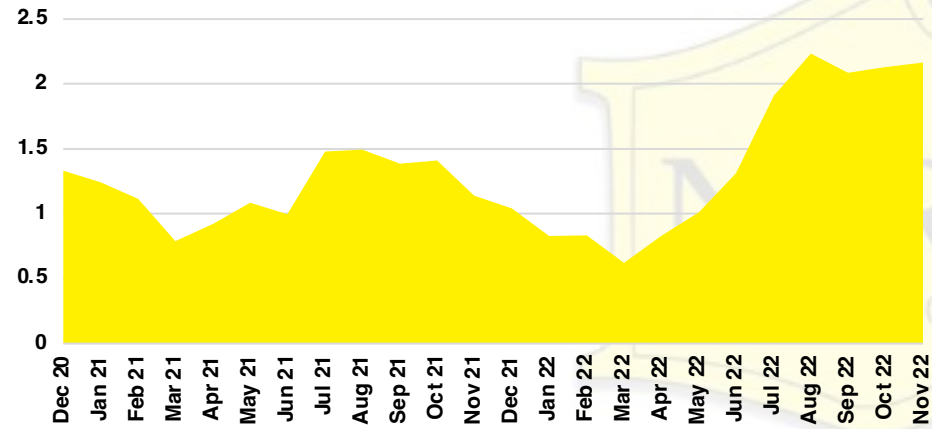

CHEROKEE COUNTY INVENTORY BY PRICE POINT

DAWSON COUNTY QUICK N'DICATORS

DAWSON COUNTY SALES VOLUME VS SUPPLY

DAWSON COUNTY INVENTORY MONTHS OF SUPPLY

DAWSON COUNTY 12 MONTH AVERAGE SALES PRICE

DAWSON COUNTY SALES BY PRICE POINT

DAWSON COUNTY INVENTORY BY PRICE POINT

FORSYTH COUNTY QUICK N'DICATORS

FORSYTH COUNTY SALES VOLUME VS SUPPLY

FORSYTH COUNTY INVENTORY MONTHS OF SUPPLY

FORSYTH COUNTY 12 MONTH AVERAGE SALES PRICE

FORSYTH COUNTY SALES BY PRICE POINT