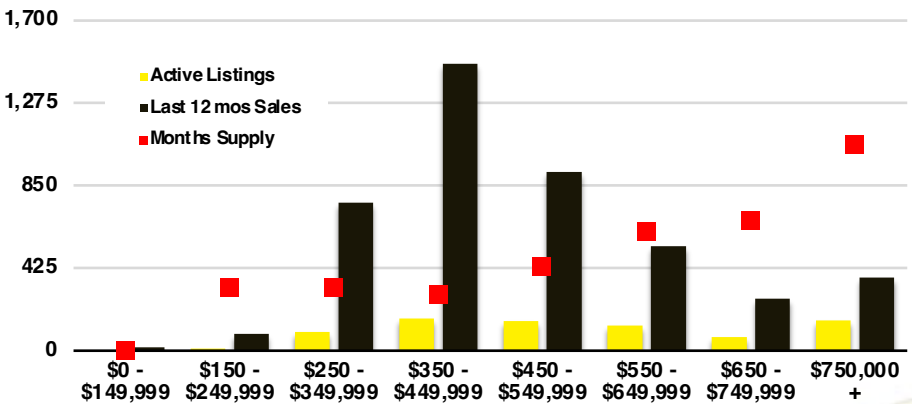

BANKS COUNTY INVENTORY BY PRICE POINT

BARROW COUNTY QUICK N'DICATORS

BARROW COUNTY SALES VOLUME VS SUPPLY

BARROW COUNTY INVENTORY MONTHS OF SUPPLY

BARROW COUNTY 12 MONTH AVERAGE SALES PRICE

BARROW COUNTY SALES BY PRICE POINT

BARROW COUNTY INVENTORY BY PRICE POINT

CHEROKEE COUNTY QUICK N'DICATORS

CHEROKEE COUNTY SALES VOLUME VS SUPPLY

CHEROKEE COUNTY INVENTORY MONTHS OF SUPPLY

CHEROKEE COUNTY 12 MONTH AVERAGE SALES PRICE

CHEROKEE COUNTY SALES BY PRICE POINT

WALTON COUNTY SALES BY PRICE POINT

WALTON COUNTY INVENTORY BY PRICE POINT

WHITE COUNTY QUICK N' DICATORS

WHITE COUNTY SALES VOLUME VS SUPPLY

WHITE COUNTY INVENTORY MONTHS OF SUPPLY

WHITE COUNTY 12 MONTH AVERAGE SALES PRICE