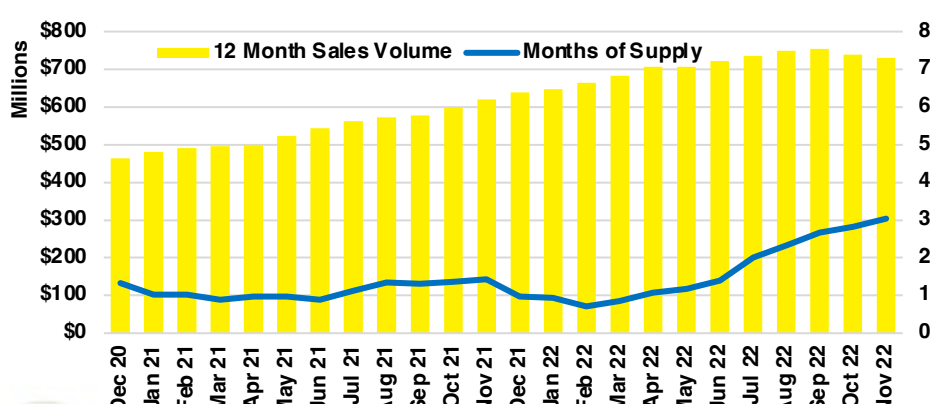

STEPHENS COUNTY SALES BY PRICE POINT

STEPHENS COUNTY INVENTORY BY PRICE POINT

WALTON COUNTY QUICK N' DICATORS

WALTON COUNTY SALES VOLUME VS SUPPLY

WALTON COUNTY INVENTORY MONTHS OF SUPPLY

WALTON COUNTY 12 MONTH AVERAGE SALES PRICE