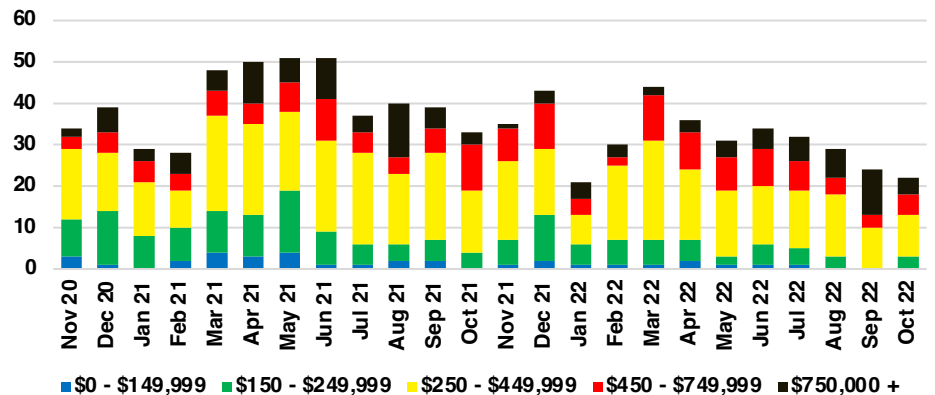

RABUN COUNTY SALES BY PRICE POINT