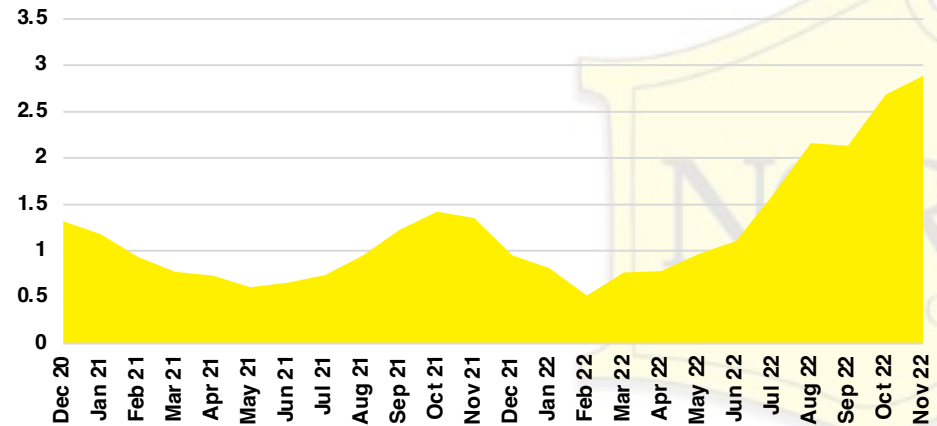

HALL COUNTY SALES BY PRICE POINT

HALL COUNTY INVENTORY BY PRICE POINT

JACKSON COUNTY QUICK N'DICATORS

JACKSON COUNTY SALES VOLUME VS SUPPLY

JACKSON COUNTY INVENTORY MONTHS OF SUPPLY

JACKSON COUNTY 12 MONTH AVERAGE SALES PRICE

JACKSON COUNTY SALES BY PRICE POINT

JACKSON COUNTY INVENTORY BY PRICE POINT

LUMPKIN COUNTY QUICK N'DICATORS

LUMPKIN COUNTY SALES VOLUME VS SUPPLY

LUMPKIN COUNTY INVENTORY MONTHS OF SUPPLY

LUMPKIN COUNTY 12 MONTH AVERAGE SALES PRICE