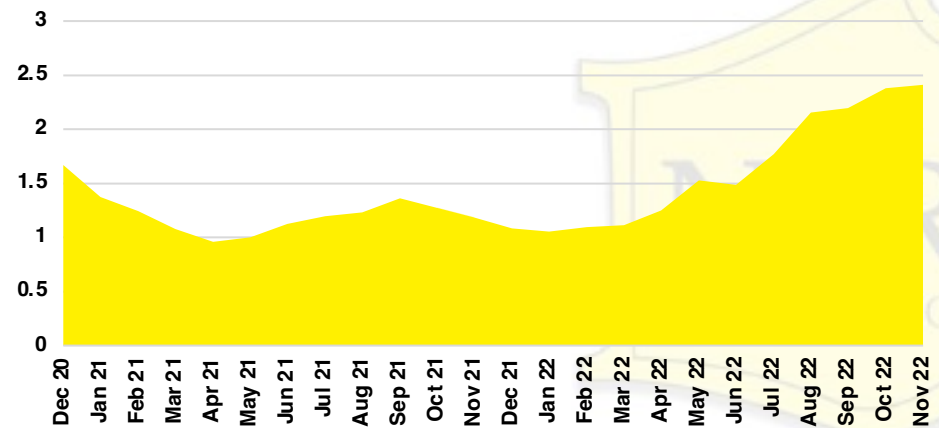

JACKSON COUNTY SALES BY PRICE POINT

JACKSON COUNTY INVENTORY BY PRICE POINT

LUMPKIN COUNTY QUICK N'DICATORS

LUMPKIN COUNTY SALES VOLUME VS SUPPLY

LUMPKIN COUNTY INVENTORY MONTHS OF SUPPLY

LUMPKIN COUNTY 12 MONTH AVERAGE SALES PRICE