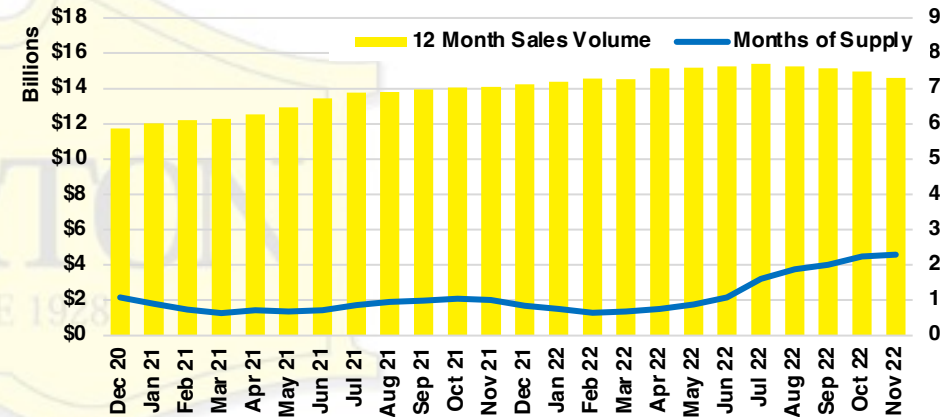

NORTH GEORGIA DEEP DIVE MARKET DATA

November 2022

NOVEMBER 2022

DEEP DIVE

NORTH GEORGIA QUICK N' DICATORS

NORTH GEORGIA INVENTORY MONTHS OF SUPPLY

NORTH GEORGIA SALES VOLUME VS SUPPLY

NORTH GEORGIA SALES BY PRICE POINT