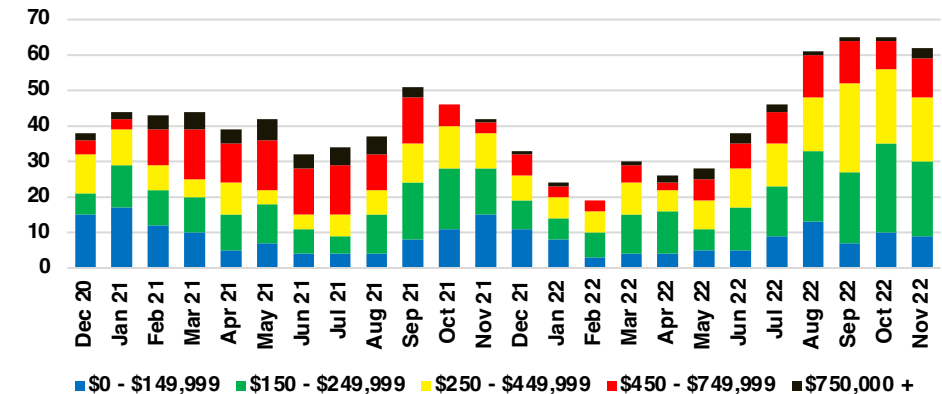

STEPHENS COUNTY INVENTORY BY PRICE POINT