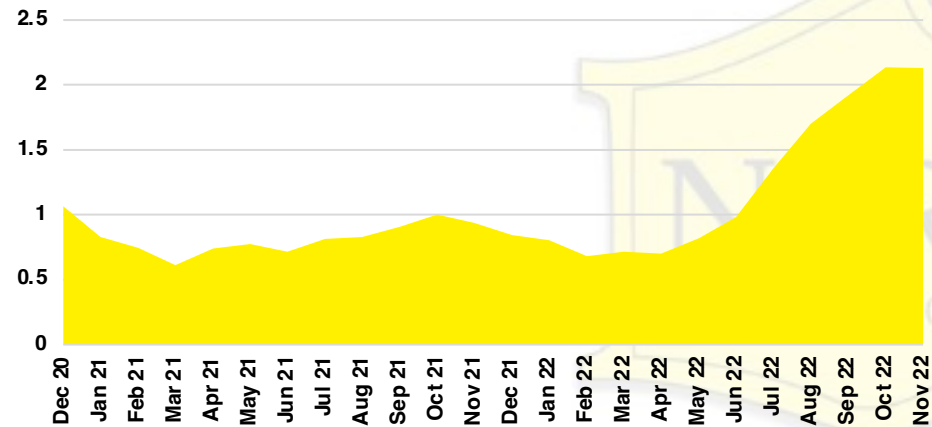

BANKS COUNTY INVENTORY BY PRICE POINT

BARROW COUNTY QUICK N'DICATORS

BARROW COUNTY SALES VOLUME VS SUPPLY

BARROW COUNTY INVENTORY MONTHS OF SUPPLY

BARROW COUNTY 12 MONTH AVERAGE SALES PRICE

BARROW COUNTY SALES BY PRICE POINT

BARROW COUNTY INVENTORY BY PRICE POINT

CHEROKEE COUNTY QUICK N'DICATORS

CHEROKEE COUNTY SALES VOLUME VS SUPPLY

CHEROKEE COUNTY INVENTORY MONTHS OF SUPPLY

CHEROKEE COUNTY 12 MONTH AVERAGE SALES PRICE

CHEROKEE COUNTY SALES BY PRICE POINT

CHEROKEE COUNTY INVENTORY BY PRICE POINT

DAWSON COUNTY QUICK N'DICATORS

DAWSON COUNTY SALES VOLUME VS SUPPLY

DAWSON COUNTY INVENTORY MONTHS OF SUPPLY

DAWSON COUNTY 12 MONTH AVERAGE SALES PRICE

DAWSON COUNTY SALES BY PRICE POINT