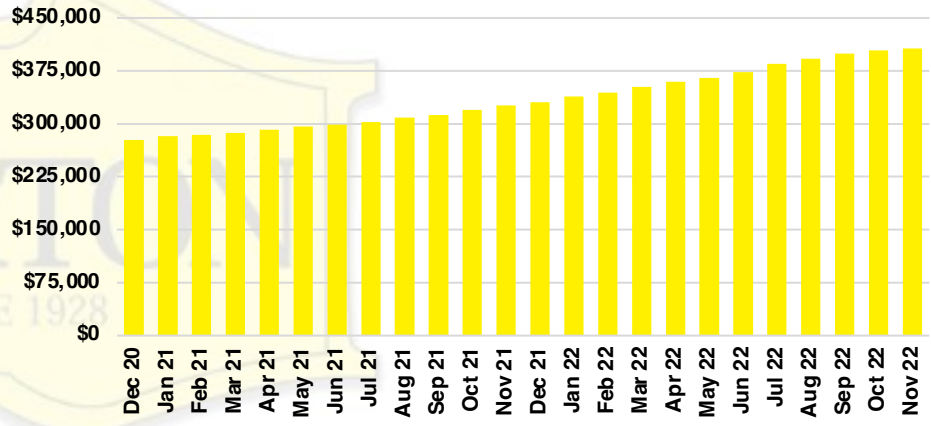

HALL COUNTY SALES BY PRICE POINT

HALL COUNTY INVENTORY BY PRICE POINT

JACKSON COUNTY QUICK N'DICATORS

JACKSON COUNTY SALES VOLUME VS SUPPLY

JACKSON COUNTY INVENTORY MONTHS OF SUPPLY

JACKSON COUNTY 12 MONTH AVERAGE SALES PRICE