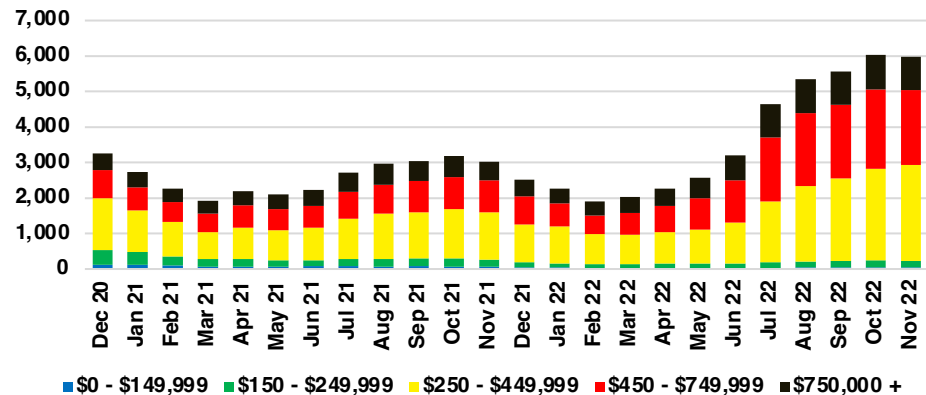

NORTH GEORGIA INVENTORY BY PRICE POINT