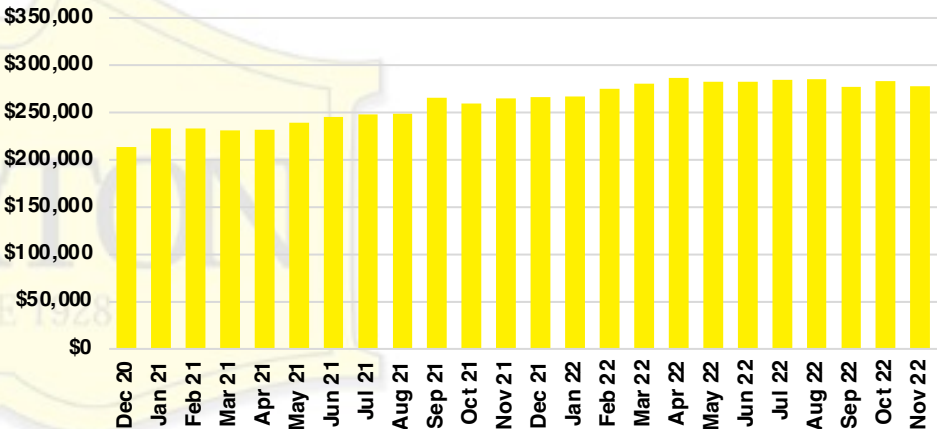

DAWSON COUNTY INVENTORY BY PRICE POINT

FORSYTH COUNTY QUICK N'DICATORS

FORSYTH COUNTY SALES VOLUME VS SUPPLY

FORSYTH COUNTY INVENTORY MONTHS OF SUPPLY

FORSYTH COUNTY 12 MONTH AVERAGE SALES PRICE

FORSYTH COUNTY SALES BY PRICE POINT

FORSYTH COUNTY INVENTORY BY PRICE POINT

FRANKLIN COUNTY QUICK N'DICATORS

FRANKLIN COUNTY SALES VOLUME VS SUPPLY

FRANKLIN COUNTY INVENTORY MONTHS OF SUPPLY

FRANKLIN COUNTY 12 MONTH AVERAGE SALES PRICE

FRANKLIN COUNTY SALES BY PRICE POINT