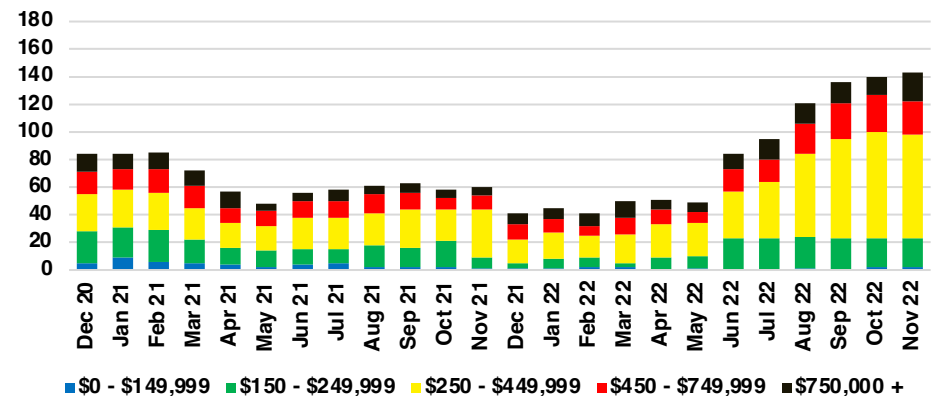

HABERSHAM COUNTY INVENTORY BY PRICE POINT