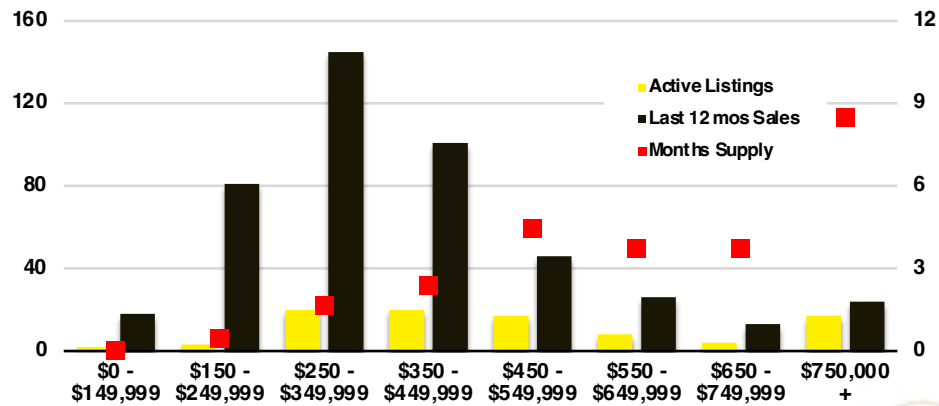

HALL COUNTY SALES BY PRICE POINT

HALL COUNTY INVENTORY BY PRICE POINT

JACKSON COUNTY QUICK N'DICATORS

JACKSON COUNTY SALES VOLUME VS SUPPLY

JACKSON COUNTY INVENTORY MONTHS OF SUPPLY

JACKSON COUNTY 12 MONTH AVERAGE SALES PRICE

JACKSON COUNTY SALES BY PRICE POINT

JACKSON COUNTY INVENTORY BY PRICE POINT

LUMPKIN COUNTY QUICK N'DICATORS

LUMPKIN COUNTY SALES VOLUME VS SUPPLY

LUMPKIN COUNTY INVENTORY MONTHS OF SUPPLY

LUMPKIN COUNTY 12 MONTH AVERAGE SALES PRICE