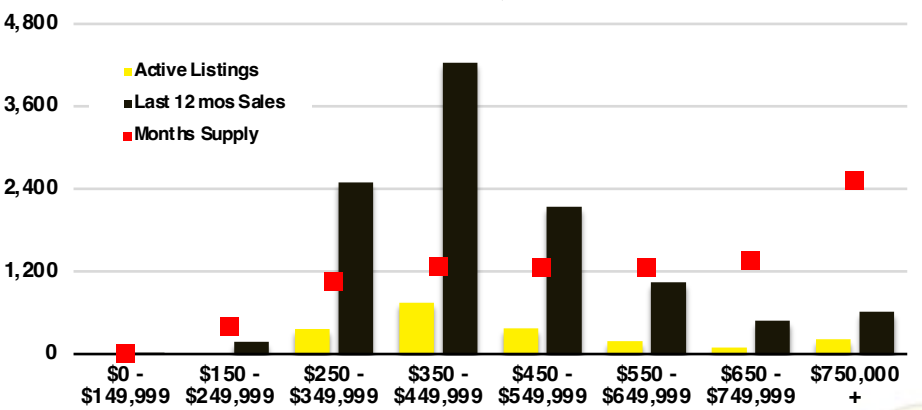

DAWSON COUNTY INVENTORY BY PRICE POINT

FORSYTH COUNTY QUICK N'DICATORS

FORSYTH COUNTY SALES VOLUME VS SUPPLY

FORSYTH COUNTY INVENTORY MONTHS OF SUPPLY

FORSYTH COUNTY 12 MONTH AVERAGE SALES PRICE

FORSYTH COUNTY SALES BY PRICE POINT

FORSYTH COUNTY INVENTORY BY PRICE POINT

FRANKLIN COUNTY QUICK N'DICATORS

FRANKLIN COUNTY SALES VOLUME VS SUPPLY

FRANKLIN COUNTY INVENTORY MONTHS OF SUPPLY

FRANKLIN COUNTY 12 MONTH AVERAGE SALES PRICE

FRANKLIN COUNTY SALES BY PRICE POINT

FRANKLIN COUNTY INVENTORY BY PRICE POINT

GWINNETT COUNTY QUICK N'DICATORS

GWINNETT COUNTY SALES VOLUME VS SUPPLY

GWINNETT COUNTY INVENTORY MONTHS OF SUPPLY

GWINNETT COUNTY 12 MONTH AVERAGE SALES PRICE

GWINNETT COUNTY SALES BY PRICE POINT