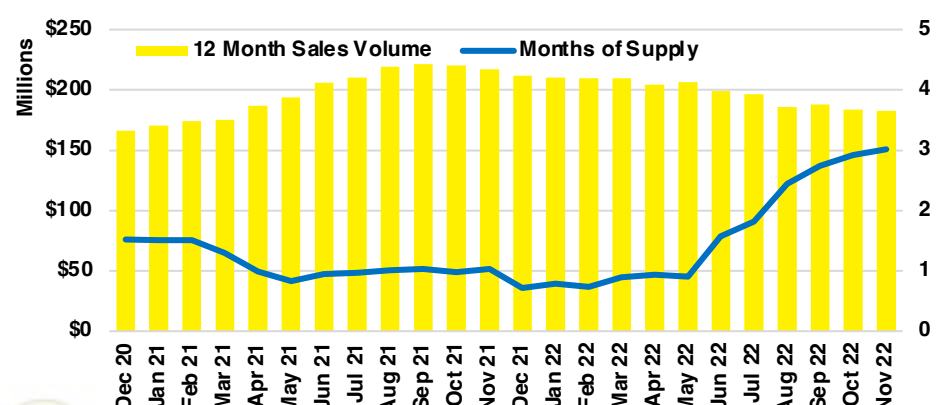

HABERSHAM COUNTY SALES VOLUME VS SUPPLY