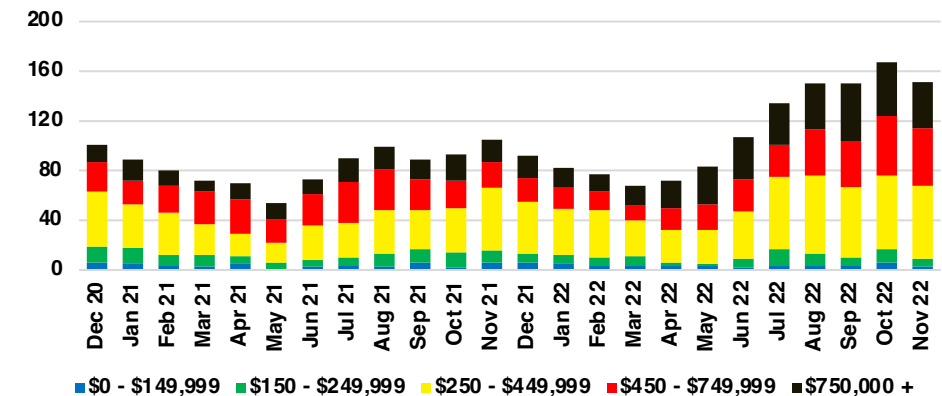

LUMPKIN COUNTY SALES BY PRICE POINT

LUMPKIN COUNTY INVENTORY BY PRICE POINT

PICKENS COUNTY QUICK N'DICATORS

PICKENS COUNTY SALES VOLUME VS SUPPLY

PICKENS COUNTY INVENTORY MONTHS OF SUPPLY

PICKENS COUNTY 12 MONTH AVERAGE SALES PRICE

PICKENS COUNTY SALES BY PRICE POINT

PICKENS COUNTY INVENTORY BY PRICE POINT

RABUN COUNTY QUICK N' DICATORS

RABUN COUNTY SALES VOLUME VS SUPPLY

RABUN COUNTY INVENTORY MONTHS OF SUPPLY

RABUN COUNTY 12 MONTH AVERAGE SALES PRICE