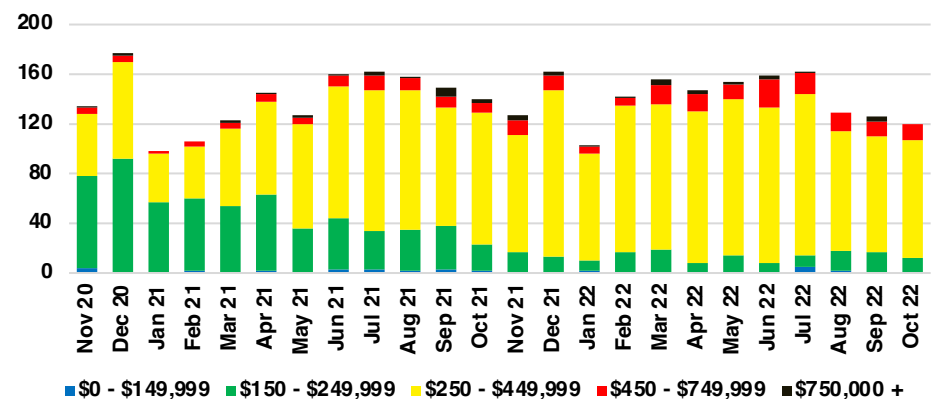

BANKS COUNTY INVENTORY BY PRICE POINT

BARROW COUNTY QUICK N'DICATORS

BARROW COUNTY SALES VOLUME VS SUPPLY

BARROW COUNTY INVENTORY MONTHS OF SUPPLY

BARROW COUNTY 12 MONTH AVERAGE SALES PRICE

BARROW COUNTY SALES BY PRICE POINT

BARROW COUNTY INVENTORY BY PRICE POINT

CHEROKEE COUNTY QUICK N'DICATORS

CHEROKEE COUNTY SALES VOLUME VS SUPPLY

CHEROKEE COUNTY INVENTORY MONTHS OF SUPPLY

CHEROKEE COUNTY 12 MONTH AVERAGE SALES PRICE

CHEROKEE COUNTY SALES BY PRICE POINT