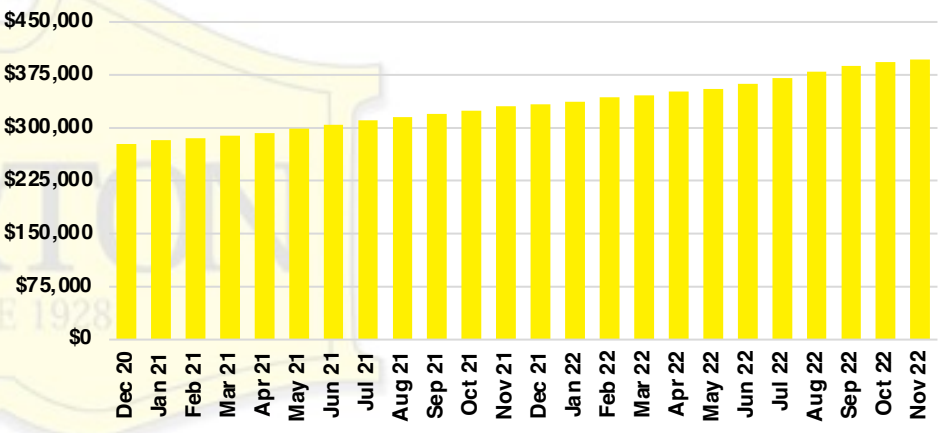

STEPHENS COUNTY SALES BY PRICE POINT

STEPHENS COUNTY INVENTORY BY PRICE POINT

WALTON COUNTY QUICK N' DICATORS

WALTON COUNTY SALES VOLUME VS SUPPLY

WALTON COUNTY INVENTORY MONTHS OF SUPPLY

WALTON COUNTY 12 MONTH AVERAGE SALES PRICE