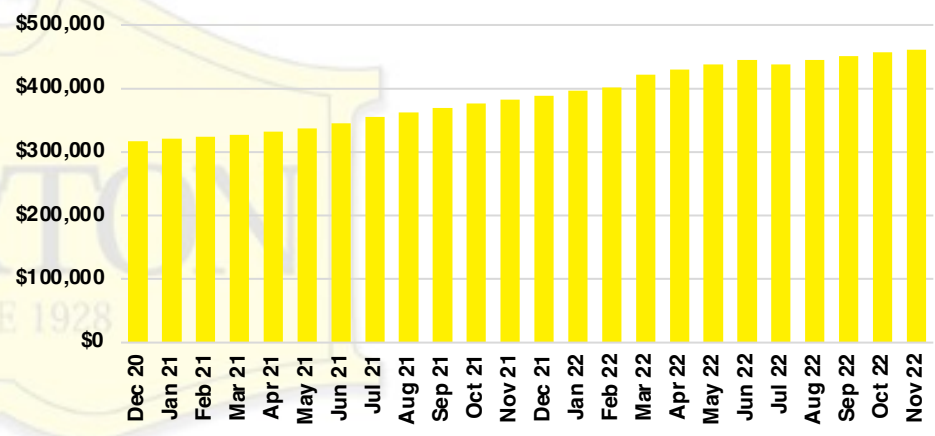

FRANKLIN COUNTY INVENTORY BY PRICE POINT

GWINNETT COUNTY QUICK N'DICATORS

GWINNETT COUNTY SALES VOLUME VS SUPPLY

GWINNETT COUNTY INVENTORY MONTHS OF SUPPLY

GWINNETT COUNTY 12 MONTH AVERAGE SALES PRICE

GWINNETT COUNTY SALES BY PRICE POINT