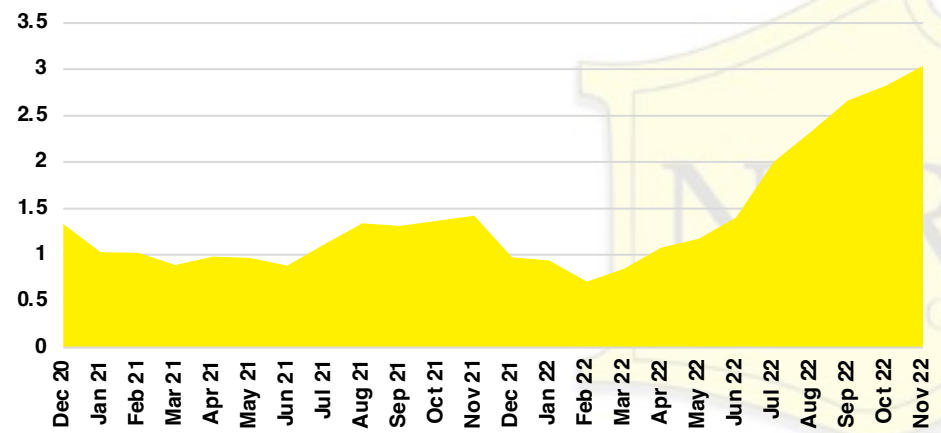

STEPHENS COUNTY SALES BY PRICE POINT

STEPHENS COUNTY INVENTORY BY PRICE POINT

WALTON COUNTY QUICK N' DICATORS

WALTON COUNTY SALES VOLUME VS SUPPLY

WALTON COUNTY INVENTORY MONTHS OF SUPPLY

WALTON COUNTY 12 MONTH AVERAGE SALES PRICE

WALTON COUNTY SALES BY PRICE POINT

WALTON COUNTY INVENTORY BY PRICE POINT

WHITE COUNTY QUICK N' DICATORS

WHITE COUNTY SALES VOLUME VS SUPPLY

WHITE COUNTY INVENTORY MONTHS OF SUPPLY

WHITE COUNTY 12 MONTH AVERAGE SALES PRICE