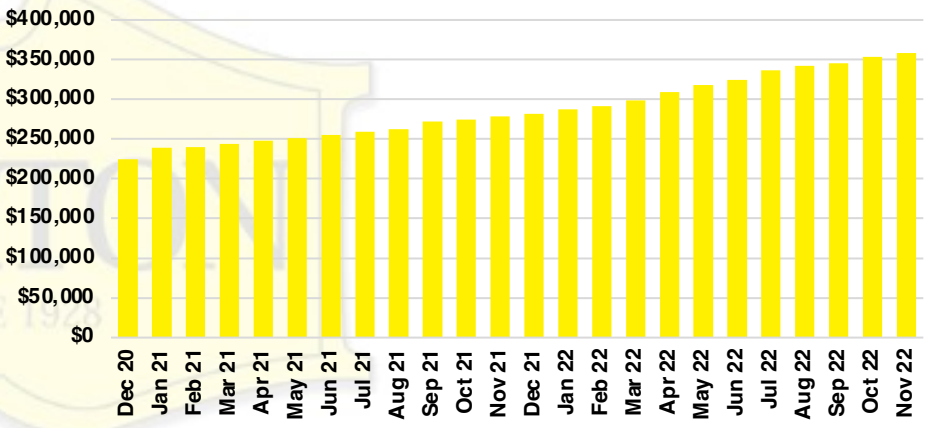

WALTON COUNTY SALES BY PRICE POINT

WALTON COUNTY INVENTORY BY PRICE POINT

WHITE COUNTY QUICK N' DICATORS

WHITE COUNTY SALES VOLUME VS SUPPLY

WHITE COUNTY INVENTORY MONTHS OF SUPPLY

WHITE COUNTY 12 MONTH AVERAGE SALES PRICE

WHITE COUNTY SALES BY PRICE POINT

WHITE COUNTY INVENTORY BY PRICE POINT