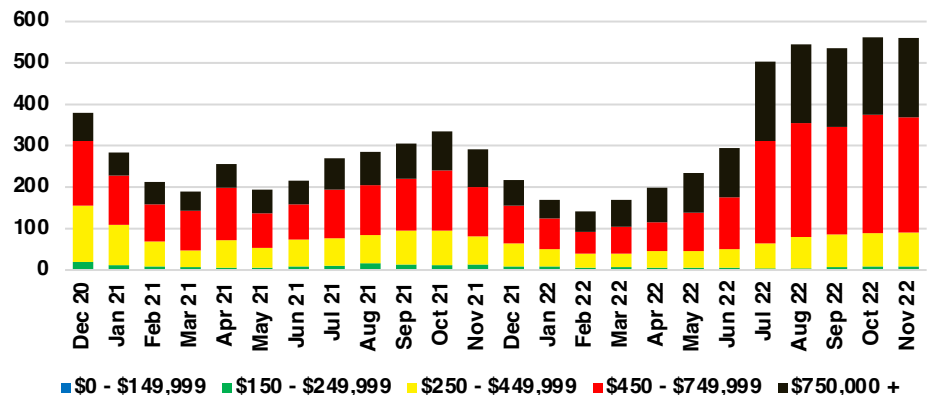

FORSYTH COUNTY INVENTORY BY PRICE POINT