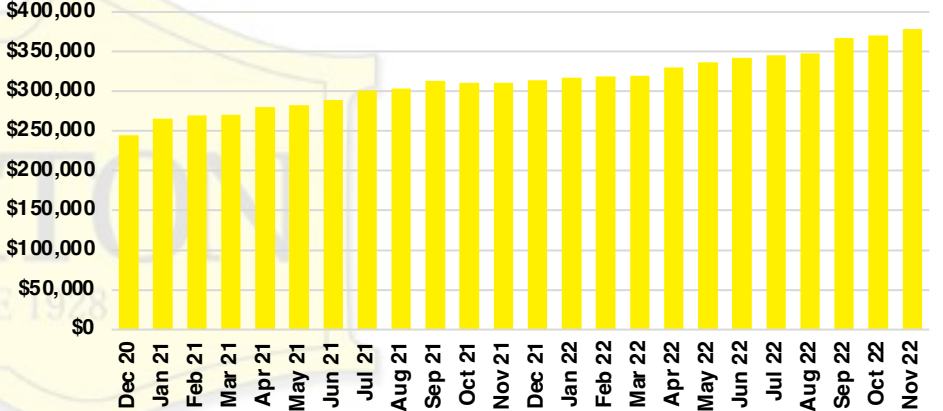

NORTH GEORGIA DEEP DIVE MARKET DATA

November 2022

NOVEMBER 2022

DEEP DIVE

NORTH GEORGIA QUICK N' DICATORS

NORTH GEORGIA INVENTORY MONTHS OF SUPPLY

NORTH GEORGIA SALES VOLUME VS SUPPLY

NORTH GEORGIA SALES BY PRICE POINT

NORTH GEORGIA INVENTORY BY PRICE POINT

BANKS COUNTY QUICK N'DICATORS

BANKS COUNTY SALES VOLUME VS SUPPLY

BANKS COUNTY INVENTORY MONTHS OF SUPPLY

BANKS COUNTY 12 MONTH AVERAGE SALES PRICE

BANKS COUNTY SALES BY PRICE POINT

BANKS COUNTY INVENTORY BY PRICE POINT

BARROW COUNTY QUICK N'DICATORS

BARROW COUNTY SALES VOLUME VS SUPPLY

BARROW COUNTY INVENTORY MONTHS OF SUPPLY

BARROW COUNTY 12 MONTH AVERAGE SALES PRICE

BARROW COUNTY SALES BY PRICE POINT