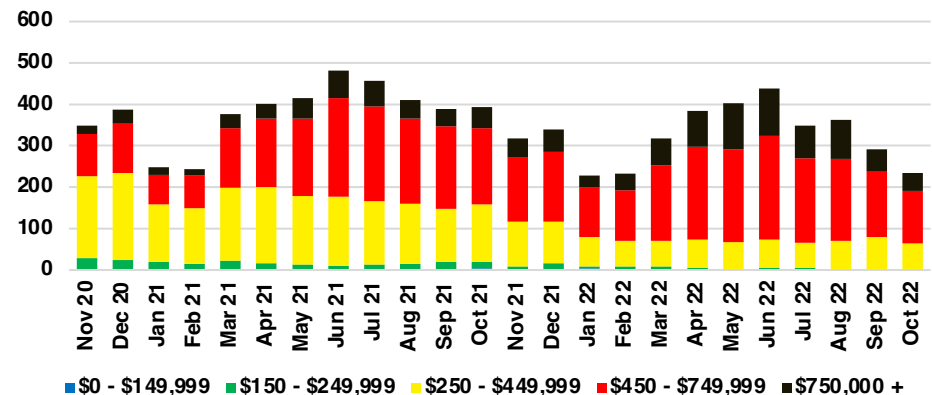

CHEROKEE COUNTY INVENTORY BY PRICE POINT

DAWSON COUNTY QUICK N'DICATORS

DAWSON COUNTY SALES VOLUME VS SUPPLY

DAWSON COUNTY INVENTORY MONTHS OF SUPPLY

DAWSON COUNTY 12 MONTH AVERAGE SALES PRICE

DAWSON COUNTY SALES BY PRICE POINT

DAWSON COUNTY INVENTORY BY PRICE POINT

FORSYTH COUNTY QUICK N'DICATORS

FORSYTH COUNTY SALES VOLUME VS SUPPLY

FORSYTH COUNTY INVENTORY MONTHS OF SUPPLY

FORSYTH COUNTY 12 MONTH AVERAGE SALES PRICE

FORSYTH COUNTY SALES BY PRICE POINT

FORSYTH COUNTY INVENTORY BY PRICE POINT

FRANKLIN COUNTY QUICK N'DICATORS

FRANKLIN COUNTY SALES VOLUME VS SUPPLY

FRANKLIN COUNTY INVENTORY MONTHS OF SUPPLY

FRANKLIN COUNTY 12 MONTH AVERAGE SALES PRICE

FRANKLIN COUNTY SALES BY PRICE POINT