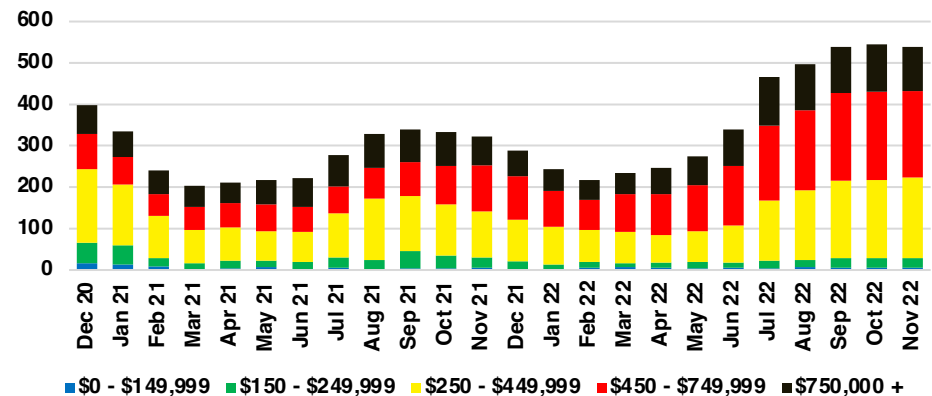

HALL COUNTY INVENTORY BY PRICE POINT