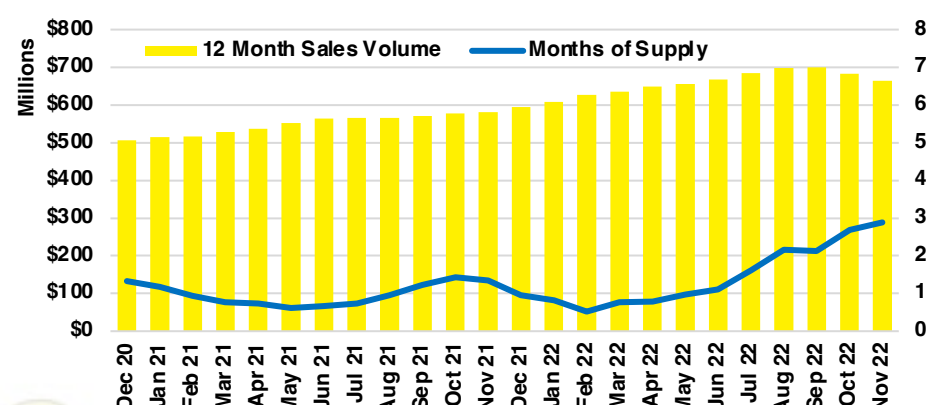

HALL COUNTY SALES BY PRICE POINT

HALL COUNTY INVENTORY BY PRICE POINT

JACKSON COUNTY QUICK N'DICATORS

JACKSON COUNTY SALES VOLUME VS SUPPLY

JACKSON COUNTY INVENTORY MONTHS OF SUPPLY

JACKSON COUNTY 12 MONTH AVERAGE SALES PRICE