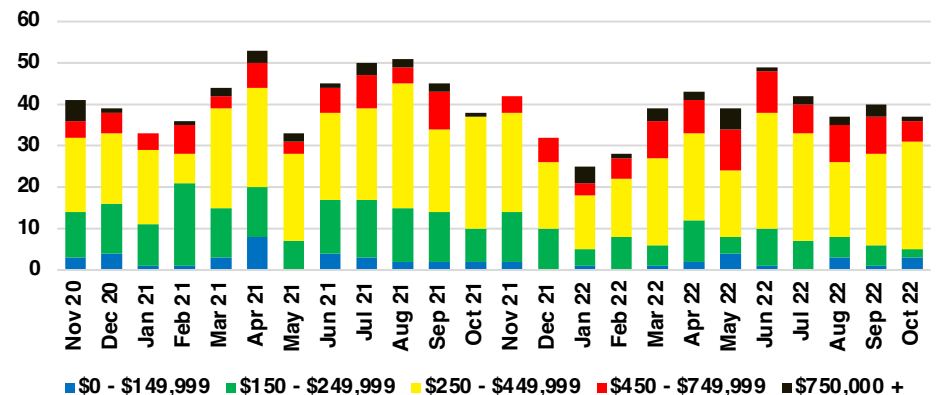

LUMPKIN COUNTY SALES BY PRICE POINT