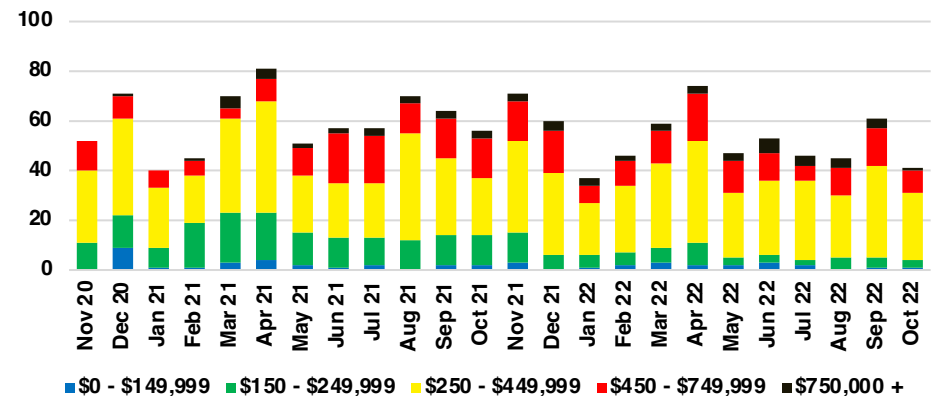

LUMPKIN COUNTY SALES BY PRICE POINT

LUMPKIN COUNTY INVENTORY BY PRICE POINT

PICKENS COUNTY QUICK N'DICATORS

PICKENS COUNTY SALES VOLUME VS SUPPLY

PICKENS COUNTY INVENTORY MONTHS OF SUPPLY

PICKENS COUNTY 12 MONTH AVERAGE SALES PRICE

PICKENS COUNTY SALES BY PRICE POINT

PICKENS COUNTY INVENTORY BY PRICE POINT

RABUN COUNTY QUICK N' DICATORS

RABUN COUNTY SALES VOLUME VS SUPPLY

RABUN COUNTY INVENTORY MONTHS OF SUPPLY

RABUN COUNTY 12 MONTH AVERAGE SALES PRICE