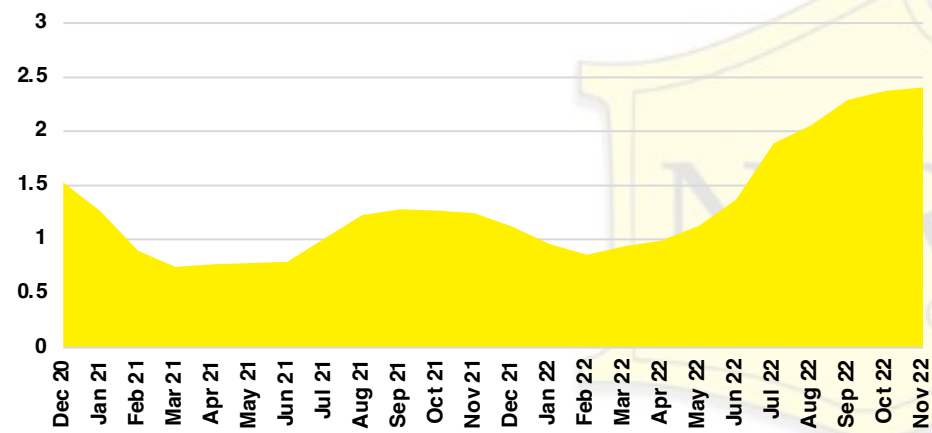

HABERSHAM COUNTY SALES BY PRICE POINT

HABERSHAM COUNTY INVENTORY BY PRICE POINT

HALL COUNTY QUICK N'DICATORS

HALL COUNTY SALES VOLUME VS SUPPLY

HALL COUNTY INVENTORY MONTHS OF SUPPLY

HALL COUNTY 12 MONTH AVERAGE SALES PRICE