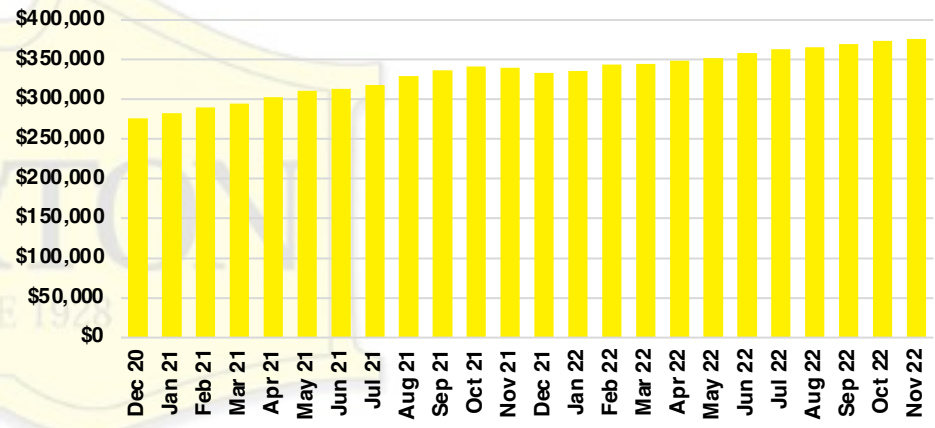

JACKSON COUNTY SALES BY PRICE POINT

JACKSON COUNTY INVENTORY BY PRICE POINT

LUMPKIN COUNTY QUICK N'DICATORS

LUMPKIN COUNTY SALES VOLUME VS SUPPLY

LUMPKIN COUNTY INVENTORY MONTHS OF SUPPLY

LUMPKIN COUNTY 12 MONTH AVERAGE SALES PRICE