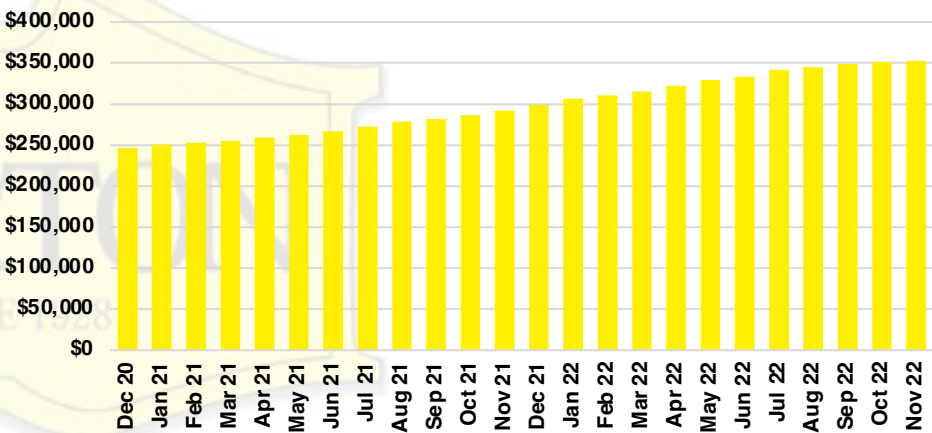

BANKS COUNTY INVENTORY BY PRICE POINT

BARROW COUNTY QUICK N'DICATORS

BARROW COUNTY SALES VOLUME VS SUPPLY

BARROW COUNTY INVENTORY MONTHS OF SUPPLY

BARROW COUNTY 12 MONTH AVERAGE SALES PRICE

BARROW COUNTY SALES BY PRICE POINT

BARROW COUNTY INVENTORY BY PRICE POINT

CHEROKEE COUNTY QUICK N'DICATORS

CHEROKEE COUNTY SALES VOLUME VS SUPPLY

CHEROKEE COUNTY INVENTORY MONTHS OF SUPPLY

CHEROKEE COUNTY 12 MONTH AVERAGE SALES PRICE

CHEROKEE COUNTY SALES BY PRICE POINT