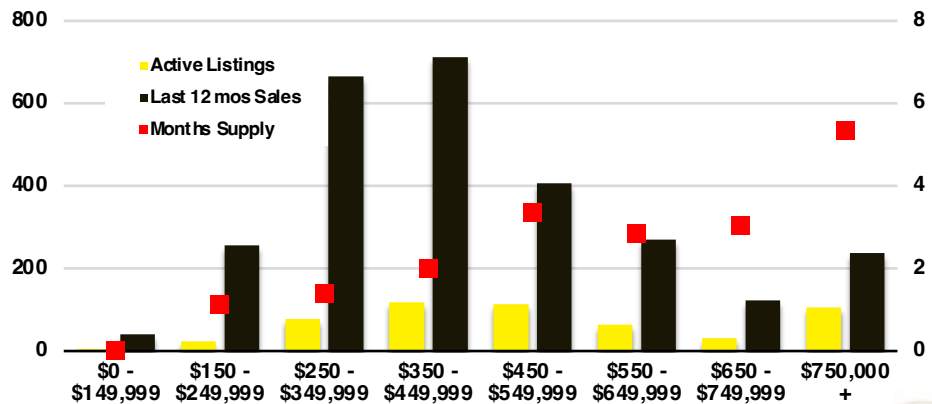

HALL COUNTY QUICK N'DICATORS