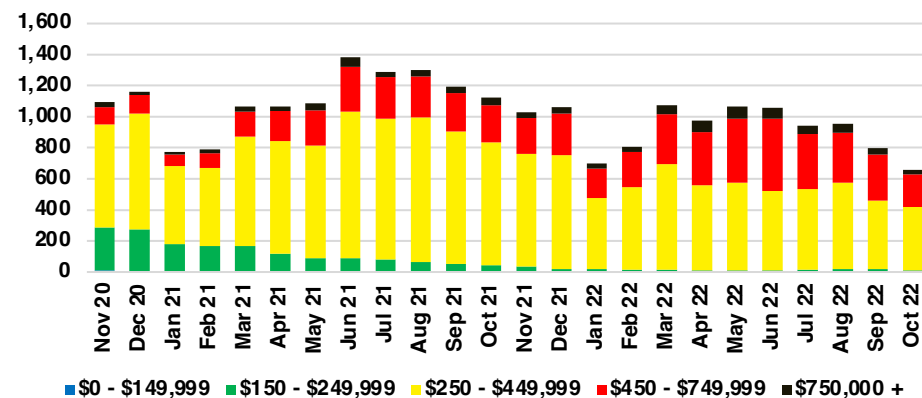

FRANKLIN COUNTY INVENTORY BY PRICE POINT

GWINNETT COUNTY QUICK N'DICATORS

GWINNETT COUNTY SALES VOLUME VS SUPPLY

GWINNETT COUNTY INVENTORY MONTHS OF SUPPLY

GWINNETT COUNTY 12 MONTH AVERAGE SALES PRICE

GWINNETT COUNTY SALES BY PRICE POINT