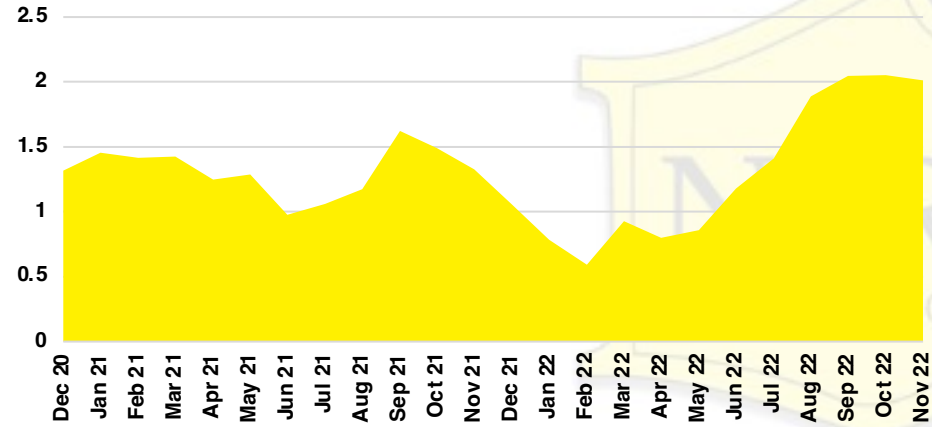

PICKENS COUNTY SALES BY PRICE POINT

PICKENS COUNTY INVENTORY BY PRICE POINT

RABUN COUNTY QUICK N' DICATORS

RABUN COUNTY SALES VOLUME VS SUPPLY

RABUN COUNTY INVENTORY MONTHS OF SUPPLY

RABUN COUNTY 12 MONTH AVERAGE SALES PRICE

RABUN COUNTY SALES BY PRICE POINT

RABUN COUNTY INVENTORY BY PRICE POINT

STEPHENS COUNTY QUICK N'DICATORS

STEPHENS COUNTY SALES VOLUME VS SUPPLY

STEPHENS COUNTY INVENTORY MONTHS OF SUPPLY

STEPHENS COUNTY 12 MONTH AVERAGE SALES PRICE