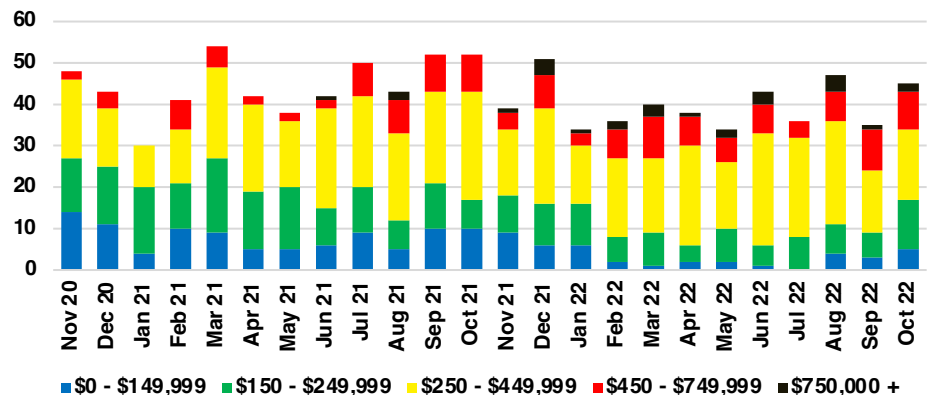

WALTON COUNTY SALES BY PRICE POINT

WALTON COUNTY INVENTORY BY PRICE POINT

WHITE COUNTY QUICK N' DICATORS

WHITE COUNTY SALES VOLUME VS SUPPLY

WHITE COUNTY INVENTORY MONTHS OF SUPPLY

WHITE COUNTY 12 MONTH AVERAGE SALES PRICE

WHITE COUNTY SALES BY PRICE POINT

WHITE COUNTY INVENTORY BY PRICE POINT