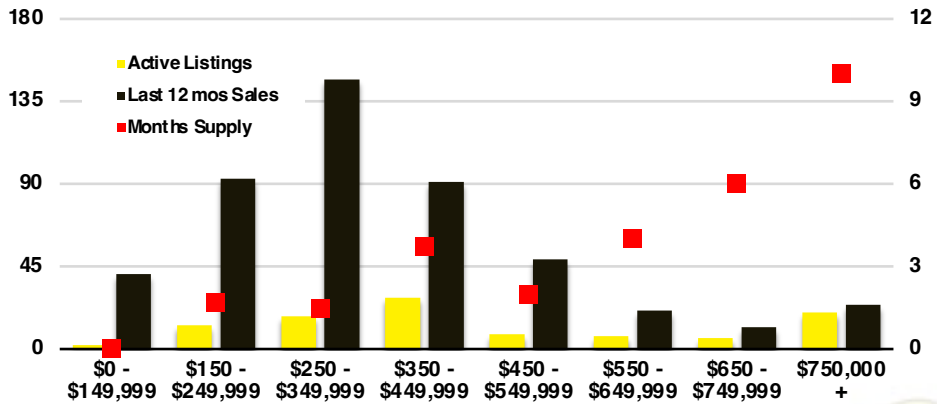

RABUN COUNTY SALES BY PRICE POINT

RABUN COUNTY INVENTORY BY PRICE POINT

STEPHENS COUNTY QUICK N'DICATORS

STEPHENS COUNTY SALES VOLUME VS SUPPLY

STEPHENS COUNTY INVENTORY MONTHS OF SUPPLY

STEPHENS COUNTY 12 MONTH AVERAGE SALES PRICE

STEPHENS COUNTY SALES BY PRICE POINT

STEPHENS COUNTY INVENTORY BY PRICE POINT

WALTON COUNTY QUICK N' DICATORS

WALTON COUNTY SALES VOLUME VS SUPPLY

WALTON COUNTY INVENTORY MONTHS OF SUPPLY

WALTON COUNTY 12 MONTH AVERAGE SALES PRICE

WALTON COUNTY SALES BY PRICE POINT

WALTON COUNTY INVENTORY BY PRICE POINT

WHITE COUNTY QUICK N' DICATORS

WHITE COUNTY SALES VOLUME VS SUPPLY

WHITE COUNTY INVENTORY MONTHS OF SUPPLY

WHITE COUNTY 12 MONTH AVERAGE SALES PRICE