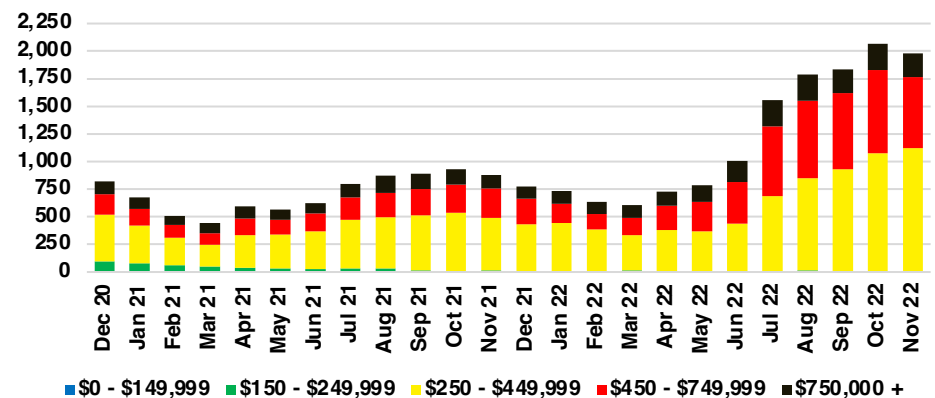

GWINNETT COUNTY INVENTORY BY PRICE POINT