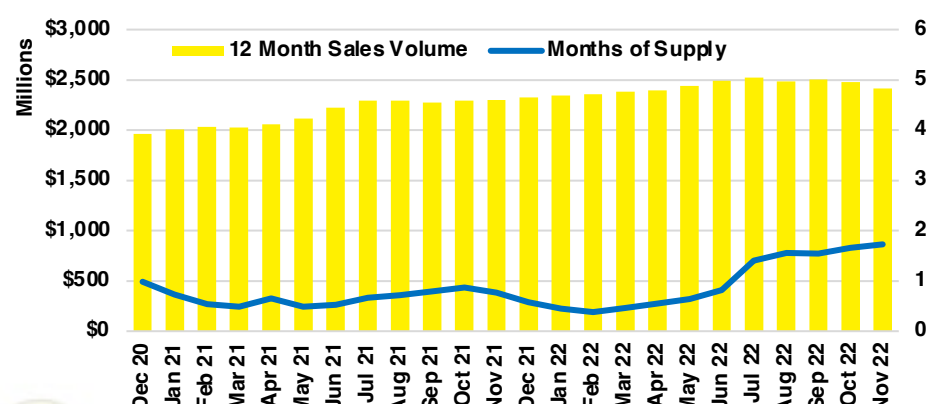

BARROW COUNTY INVENTORY BY PRICE POINT

CHEROKEE COUNTY QUICK N'DICATORS

CHEROKEE COUNTY SALES VOLUME VS SUPPLY

CHEROKEE COUNTY INVENTORY MONTHS OF SUPPLY

CHEROKEE COUNTY 12 MONTH AVERAGE SALES PRICE

CHEROKEE COUNTY SALES BY PRICE POINT

CHEROKEE COUNTY INVENTORY BY PRICE POINT

DAWSON COUNTY QUICK N'DICATORS

DAWSON COUNTY SALES VOLUME VS SUPPLY

DAWSON COUNTY INVENTORY MONTHS OF SUPPLY

DAWSON COUNTY 12 MONTH AVERAGE SALES PRICE

DAWSON COUNTY SALES BY PRICE POINT

DAWSON COUNTY INVENTORY BY PRICE POINT

FORSYTH COUNTY QUICK N'DICATORS

FORSYTH COUNTY SALES VOLUME VS SUPPLY

FORSYTH COUNTY INVENTORY MONTHS OF SUPPLY

FORSYTH COUNTY 12 MONTH AVERAGE SALES PRICE

FORSYTH COUNTY SALES BY PRICE POINT