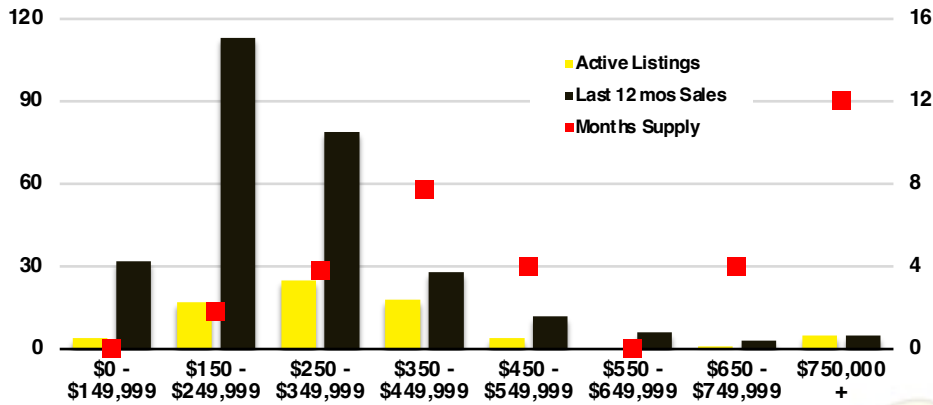

CHEROKEE COUNTY INVENTORY BY PRICE POINT

DAWSON COUNTY QUICK N'DICATORS

DAWSON COUNTY SALES VOLUME VS SUPPLY

DAWSON COUNTY INVENTORY MONTHS OF SUPPLY

DAWSON COUNTY 12 MONTH AVERAGE SALES PRICE

DAWSON COUNTY SALES BY PRICE POINT

DAWSON COUNTY INVENTORY BY PRICE POINT

FORSYTH COUNTY QUICK N'DICATORS

FORSYTH COUNTY SALES VOLUME VS SUPPLY

FORSYTH COUNTY INVENTORY MONTHS OF SUPPLY

FORSYTH COUNTY 12 MONTH AVERAGE SALES PRICE

FORSYTH COUNTY SALES BY PRICE POINT

FORSYTH COUNTY INVENTORY BY PRICE POINT

FRANKLIN COUNTY QUICK N'DICATORS

FRANKLIN COUNTY SALES VOLUME VS SUPPLY

FRANKLIN COUNTY INVENTORY MONTHS OF SUPPLY

FRANKLIN COUNTY 12 MONTH AVERAGE SALES PRICE

FRANKLIN COUNTY SALES BY PRICE POINT