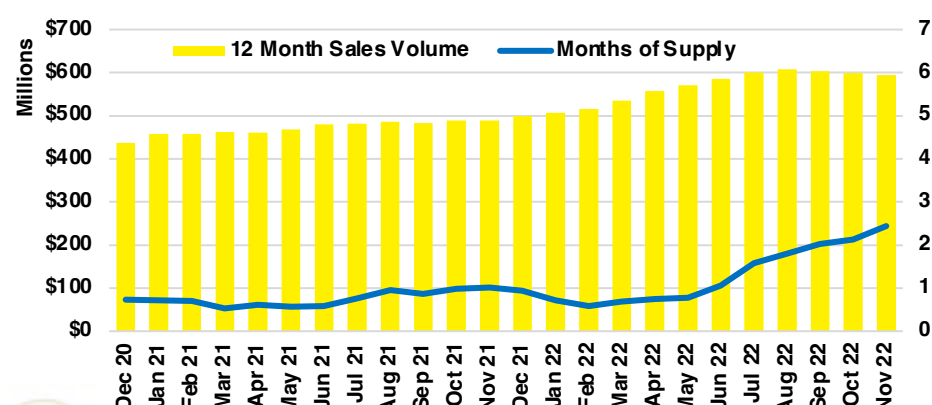

BARROW COUNTY SALES VOLUME VS SUPPLY