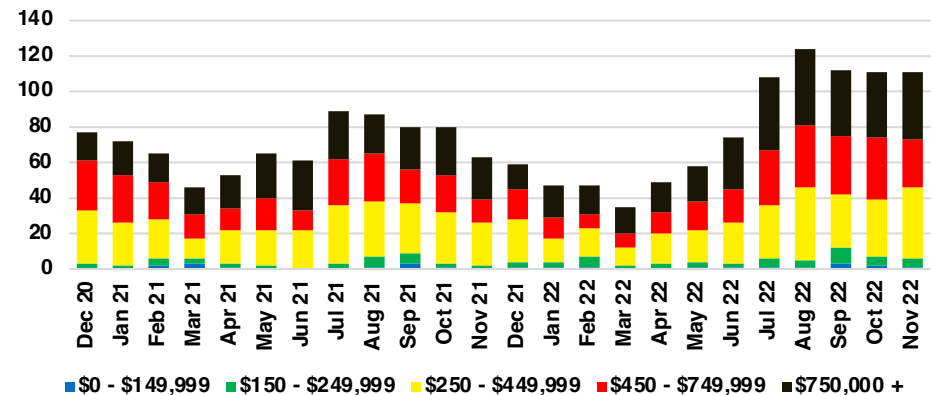

BARROW COUNTY INVENTORY BY PRICE POINT

CHEROKEE COUNTY QUICK N'DICATORS

CHEROKEE COUNTY SALES VOLUME VS SUPPLY

CHEROKEE COUNTY INVENTORY MONTHS OF SUPPLY

CHEROKEE COUNTY 12 MONTH AVERAGE SALES PRICE

CHEROKEE COUNTY SALES BY PRICE POINT

CHEROKEE COUNTY INVENTORY BY PRICE POINT

DAWSON COUNTY QUICK N'DICATORS

DAWSON COUNTY SALES VOLUME VS SUPPLY

DAWSON COUNTY INVENTORY MONTHS OF SUPPLY

DAWSON COUNTY 12 MONTH AVERAGE SALES PRICE

DAWSON COUNTY SALES BY PRICE POINT

DAWSON COUNTY INVENTORY BY PRICE POINT

FORSYTH COUNTY QUICK N'DICATORS

FORSYTH COUNTY SALES VOLUME VS SUPPLY

FORSYTH COUNTY INVENTORY MONTHS OF SUPPLY

FORSYTH COUNTY 12 MONTH AVERAGE SALES PRICE

FORSYTH COUNTY SALES BY PRICE POINT