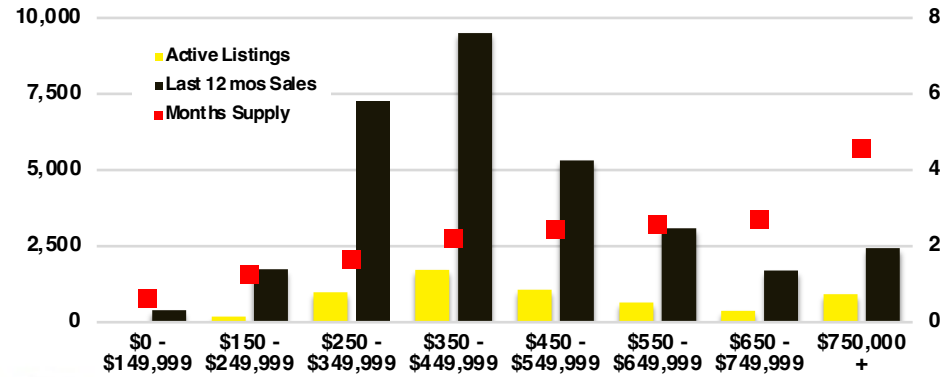

NORTH GEORGIA DEEP DIVE MARKET DATA

November 2022

NOVEMBER 2022

DEEP DIVE

NORTH GEORGIA QUICK N' DICATORS

NORTH GEORGIA INVENTORY MONTHS OF SUPPLY

NORTH GEORGIA SALES VOLUME VS SUPPLY

NORTH GEORGIA SALES BY PRICE POINT

WALTON COUNTY SALES BY PRICE POINT

WALTON COUNTY INVENTORY BY PRICE POINT

WHITE COUNTY QUICK N' DICATORS

WHITE COUNTY SALES VOLUME VS SUPPLY

WHITE COUNTY INVENTORY MONTHS OF SUPPLY

WHITE COUNTY 12 MONTH AVERAGE SALES PRICE