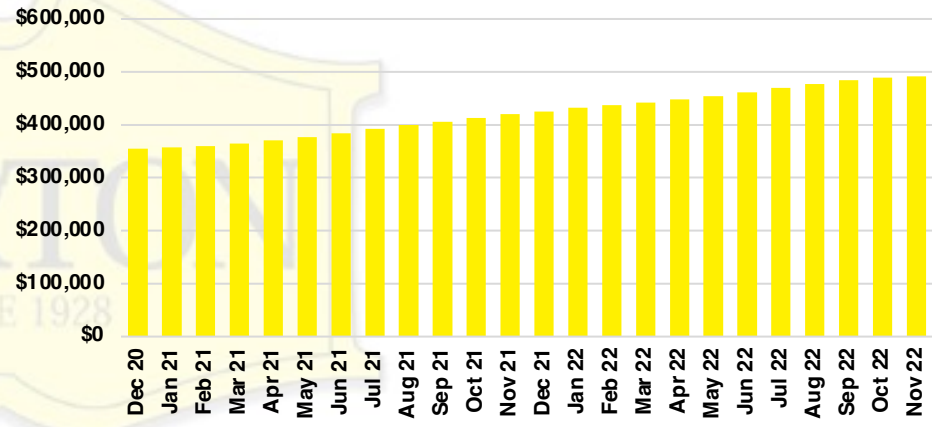

BANKS COUNTY INVENTORY BY PRICE POINT

BARROW COUNTY QUICK N'DICATORS

BARROW COUNTY SALES VOLUME VS SUPPLY

BARROW COUNTY INVENTORY MONTHS OF SUPPLY

BARROW COUNTY 12 MONTH AVERAGE SALES PRICE

BARROW COUNTY SALES BY PRICE POINT

BARROW COUNTY INVENTORY BY PRICE POINT

CHEROKEE COUNTY QUICK N'DICATORS

CHEROKEE COUNTY SALES VOLUME VS SUPPLY

CHEROKEE COUNTY INVENTORY MONTHS OF SUPPLY

CHEROKEE COUNTY 12 MONTH AVERAGE SALES PRICE

CHEROKEE COUNTY SALES BY PRICE POINT