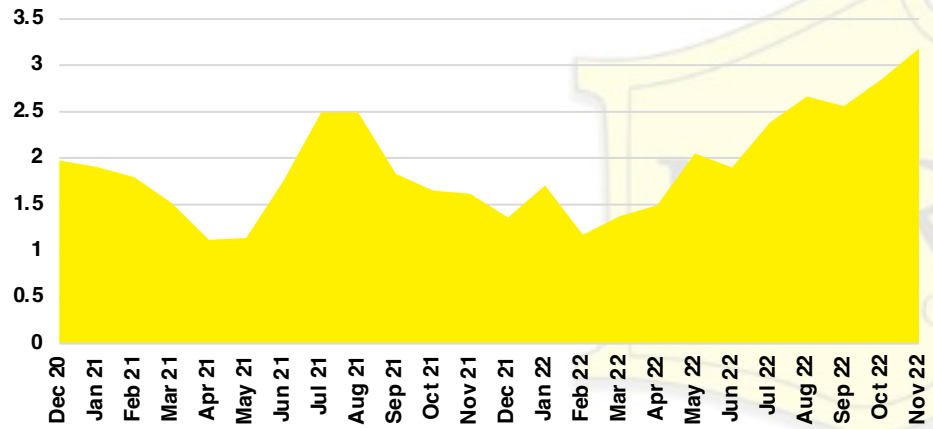

FORSYTH COUNTY INVENTORY BY PRICE POINT

FRANKLIN COUNTY QUICK N'DICATORS

FRANKLIN COUNTY SALES VOLUME VS SUPPLY

FRANKLIN COUNTY INVENTORY MONTHS OF SUPPLY

FRANKLIN COUNTY 12 MONTH AVERAGE SALES PRICE

FRANKLIN COUNTY SALES BY PRICE POINT