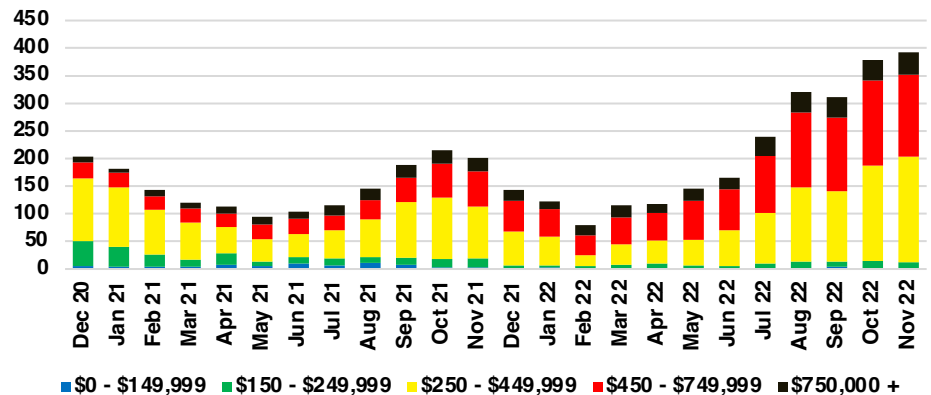

JACKSON COUNTY INVENTORY BY PRICE POINT