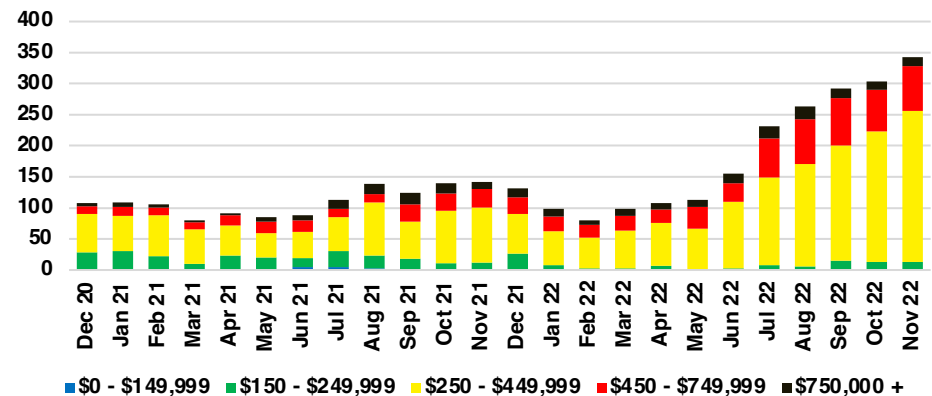

BANKS COUNTY INVENTORY BY PRICE POINT

BARROW COUNTY QUICK N'DICATORS

BARROW COUNTY SALES VOLUME VS SUPPLY

BARROW COUNTY INVENTORY MONTHS OF SUPPLY

BARROW COUNTY 12 MONTH AVERAGE SALES PRICE

BARROW COUNTY SALES BY PRICE POINT

BARROW COUNTY INVENTORY BY PRICE POINT

CHEROKEE COUNTY QUICK N'DICATORS

CHEROKEE COUNTY SALES VOLUME VS SUPPLY

CHEROKEE COUNTY INVENTORY MONTHS OF SUPPLY

CHEROKEE COUNTY 12 MONTH AVERAGE SALES PRICE

CHEROKEE COUNTY SALES BY PRICE POINT