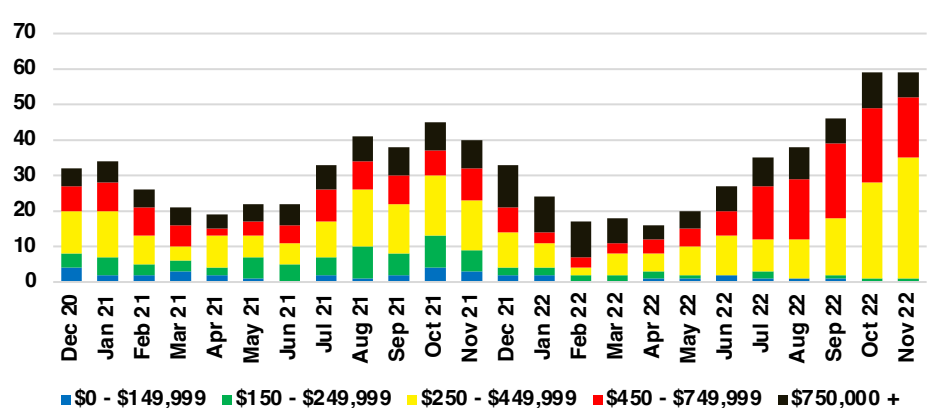

NORTH GEORGIA DEEP DIVE MARKET DATA

November 2022

NOVEMBER 2022

DEEP DIVE

NORTH GEORGIA QUICK N' DICATORS

NORTH GEORGIA INVENTORY MONTHS OF SUPPLY

NORTH GEORGIA SALES VOLUME VS SUPPLY

NORTH GEORGIA SALES BY PRICE POINT

NORTH GEORGIA INVENTORY BY PRICE POINT

BANKS COUNTY QUICK N'DICATORS

BANKS COUNTY SALES VOLUME VS SUPPLY

BANKS COUNTY INVENTORY MONTHS OF SUPPLY

BANKS COUNTY 12 MONTH AVERAGE SALES PRICE

BANKS COUNTY SALES BY PRICE POINT

BANKS COUNTY INVENTORY BY PRICE POINT

BARROW COUNTY QUICK N'DICATORS

BARROW COUNTY SALES VOLUME VS SUPPLY

BARROW COUNTY INVENTORY MONTHS OF SUPPLY

BARROW COUNTY 12 MONTH AVERAGE SALES PRICE

BARROW COUNTY SALES BY PRICE POINT