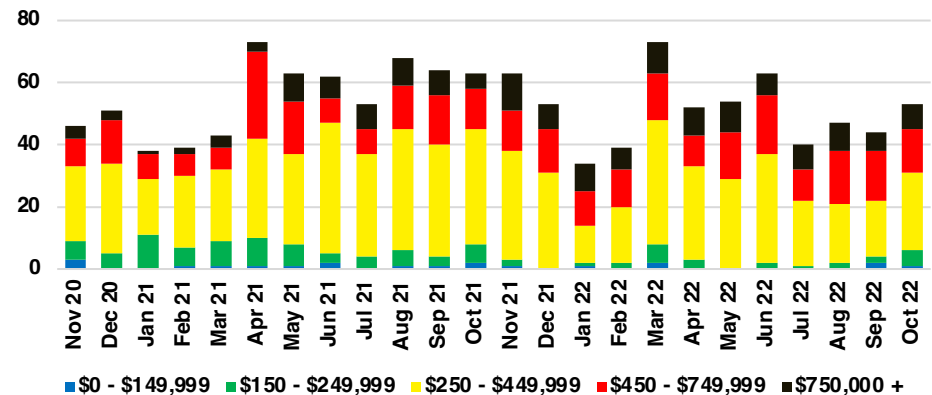

BARROW COUNTY INVENTORY BY PRICE POINT

CHEROKEE COUNTY QUICK N'DICATORS

CHEROKEE COUNTY SALES VOLUME VS SUPPLY

CHEROKEE COUNTY INVENTORY MONTHS OF SUPPLY

CHEROKEE COUNTY 12 MONTH AVERAGE SALES PRICE

CHEROKEE COUNTY SALES BY PRICE POINT

CHEROKEE COUNTY INVENTORY BY PRICE POINT

DAWSON COUNTY QUICK N'DICATORS

DAWSON COUNTY SALES VOLUME VS SUPPLY

DAWSON COUNTY INVENTORY MONTHS OF SUPPLY

DAWSON COUNTY 12 MONTH AVERAGE SALES PRICE

DAWSON COUNTY SALES BY PRICE POINT

DAWSON COUNTY INVENTORY BY PRICE POINT

FORSYTH COUNTY QUICK N'DICATORS

FORSYTH COUNTY SALES VOLUME VS SUPPLY

FORSYTH COUNTY INVENTORY MONTHS OF SUPPLY

FORSYTH COUNTY 12 MONTH AVERAGE SALES PRICE

FORSYTH COUNTY SALES BY PRICE POINT