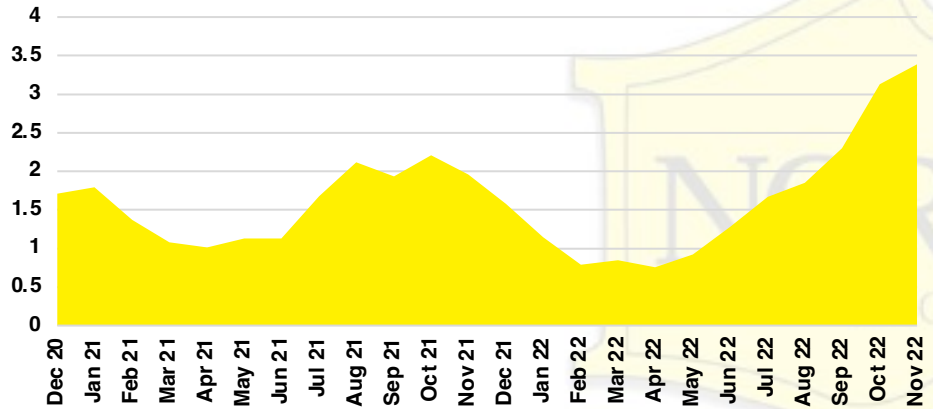

NORTH GEORGIA DEEP DIVE MARKET DATA

November 2022

NOVEMBER 2022

DEEP DIVE

NORTH GEORGIA QUICK N' DICATORS

NORTH GEORGIA INVENTORY MONTHS OF SUPPLY

NORTH GEORGIA SALES VOLUME VS SUPPLY

NORTH GEORGIA SALES BY PRICE POINT

NORTH GEORGIA INVENTORY BY PRICE POINT

BANKS COUNTY QUICK N'DICATORS

BANKS COUNTY SALES VOLUME VS SUPPLY

BANKS COUNTY INVENTORY MONTHS OF SUPPLY

BANKS COUNTY 12 MONTH AVERAGE SALES PRICE

BANKS COUNTY SALES BY PRICE POINT

BANKS COUNTY INVENTORY BY PRICE POINT

BARROW COUNTY QUICK N'DICATORS

BARROW COUNTY SALES VOLUME VS SUPPLY

BARROW COUNTY INVENTORY MONTHS OF SUPPLY

BARROW COUNTY 12 MONTH AVERAGE SALES PRICE

BARROW COUNTY SALES BY PRICE POINT