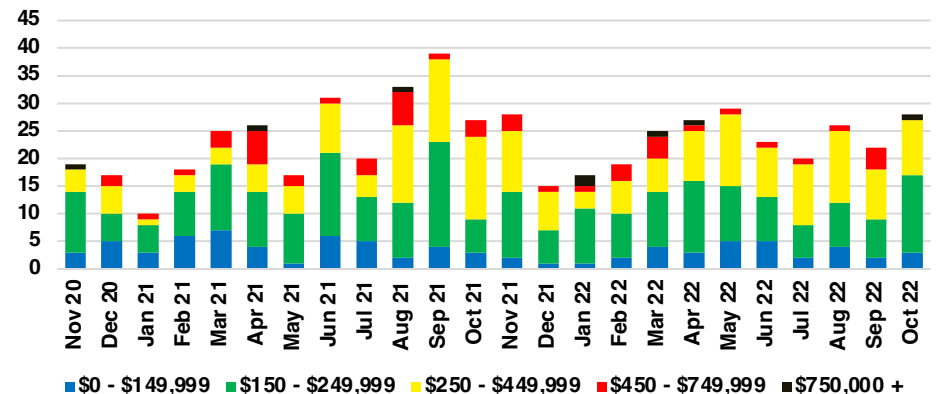

FRANKLIN COUNTY INVENTORY BY PRICE POINT