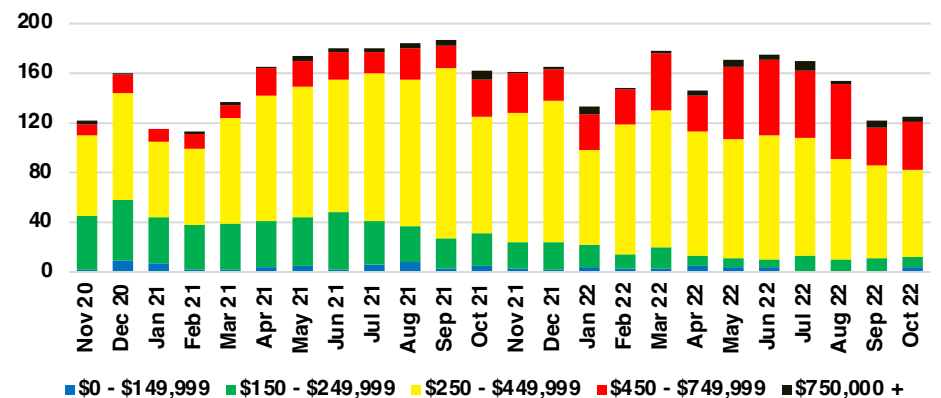

WALTON COUNTY SALES BY PRICE POINT