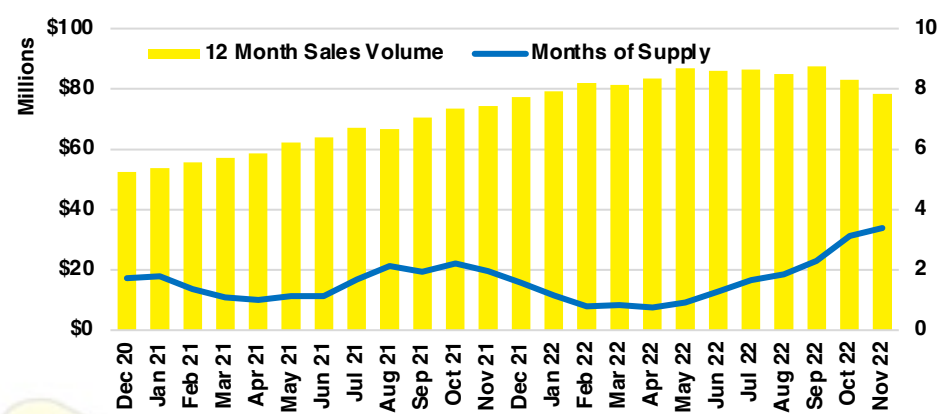

BANKS COUNTY SALES VOLUME VS SUPPLY