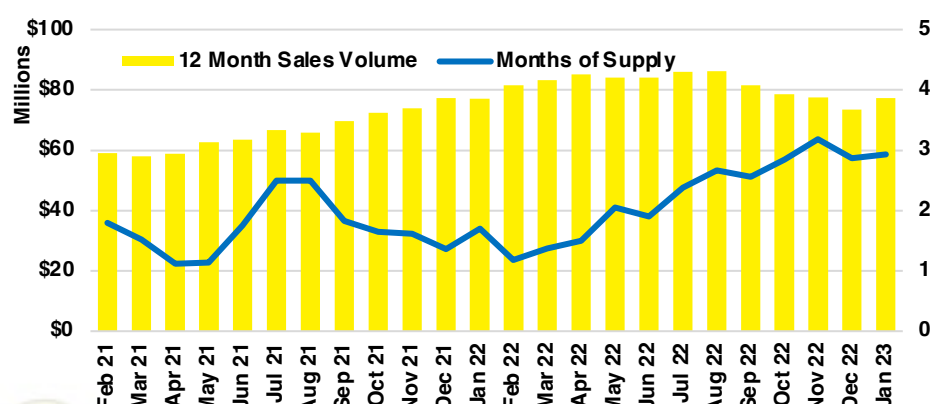

FRANKLIN COUNTY SALES VOLUME VS SUPPLY