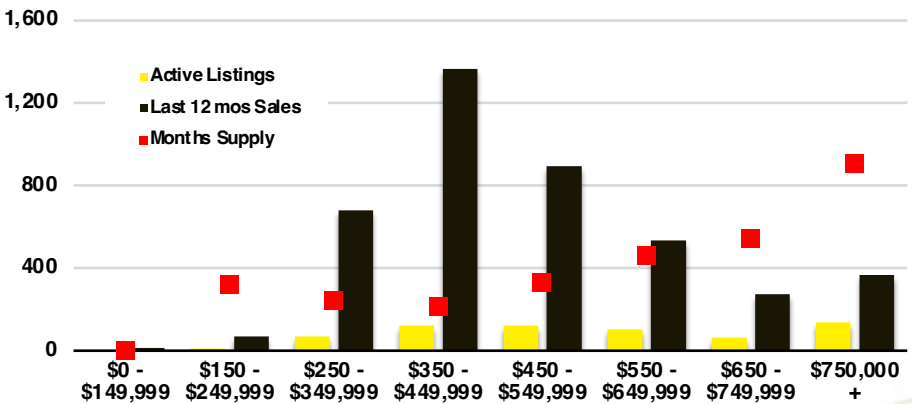

BANKS COUNTY INVENTORY BY PRICE POINT

BARROW COUNTY QUICK N'DICATORS

BARROW COUNTY SALES VOLUME VS SUPPLY

BARROW COUNTY INVENTORY MONTHS OF SUPPLY

BARROW COUNTY 12 MONTH AVERAGE SALES PRICE

BARROW COUNTY SALES BY PRICE POINT

BARROW COUNTY INVENTORY BY PRICE POINT

CHEROKEE COUNTY QUICK N'DICATORS

CHEROKEE COUNTY SALES VOLUME VS SUPPLY

CHEROKEE COUNTY INVENTORY MONTHS OF SUPPLY

CHEROKEE COUNTY 12 MONTH AVERAGE SALES PRICE

CHEROKEE COUNTY SALES BY PRICE POINT

WALTON COUNTY SALES BY PRICE POINT

WALTON COUNTY INVENTORY BY PRICE POINT

WHITE COUNTY QUICK N' DICATORS

WHITE COUNTY SALES VOLUME VS SUPPLY

WHITE COUNTY INVENTORY MONTHS OF SUPPLY

WHITE COUNTY 12 MONTH AVERAGE SALES PRICE