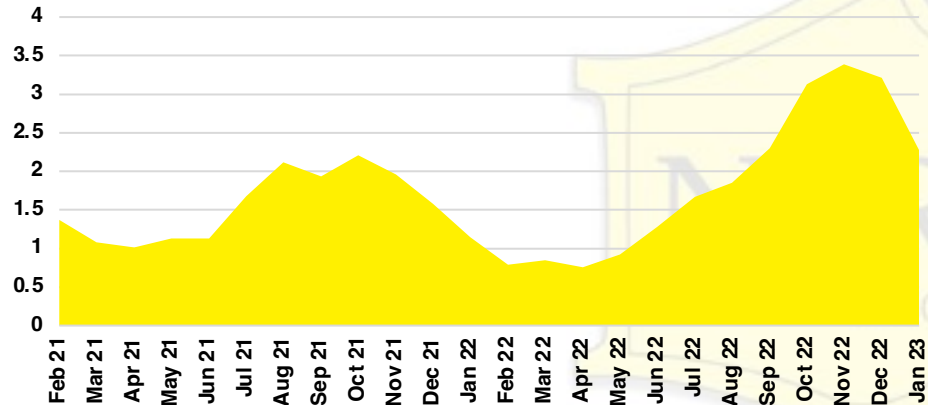

NORTH GEORGIA INVENTORY BY PRICE POINT

BANKS COUNTY QUICK N'DICATORS

BANKS COUNTY SALES VOLUME VS SUPPLY

BANKS COUNTY INVENTORY MONTHS OF SUPPLY

BANKS COUNTY 12 MONTH AVERAGE SALES PRICE

BANKS COUNTY SALES BY PRICE POINT

BANKS COUNTY INVENTORY BY PRICE POINT

BARROW COUNTY QUICK N'DICATORS

BARROW COUNTY SALES VOLUME VS SUPPLY

BARROW COUNTY INVENTORY MONTHS OF SUPPLY

BARROW COUNTY 12 MONTH AVERAGE SALES PRICE

BARROW COUNTY SALES BY PRICE POINT