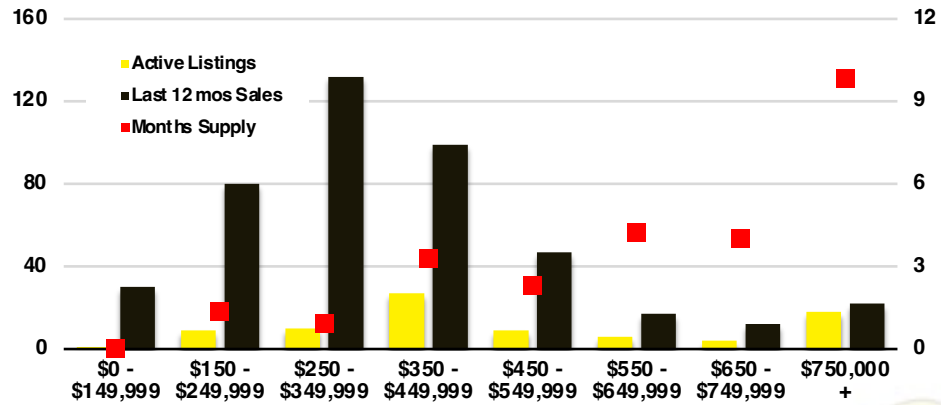

RABUN COUNTY SALES BY PRICE POINT

RABUN COUNTY INVENTORY BY PRICE POINT

STEPHENS COUNTY QUICK N'DICATORS

STEPHENS COUNTY SALES VOLUME VS SUPPLY

STEPHENS COUNTY INVENTORY MONTHS OF SUPPLY

STEPHENS COUNTY 12 MONTH AVERAGE SALES PRICE

STEPHENS COUNTY SALES BY PRICE POINT

STEPHENS COUNTY INVENTORY BY PRICE POINT

WALTON COUNTY QUICK N' DICATORS

WALTON COUNTY SALES VOLUME VS SUPPLY

WALTON COUNTY INVENTORY MONTHS OF SUPPLY

WALTON COUNTY 12 MONTH AVERAGE SALES PRICE

WALTON COUNTY SALES BY PRICE POINT

WALTON COUNTY INVENTORY BY PRICE POINT

WHITE COUNTY QUICK N' DICATORS

WHITE COUNTY SALES VOLUME VS SUPPLY

WHITE COUNTY INVENTORY MONTHS OF SUPPLY

WHITE COUNTY 12 MONTH AVERAGE SALES PRICE