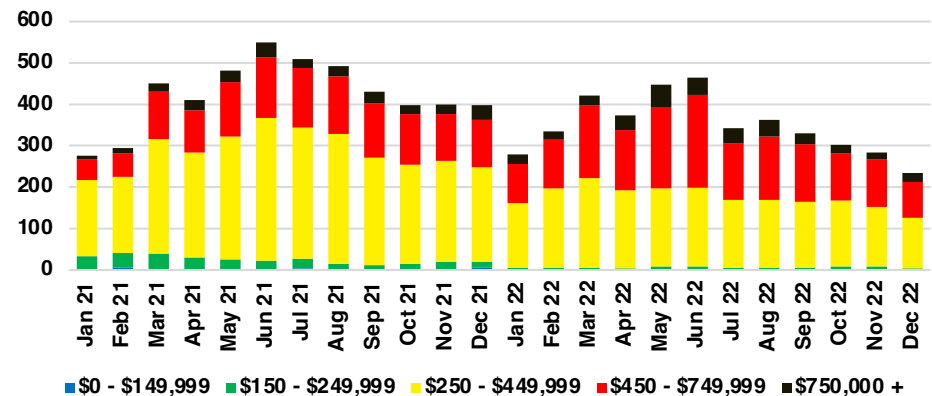

BANKS COUNTY INVENTORY BY PRICE POINT

BARROW COUNTY QUICK N'DICATORS

BARROW COUNTY SALES VOLUME VS SUPPLY

BARROW COUNTY INVENTORY MONTHS OF SUPPLY

BARROW COUNTY 12 MONTH AVERAGE SALES PRICE

BARROW COUNTY SALES BY PRICE POINT

BARROW COUNTY INVENTORY BY PRICE POINT

CHEROKEE COUNTY QUICK N'DICATORS

CHEROKEE COUNTY SALES VOLUME VS SUPPLY

CHEROKEE COUNTY INVENTORY MONTHS OF SUPPLY

CHEROKEE COUNTY 12 MONTH AVERAGE SALES PRICE

CHEROKEE COUNTY SALES BY PRICE POINT

CHEROKEE COUNTY INVENTORY BY PRICE POINT

DAWSON COUNTY QUICK N'DICATORS

DAWSON COUNTY SALES VOLUME VS SUPPLY

DAWSON COUNTY INVENTORY MONTHS OF SUPPLY

DAWSON COUNTY 12 MONTH AVERAGE SALES PRICE

DAWSON COUNTY SALES BY PRICE POINT