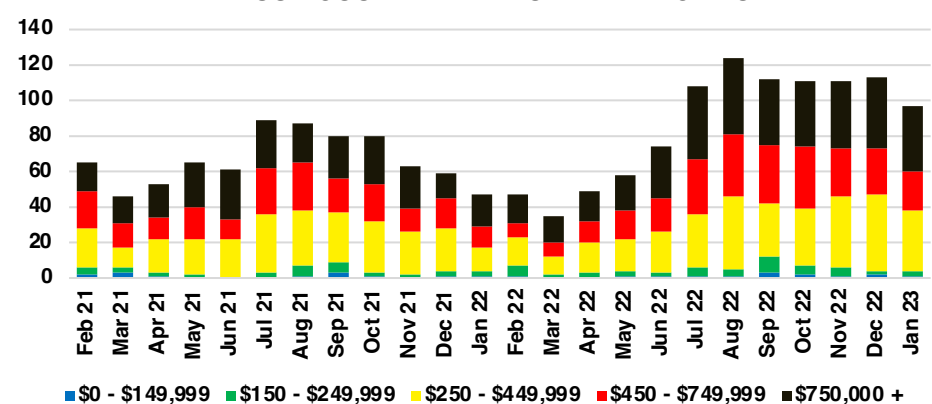

BARROW COUNTY INVENTORY BY PRICE POINT

CHEROKEE COUNTY QUICK N'DICATORS

CHEROKEE COUNTY SALES VOLUME VS SUPPLY

CHEROKEE COUNTY INVENTORY MONTHS OF SUPPLY

CHEROKEE COUNTY 12 MONTH AVERAGE SALES PRICE

CHEROKEE COUNTY SALES BY PRICE POINT

CHEROKEE COUNTY INVENTORY BY PRICE POINT

DAWSON COUNTY QUICK N'DICATORS

DAWSON COUNTY SALES VOLUME VS SUPPLY

DAWSON COUNTY INVENTORY MONTHS OF SUPPLY

DAWSON COUNTY 12 MONTH AVERAGE SALES PRICE

DAWSON COUNTY SALES BY PRICE POINT

DAWSON COUNTY INVENTORY BY PRICE POINT

FORSYTH COUNTY QUICK N'DICATORS

FORSYTH COUNTY SALES VOLUME VS SUPPLY

FORSYTH COUNTY INVENTORY MONTHS OF SUPPLY

FORSYTH COUNTY 12 MONTH AVERAGE SALES PRICE

FORSYTH COUNTY SALES BY PRICE POINT