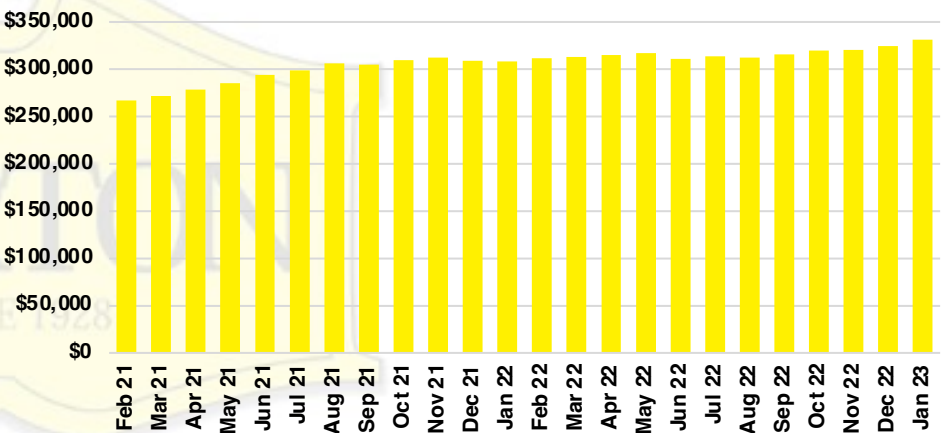

GWINNETT COUNTY INVENTORY BY PRICE POINT

HABERSHAM COUNTY QUICK N'DICATORS

HABERSHAM COUNTY SALES VOLUME VS SUPPLY

HABERSHAM COUNTY INVENTORY MONTHS OF SUPPLY

HABERSHAM COUNTY 12 MONTH AVERAGE SALES PRICE