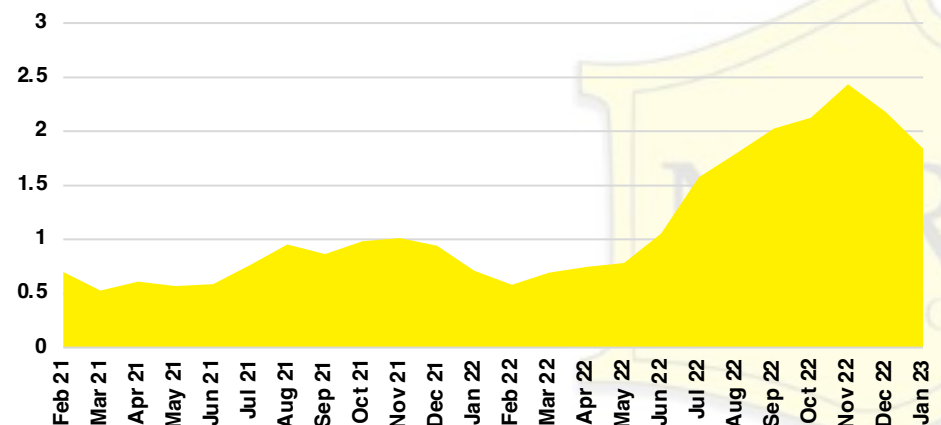

BANKS COUNTY INVENTORY BY PRICE POINT

BARROW COUNTY QUICK N'DICATORS

BARROW COUNTY SALES VOLUME VS SUPPLY

BARROW COUNTY INVENTORY MONTHS OF SUPPLY

BARROW COUNTY 12 MONTH AVERAGE SALES PRICE

BARROW COUNTY SALES BY PRICE POINT

BARROW COUNTY INVENTORY BY PRICE POINT

CHEROKEE COUNTY QUICK N'DICATORS

CHEROKEE COUNTY SALES VOLUME VS SUPPLY

CHEROKEE COUNTY INVENTORY MONTHS OF SUPPLY

CHEROKEE COUNTY 12 MONTH AVERAGE SALES PRICE

CHEROKEE COUNTY SALES BY PRICE POINT