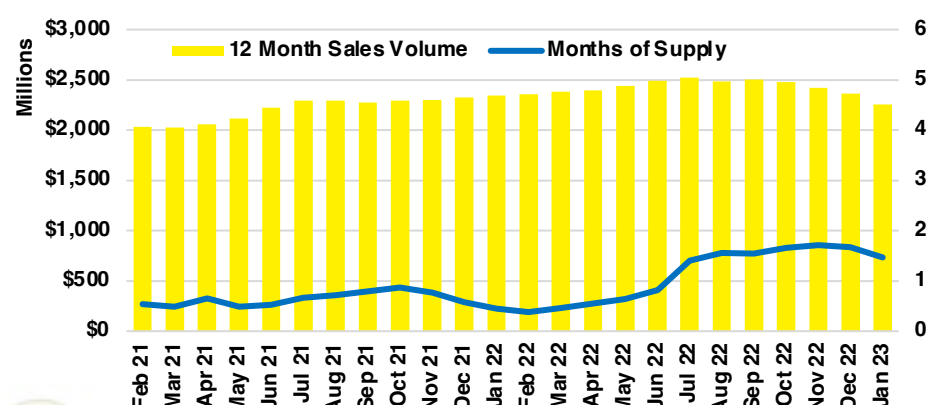

BARROW COUNTY INVENTORY BY PRICE POINT

CHEROKEE COUNTY QUICK N'DICATORS

CHEROKEE COUNTY SALES VOLUME VS SUPPLY

CHEROKEE COUNTY INVENTORY MONTHS OF SUPPLY

CHEROKEE COUNTY 12 MONTH AVERAGE SALES PRICE

CHEROKEE COUNTY SALES BY PRICE POINT

CHEROKEE COUNTY INVENTORY BY PRICE POINT

DAWSON COUNTY QUICK N'DICATORS

DAWSON COUNTY SALES VOLUME VS SUPPLY

DAWSON COUNTY INVENTORY MONTHS OF SUPPLY

DAWSON COUNTY 12 MONTH AVERAGE SALES PRICE

DAWSON COUNTY SALES BY PRICE POINT

DAWSON COUNTY INVENTORY BY PRICE POINT

FORSYTH COUNTY QUICK N'DICATORS

FORSYTH COUNTY SALES VOLUME VS SUPPLY

FORSYTH COUNTY INVENTORY MONTHS OF SUPPLY

FORSYTH COUNTY 12 MONTH AVERAGE SALES PRICE

FORSYTH COUNTY SALES BY PRICE POINT