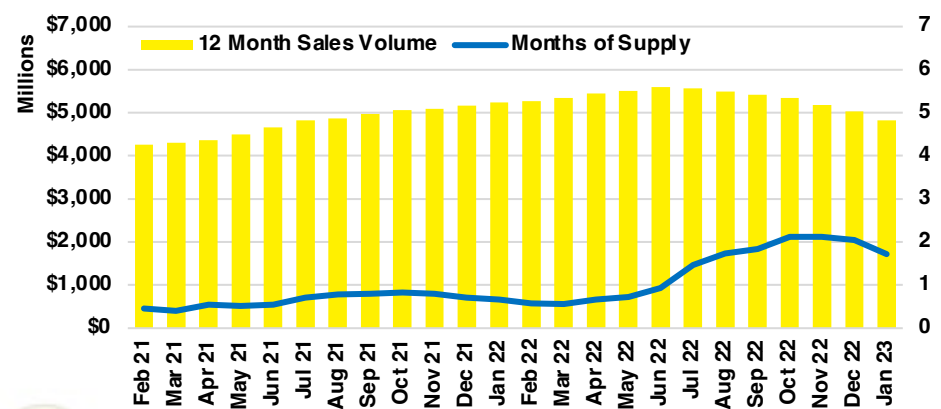

GWINNETT COUNTY SALES VOLUME VS SUPPLY