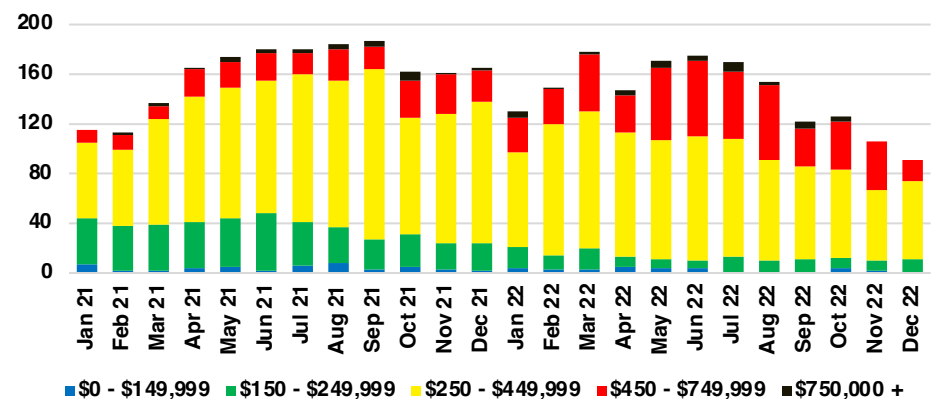

WALTON COUNTY SALES BY PRICE POINT