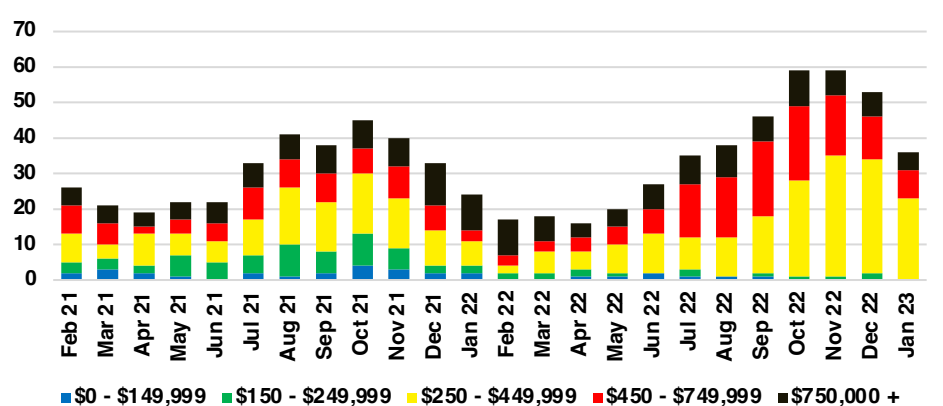

NORTH GEORGIA INVENTORY BY PRICE POINT

BANKS COUNTY QUICK N'DICATORS

BANKS COUNTY SALES VOLUME VS SUPPLY

BANKS COUNTY INVENTORY MONTHS OF SUPPLY

BANKS COUNTY 12 MONTH AVERAGE SALES PRICE

BANKS COUNTY SALES BY PRICE POINT

BANKS COUNTY INVENTORY BY PRICE POINT

BARROW COUNTY QUICK N'DICATORS

BARROW COUNTY SALES VOLUME VS SUPPLY

BARROW COUNTY INVENTORY MONTHS OF SUPPLY

BARROW COUNTY 12 MONTH AVERAGE SALES PRICE

BARROW COUNTY SALES BY PRICE POINT