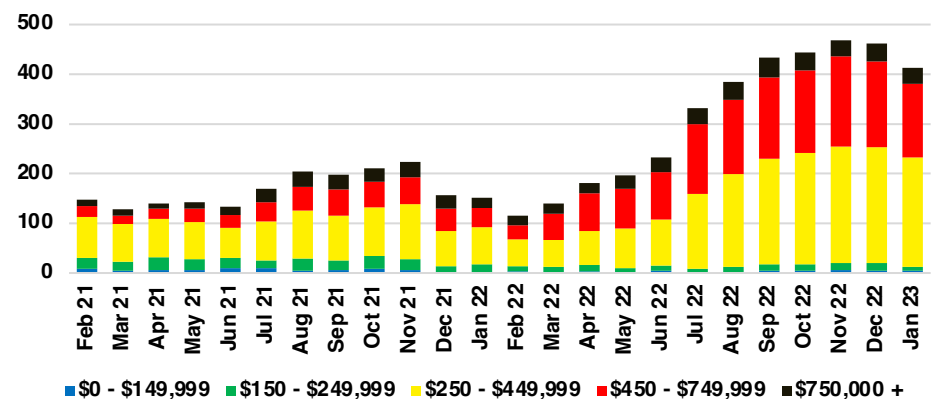

STEPHENS COUNTY SALES BY PRICE POINT

STEPHENS COUNTY INVENTORY BY PRICE POINT

WALTON COUNTY QUICK N' DICATORS

WALTON COUNTY SALES VOLUME VS SUPPLY

WALTON COUNTY INVENTORY MONTHS OF SUPPLY

WALTON COUNTY 12 MONTH AVERAGE SALES PRICE

WALTON COUNTY SALES BY PRICE POINT

WALTON COUNTY INVENTORY BY PRICE POINT

WHITE COUNTY QUICK N' DICATORS

WHITE COUNTY SALES VOLUME VS SUPPLY

WHITE COUNTY INVENTORY MONTHS OF SUPPLY

WHITE COUNTY 12 MONTH AVERAGE SALES PRICE