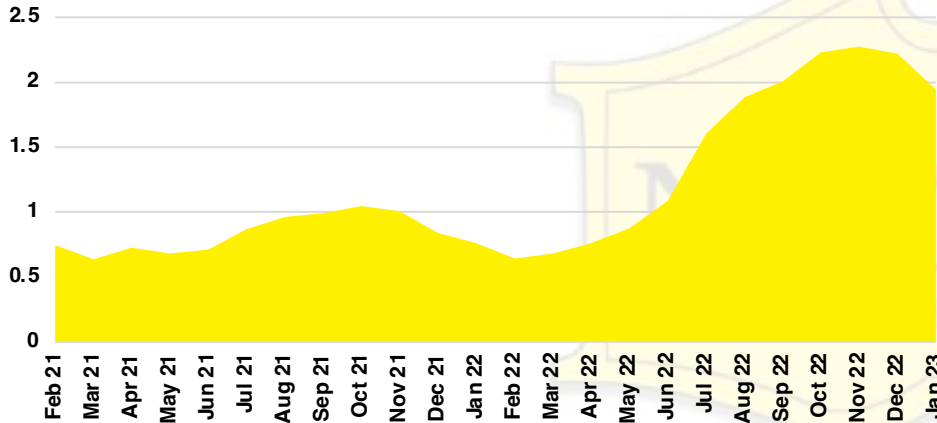

NORTH GEORGIA DEEP DIVE MARKET DATA

January 2023

JANUARY 2023

DEEP DIVE

NORTH GEORGIA QUICK N' DICATORS

NORTH GEORGIA INVENTORY MONTHS OF SUPPLY

NORTH GEORGIA SALES VOLUME VS SUPPLY

NORTH GEORGIA SALES BY PRICE POINT