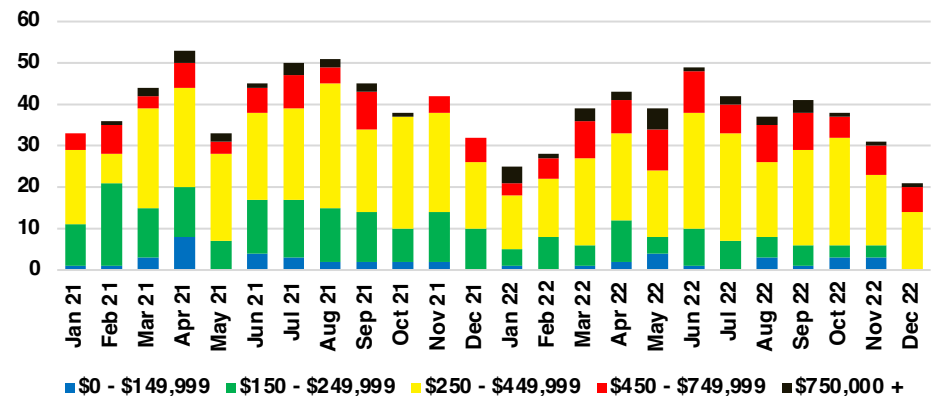

LUMPKIN COUNTY SALES BY PRICE POINT