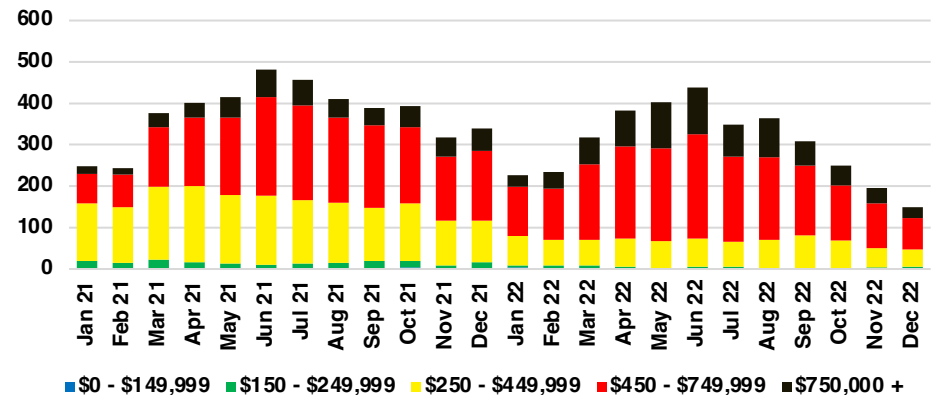

DAWSON COUNTY INVENTORY BY PRICE POINT

FORSYTH COUNTY QUICK N'DICATORS

FORSYTH COUNTY SALES VOLUME VS SUPPLY

FORSYTH COUNTY INVENTORY MONTHS OF SUPPLY

FORSYTH COUNTY 12 MONTH AVERAGE SALES PRICE

FORSYTH COUNTY SALES BY PRICE POINT