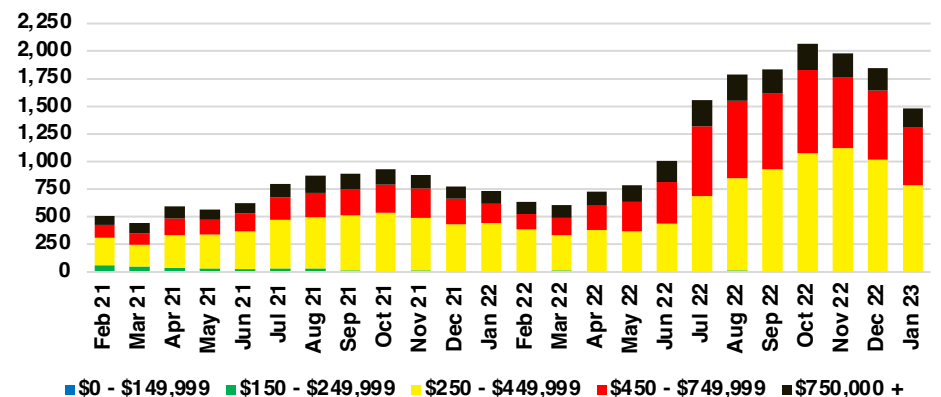

GWINNETT COUNTY INVENTORY BY PRICE POINT