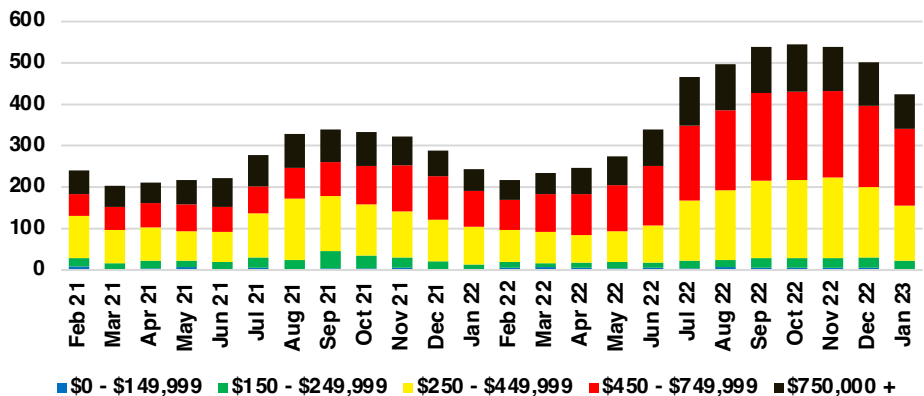

HALL COUNTY INVENTORY BY PRICE POINT