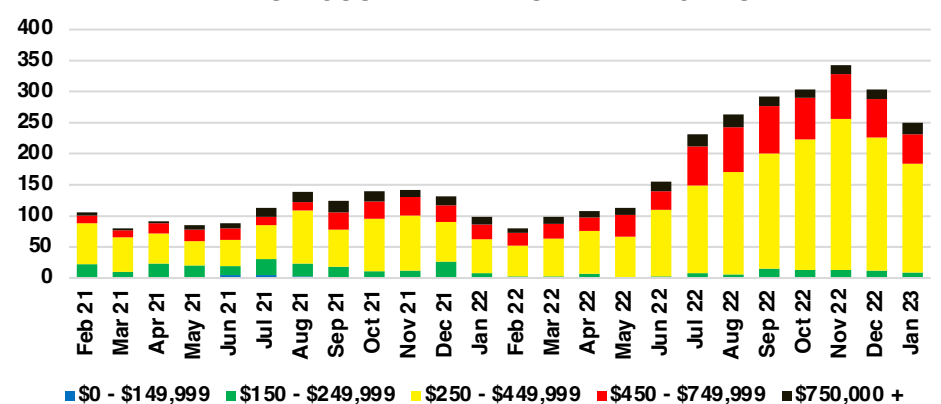

BANKS COUNTY INVENTORY BY PRICE POINT

BARROW COUNTY QUICK N'DICATORS

BARROW COUNTY SALES VOLUME VS SUPPLY

BARROW COUNTY INVENTORY MONTHS OF SUPPLY

BARROW COUNTY 12 MONTH AVERAGE SALES PRICE

BARROW COUNTY SALES BY PRICE POINT

BARROW COUNTY INVENTORY BY PRICE POINT

CHEROKEE COUNTY QUICK N'DICATORS

CHEROKEE COUNTY SALES VOLUME VS SUPPLY

CHEROKEE COUNTY INVENTORY MONTHS OF SUPPLY

CHEROKEE COUNTY 12 MONTH AVERAGE SALES PRICE

CHEROKEE COUNTY SALES BY PRICE POINT