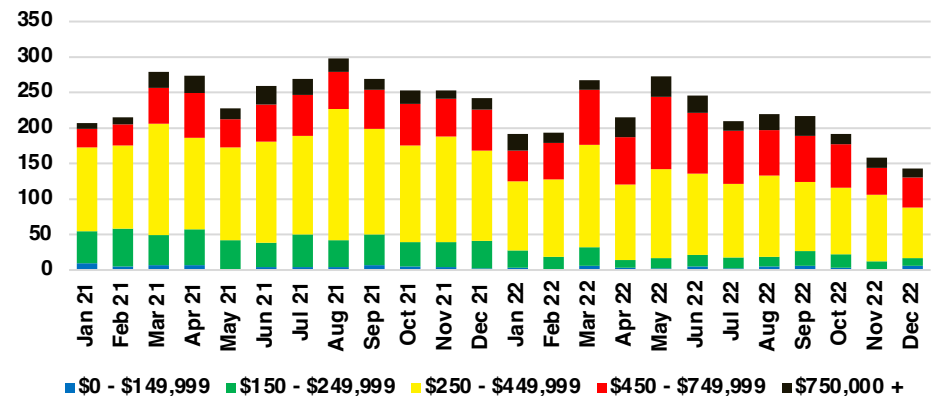

HALL COUNTY SALES BY PRICE POINT