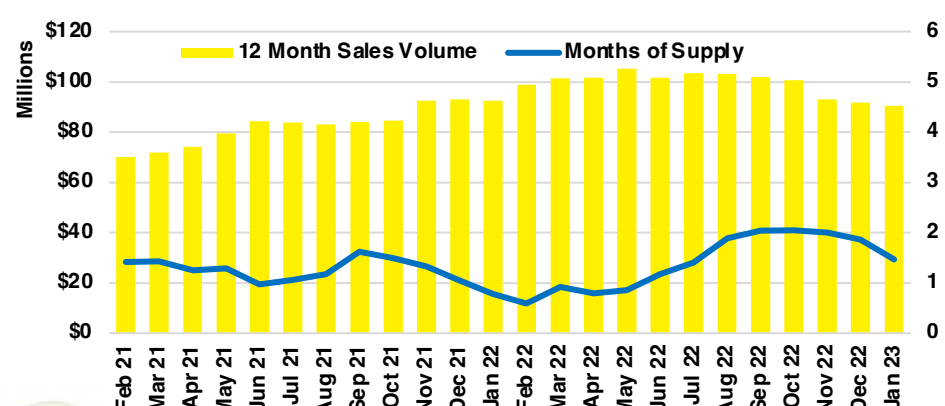

RABUN COUNTY SALES BY PRICE POINT

RABUN COUNTY INVENTORY BY PRICE POINT

STEPHENS COUNTY QUICK N'DICATORS

STEPHENS COUNTY SALES VOLUME VS SUPPLY

STEPHENS COUNTY INVENTORY MONTHS OF SUPPLY

STEPHENS COUNTY 12 MONTH AVERAGE SALES PRICE