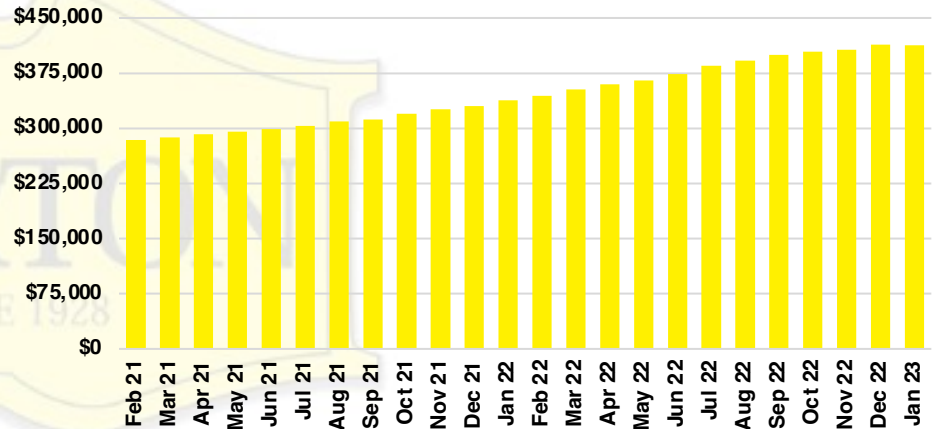

HALL COUNTY SALES BY PRICE POINT

HALL COUNTY INVENTORY BY PRICE POINT

JACKSON COUNTY QUICK N'DICATORS

JACKSON COUNTY SALES VOLUME VS SUPPLY

JACKSON COUNTY INVENTORY MONTHS OF SUPPLY

JACKSON COUNTY 12 MONTH AVERAGE SALES PRICE