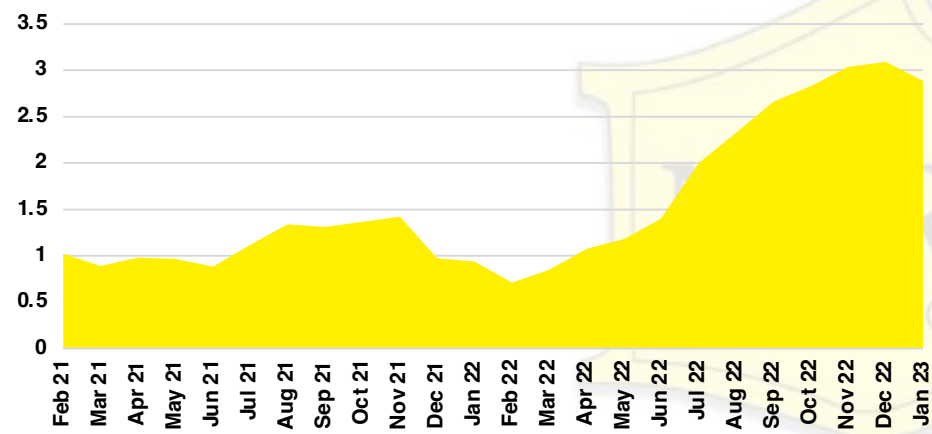

STEPHENS COUNTY SALES BY PRICE POINT

STEPHENS COUNTY INVENTORY BY PRICE POINT

WALTON COUNTY QUICK N' DICATORS

WALTON COUNTY SALES VOLUME VS SUPPLY

WALTON COUNTY INVENTORY MONTHS OF SUPPLY

WALTON COUNTY 12 MONTH AVERAGE SALES PRICE