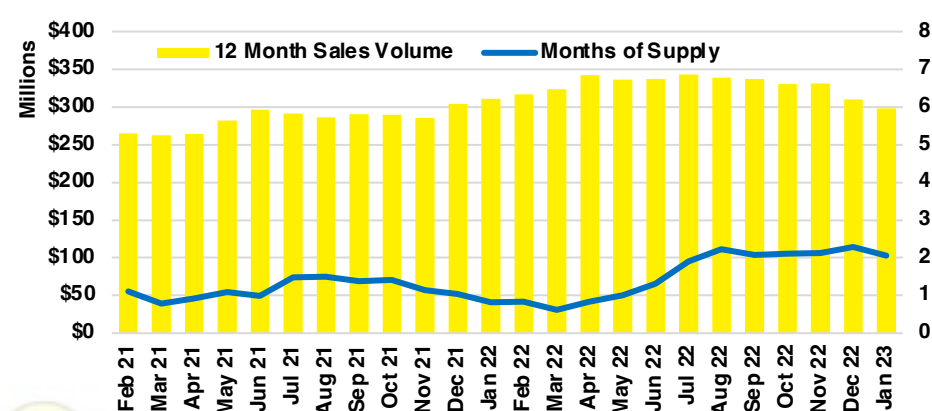

DAWSON COUNTY SALES VOLUME VS SUPPLY