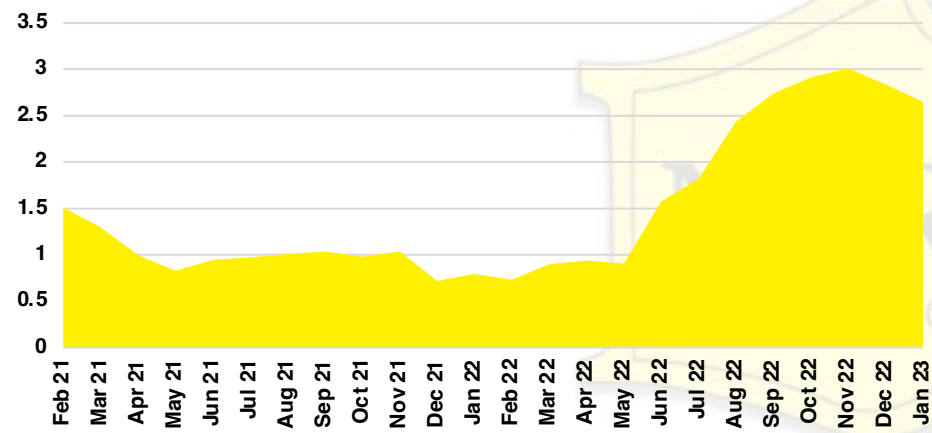

GWINNETT COUNTY INVENTORY BY PRICE POINT

HABERSHAM COUNTY QUICK N'DICATORS

HABERSHAM COUNTY SALES VOLUME VS SUPPLY

HABERSHAM COUNTY INVENTORY MONTHS OF SUPPLY

HABERSHAM COUNTY 12 MONTH AVERAGE SALES PRICE