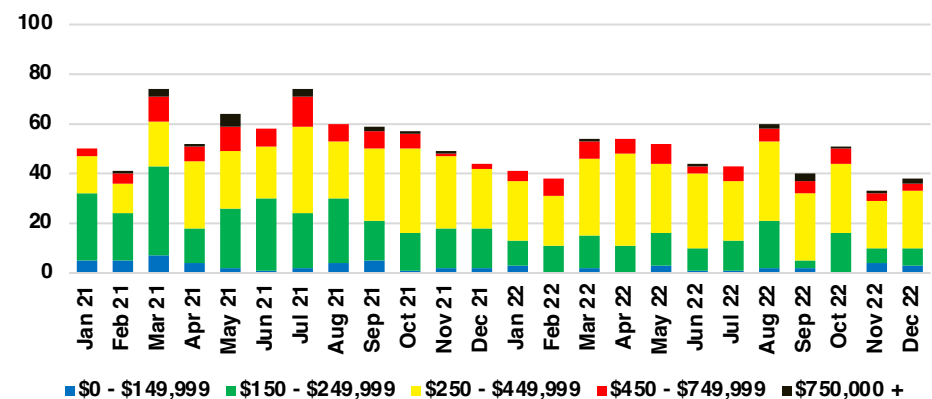

HABERSHAM COUNTY SALES BY PRICE POINT