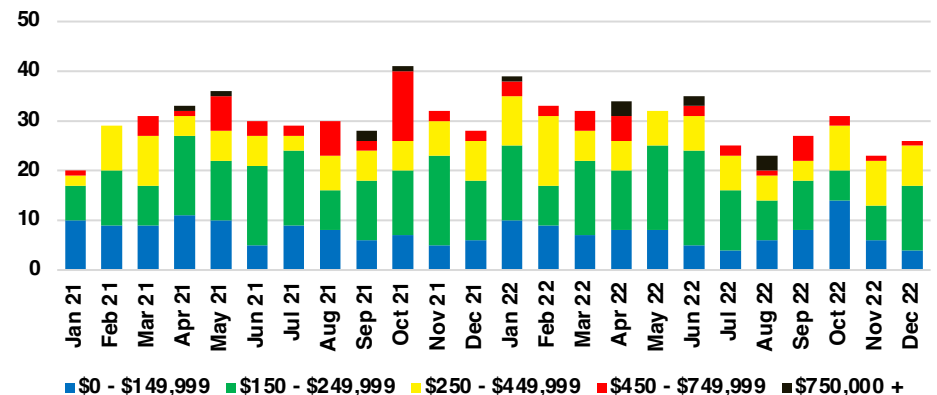

STEPHENS COUNTY SALES BY PRICE POINT