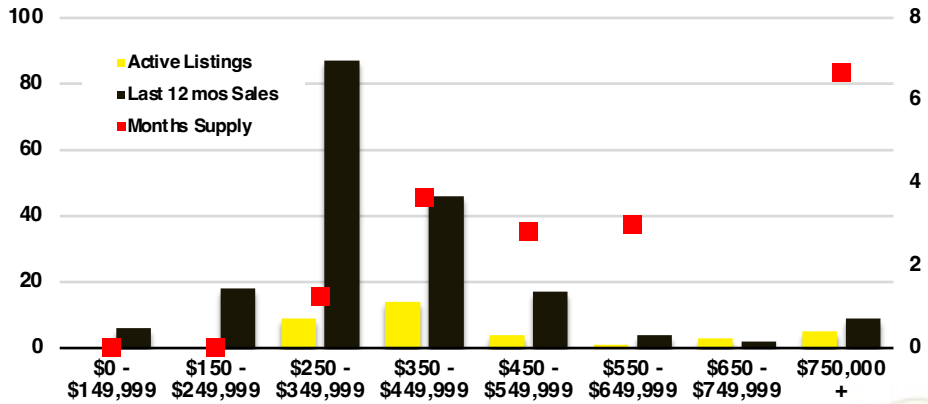

BANKS COUNTY QUICK N'DICATORS