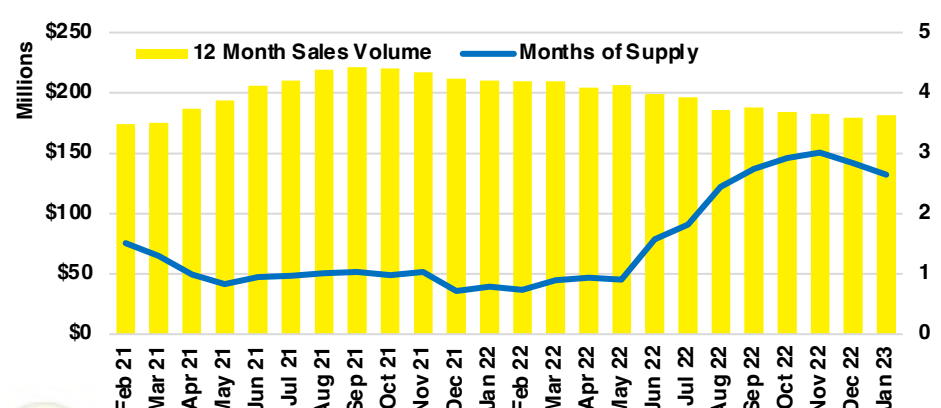

HABERSHAM COUNTY SALES VOLUME VS SUPPLY