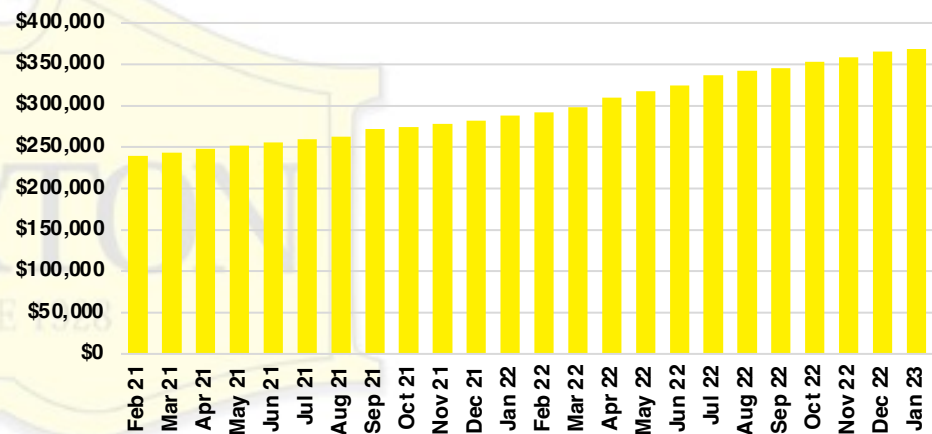

WALTON COUNTY SALES BY PRICE POINT

WALTON COUNTY INVENTORY BY PRICE POINT

WHITE COUNTY QUICK N' DICATORS

WHITE COUNTY SALES VOLUME VS SUPPLY

WHITE COUNTY INVENTORY MONTHS OF SUPPLY

WHITE COUNTY 12 MONTH AVERAGE SALES PRICE

WHITE COUNTY SALES BY PRICE POINT

WHITE COUNTY INVENTORY BY PRICE POINT