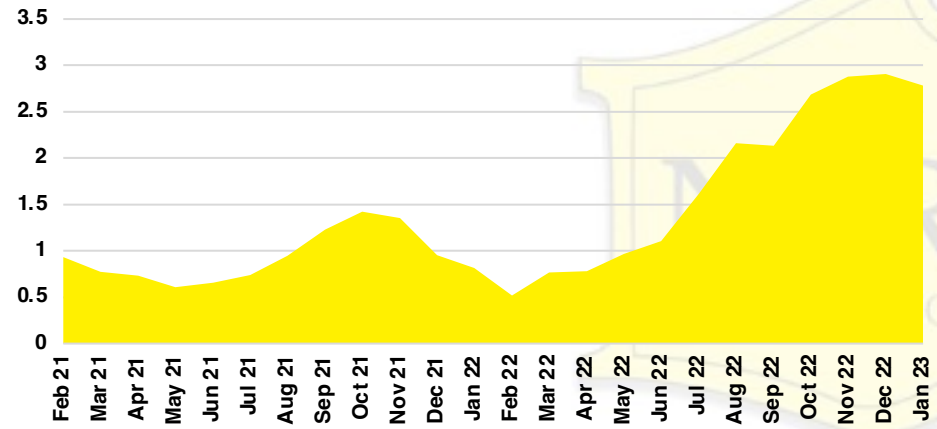

HALL COUNTY SALES BY PRICE POINT

HALL COUNTY INVENTORY BY PRICE POINT

JACKSON COUNTY QUICK N'DICATORS

JACKSON COUNTY SALES VOLUME VS SUPPLY

JACKSON COUNTY INVENTORY MONTHS OF SUPPLY

JACKSON COUNTY 12 MONTH AVERAGE SALES PRICE