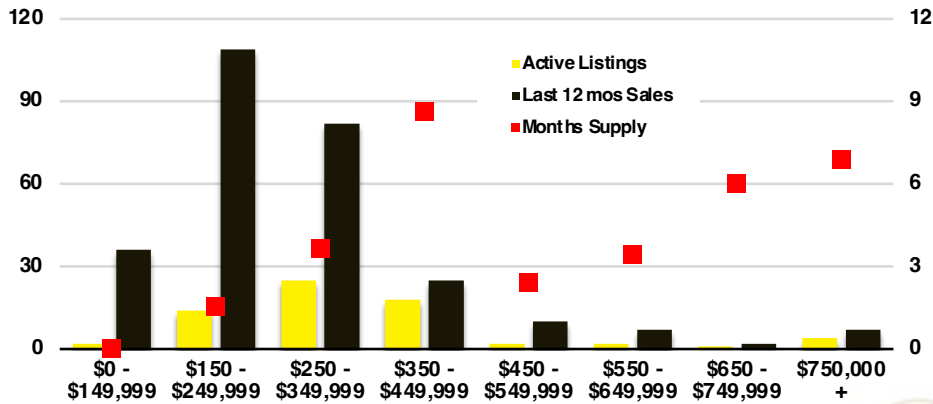

CHEROKEE COUNTY INVENTORY BY PRICE POINT

DAWSON COUNTY QUICK N'DICATORS

DAWSON COUNTY SALES VOLUME VS SUPPLY

DAWSON COUNTY INVENTORY MONTHS OF SUPPLY

DAWSON COUNTY 12 MONTH AVERAGE SALES PRICE

DAWSON COUNTY SALES BY PRICE POINT

DAWSON COUNTY INVENTORY BY PRICE POINT

FORSYTH COUNTY QUICK N'DICATORS

FORSYTH COUNTY SALES VOLUME VS SUPPLY

FORSYTH COUNTY INVENTORY MONTHS OF SUPPLY

FORSYTH COUNTY 12 MONTH AVERAGE SALES PRICE

FORSYTH COUNTY SALES BY PRICE POINT

FORSYTH COUNTY INVENTORY BY PRICE POINT

FRANKLIN COUNTY QUICK N'DICATORS

FRANKLIN COUNTY SALES VOLUME VS SUPPLY

FRANKLIN COUNTY INVENTORY MONTHS OF SUPPLY

FRANKLIN COUNTY 12 MONTH AVERAGE SALES PRICE

FRANKLIN COUNTY SALES BY PRICE POINT