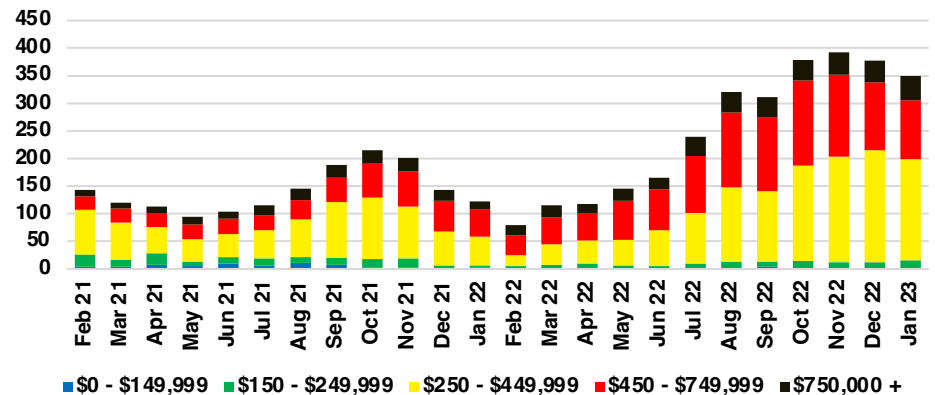

JACKSON COUNTY INVENTORY BY PRICE POINT