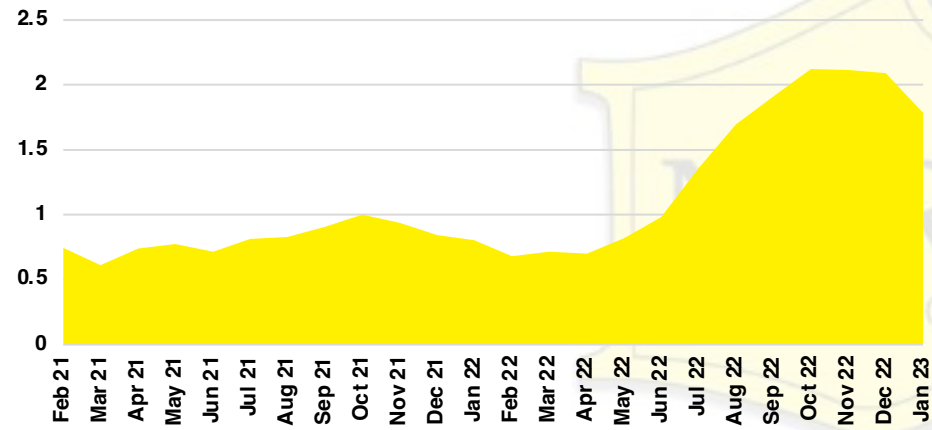

BARROW COUNTY INVENTORY BY PRICE POINT

CHEROKEE COUNTY QUICK N'DICATORS

CHEROKEE COUNTY SALES VOLUME VS SUPPLY

CHEROKEE COUNTY INVENTORY MONTHS OF SUPPLY

CHEROKEE COUNTY 12 MONTH AVERAGE SALES PRICE

CHEROKEE COUNTY SALES BY PRICE POINT