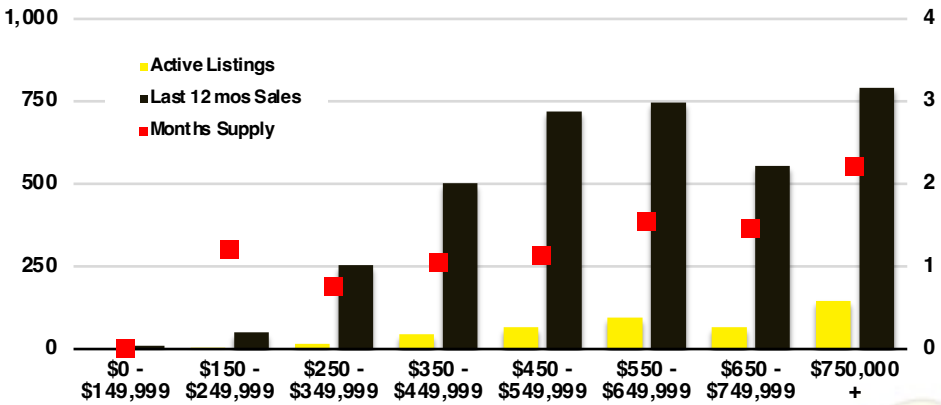

BARROW COUNTY INVENTORY BY PRICE POINT

CHEROKEE COUNTY QUICK N'DICATORS

CHEROKEE COUNTY SALES VOLUME VS SUPPLY

CHEROKEE COUNTY INVENTORY MONTHS OF SUPPLY

CHEROKEE COUNTY 12 MONTH AVERAGE SALES PRICE

CHEROKEE COUNTY SALES BY PRICE POINT

CHEROKEE COUNTY INVENTORY BY PRICE POINT

DAWSON COUNTY QUICK N'DICATORS

DAWSON COUNTY SALES VOLUME VS SUPPLY

DAWSON COUNTY INVENTORY MONTHS OF SUPPLY

DAWSON COUNTY 12 MONTH AVERAGE SALES PRICE

DAWSON COUNTY SALES BY PRICE POINT

DAWSON COUNTY INVENTORY BY PRICE POINT

FORSYTH COUNTY QUICK N'DICATORS

FORSYTH COUNTY SALES VOLUME VS SUPPLY

FORSYTH COUNTY INVENTORY MONTHS OF SUPPLY

FORSYTH COUNTY 12 MONTH AVERAGE SALES PRICE

FORSYTH COUNTY SALES BY PRICE POINT