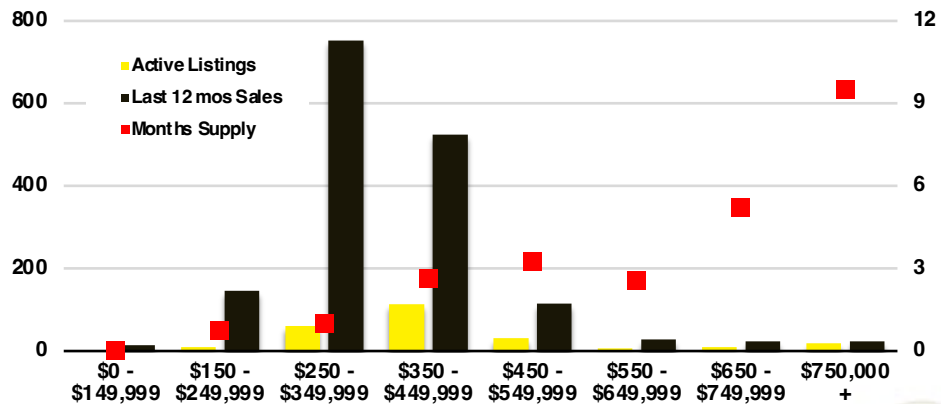

NORTH GEORGIA INVENTORY BY PRICE POINT

BANKS COUNTY QUICK N'DICATORS

BANKS COUNTY SALES VOLUME VS SUPPLY

BANKS COUNTY INVENTORY MONTHS OF SUPPLY

BANKS COUNTY 12 MONTH AVERAGE SALES PRICE

BANKS COUNTY SALES BY PRICE POINT

BANKS COUNTY INVENTORY BY PRICE POINT

BARROW COUNTY QUICK N'DICATORS

BARROW COUNTY SALES VOLUME VS SUPPLY

BARROW COUNTY INVENTORY MONTHS OF SUPPLY

BARROW COUNTY 12 MONTH AVERAGE SALES PRICE

BARROW COUNTY SALES BY PRICE POINT

WALTON COUNTY SALES BY PRICE POINT

WALTON COUNTY INVENTORY BY PRICE POINT

WHITE COUNTY QUICK N' DICATORS

WHITE COUNTY SALES VOLUME VS SUPPLY

WHITE COUNTY INVENTORY MONTHS OF SUPPLY

WHITE COUNTY 12 MONTH AVERAGE SALES PRICE