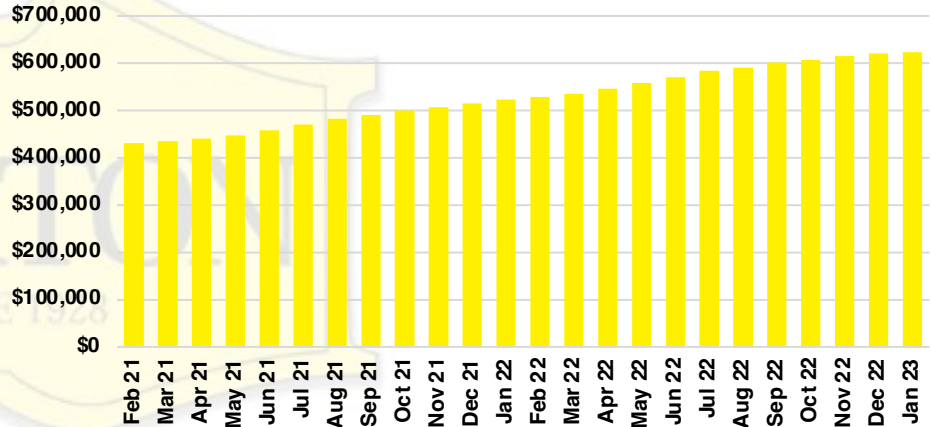

DAWSON COUNTY INVENTORY BY PRICE POINT

FORSYTH COUNTY QUICK N'DICATORS

FORSYTH COUNTY SALES VOLUME VS SUPPLY

FORSYTH COUNTY INVENTORY MONTHS OF SUPPLY

FORSYTH COUNTY 12 MONTH AVERAGE SALES PRICE

FORSYTH COUNTY SALES BY PRICE POINT