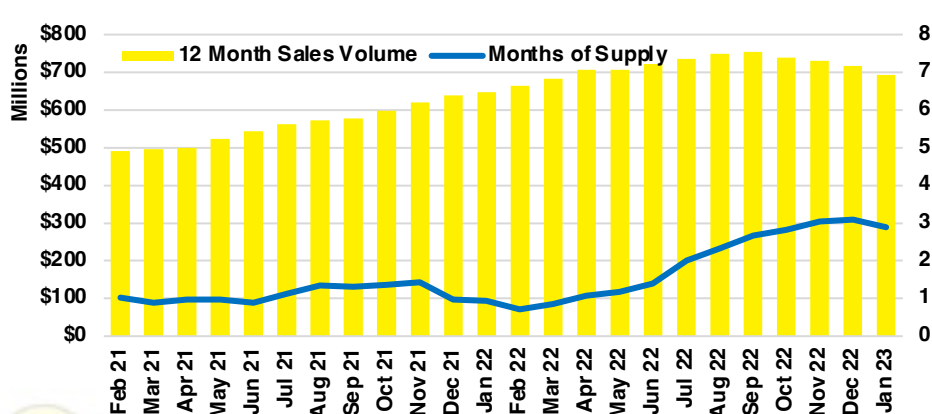

STEPHENS COUNTY SALES BY PRICE POINT

STEPHENS COUNTY INVENTORY BY PRICE POINT

WALTON COUNTY QUICK N' DICATORS

WALTON COUNTY SALES VOLUME VS SUPPLY

WALTON COUNTY INVENTORY MONTHS OF SUPPLY

WALTON COUNTY 12 MONTH AVERAGE SALES PRICE