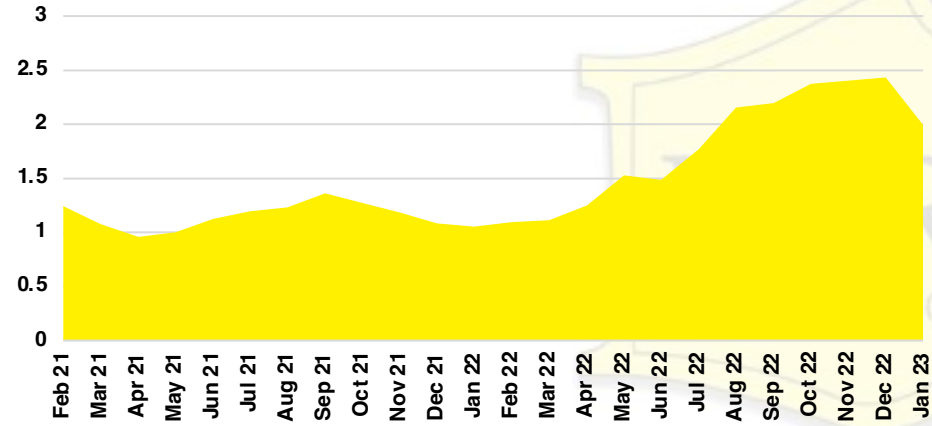

JACKSON COUNTY SALES BY PRICE POINT

JACKSON COUNTY INVENTORY BY PRICE POINT

LUMPKIN COUNTY QUICK N'DICATORS

LUMPKIN COUNTY SALES VOLUME VS SUPPLY

LUMPKIN COUNTY INVENTORY MONTHS OF SUPPLY

LUMPKIN COUNTY 12 MONTH AVERAGE SALES PRICE