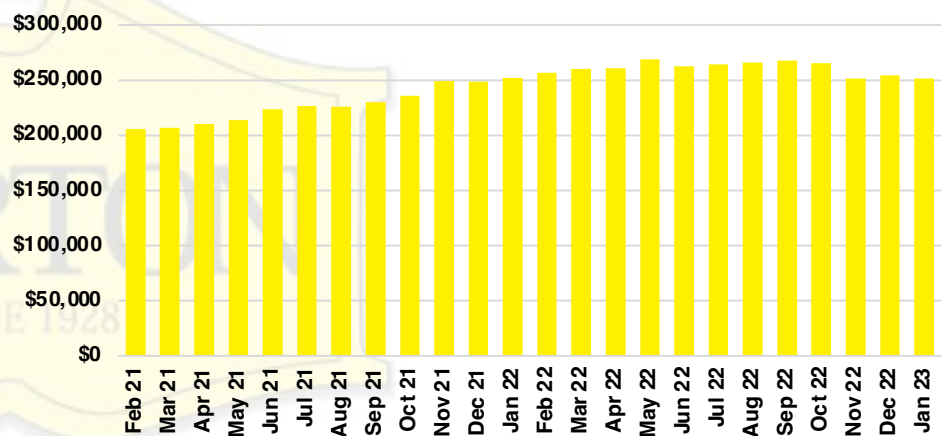

RABUN COUNTY SALES BY PRICE POINT

RABUN COUNTY INVENTORY BY PRICE POINT

STEPHENS COUNTY QUICK N'DICATORS

STEPHENS COUNTY SALES VOLUME VS SUPPLY

STEPHENS COUNTY INVENTORY MONTHS OF SUPPLY

STEPHENS COUNTY 12 MONTH AVERAGE SALES PRICE