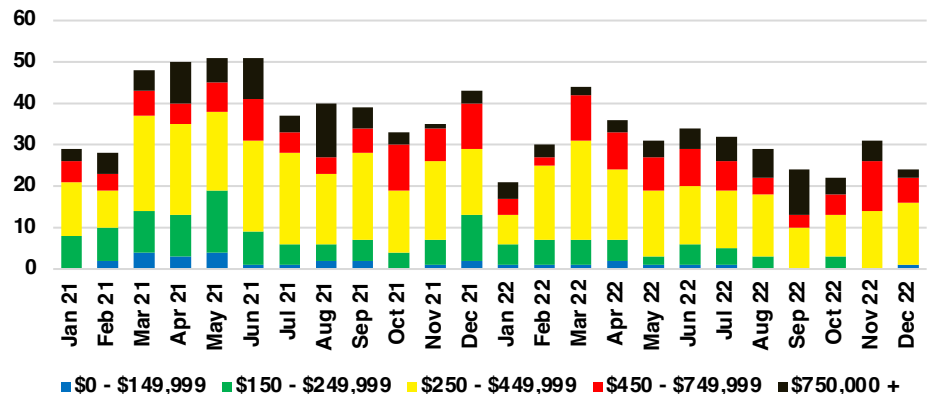

RABUN COUNTY SALES BY PRICE POINT