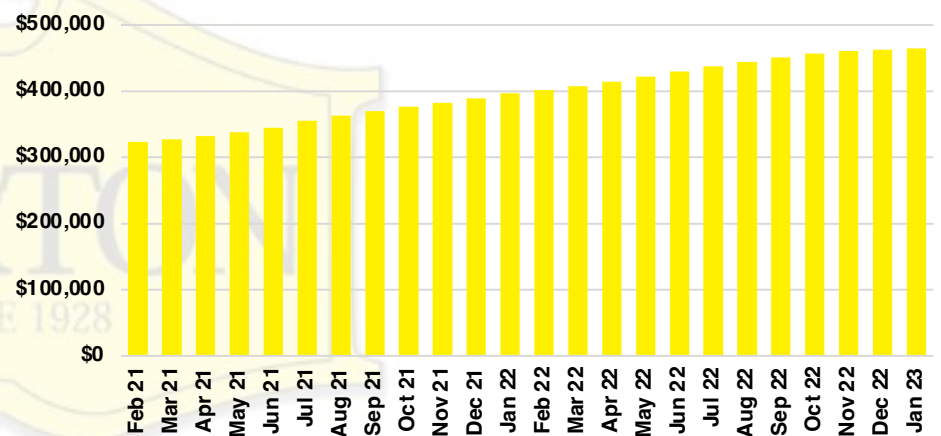

FRANKLIN COUNTY INVENTORY BY PRICE POINT

GWINNETT COUNTY QUICK N'DICATORS

GWINNETT COUNTY SALES VOLUME VS SUPPLY

GWINNETT COUNTY INVENTORY MONTHS OF SUPPLY

GWINNETT COUNTY 12 MONTH AVERAGE SALES PRICE

GWINNETT COUNTY SALES BY PRICE POINT