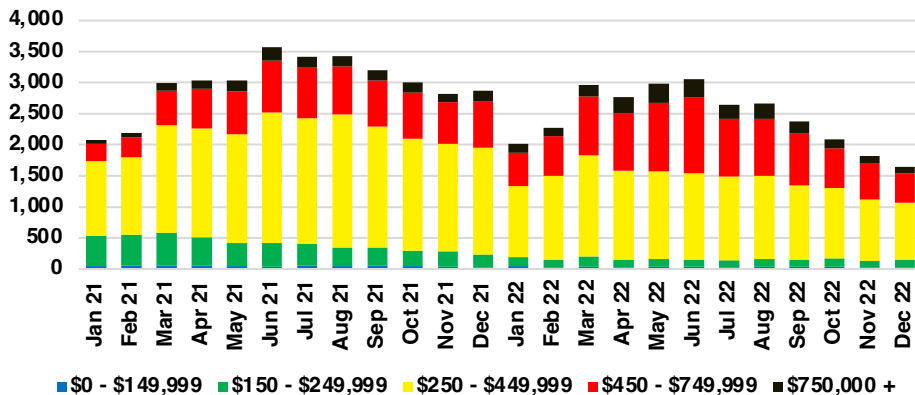

NORTH GEORGIA DEEP DIVE MARKET DATA

January 2023

JANUARY 2023

DEEP DIVE

NORTH GEORGIA QUICK N' DICATORS

NORTH GEORGIA INVENTORY MONTHS OF SUPPLY

NORTH GEORGIA SALES VOLUME VS SUPPLY

NORTH GEORGIA SALES BY PRICE POINT