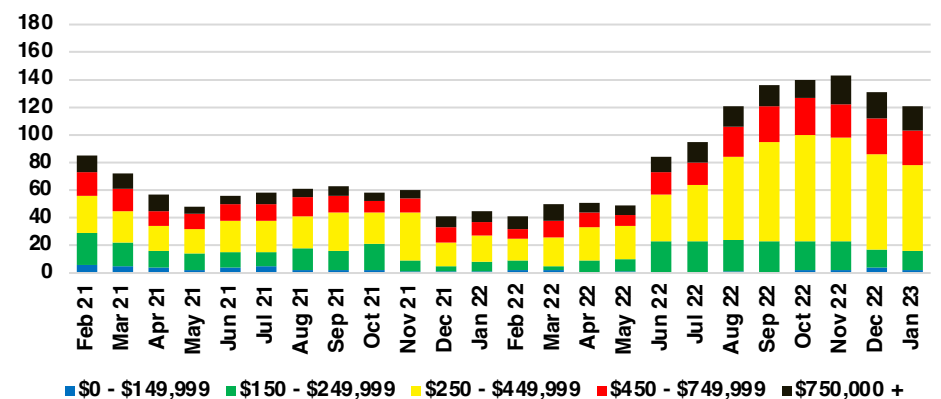

HABERSHAM COUNTY INVENTORY BY PRICE POINT