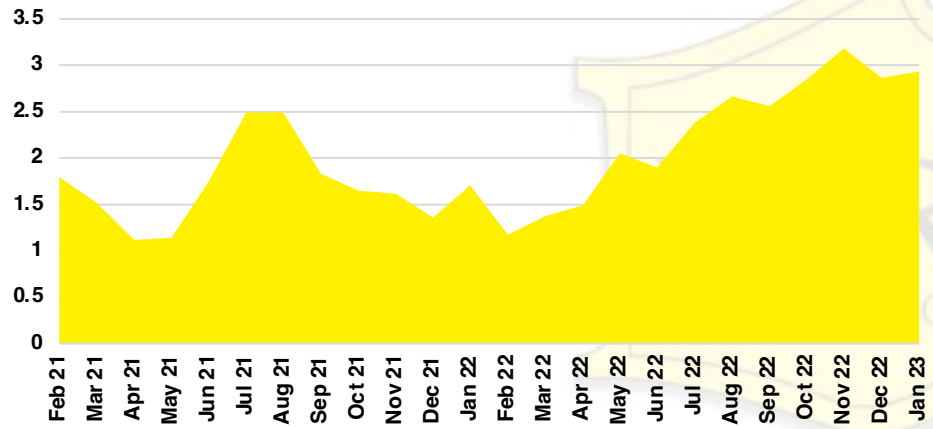

FORSYTH COUNTY INVENTORY BY PRICE POINT

FRANKLIN COUNTY QUICK N'DICATORS

FRANKLIN COUNTY SALES VOLUME VS SUPPLY

FRANKLIN COUNTY INVENTORY MONTHS OF SUPPLY

FRANKLIN COUNTY 12 MONTH AVERAGE SALES PRICE

FRANKLIN COUNTY SALES BY PRICE POINT