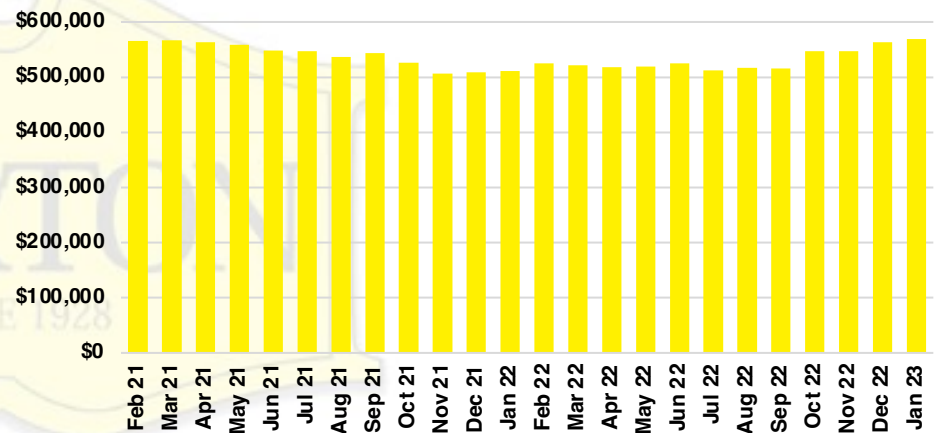

PICKENS COUNTY SALES BY PRICE POINT

PICKENS COUNTY INVENTORY BY PRICE POINT

RABUN COUNTY QUICK N'DICATORS

RABUN COUNTY SALES VOLUME VS SUPPLY

RABUN COUNTY INVENTORY MONTHS OF SUPPLY

RABUN COUNTY 12 MONTH AVERAGE SALES PRICE