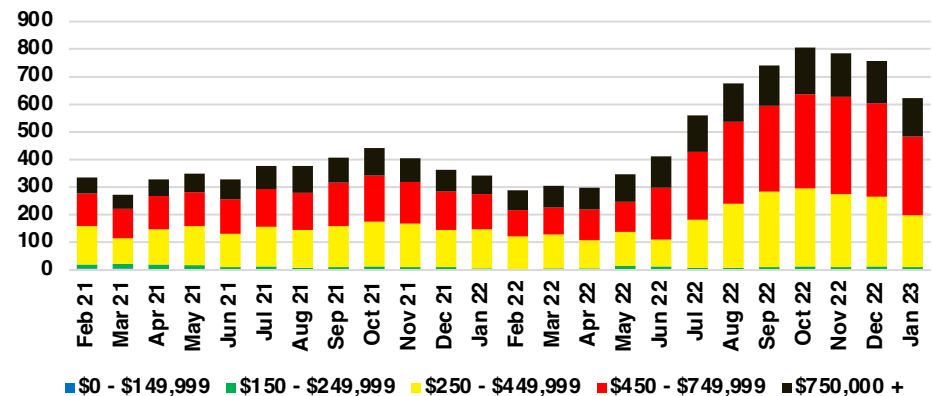

CHEROKEE COUNTY INVENTORY BY PRICE POINT