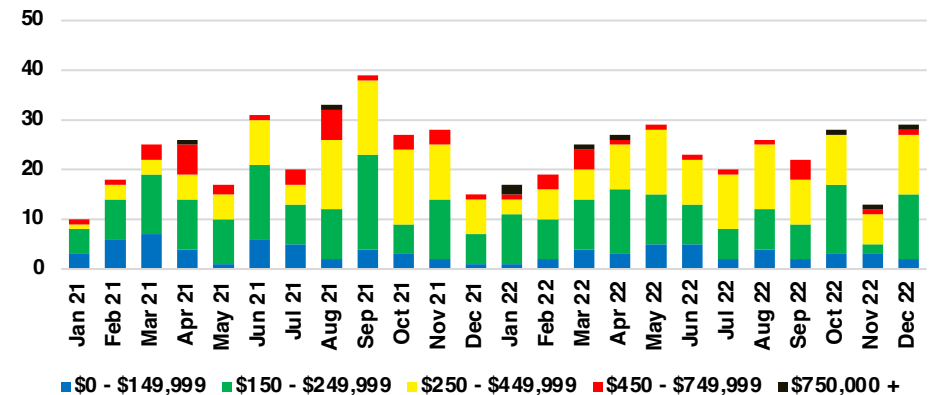

DAWSON COUNTY INVENTORY BY PRICE POINT

FORSYTH COUNTY QUICK N'DICATORS

FORSYTH COUNTY SALES VOLUME VS SUPPLY

FORSYTH COUNTY INVENTORY MONTHS OF SUPPLY

FORSYTH COUNTY 12 MONTH AVERAGE SALES PRICE

FORSYTH COUNTY SALES BY PRICE POINT

FORSYTH COUNTY INVENTORY BY PRICE POINT

FRANKLIN COUNTY QUICK N'DICATORS

FRANKLIN COUNTY SALES VOLUME VS SUPPLY

FRANKLIN COUNTY INVENTORY MONTHS OF SUPPLY

FRANKLIN COUNTY 12 MONTH AVERAGE SALES PRICE

FRANKLIN COUNTY SALES BY PRICE POINT