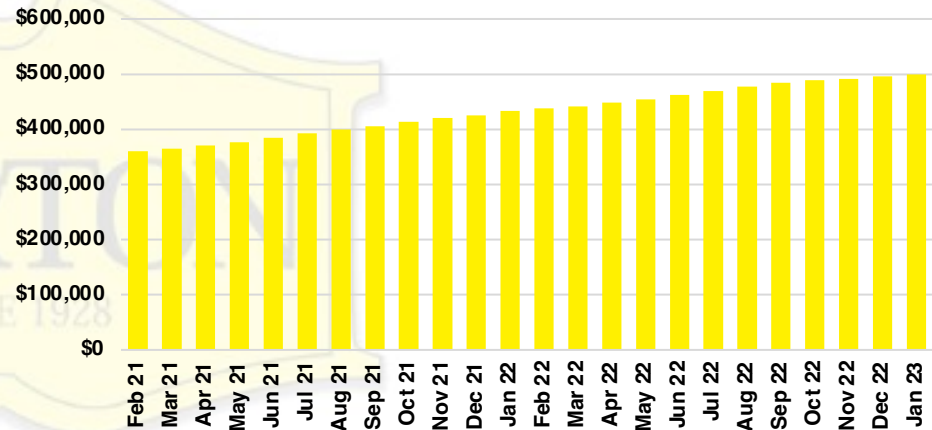

BANKS COUNTY INVENTORY BY PRICE POINT

BARROW COUNTY QUICK N'DICATORS

BARROW COUNTY SALES VOLUME VS SUPPLY

BARROW COUNTY INVENTORY MONTHS OF SUPPLY

BARROW COUNTY 12 MONTH AVERAGE SALES PRICE

BARROW COUNTY SALES BY PRICE POINT

BARROW COUNTY INVENTORY BY PRICE POINT

CHEROKEE COUNTY QUICK N'DICATORS

CHEROKEE COUNTY SALES VOLUME VS SUPPLY

CHEROKEE COUNTY INVENTORY MONTHS OF SUPPLY

CHEROKEE COUNTY 12 MONTH AVERAGE SALES PRICE

CHEROKEE COUNTY SALES BY PRICE POINT