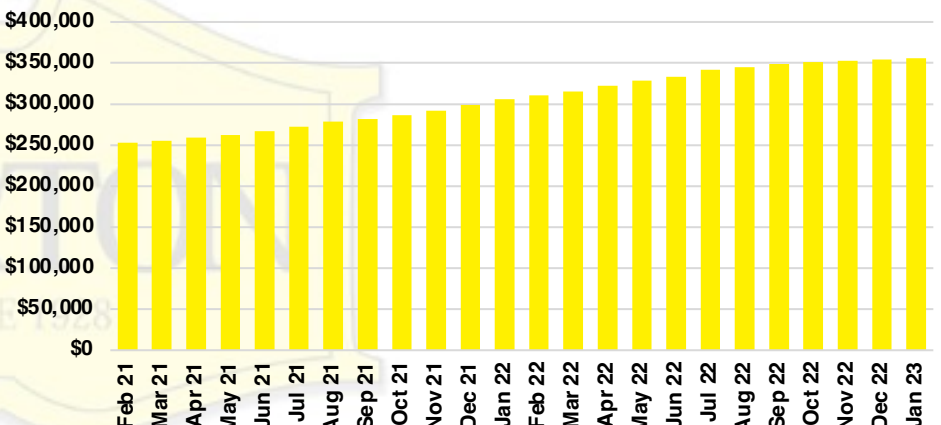

BANKS COUNTY INVENTORY BY PRICE POINT

BARROW COUNTY QUICK N'DICATORS

BARROW COUNTY SALES VOLUME VS SUPPLY

BARROW COUNTY INVENTORY MONTHS OF SUPPLY

BARROW COUNTY 12 MONTH AVERAGE SALES PRICE

BARROW COUNTY SALES BY PRICE POINT

BARROW COUNTY INVENTORY BY PRICE POINT

CHEROKEE COUNTY QUICK N'DICATORS

CHEROKEE COUNTY SALES VOLUME VS SUPPLY

CHEROKEE COUNTY INVENTORY MONTHS OF SUPPLY

CHEROKEE COUNTY 12 MONTH AVERAGE SALES PRICE

CHEROKEE COUNTY SALES BY PRICE POINT