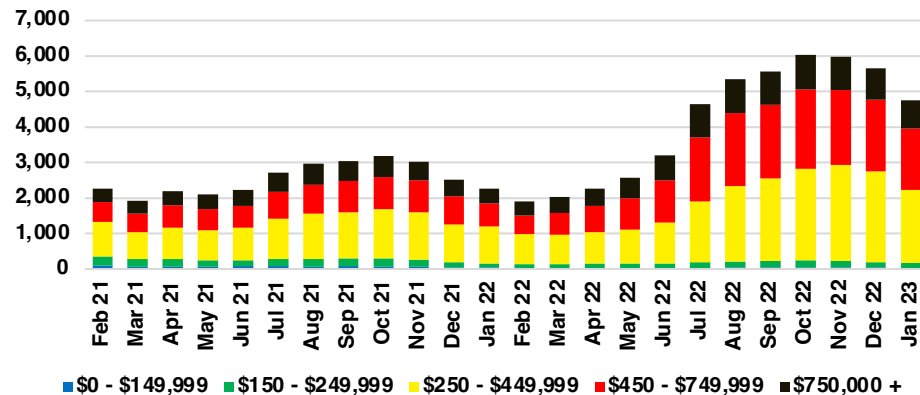

NORTH GEORGIA INVENTORY BY PRICE POINT