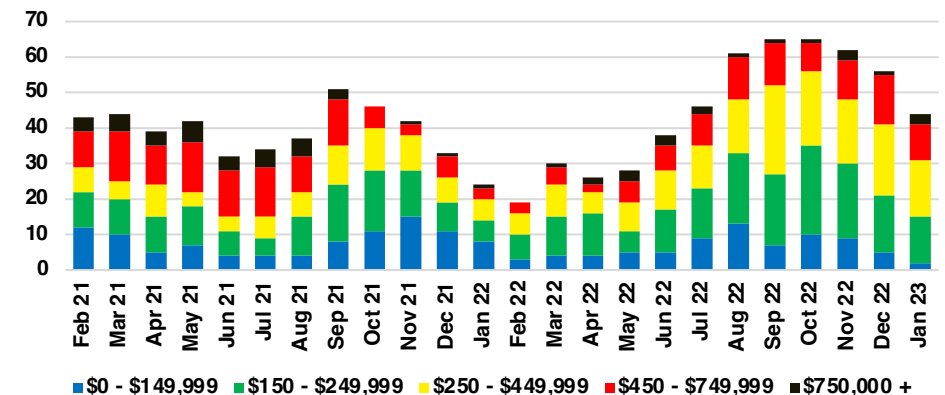

STEPHENS COUNTY INVENTORY BY PRICE POINT