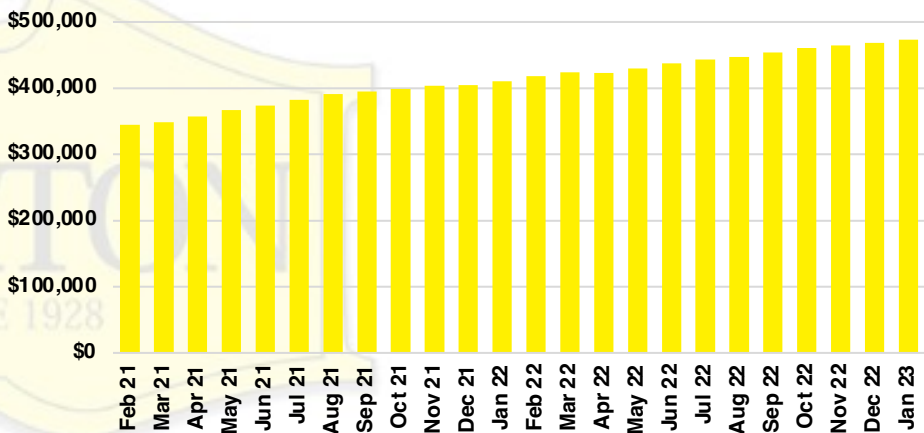

HABERSHAM COUNTY SALES BY PRICE POINT

HABERSHAM COUNTY INVENTORY BY PRICE POINT

HALL COUNTY QUICK N'DICATORS

HALL COUNTY SALES VOLUME VS SUPPLY

HALL COUNTY INVENTORY MONTHS OF SUPPLY

HALL COUNTY 12 MONTH AVERAGE SALES PRICE