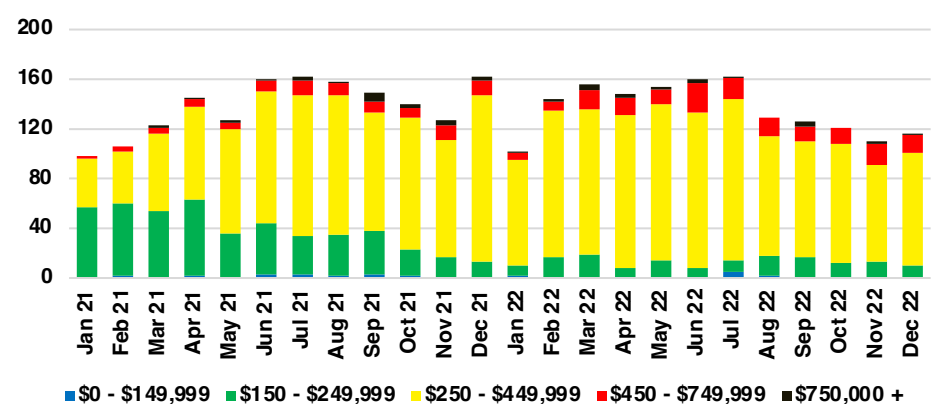

BANKS COUNTY INVENTORY BY PRICE POINT

BARROW COUNTY QUICK N'DICATORS

BARROW COUNTY SALES VOLUME VS SUPPLY

BARROW COUNTY INVENTORY MONTHS OF SUPPLY

BARROW COUNTY 12 MONTH AVERAGE SALES PRICE

BARROW COUNTY SALES BY PRICE POINT

BARROW COUNTY INVENTORY BY PRICE POINT

CHEROKEE COUNTY QUICK N'DICATORS

CHEROKEE COUNTY SALES VOLUME VS SUPPLY

CHEROKEE COUNTY INVENTORY MONTHS OF SUPPLY

CHEROKEE COUNTY 12 MONTH AVERAGE SALES PRICE

CHEROKEE COUNTY SALES BY PRICE POINT