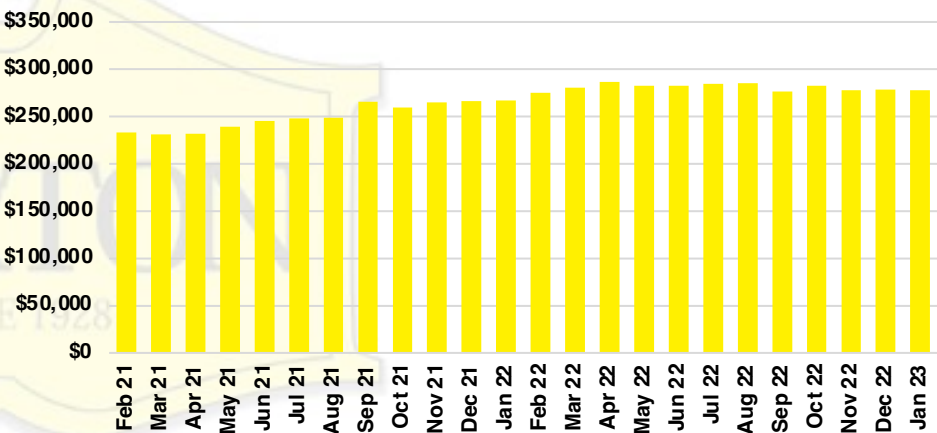

FORSYTH COUNTY INVENTORY BY PRICE POINT

FRANKLIN COUNTY QUICK N'DICATORS

FRANKLIN COUNTY SALES VOLUME VS SUPPLY

FRANKLIN COUNTY INVENTORY MONTHS OF SUPPLY

FRANKLIN COUNTY 12 MONTH AVERAGE SALES PRICE

FRANKLIN COUNTY SALES BY PRICE POINT