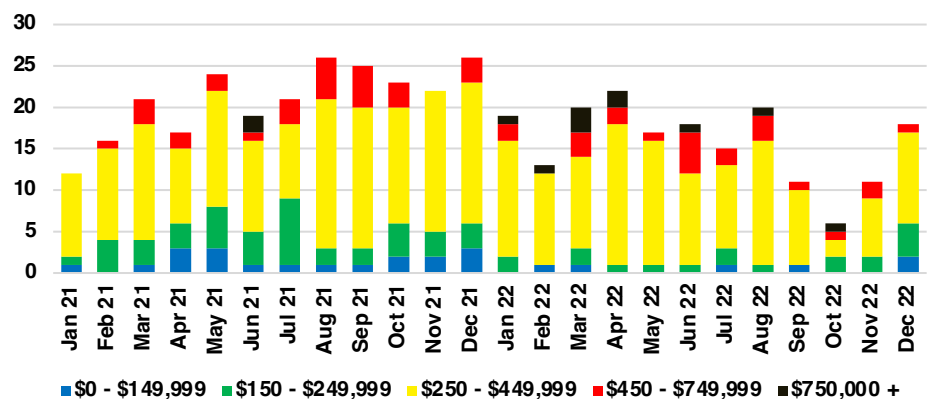

NORTH GEORGIA INVENTORY BY PRICE POINT

BANKS COUNTY QUICK N'DICATORS

BANKS COUNTY SALES VOLUME VS SUPPLY

BANKS COUNTY INVENTORY MONTHS OF SUPPLY

BANKS COUNTY 12 MONTH AVERAGE SALES PRICE

BANKS COUNTY SALES BY PRICE POINT

BANKS COUNTY INVENTORY BY PRICE POINT

BARROW COUNTY QUICK N'DICATORS

BARROW COUNTY SALES VOLUME VS SUPPLY

BARROW COUNTY INVENTORY MONTHS OF SUPPLY

BARROW COUNTY 12 MONTH AVERAGE SALES PRICE

BARROW COUNTY SALES BY PRICE POINT