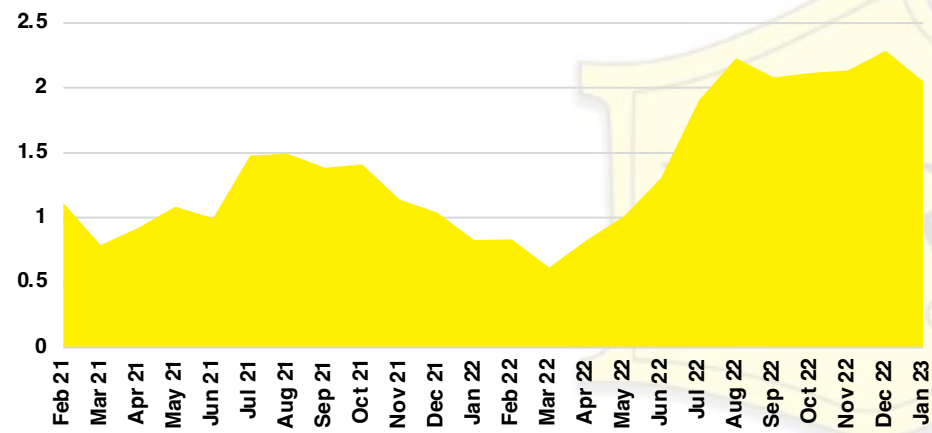

CHEROKEE COUNTY INVENTORY BY PRICE POINT

DAWSON COUNTY QUICK N'DICATORS

DAWSON COUNTY SALES VOLUME VS SUPPLY

DAWSON COUNTY INVENTORY MONTHS OF SUPPLY

DAWSON COUNTY 12 MONTH AVERAGE SALES PRICE

DAWSON COUNTY SALES BY PRICE POINT