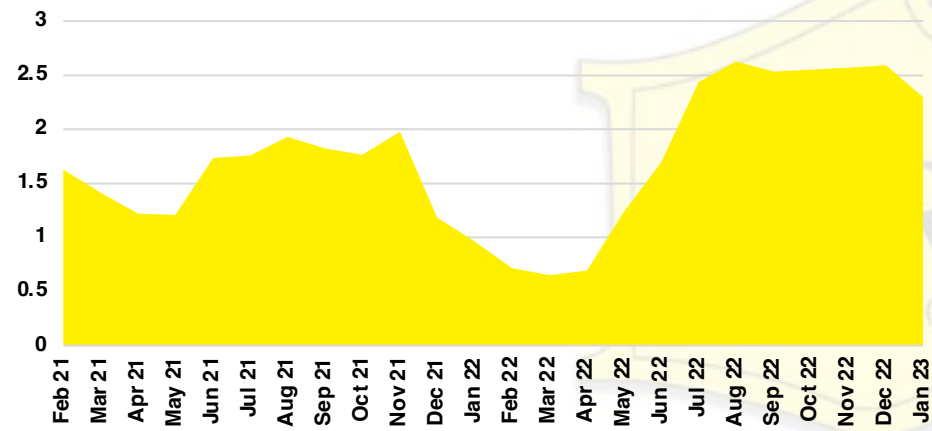

WALTON COUNTY SALES BY PRICE POINT

WALTON COUNTY INVENTORY BY PRICE POINT

WHITE COUNTY QUICK N' DICATORS

WHITE COUNTY SALES VOLUME VS SUPPLY

WHITE COUNTY INVENTORY MONTHS OF SUPPLY

WHITE COUNTY 12 MONTH AVERAGE SALES PRICE

WHITE COUNTY SALES BY PRICE POINT

WHITE COUNTY INVENTORY BY PRICE POINT