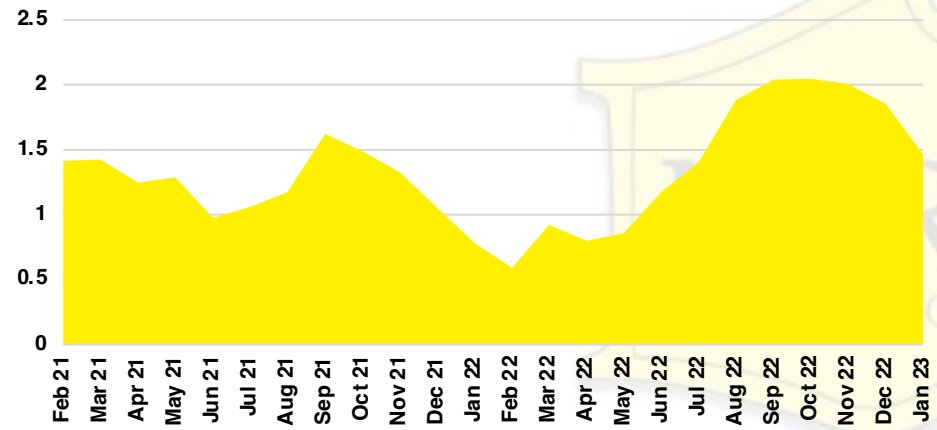

RABUN COUNTY SALES BY PRICE POINT

RABUN COUNTY INVENTORY BY PRICE POINT

STEPHENS COUNTY QUICK N'DICATORS

STEPHENS COUNTY SALES VOLUME VS SUPPLY

STEPHENS COUNTY INVENTORY MONTHS OF SUPPLY

STEPHENS COUNTY 12 MONTH AVERAGE SALES PRICE