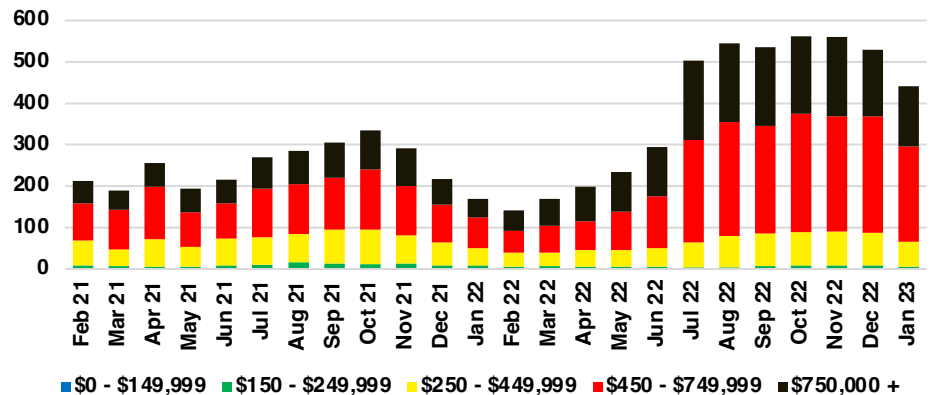

FORSYTH COUNTY INVENTORY BY PRICE POINT