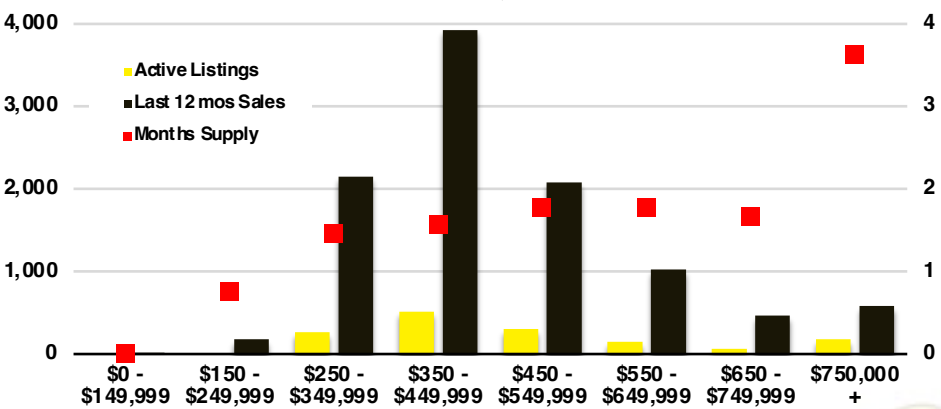

DAWSON COUNTY INVENTORY BY PRICE POINT

FORSYTH COUNTY QUICK N'DICATORS

FORSYTH COUNTY SALES VOLUME VS SUPPLY

FORSYTH COUNTY INVENTORY MONTHS OF SUPPLY

FORSYTH COUNTY 12 MONTH AVERAGE SALES PRICE

FORSYTH COUNTY SALES BY PRICE POINT

FORSYTH COUNTY INVENTORY BY PRICE POINT

FRANKLIN COUNTY QUICK N'DICATORS

FRANKLIN COUNTY SALES VOLUME VS SUPPLY

FRANKLIN COUNTY INVENTORY MONTHS OF SUPPLY

FRANKLIN COUNTY 12 MONTH AVERAGE SALES PRICE

FRANKLIN COUNTY SALES BY PRICE POINT

FRANKLIN COUNTY INVENTORY BY PRICE POINT

GWINNETT COUNTY QUICK N'DICATORS

GWINNETT COUNTY SALES VOLUME VS SUPPLY

GWINNETT COUNTY INVENTORY MONTHS OF SUPPLY

GWINNETT COUNTY 12 MONTH AVERAGE SALES PRICE

GWINNETT COUNTY SALES BY PRICE POINT