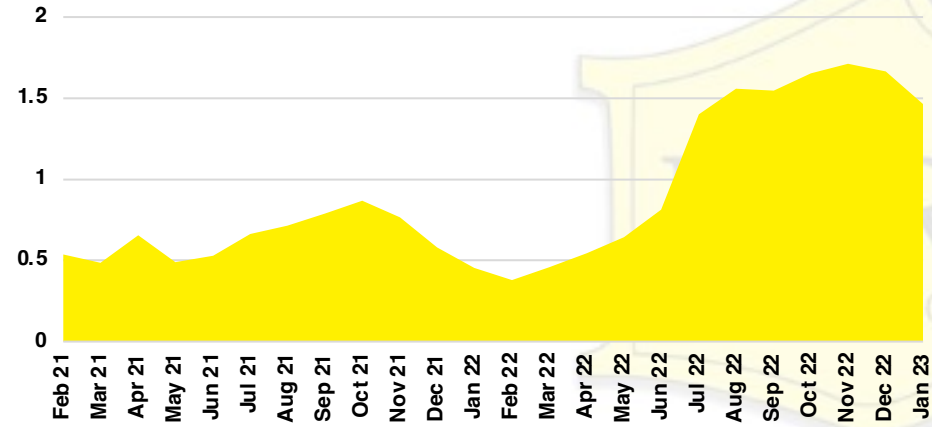

DAWSON COUNTY INVENTORY BY PRICE POINT

FORSYTH COUNTY QUICK N'DICATORS

FORSYTH COUNTY SALES VOLUME VS SUPPLY

FORSYTH COUNTY INVENTORY MONTHS OF SUPPLY

FORSYTH COUNTY 12 MONTH AVERAGE SALES PRICE

FORSYTH COUNTY SALES BY PRICE POINT