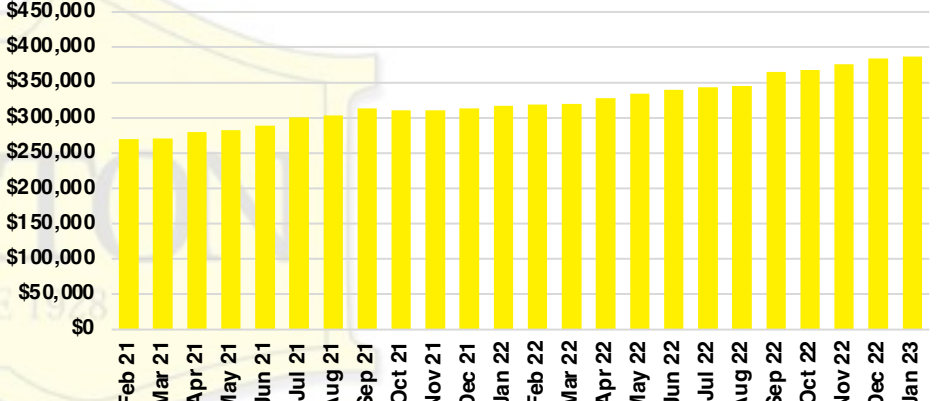

NORTH GEORGIA INVENTORY BY PRICE POINT

BANKS COUNTY QUICK N'DICATORS

BANKS COUNTY SALES VOLUME VS SUPPLY

BANKS COUNTY INVENTORY MONTHS OF SUPPLY

BANKS COUNTY 12 MONTH AVERAGE SALES PRICE

BANKS COUNTY SALES BY PRICE POINT

BANKS COUNTY INVENTORY BY PRICE POINT

BARROW COUNTY QUICK N'DICATORS

BARROW COUNTY SALES VOLUME VS SUPPLY

BARROW COUNTY INVENTORY MONTHS OF SUPPLY

BARROW COUNTY 12 MONTH AVERAGE SALES PRICE

BARROW COUNTY SALES BY PRICE POINT