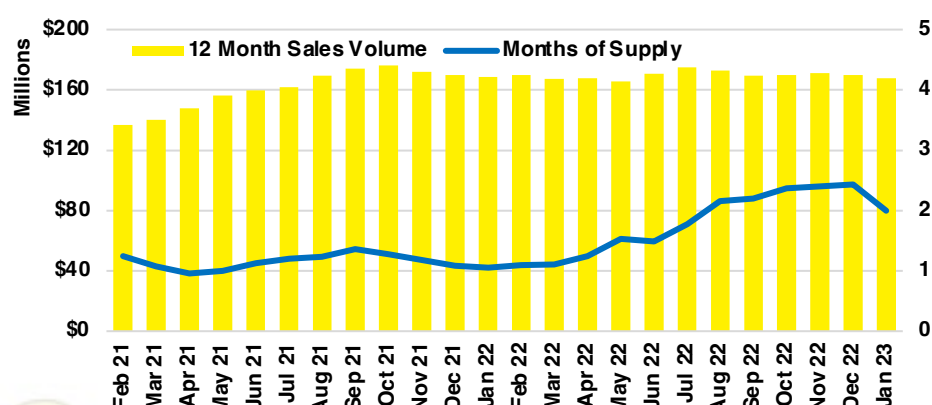

JACKSON COUNTY SALES BY PRICE POINT

JACKSON COUNTY INVENTORY BY PRICE POINT

LUMPKIN COUNTY QUICK N'DICATORS

LUMPKIN COUNTY SALES VOLUME VS SUPPLY

LUMPKIN COUNTY INVENTORY MONTHS OF SUPPLY

LUMPKIN COUNTY 12 MONTH AVERAGE SALES PRICE