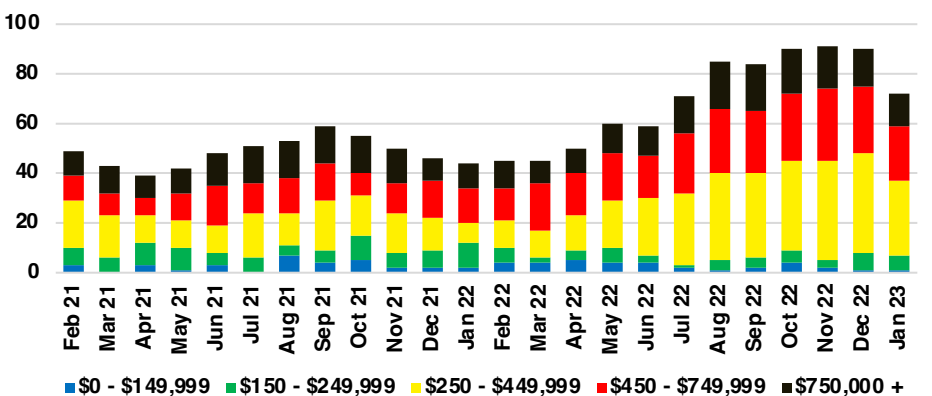

LUMPKIN COUNTY INVENTORY BY PRICE POINT