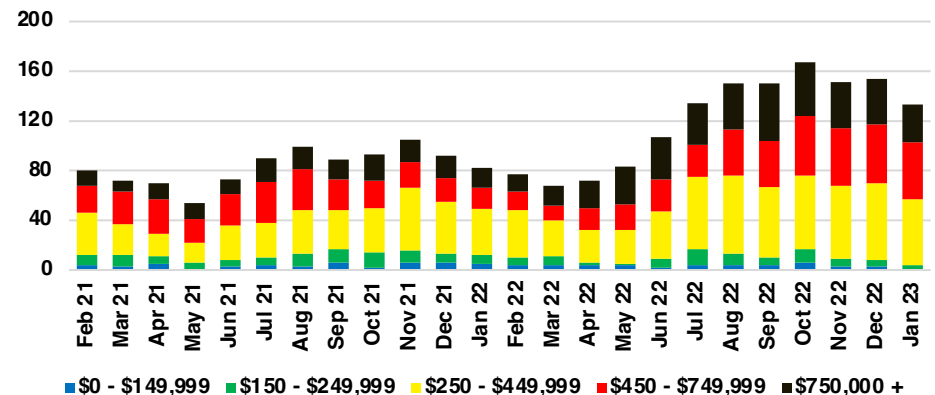

PICKENS COUNTY INVENTORY BY PRICE POINT