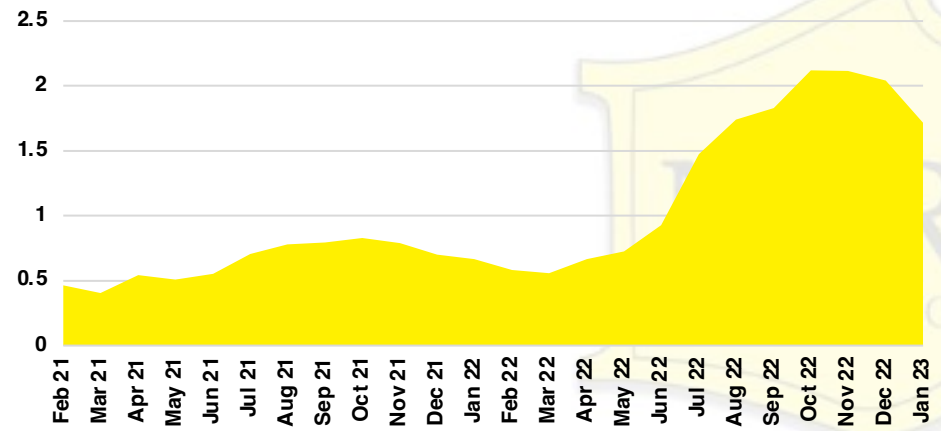

FRANKLIN COUNTY INVENTORY BY PRICE POINT

GWINNETT COUNTY QUICK N'DICATORS

GWINNETT COUNTY SALES VOLUME VS SUPPLY

GWINNETT COUNTY INVENTORY MONTHS OF SUPPLY

GWINNETT COUNTY 12 MONTH AVERAGE SALES PRICE

GWINNETT COUNTY SALES BY PRICE POINT