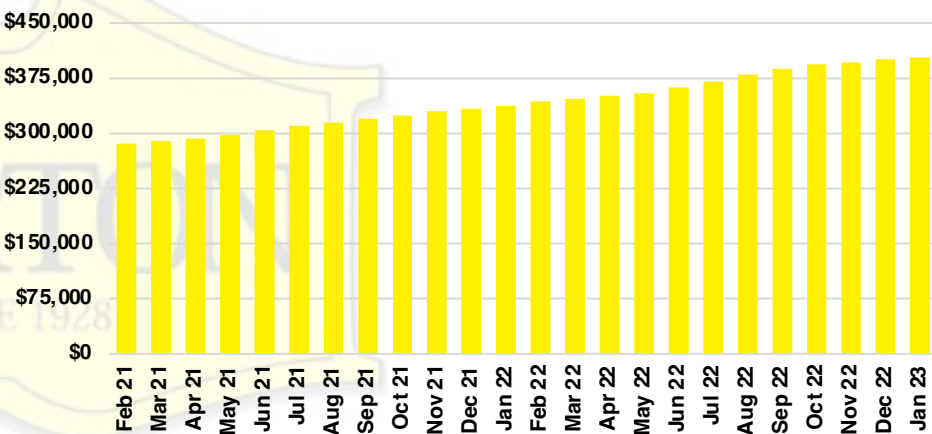

STEPHENS COUNTY SALES BY PRICE POINT

STEPHENS COUNTY INVENTORY BY PRICE POINT

WALTON COUNTY QUICK N' DICATORS

WALTON COUNTY SALES VOLUME VS SUPPLY

WALTON COUNTY INVENTORY MONTHS OF SUPPLY

WALTON COUNTY 12 MONTH AVERAGE SALES PRICE

WALTON COUNTY SALES BY PRICE POINT

WALTON COUNTY INVENTORY BY PRICE POINT

WHITE COUNTY QUICK N' DICATORS

WHITE COUNTY SALES VOLUME VS SUPPLY

WHITE COUNTY INVENTORY MONTHS OF SUPPLY

WHITE COUNTY 12 MONTH AVERAGE SALES PRICE