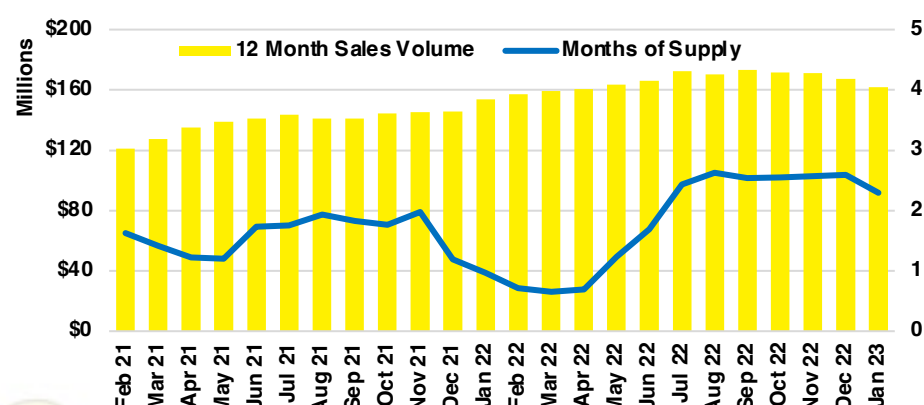

WALTON COUNTY SALES BY PRICE POINT

WALTON COUNTY INVENTORY BY PRICE POINT

WHITE COUNTY QUICK N' DICATORS

WHITE COUNTY SALES VOLUME VS SUPPLY

WHITE COUNTY INVENTORY MONTHS OF SUPPLY

WHITE COUNTY 12 MONTH AVERAGE SALES PRICE