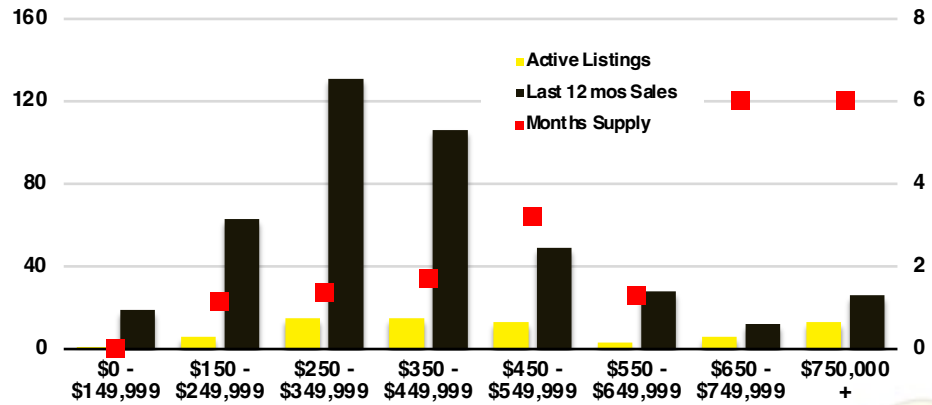

HALL COUNTY SALES BY PRICE POINT

HALL COUNTY INVENTORY BY PRICE POINT

JACKSON COUNTY QUICK N'DICATORS

JACKSON COUNTY SALES VOLUME VS SUPPLY

JACKSON COUNTY INVENTORY MONTHS OF SUPPLY

JACKSON COUNTY 12 MONTH AVERAGE SALES PRICE

JACKSON COUNTY SALES BY PRICE POINT

JACKSON COUNTY INVENTORY BY PRICE POINT

LUMPKIN COUNTY QUICK N'DICATORS

LUMPKIN COUNTY SALES VOLUME VS SUPPLY

LUMPKIN COUNTY INVENTORY MONTHS OF SUPPLY

LUMPKIN COUNTY 12 MONTH AVERAGE SALES PRICE