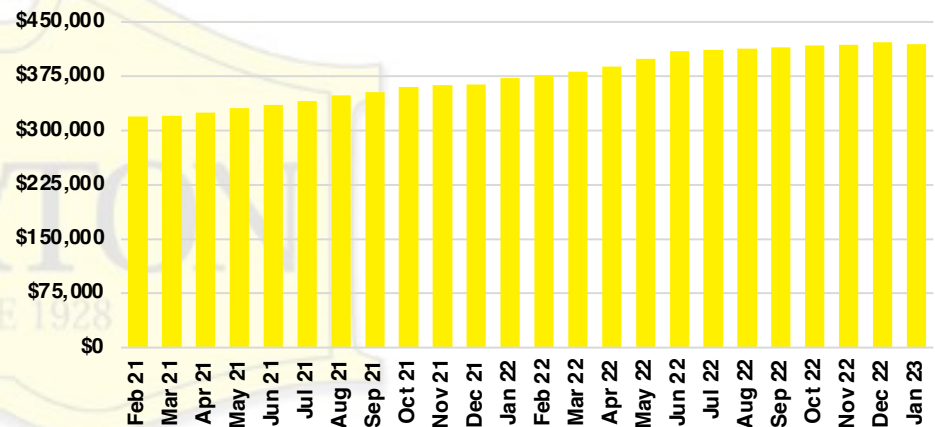

LUMPKIN COUNTY SALES BY PRICE POINT

LUMPKIN COUNTY INVENTORY BY PRICE POINT

PICKENS COUNTY QUICK N'DICATORS

PICKENS COUNTY SALES VOLUME VS SUPPLY

PICKENS COUNTY INVENTORY MONTHS OF SUPPLY

PICKENS COUNTY 12 MONTH AVERAGE SALES PRICE