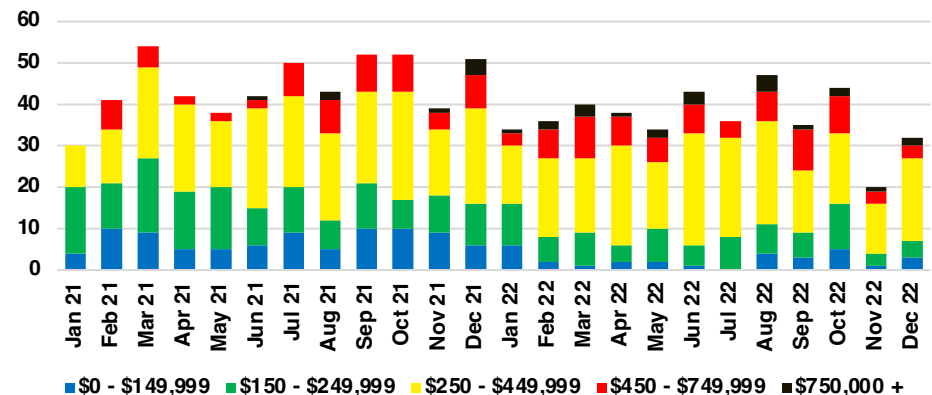

WALTON COUNTY SALES BY PRICE POINT

WALTON COUNTY INVENTORY BY PRICE POINT

WHITE COUNTY QUICK N' DICATORS

WHITE COUNTY SALES VOLUME VS SUPPLY

WHITE COUNTY INVENTORY MONTHS OF SUPPLY

WHITE COUNTY 12 MONTH AVERAGE SALES PRICE

WHITE COUNTY SALES BY PRICE POINT

WHITE COUNTY INVENTORY BY PRICE POINT