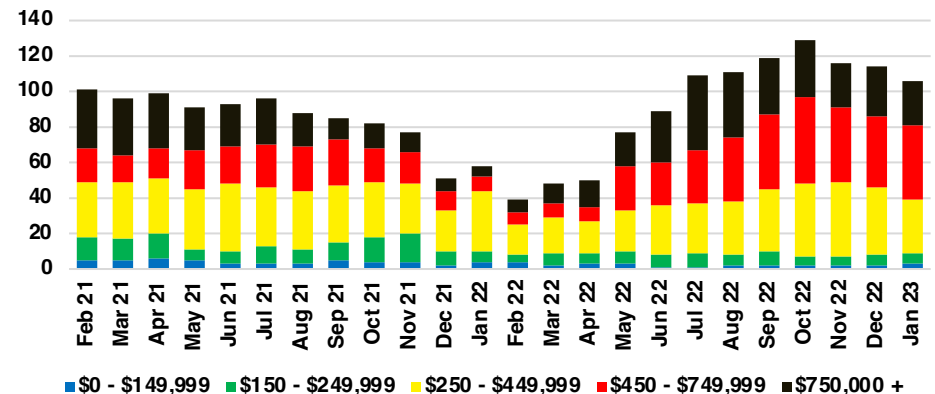

RABUN COUNTY INVENTORY BY PRICE POINT