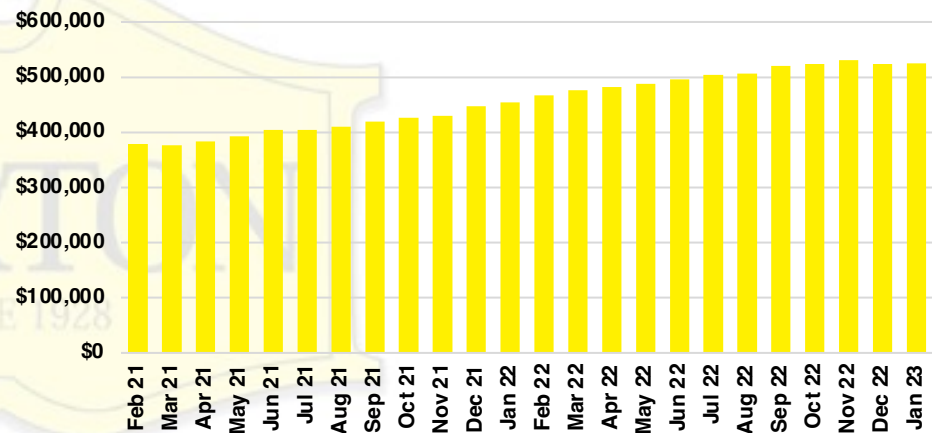

BARROW COUNTY INVENTORY BY PRICE POINT

CHEROKEE COUNTY QUICK N'DICATORS

CHEROKEE COUNTY SALES VOLUME VS SUPPLY

CHEROKEE COUNTY INVENTORY MONTHS OF SUPPLY

CHEROKEE COUNTY 12 MONTH AVERAGE SALES PRICE

CHEROKEE COUNTY SALES BY PRICE POINT

CHEROKEE COUNTY INVENTORY BY PRICE POINT

DAWSON COUNTY QUICK N'DICATORS

DAWSON COUNTY SALES VOLUME VS SUPPLY

DAWSON COUNTY INVENTORY MONTHS OF SUPPLY

DAWSON COUNTY 12 MONTH AVERAGE SALES PRICE

DAWSON COUNTY SALES BY PRICE POINT

DAWSON COUNTY INVENTORY BY PRICE POINT

FORSYTH COUNTY QUICK N'DICATORS

FORSYTH COUNTY SALES VOLUME VS SUPPLY

FORSYTH COUNTY INVENTORY MONTHS OF SUPPLY

FORSYTH COUNTY 12 MONTH AVERAGE SALES PRICE

FORSYTH COUNTY SALES BY PRICE POINT