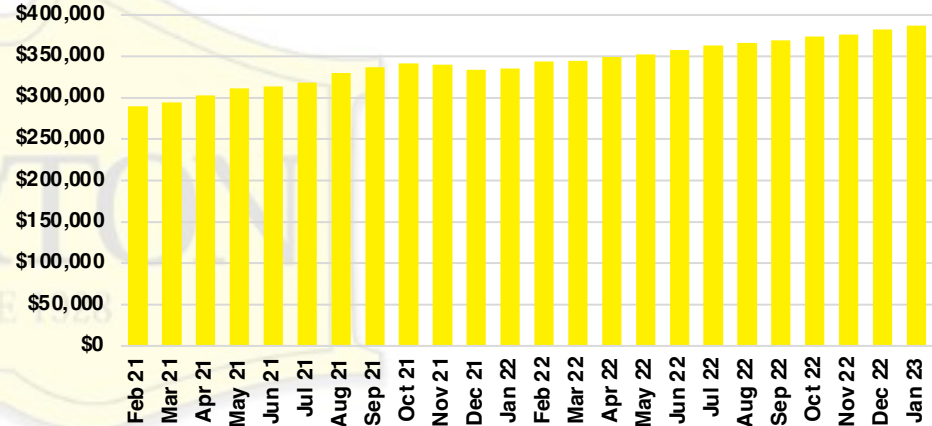

JACKSON COUNTY SALES BY PRICE POINT

JACKSON COUNTY INVENTORY BY PRICE POINT

LUMPKIN COUNTY QUICK N'DICATORS

LUMPKIN COUNTY SALES VOLUME VS SUPPLY

LUMPKIN COUNTY INVENTORY MONTHS OF SUPPLY

LUMPKIN COUNTY 12 MONTH AVERAGE SALES PRICE