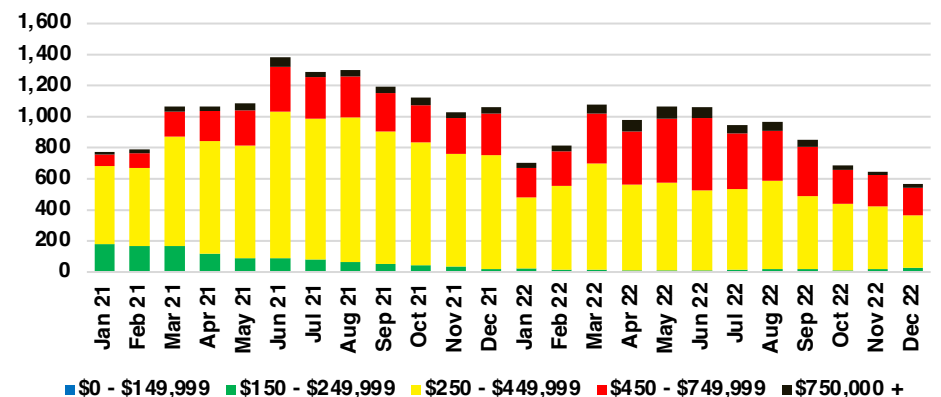

FRANKLIN COUNTY INVENTORY BY PRICE POINT

GWINNETT COUNTY QUICK N'DICATORS

GWINNETT COUNTY SALES VOLUME VS SUPPLY

GWINNETT COUNTY INVENTORY MONTHS OF SUPPLY

GWINNETT COUNTY 12 MONTH AVERAGE SALES PRICE

GWINNETT COUNTY SALES BY PRICE POINT