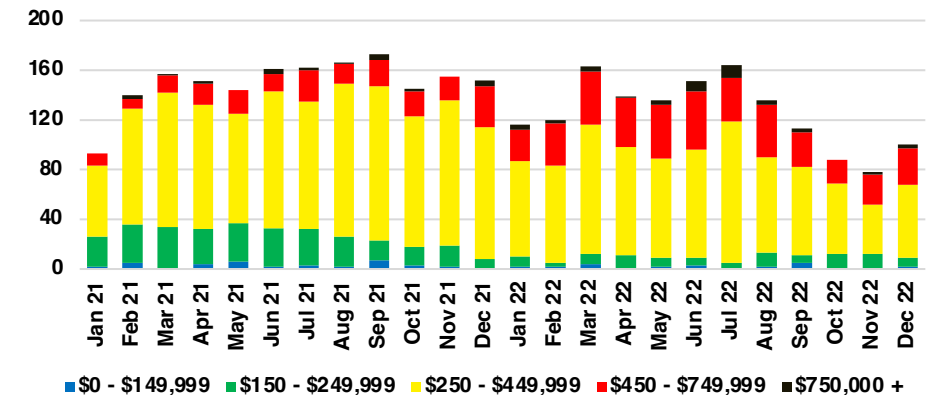

JACKSON COUNTY SALES BY PRICE POINT