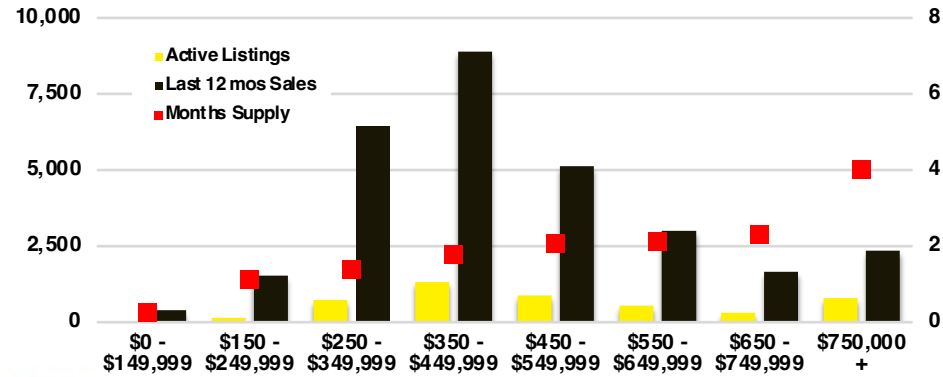

NORTH GEORGIA DEEP DIVE MARKET DATA

January 2023

JANUARY 2023

DEEP DIVE

NORTH GEORGIA QUICK N' DICATORS

NORTH GEORGIA INVENTORY MONTHS OF SUPPLY

NORTH GEORGIA SALES VOLUME VS SUPPLY

NORTH GEORGIA SALES BY PRICE POINT

WALTON COUNTY SALES BY PRICE POINT

WALTON COUNTY INVENTORY BY PRICE POINT

WHITE COUNTY QUICK N' DICATORS

WHITE COUNTY SALES VOLUME VS SUPPLY

WHITE COUNTY INVENTORY MONTHS OF SUPPLY

WHITE COUNTY 12 MONTH AVERAGE SALES PRICE