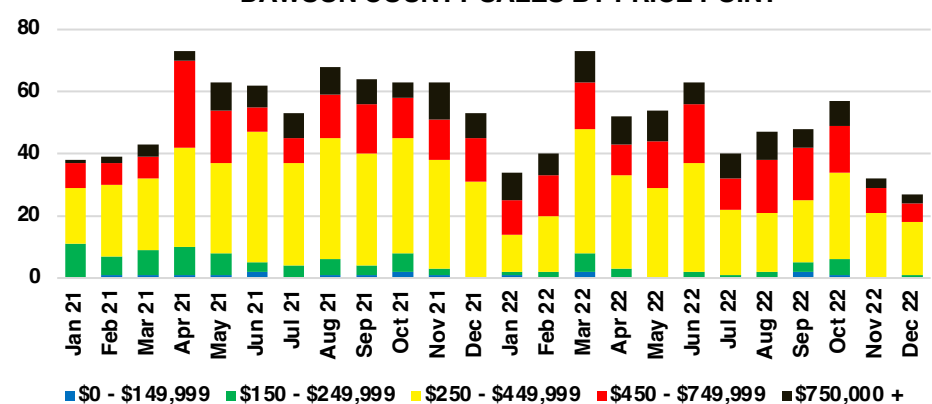

BARROW COUNTY INVENTORY BY PRICE POINT

CHEROKEE COUNTY QUICK N'DICATORS

CHEROKEE COUNTY SALES VOLUME VS SUPPLY

CHEROKEE COUNTY INVENTORY MONTHS OF SUPPLY

CHEROKEE COUNTY 12 MONTH AVERAGE SALES PRICE

CHEROKEE COUNTY SALES BY PRICE POINT

CHEROKEE COUNTY INVENTORY BY PRICE POINT

DAWSON COUNTY QUICK N'DICATORS

DAWSON COUNTY SALES VOLUME VS SUPPLY

DAWSON COUNTY INVENTORY MONTHS OF SUPPLY

DAWSON COUNTY 12 MONTH AVERAGE SALES PRICE

DAWSON COUNTY SALES BY PRICE POINT

DAWSON COUNTY INVENTORY BY PRICE POINT

FORSYTH COUNTY QUICK N'DICATORS

FORSYTH COUNTY SALES VOLUME VS SUPPLY

FORSYTH COUNTY INVENTORY MONTHS OF SUPPLY

FORSYTH COUNTY 12 MONTH AVERAGE SALES PRICE

FORSYTH COUNTY SALES BY PRICE POINT