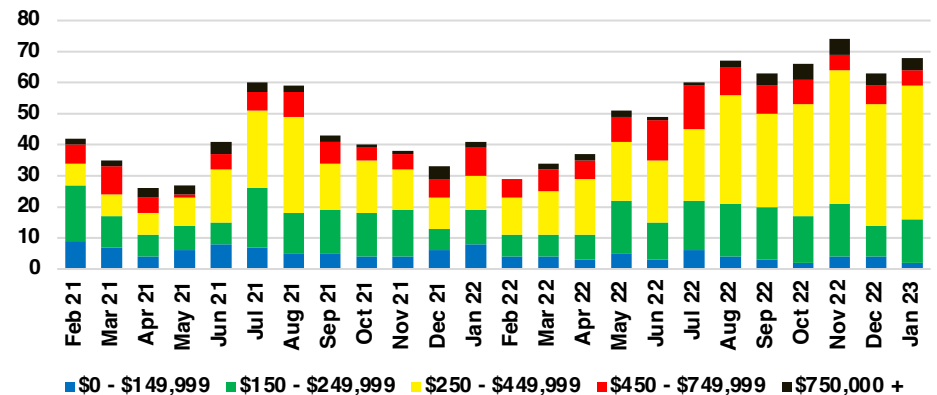

FRANKLIN COUNTY INVENTORY BY PRICE POINT