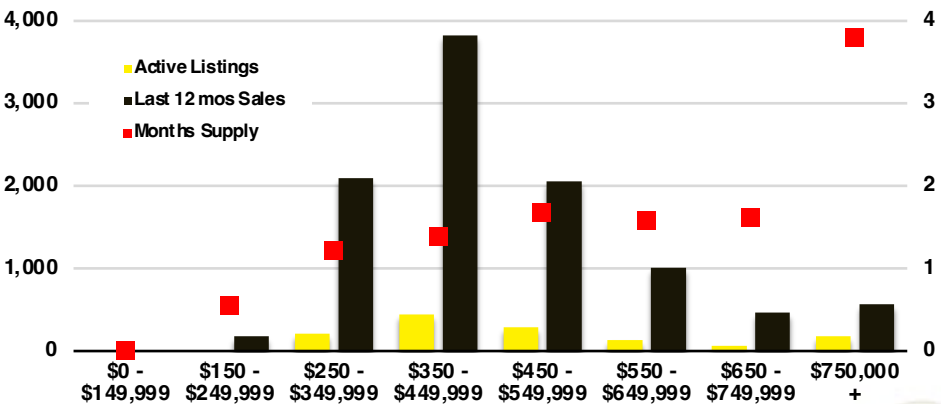

DAWSON COUNTY INVENTORY BY PRICE POINT

FORSYTH COUNTY QUICK N'DICATORS

FORSYTH COUNTY SALES VOLUME VS SUPPLY

FORSYTH COUNTY INVENTORY MONTHS OF SUPPLY

FORSYTH COUNTY 12 MONTH AVERAGE SALES PRICE

FORSYTH COUNTY SALES BY PRICE POINT

FORSYTH COUNTY INVENTORY BY PRICE POINT

FRANKLIN COUNTY QUICK N'DICATORS

FRANKLIN COUNTY SALES VOLUME VS SUPPLY

FRANKLIN COUNTY INVENTORY MONTHS OF SUPPLY

FRANKLIN COUNTY 12 MONTH AVERAGE SALES PRICE

FRANKLIN COUNTY SALES BY PRICE POINT

FRANKLIN COUNTY INVENTORY BY PRICE POINT

GWINNETT COUNTY QUICK N'DICATORS

GWINNETT COUNTY SALES VOLUME VS SUPPLY

GWINNETT COUNTY INVENTORY MONTHS OF SUPPLY

GWINNETT COUNTY 12 MONTH AVERAGE SALES PRICE

GWINNETT COUNTY SALES BY PRICE POINT