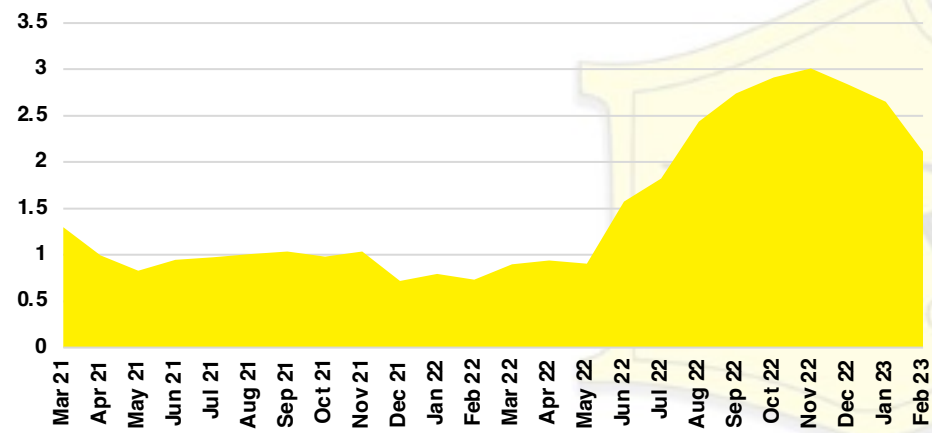

GWINNETT COUNTY INVENTORY BY PRICE POINT

HABERSHAM COUNTY QUICK N'DICATORS

HABERSHAM COUNTY SALES VOLUME VS SUPPLY

HABERSHAM COUNTY INVENTORY MONTHS OF SUPPLY

HABERSHAM COUNTY 12 MONTH AVERAGE SALES PRICE