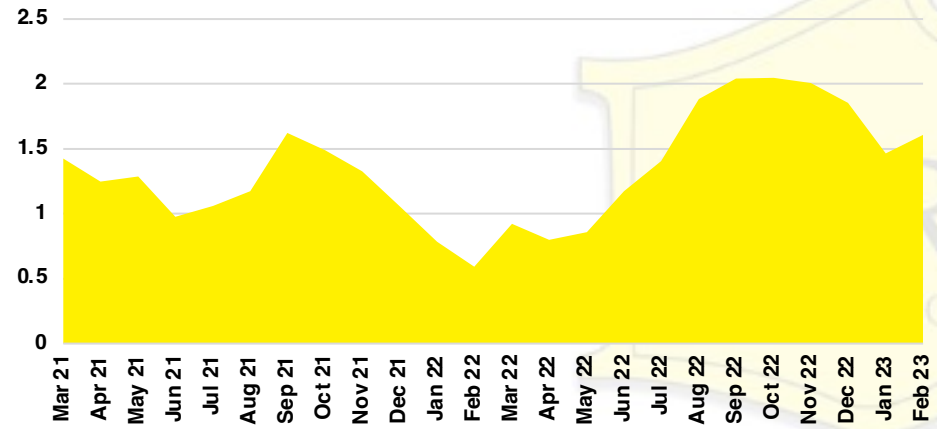

RABUN COUNTY SALES BY PRICE POINT

RABUN COUNTY INVENTORY BY PRICE POINT

STEPHENS COUNTY QUICK N'DICATORS

STEPHENS COUNTY SALES VOLUME VS SUPPLY

STEPHENS COUNTY INVENTORY MONTHS OF SUPPLY

STEPHENS COUNTY 12 MONTH AVERAGE SALES PRICE