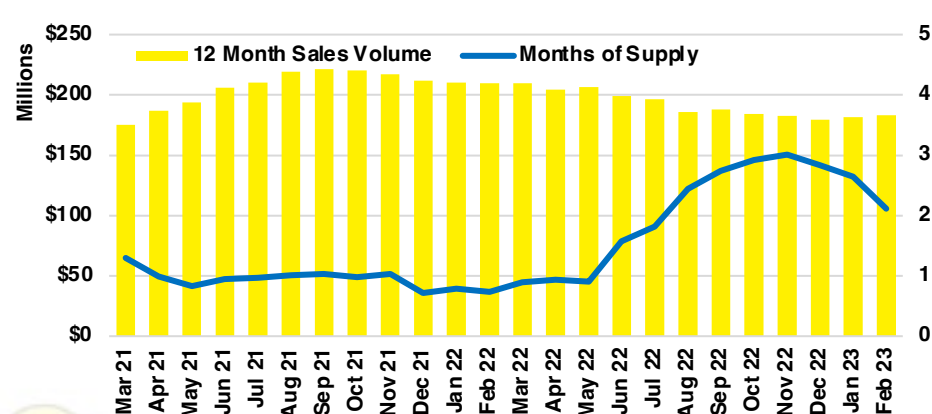

HABERSHAM COUNTY SALES VOLUME VS SUPPLY