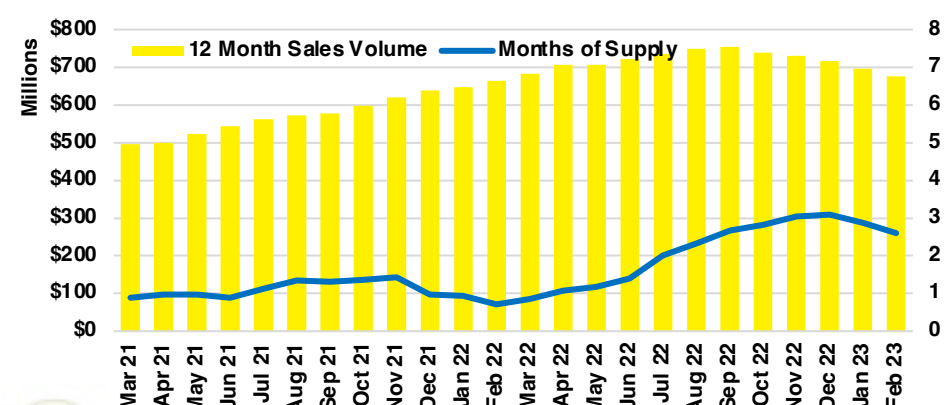

STEPHENS COUNTY SALES BY PRICE POINT

STEPHENS COUNTY INVENTORY BY PRICE POINT

WALTON COUNTY QUICK N' DICATORS

WALTON COUNTY SALES VOLUME VS SUPPLY

WALTON COUNTY INVENTORY MONTHS OF SUPPLY

WALTON COUNTY 12 MONTH AVERAGE SALES PRICE