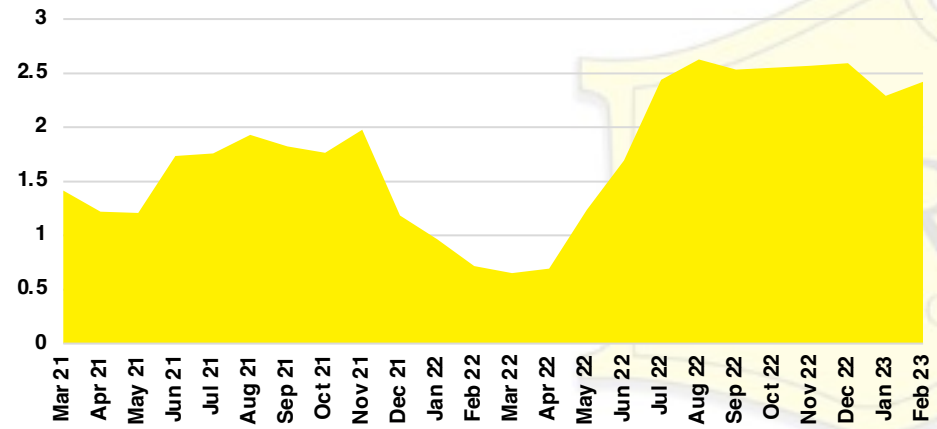

WALTON COUNTY SALES BY PRICE POINT

WALTON COUNTY INVENTORY BY PRICE POINT

WHITE COUNTY QUICK N' DICATORS

WHITE COUNTY SALES VOLUME VS SUPPLY

WHITE COUNTY INVENTORY MONTHS OF SUPPLY

WHITE COUNTY 12 MONTH AVERAGE SALES PRICE