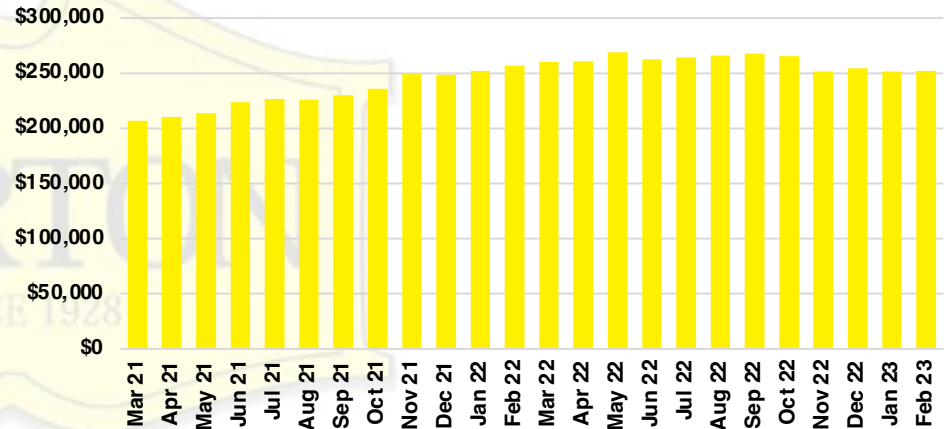

PICKENS COUNTY SALES BY PRICE POINT

PICKENS COUNTY INVENTORY BY PRICE POINT

RABUN COUNTY QUICK N'DICATORS

RABUN COUNTY SALES VOLUME VS SUPPLY

RABUN COUNTY INVENTORY MONTHS OF SUPPLY

RABUN COUNTY 12 MONTH AVERAGE SALES PRICE

RABUN COUNTY SALES BY PRICE POINT

RABUN COUNTY INVENTORY BY PRICE POINT

STEPHENS COUNTY QUICK N'DICATORS

STEPHENS COUNTY SALES VOLUME VS SUPPLY

STEPHENS COUNTY INVENTORY MONTHS OF SUPPLY

STEPHENS COUNTY 12 MONTH AVERAGE SALES PRICE