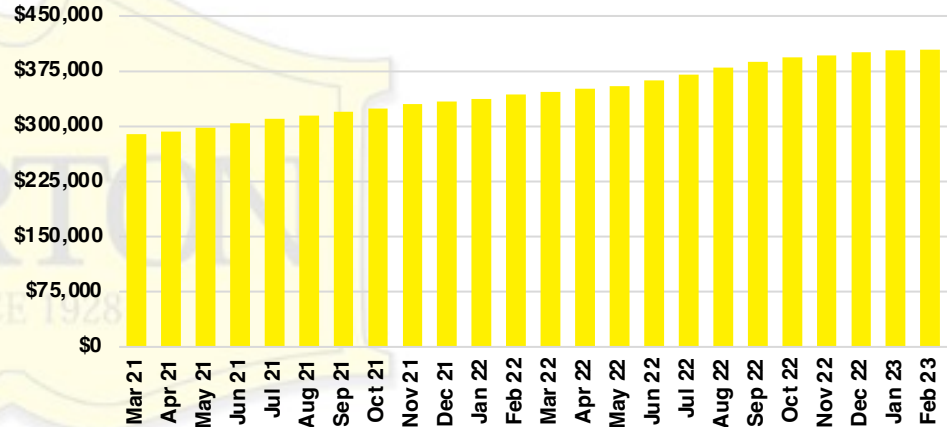

STEPHENS COUNTY SALES BY PRICE POINT

STEPHENS COUNTY INVENTORY BY PRICE POINT

WALTON COUNTY QUICK N' DICATORS

WALTON COUNTY SALES VOLUME VS SUPPLY

WALTON COUNTY INVENTORY MONTHS OF SUPPLY

WALTON COUNTY 12 MONTH AVERAGE SALES PRICE