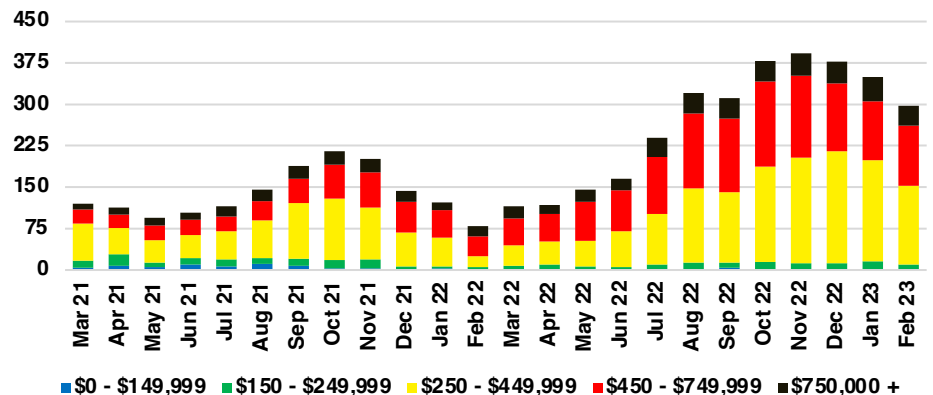

JACKSON COUNTY INVENTORY BY PRICE POINT