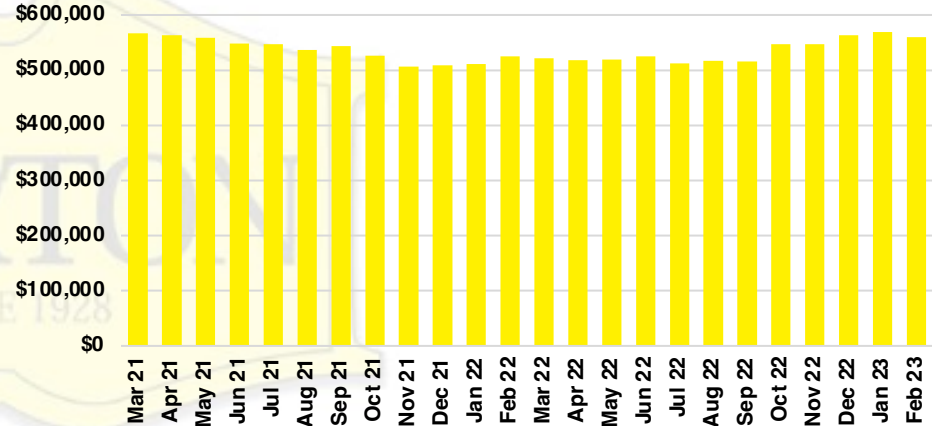

PICKENS COUNTY SALES BY PRICE POINT

PICKENS COUNTY INVENTORY BY PRICE POINT

RABUN COUNTY QUICK N'DICATORS

RABUN COUNTY SALES VOLUME VS SUPPLY

RABUN COUNTY INVENTORY MONTHS OF SUPPLY

RABUN COUNTY 12 MONTH AVERAGE SALES PRICE