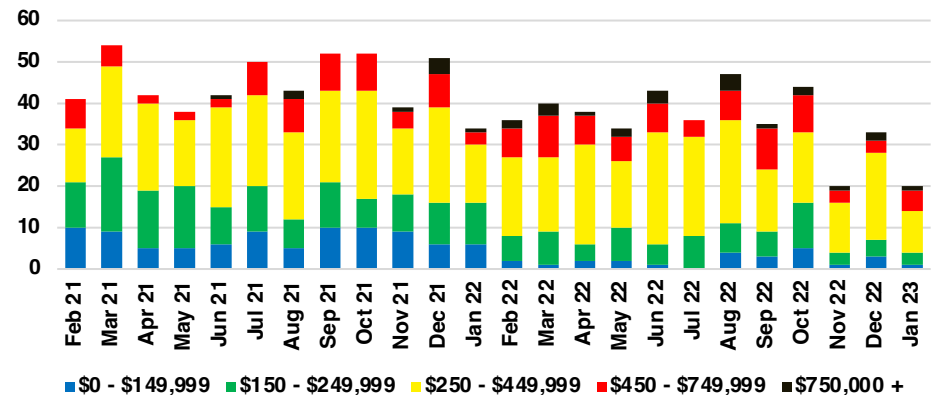

WALTON COUNTY SALES BY PRICE POINT

WALTON COUNTY INVENTORY BY PRICE POINT

WHITE COUNTY QUICK N' DICATORS

WHITE COUNTY SALES VOLUME VS SUPPLY

WHITE COUNTY INVENTORY MONTHS OF SUPPLY

WHITE COUNTY 12 MONTH AVERAGE SALES PRICE

WHITE COUNTY SALES BY PRICE POINT

WHITE COUNTY INVENTORY BY PRICE POINT