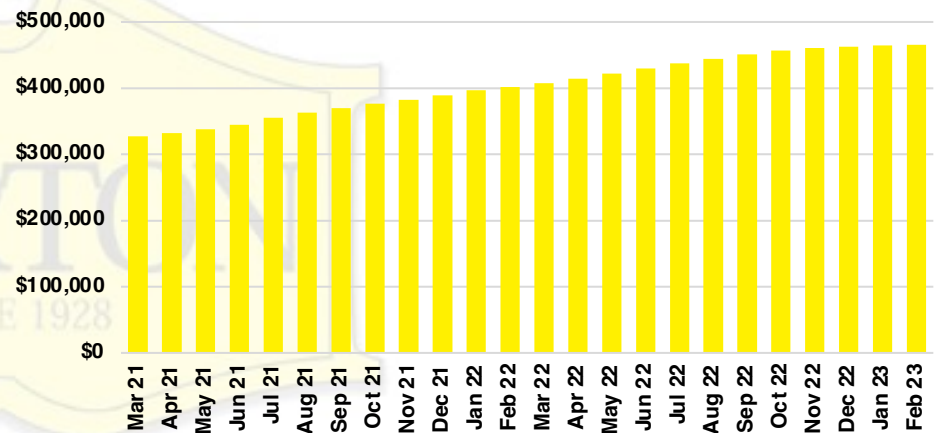

FRANKLIN COUNTY INVENTORY BY PRICE POINT

GWINNETT COUNTY QUICK N'DICATORS

GWINNETT COUNTY SALES VOLUME VS SUPPLY

GWINNETT COUNTY INVENTORY MONTHS OF SUPPLY

GWINNETT COUNTY 12 MONTH AVERAGE SALES PRICE

GWINNETT COUNTY SALES BY PRICE POINT