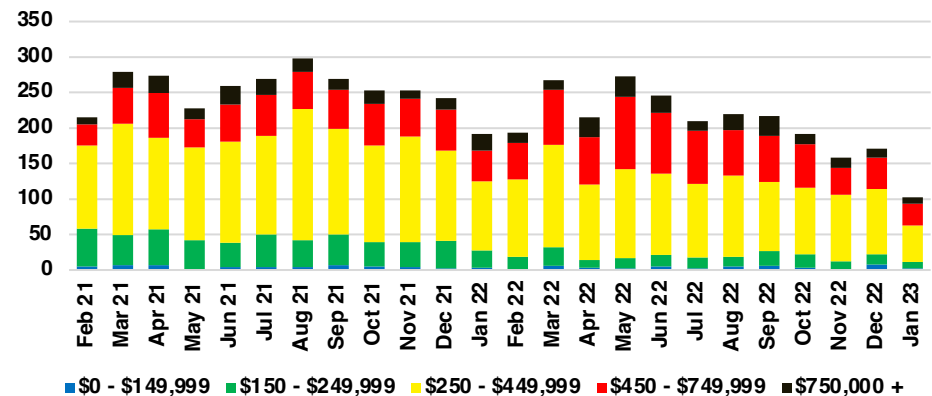

HALL COUNTY SALES BY PRICE POINT