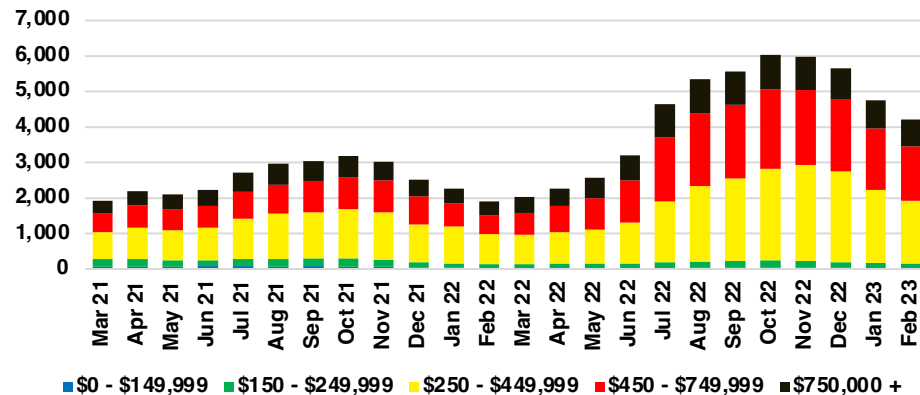

NORTH GEORGIA INVENTORY BY PRICE POINT