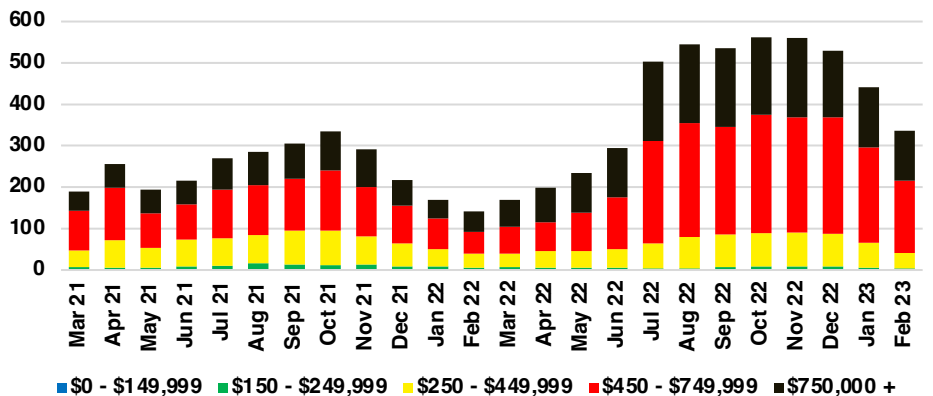

FORSYTH COUNTY INVENTORY BY PRICE POINT