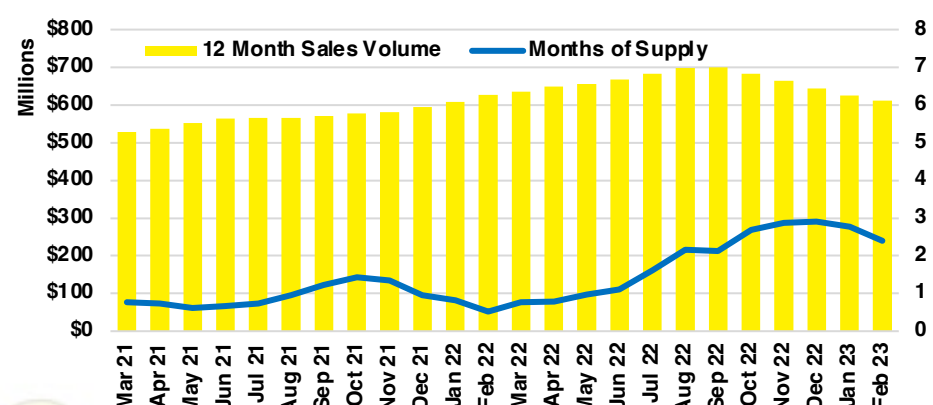

HALL COUNTY SALES BY PRICE POINT

HALL COUNTY INVENTORY BY PRICE POINT

JACKSON COUNTY QUICK N'DICATORS

JACKSON COUNTY SALES VOLUME VS SUPPLY

JACKSON COUNTY INVENTORY MONTHS OF SUPPLY

JACKSON COUNTY 12 MONTH AVERAGE SALES PRICE