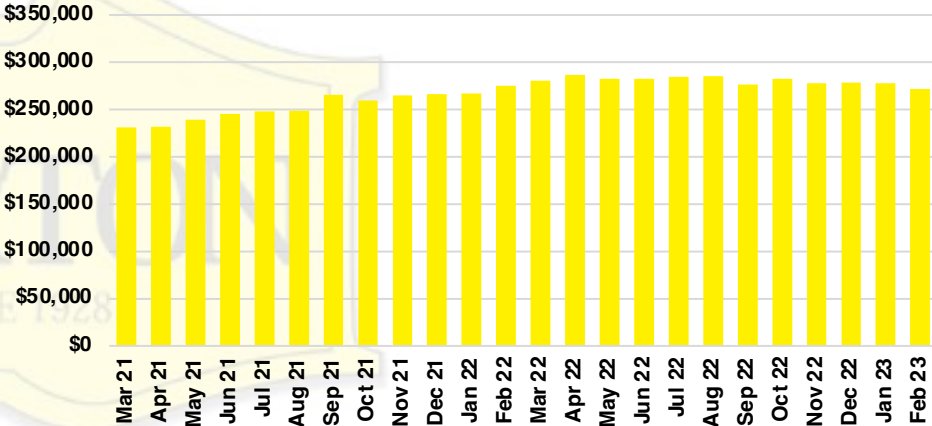

DAWSON COUNTY INVENTORY BY PRICE POINT

FORSYTH COUNTY QUICK N'DICATORS

FORSYTH COUNTY SALES VOLUME VS SUPPLY

FORSYTH COUNTY INVENTORY MONTHS OF SUPPLY

FORSYTH COUNTY 12 MONTH AVERAGE SALES PRICE

FORSYTH COUNTY SALES BY PRICE POINT

FORSYTH COUNTY INVENTORY BY PRICE POINT

FRANKLIN COUNTY QUICK N'DICATORS

FRANKLIN COUNTY SALES VOLUME VS SUPPLY

FRANKLIN COUNTY INVENTORY MONTHS OF SUPPLY

FRANKLIN COUNTY 12 MONTH AVERAGE SALES PRICE

FRANKLIN COUNTY SALES BY PRICE POINT