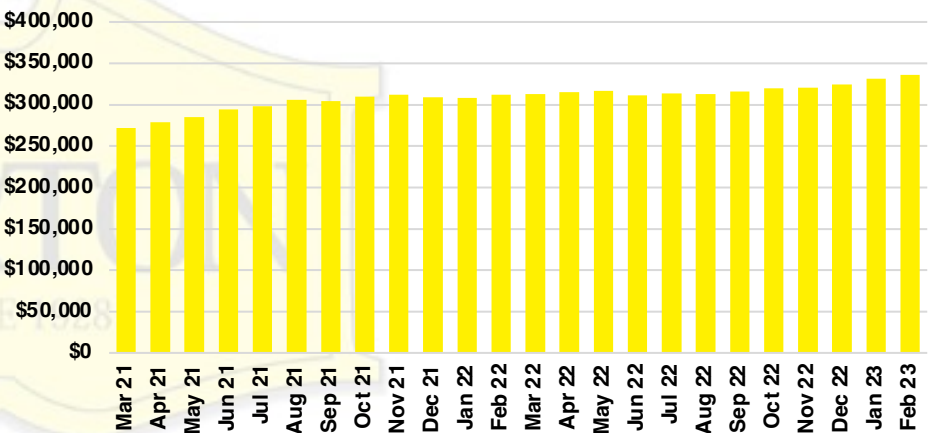

GWINNETT COUNTY INVENTORY BY PRICE POINT

HABERSHAM COUNTY QUICK N'DICATORS

HABERSHAM COUNTY SALES VOLUME VS SUPPLY

HABERSHAM COUNTY INVENTORY MONTHS OF SUPPLY

HABERSHAM COUNTY 12 MONTH AVERAGE SALES PRICE