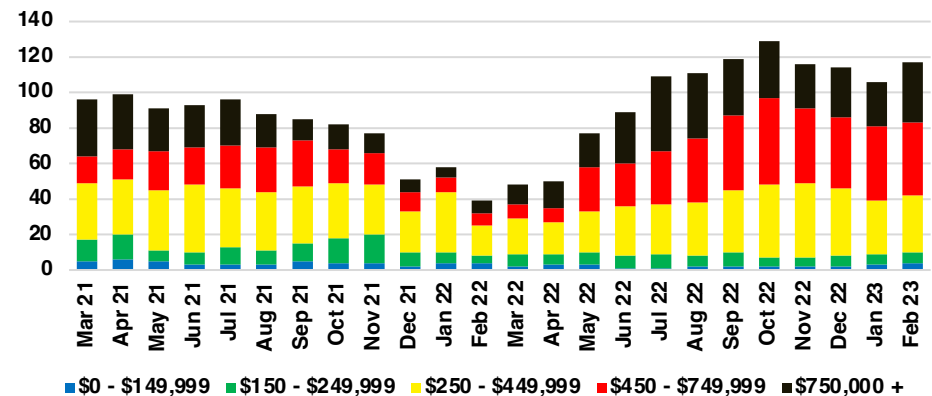

RABUN COUNTY INVENTORY BY PRICE POINT