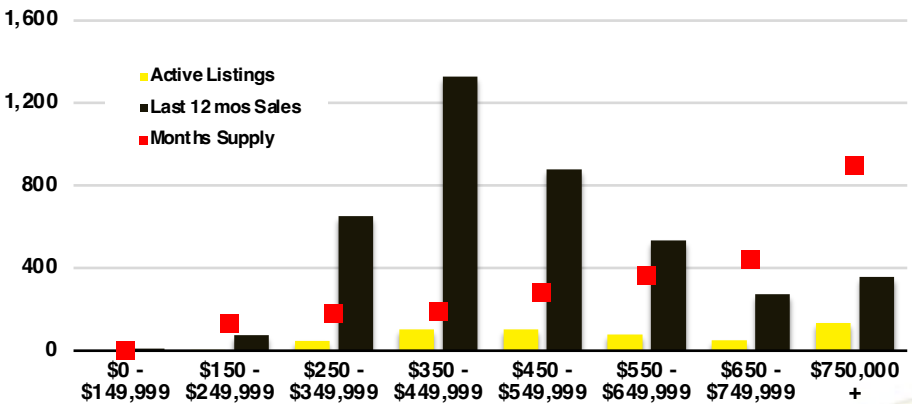

BANKS COUNTY INVENTORY BY PRICE POINT

BARROW COUNTY QUICK N'DICATORS

BARROW COUNTY SALES VOLUME VS SUPPLY

BARROW COUNTY INVENTORY MONTHS OF SUPPLY

BARROW COUNTY 12 MONTH AVERAGE SALES PRICE

BARROW COUNTY SALES BY PRICE POINT

BARROW COUNTY INVENTORY BY PRICE POINT

CHEROKEE COUNTY QUICK N'DICATORS

CHEROKEE COUNTY SALES VOLUME VS SUPPLY

CHEROKEE COUNTY INVENTORY MONTHS OF SUPPLY

CHEROKEE COUNTY 12 MONTH AVERAGE SALES PRICE

CHEROKEE COUNTY SALES BY PRICE POINT

WALTON COUNTY SALES BY PRICE POINT

WALTON COUNTY INVENTORY BY PRICE POINT

WHITE COUNTY QUICK N' DICATORS

WHITE COUNTY SALES VOLUME VS SUPPLY

WHITE COUNTY INVENTORY MONTHS OF SUPPLY

WHITE COUNTY 12 MONTH AVERAGE SALES PRICE