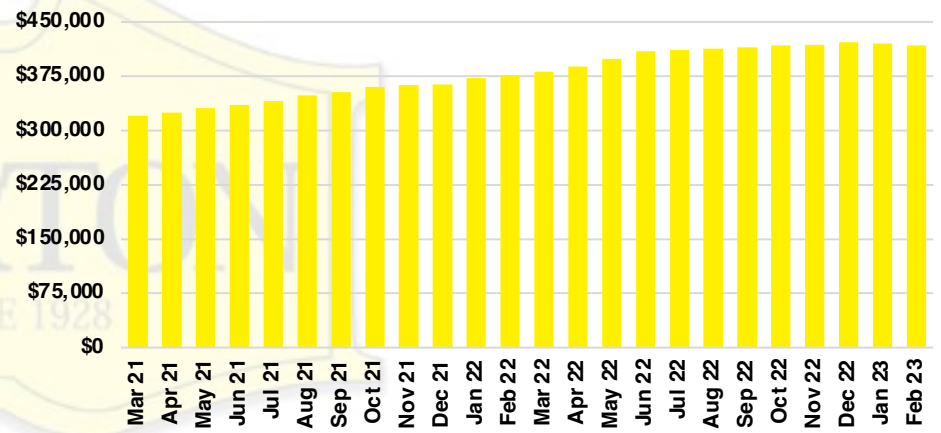

LUMPKIN COUNTY SALES BY PRICE POINT

LUMPKIN COUNTY INVENTORY BY PRICE POINT

PICKENS COUNTY QUICK N'DICATORS

PICKENS COUNTY SALES VOLUME VS SUPPLY

PICKENS COUNTY INVENTORY MONTHS OF SUPPLY

PICKENS COUNTY 12 MONTH AVERAGE SALES PRICE