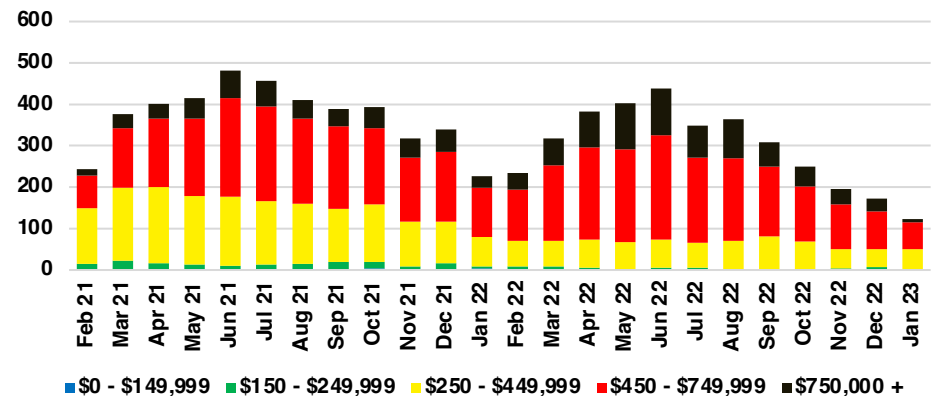

DAWSON COUNTY INVENTORY BY PRICE POINT

FORSYTH COUNTY QUICK N'DICATORS

FORSYTH COUNTY SALES VOLUME VS SUPPLY

FORSYTH COUNTY INVENTORY MONTHS OF SUPPLY

FORSYTH COUNTY 12 MONTH AVERAGE SALES PRICE

FORSYTH COUNTY SALES BY PRICE POINT