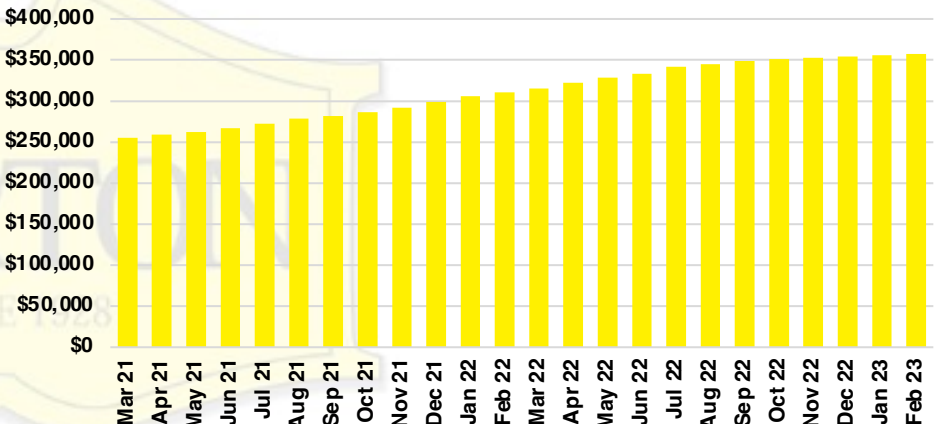

BANKS COUNTY INVENTORY BY PRICE POINT

BARROW COUNTY QUICK N'DICATORS

BARROW COUNTY SALES VOLUME VS SUPPLY

BARROW COUNTY INVENTORY MONTHS OF SUPPLY

BARROW COUNTY 12 MONTH AVERAGE SALES PRICE

BARROW COUNTY SALES BY PRICE POINT

BARROW COUNTY INVENTORY BY PRICE POINT

CHEROKEE COUNTY QUICK N'DICATORS

CHEROKEE COUNTY SALES VOLUME VS SUPPLY

CHEROKEE COUNTY INVENTORY MONTHS OF SUPPLY

CHEROKEE COUNTY 12 MONTH AVERAGE SALES PRICE

CHEROKEE COUNTY SALES BY PRICE POINT