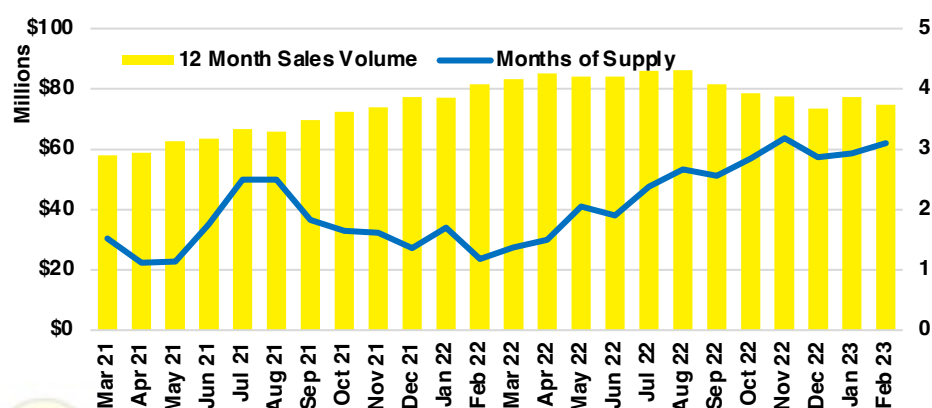

FRANKLIN COUNTY SALES VOLUME VS SUPPLY