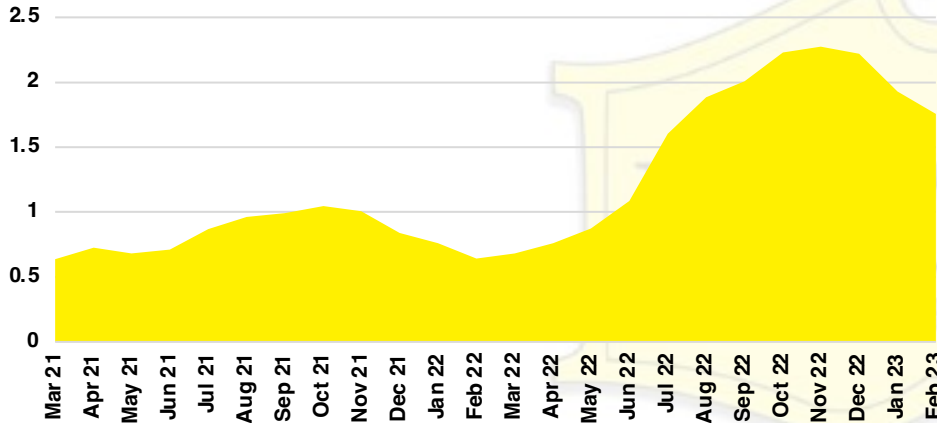

NORTH GEORGIA DEEP DIVE MARKET DATA

February 2023

FEBRUARY 2023

DEEP DIVE

NORTH GEORGIA QUICK N' DICATORS

NORTH GEORGIA INVENTORY MONTHS OF SUPPLY

NORTH GEORGIA SALES VOLUME VS SUPPLY

NORTH GEORGIA SALES BY PRICE POINT