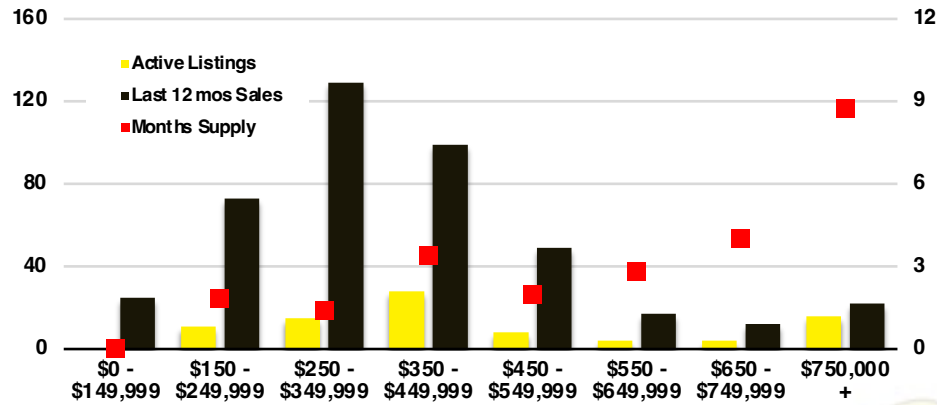

RABUN COUNTY SALES BY PRICE POINT

RABUN COUNTY INVENTORY BY PRICE POINT

STEPHENS COUNTY QUICK N'DICATORS

STEPHENS COUNTY SALES VOLUME VS SUPPLY

STEPHENS COUNTY INVENTORY MONTHS OF SUPPLY

STEPHENS COUNTY 12 MONTH AVERAGE SALES PRICE

STEPHENS COUNTY SALES BY PRICE POINT

STEPHENS COUNTY INVENTORY BY PRICE POINT

WALTON COUNTY QUICK N' DICATORS

WALTON COUNTY SALES VOLUME VS SUPPLY

WALTON COUNTY INVENTORY MONTHS OF SUPPLY

WALTON COUNTY 12 MONTH AVERAGE SALES PRICE

WALTON COUNTY SALES BY PRICE POINT

WALTON COUNTY INVENTORY BY PRICE POINT

WHITE COUNTY QUICK N' DICATORS

WHITE COUNTY SALES VOLUME VS SUPPLY

WHITE COUNTY INVENTORY MONTHS OF SUPPLY

WHITE COUNTY 12 MONTH AVERAGE SALES PRICE