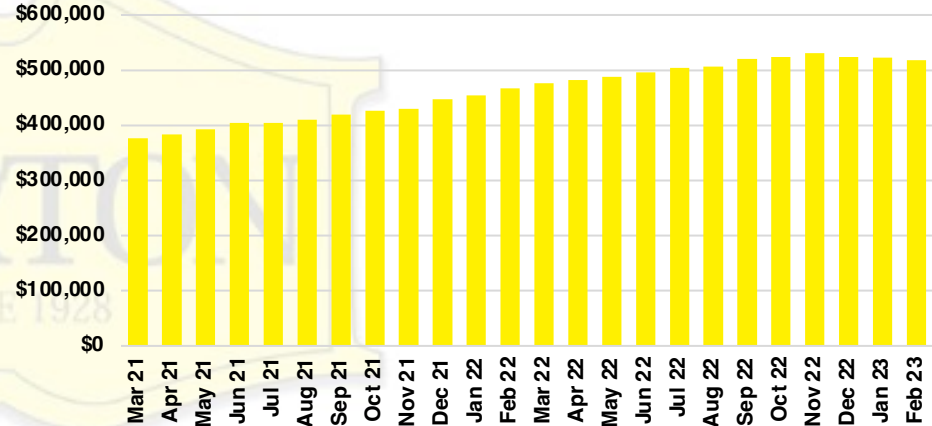

BARROW COUNTY INVENTORY BY PRICE POINT

CHEROKEE COUNTY QUICK N'DICATORS

CHEROKEE COUNTY SALES VOLUME VS SUPPLY

CHEROKEE COUNTY INVENTORY MONTHS OF SUPPLY

CHEROKEE COUNTY 12 MONTH AVERAGE SALES PRICE

CHEROKEE COUNTY SALES BY PRICE POINT

CHEROKEE COUNTY INVENTORY BY PRICE POINT

DAWSON COUNTY QUICK N'DICATORS

DAWSON COUNTY SALES VOLUME VS SUPPLY

DAWSON COUNTY INVENTORY MONTHS OF SUPPLY

DAWSON COUNTY 12 MONTH AVERAGE SALES PRICE

DAWSON COUNTY SALES BY PRICE POINT

DAWSON COUNTY INVENTORY BY PRICE POINT

FORSYTH COUNTY QUICK N'DICATORS

FORSYTH COUNTY SALES VOLUME VS SUPPLY

FORSYTH COUNTY INVENTORY MONTHS OF SUPPLY

FORSYTH COUNTY 12 MONTH AVERAGE SALES PRICE

FORSYTH COUNTY SALES BY PRICE POINT