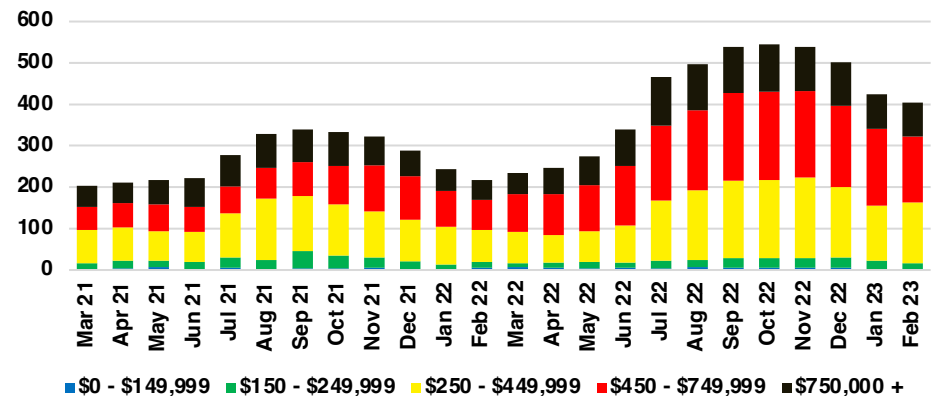

HALL COUNTY INVENTORY BY PRICE POINT