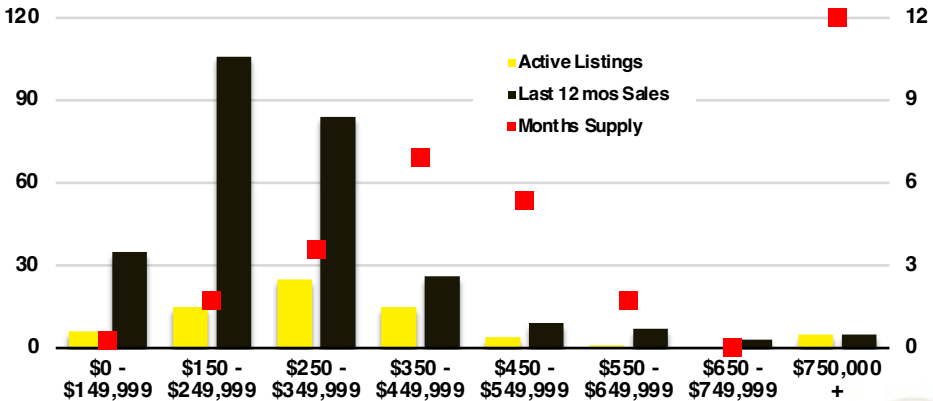

FRANKLIN COUNTY QUICK N'DICATORS