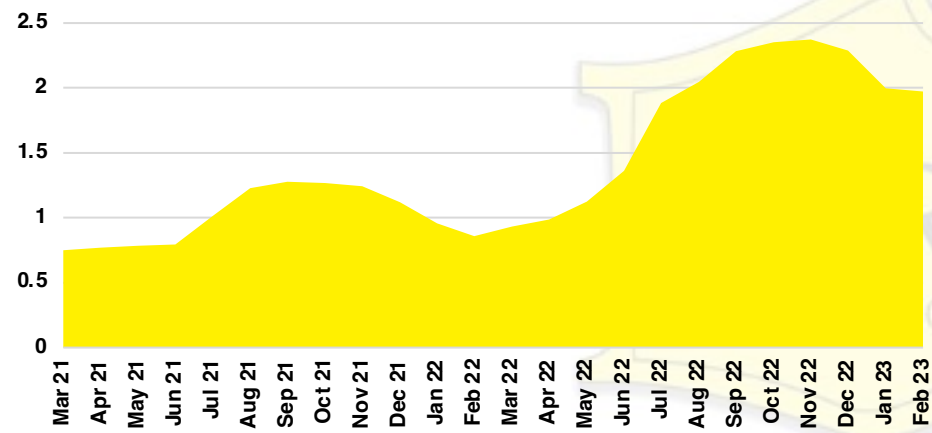

HABERSHAM COUNTY SALES BY PRICE POINT

HABERSHAM COUNTY INVENTORY BY PRICE POINT

HALL COUNTY QUICK N'DICATORS

HALL COUNTY SALES VOLUME VS SUPPLY

HALL COUNTY INVENTORY MONTHS OF SUPPLY

HALL COUNTY 12 MONTH AVERAGE SALES PRICE