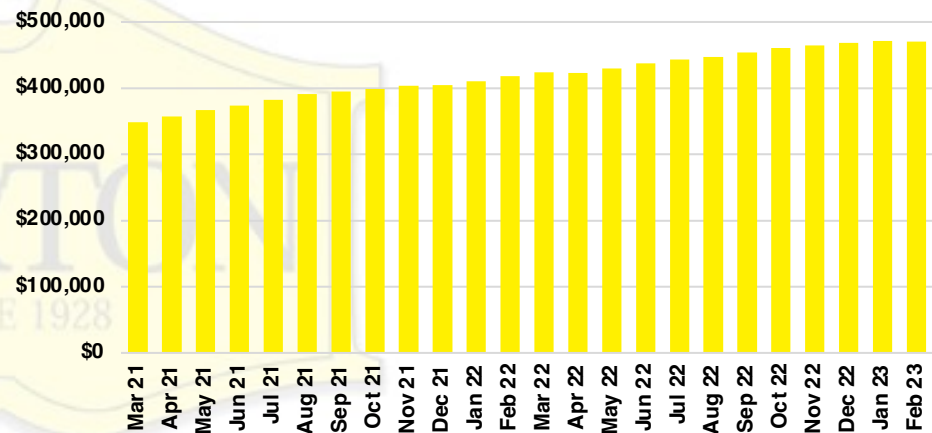

HABERSHAM COUNTY SALES BY PRICE POINT

HABERSHAM COUNTY INVENTORY BY PRICE POINT

HALL COUNTY QUICK N'DICATORS

HALL COUNTY SALES VOLUME VS SUPPLY

HALL COUNTY INVENTORY MONTHS OF SUPPLY

HALL COUNTY 12 MONTH AVERAGE SALES PRICE