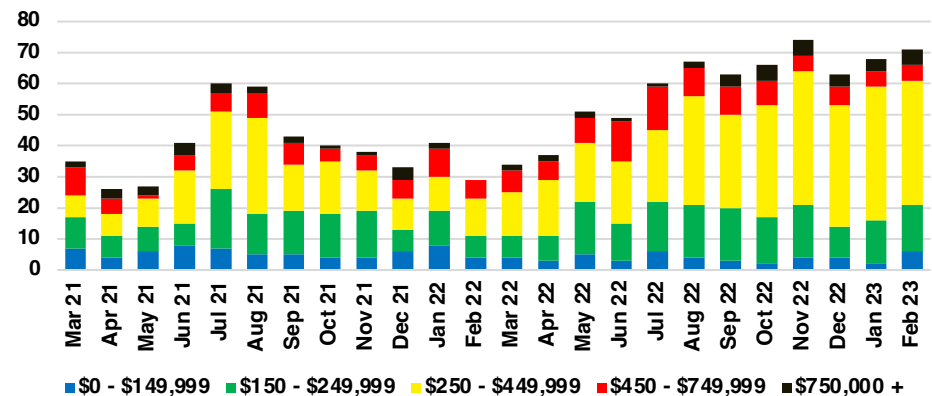

FRANKLIN COUNTY INVENTORY BY PRICE POINT