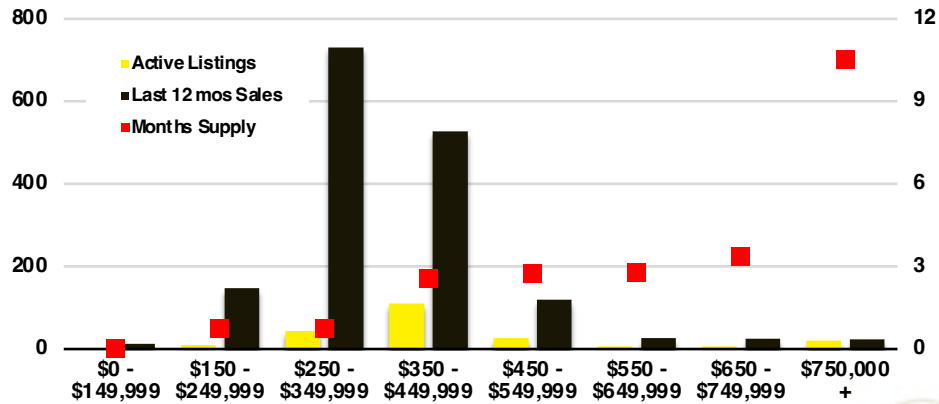

NORTH GEORGIA INVENTORY BY PRICE POINT

BANKS COUNTY QUICK N'DICATORS

BANKS COUNTY SALES VOLUME VS SUPPLY

BANKS COUNTY INVENTORY MONTHS OF SUPPLY

BANKS COUNTY 12 MONTH AVERAGE SALES PRICE

BANKS COUNTY SALES BY PRICE POINT

BANKS COUNTY INVENTORY BY PRICE POINT

BARROW COUNTY QUICK N'DICATORS

BARROW COUNTY SALES VOLUME VS SUPPLY

BARROW COUNTY INVENTORY MONTHS OF SUPPLY

BARROW COUNTY 12 MONTH AVERAGE SALES PRICE

BARROW COUNTY SALES BY PRICE POINT

WALTON COUNTY SALES BY PRICE POINT

WALTON COUNTY INVENTORY BY PRICE POINT

WHITE COUNTY QUICK N' DICATORS

WHITE COUNTY SALES VOLUME VS SUPPLY

WHITE COUNTY INVENTORY MONTHS OF SUPPLY

WHITE COUNTY 12 MONTH AVERAGE SALES PRICE