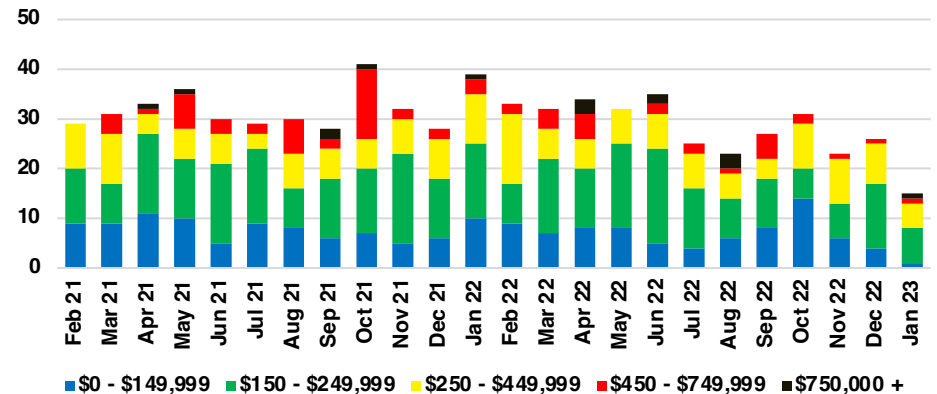

STEPHENS COUNTY SALES BY PRICE POINT