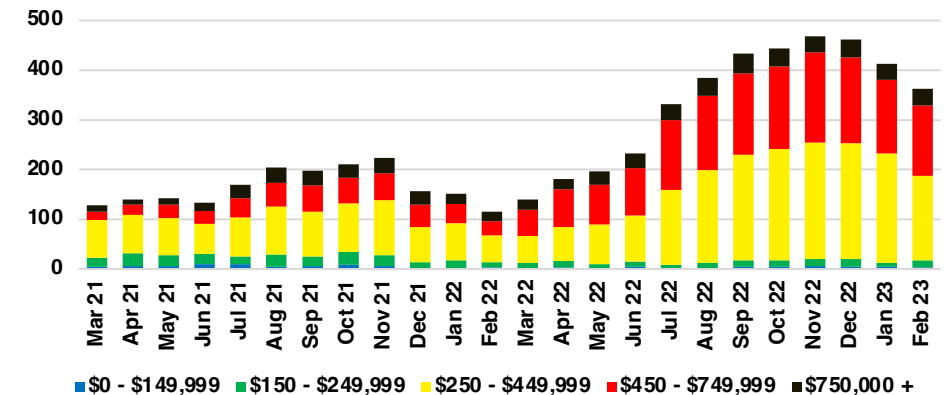

WALTON COUNTY INVENTORY BY PRICE POINT