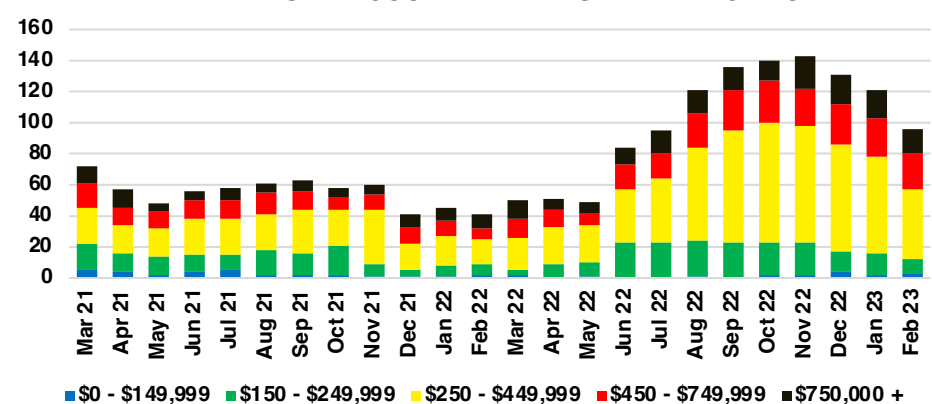

HABERSHAM COUNTY INVENTORY BY PRICE POINT