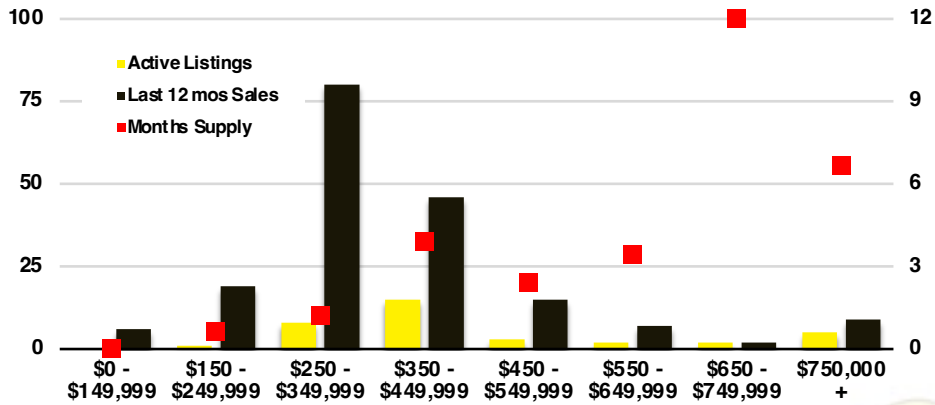

BANKS COUNTY QUICK N'DICATORS