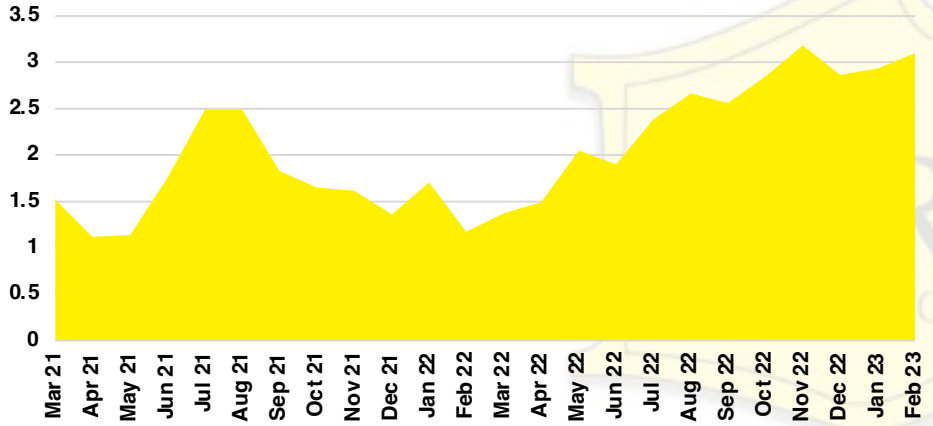

FORSYTH COUNTY INVENTORY BY PRICE POINT

FRANKLIN COUNTY QUICK N'DICATORS

FRANKLIN COUNTY SALES VOLUME VS SUPPLY

FRANKLIN COUNTY INVENTORY MONTHS OF SUPPLY

FRANKLIN COUNTY 12 MONTH AVERAGE SALES PRICE

FRANKLIN COUNTY SALES BY PRICE POINT