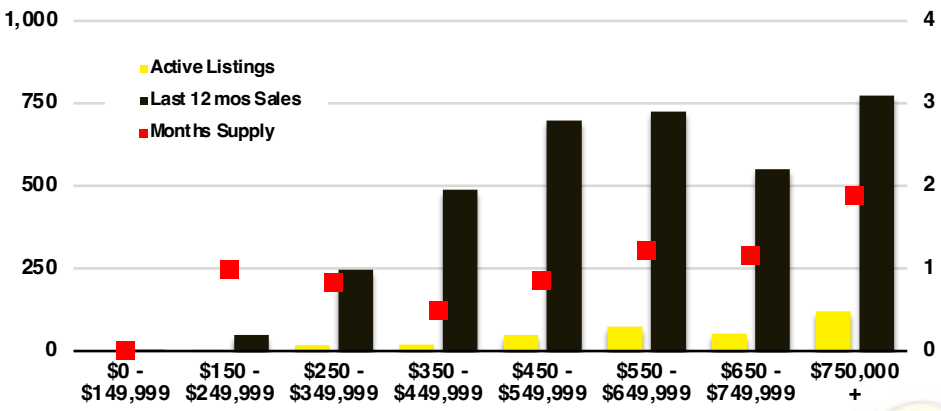

BARROW COUNTY INVENTORY BY PRICE POINT

CHEROKEE COUNTY QUICK N'DICATORS

CHEROKEE COUNTY SALES VOLUME VS SUPPLY

CHEROKEE COUNTY INVENTORY MONTHS OF SUPPLY

CHEROKEE COUNTY 12 MONTH AVERAGE SALES PRICE

CHEROKEE COUNTY SALES BY PRICE POINT

CHEROKEE COUNTY INVENTORY BY PRICE POINT

DAWSON COUNTY QUICK N'DICATORS

DAWSON COUNTY SALES VOLUME VS SUPPLY

DAWSON COUNTY INVENTORY MONTHS OF SUPPLY

DAWSON COUNTY 12 MONTH AVERAGE SALES PRICE

DAWSON COUNTY SALES BY PRICE POINT

DAWSON COUNTY INVENTORY BY PRICE POINT

FORSYTH COUNTY QUICK N'DICATORS

FORSYTH COUNTY SALES VOLUME VS SUPPLY

FORSYTH COUNTY INVENTORY MONTHS OF SUPPLY

FORSYTH COUNTY 12 MONTH AVERAGE SALES PRICE

FORSYTH COUNTY SALES BY PRICE POINT