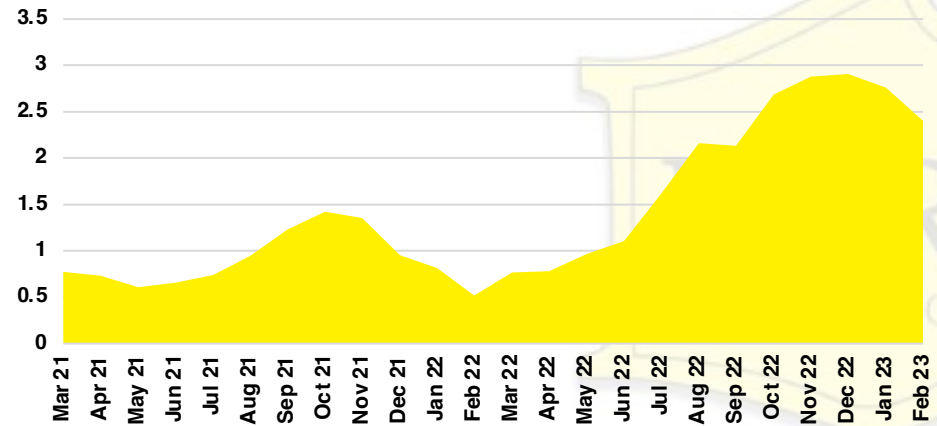

HALL COUNTY SALES BY PRICE POINT

HALL COUNTY INVENTORY BY PRICE POINT

JACKSON COUNTY QUICK N'DICATORS

JACKSON COUNTY SALES VOLUME VS SUPPLY

JACKSON COUNTY INVENTORY MONTHS OF SUPPLY

JACKSON COUNTY 12 MONTH AVERAGE SALES PRICE