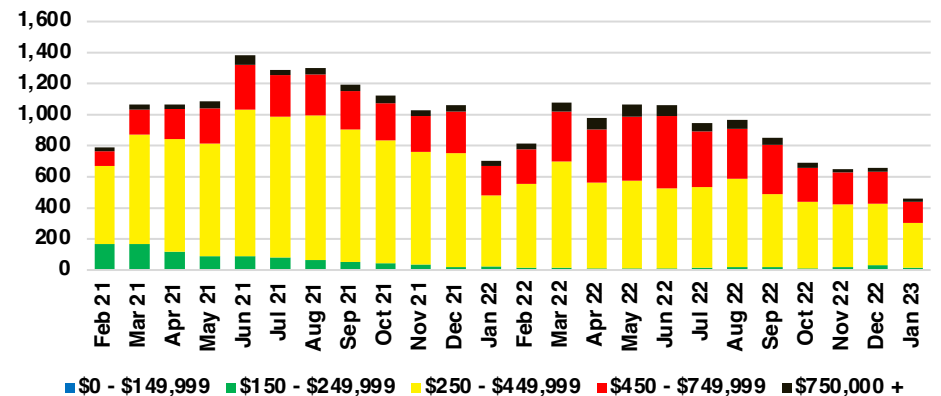

FRANKLIN COUNTY INVENTORY BY PRICE POINT

GWINNETT COUNTY QUICK N'DICATORS

GWINNETT COUNTY SALES VOLUME VS SUPPLY

GWINNETT COUNTY INVENTORY MONTHS OF SUPPLY

GWINNETT COUNTY 12 MONTH AVERAGE SALES PRICE

GWINNETT COUNTY SALES BY PRICE POINT