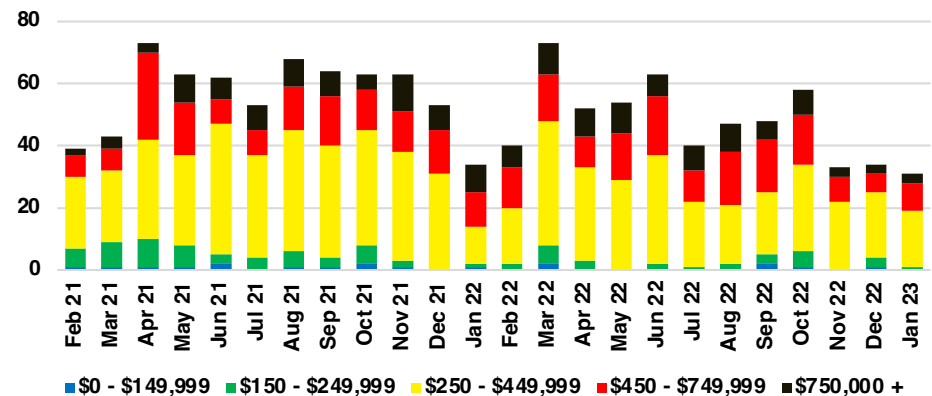

BARROW COUNTY INVENTORY BY PRICE POINT

CHEROKEE COUNTY QUICK N'DICATORS

CHEROKEE COUNTY SALES VOLUME VS SUPPLY

CHEROKEE COUNTY INVENTORY MONTHS OF SUPPLY

CHEROKEE COUNTY 12 MONTH AVERAGE SALES PRICE

CHEROKEE COUNTY SALES BY PRICE POINT

CHEROKEE COUNTY INVENTORY BY PRICE POINT

DAWSON COUNTY QUICK N'DICATORS

DAWSON COUNTY SALES VOLUME VS SUPPLY

DAWSON COUNTY INVENTORY MONTHS OF SUPPLY

DAWSON COUNTY 12 MONTH AVERAGE SALES PRICE

DAWSON COUNTY SALES BY PRICE POINT

DAWSON COUNTY INVENTORY BY PRICE POINT

FORSYTH COUNTY QUICK N'DICATORS

FORSYTH COUNTY SALES VOLUME VS SUPPLY

FORSYTH COUNTY INVENTORY MONTHS OF SUPPLY

FORSYTH COUNTY 12 MONTH AVERAGE SALES PRICE

FORSYTH COUNTY SALES BY PRICE POINT