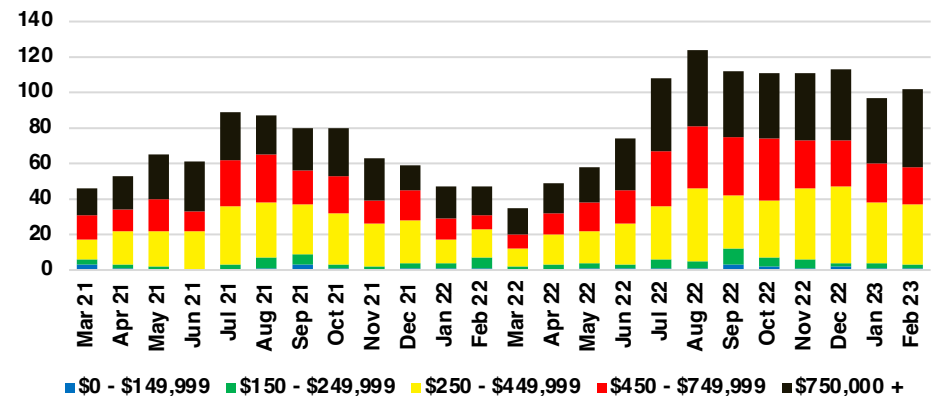

BARROW COUNTY INVENTORY BY PRICE POINT

CHEROKEE COUNTY QUICK N'DICATORS

CHEROKEE COUNTY SALES VOLUME VS SUPPLY

CHEROKEE COUNTY INVENTORY MONTHS OF SUPPLY

CHEROKEE COUNTY 12 MONTH AVERAGE SALES PRICE

CHEROKEE COUNTY SALES BY PRICE POINT

CHEROKEE COUNTY INVENTORY BY PRICE POINT

DAWSON COUNTY QUICK N'DICATORS

DAWSON COUNTY SALES VOLUME VS SUPPLY

DAWSON COUNTY INVENTORY MONTHS OF SUPPLY

DAWSON COUNTY 12 MONTH AVERAGE SALES PRICE

DAWSON COUNTY SALES BY PRICE POINT

DAWSON COUNTY INVENTORY BY PRICE POINT

FORSYTH COUNTY QUICK N'DICATORS

FORSYTH COUNTY SALES VOLUME VS SUPPLY

FORSYTH COUNTY INVENTORY MONTHS OF SUPPLY

FORSYTH COUNTY 12 MONTH AVERAGE SALES PRICE

FORSYTH COUNTY SALES BY PRICE POINT