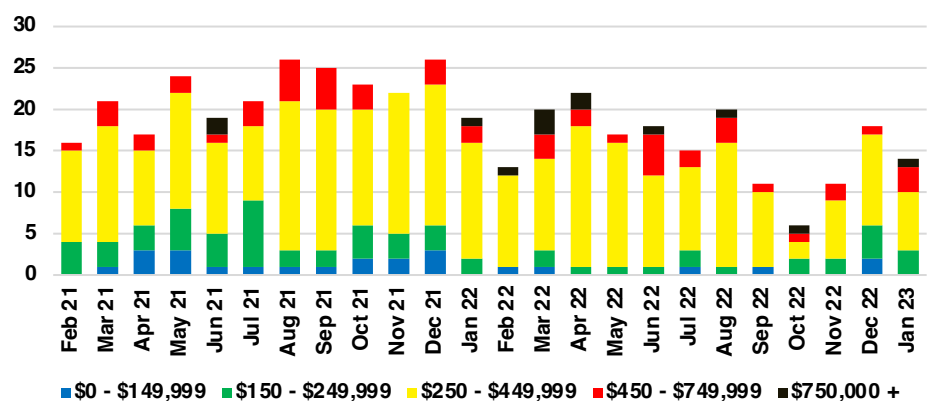

NORTH GEORGIA INVENTORY BY PRICE POINT

BANKS COUNTY QUICK N'DICATORS

BANKS COUNTY SALES VOLUME VS SUPPLY

BANKS COUNTY INVENTORY MONTHS OF SUPPLY

BANKS COUNTY 12 MONTH AVERAGE SALES PRICE

BANKS COUNTY SALES BY PRICE POINT

BANKS COUNTY INVENTORY BY PRICE POINT

BARROW COUNTY QUICK N'DICATORS

BARROW COUNTY SALES VOLUME VS SUPPLY

BARROW COUNTY INVENTORY MONTHS OF SUPPLY

BARROW COUNTY 12 MONTH AVERAGE SALES PRICE

BARROW COUNTY SALES BY PRICE POINT