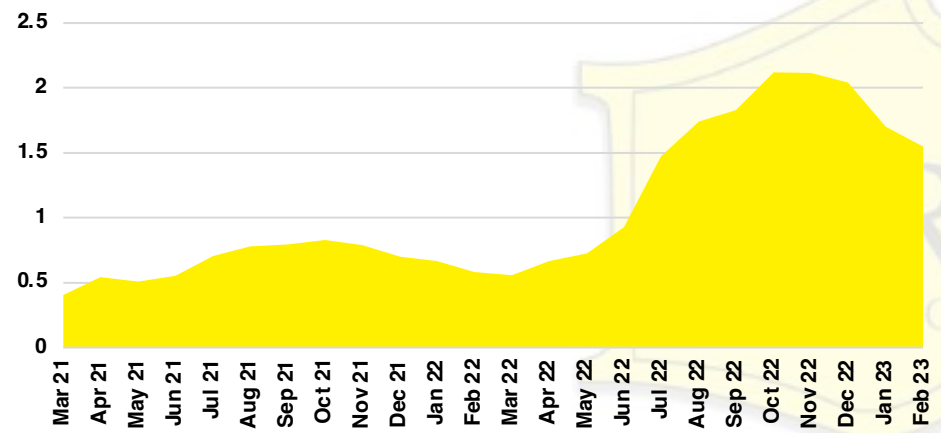

FRANKLIN COUNTY INVENTORY BY PRICE POINT

GWINNETT COUNTY QUICK N'DICATORS

GWINNETT COUNTY SALES VOLUME VS SUPPLY

GWINNETT COUNTY INVENTORY MONTHS OF SUPPLY

GWINNETT COUNTY 12 MONTH AVERAGE SALES PRICE

GWINNETT COUNTY SALES BY PRICE POINT