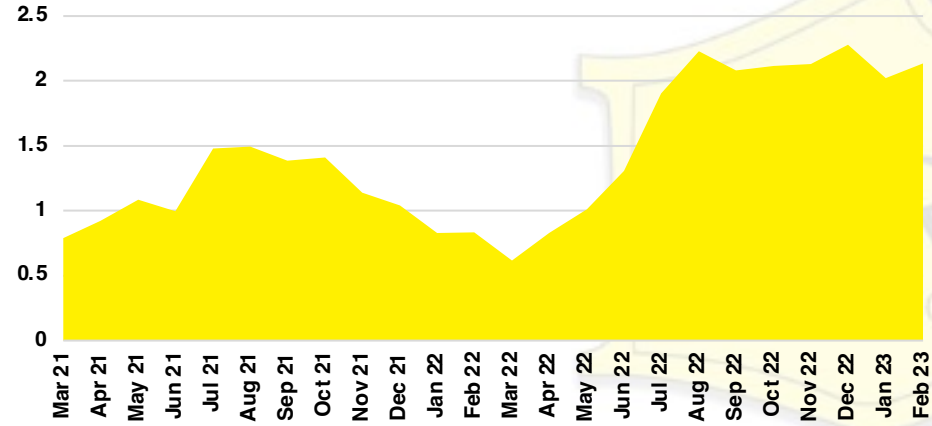

CHEROKEE COUNTY INVENTORY BY PRICE POINT

DAWSON COUNTY QUICK N'DICATORS

DAWSON COUNTY SALES VOLUME VS SUPPLY

DAWSON COUNTY INVENTORY MONTHS OF SUPPLY

DAWSON COUNTY 12 MONTH AVERAGE SALES PRICE

DAWSON COUNTY SALES BY PRICE POINT