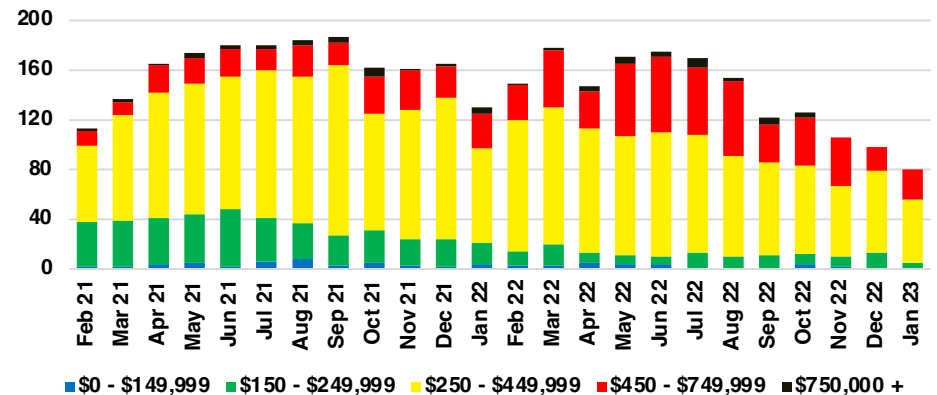

WALTON COUNTY SALES BY PRICE POINT