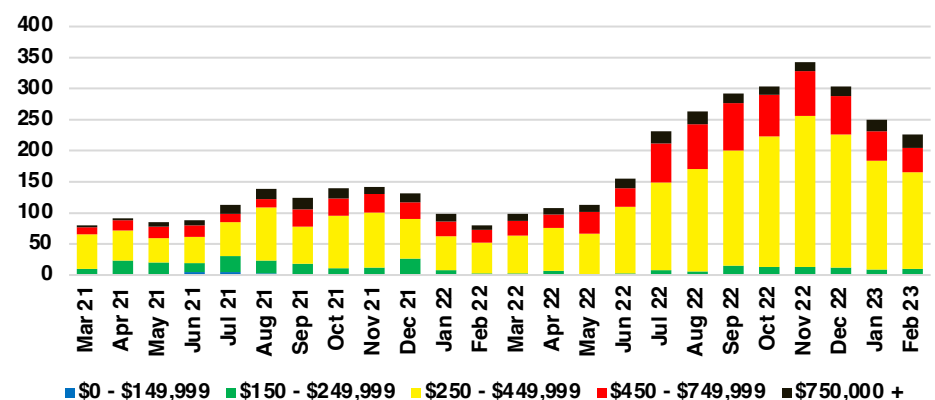

BANKS COUNTY INVENTORY BY PRICE POINT

BARROW COUNTY QUICK N'DICATORS

BARROW COUNTY SALES VOLUME VS SUPPLY

BARROW COUNTY INVENTORY MONTHS OF SUPPLY

BARROW COUNTY 12 MONTH AVERAGE SALES PRICE

BARROW COUNTY SALES BY PRICE POINT

BARROW COUNTY INVENTORY BY PRICE POINT

CHEROKEE COUNTY QUICK N'DICATORS

CHEROKEE COUNTY SALES VOLUME VS SUPPLY

CHEROKEE COUNTY INVENTORY MONTHS OF SUPPLY

CHEROKEE COUNTY 12 MONTH AVERAGE SALES PRICE

CHEROKEE COUNTY SALES BY PRICE POINT