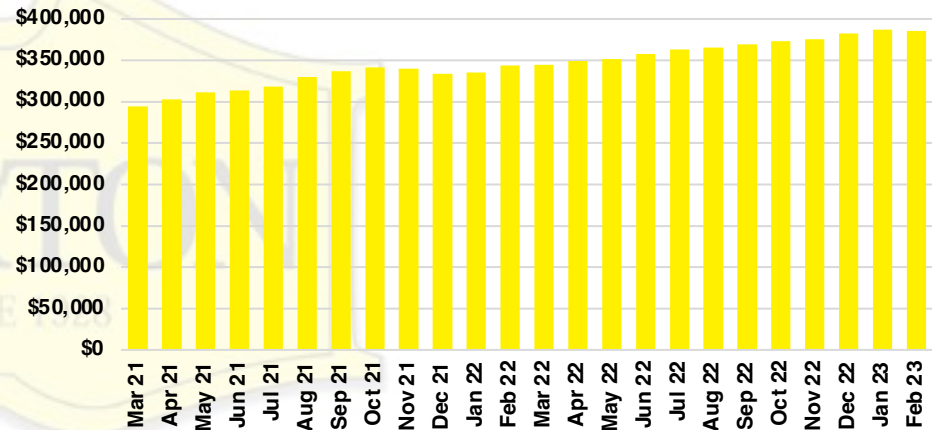

JACKSON COUNTY SALES BY PRICE POINT

JACKSON COUNTY INVENTORY BY PRICE POINT

LUMPKIN COUNTY QUICK N'DICATORS

LUMPKIN COUNTY SALES VOLUME VS SUPPLY

LUMPKIN COUNTY INVENTORY MONTHS OF SUPPLY

LUMPKIN COUNTY 12 MONTH AVERAGE SALES PRICE