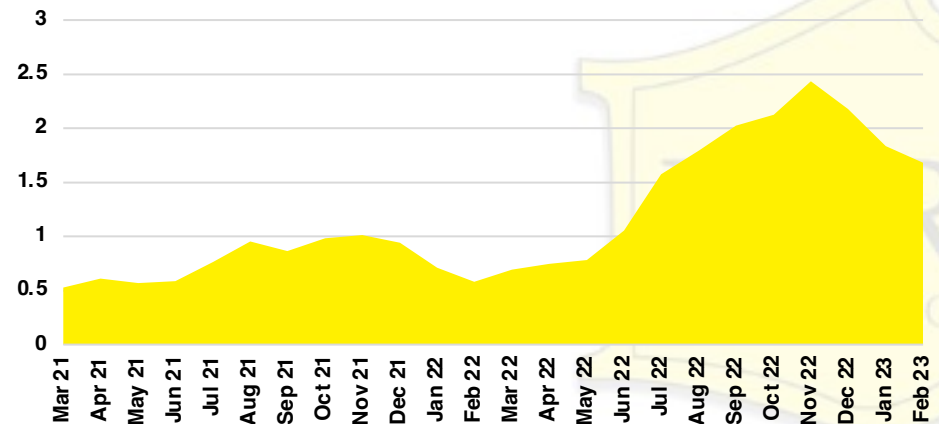

BANKS COUNTY INVENTORY BY PRICE POINT

BARROW COUNTY QUICK N'DICATORS

BARROW COUNTY SALES VOLUME VS SUPPLY

BARROW COUNTY INVENTORY MONTHS OF SUPPLY

BARROW COUNTY 12 MONTH AVERAGE SALES PRICE

BARROW COUNTY SALES BY PRICE POINT

BARROW COUNTY INVENTORY BY PRICE POINT

CHEROKEE COUNTY QUICK N'DICATORS

CHEROKEE COUNTY SALES VOLUME VS SUPPLY

CHEROKEE COUNTY INVENTORY MONTHS OF SUPPLY

CHEROKEE COUNTY 12 MONTH AVERAGE SALES PRICE

CHEROKEE COUNTY SALES BY PRICE POINT