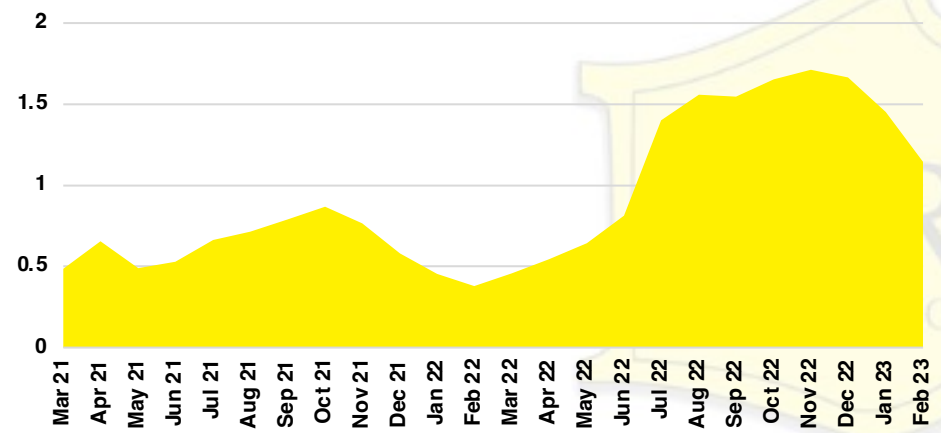

DAWSON COUNTY INVENTORY BY PRICE POINT

FORSYTH COUNTY QUICK N'DICATORS

FORSYTH COUNTY SALES VOLUME VS SUPPLY

FORSYTH COUNTY INVENTORY MONTHS OF SUPPLY

FORSYTH COUNTY 12 MONTH AVERAGE SALES PRICE

FORSYTH COUNTY SALES BY PRICE POINT