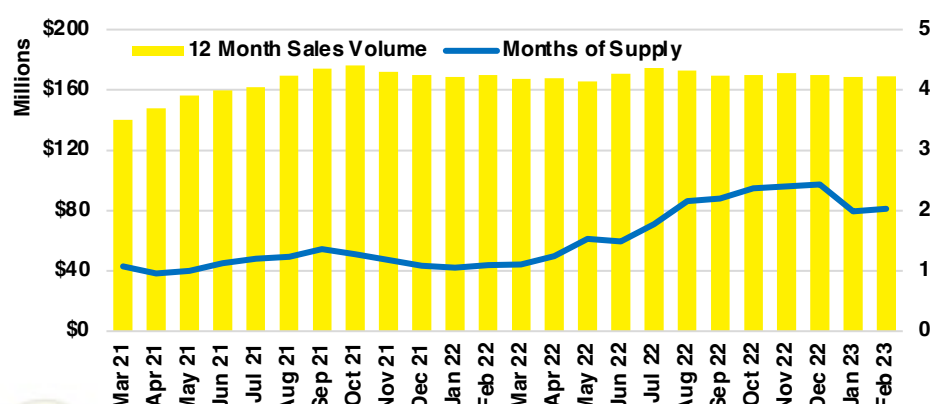

JACKSON COUNTY SALES BY PRICE POINT

JACKSON COUNTY INVENTORY BY PRICE POINT

LUMPKIN COUNTY QUICK N'DICATORS

LUMPKIN COUNTY SALES VOLUME VS SUPPLY

LUMPKIN COUNTY INVENTORY MONTHS OF SUPPLY

LUMPKIN COUNTY 12 MONTH AVERAGE SALES PRICE