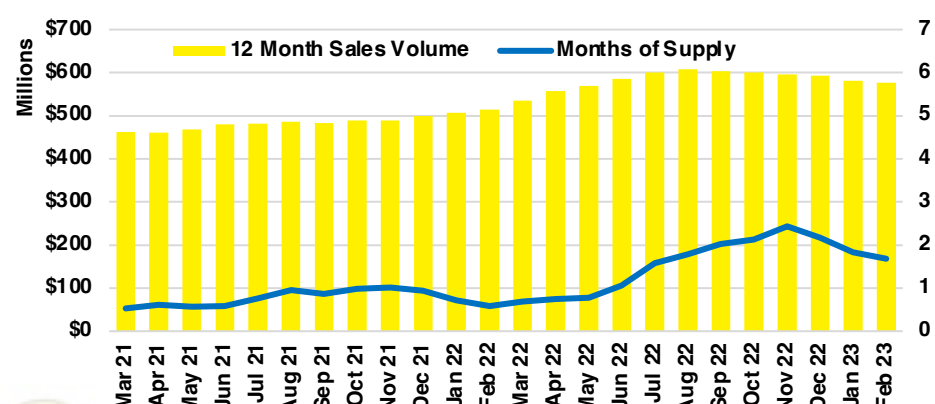

BARROW COUNTY SALES VOLUME VS SUPPLY