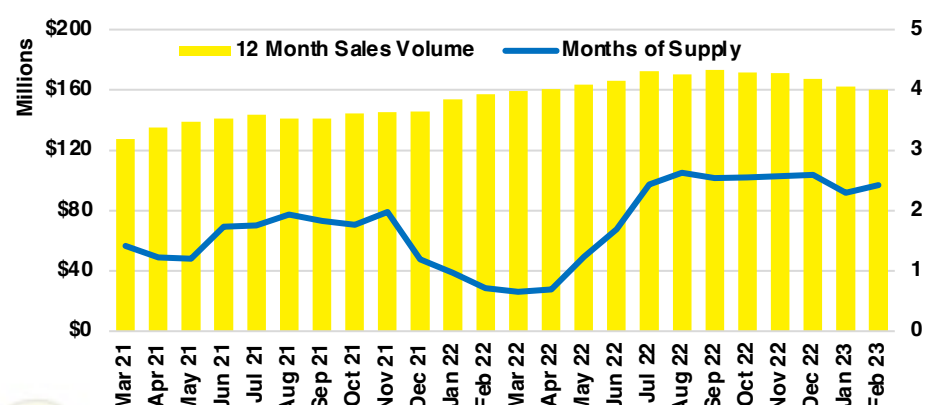

WALTON COUNTY SALES BY PRICE POINT

WALTON COUNTY INVENTORY BY PRICE POINT

WHITE COUNTY QUICK N' DICATORS

WHITE COUNTY SALES VOLUME VS SUPPLY

WHITE COUNTY INVENTORY MONTHS OF SUPPLY

WHITE COUNTY 12 MONTH AVERAGE SALES PRICE