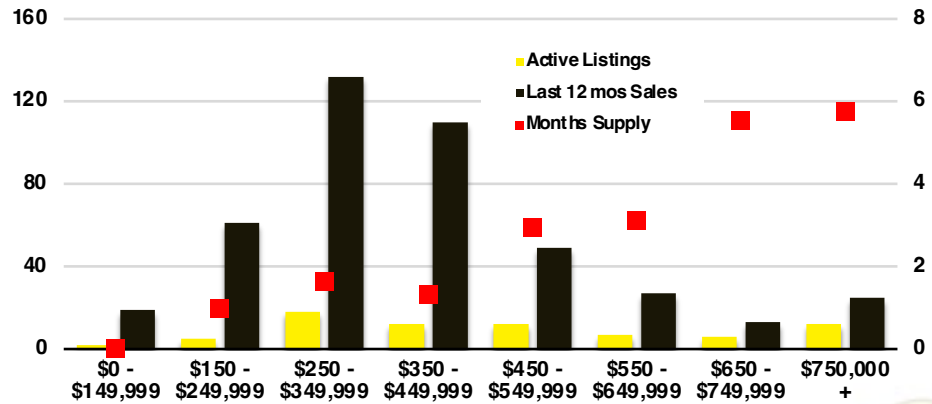

HALL COUNTY SALES BY PRICE POINT

HALL COUNTY INVENTORY BY PRICE POINT

JACKSON COUNTY QUICK N'DICATORS

JACKSON COUNTY SALES VOLUME VS SUPPLY

JACKSON COUNTY INVENTORY MONTHS OF SUPPLY

JACKSON COUNTY 12 MONTH AVERAGE SALES PRICE

JACKSON COUNTY SALES BY PRICE POINT

JACKSON COUNTY INVENTORY BY PRICE POINT

LUMPKIN COUNTY QUICK N'DICATORS

LUMPKIN COUNTY SALES VOLUME VS SUPPLY

LUMPKIN COUNTY INVENTORY MONTHS OF SUPPLY

LUMPKIN COUNTY 12 MONTH AVERAGE SALES PRICE