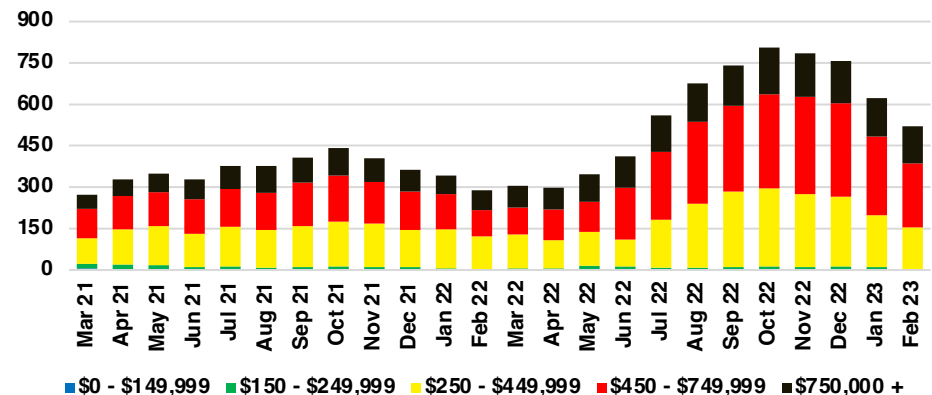

BANKS COUNTY INVENTORY BY PRICE POINT

BARROW COUNTY QUICK N'DICATORS

BARROW COUNTY SALES VOLUME VS SUPPLY

BARROW COUNTY INVENTORY MONTHS OF SUPPLY

BARROW COUNTY 12 MONTH AVERAGE SALES PRICE

BARROW COUNTY SALES BY PRICE POINT

BARROW COUNTY INVENTORY BY PRICE POINT

CHEROKEE COUNTY QUICK N'DICATORS

CHEROKEE COUNTY SALES VOLUME VS SUPPLY

CHEROKEE COUNTY INVENTORY MONTHS OF SUPPLY

CHEROKEE COUNTY 12 MONTH AVERAGE SALES PRICE

CHEROKEE COUNTY SALES BY PRICE POINT

CHEROKEE COUNTY INVENTORY BY PRICE POINT

DAWSON COUNTY QUICK N'DICATORS

DAWSON COUNTY SALES VOLUME VS SUPPLY

DAWSON COUNTY INVENTORY MONTHS OF SUPPLY

DAWSON COUNTY 12 MONTH AVERAGE SALES PRICE

DAWSON COUNTY SALES BY PRICE POINT