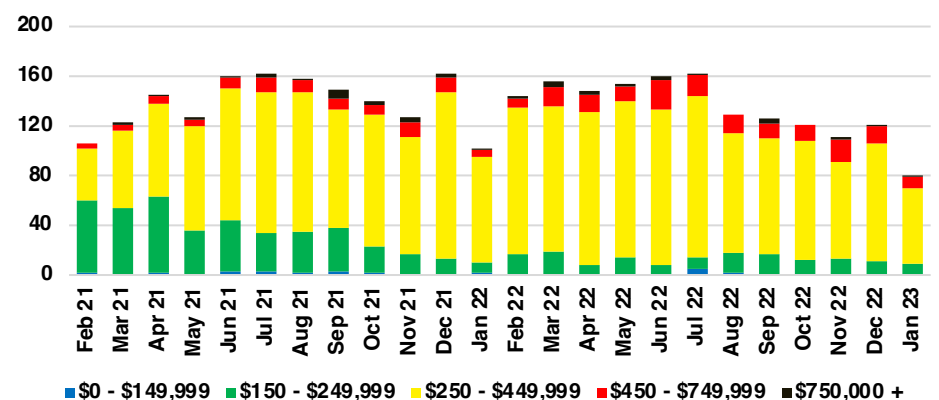

BANKS COUNTY INVENTORY BY PRICE POINT

BARROW COUNTY QUICK N'DICATORS

BARROW COUNTY SALES VOLUME VS SUPPLY

BARROW COUNTY INVENTORY MONTHS OF SUPPLY

BARROW COUNTY 12 MONTH AVERAGE SALES PRICE

BARROW COUNTY SALES BY PRICE POINT

BARROW COUNTY INVENTORY BY PRICE POINT

CHEROKEE COUNTY QUICK N'DICATORS

CHEROKEE COUNTY SALES VOLUME VS SUPPLY

CHEROKEE COUNTY INVENTORY MONTHS OF SUPPLY

CHEROKEE COUNTY 12 MONTH AVERAGE SALES PRICE

CHEROKEE COUNTY SALES BY PRICE POINT