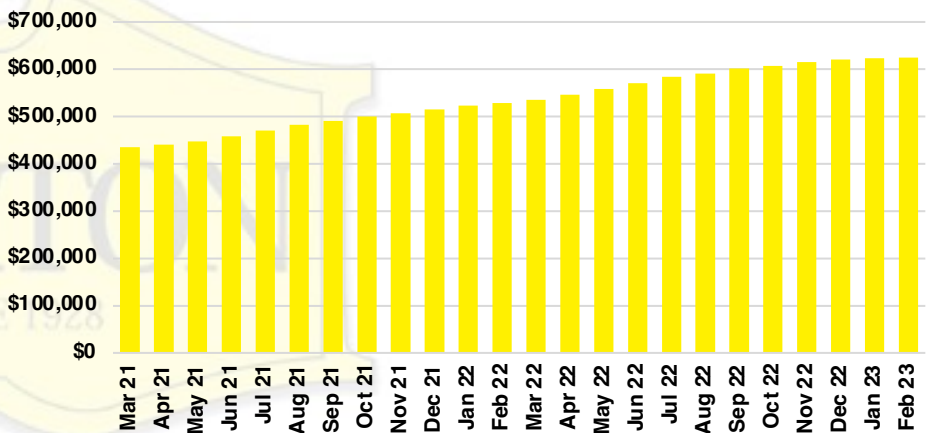

DAWSON COUNTY INVENTORY BY PRICE POINT

FORSYTH COUNTY QUICK N'DICATORS

FORSYTH COUNTY SALES VOLUME VS SUPPLY

FORSYTH COUNTY INVENTORY MONTHS OF SUPPLY

FORSYTH COUNTY 12 MONTH AVERAGE SALES PRICE

FORSYTH COUNTY SALES BY PRICE POINT