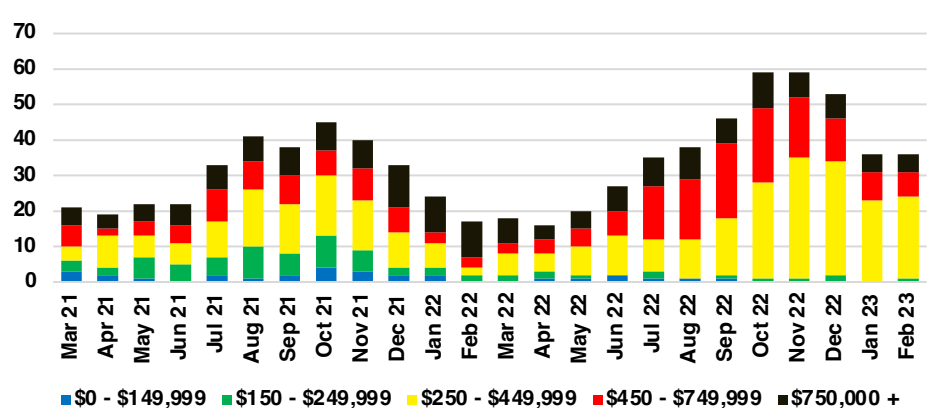

NORTH GEORGIA DEEP DIVE MARKET DATA

February 2023

FEBRUARY 2023

DEEP DIVE

NORTH GEORGIA QUICK N' DICATORS

NORTH GEORGIA INVENTORY MONTHS OF SUPPLY

NORTH GEORGIA SALES VOLUME VS SUPPLY

NORTH GEORGIA SALES BY PRICE POINT

NORTH GEORGIA INVENTORY BY PRICE POINT

BANKS COUNTY QUICK N'DICATORS

BANKS COUNTY SALES VOLUME VS SUPPLY

BANKS COUNTY INVENTORY MONTHS OF SUPPLY

BANKS COUNTY 12 MONTH AVERAGE SALES PRICE

BANKS COUNTY SALES BY PRICE POINT

BANKS COUNTY INVENTORY BY PRICE POINT

BARROW COUNTY QUICK N'DICATORS

BARROW COUNTY SALES VOLUME VS SUPPLY

BARROW COUNTY INVENTORY MONTHS OF SUPPLY

BARROW COUNTY 12 MONTH AVERAGE SALES PRICE

BARROW COUNTY SALES BY PRICE POINT