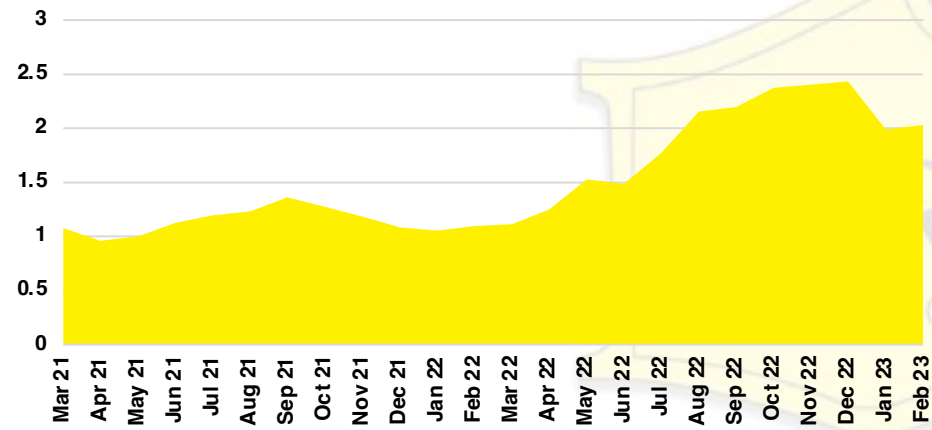

JACKSON COUNTY SALES BY PRICE POINT

JACKSON COUNTY INVENTORY BY PRICE POINT

LUMPKIN COUNTY QUICK N'DICATORS

LUMPKIN COUNTY SALES VOLUME VS SUPPLY

LUMPKIN COUNTY INVENTORY MONTHS OF SUPPLY

LUMPKIN COUNTY 12 MONTH AVERAGE SALES PRICE