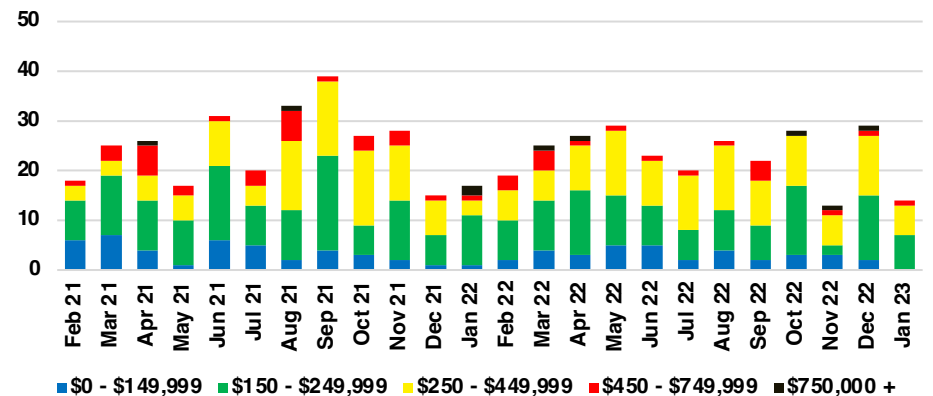

DAWSON COUNTY INVENTORY BY PRICE POINT

FORSYTH COUNTY QUICK N'DICATORS

FORSYTH COUNTY SALES VOLUME VS SUPPLY

FORSYTH COUNTY INVENTORY MONTHS OF SUPPLY

FORSYTH COUNTY 12 MONTH AVERAGE SALES PRICE

FORSYTH COUNTY SALES BY PRICE POINT

FORSYTH COUNTY INVENTORY BY PRICE POINT

FRANKLIN COUNTY QUICK N'DICATORS

FRANKLIN COUNTY SALES VOLUME VS SUPPLY

FRANKLIN COUNTY INVENTORY MONTHS OF SUPPLY

FRANKLIN COUNTY 12 MONTH AVERAGE SALES PRICE

FRANKLIN COUNTY SALES BY PRICE POINT