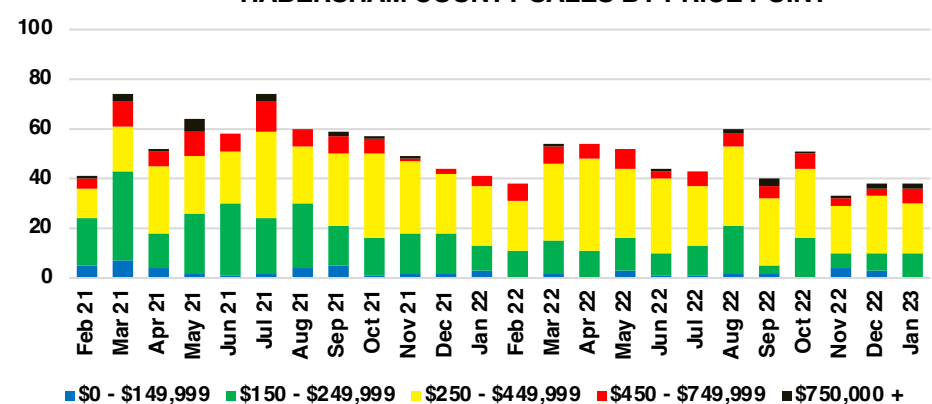

HABERSHAM COUNTY SALES BY PRICE POINT