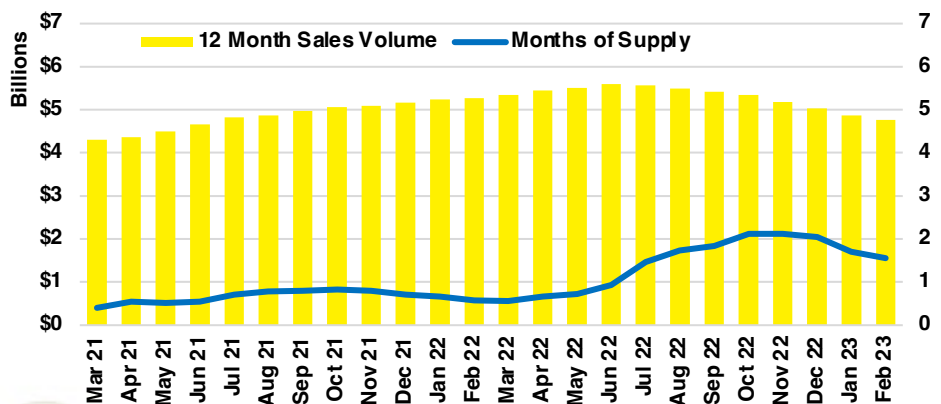

GWINNETT COUNTY SALES VOLUME VS SUPPLY