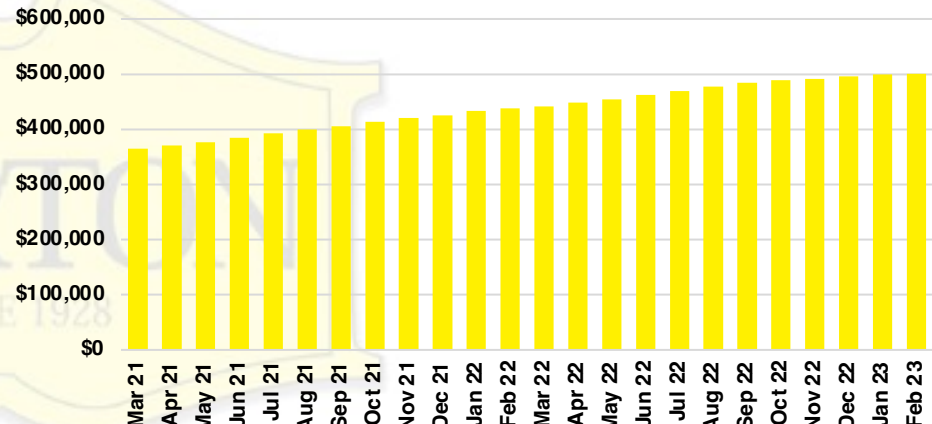

BANKS COUNTY INVENTORY BY PRICE POINT

BARROW COUNTY QUICK N'DICATORS

BARROW COUNTY SALES VOLUME VS SUPPLY

BARROW COUNTY INVENTORY MONTHS OF SUPPLY

BARROW COUNTY 12 MONTH AVERAGE SALES PRICE

BARROW COUNTY SALES BY PRICE POINT

BARROW COUNTY INVENTORY BY PRICE POINT

CHEROKEE COUNTY QUICK N'DICATORS

CHEROKEE COUNTY SALES VOLUME VS SUPPLY

CHEROKEE COUNTY INVENTORY MONTHS OF SUPPLY

CHEROKEE COUNTY 12 MONTH AVERAGE SALES PRICE

CHEROKEE COUNTY SALES BY PRICE POINT