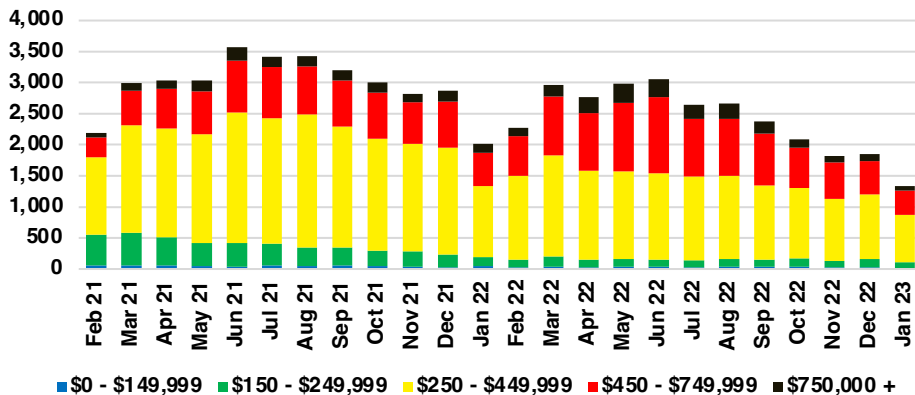

NORTH GEORGIA DEEP DIVE MARKET DATA

February 2023

FEBRUARY 2023

DEEP DIVE

NORTH GEORGIA QUICK N' DICATORS

NORTH GEORGIA INVENTORY MONTHS OF SUPPLY

NORTH GEORGIA SALES VOLUME VS SUPPLY

NORTH GEORGIA SALES BY PRICE POINT