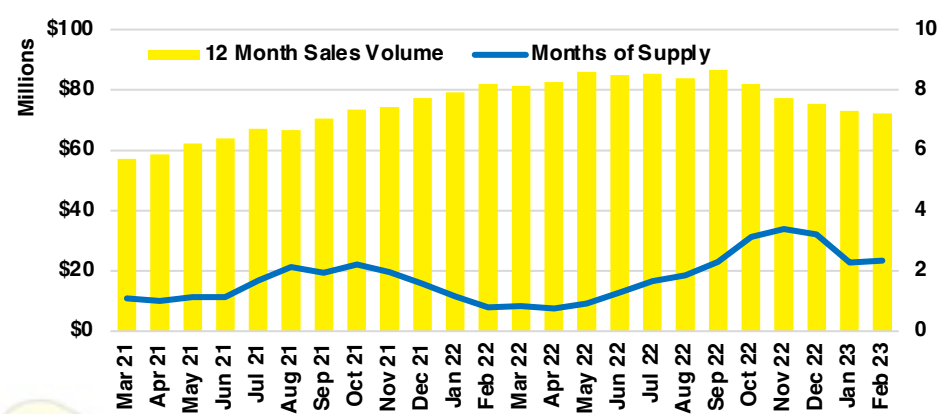

BANKS COUNTY SALES VOLUME VS SUPPLY