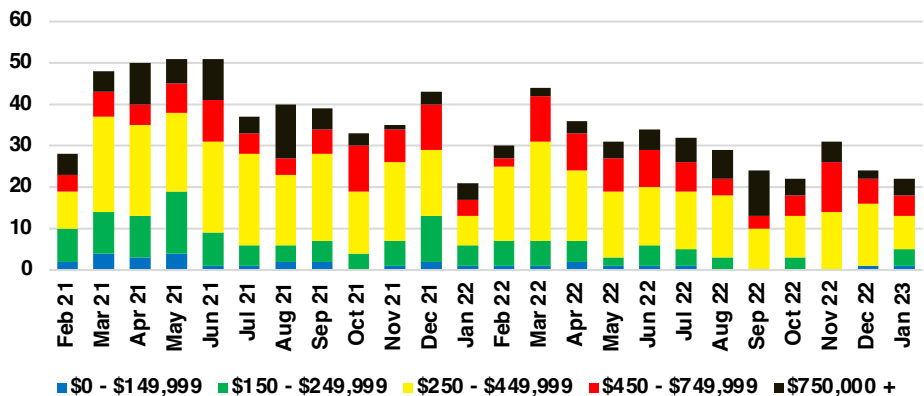

RABUN COUNTY SALES BY PRICE POINT