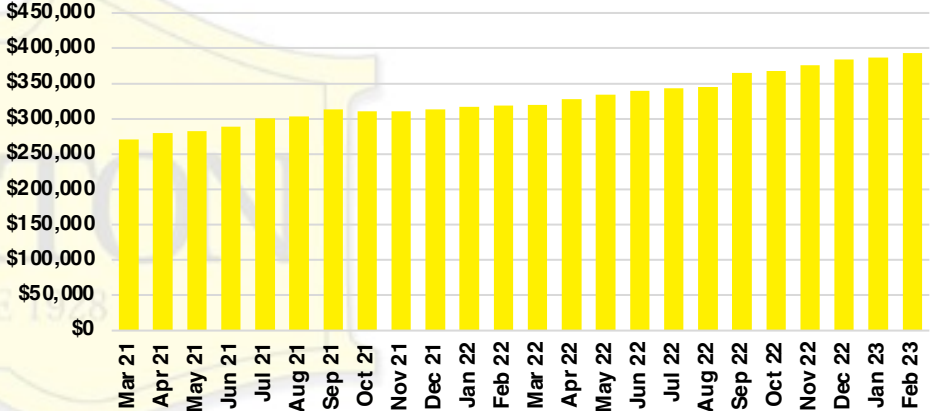

NORTH GEORGIA INVENTORY BY PRICE POINT

BANKS COUNTY QUICK N'DICATORS

BANKS COUNTY SALES VOLUME VS SUPPLY

BANKS COUNTY INVENTORY MONTHS OF SUPPLY

BANKS COUNTY 12 MONTH AVERAGE SALES PRICE

BANKS COUNTY SALES BY PRICE POINT

BANKS COUNTY INVENTORY BY PRICE POINT

BARROW COUNTY QUICK N'DICATORS

BARROW COUNTY SALES VOLUME VS SUPPLY

BARROW COUNTY INVENTORY MONTHS OF SUPPLY

BARROW COUNTY 12 MONTH AVERAGE SALES PRICE

BARROW COUNTY SALES BY PRICE POINT