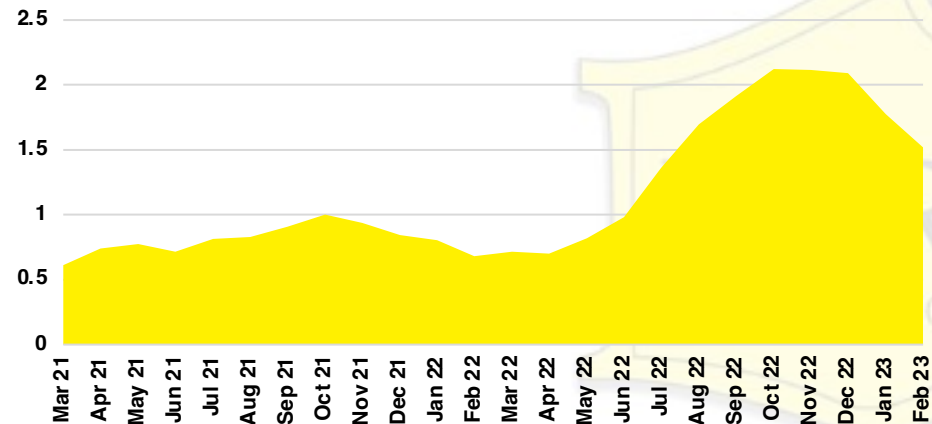

BARROW COUNTY INVENTORY BY PRICE POINT

CHEROKEE COUNTY QUICK N'DICATORS

CHEROKEE COUNTY SALES VOLUME VS SUPPLY

CHEROKEE COUNTY INVENTORY MONTHS OF SUPPLY

CHEROKEE COUNTY 12 MONTH AVERAGE SALES PRICE

CHEROKEE COUNTY SALES BY PRICE POINT