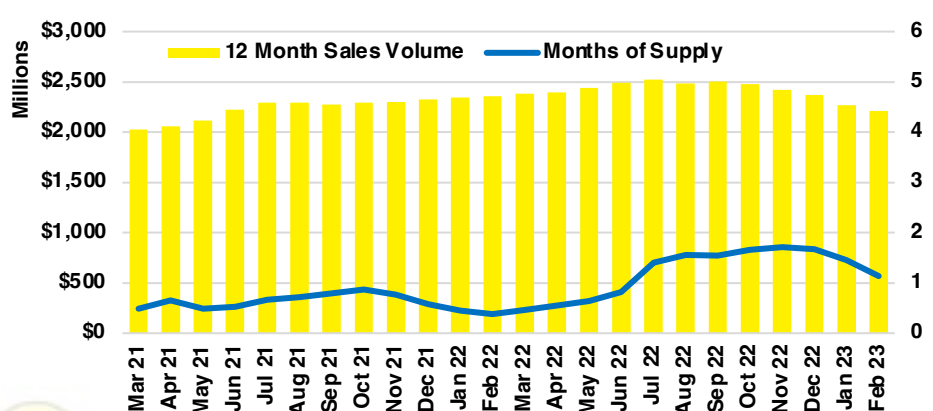

BARROW COUNTY INVENTORY BY PRICE POINT

CHEROKEE COUNTY QUICK N'DICATORS

CHEROKEE COUNTY SALES VOLUME VS SUPPLY

CHEROKEE COUNTY INVENTORY MONTHS OF SUPPLY

CHEROKEE COUNTY 12 MONTH AVERAGE SALES PRICE

CHEROKEE COUNTY SALES BY PRICE POINT

CHEROKEE COUNTY INVENTORY BY PRICE POINT

DAWSON COUNTY QUICK N'DICATORS

DAWSON COUNTY SALES VOLUME VS SUPPLY

DAWSON COUNTY INVENTORY MONTHS OF SUPPLY

DAWSON COUNTY 12 MONTH AVERAGE SALES PRICE

DAWSON COUNTY SALES BY PRICE POINT

DAWSON COUNTY INVENTORY BY PRICE POINT

FORSYTH COUNTY QUICK N'DICATORS

FORSYTH COUNTY SALES VOLUME VS SUPPLY

FORSYTH COUNTY INVENTORY MONTHS OF SUPPLY

FORSYTH COUNTY 12 MONTH AVERAGE SALES PRICE

FORSYTH COUNTY SALES BY PRICE POINT