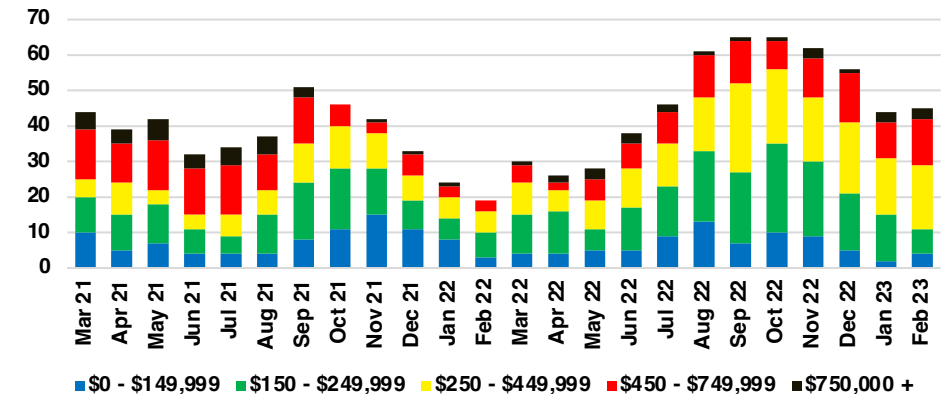

STEPHENS COUNTY INVENTORY BY PRICE POINT