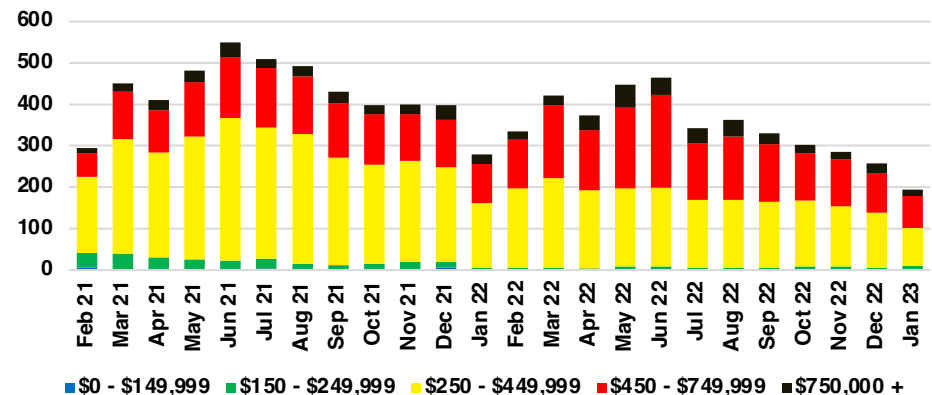

BANKS COUNTY INVENTORY BY PRICE POINT

BARROW COUNTY QUICK N'DICATORS

BARROW COUNTY SALES VOLUME VS SUPPLY

BARROW COUNTY INVENTORY MONTHS OF SUPPLY

BARROW COUNTY 12 MONTH AVERAGE SALES PRICE

BARROW COUNTY SALES BY PRICE POINT

BARROW COUNTY INVENTORY BY PRICE POINT

CHEROKEE COUNTY QUICK N'DICATORS

CHEROKEE COUNTY SALES VOLUME VS SUPPLY

CHEROKEE COUNTY INVENTORY MONTHS OF SUPPLY

CHEROKEE COUNTY 12 MONTH AVERAGE SALES PRICE

CHEROKEE COUNTY SALES BY PRICE POINT

CHEROKEE COUNTY INVENTORY BY PRICE POINT

DAWSON COUNTY QUICK N'DICATORS

DAWSON COUNTY SALES VOLUME VS SUPPLY

DAWSON COUNTY INVENTORY MONTHS OF SUPPLY

DAWSON COUNTY 12 MONTH AVERAGE SALES PRICE

DAWSON COUNTY SALES BY PRICE POINT