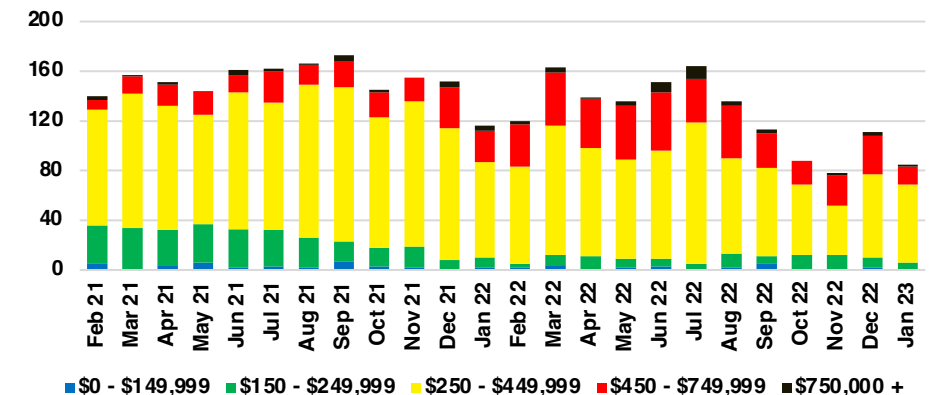

JACKSON COUNTY SALES BY PRICE POINT