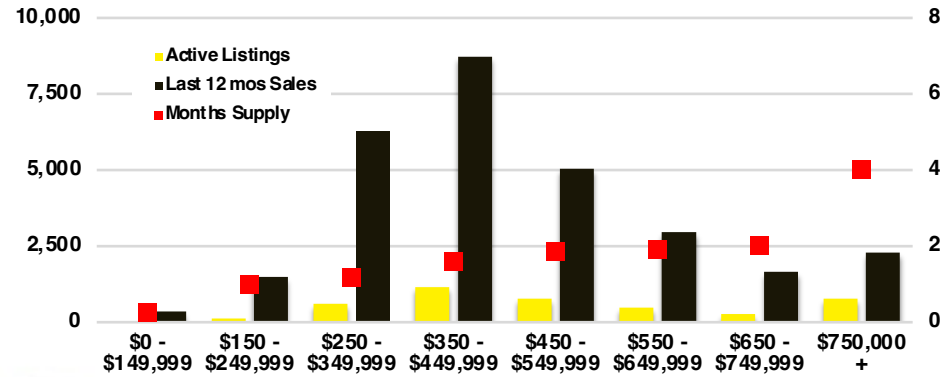

NORTH GEORGIA DEEP DIVE MARKET DATA

February 2023

FEBRUARY 2023

DEEP DIVE

NORTH GEORGIA QUICK N' DICATORS

NORTH GEORGIA INVENTORY MONTHS OF SUPPLY

NORTH GEORGIA SALES VOLUME VS SUPPLY

NORTH GEORGIA SALES BY PRICE POINT

WALTON COUNTY SALES BY PRICE POINT

WALTON COUNTY INVENTORY BY PRICE POINT

WHITE COUNTY QUICK N' DICATORS

WHITE COUNTY SALES VOLUME VS SUPPLY

WHITE COUNTY INVENTORY MONTHS OF SUPPLY

WHITE COUNTY 12 MONTH AVERAGE SALES PRICE