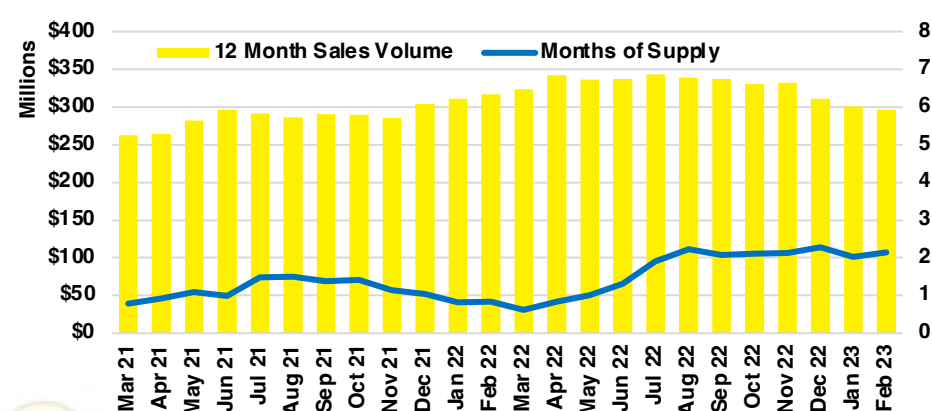

DAWSON COUNTY SALES VOLUME VS SUPPLY