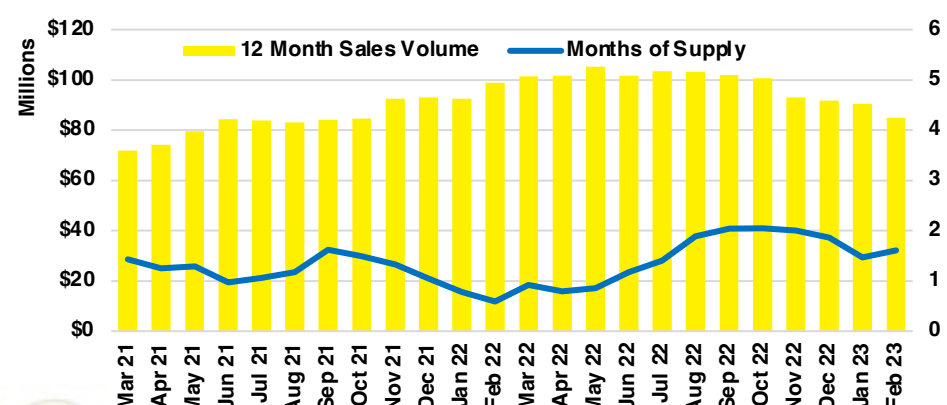

RABUN COUNTY SALES BY PRICE POINT

RABUN COUNTY INVENTORY BY PRICE POINT

STEPHENS COUNTY QUICK N'DICATORS

STEPHENS COUNTY SALES VOLUME VS SUPPLY

STEPHENS COUNTY INVENTORY MONTHS OF SUPPLY

STEPHENS COUNTY 12 MONTH AVERAGE SALES PRICE