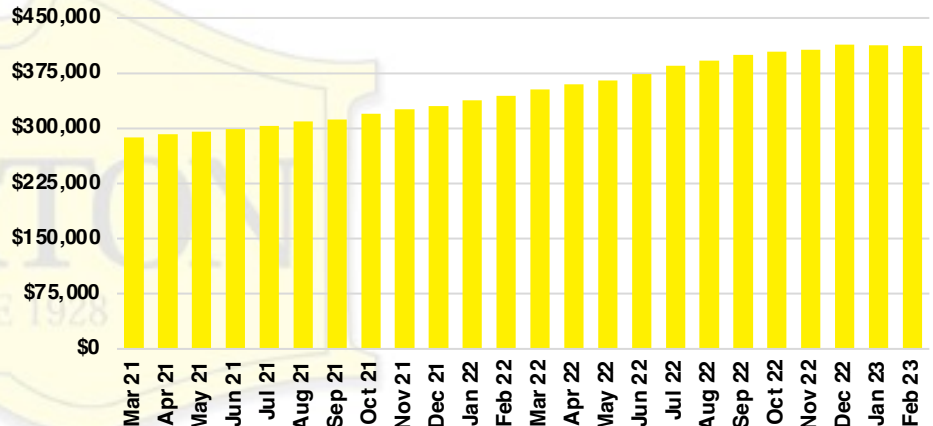

HALL COUNTY SALES BY PRICE POINT

HALL COUNTY INVENTORY BY PRICE POINT

JACKSON COUNTY QUICK N'DICATORS

JACKSON COUNTY SALES VOLUME VS SUPPLY

JACKSON COUNTY INVENTORY MONTHS OF SUPPLY

JACKSON COUNTY 12 MONTH AVERAGE SALES PRICE