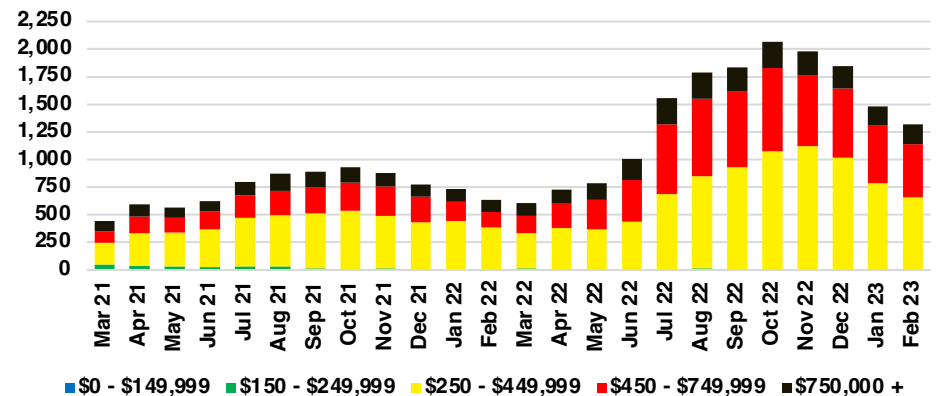

GWINNETT COUNTY INVENTORY BY PRICE POINT