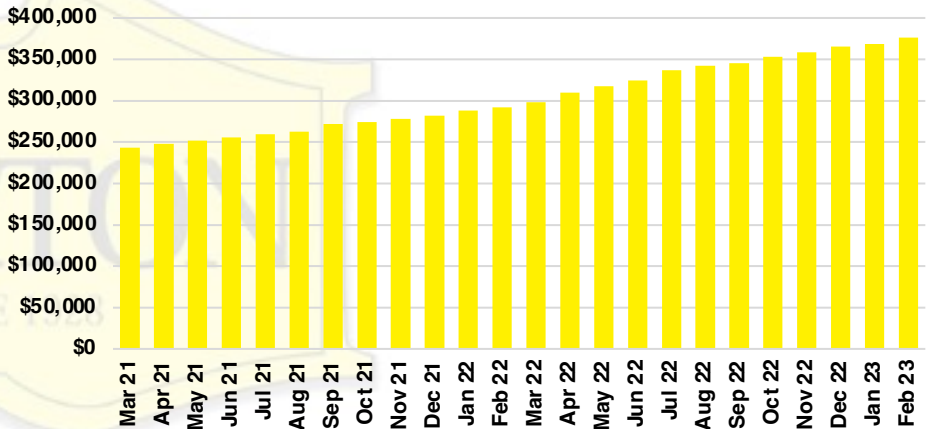

WALTON COUNTY SALES BY PRICE POINT

WALTON COUNTY INVENTORY BY PRICE POINT

WHITE COUNTY QUICK N' DICATORS

WHITE COUNTY SALES VOLUME VS SUPPLY

WHITE COUNTY INVENTORY MONTHS OF SUPPLY

WHITE COUNTY 12 MONTH AVERAGE SALES PRICE

WHITE COUNTY SALES BY PRICE POINT

WHITE COUNTY INVENTORY BY PRICE POINT