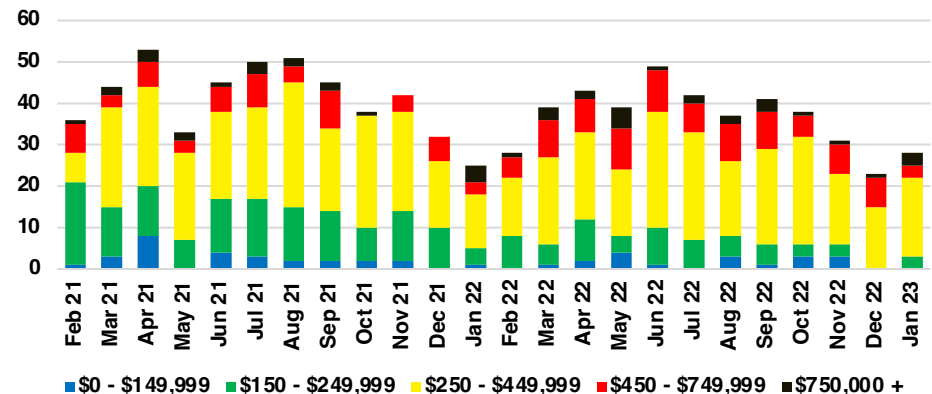

LUMPKIN COUNTY SALES BY PRICE POINT