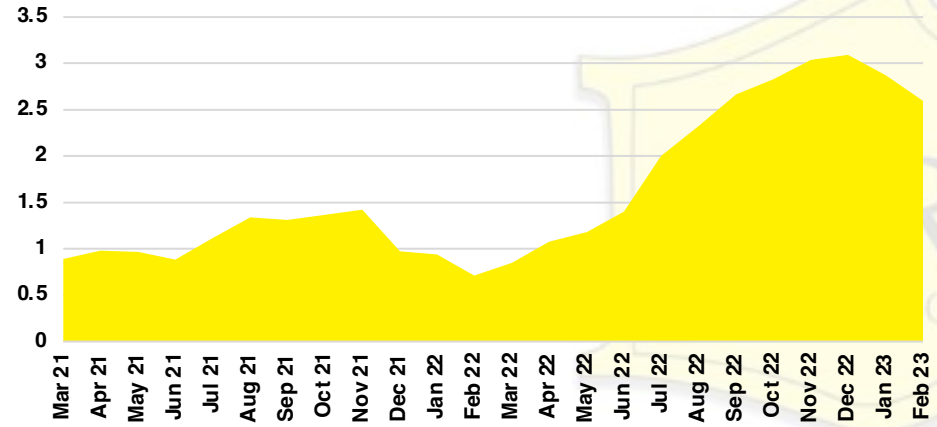

STEPHENS COUNTY SALES BY PRICE POINT

STEPHENS COUNTY INVENTORY BY PRICE POINT

WALTON COUNTY QUICK N' DICATORS

WALTON COUNTY SALES VOLUME VS SUPPLY

WALTON COUNTY INVENTORY MONTHS OF SUPPLY

WALTON COUNTY 12 MONTH AVERAGE SALES PRICE