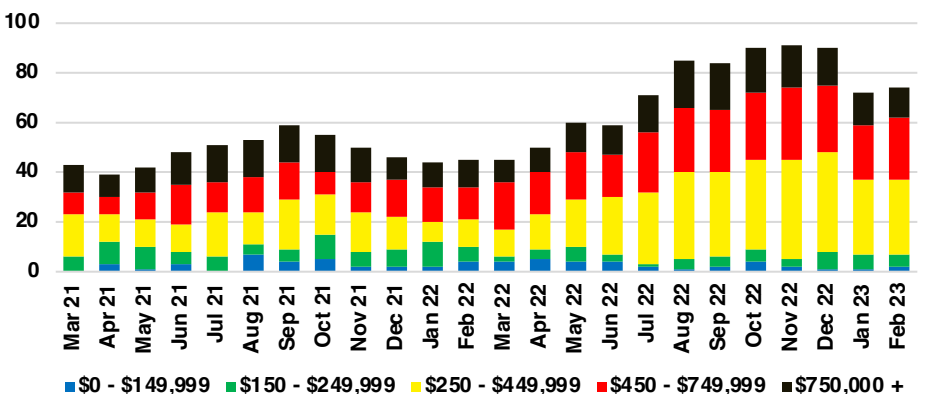

LUMPKIN COUNTY INVENTORY BY PRICE POINT